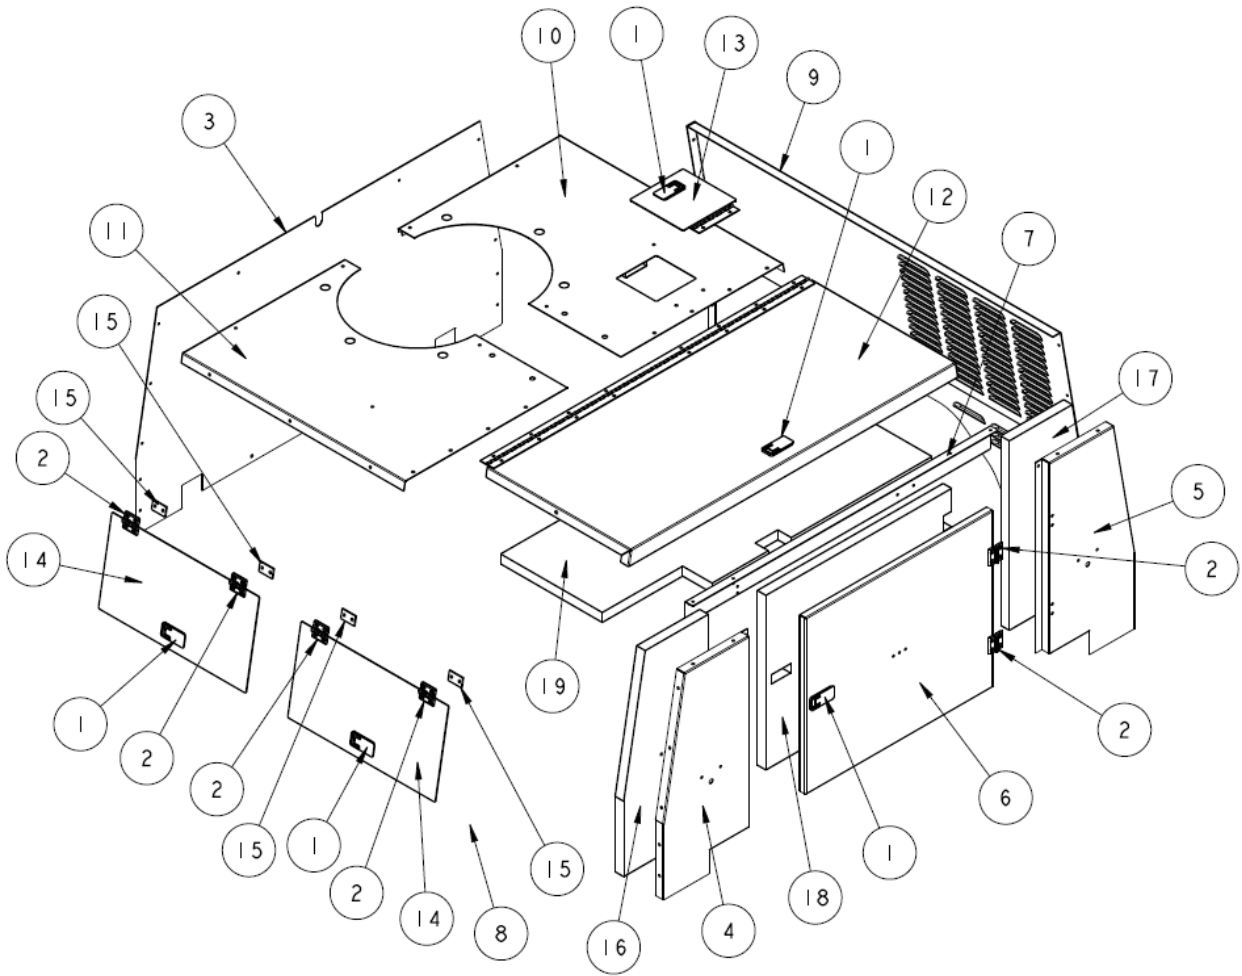

HOODS ASSEMBLY

METRO 4000

SEQ.#	ITEM NO.	DESCRIPTION	QTY
1	1735660 1001161057	LATCH, LIFT AND TURN BOLT, LATCH LOCKING	5 5
2	8006105	JOINT, HINGE	6
3	1001164901	PANEL, FRONT	1
4	1001164902	PANEL, REAR LH	1
5	1001164904	PANEL, REAR RH	1
6	1001164903	DOOR, REAR	1
7	1001164905	BRACKET, REAR PANEL SUPPORT	1
8	1001164906	WELDMENT, SIDE PANEL LH	1
9	1001164907	PANEL, SIDE RH	1
10	1001164908	WELDMENT, TOP PANEL RH	1
11	1001164909	PANEL, TOP LH	1
12	1001164910	ASSY, TOP BONNET	1
13	1001164912	ASSY, FUEL TANK ACCESS COVER	1
14	1001164911	PLATE, CONTROL BOX COVER	2
15	1001164915	PLATE, HINGE SPACER	4
16	1001160995	INSULATION, NOISE, RH PANEL	1
17	1001160996	INSULATE, NOISE, LH PANEL	1
18	1001160997	INSULATION, NOISE, DOOR	1
19	1001160998	INSULATION, NOISE, HOOD	1