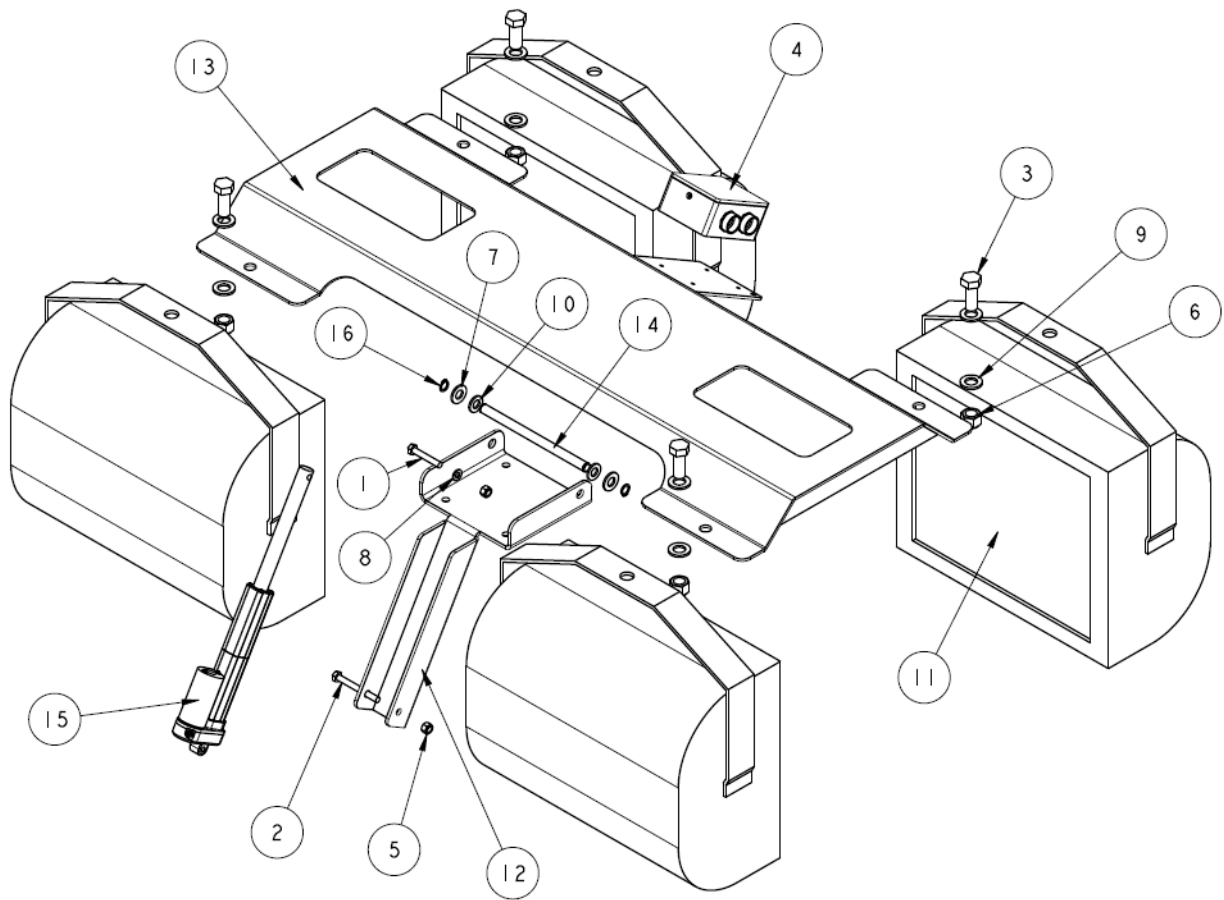

LIGHT HEAD

METRO 4000

SEQ.#	ITEM NO.	DESCRIPTION	QTY
1	0700818	HEXHD SCR CLS 8.8, M8 X 50 LG	1
2	0700823	HEXHD SCR CLS 8.8, M8 X 75 LG	1
3	0701616	HEXHD SCR CLS 8.8, M16 X 40 LG	4
4	1730834	ENCLOSURE, JUNCTION	1
5	3290805	PREV TORQ HEX LOCK NUT, M8 X 1.25	2
6	3291605	PREV TORQ HEX LOCK NUT, M16 X 2	4
7	4711800	WASHER, 1/2 DIA PLAIN STL., NARROW	2
8	4811900	WASHER, 8mm	1
9	4812300	WASHER, 16mm	8
10	1001081022	WASHER, NYLON,12MM	2
11	1001158721	LAMP, 1000W MH FLOODLIGHT	4
12	1001164980	BRACKET, LIGHTHEAD PIVOT FINISHED	1
13	1001164981	WELDMENT, LIGHTHEAD FRAME FINISHED	1
14	1001159798	PIN, LIGHTHEAD PIVOT	1
15	1001159800	ACTUATOR, LIGHTHEAD TILT	1
16	1001159804	EXTERNAL CIRCLIP 0.5" MS16624	2
17	1001164109	LAMP BULB, MH 1000W	4