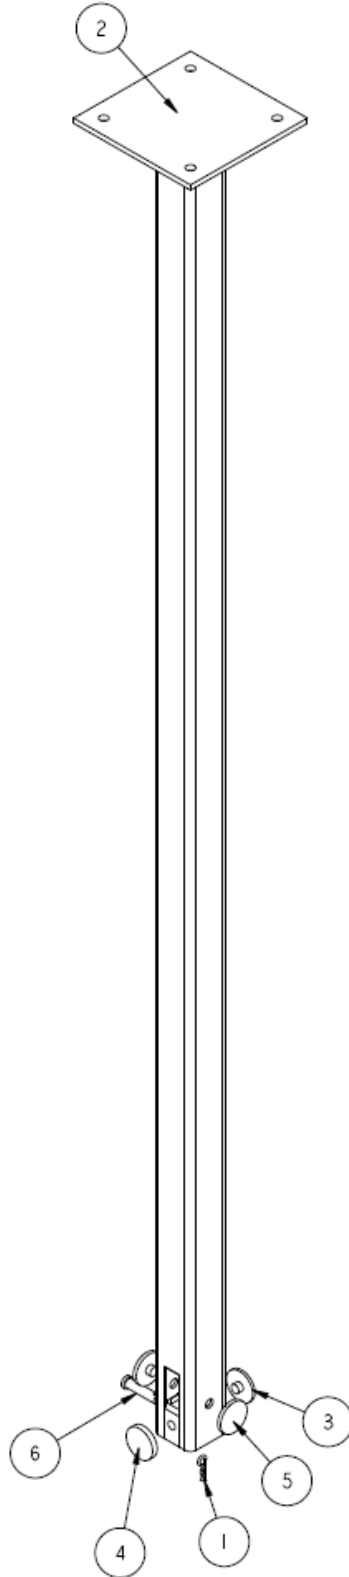

MAST SECTION 7

METRO 4000

SEQ.#	ITEM NO.	DESCRIPTION	QTY
1	8302470	HAIR PIN, (COTTER) .094	1
2	1001164003	MAST, WELDMENT S7 FINISHED	1
3	1001159493	PAD, INNER 3mm	1
4	1001159495	PAD, INNER 6mm	1
5	1001159498	PAD, INNER 4mm	2
6	3430612	PIN, FLAT HEAD CLEVIS	1