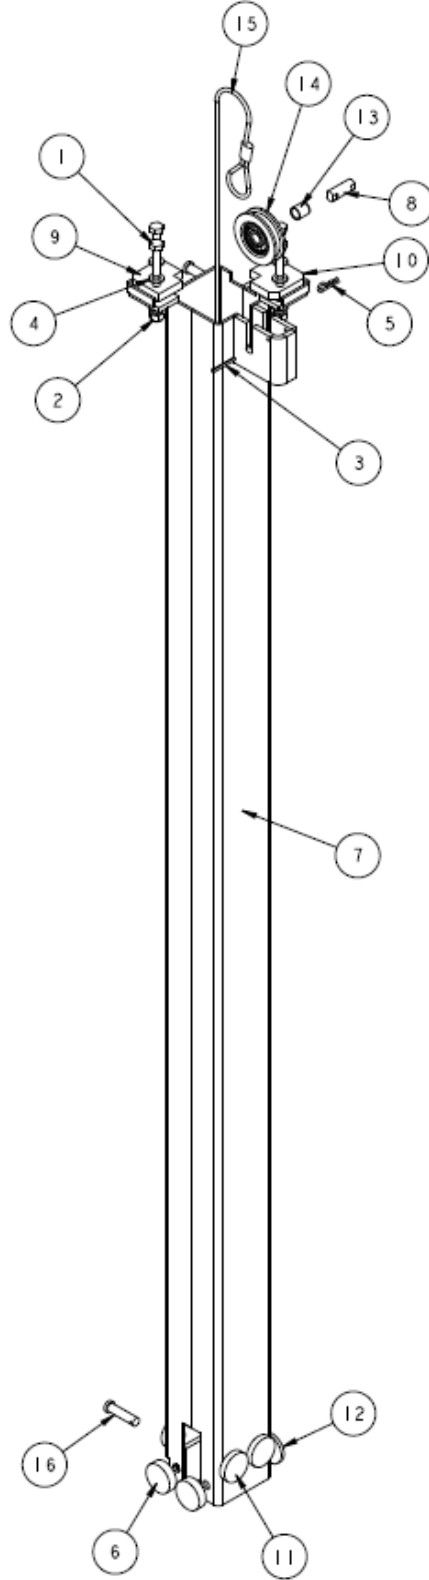

MAST SECTION 2

---

---

**METRO 4000**

---

---

SEQ.#	ITEM NO.	DESCRIPTION	QTY
1	0700815	HEXHD SCR CLS 8.8, M8 X 35 LG	4
2	0761008	HEXHD SCR CLS 8.8 FULLTHD, M10 X 16 LG	1
3	3290805	PREV TORQ HEX LOCK NUT, M8 X 1.25	4
4	3841143	KEEPER, 3/8" SHAFT	1
5	4811900	WASHER, 8mm	8
6	1001163998	MAST, WELDMENT,S2 FINISHED	1
7	1001159481	PIN, CYL/SHEAVE	1
8	1001159487	PAD, OUTER 2	1
9	1001159488	PAD, OUTER 3	1
10	1001159493	PAD, INNER 3mm	8
11	1001160954	SHEAVE, 90mm W/BEARING	1
12	3430612	PIN, FLAT HEAD CLEVIS	1
14	8302470	HAIR PIN, (COTTER) .094	1

MAST SECTION 4

---

---

**METRO 4000**

---

---

<b>SEQ.#</b>	<b>ITEM NO.</b>	<b>DESCRIPTION</b>	<b>QTY</b>
1	0700815	HEXHD SCR CLS 8.8, M8 X 35 LG	4
2	3290805	PREV TORQ HEX LOCK NUT, M8 X 1.25	4
3	3440420	PIN, ROLL .12 X 1.25 LG	1
4	4811900	WASHER, 8mm	8
5	8302470	HAIR PIN, (COTTER) .094	2
6	1001164000	MAST, WELDMENT, S4 FINISHED	1
7	1001159480	PIN, SHEAVE,60MM	1
8	1001159491	PAD, OUTER 6	2
9	1001159493	PAD, INNER 3mm	2
10	1001159494	PAD, INNER 9mm	2
11	1001159495	PAD, INNER 6mm	4
12	1001160212	BEARING, IGLIDUR X,12mm	1
13	1001160953	SHEAVE, 60mm W/BEARING	1
14	1001165441	CABLE, SECTION 2-4	1
15	3430612	PIN, FLAT HEAD CLEVIS	2

MAST SECTION 5

---

---

**METRO 4000**

---

---

<b>SEQ.#</b>	<b>ITEM NO.</b>	<b>DESCRIPTION</b>	<b>QTY</b>
1	0700815	HEXHD SCR CLS 8.8, M8 X 35 LG	4
2	3290805	PREV TORQ HEX LOCK NUT, M8 X 1.25	4
3	3440420	PIN, ROLL .12 X 1.25 LG	1
4	4811900	WASHER, 8mm	8
5	8302470	HAIR PIN, (COTTER) .094	2
6	101159496	PAD, INNER 10mm	2
7	1001164001	MAST, WELDMENT S5 FINISHED	1
8	1001159480	PIN, SHEAVE,60MM	1
9	1001159490	PAD, OUTER 5	1
10	1001159491	PAD, OUTER 6	1
11	1001159497	PAD, INNER 7mm	4
12	1001159498	PAD, INNER 4mm	2
13	1001160212	BEARING, IGLIDUR X,12mm	1
14	1001160953	SHEAVE, 60mm W/BEARING	1
15	1001161002	CABLE, SECTION 5-7	1
16	3430612	PIN, FLAT HEAD CLEVIS	2