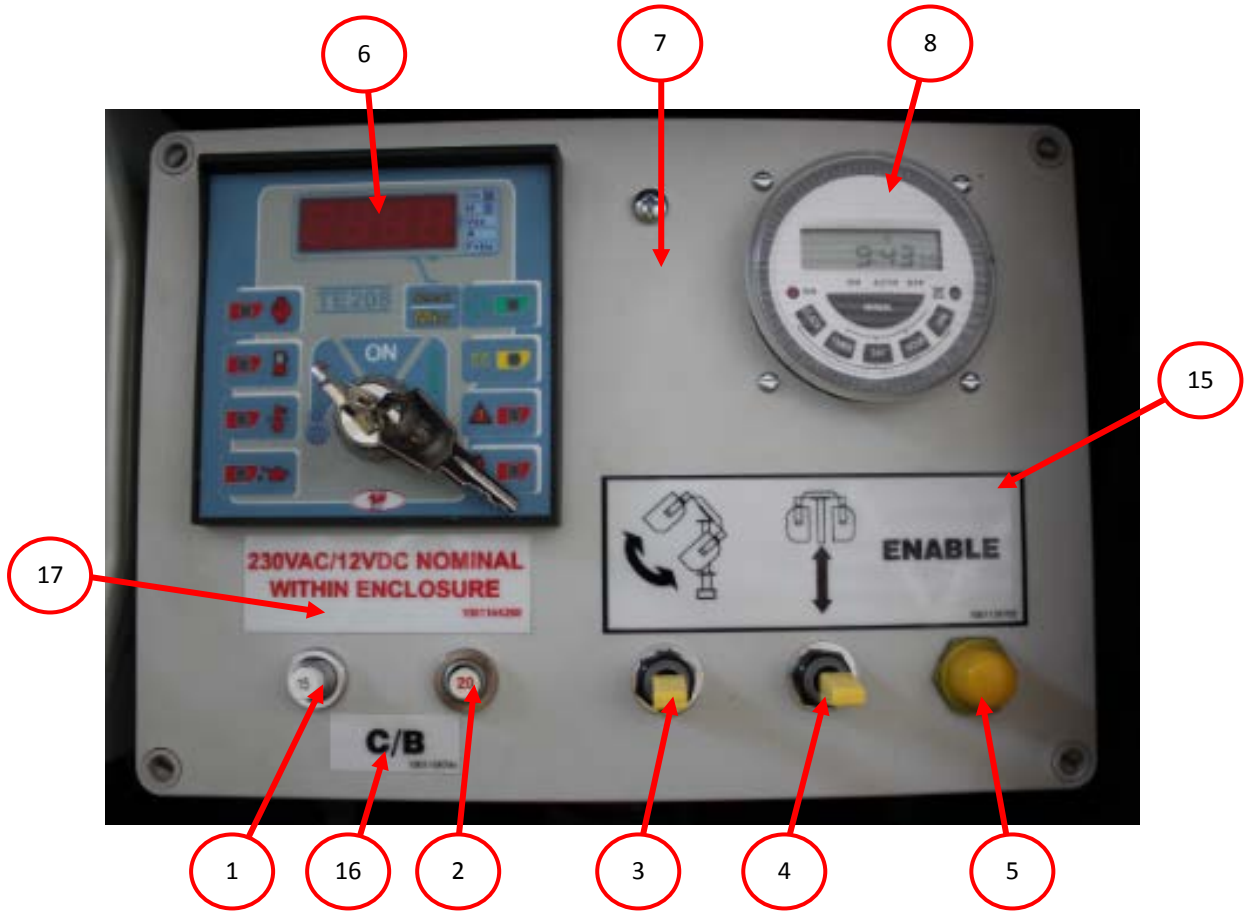

LIGHT HEAD

---

---

**METRO 4000**

---

---

<b>SEQ.#</b>	<b>ITEM NO.</b>	<b>DESCRIPTION</b>	<b>QTY</b>
1	0700818	HEXHD SCR CLS 8.8, M8 X 50 LG	1
2	0700823	HEXHD SCR CLS 8.8, M8 X 75 LG	1
3	0701616	HEXHD SCR CLS 8.8, M16 X 40 LG	4
4	1730834	ENCLOSURE, JUNCTION	1
5	3290805	PREV TORQ HEX LOCK NUT, M8 X 1.25	2
6	3291605	PREV TORQ HEX LOCK NUT, M16 X 2	4
7	4711800	WASHER, 1/2 DIA PLAIN STL., NARROW	2
8	4811900	WASHER, 8mm	1
9	4812300	WASHER, 16mm	8
10	1001081022	WASHER, NYLON,12MM	2
11	1001158721	LAMP, 1000W MH FLOODLIGHT	4
12	1001164980	BRACKET, LIGHTHEAD PIVOT FINISHED	1
13	1001164981	WELDMENT, LIGHTHEAD FRAME FINISHED	1
14	1001159798	PIN, LIGHTHEAD PIVOT	1
15	1001159800	ACTUATOR, LIGHTHEAD TILT	1
16	1001159804	EXTERNAL CIRCLIP 0.5" MS16624	2
17	1001164109	LAMP BULB, MH 1000W	4

ELECTRICAL ASSEMBLY

SEQ.#	ITEM NO.	DESCRIPTION	QTY
1	4360070	CIRCUIT BREAKER 15AMP PUSH TO RESET	1
2	4360161	CIRCUIT BREAKER 20AMP PUSH TO RESET	1
3	4360328S	SINGLE POLE TOGGLE SWITCH	1
4	4360314S	DOUBLE POLE TOGGLE SWITCH	1
5	4360387	ENABLE BUTTON	1
6	1001158723	TECNOELETTRA TE208 CONTROLLER	1
7	1730539	DC ENCLOSURE	1
8	1734636	TIMER MODULE	1
9	1735347	TERMINAL STRIP	1
10	1734632	RELAY	1
11	1734633	TIMER RELAY	1
12	1734634	RELAY SOCKET	1
13	3990001	DIODE	1
14	3740049	RELAY BOSCH (GLOW PLUG)	1
15	1001159785	DECAL, DC BOX CONTROL	1
16	1001159784	DECAL, DC BOX CIRCUIT BREAKER	1
17	1001164288	DECAL, NOMINAL VOLTAGE 230VAC/12VDC	1