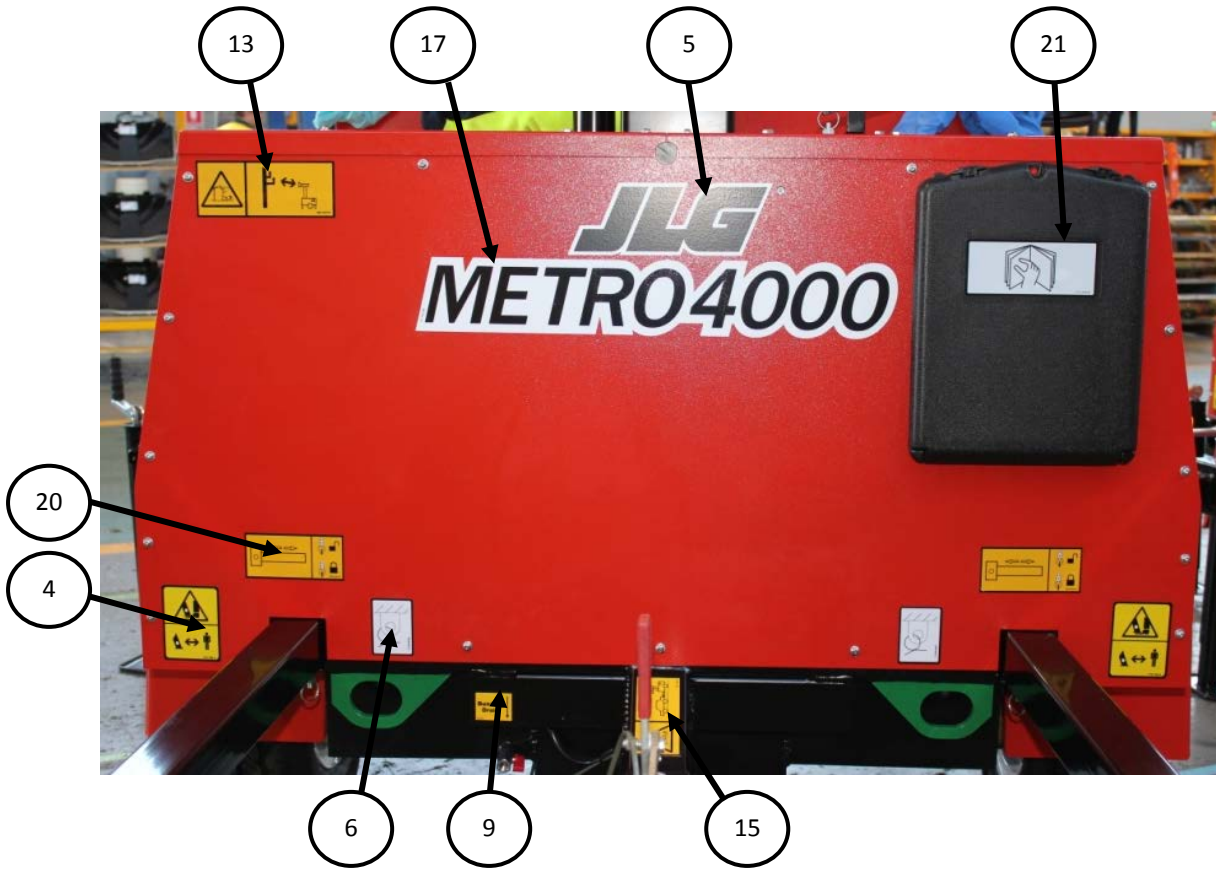

DECAL AND MISCELLANEOUS PARTS