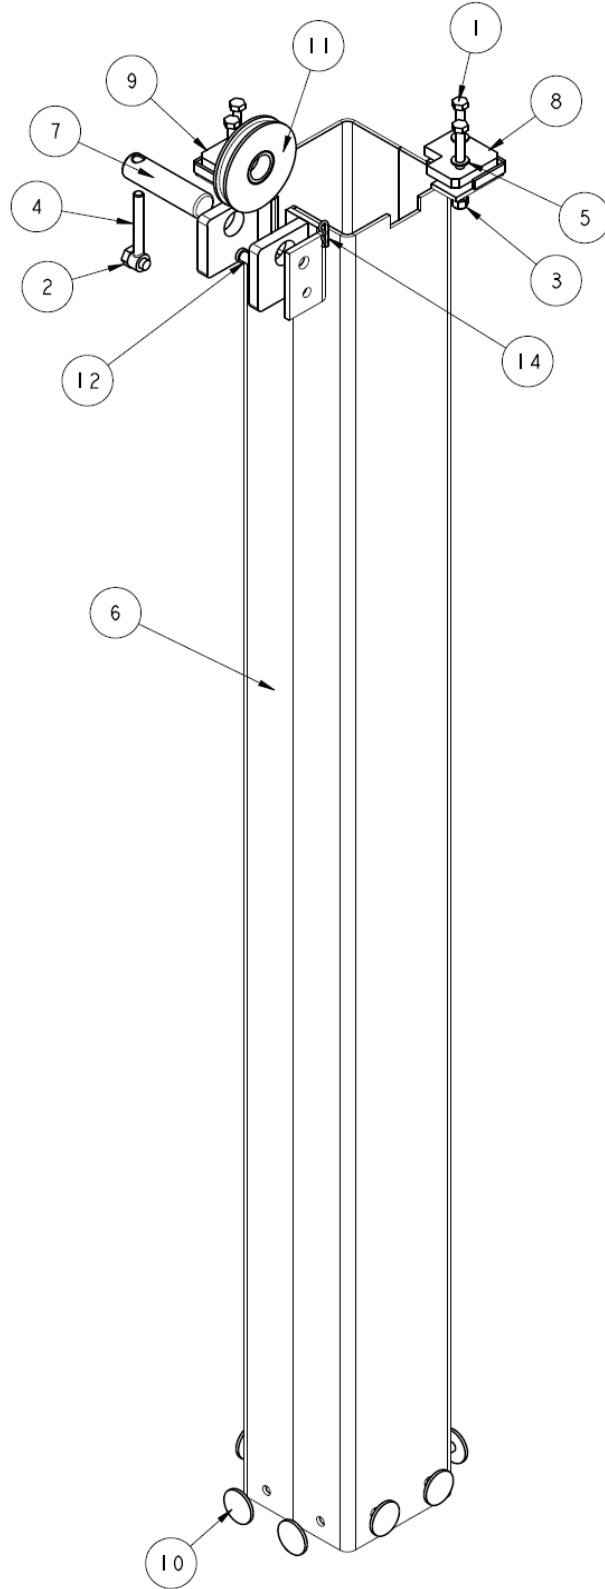

MAST SECTION 1

---

---

**METRO 4000**

---

---

<b>SEQ.#</b>	<b>ITEM NO.</b>	<b>DESCRIPTION</b>	<b>QTY</b>
1	0700814	HEXHD SCR CLS 8.8, M8 X 30 LG	1
2	0700815	HEXHD SCR CLS 8.8, M8 X 35 LG	7
3	3290805	PREV TORQ HEX LOCK NUT, M8 X 1.25	8
4	4811900	WASHER, 8mm	16
5	1001163892	MAST, WELDMENT,S1	1
6	1001159485	PAD, OUTER 1	4

MAST SECTION 2

---

---

**METRO 4000**

---

---

SEQ.#	ITEM NO.	DESCRIPTION	QTY
1	0700815	HEXHD SCR CLS 8.8, M8 X 35 LG	4
2	0761008	HEXHD SCR CLS 8.8 FULLTHD, M10 X 16 LG	1
3	3290805	PREV TORQ HEX LOCK NUT, M8 X 1.25	4
4	3841143	KEEPER, 3/8" SHAFT	1
5	4811900	WASHER, 8mm	8
6	1001163998	MAST, WELDMENT,S2 FINISHED	1
7	1001159481	PIN, CYL/SHEAVE	1
8	1001159487	PAD, OUTER 2	1
9	1001159488	PAD, OUTER 3	1
10	1001159493	PAD, INNER 3mm	8
11	1001160954	SHEAVE, 90mm W/BEARING	1
12	3430612	PIN, FLAT HEAD CLEVIS	1
14	8302470	HAIR PIN, (COTTER) .094	1

MAST SECTION 3

---

---

**METRO 4000**

---

---

<b>SEQ.#</b>	<b>ITEM NO.</b>	<b>DESCRIPTION</b>	<b>QTY</b>
1	0700815	HEXHD SCR CLS 8.8, M8 X 35 LG	4
2	3290805	PREV TORQ HEX LOCK NUT, M8 X 1.25	4
3	3440420	PIN, ROLL .12 X 1.25 LG	1
4	4811900	WASHER, 8mm	8
5	8302470	HAIR PIN, (COTTER) .094	2
6	1001163999	MAST, WELDMENT S3 FINISHED	1
7	1001159480	PIN, SHEAVE,60MM	1
8	1001159487	PAD, OUTER 2	1
9	1001159489	PAD, OUTER 4	1
10	1001159493	PAD, INNER 3mm	2
11	1001159494	PAD, INNER 9mm	2
12	1001159495	PAD, INNER 6mm	4
13	1001160212	BEARING, IGLIDUR X,12mm	1
14	1001160953	SHEAVE, 60mm W/BEARING	1
15	1001161001	CABLE, SECTION 3-5	1