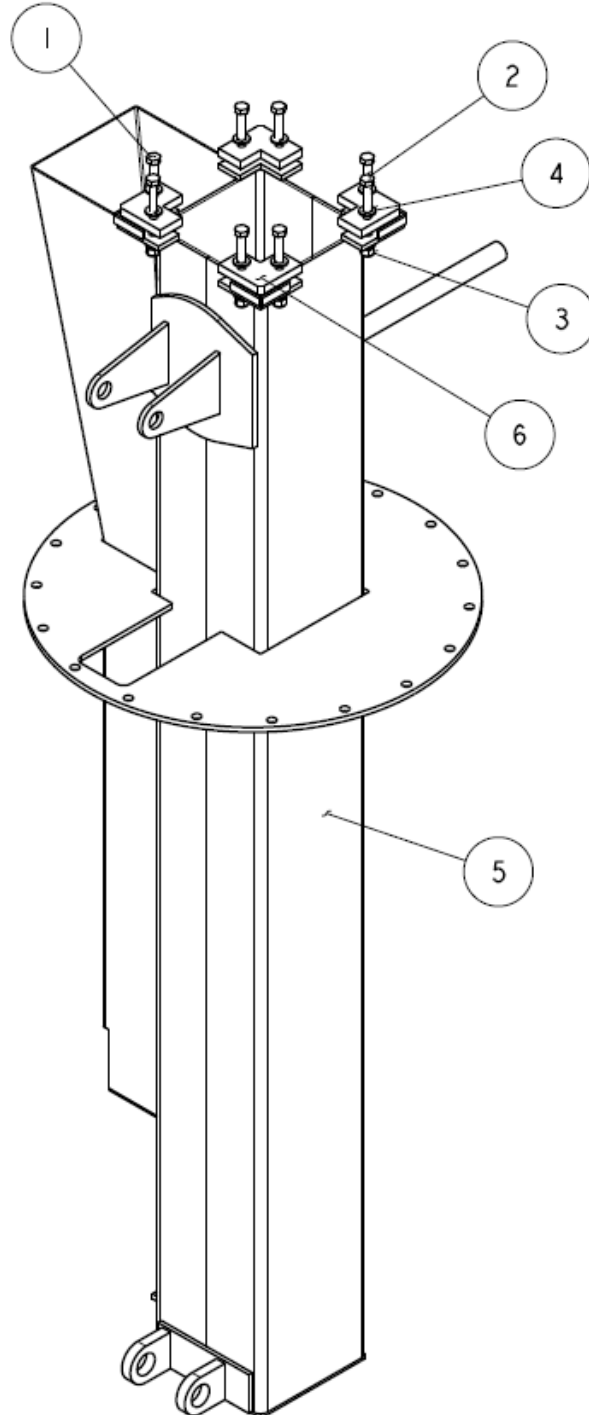

MAST SECTION 1

---

---

**METRO 4000**

---

---

<b>SEQ.#</b>	<b>ITEM NO.</b>	<b>DESCRIPTION</b>	<b>QTY</b>
1	0700814	HEXHD SCR CLS 8.8, M8 X 30 LG	1
2	0700815	HEXHD SCR CLS 8.8, M8 X 35 LG	7
3	3290805	PREV TORQ HEX LOCK NUT, M8 X 1.25	8
4	4811900	WASHER, 8mm	16
5	1001163892	MAST, WELDMENT,S1	1
6	1001159485	PAD, OUTER 1	4

MAST SECTION 2

---

---

**METRO 4000**

---

---

SEQ.#	ITEM NO.	DESCRIPTION	QTY
1	0700815	HEXHD SCR CLS 8.8, M8 X 35 LG	4
2	0761008	HEXHD SCR CLS 8.8 FULLTHD, M10 X 16 LG	1
3	3290805	PREV TORQ HEX LOCK NUT, M8 X 1.25	4
4	3841143	KEEPER, 3/8" SHAFT	1
5	4811900	WASHER, 8mm	8
6	1001163998	MAST, WELDMENT,S2 FINISHED	1
7	1001159481	PIN, CYL/SHEAVE	1
8	1001159487	PAD, OUTER 2	1
9	1001159488	PAD, OUTER 3	1
10	1001159493	PAD, INNER 3mm	8
11	1001160954	SHEAVE, 90mm W/BEARING	1
12	3430612	PIN, FLAT HEAD CLEVIS	1
14	8302470	HAIR PIN, (COTTER) .094	1