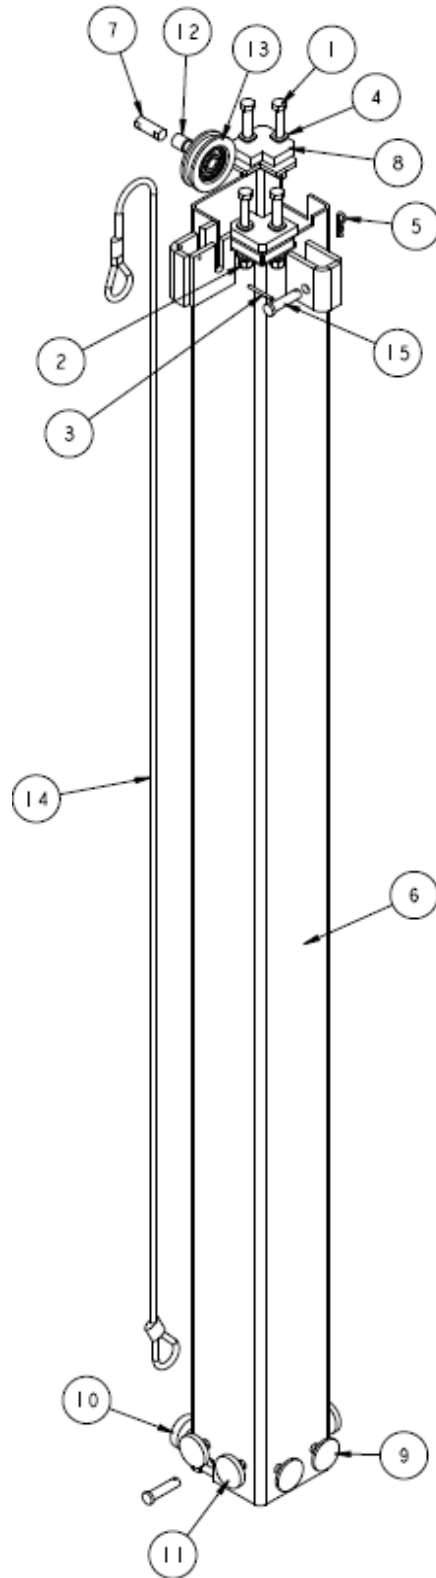

MAST SECTION 2

---

---

**METRO 4000**

---

---

SEQ.#	ITEM NO.	DESCRIPTION	QTY
1	0700815	HEXHD SCR CLS 8.8, M8 X 35 LG	4
2	0761008	HEXHD SCR CLS 8.8 FULLTHD, M10 X 16 LG	1
3	3290805	PREV TORQ HEX LOCK NUT, M8 X 1.25	4
4	3841143	KEEPER, 3/8" SHAFT	1
5	4811900	WASHER, 8mm	8
6	1001163998	MAST, WELDMENT,S2 FINISHED	1
7	1001159481	PIN, CYL/SHEAVE	1
8	1001159487	PAD, OUTER 2	1
9	1001159488	PAD, OUTER 3	1
10	1001159493	PAD, INNER 3mm	8
11	1001160954	SHEAVE, 90mm W/BEARING	1
12	3430612	PIN, FLAT HEAD CLEVIS	1
14	8302470	HAIR PIN, (COTTER) .094	1

MAST SECTION 3

---

---

**METRO 4000**

---

---

<b>SEQ.#</b>	<b>ITEM NO.</b>	<b>DESCRIPTION</b>	<b>QTY</b>
1	0700815	HEXHD SCR CLS 8.8, M8 X 35 LG	4
2	3290805	PREV TORQ HEX LOCK NUT, M8 X 1.25	4
3	3440420	PIN, ROLL .12 X 1.25 LG	1
4	4811900	WASHER, 8mm	8
5	8302470	HAIR PIN, (COTTER) .094	2
6	1001163999	MAST, WELDMENT S3 FINISHED	1
7	1001159480	PIN, SHEAVE,60MM	1
8	1001159487	PAD, OUTER 2	1
9	1001159489	PAD, OUTER 4	1
10	1001159493	PAD, INNER 3mm	2
11	1001159494	PAD, INNER 9mm	2
12	1001159495	PAD, INNER 6mm	4
13	1001160212	BEARING, IGLIDUR X,12mm	1
14	1001160953	SHEAVE, 60mm W/BEARING	1
15	1001161001	CABLE, SECTION 3-5	1

MAST SECTION 4

---

---

**METRO 4000**

---

---

<b>SEQ.#</b>	<b>ITEM NO.</b>	<b>DESCRIPTION</b>	<b>QTY</b>
1	0700815	HEXHD SCR CLS 8.8, M8 X 35 LG	4
2	3290805	PREV TORQ HEX LOCK NUT, M8 X 1.25	4
3	3440420	PIN, ROLL .12 X 1.25 LG	1
4	4811900	WASHER, 8mm	8
5	8302470	HAIR PIN, (COTTER) .094	2
6	1001164000	MAST, WELDMENT, S4 FINISHED	1
7	1001159480	PIN, SHEAVE,60MM	1
8	1001159491	PAD, OUTER 6	2
9	1001159493	PAD, INNER 3mm	2
10	1001159494	PAD, INNER 9mm	2
11	1001159495	PAD, INNER 6mm	4
12	1001160212	BEARING, IGLIDUR X,12mm	1
13	1001160953	SHEAVE, 60mm W/BEARING	1
14	1001165441	CABLE, SECTION 2-4	1
15	3430612	PIN, FLAT HEAD CLEVIS	2