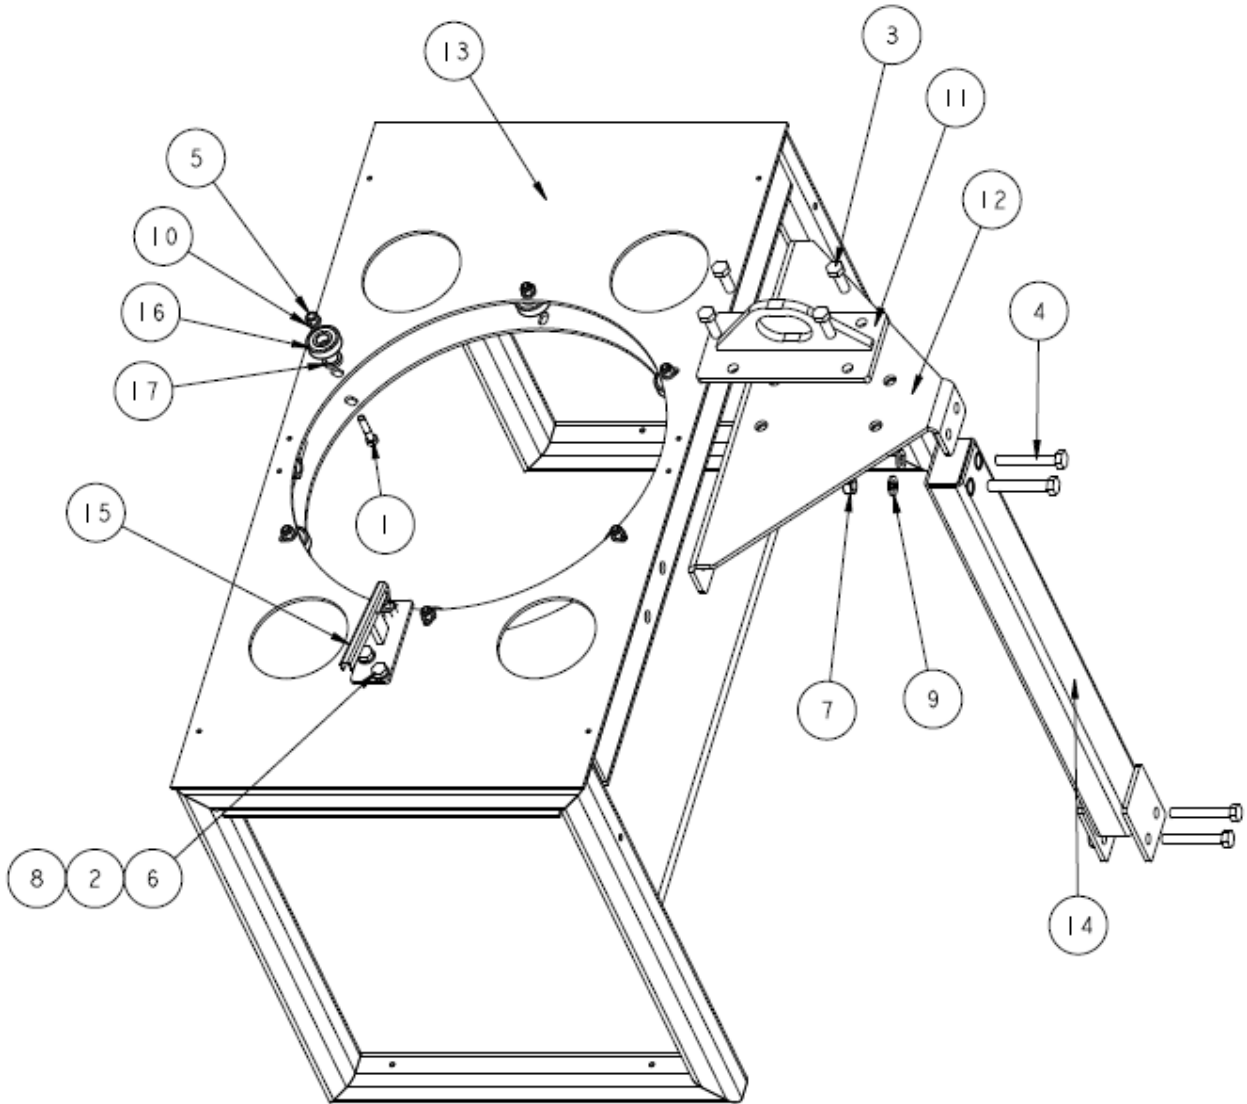

LIFTING ASSEMBLY

SEQ.# 15

---

---

**METRO 4000**

---

---

SEQ.#	ITEM NO.	DESCRIPTION	QTY
1	0700616	BOLT, HEX HEAD M8 DIN931	6
2	0701012	HEXHD SCR CLS 8.8, M10 X 25 LG	2
3	0701215	HEXHD SCR CLS 8.8, M12 X 35 LG	4
4	0701224	HEXHD SCR CLS 8.8, M12 X 80 LG	4
5	3290805	PREV TORQ HEX LOCK NUT, M8 X 1.25	6
6	3291005	PREV TORQ HEX LOCK NUT, M10 X 1.5	2
7	3291201	HEX NUT, M12 X 1.75	2
8	4812000	WASHER,	4
9	4812100	WASHER, 12mm	2
10	5240800	WASHER, 8MM THRU HARDENED	6
11	1001164008	WELDMENT, LIFTING LUG FINISHED	1
12	1001164009	WELDMENT, LIFTING MOUNT PLATE FINISHED	1
13	1001159451	WELDMENT, MAST SUPPORT FRAME	1
14	1001164010	WELDMENT, LIFTING POST FINISHED	1
15	1001163597	ASSEMBLY, MAST INDEXING PLUNGER	1
15A	1001162917	CHANNEL, MAST LOCKING LEVER	A/R
15B	1001163596	BRACKET, MAST LOCKING LEVER	A/R
15C	1001163598	ROLL PIN, METRIC ND3-L16 ISO 8752	A/R
15D	3422369	PIN, PLUNGER	A/R
16	1001163795	BEARING, 6302-2RSR DIN625	6
17	1001163796	AXLE, MAST SUPPORT ROLLER	6