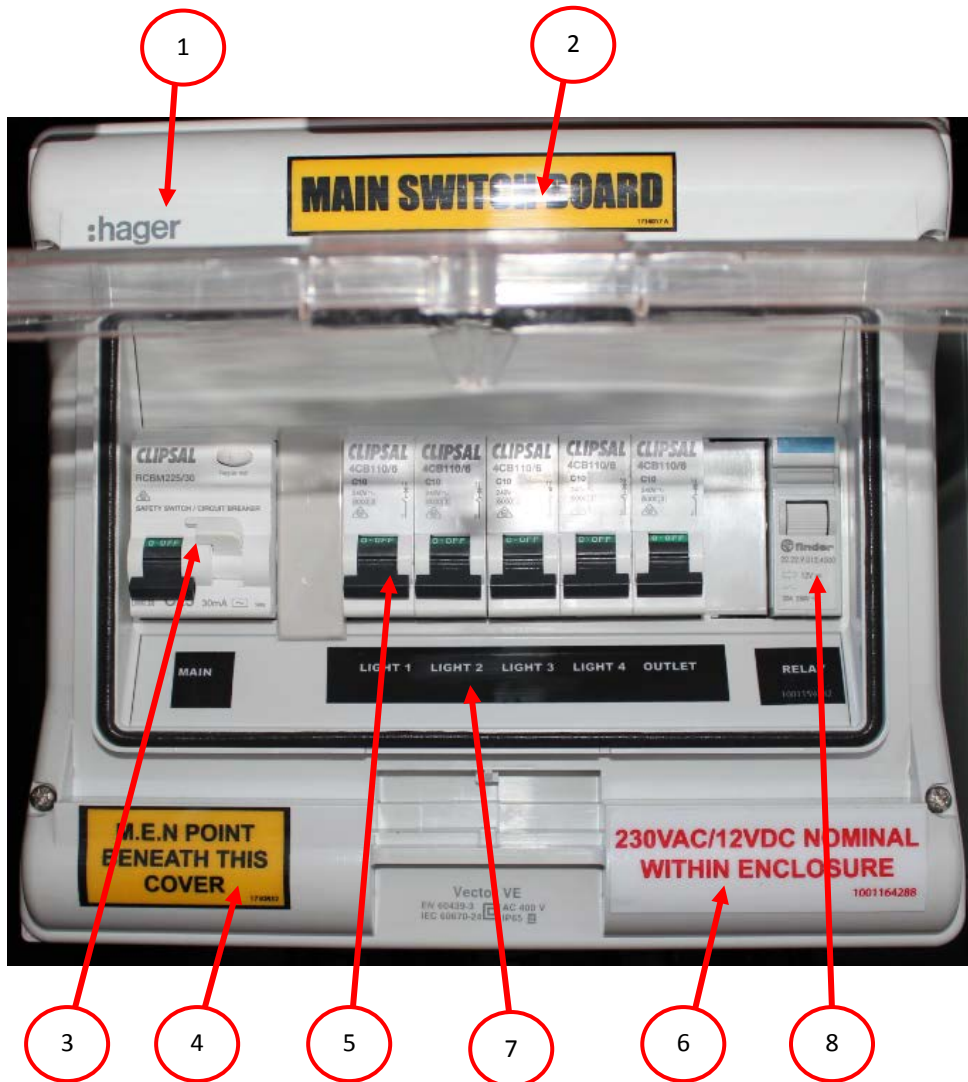

METRO 4000

SEQ.#	ITEM NO.	DESCRIPTION	QTY
1	1001161494	AC J-BOX, HAGER VECTOR	1
2	1734017	DECAL, MAIN SWITCHBOARD	1
3	1730958	RCD/MCB SINGLE POLE MCB 25A	1
4	1730832	DECAL, M.E.N POINT	1
5	1730622	MCB, 240V 10A SINGLE POLE 6kA C-Curve	5
6	1001164288	DECAL, NOMINAL VOLTAGE 230VAC/12VDC	1
7	1001159782	DECAL, AC LIGHT SWITCHES	1
8	1734131	FINDER 12V RELAY	1