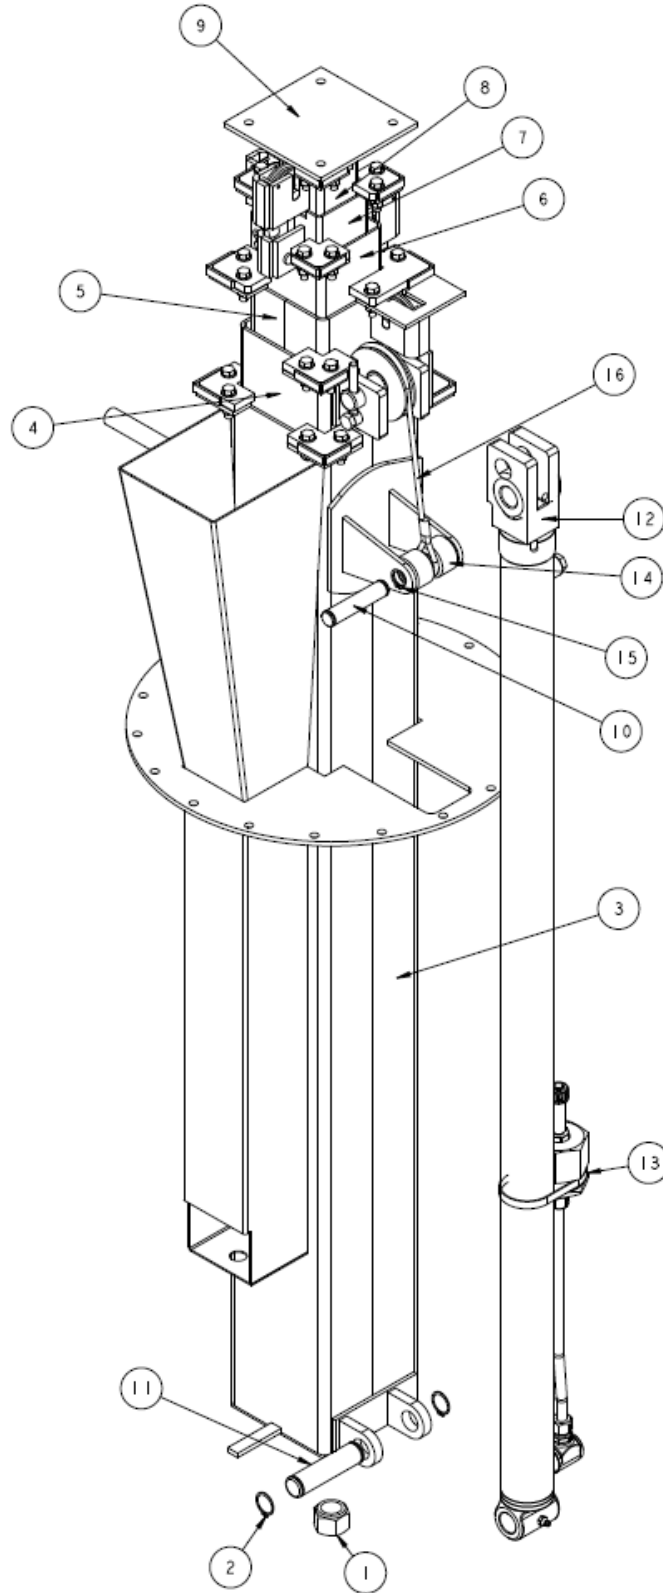

MAST ASSEMBLY

METRO 4000

SEQ.#	ITEM NO.	DESCRIPTION	QTY
1	3292405	PREV TORQ HEX LOCK NUT, M24 X 3	1
2	3760115	RING, RETAINING 1"	2
3	1001163892	MAST, METRO 4000 S1 FINISHED	1
4	1001163998	MAST, METRO 4000 S2 FINISHED	1
5	1001163999	MAST, METRO 4000 S3 FINISHED	1
6	1001164000	MAST, METRO 4000 S4 FINISHED	1
7	1001164001	MAST, METRO 4000 S5 FINISHED	1
8	1001164002	MAST, METRO 4000 S6 FINISHED	1
9	1001164003	MAST, METRO 4000 S7 FINISHED	1
10	1001159482	PIN, LUG S1	1
11	1001159483	PIN, CYL	1
12	1001159501	CLEVIS, MAST CYL, METRO4000	1
13	1001159503	CYLINDER, MAST METRO 4000	1
14	1001159883	SHIM, MAST LUG,S1	2
15	1001160214	RING, RETAINING EXT,0.75"	2
16	1001161000	CABLE, SECTION 1-3	1
17	1001161887	KIT, CYLINDER SEAL	1
18	1001161928	HOSE ASSY, ¼" x 1400, 7/16 JIC 90DEG x 7/16 JIC 90DEG	1
19	1001164110	VALVE, CYLINDER SOLENOID	1
20	1001164111	MOUNT, PINEYE ROD	1
21	1001164112	SHAFT, MLT CYLINDER	1