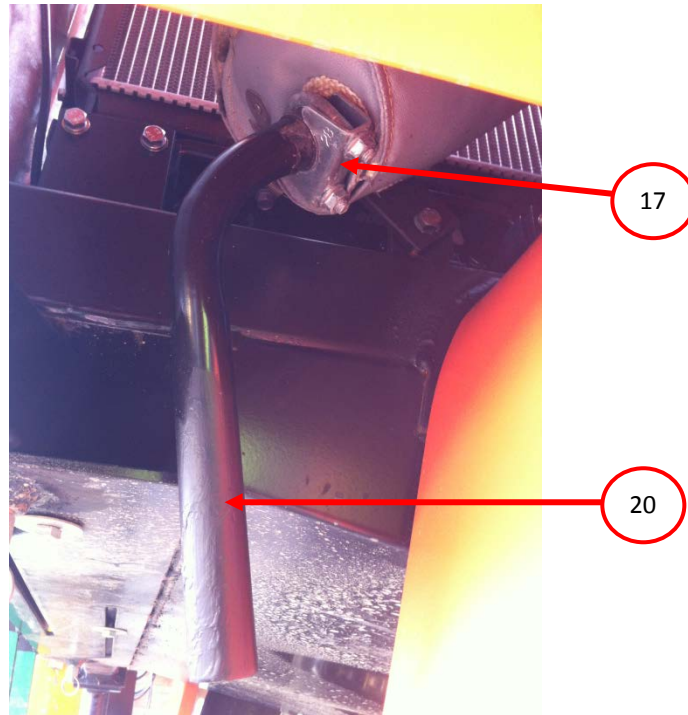

METRO 4000

SEQ.#	ITEM NO.	DESCRIPTION	QTY
1	1730914	LAMP, NUMBER PLATE	1
2	1731344	MOUNT, ENGINE RUBBER	4
3	1734145	LIGHT, LED TAIL	2
4	1001158726	ENGINE, KUBOTA D1105-BG2 -SAE-2	1
5	1001158727	ALTERNATOR, SK160 SA1 SAE5	1
6	1001164892	BRACKET, CONTROLBOX MOUNT FINISHED	1
7	1001164900	BRACKET, KUBOTA D1105 ENGINE FINISHED	2
8	1001164916	HOOK, BONNET STAY FINISHED	1
9	1001159715	EYE STRAP, BONNET STAY	1
10	1001164898	WELDMENT, RADIATOR SHROUD FINISHED	1
11	1001160282	CLIP, BONNET STAY	1
12	1001164899	SUPPORT, RADIATOR HEADER TANK FINISHED	1
13	1001161927	BOTTLE, RADIATOR OVERFLOW	1
14	4360578	SWITCH, LIMIT	2
15	1001161737	PIPE, EXHAUST	1
16	1001161740	CLAMP, EXHAUST UPPER	1
17	1001161762	CLAMP, EXHAUST LOWER	1
18	1001161738	EXHAUST MUFFLER	1
19	1001161739	MUFFLER HEAT WRAP	1
20	1001161741	PIPE, EXHAUST TAIL	1
21	1001161885	SLEEVE, EXHAUST TAIL PIPE	1
22	1001161886	SLEEVE, MANIFOLD TO MUFFLER PIPE	1
23	1001118531	RADIATOR, D1105 ENGINE	1
24	1001236395	CAP, D1105 RADIATOR	1