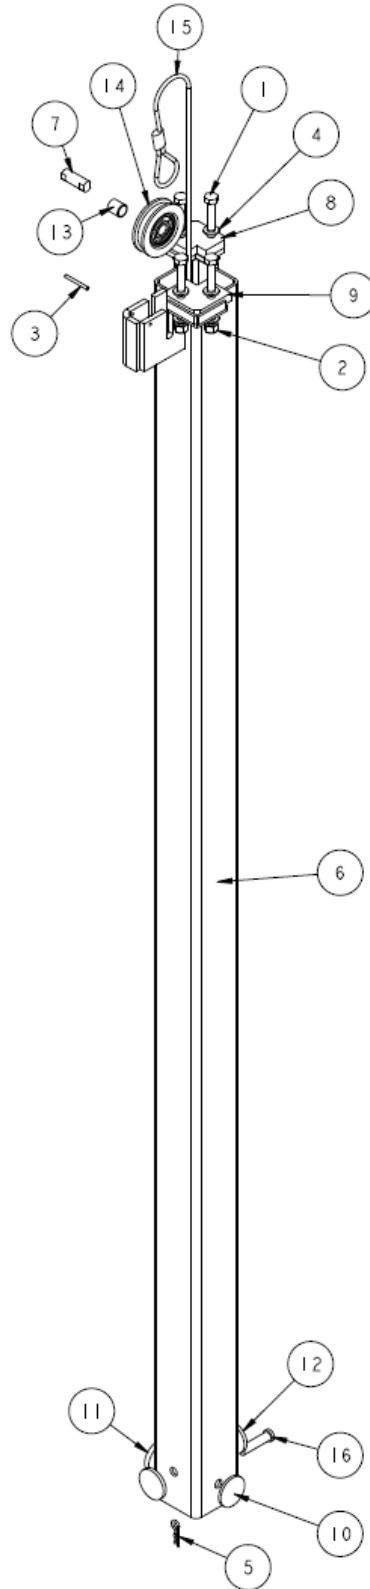

MAST SECTION 4

---

---

**METRO 4000**

---

---

<b>SEQ.#</b>	<b>ITEM NO.</b>	<b>DESCRIPTION</b>	<b>QTY</b>
1	0700815	HEXHD SCR CLS 8.8, M8 X 35 LG	4
2	3290805	PREV TORQ HEX LOCK NUT, M8 X 1.25	4
3	3440420	PIN, ROLL .12 X 1.25 LG	1
4	4811900	WASHER, 8mm	8
5	8302470	HAIR PIN, (COTTER) .094	2
6	1001164000	MAST, WELDMENT, S4 FINISHED	1
7	1001159480	PIN, SHEAVE,60MM	1
8	1001159491	PAD, OUTER 6	2
9	1001159493	PAD, INNER 3mm	2
10	1001159494	PAD, INNER 9mm	2
11	1001159495	PAD, INNER 6mm	4
12	1001160212	BEARING, IGLIDUR X,12mm	1
13	1001160953	SHEAVE, 60mm W/BEARING	1
14	1001165441	CABLE, SECTION 2-4	1
15	3430612	PIN, FLAT HEAD CLEVIS	2

MAST SECTION 5

---

---

**METRO 4000**

---

---

<b>SEQ.#</b>	<b>ITEM NO.</b>	<b>DESCRIPTION</b>	<b>QTY</b>
1	0700815	HEXHD SCR CLS 8.8, M8 X 35 LG	4
2	3290805	PREV TORQ HEX LOCK NUT, M8 X 1.25	4
3	3440420	PIN, ROLL .12 X 1.25 LG	1
4	4811900	WASHER, 8mm	8
5	8302470	HAIR PIN, (COTTER) .094	2
6	101159496	PAD, INNER 10mm	2
7	1001164001	MAST, WELDMENT S5 FINISHED	1
8	1001159480	PIN, SHEAVE,60MM	1
9	1001159490	PAD, OUTER 5	1
10	1001159491	PAD, OUTER 6	1
11	1001159497	PAD, INNER 7mm	4
12	1001159498	PAD, INNER 4mm	2
13	1001160212	BEARING, IGLIDUR X,12mm	1
14	1001160953	SHEAVE, 60mm W/BEARING	1
15	1001161002	CABLE, SECTION 5-7	1
16	3430612	PIN, FLAT HEAD CLEVIS	2

MAST SECTION 6

---

---

**METRO 4000**

---

---

<b>SEQ.#</b>	<b>ITEM NO.</b>	<b>DESCRIPTION</b>	<b>QTY</b>
1	0700815	HEXHD SCR CLS 8.8, M8 X 35 LG	4
2	3290805	PREV TORQ HEX LOCK NUT, M8 X 1.25	4
3	3440420	PIN, ROLL .12 X 1.25 LG	1
4	4811900	WASHER, 8mm	8
5	8302470	HAIR PIN, (COTTER) .094	1
6	1001164002	MAST, WELDMENT S6 FINISHED	1
7	1001159480	PIN, SHEAVE,60MM	1
8	1001159490	PAD, OUTER 5	1
9	1001159491	PAD, OUTER 6	1
10	1001159493	PAD, INNER 3mm	1
11	1001159495	PAD, INNER 6mm	1
12	1001159498	PAD, INNER 4mm	2
13	1001160212	BEARING, IGLIDUR X,12mm	1
14	1001160953	SHEAVE, 60mm W/BEARING	1
15	1001161002	CABLE, SECTION 5-7	1
16	3430612	PIN, FLAT HEAD CLEVIS	1