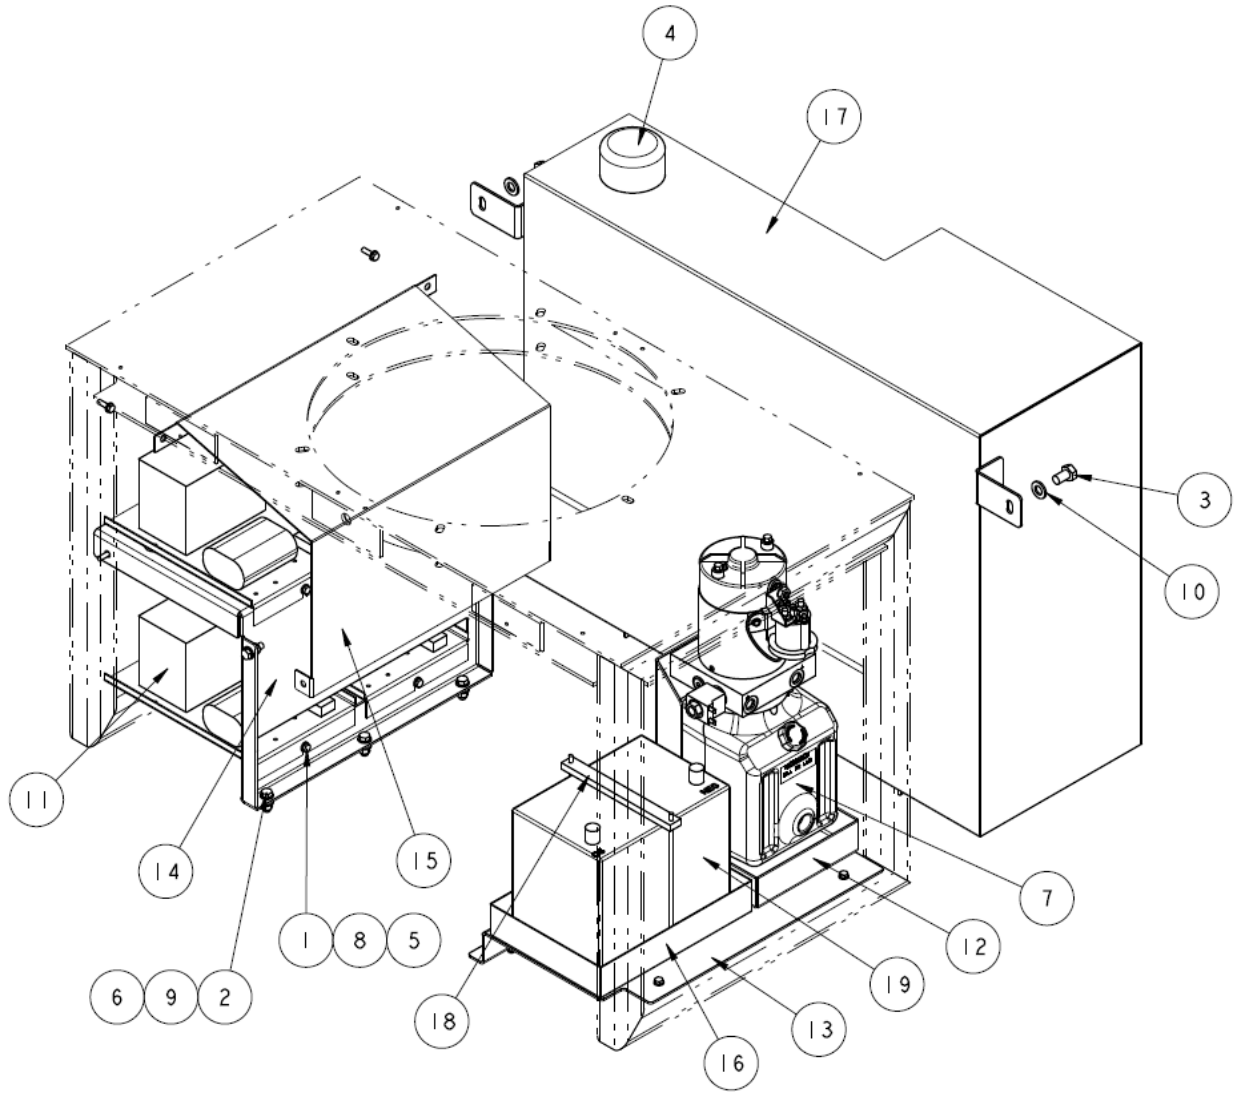

FUEL TANK, BALLAST, BATTERY & POWER PACK ASSEMBLY

METRO 4000

SEQ.#	ITEM NO.	DESCRIPTION	QTY
1	0700610	HEXHD SCR CLS 8.8, M6 X 20 LG	14
2	0700812	HEXHD SCR CLS 8.8, M8 X 25 LG	8
3	0761210	HEXHD SCR CLS 8.8 FULLTHD, M12 X 20 LG	2
4	1120362	CAP, FUEL WITH GAUGE	1
5	3290605	PREV TORQ HEX LOCK NUT, M6 X 1	6
6	3290805	PREV TORQ HEX LOCK NUT, M8 X 1.25	8
7	3600461	MOTOR, HYD PUMP (12VDC)	1
8	4811700	WASHER, 6mm	20
9	4811900	WASHER, 8mm	16
10	4812100	WASHER, 12mm	2
11	1001158722	ASSEMBLY, BALLAST	4
12	1001164891	BRACKET, POWERPACK MOUNT FINISHED	1
13	1001164894	BRACKET, BATTERY POWERPACK FINISHED	1
14	1001164895	BRACKET, BALLAST MOUNT FINISHED	1
15	1001164896	BRACKET, BALLAST GUARD FINISHED	1
16	1001164897	TRAY, BATTERY FINISHED	1
17	1001164890	WELDMENT, FUEL TANK FINISHED	1
18	1001160992	CLAMP, BATTERY HOLD DOWN	1
19	1001160993	BATTERY, 12 VOLT	1
20	1001161919	STRIP,FUEL TANK RUBBER	1
21	4360436	FUEL LEVEL SENSOR (NOT SHOWN)	1