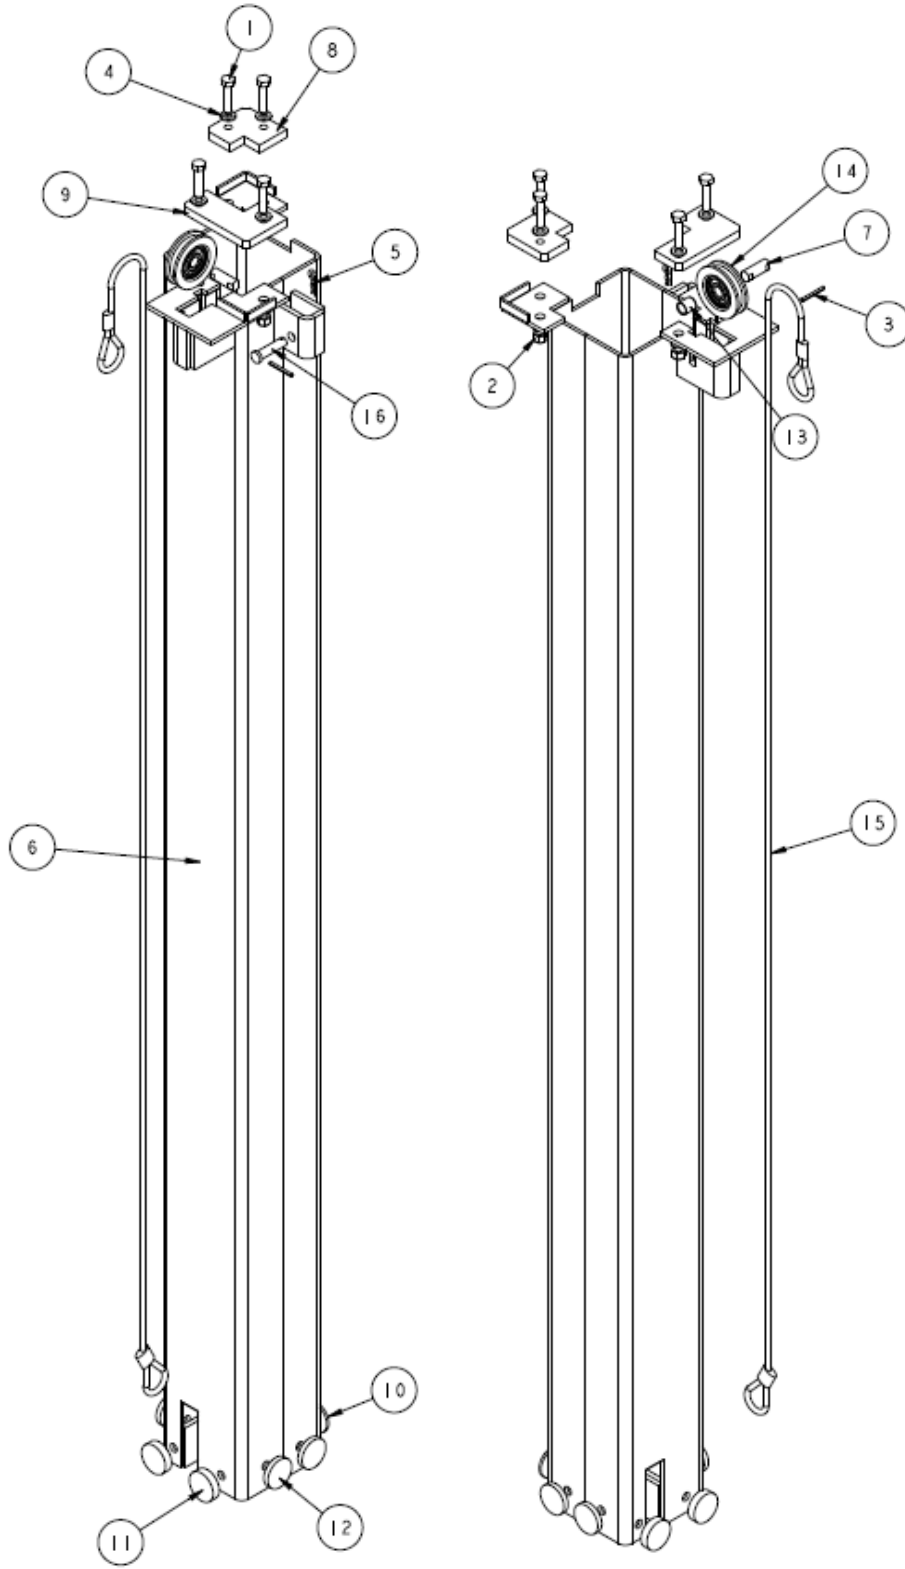

MAST SECTION 3

METRO 4000

SEQ.#	ITEM NO.	DESCRIPTION	QTY
1	0700815	HEXHD SCR CLS 8.8, M8 X 35 LG	4
2	3290805	PREV TORQ HEX LOCK NUT, M8 X 1.25	4
3	3440420	PIN, ROLL .12 X 1.25 LG	1
4	4811900	WASHER, 8mm	8
5	8302470	HAIR PIN, (COTTER) .094	2
6	1001163999	MAST, WELDMENT S3 FINISHED	1
7	1001159480	PIN, SHEAVE,60MM	1
8	1001159487	PAD, OUTER 2	1
9	1001159489	PAD, OUTER 4	1
10	1001159493	PAD, INNER 3mm	2
11	1001159494	PAD, INNER 9mm	2
12	1001159495	PAD, INNER 6mm	4
13	1001160212	BEARING, IGLIDUR X,12mm	1
14	1001160953	SHEAVE, 60mm W/BEARING	1
15	1001161001	CABLE, SECTION 3-5	1