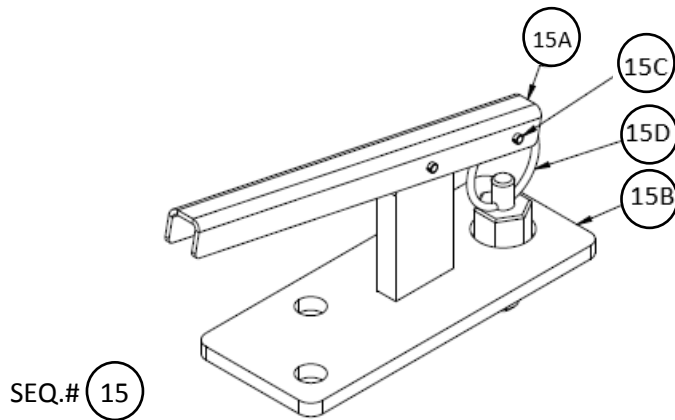

LIFTING ASSEMBLY

SEQ.# 15

---

---

**METRO 4000**

---

---

SEQ.#	ITEM NO.	DESCRIPTION	QTY
1	0700616	BOLT, HEX HEAD M8 DIN931	6
2	0701012	HEXHD SCR CLS 8.8, M10 X 25 LG	2
3	0701215	HEXHD SCR CLS 8.8, M12 X 35 LG	4
4	0701224	HEXHD SCR CLS 8.8, M12 X 80 LG	4
5	3290805	PREV TORQ HEX LOCK NUT, M8 X 1.25	6
6	3291005	PREV TORQ HEX LOCK NUT, M10 X 1.5	2
7	3291201	HEX NUT, M12 X 1.75	2
8	4812000	WASHER,	4
9	4812100	WASHER, 12mm	2
10	5240800	WASHER, 8MM THRU HARDENED	6
11	1001164008	WELDMENT, LIFTING LUG FINISHED	1
12	1001164009	WELDMENT, LIFTING MOUNT PLATE FINISHED	1
13	1001159451	WELDMENT, MAST SUPPORT FRAME	1
14	1001164010	WELDMENT, LIFTING POST FINISHED	1
15	1001163597	ASSEMBLY, MAST INDEXING PLUNGER	1
15A	1001162917	CHANNEL, MAST LOCKING LEVER	A/R
15B	1001163596	BRACKET, MAST LOCKING LEVER	A/R
15C	1001163598	ROLL PIN, METRIC ND3-L16 ISO 8752	A/R
15D	3422369	PIN, PLUNGER	A/R
16	1001163795	BEARING, 6302-2RSR DIN625	6
17	1001163796	AXLE, MAST SUPPORT ROLLER	6