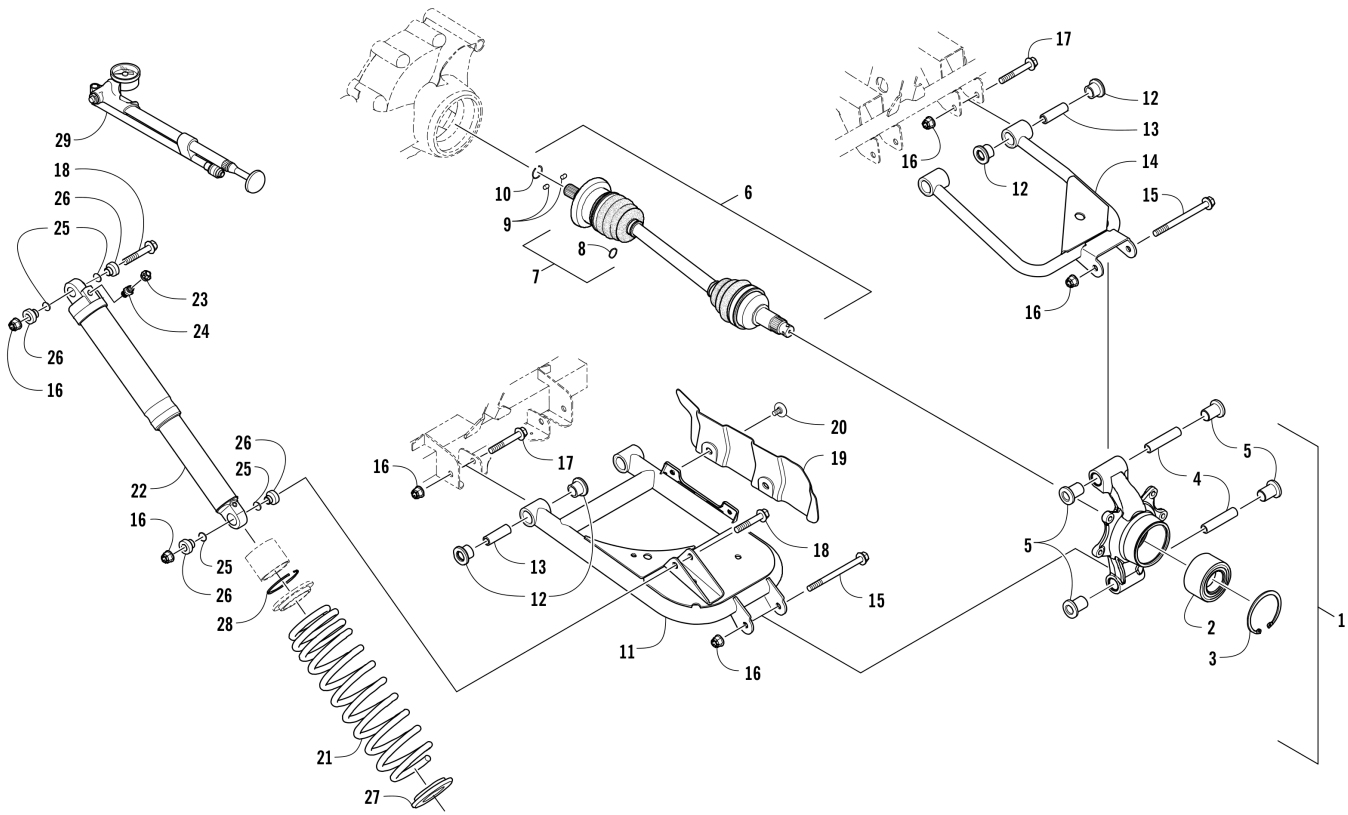

REAR SUSPENSION ASSEMBLY [302286]

Item	Part No.	New Part	Qty	Name	Context	Footnote
1	1001240655		2	Knuckle, Rear - Assembly	(inc. 2-5)	
2	1001240679		2	Bearing		
3	1001240636		2	Ring, Retaining		
4	1001240037		4	Collar		
5	1001240035		8	Bushing		
6	1001241450		2	Kit, Halfshaft	(inc. 7-10)	
7	1001240714		2	Repair Kit, Boot	(inc. 8)	
8	1001240642		2	Circlip		
9	1001240582		4	Pin, Transfer		
10	1001240585		2	Circlip		
11	1001240235		1	A-Arm, Rear - Lower Right - Black	(inc. 12-13)	
11	1001240236		1	A-Arm, Rear - Lower Left - Black	(inc. 12-13)	
12	1001240036		16	Bushing		
13	1001240038		8	Collar		
14	1001240241		1	A-Arm, Rear - Upper Right - Black	(inc. 12-13)	
14	1001240242		1	A-Arm, Rear - Upper Left - Black	(inc. 12-13)	
15	1001240890		4	Screw, Cap		
16	1001240637		16	Nut, Lock		
17	1001240896		8	Screw, Cap		
18	1001240895		4	Screw, Cap