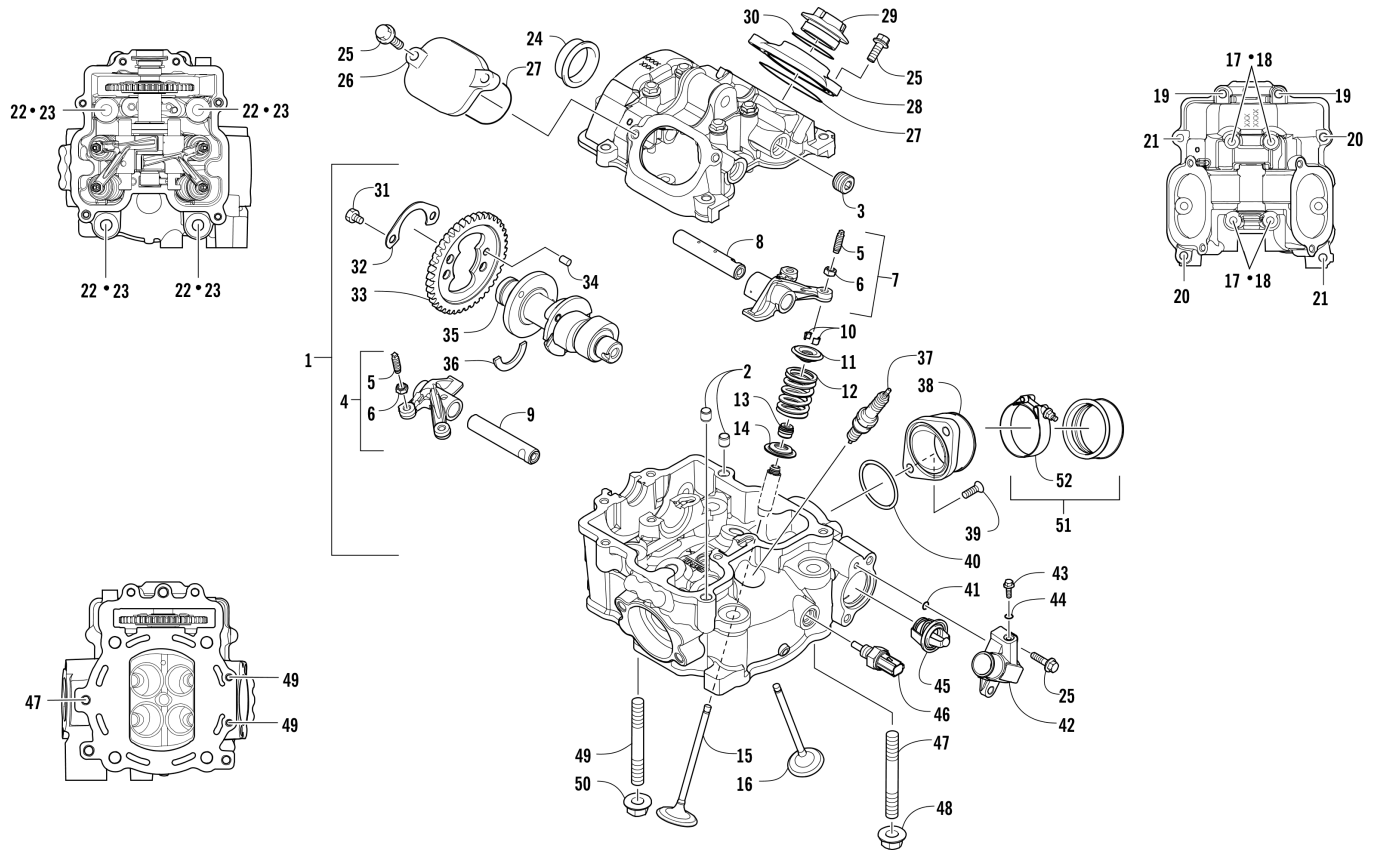

CYLINDER HEAD AND CAMSHAFT/VALVE ASSEMBLY [302304]

Item	Part No.	New Part	Qty	Name	Context	Footnote
1	1001240329		1	Head, Cylinder - Assembly	(inc. 2-17)	
2	1001240498		2	Pin, Dowel		
3	1001240539		2	Plug, Shaft		
4	1001240343		1	Arm, Valve Rocker - Exhaust	(inc. two No. 5-6)	
5	1001240338		4	Screw, Adjuster		
6	1001240459		4	Nut		
7	1001240342		1	Arm, Valve Rocker - Intake	(inc. two No. 5-6)	
8	1001240339		1	Shaft, Rocker Arm - Intake		
9	1001240340		1	Shaft, Rocker Arm - Exhaust		
10	1001240337		8	Cotter, Valve		
11	1001240336		4	Retainer, Spring		
12	1001240335		4	Spring, Valve		
13	1001240521		4	Seal, Oil		
14	1001240334		4	Seat, Spring - Valve		
15	1001240332		2	Valve, Intake		
16	1001240333		2	Valve, Exhaust		
17	1001240448		4	Screw, Cap		
18	1001240519		4	Gasket		
19	1001240430		2	Screw, Cap		
20	1001240431		2	Screw, Cap