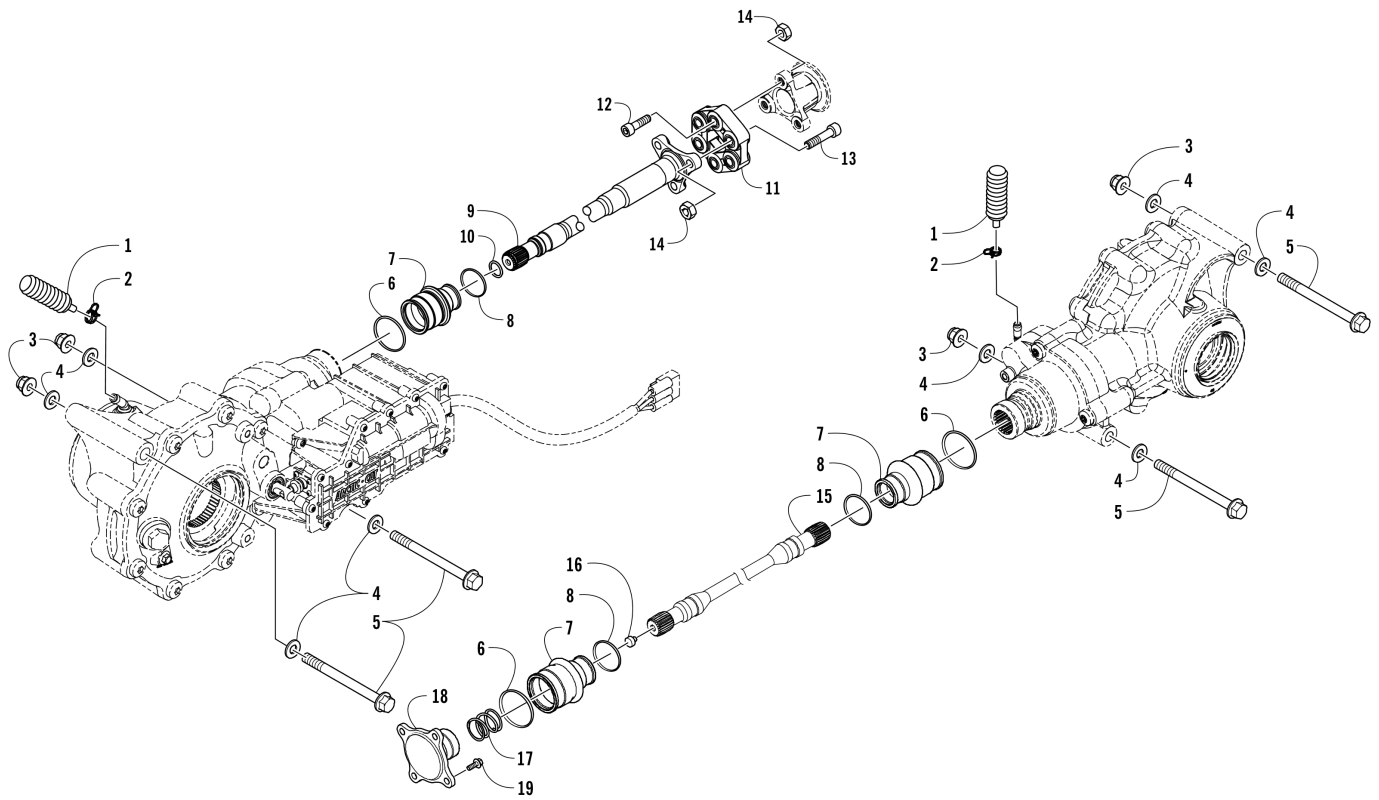

DRIVE TRAIN ASSEMBLY [302297]

Item	Part No.	New Part	Qty	Name	Context	Footnote
1	1001240579		2	Bladder, Gearcase		
2	1001240130		2	Clamp, Hose		
3	1001240637		4	Nut, Lock		
4	1001240141		8	Washer		
5	1001240137		4	Screw, Cap		
6	1001240528		3	O-Ring		
7	1001240676		3	Boot		
8	1001240529		3	O-Ring		
9	1001240681		1	Shaft, Propeller - Front		
10	1001240613		1	O-Ring		
11	1001240669		1	Coupling, Propeller Shaft		
12	1001240615		3	Screw, Cap		
13	1001240614		3	Screw, Cap		
14	1001240127		3	Nut, Top Lock		
15	1001240675		1	Shaft, Propeller		
16	1001240293		1	Bumper		
17	1001240557		1	Spring		
18	1001241236		1	Flange, Output		
19	1001240881		4	Screw, Cap