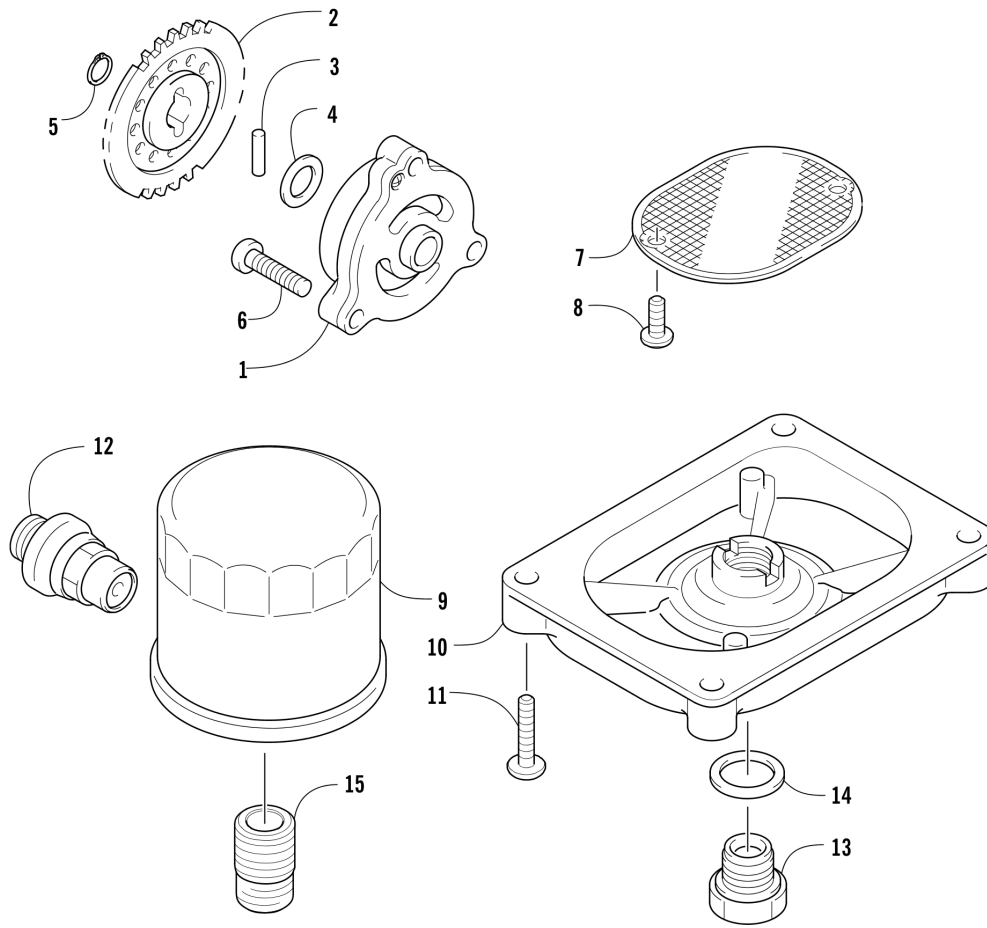

OIL FILTER/PUMP ASSEMBLY [302311]

Item	Part No.	New Part	Qty	Name	Context	Footnote
1	1001240353		1	Pump, Oil		
2	1001241180		1	Gear, Driven		
3	1001240492		1	Pin		
4	1001240463		1	Washer		
5	1001240531		1	Ring, Retaining		
6	1001240443		3	Screw, Machine		
7	1001240356		1	Strainer, Oil		
8	1001240444		2	Screw, Machine		
9	1001240354		1	Filter, Oil		
10	1001240355		1	Cap, Oil Strainer		
11	1001240919		4	Screw, Machine		
12	1001240352		1	Valve, Oil-Relief - Assembly		
13	1001240351		1	Plug, Drain		
14	1001240505		1	Gasket, Drain Plug		
15	1001240358		1	Union, Filter