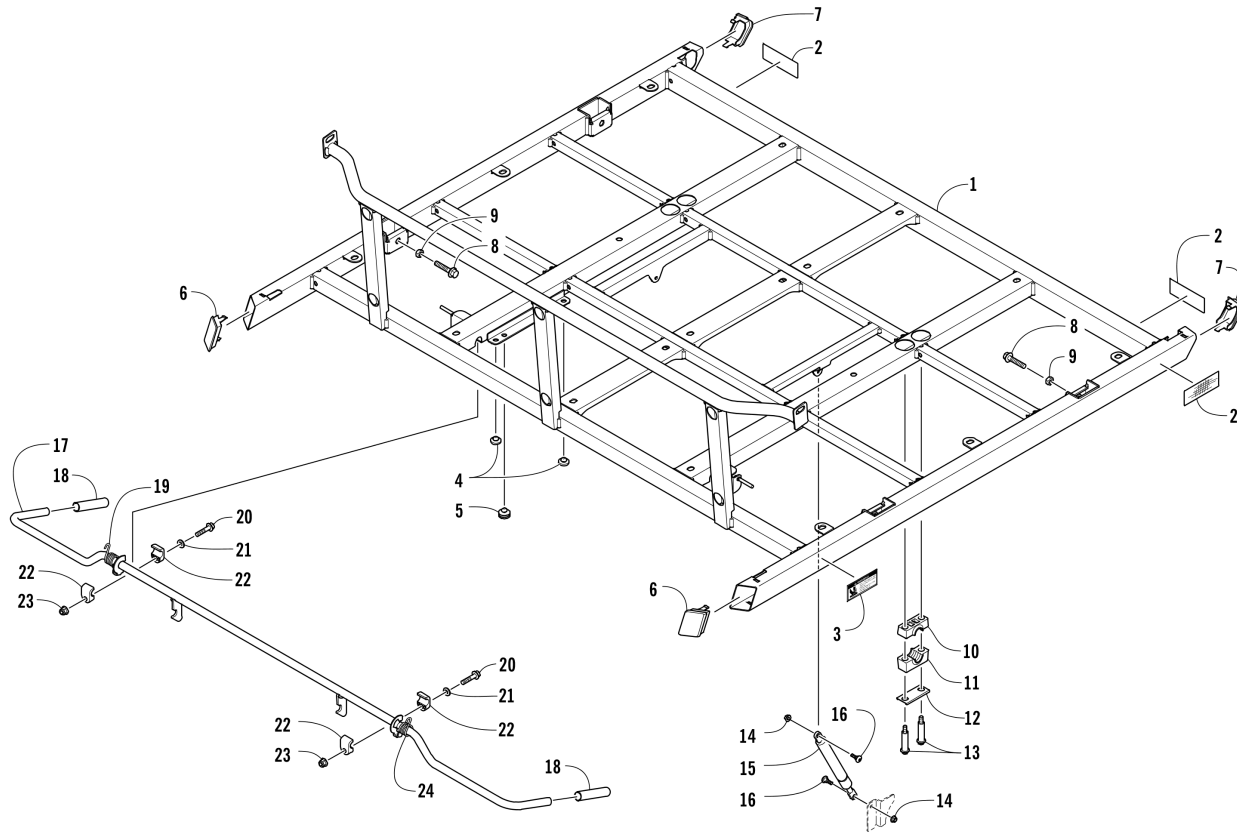

TILT FRAME ASSEMBLY [302280]

Item	Part No.	New Part	Qty	Name	Context	Footnote
1	1001240743		1	Frame,Tilt - Assembly		
2	1001240688		4	Decal, Reflector - Red		
3	1001240811		2	Decal, Warning - Pinch Point		
4	1001240059		4	Bumper		
5	1001240608		2	Bumper		
6	1001240693		1	Endcap, Front - Right		
6	1001240694		1	Endcap, Front - Left		
7	1001240691		1	Endcap, Rear - Right		
7	1001240692		1	Endcap, Rear - Left		
8	1001240600		4	Screw, Cap		
9	1001240901		4	Nut		
10	1001240045		2	Block, Mounting	Upper	
11	1001240044		2	Block, Mounting	Lower	
12	1001240046		2	Cap, Housing		
13	1001240147		4	Screw, Shoulder		
14	1001240272		4	Nut		
15	1001240739		2	Support, Lift		
16	1001240133		4	Screw, Shoulder		
17	1001240744		1	Rod, Latch - Tilt Frame		
18	1001240596		2	Grip, Latch Rod