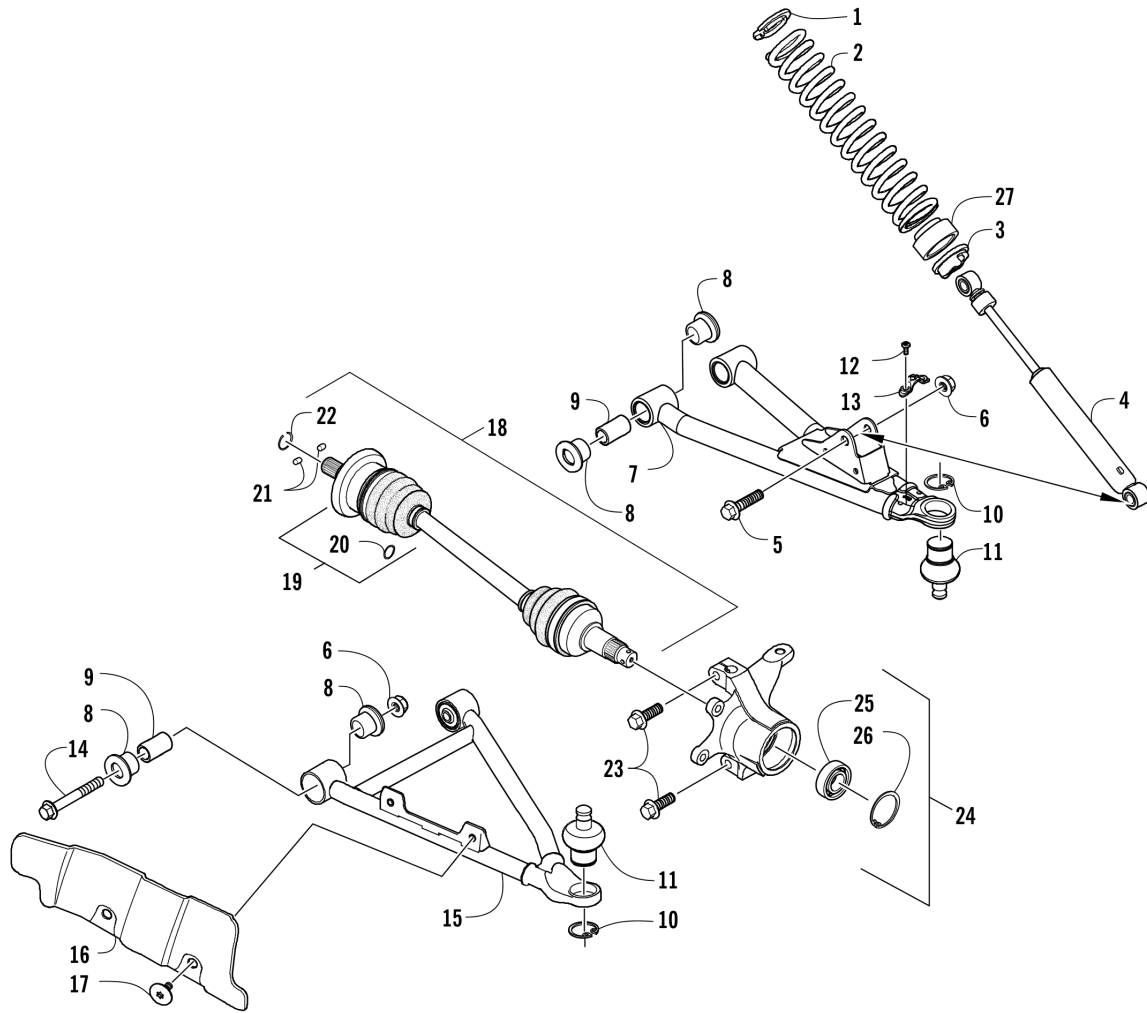

FRONT SUSPENSION ASSEMBLY [302285]

Item	Part No.	New Part	Qty	Name	Context	Footnote
1	1001240660		2	Retainer, Spring		
2	1001241444		2	Spring, Suspension - Black		
3	1001240042		2	Cam, Spring Adjuster		
4	1001240039		2	Shock Absorber		
5	1001240894		4	Screw, Cap		
6	1001240637		12	Nut, Lock		
7	1001240233		1	A-Arm, Upper Right - Black	(inc. four No. 8, two No. 9, one No. 10 and one No. 11)	
7	1001240234		1	A-Arm, Upper Left - Black	(inc. four No. 8, two No. 9, one No. 10 and one No. 11)	
8	1001240036		16	Bushing		
9	1001240038		8	Collar		
10	1001240113		4	Ring, Retaining		
11	1001240054		4	Ball Joint		
12	1001240171		4	Screw, Self-Tapping