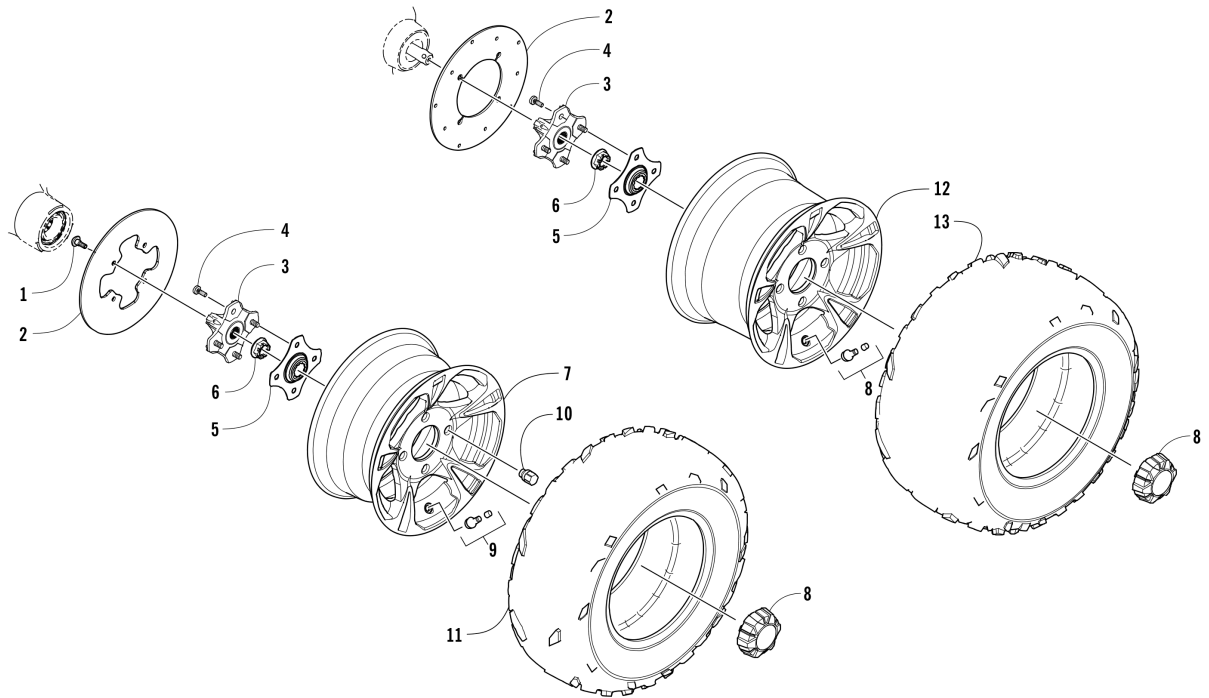

WHEEL AND TIRE ASSEMBLY [302288]

Item	Part No.	New Part	Qty	Name	Context	Footnote
1	1001240150		16	Screw, Shoulder		
2	1001240640		2	Kit, Brake Disc	(inc. 1)	Front
2	1001240670		2	Kit, Brake Disc	(inc. 1)	Rear
3	1001240728		2	Hub, Wheel	(inc. 4)	Front
3	1001240729		2	Hub, Wheel	(inc. 4)	Rear
4	1001240682		16	Stud		
5	1001240683		4	Plate, Hub		
6	1001240154		4	Nut, Castle		
7	1001240677		2	Wheel - Front	(inc. 8)	
8	1001240680		4	Cap, Wheel		
9	1001240008		4	Stem, Valve w/Cap		
10	1001240638		16	Nut, Lug		
11	1001240587		2	Tire - Front		
12	1001240678		2	Wheel - Rear	(inc. 8)	
13	1001240588		2	Tire - Rear