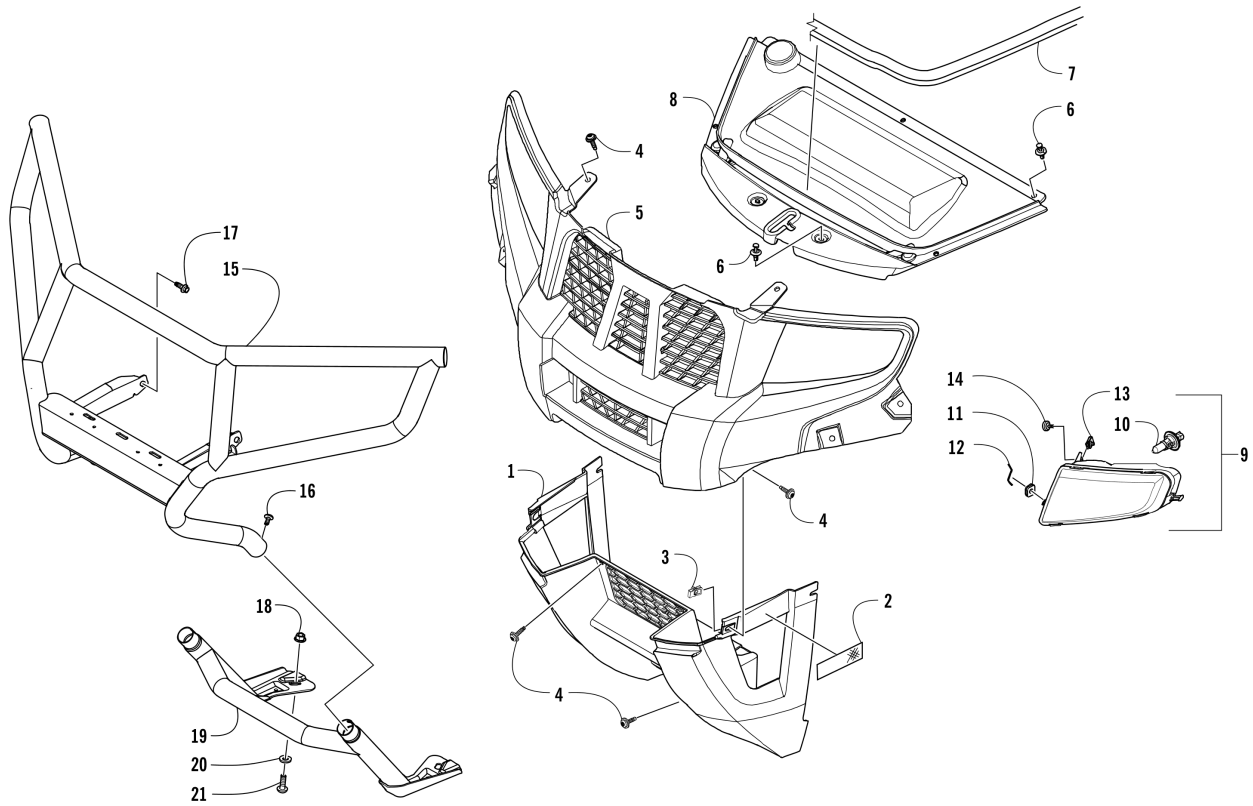

GRILL AND HEADLIGHT ASSEMBLY [302275]

Item	Part No.	New Part	Qty	Name	Context	Footnote
1	1001240864		1	Fascia, Lower - Front	(inc. 2)	
2	1001240824		2	Decal, Reflector - Amber		
3	1001240152		2	Clip, U-Nut		
4	1001240155		10	Screw, Machine		
5	1001240823		1	Fascia, Upper Front		
6	1001240278		7	Rivet, Reinstallable		
7	1001240785		1	Seal, Access Cover		
8	1001240782		1	Panel, Access		
9	1001240252		1	Headlight, Halogen - Assembly - Right	(inc. 10)	
9	1001240253		1	Headlight, Halogen - Assembly - Left	(inc. 10)	
10	1001240069		2	Bulb, Headlight - H13		
11	1001240780		2	Grommet - Right		
11	1001240781		2	Grommet - Left		
12	1001240068		4	Wireform, Headlight		
13	1001240665		2	Clip, U-nut		
14	1001240756		2	Knob, Adjuster		
15	1001241230		1	Bumper		
16	1001241460		2	Screw, Machine		
17	1001241190		2	Cap, Screw		
18	1001241183		2	Nut, Lock