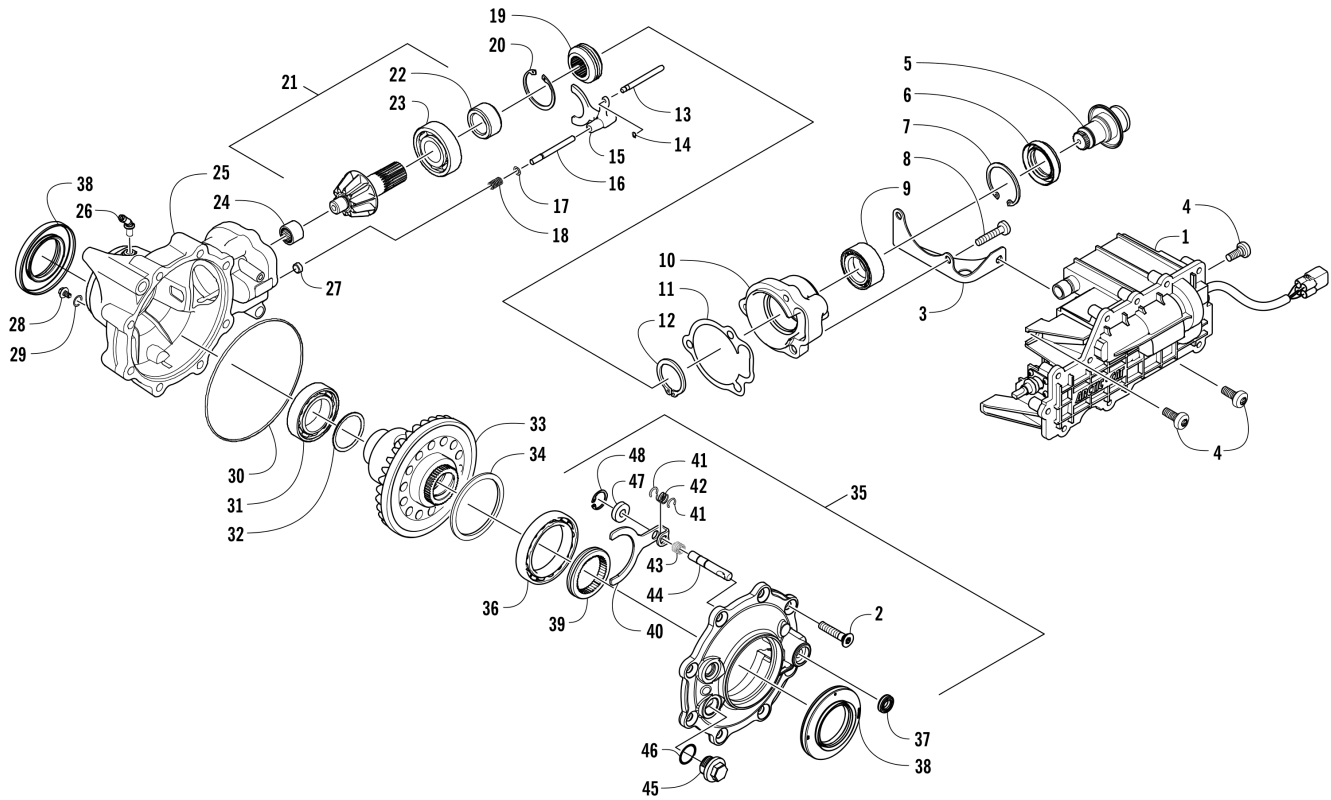

FRONT DRIVE GEARCASE ASSEMBLY [302298]

Item	Part No.	New Part	Qty	Name	Context	Footnote
-	1001240736		1	Front Drive Gearcase - Assembly		
1	1001240718		1	Actuator		
2	1001241240		8	Screw, Machine		
3	1001240648		1	Bracket, Actuator		
4	1001240135		3	Screw, Self-Tapping		
5	1001240717		1	Shaft, Input		
6	1001240556		1	Seal		
7	1001240140		1	Ring, Retaining		
8	1001240122		3	Screw, Self-Tapping		
9	1001240560		1	Bearing		
10	1001240225		1	Housing, Pinion		
11	1001240029		1	Gasket, Flange		
12	1001240139		1	Ring, Retaining		
13	1001240032		1	Shaft, Selector		
14	1001240136		1	Ring, Retaining		
15	1001240033		1	Fork, Selector		
16	1001240021		1	Shaft, Shuttle		
17	1001240123		1	O-Ring		
18	1001240034		1	Spring, Return