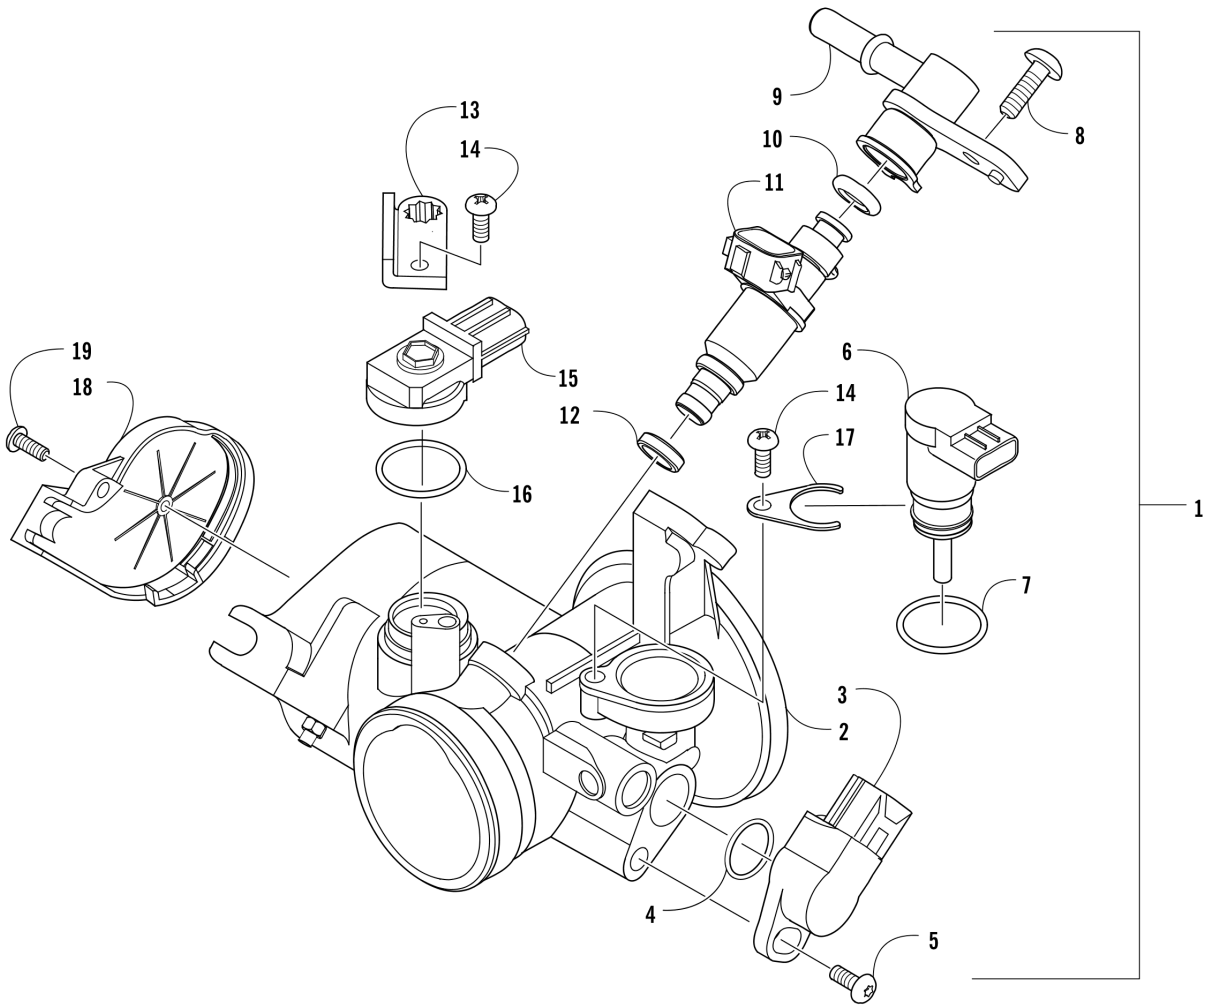

THROTTLE BODY ASSEMBLY [302302]

Item	Part No.	New Part	Qty	Name	Context	Footnote
1	1001240207		1	Throttle Body - Assembly	(inc. 2-19)	
2	0		1	Throttle Body		Not Serviced Individually
3	1001240181		1	Sensor, Throttle Position		
4	1001240842		1	O-Ring, Throttle Position Sensor		
5	1001240839		1	Screw, Machine		
6	1001240183		1	Valve, ISC		
7	1001240841		1	O-Ring, ISC Valve		
8	1001240843		1	Screw, Machine		
9	1001240205		1	Rail, Fuel		
10	1001240209		1	O-Ring, Fuel Injector		
11	1001240208		1	Injector, Fuel		
12	1001240210		1	Seal, Fuel Injector		
13	1001240837		1	Bracket, MAP Sensor		
14	1001240834		2	Screw, Machine		
15	1001240182		1	Sensor, MAP