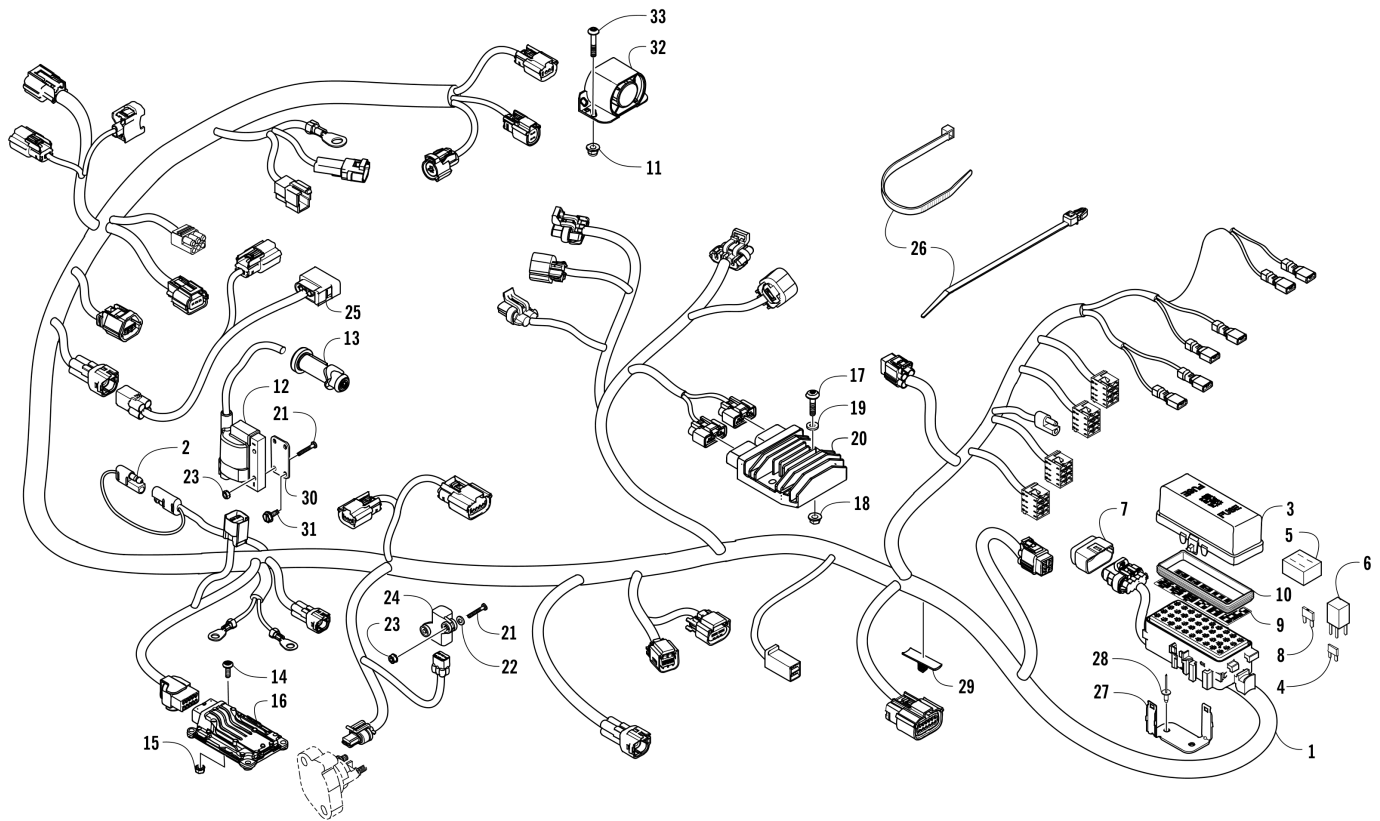

WIRING HARNESS ASSEMBLY [302300]

Item	Part No.	New Part	Qty	Name	Context	Footnote
1	1001240219		1	Harness, Main	(inc. 2-10)	
2	1001240218		1	Tether, Accessory Connector		
3	1001240184		1	Cover, Fuse Block		
4	1001240187		1	Breaker, Circuit 15 Amp		
5	1001240175		1	Holder, Fuse		
6	1001240178		6	Relay (4-pin) 20 amp		
7	1001240189		1	Cover, Diagnostics Connector		
8	1001240174		8	Fuse - 10 Amp		
8	1001240186		2	Fuse - 20 Amp		
8	1001240173		4	Fuse - 30 Amp		
9	1001240850		1	Decal, Fuse Block		
10	1001240185		1	Seal		
11	1001240911		2	Nut, Lock		
12	1001240427		1	Coil, Ignition - Assembly	(inc. 13)	
13	1001240426		1	Cap, Spark Plug		
14	1001240934		4	Screw, Machine		
15	1001240271		4	Nut w/Washer		
16	1001241239		1	ECM		
17	1001240935		2	Screw, Machine		
18	1001240904		2	Nut