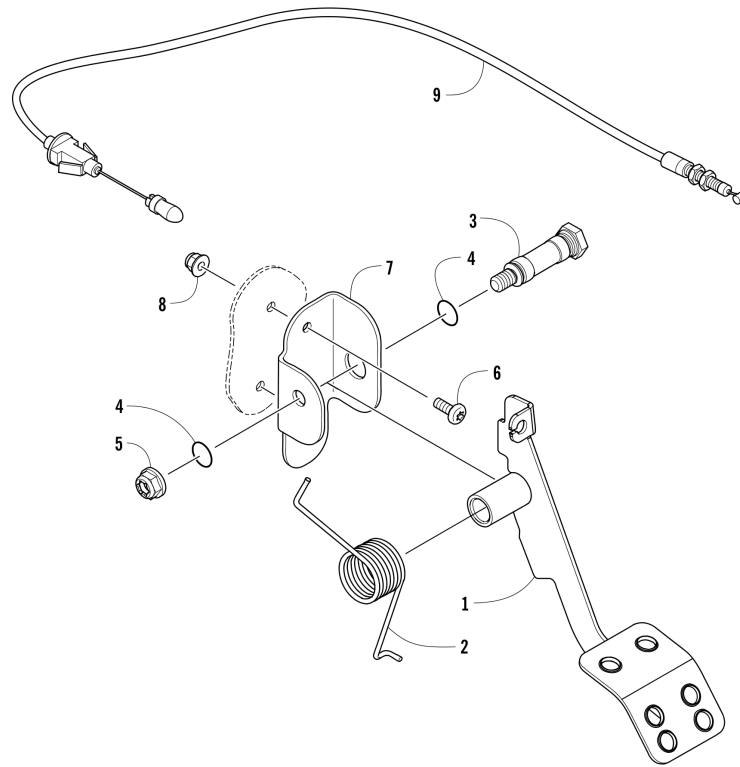

ACCELERATOR ASSEMBLY [302290]

Item	Part No.	New Part	Qty	Name	Context	Footnote
1	1001240738		1	Pedal, Accelerator		
2	1001240047		1	Spring		
3	1001240028		1	Axle		
4	1001240658		2	O-Ring		
5	1001240902		1	Nut, Lock		
6	1001240940		2	Screw, Machine		
7	1001240230		1	Bracket, Accelerator Pedal		
8	1001240909		2	Nut, Lock		
9	1001240223		1	Cable, Throttle		