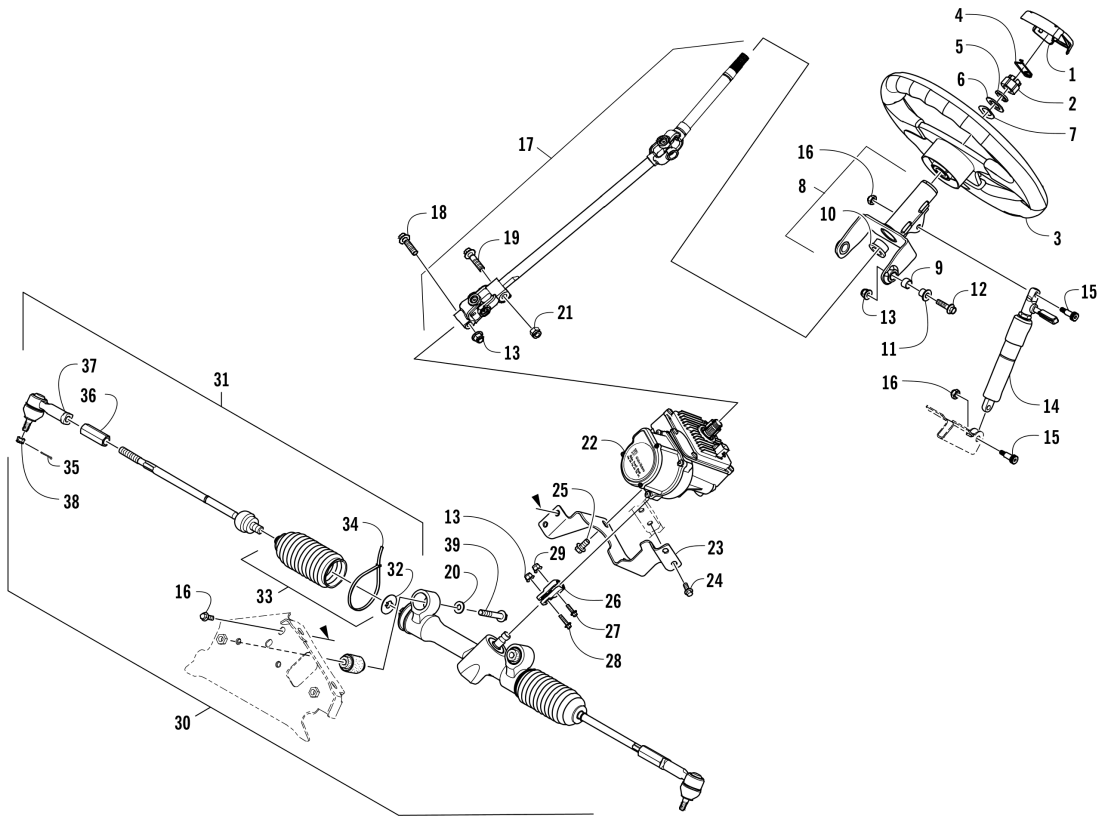

STEERING ASSEMBLY [302284]

Item	Part No.	New Part	Qty	Name	Context	Footnote
1	1001240058		1	Cap, Steering Wheel		
2	1001240167		1	Nut		
3	1001240057		1	Wheel, Steering		
4	1001240605		1	Clip, Retaining		
5	1001240616		1	Ring, Retaining		
6	1001240483		1	Washer		
7	1001240151		1	Washer		
8	1001240248		1	Tilt Steering - Sub Assembly	(inc. 9-10)	
9	1001240049		2	Bushing		
10	1001240053		2	Bushing		
11	1001240160		2	Spacer		
12	1001240884		2	Screw, Cap		
13	1001240911		4	Nut, Lock		
14	1001240052		1	Lift, Support		
15	1001240626		2	Screw, Shoulder		
16	1001240272		2	Nut		
17	1001240055		1	Shaft, Steering		
18	1001240885		1	Screw, Cap		
19	1001240893		1	Screw, Cap		
20	1001240283		2	Washer