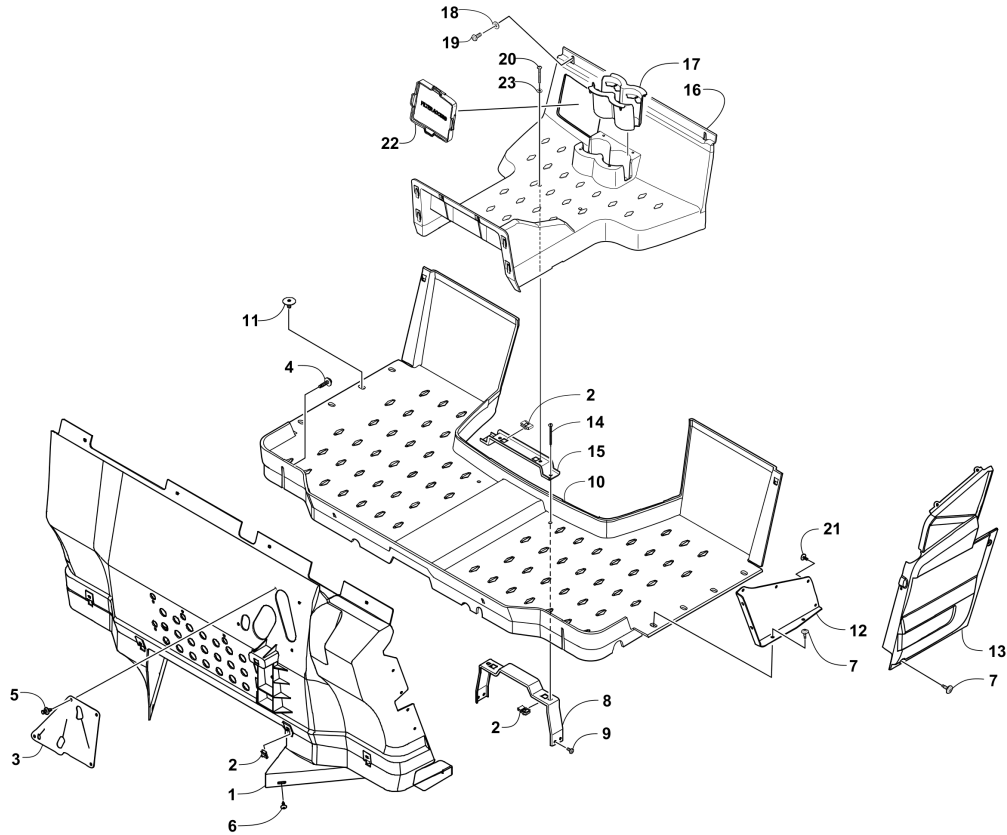

FLOOR PANEL ASSEMBLY [302277]

Item	Part No.	New Part	Qty	Name	Context	Footnote
1	1001241453		1	Panel, Fender - Inner		
2	1001240152		12	Clip, U-Nut		
3	1001241166		1	Boot, Steering		
4	1001240155		10	Screw, Machine		
5	1001240278		4	Rivet, Reinstallable		
6	1001240758		AR	Screw, Self-Tapping		
7	1001240625		8	Screw, Machine		
8	1001240741		1	Bracket, Support		
9	1001240933		4	Screw, Machine		
10	1001241198		1	Floor		
11	1001240149		4	Screw, Shoulder		
12	1001240853		1	Bracket, Kick Panel		
12	1001240854		1	Bracket, Kick Panel		
13	1001240769		1	Panel, Side - Right		
13	1001240770		1	Panel, Side - Left		
14	1001240924		2	Screw, Machine		
15	1001240709		1	Bracket, Support - Center Footrest		
16	1001240954		1	Footrest, Center		
17	1001240689		1	Insert, Cupholder		
18	1001240913		2	Washer