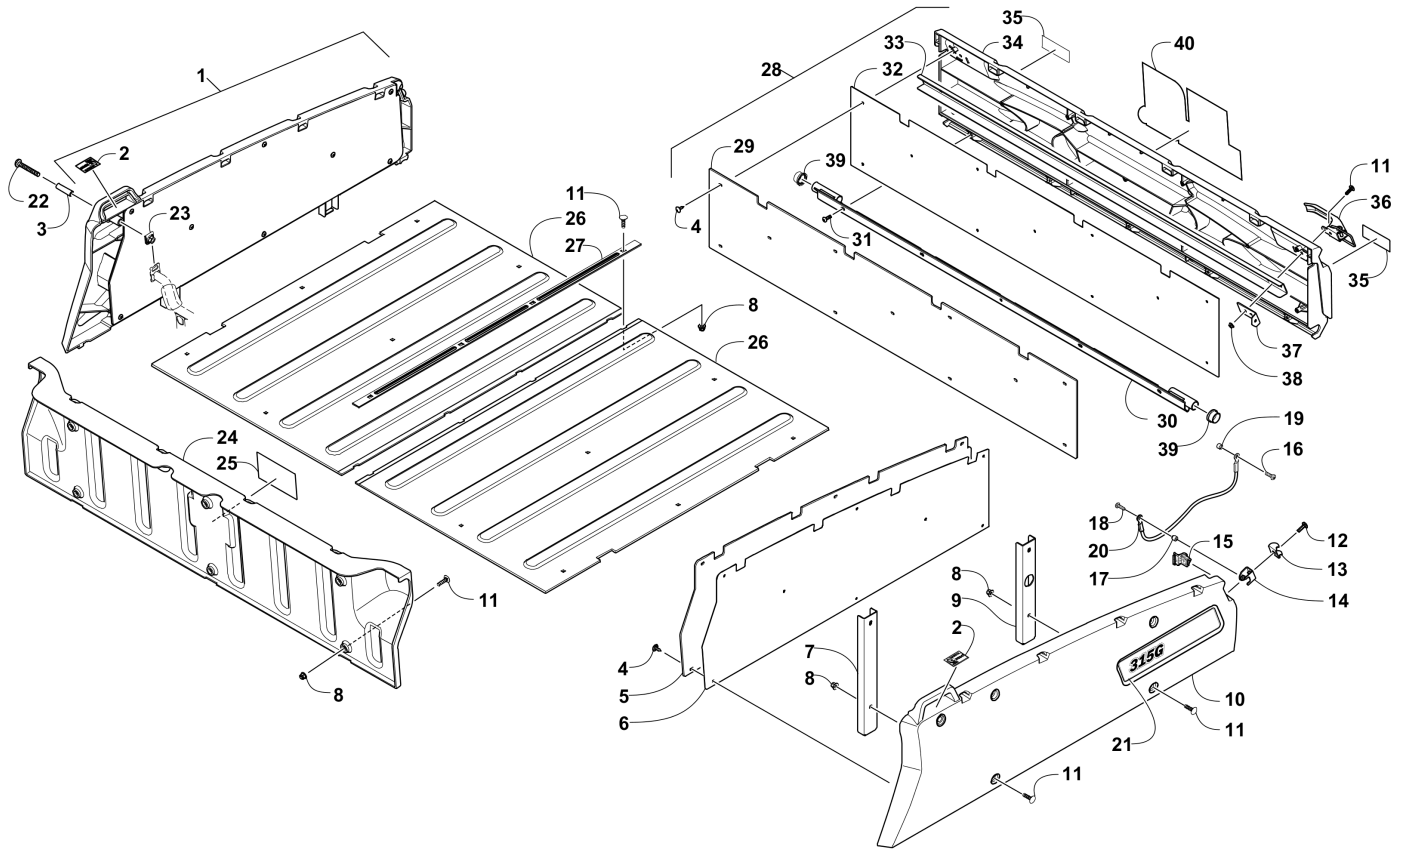

CARGO BOX AND TAILGATE ASSEMBLY [302279]

Item	Part No.	New Part	Qty	Name	Context	Footnote
1	1001240871		1	Side, Cargo Box - Assembly - Right	(inc. 2-15)	
1	1001240872		1	Side, Cargo Box - Assembly - Left	(inc. 2-15)	
2	1001240810		2	Decal, Warning - Pinch Point		
3	1001240695		2	Spacer		
4	1001240599		27	Screw, Self-Tapping		
5	1001240870		2	Panel, Side - Inner		
6	1001240711		2	Pad, Foam		
7	1001240814		2	Brace, Support - Front		
8	1001240906		30	Nut, Lock		
9	1001240815		2	Brace, Support - Rear		
10	1001240701		1	Side, Cargo Box - Right		
10	1001240702		1	Side, Cargo Box - Left		
11	1001240157		30	Bolt, Carriage		
12	1001240602		6	Screw, Machine		
13	1001240742		2	Bracket, Retaining - Latch		
14	1001240698		2	Bracket, Retaining - Cable		
15	1001240699		1	Insert, Panel - Right		
15	1001240700		1	Insert, Panel - Left		
16	1001240928		2	Screw, Machine		
17	1001241185		2	Spacer