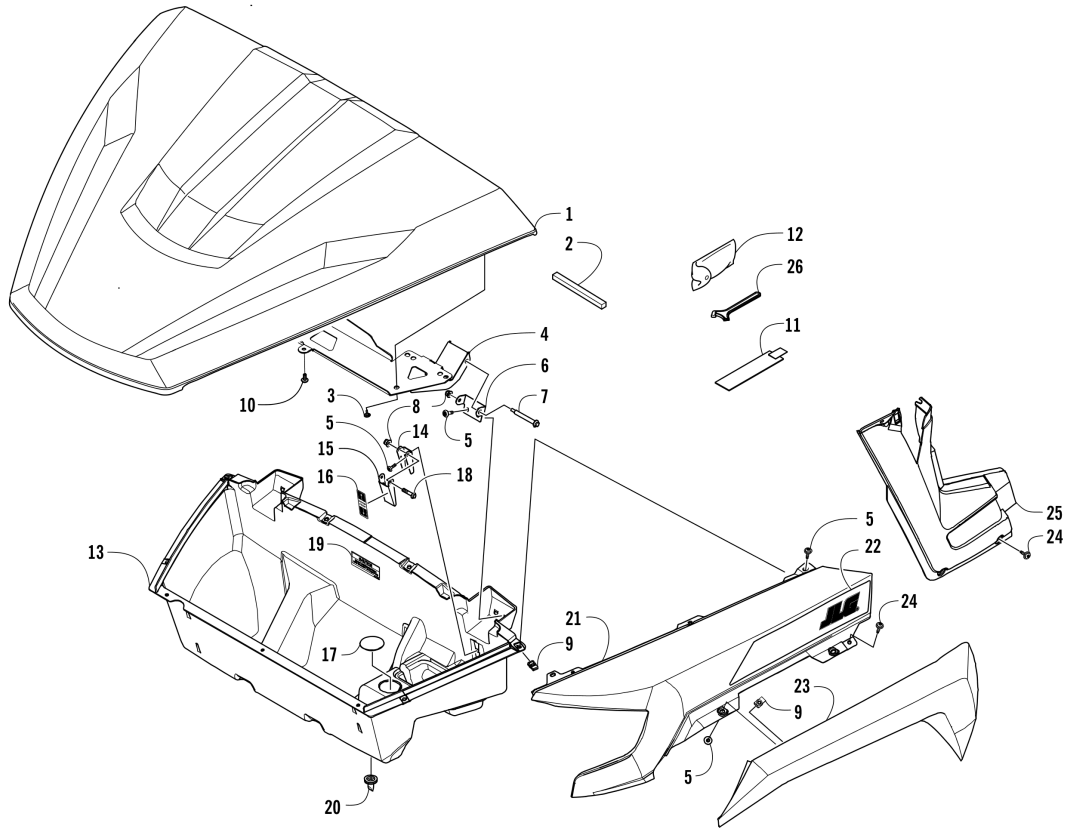

HOOD/FRONT STORAGE AND SIDE PANEL ASSEMBLY [302276]

Item	Part No.	New Part	Qty	Name	Context	Footnote
1	1001240948		1	Hood - Assembly - Orange		
2	1001240786		1	Seal, Hood		
3	1001240287		4	Screw, Self-Tapping		
4	1001240861		1	Hinge, Hood		
5	1001240155		26	Screw, Machine		
6	1001240783		2	Bracket, Hinge Pivot		
7	1001240629		2	Screw, Shoulder		
8	1001240909		3	Nut, Lock		
9	1001240152		26	Clip, U-Nut		
10	1001240940		6	Screw, Machine		
11	1001240294		1	Retainer		
12	1001240749		1	Tool Kit		
13	1001240771		1	Box, Storage - Front		
14	1001241465		1	Bracket, Lock Lever		
15	1001241464		1	Lock, Lever - Hood		
16	1001240813		1	Decal, Hood Prop		
17	1001240281		1	Plug		
18	1001240628		1	Screw, Shoulder		
19	1001240808		1	Decal, Caution Load Capacity (25 lb)		
20	1001240200		1	Valve, Drain