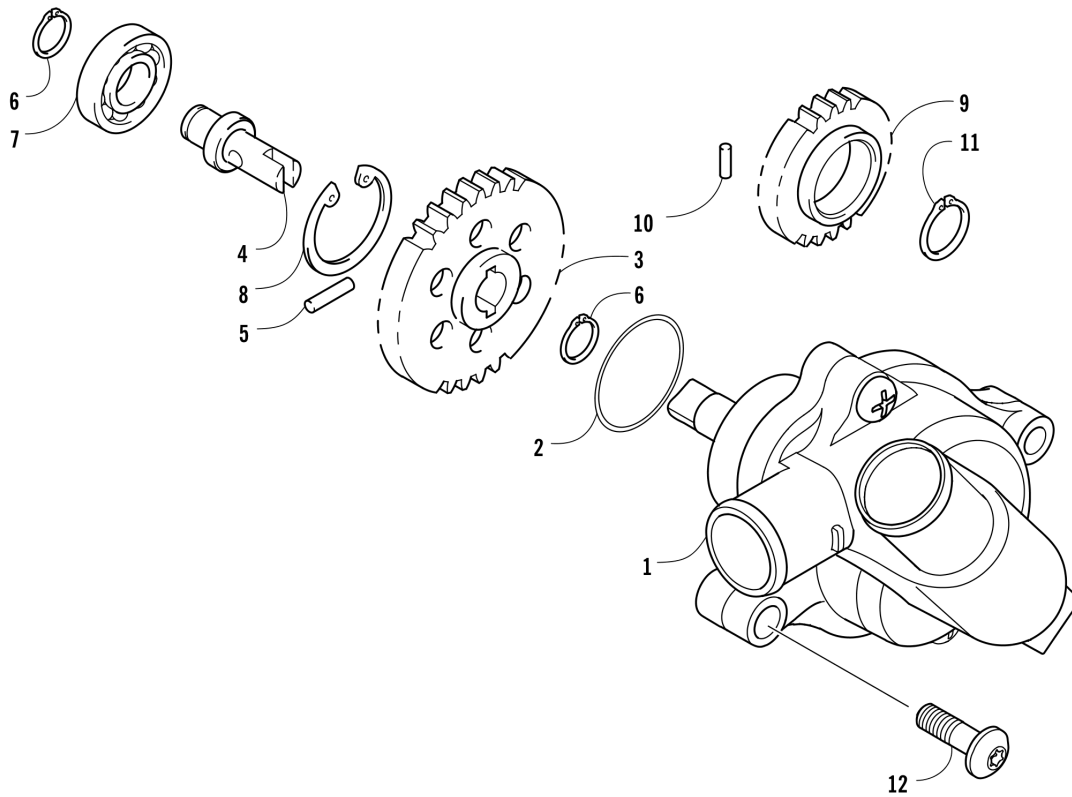

WATER PUMP ASSEMBLY [302312]

Item	Part No.	New Part	Qty	Name	Context	Footnote
1	1001240364		1	Pump, Water - Assembly	(inc. 2)	
2	1001240508		1	O-Ring		
3	1001240366		1	Gear, Driven		
4	1001240365		1	Shaft, Driven Gear		
5	1001240492		1	Pin		
6	1001240531		2	Ring, Retaining		
7	1001240547		1	Bearing, Shaft		
8	1001240532		1	Ring, Retaining		
9	1001240350		1	Gear, Oil Pump Drive		
10	1001240491		1	Pin, Dowel		
11	1001240533		1	Ring, Retaining		
12	1001240923		2	Screw, Machine