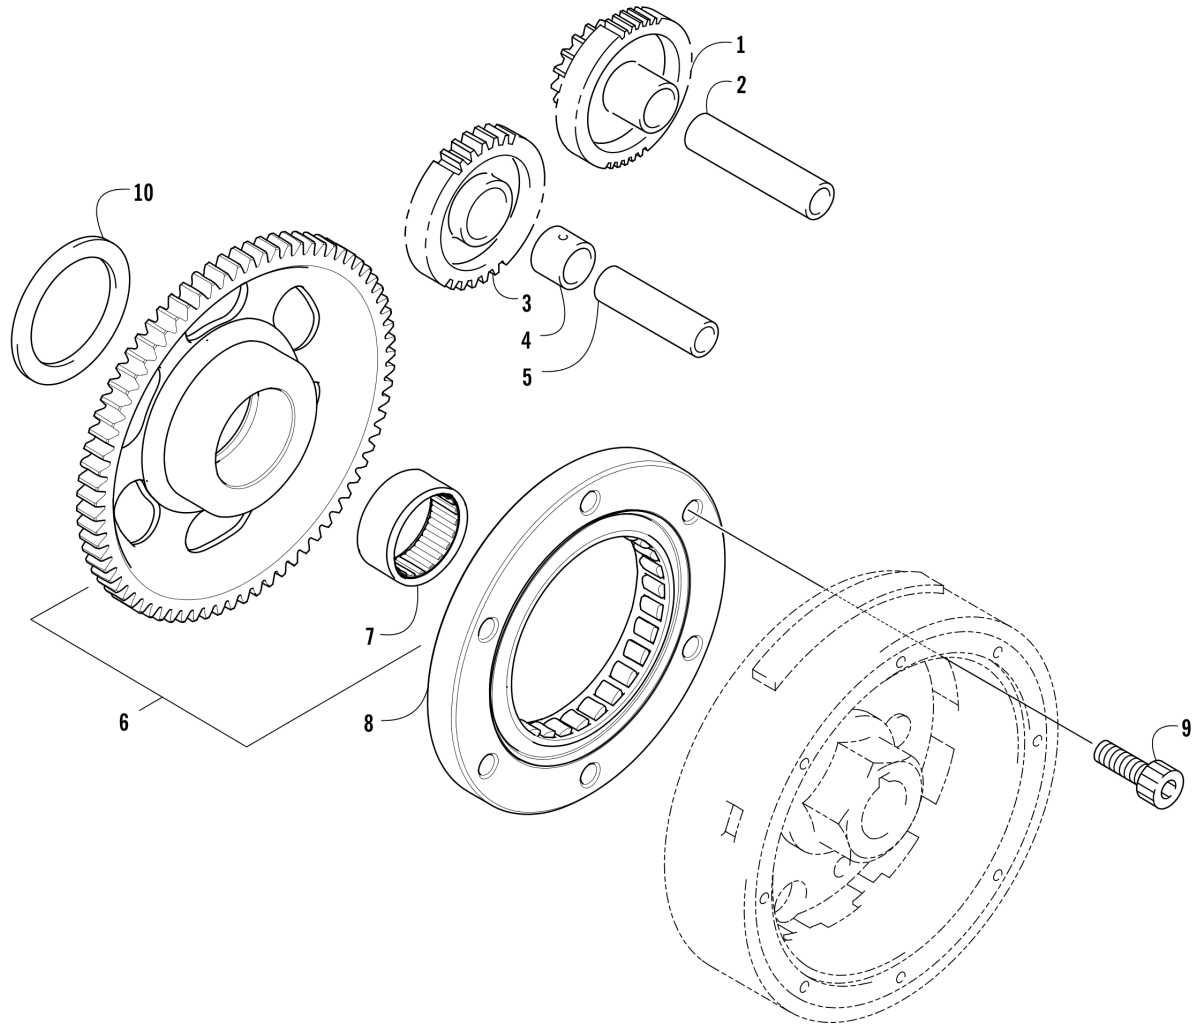

STARTER CLUTCH ASSEMBLY [302309]

Item	Part No.	New Part	Qty	Name	Context	Footnote
1	1001240370		1	Gear, Starter Idler - No. 1		
2	1001240495		1	Shaft, Starter Gear		
3	1001240367		1	Gear, Starter Idler - No. 2		
4	1001240368		1	Spacer, Starter Idler Gear No. 2		
5	1001240496		1	Shaft, Starter Gear		
6	1001240369		1	Gear, Starter Clutch	(inc. 7)	
7	1001240553		1	Bearing		
8	1001240303		1	Clutch, Starter		
9	1001240445		6	Screw, Cap		
10	1001240484		1	Washer