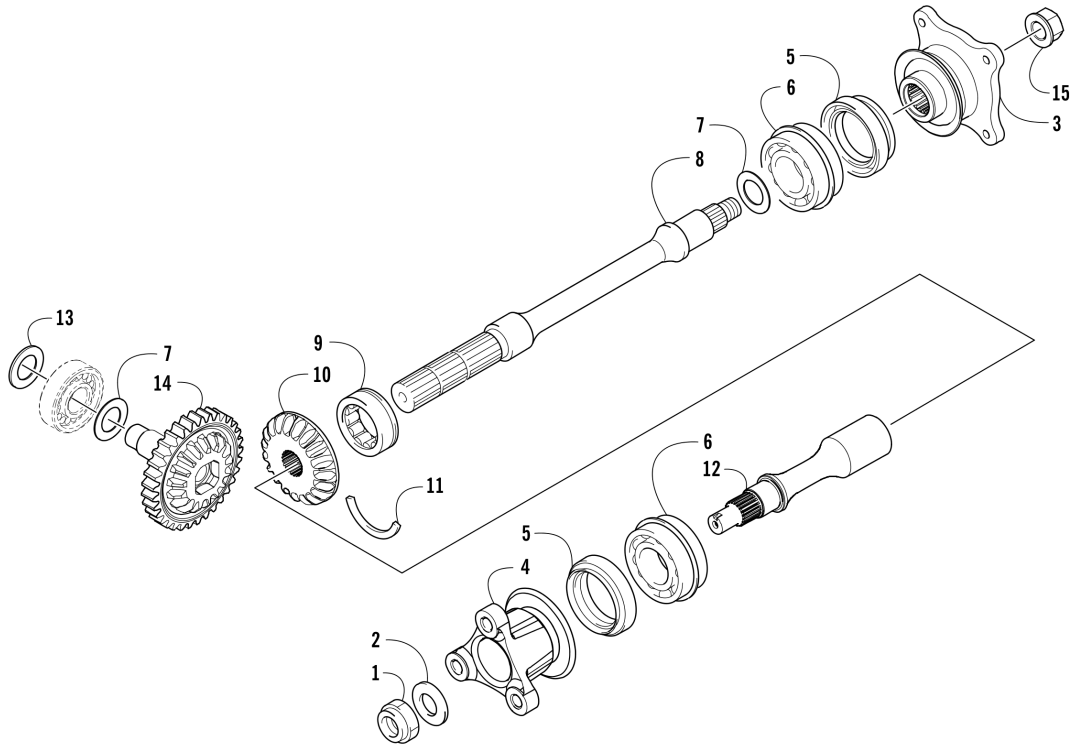

SECONDARY DRIVE ASSEMBLY [302316]

Item	Part No.	New Part	Qty	Name	Context	Footnote
1	1001240454		1	Nut		
2	1001240467		1	Washer		
3	1001240381		1	Flange, Output Joint		
4	1001240385		1	Flange, Output Drive Assembly		
5	1001240510		2	Seal, Oil		
6	1001240555		2	Bearing		
7	1001240468		AR	Shim, 25 x 34 x 0.25 mm		
7	1001240469		AR	Shim, 25 x 34 x 0.30 mm		
7	1001240470		AR	Shim, 25 x 34 x 0.70 mm		
7	1001240471		AR	Shim, 25 x 34 x 0.90 mm		
7	1001240472		AR	Shim, 25 x 34 x 0.95 mm		
7	1001240473		AR	Shim, 25 x 34 x 1.00 mm		
7	1001240474		AR	Shim, 25 x 34 x 1.05 mm		
7	1001240475		AR	Shim, 25 x 34 x 1.10 mm		
7	1001240476		AR	Shim, 25 x 34 x 1.15 mm		
8	1001240384		1	Shaft, Secondary Driven - Front		
9	1001240544		1	Bearing		
10	1001240396		1	Gear, Secondary Driven