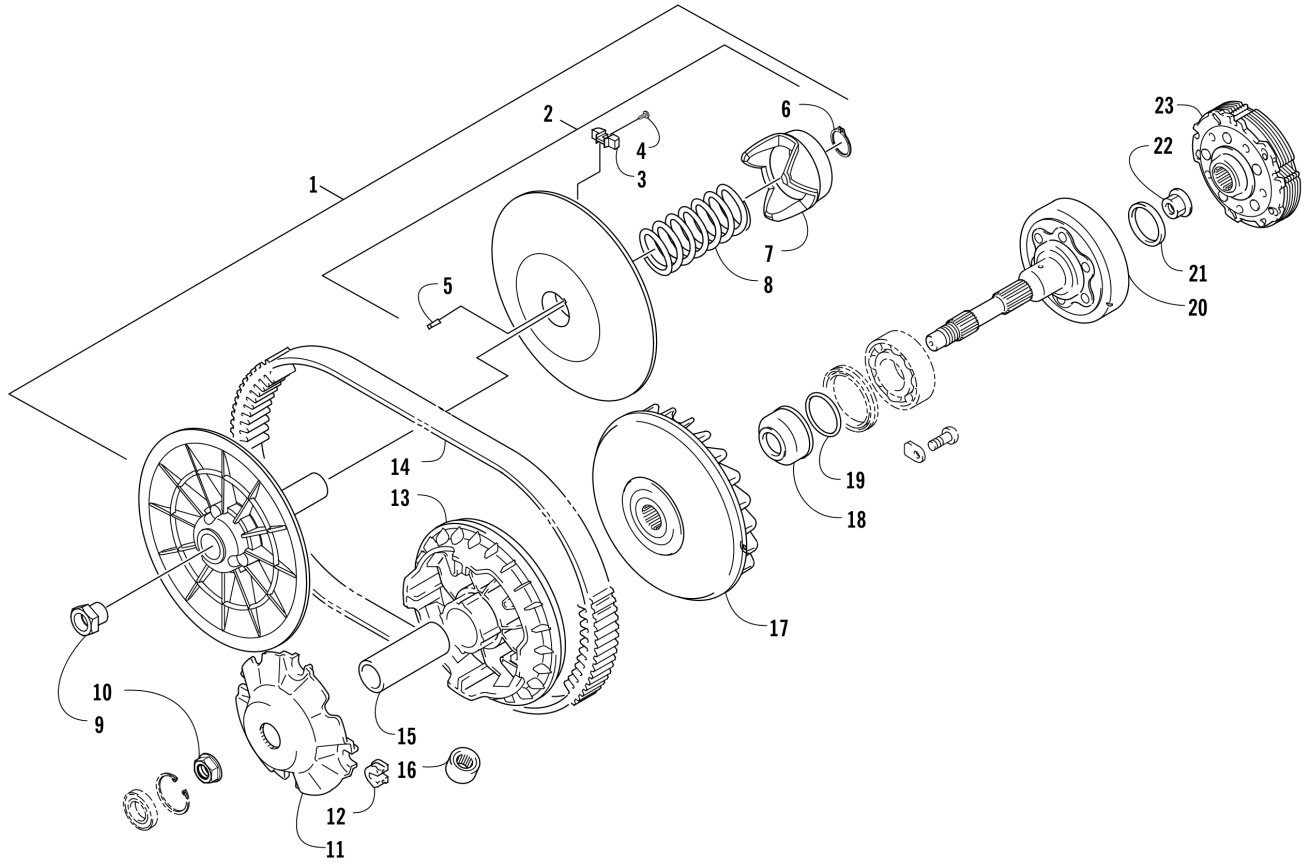

TRANSMISSION ASSEMBLY [302313]

Item	Part No.	New Part	Qty	Name	Context	Footnote
1	1001240423		1	Pulley, Driven - Assembly	(inc. 2-9)	
2	1001240424		1	Pulley, Driven - Uncalibrated	(inc. 3-6)	
3	1001240420		3	Shoe, Cam		
4	1001240410		3	Screw, Machine		
5	1001240418		1	Key		
6	1001240421		1	Ring, Snap - External		
7	1001240419		1	Cam		
8	1001240417		1	Spring - White		
9	1001241181		1	Nut		
10	1001240460		1	Nut		
11	1001240415		1	Plate, Movable Drive Face		
12	1001240416		4	Damper, Movable Drive Face		
13	1001240414		1	Face, Movable Drive		
14	1001240407		1	Belt, Drive		
15	1001240412		1	Spacer		
16	1001240409		8	Roller