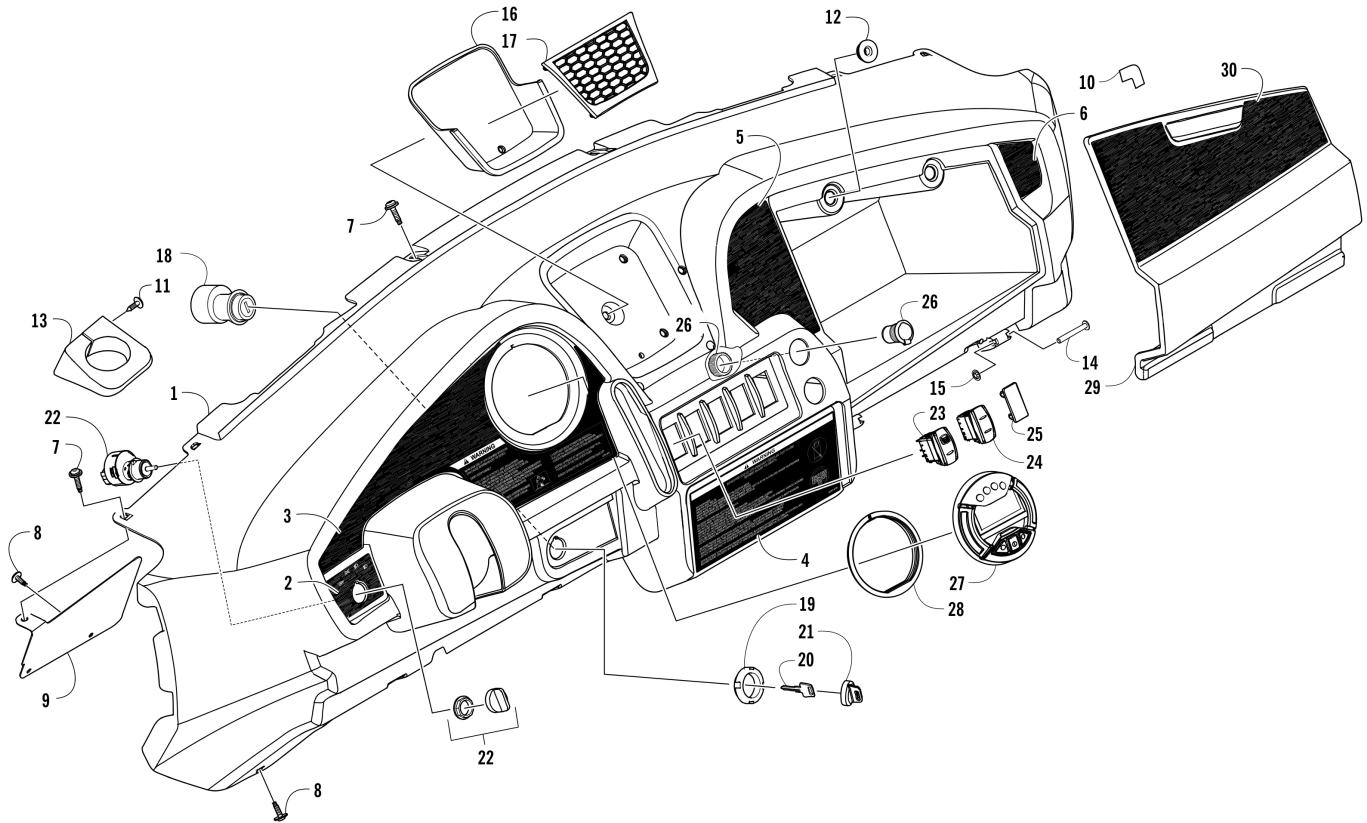

DASH ASSEMBLY [302283]

Item	Part No.	New Part	Qty	Name	Context	Footnote
1	1001240867		1	Dash - w/Warning Decals	(inc. 2-6)	
2	1001240809		1	Decal, Headlights		
3	1001240807		1	Decal, Warning Dash		
4	1001240825		1	Decal, Warning Dash - Center		
5	1001240805		1	Decal, Passenger		
6	1001240806		1	Decal, Passenger		
7	1001240155		6	Screw, Machine		
8	1001240625		10	Screw, Machine		
9	1001240855		1	Panel, Splash RH		
9	1001240856		1	Panel, Splash LH		
10	1001240802		2	Pad, Glove Box Door		
11	1001240286		2	Screw, Self-Tapping		
12	1001240161		2	Grommet		
13	1001240772		1	Cover, Dash - Right		
13	1001240773		1	Cover, Dash - Left		
14	1001240285		2	Rivet		
15	1001240755		2	Retainer, Pushnut		
16	1001240774		1	Pad, Dash		
17	1001240775		1	Net, Dash		
18	1001240072		1	Switch, Ignition	(inc. 19-21)