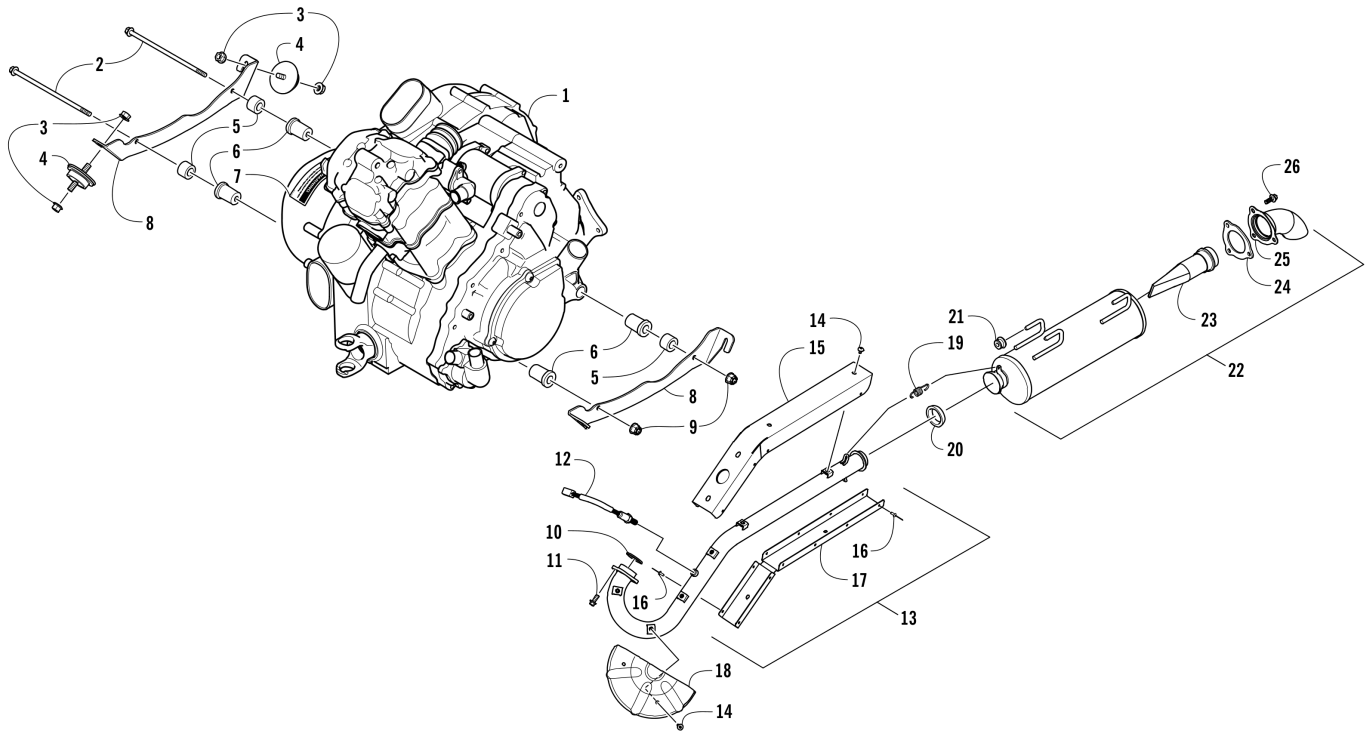

ENGINE AND EXHAUST [302294]

Item	Part No.	New Part	Qty	Name	Context	Footnote
1	1001241179		1	Engine, A700W		
2	1001240639		2	Screw, Cap		
3	1001240903		8	Nut		
4	1001240060		4	Mount, Engine		
5	1001240601		3	Spacer		
6	1001240301		4	Bushing		
7	1001240084		1	Decal, Warning		
8	1001240746		1	Bracket, Engine - Right		
8	1001240747		1	Bracket, Engine - Left		
9	1001240637		2	Nut, Lock		
10	1001240085		1	Gasket, Exhaust		
11	1001240881		2	Screw, Cap		
12	1001240191		1	Sensor, Oxygen		
13	1001240257		1	Pipe, Exhaust - Assembly Black	(inc. four No. 14 and 15-17)	
14	1001240939		8	Screw, Machine		
15	1001240089		1	Shield, Pipe - Upper Rear		
16	1001240661		12	Rivet		
17	1001240094		1	Shield, Pipe - Lower Front		
18	1001240254		1	Shield, Pipe Forward