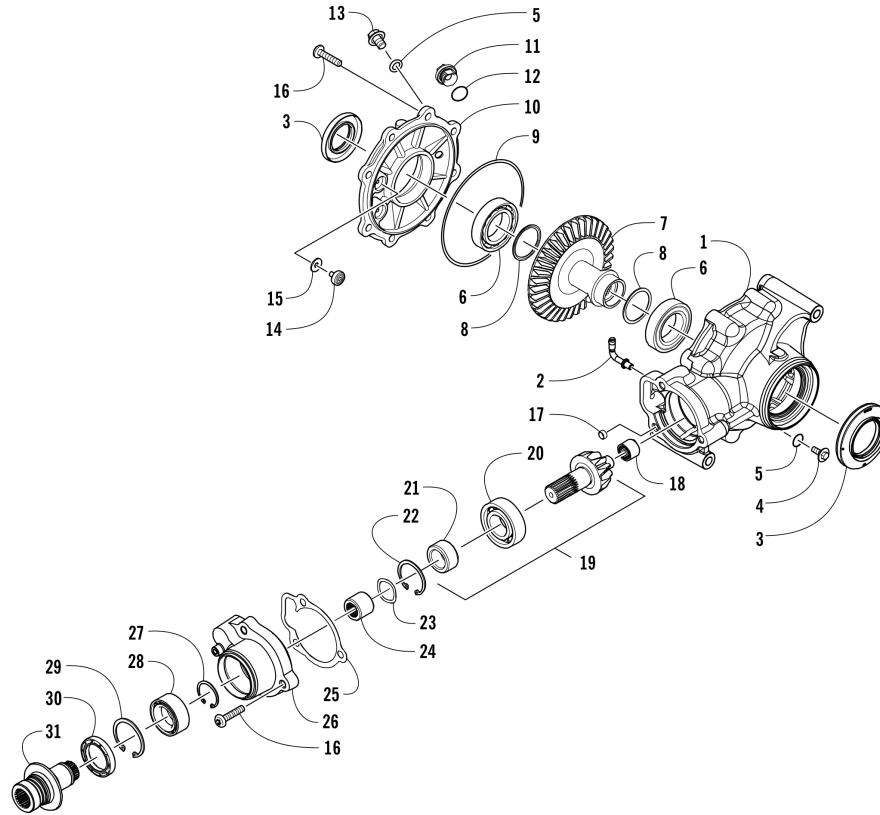

REAR DRIVE GEARCASE ASSEMBLY [302299]

Item	Part No.	New Part	Qty	Name	Context	Footnote
-	1001240721		1	Rear Drive Gearcase		
1	1001240722		1	Housing, Gearcase		
2	1001240672		1	Fitting, Elbow		
3	1001240674		2	Seal		
4	1001240572		1	Plug, Magnetic	(inc. one No. 5)	
5	1001240125		2	O-Ring		
6	1001240013		2	Bearing		
7	1001240558		1	Gear, Ring - 36T		
8	1001240014		AR	Shim, 41 x 49 x 1.3 mm		
8	1001240015		AR	Shim, 41 x 49 x 1.4 mm		
8	1001240016		AR	Shim, 41 x 49 x 1.5 mm		
8	1001240017		AR	Shim, 41 x 49 x 1.6 mm		
8	1001240018		AR	Shim, 41 x 49 x 1.7 mm		
9	1001240124		1	O-Ring		
10	1001240653		1	Cover, Gearcase		
11	1001240012		1	Plug, Fill	(inc. 12)	
12	1001240126		1	O-Ring		
13	1001240573		1	Plug, Oil Level	(inc. one No. 5)	
14	1001240009		1	Button, Thrust		
15	1001240022		AR	Shim, 6.3 x 18 x 1.3 mm