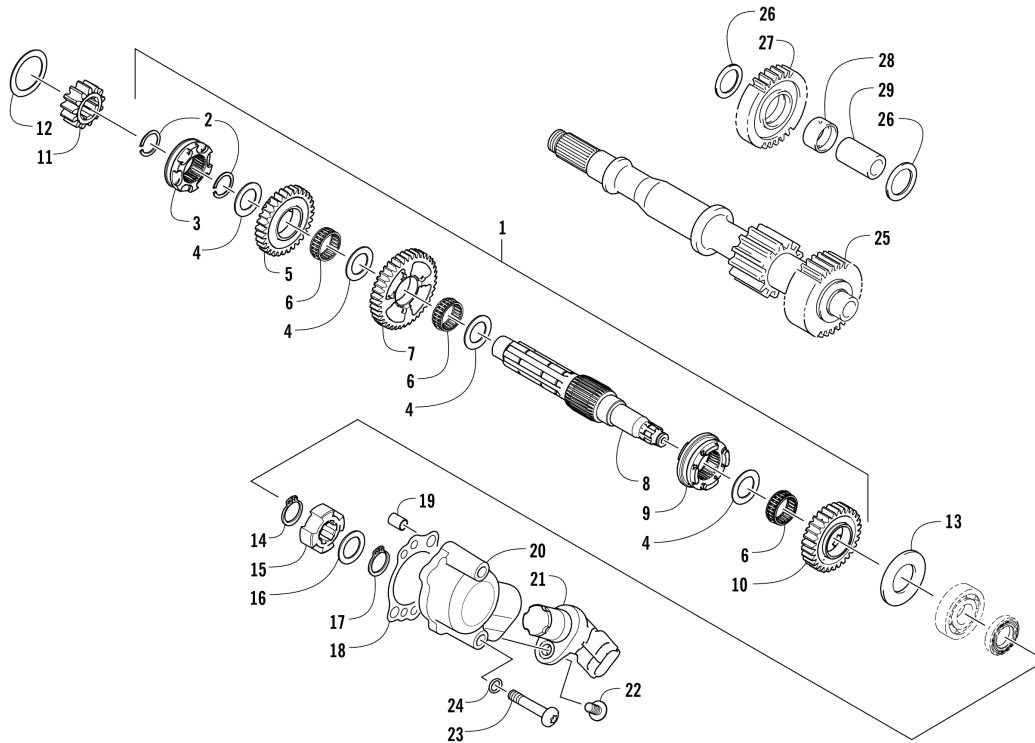

SECONDARY TRANSMISSION ASSEMBLY [302314]

Item	Part No.	New Part	Qty	Name	Context	Footnote
1	1001240404		1	Countershaft Assembly	(inc. 2-10)	
2	1001240538		2	Ring, Retaining		
3	1001240400		1	Gear Select, Reverse		
4	1001240401		4	Shim		
5	1001240399		1	Gear, Reverse Driven		
6	1001240554		3	Bearing		
7	1001240398		1	Gear, Driven - Low		
8	1001240397		1	Countershaft		
9	1001240405		1	Gear Select, Sliding		
10	1001240406		1	Gear, Driven - High		
11	1001240402		1	Gear, Drive		
12	1001240466		1	Washer, Thrust		
13	1001240464		1	Washer		
14	1001240536		1	Ring, Retaining		
15	1001240394		1	Trigger, Speedometer Sensor		
16	1001240482		1	Washer, Thrust		
17	1001240535		1	Ring, Retaining		
18	1001240517		1	Gasket		
19	1001240494		2	Pin, Dowel		
20	1001240393		1	Housing, Speedometer Sensor