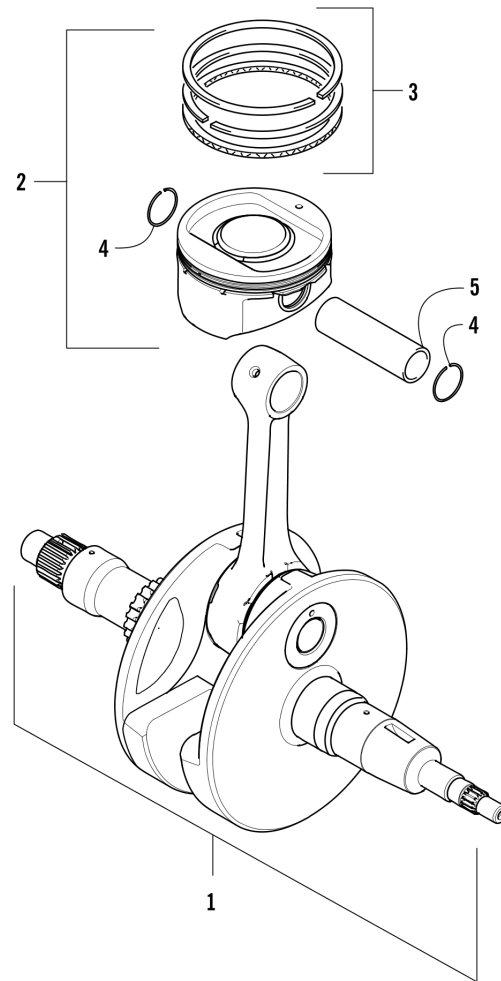

CRANKSHAFT AND PISTON ASSEMBLY [302307]

Item	Part No.	New Part	Qty	Name	Context	Footnote
1	1001240311		1	Crankshaft Assembly		
2	1001240315		1	Piston Set	(inc. 3-5)	
3	1001240313		1	Ring, Piston - Set		
4	1001240312		2	Circlip, Piston Pin		
5	1001240314		1	Pin, Piston