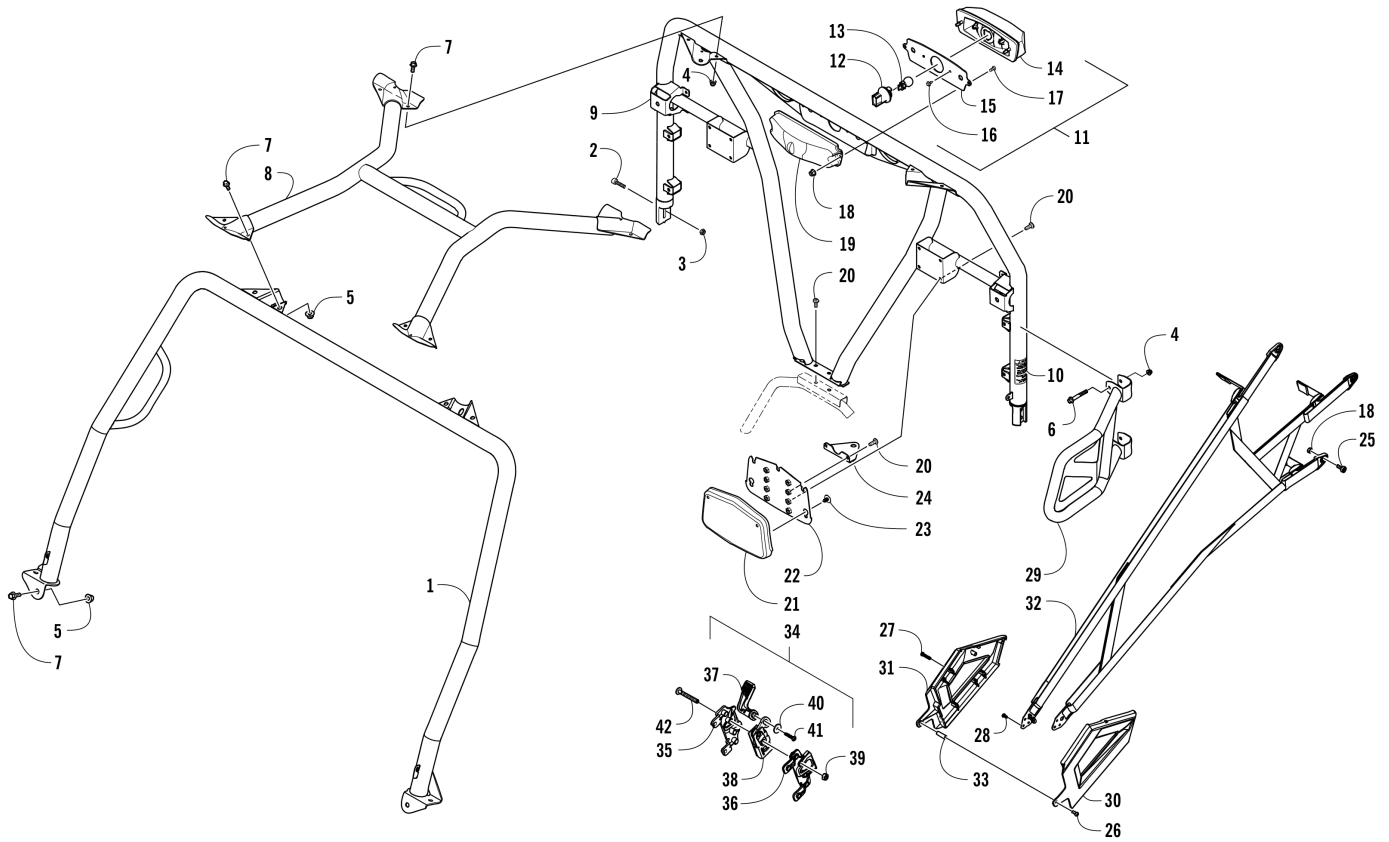

ROPS AND TAILLIGHT ASSEMBLY [302282]

Item	Part No.	New Part	Qty	Name	Context	Footnote
1	1001240828		1	ROPS - Front		
2	1001240617		4	Screw, Cap		
3	1001240620		4	Nut, Lock		
4	1001240912		4	Nut		
5	1001240637		12	Nut, Lock		
6	1001240898		4	Screw, Machine		
7	1001241184		12	Screw, Cap		
8	1001240820		1	Support, ROPS		
9	1001241466		1	ROPS - Rear	(inc. 10)	
10	1001241458		1	Decal, "Warning ROPS"		
11	1001240250		1	Taillight Assembly	(inc. 12-14)	
12	1001240062		1	Socket, Taillight		
13	1001240061		1	Bulb, Taillight		
14	1001240251		1	Housing, Taillight		
15	1001240686		1	Bracket, Taillight Mounting		
16	1001240276		2	Screw, Self-Tapping		
17	1001240917		2	Screw, Machine		
18	1001240909		6	Nut, Lock		
19	1001240751		1	Cover, Taillight		
20	1001240134		14	Screw, Machine