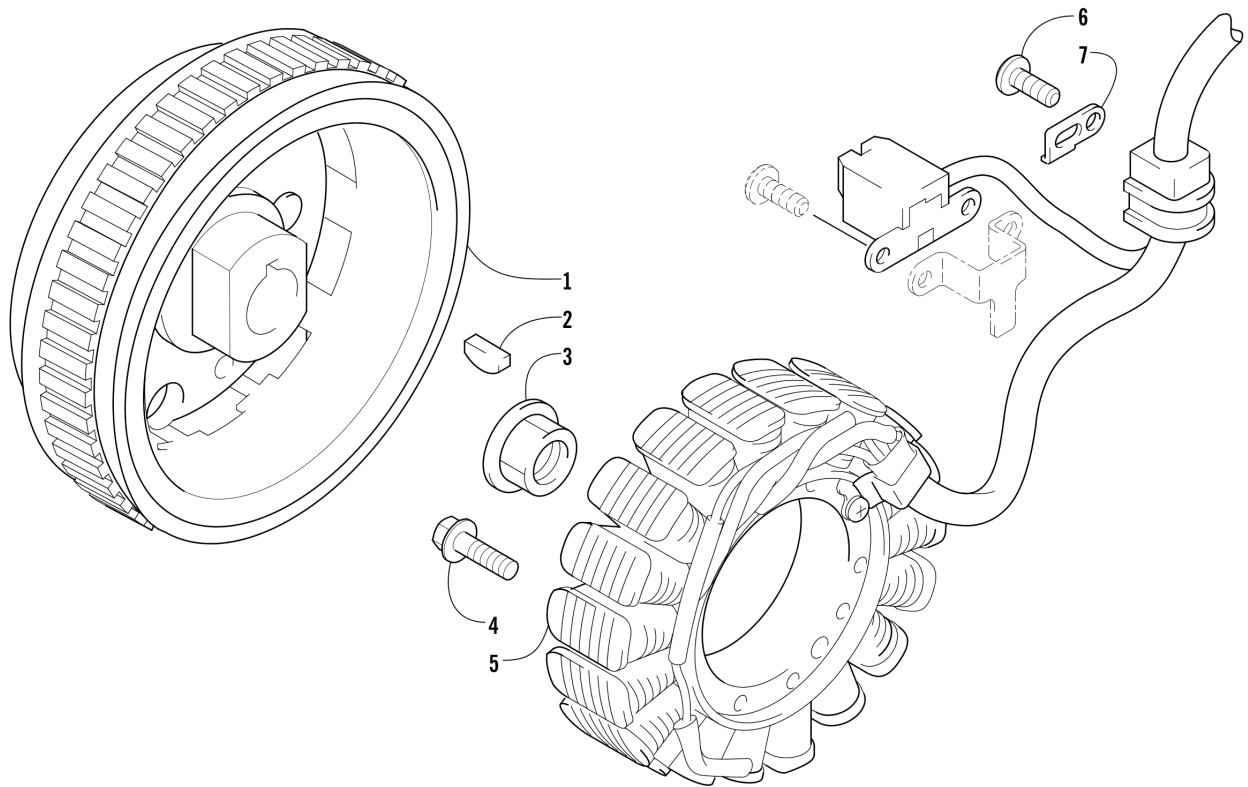

MAGNETO ASSEMBLY [302333]

Item	Part No.	New Part	Qty	Name	Context	Footnote
1	1001240304		1	Rotor/Flywheel		
2	1001240493		1	Key		
3	1001240455		1	Nut		
4	1001240897		3	Screw, Cap		
5	1001240306		1	Stator - Assembly		
6	1001240927		1	Screw, Machine		
7	1001240302		1	Clamp - No. 1