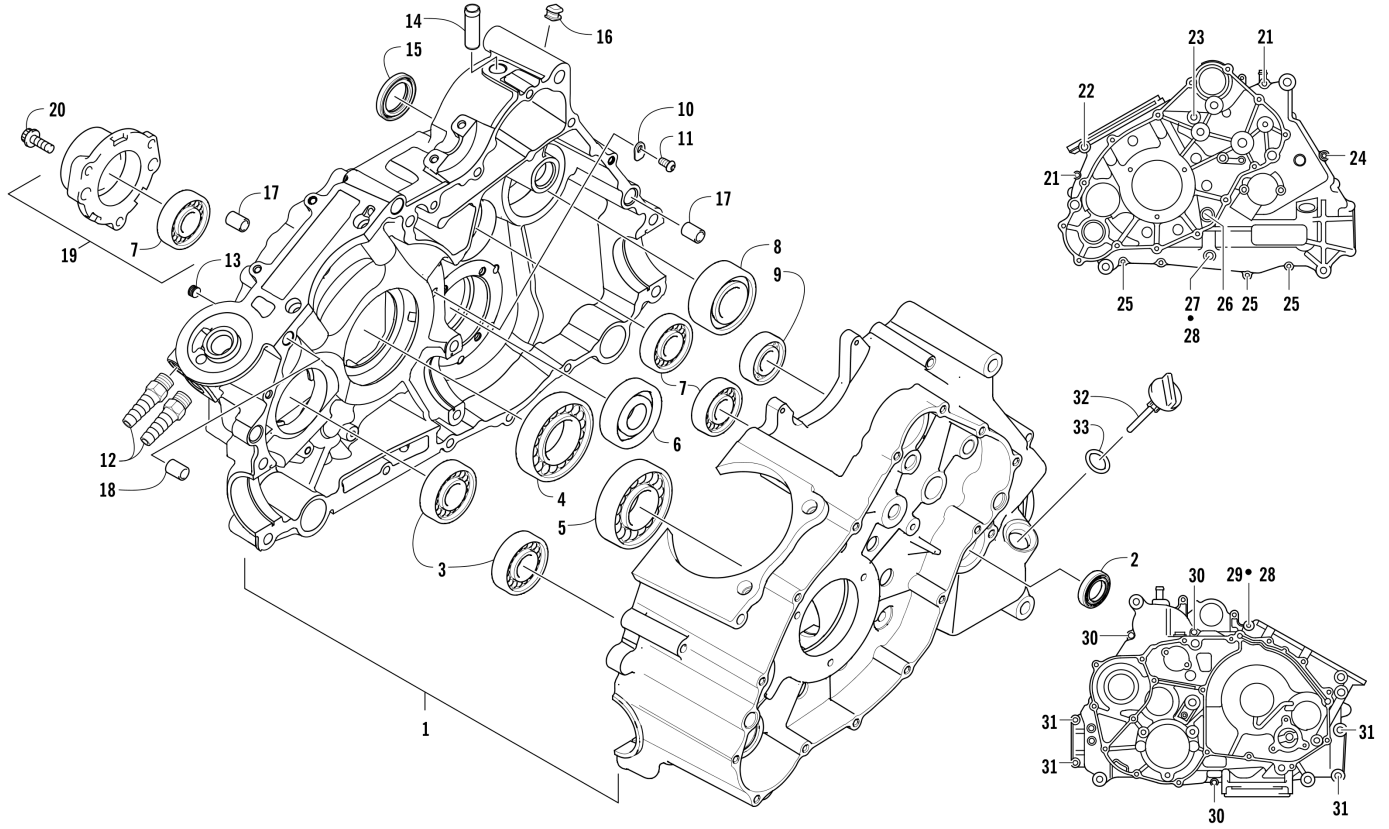

CRANKCASE ASSEMBLY [302306]

Item	Part No.	New Part	Qty	Name	Context	Footnote
1	1001240300		1	Crankcase Assembly	(inc. 2-15)	
2	1001240395		1	Seal, Countershaft		
3	1001240542		2	Bearing		
4	1001240545		1	Bearing		
5	1001240546		1	Bearing		
6	1001240552		1	Bearing		
7	1001240550		3	Bearing		
8	1001240548		1	Bearing		
9	1001240549		1	Bearing		
10	1001240389		4	Retainer, Bearing		
11	1001240446		4	Screw, Machine		
12	1001240357		2	Hose Barb, Male, 3/8 x 1/4 NPT Brass		
13	1001240297		1	Plug		
14	1001240298		1	Pipe, Breather		
15	1001240509		1	Seal, Driveshaft		
16	1001240524		1	Grommet		
17	1001240488		5	Pin, Dowel		
18	1001240489		1	Pin, Dowel		
19	1001240299		1	Housing, Secondary Shaft	(inc. one No. 7)