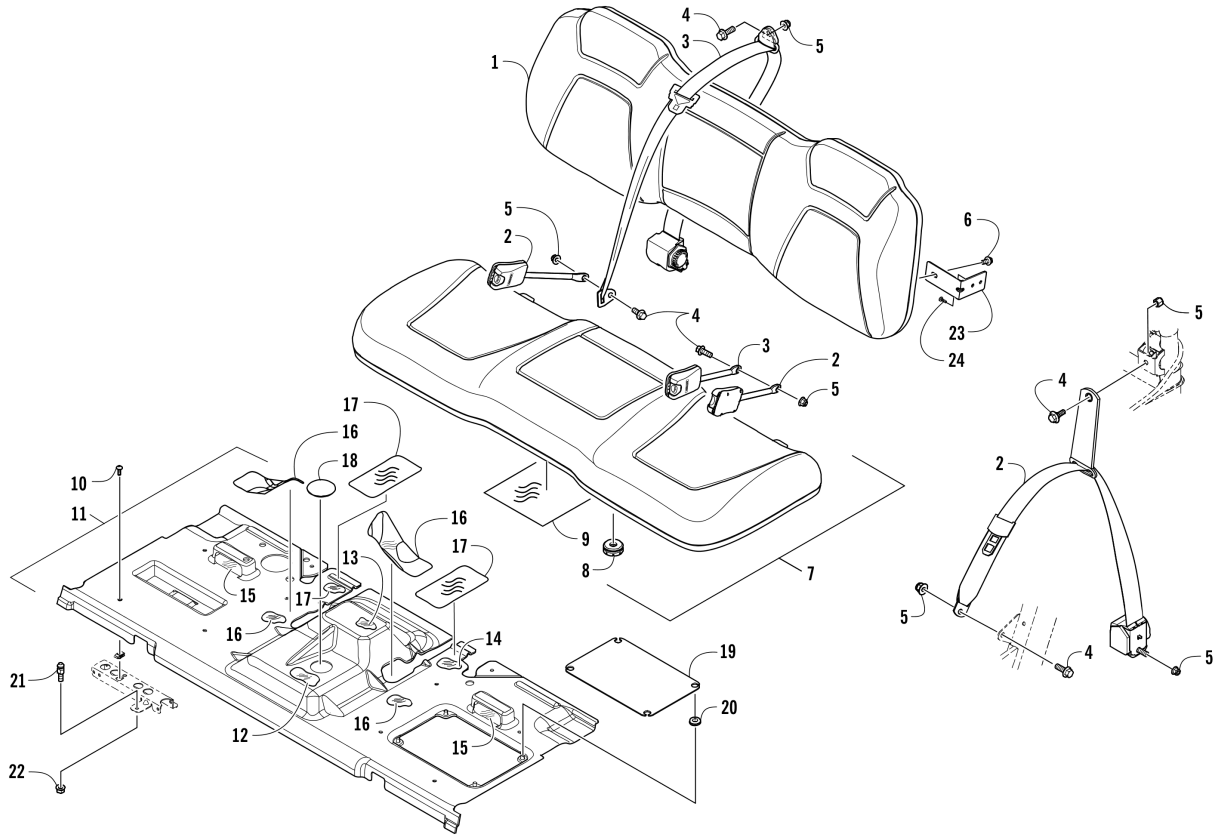

SEAT ASSEMBLY [302281]

Item	Part No.	New Part	Qty	Name	Context	Footnote
1	1001240953		1	Backrest Assembly		
2	1001240862		1	Belt, Seat - Wired - Driver Side		
2	1001240868		1	Belt, Seat - Passenger Side		
3	1001240869		1	Belt, Seat - 3 Point		
4	1001240622		4	Screw, Cap		
5	1001240623		4	Nut, Lock		
6	1001240881		2	Screw, Cap		
7	1001240952		1	Seat Assembly	(inc. 8-9)	
8	1001241440		2	Grommet		
9	1001240090		1	Foil, Protective		
10	1001240155		8	Screw, Machine		
11	1001241462		1	Base, Seat	(inc. 12-17)	
12	1001241438		1	Foil, Protective		
13	1001241439		1	Foil, Protective		
14	1001241434		1	Foil, Protective		
15	1001241435		2	Foil, Protective		
16	1001241436		4	Foil, Protective		
17	1001241437		3	Foil, Protective		
18	1001240281		1	Plug		
19	1001240710		1	Cover, Access