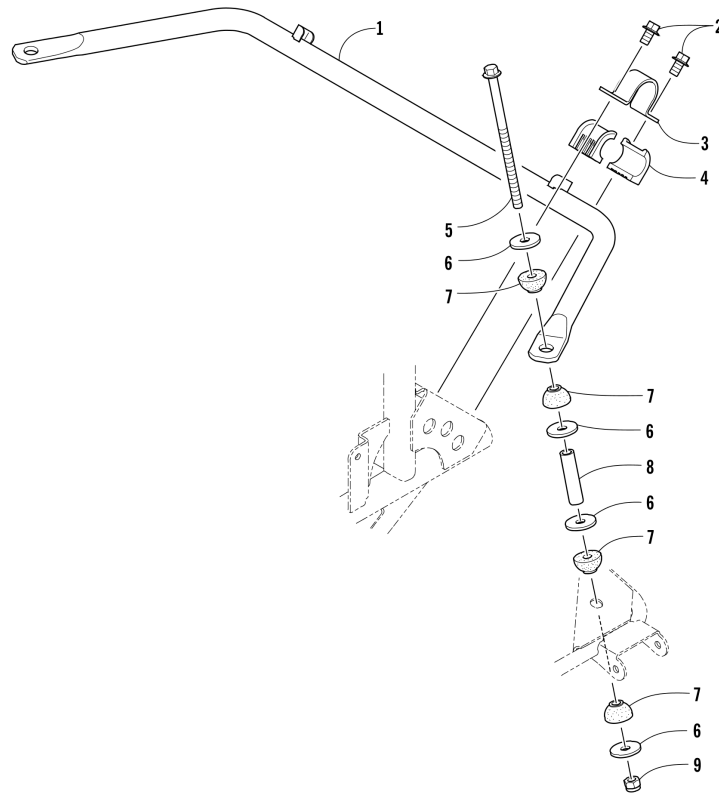

SWAY BAR ASSEMBLY [302287]

Item	Part No.	New Part	Qty	Name	Context	Footnote
1	1001240239		1	Bar, Sway		
2	1001240891		4	Screw, Cap		
3	1001240238		2	Clamp, Sway Bar Bushing		
4	1001240041		4	Half-Clamp		
5	1001240163		2	Screw, Cap		
6	1001240119		8	Washer		
7	1001240577		8	Bushing		
8	1001240603		2	Spacer		
9	1001240637		2	Nut, Lock