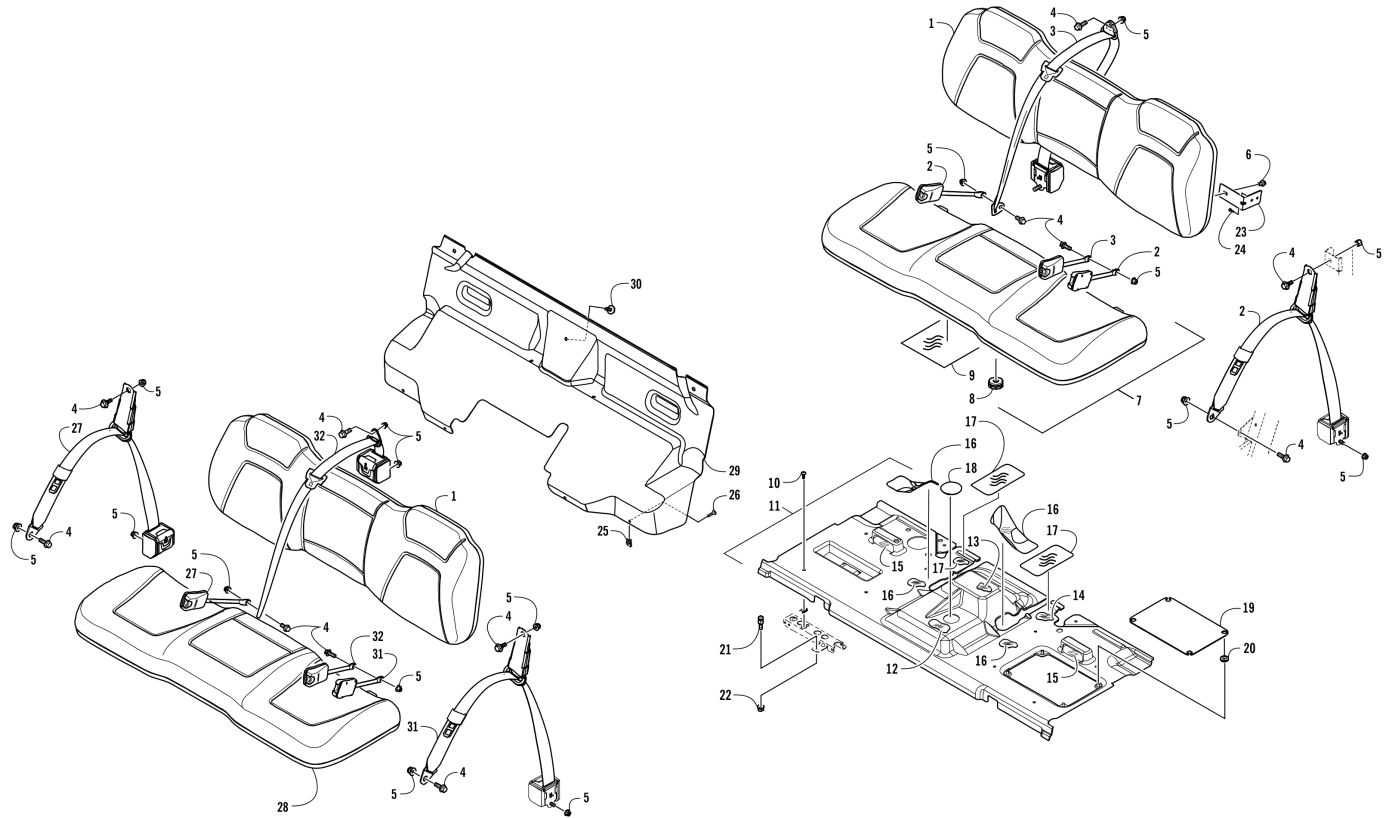

SEAT ASSEMBLY [302321]

Item	Part No.	New Part	Qty	Name	Context	Footnote
1	1001240953		2	Backrest Assembly		
2	1001240868		2	Belt, Seat - Passenger Side		
3	1001240869		1	Belt, Seat - 3 Point		
4	1001240622		8	Screw, Cap		
5	1001240623		8	Nut, Lock		
6	1001240881		2	Screw, Cap		
7	1001240952		1	Seat Assembly	(inc. 8-9)	
8	1001241440		2	Grommet		
9	1001240090		1	Foil, Protective		
10	1001240155		8	Screw, Machine		
11	1001241462		1	Base, Seat	(inc. 12-17)	
12	1001241438		1	Foil, Protective		
13	1001241439		1	Foil, Protective		
14	1001241434		1	Foil, Protective		
15	1001241435		2	Foil, Protective		
16	1001241436		4	Foil, Protective		
17	1001241437		3	Foil, Protective		
18	1001240281		1	Plug		
19	1001240710		1	Cover, Access		
20	1001240662		6	Grommet