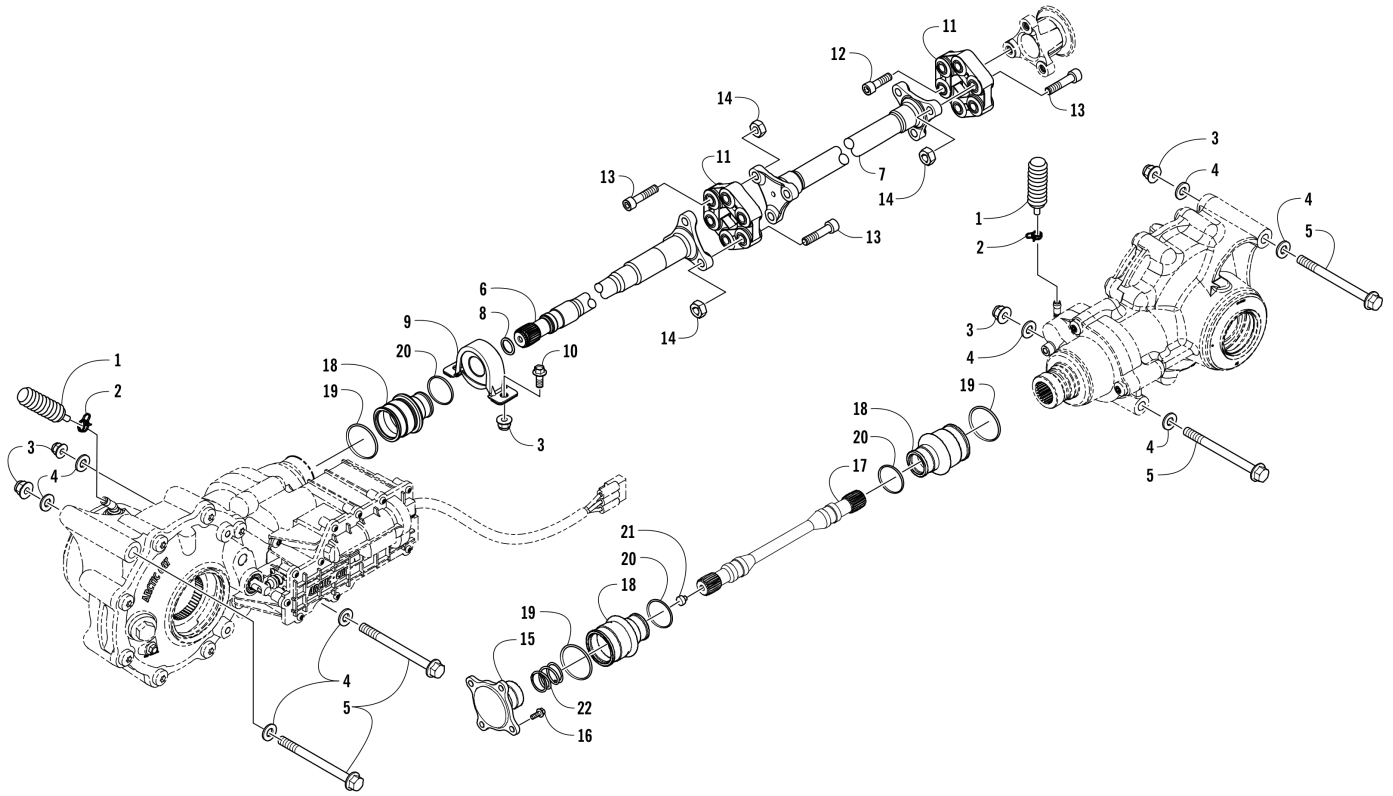

DRIVE TRAIN ASSEMBLY [302329]

Item	Part No.	New Part	Qty	Name	Context	Footnote
1	1001240579		2	Bladder, Gearcase		
2	1001240130		2	Clamp, Hose		
3	1001240637		6	Nut, Lock		
4	1001240141		8	Washer		
5	1001240137		4	Screw, Cap		
6	1001240681		1	Shaft, Propeller - Front		
7	1001241188		1	Shaft, Propeller - Rear		
8	1001240613		1	O-Ring		
9	1001241234		1	Bearing, Hanger		
10	1001241220		2	Screw, Cap		
11	1001240669		2	Coupling, Propeller Shaft		
12	1001240614		3	Screw, Cap		
13	1001240615		9	Screw, Cap		
14	1001240127		9	Nut, Top Lock		
15	1001241236		1	Flange, Output		
16	1001240881		4	Screw, Cap		
17	1001240675		1	Shaft, Propeller		
18	1001240676		3	Boot		
19	1001240528		3	O-Ring		
20	1001240529		3	O-Ring