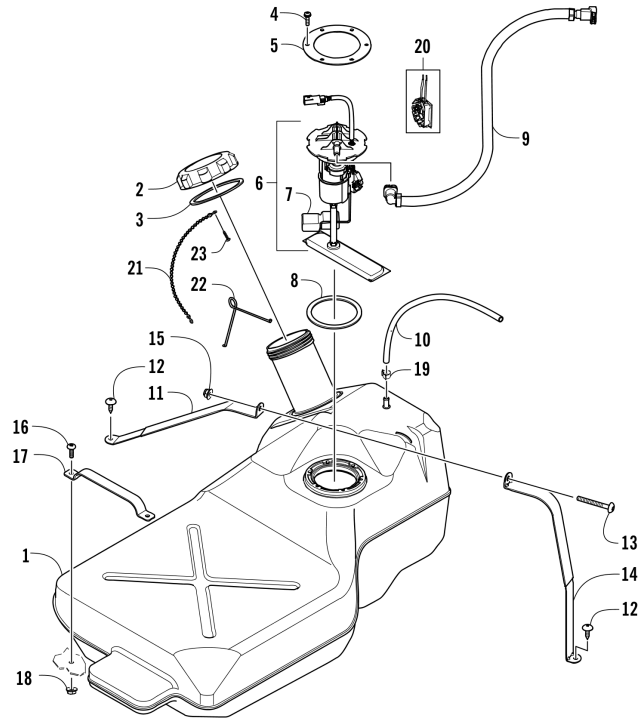

GAS TANK ASSEMBLY [302291]

Item	Part No.	New Part	Qty	Name	Context	Footnote
1	1001240265		1	Tank, Gas - Assembly	(inc. 2-5)	
2	1001240202		1	Cap, Gas Tank		
3	1001240667		1	Gasket, Gas Tank Cap		
4	1001240169		6	Screw, Self-Tapping		
5	1001240759		1	Plate, Retaining		
6	1001240267		1	Pump, Fuel - Assembly	(inc. 7)	
7	1001240760		1	Float		
8	1001240214		1	Seal		
9	1001240206		1	Hose, Gasline		
10	1001240073		AR	Hose, Gasline - 25 ft		
11	1001240211		1	Bracket, Hold-Down - Right		
12	1001240286		2	Screw, Self-Tapping		
13	1001240937		1	Screw, Machine		
14	1001240212		1	Bracket, Hold-Down - Left		
15	1001240909		1	Nut, Lock		
16	1001240933		2	Screw, Machine		
17	1001240203		1	Bracket, Hold-Down - Front		
18	1001240271		2	Nut w/Washer		
19	1001240162		AR	Clamp, Hose		
20	1001240668		1	Fuel Level Sensor Kit