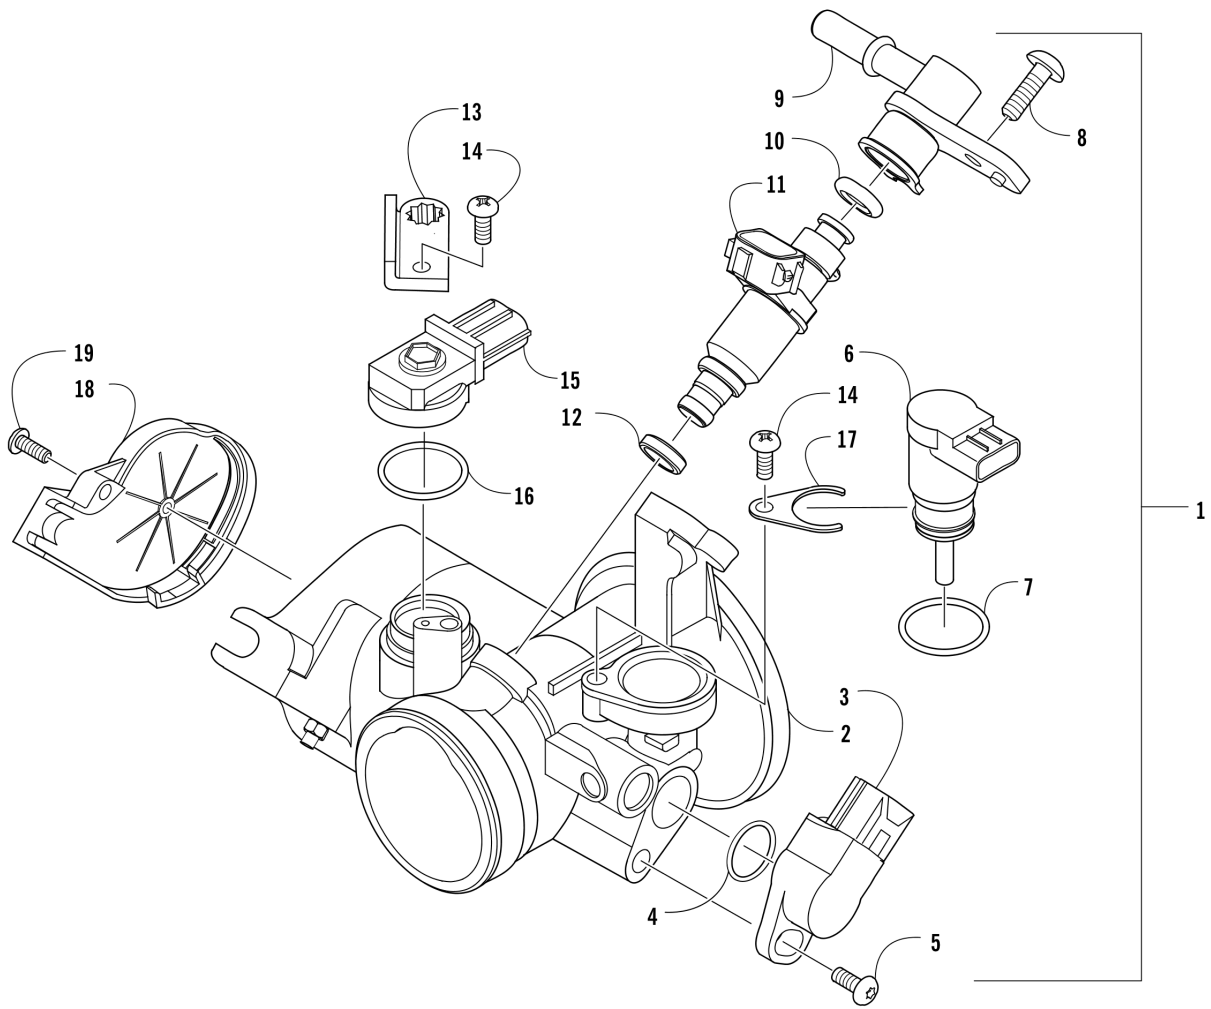

THROTTLE BODY ASSEMBLY [302302]

Item	Part No.	New Part	Qty	Name	Context	Footnote
1	1001240207		1	Throttle Body - Assembly	(inc. 2-19)	
2	0		1	Throttle Body		Not Serviced Individually
3	1001240181		1	Sensor, Throttle Position		
4	1001240842		1	O-Ring, Throttle Position Sensor		
5	1001240839		1	Screw, Machine		
6	1001240183		1	Valve, ISC		
7	1001240841		1	O-Ring, ISC Valve		
8	1001240843		1	Screw, Machine		
9	1001240205		1	Rail, Fuel		
10	1001240209		1	O-Ring, Fuel Injector		
11	1001240208		1	Injector, Fuel		
12	1001240210		1	Seal, Fuel Injector		
13	1001240837		1	Bracket, MAP Sensor		
14	1001240834		2	Screw, Machine		
15	1001240182		1	Sensor, MAP