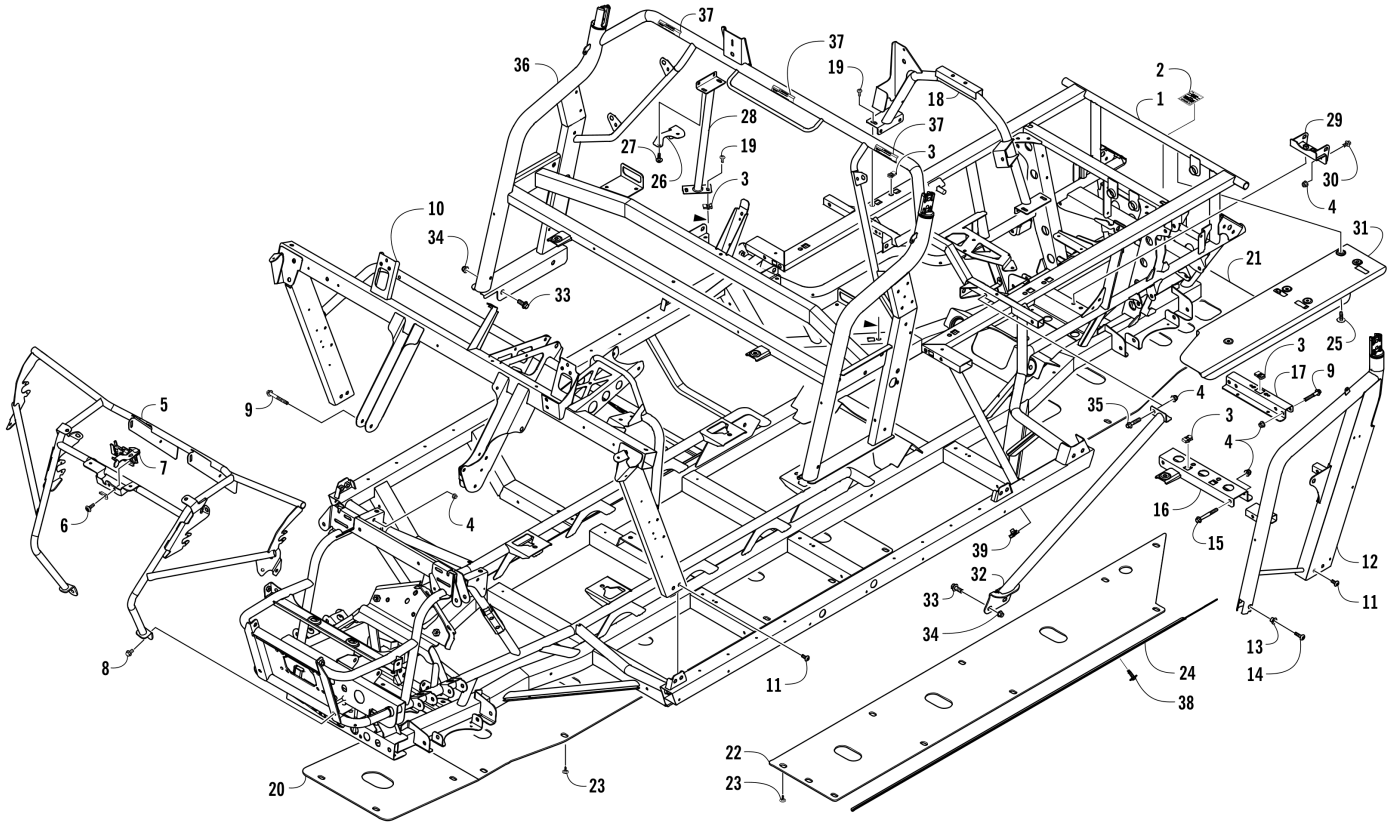

FRAME AND RELATED PARTS [302319]

Item	Part No.	New Part	Qty	Name	Context	Footnote
1	1001241231		1	Frame, Main	(inc. 2)	
2	1001240803		1	Decal, Warning - Towing - Rear		
3	1001240152		8	Clip, U-Nut		
4	1001240911		16	Nut, Lock		
5	1001240827		1	Bumper		
6	1001240170		2	Screw, Machine		
7	1001240776		1	Latch, Hood		
8	1001240881		4	Screw, Cap		
9	1001240887		8	Screw, Cap		
10	1001240866		1	Support, Steering		
11	1001240166		8	Screw, Machine		
12	1001240943		1	Support, Overhead - Right		
12	1001240944		1	Support, Overhead - Left		
13	1001240606		2	Spacer		
14	1001240168		2	Screw, Machine		
15	1001240889		4	Screw, Cap		
16	1001240829		1	Bracket, Seat Support - Front - Right		
16	1001240830		1	Bracket, Seat Support - Front - Left		
17	1001240657		2	Bracket, Seat Support - Rear		
18	1001240865		1	Support, ROPS