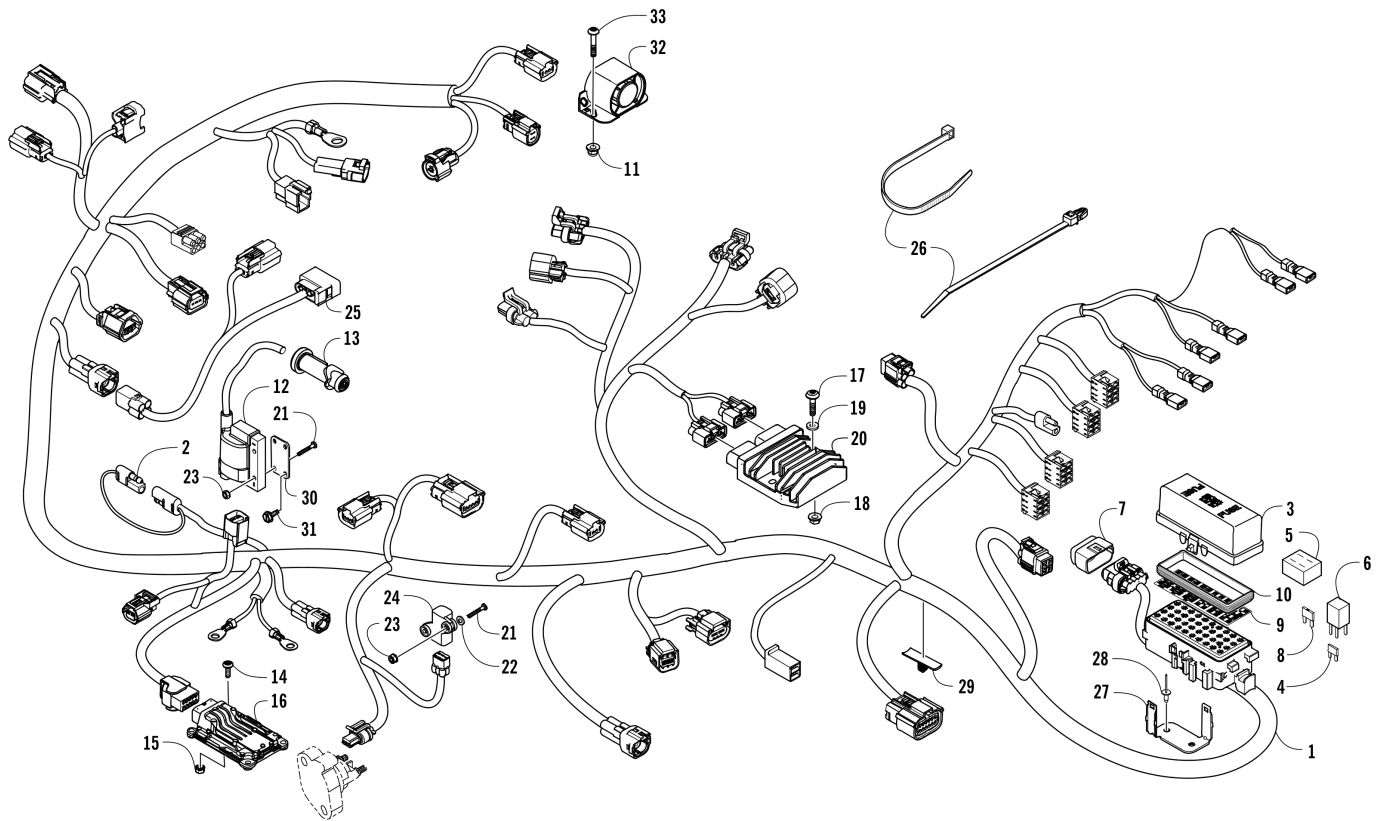

WIRING HARNESS ASSEMBLY [302330]

Item	Part No.	New Part	Qty	Name	Context	Footnote
1	1001241174		1	Harness, Main	(inc. 2-10)	
2	1001240218		1	Tether, Accessory Connector		
3	1001240184		1	Cover, Fuse Block		
4	1001240187		1	Breaker, Circuit 15 Amp		
5	1001240175		1	Holder, Fuse		
6	1001240178		6	Relay (4-pin) 20 amp		
7	1001240189		1	Cover, Diagnostics Connector		
8	1001240174		8	Fuse - 10 Amp		
8	1001240186		2	Fuse - 20 Amp		
8	1001240173		4	Fuse - 30 Amp		
9	1001240850		1	Decal, Fuse Block		
10	1001240185		1	Seal		
11	1001240911		2	Nut, Lock		
12	1001240427		1	Coil, Ignition - Assembly	(inc. 13)	
13	1001240426		1	Cap, Spark Plug		
14	1001240934		4	Screw, Machine		
15	1001240271		4	Nut w/Washer		
16	1001241239		1	ECM		
17	1001240935		2	Screw, Machine		
18	1001240904		2	Nut