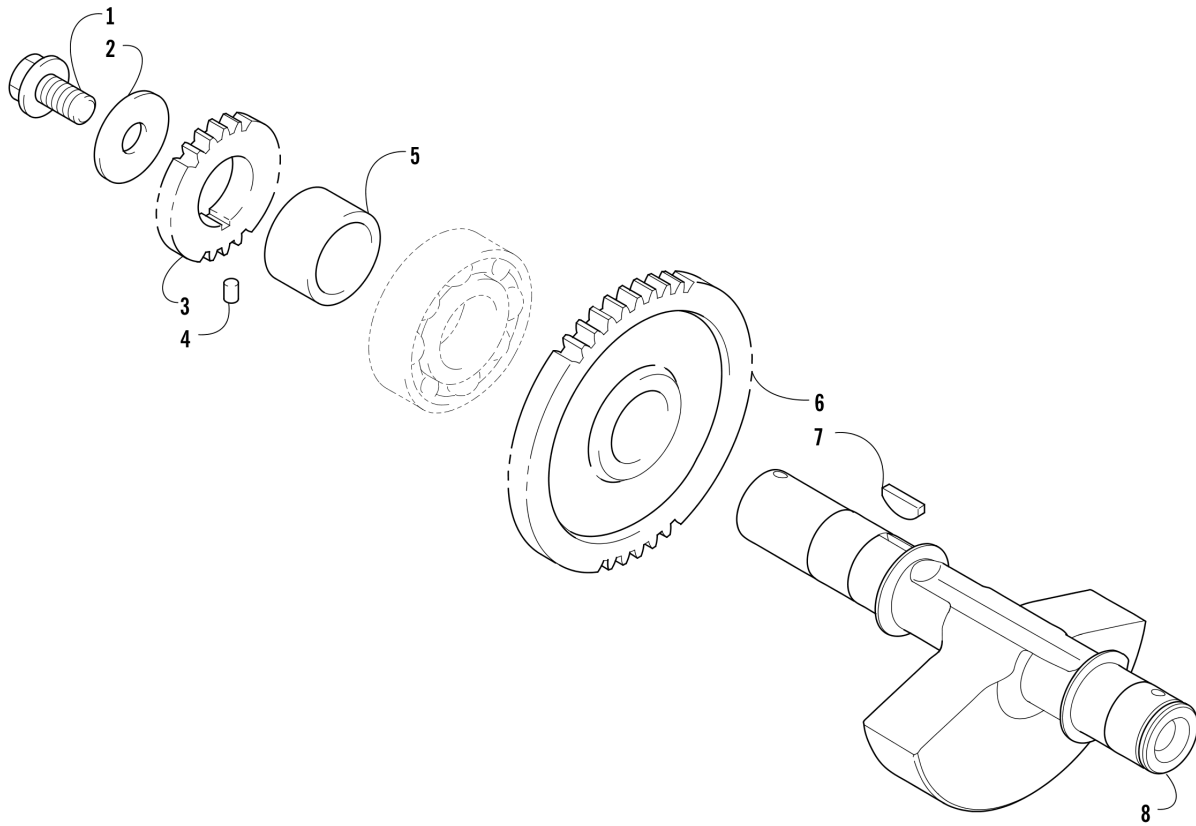

CRANK BALANCER ASSEMBLY [302310]

Item	Part No.	New Part	Qty	Name	Context	Footnote
1	1001240440		1	Screw, Cap		
2	1001240461		1	Washer		
3	1001240350		1	Gear, Oil Pump Drive		
4	1001240491		1	Pin, Dowel		
5	1001240348		1	Spacer		
6	1001240349		1	Gear, Driven		
7	1001240490		1	Key		
8	1001240310		1	Balancer, Crank