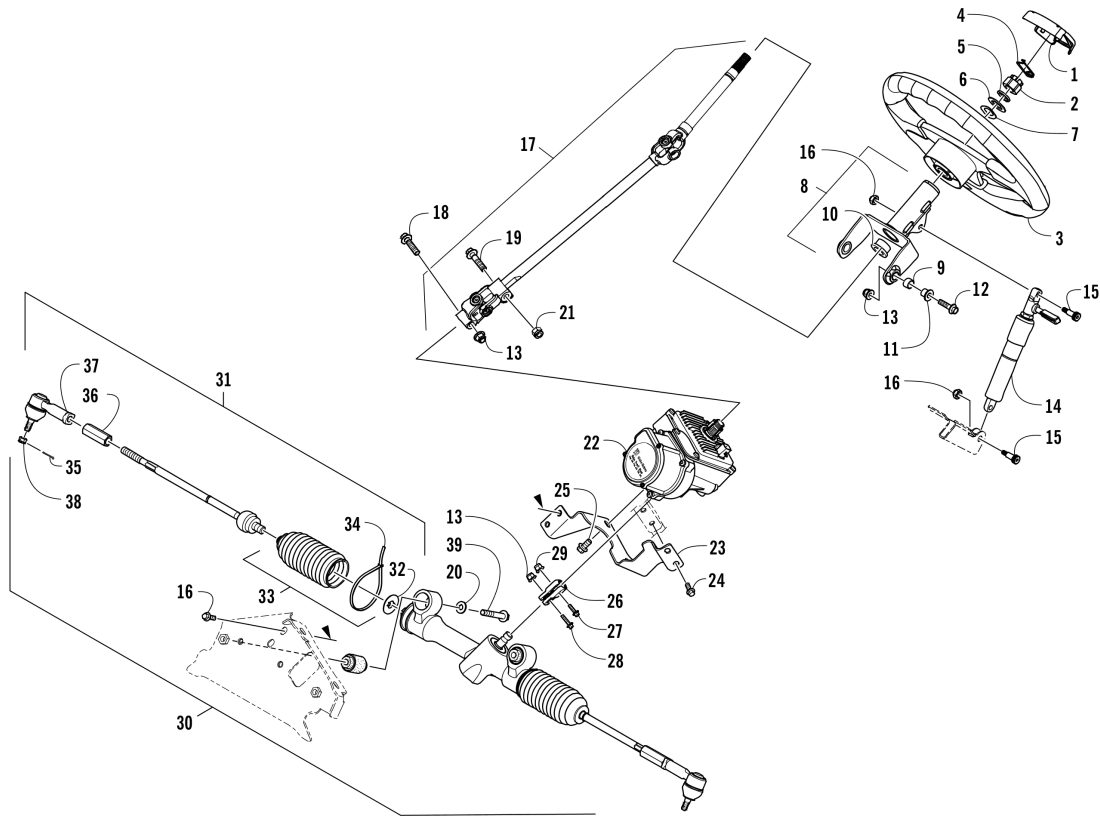

STEERING ASSEMBLY [302284]

Item	Part No.	New Part	Qty	Name	Context	Footnote
1	1001240058		1	Cap, Steering Wheel		
2	1001240167		1	Nut		
3	1001240057		1	Wheel, Steering		
4	1001240605		1	Clip, Retaining		
5	1001240616		1	Ring, Retaining		
6	1001240483		1	Washer		
7	1001240151		1	Washer		
8	1001240248		1	Tilt Steering - Sub Assembly	(inc. 9-10)	
9	1001240049		2	Bushing		
10	1001240053		2	Bushing		
11	1001240160		2	Spacer		
12	1001240884		2	Screw, Cap		
13	1001240911		4	Nut, Lock		
14	1001240052		1	Lift, Support		
15	1001240626		2	Screw, Shoulder		
16	1001240272		2	Nut		
17	1001240055		1	Shaft, Steering		
18	1001240885		1	Screw, Cap		
19	1001240893		1	Screw, Cap		
20	1001240283		2	Washer