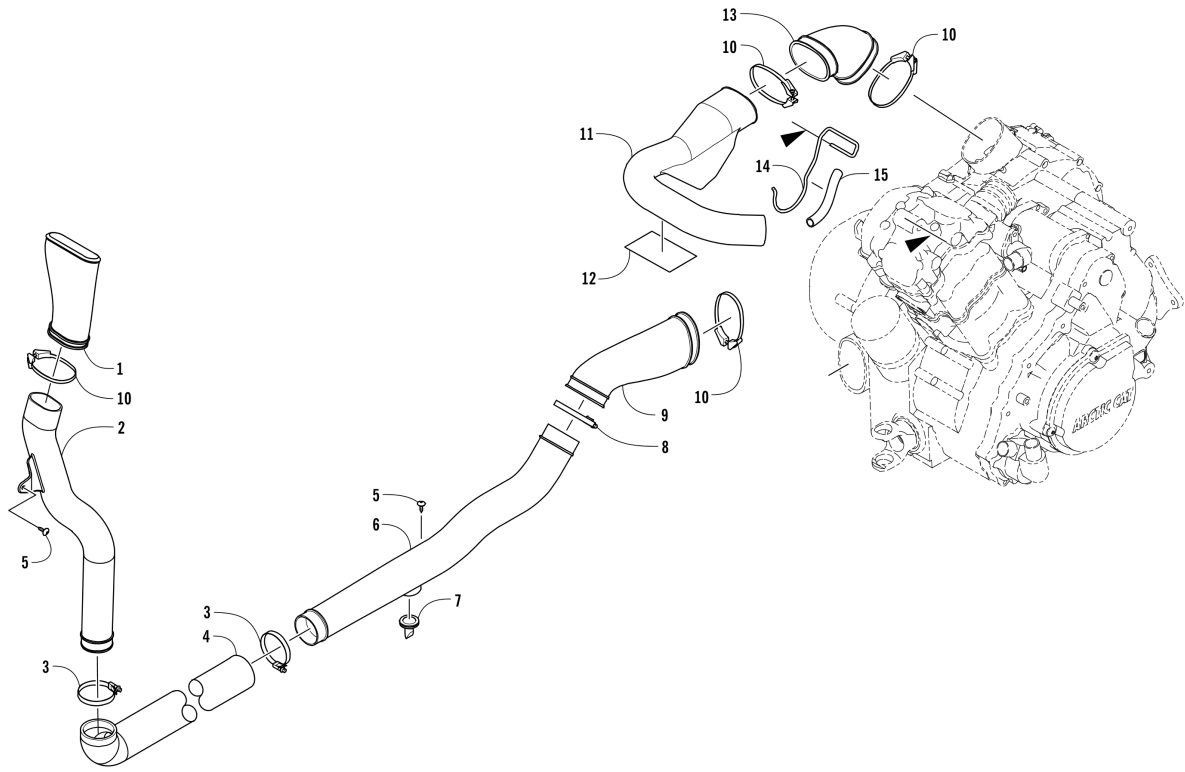

CASE/BELT COOLING ASSEMBLY [302328]

Item	Part No.	New Part	Qty	Name	Context	Footnote
1	1001240110		1	Boot, Air-In		
2	1001240111		1	Duct, Air-In		
3	1001240115		2	Clamp		
4	1001241170		1	Boot, Air Duct		
5	1001240286		2	Screw, Self-Tapping		
6	1001240101		1	Duct, Air-In		
7	1001240200		1	Valve, Drain		
8	1001240114		1	Clamp		
9	1001240103		1	Boot, Air-In		
10	1001240164		3	Clamp		
11	1001240260		1	Duct, Air-Out - Assembly	(inc. 12)	
12	1001240851		1	Foil, Protective		
13	1001240096		1	Duct, Air-Out		
14	1001240104		1	Wire Form, Support		
15	1001240268		AR	Hose - 25 ft.