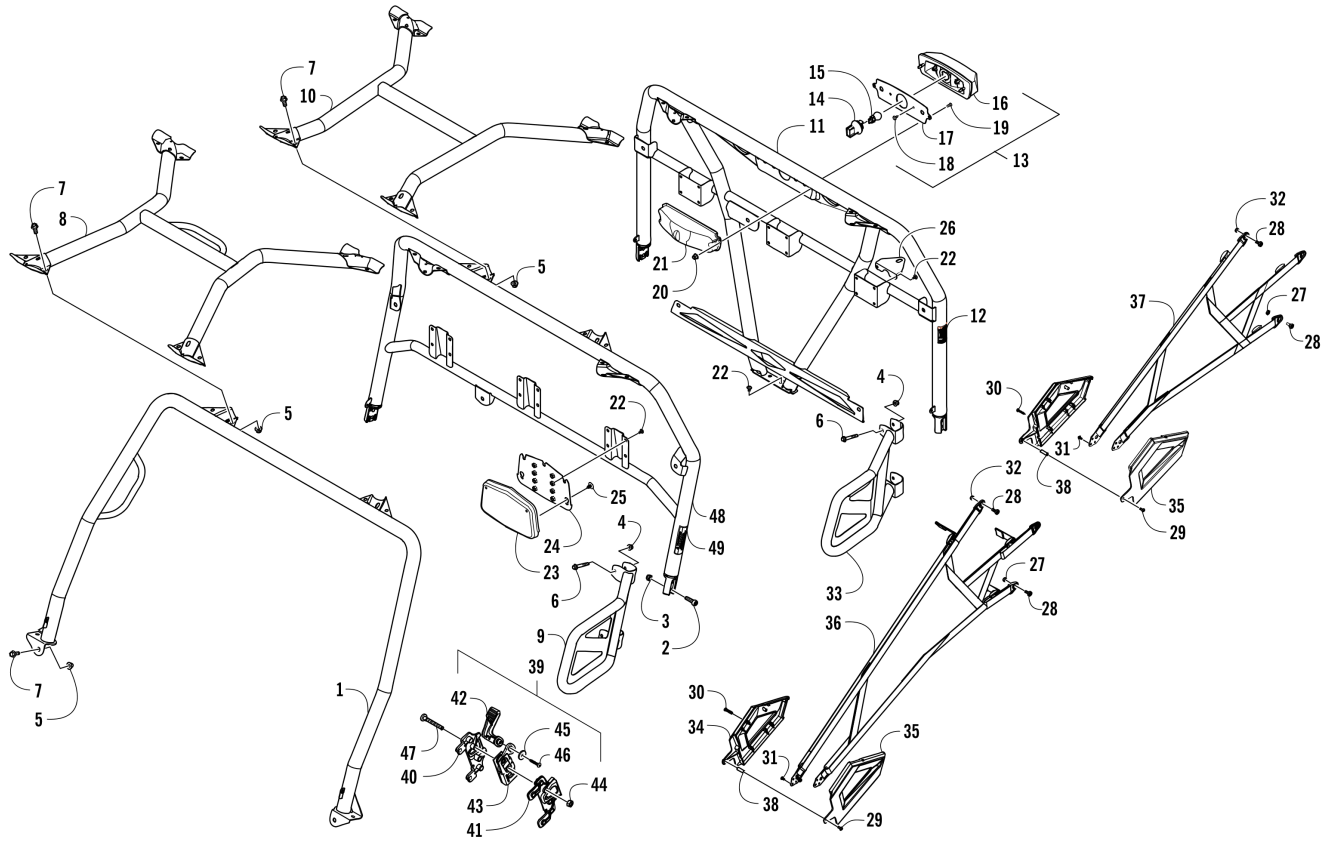

ROPS AND TAILLIGHT ASSEMBLY [302322]

Item	Part No.	New Part	Qty	Name	Context	Footnote
1	1001240828		1	ROPS - Front		
2	1001240617		8	Screw, Cap		
3	1001240620		8	Nut, Lock		
4	1001240912		8	Nut		
5	1001240637		20	Nut, Lock		
6	1001240898		8	Screw, Machine		
7	1001241184		20	Screw, Cap		
8	1001240820		1	Support, ROPS		
9	1001241211		1	Guard, Shoulder - Right		
9	1001241212		1	Guard, Shoulder - Left		
10	1001241208		1	Canopy - Top - Rear		
11	1001241467		1	ROPS - Rear	(inc. 12)	
12	1001241459		1	Decal, "Warning ROPS"		
13	1001240250		1	Taillight Assembly	(inc. 14-16)	
14	1001240062		1	Socket, Taillight		
15	1001240061		1	Bulb, Taillight		
16	1001240251		1	Housing, Taillight		
17	1001240686		1	Bracket, Taillight Mounting		
18	1001240276		2	Screw, Self-Tapping		
19	1001240917		2	Screw, Machine