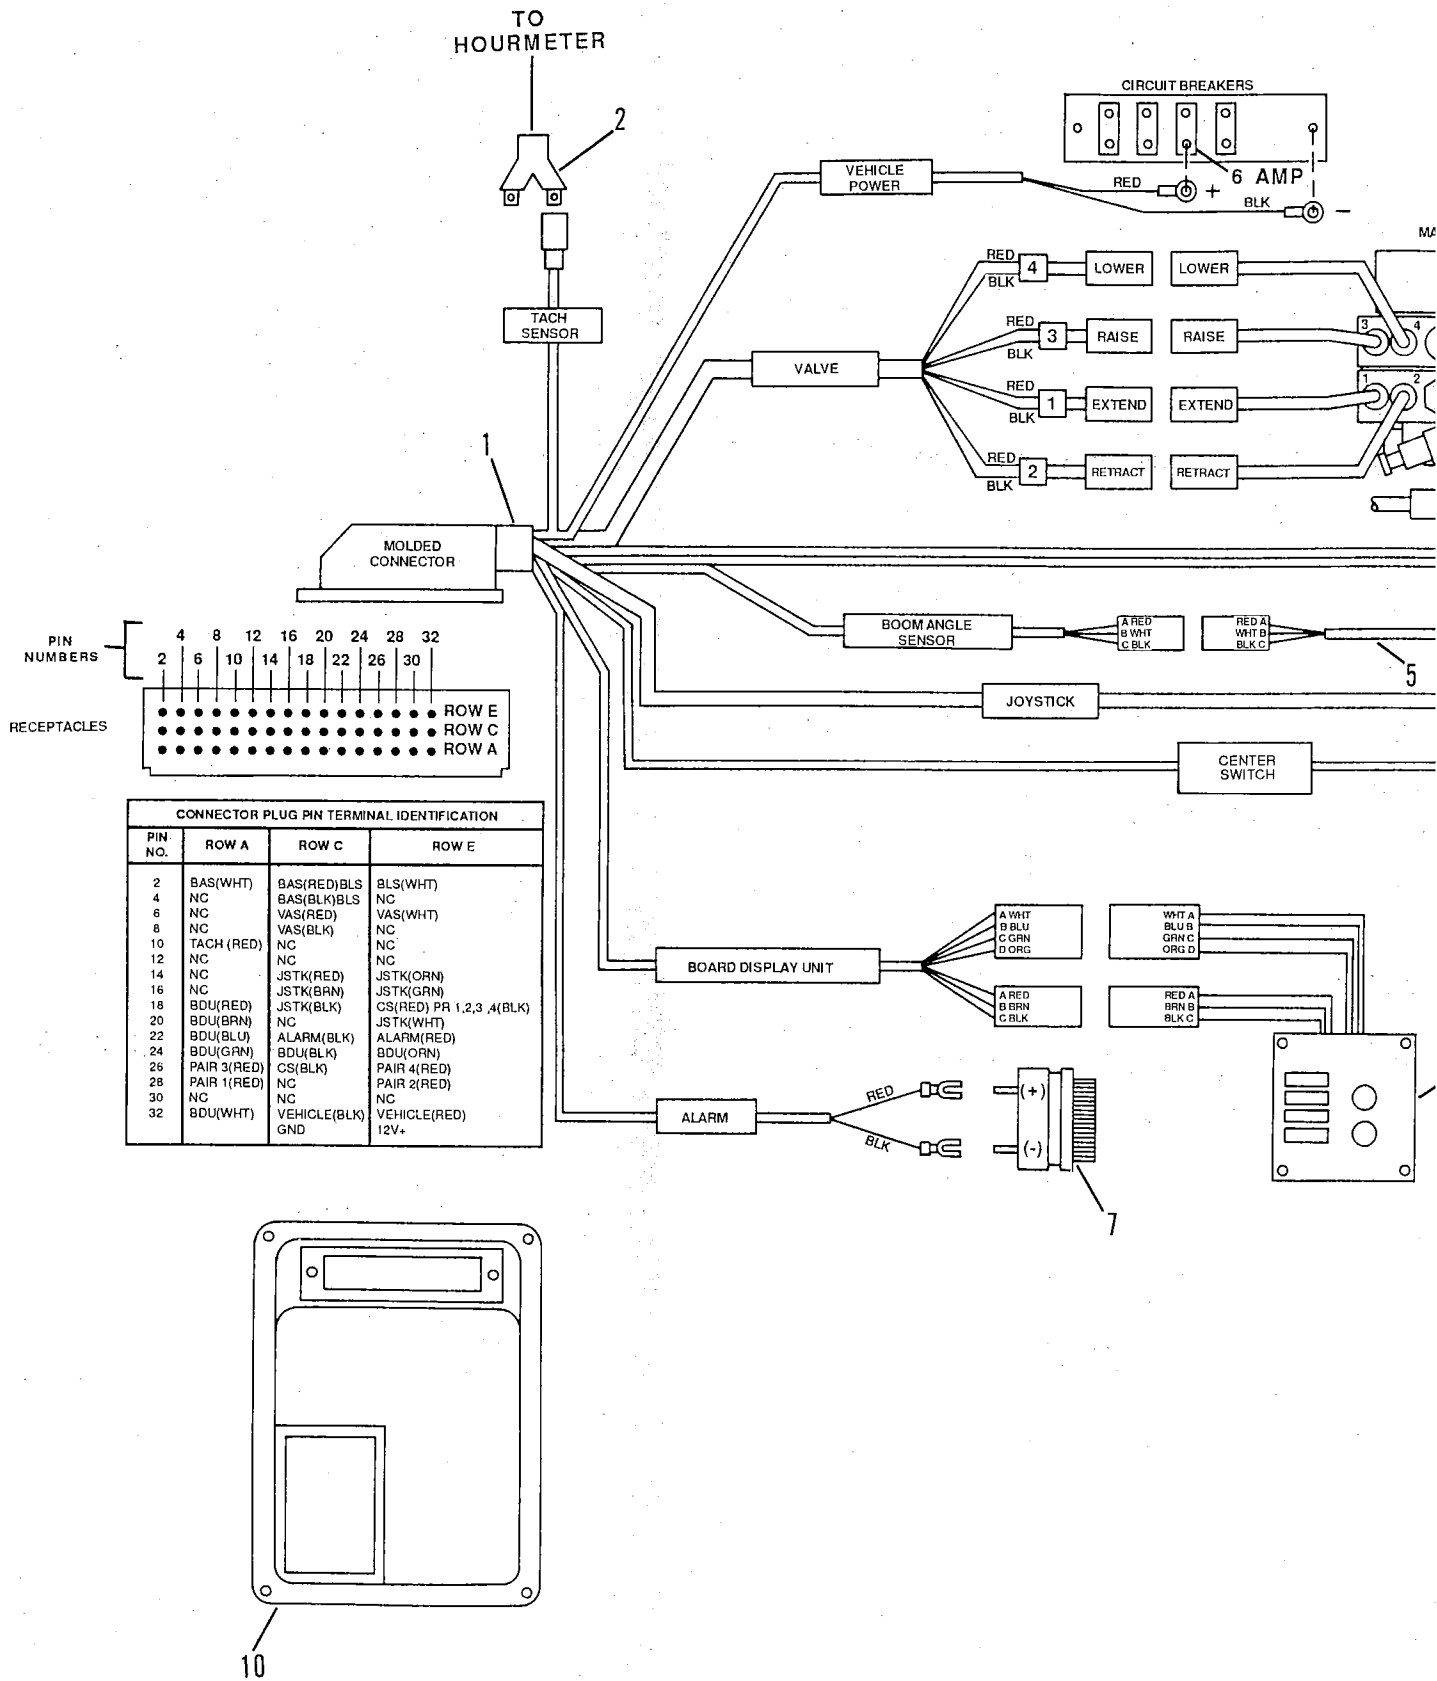

TLC WIRING

Item No.	Part Number	Qty.	Description
1	7086772	1	Harness, Wire
2	8220060	1	Adapter
3	7088232	1	Sensor, Vehicle Attitude
4	7088212	1	Sensor, Boom Length
5	7088222	1	Sensor, Boom Angle
6	7088122	1	Display Unit
7	7088202	1	Horn, Signal
8	7090051	2	Diode Assembly (See Kits)
9	7090041	1	Diode Assembly (See Kits)
10	7090072	1	Controller, Electronic
11	7090191	2	Diode Assembly (See Kits)
12	7090901	1	Diode Assembly (See Kits)
 <u>KITS</u> 			
	7090141	1	Kit, TLC Diodes (Includes Items 8 & 9)
	7090922	1	Kit, TLC Diodes w/Optional Enclosed Cab Only (Includes Items 11 & 12)
	7091871	1	Kit, Test Cable for Pulsar Solenoid Valve
	7091881	1	Kit, Test Cable for TLC Sensors