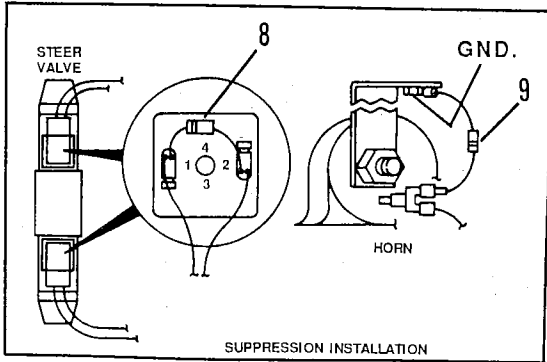

TLC WIRING

SUPPRESSION INSTALLATIONS FOR OPTIONAL ENCLOSED CAB ONLY