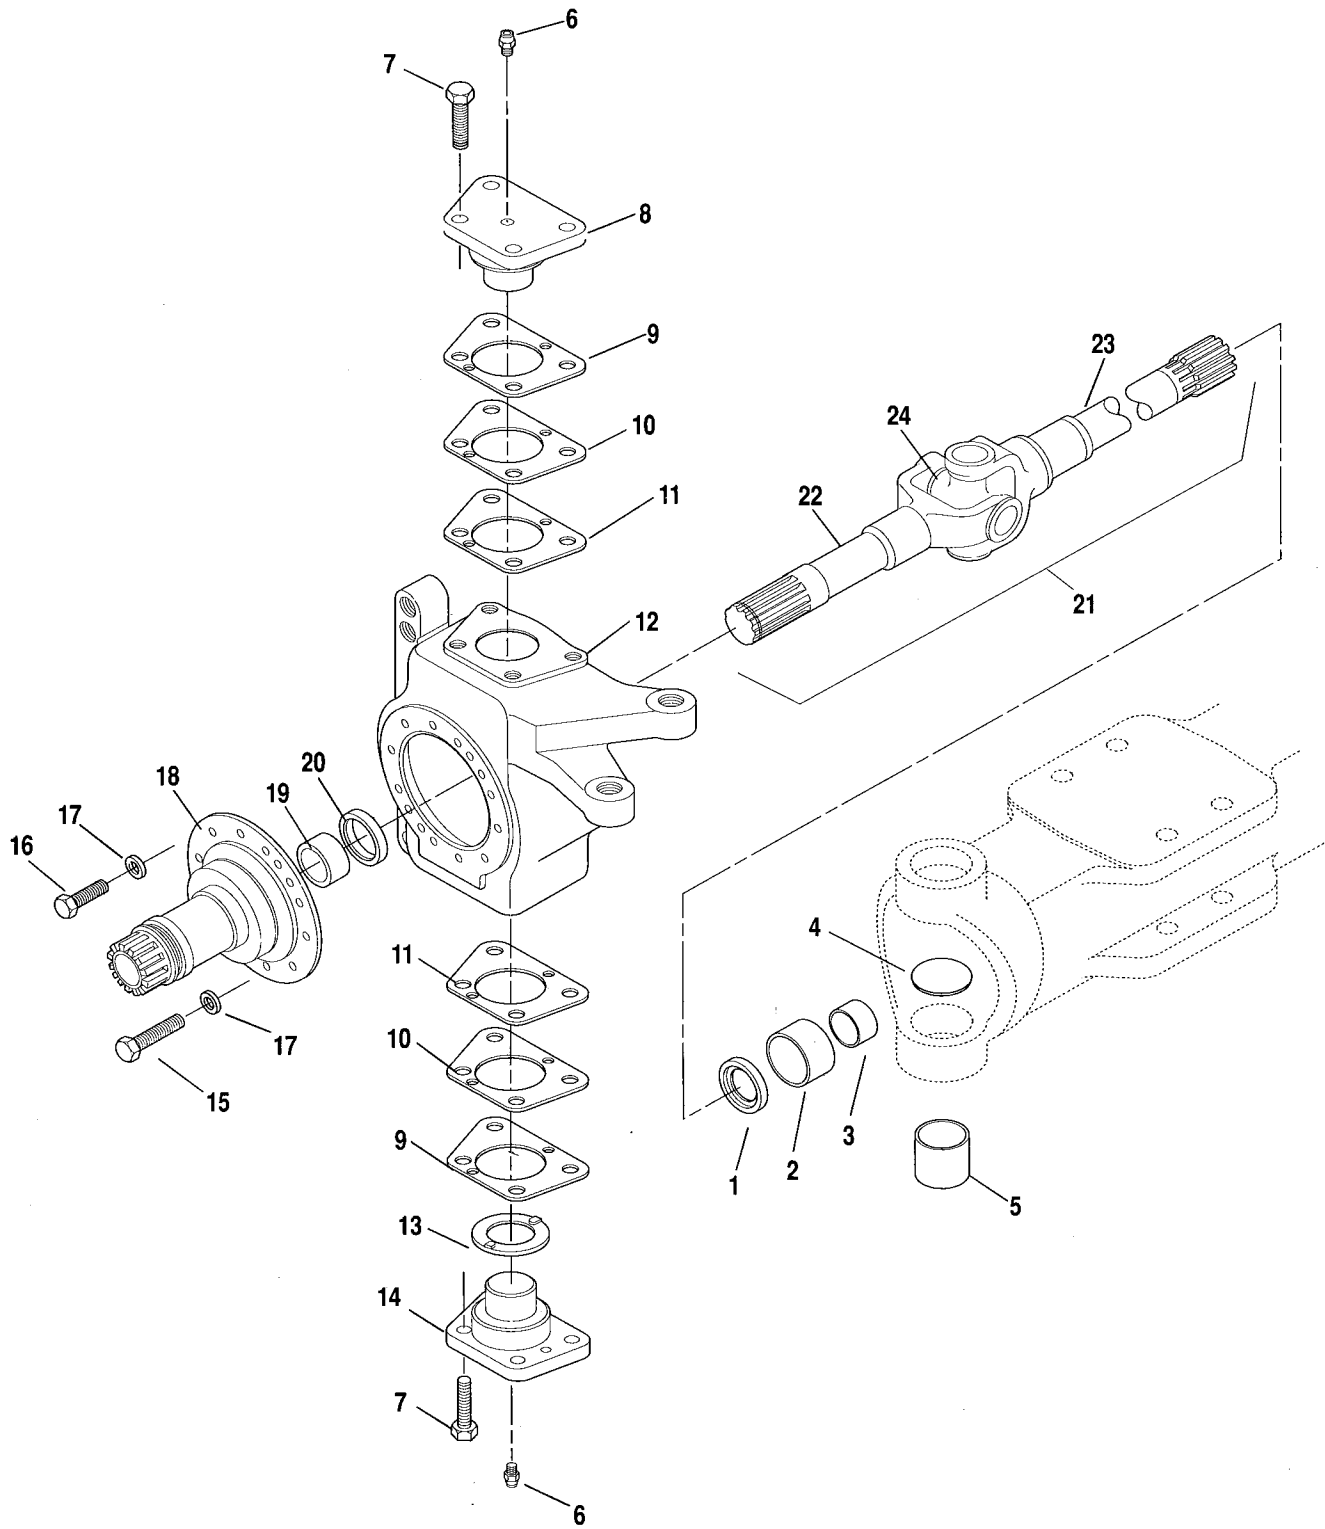

AXLE STEERING JOINTS

PB0321

AXLE STEERING JOINTS

Item No.	Part Number	Qty.	Description
NOTE: Quantities listed are for one complete axle			
1	8040717	2	Seal, Oil - Differential Housing & Universal Joint
2	8040622	2	Sleeve Assembly
3	8040722	2	Bushing, Differential Housing & Universal Joint
4	8040623	4	Plug, Trunnion Arm King Pin
5	8040624	4	Bushing, Trunnion Arm King Pin
6	8033319	4	Fitting, Grease
7	8040706	16	Capscrew
8	8040720	2	Cap, Steer Knuckle - Upper
9	8040709	10	Shim, Steer Knuckle Cap .003
10	8040710	8	Shim, Steer Knuckle Cap .005
11	8040711	4	Shim, Steer Knuckle Cap .020
12	8040732	1	Flange, Steer Knuckle (Right Front, Left Rear)
	8040733	1	Flange, Steer Knuckle (Left Front, Right Rear)
13	8040708	2	Washer, Steer Knuckle Thrust
14	8040707	2	Cap, Steer Knuckle - Lower
15	8033320	8	Capscrew
16	8040712	20	Capscrew
17	8040663	28	Washer
18	8033321	2	Spindle, Wheel Bearing (Includes items 19 & 20)
19	8040716	1	Bushing, Spindle
20	8040717	2	Seal, Oil - Spindle & Universal Joint
21	8040700	2	Universal Joint Assembly
22	8040734	4	Shaft, Outer Yoke
23	8040735	4	Shaft, Inner Yoke
24	8040736	4	Universal Joint
<u>KITS</u>			
	8040477	1	Kit, Heavy Duty Trunnion Arm King Pin Bushing For use in highly abrasive soil conditions.
NOTE: If this kit is ever installed on an axle, the standard service parts listed above cannot be used to service the parts in this kit. (This kit includes enough new service parts of items 1, 5, 7 thru 11, 13, 14, 20 and item 20 on page 3.22 to service both wheel ends of one complete axle)