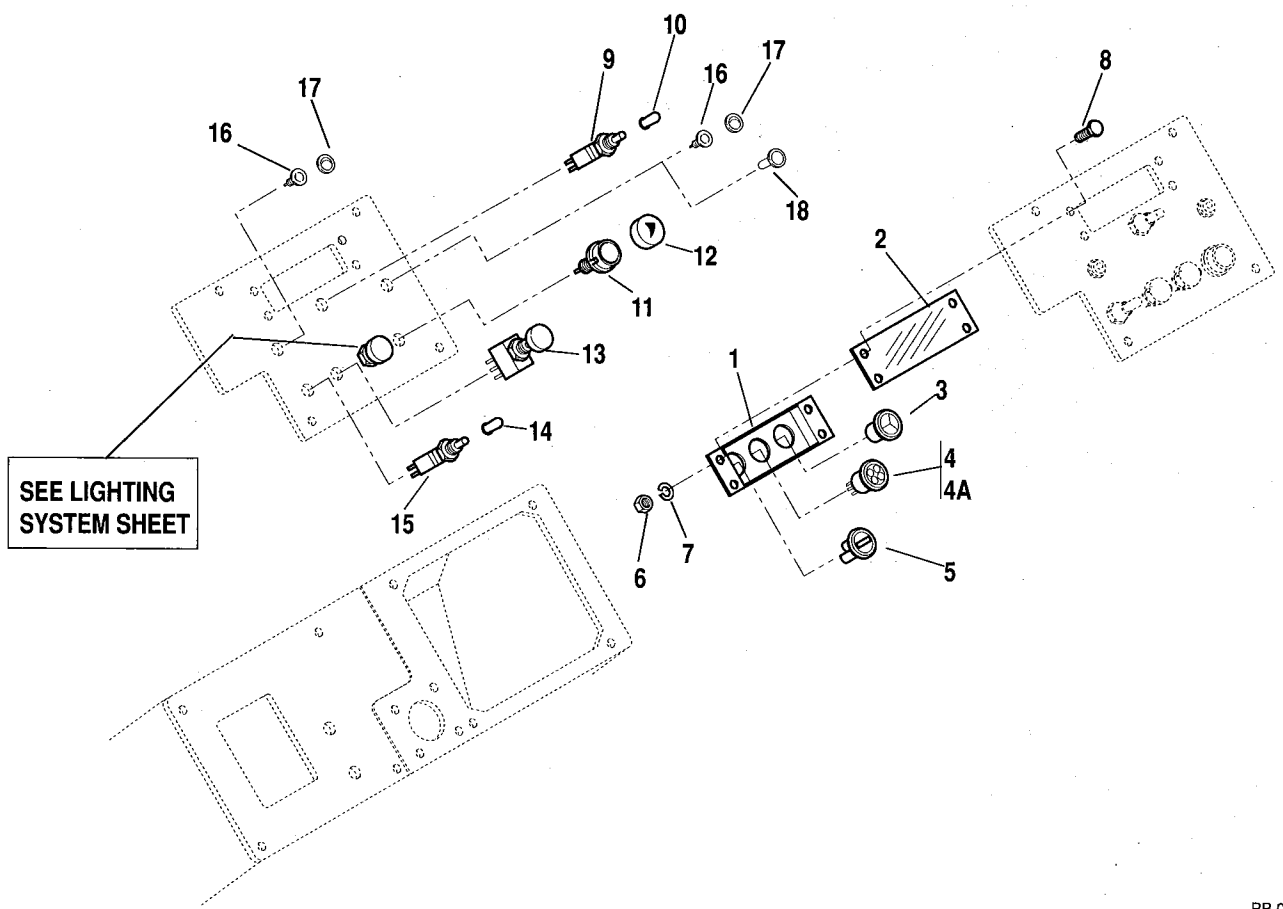

CONTROL CONSOLE (FORD, PERKINS & JOHN DEERE)

PB 0030

Item No.	Part Number	Qty.	Description
1	7084902	1	Plate, Gauge Mounting
2	7082292	1	Cover
3	8464212	1	Gauge, Fuel
4	8466305	1	Gauge, Warning Lights
4A	8469030	4	Bulb (Not Shown)
5	8467014	1	Hourmeter
6	8305004	4	Nut, Hex, 1/4-20
7	8307002	4	Lockwasher, 1/4
8	8310075	4	Screw, Hex Flange, 1/4-20 x 3/4 Gr 5
9	8223442	1	Switch Test
10	8580312	1	Cap, Seal
11	8223405	1	Button, Horn
12	8580311	1	Cap, Seal
13	8033201	1	Switch, Washer/Wiper (optional)
14	8580309	2	Cap Seal
15	8223001	1	Switch, Steer Select
16	7071342	AR	Socket, Light (2 on Funk - 1 on Clark)
17	8469012	AR	Lens, Red (2 on Funk - 1 on Clark)
18	8580314	1	Plug (Clark Transmission Only)