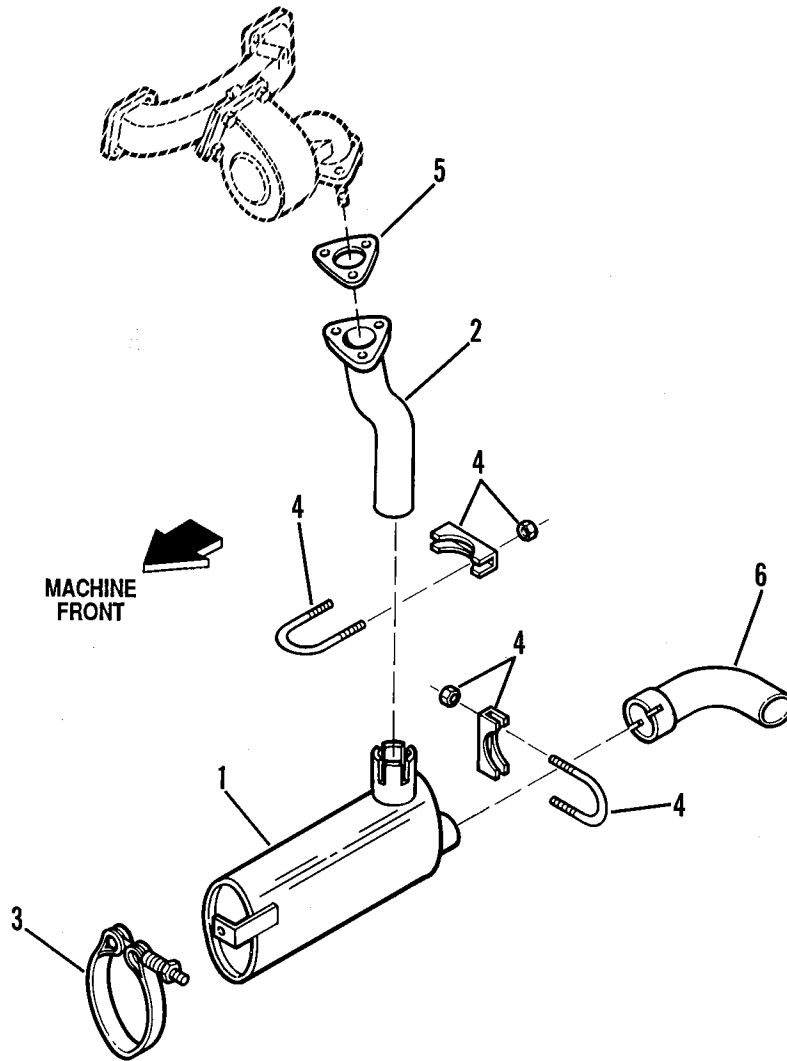

EXHAUST SYSTEM (PERKINS)

PB0420

Item No.	Part Number	Qty.	Description
1	7066882	1	Muffler
2	7076663	1	Pipe, Exhaust
3	8405604	2	Clamp, T-Bolt
4	8275212	2	Clamp, Muffler, 2-1/2 Dia.
5	8030128	1	Gasket, Exhaust Manifold
6	7089812	1	Pipe, Tail