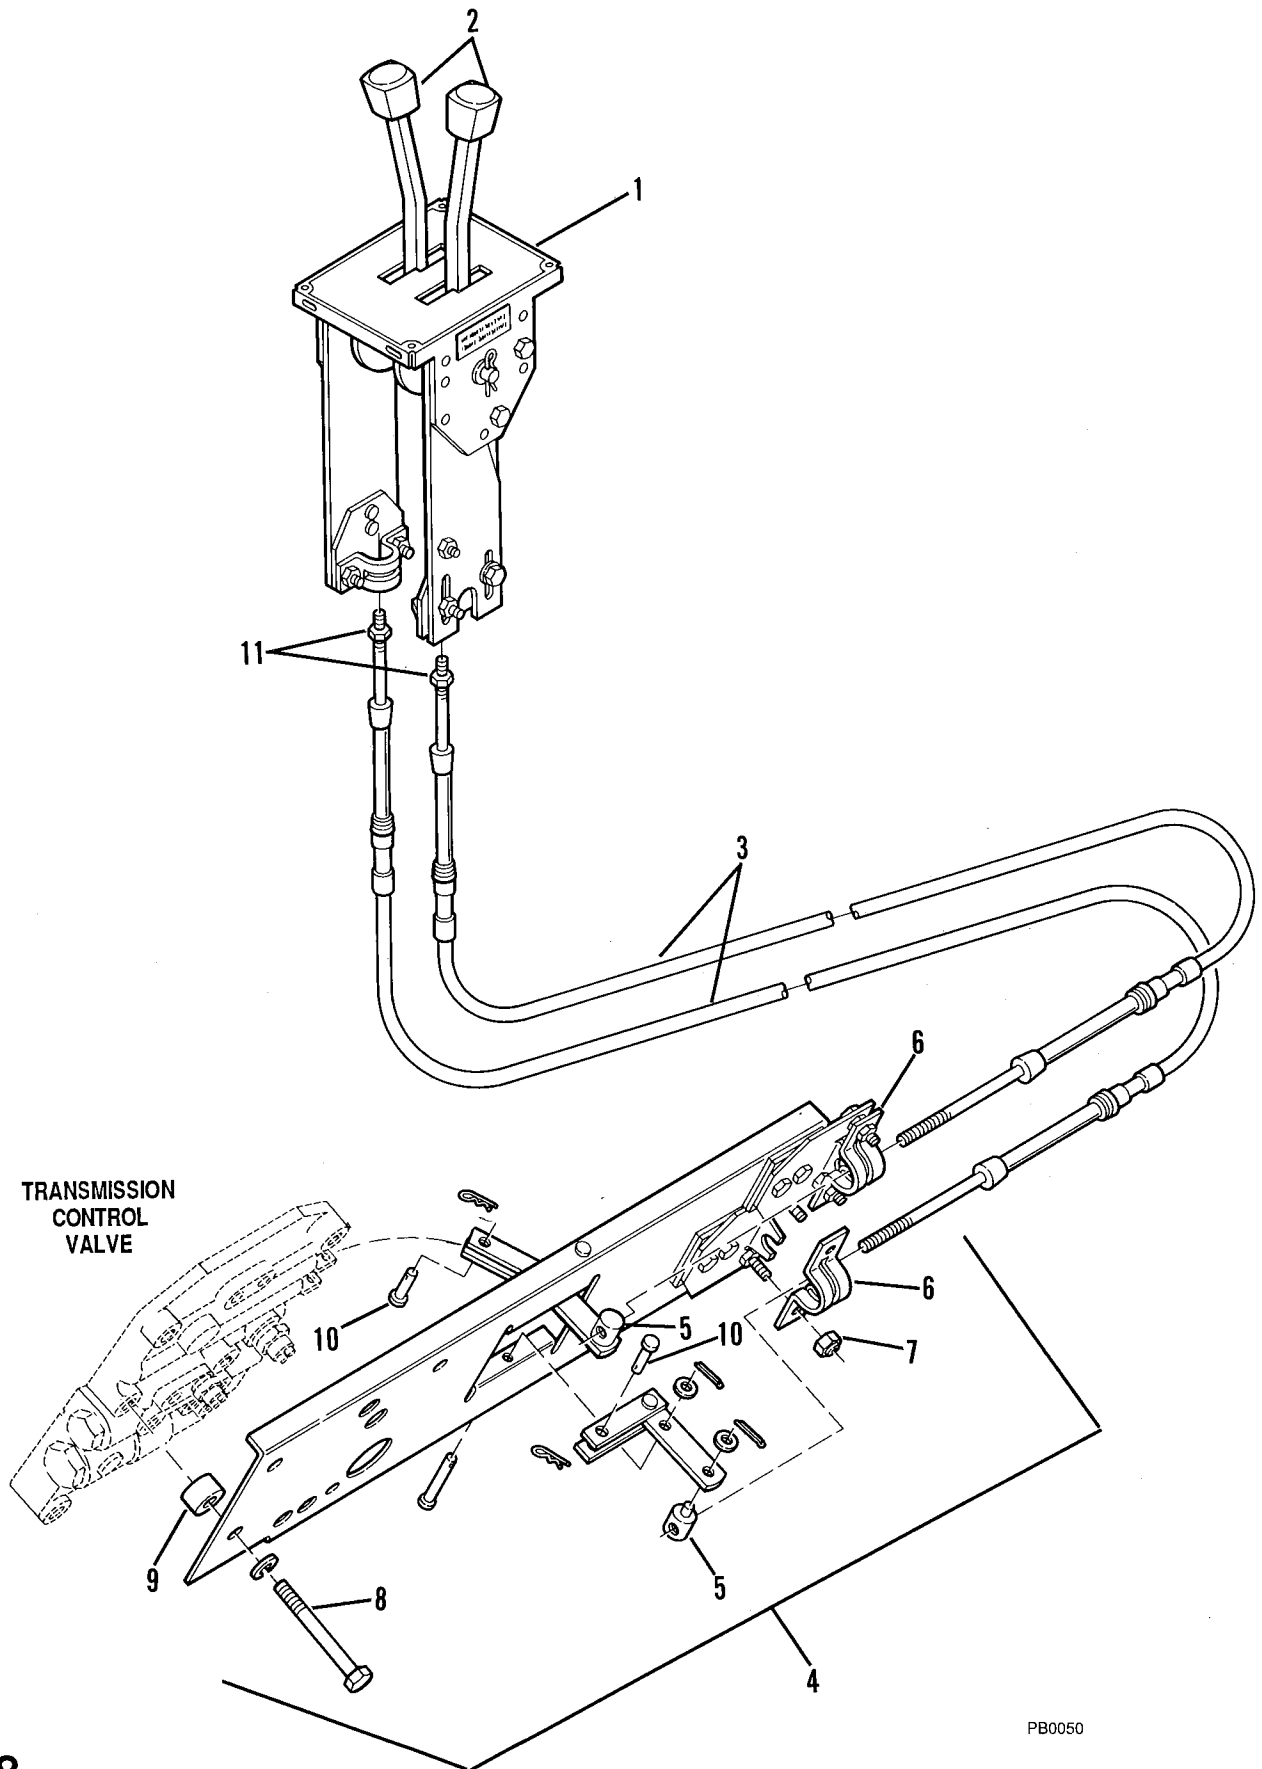

CONTROL CONSOLE (DEUTZ)

PB0040

CONTROL CONSOLE (DEUTZ)

Item No.	Part Number	Qty.	Description
1	7089173	1	Plate, Mounting
2	7089182	1	Cover, Window
3	8464212	1	Gauge, Fuel
4	8466305	1	Gauge, Warning Lights
5	8469030	4	Bulb (Not Shown)
6	8467014	1	Hourmeter
7	8310075	4	Screw, Flg Hd Cap, 1/4 NC x 3/4 Gr5
8	8223442	1	Switch Test
9	8580312	1	Cap, Seal
10	8223405	1	Button, Horn
11	8580311	1	Cap, Seal
12	8033201	1	Switch, Washer/Wiper (optional)
13	8580309	2	Cap Seal
14	8223001	1	Switch, Steer Select
15	7071342	2	Socket, Light
16	8469012	2	Lens, Red
17	8580314	1	Plug (Clark Transmission Only)
18	8462014	1	Gauge, Oil Temperature
19	8460025	1	Gauge, Oil Pressure
20	7089192	1	Panel, R. H. Console
21	8469032	1	Socket, Red Light
22	8469034	1	Socket, Amber Light
23	8469033	2	Bulb
24	8307002	4	Lockwasher, 1/4
25	8305004	4	Nut, Hex 1/4-20

TRANSMISSION SHIFT CONTROLS (CLARK)

PA0083

TRANSMISSION SHIFT CONTROLS (CLARK)

Item No.	Part Number	Qty.	Description
1	7090312	1	Shifter, Transmission (Includes Item 2)
2	8580111	2	Knob
3	8160042	2	Cable, Control
3A	8305402	2	Nut, Jam 1/4-28 NF
4	8160417	1	Transmission Connector Kit (Includes items 5 thru 12 plus all other parts not identified with an item number)
5	8033240	4	Spacer
6	8033241	2	Clamp
7	8303540	4	Screw, Cap, Hex Hd, 1/4-20 x 1 grade 5
8	8033242	2	Swivel
9	8033243	2	Pin, Clevis
10	8305601	4	Nut, Lock
11	8303771	4	Screw, Cap, Hex Hd, 3/8-16 x 2-1/2 grade 5
12	8307005	4	Lockwasher, 3/8

TRANSMISSION SHIFT CONTROLS (FUNK)

TRANSMISSION
CONTROL
VALVE

PB0050

TRANSMISSION SHIFT CONTROLS (FUNK)

Item No.	Part Number	Qty.	Description
1	8160411	1	Shifter, Transmission (Includes Item 2)
2	8580111	2	Knob
3	8160042	2	Cable, Control
4	8160420	1	Transmission Connector Kit (Includes items 5 thru 10 plus all other parts not identified with an item number)
5	8033242	2	Swivel
6	8033241	2	Clamp
7	8033246	2	Nut, Lock
8	8303766	4	Screw, Hex Hd Cap, 5/16-18 x 2-3/4
9	8033244	4	Spacer
10	8033245	2	Pin, Clevis
11	8305402	2	Nut, Jam 1/4NF