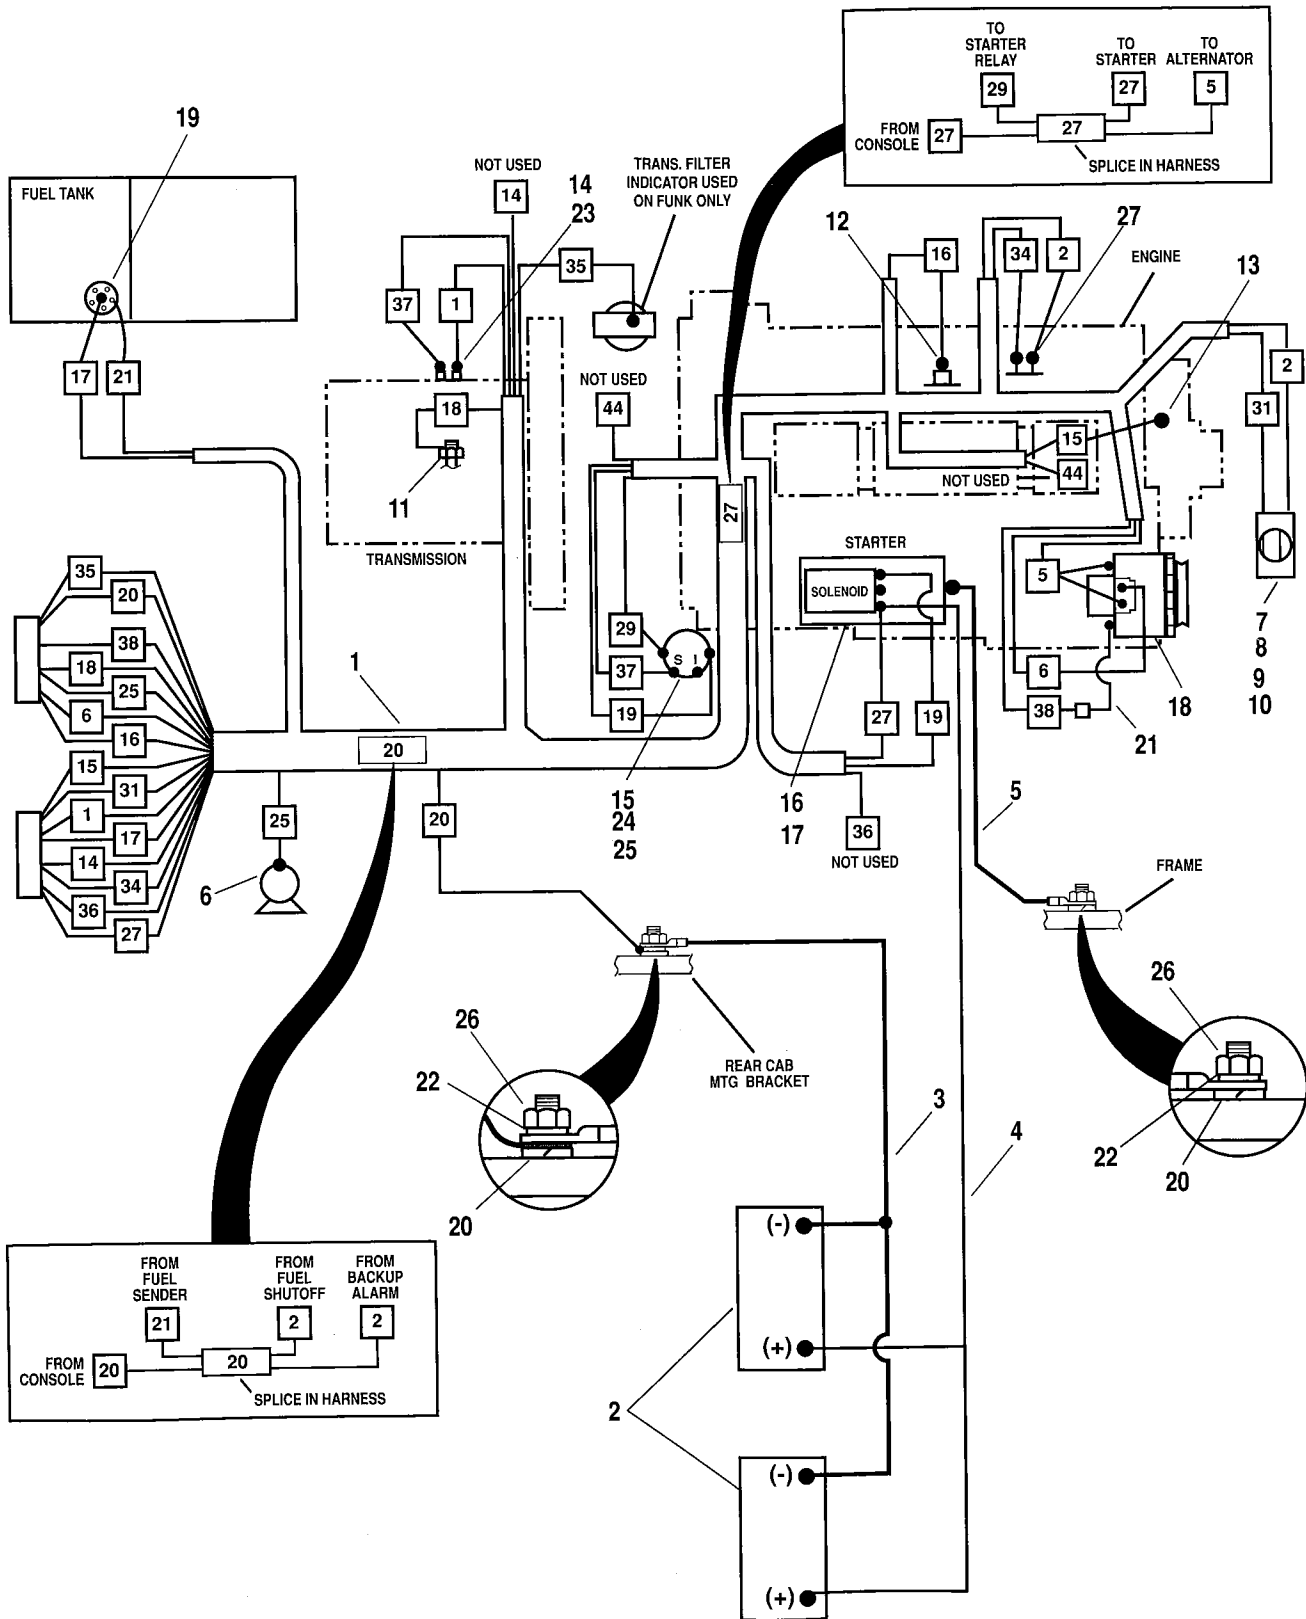

ELECTRICAL SYSTEM — ENGINE HARNESS (PERKINS)

PB0840

ELECTRICAL SYSTEM — ENGINE HARNESS (PERKINS)

Item No.	Part Number	Qty.	Description
1	7089124	1	Harness, Engine
2	8270014	2	Battery, 12 Volt
3	7084212	1	Cable, Battery-Negative
4	7080192	1	Cable, Battery-Positive
5	7068651	1	Cable, Starter Ground
6	8270602	1	Horn
7	8270617	1	Alarm, Backup
8	8303615	2	Screw, Cap, Hex Hd, 1/4-20 x 1-1/4 Gr 5
9	8305004	2	Nut, Hex 1/4-20
10	8307002	2	Lockwasher 1/4
11	8223216	1	Switch, Transmission Oil Temperature
12	8223510	1	Sensor, Low Oil Pressure
13	8223217	1	Switch, Water Temperature
14	8032677	1	Switch, Neutral Start (Clark Transmission Only)
	CFF91001	1	Switch, Neutral Start (Funk Transmission Only)
15	8277065	1	Relay, Starter
16	8270411	1	Starter
17	8270412	1	Solenoid, Starter
18	8270219	1	Alternator
19	7088792	1	Sender, Fuel Level
20	8307005	2	Lockwasher 3/8
21	7082261	1	Wire Assembly
22	8307106	2	Washer, Flat 5/16
23	8303987	2	Screw, Rd Hd Mach #8-32 x 1/4
24	8307003	1	Lockwasher #10
25	8305003	1	Nut, Hex #10-32
26	8305006	2	Nut, Hex, 5/16-18
27	8274401	1	Solenoid, Fuel Run