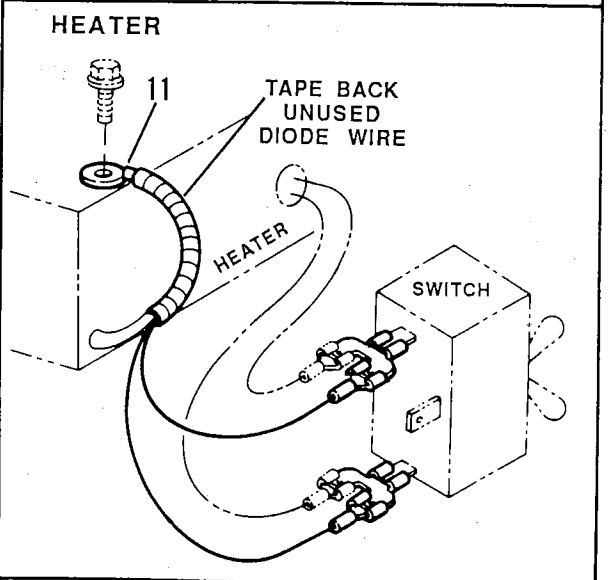

TLC WIRING

SUPPRESSION INSTALLATIONS FOR OPTIONAL ENCLOSED CAB ONLY