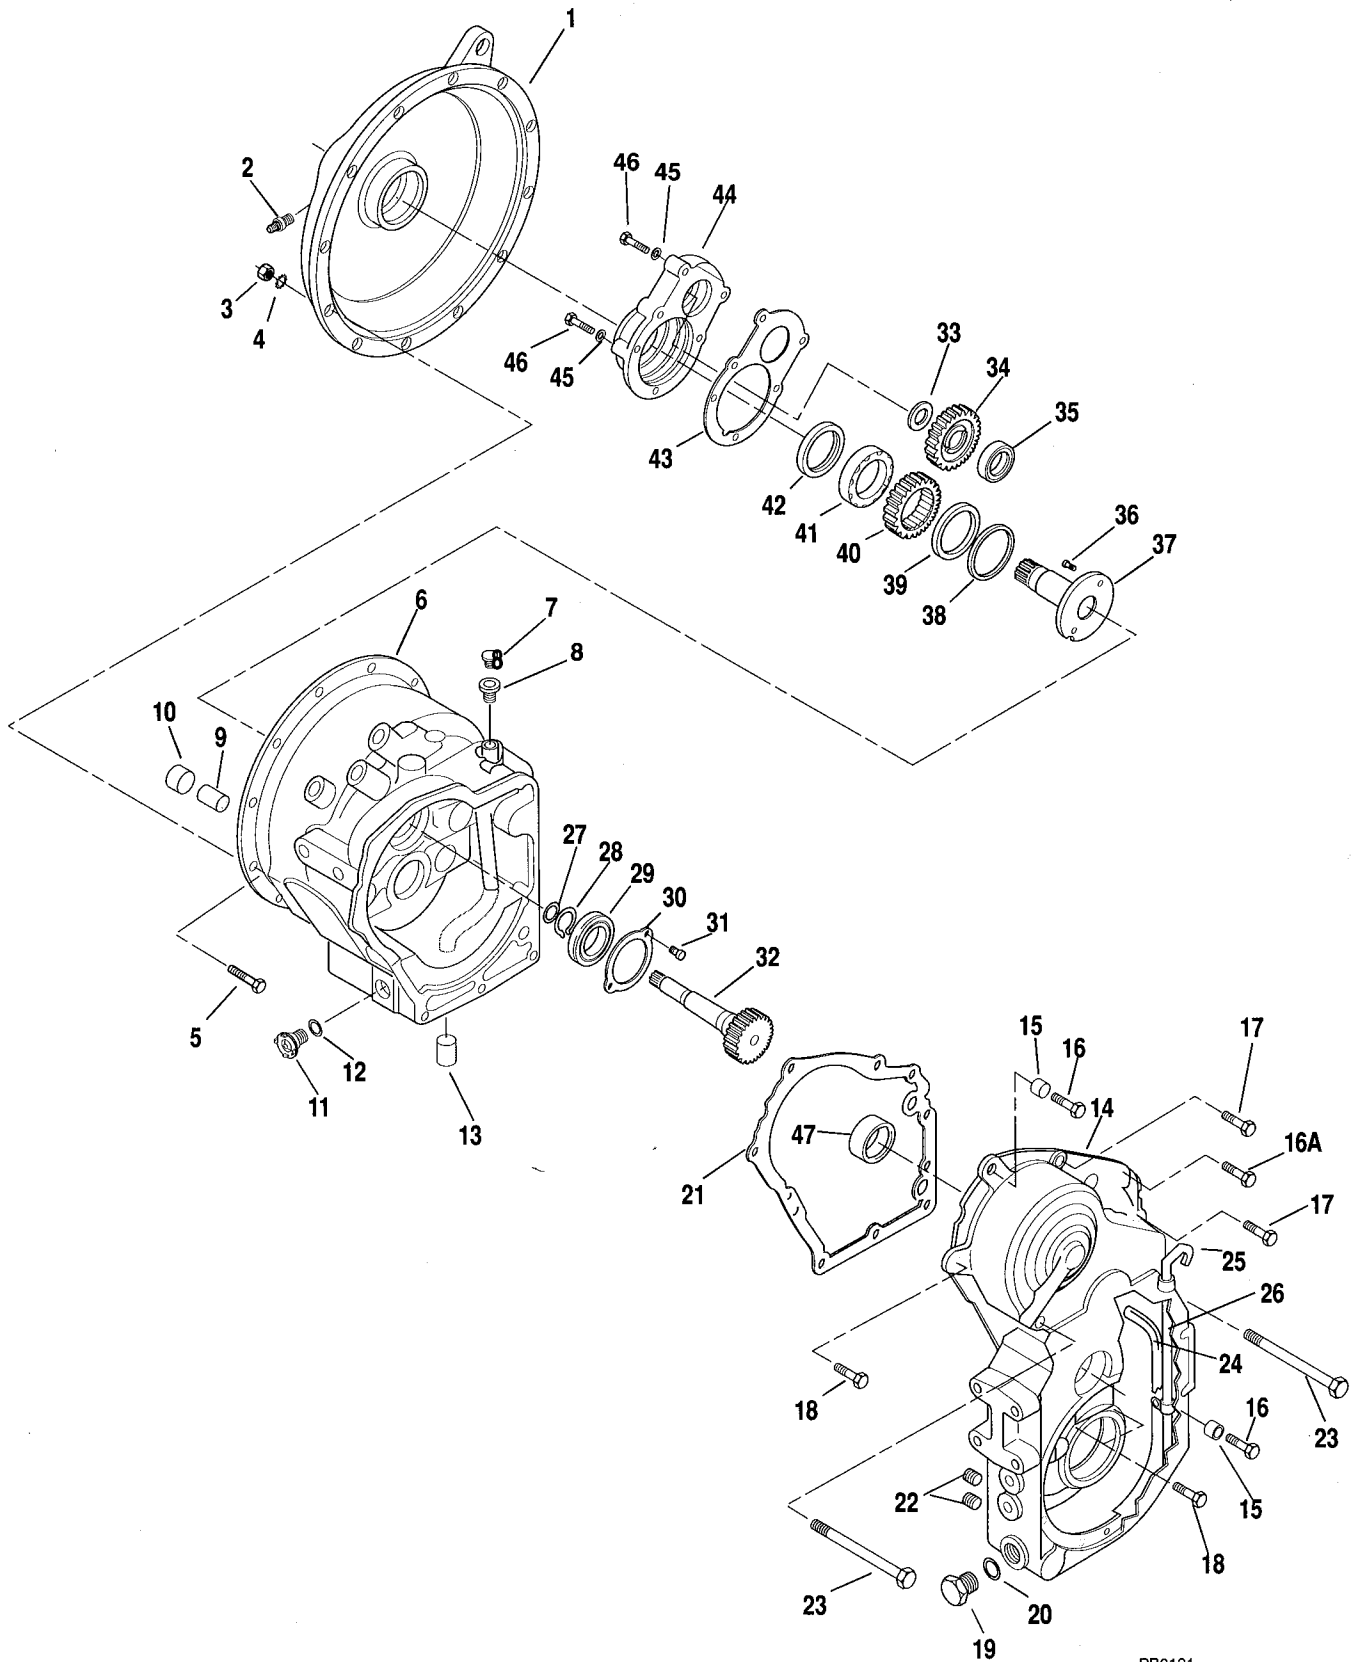

CONVERTER AND TRANSMISSION HOUSINGS (FUNK)

PB0121

CONVERTER AND TRANSMISSION HOUSINGS (FUNK)

Item No.	Part Number	Qty.	Description
1	CF4001899	1	Cover, Input
2	CFF66012S	1	Fitting, Grease
3	CFF13005000	12	Nut, Hex
4	CFF15003	12	Lockwasher, External Tooth
5	CFF1003028	12	Capscrew
6	CF4005430	1	Front Housing Assembly
7	CFF68105	1	Breather
8	CFF321006	1	Bushing, Reducer
9	CF40A1556	1	Converter Release Valve Assembly
10	CFF1900316	1	Plug, Pipe
11	CF40A6018	1	Plug, Sump Screen
12	CF4006404	1	Gasket
13	CFF1900312	1	Plug, Pipe
14	CF4104019	1	Rear Housing Assembly
15	CF4001123	2	Bushing, Locating
16	CFF1005032	1	Capscrew
16A	CFF1005028	1	Capscrew
17	CFF1005040	2	Capscrew
18	CFF1005036	4	Capscrew
19	CF4004531	1	Drain Plug Assembly
20	CFF37060916	1	O-Ring
21	CF4104067	1	Gasket, Main
22	CFF190034	2	Plug, Pipe
23	CFF1005088	2	Capscrew
24	CF4004530	1	Tube, Suction
25	CF4104010	1	Dipstick
26	CF4005072	1	Tube, Dipstick
27	CF4000855	1	Ring, Seal
28	CFF39010156	1	Ring, Snap
29	CFF41308R	1	Bearing
30	CF4004100	1	Retainer, Plate
31	CFF100108	2	Capscrew
32	CF4004990	1	Shaft, Input (23T)
33	CFF5551625	1	Thrust, Race
34	CF4004111	1	Gear, Aux. Pump
35	CFF621305K	1	Bearing
36	CFF1121810	2	Screw, Cap
37	CF40A4009	1	Support, Turbine Stator
38	CFF5524458	1	Race, Thrust
39	CFF5514458	1	Bearing, Needle Thrust
40	CF4004112	1	Gear, Aux. Pump Drive
41	CFF40113	1	Bearing
42	CF4003091	1	Seal, Oil
43	CF4004700	1	Gasket, Housing
44	CF4004119	1	Housing, Impeller Gear
45	CFF18002	6	Washer
46	CFF1002032	6	Screw, Cap
47	CF4005296	1	Sleeve Bore, Rear Cover