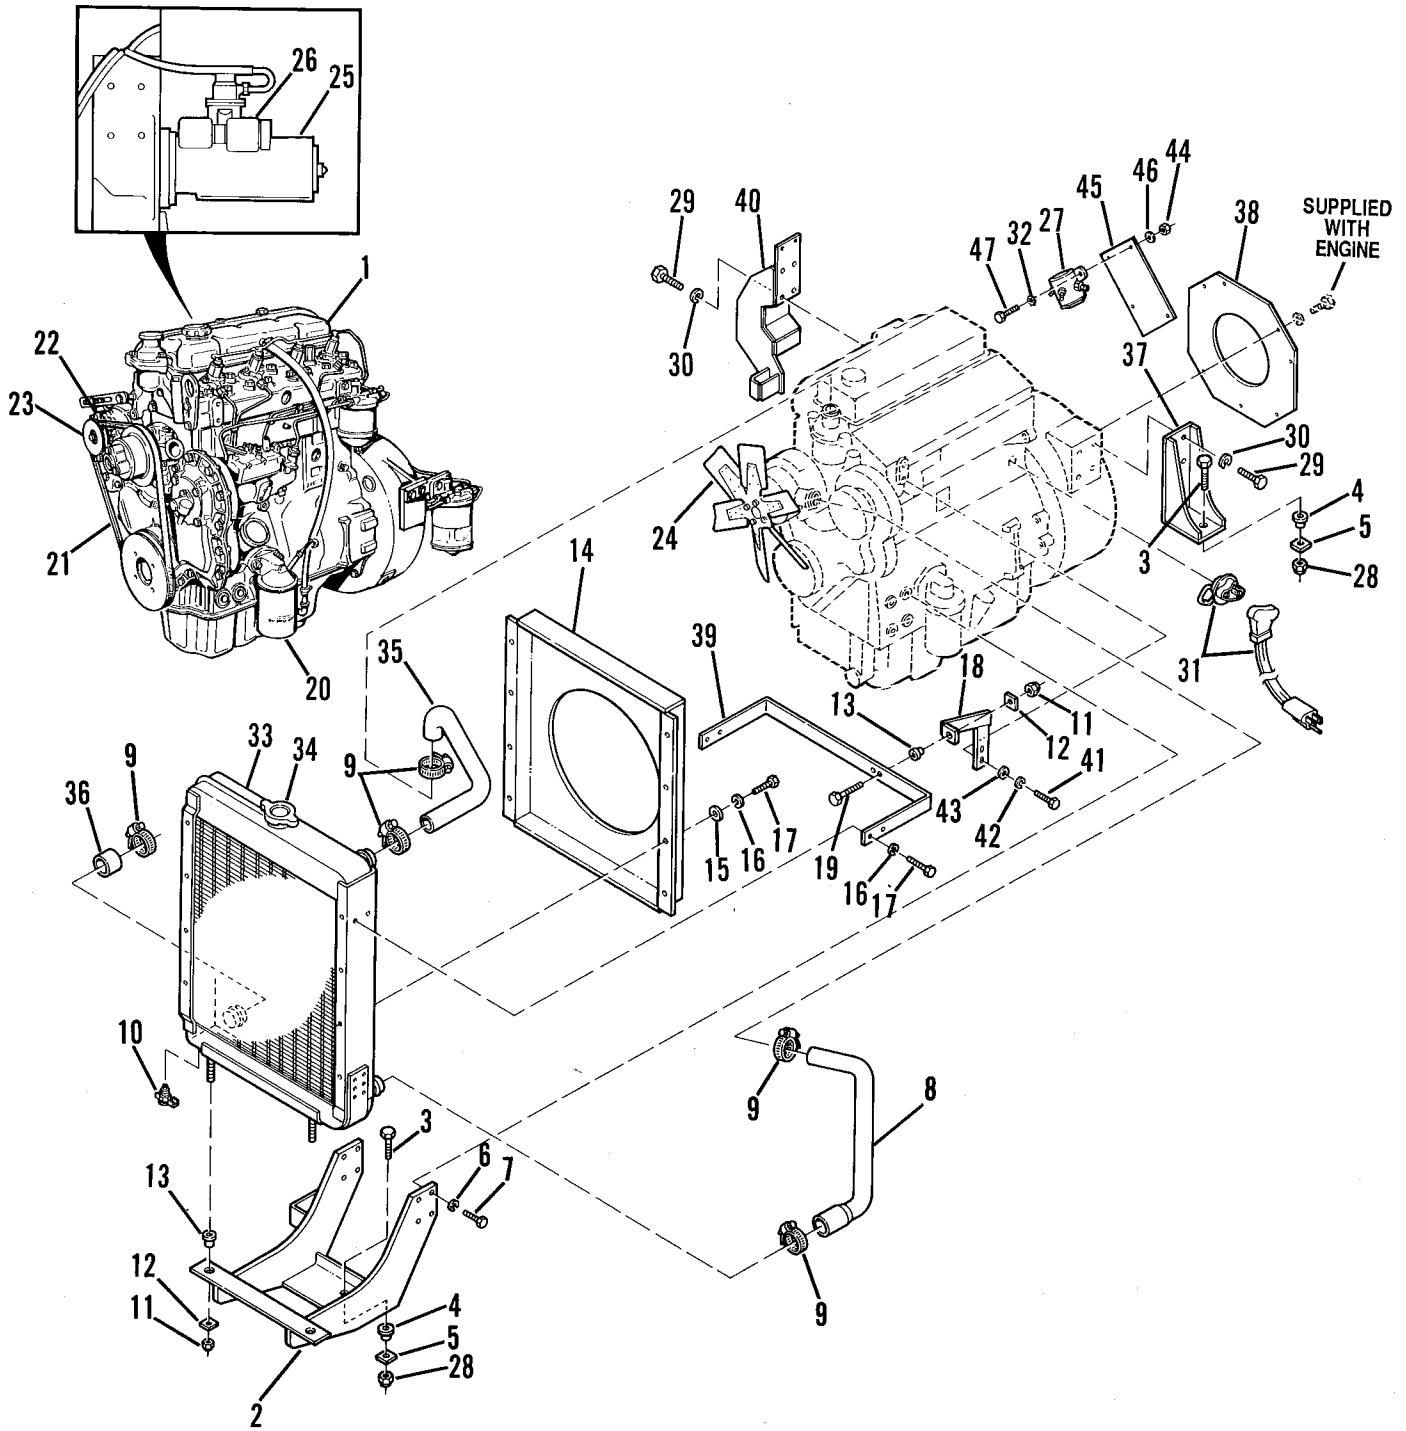

ENGINE AND RADIATOR MOUNTING (PERKINS 4.236T — TURBO)

PB0380

ENGINE AND RADIATOR MOUNTING (PERKINS 4.236T — TURBO)

Item No.	Part Number	Qty.	Description
1	8262118	1	Engine, Perkins 4.236T Diesel
2	7077873	1	Mount, Engine
3	8303639	3	Screw, Hex Hd Cap, 3/4-10 x 3" Gr 5
4	8278007	3	Mount, Vibration
5	7054351	3	Washer, Rebound
6	8307006	8	Lockwasher, 7/16
7	8303604	8	Screw, Hex Hd Cap, 7/16-20 x 1-1/4
8	7079523	1	Hose, Radiator, Lower
9	8405104	5	Clamp, Hose, 2-1/4
10	8904001	1	Draincock, 1/4 NPT
11	8305618	3	Locknut, 3/8-16 ESNA
12	7057141	3	Washer, Rebound
13	8278008	3	Mount, Vibration
14	7072733	1	Shroud, Radiator
15	8307202	8	Washer, Flat, 1/4
16	8307002	12	Washer, Lock. 1/4
17	8303729	12	Screw, Hex Hd Cap, 1/4-20 x 5/8 Gr 5
18	7072772	1	Bracket, Radiator, Upper
19	8303622	1	Screw, Hex Hd Cap, 3/8NC x 2.0
20	8320242	1	Element, Engine Oil Filter
21	8080023	1	Belt, Fan
22	8270219	1	Alternator
23	8082113	1	Pulley, Alternator
24	8272005	1	Fan, Cooling
25	8270411	1	Starter
26	8270412	1	Solenoid, Starter
27	8277065	1	Relay, Starter
28	8305619	3	Locknut, 3/4-10NC
29	8303625	8	Screw, Hex Hd Cap, 1/2-13 x 1-1/4 Gr 5
30	8307007	8	Lockwasher, 1/2
31	8277094	1	Heater, Engine Coolant (Option)
32	8310002	2	Lockwasher, External Tooth 1/4
33	7079304	1	Radiator (Includes Item 34)
34	8180306	1	Cap, Radiator
35	7079533	1	Hose, Radiator, Upper
36	8403221	1	Cap, Test
37	7072392	1	Bracket, Engine Mount R. H.
38	7054632	1	Cover, Flywheel Housing
39	7070572	1	Bracket, Radiator Mount
40	7072403	1	Bracket, Engine Mount L. H.
41	8303510	2	Screw, Hex Hd Cap, 3/8-24 x 1.00 Gr 5
42	8307005	2	Lockwasher, 3/8
43	8307204	2	Washer, Flat 3/8
44	8305601	2	Locknut, 1/4-20
45	7069202	1	Bracket, Starter Relay
46	8307109	2	Washer, Flat 1/4
47	8303705	2	Screw, Hex Flange, 1/4-20 x 3/4