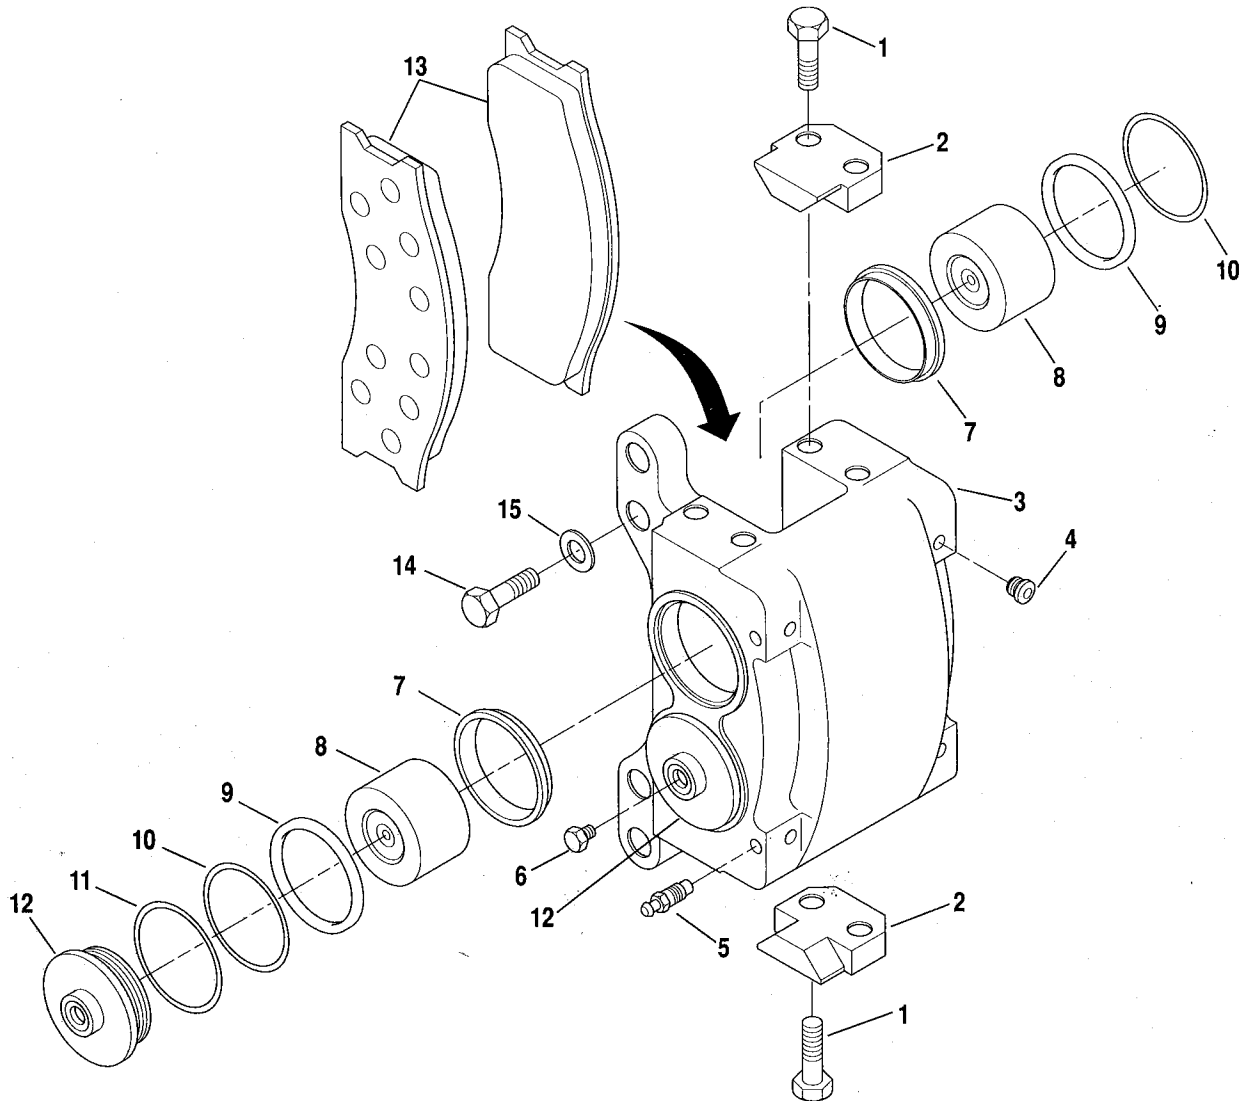

DISC BRAKE ASSEMBLY

PB 0341

DISC BRAKE ASSEMBLY

Item No.	Part Number	Qty.	Description
			NOTE: Quantities listed are for one brake assembly. Four assemblies used per machine.
	8040677	1	Disc Brake Assembly (Includes items 1 thru 13)
1	8033326	8	Capscrew
2	8033327	4	Plate, Housing
3	8033328	1	Housing, Brake
4	8033329	4	Plug
5	8033330	2	Bleed screw, Brake
6	8033331	1	Plug
7	8033332	4	Seal, Dust
8	8102012	4	Piston
9	8033334	4	Ring, Backing
10	8033335	4	O-Ring
11	8033336	2	O-Ring
12	8033337	2	Cap
13	See Kits	2	Brake Lining Assembly
14	8040658	8	Capscrew, Brake Mounting
15	8040668	8	Washer, Brake Mounting
			<u>KITS</u>
	8102611	1	Seal & Dust Cover Kit (Includes items 7, 9, 10 & 11)
	8102407	1	Brake Lining Kit