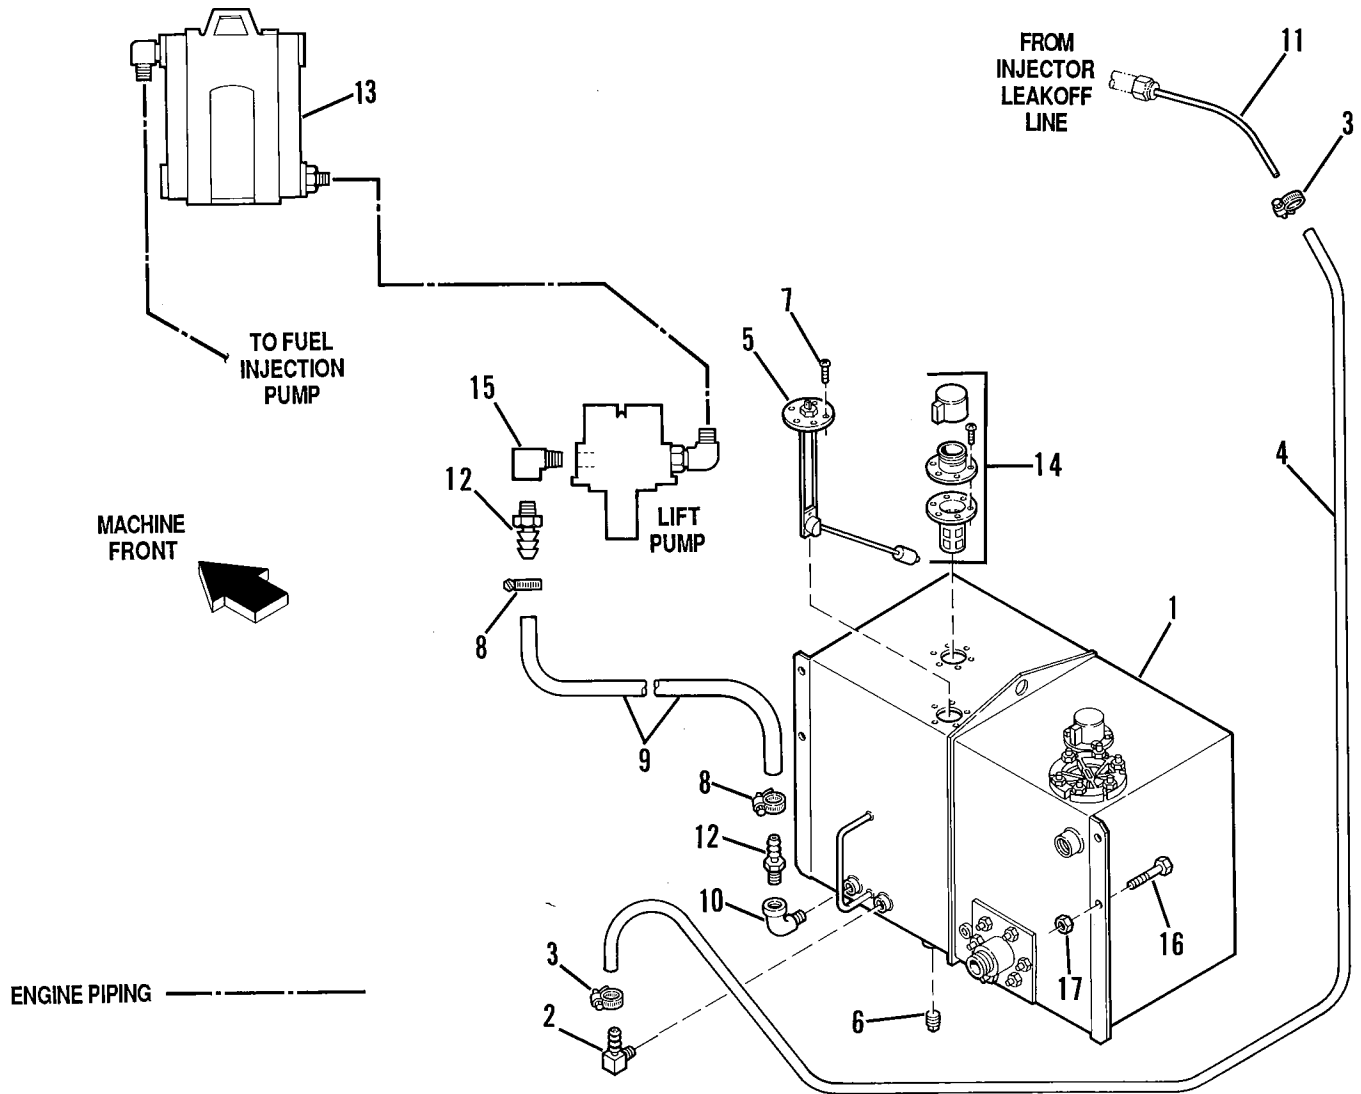

FUEL SYSTEM (JOHN DEERE)

PB0510

FUEL SYSTEM (JOHN DEERE)

Item No.	Part Number	Qty.	Description
1	7086664	1	Reservoir, Hydraulic/Fuel
2	8420227	1	Elbow, 90°, 1/4 NPT x 1/4 Hose
3	8405009	2	Clamp, Hose 5/8 Max. O.D.
4	8403214-1590	1	Hose, Fuel, 1/4 I.D. x 159"
5	7088792	1	Fuel Level Sender Assembly
6	8541409	1	Plug, Sq. Hd., 1/2 NPT
7	8303839	5	Screw, Pan Hd. #10 x 1/2
8	8405006	2	Clamp, Hose 7/8" O.D.
9	8403220-1350	1	Hose, Fuel, 1/2 I.D. x 135"
10	8541207	1	Elbow, 90° Street, 1/4 NPT
11	7083661	1	Tube, Fuel Pipe
12	8420232	2	Coupling, 1/2 Hose x 1/4NPT
13	8320238	1	Element, Fuel Filter
14	8322022	1	Filler/Breather Assembly
15	8541260	1	Elbow, 90° Street, male 1/8 NPT x female 1/4 NPT
16	8303632	4	Screw, Hex. Hd. Cap, 5/8-11 x 2-1/2 Gr 5
17	8305643	4	Locknut, 5/8-11 ESNA