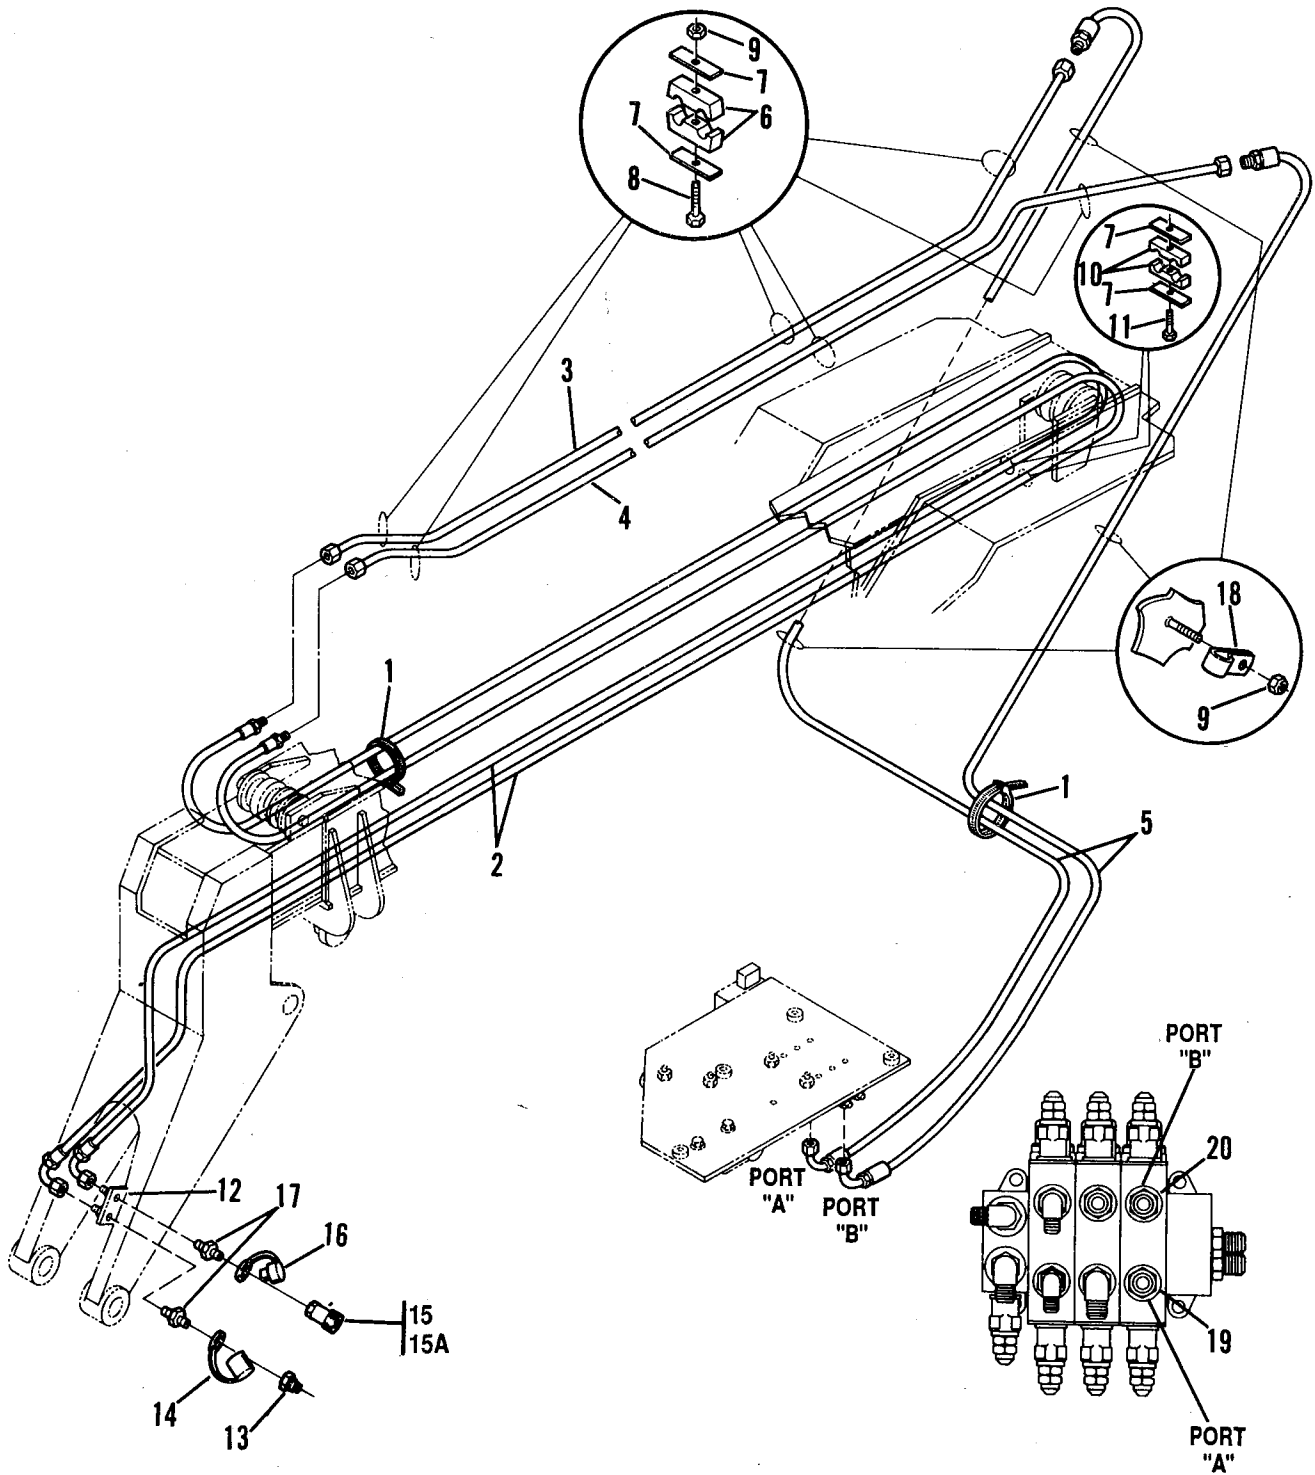

AUXILIARY HYDRAULIC CIRCUIT — OPTIONAL

PB0640

AUXILIARY HYDRAULIC CIRCUIT — OPTIONAL

Item No.	Part Number	Qty.	Description
1	8584002	2	Tie Wrap
2	2712242	2	Hose Assembly
3	7065253	1	Tube Assembly, R. H.
4	7065243	1	Tube Assembly L. H.
5	2712312	2	Hose Assembly
6	8769122	6	Clamp Set, .625 I. D.
7	8769123	16	Cover, Clamp
8	8310009	6	Screw, Hex Hd Cap, 5/16-18 x 2
9	8305626	9	Locknut, 5/16-18
10	8769140	2	Clamp Set .675 I. D.
11	8303715	2	Screw, Hex Hd Cap, 5/16-18 x 1-1/2
12	7085491	1	Plate, Junction
13	8420056	1	Quick Disconnect, Male 3/8 NPT
14	8420058	1	Cap, Dust
15	8420057	1	Quick Disconnect, Female 3/8 NPT (See also item 15A)
15A	8640027	1	O-Ring, Viton - For High Temp. Application of item 15
16	8420059	1	Plug, Dust
17	8540001	2	Nipple, Pipe 3/8 NPT
18	8406201	3	Clamp, Hose
19	8760107	1	Connector, Straight, SAE 8 - 8, male JIC 37° x male str. thd. o-ring
20	8760143	1	Connector, Long Straight, SAE 8- 8, male JIC 37° x male str. thd. o-ring