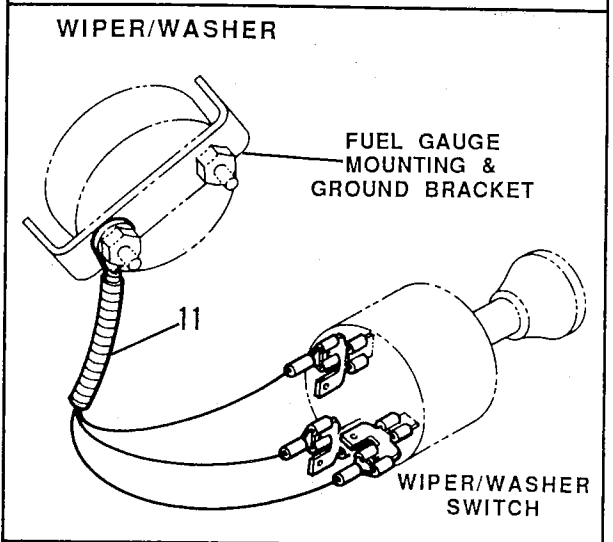

TLC WIRING

SUPPRESSION INSTALLATIONS FOR OPTIONAL ENCLOSED CAB ONLY