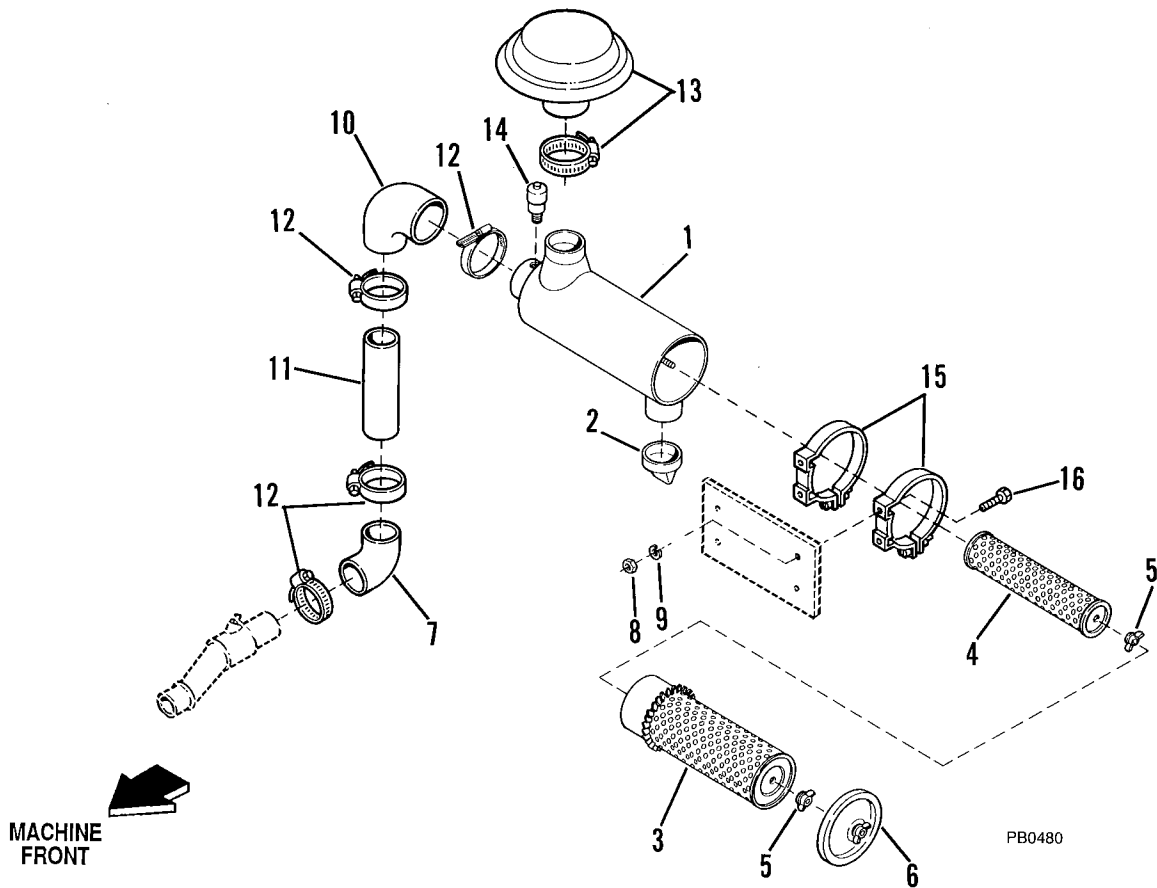

AIR CLEANER (DEUTZ)

Item No.	Part Number	Qty.	Description
1	8273013	1	Air Cleaner Assembly (Includes items 2 thru 6)
2	8032764	1	Valve, Vacuator
3	8273237	1	Element, Primary
4	8273238	1	Element, Safety
5	8273272	2	Nut Assembly
6	8032762	1	Cover, End
7	8273119	1	Elbow, 90° 3" ID
8	8305006	4	Nut, Hex 5/16-18 UNC
9	8307004	4	Lockwasher 5/16
10	8273262	1	Elbow, Reducing, 3-1/2 to 3
11	7084191	1	Tube, Air Intake
12	8405301	4	Clamp, Hose 4" Max
13	8273239	1	Cap, Air Inlet (w/clamp)
14	8273243	1	Indicator, Air Service, 25 Inch
15	8273240	2	Band, Mounting 8"
16	8303697	4	Screw, Hex Hd Cap 5/16-18 x 3/4