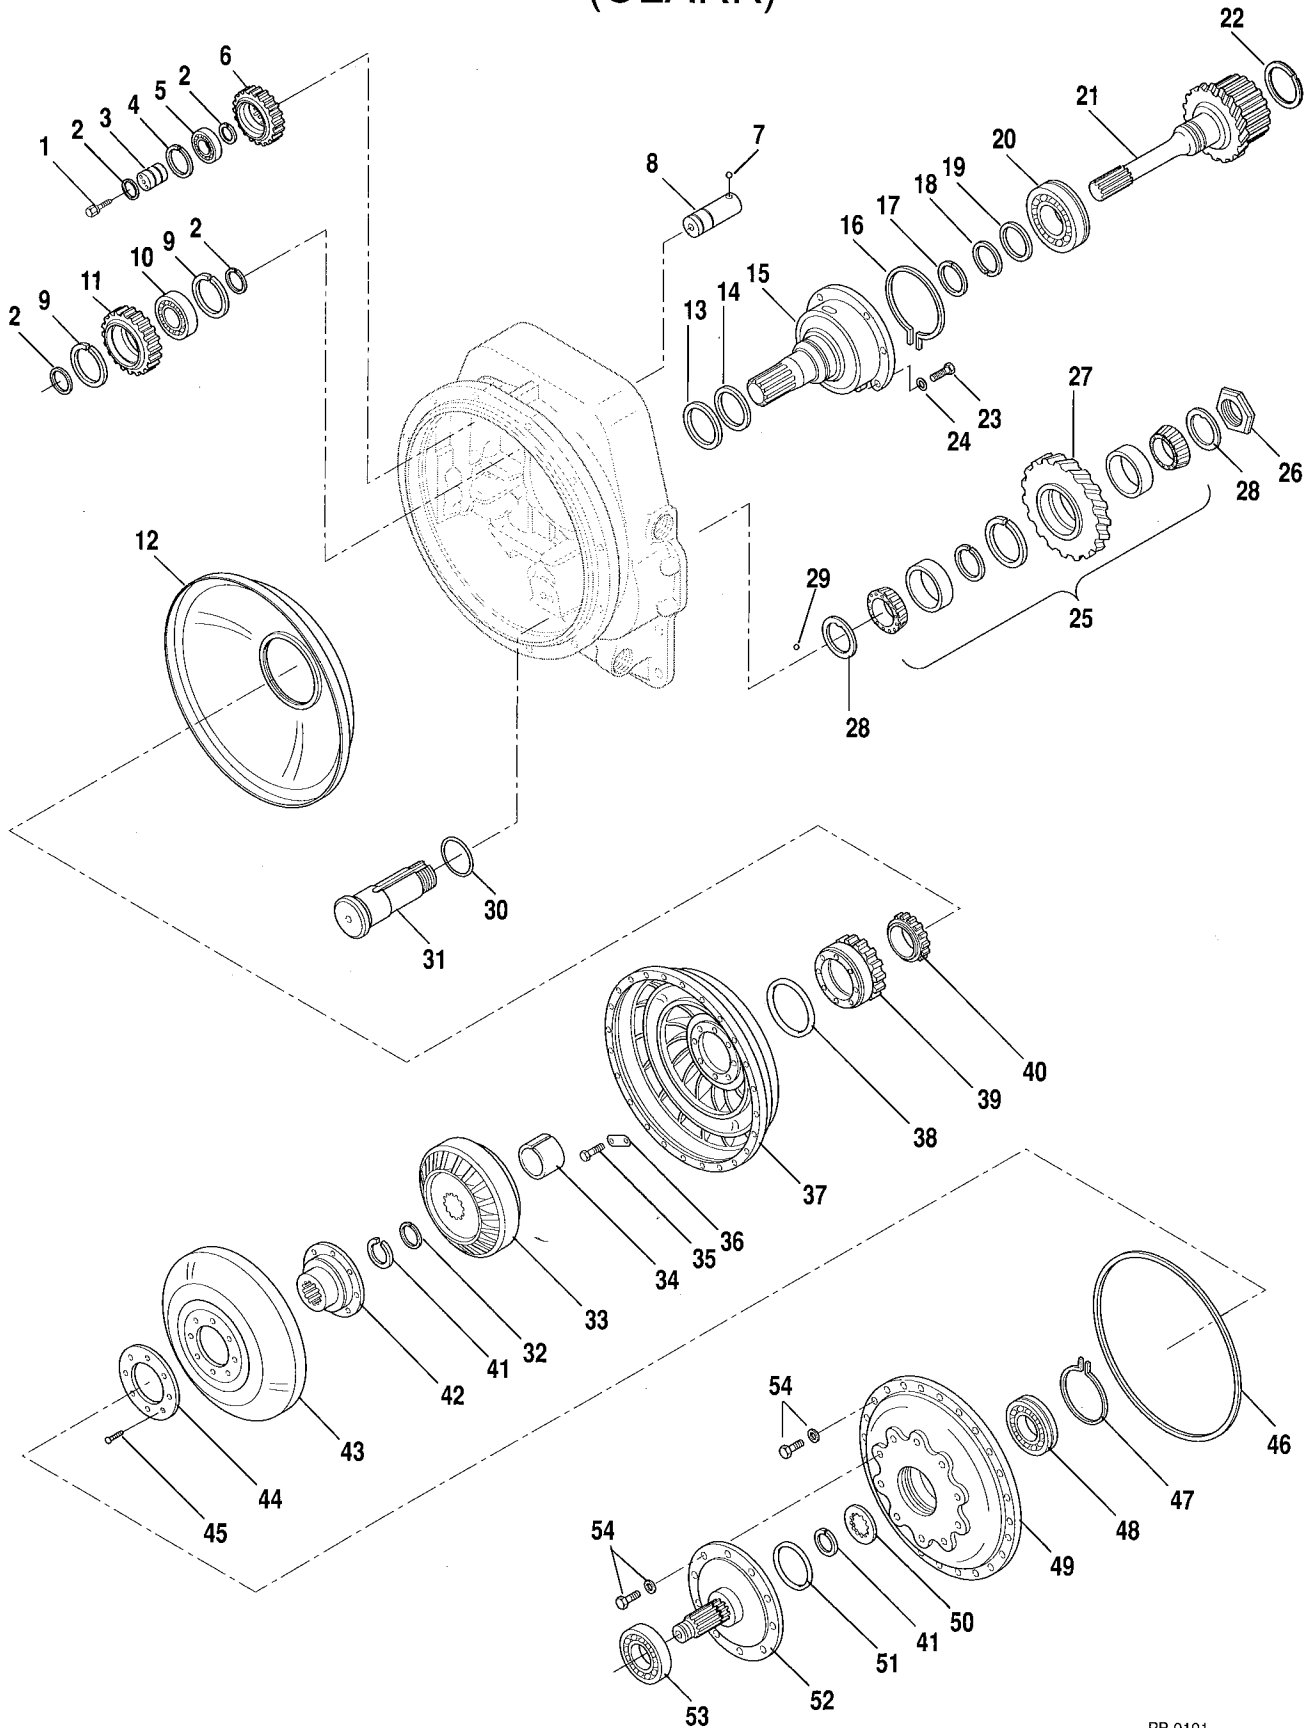

CONVERTER GROUP (CLARK)

PB 0191

CONVERTER GROUP (CLARK)

Item No.	Part Number	Qty.	Description
1	8032541	2	Screw & Lockwasher, Bearing Support
2	8032545	4	Ring, Locating
3	8032542	1	Support, Bearing
4	8032550	1	Ring, Retaining
5	8032551	1	Bearing, Gear
6	8032552	1	Gear, Pump Drive
7	8032554	1	Lockball, Stub Shaft
8	8032555	1	Shaft, Stub
9	8042543	2	Ring, Retaining
10	8033199	1	Bearing Shaft
11	8032553	1	Gear , Idler
12	8032556	1	Oil Baffle Assembly
13	8032558	1	Ring, Piston
14	8032559	1	Spring, Expander
15	8032560	1	Support, Stator
16	8032563	1	Ring, Snap
17	8032564	1	Ring, Piston
18	8032565	1	Ring, Retaining
19	8032566	1	Washer, Locating
20	8032567	1	Bearing, Shaft
21	8032568	1	Turbine Shaft & Ret. Ring (Includes Item #22)
22	8032620	1	Ring, Retaining
23	8032562	6	Screw, Stator Support
24	8032561	6	Lockwasher, Stator Support
25	8032574	1	Rev. Idler Gear Bearing Assembly
26	8033195	1	Nut, Ret. Plate
27	8032573	1	Gear, Idler
28	8033194	2	Plate, Thrust
29	8033192	1	Lockball, Idler Shaft
30	8033191	1	O-Ring, Idler Shaft
31	8033190	1	Shaft, Reverse Idler
32	8032578	1	Ring, Retaining
33	8032579	1	Member, Reaction
34	8032580	1	Spacer, Impeller to Hub Bearing
35	8032581	8	Screw, Impeller to Hub
36	8032582	4	Locktab, Impeller to Hub Bearing
37	8032583	1	Impeller
38	8032584	1	O-Ring, Impeller Hub
39	8032585	1	Gear, Impeller Hub
40	8032586	1	Bearing, Gear
41	8032587	2	Ring, Retaining
42	8032588	1	Hub, Turbine
43	8032589	1	Turbine
44	8033196	1	Ring, Screw
45	8033197	12	Screw, Turbine to Hub
46	8032595	1	O-Ring, Impeller to Cover
47	8032592	1	Ring, Locating
48	8032593	1	Bearing, Hub
49	8033384	1	Cover, Impeller
50	8032594	1	Washer, Retaining
51	8033385	1	O-Ring, Input Shaft
52	8033386	1	Shaft, Input
53	8033373	1	Bearing, Input Shaft
54	8032597	34	Screw & Washer Assembly