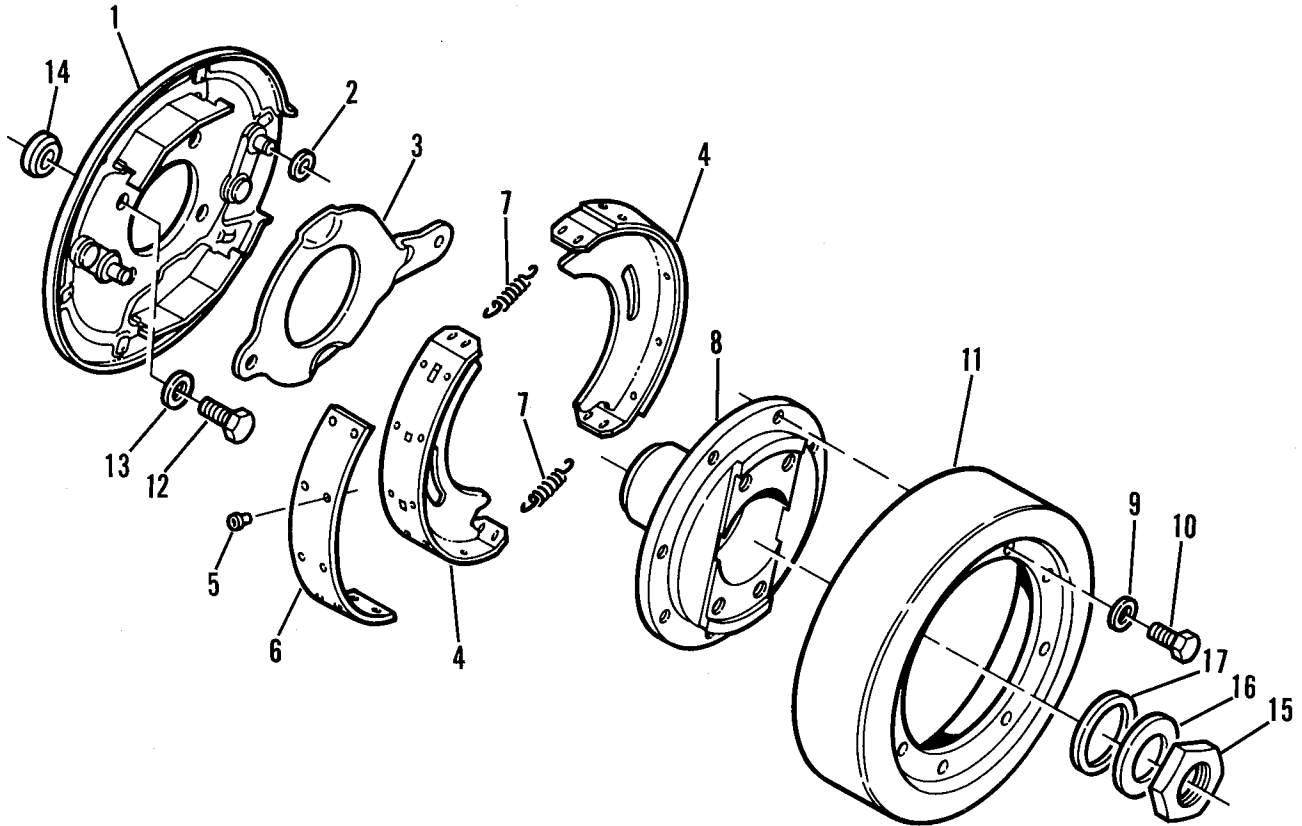

TRANSMISSION BRAKE — CLARK

PB 0241

Item No.	Part Number	Qty.	Description
	8033206	1	Brake Assembly (Includes Items 1 thru 7)
1	8033207	1	Plate, Backing
2	8033208	1	Roller
3	8033209	1	Lever, Actuating
4	8033210	1	Brake Shoe and Lining Assembly (Includes Items 5 & 6)
5	See Kits	40	Rivet, Lining
6	See Kits	2	Lining
7	8033211	2	Spring, Return
8	8033382	1	Flange, Brake
9	8032561	6	Lockwasher, Drum to Flange
10	8033212	6	Screw
11	8033213	1	Drum, Brake
12	8033214	4	Screw, Backing Plate
13	8033217	4	Lockwasher, Backing Plate
14	8033224	4	Spacer
15	8033372	1	Nut, Flange
16	8033371	1	Washer, Flange
17	8032611	1	O-Ring, Flange
			KITS
	8033227	1	Kit, Brake Lining & Rivet (Includes the following)
		20	Rivet, Lining
		1	Lining