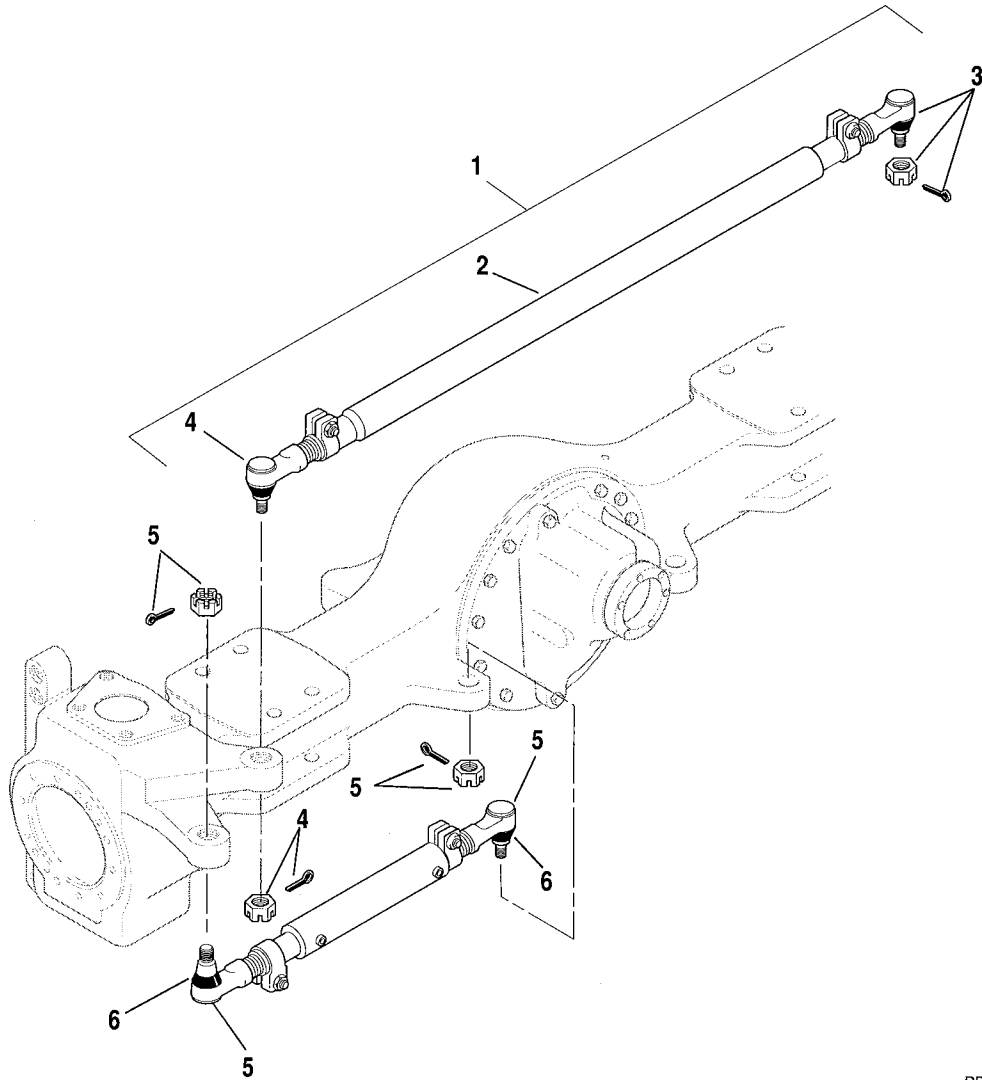

TIE ROD & STEERING CYLINDER MOUNTING

PB 0351

Item No.	Part Number	Qty.	Description
1	8040701	2	Tie Rod Assembly (Includes items 2 thru 4)
2	NSS See item 1	1	Tube, Tie Rod
3	8340032	1	Socket Assembly, R. H. Thread (Includes nut, cotter pin)
4	8340033	1	Socket Assembly, L. H. Thread (Includes nut, cotter pin)
5	8340025	8	Socket Assembly, Steering Cylinder (Includes item 6, nut, cotter pin & clamp)
6	8032816	8	Boot