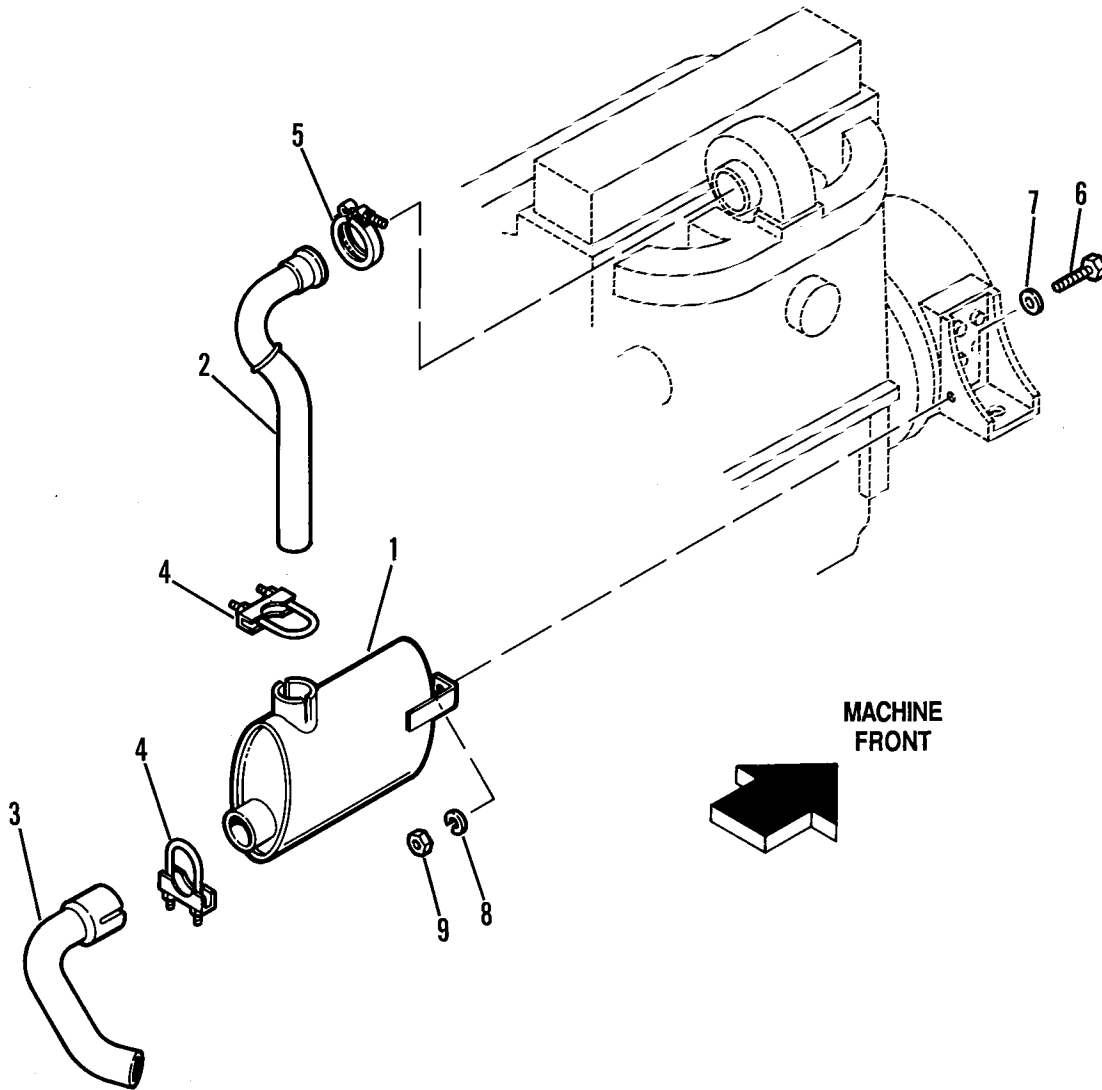

EXHAUST SYSTEM (FORD)

PB0410

Item No.	Part Number	Qty.	Description
1	7066882	1	Muffler
2	7080562	1	Pipe, Exhaust
3	7089802	1	Pipe, Tail
4	8275212	2	Clamp, Muffler 2-1/2 Dia.
5	8275233	1	Clamp, "V"
6	8303625	1	Screw, Hex Hd Cap, 1/2-13 x 1-1/4 Gr5
7	8307206	1	Washer, Flat 1/2
8	8307007	1	Lockwasher 1/2
9	8305012	1	Nut, Hex 1/2-13