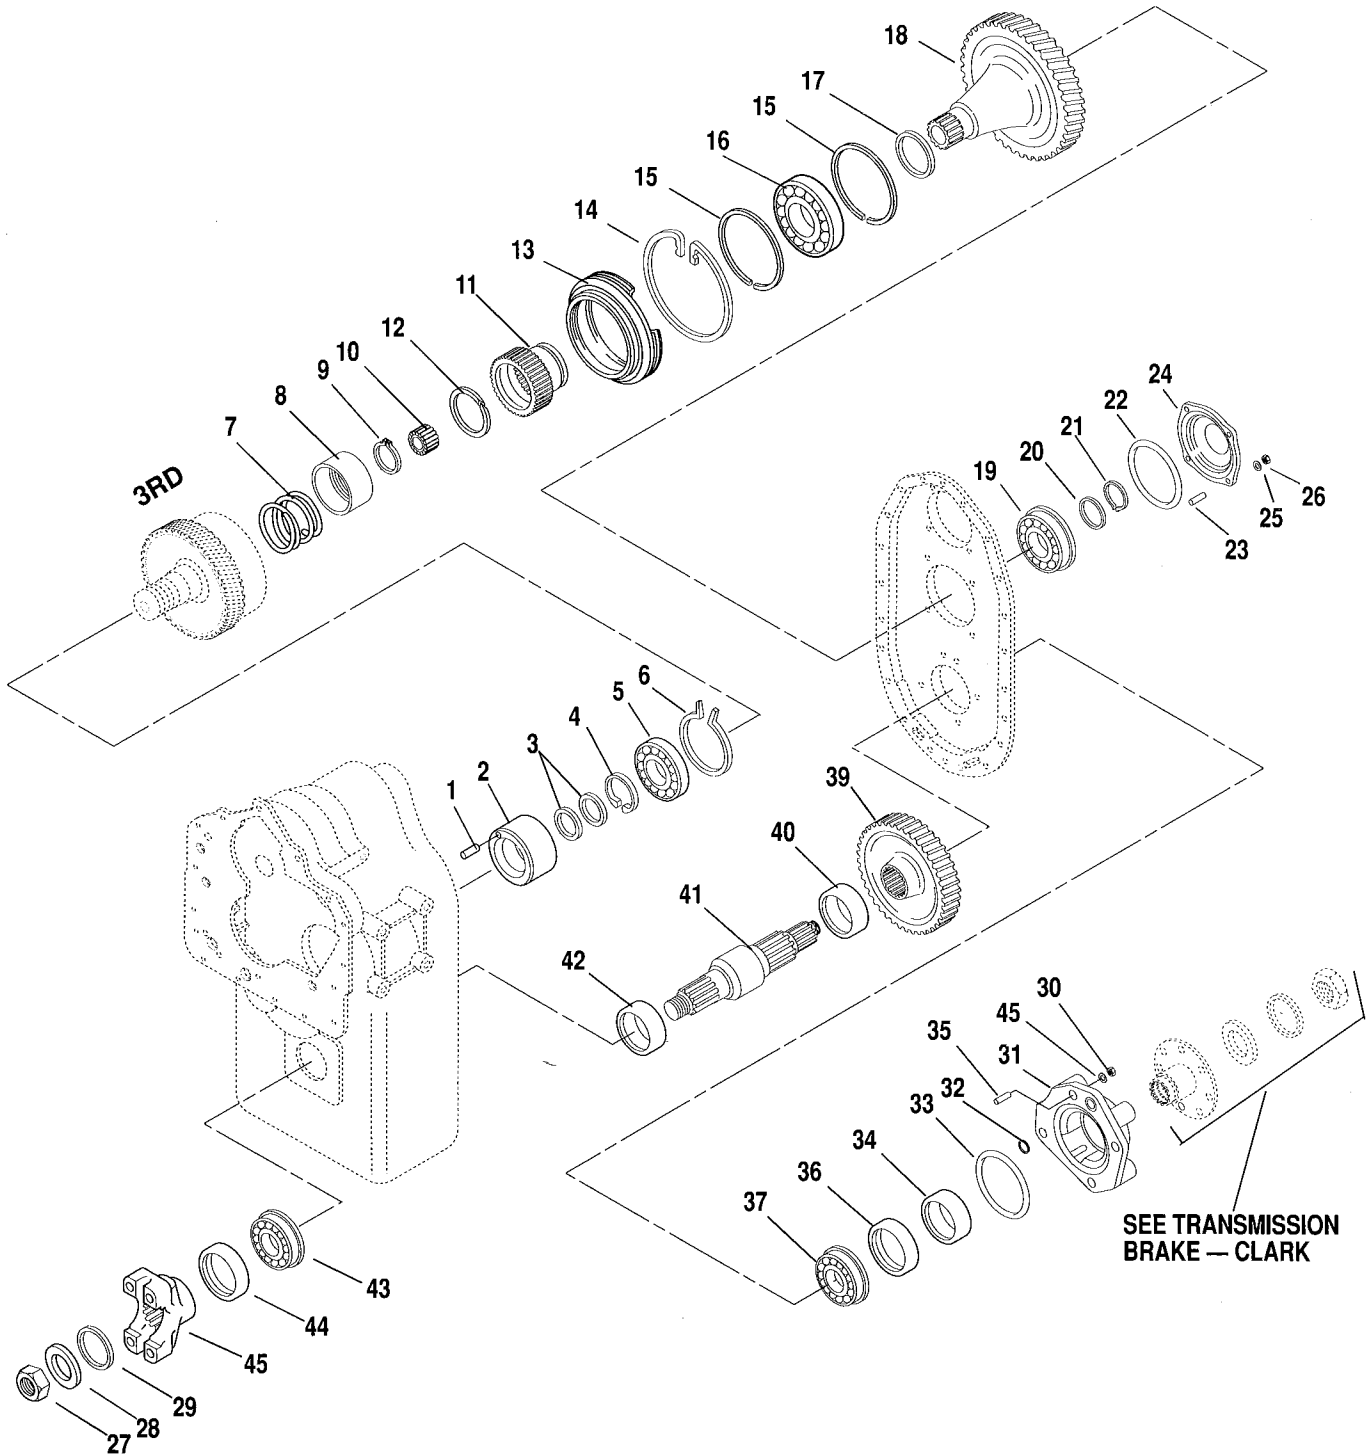

TRANSMISSION GEAR GROUPS — OUTPUT, IDLER & THIRD (CLARK)

PB 0211

TRANSMISSION GEAR GROUPS — OUTPUT, IDLER & THIRD (CLARK)

Item No.	Part Number	Qty.	Description
1	8033353	1	Pin, Roll
2	8033352	1	Race, Piston Ring Outer
3	8032652	2	Ring, Piston
4	8033350	1	Ring, Retaining
5	8032628	1	Bearing, Front
6	8033351	1	Ring, Locating
7	8032615	1	Spring, Return
8	8032616	1	Retainer, Spring
9	8032617	1	Ring, Snap
10	8032643	1	Bearing, Pilot
11	8033359	1	3rd Clutch Disc Hub & Ret. Ring Assembly (Includes Item #12)
12	8032620	1	Ring, Retaining
13	8033360	1	Carrier, Bearing
14	8033361	1	Ring, Locating
15	8033362	2	Ring, Locating
16	8033363	1	Bearing, Hub
17	8033364	1	Ring, Retaining
18	8033370	1	Idler Gear & Shaft Assembly
19	8033365	1	Bearing, Rear
20	8033366	1	Washer, Support
21	8033367	1	Ring, Retainer
22	8033368	1	O-Ring, Cap
23	8032626	4	Stud, Cap
24	8033369	1	Cap, Bearing
25	8032503	4	Lockwasher, Bearing Cap
26	8032506	4	Nut, Bearing Cap
27	8033372	1	Nut, Flange
28	8033371	1	Washer, Flange
29	8032611	1	O-Ring, Flange
30	8032609	4	Nut, Stud
31	8033378	1	Cap, Rear Bearing
32	8033379	1	O-Ring, Cap
33	8033380	1	O-Ring, Cap
34	8033381	1	Spacer, Bearing to Flange
35	8032627	4	Stud, Cap
36	8032605	1	Seal, Oil
37	8032604	1	Bearing, Rear
38	8033375	1	Gear, Output Shaft (46T)
39	8033376	1	Spacer, Gear
40	8033377	1	Shaft, Output
41	8033374	1	Spacer, Gear
42	8033373	1	Bearing, Front
43	8033198	1	Seal, Oil
44	8033383	1	Flange, Front Output
45	8032608	4	Lockwasher