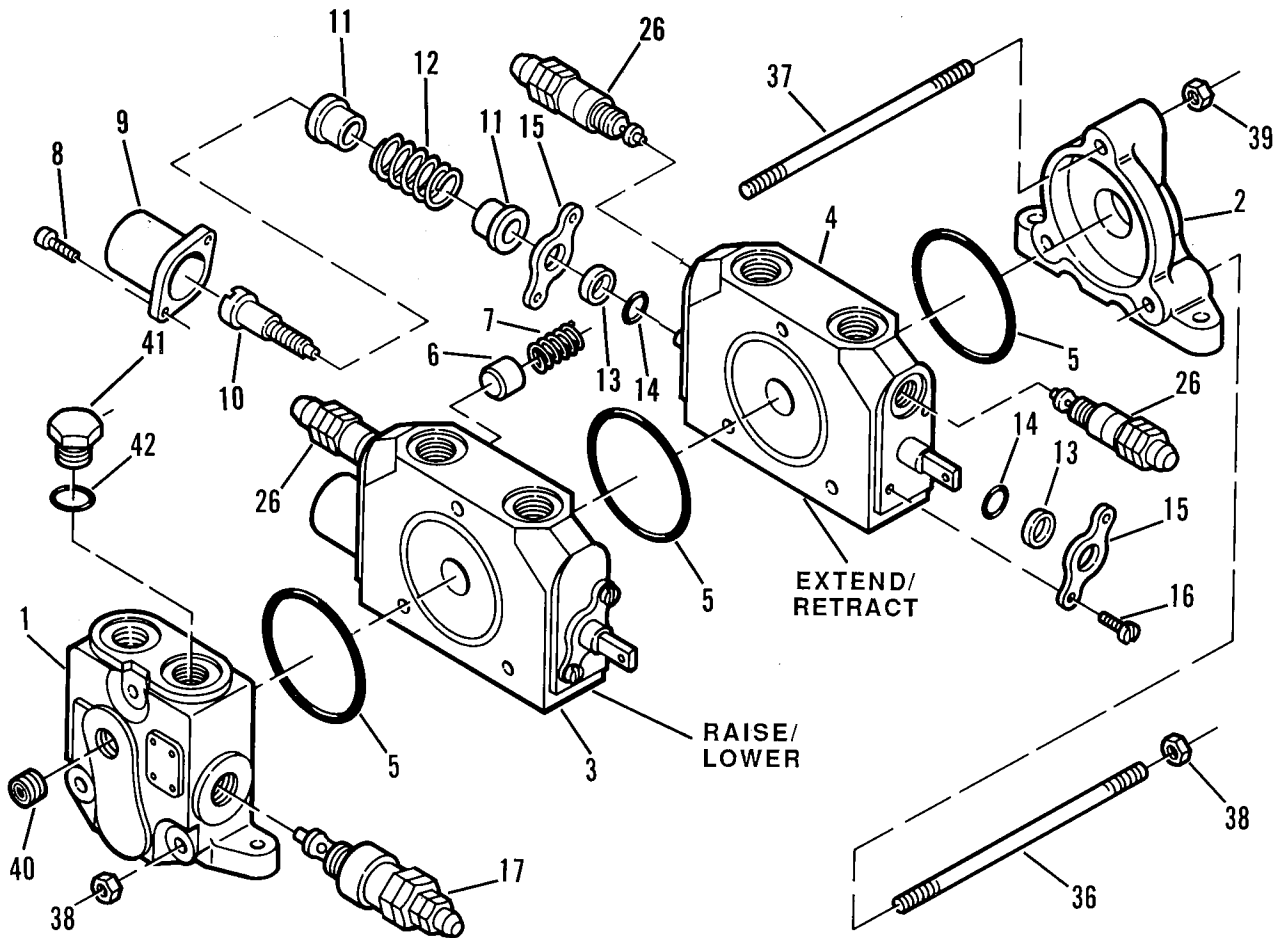

MAIN CONTROL VALVE — CABLE CONTROLLED

MAIN CONTROL VALVE — CABLE CONTROLLED

Item No.	Part Number	Qty.	Description
	8902129	1	Main Control Valve (Includes Items 1 thru 42)
1	8902504	1	Section, Inlet (Includes one of item 5)
2	8033215	1	Section, Outlet
3	8033158	1	Section, Boom Raise/Lower (Includes Items 5 thru 16)
4	8033159	1	Section, Boom Extend/Retract (Includes Items 5 thru 16)
5	See Kits	1	O-Ring
6	See Kits	1	Poppet, C.V.
7	See Kits	1	Spring
8	See Kits	2	Screw, Soc Hd Cap
9	See Kits	1	Cap, Spool
10	See Kits	1	End, Spool
11	See Kits	2	Seat, Spring
12	8033161	1	Spring
13	See Kits	2	Wiper
14	See Kits	2	O-Ring
15	See Kits	2	Plate, Seal
16	See Kits	2	Screw, Machine Rd. Hd.
17	8033216	1	Relief Valve, Main (Includes Items 18 thru 25)
18	See Kits	2	O-Ring
19	See Kits	1	Ring, Backup
20	See Kits	1	O-Ring
21	See Kits	1	O-Ring
22	See Kits	1	Ring, Backup
23	See Kits	1	Spring
24	See Kits	1	Spring
25	See Kits	2	O-Ring
26	8902493	3	Relief Valve, Port (Includes Items 27 thru 35)
27	See Kits	1	O-Ring
28	See Kits	1	Ring, Backup
29	See Kits	1	O-Ring
30	See Kits	1	O-Ring
31	See Kits	1	Ring, Backup
32	See Kits	1	Spring
33	See Kits	1	O-Ring
34	See Kits	1	Spring
35	See Kits	2	O-Ring
36	See Kits	2	Rod, Tie
37	See Kits	1	Rod, Tie
38	See Kits	4	Nut, Special
39	See Kits	2	Nut, Special
40	See Kits	1	Plug Assembly, SAE
41	See Kits	1	Plug
42	See Kits	1	O-Ring
			<u>KITS</u>
	8033154	1	Rebuild Kit for items 3 and 4 (Includes 3 of item 5 , listed quantities of items 6 thru 16 and 40, 41 & 42)
	8033218	1	Seal & Spring Kit for Main Relief Valve Item 17(Includes items 18 thru 25)
	8902495	3	Spring & Seal Kit for Port Relief Valve item 26 (Includes items 27 thru 35)
	8903011	1	Tie Rod kit (Includes Items 36 thru 39)