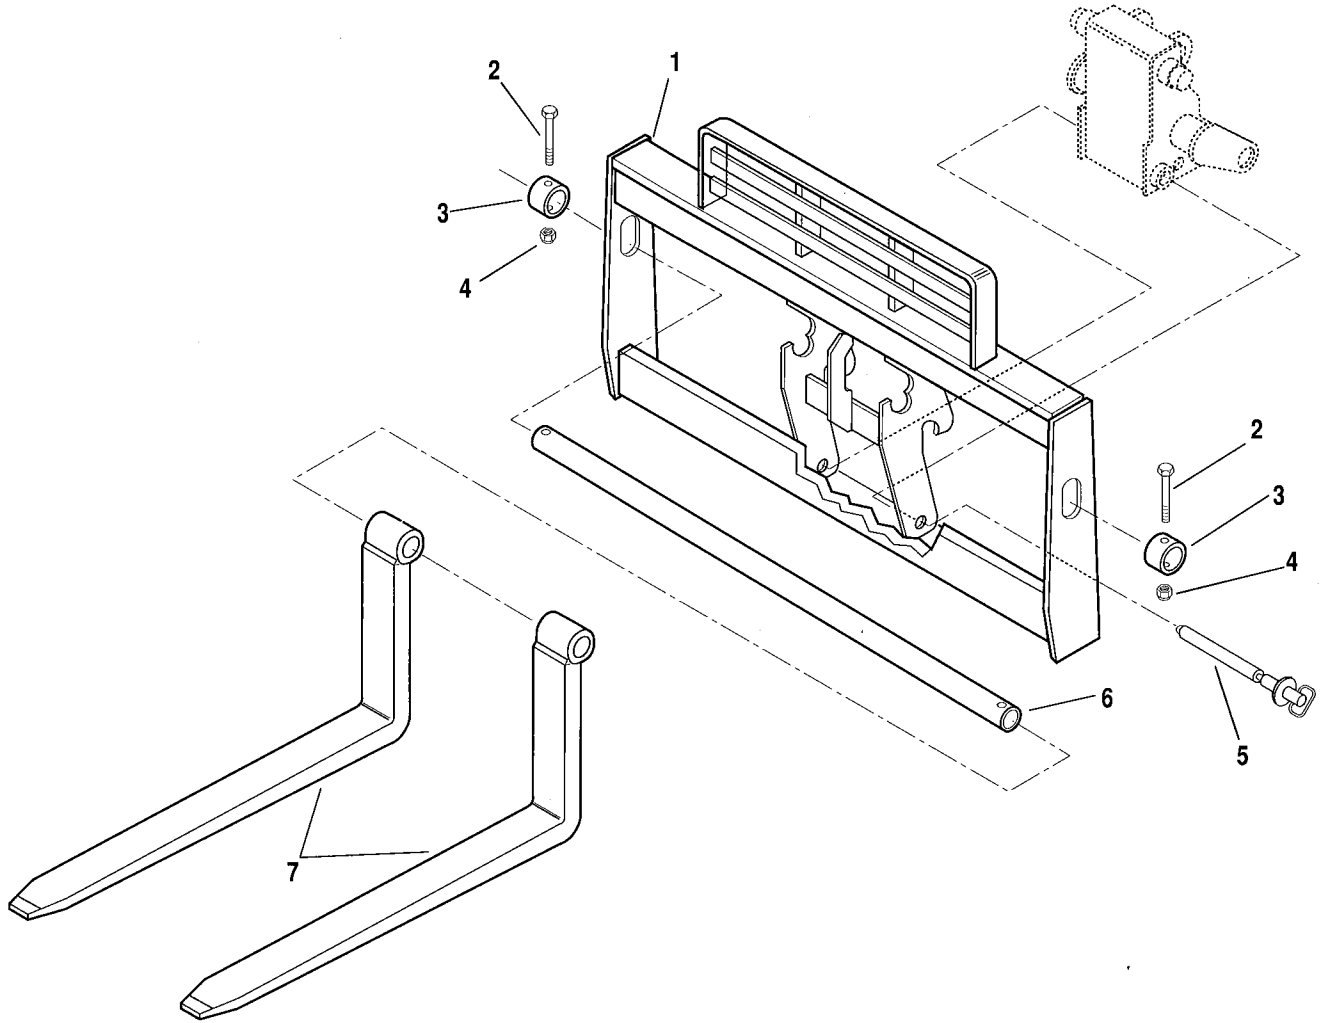

CARRIAGE 72" (OPTIONAL)

PB0910

Item No.	Part Number	Qty.	Description
1	7086794	1	Carriage, 72 inch
2	8303634	2	Screw, Cap Hex Hd, 5/8-11 x 4
3	7086471	2	Hub, Lock
4	8305643	2	Locknut, 5/8-11
5	7087002	1	Pin, Lock
6	7084942	1	Shaft
7	7090063	2	Fork, Pallet 48 x 4
	7082703	2	Fork, Lumber 60 x 7 (Not Shown)
	7085073	6	Fork, Block (Not Shown)