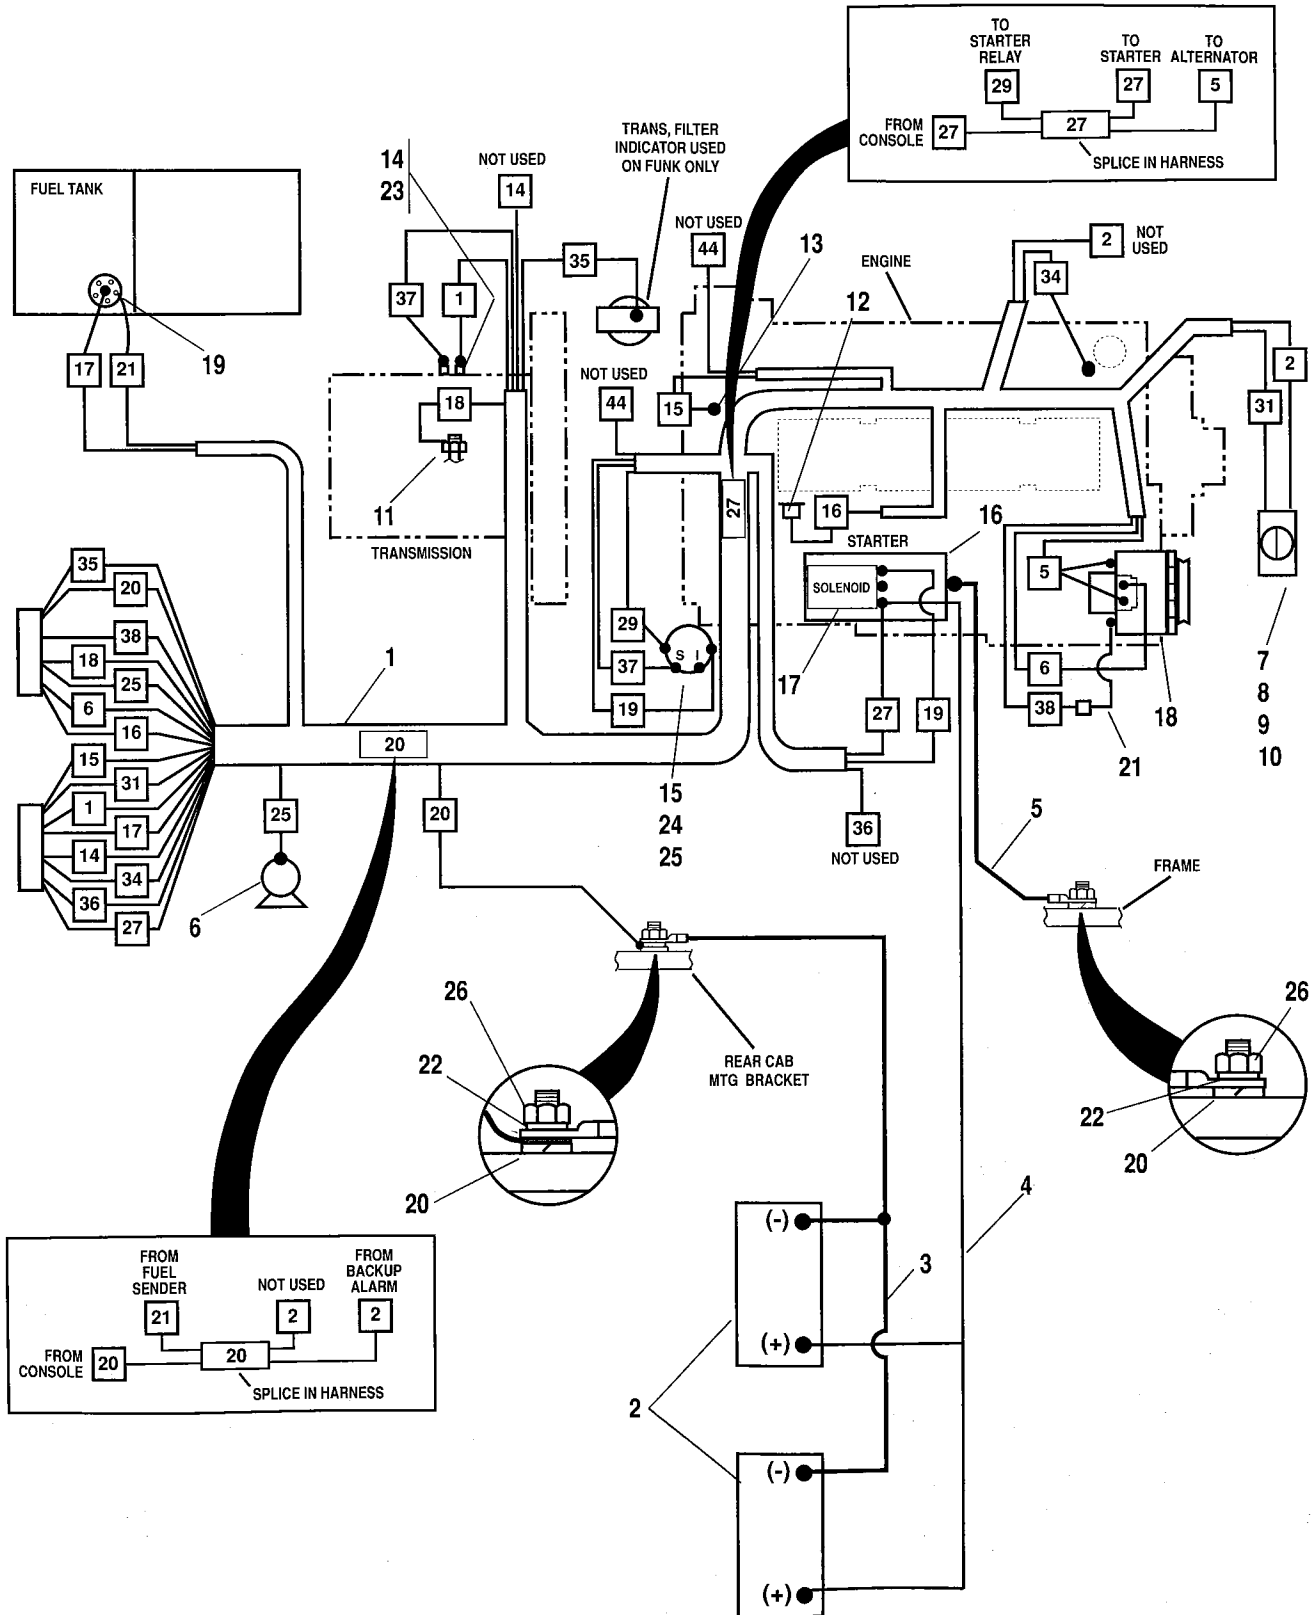

ELECTRICAL SYSTEM — ENGINE HARNESS (JOHN DEERE)

ELECTRICAL SYSTEM — ENGINE HARNESS (JOHN DEERE)

Item No.	Part Number	Qty.	Description
1	7089124	1	Harness, Engine
2	8270014	2	Battery, 12 Volt
3	7084212	1	Cable, Battery-Negative
4	7080192	1	Cable, Battery-Positive
5	7068651	1	Cable, Starter Ground
6	8270602	1	Horn
7	8270617	1	Alarm, Backup
8	8303615	2	Screw, Cap, Hex Hd, 1/4-20 x 1-1/4 Gr 5
9	8305004	2	Nut, Hex 1/4-20
10	8307002	2	Lockwasher, 1/4
11	8223216	1	Switch, Transmission Oil Temperature
12	8223510	1	Sensor, Low Oil Pressure
13	8223217	1	Switch, Water Temperature
14	8032677	1	Switch, Neutral Start (Clark Transmission Only)
	CFF91001	1	Switch, Neutral Start (Funk Transmission Only)
15	8277065	1	Relay, Starter
16	8033439	1	Starter
17	8033440	1	Solenoid, Starter
18	8033438	1	Alternator
19	7088792	1	Sender, Fuel Level
20	8307005	2	Lockwasher, 3/8
21	7082261	1	Wire Assembly
22	8307106	2	Washer, Flat 5/16
23	8303987	2	Screw, Rd Hd Mach #8-32 x 1/4
24	8307003	1	Lockwasher, #10
25	8305003	1	Nut, Hex #10-32
26	8305006	2	Nut, Hex, 5/16-18
27	8220012	1	Terminal, Ring #10 x 12 - 12W