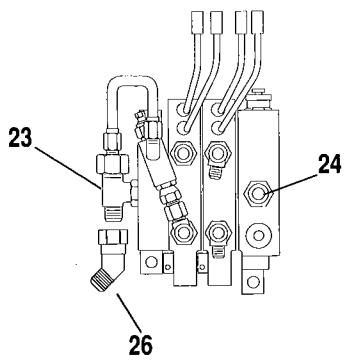

MAIN CONTROL VALVE CIRCUIT — ELECTRONIC CONTROL VALVE

UNDERNEATH VIEW SEE PAGE 5.8
FOR VALVE PLATE BREAKDOWN

PB 0551

MAIN CONTROL VALVE CIRCUIT — ELECTRONIC CONTROL VALVE

Item No.	Part Number	Qty.	Description
1	8424234	1	Elbow, 2" NPT - 2" Hose I. D.
2	8401004-0180	1	Hose, Suction - 2" I. D. (Funk)
	8401004-0280	1	Hose, Suction - 2" I. D. (Clark)
3	8405209	2	Clamp, T-Bolt
4	8424233	1	Elbow, 90° - 2"
5	8303626	4	Screw, Hex Hd Cap, 1/2-13 x 1-1/2"
6	8307007	6	Lockwasher, 1/2"
7	8546407	2	Clamp Half 2"
8	8640208	1	O-Ring, #228
9	7054902	1	Gasket
10	8303602	2	Screw, Hex Hd Cap, 1/2-13 x 1-1/4"
11	8760107	1	Connector, Straight, SAE 8-8, male JIC 37° x male str. thd. o-ring
12	8760545	1	Reducer, SAE 16-8, male str. thd. o-ring x female internal o-ring boss
13	8760102	1	Connector, Straight, SAE 16-16, male JIC 37° x male str. thd. o-ring (Clark)
	8760309	1	Elbow, 90°, SAE 16-16, male JIC 37° x male str. thd. o-ring (Funk)
14	2712282	1	Hose Assembly, Pump to Main Control Valve (Funk)
	6604592	1	Hose Assembly, Pump to Main Control Valve (Clark)
15	2711872	1	Hose Assembly, Priority Valve to Pump (Funk)
	6605062	1	Hose Assembly, Priority Valve to Pump (Clark)
16	2712402	1	Hose Assembly, Main Control Valve to Tank
17	8760553	1	Tee, Run, SAE 16-16P, male JIC 37° x male NPT
18	8540048	1	Bushing, Hex , SAE 20P-16P, male NPT x female NPT
19	8760533	1	Reducer, SAE 16-8, female JIC 37° x male JIC 37°
20	8303713	3	Screw, Hex Hd Cap, 1/2-13 x 2-1/4 Lg Gr 5
21	8307112	3	Washer, Flat 1/2
22	8305644	3	Nut, Hex Lock, 1/2-13
23	8760552	1	Tee, Branch, SAE 16-16, male JIC 37° x male str. thd. o-ring
24	8760102	1	Connector, Straight, SAE 16-16, male JIC 37° x male str. thd. o-ring
25	2712122	1	Hose Assembly, Acc. Chg. Valve to Tank
26	8760273	1	Elbow, 45°, SAE 16-16, male JIC 37° x female JIC 37° swivel