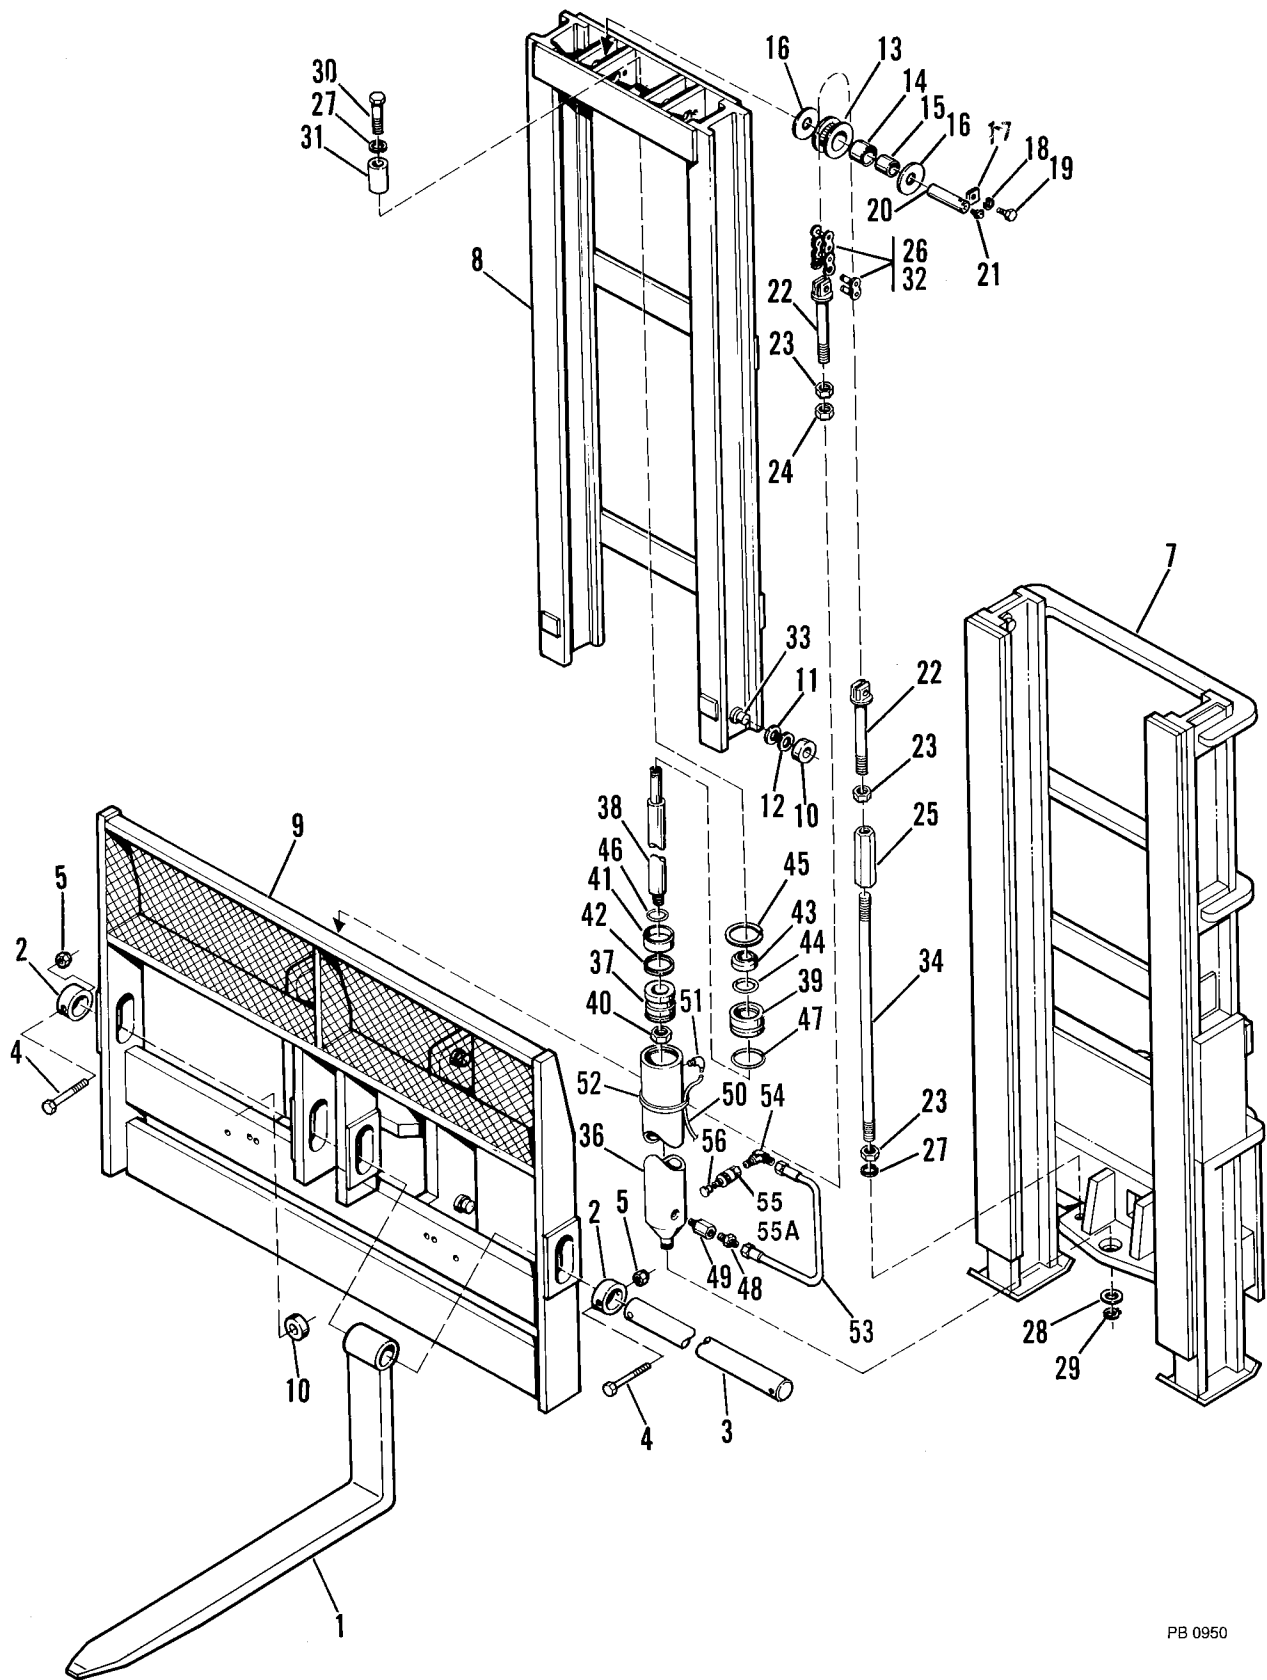

8 FOOT MAST (OPTIONAL)

PB 0950

8 FOOT MAST (OPTIONAL)

Item No.	Part Number	Qty.	Description
1	7069093	2	Fork, Pallet 4 x 48
2	7079251	2	Collar, Locking
3	7075952	1	Shaft, Fork Pivot
4	8303772	2	Screw, Hex Hd Cap, 1/2-13 x 5 Gr 5
5	8305644	2	Locknut, 1/2
6	7090353	1	Mast Assembly - Complete (Includes Items 7 thru 56)
7	Consult Factory	1	Outer Rail Assembly
8	8381151	1	Inner Rail Assembly
9	8381152	1	Carriage Assembly 60"
10	8381117	10	Roller, Load
11	8381118	AR	Shim .030
12	8381119	AR	Shim .060
13	8381120	2	Wheel, Chain
14	8381121	2	Bearing
15	8381122	2	Race, Bearing
16	8381123	4	Washer, Thrust
17	8381124	2	Lock, Shaft
18	8381125	2	Lockwasher
19	8381126	2	Bolt
20	8381127	2	Shaft, Chain Wheel
21	8381128	2	Fitting, Grease
22	8381129	4	Chain End
23	8381130	6	Nut, Jam
24	8381131	2	Locknut
25	8381132	2	Turnbuckle
26	8381133	4	Master Link Set
27	8381134	3	Lockwasher
28	8381135	1	Washer, Flat
29	8381136	1	Ring, Retaining
30	8381138	1	Bolt
31	8381140	1	Bushing
32	8381153	2	Chain
33	8381149	8	Support, Roller
34	8381154	2	Rod, Connecting
35	8381146	1	Cylinder Assembly, Mast - Complete (Includes Items 36 thru 47)
36	8381147	1	Tube, Cylinder
37	8381156	1	Piston
38	8381148	1	Rod, Cylinder
39	8381157	1	Gland
40	NSS	1	Nut
41	See Kits	1	Ring, Bearing
42	See Kits	1	Ring, Seal
43	See Kits	1	Wiper
44	See Kits	1	O-Ring
45	See Kits	1	O-Ring
46	See Kits	1	O-Ring
47	NSS	1	Retainer
48	8760108	1	Connector, Male, 1/2 JIC x 7/8 Str. Thread
49	8205474	1	Regulator, Flow
50	8582005-0680	1	Line, Vent
51	8424213	1	Elbow, 90° 3/8 ID Hose x 1/2 NPT Male
52	8584002	4	Tie, Cable
53	8381159	1	Hose Assembly
54	8760202	1	Elbow, 90° Male, 3/8NPT x 1/2JIC
55	8420057	1	Quick Disconnect, Female 3/8NPT (See also item 55A)
55A	8640027	1	O-Ring, Viton - For High Temp. Application of item 55
56	8420059	1	Cap, Dust
			<u>KITS</u>
	8381158	1	Seal Kit, Mast Cylinder (Includes Items 41 thru 46)