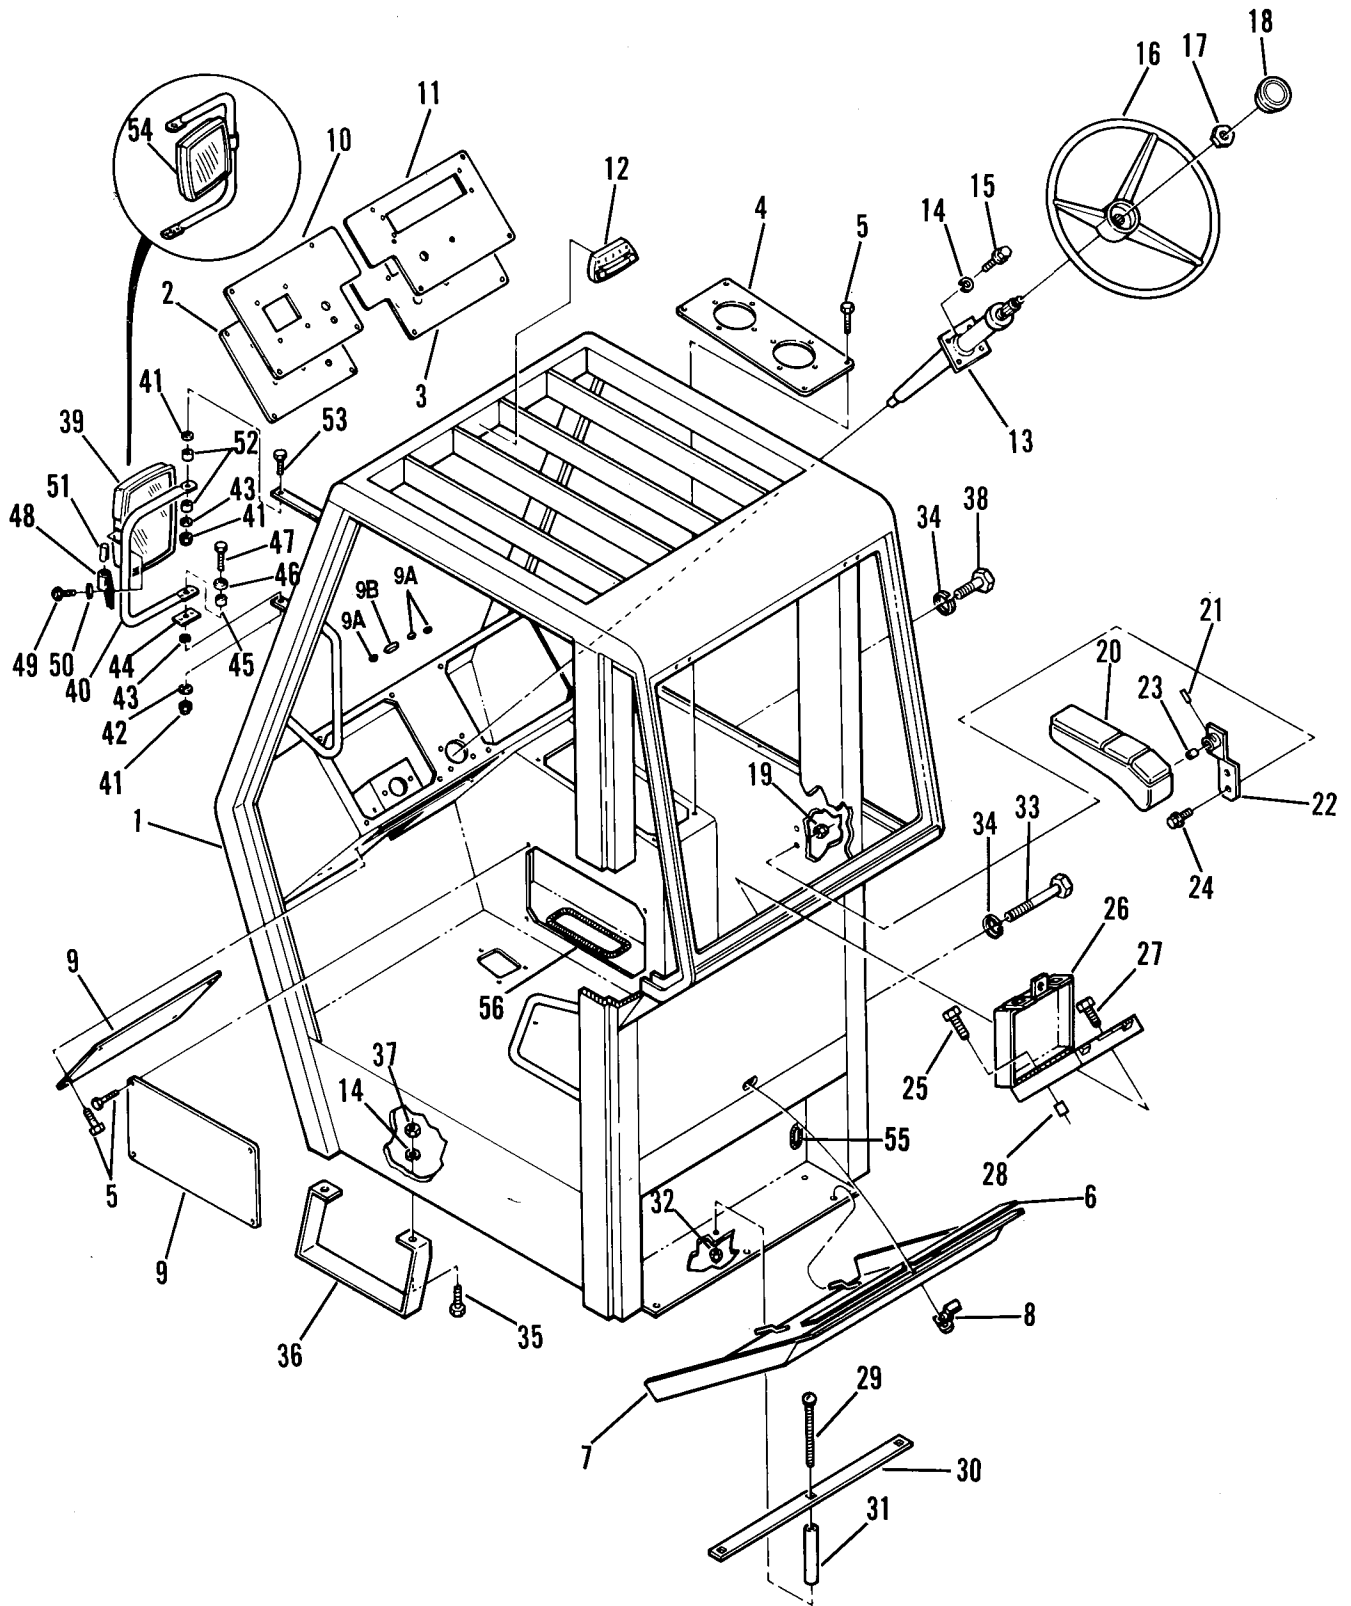

OPERATOR'S CAB — OPEN

PA0811

OPERATOR'S CAB — OPEN

Item No.	Part Number	Qty.	Description
1	7080215	1	Cab Assembly, FOPS (Includes items 2 thru 9)
2	8033051	1	Panel, Left Front Console
3	8033052	1	Panel, Right Front Console
4	8033053	1	Panel, Side Console
5	8033058	20	Screw, Cap, Hex Hd, 1/4-20 x 3/4
6	8033031	1	Gasketing, Sponge Rubber, 251/4"
7	8033022	1	Cover, Battery
8	8033027	1	Lock, Cam
9	8033050	2	Panel, Lower
9A	8033062	3	Plug, Hole
9B	8033061	1	Plug, Hole
10	7088964	1	Overlay, Left Console
11	7088974	1	Overlay, Right Console
12	8466306	1	Gauge, Tilt Angle
13	8721023	1	Column, Steering
14	8307005	6	Lockwasher, 3/8
15	8303554	4	Screw, Flg Hd, 3/8NC x 1-1/4 grade 5
16	8720014	1	Wheel, Steering
17	8305916	1	Nut, Steering Column
18	8720015	1	Cap, Steering Wheel
19	8305624	2	Nut, Lock
20	8864038	1	Arm Rest
21	8302147	1	Pin, Roll
22	7084692	1	Bracket, Arm Rest
23	8065639	1	Bushing, Sleeve
24	8303119	2	Screw, Flg Hd, 1/4 x 5/8
25	8303118	3	Screw, Flg Hd, 1/4 x 1-3/4 Cad grade 5
26	8990147	1	Holder, Manual
27	8303729	2	Screw, Hex Hd, 1/4 x 5/8 grade 5
28	7772035-0008	1	Spacer, 5/8 OD x 1/8 W x 3/4
29	8304014	3	Bolt, Carriage
30	7082971	1	Bar, Battery Hold-down
31	8403217-0080	3	Hose
32	8305645	3	Nut, Lock
33	8310050	2	Screw, Cap, Hex Hd, 1NC x 6.0 grade 5
34	8307012	4	Lockwasher, 1"
35	8303534	2	Screw, Cap, Hex Hd, 3/8NC x 1-1/4 grade 5
36	7084882	1	Step
37	8305008	2	Nut, Hex, 3/8
38	8310049	2	Screw, Cap, Hex Hd, 1NC x 2-3/4 grade 5
39	8866215	1	Mirror Head (See Kits)
40	8866216	2	Loop, Mirror (See Kits)
41	See Kits	4	Locknut
42	See Kits	6	Washer, Flat
43	See Kits	2	Lockwasher, Int-Ext
44	See Kits	2	Plate, Lock
45	See Kits	2	Washer, Tension
46	See Kits	2	Cap, Retaining
47	See Kits	2	Bolt, Hex
48	See Kits	2	Clamp
49	See Kits	2	Bolt, Acorn
50	See Kits	2	Lockwasher
51	See Kits	2	Gasket, Clamp
52	See Kits	4	Washer, Fiber
53	See Kits	2	Bolt, Hex
54	8866223	1	Head, Mirror (Convex) (See Kits)
55	8221022-0110	1	Conduit, 1/4 ID x 11.0
56	8221022-0260	1	Conduit, 1/4 ID x 26.0
			<u>KITS</u>
	8866214	1	Mirror Kit (Includes Items 42 thru 54)