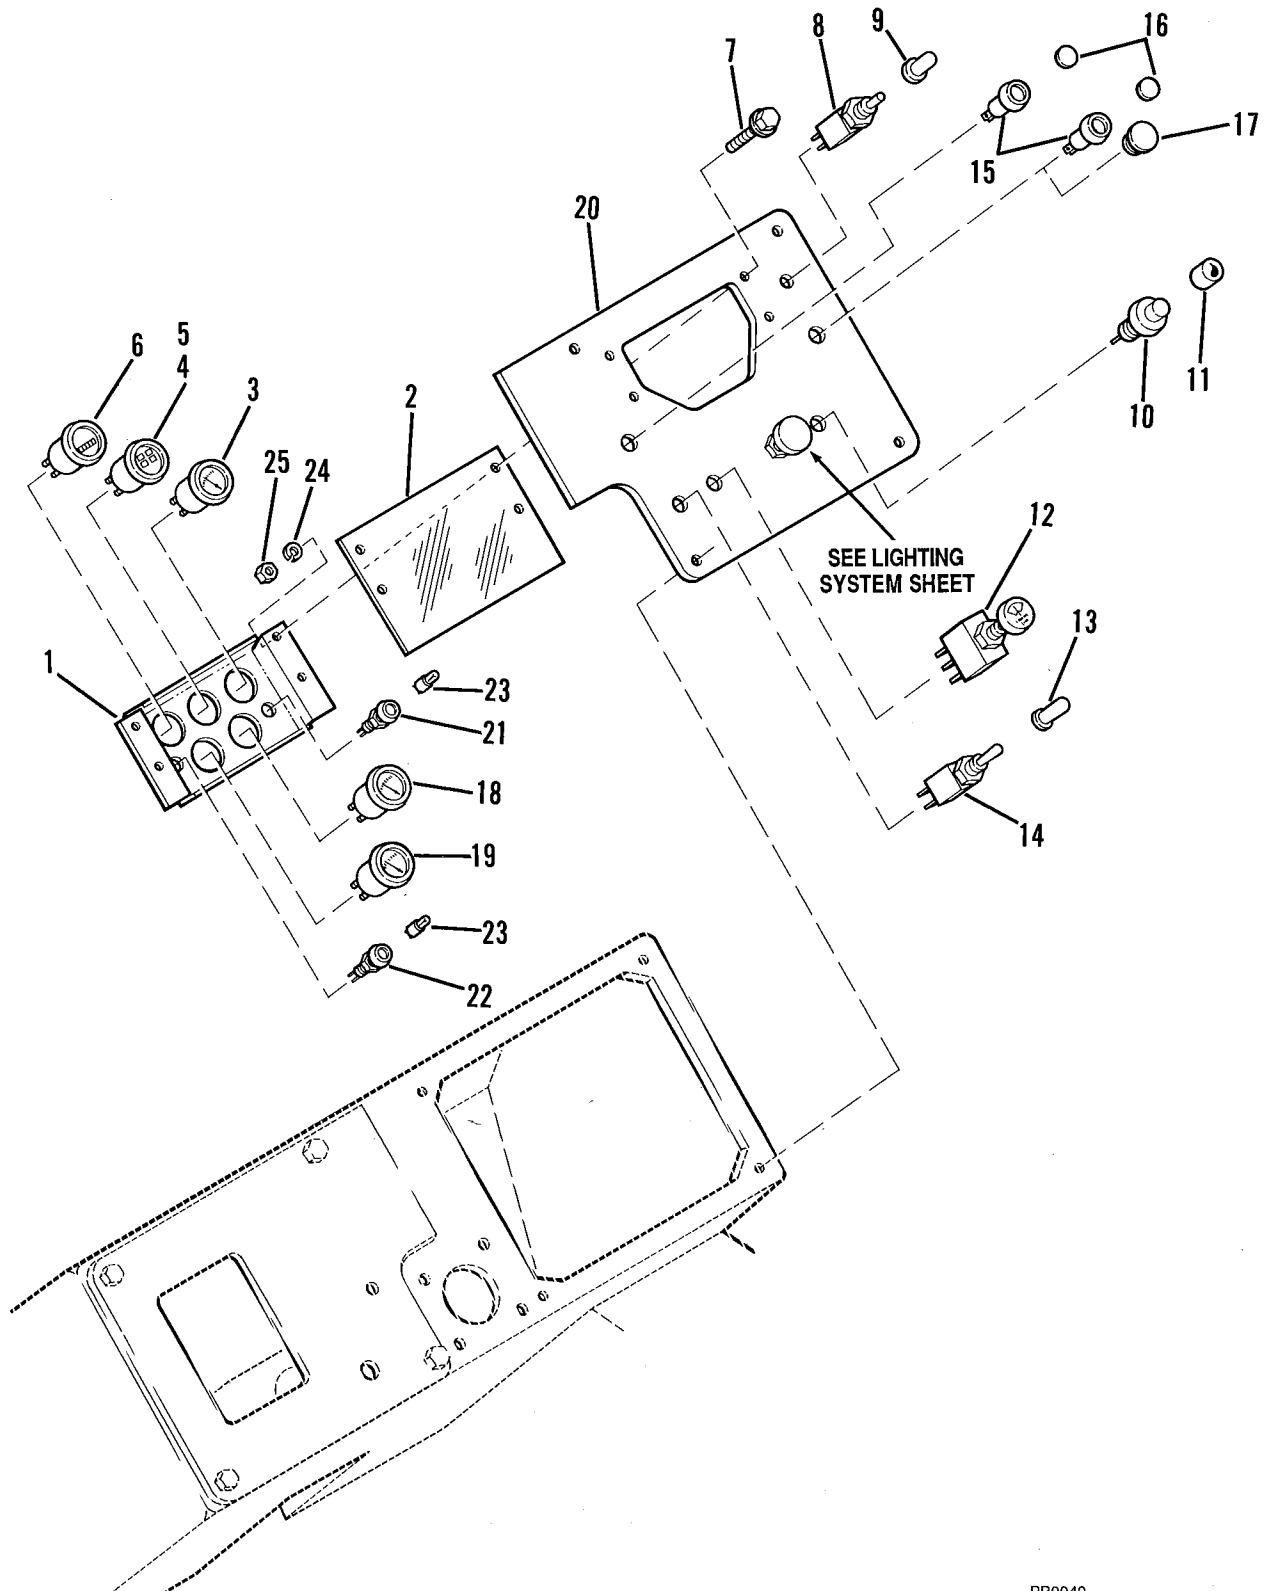

CONTROL CONSOLE (FORD, PERKINS & JOHN DEERE)

PB 0030

Item No.	Part Number	Qty.	Description
1	7084902	1	Plate, Gauge Mounting
2	7082292	1	Cover
3	8464212	1	Gauge, Fuel
4	8466305	1	Gauge, Warning Lights
4A	8469030	4	Bulb (Not Shown)
5	8467014	1	Hourmeter
6	8305004	4	Nut, Hex, 1/4-20
7	8307002	4	Lockwasher, 1/4
8	8310075	4	Screw, Hex Flange, 1/4-20 x 3/4 Gr 5
9	8223442	1	Switch Test
10	8580312	1	Cap, Seal
11	8223405	1	Button, Horn
12	8580311	1	Cap, Seal
13	8033201	1	Switch, Washer/Wiper (optional)
14	8580309	2	Cap Seal
15	8223001	1	Switch, Steer Select
16	7071342	AR	Socket, Light (2 on Funk - 1 on Clark)
17	8469012	AR	Lens, Red (2 on Funk - 1 on Clark)
18	8580314	1	Plug (Clark Transmission Only)

CONTROL CONSOLE (DEUTZ)

PB0040

CONTROL CONSOLE (DEUTZ)

Item No.	Part Number	Qty.	Description
1	7089173	1	Plate, Mounting
2	7089182	1	Cover, Window
3	8464212	1	Gauge, Fuel
4	8466305	1	Gauge, Warning Lights
5	8469030	4	Bulb (Not Shown)
6	8467014	1	Hourmeter
7	8310075	4	Screw, Flg Hd Cap, 1/4 NC x 3/4 Gr5
8	8223442	1	Switch Test
9	8580312	1	Cap, Seal
10	8223405	1	Button, Horn
11	8580311	1	Cap, Seal
12	8033201	1	Switch, Washer/Wiper (optional)
13	8580309	2	Cap Seal
14	8223001	1	Switch, Steer Select
15	7071342	2	Socket, Light
16	8469012	2	Lens, Red
17	8580314	1	Plug (Clark Transmission Only)
18	8462014	1	Gauge, Oil Temperature
19	8460025	1	Gauge, Oil Pressure
20	7089192	1	Panel, R. H. Console
21	8469032	1	Socket, Red Light
22	8469034	1	Socket, Amber Light
23	8469033	2	Bulb
24	8307002	4	Lockwasher, 1/4
25	8305004	4	Nut, Hex 1/4-20