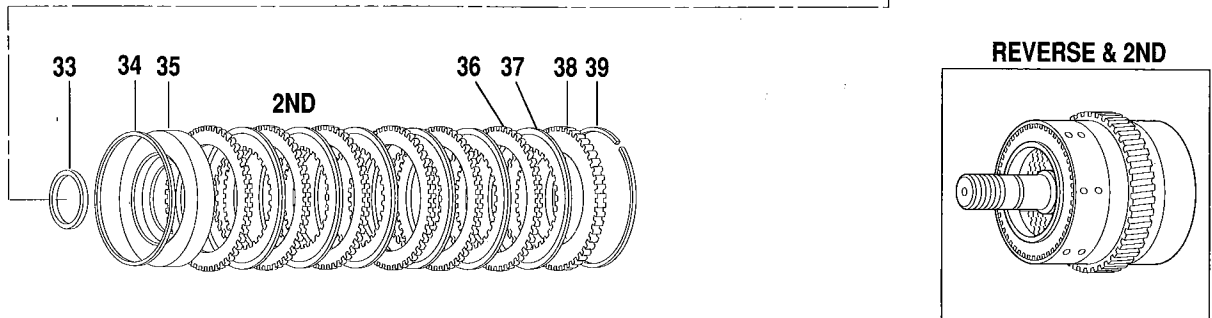

TRANSMISSION CLUTCH GROUPS (CLARK)

PB 0221

TRANSMISSION CLUTCH GROUPS (CLARK)

Item No.	Part Number	Qty.	Description
1	8032653	1	Ring, Snap
2	8032654	1	Backing Plate
3	8032655	8	Disc, Clutch Inner
4	8032656	8	Disc, Clutch Outer
5	8032657	1	Piston, Clutch
6	8032658	1	Ring, Outer Piston
7	8032659	1	Seal, Inner Piston
8	8033387	1	Low Clutch, Shaft, Drum & Bleed Valve Assembly
9	8032653	1	Ring, Snap
10	8032654	1	Backing Plate
11	8032661	8	Disc, Clutch Inner
12	8032656	8	Disc, Clutch Outer
13	8033346	1	Piston, Clutch
14	8032658	1	Ring, Clutch Piston - Outer
15	8032659	1	Ring, Clutch Piston - Inner
16	8033347	1	Forward Shaft, Drum & Plug Assembly
17	8032653	1	Ring, Snap
18	8032654	1	Backing Plate
19	8032661	6	Disc, Clutch Inner
20	8032656	6	Disc, Clutch Outer
21	8032663	1	Clutch Piston Assembly
22	8032658	1	Seal, Outer Clutch Piston
23	8032659	1	Seal, Inner Clutch Piston
24	8033344	1	3rd Clutch Shaft, Drum & Plug Assembly
25	8032653	1	Ring, Snap
26	8032654	1	Backing Plate
27	8032661	8	Disc, Clutch Inner
28	8032656	8	Disc, Clutch Outer
29	8033346	1	Piston, Clutch
30	8032658	1	Seal, Outer Clutch Piston
31	8032659	1	Seal, Inner Clutch Piston
32	8032665	1	Rev. & 2nd Shaft, Drum & Plug Assembly
33	8032659	1	Seal, Inner Clutch Piston
34	8032658	1	Seal, Outer Piston Clutch
35	8032663	1	Piston, Clutch
36	8032656	6	Disc, Clutch Outer
37	8032661	6	Disc, Clutch Inner
38	8033345	1	Backing Plate
39	8032653	1	Ring, Snap