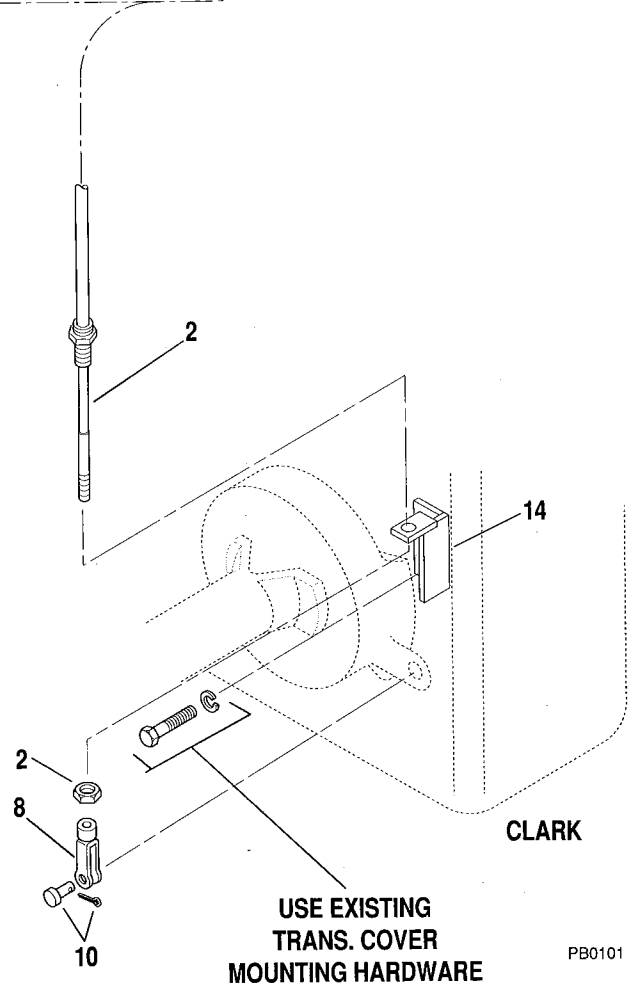

PARKING BRAKE CONTROL

2.15

PB0101

9038

Origin 2/90

PARKING BRAKE CONTROL

Item No.	Part Number	Qty.	Description
1	8162206	1	Lever Assembly, Parking Brake
2	7077003	1	Cable, Control
3	7089641	2	Spacer
4	8303766	2	Screw, Hex Hd Cap 5/16-18 x 2-3/4 Gr 5
5	8310053	2	Washer, Flat 5/16
6	8307004	3	Lockwasher, 5/16
7	8305006	3	Nut, Hex 5/16-18
8	8301004	1	Clevis
9	8303715	1	Screw, Hex Hd Cap 5/16-18 x 1-1/2 Gr5
10	8301409	1	Pin, Clevis w/cotter
11	8702140	1	Spring (Funk)
12	8307107	4	Washer, Flat 5/8 (Funk)
13	7073612	1	Bracket, Anchor (Funk)
14	7078162	1	Bracket, Anchor (Clark)