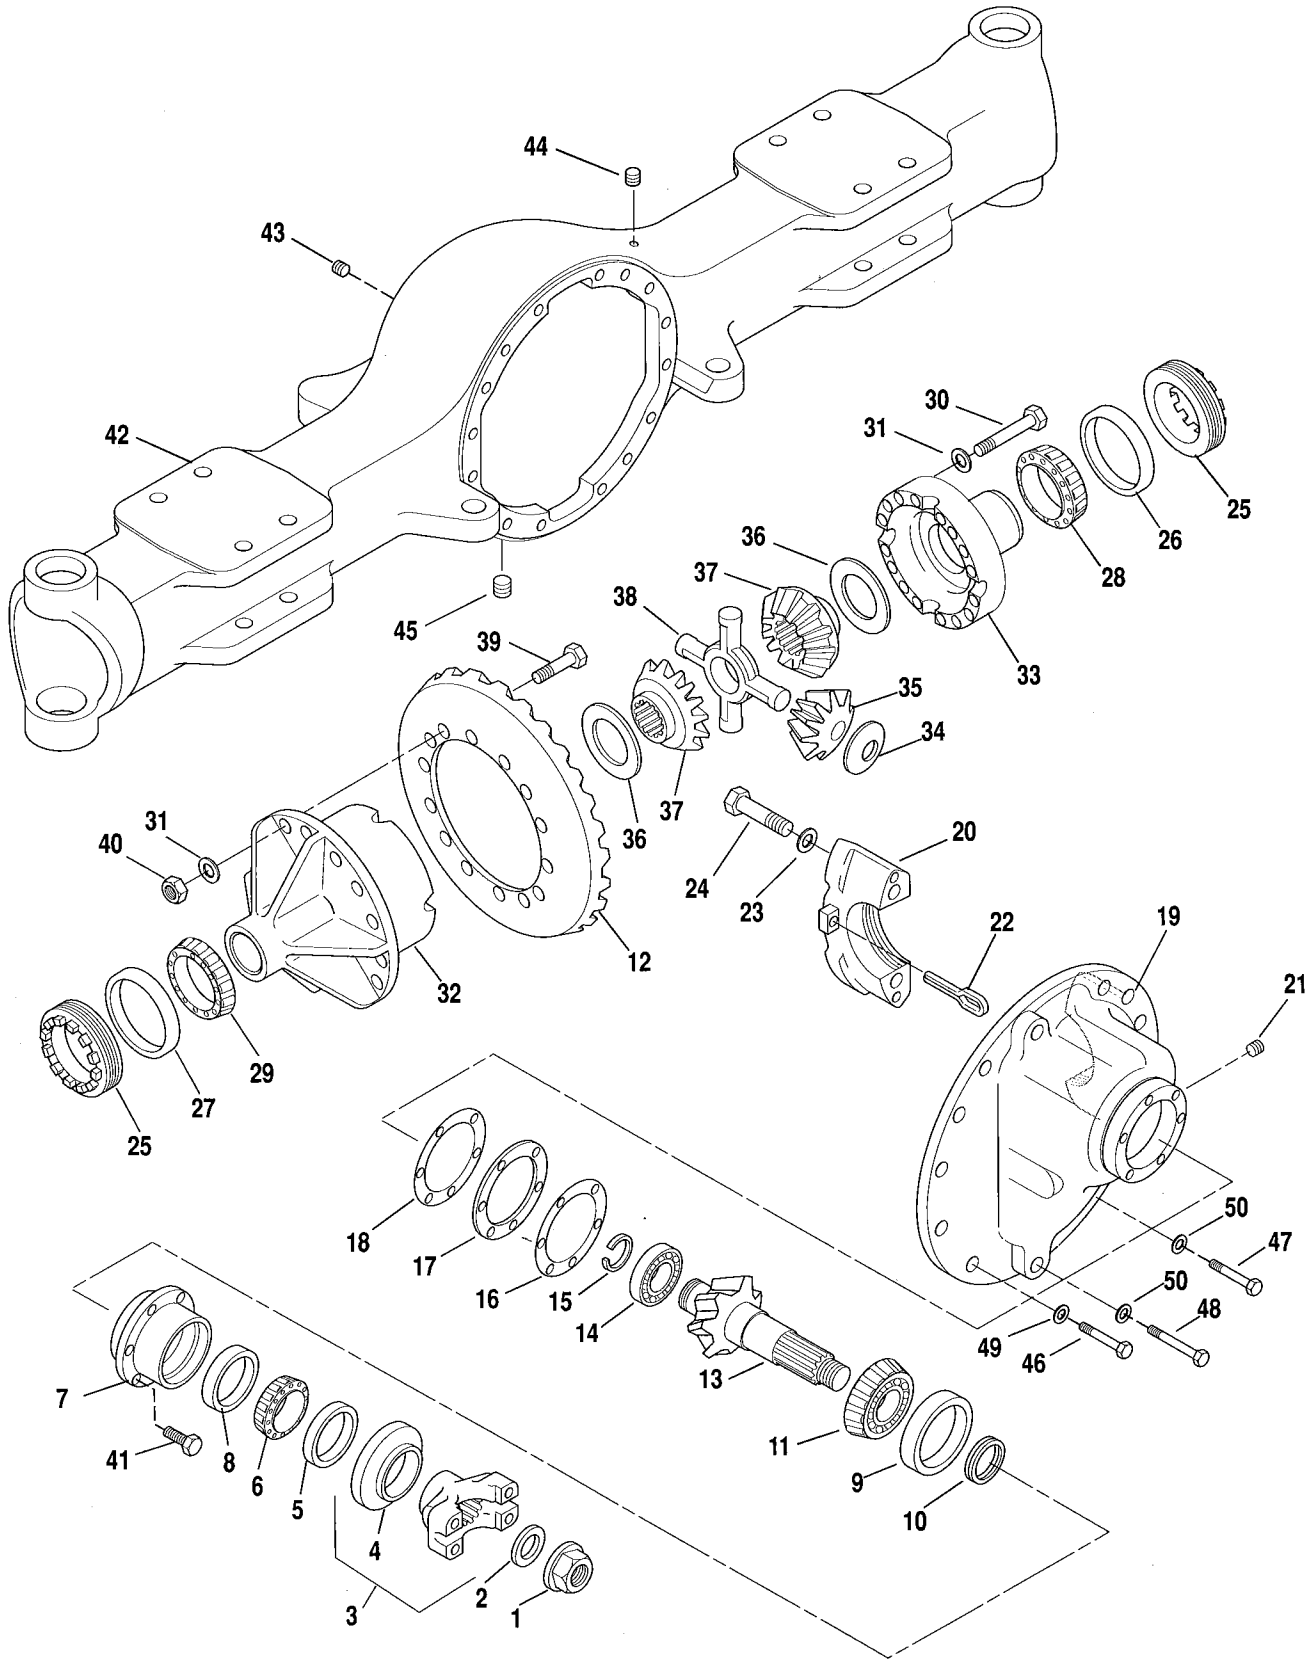

DIFFERENTIAL CARRIER — FRONT AND REAR AXLE

PB0311

DIFFERENTIAL CARRIER — FRONT AND REAR AXLE

Item No.	Part Number	Qty.	Description
1	8040634	1	Nut, Bevel Pinion
2	8040635	1	Washer, Bevel Pinion Nut
3	8040670	1	Yoke, Companion (Includes item 4)
4	8040669	1	Deflector, Yoke
5	8040637	1	Seal, Oil
6	8040638	1	Cone, Bearing Outer
7	8040640	1	Cage, Bevel Pinion Bearing (Includes items 8 & 9)
8	8040639	1	Cup, Bevel Bearing Outer
9	8040651	1	Cup, Bevel Bearing Inner
10	See Kits	AR	Spacer, Bevel Pinion Bearing .153
	See Kits	AR	Spacer, Bevel Pinion Bearing .154
	See Kits	AR	Spacer, Bevel Pinion Bearing .155
	See Kits	AR	Spacer, Bevel Pinion Bearing .156
	See Kits	AR	Spacer, Bevel Pinion Bearing .157
	See Kits	AR	Spacer, Bevel Pinion Bearing .158
	See Kits	AR	Spacer, Bevel Pinion Bearing .164
	See Kits	AR	Spacer, Bevel Pinion Bearing .170
	See Kits	AR	Spacer, Bevel Pinion Bearing .182
	See Kits	AR	Spacer, Bevel Pinion Bearing .176
11	8040652	1	Cone, Pinion Bearing Inner
12	8040675	1	Bevel Gear 5.83 -1 (Includes item 13)
13	NSS	1	Pinion, Bevel
14	8040737	1	Bearing, Bevel Pinion - Rear
15	8040679	1	Lockring, Pinion
16	8040654	3	Shim, Pinion Bearing Cage .005
17	8040655	4	Shim, Pinion Bearing Cage .010
18	8040656	1	Shim, Pinion Bearing Cage .003
19	8040657	1	Carrier, Differential (Includes item 20)
20	NSS	2	Cap, Differential Carrier
21	8040625	1	Plug Level
22	8040659	2	Pin, Cotter
23	8040663	4	Washer
24	8040662	4	Capscrew
25	8040664	2	Ring, Adjusting
26	8033315	1	Cup, Differential Case Bearing - Plain Half
27	8040665	1	Cup, Differential Case Bearing - Flange Half
28	8033316	1	Cone, Differential Case Bearing - Plain Half
29	8040666	1	Cone, Differential Case Bearing - Flange Half
30	8040667	8	Capscrew
31	8040629	20	Washer
32	8040676	1	Differential Case (Includes item 33)
33	NSS	1	Differential Case, Plain Half
34	8040660	4	Washer, Thrust
35	8040661	4	Pinion, Differential
36	8040671	2	Washer, Thrust
37	8040672	2	Gear, Side
38	8040673	1	Spider
39	8040674	12	Capscrew
40	8040678	12	Nut
41	8040636	8	Capscrew
42	8040626	1	Housing, Axle
43	8040625	1	Plug
44	8033317	1	Plug
45	8040628	1	Plug, Oil Drain
46	8040633	12	Capscrew, Short
47	8040631	2	Capscrew, Short
48	8040632	2	Capscrew, Long
49	8033324	12	Washer
50	8040630	4	Washer
			<u>KITS</u>
	8040738	AR	Bevel Pinion Bearing Spacer Kit (Includes two each of item 10)

Use combinations of two of these spacers for service