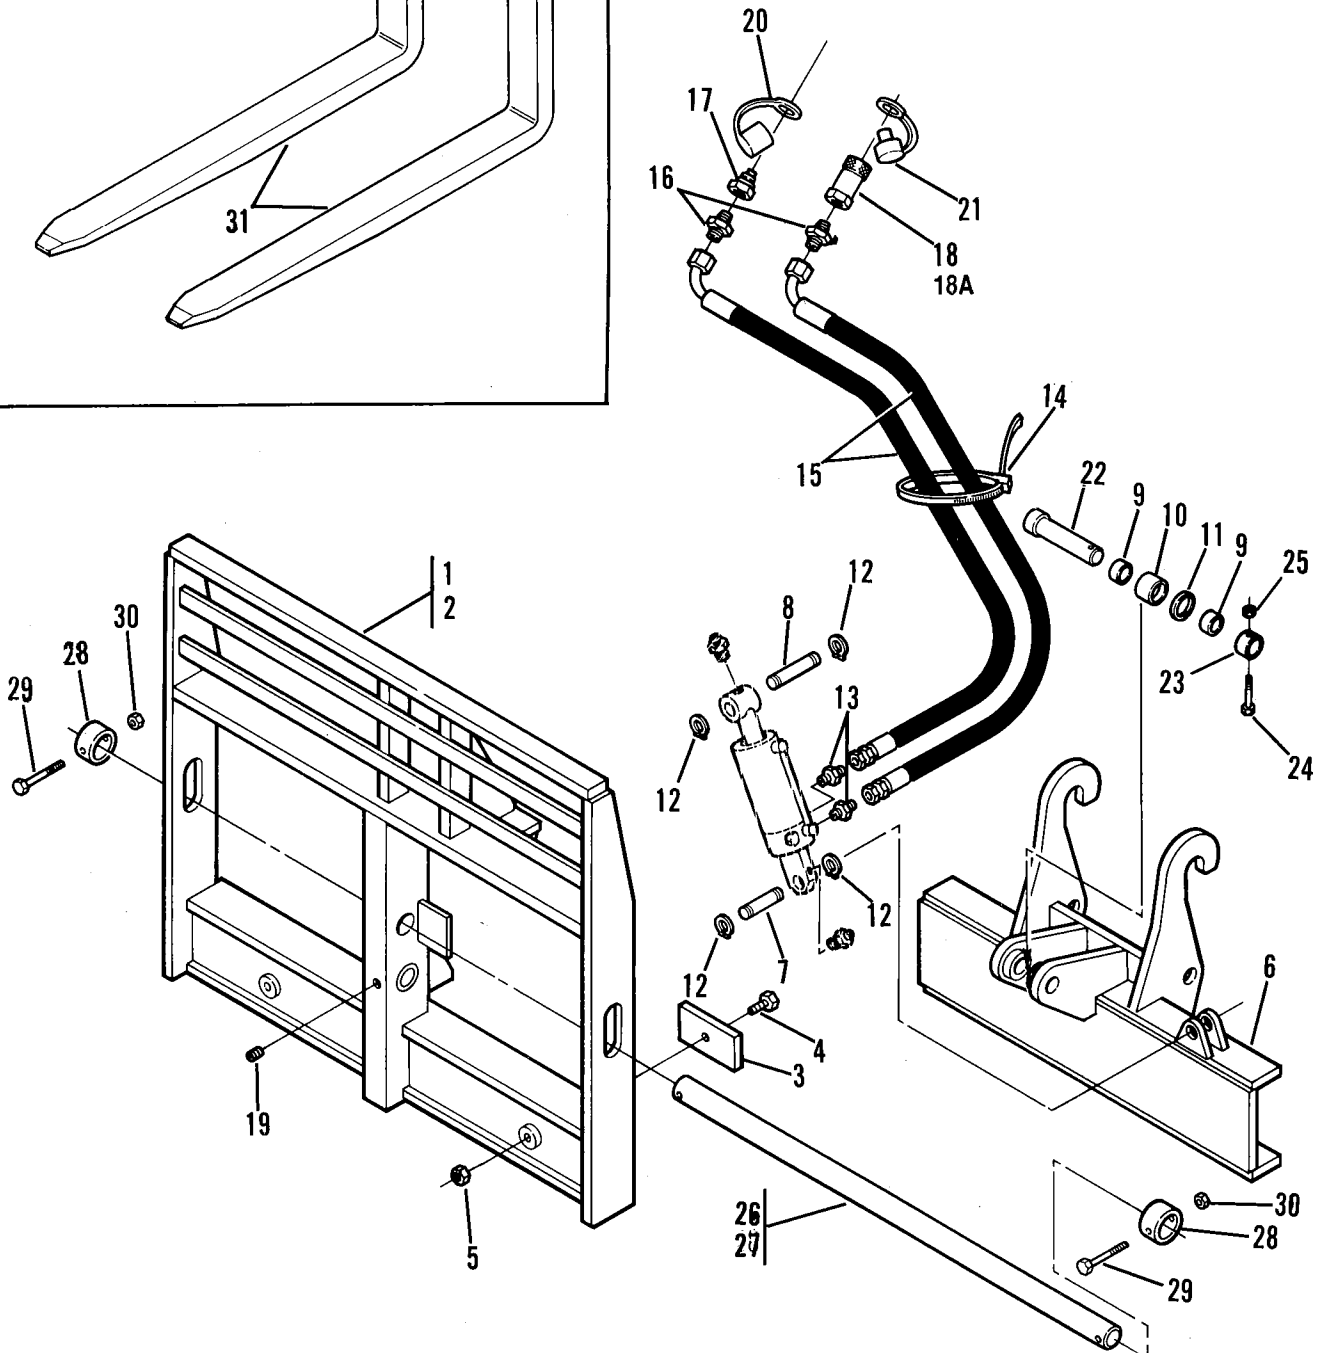

SIDE TILT CARRIAGE — OPTIONAL (S/N 9F0600 AND AFTER)

PB0940

SIDE TILT CARRIAGE — OPTIONAL (S/N 9F0600 AND AFTER)

Item No.	Part Number	Qty.	Description
1	7089044	1	Carriage, Side Tilt - 48" (Includes Items 3 thru 5)
2	7089054	1	Carriage, Side Tilt - 60" (Includes Items 3 thru 5)
3	7065482	2	Pad Wear
4	8303739	2	Screw, Hex Hd Cap 5/16NC x 1-1/4Gr 5
5	8305602	2	Locknut, 5/16NC
6	7085154	1	Base, Pivot
7	7077501	1	Pin, Cyl. Base
8	7077511	1	Pin, Cyl. Rod
9	7077481	2	Spacer
10	8065634	1	Bushing, Self Align
11	8642001	1	Ring, Snap
12	8642235	4	Ring, Snap
13	8760117	2	Conn, Str Thr'd
14	8584001	1	Tie Wrap
15	2711992	2	Hose Assembly
16	8760030	2	Conn, Male
17	8420056	1	Quick Disconnect, Male 3/8 NPT
18	8420057	1	Quick Disconnect, Female 3/8 NPT (See also item 18A)
18A	8640027	1	O-Ring, Viton - For High Temp. Application of item 18
19	8541433	1	Plug, Pipe Hex Skt 1/8
20	8420058	1	Cap, Dust
21	8420059	1	Plug, Dust
22	7085411	1	Pin, Pivot
23	7085501	1	Collar, Pin Locking
24	8303770	1	Screw, Hex Hd Cap 3/8-16 x 2-3/4
25	8305645	1	Locknut, 3/8-16 ESNA
26	7083912	1	Shaft, Fork Pivot 48"
27	7089972	1	Shaft, Fork Pivot 60"
28	7086471	2	Hub, Lock
29	8303634	2	Screw, Hex Hd Cap, 5/8-11 x 4
30	8305643	2	Locknut, 5/8-11
31	7090063	2	Fork, Pallet 48 x 4
	7082703	2	Fork, Lumber 60 x 7 (Not Shown)
	7085073	6	Fork, Blocking (Not Shown)