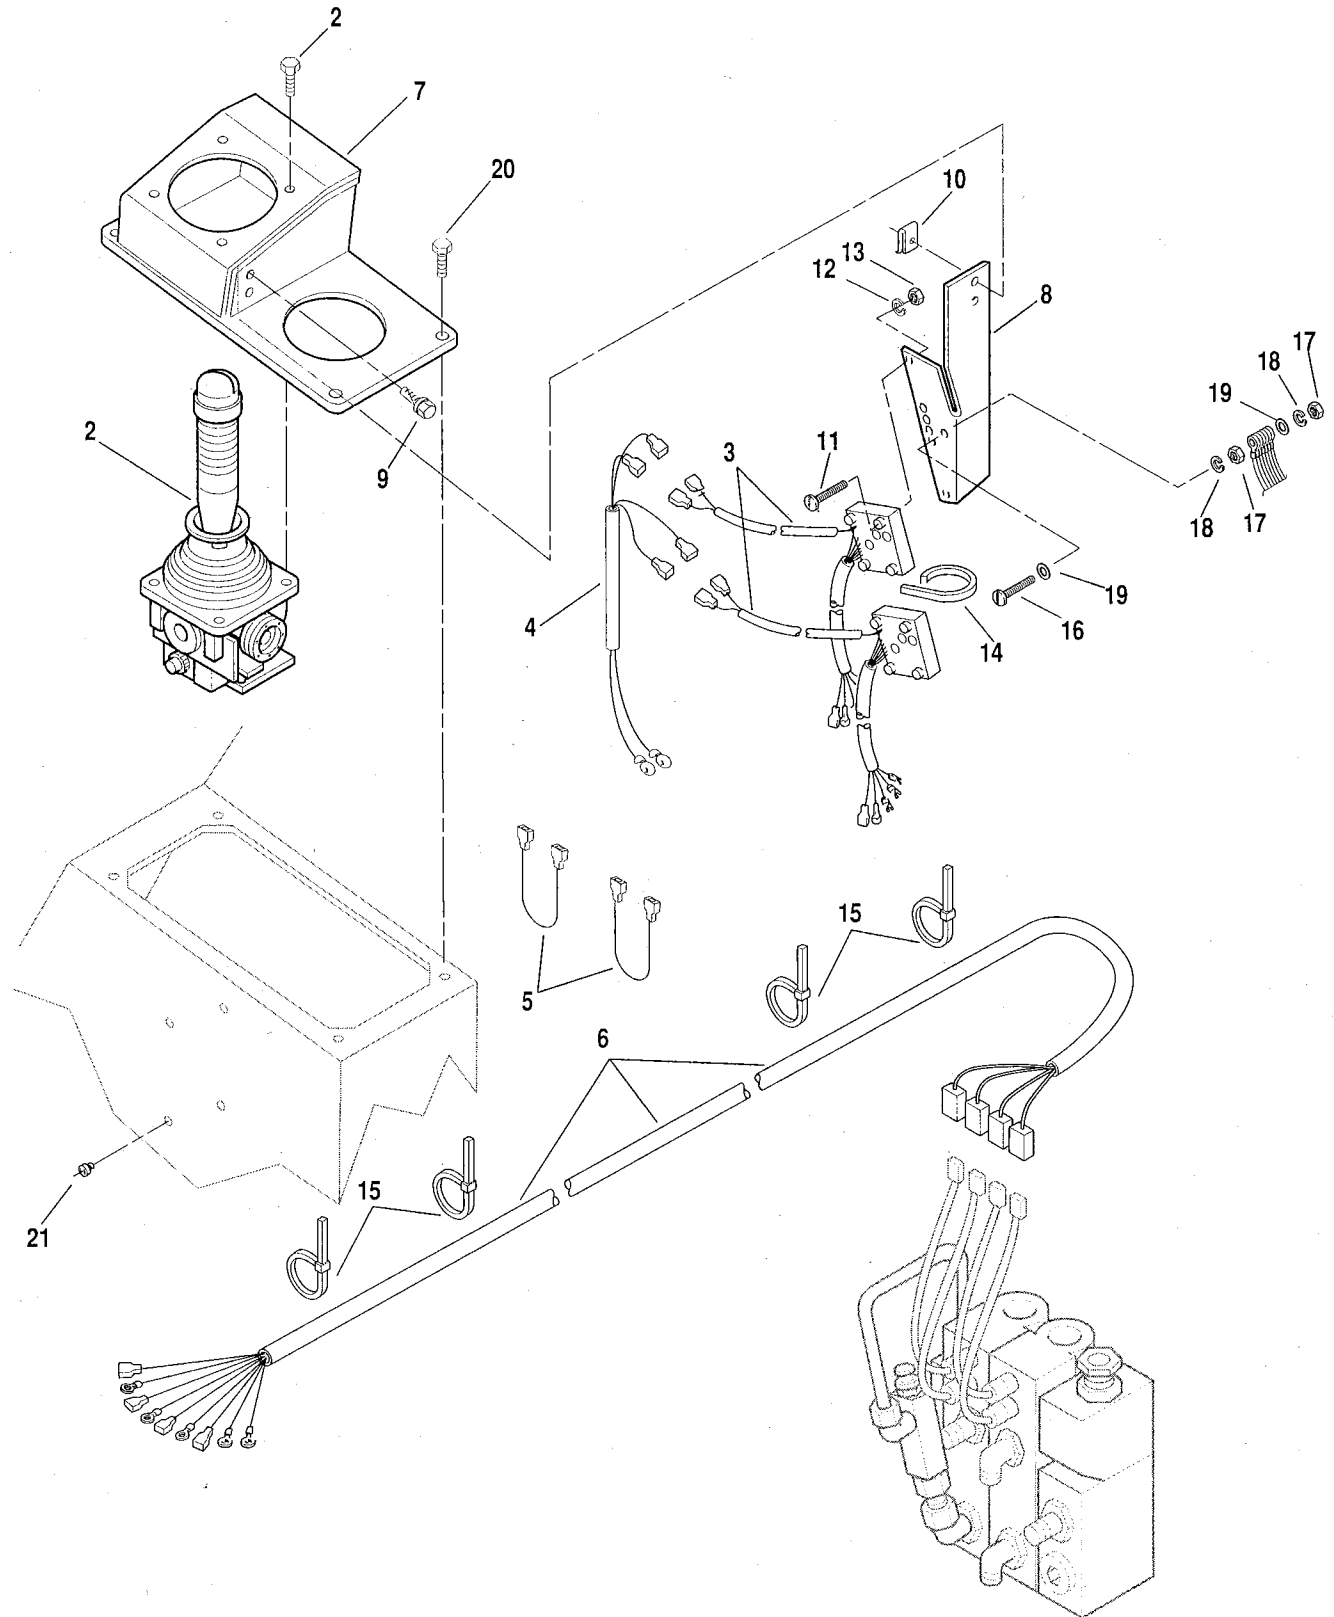

BOOM RAISE/LOWER & EXTEND/RETRACT CONTROL (ELECTRONIC CONTROL JOYSTICK W/O TLC)

BOOM RAISE/LOWER & EXTEND/RETRACT CONTROL (ELECTRONIC CONTROL JOYSTICK W/O TLC)

Item No.	Part Number	Qty.	Description
1	7087383	1	Electronic Control Joystick (Includes items 2 thru 5)
2	8224016	1	Joystick, Electronic (See Figure 7.9 for breakdown)
3	7086762	2	Module, Driver
4	7086752	1	Harness, Wire
5	7087361	2	Wire Assembly
6	7089322	1	Harness, Wire
7	7088533	1	Cover, Console
8	7088952	1	Bracket
9	8033119	2	Screw, Hex Flanged, 1/4-20 x .625
10	8310001	2	Nut, Retainer, 1/4-20
11	8310023	4	Screw, Mach Pan Hd, #4-40 x 1.25
12	8307050	4	Lockwasher, #4
13	8305049	4	Nut, Hex, #4-40
14	8584001	1	Tie, Wrap
15	8584002	4	Tie, Wrap
16	8303932	1	Screw, Mach Rd Hd, #10-24 x 1.25
17	8305002	2	Nut, Hex, #10-24
18	8307003	2	Lockwasher, #10
19	8307111	2	Washer, Flat #10
20	8033058	4	Screw, Hex Hd Cap 1/4-20 x 3/4
21	8580313	4	Plug, 7/16