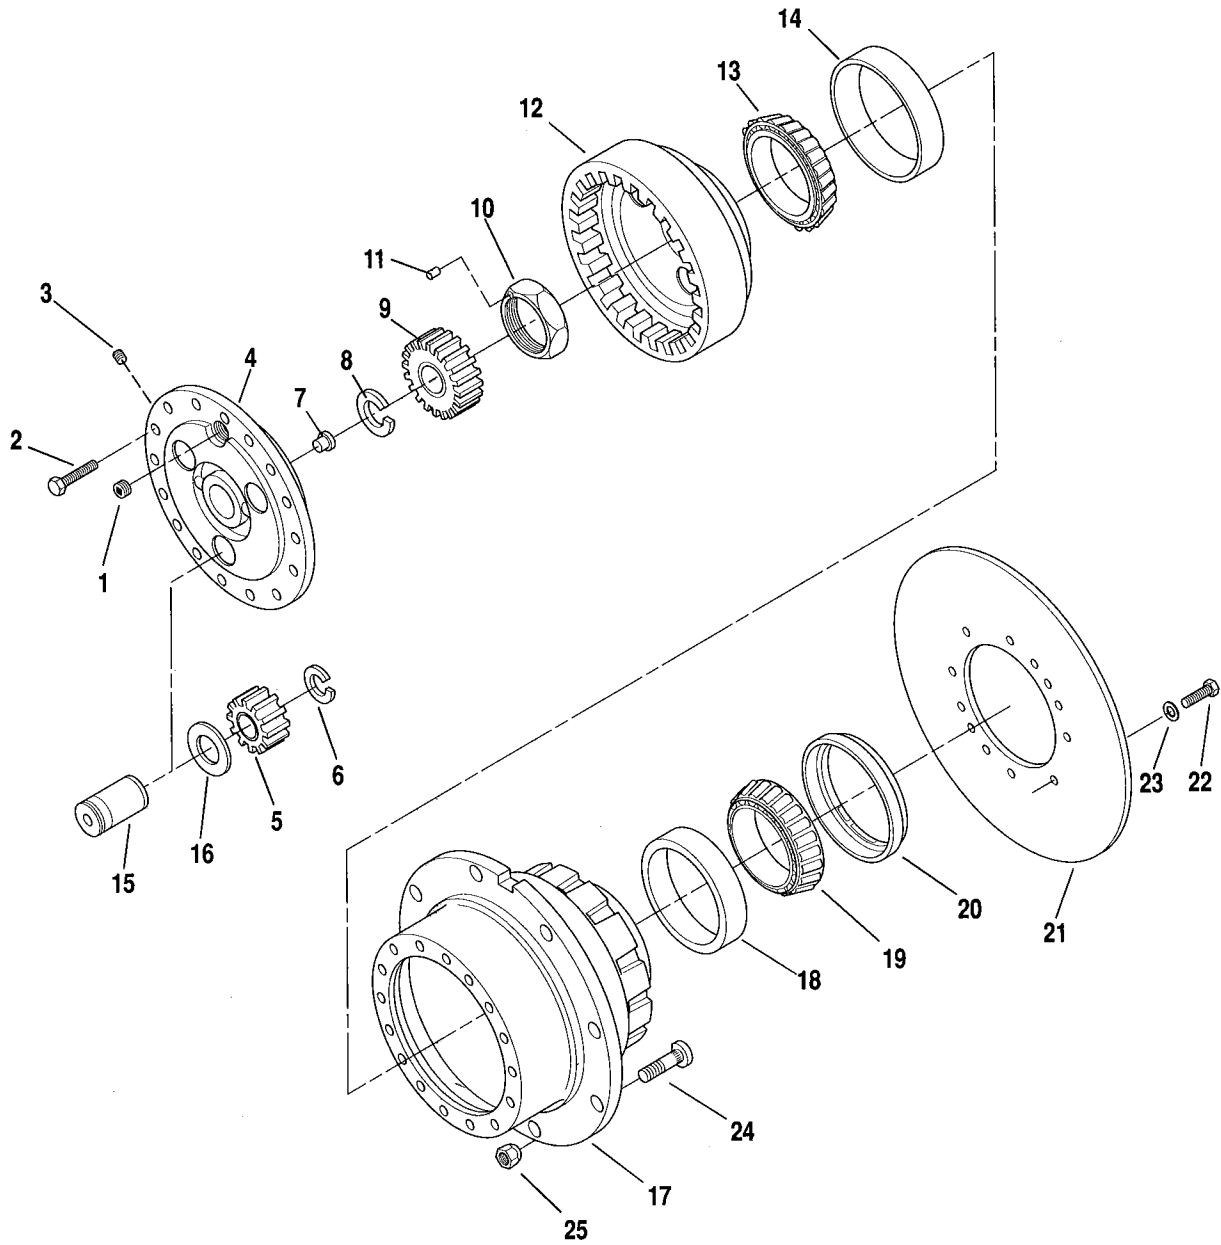

WHEEL END — FRONT AND REAR AXLE

PB 0331

WHEEL END — FRONT AND REAR AXLE

Item No.	Part Number	Qty.	Description
NOTE: Quantities listed are for one wheel end assembly.			
1	8040628	1	Plug, Oil Level
2	8040682	16	Capscrew, Spider to Hub
3	8040683	3	Setscrew, Pinion Shaft
4	8040684	1	Spider, Planetary Gear (Includes items 5 & 6)
5	8040695	3	Pinion, Planetary (19T)
6	8040696	3	Ring, Snap
7	8040685	1	Button, Thrust
8	8040686	1	Ring, Snap - Universal Joint Retainer
9	8040687	1	Gear, Planetary Sun (20T)
10	8040689	1	Nut, Hub Bearing (Includes item 11)
11	8040688	1	Pin, Adjusting Nut
12	8040690	1	Gear, Planetary Ring (46T)
13	8040691	1	Cone, Hub Outer Bearing
14	8040692	1	Cup, Hub Outer Bearing
15	8040693	3	Shaft, Planetary Pinion
16	8040694	3	Washer, Thrust
17	8033322	1	Hub, Wheel (Includes items 18 & 19)
18	8040692	1	Cup, Hub Inner Bearing
19	8040691	1	Cone, Hub Inner Bearing
20	8040702	1	Seal, Oil - Wheel End Housing
21	8040703	1	Disc, Brake
22	8033323	12	Capscrew
23	8040663	12	Washer
24	8040698	8	Stud, Wheel
25	8040697	8	Nut, Wheel Stud