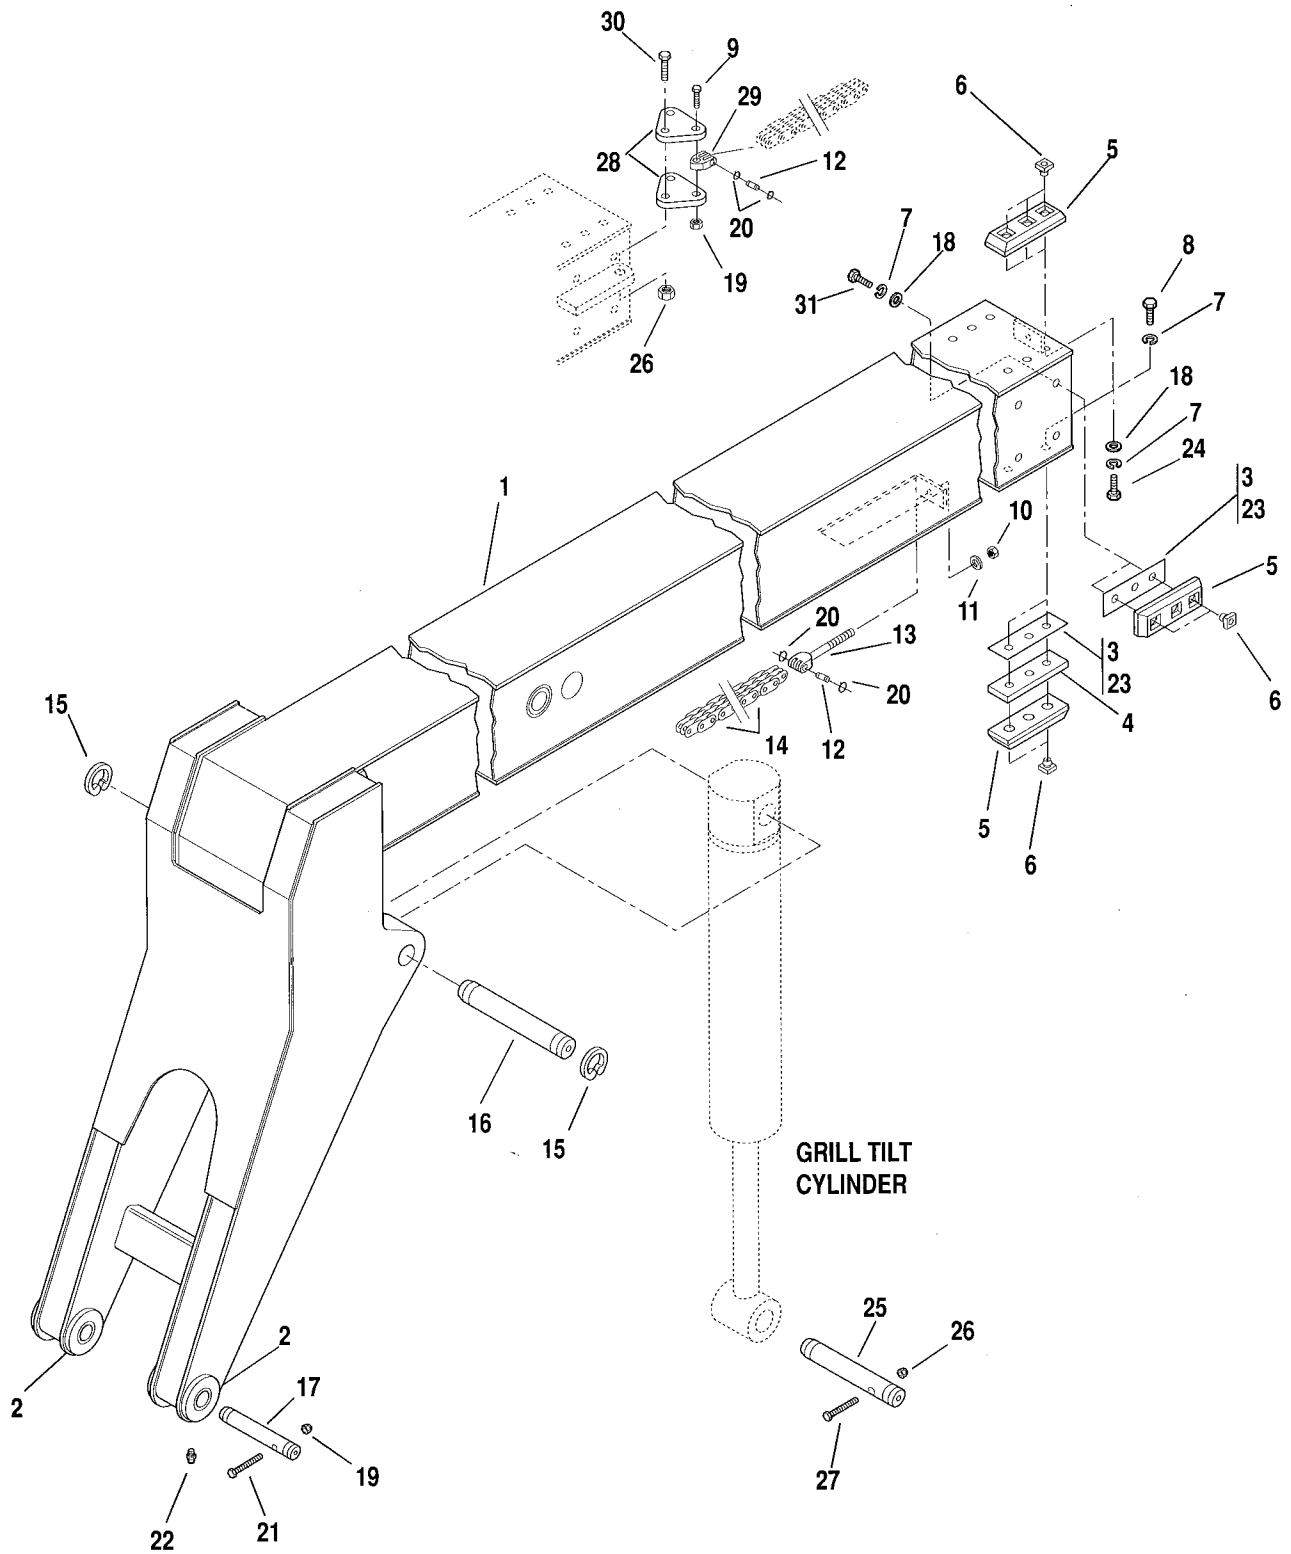

INNER BOOM

PB 0891

INNER BOOM

Item No.	Part Number	Qty.	Description
1	7086314	1	Inner Boom (Includes Item 2)
2	7077222	4	Bushing
3	7082362	AR	Shim, Wear Pad, #10 Ga
4	7088831	2	Spacer, Wear Pad - 3/4"
5	7079572	6	Wear Pad
6	7082311	14	Insert, Wear Pad
7	8307005	14	Lockwasher, 3/8
8	8303679	4	Screw, Cap, Hex Hd, 3/8-16 x 1-3/4
9	8310019	2	Bolt, Socket Hd Shoulder, 3/8-16 x 1-1/2
10	8305646	1	Locknut, 3/4-16 ESNA
11	8307104	1	Washer, Flat, 3/4
12	8124126	3	Pin
13	7063472	1	Clevis, Chain
14	8127002	1	Chain
15	8642234	2	Ring, Retaining
16	7086692	1	Pin, Base End, Grille Tilt Cylinder
17	7086351	2	Pin, Pivot, Quick Attach
18	8307204	10	Washer, Flat, 3/8
19	8305645	4	Locknut, 3/8-16
20	8642237	6	Ring, Retaining
21	8303770	2	Screw, Hex Hd Cap, 3/8-16 x 2-3/4
22	8520013	2	Fitting, Lube 1/8 Self Tap
23	7082342	AR	Shim, Wear Pad #14 Ga
24	8303620	4	Screw, Hex Hd Cap, 3/8-16 x 1
25	7086361	1	Pin, Grille Tilt Cylinder Rod End
26	8305644	2	Nut, Lock 1/2-13
27	8303683	1	Screw, Hex Hd Cap, 1/2-13 x 3-1/2
28	7089781	2	Yoke, Chain
29	7063482	2	Clevis, Chain
30	8310020	1	Screw, Socket Hd, 1/2-13 x 1-1/2
31	8303681	4	Screw, Hex Hd Cap, 3/8-16 x 3/4