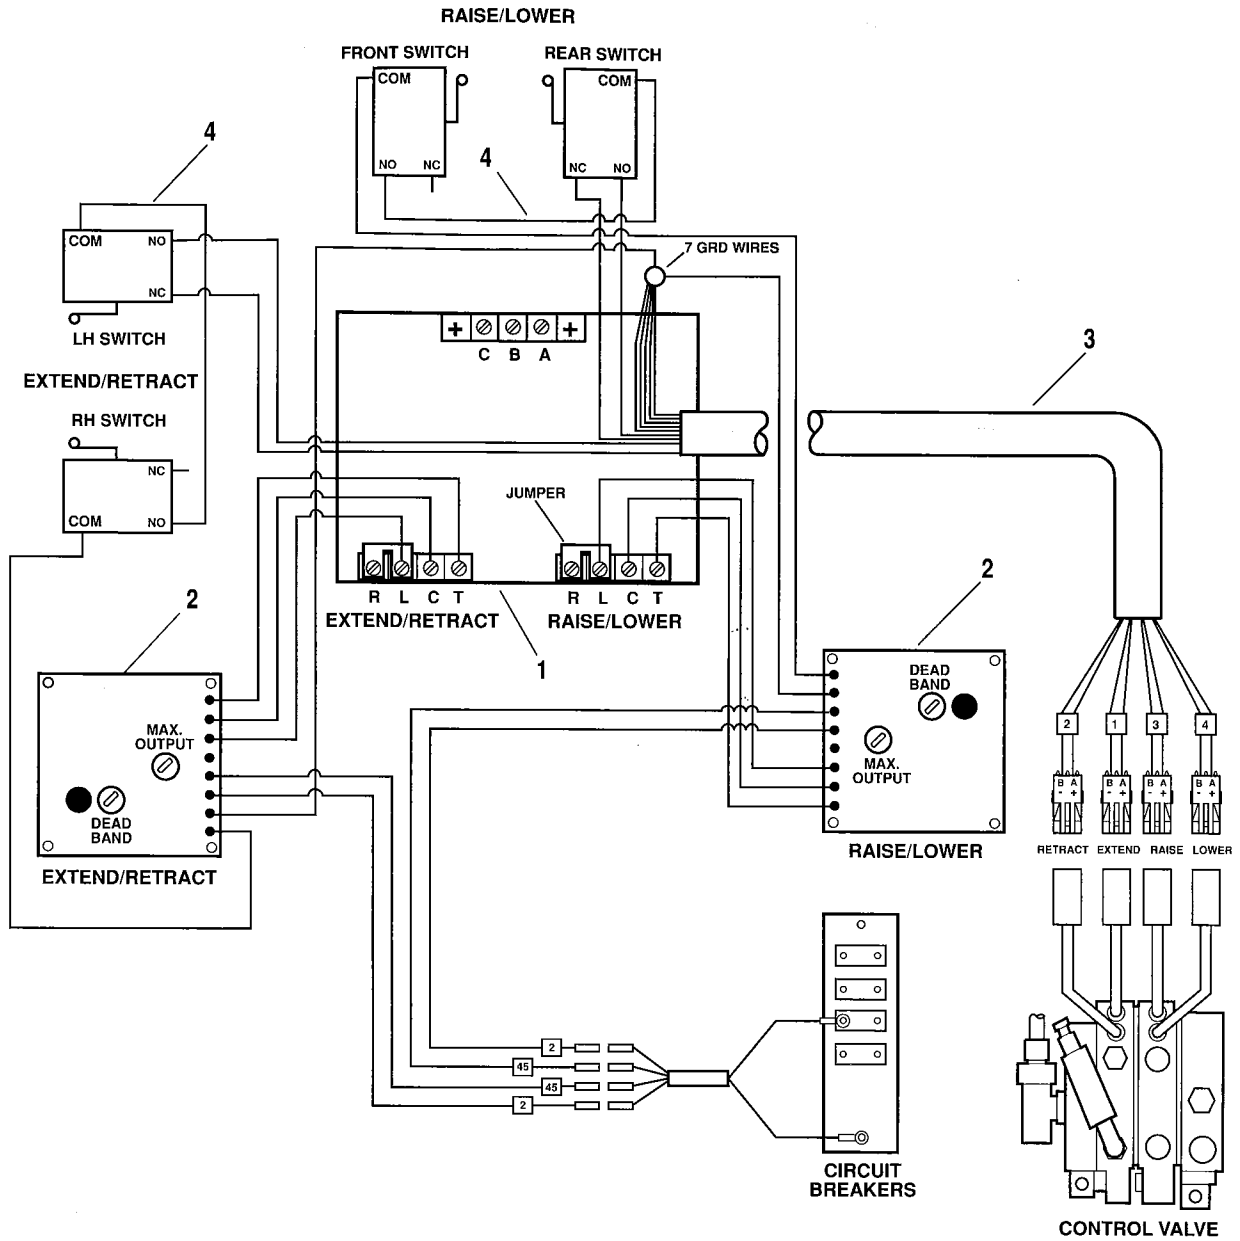

ELECTRONIC JOYSTICK WIRING w/o TLC

PA1122

Item No.	Part Number	Qty.	Description
1	7087383	1	Electronic Joystick Assembly (Includes Items 1 thru 4)
	8224016	1	Joystick, Electronic 50°
	7086762	2	Module, Driver
	7086752	1	Harness, Wiring
4	7087361	2	Wire Assembly
			KITS
	7091871	1	Kit, Test Cable For Pulsar Solenoid Valve