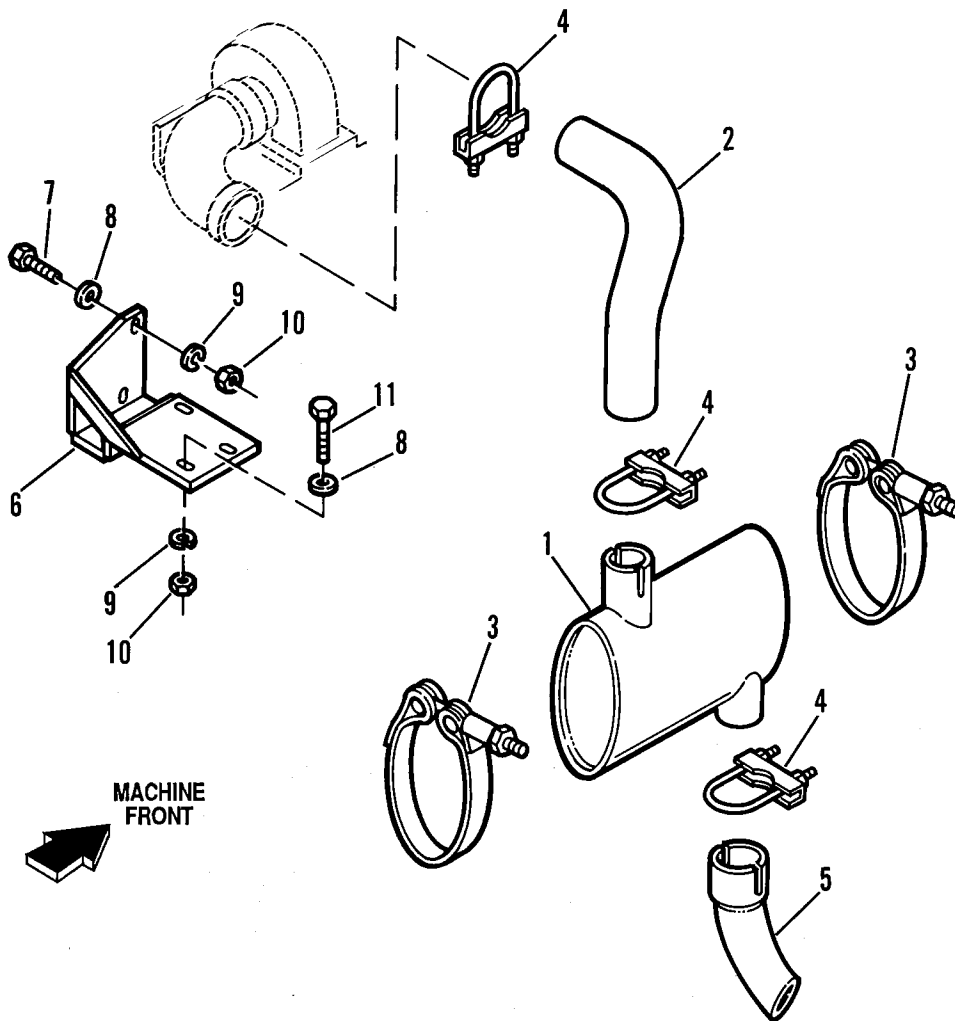

EXHAUST SYSTEM (JOHN DEERE)

PB0430

Item No.	Part Number	Qty.	Description
1	7070383	1	Muffler
2	7070392	1	Pipe, Exhaust
3	8405605	2	Clamp, T-Bolt
4	8275213	3	Clamp, Muffler, 4"
5	7070402	1	Pipe, Tail
6	7070832	1	Bracket, Exhaust Elbow Mounting
7	8303679	3	Screw, Hex Hd Cap, 3/8-16 x 1-3/4 Gr. 5
8	8307204	6	Washer, Flat, 3/8
9	8307005	6	Lockwasher, 3/8
10	8305008	6	Nut, Hex 3/8-16
11	8303622	3	Screw, Hex Hd Cap, 3/8-16 x 2 Gr. 5