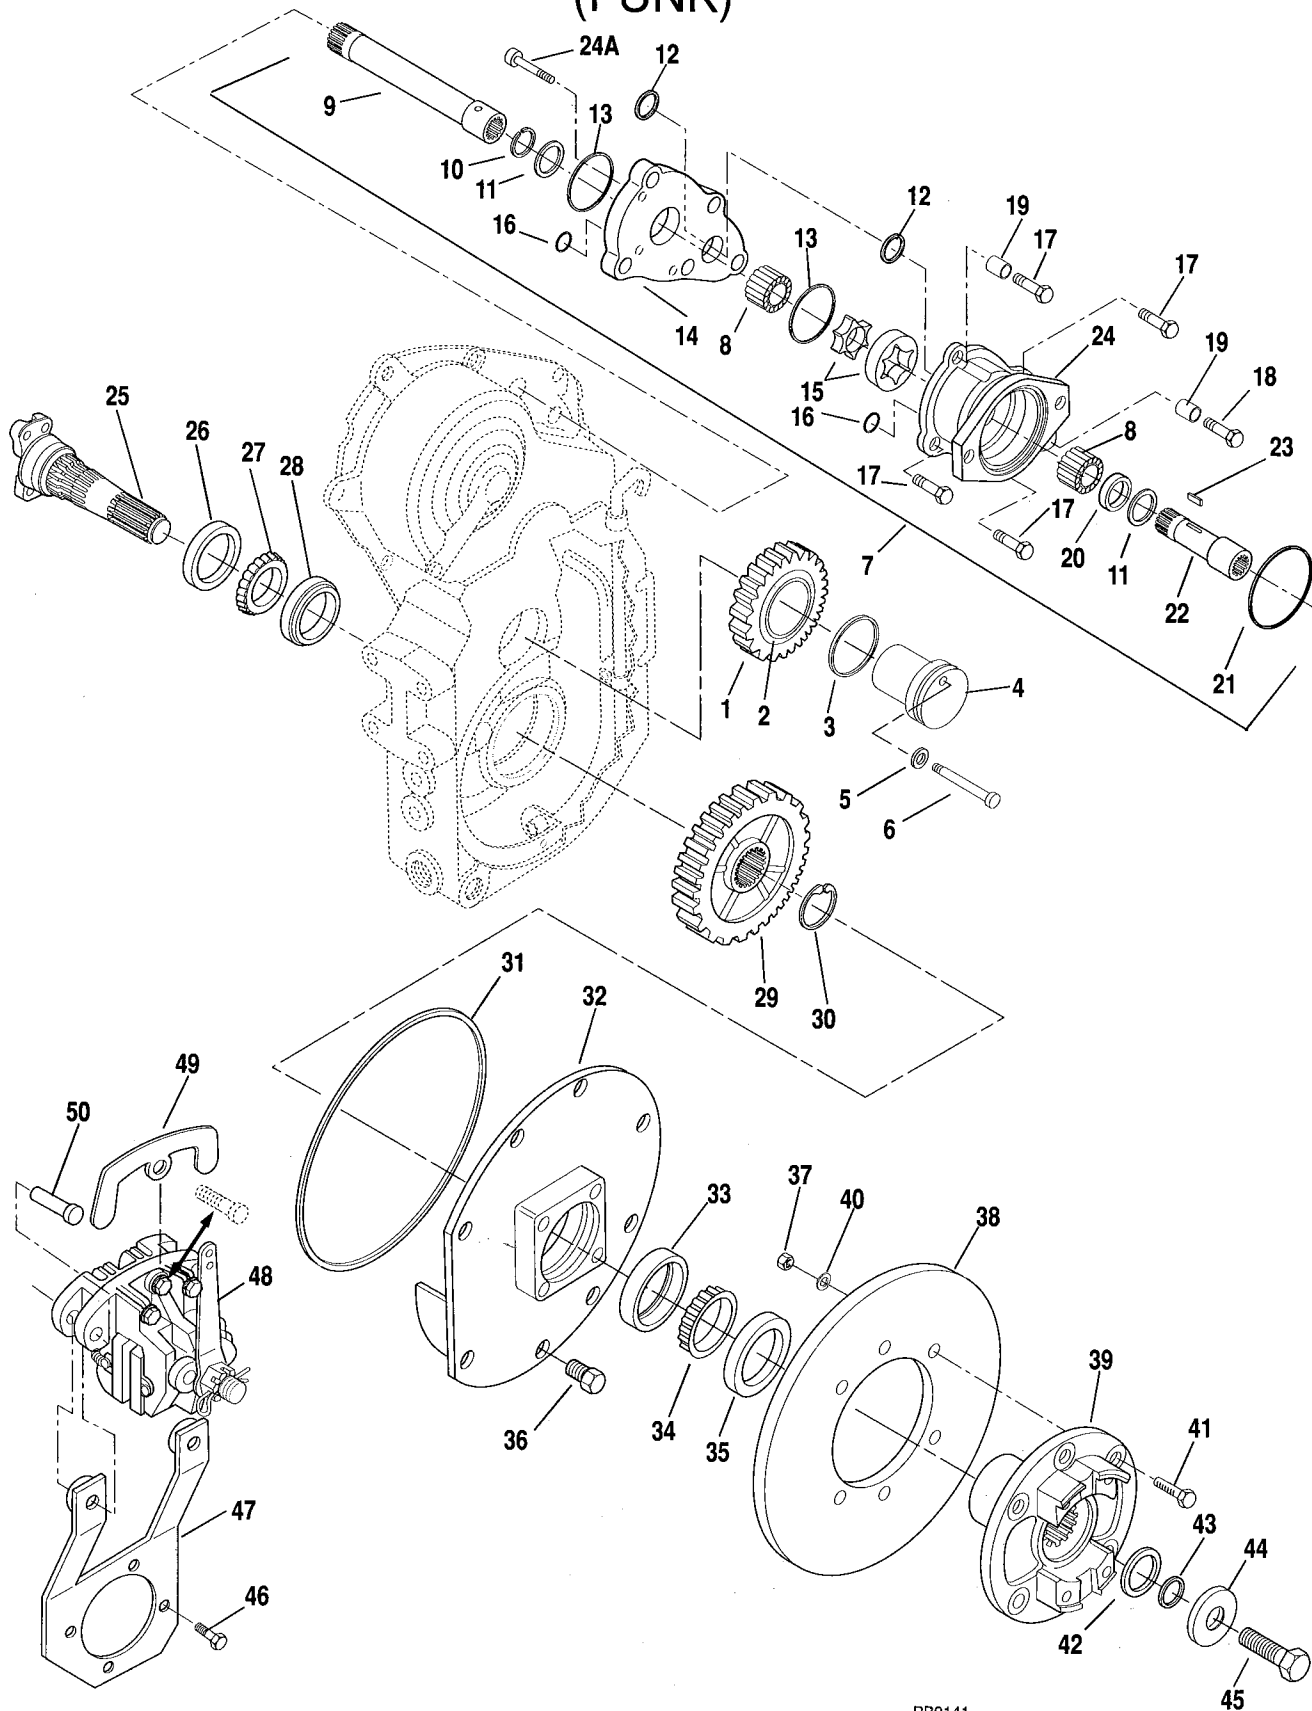

TRANSMISSION IDLER, PUMP, OUTPUT & BRAKE (FUNK)

PB0141

TRANSMISSION IDLER, PUMP, OUTPUT & BRAKE (FUNK)

Item No.	Part Number	Qty.	Description
1	CF4004519	1	Gear, Idler
2	CFF58602	1	Bearing
3	CFF37030231	1	O-Ring
4	CF4004518	1	Shaft, Idler
5	CFF18005	1	Washer
6	CFF1005088	1	Capscrew
7	CF40A4282	1	Pump Assembly (Includes Items 8 thru 24A)
8	CFF460168	2	Bearing
9	CF4004952	1	Drive Shaft Assembly
10	CFF81598	1	Ring, Retaining
11	CFF5531625	2	Race, Thrust
12	CFF37030220	2	O-Ring
13	CFF37020152	2	O-Ring
14	CF40A4279	1	Plate, Wear
15	CF4003256	1	Gerotor, Pump
16	CFF37010014	2	O-Ring
17	CFF1003036	4	Screw, Cap
18	CFF1003040	1	Screw, Cap
19	CF4004464	2	Bushing, Locating
20	CFF65257	1	Seal, Oil
21	CFF37030242	1	O-Ring
22	CF40A4148	1	PTO Shaft Assembly
23	CF4004339	1	Key, PTO Shaft
24	CF40A4281	1	Housing, Pump PTO
24A	CFF1141412	2	Screw, Soc Head
25	CF4004551	1	Shaft, Output
26	CFF65239	1	Seal, Oil
27	CFF58051	1	Cone, Bearing
28	CFF58544	1	Cup, Bearing
29	CF4004550	1	Gear, Output
30	CFF39010287	1	Ring, Snap
31	CFF37030276	1	O-Ring
32	CF4004731	1	Retainer, Bearing
33	CFF58540	1	Cup, Bearing
34	CFF58047	1	Cone, Bearing
35	CFF65270	1	Seal, Oil
36	CFF1005020	8	Capscrew
37	CFF13006000	6	Nut, Hex
38	CF40A4255	1	Disk, 11"
39	CF4004545	1	Yoke
40	CFF16202	6	Washer, Lock
41	CFF1003520	6	Capscrew
42	CF4004534	1	Shim Pack (Includes 2 of each of the following sizes- .002, .003, .005, .010, & .020)
43	CF4001217	1	O-Ring, Flange
44	CF4010464	1	Washer, Yoke
45	CFF1007520H8	1	Screw, Cap
46	CFF1005024	4	Capscrew
47	CF40A4254	1	Bracket, Support
48	CF4003783	1	Caliper Assembly w/Pads
49	CF40A1311	1	Retainer, Pin
50	CFF2400775	2	Pin, Clevis
			KITS
	8102406	1	Service Kit, Brake Pads