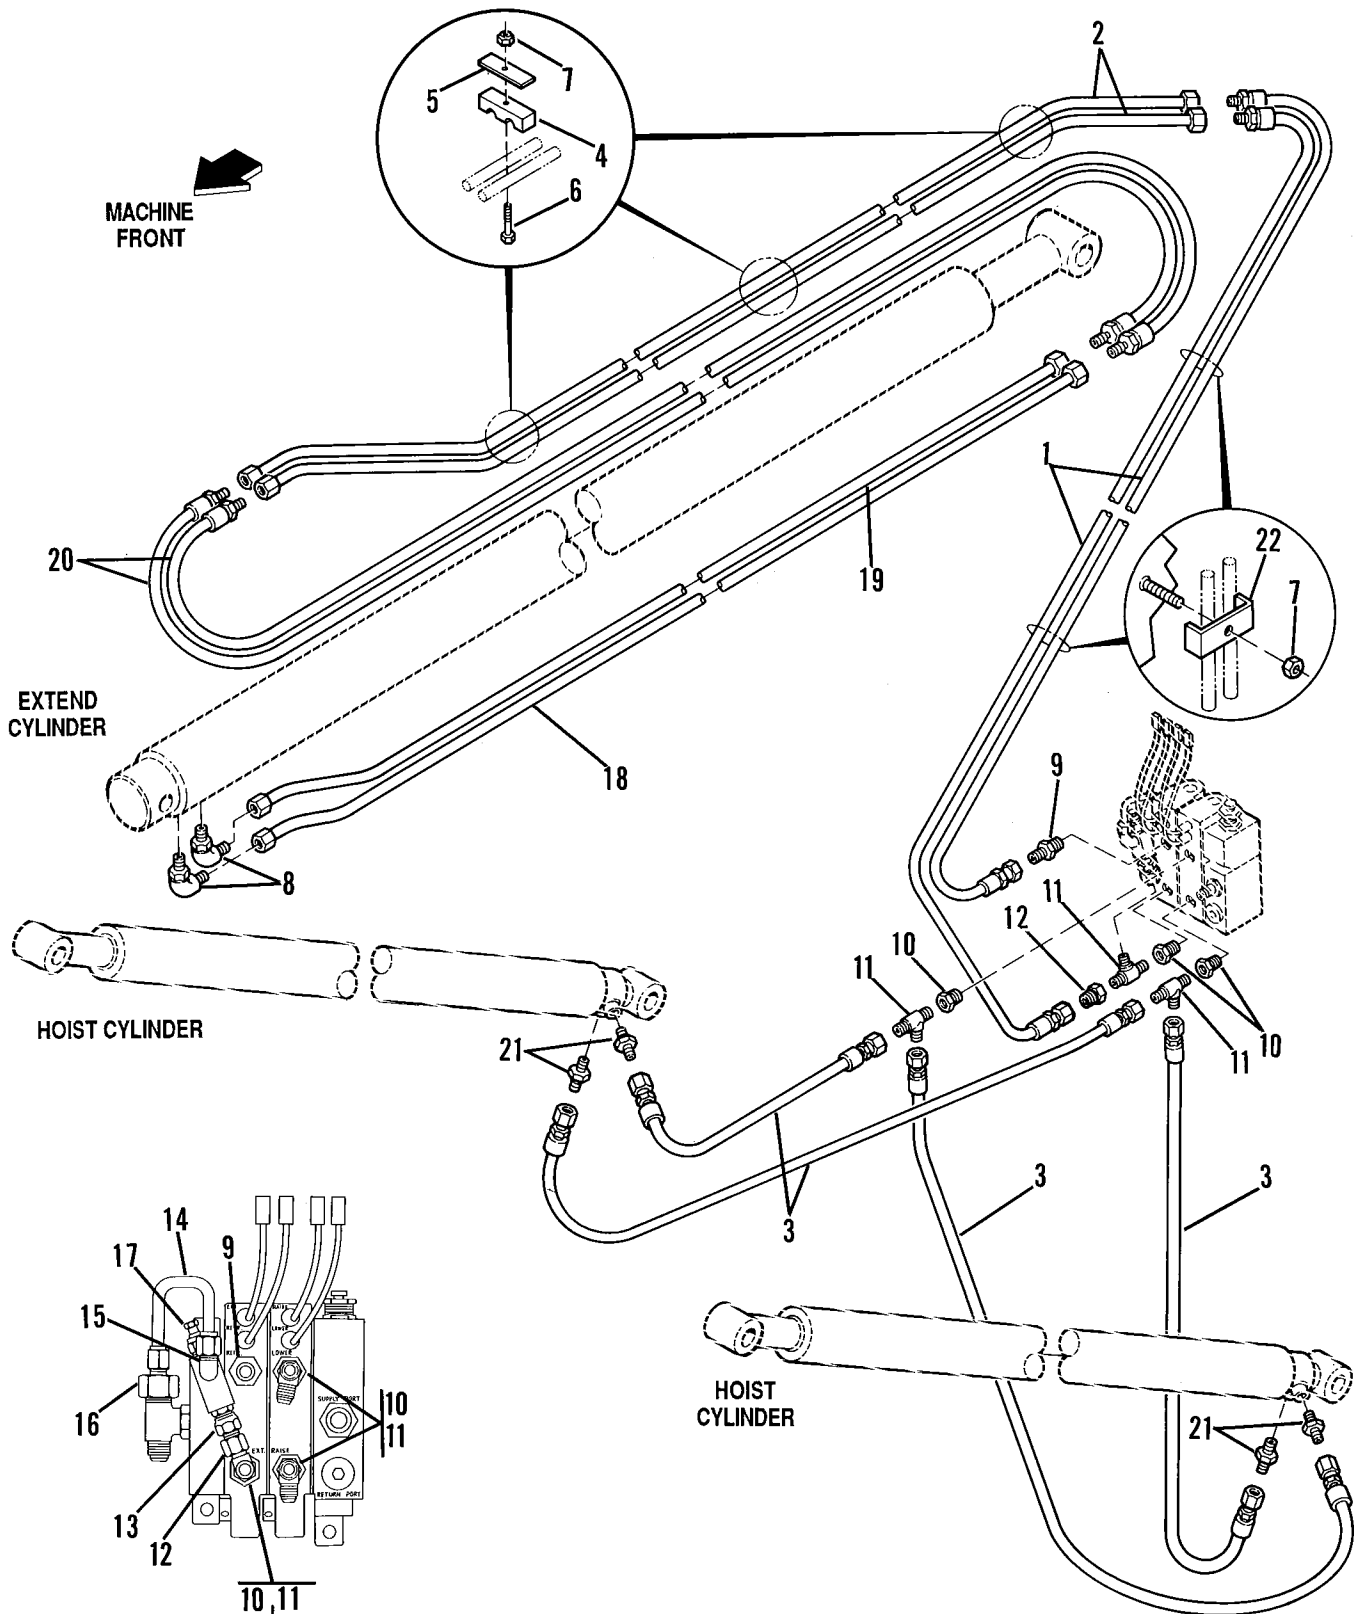

BOOM RAISE/LOWER AND EXTEND/RETRACT CIRCUITS (ELECTRONIC CONTROLLED VALVE)

PB0570

BOOM RAISE/LOWER AND EXTEND/RETRACT CIRCUITS (ELECTRONIC CONTROLLED VALVE)

Item No.	Part Number	Qty.	Description
1	2712192	2	Hose Assembly, Control Valve to Boom Tubes
2	7065253	2	Tube Assembly
3	2711242	4	Hose Assembly, Hoist Cylinders
4	8769122	3	Clamp Set 5/8 Tube
5	8769123	3	Plate, Cover
6	8303746	1	Screw, Hex Hd Cap, 5/16-18 x 1-3/4
7	8305626	5	Locknut, 5/16-18
8	8760304	2	Elbow, 90°, SAE 10-10, male JIC 37° x male str. thd. o-ring
9	8760111	1	Connector, Straight, SAE 8-12, male JIC 37° x male str. thd. o-ring
10	8760550	3	Reducer, SAE 12-10, male str. thd. o-ring x female internal o-ring base
11	8760481	3	Tee, Run, SAE 10-10, male str. thd. o-ring x male JIC 37°
12	8760486	2	Reducer, SAE 10-8, female JIC 37° x male JIC 37°
13	8760142	1	Connector, Straight, SAE 8-8, female JIC 37° swivel x male str. thd. o-ring
14	7089292	1	Tube Assembly, 1/2 O. D.
15	8760303	1	Elbow, 90°, SAE 8-8, male JIC 37° x male str. thd. o-ring
16	8760533	1	Reducer, SAE 16-8, female JIC 37° x male JIC 37°
17	8902655	1	Valve, Relief - Set at 2850 psi
18	7079152	1	Tube Assembly
19	7079142	1	Tube Assembly
20	2712232	2	Hose Assembly, Extend Cylinder
21	8760115	4	Connector, Straight, SAE 10-10, male JIC 37° x male str. thd. o-ring
22	7065632	2	Clamp