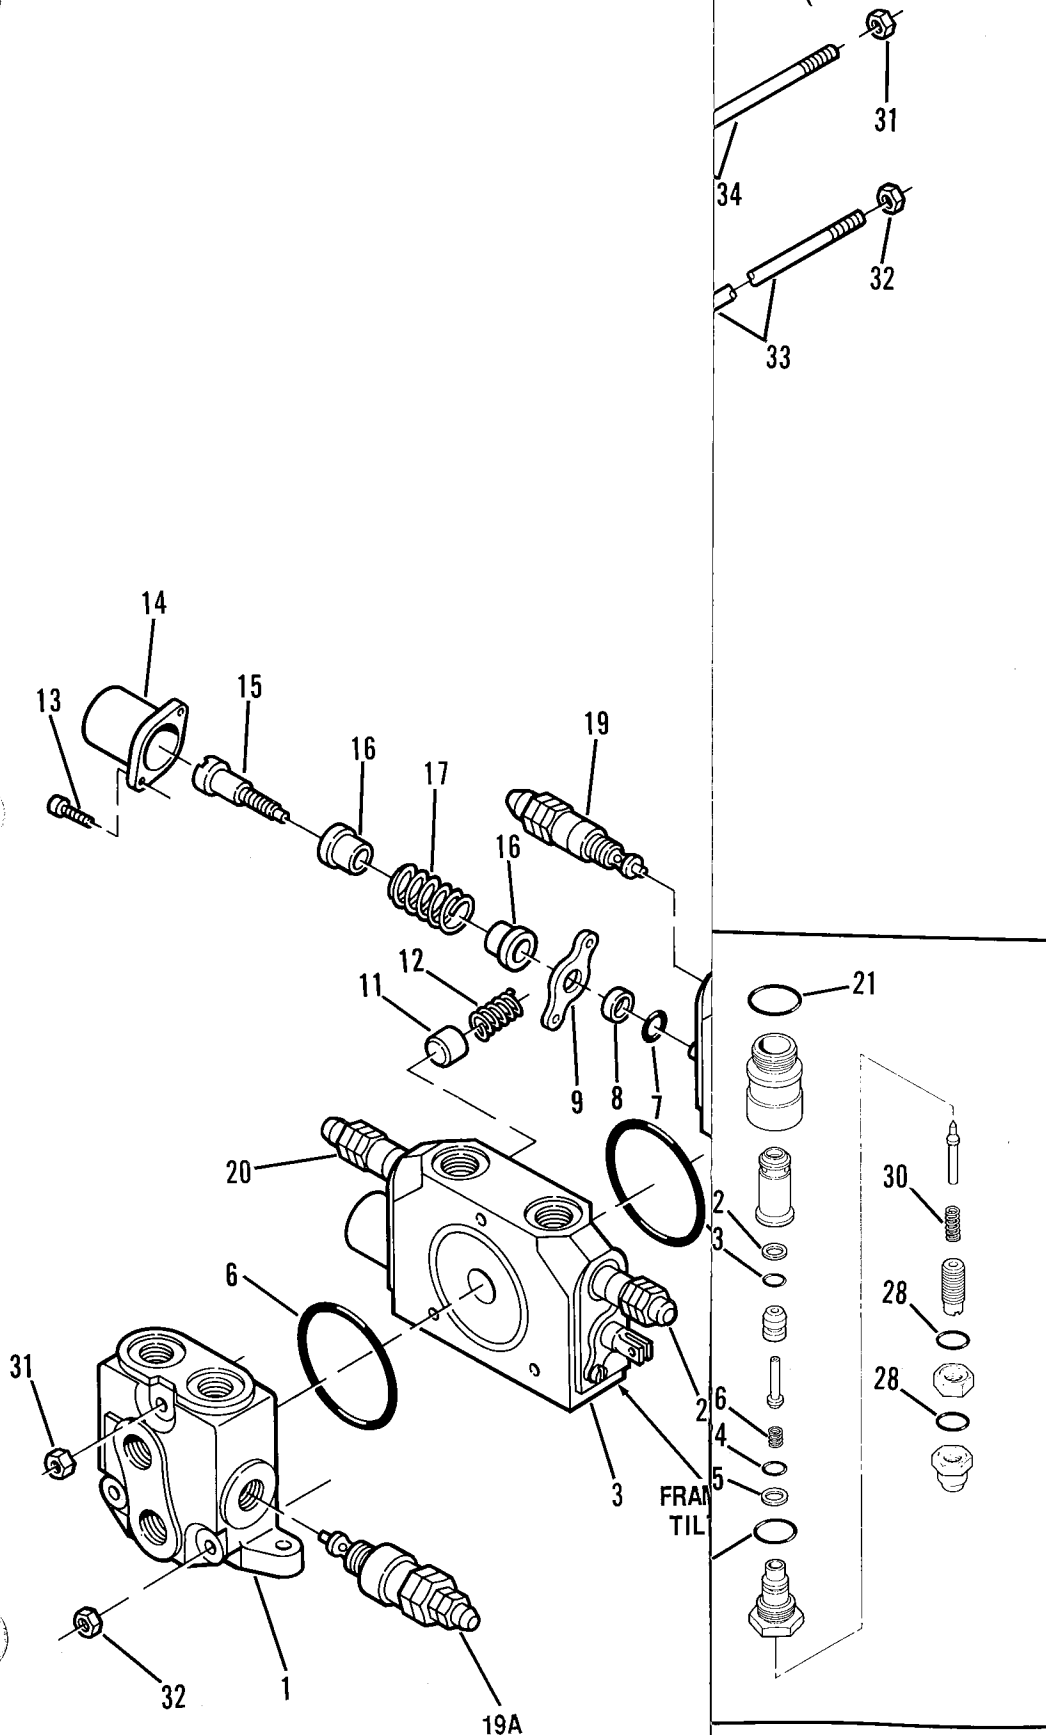

SECONDARY CONTROL VALVE—FRAME/GRILLE TILT, AUXILIARY HYDRAULICS AND OUTRIGGERS (S/N 9A0550 THRU S/N 0B0675)

Item No.	Part Number	Qty.	Description
	7089453	1	Control Valve Assembly, Frame/Grille Tilt and Aux. Hyd. (Includes items 1, 2, 3, 4, 6 thru 17 and 19 thru 38)
	8902128	1	Control Valve Assembly, Frame/Grille Tilt and Outriggers (Includes items 1, 2, 3, 5 and 6 thru 38)
	8902127	1	Control Valve Assembly, Frame/Grille Tilt, Aux. Hyd & Outriggers (Includes items 1 thru 38)
1	8033410	1	Section, Inlet (Includes 1 of item 6)
2	8033411	1	Section, Outlet
3	8033236	2	Section, Frame/Grille Tilt (Includes items 6 thru 17)
4	8902115	1	Section, Auxiliary Hydraulics (Includes items 6 thru 17)
5	8033409	2	Section, Outriggers (Includes items 6, 11, 12 and 18)
6	See Kits	1	O-Ring
7	See Kits	2	O-Ring
8	See Kits	2	Wiper
9	See Kits	2	Plate, Seal
10	See Kits	2	Screw, Rd Hd Mach
11	See Kits	1	Poppet, C V
12	See Kits	1	Spring
13	See Kits	2	Screw, Soc Hd Cap
14	See Kits	1	Cap, Spool
15	See Kits	1	End, Spool
16	See Kits	2	Seat, Spring
17	See Kits	1	Spring
18	8033163	2	Solenoid Assembly
19	8033165	2	Relief Valve Assembly - Preset at 3250 ± 50 psi (Includes items 21 thru 29)
19A	8033164	1	Main Relief Valve - Preset at 2650 ± 50 psi (Includes items 21 thru 29)
20	8033150	2	Relief Valve Assembly - Preset at 1200 ± 50 psi (Includes items 21 thru 28 & 30)
21	See Kits	1	O-Ring
22	See Kits	1	Ring, Back-Up
23	See Kits	1	O-Ring
24	See Kits	1	O-Ring
25	See Kits	1	Ring, Back-Up
26	See Kits	1	Spring
27	See Kits	1	O-Ring
28	See Kits	2	O-Ring
29	See Kits	1	Spring (Used on Item 19 & 19A Only)
30	See Kits	1	Spring (Used on Item 20 Only)
31	See Kits	2	Nut, Special
32	See Kits	4	Nut, Special
33	See Kits	2	Tie Rod
34	See Kits	1	Tie Rod
35	See Kits	2	O-Ring
36	See Kits	2	Plug, SAE
37	See Kits	1	Plug, Shut-Off
38	See Kits	1	Seal, Special
			KITS
	8033237	AR	Rebuild Kit for individual service of items 3, 4 or 5 (Includes 6 of item 6 and listed quantities of items 7 thru 17)
	8902495	1	Seal & Spring Kit for Relief Valve item 19 & 19A (Includes items 21 thru 29)
	8033219	1	Seal & Spring Kit for Relief Valve item 20 (Includes items 21 thru 28 & 30)
	8902095	1	Tie Rod Kit — 3 Section Valve (Includes items 31 thru 34)
	8902096	1	Tie Rod Kit — 4 Section Valve (Includes items 31 thru 34)
	8902131	1	Tie Rod Kit — 5 Section Valve (Includes items 31 thru 34)

**SECONDARY CONTROL VALVE —
FRAME /GRILLE TILT, AUXILIARY
HYDRAULICS AND OUTRIGGERS
(S/N 9A0550 THRU S/N 0B0675)**

PB 0780