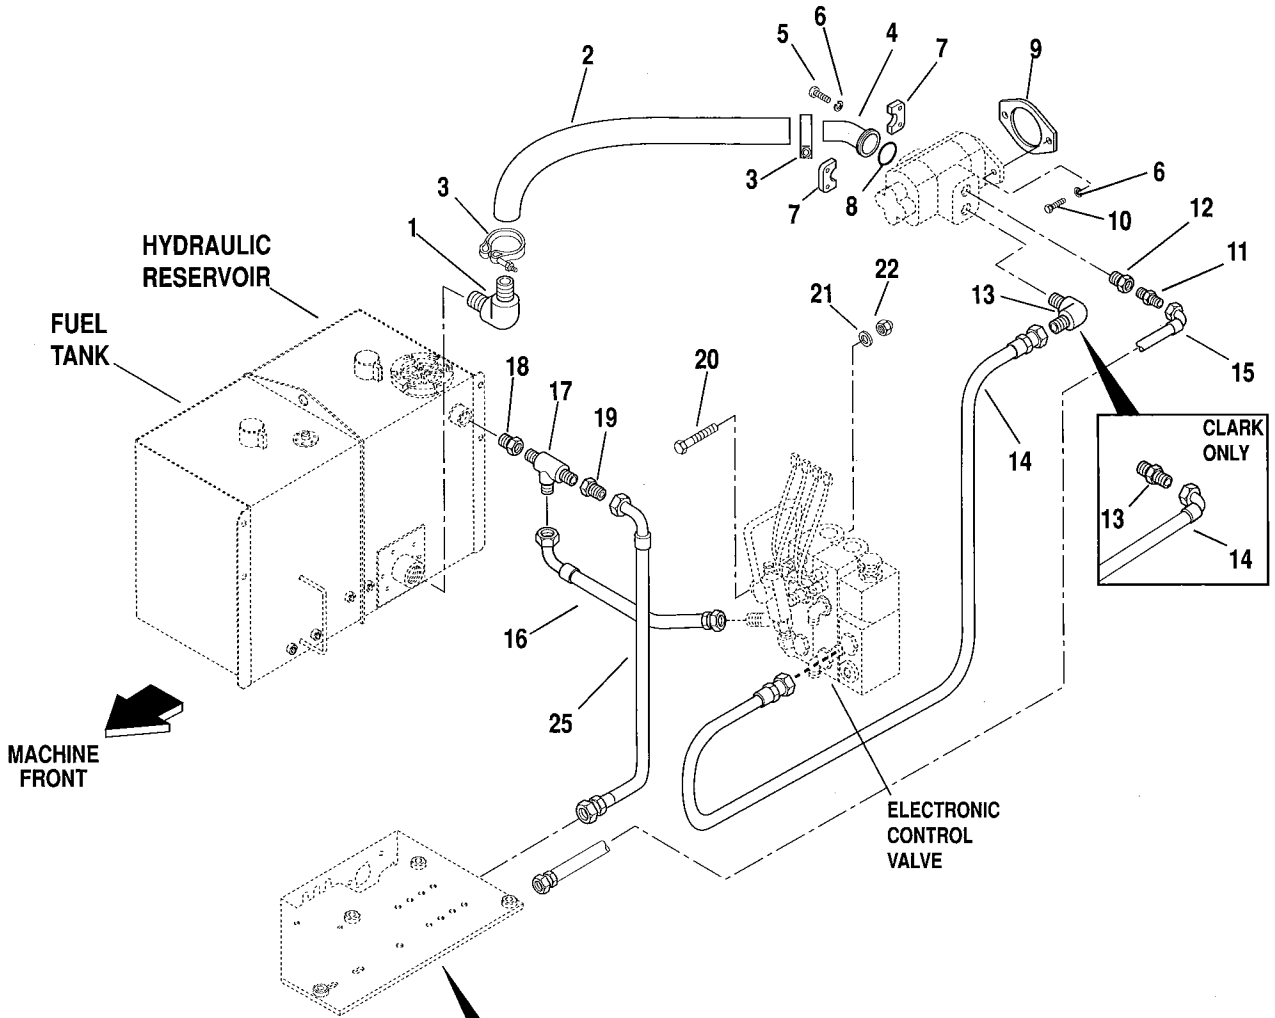

MAIN CONTROL VALVE CIRCUIT — ELECTRONIC CONTROL VALVE

UNDERNEATH VIEW SEE PAGE 5.8
FOR VALVE PLATE BREAKDOWN

PB 0551

MAIN CONTROL VALVE CIRCUIT — ELECTRONIC CONTROL VALVE

Item No.	Part Number	Qty.	Description
1	8424234	1	Elbow, 2" NPT - 2" Hose I. D.
2	8401004-0180	1	Hose, Suction - 2" I. D. (Funk)
	8401004-0280	1	Hose, Suction - 2" I. D. (Clark)
3	8405209	2	Clamp, T-Bolt
4	8424233	1	Elbow, 90° - 2"
5	8303626	4	Screw, Hex Hd Cap, 1/2-13 x 1-1/2"
6	8307007	6	Lockwasher, 1/2"
7	8546407	2	Clamp Half 2"
8	8640208	1	O-Ring, #228
9	7054902	1	Gasket
10	8303602	2	Screw, Hex Hd Cap, 1/2-13 x 1-1/4"
11	8760107	1	Connector, Straight, SAE 8-8, male JIC 37° x male str. thd. o-ring
12	8760545	1	Reducer, SAE 16-8, male str. thd. o-ring x female internal o-ring boss
13	8760102	1	Connector, Straight, SAE 16-16, male JIC 37° x male str. thd. o-ring (Clark)
	8760309	1	Elbow, 90°, SAE 16-16, male JIC 37° x male str. thd. o-ring (Funk)
14	2712282	1	Hose Assembly, Pump to Main Control Valve (Funk)
	6604592	1	Hose Assembly, Pump to Main Control Valve (Clark)
15	2711872	1	Hose Assembly, Priority Valve to Pump (Funk)
	6605062	1	Hose Assembly, Priority Valve to Pump (Clark)
16	2712402	1	Hose Assembly, Main Control Valve to Tank
17	8760553	1	Tee, Run, SAE 16-16P, male JIC 37° x male NPT
18	8540048	1	Bushing, Hex , SAE 20P-16P, male NPT x female NPT
19	8760533	1	Reducer, SAE 16-8, female JIC 37° x male JIC 37°
20	8303713	3	Screw, Hex Hd Cap, 1/2-13 x 2-1/4 Lg Gr 5
21	8307112	3	Washer, Flat 1/2
22	8305644	3	Nut, Hex Lock, 1/2-13
23	8760552	1	Tee, Branch, SAE 16-16, male JIC 37° x male str. thd. o-ring
24	8760102	1	Connector, Straight, SAE 16-16, male JIC 37° x male str. thd. o-ring
25	2712122	1	Hose Assembly, Acc. Chg. Valve to Tank
26	8760273	1	Elbow, 45°, SAE 16-16, male JIC 37° x female JIC 37° swivel