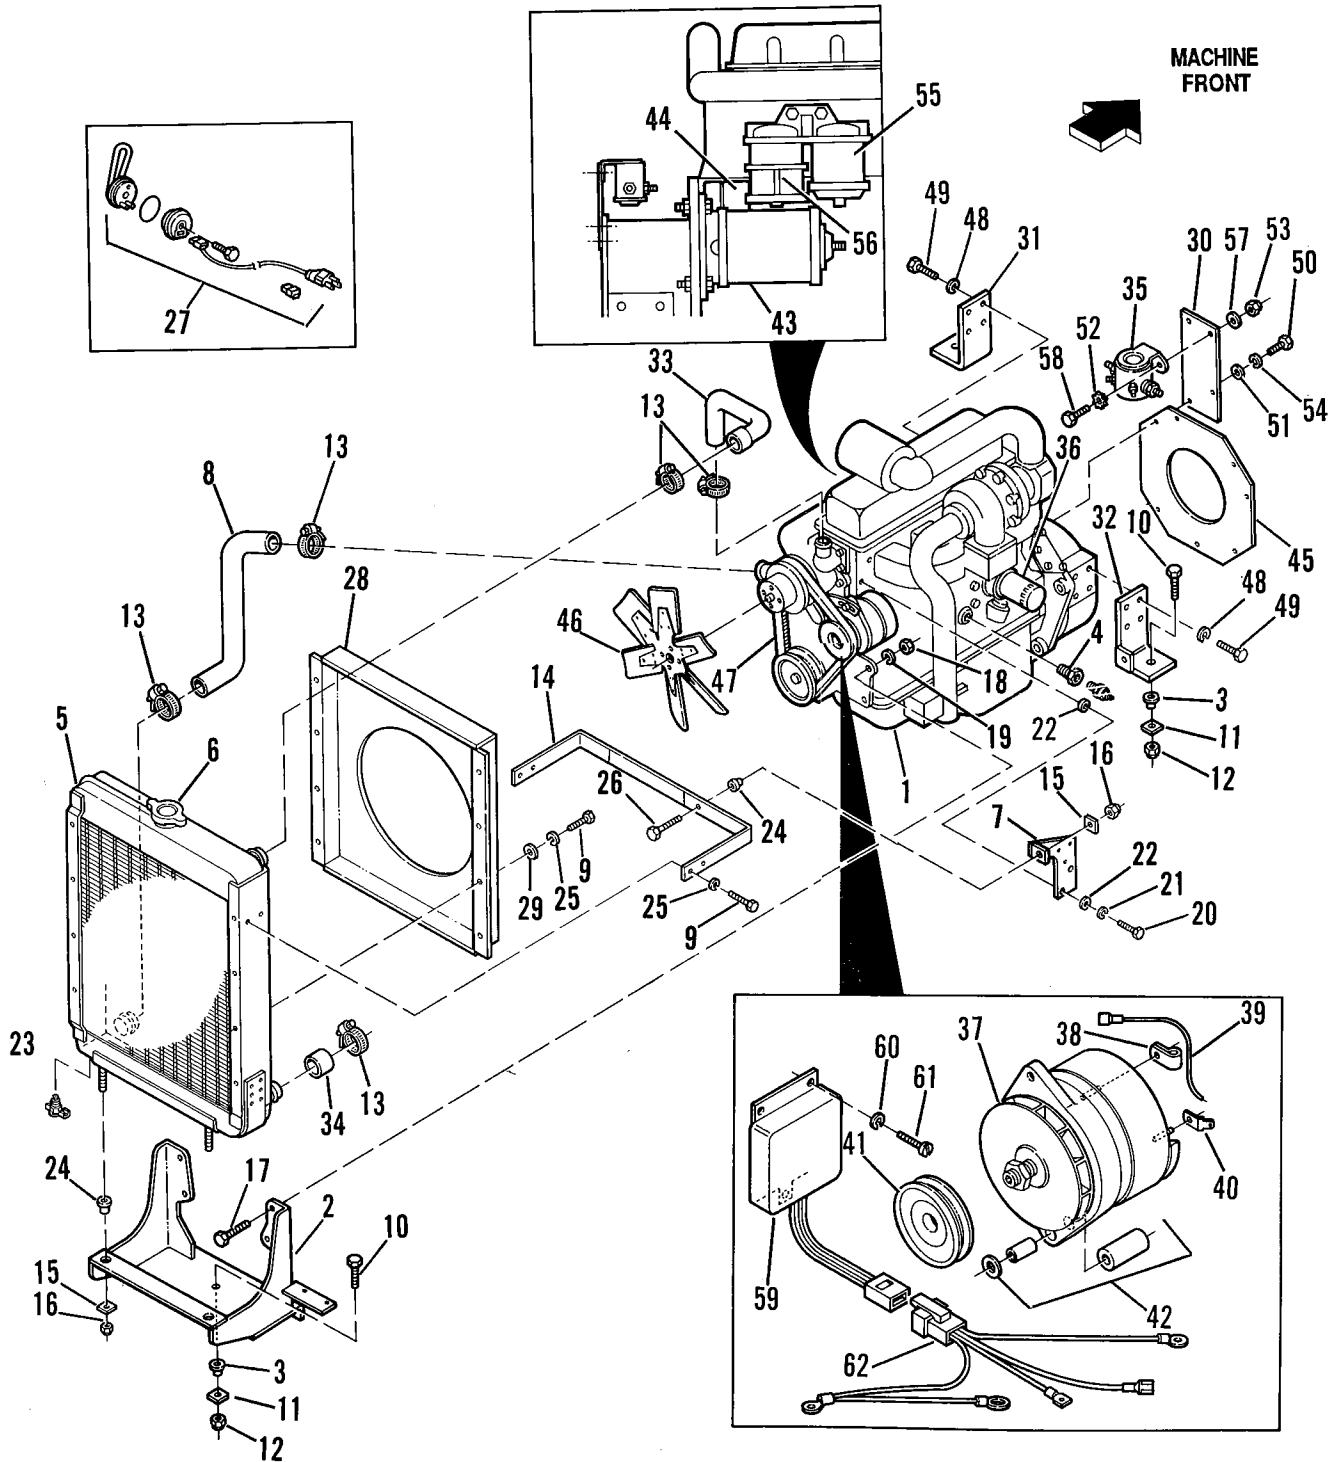

ENGINE AND RADIATOR MOUNTING (FORD — BSD 444T)

ENGINE AND RADAIOR MOUNTING (FORD — BSD 444T)

Item No.	Part Number	Qty.	Description
1	8262112	1	Engine, Ford BSD - 444T Diesel
2	7077813	1	Bracket, Engine & Radiator Mount
3	8278007	3	Mount, Rubber
4	8541030	1	Reducer, 1/4 NPT x 1/8 NPT
5	7079304	1	Radiator (Includes item 6)
6	8180306	1	Cap Radiator
7	7067522	1	Bracket, Top Rad. Support
8	7079313	1	Hose, Lower Radiator
9	8303729	12	Screw, Hex Hd Cap, 1/4-20 x 5/8 Gr 5
10	8303638	3	Screw, Hex Hd Cap, 3/4-10 x 2-3/4 Gr5
11	7054351	3	Washer, Rebound
12	8305619	3	Nut, Hex Lock, 3/4-10
13	8405104	5	Clamp, Hose, 2-1/4"
14	7058602	1	Bracket, Radiator Mount
15	7057141	3	Washer, Rebound
16	8305618	3	Nut, Hex, 3/8-16
17	8303639	4	Screw, Hex Hd Cap, 3/4-10 x 3.00 Gr 5
18	8305017	4	Nut, Hex 3/4-10
19	8307010	4	Lockwasher, 3/4
20	8303681	2	Screw, Hex Hd Cap, 3/8-16 x 3/4 Gr 5
21	8307005	2	Lockwasher, 3/8
22	8307204	4	Washer, Flat 3/8
23	8904001	1	Cock, Drain, 1/4NPT
24	8278008	3	Mount, Vibration
25	8307002	12	Lockwasher, 1/4
26	8303622	1	Screw, Hex Hd Cap, 3/8-16 x 2.00 Gr 5
27	8277090	1	Coolant Heater, Engine - Optional
28	7079543	1	Shroud, Radiator
29	8307202	8	Washer, Flat 1/4
30	7069202	1	Mount, Starter Relay
31	7085452	1	Mount, Engine L. H.
32	7085462	1	Mount, Engine R. H.
33	7090172	1	Hose, Radiator Top
34	8403221	1	Cap, Radiator Port
35	8277065	1	Relay, Starter
36	8033471	1	Element, Oil Filter
37	8270213	1	Alternator
38	8406008	1	Clamp
39	7090091	1	Wire Assembly
40	8220073	1	Terminal
41	8276014	1	Pulley
42	8277103	1	Adapter Kit
43	8033468	1	Starter (Includes item 39)
44	8033469	1	Solenoid, Starter
45	7054632	1	Cover, Flywheel Housing
46	8033467	1	Fan, Cooling
47	8033470	1	Belt, Fan
48	8307007	8	Lockwasher, 1/2
49	8303625	8	Screw, Hex Hd Cap, 1/2-13 x 1-1/4 Gr 5
50	8303620	2	Screw, Hex Hd Cap, 3/8-16 x 1.00 Gr 5
51	8307204	2	Washer, Flat 3/8
52	8310002	2	Lockwasher, External Tooth 1/4
53	8305601	2	Locknut, 1/4
54	8307005	2	Lockwasher, 3/8
55	8033472	1	Kit, Fuel Filter
56	8033473	1	Bowl, Sediment
57	8307109	2	Washer, Flat 1/4
58	8303705	2	Screw, Flg Hd Cap, 1/4-20 x 3/4 Gr 5
59	8022023	1	Regulator, Voltage
60	8307003	3	Lockwasher, #10
61	8303837	3	Screw, Slotted Pan Hd, #10-24 NC x 3/4
62	7090182	1	Wire Assembly