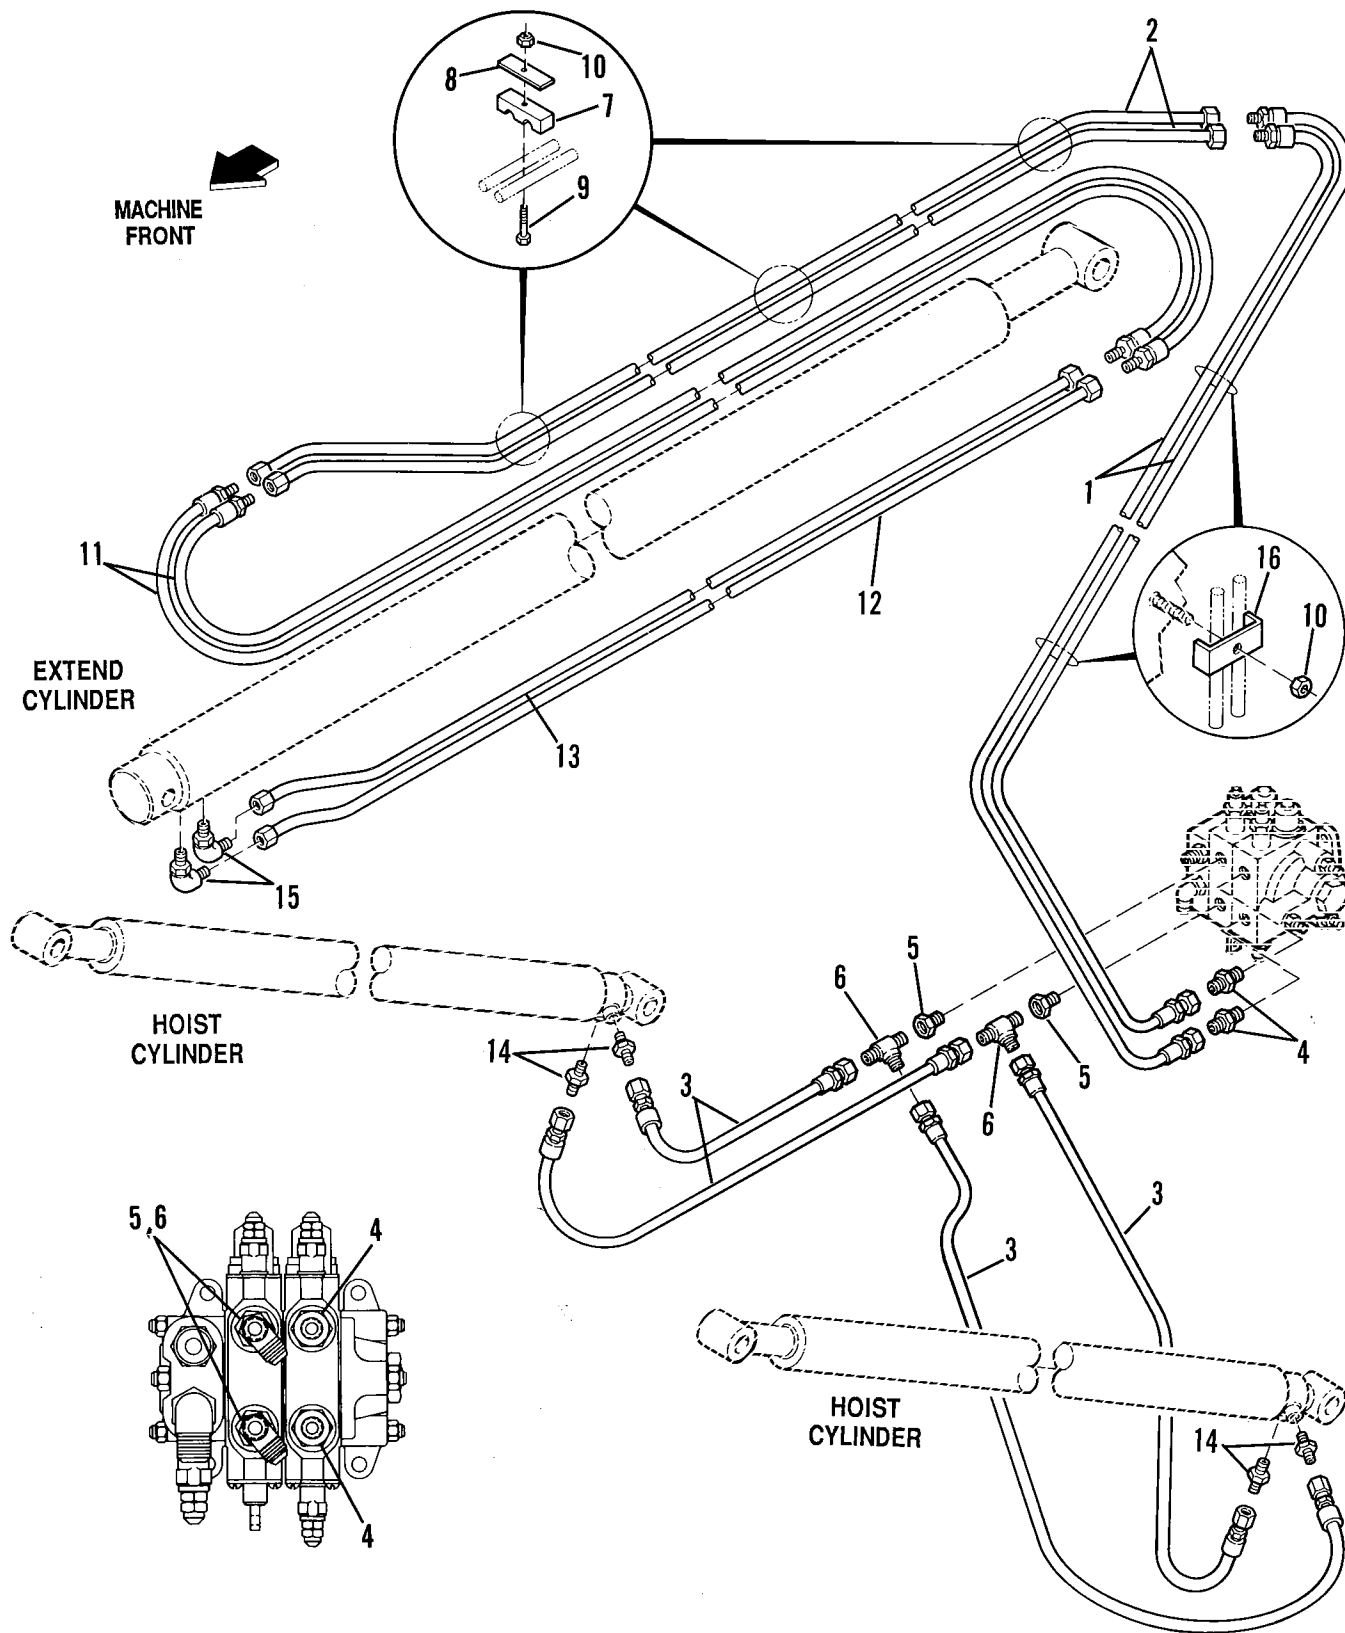

BOOM RAISE/LOWER AND EXTEND/RETRACT CIRCUITS (CABLE CONTROLLED VALVE)

PB0561

BOOM RAISE/LOWER AND EXTEND/RETRACT CIRCUITS (CABLE CONTROLLED VALVE)

Item No.	Part Number	Qty.	Description
1	2712192	2	Hose Assembly, Control Valve to Boom Tubes
2	7065253	2	Tube Assembly
3	2711242	4	Hose Assembly, Hoist Cylinders
4	8760111	2	Connector, Straight, SAE 8-12, male JIC 37° x male str. thd. o-ring
5	8760550	2	Reducer, SAE 12-10, male str. thd. o-ring x female internal o-ring boss
6	8760481	2	Tee, Run, SAE 10-10, male str. thd. o-ring x male JIC 37°
7	8769122	3	Clamp Set 5/8 Tube
8	8769123	3	Plate, Cover
9	8303746	1	Screw, Hex Hd Cap, 5/16-18 x 1-3/4
10	8305626	5	Locknut, 5/16-18
11	2712232	2	Hose Assembly, Extend Cylinder
12	7079152	1	Tube Assembly
13	7079142	1	Tube Assembly
14	8760115	4	Connector, Straight, SAE 10-10, male JIC 37° x male str. thd. o-ring
15	8760304	2	Elbow, 90°, SAE 10-10, male JIC 37° x male str. thd. o-ring
16	7065632	2	Clamp