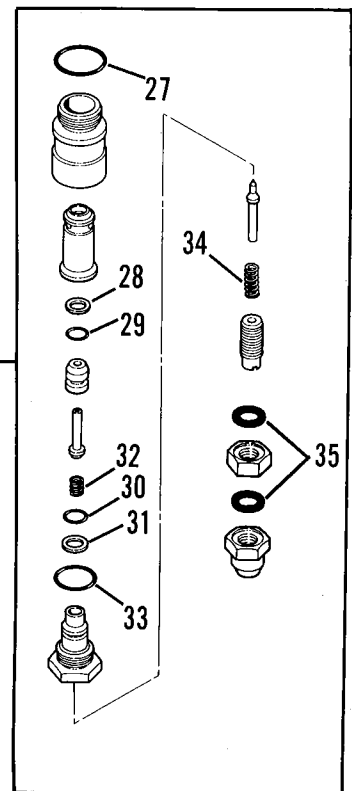

MAIN CONTROL VALVE — CABLE CONTROLLED

MAIN CONTROL VALVE — CABLE CONTROLLED

Item No.	Part Number	Qty.	Description
	8902129	1	Main Control Valve (Includes Items 1 thru 42)
1	8902504	1	Section, Inlet (Includes one of item 5)
2	8033215	1	Section, Outlet
3	8033158	1	Section, Boom Raise/Lower (Includes Items 5 thru 16)
4	8033159	1	Section, Boom Extend/Retract (Includes Items 5 thru 16)
5	See Kits	1	O-Ring
6	See Kits	1	Poppet, C.V.
7	See Kits	1	Spring
8	See Kits	2	Screw, Soc Hd Cap
9	See Kits	1	Cap, Spool
10	See Kits	1	End, Spool
11	See Kits	2	Seat, Spring
12	8033161	1	Spring
13	See Kits	2	Wiper
14	See Kits	2	O-Ring
15	See Kits	2	Plate, Seal
16	See Kits	2	Screw, Machine Rd. Hd.
17	8033216	1	Relief Valve, Main (Includes Items 18 thru 25)
18	See Kits	2	O-Ring
19	See Kits	1	Ring, Backup
20	See Kits	1	O-Ring
21	See Kits	1	O-Ring
22	See Kits	1	Ring, Backup
23	See Kits	1	Spring
24	See Kits	1	Spring
25	See Kits	2	O-Ring
26	8902493	3	Relief Valve, Port (Includes Items 27 thru 35)
27	See Kits	1	O-Ring
28	See Kits	1	Ring, Backup
29	See Kits	1	O-Ring
30	See Kits	1	O-Ring
31	See Kits	1	Ring, Backup
32	See Kits	1	Spring
33	See Kits	1	O-Ring
34	See Kits	1	Spring
35	See Kits	2	O-Ring
36	See Kits	2	Rod, Tie
37	See Kits	1	Rod, Tie
38	See Kits	4	Nut, Special
39	See Kits	2	Nut, Special
40	See Kits	1	Plug Assembly, SAE
41	See Kits	1	Plug
42	See Kits	1	O-Ring
			<u>KITS</u>
	8033154	1	Rebuild Kit for items 3 and 4 (Includes 3 of item 5 , listed quantities of items 6 thru 16 and 40, 41 & 42)
	8033218	1	Seal & Spring Kit for Main Relief Valve Item 17(Includes items 18 thru 25)
	8902495	3	Spring & Seal Kit for Port Relief Valve item 26 (Includes items 27 thru 35)
	8903011	1	Tie Rod kit (Includes Items 36 thru 39)