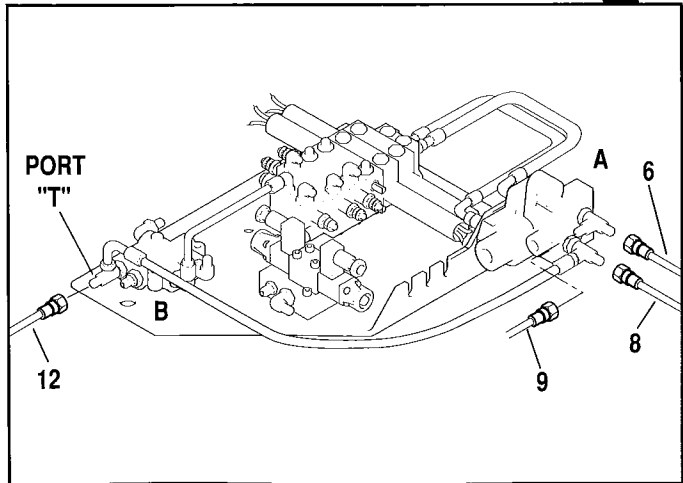

- A. ACCUMULATOR CHARGING VALVE
- B. PRIORITY VALVE
- C. BRAKE VALVE PRESSURE SWITCH