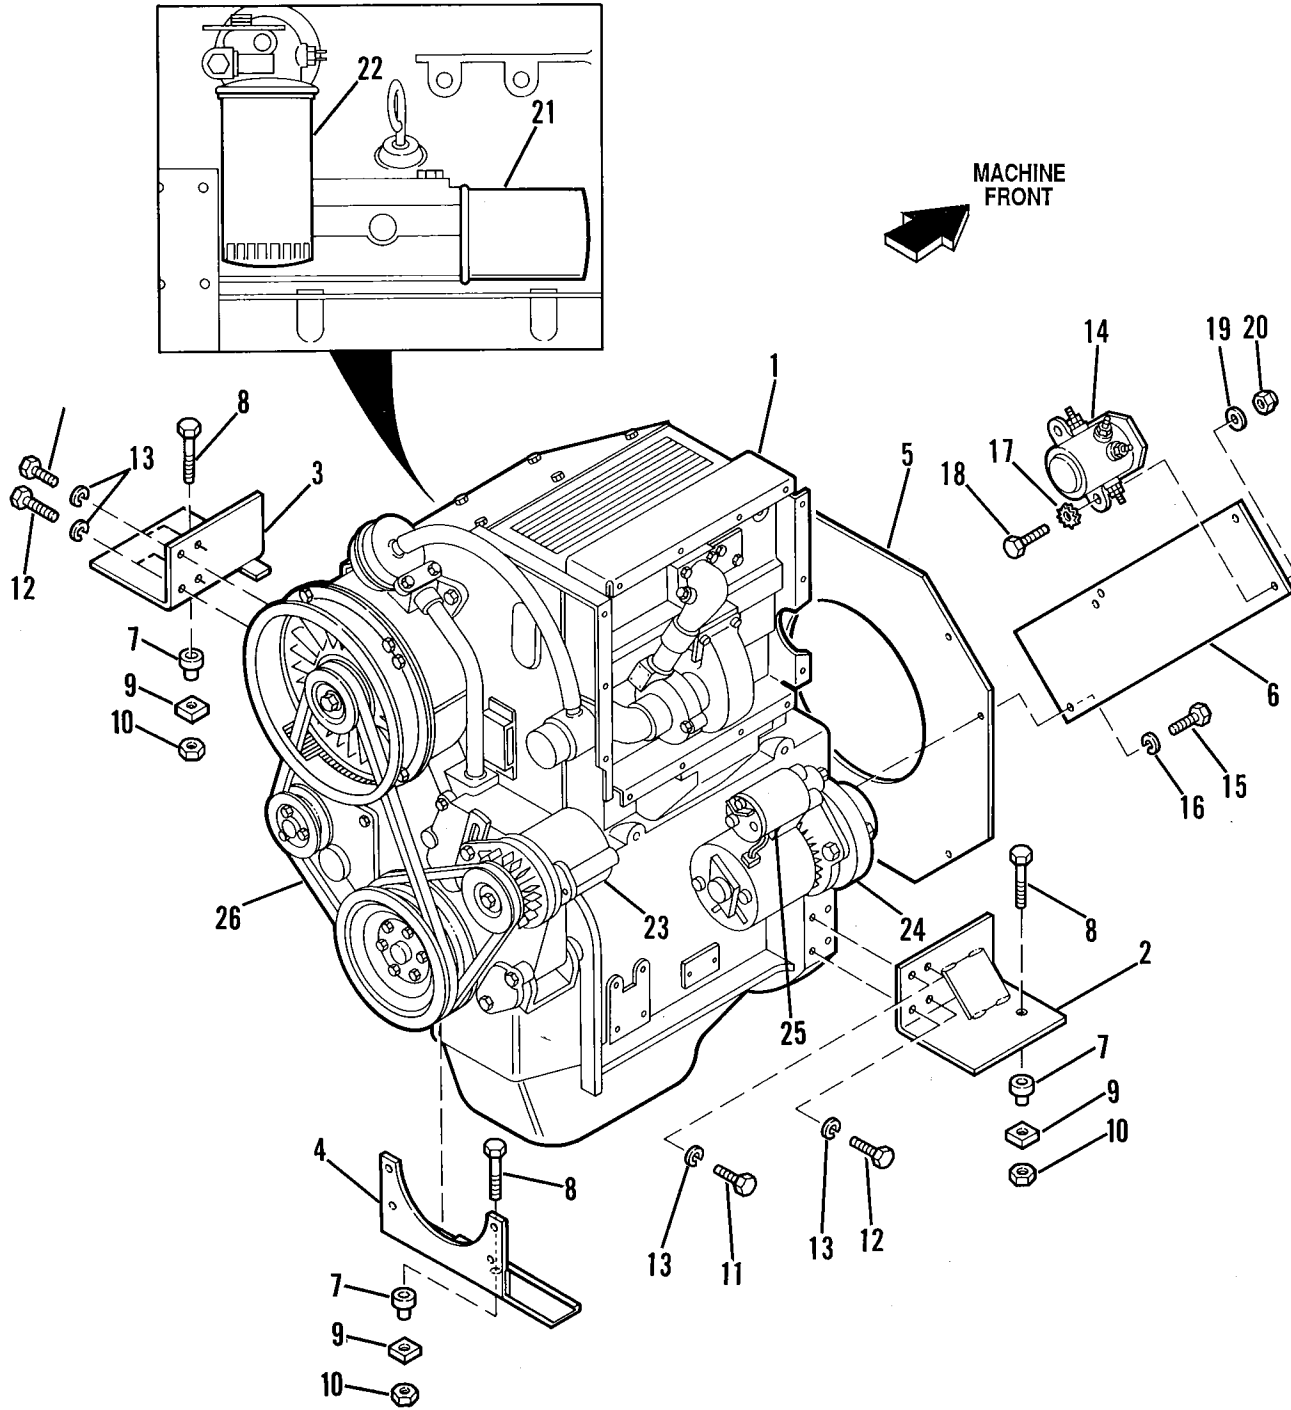

ENGINE MOUNTING (DEUTZ — BF4L 913)

PB0400

ENGINE MOUNTING (DEUTZ — BF4L 913)

Item No.	Part Number	Qty.	Description
1	8262309	1	Engine, 106 HP Turbo, BF4L913
2	7084142	1	Bracket, Front Engine Mount R.H.
3	7084152	1	Bracket, Front Engine Mount L. H.
4	7084501	1	Bracket, Engine Mount, Rear
5	7054632	1	Cover, Flywheel Housing
6	7084181	1	Mount, Starter Relay
7	8278007	3	Mount, Rubber
8	8303639	3	Screw, Hex Hd Cap, 3/4 -10 x 3" Gr 5
9	7054351	3	Washer, Rebound
10	8305619	3	Nut, Hex Lock, 3/4 -10
11	8303519	4	Screw, Hex Hd Cap, M12 x 1.75 x 35mm, PC 8.8
12	8303618	4	Screw, Hex Hd Cap, M12 x 1.75 x 25mm, PC 8.8
13	8307025	8	Lockwasher, M12
14	8277065	1	Relay, Starter
15	8303551	6	Screw, Hex Hd Cap, M 10 x 15mm, PC 8.8
16	8307023	6	Lockwasher, M10
17	8310002	2	Lockwasher,Ext. Tooth 1/4
18	8303705	2	Screw, Hex Hd Cap, 1/4 NC x 3/4
19	8307109	2	Washer, Flat 1/4
20	8305601	2	Locknut 1/4 NC
21	8320263	1	Element, Fuel Filter
22	8320264	1	Element, Oil Filter
23	8033443	1	Alternator
24	8033444	1	Starter
25	8033445	1	Solenoid, Starter
26	8033446	1	V-Belt