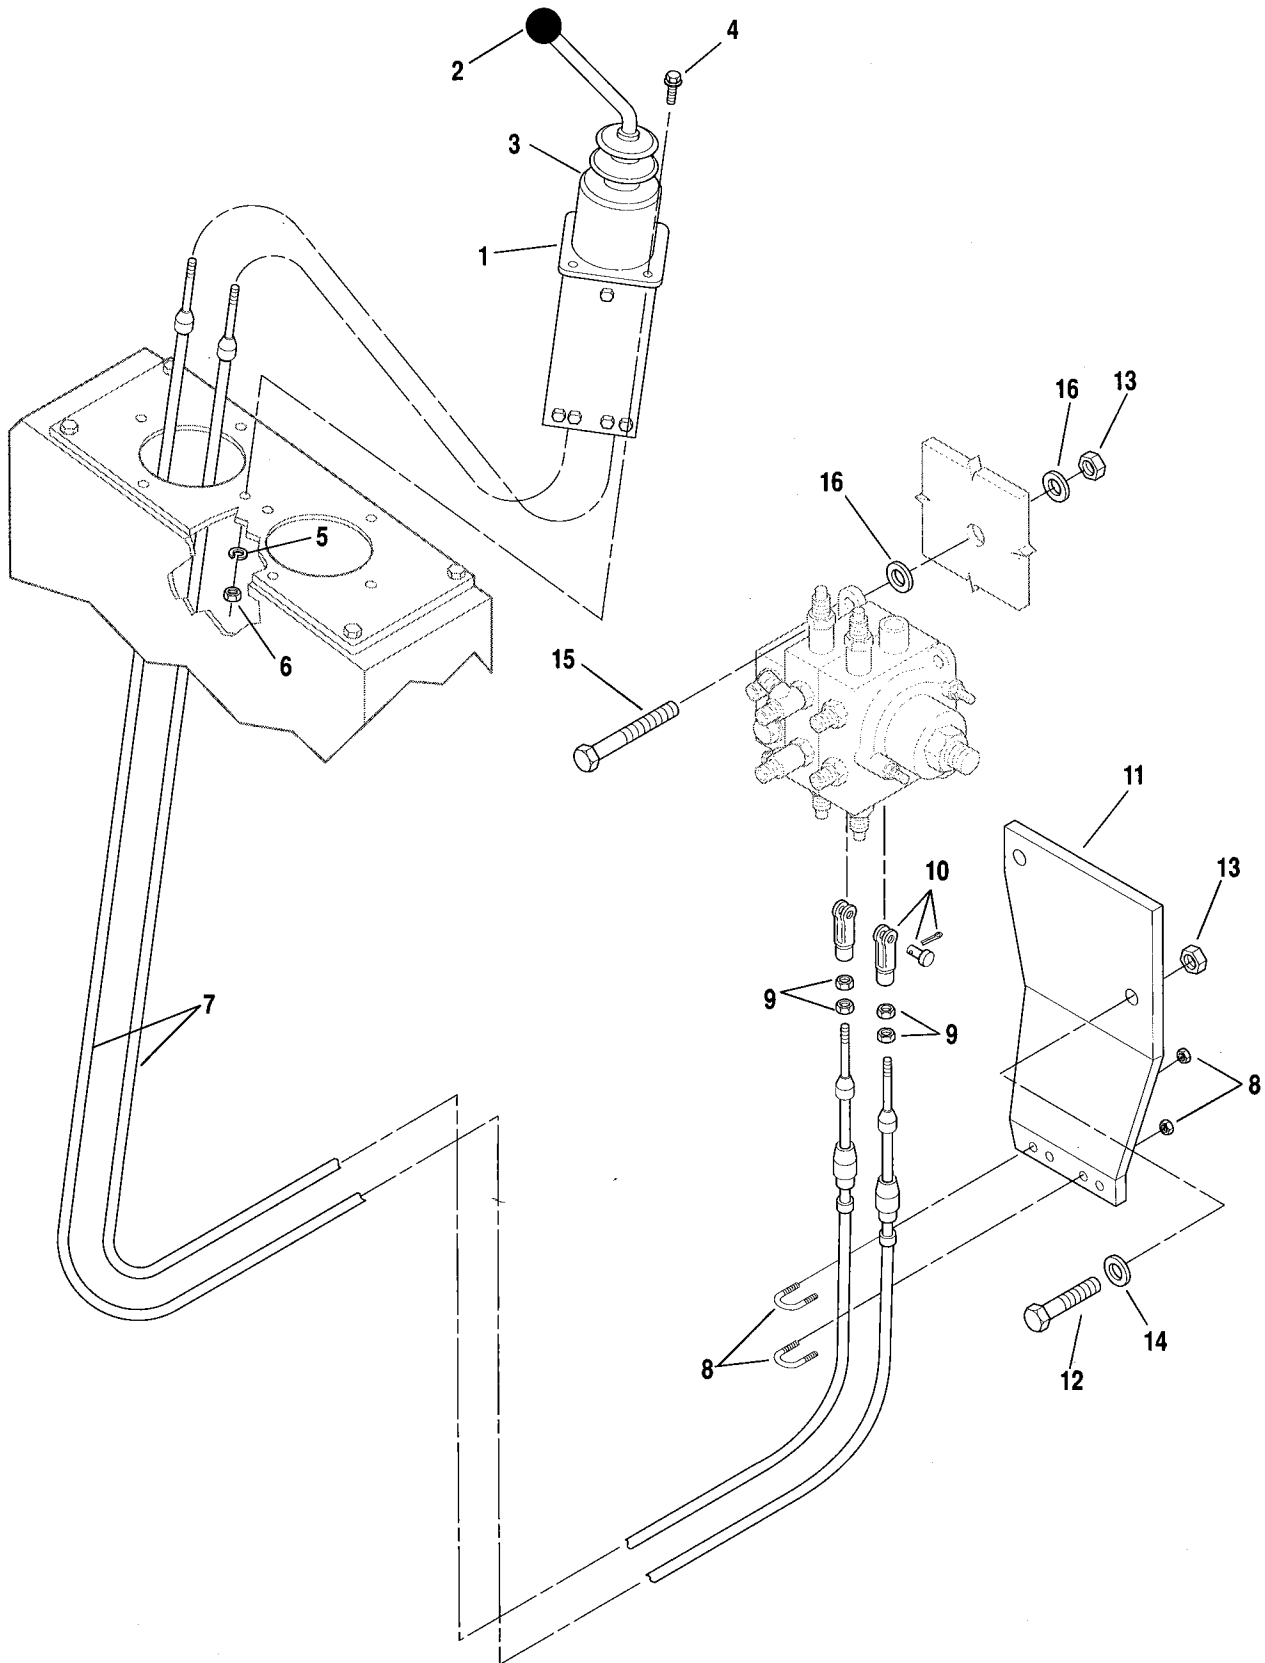

BOOM RAISE/LOWER & EXTEND/RETRACT CONTROL (CABLE CONTROL JOYSTICK)

PB 0061

BOOM RAISE/LOWER & EXTEND/RETRACT CONTROL (CABLE CONTROL JOYSTICK)

Item No.	Part Number	Qty.	Description
1	7080843	1	Joystick (Includes Items 2 and 3)
2	8580110	1	Knob
3	8160419	1	Boot
4	8303553	4	Screw, Flange Head, 1/4 x 1.25
5	8307002	4	Lockwasher, 1/4
6	8305004	4	Nut, Hex, 1/4
7	8160053	2	Cable, Control
8	8160615	2	Clamp w/Nuts
9	8305402	4	Nut, Jam 1/4 NF
10	8301439	2	Clevis (w/Pin)
11	7089922	1	Bracket, Cable Anchor
12	8303658	2	Screw, Hex Hd Cap, 1/2-13 x 2.00 Gr 5
13	8305644	5	Nut, Hex Lock, 1/2-13
14	8307112	8	Washer, Flat 1/2
15	8303692	3	Screw, Hex Hd Cap, 1/2-13 x 2.75 Gr 5