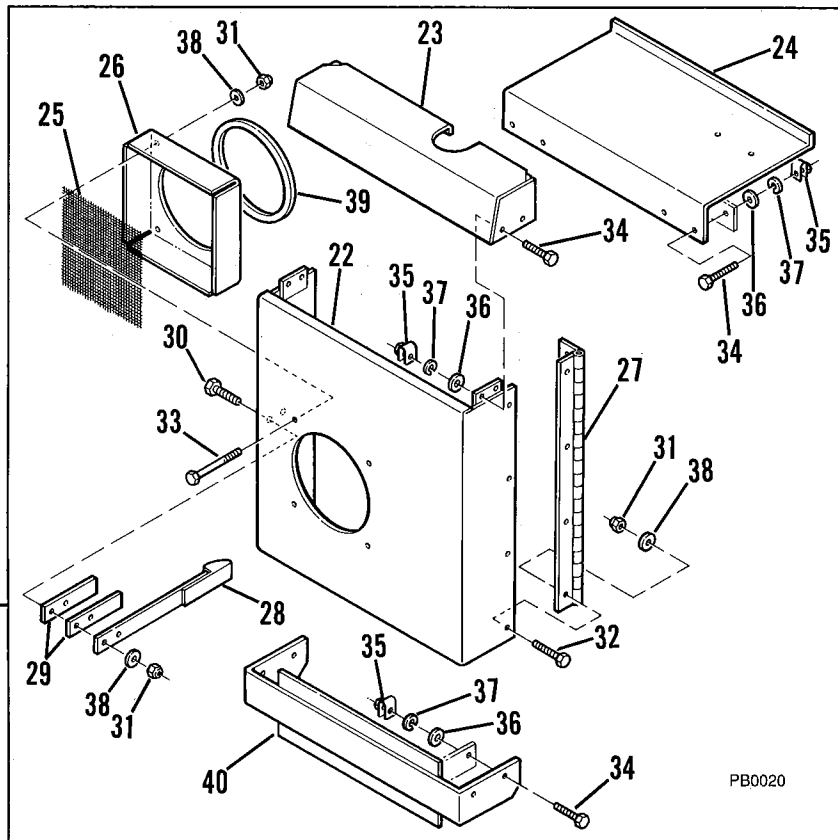

DEUTZ
ENGINES
ONLY