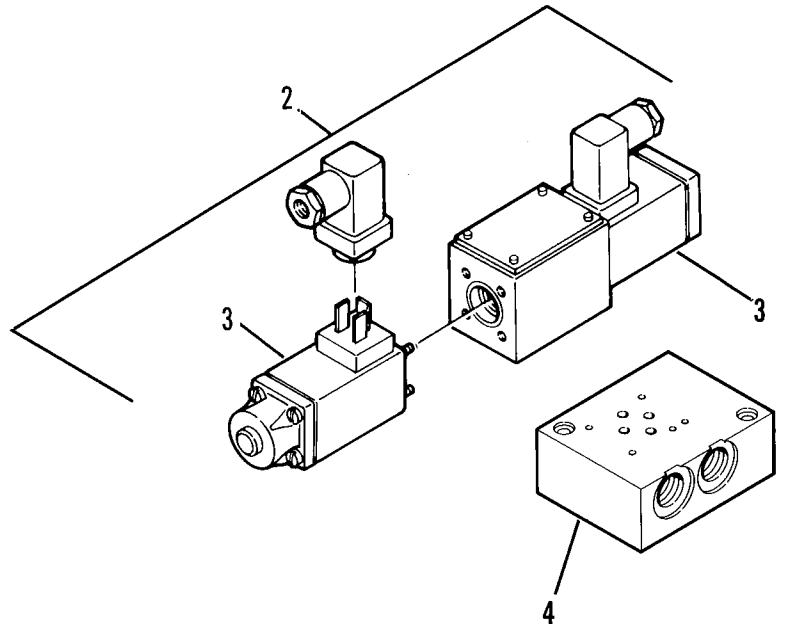

**SECONDARY CONTROL VALVE —
 FRAME /GRILLE TILT, AUXILIARY
 HYDRAULICS AND OUTRIGGERS
 (S/N 0B0676 AND AFTER)**

3

PB 0970

6.14.1

9038

Origin 2/90

DIRECTIONAL CONTROL VALVES

PB0790