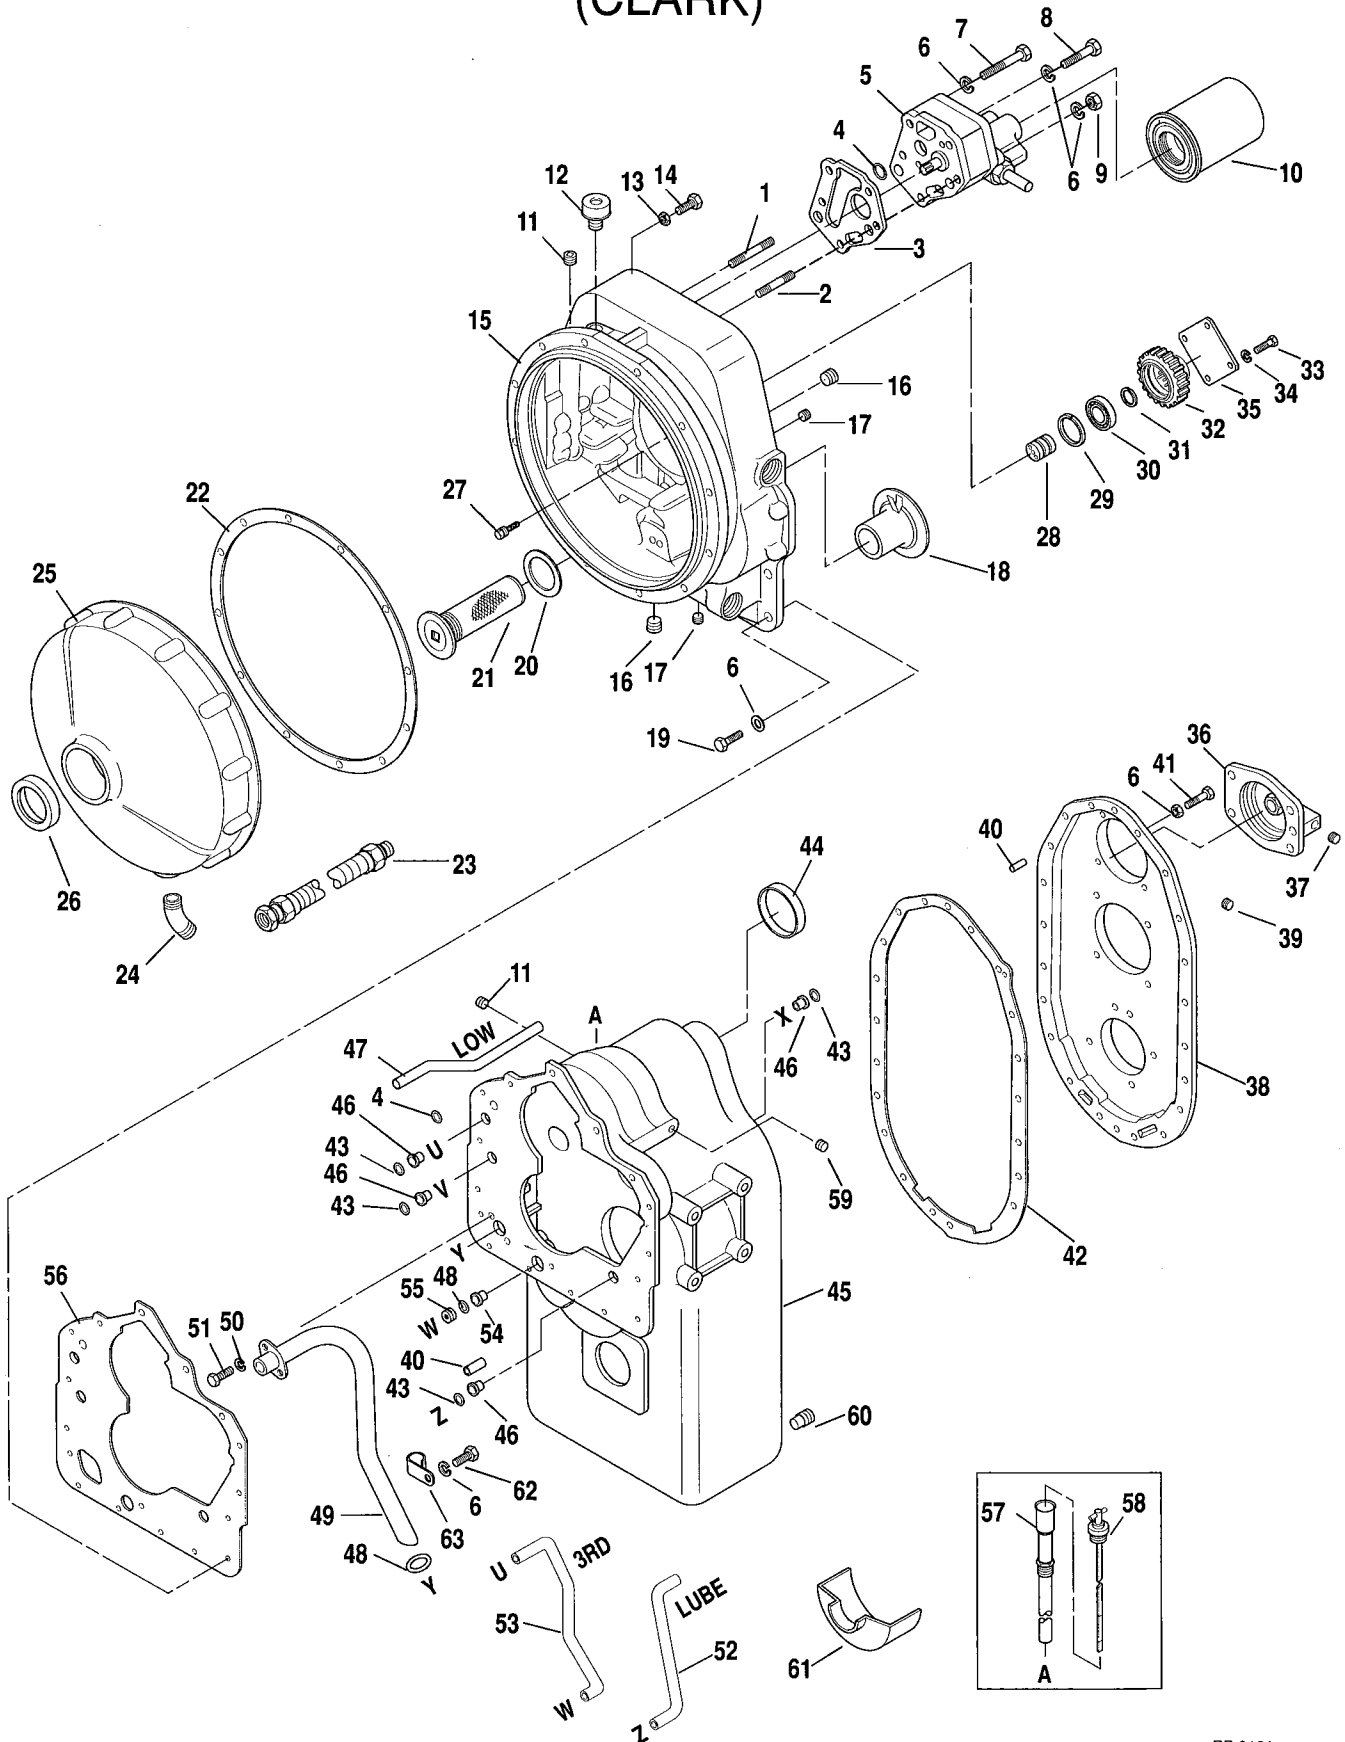

CONVERTER AND TRANSMISSION HOUSINGS (CLARK)

PB 0181

CONVERTER AND TRANSMISSION HOUSINGS (CLARK)

Item No.	Part Number	Qty.	Description
1	8032510	1	Stud, Pump Mounting
2	8032511	1	Stud, Pump Mounting
3	8032500	1	Gasket, Pump to Converter Housing
4	8032501	2	O-Ring
5	8032502	1	Charging Pump Assembly
6	8032503	42	Lockwasher
7	8032504	1	Screw
8	8032505	2	Screw
9	8032506	2	Nut, Stud
10	8320254	1	Filter Assembly
11	8032508	2	Plug, Pipe
12	8032509	1	Breather, Air
13	8032561	11	Lockwasher
14	8032547	11	Screw
15	8032548	1	Housing, Converter
16	8032515	2	Plug, Pipe
17	8032516	2	Plug, Pipe
18	8032517	1	Sleeve, Converter Housing
19	8032520	16	Screw
20	8032519	1	Gasket, Screen
21	8032518	1	Screen Assembly
22	8032549	1	Gasket, Front Cover
23	8033188	1	Drain Hose Assembly
24	8033189	1	Adaptor, Hose
25	8033193	1	Cover, Converter Housing Front
26	8033198	1	Seal, Front Cover Oil
27	8032541	2	Screw and Lockwasher
28	8032542	1	Support, Bearing
29	8032543	1	Ring, Retaining
30	8033199	1	Bearing, Pump Drive Gear
31	8032545	1	Ring, Locating
32	8032546	1	Gear, Drive
33	8033296	2	Capscrew
34	8033297	2	Lockwasher
35	8033298	1	Cover, Pump Mounting
36	8033299	1	Rear Brg. Cap Assembly, Low Shaft (Includes item 37)
37	8032526	1	Plug
38	8033300	1	Rear Cover and Plug Assembly (Includes item 39)
39	8032516	1	Plug, Pipe
40	8032521	3	Pin, Dowel
41	8033301	20	Screw
42	8033302	1	Gasket, Rear Cover to Case
43	8032523	4	O-Ring
44	8033303	1	Plug, Bore
45	8033314	1	Transmission Case Assembly (Includes items 46 thru 55)
46	8032522	4	Sleeve, Tube
47	8032538	1	Tube, Pressure
48	8032532	2	O-Ring
49	8033304	1	Suction Tube Assembly
50	8032535	2	Lockwasher
51	8032536	2	Screw
52	8033305	1	Lube Tube, Clutch
53	8033306	1	Tube, Third Speed
54	8033307	1	Sleeve, Tube
55	8033308	1	Plug, Pressure
56	8032537	1	Gasket, Housing to Case
57	8033309	1	Tube Assembly, Dipstick
58	8033310	1	Dipstick
59	8032539	1	Plug, Pipe
60	8032528	2	Plug, Drain
61	8033311	1	Baffle, Oil
62	8033312	1	Screw
63	8033313	1	Clip, Suction Tube