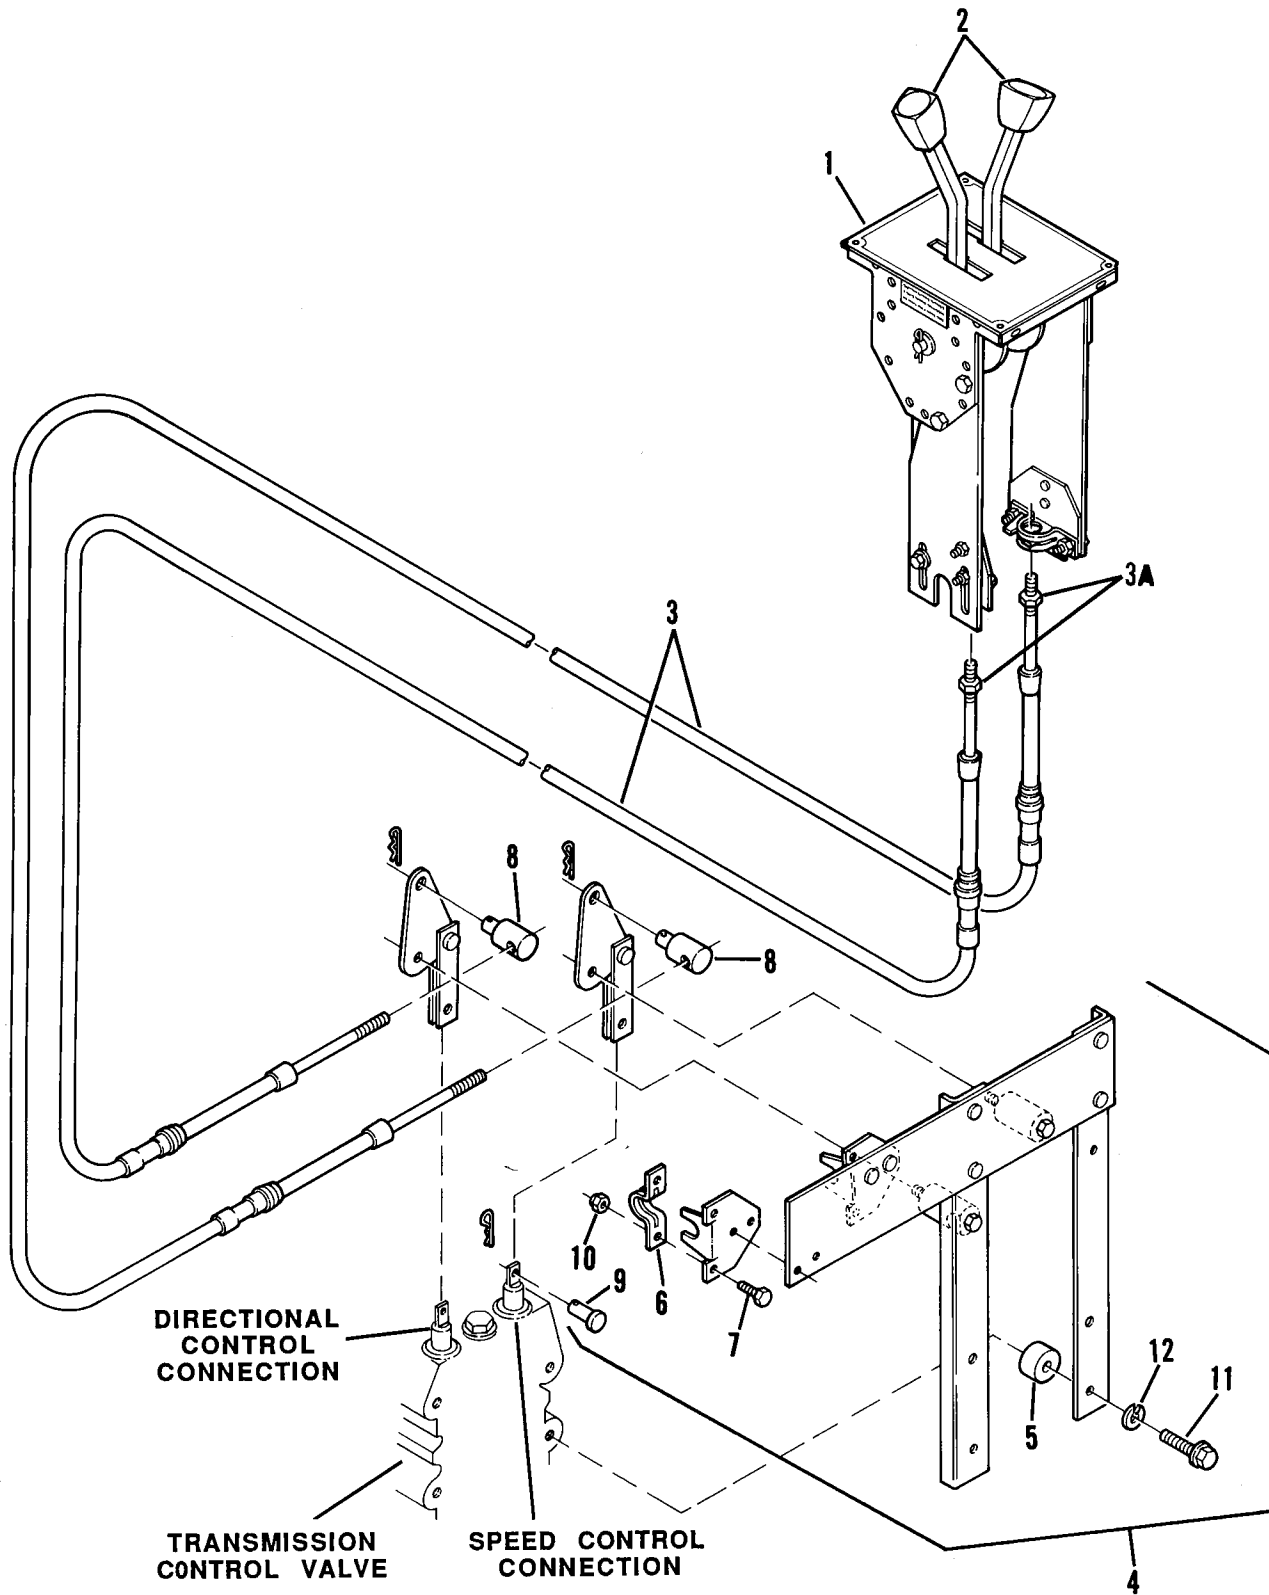

TRANSMISSION SHIFT CONTROLS (CLARK)

PA0083

TRANSMISSION SHIFT CONTROLS (CLARK)

Item No.	Part Number	Qty.	Description
1	7090312	1	Shifter, Transmission (Includes Item 2)
2	8580111	2	Knob
3	8160042	2	Cable, Control
3A	8305402	2	Nut, Jam 1/4-28 NF
4	8160417	1	Transmission Connector Kit (Includes items 5 thru 12 plus all other parts not identified with an item number)
5	8033240	4	Spacer
6	8033241	2	Clamp
7	8303540	4	Screw, Cap, Hex Hd, 1/4-20 x 1 grade 5
8	8033242	2	Swivel
9	8033243	2	Pin, Clevis
10	8305601	4	Nut, Lock
11	8303771	4	Screw, Cap, Hex Hd, 3/8-16 x 2-1/2 grade 5
12	8307005	4	Lockwasher, 3/8