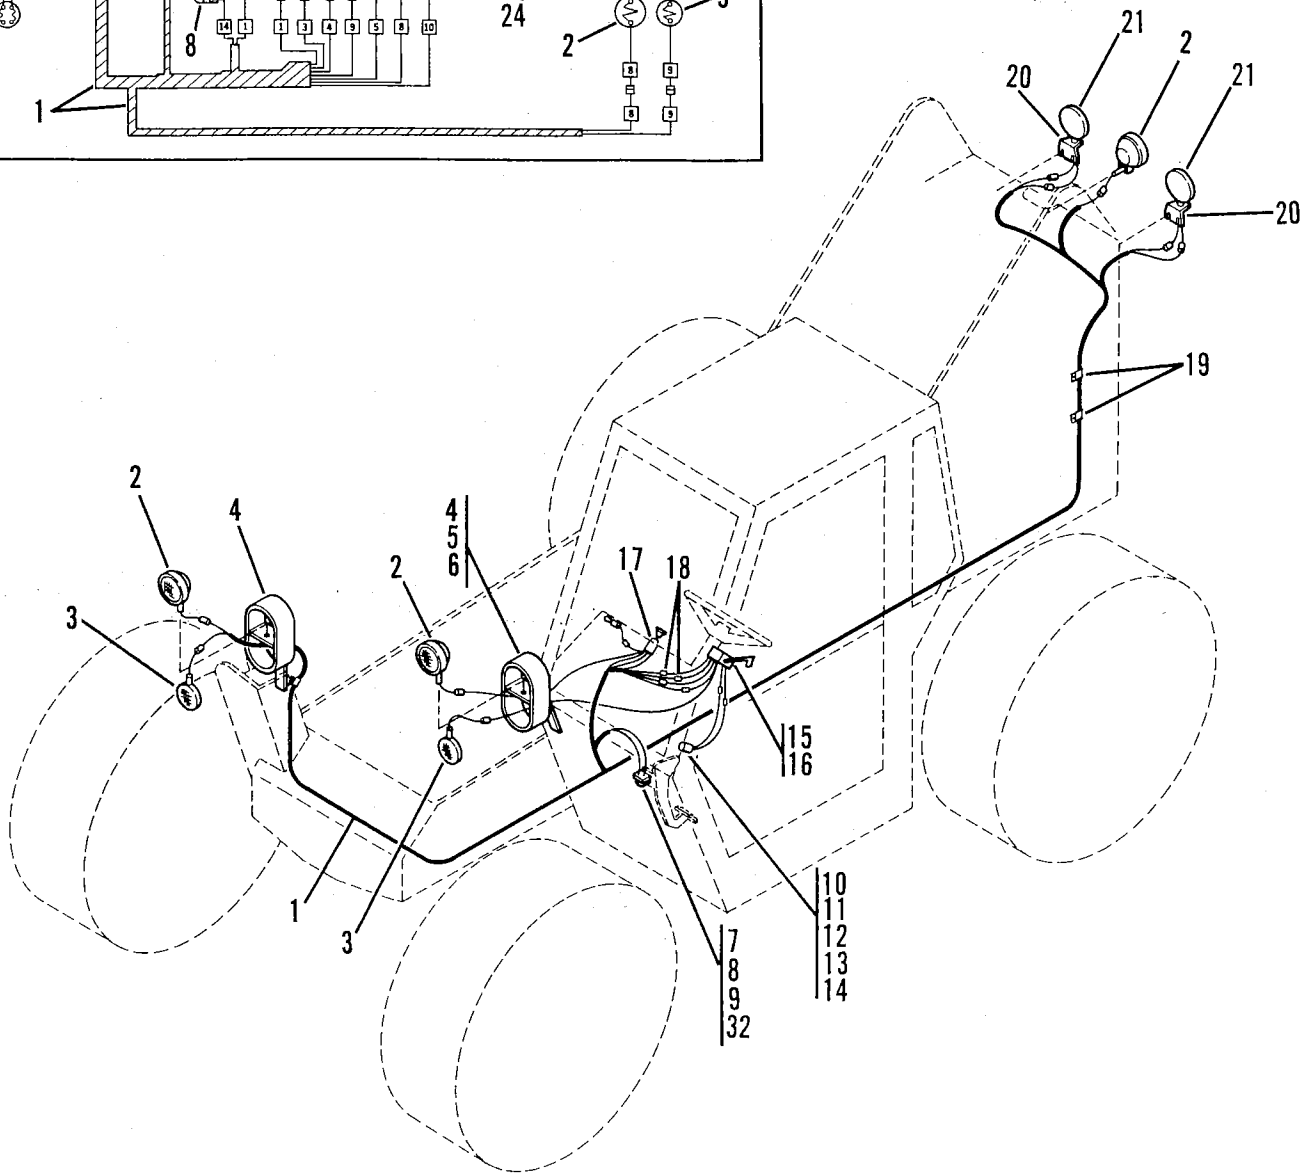

ELECTRICAL SYSTEM CAB HARNESS

DEUTZ CONSOLE WIRING ADDITIONS

PB0280

LIGHTING SYSTEM — OPTIONAL

PA0692

LIGHTING SYSTEM — OPTIONAL

Item No.	Part Number	Qty.	Description
1	7085783	1	Harness, Wiring
2	7047421	3	Light, Head Lamp
3	7069851	2	Light, Turn Signal
4	7069743	2	Bracket, Front
5	8305645	2	Locknut, 3/8 NC
6	8303620	2	Screw, Hex Hd Cap 3/8NC x 1.0
7	8580209	1	Grommet
8	8223025	1	Switch, Momentary Brake Light
9	7085751	1	Plate, Actuator
10	7047371	1	Mount, Flasher
11	8500201	1	Flasher
12	8303837	2	Screw, Rd Hd Mach #10-24 x 3/4
13	8305627	2	Locknut, #10-24
14	8307111	2	Washer, Flat #10
15	8223419	1	Switch, Turn Signal
16	8221011-0120	1	Conduit, 1/2 ID x 12.0 (Not Shown)
17	8223016	1	Switch, Head Lights
18	8220051	7	Terminal, Female, 1/4 Spade
19	8406002	2	Clamp, Hose, 3/8
20	7085732	2	Bracket, Tail Light
21	7015531	2	Light, Stop, Tail
22	8584003	5	Tie, Plastic, 4.0 Dia. (Not Shown)
23	8220050	1	Terminal, Male, 1/4 Spade
24	7085821	1	Wire Assembly
25	7085801	1	Wire Assembly
26	7085791	1	Wire Assembly
27	7058372	1	Light Assembly
28	7047041	1	Wire Assembly
29	8229227	1	Breaker, 15 AMP
30	7085831	1	Wire Assembly
31	7087411	1	Wire Assembly
32	8305405	1	Nut, Jam, 3/8NC