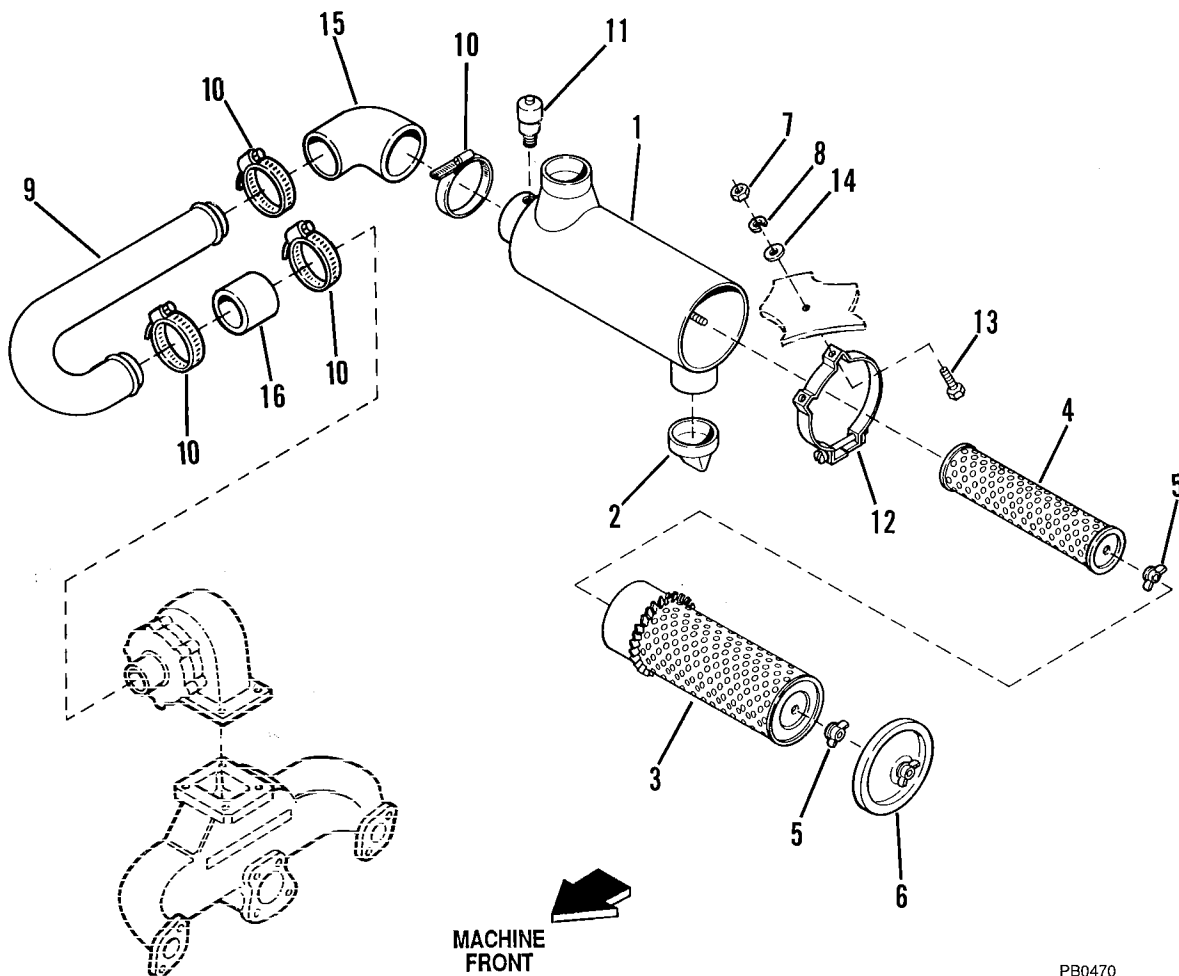

AIR CLEANER (JOHN DEERE)

PB0470

Item No.	Part Number	Qty.	Description
1	8273013	1	Air Cleaner Assembly (Includes items 2 thru 6)
2	8032764	1	Valve, Vacuator
3	8273237	1	Element, Primary
4	8273238	1	Element, Safety
5	8273272	2	Nut Assembly
6	8032762	1	Cover, End
7	8305006	4	Nut, Hex 5/16-18 UNC
8	8307004	4	Lockwasher 5/16
9	7079012	1	Tube, Air Intake
10	8405301	4	Clamp, Hose 4" Max
11	8273243	1	Indicator, Air Service, 25 Inch
12	8273240	2	Band, Mounting 8"
13	8303697	4	Screw, Hex Hd Cap 5/16-18 x 3/4
14	8307203	4	Washer, Flat 5/16
15	8273262	1	Elbow, Reducing 3-1/2 to 3"
16	8402018-0030	1	Hose 3 ID x 3" Long