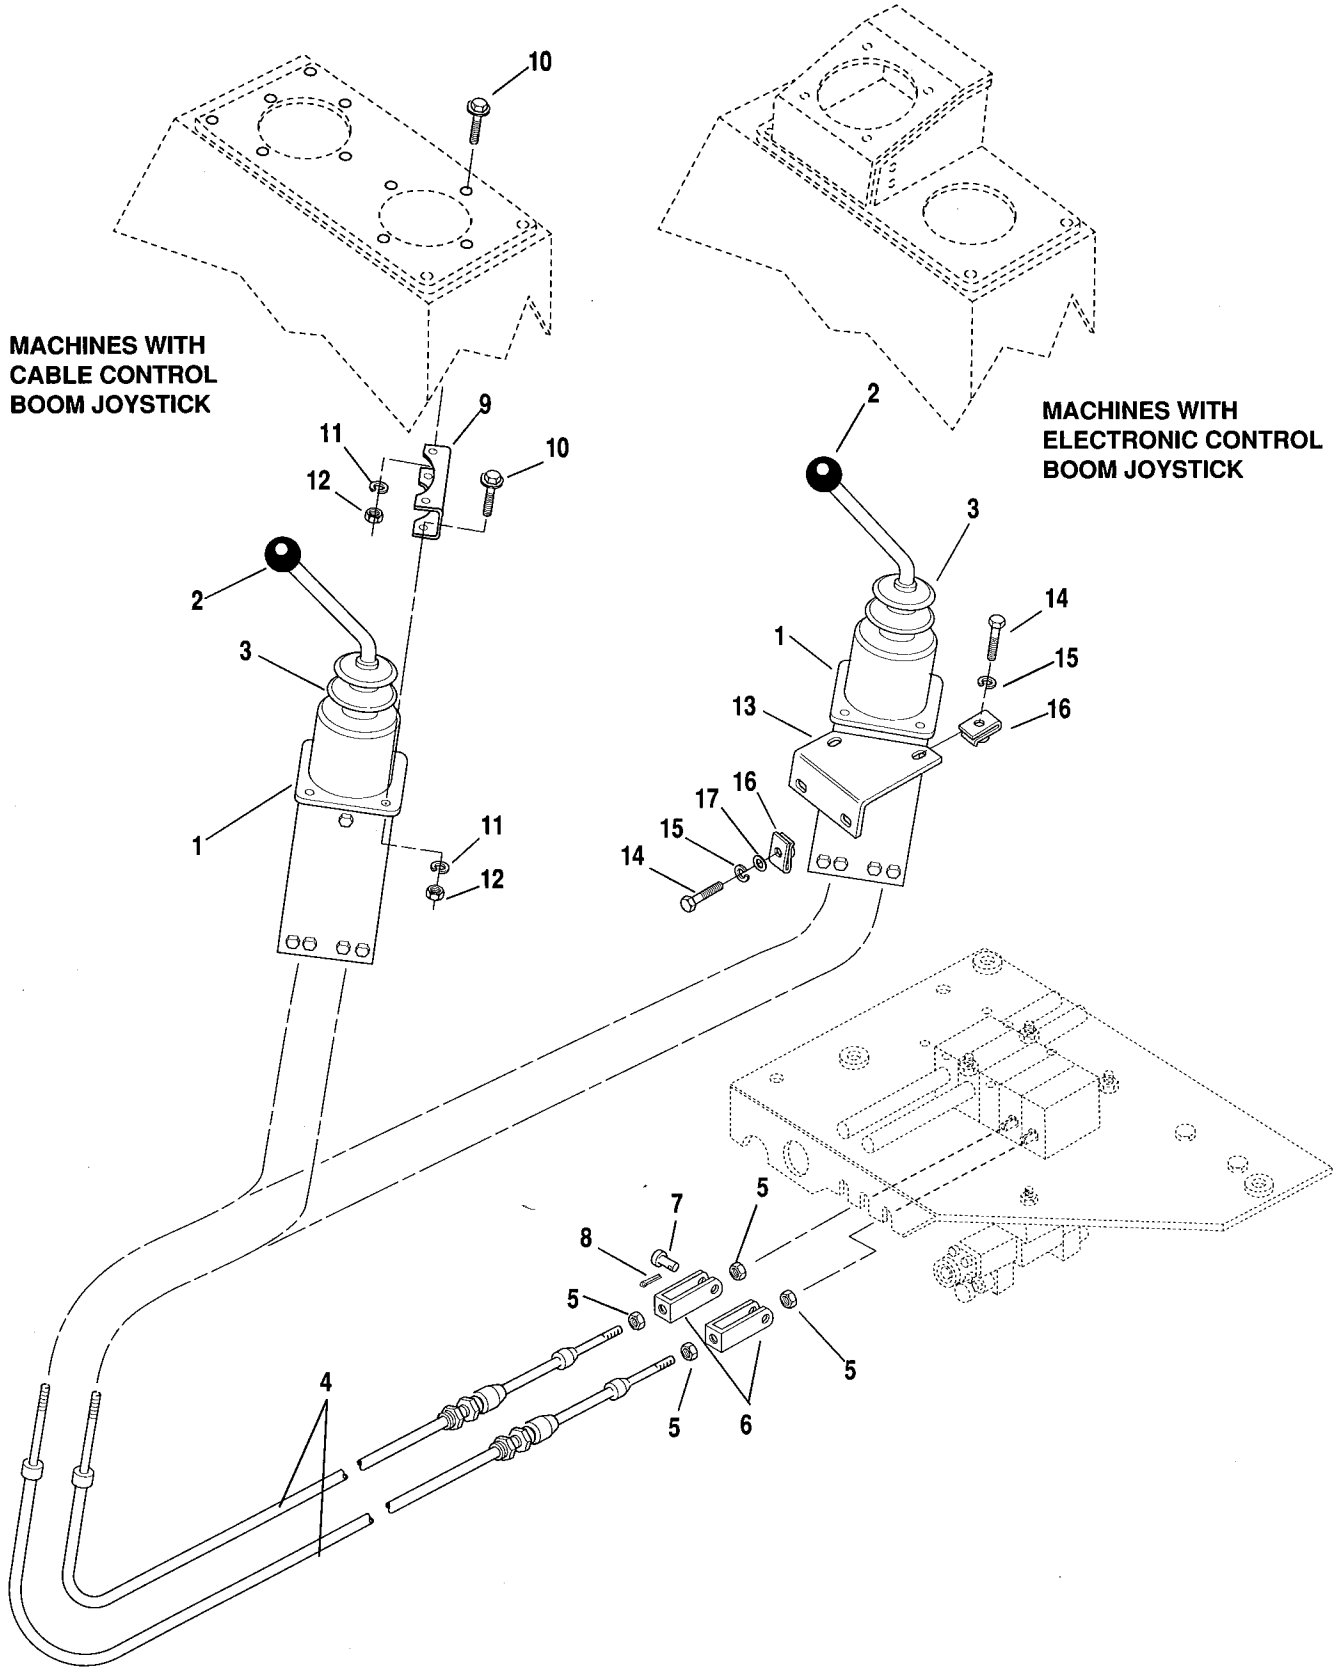

FRAME LEVEL & GRILLE TILT CONTROL

PB 0091

FRAME LEVEL & GRILLE TILT CONTROL

Item No.	Part Number	Qty.	Description
1	7084543	1	Joystick (Includes Items 2 and 3)
2	8580110	1	Knob
3	8160419	1	Boot
4	8160060	2	Cable, Control, 30" Long
5	8305005	4	Nut, Hex 1/4-28 NF
6	8160617	2	Clevis, Cable
7	8301443	2	Pin Clevis, 3/16 x 1
8	8302470	2	Pin, Hair, 1/16
FOR MACHINES WITH CABLE CONTROL BOOM JOYSTICK			
9	7080942	2	Spacer
10	8303553	8	Screw, Flange Hd, 1/4-20 x 1-1/4
11	8307002	8	Lockwasher 1/4
12	8305004	8	Nut, Hex 1/4-20
FOR MACHINES WITH ELECTRONIC CONTROL BOOM JOYSTICK			
13	7088942	2	Bracket
14	8310026	8	Screw, Hex Hd Cap, 1/4-20 x 3/4
15	8307002	8	Lockwasher 1/4
16	8310001	8	Nut, Retainer 1/4-20
17	8307202	4	Washer, Flat 1/4