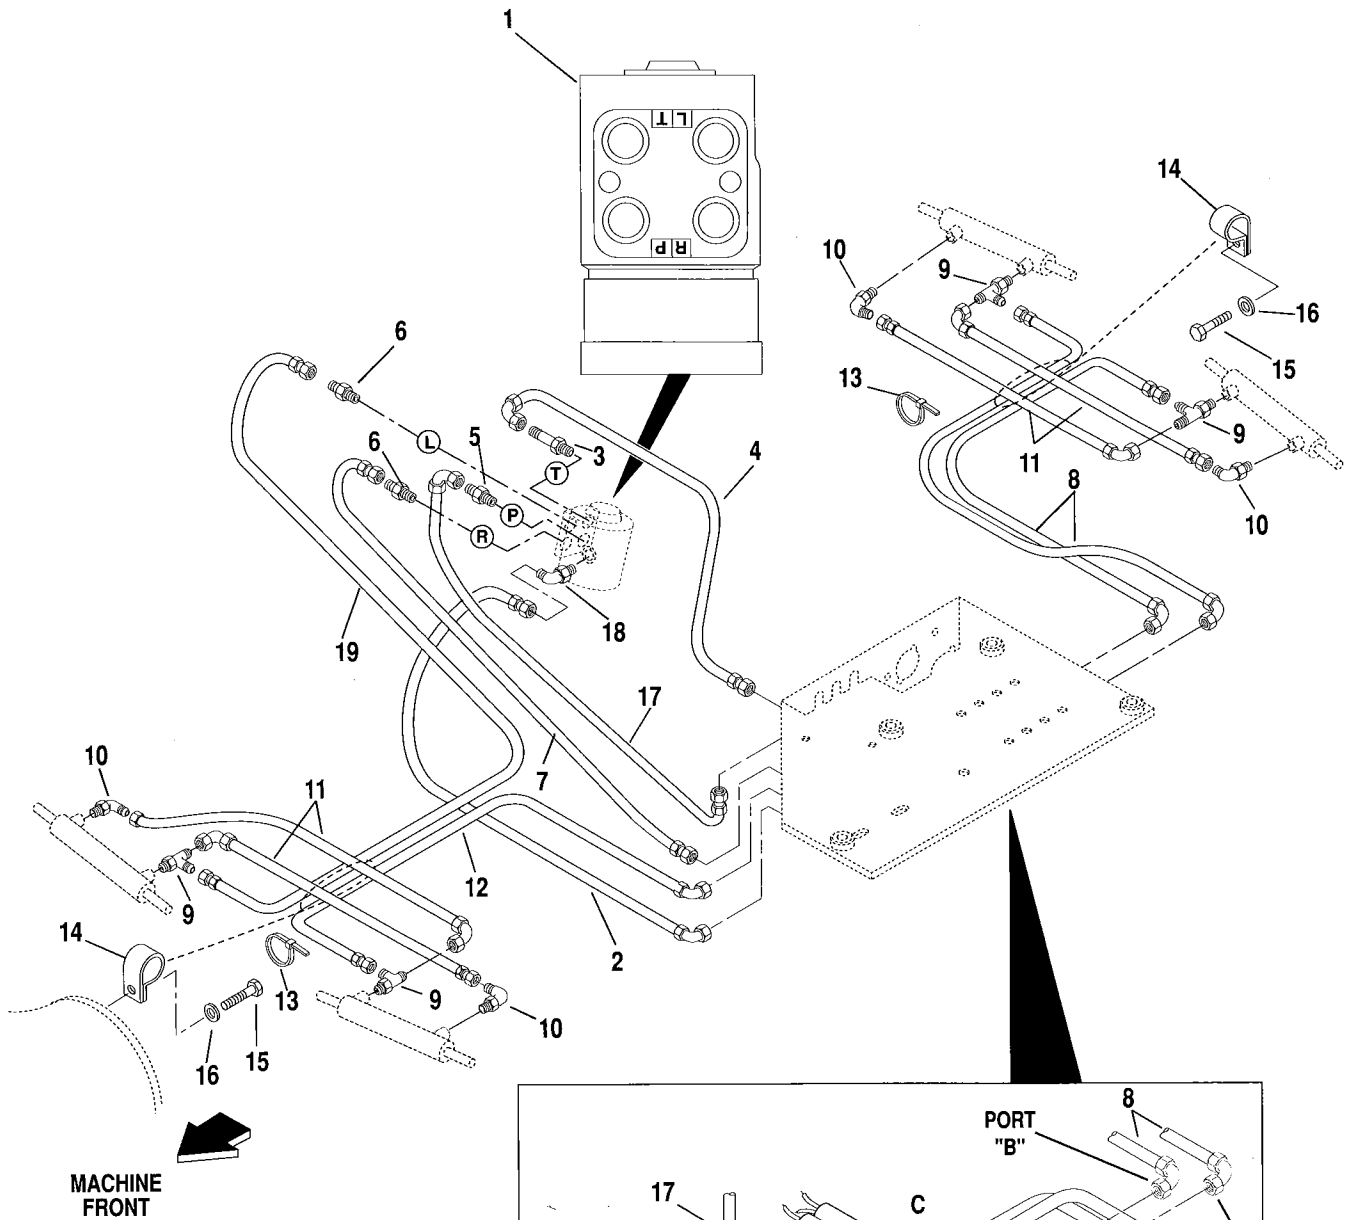

POWER STEERING CIRCUIT

POWER STEERING CIRCUIT

Item No.	Part Number	Qty.	Description
1	8721022	1	Power Steering Unit
2	2712592	1	Hose Assembly, Priority Valve to Steering Valve
3	8760143	1	Connector, Long Straight, SAE 8-8, male JIC 37° x male str. thd. o-ring
4	2711962	1	Hose Assembly, Control Valve to Steering Valve
5	8760107	1	Connector , Straight, SAE 8-8, male JIC 37° x male str. thd. o-ring
6	8760110	2	Connector, Straight, SAE 6-8, male JIC 37° x male str. thd. o-ring
7	2711972	1	Hose Assembly, Steer Select Valve to Steering Valve
8	2712142	2	Hose Assembly, Steer Select Valve to Rear Steering Cylinders
9	8760449	4	Tee, Run SAE 6-6, male JIC 37° x male str. thd. o-ring
10	8760311	4	Elbow, 90° SAE 6-6, male JIC 37° x male str. thd. o-ring
11	6604762	4	Hose Assembly, Steering Crossover
12	2712012	1	Hose Assembly, Steering Valve to Front L.H. Steering Cylinder
13	8584002	2	Tie Wrap
14	8406302	2	Support, Hose
15	8303264	2	Screw, Hex Hd Cap, 7/16-14 x 1-1/2 Gr 8
16	8307316	2	Washer, Flat 7/16 SAE
17	2712122	1	Hose Assembly, Priority Valve to Steering Valve
18	8760322	1	Elbow, 90°, SAE 4-4, male JIC 37° x male str. thd. o-ring
19	2712372	1	Hose Assembly, Steering Valve to Front R. H. Steering Cylinder