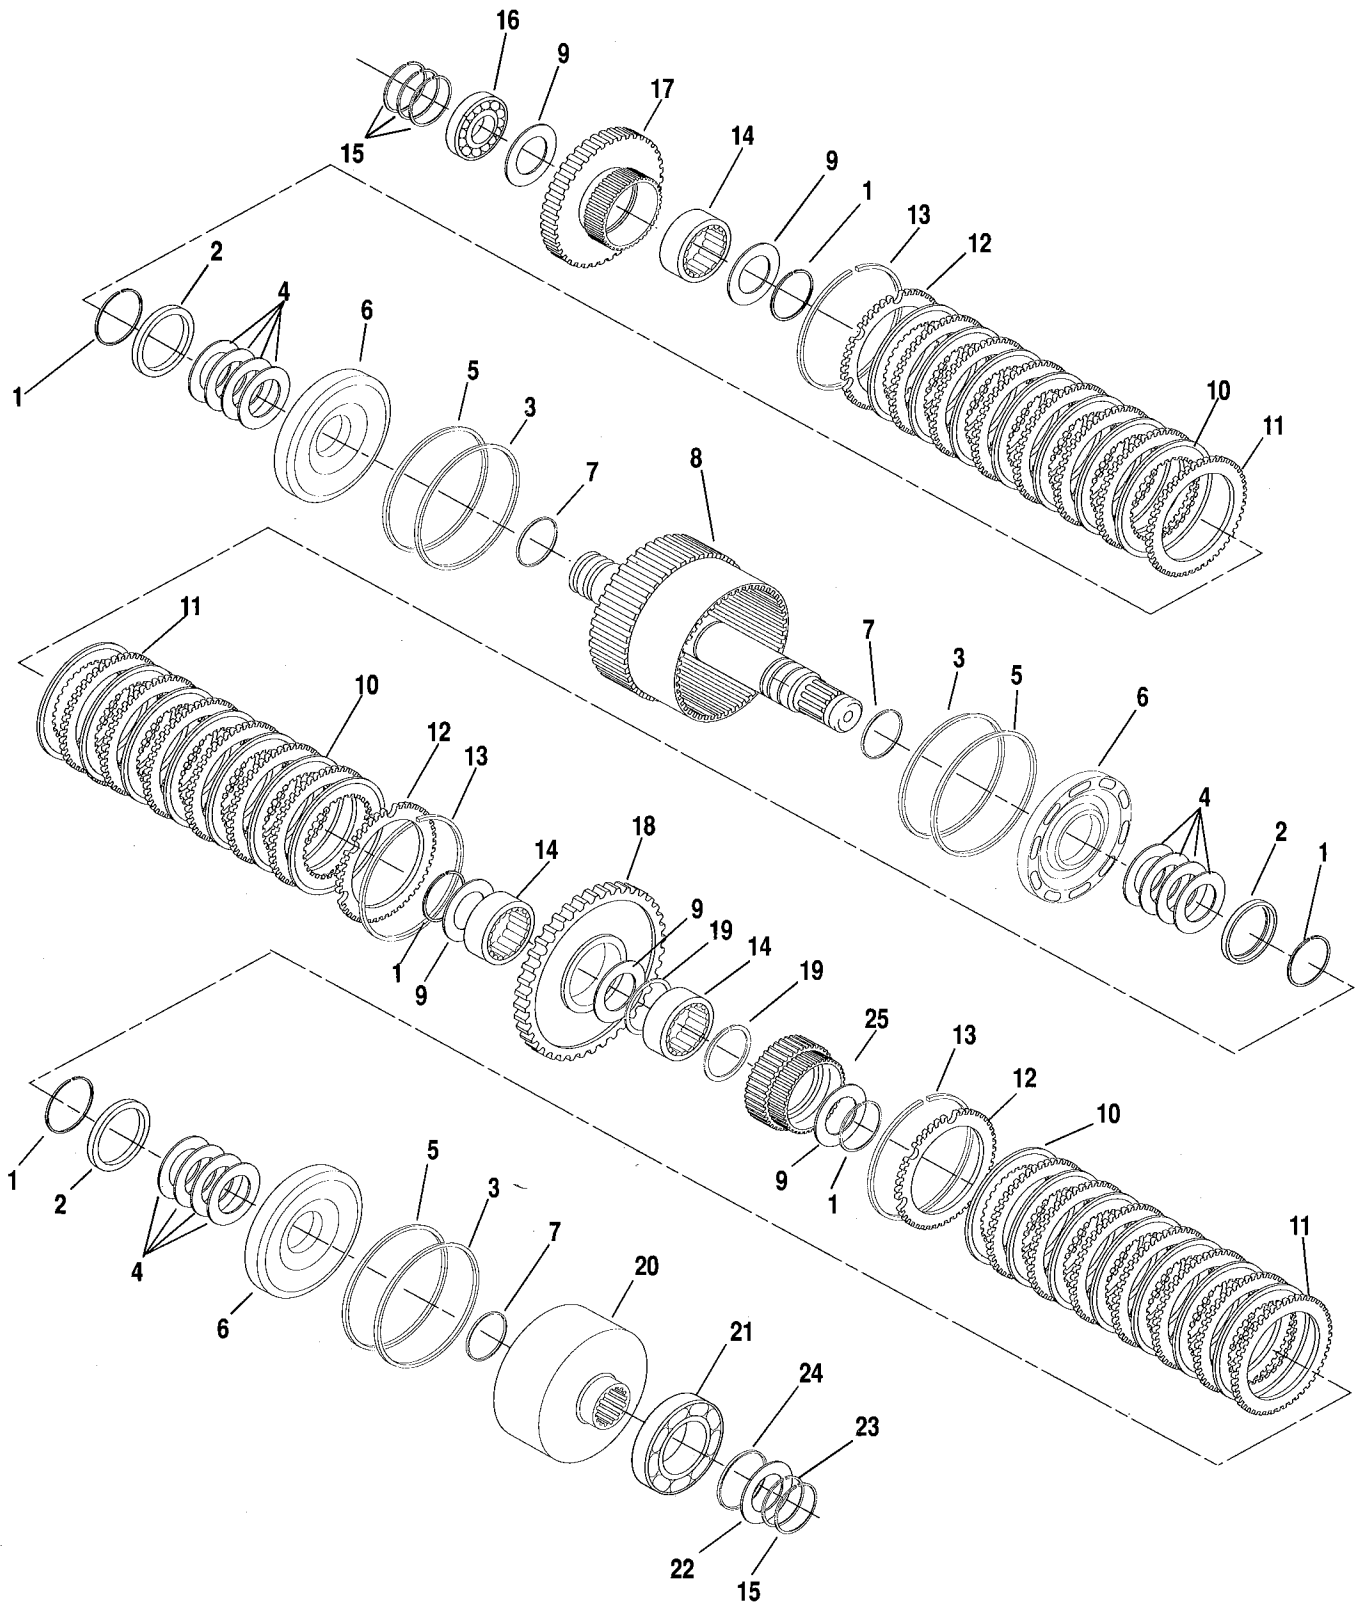

TRANSMISSION GEAR AND CLUTCH (FUNK)

PB0151

TRANSMISSION GEAR AND CLUTCH (FUNK)

Item No.	Part Number	Qty.	Description
1	CFF81687	6	Ring, Retainer
2	CF4004957	3	Retainer
3	CF4005413	3	Seal, Lip Ring
4	CF4007180	12	Spring
5	CF4104077	3	Ring, Backup
6	CF4104012	3	Piston, Clutch
7	CFF37020131	3	O-Ring
8	CF4005322	1	Clutch Shaft Assembly
9	CF4004144	5	Washer, Thrust
10	CF4005524	21	Plate, Clutch
11	CF40RC7951	21	Plate, Clutch Separator
12	CF4004839	3	Retainer, Clutch
13	CF4003640	3	Ring, Snap
14	CFF4903016	3	Bearing
15	CFF400855	4	Seal, Ring
16	CF4003778	1	Bearing
17	CF4004161	1	Gear & Hub Assembly (33T)
18	CF4004184	1	Gear & Hub Assembly (53T)
19	CFF81500225	2	Ring, Snap
20	CF40A4034	1	Hub Clutch Assembly
21	CFF40211	1	Bearing
22	CFF5532435	1	Race, Thrust
23	CFF81650	1	Ring, Snap
24	CFF37020129	1	O-Ring
25	CF4004670	1	Gear & Hub Assembly (21T)