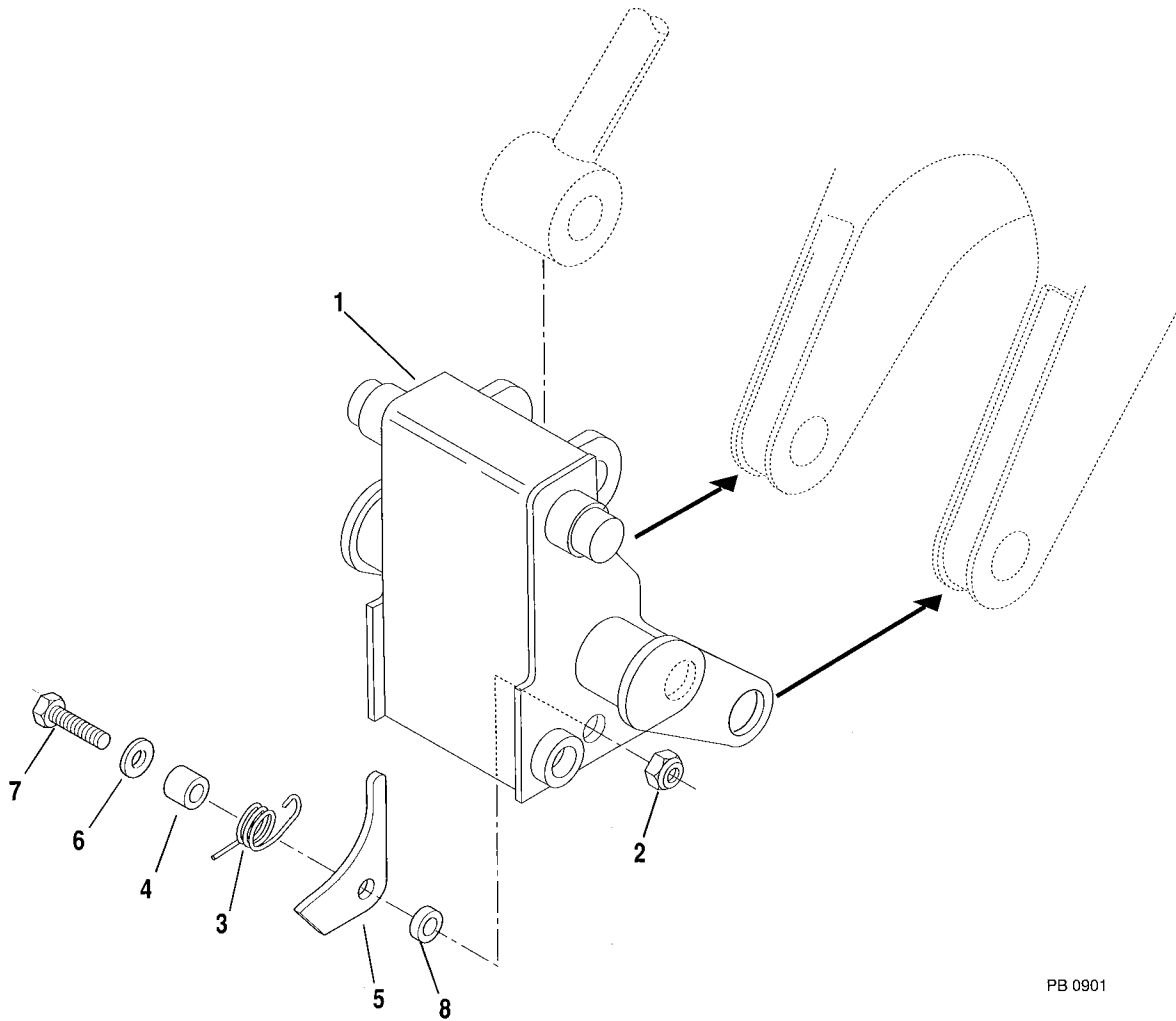

QUICK ATTACH

PB 0901

Item No.	Part Number	Qty.	Description
1	7086204	1	Quick Attach
2	8305619	1	Locknut, 3/4-10
3	7085552	1	Spring, Torsion
4	7085571	1	Spacer
5	7085562	1	Latch
6	8307104	1	Washer, Flat 3/4
7	8303640	1	Screw, Cap, Hex Hd, 3/4-10 x 3-1/4
8	7087781	1	Spacer