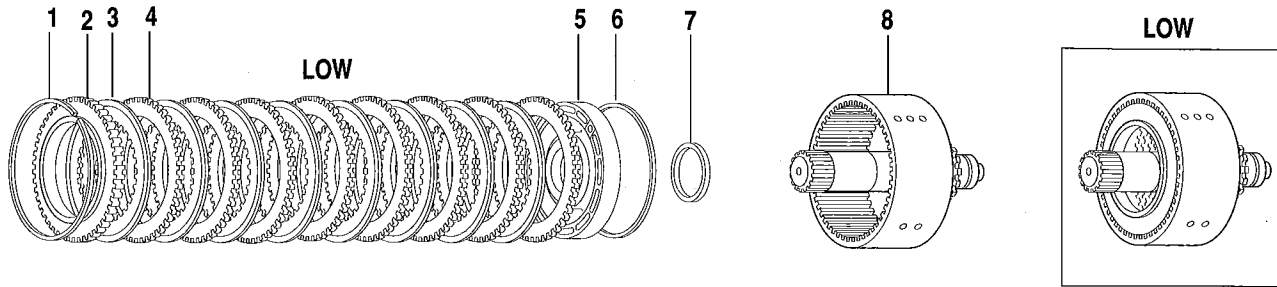

TRANSMISSION CLUTCH GROUPS (CLARK)

PB 0221

TRANSMISSION CLUTCH GROUPS (CLARK)

Item No.	Part Number	Qty.	Description
1	8032653	1	Ring, Snap
2	8032654	1	Backing Plate
3	8032655	8	Disc, Clutch Inner
4	8032656	8	Disc, Clutch Outer
5	8032657	1	Piston, Clutch
6	8032658	1	Ring, Outer Piston
7	8032659	1	Seal, Inner Piston
8	8033387	1	Low Clutch, Shaft, Drum & Bleed Valve Assembly
9	8032653	1	Ring, Snap
10	8032654	1	Backing Plate
11	8032661	8	Disc, Clutch Inner
12	8032656	8	Disc, Clutch Outer
13	8033346	1	Piston, Clutch
14	8032658	1	Ring, Clutch Piston - Outer
15	8032659	1	Ring, Clutch Piston - Inner
16	8033347	1	Forward Shaft, Drum & Plug Assembly
17	8032653	1	Ring, Snap
18	8032654	1	Backing Plate
19	8032661	6	Disc, Clutch Inner
20	8032656	6	Disc, Clutch Outer
21	8032663	1	Clutch Piston Assembly
22	8032658	1	Seal, Outer Clutch Piston
23	8032659	1	Seal, Inner Clutch Piston
24	8033344	1	3rd Clutch Shaft, Drum & Plug Assembly
25	8032653	1	Ring, Snap
26	8032654	1	Backing Plate
27	8032661	8	Disc, Clutch Inner
28	8032656	8	Disc, Clutch Outer
29	8033346	1	Piston, Clutch
30	8032658	1	Seal, Outer Clutch Piston
31	8032659	1	Seal, Inner Clutch Piston
32	8032665	1	Rev. & 2nd Shaft, Drum & Plug Assembly
33	8032659	1	Seal, Inner Clutch Piston
34	8032658	1	Seal, Outer Piston Clutch
35	8032663	1	Piston, Clutch
36	8032656	6	Disc, Clutch Outer
37	8032661	6	Disc, Clutch Inner
38	8033345	1	Backing Plate
39	8032653	1	Ring, Snap