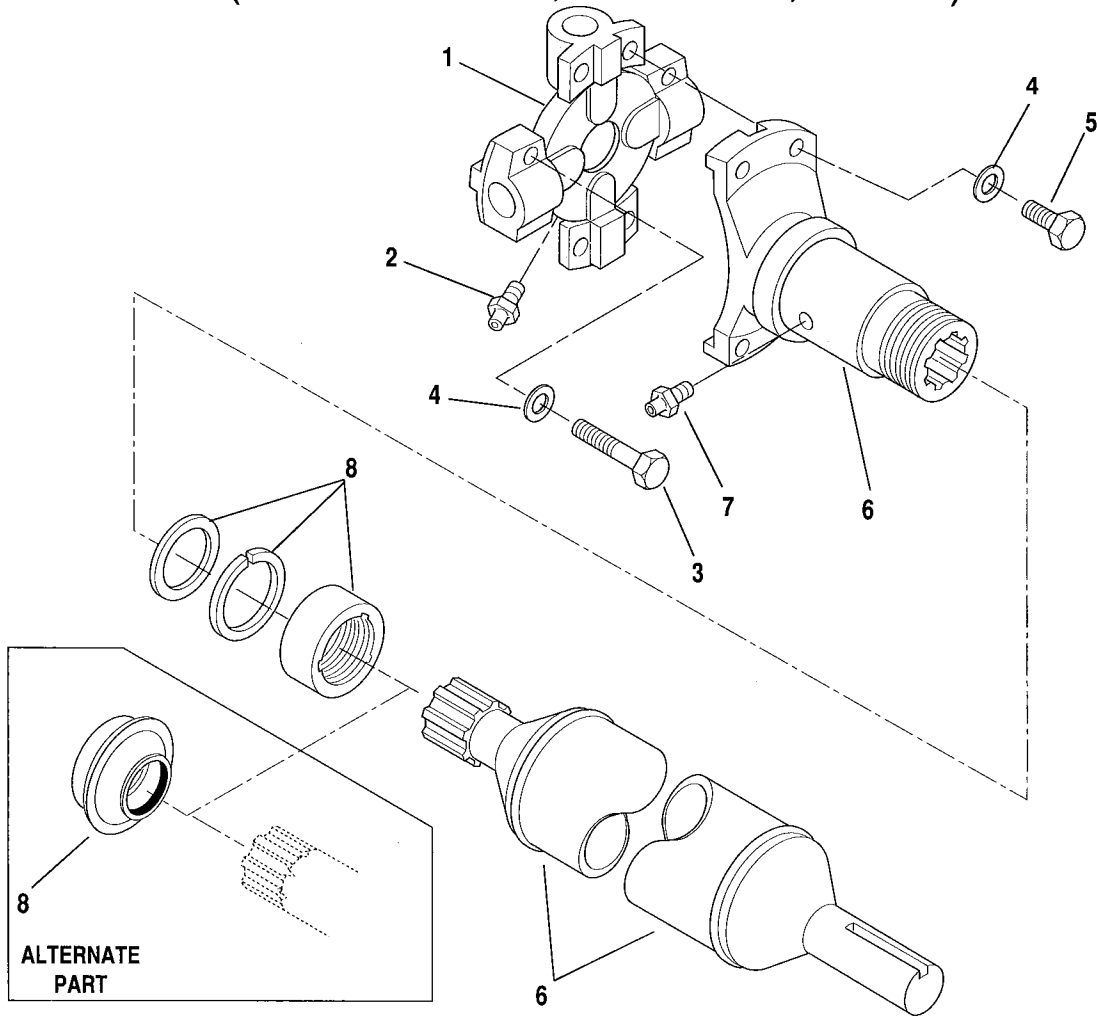

DRIVE SHAFT — ENGINE TO TRANSMISSION (JOHN DEERE, PERKINS, FORD)

PB 0271

Item No.	Part Number	Qty.	Description
	7068832	1	Drive Shaft Complete - Engine to Transmission (Includes items 1 thru 8)
1	8880009	1	Spider & Bearing Assembly (Includes Items 2 thru 5)
2	8520001	1	Fitting, Grease 1/8 NPT
3	8303116	4	Screw, Hex Hd., 3/8 - 24 x 2 GR. 8
4	8307005	8	Lockwasher 3/8
5	8303115	4	Screw, Hex Hd., 3/8 - 24 x 1 GR. 8
6	NSS*	1	Slip Yoke & Tube Assembly (Includes Items 7 & 8)
7	8520001	1	Fitting, Grease 1/8 NPT
8	8882005	1	Kit, Dust Cap
			* Item 6 is serviced as a balanced assembly. Order drive shaft complete.