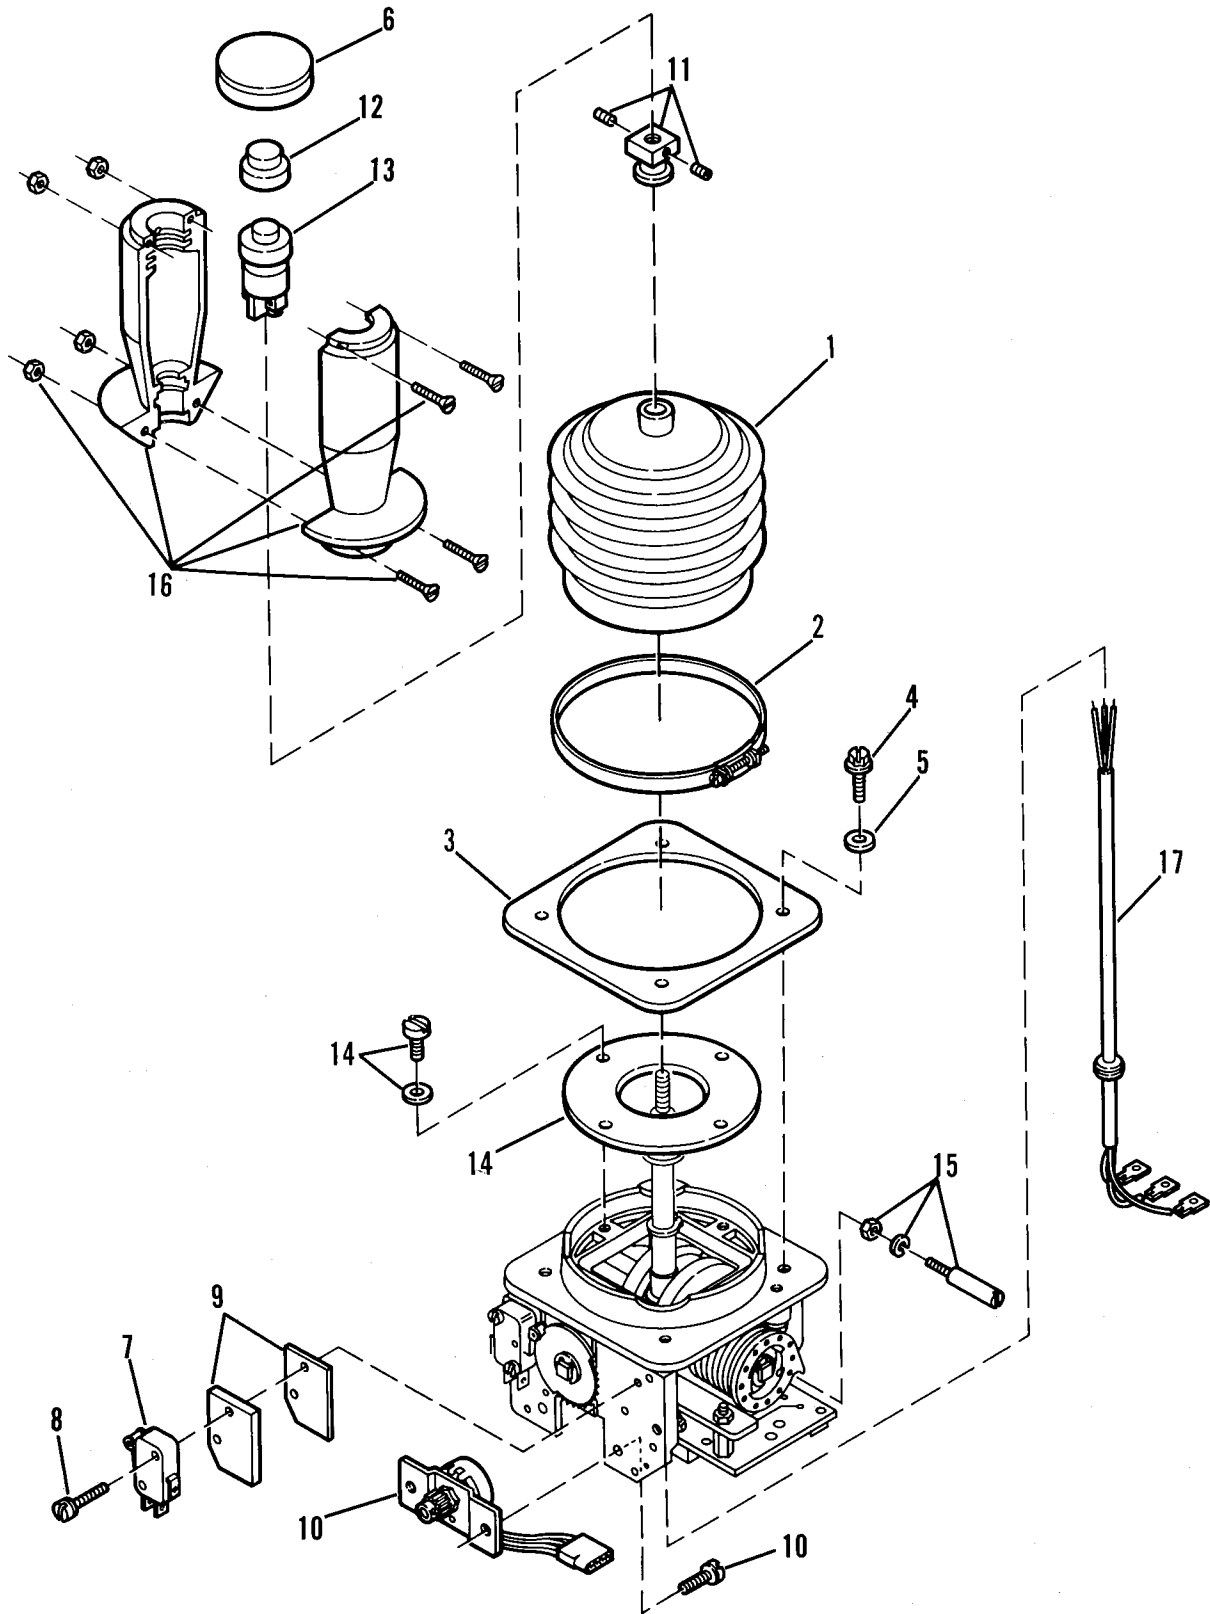

ELECTRONIC JOYSTICK ASSEMBLY

PA1121

ELECTRONIC JOYSTICK ASSEMBLY

Item No.	Part Number	Qty.	Description
	8224016	1	Joystick Assembly (Includes Items 1 thru 17)
1	8033389	1	Boot
2	8033390	1	Clamp Boot
3	8033391	1	Gasket, Mounting
4	8033392	4	Screw, M 5 x 10
5	8033393	4	Washer, Nylon #10
6	8033394	1	Boot, Pushbutton
7	8033395	4	Microswitch V3L - 139 - D8
8	8033396	8	Screw #4 - 40 x 7/8
9	8033397	4	Insulator Kit
10	8033398	2	Pot Plate Assembly
11	8033399	1	Coupling, Shaft w/Screws
12	8033400	1	Button, Actuating
13	8033401	1	Switch, Pushbutton
14	8033402	1	Gate, Special
15	8033403	1	Stop, Return Spring w/Nut & Lockwasher
16	8033404	1	Handle Section w/Gaskets (Both Halves)
17	8033405	1	Wire, 3 Conductor, 24 " Long