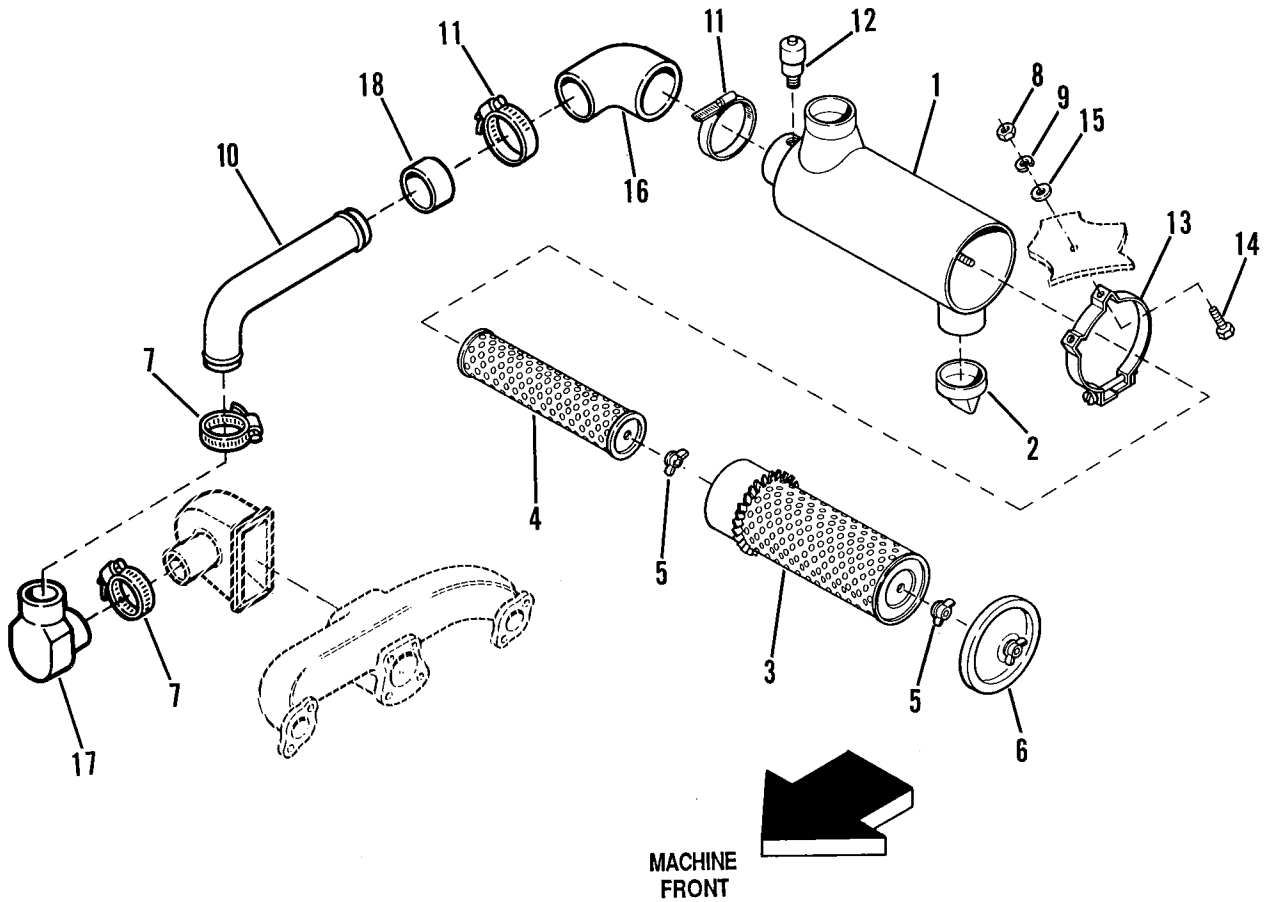

AIR CLEANER (FORD)

PB0450

Item No.	Part Number	Qty.	Description
1	8273013	1	Air Cleaner Assembly (Includes items 2 thru 6)
2	8032764	1	Valve, Vacuator
3	8273237	1	Element, Primary
4	8273238	1	Element, Safety
5	8273272	2	Nut Assembly
6	8032762	1	Cover, End
7	8405202	2	Clamp, Hose 2-3/4
8	8305006	4	Nut, Hex 5/16-18 UNC
9	8307004	4	Lockwasher 5/16
10	7085282	1	Tube, Air Intake
11	8405301	2	Clamp, Hose 4" Max
12	8273241	1	Indicator, Air Service, 25 Inch
13	8273240	2	Band, Mounting 8"
14	8303697	4	Screw, Hex Hd Cap 5/16-18 x 3/4
15	8307203	4	Washer, Flat 5/16
16	8273262	1	Elbow, Reducing 3-1/2 to 3"
17	8273269	1	Elbow, 90° Reducing, 2-1/2 to 2-5/16
18	8402020-0025	1	Hose, 2-1/2 ID x 2-1/2' Long