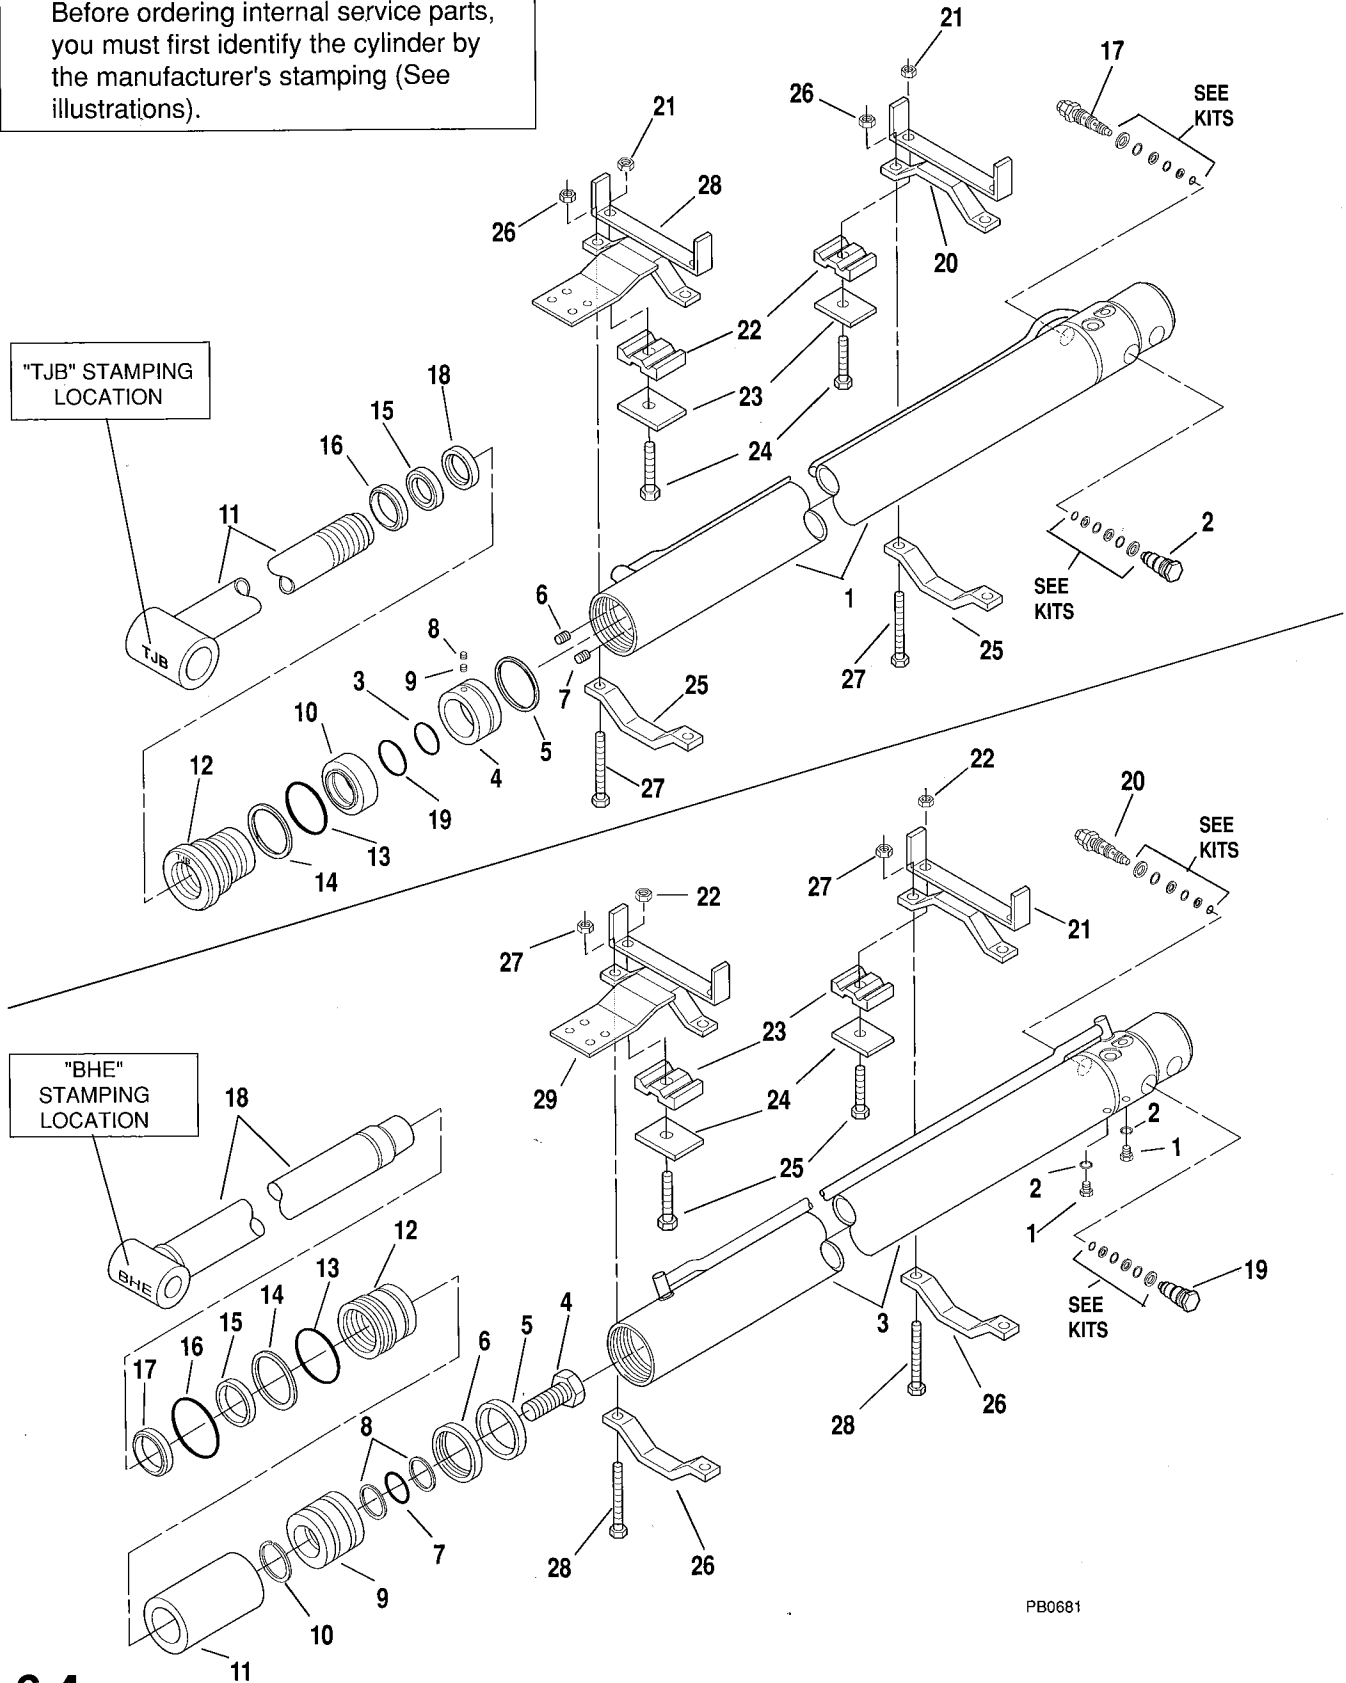

BOOM EXTEND CYLINDER

IMPORTANT !

Before ordering internal service parts, you must first identify the cylinder by the manufacturer's stamping (See illustrations).

PB0681

Item No.	Part Number	Qty.	Description
	2711633	1	Cylinder, Boom Extend/Retract — TJB (Includes Items 1 thru 19)
1	8032722	1	Cylinder, Weld
2	8902473	1	Valve, Counterbalance
3	See Kits	1	O-Ring
4	8032734	1	Piston
5	See Kits	1	Seal, Piston
6	8032738	1	Plug
7	8032750	1	Plug, Orifice .070
8	See Kits	1	Set Screw, Nylon
9	See Kits	1	Set Screw
10	8032736	1	Tube, Stop
11	8032740	1	Rod
12	8032732	1	Gland
13	See Kits	1	O-Ring
14	See Kits	1	Seal, Par-Bak
15	See Kits	1	Seal, Rod
16	See Kits	1	Wiper, Rod
17	8032737	1	Valve, Pilot Check
18	See Kits	1	Seal, Step
19	See Kits	1	O-Ring
20	7079112	1	Bracket
21	8305602	2	Nut, Lock 5/16-18
22	8769122	1	Clamp Set (Both Halves)
23	8769123	2	Clamp, Cover
24	8303746	2	Screw, Hex Hd Cap, 5/16-18 x 1-3/4
25	7079122	2	Clamp
26	8305604	4	Nut, Lock 1/2-13 IFI
27	8303782	4	Screw, Hex Hd Cap, 1/2 -13 x 4"
28	7087942	1	Bracket
			<u>KITS</u>
	8205659	1	Seal Kit, Boom Extend/Retract Cylinder (Includes Items 3, 5, 8, 9, 13 thru 16, 18 and 19)
	8205656	2	Seal Kit, Counterbalance & Pilot Check Valve (Includes 3 O-Rings & 3 Back-Up Rings)