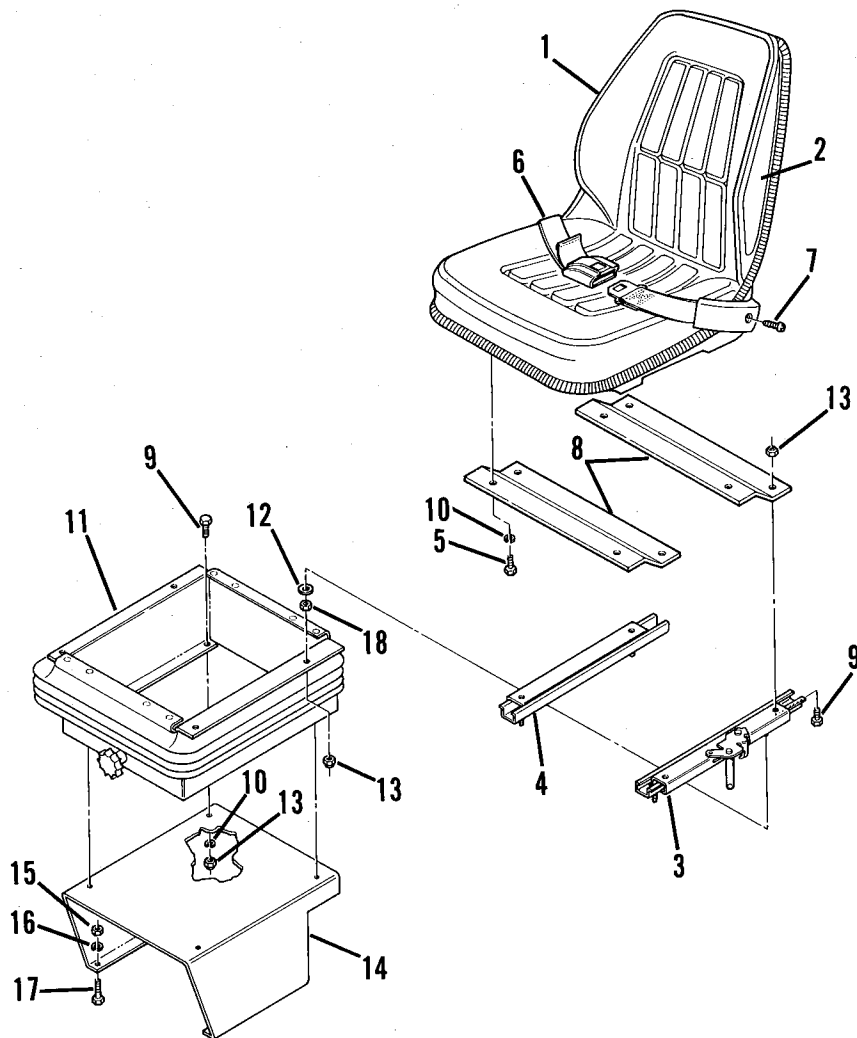

OPERATOR'S SEAT

PA0063

Item No.	Part Number	Qty.	Description
1	8864037	1	Seat Assembly (Includes Items 2 thru 5)
2	8864041	1	Cushion, Seat (orie piece)
3	8864039	1	Slide, w/Handle
4	8864040	1	Slide,w/o Handle
5	N.S.S.	4	Screw
6	8864034	1	Belt, Seat
7	8303604	2	Screw, Hex Hd Cap, 7/16-20 x 1-1/4
8	7090751	2	Mount, Seat
9	8303697	8	Screw, Cap, 5/16NC x 3/4
10	8307004	8	Lockwasher, 5/16
11	8864036	1	Suspension
12	8307232	4	Washer, Flat, 5/16
13	8305626	12	Nut, Lock, 5/16NC Cad
14	7083963	1	Support, Suspension
15	8305008	4	Nut, Hex , 3/8
16	8307005	4	Lockwasher, 3/8
17	8303534	4	Screw, Cap, Hex Hd, 3/8 NC x 1-1/4 Gr 5
18	8305006	4	Nut, Hex 5/16-18