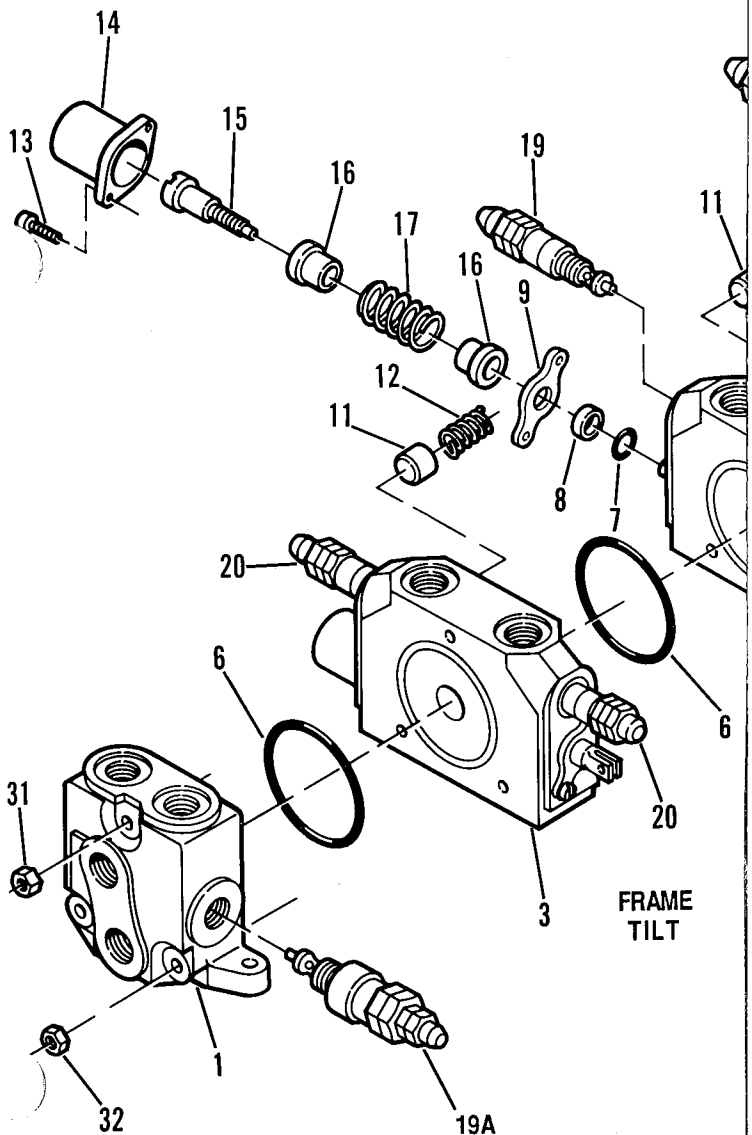

**SECONDARY CONTROL VALVE — FRAME/GRILLE TILT, AUXILIARY HYDRAULICS
AND OUTRIGGERS (S/N 0B0676 AND AFTER)**

Item No.	Part Number	Qty.	Description
	7092343	1	Control Valve Assembly, Frame/Grille Tilt and Aux. Hyd. (Includes items 1, 2, 3, 4, 6 thru 17 and 19 thru 38)
	8902128	1	Control Valve Assembly, Frame/Grille Tilt and Outriggers (Includes items 1, 2, 3, 5 and 6 thru 38)
	8904034	1	Control Valve Assembly, Frame/Grille Tilt, Aux. Hyd & Outriggers (Includes items 1 thru 38)
1	8033410	1	Section, Inlet (Includes 1 of item 6)
2	8033411	1	Section, Outlet
3	8033236	2	Section, Frame/Grille Tilt (Includes items 6 thru 17)
4	8033236	1	Section, Auxiliary Hydraulics (Includes items 6 thru 17)
5	8033409	2	Section, Outriggers (Includes items 6, 11, 12 and 18)
6	See Kits	1	O-Ring
7	See Kits	2	O-Ring
8	See Kits	2	Wiper
9	See Kits	2	Plate, Seal
10	See Kits	2	Screw, Rd Hd Mach
11	See Kits	1	Poppet, C V
12	See Kits	1	Spring
13	See Kits	2	Screw, Soc Hd Cap
14	See Kits	1	Cap, Spool
15	See Kits	1	End, Spool
16	See Kits	2	Seat, Spring
17	See Kits	1	Spring
18	8033163	2	Solenoid Assembly
19	8033165	4	Relief Valve Assembly - Preset at 3250 ± 50 psi (Includes items 21 thru 29)
19A	8033164	1	Main Relief Valve - Preset at 2650 ± 50 psi (Includes items 21 thru 29)
20	8033150	2	Relief Valve Assembly - Preset at 1200 ± 50 psi (Includes items 21 thru 28 & 30)
21	See Kits	1	O-Ring
22	See Kits	1	Ring, Back-Up
23	See Kits	1	O-Ring
24	See Kits	1	O-Ring
25	See Kits	1	Ring, Back-Up
26	See Kits	1	Spring
27	See Kits	1	O-Ring
28	See Kits	2	O-Ring
29	See Kits	1	Spring (Used on Item 19 & 19A Only)
30	See Kits	1	Spring (Used on Item 20 Only)
31	See Kits	2	Nut, Special
32	See Kits	4	Nut, Special
33	See Kits	2	Tie Rod
34	See Kits	1	Tie Rod
35	See Kits	2	O-Ring
36	See Kits	2	Plug, SAE
37	See Kits	1	Plug, Shut-Off
38	See Kits	1	Seal, Special
			KITS
	8033237	AR	Rebuild Kit for individual service of items 3, 4 or 5 (Includes 6 of item 6 and listed quantities of items 7 thru 17)
	8902495	1	Seal & Spring Kit for Relief Valve item 19 & 19A (Includes items 21 thru 29)
	8033219	1	Seal & Spring Kit for Relief Valve item 20 (Includes items 21 thru 28 & 30)
	8902095	1	Tie Rod Kit — 3 Section Valve (Includes items 31 thru 34)
	8902096	1	Tie Rod Kit — 4 Section Valve (Includes items 31 thru 34)
	8902131	1	Tie Rod Kit — 5 Section Valve (Includes items 31 thru 34)

**SECONDARY CONTROL VALVE —
FRAME /GRILLE TILT, AUXILIARY
HYDRAULICS AND OUTRIGGERS
(S/N 0B0676 AND AFTER)**

3

PB 0970

6.14.1

9038

Origin 2/90