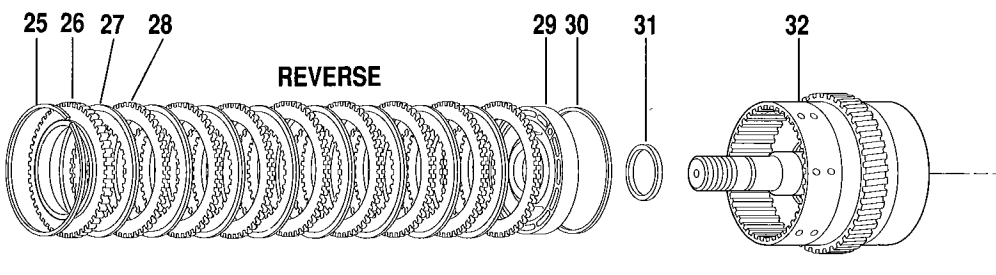

TRANSMISSION CLUTCH GROUPS (CLARK)

PB 0221

TRANSMISSION CLUTCH GROUPS (CLARK)

Item No.	Part Number	Qty.	Description
1	8032653	1	Ring, Snap
2	8032654	1	Backing Plate
3	8032655	8	Disc, Clutch Inner
4	8032656	8	Disc, Clutch Outer
5	8032657	1	Piston, Clutch
6	8032658	1	Ring, Outer Piston
7	8032659	1	Seal, Inner Piston
8	8033387	1	Low Clutch, Shaft, Drum & Bleed Valve Assembly
9	8032653	1	Ring, Snap
10	8032654	1	Backing Plate
11	8032661	8	Disc, Clutch Inner
12	8032656	8	Disc, Clutch Outer
13	8033346	1	Piston, Clutch
14	8032658	1	Ring, Clutch Piston - Outer
15	8032659	1	Ring, Clutch Piston - Inner
16	8033347	1	Forward Shaft, Drum & Plug Assembly
17	8032653	1	Ring, Snap
18	8032654	1	Backing Plate
19	8032661	6	Disc, Clutch Inner
20	8032656	6	Disc, Clutch Outer
21	8032663	1	Clutch Piston Assembly
22	8032658	1	Seal, Outer Clutch Piston
23	8032659	1	Seal, Inner Clutch Piston
24	8033344	1	3rd Clutch Shaft, Drum & Plug Assembly
25	8032653	1	Ring, Snap
26	8032654	1	Backing Plate
27	8032661	8	Disc, Clutch Inner
28	8032656	8	Disc, Clutch Outer
29	8033346	1	Piston, Clutch
30	8032658	1	Seal, Outer Clutch Piston
31	8032659	1	Seal, Inner Clutch Piston
32	8032665	1	Rev. & 2nd Shaft, Drum & Plug Assembly
33	8032659	1	Seal, Inner Clutch Piston
34	8032658	1	Seal, Outer Piston Clutch
35	8032663	1	Piston, Clutch
36	8032656	6	Disc, Clutch Outer
37	8032661	6	Disc, Clutch Inner
38	8033345	1	Backing Plate
39	8032653	1	Ring, Snap