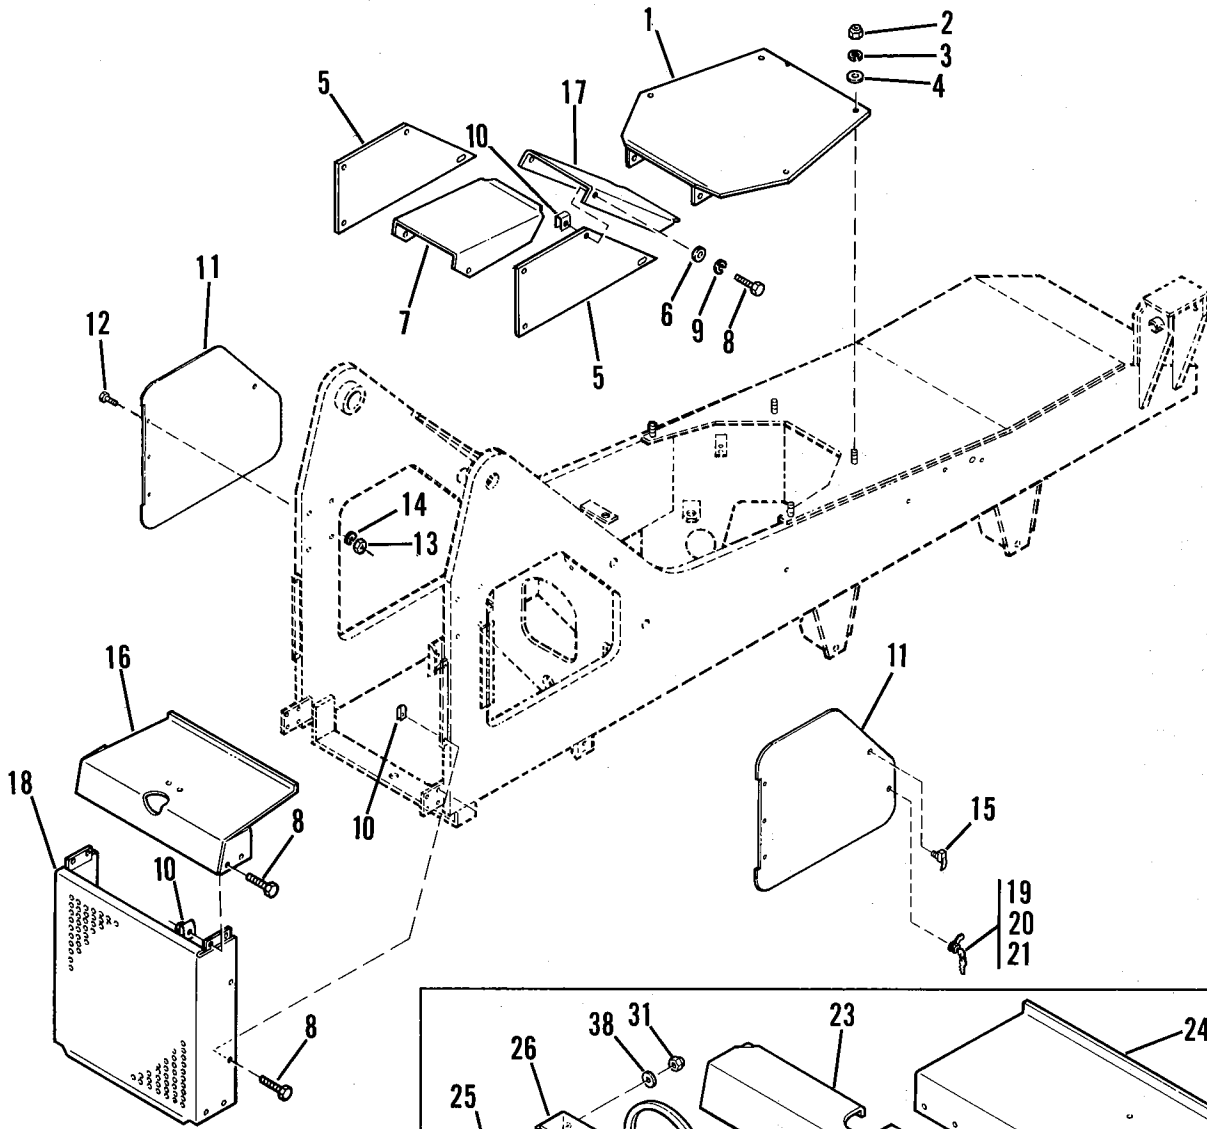

HOODS AND GUARDS