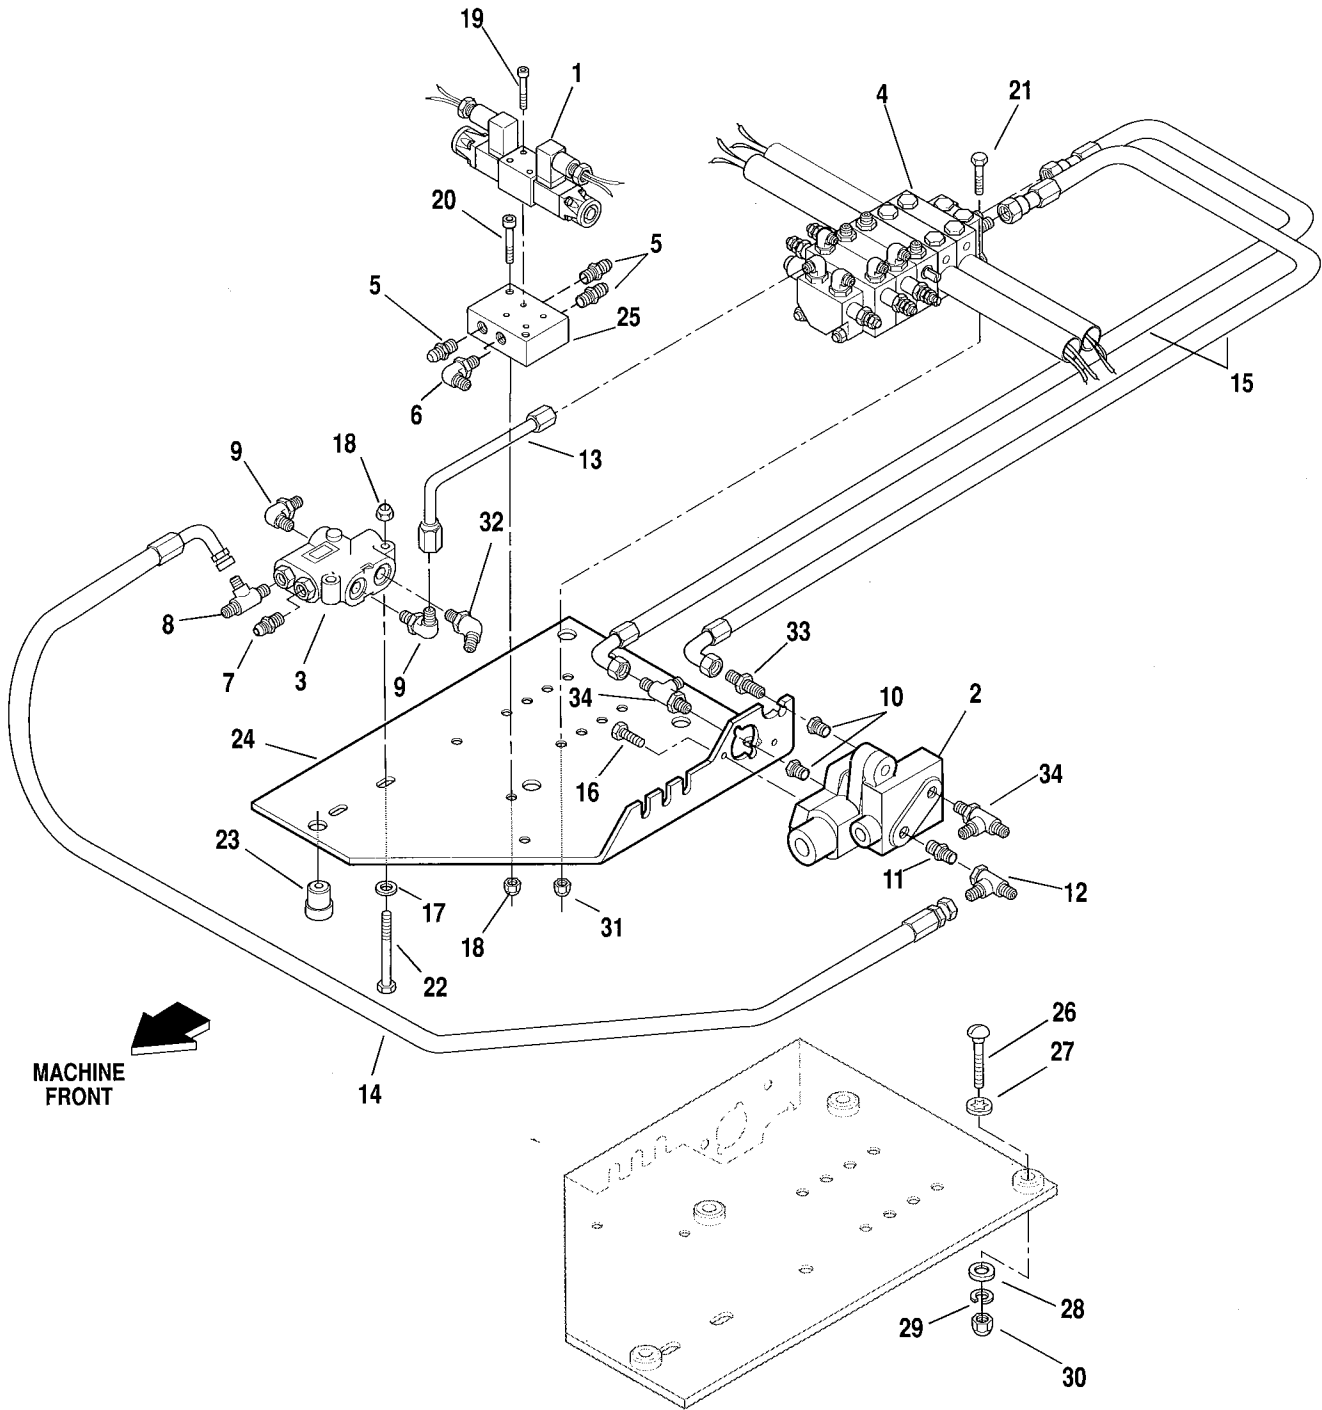

VALVE PLATE ASSEMBLY

PB 0601

VALVE PLATE ASSEMBLY

Item No.	Part Number	Qty.	Description
1	8902109	1	Valve, Steering Select
2	8902229	1	Valve, Accumulator Charging
3	8902227	1	Valve, Priority
4	8902126	1	Valve, Control, Frame-Fork Tilt
	7089453	1	Valve, Control, Frame- Fork Tilt/ Auxiliary Hydraulics
	8902128	1	Valve, Frame/ Fork Tilt/ Outriggers
	8902127	1	Valve, Frame/Fork Tilt /Aux Hyd/Outriggers (Shown)
5	8760110	3	Connector, Straight, SAE 6-8, male JIC 37° x male str. thd. o-ring
6	8760313	1	Elbow, 90°, SAE 6-8, male JIC 37° x male str. thd. o-ring
7	8760113	1	Connector, Straight, SAE 4-4, male JIC 37° x male str. thd. o-ring
8	8760534	1	Tee, Run, SAE 4-4, male JIC 37° x male str. thd. o-ring
9	8760308	2	Elbow ,90°, SAE 8-10, male JIC 37° x male str. thd. o-ring
10	8760545	2	Reducer, SAE 16-8, male str. thd. o-ring x female internal o-ring boss
11	8760117	2	Connector, Straight, SAE 6-6, male JIC 37° x male str. thd. o-ring
12	8760501	1	Tee, Run, SAE 6-6, male JIC 37° x female JIC 37° swivel
13	7088692	1	Tube Assembly (S/N 9A0550 thru 0A0661)
	7091592	1	Tube Assembly (S/N 0A0662 and After)
14	2712292	1	Hose Assembly
15	6604982	2	Hose Assembly
16	8304660	2	Screw, Hex Hd Cap, 3/8-16 x 3/4
17	8307106	2	Washer, Flat, 5/16
18	8305626	4	Locknut, 5/16-18
19	8304631	4	Screw, Skt. Hd Cap, #10-24 x 2
20	8304608	2	Screw, Skt. Hd Cap, 5/16-18 x 1-1/2
21	8303621	3	Screw, Hex Hd Cap, 3/8-16 x 1-1/4
22	8303757	2	Screw, Hex Hd Cap, 5/16-18 x 2-1/2
23	8278008	4	Mount, Rubber
24	7086553	1	Plate, Valve Mounting
25	8902111	1	Body, Steer Select Valve
26	8304042	4	Bolt, Carriage, 3/8-16 x 2
27	8310070	4	Retainer, Bolt 3/8
28	8307204	4	Washer, Flat, 3/8
29	8307005	4	Lockwasher, 3/8
30	8305008	4	Nut, Hex, 3/8-16
31	8305645	3	Locknut
32	8760307	1	Elbow, 45°, SAE 8-8, male JIC 37° x male str. thd. o-ring
33	8760107	1	Connector, Straight, SAE 8-8, male JIC 37° x male str. thd. o-ring
34	8760510	2	Tee, Run, SAE 8-8, male JIC 37° x male str. thd. o-ring