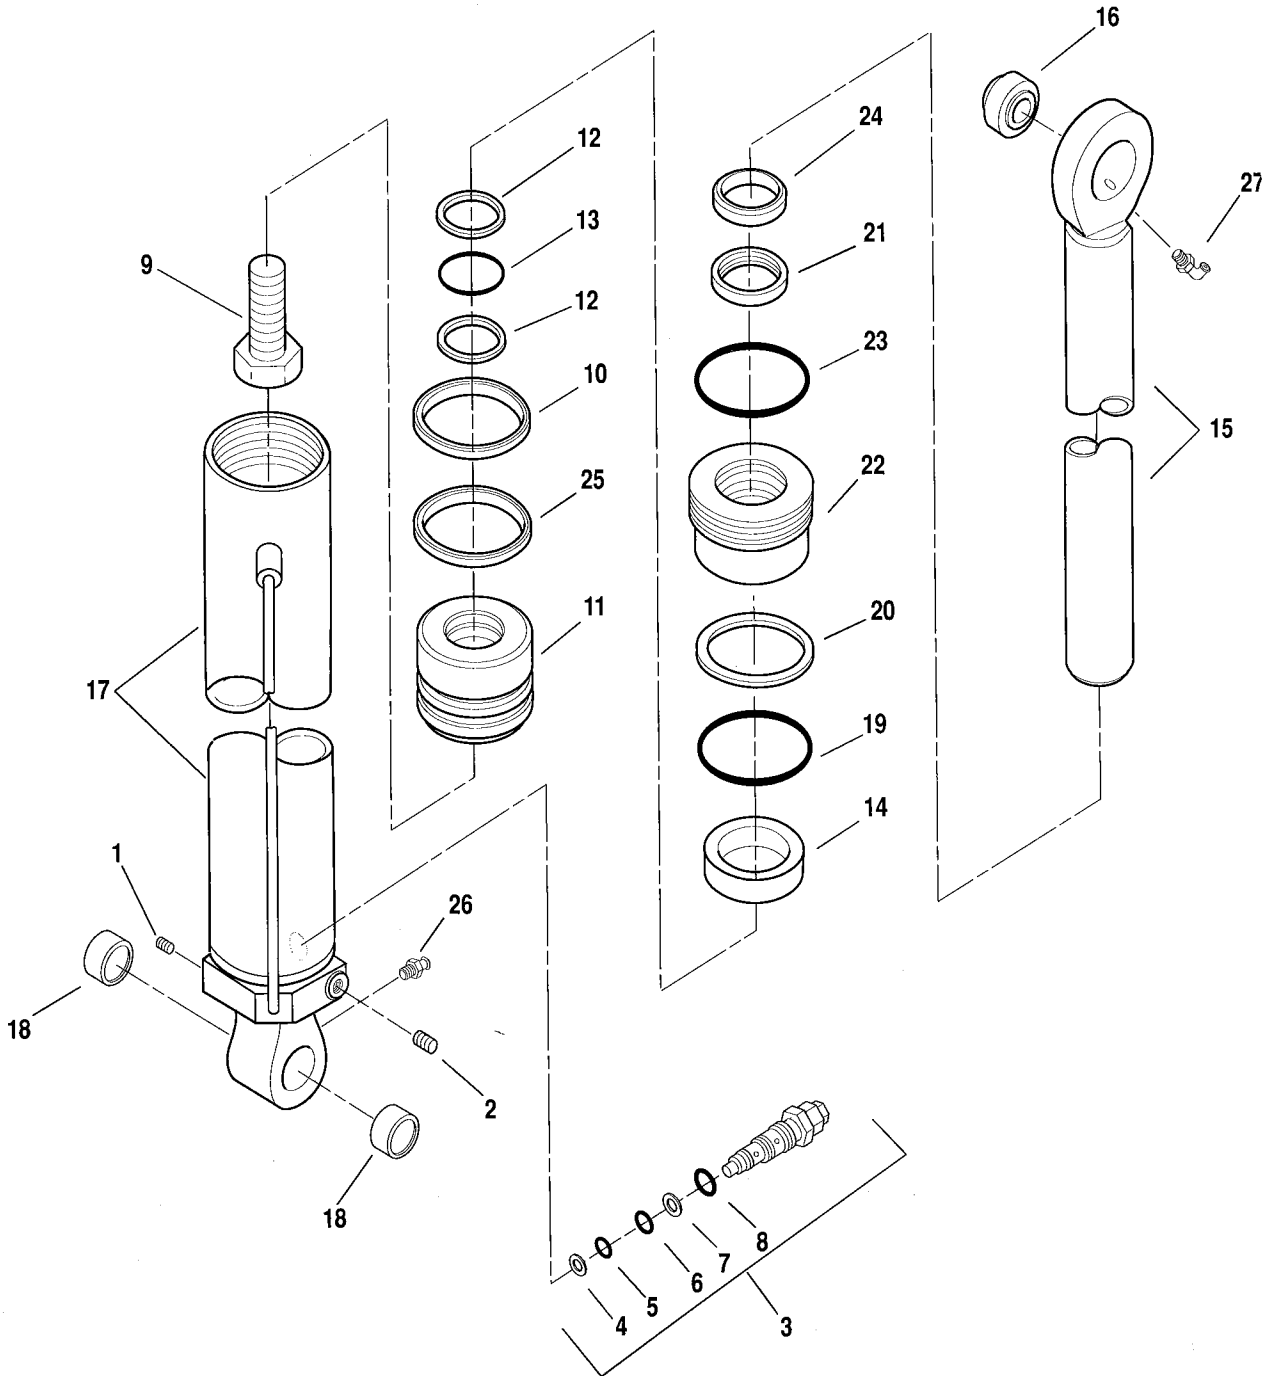

BOOM HOIST CYLINDER

PB 0671

BOOM HOIST CYLINDER

Item No.	Part Number	Qty.	Description
	2711733	1	Cylinder, Boom Hoist (Includes Items 1 thru 25)
1	8033145	1	Plug, Sealing
2	8033426	2	Plug, Pipe
3	8903010	1	Counterbalance Valve Assembly (Includes items 4 thru 8)
4	See Kits	2	Ring, Back-up
5	See Kits	1	O-Ring
6	See Kits	1	O-Ring
7	See Kits	1	Ring, Back-up
8	See Kits	1	O-Ring
9	8033413	1	Screw, Hex Hd Cap
10	See Kits	1	Seal/Expander Assembly
11	8033415	1	Piston
12	See Kits	2	Ring, Back-up
13	See Kits	1	O-Ring
14	8033417	1	Spacer
15	8033418	1	Rod/Bushing Assembly (Includes item 16)
16	8033424	1	Bushing, Rod
17	8033419	1	Barrel/Bushing Assembly (Includes Item 17)
18	8033414	2	Bushing
19	See Kits	1	O-Ring
20	See Kits	1	Ring, Back-up
21	See Kits	1	Seal, Rod
22	8033422	1	Head
23	See Kits	1	O-Ring, Head
24	See Kits	1	Wiper, Rod
25	See Kits	1	Bearing, Piston
26	8520013	1	Fitting, Grease
27	8520021	1	Fitting, Grease 90°
			<u>KITS</u>
	8205666	1	Seal Kit, Boom Hoist Cylinder (Includes Items 4 thru 8, 10, 12, 13, 19, 20, 21, 23, 24 and 25)
	8033425	2	Seal Kit, Counterbalance Valve (Includes items 4 thru 8)