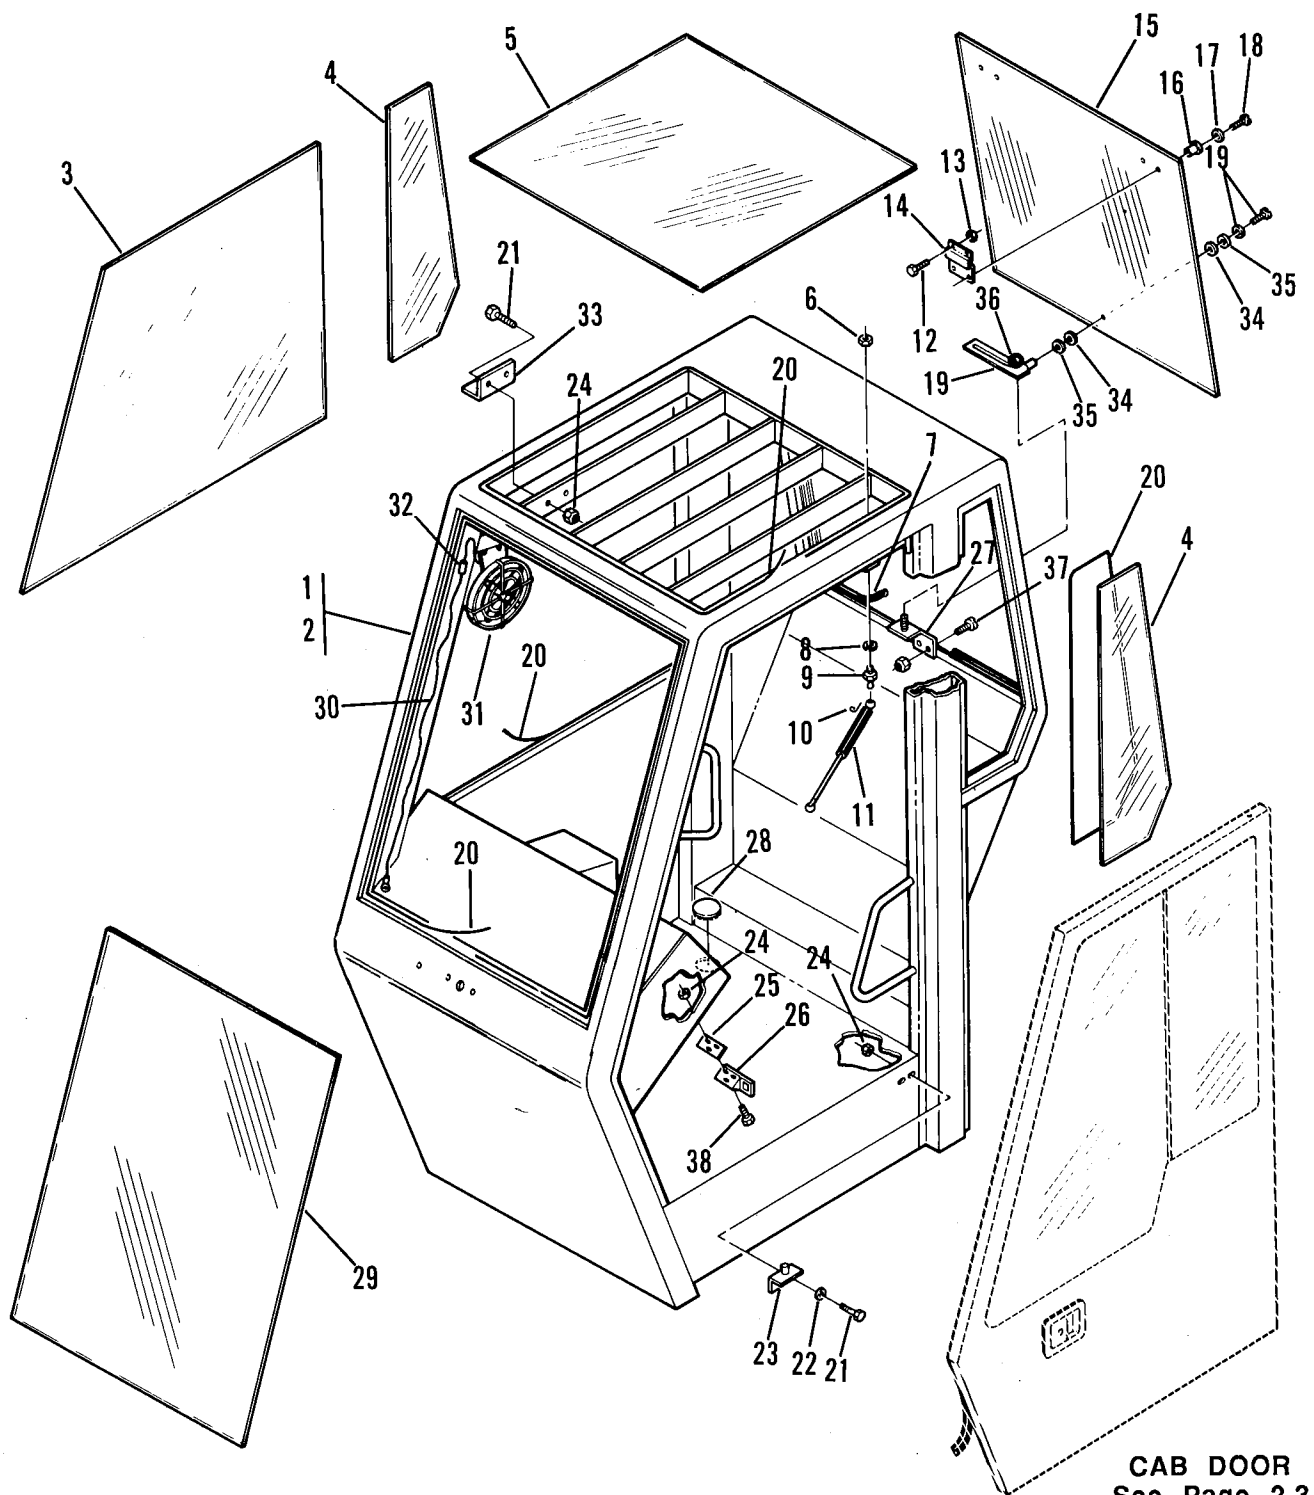

OPERATOR'S CAB — CLOSED (OPTIONAL)

CAB DOOR
See Page 2.3

PA0821

OPERATOR'S CAB — CLOSED (OPTIONAL)

Item No.	Part Number	Qty.	Description
1	7084515	1	Cab , Enclosed (Includes all parts on this page and all parts on pages 2.3 and 2.11)
2	7080215	1	Cab Assembly, FOPS (See Page 2.1)
3	8033082	1	Window, Right Side
4	8033079	2	Window, Wing
5	8033081	1	Window, Skylight
6	8305602	1	Locknut, 5/16-18
7	8033072	1	Seal, Rubber, 120 in.
8	8033059	2	Washer, Flat, 5/16
9	8033070	2	Stud, Ball
10	8033069	2	Clip
11	8033055	1	Spring, Gas
12	8033089	4	Screw, Whizlock, #10-24 x 1/2
13	8305002	4	Nut, Hex, #10-24
14	8033085	2	Hinge, Spring
15	8033084	1	Window, Rear
16	8033086	4	Nut, Well
17	8033087	4	Washer, Nylon
18	8033088	4	Screw, Phil Hd, #10-32 x 3/4
19	8033044	1	Window Hold Slide Assembly, w/Hardware
20	8585135	5	Tape, Butyl, 1/4 sq x 15' Roll
21	8033058	4	Screw, Hex Hd Cap, 1/4-20 x 3/4
22	8307109	2	Washer, Flat 1/4
23	8033064	1	Bracket, Door Mounting
24	8305601	2	Locknut, 1/4-20
25	8585142	1	Shim, Door Striker
26	8585141	1	Striker
27	8585138	1	Weldment, Latch Bracket
28	8580315	1	Plug, Hole
29	8033083	1	Window, Front
30	8033076	1	Wire Assembly, Fan
31	8033078	1	Fan, Defroster
32	8033077	1	Connector, Wire
33	8585140	1	Bracket, Circulation Fan
34	8585139	2	Washer, Flat Plastic 3/8
35	8307204	2	Washer, Flat 3/8
36	8580115	1	Knob
37	8383776	2	Screw, Hex Hd Cap, 1/4-20 x 1/2
38	8033036	3	Screw, Hex Hd Cap, 1/4-20 x 1.00
39	8585134	AR	Sealant, Urathene, 10 oz Cartridge (Not Shown)
			<u>KITS</u>
	8585133	1	Window Glue Kit (Includes items 20, 39, 4 Setting Blocks and 1 Set of Installation Instructions)