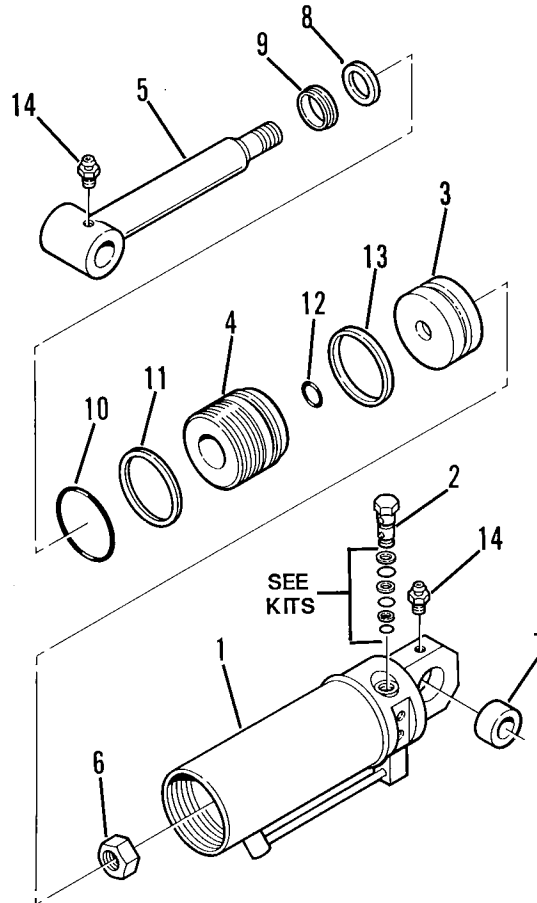

SIDE TILT CARRIAGE CYLINDER

PA 0672

Item No.	Part Number	Qty.	Description
	2711613	1	Side Tilt Carriage Cylinder (Includes Items 1 thru 13)
1	8205543	1	Barrel, Cylinder
2	8902511	2	Valve, Check (See Kits)
3	8205545	1	Piston
4	8205546	1	Gland
5	8205547	1	Rod
6	8205548	1	Nut, Piston
7	8205514	1	Bearing, Self-Aligning
8	See Kits	1	Seal, Rod
9	See Kits	1	Wiper
10	See Kits	1	O-Ring
11	See Kits	1	Ring, Back-Up
12	See Kits	1	O-Ring
13	See Kits	1	Seal, Piston
14	8520013	2	Fitting, Grease
			KITS
	8205661	1	Seal Kit, Side Tilt Carriage Cylinder (Includes Items 8 thru 13)
	8205655	1	Seal Kit, Check Valve (Includes 3 O-Rings & 3 Backup Rings)