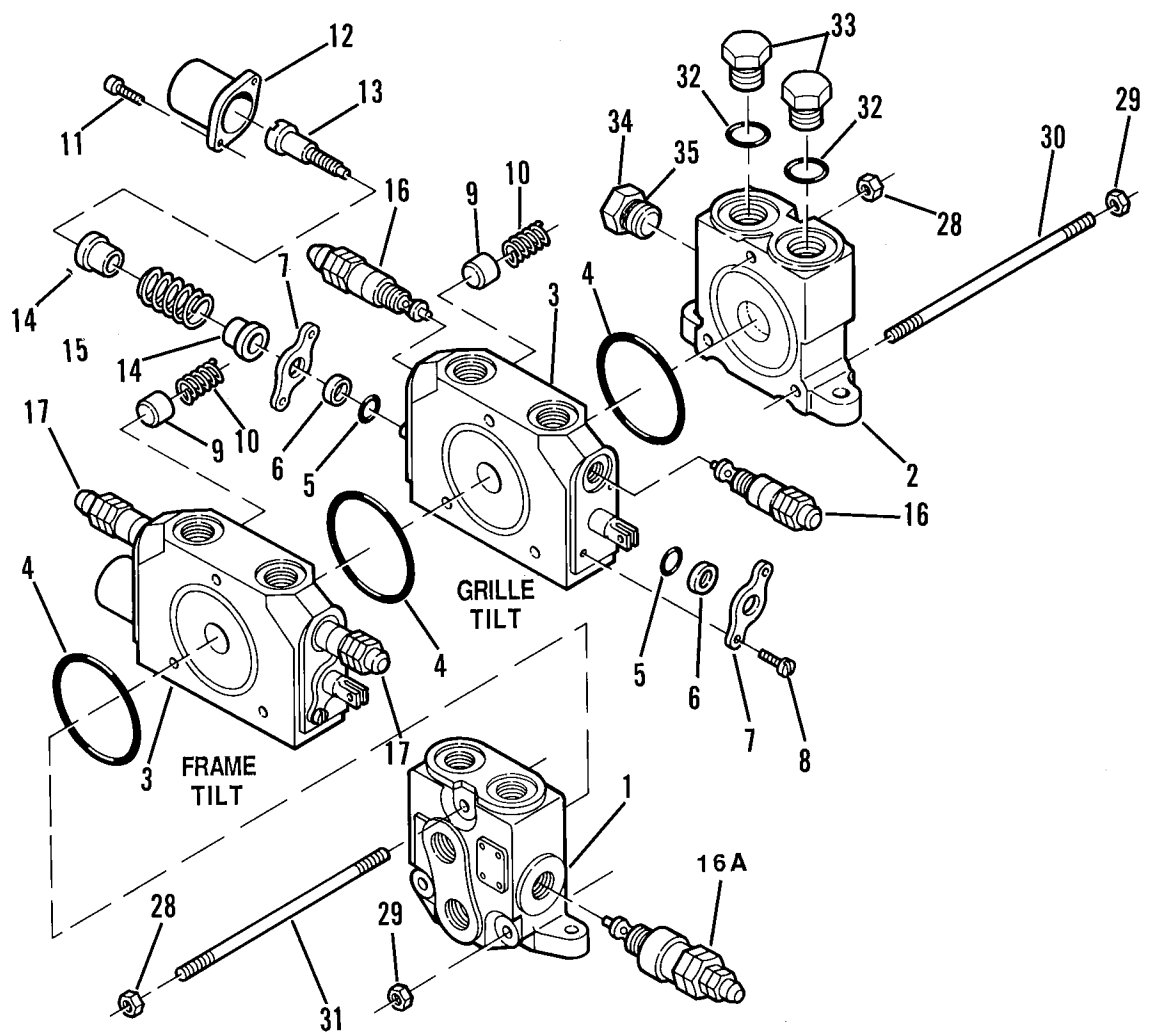

SECONDARY CONTROL VALVE — FRAME AND GRILLE TILT

6.13

PB0770

9038

Origin 2/90

SECONDARY CONTROL VALVE — FRAME AND GRILLE TILT

Item No.	Part Number	Qty.	Description
	8902126	1	Control Valve Assembly, Frame and Grille Tilt (Includes items 1 thru 35)
1	8033410	1	Section, Inlet (Includes 1 of item 4)
2	8033411	1	Section, Outlet
3	8033236	2	Section, Frame/Grille Tilt (Includes items 4 thru 15)
4	See Kits	1	O-Ring
5	See Kits	2	O-Ring
6	See Kits	2	Wiper
7	See Kits	2	Plate, Seal
8	See Kits	2	Screw, Rd Hd Mach
9	See Kits	1	Poppet, C V
10	See Kits	1	Spring
11	See Kits	2	Screw, Soc Hd Cap
12	See Kits	1	Cap, Spool
13	See Kits	1	End, Spool
14	See Kits	2	Seat, Spring
15	See Kits	1	Spring
16	8033165	2	Relief Valve Assembly - Preset at 3250 ± 50 psi (Includes items 18 thru 26)
16A	8033164	1	Main Relief Valve - Preset at 2650 ± 50 psi (Includes items 18 thru 26)
17	8033150	2	Relief Valve Assembly - Preset at 1200 ± 50 psi (Includes items 18 thru 25 & 27)
18	See Kits	1	O-Ring
19	See Kits	1	Ring, Back-Up
20	See Kits	1	O-Ring
21	See kits	1	O-Ring
22	See Kits	1	Ring, Back-Up
23	See Kits	1	Spring
24	See Kits	1	O-Ring
25	See Kits	2	O-Ring
26	See Kits	1	Spring (Used on Item 16 & 16A only)
27	See Kits	1	Spring (Used on Item 17 only)
28	See Kits	2	Nut, Special
29	See Kits	4	Nut, Special
30	See Kits	2	Tie Rod
31	See Kits	1	Tie Rod
32	See Kits	2	O-Ring
33	See Kits	2	Plug, SAE
34	See Kits	1	Plug Assembly, Shut-Off
35	See Kits	1	Seal, Special
			<u>KITS</u>
	8033155	AR	Rebuild Kit for individual service of item 3 (Includes 4 of item 4 and listed quantities of items 5 thru 15)
	8902495	1	Seal & Spring Kit for Relief Valve item 16 & 16A (Includes items 18 thru 26)
	8033219	1	Seal & Spring Kit for Relief Valve item 17 (Includes items 18 thru 25 & 27)
	8902094	1	Tie Rod Kit (Includes items 28 thru 31)