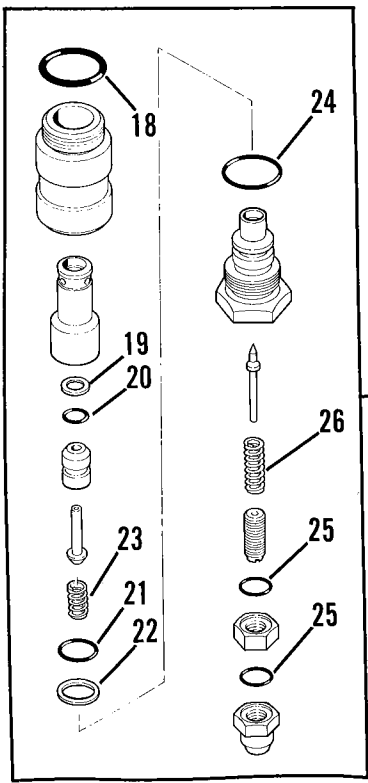

SECONDARY CONTROL VALVE — FRAME AND GRILLE TILT

6.13

PB0770

9038

Origin 2/90

SECONDARY CONTROL VALVE — FRAME AND GRILLE TILT

Item No.	Part Number	Qty.	Description
	8902126	1	Control Valve Assembly, Frame and Grille Tilt (Includes items 1 thru 35)
1	8033410	1	Section, Inlet (Includes 1 of item 4)
2	8033411	1	Section, Outlet
3	8033236	2	Section, Frame/Grille Tilt (Includes items 4 thru 15)
4	See Kits	1	O-Ring
5	See Kits	2	O-Ring
6	See Kits	2	Wiper
7	See Kits	2	Plate, Seal
8	See Kits	2	Screw, Rd Hd Mach
9	See Kits	1	Poppet, C V
10	See Kits	1	Spring
11	See Kits	2	Screw, Soc Hd Cap
12	See Kits	1	Cap, Spool
13	See Kits	1	End, Spool
14	See Kits	2	Seat, Spring
15	See Kits	1	Spring
16	8033165	2	Relief Valve Assembly - Preset at 3250 ± 50 psi (Includes items 18 thru 26)
16A	8033164	1	Main Relief Valve - Preset at 2650 ± 50 psi (Includes items 18 thru 26)
17	8033150	2	Relief Valve Assembly - Preset at 1200 ± 50 psi (Includes items 18 thru 25 & 27)
18	See Kits	1	O-Ring
19	See Kits	1	Ring, Back-Up
20	See Kits	1	O-Ring
21	See kits	1	O-Ring
22	See Kits	1	Ring, Back-Up
23	See Kits	1	Spring
24	See Kits	1	O-Ring
25	See Kits	2	O-Ring
26	See Kits	1	Spring (Used on Item 16 & 16A only)
27	See Kits	1	Spring (Used on Item 17 only)
28	See Kits	2	Nut, Special
29	See Kits	4	Nut, Special
30	See Kits	2	Tie Rod
31	See Kits	1	Tie Rod
32	See Kits	2	O-Ring
33	See Kits	2	Plug, SAE
34	See Kits	1	Plug Assembly, Shut-Off
35	See Kits	1	Seal, Special
			<u>KITS</u>
	8033155	AR	Rebuild Kit for individual service of item 3 (Includes 4 of item 4 and listed quantities of items 5 thru 15)
	8902495	1	Seal & Spring Kit for Relief Valve item 16 & 16A (Includes items 18 thru 26)
	8033219	1	Seal & Spring Kit for Relief Valve item 17 (Includes items 18 thru 25 & 27)
	8902094	1	Tie Rod Kit (Includes items 28 thru 31)