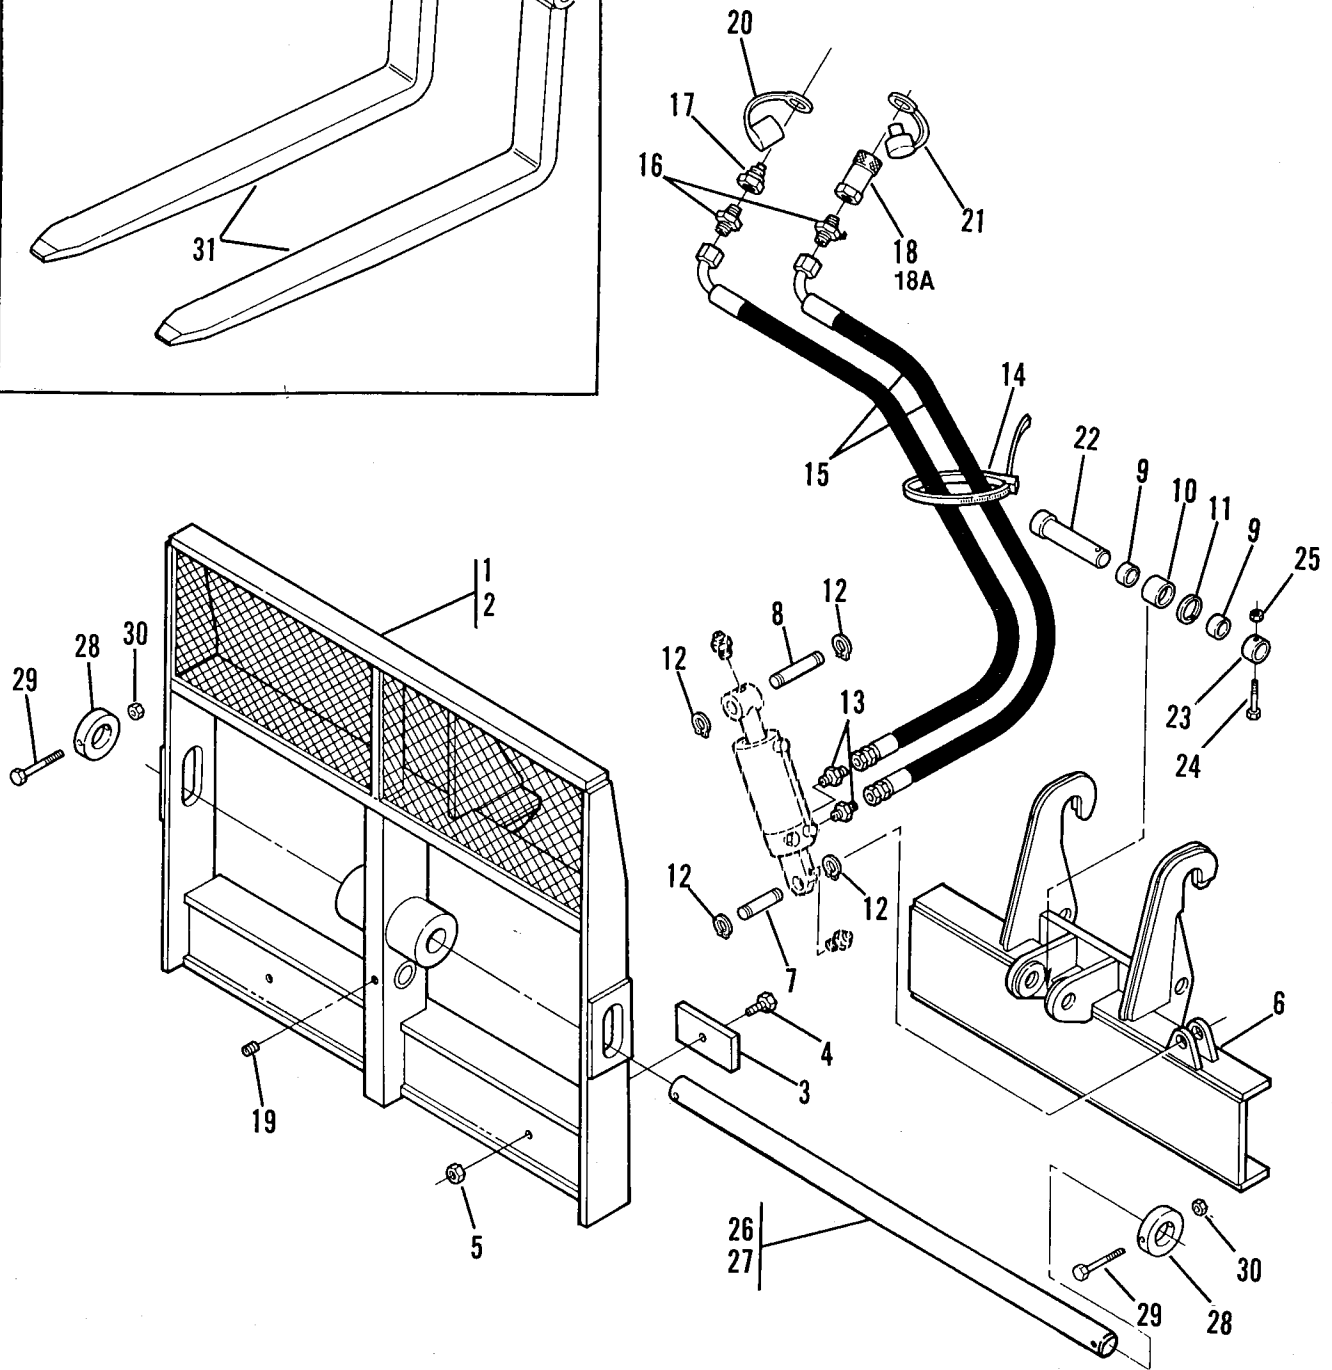

SIDE TILT CARRIAGE — OPTIONAL (S/N 9A0550 THRU 9F0599)

PB0930

SIDE TILT CARRIAGE — OPTIONAL (S/N 9A0550 THRU 9F0599)

Item No.	Part Number	Qty.	Description
1	7077344	1	Carriage, Side Tilt - 48" (Includes Items 3 thru 5)
2	7077444	1	Carriage, Side Tilt - 60" (Includes Items 3 thru 5)
3	7065482	2	Pad Wear
4	8303739	2	Screw, Hex Hd Cap 5/16NC x 1-1/4Gr 5
5	8305602	2	Locknut, 5/16NC
6	7085154	1	Base, Pivot
7	7077501	1	Pin, Cyl. Base
8	7077511	1	Pin, Cyl. Rod
9	7077481	2	Spacer
10	8065634	1	Bushing, Self Align
11	8642001	1	Ring, Snap
12	8642235	4	Ring, Snap
13	8760117	2	Conn, Str Thr'd
14	8584001	1	Tie Wrap
15	2711992	2	Hose Assembly
16	8760030	2	Conn, Male
17	8420056	1	Quick Disconnect, Male 3/8 NPT
18	8420057	1	Quick Disconnect, Female 3/8 NPT (See also item 18A)
18A	8640027	1	O-Ring, Viton - For High Temp. Application of item 18
19	8541433	1	Plug, Pipe Hex Skt 1/8
20	8420058	1	Cap, Dust
21	8420059	1	Plug, Dust
22	7085411	1	Pin, Pivot
23	7085501	1	Collar, Pin Locking
24	8303770	1	Screw, Hex Hd Cap 3/8-16 x 2-3/4
25	8305645	1	Locknut, 3/8-16 ESNA
26	7075942	1	Shaft, Fork Pivot 48"
27	7075952	1	Shaft, Fork Pivot 60"
28	7079251	2	Collar, Locking
29	8303629	2	Screw, Hex Hd Cap, 1/2-13 x 4-1/2
30	8305644	2	Locknut, 1/2-13
31	7069093	2	Fork, Pallet 48 x 4
	7077333	2	Fork, Lumber 60 x 5 (Not Shown)
	7070623	6	Fork, Blocking (Not Shown)