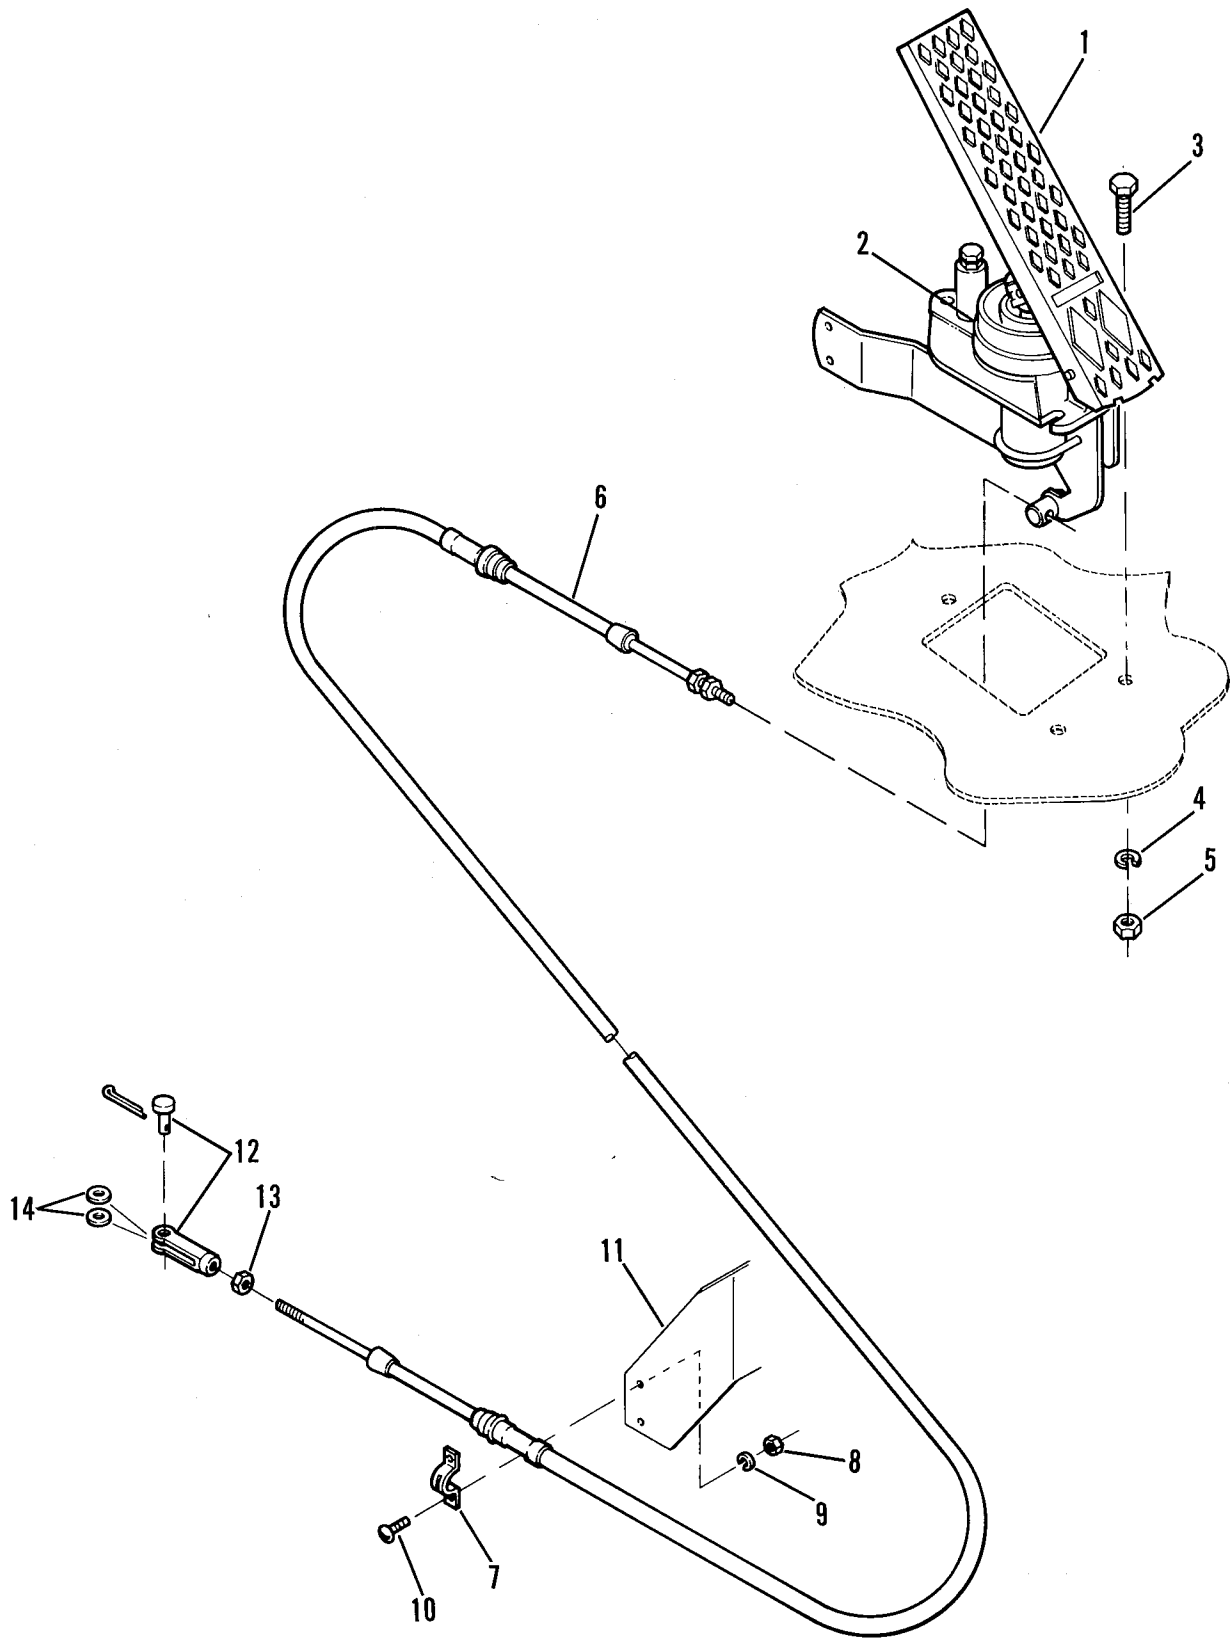

THROTTLE PEDAL CONTROL

PA0113

THROTTLE PEDAL CONTROL

Item No.	Part Number	Qty.	Description
1	8162003	1	Pedal, Throttle (Includes item 2)
2	8033178	1	Bellows, Throttle Pedal
3	8303553	3	Screw, Flange Hd, 1/4NC x 1-1/4 grade 5
4	8307002	3	Lockwasher 1/4
5	8303004	3	Nut, Hex, 1/4
6	8160046	1	Cable, Throttle (Perkins & John Deere)
	8160037	1	Cable, Throttle (Ford & Deutz)
7	8160610	1	Clamp Cable
8	8305002	4	Nut, Hex, #10-24
9	8307003	4	Lockwasher, #10
10	8303837	4	Screw, Round Hd, #10-24 x 3/4
11	7077782	1	Bracket, Throttle Cable (Perkins Shown)
	7090162	1	Bracket, Throttle Cable (Ford) (S/N 0A0660 and Before)
	7091892	1	Bracket, Throttle Cable (Ford) (S/N 0A0661 and After)
	7071132	1	Bracket, Throttle Cable (John Deere)
	7084482	1	Bracket, Throttle Cable (Deutz)
12	8301002	1	Clevis, 1/4-28 x 2 (w/pin)
13	8305402	1	Nut, Jam, 1/4NF
14	8307202	3	Washer, Flat, 1/4
15	7068711	1	Lever, Throttle Extension (Ford) (Not Shown) (S/N 0A0660 and Before Only)
	7084461	1	Lever, Throttle Extension (Deutz) (Not Shown)