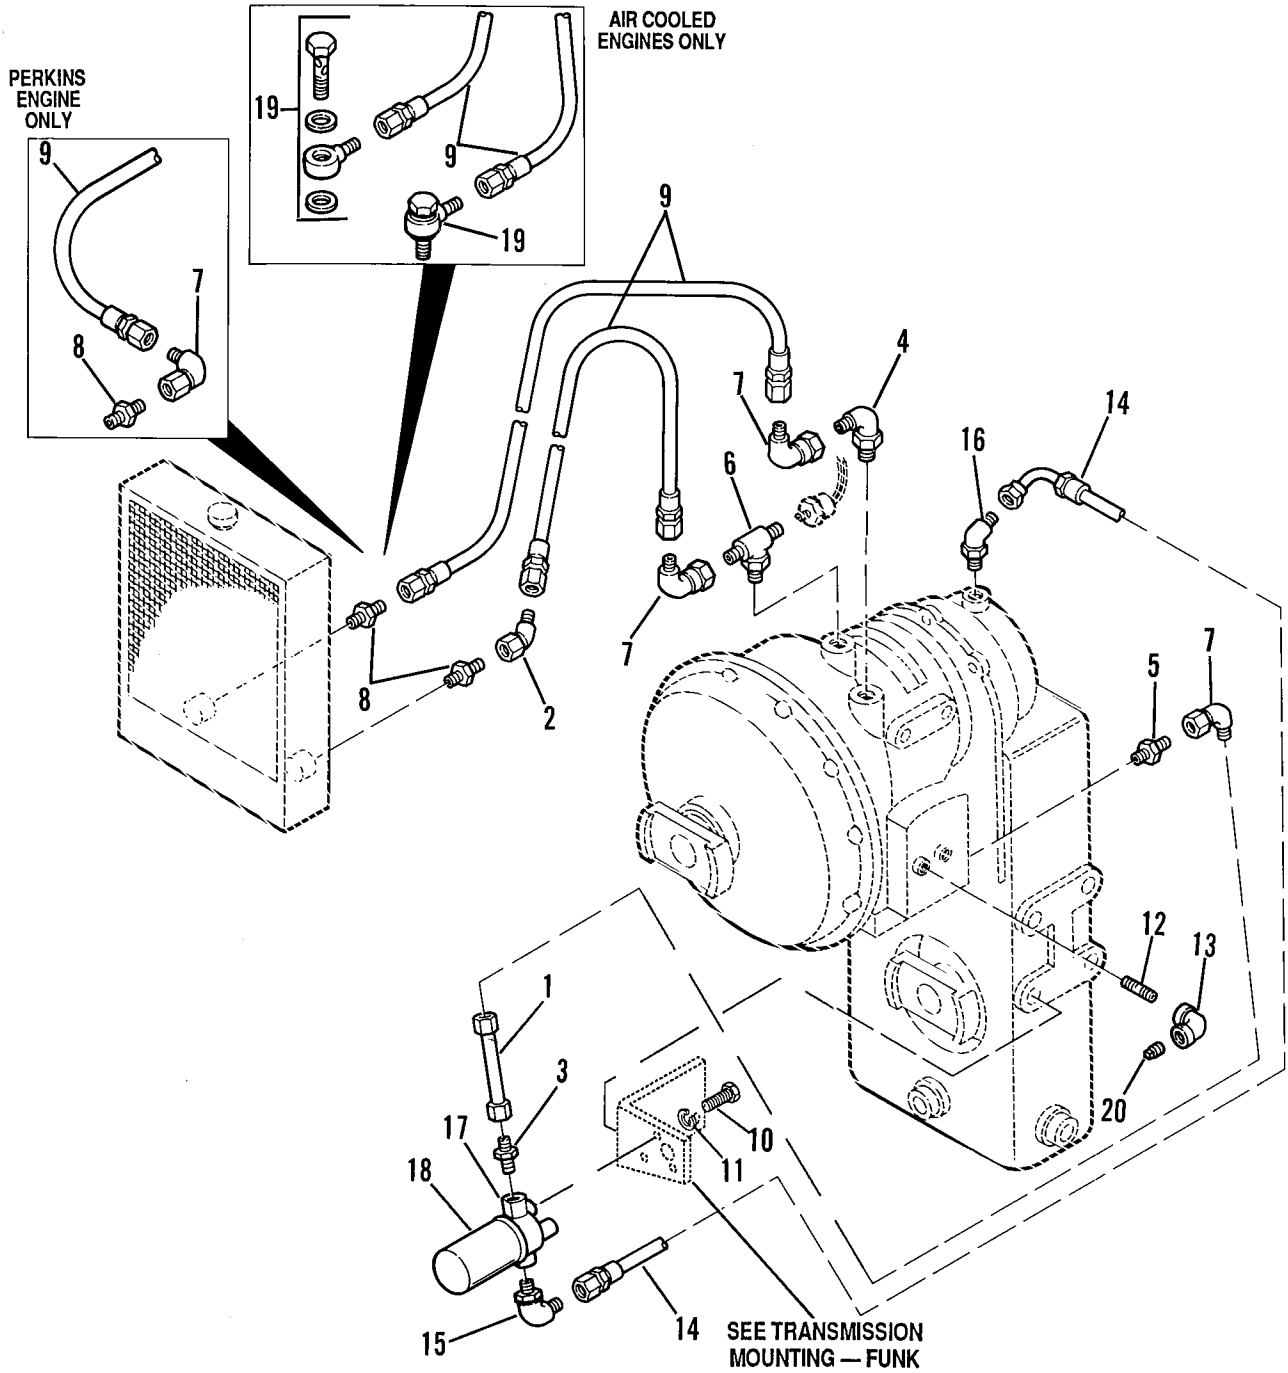

TRANSMISSION COOLING (FUNK)

TRANSMISSION COOLING (FUNK)

Item No.	Part Number	Qty.	Description
1	7089472	1	Tube
2	8760286	1	Elbow, 45°, SAE 12-12, male JIC 37° x female JIC 37° swivel (Water Cooled Engines Only)
3	8760118	1	Connector, Straight, SAE 12-16, male JIC 37° x male str. thd. o-ring
4	8760305	1	Elbow, 90°, SAE 12-12, male JIC 37° x male str. thd. o-ring
5	8760109	1	Connector, Straight, SAE 12-12, male JIC 37° x male str. thd. o-ring
6	7089881	1	Tee, Special
7	8760254	3	Elbow, 90°, SAE 12-12, male JIC 37° x female JIC 37° swivel (4 Req'd. on Perkins Engines)
8	8760001	2	Connector, Straight, SAE 12-12P, male JIC 37° x male NPT (Water Cooled Engines Only)
9	2711042	2	Hose Assembly
10	8303670	3	Screw, Hex Hd Cap 5/16NC x 1
11	8307004	3	Lockwasher 5/16
12	8551009	1	Nipple, 1/8 NPT x 1-1/2
13	8541201	1	Elbow, 90° pipe, 1/8NPT
14	2710952	1	Hose Assembly
15	8760325	1	Elbow, 90°, SAE 12-16, male JIC 37° x male str. thd. o-ring
16	8760317	1	Elbow, 45°, SAE 12-12, male JIC 37° x male str. thd. o-ring
17	8320236	1	Head, Filter
18	8320237	1	Element, Filter
19	7074972	2	Adapter (Includes sealing rings & hollow screw) (Air Cooled Engines Only)
20	8541401	1	Plug, 1/8 NPT