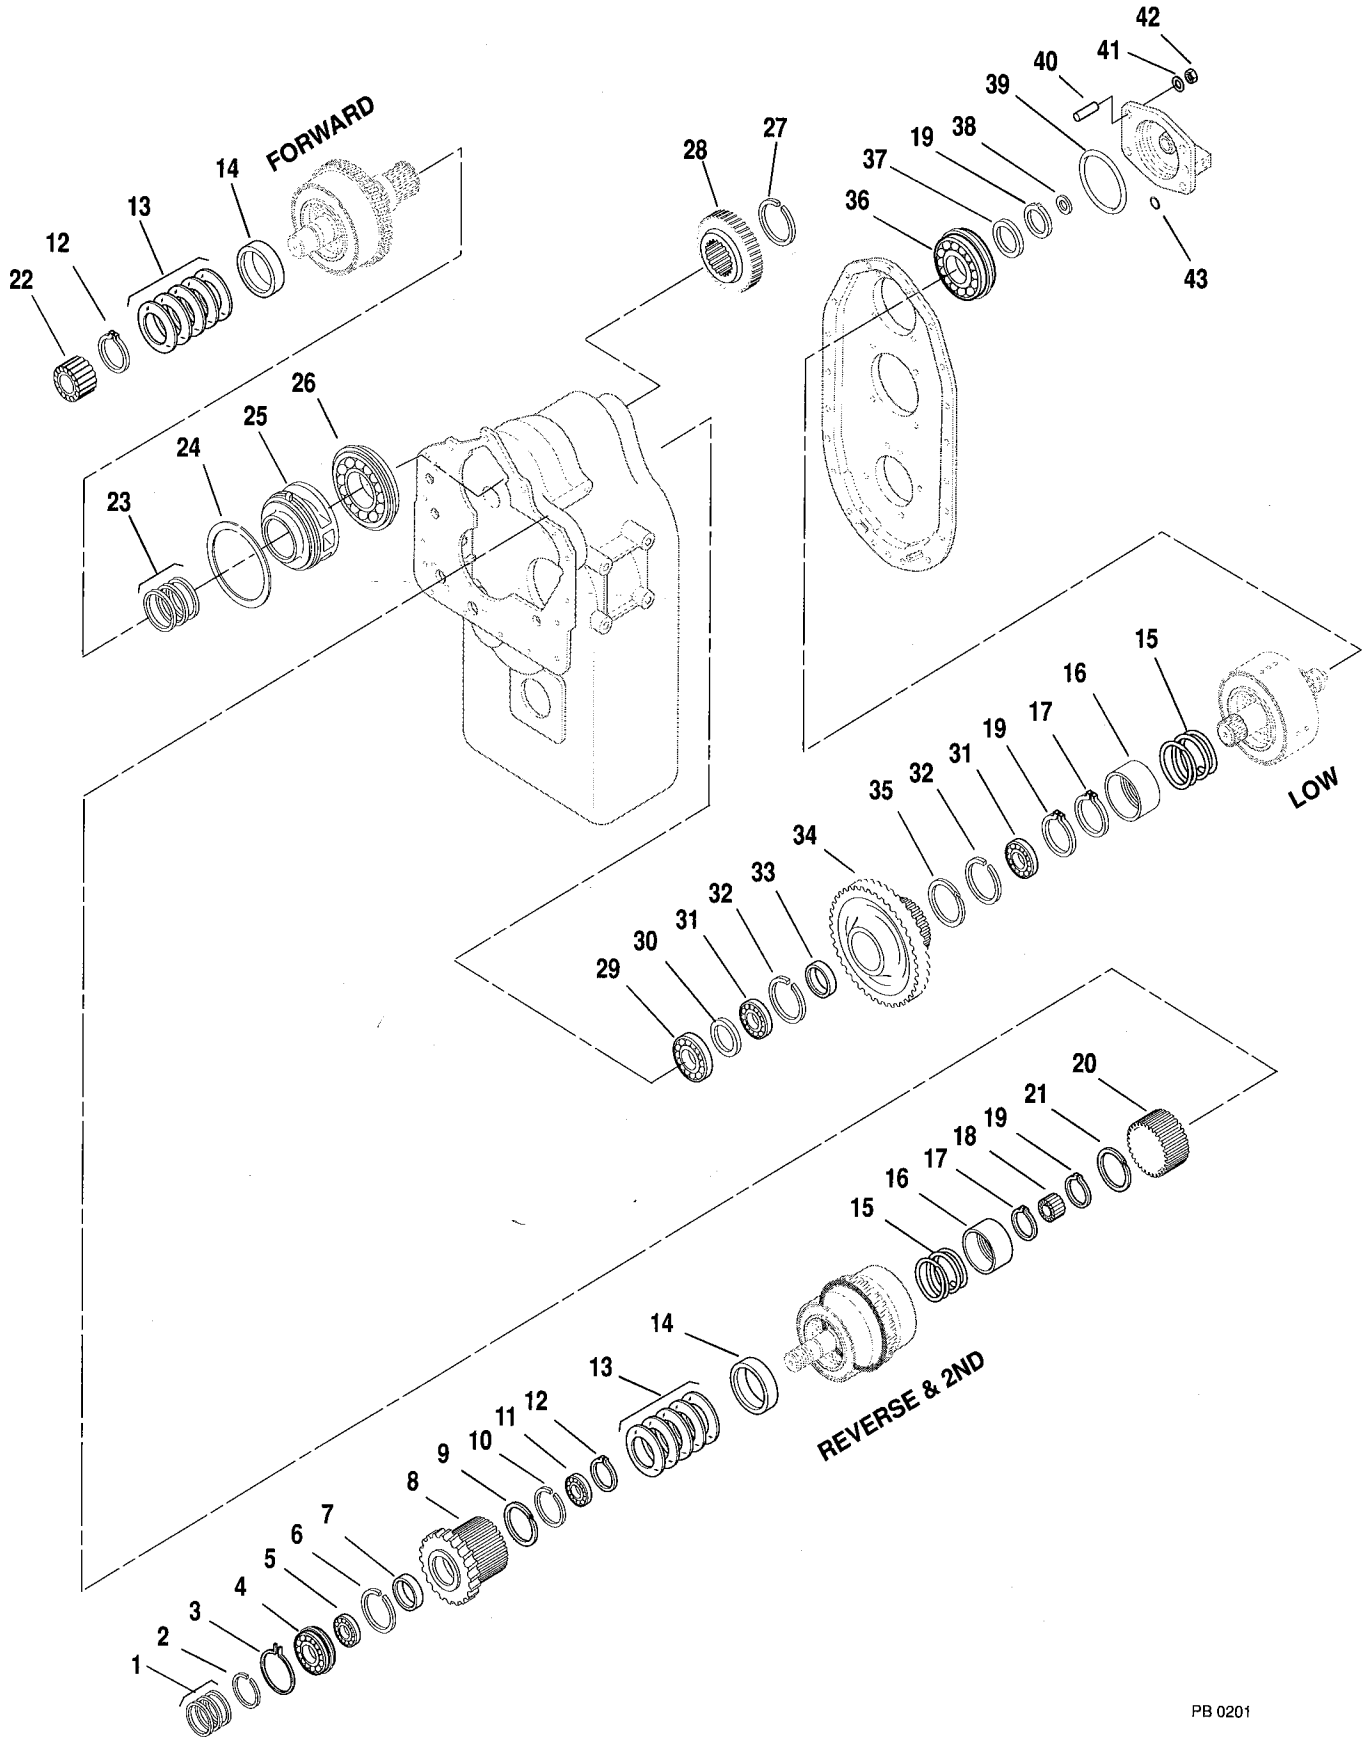

TRANSMISSION GEAR GROUPS — FORWARD, REVERSE, LOW & 2ND (CLARK)

PB 0201

TRANSMISSION GEAR GROUPS—FORWARD, REVERSE, LOW & 2ND (CLARK)

Item No.	Part Number	Qty.	Description
1	8032652	3	Ring, Piston
2	8032651	1	Ring, Retaining
3	8032650	1	Ring, Snap
4	8032649	1	Bearing, Front
5	8032648	1	Bearing, Gear
6	8032645	1	Ring, Retaining
7	8032647	1	Spacer, Bearing
8	8032646	1	Rev. Clutch Gear & Ret. Ring Assembly (Includes Item 9)
9	8032620	1	Ring, Retaining
10	8032645	1	Ring, Retaining
11	8032644	1	Bearing, Gear
12	8032640	2	Ring, Snap
13	8032639	10	Spring, Return
14	8032638	2	Spacer, Spring
15	8032615	2	Spring, Return
16	8032616	2	Retainer, Spring
17	8032617	2	Ring, Snap
18	8032643	1	Bearing, Rear
19	8032623	3	Ring, Snap
20	8032642	1	2nd Clutch Gear & Ret. Ring Assembly (Includes Item 21)
21	8032620	1	Ring, Retaining
22	8032641	1	Bearing, Pilot
23	8032637	3	Ring, Piston
24	8033355	1	Ring, Retaining
25	8032635	1	Sleeve, Ring
26	8032634	1	Bearing, Rear
27	8033356	1	Ring, Retaining
28	8033357	1	Gear, Forward Shaft
29	8032633	1	Bearing, Front
30	8032632	1	Spacer, Bearing
31	8032628	2	Bearing, Gear
32	8032629	2	Ring, Locating
33	8032631	1	Spacer, Gear
34	8033358	1	Low Shaft Gear, Hub & Ret. Ring Assembly (Includes Item 35)
35	8032620	1	Ring, Retaining
36	8032622	1	Bearing, Rear
37	8032566	1	Washer, Support
38	8032614	1	Ring, Piston
39	8032624	1	O-Ring, Cap
40	8032626	4	Stud, Cap
41	8032503	4	Lockwasher, Stud
42	8032506	4	Nut, Stud
43	8032625	1	O-Ring, Cap