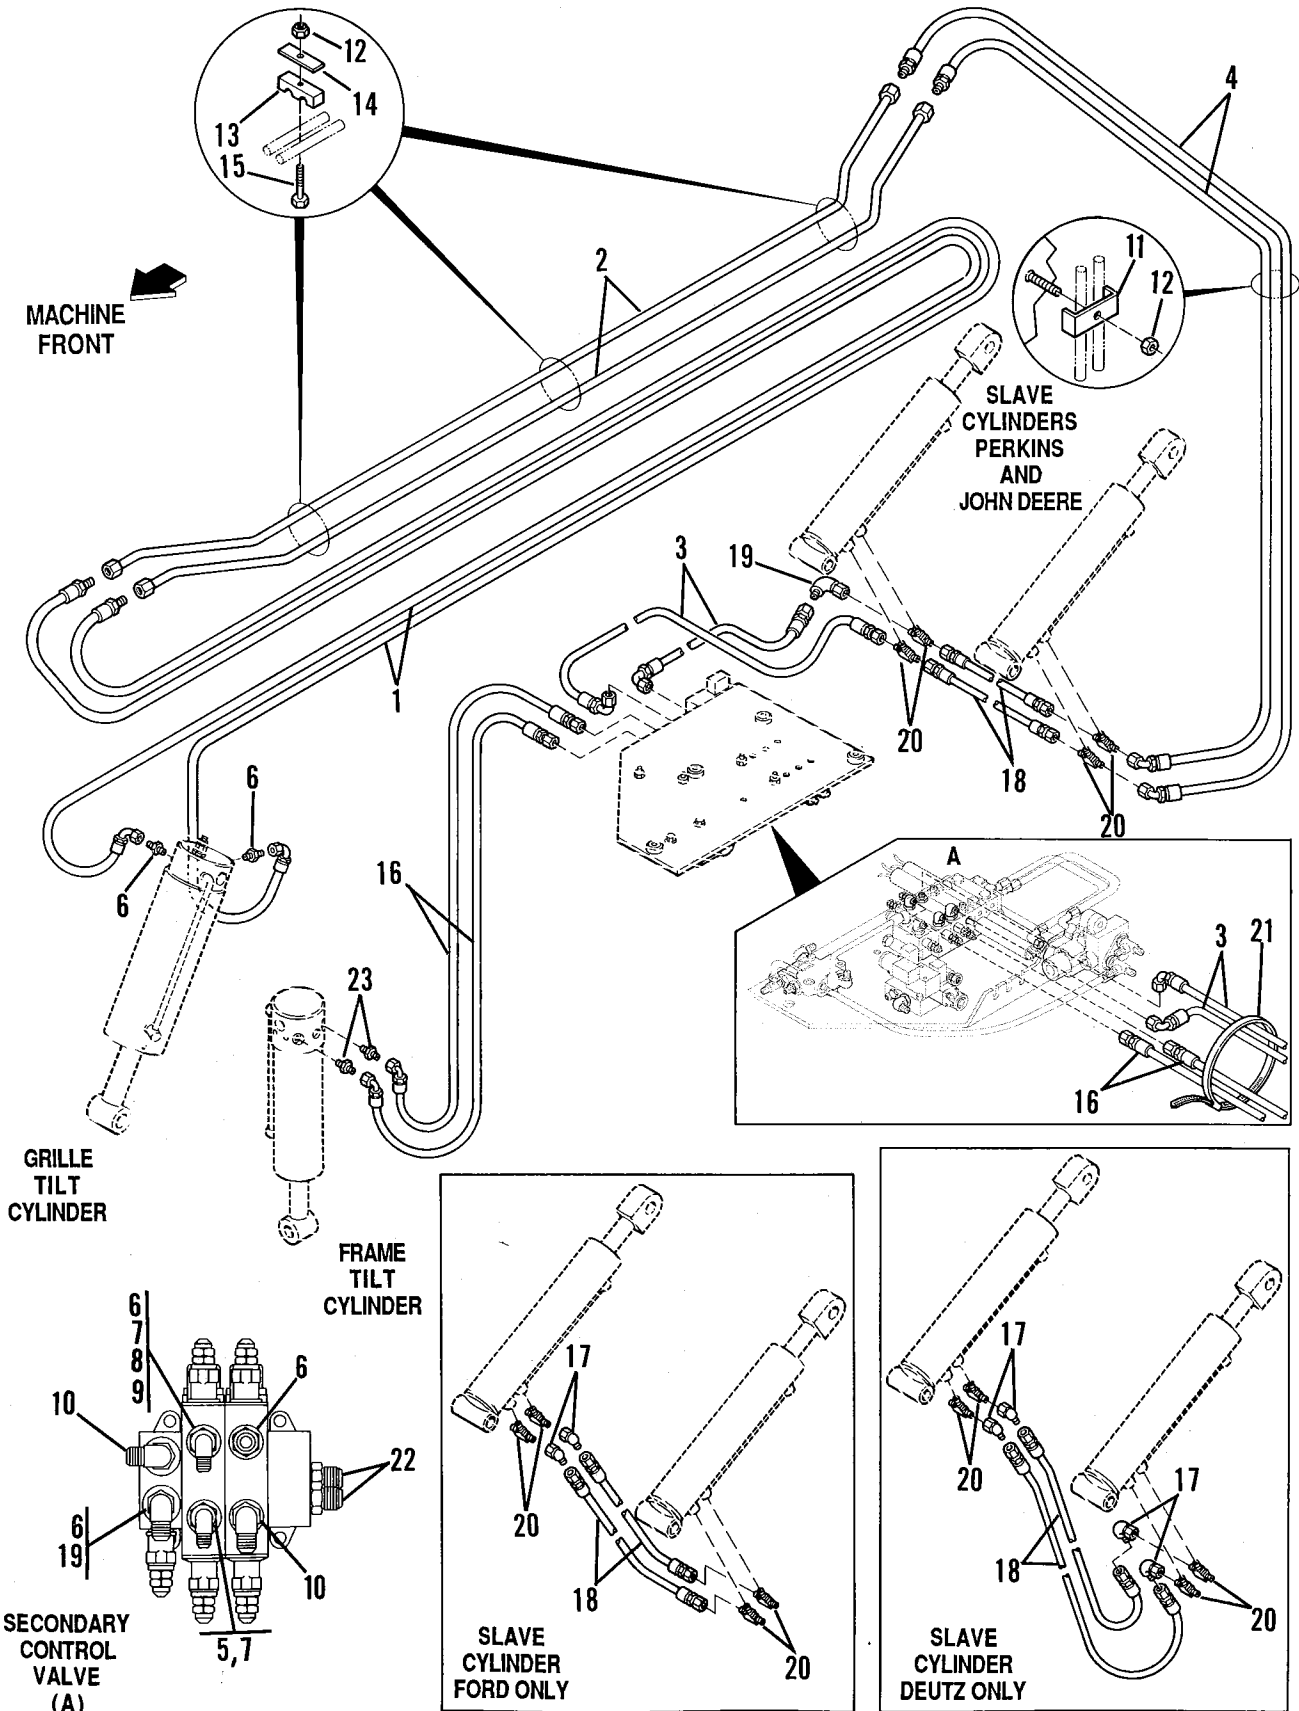

GRILLE TILT, SLAVE AND FRAME TILT CIRCUITS

PB0580

GRILLE TILT, SLAVE AND FRAME TILT CIRCUITS

Item No.	Part Number	Qty.	Description
1	2712242	2	Hose Assembly, Fork Tilt Cylinder to Boom Tubes
2	7065243	2	Tube Assembly
3	2712582	2	Hose Assembly, Control Valve to Slave Cylinder
4	2712552	2	Hose Assembly, Slave Cylinder to Boom Tubes
5	8760110	1	Connector, Straight, SAE 6-8, male JIC 37° x male str. thd. o-ring
6	8760107	5	Connector, Straight, SAE 8-8, male JIC 37° x male str. thd. o-ring
7	8760268	2	Elbow, 90°, SAE 6-6, male JIC 37° x female str. thd. swivel
8	8760458	1	Reducer, SAE 8-6, male JIC 37° x tube end JIC 37°
9	8760407	1	Nut, SAE 8
10	8760303	2	Elbow, 90°, SAE 8-8, male JIC 37° x male str. thd. o-ring
11	7065632	1	Clamp
12	8305626	4	Locknut, 5/16-18
13	8769122	3	Clamp Set, 5/8 (twin tube)
14	8769123	3	Plate, Clamp Top
15	8303746	1	Screw, Hex Hd Cap, 5/16-18 x 1-3/4
16	6604962	2	Hose Assembly, Control Valve to Frame Tilt Cylinder
17	8765205	4	Elbow, 45°, SAE 8-8, male JIC 37° x female JIC 37° swivel (Deutz Only)
	8765205	2	Elbow, 45°, SAE 8-8, male JIC 37° x female JIC 37° swivel (Ford Only)
18	2710632	2	Hose Assembly, 1/2 I.D. x 20"
19	8765204	2	Elbow, 90°, SAE 8-8, male JIC 37° x female JIC 37° swivel
20	8760479	4	Tee, Branch, SAE 8-8, male JIC 37° x male str. thd. o-ring
21	8584002	1	Tie Wrap
22	8760108	2	Connector, Straight, SAE 8-10, male JIC 37° x male str. thd o-ring
23	8760134	2	Connector, Straight, SAE 6-4, male JIC 37° x male str. thd. o-ring