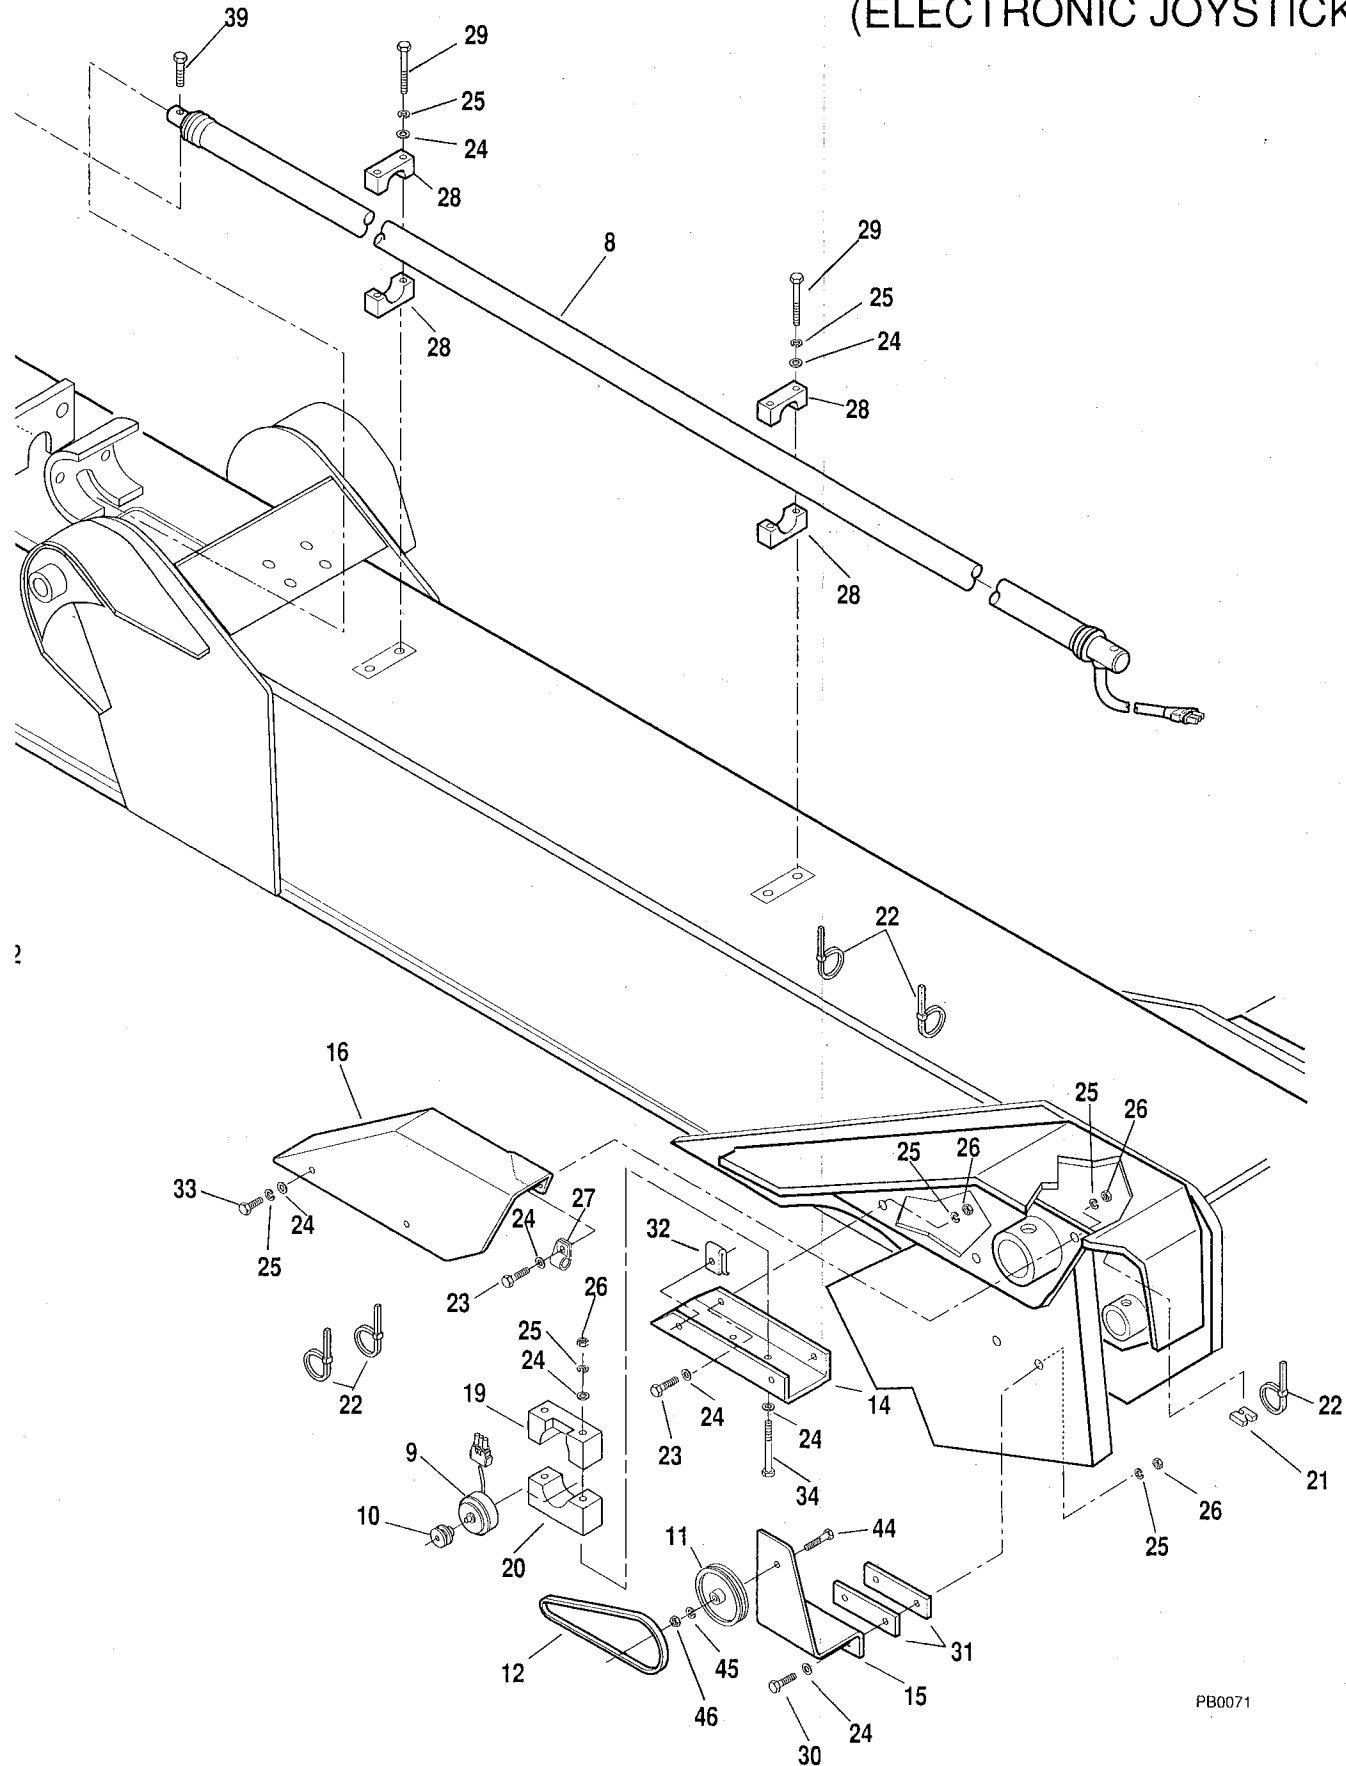

BOOM RAISE/LOWER & EXTEND/RETRACT CONTROL (ELECTRONIC JOYSTICK w/TLC)

PB0071