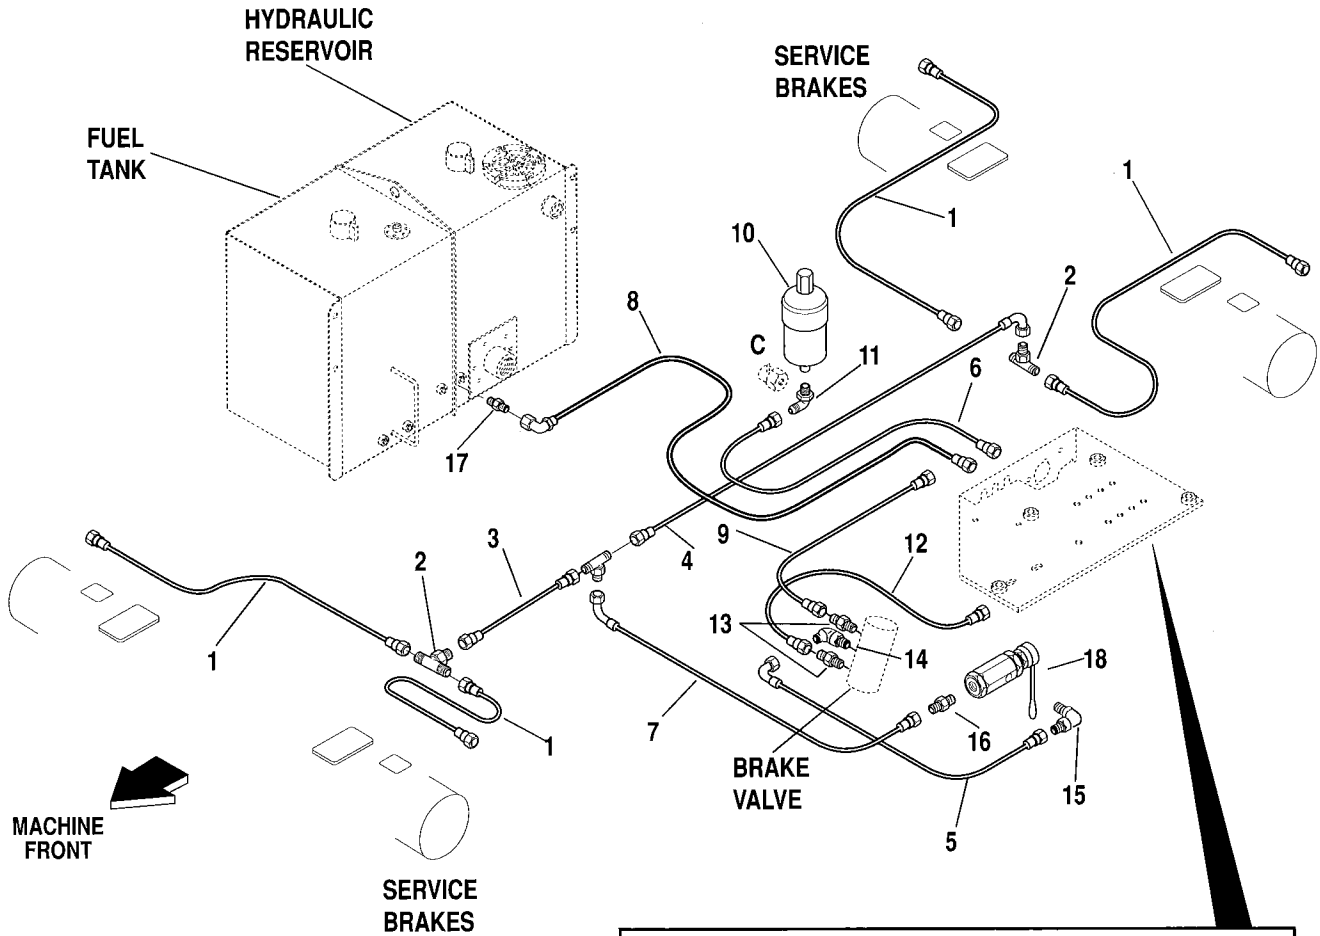

BRAKE CIRCUIT