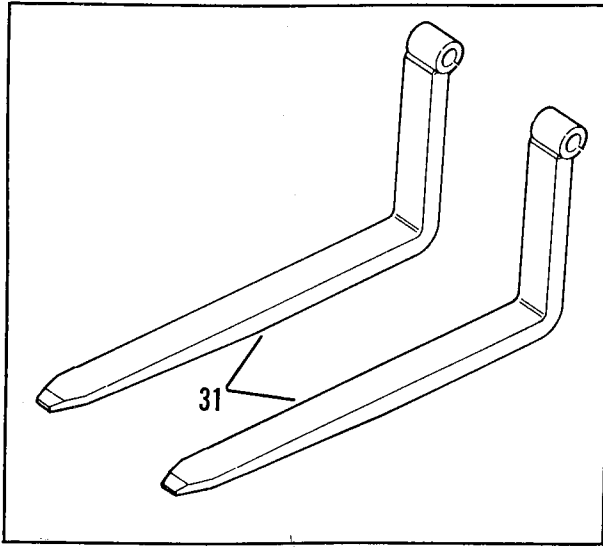

SIDE TILT CARRIAGE — OPTIONAL (S/N 9A0550 THRU 9F0599)

PB0930

SIDE TILT CARRIAGE — OPTIONAL (S/N 9A0550 THRU 9F0599)

Item No.	Part Number	Qty.	Description
1	7077344	1	Carriage, Side Tilt - 48" (Includes Items 3 thru 5)
2	7077444	1	Carriage, Side Tilt - 60" (Includes Items 3 thru 5)
3	7065482	2	Pad Wear
4	8303739	2	Screw, Hex Hd Cap 5/16NC x 1-1/4Gr 5
5	8305602	2	Locknut, 5/16NC
6	7085154	1	Base, Pivot
7	7077501	1	Pin, Cyl. Base
8	7077511	1	Pin, Cyl. Rod
9	7077481	2	Spacer
10	8065634	1	Bushing, Self Align
11	8642001	1	Ring, Snap
12	8642235	4	Ring, Snap
13	8760117	2	Conn, Str Thr'd
14	8584001	1	Tie Wrap
15	2711992	2	Hose Assembly
16	8760030	2	Conn, Male
17	8420056	1	Quick Disconnect, Male 3/8 NPT
18	8420057	1	Quick Disconnect, Female 3/8 NPT (See also item 18A)
18A	8640027	1	O-Ring, Viton - For High Temp. Application of item 18
19	8541433	1	Plug, Pipe Hex Skt 1/8
20	8420058	1	Cap, Dust
21	8420059	1	Plug, Dust
22	7085411	1	Pin, Pivot
23	7085501	1	Collar, Pin Locking
24	8303770	1	Screw, Hex Hd Cap 3/8-16 x 2-3/4
25	8305645	1	Locknut, 3/8-16 ESNA
26	7075942	1	Shaft, Fork Pivot 48"
27	7075952	1	Shaft, Fork Pivot 60"
28	7079251	2	Collar, Locking
29	8303629	2	Screw, Hex Hd Cap, 1/2-13 x 4-1/2
30	8305644	2	Locknut, 1/2-13
31	7069093	2	Fork, Pallet 48 x 4
	7077333	2	Fork, Lumber 60 x 5 (Not Shown)
	7070623	6	Fork, Blocking (Not Shown)