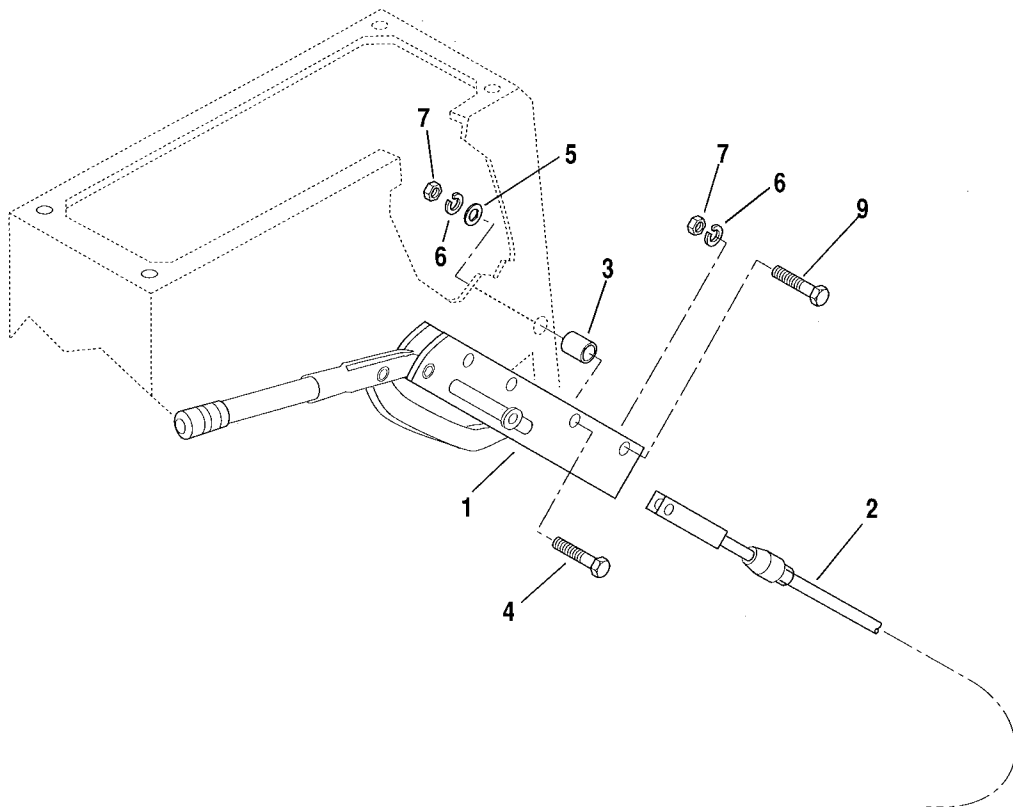

PARKING BRAKE CONTROL

2.15

PB0101

9038

Origin 2/90

PARKING BRAKE CONTROL

Item No.	Part Number	Qty.	Description
1	8162206	1	Lever Assembly, Parking Brake
2	7077003	1	Cable, Control
3	7089641	2	Spacer
4	8303766	2	Screw, Hex Hd Cap 5/16-18 x 2-3/4 Gr 5
5	8310053	2	Washer, Flat 5/16
6	8307004	3	Lockwasher, 5/16
7	8305006	3	Nut, Hex 5/16-18
8	8301004	1	Clevis
9	8303715	1	Screw, Hex Hd Cap 5/16-18 x 1-1/2 Gr5
10	8301409	1	Pin, Clevis w/cotter
11	8702140	1	Spring (Funk)
12	8307107	4	Washer, Flat 5/8 (Funk)
13	7073612	1	Bracket, Anchor (Funk)
14	7078162	1	Bracket, Anchor (Clark)