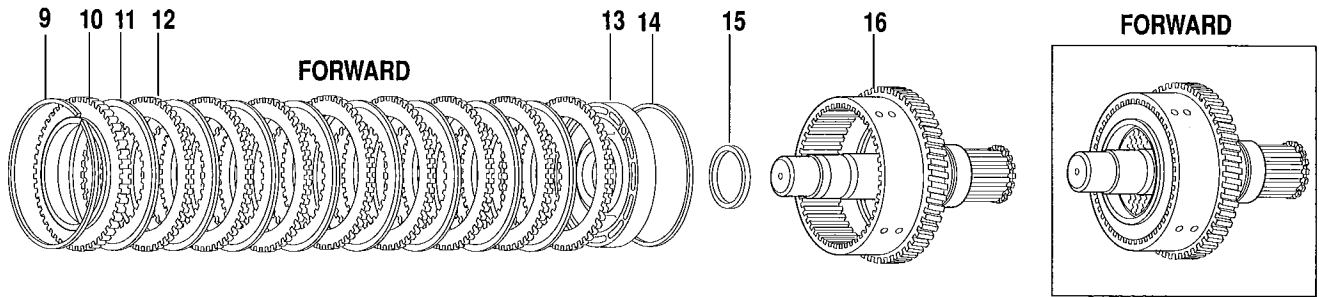

TRANSMISSION CLUTCH GROUPS (CLARK)

PB 0221

TRANSMISSION CLUTCH GROUPS (CLARK)

Item No.	Part Number	Qty.	Description
1	8032653	1	Ring, Snap
2	8032654	1	Backing Plate
3	8032655	8	Disc, Clutch Inner
4	8032656	8	Disc, Clutch Outer
5	8032657	1	Piston, Clutch
6	8032658	1	Ring, Outer Piston
7	8032659	1	Seal, Inner Piston
8	8033387	1	Low Clutch, Shaft, Drum & Bleed Valve Assembly
9	8032653	1	Ring, Snap
10	8032654	1	Backing Plate
11	8032661	8	Disc, Clutch Inner
12	8032656	8	Disc, Clutch Outer
13	8033346	1	Piston, Clutch
14	8032658	1	Ring, Clutch Piston - Outer
15	8032659	1	Ring, Clutch Piston - Inner
16	8033347	1	Forward Shaft, Drum & Plug Assembly
17	8032653	1	Ring, Snap
18	8032654	1	Backing Plate
19	8032661	6	Disc, Clutch Inner
20	8032656	6	Disc, Clutch Outer
21	8032663	1	Clutch Piston Assembly
22	8032658	1	Seal, Outer Clutch Piston
23	8032659	1	Seal, Inner Clutch Piston
24	8033344	1	3rd Clutch Shaft, Drum & Plug Assembly
25	8032653	1	Ring, Snap
26	8032654	1	Backing Plate
27	8032661	8	Disc, Clutch Inner
28	8032656	8	Disc, Clutch Outer
29	8033346	1	Piston, Clutch
30	8032658	1	Seal, Outer Clutch Piston
31	8032659	1	Seal, Inner Clutch Piston
32	8032665	1	Rev. & 2nd Shaft, Drum & Plug Assembly
33	8032659	1	Seal, Inner Clutch Piston
34	8032658	1	Seal, Outer Piston Clutch
35	8032663	1	Piston, Clutch
36	8032656	6	Disc, Clutch Outer
37	8032661	6	Disc, Clutch Inner
38	8033345	1	Backing Plate
39	8032653	1	Ring, Snap