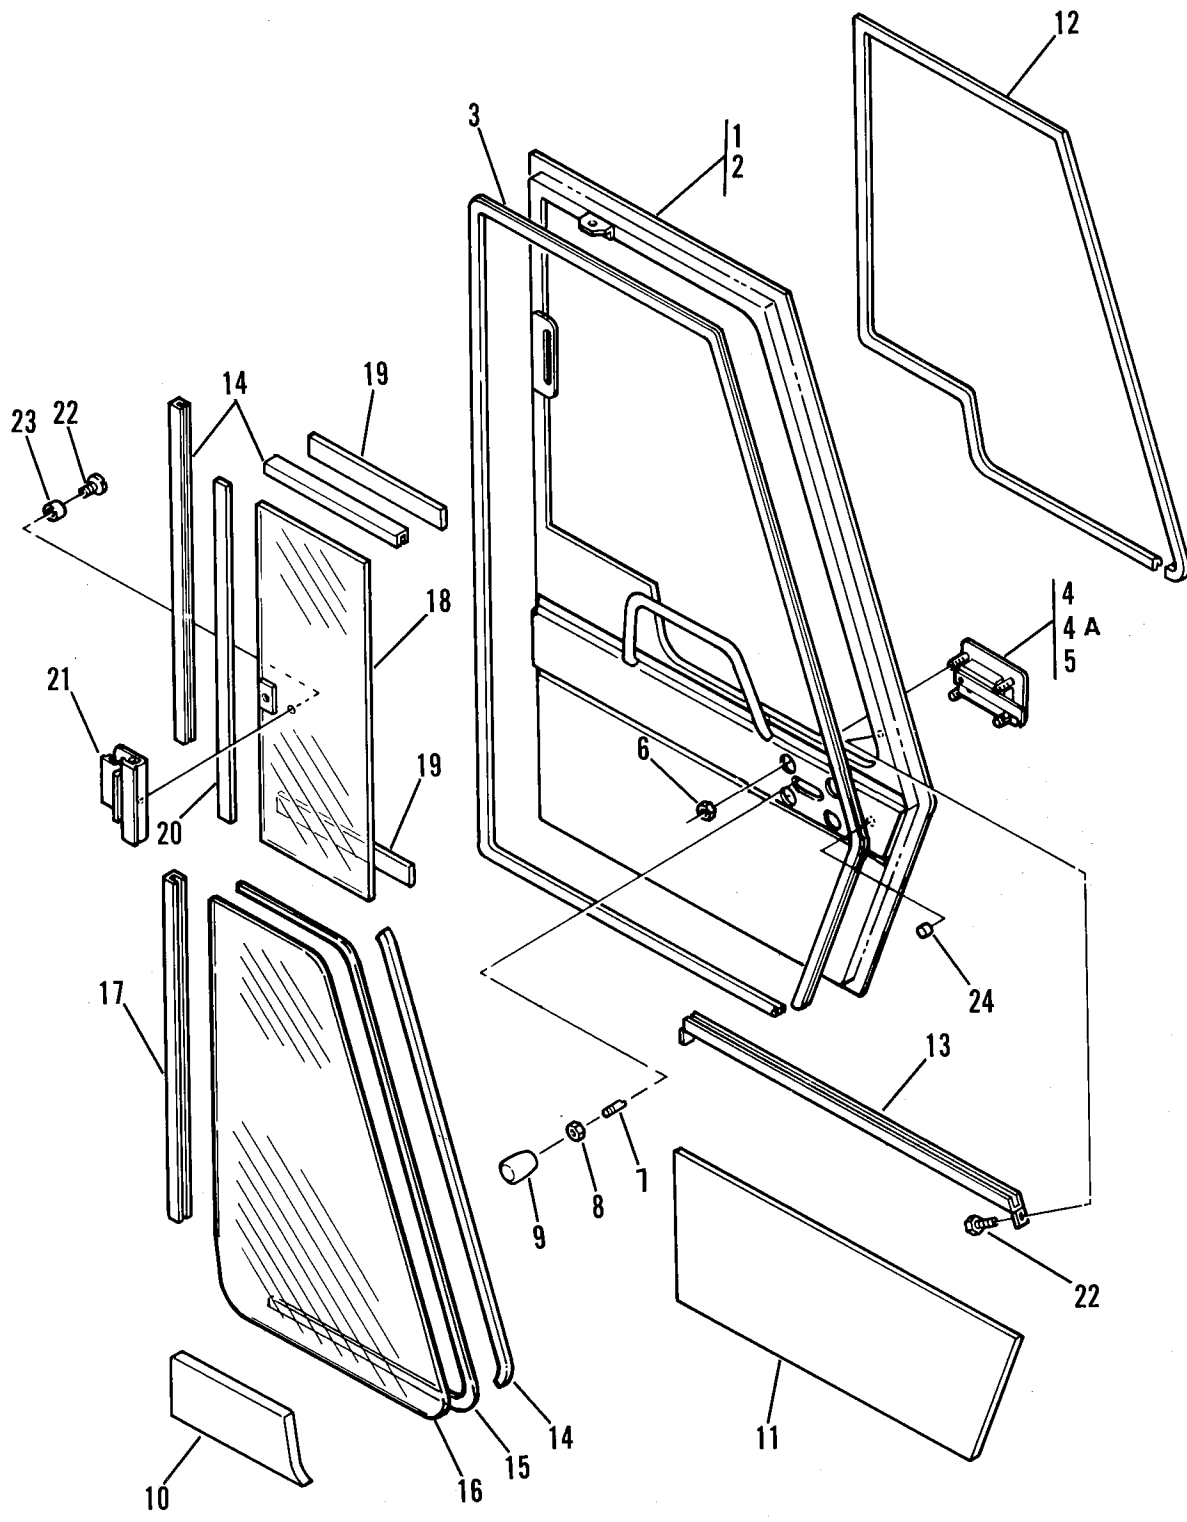

CAB DOOR

PA0052

CAB DOOR

Item No.	Part Number	Qty.	Description
1	8033010	1	Door Assembly (Includes Items 2 thru 28)
2	8033011	1	Door
3	8033023	1	Seal, Rubber Door,200 inch
4	8342405	1	Latch, Paddle
4A	8033060	1	Tumbler, Paddle Latch
5	8342808	1	Key (Not Shown)
6	8305004	4	Nut, Hex, 1/4 -20
7	8033026	1	Rod, Threaded, 3/8-16 x 1.88
8	8305008	1	Nut, Hex, 3/8-16UNC
9	8033019	1	Knob, Latch
10	8033029	1	Soundproofing, Upper Door
11	8033030	1	Soundproofing, Lower Door
12	8033020	1	Trim, Rubber,144 inch
13	8033013	1	Track, Side Window
14	8033024	1	Channel, Window,120 inch (Cut to length)
15	8033032	1	Sponge Rubber, Adhesive Backed, 80 inch
16	8033014	1	Window, Door
17	8033016	1	Channel, Wiper, 31 inch
18	8033015	1	Window, Sliding
19	8033033	2	Spacer, Plastic
20	8033028	1	Spacer, Plastic, 29 inch
21	8033018	1	Latch Assembly
22	8033835	2	Screw, #10-24 x 1/2
23	8033021	1	Bushing, Plastic
24	8033047	1	Bumper, Rubber