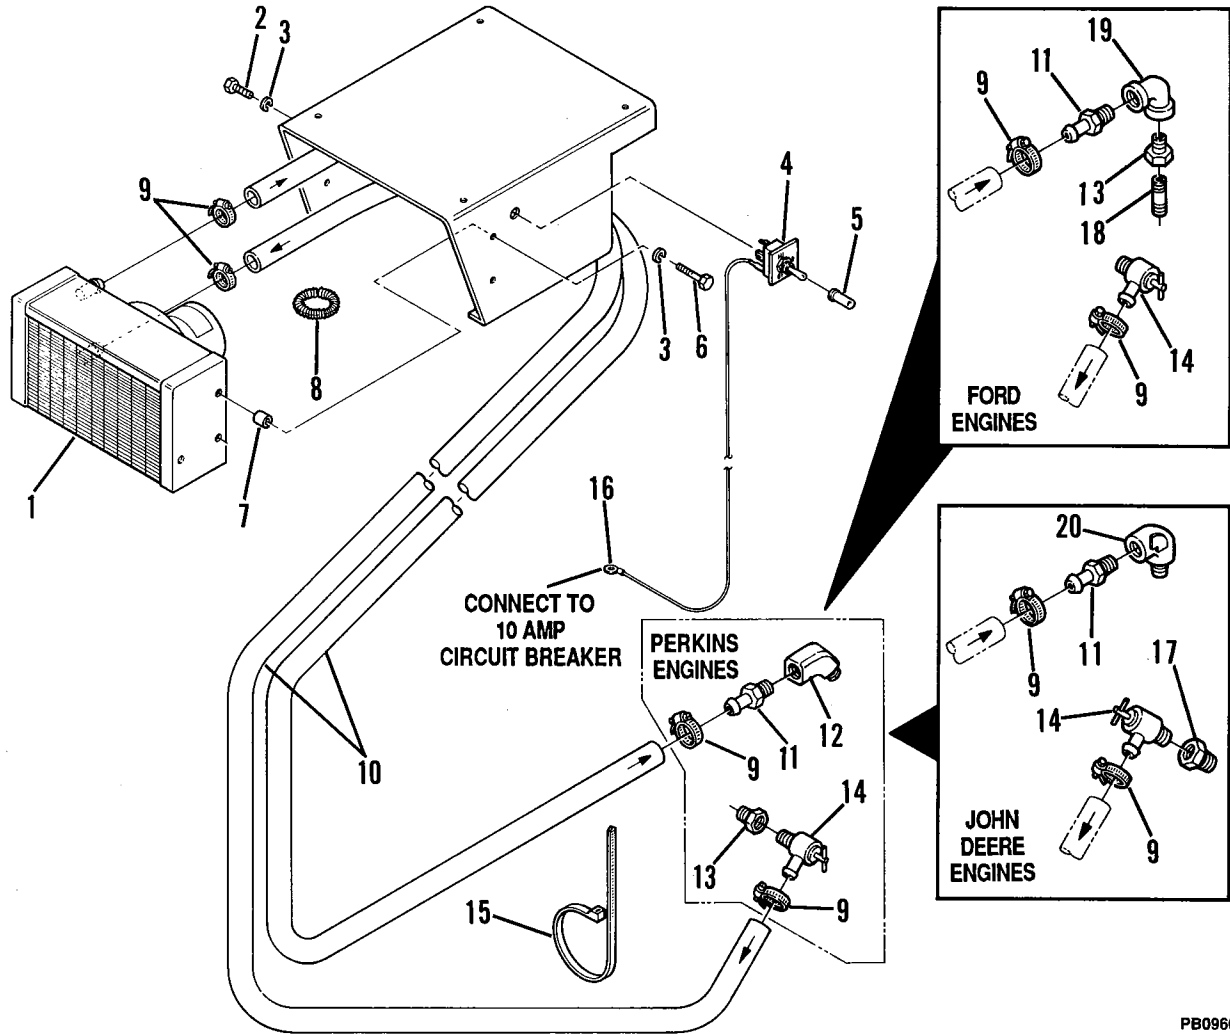

CAB HEATER

PB0960

Item No.	Part Number	Qty.	Description
1	8360008	1	Heater (Includes Items 2 and 3)
2	N.S.S.	2	Screw, Cap, Hex Hd, 1/4-20 x 1/2
3	N.S.S.	4	Lockwasher, 1/4
4	8223024	1	Switch Kit
5	8580309	1	Cap
6	8303615	2	Screw, Cap, 1/4-20 x 1-1/4
7	7772035-0008	2	Spacer, 3/4
8	8221022-0050	2	Conduit, 1/4 ID x 5
9	8405007	4	Clamp
10	8401012-1340	2	Hose
11	8420201	1	Connector, Hose, 5/8 Hose x 1/2NPT
12	8540231	1	Elbow, 45° 1/2 NPT
13	8540023	1	Reducer, 3/8NPT x 1/2NPT
14	8360005	1	Valve, Shutoff
15	8584001	4	Tie Wrap
16	8220008	1	Terminal, #10
17	8540002	1	Bushing, Reducing 1 NPT x 3/8 NPT
18	8551203	1	Nipple, pipe 3/8 NPT x 1-1/2
19	8540263	1	Elbow, 90° pipe, 1/2 NPT
20	8540218	1	Elbow, 90° street, 1/2 NPT