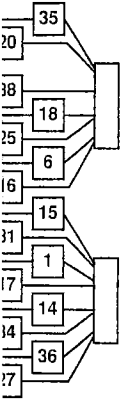

ELECTRICAL SYSTEM CAB HARNESS