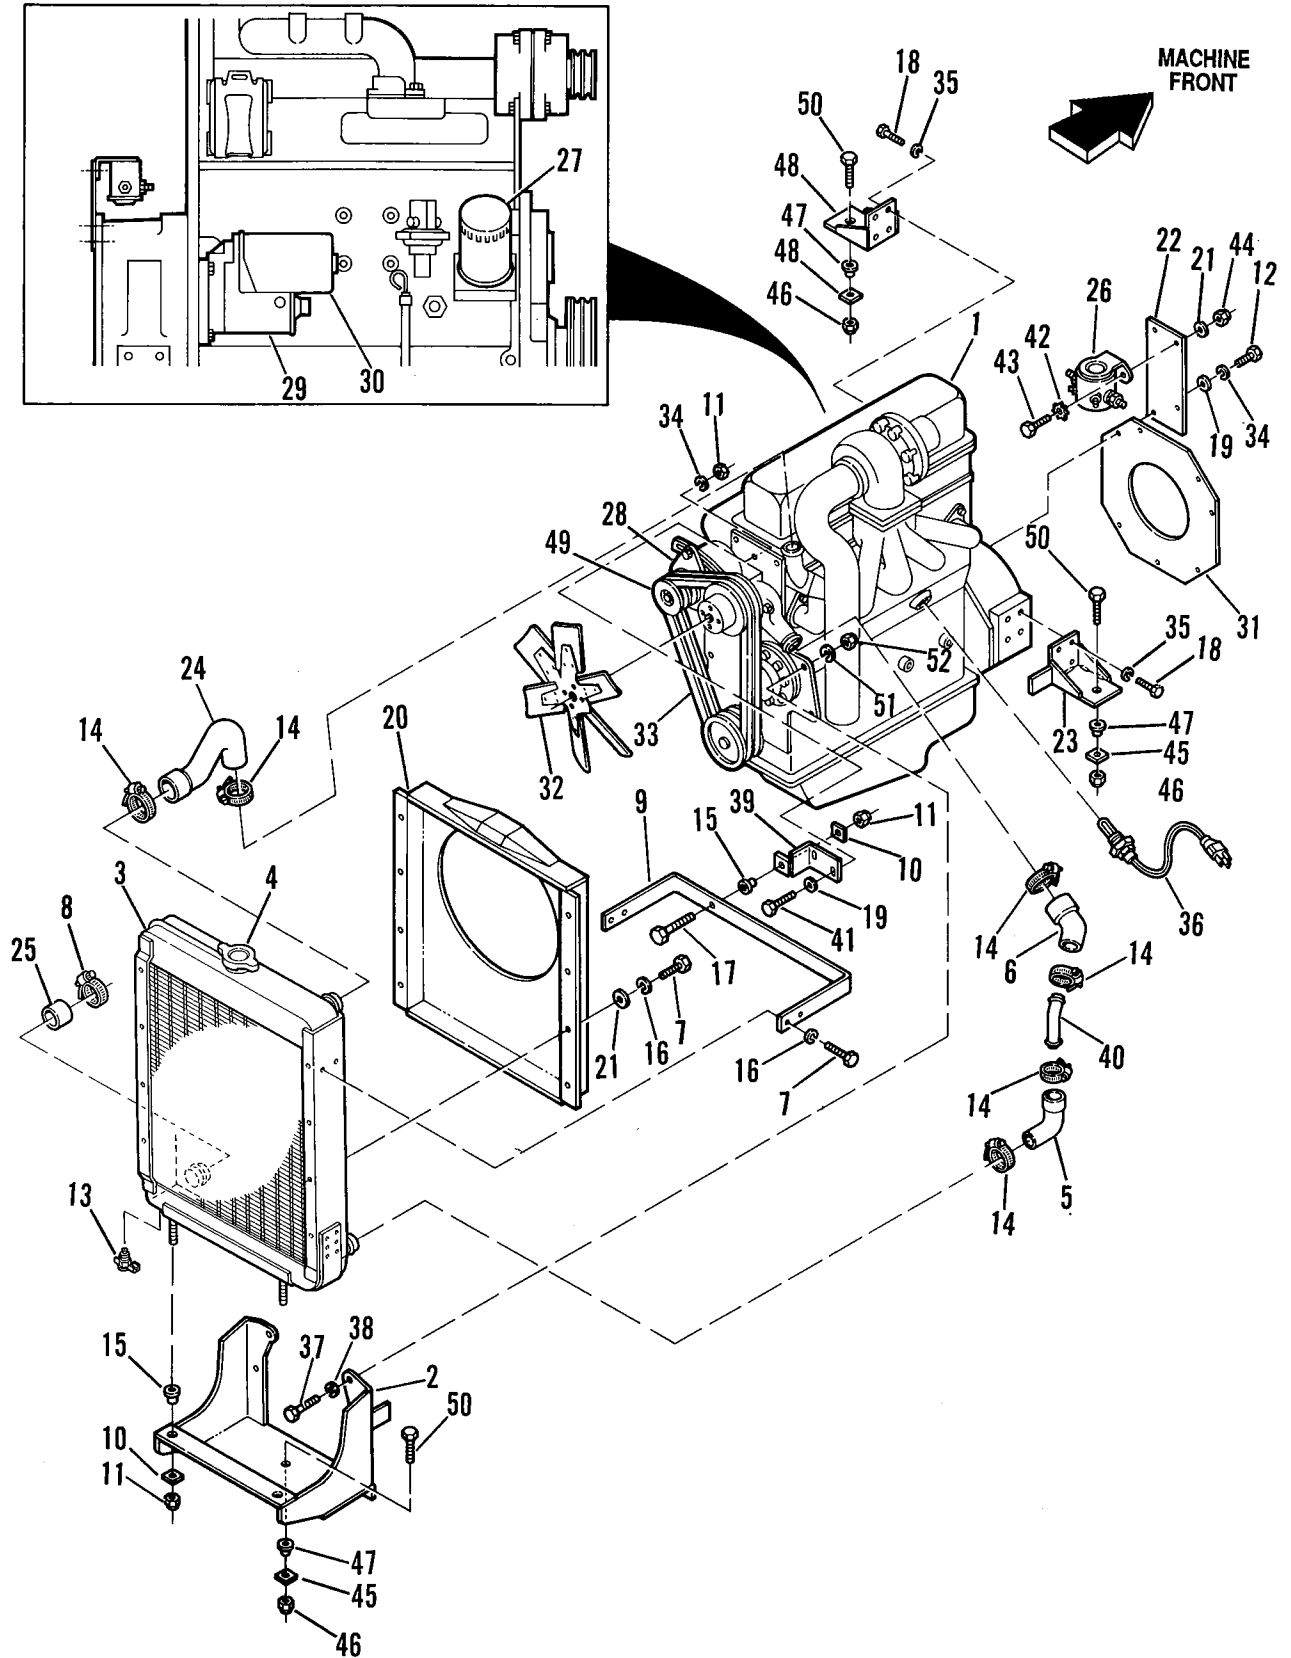

ENGINE AND RADIATOR MOUNTING (JOHN DEERE — 4239T TURBO)

ENGINE AND RADIATOR MOUNTING (JOHN DEERE — 4239T TURBO)

Item No.	Part Number	Qty.	Description
1	8262116	1	Engine, John Deere- 4239T—Turbo
2	7077913	1	Bracket, Engine & Radiator Mount
3	7079304	1	Radiator (Includes item 6)
4	8180306	1	Cap Radiator
5	7079332	1	Hose, Lower Radiator 1-3/4"
6	7079342	1	Hose, Lower Radiator 2"
7	8303729	12	Screw, Hex Hd Cap, 1/4-20 x 5/8 Gr 5
8	8405104	1	Clamp, Hose 2-1/4"
9	7070572	1	Bracket, Radiator Mount
10	7057141	3	Washer, Rebound
11	8305618	3	Nut, Hex, 3/8-16
12	8303681	6	Screw, Hex Hd Cap, 3/8-16 x 3/4 Gr 5
13	8904001	1	Cock, Drain, 1/4NPT
14	8275201	6	Clamp, Hose
15	8278008	3	Mount, Vibration
16	8307002	12	Lockwasher 1/4
17	8303622	1	Screw, Hex Hd Cap, 3/8-16 x 2.00 Gr 5
18	8303625	8	Screw, Hex Hd Cap, 1/2-13 x 1-1/4 Gr 5
19	8307204	8	Washer, Flat 3/8
20	7070703	1	Shroud, Radiator
21	8307202	10	Washer, Flat 1/4
22	7069202	1	Mount, Starter Relay
23	7077962	1	Mount, Engine R. H.
24	7079364	1	Hose, Radiator Upper 1-3/4"
25	8403221	1	Cap, Radiator Port 1-3/4"
26	8277065	1	Relay, Starter
27	8320239	1	Element, Oil Filter
28	8033438	1	Alternator
29	8033439	1	Starter
30	8033440	1	Solenoid, Starter
31	7071232	1	Cover, Flywheel Housing
32	8033476	1	Fan, Cooling
33	8033441	1	Belt Set
34	8307005	6	Lockwasher, 3/8
35	8307007	8	Lockwasher, 1/2
36	8277138	1	Heater, Engine Coolant
37	8303699	4	Screw, Hex Hd Cap, 5/8-11 x 1-1/4 Gr 5
38	8307009	4	Lockwasher, 5/8
39	7070552	1	Bracket, Radiator Support
40	7079352	1	Tube, Water
41	8303621	2	Screw, Hex Hd Cap, 3/8-16 x 1-1/2
42	8310002	2	Lockwasher, External Tooth, 1/4
43	8303705	2	Screw, Hex Hd Cap, 1/4-20 x 3/4
44	8305601	2	Nut, Lock 1/4-20
45	7054351	3	Washer, Rebound
46	8305619	3	Nut, Hex 3/4-10 UNC
47	8278007	3	Mount, Vibration
48	7071202	1	Mount, Engine L.H.
49	8033442	1	Pulley, Alternator
50	8303639	3	Screw, Hex Hd Cap, 3/4-10 x 3.00 Gr 5
51	8307107	4	Washer, Flat 5/8
52	8305014	4	Nut, Hex 5/8-11