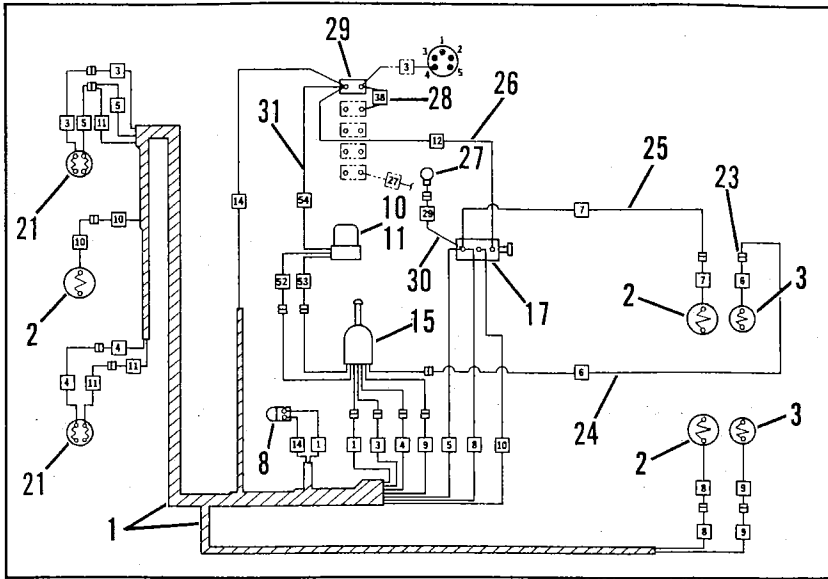

ELECTRICAL SYSTEM CAB HARNESS

DEUTZ CONSOLE WIRING ADDITIONS

PB0280

LIGHTING SYSTEM — OPTIONAL

PA0692

LIGHTING SYSTEM — OPTIONAL

Item No.	Part Number	Qty.	Description
1	7085783	1	Harness, Wiring
2	7047421	3	Light, Head Lamp
3	7069851	2	Light, Turn Signal
4	7069743	2	Bracket, Front
5	8305645	2	Locknut, 3/8 NC
6	8303620	2	Screw, Hex Hd Cap 3/8NC x 1.0
7	8580209	1	Grommet
8	8223025	1	Switch, Momentary Brake Light
9	7085751	1	Plate, Actuator
10	7047371	1	Mount, Flasher
11	8500201	1	Flasher
12	8303837	2	Screw, Rd Hd Mach #10-24 x 3/4
13	8305627	2	Locknut, #10-24
14	8307111	2	Washer, Flat #10
15	8223419	1	Switch, Turn Signal
16	8221011-0120	1	Conduit, 1/2 ID x 12.0 (Not Shown)
17	8223016	1	Switch, Head Lights
18	8220051	7	Terminal, Female, 1/4 Spade
19	8406002	2	Clamp, Hose, 3/8
20	7085732	2	Bracket, Tail Light
21	7015531	2	Light, Stop, Tail
22	8584003	5	Tie, Plastic, 4.0 Dia. (Not Shown)
23	8220050	1	Terminal, Male, 1/4 Spade
24	7085821	1	Wire Assembly
25	7085801	1	Wire Assembly
26	7085791	1	Wire Assembly
27	7058372	1	Light Assembly
28	7047041	1	Wire Assembly
29	8229227	1	Breaker, 15 AMP
30	7085831	1	Wire Assembly
31	7087411	1	Wire Assembly
32	8305405	1	Nut, Jam, 3/8NC