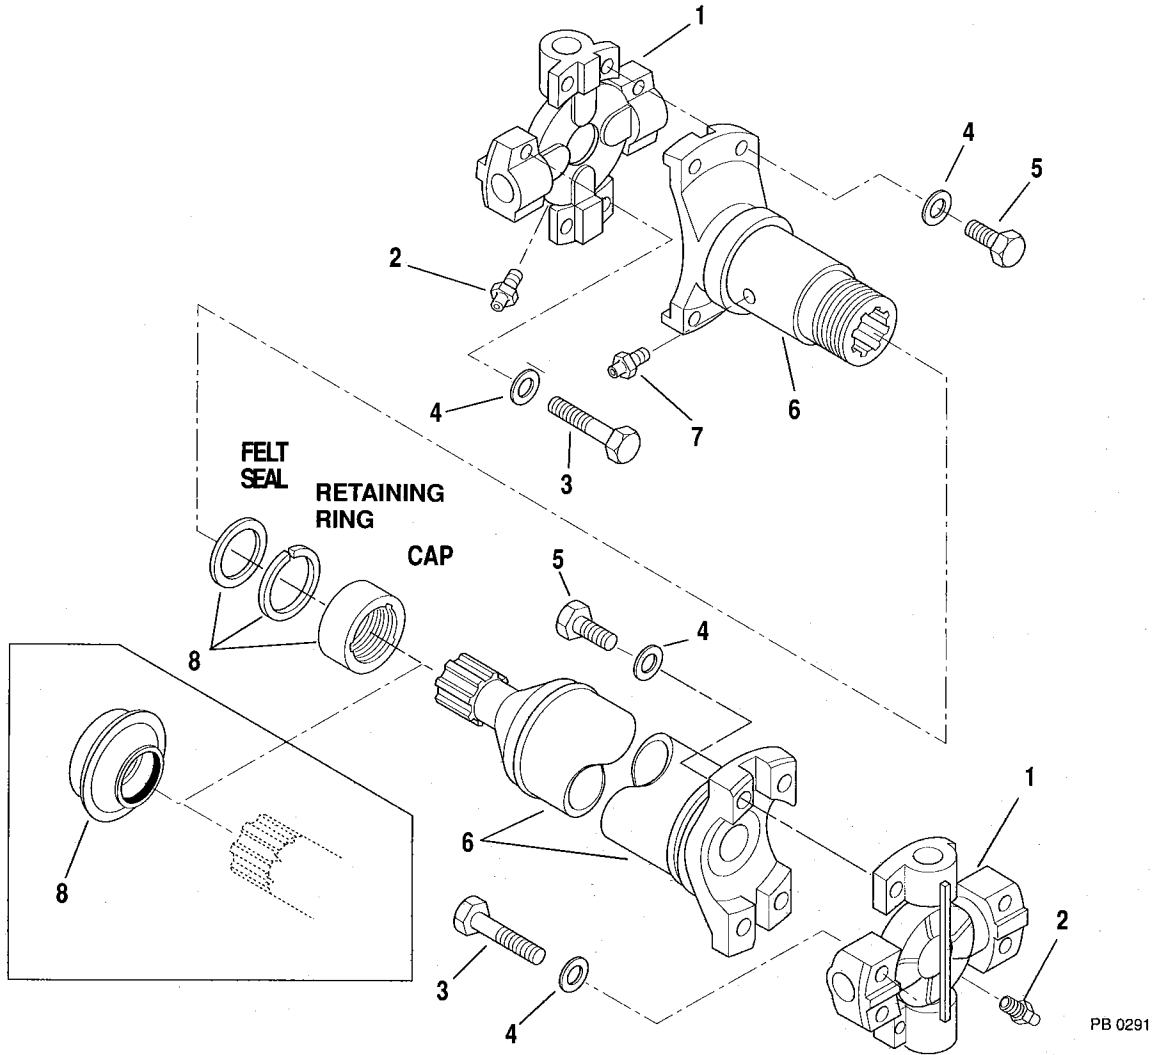

DRIVE SHAFT — FRONT & REAR (CLARK)

Item No.	Part Number	Qty.	Description
	7068812	1	Front Drive Shaft Assembly - Complete (Includes items 1 thru 8)
	7068822	1	Rear Drive Shaft Assembly - Complete (Includes items 1 thru 8)
1	8880009	2	Spider & Bearing Assembly (Includes Items 2 thru 5)
2	8520001	1	Fitting, Grease 1/8 NPT
3	8303116	4	Screw, Hex Hd. 3/8 -24 x 2 GR 8
4	8307005	8	Lockwasher 3/8
5	8303115	4	Screw, Hex Hd. Cap, 3/8 - 24 x 1 GR 8
6	NSS*		Slip Yoke & Tube Assembly (Includes Items 7 & 8)
7	8520001	1	Fitting, Grease 1/8 NPT
8	8882005	1	Kit, Dust Cap
			* Item 6 is serviced as a balanced assembly only. Order drive shaft complete.