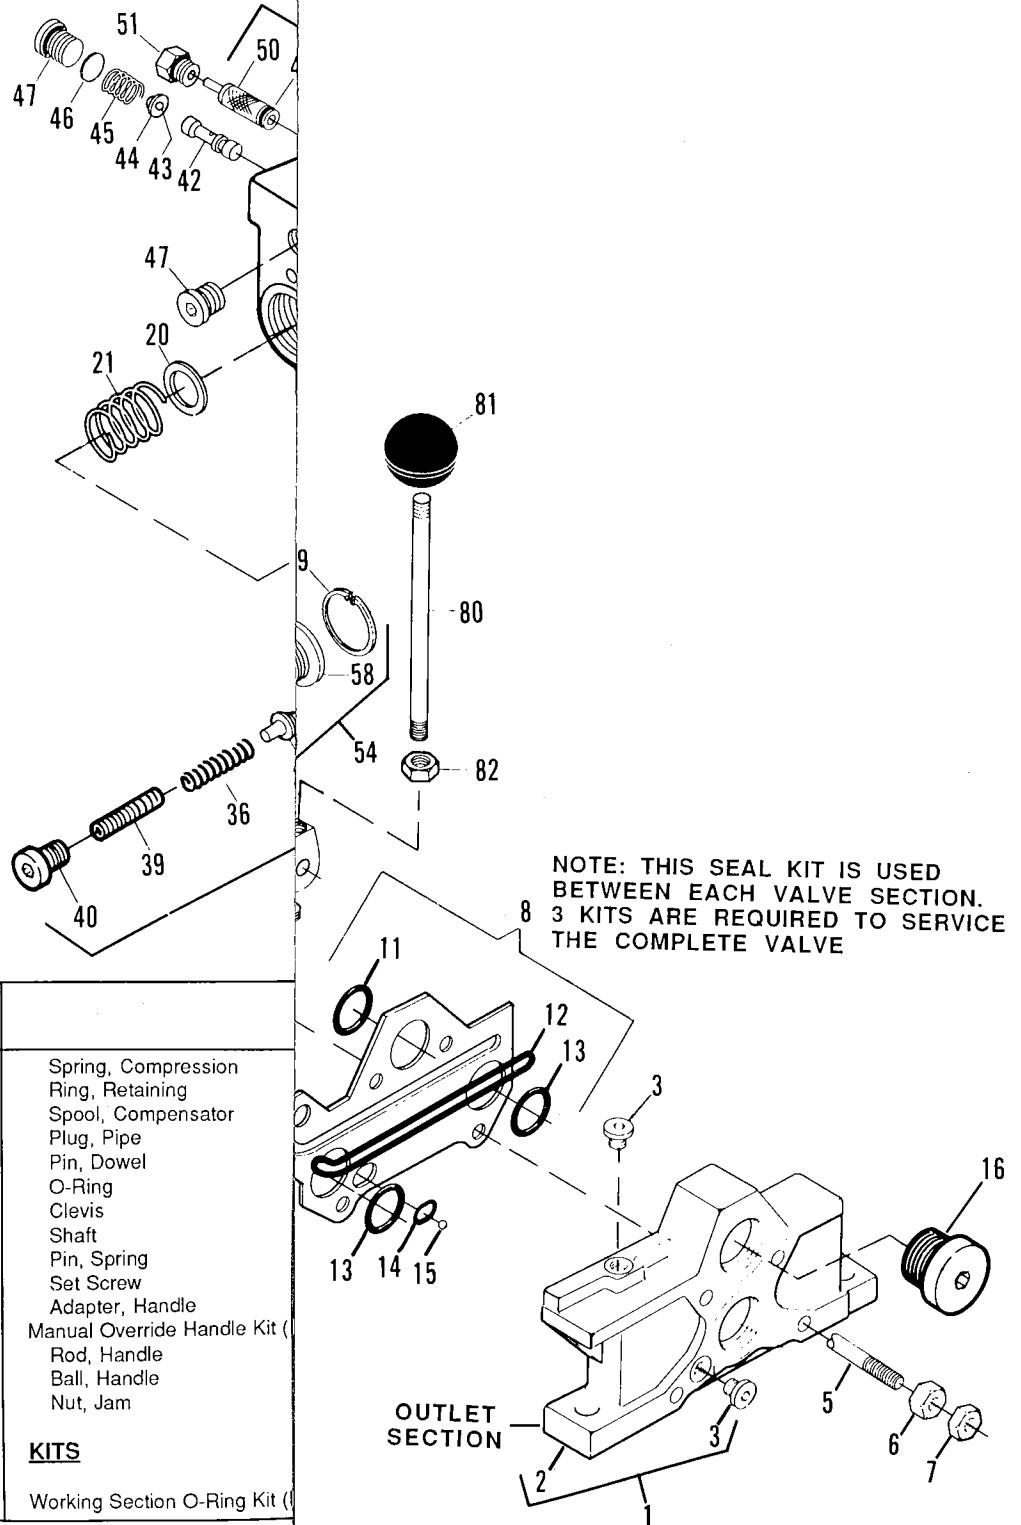

MAIN CONTROL VALVE ELECTRONIC CONTROLLED

Item No.	Part Number	Qty	Description
68	8033266	1	Spring, Compression
69	8033267	1	Ring, Retaining
70	8033268	1	Spool, Compensator
71	8033269	1	Plug, Pipe
72	8033270	1	Pin, Dowel
73	8033271	2	O-Ring
74	8033272	1	Clevis
75	8033273	1	Shaft
76	8033274	1	Pin, Spring
77	8033275	1	Set Screw
78	8033276	1	Adapter, Handle
79	8033277	1	Manual Override Handle Kit (
80		1	Rod, Handle
81		1	Ball, Handle
82		1	Nut, Jam
			KITS
	8033294	1	Working Section O-Ring Kit (