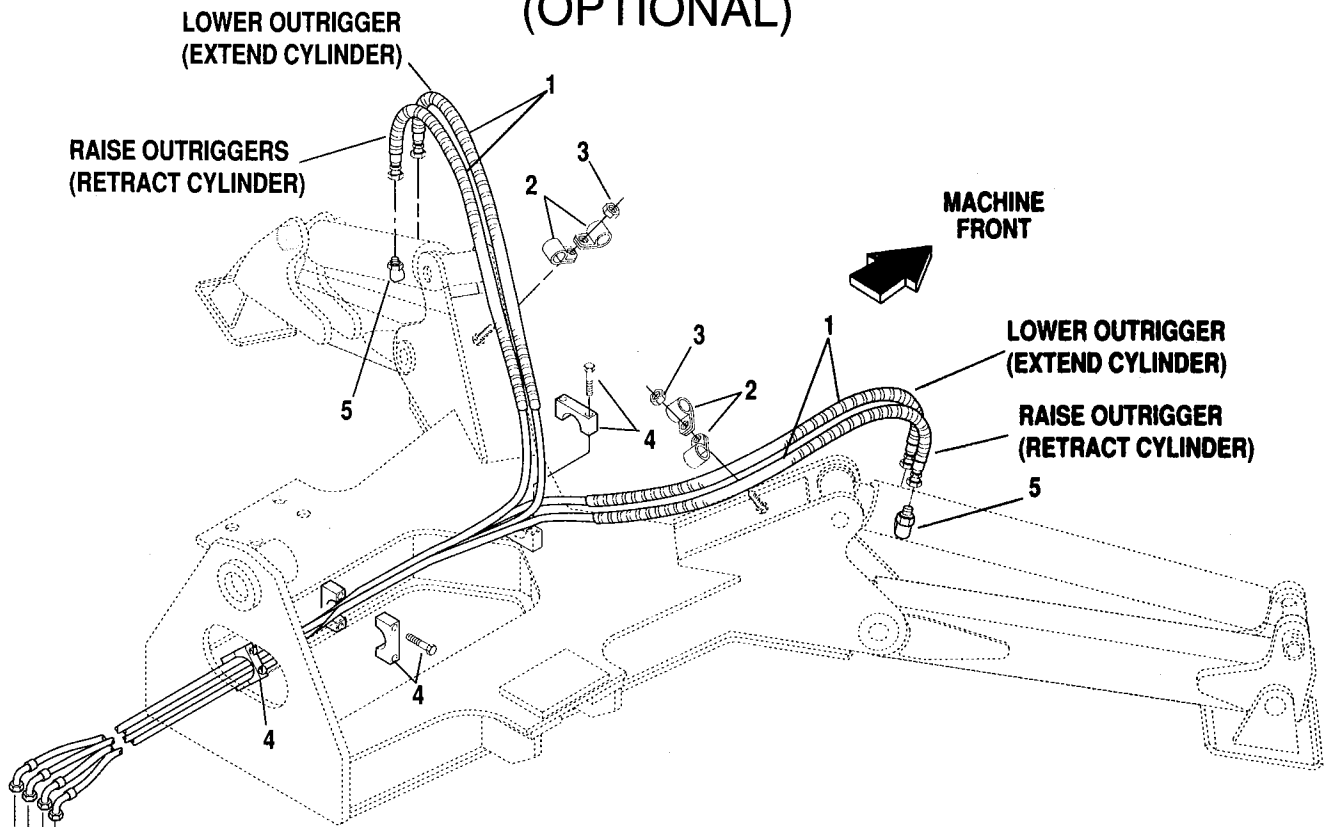

OUTRIGGER CIRCUIT (OPTIONAL)

UNDERNEATH VIEW SEE PAGE 5.8
FOR VALVE PLATE BREAKDOWN

OUTRIGGER CIRCUIT (OPTIONAL)

Item No.	Part Number	Qty.	Description
1	2712412	4	Hose Assembly
2	8406201	4	Clamp, Hose
3	8305603	2	Locknut, 3/8-16
4	8769121	3	Clamp
5	8760303	4	Elbow, 90°, SAE 8-8, male JIC 37° x male str. thd. o-ring
6	8760143	2	Connector, Long, Straight, SAE 8-8, male JIC 37° x male str. thd. o-ring
7	8760107	2	Connector, Straight, SAE 8-8, male JIC 37° x male str. thd. o-ring