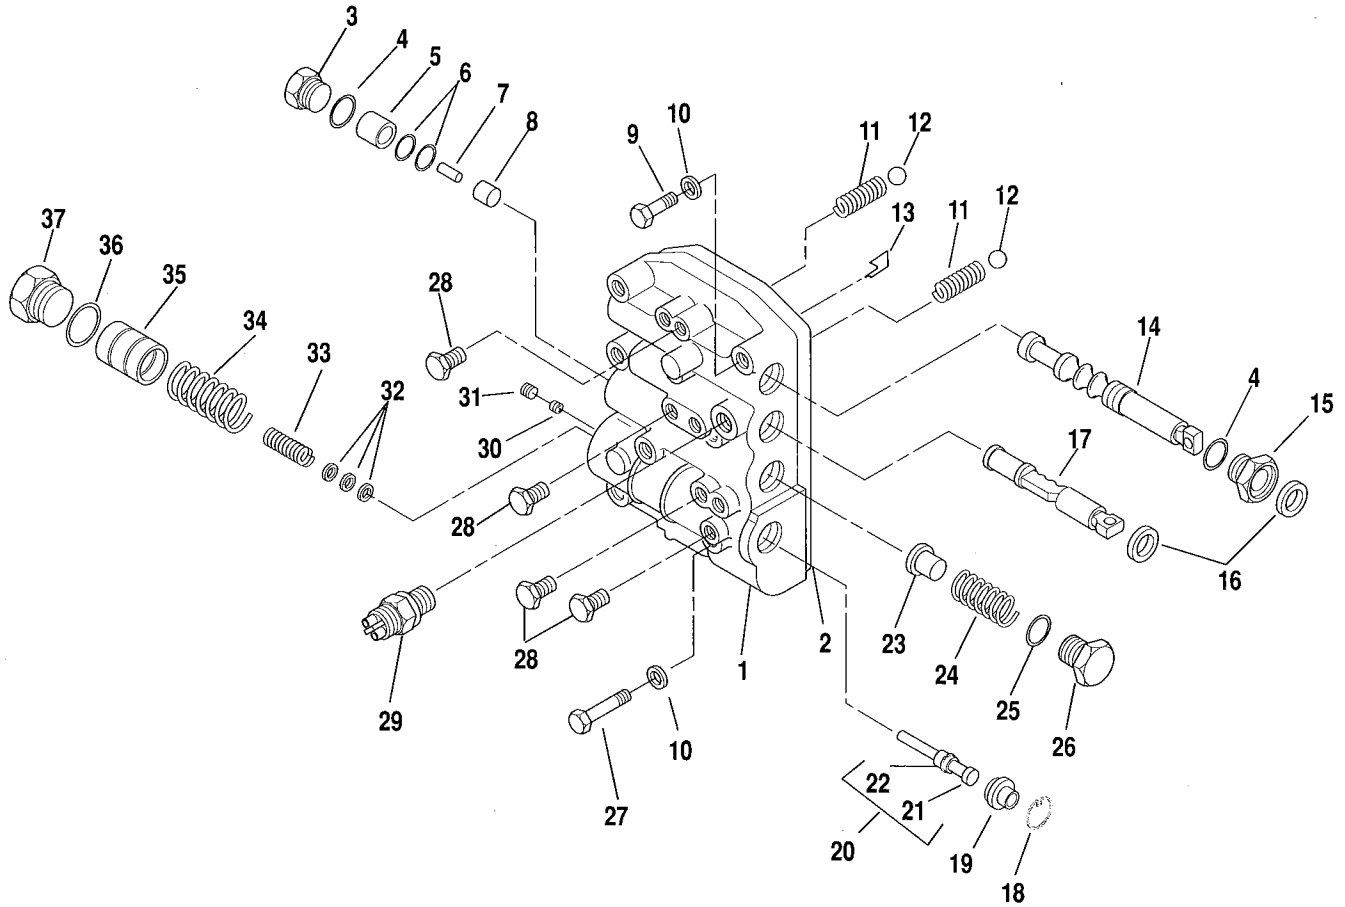

CONTROL VALVE ASSEMBLY (FUNK)

PB 0171

CONTROL VALVE ASSEMBLY (FUNK)

Item No.	Part Number	Qty.	Description
1	CF4005006	1	Valve Body
2	CF4104020	1	Gasket, Valve Body
3	CF4004248	1	Plug, Brake Cutoff
4	CFF37060916	2	O-Ring
5	CF40A4291	1	Piston
6	CF4004237	2	O-Ring
7	CFF56870	1	Needle, Roller
8	CF4004236	1	Valve, Press. Regulator
9	CFF1002036	7	Screw, Cap
10	CFF17030516	10	Washer, Flat
11	CF4001079	2	Spring, Detent
12	CFF7400012D	2	Ball
13	CF4004699	1	Fork, Stop
14	CF4004737	1	Stem Assembly
15	CF4001091	1	Plug
16	CFF65227	2	Seal, Oil
17	CF4004698	1	Stem
18	CFF3900093	1	Ring, Snap
19	CF40A4229	1	Seat
20	CF40A4259	1	Poppet Assembly (Includes items 21 & 22)
21	CF40A4258	1	Poppet
22	CFF3901037	1	Ring, Snap
23	CF4001617	1	Guide, Spring
24	CF4004240	1	Spring, Return Feathering
25	CF4001284	1	O-Ring
26	CF4001618	1	Plug, Spring Return
27	CFF1002044	3	Screw, Cap
28	CFF190012	4	Plug, Pipe
29	CFF91001	1	Switch, Neutral Start
30	CF4004247C	1	Plug, Orifice
31	CFF190032	1	Plug, Pipe
32	CF4004993	3	Spacer, Spring
33	CF40A4252	1	Spring, Main Reg.
34	CF4004243	1	Spring, Accumulator
35	CF40A4046	1	Piston, Accumulator
36	CFF37060916	1	O-Ring
37	CF4001080	1	Plug, Dump Valve