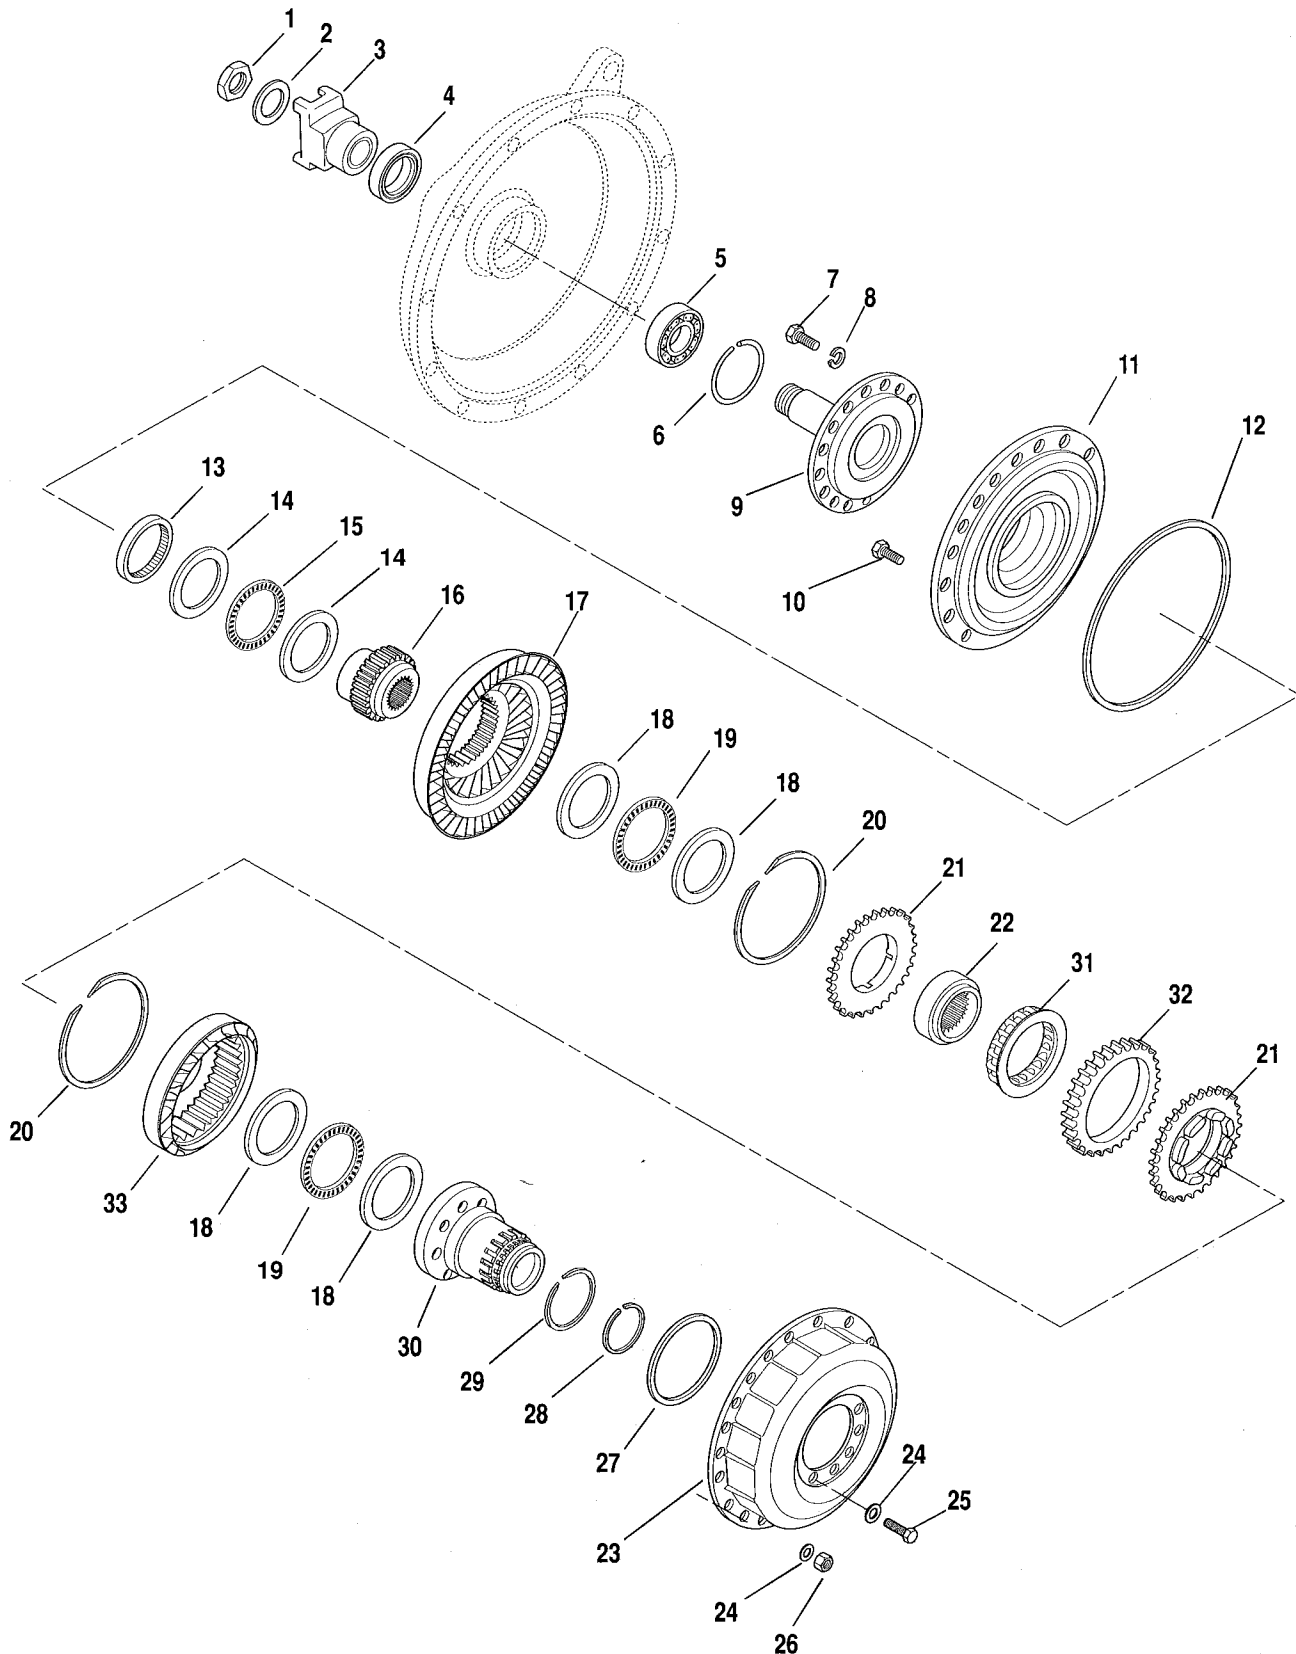

CONVERTER GROUP (FUNK)

PB0131

CONVERTER GROUP (FUNK)

Item No.	Part Number	Qty.	Description
1	CFF79117G5	1	Nut
2	CF4005552	1	Washer, Flat
3	CF4101231	1	Yoke, Front
4	CFF65181	1	Seal, Oil
5	CFF40208S	1	Bearing
6	CFF39000315	1	Ring, Snap
7	CFF1003020	12	Screw, Cap
8	CFF16202	12	Lockwasher
9	CF4145198	1	Shaft, Converter Input
10	CFF1002520H8NP	20	Capscrew
11	CF4045767	1	Front Cover Assembly
12	CF4045236	1	Seal
13	CFF460268	1	Bearing
14	CFF5543244	2	Race, Thrust
15	CFF5503244	1	Bearing, Needle Thrust
16	CF4045887	1	Hub, Turbine
17	CF4045884	1	Turbine
18	CF4045901	4	Washer, Thrust
19	CFF5513650	2	Bearing, Needle Thrust
20	CF4003456	2	Ring, Internal Retaining
21	CF4045899	2	Retainer, Clutch
22	CF4045493	1	Race, Inner Clutch
23	CF4045577	1	Impeller
24	CF4003680	28	Washer, Flat
25	CFF100208	8	Bolt, Place
26	CFF1300400U	20	Nut, Hex
27	CFF37010045	1	O-Ring
28	CF4000497	1	Seal, Ring
29	CFF80100231	1	Ring, Retaining
30	CF4045607	1	Hub, Impeller
31	CF4045081	1	Sprag Clutch Assembly
32	CF4045726	1	Race, Outer Clutch
33	CF4045911	1	Stator