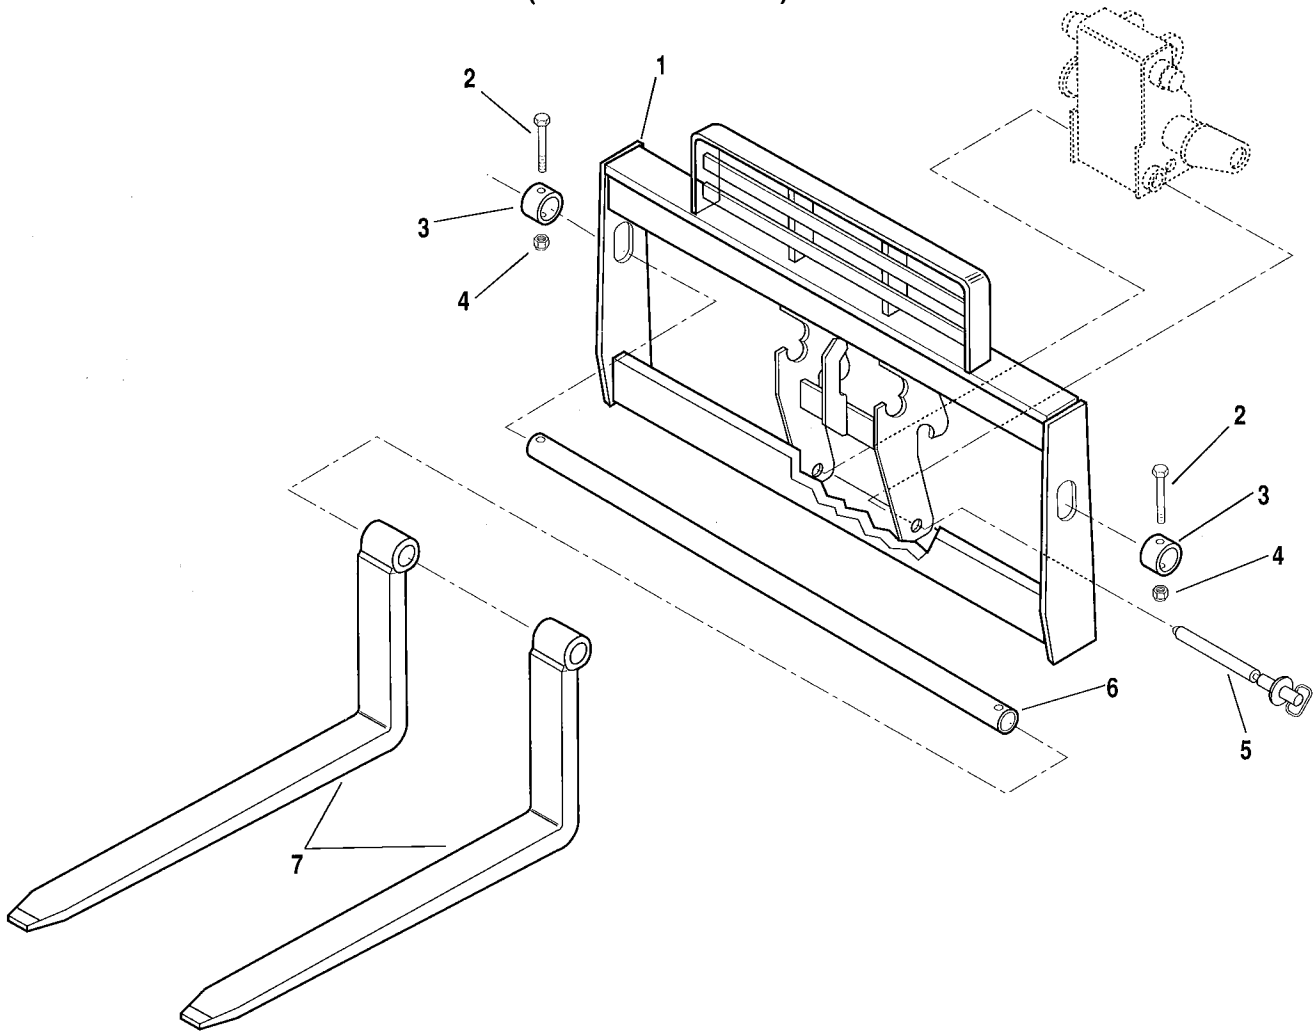

CARRIAGE 60" (OPTIONAL)

PB0910

Item No.	Part Number	Qty.	Description
1	7086304	1	Carriage, 60 inch
2	8303634	2	Screw, Cap Hex Hd, 5/8-11 x 4
3	7086471	2	Hub, Lock
4	8305643	2	Locknut, 5/8-11
5	7087002	1	Pin, Lock
6	7084972	1	Shaft
7	7090063	2	Fork, Pallet 48 x 4
	7082703	2	Fork, Lumber 60 x 7 (Not Shown)
	7085073	6	Fork, Block (Not Shown)