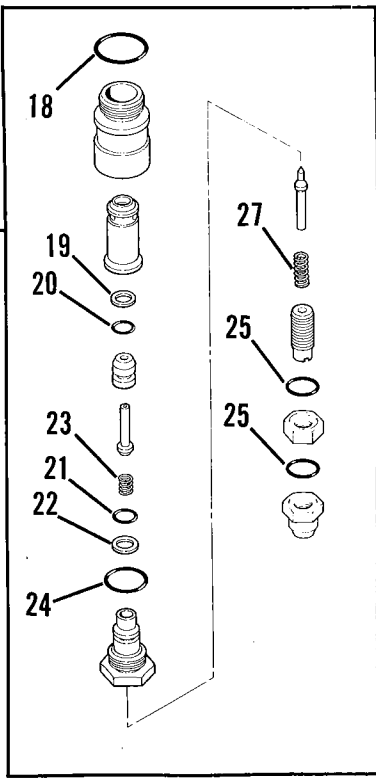

SECONDARY CONTROL VALVE — FRAME AND GRILLE TILT

6.13

PB0770

9038

Origin 2/90

SECONDARY CONTROL VALVE — FRAME AND GRILLE TILT

Item No.	Part Number	Qty.	Description
	8902126	1	Control Valve Assembly, Frame and Grille Tilt (Includes items 1 thru 35)
1	8033410	1	Section, Inlet (Includes 1 of item 4)
2	8033411	1	Section, Outlet
3	8033236	2	Section, Frame/Grille Tilt (Includes items 4 thru 15)
4	See Kits	1	O-Ring
5	See Kits	2	O-Ring
6	See Kits	2	Wiper
7	See Kits	2	Plate, Seal
8	See Kits	2	Screw, Rd Hd Mach
9	See Kits	1	Poppet, C V
10	See Kits	1	Spring
11	See Kits	2	Screw, Soc Hd Cap
12	See Kits	1	Cap, Spool
13	See Kits	1	End, Spool
14	See Kits	2	Seat, Spring
15	See Kits	1	Spring
16	8033165	2	Relief Valve Assembly - Preset at 3250 ± 50 psi (Includes items 18 thru 26)
16A	8033164	1	Main Relief Valve - Preset at 2650 ± 50 psi (Includes items 18 thru 26)
17	8033150	2	Relief Valve Assembly - Preset at 1200 ± 50 psi (Includes items 18 thru 25 & 27)
18	See Kits	1	O-Ring
19	See Kits	1	Ring, Back-Up
20	See Kits	1	O-Ring
21	See kits	1	O-Ring
22	See Kits	1	Ring, Back-Up
23	See Kits	1	Spring
24	See Kits	1	O-Ring
25	See Kits	2	O-Ring
26	See Kits	1	Spring (Used on Item 16 & 16A only)
27	See Kits	1	Spring (Used on Item 17 only)
28	See Kits	2	Nut, Special
29	See Kits	4	Nut, Special
30	See Kits	2	Tie Rod
31	See Kits	1	Tie Rod
32	See Kits	2	O-Ring
33	See Kits	2	Plug, SAE
34	See Kits	1	Plug Assembly, Shut-Off
35	See Kits	1	Seal, Special
			<u>KITS</u>
	8033155	AR	Rebuild Kit for individual service of item 3 (Includes 4 of item 4 and listed quantities of items 5 thru 15)
	8902495	1	Seal & Spring Kit for Relief Valve item 16 & 16A (Includes items 18 thru 26)
	8033219	1	Seal & Spring Kit for Relief Valve item 17 (Includes items 18 thru 25 & 27)
	8902094	1	Tie Rod Kit (Includes items 28 thru 31)