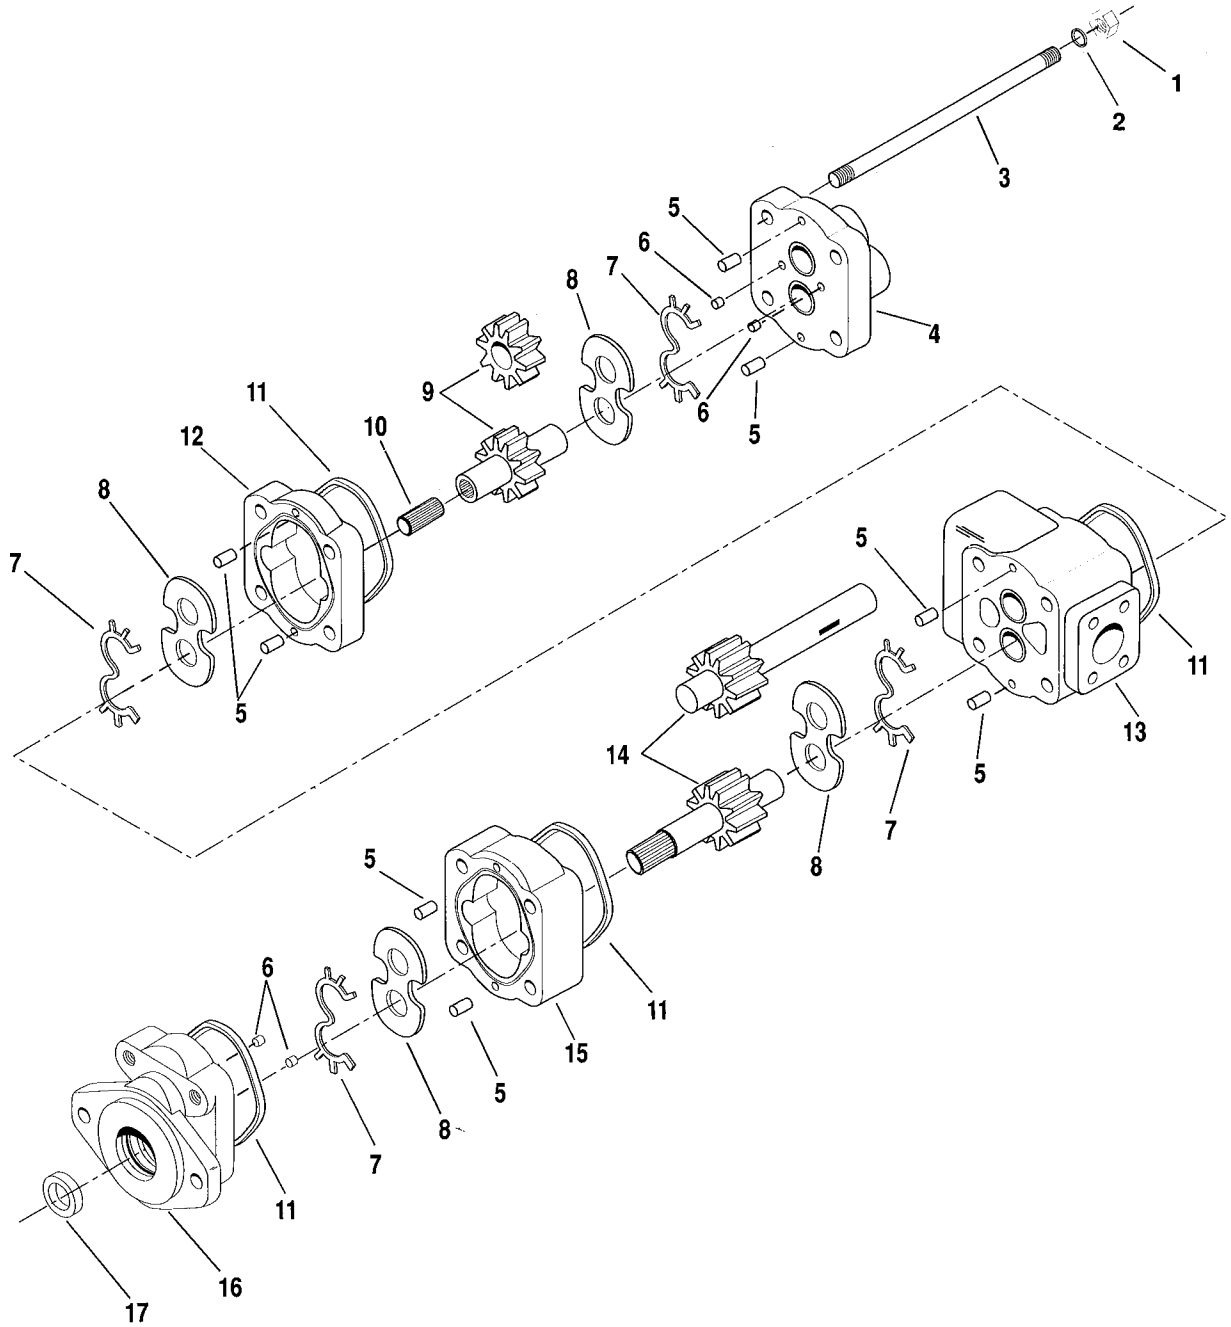

MAIN TANDEM PUMP

MA 0841

MAIN TANDEM PUMP

Item No.	Part Number	Qty.	Description
	8440215	1	Pump Assembly, Hydraulic (Includes Items 1 thru 17) — Funk Trans. (Counterclockwise)
	8440211	1	Pump Assy, Hydraulic (Includes items 1 thru 17) — Clark Trans. (Clockwise)
1	8032804	4	Nut, Hex
2	8032802	4	Washer
3	8032803	4	Stud
4	8032796	1	Housing, PEC
5	8032810	8	Pin, Dowel
6	8032806	4	Plug
7	See Kits	4	Seal, Channel
8	8032807	4	Plate, Thrust
9	8032801	1	Gear Set
10	8032813	1	Shaft, Connecting
11	See Kits	4	Seal, Sq-R
12	8032799	1	Housing, Gear
13	8032798	1	Housing, Bearing Carrier
14	8032800	1	Gear Shaft Set
15	8032797	1	Housing, Gear
16	8032795	1	Housing, SEC
17	See Kits	1	Seal, Lip
			<u>KITS</u>
	8032811	1	Seal Kit, Hydraulic Pump (Consists of items 7,11 and 17)