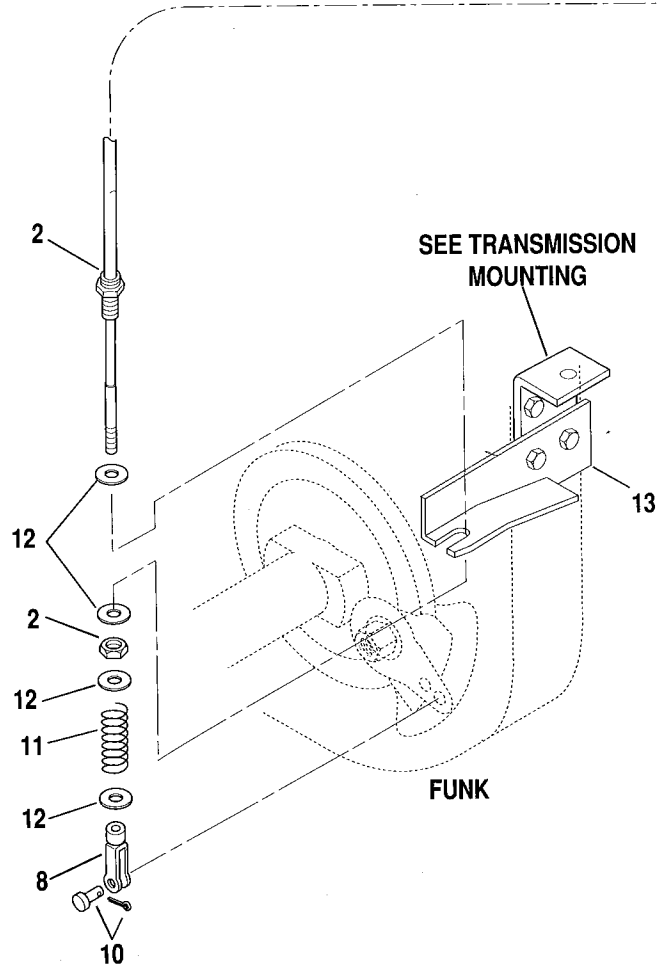

PARKING BRAKE CONTROL

2.15

PB0101

9038

Origin 2/90

PARKING BRAKE CONTROL

Item No.	Part Number	Qty.	Description
1	8162206	1	Lever Assembly, Parking Brake
2	7077003	1	Cable, Control
3	7089641	2	Spacer
4	8303766	2	Screw, Hex Hd Cap 5/16-18 x 2-3/4 Gr 5
5	8310053	2	Washer, Flat 5/16
6	8307004	3	Lockwasher, 5/16
7	8305006	3	Nut, Hex 5/16-18
8	8301004	1	Clevis
9	8303715	1	Screw, Hex Hd Cap 5/16-18 x 1-1/2 Gr5
10	8301409	1	Pin, Clevis w/cotter
11	8702140	1	Spring (Funk)
12	8307107	4	Washer, Flat 5/8 (Funk)
13	7073612	1	Bracket, Anchor (Funk)
14	7078162	1	Bracket, Anchor (Clark)