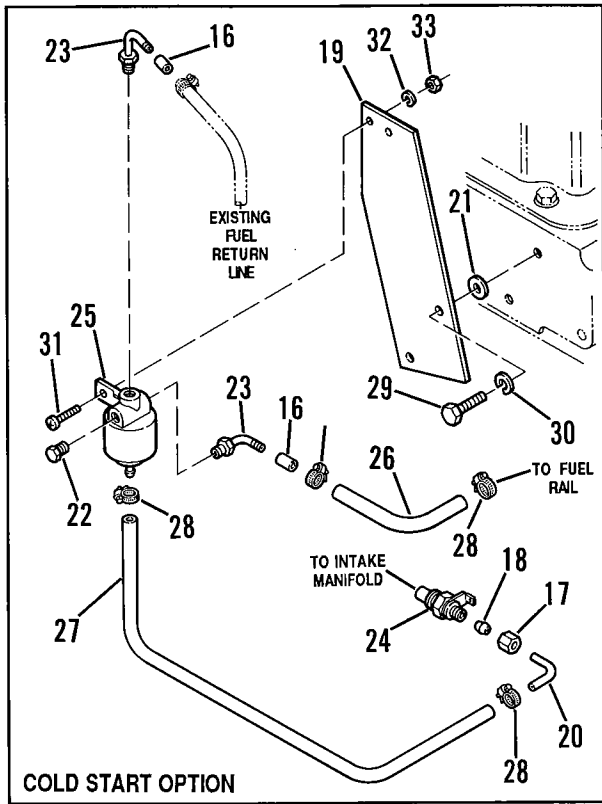

FUEL SYSTEM (FORD)

PB0490

FUEL SYSTEM (FORD)

Item No.	Part Number	Qty.	Description
1	7086664	1	Reservoir, Hydraulic/Fuel
2	8420227	2	Elbow, 90°, 1/4 NPT x 1/4 Hose
3	8405009	4	Clamp, Hose 5/8 Max. O.D.
4	8403214-1350	1	Hose, Fuel
5	8403214-1290	1	Hose, Fuel
6	7088792	1	Fuel Level Sender Assembly
7	8322022	1	Filler/Breather Assembly
8	8541409	1	Plug, Sq. Hd. 1 NPT
9	8303839	5	Screw, Pan Hd. #10 x 1/2
10	8033473	1	Bowl, Sediment
11	8033474	1	Plug, Bowl Drain
12	8033475	1	Washer
13	8033472	1	Kit, Fuel Filter (Includes 1 seal, 2 gaskets and 1 element)
14	8303632	4	Screw, Hex Hd Cap, 5/8-11 x 2-1/2 Gr 5
15	8305643	4	Locknut, 5/8-11 ESNA
Items 16 thru 33 are part of Cold Start Option			
16	8582006-0010	2	Tube, 1/4 O.D. Nylon, 1" long
17	8274212	1	Nut, 3/16 Tube
18	8274211	1	Sleeve, 3/16 Tube
19	7076842	1	Bracket, Reservoir
20	7091151	1	Tube, Heater Inlet
21	7076851	2	Spacer
22	8022062	1	Plug
23	8022069	2	Tube Assembly. 3/16 O.D.
24	8022074	1	Heater Plug Assembly
25	8022076	1	Reservoir
26	8403214-0100	1	Hose, Fuel
27	8403218-0180	1	Hose, Fuel
28	8405009	4	Clamp, Hose 5/8 Max O. D.
29	8303677	2	Screw, Hex Hd Cap, 7/16-14 x 1"
30	8307006	2	Lockwasher 7/16
31	8303837	2	Screw, Rd. Hd Machine, #10-24 x 3/4"
32	8307003	2	Lockwasher #10
33	8305002	2	Nut, Hex #10-24