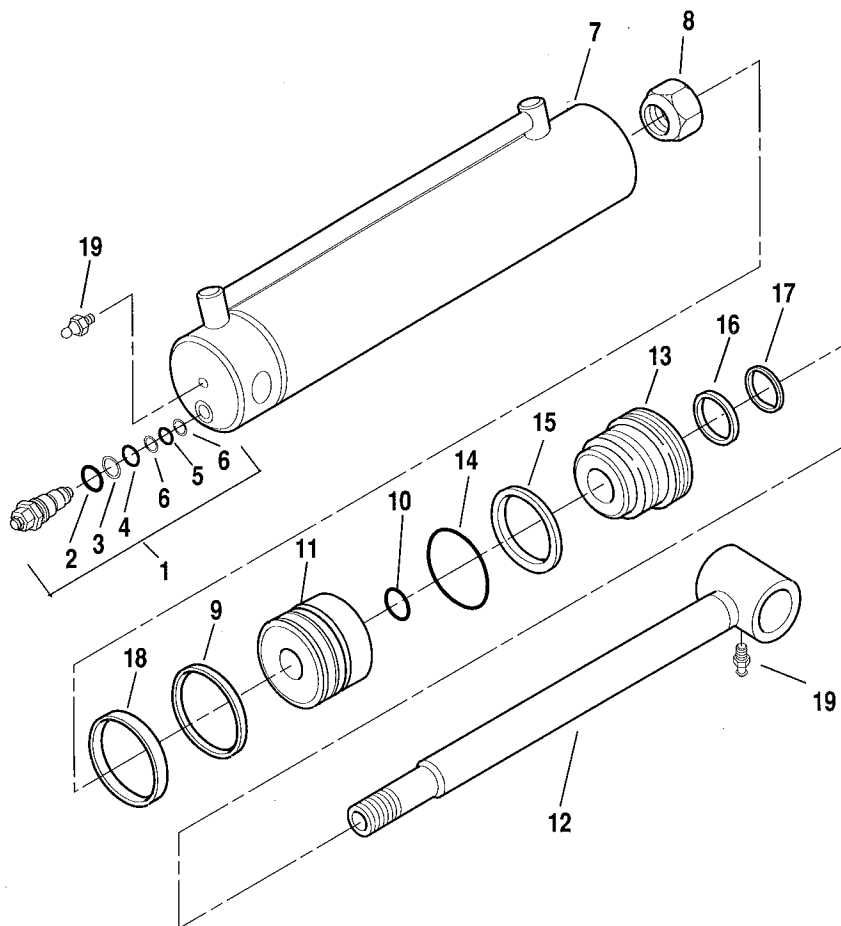

GRILLE TILT CYLINDER

PB 0701

Item No.	Part Number	Qty.	Description
1	2711743	1	Cylinder, Grille Tilt (Includes Items 1 thru 18)
2	8902527	1	Counterbalance Valve Assembly (Includes items 2 thru 6)
3	See Kits	1	O-Ring
4	See Kits	1	Ring, Back-up
5	See Kits	1	O-Ring
6	See Kits	2	Ring, Back-up
7	8033416	1	Barrel/Cap Weldment
8	8205524	1	Nut
9	See Kits	1	Seal/Expander Assembly
10	See Kits	1	O-Ring
11	8033420	1	Piston
12	8033421	1	Rod/Eye Weldment
13	8033423	1	Gland
14	See Kits	1	O-Ring
15	See Kits	1	Ring, Back-up
16	See Kits	1	Seal, Rod
17	See Kits	1	Wiper, Rod
18	See Kits	1	Bearing, Piston
19	8520013	2	Fitting, Grease, 1/8 Self Tap
			KITS
	8205665	1	Seal Kit, Grille Tilt Cylinder (Includes Items 2 thru 6, 9, 10 and 14 thru 18)
	8033425	1	Seal Kit, Counterbalance Valve (Includes 3 O-Rings and 3 Back-up Rings)