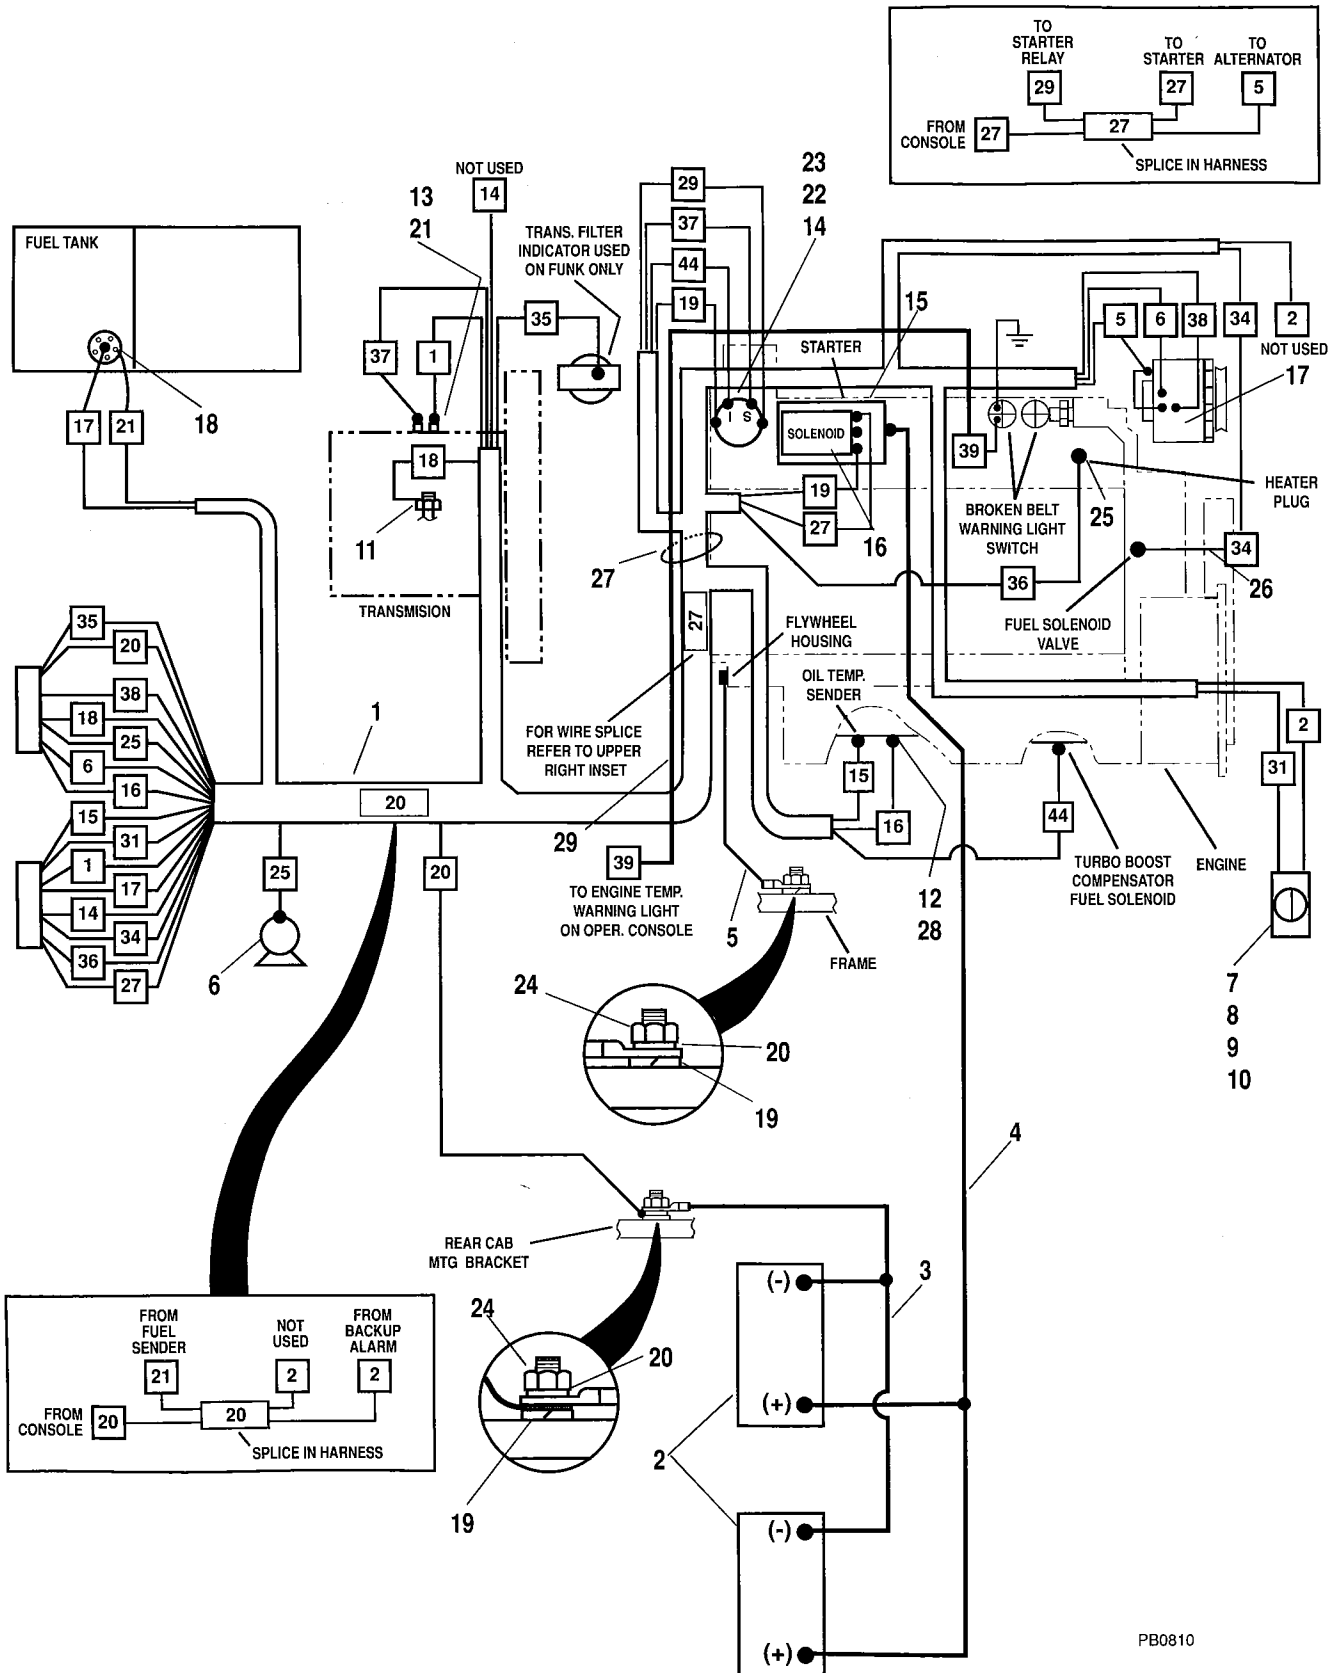

ELECTRICAL SYSTEM — ENGINE HARNESS (DEUTZ)

PB0810

ELECTRICAL SYSTEM — ENGINE HARNESS (DEUTZ)

Item No.	Part Number	Qty.	Description
1	7089124	1	Harness, Engine
2	8270014	2	Battery, 12 Volt
3	7084212	1	Cable, Battery-Negative
4	7089332	1	Cable, Battery-Positive
5	7068651	1	Cable, Starter Ground
6	8270602	1	Horn
7	8270617	1	Alarm, Backup
8	8303615	2	Screw, Cap, Hex Hd, 1/4-20 x 1-1/4 Gr 5
9	8305004	2	Nut, Hex 1/4-20
10	8307002	2	Lockwasher, 1/4
11	8223216	1	Switch, Transmission Oil Temperature
12	8468021	1	Sensor, Low Oil Pressure
13	8032677	1	Switch, Neutral Start (Clark Transmission Only)
14	CFF91001	1	Switch, Neutral Start (Funk Transmission Only)
15	8277065	1	Relay, Starter
16	8033444	1	Starter
17	8033445	1	Solenoid, Starter
18	8033443	1	Alternator
19	7088792	1	Sender, Fuel Level
20	8307005	2	Lockwasher, 3/8
21	8307106	2	Washer, Flat 5/16
22	8303987	2	Screw, Rd Hd Mach #8-32 x 1/4
23	8307003	1	Lockwasher, #10
24	8305003	1	Nut, Hex #10-32
25	8305006	2	Nut, Hex, 5/16-18
26	8220012	1	Terminal, Ring
27	7089201	1	Wire Assembly, Fuel Solenoid
28	8406201	1	Clamp
29	8277099	1	Adapter, Oil Pressure Sender
30	7075432	1	Wire Assembly