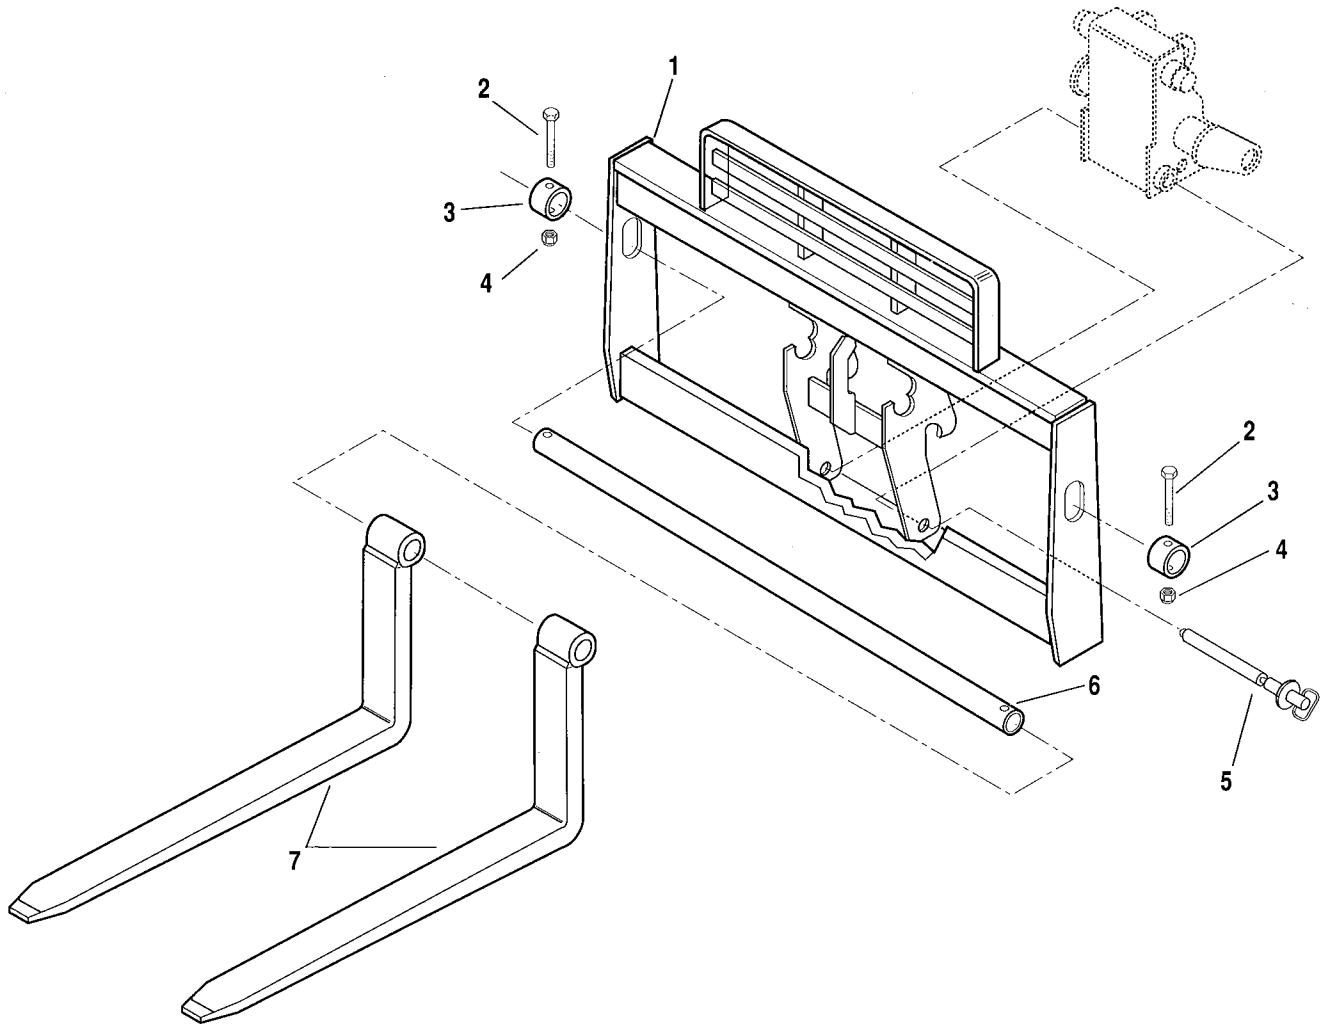

CARRIAGE 48"

PB0910

Item No.	Part Number	Qty.	Description
1	7083054	1	Carriage, 48 inch
2	8303634	2	Screw, Cap Hex Hd, 5/8-11 x 4
3	7086471	2	Hub, Lock
4	8305643	2	Locknut, 5/8-11
5	7087002	1	Pin, Lock
6	7083912	1	Shaft
7	7090063	2	Fork, Pallet 48 x 4
	7082703	2	Fork, Lumber 60 x 7 (Not Shown)
	7085073	6	Fork, Block (Not Shown)