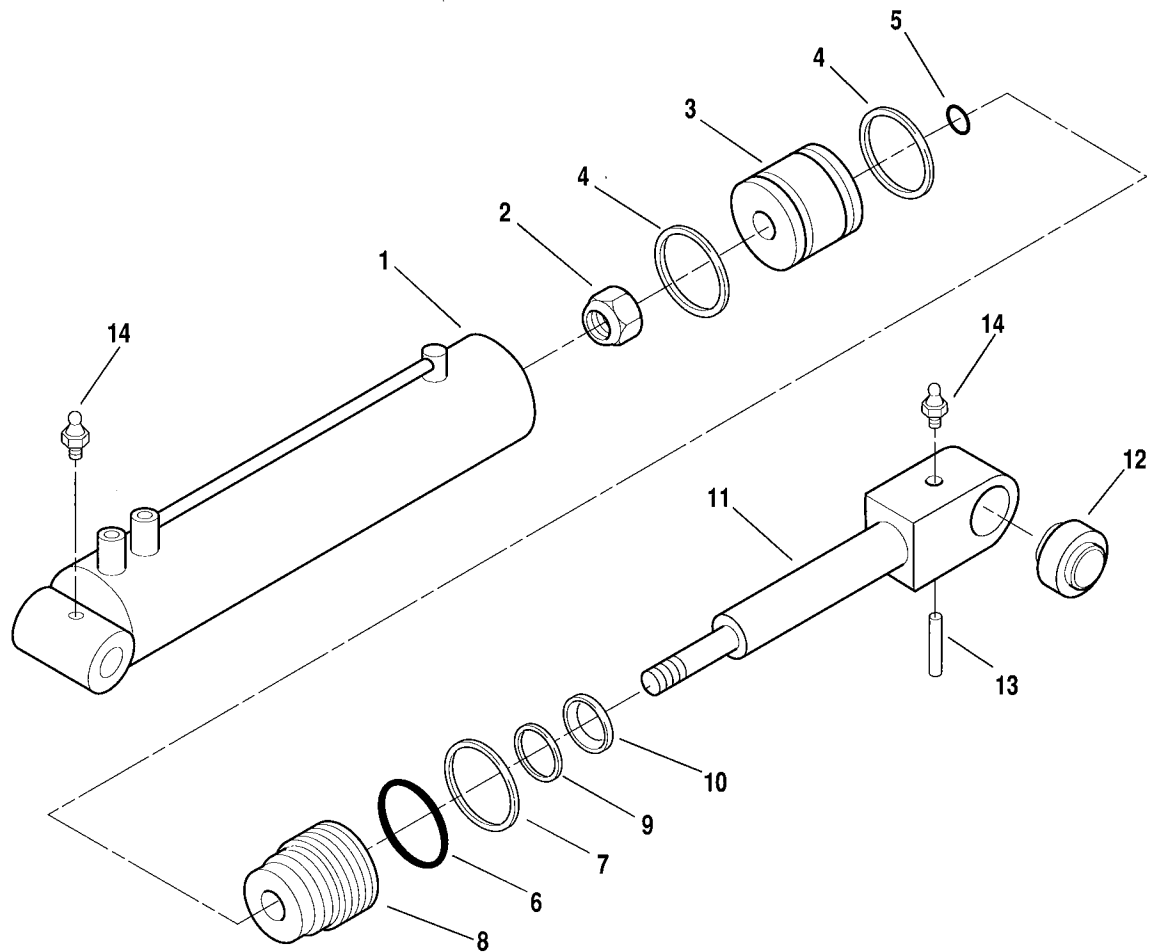

SLAVE CYLINDER

PB 0691

Item No.	Part Number	Qty.	Description
	2711683	2	Cylinder, Slave (Includes Items 1 thru 13)
1	8205503	1	Tube, Cylinder
2	8205507	1	Nut
3	8205505	1	Piston
4	See Kit	2	Seal, Piston
5	See Kit	1	O-Ring
6	See Kit	1	O-Ring
7	See Kit	1	Ring, Back-up
8	8205506	1	Gland
9	See Kit	1	Seal, Rod
10	See Kit	1	Wiper, Rod
11	8205542	1	Rod Assembly (Includes items 12 & 13)
12	8065634	1	Bushing, Self Aligning
13	8302141	1	Pin, Roll
14	8520013	2	Fitting, Grease
			KITS
	8205640	1	Seal Kit, Slave Cylinder (Includes Items 4 thru 7, 9 & 10)