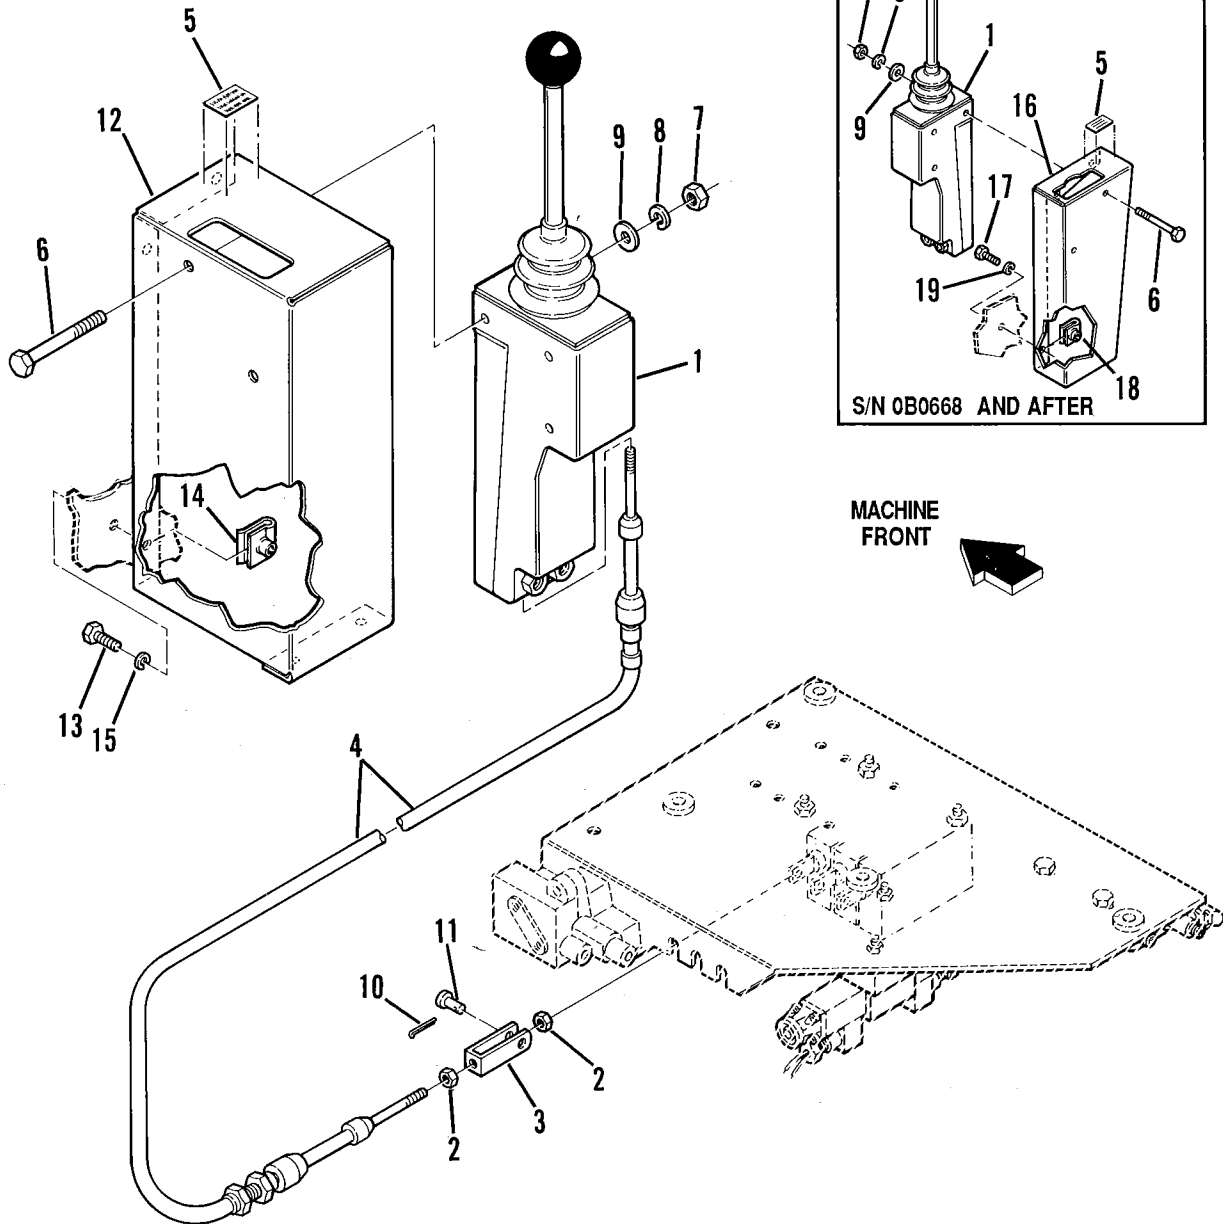

AUXILIARY HYDRAULIC CONTROL (OPTIONAL)

AUXILIARY HYDRAULIC CONTROL (OPTIONAL)

Item No.	Part Number	Qty.	Description
1	8160406	1	Controller, Auxiliary Hydraulics
2	8305005	2	Nut, Jam, 1/4-NF
3	8160617	1	Clevis, Cable
4	8160059	1	Cable
5	4105621	1	Decal
6	8303758	2	Screw, Cap, Hex Hd, 1/4-20 x 2
7	8305004	2	Nut, Hex, 1/4-20
8	8307002	2	Lockwasher, 1/4
9	8307109	2	Flat Washer, 1/4
10	8302470	1	Pin, Hair
11	8301443	1	Pin, Clevis
Items 12 thru 15 S/N 9A0550 thru S/N 0B0667			
12	7085403	1	Support, Controller
13	8303697	5	Screw, Hex Hd Cap, 5/16-18 x 3/4
14	8305906	5	Nut, Retainer
15	8307004	5	Lockwasher 5/16
Items 16 thru 19 S/N 0B0668 And After			
16	7091323	1	Support, Controller
17	8303697	3	Screw, Hex Hd Cap, 5/16-18 x 3/4
18	8305906	3	Nut, Retainer
19	8307004	3	Lockwasher 5/16