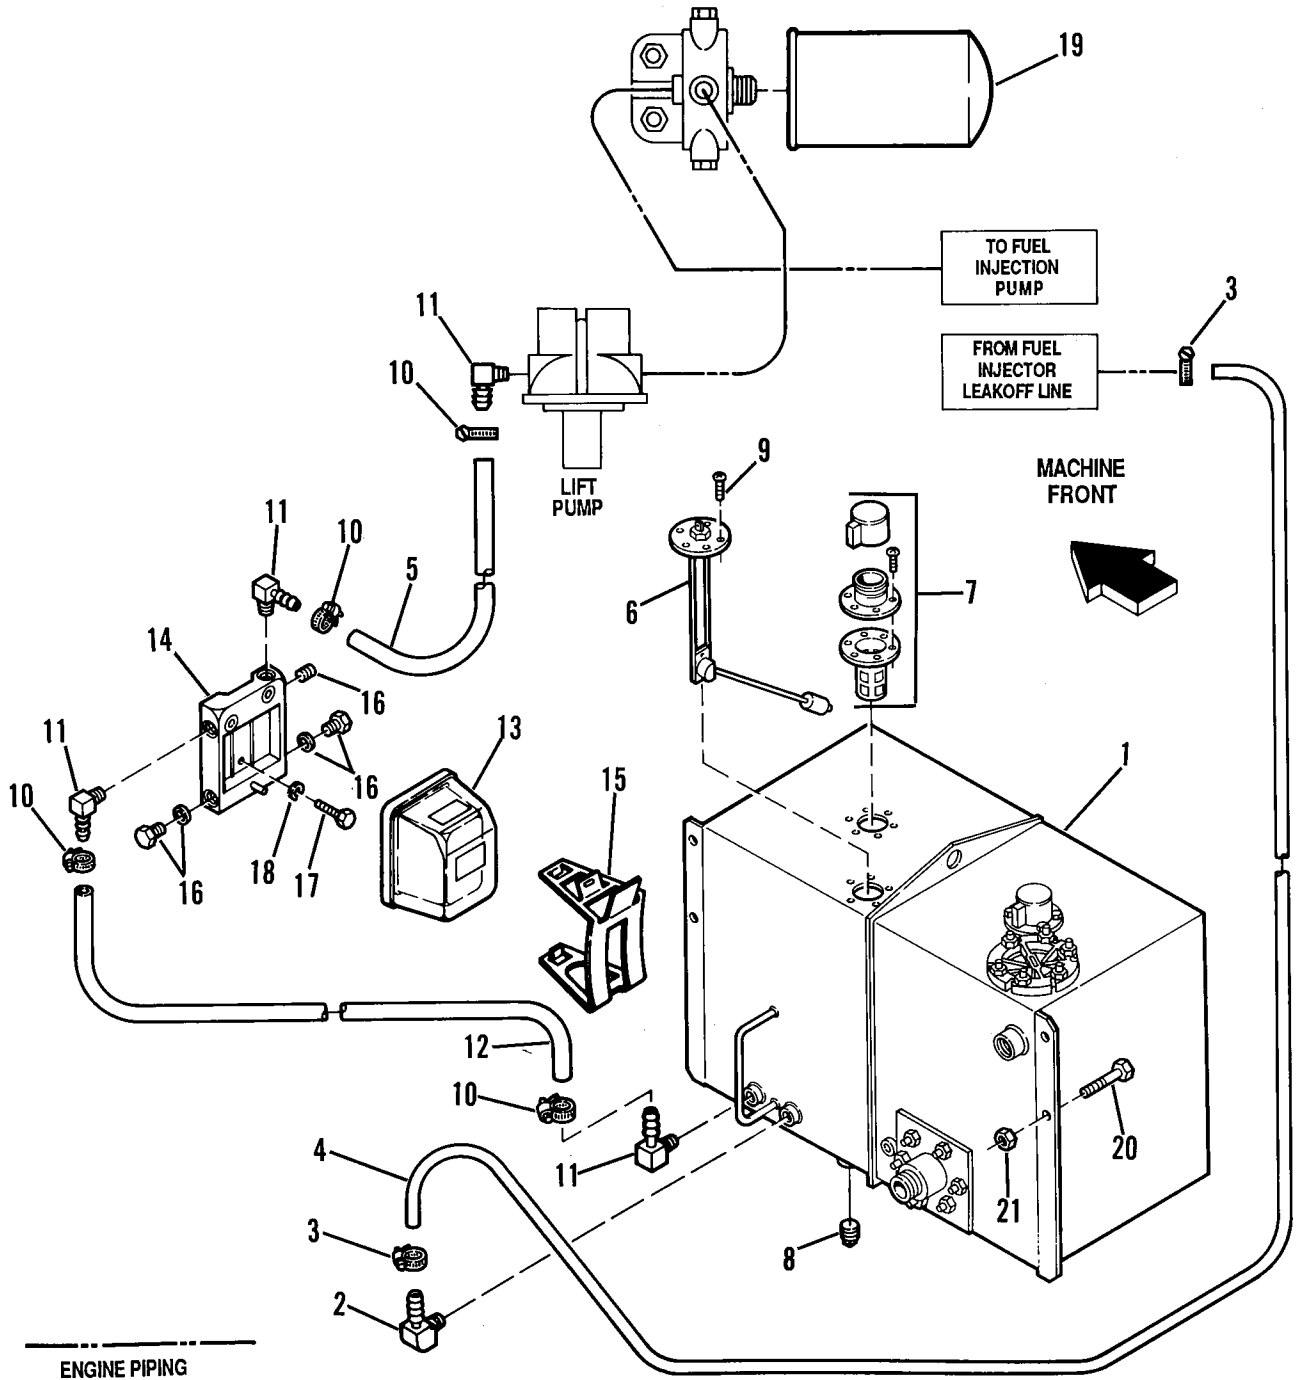

FUEL SYSTEM (DEUTZ)

PB0520

FUEL SYSTEM (DEUTZ)

Item No.	Part Number	Qty.	Description
1	7086664	1	Reservoir, Hydraulic/Fuel
2	8420227	1	Elbow, 90°, 1/4 NPT x 1/4 Hose
3	8405009	2	Clamp, Hose 5/8 Max. O.D.
4	8403214-1350	1	Hose, Fuel 1/4 x 135"
5	8403217-0380	1	Hose, Fuel 3/8 x 38"
6	7088792	1	Fuel Level Sender Assembly
7	8322022	1	Filler/Breather Assembly
8	8541409	1	Plug, Sq. Hd. 1 NPT
9	8303839	5	Screw, Pan Hd. #10 x 1/2
10	8405006	4	Clamp, Hose
11	8420229	4	Elbow, 90°, 1/4 NPT x 3/8 Hose
12	8403217-1120	1	Hose, Fuel 3/8 x 112"
13	8274013	1	Element, Water Separator
14	8274014	1	Base, Water Separator
15	8274015	1	Clamp, Water Separator
16	8274016	1	Plug Kit, Water Separator
17	8303697	2	Screw, Hex Hd Cap, 5/16-18 x 3/4
18	8307004	2	Lockwasher, 5/16
19	8320263	1	Element, Fuel Filter
20	8303632	4	Screw, Hex Hd Cap, 5/8-11 x 2-1/2 Gr 5
21	8305643	4	Locknut, 5/8-11 ESNA