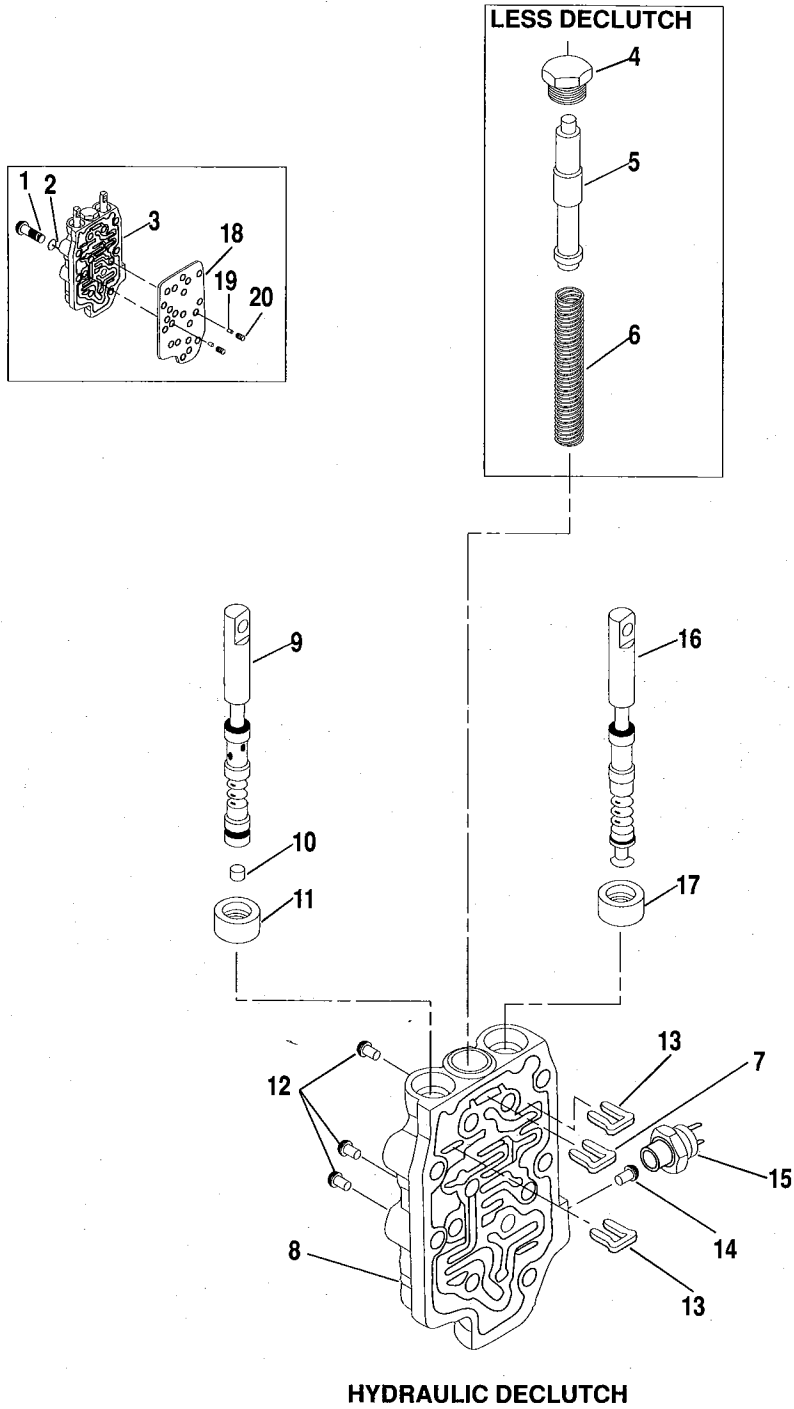

CONTROL VALVE ASSEMBLY (CLARK)

PB 0231

CONTROL VALVE ASSEMBLY (CLARK)

Item No.	Part Number	Qty.	Description
1	8032666	9	Screw, Valve To Converter Hsg.
2	8032561	9	Lockwasher, Valve To Converter Hsg. Screw
3	8032667	1	Control Valve Assembly (Includes Items 4 thru 8)
4	8032671	1	Plug
5	8032672	1	Spool, Valve
6	8032673	1	Spring, Control Valve
7	8032676	1	Spool Stop, Valve
8	8032679	1	Control Valve Hsg. Assembly (Includes Items 9 thru 17)
9	8032682	1	Speed Selector Spool & Plug Assembly (Includes Item 10)
10	8032681	1	Plug
11	8032675	1	Seal, Oil
12	8032680	3	Plug, Pipe
13	8032676	2	Spool Stop, Valve
14	8032678	1	Pin, Switch Actuating
15	8032677	1	Switch, Neutral
16	8032674	1	Spool, Forward & Reverse Valve
17	8032675	1	Seal, Oil
18	8032668	1	Gasket, Control Valve
19	8032669	2	Ball, Detent
20	8032670	2	Spring, Detent