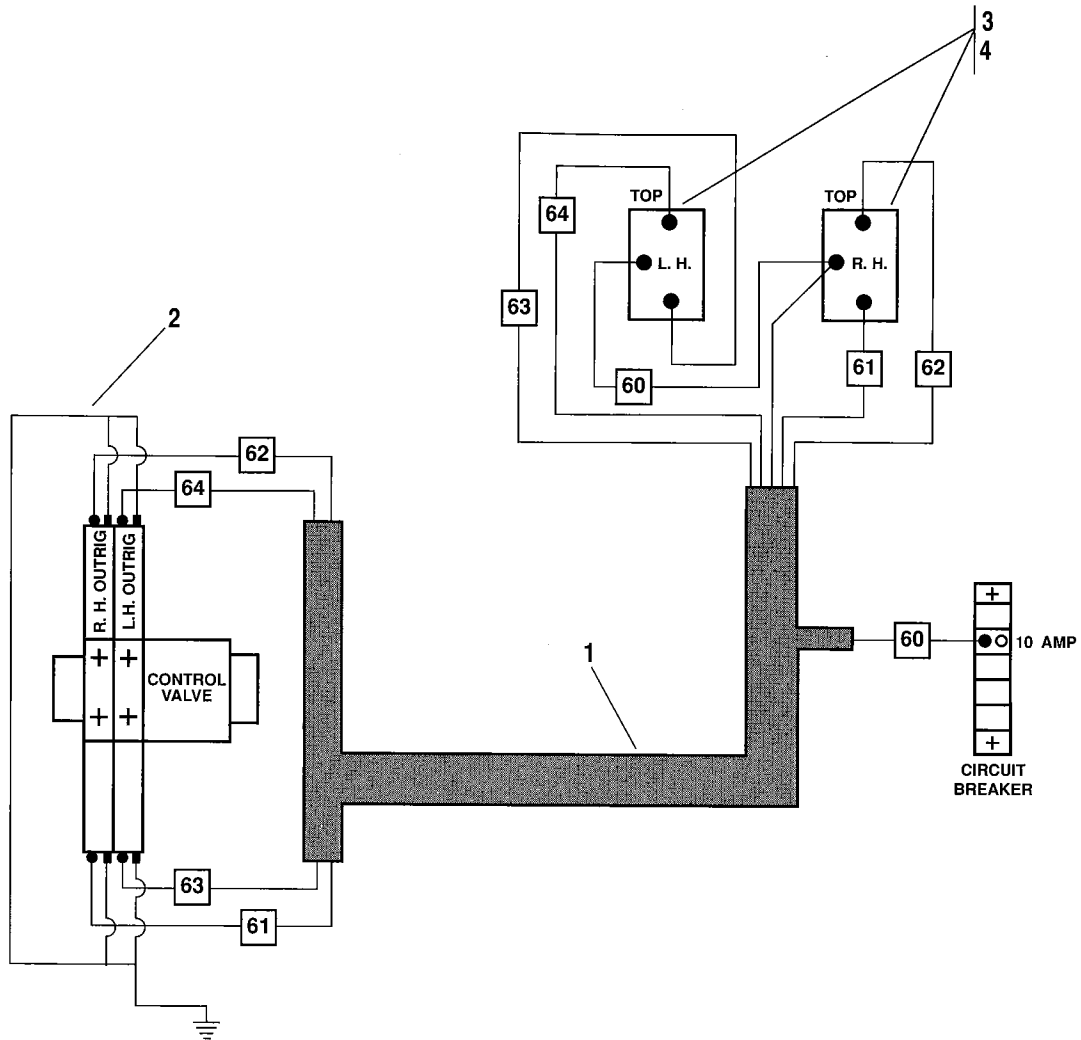

OUTRIGGER WIRING

PB 0851

Item No.	Part Number	Qty.	Description
1	7089662	1	Harness, Wiring
2	7089671	1	Wire Ground
3	8223002	2	Switch, Toggle
4	8580309	2	Boot, Toggle Switch