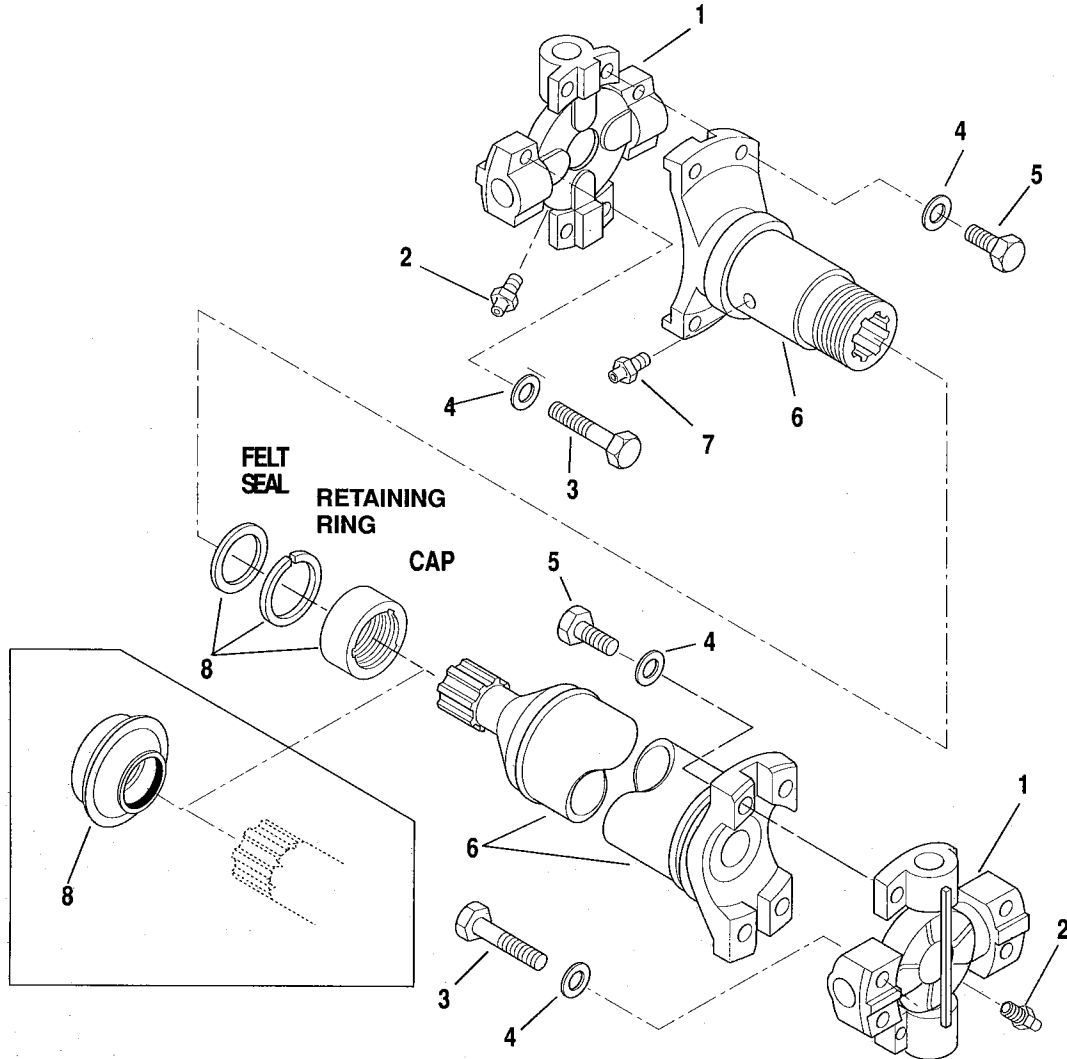

DRIVE SHAFT — FRONT & REAR (FUNK)

PB 0291

Item No.	Part Number	Qty.	Description
	7073802	1	Front Drive Shaft Assembly - Complete (Includes items 1 thru 8)
	7077152	1	Rear Drive Shaft Assembly - Complete (Includes items 1 thru 8)
1	8880009	2	Spider & Bearing Assembly (Includes Items 2 thru 5)
2	8520001	1	Fitting, Grease 1/8 NPT
3	8303116	4	Screw, Hex Hd. 3/8 -24 x 2 GR 8
4	8307005	8	Lockwasher 3/8
5	8303115	4	Screw, Hex Hd. Cap, 3/8 - 24 x 1 GR 8
6	NSS*		Slip Yoke & Tube Assembly (Includes Items 7 & 8)
7	8520001	1	Fitting, Grease 1/8 NPT
8	8882005	1	Kit, Dust Cap
			* Item 6 is serviced as a balanced assembly only. Order drive shaft complete.