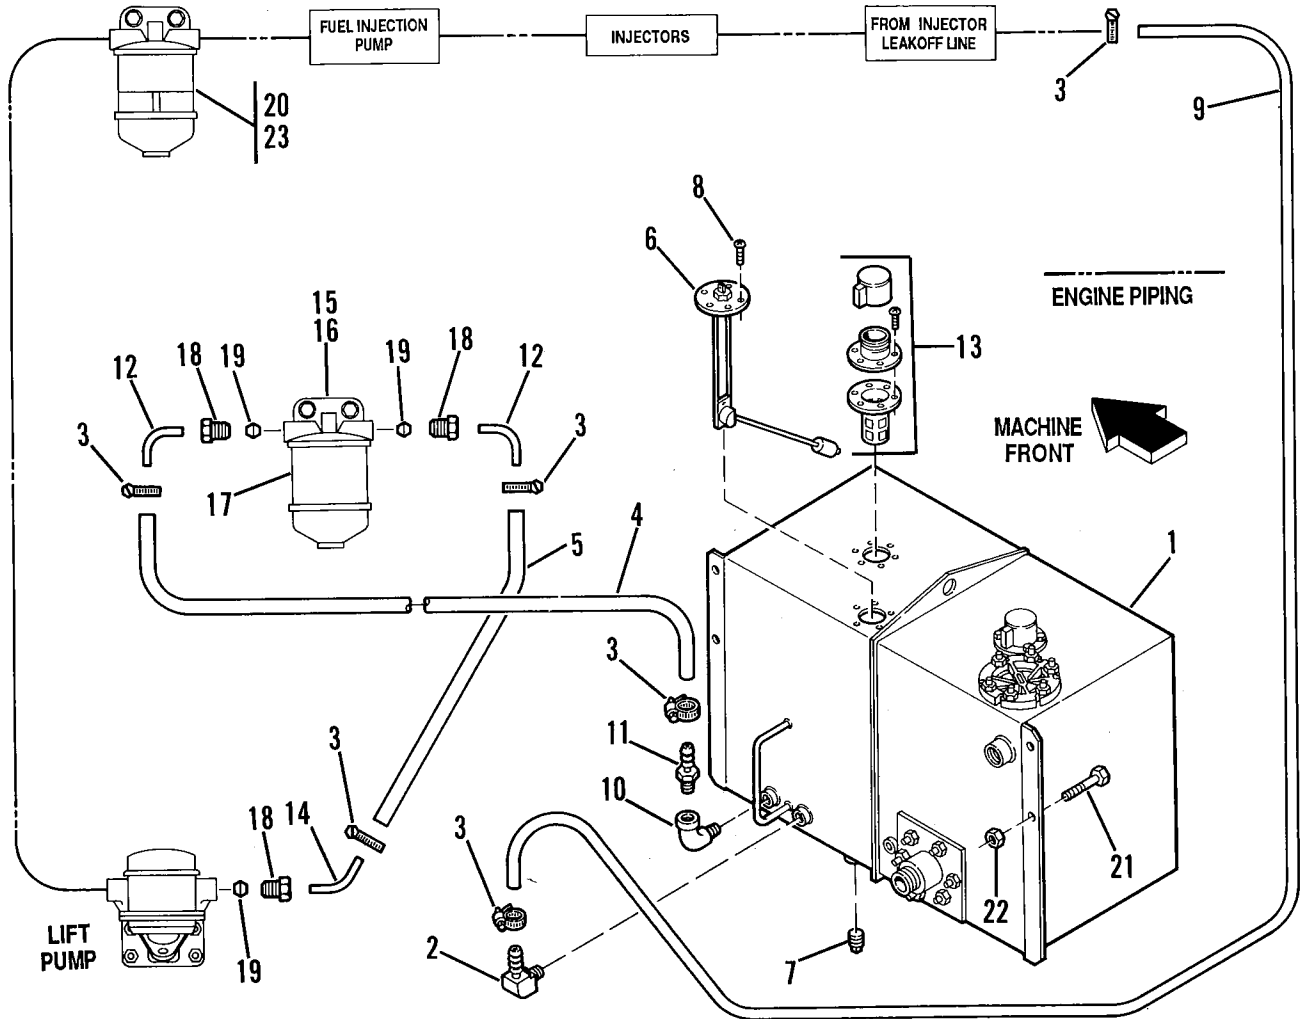

FUEL SYSTEM (PERKINS)

PB0500

FUEL SYSTEM (PERKINS)

Item No.	Part Number	Qty.	Description
1	7086664	1	Reservoir, Hydraulic/Fuel
2	8420227	1	Elbow, 90°, 1/4 NPT X 1/4 Hose
3	8405009	6	Clamp, Hose 5/8 Max. O.D.
4	8403219-1100	1	Hose, Fuel, 5/16 I.D. x 110.0
5	8403219-0200	1	Hose, Fuel, 5/16 I.D. x 20.0
6	7088792	1	Fuel Level Sender Assembly
7	8541409	1	Plug, Sq. Hd. 1/2 NPT
8	8303839	5	Screw, Pan Hd. #10 x 1/2
9	8403214-1350	1	Hose, Fuel, 1/4 I.D. x 135.0
10	8541207	1	Elbow, 90° Street, 1/4NPT
11	8420231	1	Coupling, 5/16 Hose x 1/4 NPT
12	7076711	2	Tube, Fuel Filter
13	8322022	1	Filler/Breather Assembly
14	7076721	1	Tube, Fuel Pump
15	8303681	2	Screw, Hex Hd Cap, 3/8-16 x 3/4
16	8307005	2	Lockwasher, 3/8
17	8274012	1	Fuel Pre-filter
18	8274209	3	Hex Bushing, 1/2-20 UNF x 5/16 tube
19	8274210	3	Sleeve, 5/16 tube
20	8030943	1	Fuel Filter Assembly (See Kits)
21	8303632	4	Screw, Hex Hd Cap, 5/8-11 x 2-1/2 Gr 5
22	8305643	4	Locknut, 5/8-11 ESNA
			<u>KITS</u>
23	8320243	1	Kit, Fuel Filter Element