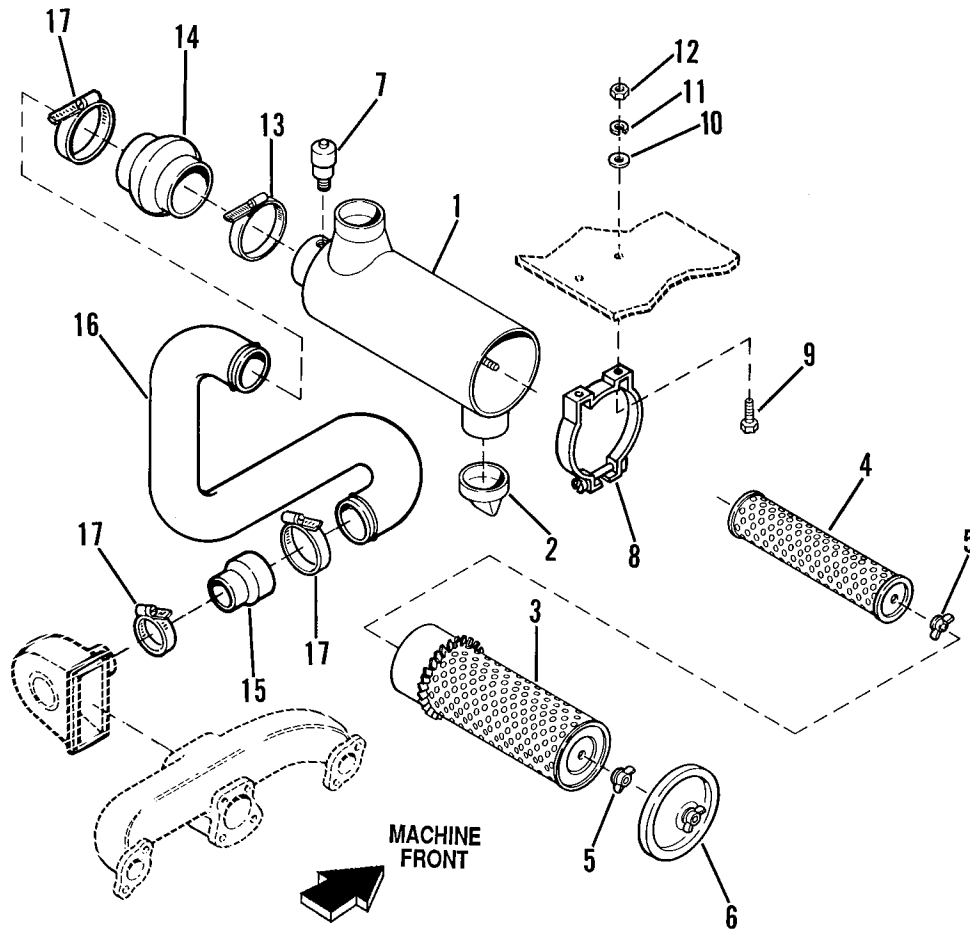

AIR CLEANER (PERKINS)

PB0460

Item No.	Part Number	Qty.	Description
1	8273013	1	Air Cleaner Assembly (Includes Items 2 thru 6)
2	8032764	1	Valve, Vacuator
3	8273237	1	Element, Primary
4	8273238	1	Element, Safety
5	8273272	2	Nut Assembly
6	8032762	1	Cover, End
7	8273241	1	Indicator, Service, 25 inch
8	8273240	2	Band, Mounting, 8"
9	8303697	4	Screw, Cap, Hex Hd, 5/16NC x 3/4
10	8307203	4	Washer, Flat, 5/16
11	8307004	4	Lockwasher, 5/16
12	8305006	4	Nut, Hex, 5/16NC
13	8405301	1	Clamp, Hose, 4 inch
14	8273117	1	Hump Hose
15	8273118	1	Reducer, Hose
16	7082372	1	Tube, Air Intake
17	8405203	3	Clamp, Hose, 3"