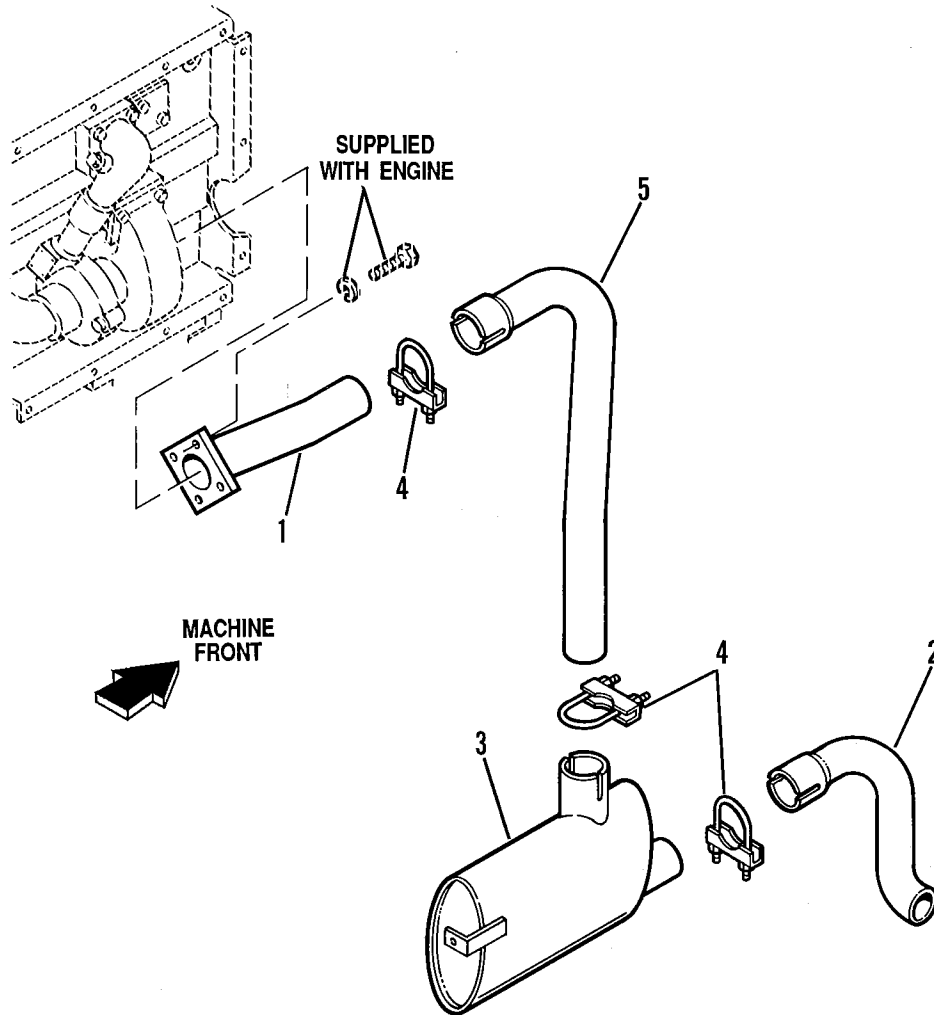

EXHAUST SYSTEM (DEUTZ)

PB0440

Item No.	Part Number	Qty.	Description
1	7084172	1	Pipe, Exhaust
2	7073632	1	Pipe, Tail
3	7066882	1	Muffler
4	8275212	3	Clamp, Muffler, 2-1/2" Dia.
5	7084272	1	Tube