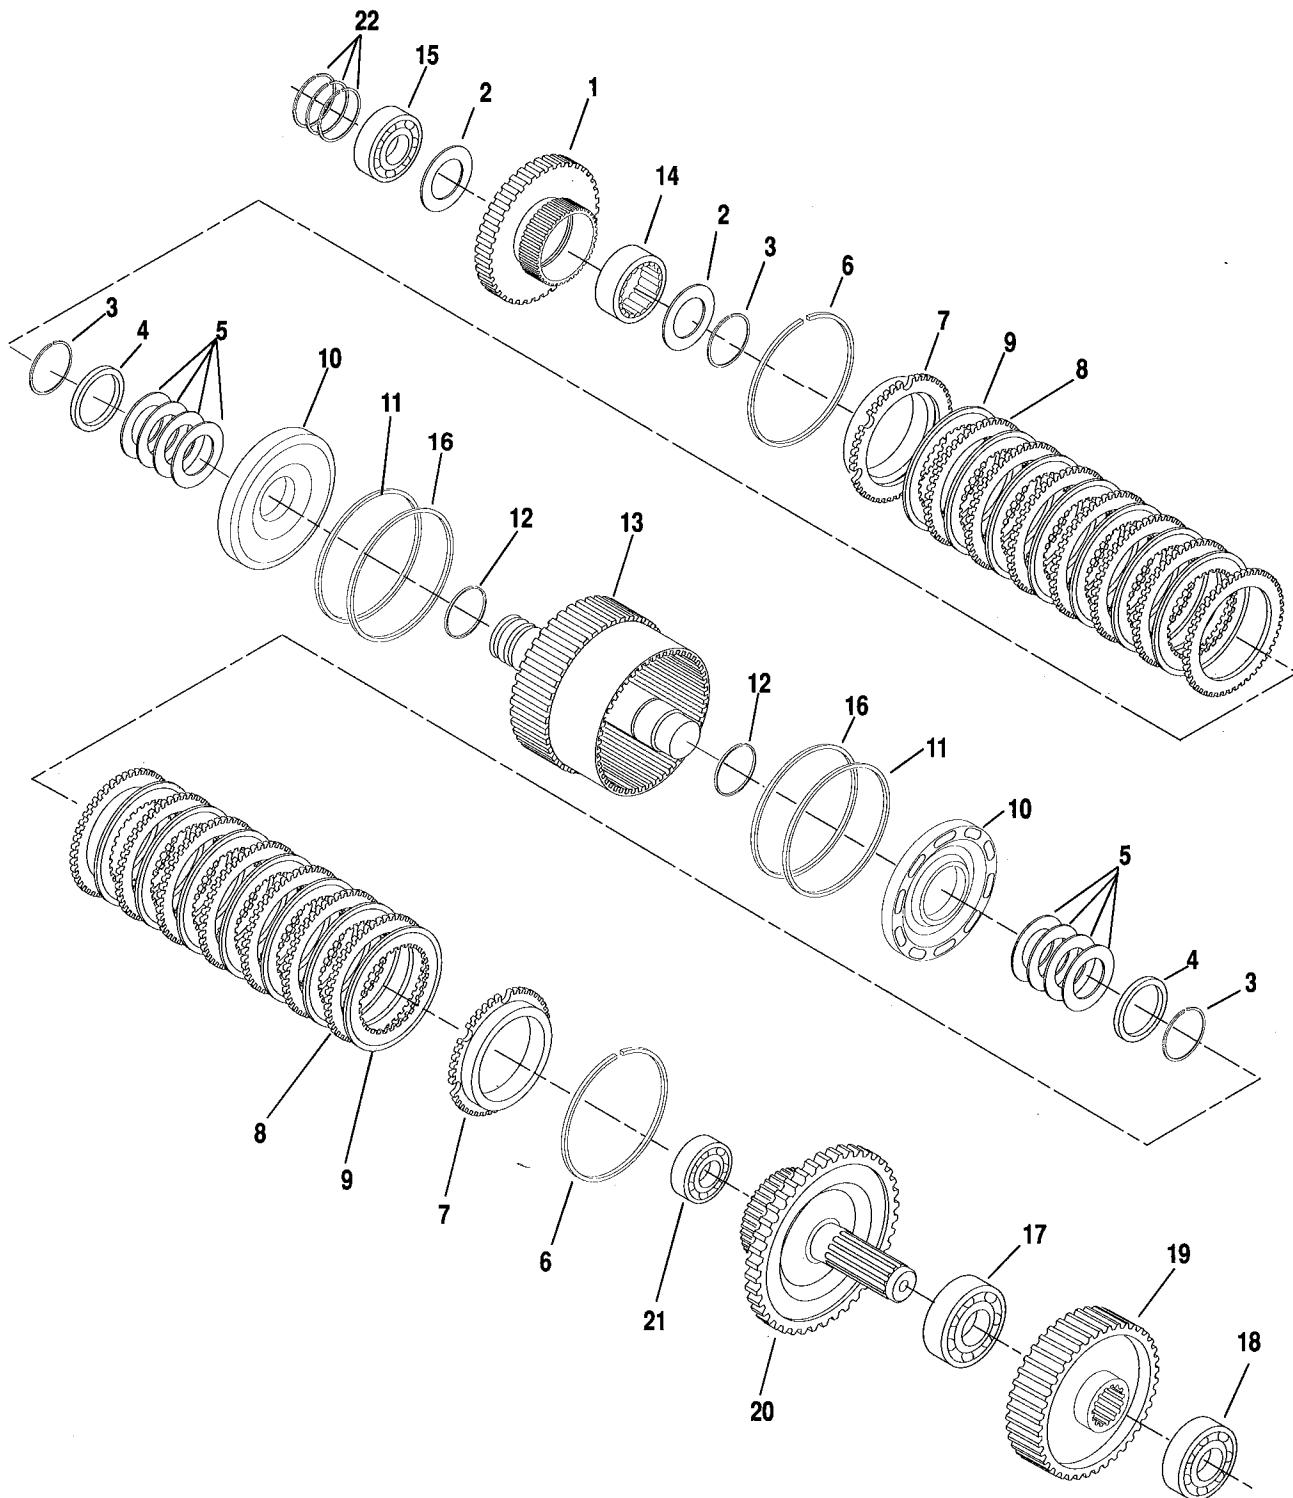

TRANSMISSION GEAR AND CLUTCH 2nd STAGE (FUNK)

PB0161

TRANSMISSION GEAR AND CLUTCH 2nd STAGE (FUNK)

Item No.	Part Number	Qty.	Description
1	CF4004161	1	Gear & Hub Assembly (33T)
2	CF4004144	2	Washer, Thrust
3	CFF81687	3	Ring, Retainer
4	CF4004957	2	Ring, Ret. Snap
5	CF4007180	8	Spring
6	CF4003640	2	Ring, Snap
7	CF4004839	2	Retainer, Clutch
8	CF40RC7951	14	Plate, Clutch Separator
9	CF4005524	14	Plate, Clutch
10	CF4104012	2	Piston, Clutch
11	CF4104077	2	Ring, Backup
12	CFF37020131	2	O-Ring
13	CF4005321	1	Outer Shaft Assembly
14	CFF4903016	1	Bearing
15	CF4003778	1	Bearing
16	CF4005413	2	Seal, Ring
17	CFF621309W	1	Bearing
18	CFF41209	1	Bearing
19	CF4004520	1	Gear, (36T)
20	CF4004507	1	Shaft & Gear Assembly
21	CFF40108	1	Bearing
22	CF4000855	3	Seal, Ring