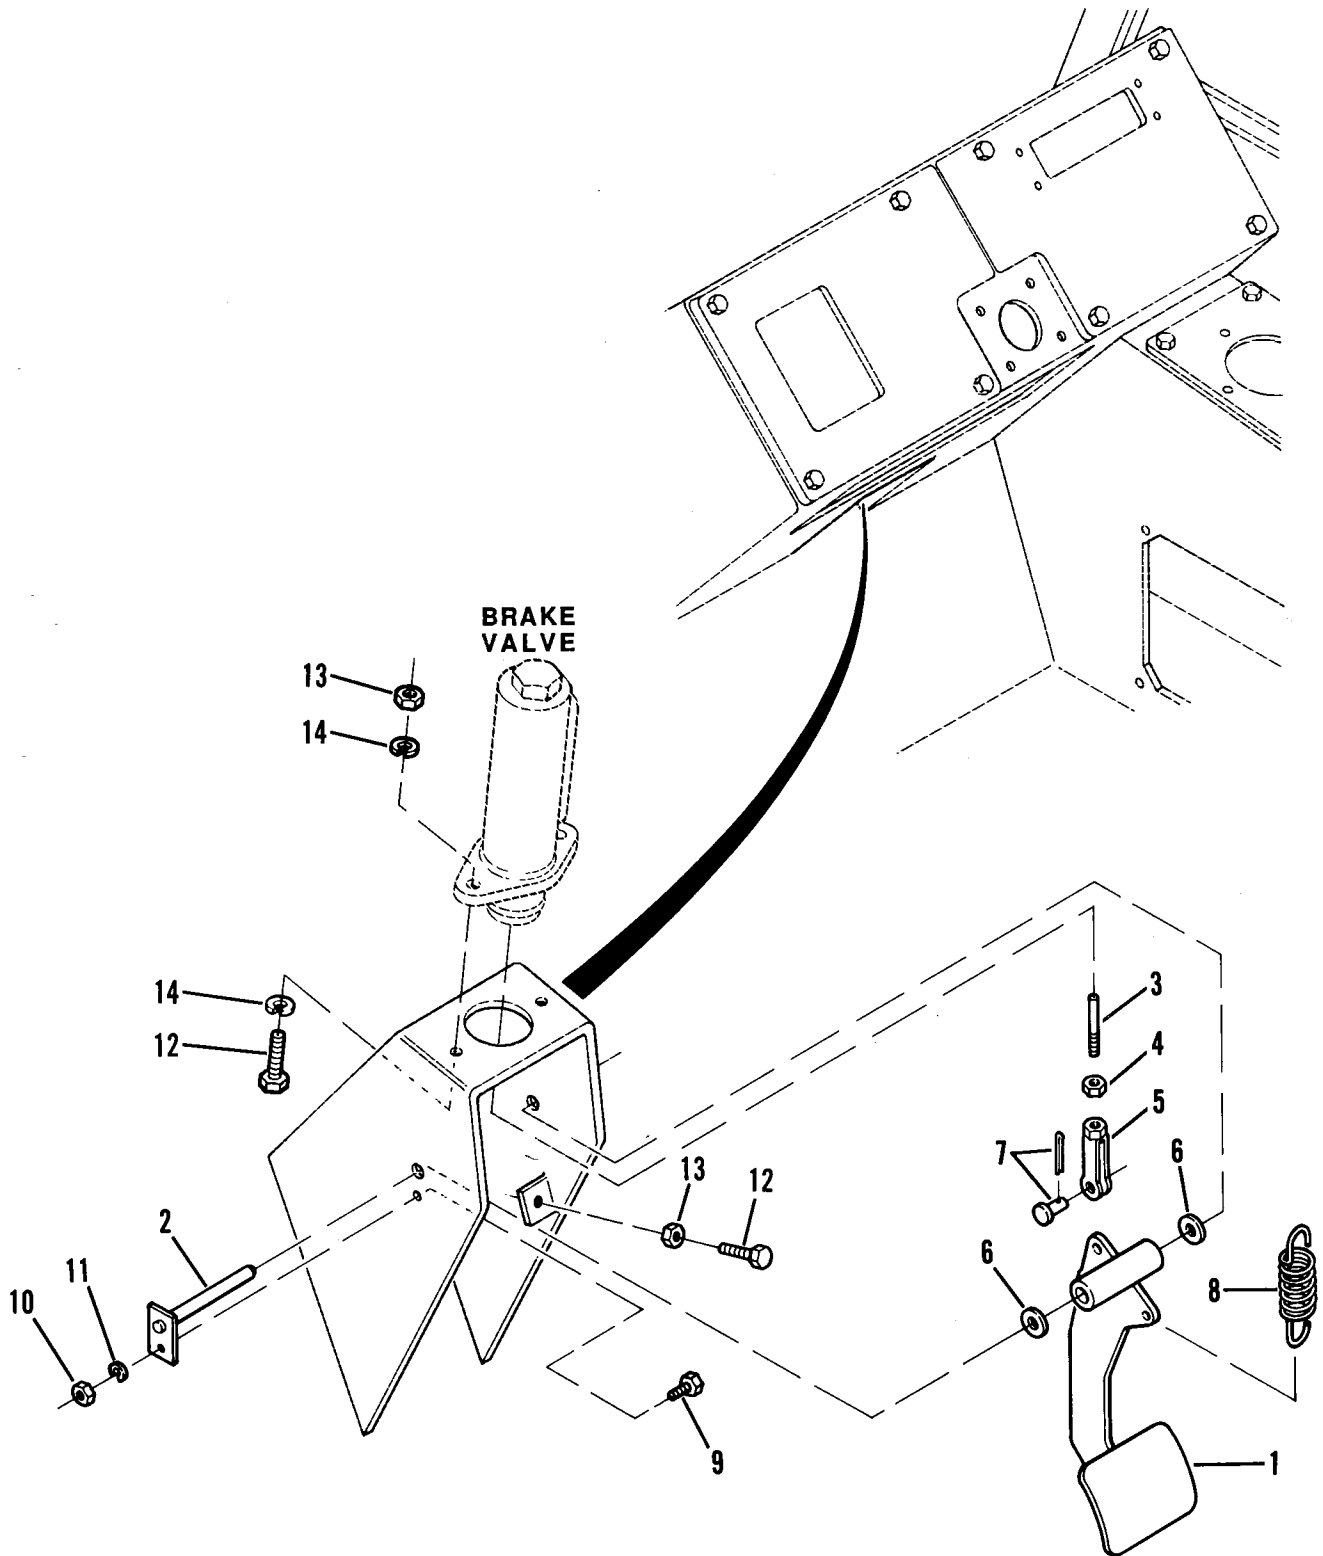

SERVICE BRAKE PEDAL CONTROL

PA0113

SERVICE BRAKE PEDAL CONTROL

Item No.	Part Number	Qty.	Description
1	7080853	1	Pedal, Brake
2	7081031	1	Shaft
3	7080891	1	Rod, Push
4	8305410	1	Nut, Jam, 1/2-20
5	8301210	1	Yoke
6	8307104	2	Washer, Flat, 3/4
7	8301410	1	Pin, Clevis (w/cotter pin)
8	8700120	1	Spring
9	8303615	1	Screw, Cap, Hex Hd, 1/4NC x 1-1/4 grade
10	8305004	1	Nut, Hex, 1/4
11	8307002	1	Lockwasher, 1/4
12	8303534	3	Screw, Cap, Hex Hd, 3/8NC x 1-1/4 Grade 5
13	8305405	2	Nut, Jam, 3/8
14	8307005	3	Lockwasher, 3/8