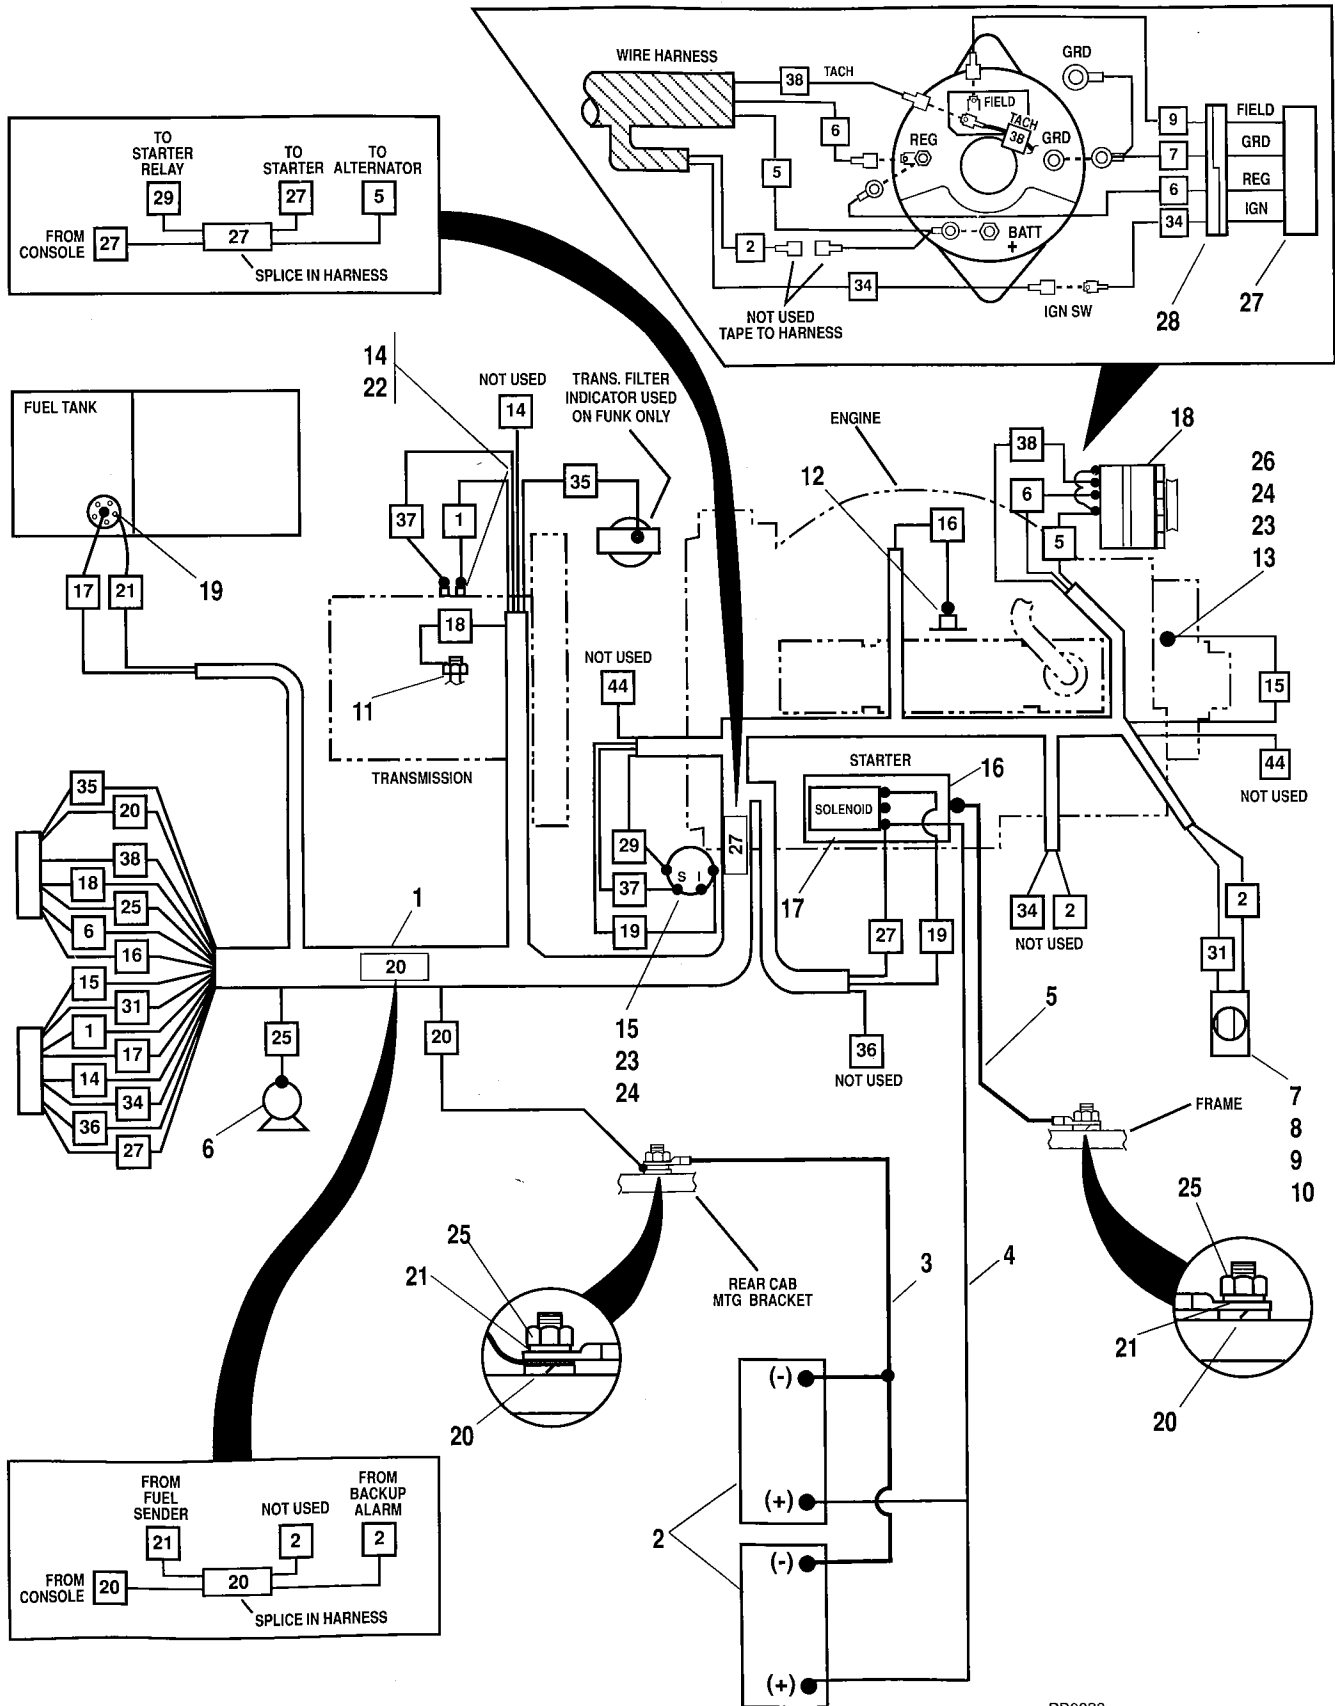

ELECTRICAL SYSTEM — ENGINE HARNESS (FORD)

PB0830

ELECTRICAL SYSTEM — ENGINE HARNESS (FORD)

Item No.	Part Number	Qty.	Description
1	7089124	1	Harness, Engine
2	8270014	2	Battery, 12 Volt
3	7084212	1	Cable, Battery-Negative
4	7080192	1	Cable, Battery-Positive
5	7068651	1	Cable, Starter Ground
6	8270602	1	Horn
7	8270617	1	Alarm, Backup
8	8303615	2	Screw, Cap, Hex Hd, 1/4-20 x 1-1/4 Gr 5
9	8305004	2	Nut, Hex 1/4-20
10	8307002	2	Lockwasher, 1/4
11	8223216	1	Switch, Transmission Oil Temperature
12	8223510	1	Sensor, Low Oil Pressure
13	8223215	1	Switch, Water Temperature
14	8032677	1	Switch, Neutral Start (Clark Transmission Only)
	CFF91001	1	Switch, Neutral Start (Funk Transmission Only)
15	8277065	1	Relay, Starter
16	8033468	1	Starter
17	8033469	1	Solenoid, Starter
18	8270213	1	Alternator
19	7088792	1	Sender, Fuel Level
20	8307005	2	Lockwasher, 3/8
21	8307106	2	Washer, Flat 5/16
22	8303987	2	Screw, Rd Hd Mach #8-32 x 1/4
23	8307003	2	Lockwasher, #10
24	8305003	2	Nut, Hex #10-32
25	8305006	2	Nut, Hex, 5/16-18
26	8540076	1	Reducer, Bushing, 3/8 NPT x 1/8 NPT
27	8022023	1	Regulator, Voltage
28	7090182	1	Wire Assembly