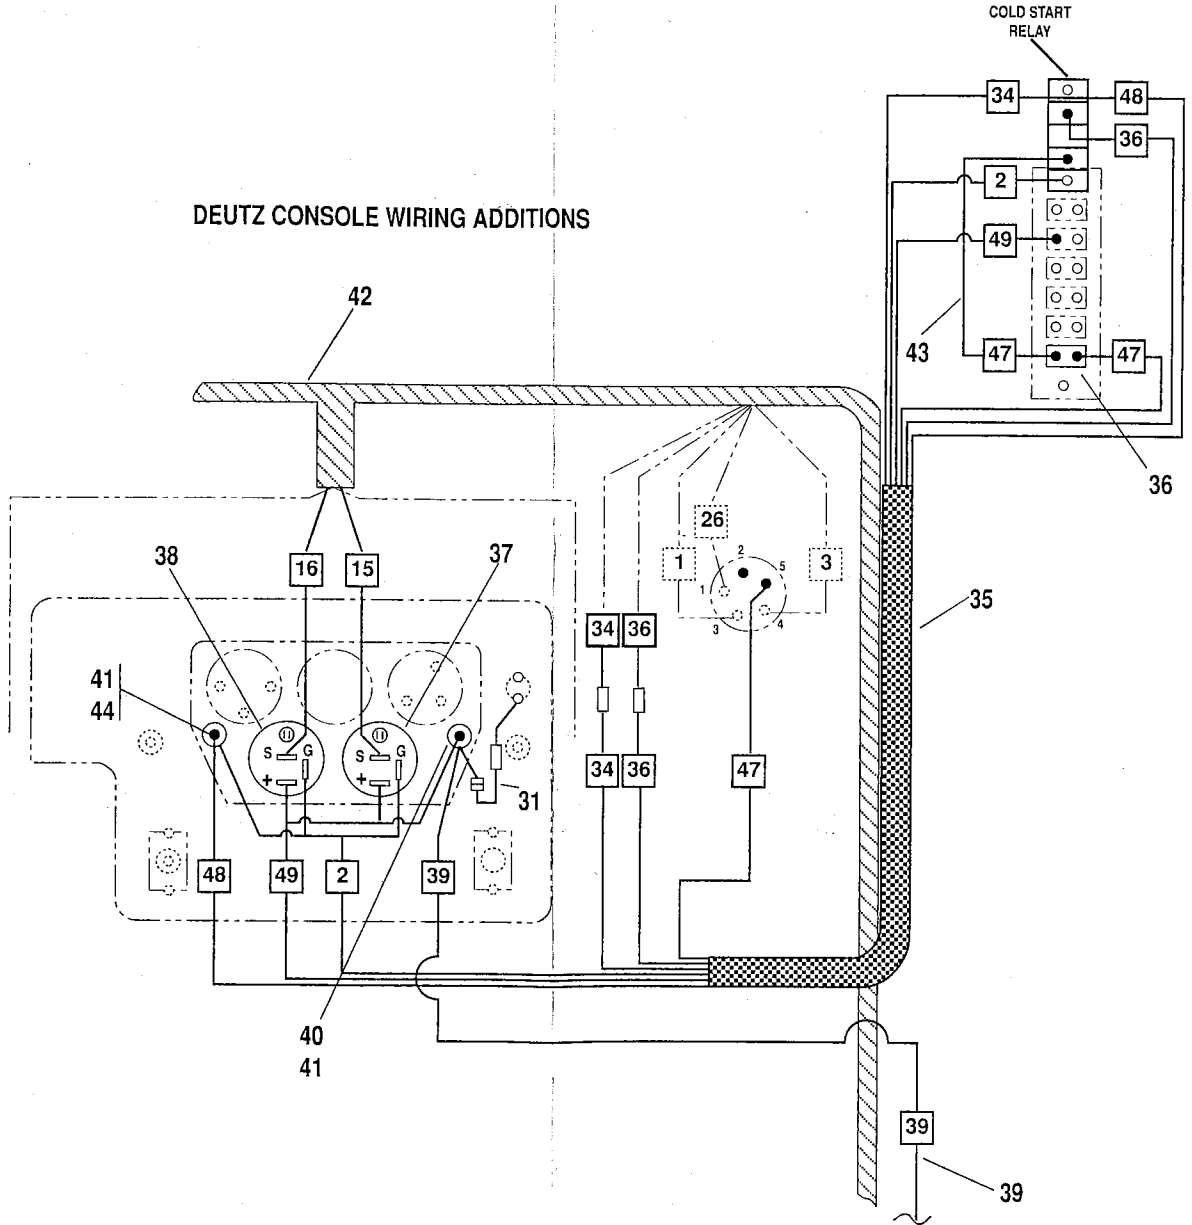

ELECTRICAL SYSTEM CAB HARNESS

DEUTZ CONSOLE WIRING ADDITIONS

PB0280