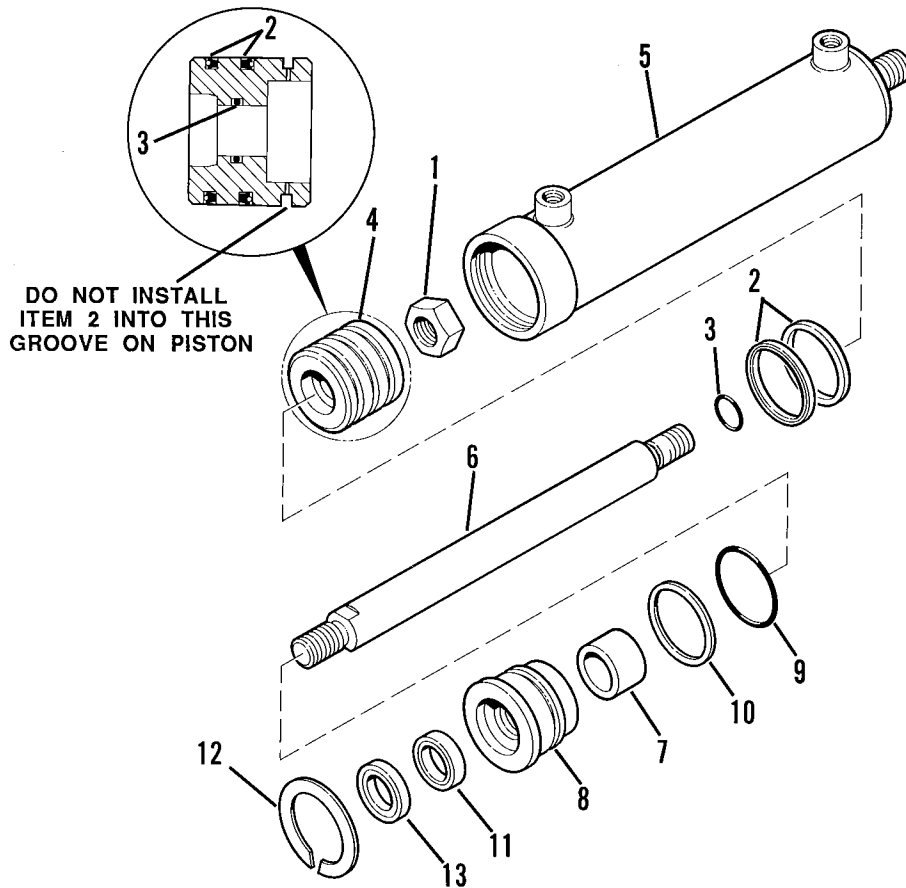

STEERING CYLINDER

(S/N 9N0648 AND BEFORE ONLY)

PB 0721

Item No.	Part Number	Qty.	Description
1	2711663	4	Cylinder Assembly, Steering

STEERING CYLINDER

(S/N 9N0649 AND AFTER ONLY)

PB0730

Item No.	Part Number	Qty.	Description
	2712613	4	Cylinder Assembly, Steering (Includes items 1 thru 13)
1	8033431	1	Nut
2	See Kit	2	Seal, Piston
3	See Kit	1	O-Ring
4	8033433	1	Piston
5	8033434	1	Tube, Cylinder
6	8033435	1	Rod
7	8033436	1	Bushing, Bronze
8	8033437	1	Gland
9	See Kit	1	O-Ring
10	See Kit	1	Ring, Backup
11	See Kit	1	Seal, Rod
12	See Kit	1	Ring, Retaining
13	See Kit	1	Wiper, Canned
			<u>KITS</u>
	8205669	1	Seal Kit, Steering Cylinder (Includes items 3, 4 and 10 thru 13)