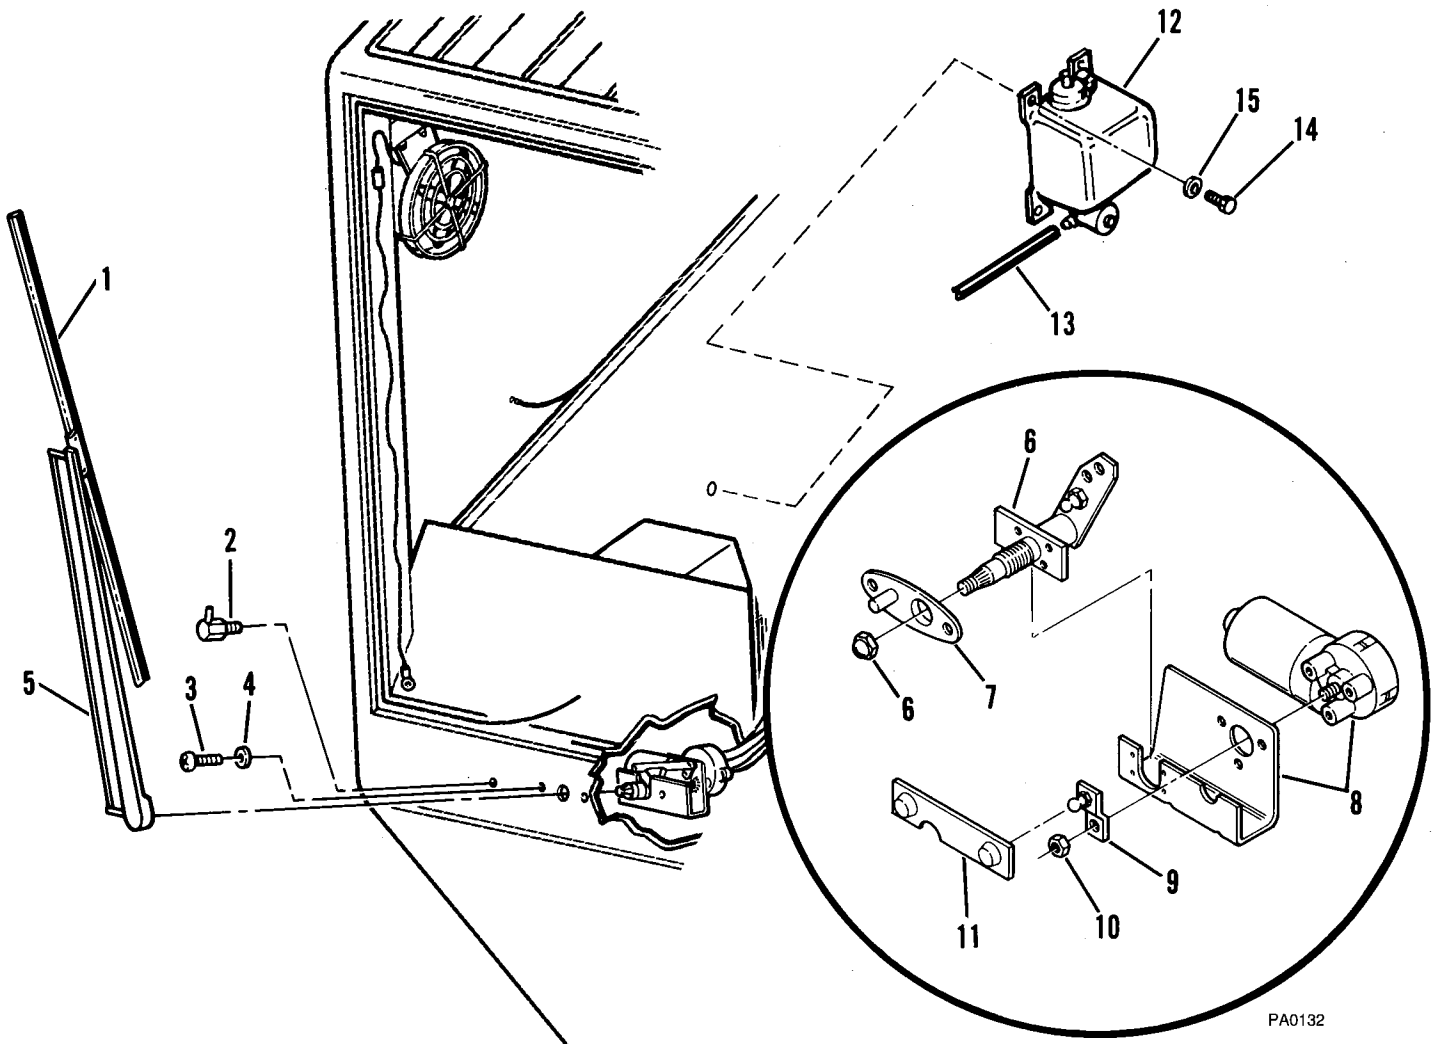

WINDSHIELD WIPER (OPTIONAL CLOSED CAB ONLY)

PA0132

Item No.	Part Number	Qty.	Description
1	8866220	1	Blade, Wiper
2	8033101	1	Nozzle, Washer
3	8033110	2	Screw, 1/4-28 x 3/4
4	8307109	2	Washer, Flat, 1/4
5	8033048	1	Arm, Wiper
6	8866218	1	Shaft and Pivot Assembly
7	8033107	1	Adapter, Panto
8	8033049	1	Motor Assembly, Wiper
9	8866217	1	Arm, Drive
10	8305006	1	Nut, Hex, 5/16-18
11	8033104	1	Link, Connection
12	8033065	1	Washer Reservoir Assembly
13	8033075	1	Hose, Washer (120")
14	8033045	3	Bolt, 1/4-20 x 1/2
15	8307109	3	Washer, Flat 1/4