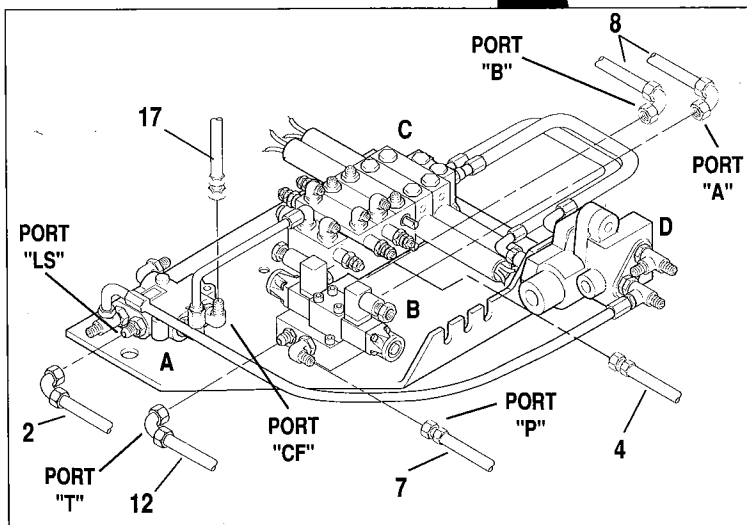

- A. PRIORITY VALVE
- B. STEER SELECT VALVE
- C. SECONDARY CONTROL VALVE
- D. ACCUMULATOR CHARGING VALVE

UNDERNEATH VIEW. SEE PAGE 5.8 FOR VALVE PLATE BREAKDOWN.