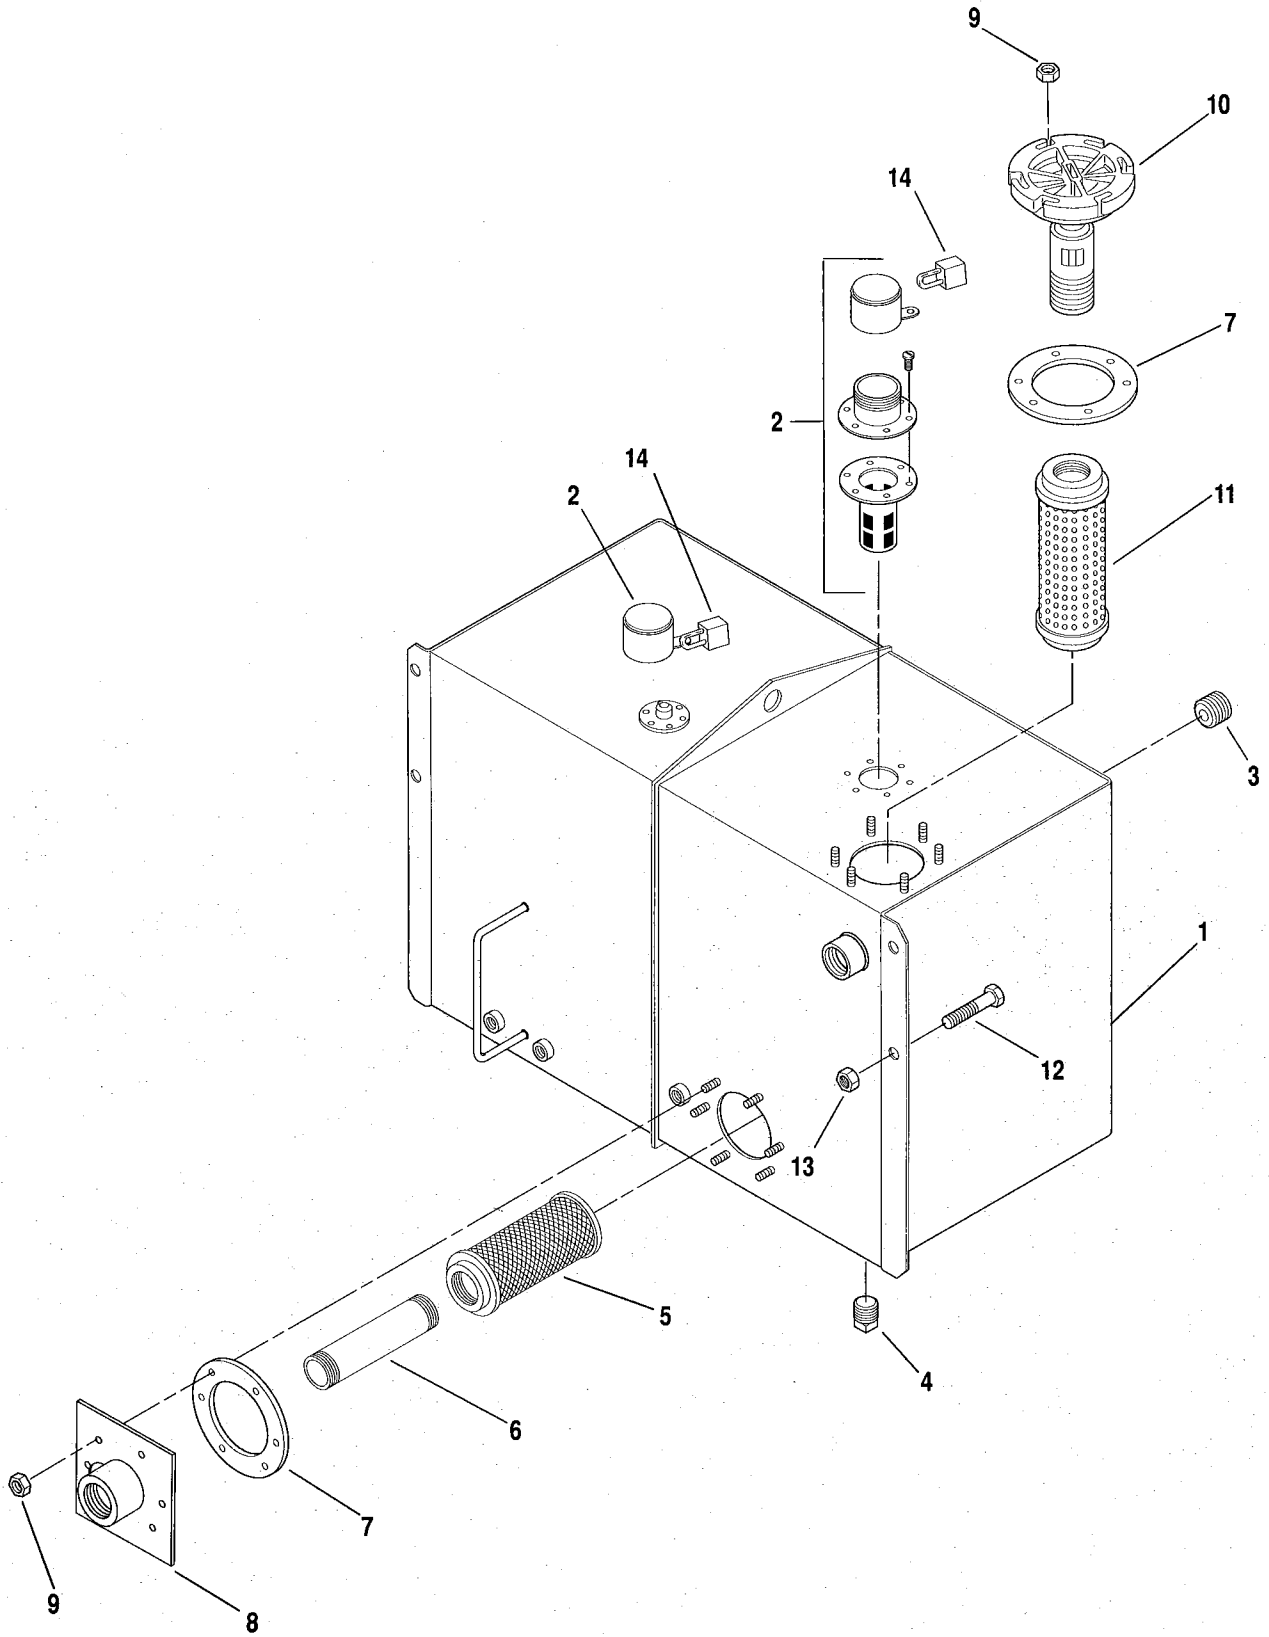

HYDRAULIC RESERVOIR

PB 0661

HYDRAULIC RESERVOIR

Item No.	Part Number	Qty.	Description
1	7086664	1	Reservoir, Hydraulic/Fuel
2	8322022	1	Filler/Breather
3	8464009	1	Gauge, Sight
4	8541409	1	Plug, Pipe, Square 1/2
5	8324014	1	Strainer
6	8551811	1	Nipple, 2.00 x 8-1/2
7	7082901	2	Gasket
8	7088802	1	Flange Assembly
9	8305626	12	Locknut, 5/16-18
10	8320256	1	Cover Assembly, w/By-Pass
11	8320257	1	Element
12	8393632	4	Screw, Hex Hd Cap, 5/8-11 x 2-1/2 Gr 5
13	8305643	4	Locknut, 5/8-11 ESNA
14	8342801	2	Padlock