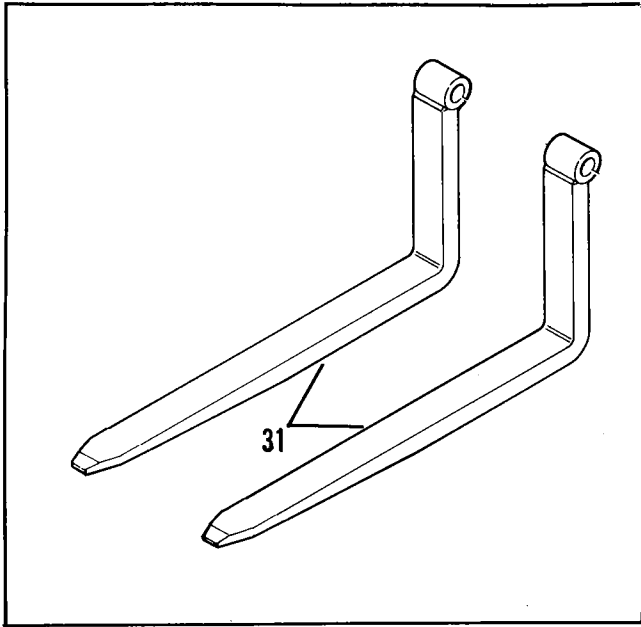

SIDE TILT CARRIAGE — OPTIONAL (S/N 9F0600 AND AFTER)

PB0940

SIDE TILT CARRIAGE — OPTIONAL (S/N 9F0600 AND AFTER)

Item No.	Part Number	Qty.	Description
1	7089044	1	Carriage, Side Tilt - 48" (Includes Items 3 thru 5)
2	7089054	1	Carriage, Side Tilt - 60" (Includes Items 3 thru 5)
3	7065482	2	Pad Wear
4	8303739	2	Screw, Hex Hd Cap 5/16NC x 1-1/4Gr 5
5	8305602	2	Locknut, 5/16NC
6	7085154	1	Base, Pivot
7	7077501	1	Pin, Cyl. Base
8	7077511	1	Pin, Cyl. Rod
9	7077481	2	Spacer
10	8065634	1	Bushing, Self Align
11	8642001	1	Ring, Snap
12	8642235	4	Ring, Snap
13	8760117	2	Conn, Str Thr'd
14	8584001	1	Tie Wrap
15	2711992	2	Hose Assembly
16	8760030	2	Conn, Male
17	8420056	1	Quick Disconnect, Male 3/8 NPT
18	8420057	1	Quick Disconnect, Female 3/8 NPT (See also item 18A)
18A	8640027	1	O-Ring, Viton - For High Temp. Application of item 18
19	8541433	1	Plug, Pipe Hex Skt 1/8
20	8420058	1	Cap, Dust
21	8420059	1	Plug, Dust
22	7085411	1	Pin, Pivot
23	7085501	1	Collar, Pin Locking
24	8303770	1	Screw, Hex Hd Cap 3/8-16 x 2-3/4
25	8305645	1	Locknut, 3/8-16 ESNA
26	7083912	1	Shaft, Fork Pivot 48"
27	7089972	1	Shaft, Fork Pivot 60"
28	7086471	2	Hub, Lock
29	8303634	2	Screw, Hex Hd Cap, 5/8-11 x 4
30	8305643	2	Locknut, 5/8-11
31	7090063	2	Fork, Pallet 48 x 4
	7082703	2	Fork, Lumber 60 x 7 (Not Shown)
	7085073	6	Fork, Blocking (Not Shown)