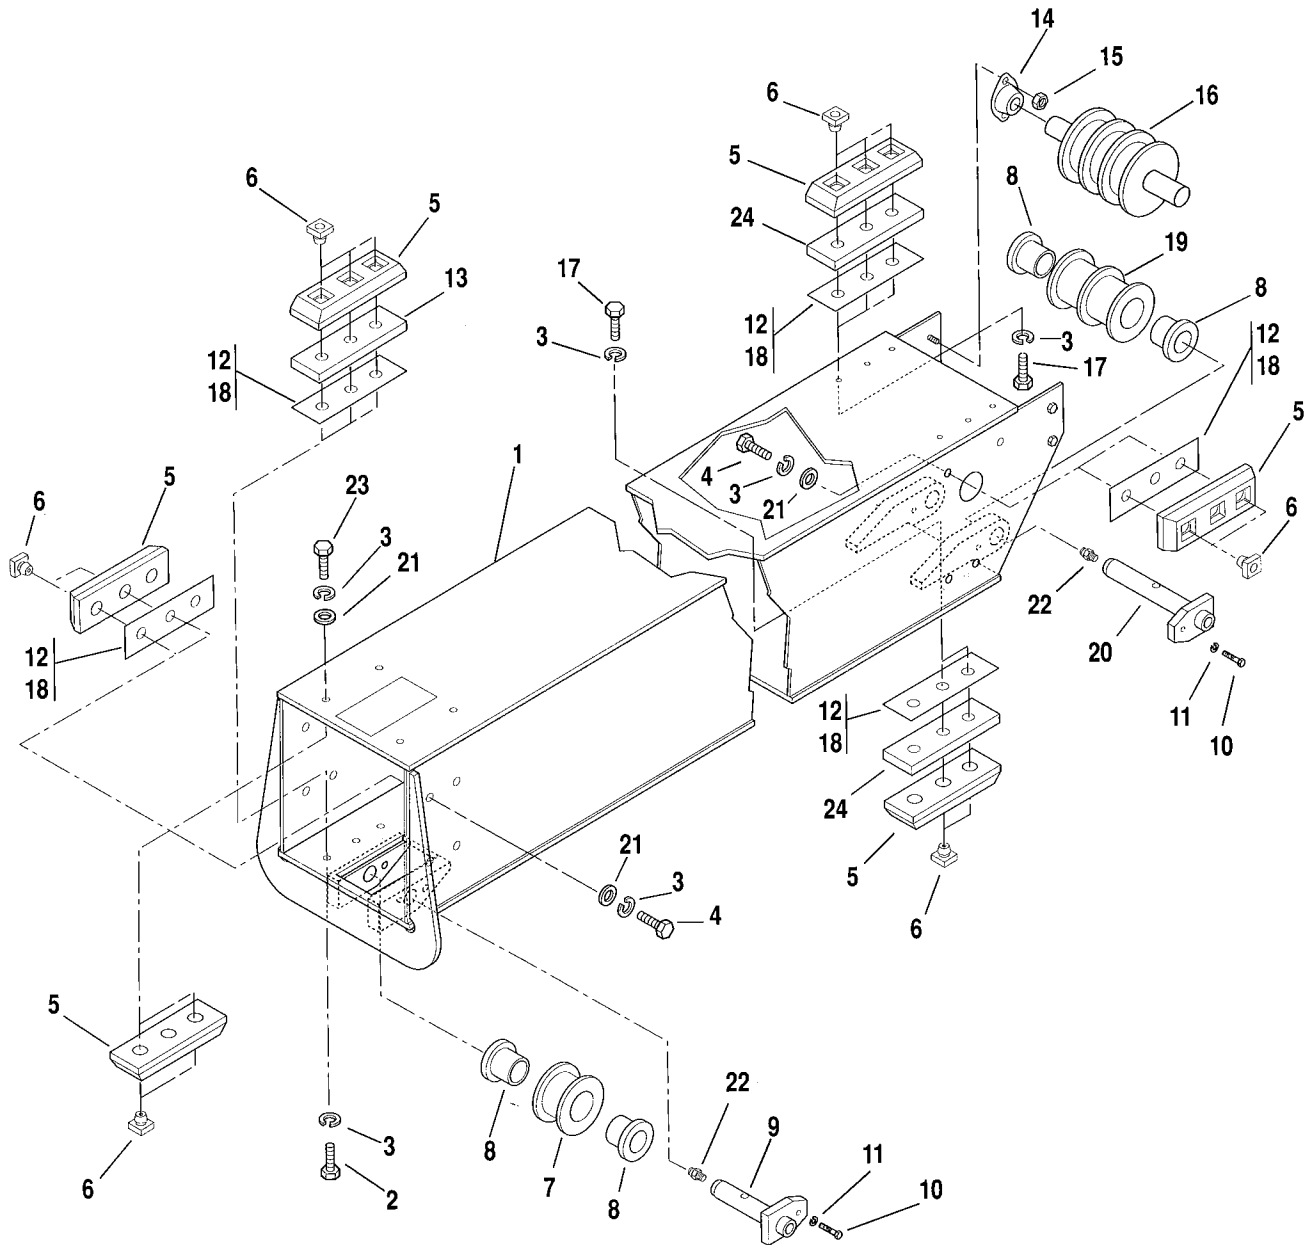

INTERMEDIATE BOOM

PB 0881

INTERMEDIATE BOOM

Item No.	Part Number	Qty.	Description
1	7087834	1	Intermediate Boom
2	8303679	6	Screw, Cap, Hex Hd, 3/8-16 x 1-3/4
3	8307005	32	Lockwasher, 3/8
4	8303681	12	Screw, Cap, Hex Hd, 3/8-16 x 3/4
5	7079572	14	Wear Pad
6	7082311	32	Insert, Wear Pad
7	7063462	1	Sheave, Retract Chain
8	5906392	4	Bushing, Flange
9	7063422	1	Pin, Chain Sheave
10	8303624	2	Screw, Cap, Hex Hd, 1/2-13 x 1.0
11	8307007	2	Lockwasher, 1/2
12	7082362	AR	Shim, Wear Pad, #10 Ga
13	7088831	2	Spacer, Wear Pad - 3/4"
14	8065213	2	Bearing
15	8305626	4	Locknut, 5/16-18
16	7087892	1	Pulley, Hose
17	8303622	10	Screw, Cap, Hex Hd, 3/8-16 x 2
18	7082342	AR	Shim, Wear Pad, #14 Ga
19	7063452	1	Sheave, Extend Chain
20	7063432	1	Pin, Chain Sheave
21	8307204	16	Washer, Flat, 3/8
22	8520003	2	Fitting, Lube
23	8303620	4	Screw, Hex Hd Cap 3/8 - 16 x 1
24	7082332	4	Spacer, Wear Pad -1"