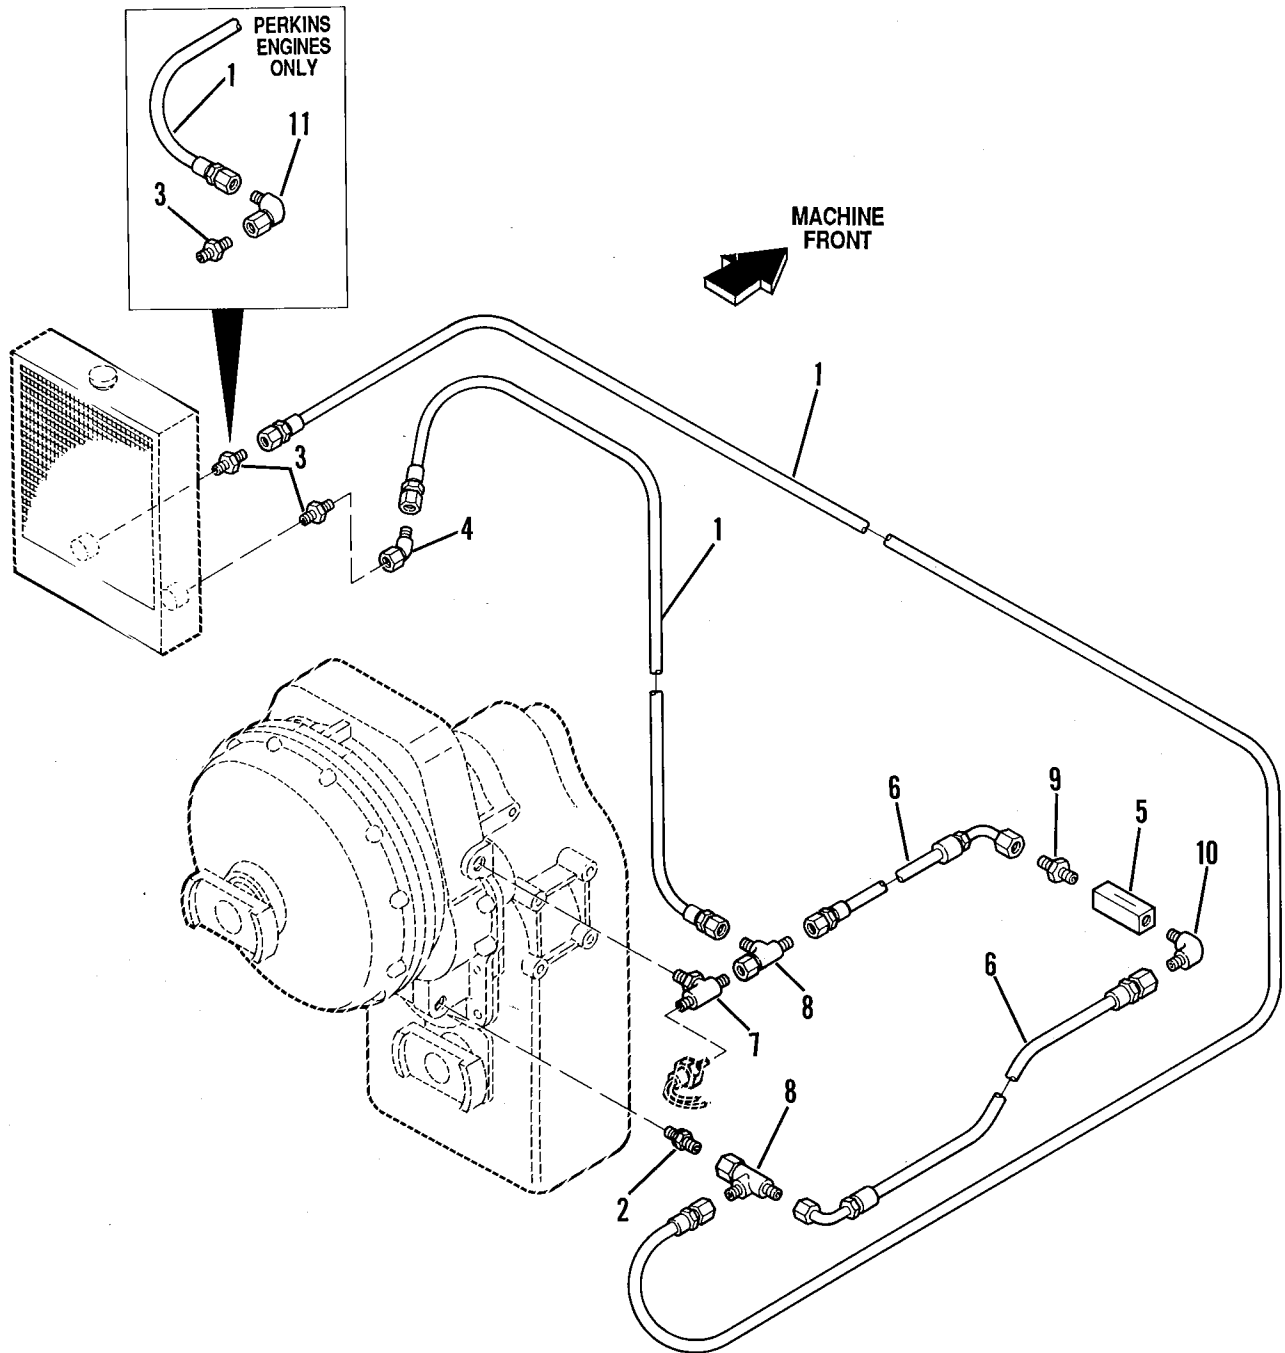

TRANSMISSION COOLING —CLARK (WATER COOLED ENGINES)

PB0620

TRANSMISSION COOLING —CLARK (WATER COOLED ENGINES)

Item No.	Part Number	Qty.	Description
1	2711042	2	Hose Assembly
2	8760109	1	Connector, Straight, SAE 12-12, male JIC 37° x male str. thd. o-ring
3	8760001	2	Connector, Straight, SAE 12-12P, male JIC 37° x male NPT
4	8760286	1	Elbow, 45°, SAE 12-12, male JIC 37° x female JIC 37° swivel
5	8902653	1	Valve, Relief (40 PSI)
6	2711802	2	Hose Assembly
7	7089881	1	Tee, Special
8	8760482	2	Tee, Run, SAE 12-12, male JIC 37° x female JIC 37° swivel
9	8760020	1	Connector, Straight, SAE 12-8P, male JIC 37° x male NPT
10	8760229	1	Elbow, 90°, SAE 12-8P, male JIC 37° x male NPT
11	8760254	1	Elbow, 90°, SAE 12-12, male JIC 37° x female JIC 37° swivel (Perkins Eng. Only)