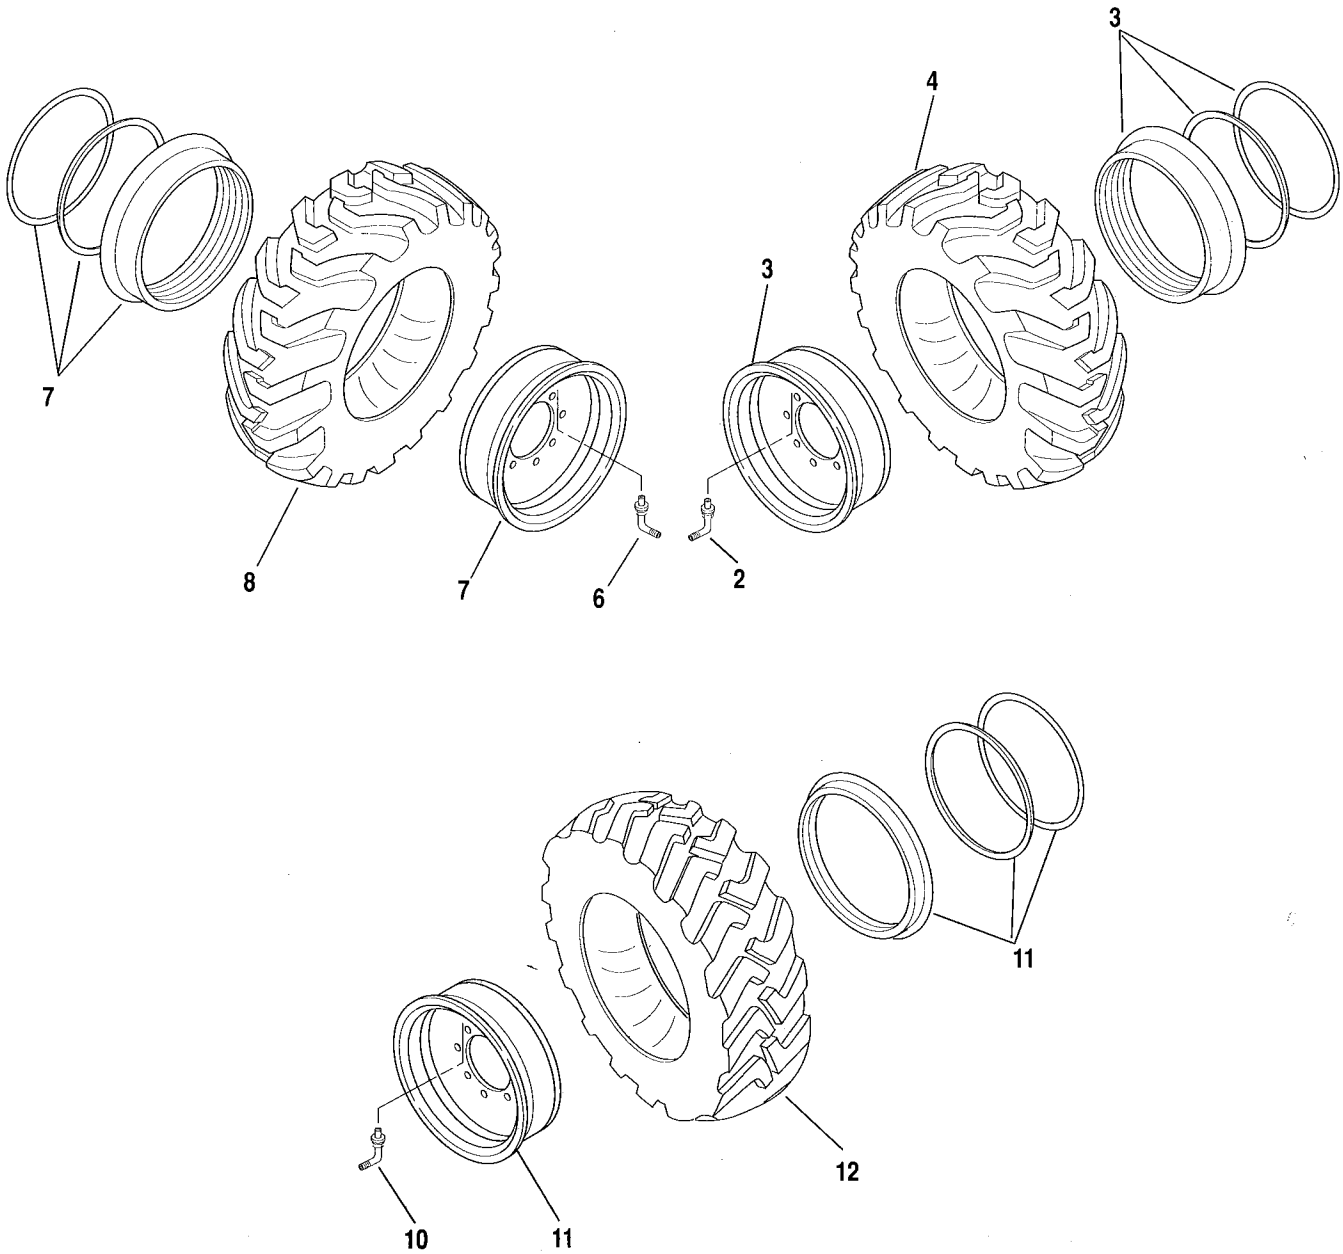

WHEELS AND TIRES

PB 0361

WHEELS AND TIRES

Item No.	Part Number	Qty.	Description
1	7088732	2	Tire & Wheel Assembly, Right Side -14.00 x 24, 10 ply (Includes items 2 thru 4)
2	8786549	1	Stem, Valve
3	7069683	1	Wheel, 8.00 - 24 TGF
4	8780254	1	Tire, 14.00 - 24, 10 Ply
5	7088742	2	Tire & Wheel Assembly, Left Side - 14.00 x 24, 10 ply (Includes items 6 thru 8)
6	8786549	1	Stem, Valve
7	7069683	1	Wheel, 8.00 - 24 TGF
8	8780254	1	Tire, 14.00 - 24, 10 Ply
9	7091992	4	Tire & Wheel Assembly - Nondirectional - 13.00 x 24, 14 ply (Includes items 10 thru 12)
10	8786549	1	Stem, Valve
11	7069683	1	Wheel, 8.00 - 24 TGF
12	8780264	1	Tire, 13.00 x 24 Michelin Radial