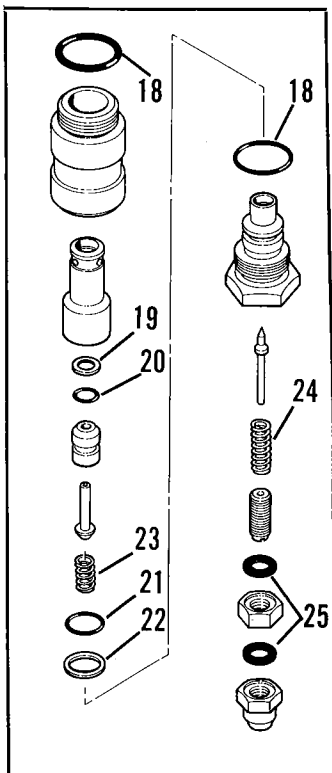

MAIN CONTROL VALVE — CABLE CONTROLLED

MAIN CONTROL VALVE — CABLE CONTROLLED

Item No.	Part Number	Qty.	Description
	8902129	1	Main Control Valve (Includes Items 1 thru 42)
1	8902504	1	Section, Inlet (Includes one of item 5)
2	8033215	1	Section, Outlet
3	8033158	1	Section, Boom Raise/Lower (Includes Items 5 thru 16)
4	8033159	1	Section, Boom Extend/Retract (Includes Items 5 thru 16)
5	See Kits	1	O-Ring
6	See Kits	1	Poppet, C.V.
7	See Kits	1	Spring
8	See Kits	2	Screw, Soc Hd Cap
9	See Kits	1	Cap, Spool
10	See Kits	1	End, Spool
11	See Kits	2	Seat, Spring
12	8033161	1	Spring
13	See Kits	2	Wiper
14	See Kits	2	O-Ring
15	See Kits	2	Plate, Seal
16	See Kits	2	Screw, Machine Rd. Hd.
17	8033216	1	Relief Valve, Main (Includes Items 18 thru 25)
18	See Kits	2	O-Ring
19	See Kits	1	Ring, Backup
20	See Kits	1	O-Ring
21	See Kits	1	O-Ring
22	See Kits	1	Ring, Backup
23	See Kits	1	Spring
24	See Kits	1	Spring
25	See Kits	2	O-Ring
26	8902493	3	Relief Valve, Port (Includes Items 27 thru 35)
27	See Kits	1	O-Ring
28	See Kits	1	Ring, Backup
29	See Kits	1	O-Ring
30	See Kits	1	O-Ring
31	See Kits	1	Ring, Backup
32	See Kits	1	Spring
33	See Kits	1	O-Ring
34	See Kits	1	Spring
35	See Kits	2	O-Ring
36	See Kits	2	Rod, Tie
37	See Kits	1	Rod, Tie
38	See Kits	4	Nut, Special
39	See Kits	2	Nut, Special
40	See Kits	1	Plug Assembly, SAE
41	See Kits	1	Plug
42	See Kits	1	O-Ring
			<u>KITS</u>
	8033154	1	Rebuild Kit for items 3 and 4 (Includes 3 of item 5 , listed quantities of items 6 thru 16 and 40, 41 & 42)
	8033218	1	Seal & Spring Kit for Main Relief Valve Item 17(Includes items 18 thru 25)
	8902495	3	Spring & Seal Kit for Port Relief Valve item 26 (Includes items 27 thru 35)
	8903011	1	Tie Rod kit (Includes Items 36 thru 39)