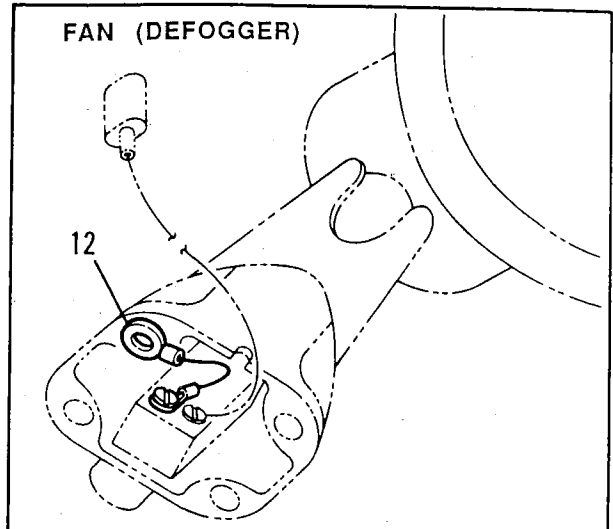

TLC WIRING

SUPPRESSION INSTALLATIONS FOR OPTIONAL ENCLOSED CAB ONLY

ELECTRONIC JOYSTICK WIRING w/o TLC

PA1122

Item No.	Part Number	Qty.	Description
1	7087383	1	Electronic Joystick Assembly (Includes Items 1 thru 4)
	8224016	1	Joystick, Electronic 50°
	7086762	2	Module, Driver
	7086752	1	Harness, Wiring
4	7087361	2	Wire Assembly
			KITS
	7091871	1	Kit, Test Cable For Pulsar Solenoid Valve