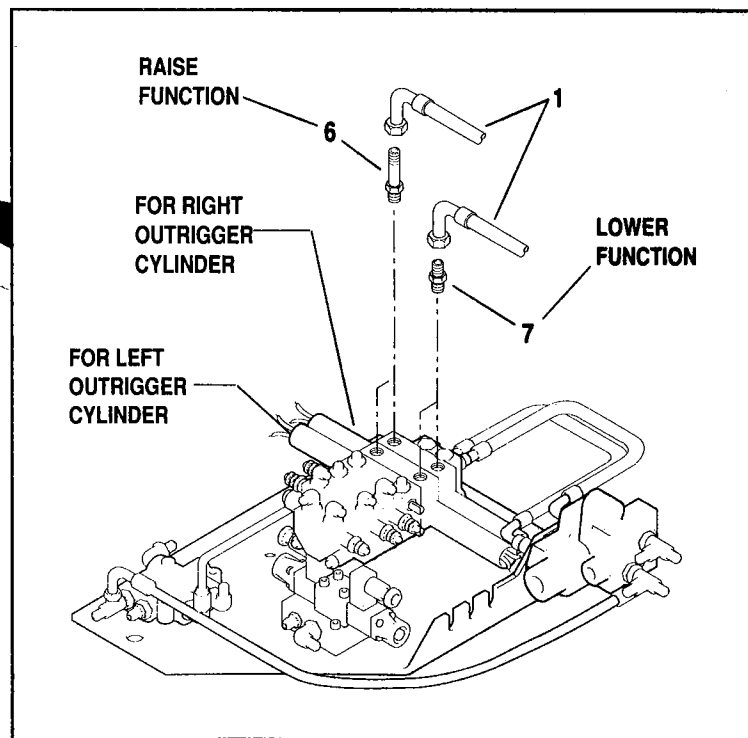

OUTRIGGER CIRCUIT (OPTIONAL)

UNDERNEATH VIEW SEE PAGE 5.8
FOR VALVE PLATE BREAKDOWN

OUTRIGGER CIRCUIT (OPTIONAL)

Item No.	Part Number	Qty.	Description
1	2712412	4	Hose Assembly
2	8406201	4	Clamp, Hose
3	8305603	2	Locknut, 3/8-16
4	8769121	3	Clamp
5	8760303	4	Elbow, 90°, SAE 8-8, male JIC 37° x male str. thd. o-ring
6	8760143	2	Connector, Long, Straight, SAE 8-8, male JIC 37° x male str. thd. o-ring
7	8760107	2	Connector, Straight, SAE 8-8, male JIC 37° x male str. thd. o-ring