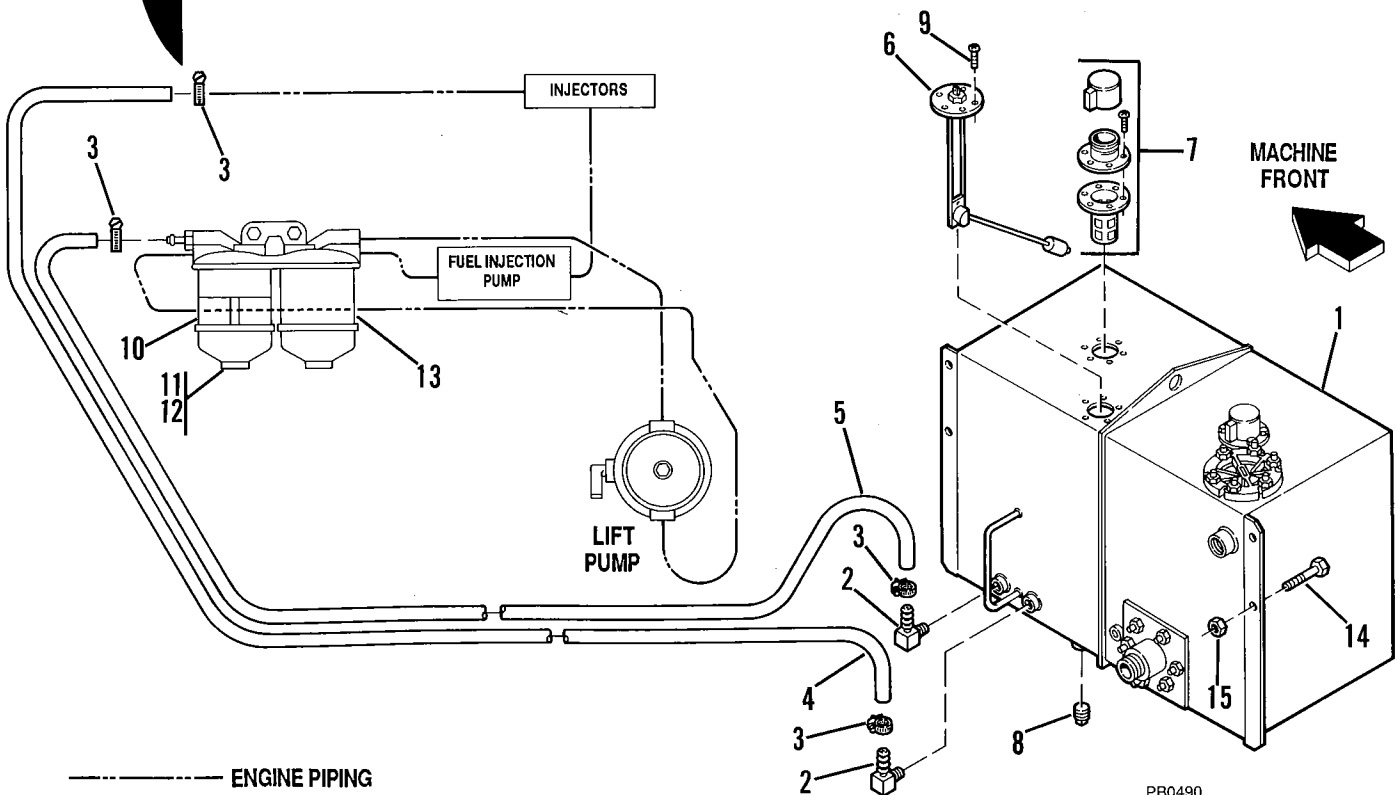

FUEL SYSTEM (FORD)

PB0490

FUEL SYSTEM (FORD)

Item No.	Part Number	Qty.	Description
1	7086664	1	Reservoir, Hydraulic/Fuel
2	8420227	2	Elbow, 90°, 1/4 NPT x 1/4 Hose
3	8405009	4	Clamp, Hose 5/8 Max. O.D.
4	8403214-1350	1	Hose, Fuel
5	8403214-1290	1	Hose, Fuel
6	7088792	1	Fuel Level Sender Assembly
7	8322022	1	Filler/Breather Assembly
8	8541409	1	Plug, Sq. Hd. 1 NPT
9	8303839	5	Screw, Pan Hd. #10 x 1/2
10	8033473	1	Bowl, Sediment
11	8033474	1	Plug, Bowl Drain
12	8033475	1	Washer
13	8033472	1	Kit, Fuel Filter (Includes 1 seal, 2 gaskets and 1 element)
14	8303632	4	Screw, Hex Hd Cap, 5/8-11 x 2-1/2 Gr 5
15	8305643	4	Locknut, 5/8-11 ESNA
Items 16 thru 33 are part of Cold Start Option			
16	8582006-0010	2	Tube, 1/4 O.D. Nylon, 1" long
17	8274212	1	Nut, 3/16 Tube
18	8274211	1	Sleeve, 3/16 Tube
19	7076842	1	Bracket, Reservoir
20	7091151	1	Tube, Heater Inlet
21	7076851	2	Spacer
22	8022062	1	Plug
23	8022069	2	Tube Assembly. 3/16 O.D.
24	8022074	1	Heater Plug Assembly
25	8022076	1	Reservoir
26	8403214-0100	1	Hose, Fuel
27	8403218-0180	1	Hose, Fuel
28	8405009	4	Clamp, Hose 5/8 Max O. D.
29	8303677	2	Screw, Hex Hd Cap, 7/16-14 x 1"
30	8307006	2	Lockwasher 7/16
31	8303837	2	Screw, Rd. Hd Machine, #10-24 x 3/4"
32	8307003	2	Lockwasher #10
33	8305002	2	Nut, Hex #10-24