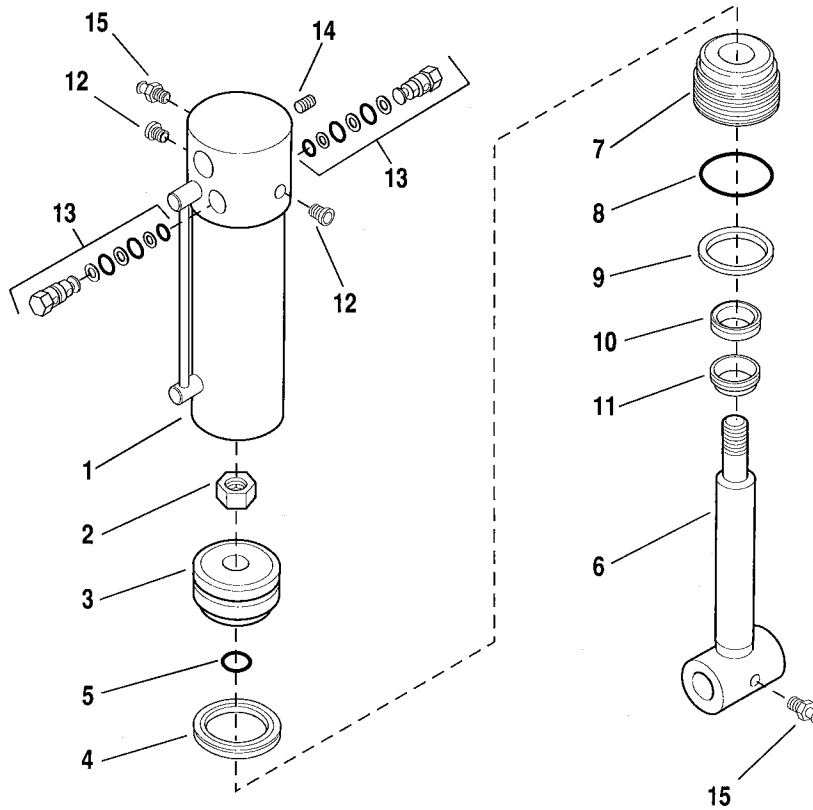

FRAME TILT CYLINDER

PB 0711

Item No.	Part Number	Qty.	Description
	2711643	1	Cylinder, Frame Tilt (Includes Items 1 thru 14)
1	8032708	1	Tube, Cylinder
2	8032702	1	Nut
3	8032709	1	Piston
4	See Kits	1	Seal, Piston
5	See Kits	1	O-Ring
6	8032721	1	Rod
7	8032704	1	Gland
8	See Kits	1	O-Ring
9	See Kits	1	Ring, Back-up
10	See Kits	1	Seal, Rod
11	See Kits	1	Wiper, Rod
12	8032712	2	Plug
13	8902511	2	Valve, Pilot Check
14	8032749	2	Plug, Orifice .078
15	8520013	2	Fitting, Grease
			<u>KITS</u>
	8032707	1	Seal Kit, Frame Tilt Cylinder (Includes Items 4,5 and 8 thru 11)
	8205655	2	Seal Kit, Pilot Check Valve (Includes 3 O-Rings & 3 Back-up Rings)