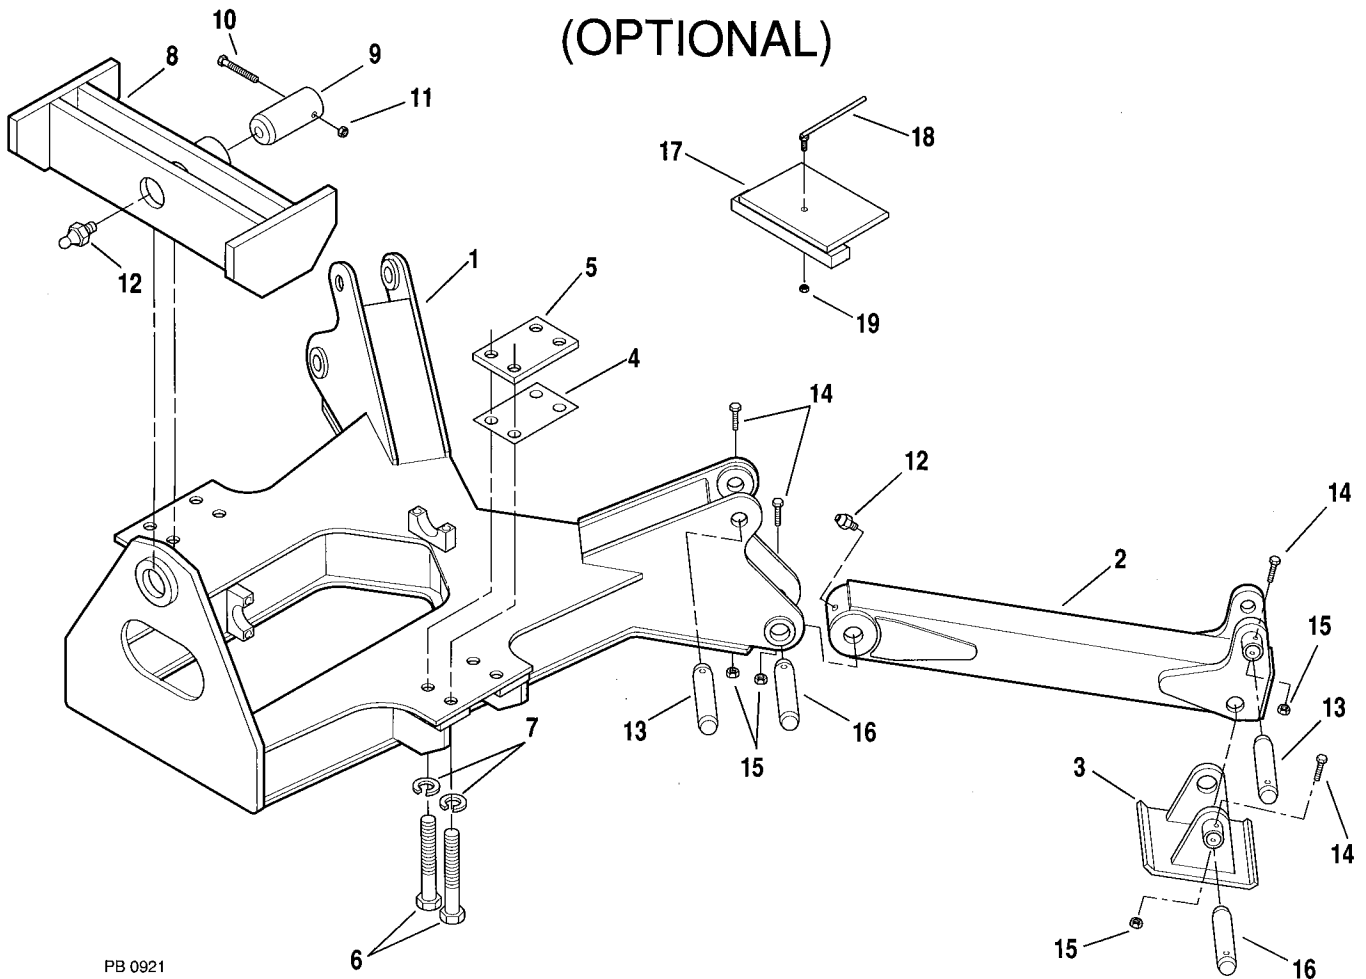

OUTRIGGERS (OPTIONAL)

PB 0921

Item No.	Part Number	Qty.	Description
1	7077625	1	Frame, Outrigger
2	7071463	2	Leg Assembly
3	7071692	2	Pad Assembly
4	7077631	2	Spacer, .06 THK
5	7077641	2	Spacer, 1.25 THK
6	8303526	8	Screw, Hex Hd. Cap, 3/4 NC x 9.5
7	8307010	8	Lockwasher, 3/4
8	7071443	1	Bracket
9	7075751	1	Pin, Frame Pivot
10	8303655	1	Screw, Hex Hd. Cap, 5/8 NC x 4 1/2
11	8305643	1	Locknut, 5/8 NC ESNA
12	8520001	3	Fitting, Grease 1/8 NPT
13	7071701	4	Pin, Cylinder Pivots
14	8303683	8	Screw, Hex Hd. Cap, 1/2 NC x 3.5
15	8305644	8	Locknut, 1/2 NC ESNA
16	7071711	4	Pin-Pad, Leg Pivots
17	7077161	1	Stop, Boom
18	7077181	1	Screw, Mount
19	8305619	1	Locknut, 3/4 NC ESNA