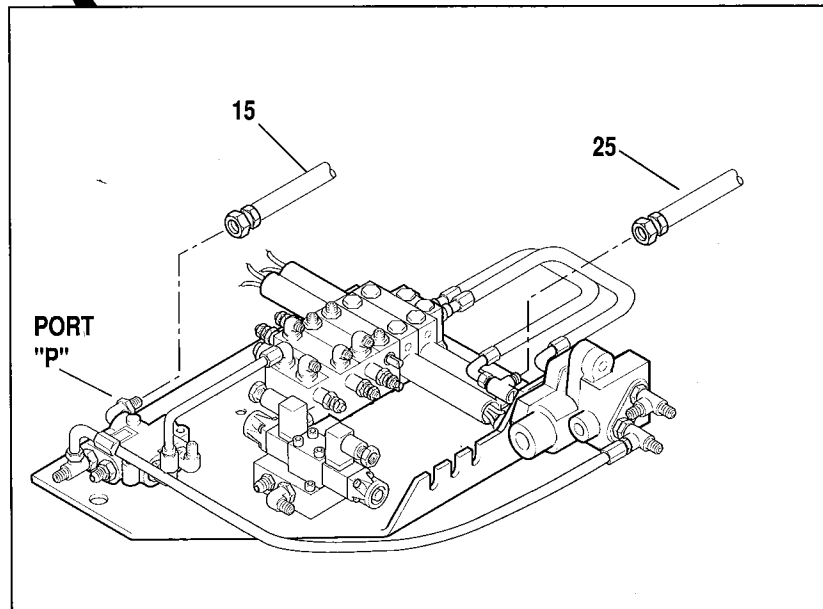

MAIN CONTROL VALVE CIRCUIT — ELECTRONIC CONTROL VALVE

UNDERNEATH VIEW SEE PAGE 5.8
FOR VALVE PLATE BREAKDOWN

PB 0551

MAIN CONTROL VALVE CIRCUIT — ELECTRONIC CONTROL VALVE

Item No.	Part Number	Qty.	Description
1	8424234	1	Elbow, 2" NPT - 2" Hose I. D.
2	8401004-0180	1	Hose, Suction - 2" I. D. (Funk)
	8401004-0280	1	Hose, Suction - 2" I. D. (Clark)
3	8405209	2	Clamp, T-Bolt
4	8424233	1	Elbow, 90° - 2"
5	8303626	4	Screw, Hex Hd Cap, 1/2-13 x 1-1/2"
6	8307007	6	Lockwasher, 1/2"
7	8546407	2	Clamp Half 2"
8	8640208	1	O-Ring, #228
9	7054902	1	Gasket
10	8303602	2	Screw, Hex Hd Cap, 1/2-13 x 1-1/4"
11	8760107	1	Connector, Straight, SAE 8-8, male JIC 37° x male str. thd. o-ring
12	8760545	1	Reducer, SAE 16-8, male str. thd. o-ring x female internal o-ring boss
13	8760102	1	Connector, Straight, SAE 16-16, male JIC 37° x male str. thd. o-ring (Clark)
	8760309	1	Elbow, 90°, SAE 16-16, male JIC 37° x male str. thd. o-ring (Funk)
14	2712282	1	Hose Assembly, Pump to Main Control Valve (Funk)
	6604592	1	Hose Assembly, Pump to Main Control Valve (Clark)
15	2711872	1	Hose Assembly, Priority Valve to Pump (Funk)
	6605062	1	Hose Assembly, Priority Valve to Pump (Clark)
16	2712402	1	Hose Assembly, Main Control Valve to Tank
17	8760553	1	Tee, Run, SAE 16-16P, male JIC 37° x male NPT
18	8540048	1	Bushing, Hex , SAE 20P-16P, male NPT x female NPT
19	8760533	1	Reducer, SAE 16-8, female JIC 37° x male JIC 37°
20	8303713	3	Screw, Hex Hd Cap, 1/2-13 x 2-1/4 Lg Gr 5
21	8307112	3	Washer, Flat 1/2
22	8305644	3	Nut, Hex Lock, 1/2-13
23	8760552	1	Tee, Branch, SAE 16-16, male JIC 37° x male str. thd. o-ring
24	8760102	1	Connector, Straight, SAE 16-16, male JIC 37° x male str. thd. o-ring
25	2712122	1	Hose Assembly, Acc. Chg. Valve to Tank
26	8760273	1	Elbow, 45°, SAE 16-16, male JIC 37° x female JIC 37° swivel