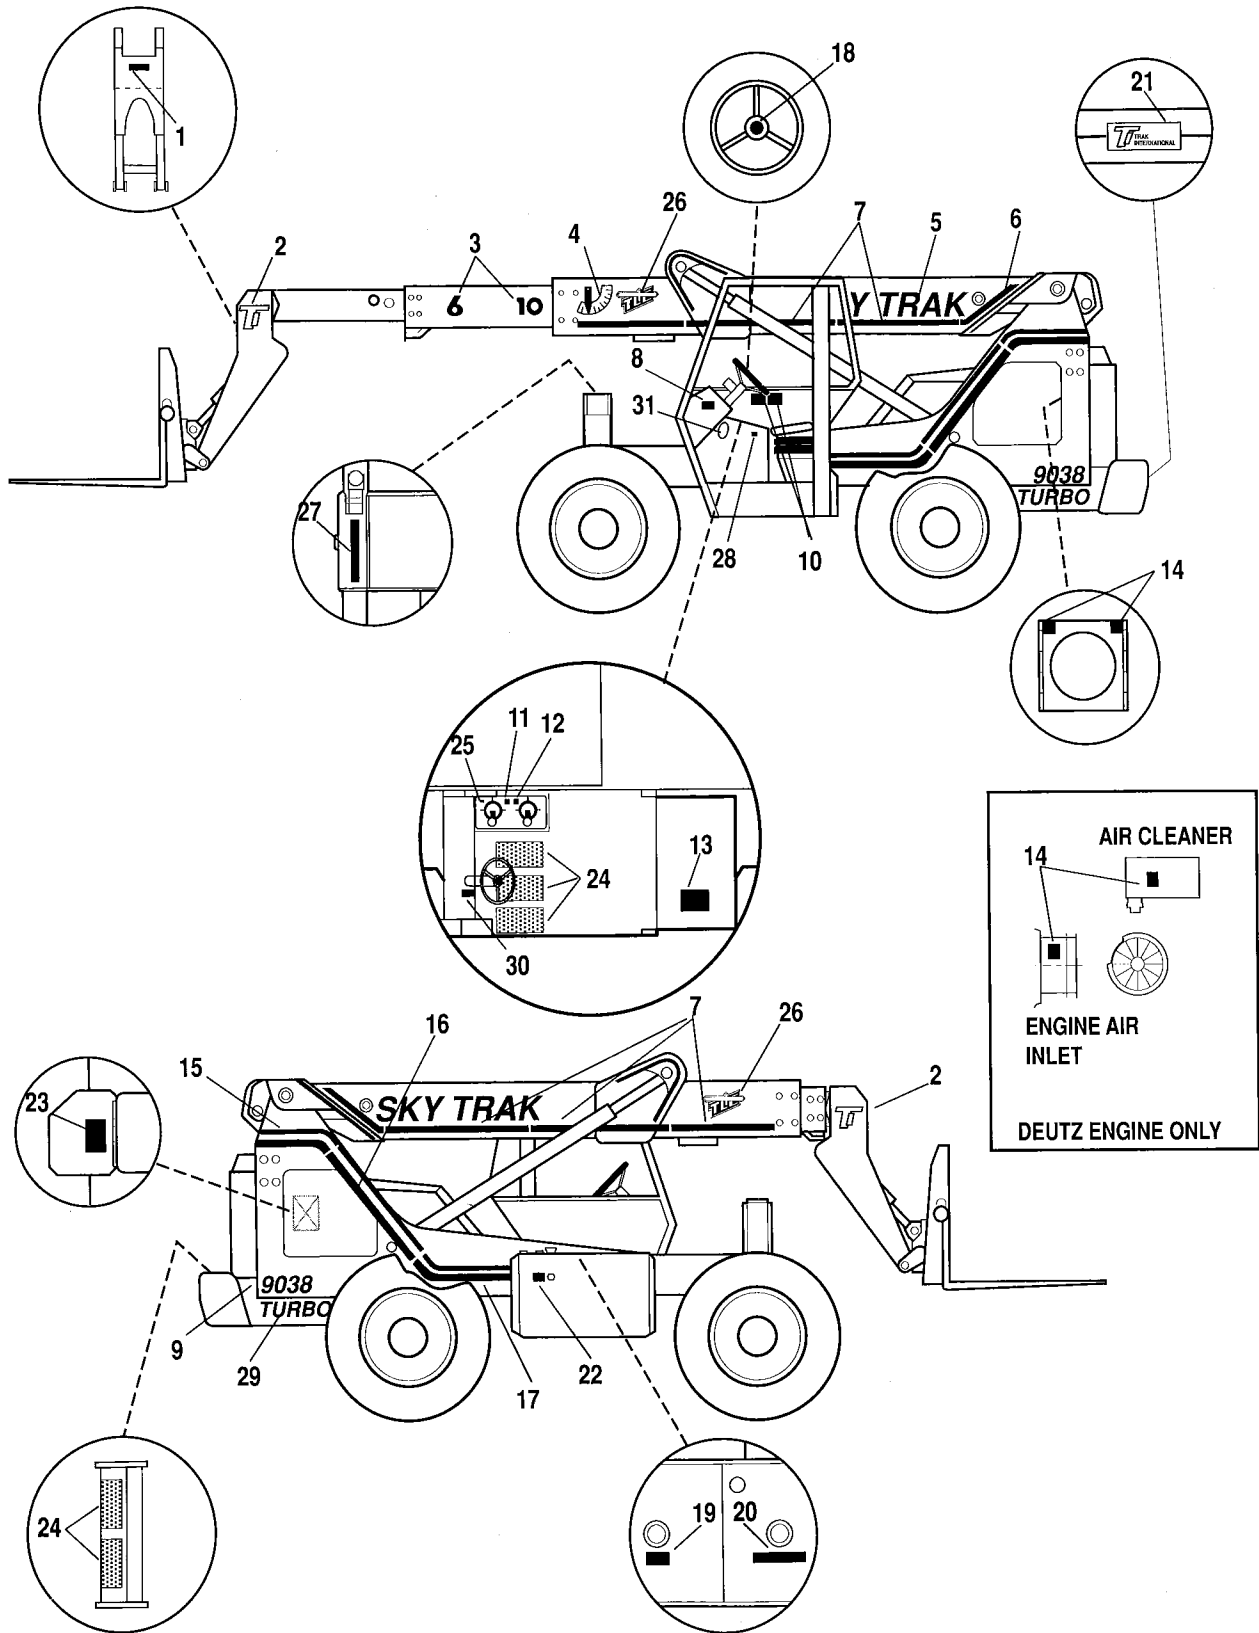

DECALS AND PAINT

PB 0861

DECALS AND PAINT

Item No.	Part Number	Qty.	Description
1	4106551	1	Decal, Handle Mat'l Only
2	4106781	2	Decal, "T I" Logo
3	4106092	1	Decal, Boom, Extend Numbers
4	4105262	1	Decal, Boom Angle
5	4105841	2	Decal, Skytrak
6	4106512	2	Decal, Elbow Boom Stripe
7	4105861	6	Decal, Front Boom Stripe
8	4103992	1	Decal, Electrocution
9	4105951	2	Decal, "9038" Numbers
10	4105543	1	Chart, Load Rating, w/Std. Counterweight
	4105323	1	Chart, Load Rating, w/Outriggers
	4106893	1	Chart, Load Rating, w/8' Mast
11	4106101	1	Decal, Boom Control
12	4106111	1	Decal, Frame / Fork
13	4105392	1	Decal, Jump Start
14	4105501	2	Decal, Warning Fan
15	4106833	2	Decal, Upper Stripe
16	4106492	2	Decal, Side Stripe
17	4106823	2	Decal, Lower Stripe
18	4106681	1	Decal, Steering Wheel Logo
19	4100181	1	Decal, Hydraulic Oil
20	6603622	1	Decal, Diesel Fuel
21	4106872	1	Decal, TRAK Logo
22	4104291	1	Decal, Hydraulic Oil Level
23	4106863	1	Decal, "9038" Lube Chart
24	7010491	5	Safety Walk, 6 x 12
25	4106741	1	Decal, TLC Thumbswitch (w/TLC option only)
26	4106852	2	Decal, TLC Logo (w/TLC option only)
27	4105961	1	Decal, Koehring Name
28	4105061	1	Decal, Brake Warning
29	4105831	2	Decal, Turbo
30	4106801	1	Decal, Park Lock
31	4102321	1	Ring, Key
	8528033	1 gal	Paint, Orange, Hi-Solids Alkyd (Service Repaint)
	8528034	1 can	Paint, Orange, Hi-Solids Alkyd (16 oz spray - touchup)
	8528036	1 can	Paint, Black, Gloss Enamel "Transport" (16 oz spray - touchup)
	8528040	1 can	Paint, White, Gloss Enamel (16 oz spray - touchup)
			<u>KITS</u>
	7091961	AR	Kit, Complete Machine Decal