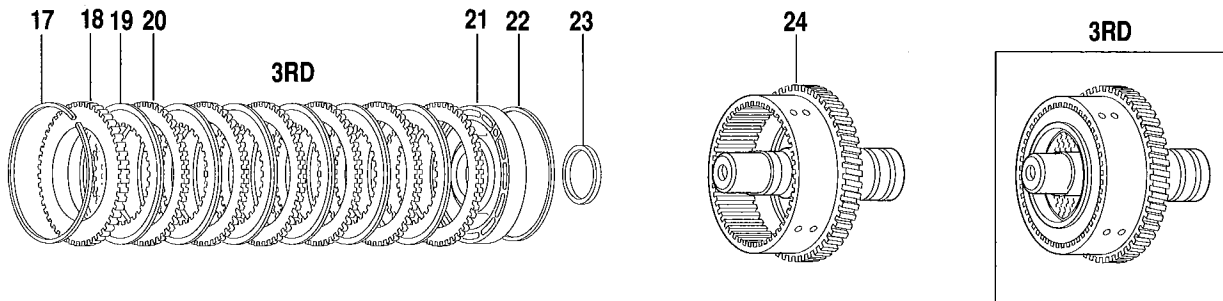

TRANSMISSION CLUTCH GROUPS (CLARK)

PB 0221

TRANSMISSION CLUTCH GROUPS (CLARK)

Item No.	Part Number	Qty.	Description
1	8032653	1	Ring, Snap
2	8032654	1	Backing Plate
3	8032655	8	Disc, Clutch Inner
4	8032656	8	Disc, Clutch Outer
5	8032657	1	Piston, Clutch
6	8032658	1	Ring, Outer Piston
7	8032659	1	Seal, Inner Piston
8	8033387	1	Low Clutch, Shaft, Drum & Bleed Valve Assembly
9	8032653	1	Ring, Snap
10	8032654	1	Backing Plate
11	8032661	8	Disc, Clutch Inner
12	8032656	8	Disc, Clutch Outer
13	8033346	1	Piston, Clutch
14	8032658	1	Ring, Clutch Piston - Outer
15	8032659	1	Ring, Clutch Piston - Inner
16	8033347	1	Forward Shaft, Drum & Plug Assembly
17	8032653	1	Ring, Snap
18	8032654	1	Backing Plate
19	8032661	6	Disc, Clutch Inner
20	8032656	6	Disc, Clutch Outer
21	8032663	1	Clutch Piston Assembly
22	8032658	1	Seal, Outer Clutch Piston
23	8032659	1	Seal, Inner Clutch Piston
24	8033344	1	3rd Clutch Shaft, Drum & Plug Assembly
25	8032653	1	Ring, Snap
26	8032654	1	Backing Plate
27	8032661	8	Disc, Clutch Inner
28	8032656	8	Disc, Clutch Outer
29	8033346	1	Piston, Clutch
30	8032658	1	Seal, Outer Clutch Piston
31	8032659	1	Seal, Inner Clutch Piston
32	8032665	1	Rev. & 2nd Shaft, Drum & Plug Assembly
33	8032659	1	Seal, Inner Clutch Piston
34	8032658	1	Seal, Outer Piston Clutch
35	8032663	1	Piston, Clutch
36	8032656	6	Disc, Clutch Outer
37	8032661	6	Disc, Clutch Inner
38	8033345	1	Backing Plate
39	8032653	1	Ring, Snap