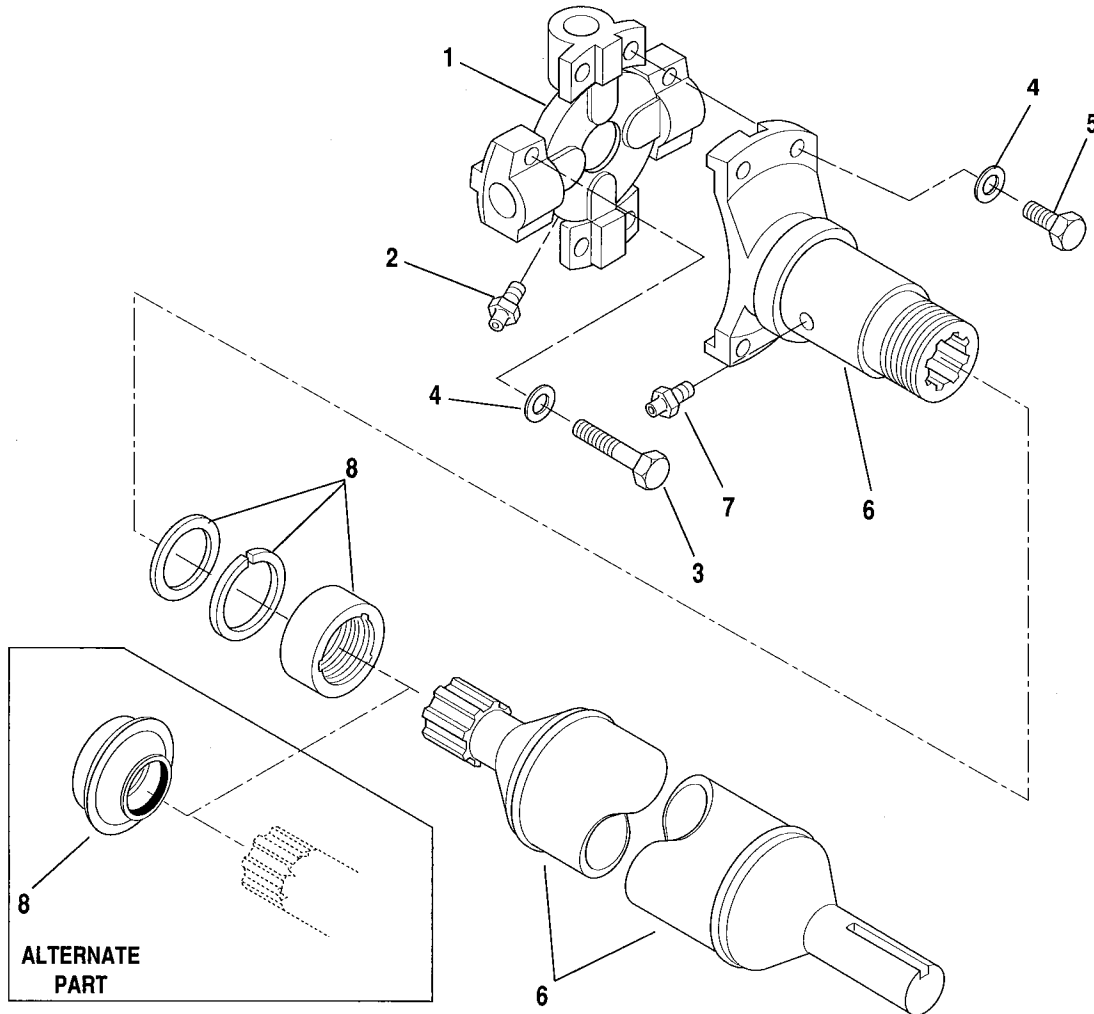

DRIVE SHAFT — ENGINE TO TRANSMISSION (DEUTZ ONLY)

PB 0271

Item No.	Part Number	Qty.	Description
	7084092		Drive Shaft Complete - Engine to Transmission (Includes Items 1 thru 8)
1	8880009	1	Spider & Bearing Assembly (Includes Items 2 thru 5)
2	8520001	1	Fitting, Grease 1/8 NPT
3	8303116	4	Screw, Hex Hd. 3/8 -24 x 2 GR 8
4	8307005	8	Lockwasher 3/8
5	8303115	4	Screw, Hex Hd. Cap, 3/8 - 24 x 1 GR 8
6	NSS*		Slip Yoke & Tube Assembly (Includes Items 7 & 8)
7	8520001	1	Fitting, Grease 1/8 NPT
8	8882005	1	Kit, Dust Cap
			* Item 6 is serviced as a balanced assembly only. Order drive shaft complete.