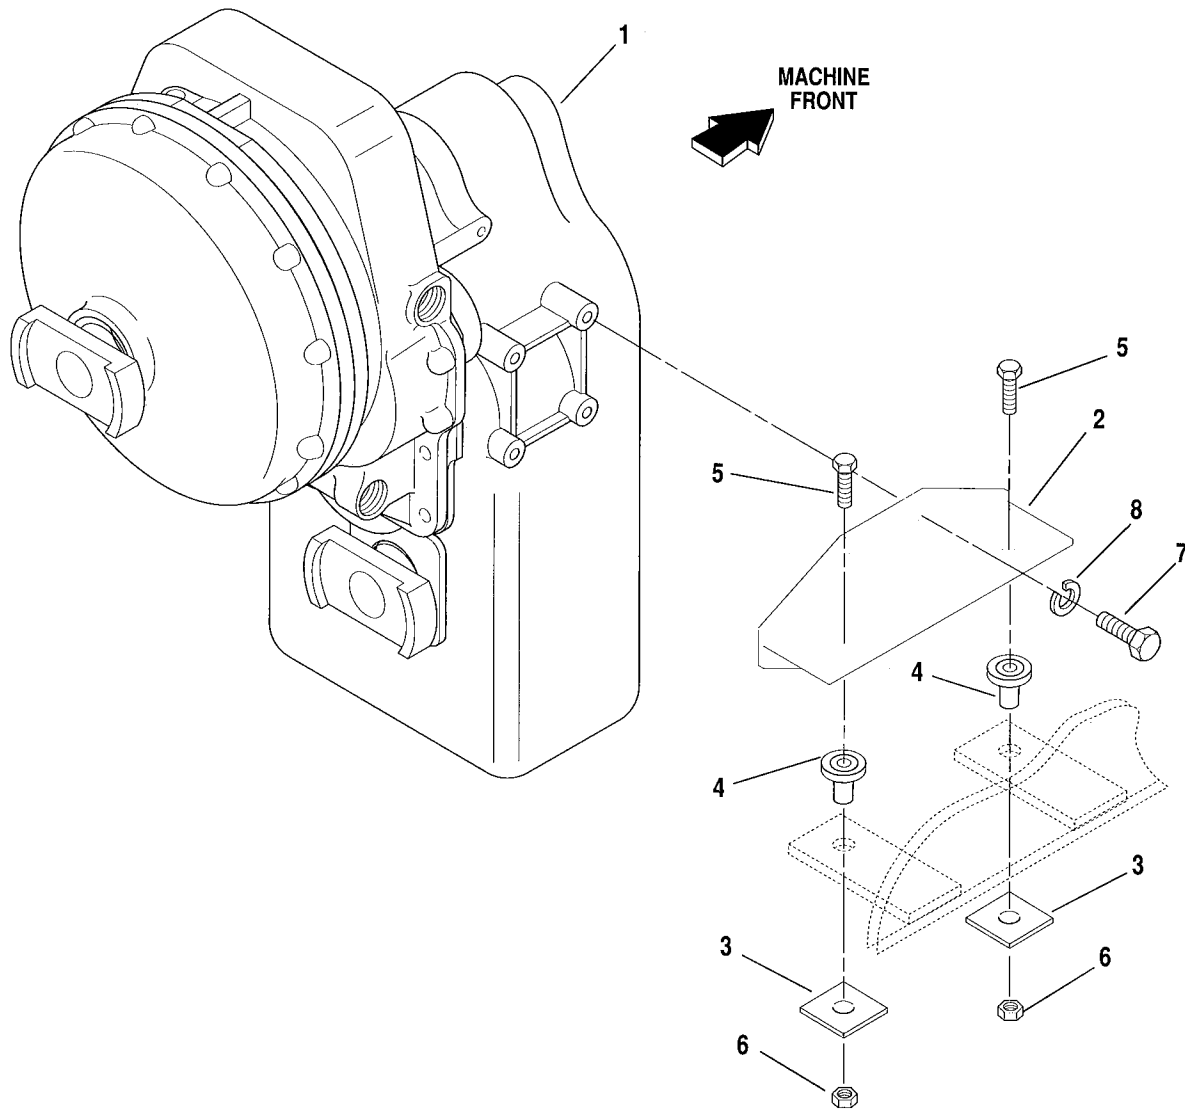

TRANSMISSION MOUNTING — CLARK

PB 0251

Item No.	Part Number	Qty.	Description
1	8841013	1	Transmission
2	7077842	2	Bracket, Trans. Mounting
3	7054351	4	Washer, Rebound
4	8278007	4	Mount, Rubber
5	8303639	4	Screw, Hex Hd. Cap, 3/4 - 10 x 3" GR.5
6	8305619	4	Locknut, Hex 3/4 - 10
7	8303527	8	Screw, Hex Hd. Cap, 3/4 - 10 x 1 1/4 GR.5
8	8307010	8	Lockwasher, 3/4
			<u>KITS</u>
	8033223	1	Long Drop Transmission Gasket & Sealing Kit
	8032959	1	Converter Section Gasket & Sealing Kit