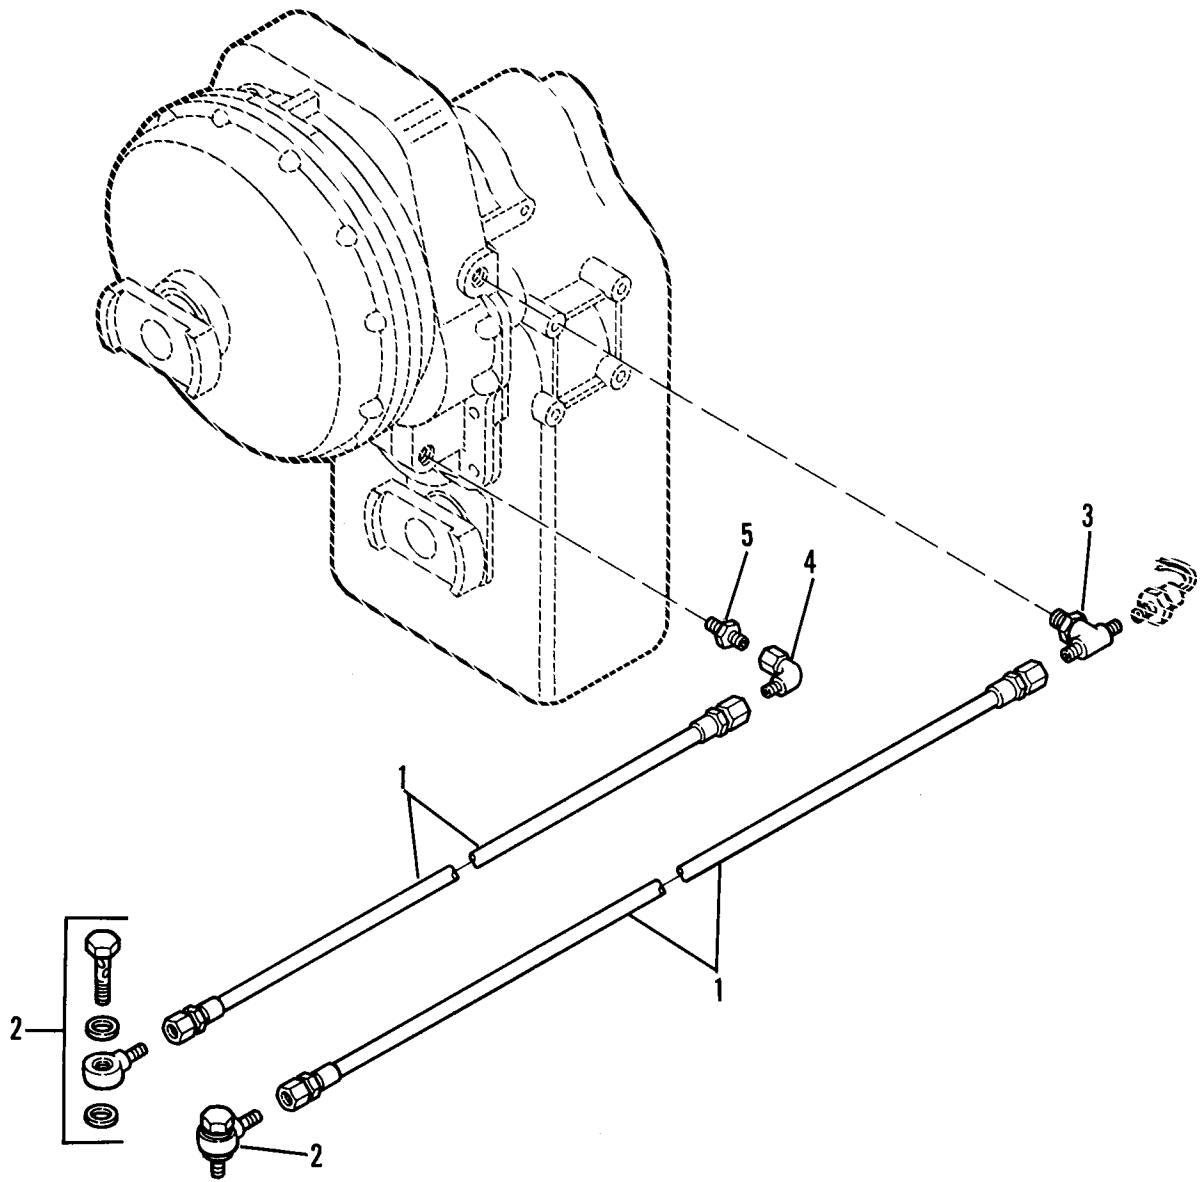

TRANSMISSION COOLING — CLARK (AIR COOLED ENGINES)

PB0630

Item No.	Part Number	Qty.	Description
1	2711042	2	Hose Assembly
2	7074972	2	Adaptor (Includes sealing rings & hollow screw)
3	7089881	1	Tee, Special
4	8760254	1	Elbow, 90°, SAE 12-12, male JIC 37° x female JIC 37° swivel
5	8760109	1	Connector, Straight, SAE 12-12, male JIC 37° x male str. thd. o-ring