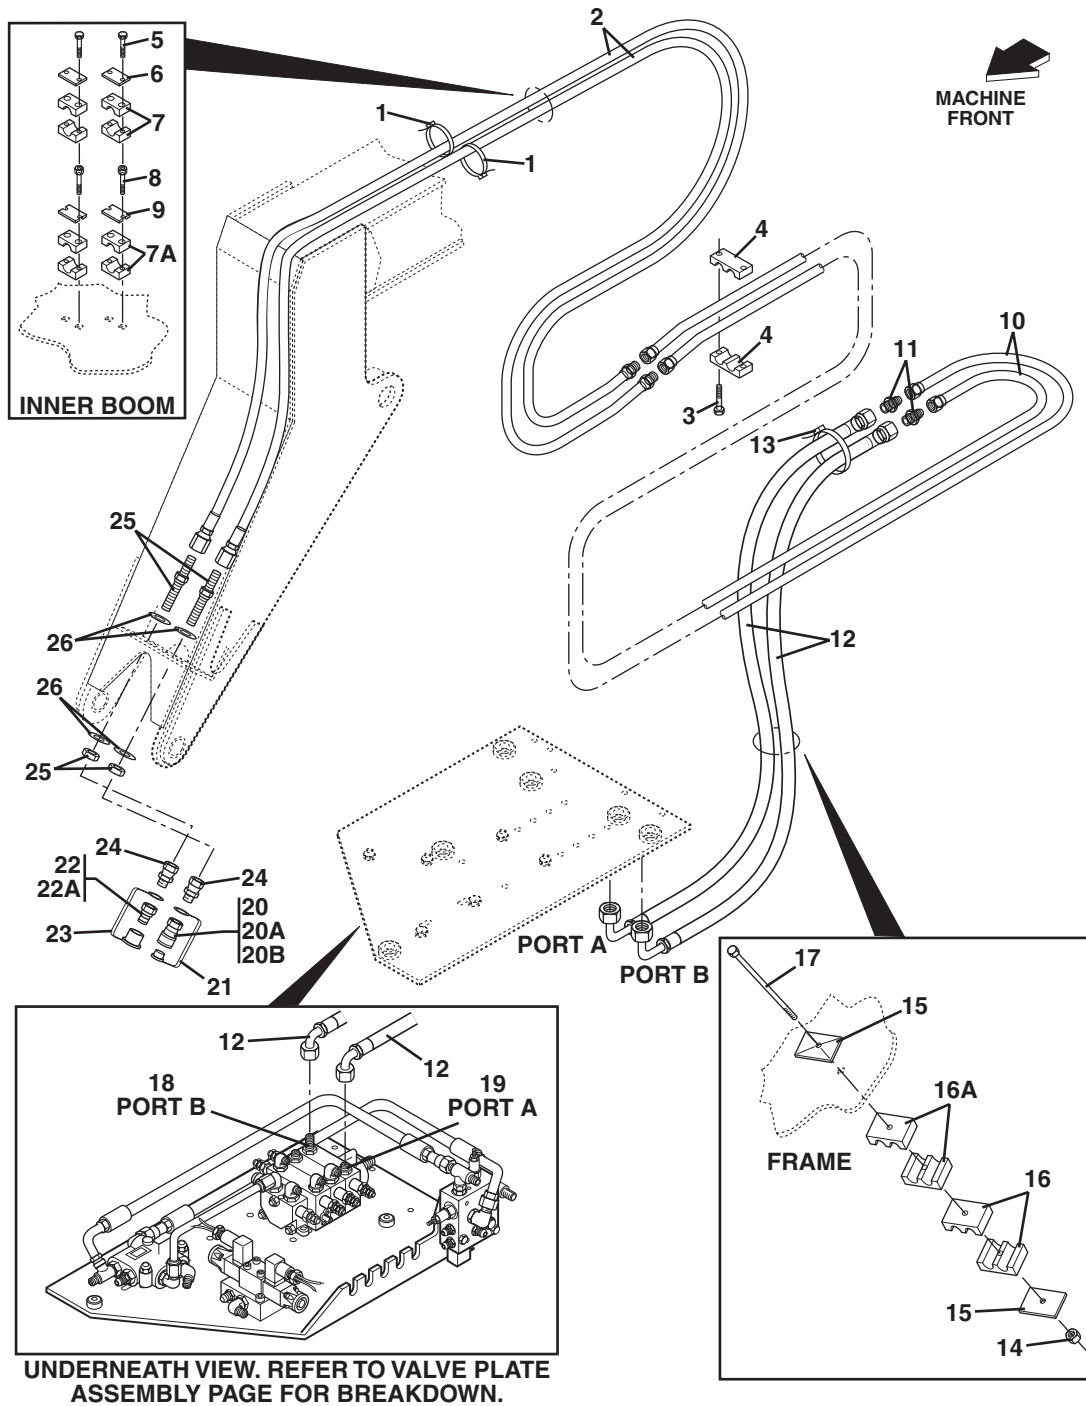

AUXILIARY HYDRAULIC CIRCUIT - OPTIONAL (S/N 6036-1317 & AFTER)

AUXILIARY HYDRAULIC CIRCUIT - OPTIONAL (S/N 6036-1317 & AFTER)

Item No.	Part Number	Qty.	Description
1	8585145	2	Plastic Tape, 3/4 x 12
2	2712922	2	Hose Assembly
3	8303786	2	Screw, Hex Hd Cap, 5/16-18 x 2-1/4
4	8769126	3	Clamp Set, Single (2 halves, 1/2 ID)
5	8303743	4	Screw, Hex Hd Cap, 1/4-20 x 1-1/2 (Existing part shown on Page 5.4.2)
6	8769153	2	Plate, Cover (Existing part shown on Page 5.4.2)
7	8769152	2	Clamp Set, Single (2 halves, 3/4 ID) (Existing part shown on Page 5.4.2)
7A	8769152	2	Clamp Set, Single (2 halves, 3/4 ID)
8	8769155	4	Bolt, Stacking
9	8769156	2	Plate, Stacking
10	7084683	2	Tube Assembly
11	8760045	2	Union, Bulkhead, Straight, SAE 8 - male JIC 37°
12	2712582	2	Hose Assembly
13	8584002	1	Tie Wrap
14	8305626	1	Locknut, 5/16-18
15	8769128	2	Plate, Cover
16	8769139	1	Clamp Set, Single (2 halves, 3/4 ID)
16A	8769139	1	Clamp Set, Single (2 halves, 3/4 ID)
17	8310081	1	Screw, Hex Hd Cap, 5/16-18 x 5
18	8760143	1	Connector, Long, SAE 8-8 - male JIC 37° x male str. thd. O-ring
19	8760107	1	Connector, SAE #8 - JIC #8
20	8430005	1	Quick Disconnect, Female 3/4-16 ORB (Includes Items 20A & 20B)
20A	8640029	1	Seal, Nose (Not shown)
20B	8640028	1	Seal, Coupler Body (Not shown)
21	8420055	1	Plug, Dust, SAE 8
22	8430006	1	Quick Disconnect, Male 3/4-16 ORB (Includes Item 22A)
22A	8420029	1	Seal, Nose (Not shown)
23	8420053	1	Cap, Dust, SAE 8
24	8760142	2	Connector, Swivel Nut, SAE 8-8
25	8760045	2	Union, Bulkhead, Straight, SAE 8 - male JIC 37°
26	5713331	4	Washer, Flat (Part of Retrofit Quick Coupler Kit 7096862 - Not used on original installations)