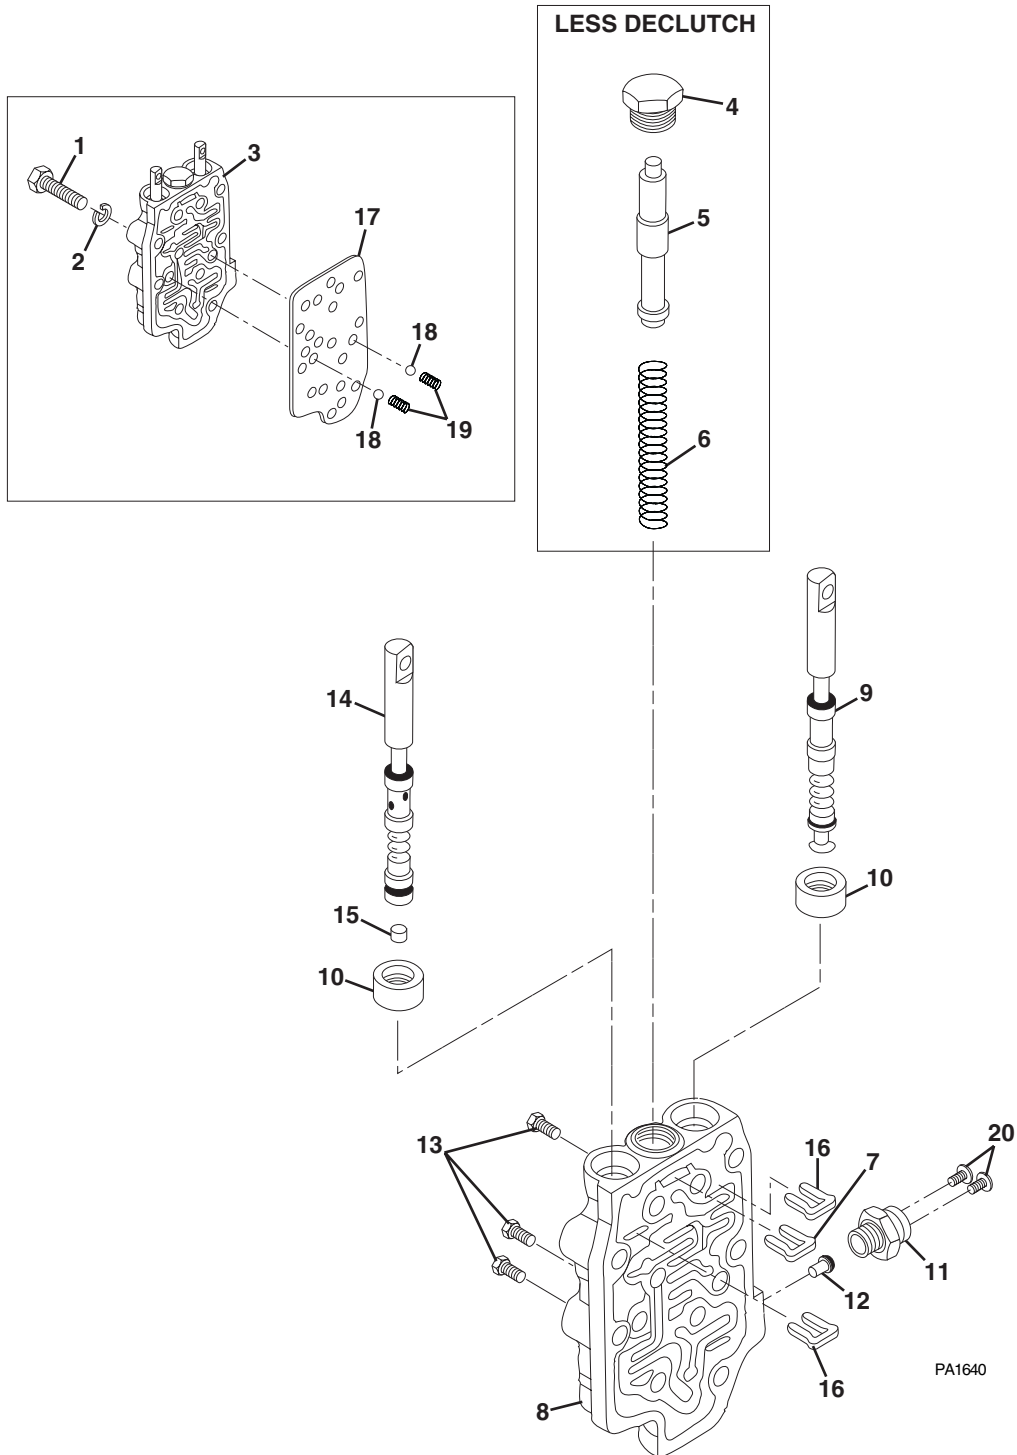

CONTROL VALVE ASSEMBLY (S/N 0E1179 AND BEFORE)

CONTROL VALVE ASSEMBLY (S/N 0E1179 AND BEFORE)

Item No.	Part Number	Qty.	Description
1	8032666	9	Screw
2	8037005	9	Lockwasher
3	8032667	1	Valve Assembly, Control (Includes Items 4 thru 8)
4	8032671	1	Plug
5	8032672	1	Spool, Valve
6	8032673	1	Spring, Control Valve
7	8032676	1	Stop, Control Valve
8	8032679	1	Housing Assembly, Control Valve (Includes Items 9 thru 16)
9	8032674	1	Spool, Forward and Reverse Valve
10	8032675	2	Seal, Oil
11	8032677	1	Switch, Neutral
12	8032678	1	Pin, Switch Actuating
13	8032680	3	Plug, Pipe
14	8032682	1	Spool and Plug Assembly, Speed Selector (Includes Item 15)
15	8032681	1	Plug
16	8032676	2	Stop, Valve Spool
17	8032668	1	Gasket, Control Valve
18	8032669	2	Ball, Detent
19	8032670	2	Spring, Detent
20	8303987	2	Screw, Slotted Pan Head, 8-32 x 1/4