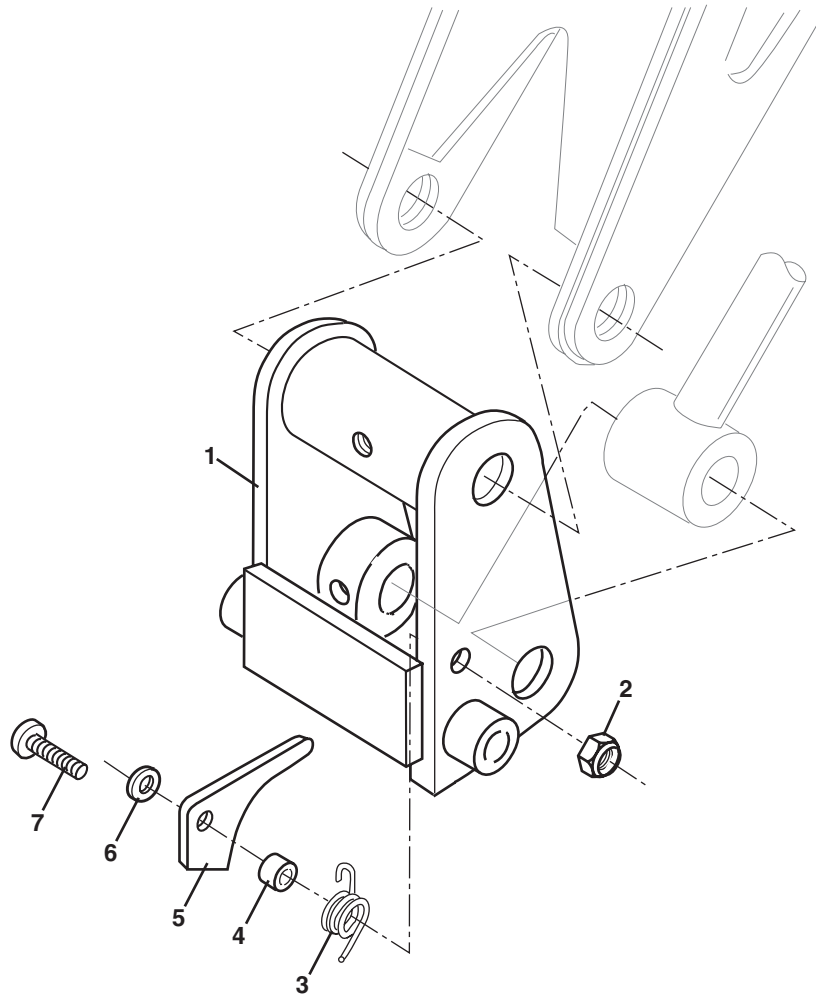

QUICK ATTACH

PA0746

Item No.	Part Number	Qty.	Description
1	7083752	1	Quick Attach
2	8305619	1	Locknut, 3/4-10
3	7085552	1	Spring, Torsion
4	7085571	1	Spacer
5	7085562	1	Latch
6	8307104	1	Washer, Flat
7	8303638	1	Screw, Hex Hd Cap, 3/4-10 x 2-3/4