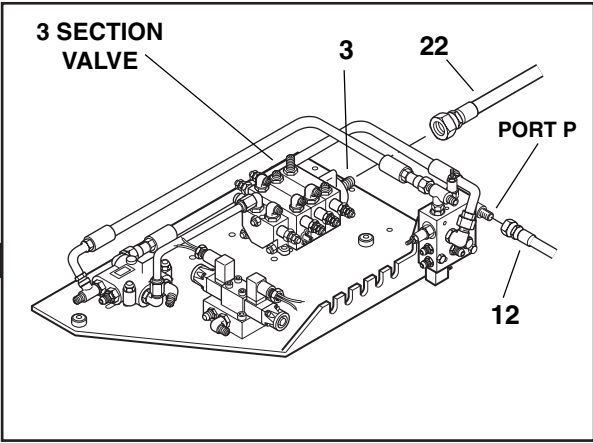

MAIN CONTROL VALVE CIRCUIT

(S/N 0E1180 AND AFTER w/ELECTRONIC CONTROLLED JOYSTICK)

UNDERNEATH VIEW. SEE PAGE 5.6.3 FOR VALVE PLATE BREAKDOWN

MAIN CONTROL VALVE CIRCUIT

(S/N 0E1180 AND AFTER w/ELECTRONIC CONTROLLED JOYSTICK)

Item No.	Part Number	Qty.	Description
1	8401004-0470	1	Hose, Inlet
2	8405209	2	Clamp, Hose
3	8760108	1	Connector, Straight, SAE 8-10 - male JIC 37° x male str. thd. O-ring
4	8424222	1	Elbow, Tube, 45°, Barbed, SAE 32 - hose 2 "ID x 4 bolt O-ring
5	8303626	4	Screw, Hex Hd Cap, 1/2-13 x 1-1/2
6	8307007	6	Washer, Lock, 1/2
7	7054902	1	Gasket
8	8303602	2	Screw, Hex Hd Cap, 1/2-13 x 1-1/4
9	8760107	1	Connector, Straight, SAE 8-8 - male JIC 37° x male str. thd. O-ring
10	2711832	1	Hose Assembly, Large Pump Outlet
11	8760325	1	Elbow, 90° SAE 12-16 - male JIC 37° x male str. thd. O-ring
12	6604862	1	Hose Assembly, Small Pump Outlet
13	8760015	1	Connector, Straight, SAE 8-8P - male JIC 37° x male NPT
14	8760005	1	Connector, Straight, SAE 16-16P - male JIC 37° x male NPT
15	2711902	1	Hose Assembly, Main Control Valve to Reservoir
16	8303713	3	Screw, Hex Hd Cap, 1/2-13 x 2-1/4 Gr 5
17	8307112	3	Washer, Flat, SAE 1/2
18	8305644	3	Locknut, 1/2-13
19	8640208	1	O-Ring #228
20	8546407	2	Clamp Half, 2"
21	8760545	1	Reducer, SAE 16-8 - male str. thd. O-ring x female internal O-ring boss
22	2712342	1	Hose Assembly, Reservoir Return
23	8760118	1	Connector, Straight, SAE 12-16 - male JIC 37° x male str. thd. O-ring
24	8760552	1	Tee, Male Branch, SAE 16-16 - male JIC 37° x male str. thd. O-ring