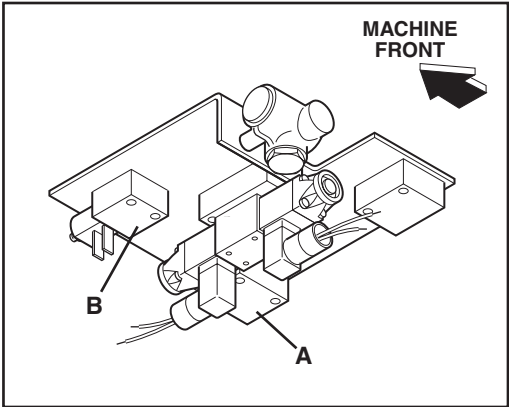

BRAKE CIRCUITS - W/4 WHEEL SERVICE BRAKES (S/N 9B0499 & BEFORE)

UNDERSIDE VIEW OF VALVE PLATE. REFER TO VALVE PLATE ASSEMBLY PAGES FOR BREAKDOWN.

BRAKE CIRCUITS - W/4 WHEEL SERVICE BRAKES (S/N 9B0499 & BEFORE)

Item No.	Part Number	Qty.	Description
1	8760113	1	Connector, Straight, SAE 4-8, male JIC 37° x male str. thd. O-ring
2	2712052	1	Hose Assembly, Park Lock Release
3	8760036	1	Connector, Straight, SAE 6-8P, male JIC 37° x male NPT
4	2712072	1	Hose Assembly, Pressure Reducing Valve to Tank
5	2712042	2	Hose Assembly, Brake Valve
6	8760110	3	Connector, Straight, SAE 6-8, male JIC 37° x male str. thd. O-ring
7	2710672	1	Hose Assembly
8	8760455	3	Tee, Branch, Bulkhead, SAE 6-6, male JIC 37° x male JIC 37°
9	2712092	2	Hose Assembly, Left Front & Rear Service Brake
10	8406105	4	Clamp, 3/4 ID
11	2712022	2	Hose Assembly, Right Front & Rear Service Brake
12	2711972	1	Hose Assembly
13	2711492	1	Hose Assembly