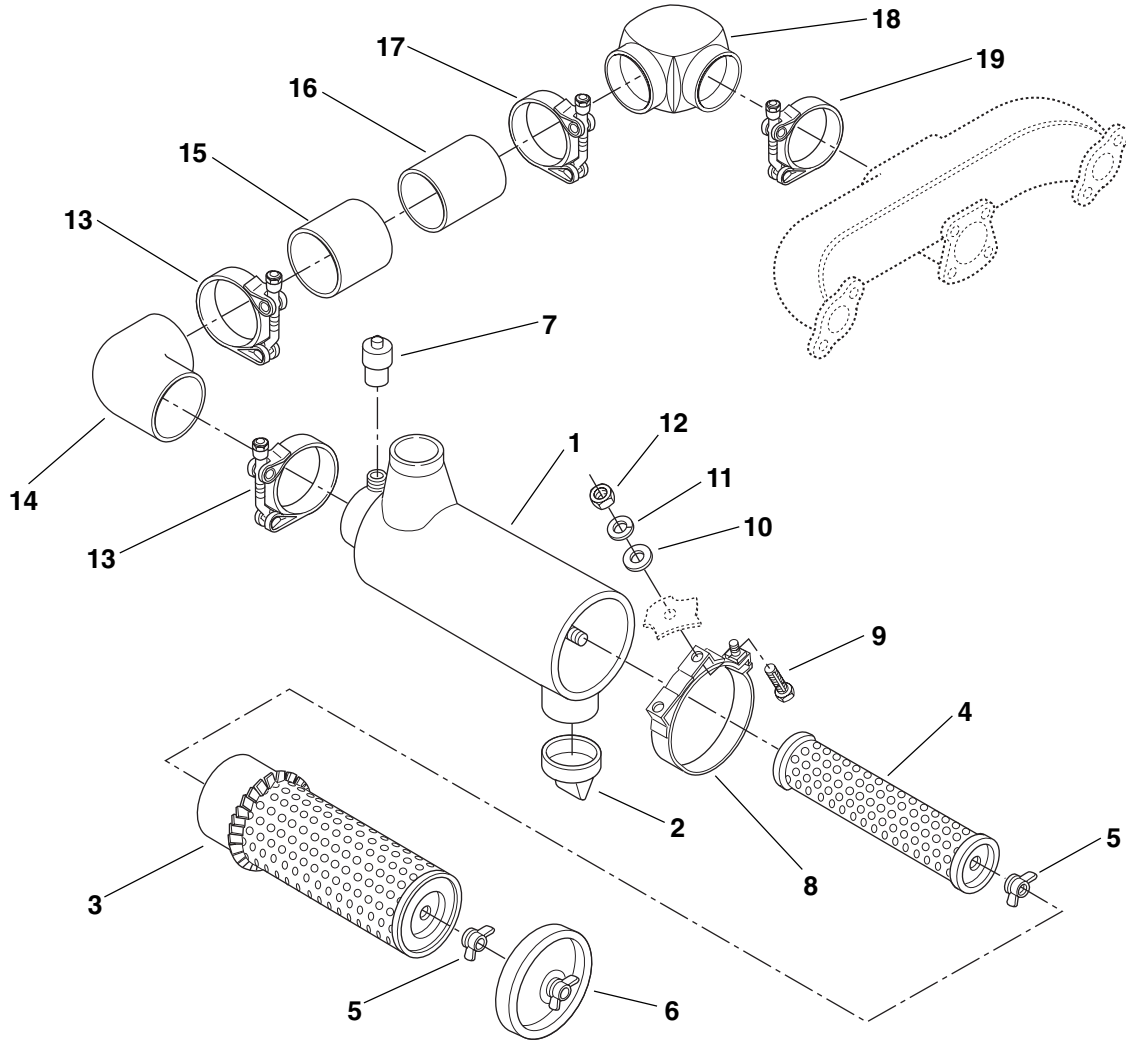

AIR CLEANER

(PERKINS 4.236 - NATURAL - S/N 0F1185 AND BEFORE)

PA1290

Item No.	Part Number	Qty.	Description
1	8273017	1	Air Cleaner Assembly (Includes items 2 thru 6)
2	8032764	1	Valve, Vacuator
3	8273267	1	Element, Primary
4	8273271	1	Element Safety
5	8237272	2	Nut Assembly
6	8032763	1	Cover, End
7	8373241	1	Indicator, Service, 25 inch
8	8273266	2	Band, Mounting, Air Cleaner
9	8303697	4	Screw, Hex Hd Cap, 5/16-18 x 3/4, Gr 5
10	8307203	4	Washer, Flat, 5/16
11	8307004	4	Lockwasher, 5/16
12	8305006	4	Nut, Hex, 5/16-18
13	8405305	2	Clamp, Hose, 3.38 to 3.69 inch
14	8273119	1	Elbow, 3 x 90°
15	8402020-0025	1	Hose, 2-1/2 ID x 3.00 OD x 2-1/2
16	7080981	1	Tube, Air Intake
17	8405212	1	Clamp, Hose, 2.69 to 3.00 inch
18	8273269	1	Elbow, Reducing 90°
19	8405211	1	Clamp, Hose, 2.50 to 2.81 inch