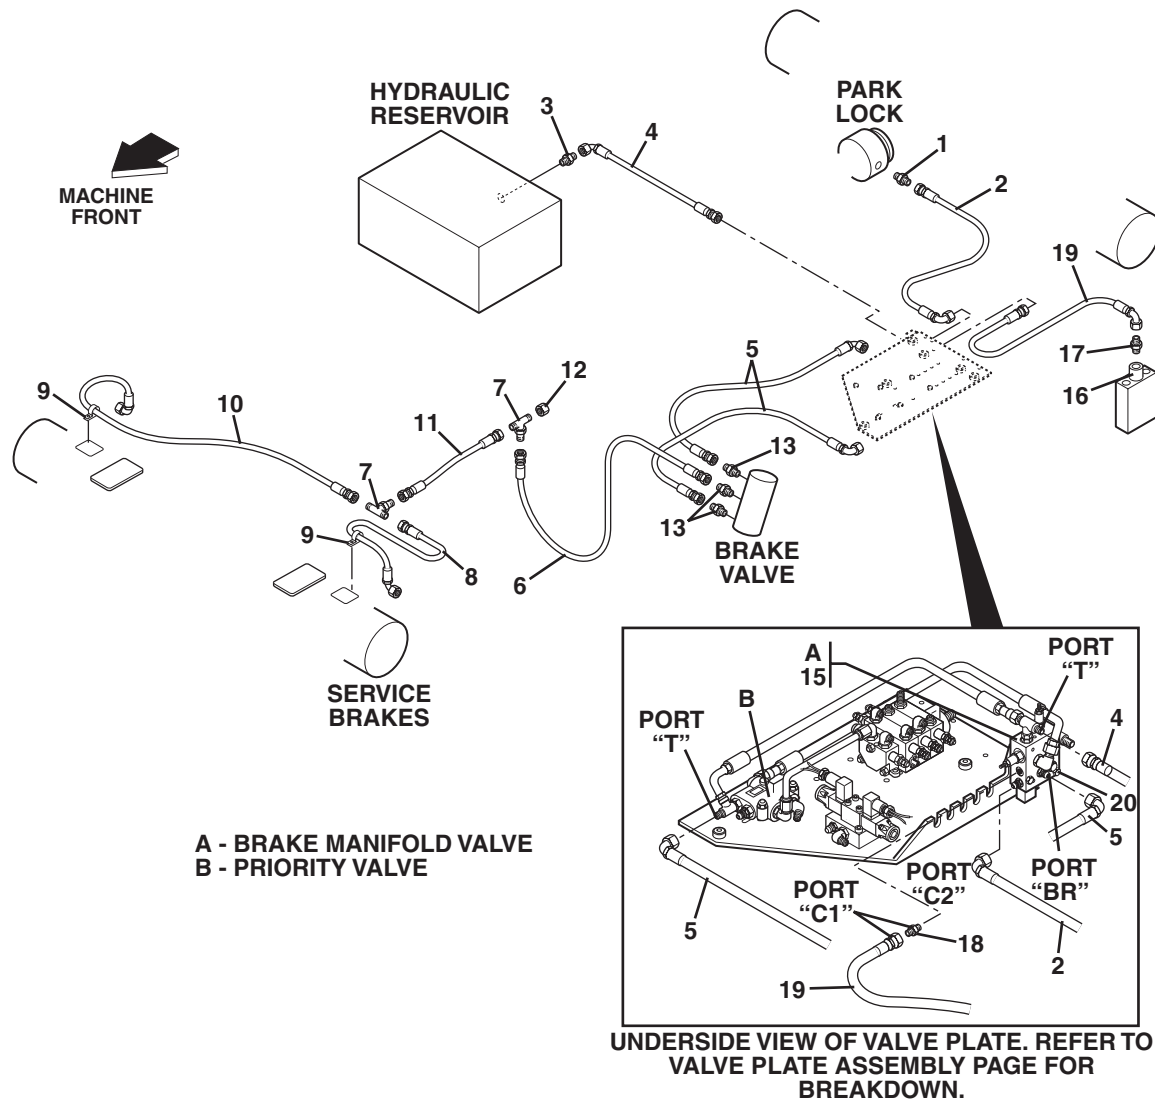

BRAKE CIRCUITS - W/2 WHEEL SERVICE BRAKES

(S/N 9B0500 THRU 0E1179 w/DECLUTCH CONVERSION
INSTALLED & 0E1180 & AFTER)

**BRAKE CIRCUITS - W/2 WHEEL SERVICE BRAKES
(S/N 9B0500 THRU 0E1179 w/DECLUTCH CONVERSION
INSTALLED & 0E1180 & AFTER)**

Item No.	Part Number	Qty.	Description
1	8760113	1	Connector, Straight, SAE 4-8 - male JIC 37° x male str. thd. O-ring
2	6605152	1	Hose Assembly, Park Lock
3	8760036	1	Connector, Straight, SAE 6-8, male JIC 37° x male NPT
4	2712072	1	Hose Assembly, Brake Manifold Valve to Tank
5	2712332	2	Hose Assembly, Brake Drain
6	2710672	1	Hose Assembly, Brake Output
7	8760455	2	Tee, Branch, Bulkhead, SAE 6-6, male JIC 37° x male JIC 37°
8	2712092	1	Hose Assembly, Left Front Service Brake
9	8406105	2	Clamp, 3/4 ID
10	2712022	1	Hose Assembly, Right Front Service Brake
11	2711492	1	Hose Assembly
12	8760488	1	Cap #6
13	8760110	3	Connector, Straight, SAE 6-8, male JIC 37° x male str. thd. O-ring
14	7092552	1	Kit Transmission Declutch Conversion (Includes items 15 thru 19)
15	8902659	1	Valve Assembly
16	8841314	1	Declutch Cylinder Assembly
17	8760011	1	Connector, Straight, SAE 4-2P, male JIC 37° x male NPT
18	8760113	1	Connector, Straight, SAE 4-8, male JIC 37° x male str. thd. O-ring
19	2712052	1	Hose Assembly, Brake Valve to Declutch Cylinder
20	8303728	2	Screw, Hex Hd Cap, 1/4-20 x 2-3/4