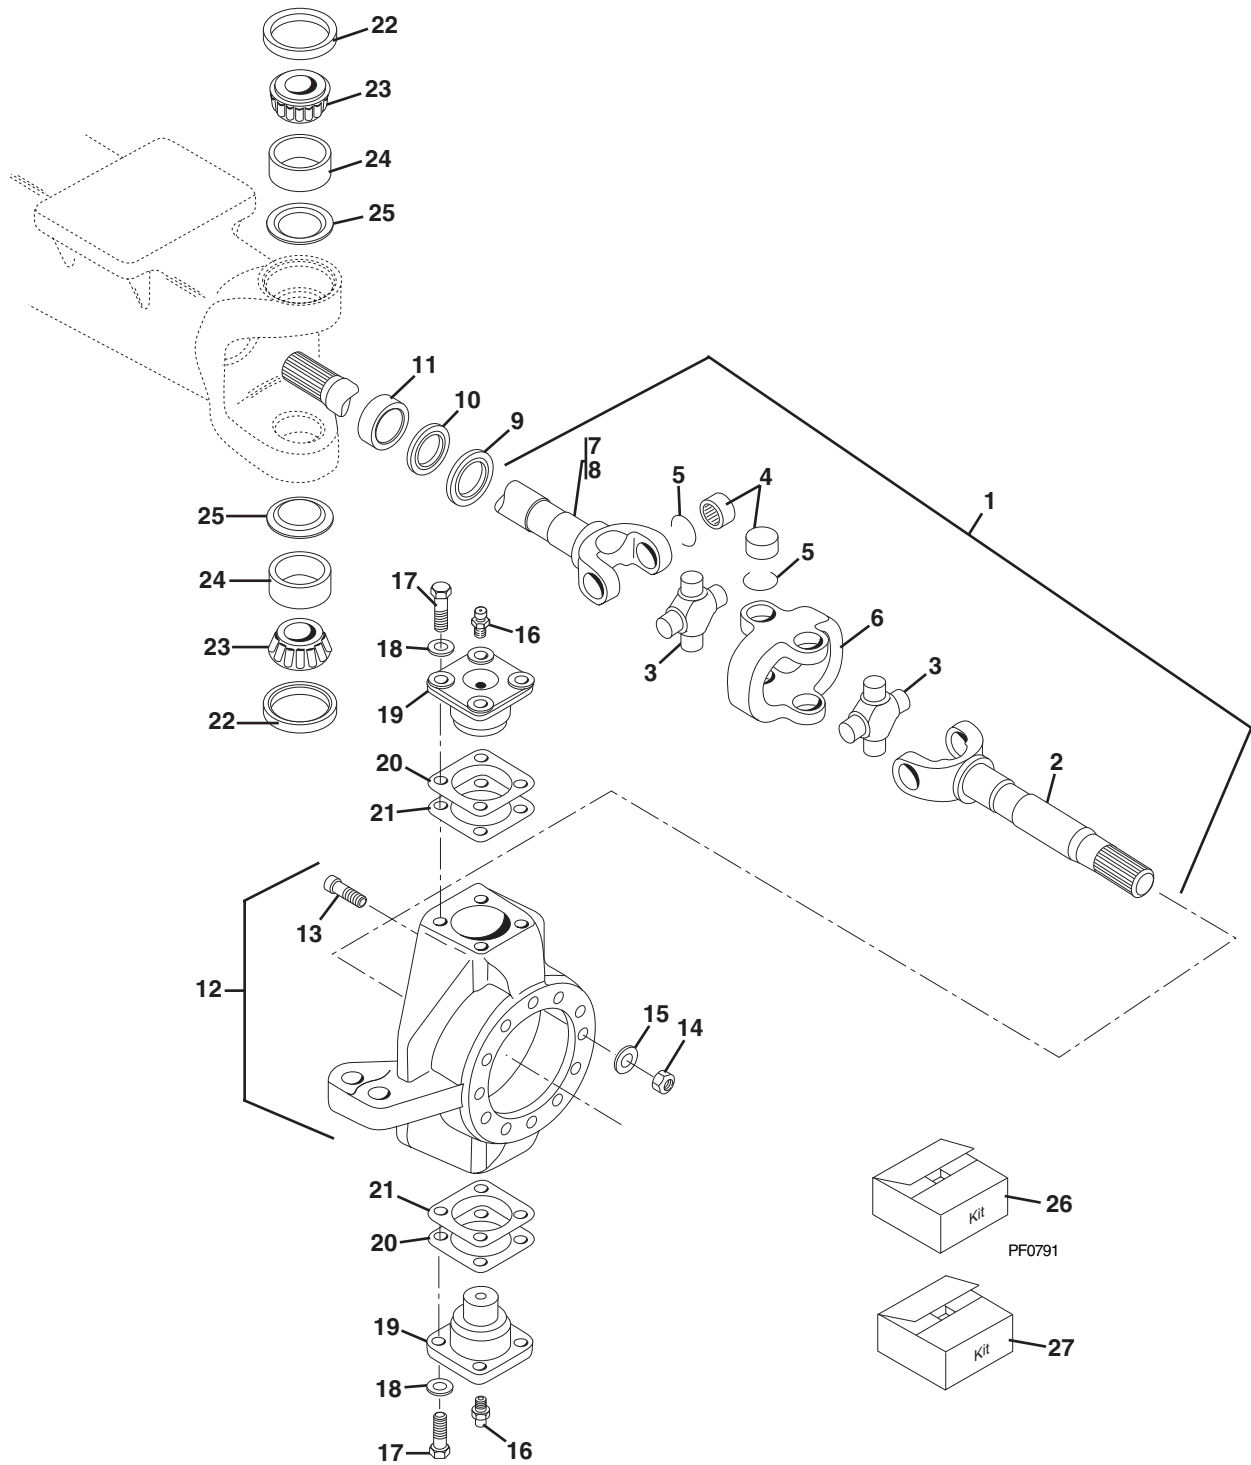

AXLE STEERING JOINTS

AXLE STEERING JOINTS

Item No.	Part Number	Qty.	Description
Note: Quantities are for one axle			
1	8032951	1	Shaft & Joint Assembly, Right Rear, Left Front (Includes item 2 thru 7) (Not Shown)
	8033200		Shaft & Joint Assembly, Left Rear, Right Front (Includes Items 2, 3, 4, 5, 6 & 8)
2	8032868	1	Shaft, Outer
3	See Kits	2	Cross Assembly
4	See Kits	8	Bearing Race Assembly
5	See Kits	8	Ring, Snap
6	8032874	1	Yoke, Center
7	8032869	1	Shaft, Inner Yoke (Not Shown) - Right Rear & Left Front
8	8032870	1	Shaft, Inner Yoke - Left Rear & Right Front
9	8032981	2	Seal, Oil (See Kits below and on Pages 3.11 & 3.12)
10	8032815	2	Seal, Oil (See Kits below and on Pages 3.11 & 3.12)
11	8032887	2	Bushing, Spindle (See Kits)
12	8032866	1	Knuckle Assembly, Left Rear, Right Front (Includes Item 13)
	8032867	1	Knuckle Assembly, Not Shown, Right Rear, Left Front (Includes Item 13)
13	8032878	12	Stud, Dowel
14	8032875	24	Nut, Lock
15	8032876	24	Washer, Flat
16	8032877	4	Fitting, Grease
17	8033824	16	Screw, Cap, Hex Hd
18	8032855	16	Washer, Flat
19	8032880	4	Cap, King Pin
20	8032881	AR	Shim, Formed
21	8032882	AR	Shim, Formed
22	8032979	4	Seal, Oil (See Kits below & on Pages 3.11 & 3.12)
23	8032883	4	Cone, Roller Bearing
24	8032885	4	Cup, Roller Bearing
25	8032886	4	Retainer, Grease
Kits			
26	7091562	AR	Axle Shaft Service Kit (Includes one of each items 9, 10 & 11 & Instruction sheet)
27	8033492	2	Cross & Bearing Kit (Includes one of item 3 & four of items 4 & 5)