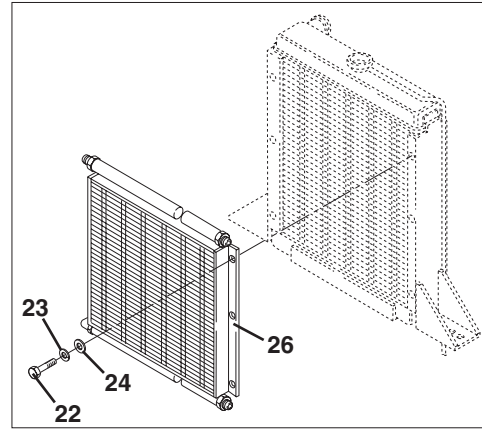

HYDRAULIC/TRANSMISSION COOLER INSTALLATION