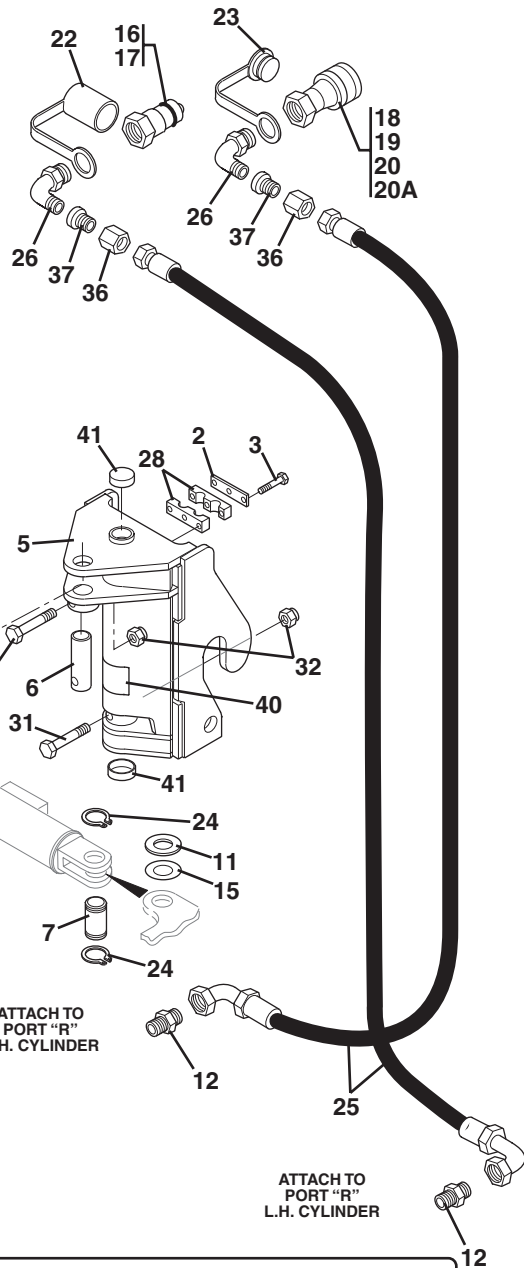

SWING CARRIAGE (OPTIONAL)

CYLINDER AS VIEWED FROM THE BACKSIDE

SWING CARRIAGE (OPTIONAL)

Item No.	Part Number	Qty.	Description
1	7111994	1	Carriage - 52"
	7110694	1	Carriage - 72"
2	6608621	1	Cover - Clamp
3	8303715	3	Screw, Hex Hd Cap, 5/16-18 x 1-1/2
4	7110702	2	Pin, Carriage Pivot
5	7110494	1	Base Pivot
6	7110712	1	Pin, Cylinder Pivot (Rod End)
7	7110722	2	Pin, Cylinder Pivot (Base End)
8	8307918	AR	Shim, 2" ID x 10 Ga
9	8065062	4	Bearing, Self Lube
10	8307904	AR	Shim, 2" ID x 18 Ga
11	8310161	AR	Shim, 1-1/2" ID x 10 Ga
12	8760113	4	Connector, Straight, SAE 4 - male JIC 37° x male str. thd. O-ring
13	8584001	4	TieWrap
14	6604662	2	Hose Assembly
15	8310160	AR	Shim, 1-1/2" I.D. x 18 Ga.
16	8430006	1	Quick Disconnect, Male 3/4-16 ORB (Includes Item 17)
17	8640029	1	Seal, Nose (Not Shown)
18	8430005	1	Quick Disconnect, Female 3/4-16 ORB (Includes Items 19, 20 & 20A)
19	8640029	1	Seal, Nose (Not Shown)
20	8640028	1	Seal, Large, Coupler Body (Not Shown)
20A	8640032	1	Back-up Ring for Large Seal (Not Shown)
21	7062922	1	Bearing, Thrust
22	8420053	1	Cap, Dust
23	8420055	1	Plug, Dust
24	8642207	4	Ring, Retaining
25	6611752	2	Hose Assembly
26	8760313	2	Elbow, 90° SAE 6-8 - male JIC° x male str. thd. O-ring
27	8760311	1	Elbow, 90° SAE 6 - male JIC° x male str. thd. O-ring
28	8769132	2	Clamp, Half
29	7112052	1	Shaft, Fork Pivot 52"
	7084942	1	Shaft, Fork Pivot 72"
30	7086471	2	Hub, Lock
31	8303634	5	Screw, Hex Hd Cap, 5/8-11 x 4"
32	8305643	5	Locknut, 5/8-11
33	7097523	2	Fork, Pallet 48" x 4" x 2" (4000 lb Rating)
	7097533	2	Fork, Lumber (Not Shown)
	7085073	6	Fork, Blocking (Not Shown)
34	4107692	2	Chart, Capacity
35	4107702	1	Decal, Danger - Tip Over Hazard
36	8760409	2	Nut, SAE 6 JIC 37°
37	8760475	2	Reducer, Tube End SAE 6-4 JIC 37°
38	8770012	1	Elbow, 90° SAE 6-4 male JIC 37°
39	8770016	1	Reducer, Tube End SAE 4-6
40	4107712	1	Decal, Danger - No Truss Boom
41	8580315	2	Plug, Trim 2-1/2" Dia.