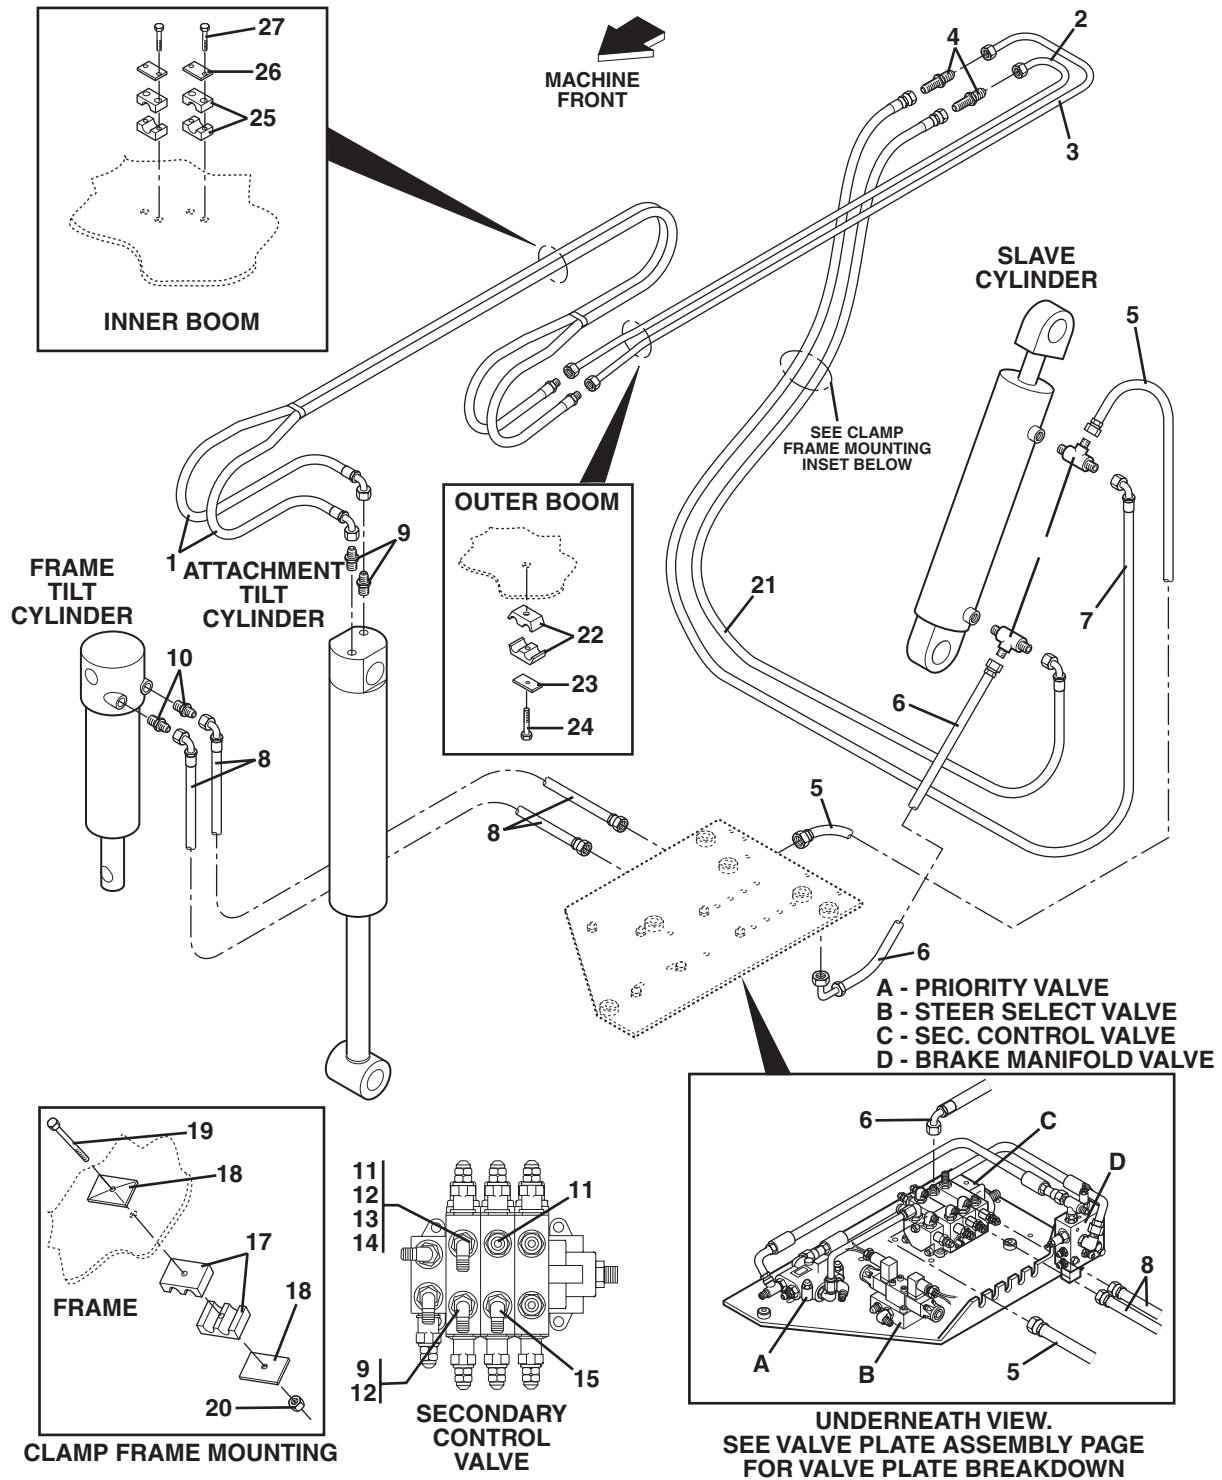

ATTACHMENT TILT, SLAVE & FRAME TILT CIRCUITS (S/N 6036-1317 & AFTER)

ATTACHMENT TILT, SLAVE & FRAME TILT CIRCUITS (S/N 6036-1317 & AFTER)

Item No.	Part Number	Qty.	Description
1	2711882	2	Hose Assembly, Attachment Tilt Cylinder
2	7082673	1	Tube Assembly, Attachment Tilt Cylinder
3	7084673	1	Tube Assembly, Attachment Tilt Cylinder
4	8760045	2	Union, Bulkhead, Straight, SAE 8 - male JIC 37°
5	2709372	1	Hose Assembly, Slave Cylinder Retract
6	2712322	1	Hose Assembly, Slave Cylinder Extend
7	2712112	1	Hose Assembly, Slave Tube
8	6604782	2	Hose Assembly, Frame Tilt Cylinder
9	8760110	3	Connector, Straight, SAE 6-8 - male JIC 37° x male str. thd. O-ring
10	8770031	2	Connector, Straight, SAE 4-4 - male JIC 37° x male str. thd. O-ring
11	8760107	2	Connector, Straight, SAE 8-8 - male JIC 37° x male str. thd. O-ring
12	8760268	2	Elbow, 90° SAE 6-6 - male JIC 37° x female JIC 37° swivel
13	8760458	1	Reducer, Tube End, SAE 8-6 - JIC 37°
14	8760407	1	Nut, SAE 8 - JIC 37°
15	8760303	1	Elbow, 90° SAE 8-8 - male JIC 37° x male str. thd. O-ring
16	8760510	2	Tee, Male Run, SAE 8-8 - male JIC 37° x male str. thd O-ring
17	8769139	1	Clamp Set, Twin (2 halves, 3/4 ID)
18	8769128	2	Plate, Cover
19	8303752	1	Screw, Hex Hd Cap, 5/16-18 x 3
20	8305626	1	Locknut, 5/16-18
21	2711912	1	Hose Assembly, Slave to Tube
22	8769122	3	Clamp Set, Twin Tube (2 halves, 5/8 ID)
23	8769123	3	Plate, Clamp Top
24	8303739	3	Screw, Hex Hd Cap, 5/16-18 x 1-1/4
25	8769154	2	Clamp Set, (2 halves, 5/8 ID)
26	8769153	2	Cover, Clamp
27	8303743	4	Screw, Hex Hd Cap, 1/4-20 x 1-1/2