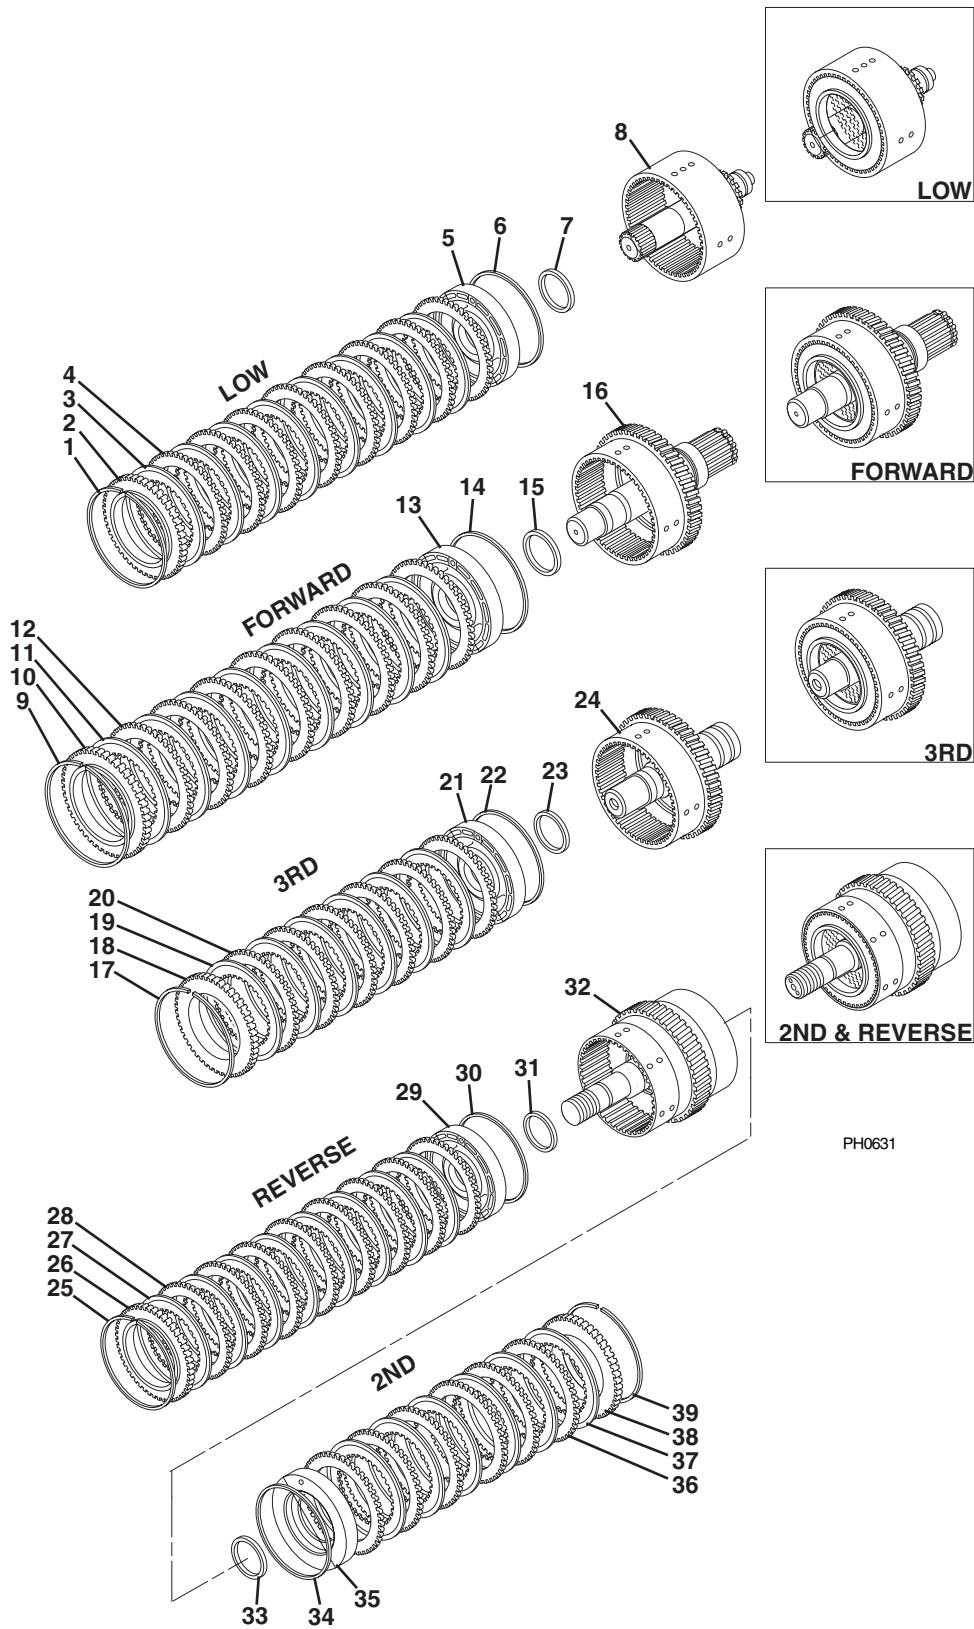

TRANSMISSION CLUTCH GROUPS

TRANSMISSION CLUTCH GROUPS

Item No.	Part Number	Qty.	Description
1	8032653	1	Ring, Snap
2	8032654	1	Plate, Backing
3	8032655	8	Disc, Inner Clutch
4	8032656	8	Disc, Outer Clutch
5	8032657	1	Piston, Clutch
6	8032658	1	Seal, Outer Piston
7	8032659	1	Seal, Inner Piston
8	8032660	1	Low Clutch Shaft, Drum and Bleed Valve Assembly
9	8032653	1	Ring, Snap
10	8032654	1	Plate, Backing
11	8032661	8	Disc, Inner Clutch
12	8032656	8	Disc, Outer Clutch
13	8032657	1	Piston, Clutch
14	8032658	1	Seal, Outer Piston
15	8032659	1	Seal, Inner Piston
16	8032662	1	Forward Shaft, Drum and Plug Assembly
17	8032653	1	Ring, Snap
18	8032654	1	Plate, Backing
19	8032661	8	Disc, Inner Clutch
20	8032656	8	Disc, Outer Clutch
21	8032663	1	Piston Assembly, Clutch
22	8032658	1	Seal, Outer Piston
23	8032659	1	Seal, Inner Piston
24	8032664	1	Output and 3rd Clutch Shaft, Drum and Plug Assembly
25	8032653	1	Ring, Snap
26	8032654	1	Plate, Backing
27	8032661	8	Disc, Inner Clutch
28	8032656	8	Disc, Outer Clutch
29	8032657	1	Piston, Clutch
30	8032658	1	Seal, Outer Piston
31	8032659	1	Seal, Inner Piston
32	8032665	1	Reverse and 2nd Shaft, Drum and Plug Assembly
33	8032659	1	Seal, Inner Piston
34	8032658	1	Seal, Outer Piston
35	8032663	1	Piston Assembly, Clutch
36	8032656	6	Disc, Outer Clutch
37	8032661	6	Disc, Inner Clutch
38	8032654	1	Plate, Backing
39	8032653	1	Ring, Snap