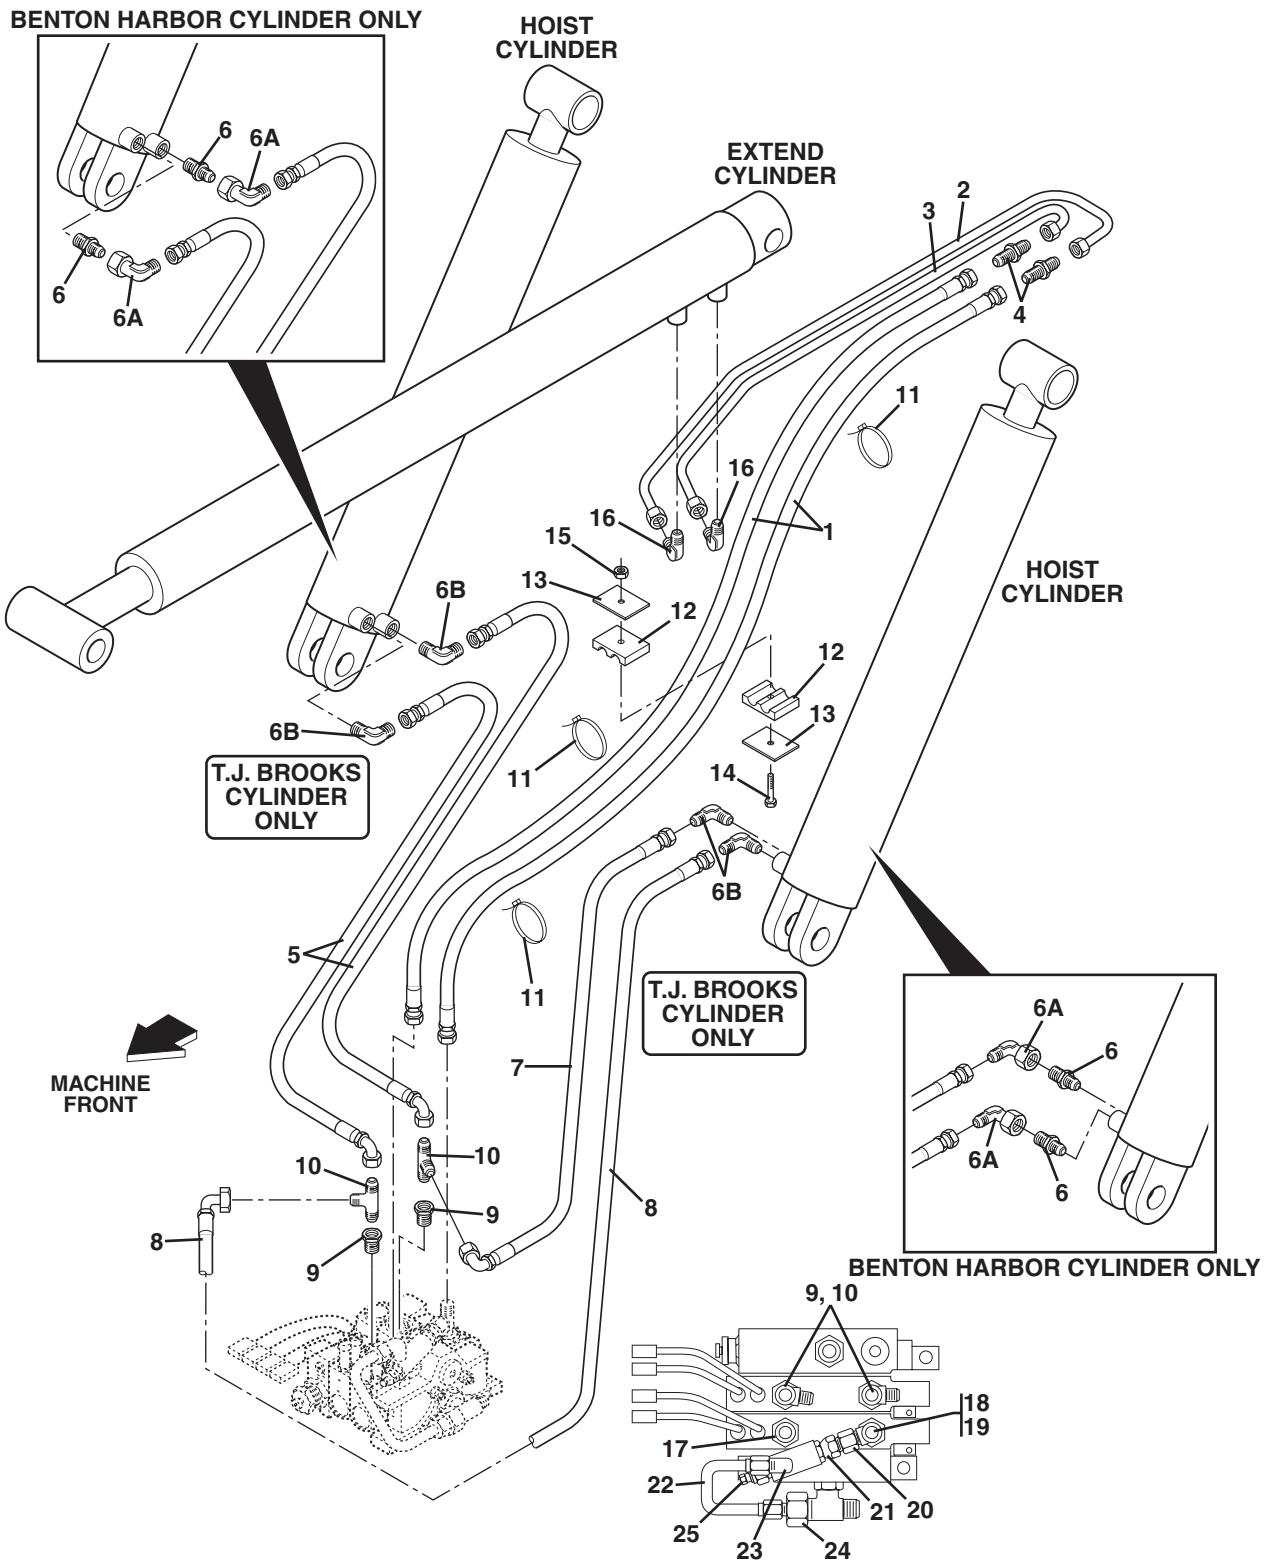

BOOM RAISE/LOWER & EXTEND/RETRACT CIRCUITS (S/N 9B500 & AFTER w/ELECTRONIC CONTROLLED JOYSTICK)

BOOM RAISE/LOWER & EXTEND/RETRACT CIRCUITS (S/N 9B500 & AFTER w/ELECTRONIC CONTROLLED JOYSTICK)

Item No.	Part Number	Qty.	Description
1	2711862	2	Hose Assembly, Extend Cylinder
2	7081833	1	Tube Assembly
3	7081843	1	Tube Assembly
4	8760037	2	Union, Bulkhead, Straight, SAE 10 - male JIC 37°
5	2711852	2	Hose Assembly, Right Hoist Cylinder
6	8760109	4	Connector, Straight, SAE 12-12 - male JIC 37° x male str. thd. O-ring (Benton Harbor Cyl. Only)
6A	8760254	4	Elbow, 90° SAE 12-12 - male JIC 37° x female JIC 37° swivel (Benton Harbor Cyl. Onyl)
6B	8760305	4	Elbow, 90° SAE 12-12 - male JIC 37° x female JIC 37° O-ring (T.J Brooks Cyl. Onyl)
7	2712132	1	Hose Assembly, Left Hoist Cylinder Rod
8	2712152	1	Hose Assembly, Left Hoist Cylinder Base
9	8760535	2	Reducer, SAE 12-8 - male str. thd. O-ring x female internal O-ring boss
10	8760510	2	Tee, Male Run, SAE 8-8 - male JIC 37° x male str. thd O-ring
11	8584002	3	Tie Wrap
12	8769127	1	Clamp Set, 1" ID - 2 Halves
13	8769128	2	Plate, Cover
14	8303752	1	Screw, Hex Hd Cap, 5/16-18 x 3-1/2
15	8305626	1	Locknut, 5/16-18
16	8760304	2	Elbow, 90° SAE 10-10 - male JIC 37° x male str. thd. O-ring
17	8760101	2	Connector, Straight, SAE 10-12 - male JIC 37° x male str. thd. O-ring
18	8760550	1	Reducer, SAE 10-12 - male str. thd. O-ring x female internal O-ring boss
19	8760481	1	Tee, Male Run, SAE 10-10 - male JIC 37° x male str. thd O-ring
20	8760486	1	Reducer, SAE 10-8 - male JIC 37° x male str. thd. O-ring
21	88760142	1	Connector, Straight, SAE 8-8 - male str. thd. O-ring x female JIC 37° swivel
22	7089292	1	Tube Assembly, 1/2 O.D.
23	8760303	1	Elbow, 90° SAE 8-8 - male JIC 37° x male str. thd. O-ring
24	8760533	1	Reducer, SAE 16-8 - feamle JIC 37° x male JIC 37°
25	8902655	1	Valve, Relief (Set at 2850 psi ± 50 psi)