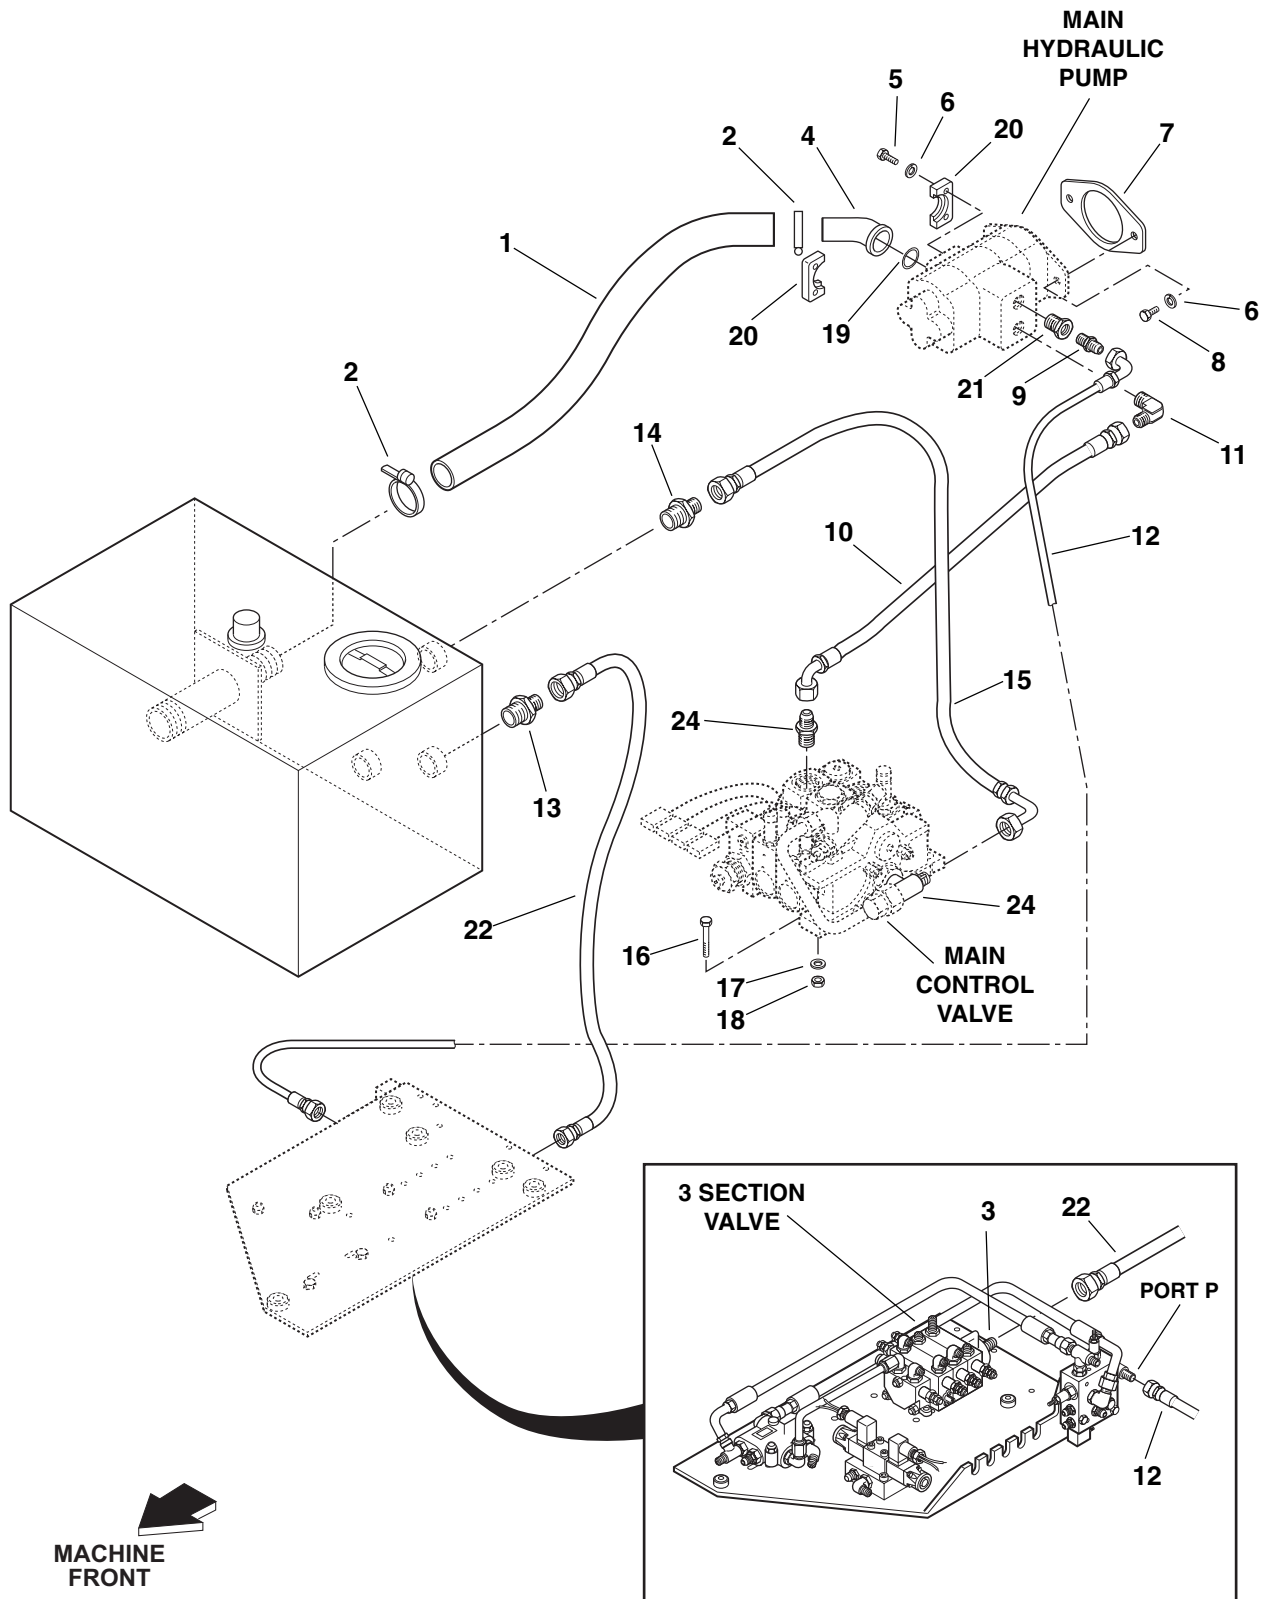

MAIN CONTROL VALVE CIRCUIT

(S/N 0E1180 AND AFTER w/ELECTRONIC CONTROLLED JOYSTICK)

UNDERNEATH VIEW. SEE PAGE 5.6.3 FOR VALVE PLATE BREAKDOWN

MAIN CONTROL VALVE CIRCUIT

(S/N 0E1180 AND AFTER w/ELECTRONIC CONTROLLED JOYSTICK)

Item No.	Part Number	Qty.	Description
1	8401004-0470	1	Hose, Inlet
2	8405209	2	Clamp, Hose
3	8760108	1	Connector, Straight, SAE 8-10 - male JIC 37° x male str. thd. O-ring
4	8424222	1	Elbow, Tube, 45°, Barbed, SAE 32 - hose 2 "ID x 4 bolt O-ring
5	8303626	4	Screw, Hex Hd Cap, 1/2-13 x 1-1/2
6	8307007	6	Washer, Lock, 1/2
7	7054902	1	Gasket
8	8303602	2	Screw, Hex Hd Cap, 1/2-13 x 1-1/4
9	8760107	1	Connector, Straight, SAE 8-8 - male JIC 37° x male str. thd. O-ring
10	2711832	1	Hose Assembly, Large Pump Outlet
11	8760325	1	Elbow, 90° SAE 12-16 - male JIC 37° x male str. thd. O-ring
12	6604862	1	Hose Assembly, Small Pump Outlet
13	8760015	1	Connector, Straight, SAE 8-8P - male JIC 37° x male NPT
14	8760005	1	Connector, Straight, SAE 16-16P - male JIC 37° x male NPT
15	2711902	1	Hose Assembly, Main Control Valve to Reservoir
16	8303713	3	Screw, Hex Hd Cap, 1/2-13 x 2-1/4 Gr 5
17	8307112	3	Washer, Flat, SAE 1/2
18	8305644	3	Locknut, 1/2-13
19	8640208	1	O-Ring #228
20	8546407	2	Clamp Half, 2"
21	8760545	1	Reducer, SAE 16-8 - male str. thd. O-ring x female internal O-ring boss
22	2712342	1	Hose Assembly, Reservoir Return
23	8760118	1	Connector, Straight, SAE 12-16 - male JIC 37° x male str. thd. O-ring
24	8760552	1	Tee, Male Branch, SAE 16-16 - male JIC 37° x male str. thd. O-ring