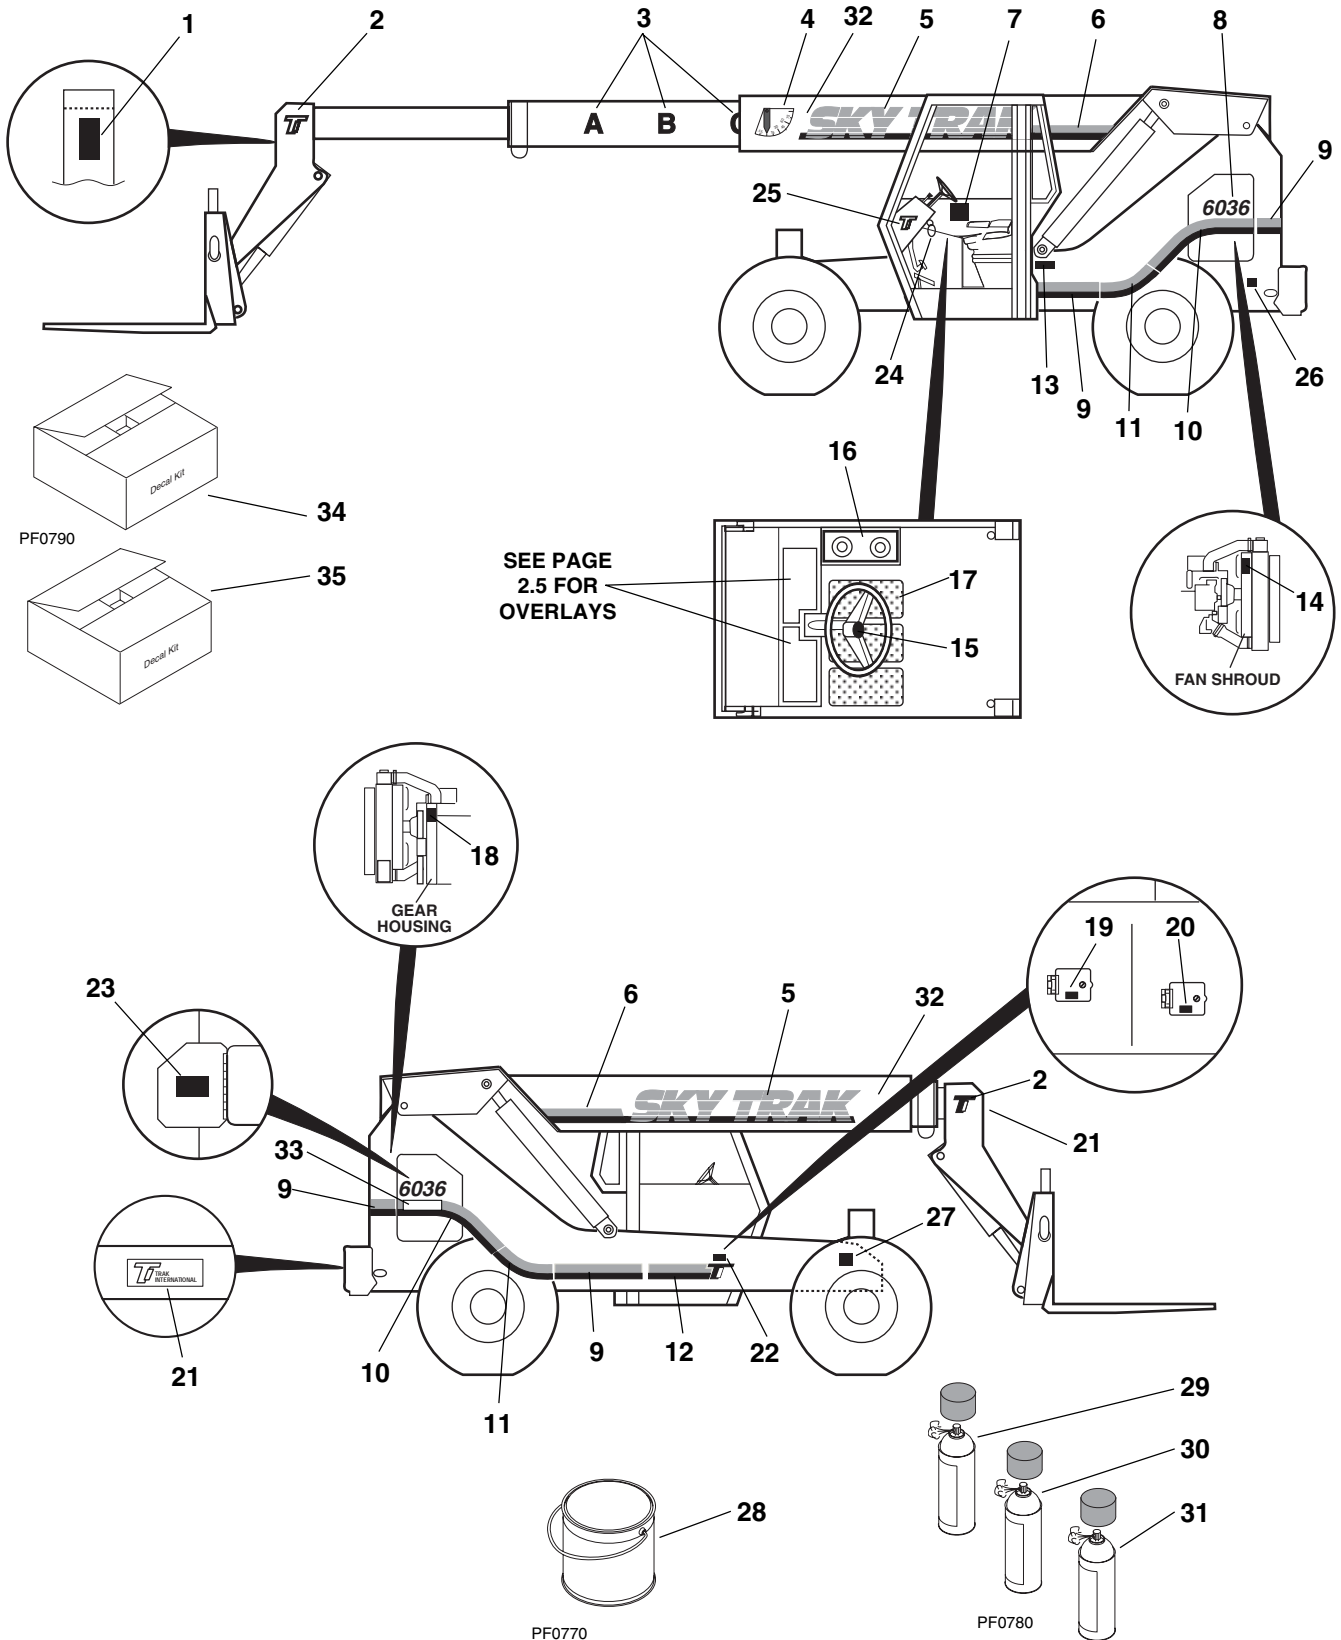

DECALS AND PAINT

DECALS AND PAINT

Item No.	Part Number	Qty.	Description
1	4107452	1	Decal, Carrying Personnel
	4106991	1	Decal, Carrying Personnel (Export Only)
2	4106781	2	Decal, "T I" Logo (Early Models)
	4108441	2	Decal, OmniQuip Logo (Late Models Not Shown)
3	4106092	1	Decal, Boom, Extend Numbers (S/N 1293 & Before)
	4107442	1	Decal, Boom, Extend Letters (S/N 1294 & After)
4	4105262	1	Decal, Boom Angle
5	4107283	2	Decal, SKY TRAK
6	4107272	2	Decal, Boom Stripe
7	4107542	1	Chart, Load Rating, 13.00 x 24, 10 ply
	4107552	1	Chart, Load Rating, 15.00 x 19.5, 12 ply
8	4107492	2	Decal, "6036"
9	4107232	2	Decal, Rear Stripe
10	4107243	2	Decal, Upper Curve Stripe
11	4107252	2	Decal, Lower Curve Stripe
12	4107223	1	Decal, Stripe w/TI Logo
13	4107402	1	Decal, Battery Warning
14	4107412	2	Decal, Fan Warning
	4106981	2	Decal, Fan Warning (Export Only)
15	4106681	1	Decal, Steering Wheel Logo (TI)
16	4107462	1	Decal, Side Console
17	7010491	3	Safety Walk, 6 x 12
18	4107901	1	Decal, Engine Idle
19	4100181	1	Decal, Hydraulic Oil
20	4105171	1	Decal, Diesel Fuel
21	4106872	2	Decal, TRAK Logo
22	4104291	1	Decal, Hydraulic Oil Level
23	4106523	1	Decal, 6036 Lube Chart
24	4102321	1	Ring, Key
25	4106761	1	Decal, TI Logo (Export Only)
26	4107651	1	Decal, Sound Level (Export Only)
27	4107001	4	Decal, Hydrofill (Export Only)
28	8528074	1 gal	Paint, Orange, Hi-Solids Alkyd (Service Repaint)
29	8528071	1 can	Paint, Orange, Hi-Solids Alkyd (16 oz spray - touchup)
30	8528036	1 can	Paint, Black, Gloss Enamel "Transport" (16 oz spray - touchup)
31	8528040	1 can	Paint, White, Gloss Enamel (16 oz spray - touchup)
32	4106852	2	Decal, TLC Logo (Not Shown)
33	4108172	2	Decal, Turbo
			<u>KITS</u>
34	7082921	1	Decal Kit, Complete Machine - Domestic (S/N 1396 & Before)
	7099721	1	Decal Kit, Complete Machine - Domestic (S/N 1397 & After)
35	7112381	1	Decal Kit, Complete Machine - Export