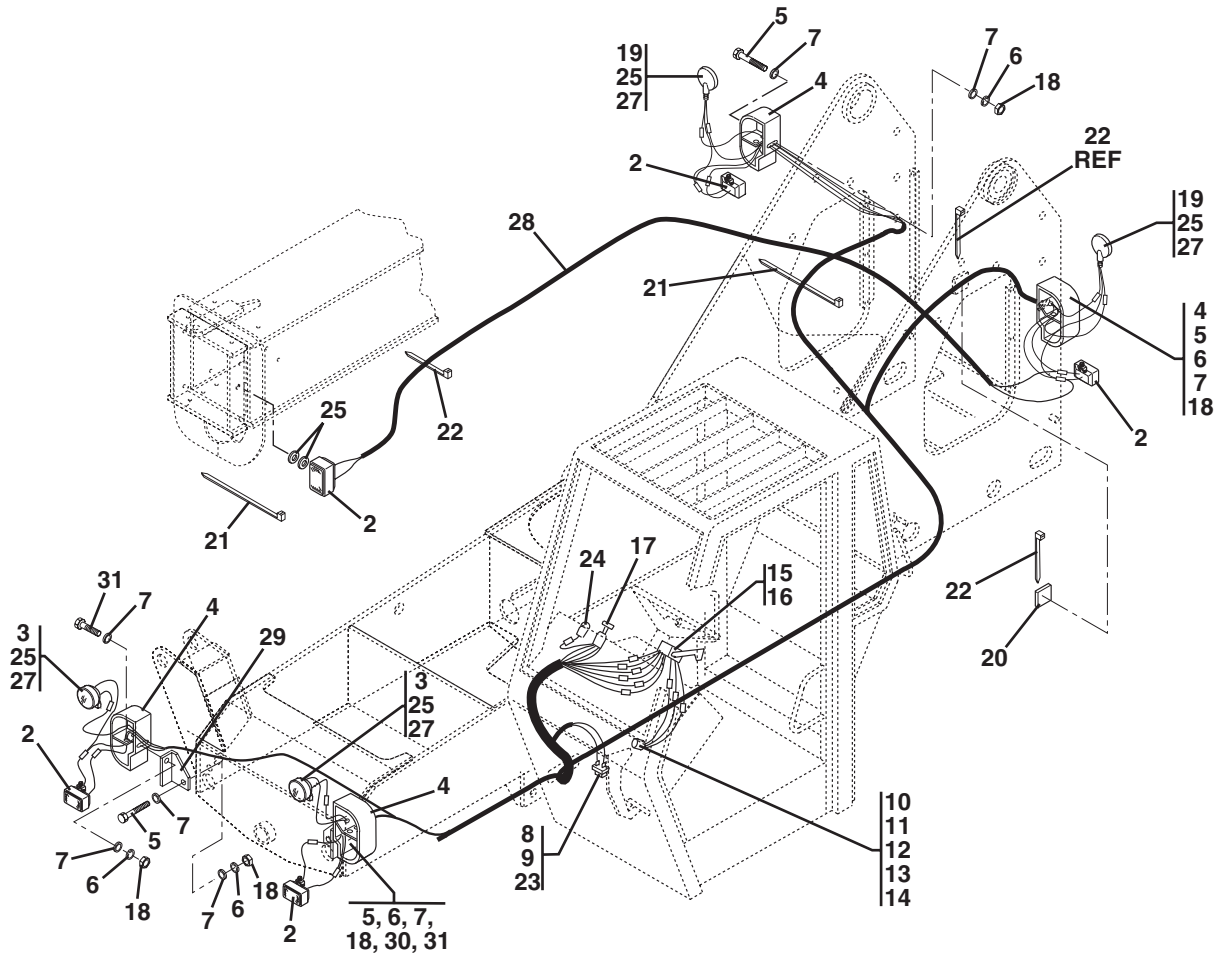

LIGHTING SYSTEM (LATER MACHINES)

LIGHTING SYSTEM (LATER MACHINES)

Item No.	Part Number	Qty.	Description
1	7098973	1	Harness, Wiring
2	5721202	5	Light, Head & Work Lamp
3	8500036	2	Light, Turn Signal
4	7112302	4	Bracket, Mounting
5	8303632	4	Screw, Hex Hd Cap, 5/8-11 x 2-1/2
6	8307008	6	Lockwasher, 5/8
7	8307207	8	Washer, Flat, 5/8 Heavy
8	8223025	1	Switch, Momentary Brake Light
9	7111191	1	Plate, Actuator
10	8323424	1	Mount, Flasher
11	8500201	1	Flasher
12	8303837	2	Screw, Round Hd Mach, #10-24 x 3/4
13	8305627	2	Nut, Hex Lock, #10-24
14	8307111	2	Washer, Flat, #10
15	8223419	1	Switch, Turn Signal
16	8221011-0600	1	Conduit, 1/2 ID x 5 Ft. - Cut to fit (Not Shown)
17	8223016	1	Switch, Head & Tail Lights
18	8305014	6	Nut, Hex, 5/8-11
19	8500009	2	Stop/Turn Signal Light
20	8584018	2	Mount, Tie
21	8584003	3	Tie, Plastic, 14.8"
22	8584001	7	Tie, Plastic, 6.7"
23	8305405	1	Nut, Hex Jam. 3/8
24	7058372	1	Fuel Gauge Light Assembly
25	8307206	AR	Washer, Flat, 1/2 Heavy
26	8229235	1	Fuse, 20 Amp
27	8220050	6	Terminal, Blade Male, 1/4
28	7110782	1	Cord, Boom Work Light
29	7099452	1	Bracket, Mounting, RH
30	7099462	1	Bracket, Mounting, LH (Not Shown)
31	8303712	2	Screw, Hex Hd Cap, 5/8-11 x 1-1/2