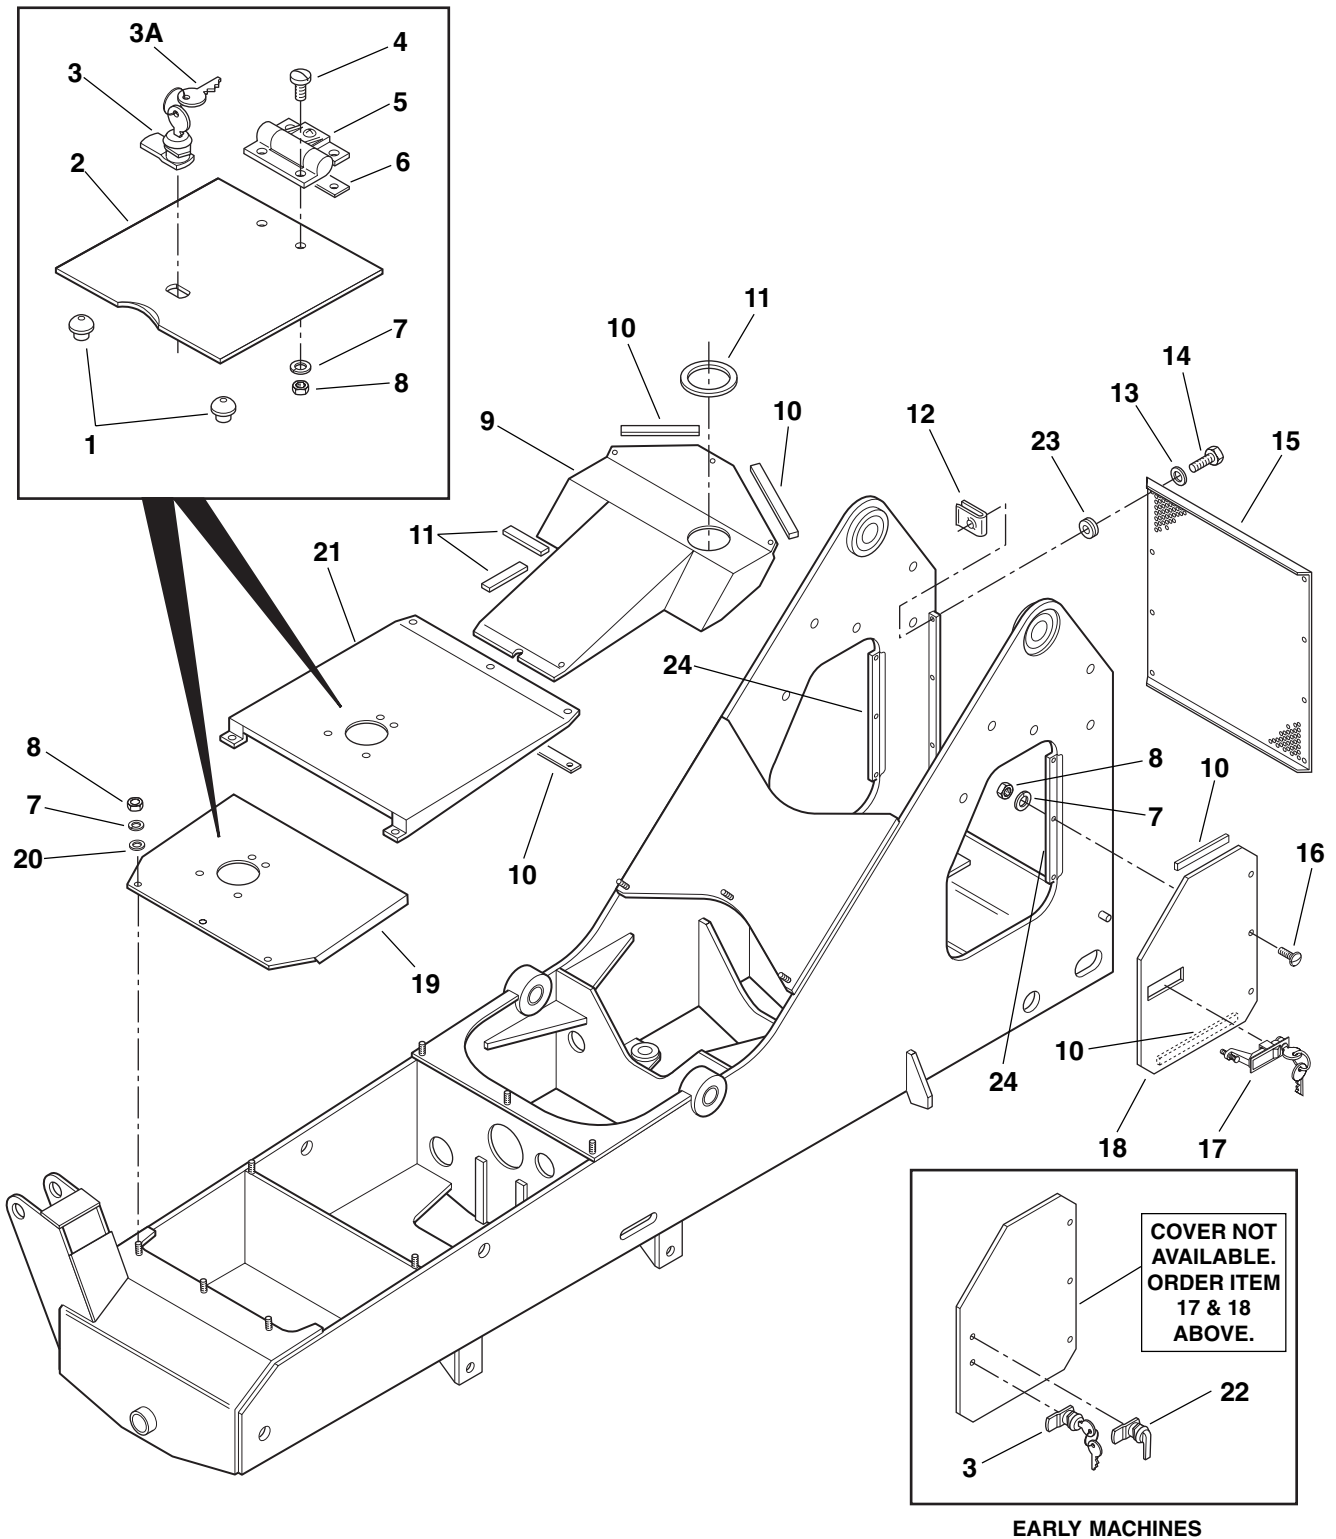

HOODS AND GUARDS

HOODS AND GUARDS

Item No.	Part Number	Qty.	Description
1	8582413	4	Plug, Bumper
2	7084792	2/4	Door, Access
3	8342807	2	Latch, Door w/Key
3A	8342808	1	Key Set
4	8303034	8	Screw, Truss Hd, 1/4-20 x 3/4
5	8344010	2	Hinge
6	7084821	2	Shim
7	8307002	25	Lockwasher, 1/4
8	8305004	25	Nut, Hex, 1/4-20
9	7083583	1	Cover, Transmission
10	8581007	AR	Tape, Foam
11	8221020-0600	AR	Conduit, 1 ID x 5 Ft. - Cut to Fit
12	8305906	8	Nut, Retainer, 5/16-18
13	8307203	8	Washer, Flat, 5/16
14	8303739	8	Screw, Hex Hd Cap, 5/16-18 x 1-1/4
15	7080383	1	Cover, Radiator
16	8303776	6	Screw, Hex Hd Cap, 1/4-20 x 1/2
17	8342416	2	Latch, Adjustable Trigger w/Key
18	7080763	2	Cover, Side Access
19	7083503	1	Cover, Fuel Tank
20	8307202	11	Washer, Flat, 1/4
21	7083533	1	Cover, Hydraulic Tank
22	8342404	2	Latch, Lift & Turn
23	8580203	8	Grommet
24	7077261	2	Hinge, Side Access Cover