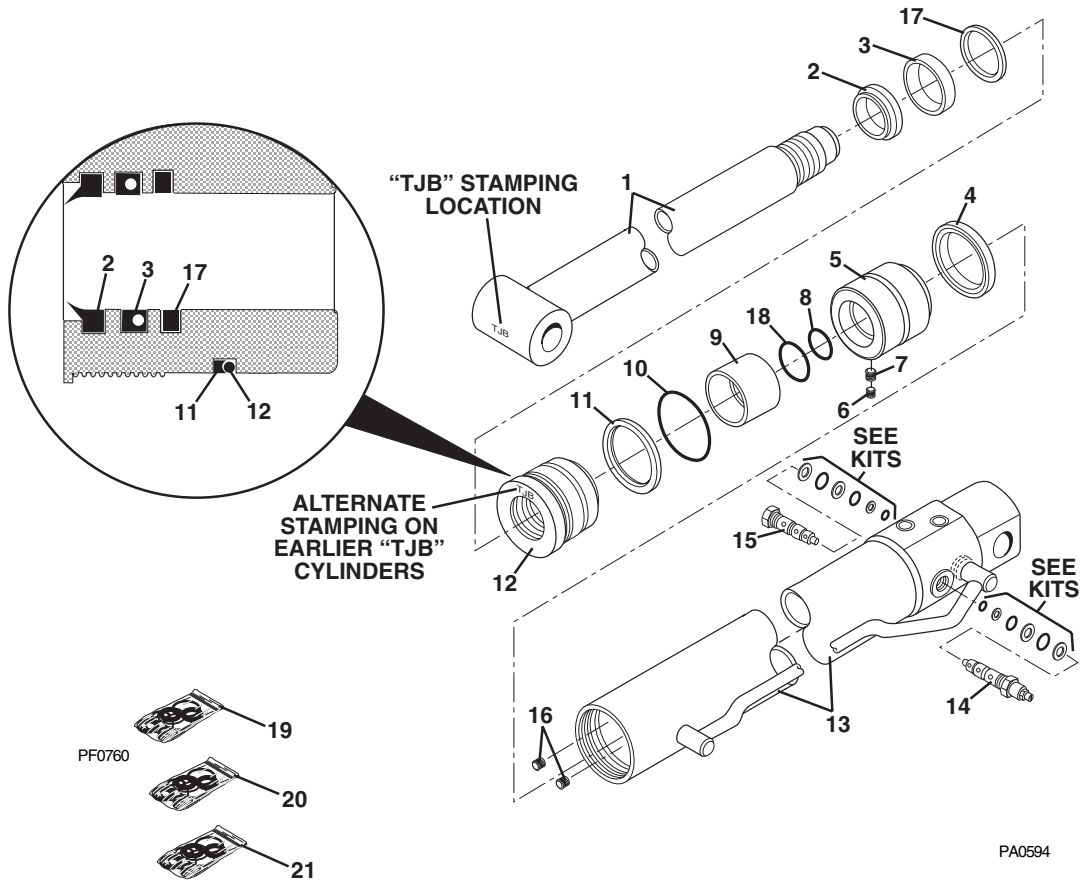

BOOM EXTEND CYLINDER

BOOM EXTEND CYLINDER

Item No.	Part Number	Qty.	Description
1	2711693	1	Cylinder, Boom Extend/Retract - TJB (Includes Items 1 thru 18)
2	8032731	1	Rod
3	See Kits	1	Wiper
4	See Kits	1	Seal, Rod
5	8032734	1	Seal, Piston
6	See Kits	1	Piston
7	See Kits	1	Setscrew, Nylon
8	See Kits	1	Setscrew
9	See Kits	1	O-Ring
10	8032736	1	Tube, Stop
11	See Kits	1	O-Ring
12	See Kits	1	Ring, Backup
13	8032732	1	Gland
14	NSS	1	Tube Cylinder
15	8902212	1	Valve, Counterbalance w/o TLC (See Kits)
16	8032737	1	Valve, Counterbalance w/TLC Only (See Kits)
17	8032738	2	Plug
18	See Kits	1	Seal, Step
			O-Ring
			<u>KITS</u>
19	8205659	1	Seal Kit, Boom Extend/Retract Cylinder (Includes Items 2, 3, 4, 6, 7, 8, 10, 11, 17 & 18)
20	8205656	2	Seal Kit, Counterbalance & Pilot Check Valves (Includes 3 O-Rings & 3 Backup Rings)
21	8035246	1	Seal Kit, Gland Static Seal (Consists of 1 O-Ring & 1 Backup Ring)

IMPORTANT !

Before ordering internal service parts, you must first identify the cylinder by the manufacturer's stamping (see illustrations). The BHE cylinders are no longer available as individual complete assemblies. You must replace individual BHE cylinders with a pair of the same TJB cylinders.

Item No.	Part Number	Qty.	Description
	2711693	1	Cylinder, Boom Extend/Retract - BHE (Includes Items 1 thru 20)
1	8033119	1	Rod
2	See Kits	1	Wiper
3	See Kits	1	Seal
4	See Kits	1	O-Ring
5	8033115	1	Head
6	See Kits	1	Ring, Backup
7	See Kits	1	O-Ring
8	8033122	1	Spacer
9	8033123	1	Ring, Snap
10	See Kits	2	Ring, Backup
11	See Kits	1	O-Ring
12	8033128	1	Piston
13	See Kits	1	Seal/Expander Assembly
14	See Kits	1	Bearing
15	8033129	1	Screw, Hex Hd Cap
16	NSS	1	Barrel
17	See Kits	2	O-Ring
18	8033131	2	Plug
19	8902473	1	Valve, Counterbalance
20	8032737	1	Valve, Pilot Check
			<u>KITS</u>
21	8205667	1	Seal Kit, Boom Extend/Retract Cylinder (Includes Items 2, 3, 4, 6, 7, 10, 11, 13, 14 & 17)
22	8205656	2	Seal Kit, Counterbalance & Pilot Check Valve (Includes 3 O-Rings & 3 Backup Rings)