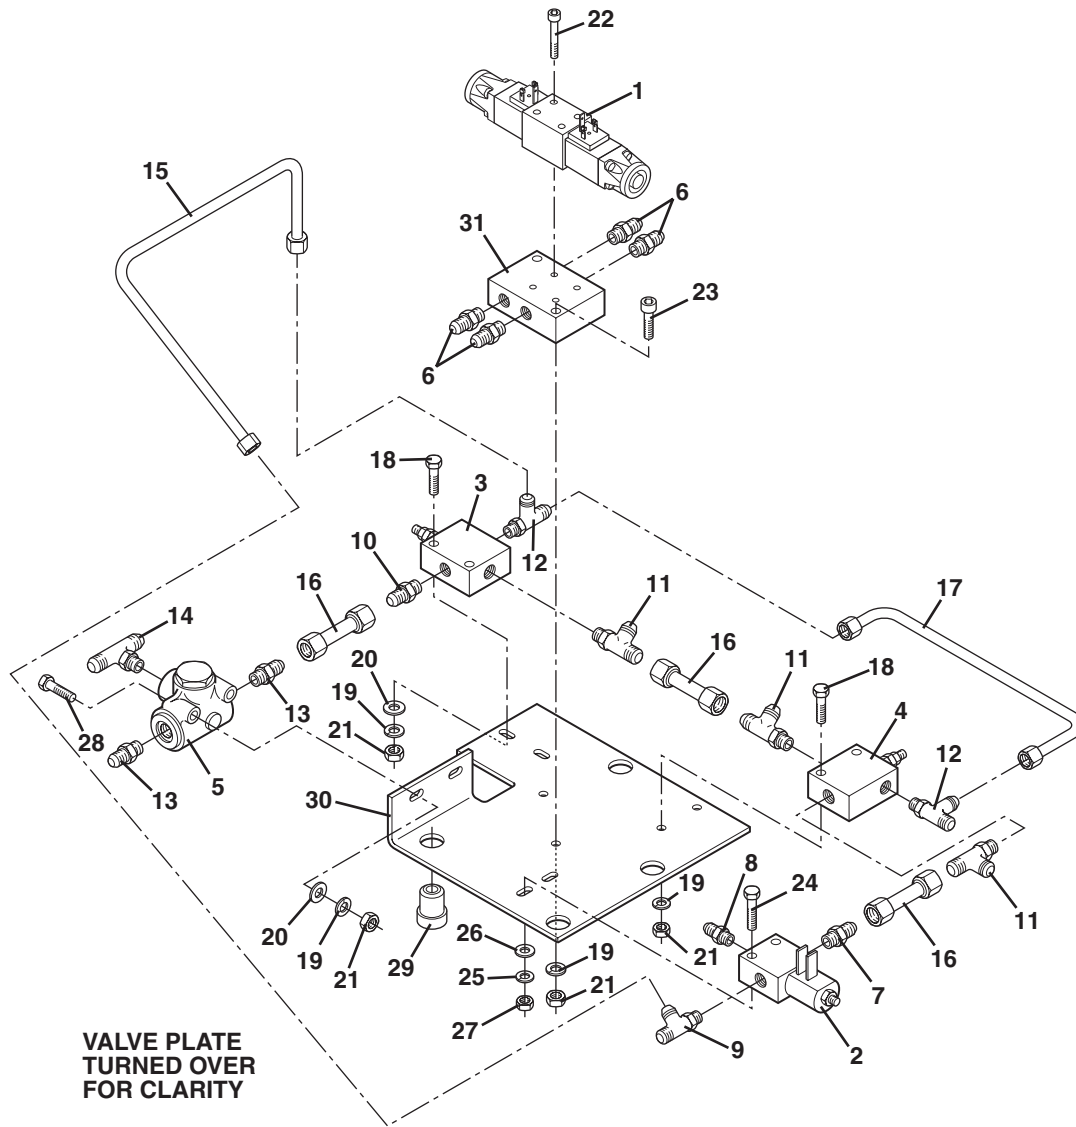

VALVE PLATE ASSEMBLY (S/N 8G0236N THRU S/N 9B0499)

VALVE PLATE
TURNED OVER
FOR CLARITY