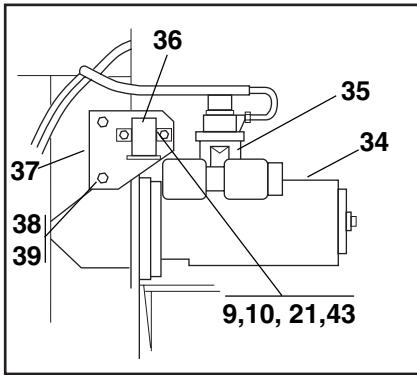

ENGINE, RADIATOR AND OIL COOLER MOUNTING (PERKINS 4.236T - TURBO)

STARTER INSTALLATION