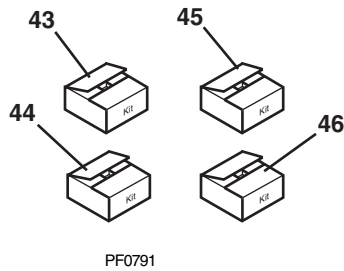

MAIN CONTROL VALVE (S/N 9B0500 & AFTER)

PA0664

MAIN CONTROL VALVE (S/N 9B0500 & AFTER)

Item No.	Part Number	Qty.	Description
1	8902129	1	Main Control Valve (Includes Items 1 thru 42)
2	8902504	1	Section, Inlet (Includes one of Item 5)
3	8033215	1	Section, Outlet
4	8033158	1	Section, Boom Raise/Lower (Includes Items 5 thru 16)
5	8033159	1	Section, Boom Extend/Retract (Includes Items 5 thru 16)
6	See Kits	1	O-Ring
7	See Kits	1	Poppet, C.V.
8	See Kits	1	Spring
9	See Kits	2	Screw, Socket Hd Cap
10	See Kits	1	Cap, Spool
11	See Kits	1	End, Spool
12	See Kits	2	Seat Spring
13	8033161	1	Spring
14	See Kits	2	Wiper
15	See Kits	2	O-Ring
16	See Kits	2	Plate, Seal
17	See Kits	2	Screw, Machine, Round Hd
18	8033164	1	Relief Valve, Main - Preset at 2650 ± 50 psi (Includes Items 18 thru 25)
19	See Kits	2	O-Ring
20	See Kits	1	Ring, Backup
21	See Kits	1	O-Ring
22	See Kits	1	O-Ring
23	See Kits	1	Ring, Backup
24	See Kits	1	Spring
25	See Kits	1	Spring
26	See Kits	2	O-Ring
27	8033412	3	Relief Valve, Port - Preset at 2850 ± 50 psi (Includes Items 27 thru 35)
28	See Kits	1	O-Ring
29	See Kits	1	Ring, Backup
30	See Kits	1	O-Ring
31	See Kits	1	O-Ring
32	See Kits	1	Ring, Backup
33	See Kits	1	Spring
34	See Kits	1	O-Ring
35	See Kits	1	Spring
36	See Kits	2	O-Ring
37	See Kits	2	Rod, Tie
38	See Kits	1	Rod, Tie
39	See Kits	4	Nut, Special
40	See Kits	2	Nut, Special
41	See Kits	1	Plug Assembly, SAE
42	See Kits	1	Plug
		1	O-Ring
			KITS
43	8033154	1	Rebuild Kit for Items 3 & 4 (Includes 3 of Item 5, listed quantities of Items 6 thru 16 & 40, 41 & 42)
44	8033218	1	Seal & Spring Kit for Main Relief Valve Item 17 (Includes Items 18 thru 25)
45	8902495	3	Spring & Seal Kit for Port Relief Valve Item 26 (Includes Items 27 thru 35)
46	8903011	1	Tie Rod Kit (Includes Items 36 thru 39)