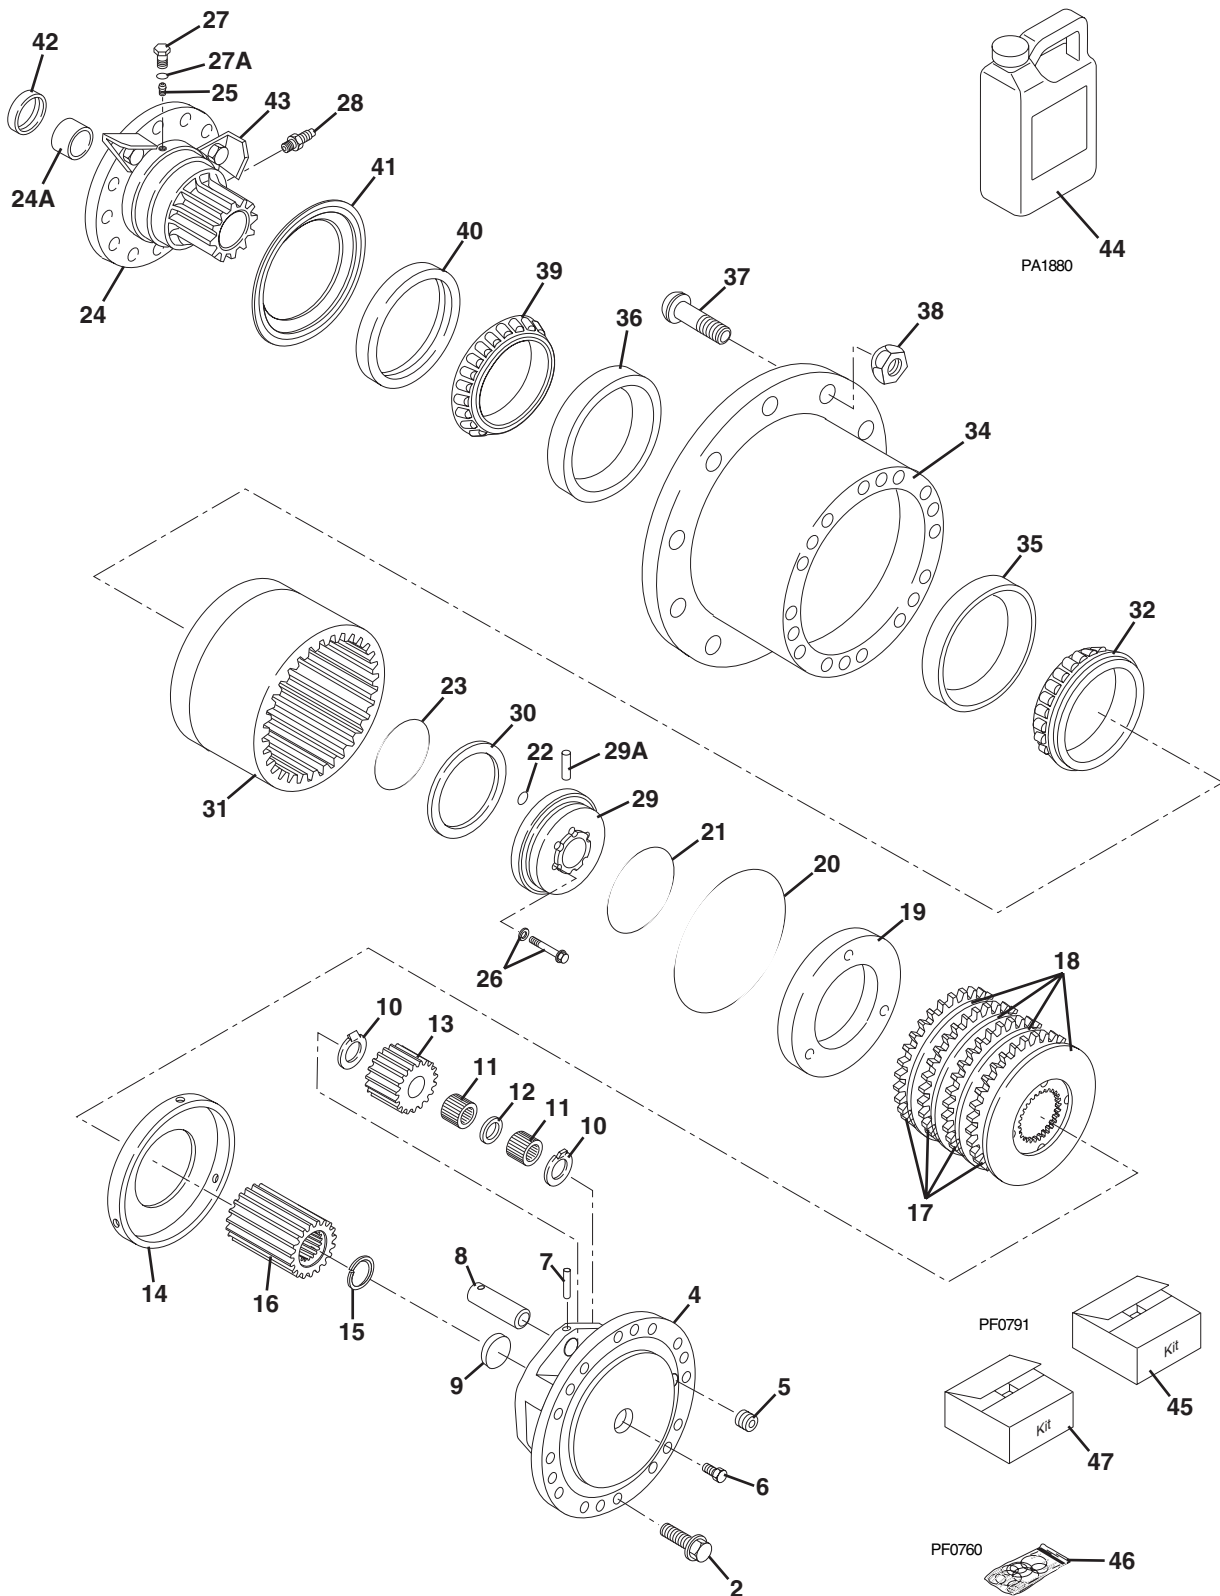

WHEEL END - WITH SERVICE BRAKES

(FRONT AXLES S/N 6036-2343 AND BEFORE AND REAR AXLES S/N 6036-1305 AND BEFORE)

WHEEL END - WITH SERVICE BRAKES

(FRONT AXLES S/N 6036-2343 AND BEFORE AND REAR AXLES S/N 6036-1305 AND BEFORE)

Item No.	Part Number	Qty.	Description
Note: Quantities for items 2 thru 43 are for one wheel end assembly			
1	8033095	2	Wheel End Assembly, Front Axle (Includes Items 2 thru 43)
2	8032906	18	Screw, Hex Hd, Self Locking
3	8033012	1	Planetary Gear Assembly (Includes Items 4 thru 14)
4	8032903	1	Flange, Planetary Drive
5	8032895	1	Plug, Pipe
6	8032894	1	Plug, Hex Hd
7	8032900	3	Pin, Roller
8	8032899	3	Shaft, Planet Gear
9	8032896	1	Washer, Drive Flange
10	8032901	6	Washer, Keyed
11	8032898	150	Bearing, Single Roller
12	8032897	3	Washer, Planet Gear
13	8032902	3	Gear, Spur
14	8032904	1	Plate, Lining Stop
15	8032908	1	Ring, Snap
16	8032907	1	Gear, Spur
17	N.S.S	4	Plate, Lining Stop (See Kits)
18	N.S.S	4	Disc Assembly (See Kits)
19	8032912	1	Piston
20	8032924	1	O-Ring (See Kits)
21	8032925	1	O-Ring (See Kits)
22	8032922	2	O-Ring (See Kits)
23	8032923	1	O-Ring (See Kits)
24	See Kits	1	Spindle Assembly (Includes Items 24A & 25)
24A	8032978	1	Bushing, Spindle
25	8032826	1	Seat, Bleeder (See Kits)
26	8034581	1	Screw 12 Pt Cap & Washer Kit (Contains 6 each)
27	8032984	1	Plug, Bleeder
27A	8032985	1	O-Ring, Bleeder Plug
28	8032848	1	Fitting, Brake
29	8032920	1	Retainer, Bearing Adjuster Ring (Includes Item 29A)
29A	8032949	1	Tubing, Brake
30	8032972	AR	Shim, Adjusting, 0.010
	8032973	AR	Shim, Adjusting, 0.020
	8032974	AR	Shim, Adjusting, 0.030
31	8032910	1	Gear, Planetary
32	8032913	1	Cone, Roller Bearing
33	8032879	1	Hub Assembly (Includes Items 34 thru 37)
34	8032890	1	Hub, Planetary
35	8032891	1	Cup, Roller Bearing
36	8032892	1	Cup, Roller Bearing
37	8032893	10	Bolt, Wheel, RH
38	8786516	10	Nut, Wheel
39	8032914	1	Cone, Roller Bearing
40	8032983	1	Seal, Oil (See Kits, Page 3.11)
41	8032926	1	Deflector, Seal
42	8032982	1	Seal, Oil (See Kit, Page 3.11)
43	8033226	2	Scraper
44	8522042	AR	Fluid, Special Wet Disc Brake, 1 GAL.
Kits			
45	8032927	1	Service Kit, Spindle (Includes Items 24, 24A, 25 & 26)
46	8032957	1	Wet Brake Seal Kit (Includes Items 20 thru 23)
47	8034688	1	Service Kit, Brake Discs and Plates (Includes Items 17 & 18)