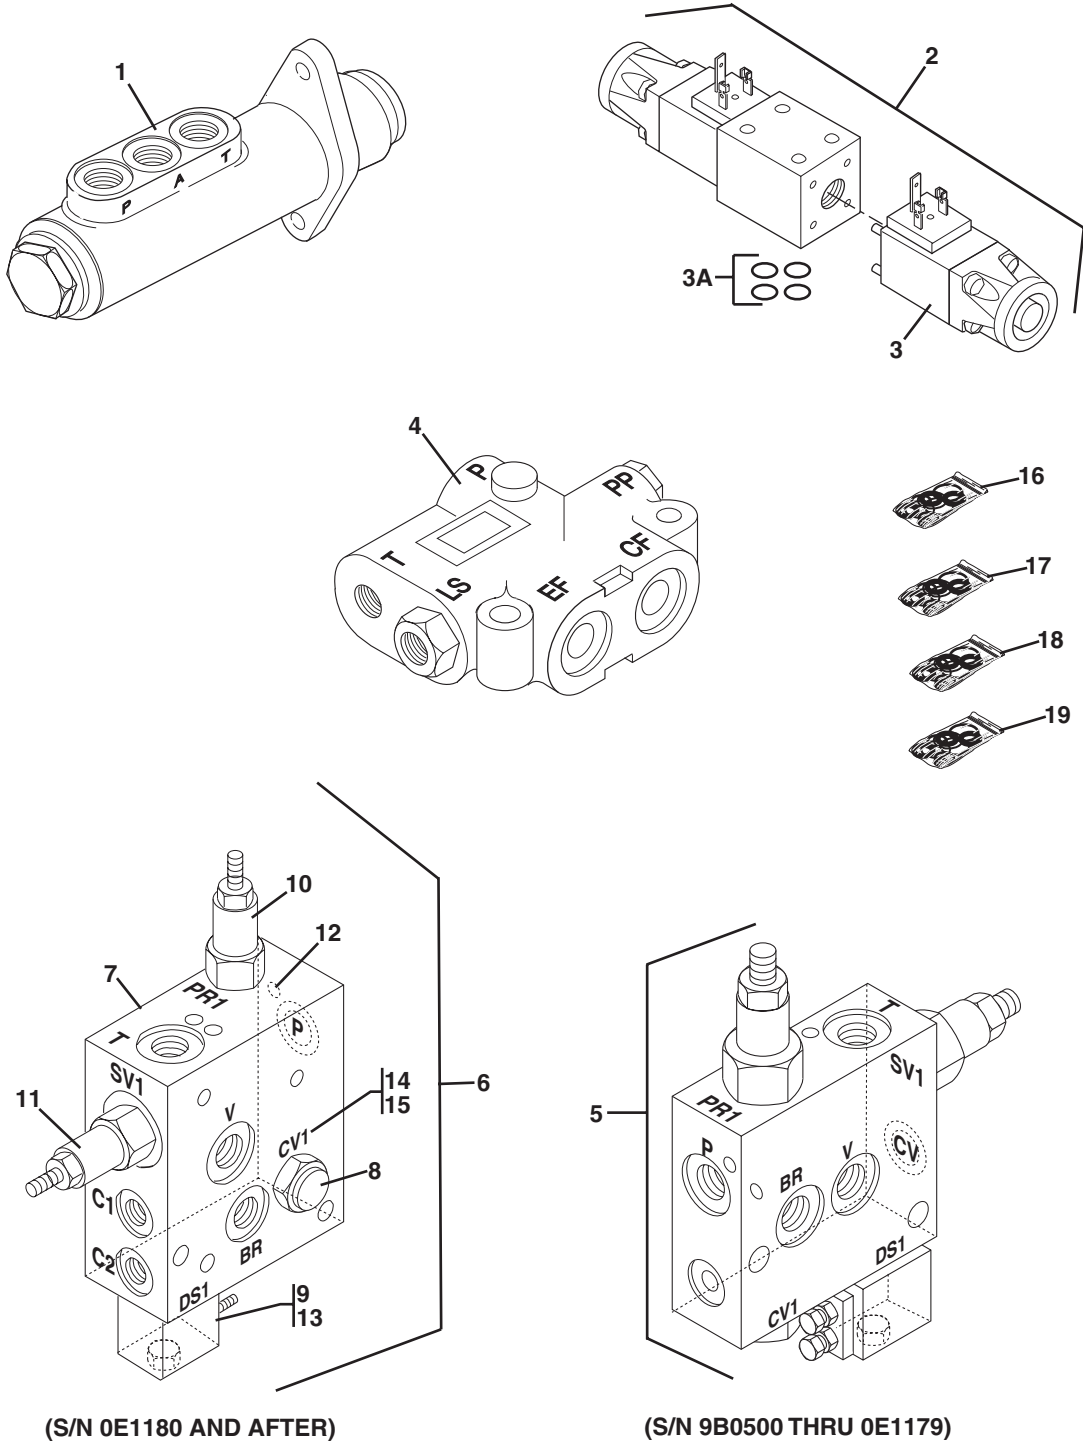

DIRECTIONAL CONTROL VALVES (S/N 9B0500 & AFTER)

(S/N 0E1180 AND AFTER)

(S/N 9B0500 THRU 0E1179)

DIRECTIONAL CONTROL VALVES (S/N 9B0500 & AFTER)

Item No.	Part Number	Qty.	Description
1	8902222	1	Brake Valve Assembly (See Kits)
2	8902109	1	Valve, Steer Select (Includes Items 3 & 3A)
3	8032756	2	Solenoid
3A	8640017	4	O-Ring, Size 2-12
4	8902227	1	Valve, Priority
5	7092552	1	Valve, Brake Manifold Kit w/Declutch (S/N 9B0500 thru 0E1179) (Was 8902657 Obsolete)
6	8902659	1	Valve, Brake Manifold (Includes Items 7 thru 15) (S/N 0E1180 & After)
7	NSS	1	Body, (Order Item 6)
8	8032684	1	Valve, Check (See Kits)
9	8032788	1	Valve, Solenoid Cartridge, Park Lock Release (See Kits)
10	8032686	1	Valve, Pressure Reducing (See Kits)
11	8032687	1	Valve, Sequence (See Kits)
12	8032688	5	Plug, Expander
13	8034564	1	Coil
14	8032690	1	Plug, Orifice
15	8032790	1	Plug
<u>KITS</u>			
16	8033254	1	Repair Kit, Brake Valve (Item 1)
17	8032693	1	Seal Kit, Check Valve (Item 8)
18	8032695	2	Seal Kit, Pressure Reducing Valve and Sequence Valve (Items 10 & 11)
19	8032791	1	Seal Kt, Park Lock Release Solenoid Valve (Item 9)