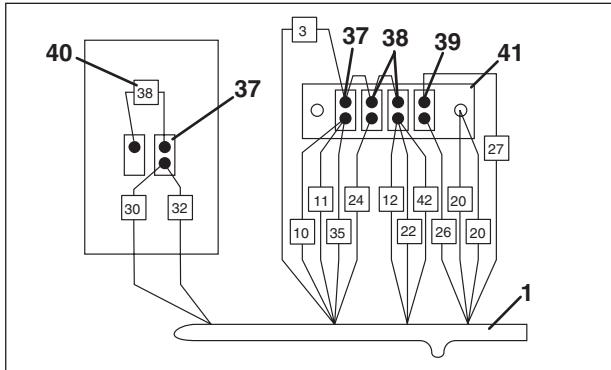

ELECTRICAL SYSTEM - CAB HARNESS (S/N 9B0501 & AFTER)

**PREVIOUS CAB HARNESS PROTECTIVE DEVICES
(S/N 9B0501 THRU 1882)**

(S/N 1883 & AFTER)

PA1083

ELECTRICAL SYSTEM - CAB HARNESS (S/N 9B0501 & AFTER)

Item No.	Part Number	Qty.	Description
1	7089114	1	Harness, Cab (Obsolete)
	7114754	1	Harness, Cab (Includes Items 1A & 1B)
1A	8220882	2	Connector, Solenoid (Includes Item 1B)
1B	8688026	2	Seal, Connector (Not Shown)
2	7112511	1	Motor Kit, Windshield Washer/Wiper
3	8033201	1	Switch, Windshield Washer/Wiper
4	8223442	1	Switch, Test
5	8580312	1	Boot, Test Switch
6	8223405	1	Button, Horn
7	8580311	1	Boot, Horn Button
8	8464212	1	Gauge, Fuel
9	8466305	1	Gauge, Warning Lights
10	8467014	1	Hourmeter
11	8223220	1	Switch, Steer Select
12	8220050	2	Terminal, Male
13	8033065	1	Washer Reservoir Assembly
14	8223436	1	Switch, Ignition
15	8223438	1	Key, Ignition (w/Keys)
16	8033078	1	Fan, Circulation
17	8229233	3	Fuse, 7.5 Amp (4 Required on Closed Cab)
18	8229234	2	Fuse, 10 Amp
19	8229235	1	Fuse, 20 Amp (Optional Light Package)
20	8305004	2	Nut, Hex, 1/4
21	8307109	2	Washer, Flat, 1/4
22	8307005	2	Lockwasher, Internal Tooth, 3/8
23	8305002	2	Nut, Hex, #10
24	8229415	1	Circuit Breaker, 40 Amp
25	8223024	1	Switch Kit, Heater
26	8584001	5	Wrap, Tie (Not Shown)
27	8307002	3	Lockwasher, 1/4
28	8223444	1	Switch, Brake
29	8223445	1	Guard, Switch
30	8307003	2	Lockwasher, #10
31	8469028	1	Warning Light, Brake
32	8582007	3	Clip, Spare Fuse
33	8220008	1	Terminal, Ring #10
34	8160621	1	Switch, Reverse
35	8032756	2	Solenoid, Steer Select Valve
36	8584003	1	Tie Wrap
			NOTE: The following protective parts are used with Harness 7089114 only in place of items 17, 18 & 19
37	8229215	2	Circuit Breaker, 6 Amp (3 Required on Closed Cab)
38	8229216	2	Circuit Breaker, 10 Amp
39	8229226	1	Circuit Breaker, 40 Amp
40	7047041	1	Wire Assembly (Closed Cab Only)
41	8229218	1	Bracket, Circuit Breaker
42	7084202	1	Wire Assembly