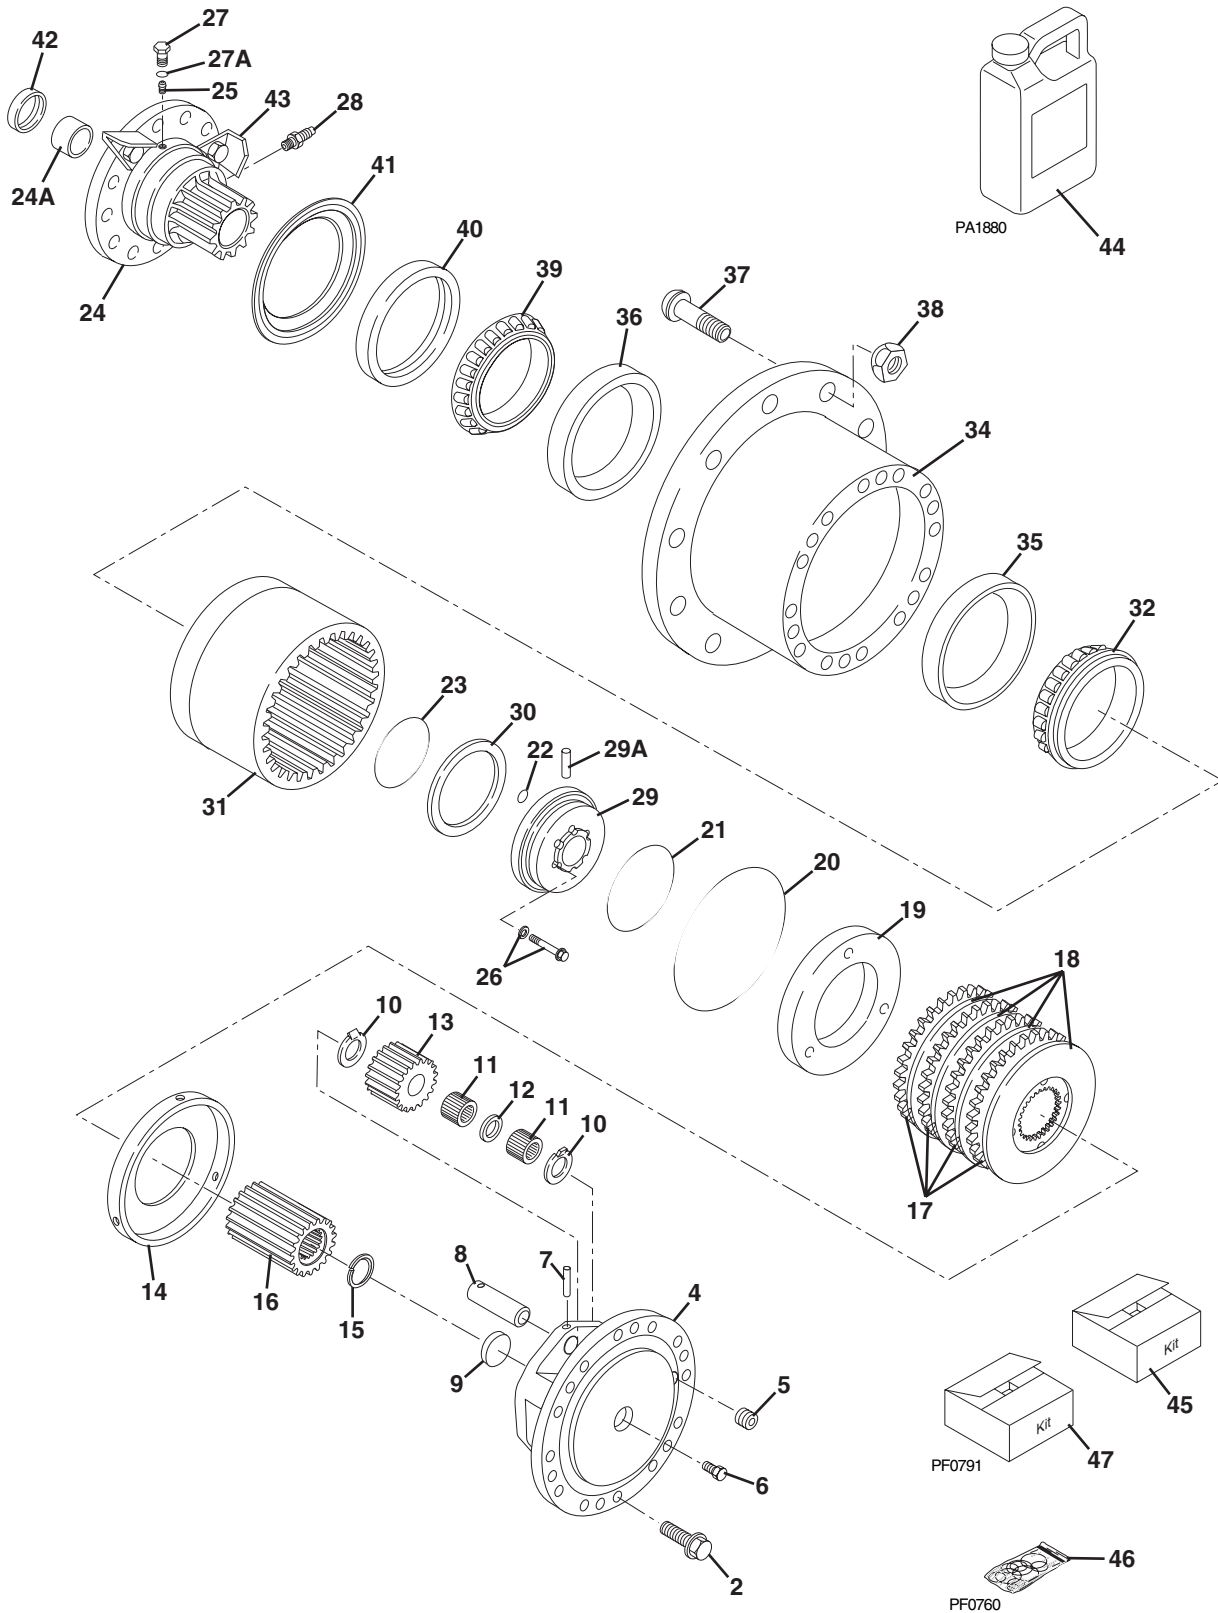

WHEEL END - WITH SERVICE BRAKES (FRONT AXLE ONLY - S/N 6036-2344 AND AFTER)

WHEEL END - WITH SERVICE BRAKES

(FRONT AXLE ONLY - S/N 6036-2344 AND AFTER)

Item No.	Part Number	Qty.	Description
Note: Quantities for items 2 thru 43 are for one wheel end assembly			
1	8034588	2	Wheel End Assembly, Front Axle (Includes Items 2 thru 43)
2	8032906	18	Screw, Hex Hd, Self Locking
3	8033012	1	Planetary Gear Assembly (Includes Items 4 thru 14)
4	8032903	1	Flange, Planetary Drive
5	8032895	1	Plug, Pipe
6	8032894	1	Plug, Hex Hd
7	8032900	3	Pin, Roller
8	8032899	3	Shaft, Planet Gear
9	8032896	1	Washer, Drive Flange
10	8032901	6	Washer, Keyed
11	8032898	150	Bearing, Single Roller
12	8032897	3	Washer, Planet Gear
13	8032902	3	Gear, Spur
14	8032904	1	Plate, Lining Stop
15	8032908	1	Ring, Snap
16	8032907	1	Gear, Spur
17	N.S.S	4	Plate, Lining Stop (See Kits)
18	N.S.S	4	Disc Assembly (See Kits)
19	8032912	1	Piston
20	8032924	1	O-Ring (See Kits)
21	8032925	1	O-Ring (See Kits)
22	8032922	2	O-Ring (See Kits)
23	8032923	1	O-Ring (See Kits)
24	See Kits	1	Spindle Assembly (Includes Items 24A & 25)
24A	8032978	1	Bushing, Spindle
25	8032826	1	Seat, Bleeder (See Kits)
26	8034584	6	Screw 12 Pt Cap 1/2"
26A	8034585	6	Washer, Flat 1/2"
27	8032984	1	Plug, Bleeder
27A	8032985	1	O-Ring, Bleeder Plug
28	8032848	1	Fitting, Brake
29	8034586	1	Retainer, Bearing Adjuster Ring (Includes Item 29A)
29A	8032949	1	Tubing, Brake
30	8032972	AR	Shim, Adjusting, 0.010
	8032973	AR	Shim, Adjusting, 0.020
	8032974	AR	Shim, Adjusting, 0.030
31	8032910	1	Gear, Planetary
32	8032913	1	Cone, Roller Bearing
33	8032879	1	Hub Assembly (Includes Items 34 thru 37)
34	8032890	1	Hub, Planetary
35	8032891	1	Cup, Roller Bearing
36	8032892	1	Cup, Roller Bearing
37	8032893	10	Bolt, Wheel, RH
38	8786516	10	Nut, Wheel
39	8032914	1	Cone, Roller Bearing
40	8032983	1	Seal, Oil (See Kits, Page 3.11)
41	8032926	1	Deflector, Seal
42	8032982	1	Seal, Oil (See Kit, Page 3.11)
43	8033226	2	Scraper
44	8522042	AR	Fluid, Special Wet Disc Brake, 1 GAL.
Kits			
45	8034583	1	Service Kit, Spindle (Includes Items 24, 24A, 25, 26 & 26A)
46	8032957	1	Wet Brake Seal Kit (Includes Items 20 thru 23)
47	8033096	1	Service Kit, Brake Discs and Plates (Includes Items 17 & 18)