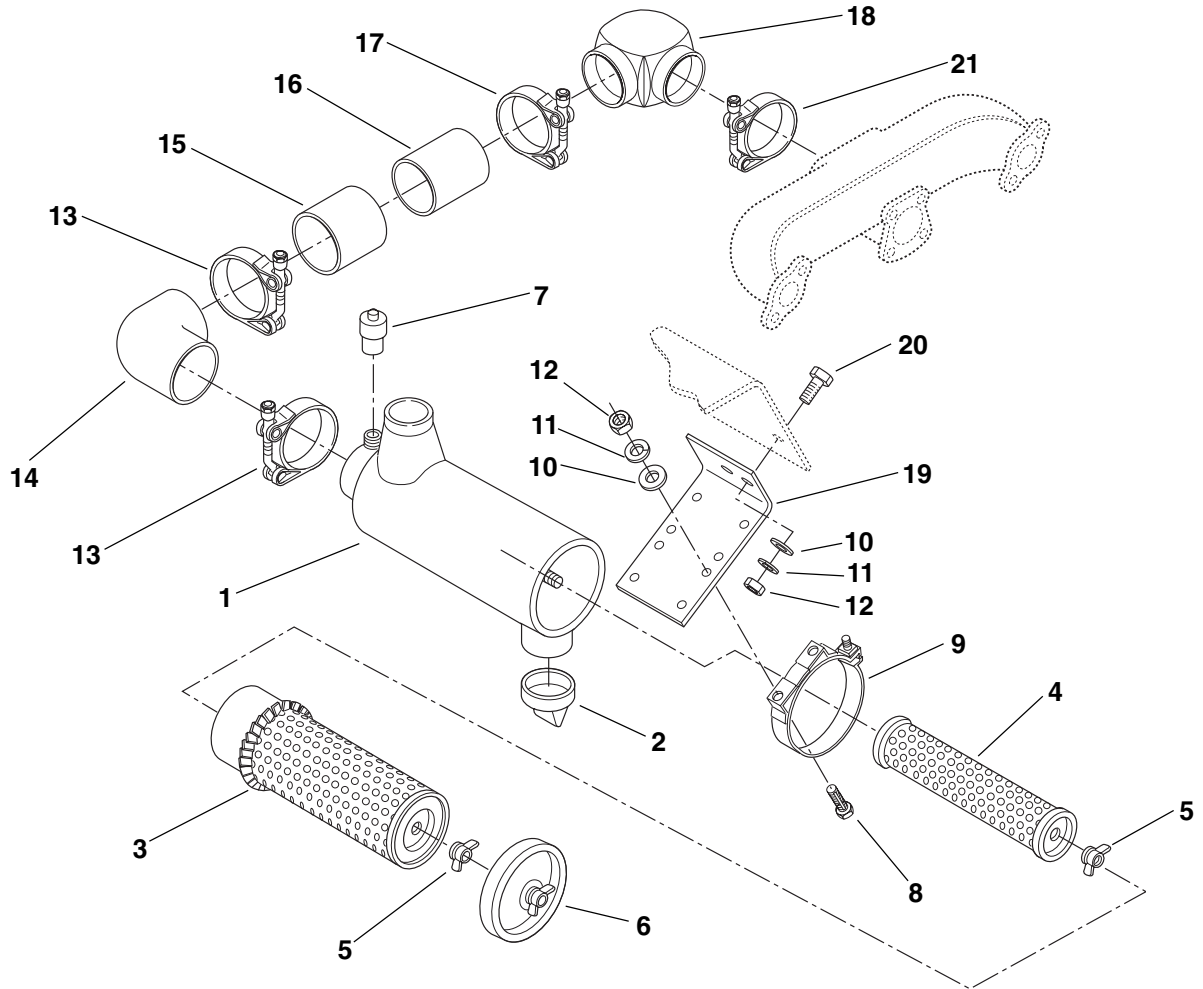

AIR CLEANER

(PERKINS 4.236 - NATURAL - S/N 0F1186 AND AFTER)

PA1300

Item No.	Part Number	Qty.	Description
1	8273017	1	Air Cleaner Assembly (Includes Items 2 thru 6)
2	8032764	1	Valve, Vacuator
3	8273267	1	Element, Primary
4	8273271	1	Element, Safety
5	8273272	2	Nut Assembly
6	8032763	1	Cover, End
7	8273241	1	Indicator, Service, 25 inch
8	8273266	2	Band, Mounting, Air Cleaner
9	8303697	4	Screw, Cap, Hex Hd, 5/16-18 x 3/4
10	8307203	6	Washer, Flat, 5/16
11	8307004	6	Lockwasher, 5/16
12	8305006	6	Nut, Hex, 5/16-18
13	8405305	2	Clamp, Hose, 3.38 to 3.69 inch
14	8273119	1	Elbow, 3 x 90°
15	8402020-0025	1	Hose, 2-1/2 ID x 3.00 OD x 2-1/2
16	7080981	1	Tube, Air Intake
17	8405212	1	Clamp, Hose, 2.69 to 3.00 inch
18	8273269	1	Elbow, Reducing 90°
19	7091902	1	Bracket, Air Cleaner
20	8303739	2	Screw, Hex Hd Cap, 5/16-18 x 1-1/4
21	8405211	1	Clamp, Hose, 2.50 to 2.81 inch