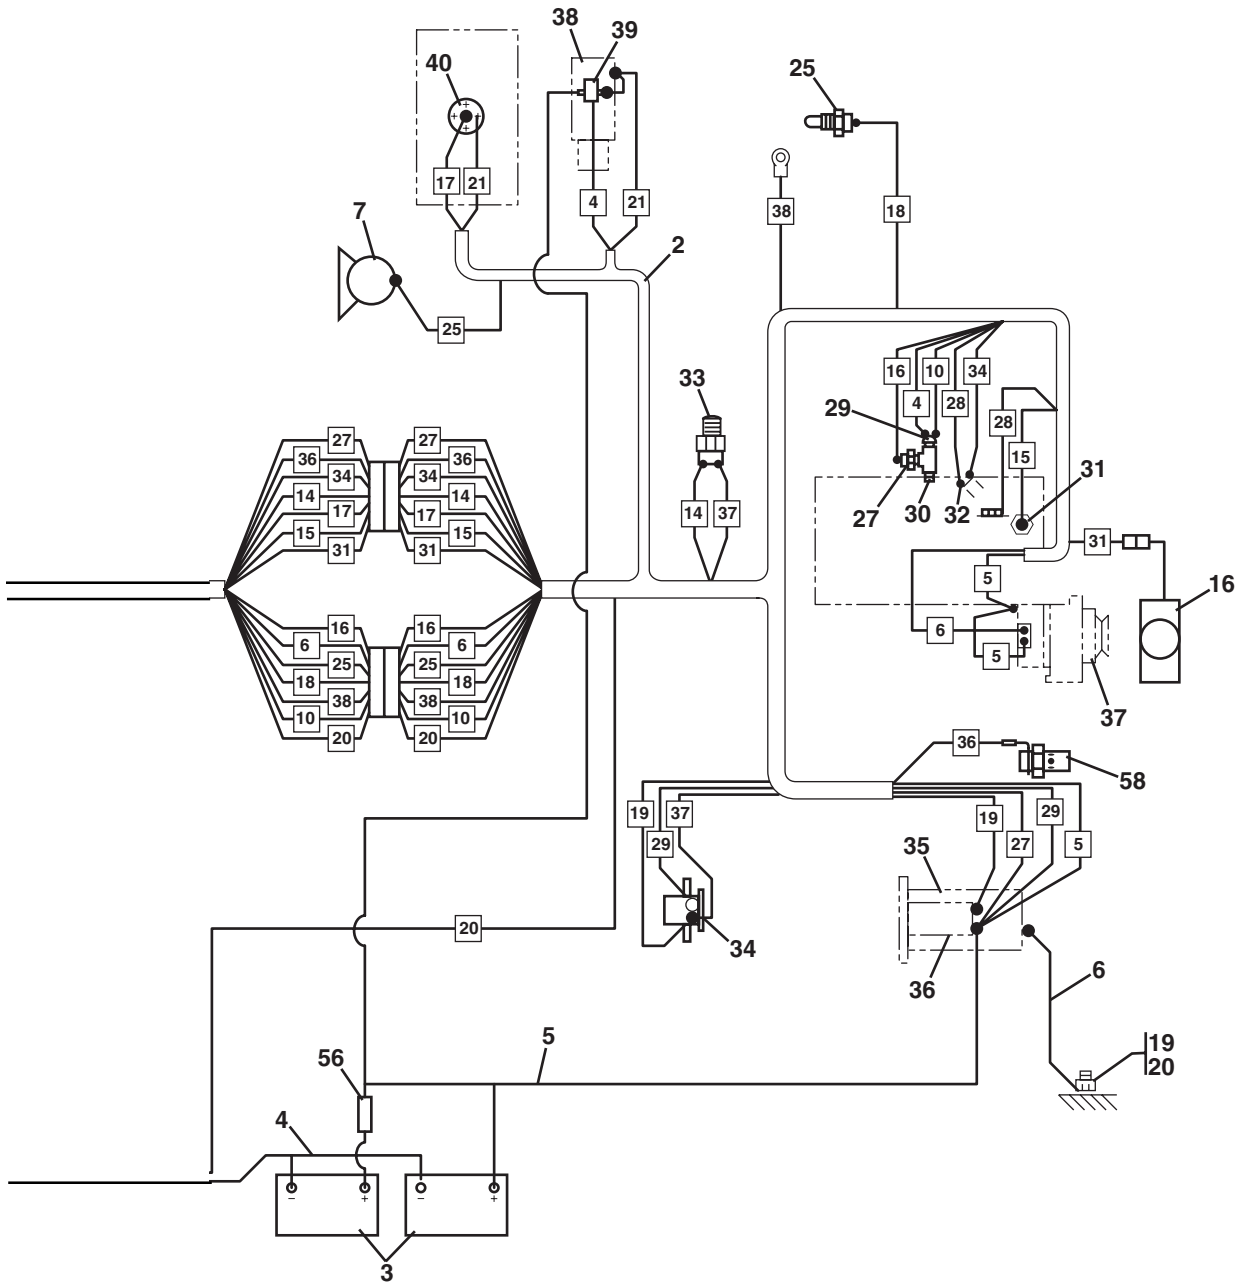

ELECTRIC SYSTEM (S/N 9B0500 & BEFORE)

ELECTRICAL SYSTEM (S/N 9B0500 AND BEFORE)

Item No.	Part Number	Qty.	Description
1	7082424	1	Harness, Cab
2	7082584	1	Harness, Engine
3	8270014	2	Battery, 12 Volt
4	7084212	1	Cable, Battery-Negative
5	7085682	1	Cable, Battery-Positive
6	7068651	1	Cable, Starter Ground
7	8270602	1	Horn
8	7084202	1	Wire Assembly
9	8220050	3	Terminal, Male
10	8229226	1	Circuit Breaker, 40 Amp
11	8229216	1	Circuit Breaker, 10 Amp
12	8229215	2	Circuit Breaker, 6 Amp (3 Required on Closed Cab)
13	8229218	1	Bracket, Circuit Breaker
14	8305004	2	Nut, Hex, 1/4-20
15	8307005	2	Lockwasher, 3/8
16	7093442	1	Backup Alarm, Retrofit Kit (Includes Hardware)
17	8307109	2	Washer, Flat 1/4
18	8220035	1	Terminal, Ring #6
19	8305008	2	Nut, Hex, 3/8
20	8307006	3	Lockwasher, 7/16
21	8033065	1	Washer Reservoir Assembly
22	8223436	1	Switch, Ignition (w / keys)
23	8223438	1	Key, Ignition (Not Shown)
24	8305405	1	Nut, Jam 3/8-16
25	8223216	1	Switch, Transmission Temperature
26	7047041	1	Wire Assembly (Closed Cab Only)
27	8468026	1	Sender, Low Oil Pressure
28	8584001	9	Tie Wrap (Not Shown)
29	8223514	1	Switch, Emergency Pump Oil Pressure
30	8541627	1	Tee, Street, 1/8NPT
31	8223217	1	Sender, Water Temperature
32	8274401	1	Solenoid, Fuel Run
33	8032677	1	Switch, Neutral Start
34	8277143	1	Relay, Starter
35	8270411	1	Starter
36	8270412	1	Solenoid, Starter
37	8270219	1	Alternator
38	8033250	1	Electric Pump Motor (Early Models)
	8033180	1	Electric Pump Motor (Late Models)
39	8032888	1	Solenoid, Electric Pump Motor (Early Models)
	8033182	1	Solenoid, Electric Pump Motor (Late Models)
40	7070992	1	Sender, Fuel Level
41	8033078	1	Fan,Circulation
42	8033201	1	Switch, Windshield Washer/ Wiper
43	8469028	1	Light, Brake
44	8223444	1	Switch, Brake
45	8223442	1	Switch, Test
46	8223220	1	Switch, Steer Select
47	8223405	1	Button, Horn
48	8467010	1	Hourmeter
49	8466305	1	Gauge, Warning Lights
50	8464212	1	Gauge, Fuel
51	8160620	1	Switch, Reverse
52	8033102	1	Motor, Windshield Wiper
53	8032756	2	Solenoid, Steer Select Valve
54	8902130	1	Solenoid, Brake Release Valve
55	8223024	1	Switch Kit, Heater
56	8221011-0600	1	Conduit,1/2 ID x 5 Ft. - Cut to Fit
57	8303620	2	Screw, Hex Hd Cap, 3/8-16 x 1
58	8277095	1	Plug, Thermo Start
59	8307026	2	Lockwasher, Shakeproof, 3/8