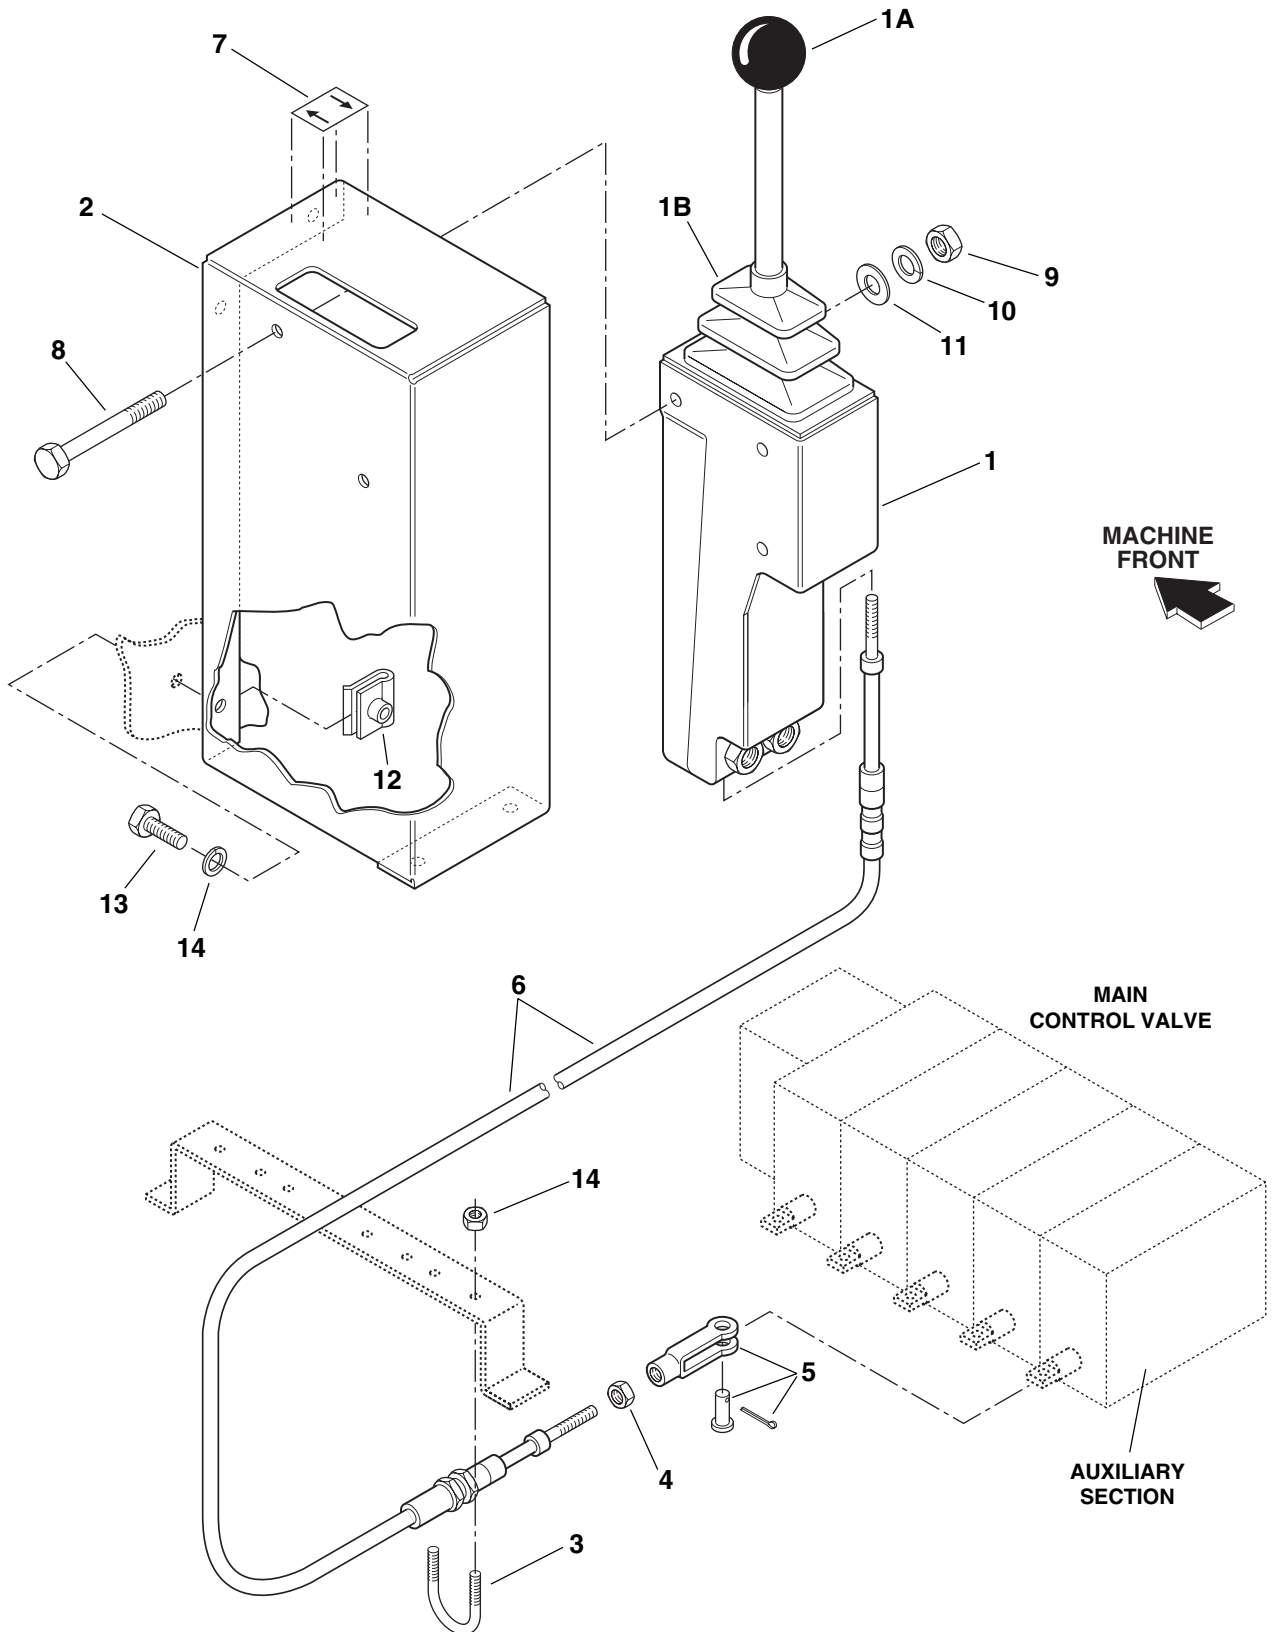

AUXILIARY HYDRAULIC CONTROL (OPTIONAL) (S/N 9B0499 AND BEFORE)

AUXILIARY HYDRAULIC CONTROL (OPTIONAL) (S/N 9B0499 AND BEFORE)

Item No.	Part Number	Qty.	Description
1	8160406	1	Controller, Auxiliary Hydraulics (Includes Items 1A & 1B)
1A	8580110	1	Knob
1B	8160418	1	Boot
2	7085403	1	Support, Controller
3	8160615	1	Clamp
4	8305402	1	Nut, Jam, 1/4-28
5	8301439	1	Clevis Assembly
6	8160052	1	Cable
7	4105621	1	Decal
8	8303758	2	Screw, Hex Hd Cap, 1/4-20 x 2
9	8305004	2	Nut, Hex, 1/4-20
10	8307002	2	Lockwasher, 1/4
11	8307109	2	Washer, Flat, 1/4
12	8305906	5	Nut, Retaining, 5/16 -18
13	8303697	5	Screw, Hex Hd Cap, 5/16-18 x 3/4
14	8307004	5	Lockwasher, 5/16