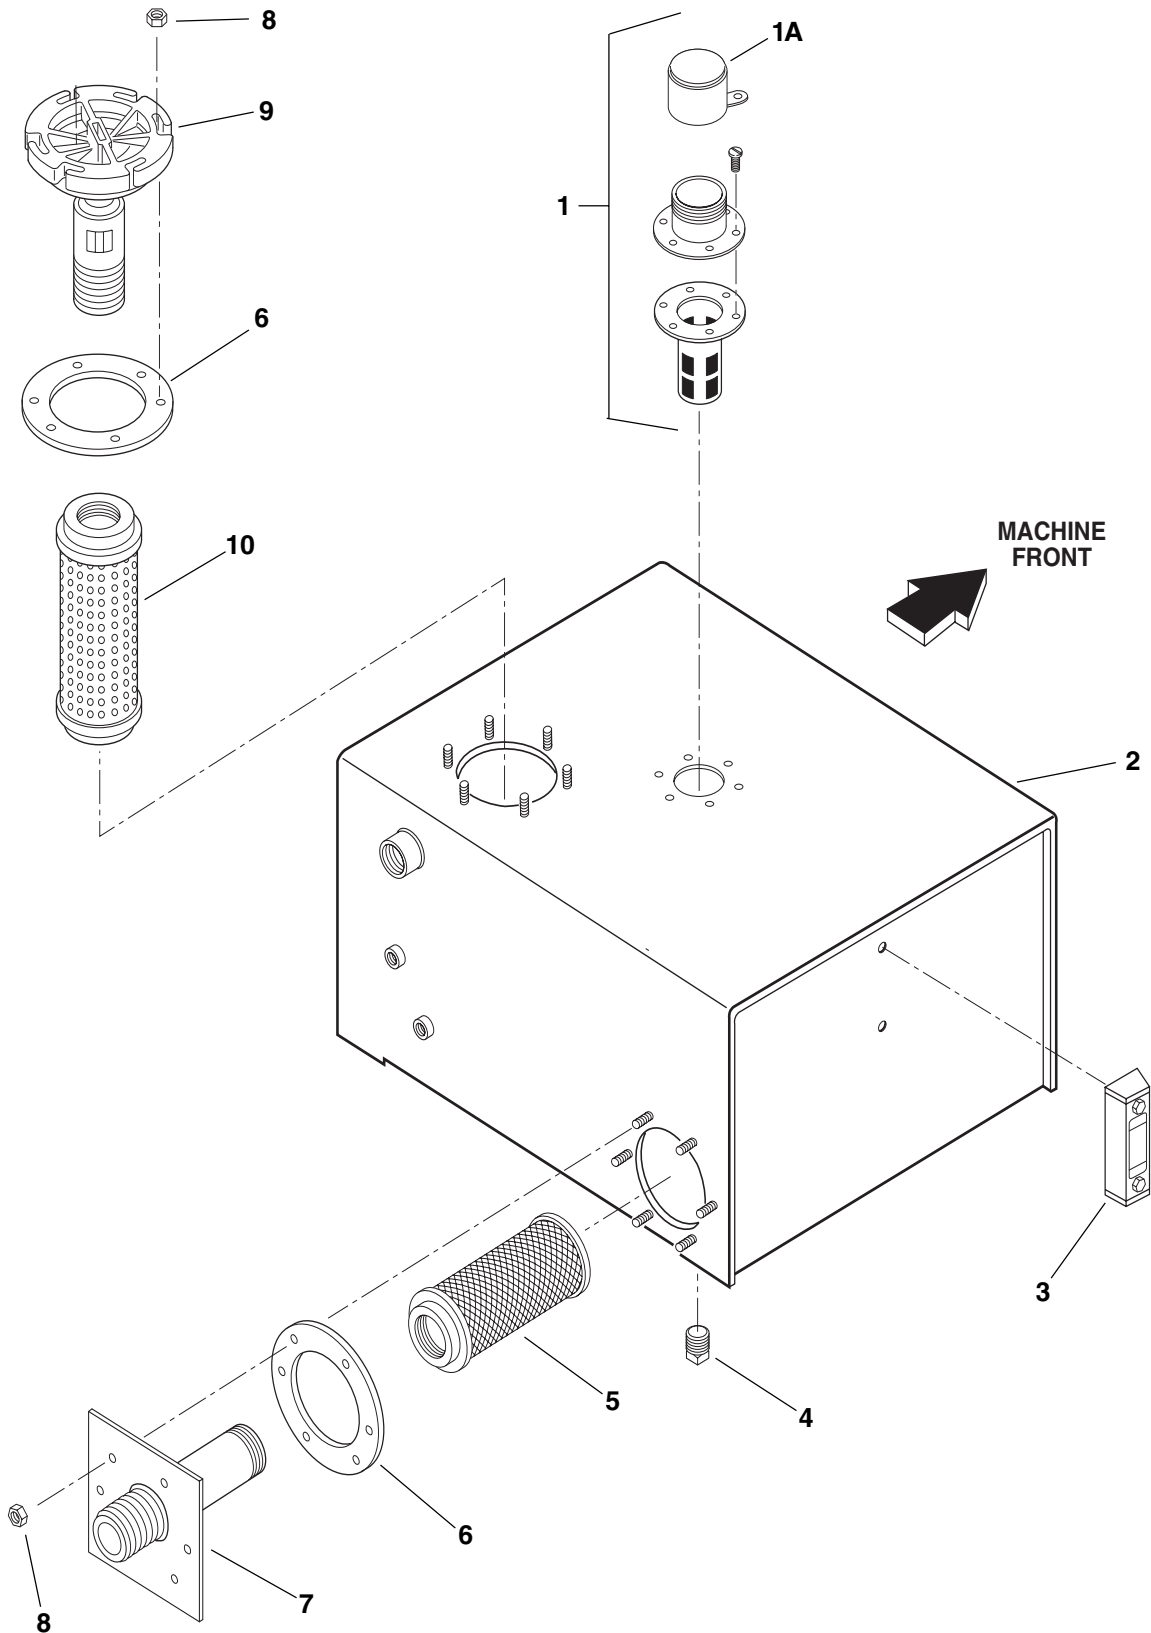

HYDRAULIC RESERVOIR (S/N 6036-1317 AND AFTER)

HYDRAULIC RESERVOIR (S/N 6036-1317 AND AFTER)

Item No.	Part Number	Qty.	Description
1	8322022	1	Filler/Breather (Includes Item 1A)
1A	8322029	1	Cap, Filler/Breather
2	7093154	1	Reservoir, Hydraulic
3	8464012	1	Gauge, Sight (Includes mtg. hardware and seal)
4	8541437	1	Plug, Pipe, Square Hd, 3/4
5	8324029	1	Strainer
6	7082901	2	Gasket
7	7092652	1	Flange Assembly
8	8305626	12	Locknut, 5/16-18
9	8320256	1	Cover Assembly, w/By-Pass
10	8320265	1	Element