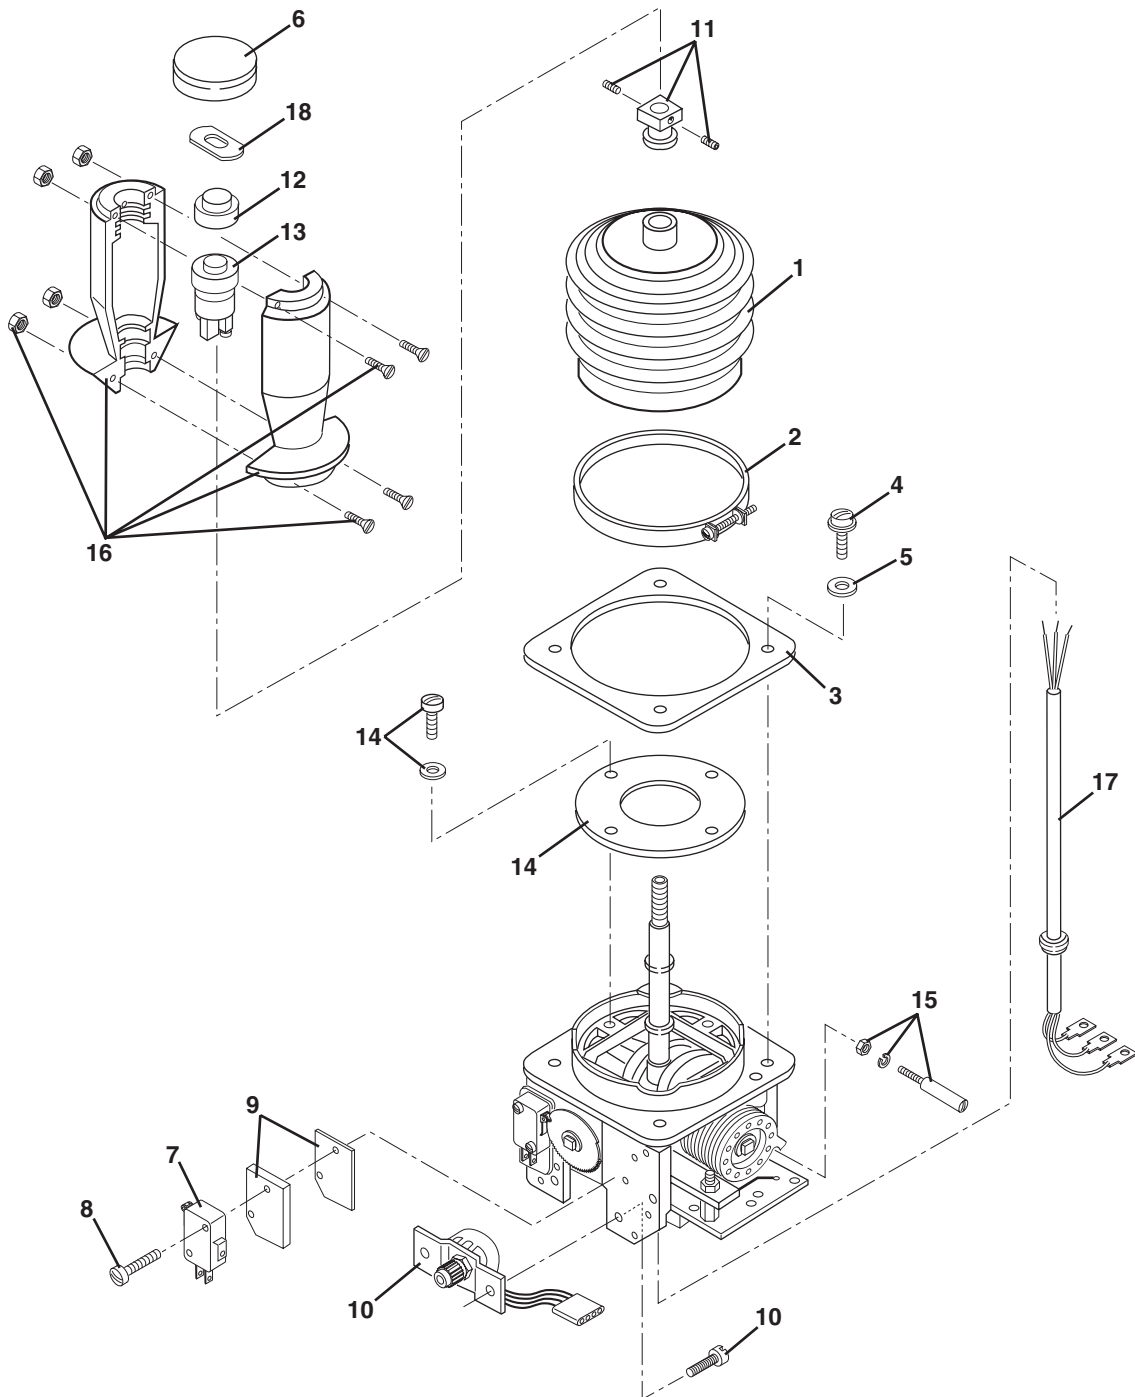

ELECTRONIC JOYSTICK ASSEMBLY

ELECTRONIC JOYSTICK ASSEMBLY

Item No.	Part Number	Qty.	Description
	8224016	1	Joystick Assembly (Includes Items 1 thru 18)
1	8033389	1	Boot
2	8033390	1	Clamp Boot
3	8033391	1	Gasket, Mounting
4	8033392	4	Screw, M5 x 10
5	8033393	4	Washer, Nylon #10
6	8033394	1	Boot, Pushbutton
7	8033395	4	Microswitch
8	8033396	8	Screw, #4-10 x 7/8
9	8033397	4	Insulator Cap
10	8033398	2	Pot Plate Assembly
11	8033399	1	Coupling, Shaft w/Screws
12	8033400	1	Button, Actuating
13	8033401	1	Switch, Pushbutton
14	8033402	1	Gate, Special
15	8033403	1	Stop, Return Spring w/Nut & Lockwasher
16	8033404	1	Handle Section w/Gaskets (Both Halves)
17	8033405	1	Wire, 3 Condcutor, 24" Long
18	8033490	1	Plate, Switch