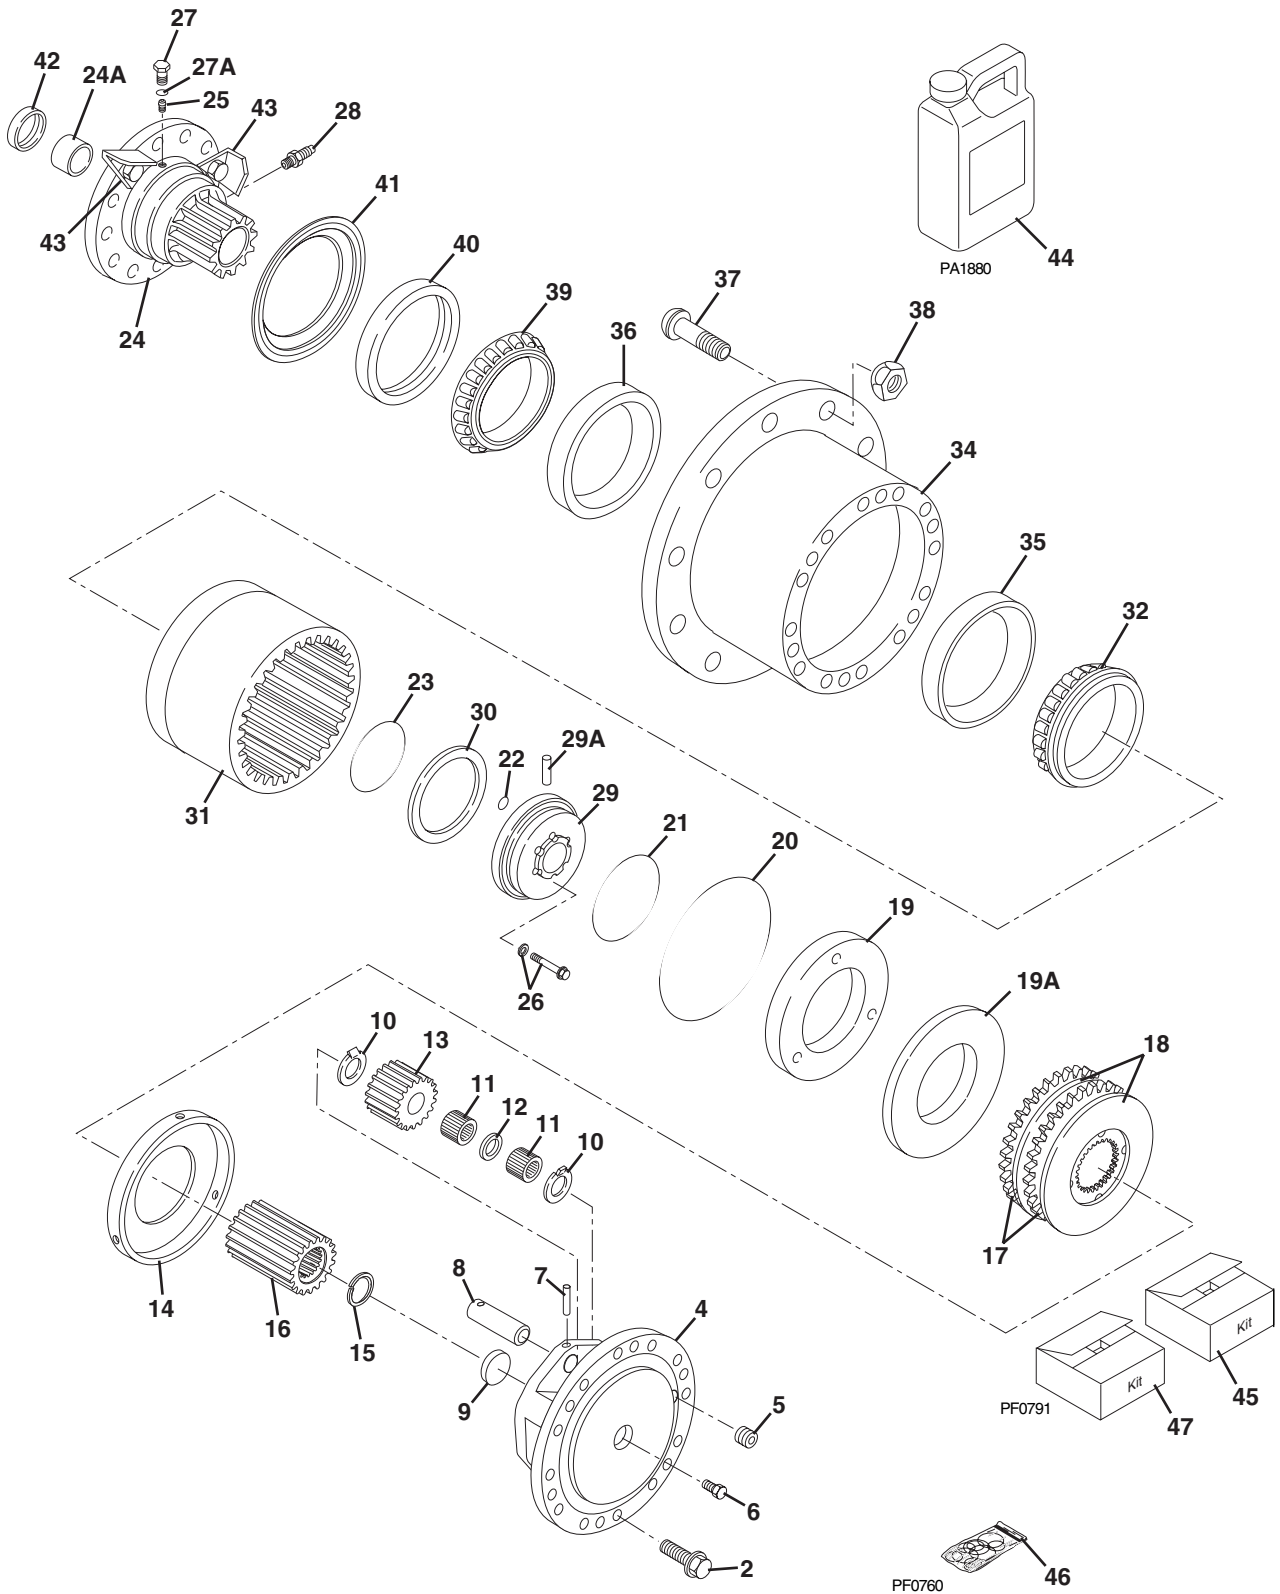

WHEEL END - WITH SERVICE BRAKES (REAR AXLE ONLY - S/N 6036-1306 THRU 2337)

WHEEL END - WITH SERVICE BRAKES

(REAR AXLE ONLY - S/N 6036-1306 THRU 2337)

Item No.	Part Number	Qty.	Description
Note: Quantities for items 2 thru 43 are for one wheel end assembly			
1	8033247	2	Wheel End Assembly (Includes Items 2 thru 43)
2	8032906	18	Screw, Hex Hd, Self Locking
3	8033012	1	Planetary Gear Assembly (Includes Items 4 thru 14)
4	8032903	1	Flange, Planetary Drive
5	8032895	1	Plug, Pipe
6	8032894	1	Plug, Hex Hd
7	8032900	3	Pin, Roller
8	8032899	3	Shaft, Planet Gear
9	8032896	1	Washer, Drive Flange
10	8032901	6	Washer, Keyed
11	8032898	150	Bearing, Single Roller
12	8032897	3	Washer, Planet Gear
13	8032902	3	Gear, Spur
14	8032904	1	Plate, Lining Stop
15	8032908	1	Ring, Snap
16	8032907	1	Gear, Spur
17	N.S.S	2	Plate, Lining Stop (See Kits)
18	N.S.S	2	Disc Assembly (See Kits)
19	8032912	1	Piston
19A	8033248	1	Plate, Spacer
20	8032924	1	O-Ring (See Kits)
21	8032925	1	O-Ring (See Kits)
22	8032922	2	O-Ring (See Kits)
23	8032923	1	O-Ring (See Kits)
24	See Kits	1	Spindle Assembly (Includes Items 24A & 25)
24A	8032978	1	Bushing, Spindle
25	8032826	1	Seat, Bleeder (See Kits)
26	8034581	1	Screw 12 Pt Cap & Washer Kit (Contains 6 each)
27	8032984	1	Plug, Bleeder
27A	8032985	1	O-Ring, Bleeder Plug
28	8032848	1	Fitting, Brake
29	8032920	1	Retainer, Bearing Adjuster Ring (Includes Item 29A)
29A	8032949	1	Tubing, Brake
30	8032972	AR	Shim, Adjusting, 0.010
	8032973	AR	Shim, Adjusting, 0.020
	8032974	AR	Shim, Adjusting, 0.030
31	8032910	1	Gear, Planetary
32	8032913	1	Cone, Roller Bearing
33	8032879	1	Hub Assembly (Includes Items 34 thru 37)
34	8032890	1	Hub, Planetary
35	8032891	1	Cup, Roller Bearing
36	8032892	1	Cup, Roller Bearing
37	8032893	10	Bolt, Wheel, RH
38	8786516	10	Nut, Wheel
39	8032914	1	Cone, Roller Bearing
40	8032983	1	Seal, Oil (See Kits, Page 3.11)
41	8032926	1	Deflector, Seal
42	8032982	1	Seal, Oil (See Kit, Page 3.11)
43	8033226	2	Scraper
44	8522042	AR	Fluid, Special Wet Disc Brake, 1 GAL.
Kits			
45	8032927	1	Service Kit, Spindle (Includes Items 24, 24A, 25 & 26)
46	8032957	1	Wet Brake Seal Kit (Includes Items 20 thru 23)
47	7095841	1	Service Kit, Brake Discs and Plates (Includes Items 17 & 18)