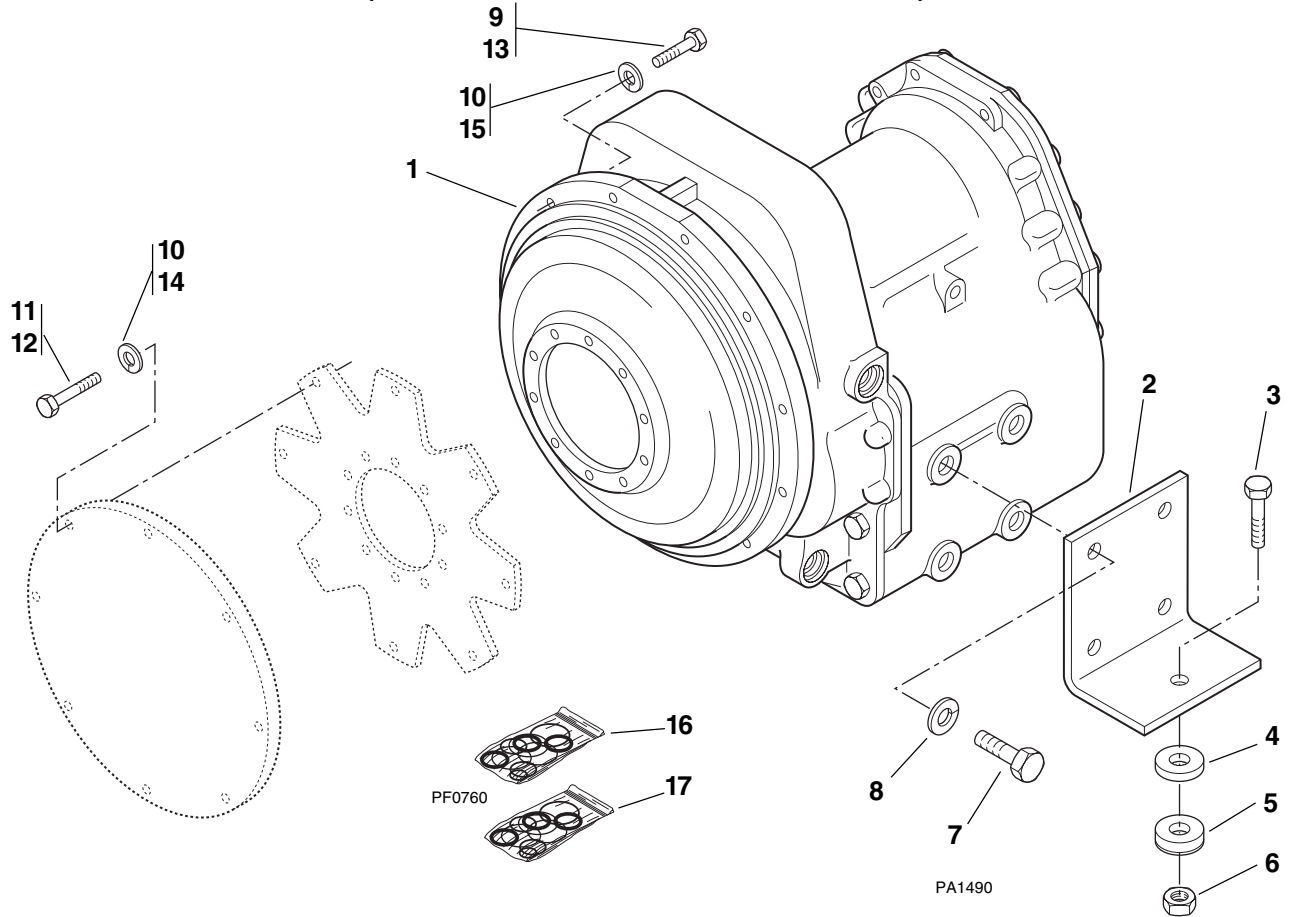

TRANSMISSION MOUNTING (S/N 9H0794 AND AFTER)

Item No.	Part Number	Qty.	Description
1	8841015	1	Transmission (For Perkins & Cummins Engines S/N 9H0794 thru 0E1179)
	8841023	1	Transmission (For Perkins & Cummins Engines S/N 0E1180 and After)
2	7090942	2	Mount, Transmission
3	8303707	2	Screw, Hex Hd Cap, 5/8 NC x 3.00 Gr 5
4	7088511	2	Washer, Rebound
5	8278009	2	Mount, Vibration
6	8305643	2	Locknut, 5/8-NC ESNA
7	8303664	8	Screw, Hex Hd Cap, 3/4-10 x 1.5 Gr 5
8	8307010	8	Lockwasher, 3/4
			ITEMS 9 THRU 11 - PERKINS ENGINES ONLY
9	8303621	11	Screw, Hex Hd Cap, 3/8 NC x 1.5 Gr 5
10	8307005	19	Lockwasher, 3/8
11	8303659	8	Screw, Hex Hd Cap, 3/8NF x 2.0 Gr 5
			ITEMS 12 THRU 15 - CUMMINS ENGINES ONLY
12	8310038	8	Screw, Hex Hd Cap, 3/8 - 24 x 1.62 Gr
13	8303778	11	Screw, Hex Hd Cap, M10 - 1.5 x 1.5
14	8307005	8	Lockwasher 3/8
15	8307023	11	Lockwasher M10
			KITS
16	8032958	1	Converter and Transmission Gasket and Sealing Kit
17	8032959	1	Converter Section Gasket and Sealing Kit