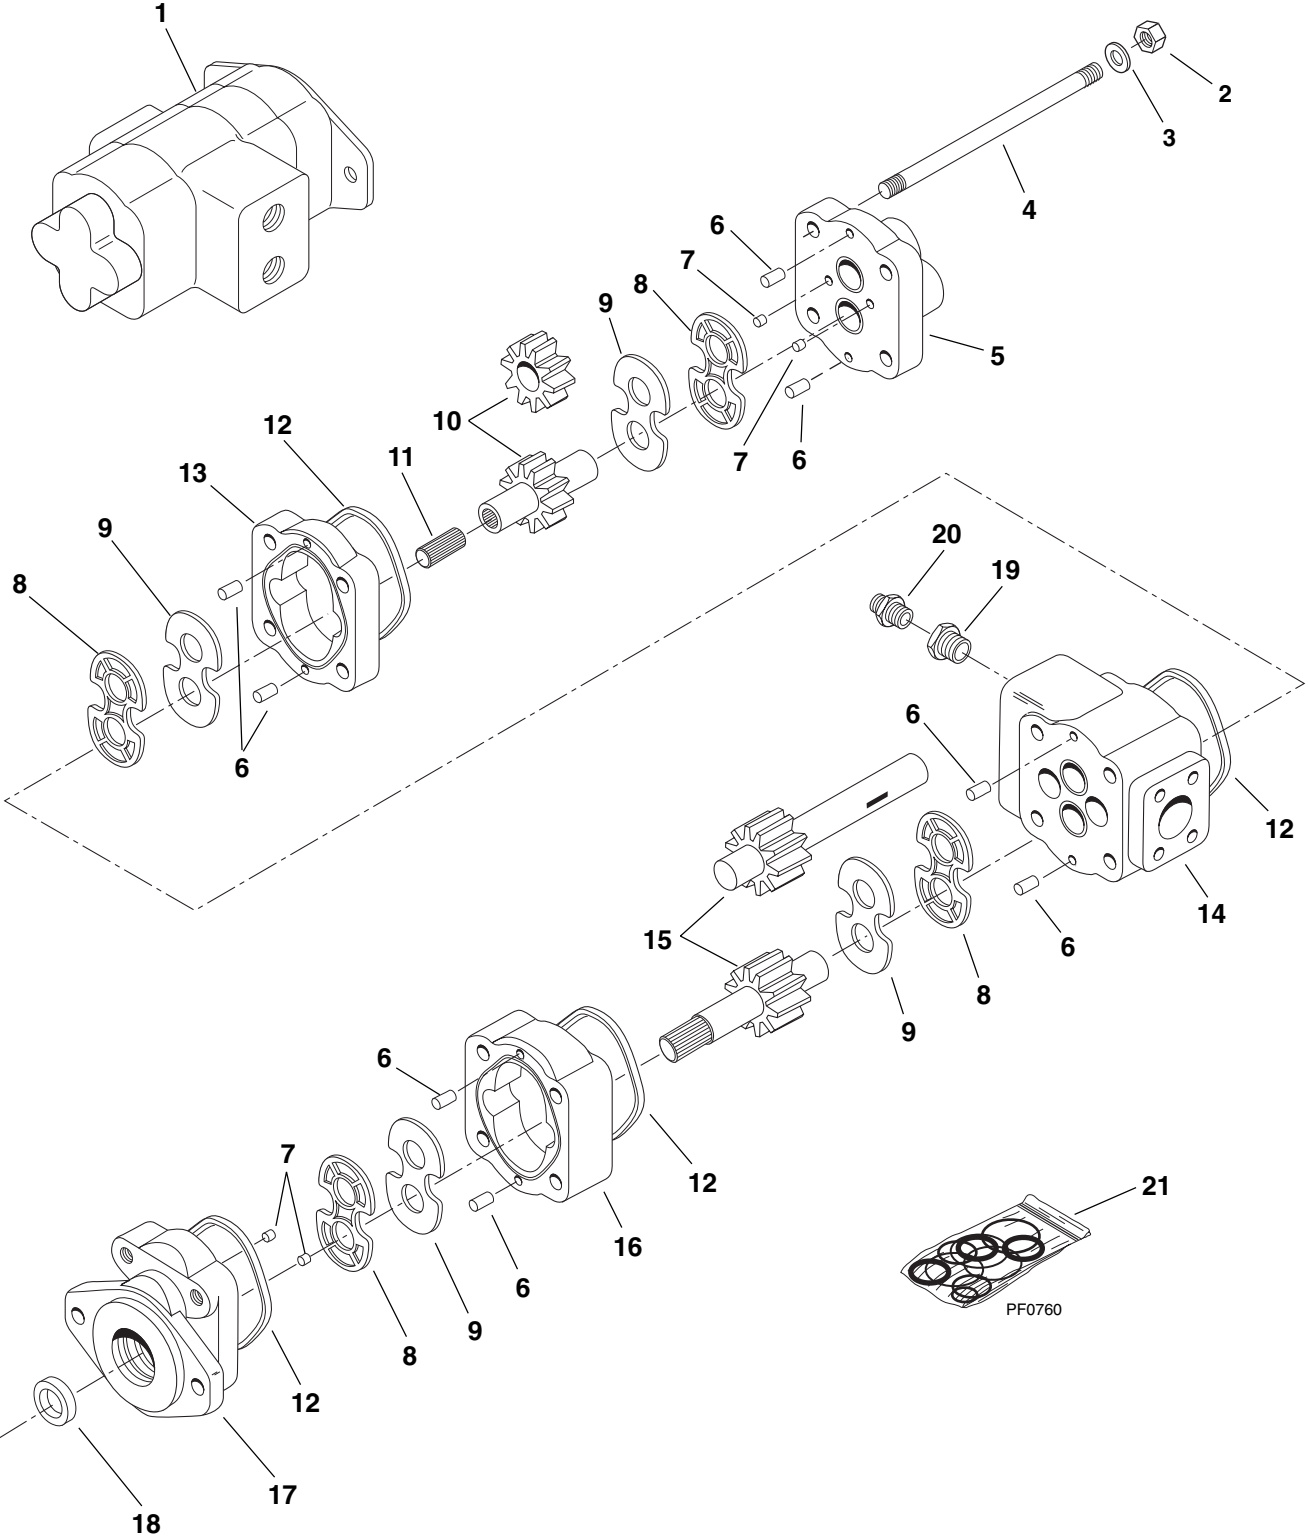

MAIN TANDEM PUMP

MA0843

MAIN TANDEM PUMP

Item No.	Part Number	Qty.	Description
1	7090801	1	Pump Assembly, Hydraulic (Includes Items 2 thru 20) (S/N 9B0499 & Before)
	8440211	1	Pump Assembly, Hydraulic (Includes Items 2 thru 18) (S/N 9B0500 & After)
2	8032804	4	Nut, Hex
3	8032802	4	Washer
4	8032803	4	Stud
5	8032796	1	Housing, PEC
6	8032810	8	Pin, Dowel
7	8032806	4	Plug
8	See Kits	4	Seal, Channel
9	8033478	4	Plate, Thrust
10	8032801	1	Gear Set
11	8032813	1	Shaft, Connecting
12	See Kits	4	Seal, Sq-R
13	8032799	1	Housing, Gear
14	NLA	1	Housing, Bearing Carrier (S/N 9B0499 & Before) (No Longer Available. Order P/N 8032999 and Items 19 & 20)
	8032999	1	Housing, Bearing Carrier (S/N 9B0500 & After)
15	8032800	1	Gear Shaft Set
16	8032797	1	Housing, Gear
17	8032795	1	Housing, SEC
18	See Kits	1	Seal, Lip
19	8760545	1	Reducer, SAE 16-8 - male str thd O-ring x female internal O-ring boss
20	8760107	1	Connector, Straight, SAE 8-8 - male JIC 37° x male str thd O-ring
			<u>KITS</u>
21	8032811	1	Seal Kit, Hydraulic Pump (Consists of Items 8, 12 and 18)