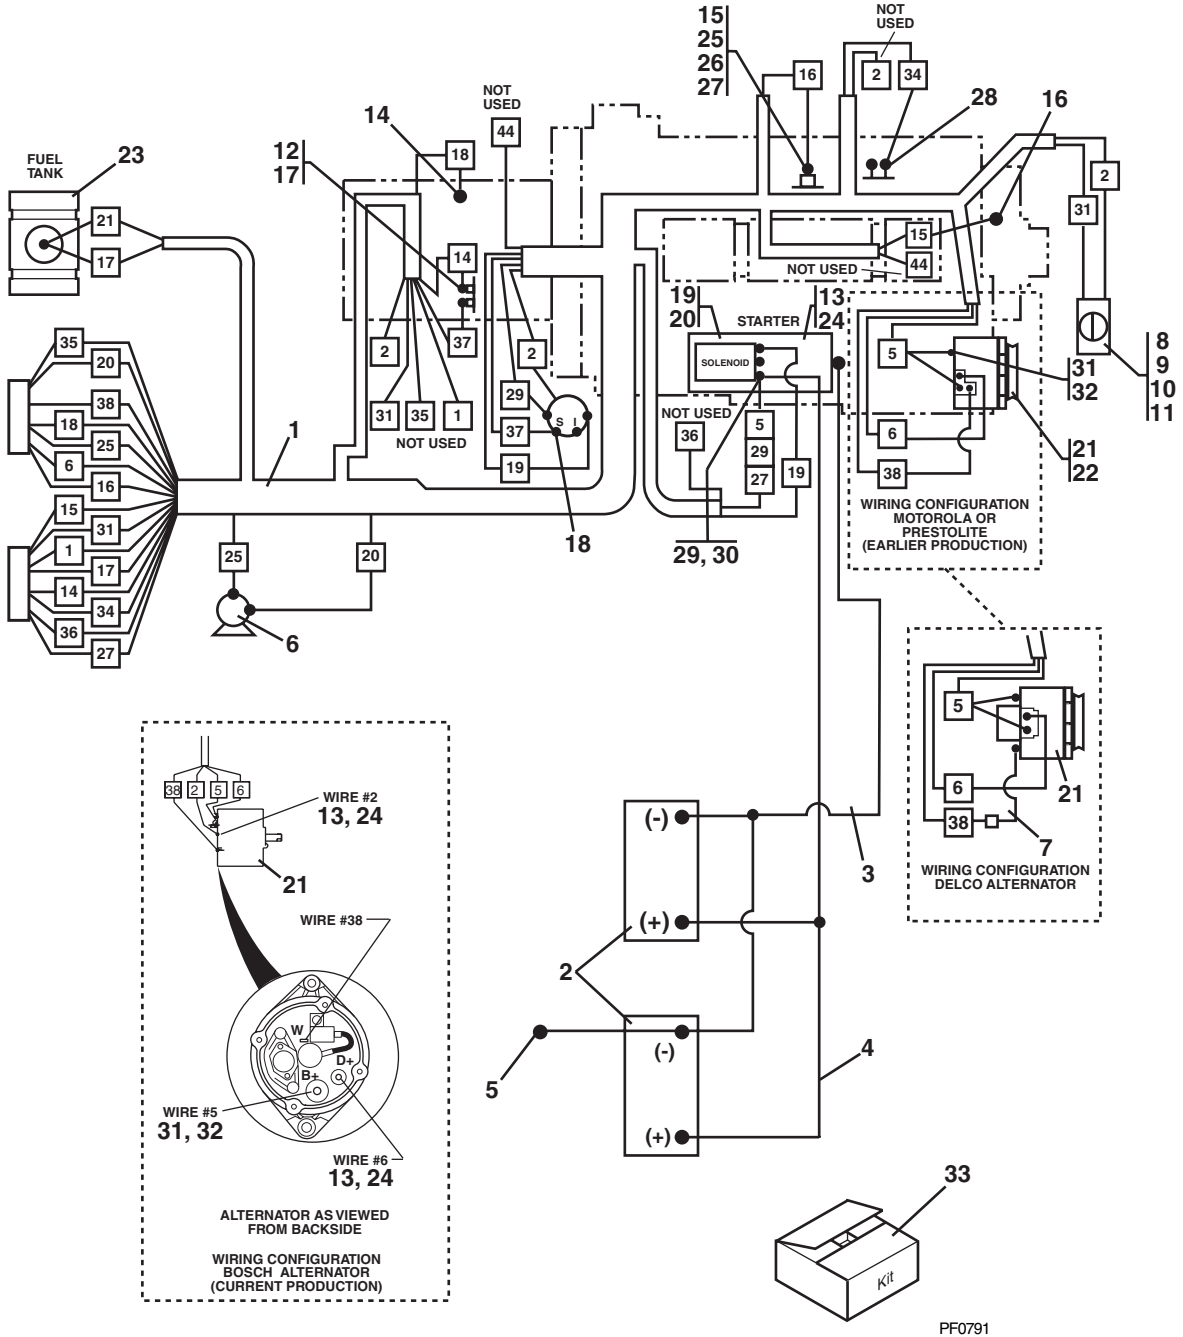

ELECTRICAL SYSTEM - ENGINE HARNESS (S/N 9B0501 & AFTER - CUMMINS ENGINE)

ELECTRICAL SYSTEM - ENGINE HARNESS

(S/N 9B0501 & AFTER - CUMMINS ENGINE)

Item No.	Part Number	Qty.	Description
1	7126684	1	Harness, Engine
	7096874	1	Harness, Engine (Obsolete)
2	8270014	2	Battery, 12 Volt
3	7114542	1	Cable, Battery - Negative
3A	7068651	1	Cable, Starter Ground (Not used with Cable 7114542) (Not Shown)
4	7080192	1	Cable, Battery - Positive
5	8310202	1	Screw, Washer Hd, Type B, 3/8 x 3/4
6	8270602	1	Horn
7	7082261	1	Wire Assembly (Not used with harness 7098864)
8	7093442	1	Backup Alarm, Retrofit for ECCO Brand (Includes Hardware)
	8270617	1	Alarm, Backup - Velvac Brand Replacement
9	8303615	2	Screw, Hex Hd Cap, 1/4-20 x 1-1/4 Gr 5 (Velvac Brand Only)
10	8305004	2	Nut, Hex, 1/4-20 (Velvac Brand Only)
11	8307002	2	Lockwasher, 1/4 (Velvac Brand Only)
12	8303697	2	Screw, Round Hd Machine, Type B, 3/8 x 3/4
13	8310077	1	Nut, Jam, M5
14	8223216	1	Switch, Transmission Temperature
15	8223510	1	Sender, Low Oil Pressure
16	8223217	1	Sender, Water Temperature
18	8277143	1	Relay, Starter
19	8270416	1	Starter (Includes Solenoid)
20	8584001	3	Tie Wrap (Not Shown)
21	8270219	1	Alternator (Delco)
	8270221	1	Alternator (Bosch)
22	8033341	1	Fan, Alternator (Motorola or Prestolite alternator only)
23	7070992	1	Sender, Fuel Level
24	8310078	1	Lockwasher, M5
25	8305201	1	Nut, Hex, Brass, #8-32
26	8310041	1	Lockwasher, External Tooth, #8
27	8220073	1	Terminal, Slip-On Male, #10 SCR
28	8033406	1	Solenoid, Fuel Run, 12 Volt
29	8307023	1	Lockwasher, M10
30	8305438	1	Nut, Jam, M10
31	8307022	2	Lockwasher, M8
32	8305043	2	Nut, Hex, M8
			<u>KITS</u>
33	7098881	1	Wire Harness Kit (For Machines with Delco Alternator)
	7098871	1	Wire Assembly
	7098864	1	Wire Harness (Bosch)