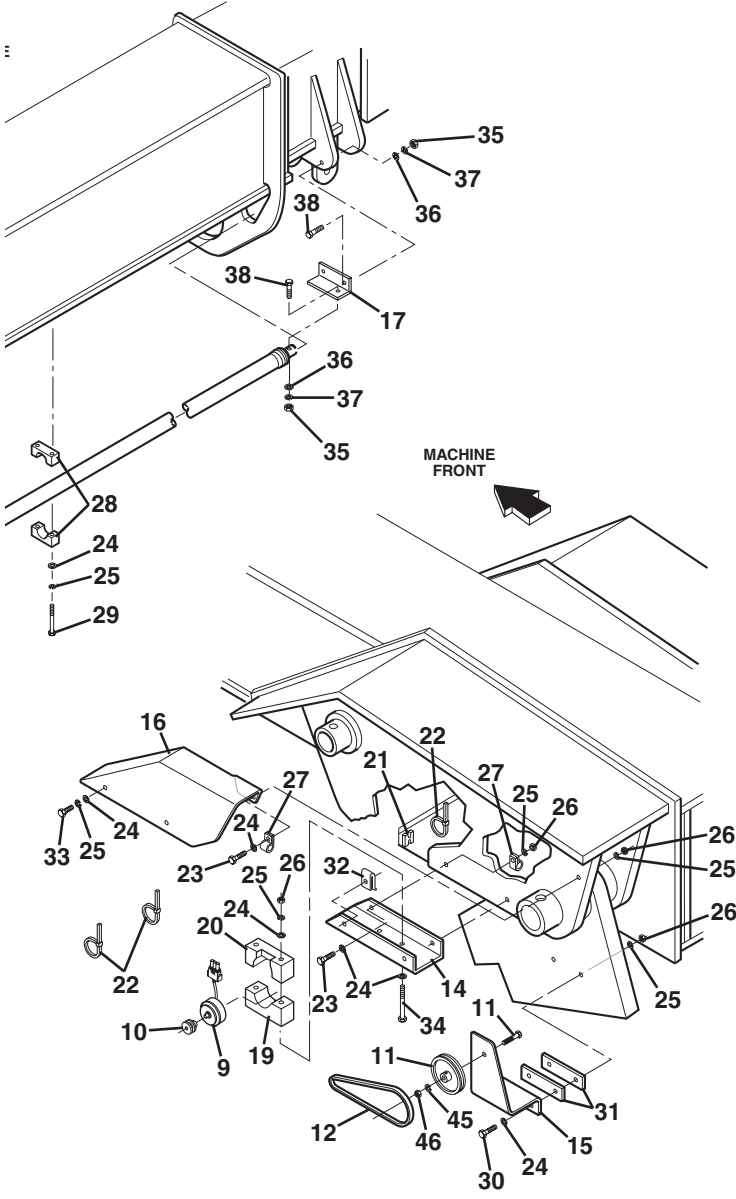

BOOM RAISE/LOWER & BOOM EXTEND/RETRACT CONTROL (RESISTIVE ELECTRONIC JOYSTICK w/TLC)

PA0852

BOOM RAISE/LOWER & BOOM EXTEND/ RETRACT CONTROL (RESISTIVE ELECTRONIC JOYSTICK w/TLC)

Item No.	Part Number	Qty.	Description
1	8224016	1	Joystick, Electronic, w/ 50° Gate (See Page 7. 5 for Breakdown)
2	7088533	1	Cover, Console
3	7088232	1	Sensor, Vehicle Attitude
4	7086772	1	Harness, Wire
5	7089712	1	Controller, Electronic
6	7088122	1	Display Unit
7	7088202	1	Horn, Signal
8	7088212	1	Sensor, Boom Length
9	7088222	1	Sensor, Boom Angle
10	7088242	1	Pulley, 0.30 Grooves
11	7088252	1	Pulley, 0.120 Grooves
12	7088262	1	Belt
13	8580313	4	Plug, Trim
14	7088042	1	Bracket, Boom Angle Sensor
15	7088052	1	Bracket, Pulley
16	7088062	1	Cover, Angle Sensor Bracket
17	7088842	1	Bracket, Boom Length Sensor
18	7088653	1	Panel, Lower Front
19	7088081	1	Clamp, Half
20	8769141	1	Clamp, Half
21	8584018	1	Mount, Cable Tie
22	8584002	8	Tie, Plastic
23	8303615	5	Screw, Hex Hd Cap, 1/4-20 x 1.250 Gr 5
24	8307202	17	Washer, Flat, 1/4
25	8307002	15	Lockwasher, 1/4
26	8305004	9	Nut, Hex, 1/4-20
27	8406005	2	Support
28	8769147	2	Clamp,Half
29	8303703	4	Screw, Hex Hd Cap, 1/4-20 x 2.50 Gr 5
30	8303090	2	Screw, Hex Hd Cap, 1/4-20 x 1-1/4 Gr 5
31	7088161	2	Shim, Sensor Bracket
32	8310001	4	Nut, Retainer, 1/4-20
33	8310026	2	Screw, Hex Hd Cap, 1/4-20 x .75 Gr 5
34	8310027	2	Screw, Hex Hd Cap, 1/4-20 x 3.25 Gr 5
35	8305008	3	Nut, Hex, 3/8-16
36	8307204	3	Washer, Flat, 3/8
37	8307005	3	Lockwasher, 3/8
38	8303679	3	Screw, Hex Hd Cap, 3/8-16 x 1.75 Gr 5
39	8220060	1	Adapter
40	8303981	4	Screw, Washer Hd Machine, 10-24 x .50
41	8307003	4	Lockwasher, #10
42	8305002	4	Nut, Hex, #10-24
43	8033034	4	Screw, Truss Hd, Phillips, 1/4-20 x .75 (Black)
44	8303739	1	Screw, Hex Hd Cap, 5/16-18 x 1-1/4 Gr 5
45	8307004	1	Lockwasher, 5/16
46	8305006	1	Nut, Hex 5/16-18
47	8310022	2	Screw, Machine, #4-40 x 3/8
48	8307050	2	Lockwasher, #4
49	8303119	2	Screw, Flange Hex Hd, 1/4-20 x 0.625
50	8584001	1	Tie Wrap
			<u>USED ON EARLY MODELS ONLY</u>
51	7090781	1	Conversion Kit, Attitude Sensor Mount (Includes items 52 thru 57)
			<u>USED ON LATER MODELS ONLY</u>
52	7090432	1	Bracket, Attitude Sensor Mount
53	7090461	1	Support
54	8310001	2	Nut, Retainer, 1/4-20
55	8310026	2	Screw, Hex Hd Cap, 1/2-20 x 3/4 Gr5
56	8307202	2	Washer, Flat 1/4
57	8307002	2	Lockwasher, #4