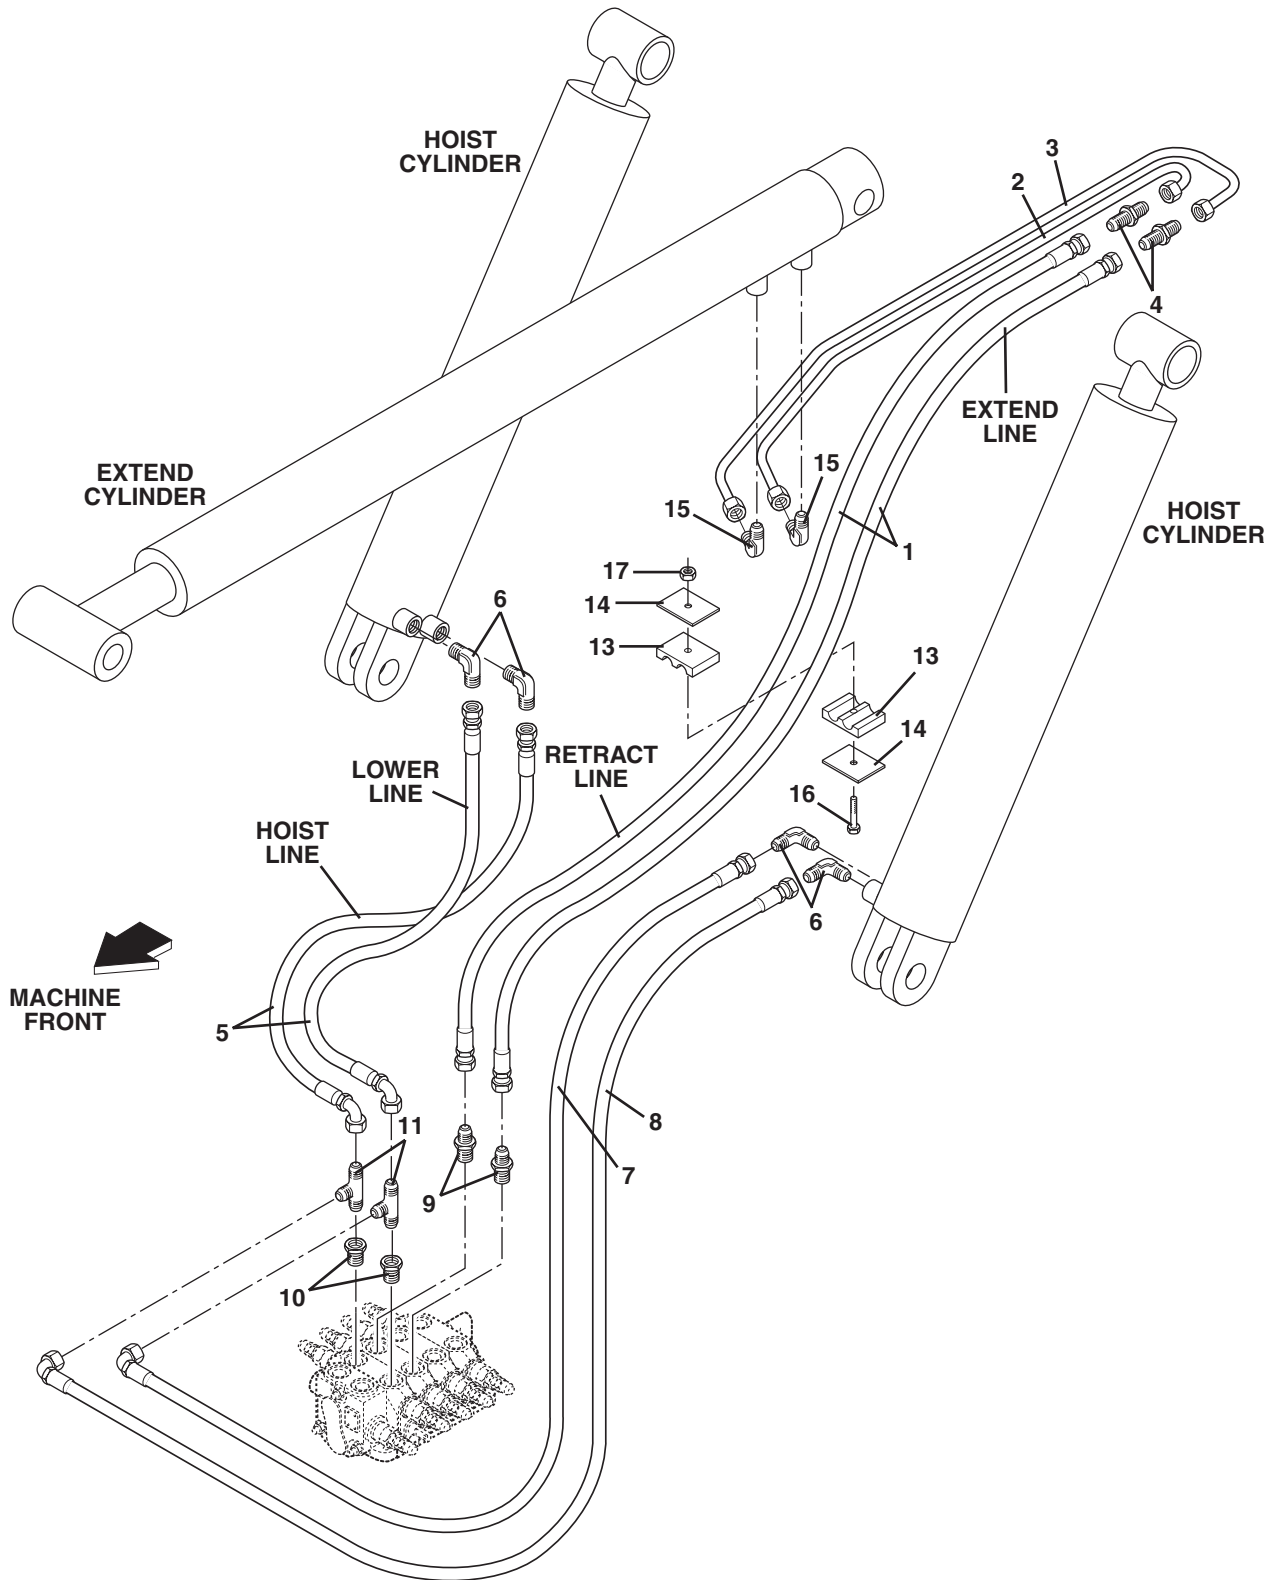

BOOM RAISE/LOWER & EXTEND/RETRACT CIRCUITS (S/N 9B0499 AND BEFORE)

BOOM RAISE/LOWER & EXTEND/RETRACT CIRCUITS (S/N 9B0499 AND BEFORE)

Item No.	Part Number	Qty.	Description
1	2711862	2	Hose Assembly, Extend Cylinder
2	7081843	1	Tube Assembly
3	7081833	1	Tube Assembly
4	8760037	2	Union, Bulkhead, Straight, SAE 10 - male JIC 37°
5	2711852	2	Hose Assembly, Right Hoist Cylinder
6	8760305	4	Elbow, 90° SAE 12-12 - male str. thd. O-ring
7	2712132	1	Hose Assembly, Left Hoist Cylinder Rod
8	2712152	1	Hose Assembly, Left Hoist Cylinder Base
9	8760101	2	Connector, Straight, SAE 10-12 - male JIC 37° x male str. thd. O-ring
10	8760535	2	Reducer, SAE 12-8 - male str. thd. O-ring female internal O-ring boss
11	8760510	2	Tee, Male Run, SAE 8-8 - male JIC 37° x male str. thd. O-ring
12	8584002	4	Tie Wrap (Not Shown)
13	8769127	1	Clamp Set, 1" ID - 2 Halves
14	8769128	2	Plate, Cover
15	8760304	2	Elbow, 90° SAE 10-10 - male JIC 37° x male str. thd. O-ring
16	8303752	1	Scerw, Hex Hd Cap, 5/16-18 x 3-1/2
17	8305626	1	Locknut, 5/16-18