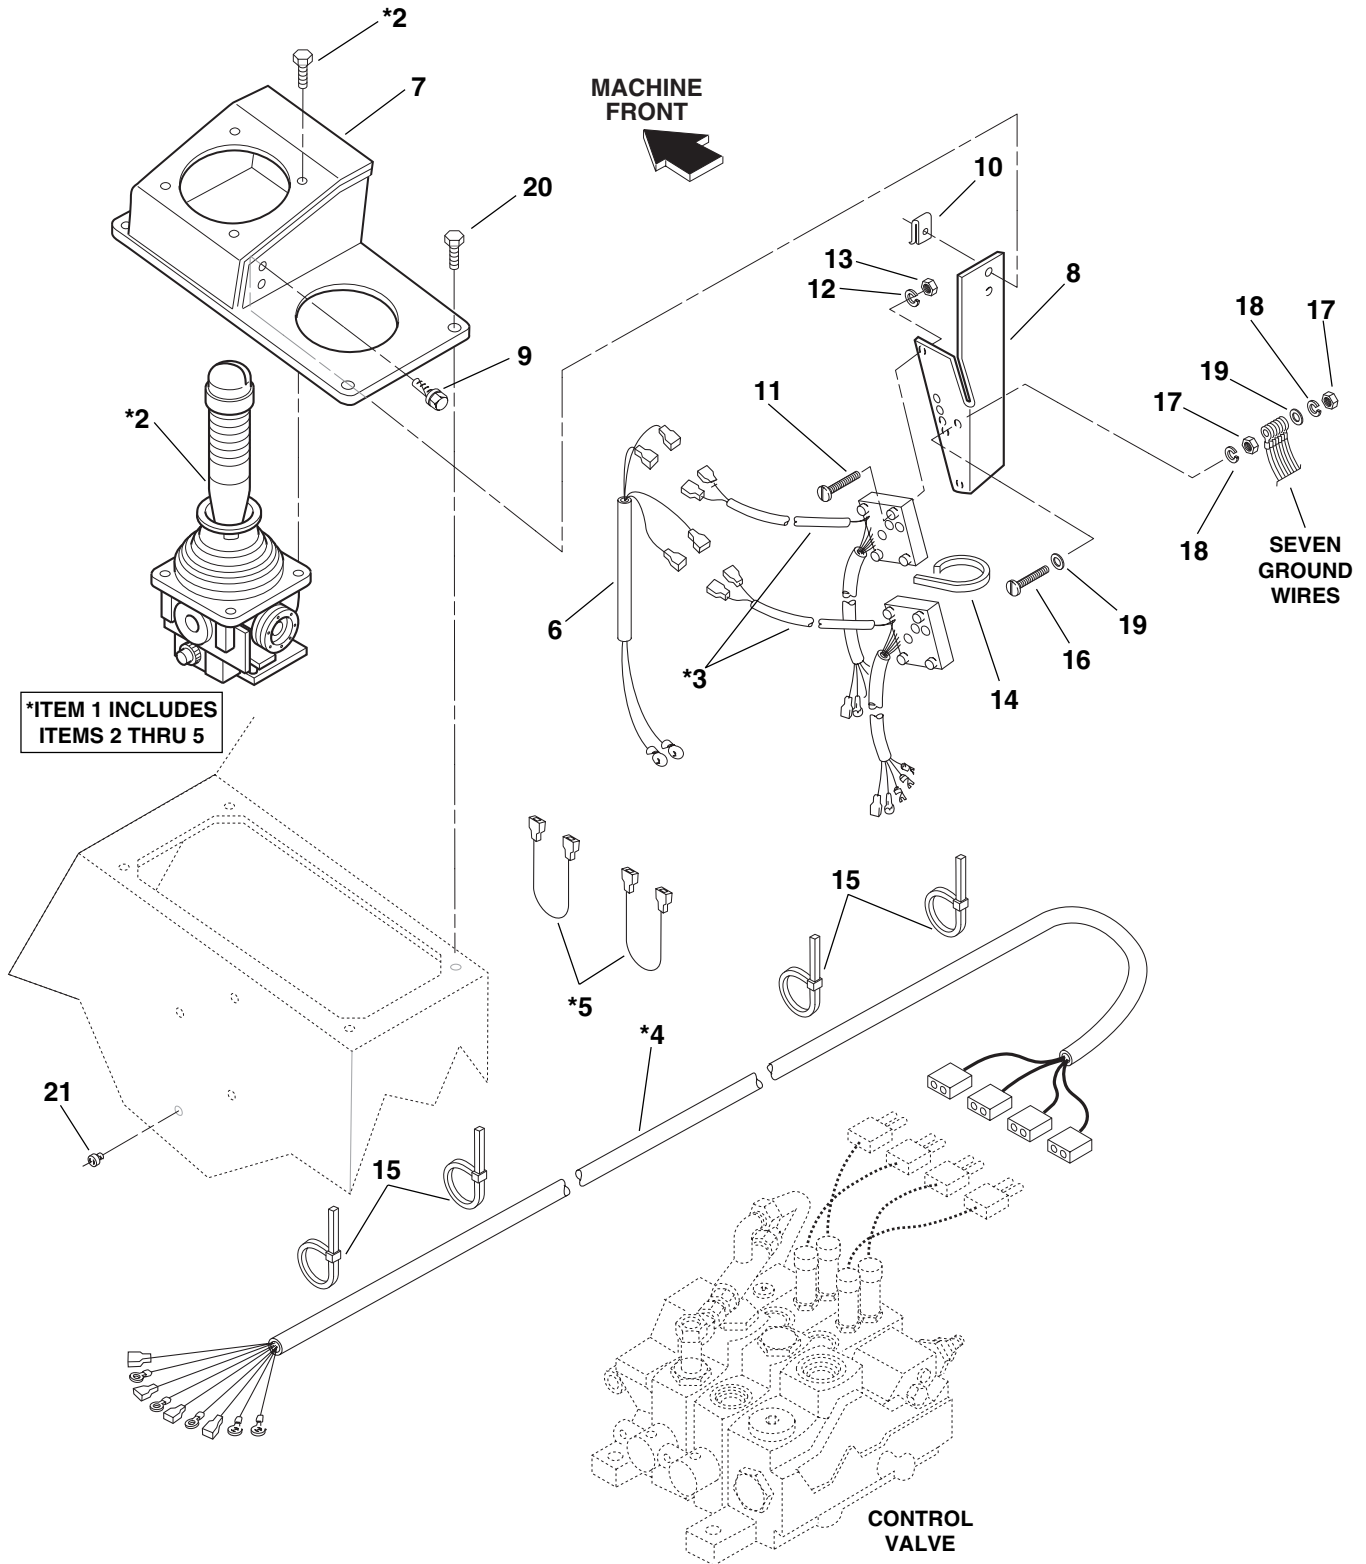

BOOM RAISE/LOWER & BOOM EXTEND/RETRACT CONTROL

(ELECTRONIC CONTROL JOYSTICK w/o TLC)

PA0842

BOOM RAISE/LOWER & BOOM EXTEND/RETRACT CONTROL (ELECTRONIC CONTROL JOYSTICK w/o TLC)

Item No.	Part Number	Qty.	Description
1	7087383	1	Electronic Control Joystick (Includes items 2 thru 5)
2	8224016	1	Joystick, Electronic (See Page 7. 5 for Internal Breakdown)
3	7086762	2	Module, Driver
4	7086752	1	Harness, Wire
5	7087361	2	Wire Assembly
6	7089322	1	Harness, Wire
7	7088533	1	Cover, Console
8	7088952	1	Bracket
9	8303119	2	Screw, Hex Flanged, 1/4-20 x .625
10	8310001	2	Nut, Retainer, 1/4-20
11	8310023	4	Screw, Mach Pan Hd, #4-40 x 1.25
12	8307050	4	Lockwasher, #4
13	8305049	4	Nut, Hex, #4-40
14	8584001	1	Tie Wrap
15	8584002	4	Tie Wrap
16	8303932	1	Screw, Mach., Rd Hd, #10-24 x 1.25
17	8305002	2	Nut, Hex, #10-24
18	8307003	2	Lockwasher, #10
19	8307111	2	Washer, Flat, #10
20	8033058	4	Screw, Hex Hd Cap, 1/4-20 x 3/4
21	8580313	4	Plug, 7/16