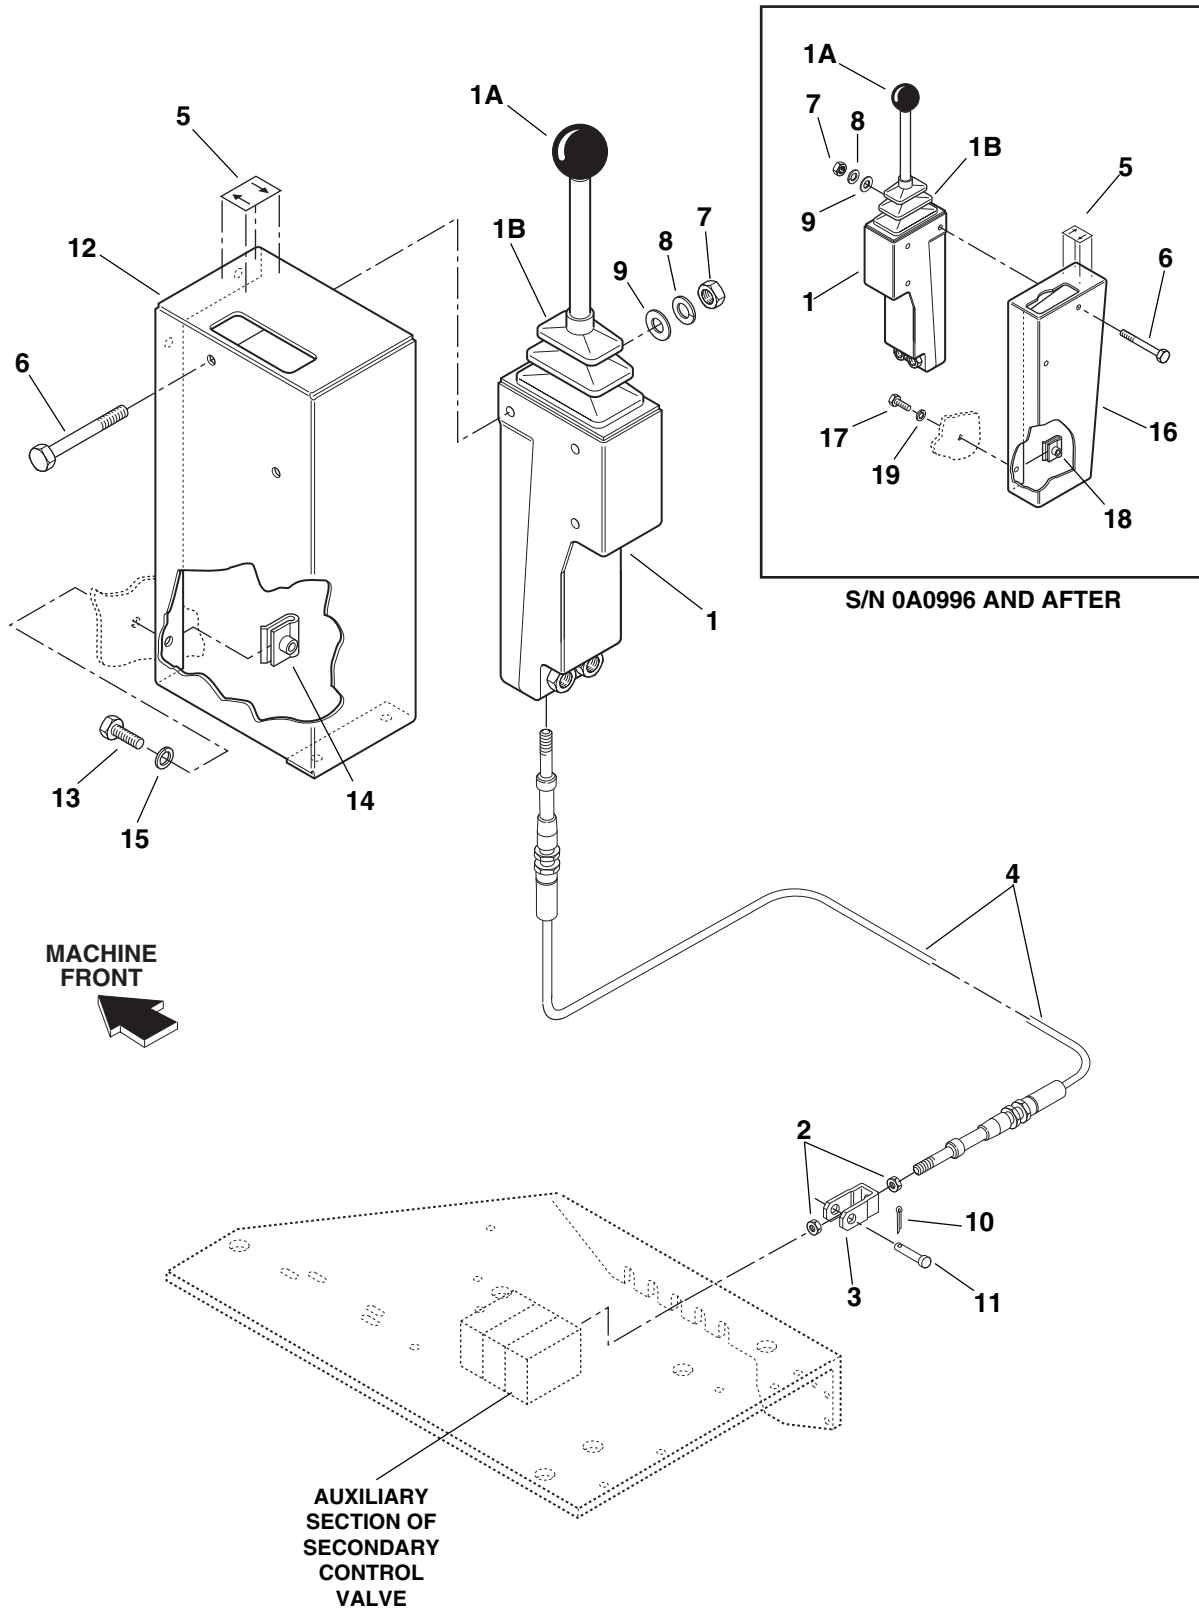

AUXILIARY HYDRAULIC CONTROL (OPTIONAL) (S/N 9B0500 AND AFTER)

2.13.1

PA1710

6036

Revised 9/94

AUXILIARY HYDRAULIC CONTROL (OPTIONAL) (S/N 9B0500 AND AFTER)

Item No.	Part Number	Qty.	Description
1	8160406	1	Controller, Auxiliary Hydraulics (Includes Items 1A & 1B)
1A	8580110	1	Knob
1B	8160418	1	Boot
2	8305005	2	Nut, Jam, 1/4-28
3	8160617	1	Clevis, Cable
4	8160059	1	Cable
5	4105621	1	Decal
6	8303758	2	Screw, Hex Hd Cap, 1/4-20 x 2
7	8305004	2	Nut, Hex, 1/4-20
8	8307002	2	Lockwasher, 1/4
9	8307109	2	Washer, Flat, 1/4
10	8302470	1	Pin, Hair
11	8301443	1	Pin, Clevis
Items 12 thru 15 S/N 9B0500 thru S/N 0A0995			
12	7085403	1	Support, Controller
13	8303697	5	Screw, Hex Hd Cap, 5/16-18 x 3/4
14	8305906	5	Nut, Retainer
15	8307004	5	Lockwasher, 5/16
Items 16 thru 19 S/N 0A0996 And After			
16	7091323	1	Support, Controller
17	8303697	3	Screw, Hex Hd Cap, 5/16-18 x 3/4
18	8305906	3	Nut, Retainer
19	8307004	3	Lockwasher, 5/16