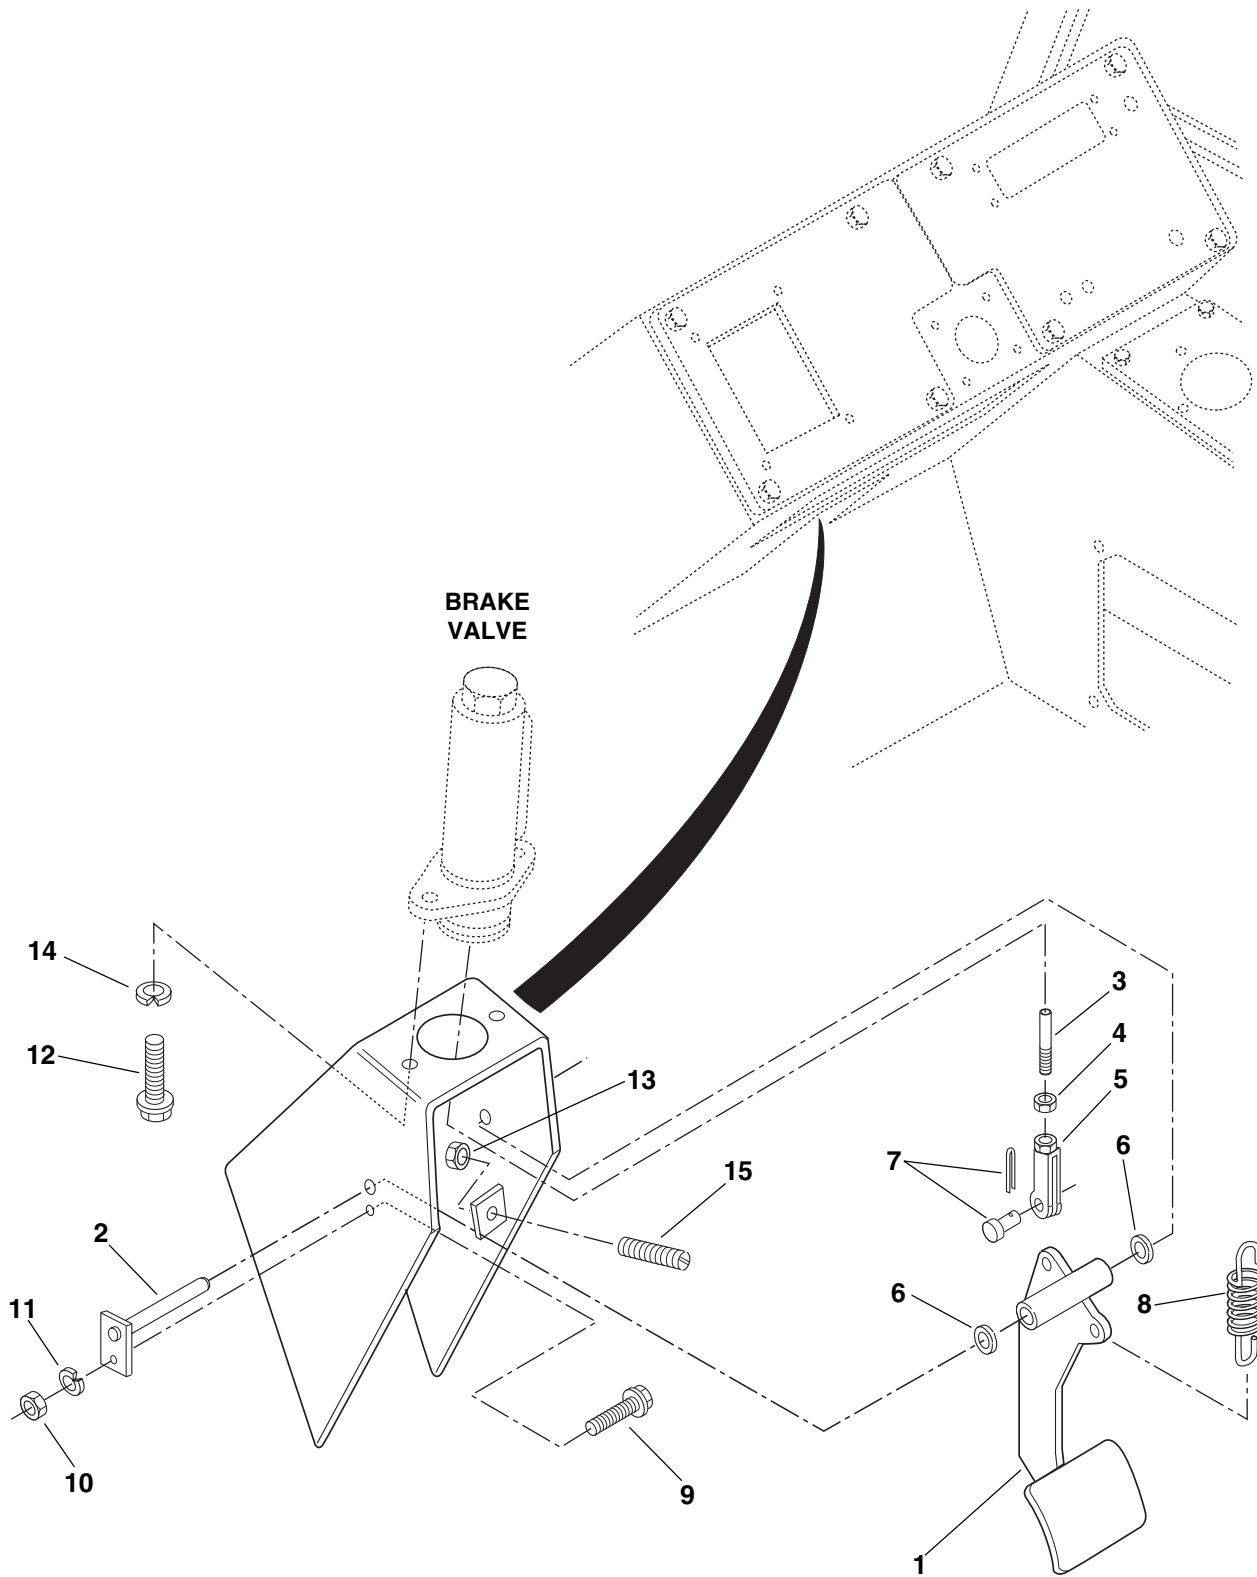

SERVICE BRAKE PEDAL CONTROL

PA0126

SERVICE BRAKE PEDAL CONTROL

Item No.	Part Number	Qty.	Description
1	7111203	1	Pedal, Brake
2	7081031	1	Shaft
3	7080891	1	Rod, Push
4	8305410	1	Nut, Jam, 1/2-20
5	8301210	1	Yoke
6	8307104	2	Washer, Flat, 3/4
7	8301410	1	Pin, Clevis (w/cotter pin)
8	8700120	1	Spring
9	8303742	1	Screw, Flange Hd, 1/4-20 x 1-1/4
10	8305004	1	Nut, Hex, 1/4-20
11	8307002	1	Lockwasher, 1/4
12	8303534	3	Screw, Flange Hd, 3/8-16 x 1-1/4
13	8305405	1	Nut, Jam, 3/8-16
14	8307005	2	Lockwasher, 3/8
15	8310170	1	Setscrew, 3/8-16 x 1-3/4