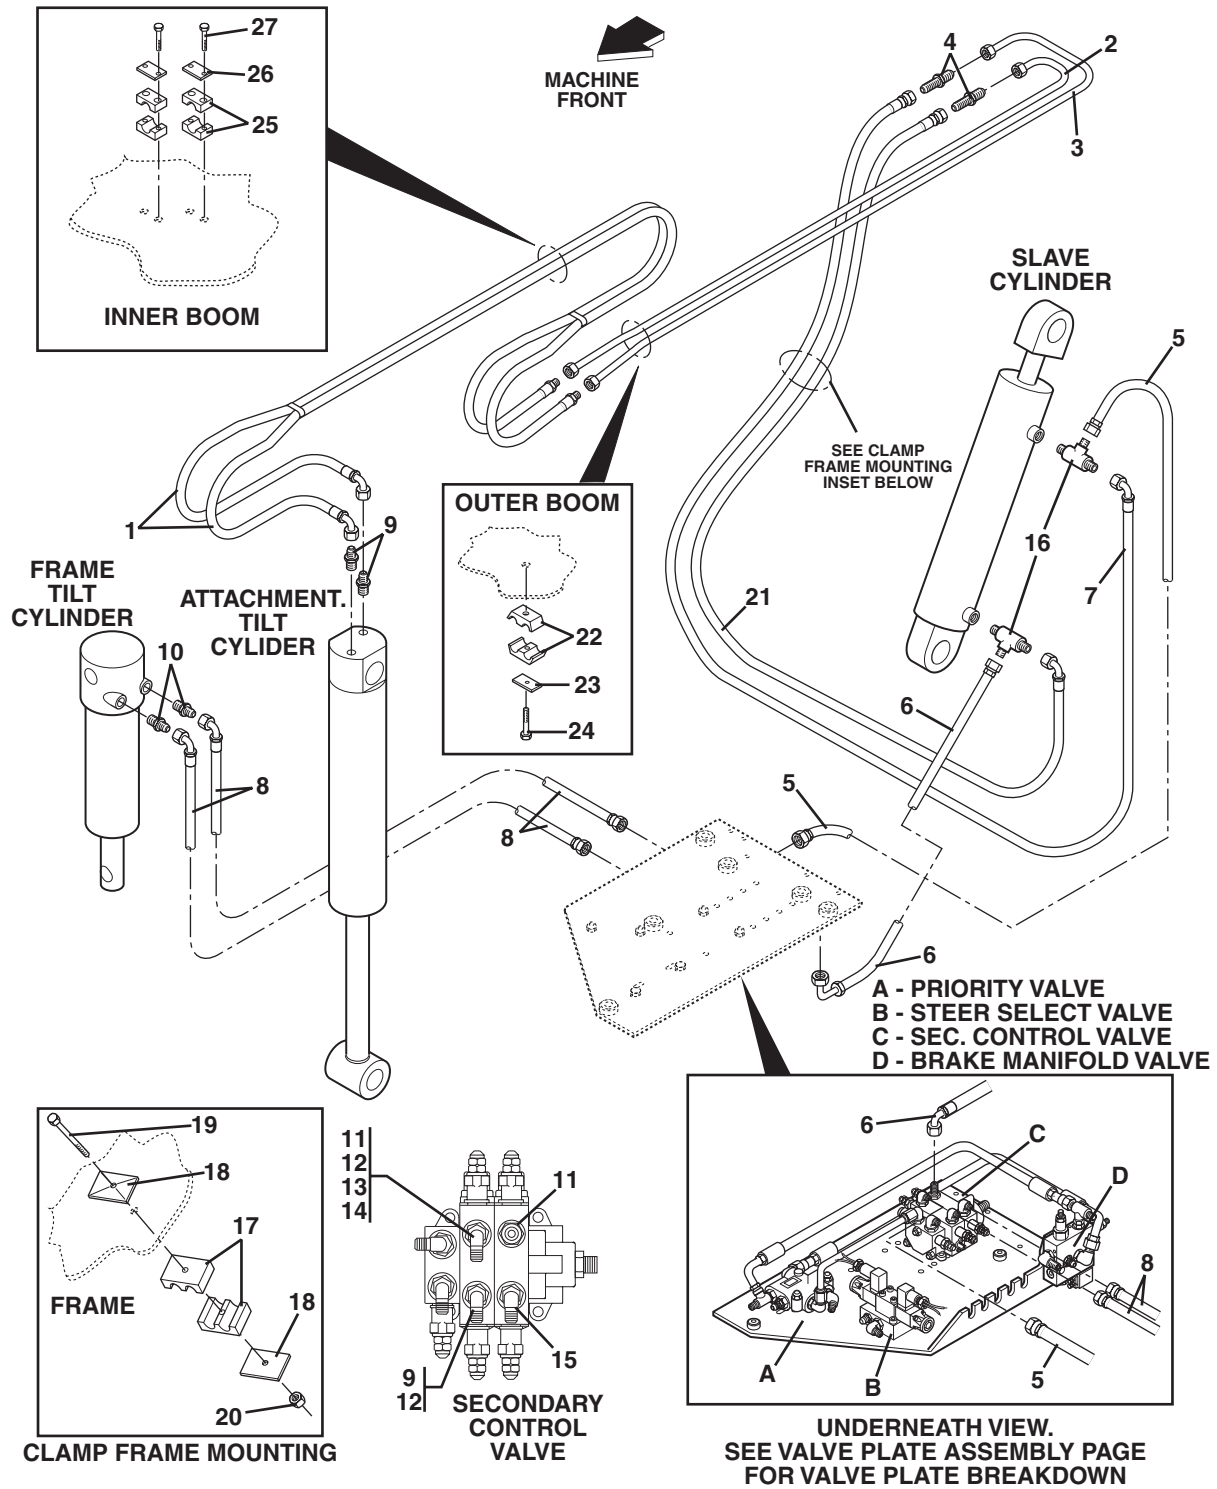

ATTACHMENT TILT, SLAVE & FRAME TILT CIRCUITS (S/N 9B0500 THRU 6036-1316)

ATTACHMENT TILT, SLAVE & FRAME TILT CIRCUITS (S/N 9B0500 THRU 6036-1316)

Item No.	Part Number	Qty.	Description
1	2711882	2	Hose Assembly, Attachment Tilt Cylinder
2	7082673	1	Tube Assembly, Attachment Tilt Cylinder
3	7084673	1	Tube Assembly, Attachment Tilt Cylinder
4	8760045	2	Union, Bulkhead, Straight, SAE 8 - male JIC 37°
5	2709372	1	Hose Assembly, Slave Cylinder Retract
6	2712322	1	Hose Assembly, Slave Cylinder Extend
7	2712112	1	Hose Assembly, Slave Tube
8	6604782	2	Hose Assembly, Frame Tilt Cylinder
9	8760110	3	Connector, Straight, SAE 6-8 - male JIC 37° x male str. thd. O-ring
10	8760134	2	Connector, Straight, SAE 4-4 - male JIC 37° x male str. thd. O-ring
11	8760107	2	Connector, Straight, SAE 8-8 - male JIC 37° x male str. thd. O-ring
12	8760268	2	Elbow, 90° SAE 6-6 - male JIC 37° x female JIC 37° swivel
13	8760458	1	Reducer, Tube End, SAE 8-6 - JIC 37°
14	8760407	1	Nut, SAE 8 - JIC 37°
15	8760303	1	Elbow, 90° SAE 8-8 - male JIC 37° x male str. thd. O-ring
16	8760510	2	Tee, Male Run, SAE 8-8 - male JIC 37° x male str. thd. O-ring
17	8769139	1	Clamp Set, Twin (2 halves, 3/4 ID)
18	8769128	2	Plate, Cover
19	8303752	1	Screw, Hex Hd Cap, 5/16-18 x 3
20	8305626	1	Locknut, 5/16-18
21	2711912	1	Hose Assembly, Slave to Tube
22	8769122	3	Clamp Set, Twin Tube (2 halves 5/8 ID)
23	8769123	3	Plate, Clamp Top
24	8303739	3	Scew, Hex Hd Cap, 5/16-28 x 1-1/4
25	8769129	2	Clamp Set, Single (2 halves, 5/8 ID)
26	8769146	2	Cover, Clamp
27	8303743	4	Screw, Hex Hd Cap, 1/4-20 x 1-1/2
			NOTE: FOR RETROFIT INFORMATION ON AUXILIARY HYDRAULIC CIRCUITS AND RELATED COMPONENTS, REFER TO THE AUXILIARY HYDRAULIC CIRCUIT - OPTIONAL PAGES.