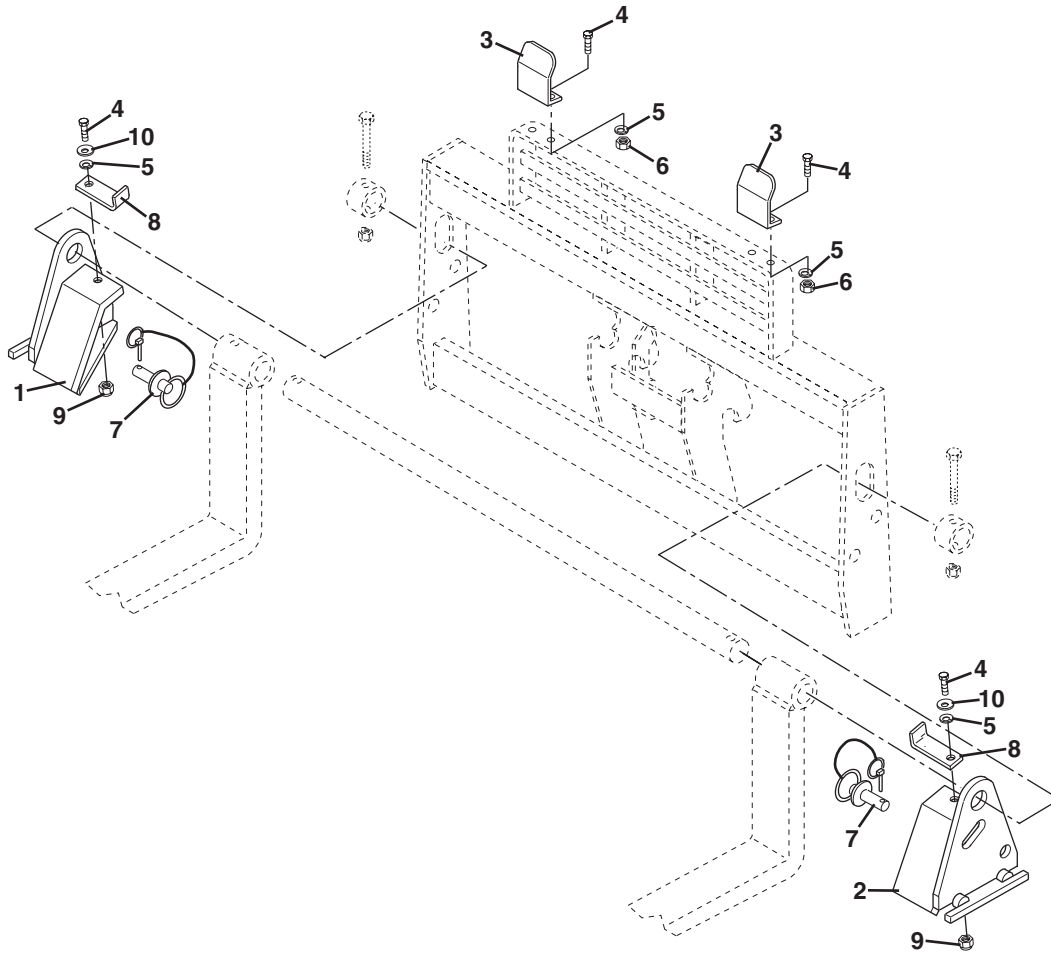

SHEET MATERIAL HANDLER (OPTIONAL)

PK0040

Item No.	Part Number	Qty.	Description
1	7112533	1	Fork Support, RH
2	7112523	1	Fork Support, LH
3	7112523	1	Backrest Extension, Top
4	8303626	6	Screw, Hex Hd Cap, 1/2-13 x 1-1/2
5	8307007	6	Washer, Lock 1/2"
6	8305012	4	Nut, Hex, 1/2-13
7	8301456	2	Hitch Pin
8	7114941	2	Lock, Bar
9	8305644	2	Locknut, Hex, Elastic 1/2-13
10	8307112	2	Washer, Flat, 1/2" LT