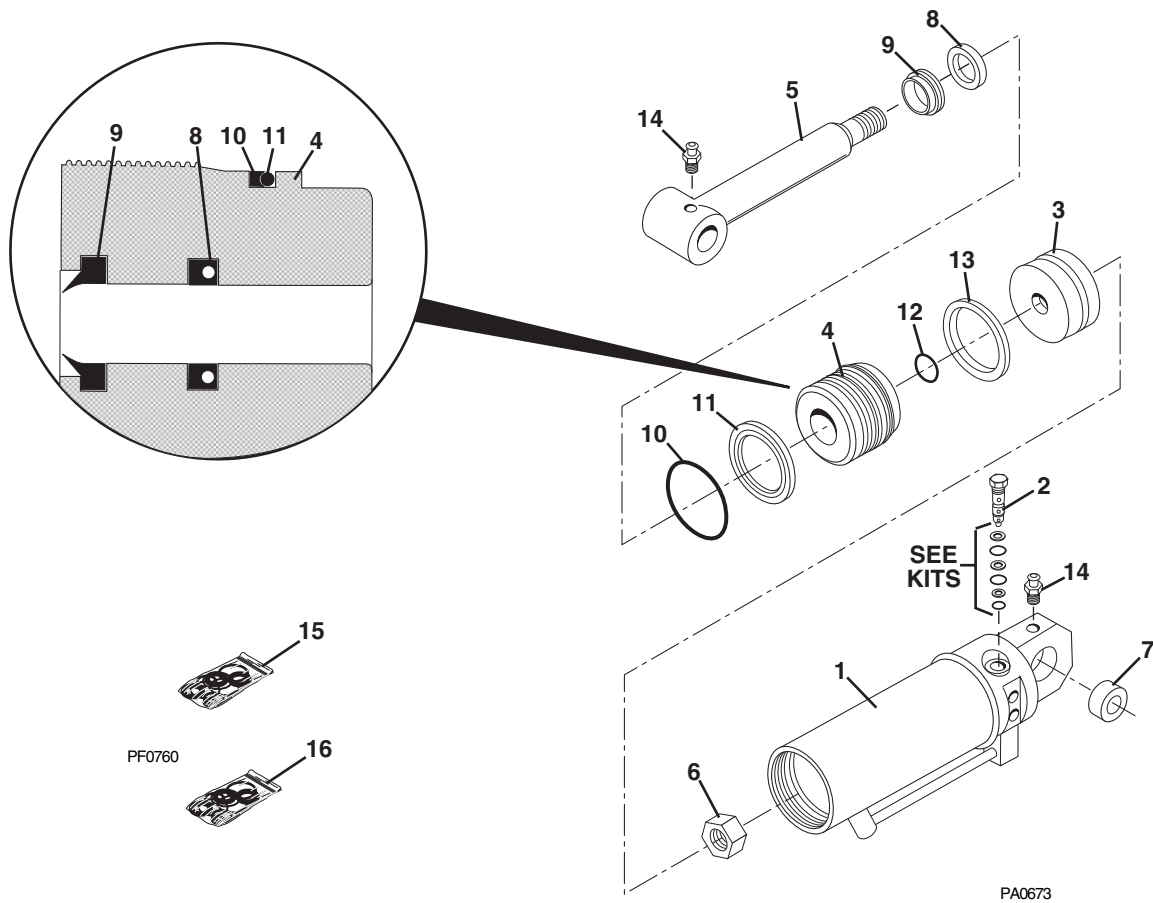

SIDE TILT CARRIAGE CYLINDER

Item No.	Part Number	Qty.	Description
			PA0613
	2711613	1	Side Tilt Carriage Cylinder (Includes Items 1 thru 13)
1	NSS	1	Barrel, Cylinder
2	8902511	2	Valve, Check
3	8205545	1	Piston
4	8205546	1	Gland
5	8205547	1	Rod
6	8205548	1	Nut, Piston
7	8205514	1	Bearing, Self-Aligning
8	See Kits	1	Seal, Rod
9	See Kits	1	Wiper
10	See Kits	1	O-Ring
11	See Kits	1	Ring, Backup
12	See Kits	1	O-Ring
13	See Kits	1	Seal, Piston
14	8520013	2	Fitting, Grease
			KITS
15	8205661	1	Seal Kit, Side Tilt Carriage Cylinder (Includes Items 8 thru 13)
16	8205655	1	Seal Kit, Check Valve (Includes 3 O-Rings & 3 Backup Rings)