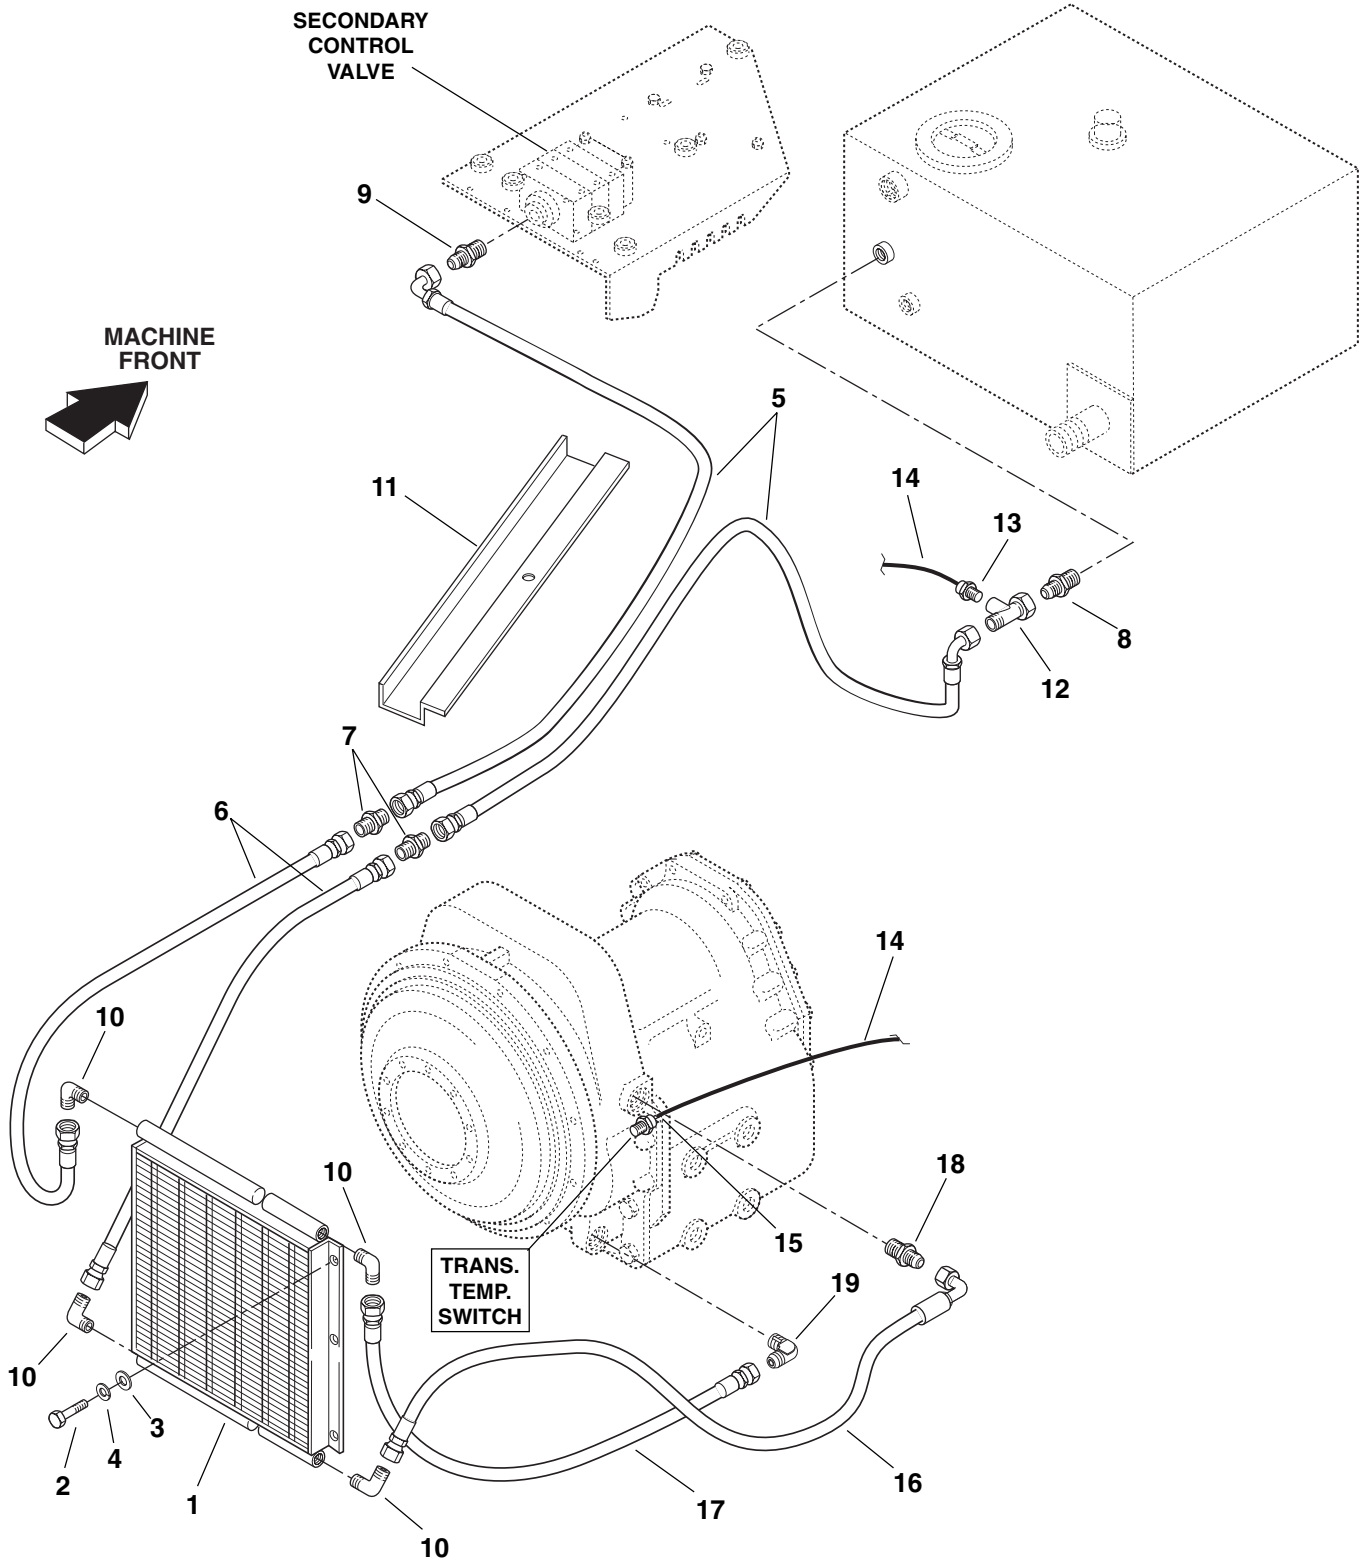

HYDRAULIC AND TRANSMISSION OIL COOLING CIRCUITS - OPTIONAL (S/N 6036-1526 AND AFTER)

PA1790

HYDRAULIC AND TRANSMISSION OIL COOLING CIRCUITS - OPTIONAL (S/N 6036-1526 AND AFTER)

Item No.	Part Number	Qty.	Description
1	2713054	1	Oil Cooler
2	8303744	6	Screw, Hex Hd Cap, 5/16-18 x 1/2
3	8307106	6	Washer, Flat, 5/16
4	8307004	6	Lockwasher, 5/16
5	2712082	2	Hose Assembly, 60"
6	6604902	2	Hose Assembly, 105"
7	8760008	2	Union, SAE 12 - male JIC 37°
8	8760109	1	Connector, Straight, SAE 12-12 - male JIC 37° x male str. thd. O-ring (Used on newer reservoirs with straight fitting)
	8760020	1	Connector, Straight, SAE 12-8P - male JIC 37° x male NPT (Used on older reservoirs with tapered pipe fitting)
9	8760112	1	Connector, Straight, SAE 12-10 - male JIC 37° x male str. thd. O-ring
10	8760305	4	Elbow, 90° SAE 12-12 - male JIC 37° x male str. thd. O-ring
11	7097811	1	Support, Hose
12	7098271	1	Tee, Swivel Run, SAE 12 male with SAE 8 female port
13	8223217	1	Switch, Temperature, SAE 8 NPT, 210°
14	7098281	1	Wire Assembly, 80"
15	8220060	1	Adapter, Blade Terminal
			NOTE: The following parts are used on the hydraulic oil cooling circuit, Page 5.7, and are shown for reference.
16	2712082	1	Hose Assembly, 60 "
17	2712102	1	Hose Assembly, 77 "
18	8760109	3	Connector, Straight, SAE 12-12 - male JIC 37° x male str. thd. O-ring
19	8760305	1	Elbow, 90° SAE 12-12 - male JIC 37° x male str. thd. O-ring