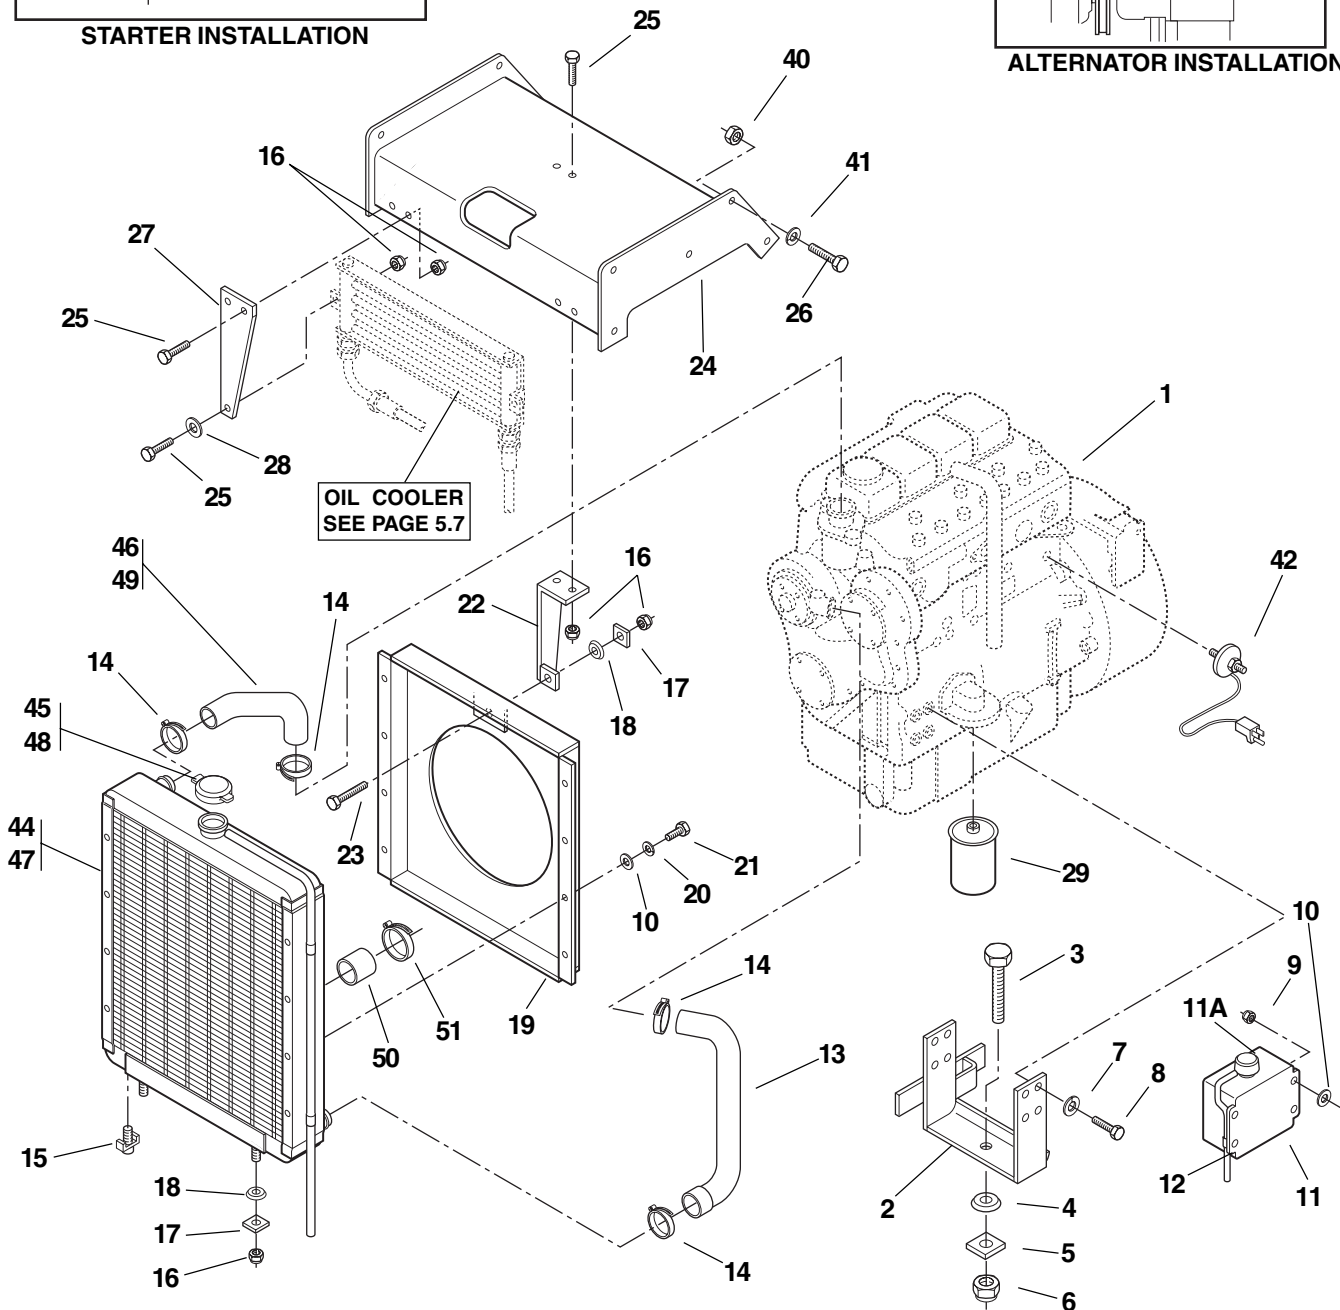

ENGINE, RADIATOR AND OIL COOLER MOUNTING (PERKINS 4.236 —NATURAL)

Item No.	Part Number	Qty.	Description
1	8262117	1	Engine, Perkins 4.236 Diesel
2	7083693	1	Mount, Engine
3	8303640	1	Screw, Hex Hd Cap, 3/4-10 x 3.25
4	8278007	1	Mount, Vibration
5	7054351	1	Washer, Rebound
6	8310067	1	Locknut, 3/4-10 ESNA
7	8307006	8	Lockwasher, 7/16
8	8303604	8	Screw, Hex Hd Cap, 7/16-18 x 1.25
9	8305624	6	Locknut, 1/4-20
10	8307202	17	Washer, Flat, 1/4
11	7085422	1	Tank, Radiator Overflow (Includes Item 11A)
11A	8866341	1	Cap w/tether
12	8406103	1	Clamp
13	7082073	1	Hose, Radiator, Lower
14	8405104	4	Clamp, Hose, 2-1/4
15	8904001	1	Draincock, 1/4
16	8305645	11	Locknut, 3/8-16
17	7057141	3	Washer, Rebound
18	8278008	3	Mount, Vibration
19	7081703	1	Shroud, Radiator
20	8307002	8	Washer, Lock, 1/4
21	8303705	10	Screw, Hex Hd Cap, 1/4-20 x 0.75
22	7088372	1	Support, Radiator
23	8303622	1	Screw, Hex Hd Cap, 3/8-16 x 2.0
24	7080343	1	Support, Rear (S/N 0F1185 and Before)
	7091973	1	Crossmember (S/N 0F1186 and After - Exceptions 0F1189, 0F1190 & 0F1191)
25	8303621	8	Screw, Hex Hd Cap, 3/8-16 x 1.5
26	8303686	10	Screw, Hex Hd Cap, 3/4-10 x 2 .50
27	7083982	2	Support, Oil Cooler
28	8307204	2	Washer, Flat, 3/8
29	8320242	1	Element, Engine Oil Filter
30	8080023	1	Belt, Fan
31	8270221	1	Alternator
32	8270220	1	Pulley, Alternator
33	8272005	1	Fan, Cooling
34	8270411	1	Starter
35	8270412	1	Solenoid, Starter
36	8277143	1	Relay, Starter
37	7082452	1	Bracket, Starter Relay
38	8303624	2	Screw, Hex Hd Cap, 1/2-12 X 1
39	8307007	2	Lockwasher, 1/2
40	8305017	10	Nut, Hex, 3/4-10
41	8307010	10	Lockwasher, 3/4
42	8277094	1	Heater, Engine Coolant (Option)
43	8310002	2	Lockwasher, External Tooth 1/4
			ITEMS 44 thru 46, FOR MACHINES S/N 9G0778 AND BEFORE ONLY
44	7090331	1	Radiator (Includes Item 45)
45	8180306	1	Cap, Radiator
46	7082062	1	Hose, Radiator, Upper
			ITEMS 47 thru 51, FOR MACHINES S/N 9G0779 AND AFTER ONLY
47	7093803	1	Radiator (Includes item 48)
48	8180306	1	Cap, Radiator
49	7089943	1	Hose, Radiator Upper
50	8403224	1	Cap, Test
51	8405203	1	Clamp, Hose, 3.0"