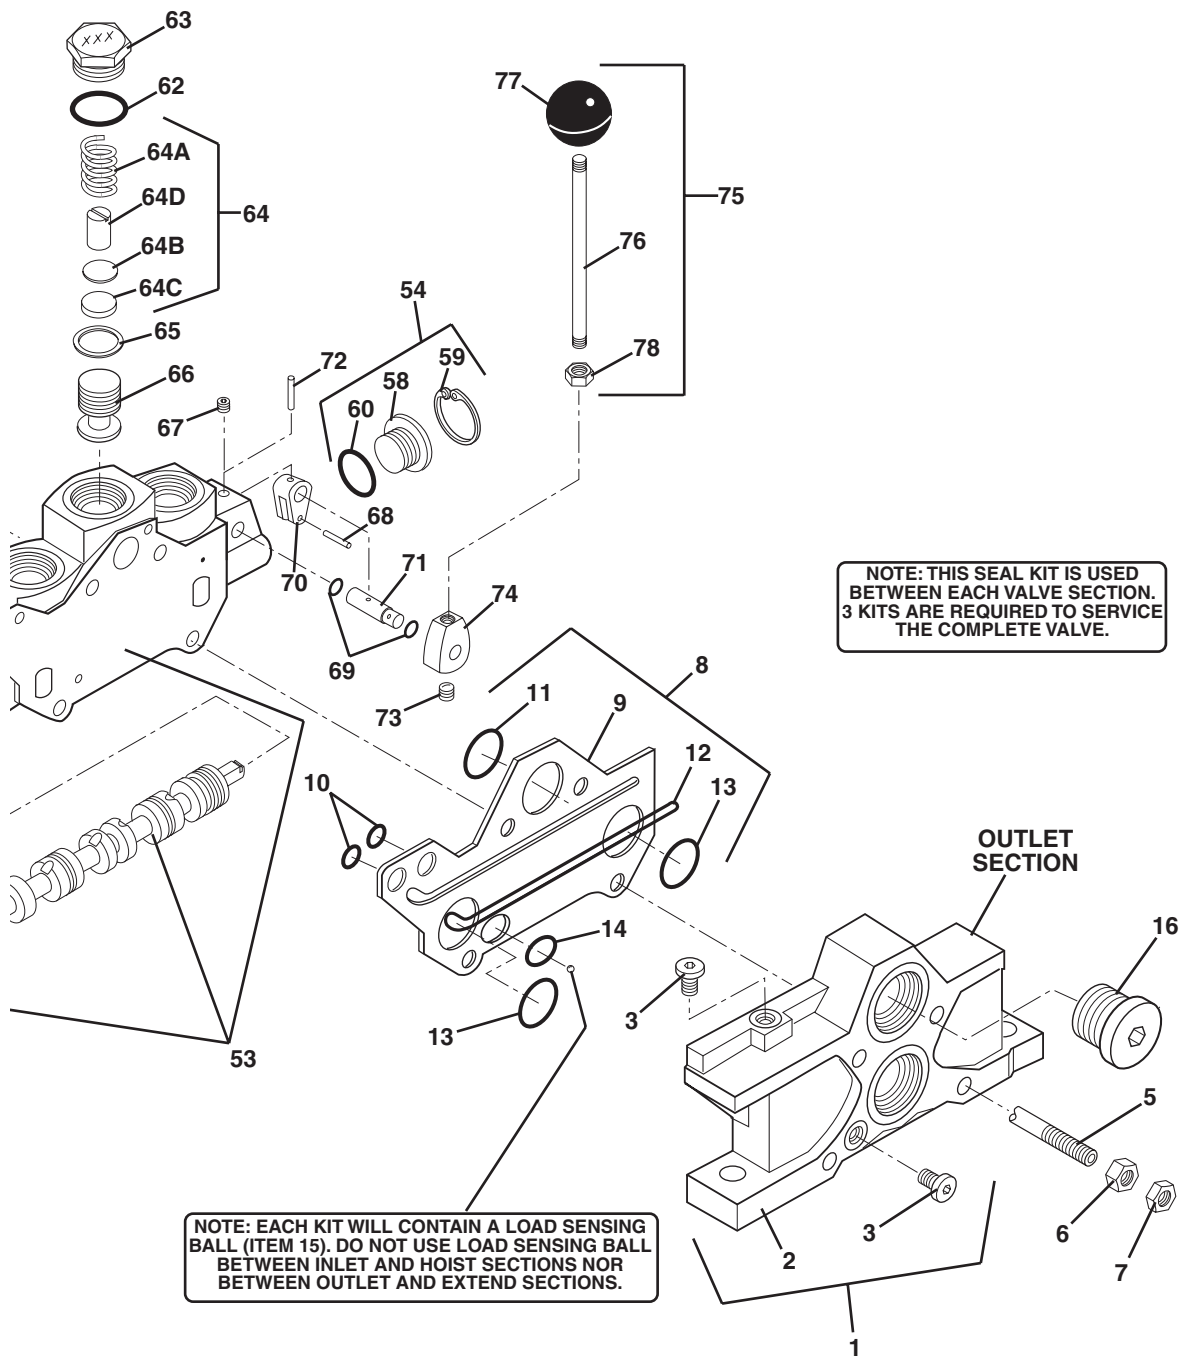

MAIN CONTROL VALVE - ELECTRONIC (S/N 9B0500 & AFTER)

MAIN CONTROL VALVE - ELECTRONIC (S/N 9B0500 AND AFTER)

Item No.	Part Number	Qty.	Description
	8902146	1	Main Control Valve (Includes Items 1 thru 78)
1	8033255	1	Outlet Section (Includes Items 2 & 3)
2		1	Body, End Cover
3		2	Plug, SAE
4	8033256	1	Tie Rod Kit (Includes Items 5, 6 & 7)
5		4	Rod, Tie
6		4	Nut, Hex
7		4	Nut, Jam
8	8033257	3	Seal Plate Kit (Includes Items 9 thru 15)
9		1	Plate, Seal
10		2	O-Ring
11		1	O-Ring
12		1	O-Ring
13		2	O-Ring
14		1	O-Ring
15		1	Ball, 3/16"
16	8033258	2	Plug, SAE
17	8033278	1	Bypass Compensating Inlet Valve Assembly (Includes Items 16, 18-21, 30, 41-48 & 51)
18	8033279	1	Spool, Bypass
19	8033280	1	Plug, SAE
20	8033281	1	Washer, Spring
21	8033282	1	Spring, Compression
22	8033284	1	Bypass Compensating O-Ring Kit (Includes Items 23 thru 29)
23		1	O-Ring (Not Shown)
24		1	Ring, Backup
25		1	O-Ring
26		1	O-Ring
27		3	O-Ring, Plug (Not Shown)
28		2	O-Ring, Plug (Not Shown)
29		1	O-Ring, Plug (Not Shown)
30	8033285	1	Compensator Adjustment Kit (Includes Items 31 thru 40)
31		1	Seat
32		1	O-Ring
33		1	Ring, Backup
34		1	O-Ring
35		1	Cone, Poppet
36		1	Spring, Pressure Limiter Compression
37		1	Nut, Lock
38		1	Plug, Adjustment
39		1	Screw, Set
40		1	Plug, SAE
41	8033286	1	Screw, Orifice
42	8033287	1	Spool, Pilot Reducing
43	8033288	1	Ball, Valve
44	8033289	1	Guide, Spring
45	8033290	1	Spring, Compression
46	8033291	4	Shim, Pilot
47	8033292	2	Plug, SAE
48	8033295	1	Bypass Pilot Filter Kit (Includes Items 49 & 50)
49		1	O-Ring
50		1	Filter
51	8033293	1	Plug, SAE
52	8033259	1	Hoist Working Section Valve Assembly (Includes Spool)
53	8033260	1	Extend Working Section Valve Assembly (Includes Spool)
54	8033261	1	End Plug Kit (Includes Items 55 thru 60)
55		1	O-Ring
56		1	Ring, Retaining
57		1	Plug
58		1	Plug
59		1	Ring, Retaining
60		1	O-Ring
61	8903009	1	Solenoid Cartridge w/ Weather Pack Connector
62	8033263	1	O-Ring
63	8033264	1	Plug, Compensator
64	8033249	1	Compensator Spring Kit (Includes Items 64A thru 64D)
64A		1	Spring, Compensator
64B		2	Shim, 0.003"
		2	Shim, 0.008"
		2	Shim, 0.025"
64C		1	Backup Washer
64D		1	Pin, Slotted