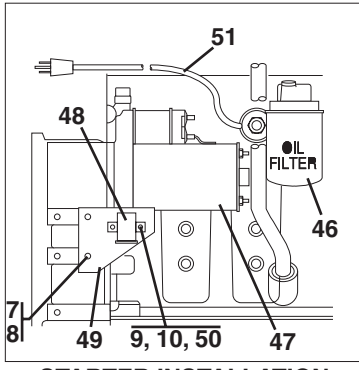

ENGINE RADIATOR AND OIL COOLER MOUNTING (CUMMINS 4B3.9 - NATURAL - S/N 6036-1526 AND AFTER)