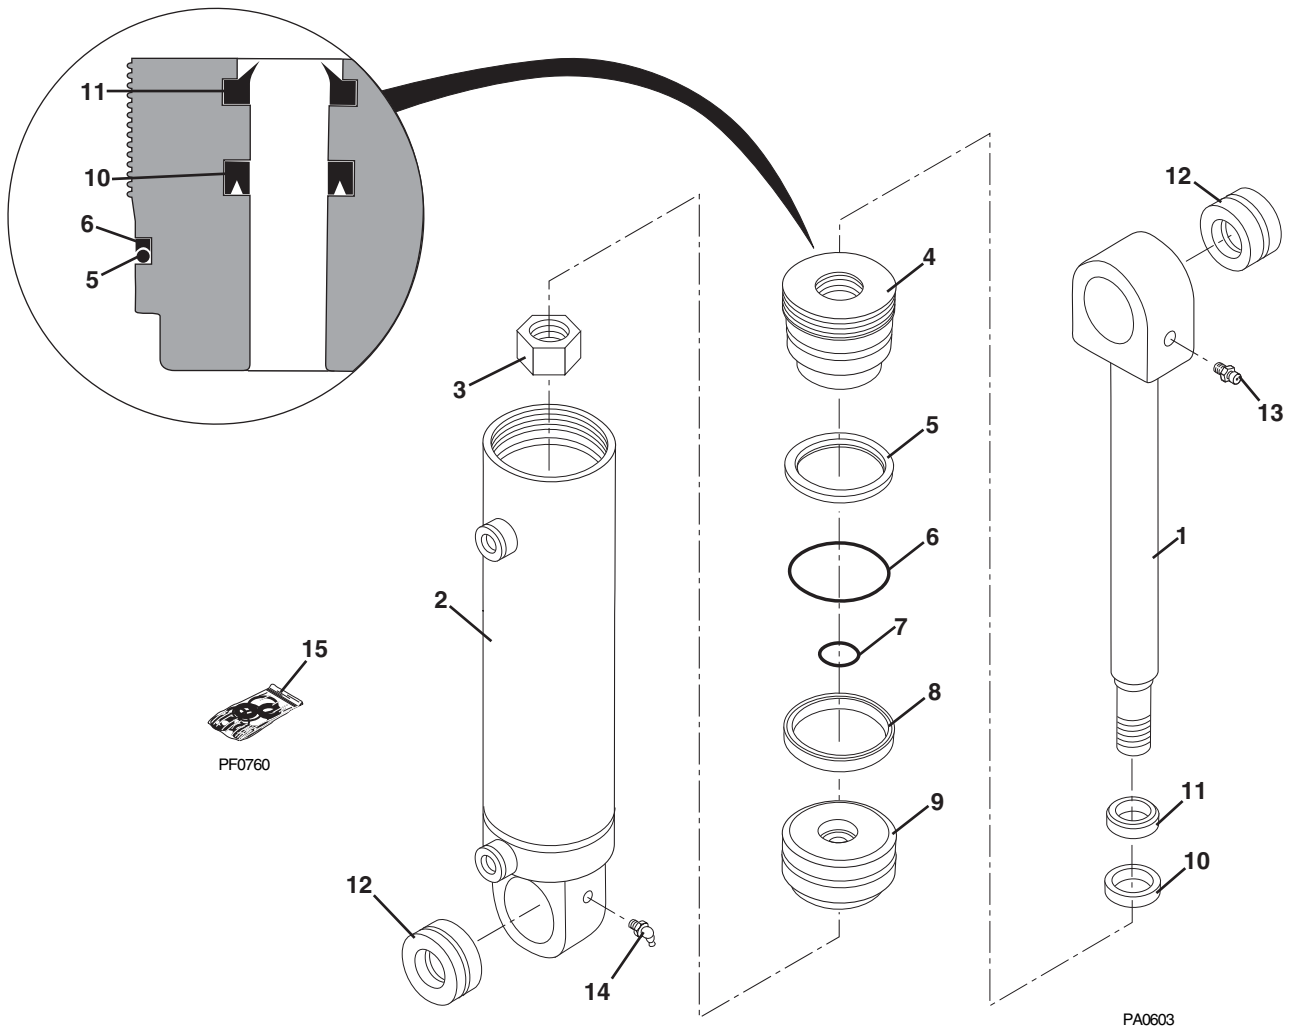

SLAVE CYLINDER

Item No.	Part Number	Qty.	Description
	2716193	1	Cylinder, Slave (Includes Items 1 thru 12)
1	8032706	1	Rod
2	NSS	1	Tube Cylinder
3	8032702	1	Locknut
4	8032704	1	Gland
5	See Kits	1	Ring, Backup
6	See Kits	1	O-Ring
7	See Kits	1	O-Ring
8	See Kits	1	Seal, Piston
9	8032705	1	Piston
10	See Kits	1	Seal, Rod
11	See Kits	1	Wiper
12	8065640	2	Bushing
13	8520013	1	Fitting, Grease, 1/8 NPT
14	8520021	1	Fitting, Grease, 90°
			KITS
15	8032707	1	Seal Kit, Slave Cylinder (Includes Items 5, 6, 7, 8, 10 & 11)