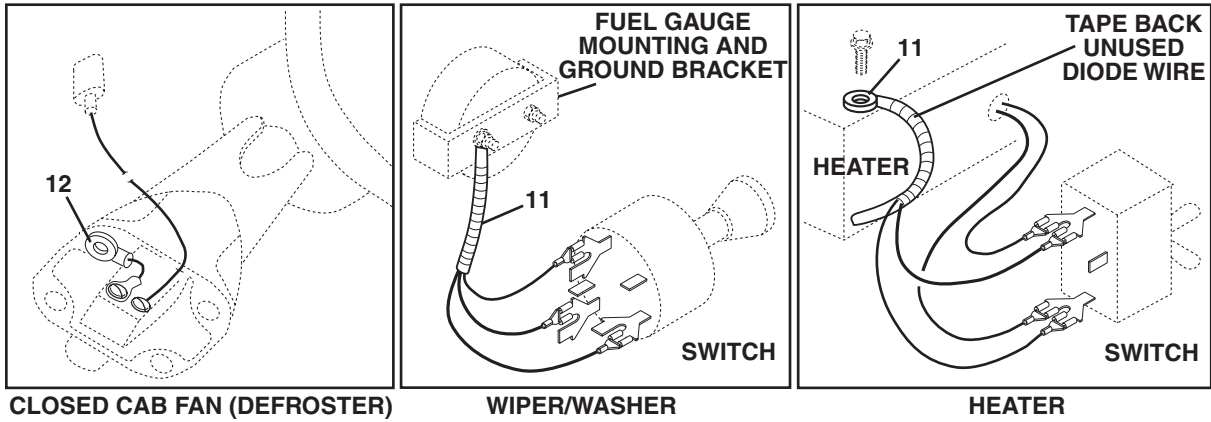

TLC WIRING

PF0791

PA1860

Item No.	Part Number	Qty.	Description
1	7086772	1	Wire Harness
2	8220060	1	Adapter
3	7088232	1	Sensor, Vehicle Attitude
4	7110922	1	Sensor, Boom Length (For inductive joysticks) (Not Shown)
	7088212	1	Sensor, Boom Length (For resistive joysticks)
5	7088222	1	Sensor, Boom Angle
6	7088122	1	Display Unit
7	7088202	1	Horn, Signal
8	7090051	2	Diode Assembly (See Kits)
9	7090041	1	Diode Assembly (See Kits)
10	7111762	1	Controller, Electronic (For inductive joysticks)
	7089712	1	Controller, Electronic (For resistive joysticks)
11	7090191	2	Diode Assembly (See Kits)
12	7090901	1	Diode Assembly (See Kits)
			KITS
13	7090141	1	Kit, TLC Diodes (Includes Items 8 & 9)
14	7090922	1	Kit, TLC Diodes w/Optional Enclosed Cab Only (Includes Items 11 & 12)
15	7091871	1	Kit, Test Cable for Pulsar Solenoid Valve
16	7091881	1	Kit, Test Cable for TLC Sensors