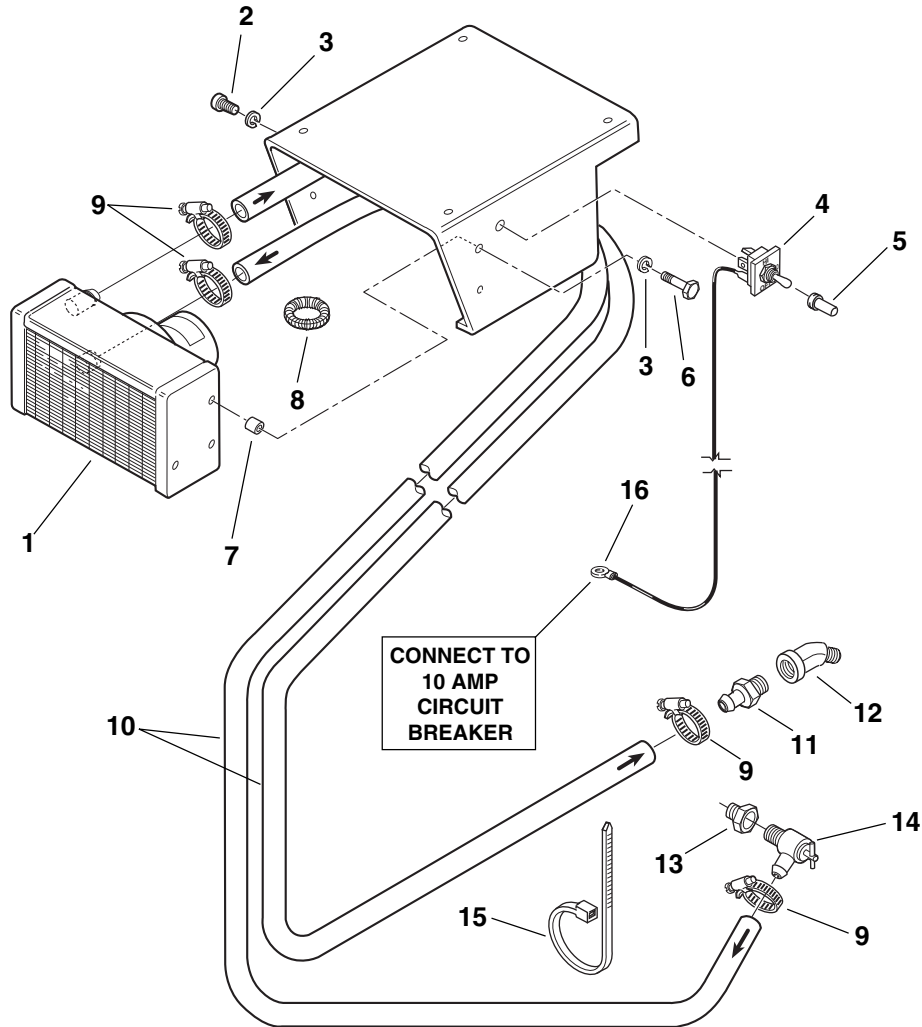

CAB HEATER

PA0144

Item No.	Part Number	Qty.	Description
1	8360008	1	Heater (Includes Items 2 and 3)
2		2	Screw, Hex Hd Cap, 1/4-20 x 1/2
3		4	Lockwasher, 1/4
4	8223024	1	Switch Kit
5	8580309	1	Cap
6	8303615	2	Screw, Hex Hd Cap, 1/4-20 x 1-1/4
7	7772035-0008	2	Spacer, 3/4
8	8221022-0600	2	Conduit, 1/4 ID x 5 Ft. - Cut to Fit
9	8405007	4	Clamp
10	8401012-1340	2	Hose
11	8420201	1	Hose Fitting, Low Pressure, Barbed, SAE 10-8P - hose size 10 x male NPT
12	8540231	1	Elbow, Street, 45° 1/2 NPT
13	8540023	1	Bushing, Hex, 1/2 NPT x 3/8 NPT
14	8360005	1	Valve, Shutoff
15	8584001	4	Tie Wrap
16	8220008	1	Terminal, #10