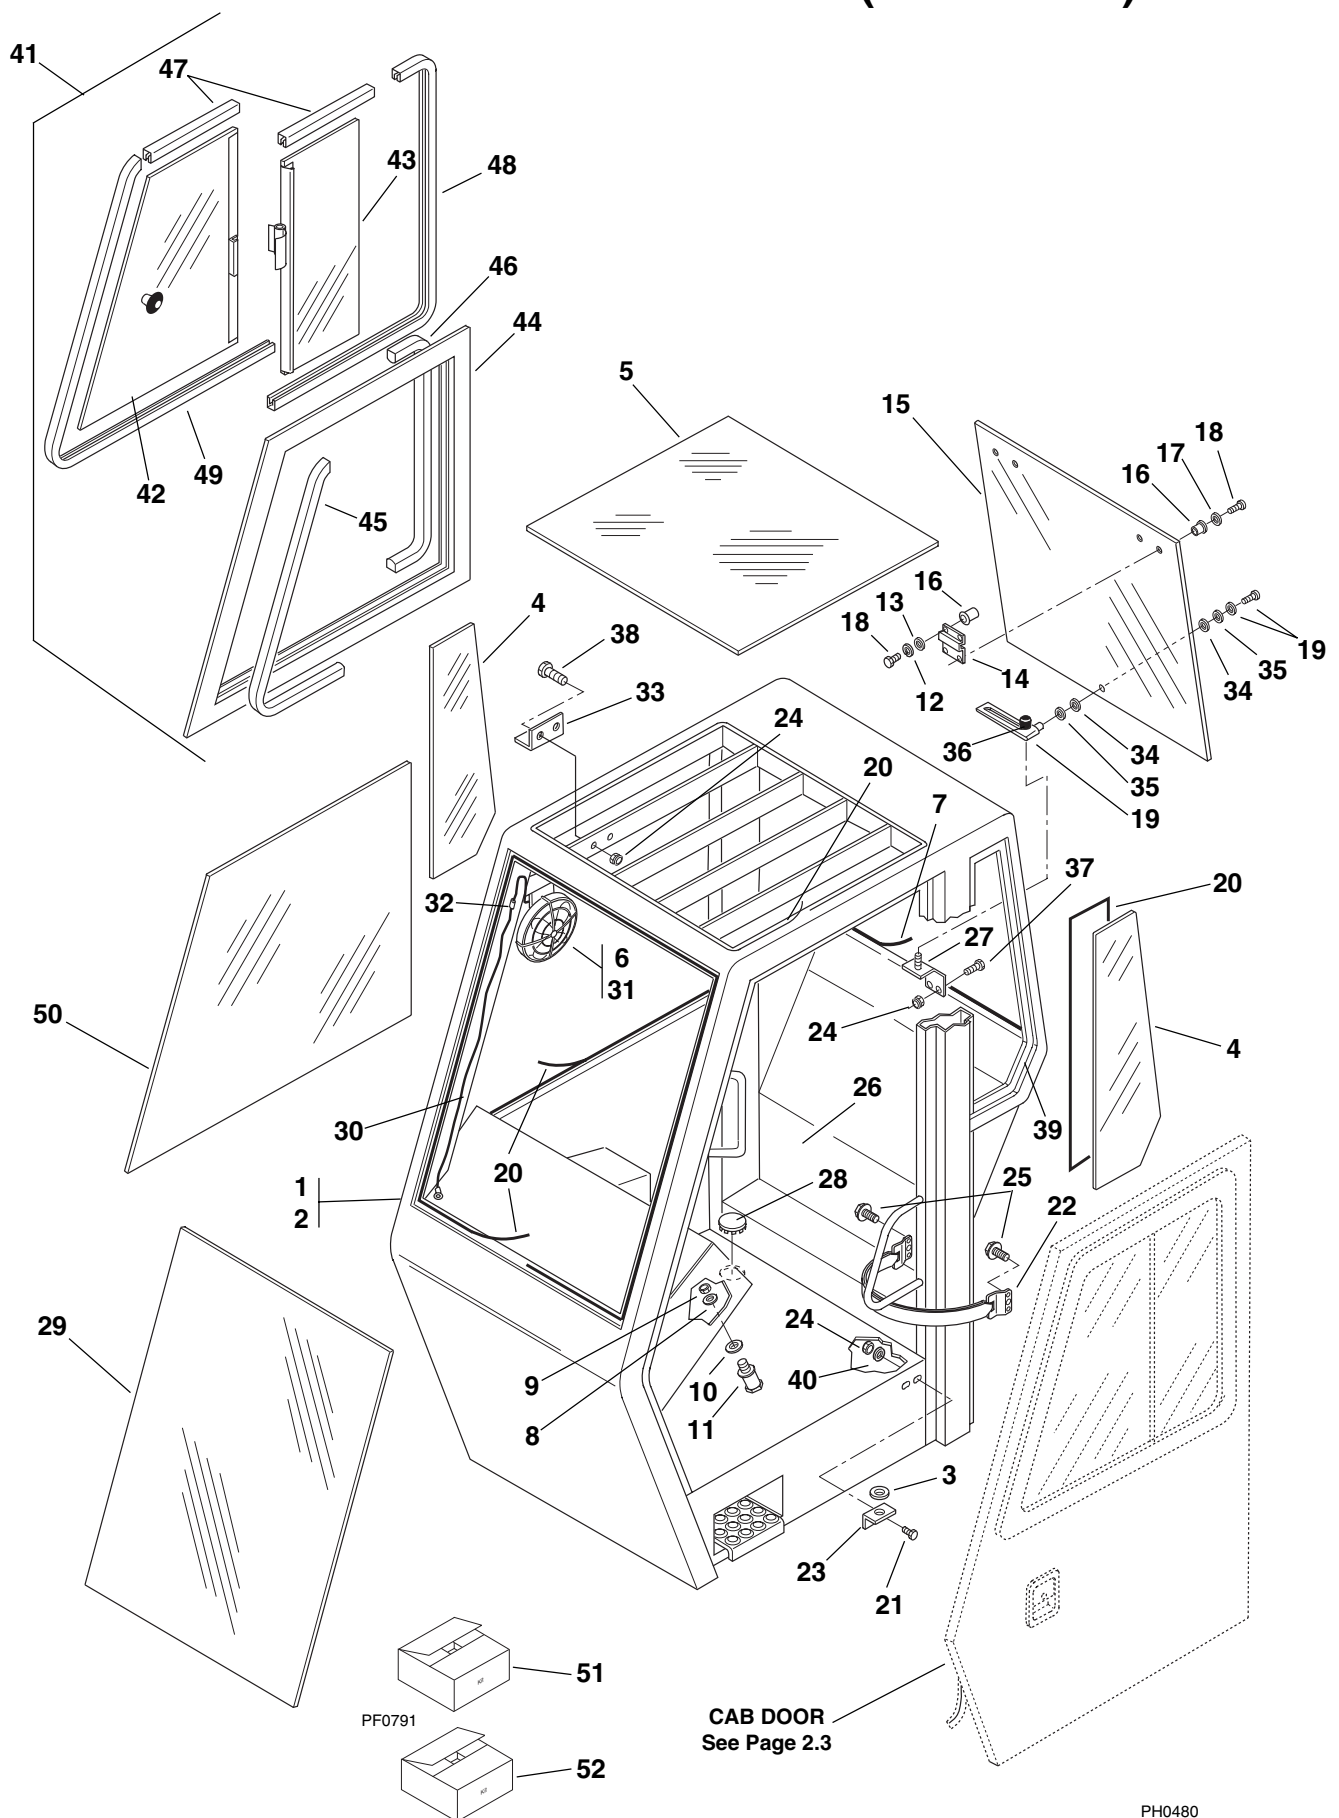

OPERATOR'S CAB - CLOSED (OPTIONAL)

OPERATOR'S CAB - CLOSED (OPTIONAL)

Item No.	Part Number	Qty.	Description
1	See Page 2.1	1	Cab Assembly
2	7099324	1	Cab, Enclosed (Includes Items 3 thru 49 on this page and all parts on page 2.11)
3	8307207	1	Washer, Flat, 5/8
4	8033079	2	Window, Wing
5	8033081	1	Window, Skylight
6	8033092	4	Screw, Socket Hd, #10-24 x 3/4
7	8033072	1	Seal, Rubber, 120 in.
8	8307113	1	Washer, Flat, 7/16
9	8305647	1	Locknut, 7/16-14l
10	8307206	AR	Washer, Flat, 1/2
11	8346010	1	Bolt, Striker
12	8307003	4	Lockwasher, #10
13	8307201	4	Washer, Flat, 3/16
14	8033085	2	Hinge, Spring
15	8033084	1	Window, Rear
16	8033086	8	Nut, Well
17	8033087	4	Washer, Nylon
18	8033088	8	Screw, Phillips Hd, #10-32 x 3/4
19	8033044	1	Window Hold Slide Assembly, w/Hardware
20	8585135	3	Tape, Butyl, 1/4" square x 15' Roll (See Kits)
21	8303540	2	Screw, Hex Hd Cap, 1/4-20 x 1
22	8342413	1	Strap
23	8033090	1	Bracket, Door Mounting
24	8305601	6	Locknut, 1/4-20
25	8303982	4	Screw, Self Tapping, 1/4-20 x 3/4
26	8346011	1	Panel, Rear Foam
27	8585138	1	Weldment, Latch Bracket
28	8580315	1	Plug, Hole
29	8033479	1	Window, Front
30	8033076	1	Wire Assembly, Fan
31	8033078	1	Fan, Defroster
32	8033077	2	Connector, Wire
33	8033094	1	Bracket, Fan
34	8585139	2	Washer, Flat Plastic, 3/8
35	8307204	2	Washer, Flat, 3/8
36	8580115	1	Knob
37	8303776	2	Screw, Hex Hd Cap, 1/4-20 x 1/2
38	8303540	2	Screw, Hex Hd Cap, 1/4-20 x 1
39	8585134	AR	Sealant, Urethane, 10 oz Cartridge (Location Shown Only) (See Kits)
40	8307002	2	Lockwasher, 1/4
41	8346009	1	Window, Right Side Sliding (Includes Items 43 thru 49)
42	8033833	1	Glass Assembly, Front
43	8033834	1	Glass Assembly, Rear
44	8033835	1	Frame Assembly
45	8033836	1	Trim Stop, Front
46	8033837	1	Trim Stop, Rear
47	8033838	2	Rubber, Flkd
48	8033839	1	Rubber, Flkd
49	8033840	1	Rubber, Flkd
50	8033082	1	Window, Right Side (Optional)
			<u>KITS</u>
51	8585133	1	Window Glue Kit (Includes Items 20, 39, four Setting Blocks and one Set of Installation Instructions)
52	7111332	1	Door Strap Kit (For Gas Spring Replacement on Older Machines) (Includes Items 22 and 25)