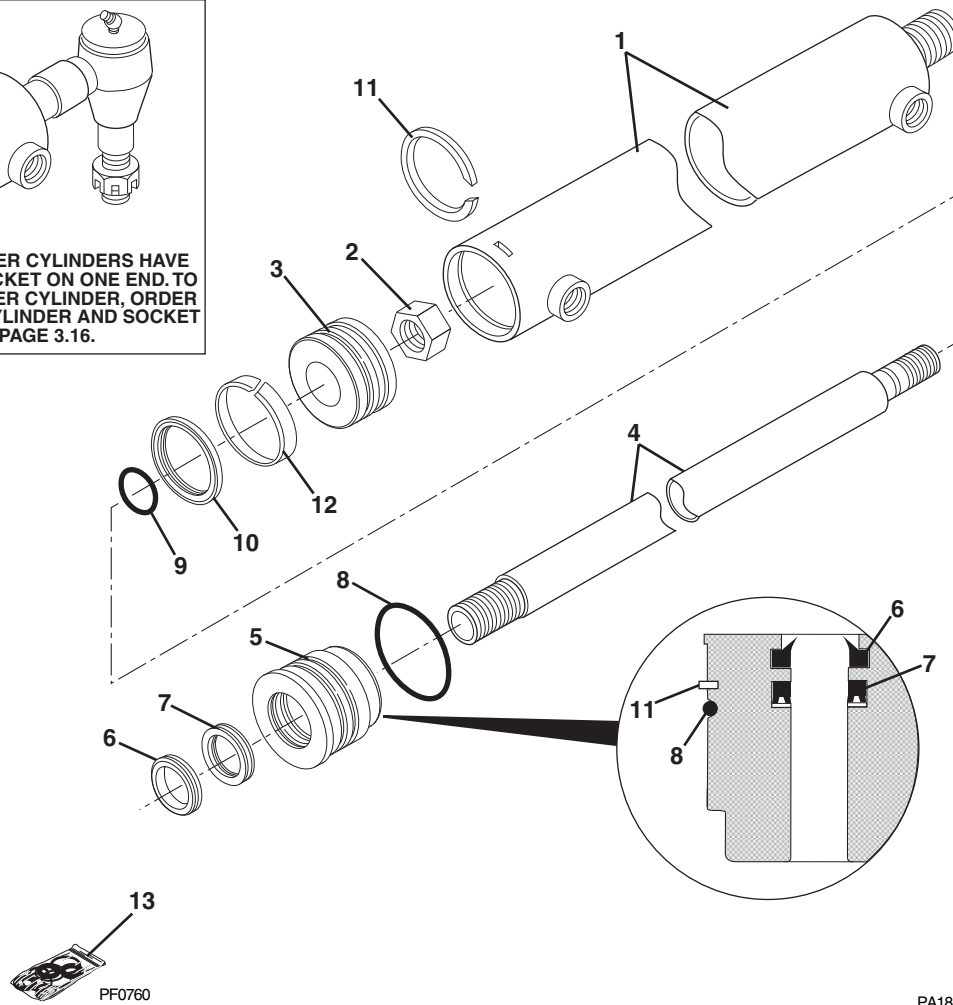

STEERING CYLINDER (S/N 3101 & BEFORE)

PA1810

Item No.	Part Number	Qty.	Description
	8032963	2	Steering Cylinder, Right Front & Left Rear (Includes Items 1 thru 12)
	8032964	2	Steering Cylinder, Left Front & Right Rear (Includes Items 1 thru 12)
1	NSS	1	Tube
2	8033488	1	Locknut
3	8032966	1	Piston
4	8032967	1	Rod, Left Front & Right Rear
	8032968	1	Rod, Right Front & Left Rear
5	8032965	1	Gland
6	See Kits	1	Wiper, Rod
7	See Kits	1	Z-Seal
8	See Kits	1	O-Ring
9	See Kits	1	O-Ring
10	See Kits	1	Seal, Crown
11	See Kits	1	Lockwire
12	See Kits	1	Wear Ring
			KITS
13	8033489	1	Seal Kit, Steering Cylinder (Includes Items 6 thru 12)