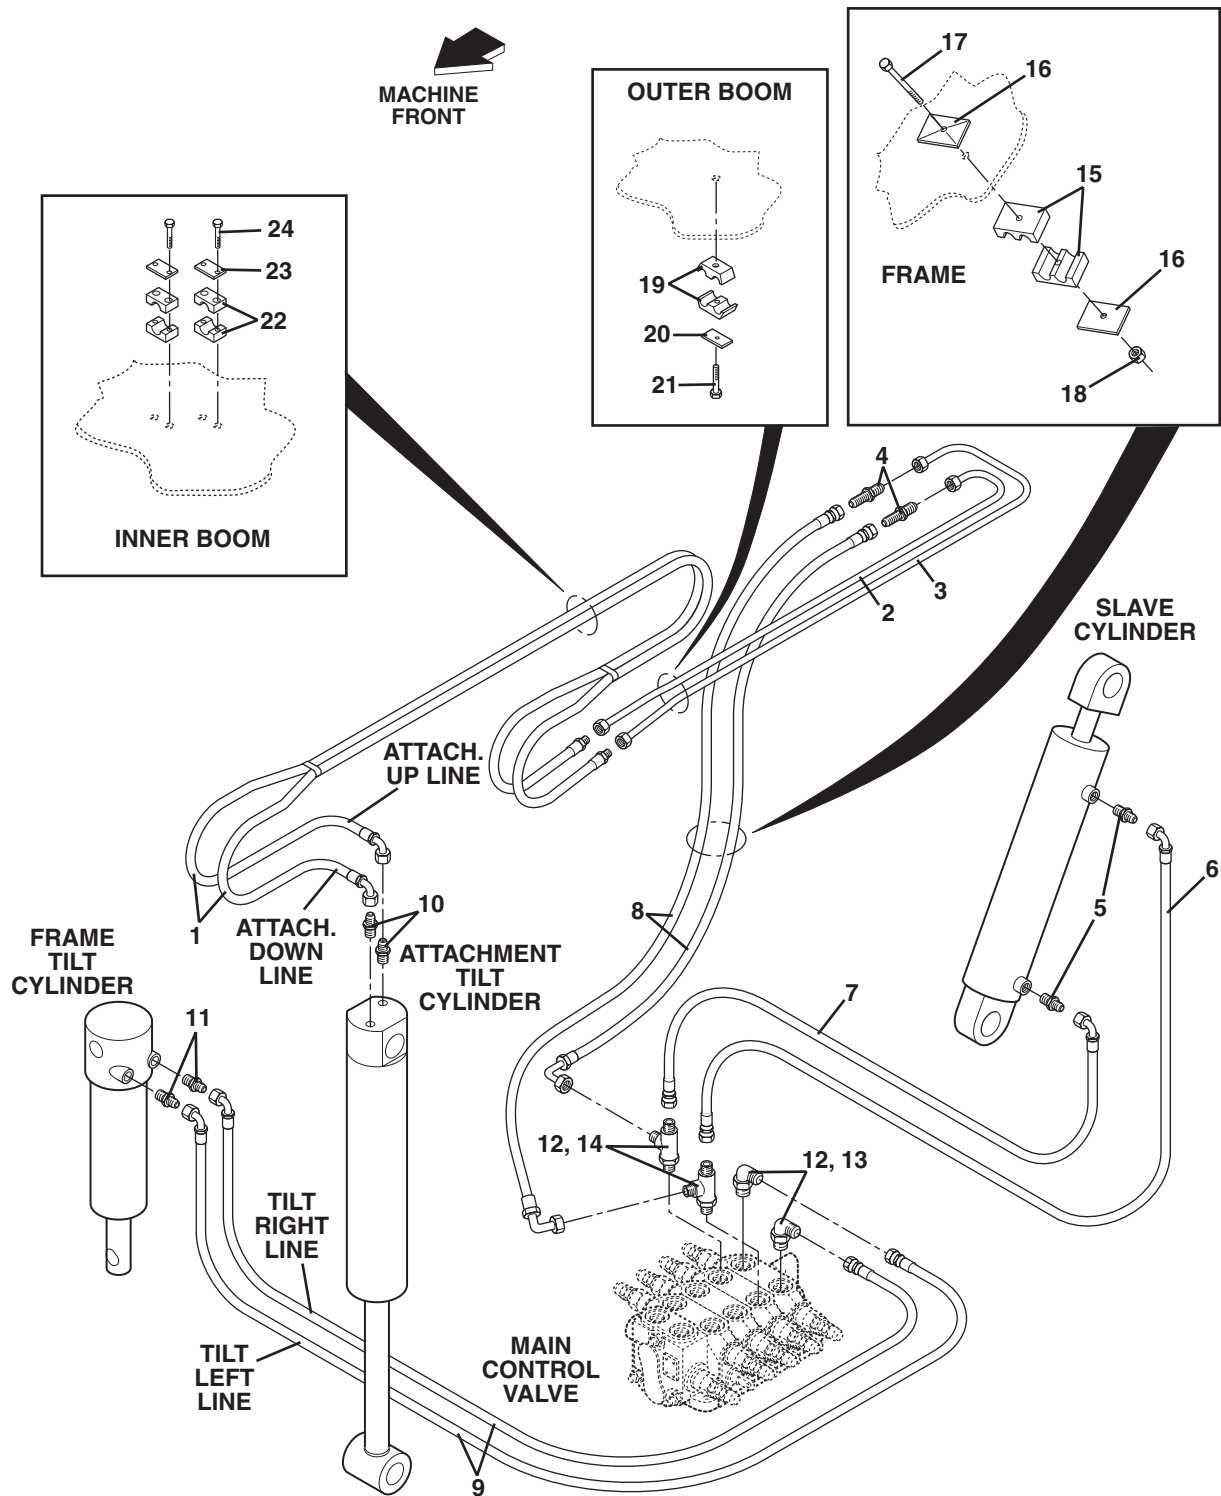

ATTACHMENT TILT, SLAVE & FRAME TILT CIRCUITS (S/N 9B0499 & BEFORE)

ATTACHMENT TILT, SLAVE & FRAME TILT CIRCUITS (S/N 9B0499 & BEFORE)

Item No.	Part Number	Qty.	Description
1	2711882	2	Hose Assembly, Attachment Tilt Cylinder
2	7082673	1	Tube Assembly, Attachment Tilt Cylinder
3	7084673	1	Tube Assembly, Attachment Tilt Cylinder
4	8760045	2	Union, Bulkhead, Straight, SAE 8 - male JIC 37°
5	8760107	2	Connector, Straight, SAE 8-8 - male JIC 37° x male str. thd. O-ring
6	2711872	1	Hose Assembly, Slave Cylinder Retract
7	2712122	1	Hose Assembly, Slave Cylinder Extend
8	2712112	2	Hose Assembly, Slave Tube
9	2711892	2	Hose Assembly, Frame Tilt Cylinder
10	8760110	2	Connector, Straight, SAE 6-8 - male JIC 37° x male str. thd. O-ring
11	8760134	2	Connector, Straight, SAE 6-4 - male JIC 37° x male str. thd. O-ring
12	8760535	4	Reducer, SAE 12-8 - male str. thd. O-ring x female internal O-ring boss
13	8760313	2	Elbow, 90° SAE 6-8 - male JIC 37° x male str. thd. O-ring
14	8760510	2	Tee Male Run, SAE 8-8 - male JIC 37° x male str. thd. O-ring
15	8769139	1	Clamp Set, Twin (2 halves, 3/4 ID)
16	8769128	2	Plate, Cover
17	8303752	2	Screw, Hex Hd Cap, 5/16-18 x 3
18	8305626	1	Locknut, 5/16-18
19	8769122	3	Clamp Set, Twin Tube (2 halves, 5/8 ID)
20	8769123	3	Plate, Clamp Top
21	8303739	3	Screw, Hex Hd Cap, 5/16-18 x 1-1/4
22	8769129	2	Clamp Set, Single (2 halves, 5/8 ID)
23	8769146	2	Cover, Clamp
24	8303743	4	Screw, Hex Hd Cap, 1/4-20 x 1-1/2
			<p>NOTE: FOR RETROFIT INFORMATION ON AUXILIARY HYDRAULIC CIRCUITS AND RELATED COMPONENTS, REFER TO THE AUXILIARY HYDRAULIC CIRCUIT - OPTIONAL PAGES.</p>