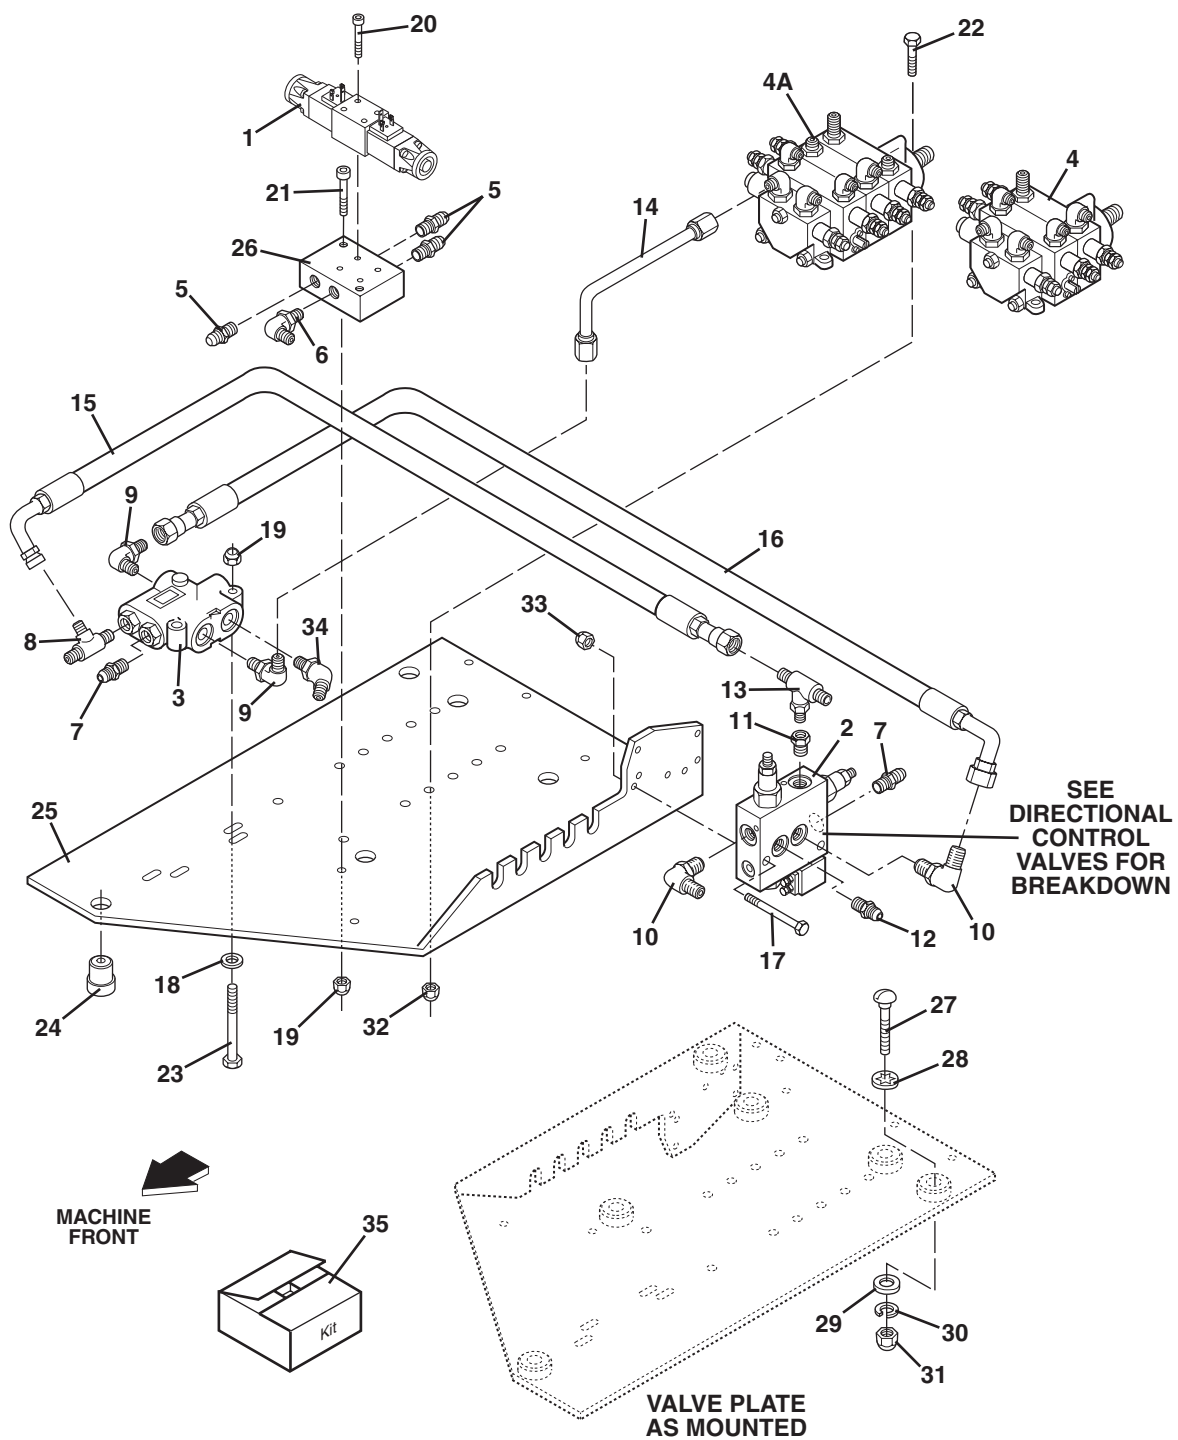

VALVE PLATE ASSEMBLY (S/N 9B0500 THRU S/N 0E1179)

VALVE PLATE ASSEMBLY

(S/N 9B0500 THRU S/N 0E1179)

Item No.	Part Number	Qty.	Description
1	8902109	1	Valve, Steering Select
2	8902657	1	Valve, Brake Manifold (OBSOLETE - Order service valve see "KITS" below to convert to declutch)
3	8902227	1	Valve, Priority
4	8902125	1	Valve, Secondary Control, 2 Section (OBSOLETE - Order Valve 8902151 with two 8760419 plugs in work ports)
4A	8902151	1	Valve, Secondary Control, 3 Section
5	8760110	3	Connector, Straight, SAE 6-8, male JIC 37° x male str. thd. O-ring
6	8760313	1	Elbow, 90°, SAE 6-8, male JIC 37° x male str. thd. O-ring
7	8760113	2	Connector, Straight, SAE 4-4, male JIC 37° x male str. thd. O-ring
8	8760534	1	Tee, Male Run, SAE 4-4, male JIC 37° x male str. thd. O-ring
9	8760308	2	Elbow, 90°, SAE 8-10, male JIC 37° x male str. thd. O-ring
10	8760303	2	Elbow, 90°, SAE 8-8, male JIC 37° x male str. thd. O-ring
11	8760460	1	Reducer, SAE 8-6, male str. thd. O-ring x female internal O-ring boss
12	8760136	1	Connector, Straight, SAE 4-6, Male JIC 37° x male str. thd. O-ring
13	8760457	1	Tee, Male Branch, SAE 6-6, male JIC 37° x male str. thd. O-ring
14	7088692	1	Tube Assembly (S/N 9B0500 thru 0A0996)
	7091592	1	Tube Assembly (S/N 0A0997 thru 0E1179)
15	2712292	1	Hose Assembly
16	6605182	1	Hose Assembly
17	8303703	2	Screw, Hex Hd Cap, 1/4-20 x 2-1/2
18	8307106	2	Washer, Flat, 5/16
19	8305626	4	Locknut, 5/16-18
20	8304631	4	Screw, Socket Hd Cap, #10-24 x 2
21	8304608	2	Screw, Socket Hd Cap, 5/16-18 x 1-1/2
22	8303675	3	Screw, Socket Hd Cap, 3/8-16 x 1-1/4
23	8303757	2	Screw, Socket Hd Cap, 5/16-18 x 2-1/2
24	8278008	4	Mount, Rubber
25	7098293	1	Plate, Valve Mounting
26	8902111	1	Body, Steer Select Valve
27	8304042	4	Bolt, Carriage, 3/8-16 x 2
28	8310070	4	Retainer, Bolt 3/8
29	7057141	4	Washer, Rebound
30	8307005	4	Lockwasher, 3/8
31	8305008	4	Nut, Hex, 3/8-16
32	8305645	3	Locknut, 3/8-16
33	8305624	2	Locknut, 1/4-20
34	8760307	1	Elbow, 45° SAE #8 - JIC #8
			<u>KITS</u>
35	7092552	1	Kit, Declutch Conversion (Refer to page 5.52 for kit parts)