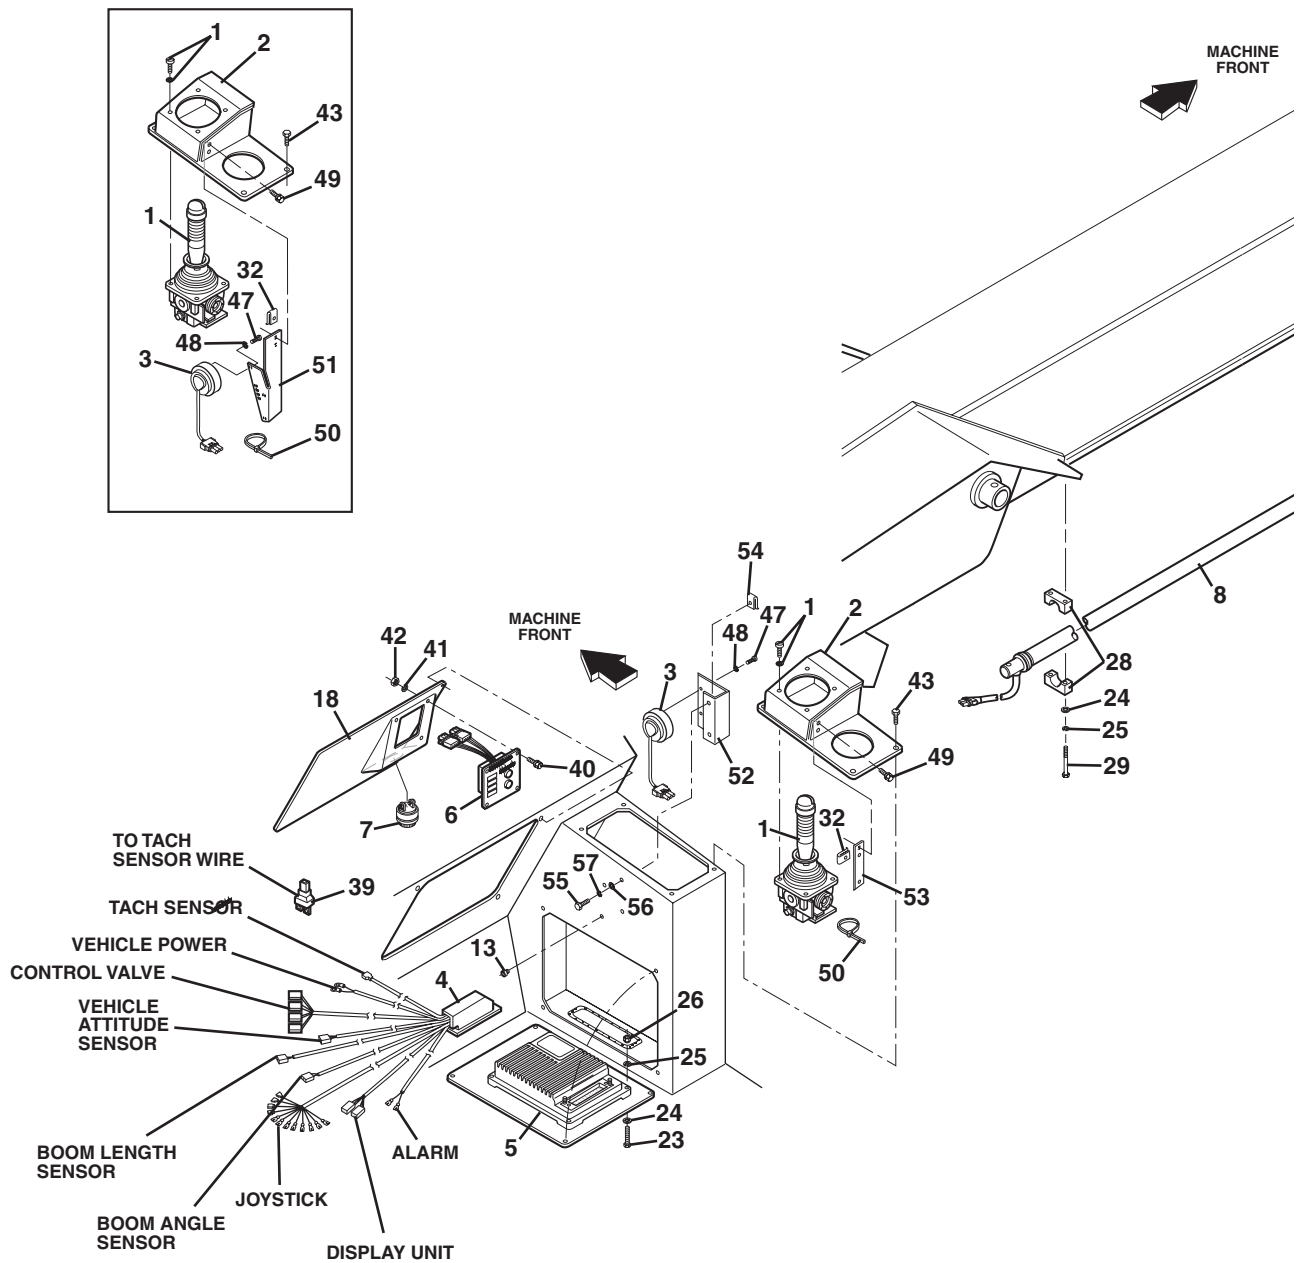

BOOM RAISE/LOWER & BOOM EXTEND/RETRACT CONTROL (ELECTRONIC CONTROL JOYSTICK w/o TLC)

Item No.	Part Number	Qty.	Description
1	7087383	1	Electronic Control Joystick (Includes items 2 thru 5)
2	8224016	1	Joystick, Electronic (See Page 7. 5 for Internal Breakdown)
3	7086762	2	Module, Driver
4	7086752	1	Harness, Wire
5	7087361	2	Wire Assembly
6	7089322	1	Harness, Wire
7	7088533	1	Cover, Console
8	7088952	1	Bracket
9	8303119	2	Screw, Hex Flanged, 1/4-20 x .625
10	8310001	2	Nut, Retainer, 1/4-20
11	8310023	4	Screw, Mach Pan Hd, #4-40 x 1.25
12	8307050	4	Lockwasher, #4
13	8305049	4	Nut, Hex, #4-40
14	8584001	1	Tie Wrap
15	8584002	4	Tie Wrap
16	8303932	1	Screw, Mach., Rd Hd, #10-24 x 1.25
17	8305002	2	Nut, Hex, #10-24
18	8307003	2	Lockwasher, #10
19	8307111	2	Washer, Flat, #10
20	8033058	4	Screw, Hex Hd Cap, 1/4-20 x 3/4
21	8580313	4	Plug, 7/16

BOOM RAISE/LOWER & BOOM EXTEND/ RETRACT CONTROL (RESISTIVE ELECTRONIC JOYSTICK w/TLC)