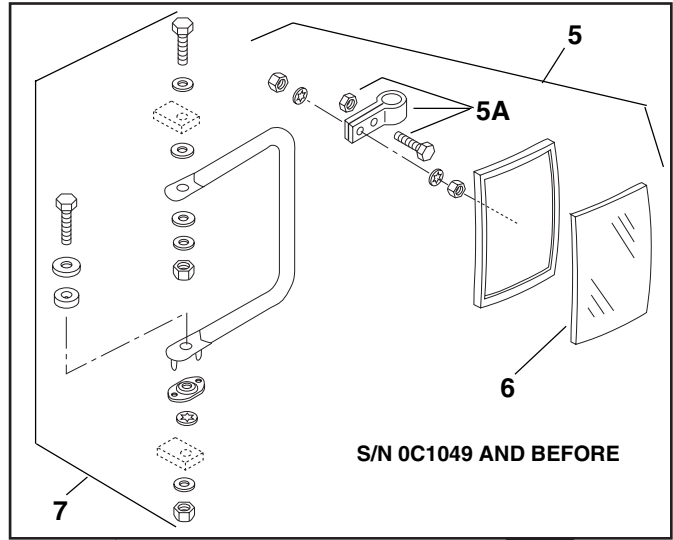

MIRRORS

**MACHINE
FRONT**