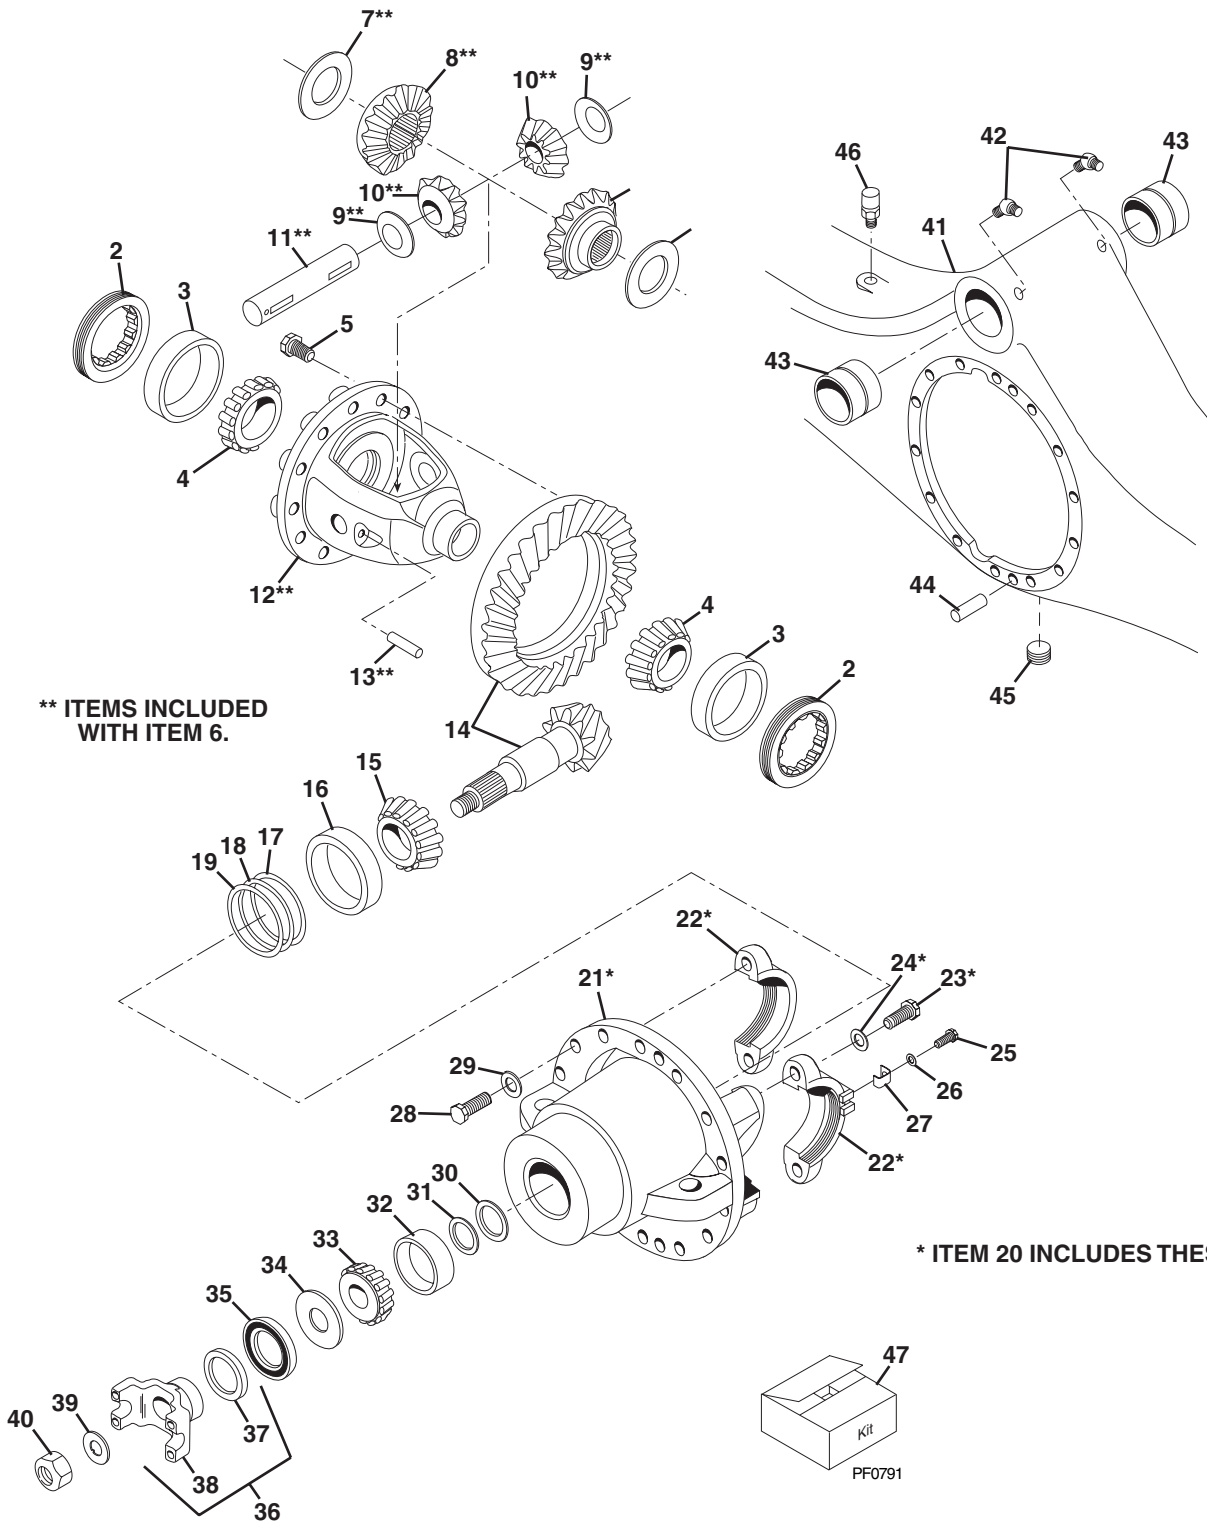

DIFFERENTIAL CARRIER ASSEMBLY - FRONT AXLE

** ITEMS INCLUDED WITH ITEM 6.

* ITEM 20 INCLUDES THESE PARTS.

DIFFERENTIAL CARRIER ASSEMBLY - FRONT AXLE

Item No.	Part Number	Qty.	Description
1	8032817	1	Differential Carrier Assembly (Includes Items 2 thru 40)
2	8032834	2	Ring, Adjusting
3	8032836	2	Cup, Roller Bearing
4	8032835	2	Cone, Roller Bearing
5	8032830	12	Screw, Differential
6	8032821	1	Differential Case Assembly (Includes Items 7 thru 13)
7	8032828	2	Washer, Thrust
8	8032824	2	Gear, Differentail Side
9	8032823	2	Washer, Pinion Thrust
10	8032827	2	Gear, Pinion
11	8032822	1	Shaft, Differential
12	8032825	1	Case, Differentail
13	8032829	1	Pin, Pinion Bearing Cage
14	8032837	1	Gear & Pinion Assembly
15	8032838	1	Cone, Roller Bearing
16	8032839	1	Cup, Roller Bearing
17	8032840	AR	Shim, Bevel Pinion Bearing, 0.003
18	8032841	AR	Shim, Bevel Pinion Bearing, 0.005
19	8032842	AR	Shim, Bevel Pinion Bearing, 0.010
20	8032954	1	Carrier Assembly (Includes Items 21 thru 24)
21	N.S.S	1	Carrier
22	N.S.S	2	Cap, Differential Carrier
23	8032819	4	Screw, Differential Bearing Cap
24	8032820	4	Washer, Differential Bearing Cap
25	8032831	2	Bolt, Hex
26	8032832	2	Washer, Flat
27	8032833	2	Clip, Adjusting Ring
28	8033824	14	Screw, Cap, Hex Hd
29	8032855	14	Washer, Flat
30	8032843	1	Spacer, Flat
31	8033807	AR	Shim, Adjusting
32	8032845	1	Cup, Roller Bearing
33	8032846	1	Cone, Roller Bearing
34	8032847	1	Washer, Thrust, Bearing
35	8032980	1	Seal, Oil (See Kits)
36	8032849	1	End Yoke Assembly (Includes Items 37 & 38)
37	8032850	1	Deflector
38	8032960	1	End Yoke
39	8032851	1	Wahser, Pinion Nut
40	8032852	1	Nut, Pinion (See Kits)
41	8033179	1	Housing, Axle
42	8032859	2	Fitting, Grease
43	7089722	2	Bushing, Axle Pivot
44	8032857	2	Pin, Dowel
45	8032854	2	Plug, Pipe
46	8033228	1	Vent
			Kits
47	8033485	1	Front or Rear Axle Seal Kit - w/Brakes (Includes the following items which contains enough seals to service one complete axle) Oil Seal, Pinion (Item 35, Page 3.11) Nut, Pinion (Item 40, Page 3.11) Oil Seal, Deflector (Item 9, Page 3.13) Oil Seal, Shaft/Housing (Item 10, Page 3.13) Oil Seal, King Pin (Item 22, Page 3.13) Oil Seal, Wheel Hub (Item 40, Page 3.15) Oil Seal, Shaft Spindle (Item 42, Page 3.15)