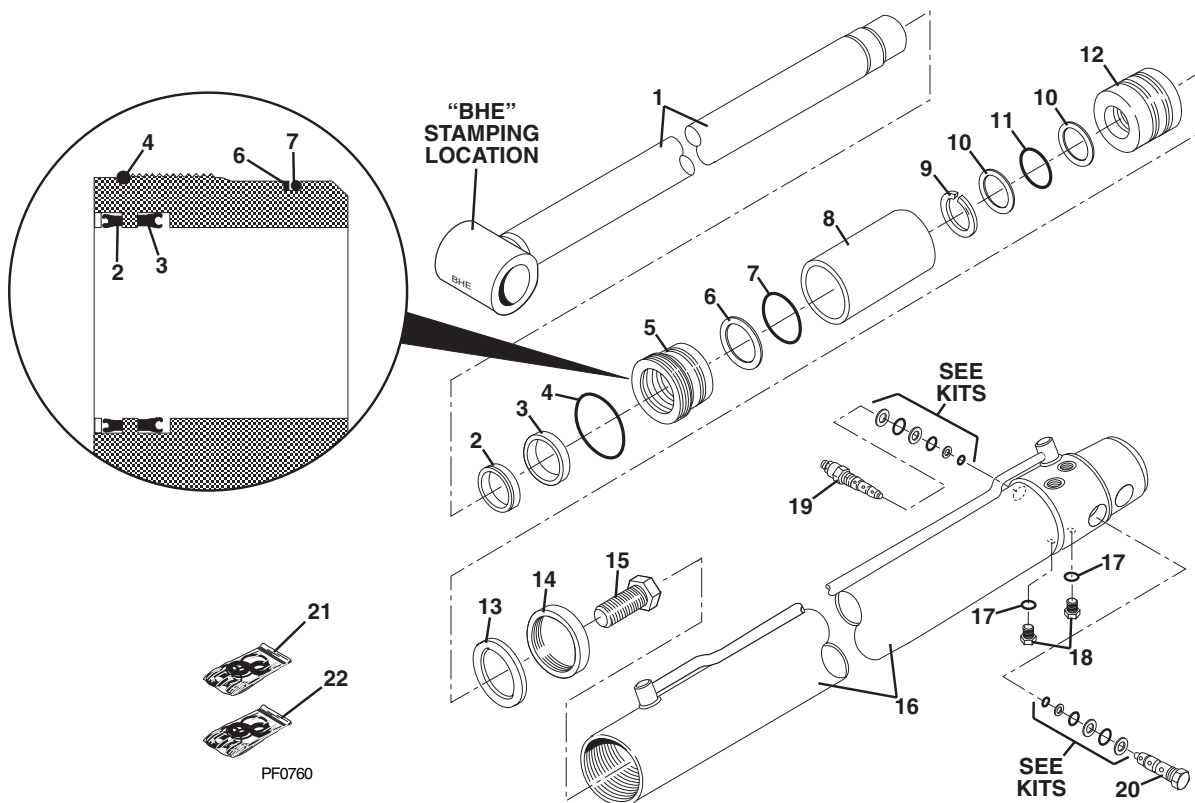

BOOM EXTEND CYLINDER

BOOM EXTEND CYLINDER

Item No.	Part Number	Qty.	Description
1	2711693	1	Cylinder, Boom Extend/Retract - TJB (Includes Items 1 thru 18)
2	8032731	1	Rod
3	See Kits	1	Wiper
4	See Kits	1	Seal, Rod
5	8032734	1	Seal, Piston
6	See Kits	1	Piston
7	See Kits	1	Setscrew, Nylon
8	See Kits	1	Setscrew
9	See Kits	1	O-Ring
10	8032736	1	Tube, Stop
11	See Kits	1	O-Ring
12	See Kits	1	Ring, Backup
13	8032732	1	Gland
14	NSS	1	Tube Cylinder
15	8902212	1	Valve, Counterbalance w/o TLC (See Kits)
16	8032737	1	Valve, Counterbalance w/TLC Only (See Kits)
17	8032738	2	Plug
18	See Kits	1	Seal, Step
			O-Ring
			<u>KITS</u>
19	8205659	1	Seal Kit, Boom Extend/Retract Cylinder (Includes Items 2, 3, 4, 6, 7, 8, 10, 11, 17 & 18)
20	8205656	2	Seal Kit, Counterbalance & Pilot Check Valves (Includes 3 O-Rings & 3 Backup Rings)
21	8035246	1	Seal Kit, Gland Static Seal (Consists of 1 O-Ring & 1 Backup Ring)

IMPORTANT !

Before ordering internal service parts, you must first identify the cylinder by the manufacturer's stamping (see illustrations). The BHE cylinders are no longer available as individual complete assemblies. You must replace individual BHE cylinders with a pair of the same TJB cylinders.

Item No.	Part Number	Qty.	Description
	2711693	1	Cylinder, Boom Extend/Retract - BHE (Includes Items 1 thru 20)
1	8033119	1	Rod
2	See Kits	1	Wiper
3	See Kits	1	Seal
4	See Kits	1	O-Ring
5	8033115	1	Head
6	See Kits	1	Ring, Backup
7	See Kits	1	O-Ring
8	8033122	1	Spacer
9	8033123	1	Ring, Snap
10	See Kits	2	Ring, Backup
11	See Kits	1	O-Ring
12	8033128	1	Piston
13	See Kits	1	Seal/Expander Assembly
14	See Kits	1	Bearing
15	8033129	1	Screw, Hex Hd Cap
16	NSS	1	Barrel
17	See Kits	2	O-Ring
18	8033131	2	Plug
19	8902473	1	Valve, Counterbalance
20	8032737	1	Valve, Pilot Check
			<u>KITS</u>
21	8205667	1	Seal Kit, Boom Extend/Retract Cylinder (Includes Items 2, 3, 4, 6, 7, 10, 11, 13, 14 & 17)
22	8205656	2	Seal Kit, Counterbalance & Pilot Check Valve (Includes 3 O-Rings & 3 Backup Rings)