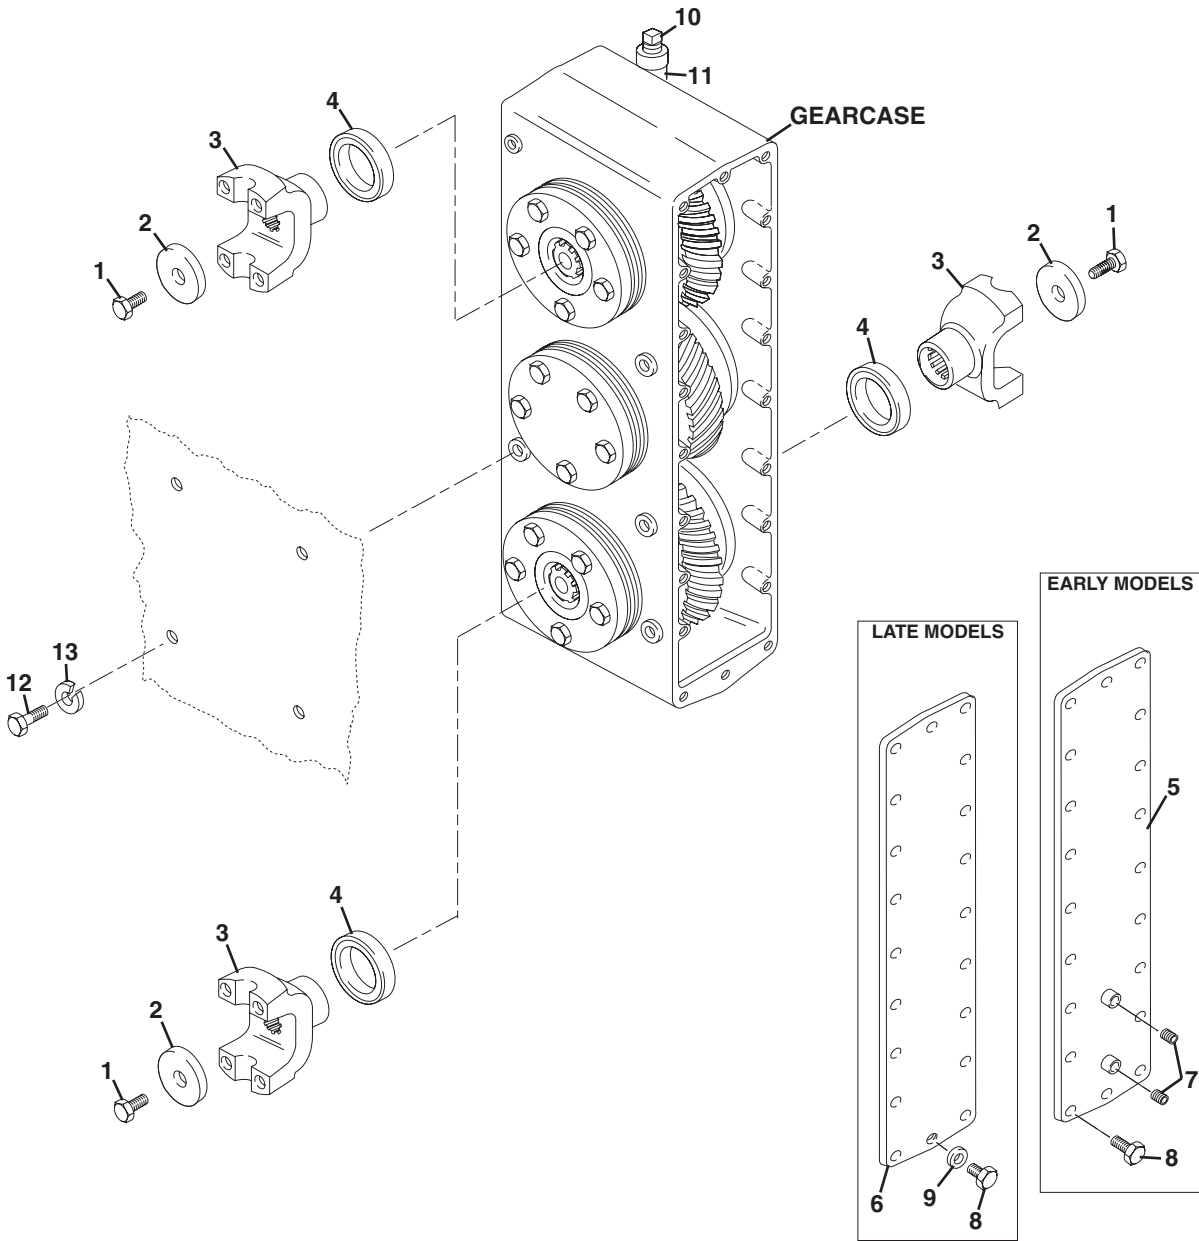

DROP GEAR BOX (PERKINS 4.236 - NATURAL S/N 8L0354 AND BEFORE ONLY)

PA0253

DROP GEAR BOX

(PERKINS 4.236 - NATURAL S/N 8L0354 AND BEFORE ONLY)

Item No.	Part Number	Qty.	Description
	8841011	1	Drop Box Assembly (Includes Items 1 thru 11)
1	8303624	3	Screw, Hex Hd, 1/2-13 x 1
2	8032768	3	Washer
3	8032766	3	Yoke, End
4	8032770	3	Seal
5	8032784	1	Cover, Housing (Early Models)
6	8032946	1	Cover, Housing (Late Models)
7	8540438	2	Plug, Pipe, 3/8NPT Hex Socket (Early Models)
8	8033681	20	Screw, Hex Hd, 3/8-16 x 3/4 UNC-2A
9	8032787	1	Washer, Flat, 3/8 Brass
10	8032785	1	Plug, Vent, 3/8-18 NPT
11	8032781	1	Elbow, 90°, 3/8-18 NPT
12	8303692	4	Screw, Cap, Hex Hd, 1/2 NC x 2-3/4 Gr 5
13	8307007	4	Lockwasher, 3/8