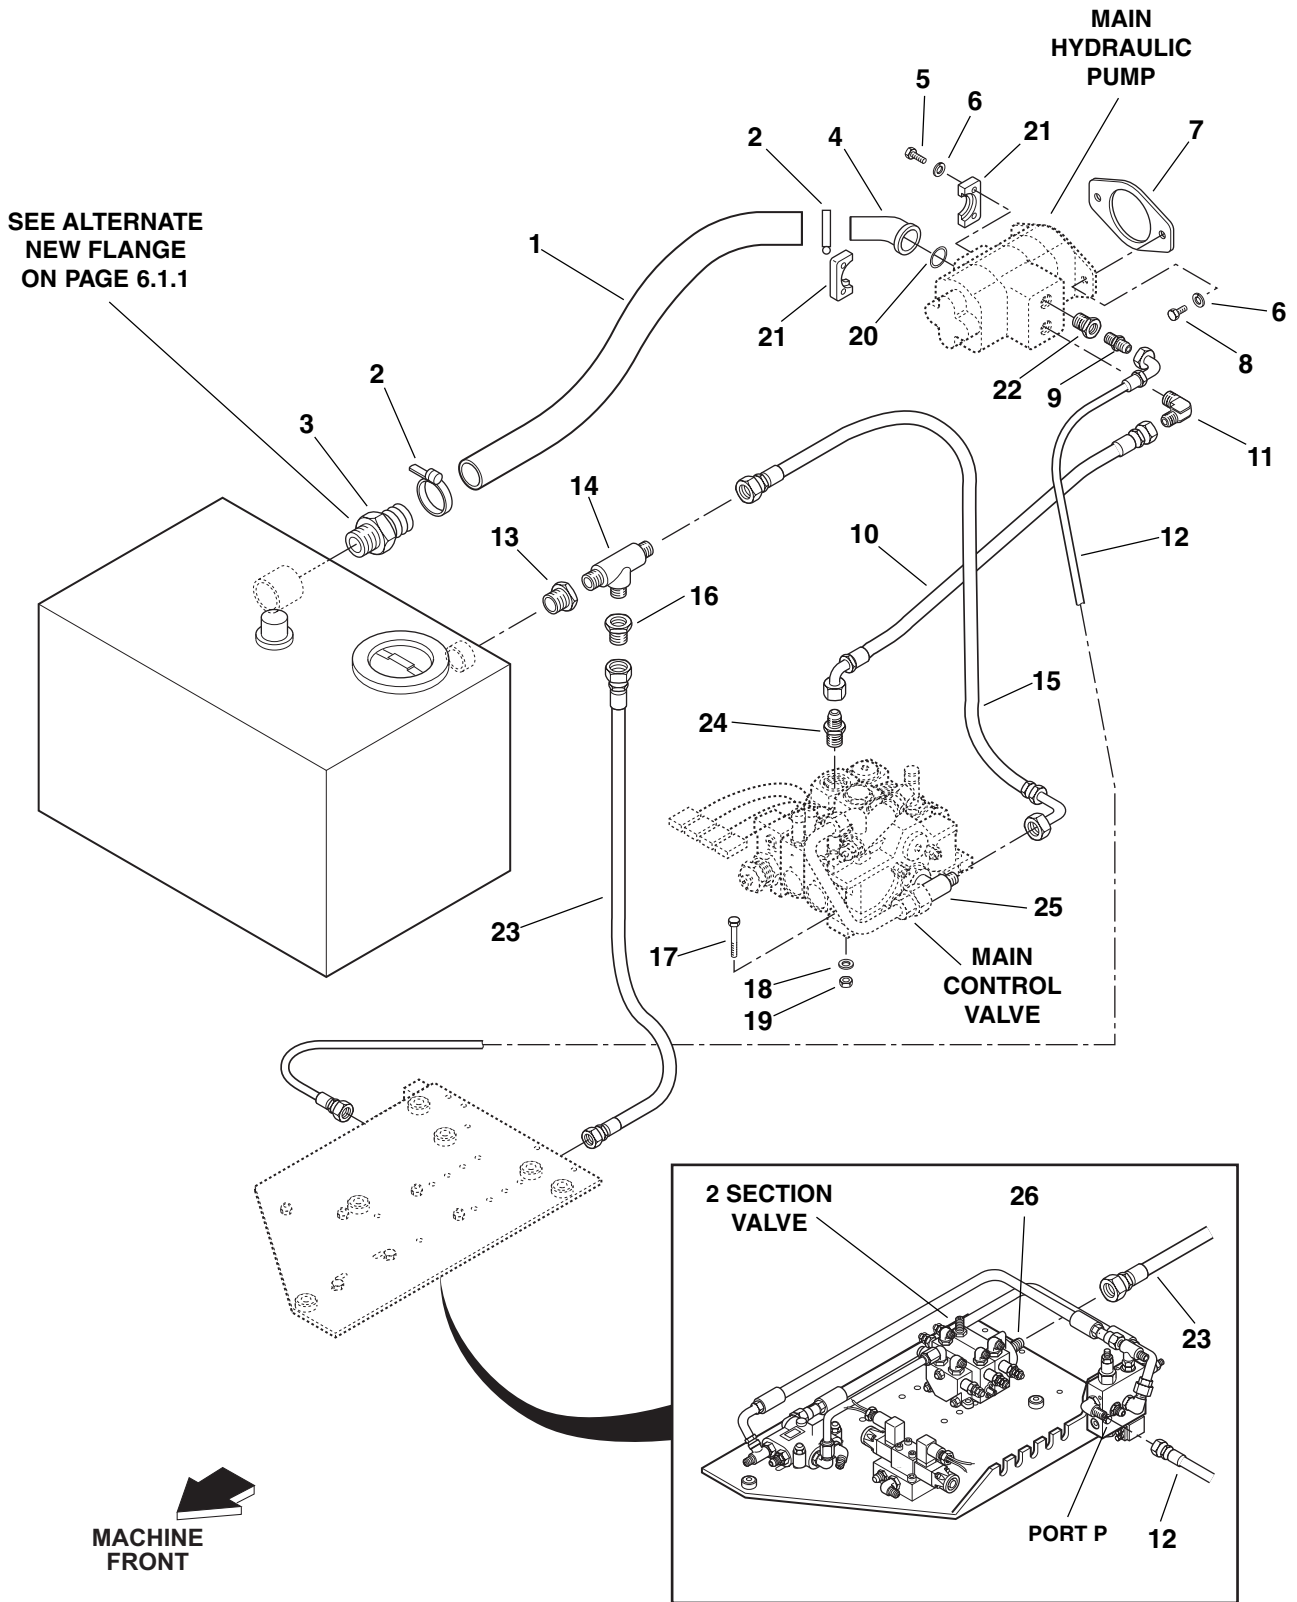

MAIN CONTROL VALVE CIRCUIT

(S/N 9B0500 THRU 0E1179 w/ ELECTRONIC CONTROLLED JOYSTICK)

MAIN CONTROL VALVE CIRCUIT

(S/N 9B0500 THRU 0E1179 w/ ELECTRONIC CONTROLLED JOYSTICK)

Item No.	Part Number	Qty.	Description
1	8401004-0470	1	Hose, Inlet
2	8405209	2	Clamp, Hose
3	8424003	1	Hose Fitting, Beaded, SAE 32-32P - hose 2" ID x male NPT
4	8424222	1	Elbow, Tube, 45°, Barbed, SAE 32 - hose 2 "ID x 4 bolt O-ring
5	8303626	4	Screw, Hex Hd Cap, 1/2-13 x 1-1/2
6	8307007	6	Washer, Lock, 1/2
7	7054902	1	Gasket
8	8303602	2	Screw, Hex Hd Cap, 1/2-13 x 1-1/4
9	8760107	1	Connector, Straight, SAE 8-8 - male JIC 37° x male str. thd. O-ring
10	2711832	1	Hose Assembly, Large Pump Outlet
11	8760325	1	Elbow, 90° SAE 12-16 - male JIC 37° x male str. thd. O-ring
12	6604862	1	Hose Assembly, Small Pump Outlet
13	8540048	1	Bushing, Hex, 1-1/4 " NPT x 1 " NPT (See NOTE)
14	8760553	1	Tee, Male Run, SAE 16-16P - male JIC 37° x male NPT (See NOTE)
15	2711902	1	Hose Assembly, Main Control Valve to Reservoir
16	8760533	1	Reducer, SAE 16-8 - female JIC 37° x male JIC 37° (See NOTE)
17	8303713	3	Screw, Hex Hd Cap, 1/2-13 x 2-1/4 Gr 5
18	8307112	3	Washer, Flat, SAE 1/2
19	8305644	3	Locknut, 1/2-13
20	8640208	1	O-Ring #228
21	8546407	2	Clamp Half 2"
22	8760545	1	Reducer, SAE 16-8 - male str. thd. O-ring x female internal o-ring boss
23	2712342	1	Hose Assembly, Reservoir Return
24	8760118	1	Connector, Straight, SAE 12-16 - male JIC 37° x str. thd. O-ring
25	8760552	1	Tee, Male Branch, SAE 16-16 - male JIC 37° x male str. thd. O-ring
26	8760108	1	Connector, Straight, SAE 8-10 - male JIC 37° x str. thd. O-ring
			NOTE: Items 13, 14 and 16 are not used with converted reservoir. See Page 6.1.1 for reservoir conversion kit.