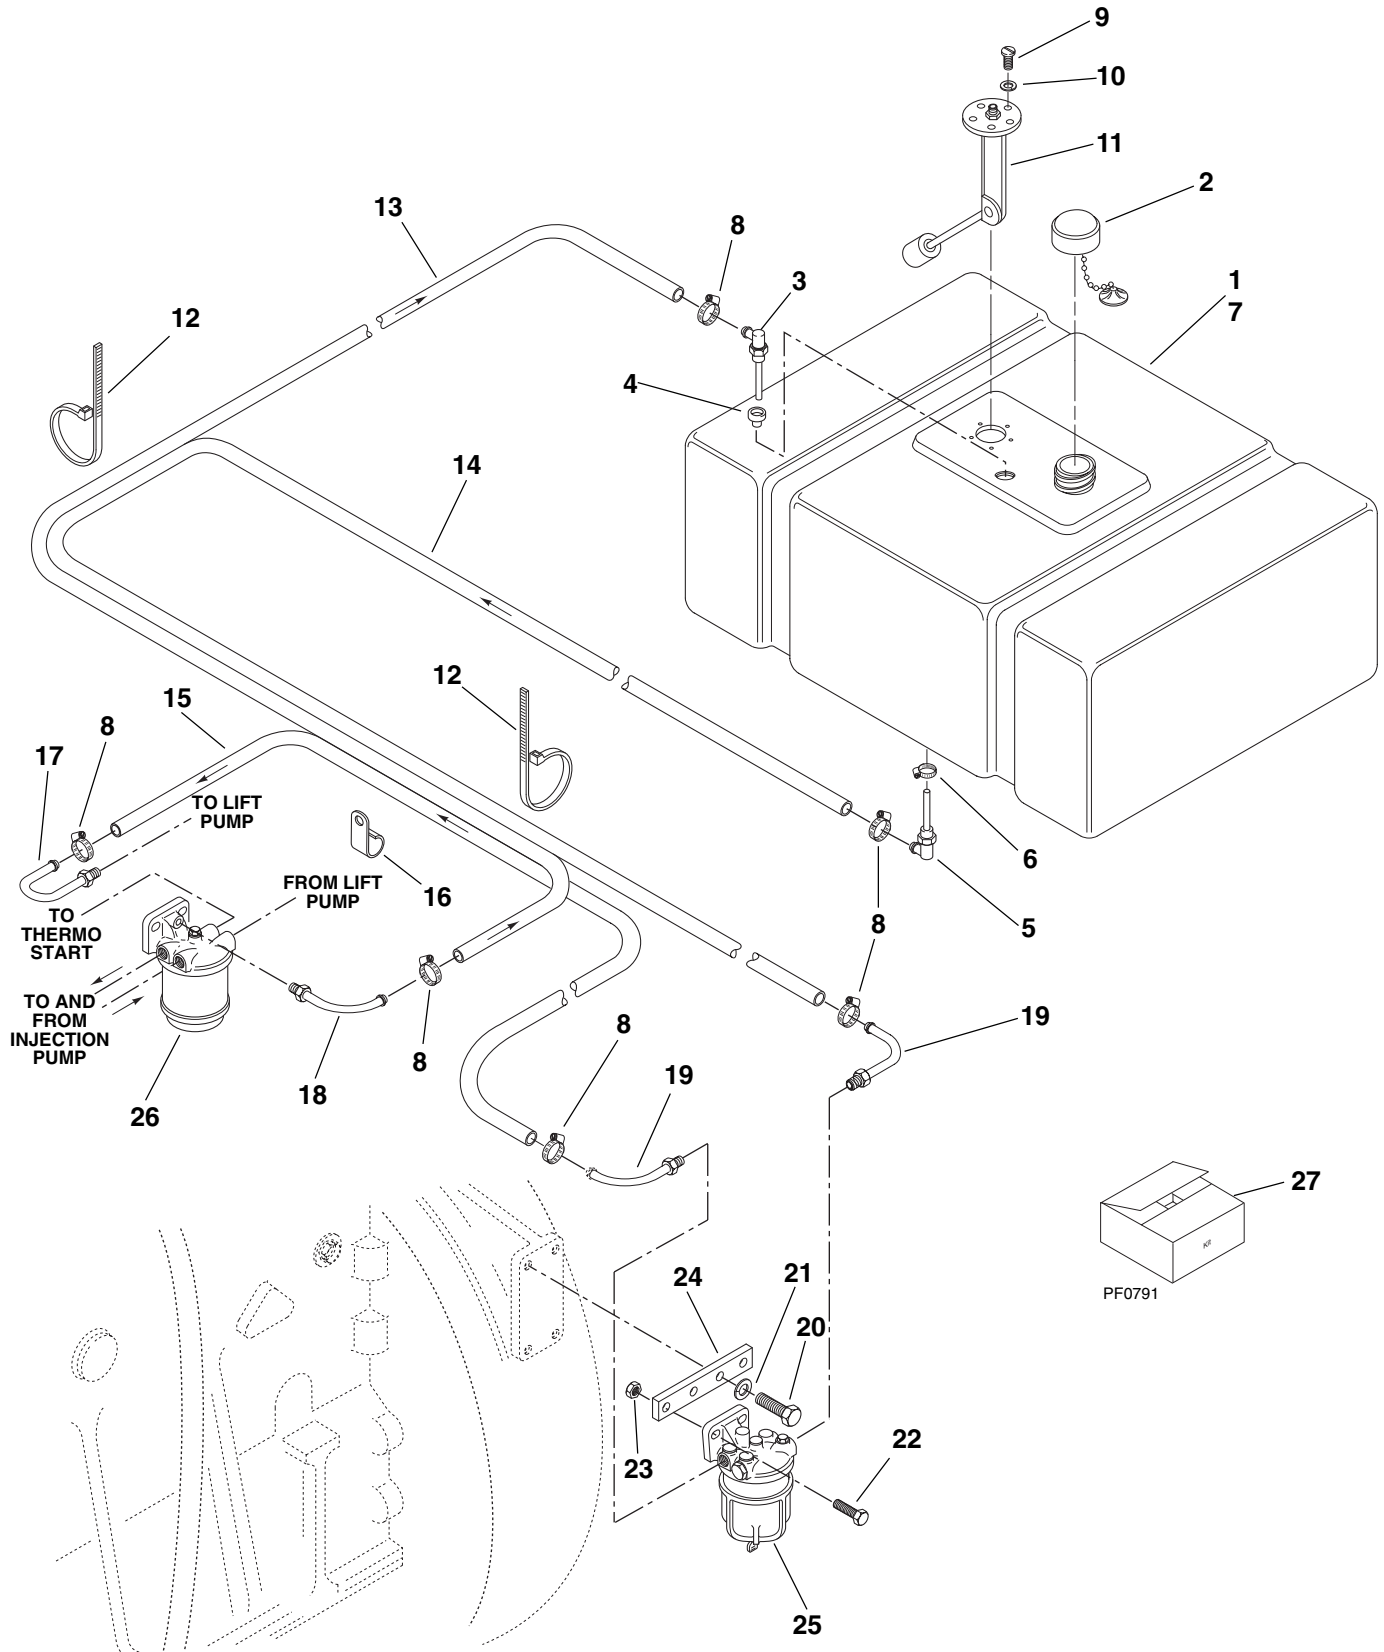

FUEL SYSTEM (PERKINS ENGINES)

FUEL SYSTEM (PERKINS ENGINES)

Item No.	Part Number	Qty.	Description
1	7078583	1	Tank, Fuel (Includes items 2 thru 7)
2	8033111	1	Cap, Filler, w/tether
3	8033109	1	Elbow, 90° w/standpipe
4	8033175	1	Bushing, Rubber
5	8033176	1	Elbow, 90° w/standpipe
6	8405101	1	Clamp, Hose
7	NSS	1	Tank, Fuel
8	8405009	6	Clamp, Hose
9	8310180	5	Screw, Machine, 10-24 x 3/8
10	8307003	5	Lockwasher, #10
11	7070992	1	Sender, Fuel Level
12	8584001	2	Tie Wrap
13	8403214-1290	1	Hose, Fuel Return, 1/4 x 129.0
14	8403219-1400	1	Hose, Fuel Supply, 5/16 x 140.0
15	8403219-0300	1	Hose, Fuel Supply, 5/16 x 30.0
16	8406101	1	Support, Hose, 5/8
17	7091291	1	Tube, Fuel Filter (Natural) (Not Shown)
	7076721	1	Tube, Fuel Filter (Turbo) (Shown)
18	7092121	1	Tube, Fuel Filter (Natural) (Not Shown)
	7047232	1	Tube, Fuel Filter (Turbo) (Shown)
19	7091291	2	Tube, Fuel Filter (Natural) (Not Shown)
	7076711	2	Tube, Fuel Filter (Turbo) (Shown)
20	8303624	2	Screw, Hex Hd Cap, 1/2-13 x 1.0
21	8307007	2	Lockwasher, 1/2
22	8303621	2	Screw, Hex Hd Cap, 3/8-16 x 1.5
23	8305645	2	Nut, Hex Lock, 3/8-16
24	7083621	1	Bar, Mounting
25	8274012	1	Fuel Pre-Filter
26	8030943	1	Fuel Filter Assembly (See Kits)
			<u>KITS</u>
27	8825183	1	Fuel Filter Element Kit