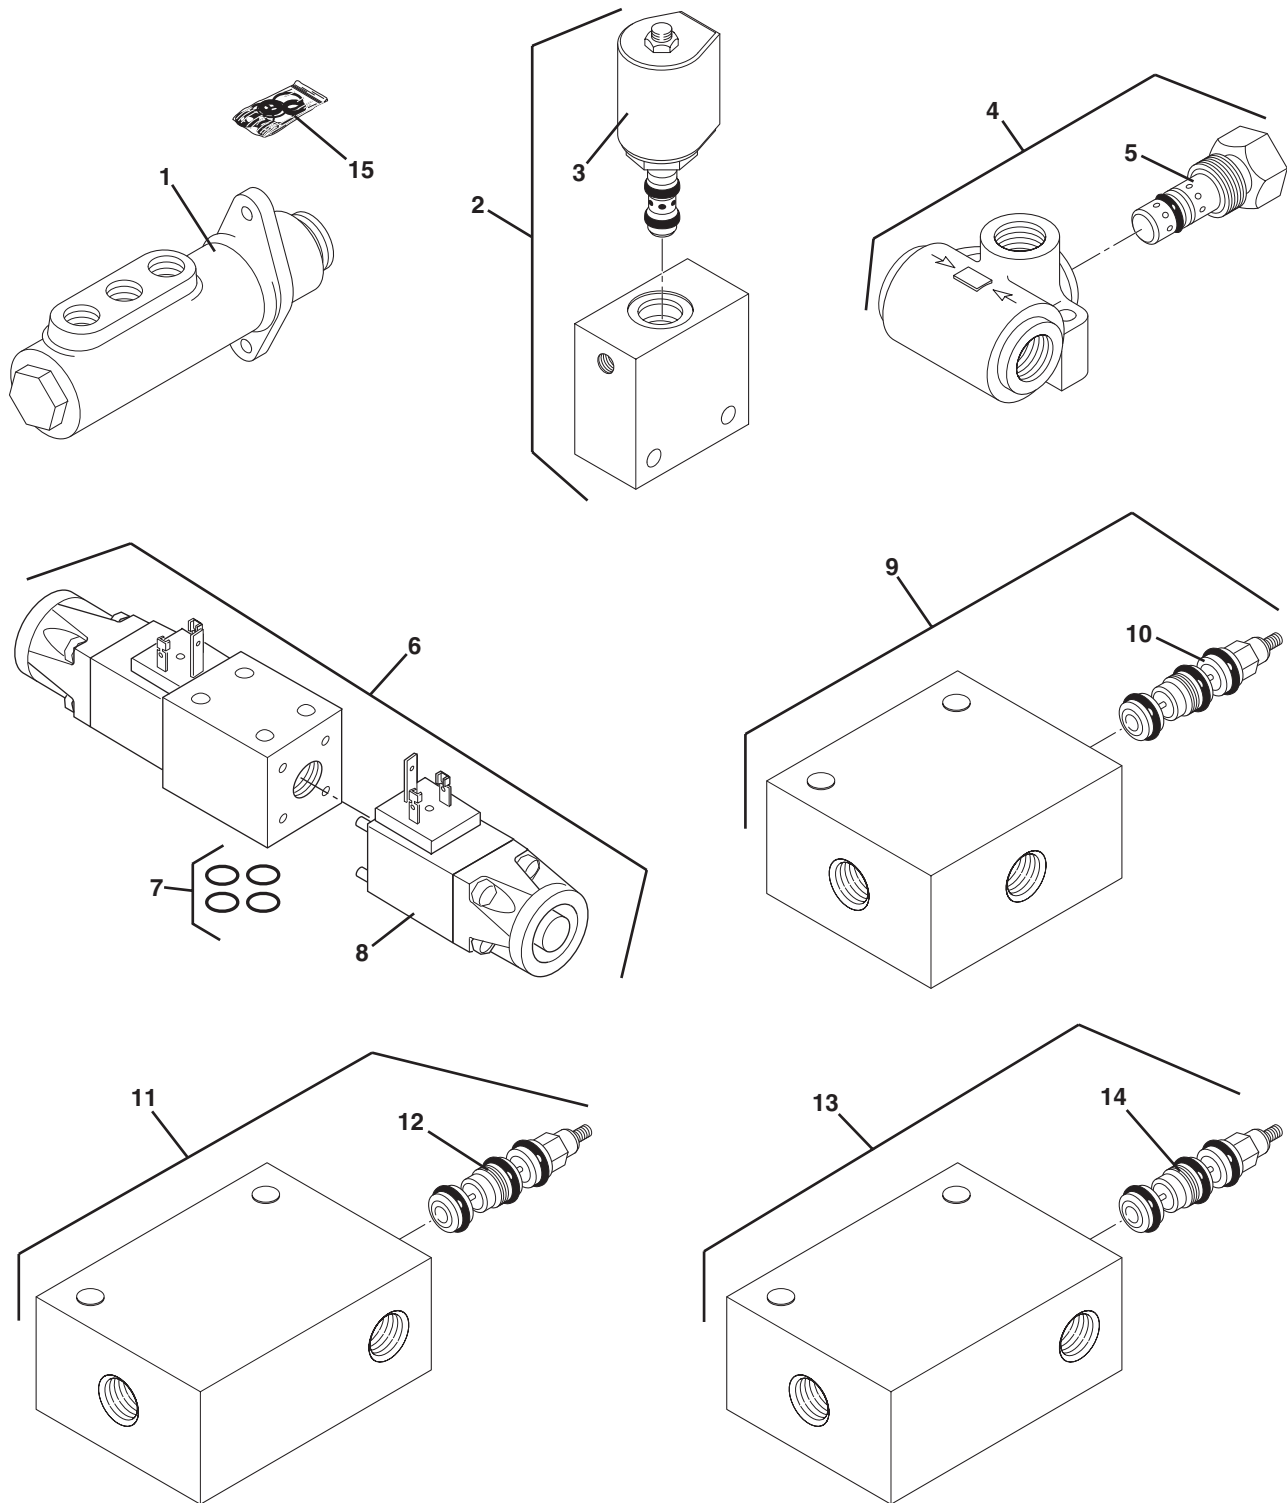

DIRECTIONAL CONTROL VALVES (S/N 9B0499 & BEFORE)

PA0653

ELECTRICAL SYSTEM - CAB HARNESS (S/N 9B0501 & AFTER)

Item No.	Part Number	Qty.	Description
1	8902222	1	Brake Valve Assembly (See Kits)
2	8902116	1	Valve, Park Lock Release
	8902134	1	Valve, Park Lock Release (For Units w/Declutch)
3	8902130	1	Solenoid
4	8902651	1	Valve, Relief
5	8032758	1	Cartridge
6	8902109	1	Valve, Steer Select
7	8640017	4	O-Ring
8	8032756	2	Solenoid
9	8902224	1	Valve, Sequence
10	8032757	1	Cartridge
11	8902225	1	Valve, Pressure Reducing
12	8032759	1	Cartridge
13	8902230	1	Valve, Sequence (S/N 8F0235 & Before Only)
14	8902231	1	Cartridge
			<u>KITS</u>
15	8033254	1	Repair Kit, Brake Valve (Item 1)