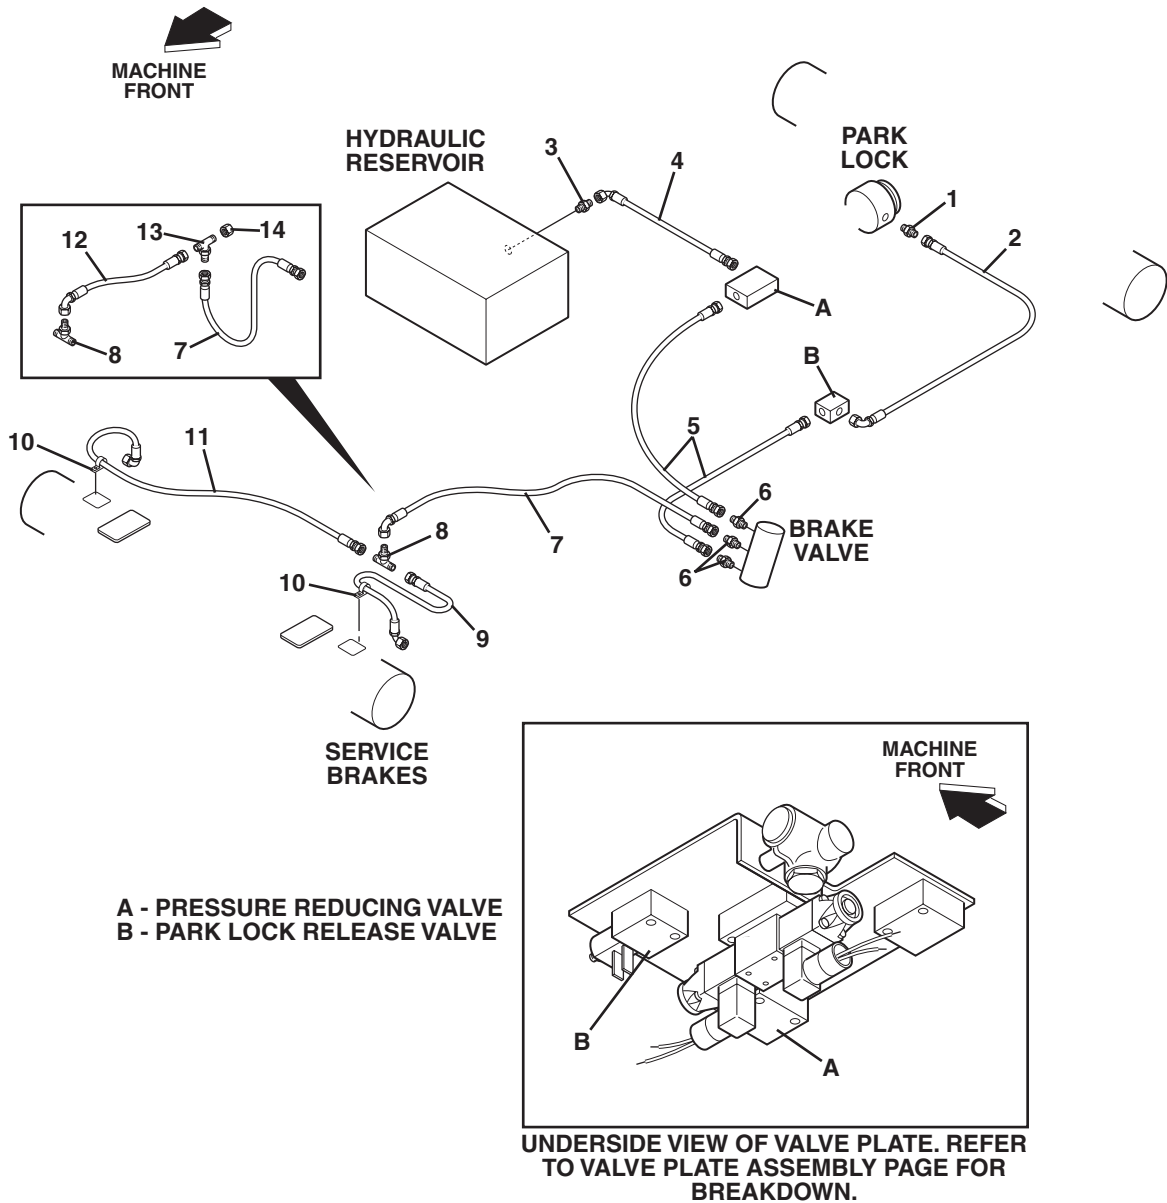

BRAKE CIRCUITS - W/2 WHEEL SERVICE BRAKES (S/N 9B0499 & BEFORE)

PA0483

BRAKE CIRCUITS - W/2 WHEEL SERVICE BRAKES (S/N 9B0499 & BEFORE)

Item No.	Part Number	Qty.	Description
1	8760113	1	Connector, Straight, SAE 4-4 - male JIC 37° x male str. thd. O-ring
2	2712052	1	Hose Assembly, Transmission Declutch
3	8760036	1	Connector, Straight, SAE 6-8 - male JIC 37° x male NPT
4	2712072	1	Hose Assembly, Pressure Reducing Valve to Tank
5	2712042	2	Hose Assembly, Brake Valve
6	8760110	3	Connector, Straight, SAE 6-8 - male JIC 37° x male str. thd. O-ring
7	2712032	1	Hose Assembly (S/N 8L0333 & Before Only)
	2710672	1	Hose Assembly (S/N 8L0334 thru 9B0499)
8	8760455	1	Tee, Bulkhead, Male Branch, SAE 6 - male JIC 37°
9	2712092	1	Hose Assembly, Left Front Service Brake
10	8406105	2	Clamp, 3/4 ID
11	2712022	1	Hose Assembly, Right Front Service Brake
12	2711972	1	Hose Assembly, (S/N 8L0334 thru 9B0499)
13	8760455	1	Tee, Bulkhead, Male Branch, SAE 6 - male JIC 37° (S/N 8L0334 thru 9B00499)
14	8760488	1	Cap, SAE 6 - JIC 37° (S/N 8L0334 & After)