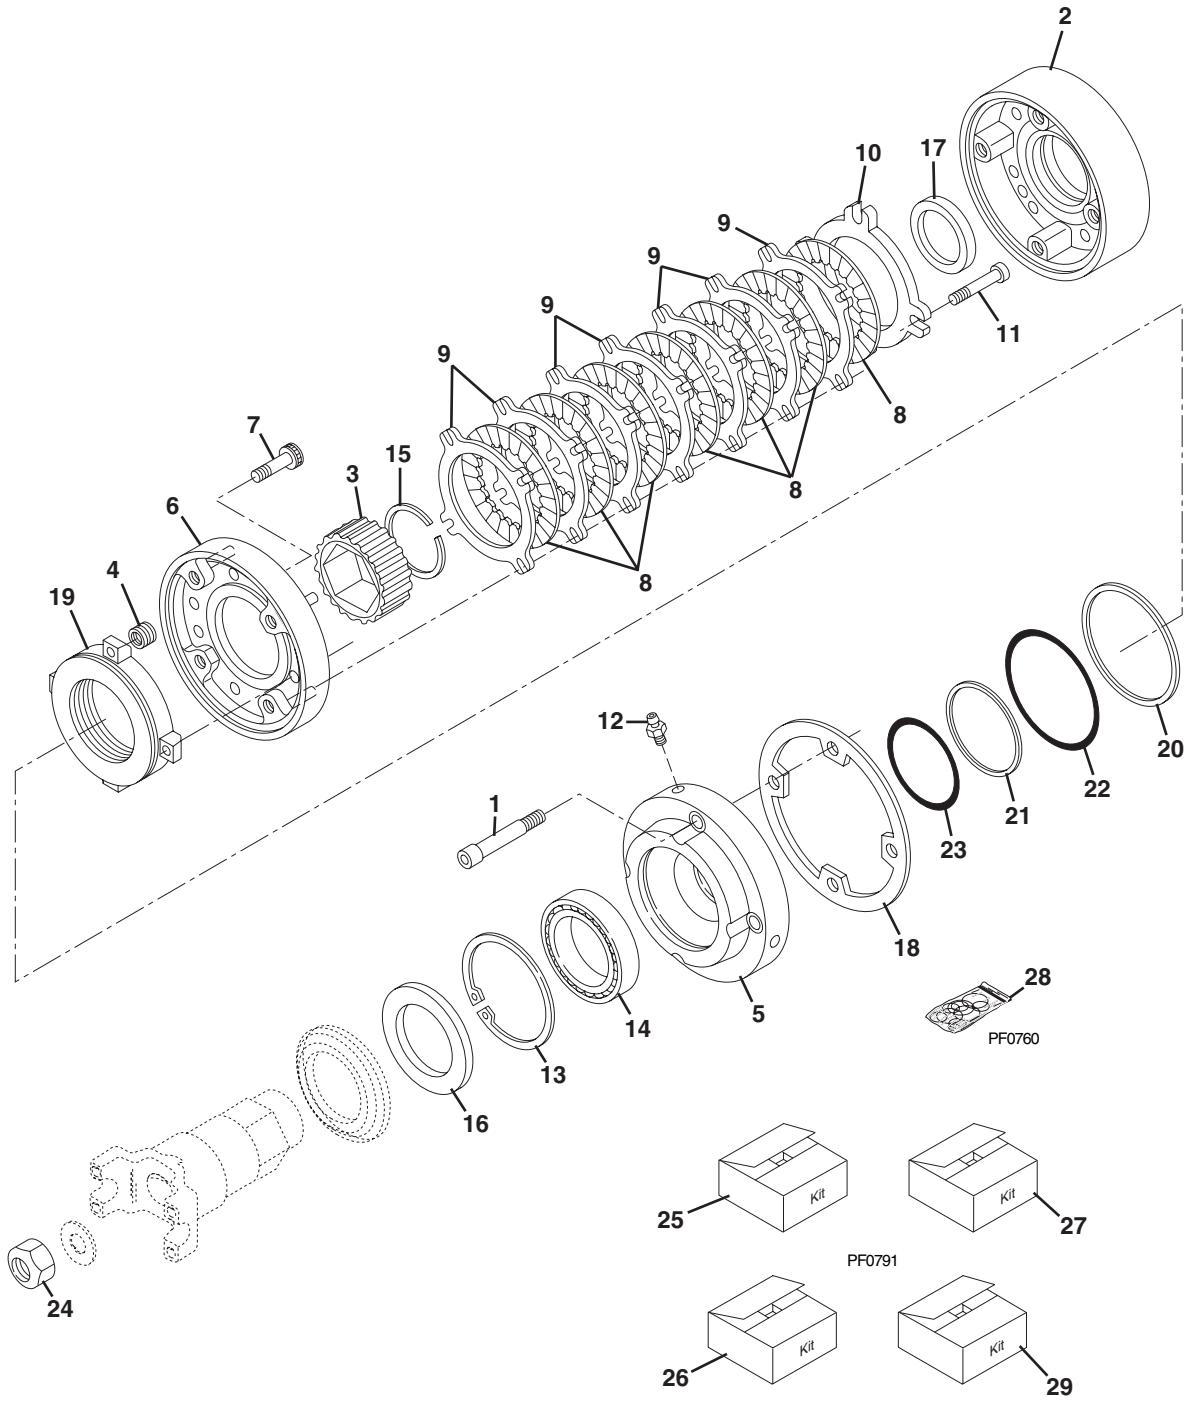

PARK LOCK

PARK LOCK

Item No.	Part Number	Qty.	Description
	8033487	1	Park Lock Assembly (Includes Items 1 thru 24)
1	8033166	4	Screw, Socket Hd Cap
2	8033167	1	Plate, Cover
3	8033168	1	Spline, Outer
4	8033169	12	Spring, Red
5	See Kits	1	Plate, Pressure
6	See Kits	1	Plate, Spring
7	See Kits	4	Screw, Socket Hd Cap
8	See Kits	7	Disc, Rotor
9	See Kits	7	Disc, Stator
10	See Kits	1	Disc, Primary
11	See Kits	4	Bolt, Shoulder, Socket Hd
12	See Kits	1	Screw, Bleeder
13	See Kits	1	Ring, Retainer
14	See Kits	1	Bearing
15	See Kits	1	Ring, Retainer
16	See Kits	1	Seal, Oil
17	See Kits	1	Seal, Oil
18	See Kits	2	Seal, Case
19	See Kits	1	Piston
20	See Kits	1	Ring, Backup
21	See Kits	1	Ring, Backup
22	See Kits	1	O-Ring
23	See Kits	1	O-Ring
24	See Kits	1	Nut, Pinion
			Kits
25	8033480	1	Pressure & Spring Plate (Includes Items 5, 6, 7 & 24)
26	8033481	1	Disc & Plate Kit (Includes Items 8, 9, 10, 11, 12 & 24)
27	8033482	1	Bearing & Ring Kit (Includes Items 13, 14, 15 & 24)
28	8033483	1	Seal Kit (Includes Items 16, 17, 18 & 24)
29	8033484	1	Piston & Ring Kit (Includes Items 19, 20, 21, 22, 23 & 24)