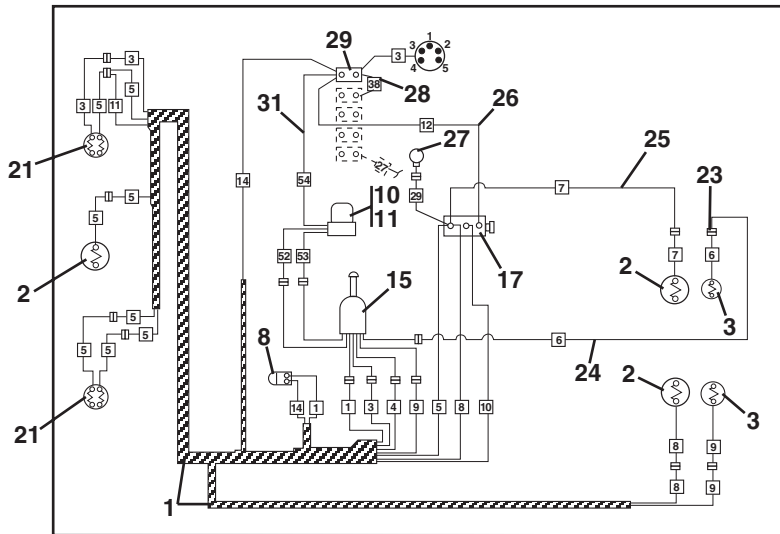

LIGHTING SYSTEM (EARLY MACHINES)

LIGHTING SYSTEM (EARLY MACHINES)

Item No.	Part Number	Qty.	Description
1	7085783	1	Harness, Wiring
2	7047421	3	Light, Head Lamp
3	7069851	2	Light, Turn Signal
4	7069743	2	Bracket, Front
5	8305645	2	Locknut, 3/8NC
6	8303620	2	Screw, Hex Hd Cap, 3/8-16 x 1.0
7	8580209	1	Grommet
8	8223025	1	Switch, Momentary Brake Light
9	7085751	1	Plate, Actuator
10	7047371	1	Mount, Flasher
11	8500201	1	Flasher
12	8303837	2	Screw, Round Hd Mach, #10-24 x 3/4
13	8305627	2	Locknut, #10-24
14	8307111	2	Washer, Flat, #10
15	8223419	1	Switch, Turn Signal
16	8221011-0600	1	Conduit, 1/2 ID x 5 Ft. - Cut to fit (Not Shown)
17	8223016	1	Switch, Head Lights
18	8220051	7	Terminal, Female, 1/4 Spade
19	8406002	2	Clamp, Hose, 3/8
20	7085732	2	Bracket, Tail Light
21	7015531	2	Light, Stop/Tail
22	8584003	5	Tie, Plastic, 4.0 Dia. (Not Shown)
23	8220050	1	Terminal, Male, 1/4 Spade
24	7085821	1	Wire Assembly
25	7085801	1	Wire Assembly
26	7085791	1	Wire Assembly
27	7058372	1	Light Assembly
28	7047041	1	Wire Assembly
29	8229227	1	Circuit Breaker, 15 Amp
30	7085831	1	Wire Assembly
31	7087411	1	Wire Assembly
32	8305405	1	Nut, Jam, 3/8-16