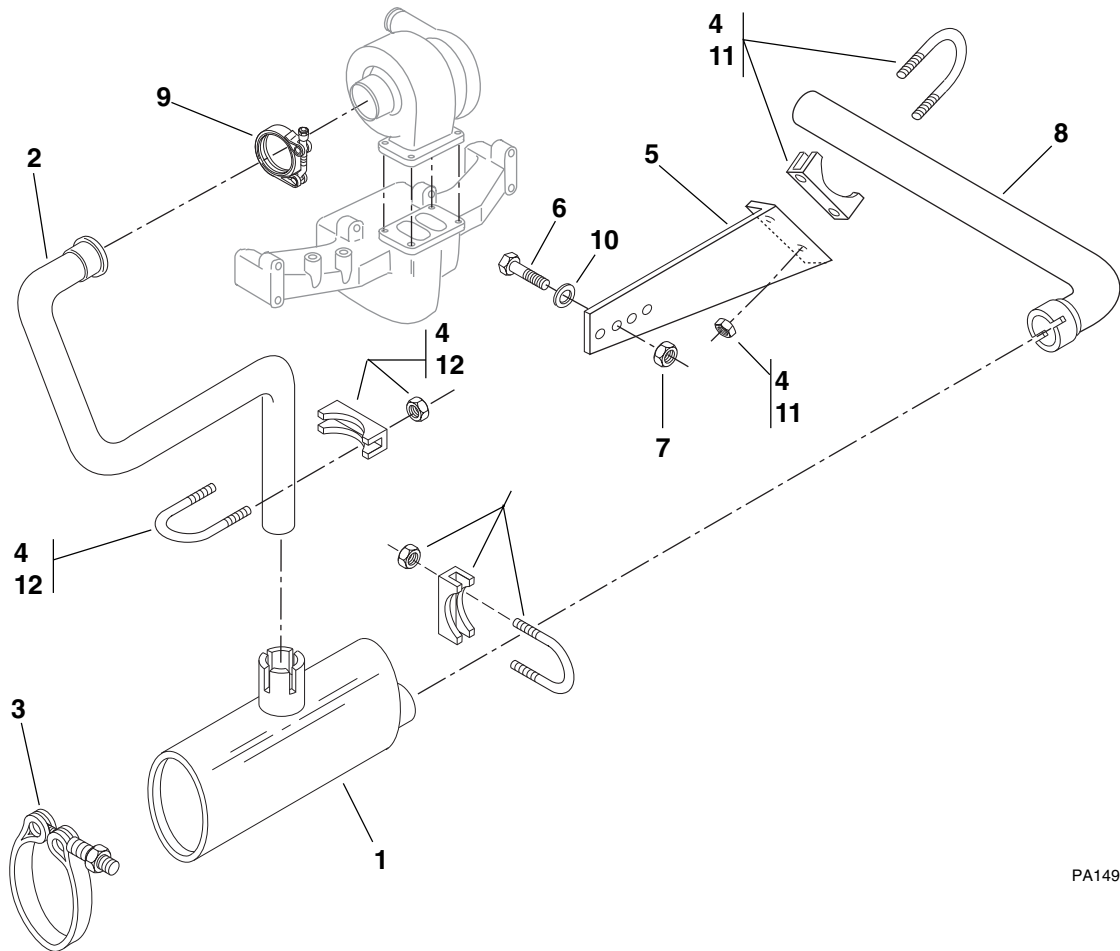

EXHAUST SYSTEM (CUMMINS 4B3.9 -TURBO)

PA1490

Item No.	Part Number	Qty.	Description
1	7079162	1	Muffer (S/N 3616 & Before)
	7126922	1	Muffer (S/N 3617 & After)
2	7088283	1	Pipe, Exhaust (S/N 3616 & Before)
	7126953	1	Pipe, Exhaust (S/N 3617 & After)
3	8405604	2	Clamp, T-Bolt (S/N 3616 & Before)
	7126992	2	Clamp, T-Bolt (S/N 3617 & After)
4	8275212	3	Clamp, Muffer (S/N 3616 & Before)
	7088362	1	Support Tail Pipe (S/N 3616 & Before)
5	7127062	1	Support Tail Pipe (S/N 3617 & After)
	8303621	2	Screw, Hex Hd Cap 3/8-16 x 1-1/2
7	8305645	2	Locknut, 3/8-16 ESNA
8	7086742	1	Pipe, Tail (S/N 3616 & Before)
	7126962	1	Pipe, Tail (S/N 3617 & After)
9	8275240	1	Clamp, V-Band
10	8307204	2	Washer, Flat 3/8
11	8275248	2	Clamp, Muffer - 3" (S/N 3617 & After)
12	8275247	1	Clamp, Muffer - 2.75" (S/N 3617 & After)