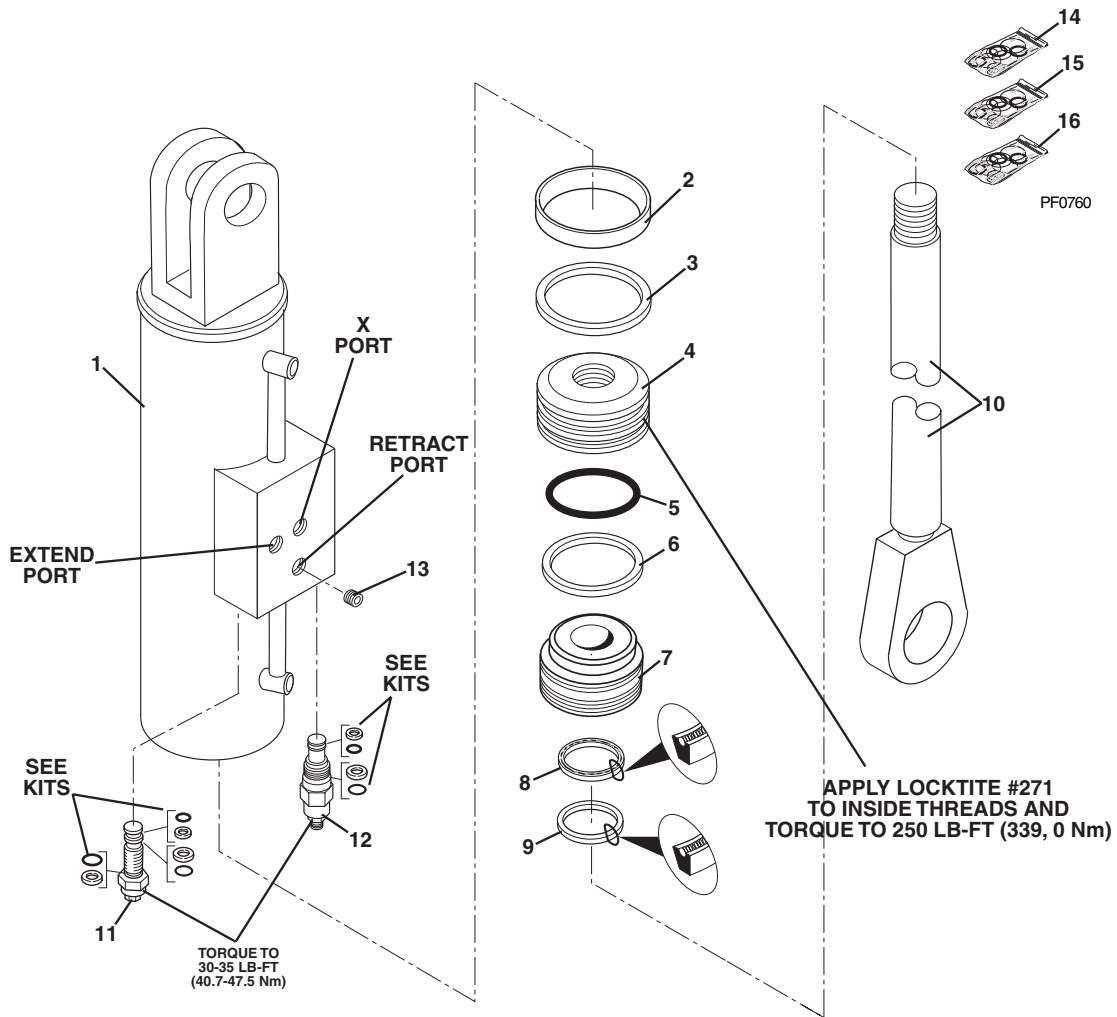

SWING CARRIAGE CYLINDER

PH0441

Item No.	Part Number	Qty.	Description
	2713363	1	Swing Carriage Cylinder (Includes Items 1 thru 13)
1	NSS	1	Tube, Cylinder
2	See Kits	1	Wear Ring
3	See Kits	1	Seal, Piston
4	8033783	1	Piston
5	See Kits	1	O-Ring
6	See Kits	1	Backup Ring
7	8033784	1	Gland
8	See Kits	1	Seal, Rod
9	See Kits	1	Wiper
10	8033785	1	Rod
11	8033786	1	Valve, Counterbalance Cartridge - 3000 psi (See Kits)
12	8092842	1	Valve, Direct Acting Relief - 2000 psi (See Kits)
13	8033788	1	Orifice, 0.038 Dia.
			KITS
14	8033789	1	Seal Kit, Swing Carriage Cylinder (Includes Items 2, 3, 5, 6, 8 & 9)
15	8205655	1	Seal Kit, Ctrbal. Valve (Includes 3 O-Rings & 3 Backup Rings)
16	8033790	1	Seal Kit, Relief Valve (Includes 3 O-Rings & 3 Backup Rings)