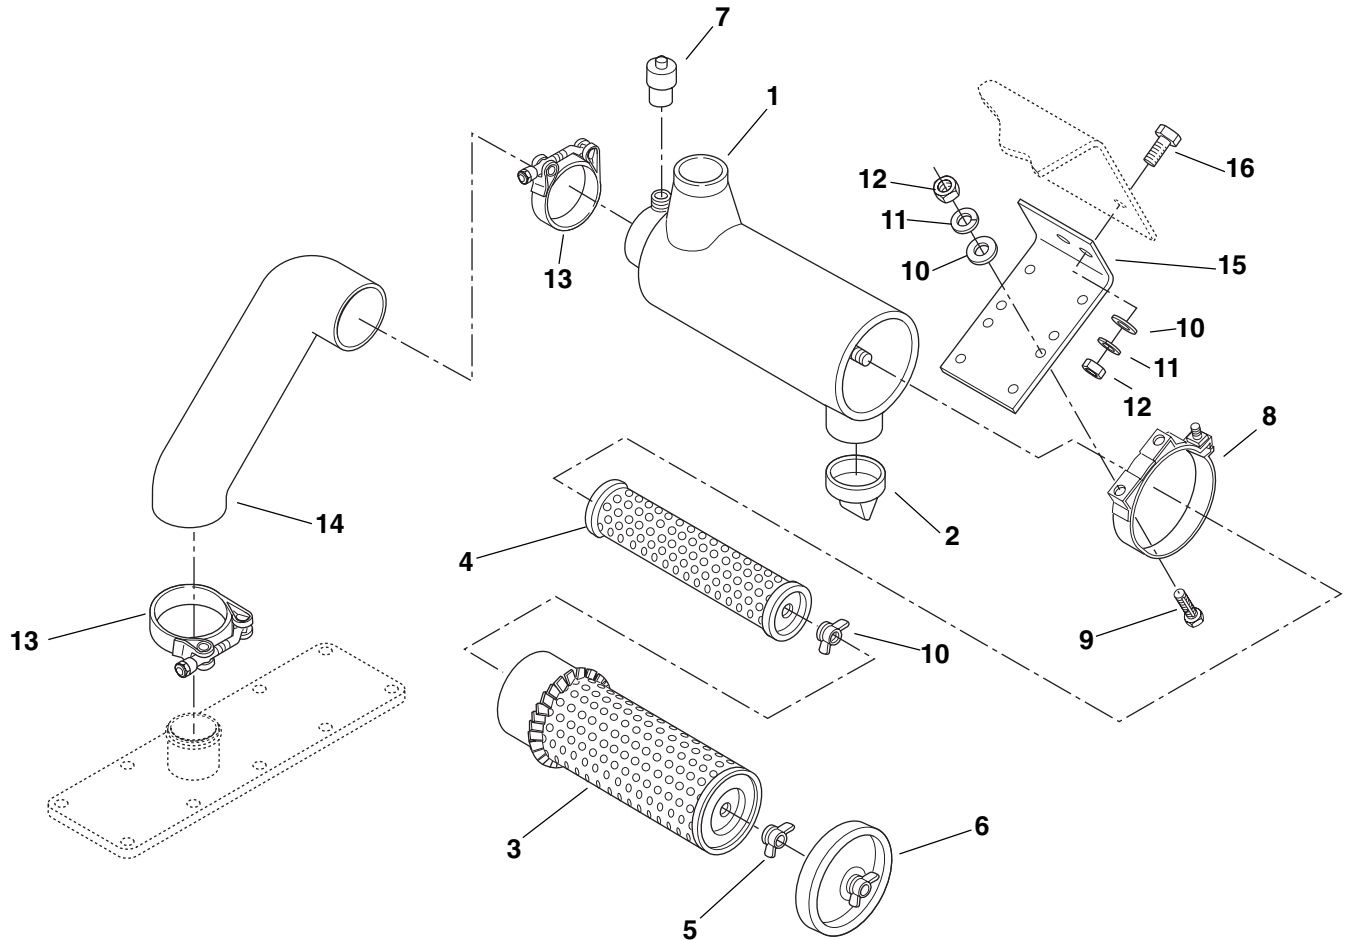

AIR CLEANER

(CUMMINS 4B3.9 - NATURAL S/N 0F1186 AND AFTER)

PA1331

Item No.	Part Number	Qty.	Description
1	8273017	1	Air Cleaner Assembly (Includes Items 2 thru 6)
2	8032764	1	Valve, Vacuumator
3	8273267	1	Element, Primary
4	8273271	1	Element, Safety
5	8273272	2	Nut Assembly
6	8032763	1	Cover, End
7	8273241	1	Indicator, Service, 25 inch
8	8273266	2	Band, Mounting, Air Cleaner
9	8303697	4	Screw, Cap, Hex Hd, 5/16-18 x 3/4
10	8307203	4	Washer, Flat, 5/16
11	8307004	4	Lockwasher, 5/16
12	8305006	4	Nut, Hex, 5/16-18
13	8405305	2	Clamp, Hose, 3.38 to 3.69 inch
14	7118962	1	Hose, Intake
15	7091902	1	Bracket, Air Cleaner
16	8303739	2	Screw, Hex Hd Cap, 5/16-18 NC x 1-1/4 Gr 5