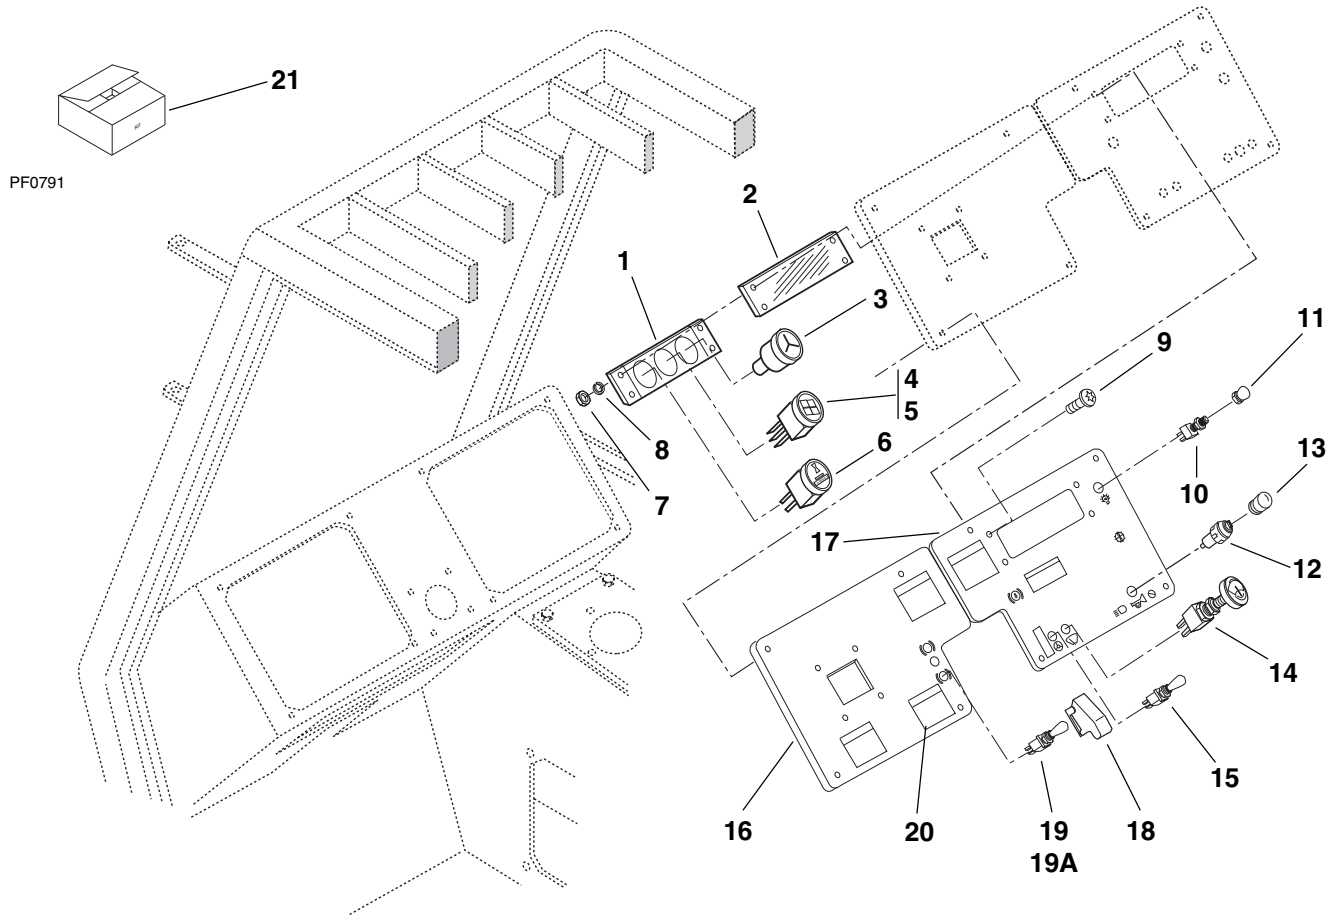

CONTROL CONSOLE

PA0073

Item No.	Part Number	Qty.	Description
1	7084902	1	Plate, Gauge Mounting
2	7082292	1	Cover
3	8464212	1	Gauge, Fuel
4	8466305	1	Gauge, Warning Lights
5	8469030	4	Bulb (Not Shown)
6	8467010	1	Hourmeter (S/N 9B0500 and before)
	8467014	1	Hourmeter (S/N 9B0501 and after)
7	8305004	4	Nut, Hex, 1/4-20
8	8307002	4	Lockwasher, 1/4
9	8303034	4	Screw, Truss Hd Cap, Torx, 1/4 x 3/4
10	8223442	1	Switch Test
11	8580312	1	Cap, Seal
12	8223405	1	Button, Horn
13	8580311	1	Cap, Seal
14	8033201	1	Switch, Washer/Wiper (Optional)
15	8223220	1	Switch, Steer Select
16	7099352	1	Overlay, Left Console - Domestic (Late Production)
	7096434	1	Overlay, Left Console - Domestic (Early Production)
	7111842	1	Overlay, Left Console - Export
17	7099332	1	Overlay, Right Console - Domestic (Late Production)
	7096334	1	Overlay, Right Console - Domestic (Early Production)
	7111832	1	Overlay, Right Console - Export
18	8223445	1	Guard, Switch (See Kit)
19	8223444	1	Switch, Brake
19A	8307113	1	Lockwasher, External Tooth, 1/2 (Not Shown)
20	4106692	1	Decal (See Kit)
			KITS
21	7086861	1	Kit, Retrofit, Park Lock Switch (Includes Items 18 and 20)