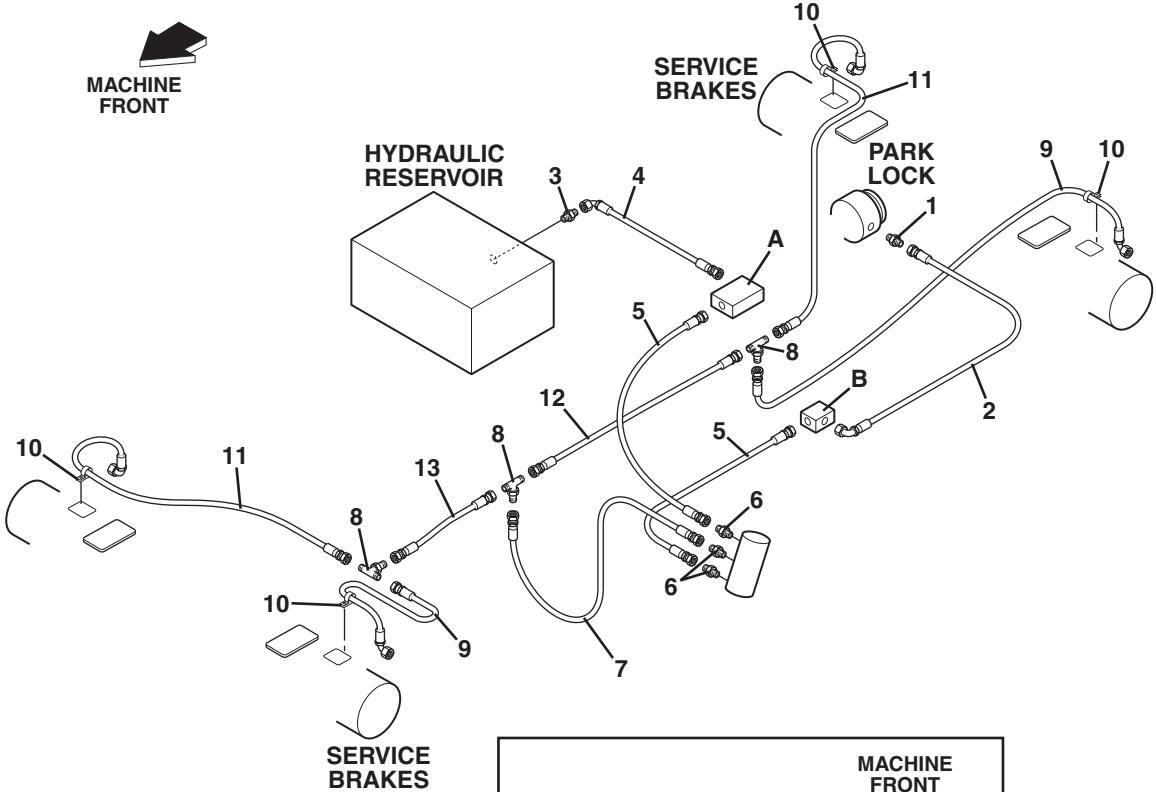

BRAKE CIRCUITS - W/4 WHEEL SERVICE BRAKES (S/N 9B0499 & BEFORE)

UNDERSIDE VIEW OF VALVE PLATE. REFER TO VALVE PLATE ASSEMBLY PAGES FOR BREAKDOWN.

BRAKE CIRCUITS - W/4 WHEEL SERVICE BRAKES (S/N 9B0499 & BEFORE)

Item No.	Part Number	Qty.	Description
1	8760113	1	Connector, Straight, SAE 4-8, male JIC 37° x male str. thd. O-ring
2	2712052	1	Hose Assembly, Park Lock Release
3	8760036	1	Connector, Straight, SAE 6-8P, male JIC 37° x male NPT
4	2712072	1	Hose Assembly, Pressure Reducing Valve to Tank
5	2712042	2	Hose Assembly, Brake Valve
6	8760110	3	Connector, Straight, SAE 6-8, male JIC 37° x male str. thd. O-ring
7	2710672	1	Hose Assembly
8	8760455	3	Tee, Branch, Bulkhead, SAE 6-6, male JIC 37° x male JIC 37°
9	2712092	2	Hose Assembly, Left Front & Rear Service Brake
10	8406105	4	Clamp, 3/4 ID
11	2712022	2	Hose Assembly, Right Front & Rear Service Brake
12	2711972	1	Hose Assembly
13	2711492	1	Hose Assembly