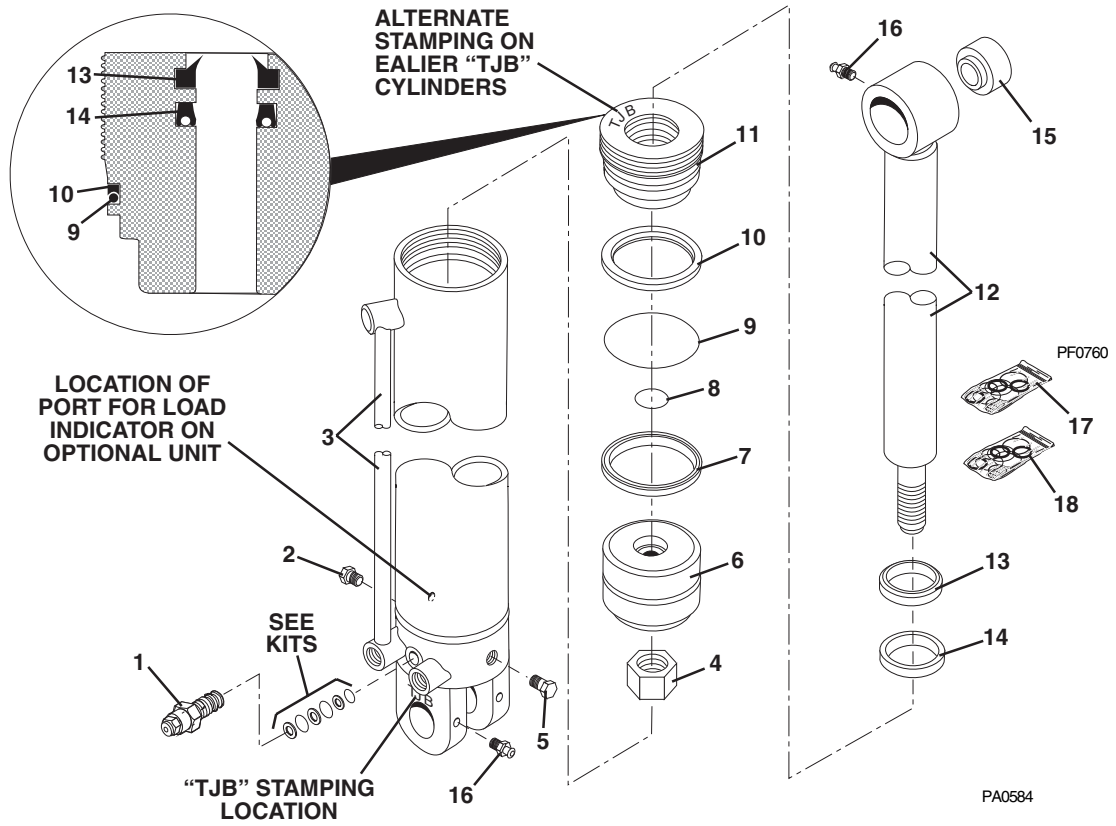

BOOM HOIST CYLINDER

BOOM HOIST CYLINDER

Item No.	Part Number	Qty.	Description
	7129252	2	Cylinder, Boom Hoist - TJB (Includes Items 1 thru 15)
	2713793	2	Cylinder, Boom Hoist - TJB (Optional, Ported for Load Indicator) (Includes Items 1 thru 15)
1	8902247	1	Valve, Counterbalance (For 7129252)
2	8032712	1	Plug
3	NSS	1	Tube, Cylinder (For 7129252)
	NSS	1	Tube, Cylinder (For 2713793)
4	8032714	1	Nut
5	8032715	1	Plug
6	8032716	1	Piston
7	See Kits	1	Seal, Piston
8	See Kits	1	O-Ring
9	See Kits	1	O-Ring
10	See Kits	1	Ring, Backup
11	8032717	1	Gland
12	8032719	1	Rod
13	See Kits	1	Wiper
14	See Kits	1	Seal, Rod
15	8065640	1	Bushing
16	80520013	2	Fitting, Grease, 1/8 NPT
			KITS
17	8032718	1	Seal Kit, Boom Hoist Cylinder (Includes Items 7, 8, 9, 10, 13, 14)
18	8205656	1	Seal Kit, Counterbalance Valve (Includes 3 O-Rings & 3 Backup Rings)

IMPORTANT !

Before ordering internal service parts, you must first identify the cylinder by the manufacturer's stamping (see illustrations). The BHE cylinders are no longer available as individual complete assemblies. You must replace individual BHE cylinders with a pair of the same TJB cylinders.

Item No.	Part Number	Qty.	Description
	2711543	2	Cylinder, Boom Hoist - BHE (Includes Items 1 thru 25)
1	8033143	1	Screw, Hex Hd Cap
2	NSS	1	Barrel
3	8033153	1	Plug, Sealing
4	8033145	1	Plug, Sealing
5	See Kits	1	O-Ring
6	8033131	1	Plug
7	8902843	1	Cartridge Valve, Counterbalance (Includes Items 8 thru 12)
8	See Kits	1	O-Ring
9	See Kits	1	Ring, Backup
10	See Kits	1	O-Ring
11	See Kits	2	Ring, Backup
12	See Kits	1	O-Ring
13	8033140	1	Piston
14	See Kits	1	Bearing
15	See Kits	1	Seal & Expander Assembly
16	See Kits	2	Ring, Backup
17	See Kits	1	O-Ring
18	See Kits	1	O-Ring
19	See Kits	1	Wiper
20	See Kits	1	Seal
21	See Kits	1	O-Ring
22	8033134	1	Head
23	See Kits	1	Ring, Backup
24	8033132	1	Rod
25	8065640	1	Bushing
26	8520013	1	Fitting, Grease, 1/8 NPT
			KITS
27	8205668	1	Seal Kit, Boom Hoist Cylinder (Includes Items 5, 8, thru 12, 14 thru 21 and 23)
28	8033425	1	Seal Kit, Counterbalance Valve (Includes Items 8 thru 12)