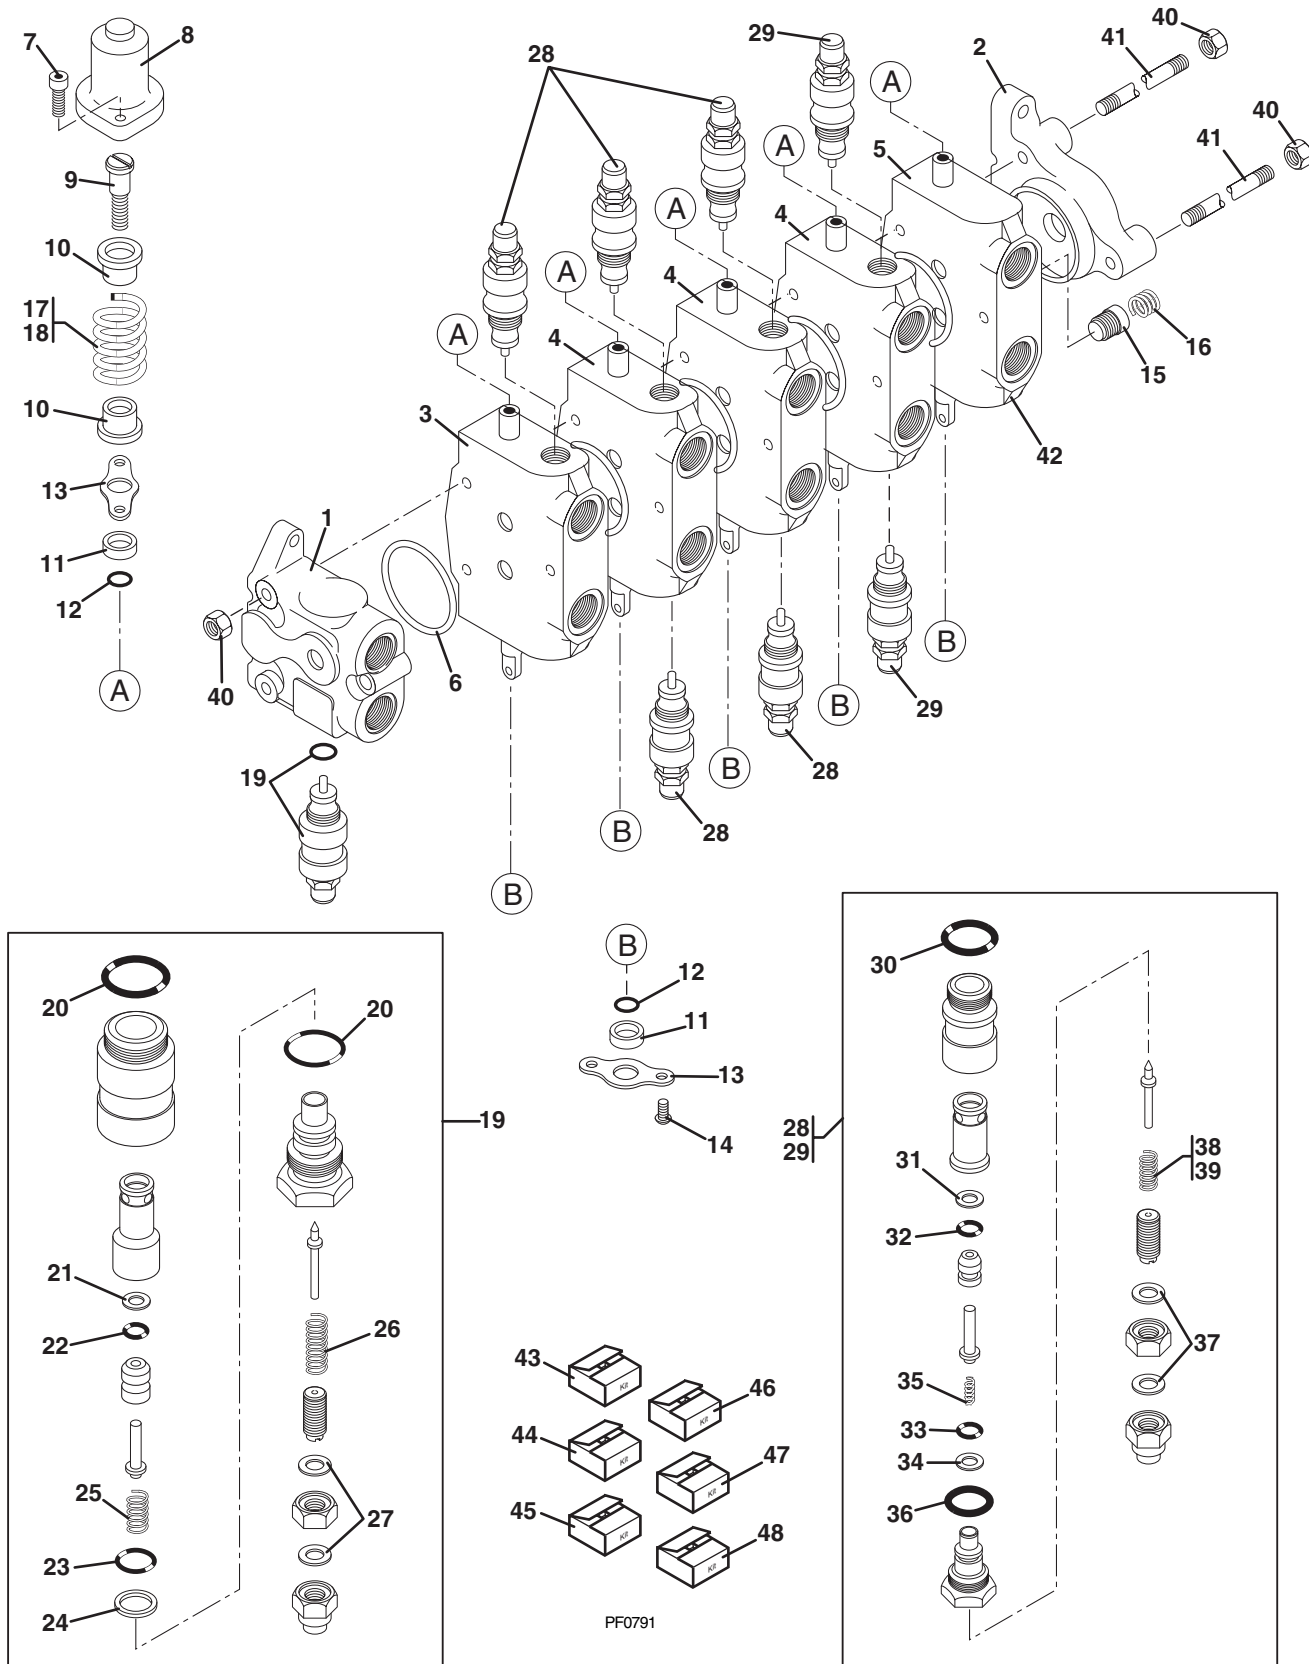

MAIN CONTROL VALVE - AUXILIARY HYDRAULICS (S/N 9B0499 & BEFORE)

MAIN CONTROL VALVE - AUXILIARY HYDRAULICS (S/N 9B0499 & BEFORE)

Item No.	Part Number	Qty.	Description
	8902119	1	Main Control Valve - Auxiliary Hydraulics (Includes Items 1 thru 42)
1	8902504	1	Section, Inlet (Includes one of Item 6)
2	8033215	1	Section, Outlet
3	8033158	1	Section, Boom Hoist (Includes Items 6 thru 17)
4	8033159	2	Section, Boom Extend/Attachment Tilt (Includes Items 6 thru 17)
5	8033160	2	Section, Frame Tilt (Includes Items 6 thru 16 & 18)
6	See Kits	1	O-Ring
7	See Kits	2	Screw, Cap, Socket Hd
8	See Kits	1	Cap, Spool
9	See Kits	1	End, Spool
10	See Kits	2	Seat, Spring
11	See Kits	2	Wiper
12	See Kits	2	O-Ring
13	See Kits	2	Plate, Seal
14	See Kits	2	Screw, Round Hd Machine
15	See Kits	1	Poppet, C.V.
16	See Kits	1	Spring
17	8033161	1	Spring (Used on Items 3, 4 & 42)
18	8033162	1	Spring (Used on Item 5 Only)
19	8033216	1	Relief Valve, Main - Preset at 3000 ± 50 psi (Includes Items 20 thru 27)
20	See Kits	2	O-Ring
21	See Kits	1	Ring, Backup
22	See Kits	1	O-Ring
23	See Kits	1	O-Ring
24	See Kits	1	Ring, Backup
25	See Kits	1	Spring
26	See Kits	1	Spring
27	See Kits	2	O-Ring
28	8033164	5	Relief Valve, Port - Preset at 2650 ± 50 psi (Includes Items 30 thru 38)
29	8033150	2	Relief Valve, Port - Preset at 1200 ± 50 psi (Includes Items 30 thru 37 & 39)
30	See Kits	1	O-Ring
31	See Kits	1	Ring, Backup
32	See Kits	1	O-Ring
33	See Kits	1	O-Ring
34	See Kits	1	Ring, Backup
35	See Kits	1	Spring
36	See Kits	1	O-Ring
37	See Kits	2	O-Ring
38	See Kits	1	Spring (Used on Item 28 Only)
39	See Kits	1	Spring (Used on Item 29 Only)
40	See Kits	6	Nut, Special
41	See Kits	3	Tie Rod
42	8902524	1	Section, Auxiliary Hydraulics (Includes Items 6 thru 17)
<u>KITS</u>			
43	8902525	1	Rebuild Kit For Sections Items 3, 4 & 42 (Includes 6 of Item 6 and listed quantities of Items 7 thru 17)
44	8902526	1	Rebuild Kit For Section Item 5 (Includes 6 of Item 6 and listed quantities of Items 7 thru 16 & 18)
45	8033218	1	Seal & Spring Kit For Main Relief Valve Item 19 (Includes Items 20 thru 27)
46	8902465	1	Seal & Spring Kit For Port Relief Valve Item 28 (Includes Items 30 thru 38)
47	8033219	1	Seal & Spring Kit For Port Relief Valve Item 29 (Includes Items 30 thru 37 & 39)
48	8902523	1	Tie Rod Kit (Includes Items 40 & 41)