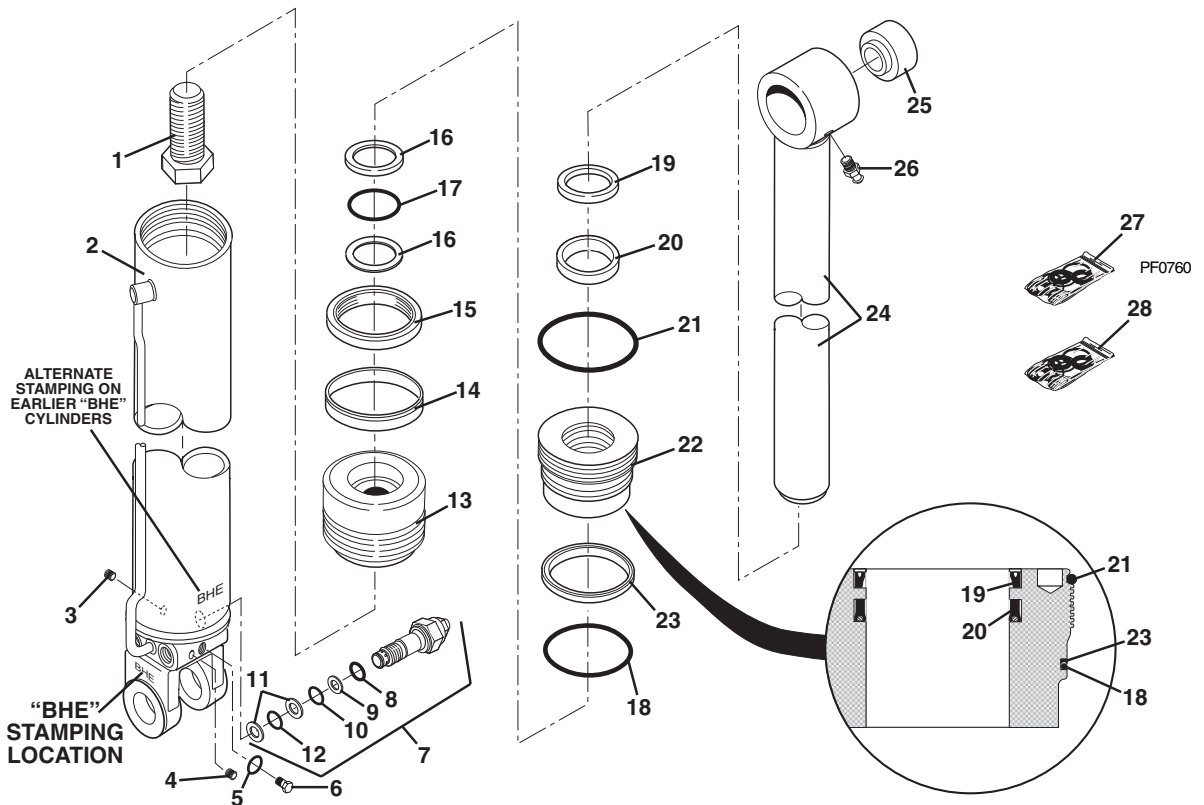

BOOM HOIST CYLINDER

BOOM HOIST CYLINDER

Item No.	Part Number	Qty.	Description
	7129252	2	Cylinder, Boom Hoist - TJB (Includes Items 1 thru 15)
	2713793	2	Cylinder, Boom Hoist - TJB (Optional, Ported for Load Indicator) (Includes Items 1 thru 15)
1	8902247	1	Valve, Counterbalance (For 7129252)
2	8032712	1	Plug
3	NSS	1	Tube, Cylinder (For 7129252)
	NSS	1	Tube, Cylinder (For 2713793)
4	8032714	1	Nut
5	8032715	1	Plug
6	8032716	1	Piston
7	See Kits	1	Seal, Piston
8	See Kits	1	O-Ring
9	See Kits	1	O-Ring
10	See Kits	1	Ring, Backup
11	8032717	1	Gland
12	8032719	1	Rod
13	See Kits	1	Wiper
14	See Kits	1	Seal, Rod
15	8065640	1	Bushing
16	80520013	2	Fitting, Grease, 1/8 NPT
			KITS
17	8032718	1	Seal Kit, Boom Hoist Cylinder (Includes Items 7, 8, 9, 10, 13, 14)
18	8205656	1	Seal Kit, Counterbalance Valve (Includes 3 O-Rings & 3 Backup Rings)

IMPORTANT !

Before ordering internal service parts, you must first identify the cylinder by the manufacturer's stamping (see illustrations). The BHE cylinders are no longer available as individual complete assemblies. You must replace individual BHE cylinders with a pair of the same TJB cylinders.

Item No.	Part Number	Qty.	Description
	2711543	2	Cylinder, Boom Hoist - BHE (Includes Items 1 thru 25)
1	8033143	1	Screw, Hex Hd Cap
2	NSS	1	Barrel
3	8033153	1	Plug, Sealing
4	8033145	1	Plug, Sealing
5	See Kits	1	O-Ring
6	8033131	1	Plug
7	8902843	1	Cartridge Valve, Counterbalance (Includes Items 8 thru 12)
8	See Kits	1	O-Ring
9	See Kits	1	Ring, Backup
10	See Kits	1	O-Ring
11	See Kits	2	Ring, Backup
12	See Kits	1	O-Ring
13	8033140	1	Piston
14	See Kits	1	Bearing
15	See Kits	1	Seal & Expander Assembly
16	See Kits	2	Ring, Backup
17	See Kits	1	O-Ring
18	See Kits	1	O-Ring
19	See Kits	1	Wiper
20	See Kits	1	Seal
21	See Kits	1	O-Ring
22	8033134	1	Head
23	See Kits	1	Ring, Backup
24	8033132	1	Rod
25	8065640	1	Bushing
26	8520013	1	Fitting, Grease, 1/8 NPT
			KITS
27	8205668	1	Seal Kit, Boom Hoist Cylinder (Includes Items 5, 8, thru 12, 14 thru 21 and 23)
28	8033425	1	Seal Kit, Counterbalance Valve (Includes Items 8 thru 12)