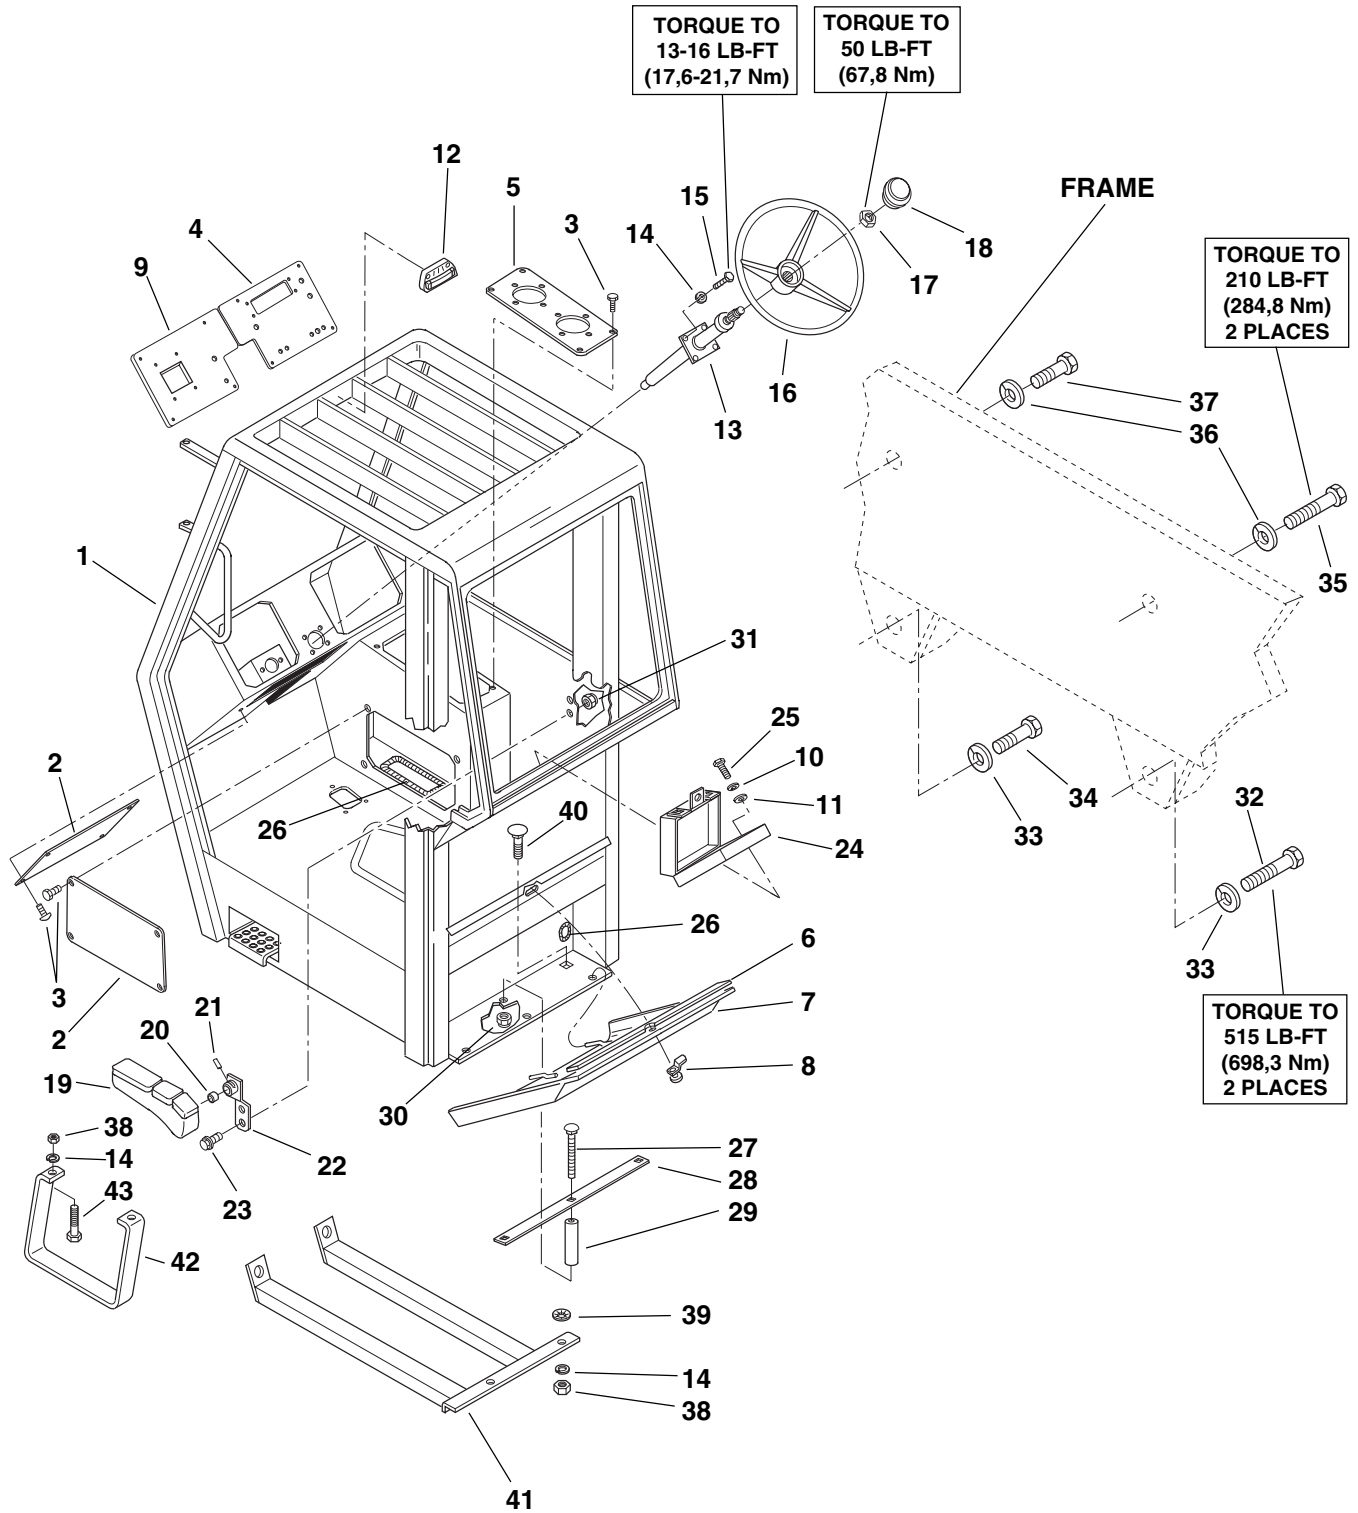

OPERATOR'S CAB - OPEN

PA1870

OPERATOR'S CAB - OPEN

Item No.	Part Number	Qty.	Description
1	7112102	1	Cab Assembly, FOPS Orange - (Includes Items 2 thru 8)
	7112112	1	Cab Assembly, FOPS White - (Includes Items 2 thru 8)
2	8033050	2	Panel, Lower
3	8303034	16	Screw, Truss Hd Machine, Torx, 1/4-20 x 3/4
4	8033052	1	Panel, Right Front Console
5	8033053	1	Panel, Side Console
6	8033031	1	Gasketing, Sponge Rubber, 25-1/4
7	8033022	1	Cover, Battery S/N 8L0328 & After
	7126272	1	Cover, Battery S/N 8L0327 & Before
8	8342807	1	Lock, Cam
9	8033051	1	Panel, Left Front Console
10	8307002	3	Lockwasher, 1/4
11	8307109	3	Washer, Flat, 1/4
12	8466307	1	Gauge, Tilt Angle
13	8721023	1	Column, Steering
14	8307005	10	Lockwasher, 3/8
15	8303534	4	Screw, Flange Hd Cap, 3/8-16 x 1-1/4
16	8720014	1	Wheel, Steering
17	8305916	1	Nut, Steering Column
18	8720015	1	Cap, Steering Wheel
19	8864038	1	Arm Rest
20	8065639	1	Bushing, Sleeve
21	8302147	1	Pin, Roll
22	7098342	1	Bracket, Arm Rest
23	8303705	2	Screw, Flange Hd Cap, 1/4-20 x 3/4
24	8990147	1	Holder, Manual
25	8303729	3	Screw, Hex Hd Cap, 1/4-20 x 5/8
26	8221011-0600	1	Conduit, 1/2 ID x 5' - Cut to fit
27	8304014	3	Bolt, Carriage, 3/8-16 x 9
28	7082971	1	Bar, Battery Hold-down
29	8403217-0080	3	Hose
30	8305645	3	Nut, Lock, 3/8-16
31	8305624	2	Nut, Lock, 1/4-20
32	8310050	1	Screw, Hex Hd Cap, 1-8 x 6
33	8307012	2	Lockwasher, 1"
34	8310049	1	Screw, Hex Hd Cap, 1-8 x 2-3/4
35	8310112	1	Screw, Hex Hd Cap, 3/4 10 x 6
36	8307010	2	Lockwasher, 3/4
37	8303638	1	Screw, Hex Hd Cap, 3/4-10 x 2-3/4
38	8305008	6	Nut, Hex, 3/8-16
39	8310070	4	Retainer, 3/8
40	8310036	4	Bolt, Carriage, 3/8-16 x 1-1/4
41	7097233	1	Guard, Bottom
42	7084882	1	Step
43	8303534	2	HHCS, 3/8-16 x 1-1/4