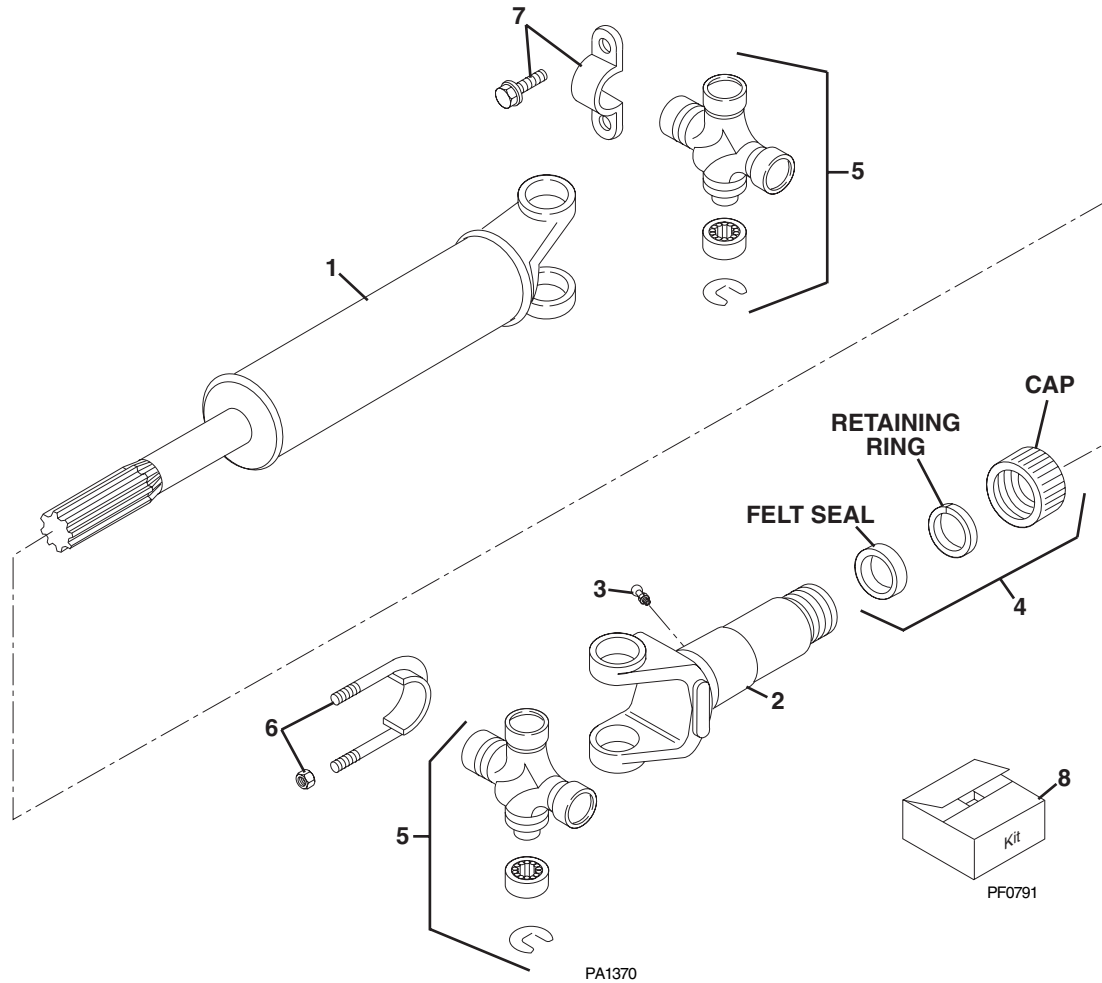

DRIVE SHAFT - TRANSMISSION TO DROP GEAR BOX (PERKINS 4.236 - NATURAL S/N 8L0354 AND BEFORE ONLY)

Item No.	Part Number	Qty.	Description
	7078862	1	Drive Shaft, Trasnmission to Drop Gear Box (Includes Items 1 thru 5)
1	8033001		Shaft Assembly
2	8033003	1	Sleeve Assembly
3	8033004	1	Fitting, Grease
4	8033002	1	Seal Package
5	See Kits	2	Cross & Bearing Assembly
6	8880214	2	U-Bolt Assembly
7	8880215	2	Cap & Bolt Assembly
			Kits
8	8033000	1	Cross & Bearing Kit (Includes 1 Cross, 4 Bearings & 4 Retaining Pins)