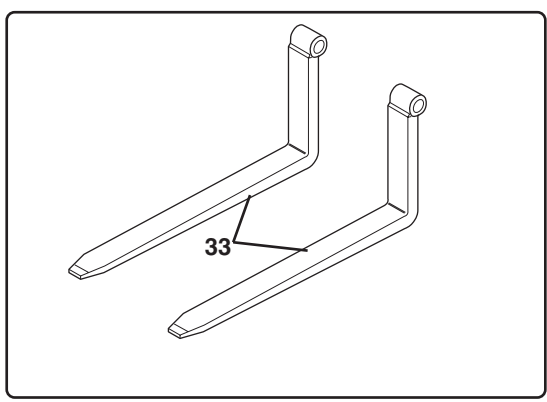

SWING CARRIAGE (OPTIONAL)

CYLINDER AS VIEWED FROM THE BACKSIDE

SWING CARRIAGE (OPTIONAL)

Item No.	Part Number	Qty.	Description
1	7111994	1	Carriage - 52"
	7110694	1	Carriage - 72"
2	6608621	1	Cover - Clamp
3	8303715	3	Screw, Hex Hd Cap, 5/16-18 x 1-1/2
4	7110702	2	Pin, Carriage Pivot
5	7110494	1	Base Pivot
6	7110712	1	Pin, Cylinder Pivot (Rod End)
7	7110722	2	Pin, Cylinder Pivot (Base End)
8	8307918	AR	Shim, 2" ID x 10 Ga
9	8065062	4	Bearing, Self Lube
10	8307904	AR	Shim, 2" ID x 18 Ga
11	8310161	AR	Shim, 1-1/2" ID x 10 Ga
12	8760113	4	Connector, Straight, SAE 4 - male JIC 37° x male str. thd. O-ring
13	8584001	4	TieWrap
14	6604662	2	Hose Assembly
15	8310160	AR	Shim, 1-1/2" I.D. x 18 Ga.
16	8430006	1	Quick Disconnect, Male 3/4-16 ORB (Includes Item 17)
17	8640029	1	Seal, Nose (Not Shown)
18	8430005	1	Quick Disconnect, Female 3/4-16 ORB (Includes Items 19, 20 & 20A)
19	8640029	1	Seal, Nose (Not Shown)
20	8640028	1	Seal, Large, Coupler Body (Not Shown)
20A	8640032	1	Back-up Ring for Large Seal (Not Shown)
21	7062922	1	Bearing, Thrust
22	8420053	1	Cap, Dust
23	8420055	1	Plug, Dust
24	8642207	4	Ring, Retaining
25	6611752	2	Hose Assembly
26	8760313	2	Elbow, 90° SAE 6-8 - male JIC° x male str. thd. O-ring
27	8760311	1	Elbow, 90° SAE 6 - male JIC° x male str. thd. O-ring
28	8769132	2	Clamp, Half
29	7112052	1	Shaft, Fork Pivot 52"
	7084942	1	Shaft, Fork Pivot 72"
30	7086471	2	Hub, Lock
31	8303634	5	Screw, Hex Hd Cap, 5/8-11 x 4"
32	8305643	5	Locknut, 5/8-11
33	7097523	2	Fork, Pallet 48" x 4" x 2" (4000 lb Rating)
	7097533	2	Fork, Lumber (Not Shown)
	7085073	6	Fork, Blocking (Not Shown)
34	4107692	2	Chart, Capacity
35	4107702	1	Decal, Danger - Tip Over Hazard
36	8760409	2	Nut, SAE 6 JIC 37°
37	8760475	2	Reducer, Tube End SAE 6-4 JIC 37°
38	8770012	1	Elbow, 90° SAE 6-4 male JIC 37°
39	8770016	1	Reducer, Tube End SAE 4-6
40	4107712	1	Decal, Danger - No Truss Boom
41	8580315	2	Plug, Trim 2-1/2" Dia.