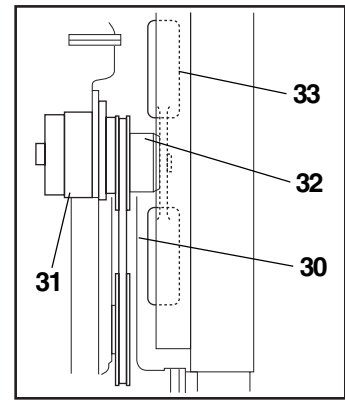

ALTERNATOR INSTALLATION