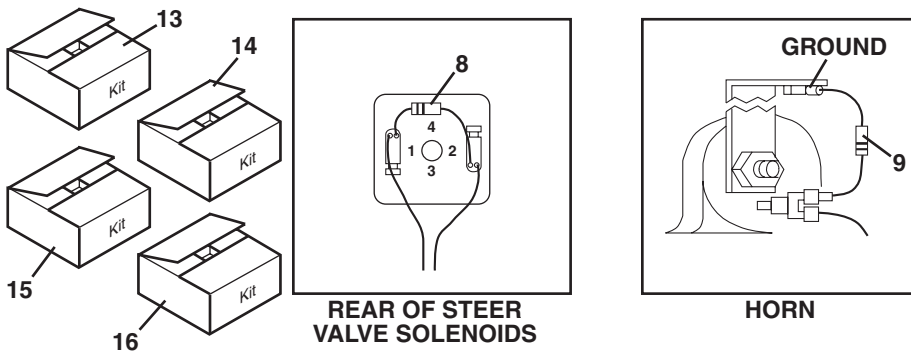

TLC WIRING

PF0791

PA1860

Item No.	Part Number	Qty.	Description
1	7086772	1	Wire Harness
2	8220060	1	Adapter
3	7088232	1	Sensor, Vehicle Attitude
4	7110922	1	Sensor, Boom Length (For inductive joysticks) (Not Shown)
	7088212	1	Sensor, Boom Length (For resistive joysticks)
5	7088222	1	Sensor, Boom Angle
6	7088122	1	Display Unit
7	7088202	1	Horn, Signal
8	7090051	2	Diode Assembly (See Kits)
9	7090041	1	Diode Assembly (See Kits)
10	7111762	1	Controller, Electronic (For inductive joysticks)
	7089712	1	Controller, Electronic (For resistive joysticks)
11	7090191	2	Diode Assembly (See Kits)
12	7090901	1	Diode Assembly (See Kits)
			KITS
13	7090141	1	Kit, TLC Diodes (Includes Items 8 & 9)
14	7090922	1	Kit, TLC Diodes w/Optional Enclosed Cab Only (Includes Items 11 & 12)
15	7091871	1	Kit, Test Cable for Pulsar Solenoid Valve
16	7091881	1	Kit, Test Cable for TLC Sensors