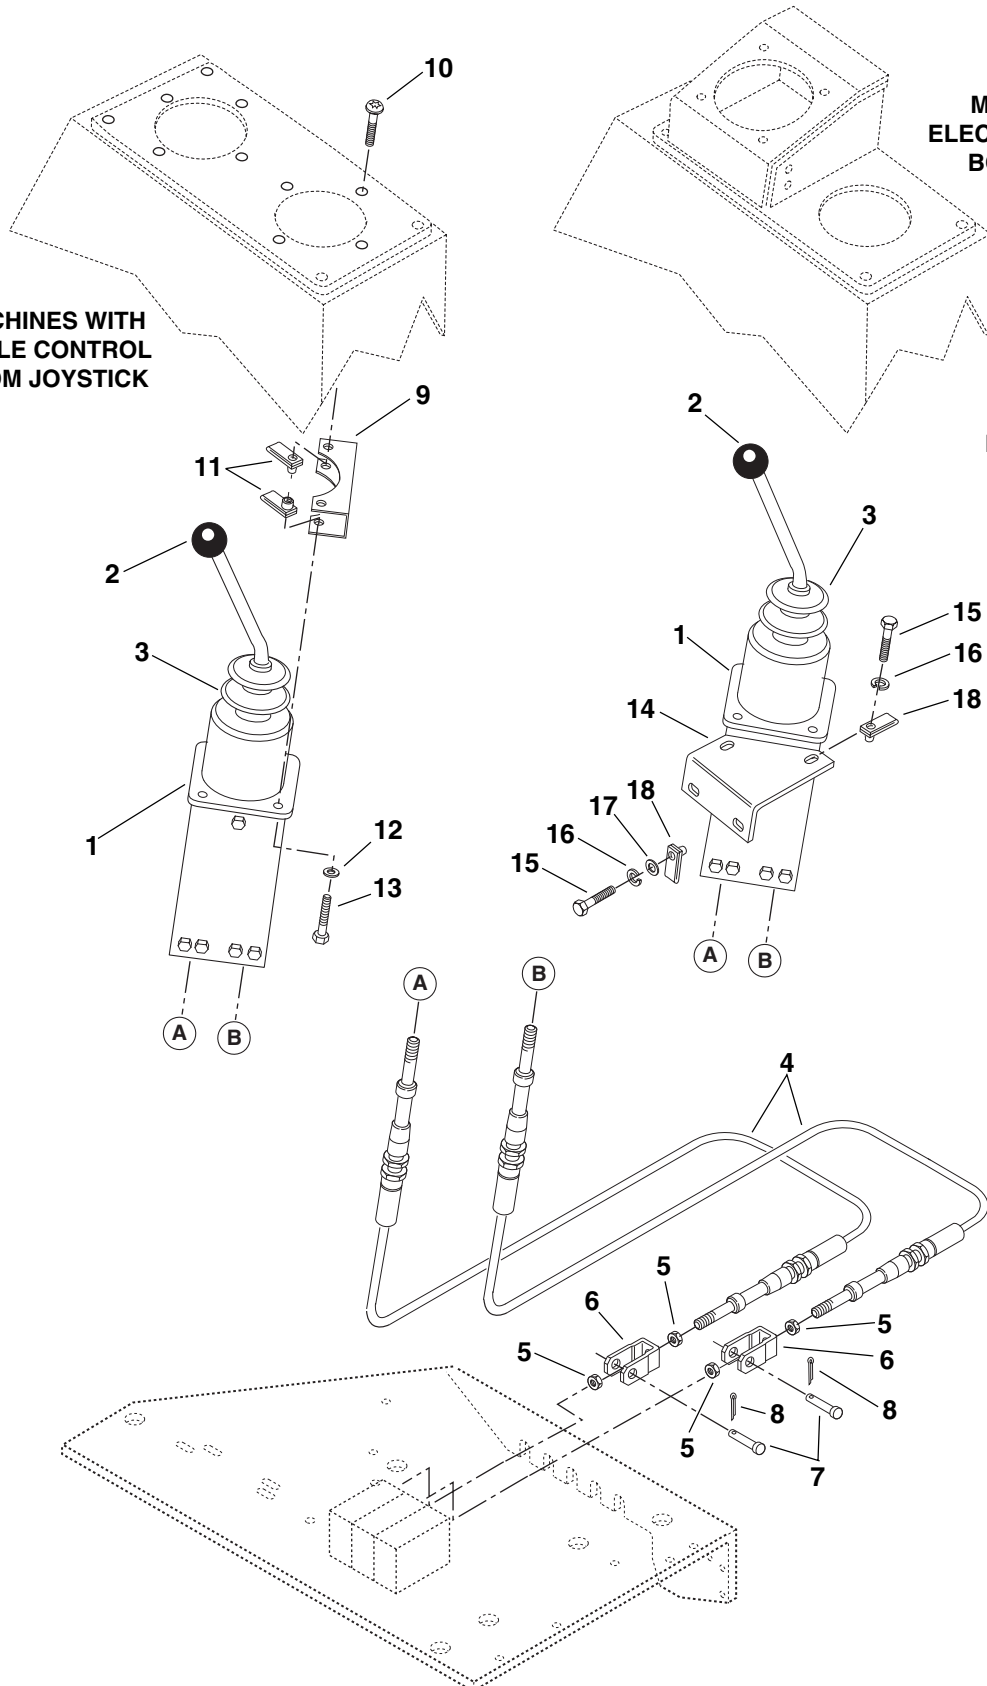

FRAME LEVEL & ATTACHMENT TILT CONTROL (S/N 9B0500 AND AFTER)

MACHINES WITH
CABLE CONTROL
BOOM JOYSTICK

MACHINES WITH
ELECTRONIC CONTROL
BOOM JOYSTICK

MACHINE
FRONT

PA1720

2.8.1

6036

Revised 9/94

FRAME LEVEL & ATTACHMENT TILT CONTROL (S/N 9B0500 AND AFTER)

Item No.	Part Number	Qty.	Description
1	8224026	1	Joystick (Includes Items 2 and 3)
2	8580110	1	Knob
3	8160419	1	Boot
4	8160060	2	Cable, Control, 30" Long
5	8305005	4	Nut, Hex 1/4-28
6	8160617	2	Clevis, Cable
7	8301443	2	Pin, Clevis, 3/16 x 1
8	8302470	2	Pin, Hair, 1/16
FOR MACHINES WITH CABLE CONTROL BOOM JOYSTICK			
9	7098142	2	Bracket
10	8303034	4	Screw, Truss Hd, Torx, 1/4-20 x 3/4
11	8310001	8	Nut, Retainer 1/4-20
12	8307109	4	Washer, Flat, 1/4
13	8303540	4	Screw, Hex Hd Cap. 1/4-20 x 1
FOR MACHINES WITH ELECTRONIC CONTROL BOOM JOYSTICK			
14	7088942	2	Bracket
15	8310026	8	Screw, Hex Hd Cap, 1/4-20 x 3/4, Gr 5
16	8307002	8	Lockwasher, 1/4
17	8307202	4	Washer, Flat, 1/4
18	8310001	8	Nut, Retainer, 1/4-20