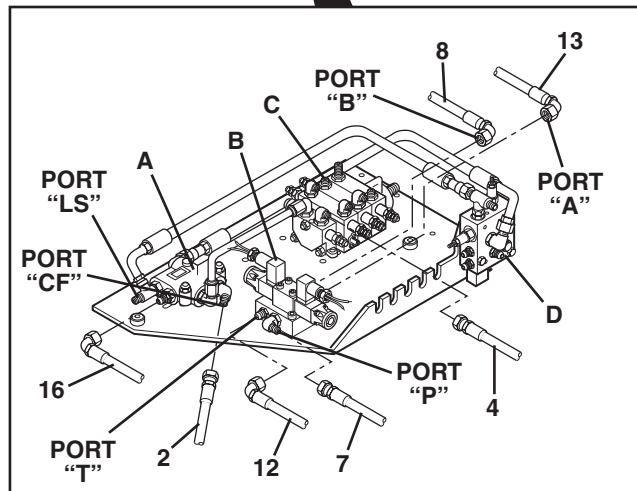

UNDERSIDE VIEW OF VALVE PLATE.
SEE VALVE PLATE ASSEMBLY PAGE.