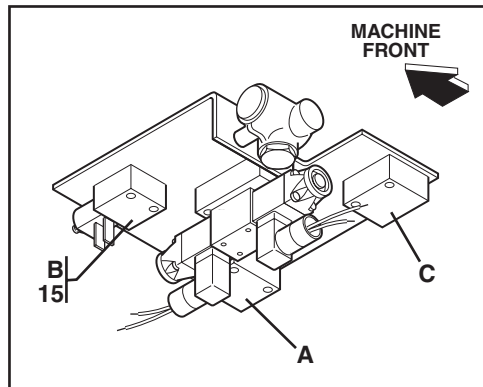

- A - PRESSURE REDUCING VALVE
- B - PARK LOCK RELEASE VALVE
- C - SEQUENCE VALVE
- D - TRANSMISSION CONTROL VALVE

UNDERSIDE VIEW OF VALVE PLATE. REFER TO VALVE PLATE ASSEMBLY FOR BREAKDOWN.