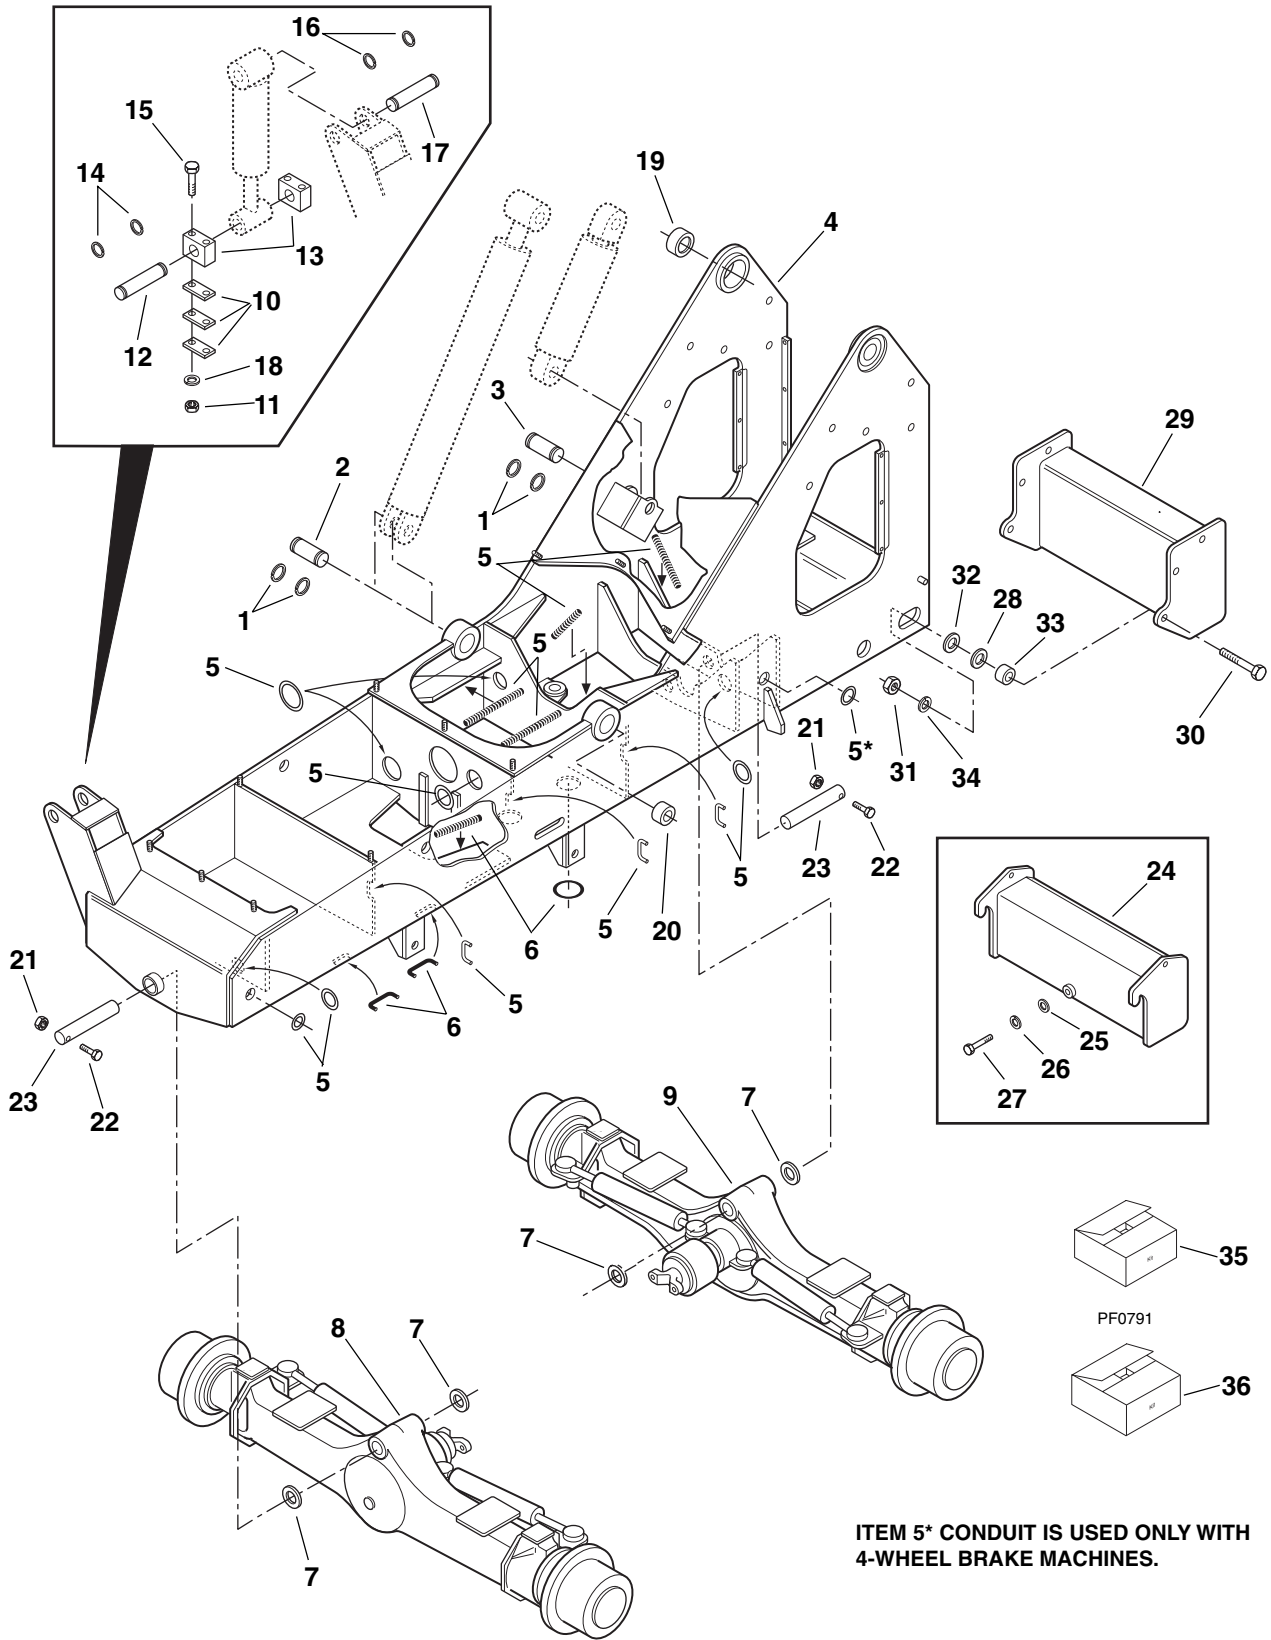

MOST ACTIVE SERVICE PARTS PROFILE

PART NUMBER INDEX

MAIN FRAME

ITEM 5* CONDUIT IS USED ONLY WITH 4-WHEEL BRAKE MACHINES.

PA0015

MAIN FRAME

Item No.	Part Number	Qty.	Description
1	8642224	6	Ring, Snap, 2.0 Dia
2	7081571	2	Pin, Hoist Cylinder
3	7081601	1	Pin, Slave Cylinder
4	Consult Factory	1	Frame Weldment
5	8221020-0600	AR	Conduit, 1 ID x 5 Ft. - Cut to Fit
6	8221011-0600	AR	Conduit, 1/2 ID x 5 Ft. - Cut to Fit
7	8310093	AR	Shim, 0.075 Thk
8	8040229	1	Axle, Front (S/N 6036-2343 and Before)
	8040250	1	Axle, Front (S/N 6036-2344 and After)
9	8040228	1	Axle, Rear (w/o Service Brakes)
	8040232	1	Axle, Rear (w/ Service Brakes) (S/N 6036-1305 and Before)
	8040241	1	Axle, Rear (w/ Service Brakes) (S/N 6036-1306 thru 2337)
	8040251	1	Axle, Rear (w/ Service Brakes) (S/N 6036-2338 and After)
10	7084911	AR	Shim, 0.010 Thk
11	8305017	4	Nut, Hex, 3/4-10
12	7081551	1	Pin, Frame Leveling
13	7081561	2	Block, Mounting
14	8642207	2	Ring, Snap, 1.5 Dia
15	8303731	4	Screw, Hex Hd Cap, 3/4-10 x 5-1/2
16	8642207	2	Ring, Snap, 1.5 Dia
17	7081541	1	Pin, Frame Leveling Cylinder
18	8307010	4	Lockwasher, 3/4
19	8065637	2	Bushing, 2-1/2 ID
20	8065636	2	Bushing, 2 ID
21	8305643	2	Locknut, 5/8-11 (See Kits)
22	8303655	2	Screw, Hex Hd Cap, 5/8-11 x 4-1/2, Gr 5 (See Kits)
23	7096062	2	Pin, Axle Pivot (See Kits)
ITEMS 24 THRU 27, FOR MACHINES S/N 9F0694 AND BEFORE			
24	7083353	1	Counterweight (no longer available) - See Kits
25	8307107	1	Washer, Flat, 5/8
26	8307009	1	Lockwasher, 5/8
27	8303633	1	Screw, Cap, Hex Hd, 5/8-11 x 3-1/2
ITEMS 28 THRU 34, FOR MACHINES S/N 9F0695 AND AFTER			
28	5724302	AR	Washer, Shim, 0.060 Thk
29	7089913	1	Counterweight
30	8310051	4	Screw, Hex Hd Cap, 1-8 x 4, Gr 5
31	8305021	4	Nut, Hex 1-8
32	8310066	AR	Washer, Flat, 1
33	7088341	4	Spacer
34	8307012	4	Lockwasher, 1
<u>KITS</u>			
35	7086851	2	Pin and Hub Kit (Includes Items 21, 22, 23 and Locking Hub)
36	7096622	1	Counterweight Kit for item 24 (Includes Hardware)