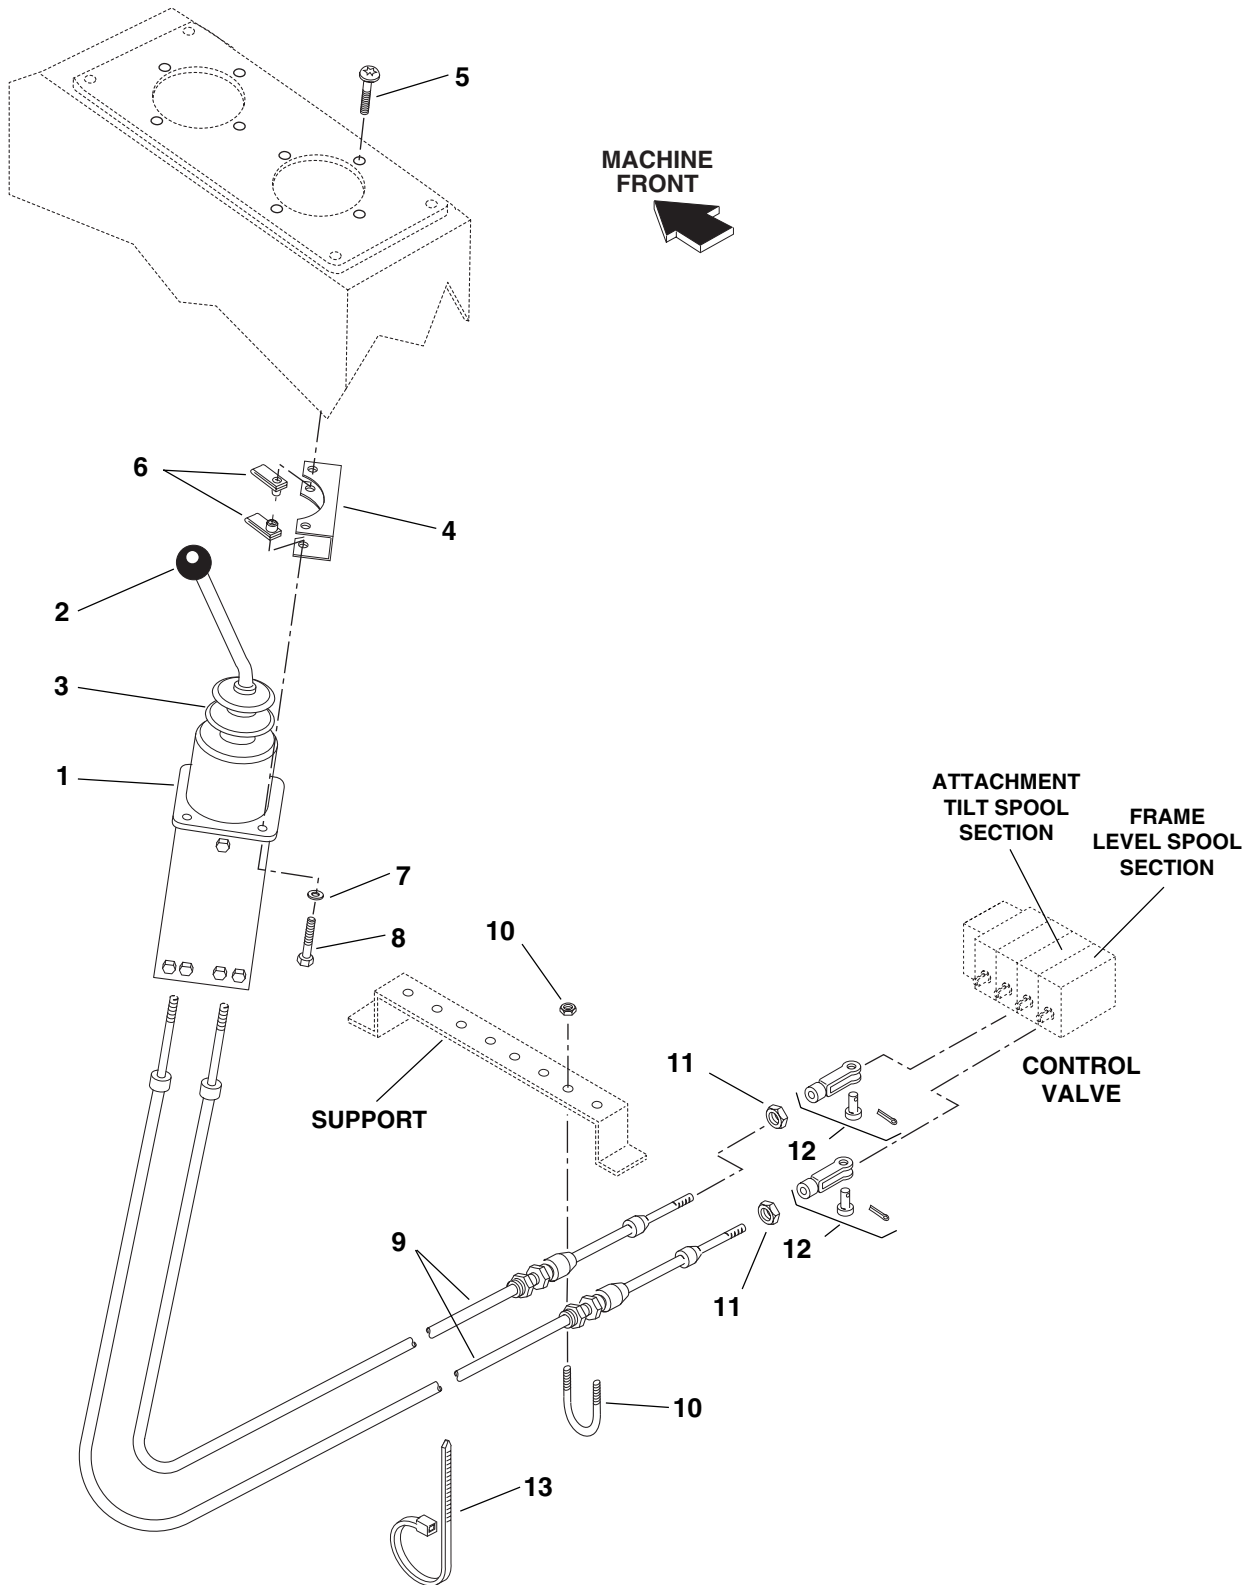

FRAME LEVEL & ATTACHMENT TILT CONTROL (S/N 9B0499 AND BEFORE)

FRAME LEVEL & ATTACHMENT TILT CONTROL (S/N 9B0499 AND BEFORE)

Item No.	Part Number	Qty.	Description
1	8224026	1	Joystick (Includes Items 2 and 3)
2	8580110	1	Knob
3	8160419	1	Boot
4	7098142	2	Bracket
5	8303034	4	Screw, Truss Hd, Torx, 1/4-20 x 3/4
6	8310001	8	Nut, Retainer, 1/4-20
7	8307109	8	Washer, Flat, 1/4
8	8303540	4	Screw, Hex Hd Cap, 1/4-20 x 1
9	8160052	2	Cable, Control, 57" long
10	8160615	2	Clamp
11	8305402	2	Nut, Jam, 1/4-28
12	8301439	2	Clevis (w/pin)
13	8584003	2	Tie