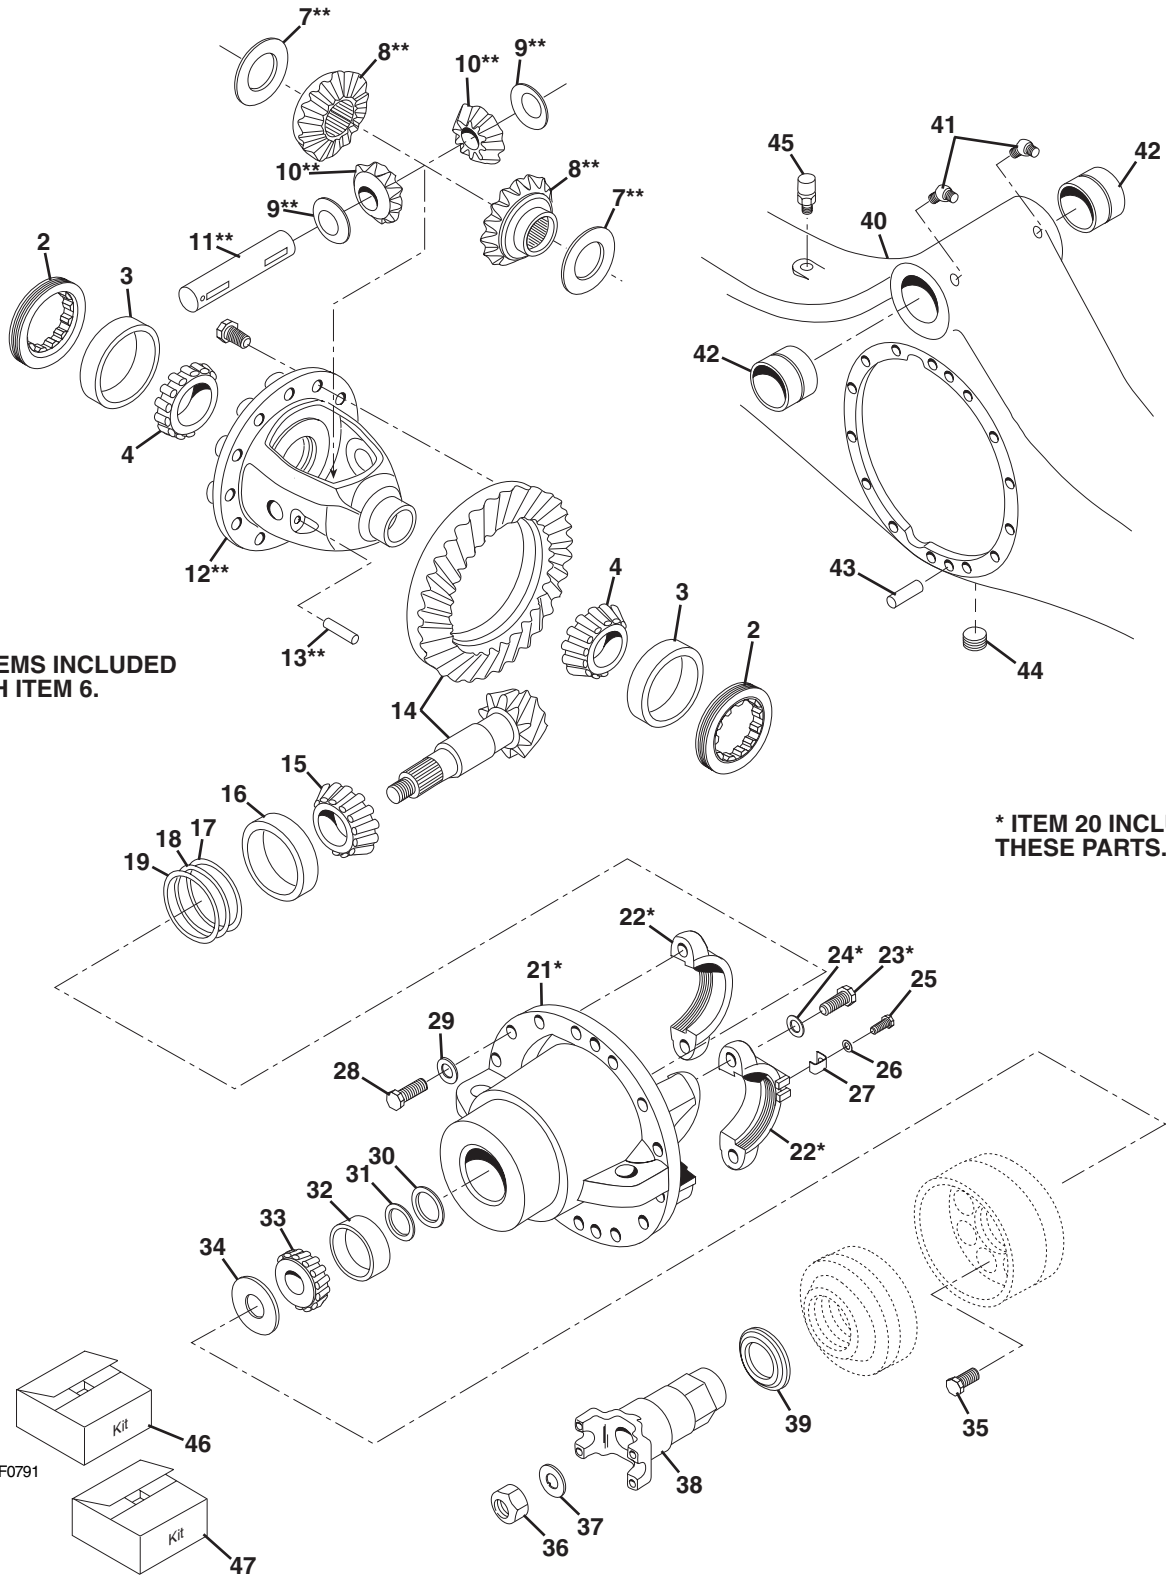

DIFFERENTIAL CARRIER ASSEMBLY - FRONT AXLE

DIFFERENTIAL CARRIER ASSEMBLY - FRONT AXLE

Item No.	Part Number	Qty.	Description
1	8033491	1	Differential Carrier Assembly (Includes Items 2 thru 37)
2	8032834	2	Ring, Adjusting
3	8032836	2	Cup, Roller Bearing
4	8032835	2	Cone, Roller Bearing
5	8032830	12	Screw, Differential
6	8032821	1	Differential Case Assembly (Includes Items 7 thru 13)
7	8032828	2	Washer, Thrust
8	8032824	2	Gear, Differential Side
9	8032823	2	Washer, Pinion Thrust
10	8032827	2	Gear, Pinion
11	8032822	1	Shaft, Differential
12	8032825	1	Case, Differential
13	8032829	1	Pin, Pinion Bearing Cage
14	8032837	1	Gear & Pinion Assembly
15	8032838	1	Cone, Roller Bearing
16	8032839	1	Cup, Roller Bearing
17	8032840	AR	Shim, Bevel Pinion Bearing, 0.003
18	8032841	AR	Shim, Bevel Pinion Bearing, 0.005
19	8032842	AR	Shim, Bevel Pinion Bearing, 0.010
20	8032953	1	Carrier Assembly (Includes Items 21 thru 24)
21	N.S.S	1	Carrier
22	N.S.S	2	Cap, Differential Carrier
23	8032819	4	Screw, Differential Bearing Cap
24	8032820	4	Washer, Differential Bearing Cap
25	8032831	2	Bolt, Hex
26	8032832	2	Washer, Flat
27	8032833	2	Clip, Adjusting Ring
28	8033824	14	Screw, Cap, Hex Hd
29	8032855	14	Washer, Flat
30	8032843	1	Spacer, Flat
31	8033807	AR	Shim, Adjusting
32	8032845	1	Cup, Roller Bearing
33	8032846	1	Cone, Roller Bearing
34	8032861	1	Washer, Thrust, Bearing
35	8032862	8	Bolt, Hex
36	8032852	1	Nut Pinion (See Kits)
37	8032851	1	Washer, Pinion Nut
38	8032863	1	End Yoke Assembly
39	8032864	1	Slinger, Dust
40	8033179	1	Housing, Axle
41	8032859	2	Fitting, Grease
42	7089722	2	Bushing, Axle Pivot
43	8032857	2	Pin, Dowel
44	8032854	2	Plug, Pipe
45	8033228	1	Vent
			<u>Kits</u>
46	8033486	1	Rear Axle Seal Kit - w/o Brakes (Includes the following items which contains enough seals to service one complete axle) Nut, Pinion (Item 36, Page 3.12) Oil Seal, Deflector (Item 9, Page 3.13) Oil Seal, Shaft/Housing (Item 10, Page 3.13) Oil Seal, King Pin (Item 22, Page 3.13) Oil Seal, Wheel Hub (Item 29, Page 3.14) Oil Seal, Shaft Spindle (Item 31, Page 3.14)
47	8033485	1	Front or Rear Oil Seal Kit - w/Brakes (See also Page 3.11)