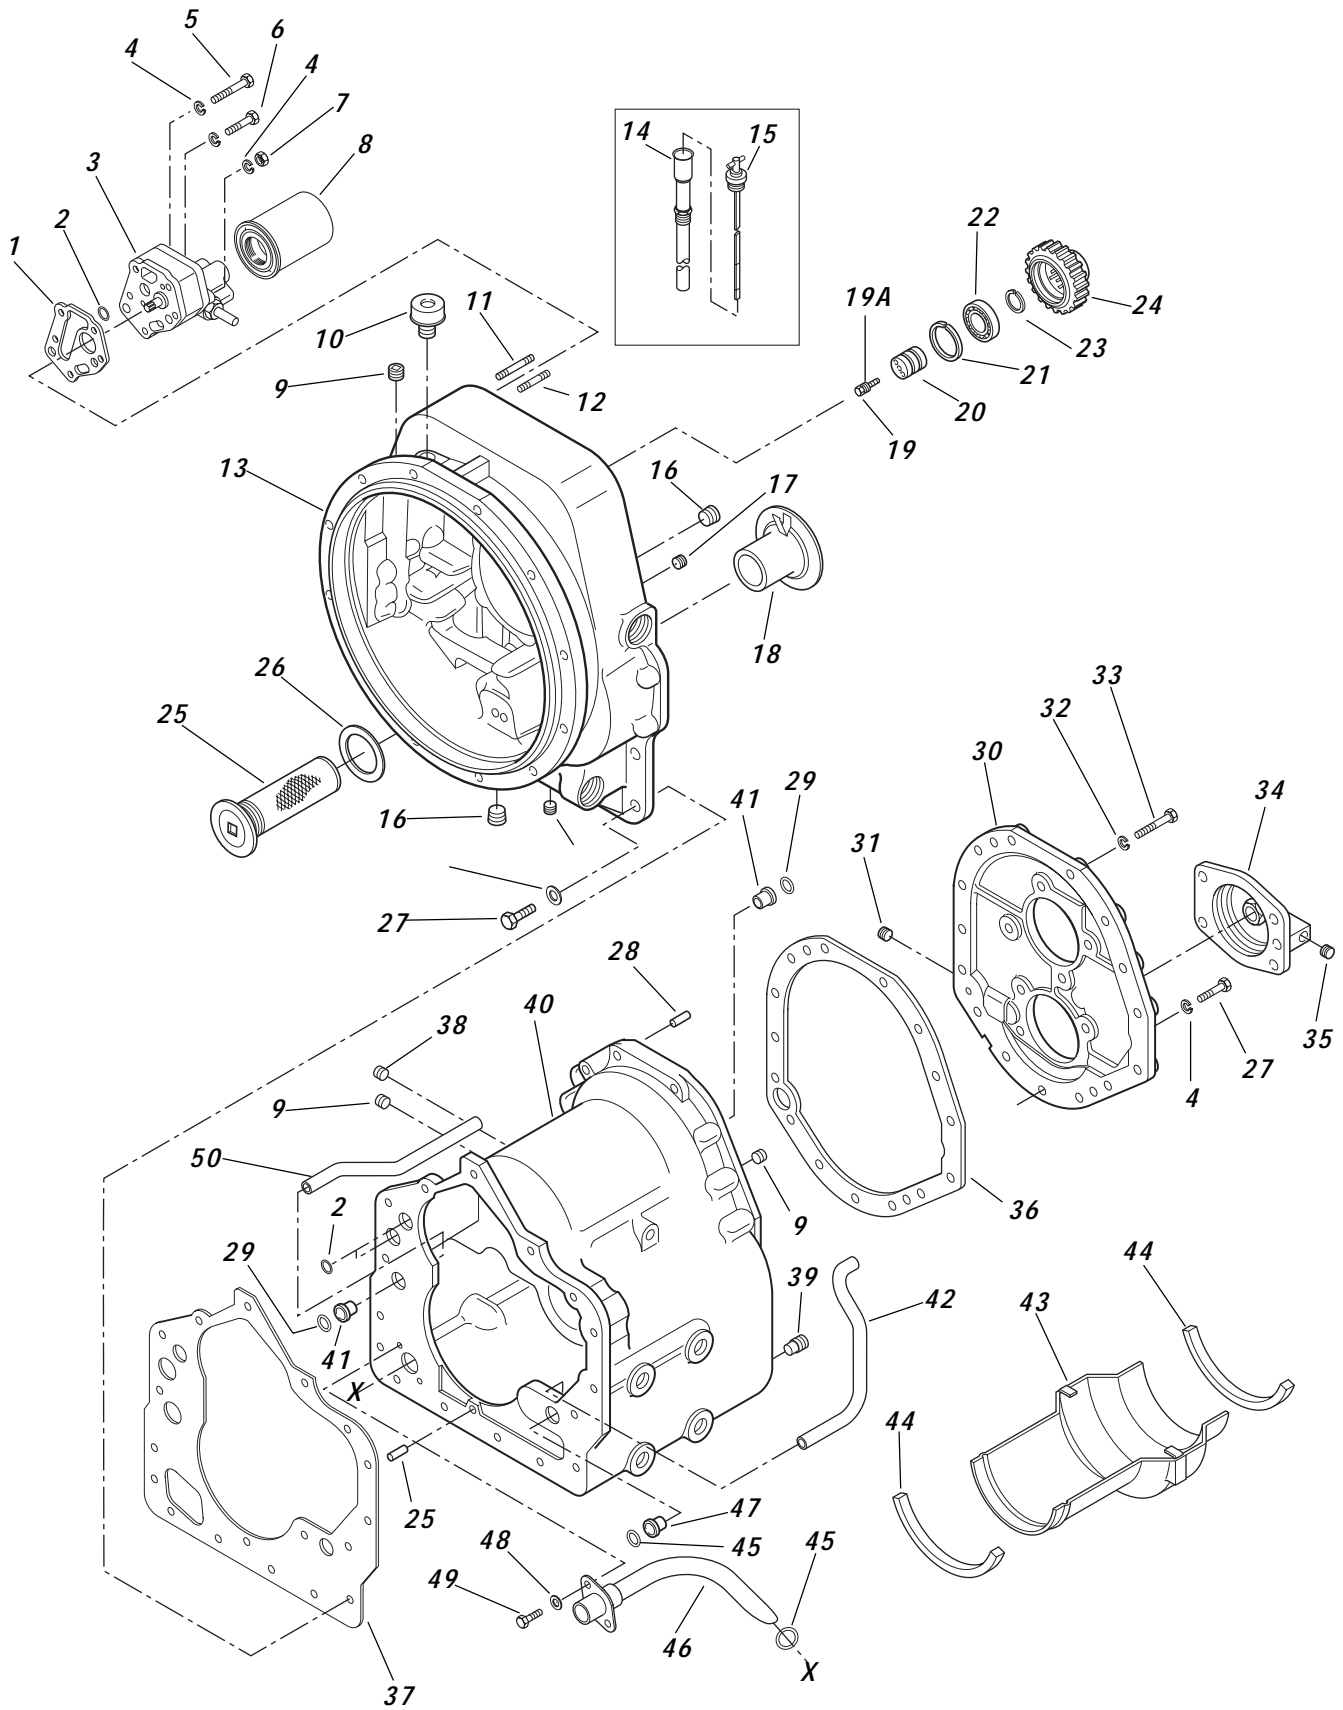

CONVERTER AND TRANSMISSION HOUSINGS

PA1410

CONVERTER AND TRANSMISSION HOUSINGS

Item No.	Part Number	Qty.	Description
1	8032500	1	Gasket, Charging Pump
2	8032501	3	O-Ring
3	8032502	1	Charging Pump Assembly
4	8032503	27	Lockwasher
5	8032504	1	Screw, Pump Mounting
6	8032505	2	Screw, Pump Mounting
7	8032506	2	Nut, Stud
8	8320254	1	Filter Assembly
9	8032508	3	Plug, Pipe
10	8032509	1	Breather
11	8032510	1	Stud, Pump Mounting
12	8032511	1	Stud, Pump Mounting
13	8032512	1	Housing, Converter
14	8032513	1	Tube Assembly, Dipstick
15	8032514	1	Dipstick
16	8032515	2	Plug, Pipe
17	8032516	2	Plug, Pipe
18	8032517	1	Sleeve, Converter Housing
19	8032541	2	Screw, Bearing Support
19A	8307005	2	Lockwasher
20	8032542	1	Support, Bearing
21	8032543	1	Ring, Retaining
22	8033199	1	Bearing
23	8032545	1	Ring, Locating
24	8032546	1	Gear, Pump Drive
25	8032518	1	Screen Assembly
26	8032519	1	Gasket, Screen
27	8032520	22	Screw, Housing to Case
28	8032521	3	Pin, Dowel
29	8032523	3	O-Ring
30	8032569	1	Rear Cover and Plug Assembly (Includes Item 31)
31	8032516	1	Plug, Pipe
32	8032503	9	Lockwasher
33	8032524	9	Screw, Rear Cover to Case
34	8032525	1	Bearing Cap Assembly, Rear, Low Shaft (Includes Item 35)
35	8032526	1	Plug
36	8032527	1	Gasket, Rear Cover to Case
37	8032537	1	Gasket, Converter Housing to Case
38	8032539	1	Plug, Pipe
39	8032528	2	Plug, Magnetic Drain
40	8032540	1	Case Assembly, Transmission (Includes Items 41 thru 50)
41	8032522	2	Sleeve, Tube
42	8032529	1	Tube, Clutch Lube
43	8032530	1	Baffle, Oil
44	8032531	2	Seal, Oil Baffle
45	8032532	1	O-Ring
46	8032533	1	Tube Assembly, Suction
47	8033307	1	Sleeve, Tube
48	8032535	2	Lockwasher
49	8032536	2	Screw
50	8032538	1	Tube, Low Speed Clutch Pressure