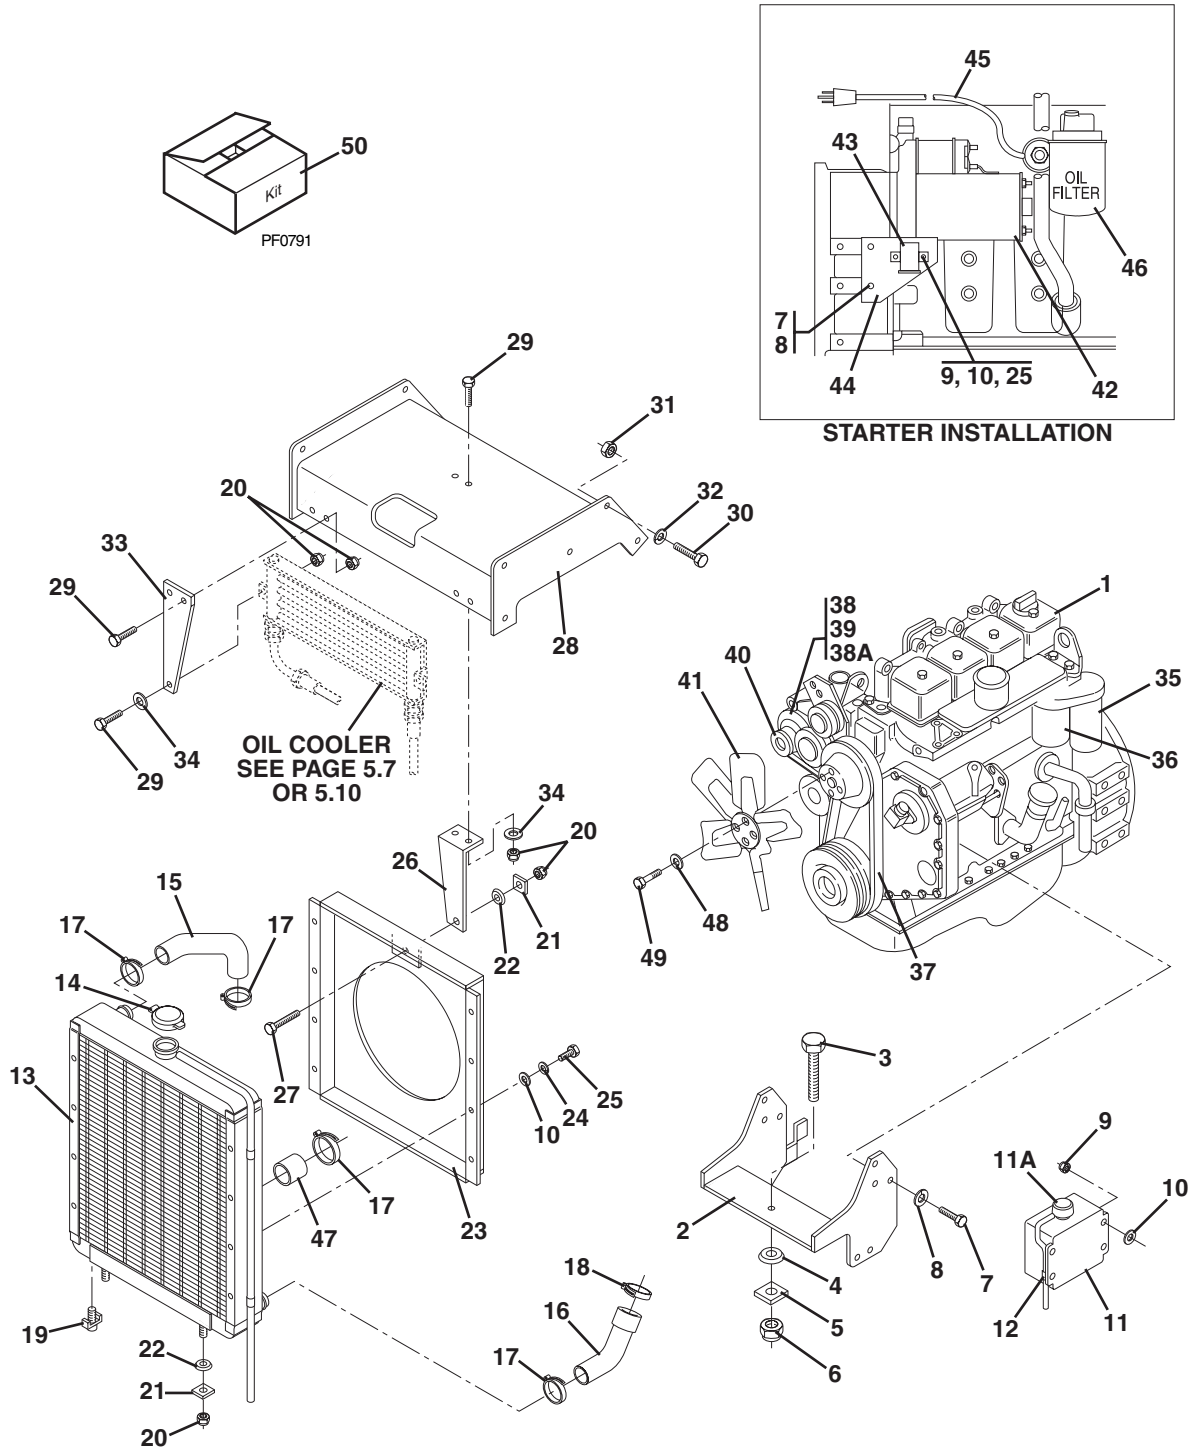

ENGINE, RADIATOR AND OIL COOLER MOUNTING (CUMMINS 4B3.9 - NATURAL - S/N 6036-1525 AND BEFORE)

PA0883

ENGINE, RADIATOR AND OIL COOLER MOUNTING (CUMMINS 4B3.9 - NATURAL - S/N 6036-1525 AND BEFORE)

Item No.	Part Number	Qty.	Description
1	8262129	1	Engine, Cummins 4B3.9 Natural
2	7088413	1	Mount, Engine
3	8303640	1	Screw, Hex Hd Cap, 3/4-10 x 3.25
4	8278007	1	Mount, Vibration
5	7054351	1	Washer, Rebound
6	8310067	1	Locknut, 3/4-10 ESNA
7	8303790	10	Screw, Hex Hd Cap, M12 x 30MM
8	8307025	10	Lockwasher, M12
9	8305624	6	Locknut, 1/4-20
10	8307202	14	Washer, Flat, 1/4
11	7085422	1	Tank, Radiator Overflow (Includes Item 11A)
11A	8866341	1	Cap w/tether
12	8406103	1	Support, Hose, 0.62
13	7093803	1	Radiator (Includes Item 14)
14	81800306	1	Cap, Radiator
15	7088314	1	Hose, Radiator, Upper
16	7088322	1	Hose, Radiator, Lower
17	8405104	4	Clamp, Hose, 2.25
18	8405203	2	Clamp, Hose, 3.0
19	8904001	1	Draincock, 1/4
20	8305645	11	Locknut, 3/8-16
21	7057141	3	Washer, Rebound
22	8278008	3	Mount, Vibration
23	7088303	1	Shroud, Radiator
24	8307002	8	Washer, Lock, 1/4
25	8303705	10	Screw, Hex Hd Cap, 1/4-20 x 0.75
26	7088372	1	Support, Radiator
27	8303622	1	Screw, Hex Hd Cap, 3/8-16 x 2.0
28	7091973	1	Crossmember, Rear Frame
29	8303621	8	Screw, Hex Hd Cap, 3/8-16 x 1.5
30	8303686	10	Screw, Hex Hd Cap, 3/8-16 x 2.50
31	8305017	10	Nut, Hex, 3/4-10
32	8307010	10	Lockwasher, 3/4
33	7083982	2	Support, Oil Cooler
34	8307204	4	Washer, Flat, 3/8
35	8320253	1	Element, Fuel Filter, Primary
36	8320250	1	Element, Fuel Filter, Secondary
37	8080613	1	Belt, Fan
38	8270220	1	Fan, Alternator, (Not Shown)
39	See Item 39A	1	Alternator, (Motorola or Prestolite Types)
39A	8270219	1	Alternator, (Delco Type)
	8270221	1	Alternator, Bosch Type)
40	8033342	1	Pulley, Alternator
41	8272009	1	Fan, Cooling 17" Puller
42	8270416	1	Starter
43	8277143	1	Relay, Starter
44	7082452	1	Bracket, Starter Relay
45	7088352	1	Kit, Engine Coolant Heater (Option)
46	8320262	1	Element, Engine Oil Filter
47	8403224	1	Cap, Test
48	8307222	4	Washer, Flat, M8
49	8310028	4	Screwm Hex Hd Cap, M8 x 70MM
			Kits
50	7098461	1	Kit, Radiator Connection (Includes one of each Items 17 & 47)