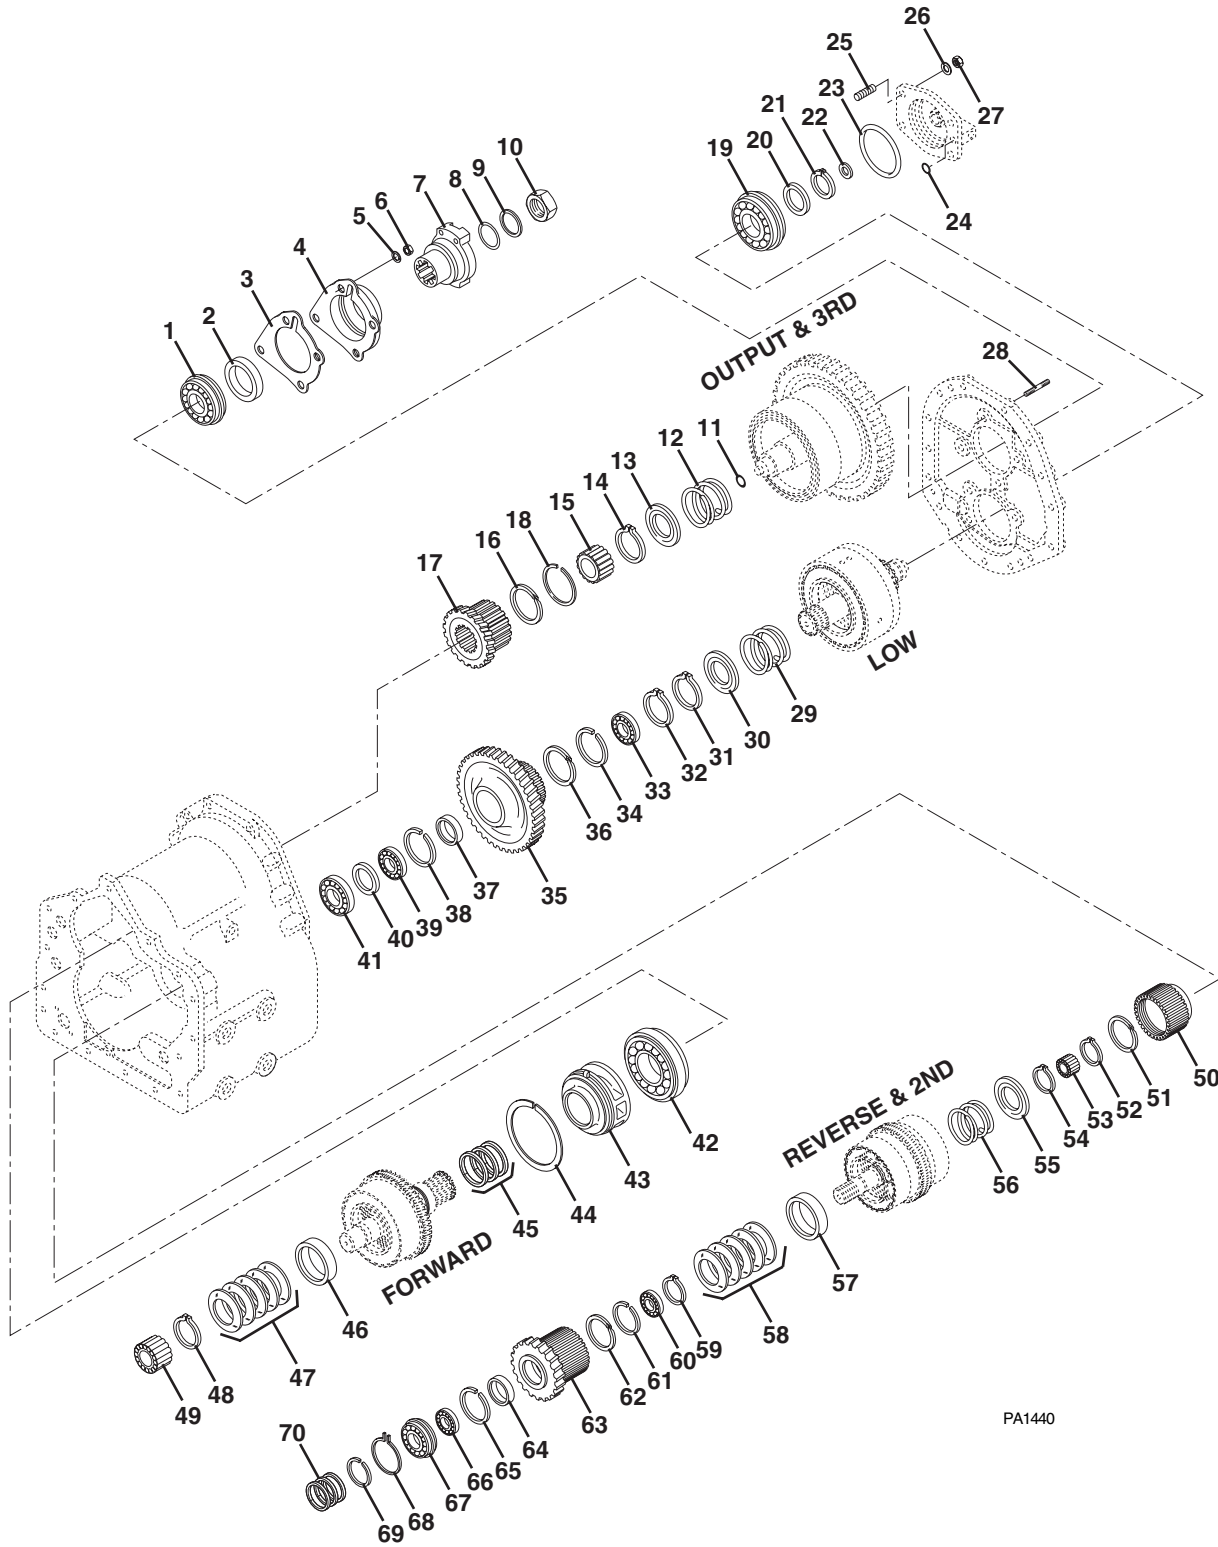

TRANSMISSION GEAR GROUP

PA1440

TRANSMISSION GEAR GROUP

Item No.	Part Number	Qty.	Description
1	8032604	1	Bearing
2	8032605	1	Seal, Oil
3	8032606	1	Gasket, Cap
4	8032607	1	Cap, Bearing
5	8032608	4	Lockwasher
6	8032609	4	Nut, Stud
7	8032610	1	Flange, Output (For Perkins 4.236 - Natural)
	8032950	1	Flange, Output (For all Perkins Turbo Engines and all Natural Engines S/N 8L0355 and after only and all Cummins Engines)
8	8032611	1	O-Ring
9	8032612	1	Washer, Flange
10	8032613	1	Nut, Flange
11	8032614	1	Ring, Piston
12	8032615	1	Spring, Return
13	8032616	1	Retainer
14	8032617	1	Ring, Snap
15	8032618	1	Bearing, Pilot
16	8032620	1	Ring, Retaining
17	8032621	1	3rd Gear and Hub Assembly (Includes Item 18)
18	8032619	1	Ring, Retaining
19	8032622	1	Bearing
20	8032566	1	Washer
21	8032623	1	Ring, Retaining
22	8032614	1	Ring, Piston
23	8032624	1	O-Ring
24	8032625	1	O-Ring
25	8032626	4	Stud, Cap
26	8032503	4	Lockwasher
27	8032506	4	Nut, Stud
28	8032627	4	Stud, Cap
29	8032615	1	Spring, Return
30	8032616	1	Retainer
31	8032617	1	Ring, Snap
32	8032623	1	Ring, Retainer
33	8032628	1	Bearing
34	8032629	1	Ring, Locating
35	8032630	1	Low Shaft Gear and Hub Assembly (Includes Item 36)
36	8032620	1	Ring, Retaining
37	8032631	1	Spacer
38	8032629	1	Ring, Locating
39	8032628	1	Bearing
40	8032632	1	Spacer
41	8032633	1	Bearing, Front
42	8032634	1	Bearing, Rear
43	8032635	1	Sleeve
44	8033355	1	Ring, Retaining
45	8032637	4	Ring, Piston
46	8032638	1	Spacer
47	8033348	1	Spring Set, Return (Includes 5 Springs)
48	8032640	1	Ring, Snap
49	8032641	1	Bearing, Pilot
50	8032642	1	2nd Clutch Disc Hub Assembly (Includes Item 51)
51	8032620	1	Ring, Retaining
52	8032623	1	Ring Retaining
53	8032643	1	Bearing
54	8032617	1	Ring, Snap
55	8032616	1	Retainer
56	8032615	1	Spring, Piston
57	8032638	1	Spacer
58	8032639	5	Spring, Return
59	8032640	1	Ring, Snap
60	8032644	1	Bearing
61	8032645	1	Ring, Retaining
62	8032646	1	Reverse Clutch Gear Assembly (Includes Item 63)
63	8032620	1	Ring, Retaining
64	8032647	1	Spacer
65	8032645	1	Ring, Retaining
66	8032648	1	Bearing
67	8032649	1	Bearing
68	8032650	1	Ring, Snap
69	8032651	1	Ring, Retaining
70	8032652	3	Ring, Piston