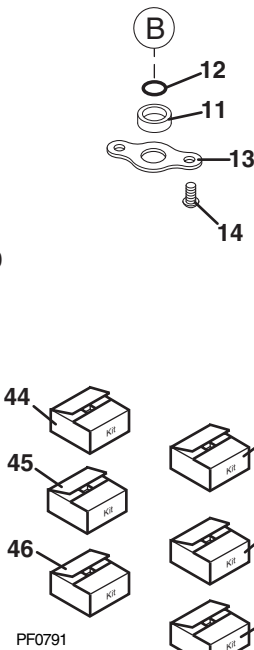

MAIN CONTROL VALVE (S/N 9B0499 & BEFORE)

MAIN CONTROL VALVE (S/N 9B0499 & BEFORE)

Item No.	Part Number	Qty.	Description
1	8902104	1	Main Control Valve (Includes Items 1 thru 43)
	8902504	1	Section, Inlet (Includes one of Item 6)
2	8033215	1	Section, Outlet
3	8033158	1	Section, Boom Hoist (Includes Items 6 thru 17)
4	8033159	2	Section, Boom Extend/Fork Tilt (Includes Items 6 thru 17)
5	8033160	1	Section, Frame Tilt (Includes Items 6 thru 16 & 18)
6	See Kits	1	O-Ring
7	See Kits	2	Screw, Cap, Socket Hd
8	See Kits	1	Cap, Spool
9	See Kits	1	End, Spool
10	See Kits	2	Seat, Spring
11	See Kits	2	Wiper
12	See Kits	2	O-Ring
13	See Kits	2	Plate, Seal
14	See Kits	2	Screw, Mach, Round Head
15	See Kits	1	Poppet, C.V.
16	See Kits	1	Spring
17	8033161	1	Spring (Used on Items 3 & 4)
18	8033162	1	Spring (Used on Item 5 Only)
19	8033216	1	Relief Valve, Main - Preset at 3000 ± 50 psi (Includes Items 20 thru 27)
20	See Kits	2	O-Ring
21	See Kits	1	Ring, Backup
22	See Kits	1	O-Ring
23	See Kits	1	O-Ring
24	See Kits	1	Ring, Backup
25	See Kits	1	Spring
26	See Kits	1	Spring
27	See Kits	1	O-Ring
28	8033164	5	Relief Valve, Port - Preset at 2650 ± 50 psi (Includes Items 30 thru 38)
29	8033150	2	Relief Valve, Port - Preset at 1200 ± 50 psi (Includes Items 30 thru 37 & 39)
30	See Kits	1	O-Ring
31	See Kits	1	Ring, Backup
32	See Kits	1	O-Ring
33	See Kits	1	O-Ring
34	See Kits	1	Ring, Backup
35	See Kits	1	Spring
36	See Kits	1	O-Ring
37	See Kits	2	O-Ring
38	See Kits	1	Spring (Used on Item 28 Only)
39	See Kits	1	Spring, (Used on Item 29 Only)
40	See Kits	2	Nut, Special
41	See Kits	1	Rod, Tie
42	See Kits	2	Rod, Tie
43	See Kits	4	Nut, Special
			<u>KITS</u>
44	8902525	1	Rebuild Kit For Sections Items 3 & 4 (Includes 5 of Item 6 and listed quantities of Item 7 thru 17)
45	8902526	1	Rebuild Kit For Sections Items 5 (Includes 5 of Item 6 and listed quantities of Item 7 thru 16 & 18)
46	8033218	1	Seal & Spring Kit For Main Relief Valve Item 19 (Includes Items 20 thru 27)
47	8902495	1	Seal & Spring Kit For Port Relief Valve Item 28 (Includes Items 30 thru 38)
48	8033219	1	Seal & Spring Kit For Port Relief Valve Item 29 (Includes Items 30 thru 37 & 39)
49	8903013	1	Tie Rod Kit (Includes Items 40 thru 43)