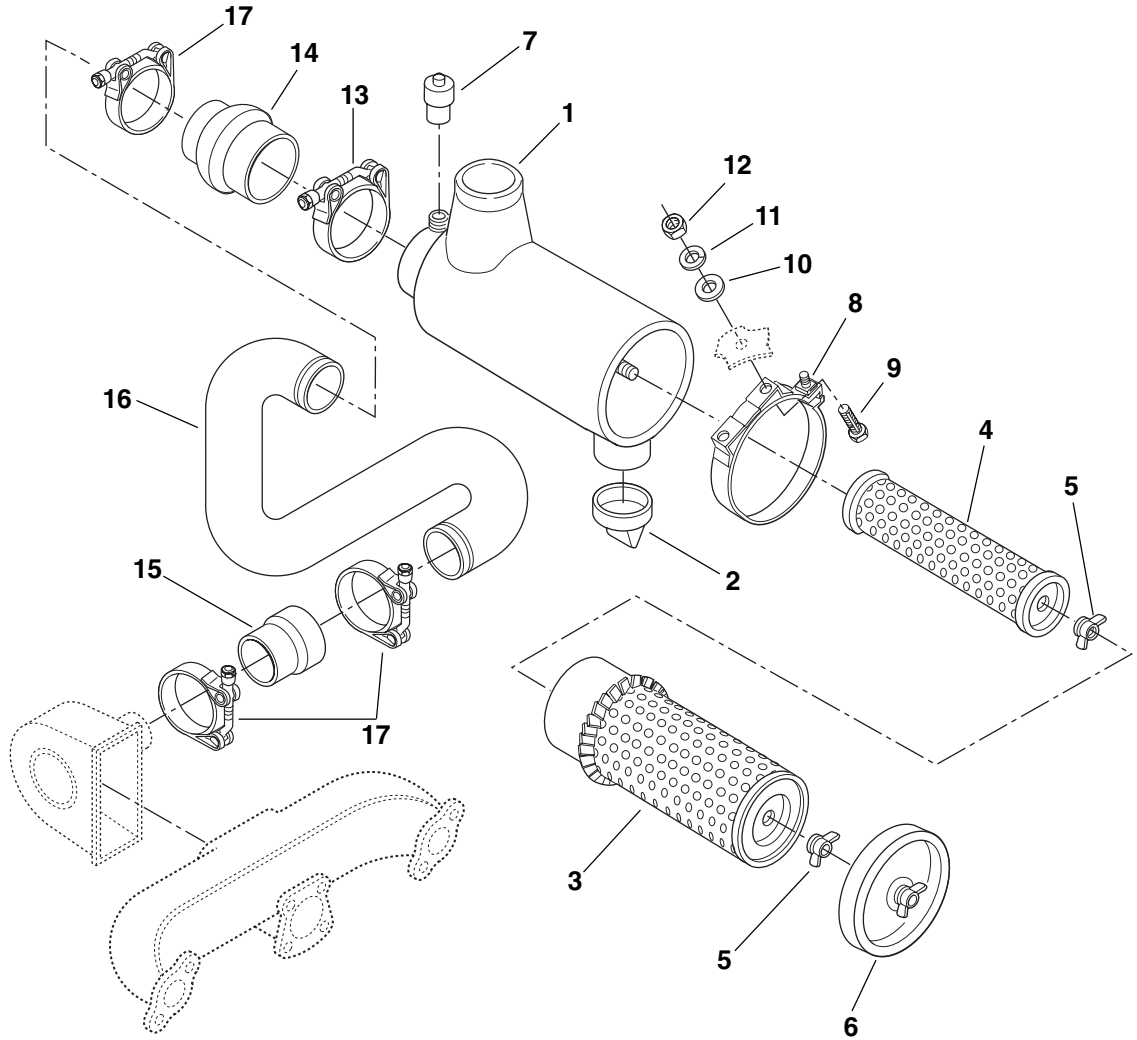

AIR CLEANER

(PERKINS 4.236T - TURBO)

PA1310

Item No.	Part Number	Qty.	Description
1	8273013	1	Air Cleaner Assembly (Includes Items 2 thru 6)
2	8032764	1	Valve, Vacuator
3	8273237	1	Element, Primary
4	8273238	1	Element, Safety
5	8273272	2	Nut Assembly
6	8032762	1	Cover, End
7	8273241	1	Indicator, Service, 25 inch
8	8273240	2	Band, Mounting, Air Cleaner
9	8303697	4	Screw, Cap, Hex Hd, 5/16-18 x 3/4
10	8307203	4	Washer, Flat, 5/16
11	8307004	4	Lockwasher, 5/16
12	8305006	4	Nut, Hex, 5/16-18
13	8405305	1	Clamp, Hose, 3.38 to 3.69 inch
14	8273117	1	Hump Hose
15	8273118	1	Reducer, Hose
16	7086163	1	Tube, Air Intake
17	8405212	3	Clamp, Hose, 2.69 to 3.00 inch