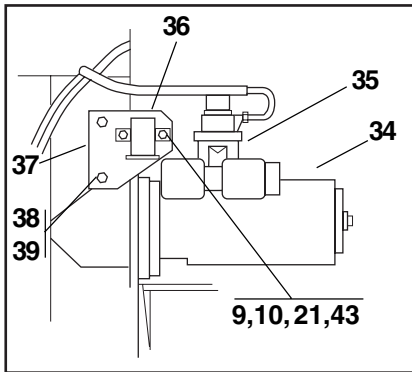

ENGINE, RADIATOR AND OIL COOLER MOUNTING (PERKINS 4.236 —NATURAL)

STARTER INSTALLATION