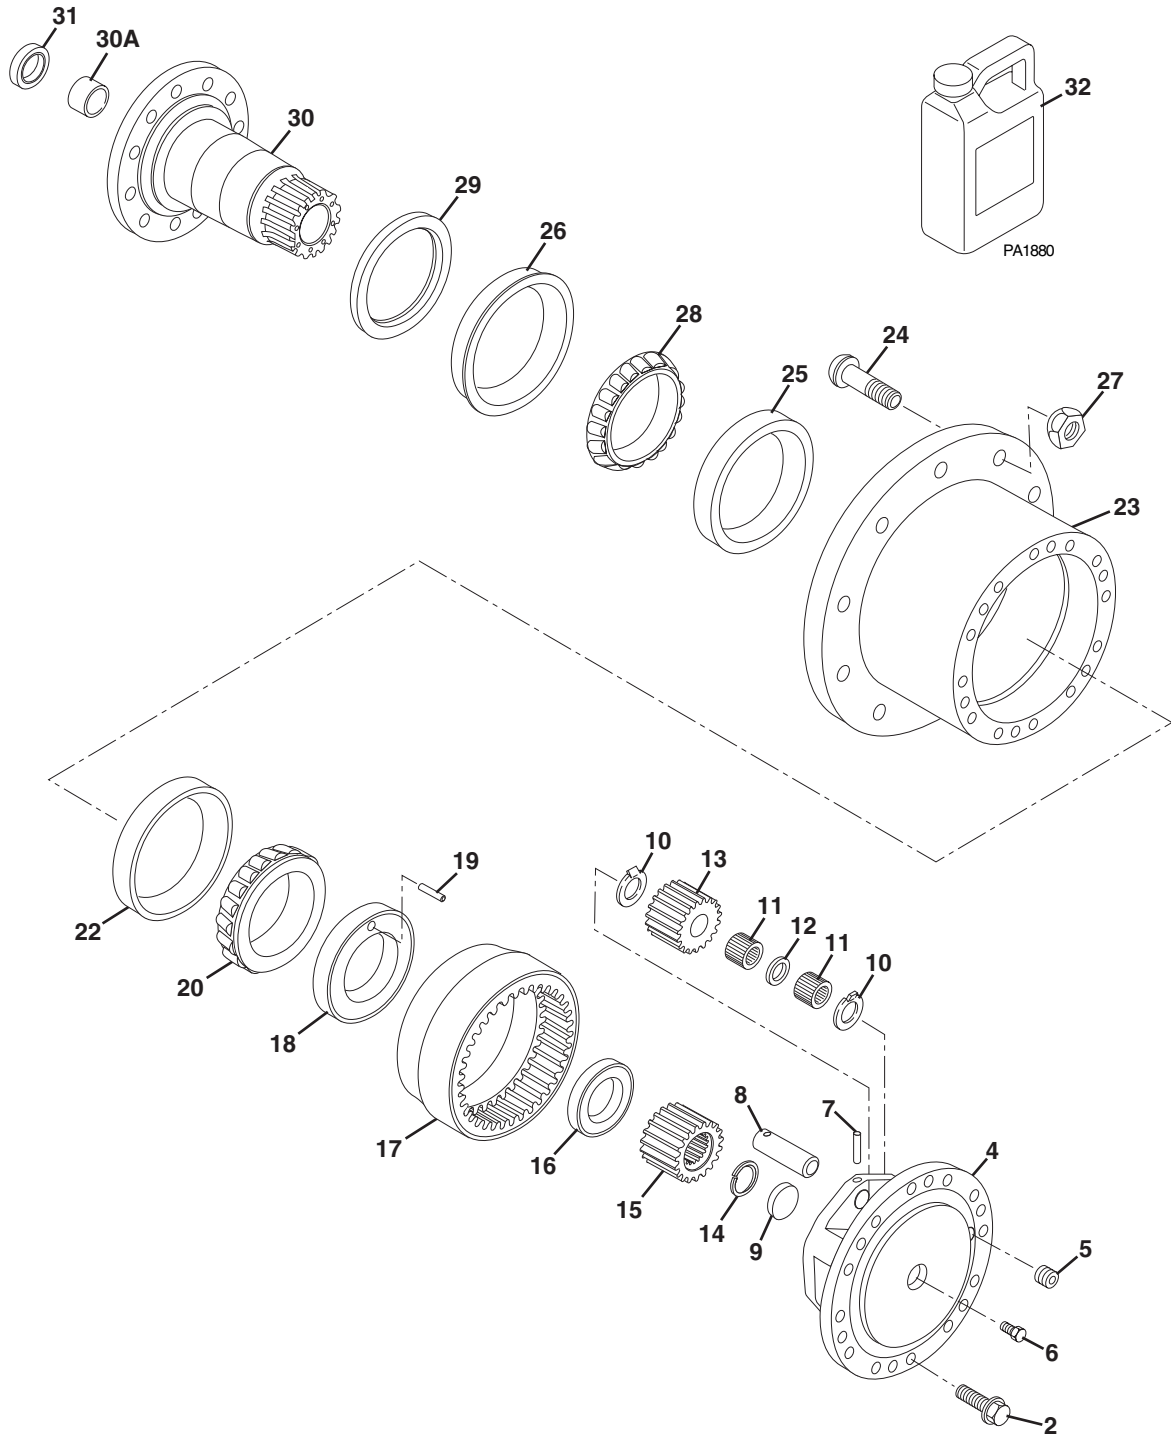

WHEEL END - REAR AXLE ONLY (W/O SERVICE BRAKES)

WHEEL END - REAR AXLE ONLY (W/O SERVICE BRAKES)

Item No.	Part Number	Qty.	Description
Note: Quantities for items 2 thru 31 are for one wheel assembly			
1	8032938	2	Wheel End Assembly, Rear Axle (Includes Items 2 thru 31)
2	8032906	18	Screw, Hex Hd, Self Locking
3	8032918	1	Planetary Gear Assembly (Includes Items 4 thru 13)
4	8032903	1	Flange, Drive, Planetary
5	8032895	1	Plug, Pipe
6	8032894	1	Plug, Hex Hd
7	8032937	3	Pin, Roller
8	8032899	3	Shaft, Planet Gear
9	8032896	1	Washer, Drive Flange
10	8032901	6	Washer, Keyed
11	8032898	150	Bearing Single Roller
12	8032897	3	Washer, Planet Gear
13	8032902	3	Gear, Spur
14	8032908	1	Ring, Snap
15	8032939	1	Gaer, Spur
16	8032940	1	Spacer, Flat
17	8032941	1	Gear, Planetary Ring
18	8032943	1	Nut, Lock
19	8032942	1	Pin, Roll
20	8032944	1	Cone, Roller Bearing
21	8033225	1	Hub Assembly (Includes Items 22 thru 26)
22	8032934	1	Cup, Roller Bearing
23	8032933	1	Hub, Planetary
24	8032893	10	Bolt, Wheel, RH
25	8032935	1	Cup, Roller Bearing
26	8032936	1	Slinger, Hub Oil
27	8786516	10	Nut, Wheel
28	8032945	1	Cone, Roller Bearing
29	8032988	1	Seal, Oil (See Kit, Page 3.12)
30	8032948	1	Spindle Assembly (Includes Item 30A)
30A	8032977	1	Bushing, Spindle
31	8032982	1	Seal, Oil (See Kit, Page 3.12)
32	8522042	AR	Fluid, Special Wet Disc Brake, 1 Gal. (Not Shown)