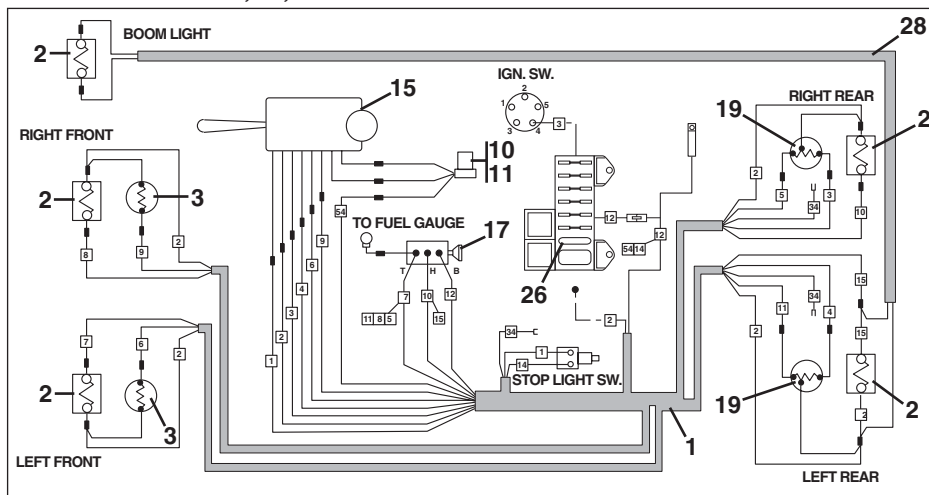

LIGHTING SYSTEM (LATER MACHINES)

LIGHTING SYSTEM (LATER MACHINES)

Item No.	Part Number	Qty.	Description
1	7098973	1	Harness, Wiring
2	5721202	5	Light, Head & Work Lamp
3	8500036	2	Light, Turn Signal
4	7112302	4	Bracket, Mounting
5	8303632	4	Screw, Hex Hd Cap, 5/8-11 x 2-1/2
6	8307008	6	Lockwasher, 5/8
7	8307207	8	Washer, Flat, 5/8 Heavy
8	8223025	1	Switch, Momentary Brake Light
9	7111191	1	Plate, Actuator
10	8323424	1	Mount, Flasher
11	8500201	1	Flasher
12	8303837	2	Screw, Round Hd Mach, #10-24 x 3/4
13	8305627	2	Nut, Hex Lock, #10-24
14	8307111	2	Washer, Flat, #10
15	8223419	1	Switch, Turn Signal
16	8221011-0600	1	Conduit, 1/2 ID x 5 Ft. - Cut to fit (Not Shown)
17	8223016	1	Switch, Head & Tail Lights
18	8305014	6	Nut, Hex, 5/8-11
19	8500009	2	Stop/Turn Signal Light
20	8584018	2	Mount, Tie
21	8584003	3	Tie, Plastic, 14.8"
22	8584001	7	Tie, Plastic, 6.7"
23	8305405	1	Nut, Hex Jam. 3/8
24	7058372	1	Fuel Gauge Light Assembly
25	8307206	AR	Washer, Flat, 1/2 Heavy
26	8229235	1	Fuse, 20 Amp
27	8220050	6	Terminal, Blade Male, 1/4
28	7110782	1	Cord, Boom Work Light
29	7099452	1	Bracket, Mounting, RH
30	7099462	1	Bracket, Mounting, LH (Not Shown)
31	8303712	2	Screw, Hex Hd Cap, 5/8-11 x 1-1/2