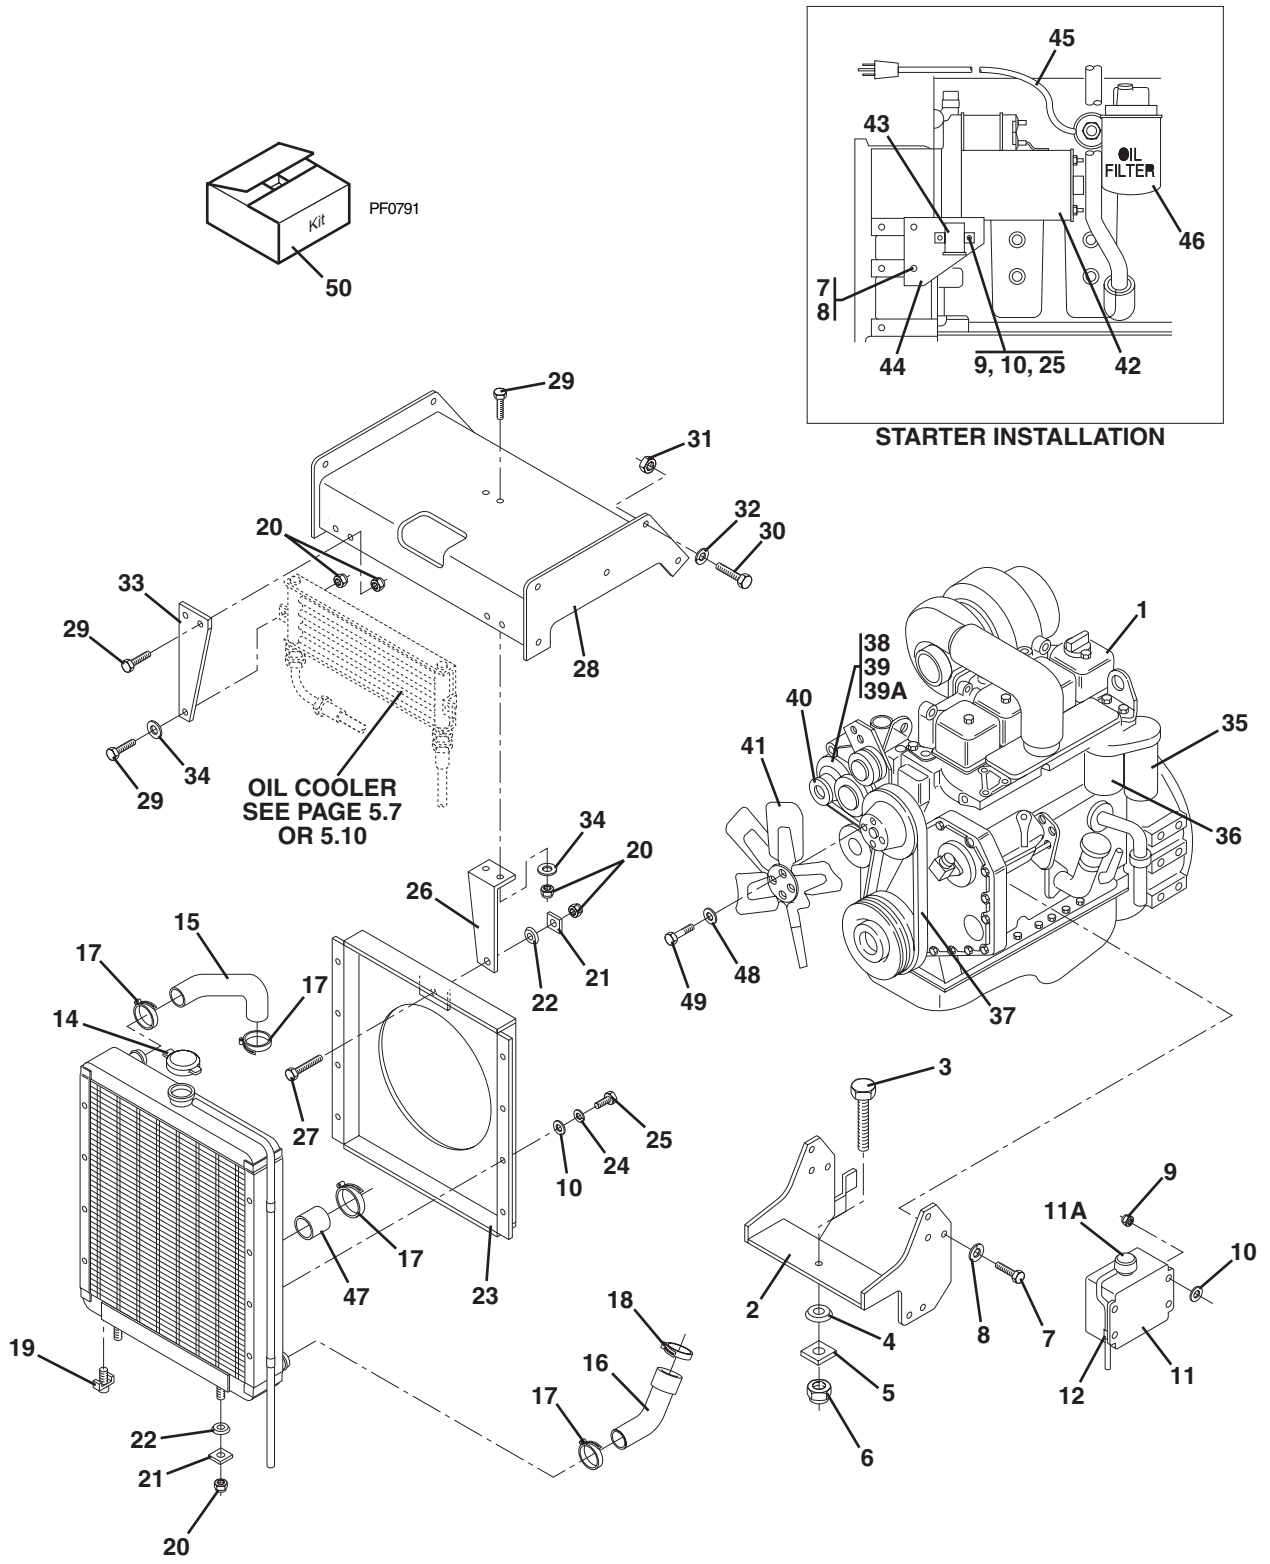

ENGINE RADIATOR AND OIL COOLER MOUNTING (CUMMINS 4BT3.9 - TURBO - S/N 6036-1525 AND BEFORE)

ENGINE RADIATOR AND OIL COOLER MOUNTING (CUMMINS 4BT3.9 - TURBO - S/N 6036-1525 AND BEFORE)

Item No.	Part Number	Qty.	Description
1	8262127	1	Engine, Cummins 4B3.9 Turbo
2	7088413	1	Mount, Engine
3	8303640	1	Screw, Hex Hd Cap, 3/4-10 x 3.25
4	8278007	1	Mount, Vibration
5	7054351	1	Washer, Rebound
6	8310067	1	Locknut, 3/4-10 ESNA
7	8303790	10	Screw, Hex Hd Cap, M12 x 30MM
8	8307025	10	Lockwasher, M12
9	8305624	6	Locknut, 1/4-20
10	8307202	14	Washer, Flat, 1/4
11	7085422	1	Tank, Radiator Overflow (Includes Item 11A)
11A	8866341	1	Cap w/tether
12	8406103	1	Support, Hose, 0.62
13	7093803	1	Radiator (Includes Item 14)
14	8180306	1	Cap, Radiator
15	7088314	1	Hose, Radiator, Upper
16	7088322	1	Hose, Radiator, Lower
17	8405104	4	Clamp, Hose, 2.25
18	8405203	2	Clamp, Hose, 3.0
19	8904001	1	Draincock, 1/4
20	8305645	11	Locknut, 3/8-16
21	7057141	3	Wahser, Rebound
22	8278008	3	Mount, Vibration
23	7088303	1	Shroud, Radiator
24	8307002	8	Washer, Lock 1/4
25	8303705	10	Screw, Hex Hd Cap, 1/4-20 x 0.75
26	7088372	1	Support, Radiator
27	8303622	1	Screw, Hex Hd Cap, 3/8-16 x 2.0
28	7091973	1	Crossmember, Rear Frame
29	8303621	8	Screw, Hex Hd Cap, 3/8-16 x 1.5
30	8303686	10	Screw, Hex Hd Cap, 3/4-10 x 2.50
31	8305017	10	Nut, Hex, 3/4-10
32	8307010	10	Lockwasher, 3/4
33	7083982	2	Support, Oil Cooler
34	8307204	4	Washer, Flat, 3/8
35	8320253	1	Element, Fuel Filter - Primary
36	8320250	1	Element, Fuel Filter - Secondary
37	8080613	1	Belt, Fan
38	8270220	1	Fan, Alternator (Not Shown)
39	See Item 39A	1	Alternator (Motorola or Prestolite Type)
39A	8270219	1	Alternator (Delco Type)
	8270221	1	Alternator (Bosch Type)
40	8033342	1	Pulley, Alternator
41	8272009	1	Fan, Cooling 17" Puller
42	8270416	1	Starter
43	8277143	1	Relay, Starter
44	7082452	1	Bracket, Starter Relay
45	7088352	1	Kit, Engine Coolant Heater (Option)
46	8320262	1	Element, Engine Oil Filter
47	8403223	1	Cap, Test
48	8307222	4	Washer, Flat, M8
49	8310028	4	Screw,Hex Hd Cap, M8 x 70MM
			Kits
50	7098461	1	Kit, Radiator Connection (Includes one of each Items 17 & 47)