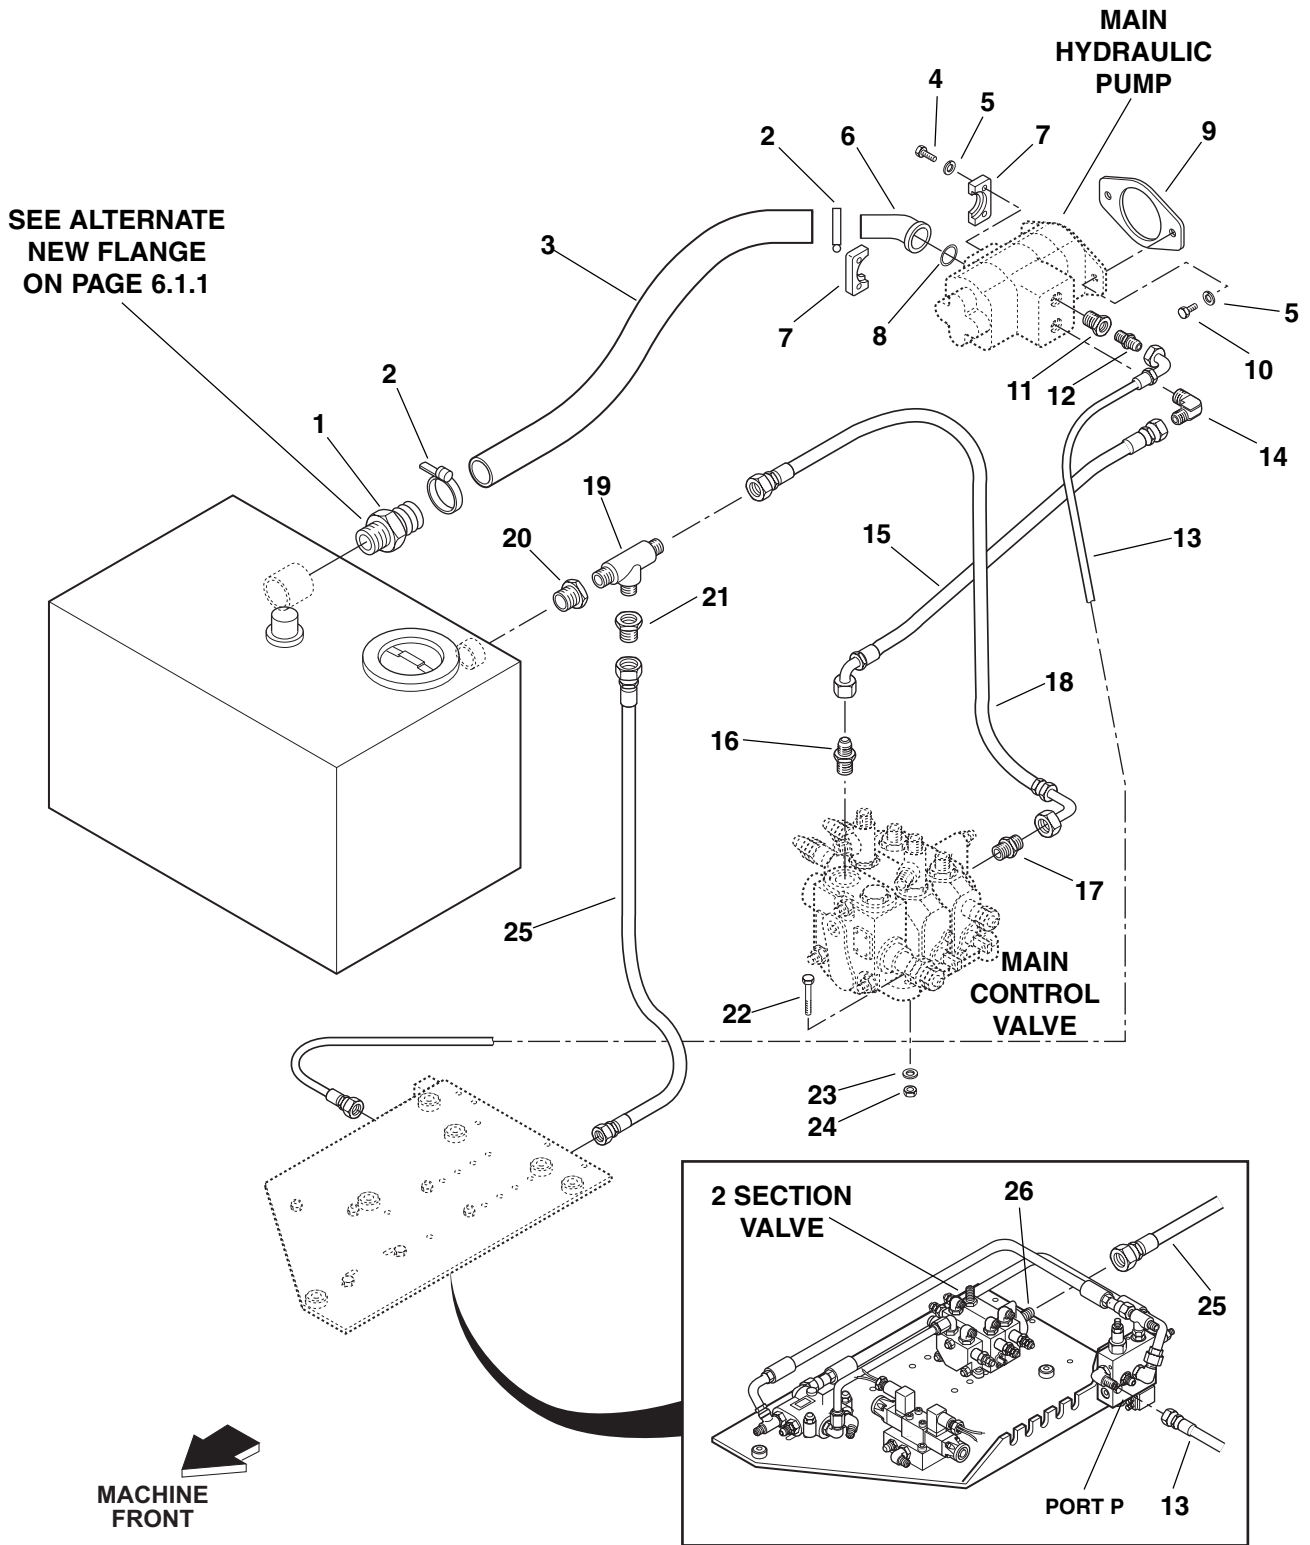

MAIN CONTROL VALVE CIRCUIT

(S/N 9B0500 THRU 0E1179 w/CABLE CONTROLLED JOYSTICK)

UNDERNEATH VIEW. SEE PAGE 5.6.2 FOR VALVE PLATE BREAKDOWN

MAIN CONTROL VALVE CIRCUIT

(S/N 9B0500 THRU 0E1179 w/CABLE CONTROLLED JOYSTICK)

Item No.	Part Number	Qty.	Description
1	8424003	1	Hose Fitting, Beaded, SAE 32-32P - hose 2" ID x male NPT
2	8405209	2	Clamp, Hose
3	8401004-0470	1	Hose, Inlet
4	8303626	4	Screw, Hex Hd Cap, 1/2-13 x 1-1/2
5	8307007	6	Washer, Lock, 1/2
6	8424222	1	Hose Fitting, Elbow, Tube, 45° Barbed, SAE 32 - hose 2 " ID x 4 bolt O-ring
7	8546407	2	Clamp Half, 2"
8	8640208	1	O-Ring #228
9	7054902	1	Gasket
10	8303602	2	Screw, Hex Hd Cap, 1/2-13 x 1-1/4
11	8760545	1	Reducer, SAE 16-8 - male str. thd. O-ring x female internal O-ring boss
12	8760107	1	Connector, Straight, SAE 8-8 - male JIC 37° x male str. thd. O-ring
13	6604862	1	Hose Assembly, Small Pump Outlet
14	8760325	1	Elbow, 90° SAE 12-16 - male JIC 37° x male str. thd. O-ring
15	2711832	1	Hose Assembly, Large Pump Outlet
16	8760109	1	Connector, Straight, SAE 12-12 - male JIC 37° x male str. thd. O-ring
17	8760102	1	Connector, Straight, SAE 16-16 - male JIC 37° x male str. thd. O-ring
18	2711902	1	Hose Assembly, Main Control Valve to Filter
19	8760553	1	Tee, Male Run, SAE 16-16P - male JIC 37° x male NPT(See NOTE)
20	8540048	1	Bushing, Hex, 1-1/4 " NPT x 1 " NPT (See NOTE)
21	8760533	1	Reducer, SAE 16-8 - female JIC 37° x male JIC 37° (See NOTE)
22	8303713	3	Screw, Hex Hd Cap, 1/2-13 x 2-1/4 Gr 5
23	8307112	3	Washer, Flat, SAE 1/2
24	8305644	3	Locknut, 1/2-13
25	2712342	1	Hose Assembly, Reservoir Return
26	8760108	1	Connector, Straight, SAE 8-10 - male JIC 37° x male str. thd. O-ring
			NOTE: Items 19, 20 and 21 are not used with a converted reservoir. See Page 6.1.1 for reservoir conversion kit.