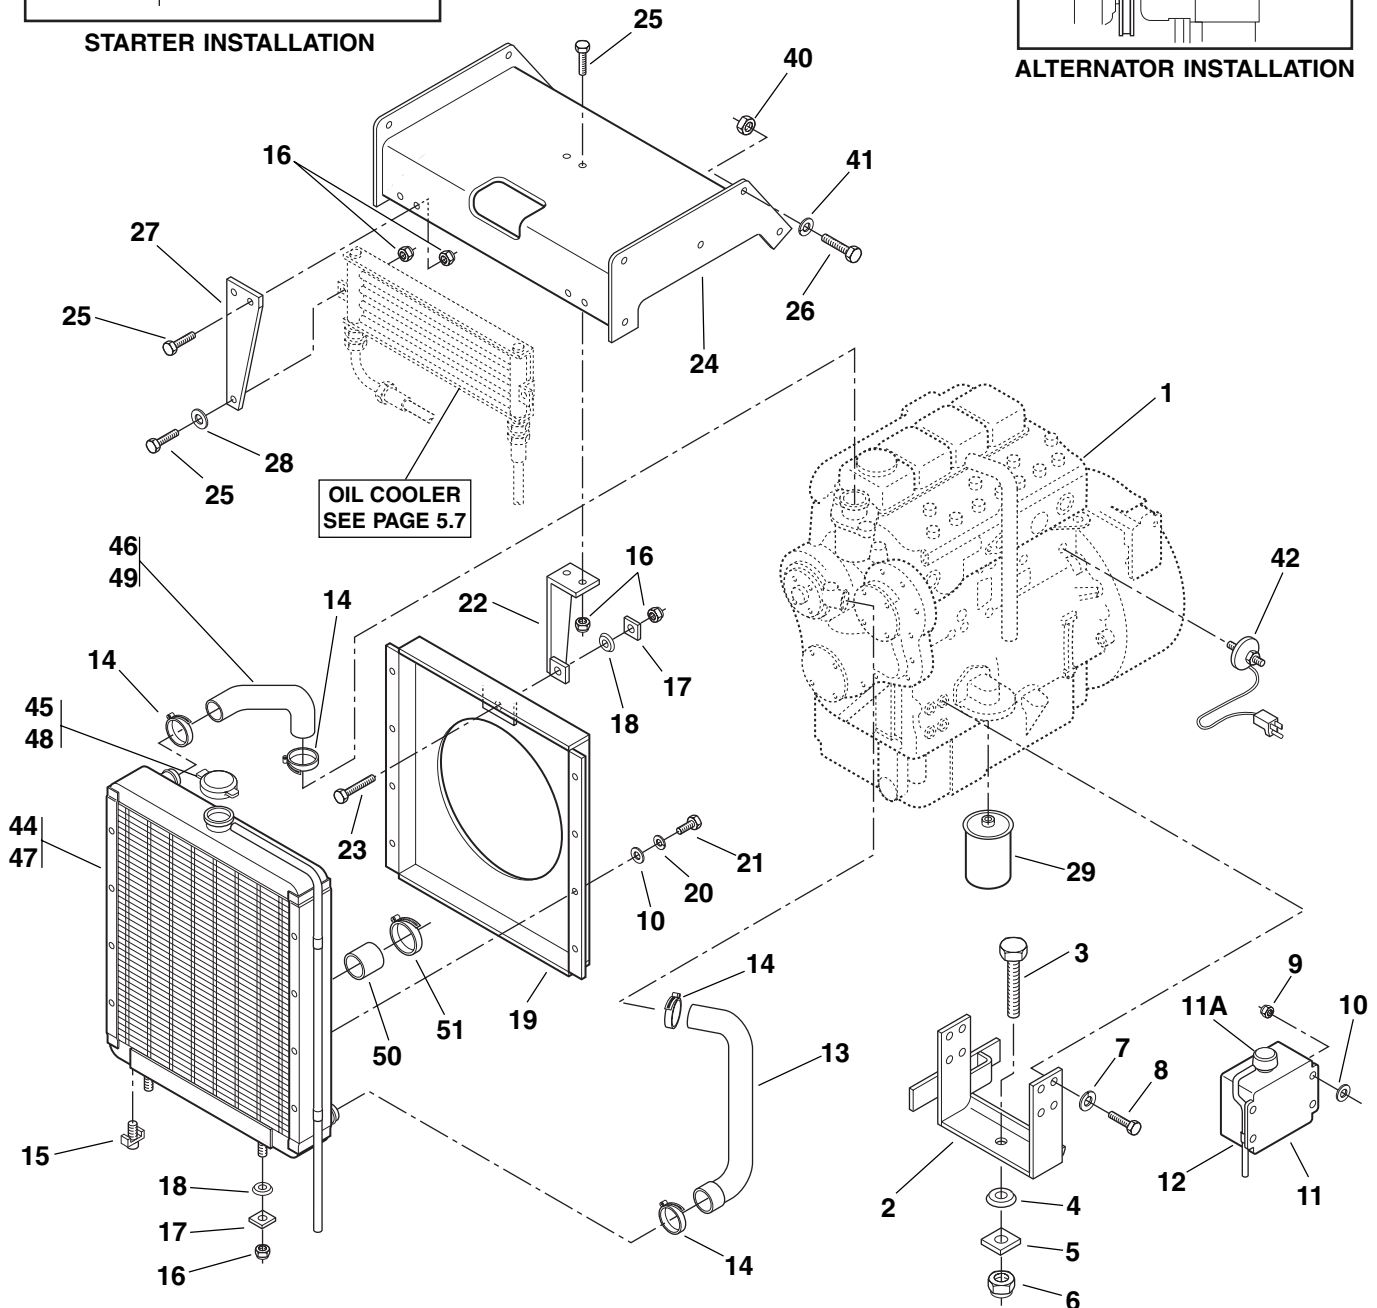

ENGINE, RADIATOR AND OIL COOLER MOUNTING (PERKINS 4.236T - TURBO)

Item No.	Part Number	Qty.	Description
1	8262125	1	Engine, Perkins 4.236 Diesel
2	7083693	1	Mount, Engine
3	8303640	1	Screw, Hex Hd Cap, 3/4-10 x 3.25
4	8278007	1	Mount, Vibration
5	7054351	1	Washer, Rebound
6	8310067	1	Locknut, 3/4-10 ESNA
7	8307006	8	Lockwasher, 7/16
8	8303604	8	Screw, Hex Hd Cap, 7/16-18 x 1.25
9	8305624	6	Locknut, 1/4-20
10	8307202	17	Washer, Flat, 1/4
11	7085422	1	Tank, Radiator Overflow (Includes Item 11A)
11A	8866341	1	Cap w/tether
12	8406103	1	Clamp
13	7082073	1	Hose, Radiator, Lower
14	8405104	4	Clamp, Hose, 2-1/4
15	8904001	1	Draincock, 1/4
16	8305645	11	Locknut, 3/8-16
17	7057141	3	Washer, Rebound
18	8278008	3	Mount, Vibration
19	7081703	1	Shroud, Radiator
20	8307002	8	Washer, Lock, 1/4
21	8303705	10	Screw, Hex Hd Cap, 1/4-20 x 0.75
22	7088372	1	Support, Radiator
23	8303622	1	Screw, Hex Hd Cap, 3/8-16 x 2.0
24	7080343	1	Support, Rear
25	8303621	8	Screw, Hex Hd Cap, 3/8-16 x 1.5
26	8303686	10	Screw, Hex Hd Cap, 3/4-10 x 2 .50
27	7083982	2	Support, Oil Cooler
28	8307204	2	Washer, Flat, 3/8
29	8320242	1	Element, Engine Oil Filter
30	8080023	1	Belt, Fan
31	8270221	1	Alternator
32	8080220	1	Pulley, Alternator
33	8272005	1	Fan, Cooling
34	8270411	1	Starter
35	8270412	1	Solenoid, Starter
36	8277143	1	Relay, Starter
37	7082452	1	Bracket, Starter Relay
38	8303624	2	Screw, Hex Hd Cap, 1/2-12 x 1
39	8307007	2	Lockwasher, 1/2
40	8305017	10	Nut, Hex, 3/4-10
41	8307010	10	Lockwasher, 3/4
42	8277094	1	Heater, Engine Coolant (Option)
43	8310002	2	Lockwasher, External Tooth 1/4
			ITEMS 44 thru 46, FOR MACHINES S/N 9G0778 AND BEFORE ONLY
44	7090331	1	Radiator (Includes Item 45)
45	8180306	1	Cap, Radiator
46	7082062	1	Hose, Radiator, Upper
			ITEMS 47 thru 51, FOR MACHINES S/N 9G0779 AND AFTER ONLY
47	7093803	1	Radiator (Includes item 48)
48	8180306	1	Cap, Radiator
49	7089943	1	Hose, Radiator Upper
50	8403224	1	Cap, Test
51	8405203	1	Clamp, Hose, 3.0"