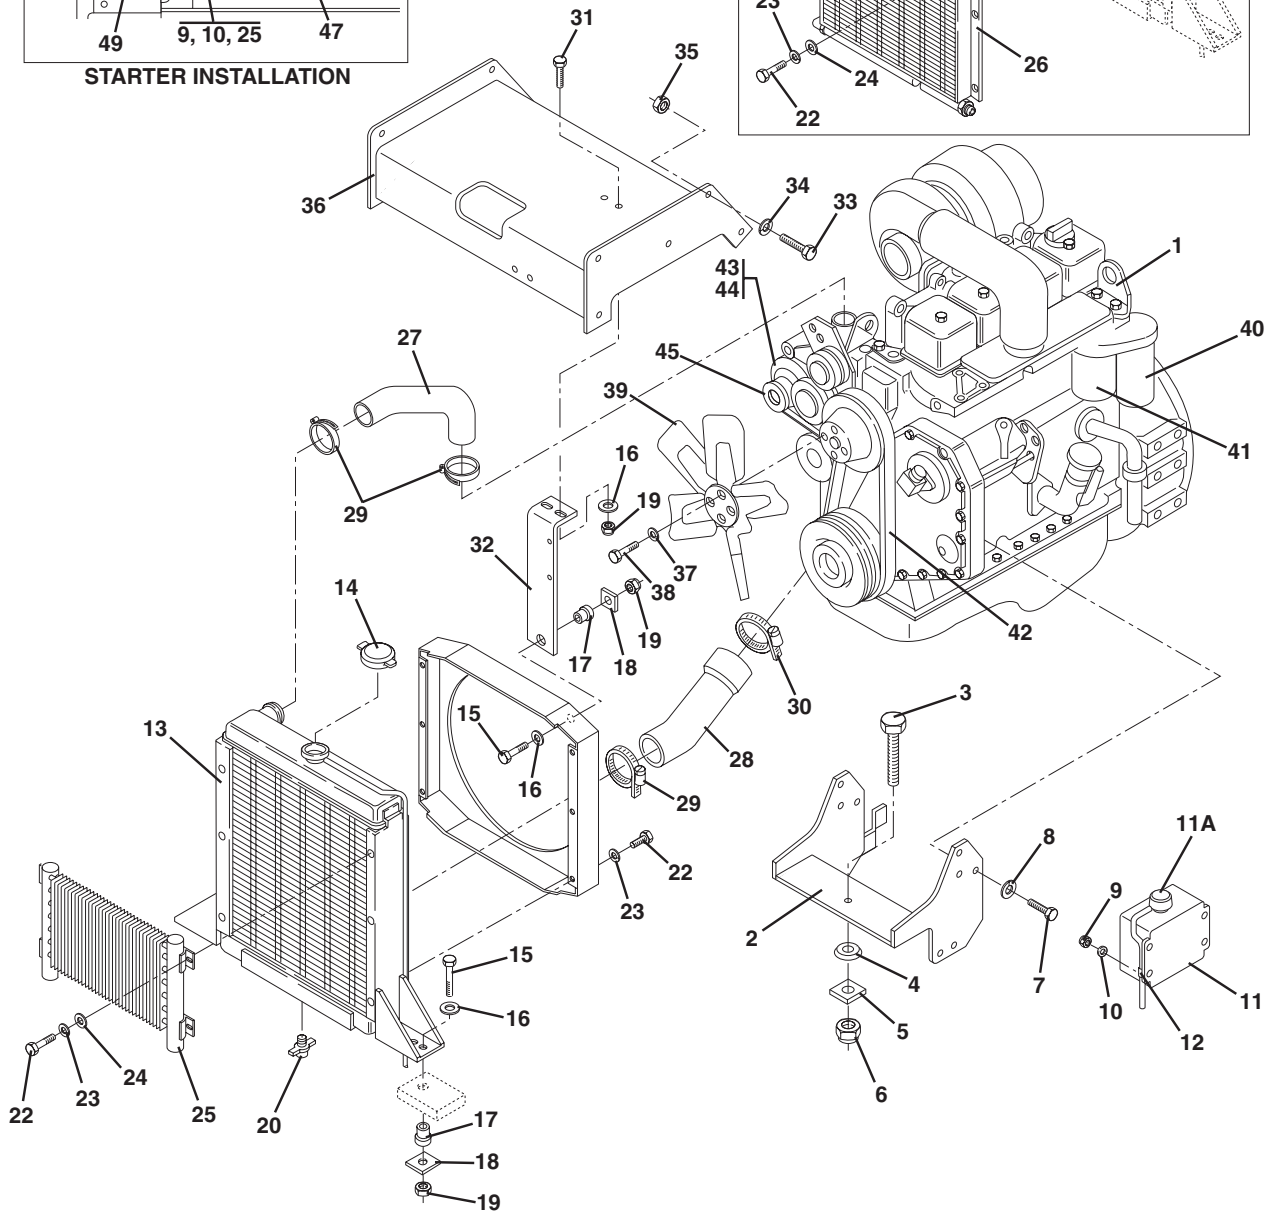

ENGINE RADIATOR AND OIL COOLER MOUNTING (CUMMINS 4BT3.9 - TURBO - S/N 6036-1526 AND AFTER)

Item No.	Part Number	Qty.	Description
1	8262127	1	Engine, Cummins 4B3.9 Turbo
2	7088413	1	Mount, Engine
3	8303640	1	Screw, Hex Hd Cap, 3/4-10 x 3.25
4	8278007	1	Mount, Vibration
5	7054351	1	Washer, Rebound
6	8310067	1	Locknut, 3/4-10 ESNA
7	8303790	10	Screw, Hex Hd Cap, M12 x 30MM
8	8307025	10	Lockwasher, M12
9	8305624	6	Locknut, 1/4-20
10	8307109	6	Washer, Flat, 1/4
11	7085422	1	Tank, Radiator Overflow (Includes Item 11A)
11A	8866341	1	Cap w/tether
12	8406103	1	Support, Hose, 0.62
13	7112434	1	Radiator (Includes Item 14)
14	8180307	1	Cap, Radiator
15	8303622	3	Screw, Hex Hd Cap, 3/8-16 x 2.0
16	8307204	4	Washer, Flat, 3/8
17	8278008	3	Mount, Vibration
18	7057141	3	Washer, Rebound
19	8305645	11	Locknut, 3/8-16
20	8904001	1	Draincock, 1/4
21	7099943	1	Shroud, Radiator
22	8303744	10	Screw, Hex Hd Cap, 3/8-16 x 1/2
23	8307004	10	Lockwasher, 3/8
24	8307106	6	Washer, Flat, 3/8
25	2712993	1	Oil Cooler, Transmission
26	2713054	1	Oil Cooler, Transmission/Hydraulic (Optional, Page 5.10.1)
27	7093783	1	Hose, Radiator, Upper
28	7093772	1	Hose, Radiator, Lower
29	8405104	3	Clamp, Hose, 2.25
30	8405203	1	Clamp, Hose, 3.0
31	8303679	2	Screw, Hex Hd Cap, 3/8-16 x 1.75
32	7112492	1	Support, Radiator
33	8303686	10	Screw, Hex Hd Cap, 3/4-10 x 2.50
34	8307010	10	Lockwasher, 3/4
35	8305017	10	Nut, Hex, 3/4-1
36	7091973	1	Crossmember, Rear Frame
37	8307222	4	Washer, Flat, M8
38	8310028	4	Screw, Hex Hd Cap, M8 x 70MM
39	8272009	1	Fan, Cooling 17" Puller
40	8320253	1	Element, Fuel Filter - Primary
41	8320250	1	Element, Fuel Filter - Secondary
42	8080613	1	Belt, Fan
43	8270220	1	Fan, Alternator (Not Shown)
44	8270221	1	Alternator (Bosch Type)
45	8033342	1	Pulley, Alternator
46	8320262	1	Element, Engine Oil Filter
47	8270416	1	Starter
48	8277143	1	Relay, Starter
49	7082452	1	Bracket, Starter
50	8303705	2	Screw, Hex Hd Cap, 1/4-20 x 0.75
51	7088352	1	Kit, Engine Coolant Heater (Optional)