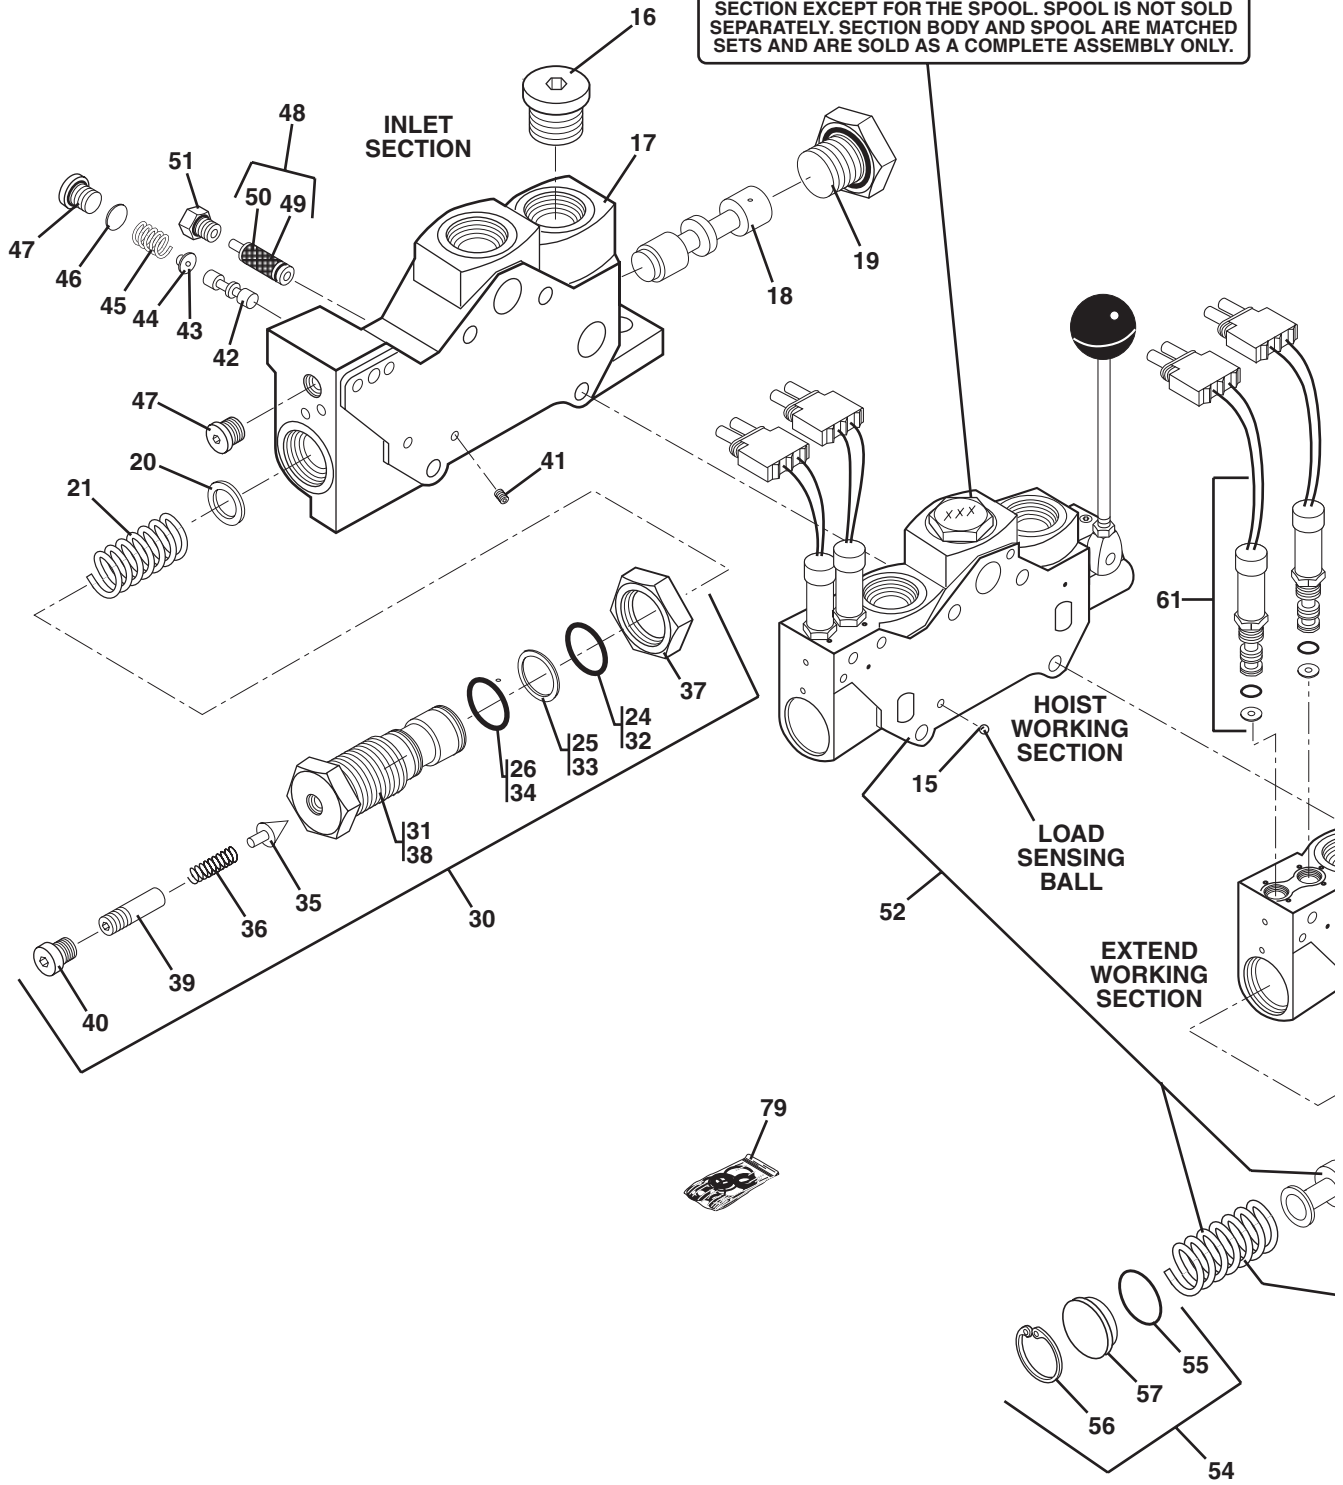

MAIN CONTROL VALVE (S/N 9B0500 & AFTER)

Item No.	Part Number	Qty.	Description
1	8902129	1	Main Control Valve (Includes Items 1 thru 42)
2	8902504	1	Section, Inlet (Includes one of Item 5)
3	8033215	1	Section, Outlet
4	8033158	1	Section, Boom Raise/Lower (Includes Items 5 thru 16)
5	8033159	1	Section, Boom Extend/Retract (Includes Items 5 thru 16)
6	See Kits	1	O-Ring
7	See Kits	1	Poppet, C.V.
8	See Kits	1	Spring
9	See Kits	2	Screw, Socket Hd Cap
10	See Kits	1	Cap, Spool
11	See Kits	1	End, Spool
12	See Kits	2	Seat Spring
13	8033161	1	Spring
14	See Kits	2	Wiper
15	See Kits	2	O-Ring
16	See Kits	2	Plate, Seal
17	See Kits	2	Screw, Machine, Round Hd
18	8033164	1	Relief Valve, Main - Preset at 2650 ± 50 psi (Includes Items 18 thru 25)
19	See Kits	2	O-Ring
20	See Kits	1	Ring, Backup
21	See Kits	1	O-Ring
22	See Kits	1	O-Ring
23	See Kits	1	Ring, Backup
24	See Kits	1	Spring
25	See Kits	1	Spring
26	See Kits	2	O-Ring
27	8033412	3	Relief Valve, Port - Preset at 2850 ± 50 psi (Includes Items 27 thru 35)
28	See Kits	1	O-Ring
29	See Kits	1	Ring, Backup
30	See Kits	1	O-Ring
31	See Kits	1	O-Ring
32	See Kits	1	Ring, Backup
33	See Kits	1	Spring
34	See Kits	1	O-Ring
35	See Kits	1	Spring
36	See Kits	2	O-Ring
37	See Kits	2	Rod, Tie
38	See Kits	1	Rod, Tie
39	See Kits	4	Nut, Special
40	See Kits	2	Nut, Special
41	See Kits	1	Plug Assembly, SAE
42	See Kits	1	Plug
		1	O-Ring
			KITS
43	8033154	1	Rebuild Kit for Items 3 & 4 (Includes 3 of Item 5, listed quantities of Items 6 thru 16 & 40, 41 & 42)
44	8033218	1	Seal & Spring Kit for Main Relief Valve Item 17 (Includes Items 18 thru 25)
45	8902495	3	Spring & Seal Kit for Port Relief Valve Item 26 (Includes Items 27 thru 35)
46	8903011	1	Tie Rod Kit (Includes Items 36 thru 39)

MAIN CONTROL VALVE - ELECTRONIC (S/N 9B0500 & AFTER)

ALL SERVICE PARTS FOR THE HOIST WORKING SECTION ARE THE SAME AS PARTS USED ON EXTEND WORKING SECTION EXCEPT FOR THE SPOOL. SPOOL IS NOT SOLD SEPARATELY. SECTION BODY AND SPOOL ARE MATCHED SETS AND ARE SOLD AS A COMPLETE ASSEMBLY ONLY.