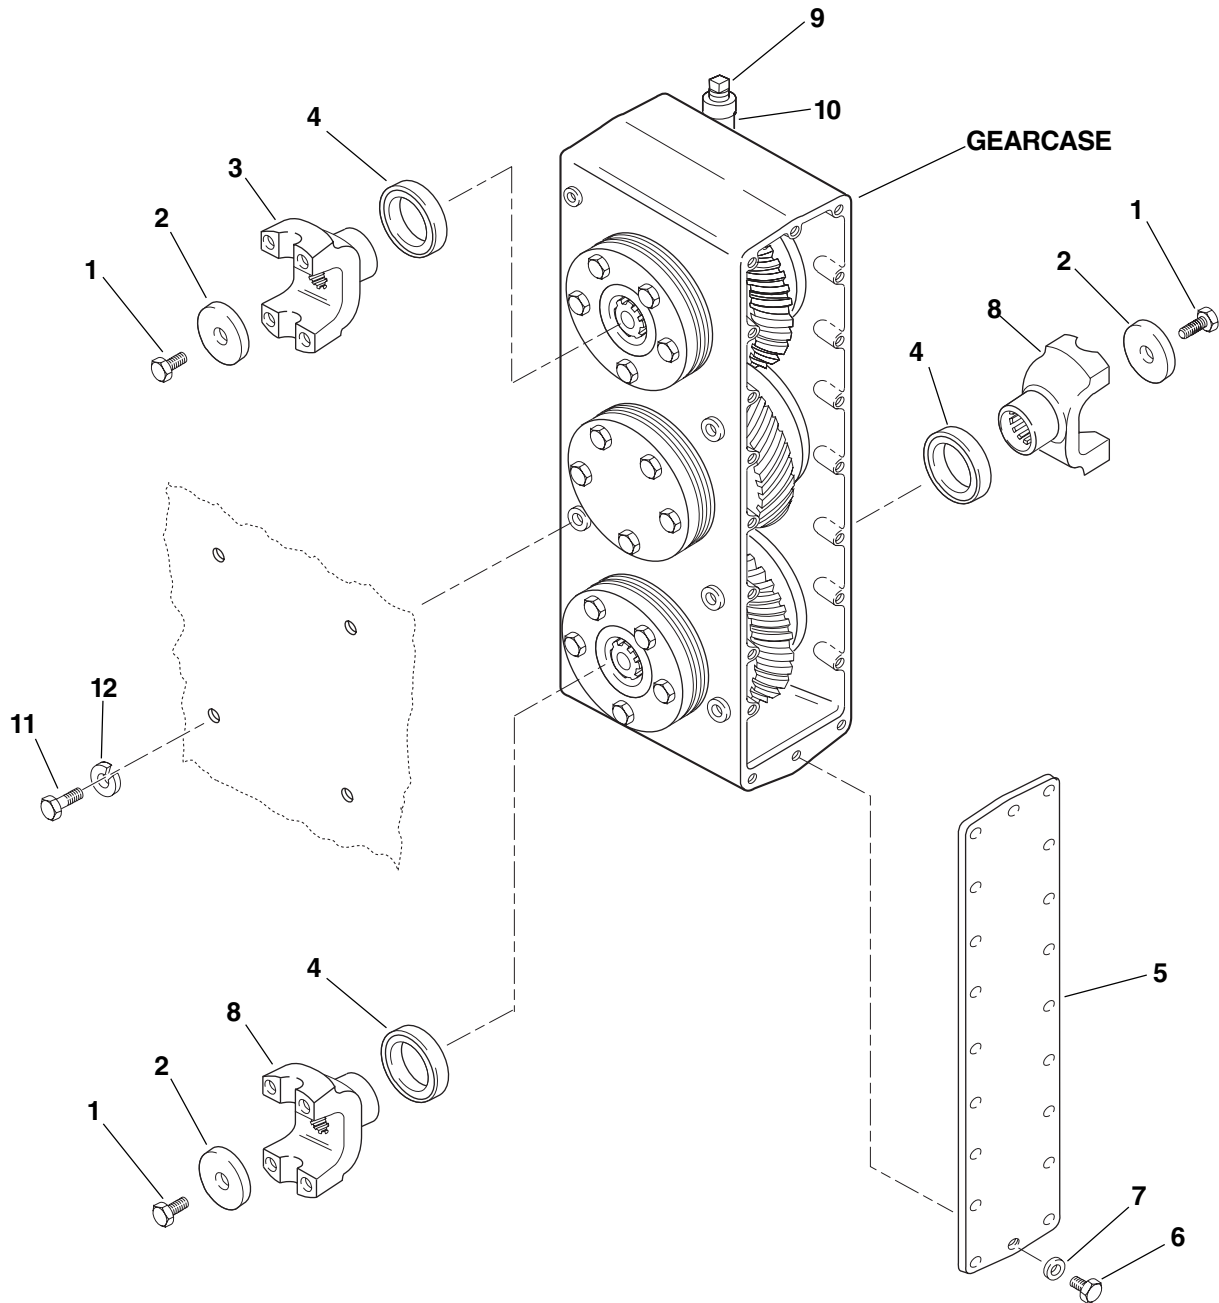

DROP GEAR BOX

(PERKINS AND CUMMINS -TURBO & NAT. ENGINES S/N 8L0355 THRU 9N0941)

DROP GEAR BOX

(PERKINS AND CUMMINS -TURBO & NAT. ENGINES S/N 8L0355 THRU 9N0941)

Item No.	Part Number	Qty.	Description
	8841016	1	Drop Box Assembly (Includes Items 1 thru 10)
1	8303624	3	Screw, Hex Hd, 1/2-13 x 1
2	8032768	3	Washer
3	N.L.A	1	Yoke, End
4	8032770	3	Seal
5	8032946	1	Cover, Housing
6	8033681	20	Screw, Hex Hd, 3/8-16 x 3/4 UNC-2A
7	8032787	1	Washer, Flat, 3/8 brass
8	8032766	2	Yoke, End
9	8032785	1	Plug, Vent, 3/8-18 NPT
10	8032781	1	Elbow, 90°, 3/8-18 NPT
11	8303692	4	Screw, Cap, Hex Hd, 1/2 NC x 2-3/4 grade 5
12	8307007	4	Lockwasher, 3/8