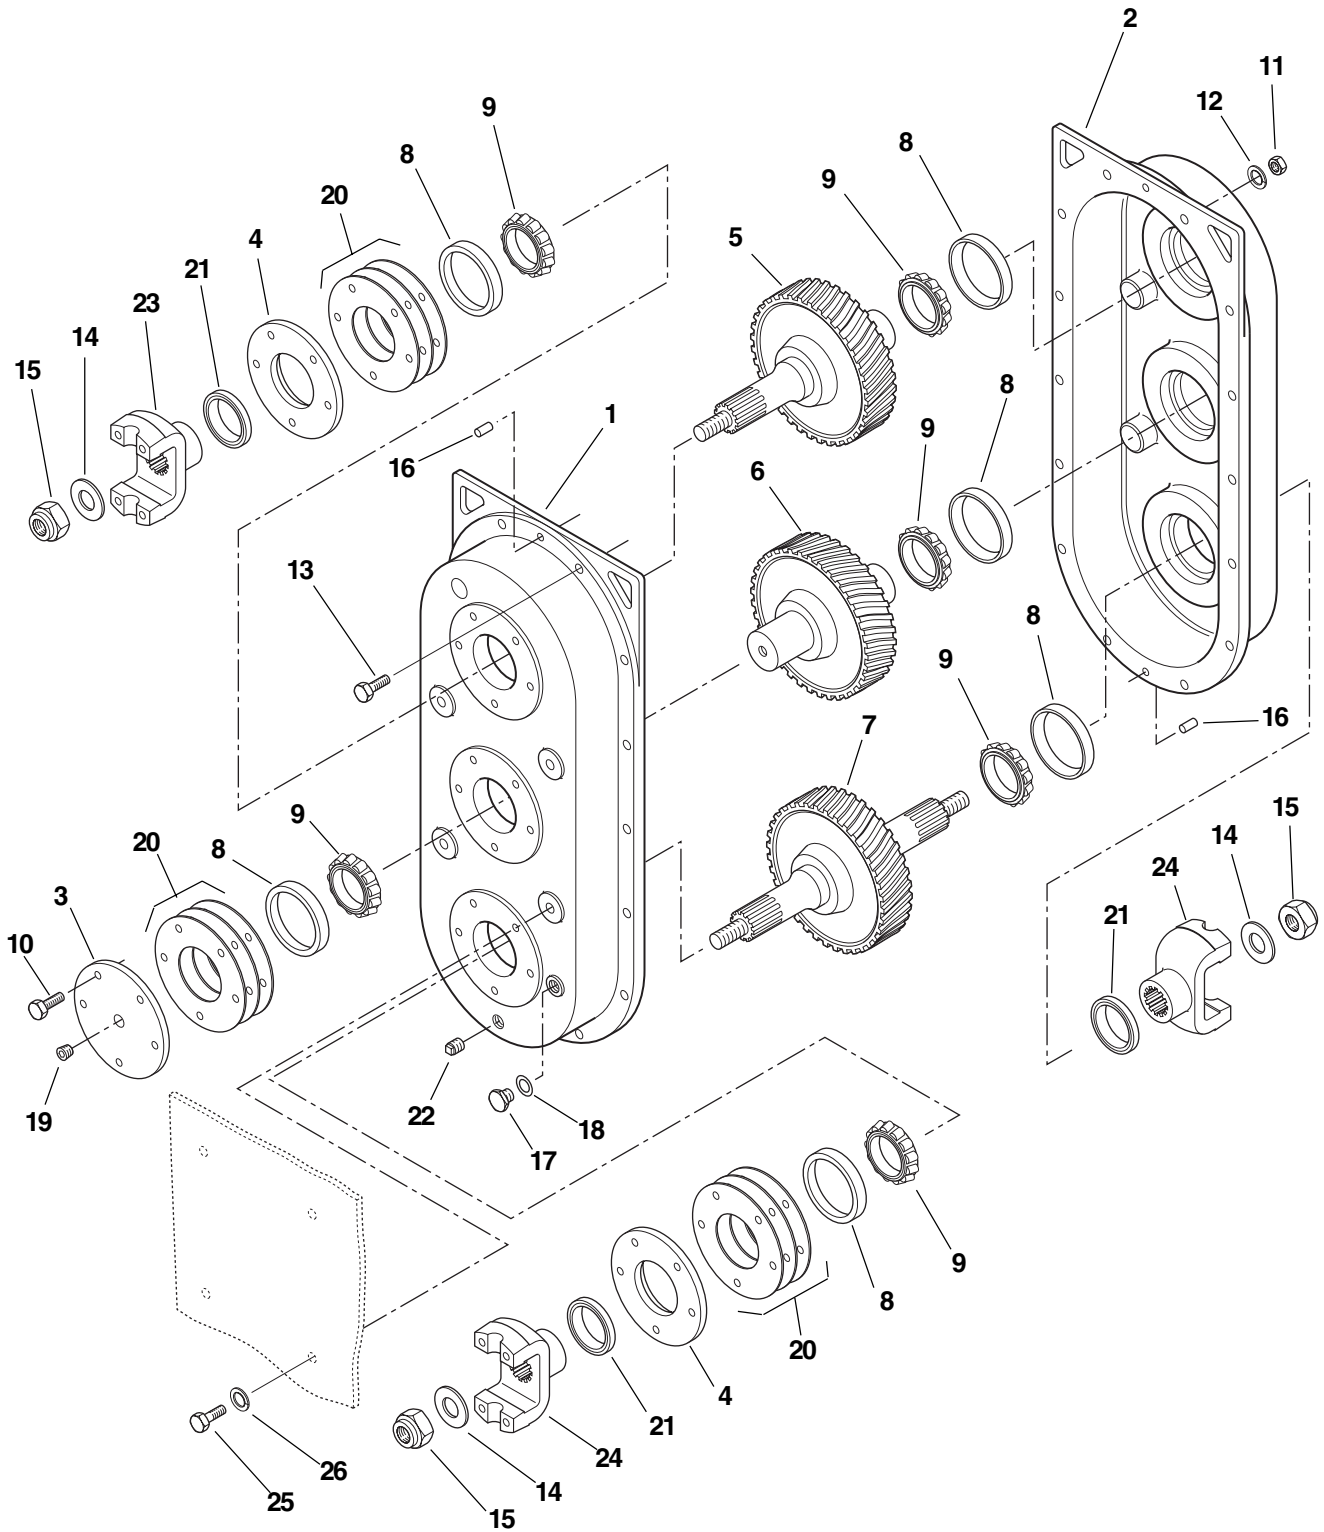

DROP GEAR BOX

(PERKINS AND CUMMINS ENGINES TURBO & NAT. S/N 9N0942 AND AFTER)

DROP GEAR BOX

(PERKINS AND CUMMINS ENGINES TURBO & NAT. S/N 9N0942 AND AFTER)

Item No.	Part Number	Qty.	Description
	8841020	1	Drop Box Assembly (Includes items 1 thru 24)
1	8033447	1	Housing
2	8033448	1	Housing
3	8033449	1	Cover, Closed
4	8033450	2	Cover, Open
5	8033451	1	Pinion, Input, 69Teeth
6	8033452	1	Pinion, Intermediate, 67 Teeth
7	8033453	1	Pinion, Output, 69 Teeth
8	8033454	6	Cup, Bearing
9	8033455	6	Cone, Bearing
10	8033456	15	Screw, Hex Hd Cap, 3/8-16 x 1"
11	8033457	14	Nut, Hex 3/8-16
12	8033459	14	Lockwasher, 3/8
13	8033461	14	Screw, Hex Hd Cap, 3/8-16 x 1-1/2
14	8033460	3	Washer, Flat 1"
15	8033458	3	Nut, Lock
16	8033462	2	Dowel, 3/8 x 3/4
17	8032780	1	Plug, Magnetic Level, 5/8-18 NPT
18	8032792	1	Washer, Copper
19	8033464	1	Plug, 1/2-14NPT
20	8032786	A/R	Shim
21	8032770	3	Seal
22	8033466	1	Plug, Drain 3/8-18NPT
23	8032950	1	Yoke, Input End
24	8032766	2	Yoke, Output End
25	8303692	4	Screw, Hex Hd Cap, 1/2 NC x 2-3/4 Gr 5
26	8307007	4	Lockwasher, 1/2