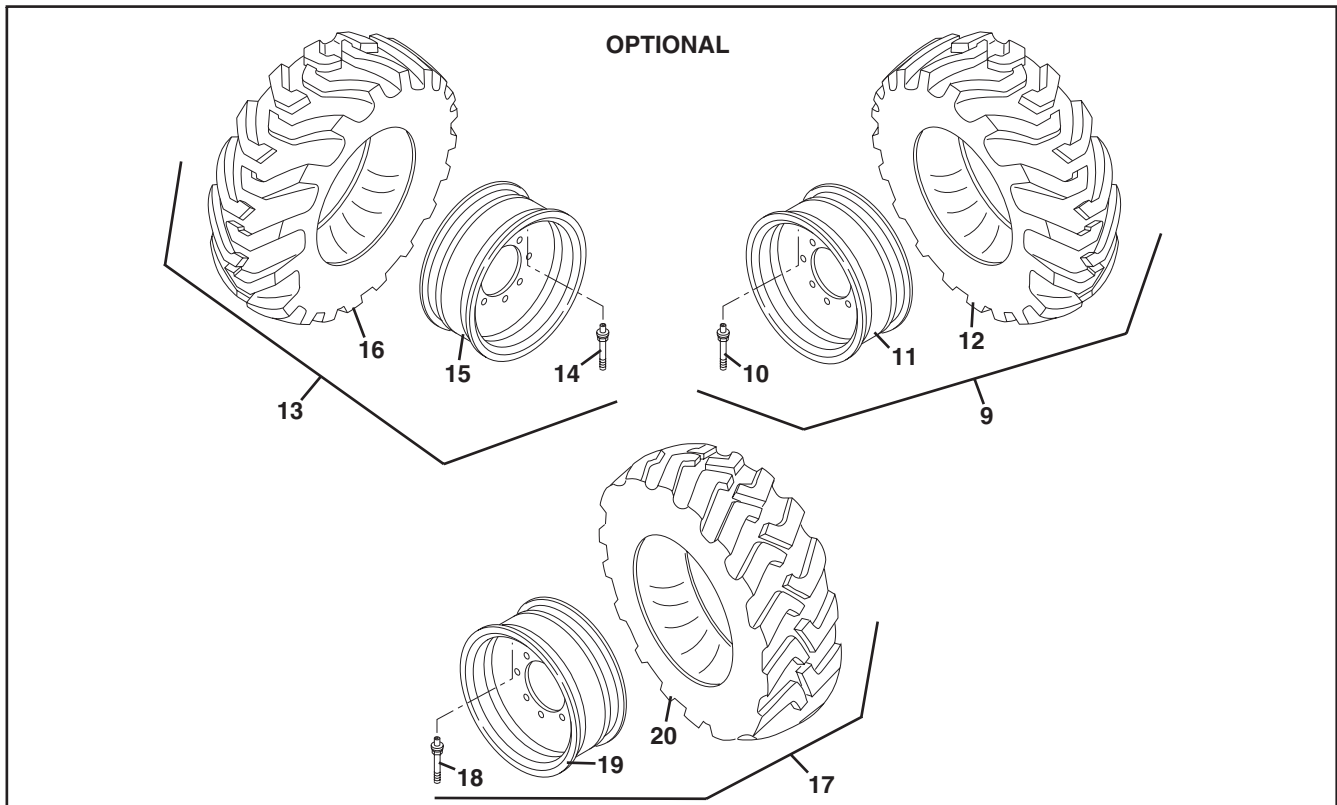

LEFT SIDE

RIGHT SIDE