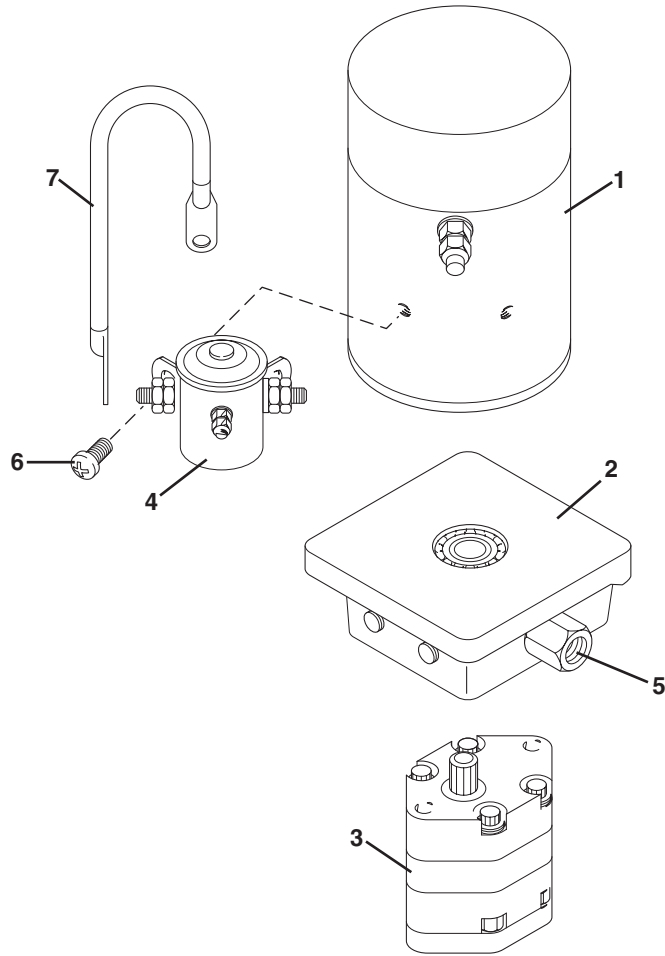

STEERING AND EMERGENCY BRAKE PUMP (S/N 7P0014 THRU S/N 9B0499)

PA0573

Item No.	Part Number	Qty.	Description
	8440147	1	Pump & Motor Assembly (Includes Items 1 thru 7)
1	8033180	1	Motor
2	8033186	1	End Head Assembly
3	8033181	1	Pump
4	8033182	1	Solenoid
5	8033184	1	Valve, Check
6	8033187	2	Screw, Taptite, 1/4-20 x 1/4 (Torx)
7	8033185	1	Cable, Terminal