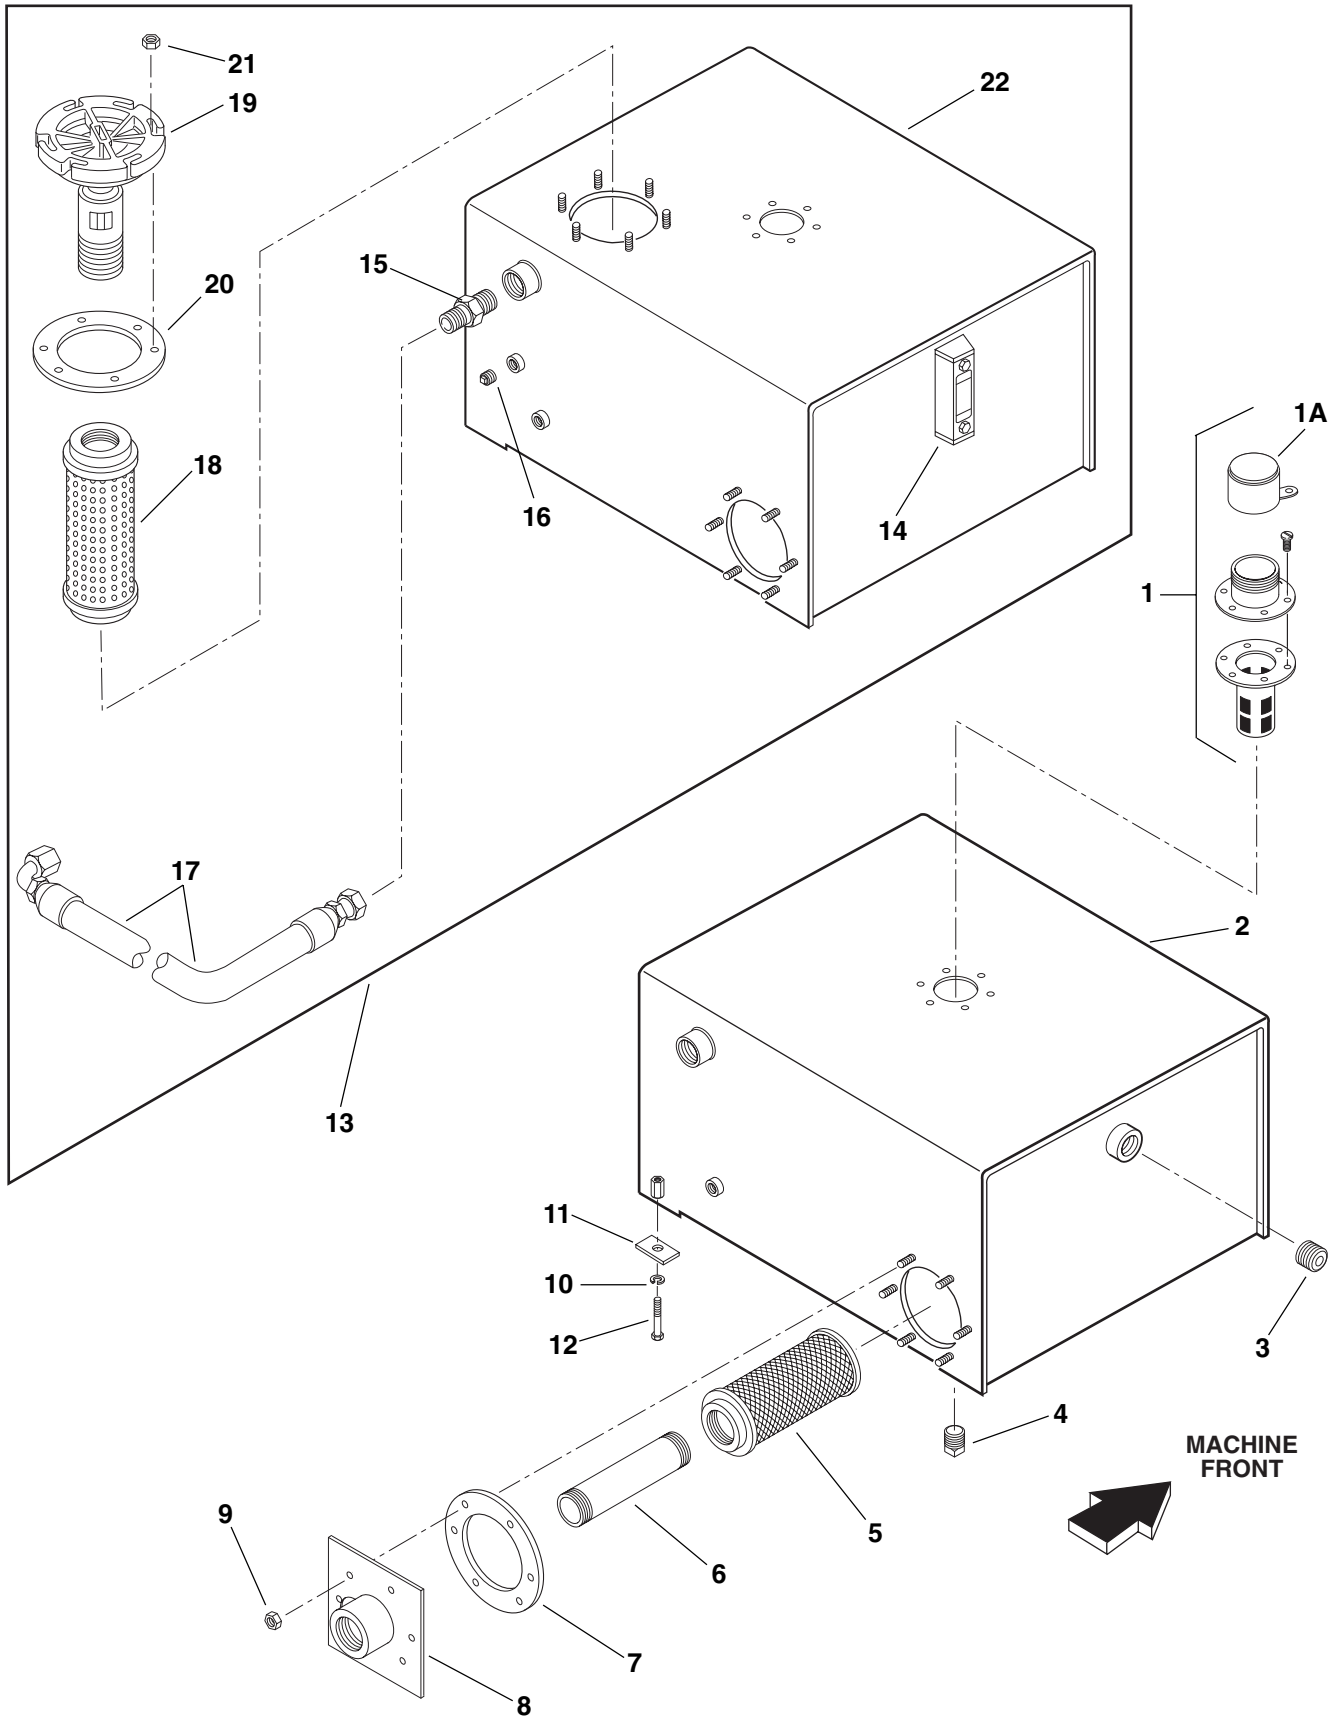

HYDRAULIC RESERVOIR (S/N 9B0499 AND BEFORE)

6.1

PA0544

6036

Revised 11/97

HYDRAULIC RESERVOIR (S/N 9B0499 AND BEFORE)

Item No.	Part Number	Qty.	Description
1	8322022	1	Filler/Breather (Includes Item 1A)
1A	8322029	1	Cap, Filler/Breather
2	See Note	1	Reservoir, Hydraulic
3	8464009	1	Gauge, Sight
4	8541437	1	Plug, Pipe, Square, 3/4
5	8324014	1	Strainer
6	8551811	1	Nipple, 2.00 x 8-1/2
7	7082901	2	Gasket
8	7081002	1	Flange Assembly
9	8305006	6	Locknut, 5/16-18
10	8307004	2	Washer, Lock, 5/16
11	8769128	2	Plate, Cover
12	8303715	2	Screw, Hex Hd Cap, 5/16-18 x 1-1/2, grade 5
			NOTE: Original reservoir is no longer available as a service part. Order conversion kit below.
13	7093262	1	Kit, Hydraulic Tank Conversion (Includes the following new parts)
14	8464012	1	Gauge, Sight
15	8760005	1	Connector, Straight, SAE 16-16P, male JIC 37° x male NPT
16	8541409	1	Plug, Pipe, Sq. Hd., 1/2" NPT
17	2711902	1	Hose Assembly
18	8320265	1	Element
19	8320256	1	Cover Assembly
20	7082901	1	Gasket
21	8305626	6	Locknut, 5/16-18
22	7093194	1	TankWeldment