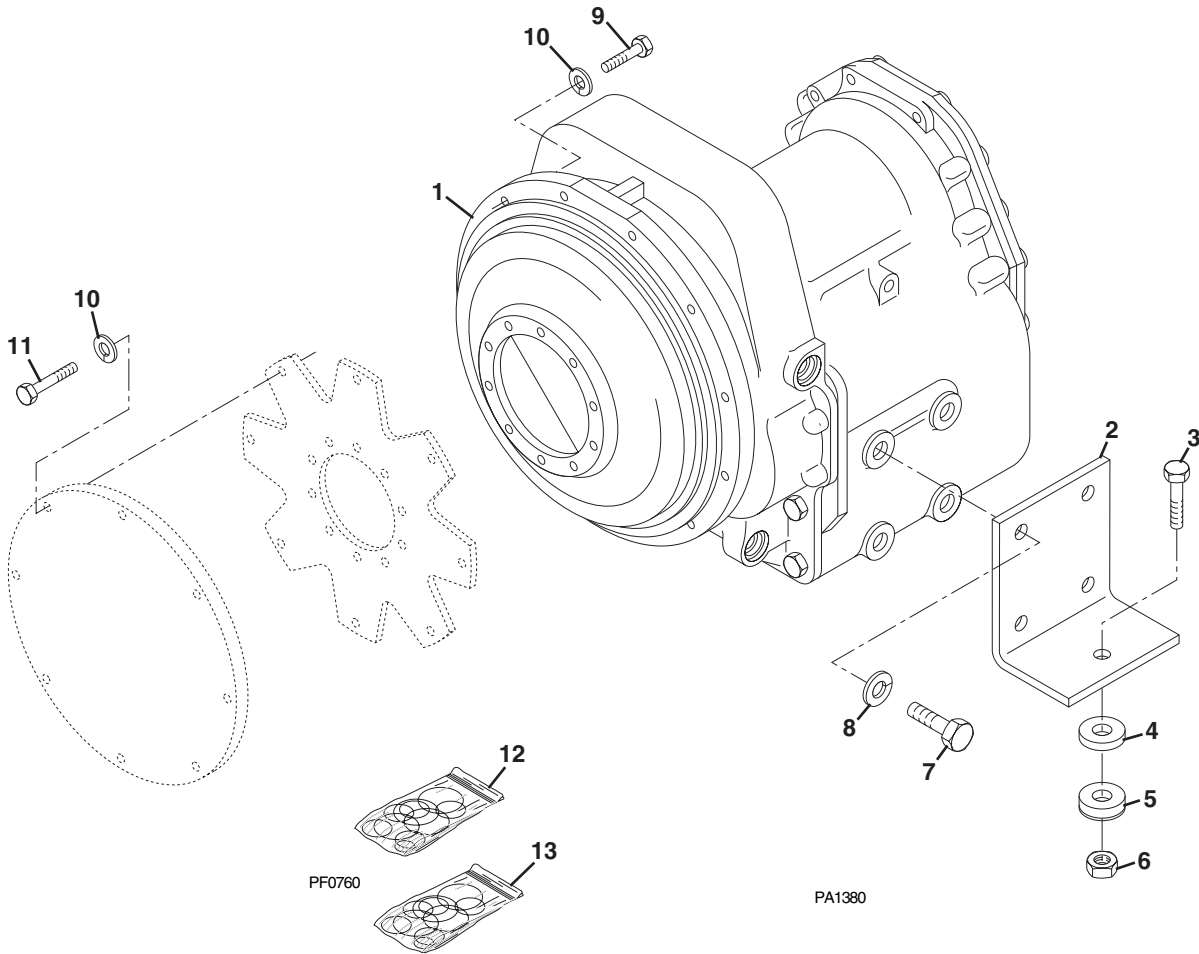

TRANSMISSION MOUNTING (S/N 9H0793 AND BEFORE)

Item No.	Part Number	Qty.	Description
1	8841007	1	Transmission (For Perkins 4.336 - Natural Engines S/N 8L0354 and before only)
	8841015	1	Transmission (For Perkins 4.236T - Turbo Engines and all Natural Engines S/N 8L0355 thru 9H0793)
2	7079862	2	Mount, Transmission
3	8303692	2	Screw, Hex Hd Cap, 1/2-NC x 2.75 Gr 5
4	7080751	2	Washer, Rebound
5	8278012	2	Mount, Vibration
6	8305644	2	Locknut, 1/2-NC ESNA
7	8303664	8	Screw, Hex Hd Cap, 3/4-10 x 1.5 Gr 5
8	8307010	8	Lockwasher, 3/4
9	8303621	11	Screw Hx Hd Cap, 3/8-16 x 1.5 Gr 5
10	8307005	19	Lockwasher, 3/8
11	8303659	8	Screw, Hex Hd Cap, 3/8-24 x 2.0 Gr 5
			Kits
12	8032958	1	Converter and Transmission Gasket and Sealing Kit
13	8032959	1	Converter Section Gasket and Sealing Kit