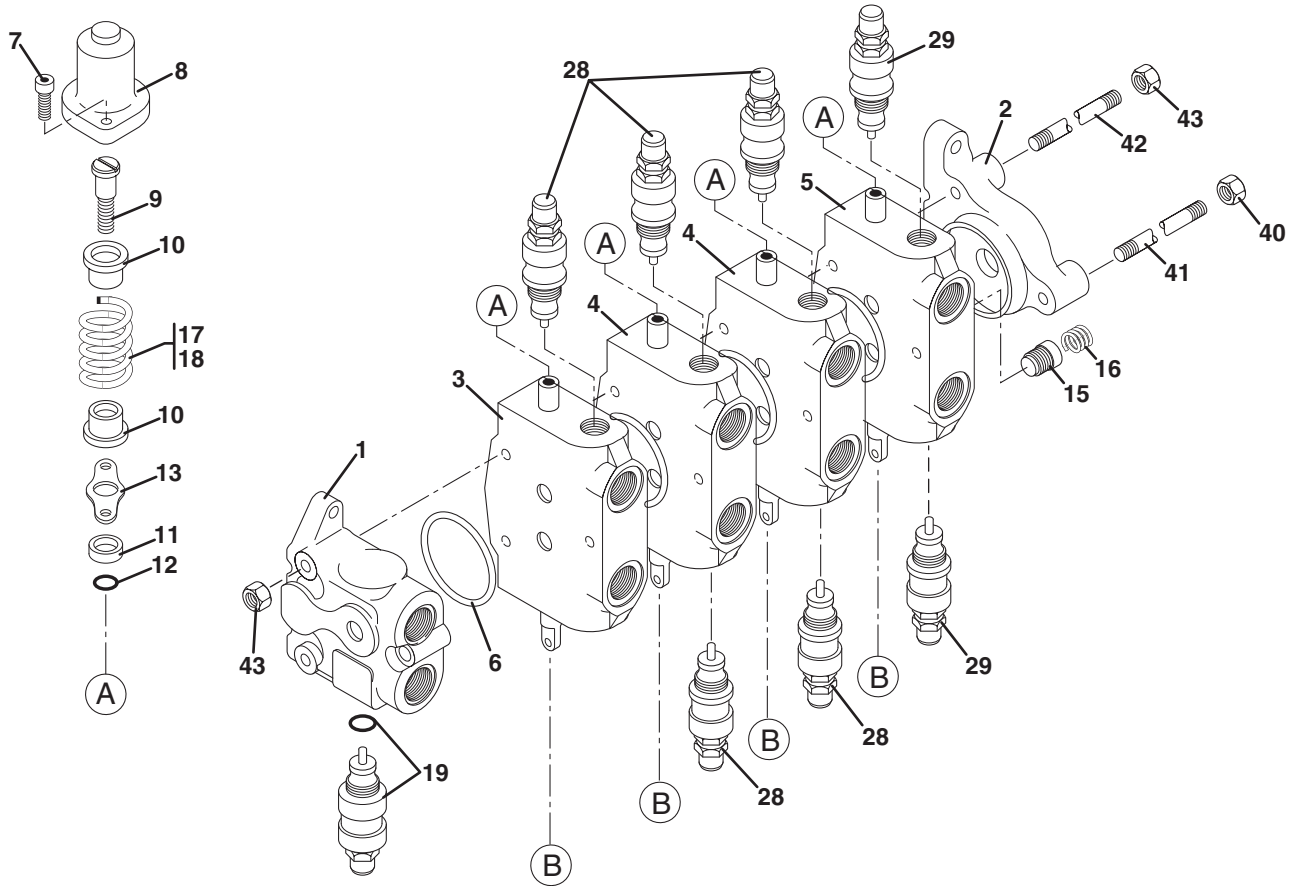

MAIN CONTROL VALVE (S/N 9B0499 & BEFORE)

MAIN CONTROL VALVE (S/N 9B0499 & BEFORE)

Item No.	Part Number	Qty.	Description
1	8902104	1	Main Control Valve (Includes Items 1 thru 43)
	8902504	1	Section, Inlet (Includes one of Item 6)
2	8033215	1	Section, Outlet
3	8033158	1	Section, Boom Hoist (Includes Items 6 thru 17)
4	8033159	2	Section, Boom Extend/Fork Tilt (Includes Items 6 thru 17)
5	8033160	1	Section, Frame Tilt (Includes Items 6 thru 16 & 18)
6	See Kits	1	O-Ring
7	See Kits	2	Screw, Cap, Socket Hd
8	See Kits	1	Cap, Spool
9	See Kits	1	End, Spool
10	See Kits	2	Seat, Spring
11	See Kits	2	Wiper
12	See Kits	2	O-Ring
13	See Kits	2	Plate, Seal
14	See Kits	2	Screw, Mach, Round Head
15	See Kits	1	Poppet, C.V.
16	See Kits	1	Spring
17	8033161	1	Spring (Used on Items 3 & 4)
18	8033162	1	Spring (Used on Item 5 Only)
19	8033216	1	Relief Valve, Main - Preset at 3000 ± 50 psi (Includes Items 20 thru 27)
20	See Kits	2	O-Ring
21	See Kits	1	Ring, Backup
22	See Kits	1	O-Ring
23	See Kits	1	O-Ring
24	See Kits	1	Ring, Backup
25	See Kits	1	Spring
26	See Kits	1	Spring
27	See Kits	1	O-Ring
28	8033164	5	Relief Valve, Port - Preset at 2650 ± 50 psi (Includes Items 30 thru 38)
29	8033150	2	Relief Valve, Port - Preset at 1200 ± 50 psi (Includes Items 30 thru 37 & 39)
30	See Kits	1	O-Ring
31	See Kits	1	Ring, Backup
32	See Kits	1	O-Ring
33	See Kits	1	O-Ring
34	See Kits	1	Ring, Backup
35	See Kits	1	Spring
36	See Kits	1	O-Ring
37	See Kits	2	O-Ring
38	See Kits	1	Spring (Used on Item 28 Only)
39	See Kits	1	Spring, (Used on Item 29 Only)
40	See Kits	2	Nut, Special
41	See Kits	1	Rod, Tie
42	See Kits	2	Rod, Tie
43	See Kits	4	Nut, Special
			<u>KITS</u>
44	8902525	1	Rebuild Kit For Sections Items 3 & 4 (Includes 5 of Item 6 and listed quantities of Item 7 thru 17)
45	8902526	1	Rebuild Kit For Sections Items 5 (Includes 5 of Item 6 and listed quantities of Item 7 thru 16 & 18)
46	8033218	1	Seal & Spring Kit For Main Relief Valve Item 19 (Includes Items 20 thru 27)
47	8902495	1	Seal & Spring Kit For Port Relief Valve Item 28 (Includes Items 30 thru 38)
48	8033219	1	Seal & Spring Kit For Port Relief Valve Item 29 (Includes Items 30 thru 37 & 39)
49	8903013	1	Tie Rod Kit (Includes Items 40 thru 43)