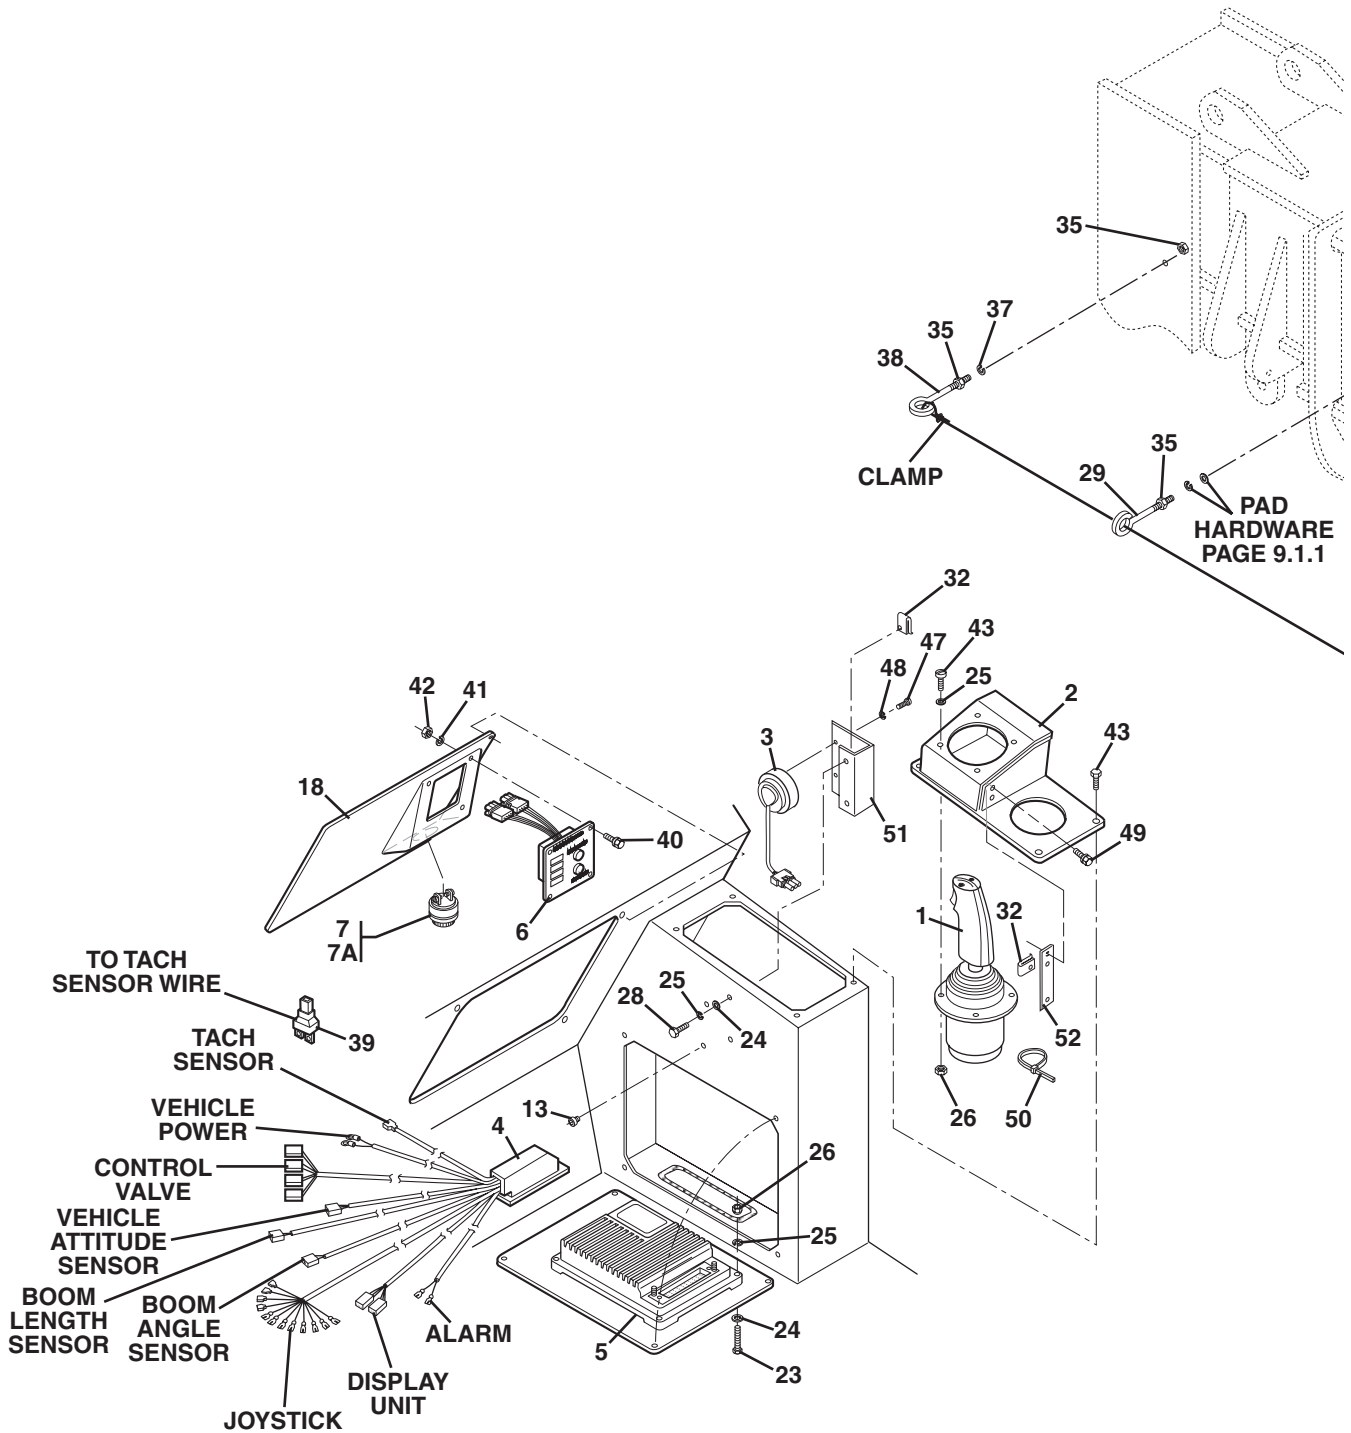

BOOM RAISE/LOWER & BOOM EXTEND/RETRACT CONTROL (INDUCTIVE ELECTRONIC JOYSTICK w/TLC)