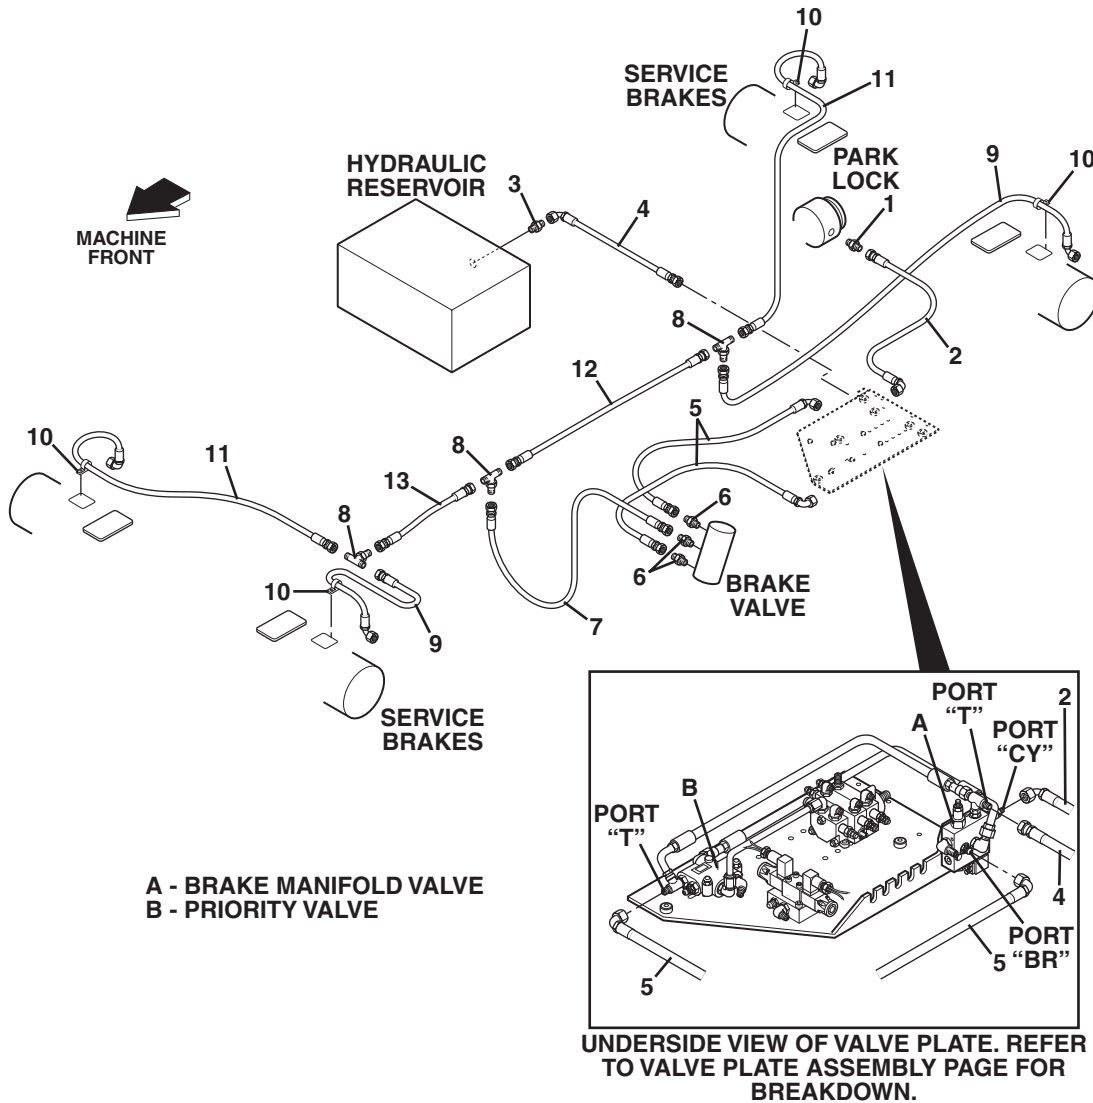

BRAKE CIRCUITS - W/4 WHEEL SERVICE BRAKES (S/N 9B0499 & BEFORE)

BRAKE CIRCUITS - W/4 WHEEL SERVICE BRAKES (S/N 9B0499 & BEFORE)

Item No.	Part Number	Qty.	Description
1	8760113	1	Connector, Straight, SAE 4-8, male JIC 37° x male str. thd. O-ring
2	6605152	1	Hose Assembly, Park Lock
3	8760036	1	Connector, Straight, SAE 6-8P, male JIC 37° x male NPT
4	2712072	1	Hose Assembly, Brake Manifold Valve to Tank
5	2712332	2	Hose Assembly, Brake Drain
6	8760110	3	Connector, Straight, SAE 6-8, male JIC 37° x male str. thd. O-ring
7	2710672	1	Hose Assembly, Brake Outlet
8	8760455	3	Tee, Branch, Bulkhead, SAE 6-6, male JIC 37° x male JIC 37°
9	2712092	2	Hose Assembly, Left Front & Rear Service Brake
10	8406105	4	Clamp, 3/4 ID
11	2712022	2	Hose Assembly, Right Front & Rear Service Brake
12	2711972	1	Hose Assembly
13	2711492	1	Hose Assembly