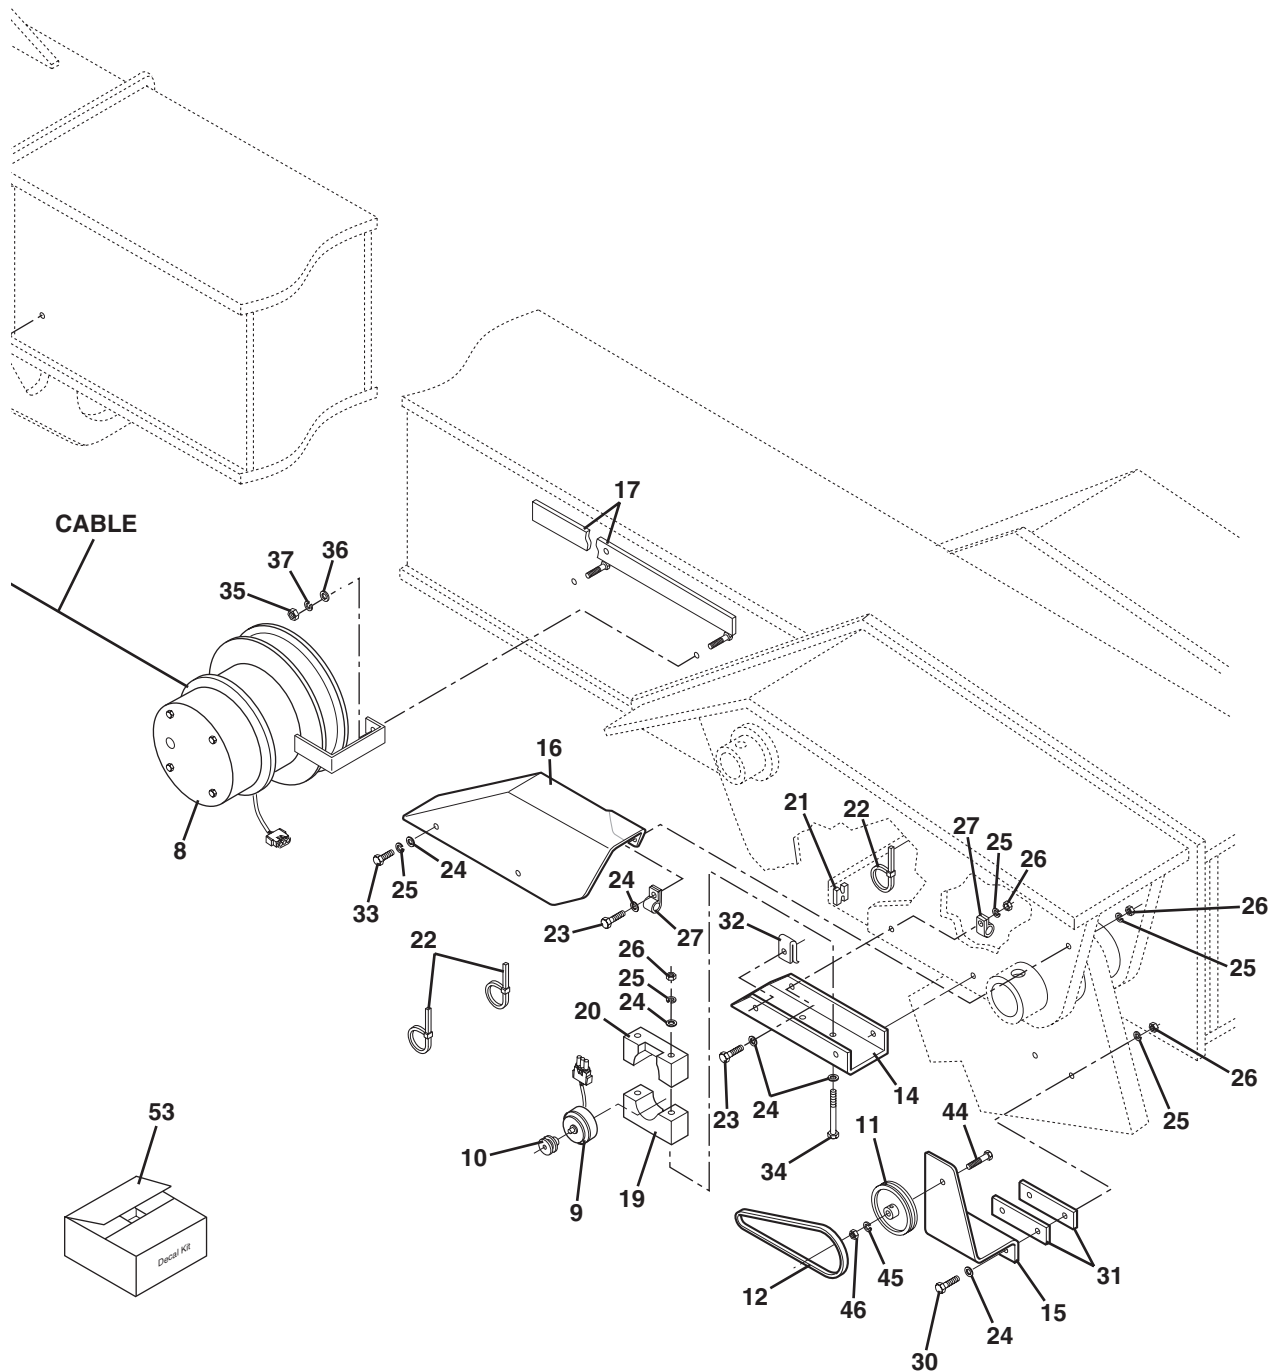

BOOM RAISE/LOWER & BOOM EXTEND/RETRACT CONTROL (INDUCTIVE ELECTRONIC JOYSTICK w/TLC)

BOOM RAISE/LOWER & BOOM EXTEND/ RETRACT CONTROL (RESISTIVE ELECTRONIC JOYSTICK w/TLC)

Item No.	Part Number	Qty.	Description
1	8224024	1	Joystick, Electronic, Inductive with Trigger
2	7088533	1	Cover, Console
3	7088232	1	Sensor, Vehicle Attitude
4	7086772	1	Harness, Wire
5	7089712	1	Controller, Electronic
6	7088122	1	Display Unit
7	7088202	1	Horn, Signal
	7090031	1	Diode Assembly, Horn Suppression (Not Shown)
8	7110922	1	Sensor, Boom Length (Includes Cable & Clamp)
9	7088222	1	Sensor, Boom Angle
10	7088242	1	Pulley, 0.30 Grooves
11	7088252	1	Pulley, 0.120 Grooves
12	7088262	1	Belt
13	8580313	4	Plug, Trim
14	7088042	1	Bracket, Boom Angle Sensor
15	7088052	1	Bracket, Pulley
16	7088062	1	Cover, Angle Sensor Bracket
17	7110911	1	Bolt, Bar
18	7088653	1	Panel, Lower Front
19	7088081	1	Clamp, Half
20	8769141	1	Clamp, Half
21	8584018	1	Mount, Cable Tie
22	8584002	8	Tie, Plastic
23	8303615	5	Screw, Hex Hd Cap, 1/4-20 x 1.250 Gr 5
24	8307202	29	Washer, Flat, 1/4
25	8307002	21	Lockwasher, 1/4
26	8305004	9	Nut, Hex, 1/4-20
27	8406005	2	Support
28	9310026	2	Screw, Hex Hd Cap, 1/4-20 x 3/4 Gr 5
29	7112632	1	Eyebolt
30	8303090	2	Screw, Hex Hd Cap, 1/4-20 x 1-1/4 Gr 5
31	7088161	2	Shim, Sensor Bracket
32	8310001	6	Nut, Retainer, 1/4-20
33	8310026	2	Screw, Hex Hd Cap, 1/4-20 x 0.75 Gr 5
34	8310027	2	Screw, Hex Hd Cap, 1/4-20 x 3.25 Gr 5
35	8305008	5	Nut, Hex, 3/8-16
36	8307204	3	Washer, Flat, 3/8
37	8307005	3	Lockwasher, 3/8
38	8310179	1	Eyebolt
39	8220060	1	Adapter
40	8303981	4	Screw, Washer Hd Machine, #10-24 x 0.50
41	8307003	4	Lockwasher, #10
42	8305002	4	Nut, Hex, #10-24
43	8033034	6	Screw, Truss Hd, Phillips, 1/4-20 x 0.75 (Black)
44	8303739	1	Screw, Hex Hd Cap, 5/16-18 x 1-1/4 Gr 5
45	8307004	1	Lockwasher, 5/16
46	8305006	1	Nut, Hex, 5/16-18
47	8310022	2	Screw, Machine, #4-40 x 3/8
48	8307050	2	Lockwasher, #4
49	8303119	2	Screw, Flange Hex Hd, 1/4-20 x 0.625
50	8584001	1	Tie Wrap
51	7090432	1	Bracket, Attitude Sensor Mount
52	7090461	1	Support
			KITS
53	8224020	1	Harness/Sensor Kit (Includes Items 4, 6, 7, 7A, and 9 thru 12)