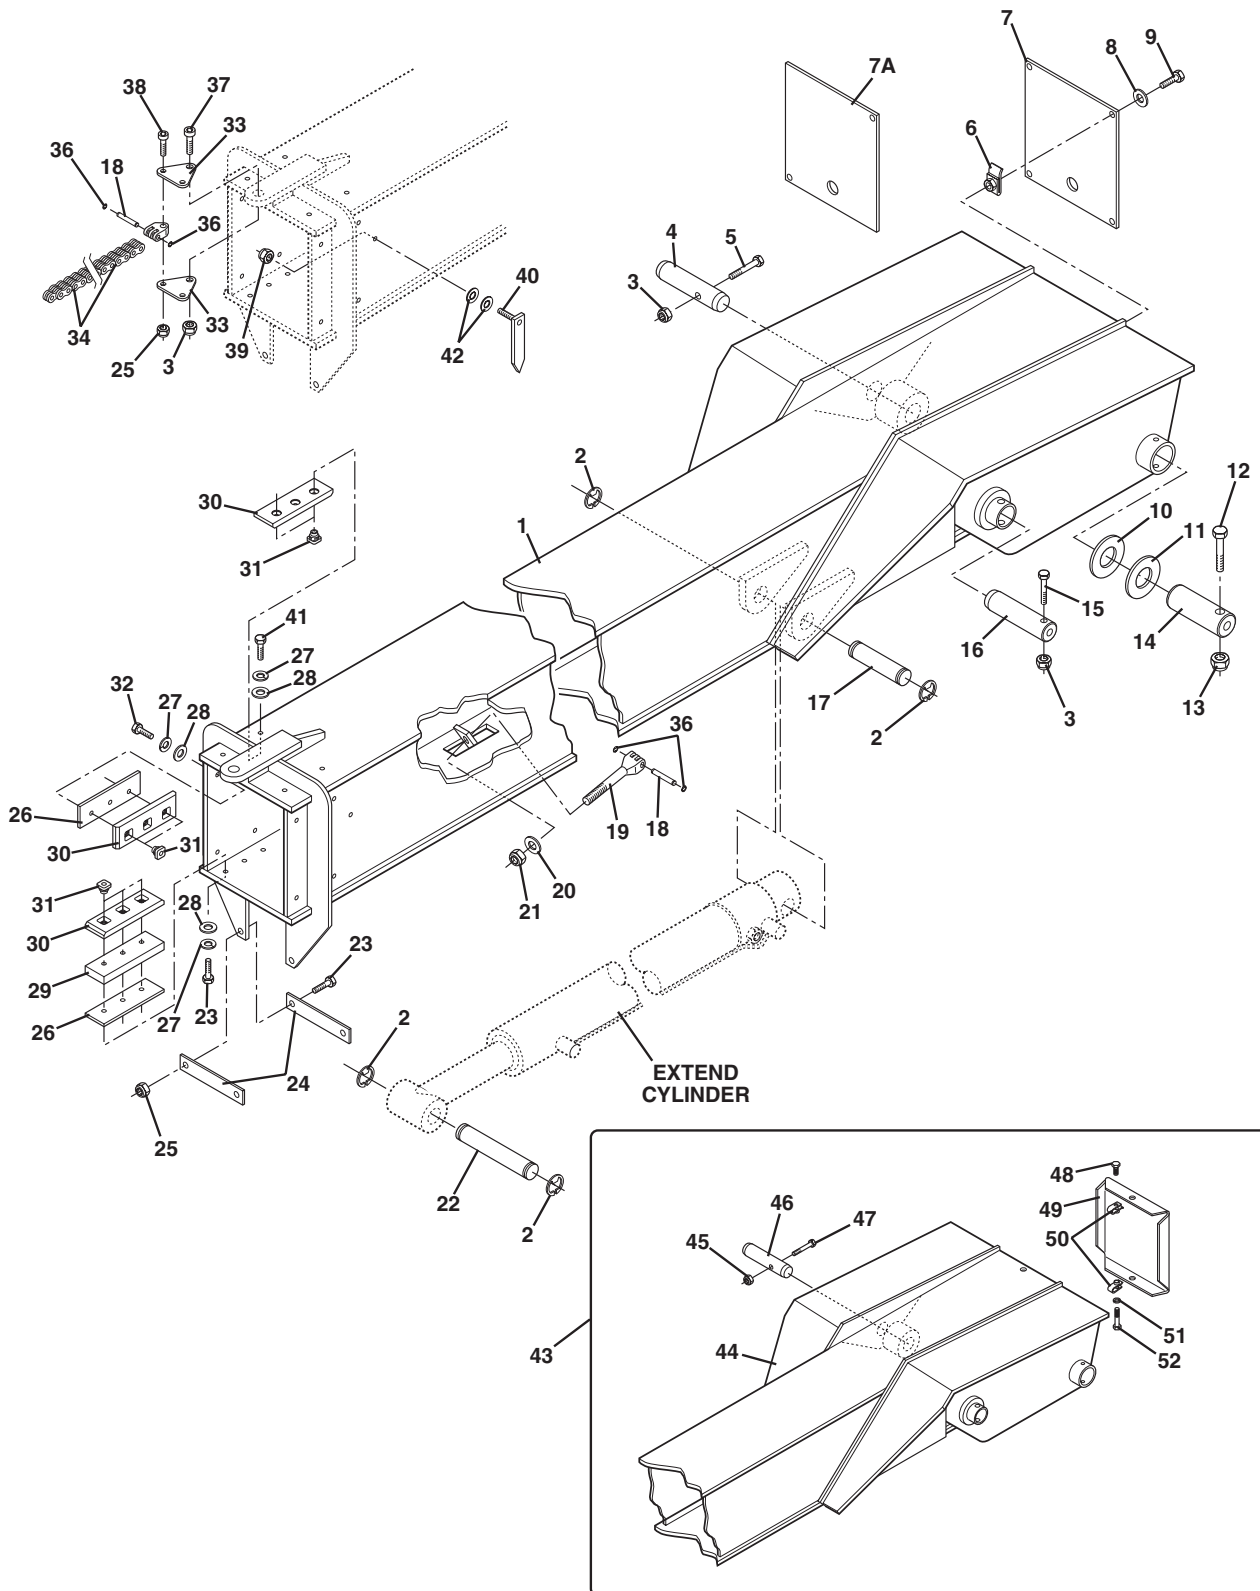

OUTER BOOM (S/N 9B0499 & BEFORE)

OUTER BOOM (S/N 9B0499 & BEFORE)

Item No.	Part Number	Qty.	Description
1	7079904	1	Outer Boom (S/N 2515 & Before) (No Longer Available - Order Item 42 # 7116862)
2	8642234	4	Ring, Retaining
3	8305644	4	Nut, Lock, 1/2-13
4	7081612	1	Pin, Rod End, Slave Cylinder (S/N 2515 & Before)
5	8303772	1	Screw, Hex Hd Cap, 1/2-13 x 5 (S/N 2515 & Before)
6	8305906	2	Nut, Retaining, 5/16-18
7	7083102	1	Cover, Rear Boom (4 mtg. holes)
7A	7086452	1	Cover, Rear Boom (2 mtg. holes)
8	8307106	4	Washer, Flat, 5/16
9	8303697	4	Screw, Hex Hd Cap, 5/16-18 x 3/4
10	8307916	2	Washer, Spacer, #14 Ga
11	8307917	2	Washer, Spacer, #10 Ga
12	8303655	2	Screw, Hex Hd Cap, 5/8-11 x 4-1/2
13	8305643	2	Nut, Lock, 5/8-11
14	7081532	2	Pin, Boom Pivot
15	8303628	2	Screw, Hex Hd Cap, 1/2-13 x 3-3/4
16	7081582	2	Pin, Rod End, Hoist Cylinder
17	7081621	1	Pin, Base End, Boom Extend
18	8124126	3	Pin
19	7063472	1	Clevis, Chain
20	8307104	1	Washer, Flat, 3/4
21	8305646	1	Nut, Lock, 3/4-16
22	7081631	1	Pin, Rod End, Boom Extend
23	8303679	8	Screw, Hex Hd Cap, 3/8-16 x 1-3/4
24	7080161	2	Bar, Anti-Buckle
25	8305645	4	Locknut, 3/8-16
26	7082362	AR	Shim, Wear Pad, #10 Ga
27	8307005	18	Lockwasher, 3/8
28	8307204	18	Washer, Flat, 3/8
29	7085442	2	Spacer, Wear Pad
30	7111572	8	Wear Pad
31	7082311	18	Insert, Wear Pad
32	8303681	8	Screw, Hex Hd Cap, 3/8-16 x 3/4
33	7089781	2	Yoke, Chain
34	8127003	2	Chain, 219 Pitch x 164 -1/4
35	7063482	2	Clevis, Chain
36	8642237	6	Ring, Retaining
37	8310020	1	Screw, Socket Hd, 1/2-13 x 1-1/2
38	8310019	2	Screw, Socket Hd, 3/8-16 x 1-1/2
39	8305647	1	Locknut
40	7075611	1	Pointer
41	8303738	4	Screw, Hex Hd Cap, 3/8-16 x 7/8
42	8307113	2	Washer, Flat, 7/16
43	7116862	1	Kit, Outer Boom (Includes Items 44 thru 52)
44	7116844	1	Outer Boom
45	8305643	1	Nut, Hex Lock Elastic, 5/8-11
46	7116882	1	Pin, Slave Cylinder Rod
47	8303666	1	HHCS, 5/8-11 x 5"
48	8303697	1	HHCS, 5/16-18 x 3/4"
49	7116822	1	Cover, Rear Boom
50	8305906	2	Nut, Retainer, 5/16-18
51	8307004	1	Washer, Lock, 5/16"
52	8303739	1	HHCS, 5/16-18 x 1-1/4