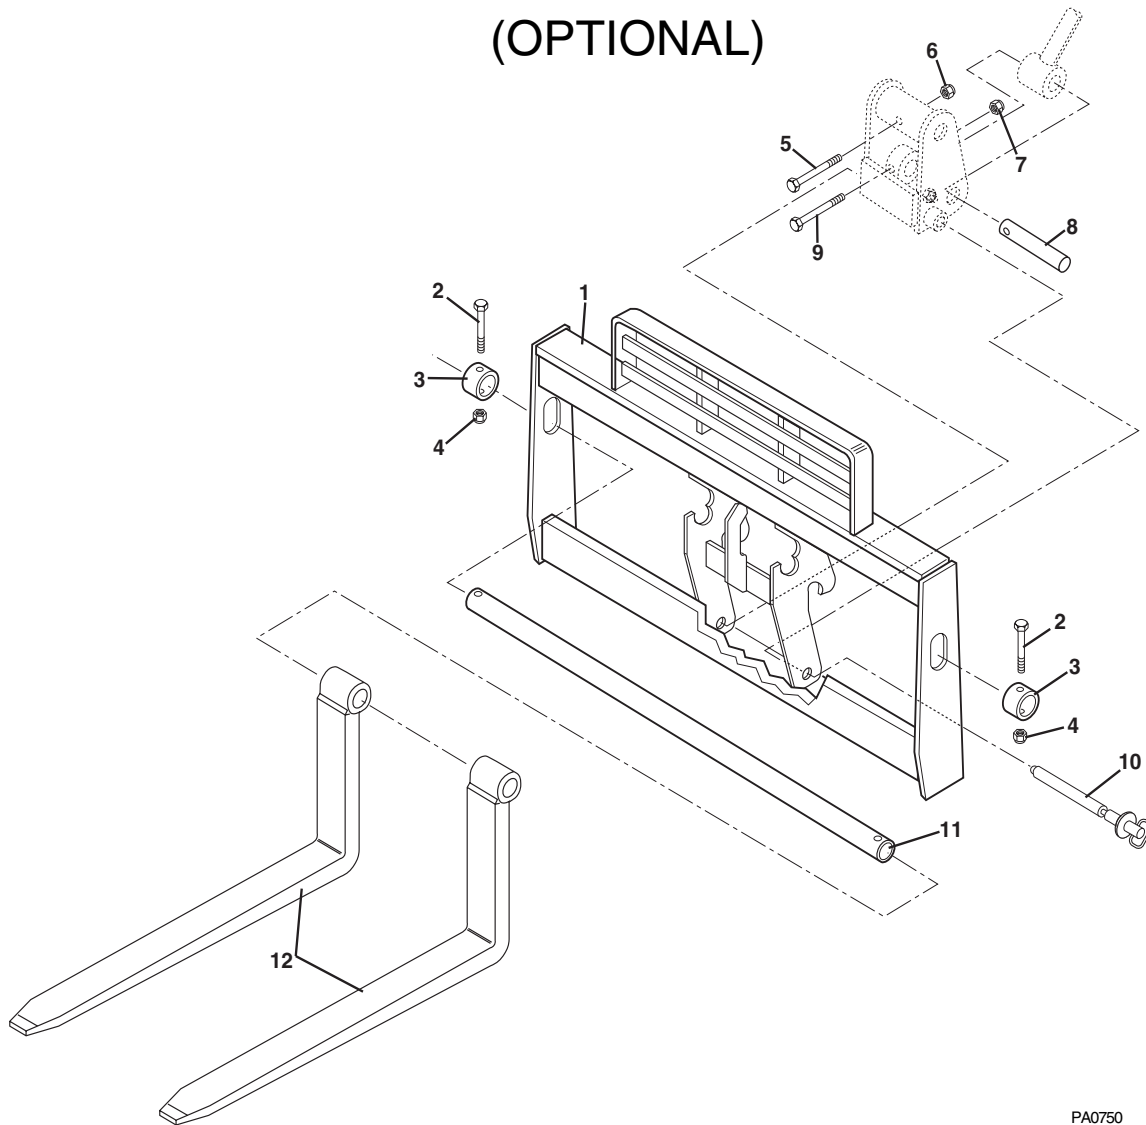

CARRIAGE 60" (OPTIONAL)

PA0750

Item No.	Part Number	Qty.	Description
1	7086304	1	Carriage, 60"
2	8303634	2	Screw, Hex Hd Cap, 5/8-11 x 4
3	7086471	2	Collar
4	8305643	2	Locknut, 5/8-11
5	8303666	1	Screw, Hex Hd Cap, 5/8-11 x 5
6	8305643	1	Locknut, 5/8-11
7	8305644	1	Locknut, 1/2-13
8	7083992	1	Pin, Rod End, Fork Cylinder
9	8303772	1	Screw, Hex Hd Cap, 1/2-13 x 5
10	7087002	1	Pin, Lock
11	7084972	1	Shaft
12	7048233	2	Fork, Pallet 48 x 4 (3000 lb)
	7092793	2	Fork, Lumber 60 x 5 (Not Shoen) (3000 lb)
	7085073	6	Fork, Block (Not Shown) (1900 lb)