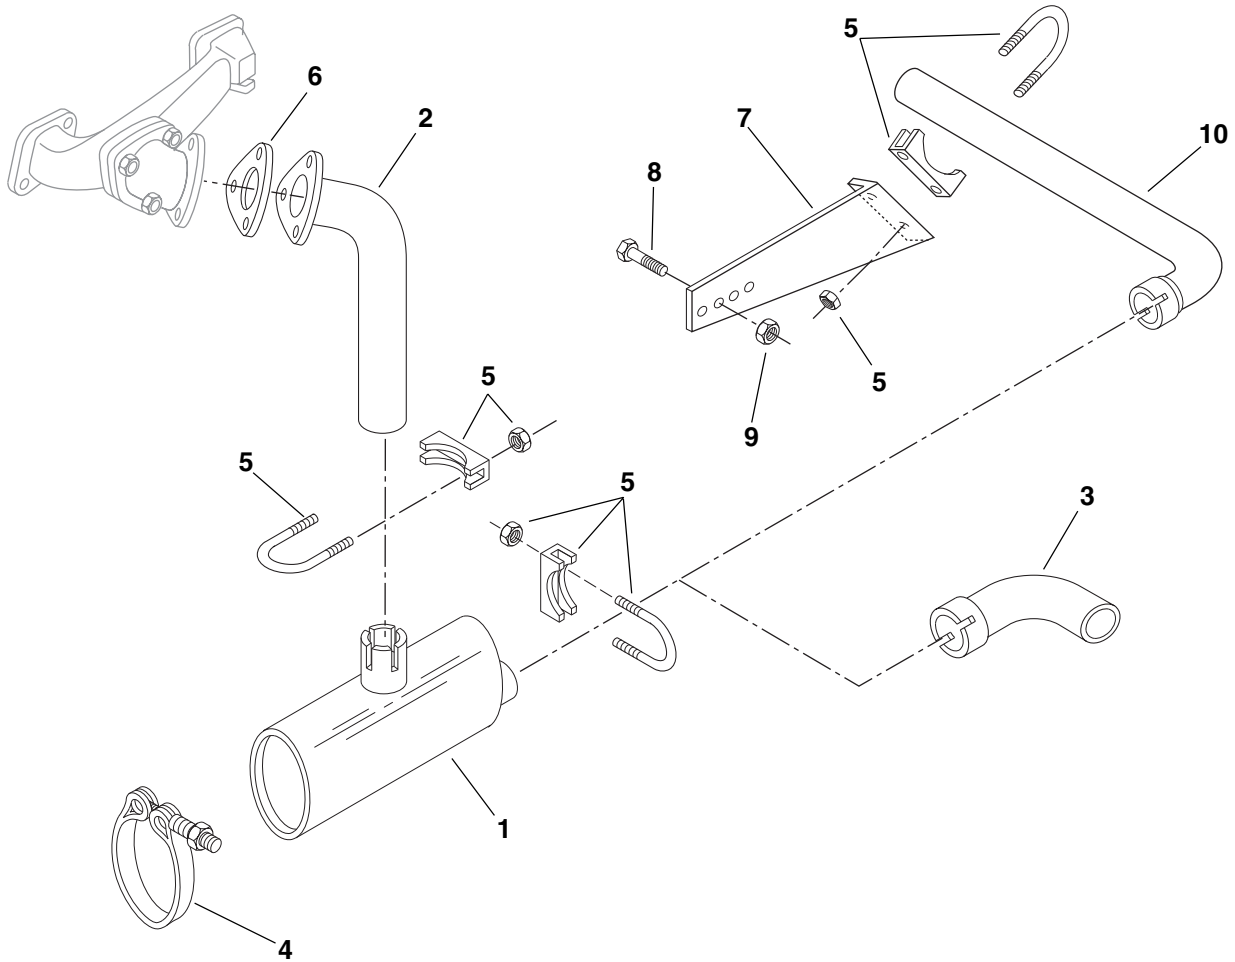

EXHAUST SYSTEM (PERKINS 4.236 - NATURAL)

PA1460

Item No.	Part Number	Qty.	Description
1	7079162	1	Muffler
2	7079173	1	Pipe, Exhaust
3	7080782	1	Pipe, Tail
4	8405604	2	Clamp, T-Bolt
5	8275212	3	Clamp, Muffler
6	8030128	1	Gasket, Exhaust Manifold
			The following 4 items are for machines with right side exhaust only. (SN 8H0298 & After)
7	7088362	1	Support, Tail Pipe
8	8303621	2	Screw, Hex Hd Cap, 3/8-16 x 1-1/2
9	8305645	2	Locknut, 3/8-16 x 1-1/2
10	7086742	1	Pipe, Tail