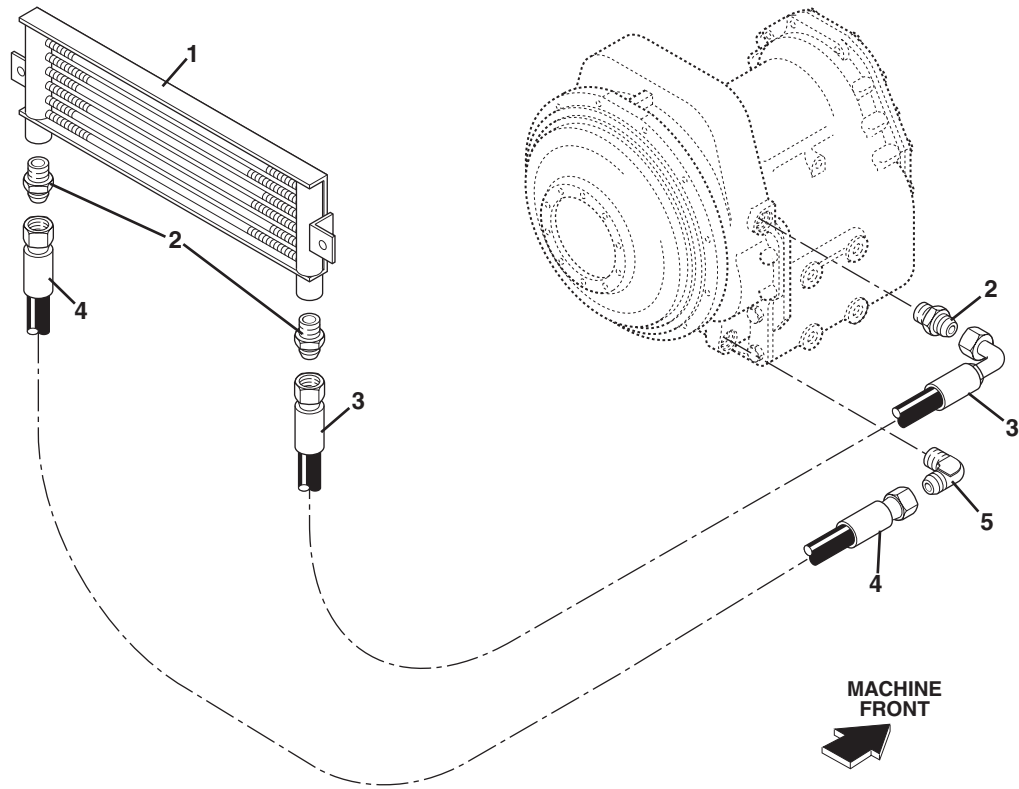

TRANSMISSION COOLING CIRCUIT (S/N 6036-1525 & BEFORE)

PA0524

Item No.	Part Number	Qty.	Description
1	5715112	1	Oil Cooler
2	8760109	3	Connector, Straight, SAE 12-12 - male JIC 37° x male str.thd. O-ring
3	2712082	1	Hose Assembly, 60"
4	2712102	1	Hose Assembly, 77"
5	8760305	1	Elbow, 90° SAE 12-12 - male JIC 37° x male str. thd. O-ring