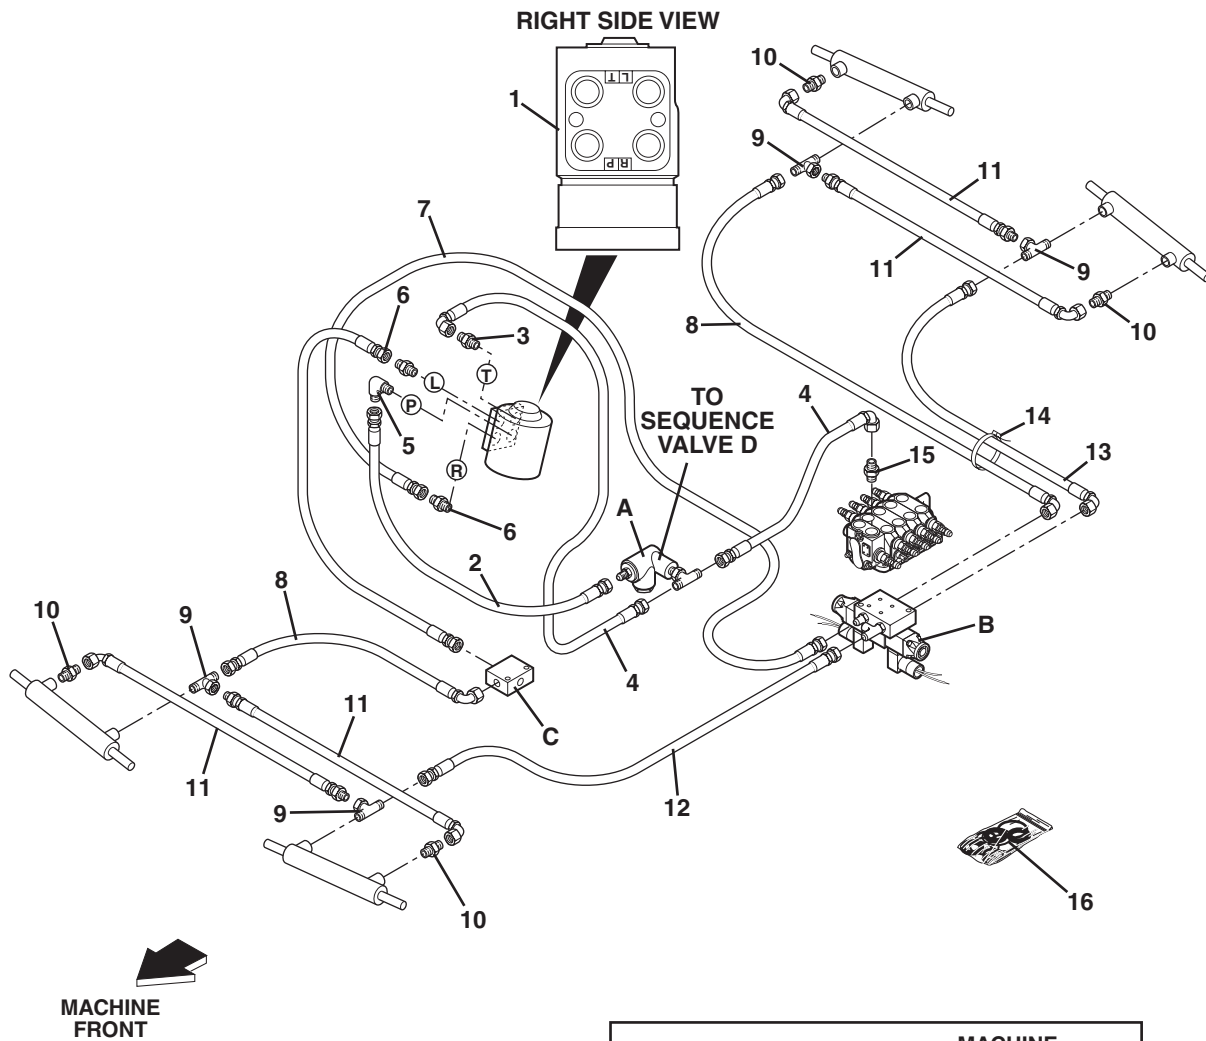

POWER STEERING CIRCUIT (S/N 8F0235 AND BEFORE)

- A - RELIEF VALVE
- B - STEER SELECT VALVE
- C - COUNTERBALANCE VALVE
- D - SEQUENCE VALVE