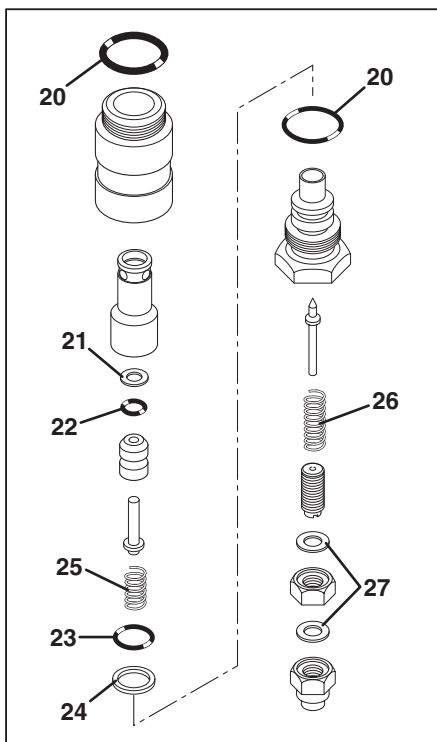

MAIN CONTROL VALVE (S/N 9B0499 & BEFORE)

MAIN CONTROL VALVE (S/N 9B0499 & BEFORE)

Item No.	Part Number	Qty.	Description
1	8902104	1	Main Control Valve (Includes Items 1 thru 43)
	8902504	1	Section, Inlet (Includes one of Item 6)
2	8033215	1	Section, Outlet
3	8033158	1	Section, Boom Hoist (Includes Items 6 thru 17)
4	8033159	2	Section, Boom Extend/Fork Tilt (Includes Items 6 thru 17)
5	8033160	1	Section, Frame Tilt (Includes Items 6 thru 16 & 18)
6	See Kits	1	O-Ring
7	See Kits	2	Screw, Cap, Socket Hd
8	See Kits	1	Cap, Spool
9	See Kits	1	End, Spool
10	See Kits	2	Seat, Spring
11	See Kits	2	Wiper
12	See Kits	2	O-Ring
13	See Kits	2	Plate, Seal
14	See Kits	2	Screw, Mach, Round Head
15	See Kits	1	Poppet, C.V.
16	See Kits	1	Spring
17	8033161	1	Spring (Used on Items 3 & 4)
18	8033162	1	Spring (Used on Item 5 Only)
19	8033216	1	Relief Valve, Main - Preset at 3000 ± 50 psi (Includes Items 20 thru 27)
20	See Kits	2	O-Ring
21	See Kits	1	Ring, Backup
22	See Kits	1	O-Ring
23	See Kits	1	O-Ring
24	See Kits	1	Ring, Backup
25	See Kits	1	Spring
26	See Kits	1	Spring
27	See Kits	1	O-Ring
28	8033164	5	Relief Valve, Port - Preset at 2650 ± 50 psi (Includes Items 30 thru 38)
29	8033150	2	Relief Valve, Port - Preset at 1200 ± 50 psi (Includes Items 30 thru 37 & 39)
30	See Kits	1	O-Ring
31	See Kits	1	Ring, Backup
32	See Kits	1	O-Ring
33	See Kits	1	O-Ring
34	See Kits	1	Ring, Backup
35	See Kits	1	Spring
36	See Kits	1	O-Ring
37	See Kits	2	O-Ring
38	See Kits	1	Spring (Used on Item 28 Only)
39	See Kits	1	Spring, (Used on Item 29 Only)
40	See Kits	2	Nut, Special
41	See Kits	1	Rod, Tie
42	See Kits	2	Rod, Tie
43	See Kits	4	Nut, Special
			<u>KITS</u>
44	8902525	1	Rebuild Kit For Sections Items 3 & 4 (Includes 5 of Item 6 and listed quantities of Item 7 thru 17)
45	8902526	1	Rebuild Kit For Sections Items 5 (Includes 5 of Item 6 and listed quantities of Item 7 thru 16 & 18)
46	8033218	1	Seal & Spring Kit For Main Relief Valve Item 19 (Includes Items 20 thru 27)
47	8902495	1	Seal & Spring Kit For Port Relief Valve Item 28 (Includes Items 30 thru 38)
48	8033219	1	Seal & Spring Kit For Port Relief Valve Item 29 (Includes Items 30 thru 37 & 39)
49	8903013	1	Tie Rod Kit (Includes Items 40 thru 43)