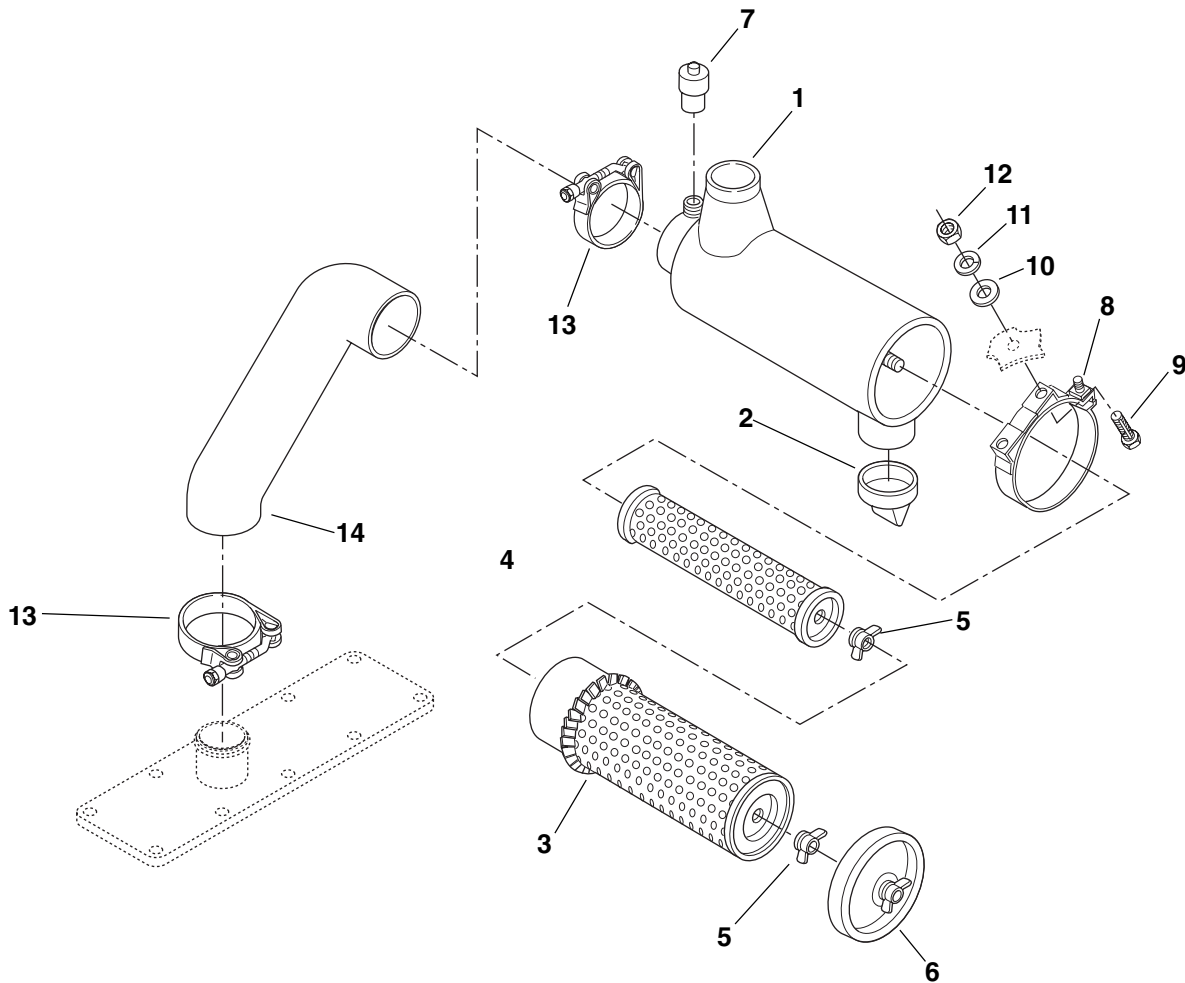

AIR CLEANER

(CUMMINS 4B3.9 - NATURAL S/N 0F1185 AND BEFORE)

PA1321

Item No.	Part Number	Qty.	Description
1	8273017	1	Air Cleaner Assembly (Includes Items 2 thru 6)
2	8032764	1	Valve, Vacuator
3	8273267	1	Element, Primary
4	8273271	1	Element, Safety
5	8273272	2	Nut Assembly
6	8032763	1	Cover, End
7	8273241	1	Indicator, Service, 25 inch
8	8273266	2	Band, Mounting, Air Cleaner
9	8303697	4	Screw, Cap, Hex Hd, 5/16-18 x 3/4
10	8307203	4	Washer, Flat, 5/16
11	8307004	4	Lockwasher, 5/16
12	8305006	4	Nut, Hex, 5/16-18
13	8405305	2	Clamp, Hose, 3.38 to 3.69 inch
14	7118962	1	Hose, Intake