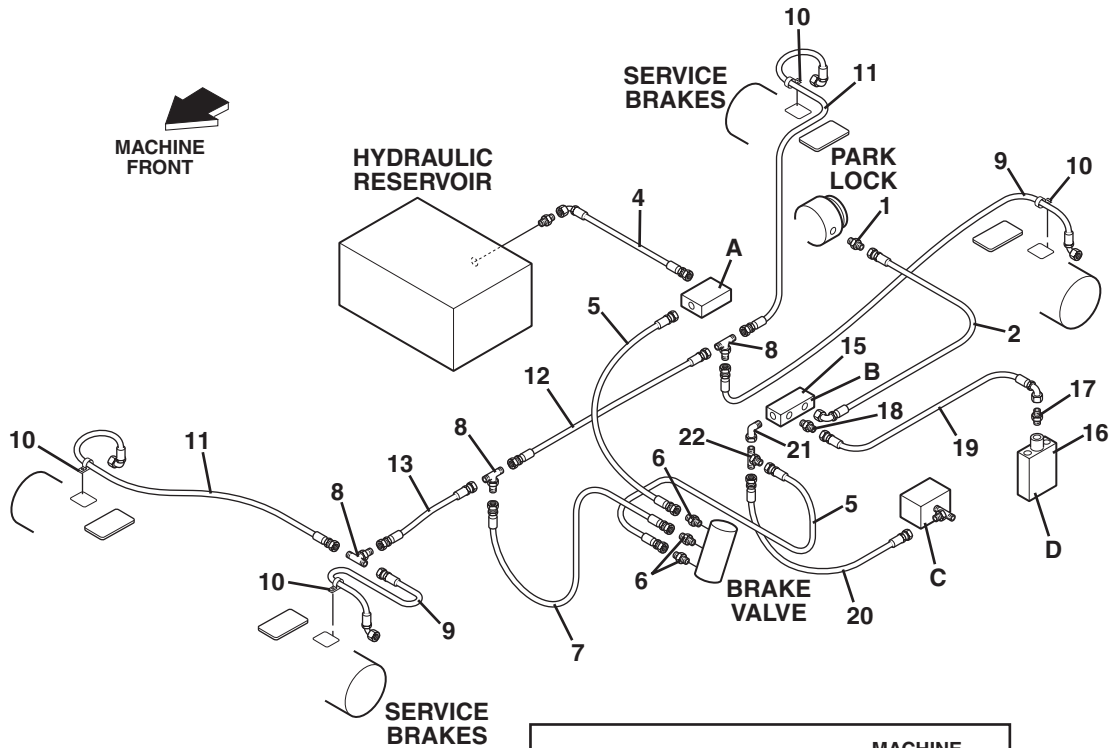

BRAKE CIRCUITS - W/4 WHEEL SERVICE BRAKES (S/N 9B0499 & BEFORE w/DECLUTCH CONVERSION INSTALLED)