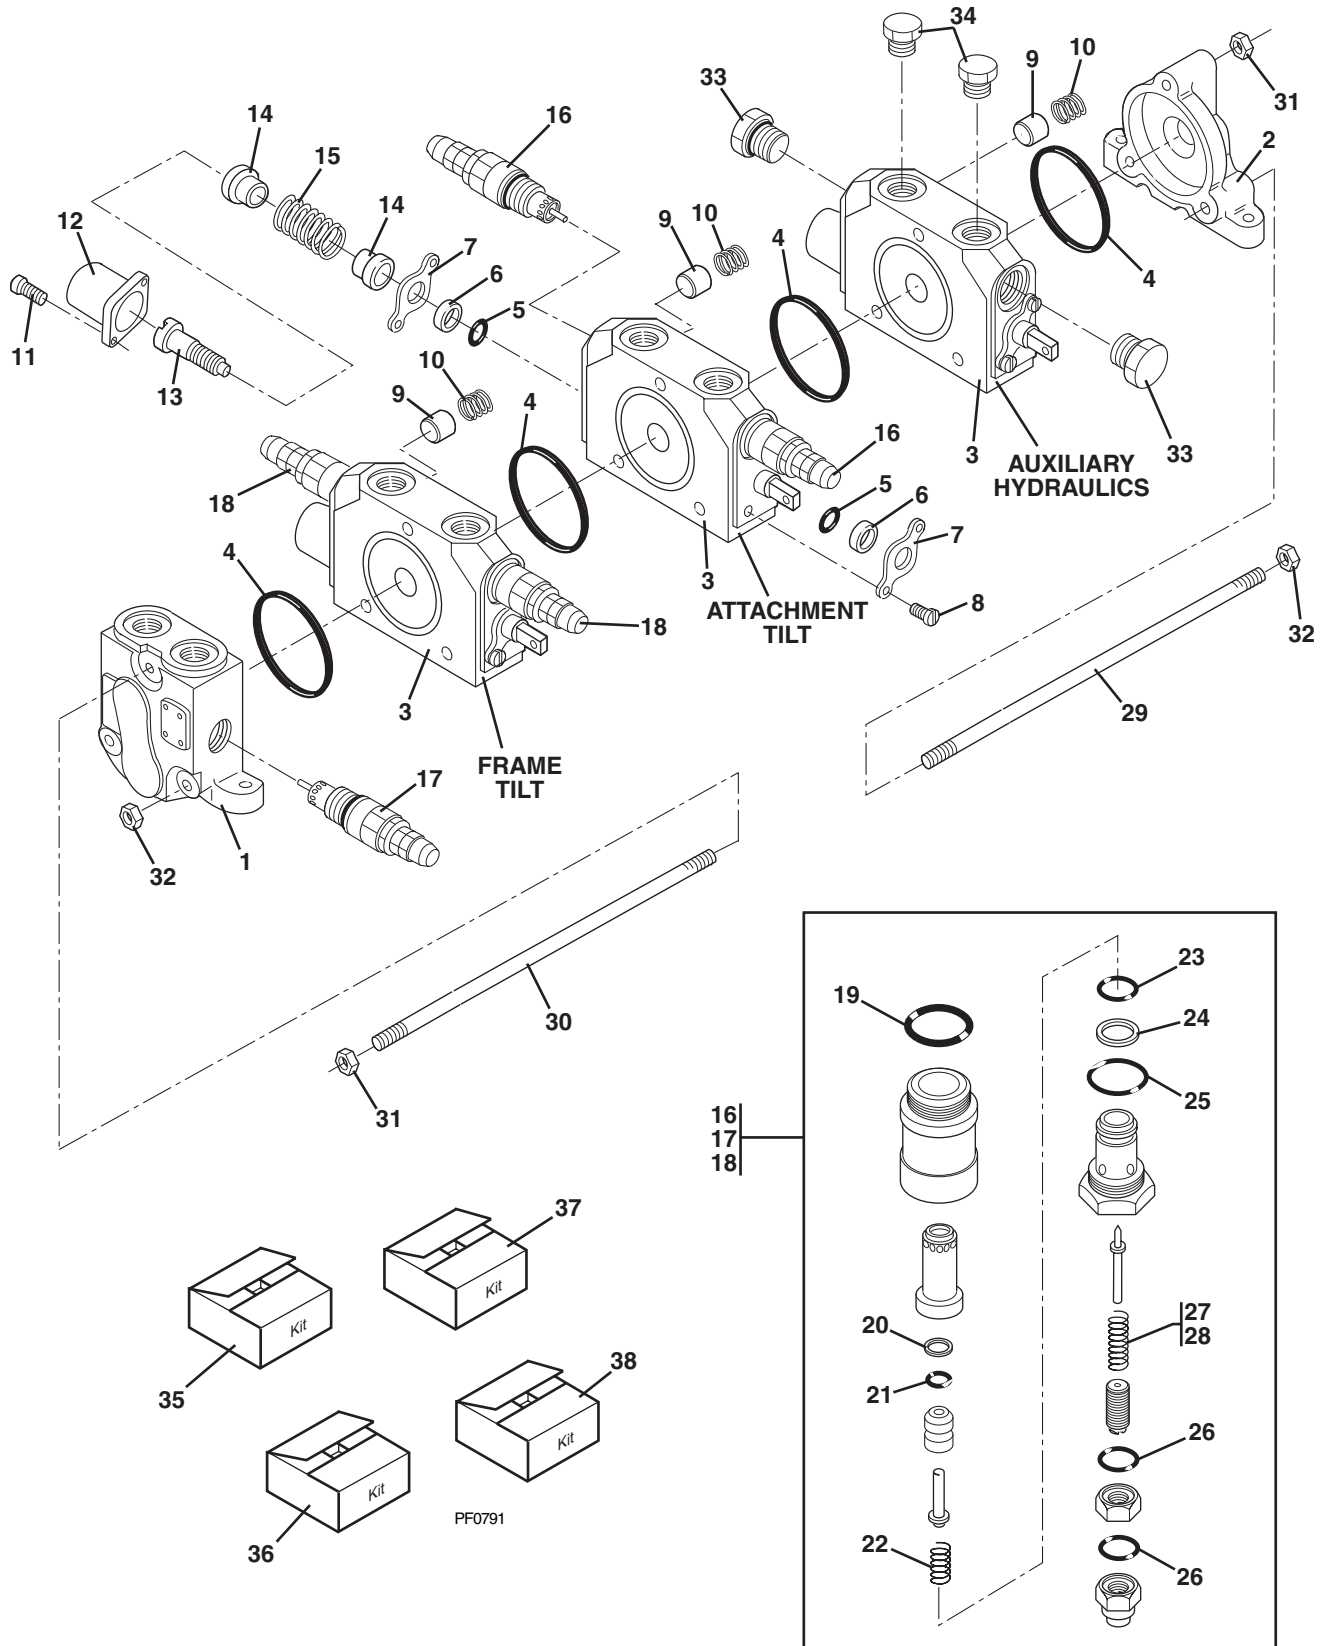

SECONDARY CONTROL VALVE (S/N 9B0500 & AFTER)

SECONDARY CONTROL VALVE (S/N 9B0500 & AFTER)

Item No.	Part Number	Qty.	Description
	8902125	1	Secondary Control Valve, 2 Section (OBSOLETE - Order valve 8902151 with two 8760419 (Item 34) plugs in work ports)
	8902151	1	Secondary Control Valve, 3 Section (Includes Items 1 thru 33)
1	8033234	1	Section, Inlet
2	8033235	1	Section, Outlet
3	8033236	3	Section, Frame, Attachment Tilt & Auxiliary (Includes Items 4 thru 15)
4	See Kits	1	O-Ring
5	See Kits	2	O-Ring
6	See Kits	2	Wiper
7	See Kits	2	Plate, Seal
8	See Kits	2	Screw, Round Hd Machine
9	See Kits	1	Poppet, C.V.
10	See Kits	1	Spring
11	See Kits	2	Screw, Socket Hd Cap
12	See Kits	1	Cap, Spool
13	See Kits	1	End, Spool
14	See Kits	2	Seat, Spring
15	See Kits	1	Spring
16	8033165	2	Relief Valve, Port - Preset at 3250 ± 50 psi (Includes Items 19 thru 27)
17	8033412	1	Relief Valve, Main - Preset at 2850 ± 50 psi (Includes Items 19 thru 27)
18	8033150	2	Relief Valve, Port - Preset at 1200 ± 50 psi (Includes Items 19 thru 26 & 28)
19	See Kits	1	O-Ring
20	See Kits	1	Ring, Backup
21	See Kits	1	O-Ring
22	See Kits	1	Spring
23	See Kits	1	O-Ring
24	See Kits	1	Ring, Backup
25	See Kits	1	O-Ring
26	See Kits	2	O-Ring
27	See Kits	1	Spring (Used on Items 16 & 17 only)
28	See Kits	1	Spring (Used on Item 18 only)
29	See Kits	2	Rod, Tie (For 3 Section Valve)
30	See Kits	1	Rod, Tie (For 3 Section Valve)
31	See Kits	2	Nut, Special
32	See Kits	4	Nut, Special
33	8902512	2	Plug, Shutoff
34	8760419	2	Plug, Hex Hd, SAE 8 male str. thd. O-ring
			KITS
35	8033155	AR	Rebuild Kit, For individual service of Item 3 (Includes 4 of Item 4 & listed quantities of Items 5 thru 15)
36	8902495	1	Seal & Spring Kit, Main & Port Relief Valve (Includes Items 19 thru 27)
37	8033219	1	Seal & Spring Kit, Port Relief (Includes Items 19 thru 26 & 28)
38	8902095	1	Tie Rod Kit (Includes Items 29 thru 32) For 3 Section Valves