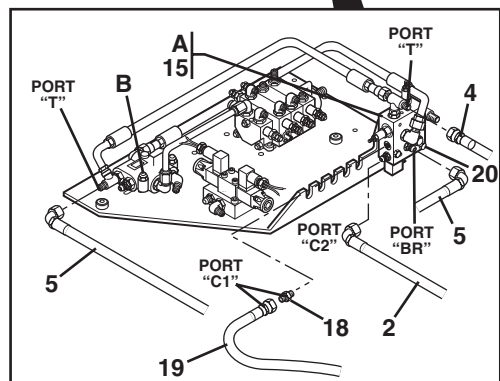

UNDERSIDE VIEW OF VALVE PLATE. REFER TO VALVE PLATE ASSEMBLY PAGE FOR BREAKDOWN.