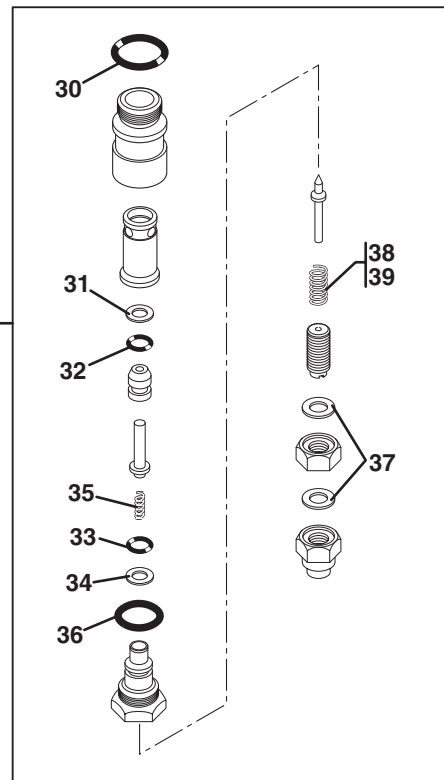

MAIN CONTROL VALVE (S/N 9B0499 & BEFORE)

MAIN CONTROL VALVE (S/N 9B0499 & BEFORE)

Item No.	Part Number	Qty.	Description
1	8902104	1	Main Control Valve (Includes Items 1 thru 43)
	8902504	1	Section, Inlet (Includes one of Item 6)
2	8033215	1	Section, Outlet
3	8033158	1	Section, Boom Hoist (Includes Items 6 thru 17)
4	8033159	2	Section, Boom Extend/Fork Tilt (Includes Items 6 thru 17)
5	8033160	1	Section, Frame Tilt (Includes Items 6 thru 16 & 18)
6	See Kits	1	O-Ring
7	See Kits	2	Screw, Cap, Socket Hd
8	See Kits	1	Cap, Spool
9	See Kits	1	End, Spool
10	See Kits	2	Seat, Spring
11	See Kits	2	Wiper
12	See Kits	2	O-Ring
13	See Kits	2	Plate, Seal
14	See Kits	2	Screw, Mach, Round Head
15	See Kits	1	Poppet, C.V.
16	See Kits	1	Spring
17	8033161	1	Spring (Used on Items 3 & 4)
18	8033162	1	Spring (Used on Item 5 Only)
19	8033216	1	Relief Valve, Main - Preset at 3000 ± 50 psi (Includes Items 20 thru 27)
20	See Kits	2	O-Ring
21	See Kits	1	Ring, Backup
22	See Kits	1	O-Ring
23	See Kits	1	O-Ring
24	See Kits	1	Ring, Backup
25	See Kits	1	Spring
26	See Kits	1	Spring
27	See Kits	1	O-Ring
28	8033164	5	Relief Valve, Port - Preset at 2650 ± 50 psi (Includes Items 30 thru 38)
29	8033150	2	Relief Valve, Port - Preset at 1200 ± 50 psi (Includes Items 30 thru 37 & 39)
30	See Kits	1	O-Ring
31	See Kits	1	Ring, Backup
32	See Kits	1	O-Ring
33	See Kits	1	O-Ring
34	See Kits	1	Ring, Backup
35	See Kits	1	Spring
36	See Kits	1	O-Ring
37	See Kits	2	O-Ring
38	See Kits	1	Spring (Used on Item 28 Only)
39	See Kits	1	Spring, (Used on Item 29 Only)
40	See Kits	2	Nut, Special
41	See Kits	1	Rod, Tie
42	See Kits	2	Rod, Tie
43	See Kits	4	Nut, Special
			<u>KITS</u>
44	8902525	1	Rebuild Kit For Sections Items 3 & 4 (Includes 5 of Item 6 and listed quantities of Item 7 thru 17)
45	8902526	1	Rebuild Kit For Sections Items 5 (Includes 5 of Item 6 and listed quantities of Item 7 thru 16 & 18)
46	8033218	1	Seal & Spring Kit For Main Relief Valve Item 19 (Includes Items 20 thru 27)
47	8902495	1	Seal & Spring Kit For Port Relief Valve Item 28 (Includes Items 30 thru 38)
48	8033219	1	Seal & Spring Kit For Port Relief Valve Item 29 (Includes Items 30 thru 37 & 39)
49	8903013	1	Tie Rod Kit (Includes Items 40 thru 43)