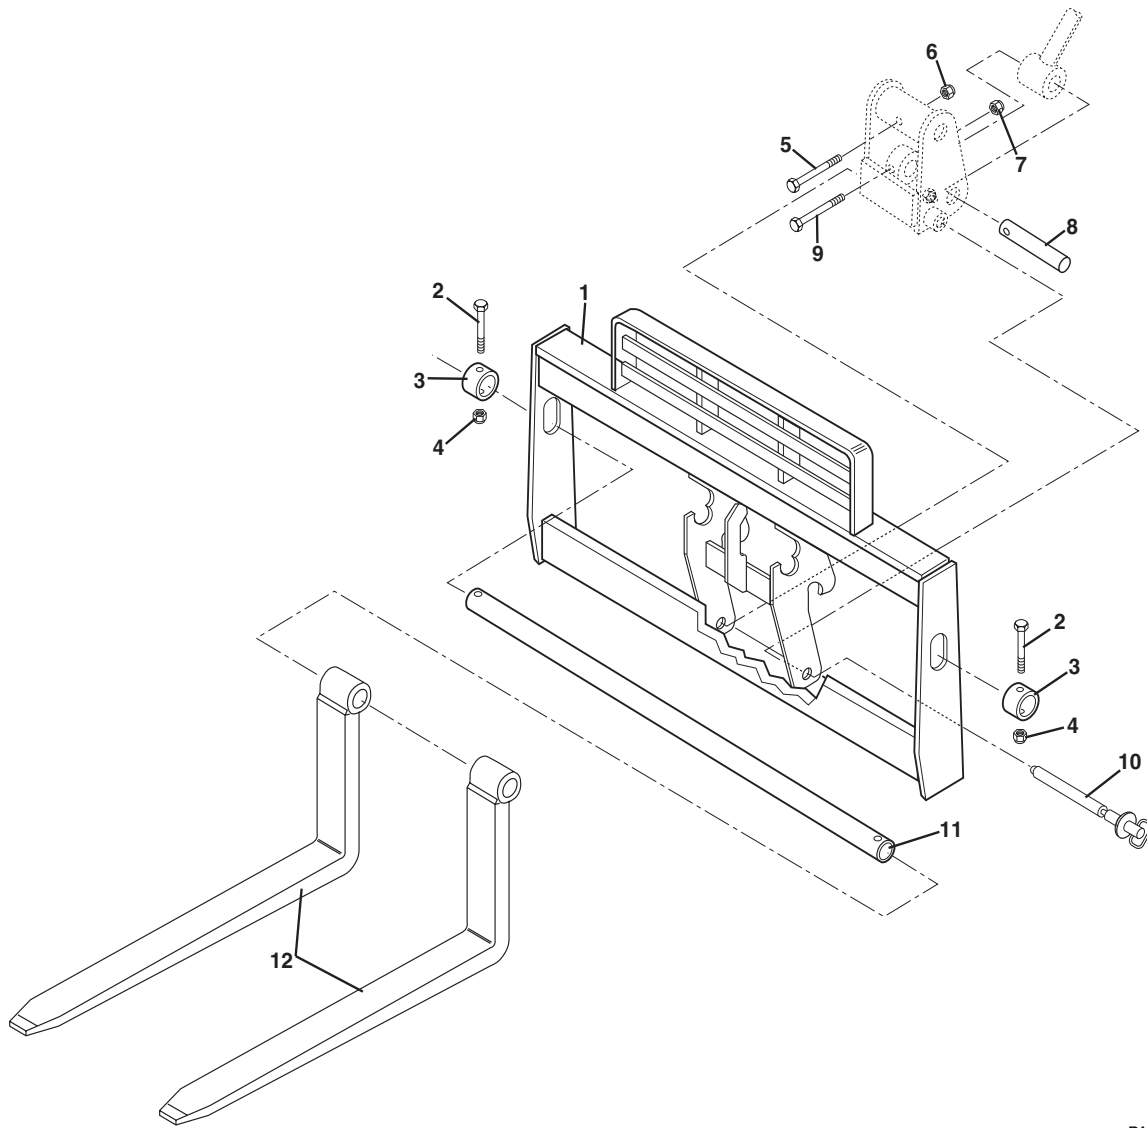

CARRIAGE 48"

PA0750

Item No.	Part Number	Qty.	Description
1	7083054	1	Carriage, 48"
2	8303634	2	Screw, Hex Hd Cap, 5/8-11 x 4
3	7086471	2	Collar
4	8305643	2	Locknut, 5/8-11
5	8303666	1	Screw, Hex Hd Cap, 5/8-11 x 5
6	8305643	1	Locknut, 5/8-11
7	8305644	1	Locknut, 1/2-13
8	7083992	1	Pin, Rod End, Fork Cylinder
9	8303772	1	Screw, Hex Hd Cap, 1/2-13 x 5
10	7087002	1	Pin, Lock
11	7083912	1	Shaft
12	7048233	2	Fork, Pallet 48 x 4