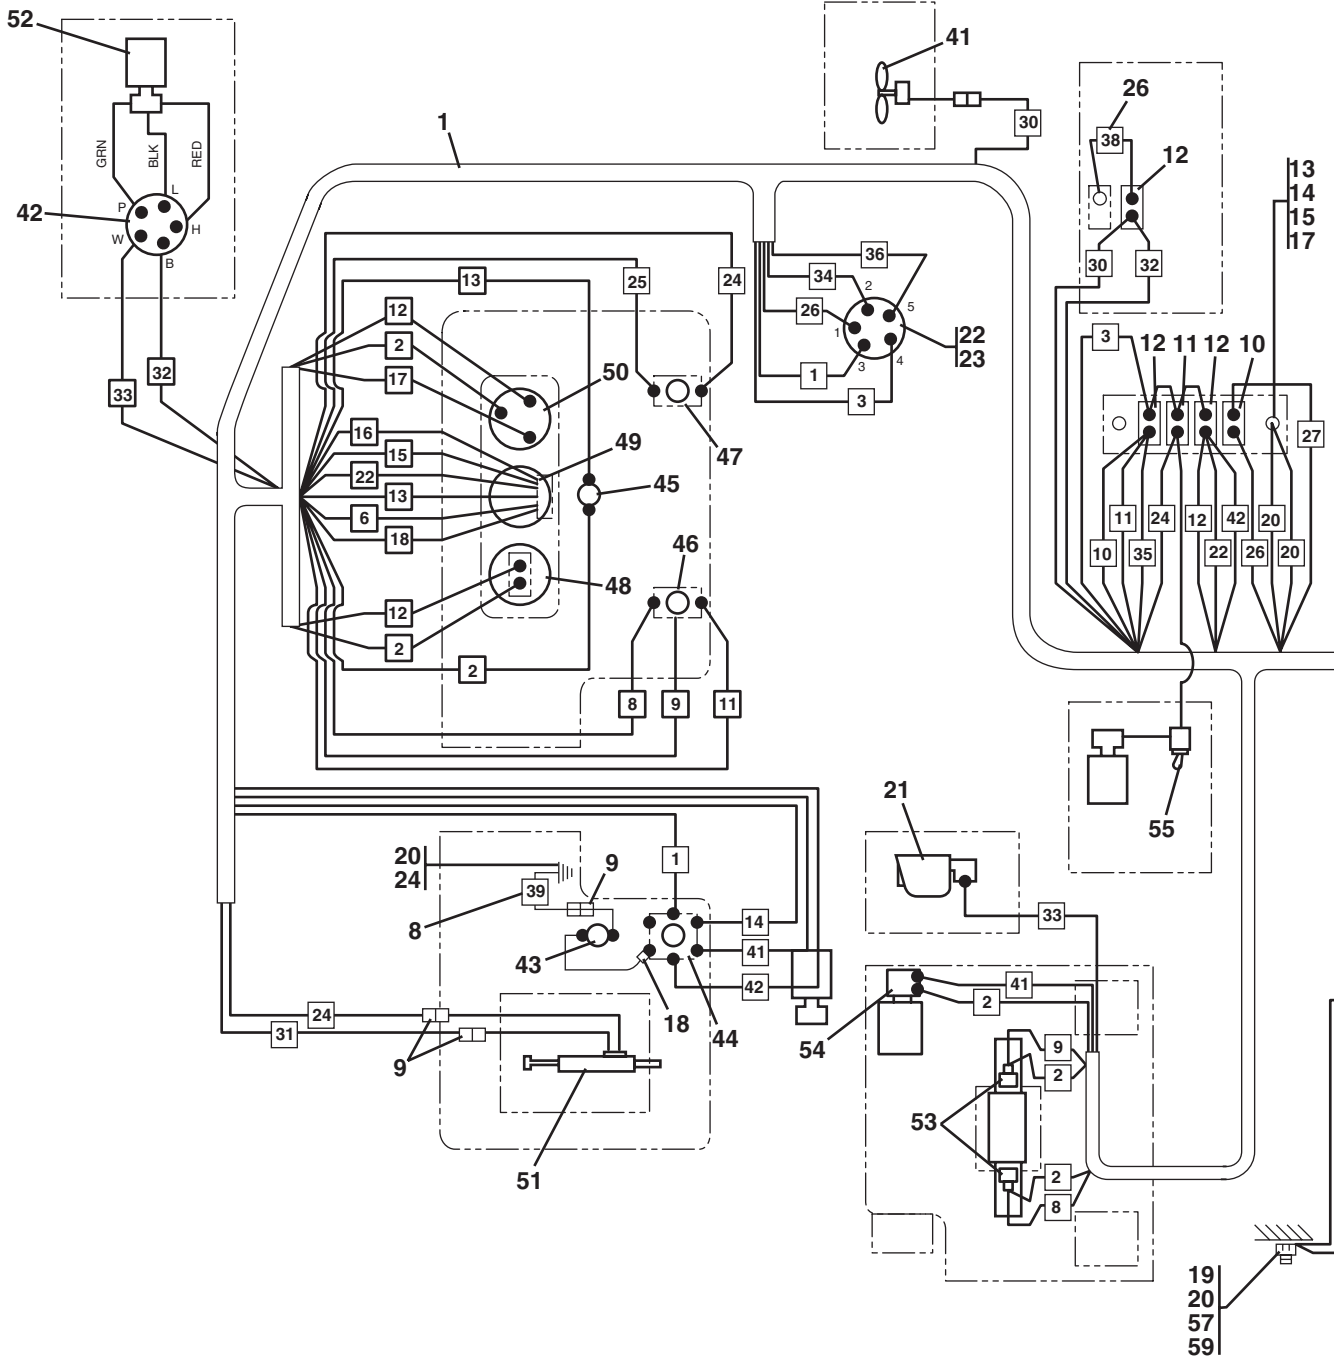

ELECTRIC SYSTEM (S/N 9B0500 & BEFORE)