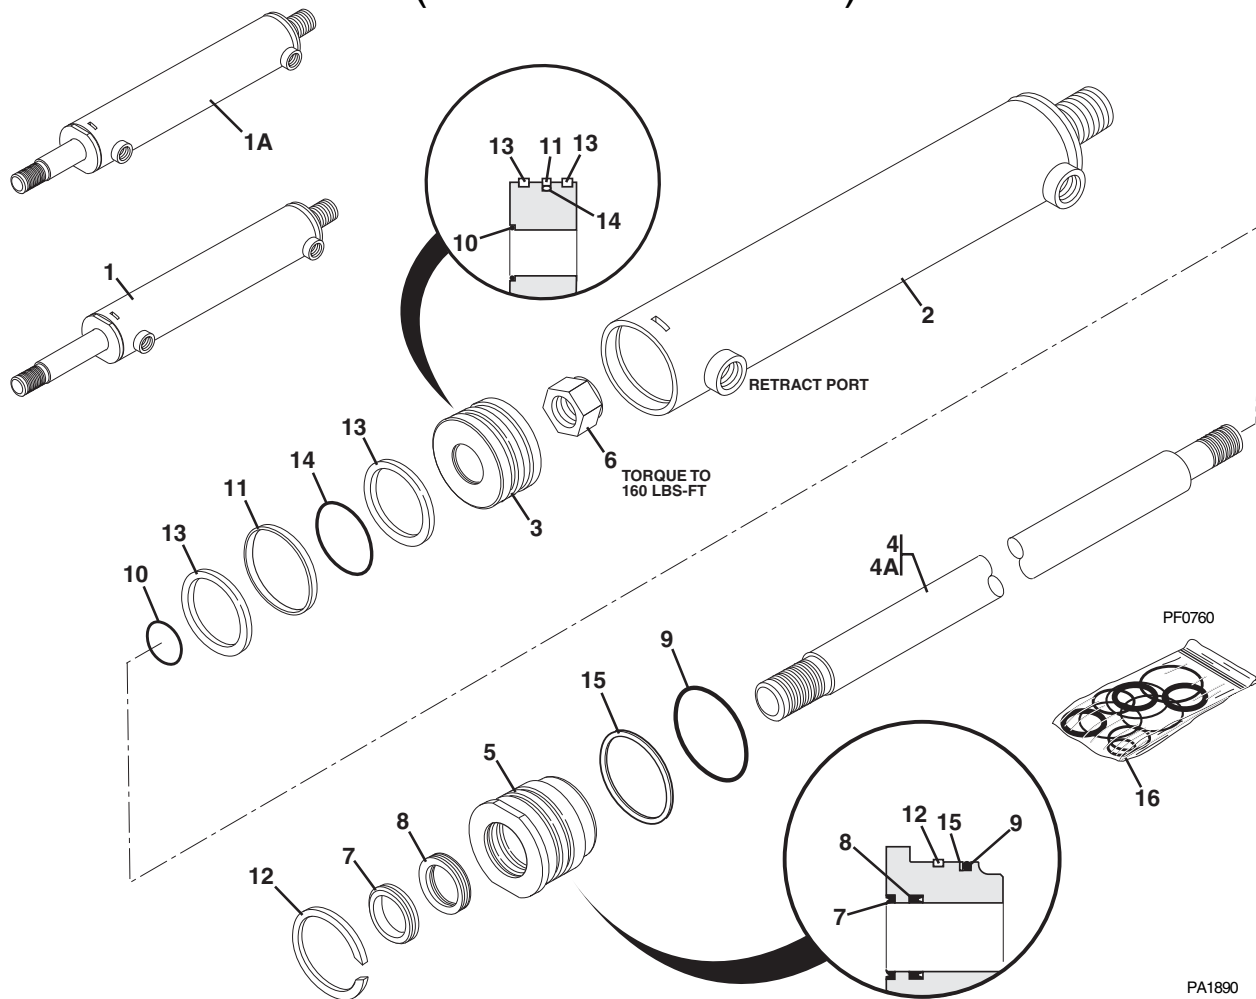

STEERING CYLINDER (S/N 3102 & AFTER)

Item No.	Part Number	Qty.	Description
1	8034685	2	Steering Cylinder - Right Front & Left Rear
1A	8034686	2	Steering Cylinder - Left Front & Right Rear
			* Note: Quantities Listed Below Are For 1 Cylinder Only
2	NSS	1	Barrel Assembly
3	8034827	1	Piston
4	8034825	1	Rod - 17.17" Long
4A	8034826	1	Rod - 16.17" Long
5	8034828	1	Gland
6	8034824	1	Locknut
7	See Kit	1	Wiper, Rod
8	See Kit	1	Seal, U-Cup
9	See Kit	1	O-Ring
10	See Kit	1	O-Ring
11	See Kit	1	Seal, Piston
12	See Kit	1	Wire Retainer
13	See Kit	2	Wear Ring
14	See Kit	1	Expander
15	See Kit	1	Backup Ring
			KITS
16	8034690	1	Seal Kit, Steering Cylinder (Includes Items 7 thru 15)