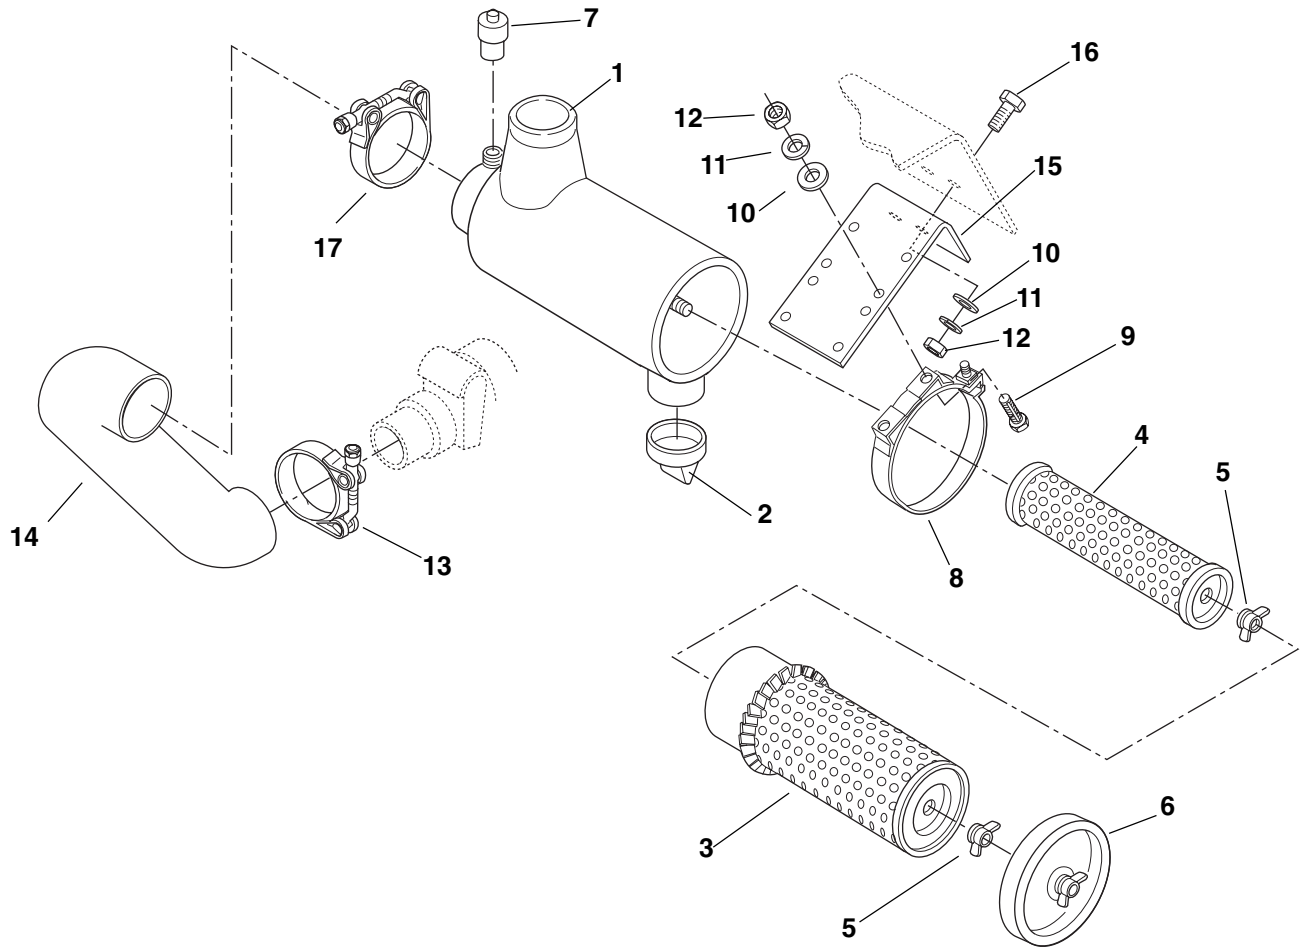

AIR CLEANER

(CUMMINS 4BT3.9 - TURBO S/N 0F1186 AND AFTER)

PA1351

Item No.	Part Number	Qty.	Description
1	8273013	1	Air Cleaner Assembly (Includes Items 2 thru 6)
2	8032764	1	Valve, Vacuator
3	8273237	1	Element, Primary
4	8273238	1	Element, Safety
5	8273272	2	Nut Assembly
6	8032762	1	Cover, End
7	8273241	1	Indicator, Service, 25 inch
8	8273240	2	Band, Mounting, Air Cleaner
9	8303697	4	Screw, Cap, Hex Hd, 5/16-18 x 3/4
10	8307203	6	Washer, Flat, 5/16
11	8307004	6	Lockwasher, 5/16
12	8305006	6	Nut, Hex, 5/16-18
13	8405305	1	Clamp, Hose, 3.38 to 3.69 inch
14	7118702	1	Hose, Intake
15	7091902	1	Bracket, Air Cleaner
16	8303739	2	Screw, Hex Hd Cap, 5/16-18 x 1-1/4 Gr5
17	8405307	1	Clamp, Hose, 3.81 to 4.13 inch