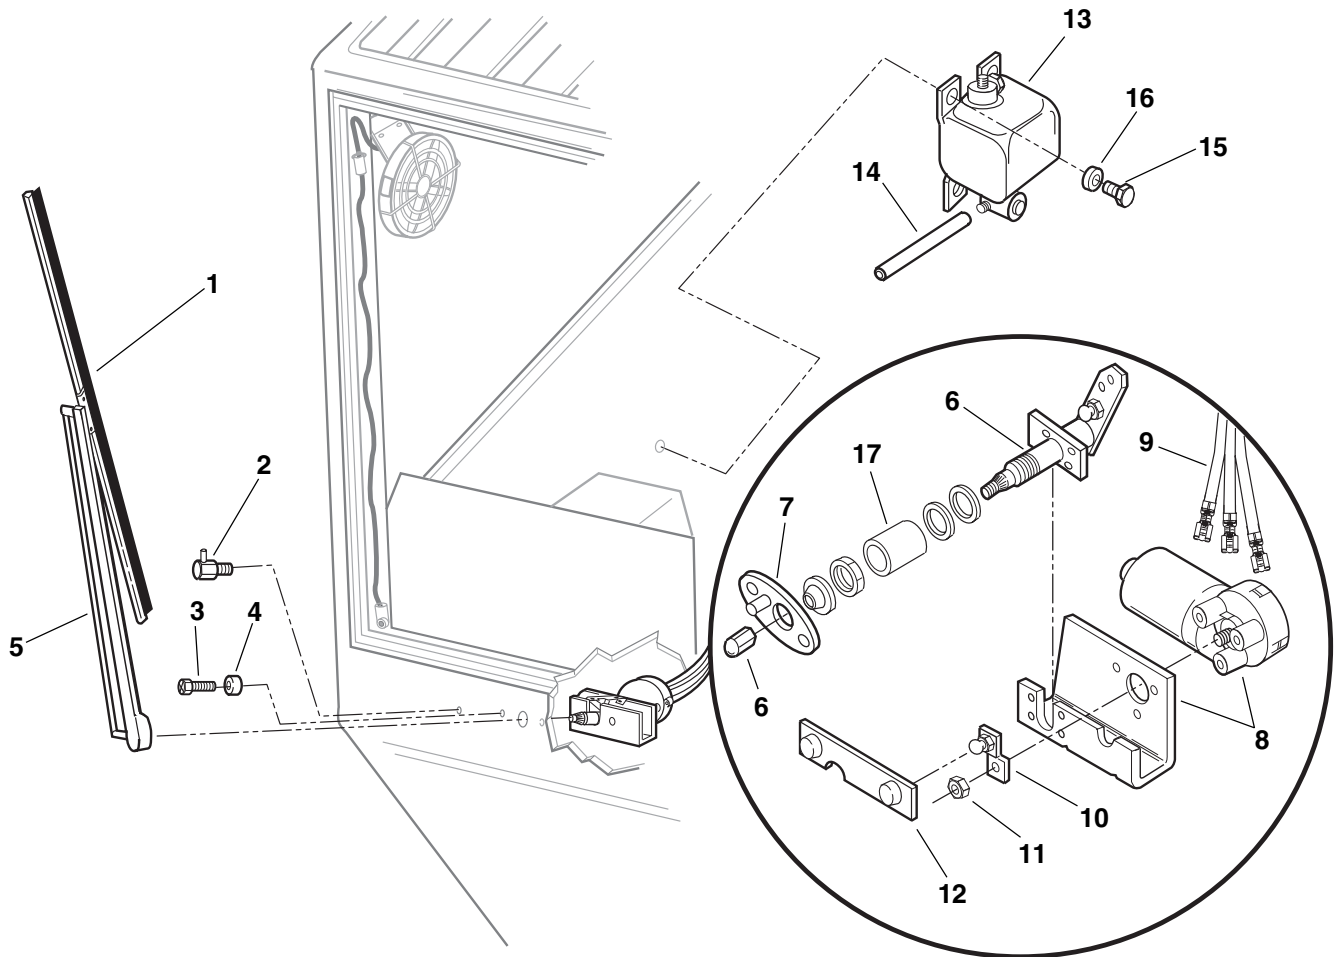

WINDSHIELD WIPER (OPTIONAL CLOSED CAB ONLY)

PA0132

Item No.	Part Number	Qty.	Description
1	8866220	1	Blade, Wiper, 22" (S/N 8L0327 & Before)
	8866381	1	Blade, Wiper, 22" (S/N 8L0328 & After)
2	8033101	1	Nozzle, Washer
3	8033110	2	Screw, 1/4-28 x 3/4
4	8307109	2	Washer, Flat, 1/4
5	8033106	1	Arm, Wiper, 22" (S/N 8L0327 & Before)
	8866382	1	Arm, Wiper, 22" (S/N 8L0328 & After)
6	8866492	1	Shaft and Pivot Assembly
7	8033107	1	Adapter, Panto
8	8033102	1	Motor Assembly, Wiper (S/N 8L0327 & Before)
	7112511	1	Motor Assembly, Wiper (S/N 8L0328 & After)
9	8033103	1	Cable, Wiper
10	8866437	1	Arm, Drive
11	8305006	1	Nut, Hex, 5/16-18
12	8033104	1	Link, Connection
13	8033065	1	Washer Reservoir Assembly
14	8033075	1	Hose, Washer, 120" (Cut to fit)
15	8303776	3	Bolt, Hex Hd, 1/4-20 x 1/2
16	8307109	3	Washer, Flat, 1/4
17	8033105	1	Spacer