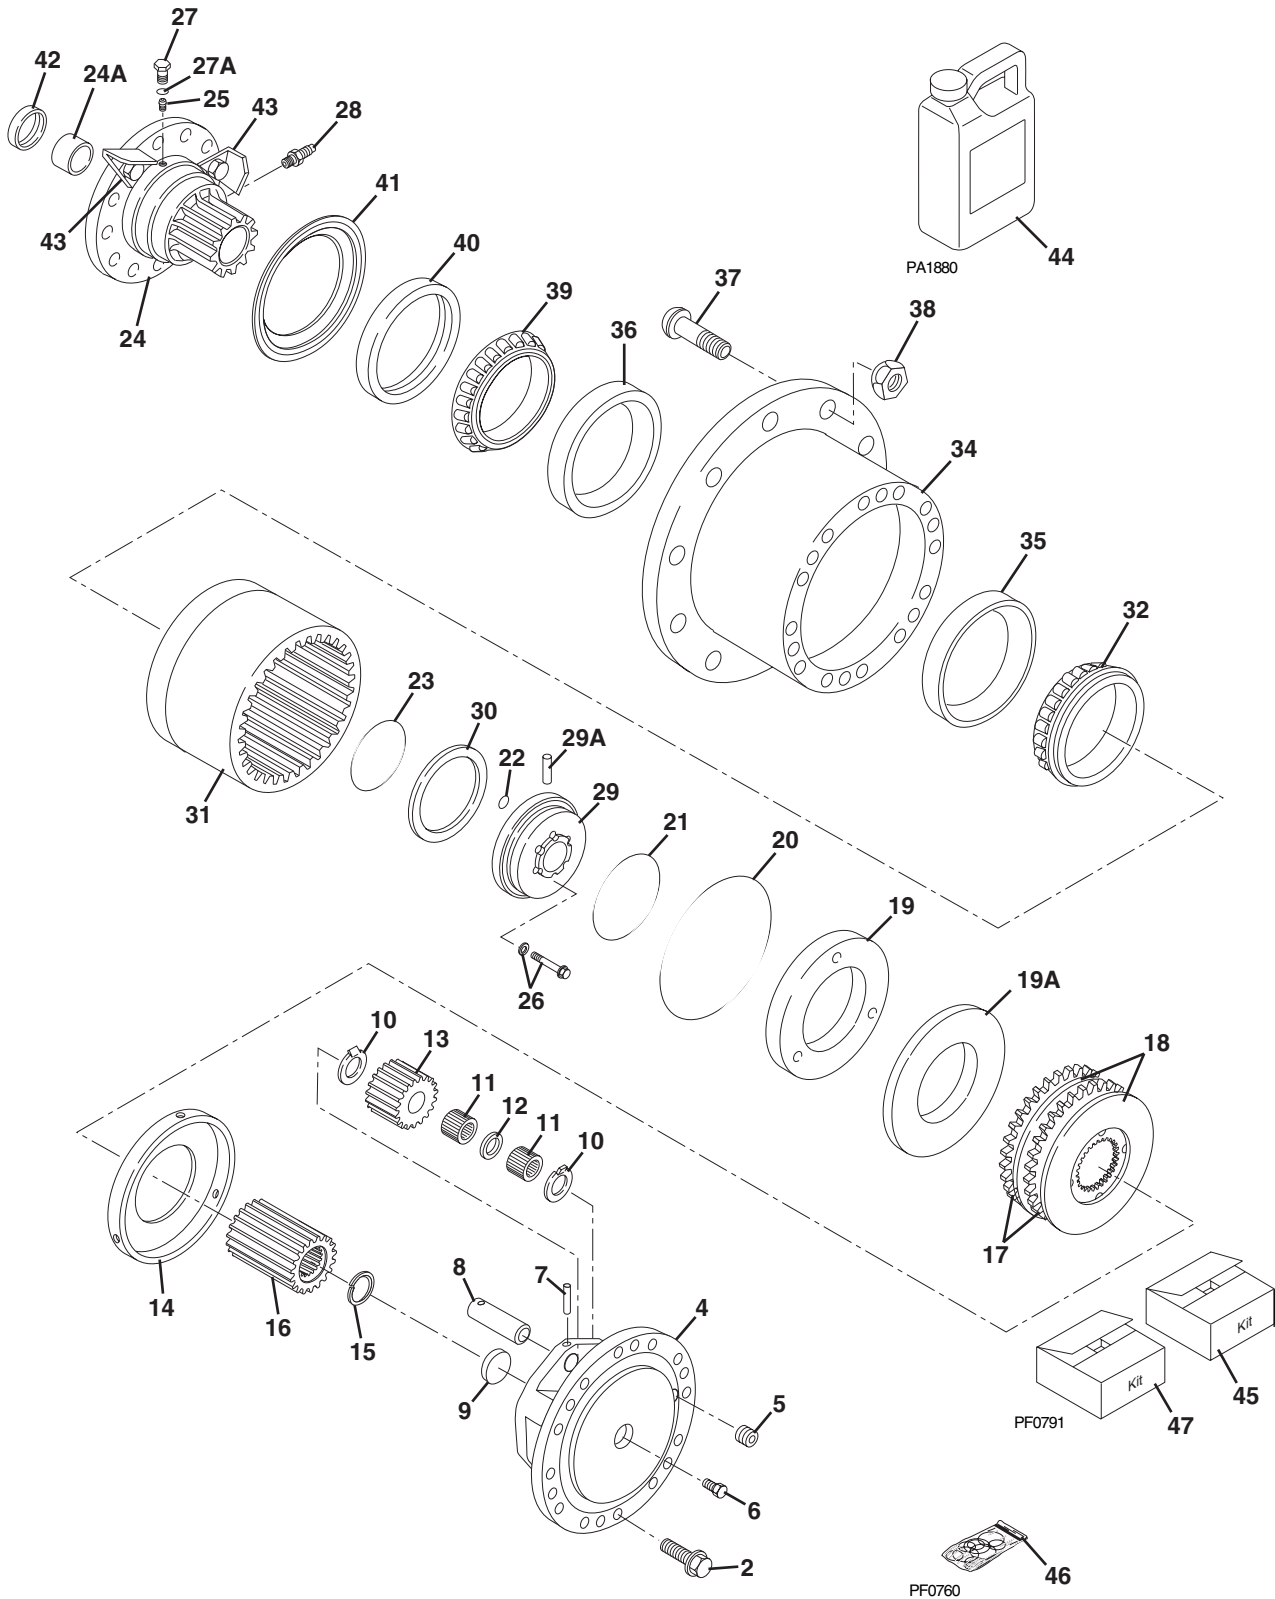

WHEEL END - WITH SERVICE BRAKES (REAR AXLE ONLY - S/N 6036-2338 AND AFTER)

WHEEL END - WITH SERVICE BRAKES

(REAR AXLE ONLY - S/N 6036-2338 AND AFTER)

Item No.	Part Number	Qty.	Description
Note: Quantities for items 2 thru 43 are for one wheel end assembly			
1	8034587	2	Wheel End Assembly (Includes Items 2 thru 43)
2	8032906	18	Screw, Hex Hd, Self Locking
3	8033012	1	Planetary Gear Assembly (Includes Items 4 thru 14)
4	8032903	1	Flange, Planetary Drive
5	8032895	1	Plug, Pipe
6	8032894	1	Plug, Hex Hd
7	8032900	3	Pin, Roller
8	8032899	3	Shaft, Planet Gear
9	8032896	1	Washer, Drive Flange
10	8032901	6	Washer, Keyed
11	8032898	150	Bearing, Single Roller
12	8032897	3	Washer, Planet Gear
13	8032902	3	Gear, Spur
14	8032904	1	Plate, Lining Stop
15	8032908	1	Ring, Snap
16	8032907	1	Gear, Spur
17	N.S.S	2	Plate, Lining Stop (See Kits)
18	N.S.S	2	Disc Assembly (See Kits)
19	8032912	1	Piston
19A	8033248	1	Plate, Spacer
20	8032924	1	O-Ring (See Kits)
21	8032925	1	O-Ring (See Kits)
22	8032922	2	O-Ring (See Kits)
23	8032923	1	O-Ring (See Kits)
24	See Kits	1	Spindle Assembly (Includes Items 24A & 25)
24A	8032978	1	Bushing, Spindle
25	8032826	1	Seat, Bleeder (See Kits)
26	8034584	6	Screw 12 Pt Cap 1/2"
26A	8034585	6	Washer, Flat 1/2"
27	8032984	1	Plug, Bleeder
27A	8032985	1	O-Ring, Bleeder Plug
28	8032848	1	Fitting, Brake
29	8034586	1	Retainer, Bearing Adjuster Ring (Includes Item 29A)
29A	8032949	1	Tubing, Brake
30	8032972	AR	Shim, Adjusting, 0.010
	8032973	AR	Shim, Adjusting, 0.020
	8032974	AR	Shim, Adjusting, 0.030
31	8032910	1	Gear, Planetary
32	8032913	1	Cone, Roller Bearing
33	8032879	1	Hub Assembly (Includes Items 34 thru 37)
34	8032890	1	Hub, Planetary
35	8032891	1	Cup, Roller Bearing
36	8032892	1	Cup, Roller Bearing
37	8032893	10	Bolt, Wheel, RH
38	8786516	10	Nut, Wheel
39	8032914	1	Cone, Roller Bearing
40	8032983	1	Seal, Oil (See Kits, Page 3.11)
41	8032926	1	Deflector, Seal
42	8032982	1	Seal, Oil (See Kit, Page 3.11)
43	8033226	2	Scraper
44	8522042	AR	Fluid, Special Wet Disc Brake, 1 GAL.
Kits			
45	8034583	1	Service Kit, Spindle (Includes Items 24, 24A, 25, 26 & 26A)
46	8032957	1	Wet Brake Seal Kit (Includes Items 20 thru 23)
47	7095841	1	Service Kit, Brake Discs and Plates (Includes Items 17 & 18)