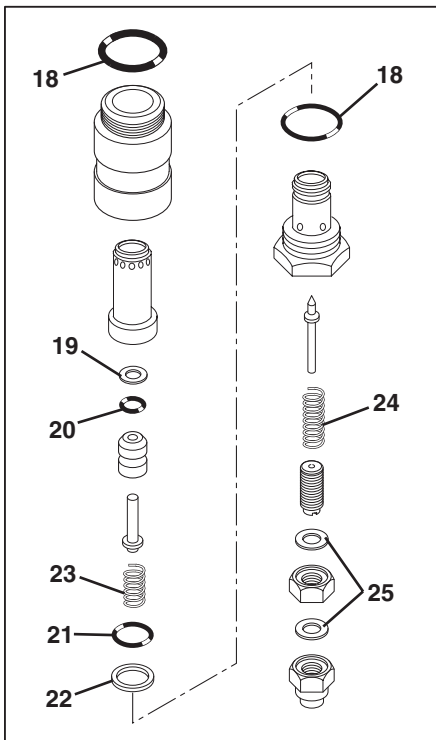

MAIN CONTROL VALVE (S/N 9B0500 & AFTER)

PA0664

MAIN CONTROL VALVE (S/N 9B0500 & AFTER)

Item No.	Part Number	Qty.	Description
1	8902129	1	Main Control Valve (Includes Items 1 thru 42)
2	8902504	1	Section, Inlet (Includes one of Item 5)
3	8033215	1	Section, Outlet
4	8033158	1	Section, Boom Raise/Lower (Includes Items 5 thru 16)
5	8033159	1	Section, Boom Extend/Retract (Includes Items 5 thru 16)
6	See Kits	1	O-Ring
7	See Kits	1	Poppet, C.V.
8	See Kits	1	Spring
9	See Kits	2	Screw, Socket Hd Cap
10	See Kits	1	Cap, Spool
11	See Kits	1	End, Spool
12	See Kits	2	Seat Spring
13	8033161	1	Spring
14	See Kits	2	Wiper
15	See Kits	2	O-Ring
16	See Kits	2	Plate, Seal
17	See Kits	2	Screw, Machine, Round Hd
18	8033164	1	Relief Valve, Main - Preset at 2650 ± 50 psi (Includes Items 18 thru 25)
19	See Kits	2	O-Ring
20	See Kits	1	Ring, Backup
21	See Kits	1	O-Ring
22	See Kits	1	O-Ring
23	See Kits	1	Ring, Backup
24	See Kits	1	Spring
25	See Kits	1	Spring
26	See Kits	2	O-Ring
27	8033412	3	Relief Valve, Port - Preset at 2850 ± 50 psi (Includes Items 27 thru 35)
28	See Kits	1	O-Ring
29	See Kits	1	Ring, Backup
30	See Kits	1	O-Ring
31	See Kits	1	O-Ring
32	See Kits	1	Ring, Backup
33	See Kits	1	Spring
34	See Kits	1	O-Ring
35	See Kits	1	Spring
36	See Kits	2	O-Ring
37	See Kits	2	Rod, Tie
38	See Kits	1	Rod, Tie
39	See Kits	4	Nut, Special
40	See Kits	2	Nut, Special
41	See Kits	1	Plug Assembly, SAE
42	See Kits	1	Plug
		1	O-Ring
			KITS
43	8033154	1	Rebuild Kit for Items 3 & 4 (Includes 3 of Item 5, listed quantities of Items 6 thru 16 & 40, 41 & 42)
44	8033218	1	Seal & Spring Kit for Main Relief Valve Item 17 (Includes Items 18 thru 25)
45	8902495	3	Spring & Seal Kit for Port Relief Valve Item 26 (Includes Items 27 thru 35)
46	8903011	1	Tie Rod Kit (Includes Items 36 thru 39)