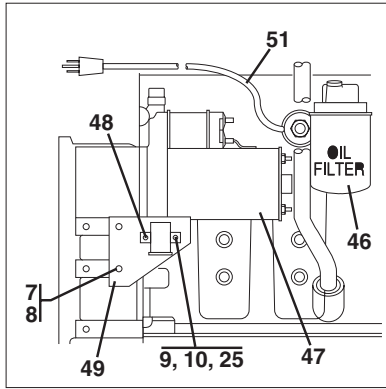

ENGINE RADIATOR AND OIL COOLER MOUNTING (CUMMINS 4BT3.9 - TURBO - S/N 6036-1526 AND AFTER)