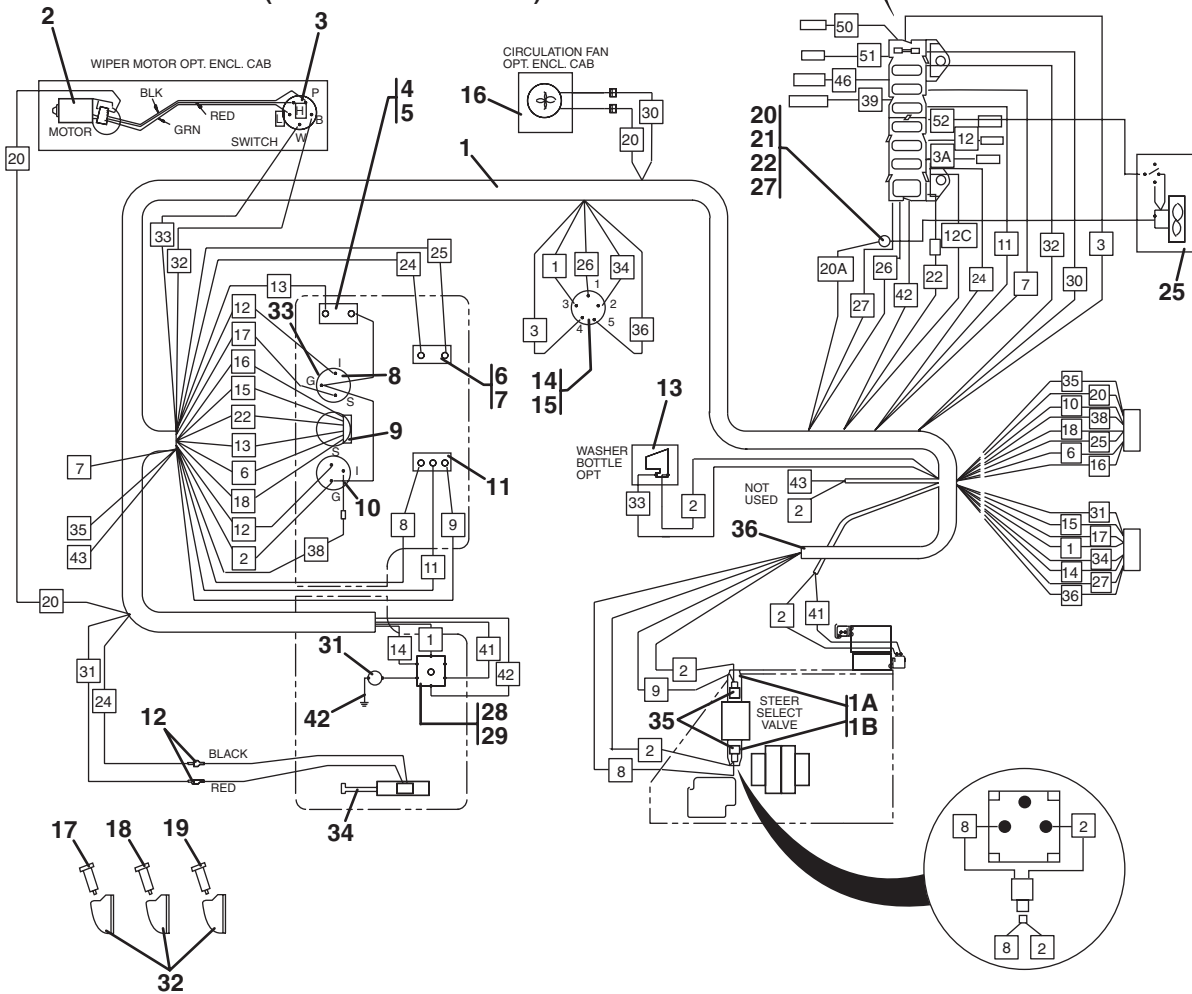

**PREVIOUS CAB HARNESS PROTECTIVE DEVICES
(S/N 9B0501 THRU 1882)**

(S/N 1883 & AFTER)

PA1083