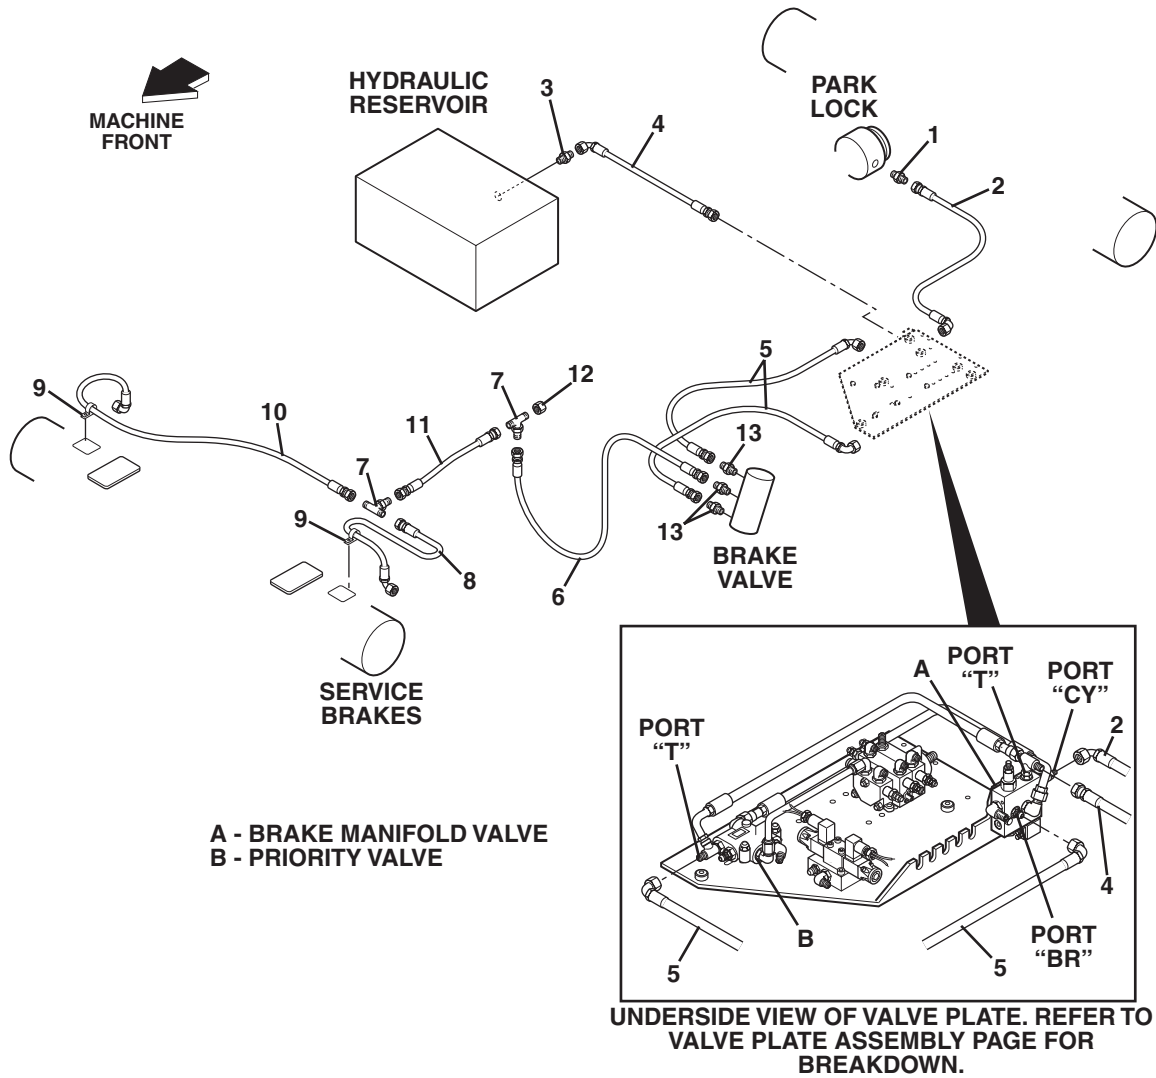

BRAKE CIRCUITS - W/2 WHEEL SERVICE BRAKES

(S/N 9B0500 THRU 0e1179)

BRAKE CIRCUITS - W/2 WHEEL SERVICE BRAKES (S/N 9B0500 THRU 0e1179)

Item No.	Part Number	Qty.	Description
1	8760113	1	Connector, Straight, SAE 4-4 - male JIC 37° x male str. thd. O-ring
2	6605152	1	Hose Assembly, Park Lock
3	8760036	1	Connector, Straight, SAE 6-8 - male JIC 37° x male NPT
4	2712072	1	Hose Assembly, Brake Manifold Valve to Tank
5	2712332	2	Hose Assembly, Brake Drain
6	2710672	1	Hose Assembly, Brake Output
7	8760455	2	Tee, Bulkhead, Male Branch, SAE 6 - Male JIC 37°
8	2712092	1	Hose Assembly, Left Front Service Brake
9	8406105	2	Clamp, 3/4 ID
10	2712022	1	Hose Assembly, Right Front Service Brake
11	2711492	1	Hose Assembly
12	8760488	1	Cap, SAE 6 - JIC 37°
13	8760110	3	Connector, Straight, SAE 6-8 - male JIC 37° x male str. thd. O-ring