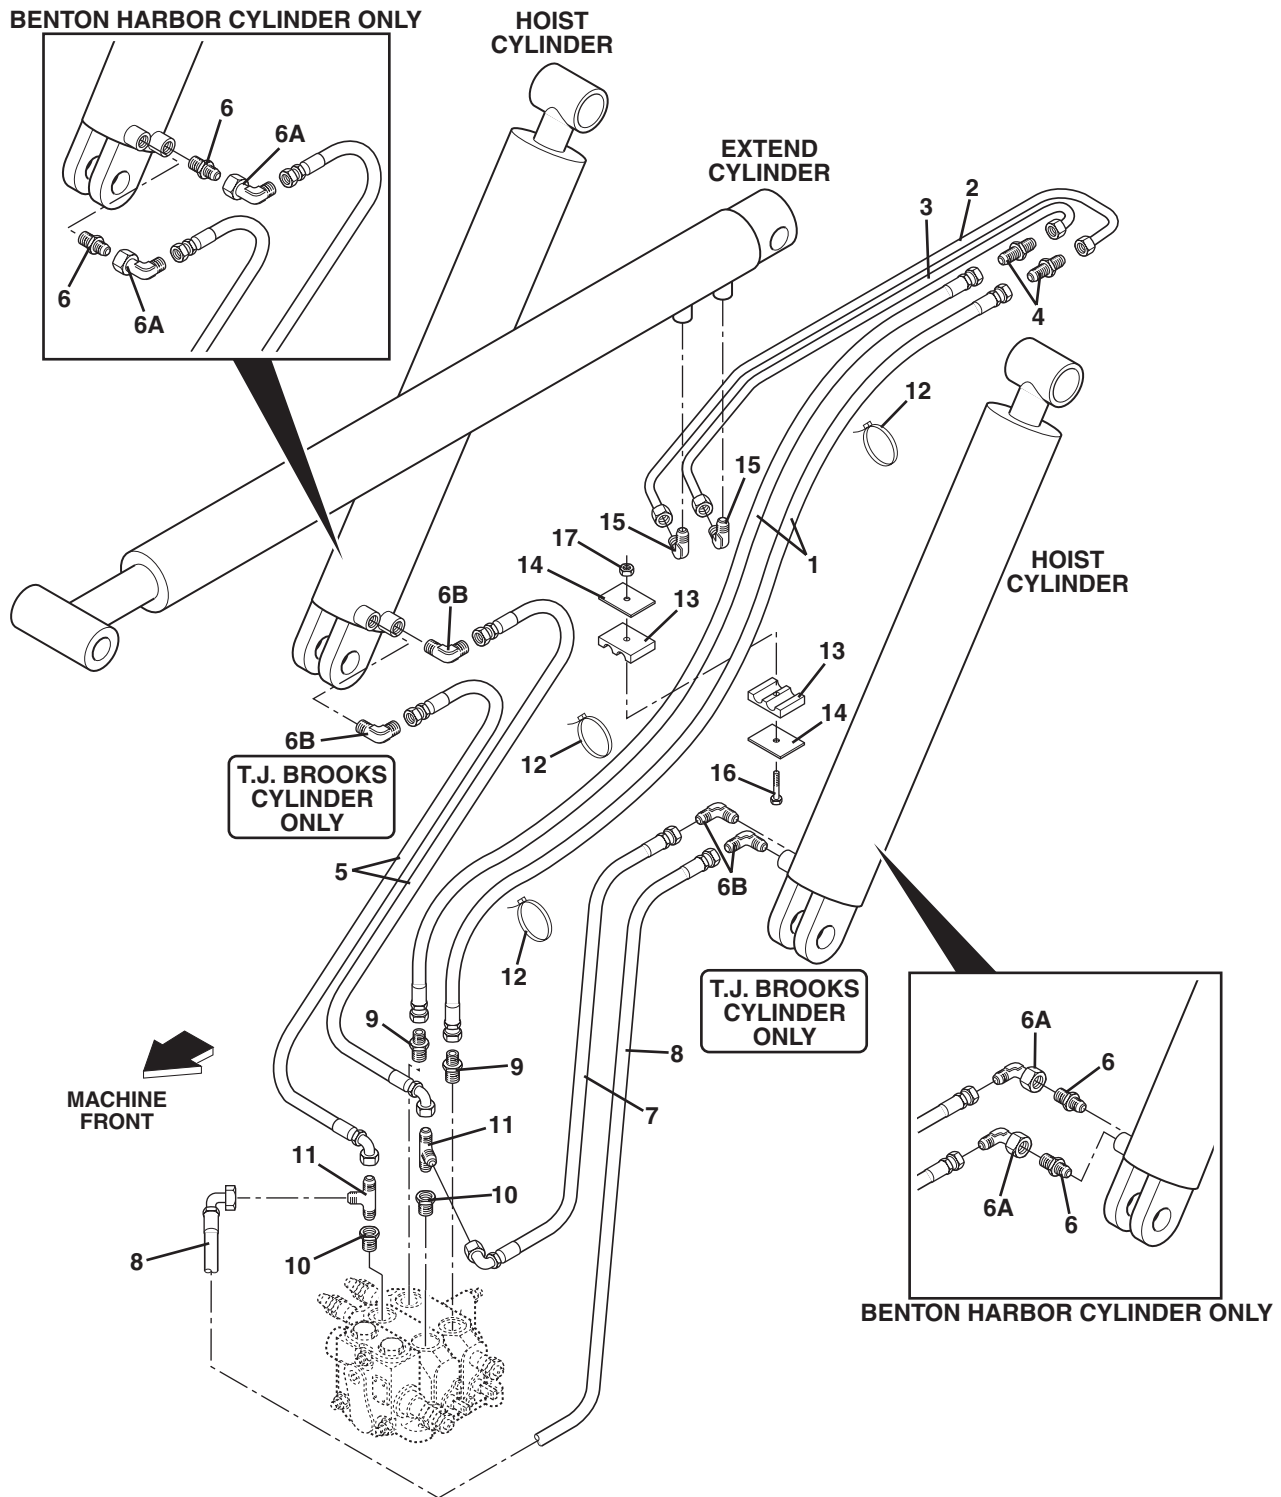

BOOM RAISE/LOWER & EXTEND/RETRACT CIRCUITS (S/N 9B500 & AFTER w/CABLE CONTROLLED JOYSTICK)

BOOM RAISE/LOWER & EXTEND/RETRACT CIRCUITS (S/N 9B500 & AFTER w/CABLE CONTROLLED JOYSTICK)

Item No.	Part Number	Qty.	Description
1	2711862	2	Hose Assembly, Extend Cylinder
2	7081833	1	Tube Assembly
3	7081843	1	Tube Assembly
4	8760037	2	Union, Bulkhead, Straight, SAE 10 - male JIC 37°
5	2711852	2	Hose Assembly, Right Hoist Cylinder
6	8760109	4	Connector, Straight, SAE 12-12 - male JIC 37° x male str. thd. O-ring (Benton Harbor Cyl. Only)
6A	8760254	4	Elbow, 90° SAE 12-12 - male JIC 37° x female JIC 37° swivel (Benton Harbor Cyl. Onyl)
6B	8760305	4	Elbow, 90° SAE 12-12 - male JIC 37° x female JIC 37° O-ring (T.J Brooks Cyl. Onyl)
7	2712132	1	Hose Assembly, Left Hoist Cylinder Rod
8	2712152	1	Hose Assembly, Left Hoist Cylinder Base
9	8760101	2	Connector, Straight, SAE 10-12 - male JIC 37° x male str. thd. O-ring
10	8760535	2	Reducer, SAE 12-8 - male str. thd. O-ring x female internal O-ring boss
11	8760510	2	Tee, Male Run, SAE 8-8 - male JIC 37° x male str. thd O-ring
12	8584002	3	Tie Wrap
13	8769127	1	Clamp Set, 1" ID - 2 Halves
14	8769128	2	Plate, Cover
15	8760304	2	Elbow, 90° SAE 10-10 - male JIC 37° x male str. thd. O-ring
16	8303752	1	Screw, Hex Hd Cap, 5/16-18 x 3-1/2
17	8305626	1	Locknut, 5/16-18