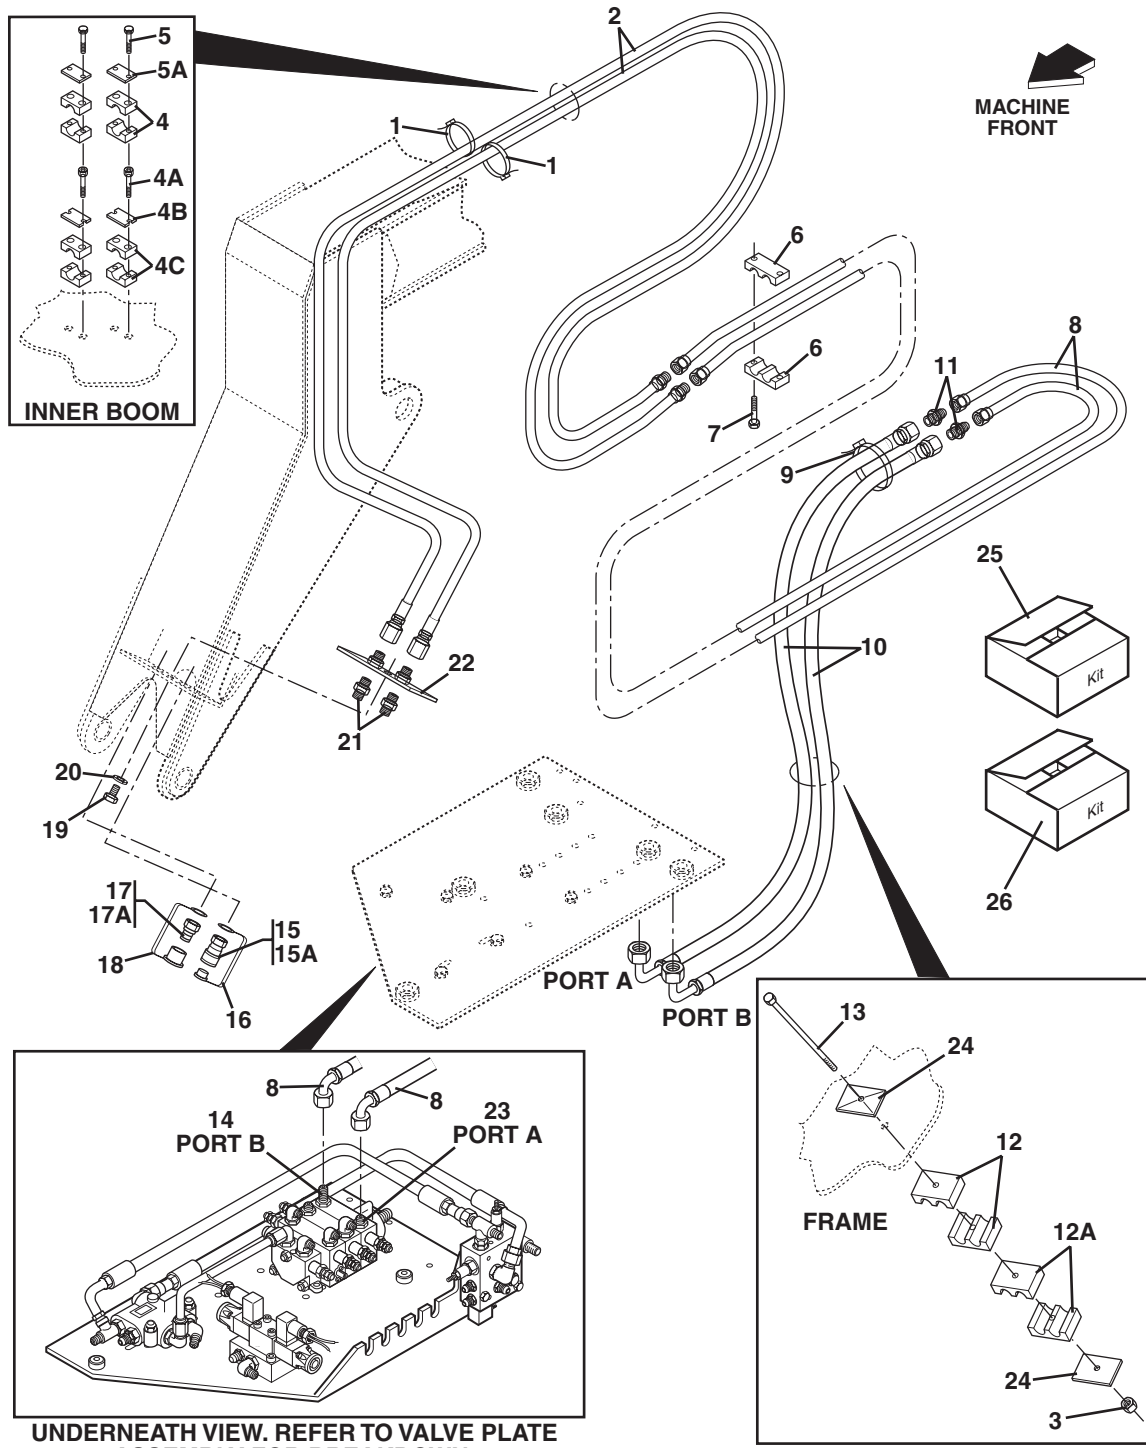

AUXILIARY HYDRAULIC CIRCUIT - OPTIONAL

(S/N 9B0500 THRU 6036-1316)

UNDERNEATH VIEW. REFER TO VALVE PLATE ASSEMBLY FOR BREAKDOWN.

AUXILIARY HYDRAULIC CIRCUIT - OPTIONAL

(S/N 9B0500 THRU 6036-1316)

Item No.	Part Number	Qty.	Description
1	8584007	2	Plastic Wrap
2	2712172	2	Hose Assembly, 3/8 ID
	2712922	2	Hose Assembly, 1/2 ID (For use with Quick Coupler Kit)
3	8305626	1	Locknut, 5/16-18 (Existing part shown on Page 5.4.1)
4	8769129	2	Clamp Set, Single (2 halves, 5/8 ID)
	7097491	4	Clamp Half, 3/4 ID (For interim use with 1/2 ID hose)
4A	8769155	2	Bolt, Stacking
4B	8769156	2	Plate, Stacking
4C	8769129	2	Clamp Set, Single (2 halves, 5/8 ID) (Existing part shown on Page 5.4.1)
5	8303728	4	Screw, Hex Hd Cap, 1/4-10 x 2-3/4
5A	8769146	2	Plate, Cover
6	8769126	3	Clmap Set, Single (2 halves, 1/2 ID)
7	8303690	2	Scew, Hex Hd Cap, 5/16-18 x 2
8	7084683	2	Tube Assembly
9	8584002	1	Tie Wrap
10	2712582	2	Hose Assembly
11	8760045	2	Union, Bulkhead, Straight, SAE 8 - male JIC 37°
12	8769139	1	Clamp Set, Single (2 halves, 3/4 ID) (Existing part shown on Page 5.4.1)
12A	8769139	1	Clamp Set, Single (2 halves, 3/4 ID)
13	8310081	1	Screw, Hex Hd Cap, 5/16-18 x 5 (Existing part shown on Page 5.4.1)
14	8760143	1	Connector, Long, SAE 8-8 - male JIC 37° x male str. thd O-ring
15	8420057	1	Quick Disconnect, Female 3/8 NPT (See also Item 15A)
15A	8640027	1	O-Ring, Viton - For high temperature Application of Item 15
16	8420059	1	Plug, Dust, SAE 6
17	8420056	1	Quick Disconnect, Male 3/8 NPT (See also Item 17A)
18	8420058	1	Cap, Dust, SAE 6
19	8303620	1	Screw, Hex Hd Cap, 3/8-16 x 1
20	8307005	1	Lockwasher 3/8
21	8540001	2	Nipple, Hex, 3/8 NPT
22	7085491	1	Plate, Junction
23	8760107	1	Connector, SAE #8 - JIC #8
24	8769128	2	Plate, Cover
			KITS
25	7096862	1	Kits, Quick Couplers
	8430005	1	Quick Disconnect, Female 3/4-16 ORB (Item 20, Page 5.8.2)
	8420055	1	Plug, Dust, SAE 8 (Item 21, Page 5.8.2.)
	8430006	1	Quick Disconnect, Male 3/4-16 ORB (Item 22, Page 5.8.2)
	8420053	1	Cap, Dust, SAE 8 (Item 23, Page 5.8.2)
	8760142	2	Connector, Swivel Nut, SAE 8-8 (Item 24, Page 5.8.2)
	8760045	2	Union, Bulkhead, Straight, SAE 8 - male JIC 37° (Item 25, Page 5.8.2)
	5713331	4	Washer, Flat (Used on forks with 0.983 dia. mtg. holes) (Item 26, Page 5.8.2)
26	7097662	1	Kit, Inner Boom (For auxiliary hydraulic retrofit)
	8303743	4	Screw, Hex Hd Cap, 1/4-10 x 1-1/2 (Item 5, Page 5.8.2)
	8769153	2	Plate, Cover (Item 6, Page 5.8.2)
	8769154	2	Clamp Set, Single (2 halves, 3/4 ID) (Item 7, Page 5.8.2)
	8769155	4	Bolt, Stacking (Item 8, Page 5.8.2)
	8769156	2	Plate, Stacking (Item 9, Page 5.8.2)
	7097644	1	Inner Boom (Item 1, Page 9.3)