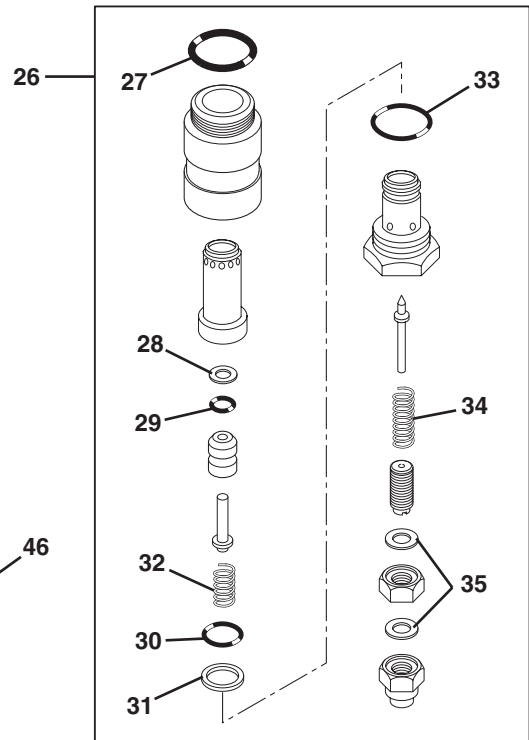

MAIN CONTROL VALVE (S/N 9B0500 & AFTER)

PA0664

MAIN CONTROL VALVE (S/N 9B0500 & AFTER)

Item No.	Part Number	Qty.	Description
1	8902129	1	Main Control Valve (Includes Items 1 thru 42)
2	8902504	1	Section, Inlet (Includes one of Item 5)
3	8033215	1	Section, Outlet
4	8033158	1	Section, Boom Raise/Lower (Includes Items 5 thru 16)
5	8033159	1	Section, Boom Extend/Retract (Includes Items 5 thru 16)
6	See Kits	1	O-Ring
7	See Kits	1	Poppet, C.V.
8	See Kits	1	Spring
9	See Kits	2	Screw, Socket Hd Cap
10	See Kits	1	Cap, Spool
11	See Kits	1	End, Spool
12	See Kits	2	Seat Spring
13	8033161	1	Spring
14	See Kits	2	Wiper
15	See Kits	2	O-Ring
16	See Kits	2	Plate, Seal
17	See Kits	2	Screw, Machine, Round Hd
18	8033164	1	Relief Valve, Main - Preset at 2650 ± 50 psi (Includes Items 18 thru 25)
19	See Kits	2	O-Ring
20	See Kits	1	Ring, Backup
21	See Kits	1	O-Ring
22	See Kits	1	O-Ring
23	See Kits	1	Ring, Backup
24	See Kits	1	Spring
25	See Kits	1	Spring
26	See Kits	2	O-Ring
27	8033412	3	Relief Valve, Port - Preset at 2850 ± 50 psi (Includes Items 27 thru 35)
28	See Kits	1	O-Ring
29	See Kits	1	Ring, Backup
30	See Kits	1	O-Ring
31	See Kits	1	O-Ring
32	See Kits	1	Ring, Backup
33	See Kits	1	Spring
34	See Kits	1	O-Ring
35	See Kits	1	Spring
36	See Kits	2	O-Ring
37	See Kits	2	Rod, Tie
38	See Kits	1	Rod, Tie
39	See Kits	4	Nut, Special
40	See Kits	2	Nut, Special
41	See Kits	1	Plug Assembly, SAE
42	See Kits	1	Plug
		1	O-Ring
			KITS
43	8033154	1	Rebuild Kit for Items 3 & 4 (Includes 3 of Item 5, listed quantities of Items 6 thru 16 & 40, 41 & 42)
44	8033218	1	Seal & Spring Kit for Main Relief Valve Item 17 (Includes Items 18 thru 25)
45	8902495	3	Spring & Seal Kit for Port Relief Valve Item 26 (Includes Items 27 thru 35)
46	8903011	1	Tie Rod Kit (Includes Items 36 thru 39)