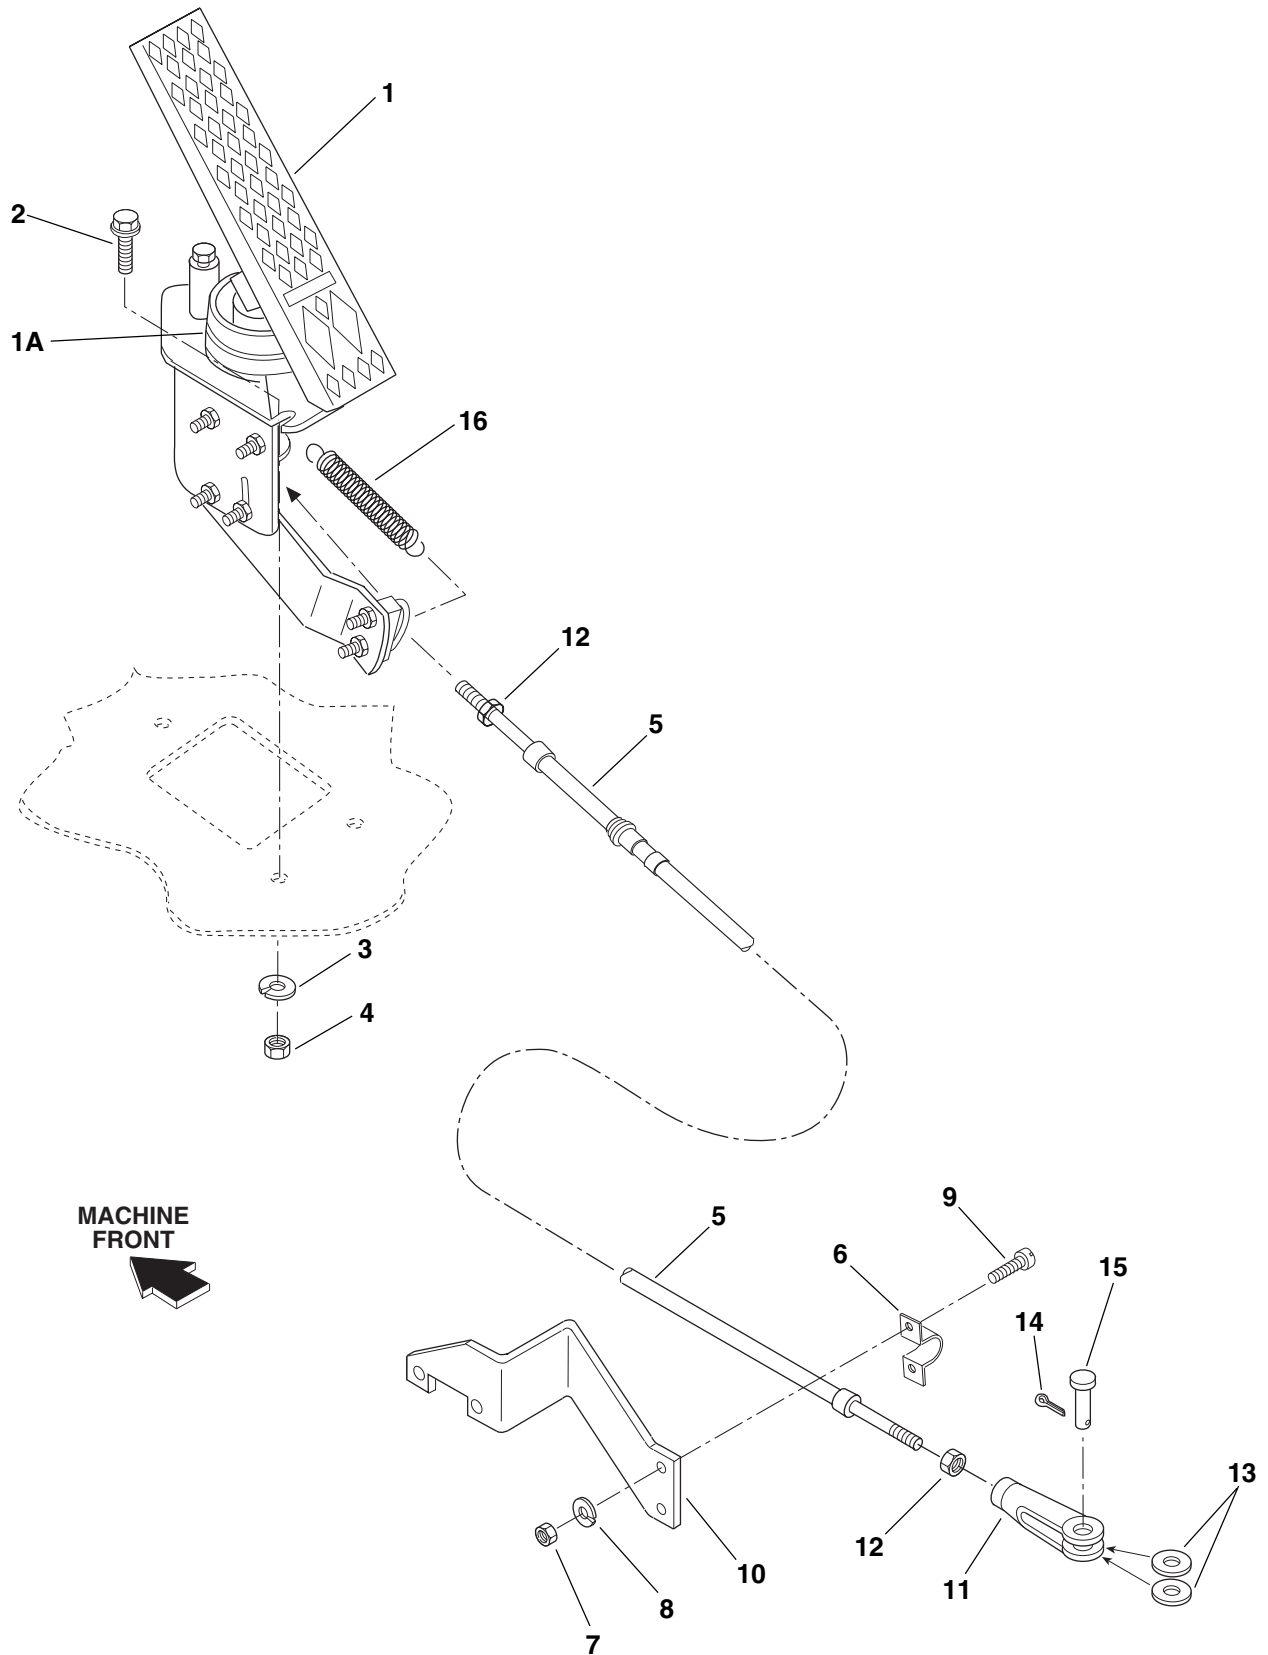

THROTTLE PEDAL CONTROL (PERKINS ENGINES)

PA0114

THROTTLE PEDAL CONTROL (PERKINS ENGINES)

Item No.	Part Number	Qty.	Description
1	8162003	1	Joystick (Includes Items 2 and 3)
1A	8033178	1	Knob
2	8303742	1	Boot
3	8307002	2	Cable, Control, 30" Long
4	8305004	4	Nut, Hex 1/4-28
5	8160053	2	Clevis, Cable
6	8160610	2	Pin, Clevis, 3/16 x 1
7	8305002	2	Pin, Hair, 1/16
8	8307003	2	Lockwasher, #10
9	8303837	2	Screw, Round Hd, #10-24 X 3/4
10	7077782	1	Bracket, Throttle Cable
11	8301002	1	Clevis, 1/4-28 X 2
12	8305402	2	Nut, Jam, 1/4-28
13	8307002	2	Washer, Flat, 1/4
14	8302449	1	Pin, Cotter
15	8301402	1	Pin, Yoke
16	8700116	1	Spring, Return