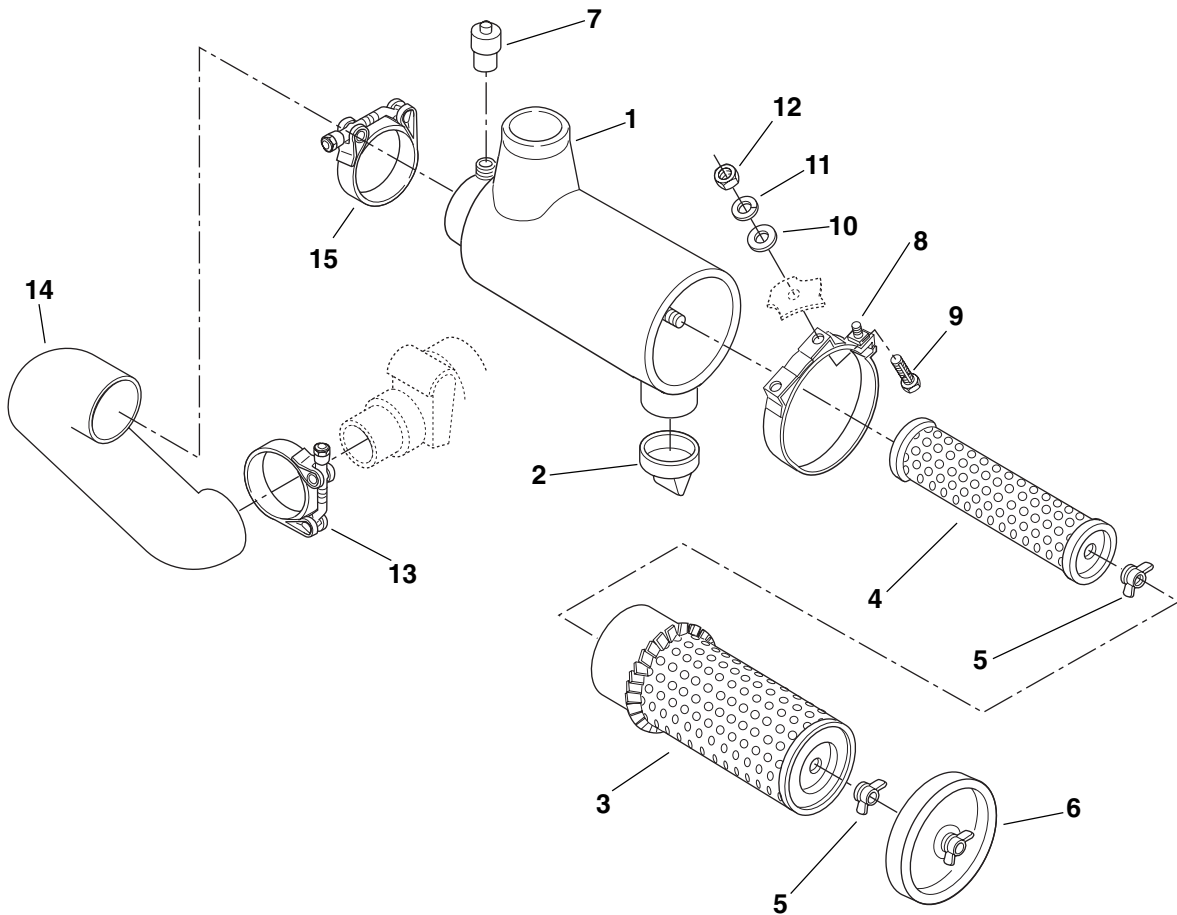

AIR CLEANER

(CUMMINS 4BT3.9 - TURBO S/N 0F1185 AND BEFORE)

PA1341

Item No.	Part Number	Qty.	Description
1	8273013	1	Air Cleaner Assembly (Includes Items 2 thru 6)
2	8032764	1	Valve, Vacuator
3	8273237	1	Element, Primary
4	8273238	1	Element, Safety
5	8273272	2	Nut Assembly
6	8032762	1	Cover, End
7	8273241	1	Indicator, Service, 25 inch
8	8273240	2	Band, Mounting, Air Cleaner
9	8303697	4	Screw, Cap, Hex Hd, 5/16-18 x 3/4
10	8307203	4	Washer, Flat, 5/16
11	8307004	4	Lockwasher, 5/16
12	8305006	4	Nut, Hex, 5/16-18
13	8405305	1	Clamp, Hose, 3.38 to 3.69 inch
14	7118702	1	Hose, Intake
15	8405307	1	Clamp, Hose, 3.81 to 4.13 inch