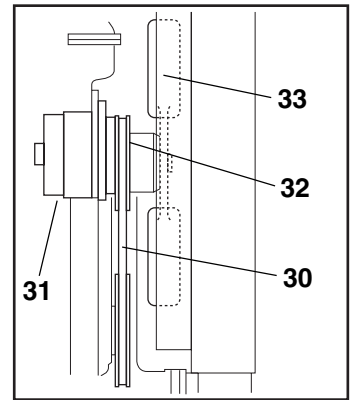

ALTERNATOR INSTALLATION