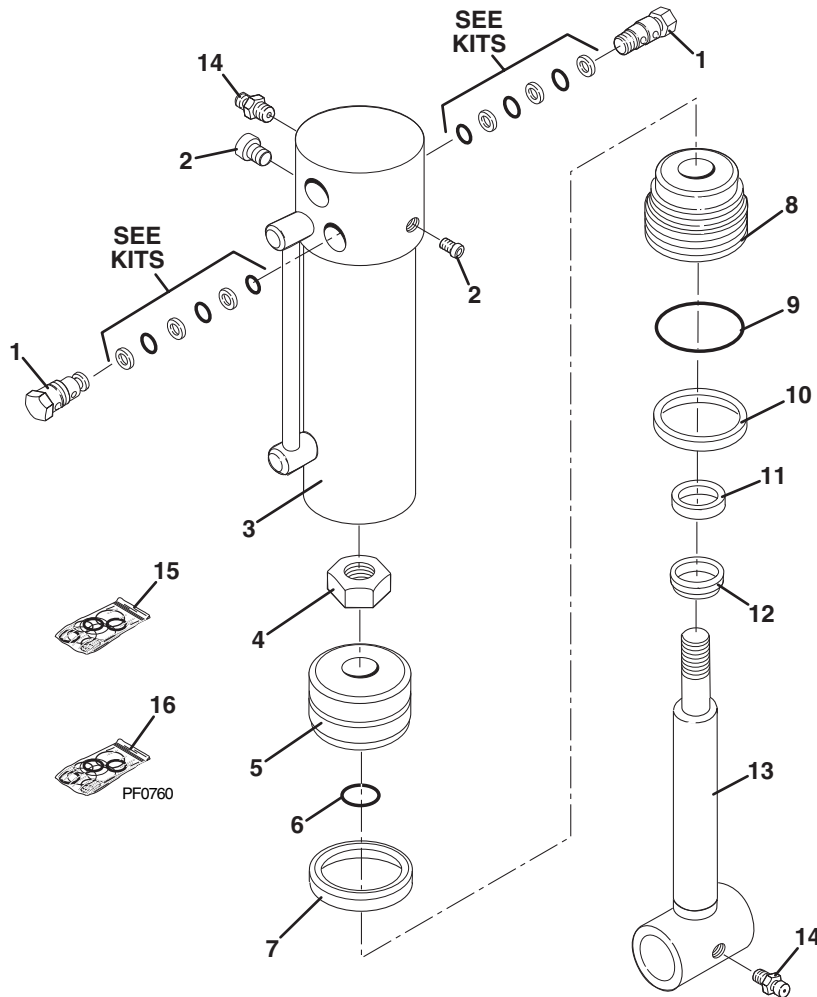

FRAME TILT CYLINDER

PA0623

Item No.	Part Number	Qty.	Description
	2711673	1	Cylinder, Frame Tilt (Includes Items 1 thru 13)
1	8902511	2	Check Valve (See Kits)
2	8032712	2	Plug
3	NSS	1	Tube, Cylinder
4	8032726	1	Nut
5	8032727	1	Piston
6	See Kits	1	O-Ring
7	See Kits	1	Seal, Piston
8	8032728	1	Gland
9	See Kits	1	O-Ring
10	See Kits	1	Ring, Backup
11	See Kits	1	Seal, Rod
12	See Kits	1	Wiper
13	8032729	1	Rod
14	8520013	2	Fitting, Grease, 1/8 NPT
			KITS
15	8032730	1	Seal Kit, Frame Tilt Cylinder (Includes Items 6, 7 & 9 thru 12)
16	8205655	1	Seal Kit, Check Valve (Includes 3 O-Rings & 3 Backup Rings)