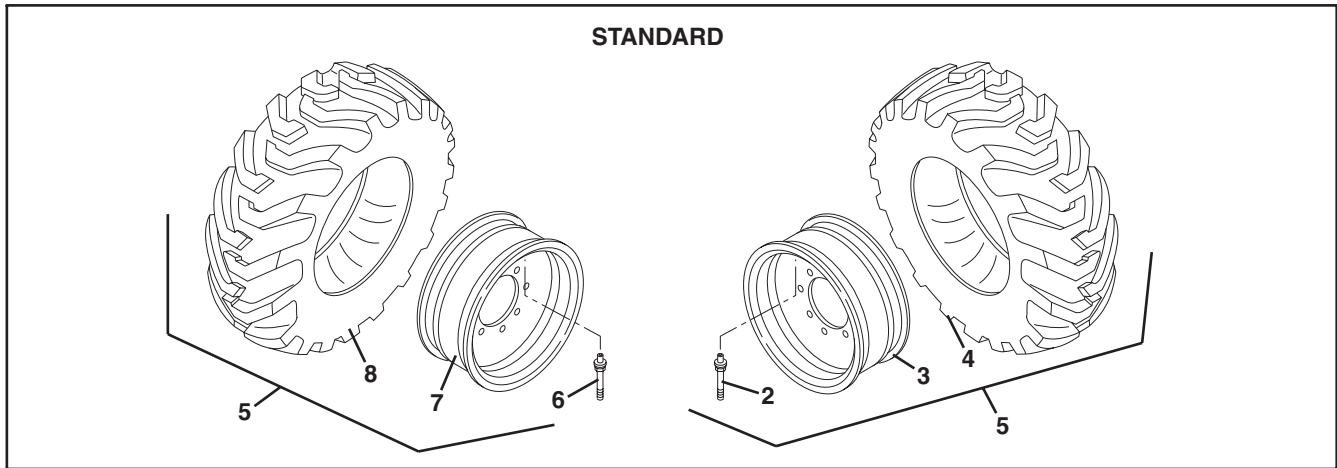

LEFT SIDE

RIGHT SIDE