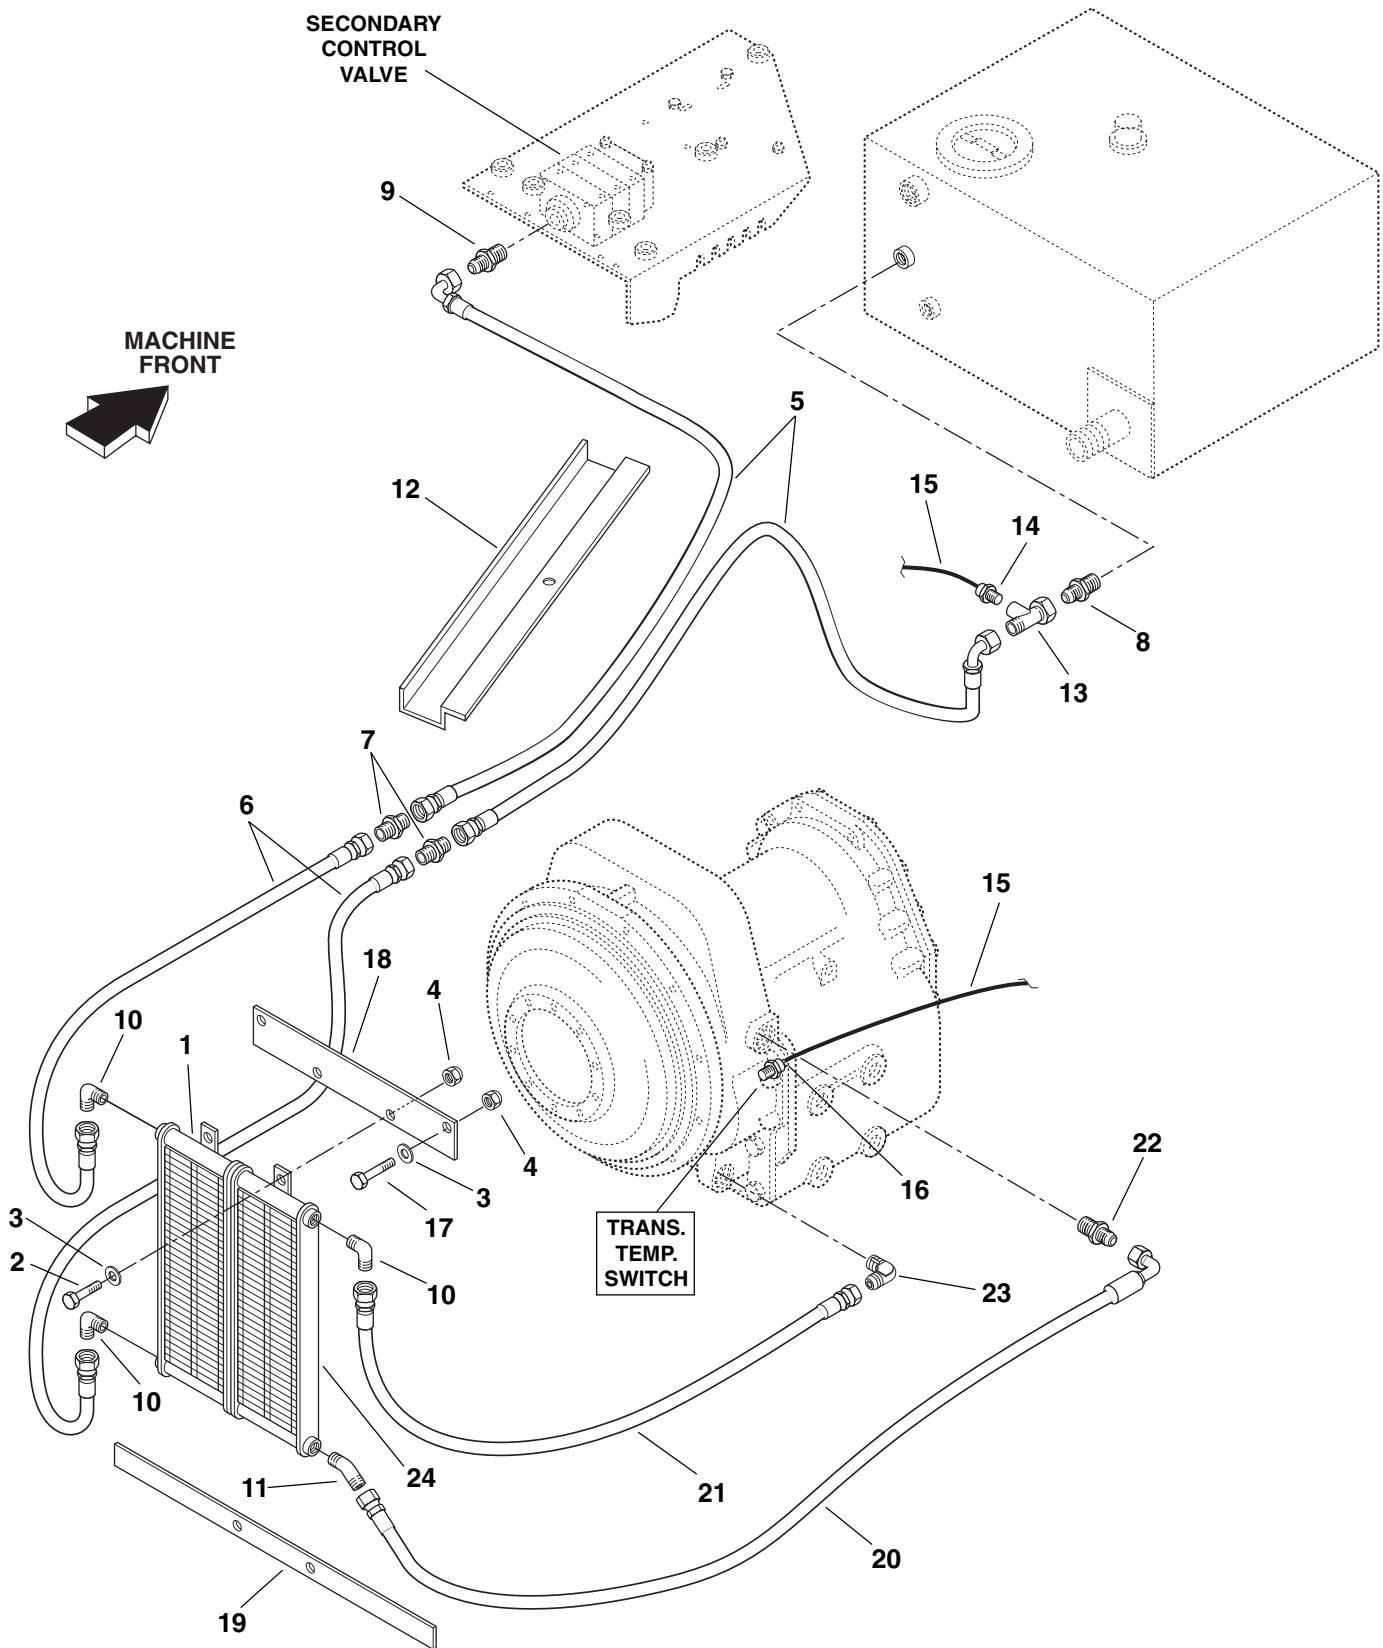

HYDRAULIC OIL COOLING CIRCUIT - OPTIONAL (S/N 6036-1525 AND BEFORE)

PA1740

HYDRAULIC OIL COOLING CIRCUIT - OPTIONAL (S/N 6036-1525 AND BEFORE)

Item No.	Part Number	Qty.	Description
1	5715112	1	Oil Cooler
2	8303620	4	Screw, Hex Hd Cap, 3/8-16 x 1
3	8307204	4	Washer, Flat, 3/8
4	8305645	6	Locknut, 3/8-16 ESNA
5	2712082	2	Hose Assembly, 60"
6	6604902	2	Hose Assembly, 105"
7	8760008	2	Union, SAE 12 - male JIC 37°
8	8760109	1	Connector, Straight, SAE 12-12 - male JIC 37° x male str. thd. O-ring (Used on newer reservoirs with straight fitting)
	8760020	1	Connector, Straight, SAE 12-8P - male JIC 37° x male NPT (Used on older reservoirs with tapered pipe fitting)
9	8760112	1	Connector, Straight, SAE 12-10 - male JIC 37° x male str. thd. O-ring
10	8760305	3	Elbow, 90° SAE 12-12 - male JIC 37° x male str. thd. O-ring
11	8760317	1	Elbow, Elbow, 45° SAE 12-12 - male JIC 37° x male str. thd. O-ring
12	7097811	1	Support, Hose
13	7098271	1	Tee, Swivel Run, SAE 12 male with SAE 8 female port
14	8223217	1	Switch, Temperature, SAE 8 NPT, 210°
15	7098281	1	Wire Assembly, 80"
16	8220060	1	Adapter, Blade Terminal
17	8303675	2	Screw, Hex Hd Cap, 3/8-16 x 1-1/4
18	7097751	1	Support, Upper Cooler
19	7097761	1	Support, Lower Cooler
			NOTE: The following parts are used on the hydraulic oil cooling circuit, Page 5.7, and are shown for reference.
20	2712082	1	Hose Assembly, 60 "
21	2712102	1	Hose Assembly, 77 "
22	8760109	3	Connector, Straight, SAE 12-12 - male JIC 37° x male str. thd. O-ring
23	8760305	1	Elbow, 90° SAE 12-12 - male JIC 37° x male str. thd. O-ring
24	5715112	1	Oil Cooler