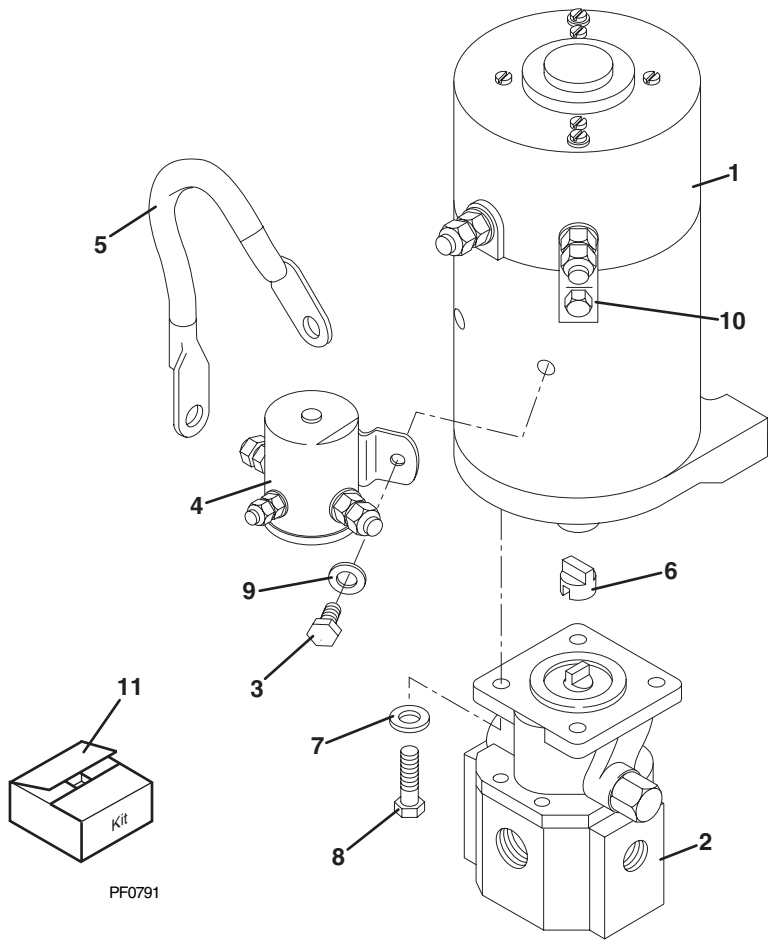

STEERING & EMERGENCY BRAKE PUMP (S/N 7P0013 & BEFORE)

PA0563

Item No.	Part Number	Qty.	Description
	See Kits	1	Pump & Motor Assembly (Includes Items 1 thru 10)
1	See Kits	1	Motor
2	See Kits	1	Pump
3	8032916	2	Screw
4	8032888	1	Solenoid
5	8032915	1	Cable, Terminal
6	8033229	1	Coupling
7	8033230	4	Washer
8	8033231	4	Screw
9	8033232	2	Washer
10	8033233	1	Strap, Ground
			KITS
11	7095741	1	Pump & Motor Assembly Kit