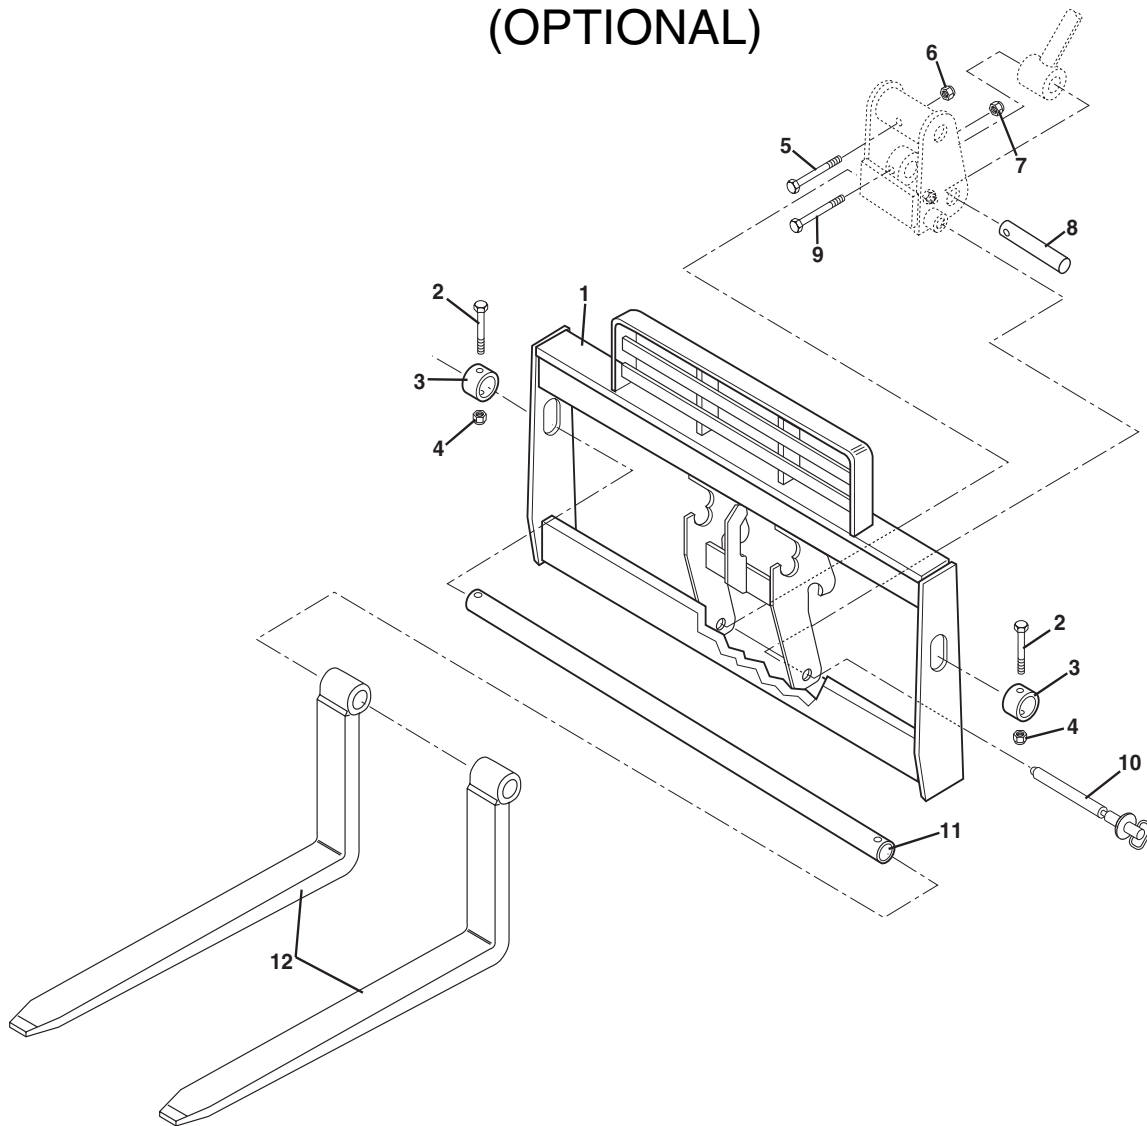

CARRIAGE 72" (OPTIONAL)

Item No.	Part Number	Qty.	Description
1	7090814	1	Carriage, 72"
2	8303634	2	Screw, Hex Hd Cap, 5/8-11 x 4
3	7086471	2	Collar
4	8305643	2	Locknut, 5/8-11
5	8303666	1	Screw, Hex Hd Cap, 5/8-11 x 5
6	8305643	1	Locknut, 5/8-11
7	8305644	1	Locknut, 1/2-13
8	7083992	1	Pin, Rod End, Fork Cylinder
9	8303772	1	Screw, Hex Hd Cap, 1/2-13 x 5
10	7087002	1	Pin, Lock
11	7084942	1	Shaft
12	7048233	2	Fork, Pallet 48 x 4 (3000 lb)
	7092793	2	Fork, Lumber 60 x 5 (Not Shoen) (3000 lb)
	7085073	6	Fork, Block (Not Shown) (1900 lb)