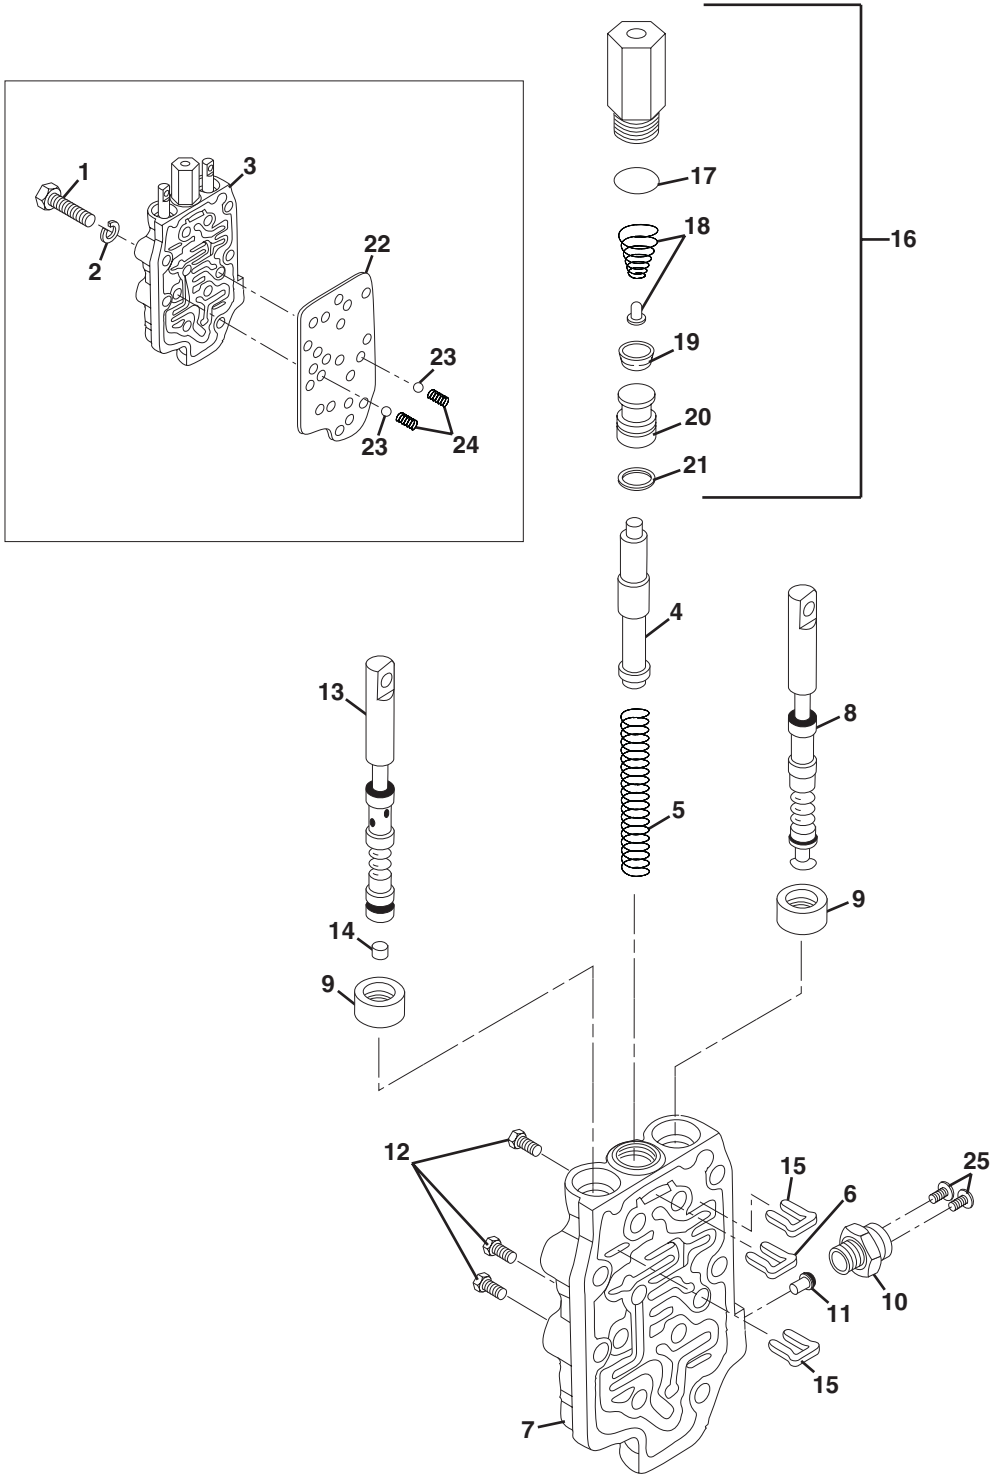

CONTROL VALVE ASSEMBLY (S/N 0E1179 AND BEFORE)

CONTROL VALVE ASSEMBLY (S/N 0E1179 AND BEFORE)

Item No.	Part Number	Qty.	Description
1	8032666	9	Screw
2	8037005	9	Lockwasher
3	8032667	1	Valve Assembly, Control (Includes Items 4 thru 8)
4	8032671	1	Plug
5	8032672	1	Spool, Valve
6	8032673	1	Spring, Control Valve
7	8032676	1	Stop, Control Valve
8	8032679	1	Housing Assembly, Control Valve (Includes Items 9 thru 16)
9	8032674	1	Spool, Forward and Reverse Valve
10	8032675	2	Seal, Oil
11	8032677	1	Switch, Neutral
12	8032678	1	Pin, Switch Actuating
13	8032680	3	Plug, Pipe
14	8032682	1	Spool and Plug Assembly, Speed Selector (Includes Item 15)
15	8032681	1	Plug
16	8032676	2	Stop, Valve Spool
17	8032668	1	Gasket, Control Valve
18	8032669	2	Ball, Detent
19	8032670	2	Spring, Detent
20	8303987	2	Screw, Slotted Pan Head, 8-32 x 1/4

CONTROL VALVE ASSEMBLY (S/N 0E1180 AND AFTER)

PA1650

CONTROL VALVE ASSEMBLY (S/N 0E1180 AND AFTER)

Item No.	Part Number	Qty.	Description
1	8032666	9	Screw
2	8037005	9	Lockwasher
3	8033239	1	Valve Assembly, Control (w/Declutch) (Includes Items 4 thru 7 and item 16)
4	8032672	1	Spool, Valve
5	8032673	1	Spring, Control Valve
6	8032676	1	Stop, Valve Spool
7	8032679	1	Housing Assembly, Control Valve (Includes Items 8 thru 15)
8	8032674	1	Spool, Forward and Reverse Valve
9	8032675	2	Seal, Oil
10	8032677	1	Switch, Neutral
11	8032678	1	Pin, Switch Actuating
12	8032680	3	Plug, Pipe
13	8032682	1	Spool and Plug Assembly, Speed Selector (Includes Item 14)
14	8032681	1	Plug
15	8032676	2	Stop, Valve Spool
16	8841314	1	Actuator Assembly, Hydraulic (Includes Items 17 thru 21)
17	8033202	1	O-Ring, Piston Housing
18	8033203	1	Kit, Balance Spring and Pin
19	8033204	1	Seal, Piston
20	8033205	1	Piston
21	8033238	1	Glyd Ring Assembly
22	8032668	1	Gasket, Control Valve
23	8032669	2	Ball, Detent
24	8032670	2	Sprin, Detent
25	8303987	2	Screw, Slotted Pan Head, 8-32 x 1/4