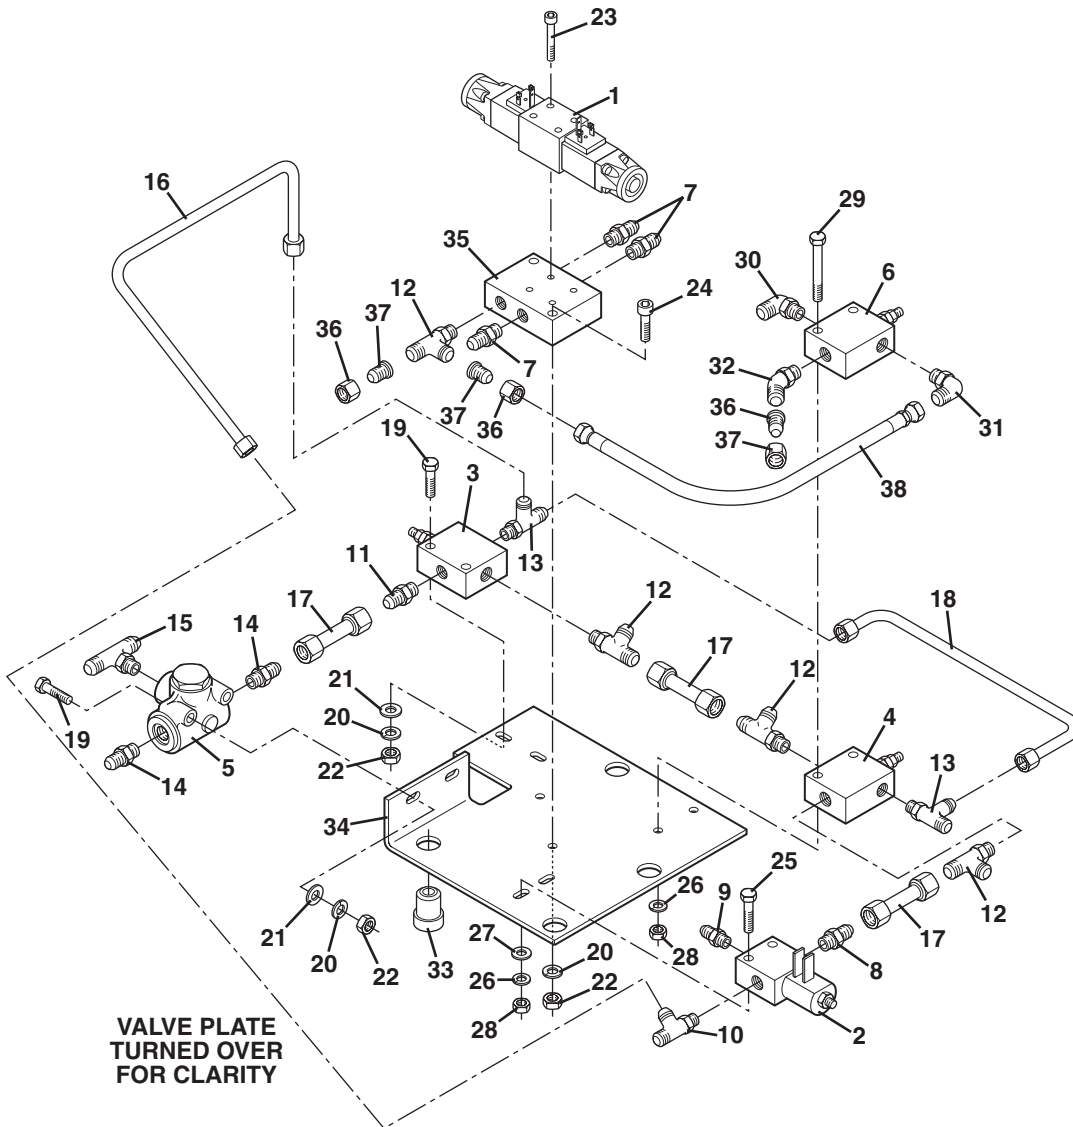

VALVE PLATE ASSEMBLY (S/N 8F0235 & BEFORE)

VALVE PLATE ASSEMBLY (S/N 8F0235 & BEFORE)

Item No.	Part Number	Qty.	Description
1	8902109	1	Valve, Steer Select
2	8902116	1	Valve, Park Lock Release
3	8902224	1	Valve, Sequence
4	8902225	1	Valve, Pressure Reducing
5	8902651	1	Valve, Relief
6	8902230	1	Valve, Sequence
7	8760110	3	Connector, Straight, SAE 6-8, male JIC 37° x male str. thd. O-ring
q 8	8760013	1	Connector, Straight, SAE 8-4P, male JIC 37° x male NPT
9	8760010	1	Connector, Straight, SAE 4-4P, male JIC 37° x male NPT
10	8760432	1	Tee, Male Run, SAE 6-4P, male JIC 37° x male NPT
11	8760107	1	Connector, Straight, SAE 8-10, male JIC 37° x male str. thd. O-ring
12	8760510	4	Tee, Male Run, SAE 8-8, male JIC 37° x male str. thd. O-ring
13	8760449	2	Tee, Male Run, SAE 6-6, male JIC 37° x male str. thd. O-ring
14	8760108	2	Connector, Straight, SAE 10-10, male JIC 37° x male str. thd. O-ring
15	8760464	1	Tee, Male Run, SAE 10-10, male JIC 37° x male str. thd. O-ring
16	7081783	1	Tube Assembly
17	7081731	3	Tube Assembly
18	7081773	1	Tube Assembly
19	8303746	4	Screw, Hex Hd Cap, 5/16-18 x 1-1/4
20	8307004	6	Lockwasher, 5.16
21	8307106	4	Washer, Flat, 5/16
22	8305006	6	Nut, Hex, 5/16-18
23	8304631	4	Screw, Socket Hd Cap, #10-24 x 2
24	8304608	2	Screw, Socket Hd Cap, 5/16-18 x 1-1/2
25	8303090	2	Screw, Hex Hd Cap, 1/4-20 x 1-3/4
26	8307002	4	Lockwasher, 1/4
27	8307102	2	Washer, Flat, 1/4
28	8305004	4	Nut, Hex, 1/4-20
29	8303082	2	Screw, Hex Hd Cap, 1/4-20 x 3
30	8760313	1	Elbow, 90°, SAE 6-8, male JIC 37° x male str. thd. O-ring
31	8760311	1	Elbow, 90°, SAE 6-6, male JIC 37° x male str. thd. O-ring
32	8760307	1	Elbow, 45°, SAE 8-8, male JIC 37° x male str. thd. O-ring
33	8278008	4	Mount, Rubber
34	7081693	1	Plate, Valve Mounting
35	8902111	1	Subplate, Valve
36	8760407	3	Nut, SAE 8 - JIC 37°
37	8760458	3	Reducer, Tube End, SAE 8-6, JIC 37°
38	2711382	1	Hose Assembly
39	8304042	4	Bolt, Carriage, 3/8-16 x 2
40	8307110	4	Washer, Flat Heavy, 3/8
41	7057141	4	Washer, Rebound
42	8307005	4	Lockwasher, 3/8
43	8305008	4	Nut, Hex, 3/8-16