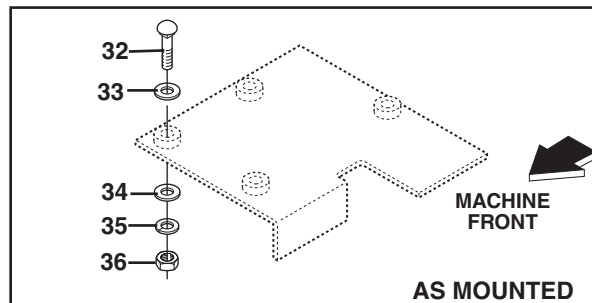

VALVE PLATE ASSEMBLY (S/N 8G0236N THRU S/N 9B0499)

VALVE PLATE
TURNED OVER
FOR CLARITY

VALVE PLATE ASSEMBLY

(S/N 8G0236N THRU S/N 9B0499)

Item No.	Part Number	Qty.	Description
1	8902109	1	Valve, Steer Select
2	8902116	1	Valve, Park Lock Release
	8902134	1	Valve, Park Lock Release (For units with Declutch)
3	8902224	1	Valve, Sequence
4	8902225	1	Valve, Pressure Reducing
5	8902651	1	Valve, Relief
6	8760110	4	Connector, Straight, SAE 6-8, male JIC 37° x male str. thd. O-ring
7	8760013	1	Connector, Straight, SAE 8-4P, male JIC 37° x male NPT
8	8760010	1	Connector, Straight, SAE 4-4P, male JIC 37° x male NPT
9	8760432	1	Tee, Male Run, SAE 6-4P, male JIC 37° x male NPT
10	8760107	1	Connector, Straight, SAE 8-10, male JIC 37° x male str. thd. O-ring
11	8760510	3	Tee, Male Run, SAE 8-8, male JIC 37° x male str. thd. O-ring
12	8760449	2	Tee, Male Run, SAE 6-6, male JIC 37° x male str. thd. O-ring
13	8760108	2	Connector, Straight, SAE 10-10, male JIC 37° x male str. thd. O-ring
14	8760464	1	Tee, Male Run, SAE 10-10, male JIC 37° x male str. thd. O-ring
15	7081783	1	Tube Assembly
16	7081731	3	Tube Assembly
17	7081773	1	Tube Assembly
18	8303746	2	Screw, Hex Hd Cap, 5/16-18 x 1-1/4
19	8307004	8	Lockwasher, 5.16
20	8307106	4	Washer, Flat, 5/16
21	8305006	8	Nut, Hex, 5/16-18
22	8304631	4	Screw, Socket Hd Cap, #10-24 x 2
23	8304608	2	Screw, Socket Hd Cap, 5/16-18 x 1-1/2
24	8303090	2	Screw, Hex Hd Cap, 1/4-20 x 1-3/4
25	8307002	2	Lockwasher, 1/4
26	8307102	2	Washer, Flat, 1/4
27	8305004	2	Nut, Hex, 1/4-20
28	8303786	2	Screw, Hex Hd Cap, 5/16-18 x 2-1/4
29	8278008	4	Mount, Rubber
30	7081693	1	Plate, Valve Mounting
31	8902111	1	Subplate, Valve
32	8304042	4	Bolt, Carriage, 3/8-16 x 2
33	8307110	4	Washer, Flat Heavy, 3/8
34	7057141	4	Washer, Rebound
35	8307005	4	Lockwasher, 3/8
36	8305008	4	Nut, Hex, 3/8-16
			<u>KITS</u>
37	7093242	1	Kit, Declutch Conversion (Refer to sheet 5.5.2 for Kit Parts)