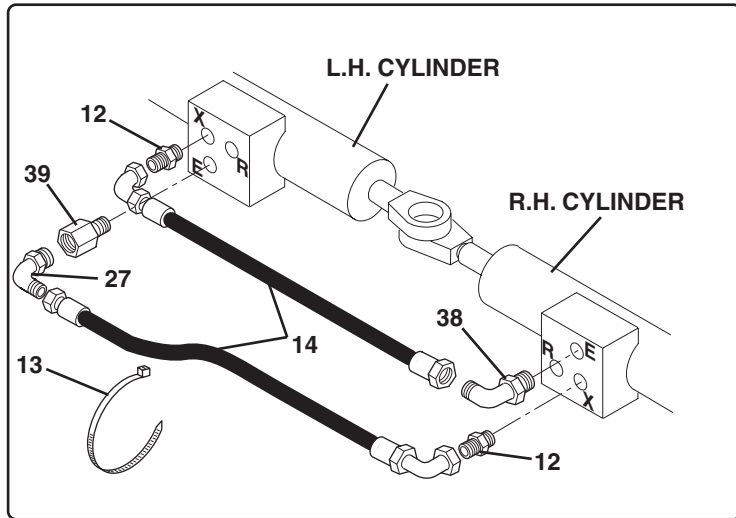

SWING CARRIAGE (OPTIONAL)

CYLINDER AS VIEWED FROM THE BACKSIDE