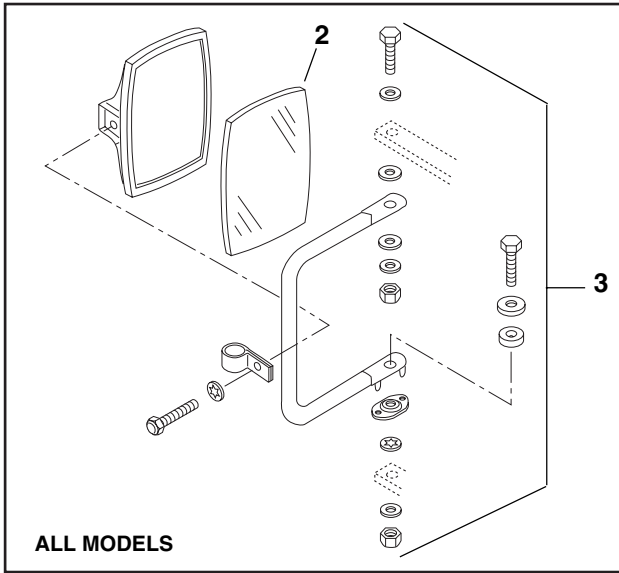

MIRRORS

**MACHINE
FRONT**