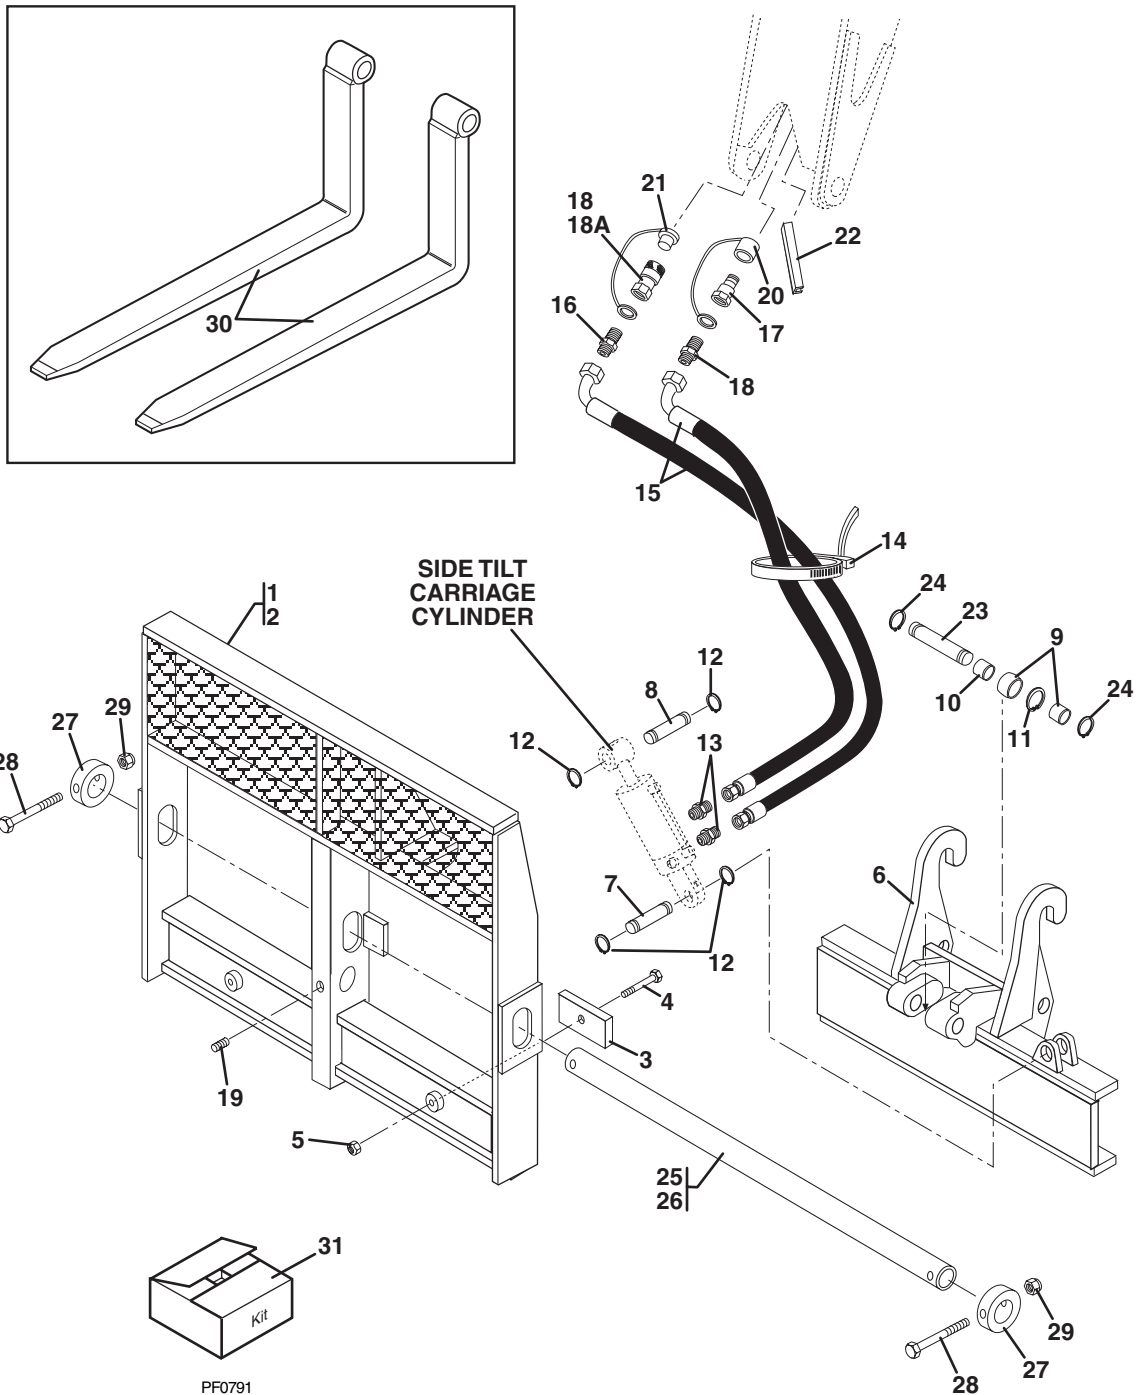

SIDE TILT CARRIAGE - OPTIONAL

PIVOT PIN WITH SNAP RINGS (S/N 9B0472 & BEFORE)

SIDE TILT CARRIAGE - OPTIONAL

PIVOT PIN WITH SNAP RINGS (S/N 9B0472 & BEFORE)

Item No.	Part Number	Qty.	Description
1	7077344	1	Carriage, Side Tilt - 48" (Includes Items 3 thru 5)
2	7077444	1	Carriage, Side Tilt - 60" (Includes Items 3 thru 5)
3	7065482	2	Pad Wear
4	8303739	2	Screw, Hex Hd Cap, 5/16-18 x 1-1/4
5	8305626	2	Locknut, 5/16-18
6	7086894	1	Base, Pivot
7	7077501	1	Pin, Cylinder Base
8	7077511	1	Pin, Cylinder Rod
9	7077481	2	Spacer
10	8065643	1	Bushing, Self Align
11	8642001	1	Ring, Snap
12	8642235	4	Ring, Snap
13	8760117	2	Connector, Straight, SAE 6-6 - male JIC° x male str. thd. O-ring
14	8584001	1	TieWrap
15	2711992	2	Hose Assembly
16	8760030	2	Connector, Straight, SAE 6-6P - male JIC° x male NPT
17	8420056	1	Quick Disconnect, Male 6/6" NPT
18	8420057	1	Quick Disconnect, Female 6/6" NPT (Includes Item 18A)
18A	8640027	1	O-Ring, Viton for High Temp. Application of Item 18
19	8541433	1	Plug, Pipe Hex, Socket, 1/8
20	8420058	1	Cap, Dust, SAE 6
21	8420059	1	Plug, Dust, SAE 6
22	8582406-0090	1	Moulding
23	7080231	1	Pin, Pivot
24	8642207	2	Ring, Snap
25	7075942	1	Shaft, Fork Pivot, 48 x 2.75"
26	7075952	1	Shaft, Fork Pivot, 60 x 2.75" (Not Shown)
27	7079251	2	Collar, Locking
28	8303629	2	Screw, Hex Hd Cap, 1/2-13 x 4-1/2
29	8305644	2	Locknut, 1/2-13
30	7069093	2	Fork, Pallet, 48 x 4 x 1.75" (3000 lb Rating)
	7077333	2	Fork, Lumber 60 x 7 (Not Shown)
	7070623	6	Fork, Blocking (Not Shown)
			<u>KITS</u>
31	7096712	1	Conversion Kit, Attachment, Size 6 to Size 8 Quick Couplers (Includes Items 17, 18, 19, 21 & 22, Page 9.9.3 & P/N 8760341 elbow for Auger Mount to replace corresponding parts on these attachments)