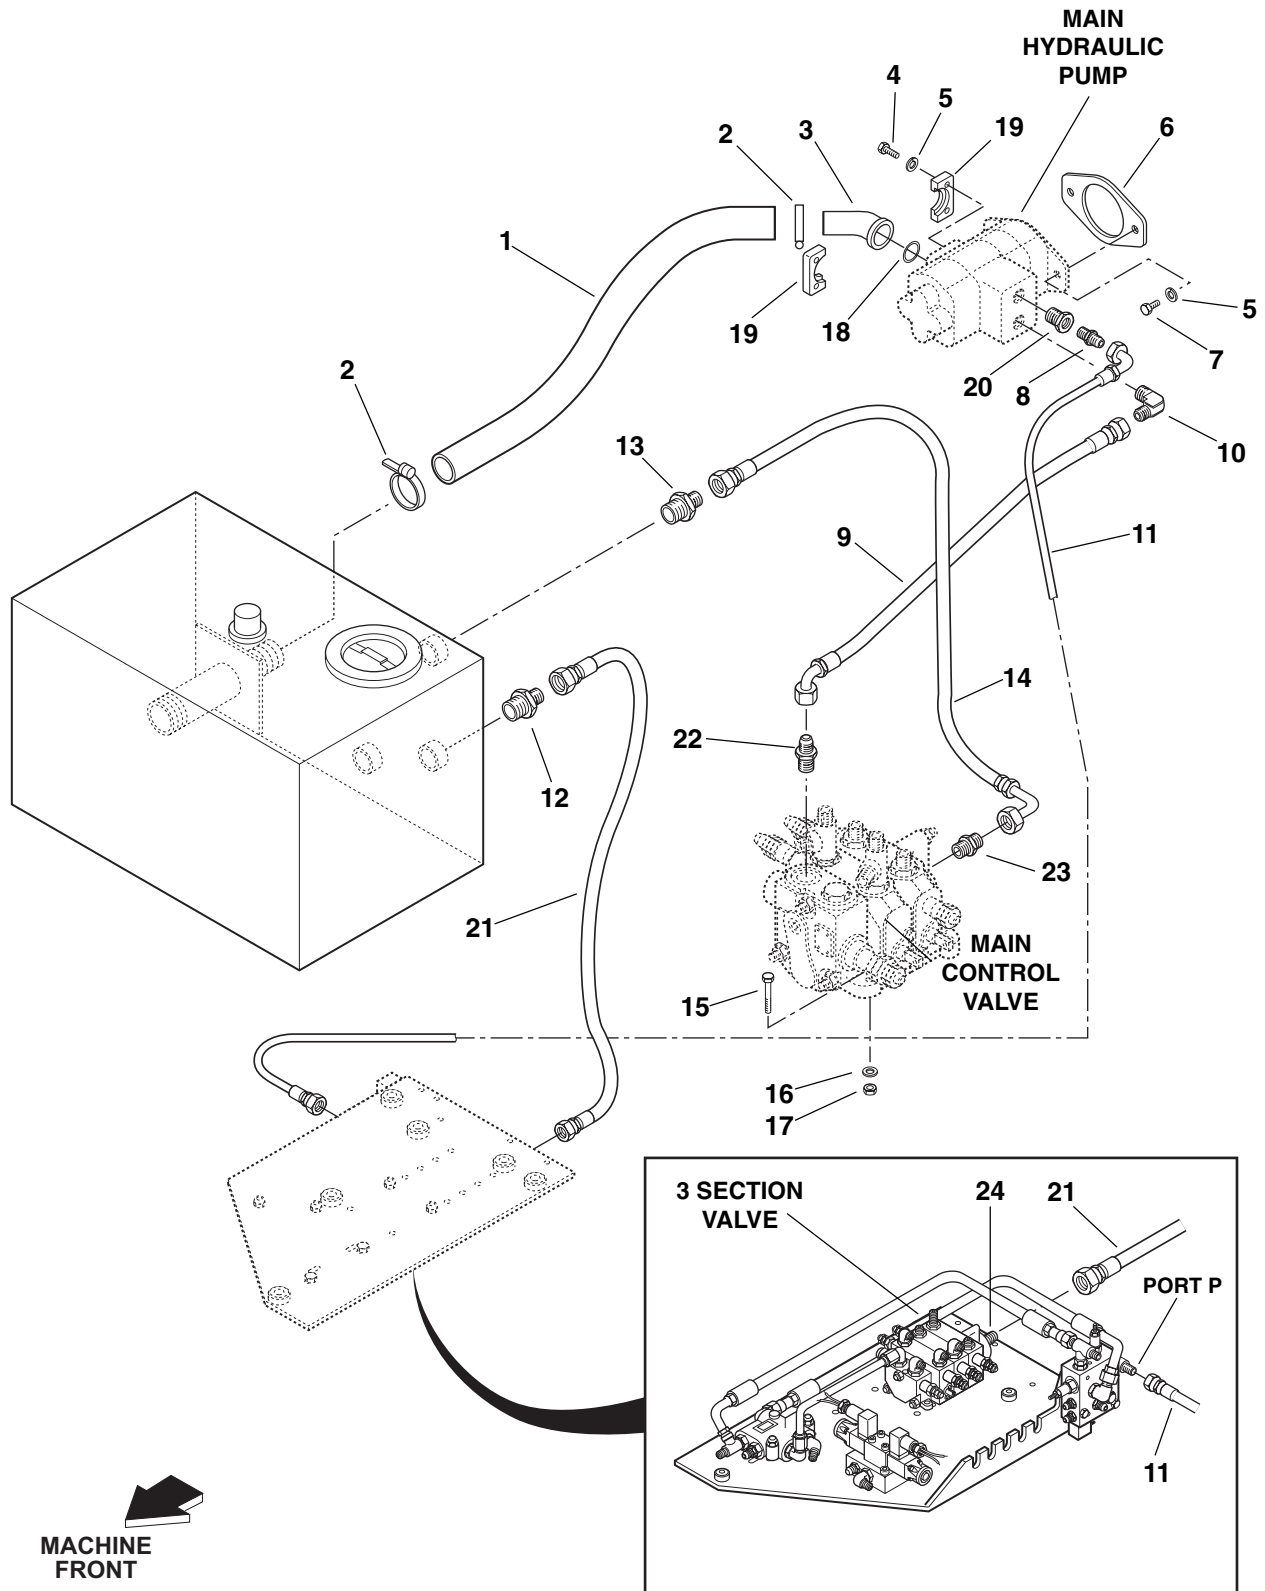

MAIN CONTROL VALVE CIRCUIT

(S/N 0E1180 AND AFTER w/CABLE CONTROLLED JOYSTICK)

**UNDERNEATH VIEW. SEE PAGE 5.6.3
FOR VALVE PLATE BREAKDOWN**

MAIN CONTROL VALVE CIRCUIT

(S/N 0E1180 AND AFTER w/CABLE CONTROLLED JOYSTICK)

Item No.	Part Number	Qty.	Description
1	8401004-0470	1	Hose, Inlet
2	8405209	2	Clamp, Hose,
3	8424222	1	Elbow, Tube, 45°, Barbed, SAE 32 - hose 2 "ID x 4 bolt O-ring
4	8303626	4	Screw, Hex Hd Cap, 1/2-13 x 1-1/2
5	8307007	6	Washer, Lock, 1/2
6	7054902	1	Gasket
7	8303602	2	Screw, Hex Hd Cap, 1/2-13 x 1-1/4
8	8760107	1	Connector, Straight, SAE 8-8 - male JIC 37° x male str. thd. O-ring
9	2711832	1	Hose Assembly, Large Pump Outlet
10	8760325	1	Elbow, 90° SAE 12-16 - male JIC 37° x male str. thd. O-ring
11	6604862	1	Hose Assembly, Small Pump Outlet
12	8760015	1	Connector, Straight, SAE 8-8P - male JIC 37° x male NPT
13	8760005	1	Connector, Straight, SAE 16-16P - male JIC 37° x male NPT
14	2711902	1	Hose Assembly, Main Control Valve to Reservoir
15	8303713	3	Screw, Hex Hd Cap, 1/2-13 x 2-1/4 Gr 5
16	8307112	3	Washer, Flat, SAE 1/2
17	8305644	3	Locknut, 1/2-13
18	8640208	1	O-Ring #228
19	8546407	2	Clamp Half 2"
20	8760545	1	Reducer, SAE 16-8 - male str. thd. O-ring x female internal O-ring boss
21	2712342	1	Hose Assembly, Reservoir Return
22	8760109	1	Connector, Straight, SAE 12-12 - male JIC 37° x male str. thd. O-ring
23	8760102	1	Connector, Straight SAE 16-16 - male JIC 37° x male str. thd. O-ring
24	8760108	1	Connector, Straight, SAE 8-10 - male JIC 37° x male str. thd. O-ring