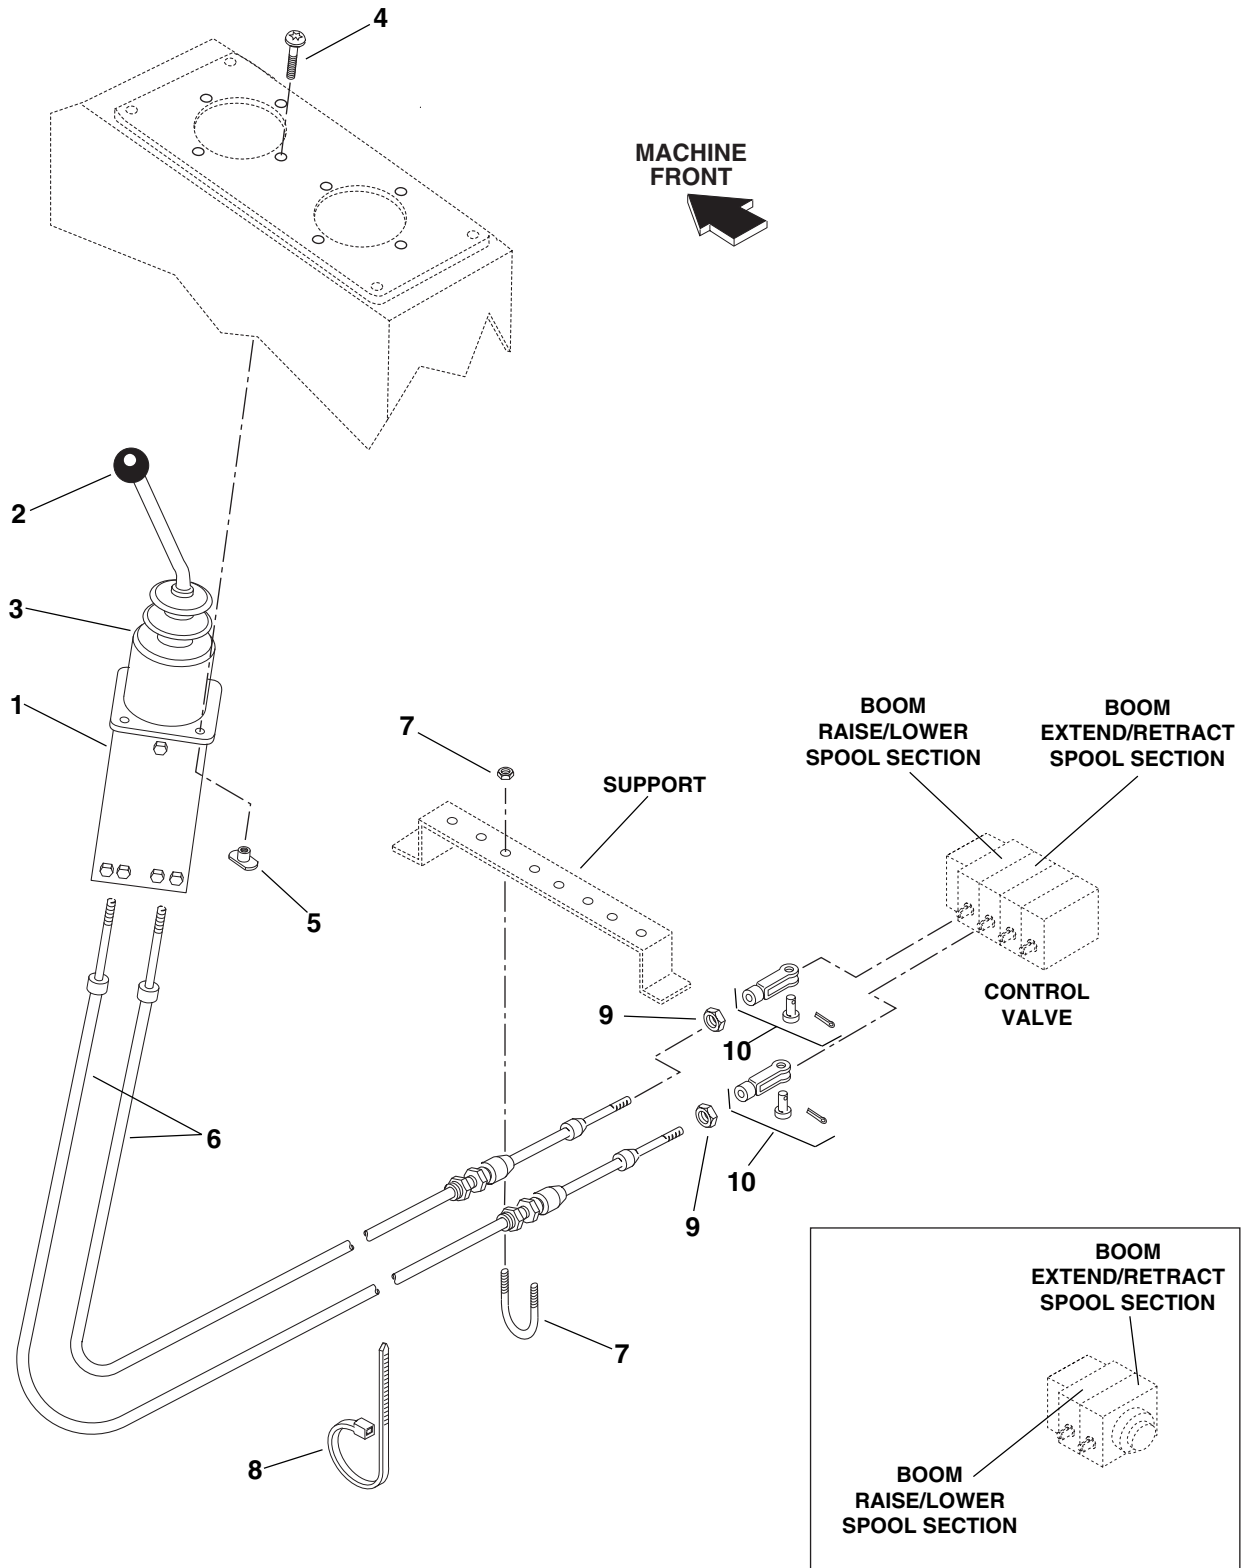

TRANSMISSION SHIFT CONTROLS (CLARK)

PA0084

TRANSMISSION SHIFT CONTROLS (CLARK)

Item No.	Part Number	Qty.	Description
1	8160205	1	Shifter, Transmission (Includes Items 2 & 2A)
2	8580111	2	Knob
2A	8160621	1	Switch, Reverse
3	8160042	2	Cable, Control
3A	8305402	2	Nut, Jam, 1/4-28
4	8160417	1	Transmission Connector Kit (Includes items 5 thru 12 plus all other parts not identified with an item number)
5	8033240	4	Spacer
6	8033241	2	Clamp
7	8303540	4	Screw, Hex Hd Cap, 1/4-20 x 1, Gr 5
8	8033242	2	Swivel
9	8033243	2	Pin, Clevis
10	8305601	4	Nut, Lock, 1/4-20
11	8303106	4	Screw, Hex Hd Cap, 3/8-16 x 2-1/2, Gr 5
12	8307005	4	Lockwasher, 3/8
13	8032753	1	Decal Kit, (contains F-N-R & 3-2-1 decals)

BOOM RAISE/LOWER & BOOM EXTEND/RETRACT CONTROL (CABLE CONTROL JOYSTICK)

BOOM RAISE/LOWER & BOOM EXTEND/RETRACT CONTROL (CABLE CONTROL JOYSTICK)

Item No.	Part Number	Qty.	Description
1	8224025	1	Joystick (Includes Items 2 and 3)
2	8580110	1	Knob
3	8160419	1	Boot
4	8310143	4	Screw, Truss Hd, #10-24 x 3/4
5	8310144	4	Nut, Prop. Tee, #10-24
6	8160052	2	Cable, Control, 57" long
7	8160615	2	Clamp
8	8584003	2	Tie
9	8305402	2	Nut, Jam, 1/4-28
10	8301439	2	Clevis (w /pin)