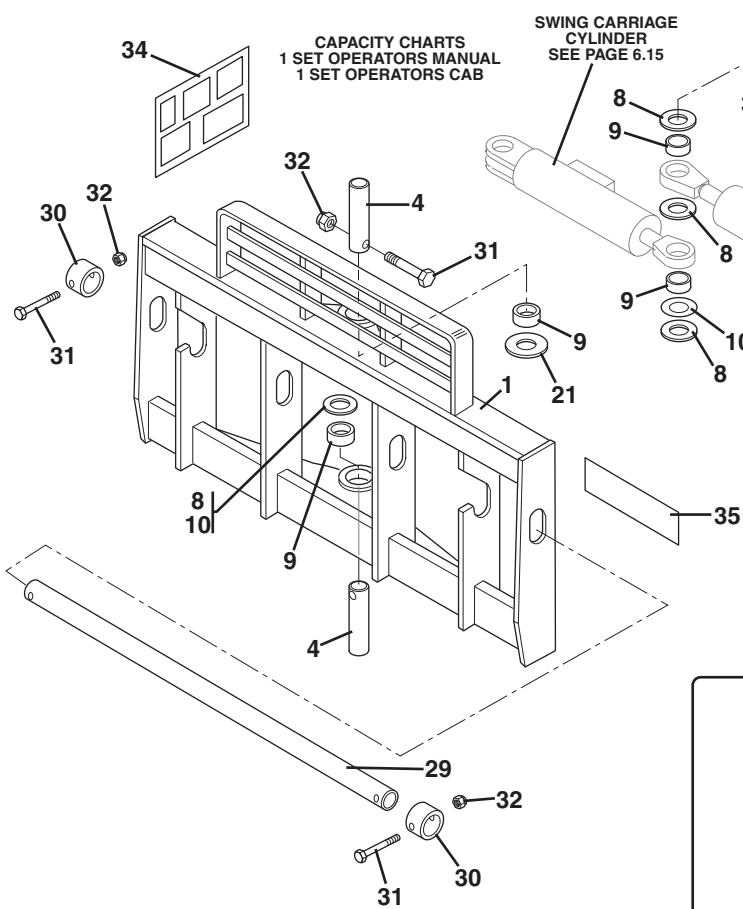

SWING CARRIAGE (OPTIONAL)

CYLINDER AS VIEWED FROM THE BACKSIDE

SWING CARRIAGE (OPTIONAL)

Item No.	Part Number	Qty.	Description
1	7111994	1	Carriage - 52"
	7110694	1	Carriage - 72"
2	6608621	1	Cover - Clamp
3	8303715	3	Screw, Hex Hd Cap, 5/16-18 x 1-1/2
4	7110702	2	Pin, Carriage Pivot
5	7110494	1	Base Pivot
6	7110712	1	Pin, Cylinder Pivot (Rod End)
7	7110722	2	Pin, Cylinder Pivot (Base End)
8	8307918	AR	Shim, 2" ID x 10 Ga
9	8065062	4	Bearing, Self Lube
10	8307904	AR	Shim, 2" ID x 18 Ga
11	8310161	AR	Shim, 1-1/2" ID x 10 Ga
12	8760113	4	Connector, Straight, SAE 4 - male JIC 37° x male str. thd. O-ring
13	8584001	4	TieWrap
14	6604662	2	Hose Assembly
15	8310160	AR	Shim, 1-1/2" I.D. x 18 Ga.
16	8430006	1	Quick Disconnect, Male 3/4-16 ORB (Includes Item 17)
17	8640029	1	Seal, Nose (Not Shown)
18	8430005	1	Quick Disconnect, Female 3/4-16 ORB (Includes Items 19, 20 & 20A)
19	8640029	1	Seal, Nose (Not Shown)
20	8640028	1	Seal, Large, Coupler Body (Not Shown)
20A	8640032	1	Back-up Ring for Large Seal (Not Shown)
21	7062922	1	Bearing, Thrust
22	8420053	1	Cap, Dust
23	8420055	1	Plug, Dust
24	8642207	4	Ring, Retaining
25	6611752	2	Hose Assembly
26	8760313	2	Elbow, 90° SAE 6-8 - male JIC° x male str. thd. O-ring
27	8760311	1	Elbow, 90° SAE 6 - male JIC° x male str. thd. O-ring
28	8769132	2	Clamp, Half
29	7112052	1	Shaft, Fork Pivot 52"
	7084942	1	Shaft, Fork Pivot 72"
30	7086471	2	Hub, Lock
31	8303634	5	Screw, Hex Hd Cap, 5/8-11 x 4"
32	8305643	5	Locknut, 5/8-11
33	7097523	2	Fork, Pallet 48" x 4" x 2" (4000 lb Rating)
	7097533	2	Fork, Lumber (Not Shown)
	7085073	6	Fork, Blocking (Not Shown)
34	4107692	2	Chart, Capacity
35	4107702	1	Decal, Danger - Tip Over Hazard
36	8760409	2	Nut, SAE 6 JIC 37°
37	8760475	2	Reducer, Tube End SAE 6-4 JIC 37°
38	8770012	1	Elbow, 90° SAE 6-4 male JIC 37°
39	8770016	1	Reducer, Tube End SAE 4-6
40	4107712	1	Decal, Danger - No Truss Boom
41	8580315	2	Plug, Trim 2-1/2" Dia.