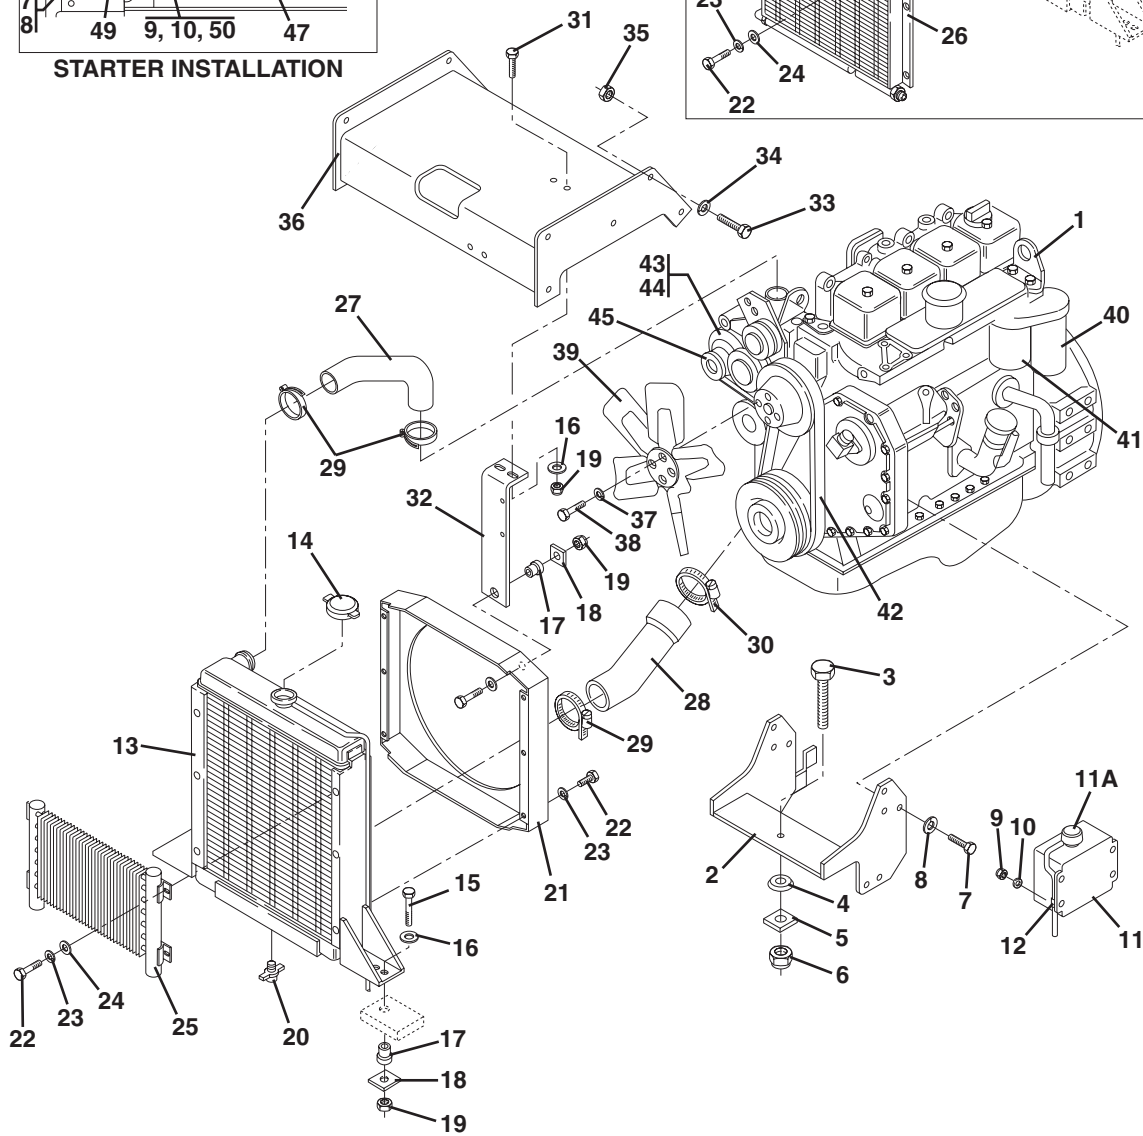

HYDRAULIC/TRANSMISSION COOLER INSTALLATION