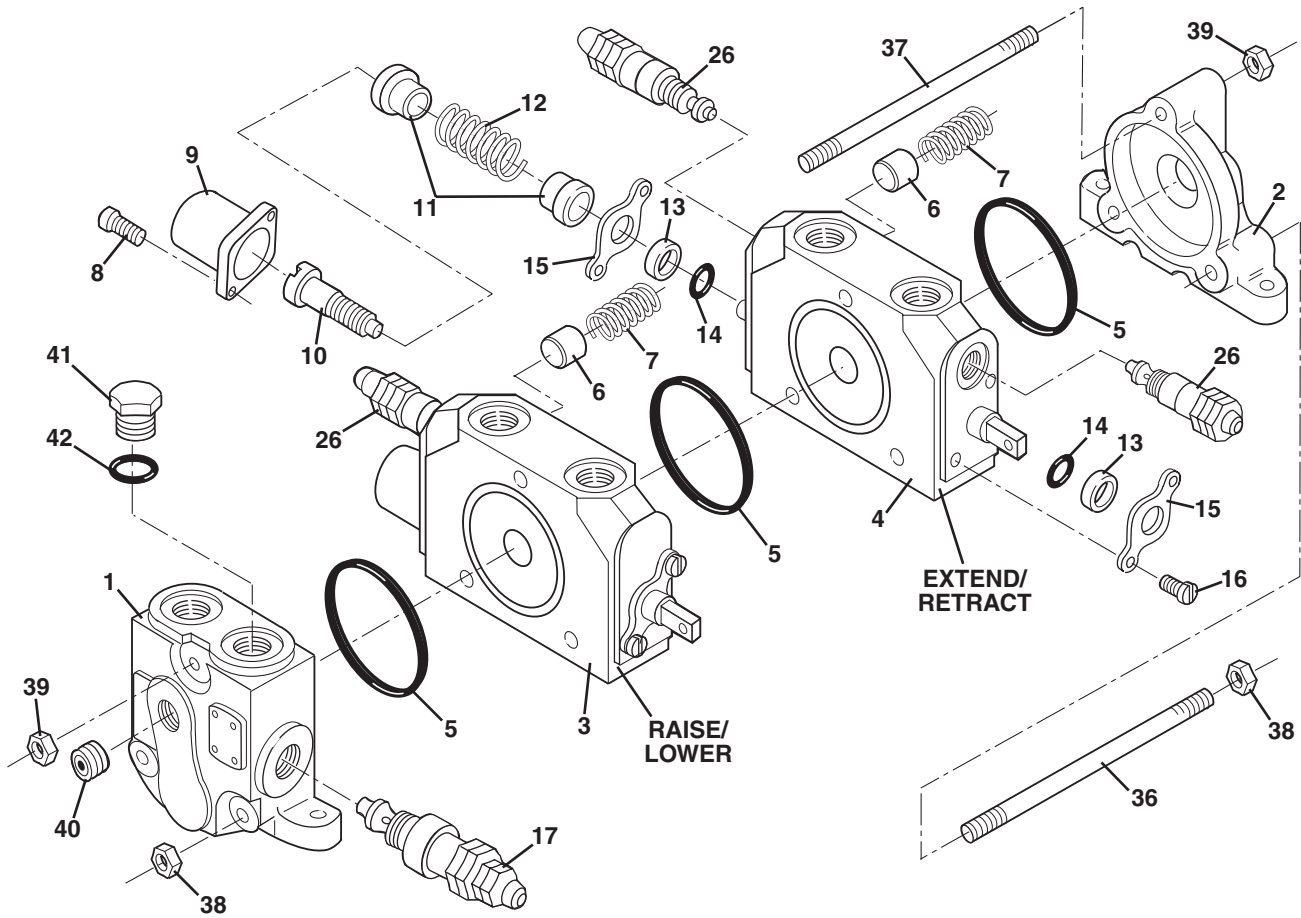

MAIN CONTROL VALVE (S/N 9B0500 & AFTER)

PA0664

MAIN CONTROL VALVE (S/N 9B0500 & AFTER)

Item No.	Part Number	Qty.	Description
1	8902129	1	Main Control Valve (Includes Items 1 thru 42)
2	8902504	1	Section, Inlet (Includes one of Item 5)
3	8033215	1	Section, Outlet
4	8033158	1	Section, Boom Raise/Lower (Includes Items 5 thru 16)
5	8033159	1	Section, Boom Extend/Retract (Includes Items 5 thru 16)
6	See Kits	1	O-Ring
7	See Kits	1	Poppet, C.V.
8	See Kits	1	Spring
9	See Kits	2	Screw, Socket Hd Cap
10	See Kits	1	Cap, Spool
11	See Kits	1	End, Spool
12	See Kits	2	Seat Spring
13	8033161	1	Spring
14	See Kits	2	Wiper
15	See Kits	2	O-Ring
16	See Kits	2	Plate, Seal
17	See Kits	2	Screw, Machine, Round Hd
18	8033164	1	Relief Valve, Main - Preset at 2650 ± 50 psi (Includes Items 18 thru 25)
19	See Kits	2	O-Ring
20	See Kits	1	Ring, Backup
21	See Kits	1	O-Ring
22	See Kits	1	O-Ring
23	See Kits	1	Ring, Backup
24	See Kits	1	Spring
25	See Kits	1	Spring
26	See Kits	2	O-Ring
27	8033412	3	Relief Valve, Port - Preset at 2850 ± 50 psi (Includes Items 27 thru 35)
28	See Kits	1	O-Ring
29	See Kits	1	Ring, Backup
30	See Kits	1	O-Ring
31	See Kits	1	O-Ring
32	See Kits	1	Ring, Backup
33	See Kits	1	Spring
34	See Kits	1	O-Ring
35	See Kits	1	Spring
36	See Kits	2	O-Ring
37	See Kits	2	Rod, Tie
38	See Kits	1	Rod, Tie
39	See Kits	4	Nut, Special
40	See Kits	2	Nut, Special
41	See Kits	1	Plug Assembly, SAE
42	See Kits	1	Plug
		1	O-Ring
			KITS
43	8033154	1	Rebuild Kit for Items 3 & 4 (Includes 3 of Item 5, listed quantities of Items 6 thru 16 & 40, 41 & 42)
44	8033218	1	Seal & Spring Kit for Main Relief Valve Item 17 (Includes Items 18 thru 25)
45	8902495	3	Spring & Seal Kit for Port Relief Valve Item 26 (Includes Items 27 thru 35)
46	8903011	1	Tie Rod Kit (Includes Items 36 thru 39)