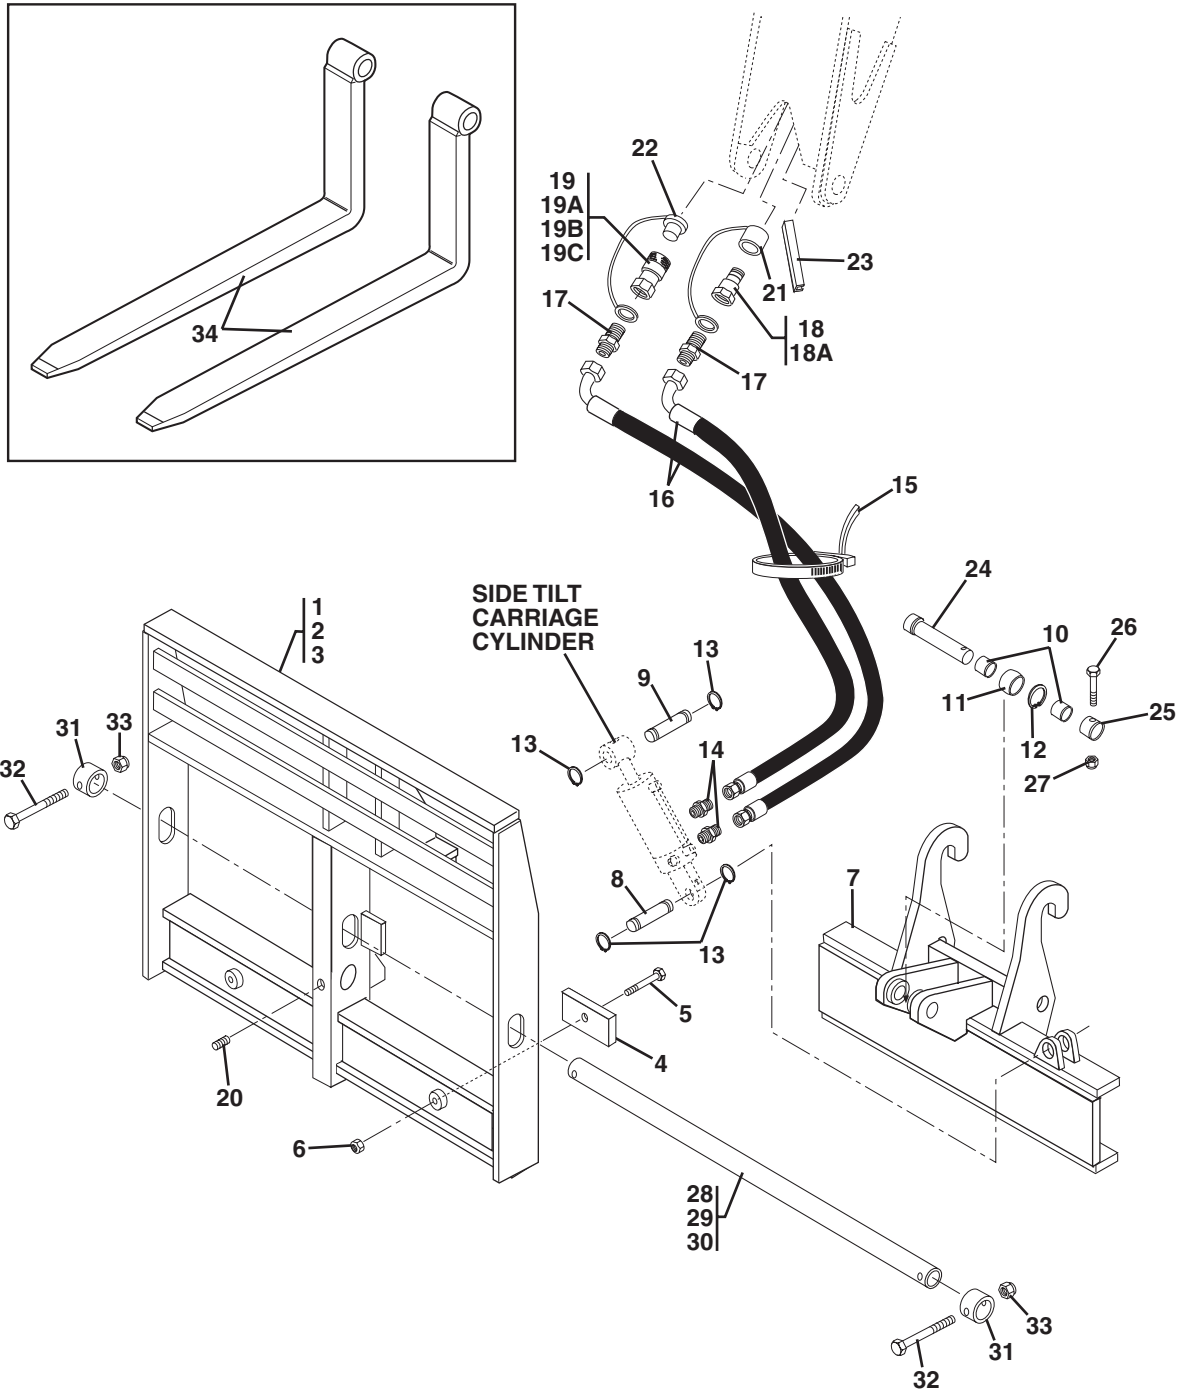

SIDE TILT CARRIAGE - OPTIONAL (S/N 6036-1317 & After)

SIDE TILT CARRIAGE - OPTIONAL (S/N 9B0473 THRU 6036-1316)

Item No.	Part Number	Qty.	Description
1	7089044	1	Carriage, Side Tilt - 48"
2	7089054	1	Carrige, Side Tilt - 60"
3	7098354	1	Carrige, Side Tilt - 72"
4	7065482	2	Pad Wear
5	8303739	2	Screw, Hex Hd Cap, 5/16-18 x 1-1/4
6	8305626	2	Locknut, 5/16NC
7	7085154	1	Base, Pivot
8	7077501	1	Pin, Cylinder Base
9	7077511	1	Pin, Cylinder Rod
10	7077481	2	Spacer
11	8065643	1	Bushing, Self Align
12	8642001	1	Ring, Snap
13	8642235	4	Ring, Snap
14	8760117	2	Connector, Straight, SAE 6-6 - male JIC° x amle str. thd. O-ring
15	8584001	1	TieWrap
16	2711992	2	Hose Assembly
17	8760110	2	Connector, Straight, SAE 6-8 - male JIC 37° x male str. thd. O-ring
18	8420006	1	Quick Disconnect, Male, SAE 8-8, 3/4-16 ORB(Includes Item 18A)
18A	8640029	1	Seal, Nose, Viton (Not Shown)
19	8420005	1	Quick Disconnect, Female, SAE 8-8, 3/4-16 ORB (Includes Item 19A, 19B & 19C)
19A	8640029	1	Seal, Nose, Viton (Not Shown)
19B	8640028	1	Seal, Coupler Body, Viton (Not Shown)
19C	8640032	1	Back-up Ring, Coulper Body (Not Shown)
20	8541433	1	Plug, Pipe, Hex Socket, 1/8
21	8420053	1	Cap, Dust, SAE 8
22	8420055	1	Plug, Dust, SAE 8
23	8582406-0090	1	Moulding
24	7085411	1	Pin, Pivot
25	7085501	1	Collar, Pin Locking
26	8303770	1	Screw, Hex Hd Cap, 3/8-16 x 2-3/4
27	8305645	1	Locknut, 3/8-16 ESNA
28	7083912	1	Shaft, Fork Pivot, 48 x 2.00"
29	7084972	1	Shaft, Fork Pivot, 60 x 2.00"
30	7084942	1	Shaft, Fork Pivot, 72 x 2.00"
31	7086471	2	Hub, Lock
32	8303634	2	Screw, Hex Hd Cap, 5/8-11 x 4
33	8305643	2	Locknut, 5/8-11 x 4
34	7048233	2	Fork, Pallet 48 x 4 x 1.75" (3000 lb Rating)
	7085673	2	Fork, Lumber 60 x 5 (Not Shown) (22" Fork Drop)
	7082793	2	Fork, Lumber 60 x 5 (Not Shown) (24" Fork Drop) (Service in pairs when replacing 22" drop forks)
	7085073	6	Fork, Blocking (Not Shown)