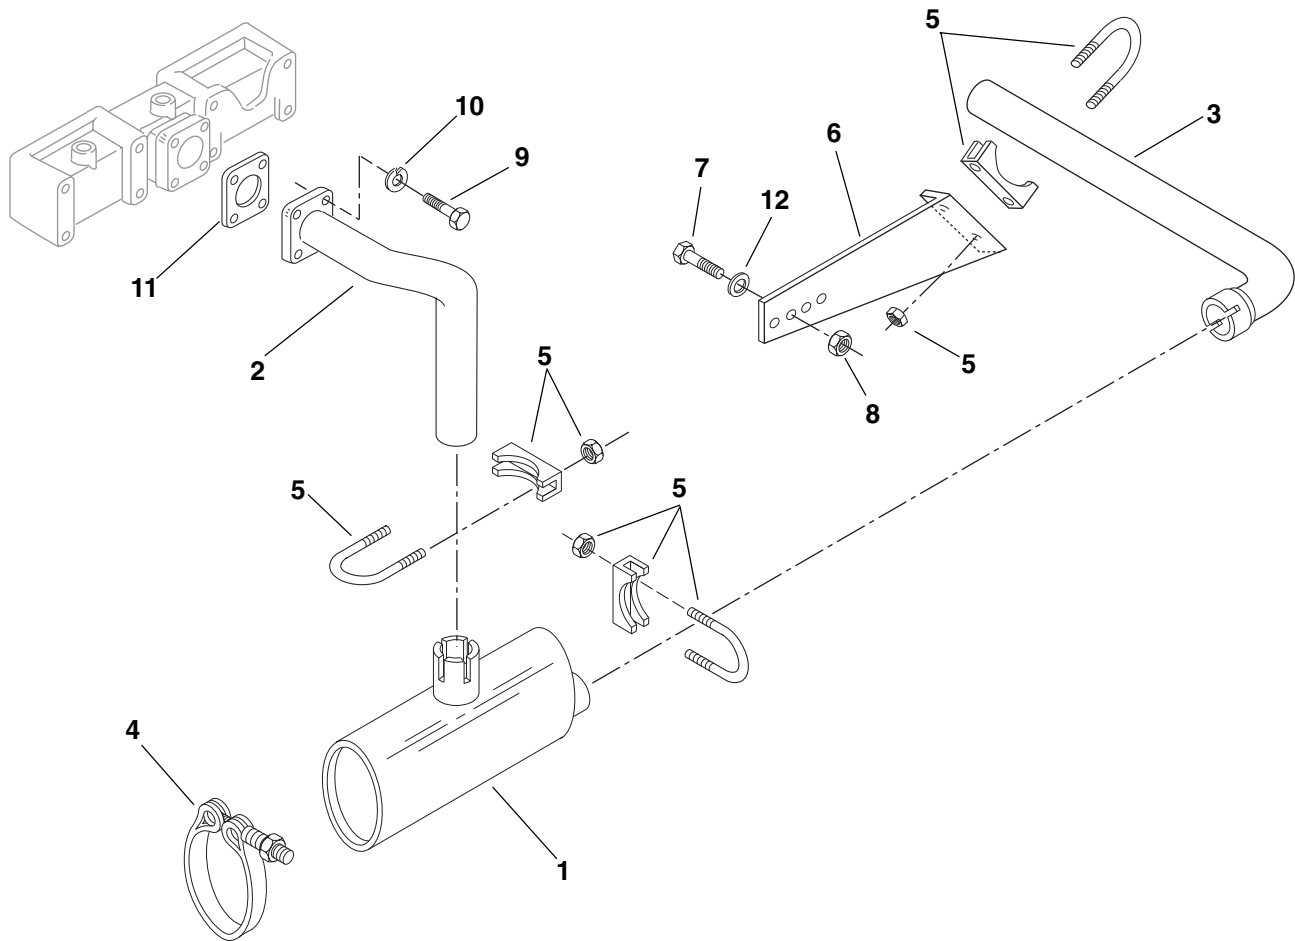

EXHAUST SYSTEM (CUMMINS 4B3.9 - NATURAL)

PA1480

Item No.	Part Number	Qty.	Description
1	7079162	1	Muffer
2	7081962	1	Pipe, Exhaust
3	7086742	1	Pipe, Tail
4	8405604	2	Clamp, T-Bolt
5	8275212	3	Clamp, Muffer
6	7088362	1	Support, Tail Pipe
7	8303621	2	Screw, Hex Hd Cap, 3/8-16 x 1 -1/2
8	8305645	2	Locknut, 3/8-16 ESNA
9	8303755	4	Screw, Hex Hd Cap, M10 x 30 MM
10	8307023	4	Lockwasher, M10
11	8033493	1	Gasket, Exhaust Manifold
12	8307204	2	Washer, Flat, 3/8