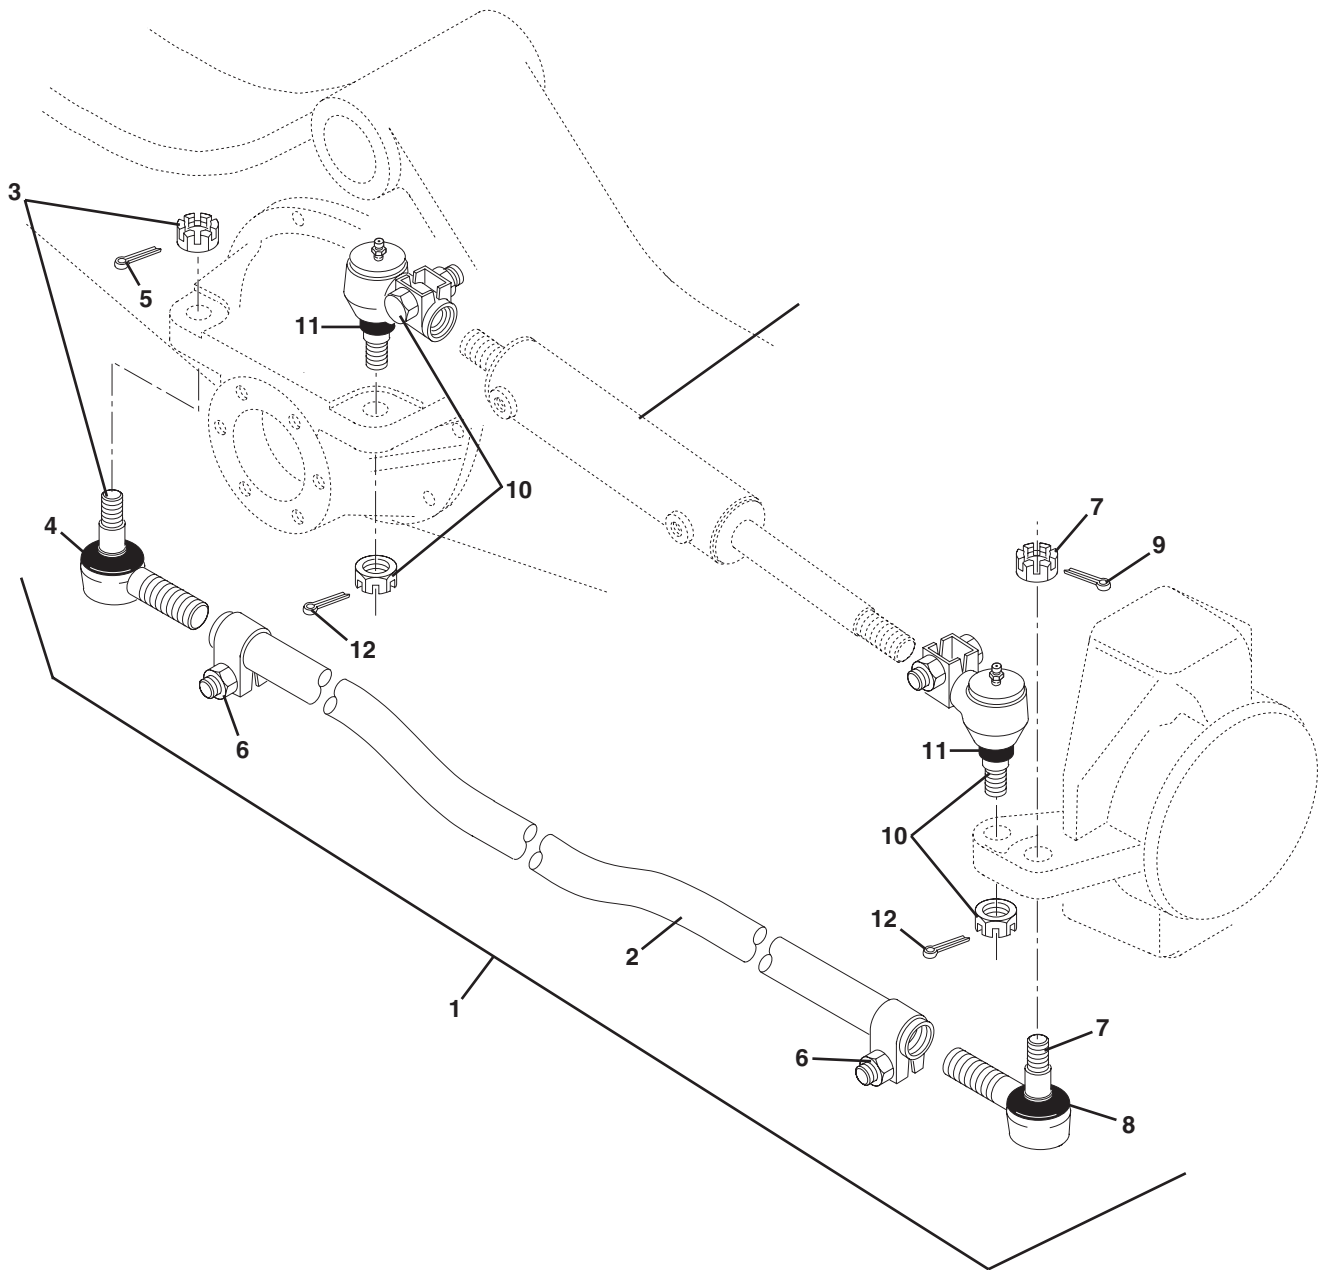

TIRE ROD & STEERING CYLINDER MOUNTING

TIRE ROD & STEERING CYLINDER MOUNTING

Item No.	Part Number	Qty.	Description
			Note: Quantites listed are for one axle
1	8033252	1	Tie Rod Assembly (Includes itesm 2 thru 9)
2	8032928	1	Tube, Tie Rod
3	8032929	1	Socket Assembly, 1-1/8-16 (Includes Nut, Cotter Pin & Boot)
4	8032816	1	Boot
5	8033965	1	Cotter Pin
6	8032930	2	Clamp Assembly
7	8032931	1	Socket Assembly, 1-1/8-12 (Includes Nut, Cotter Pin & Boot)
8	8032816	1	Boot
9	8033965	1	Cotter Pin
10	8340025	4	Socket Assembly, Steer Cylinder (Includes Nut, Cotter Pin & Boot)
11	8032816	AR	Boot
12	8033965	AR	Cotter Pin