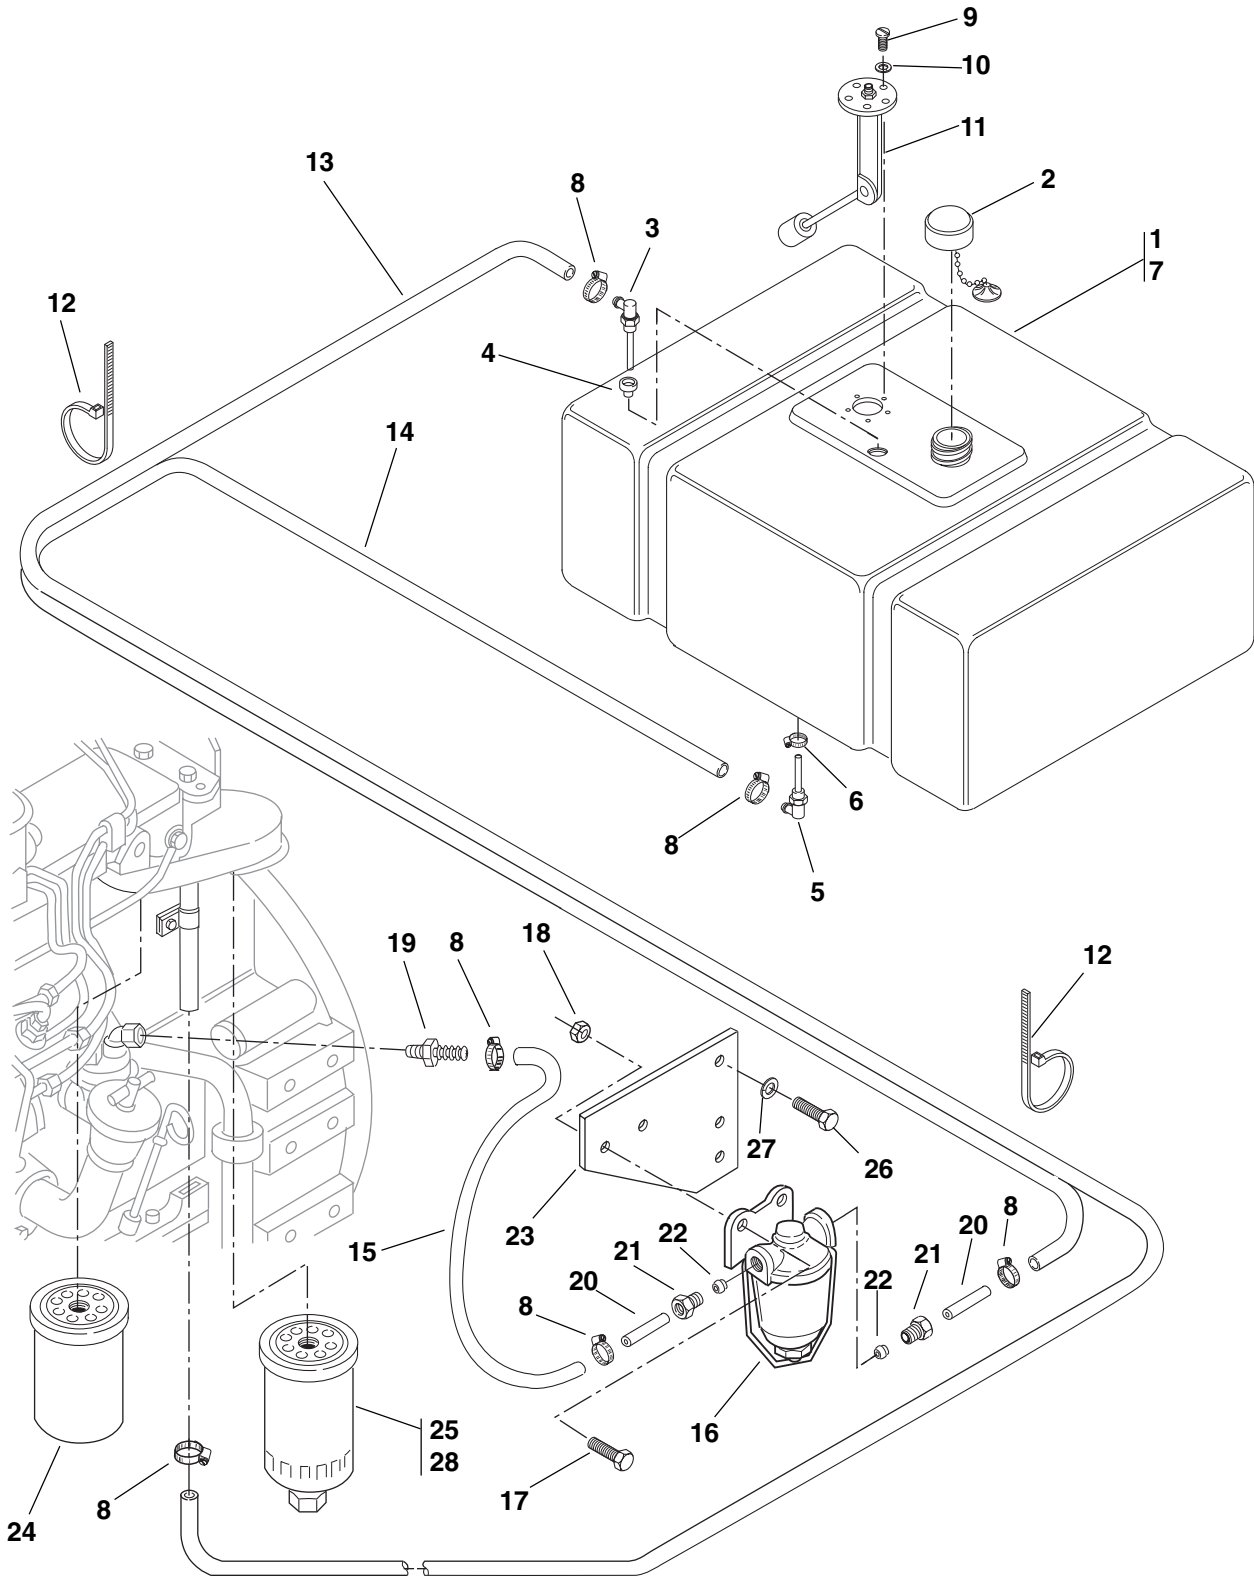

FUEL SYSTEM (CUMMINS ENGINES)

FUEL SYSTEM (CUMMINS ENGINES)

Item No.	Part Number	Qty.	Description
1	7127321	1	Tank, Fuel (Includes items 2 thru 7)
2	8033111	1	Cap, Filler, w/tether
3	8033109	1	Elbow, 90° w/standpipe
4	8033175	1	Bushing, Rubber
5	8033176	1	Elbow, 90° w/standpipe
6	8405101	1	Clamp, Hose
7	NSS	1	Tank, Fuel
8	8405009	6	Clamp, Hose
9	8310180	5	Screw, Machine, 10-24 x 3/8
10	8307003	5	Lockwasher, #10
11	7070992	1	Sender, Fuel Level
12	8584001	2	Tie Wrap
13	8403214-1290	1	Hose, Fuel Return, 1/4 x 129.0
14	8403219-1400	1	Hose, Fuel Supply, 5/16 x 140.0
15	8403219-0120	1	Hose, Fuel Supply, 5/16 x 12.0
16	8274021	1	Fuel Pre-Filter All Naturally Aspirated And (Turbo Charged S/N 3616 & Before)
	8274022	1	Fuel Strainer - Inline - Not Shown (S/N 3617 & After Turbo Charged Only)
17	8303705	2	Screw, Hex Hd Cap, 1/4-20 x 0.75 All Naturally Aspirated And (Turbo Charged S/N 3616 & Before)
18	8305624	2	Locknut, 1/4-20 All Naturally Aspirated And (Turbo Charged S/N 3616 & Before)
19	8420231	1	Fitting, Barbed 1/4 NPT x 5/16 T All Naturally Aspirated And (Turbo Charged S/N 3616 & Before)
	8430007	1	Fitting, Barbed 1/4 NPT x .38 T (S/N 3617 & After Turbo Charged Only)
20	7091291	2	Tube All Naturally Aspirated And (Turbo Charged S/N 3616 & Before)
21	8274209	2	Bushing, Hex, 1/2-20 x 5/16 tube All Naturally Aspirated And (Turbo Charged S/N 3616 & Before)
22	8274210	2	Sleeve All Naturally Aspirated And (Turbo Charged S/N 3616 & Before)
23	7082452	1	Bracket, Fuel Pre-Filter Mounting All Naturally Aspirated And (Turbo Charged S/N 3616 & Before)
24	8320250	1	Element, Fuel Filter - Secondary All Naturally Aspirated And (Turbo Charged S/N 3616 & Before)
25	8320253	1	Element, Fuel Filter - Primary All Naturally Aspirated And (Turbo Charged S/N 3616 & Before)
26	8303790	2	Screw, Hex Hd Cap, M12 x 20 mm All Naturally Aspirated And (Turbo Charged S/N 3616 & Before)
27	8307025	2	Lockwasher, M12 All Naturally Aspirated And (Turbo Charged S/N 3616 & Before)
28	8320270	1	Element, Single Filter/Water Separator (S/N 3617 & After Turbo Charged Only)