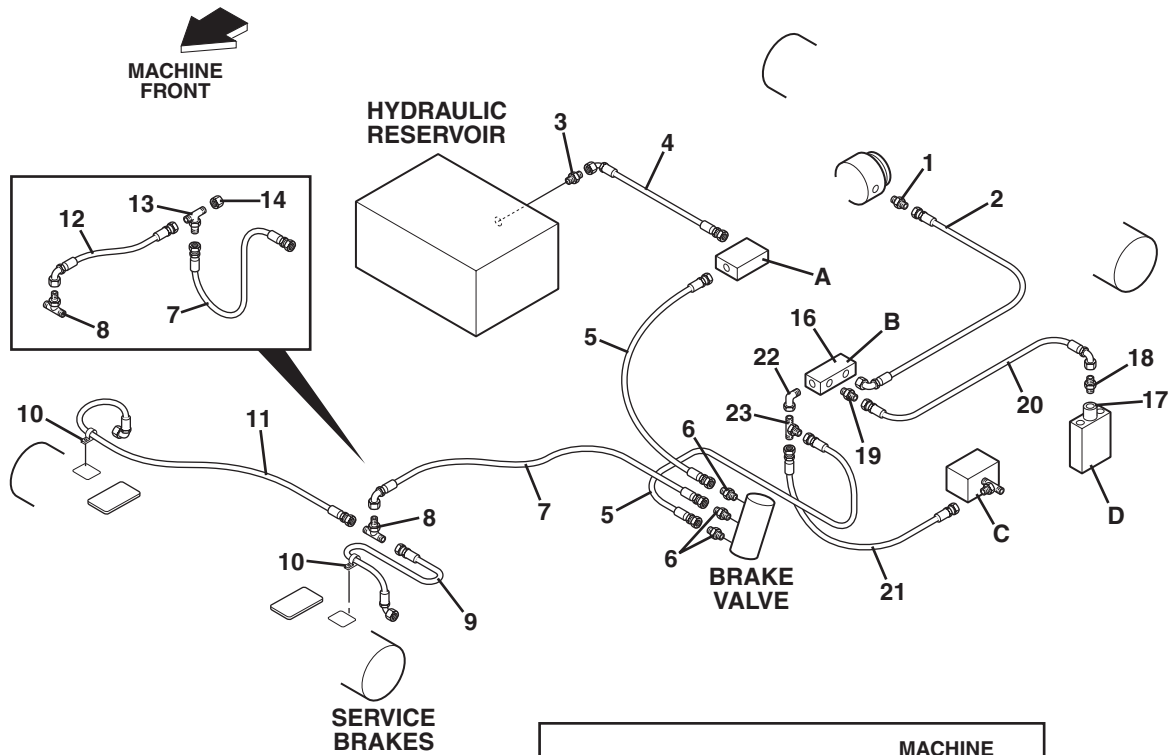

BRAKE CIRCUITS - W/2 WHEEL SERVICE BRAKES (S/N 9B0499 & BEFORE w/DECLUTCH CONVERSION INSTALLED)

- A - PRESSURE REDUCING VALVE
- B - PARK LOCK RELEASE VALVE
- C - SEQUENCE VALVE
- D - TRANSMISSION CONTROL VALVE