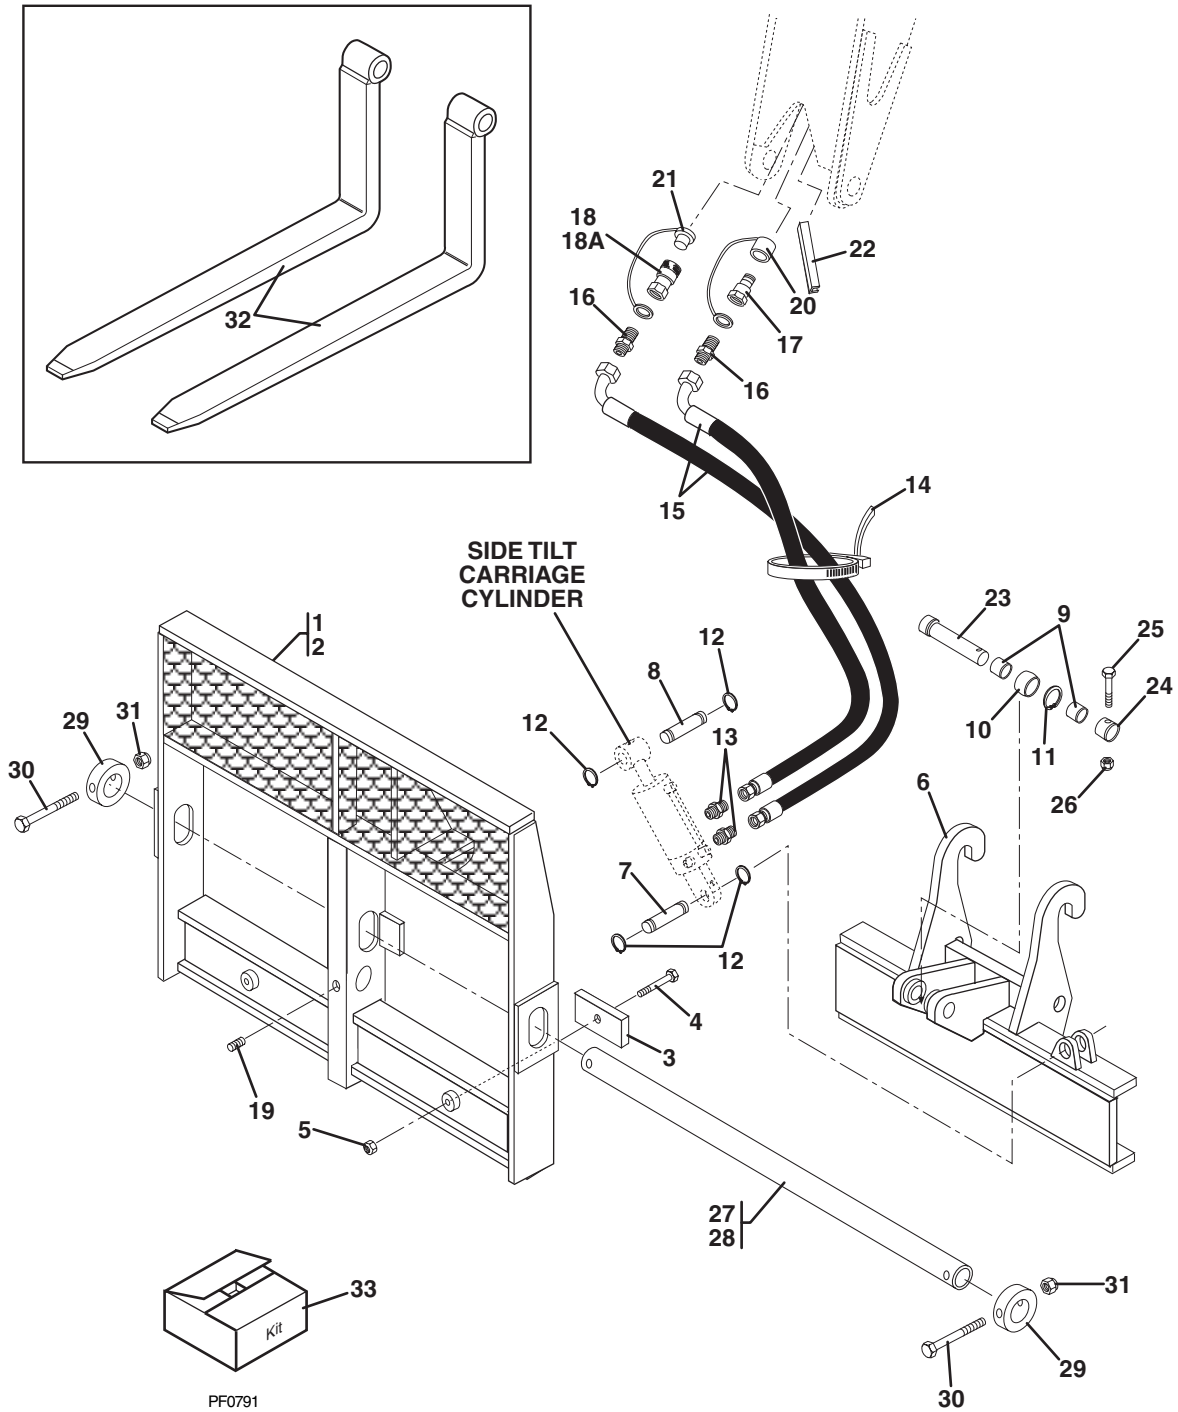

SIDE TILT CARRIAGE - OPTIONAL

PIVOT PIN WITH LOCK COLLAR (S/N 9B0472 & BEFORE)

SIDE TILT CARRIAGE - OPTIONAL

PIVOT PIN WITH LOCK COLLAR (S/N 9B0472 & BEFORE)

Item No.	Part Number	Qty.	Description
1	7077344	1	Carriage, Side Tilt - 48" (Includes Items 3 thru 5)
2	7077444	1	Carriage, Side Tilt - 60" (Includes Items 3 thru 5)
3	7065482	2	Pad Wear
4	8303739	2	Screw, Hex Hd Cap, 5/16-18 x 1-1/4
5	8305626	2	Locknut, 5/16NC
6	7085154	1	Base, Pivot
7	7077501	1	Pin, Cylinder Base
8	7077511	1	Pin, Cylinder Rod
9	7077481	2	Spacer
10	8065643	1	Bushing, Self Align
11	8642001	1	Ring, Snap
12	8642235	4	Ring, Snap
13	8760117	2	Connector, Straight, SAE 6-6 - male JIC° x male str. thd. O-ring
14	8584001	1	Tie Wrap
15	2711992	2	Hose Assembly
16	8760030	2	Connector, Straight, SAE 6-6P - male JIC° x male NPT
17	8420056	1	Quick Disconnect, Male 6/6" NPT
18	8420057	1	Quick Disconnect, Female 6/6" NPT (Includes Item 18A)
18A	8640027	1	O-Ring, Viton for High Temp. Application of Item 18
19	8541433	1	Plug, Pipe Hex, Socket, 1/8
20	8420058	1	Cap, Dust, SAE 6
21	8420059	1	Plug, Dust, SAE 6
22	8582406-0090	1	Moulding
23	7085411	1	Pin, Pivot
24	7085501	1	Collar, Locking Pin
25	8303770	1	Screw, Hex Hd Cap, 3/8-16 x 2-3/4
26	8305645	1	Locknut, 3/8-16 ESNA
27	7075942	1	Shaft, Fork Pivot, 48 x 2.75"
28	7075952	1	Shaft Fork Pivot, 60 x 2.75" (Not Shown)
29	7079251	2	Collar, Locking
30	8303629	2	Screw, Hex Hd Cap, 1/2-13 x 4-1/2
31	8305644	2	Locknut, 1/2-13
32	7069093	2	Fork, Pallet 48 x 4 x 1.75" (3000 lb Rating)
	7077333	2	Fork, Lumber 60 x 7 (Not Shown)
	7070623	6	Fork, Blocking (Not Shown)
			<u>KITS</u>
33	7096712	1	Conversion Kit, Attachment, Size 6 to Size 8 Quick Couplers (Includes Items 17, 18, 19, 21 & 22, Page 9.9.3 & P/N 8760341 elbow for Auger Mount to replace corresponding parts on these attachments)