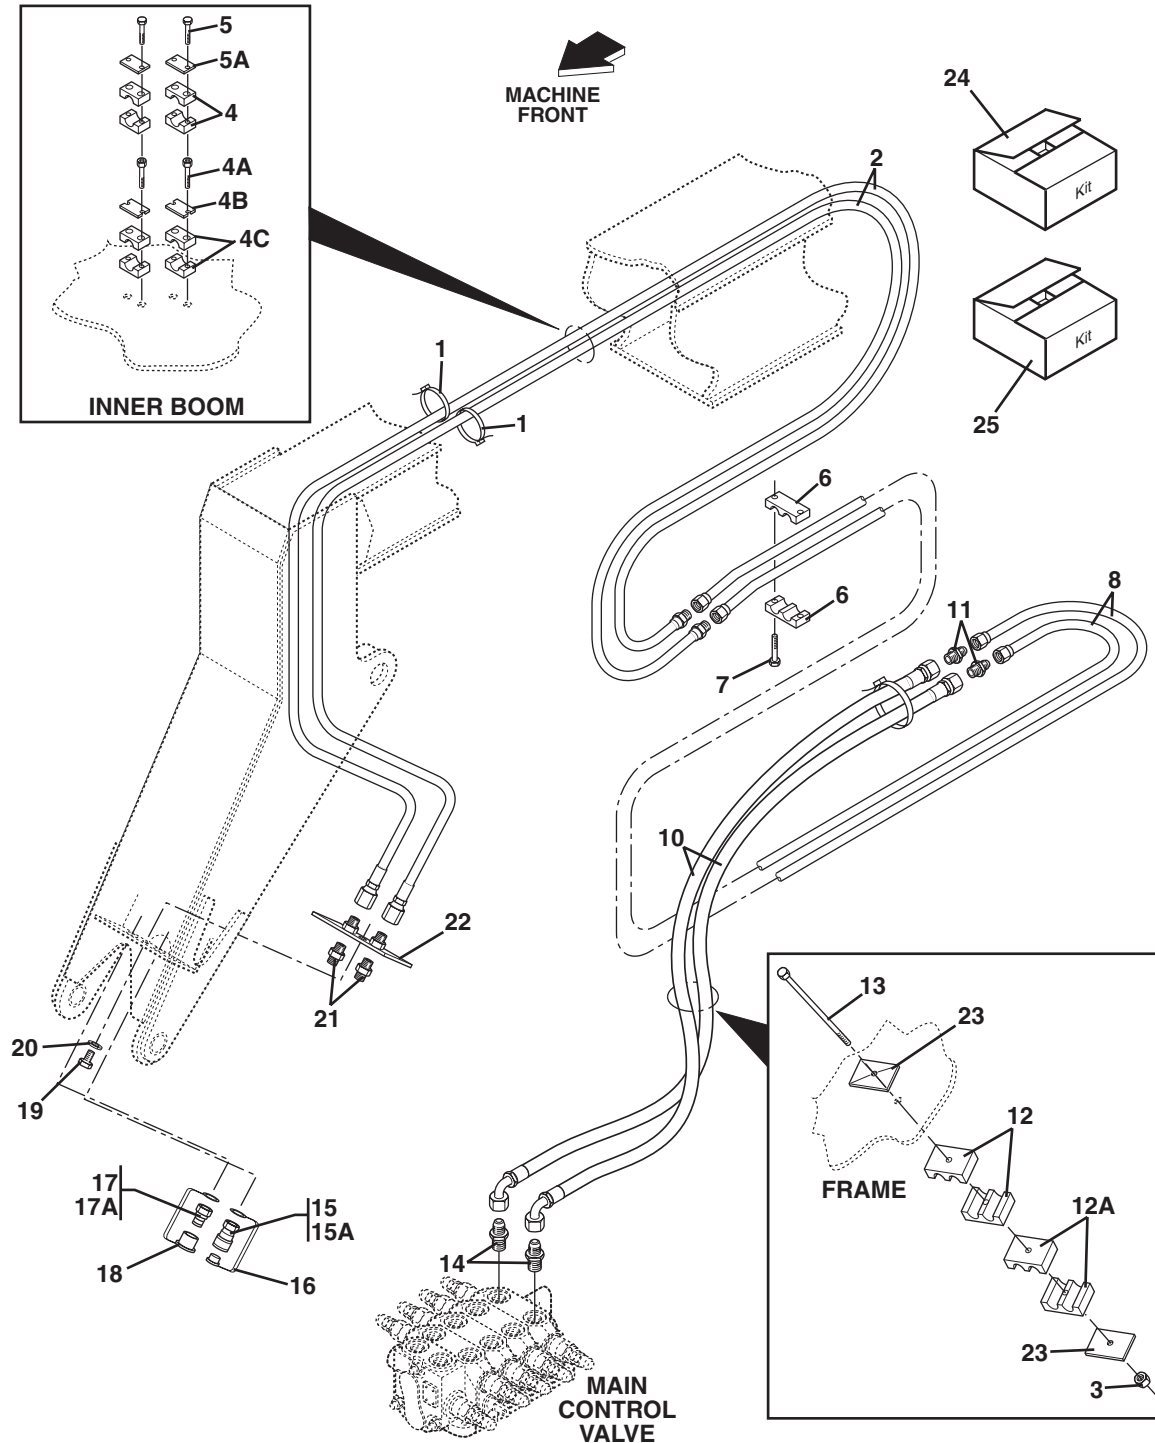

AUXILIARY HYDRAULIC CIRCUIT - OPTIONAL (S/N 9B0499 & BEFORE)

AUXILIARY HYDRAULIC CIRCUIT - OPTIONAL (S/N 9B0499 & BEFORE)

Item No.	Part Number	Qty.	Description
1	8584007	2	Plastic Wrap
2	2712172	2	Hose Assembly, 3/8 ID
	2712922	2	Hose Assembly, 1/2 ID (For use with Quick Coupler Kit)
3	8305626	1	Locknut, 5/16-18 (Existing part shown on Page 5.4.1)
4	8769129	2	Clamp Set, Single (2 halves, 5/8 ID)
4A	8769155	2	Bolt, Stacking
4B	8769156	2	Plate, Stacking
4C	8769129	2	Clamp Set, Single (2 halves, 5/8 ID) (Existing part shown on Page 5.4.1)
5	8303728	4	Screw, Hex Hd Cap, 1/4-20 x 2-3/4
5A	8769146	2	Plate, Cover
6	8769126	3	Clamp Set, Single (2 halves, 1/2 ID)
7	8303690	2	Screw, Hex Hd Cap, 5/16-18 x 2
8	7084683	2	Tube Assembly
9	8584002	1	Tie Wrap
10	2712582	2	Hose Assembly
11	8760045	2	Union, Bulkhead, Straight, SAE 8 - male JIC 37°
12	8769139	1	Clamp Set, Single (2 halves, 3/4 ID) (Existing part shown on Page 5.4.1)
12A	8769139	1	Clamp Set, Single (2 halves, 3/4 ID)
13	8310081	1	Screw, Hex Hd Cap, 5/16-18 x 5 (Existing part shown on Page 5.4.1)
14	8760143	1	Connector, Long, SAE 8-8 - male JIC 37° x male str. thd. O-ring
15	8420057	1	Quick Disconnect, Female 3/8 NPT (See also Item 15)
15A	8640027	1	O-Ring, Viton - For High Temp. Application of Item 15
16	8420059	1	Plug, Dust, SAE 6
17	8420056	1	Screw, Hex HD Cap, 3/8-16 x 1
17A	8640027	1	O-Ring, Viton - For High Temp. Application of Item 17
18	8420058	1	Cap, Dust, SAE 6
19	8303620	1	Screw, Hex Hd Cap, 3/8-16 x 1
20	8307005	1	Lockwasher, 3/8
21	8540001	2	Nipple, Hex, 3/8 NPT
22	7085491	1	Plate, Junction
23	8769128	2	Plate, Cover
			<u>KITS</u>
24	7096862	1	Kit, Quick Couplers
	8430005	1	Quick Disconnect, Female 3/4-16 ORB (Item 20, Page 5.8.2)
	8420055	1	Plug, Dust, SAE 8 (Item 21, Page 5.8.2)
	8430006	1	Quick Disconnect, Male 3/4-16 ORB (Item 22, Page 5.8.2)
	8420053	1	Cap, Dust, SAE 8 (Item 23, Page 5.8.2)
	8760142	2	Connector, Swivel Nut, SAE 8-8 (Item 24, Page 5.8.2)
	8760045	2	Union, Bulkhead, Straight, SAE 8 - male JIC 37° (Item 25, Page 5.8.2)
	5713331	4	Washer, Flat (Used on forks with 0.938 dia. mtg. holes) (Item 26, Page 5.8.2)
25	7097662	1	Kit, Inner Boom (For auxiliary hydraulic retrofit)
	8303743	4	Screw, Hex Hd Cap, 1/4-20 x 1-1/2 (Item 5, Page 5.8.2)
	8769153	2	Plate, Cover (Item 6, Page 5.8.2)
	8769154	2	Clamp Set, Single (2 halves, 3/4 ID) (Item 7, Page 5.8.2)
	8769155	4	Bolt, Stacking (Item 8, Page 5.8.2)
	8769156	2	Plate, Stacking (Item 9, Page 5.8.2)
	7097644	1	Inner Boom (Item 1, Page 5.8.2)