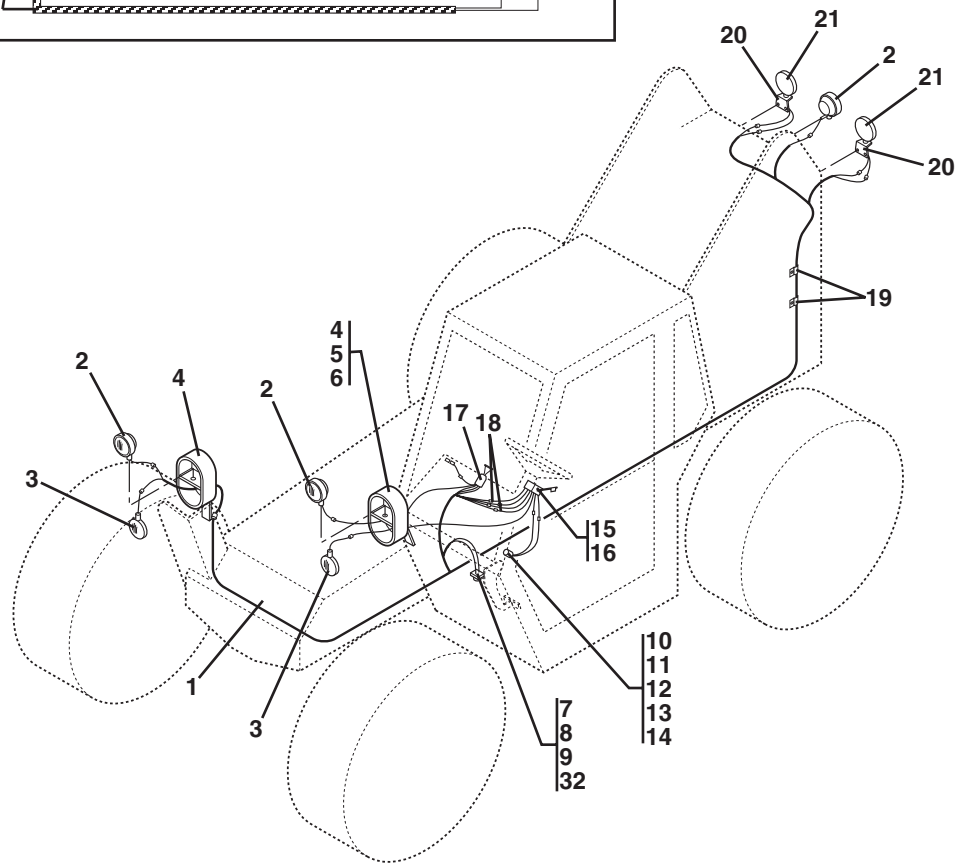

LIGHTING SYSTEM (EARLY MACHINES)

LIGHTING SYSTEM (EARLY MACHINES)

Item No.	Part Number	Qty.	Description
1	7085783	1	Harness, Wiring
2	7047421	3	Light, Head Lamp
3	7069851	2	Light, Turn Signal
4	7069743	2	Bracket, Front
5	8305645	2	Locknut, 3/8NC
6	8303620	2	Screw, Hex Hd Cap, 3/8-16 x 1.0
7	8580209	1	Grommet
8	8223025	1	Switch, Momentary Brake Light
9	7085751	1	Plate, Actuator
10	7047371	1	Mount, Flasher
11	8500201	1	Flasher
12	8303837	2	Screw, Round Hd Mach, #10-24 x 3/4
13	8305627	2	Locknut, #10-24
14	8307111	2	Washer, Flat, #10
15	8223419	1	Switch, Turn Signal
16	8221011-0600	1	Conduit, 1/2 ID x 5 Ft. - Cut to fit (Not Shown)
17	8223016	1	Switch, Head Lights
18	8220051	7	Terminal, Female, 1/4 Spade
19	8406002	2	Clamp, Hose, 3/8
20	7085732	2	Bracket, Tail Light
21	7015531	2	Light, Stop/Tail
22	8584003	5	Tie, Plastic, 4.0 Dia. (Not Shown)
23	8220050	1	Terminal, Male, 1/4 Spade
24	7085821	1	Wire Assembly
25	7085801	1	Wire Assembly
26	7085791	1	Wire Assembly
27	7058372	1	Light Assembly
28	7047041	1	Wire Assembly
29	8229227	1	Circuit Breaker, 15 Amp
30	7085831	1	Wire Assembly
31	7087411	1	Wire Assembly
32	8305405	1	Nut, Jam, 3/8-16