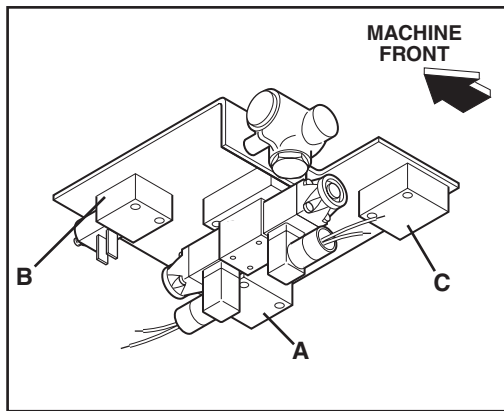

UNDERSIDE VIEW OF VALVE PLATE. REFER TO VALVE PLATE ASSEMBLY PAGE FOR BREAKDOWN.