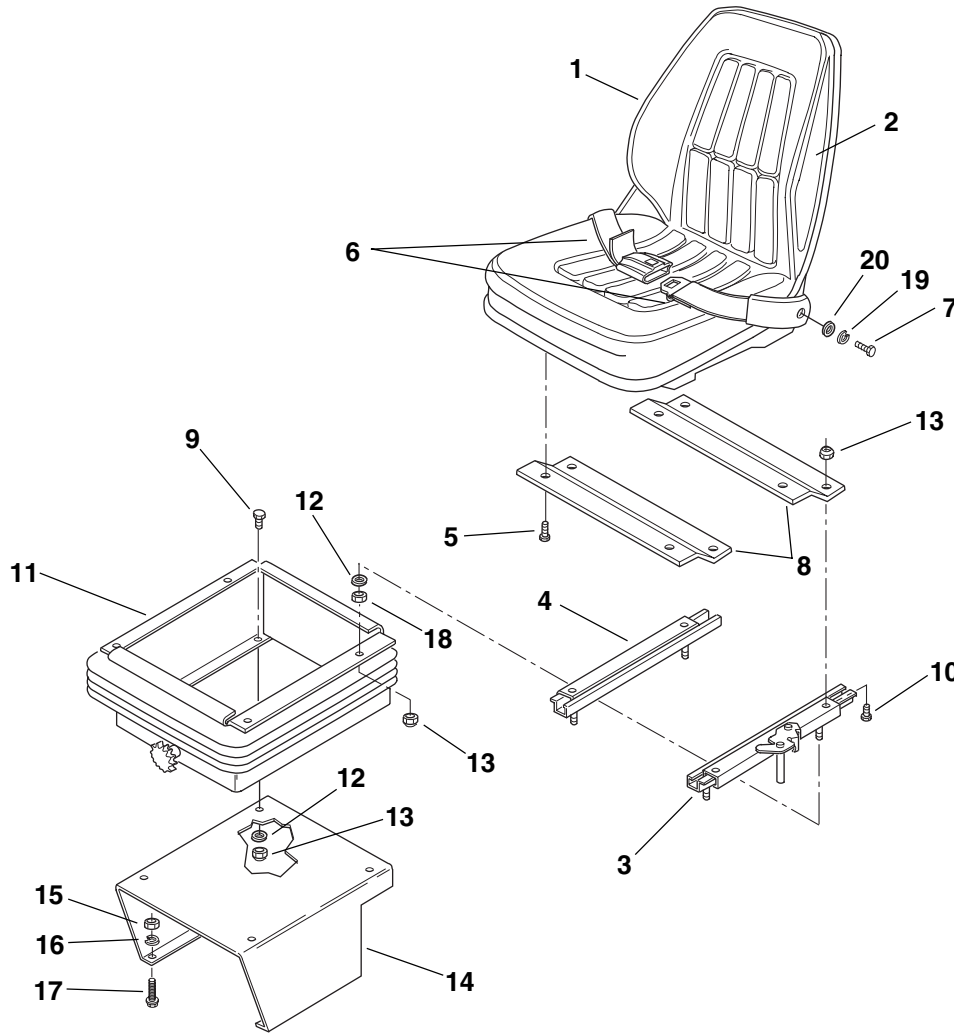

OPERATOR'S SEAT

PA0064

Item No.	Part Number	Qty.	Description
1	8864037	1	Seat Assembly, Vinyl (Includes Items 2 thru 5)
	8864044	1	Seat Assembly, Cloth (Optional) (Includes Items 2 thru 5)
2	8864041	1	Cushion, Seat, Vinyl (one piece)
	8864045	1	Cushion, Seat, Cloth
	8864046	1	Seat Back, Cloth
3	8864039	1	Slide, w/Handle
4	8864040	1	Slide, w/o Handle
5	NSS	4	Screw, Flanged Hd
6	8864043	1	Belt, Seat
7	8303604	2	Screw, Hex Hd Cap, 7/16-20 x 1-1/4
8	7090751	2	Mount, Seat
9	8303697	4	Screw, Cap, 5/16-18 x 3/4
10	8303745	4	Screw, Cap, 5/16-18 x 5/8
11	8864036	1	Suspension
12	8307106	4	Washer, Flat, 5/16
13	8305626	12	Nut, Hex Lock Elastic, 5/16-18
14	7083963	1	Support, Suspension
15	8305008	4	Nut, Hex, 3/8
16	8307005	4	Lockwasher, 3/8
17	8303675	4	Screw, Hex Hd Cap, 3/8-16 x 1-1/4
18	8305006	4	Nut, Hex, 5/16-18
19	8307006	2	Lockwasher, 7/16
20	8307113	2	Washer, Flat, 7/16