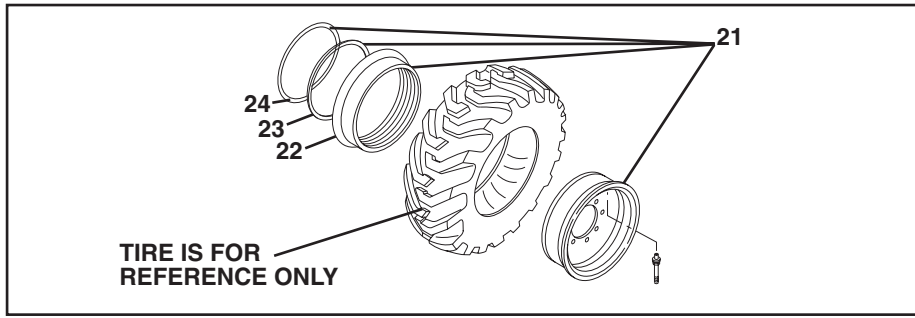

WHEELS AND TIRES