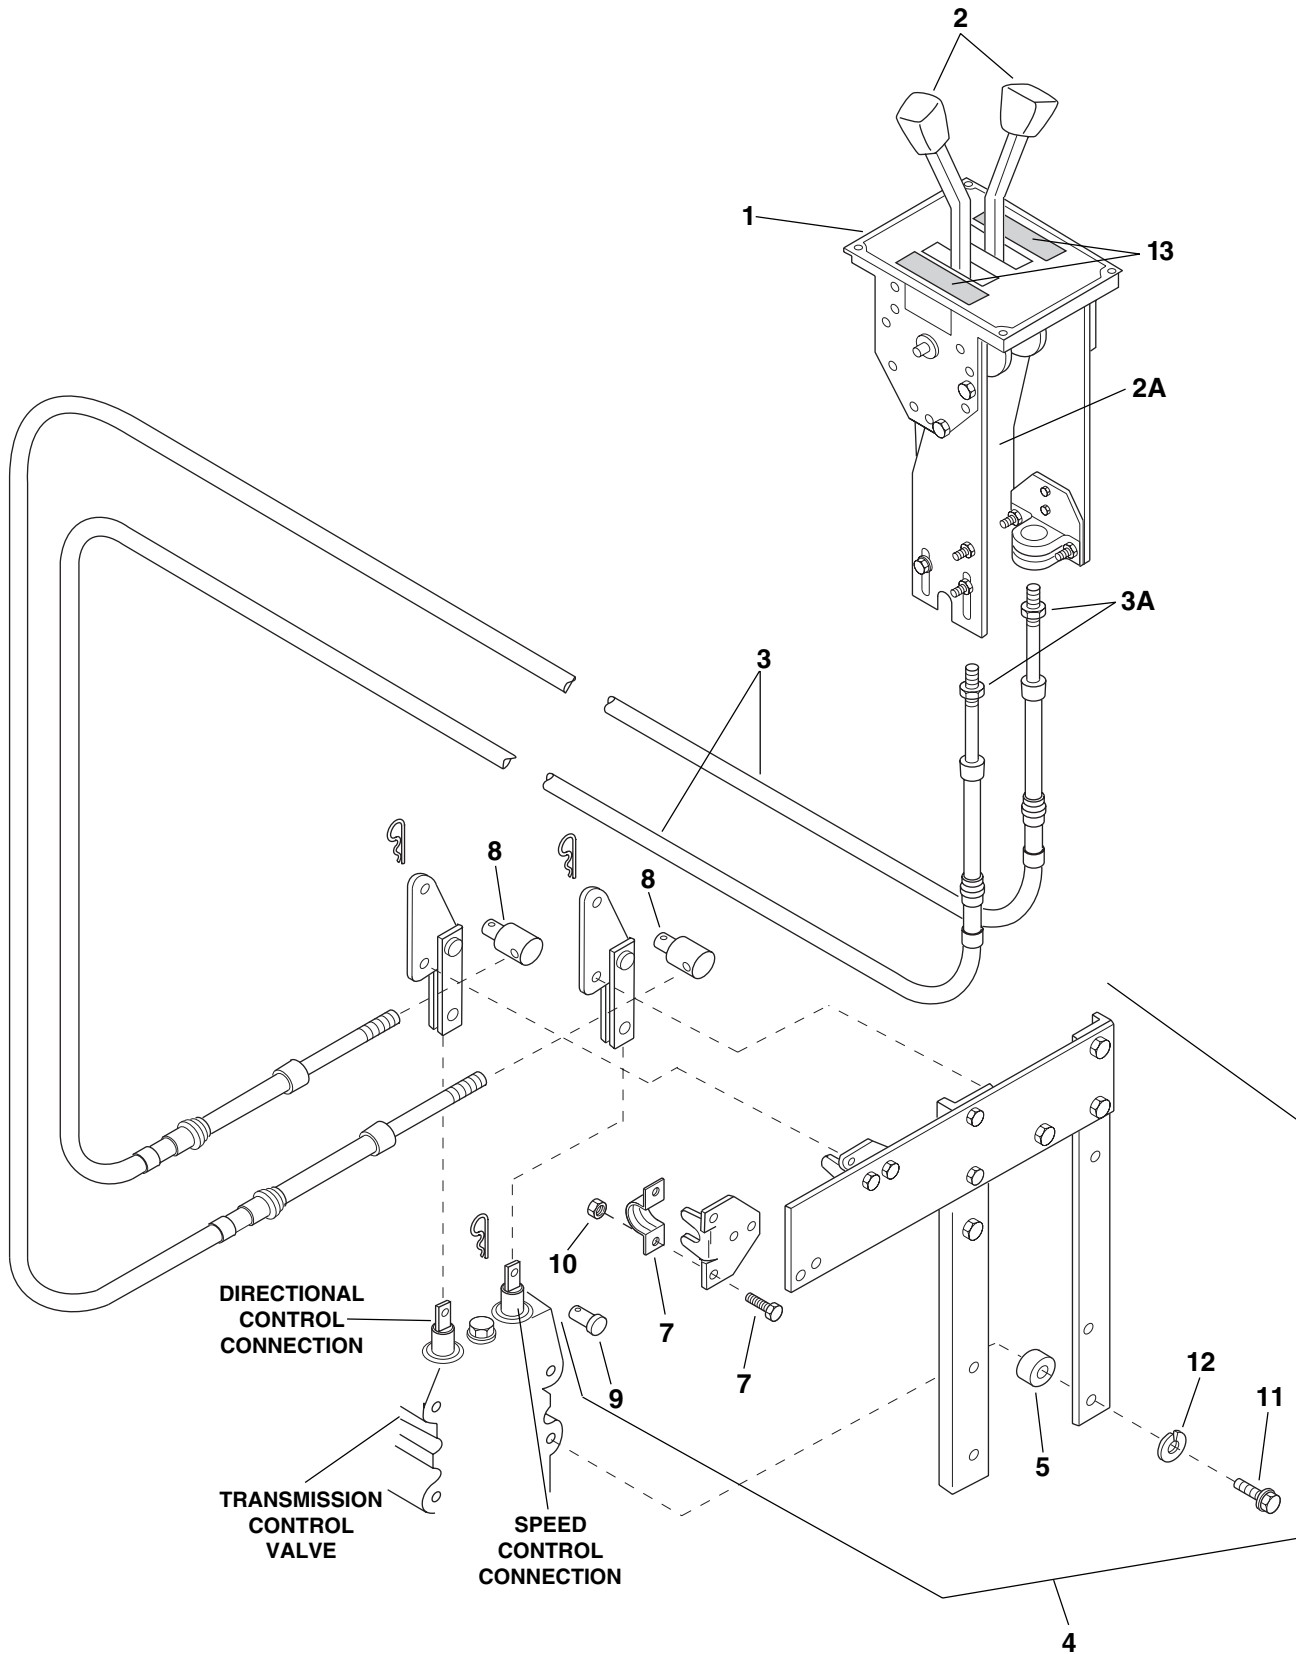

TRANSMISSION SHIFT CONTROLS (CLARK)

PA0084

TRANSMISSION SHIFT CONTROLS (CLARK)

Item No.	Part Number	Qty.	Description
1	8160205	1	Shifter, Transmission (Includes Items 2 & 2A)
2	8580111	2	Knob
2A	8160621	1	Switch, Reverse
3	8160042	2	Cable, Control
3A	8305402	2	Nut, Jam, 1/4-28
4	8160417	1	Transmission Connector Kit (Includes items 5 thru 12 plus all other parts not identified with an item number)
5	8033240	4	Spacer
6	8033241	2	Clamp
7	8303540	4	Screw, Hex Hd Cap, 1/4-20 x 1, Gr 5
8	8033242	2	Swivel
9	8033243	2	Pin, Clevis
10	8305601	4	Nut, Lock, 1/4-20
11	8303106	4	Screw, Hex Hd Cap, 3/8-16 x 2-1/2, Gr 5
12	8307005	4	Lockwasher, 3/8
13	8032753	1	Decal Kit, (contains F-N-R & 3-2-1 decals)