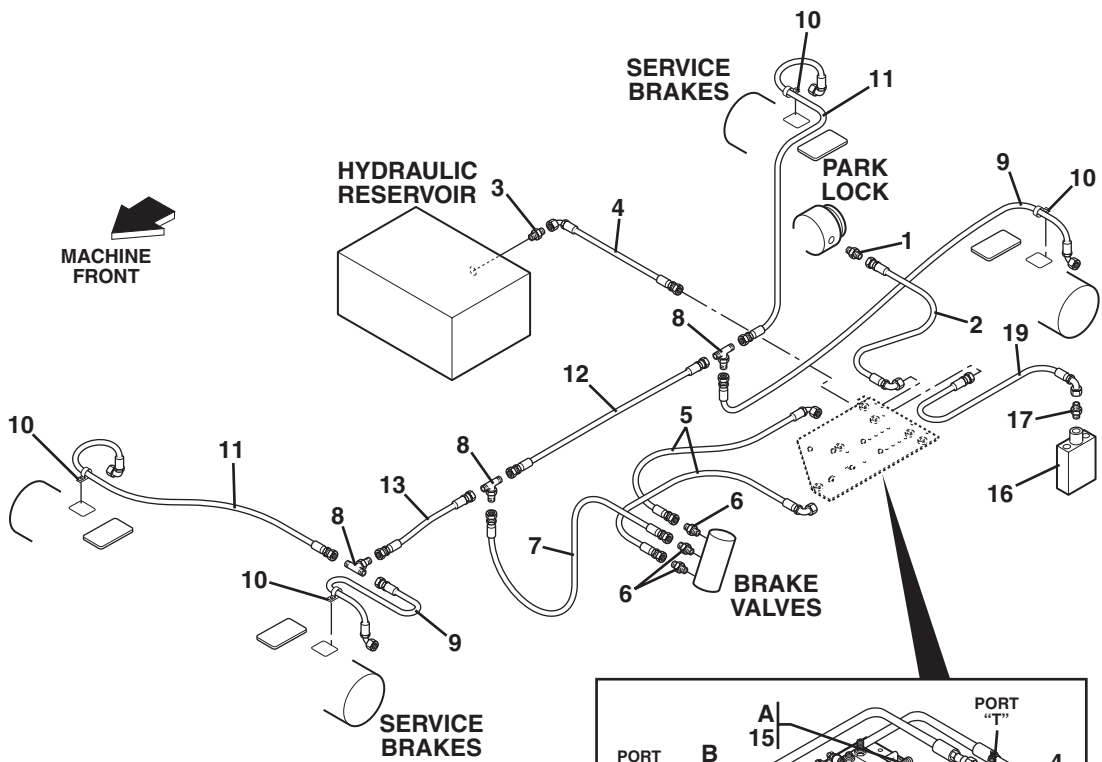

BRAKE CIRCUITS - W/4 WHEEL SERVICE BRAKES

(S/N 9B08500 THRU 0E1179 w/DECLUTCH CONVERSION
INSTALLED AND 0E1180 & AFTER)

A - BRAKE MANIFOLD VALVE
B - PRIORITY VALVE