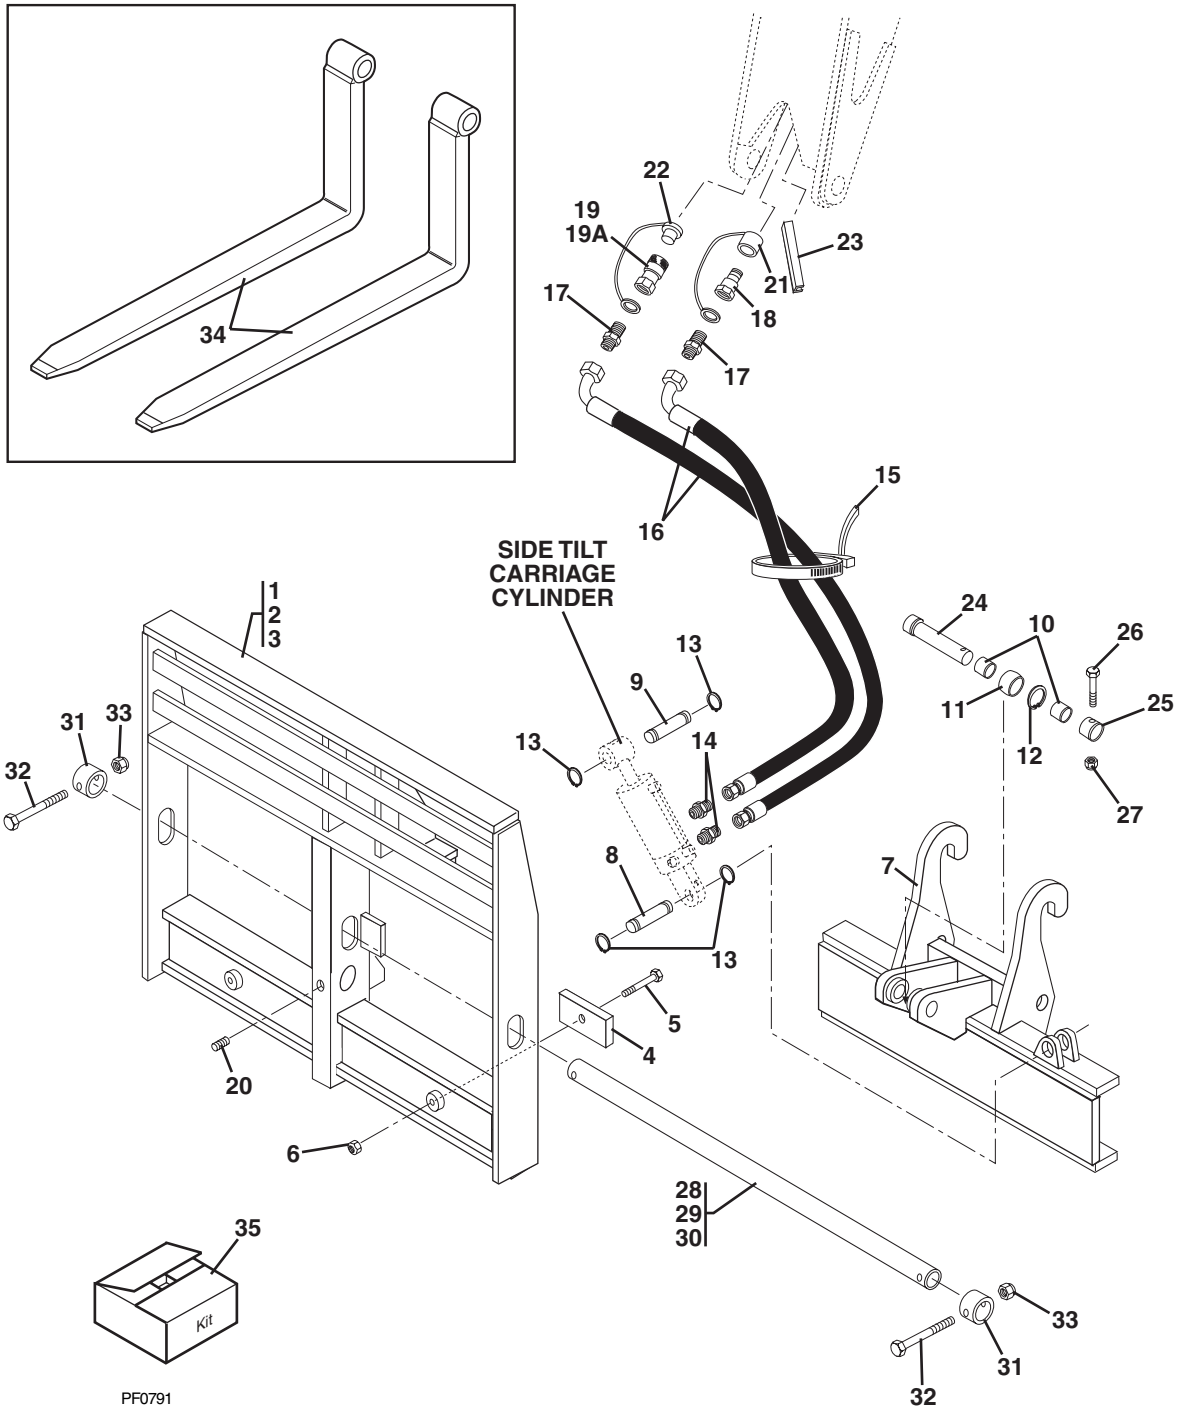

SIDE TILT CARRIAGE - OPTIONAL (S/N 9B0473 THRU 6036-1316)

SIDE TILT CARRIAGE - OPTIONAL (S/N 9B0473 THRU 6036-1316)

Item No.	Part Number	Qty.	Description
1	7089044	1	Carriage, Side Tilt - 48"
2	7089054	1	Carrige, Side Tilt - 60"
3	7098354	1	Carrige, Side Tilt - 72"
4	7065482	2	Pad Wear
5	8303739	2	Screw, Hex Hd Cap, 5/16-18 x 1-1/4
6	8305626	2	Locknut, 5/16NC
7	7085154	1	Base, Pivot
8	7077501	1	Pin, Cylinder Base
9	7077511	1	Pin, Cylinder Rod
10	7077481	2	Spacer
11	8065643	1	Bushing, Self Align
12	8642001	1	Ring, Snap
13	8642235	4	Ring, Snap
14	8760117	2	Connector, Straight, SAE 6-6 - male JIC° x amle str. thd. O-ring
15	8584001	1	TieWrap
16	2711992	2	Hose Assembly
17	8760030	2	Connector, Straight, SAE 6-6P - male JIC° x male NPT
18	8420056	1	Quick Disconnect, Male 6/6" NPT
19	8420057	1	Quick Disconnect, Female 6/6" NPT (Includes Item 18A)
19A	8640027	1	O-Ring, Viton for High Temp. Application of Item 18
20	8541433	1	Plug, Pipe Hex, Socket, 1/8
21	8420058	1	Cap, Dust, SAE 6
22	8420059	1	Plug, Dust, SAE 6
23	8582406-0090	1	Moulding
24	7085411	1	Pin, Pivot
25	7085501	1	Collar, Locking Pin
26	8303770	1	Screw, Hex Hd Cap, 3/8-16 x 2-3/4
27	8305645	1	Locknut, 3/8-16 ESNA
28	7083912	1	Shaft, Fork Pivot, 48 x 2.00"
29	7084972	1	Shaft, Fork Pivot, 60 x 2.00" (Not Shown)
30	7084942	1	Shaft, Fork Pivot, 72 x 2.00" (Not Shown)
31	7086471	2	Hub, Lock
32	8303634	2	Screw, Hex Hd Cap, 5/8-11 x 4
33	8305643	2	Locknut, 5/8-11
34	7048233	2	Fork, Pallet 48 x 4 x 1.75" (3000 lb Rating)
	7085673	2	Fork, Lumber 60 x 5 (Not Shown) (22" Fork Drop)
	7092793	2	Fork, Lumber 60 x 5 (Not Shown) (24" Fork Drop) (Service in Pairs when replaicing 22" drop forks)
	7085073	6	Fork, Blocking (Not Shown)
			<u>KITS</u>
35	7096712	1	Conversion Kit, Attachment, Size 6 to Size 8 Quick Couplers (Includes Items 17, 18, 19, 21 & 22, Page 9.9.3 & P/N 8760341 elbow for Auger Mount to replace corresponding parts on these attachments)