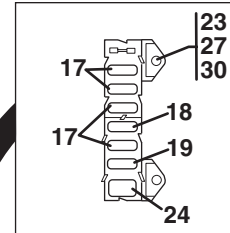

ELECTRICAL SYSTEM - CAB HARNESS (S/N 9B0501 & AFTER)

**PREVIOUS CAB HARNESS PROTECTIVE DEVICES
(S/N 9B0501 THRU 1882)**

(S/N 1883 & AFTER)

PA1083

ELECTRICAL SYSTEM - CAB HARNESS (S/N 9B0501 & AFTER)

Item No.	Part Number	Qty.	Description
1	7089114	1	Harness, Cab (Obsolete)
	7114754	1	Harness, Cab (Includes Items 1A & 1B)
1A	8220882	2	Connector, Solenoid (Includes Item 1B)
1B	8688026	2	Seal, Connector (Not Shown)
2	7112511	1	Motor Kit, Windshield Washer/Wiper
3	8033201	1	Switch, Windshield Washer/Wiper
4	8223442	1	Switch, Test
5	8580312	1	Boot, Test Switch
6	8223405	1	Button, Horn
7	8580311	1	Boot, Horn Button
8	8464212	1	Gauge, Fuel
9	8466305	1	Gauge, Warning Lights
10	8467014	1	Hourmeter
11	8223220	1	Switch, Steer Select
12	8220050	2	Terminal, Male
13	8033065	1	Washer Reservoir Assembly
14	8223436	1	Switch, Ignition
15	8223438	1	Key, Ignition (w/Keys)
16	8033078	1	Fan, Circulation
17	8229233	3	Fuse, 7.5 Amp (4 Required on Closed Cab)
18	8229234	2	Fuse, 10 Amp
19	8229235	1	Fuse, 20 Amp (Optional Light Package)
20	8305004	2	Nut, Hex, 1/4
21	8307109	2	Washer, Flat, 1/4
22	8307005	2	Lockwasher, Internal Tooth, 3/8
23	8305002	2	Nut, Hex, #10
24	8229415	1	Circuit Breaker, 40 Amp
25	8223024	1	Switch Kit, Heater
26	8584001	5	Wrap, Tie (Not Shown)
27	8307002	3	Lockwasher, 1/4
28	8223444	1	Switch, Brake
29	8223445	1	Guard, Switch
30	8307003	2	Lockwasher, #10
31	8469028	1	Warning Light, Brake
32	8582007	3	Clip, Spare Fuse
33	8220008	1	Terminal, Ring #10
34	8160621	1	Switch, Reverse
35	8032756	2	Solenoid, Steer Select Valve
36	8584003	1	Tie Wrap
			NOTE: The following protective parts are used with Harness 7089114 only in place of items 17, 18 & 19
37	8229215	2	Circuit Breaker, 6 Amp (3 Required on Closed Cab)
38	8229216	2	Circuit Breaker, 10 Amp
39	8229226	1	Circuit Breaker, 40 Amp
40	7047041	1	Wire Assembly (Closed Cab Only)
41	8229218	1	Bracket, Circuit Breaker
42	7084202	1	Wire Assembly