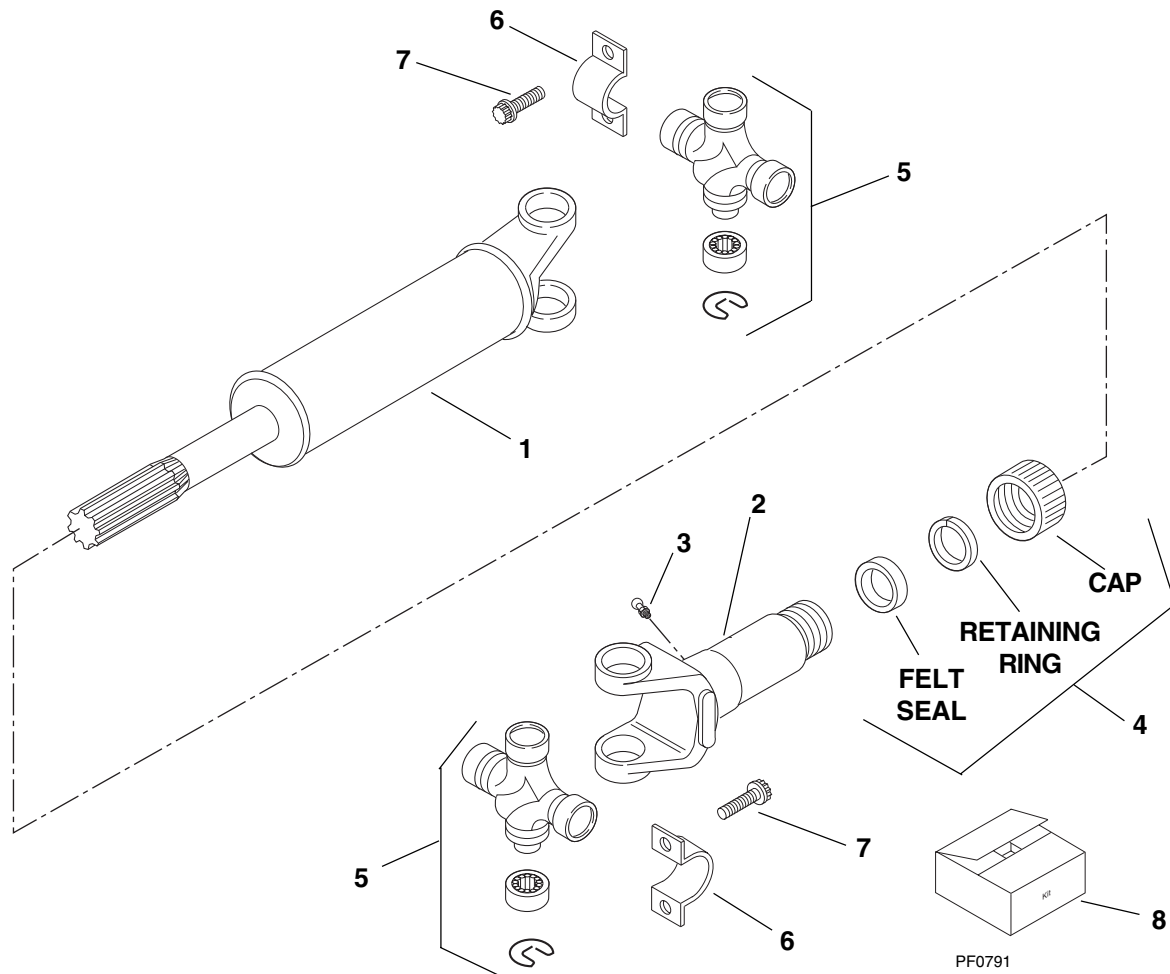

DRIVE SHAFT - TRANSMISSION TO DROP GEAR BOX

(PERKINS AND CUMMINS ENGINES TURBO & NAT. S/N 8L0355 AND AFTER)

PA1670

Item No.	Part Number	Qty.	Description
1	7088072	1	Drive Shaft, Transmission to Drop Box (Includes items 1 thru 5)
1	8033005		Shaft Assembly
2	8033006	1	Sleeve Assembly
3	8033007	1	Fitting, Grease
4	8033008	1	Seal Package
5	See Kits	2	Cross and Bearing Assembly
6	8880216	4	Strap, Bearing
7	8880217	8	Screw, 12 Pt. Flange Hd, 3/8-24
			KITS
8	8033009	2	Cross & Bearing Kit (Includes 1 Cross, 4 Bearings & 4 Retaining Rings)