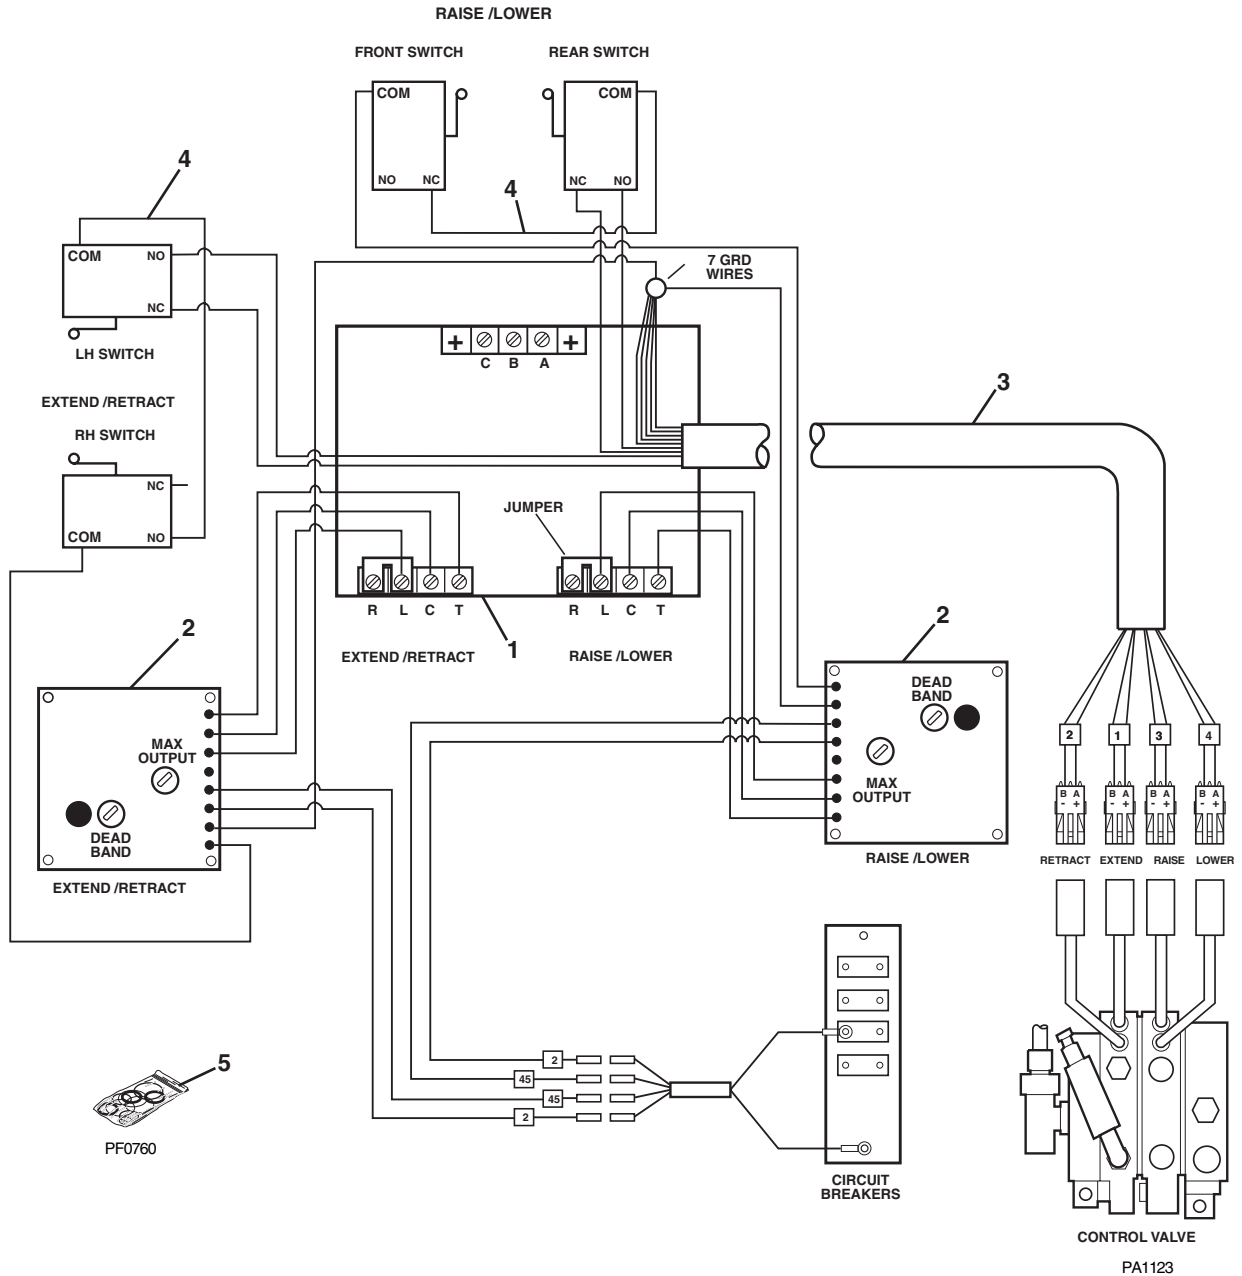

ELECTRONIC JOYSTICK WIRING w/o TLC (S/N 9B0501 & AFTER)

Item No.	Part Number	Qty.	Description
1	7087383	1	Electronic Joystick Assembly (Includes Items 1 thru 4)
1	8224016	1	Joystick, Electronic 50°
2	7086762	2	Module, Driver
3	7086752	1	Harness, Wiring
4	7087361	2	Wire Assembly
			KITS
5	7091871	1	Kit, Test Cable for Pulsar Solenoid Valve