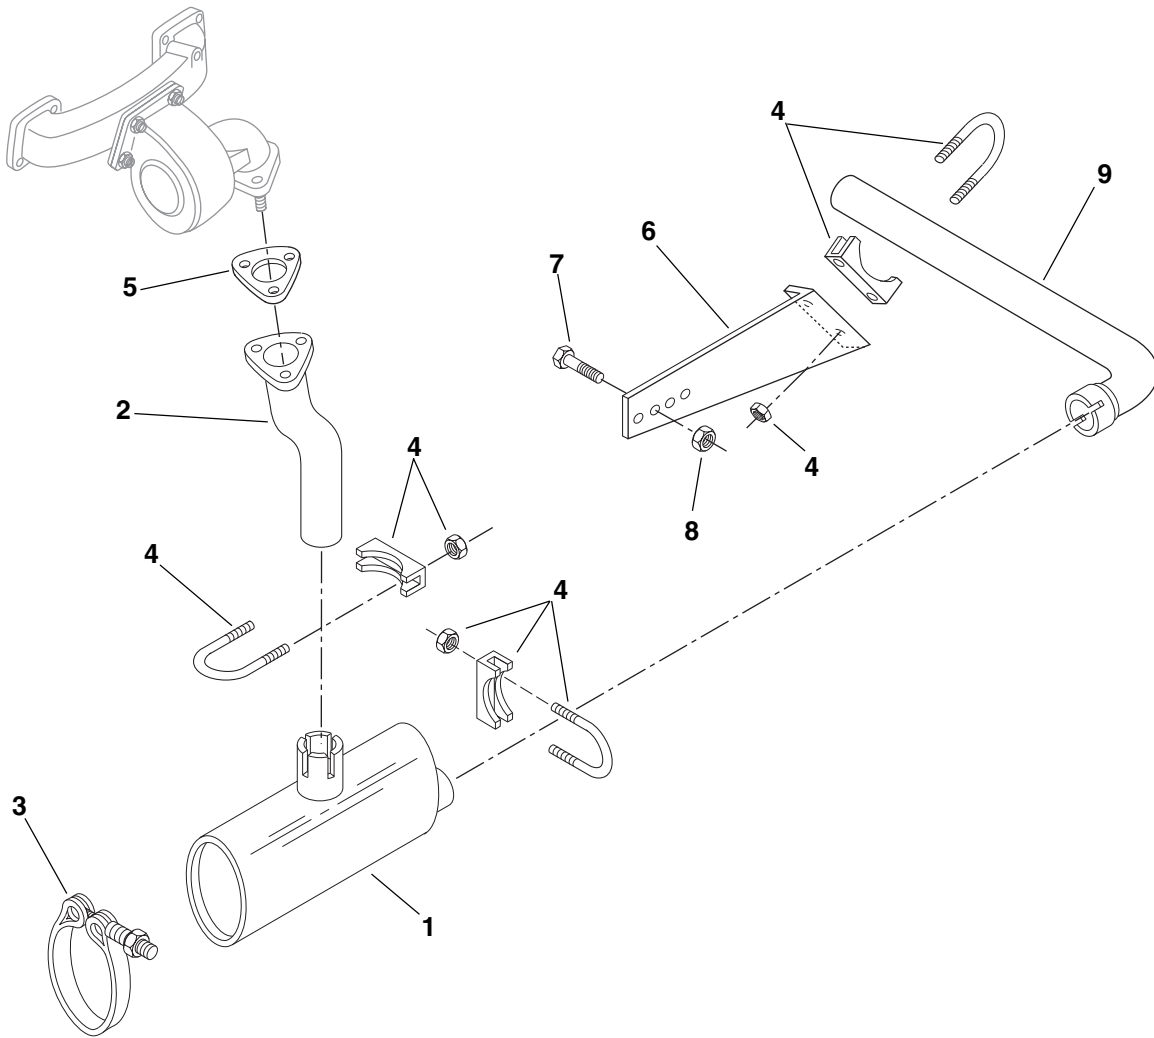

EXHAUST SYSTEM (PERKINS 4.236T - TURBO)

PA1470

Item No.	Part Number	Qty.	Description
1	7079162	1	Muffer
2	7086183	1	Pipe, Exhaust
3	8405604	2	Clamp, T-Bolt
4	8275212	3	Clamp, Muffer
5	8030128	1	Gasket, Exhaust Manifold
6	7088362	1	Support, Tail Pipe
7	8303622	2	Screw, Hex Hd Cap 3/8-16 x 2-1/2
8	8305645	2	Locknut, 3/8-16 ESNA
9	7086742	1	Pipe, Tail