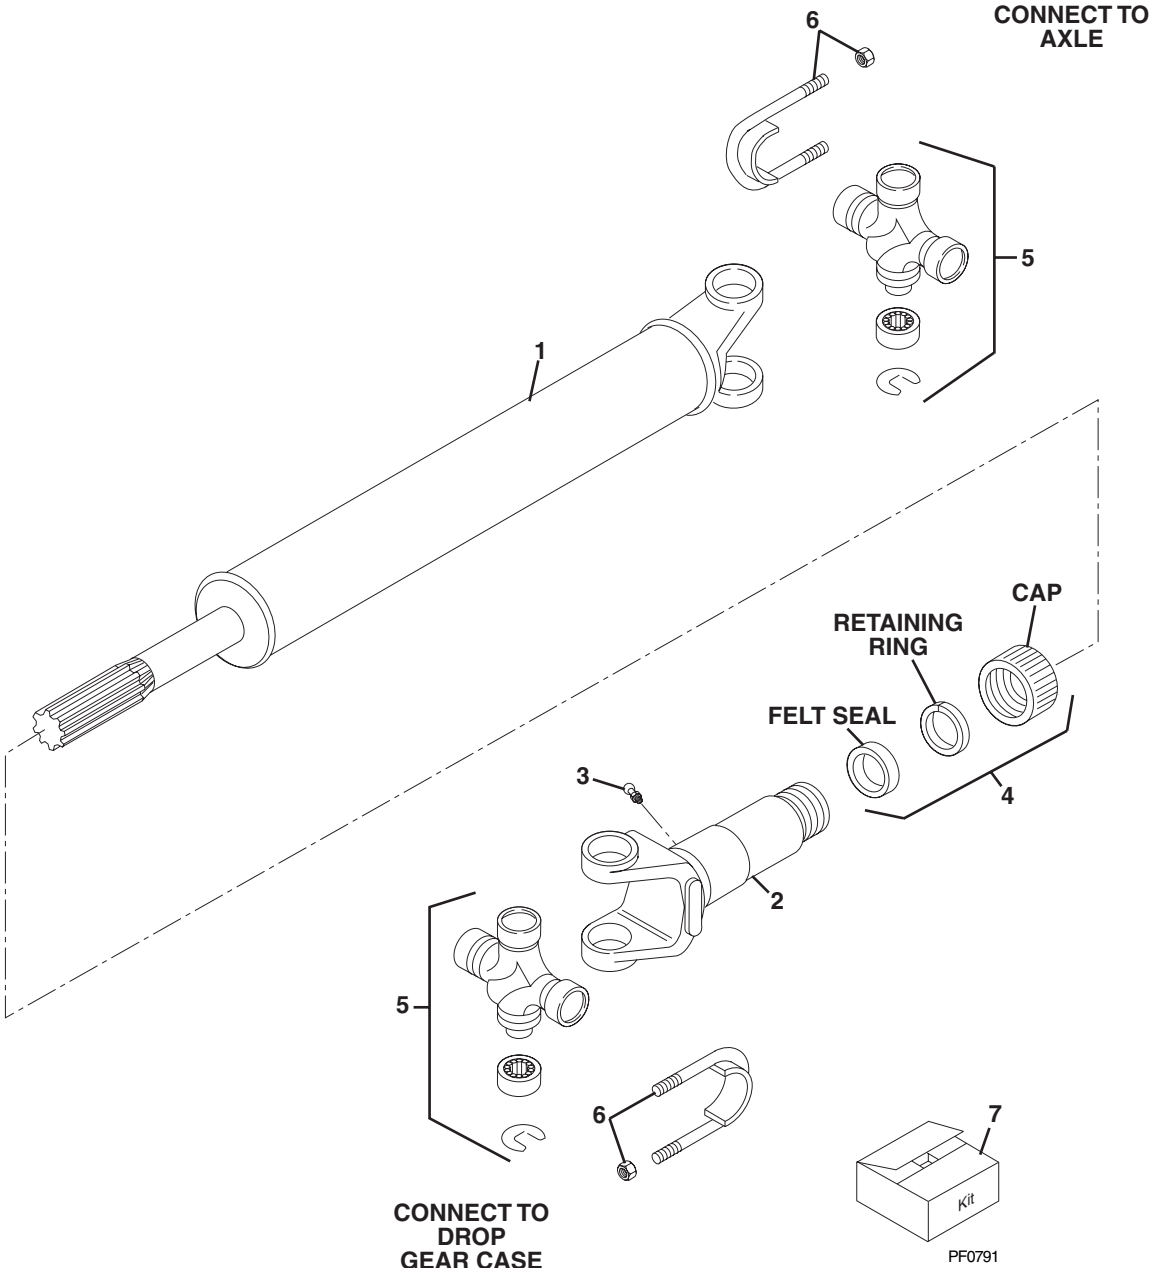

DRIVE SHAFT (FRONT & REAR AXLES)

PA1660

DRIVE SHAFT (FRONT & REAR AXLES)

Item No.	Part Number	Qty.	Description
			Note: Quantities are for one drive shaft
	7078852	2	Drive Shaft, Axle (Includes Items 1 thru 5)
1	8032905	1	Shaft Assembly
2	8033003	1	Sleeve
3	8033004	1	Fitting, Grease
4	8033002	1	Seal Package
5	See Kits	2	Cross & Bearing Assembly
6	8880214	4	U-Bolt Assembly
			<u>Kits</u>
7	8033000	1	Cross & Bearing Kit (Includes 1 Cross, 4 Bearings & 4 Retaining Rings)