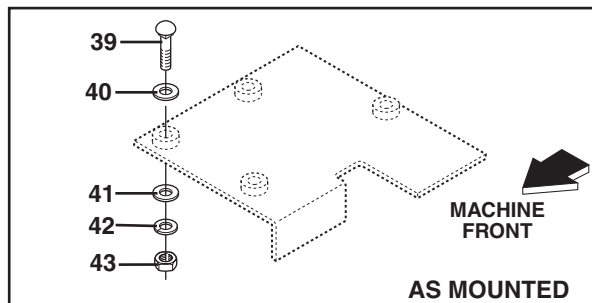

VALVE PLATE ASSEMBLY (S/N 8F0235 & BEFORE)

VALVE PLATE ASSEMBLY (S/N 8F0235 & BEFORE)

Item No.	Part Number	Qty.	Description
1	8902109	1	Valve, Steer Select
2	8902116	1	Valve, Park Lock Release
3	8902224	1	Valve, Sequence
4	8902225	1	Valve, Pressure Reducing
5	8902651	1	Valve, Relief
6	8902230	1	Valve, Sequence
7	8760110	3	Connector, Straight, SAE 6-8, male JIC 37° x male str. thd. O-ring
q 8	8760013	1	Connector, Straight, SAE 8-4P, male JIC 37° x male NPT
9	8760010	1	Connector, Straight, SAE 4-4P, male JIC 37° x male NPT
10	8760432	1	Tee, Male Run, SAE 6-4P, male JIC 37° x male NPT
11	8760107	1	Connector, Straight, SAE 8-10, male JIC 37° x male str. thd. O-ring
12	8760510	4	Tee, Male Run, SAE 8-8, male JIC 37° x male str. thd. O-ring
13	8760449	2	Tee, Male Run, SAE 6-6, male JIC 37° x male str. thd. O-ring
14	8760108	2	Connector, Straight, SAE 10-10, male JIC 37° x male str. thd. O-ring
15	8760464	1	Tee, Male Run, SAE 10-10, male JIC 37° x male str. thd. O-ring
16	7081783	1	Tube Assembly
17	7081731	3	Tube Assembly
18	7081773	1	Tube Assembly
19	8303746	4	Screw, Hex Hd Cap, 5/16-18 x 1-1/4
20	8307004	6	Lockwasher, 5.16
21	8307106	4	Washer, Flat, 5/16
22	8305006	6	Nut, Hex, 5/16-18
23	8304631	4	Screw, Socket Hd Cap, #10-24 x 2
24	8304608	2	Screw, Socket Hd Cap, 5/16-18 x 1-1/2
25	8303090	2	Screw, Hex Hd Cap, 1/4-20 x 1-3/4
26	8307002	4	Lockwasher, 1/4
27	8307102	2	Washer, Flat, 1/4
28	8305004	4	Nut, Hex, 1/4-20
29	8303082	2	Screw, Hex Hd Cap, 1/4-20 x 3
30	8760313	1	Elbow, 90°, SAE 6-8, male JIC 37° x male str. thd. O-ring
31	8760311	1	Elbow, 90°, SAE 6-6, male JIC 37° x male str. thd. O-ring
32	8760307	1	Elbow, 45°, SAE 8-8, male JIC 37° x male str. thd. O-ring
33	8278008	4	Mount, Rubber
34	7081693	1	Plate, Valve Mounting
35	8902111	1	Subplate, Valve
36	8760407	3	Nut, SAE 8 - JIC 37°
37	8760458	3	Reducer, Tube End, SAE 8-6, JIC 37°
38	2711382	1	Hose Assembly
39	8304042	4	Bolt, Carriage, 3/8-16 x 2
40	8307110	4	Washer, Flat Heavy, 3/8
41	7057141	4	Washer, Rebound
42	8307005	4	Lockwasher, 3/8
43	8305008	4	Nut, Hex, 3/8-16