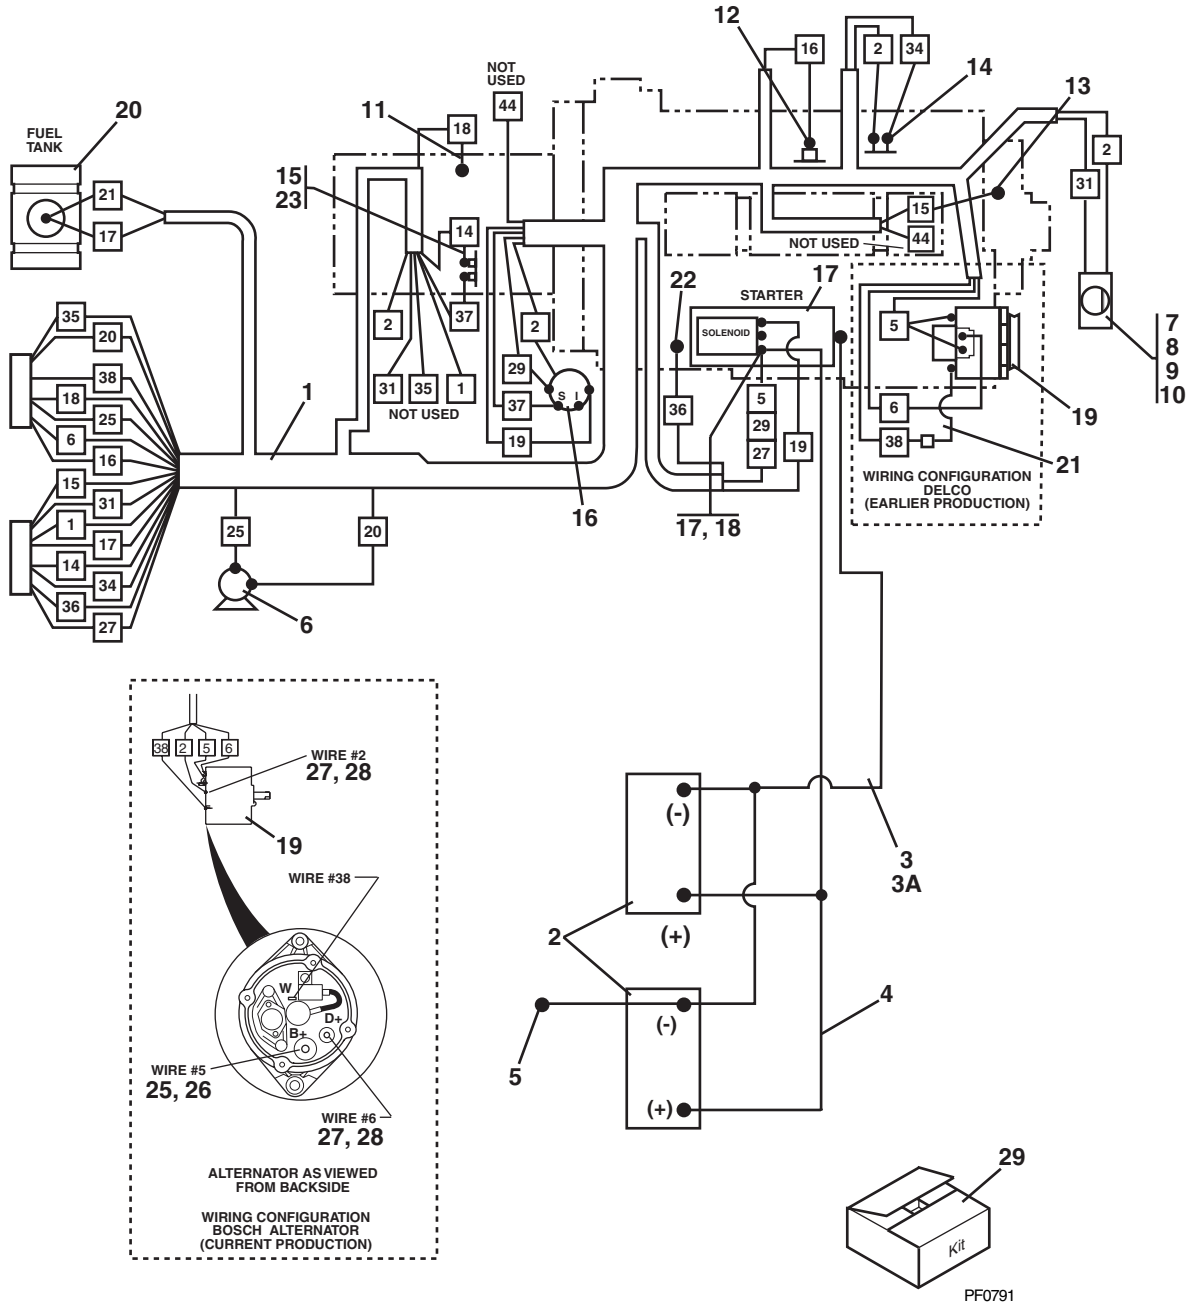

ELECTRICAL SYSTEM - ENGINE HARNESS (S/N 9B0501 & AFTER - PERKINS ENGINE)

ELECTRICAL SYSTEM - ENGINE HARNESS (S/N 9B0501 & AFTER - PERKINS ENGINE)

Item No.	Part Number	Qty.	Description	PA0613
1	7098864	1	Harness, Engine	
	7096874	1	Harness, Engine (Obsolete)	
2	8270014	2	Battery, 12 Volt	
3	7084542	1	Cable, Battery - Negative	
3A	7068651	1	Cable, Starter Ground (Not used with Cable 7084542) (Not Shown)	
4	7080192	1	Cable, Battery - Positive	
5	8310202	1	Screw, Washer Hd, Type B, 3/8 x 3/4	
6	8270602	1	Horn	
7	7093442	1	Backup Alarm, Retrofit for ECCO Brand (Includes Hardware)	
	8270617	1	Alarm, Backup - Velvac Brand Replacement	
8	8303615	2	Screw, Hex Hd Cap, 1/4-20 x 1-1/4 Gr 5 (Velvac Brand Only)	
9	8305004	2	Nut, Hex, 1/4-20 (Velvac Brand Only)	
10	8307002	2	Lockwasher, 1/4 (Velvac Brand Only)	
11	8223216	1	Switch, Transmission Temperature	
12	8468026	1	Sender, Low Oil Pressure	
13	8223217	1	Sender, Water Temperature	
14	8274401	1	Solenoid, Fuel Run	
15	8032677	1	Switch, Neutral Start	
16	8277143	1	Relay, Starter	
17	8270411	1	Starter	
18	8270412	1	Solenoid, Solenoid	
19	8270219	1	Alternator (Delco)	
	8270221	1	Alternator (Bosch)	
20	7070992	1	Sender, Fuel Level	
21	7082261	1	Wire Assembly (Not used with Harness 7098864)	
22	8277095	1	Plug, Thermo Stat	
23	8303987	2	Screw, Round Hd Machine, #8-32 x 1/4	
24	8584001	3	Tie Wrap (Not Shown)	
25	8305438	1	Nut, Jam, M10	
26	8307022	2	Lockwasher, M8	
27	8305043	2	Nut, Hex, M8	
28	8310078	1	Lockwasher, M5	
			KITS	
29	7098881	1	Wire Harness Kit (For Machines with Delco Alternator)	
	7098871	1	Wire Assembly	
	7098864	1	Wire Harness (Bosch)