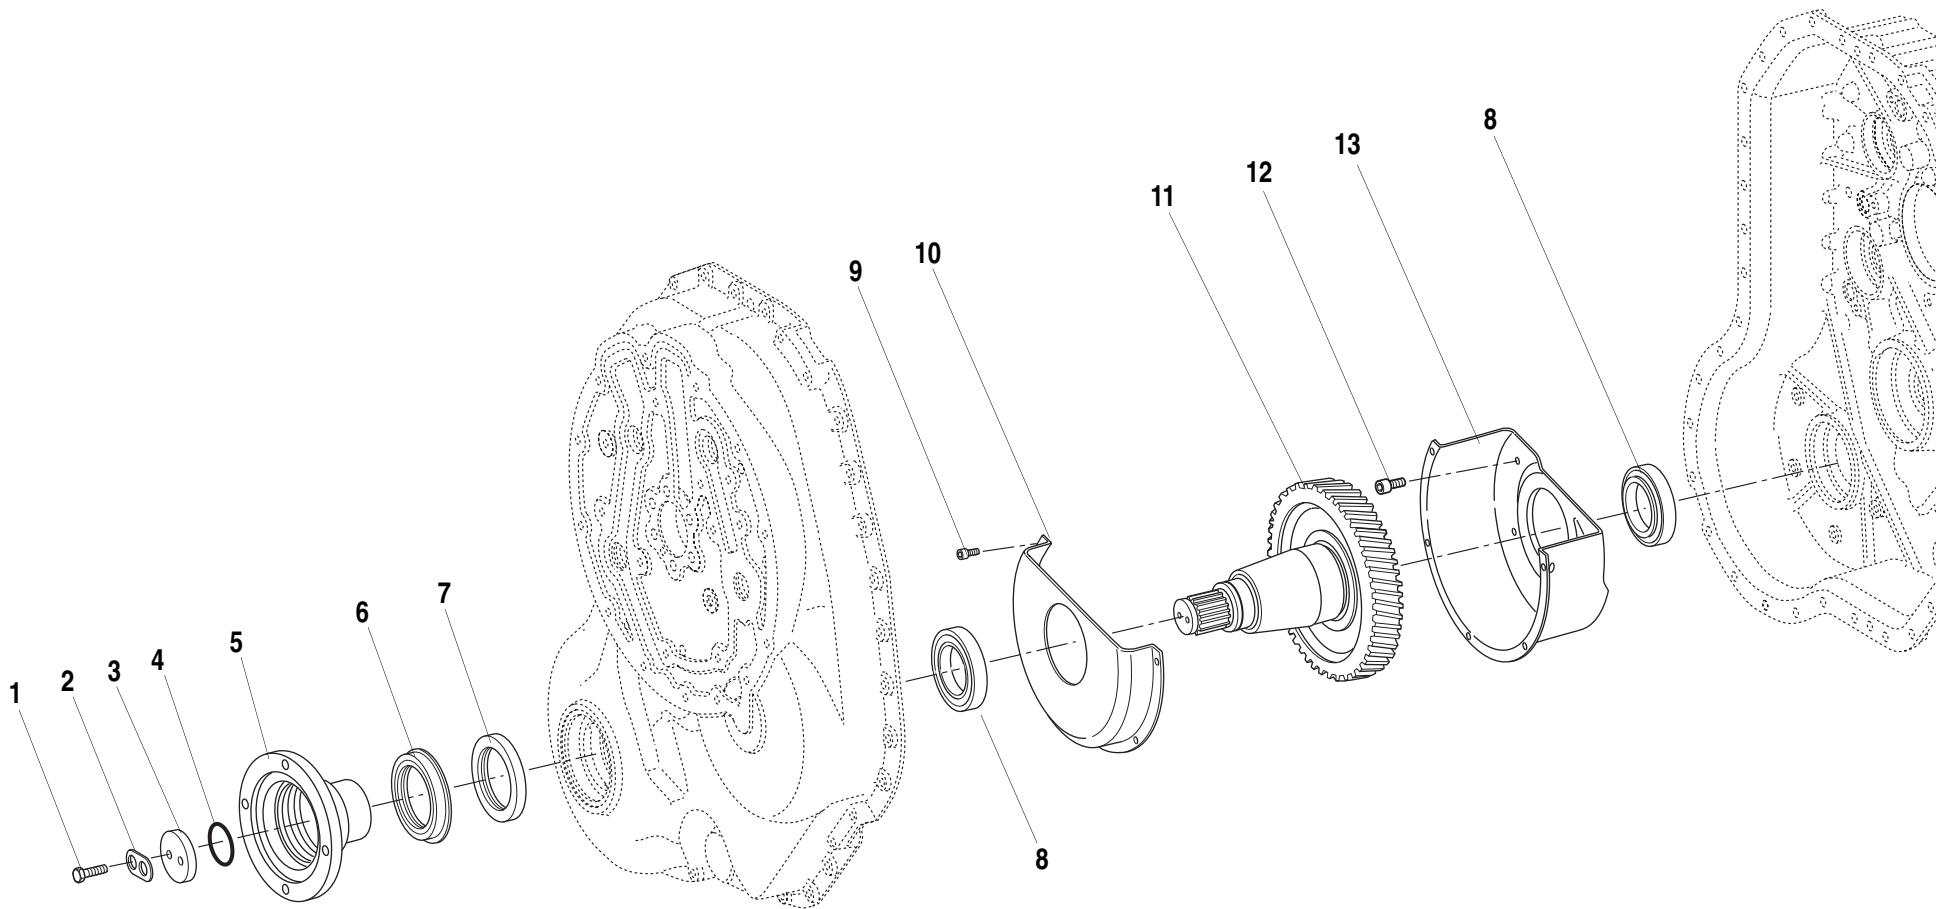

ITEM PART NO. QTY. DESCRIPTION

1	10731959	2	HHCS, M8 x 25mm
2	1319649	1	Washer, Tab
3	1319648	1	Washer, 10,00
4	10839156	1	O-ring 38 x 4.00
5	8036441	1	Flange, Flat Face
6	1319647	1	Screen, Sheet
7	1319641	1	Seal, Shaft
8	1319644	2	Bearing, Roller
9	1319646	5	HHCS, M6 x 10mm
10	1319645	1	Sheet, Screen
11	1319640	1	Shaft
12	1319585	10	SHCS. M6 x 16mm
13	1319589	1	Sheet, Screen

Rev.
6/03

S/N MV006 –

MMV

Tier 1
Tier 2

OUTPUT

1.33.1