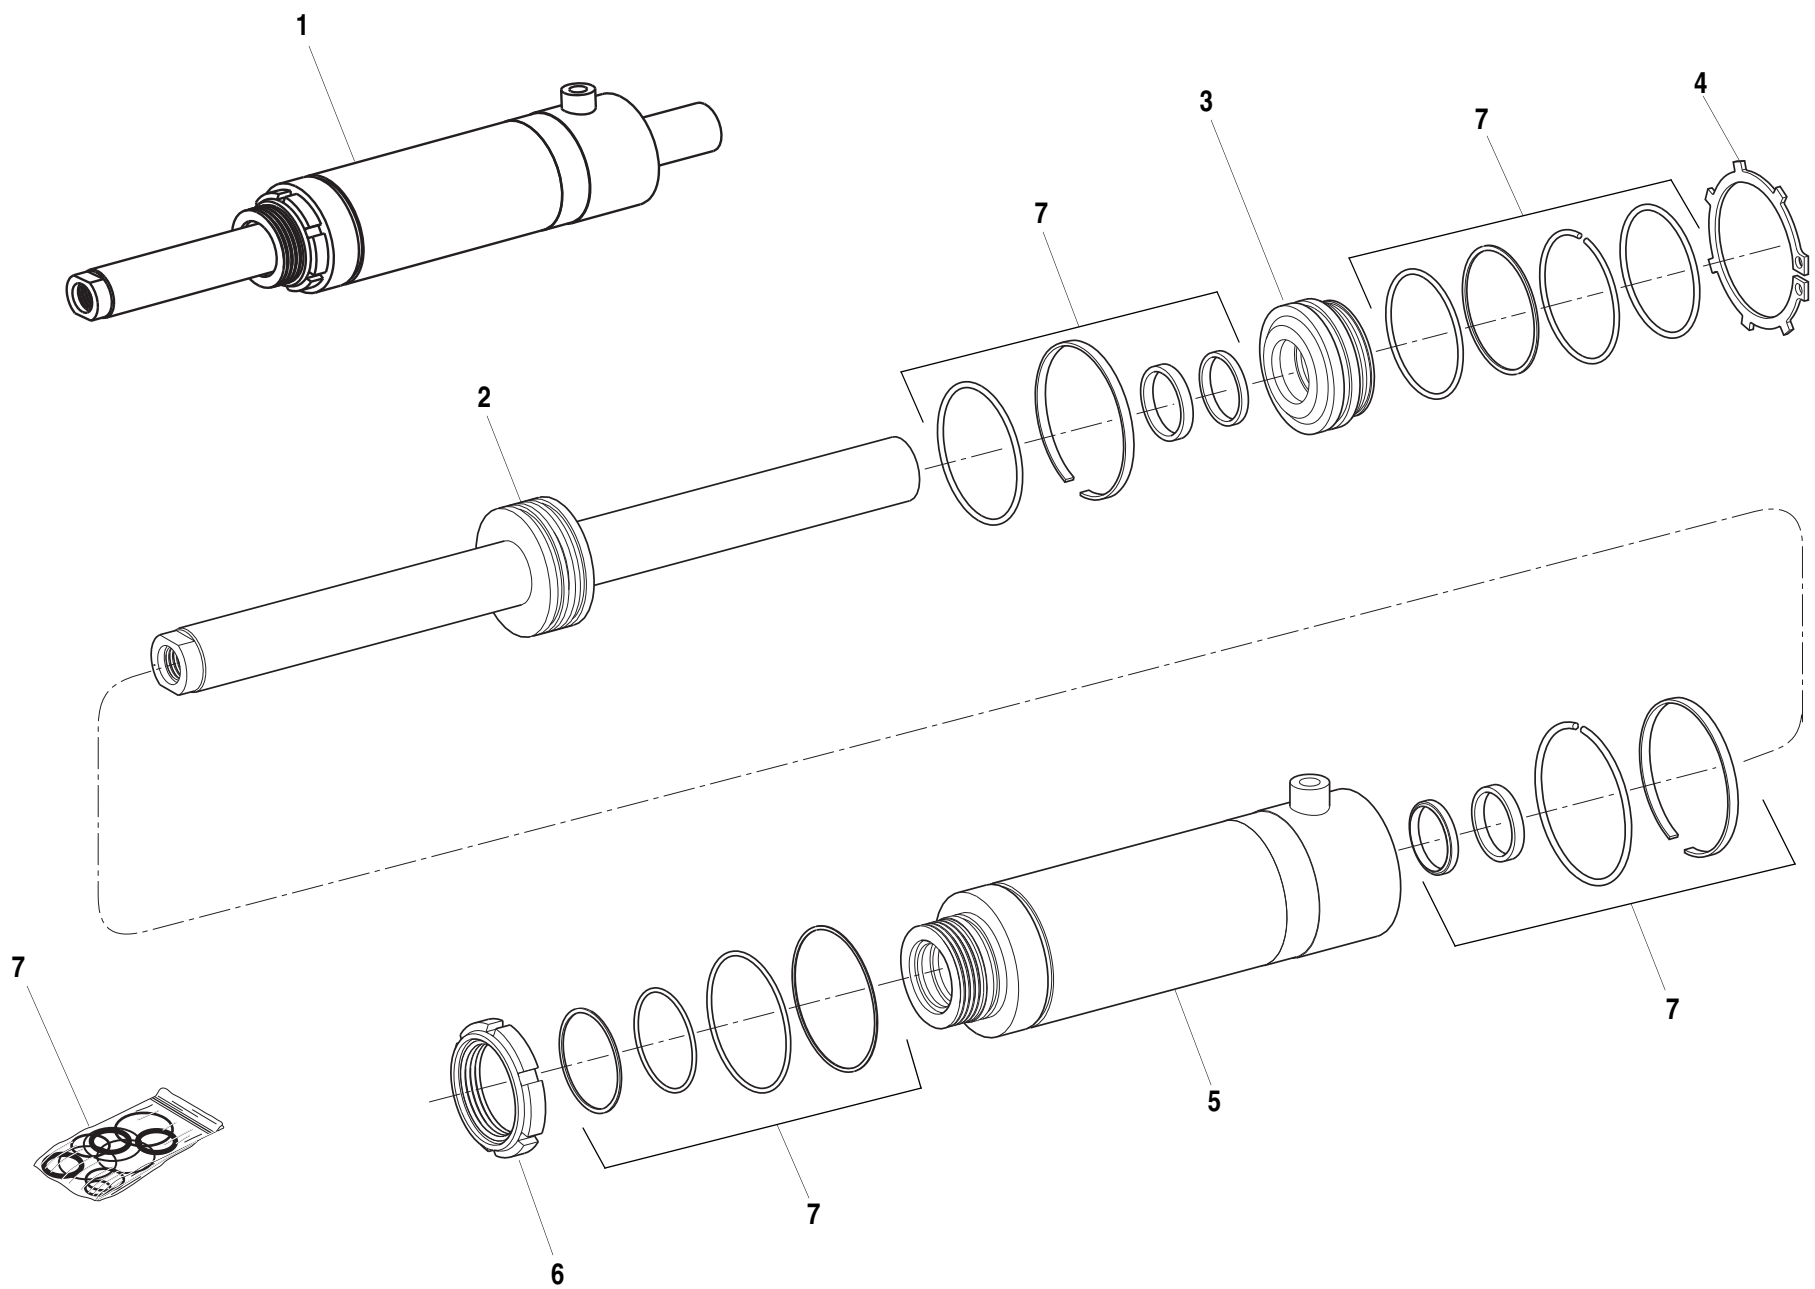

ITEM	PART NO.	QTY.	DESCRIPTION
1	1321149	1	Steering Cylinder Assembly, (no longer available, order 70021617 for replacement), (Includes Items 2 thru 6), (Before Front Axle S/N 1303477 & Rear Axle S/N 1303491)
	70021617	1	Steering Cylinder Assembly, (includes items 2 thru 6), (Front Axle S/N 1303477 & After, Rear Axle S/N 1303491 & After)
2	N.S.S.	1	Rod, Piston, (Before Front Axle S/N 1303477 & Rear Axle S/N 1303491), (Order Item 1)
	70021568	1	Rod, Piston, (Front Axle S/N 1303477 & After, Rear Axle S/N 1303491 & After)
3	N.S.S.	1	Guide Piece, (Before Front Axle S/N 1303477 & Rear Axle S/N 1303491), (Order Item 1)
	70021569	1	Guide Piece, (Front Axle S/N 1303477 & After, Rear Axle S/N 1303491 & After)
4	N.S.S.	1	L-Ring, (Before Front Axle S/N 1303477 & Rear Axle S/N 1303491), (Order Item 1)
	70021571	1	L-Ring, (Front Axle S/N 1303477 & After, Rear Axle S/N 1303491 & After)
5	N.S.S.	1	Tube, Cylinder, (Order Item 1)
6	8035998	1	Nut, Slotted, (Before Front Axle S/N 1303477 & Rear Axle S/N 1303491)
	70021570	1	Nut, Slotted, (Front Axle S/N 1303477 & After, Rear Axle S/N 1303491 & After)
7	70021726	2	Retaining Ring, (Front Axle S/N 1303477 & After, Rear Axle S/N 1303491 & After), (not shown)
8	70022610	1	Slot Pin, (Front Axle S/N 1303477 & After, Rear Axle S/N 1303491 & After), (not shown)
			<u>KITS</u>
7	8035981	1	Kit, Seal, (Before Front Axle S/N 1303477 & Rear Axle S/N 1303491)
	70021495	1	Kit, Seal, (Front Axle S/N 1303477 & After, Rear Axle S/N 1303491 & After)

S/N MV006 –

MMV

Tier 1
Tier 2

STEERING CYLINDER

1.9.1