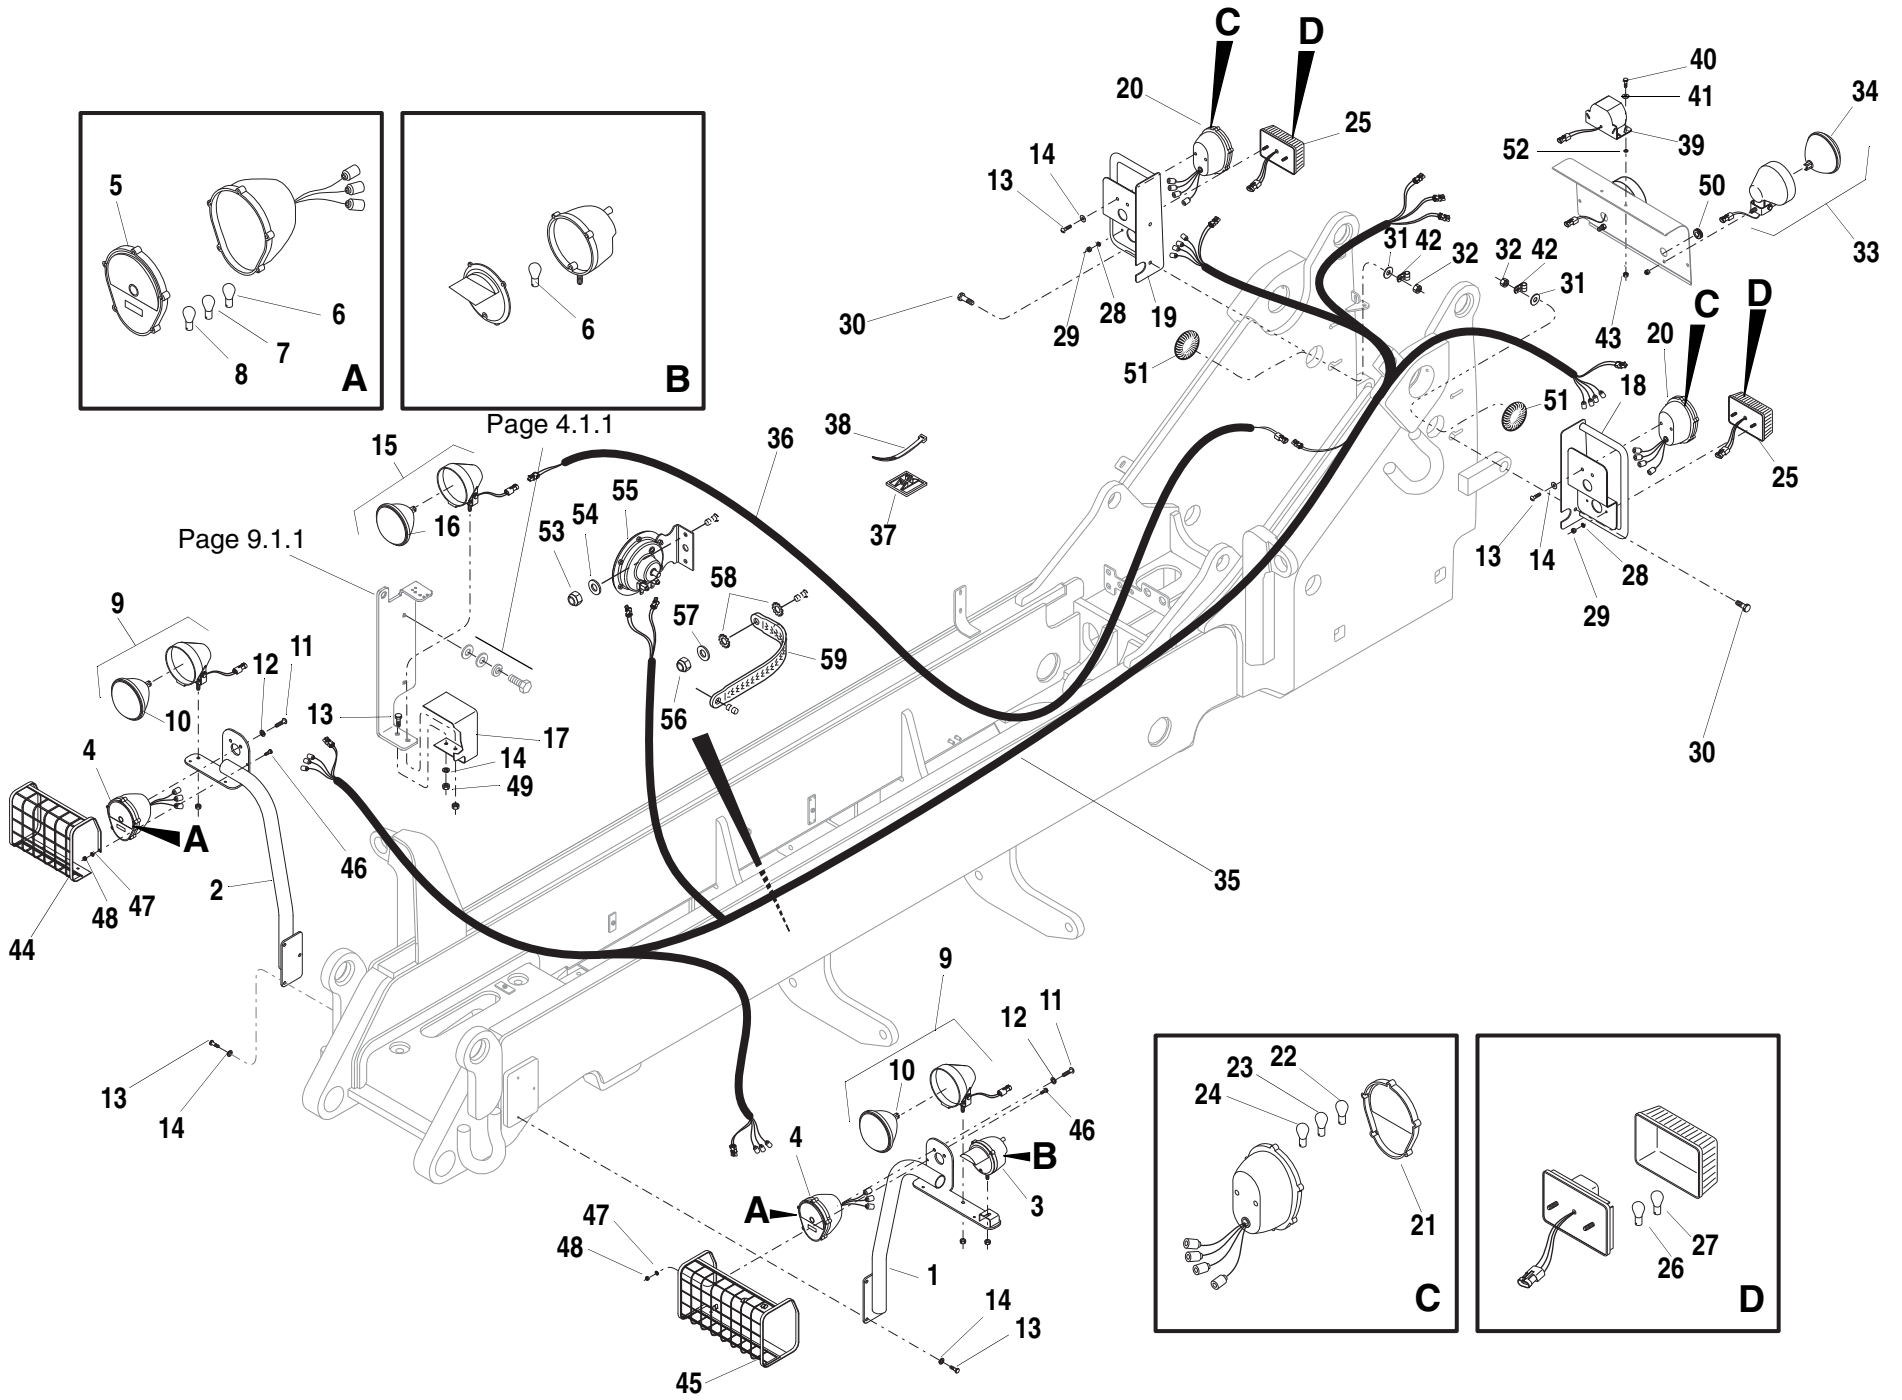

Page 4.1.1

Page 9.1.1

ITEM	PART NO.	QTY.	DESCRIPTION
1	6623442	1	Light Bracket Assembly, <u>Left Front</u>
2	6623445	1	Light Bracket Assembly, <u>Right Front</u>
3	8500037	1	Blackout Headlight Assembly (See "B" for breakdown) (Includes Item 6 and Mounting Hardware)
4	8500039	2	Blackout Marker Assembly, Front (See "A" for breakdown) (Includes Items 5 thru 8)
5	8501042	1	Lens w/Door
6	8469020	1	Bulb 28V / 1.02A
7	8469021	1	Bulb 28V / .37A
8	8469022	1	Bulb 28V / .23A
9	8500064	2	Headlamp Assembly (Includes Item 10 and Mounting Hardware)
10	8036324	1	Sealed Beam 28V / 60-80W
11	8303681	4	HHCS 3/8-16 x 3/4"
12	8307005	4	Washer, Lock 3/8"
13	8303681	11	HHCS 3/8-16 x 3/4"
14	8307005	11	Washer, Lock 3/8"
15	8500065	1	Worklight (Includes Item 16 and Mounting Hardware)
16	8036325	1	Sealed Beam 28V / 60W
17	6623601	1	Guard, Boom Light
18	6623448	1	Light Bracket, <u>Left Rear</u>
19	6623453	1	Light Bracket, <u>Right Rear</u>
20	8500038	2	Tail Light Assembly, Blackout Stop (Includes Items 21 thru 24) (See "C" for breakdown)
21	8501037	1	Lens w/Door
22	8469020	1	Bulb 28V / 1.02A
23	8469021	1	Bulb 28V / .37A
24	8469022	1	Bulb 28V / .23A
25	8500063	2	Tail Light (See "D" for breakdown) (Includes Items 26 and 27)
26	8036326	1	Bulb 24V - 21/5W
27	8036327	1	Bulb 24V - 21W
28	8310078	4	Washer, Lock M5

ITEM	PART NO.	QTY.	DESCRIPTION
29	8310188	4	Nut-Hex, M5
30	8303771	4	HHCS 3/8-16 x 2-1/4"
31	8307204	4	Washer, Plain 3/8"
32	8305645	4	Nut-Lock Elastic 3/8"-16
33	8500065	2	Worklight (Includes Item 34)
34	8036325	1	Sealed Beam 28V / 60W
35	6623794	1	Harness, Lighting
36	6623468	1	Harness Boom Worklight
37	8584018	8	Mount, Tie
38	8584001	16	Tie Wrap
39	8270615	1	Alarm, Backup
40	8303697	2	HHCS, 5/16-18 x 3/4" Gr. 5
41	8307106	2	Washer, Flat 5/16" Narrow
42	8406105	2	Clip, Tube 3/4"
43	8305006	2	Nut, Hex 5/16"-18
44	6623607	1	Guard, Light RH
45	6623608	1	Guard, Light LH
46	8303005	6	HHCS, 1/4-20 x 7/8"
47	8307002	6	Washer, Lock, 1/4"
48	8305004	6	Nut, Hex 1/4"-20
49	8305008	1	Nut, Hex, 3/8"-16
50	8580228	2	Grommet, Rubber
51	7139249	A/R	Conduit, 1" Dia. (60" Cut to Fit)
52	8307004	2	Washer, Lock, 5/16"
53	8310085	1	Nut, Hex, Lock Elastic #10-24 NC
54	8307111	1	Washer, Plain #10
55	8270623	1	Horn
56	8305654	2	Nut, Hex Lock Elastic, M8
57	8307222	2	Washer, Plain M8
58	8310647	4	Washer, Lock, External Tooth M8
59	6611172	1	Ground Strap

S/N MV201 -

Origin
6/03

MMV

Tier 1
Tier 2

ELECTRICAL COMPONENTS - VEHICLE LIGHTING, BACKUP ALARM & HORN 10.15.1