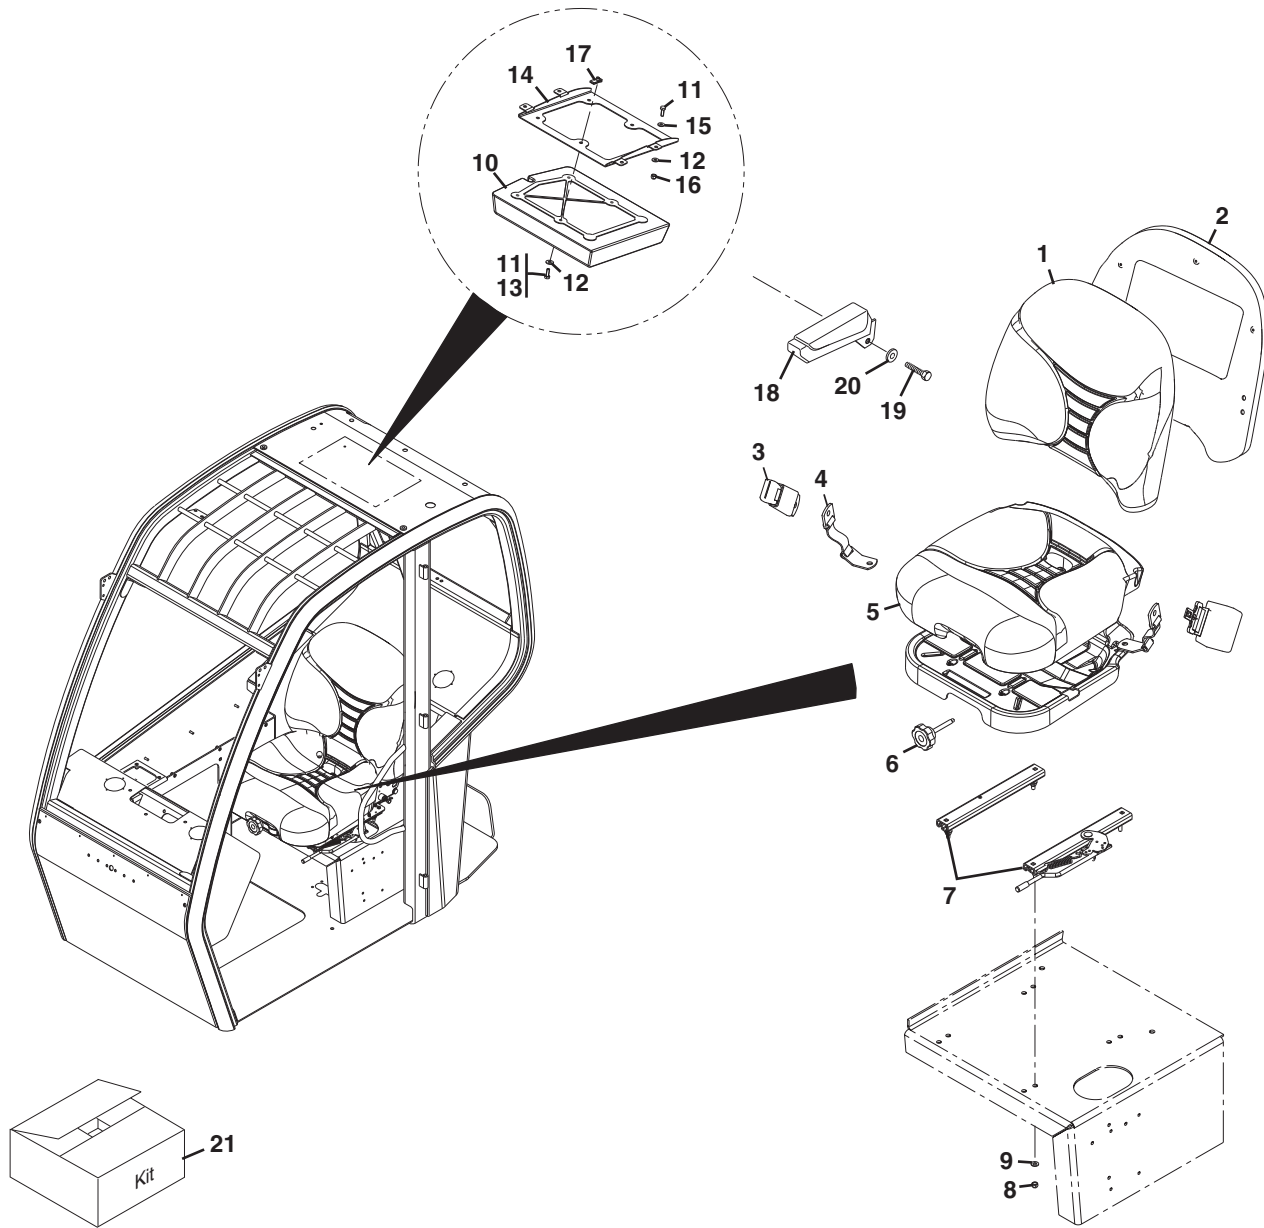

ITEM	PART NO.	QTY.	DESCRIPTION
	3980039	1	Suspension Seat, (includes items 1 thru 7)
1	7026900	1	Back Cushion Kit
2	7026902	1	Back Panel Kit
3	7026905	1	Seat Belt Kit
4	7026906	1	Tether Kit
5	7026901	1	Seat Cushion Kit
6	7026799	1	Knob Kit
7	7026798	1	Slide Kit
8	8305626	4	Hex Locknut, 5/16-18
9	8307106	4	Plain Washer, 5/16
10	0860520	1	Manual Storage Box
11	0641406	8	Hex Hd Capscrew, 1/4-20x3/4
12	4751400	8	Flat Washer, 1/4
13	0100011	AR	Loctite, #242, (apply to item 14)
14	4341074	1	Manual Box Mount
15	8866266	4	Weather Tight Washer, 1/4
16	8305624	4	Hex Locknut, 1/4-20
17	8310702	4	Nut Retainer, 1/4-20
18	7138858	1	Arm Rest
19	8303783	2	Hex Hd Capscrew, M8x1.25x25mm, Pc8.8
20	8307203	2	Plain Washer, 5/16
21	2915056	1	Suspension Seat Replacement Kit, (includes seat & items 8 thru 17)

S/N 0160012570 & After

MMV

Tier 1
Tier 2

OPERATOR'S SEAT AND SEAT BELT

3.6.1.2