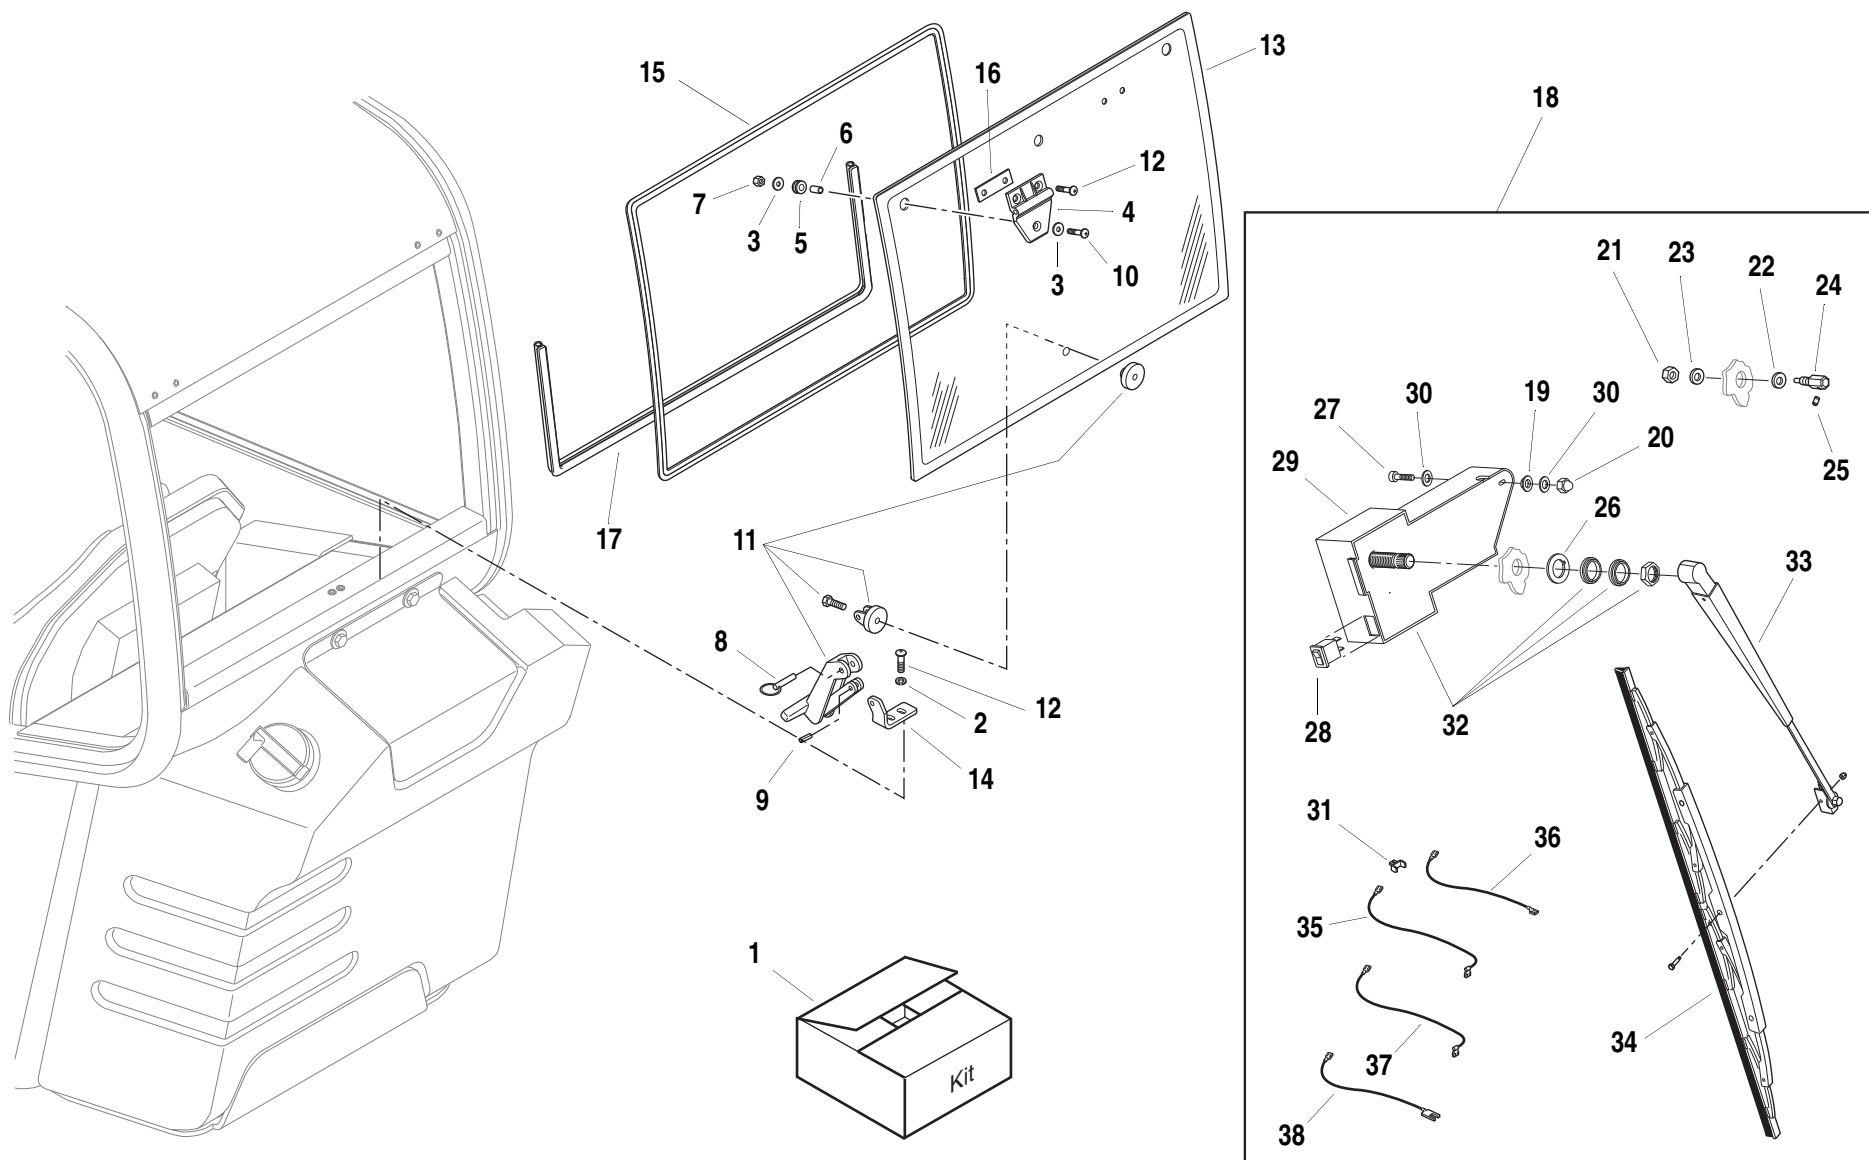

ITEM	PART NO.	QTY.	DESCRIPTION
1	7301747	1	Window Assembly, Rear (Includes Items 2 thru 17)
2	8035416	2	Washer, Lock 1/4"
3	80264082	4	Washer, Flat 9/32" ID x 1.05" OD
4	8035475	2	Hinge, Plastic
5	8035477	2	Grommet, Rubber
6	8035478	2	Bushing, Plastic
7	8035479	2	Nut, Acorn 1/4-20
8	1001109417	1	Pin, Detent Ring
9	8035486	1	Pin, Roll 3/16" x 1/2"
10	8310136	2	Screw, Truss Hd. 1/4-20 x 1-1/4"
11	1001081280	1	Latch, Window
12	8036673	6	Bolt, Phillips Pan Hd. M6-1.00 x 25mm
13	8036674	1	Glass, Rear Window
14	8036675	1	Mount, Rear Window Latch
15	8036676	1	Seal, Bulb, Rear Window
16	8036672	2	Spacer, Hinge
17	8036734	1	Seal, Rear Window Single "D"
18	6623864	1	Wiper Assembly, Rear Window (Includes Items 19 thru 38)
19	8034803	1	Grommet, Rubber "T" Style
20	8034805	1	Nut, Acorn #10-24
21	8034798	1	Nut, Hex 5/16-18
22	8034804	1	Washer, Weather Tight
23	8034800	1	Washer, Flat, Black Nylon
24	8034801	1	Holder, Nozzle
25	8554008	1	Nozzle, Spray
26	8034808	1	Spacer, Nylon
27	8034811	1	Bolt, Phillips Pan Hd. #10-24 x 7/8"
28	8035509	1	Switch, Rocker SPST
29	8035511	1	Cover, Motor
30	8036678	2	Washer, Black Nylon
31	8036714	1	Adapter, Terminal
32	6623866	1	Motor, Wiper
33	8036716	1	Arm, Wiper
34	8036717	1	Blade, Wiper 12"
35	8036729	1	Wire, Jumper, Rear Wiper Power

ITEM	PART NO.	QTY.	DESCRIPTION
36	8036718	1	Wire, Jumper, Rear Wiper Power
37	8036719	1	Wire, Jumper, Rear Wiper Switch
38	8036761	1	Wire, Jumper, Wiper Ground

Rev.
11/09

S/N MV201 -

MMV

Tier 1
Tier 2

REAR WINDOW AND WIPER ASSEMBLIES

3.14.1.1