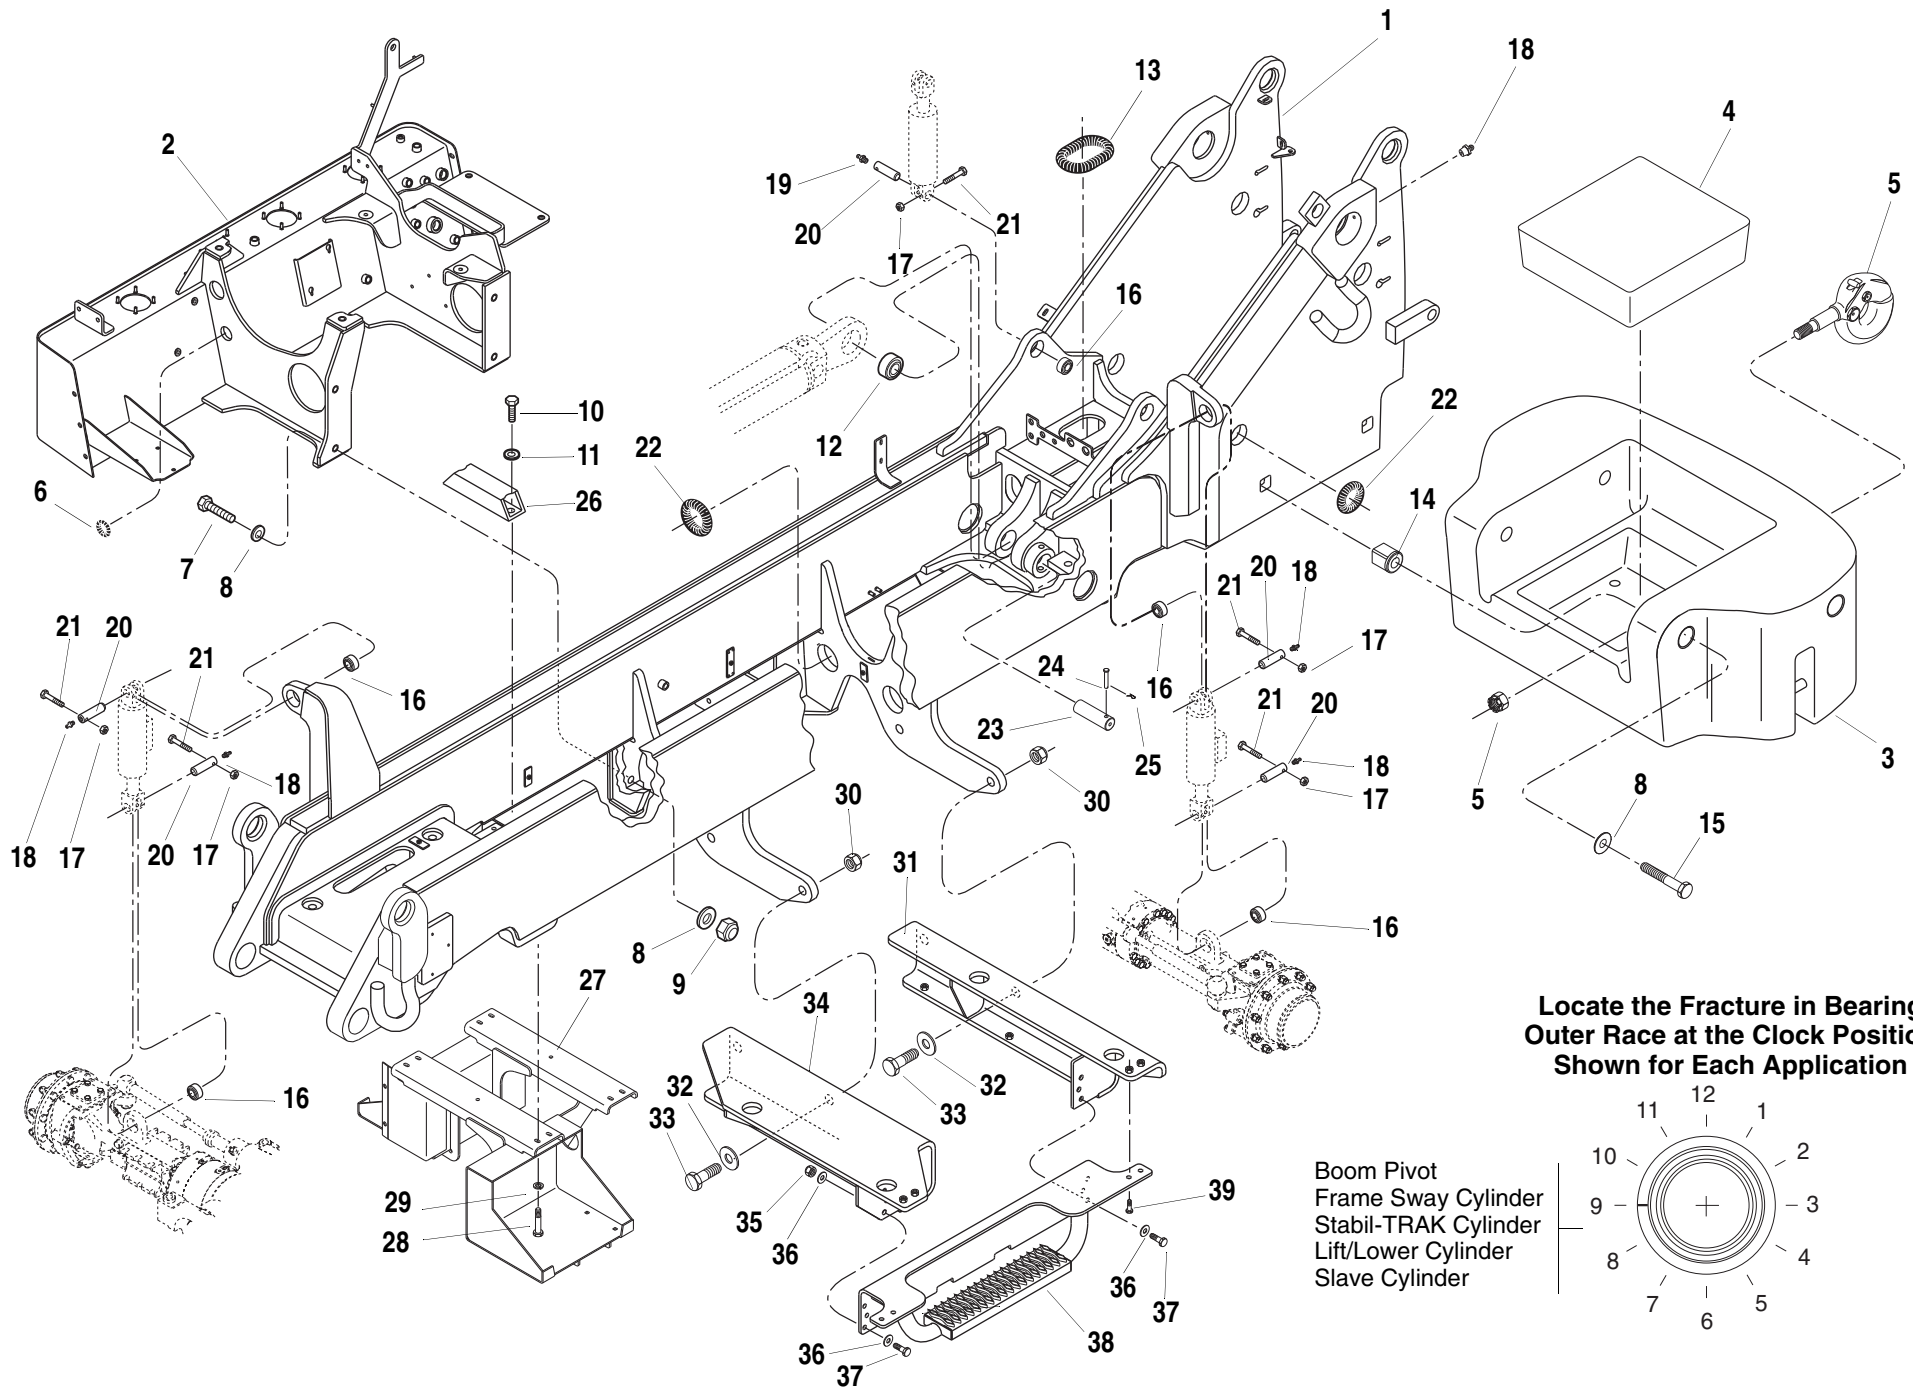

ITEM	PART NO.	QTY.	DESCRIPTION
1	Call Factory	1	Frame, Main
2	6623883	1	Hydraulic Reservoir/Engine Mount
3	6623405	1	Counterweight (4200 lbs.)
4	7139356	1	Insert, Counterweight (500 lbs.)
5	8382016	1	Pintle Hook, Tow (Includes Nut)
6	7124331	A/R	Conduit 1/2" Dia. (60" Cut to Fit)
7	8303538	4	HHCS, 1"-8 x 3" Gr. 8
8	8310061	12	Washer, 1" Hardened
9	8310481	4	Nut, Hex Lock 1"
10	8303693	2	HHCS, 1/2"-13 x 2-1/2"
11	8307112	2	Washer, Flat 1/2"
12	8050007	1	Bearing, Self Align
13	7139248	A/R	Conduit 3/4" Dia (60" Cut to Fit)
14	7139335	4	Bushing
15	8310090	4	HHCS, 1"-8 x 7" Gr. 8
16	8050001	6	Bearing, Self Align 1-1/2" I.D.
17	8305626	6	Nut, Hex Lock 5/16"-18
18	8520001	6	Fitting, Lube 1/8"
19	8520003	2	Fitting, Lube 90°
20	7137142	6	Pin, Frame Sway Cylinder
21	8303752	6	HHCS, 5/16"-18 x 3-1/2"
22	7139249	A/R	Conduit 1" Dia. (60" Cut to Fit)
23	7139324	1	Pin, Lift/Lower Cylinder
24	7139502	1	Pin, Keeper
25	8310211	1	Hair Pin (Cotter) .143
26	5752022	1	Bumper
27	6623633	1	Support, Battery
28	8303697	8	HHCS, 3/8"-16 x 3/4"
29	8307004	8	Washer, Flat 3/8"
30	8310417	4	Nut, Hex Elastic Lock 1-1/4"-7 NC
31	6623625	1	Support, Rear Cab
32	8307211	4	Washer, Plain 1-1/4" Wide
33	8310285	4	HHCS, 1-1/4"-7 NC x 4" GR8
34	6623621	1	Support, Front Cab
35	8310625	6	Nut, Hex Elastic Lock M12-1.75
36	8310308	12	Washer, Heavy, Hardened 1/2" I.D.

ITEM	PART NO.	QTY.	DESCRIPTION
37	8310730	6	HHCS, M12-1.75 x 45mm PC10.9
38	6623751	1	Step, Cab Mount
39	8303519	4	HHCS, M12-1.75 x 35mm PC8.8

Origin
6/03

MMV

Tier 1
Tier 2

S/N MV216 –

MAIN FRAME ASSEMBLY

3.1.1.2