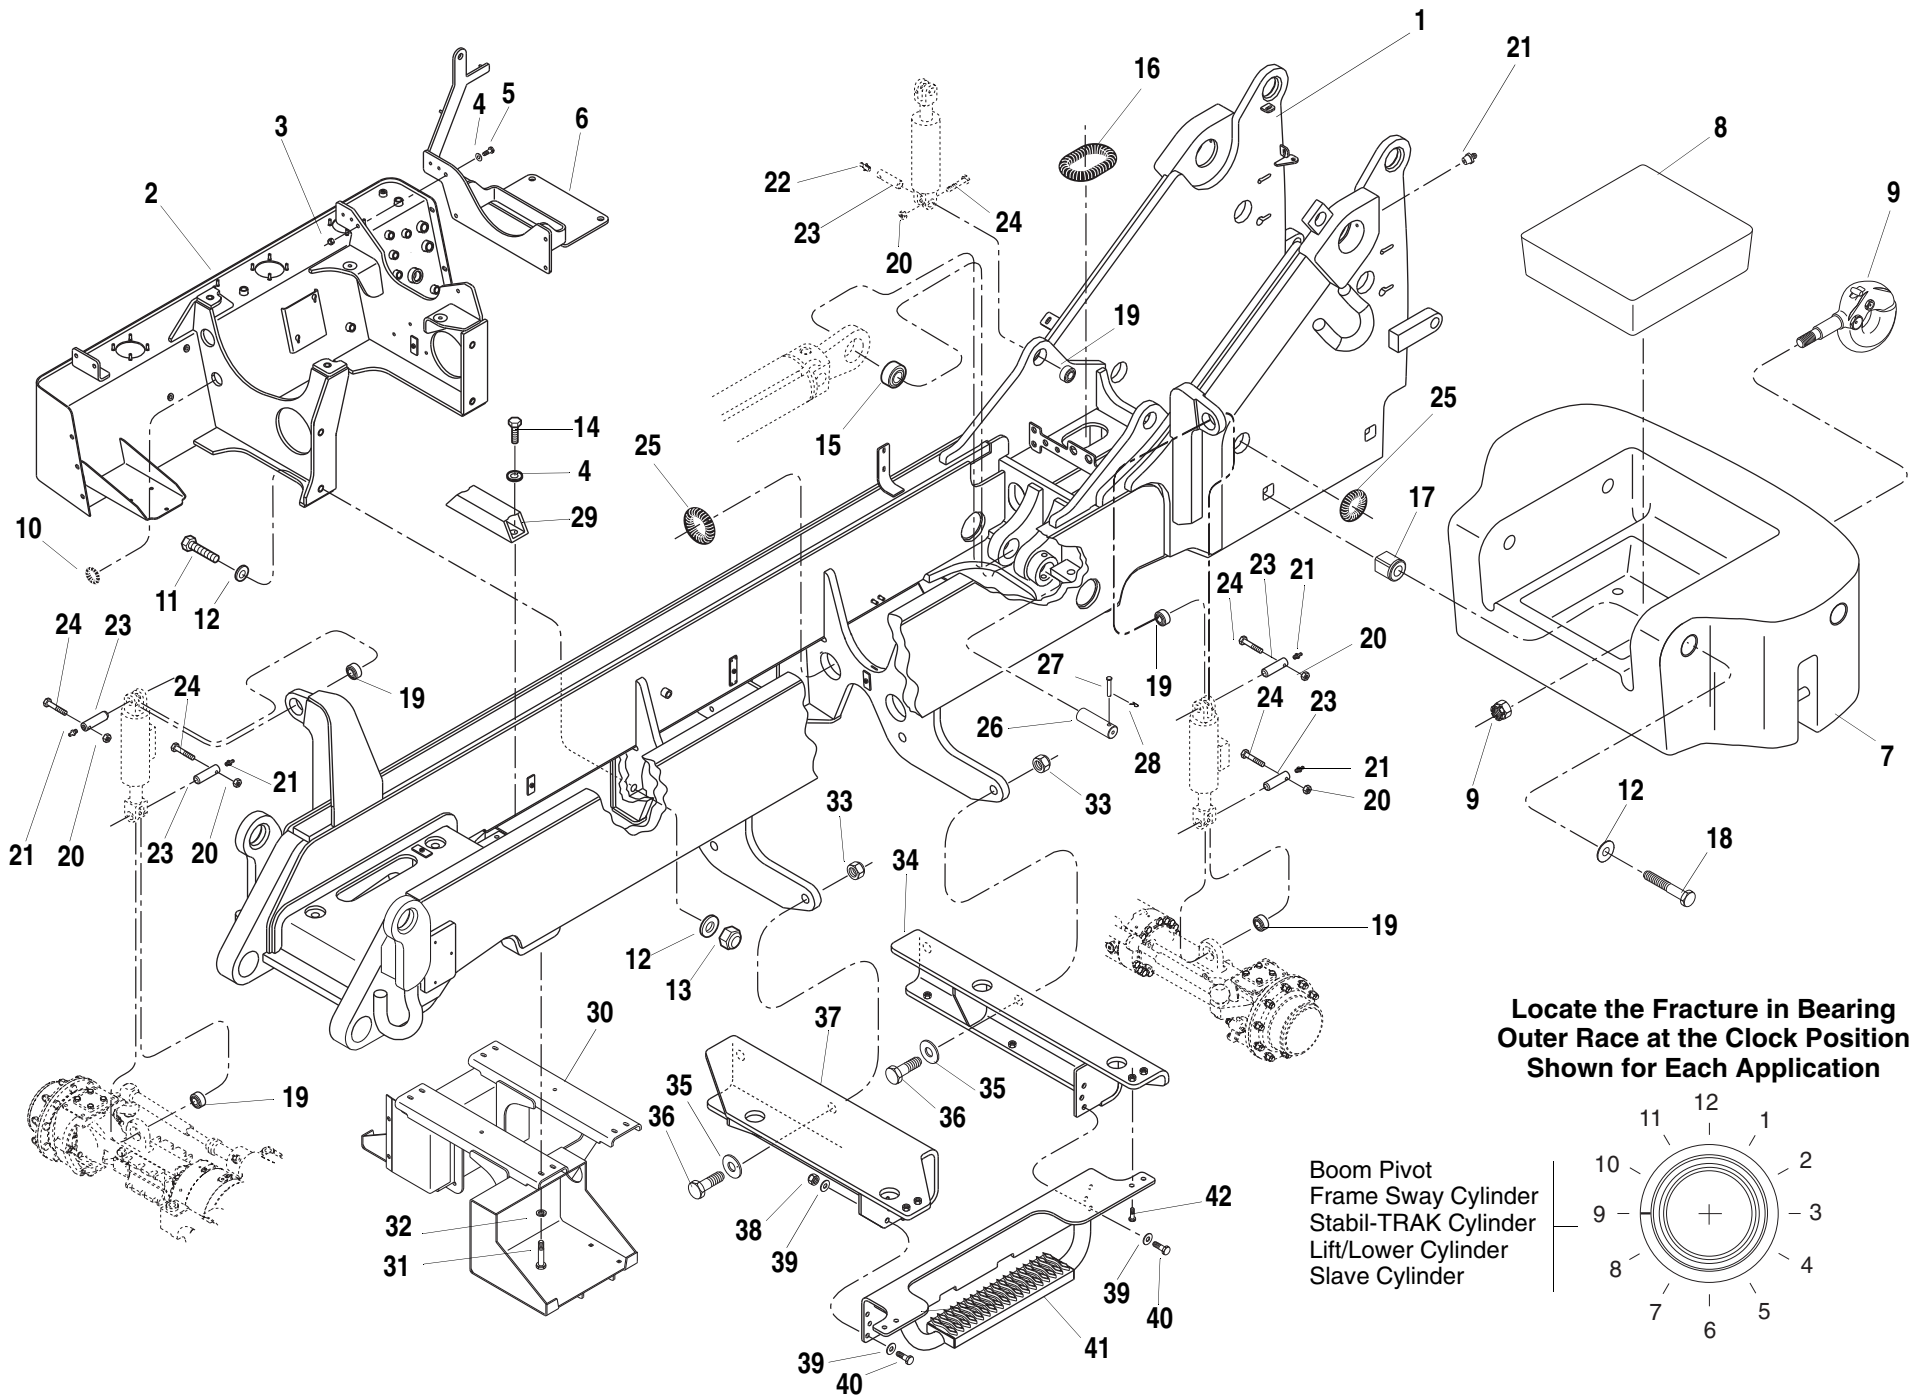

**Locate the Fracture in Bearing
Outer Race at the Clock Position
Shown for Each Application**

- Boom Pivot
- Frame Sway Cylinder
- Stabil-TRAK Cylinder
- Lift/Lower Cylinder
- Slave Cylinder

ITEM	PART NO.	QTY.	DESCRIPTION
1	Call Factory	1	Frame, Main
2	6623883	1	Hydraulic Reservoir/Engine Mount
3	8035644	4	Nut, Hex Elastic, 1/2" UNC
4	8307112	6	Washer, Flat 1/2"
5	8303627	4	HHCS, 1/2"-13 x 1-3/4"
6	6623878	1	Bracket, Radiator Mounting
7	6623405	1	Counterweight (4200 lbs.)
8	7139356	1	Insert, Counterweight (500 lbs.)
9	8382016	1	Pintle Hook, Tow (Includes Nut)
10	7124331	A/R	Conduit 1/2" Dia. (60" Cut to Fit)
11	8303538	4	HHCS, 1"-8 x 3" Gr. 8
12	8310061	12	Washer, 1" Hardened
13	8310481	4	Nut, Hex Lock 1"
14	8303693	2	HHCS, 1/2"-13 x 2-1/2"
15	8050007	1	Bearing, Self Align
16	7139248	A/R	Conduit 3/4" Dia (60" Cut to Fit)
17	7139335	4	Bushing
18	8310090	4	HHCS, 1"-8 x 7" Gr. 8
19	8050001	6	Bearing, Self Align 1-1/2" I.D.
20	8305626	6	Nut, Hex Lock 5/16"-18
21	8520001	6	Fitting, Lube 1/8"
22	8520003	2	Fitting, Lube 90°
23	7137142	6	Pin, Frame Sway Cylinder
24	8303752	6	HHCS, 5/16"-18 x 3-1/2"
25	7139249	A/R	Conduit 1" Dia. (60" Cut to Fit)
26	7139324	1	Pin, Lift/Lower Cylinder
27	7139502	1	Pin, Keeper
28	8310211	1	Hair Pin (Cotter) .143
29	5752022	1	Bumper
30	6623633	1	Support, Battery
31	8303697	8	HHCS, 3/8"-16 x 3/4"
32	8307004	8	Washer, Flat 3/8"
33	8310417	4	Nut, Hex Elastic Lock 1-1/4"-7 NC
34	6623625	1	Support, Rear Cab
35	8307211	4	Washer, Plain 1-1/4" Wide
36	8310285	4	HHCS, 1-1/4"-7 NC x 4" GR8

ITEM	PART NO.	QTY.	DESCRIPTION
37	6623621	1	Support, Front Cab
38	8310625	6	Nut, Hex Elastic Lock M12-1.75
39	8310308	12	Washer, Heavy, Hardened 1/2" I.D.
40	8310730	6	HHCS, M12-1.75 x 45mm PC10.9
41	6623751	1	Step, Cab Mount
42	8303519	4	HHCS, M12-1.75 x 35mm PC8.8

Rev.
4/07

S/N MV201 – MV215

MMV

Tier 1
Tier 2

MAIN FRAME ASSEMBLY

3.1.1.1