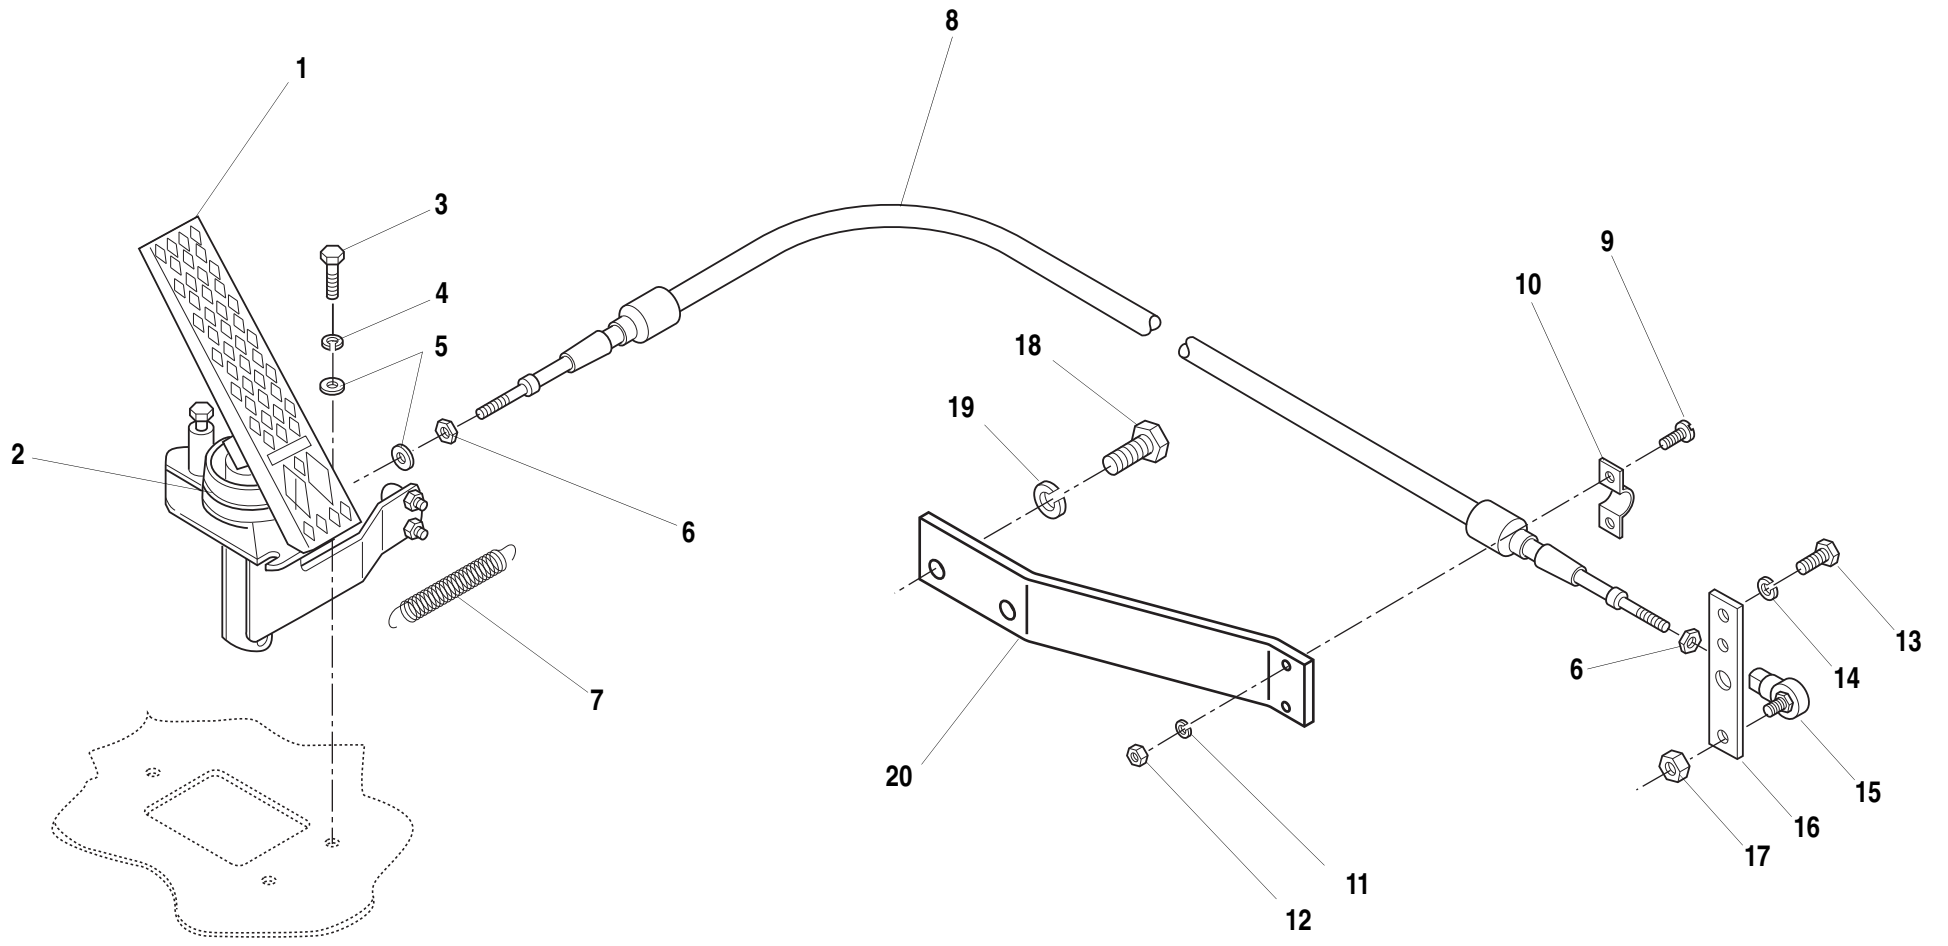

Origin
6/03

S/N MV201 –

MMV

Tier 1
Tier 2

FUEL SYSTEM

2.5.1.1

ITEM	PART NO.	QTY.	DESCRIPTION
1	8162003	1	Pedal, Throttle (Includes Item 2)
2	8033178	1	Bellows, Throttle Pedal
3	8303615	3	HHCS, 1/4-20 x 1-1/4"
4	8307002	2	Washer, Lock 1/4"
5	8307109	4	Washer, Flat SAE 1/4"
6	8305402	2	Nut, Hex Jam 1/4-28 NF
7	8700116	1	Spring, Extension
8	8160073	1	Cable, Throttle
9	8303837	2	Screw, Slotted Pan Hd. #10-24 x 3/4"
10	8160610	1	Clamp, Cable
11	8307003	2	Washer, Lock #10
12	8305002	2	Nut, Hex #10-24
13	8303799	2	HHCS, M6-1 x 14mm
14	8307024	2	Washer, Lock M6
15	8340034	1	Rod End 1/4-28 Thd.
16	7127091	1	Extension, Throttle Lever
17	8305650	1	Nut, Hex Lock Elastic 1/4-28 NF
18	8303790	2	HHCS, M12-1,75 x 30mm PC 8,8
19	8307025	2	Washer, Lock M12
20	6623508	1	Bracket, Throttle Cable