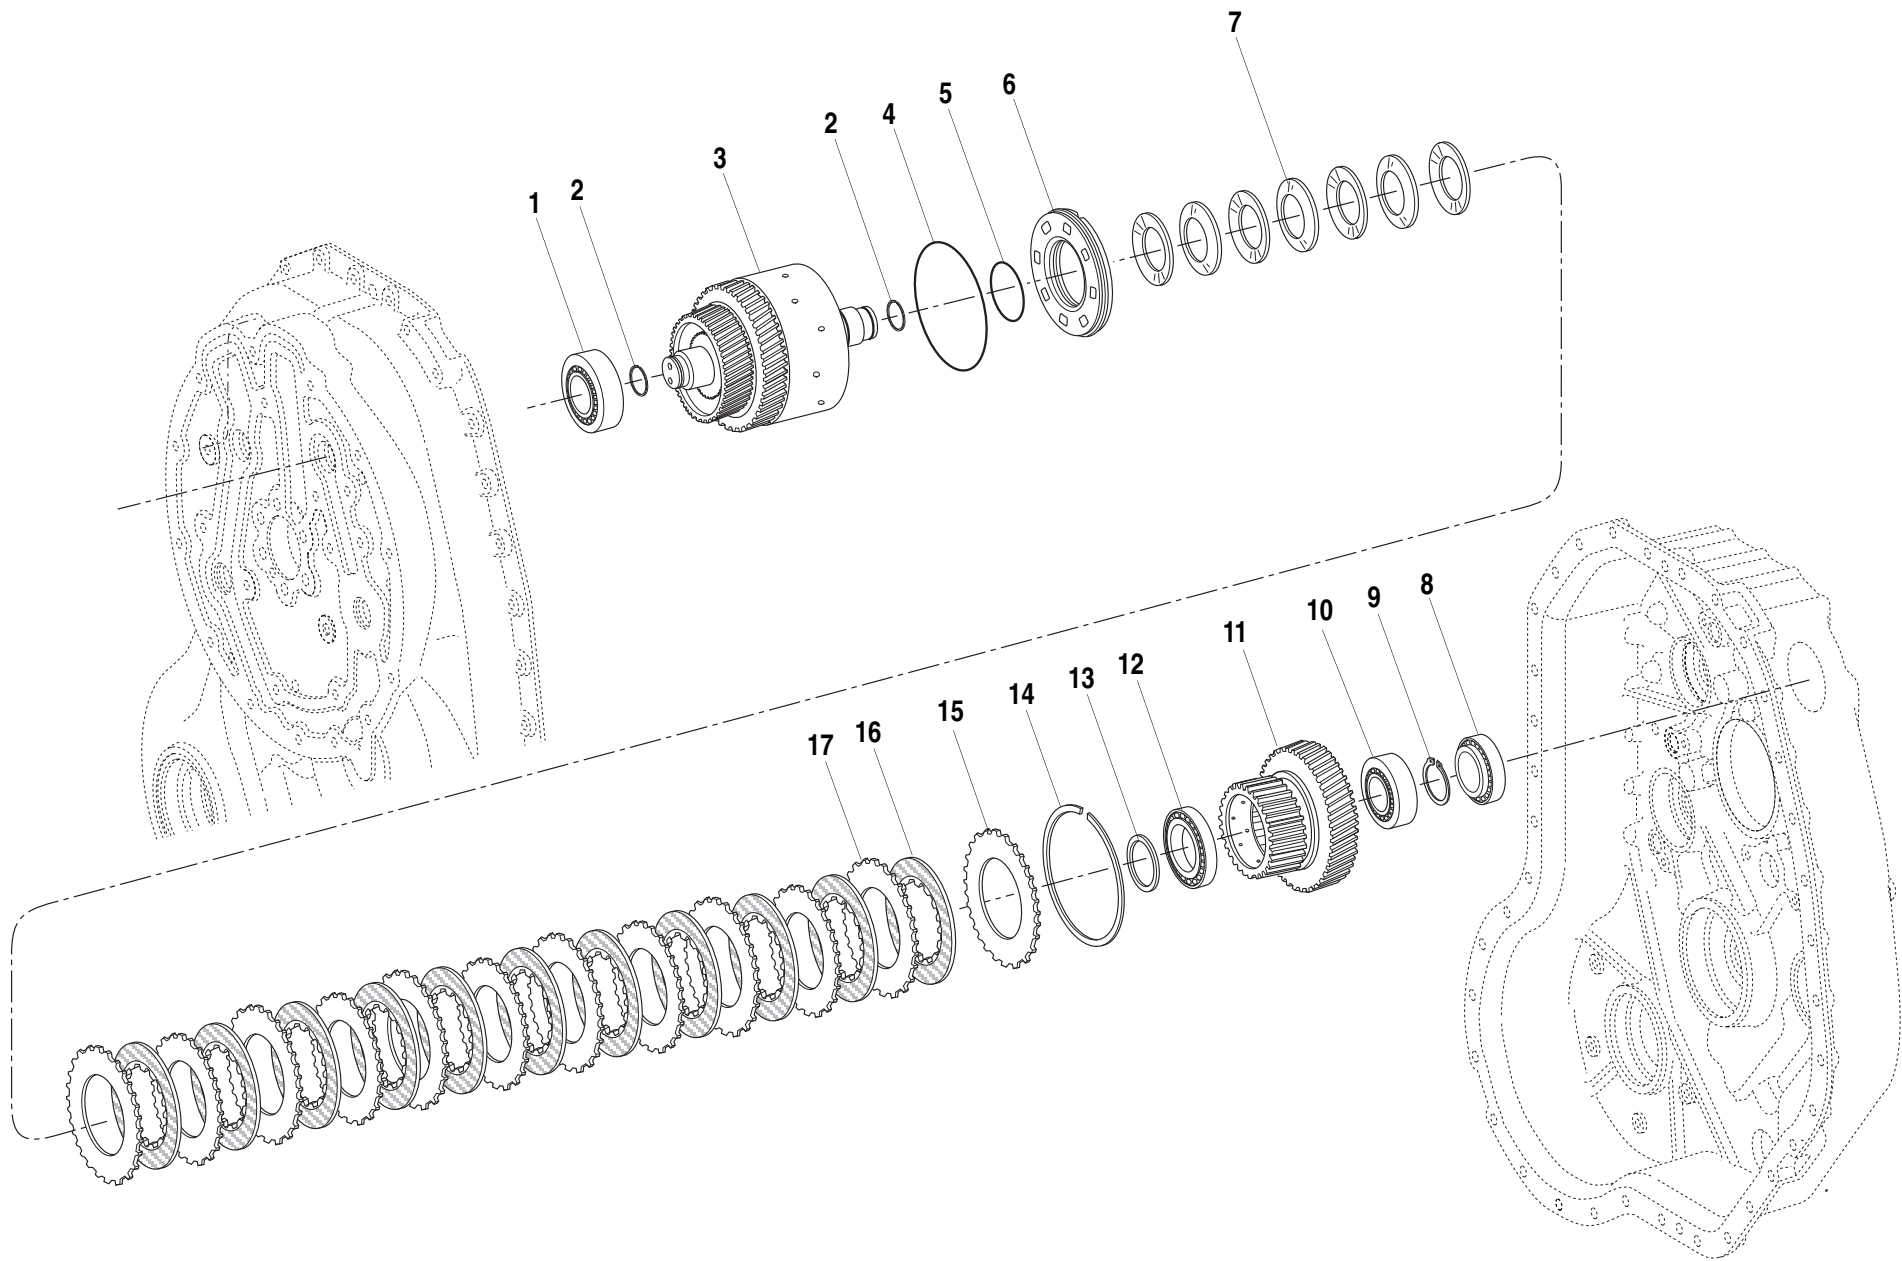

ITEM	PART NO.	QTY.	DESCRIPTION
1	1319608	1	Bearing, Roller
2	1319612	1	Ring, Piston 30 x 2,00
3	1319639	1	Coupling
4	1319594	1	O-Ring 115 x 3,00
5	1319593	1	O-Ring 52 x 3,00
6	8036575	1	Piston
7	1319595	7	Spring, Cup
8	1319636	1	Bearing, Roller
9	1319621	1	Ring, Retaining 3,20
	1319622	1	Ring, Retaining 3,10
	1319623	1	Ring, Retaining 3,00
	1319624	1	Ring, Retaining 2,90
	1319625	1	Ring, Retaining 2,80
	1319626	1	Ring, Retaining 2,70
	1319627	1	Ring, Retaining 2,60
	1319628	1	Ring, Retaining 2,50
	1319629	1	Ring, Retaining 2,40
	1319630	1	Ring, Retaining 2,30
10	1319631	1	Ring, Retaining 2,20
	1319632	1	Ring, Retaining 2,10
	1319620	1	Bearing, Roller
	1319638	1	Carrier, Disc
12	1319618	1	Bearing, Roller
13	1319617	1	Shim, Support
14	1319600	1	Ring, Snap 4,00
	1319601	1	Ring, Snap 3,50
	1319602	1	Ring, Snap 3,00
	1319603	1	Ring, Snap 2,50
	1319604	1	Ring, Snap 2,00
15	1319599	1	Shim, End
16	1319597	11	Disc, Lin. Clutch
17	1319598	11	Disc, O. Clutch