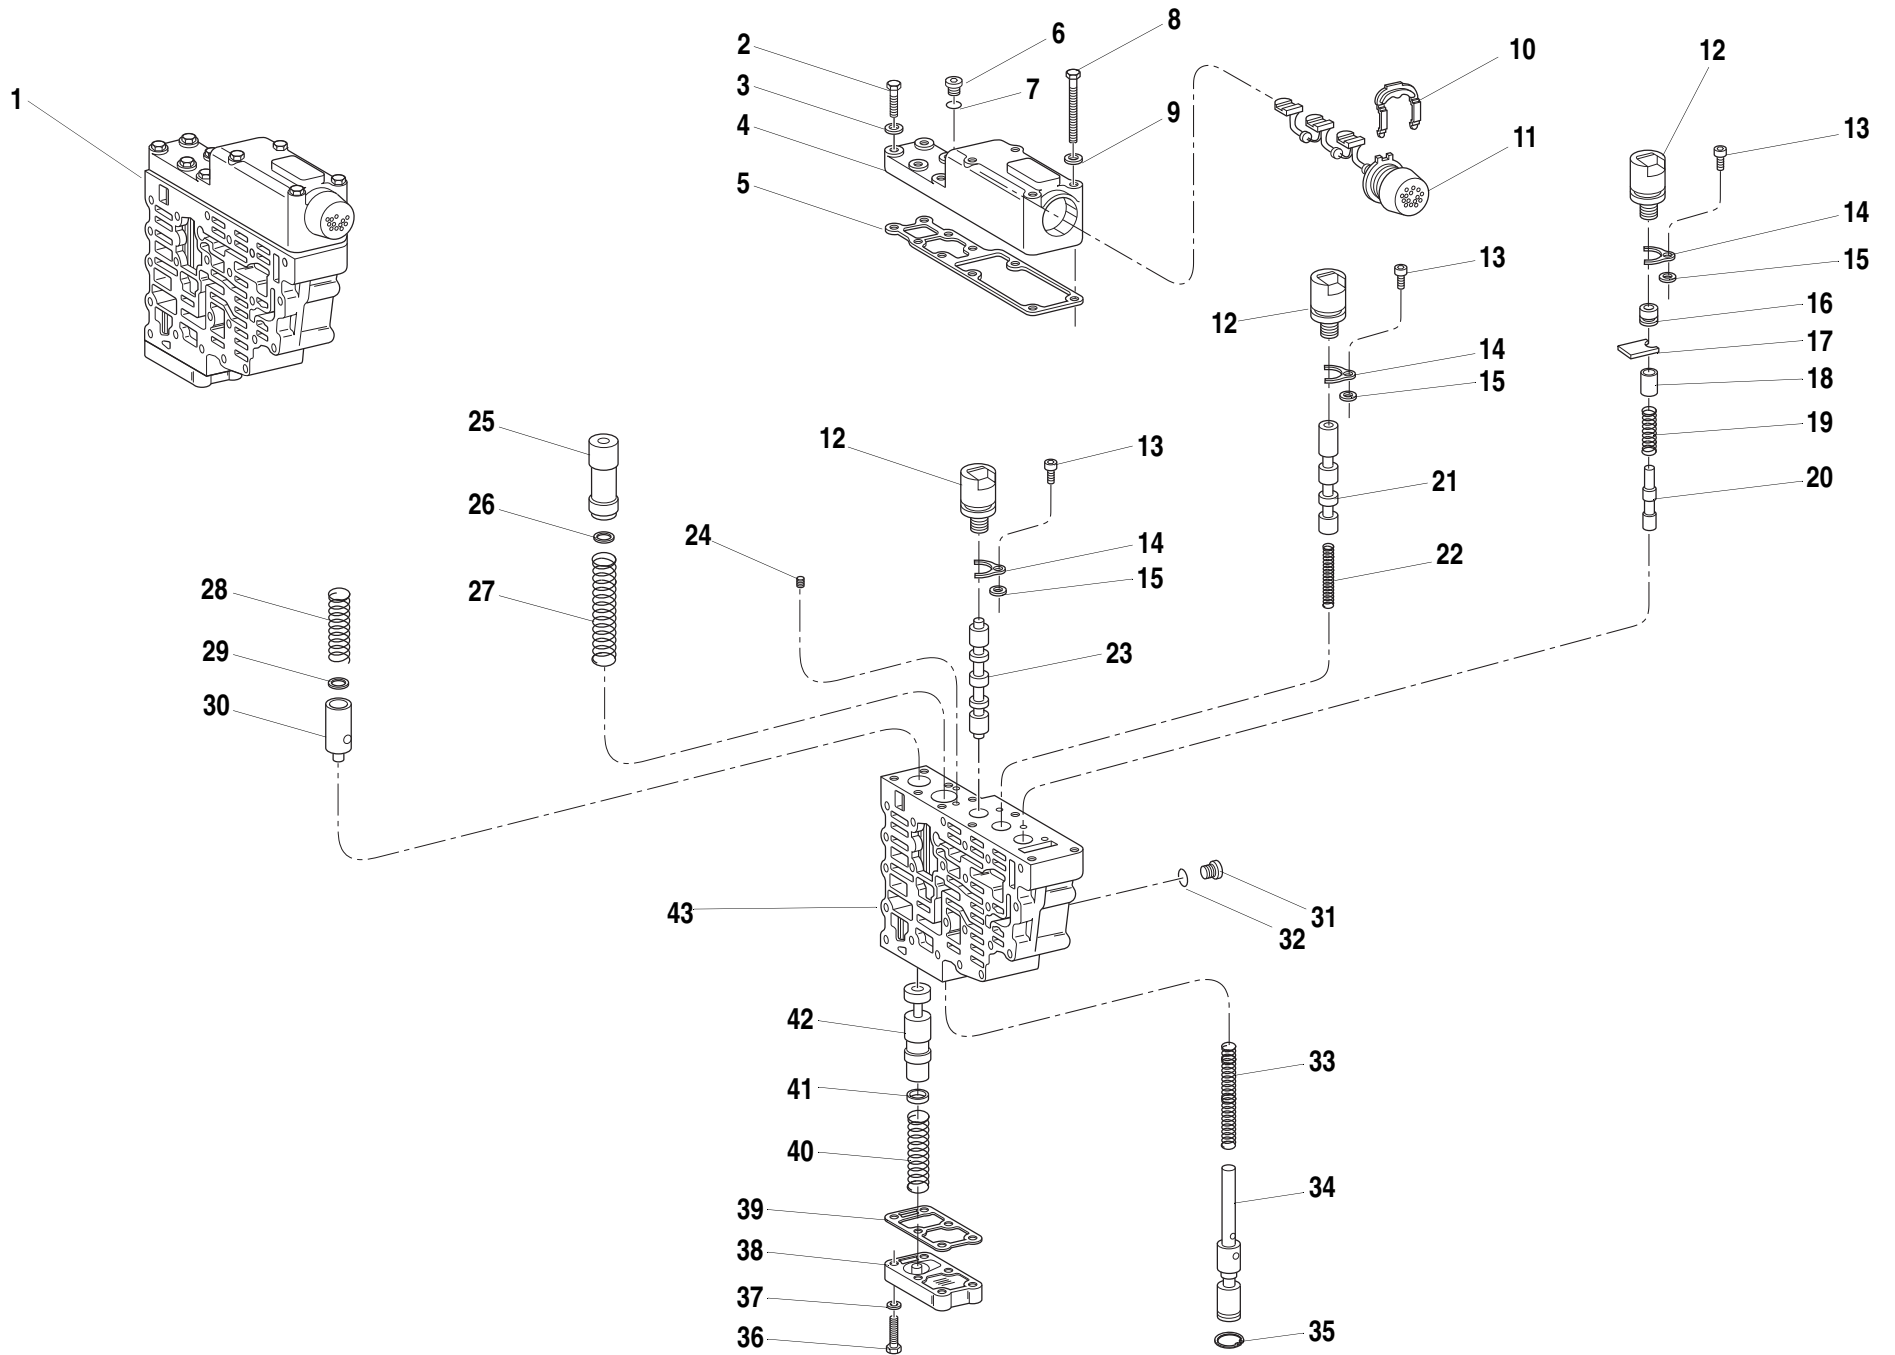

Rev.
11/09

S/N MV006 –

MMV

Tier 1
Tier 2

CONTROL UNIT

1.34.1

ITEM	PART NO.	QTY.	DESCRIPTION
1	1319716	1	Valve Housing Assembly - Complete (Includes Items 2 thru 43)
2	1319693	6	HHCS, M6 x 25mm
3	1319661	6	Washer, 6,4
4	1319706	1	Cover
5	1319705	1	Gasket
6	1319670	1	Plug, Screw M10 x 1
7	10731709	1	O-Ring, 8 x 1,5
8	1319708	4	HHCS, M6 x 60mm
9	1319661	4	Washer, 6,4
10	1319707	1	Clamp, Retaining
11	1319704	1	Harness, Wiring
12	1319702	3	Valve, Solenoid
13	1319703	3	HHCS, M5 x 12mm
14	10732063	3	Plate, Fixing
15	10732064	3	Washer, 2,00
16	1319700	1	Plug
17	1319701	1	Plate, Fixing
18	1319699	1	Sleeve, Spacer
19	1319698	1	Spring, Compression
20	1319697	1	Piston
21	1319695	1	Piston
22	1319696	1	Spring, Compression
23	1319694	1	Valve
24	1319652	1	Orifice
25	1319690	1	Piston
26	1319685	1	Washer, 2,00
	1319686	1	Washer, 1,00
	1319687	1	Washer, 0,50
	1319688	1	Washer, 0,30
	1319689	1	Washer, 0,20
27	1319683	1	Spring, Compression
28	1319673	1	Spring, Compression
29	10732029	1	Ring, Shim 10 x 16 x 1
30	8036037	1	Piston
31	1319670	1	Plug, Screw M10 x 1