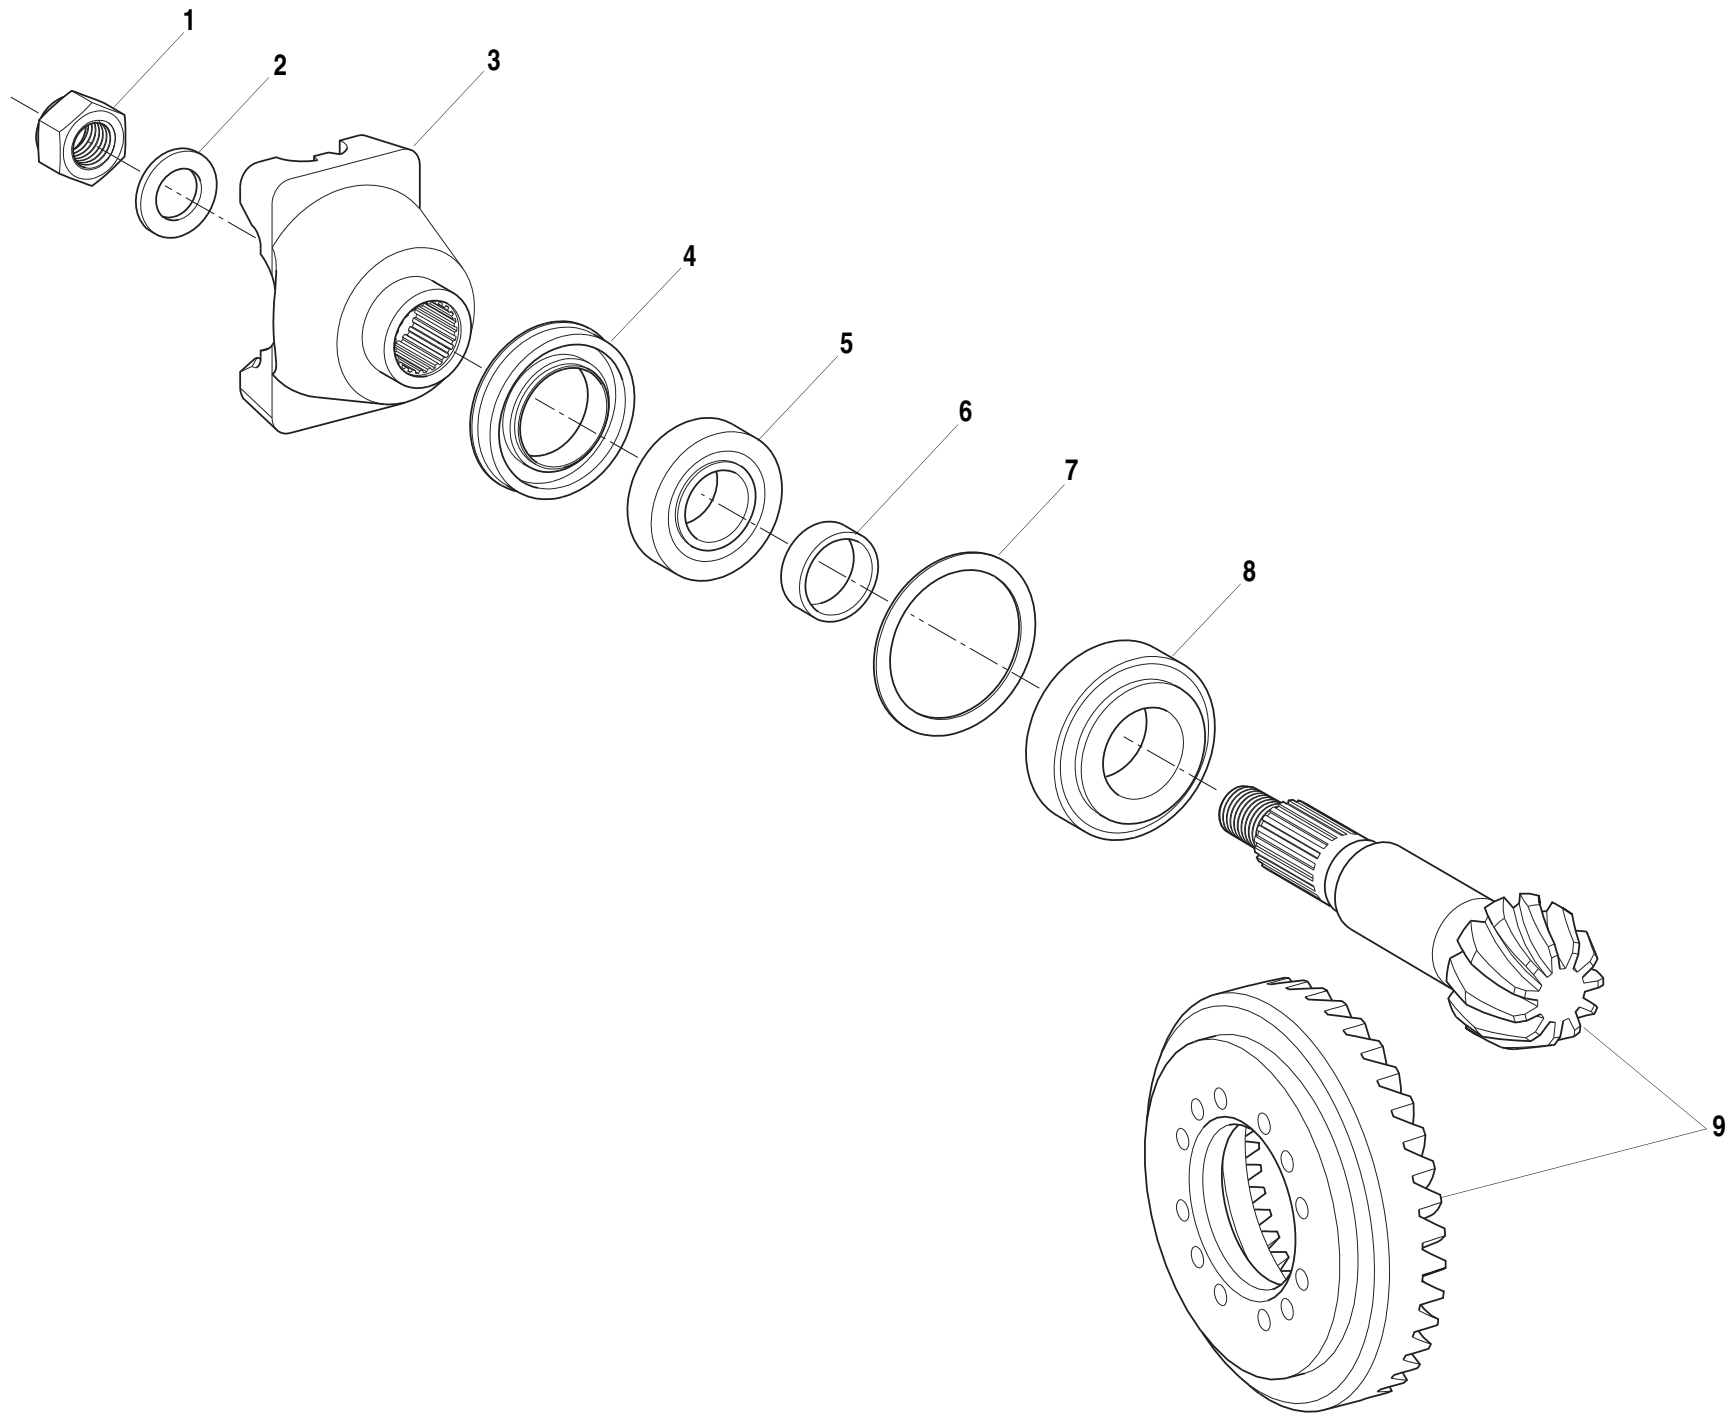

ITEM PART NO. QTY. DESCRIPTION

7	1319351	A/R	Washer, Optional S=0,85
	1319352	A/R	Washer, Optional S=0,80
8	1319353	1	Bearing, Roller
9	8036751	1	Gear Set, Bevel

Rev.
6/03

S/N MV006 -

MMV

Tier 1
Tier 2