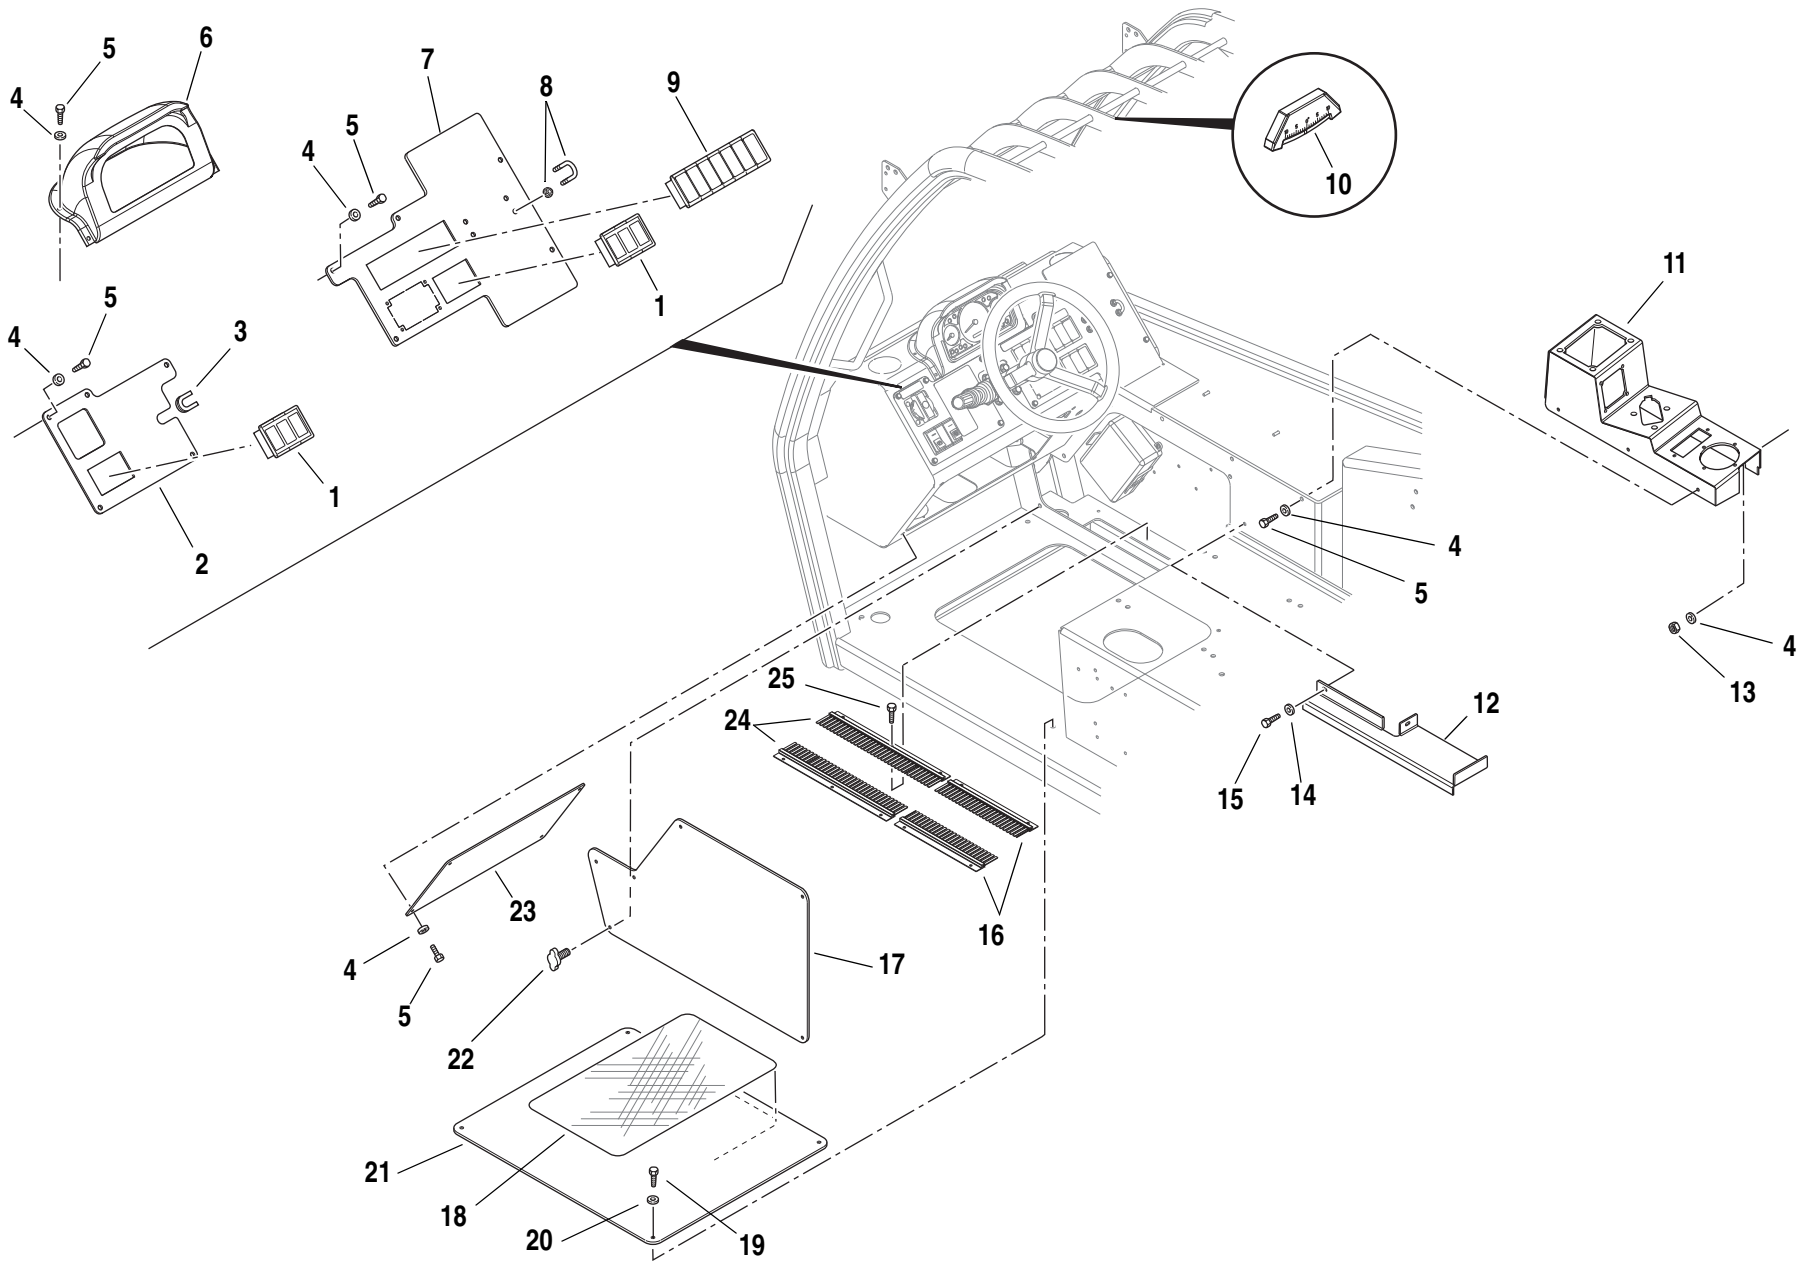

ITEM	PART NO.	QTY.	DESCRIPTION
1	8223074	2	Bezel, 3 Position Switch
2	6623787	1	Panel, Left Dash
3	10725268	1	Loom, 1/4" O.D.
4	8307219	24	Washer, Plain M6
5	8303544	22	HHCS, M6 x 1.0 x 20mm PC8.8
6	7151262	1	Moulding, Dash Cover
7	6623786	1	Panel, Right Dash
8	8310669	2	U-Bolt & Nuts 1/4-20 x 2-1/4"
9	8223075	1	Bezel, 7 Position Switch
10	8466306	1	Gauge, Tilt Angle
11	6623827	1	Weldment, Joystick Console
12	6623783	1	Panel, Seat Mounting
13	8305047	2	Nut, M6 x 1.0
14	8307221	2	Washer, Plain M10
15	8303798	2	HHCS M10 x 1.5 x 25mm PC8.8
16	7301279	2	Strip, Short Brush
17	6623782	1	Panel, Fuse and Relay Access
18	10139087	1	Mat, Anti-slip-Adhesive
19	8303783	4	HHCS M6 x 1.0 x 25mm PC8.8
20	8307222	4	Washer, Plain M8
21	7151271	1	Panel, Floor Access
22	8310745	6	Screw, Tee-Knob Head, M6 x 1.0 x 25mm
23	6623781	1	Panel, Lower Dash
24	7138944	2	Strip, Brush
25	8303607	10	HHCS, M6 x 1.0 x 20mm PC8.8