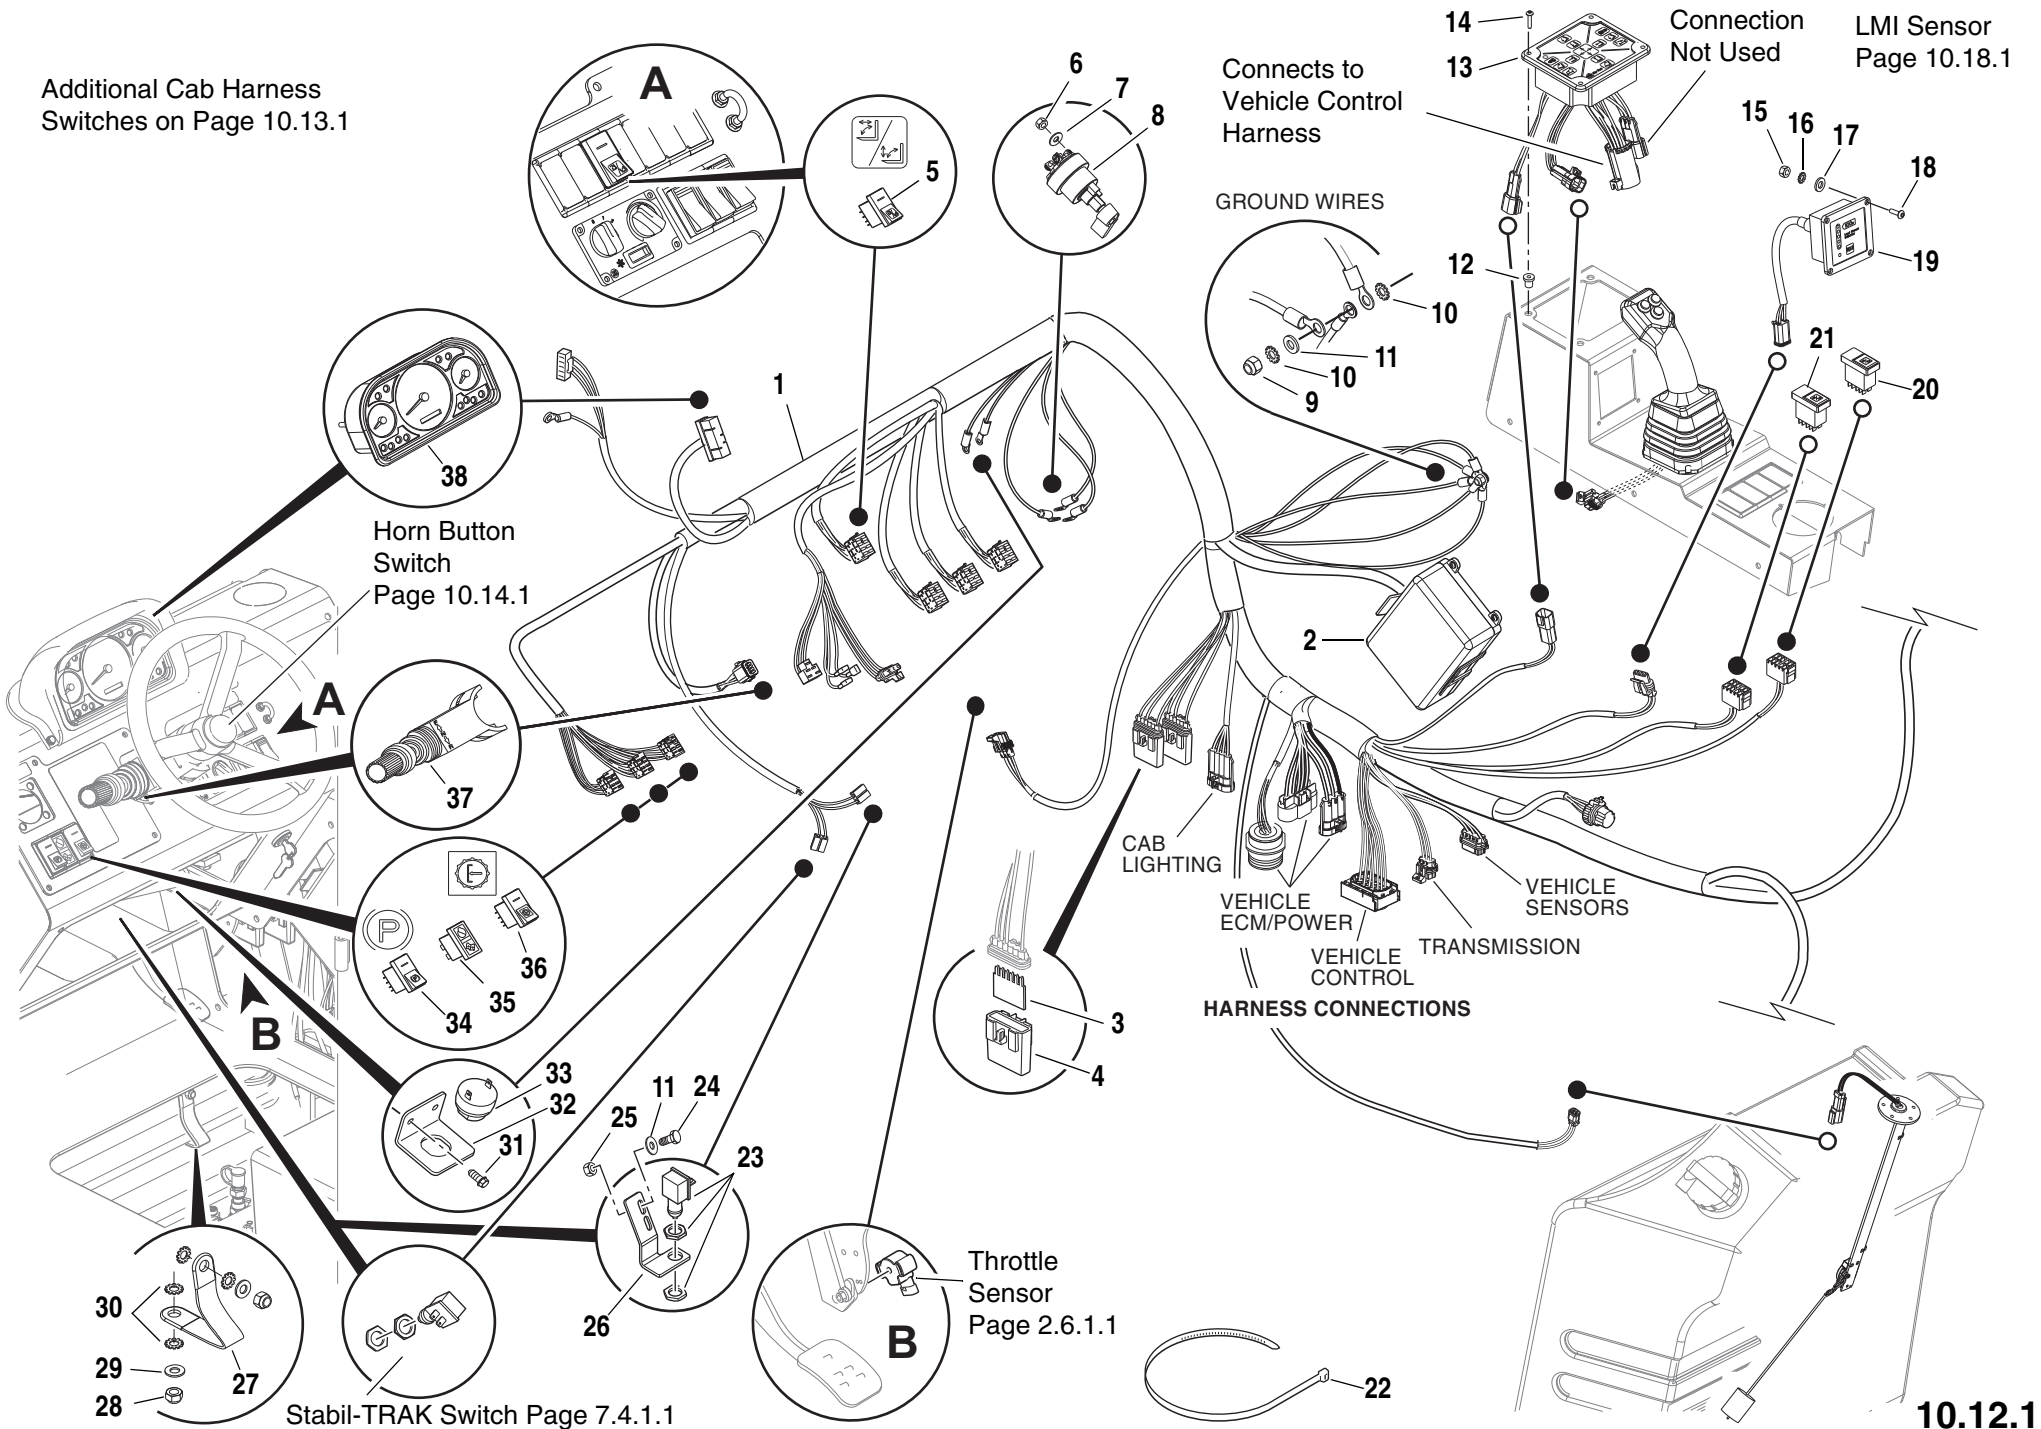

Origin
9/10

S/N MV1210 –

MMV

Tier 1
Tier 2

BATTERIES - EQUALIZER AND SOLARGIZER ASSEMBLIES 10.11.1.1

Additional Cab Harness
Switches on Page 10.13.1

ITEM	PART NO.	QTY.	DESCRIPTION
1	6623776	1	Harness, Cab (Includes Item 2 thru 4)
2	8220362	1	Box, Fuse/Relay (See Page 10.10.1 for breakdown)
3	8220357	2	Cover, Clear Ves-Pac
4	8220366	2	Circuit Board, 3 Diode
5	8223048	1	Attachment Tilt Mode Switch
6	8310587	1	Nut, Hex, 5/8"-32
7	8307107	1	Washer, Plain, 5/8"
8	8223455	1	Switch, Ignition, Keyless
9	8305652	1	Nut, Hex Lock M6X1.00
10	8310687	2	Washer, Lock, External Tooth-M6
11	8307219	3	Washer, Plain Metric M6-6.4-12.5 1.600
12	8580419	4	Nut, Well
13	8310583	4	BHCS, #10 -24 x 7/8"
14	8220346	1	Logic Panel
15	8305002	4	Nut, Hex, #10-24
16	8307003	4	Washer, Lock-Spring #10
17	8307111	4	Washer, Plain Narrow #10 x .218 x .500 x.049
18	8310372	4	BHCS, #10-24NC- .625
19	8468028	1	LMI Display Unit
20	8223063	1	Switch, Fork Side Shift Right
21	8223062	1	Switch, Fork Side Shift Left
22	8584001	A/R	Tie, Plastic Cable .19 x 6.7"
23	8223238	1	Switch, Brake Light
24	8303607	2	HHCS, M6 x 1-25mm PC8.8
25	8305637	2	Nut, Hex Lock, M6 x 1.00
26	7151322	1	Bracket, Brake Light Switch
27	6611172	1	Cable, Ground, Cab to Cab Support
28	8305654	2	Nut, Hex Lock-M8x1.25
29	8307222	2	Washer, Plain M8
30	8310647	4	Washer, Lock, External Tooth-M8
31	8310683	2	HHDS, 5/16-18-3/4"(Self Drilling)
32	7301147	1	Bracket, Buzzer
33	8270627	1	Alarm, Buzzer, 12V
34	8223054	1	Switch, Park Brake
35	8223081	1	Switch, ECM Indicator
36	8223071	1	Switch, Transmission Disconnect