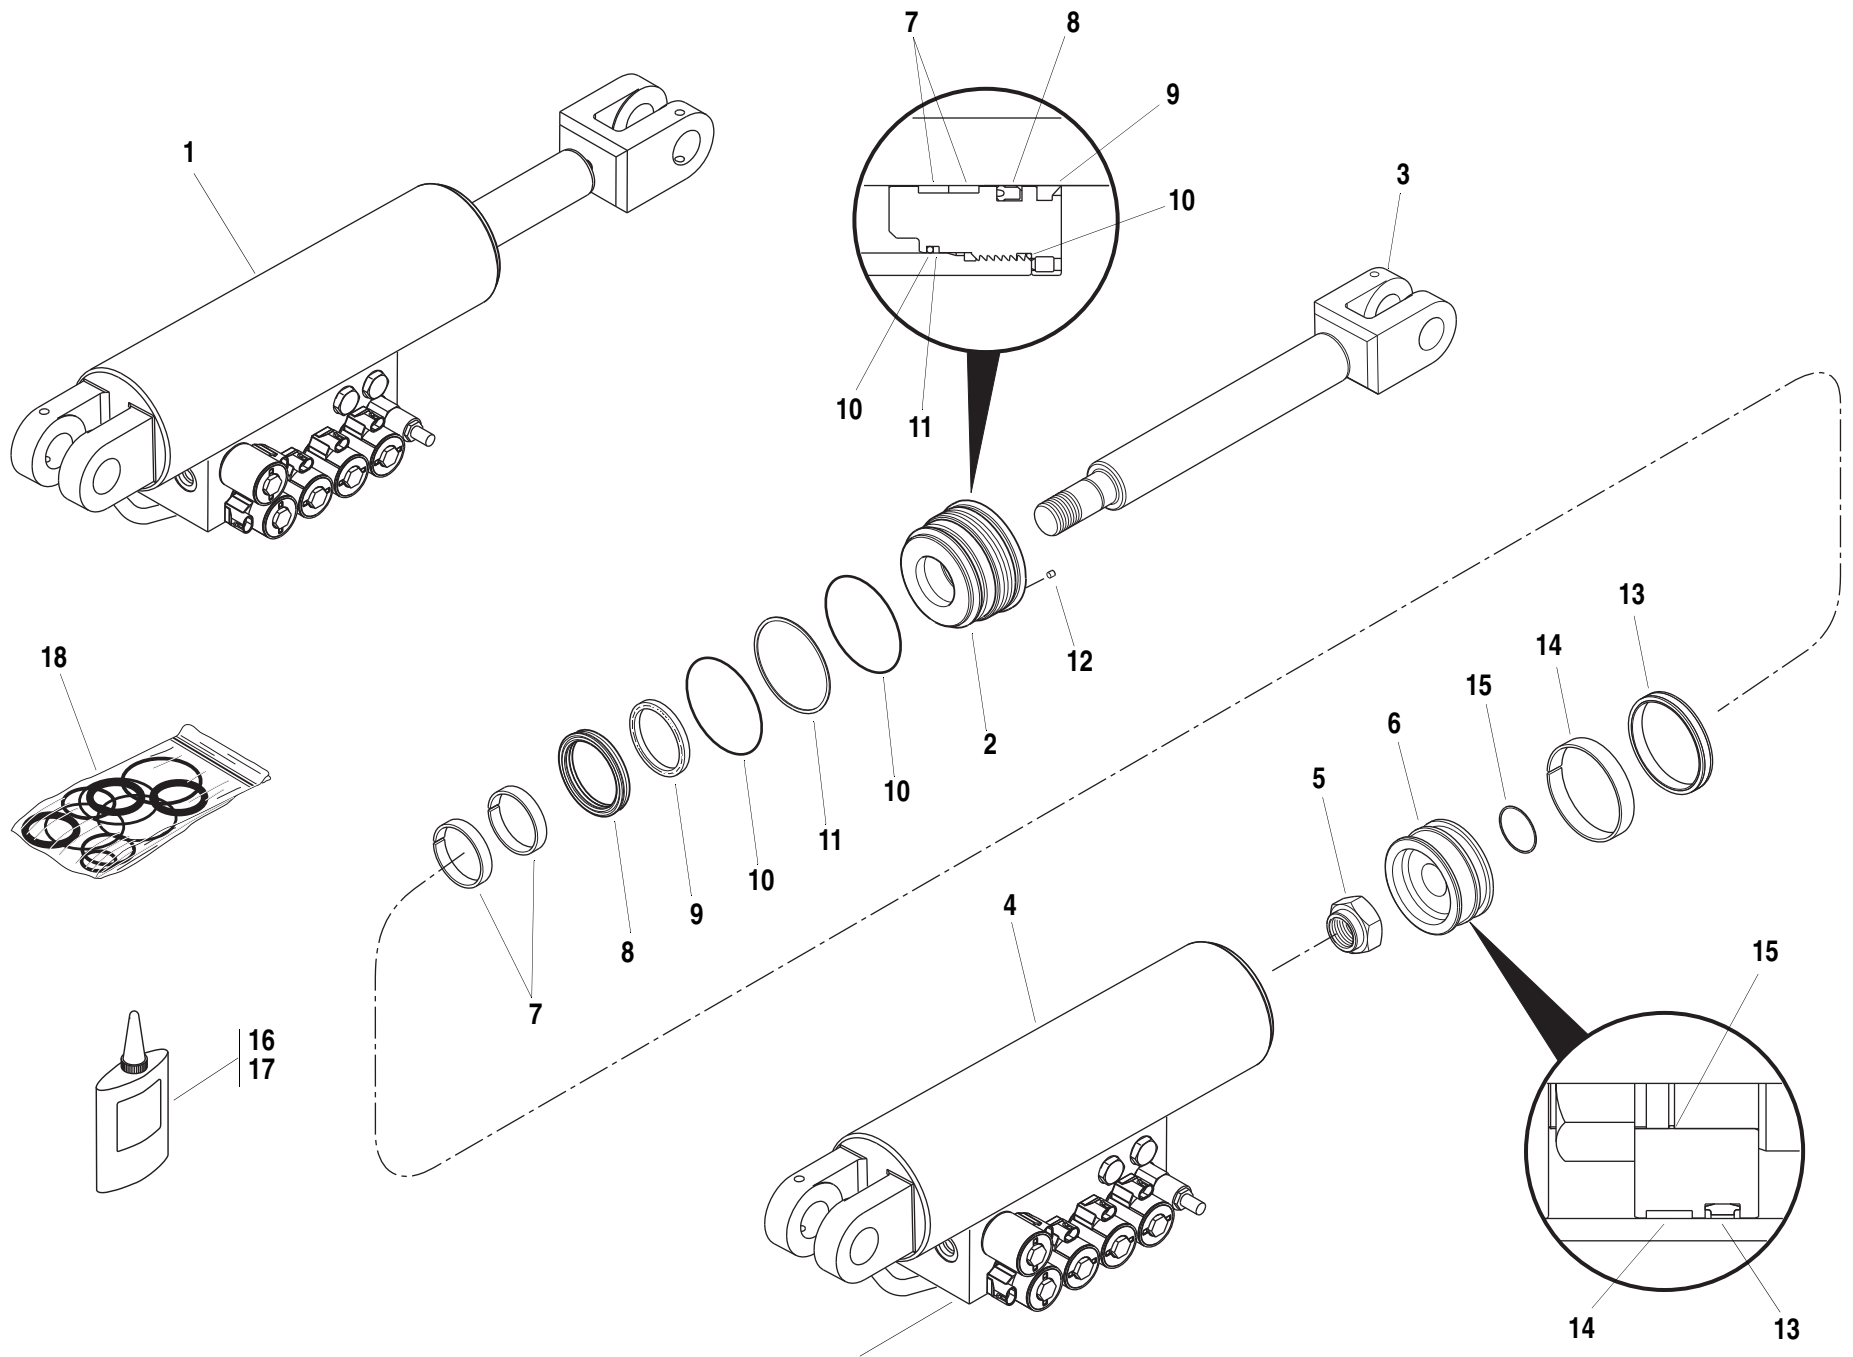

S/N MV006 – MV202

MMV

Tier 1
Tier 2

STABIL-TRAK CYLINDER

8.5.1

See Page 8.6.1.1, Stabil-Trak Cylinder Valves

ITEM	PART NO.	QTY.	DESCRIPTION
1	6623850	1	Cylinder, Stabil-TRAK (Includes Items 2 thru 15)
2	8036828	1	Gland, Head
3	8036827	1	Rod, Weldment
4	N.S.S.	1	Tube, Weldment (Serviced Only in Item 1)
5	8036825	1	Nut, Lock, 1-1/2-12 GR C
6	8036826	1	Piston
7	See Kits	2	Wearband, Precision
8	See Kits	1	Z-Seal
9	See Kits	1	Ring, Wiper
10	See Kits	2	O-Ring
11	See Kits	1	Ring, Back-Up
12	8036811	1	Screw, Set, 1/4-20 UNC x 3/8"
13	See Kits	1	T-Seal, Capped Piston
14	See Kits	1	Wearband, Precision
15	See Kits	1	O-Ring
16	8526011	A/R	Threadlock, Loctite #271 High Strength - 8.45 fl. oz.
17	8526007	A/R	Threadlock, Loctite #242 Removable Grade - 8.45 fl. oz.
			<u>KITS</u>
18	8036747	1	Seal Kit, Stabil-TRAK Cylinder (Includes Items 7 thru 15)