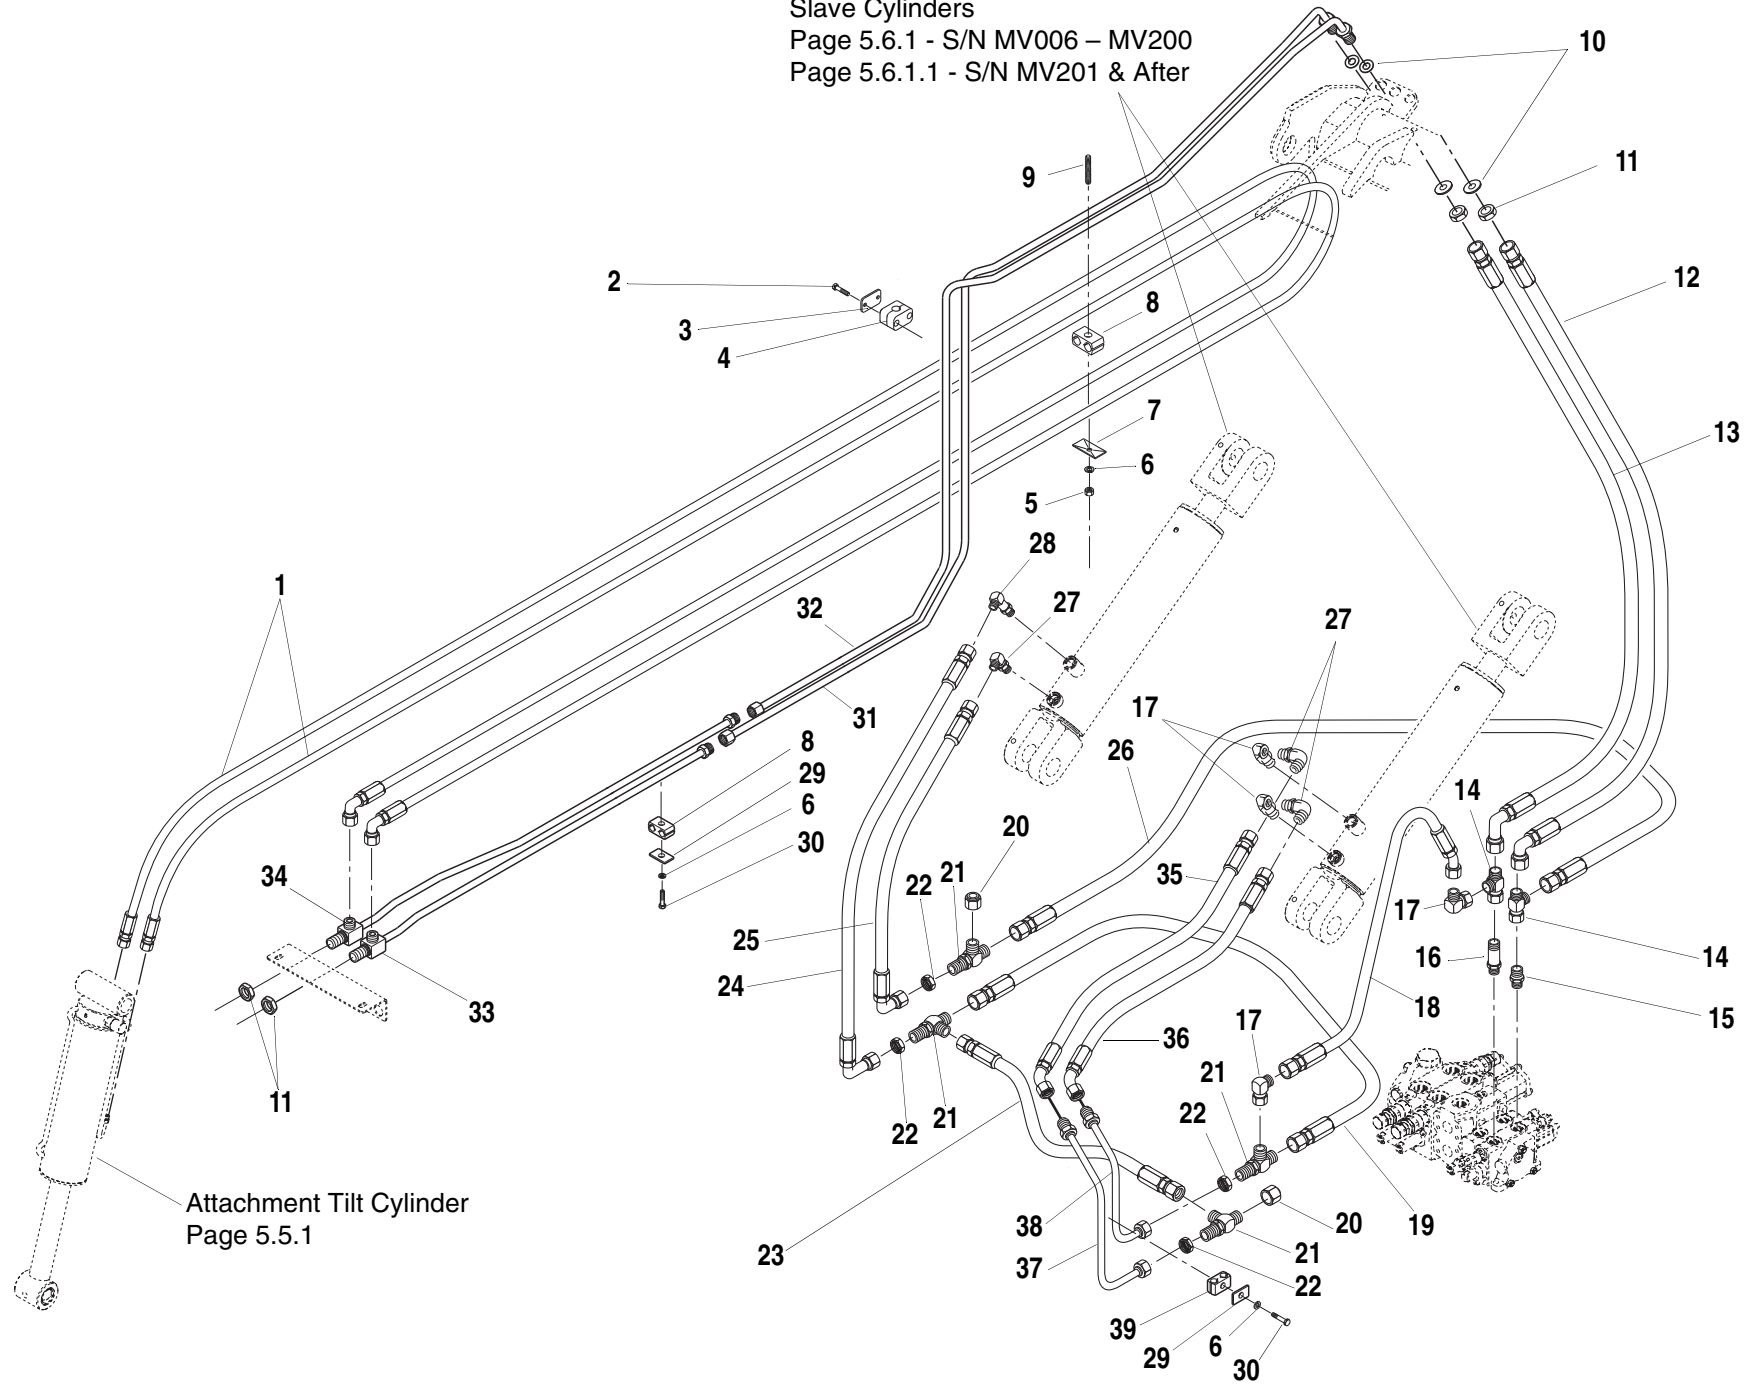

Slave Cylinders
Page 5.6.1 - S/N MV006 – MV200
Page 5.6.1.1 - S/N MV201 & After

Attachment Tilt Cylinder
Page 5.5.1

ITEM	PART NO.	QTY.	DESCRIPTION
1	2716620	2	Hose, 0.50 x 410"
2	8303743	4	HHCS, 1/4"-20 x 1-1/2"
3	8769153	2	Plate, Cover
4	8769154	2	Clamp Set, 5/8"
5	8310453	1	Nut, Hex, 5/16-18NC
6	8307004	3	Washer, 5/16" Lock
7	8769128	1	Cover Plate, Twin
8	8769122	3	Clamp Set, .625 Dia. Twin
9	10168743	1	Screw, Set, 5/16-18 x 2-1/5"
10	5724302	4	Shim
11	8770075	4	Nut, Bulkhead, -10FF
12	2716644	1	Hose, 0.50 x 49.00"
13	2716645	1	Hose, 0.50 x 52.13"
14	8770125	2	Tee, Swivel Run, -8FF
15	8770116	1	Connector, -8ORB x 8FF
16	8770117	1	Connector, Long, -8ORB x 8FF
17	8770115	4	Elbow, 90° Swivel, -8FF
18	2716635	1	Hose, 0.50 x 22.50"
19	2716629	1	Hose, 0.50 x 29.00"
20	8770118	2	Cap, SAE 8 - OFS
21	8770167	4	Tee, Run, Bulkhead, 8FF
22	8770129	4	Nut, Bulkhead, -8FF
23	2716628	1	Hose, 0.50 x 15.25"
24	2716535	1	Hose, 0.50 x 24.88"
25	2716534	1	Hose, 0.50 x 17.88"
26	2716634	1	Hose, 0.50 x 44.50"
27	8770114	3	Elbow, 90°, -8ORB x -8FF
28	8770168	1	Elbow, Long, 90°, 8ORB x 8FF
29	8769123	3	Cover Plate, Twin
30	8303715	3	HHCS, 5/16"-18 x 1-1/2"
31	6623525	1	Tube Assembly, Inner
32	6623526	1	Tube Assembly, Outer
33	6623520	1	Tube Assembly, Boom Inside Right
34	6623521	1	Tube Assembly, Boom Outside Right
35	2716870	1	Hose, 0.50 x 22.00"
36	2716869	1	Hose, 0.50 x 17.00"
37	6623570	1	Tube Assembly

ITEM	PART NO.	QTY.	DESCRIPTION
38	6623569	1	Tube Assembly
39	8769126	1	Clamp Set, .50 Dia. Twin

Rev.
6/03

S/N MV006 –

MMV

Tier 1
Tier 2

ATTACHMENT TILT AND SLAVE CIRCUITS

5.2.1