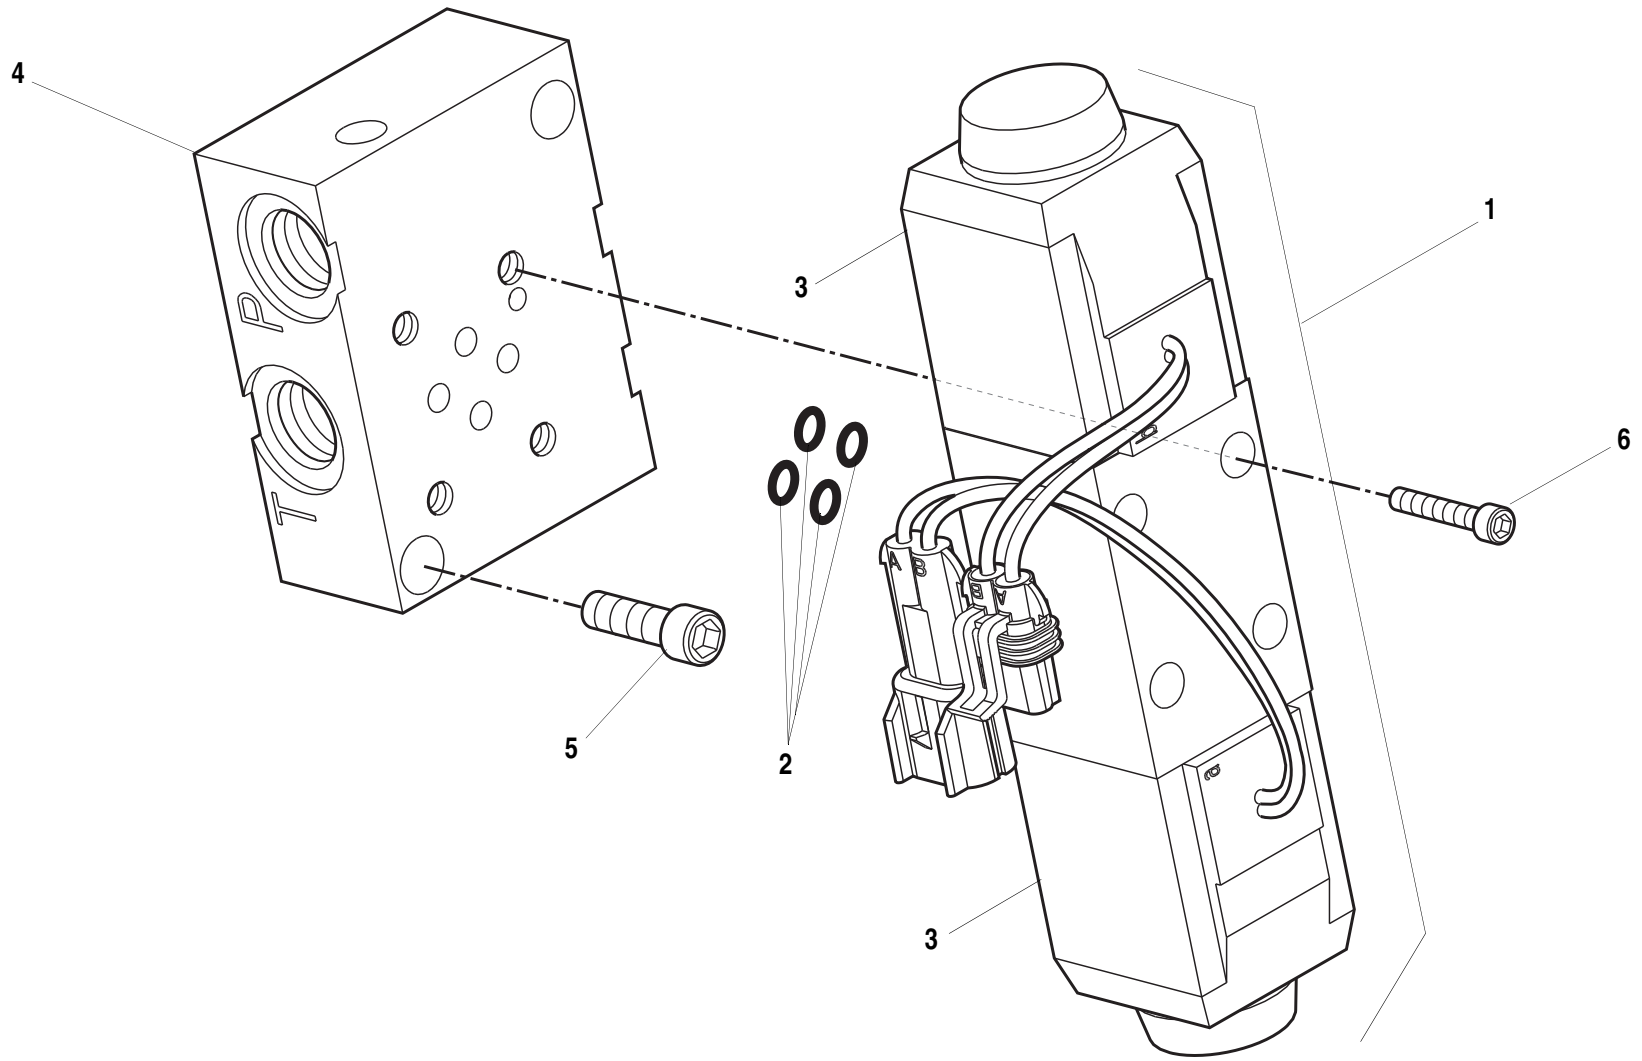

ITEM	PART NO.	QTY.	DESCRIPTION
1	8902197	1	3 Mode Steering Directional Control Valve (Includes Items 2 and 3)
2	8640017	4	O-Ring
3	8036554	2	Coil, Solenoid
4	8902111	1	Subplate, Steer Select Valve
5	8310327	4	SHCS, #10-24 NC x 1 1/8"
6	8310326	2	SHCS, 5/16"-18 NC x 1 1/8"

Rev.
6/03

S/N MV006 – MV200

MMV

Tier 1
Tier 2

3 MODE STEERING DIRECTIONAL CONTROL VALVE

7.2.1