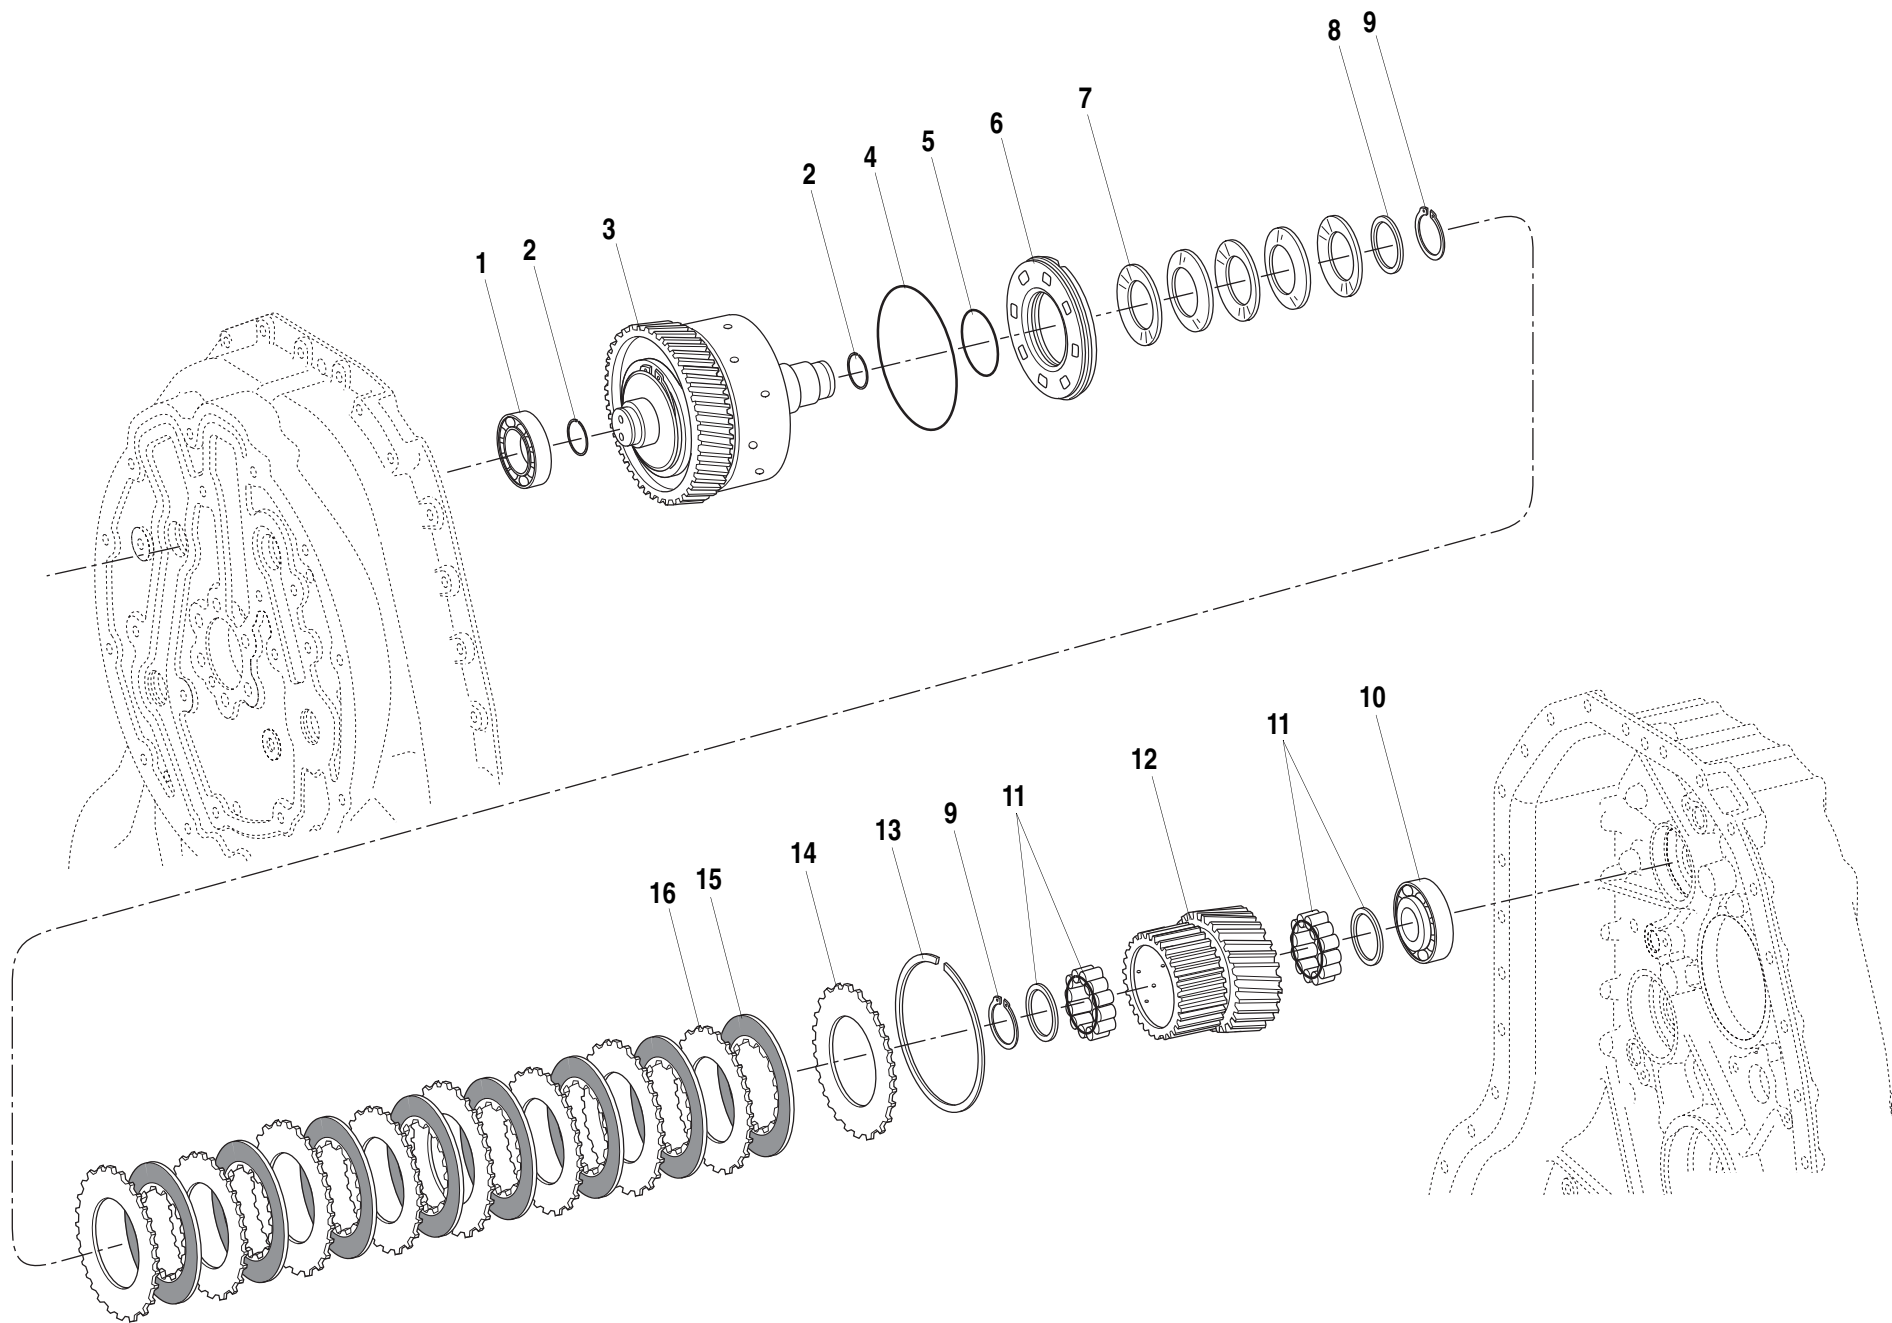

ITEM	PART NO.	QTY.	DESCRIPTION
1	1319615	1	Bearing, Roller
2	1319612	2	Ring, Piston 30 x 2,00
3	1319634	1	Coupling
4	1319594	1	O-Ring 115 x 3,00
5	1319593	1	O-Ring 52 x 3,00
6	8036575	1	Piston
7	1319595	5	Spring, Cup
8	1319596	1	Shim, 2,00
9	10731845	2	Ring, Retaining 40 x 1,75
10	1319636	1	Bearing, Roller
11	1319605	1	Cage, Roller
12	1319635	1	Carrier, Disc
13	1319600	1	Ring, Snap 4,00
	1319601	1	Ring, Snap 3,50
	1319602	1	Ring, Snap 3,00
	1319603	1	Ring, Snap 2,50
	1319604	1	Ring, Snap 2,00
14	1319599	1	Shim. End
15	1319597	8	Disc, Lin. Clutch
16	1319598	8	Disc, O. Clutch

Rev.
4/07

S/N MV006 –

MMV

Tier 1
Tier 2

COUPLING GROUP 4

1.30.1