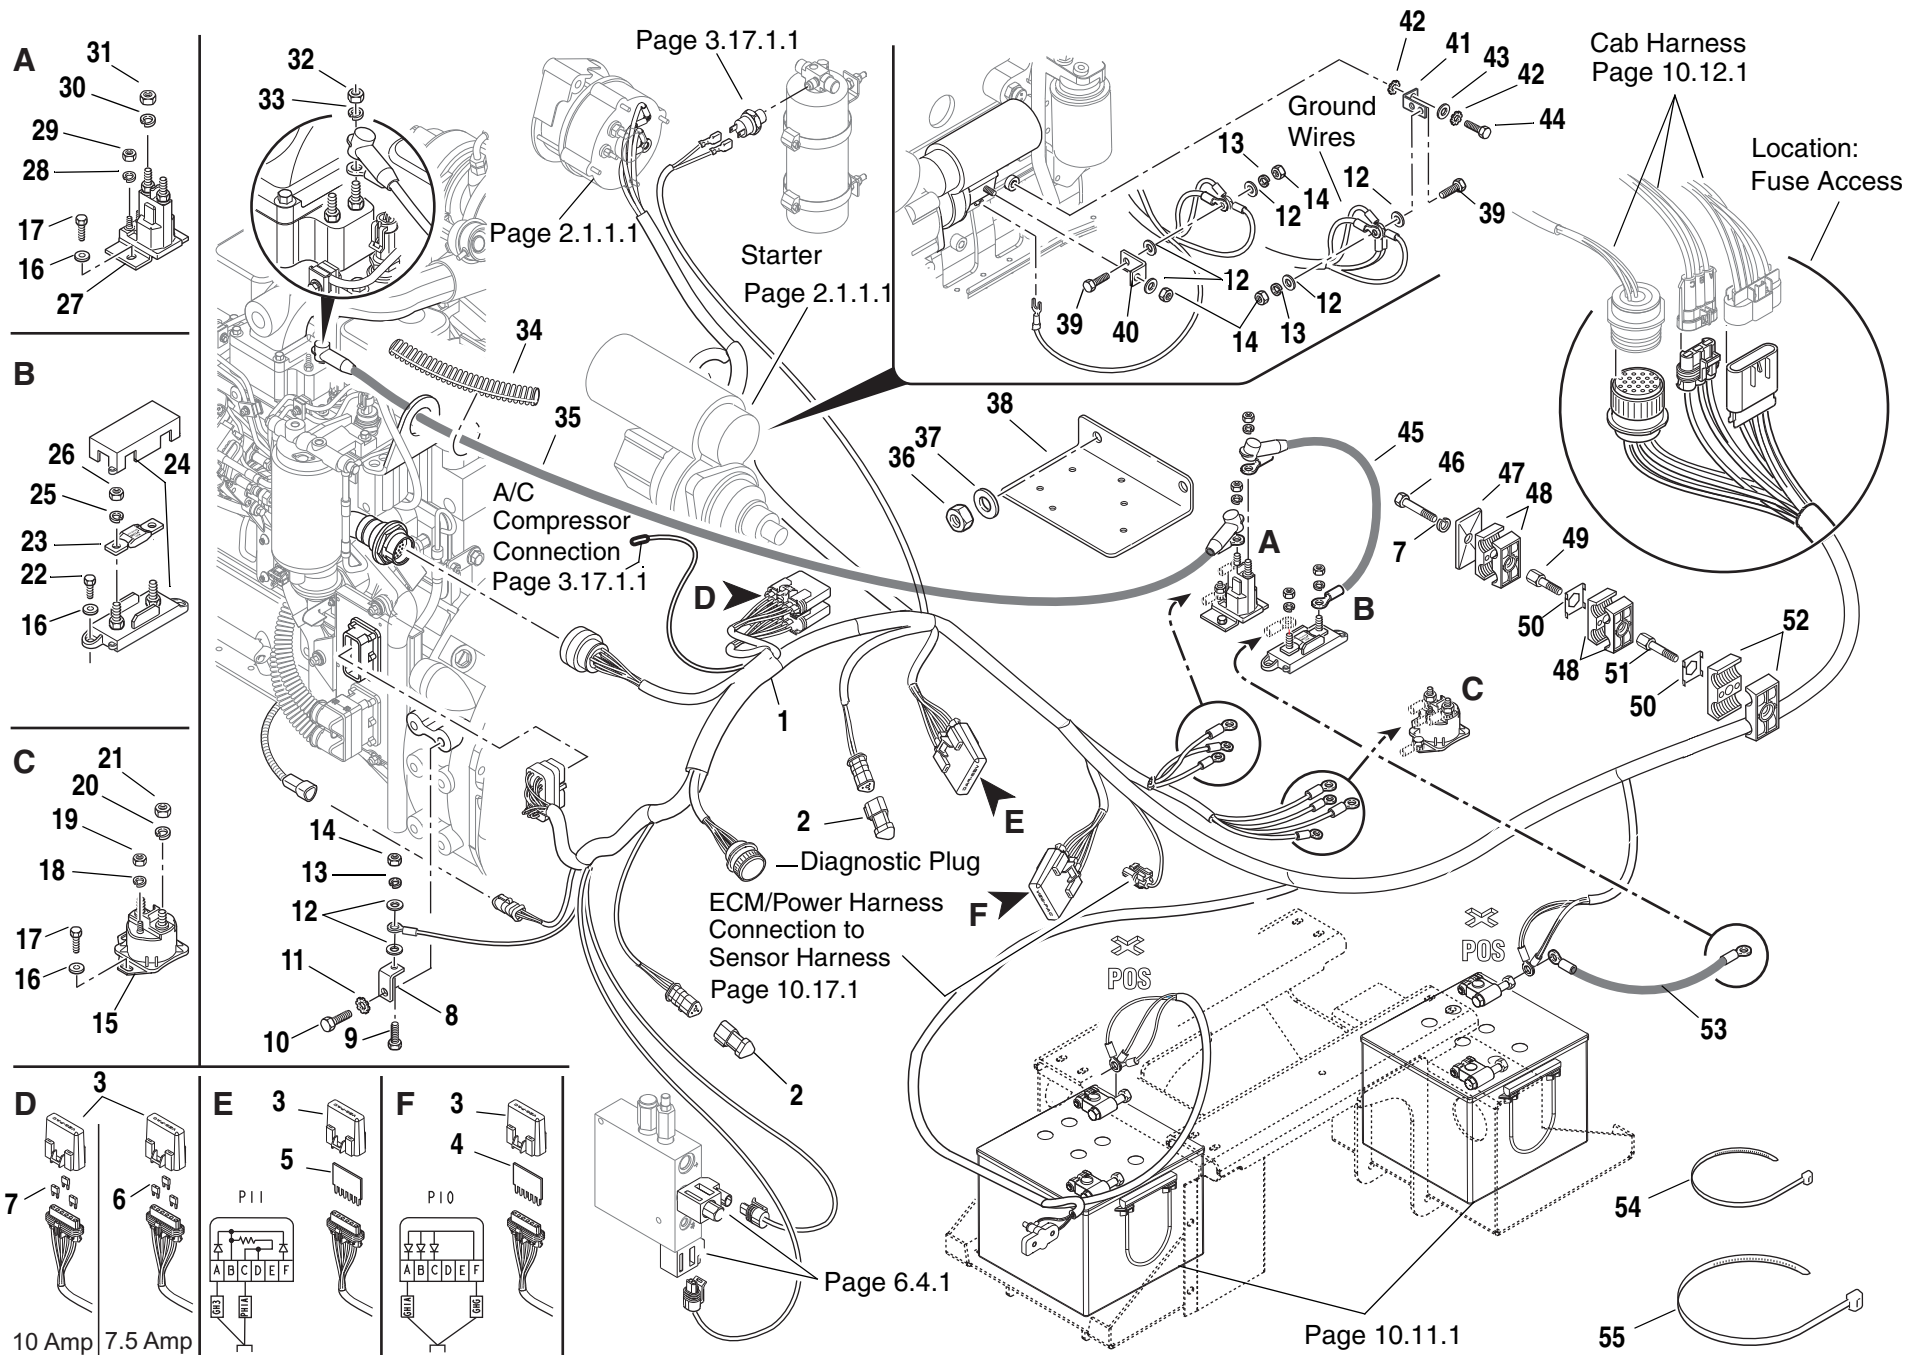

ITEM	PART NO.	QTY.	DESCRIPTION
1	6623807	1	Harness, ECM Vehicle Power (S/N 201 and After) (Includes Items 2 thru 7)
2	8220553	2	Resistor
3	8220357	4	Cover, Clear Ves-Pac
4	8220366	1	Circuit Board, ECM Diode
5	8220365	1	Circuit Board, Diode/Resistor
6	8229243	3	Fuse, Mini, 7.5 Amp
7	8229264	3	Fuse, Mini, 10 Amp
8	7301529	1	Buss Bar, 90 Deg.
9	8303798	1	HHCS, M10 x 1.5 x 25mm PC8.8
10	8303533	1	HHCS, M12 x 1.75 x 20mm PC8.8
11	8310650	1	Washer, External Tooth Lock, M12
12	8307221	7	Washer, Plain, M10
13	8307023	3	Washer, Lock, M10
14	8305038	4	Nut, Hex, M10 x 1.5
15	10167789	1	Relay, 3 Post
16	8307219	6	Washer, Plain, M6
17	8303545	4	HHCS M6 x 1-16mm PC8.8
18	8307003	1	Washer, Lock, #10
19	8305003	1	Nut, Hex #10-32 NF
20	8307004	3	Washer, Lock, 5/16" Spring
21	8305006	2	Nut, Hex 5/16"-18 NC
22	8303544	2	HHCS, M6 x 1 x 20mm PC8.8
23	8229259	1	Fuse, 125A, Mega Bolt On
24	8229260	1	Fuseblock, Mega (Includes Items 25 and 26)
25	N.S.S.	2	Washer, Lock, M8
26	N.S.S.	2	Nut, Hex M8
27	6623811	1	Relay, 4 Post (Includes Items 28 thru 31)
28	8307003	2	Washer, Lock, #10
29	8305003	2	Nut, Hex #10-32 NF
30	N.S.S.	2	Washer, Lock, 5/16"
31	N.S.S.	2	Nut, Hex, 5/16"-24 UNF
32	N.L.A.	1	Nut, Hex Lock, M6 x 1.00 (Available through Cummins)
33	N.L.A.	1	Washer, External Tooth Lock, M6 (Available through Cummins)
34	7125861	1	Conduit, .75 ID x 60" LG (Cut to Fit)

ITEM	PART NO.	QTY.	DESCRIPTION
35	6623876	1	Cable, Grid Heater, Relay to Grid Heater
36	8305008	2	Nut, Hex 3/8"-16 NC
37	8307110	2	Washer, 3/8" Narrow
38	6623810	1	Bracket, Relay Mounting
39	8303777	2	HHCS M10x1.5-35mm PC8.8
40	6621412	1	Terminal, Starter, 90°
41	7300344	1	Bus Bar, Negative Starter
42	8310650	2	Washer, Lock, External Tooth M12
43	8307220	1	Washer, Plain M12-13.00-24 2.50
44	8303533	1	HHCS M12x1.75 20mm PC8.8
45	7301448	2	Cable, Grid Heater, Fuse to Relay
46	8310009	1	HHCS, 5/16"-18 NC x 2.00 GR5
47	8769128	1	Plate, Twin Cover
48	8750027	2	Clamp Set, .84" Dia Twin
49	8750012	1	Bolt Stacking
50	8750017	2	Plate, Locking
51	8750026	1	Bolt Stacking
52	8750022	2	Clamp Set, 1.26" Dia Twin
53	7301449	1	Cable, Grid Heater, Battery to Fuse
54	8584001	A/R	Tie, Plastic Cable .19W x 6.7"LG
55	8584003	A/R	Tie, Plastic Cable .30W x 14.8"LG

Origin
9/10

S/N MV1210-

MMV

Tier 1
Tier 2

ELECTRICAL COMPONENTS - VEHICLE ECM / POWER 10.16.1.1