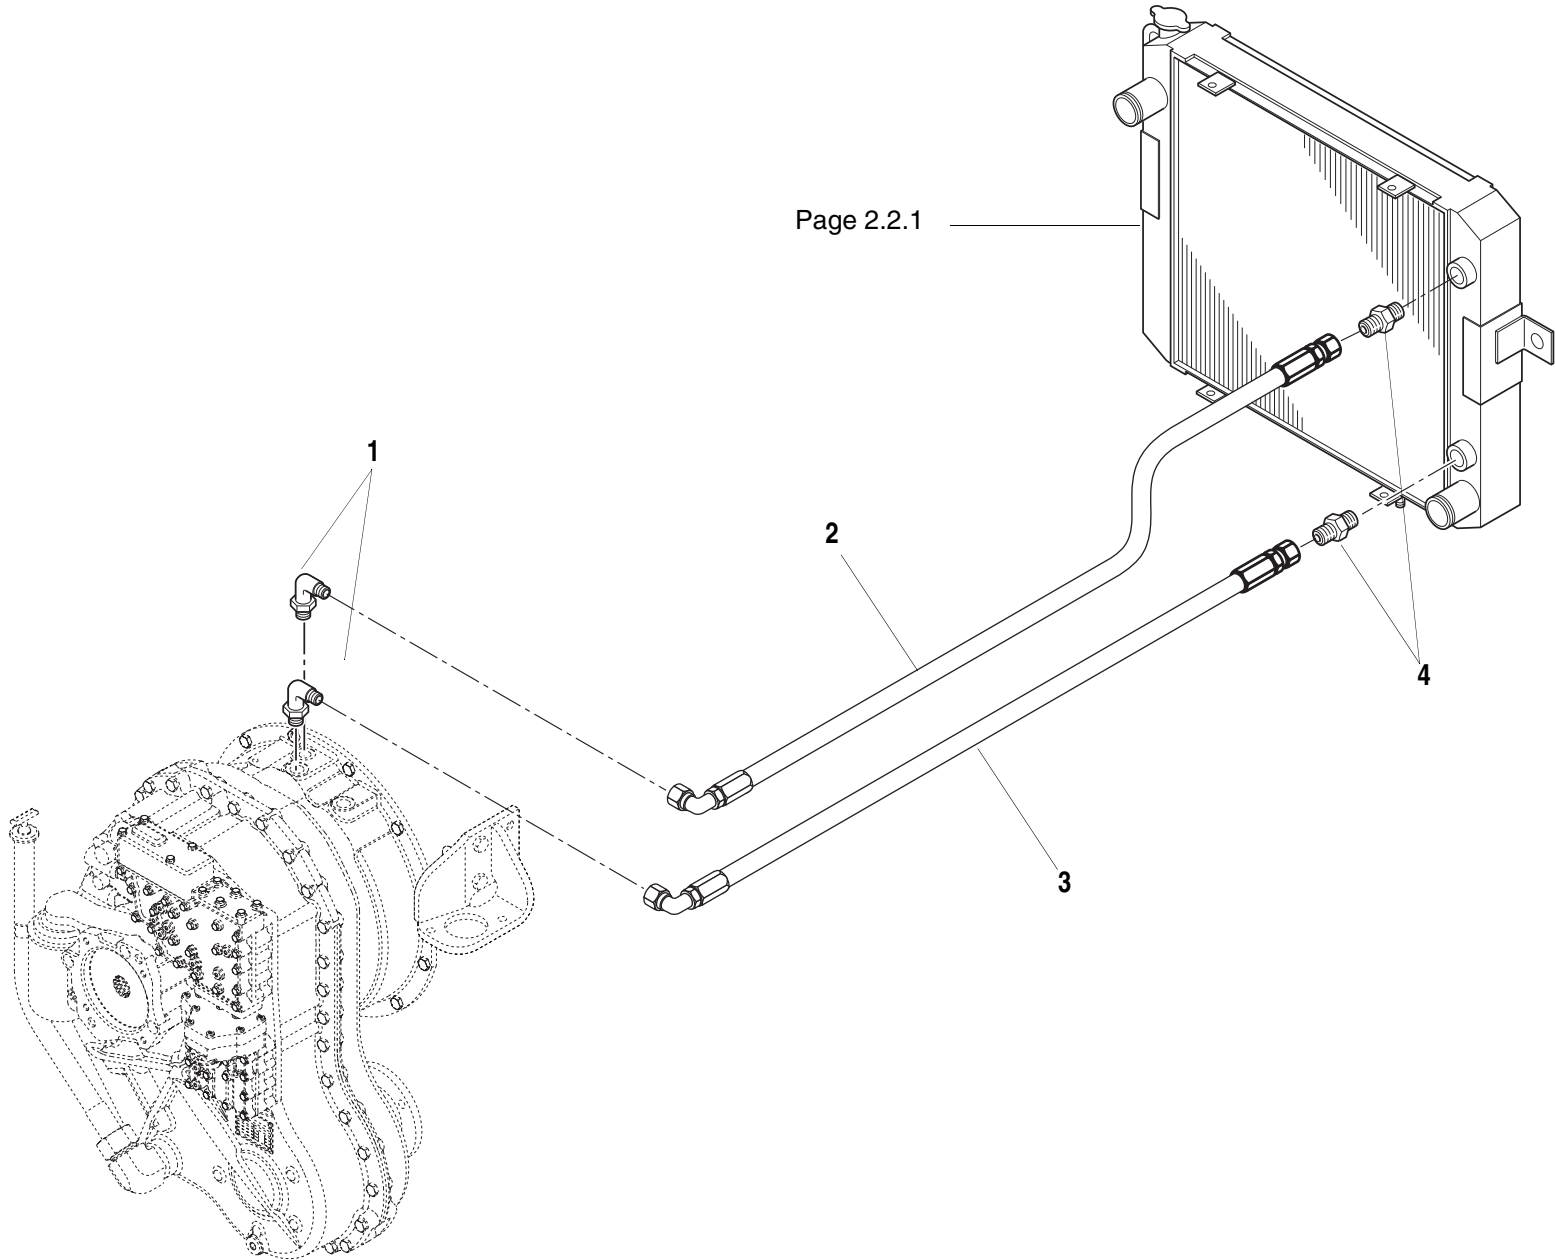

Page 2.2.1

ITEM	PART NO.	QTY.	DESCRIPTION
1	8770160	2	Elbow, 90°, SAE 12-10 - str. thd. ORB x OFS
2	2716519	12	Hose, 3/4 I.D. x 48" Long
3	2716518	1	Hose, 3/4 I.D. x 42" Long
4	8770070	2	Connector, SAE 12 - str. thd. ORB x OFS

Rev.
6/03

S/N MV006 – MV200

MMV

Tier 1
Tier 2

TRANSMISSION OIL COOLER CIRCUIT

1.38.1