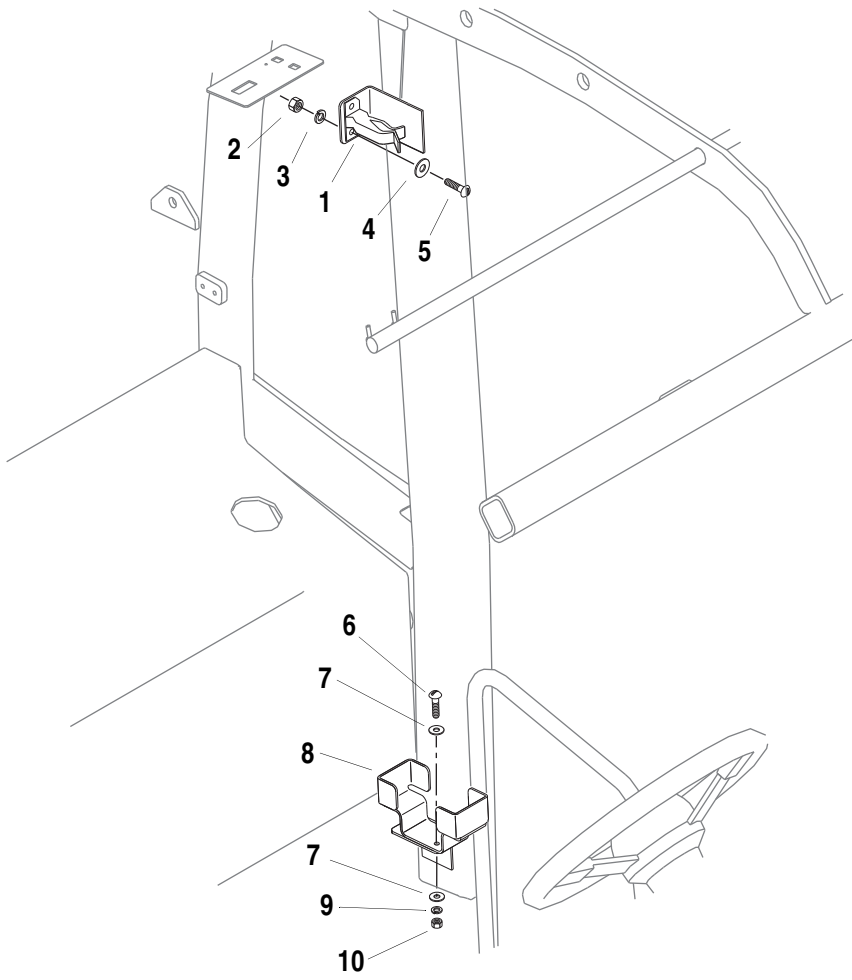

(S/N MV006 - MV200)