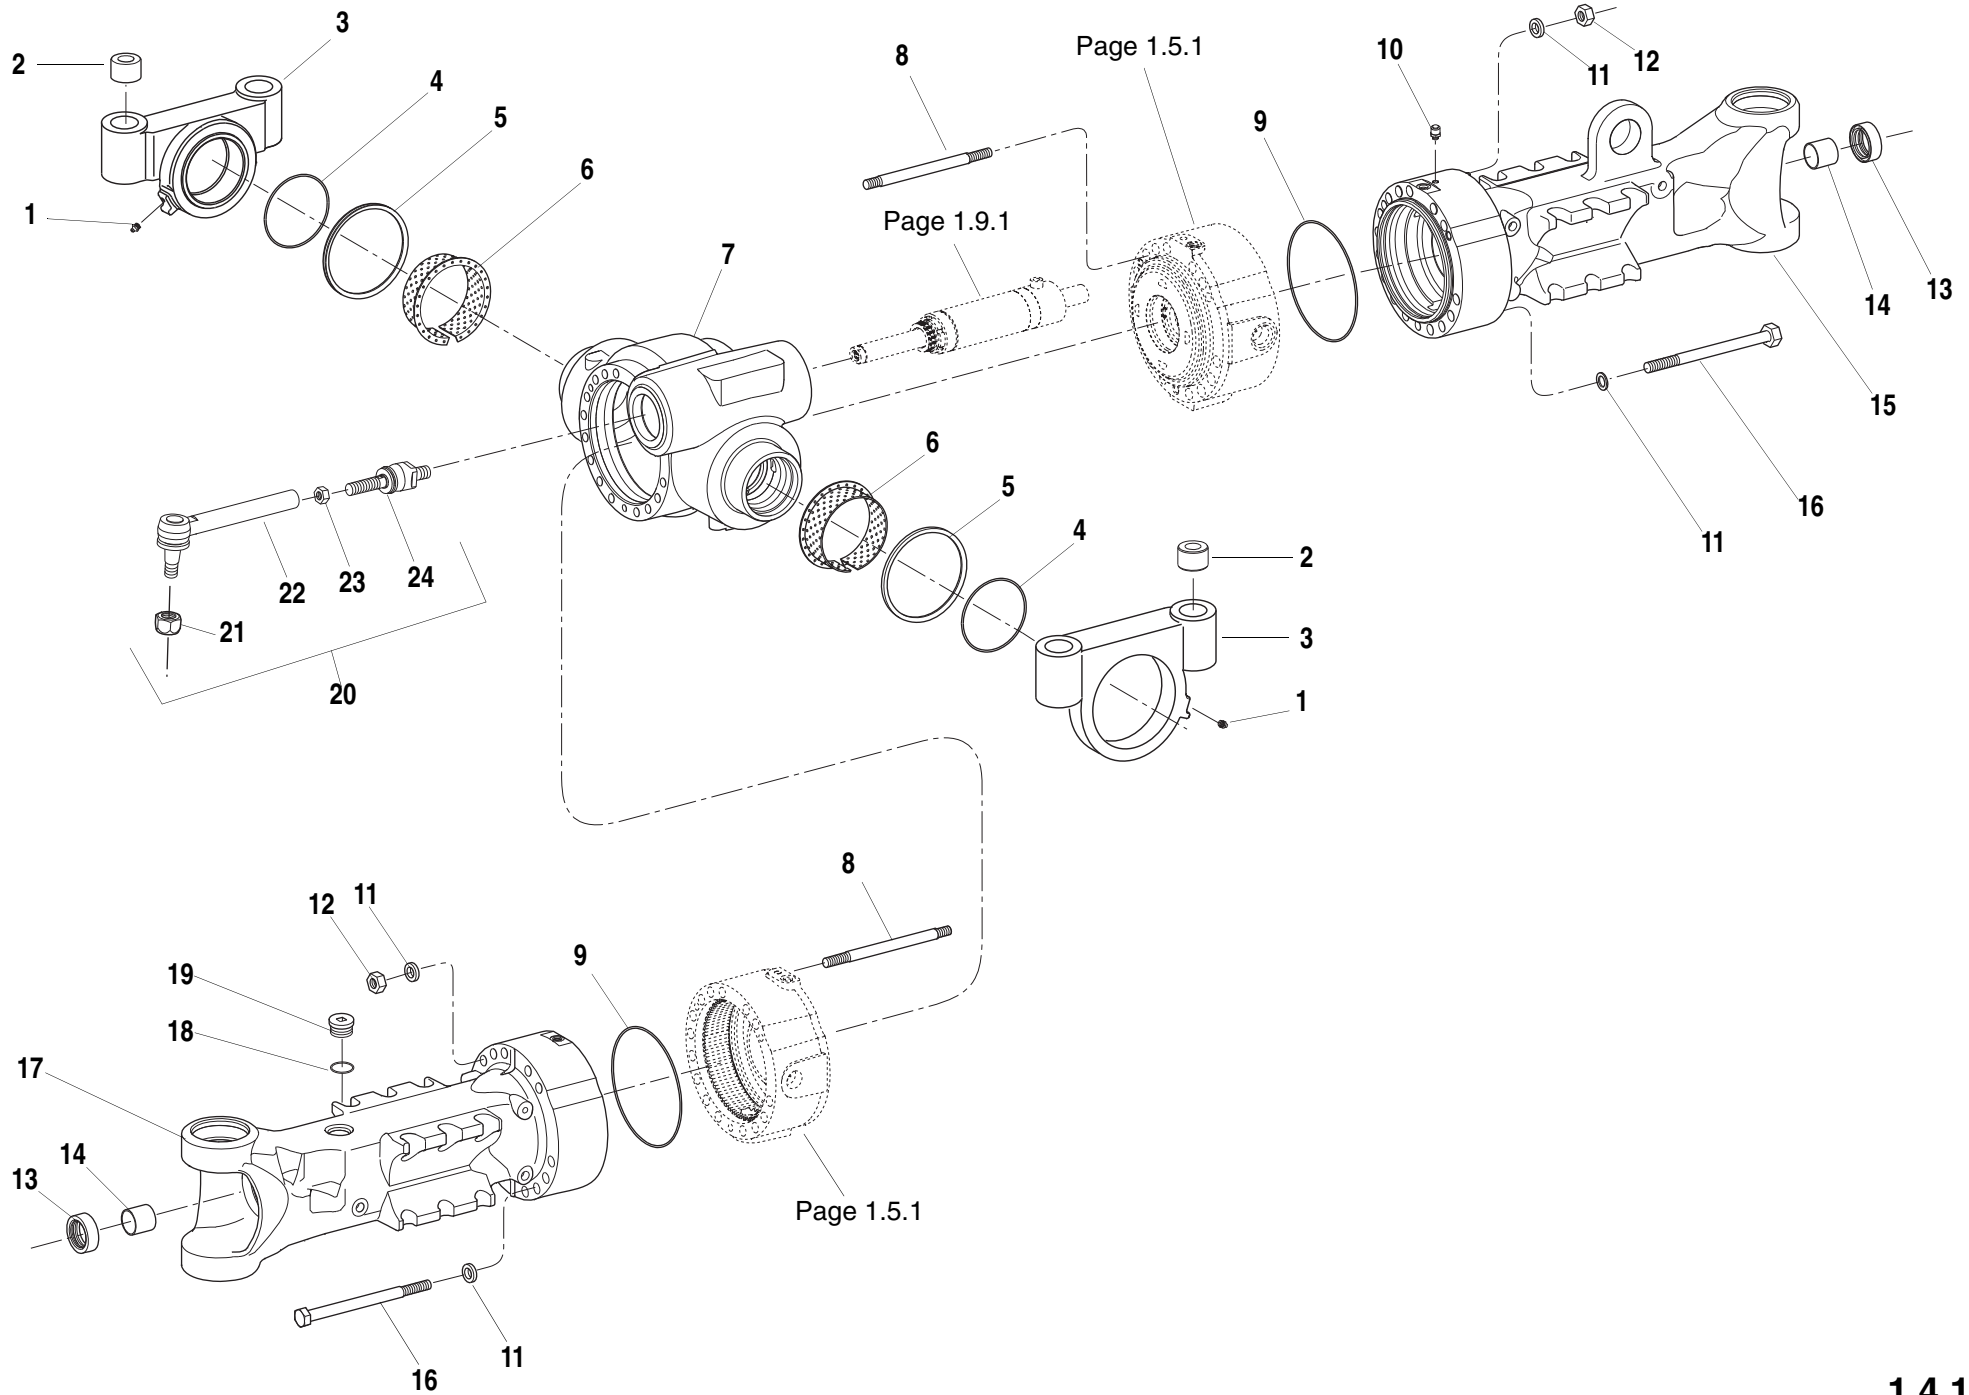

Rev.
6/10

MMV

Tier 1
Tier 2

S/N MV006-

ITEM	PART NO.	QTY.	DESCRIPTION
1	1319423	2	Fitting, Grease
2	1319441	4	Bushing, Centering
3	8036845	2	Bracket
4	1319439	2	O-Ring
5	1319440	2	V-Ring
6	8036419	2	Bushing, Flange
7	8036417	1	Housing, Axle Drive
8	8036313	8	Stud
9	1319425	2	O-Ring
10	1319436	1	Valve, Vent
11	8036312	30	Washer, (not required on later production models)
12	1319429	8	Nut, Hex
13	8036754	2	Seal, Shaft
14	1319433	2	Bushing
15	8036415	1	Axle Casing, Right Front
16	8035927	24	Screw, Hex, (only qty. of 22 required for later production models)
17	8036416	1	Axle Casing, Left Front
18	8036331	1	O-Ring
19	1319506	1	Plug, Screw
20	8036843	2	Rod, Track (Includes Items 21 thru 24)
21	8036758	1	Nut, Locking
22	8036844	1	Coupling, Ball Joint w/Pipe
23	8036759	1	Nut, Hex
24	8036757	1	Coupling, Axial Joint