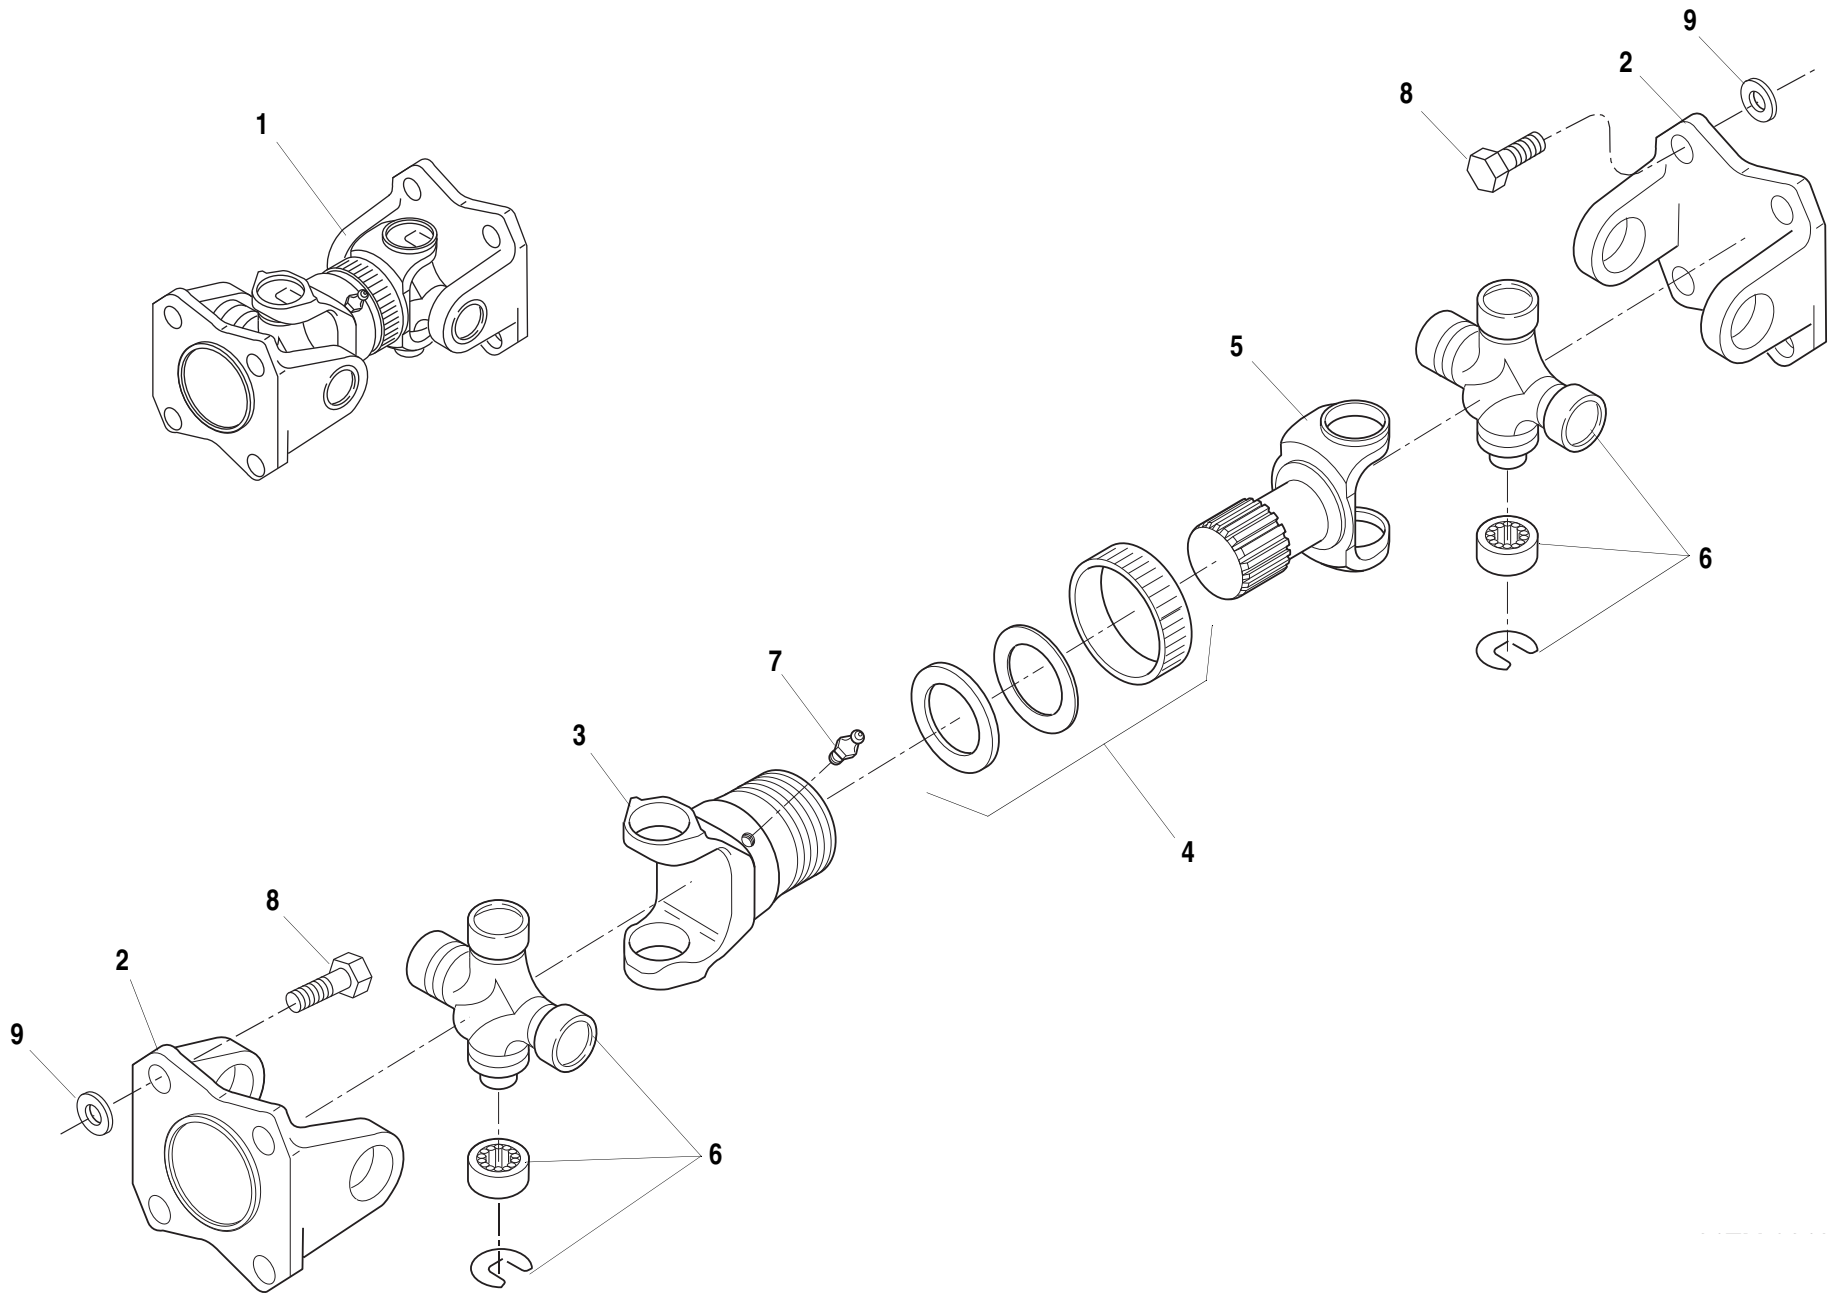

Origin
04/07

S/N 0160005976 –

MMV

Tier 1
Tier 2

TRANSFER BOX

1.40.1.1

ITEM	PART NO.	QTY.	DESCRIPTION
1	7138760	1	Drive Shaft Assembly - Transmission to Transfer (Includes Items 2 thru 7)
2	N.S.S	2	Flange, Yoke (Order Item 1)
3	N.S.S	1	Yoke, Slip (Order Item 1)
4	8035779	1	Kit, Dust Cap
5	N.S.S	1	Shaft, Yoke (Order Item 1)
6	8035778	2	Kit, Cross & Bearing
7	8033004	1	Fitting, Grease
8	0701214	8	HHSC, 12-1.75X30mm
9	4832100	8	Washer, Lock M12