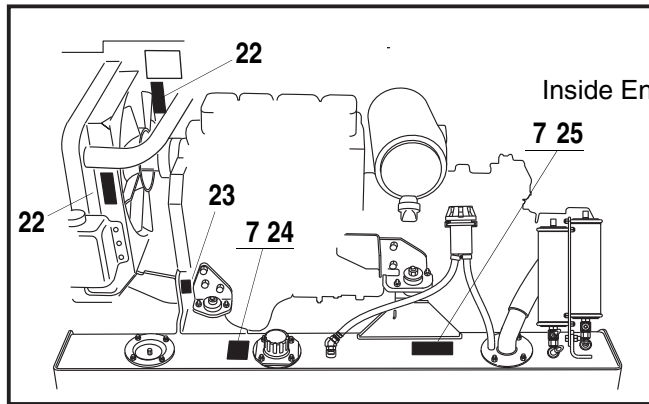

These Decals are part of Dash Panel. See Page 3.9.1

- 10
- 11
- 12
- 13
- 14
- 15
- 16
- 17
- 18
- 19
- 20
- 21