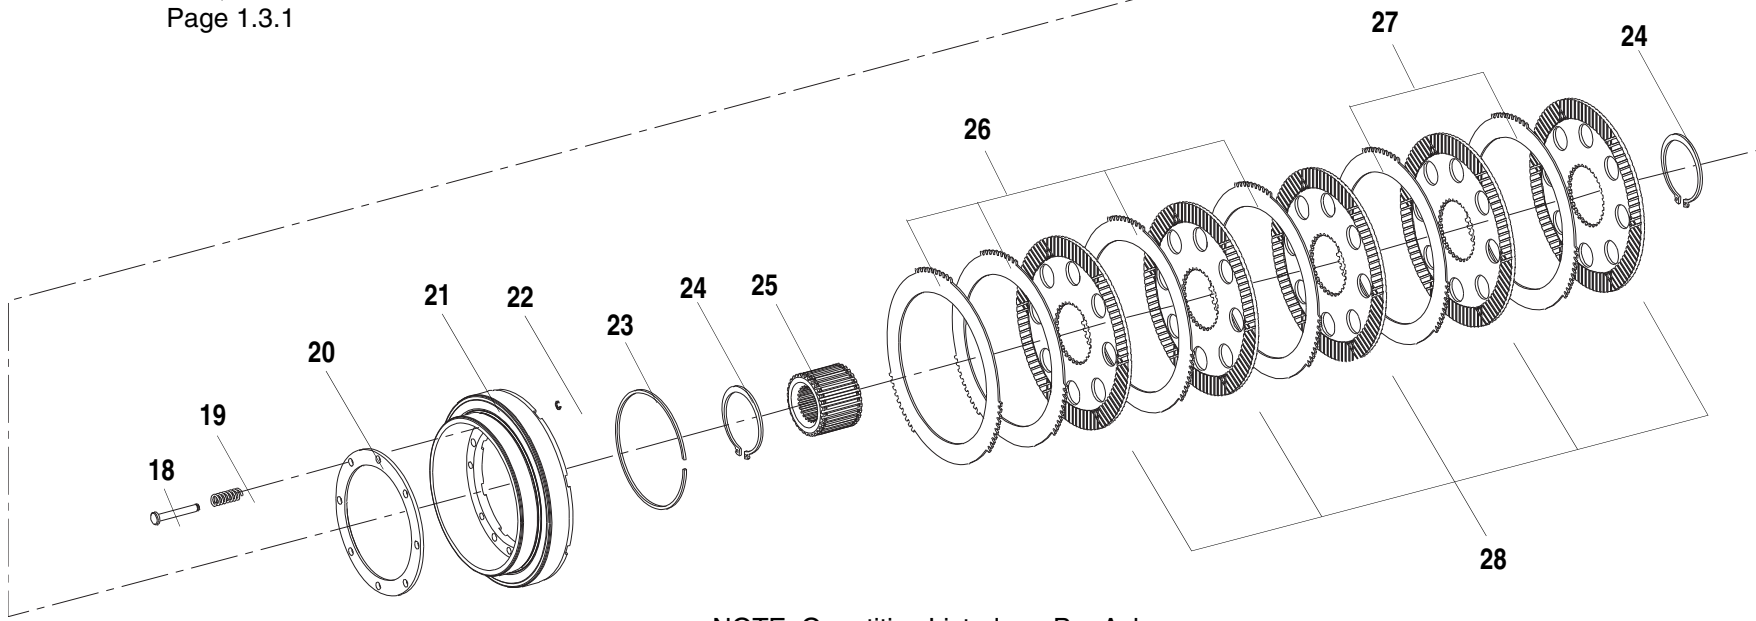

NOTE: Quantities Listed are Per Axle.