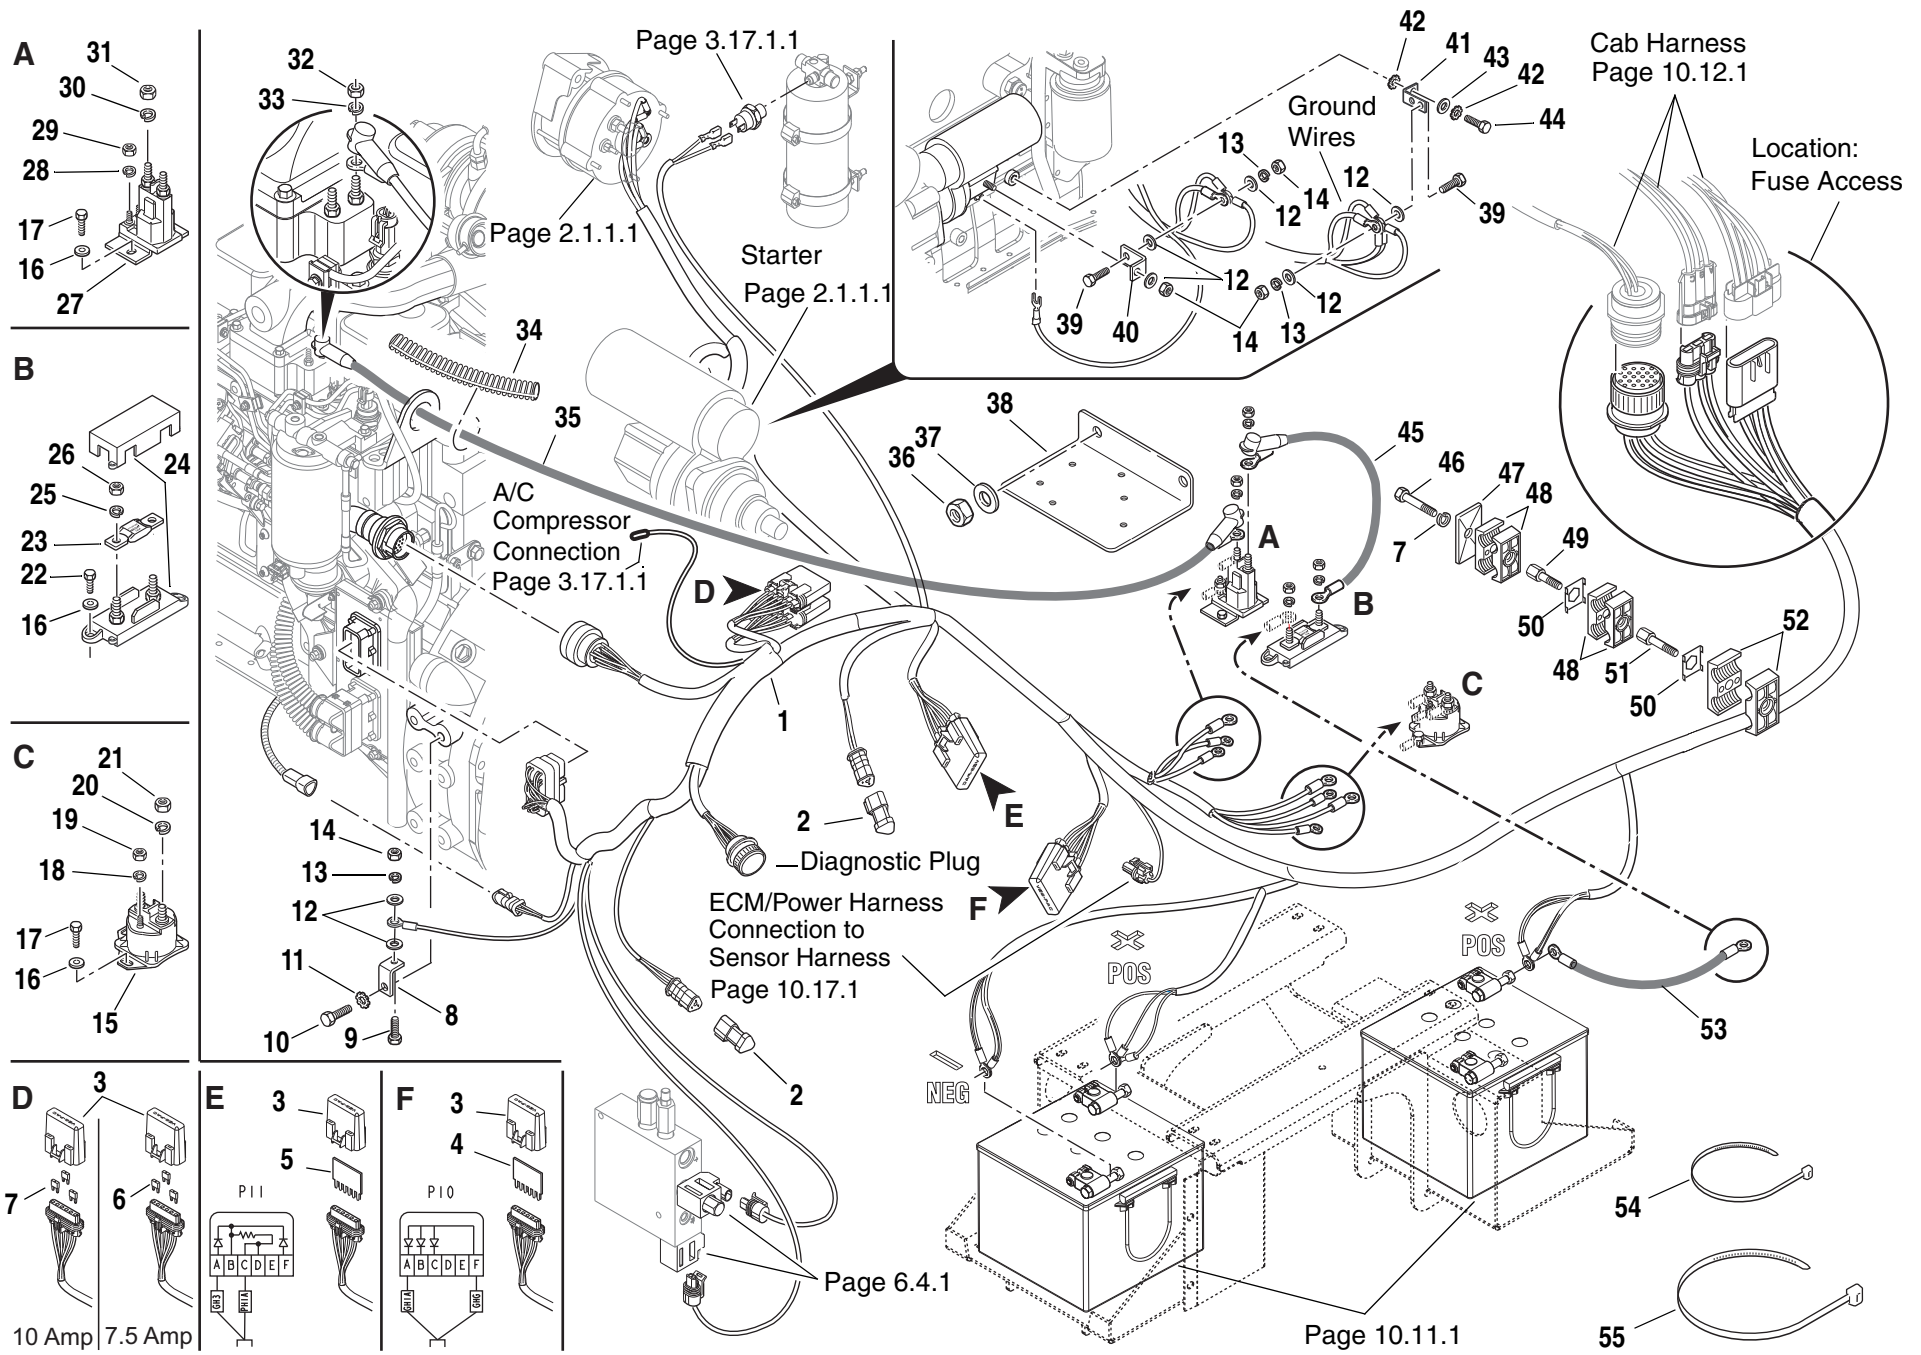

ITEM	PART NO.	QTY.	DESCRIPTION	ITEM	PART NO.	QTY.	DESCRIPTION
1	6623807	1	Harness, ECM Vehicle Power (S/N 201 and After) (Includes Items 2 thru 7)	35	6623876	1	Cable, Grid Heater, Relay to Grid Heater
2	8220553	2	Resistor	36	8305008	2	Nut, Hex 3/8"-16 NC
3	8220357	4	Cover, Clear Ves-Pac	37	8307110	2	Washer, 3/8" Narrow
4	8220366	1	Circuit Board, ECM Diode	38	6623810	1	Bracket, Relay Mounting
5	8220365	1	Circuit Board, Diode/Resistor	39	8303777	2	HHCS M10x1.5-35mm PC8.8
6	8229243	3	Fuse, Mini, 7.5 Amp	40	6621412	1	Terminal, Starter, 90°
7	8229264	3	Fuse, Mini, 10 Amp	41	7300344	1	Bus Bar, Negative Starter
8	7301529	1	Buss Bar, 90 Deg.	42	8310650	2	Washer, Lock, External Tooth M12
9	8303798	1	HHCS, M10 x 1.5 x 25mm PC8.8	43	8307220	1	Washer, Plain M12-13.00-24 2.50
10	8303533	1	HHCS, M12 x 1.75 x 20mm PC8.8	44	8303533	1	HHCS M12x1.75 20mm PC8.8
11	8310650	1	Washer, External Tooth Lock, M12	45	7301448	2	Cable, Grid Heater, Fuse to Relay
12	8307221	7	Washer, Plain, M10	46	8310009	1	HHCS, 5/16"-18 NC x 2.00 GR5
13	8307023	3	Washer, Lock, M10	47	8769128	1	Plate, Twin Cover
14	8305038	4	Nut, Hex, M10 x 1.5	48	8750027	2	Clamp Set, .84" Dia Twin
15	10167789	1	Relay, 3 Post	49	8750012	1	Bolt Stacking
16	8307219	6	Washer, Plain, M6	50	8750017	2	Plate, Locking
17	8303545	4	HHCS M6 x 1-16mm PC8.8	51	8750026	1	Bolt Stacking
18	8307003	1	Washer, Lock, #10	52	8750022	2	Clamp Set, 1.26" Dia Twin
19	8305003	1	Nut, Hex #10-32 NF	53	7301449	1	Cable, Grid Heater, Battery to Fuse
20	8307004	3	Washer, Lock, 5/16" Spring	54	8584001	A/R	Tie, Plastic Cable .19W x 6.7"LG
21	8305006	2	Nut, Hex 5/16"-18 NC	55	8584003	A/R	Tie, Plastic Cable .30W x 14.8"LG
22	8303544	2	HHCS, M6 x 1 x 20mm PC8.8				
23	8229259	1	Fuse, 125A, Mega Bolt On				
24	8229260	1	Fuseblock, Mega (Includes Items 25 and 26)				
25	N.S.S.	2	Washer, Lock, M8				
26	N.S.S.	2	Nut, Hex M8				
27	6623811	1	Relay, 4 Post (Includes Items 28 thru 31)				
28	8307003	2	Washer, Lock, #10				
29	8305003	2	Nut, Hex #10-32 NF				
30	N.S.S.	2	Washer, Lock, 5/16"				
31	N.S.S.	2	Nut, Hex, 5/16"-24 UNF				
32	N.L.A.	1	Nut, Hex Lock, M6 x 1.00 (Available through Cummins)				
33	N.L.A.	1	Washer, External Tooth Lock, M6 (Available through Cummins)				
34	7125861	1	Conduit, .75 ID x 60" LG (Cut to Fit)				

S/N MV201-MV1209

MMV

Tier 1
Tier 2

ELECTRICAL COMPONENTS - VEHICLE ECM / POWER

10.16.1