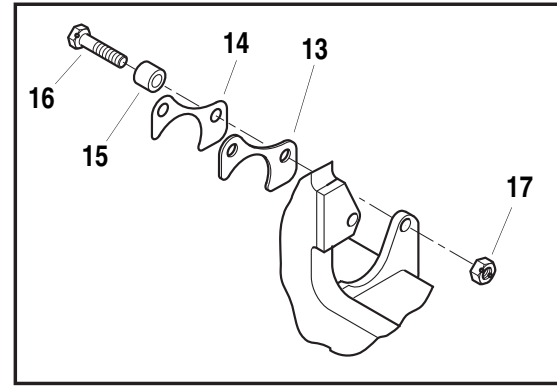

Apply Item 18 to All Wear Pad
Mounting Capscrews Item 9

Apply Item 19 to
Fork Shaft Item 2