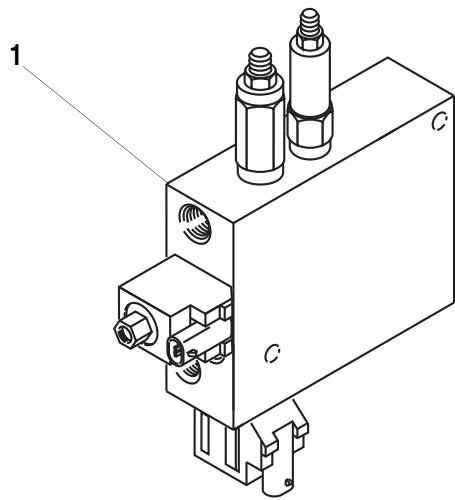

ITEM	PART NO.	QTY.	DESCRIPTION
1	8902299	1	Secondary Function Manifold Assembly (Includes Items 2 thru 7)
2	8032995	1	Valve, Check (Seal Kit Item 9)
3	8902698	2	Coil, Solenoid w/Integrated Diode
4	8902696	1	Cartridge, Solenoid Valve (Seal Kit Item 9)
5	8902697	1	Cartridge, Solenoid Valve (Seal Kit Item 9)
6	8032991	1	Valve, Relief Preset at 650 psi (45 bar) (Seal Kit Item 8)
7	8032993	1	Valve, Pressure Reducing Preset at 550 psi (38 bar) (Seal Kit Item 8)
			<u>KITS</u>
8	8032994	1	Seal Kit (For Servicing Items 6 & 7)
9	8032992	1	Seal Kit (For Servicing Items 2, 4 & 5)

Rev.
6/03

MMV

Tier 1
Tier 2

S/N MV006-

SECONDARY FUNCTION MANIFOLD ASSEMBLY

6.4.1