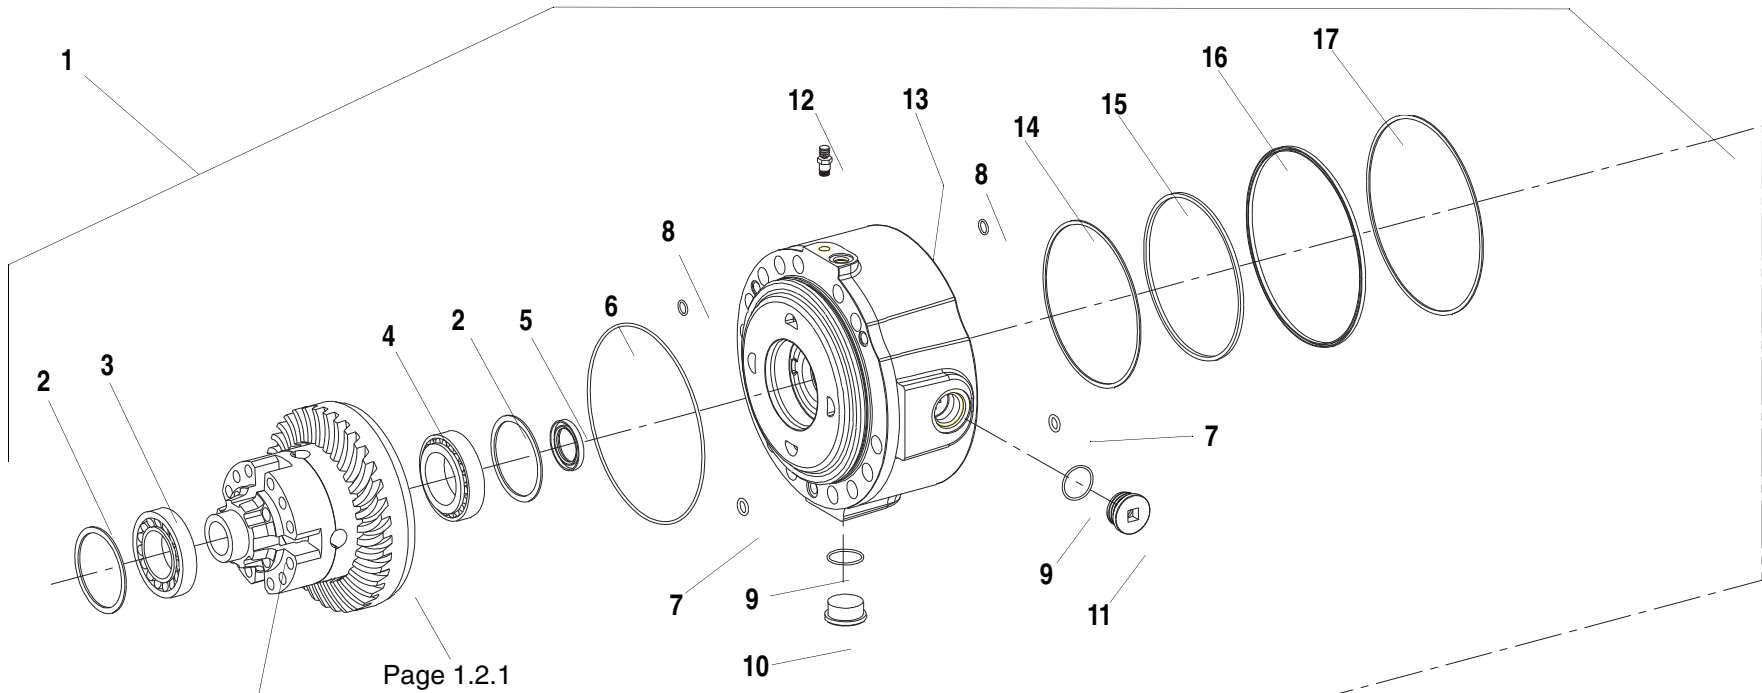

Page 1.2.1

Page 1.3.1