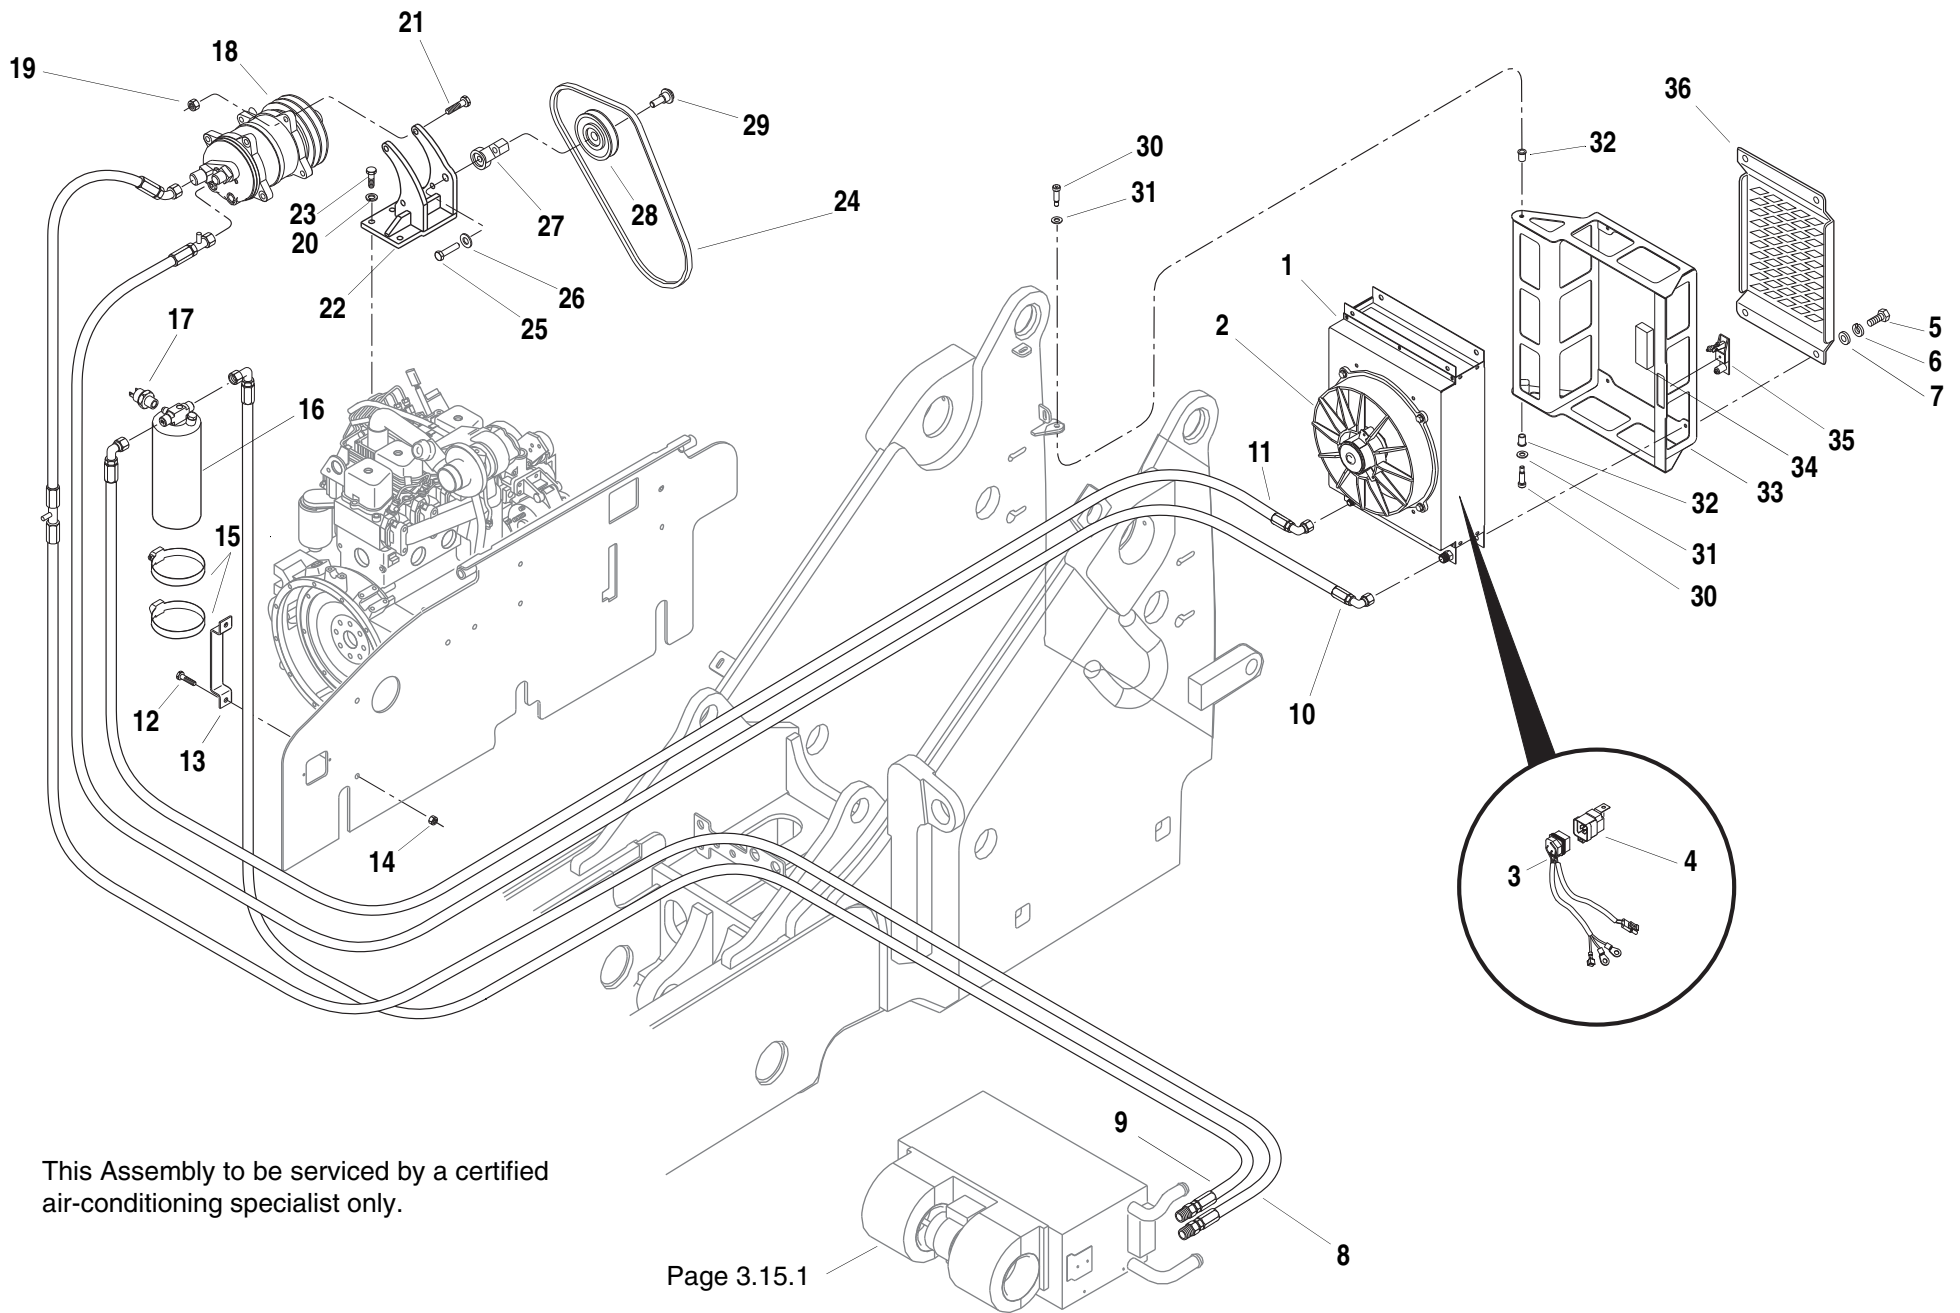

This Assembly to be serviced by a certified air-conditioning specialist only.

ITEM	PART NO.	QTY.	DESCRIPTION
1	6623568	1	Condenser, Remote Mount, Fan, 24 Volt (Includes Item 2 thru 4)
2	8036466	1	Fan Assembly
3	8036464	1	Wiring Harness, 24 Volt
4	8036465	1	Relay, 12 Volt
5	8303606	4	HHCS, M8 x 1.25 x 20mm
6	8307022	4	Washer, Lock M8
7	8307222	4	Washer, Plain M8
8	2716871	1	Hose, Compressor In
9	2716872	1	Hose, Drier Out
10	2716852	1	Hose, Condenser In
11	2716851	1	Hose, Condenser Out
12	8303540	2	HHCS, 1/4"-20 x 1"
13	7138478	1	Bracket, Air Conditioner Drier
14	8305624	4	Nut, Hex Lock Elastic 1/4"-20
15	8405204	2	Clamp, Gear
16	7138483	1	Drier, Air Conditioner, Receiver
17	8223531	1	Switch, Air Conditioner, Pressure
18	8276018	1	Compressor, A/C 12 Volt
19	8305630	2	Nut, Hex Lock Elastic M10 x 1.5
20	8307023	3	Washer, Lock M10
21	8310592	4	HHCS, M10 x 1.5 x 35mm
22	7139982	1	Bracket, A/C Compressor
23	8310688	3	HHCS, M10 x 1.5 x 30mm
24	7139517	1	V-Belt, Compressor
25	8310117	1	HHCS, 1/2-20 x 1-1/2"
26	8307112	1	Washer, Flat 1/2"
27	8036448	1	Bar, Belt Tensioner
28	8036449	1	Pully, Idler
29	8036450	1	Bolt, Shoulder
30	8310580	2	Bolt, Shoulder, Socket Hd. , 5/16-18 x 1"
31	8307110	A/R	Washer, Flat 3/8", Narrow
32	8070018	2	Bushing, Flanged
33	6623560	1	Cover, Rear Frame
34	7300267	1	Pad, Neoprene Foam
35	8342416	1	Latch, Adjustable Trigger
36	6623589	1	Guard, Condenser

Rev.
6/03

S/N MV006 – MV200

MMV

Tier 1
Tier 2

AIR CONDITIONING SYSTEM

3.17.1