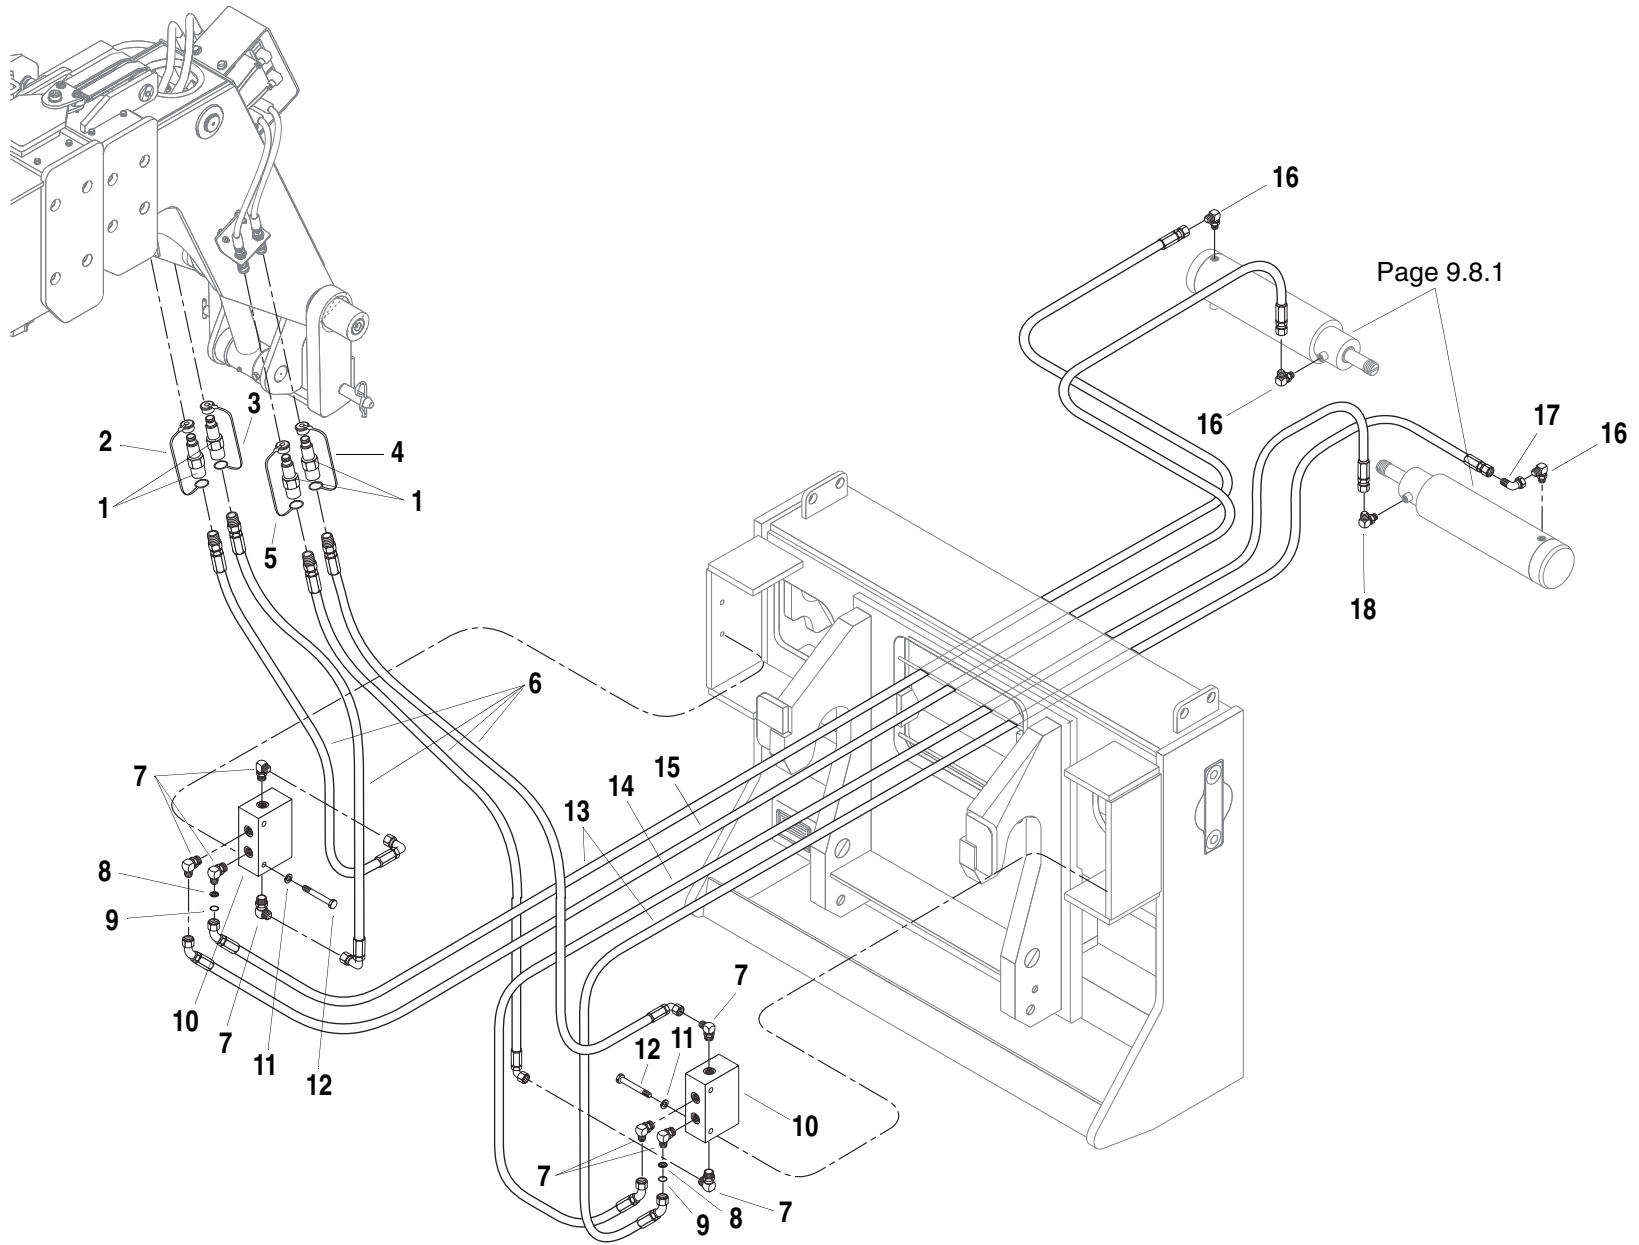

ITEM	PART NO.	QTY.	DESCRIPTION
1	8430084	4	Nipple, Quick Disconnect
2	8430052	1	Cap, Dust, Red #6 for Male
3	8430054	1	Cap, Dust, Black #6 for Male
4	8430056	1	Cap, Dust, Green #6 for Male
5	8430058	1	Cap, Dust, Yellow #6 for Male
6	2716809	4	Hose, 0.38 x 28.00"
7	8770068	8	Elbow, 90°, SAE 6 - str. thd. ORB x OFS
8	7139960	2	Disk, Orifice
9	8630003	2	O-Ring
10	8902283	2	Valve, Double PO Check
11	8307004	4	Washer, Lock 5/16"
12	8303786	4	HHCS, 5/16-18 x 2-1/4"
13	2716810	2	Hose, 0.38 x 11.50"
14	2716812	1	Hose, 0.38 x 28.00"
15	2716811	1	Hose, 0.38 x 28.00"
16	8770102	3	Elbow, 90°, SAE 6-4 - str. thd. ORB x OFS
17	8770105	1	Elbow, 90°, SW -6FF
18	8770204	1	Connector SAE 6 - str. thd. ORB x FF

Rev.
6/03

S/N MV006 –

MMV

Tier 1
Tier 2