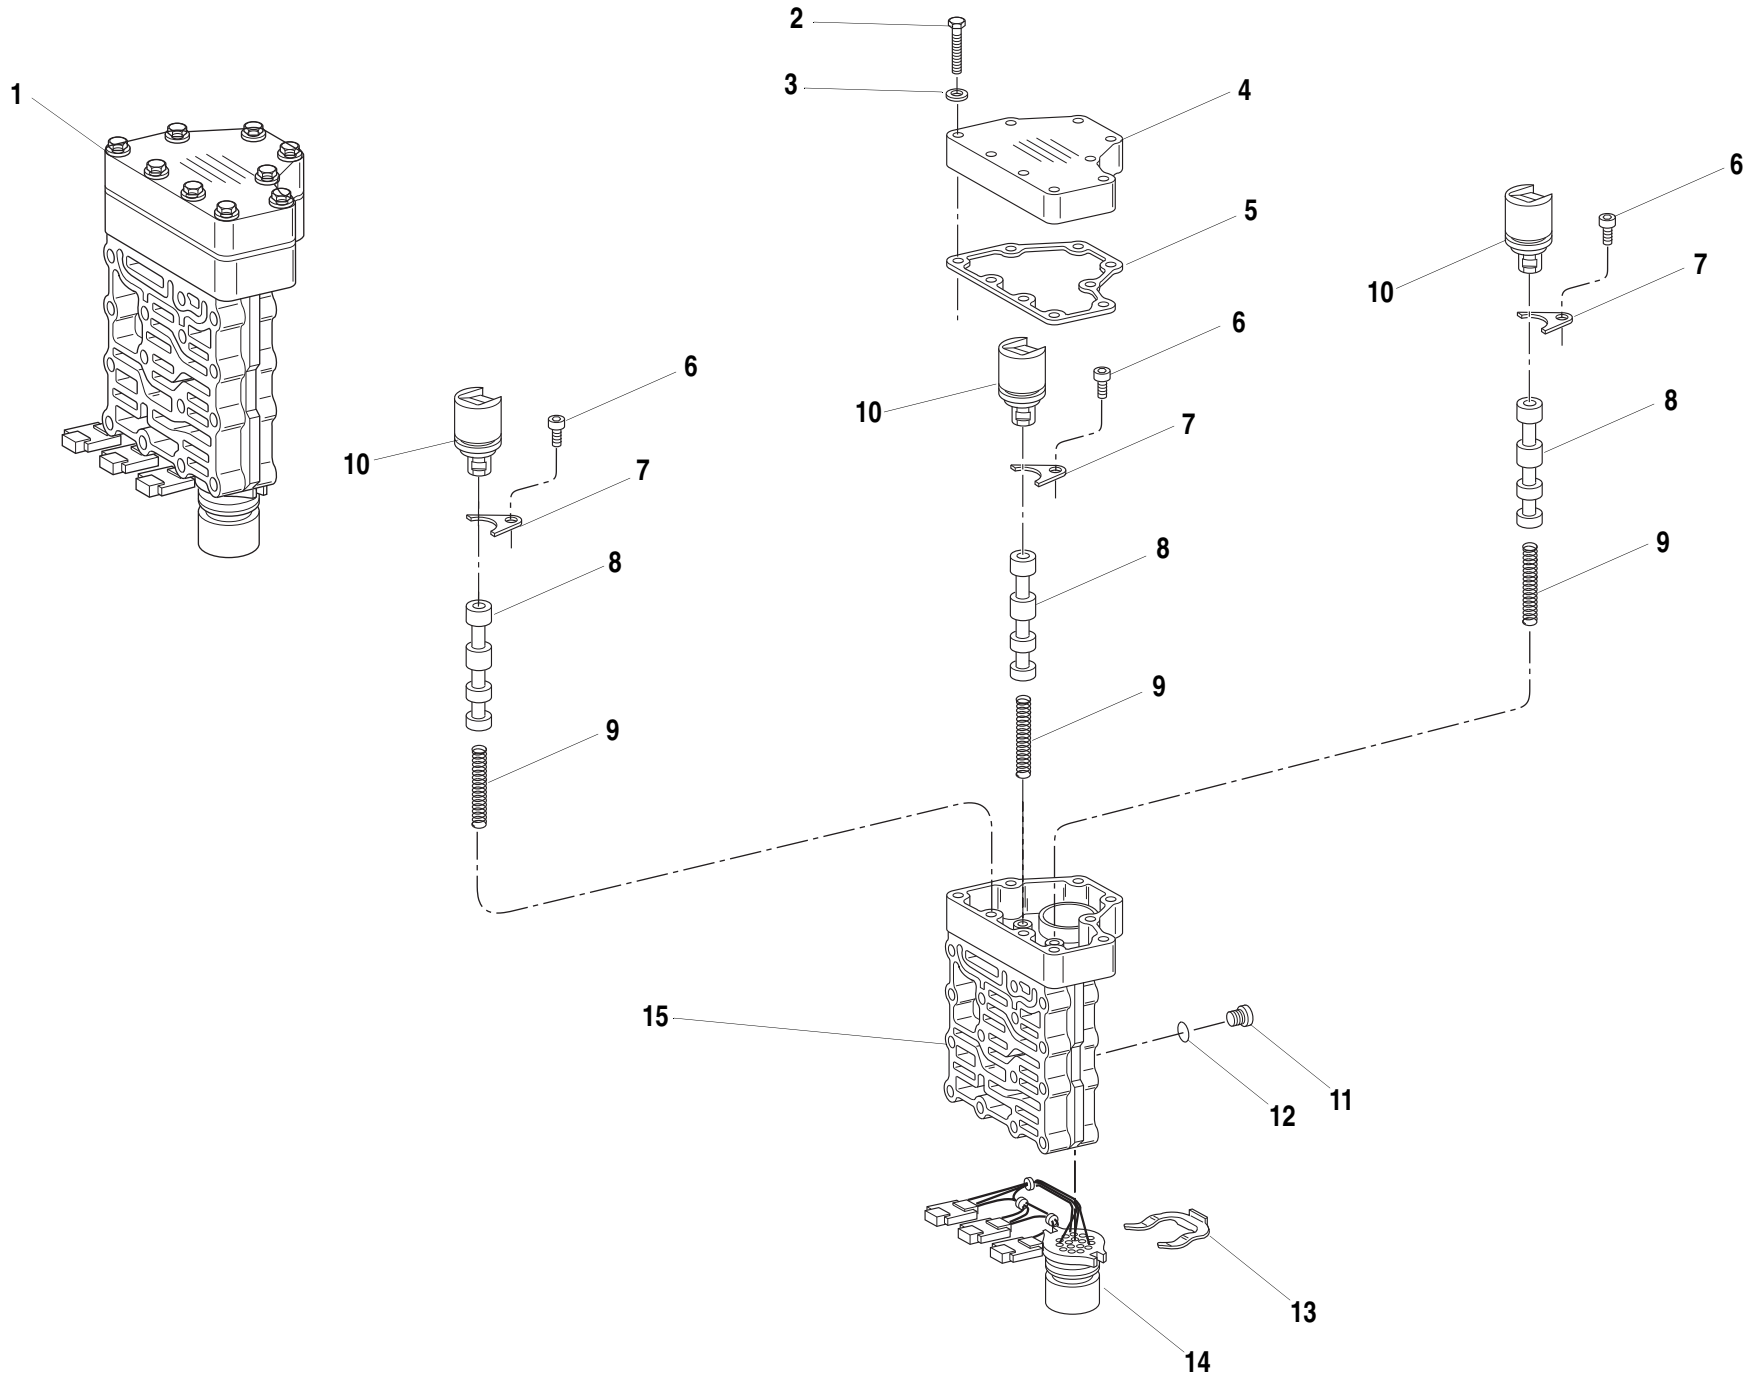

Rev.
4/07

S/N MV006 –

MMV

Tier 1
Tier 2

VALVE HOUSING ASSEMBLY

1.35.1

ITEM	PART NO.	QTY.	DESCRIPTION
1	1319717	1	Valve Block Assembly - Complete (Includes Items 2 thru 15)
2	1319714	9	HHCS, M5 x 32mm
3	1319715	9	Washer, 5,3
4	1319713	1	Cover
5	1319712	1	Gasket
6	1319703	3	SHCS, M5 x 12mm
7	10732063	3	Plate, Fixing
8	1319710	3	Piston
9	1319696	3	Spring, Compression
10	1319702	3	Valve, Solenoid
11	1319670	3	Plug, Screw M10 x 1
12	10731709	3	O-Ring, 8 x 1,5
13	1319707	1	Clamp, Retaining
14	1319711	1	Harness, Wiring
15	1319709	1	Block, Valve