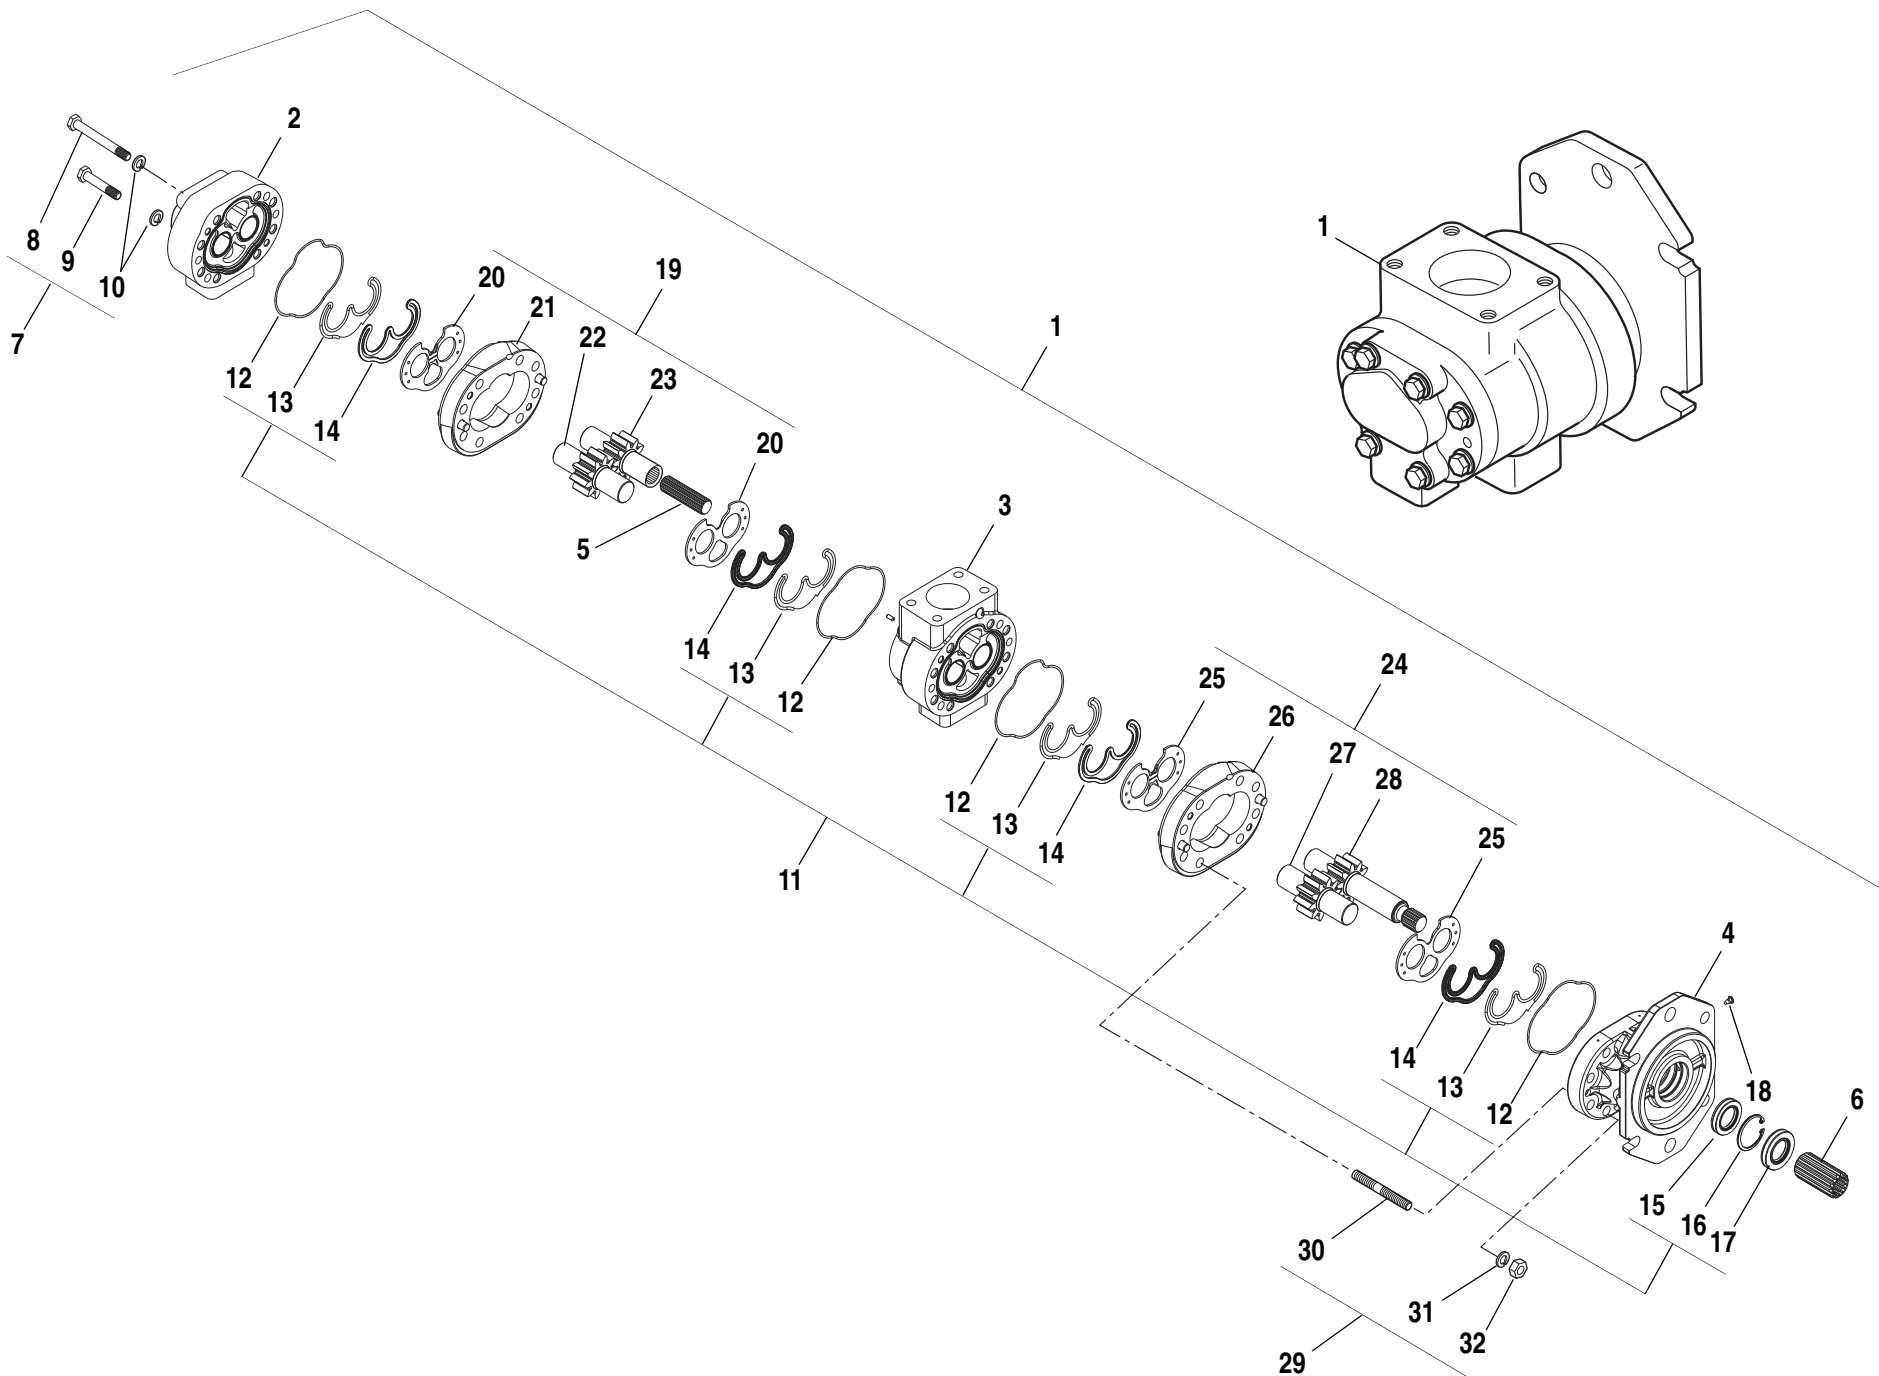

ITEM	PART NO.	QTY.	DESCRIPTION
1	8440236	1	Gear Pump Assembly-Two Stage (Includes Items 2 thru 32)
2	N.S.S.	1	Cover, Rear (Order Item 1)
3	N.S.S.	1	Port Section (Order Item 1)
4	N.S.S.	1	Cover, "C" Mount Front (Order Item 1)
5	8036485	1	Coupling
6	8036486	1	Coupling, "C" Spline
7	8036480	1	Bolt Kit (Includes Items 8, 9 and 10)
8	N.S.S.	4	Bolt 7/16-14 x 4.00" (Order Item 7)
9	N.S.S.	4	Bolt 7/16-14 x 2.75" (Order Item 7)
10	N.S.S.	8	Washer, Lock 7/16" (Order Item 7)
11	8036481	1	Seal Kit (Includes Items 12 thru 18)
12	N.S.S.	4	O-Ring (Order Item 11)
13	N.S.S.	4	E-Ring (Order Item 11)
14	N.S.S.	4	Retaining Ring (Order Item 11)
15	N.S.S.	1	Seal, Inner Shaft (Order Item 11)
16	N.S.S.	1	Snap Ring (Order Item 11)
17	N.S.S.	1	Seal, Outer Shaft (Order Item 11)
18	N.S.S.	1	Plug, Weep Hole (Order Item 11)
19	8036482	1	Rear Section Kit (Includes Items 20 thru 23)
20	N.S.S.	2	Wear Plate (Order Item 19)
21	N.S.S.	1	Center Section (Order Item 19)
22	N.S.S.	1	Gear, Driven (Order Item 19)
23	N.S.S.	1	Gear, Rear Drive (Order Item 19)
24	8036483	1	Front Section Kit (Includes Items 25 thru 28)
25	N.S.S.	2	Wear Plate (Order Item 24)
26	N.S.S.	1	Center Section (Order Item 24)
27	N.S.S.	1	Gear, Driven (Order Item 24)
28	N.S.S.	1	Gear, Drive, "B" Spline (Order Item 24)
29	8036484	1	Front Stud Kit (Includes Items 30 thru 32)
30	N.S.S.	8	Stud, 7/16 x 3.51" (Order Item 29)
31	N.S.S.	8	Washer, Lock 7/16" (Order Item 29)
32	N.S.S.	8	Nut, 7/16-20 x 3/8" (Order Item 29)

S/N MV006 –

MMV

Tier 1
Tier 2

GEAR PUMP ASSEMBLY-TWO STAGE

6.6.1