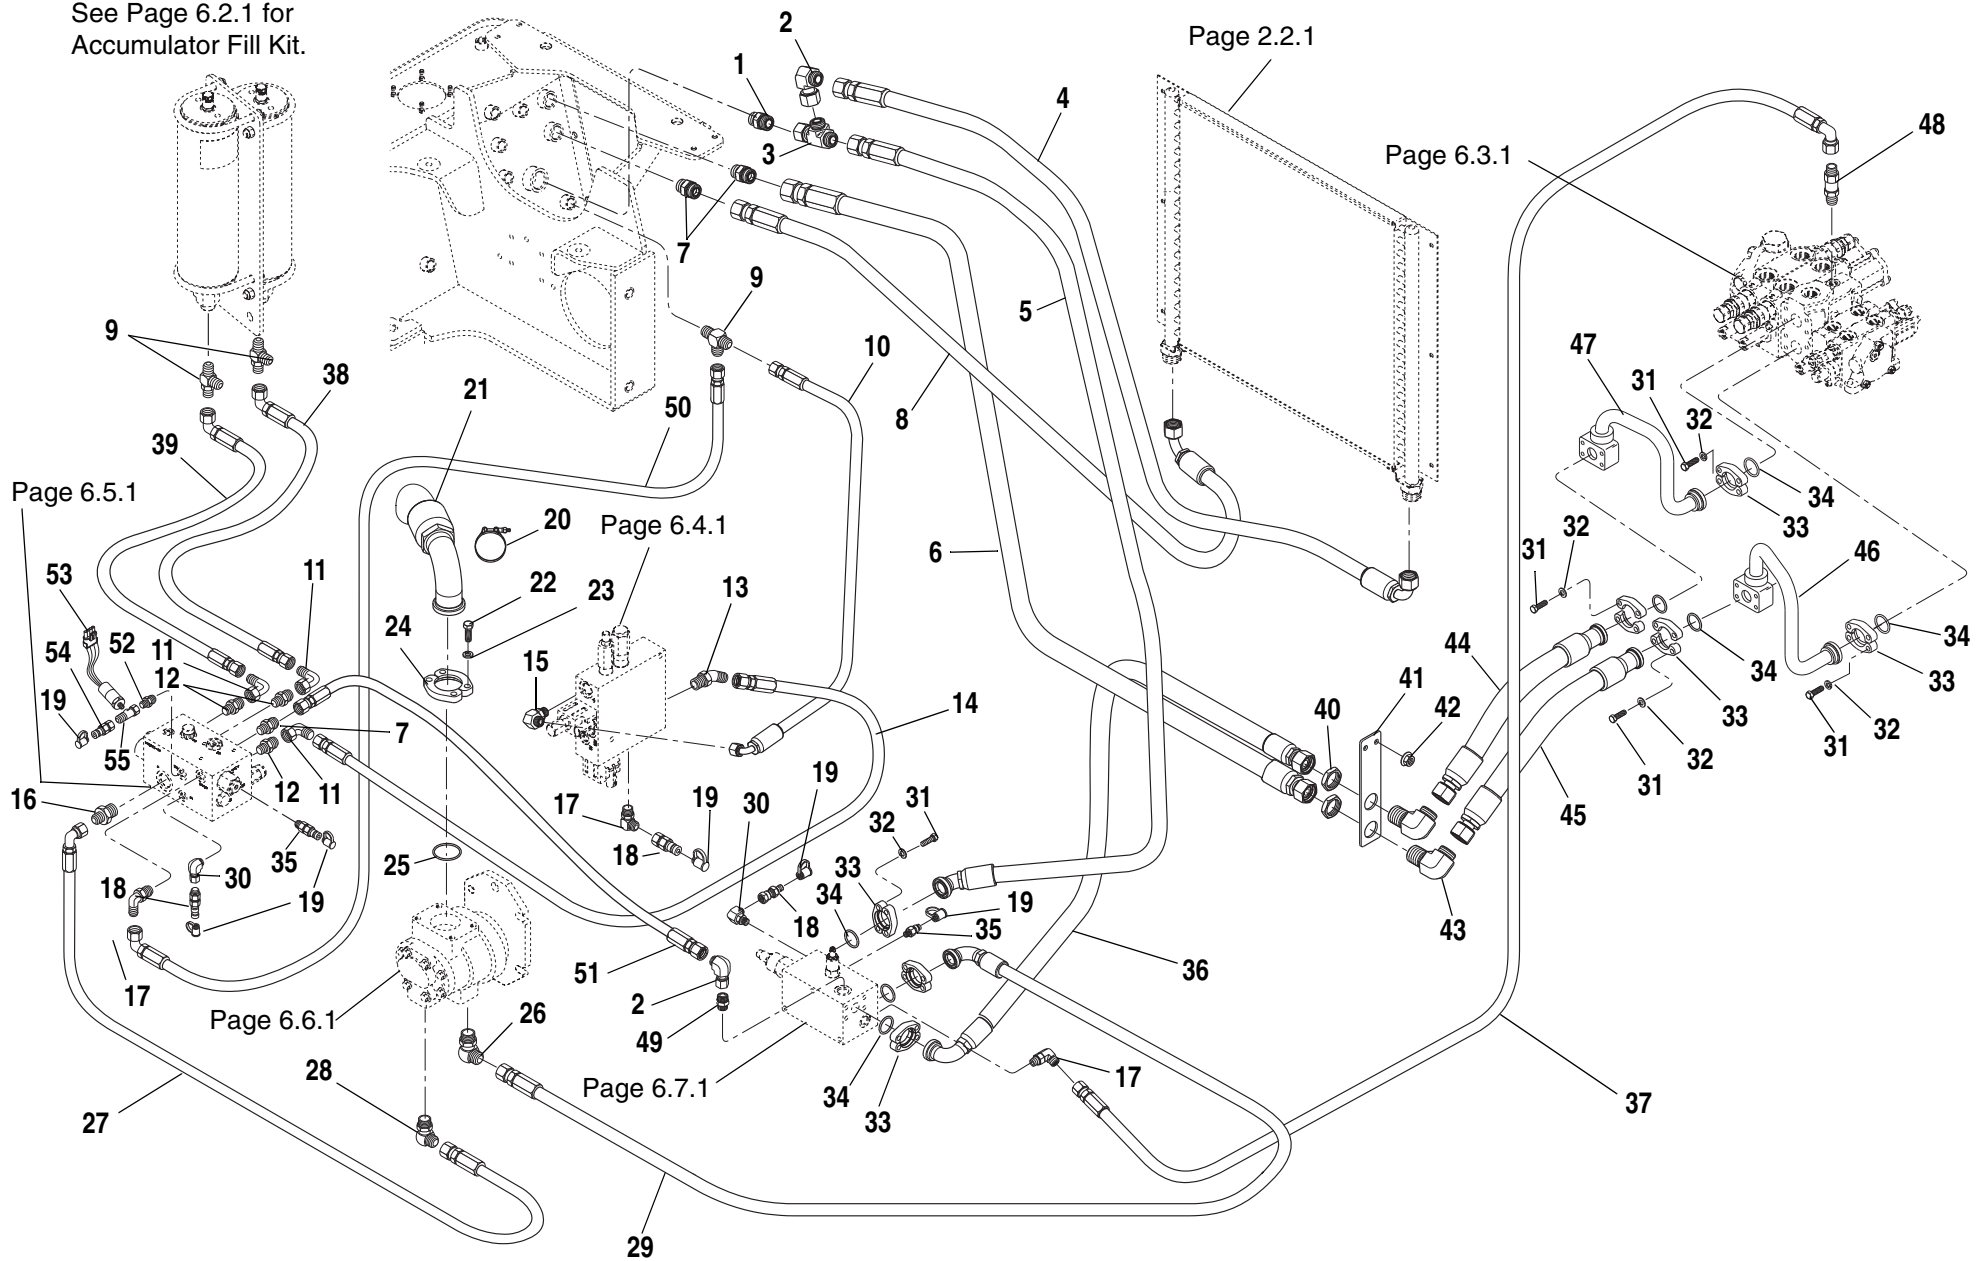

See Page 6.2.1 for
Accumulator Fill Kit.

ITEM	PART NO.	QTY.	DESCRIPTION
1	8902856	1	Valve, Check, -16ORB x -16FF
2	8770090	2	Elbow, SW 90-16FF
3	8770214	1	Tee, SW RUN -16FF
4	2716891	1	Hose, 0.75 x 24.00"
5	2716892	1	Hose, 1.00 x 36.00"
6	2716893	1	Hose, 0.75 x 29.00"
7	8770070	2	Connector, -12ORB x -12FF
8	2716525	1	Hose, 0.75 x 30.50"
9	8770124	3	Tee, Male Run, SAE 8 - ORFS tube end x str. thd. o-ring
10	2716567	1	Hose, 0.50 x 49.50"
11	8770105	3	Elbow, 90° Swivel, SAE 6 - o-ring face seal
12	8770106	3	Connector, SAE 6 - str. thd. ORB x o-ring face seal
13	8770127	1	Elbow, 45°, SAE 8 - str. thd. ORB x OFS
14	2716889	1	Hose, 0.38 x 88.00"
15	8770114	1	Elbow, 90°, SAE 8 - str. thd. ORB x OFS
16	8770070	1	Connector, SAE 12 - str. thd. ORB x OFS
17	8770068	3	Elbow, 90°, SAE 6 - str. thd. ORB x OFS
18	8430081	3	Nipple, Diagnostic
19	8430032	6	Plug, Dust
20	8405209	1	Clamp, T-bolt
21	2716520	1	Hose, 2.00 x 21.00"
22	8303626	4	HHCS, 0.50-13 NC x 1.50"
23	8307007	4	Washer, Lock 0.50"
24	8546407	2	Flange, Half #32
25	8640208	1	O-Ring, 2.234 I.D.
26	8770153	1	Elbow, 90°, SAE 16-12 - str. thd. ORB x OFS
27	2716877	1	Hose, Special
28	8770079	1	Elbow, 90°, SAE 12 - str. thd. ORB x OFS
29	2716633	1	Hose, 0.75 x 81.00"
30	8770102	2	Elbow, 90°, SAE 6-4 - str. thd. ORB x OFS
31	8303675	28	HHCS, 3/8-16 NC x 1.25"
32	8307005	28	Washer, Lock 3/8"
33	8530030	14	Flange, Half #16
34	8640123	7	O-Ring, 1.296 I.D.
35	8430033	2	Nipple, Diagnostic - 1/8 Body
36	2716631	1	Hose, 0.75 x 18.25"
37	2716641	1	Hose, 0.38 x 99.50"
38	2716882	1	Hose, 0.38 x 27.00"
39	2716883	1	Hose, 0.38 x 30.00"
40	8770096	2	Nut, Bulkhead, SAE 16 - OFS
41	7139179	1	Bracket, High Pressure Lines
42	8310522	2	Nut, Flange .375 - 6NC
43	8770095	2	Elbow, 90°, Bulkhead, SAE 16 - OFS
44	2716531	1	Hose, 1.00 x 49.38"
45	2716530	1	Hose, 1.00 x 51.75"
46	7138785	1	Tube Assembly
47	7138784	1	Tube Assembly
48	8770107	1	Connector, Long, SAE 6 - str. thd. ORB x OFS
49	8770078	1	Connector, -12ORB x -16FF
50	2716880	1	Hose, .38 x 96.00"
51	2717245	1	Hose, .75 x 72.00"
52	8760136	1	Connector, Straight, SAE 4-6 - male JIC 37° x male str. thd. o-ring
53	10166680	1	Switch, Pressure
54	8430036	1	Nipple, Diagnostic
55	8760506	1	Tee, Swivel Nut Run #4

Rev.
6/03

S/N MV006 – MV200

MMV

Tier 1
Tier 2

CONTROL VALVES HYDRAULIC CIRCUIT

6.1.1