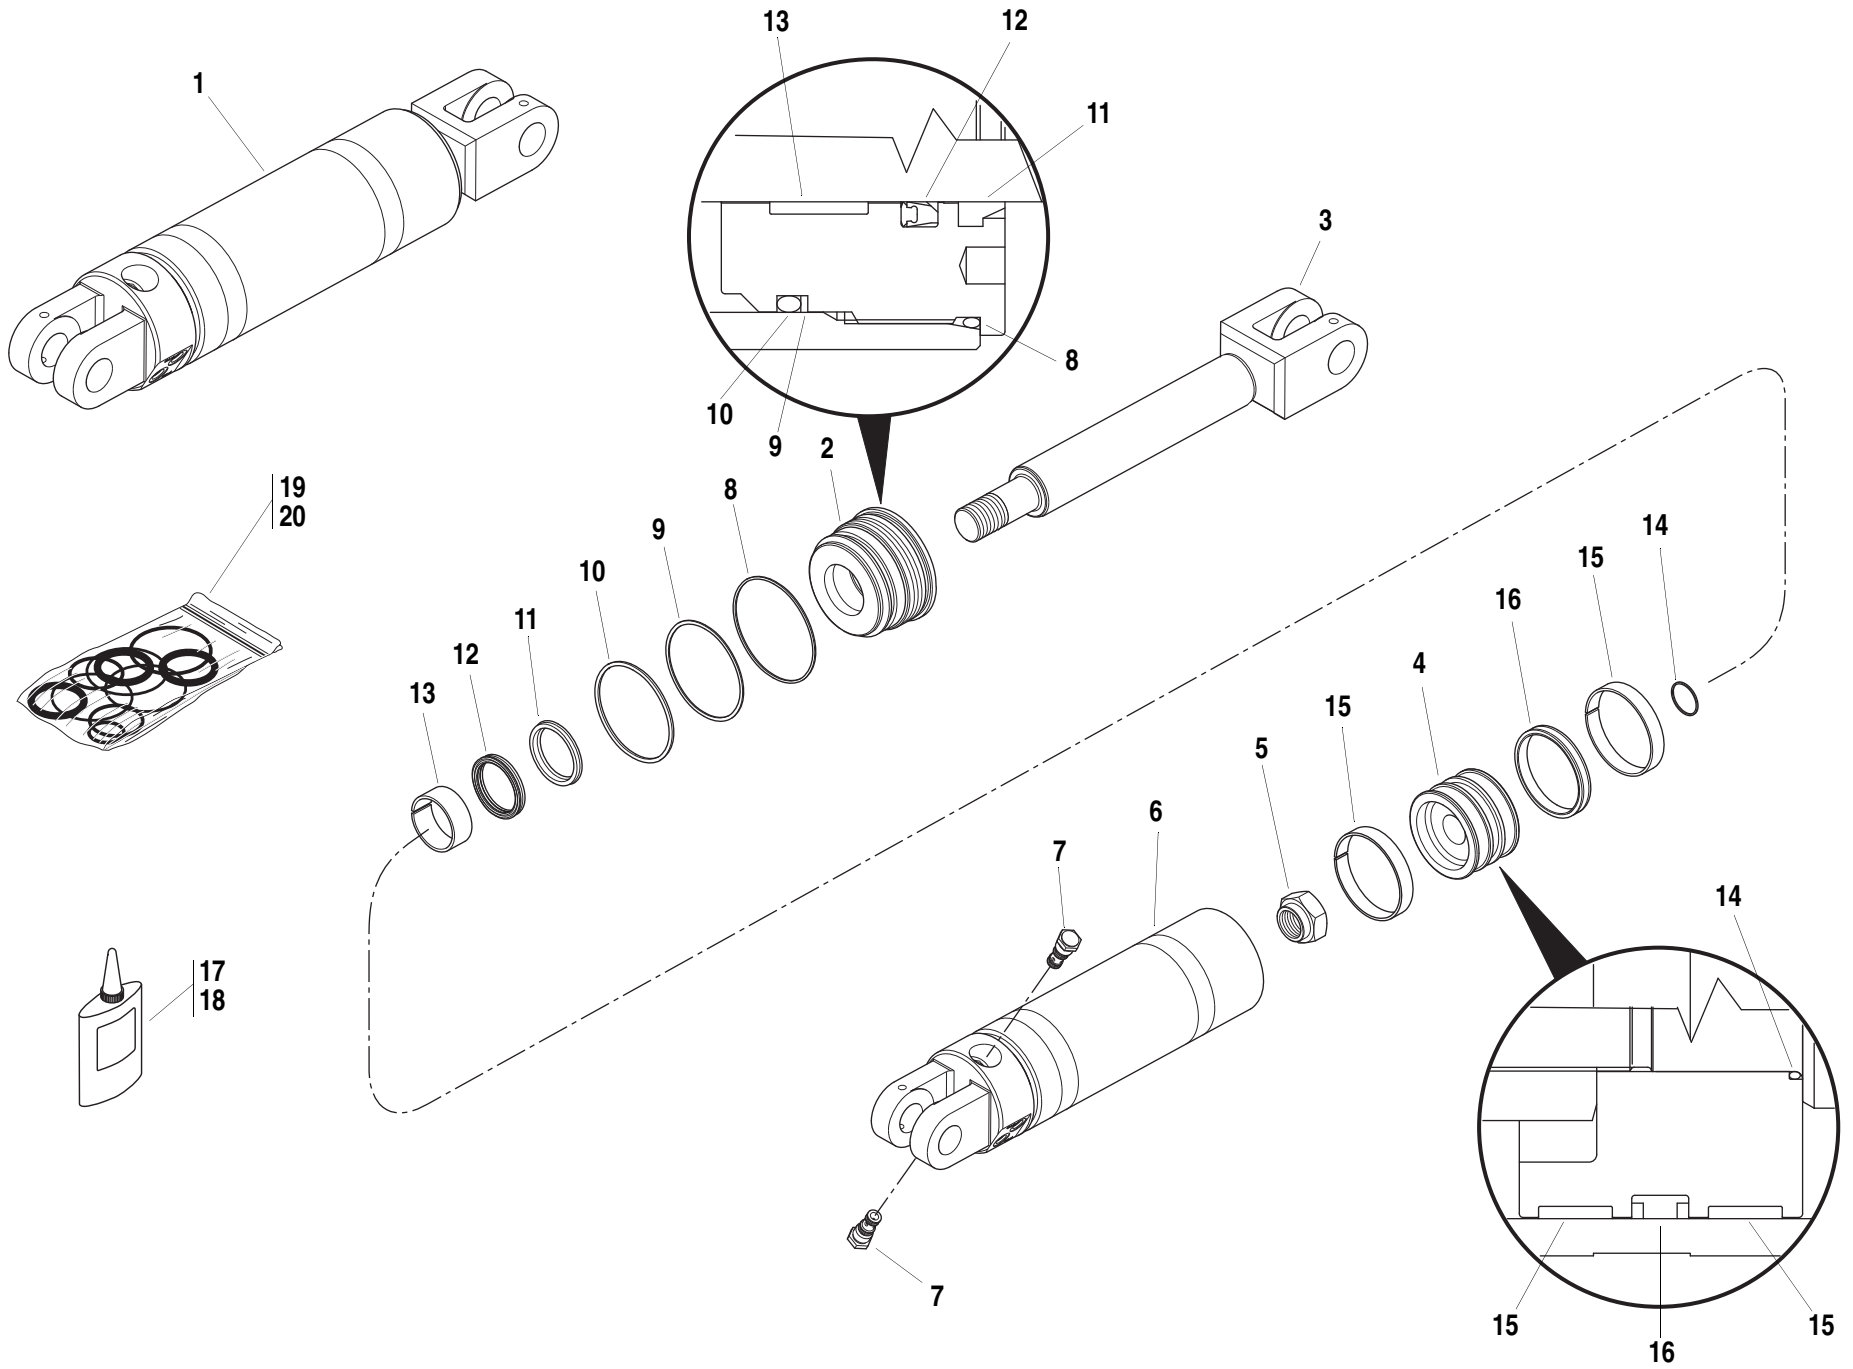

ITEM	PART NO.	QTY.	DESCRIPTION
1	6623867	1	Cylinder, Frame Sway (Includes Items 2 thru 16)
2	8036771	1	Gland, Head
3	8036770	1	Rod, Weldment
4	8036772	1	Piston
5	8036769	1	Nut
6	N.S.S.	1	Tube, Weldment (Serviced Only in Item 1)
7	8035757	2	Valve, PO Check - Series 10 (For Service See Item 20)
8	See Kits	1	O-Ring
9	See Kits	1	Ring, Back-Up
10	See Kits	1	O-Ring
11	See Kits	1	Wiper, Hd. Rod - Sealed O.D.
12	See Kits	1	Z-Seal, Deep w/Rod Back-Up
13	See Kits	1	Wearband, Precision
14	See Kits	1	O-Ring
15	See Kits	2	Wearband, Precision
16	See Kits	1	T-Seal, Type 730 Capped
17	8526007	A/R	Threadlock, Loctite #242 Removable Grade - 8.45 fl. oz.
18	8526011	A/R	Threadlock, Loctite #271 High Strength - 8.45 fl. oz.
			<u>KITS</u>
19	8035326	1	Seal Kit, Frame Sway Cylinder (Includes Items 8 thru 16)
20	8035327	1	Seal Kit, PO Check Valve (For Item 7)

S/N MV201 -

MMV

Tier 1
Tier 2

FRAME SWAY CYLINDER

8.4.1.1