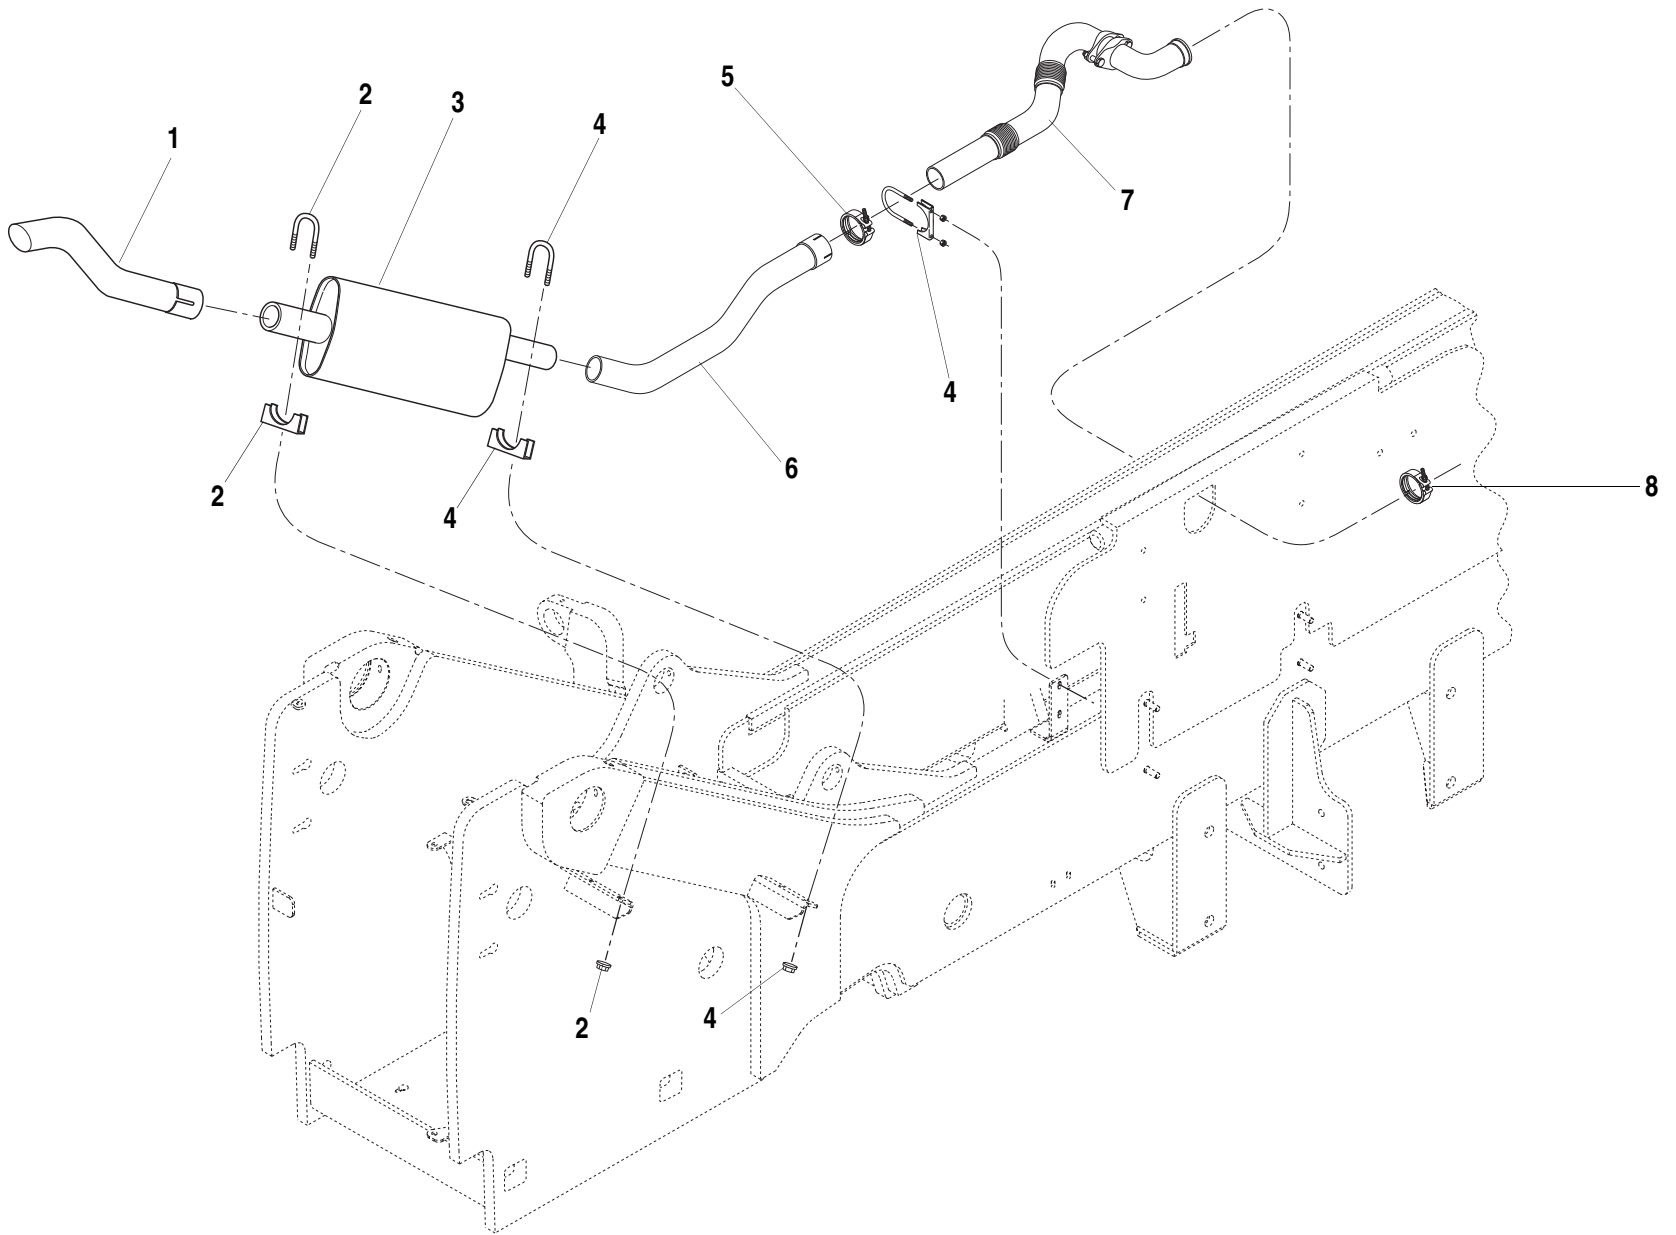

ITEM	PART NO.	QTY.	DESCRIPTION
1	7138686	1	Tail Pipe
2	8275247	1	Clamp, Muffler 3", Heavy Duty
3	8275041	1	Muffler
4	8275212	2	Clamp, Muffler 2-1/2", U-Type
5	8275249	1	Clamp, Accuseal, 2 1/2"
6	7139461	1	Pipe, Exhaust
7	7139460	1	Pipe, Exhaust, Turbo Outlet
8	8275240	1	Clamp, V-Band

Rev.
6/03

S/N MV006 – MV200

MMV

Tier 1
Tier 2

EXHAUST SYSTEM

2.3.1