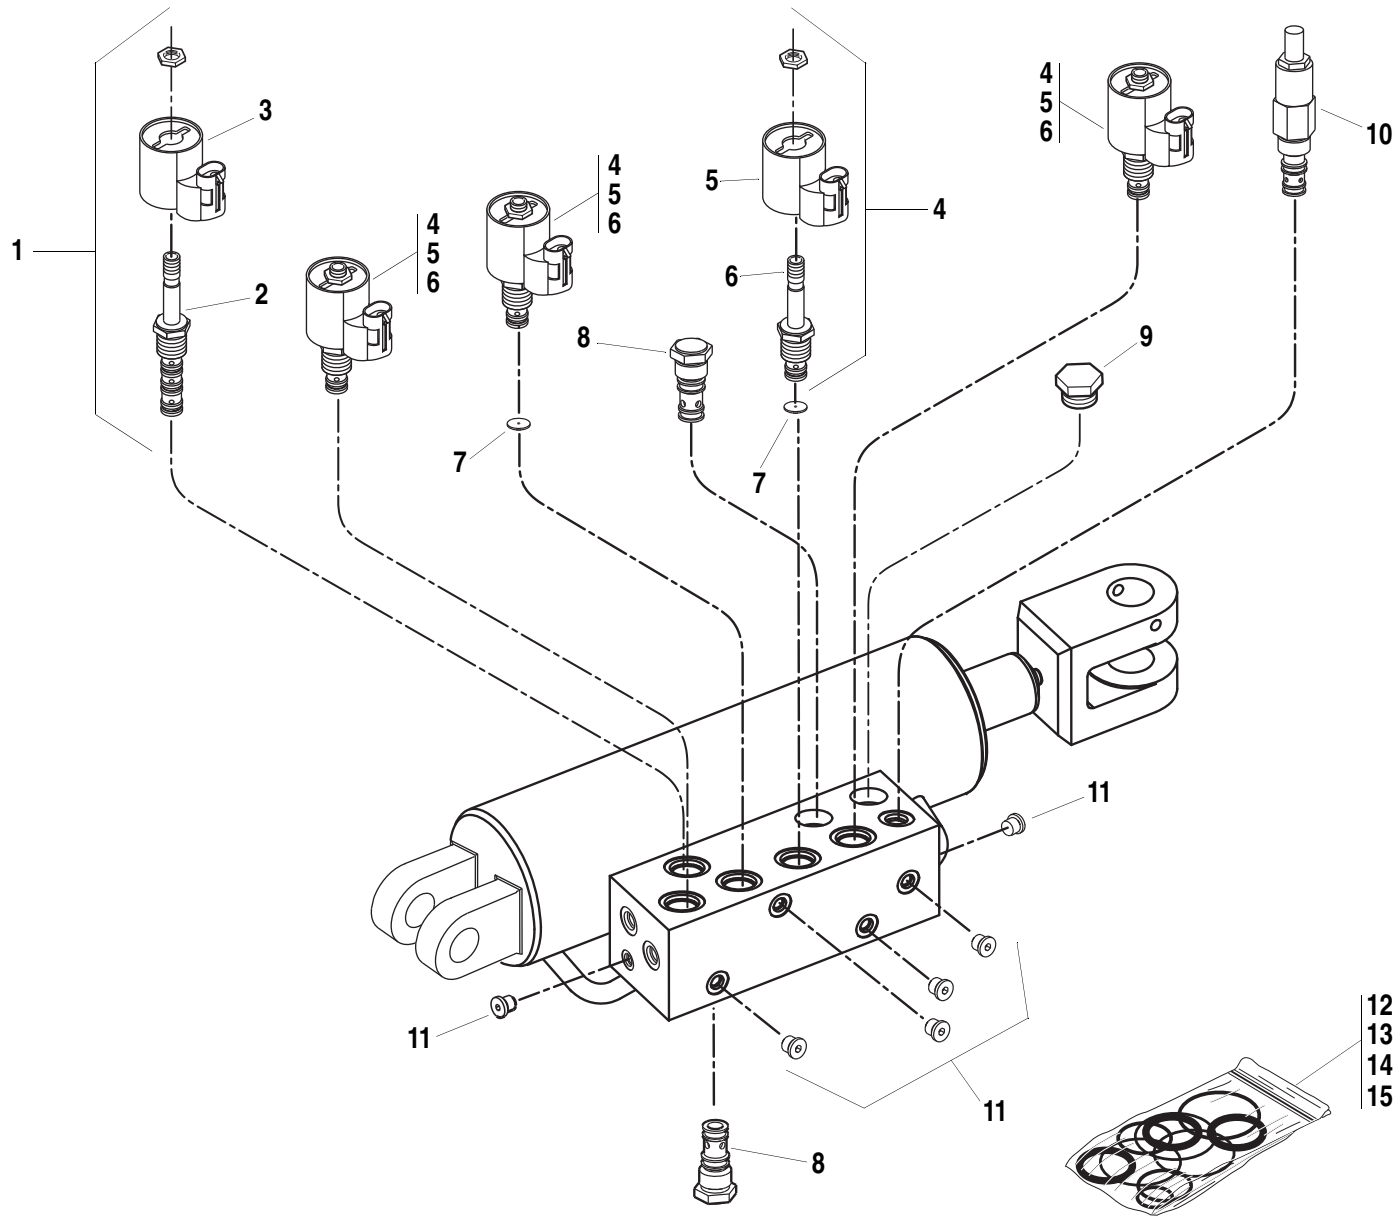

ITEM	PART NO.	QTY.	DESCRIPTION
1	8036831	1	Solenoid, Valve Assembly, 4 Way, 12V (Includes Items 2 and 3) (To Service Seals, Order Item 15)
2	8036580	1	Cartridge, Solenoid Valve
3	8036579	1	Coil, Solenoid
4	8036832	4	Solenoid, Valve Assembly, 2 Way, NC, 12V (Includes Items 5 and 6) (To Service Seals, Order Item 14)
5	8036581	4	Cartridge, Solenoid Valve
6	8036579	4	Coil, Solenoid
7	8035781	2	Disk, Conical Orifice 0.60" Dia.
8	8035757	2	Valve, PO Check - Series 10 (To Service Seals, Order Item 13)
9	8036582	1	Valve, Check Relief 200 PSI (13 bar) (To Service Seals, Order Item 14)
10	8035282	1	Valve, Pressure Reducing 100 PSI (7 bar) (To Service Seals, Order Item 12)
11	8035785	6	Plug, Hex - SAE #4 Steel Hol.
			<u>KITS</u>
12	8032994	1	Seal Kit, Pressure Reducing Valve (For Item 10)
13	8036739	1	Seal Kit, PO Check Valve (For Item 8)
14	7017496	1	Seal Kit, Solenoid - 2 Way (For Item 4 or 9)
15	8036740	1	Seal Kit, Solenoid - 4 Way (For Item 1)

Origin
3/09

MMV

Tier 1
Tier 2

S/N MV203 –

STABIL-TRAK CYLINDER VALVES

8.6.1.1