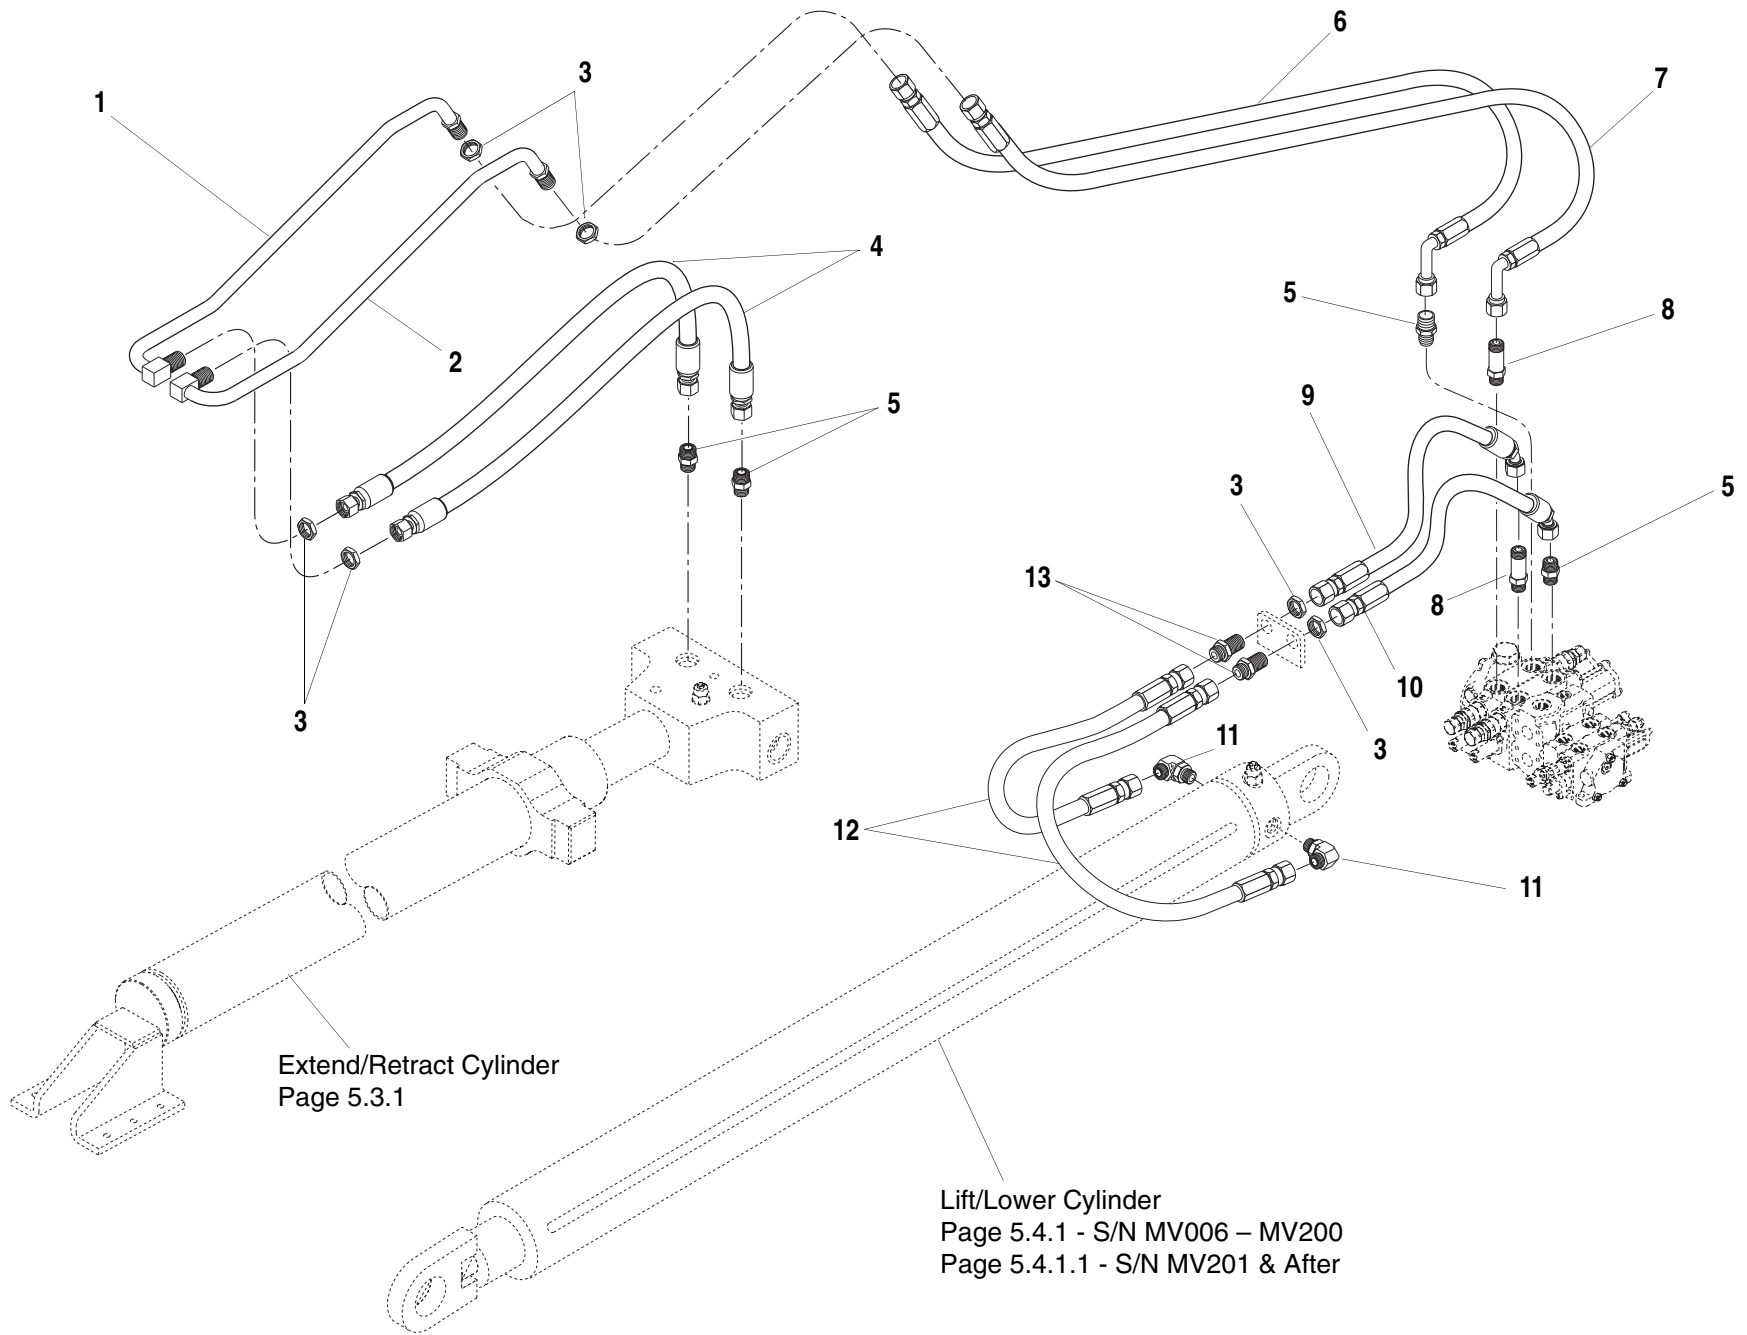

ITEM	PART NO.	QTY.	DESCRIPTION
1	6623517	1	Tube Assembly (Retract)
2	6623516	1	Tube Assembly (Extend)
3	8770085	6	Nut, Bulkhead, SAE 12 - OFS
4	2716492	2	Hose, 0.75 x 46.50"
5	8770070	4	Connector, SAE 12 - str. thd. ORB x OFS
6	2716643	1	Hose, 0.75 x 43.00" (Retract)
7	2716642	1	Hose, 0.75 x 47.50" (Extend)
8	8770163	2	Connector, Long, SAE 12 - str. thd. ORB x OFS
9	2716533	1	Hose, 0.75 x 25.50" (Lower)
10	2716532	1	Hose, 0.75 x 29.50" (Raise)
11	8770079	2	Elbow, 90°, SAE 12 - str. thd. ORB x OFS
12	2715052	2	Hose, 0.75 x 45.00"
13	8770086	2	Connector, Bulkhead, SAE 12 - OFS