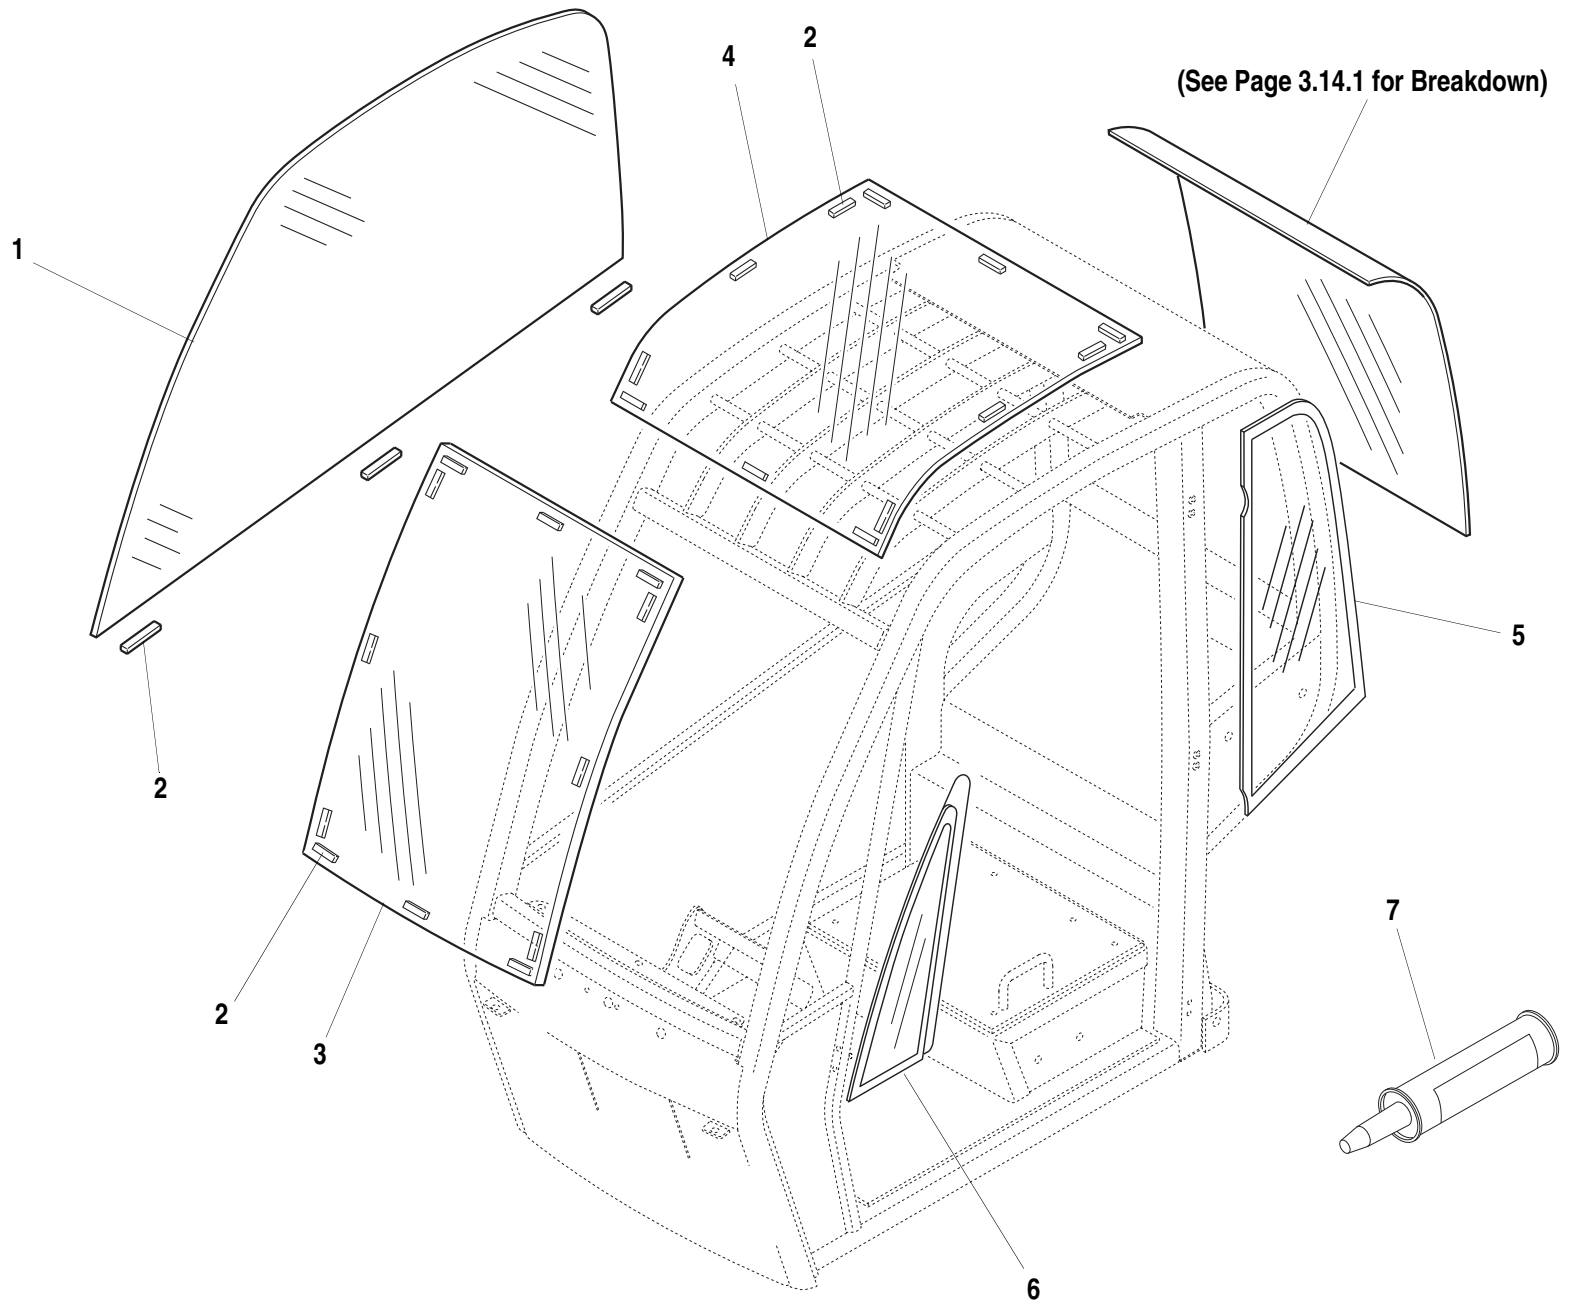

ITEM	PART NO.	QTY.	DESCRIPTION
1	8035294	1	Window, Right Side
2	8035490	27	Block, Setting, 1/8" x 1/4" x 2"
3	8035522	1	Windshield, Front
4	8035527	1	Window, Skylight
5	8036351	1	Window, Rear LH (Includes Glass, Frame & Urethane Seal)
6		1	Window, Front LH (Includes Glass, Frame & Urethane Seal)
7	8035523	2	Sealant, Urethane, High Viscosity

Rev.
5/08

S/N MV006 – MV200

MMV

Tier 1
Tier 2

GLASS

3.10.1