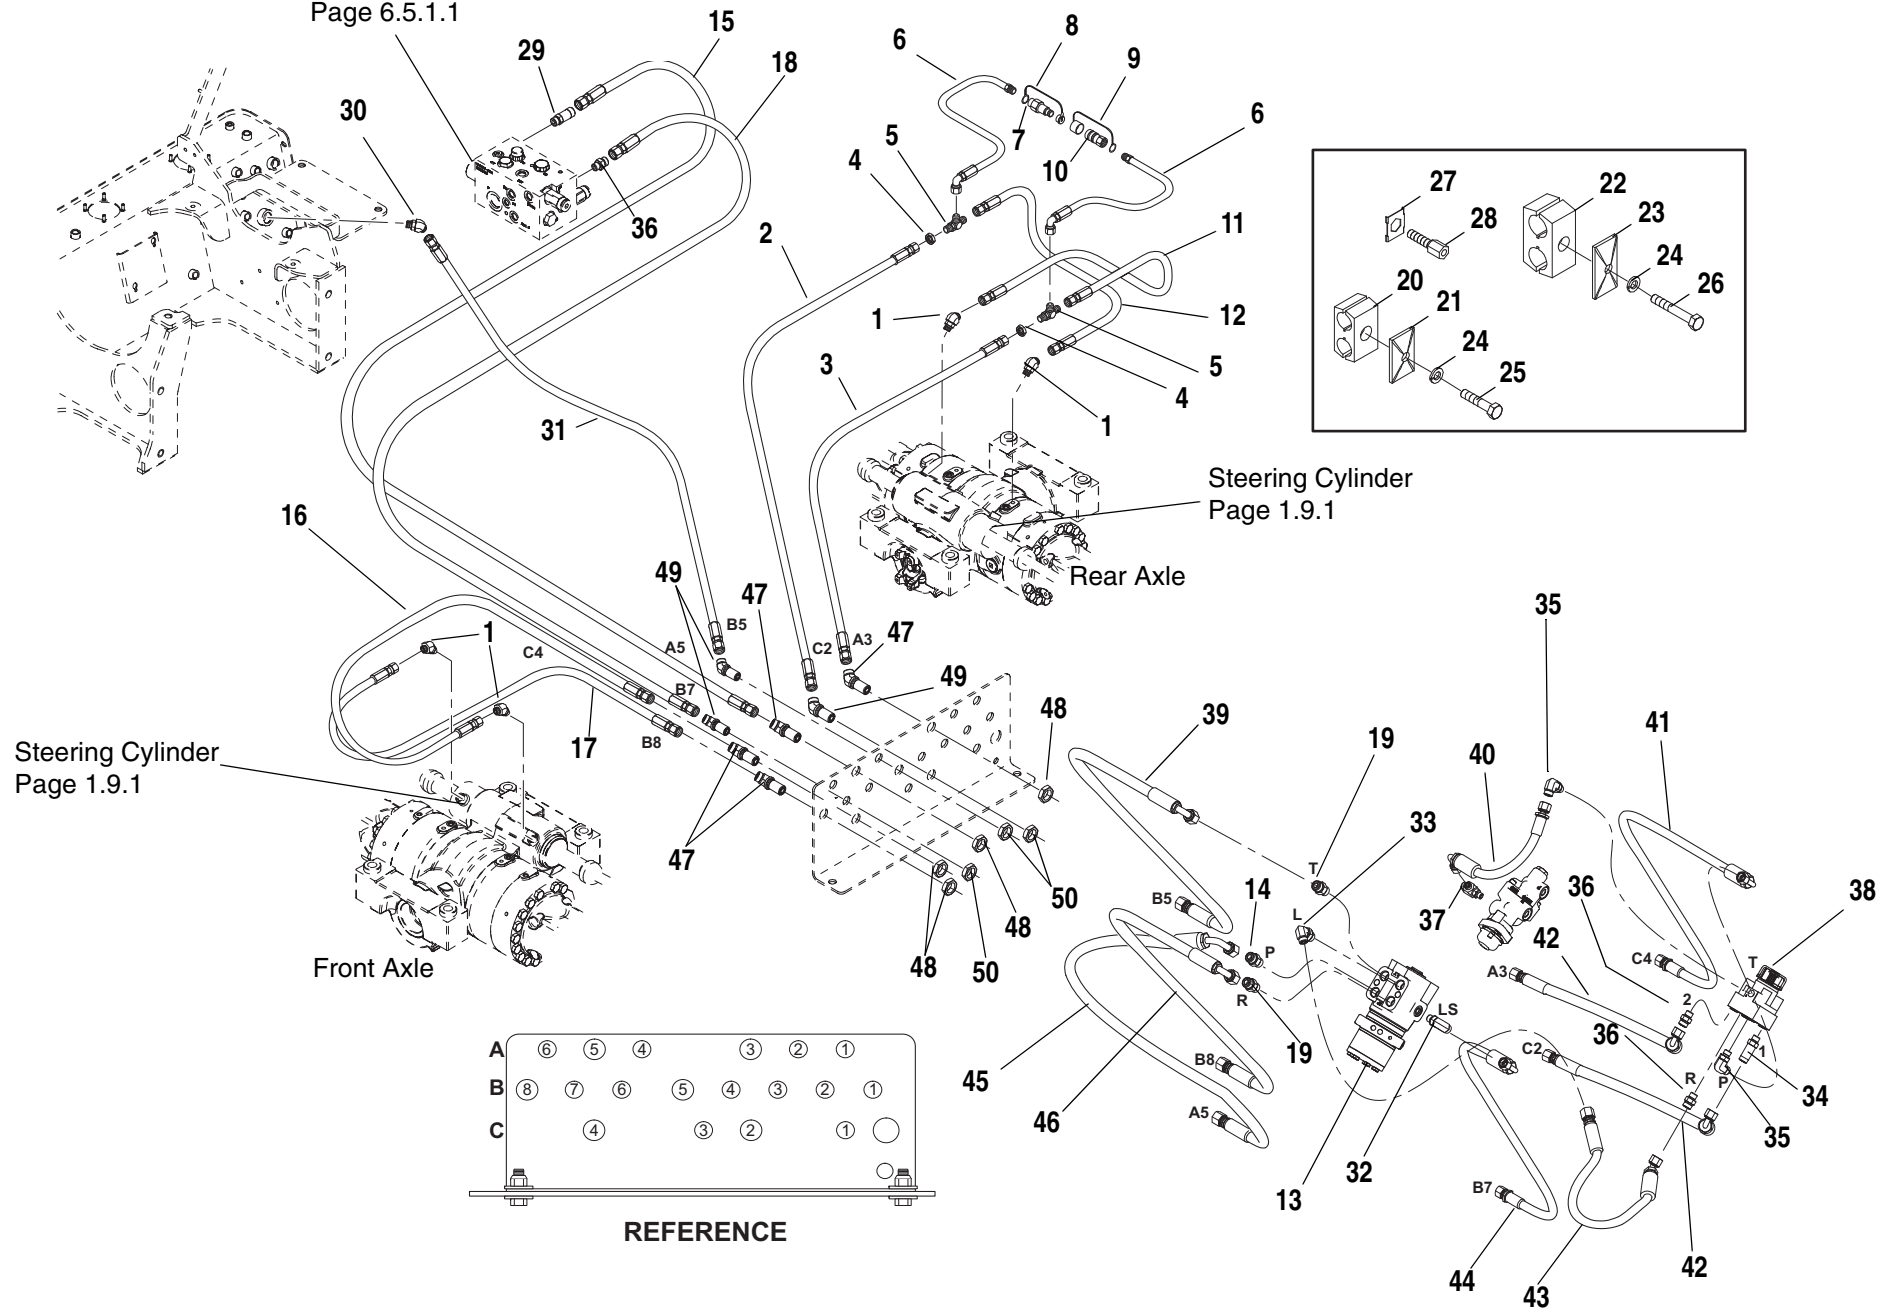

MMV

Tier 1
Tier 2

A	6	5	4	3	2	1		
B	8	7	6	5	4	3	2	1
C		4		3	2	1	○	○

REFERENCE

ITEM	PART NO.	QTY.	DESCRIPTION
1	8770127	4	Elbow, 45°, SAE 8 - str. thd. ORB x OFS
2	2717230	1	Hose, 0.50 x 72.00"
3	2717229	1	Hose, 0.50 x 65.00"
4	8770129	2	Nut, Bulkhead, SAE 8 - OFS
5	8770167	2	Connector, Bulkhead, Tee 8FF
6	2716841	2	Hose, 0.50 x 45.00"
7	8430084	1	Nipple, Quick Disconnect -Male
8	8430054	1	Cap, Dust, #6
9	8430053	1	Cap, Dust, #6
10	8430083	1	Coupling, Quick Disconnect -Female
11	2716538	1	Hose, 0.50 x 33.50"
12	2716539	1	Hose, 0.50 x 35.25"
13	8721031	1	Steering Orbital, 2 Section (See Page 3.5.1.1 for mounting hardware)
14	8770131	1	Connector, Male Flat face tube, w/Inlet Check
15	2717220	1	Hose, 0.50 x 61.00"
16	2717228	1	Hose, 0.50 x 101.00"
17	2717231	1	Hose, 0.50 x 88.00"
18	2717226	1	Hose, 0.38 x 55.00"
19	8770116	2	Connector, SAE 8 - str. thd. ORB x OFS
20	8750016	A/R	Clamp Set, 0.84 Dia. Twin
21	8769128	A/R	Plate, Cover, Clamp Set, 0.84 Dia.
22	8750015	A/R	Clamp Set, 0.67 Dia. Twin
23	8769123	A/R	Plate, Cover, Clamp Set, 0.67 Dia.
24	8307004	A/R	Washer, Lock 0.312
25	8310009	A/R	HHCS, 0.312-18 NC x 2.00"
26	8303715	A/R	HHCS, 0.312-18 NC x 1.50"
27	8750017	A/R	Plate, Locking
28	8750012	A/R	Bolt, Stacking
29	8770213	1	Connector, Long, 10 ORB x 10 FF
30	8770127	1	Elbow, 45°, SAE 8 - str. thd. ORB x OFSI
31	2717233	1	Hose, 0.50 x 70.00"
32	8770102	1	Elbow, 90°, SAE 6-4 - str. thd. ORB x OFS
33	8770103	1	Ebow 90° 8 ORB x 6 FF
34	8770107	1	Connector, Long, SAE 6 - str. thd. ORB x OFS
35	8770068	2	Elbow, 90°, SAE 6 - str. thd. ORB x OFS
36	8770106	3	Connector, SAE 6 - str. thd. ORB x OFS