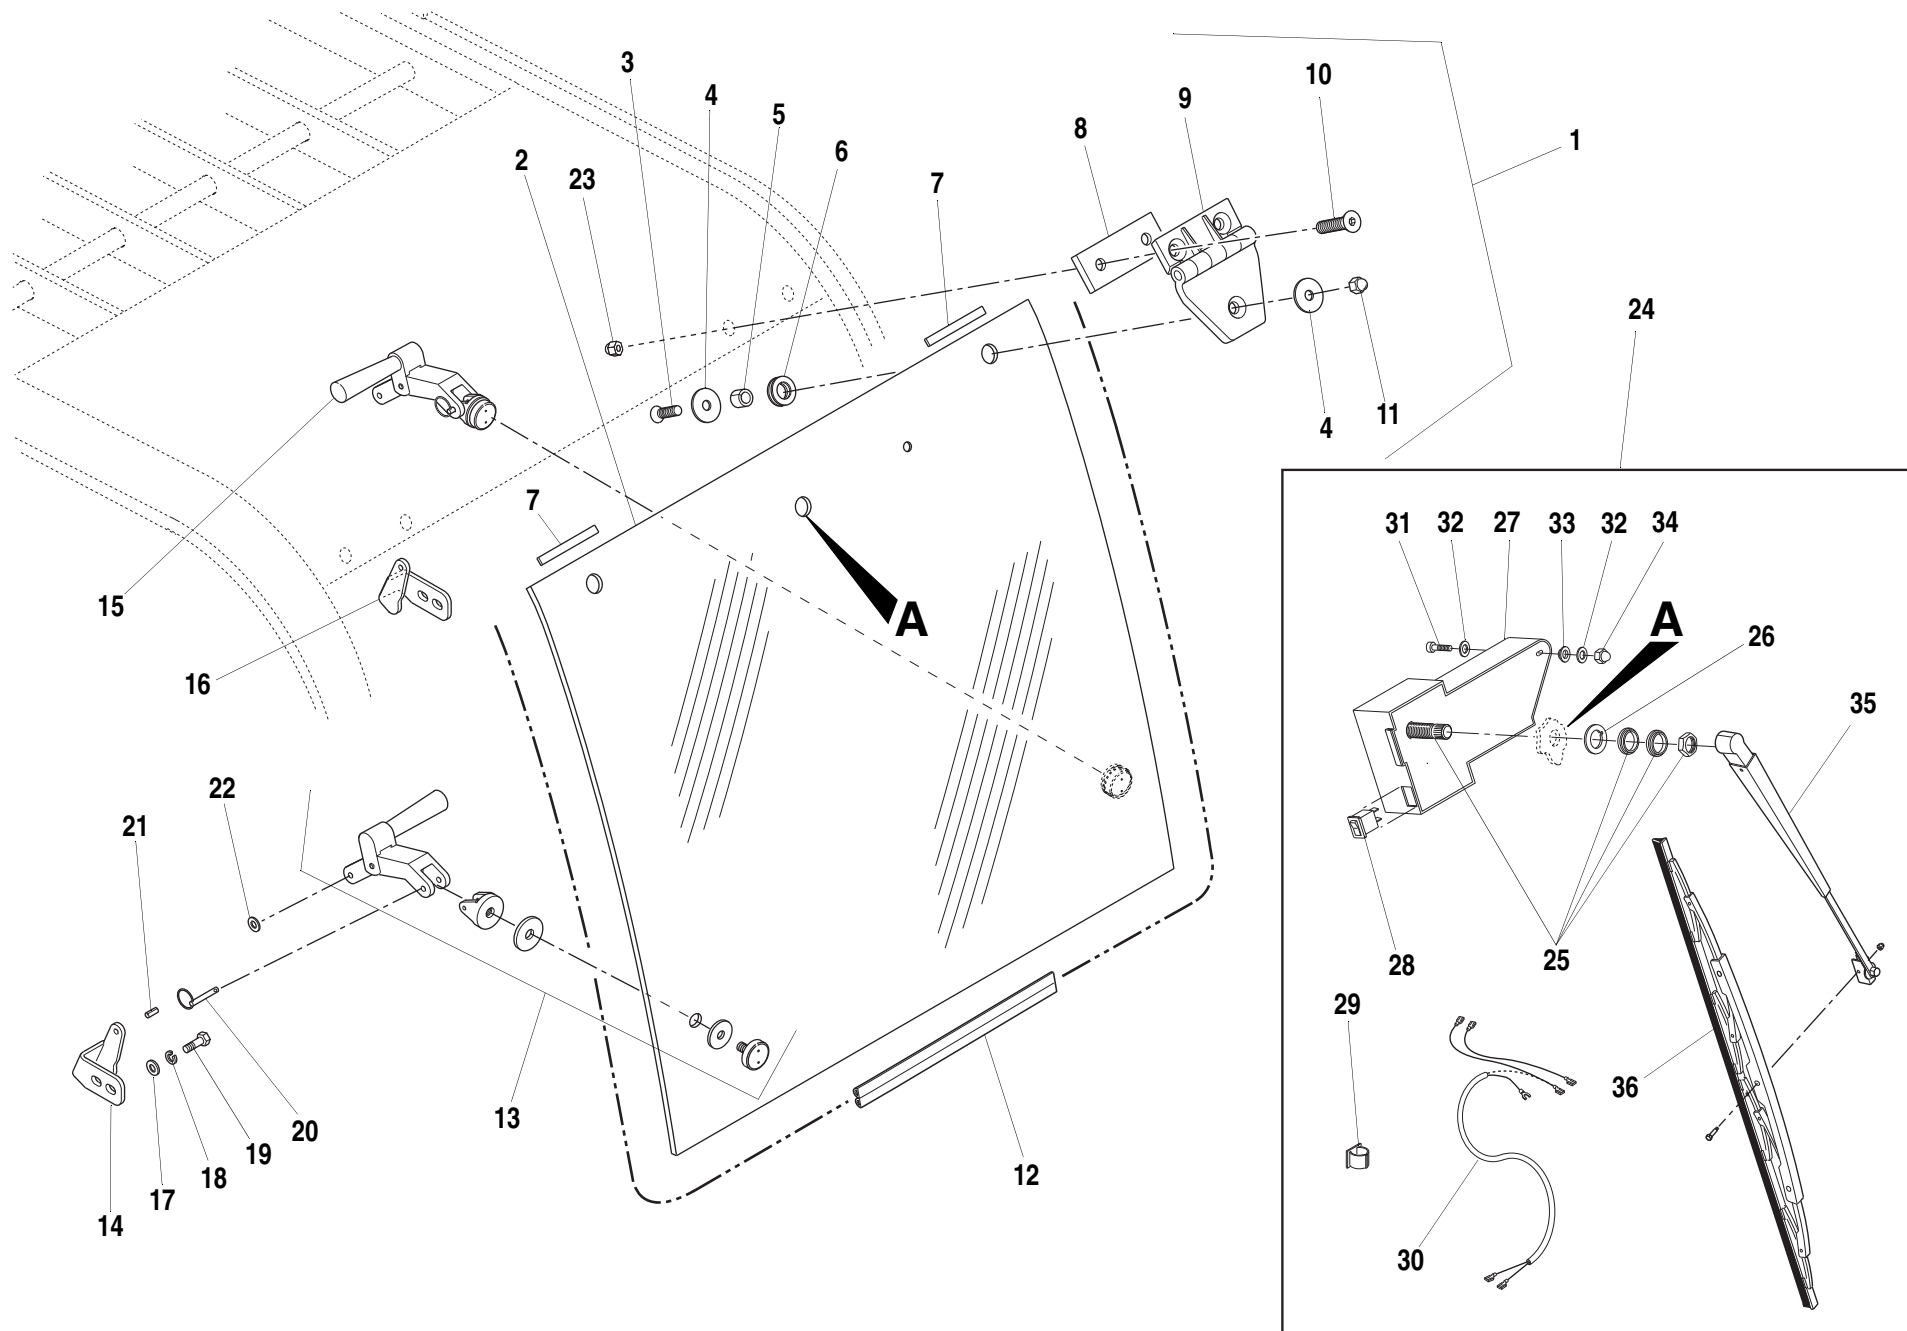

Origin
6/03

MMV

Tier 1
Tier 2

S/N MV201 –

SKYLIGHT WIPER ASSEMBLY

3.13.1.1

ITEM	PART NO.	QTY.	DESCRIPTION
1	NLA	1	Rear Window Assembly, (assembly no longer available), (Includes Items 2 thru 23)
2	NLA	1	Glass, (no longer available)
3	8310136	2	Screw, Truss, Hd. 1/4"-20 x 1-1/4"
4	80264082	4	Washer, Flat
5	8035478	2	Bushing, Plastic
6	8035477	2	Grommet
7	8035490	2	Setting Block, 1/8" x 1/4" x 2"
8	8035476	2	Spacer, Hinge
9	8035475	2	Hinge, Plastic
10	8035414	4	Screw, Truss, 1/4"-20 x 1"
11	8035479	2	Nut, Acorn 1/4-20
12	8037206	1	Seal, Bulb "D" x 120"
13	8035480	1	Hold, Open - LH
14	8035482	1	Bracket, Hold Open - LH
15	8035481	1	Hold, Open - RH
16	8035483	1	Bracket, Hold Open - RH
17	8035415	4	Washer, Flat 9/32" x 5/8" Black
18	8035416	4	Washer, Lock 1/4" Black
19	8035487	4	Screw, Truss Hd. 1/4"-20 x 5/8" Black
20	1001109417	2	Pin, Detent Ring
21	8035486	2	Pin, Roll
22	1001108548	2	Washer, Flat 1/4" x .565 OD
23	8036280	4	Rivnut 1/4"-20
24	8036274	1	Wiper Assembly, Rear Window (Includes Items 25 thru 36)
25	8035506	1	Motor, Wiper - Rear Window (Includes 2 Washers and 1 Nut)
26	8034808	1	Spacer, Nylon
27	8035511	1	Cover, Wiper Motor
28	8035509	1	Switch, Rocker SPST
29	8035502	1	Clip, Wiring - Adhesive Back
30	8035510	1	Harness, Wire - Rear Window
31	8035507	1	Screw, Rd. Hd #10-24 x 7/8"
32	8033087	2	Washer, Flat - Nylon Black
33	8034803	1	Grommet, Rubber T-Style
34	8034805	1	Nut, Acorn #10-24