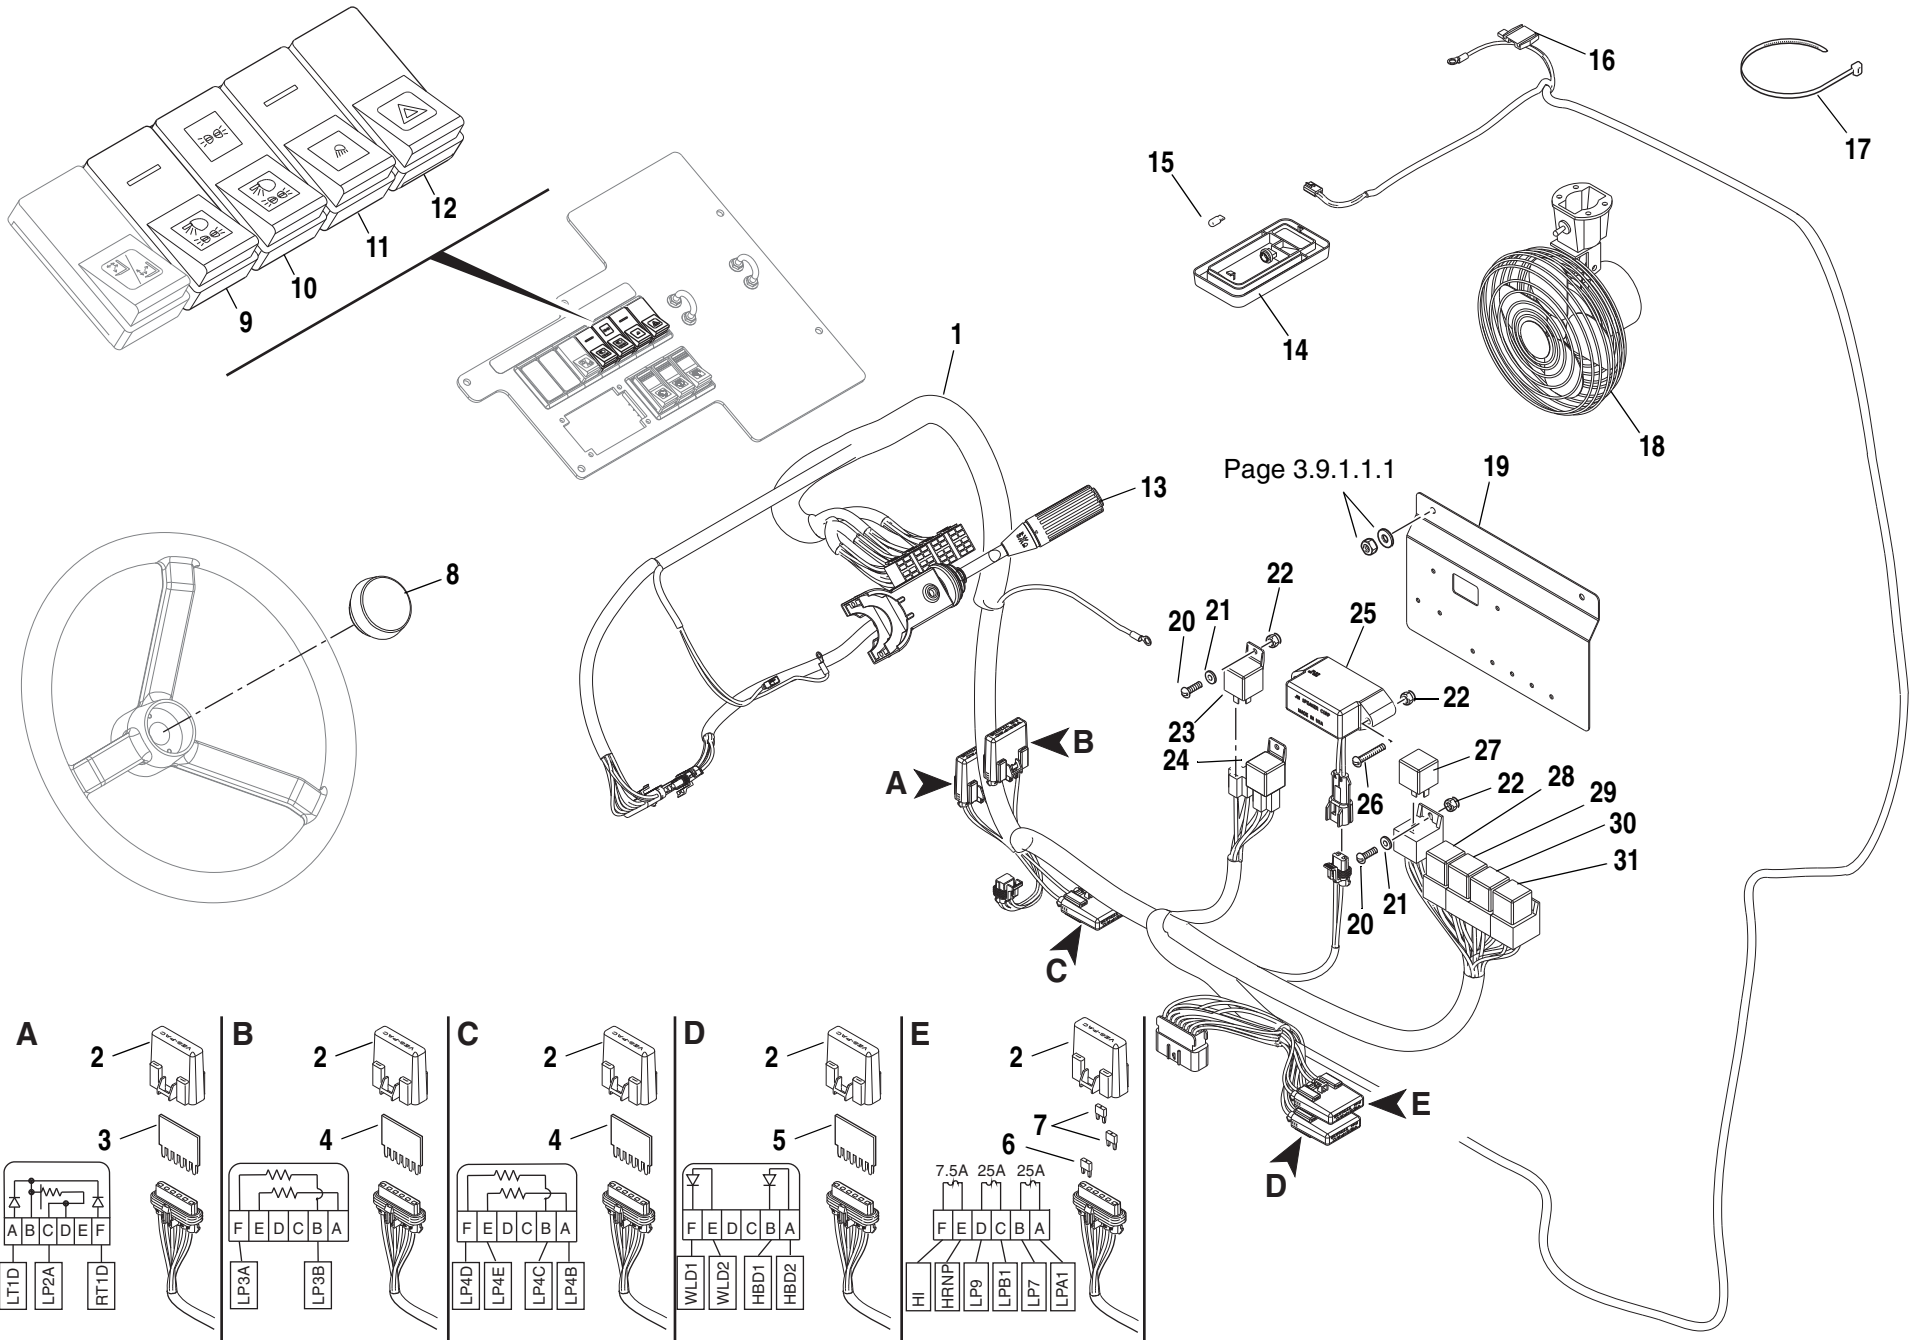

Page 3.9.1.1.1

ITEM	PART NO.	QTY.	DESCRIPTION
1	6623793	1	Cab Lighting Harness (Includes Items 2 thru 7)
2	8220357	5	Cover, Clear Ves-Pac
3	8220365	1	Diode/Resistor Board
4	8220367	2	Resistor Board
5	8220356	1	Diode Board
6	8229243	1	Fuse, Mini, 7.5 Amp
7	8229247	2	Fuse, Mini, 25 Amp
8	7138878	1	Cap w/Horn Button
9	8223064	1	Switch, Blackout Activity
10	8223065	1	Switch, Marker/Drive Blackout
11	8223066	1	Switch, 24V Worklight
12	8223067	1	Switch, 24V Hazard
13	7150742	1	Lever, Turn Signal (Includes Attaching Hardware)
14	8036437	1	Light, Dome (Includes Item 15)
15	8036442	1	Bulb
16	8584018	1	Mount, Cable Tie
17	8584001	A/R	Tie, Plastic Cable .19W x 6.7"LG
18	6623815	1	Fan, 24V Personal (w/Hardware)
19	6623795	1	Bracket, Cab Relay Mounting
20	8310362	7	BHCS, #10-24 x 1/2"
21	8307111	7	Washer, Plain #10
22	8310085	9	Nut, Hex Lock Elastic #10-24
23	8225114	1	Relay, 24V, SPDT w/Bracket - Worklight Power
24	8225114	1	Relay, 24V, SPDT w/Bracket - High Beam Power
25	8500204	1	Flasher, Module, 12-48 VDC Solid State
26	8303920	2	SPHCS, #10-24 x 1-3/4"
27	8225119	1	Relay, 12V Sealed, High Inrush w/Resistor - Brake Light
28	8225119	1	Relay, 12V Sealed, High Inrush w/Resistor - Light Power
29	8225119	1	Relay, 12V Sealed, High Inrush w/Resistor - Blackout Ignition
30	8225119	1	Relay, 12V Sealed, High Inrush w/Resistor - Normal Lights Ignition
31	8225119	1	Relay, 12V Sealed, High Inrush w/Resistor - Reverse Signal

S/N MV201 -

MMV

Tier 1
Tier 2

ELECTRICAL COMPONENTS - CAB LIGHTING

10.14.1