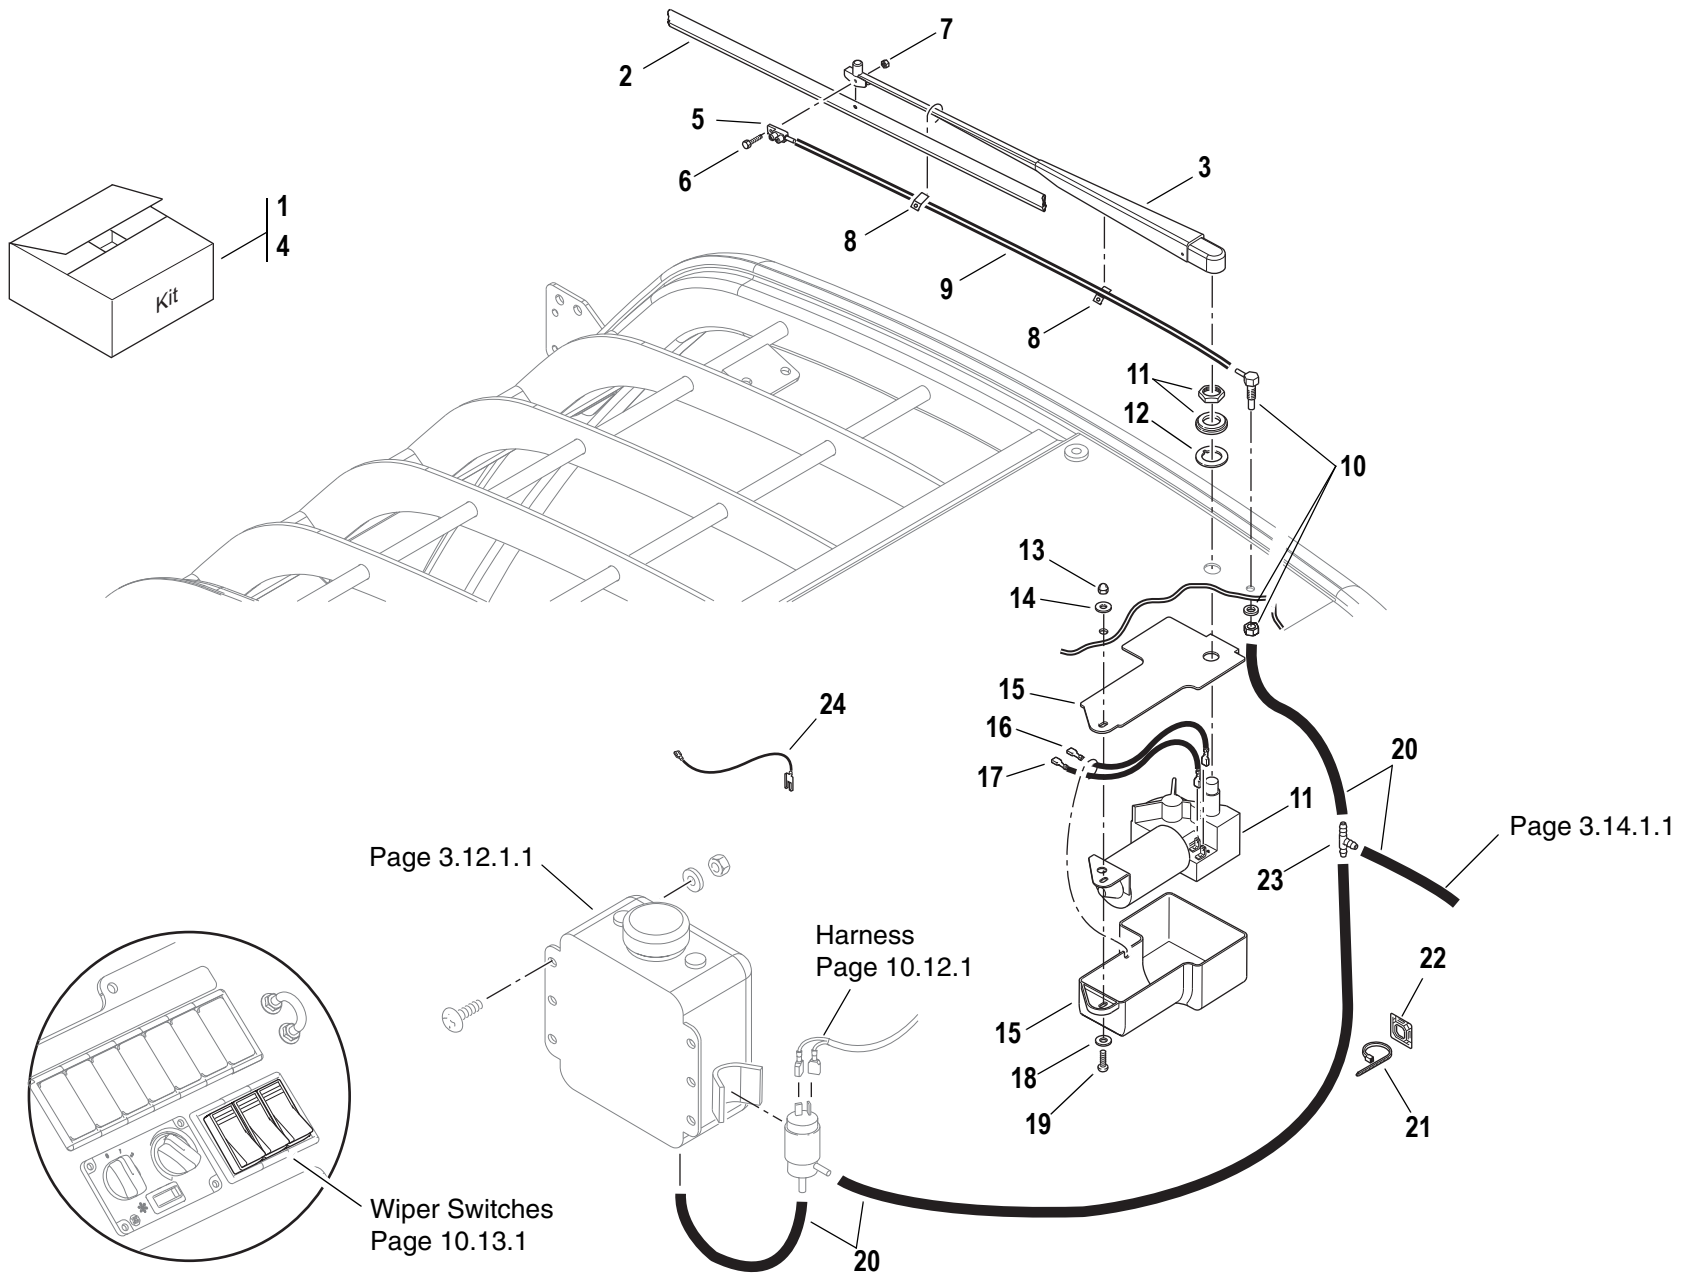

S/N MV006 – MV200

MMV

Tier 1
Tier 2

SKYLIGHT WIPER ASSEMBLY

3.13.1

ITEM	PART NO.	QTY.	DESCRIPTION
1	6623863	1	Wiper Assembly, Skylight (Includes Items 2 thru 19)
2	8035498	1	Blade, Wiper, 20" Flex
3	8034807	1	Arm, Wiper, 15"- 19" Adjustable
4	8035499	1	Wet Kit (Includes Items 5 thru 9)
5	N.S.S.	1	Sprayer Nozzle
6	N.S.S.	1	Bolt
7	N.S.S.	1	Locknut
8	N.S.S.	2	Clips, Hose
9	N.S.S.	1	Hose
10	8035390	1	Adaptor, Wet Arm
11	6623865	1	Motor Assembly, Skylight Wiper
12	8034808	1	Spacer, Nylon
13	8034805	1	Nut, Acorn, #10-24
14	8036679	1	Washer
15	8035493	1	Cover, Motor Assembly
16	8036681	1	Jumper Wire, Skylight Park
17	8036682	1	Jumper Wire, Skylight Run
18	8036678	1	Washer, Flat, Black Nylon
19	8036088	1	Screw, Pan Head, #10-24 x 3/4"
20	8033075	1	Hose, Washer, 120"
21	8584001	A/R	Cable Tie, Plastic
22	8584018	A/R	Mount, Cable Tie
23	8036072	1	Connector, Tee (for Washer Hose)
24	8036761	1	Jumper Wire, Skylight Ground