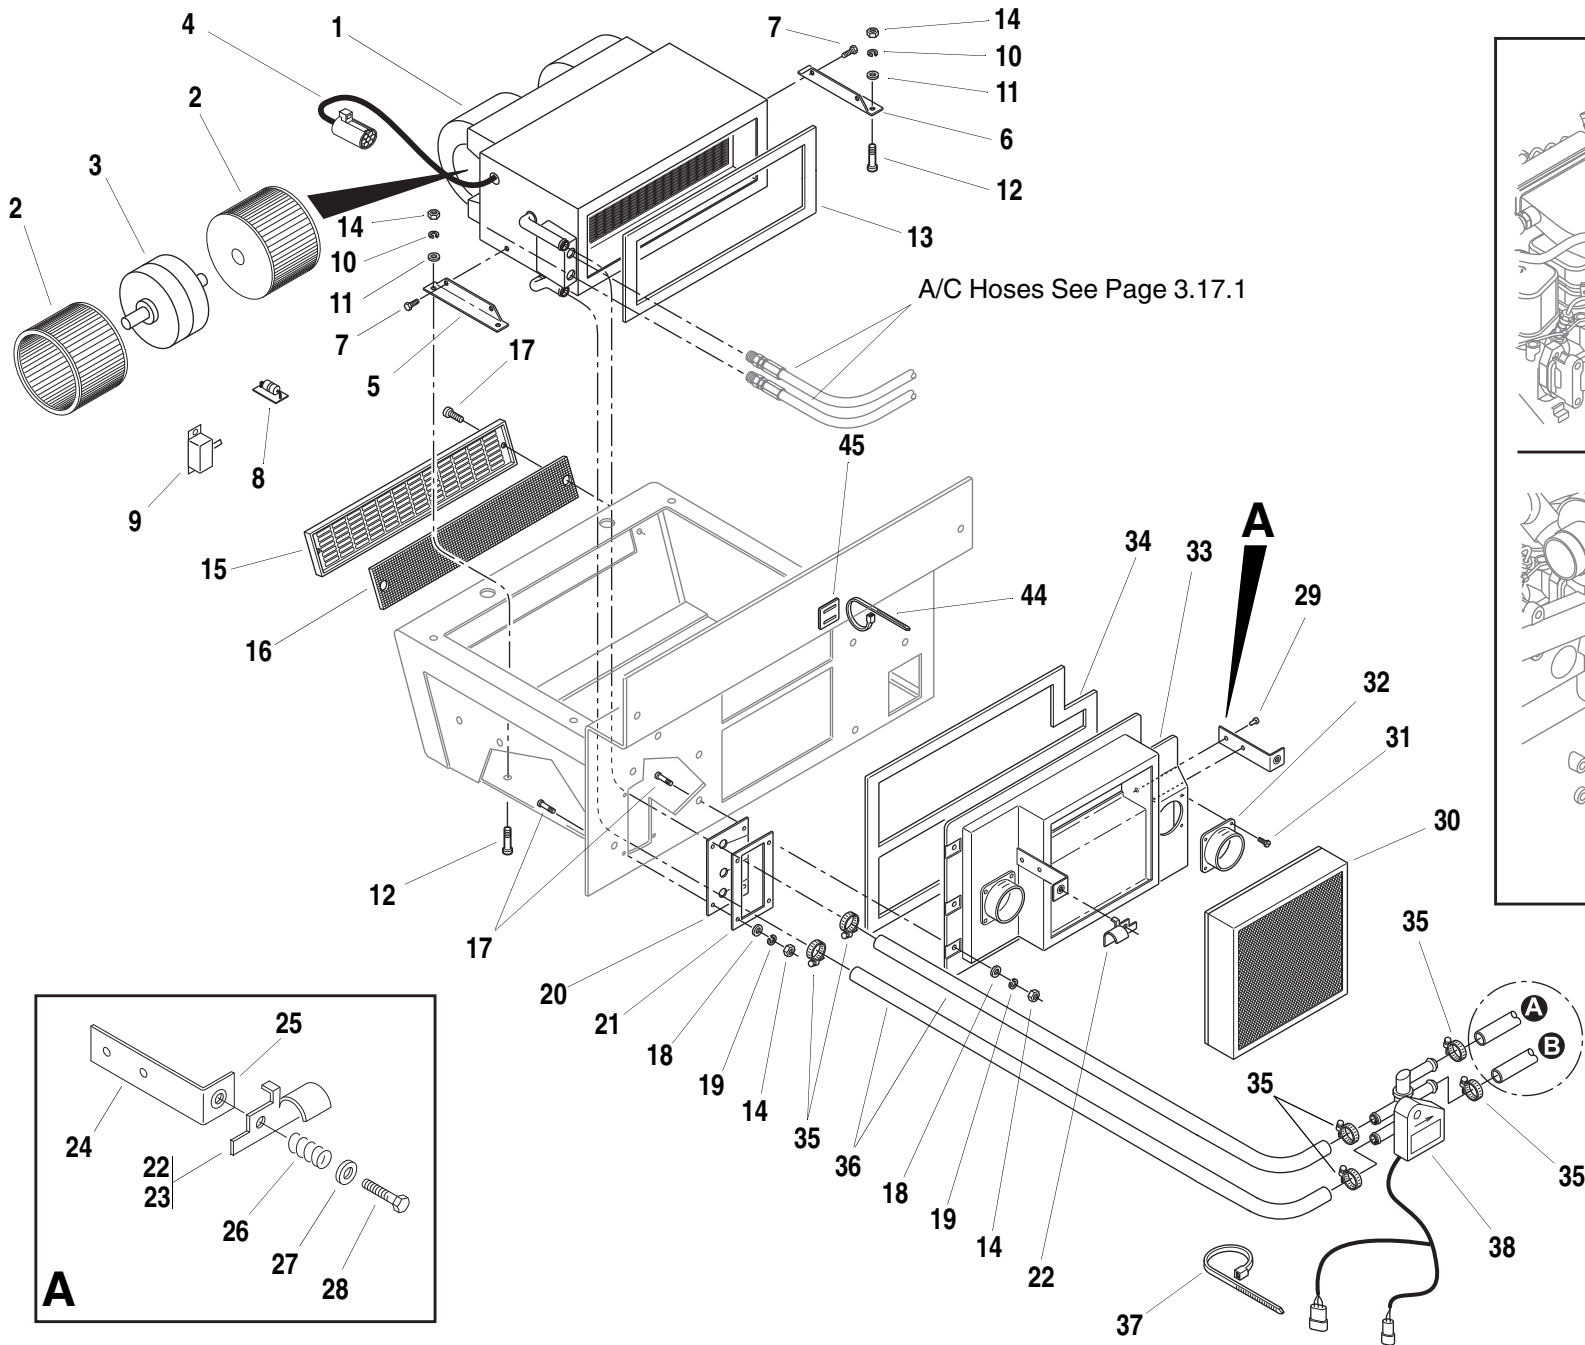

3.14.1.1

ITEM	PART NO.	QTY.	DESCRIPTION
1	7138484	1	Heater-A/C Assembly (Includes Items 2 thru 9)
2	8036301	2	Blower Wheel
3	8036300	1	Motor, 12V
4	8220912	1	Connector, 7 Way 280 Series
5	7139035	1	Angle, LH Side
6	7139036	1	Angle, RH Side
7	8310498	4	Screw, M6 x 12 - Whizlock
8	8036302	1	Resistor, 12V
9	8036548	1	Control, Thermostat
10	8307002	4	Washer, Lock 1/4"
11	8307109	4	Washer, Plain 1/4"
12	8303776	4	Screw, HHC 1/4-20 x 1/2"
13	8033032	1	Sponge Rubber, Adhesive Backed, 80"
14	8035417	13	Nut, Hex 1/4"-20
15	8035434	1	Holder, Foam Filter
16	8035389	1	Foam Filter, Recirculate
17	8035414	11	Screw, 1/4"-20 x 1"
18	8035415	9	Washer, Flat .281 x .625
19	8035416	9	Washer, Lock .254 x .480 - Black
20	8035427	1	Grommet
21	8035428	1	Plate, Grommet
22	8035425	1	Latch, LH - Filter Hold Down
23	8035426	1	Latch, RH - Filter Hold Down
24	8035423	2	Angle, Filter Clamp
25	8035424	2	Rivnut, 5/16" Hex
26	8035432	2	Spring, Compression 1/2" x 7/8"
27	8035435	2	Washer, Flat 5/16"
28	8035433	2	Bolt, Hex 5/16"-18 x 1-1/2" Yellow
29	8035422	4	Rivet, Pop 3/16" x 1/2"
30	8035388	1	Air Filter w/Seal
31	1001081073	8	Screw, Self Tapping #8-32 x 1/2"
32	8035431	2	Adapter, Hose 2-1/2" Dia.
33	8035412	1	Plenum
34	8035430	1	Foam, PSA 3/16" x 5/8" x 84"
35	8410009	8	Clamp, Hose SAE #10
36	7138317	2	Hose, Heater .625 I.D. x 24" Long