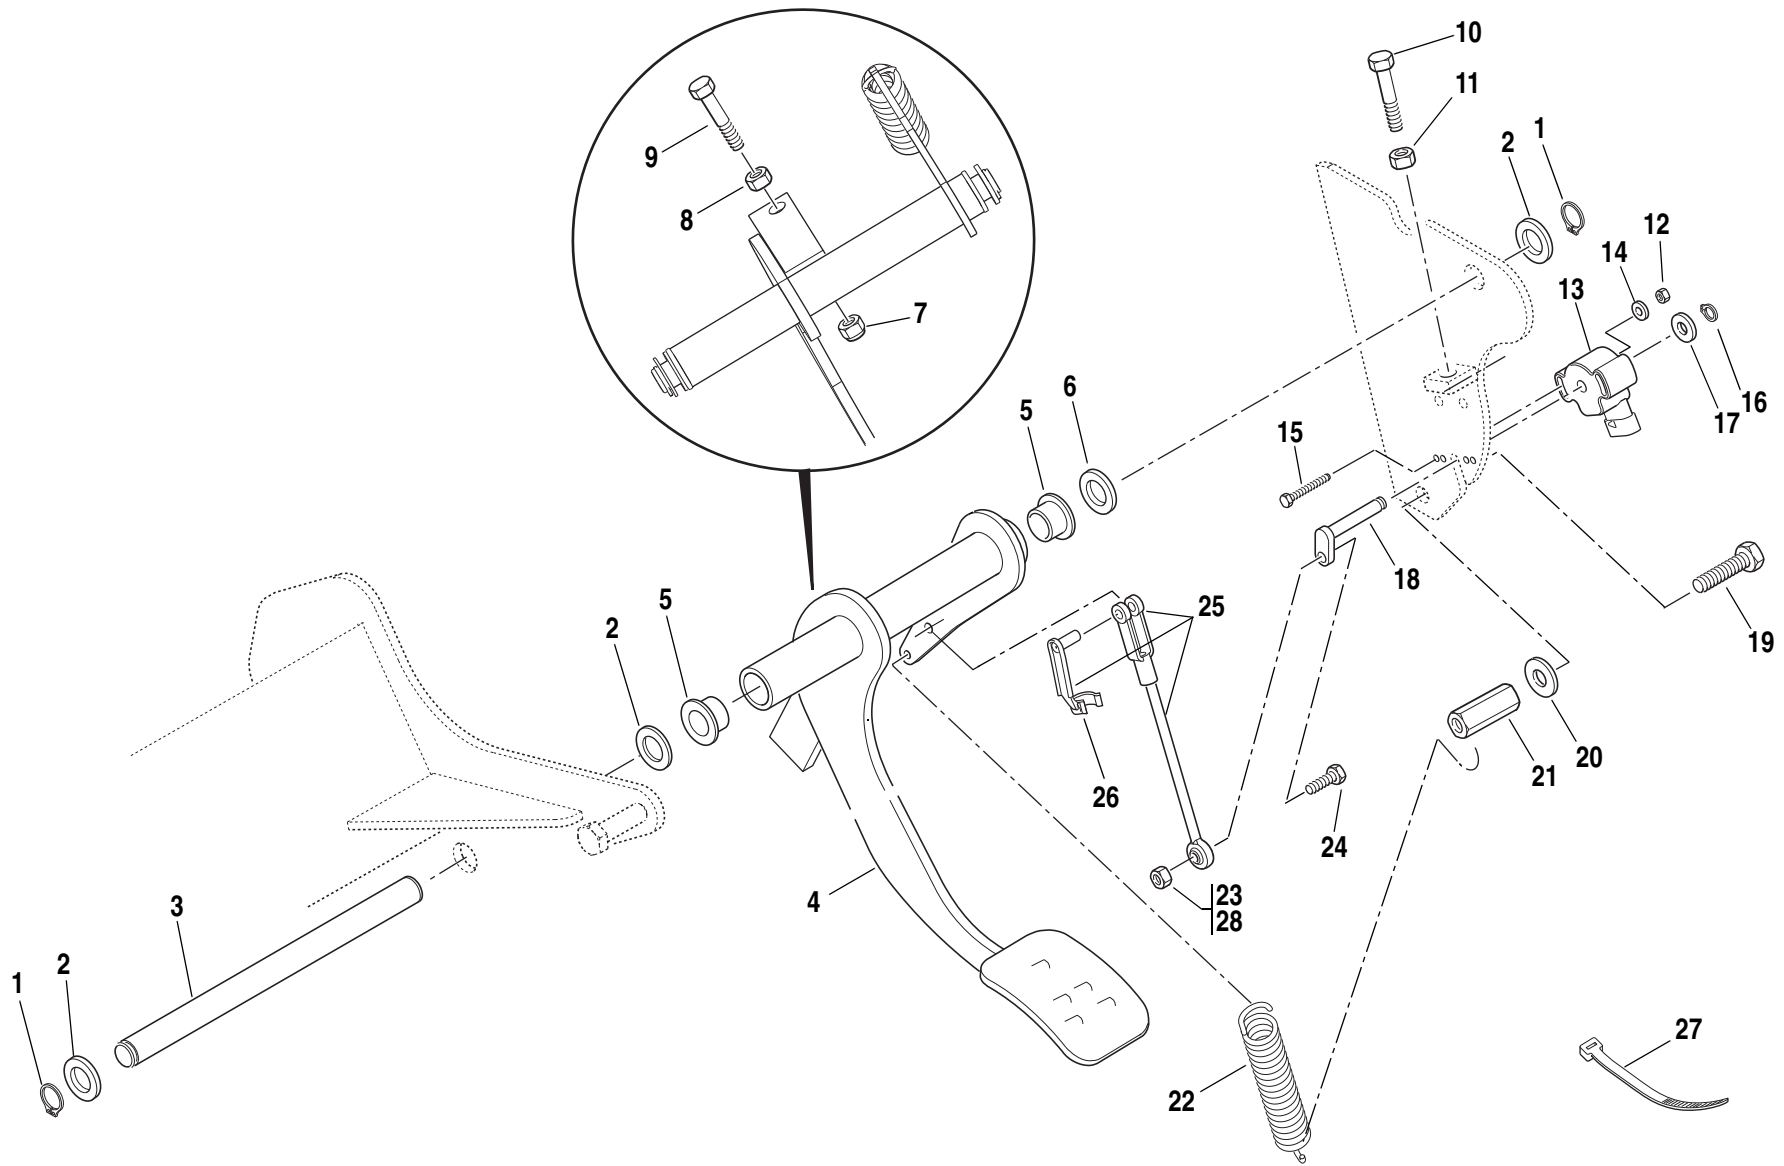

Rev.
6/03

S/N MV006 – MV200

MMV

Tier 1
Tier 2

THROTTLE GROUP ASSEMBLY

2.6.1

ITEM	PART NO.	QTY.	DESCRIPTION
1	8630020	2	Snap Ring, .75 Internal Heavy Duty
2	8310508	3	Washer, Shim .755 x .075 x 1.25"
3	7139108	1	Shaft, Pivot
4	7151285	1	Pedal, Accelerator (Includes Item 5)
5	7300143	2	Bushing, Oilite Flange
6	8310507	1	Washer, Shim .755 x .048 x 1.25"
7	8305630	1	Nut, Hex Lock Elastic M10-1.50
8	8305038	1	Nut, Hex M10-1.50
9	8310715	1	HHCS, M10-1.5 x 55mm PC8.8
10	8310716	1	HHCS, M8-1,25 x 55mm PC 8.8
11	8305043	1	Nut, Hex M8-1.25
12	8310410	2	Nut, Hex #8-32 NC
13	7301392	1	Sensor, Throttle, Rotary Postion
14	8310732	2	Washer, Plain, #8
15	8310728	2	Screw, HHCS #8-32 NC x 1.50"
16	8630027	1	Snap Ring, 5/16" External
17	8307202	1	Washer, Plain, .250"
18	7301393	1	Lever, Rotary Position Sensor
19	8303624	1	HHCS, 1/2-13 x 1"
20	8307112	1	Washer, Plain 1/2"
21	8310746	1	Nut, Coupling
22	8700126	1	Spring, Extension 1.00" OD x 7.23" LG
23	8305624	1	Nut, Hex, .250" - 20 NC
24	8303005	1	HHCS, .25-20 NC .875" GR5
25	7301394	1	Throttle Linkage Assembly (Includes Item 26)
26	10138818	1	Yoke End w/Spring Pin
27	8584003	A/R	Tie Wrap
28	0100011	A/R	Loctite, #242, (Apply to Item 23)