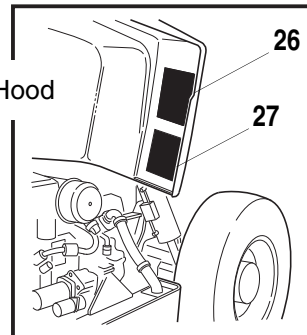

These Decals are part of Dash Panel. See Page 3.9.1

- 10
- 11
- 12
- 13
- 14
- 15
- 16
- 17
- 18
- 19
- 20
- 21