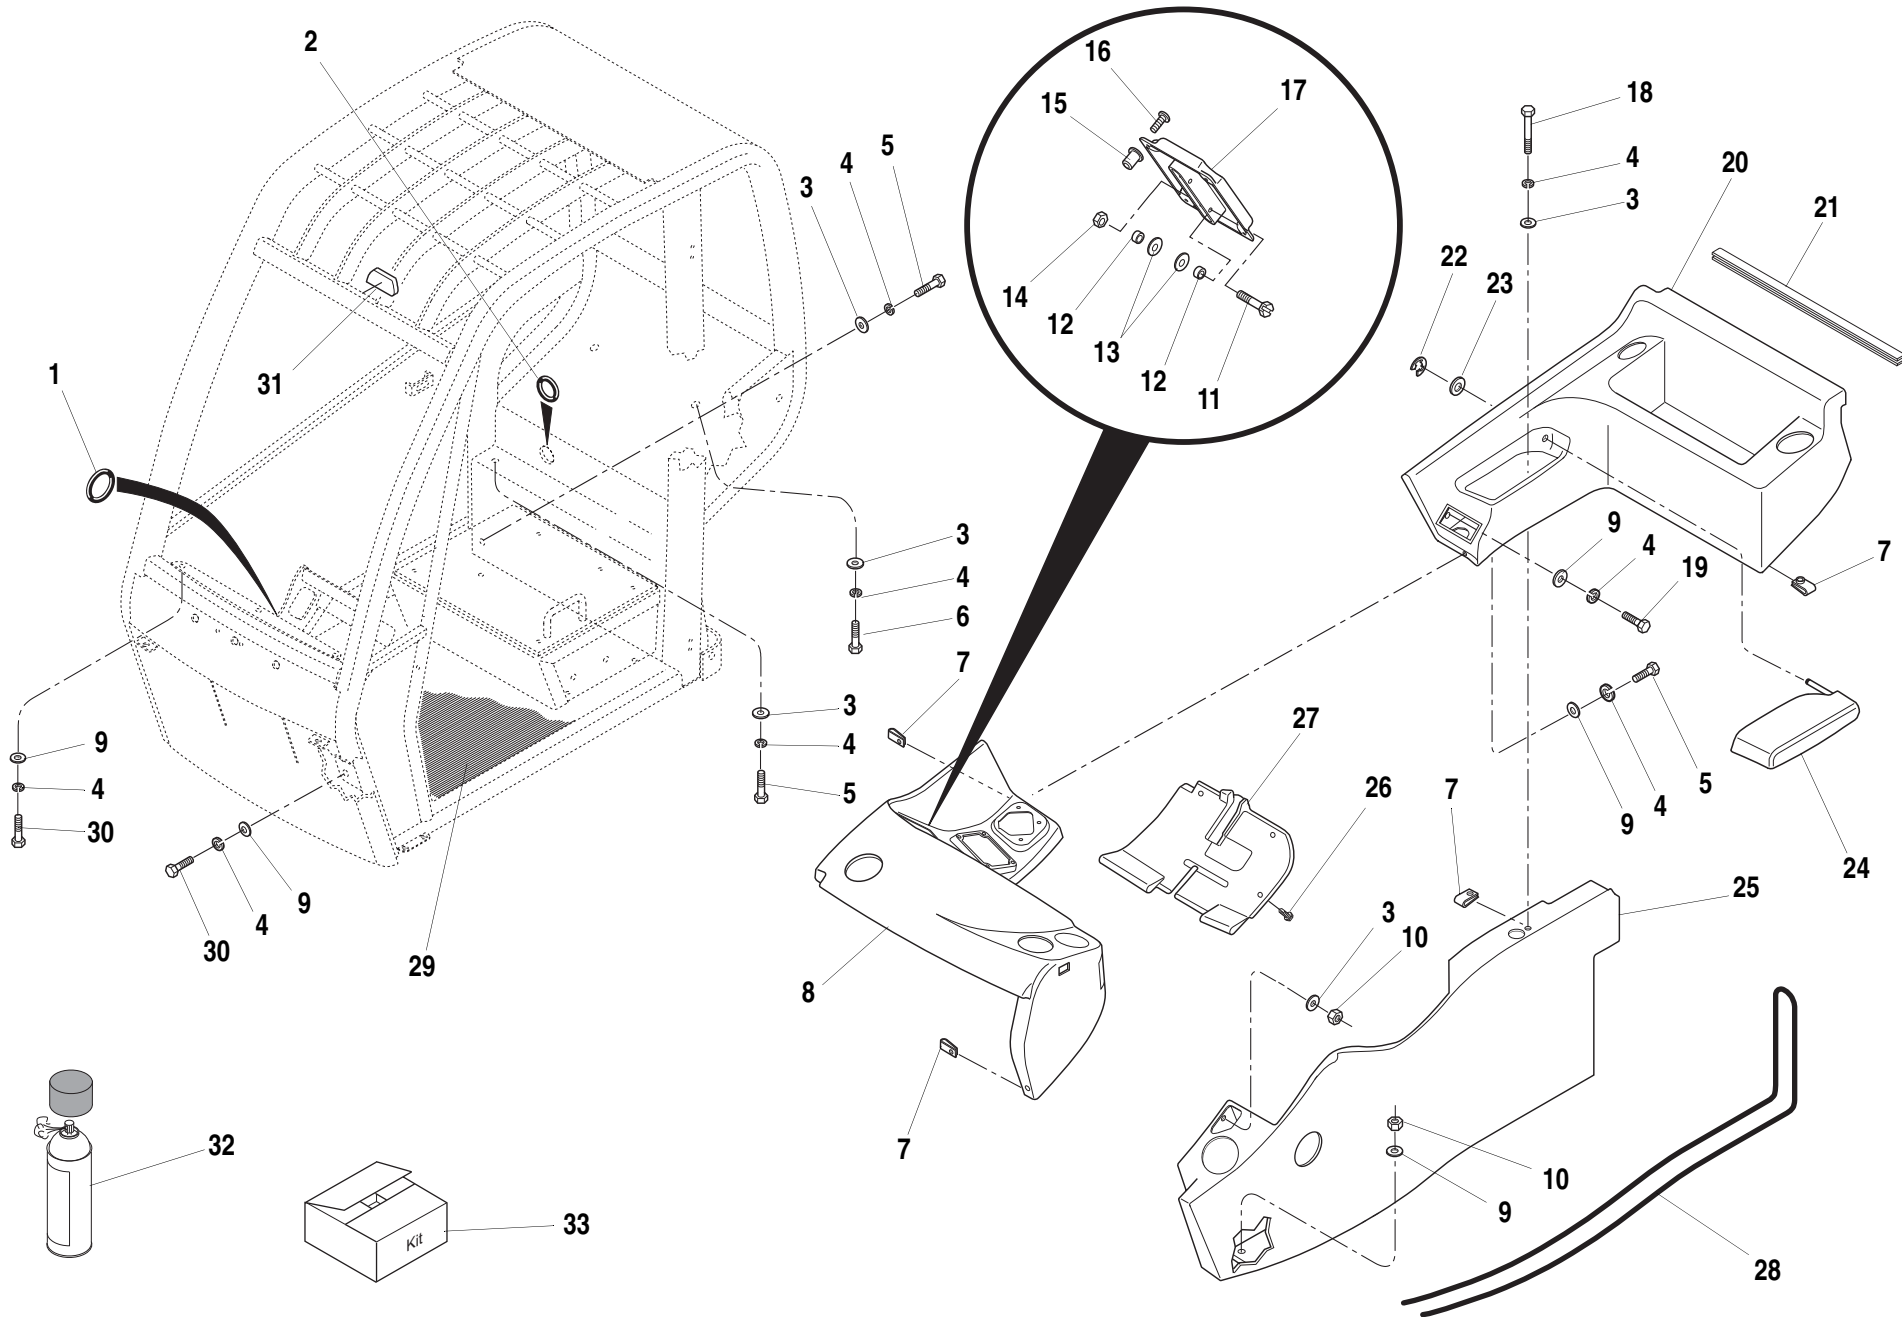

ITEM	PART NO.	QTY.	DESCRIPTION
1	7132751	1	Conduit, 1/4" x 9-1/2" Long
2	7124531	1	Conduit, 1/4" x 5" Long
3	7057141	5	Washer, Rebound
4	8307004	9	Washer, Lock 5/16"
5	8303739	4	HHCS, 5/16"-18 x 1-1/4"
6	8303746	1	HHCS, 5/16"-18 x 1-3/4"
7	8310374	9	Nut, Retaining 5/16"-18
8	7138841	1	Dash, Front (See Kits)
9	8307203	5	Washer, Flat 5/16"
10	8305626	2	Nut, Hex Lock Elastic 5/16"-18
11	8310016	2	Screw, Slotted Pan Hd. #10-24 x 1"
12	8310402	4	Spacer
13	8310360	4	Washer, Fender
14	8310085	2	Nut, Hex Lock Elastic #10-24
15	8580421	4	Nut, Well #10-32 x 1/2" Long
16	8310358	4	BHCS, #10-32 x 3/4"
17	7131003	1	Holder, Load Chart
18	8310009	1	HHCS, 5/16"-18 x 2"
19	8303670	1	HHCS, 5/16"-18 x 1"
20	7137664	1	Tool Bin, Rear (See Kits)
21	7138275	1	Neoprene Strip 1/2" x 1" x 28" Long
22	8630010	1	Ring, Retaining
23	8307206	1	Washer, Flat 1/2"
24	7130862	1	Armrest/Compartment Cover
25	7130744	1	Support, Console (See Kits)
26	8310353	3	Screw, Self Drilling #12-14 x 1"
27	7130773	1	Cover, Lower Dash (See Kits)
28	8035599	1	Foam Strip, PSA 1/4" x 1/2" x 100" Long
29	7138962	1	Floormat (Use Item 32 for Installation)
30	8303715	2	HHCS, 5/16-18 NC x 1 1/2"
31	8466306	1	Gauge, Tilt Angle
32	8526042	1	Adhesive 3M #90 High Strength Spray

ITEM	PART NO.	QTY.	DESCRIPTION
33	7138846	1	<u>KITS</u> Kit, Interior Panels (Includes Items 8, 20, 25 and 27 on this page and Panels 1 and 6 on Page 3.5.1) (Hardware not Included.)

S/N MV006 – MV200