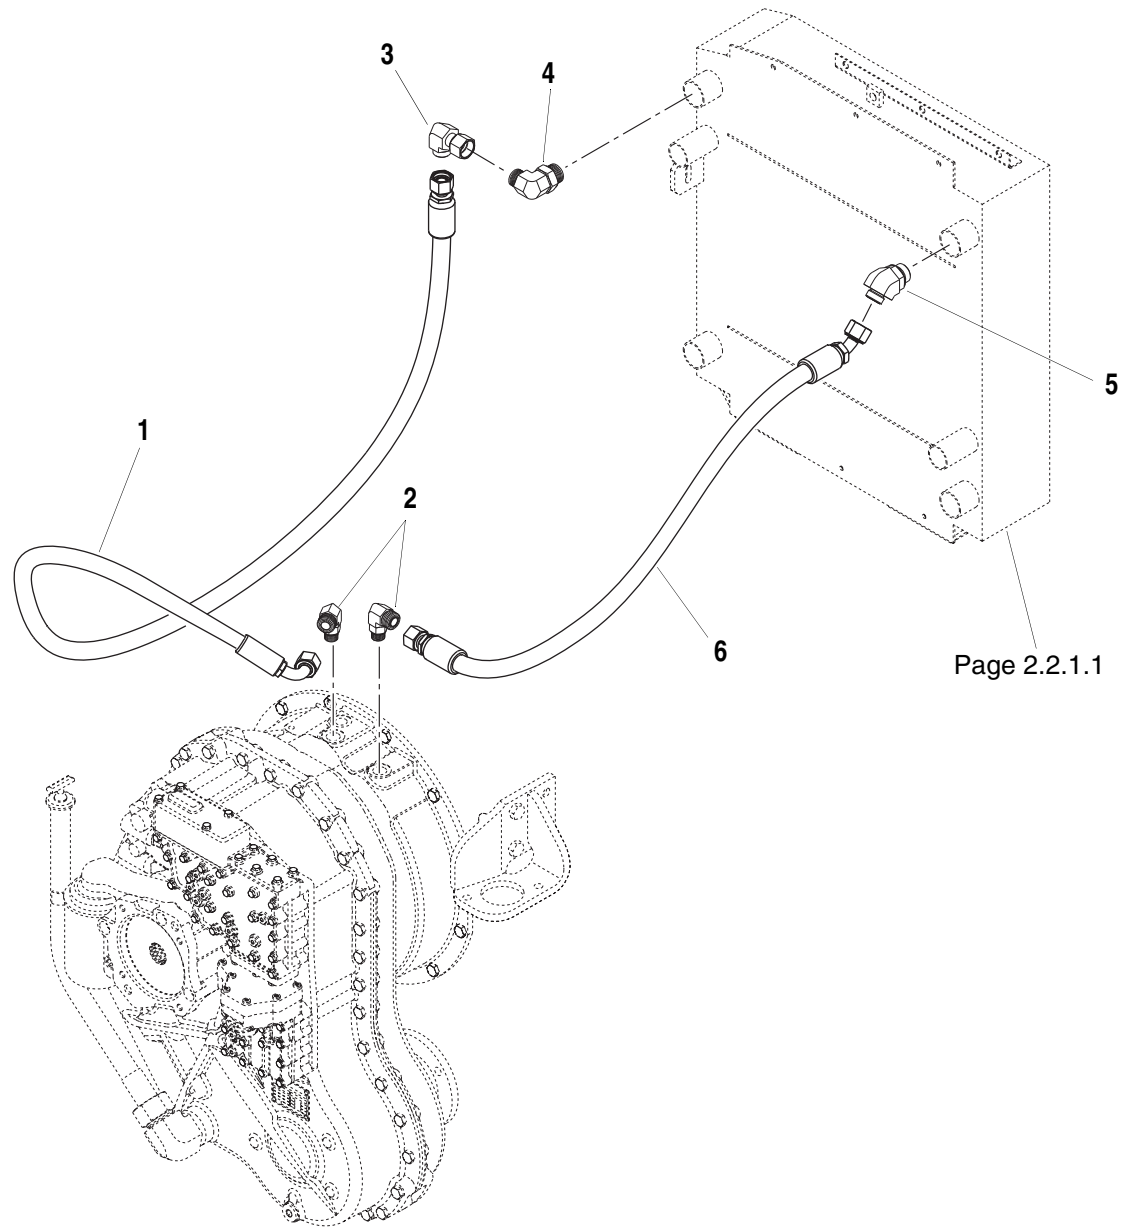

Page 2.2.1.1

ITEM	PART NO.	QTY.	DESCRIPTION
1	2717071	1	Hose, 3/4 I.D. x 62-1/2" Long
2	2770160	2	Elbow, 90°, 10 ORB x 12 FF
3	8770080	1	Elbow, Swivel 90°, 12 FF
4	8760356	1	Elbow, 90°, 16 ORB x 12 FF
5	8770291	1	Elbow, 45°, 16 ORB x 12 FF
6	2717218	1	Hose, 3/4 I.D. x 37" Long

Origin
6/03

S/N MV201 –

MMV

Tier 1
Tier 2

TRANSMISSION OIL COOLER CIRCUIT

1.38.1.1