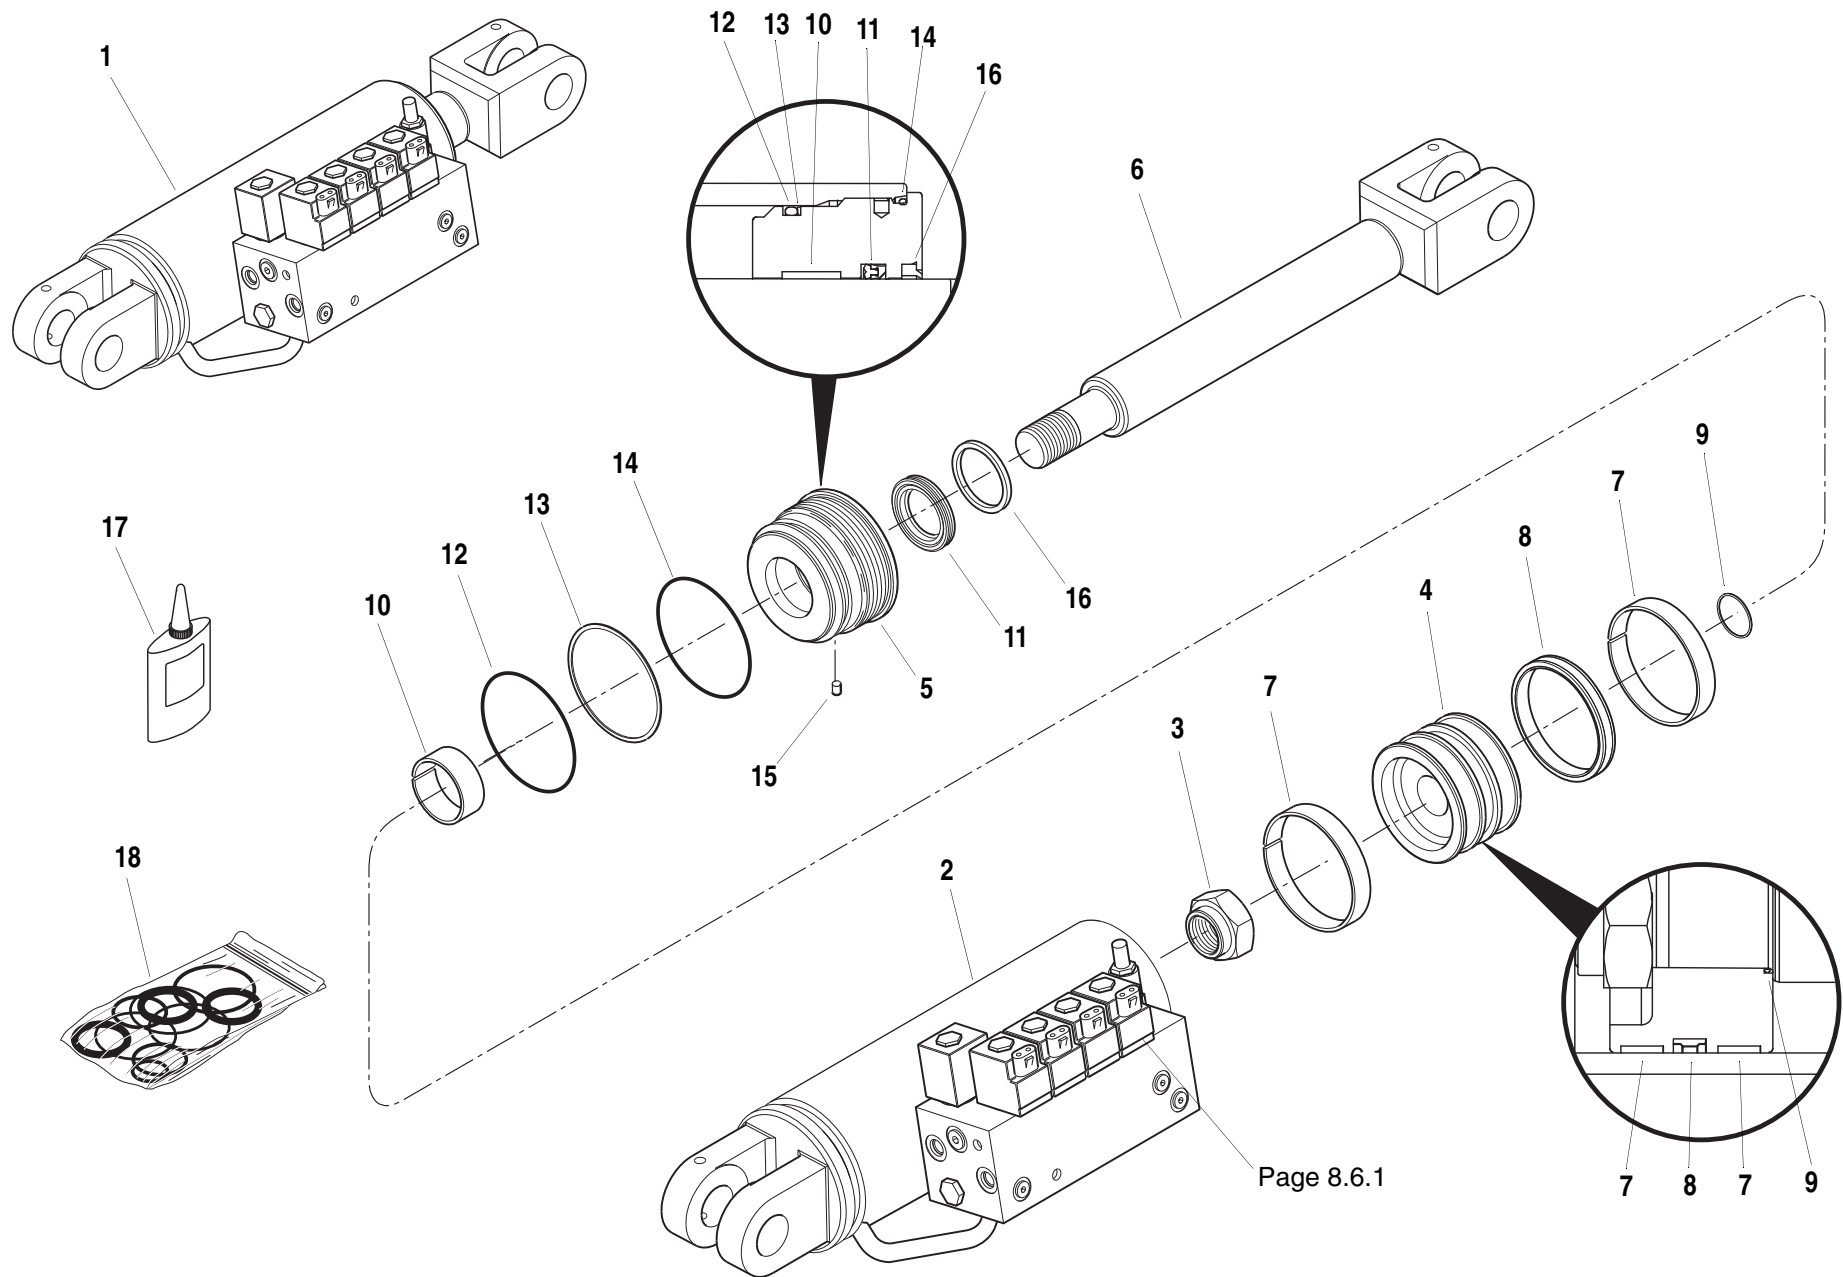

ITEM	PART NO.	QTY.	DESCRIPTION
1	6623367	1	Cylinder, Stabil-Trak (Includes Items 2 thru 16 and Items 1 thru 12 on page 8.6.1)
2	N.S.S.	1	Tube, Weldment (Order Item 1)
3	8035322	1	Nut, Lock 1.50-12 UNF
4	8035323	1	Piston
5	8035324	1	Gland, Head
6	8035783	1	Rod, Weldment
7	See Kits	2	Wearband, Precision
8	See Kits	1	T-Seal, Type 730 Capped
9	See Kits	1	O-Ring
10	See Kits	1	Wearband, Precision
11	See Kits	1	Z-Seal, Deep - w/Rod Back-Up
12	See Kits	1	O-Ring
13	See Kits	1	Ring, Back-Up
14	See Kits	1	O-Ring
15	See Kits	1	Locking Insert
16	See Kits	1	Wiper, Hd. Rod - Sealed O.D.
17	8526011	A/R	Threadlocker, 271 Loctite, High Strength, 250ml Bottle
18	8035326	1	<u>KITS</u> Seal Kit, Stabil-Trak Cylinder (Includes Items 7 thru 16)

S/N MV006 – MV202

MMV

Tier 1
Tier 2

STABIL-TRAK CYLINDER

8.5.1