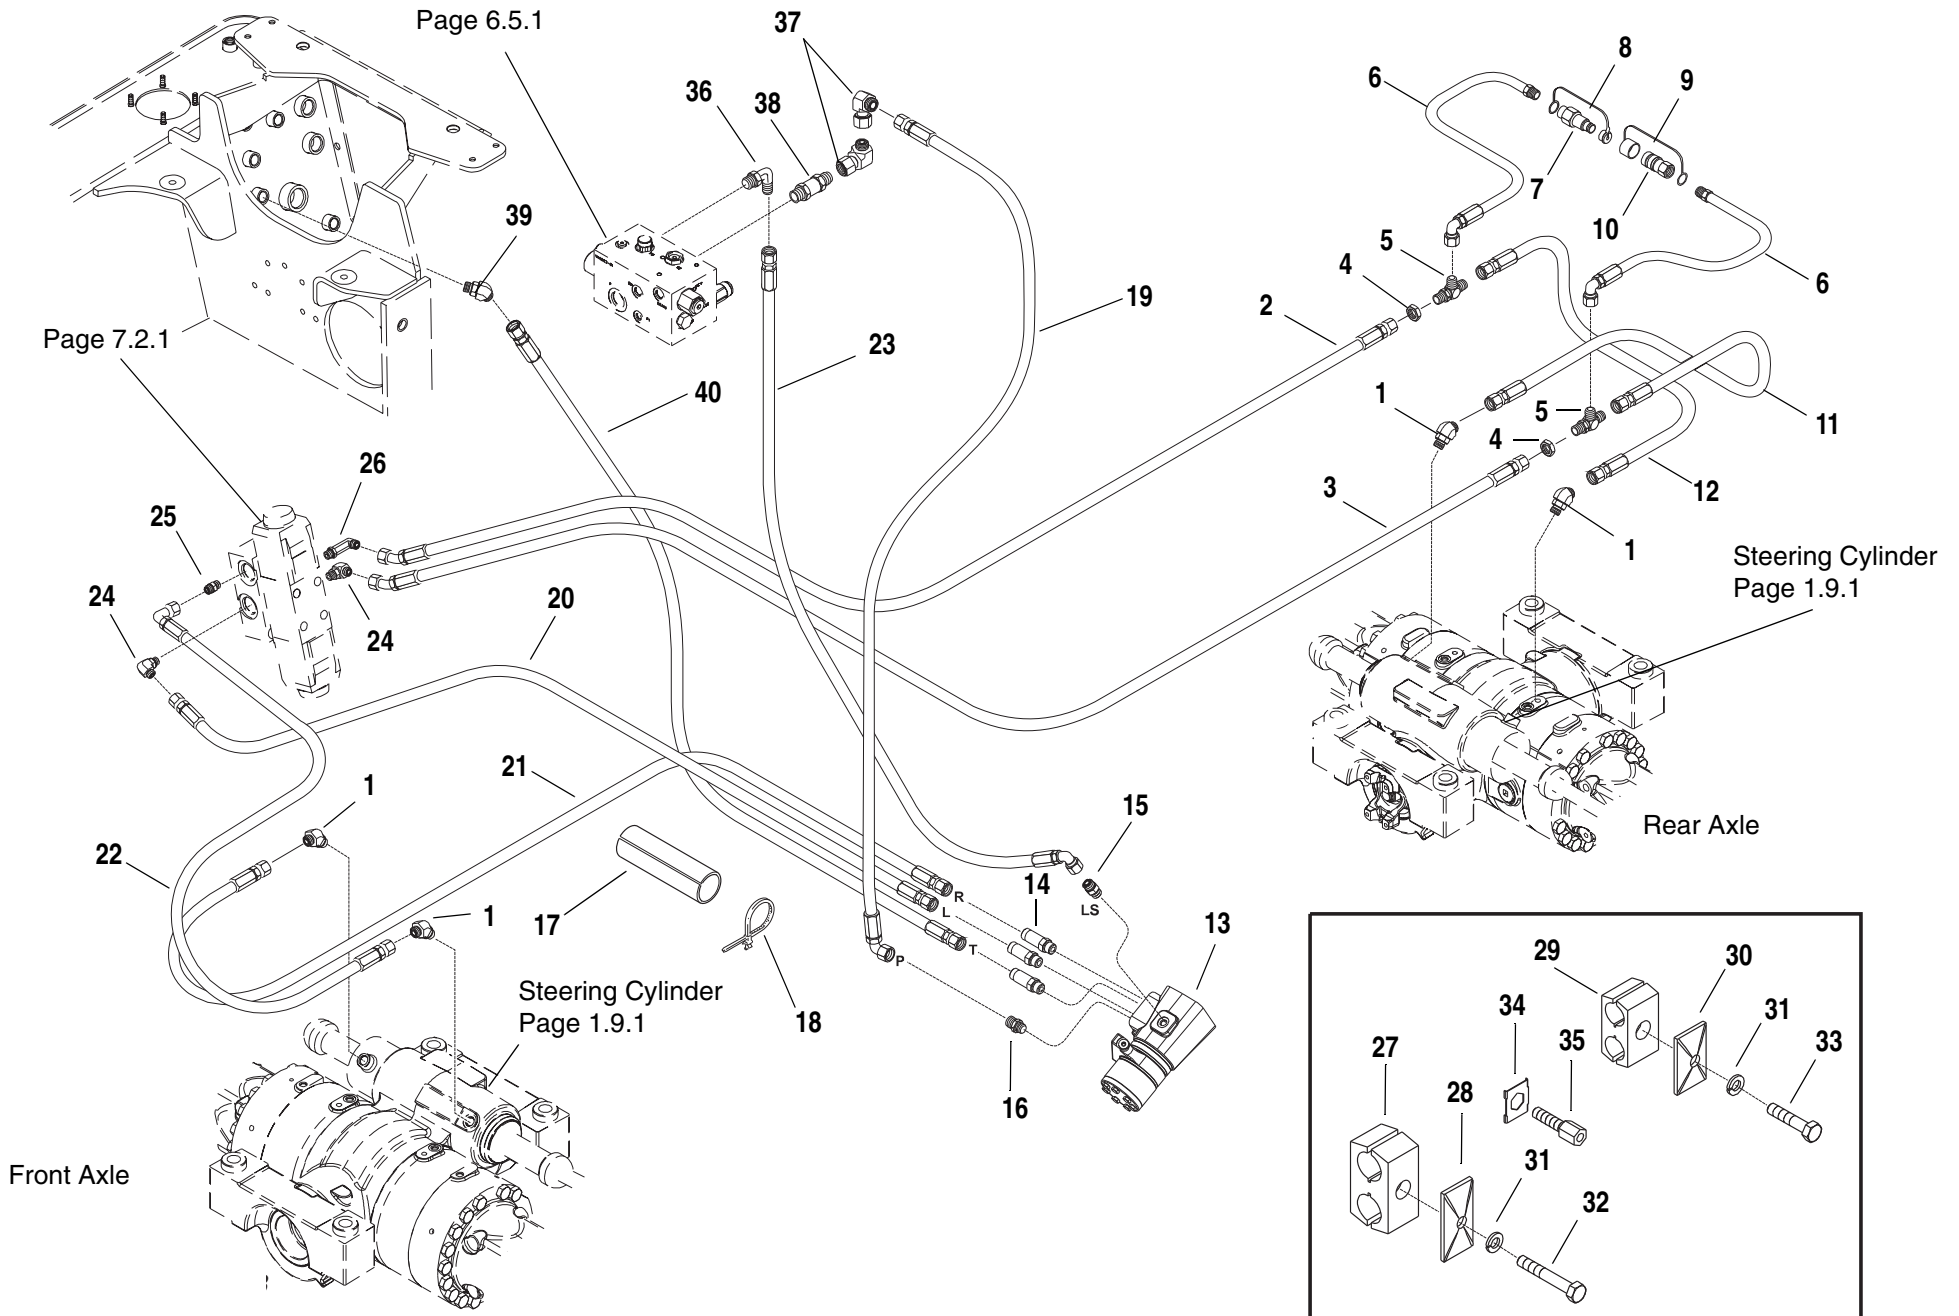

ITEM	PART NO.	QTY.	DESCRIPTION
1	8770127	4	Elbow, 45°, SAE 8 - str. thd. ORB x OFS
2	2716573	1	Hose, 0.50 x 84.00"
3	2716574	1	Hose, 0.50 x 98.00"
4	8770129	2	Nut, Bulkhead, SAE 8 - OFS
5	8770167	2	Connector, Bulkhead, Tee 8FF
6	2716841	2	Hose, 0.50 x 45.00"
7	8430084	1	Nipple, Quick Disconnect -Male
8	8430054	1	Cap, Dust, #6
9	8430053	1	Cap, Dust, #6
10	8430083	1	Coupling, Quick Disconnect -Female
11	2716538	1	Hose, 0.50 x 33.50"
12	2716539	1	Hose, 0.50 x 35.25"
13	8721031	1	Steering Orbital, 2 Section (See Page 3.5.1 for mounting hardware)
14	8770117	3	Connector, Long, SAE 8 - str. thd. ORB x OFS
15	8770204	1	Connector, SAE 4 - str. thd. ORB x 6 OFS
16	8770131	1	Connector, Male Flat face tube, w/Inlet Check
17	7139983	A/R	Conduit
18	8584003	A/R	Tie, Cable
19	2716879	1	Hose, 0.50 x 144.00"
20	2716569	1	Hose, 0.50 x 82.00"
21	2716570	1	Hose, 0.50 x 115.00"
22	2716568	1	Hose, 0.50 x 117.00"
23	2716881	1	Hose, 0.38 x 93.00"
24	8770114	2	Elbow, 90°, SAE 8 - str. thd. ORB x OFS
25	8770116	1	Connector, SAE 8 - str. thd. ORB x OFS
26	8770168	1	Elbow, Long, 90°, SAE 8 - str. thd. ORB x OFS
27	8750016	A/R	Clamp Set, 0.84 Dia. Twin
28	8769128	A/R	Plate, Cover, Clamp Set, 0.84 Dia.
29	8750015	A/R	Clamp Set, 0.67 Dia. Twin
30	8769123	A/R	Plate, Cover, Clamp Set, 0.67 Dia.
31	8307004	A/R	Washer, Lock 0.312
32	8310009	A/R	HHCS, 0.312-18 NC x 2.00"
33	8303715	A/R	HHCS, 0.312-18 NC x 1.50"
34	8750017	A/R	Plate, Locking
35	8750012	A/R	Bolt, Stacking
36	8770105	1	Elbow, 90° Swivel, SAE 6 - o-ring face seal