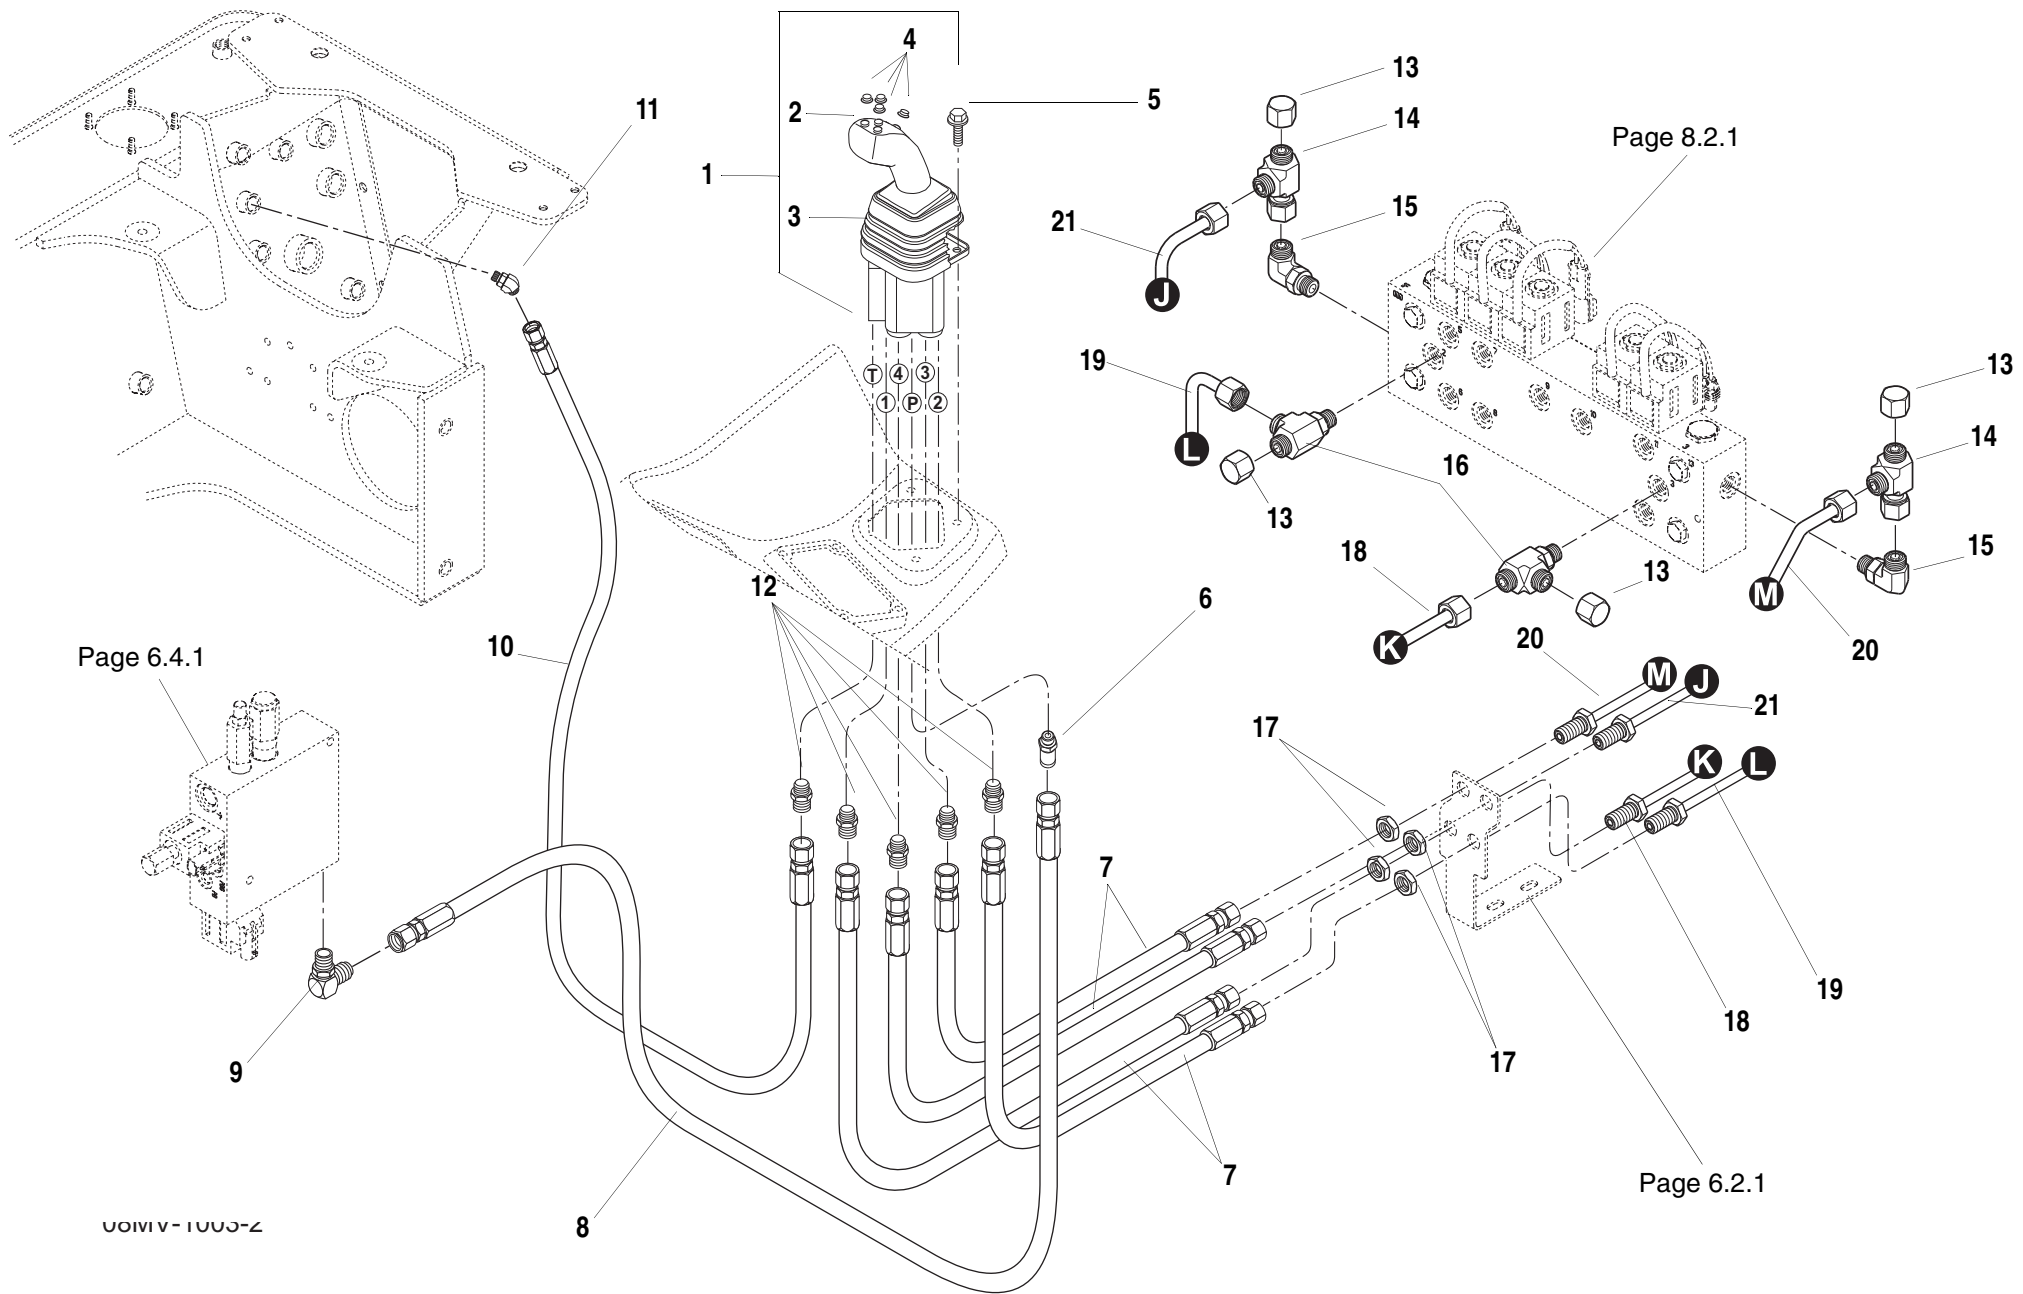

Page 6.4.1

Page 8.2.1

08MV-1003-2

Page 6.2.1

ITEM	PART NO.	QTY.	DESCRIPTION
1	8902292	1	Valve, Joystick (Includes Items 2 thru 4)
2	8036549	1	Handle Assembly w/ Switch Button Covers
3	8035777	1	Boot, Rubber
4	8036552	4	Cover, Switch Button
5	8303705	3	Screw, Cap Flange Hd. 1/4-20 x 3/4"
6	8770107	1	Connector, Long, SAE 6 - str. thd. ORB x OFS
7	2715312	4	Hose, 0.38 x 120.50"
8	2716572	1	Hose, 0.38 x 98.13"
9	8770114	1	Elbow, 90°, SAE 8 - str. thd. ORB x OFS
10	2716630	1	Hose, 0.38 x 98.00"
11	8770127	1	Elbow, 45°, SAE 8 - str. thd. ORB x OFS
12	8770106	5	Connector, SAE 6 - str. thd. ORB x OFS
13	8770108	4	Cap, SAE 6 - OFS
14	8770111	2	Tee, Swivel Run, SAE 6 - OFS
15	8770068	2	Elbow, 90°, SAE 6 - str. thd. ORB x OFS
16	8770066	2	Tee, Male Run, SAE 6 - OFS
17	8770155	4	Nut, Bulkhead, SAE 6 - OFS
18	7138773	1	Tube
19	7138775	1	Tube
20	7138774	1	Tube
21	7138776	1	Tube