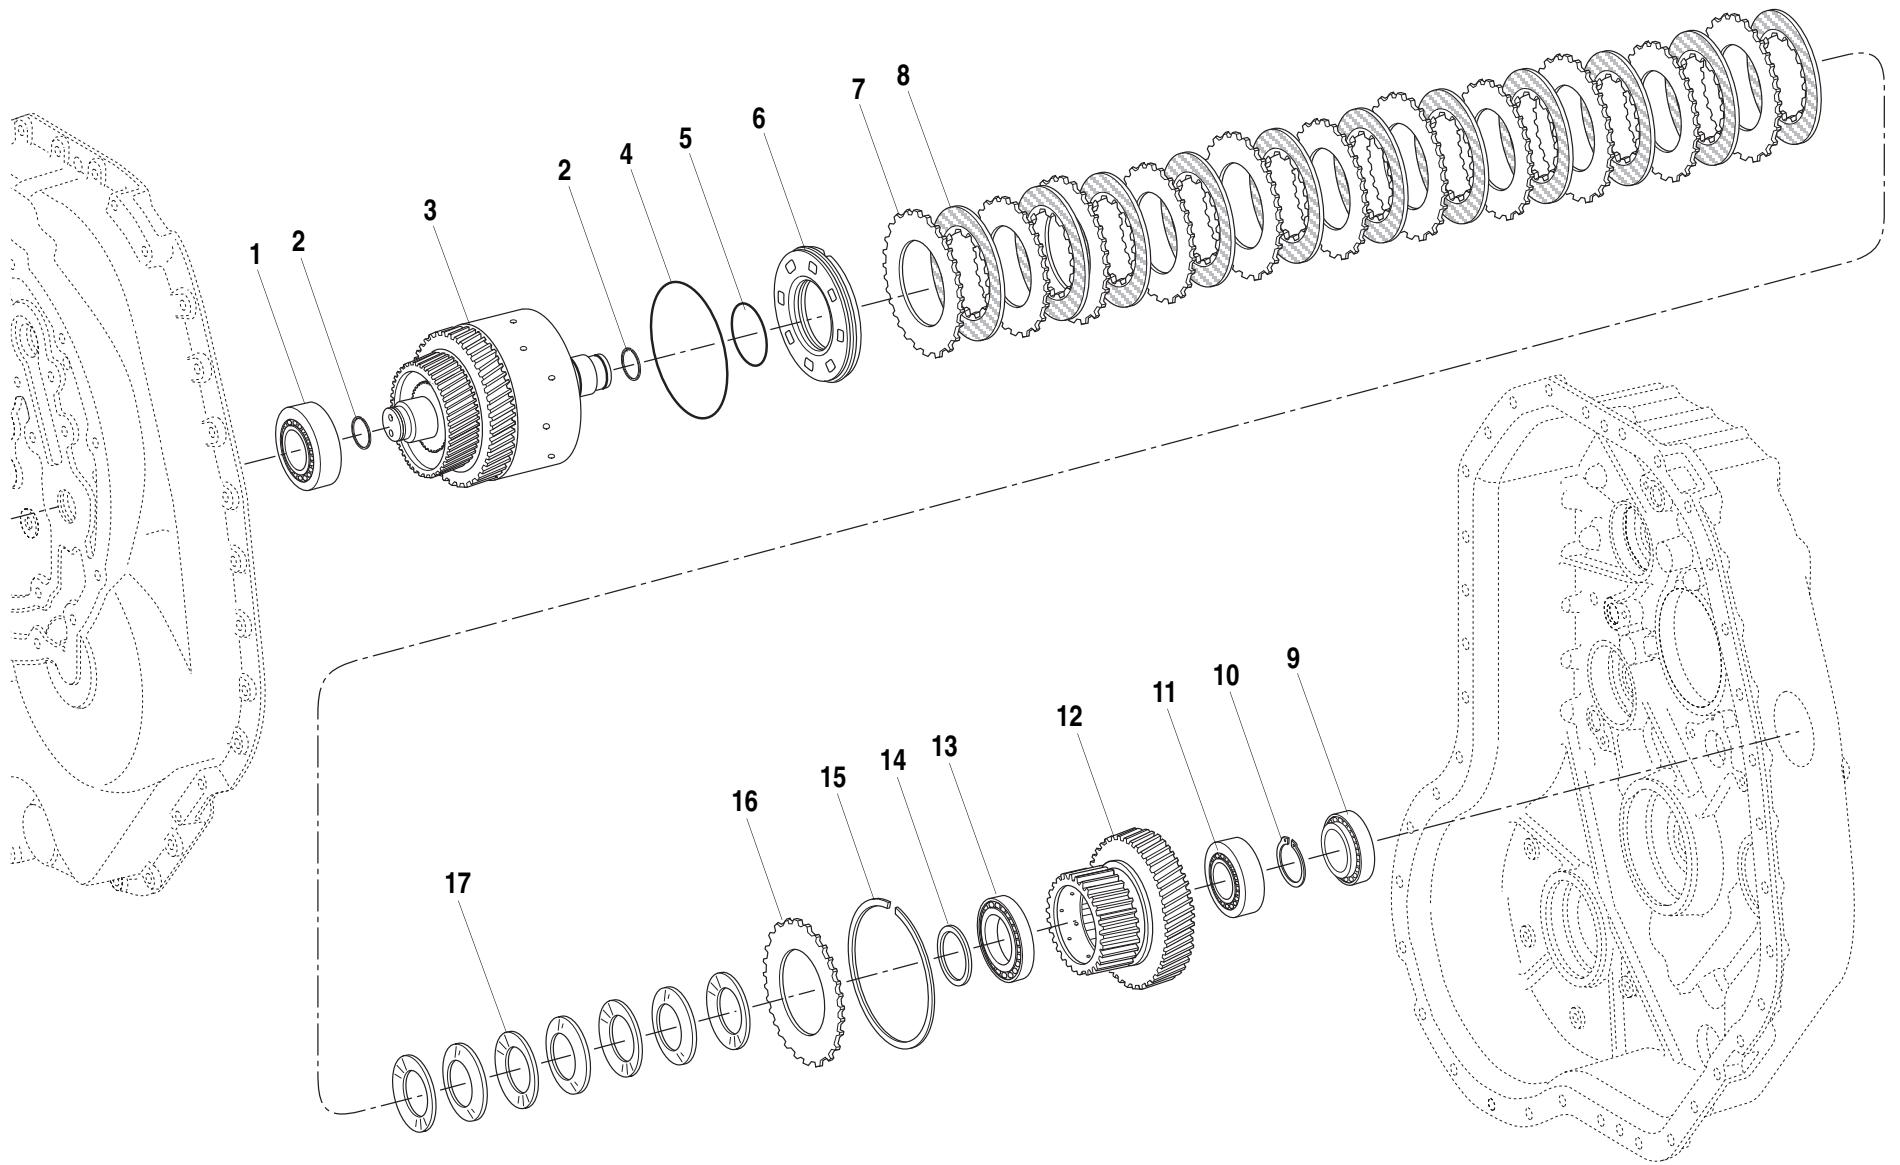

Rev.
4/07

S/N MV006 –

MMV

Tier 1
Tier 2

COUPLING GROUP 4

1.30.1

ITEM	PART NO.	QTY.	DESCRIPTION
1	1319615	1	Bearing, Roller
2	1319612	1	Ring, Piston 30 x 2,00
3	1319637	1	Coupling
4	1319594	1	O-Ring 115 x 3,00
5	1319593	1	O-Ring 52 x 3,00
6	8036575	1	Piston
7	1319597	11	Disc, Lin. Clutch
8	1319598	11	Disc, O. Clutch
9	1319636	1	Bearing, Roller
10	1319621	1	Ring, Retaining 3,20
	1319622	1	Ring, Retaining 3,10
	1319623	1	Ring, Retaining 3,00
	1319624	1	Ring, Retaining 2,90
	1319625	1	Ring, Retaining 2,80
	1319626	1	Ring, Retaining 2,70
	1319627	1	Ring, Retaining 2,60
	1319628	1	Ring, Retaining 2,50
	1319629	1	Ring, Retaining 2,40
	1319630	1	Ring, Retaining 2,30
	1319631	1	Ring, Retaining 2,20
	1319632	1	Ring, Retaining 2,10
11	1319620	1	Bearing, Roller
12	1319638	1	Carrier, Disc
13	1319618	1	Bearing, Roller
14	1319617	1	Shim, Support
15	1319600	1	Ring, Snap 4,00
	1319601	1	Ring, Snap 3,50
	1319602	1	Ring, Snap 3,00
	1319603	1	Ring, Snap 2,50
	1319604	1	Ring, Snap 2,00
16	1319599	1	Shim, End
17	1319595	7	Spring, Cup