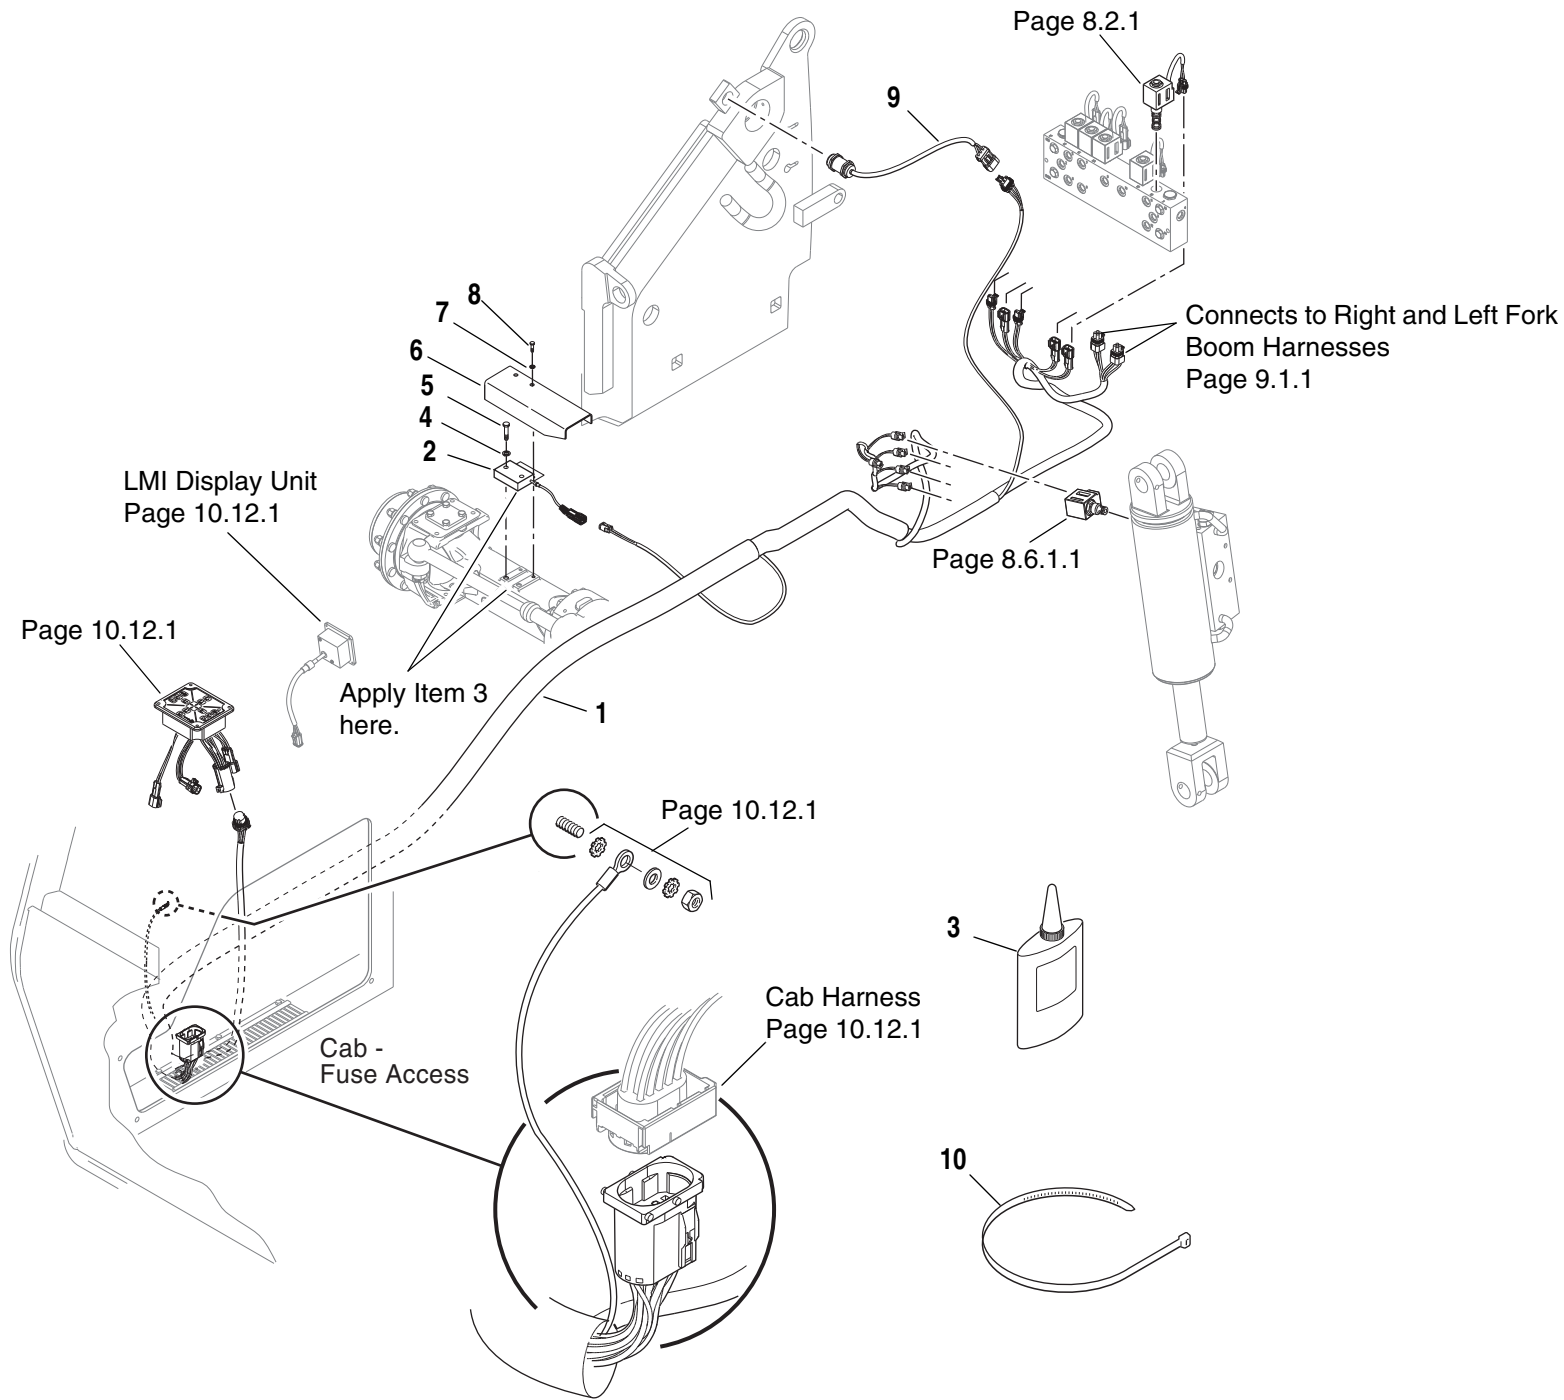

ITEM	PART NO.	QTY.	DESCRIPTION
1	6623804	1	Harness, Vehicle Control
2	8466312	1	Transducer, LMI Sensor
3	8526059	1	Retaining Compound, Loctite 638, 250 ml. (Bottle)
4	8307023	2	Washer, Lock M10
5	8310534	2	HHCS, M10-1.5 x 40mm PC10.9
6	6623553	1	Cover, LMI Sensor
7	8307022	2	Washer, Lock, M8
8	8310293	2	HHCS, M8-1.25 x 50mm PC8.8
9	8223237	1	Switch, Boom Angle Proximity
10	8584001	A/R	Tie, Plastic Cable .19 x 6.7"

Origin
6/03

MMV

S/N MV201 –

Tier 1
Tier 2