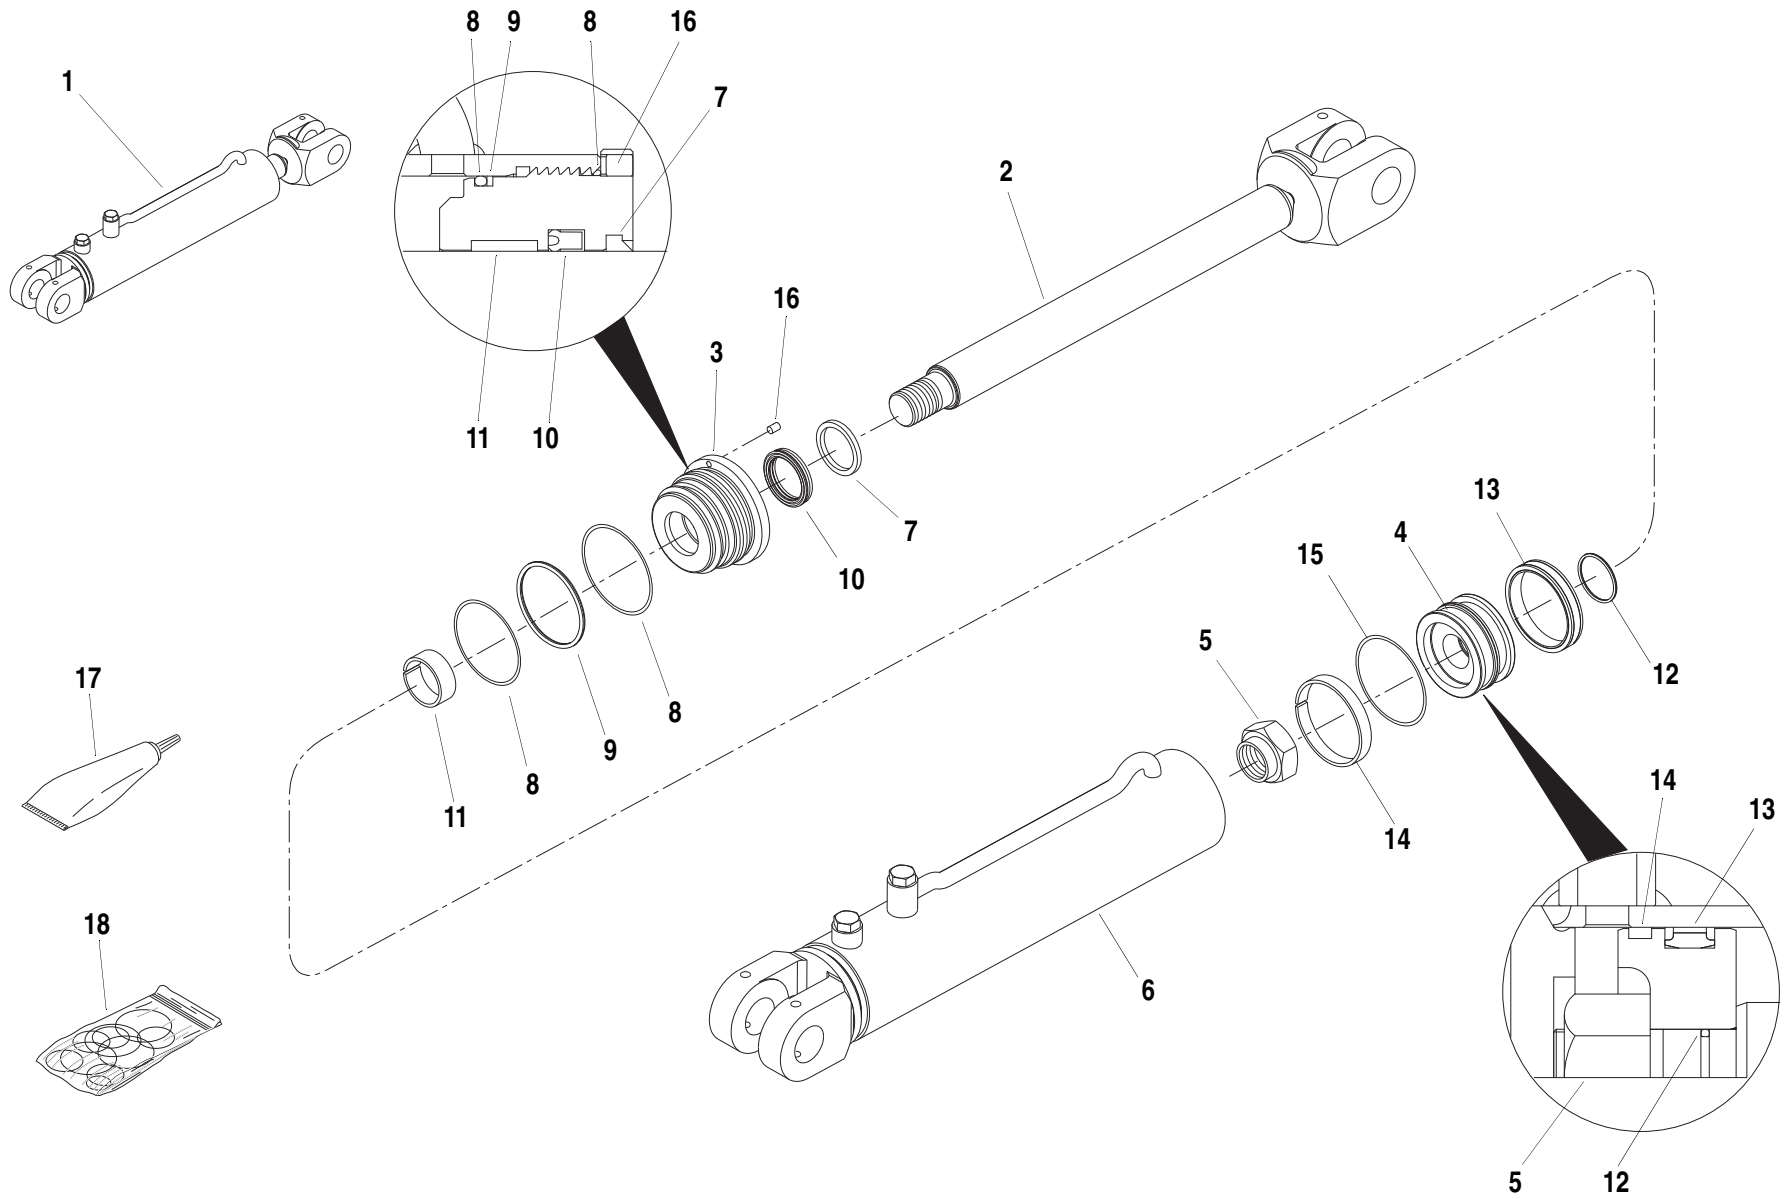

ITEM	PART NO.	QTY.	DESCRIPTION
1	6623849	1	Cylinder, Slave (Includes Items 2 thru 16)
2	8036780	1	Rod
3	8036781	1	Gland, Head
4	8036779	1	Piston
5	8036778	1	Nut, Hex Lock 1.375-12 UNF
6	N.S.S.	1	Tube, Weldment (Order Item 1)
7	See Kits	1	Wiper, Rod
8	See Kits	2	O-Ring
9	See Kits	1	Ring, Back-Up
10	See Kits	1	Z-Seal, Deep - w/Rod Back-Up
11	See Kits	1	Wearband, Precision
12	See Kits	1	O-Ring
13	See Kits	1	T-Seal, Capped
14	See Kits	1	Wearband, Precision
15	See Kits	1	O-Ring
16	7017283	1	Setscrew
17	8526011	A/R	Threadlocker, Loctite #271 (250cc)
<u>KITS</u>			
18	8036731	1	Seal Kit, Slave Cylinder (Includes Items 7 thru 15)

Origin
3/07

MMV

Tier 1
Tier 2

S/N MV213 –

SLAVE CYLINDER

5.6.1.1