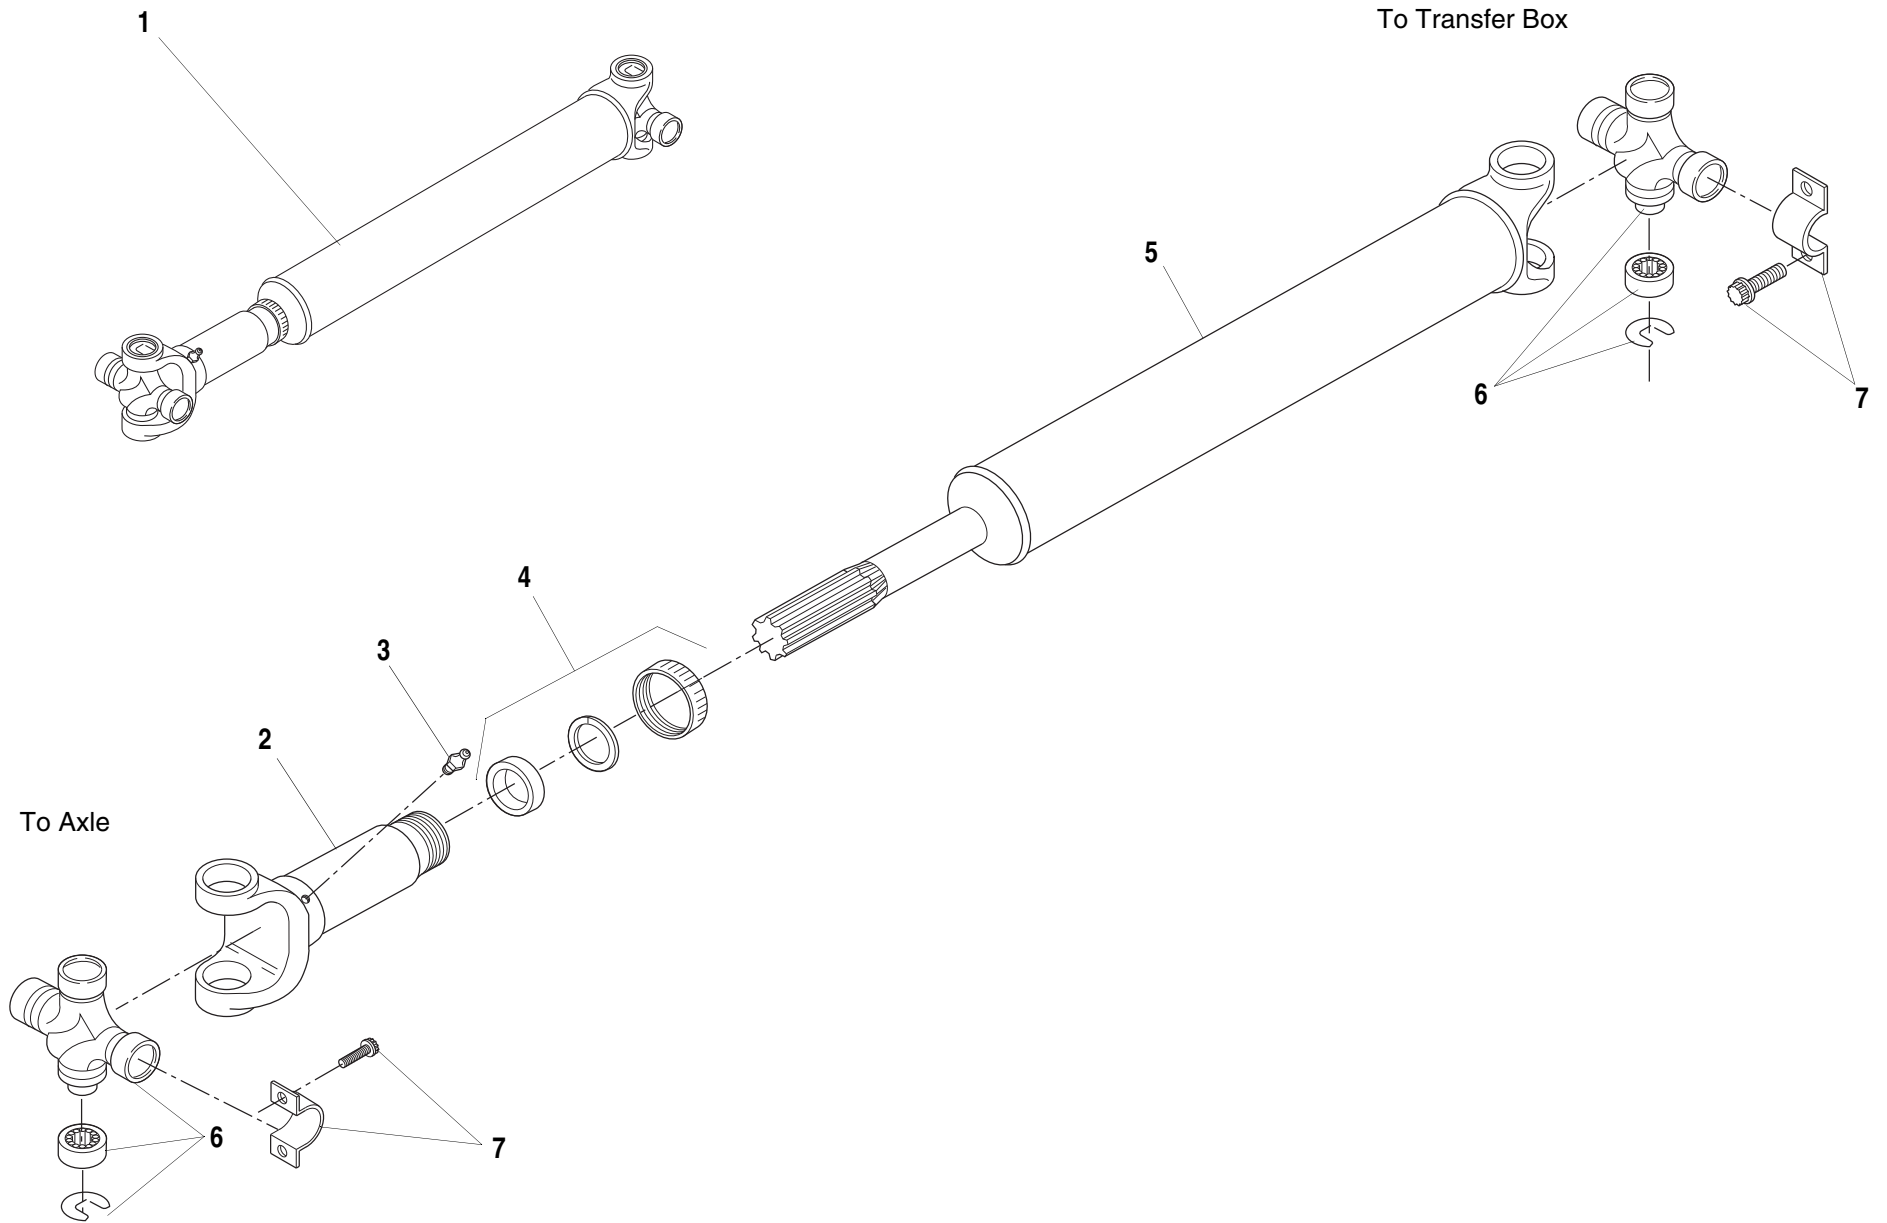

ITEM	PART NO.	QTY.	DESCRIPTION
1	7135922	1	Drive Shaft Assembly - Rear (Includes Items 2 thru 6)
2	N.S.S	1	Yoke, Slip (Order Item 1)
3	8033004	1	Fitting, Grease
4	8035109	1	Kit, Dust Cap
5	N.S.S	1	Shaft, Yoke (Order Item 1)
6	8035778	2	Kit, Cross & Bearing
7	8880218	4	Kit, Strap

Rev.
04/07

S/N MV006 – MV307 & 0160003128 - 0160005934

MMV

Tier 1
Tier 2

DRIVE SHAFT - TRANSFER BOX TO REAR AXLE 1.43.1