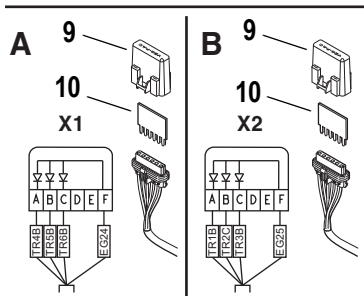

ITEM	PART NO.	QTY.	DESCRIPTION
1	6623806	1	Harness, Transmission
2	8406105	2	Clip, Tube, 3/4"
3	8305038	1	Nut, Hex
4	8307221	2	Washer, Plain
5	8307023	1	Washer, Lock
6	8750022	1	Clamp Set, 1.26" Dia Twin
7	8750017	1	Plate, Locking
8	8750026	1	Bolt, Stacking
9	8220366	2	Diode Board
10	8220357	2	Cover, Clear Ves-Pac
11	8584001	A/R	Tie, Plastic Cable .19 W x 6.7 L

Origin
6/03

MMV

Tier 1
Tier 2

S/N MV201 -