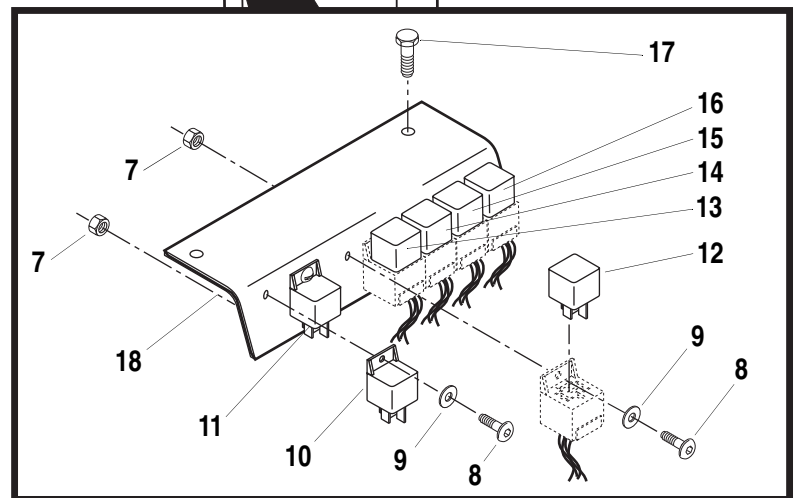

Page 10.3.1

ITEM	PART NO.	QTY.	DESCRIPTION
1	8310559	2	Screw, Pan Head M5 x 25mm
2	8310078	2	Washer, Lock M5
3	7131961	4	Spacer, Transmission Shifter
4	7150742	1	Lever, Turn Signal
5	8223049	1	Transmission Range Selector
6	8223067	1	Switch, Hazard Lights
7	8305002	7	Nut-Hex, #10-24 NC
8	8310362	7	BHCS, #10-24 x 1/2"
9	8307111	7	Washer, Flat #10 SAE
10	8225114	1	Relay, Sealed 24V, Worklight Power
11	8225114	1	Relay, Sealed 24V, High Beam Power
12	8225119	1	Relay, Sealed 12V, Brake Light
13	8225119	1	Relay, Sealed 12V, Light Power
14	8225119	1	Relay, Sealed 12V Blackout Ignition
15	8225119	1	Relay, Sealed 12V, Normal Lights
16	8225119	1	Relay, Sealed 12V, Reverse Signal
17	8303982	2	Screw, Hx. Hd. 1/4-20 x 3/4"
18	6623480	1	Bracket, Relay
19	8229243	1	Fuse, 7.5 Amp, Horn
20	8229247	1	Fuse, 25 Amp Normal Lights (White)
21	8229247	1	Fuse, 25 Amp Blackout Lights (White)
22	8036381	1	Circuit Board, 3 Resistor
23	8036380	1	Circuit Board, 1 Resistor
24	8220356	1	Circuit Board, 2 Diode
25	8220357	4	Cap, Clear Ves-Pac
26	7139662	1	Jumper Wire, Acc. Power
27	8223065	1	Switch, Blackout Drive/Marker
28	8223064	1	Switch, Blackout Activate
29	8223066	1	Switch, Worklights
30	8500204	1	Flasher, 24 Volt
31	8303920	2	Screw, Pan Hd. #10-24 x 1 3/4"
32	8307003	2	Washer, Lock #10
33	8305002	2	Nut, Hex #10-24
34	10727311	1	Light, Indicator, Low Brake Pressure

S/N MV006 – MV200

MMV

Tier 1
Tier 2

LIGHTS - SWITCHES, FUSES AND RELAYS

10.5.1