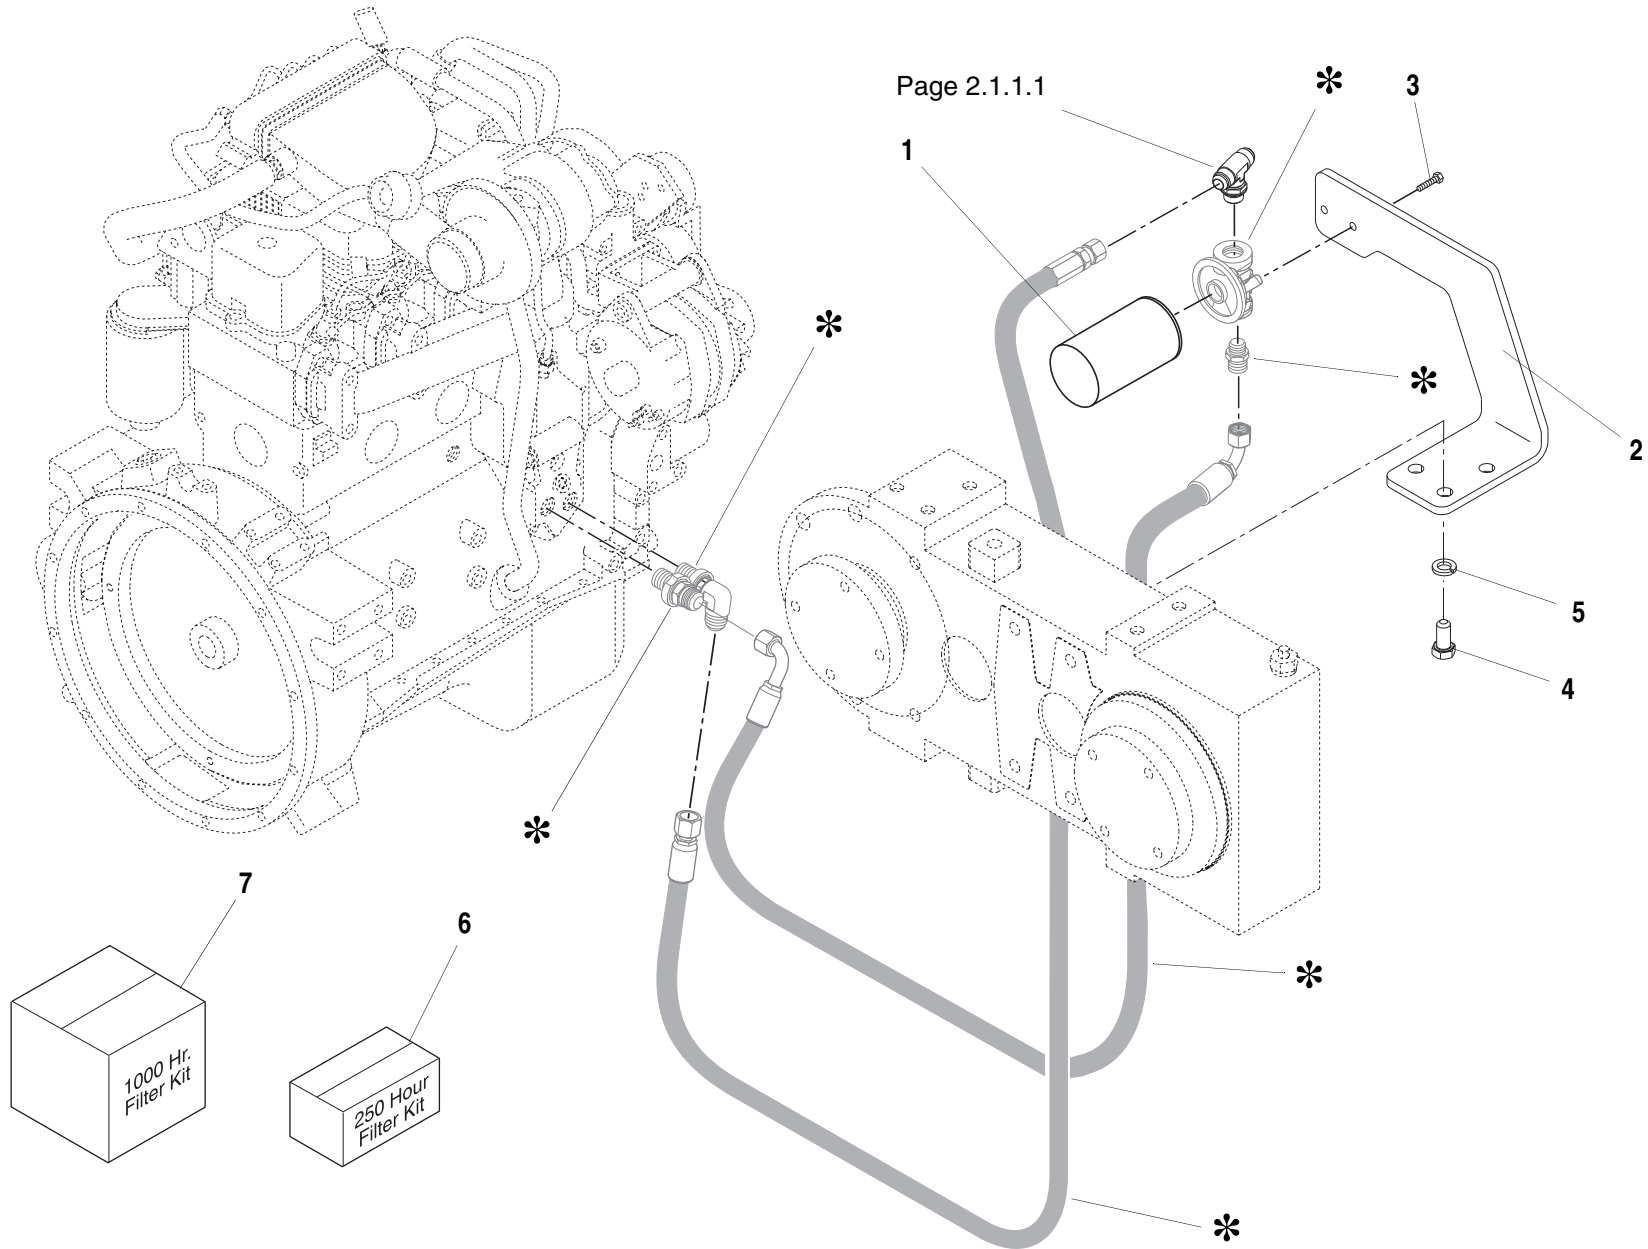

NOTE: Items with an *, are supplied with the engine and are serviced by Cummins.

ITEM	PART NO.	QTY.	DESCRIPTION
1	8320275		Filter, Engine Oil (Also included in Kits, Items 6 & 7)
2	6623981	1	Bracket, Remote Oil Filter
3	8303611	2	HHCS, M8-1,25 x 30mm PC8.8
4	8310248	3	HHCS, M16-2,0 x 45mm PC8.8
5	8310089	3	Washer, Elastic
<u>KITS</u>			
6	8024051	1	250 Hour Filter Kit (Includes 2 Filters: Engine Oil Filter & Fuel Filter)
7	8024052	1	1000 Hour Filter Kit (Includes 7 Filters: Engine Oil Filter, Primary Fuel Filter, Inline Fuel Filter, Both Air Filters, Transmission Oil Filter & Hydraulic Oil Filter)

Origin
04/07

MMV

Tier 1
Tier 2

S/N 0160005976 -

REMOTE OIL FILTER ASSEMBLY

2.9.1.1