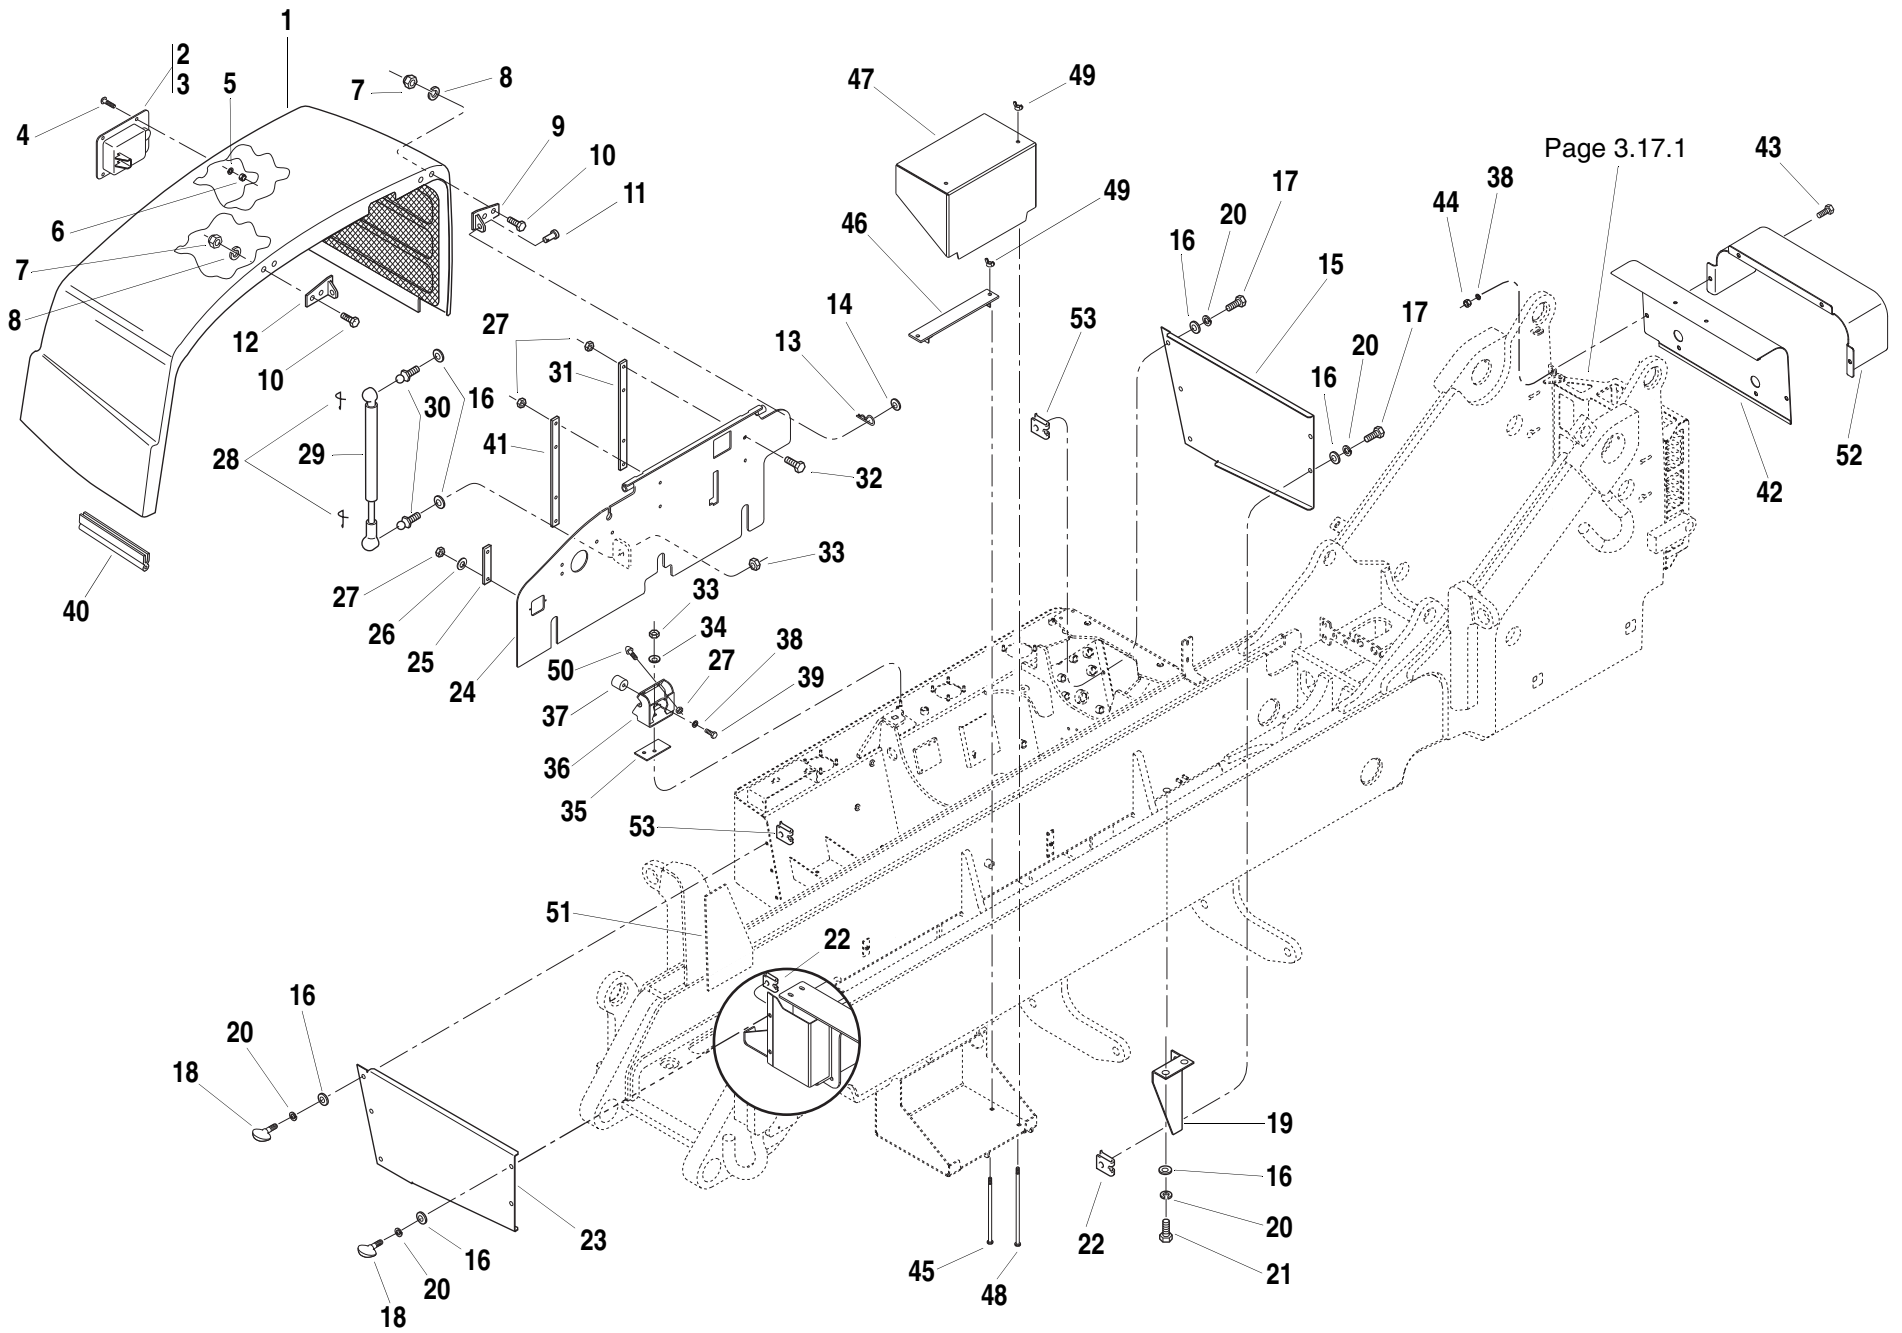

ITEM	PART NO.	QTY.	DESCRIPTION
1	6623353	1	Hood, Engine (Includes Items 2 thru 6)
2	8342425	1	Handle, Outside Door (Includes 2 ea. of Item 3)
3	8342808	2	Key, Handle, Outside Door (Not Shown)
4	8310583	4	BHCS, #10-24 x 7/8"
5	8307111	4	Washer, Plain, #10 SAE Narrow
6	8310085	4	Nut, Hex Lock, #10 x 24
7	8305624	4	Nut, Hex Lock Elastic 1/4"-20
8	8307109	4	Washer, Flat SAE Light 1/4"
9	6623592	1	Hinge, Hood - Rear
10	8303615	4	HHCS, 1/4"-20 x 1-1/4" Gr. 5
11	8310334	2	Pin, Clevis 3/8" Dia. x 1 3/8" LG
12	6623591	1	Hinge, Hood - Front
13	8302470	2	Pin, Cotter
14	8307110	2	Washer, Flat 3/8" Narrow
15	6623873	1	Cover, Engine - Rear
16	8307106	16	Washer, Flat 5/16"
17	8303670	5	HHCS, 5/16"-18 x 1"
18	8310582	5	Screw, Thumb, 5/16"-18 x 1"
19	7138829	1	Bracket, Cover - Rear
20	8307004	12	Washer, Lock 5/16"
21	8303744	2	HHCS, 5/16"-18 x 1/2"
22	8305906	4	Nut, Retainer 5/16"-18
23	6623351	1	Cover, Engine - Front
24	6623423	1	Panel, Engine
25	7138843	1	Stiffener, Flat
26	8307206	2	Washer, Flat 1/2" Wide
27	8305644	12	Nut, Hex Lock Elastic 1/2"-13
28	8702157	4	Spring, Clip
29	8702160	2	Spring, Gas
30	8340035	4	Ball Stud - 13mm
31	7138342	1	Stiffener, Flat
32	8303626	4	HHCS, 1/2"-13 x 1-1/2" Gr. 5
33	8305626	6	Nut, Hex Lock Elastic 5/16"-18
34	8307203	2	Washer, Flat 5/16"
35	6623593	1	Shim, Latch Bracket
36	7139997	1	Bracket, Striker