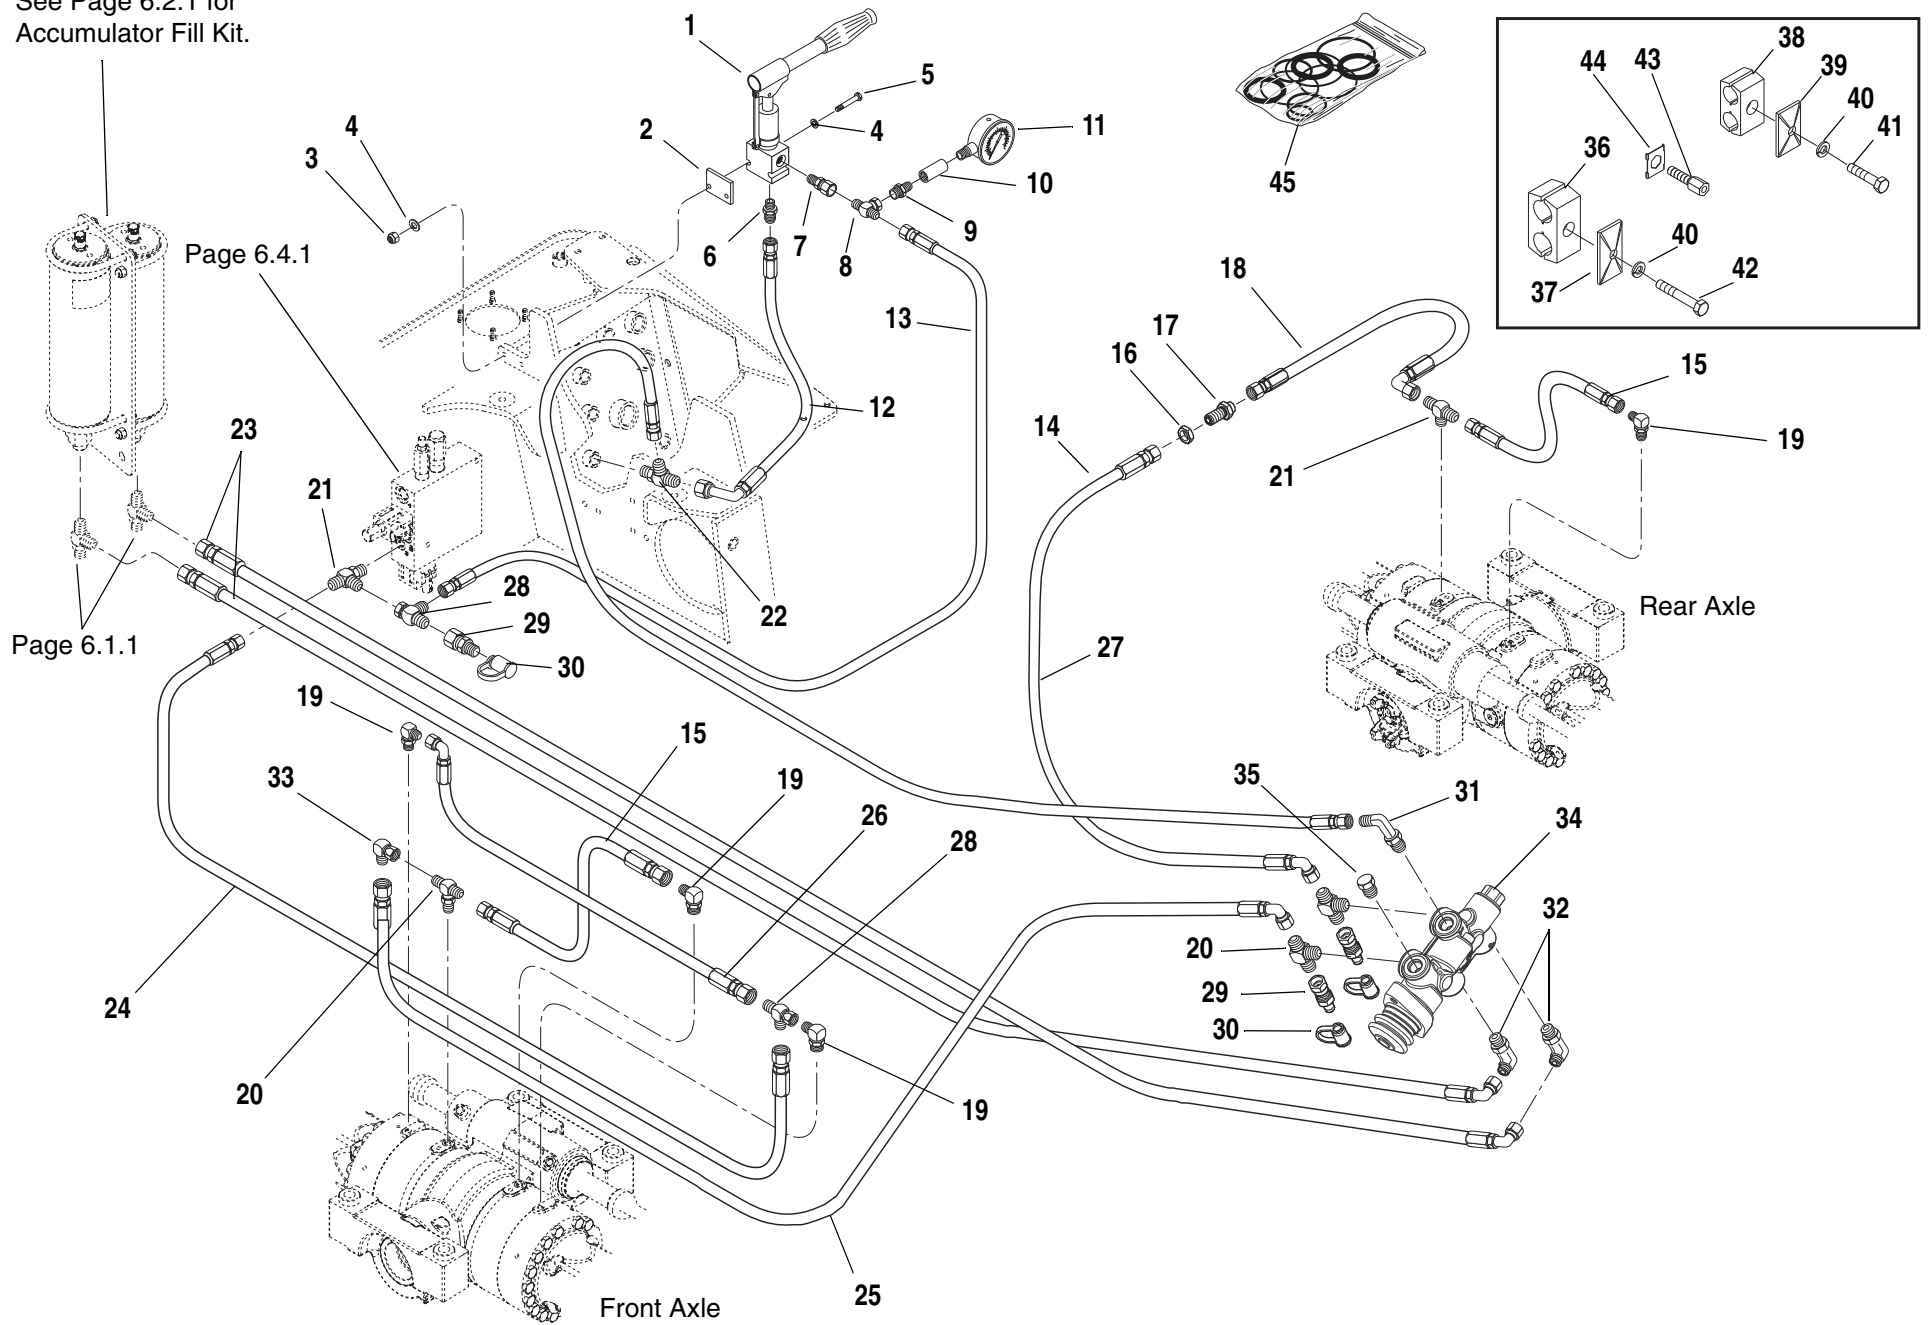

See Page 6.2.1 for
Accumulator Fill Kit.

ITEM	PART NO.	QTY.	DESCRIPTION
1	8902282	1	Pump, Hydraulic Hand (Seal Kit Item 45)
2	7139852	1	Plate, Spacer
3	8305004	2	Nut, Hex, 0.25"- 20
4	8307002	4	Washer, Lock, 0.25"
5	8303728	2	HHCS, 0.25 - 20 x 2.75"
6	8770106	1	Connector, SAE 6 - str. thd. ORB x 6FF
7	8770176	1	Connector, Swivel SAE 6 - str. thd. ORB x 6FF
8	8770207	1	Tee, SW Branch 6FF
9	8770208	1	Connector, Male Pipe #6
10	8541003	1	Coupling, Pipe
11	6623498	1	Gauge, Pressure 1000 PSI
12	2716835	1	Hose, 0.38 x 11.5"
13	2716836	1	Hose, 0.38 x 42.00"
14	2716888	1	Hose, 0.38 x 113.00"
15	2716536	2	Hose, 0.38 x 7.25"
16	8770155	1	Nut, Bulkhead, SAE 6 - OFS
17	8770169	1	Connector, Bulkhead, SAE 6 - OFS
18	2716537	1	Hose, 0.38 x 31.75"
19	8770068	4	Elbow, 90°, SAE 6 - str. thd. ORB x OFS
20	8770112	3	Tee, Branch, SAE 6 - str. thd. ORB x OFS
21	8770066	2	Tee, Male Run, SAE 6 - ORFS tube end x str. thd. o-ring
22	8770124	1	Tee, Male Run, SAE 8 - ORFS tube end x str. thd. o-ring
23	2716884	2	Hose, 0.38 x 130.00"
24	2716575	1	Hose, 0.38 x 117.50"
25	2716887	1	Hose, 0.38 x 124.00"
26	2716648	1	Hose, 0.38 x 16.50"
27	2716640	1	Hose, 0.38 x 116.00"
28	8770111	2	Tee, Swivel Run, SAE 6 - o-ring face seal
29	8430081	3	Nipple, Diagnostic
30	8430032	3	Plug, Dust
31	8770154	1	Elbow, 90° Long, 6 ORB - 6 OFS
32	8770068	2	Elbow, 90°, SAE 6 - str. thd. ORB x OFS
33	8770105	1	Elbow, 90° Swivel, SAE 6 - OFS
34	8902298	1	Valve, Brake Modulating (Includes Items 3, 4 and 5 on Page 7.4.1)

35	8760451	1	Plug, Hex Hd., SAE 6 - male str. thd. o-ring
36	8750016	A/R	Clamp Set, 0.84 Dia. Twin
37	8769128	A/R	Plate, Cover, Clamp Set, 0.84 Dia.
38	8750015	A/R	Clamp Set, 0.67 Dia. Twin
39	8769123	A/R	Plate, Cover, Clamp Set, 0.67 Dia.
40	8307004	A/R	Washer, Lock 0.312
41	8303715	A/R	HHCS, 0.312-18 NC x 1.50"
42	8310009	A/R	HHCS, 0.312-18 NC x 2.00"
43	8750012	A/R	Bolt Stacking
44	8750017	A/R	Plate, Locking

KITS

45	8036377	1	Seal Kit, Hydraulic Hand Pump (For Item 1)

Rev.
6/03

MMV

Tier 1
Tier 2

S/N MV006 – MV200

SERVICE AND PARKING BRAKE HYDRAULIC CIRCUIT 7.3.1