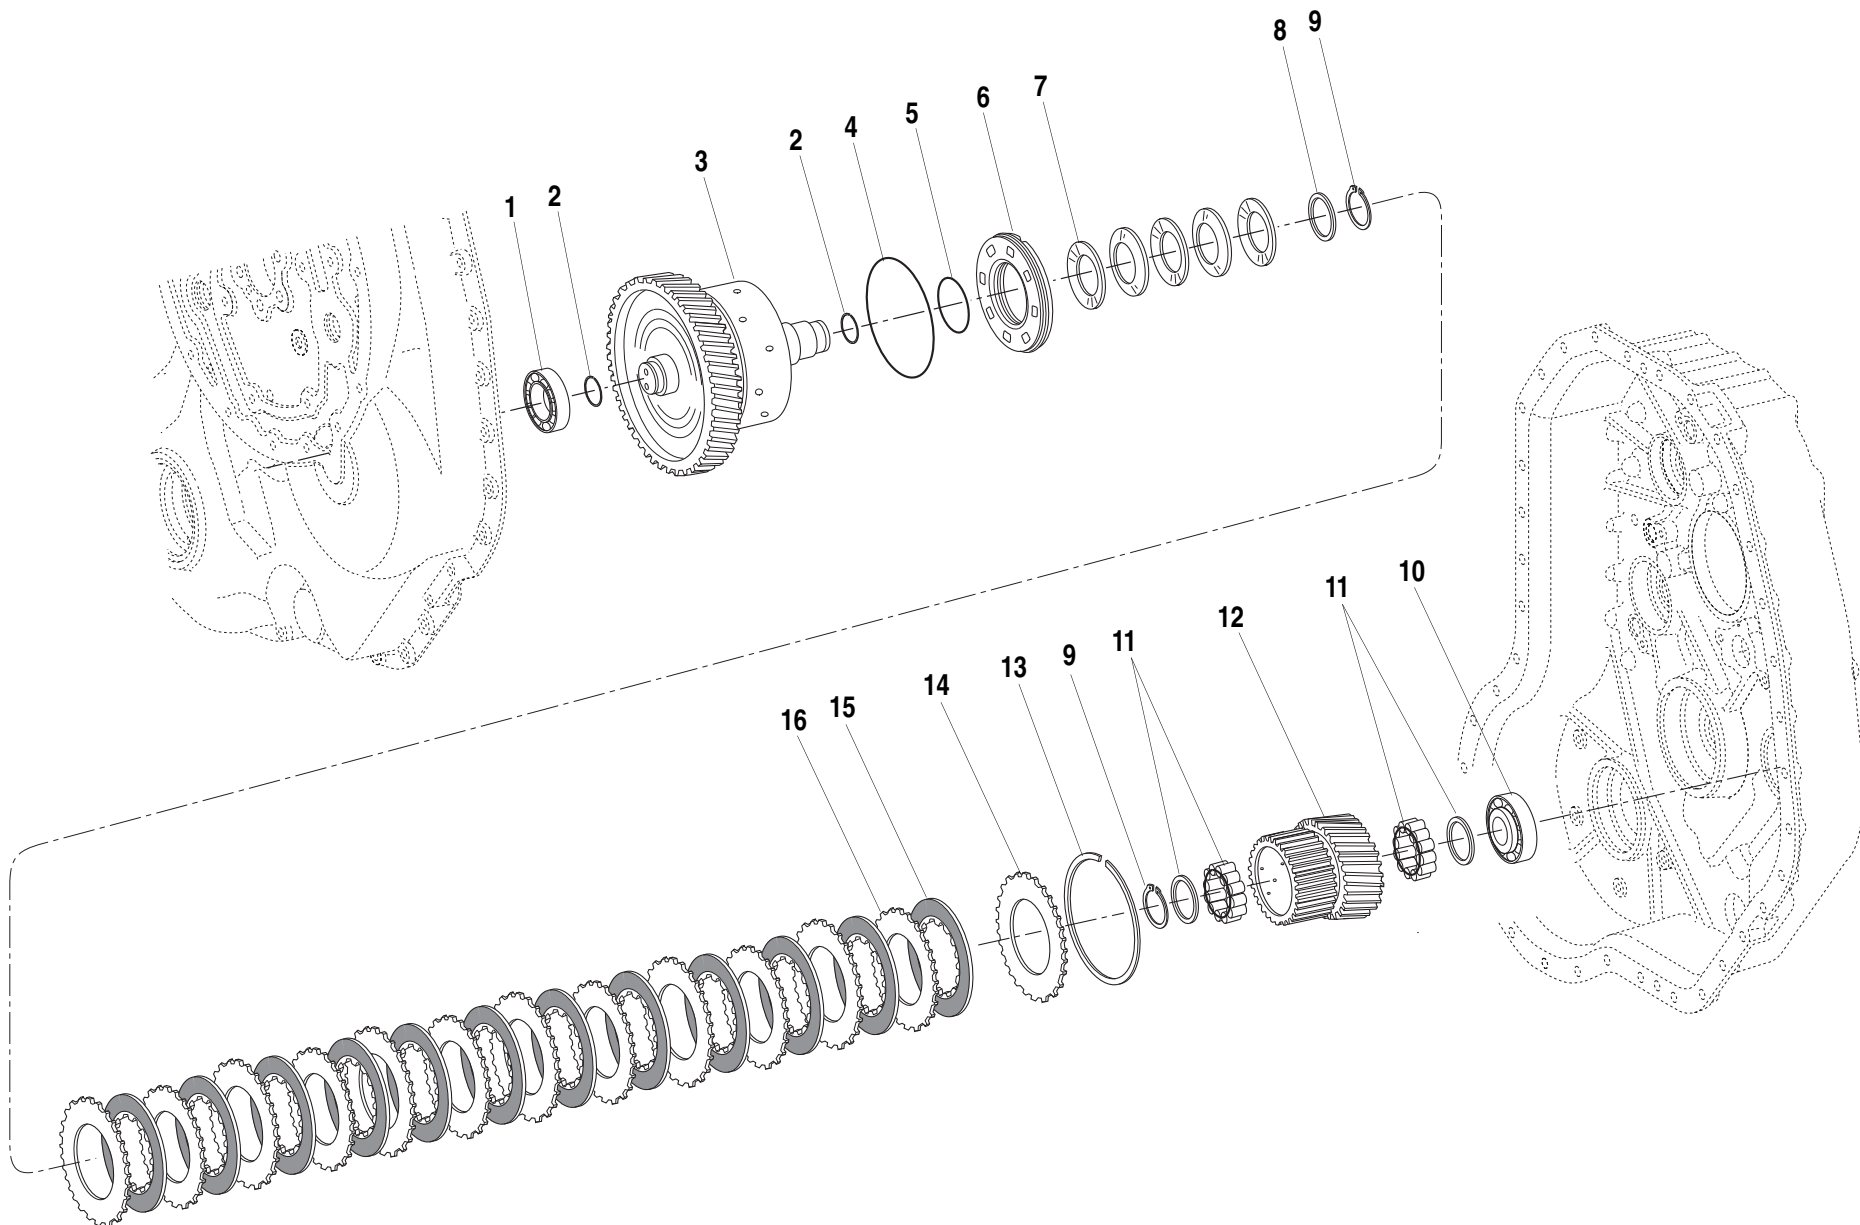

Rev.
6/03

S/N MV006 –

MMV

Tier 1
Tier 2

GEARBOX HOUSING

1.26.1

ITEM	PART NO.	QTY.	DESCRIPTION
1	1319608	1	Bearing, Roller
2	1319612	1	Ring, Piston 30 x 2,00
3	1319591	1	Coupling
4	1319594	1	O-Ring, 115 x 3,00
5	1319593	1	O-Ring, 52 x 3,00
6	8036575	1	Piston
7	1319595	5	Spring, Cup
8	1319596	1	Shim, 2,00
9	10731845	2	Ring, Retaining 40 x 1,75
10	8036190	1	Bearing, Roller
11	1319605	2	Cage, Roller
12	1319607	1	Carrier, Disc
13	1319600	1	Ring, Snap 4,00
	1319601	1	Ring, Snap 3,50
	1319602	1	Ring, Snap 3,00
	1319603	1	Ring, Snap 2,50
	1319604	1	Ring, Snap 2,00
14	1319599	1	Shim, End
15	1319597	12	Disc, Lin. Clutch
16	1319598	12	Disc, O. Clutch