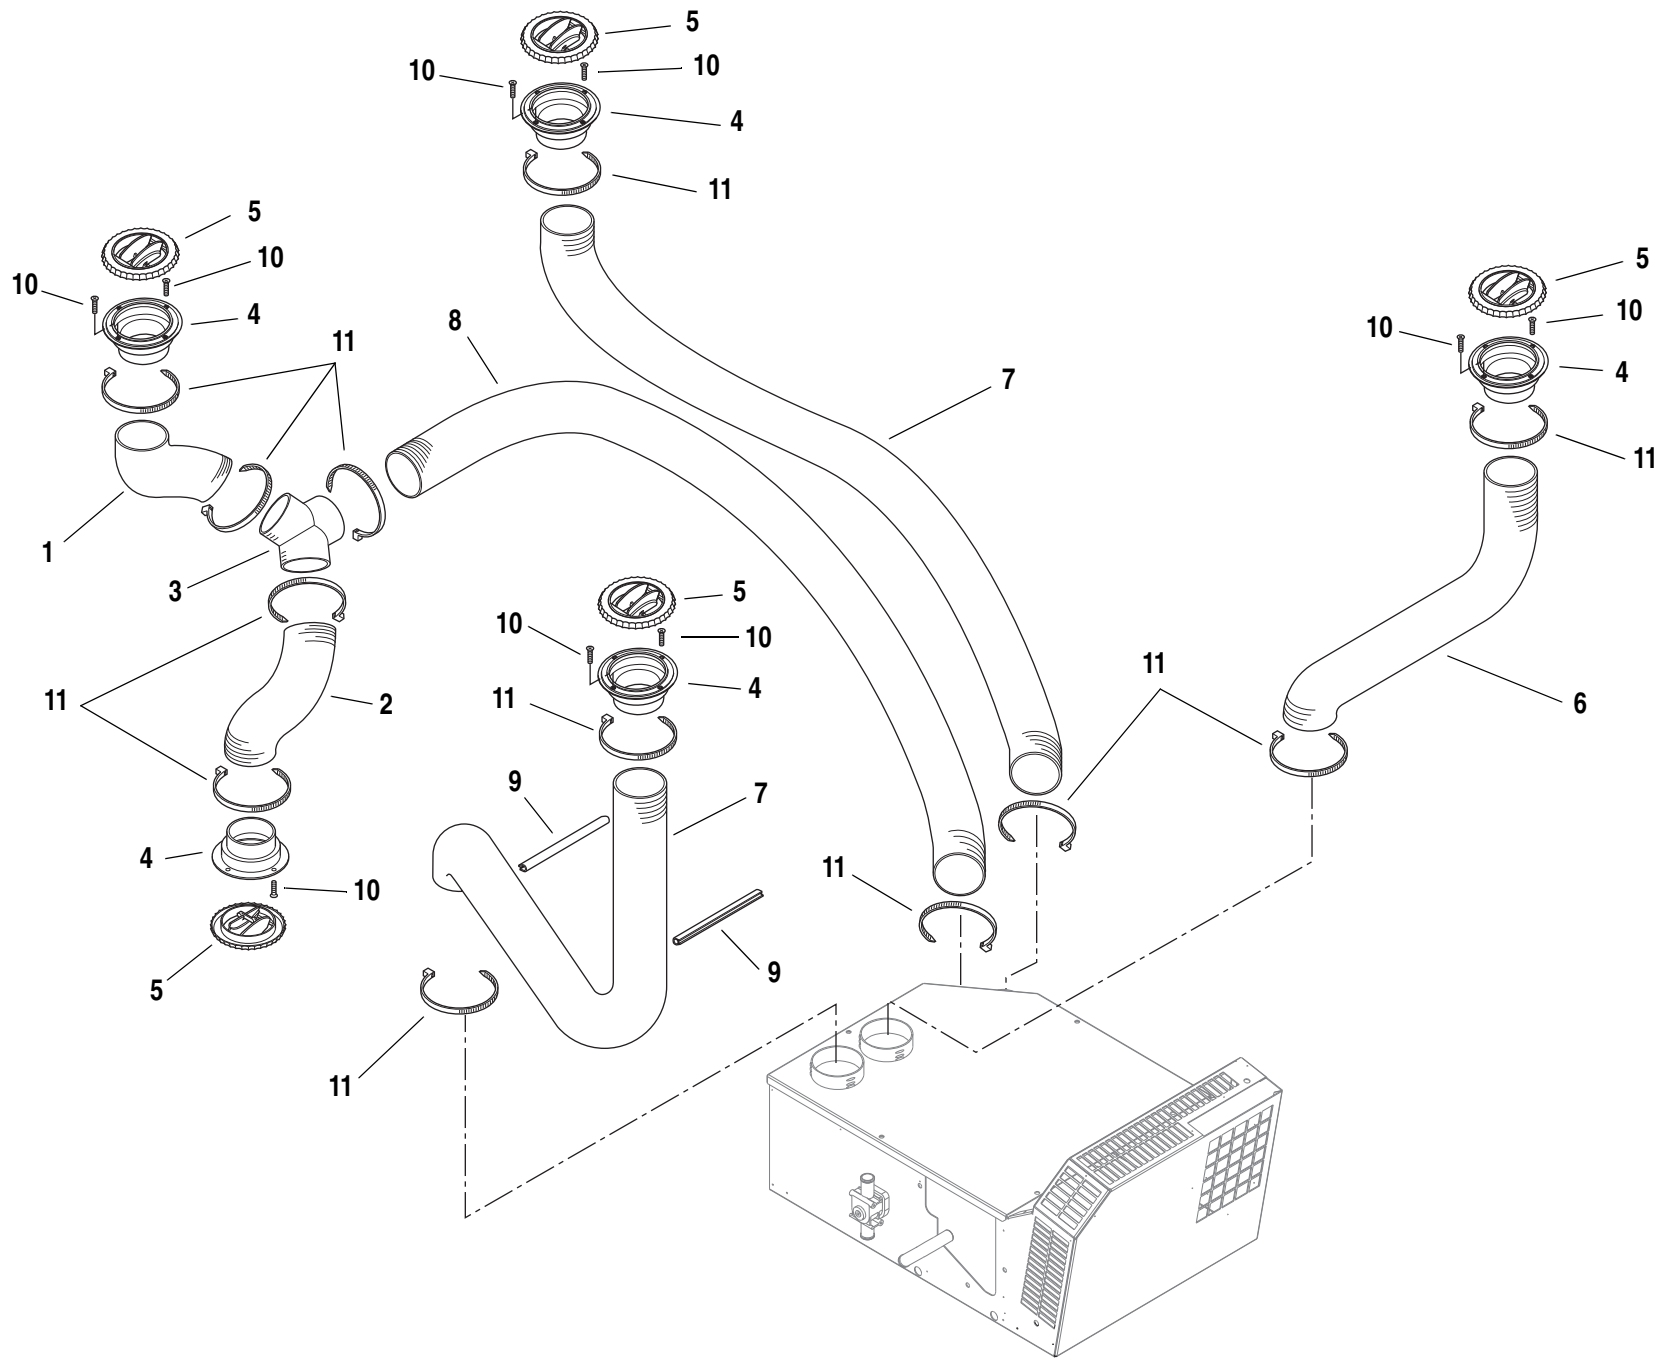

ITEM	PART NO.	QTY.	DESCRIPTION
1	7301457	1	Hose, Air Duct 63,5 mm x 254 mm Lg
2	7301458	1	Hose, Air Duct 63,5 mm x 457 mm Lg
3	7301476	1	Adapter, Y-Splice
4	7301478	5	Adapter, Hose
5	7301479	5	Louver, Rotating/Closing
6	7301657	1	Hose, Air Duct 63,5 mm x 1000 mm Lg
7	7301658	2	Hose, Air Duct 63,5 mm x 1600 mm Lg
8	7301659	1	Hose, Air Duct 63,5 mm x 1900 mm Lg
9	7301660	2	Moulding, Edge
10	8310726	10	Screw, Self Tapping, Oval Countersunk
11	8584003	12	Tie Wrap, Plastic

Origin
6/03

S/N MV201 –

MMV

Tier 1
Tier 2

VENTILATION HOSES AND VENTS

3.16.1.1