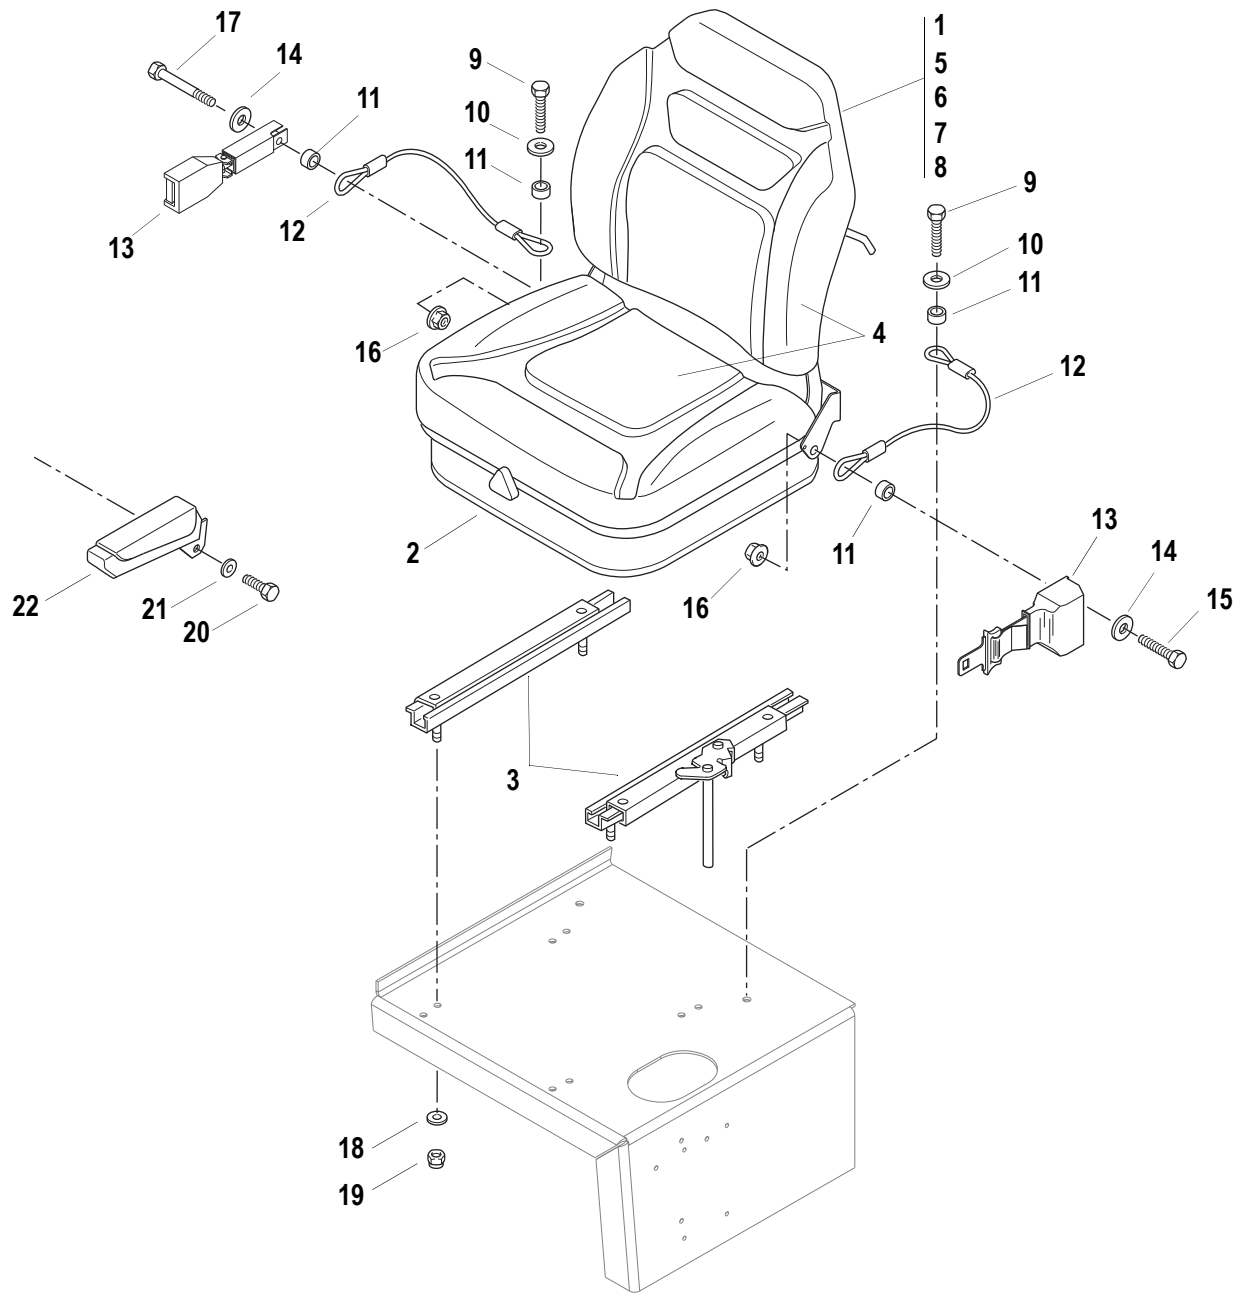

ITEM	PART NO.	QTY.	DESCRIPTION
1		1	Seat Assembly, (no longer available, order seat replacement kit on Page 3.6.1.2)
2	8036009	1	Boot, 60/76mm (Covers Adjuster below Seat)
3	8036010	1	Adjuster, 6"
4	8036626	1	Kit, Cushion/Pan Assembly (Includes both seat and back rest - not sold separately)
5	8036011	1	Damper (Shock Absorber) (Not Shown)
6	8036013	4	Rollers, Up Stop Bumper/Down Stop Bumper - 7/16" Dia. (Not Shown)
7	8036014	1	Springs and Cable (Not Shown)
8	8036015	1	Kit, Hanger/Knob/Tension Shaft (Not Shown)
9	8303674	2	HHCS, 7/16-14 NC 1-1/2" GR5
10	8307205	2	Washer, Plain, 7/16"
11	7096491	4	Spacer
12	7138883	2	Tether, Seat Belt
13	8864057	1	Seat Belt, 2" Retractable (Includes Items 14 thru 17)
14	N.S.S.	2	Washer, Plain 7/16"
15	N.S.S.	1	HHCS, 7/16-20 x 1-1/2", GR5
16	N.S.S.	2	Nut, Hex, Flanged 7/16-20
17	N.S.S.	1	HHCS, 7/16-20 x 2-1/2", GR5
18	8307106	4	Washer, Plain, 5/16"
19	8305626	4	Nut, Hex Lock Elastic 5/16-18
20	8303783	2	HHCS, M8 x 1.25 x 25mm PC8.8
21	8307203	2	Washer, Flat 5/16"
22	7138858	1	Arm Rest

S/N MV201 – MV307 & 0160003128 - 0160012514

MMV

Tier 1
Tier 2

OPERATOR'S SEAT AND SEAT BELT

3.6.1.1