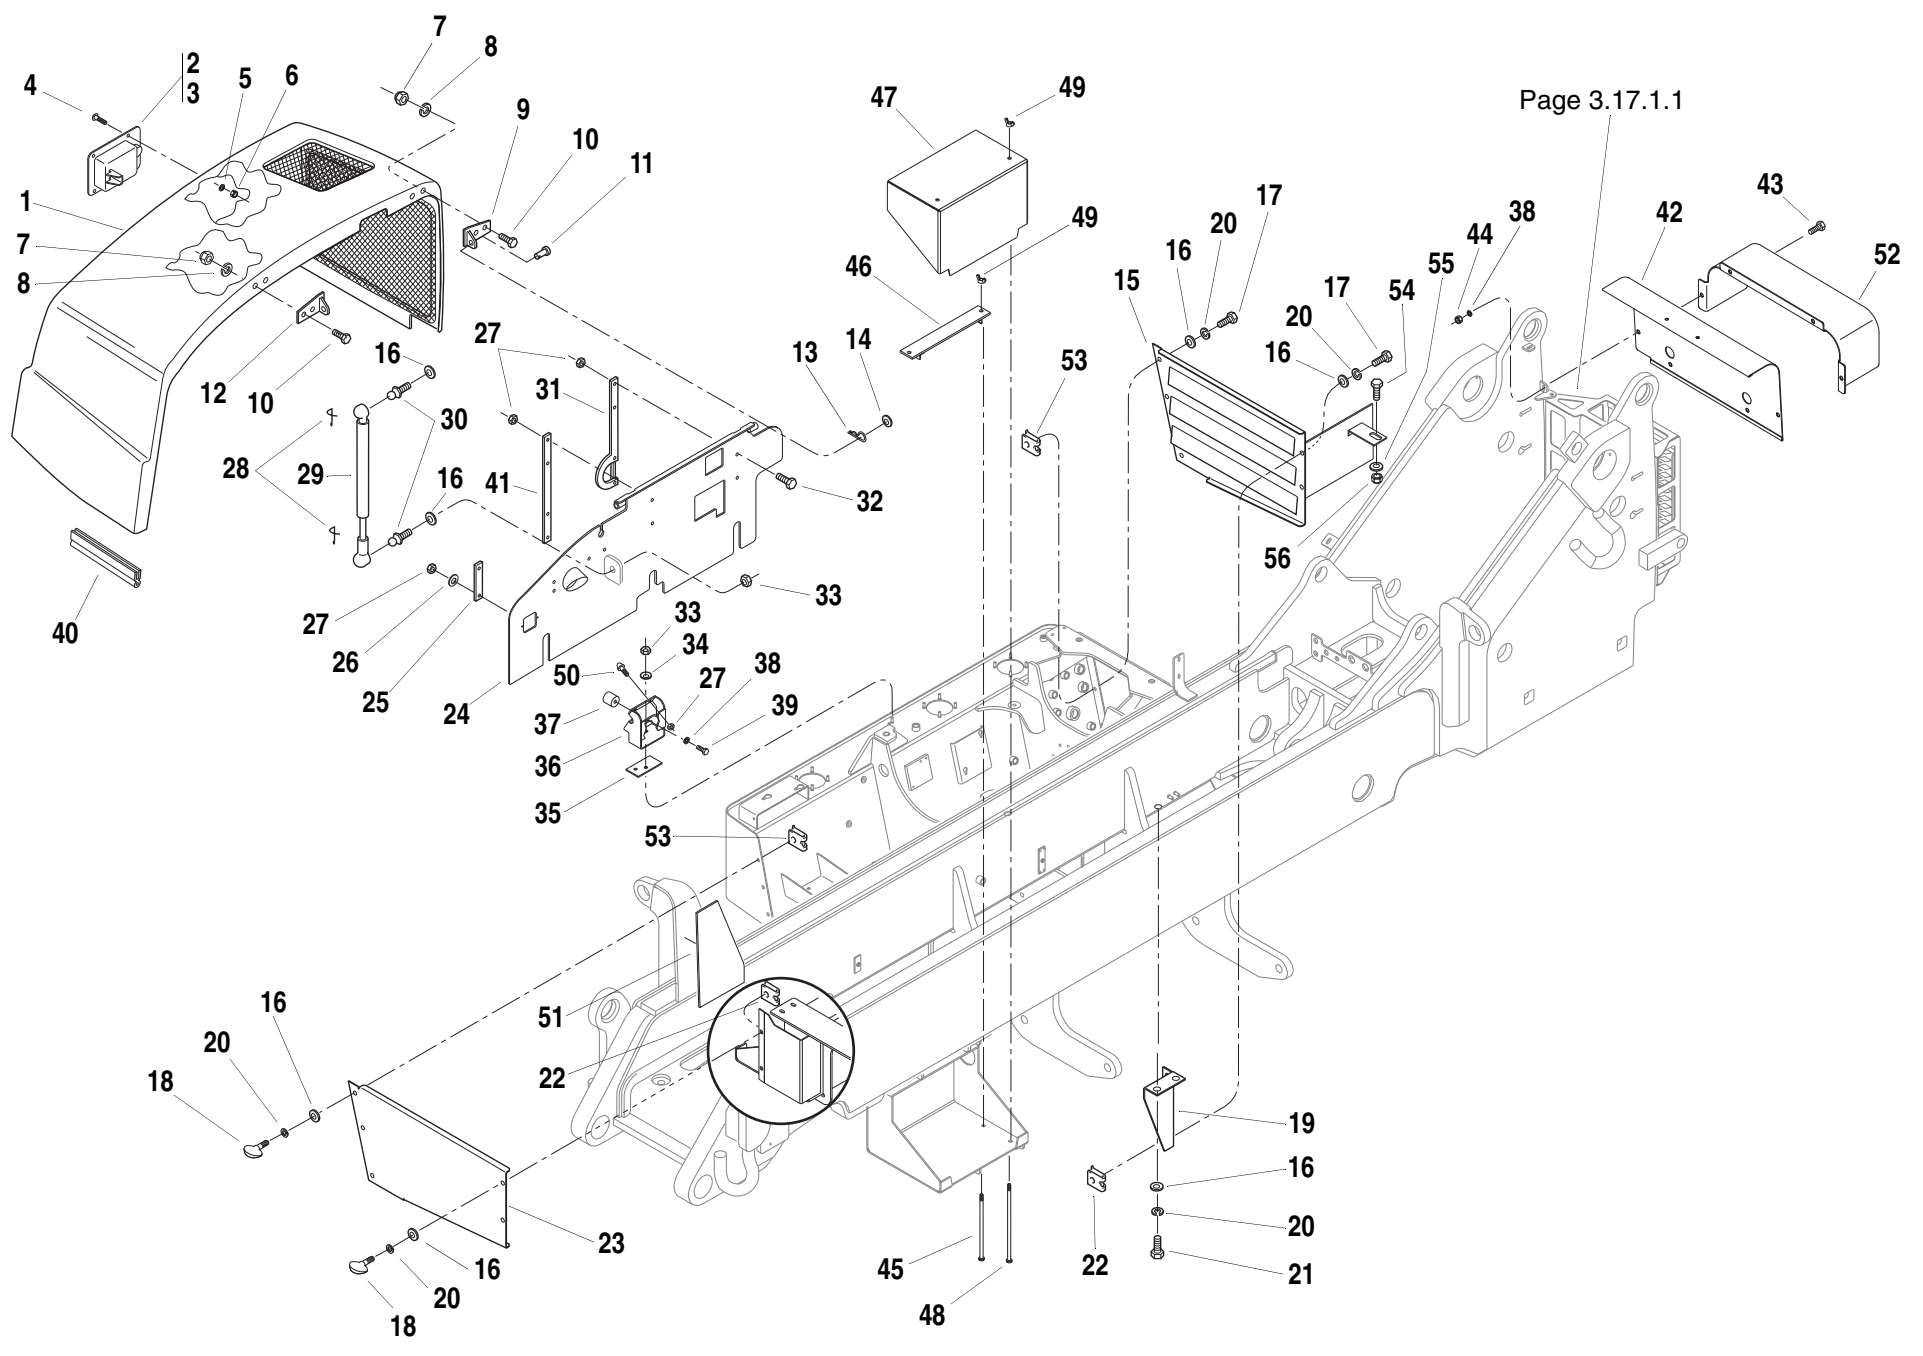

Rev.
4/07

S/N MV006 - MV200

MMV

Tier 1
Tier 2

ENGINE HOOD AND COVERS

3.2.1

ITEM	PART NO.	QTY.	DESCRIPTION
1	6623899	1	Hood, Engine (Includes Items 2 thru 6)
2	8342425	1	Handle, Outside Door (Includes 2 ea. of Item 3)
3	8342808	2	Key, Handle, Outside Door (Not Shown)
4	8310583	4	BHCS, #10-24 x 7/8"
5	8307111	4	Washer, Plain, #10 SAE Narrow
6	8310085	4	Nut, Hex Lock, #10 x 24
7	8305624	4	Nut, Hex Lock Elastic 1/4"-20
8	8307109	4	Washer, Flat SAE Light 1/4"
9	6623592	1	Hinge, Hood - Rear
10	8303615	4	HHCS, 1/4"-20 x 1-1/4" Gr. 5
11	8310334	2	Pin, Clevis 3/8" Dia. x 1-3/8" LG
12	6623591	1	Hinge, Hood - Front
13	8302470	2	Pin, Cotter
14	8307110	2	Washer, Flat 3/8" Narrow
15	6623873	1	Cover, Engine - Rear
16	8307106	12	Washer, Flat 5/16"
17	8303670	5	HHCS, 5/16"-18 x 1"
18	8310582	5	Screw, Thumb, 5/16"-18 x 1"
19	7138829	1	Bracket, Cover - Rear
20	8307004	12	Washer, Lock 5/16"
21	8303744	2	HHCS, 5/16"-18 x 1/2"
22	8305906	4	Nut, Retainer 5/16"-18
23	6623351	1	Cover, Engine - Front
24	6623871	1	Panel, Engine
25	7138843	1	Stiffener, Flat
26	8307206	2	Washer, Flat 1/2"
27	8305644	12	Nut, Hex Lock Elastic 1/2"-13
28	8702157	4	Spring, Clip
29	8702160	2	Spring, Gas
30	8340035	4	Ball Stud - 13mm
31	6623896	1	Stiffener, Flat
32	8303626	6	HHCS, 1/2"-13 x 1-1/2" Gr. 5
33	8305626	6	Nut, Hex Lock Elastic 5/16"-18
34	8307203	2	Washer, Flat 5/16"
35	6623593	1	Shim, Latch Bracket
36	6623906	1	Bracket, Striker