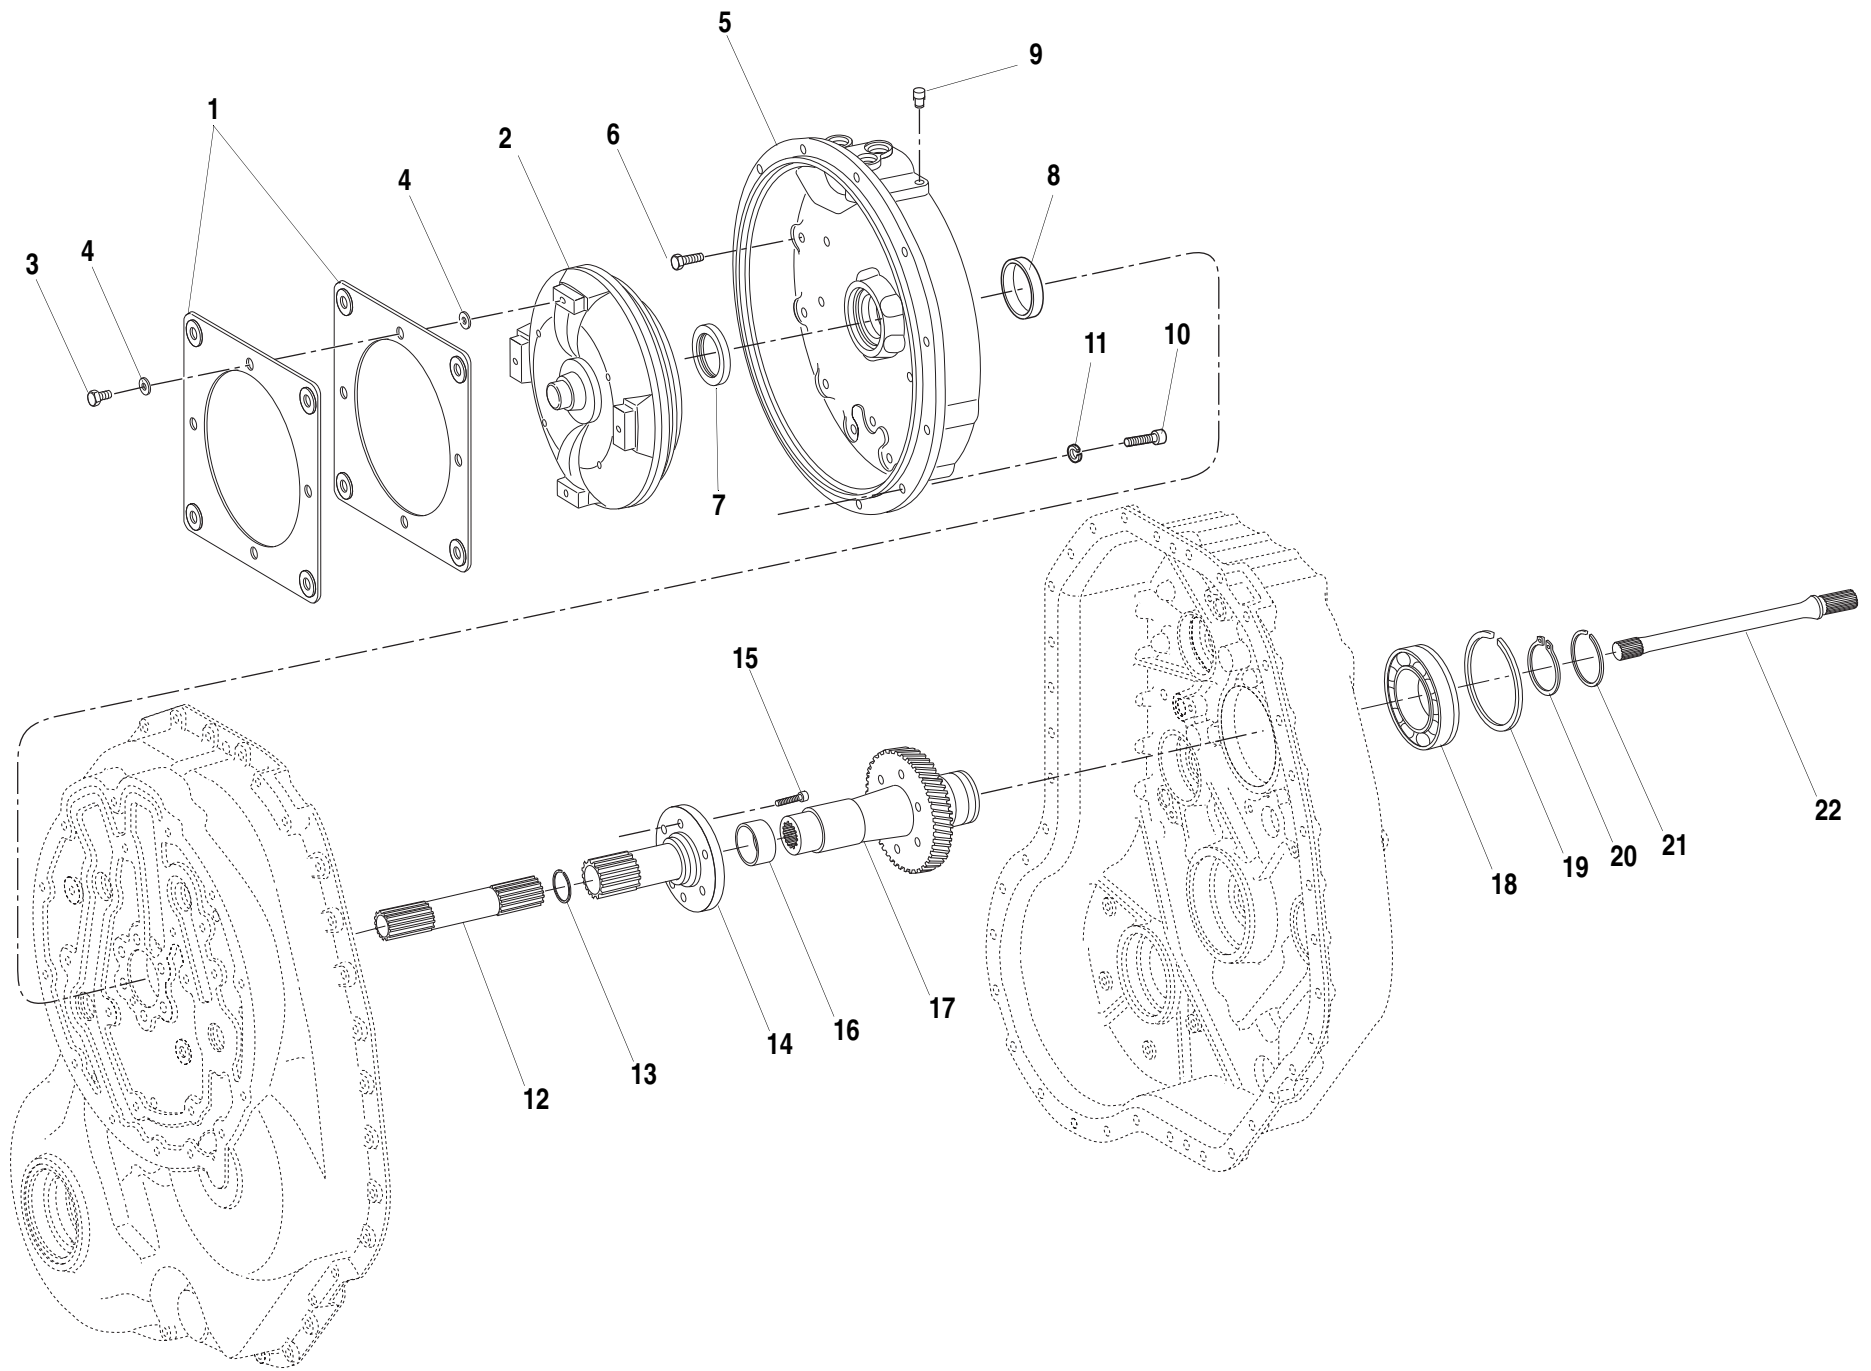

Rev.
6/10

S/N MV006 –

MMV

Tier 1
Tier 2

REAR AXLE - PLANETARY DRIVE

1.16.1

ITEM	PART NO.	QTY.	DESCRIPTION
1	1319229	2	Diaphragm
2	1319258	1	Converter
3	7026744	4	HHCS, M10 x 16mm
4	7026745	8	Washer, Thrust 1,00
5	1319574	1	Bell, Converter
6	1319569	23	HHCS, M10 x 30mm
7	1319576	1	Seal, Shaft
8	1319575	1	Bushing, Bearing
9	10731744	1	Breather
10	8303769	12	HHCS, M10-1,5 x 45mm
11	8307023	12	Washer, Lock M10
12	1319236	1	Shaft, Turbine
13	10731732	1	Ring, Snap 30
14	1319557	1	Shaft, Stator
15	1319577	6	SHCS, M10 x 50mm
16	1319558	1	Bushing, Bearing
17	1319559	1	Shaft, Input
18	1319563	1	Bearing, Ball
19	10731913	1	Ring, Snap 100
20	80304405	1	Ring, Retaining 55 x 2,00
21	7026749	1	Ring, Piston 55 x 3,00
22	1319566	1	Shaft, Central