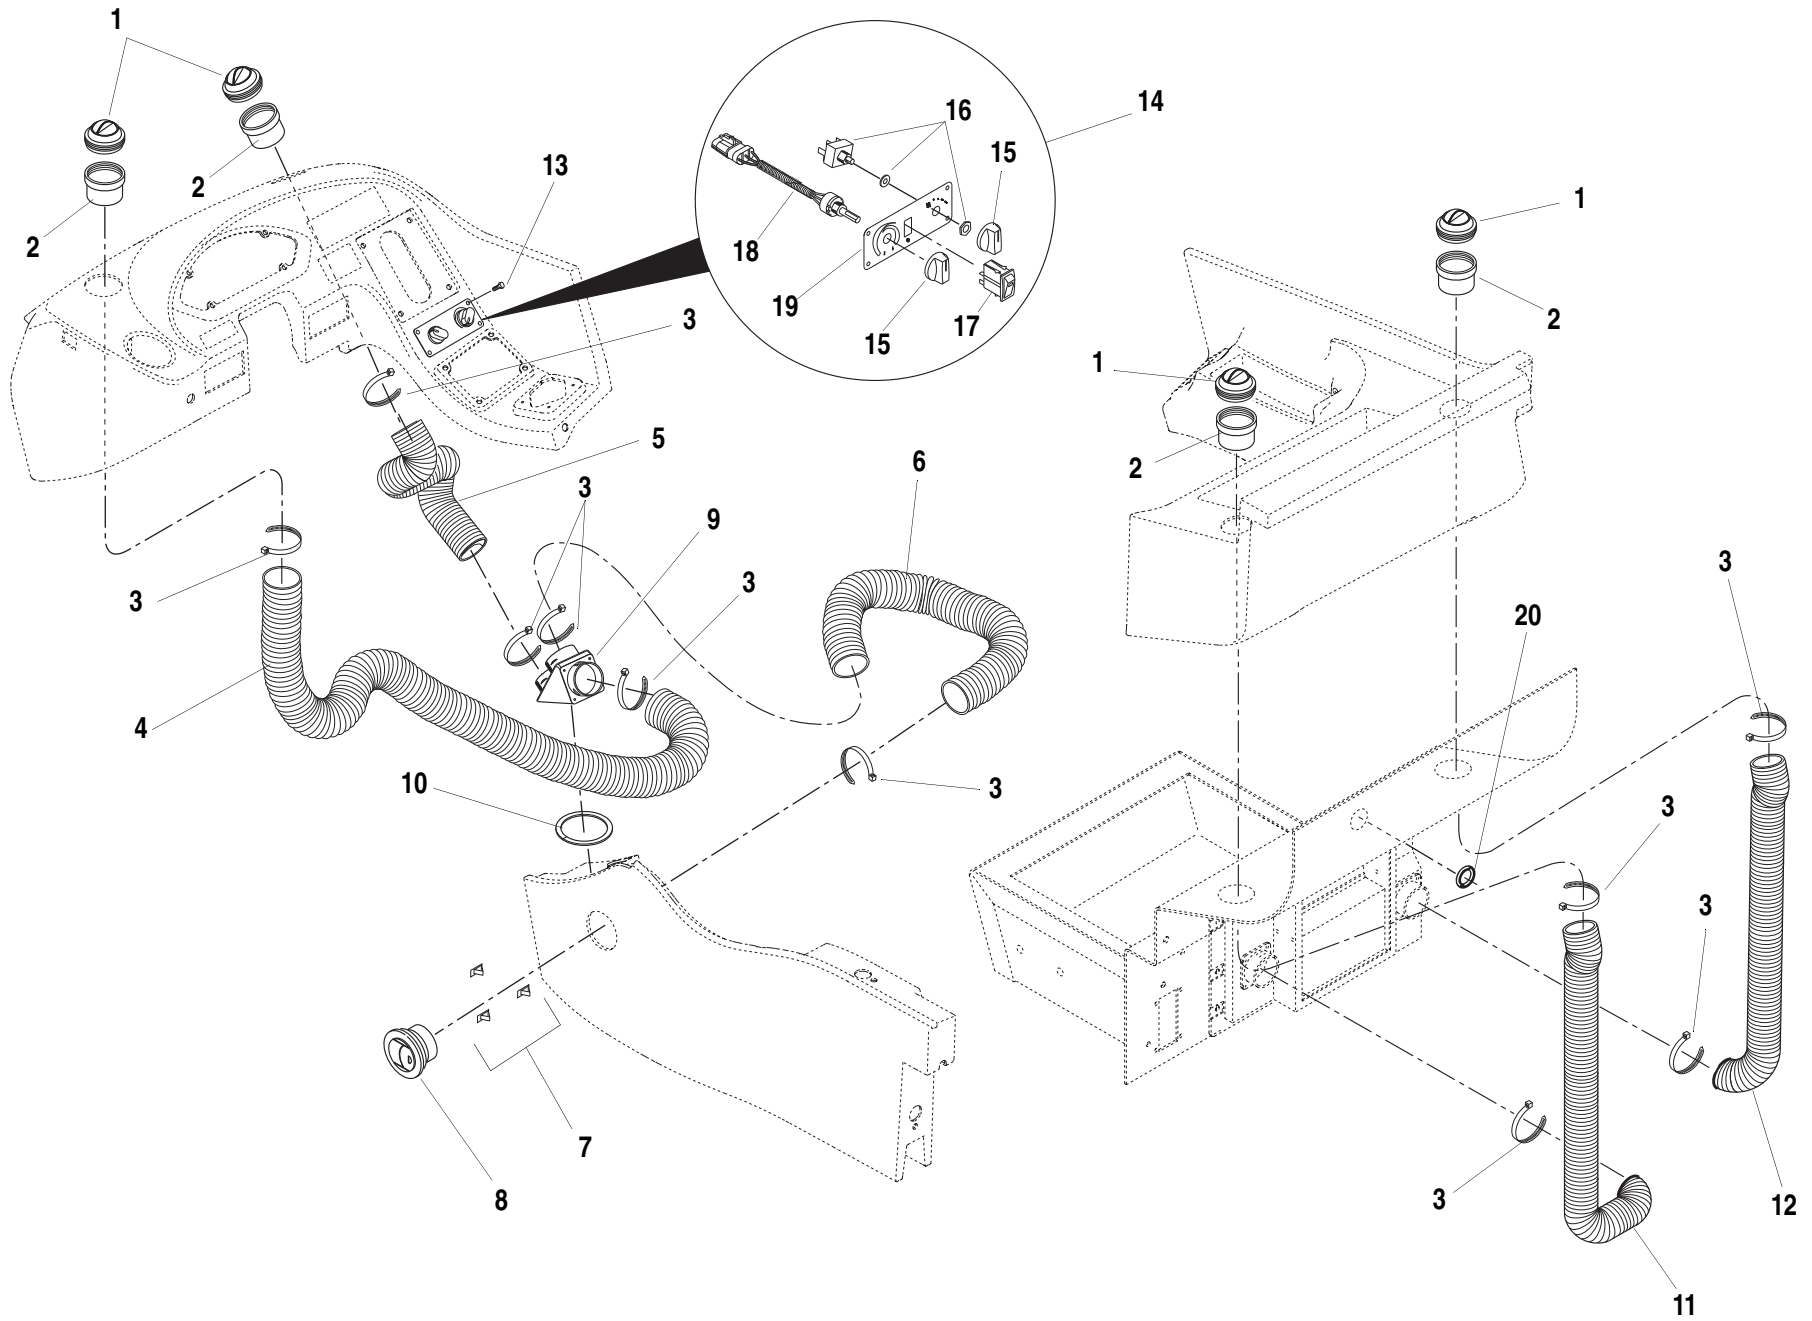

Rev
1/10

MMV

Tier 1
Tier 2

S/N MV201 –

HEATER SYSTEM

3.15.1.1

ITEM	PART NO.	QTY.	DESCRIPTION
1	8036277	4	Louver, Ball, 2" w/Ring
2	8036468	4	Connector, Hose 2.5"
3	8035406	10	Tie Strap, Nylon 3/16" Wide x 12" Long
4	8035405	1	Hose, Flex 2-1/2" Dia. Front LH Vent - 40" Long
5	8035404	1	Hose, Flex 2-1/2" Dia. Front RH Vent - 30" Long
6	8035403	1	Hose, Flex 2-1/2" Dia. Center Vent - 18" Long
7	6620971	3	Clips
8	8035402	1	Louver, Round
9	8036299	1	Vent Manifold Assembly
10	8033032	1	Sponge Rubber, Adhesive Backed
11	8035400	1	Hose, Flex 2-1/2" Dia. Rear LH Vent - 37" Long
12	8035399	1	Hose, Flex 2-1/2" Dia. Rear RH Vent - 33" Long
13	1001081073	4	Screw, Self Tapping #8-32 x 1/2"
14	7138485	1	Panel, Control, Air Conditioner and Heater (Includes Items 15 thru 19)
15	8036438	2	Knob, Control (Includes setscrew)
16	8036463	1	Switch, Blower
17	7301265	1	Switch, A/C On-Off Rocker (Green)
18	8036462	1	Switch, Temperature Control
19	N.S.S.	1	Plate, Control (Order 14)
20	7124531	1	Conduit, 1/4" x 5" Long