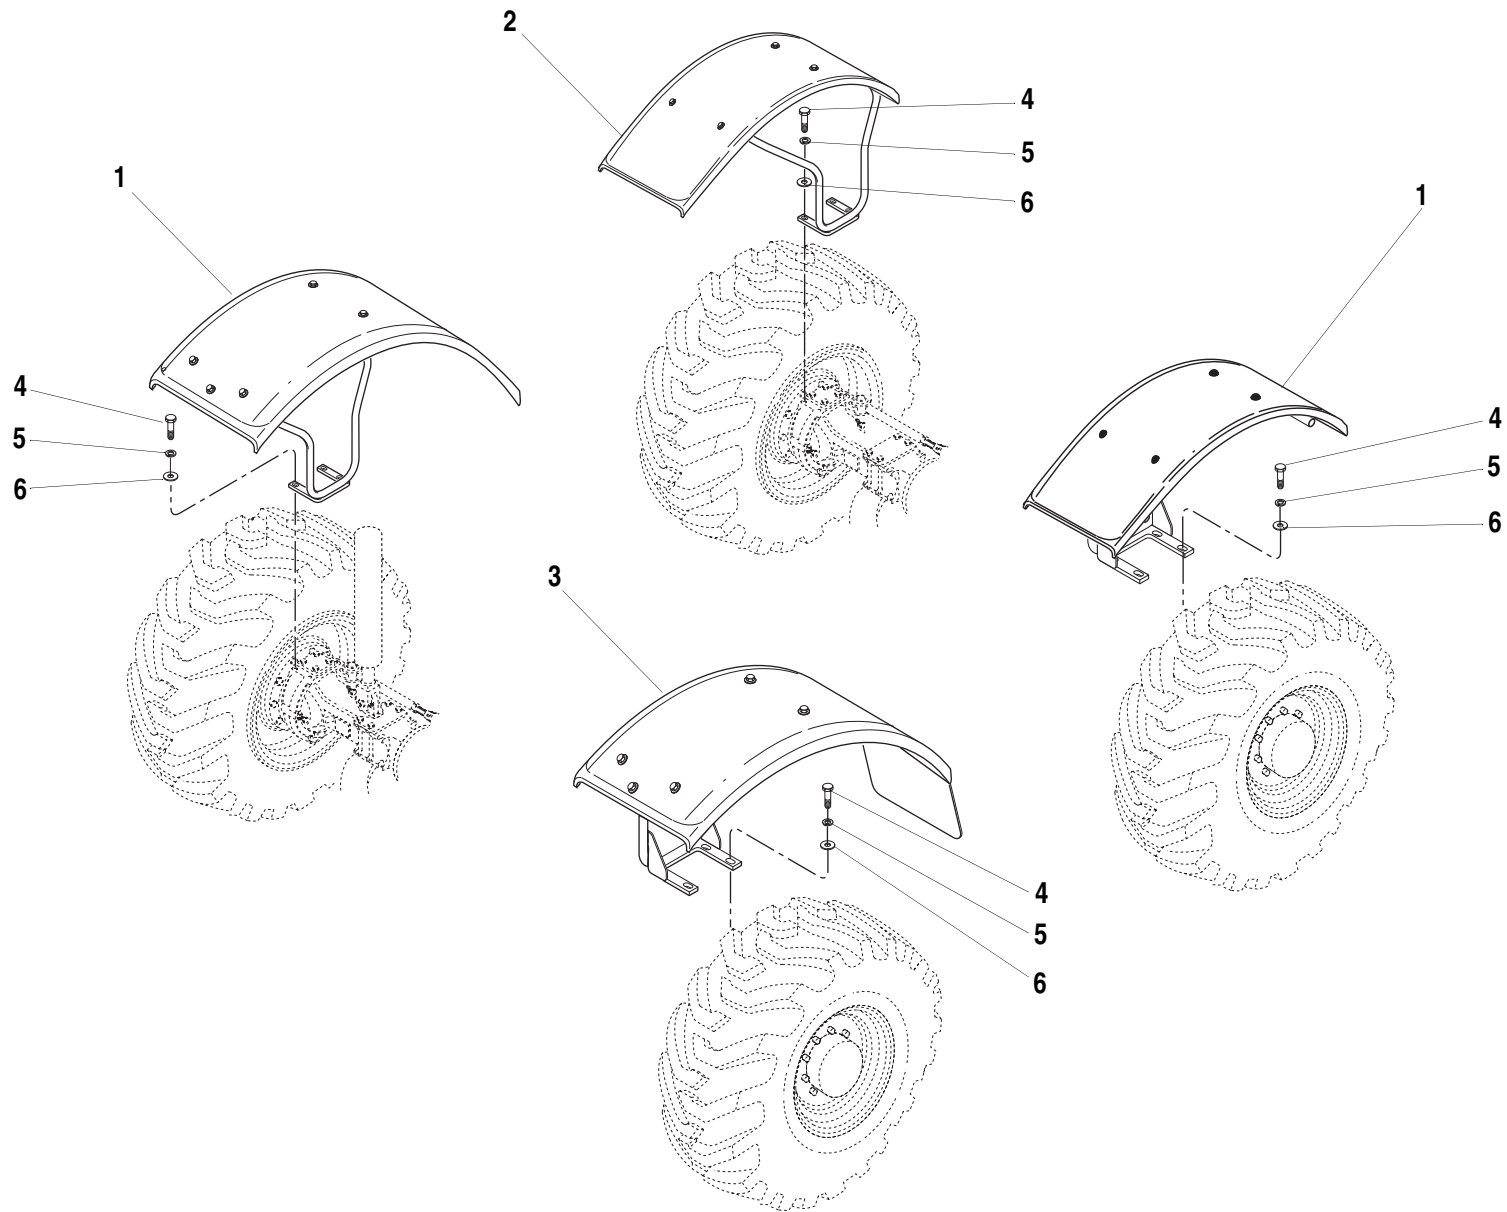

ITEM	PART NO.	QTY.	DESCRIPTION
1	6623665	2	Fender Assembly <u>Left Rear/Right Front</u>
2	6623666	1	Fender Assembly <u>Right Rear</u>
3	6623579	1	Fender Assembly <u>Left Front</u>
4	8310164	16	HHCS, M12-1,75 x 40mm
5	8307025	16	Washer, Lock M12
6	8310308	16	Washer, Heavy, Hardened, 1/2"

Rev.
6/03

S/N MV006 –

MMV
Tier 1
Tier 2

FENDER ASSEMBLY

3.3.1