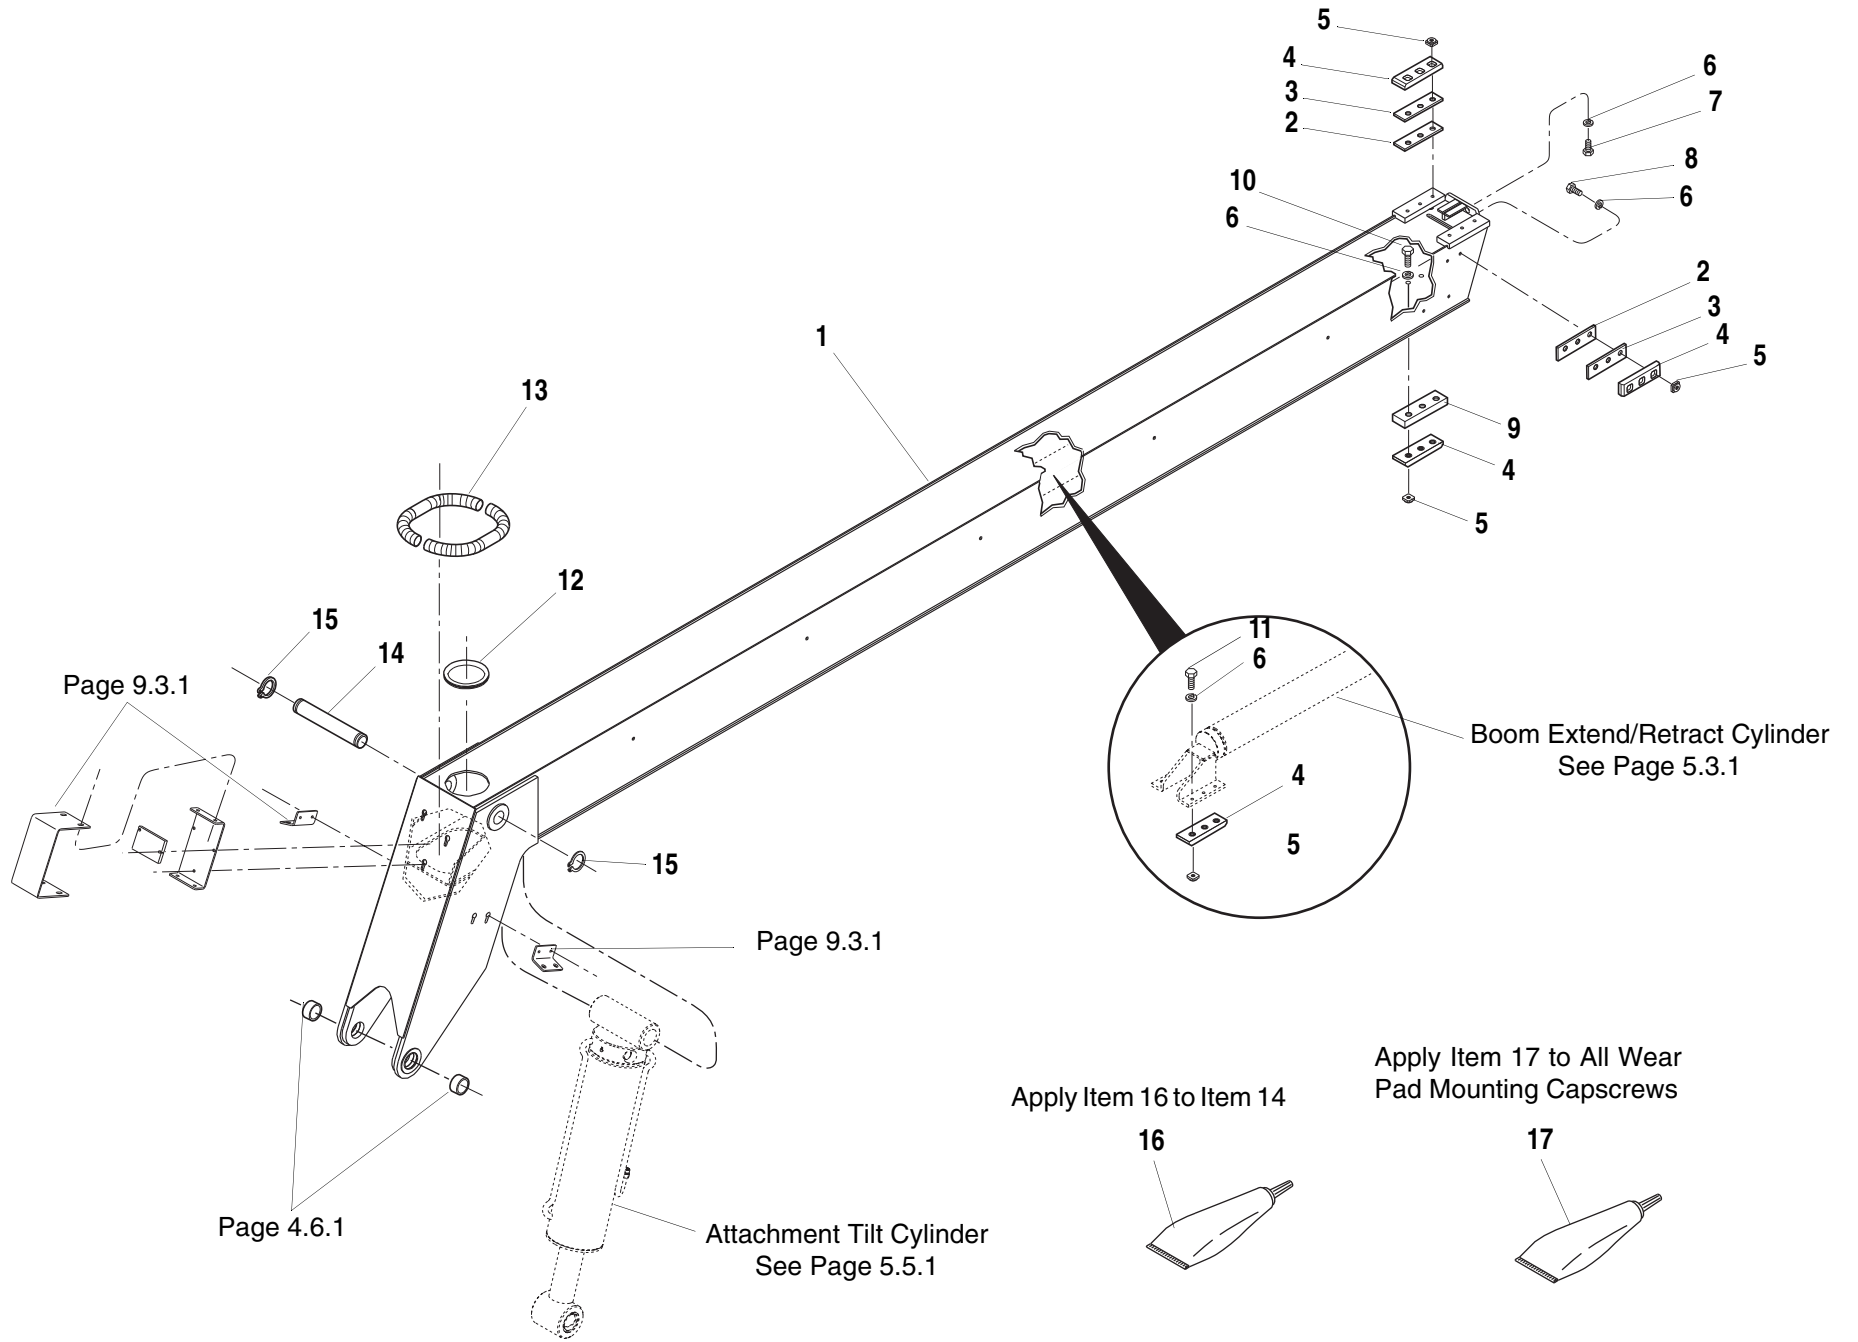

ITEM	PART NO.	QTY.	DESCRIPTION
1	6623318	1	Boom, Inner
2	7126172	A/R	Shim, Wear Pad .13" Thk.
3	7126182	A/R	Shim, Wear Pad .07" Thk.
4	7111572	10	Wear Pad
5	7135432	24	Insert, Wear Pad
6	8307005	24	Washer, Lock 3/8"
7	8303771	6	HHCS, 3/8-16 x 2-1/4" Gr. 5
8	8303681	8	HHCS, 3/8-16 x 3/4" Gr. 5
9	7135442	2	Spacer, Wear Pad
10	8303621	4	HHCS, 3/8-16 X 1-1/2" Gr. 5
11	8303620	6	HHCS, 3/8-16 x 1" Gr.5
12	8582427	1	Trim, PVC Vinyl Edge
13	7124301	1	Conduit, 0.5 x 15.5"
14	7136322	1	Pin, Attachment Tilt Cylinder Base
15	8642224	2	Ring, Retaining, External 2"
16	8522012	A/R	Lube, Anti-Seize
17	8526007	A/R	Thread Locking Compound

Rev.
6/03

MMV

Tier 1
Tier 2

S/N MV006-

INNER BOOM ASSEMBLY

4.3.1