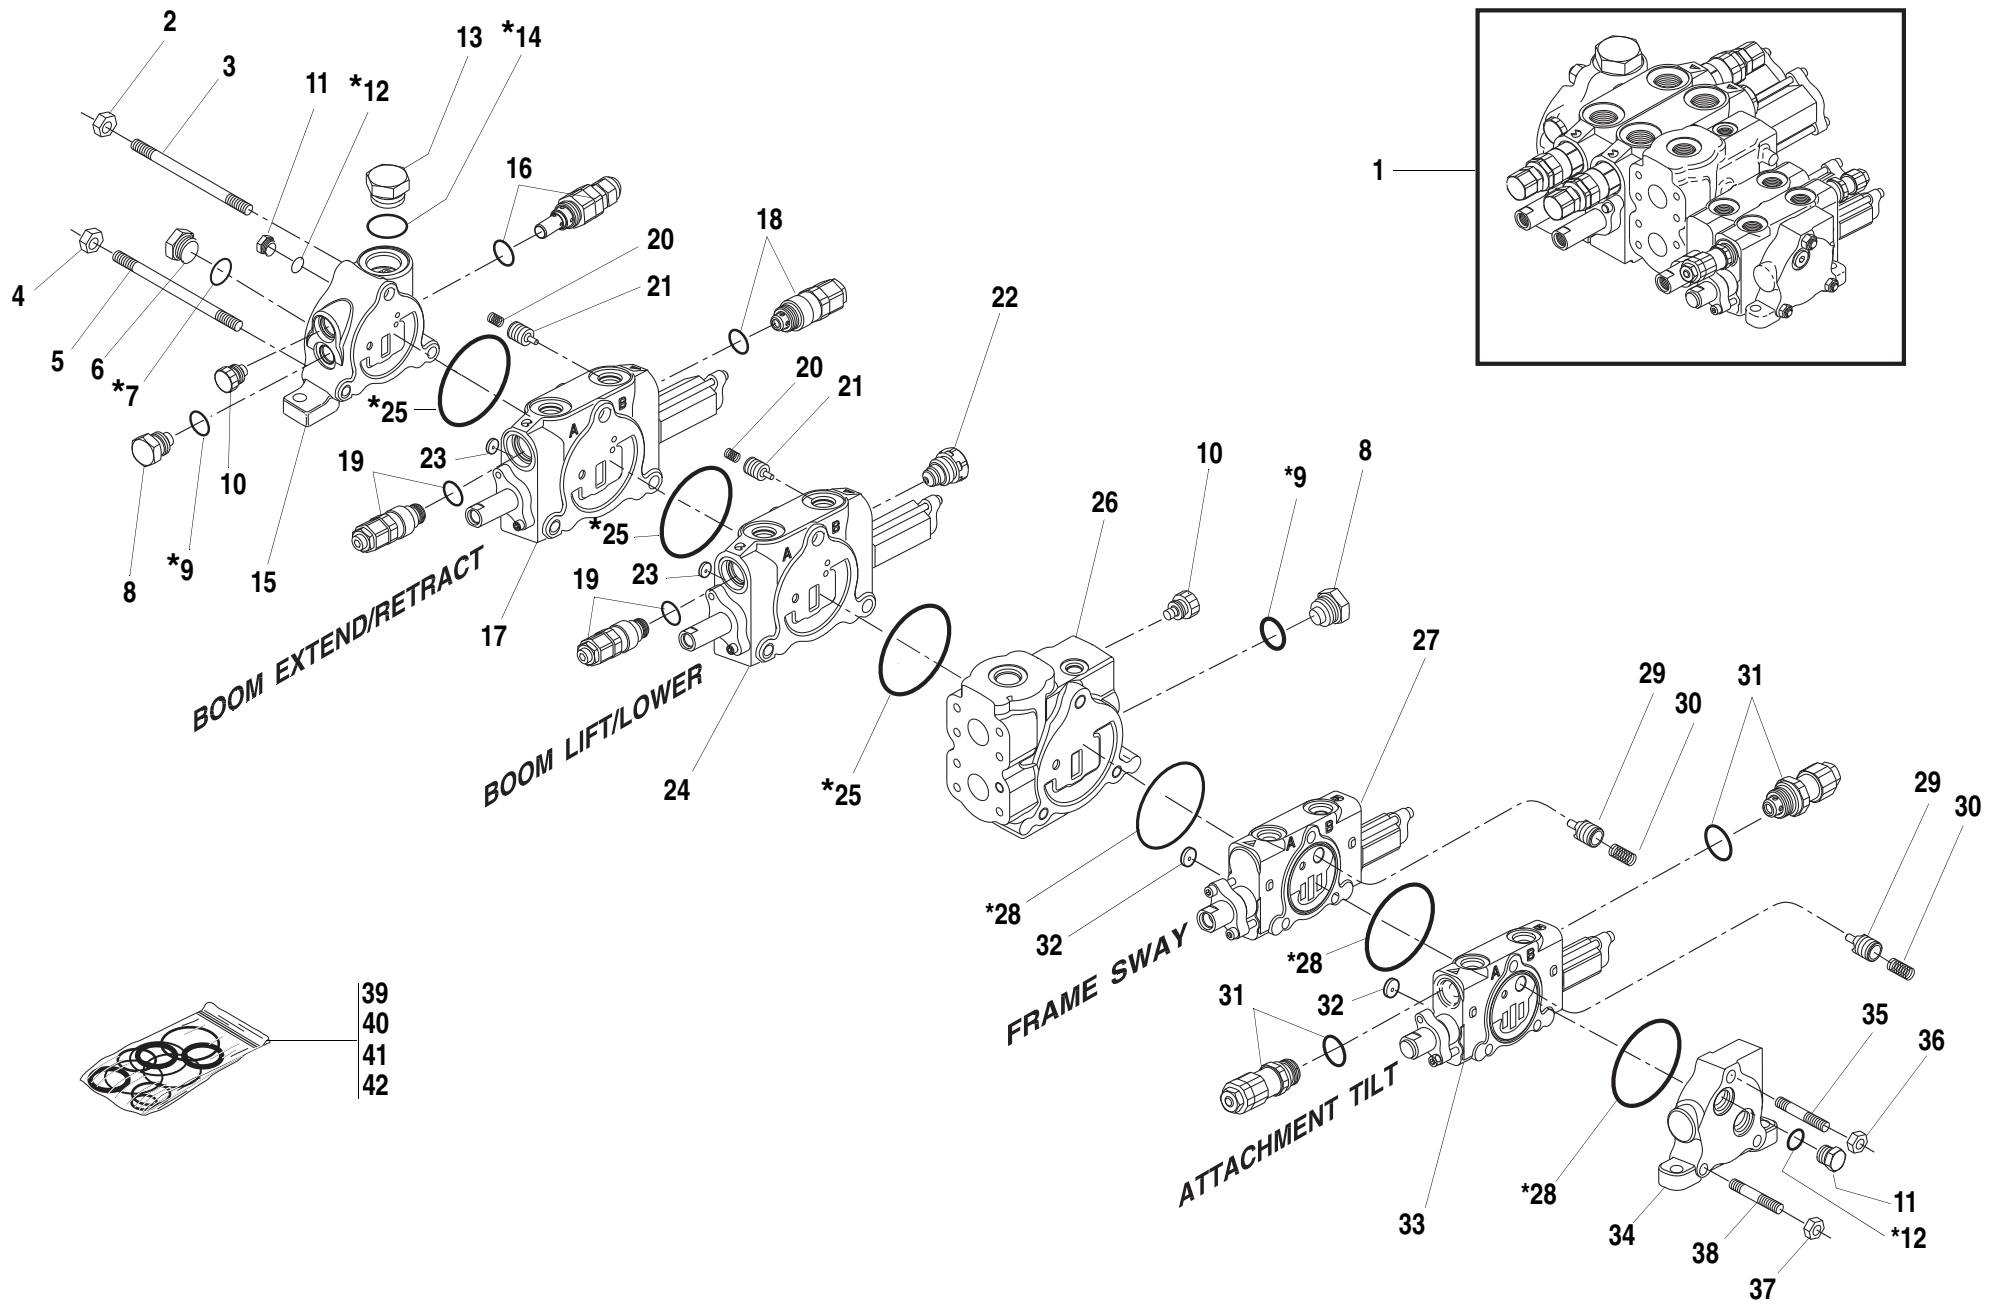

ITEM	PART NO.	QTY.	DESCRIPTION
1	8902290	1	Main Control Valve Assembly (complete) (includes items 2 thru 38)
2	8035347	1	Nut
3	8036282	1	Tie Rod
4	8035381	2	Nut
5	8036281	2	Tie Rod
6	8035836	1	Plug
7*	See Kits	1	O-Ring
8	8035834	2	Plug)
9*	See Kits	2	O-Ring
10	8035841	2	Shut-Off Plug Assembly (Not used on MV201 and After)
11	8035843	2	Plug
12*	See Kits	2	O-Ring
13	8035835	1	Plug
14*	See Kits	1	O-Ring
15	8036263	1	Outlet Section Assembly
16	8035844	1	Main Relief Valve Assembly Preset at 3800 ±50 psi (For Seal Kit use Item 41)
17	8035850	1	Section Assembly Boom Extend/Retract (Includes Items 20, 21 and 25)
18	8036007	1	Relief Valve Assembly - Preset at 3750 ± 50 psi (258±3,4bar)(IncludesO-Ring)(ForSealKit Use Item 40)
19	8035839	2	Relief Valve Assembly - Preset at 3000 ± 50 psi (207 ± 3,4 bar) (Includes O-Ring) (For Seal Kit Use Item 40)
20	8035358	2	Spring
21	8035367	2	Poppet
22	8035363	1	Anti-Void Assembly
23	8035845	2	Shuttle
24	8035850	1	Section Assembly Boom Lift/Lower (Includes Items 20, 21 and 25)
25*	8036284	3	O-Ring
26	8035849	1	Mid-Inlet Section Assembly

ITEM	PART NO.	QTY.	DESCRIPTION
27	8035846	1	Section Assembly - Frame Sway and Stabil-Trak (Includes Items 28, 29 and 30)
28*	8036260	3	O-Ring
29	8035366	2	Poppet
30	8035365	2	Spring
31	8035840	2	Relief Valve Assembly - Preset at 4000 ± 50 psi (For Seal Kit use Item 42)
32	8035045	2	Shuttle
33	8035847	1	Section Assembly - Attachment Tilt and Slave (Includes Items 28, 29 and 30)
34	8035345	1	Outlet Section Assembly
35	8036291	1	Tie Rod
36	8035346	1	Nut
37	8035348	2	Nut
38	8036292	2	Tie Rod
			<u>KITS</u>
39	8036285	1	Seal Kit Entire Valve (Includes Items with *)
40	8035856	1	Seal and Spring Kit (For Items 18 and 19)
41	8036183	1	Seal and Spring Kit, Relief Valve (For Item 16)
42	8035855	1	Seal and Spring Kit, Relief Valve (For Item 31)

S/N MV006 –

MAIN CONTROL VALVE ASSEMBLY

6.3.1

Rev.
6/03

MMV

Tier 1
Tier 2