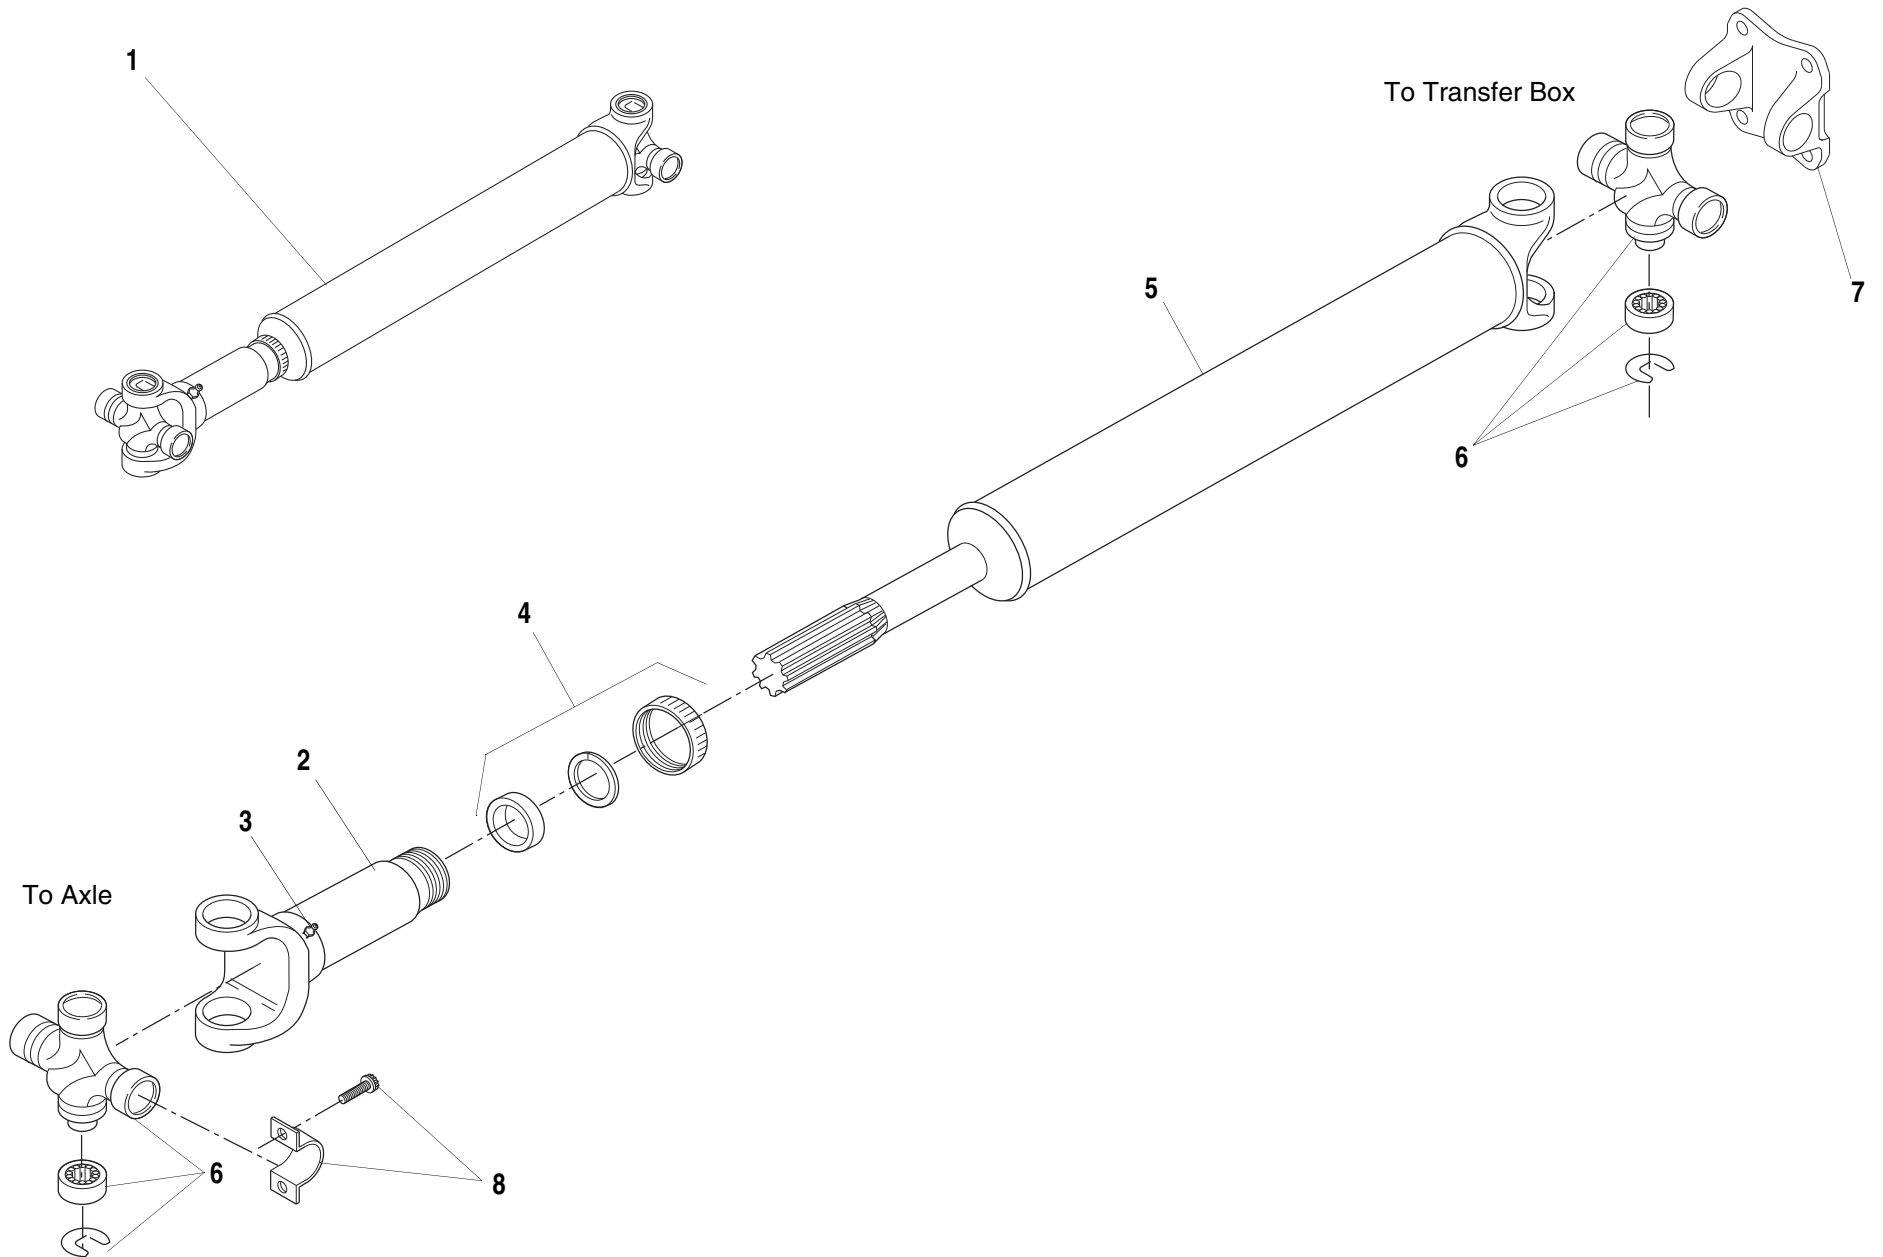

ITEM	PART NO.	QTY.	DESCRIPTION
1	6623979	1	Drive Shaft Assembly - Front (Includes Items 2 thru 67)
2	N.S.S	1	Yoke, Slip (Order Item 1)
3	N.S.S	1	Fitting, Grease
4	8035109	1	Kit, Dust Cap
5	N.S.S	1	Shaft, Yoke (Order Item 1)
6	91474035	2	Kit, Cross & Bearing
7	N.S.S	1	Yoke, Flange (Order Item 1)
8	8880218	2	Kit, Strap

Origin
4/07

S/N 0160005976 -

MMV

Tier 1
Tier 2