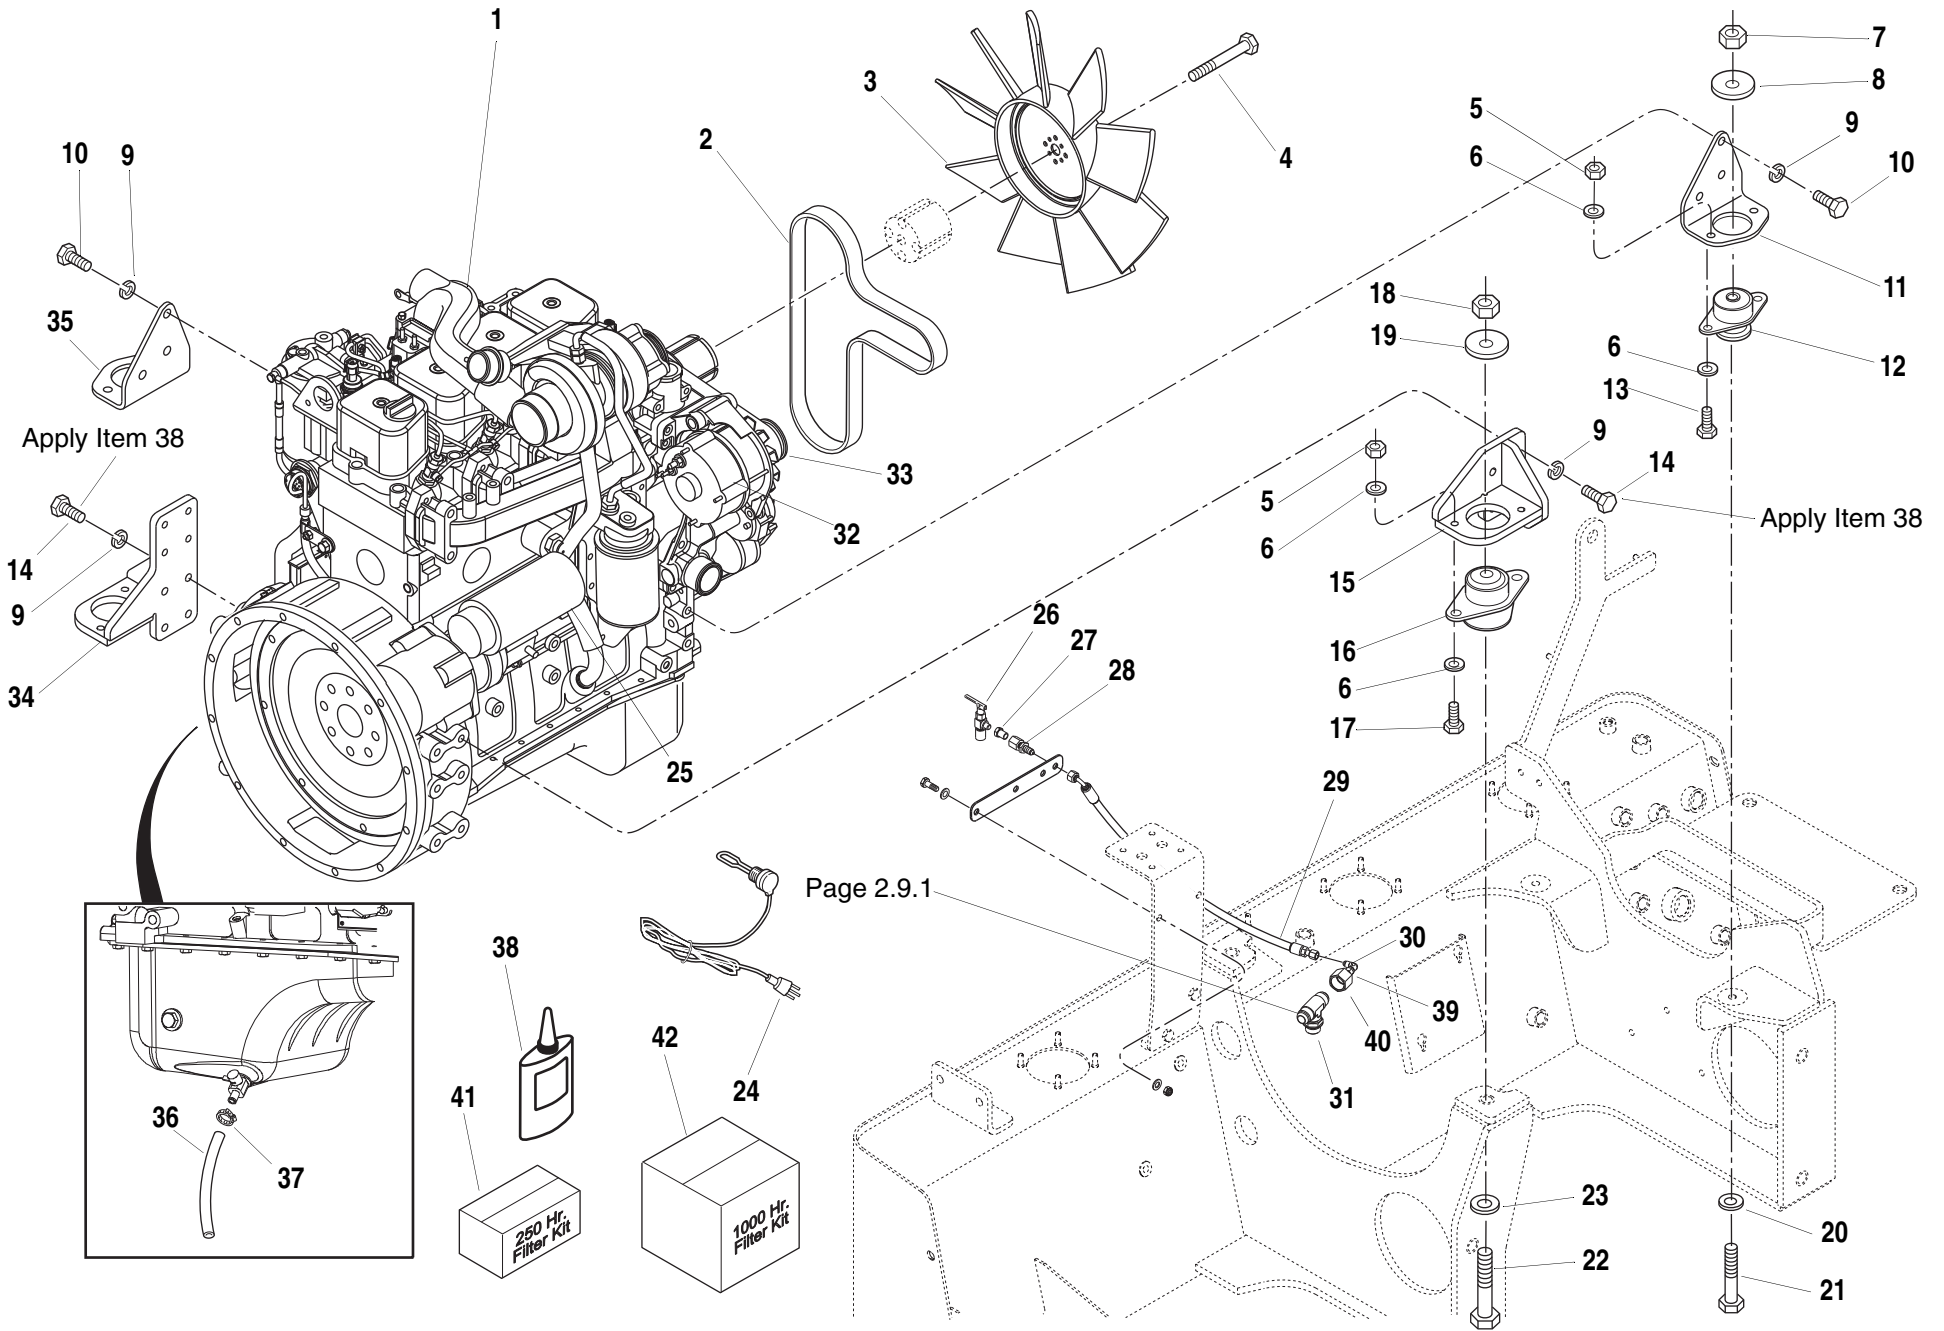

ITEM	PART NO.	QTY.	DESCRIPTION
1	8262170	1	Engine Cummins QSB4.5T, 110 HP
2	7028837	1	Belt, Fan
3	8272032	1	Fan, 24" Suction
4	8310645	4	HHCS, M10-1,5 x 100mm PC8.9
5	8305645	8	Nut, Hex Lock Elastic 3/8-16
6	8307110	16	Washer, Flat 3/8" Narrow
7	8310109	2	Nut, Hex Lock Elastic 7/16-14
8	7121951	2	Washer, Rebound 7/16"
9	8307025	14	Washer, Lock M12
10	8303790	6	HHCS, M12-1,75 x 30mm PC 8,8
11	7127562	1	Mount, Engine, Rear Left Side
12	8278039	2	Isolator, Engine
13	8303675	4	HHCS, 3/8-16 x 1-1/4" Gr. 5
14	8310164	8	HHCS, M12-1,75 x 40mm PC 8,8
15	6623662	1	Mount, Engine, Front Left Side
16	8278038	2	Isolator, Engine
17	8303621	4	HHCS, 3/8-16 x 1-1/2" Gr. 5
18	8305643	2	Nut, Hex Lock Elastic 5/8-11
19	7132141	2	Washer, Rebound 5/8"
20	8307113	2	Washer, Flat 7/16" Narrow
21	8310289	2	HHCS, 7/16-14 x 3-1/4" Gr. 8
22	8310333	2	HHCS, 5/8-11 x 4" Gr. 8
23	8307107	2	Washer, Flat 5/8" Narrow
24	8277161	1	Heater, Coolant
25	7028993	1	Starter
26	8904026	1	Valve, Engine Oil Sampling
27	8540071	1	Adapter
28	8036532	1	Adapter, Bulkhead 4FP-4T 37°
29	2717202	1	Hose, Engine Oil Sampling
30	8760272	1	Fitting, 90°
31	8760483	1	Fitting, Tee
32	8270214	1	Alternator, 24V, 70 Amp
33	8270220	1	Fan, Alternator
	7028963	1	Fan Pulley
34	6623658	1	Mount, Engine, Front Right Side
35	7127552	1	Mount, Engine, Rear Right Side
36	7132131	1	Hose, Oil Drain, .375 I.D.

ITEM	PART NO.	QTY.	DESCRIPTION
37	8410009	1	Clamp, Gear, 1.06 Max. Dia.
38	8526007	A/R	Threadlocker, Loctite #242 Removable Grade 8.45 fl. oz.
39	8760499	1	Reducer, Tube End #12
40	8760401	1	Nut, #12
			KITS
41	8024051	1	250 Hour Filter Kit (Includes 2 Filters: Engine Oil Filter & Primary Fuel Filter)
42	8024052	1	1000 Hour Filter Kit (Includes 7 Filters: Engine Oil Filter, Primary Fuel Filter, Inline Fuel Filter, Both Air Filters, Transmission Oil Filter & Hydraulic Oil Filter)

Rev
4/07

S/N MV201 –

MMV

Tier 1
Tier 2

ENGINE MOUNTING

2.1.1.1