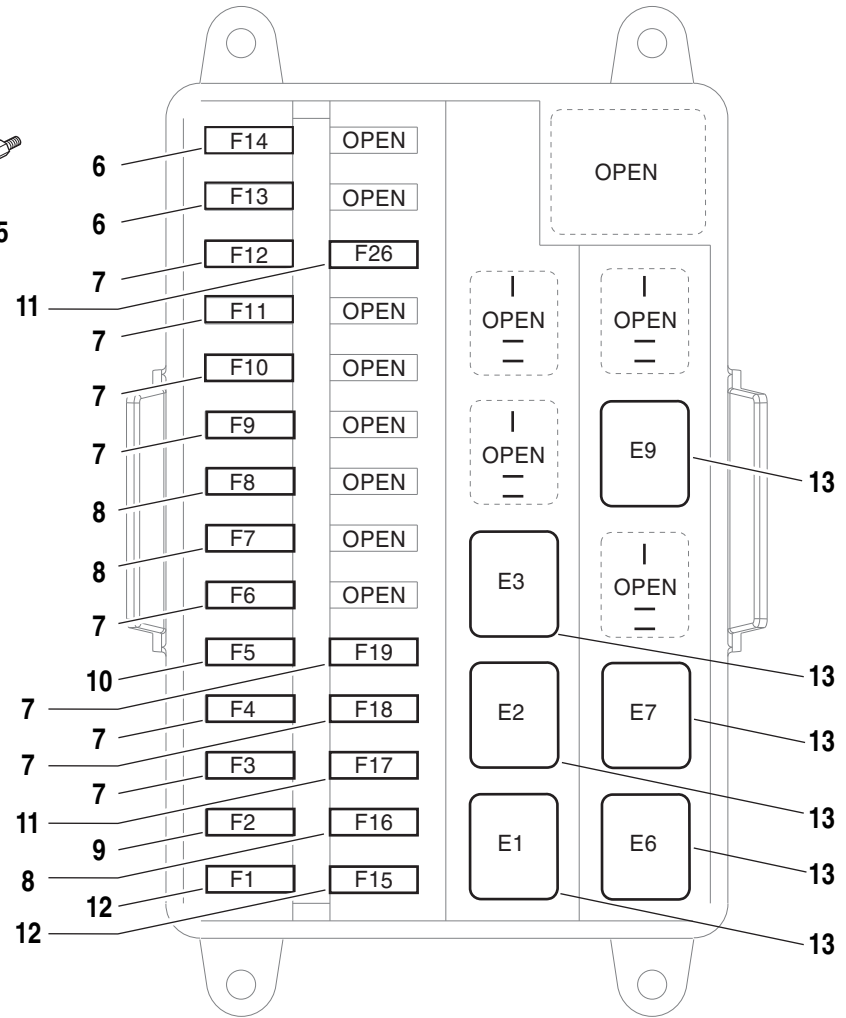

ITEM	PART NO.	QTY.	DESCRIPTION
1	8220362	1	Box, Fuse/Relay
2	8310642	4	Screw, Sltd PNH M5-.8-12mm
3	8310641	4	Washer, Lock-Internal Tooth M5
4	8310390	4	Washer, Plain M5
5	8310640	4	Standoff, Steel Hex 80mm Long
6	8229263	2	Fuse, 3 Amp (Violet) Auto Blade Type
7	8229233	9	Fuse, 7.5 Amp (Brown) Auto Blade Type
8	8229234	3	Fuse, 10 Amp (Red) Auto Blade Type
9	8229237	1	Fuse, 15 Amp (Blue) Auto Blade Type
10	8229235	1	Fuse, 20 Amp (Yellow) Auto Blade Type
11	8229262	2	Fuse, 25 Amp (Clear) Auto Blade Type
12	8229238	2	Fuse, 40 Amp (Orange) Auto Blade Type
13	8225119	6	Relay, 12V Sealed

Origin
6/03

MMV

S/N MV201 –

Tier 1
Tier 2

FUSES, RELAYS AND FLASHER BOX

10.10.1