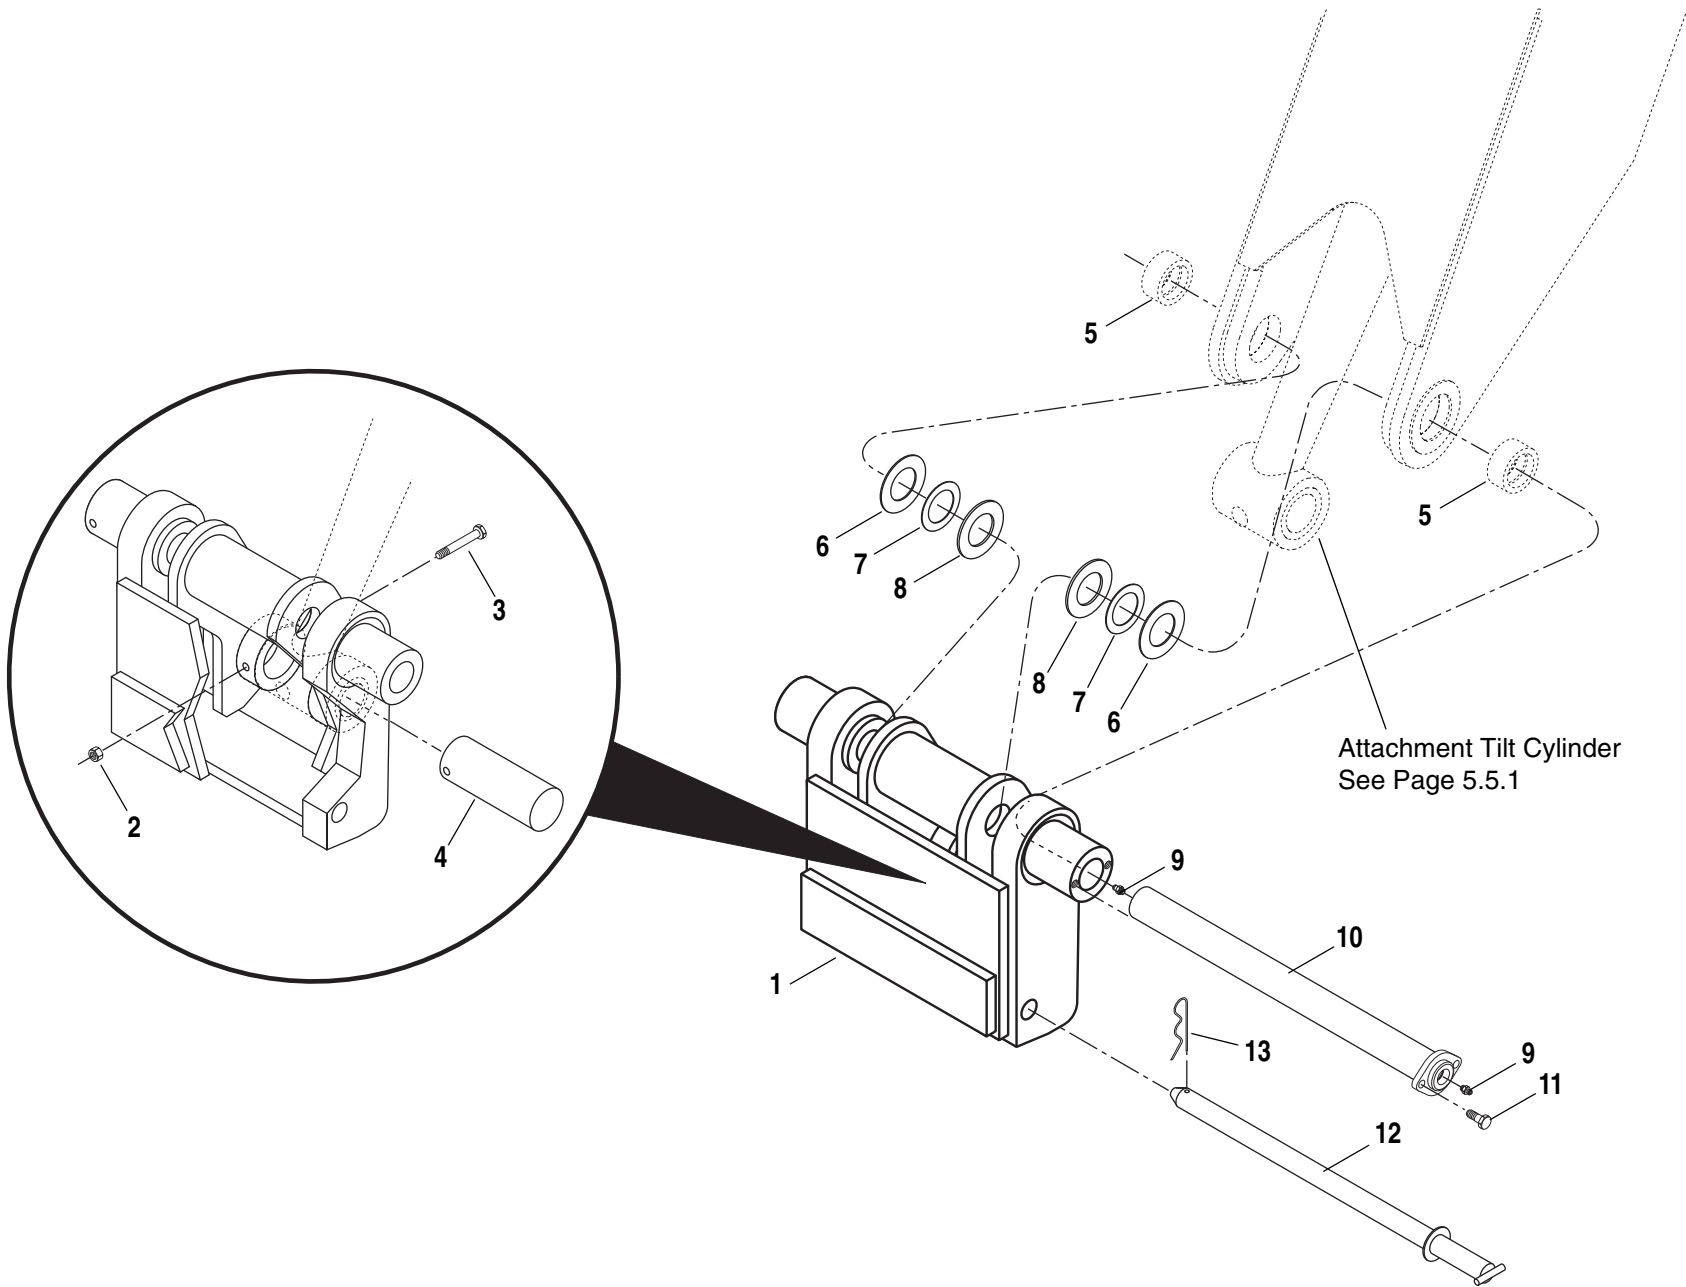

Rev.
6/03

MMV

Tier 1
Tier 2

S/N MV006 –

BOOM RETRACT CHAIN

4.5.1

ITEM	PART NO.	QTY.	DESCRIPTION
1	6623334	1	Weldment, Quick Attach
2	8305644	1	Nut, Hex Lock Elastic, 1/2"-13
3	7138222	1	Pin, Rod End, Attachment Tilt Cylinder
4	8303772	1	HHCS, 1/2-13 x 5" Gr. 5
5	7085542	2	Bushing, Quick Attach Pivot
6	8310093	A/R	Washer, Shim 2.00" x .075" x 3.50"
7	8307904	A/R	Washer, Shim 2.00" x .048" x 3.00"
8	8307918	A/R	Washer, Shim 2.00" x .134" x 3.50"
9	8520001	2	Lube Fitting
10	6623558	1	Pin, Carriage Pivot
11	8310579	2	HHCS 1/2 - 13 x 1"
12	6617132	1	Pin, Quick Attach
13	8310025	1	Pin, Hairpin Cotter