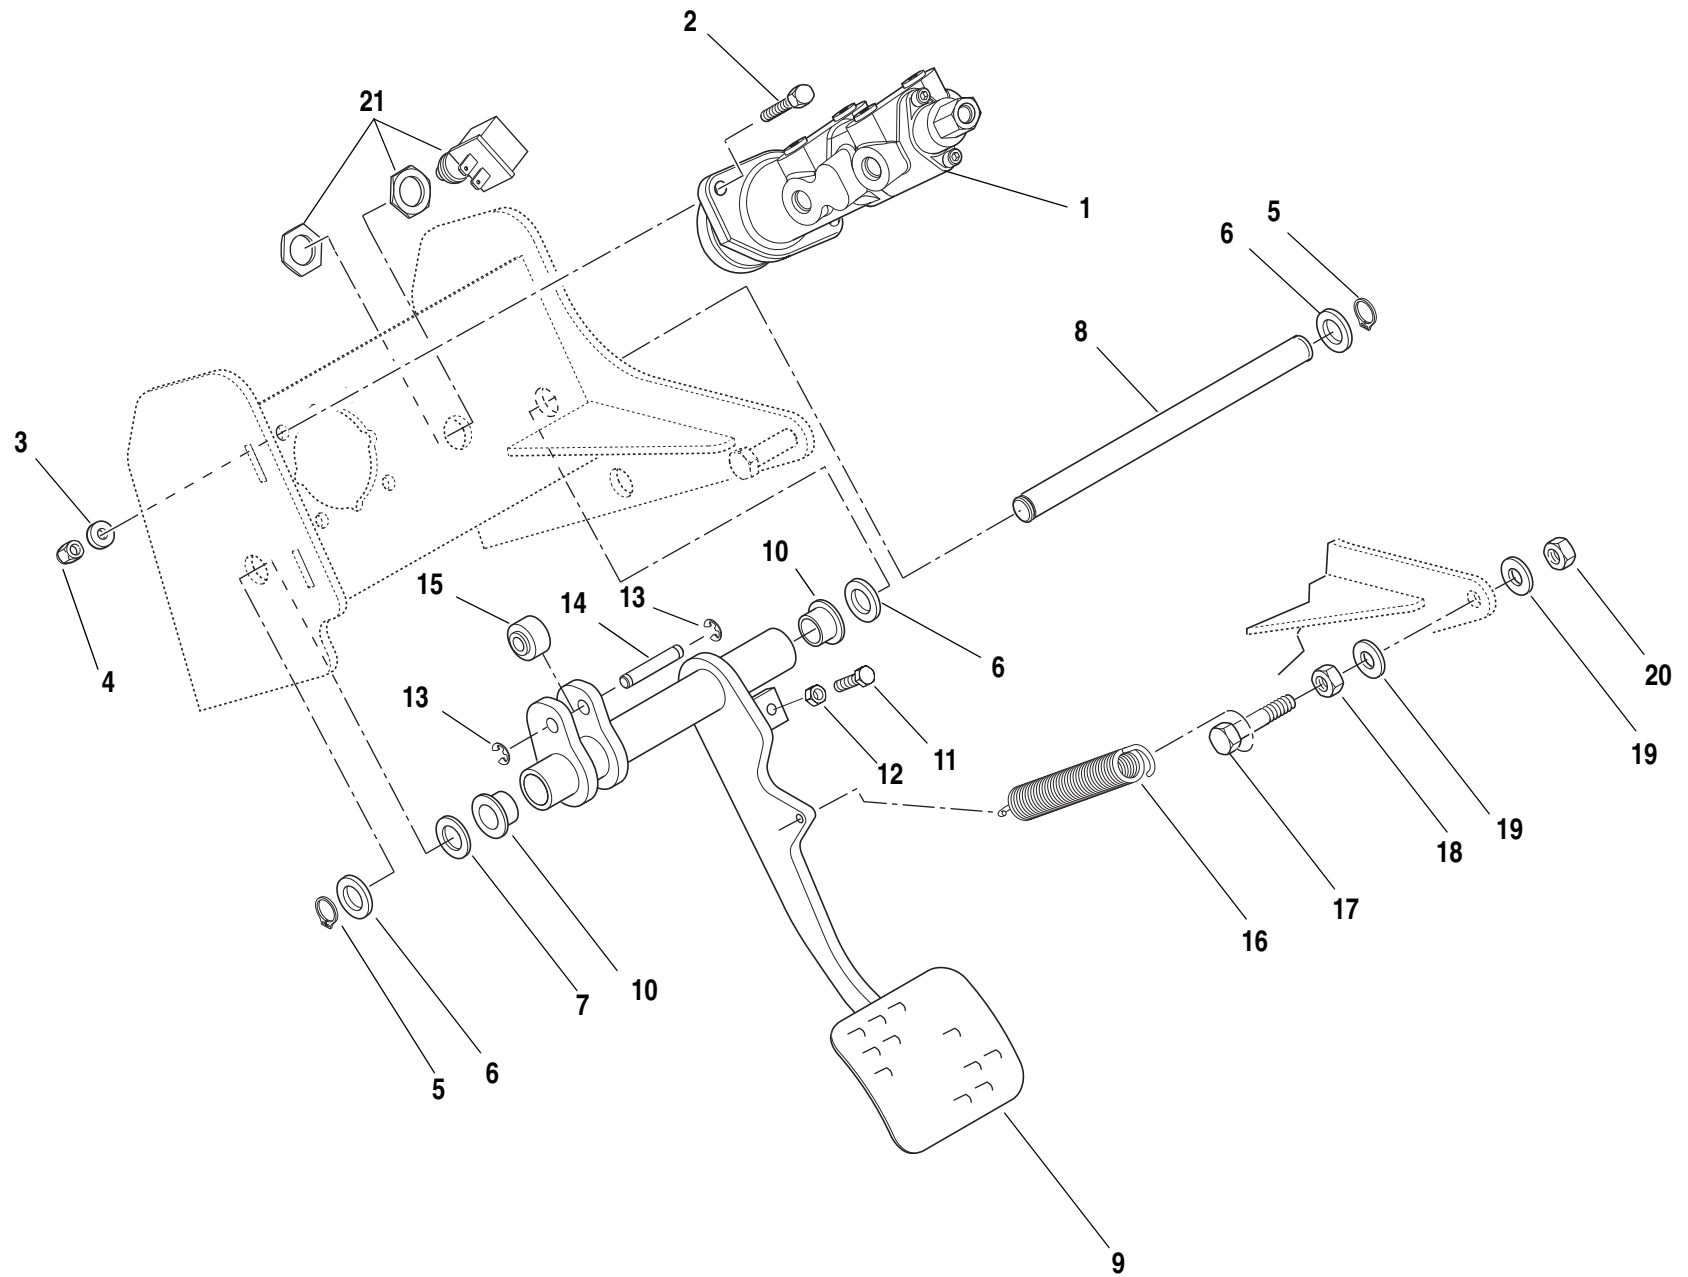

ITEM	PART NO.	QTY.	DESCRIPTION
1	8902316	1	Valve, Brake
2	8310476	2	HHCS, M8-1,25 x 35mm PC 8.8
3	8307222	2	Washer, Plain M8
4	8305638	2	Nut, Hex Lock M8 x 1,25
5	8630020	2	Snap Ring, .75 Internal Heavy Duty
6	8310508	3	Washer, Shim .755 x .075 x 1.25"
7	8310507	1	Washer, Shim .755 x .048 x 1.25"
8	7139108	1	Shaft, Pivot
9	7301066	1	Assembly, Brake Pedal (Includes Items 10 thru 15)
10	7300143	2	Bushing, Oilite Flange
11	8303739	1	HHCS 5/16-18 x 1 1/4" GR 5
12	8310453	1	Nut, Hex 5/16-18 GR 5
13	7300135	2	Clip, Pin
14	7300136	1	Pin, Shaft
15	7300137	1	Roller, 1" Dia
16	8700125	1	Spring, Extension 1.00" OD x 7.12" LG
17	8303261	1	HHCS, M12-1.75 x 100mm PC 8.8
18	8305044	1	Nut, Hex M12
19	8307220	2	Washer, Plain M12-1.75
20	8310625	1	Nut, Hex Lock Elastic M12-1.75
21	8223238	1	Switch, Stabil-TRAK Light

Origin
6/03

MMV

S/N MV201 –

SERVICE BRAKE VALVE AND PEDAL ASSEMBLIES

7.4.1.1