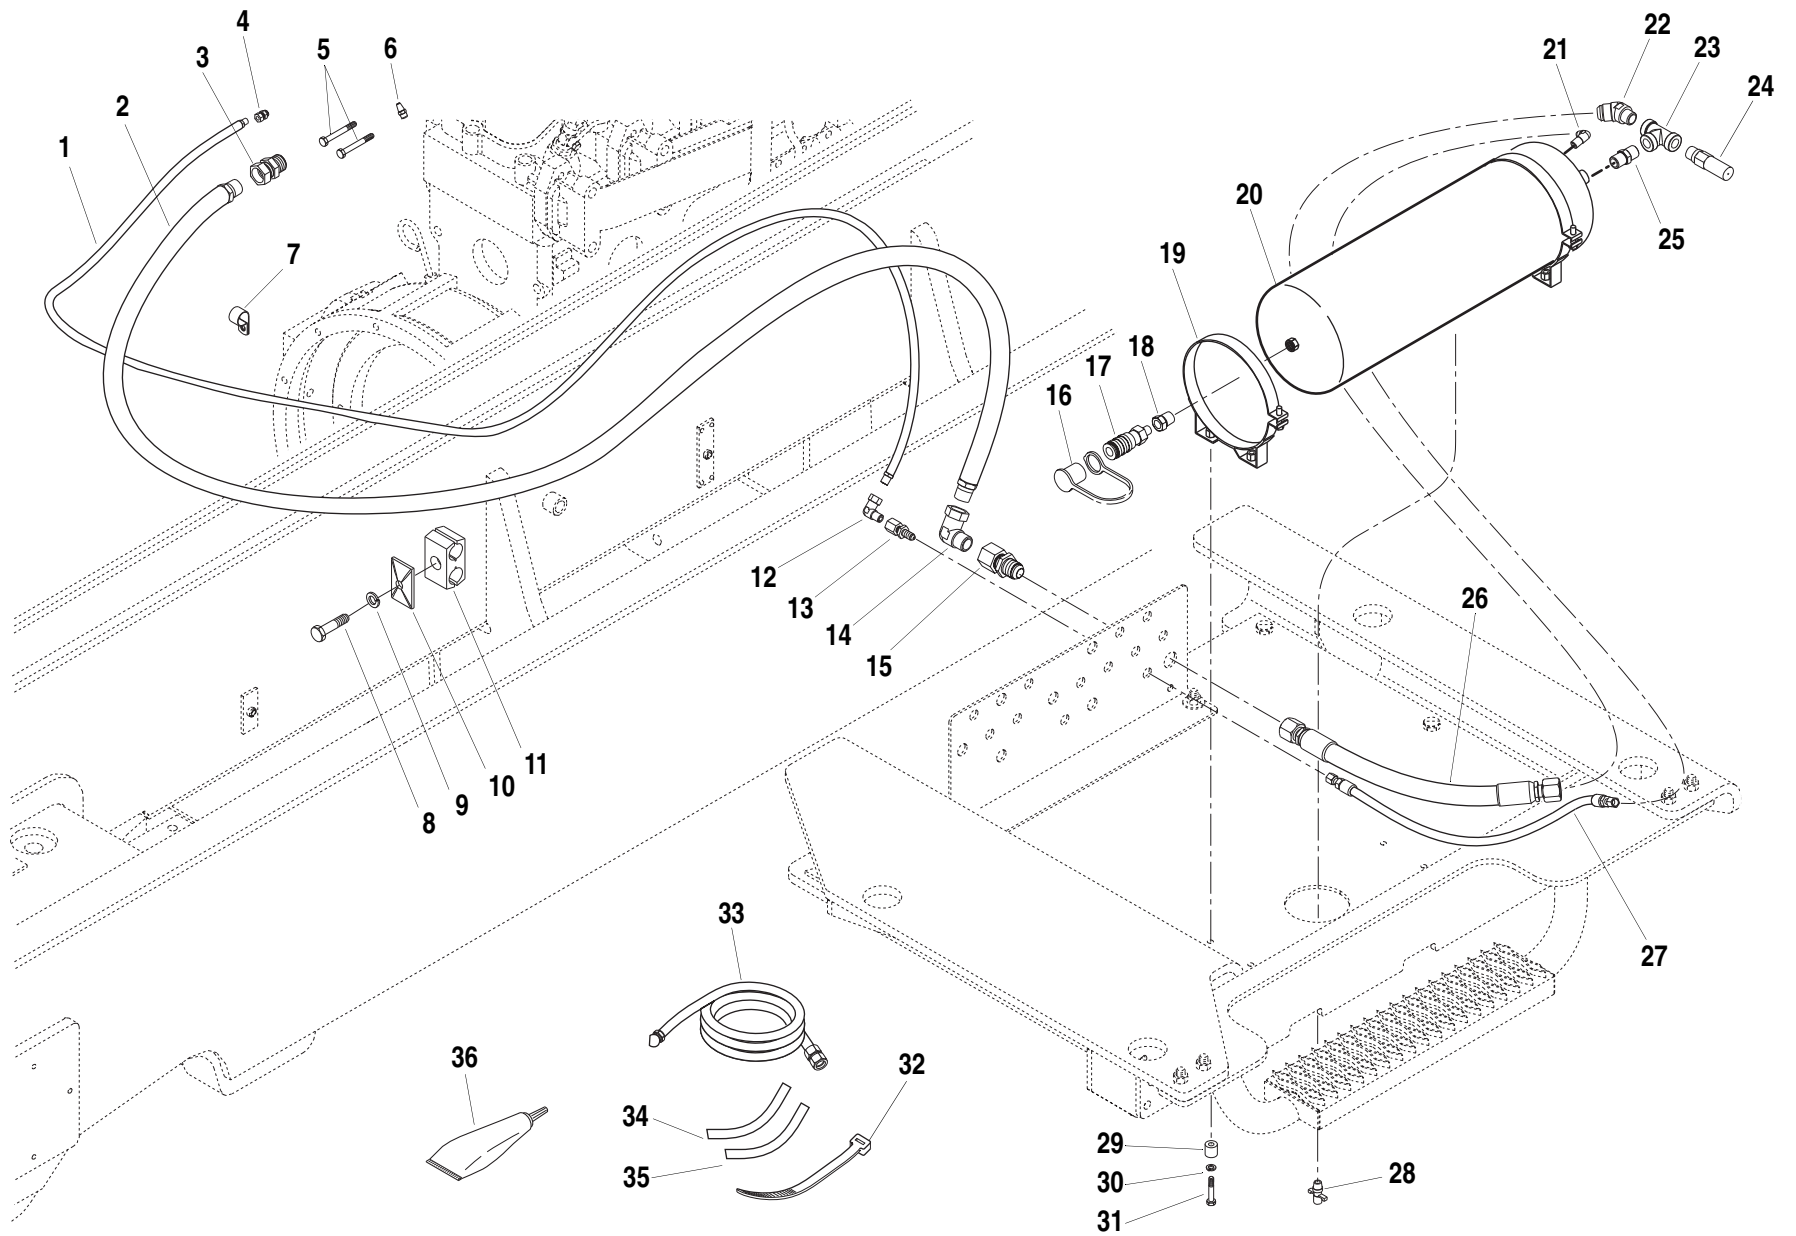

ITEM	PART NO.	QTY.	DESCRIPTION
1	2717166	1	Hose, Air Compressor Pilot
2	2717165	1	Hose, Air Compressor Discharge
3	8540015	1	Adapter, Swivel 12P - 12P 3/4"
4	8540030	1	Adapter, Swivel 2P - 2P 1/8"
5	8310028	2	HHCS, M8-1.25 x 70mm PC8.8
6	6623492	1	Muffler (Breather)
7	8406201	1	Clip, Tube 1-1/2"
8	8303715	1	HHCS, 5/16-18 NC x 1 1/2"
9	8307004	1	Washer, Lock
10	8769128	1	Plate, Cover
11	8750027	1	Clamp Set
12	8540203	1	Elbow, Swivel 90°, 4NPTF-4NPSM
13	8036532	1	Adapter, Bulkhead, 4FP-4T 37° JIC
14	8540208	1	Elbow, Swivel 90°, 12NPTF-12NPSM
15	8036531	1	Adapter, Bulkhead, 12FP-12T 37° JIC
16	8036376	1	Dust Plug
17	8036542	1	Quick Coupler, 1/4" FNPT
18	8530012	1	Reducer, Pipe Thread 8P-4P
19	6623491	2	Band Clamp
20	6623412	1	Tank, Compressed Air
21	8760228	1	Elbow, 90°, Male, 4NPTF-4T 37° J514
22	8036530	1	Elbow, Swivel 45°, 8MP-12T 37° JIC
23	8540411	1	Tee, Female Pipe, 8FP-8FP-8FP
24	8902855	1	Valve, Compressed Air Relief 150 PSI
25	8540033	1	Nipple, Hex, Male 8MP-8MP
26	2717163	1	Hose, 3/4 x 24"
27	2717164	1	Hose, 1/4 x 24"
28	8904001	1	Drain Cock
29	8310727	4	Spacer, .325 x .75 O.D. x .75
30	8307004	4	Washer, Lock 5/16"
31	8303746	4	HHCS, 5/16-18 NC x 1-3/4" GR5
32	6623531	1	Strap, Cinch
33	2716838	1	Hose, Air Inflation
34	6623532	1	Velcro, Tape Strip (Hook)
35	6623533	1	Velcro, Tape Strip (Loop)
36	8526044	A/R	Sealant, Pipe Thread

Origin
7/07

S/N MV201 –

MMV

Tier 1
Tier 2

AIR COMPRESSOR TANK AND HOSES

2.8.1.1