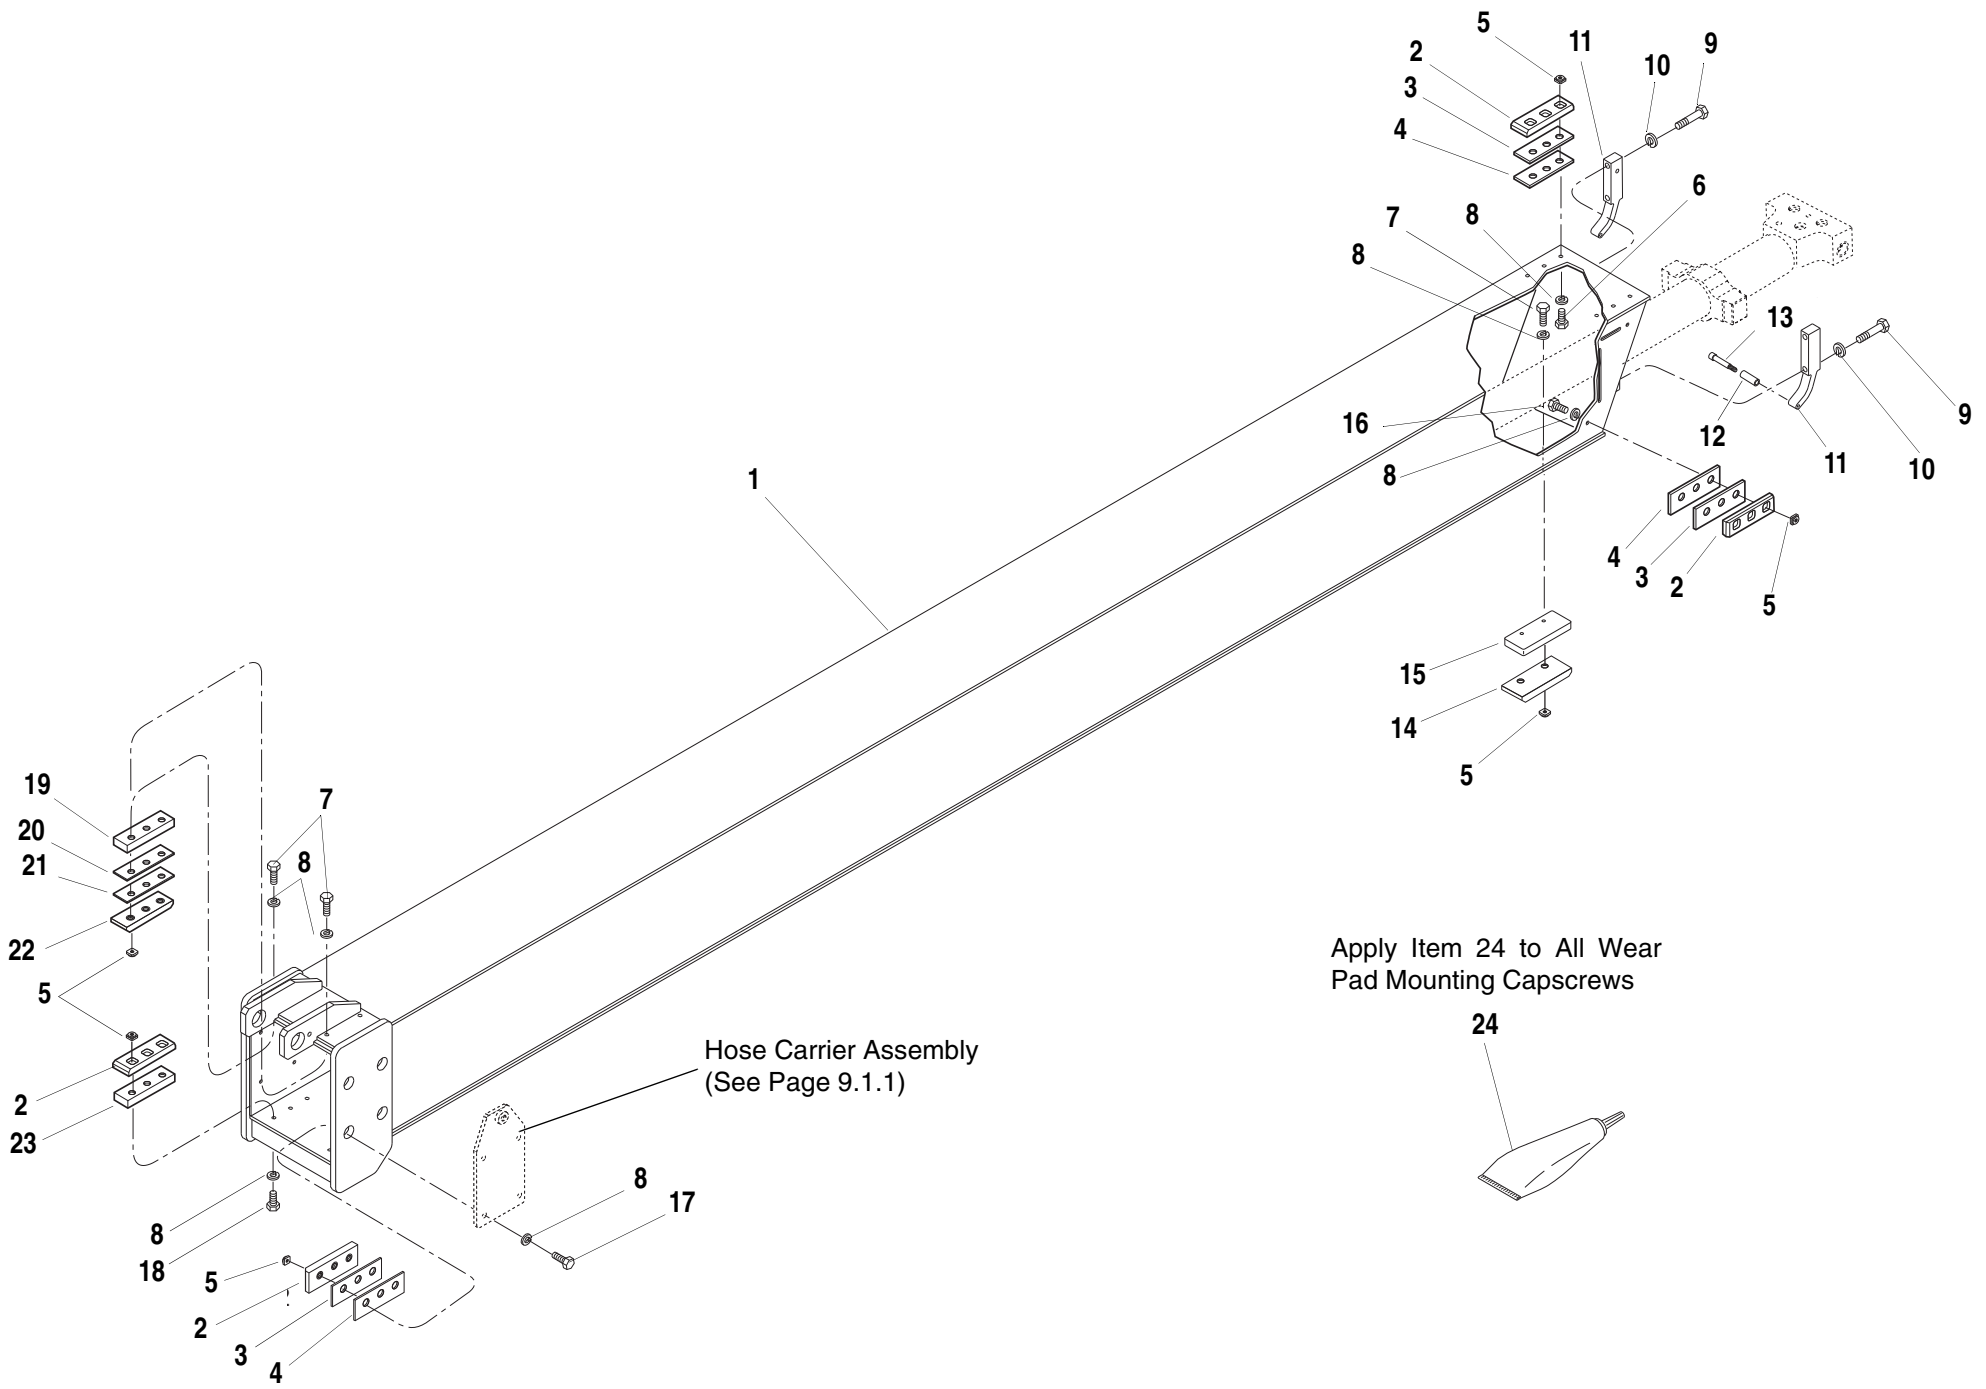

ITEM	PART NO.	QTY.	DESCRIPTION
1	6623407	1	Boom, Intermediate
2	7111572	12	Pad, Wear
3	7126182	A/R	Shim, Wear Pad .07" thk
4	7126172	A/R	Shim, Wear Pad .13" thk
5	7135432	36	Insert, Wear Pad
6	8303620	6	HHCS, 3/8-16 x 1" Gr.5
7	8303771	8	HHCS, 3/8-16 x 2-1/4" Gr. 5
8	8307005	36	Washer, Lock 3/8"
9	8303641	4	HHCS, 3/4-10 x 4-1/2" Gr. 5
10	8307010	4	Washer, Lock 3/4"
11	7139780	2	Clamp, Extend Cylinder Trunnion
12	7139781	2	Roller, Long
13	8310514	2	Bolt, Shoulder, Socket Hd. 1/2 x 1-3/4 x 3/8-16
14	7139019	2	Pad, Wear
15	7139018	2	Spacer, Wear Pad
16	8303681	12	HHCS, 3/8-16 x 3/4" Gr.5
17	8303622	4	HHCS, 3/8-16 x 2" Gr. 5
18	8303621	6	HHCS, 3/8-16 x 1-1/2" Gr.5
19	7139975	2	Spacer, Wear Pad
20	7139976	A/R	Shim, Wear Pad
21	7139977	A/R	Shim, Wear Pad
22	7139979	2	Pad, Wear (Special)
23	7135442	2	Spacer, Wear Pad
24	8526007	A/R	Thread Locking Compound

Rev.
6/03

S/N MV006-

MMV

Tier 1
Tier 2

INTERMEDIATE BOOM ASSEMBLY

4.2.1