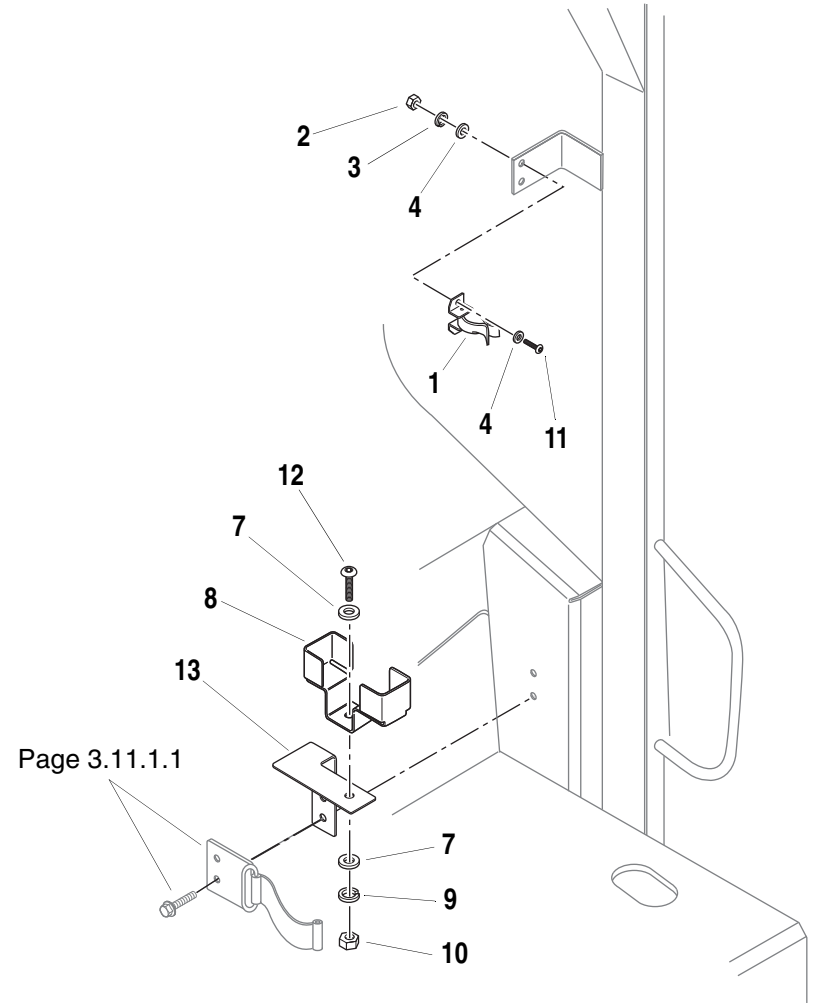

Page 3.11.1.1

(S/N MV201 and After)

ITEM	PART NO.	QTY.	DESCRIPTION
1	6620962	1	Clamp, Rifle, Locking Mount
2	8305002	2	Nut, Hex #10-24
3	8307003	2	Washer, Lock #10
4	8307111	4	Washer, Flat #10 (S/N MV006 - MV200 use Qty. 2)
5	8303835	2	Screw, Slotted, Ph., #10-24 x 1/2" (S/N MV006 - MV200)
6	8303847	1	Screw, Slotted, Ph., 1/4"-20 x 3/4" (S/N MV006 - MV200)
7	8307109	2	Washer, Flat 1/4"
8	6620973	1	Mount, Rifle Butt
9	8307002	1	Washer, Lock 1/4"
10	8305004	1	Nut, Hex 1/4"-20
11	8310362	2	Screw, Button Head Cap #10-24 x 1/2" (S/N MV201 and After)
12	8310400	1	Screw, Button Head Cap 1/4"-20 x 3/4" (S/N MV201 and After)
13	8036728	1	Bracket, Lower Rifle (S/N MV201 and After)