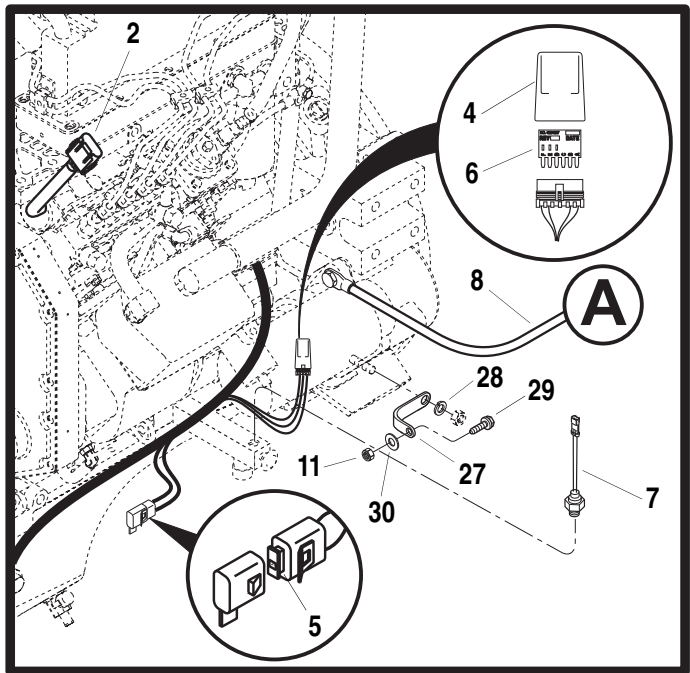

ITEM	PART NO.	QTY.	DESCRIPTION
1	6623304	1	Harness, Engine (Includes Items 2 thru 6)
2	8035276	1	Solenoid, Fuel Shut Off
3	8036378	2	Circuit Board, 3 Diode (Transmission)
4	8220357	3	Cap, Clear Ves-Pac
5	8229242	1	Fuse, 5 Amp, (Fuel Shut Off)
6	8036379	1	Circuit Board (Alternator)
7		1	Switch, Engine Oil Pressure, (no longer available, order Kit, Pressure Switch)
8	8270140	1	Cable, Ground (Starter to Frame)
9	8307204	1	Washer, Plain 3/8"
10	8307026	2	Washer, External Tooth 3/8"
11	8305645	2	Nut, Hex Lock Elastic 3/8"-16
12	8223232	1	Switch, Transmission Temperature - 250° F (121° C)
13	8223243	1	Switch, Engine Water Temperature - 210° F (99° C)
14	8750026	1	Bolt, Stacking
15	8750022	1	Clamp Set
16	10167789	1	Relay, Starter
17	8307109	2	Washer, Flat 1/4"
18	8305624	2	Nut, Hex Lock Elastic 1/4"-20
19	8303540	2	HHCS, 1/4"-20 x 1" Gr. 5
20	8225119	1	Relay, Fuel Shut Off Soleniod
21	8303837	1	Screw, Slotted Pan Hd. #10-24 x 3/4"
22	8307003	1	Washer, Lock #10
23	8305002	1	Nut, Hex #10-24
24	8223526	1	Switch, Hydraulic Oil Pressure 20 psi (1,4 kPa)
25	8223227	1	Switch, Hydr. Oil Filter Temperature, 100°F (38°C)
26	8223226	1	Switch, Hydr. Oil High Temperature, 195°F (91°C)
27	6621412	1	Terminal, Starter 90 Deg.
28	8307005	1	Washer, Lock 3/8"
29	8303510	1	HHCS, 3/8"-24 x 1"
30	8307110	1	Washer, Flat 3/8" Narrow
31	8750017	1	Plate, Locking

2915053	1	Kit, Pressure Switch, (includes items listed below)
4360609	1	Switch, Engine Oil Pressure
4923263	1	Jumper, Pressure Switch
77373058	1	Adapter

Rev.
8/05

S/N MV006 – MV200

MMV

Tier 1
Tier 2

ENGINE WIRING HARNESS - SWITCHES, FUSES AND RELAYS 10.2.1