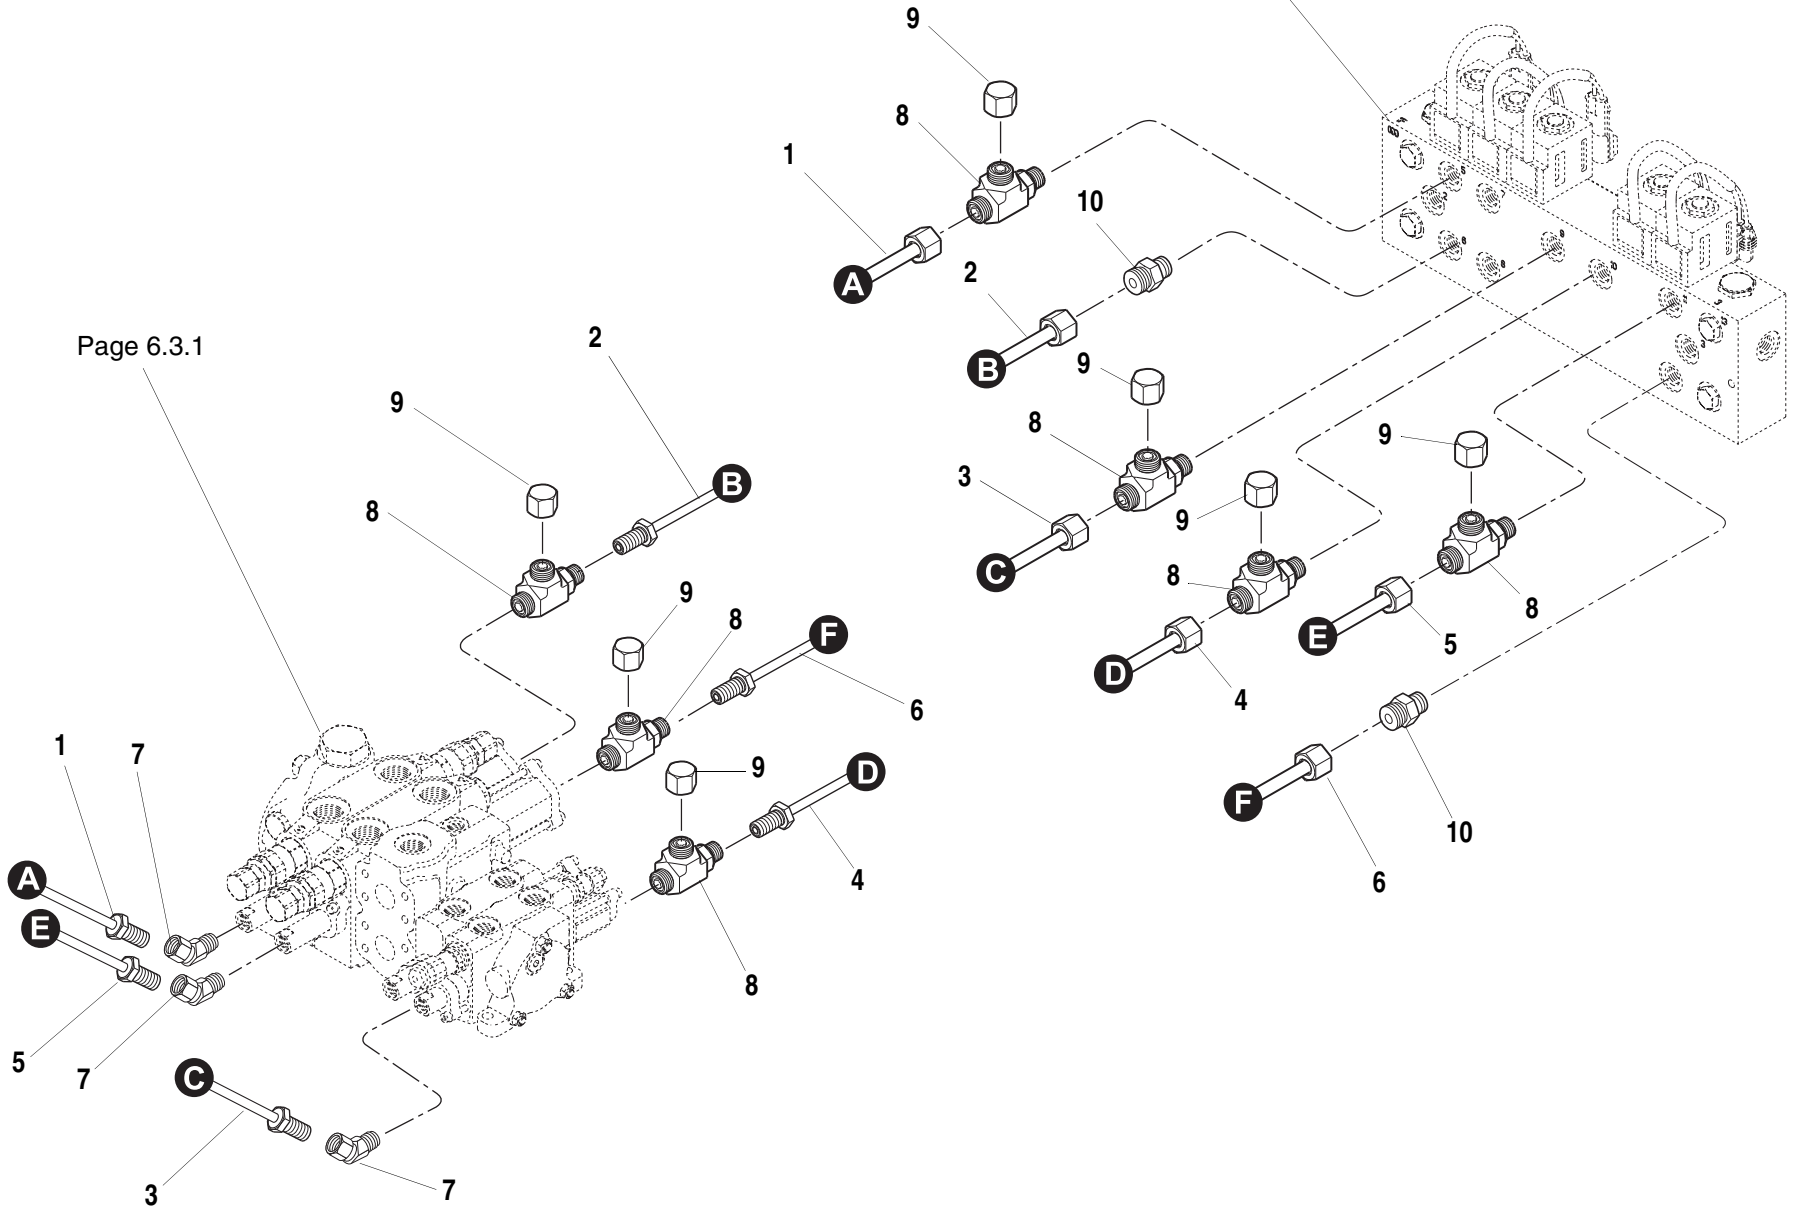

ITEM	PART NO.	QTY.	DESCRIPTION
1	7138769	1	Tube Assembly (A)
2	7138764	1	Tube Assembly (B)
3	7138771	1	Tube Assembly (C)
4	7138767	1	Tube Assembly (D)
5	7138768	1	Tube Assembly (E)
6	7138763	1	Tube Assembly (F)
7	8770140	3	Elbow, 45°, 6ORB x 6FF
8	8770066	7	Tee, SW RUN -6ORB x -6FF
9	8770108	7	Cap, SAE 6 - OFS
10	8770106	2	Connector, SAE 6 - str. thd. ORB x 6FF

Rev.
6/03

MMV

Tier 1
Tier 2

S/N MV006 –

BOOM FUNCTION MAIN VALVE HYDRAULIC TUBING

5.7.1