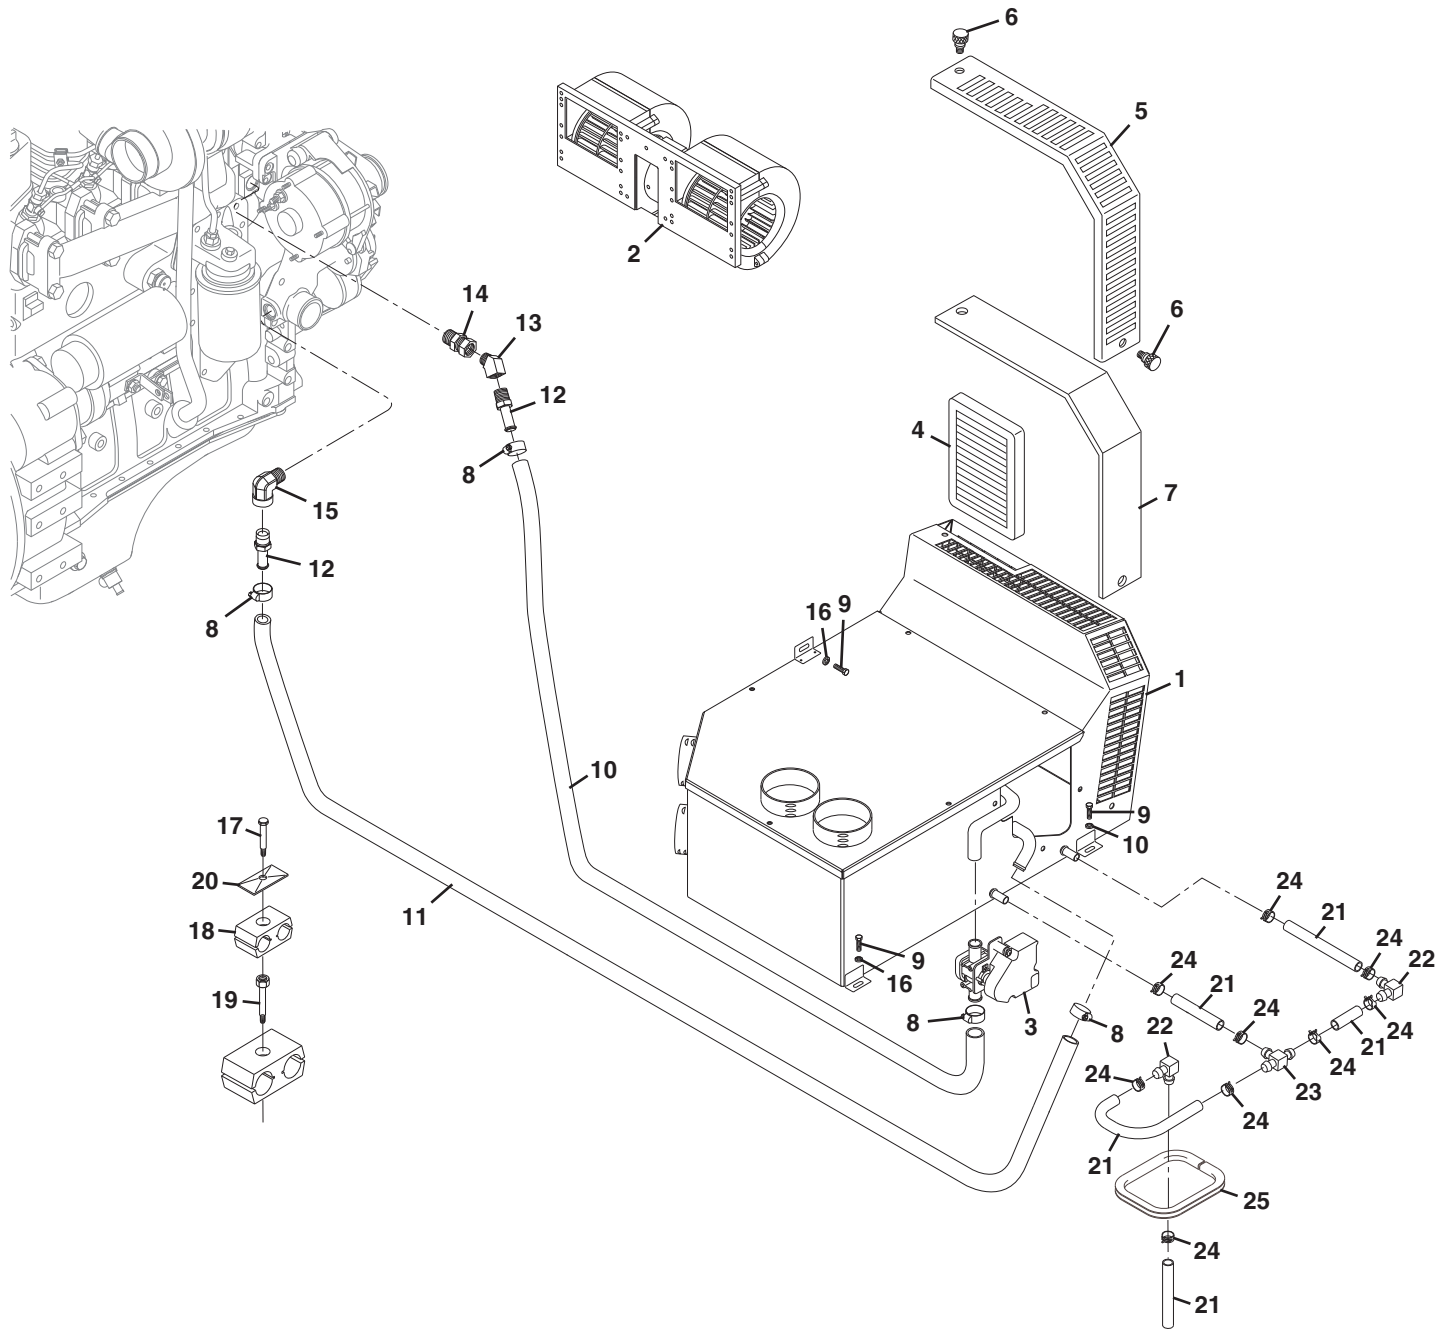

ITEM	PART NO.	QTY.	DESCRIPTION
1	7301259	1	Heater/Blower Assembly (Includes 2 thru 7)
2	8036727	1	Blower Motor Assembly
3	7301261	1	Heat Valve Assembly
4	8036725	1	Filter, Fresh Air Intake
5	8036724	1	Cover, Recirculation Filter
6	8036726	2	Screw, Thumb
7	8036723	1	Filter, Foam
8	8410009	4	Clamp, Hose 1.06" Dia.
9	8303606	3	HHCS, M8-1.25 x 20mm PC8.8
10	7301433	1	Hose, Heater Engine Supply
11	7301434	1	Hose, Heater Engine Return
12	8430048	2	Reducer, Hose Barb, Pipe Thread 10-8P
13	8540231	1	Elbow, Street 45° 8P
14	8540016	1	Adapter, Swivel 12-12P
15	8530016	1	Elbow, Street 90°
16	8307222	3	Washer, Plain M8
17	8310701	1	HHCS, M8-1.25 x 45mm
18	8750027	1	Clamp Set, .84 Dia
19	8750035	1	Bolt, Stacking
20	8769128	1	Cover Plate, Twin
21	7029412	AR	Hose, Drain
22	7029413	2	Elbow, Drain 90°
23	7029414	1	Tee, Drain 1/2
24	7029415	9	Clamp, Drain Hose
25	4060805	1.4ft	Flex Trim
	2915028	1	Drain Kit, (includes 21 thru 24)

Rev
1/10

MMV

Tier 1
Tier 2

S/N MV201 –

HEATER SYSTEM

3.15.1.1