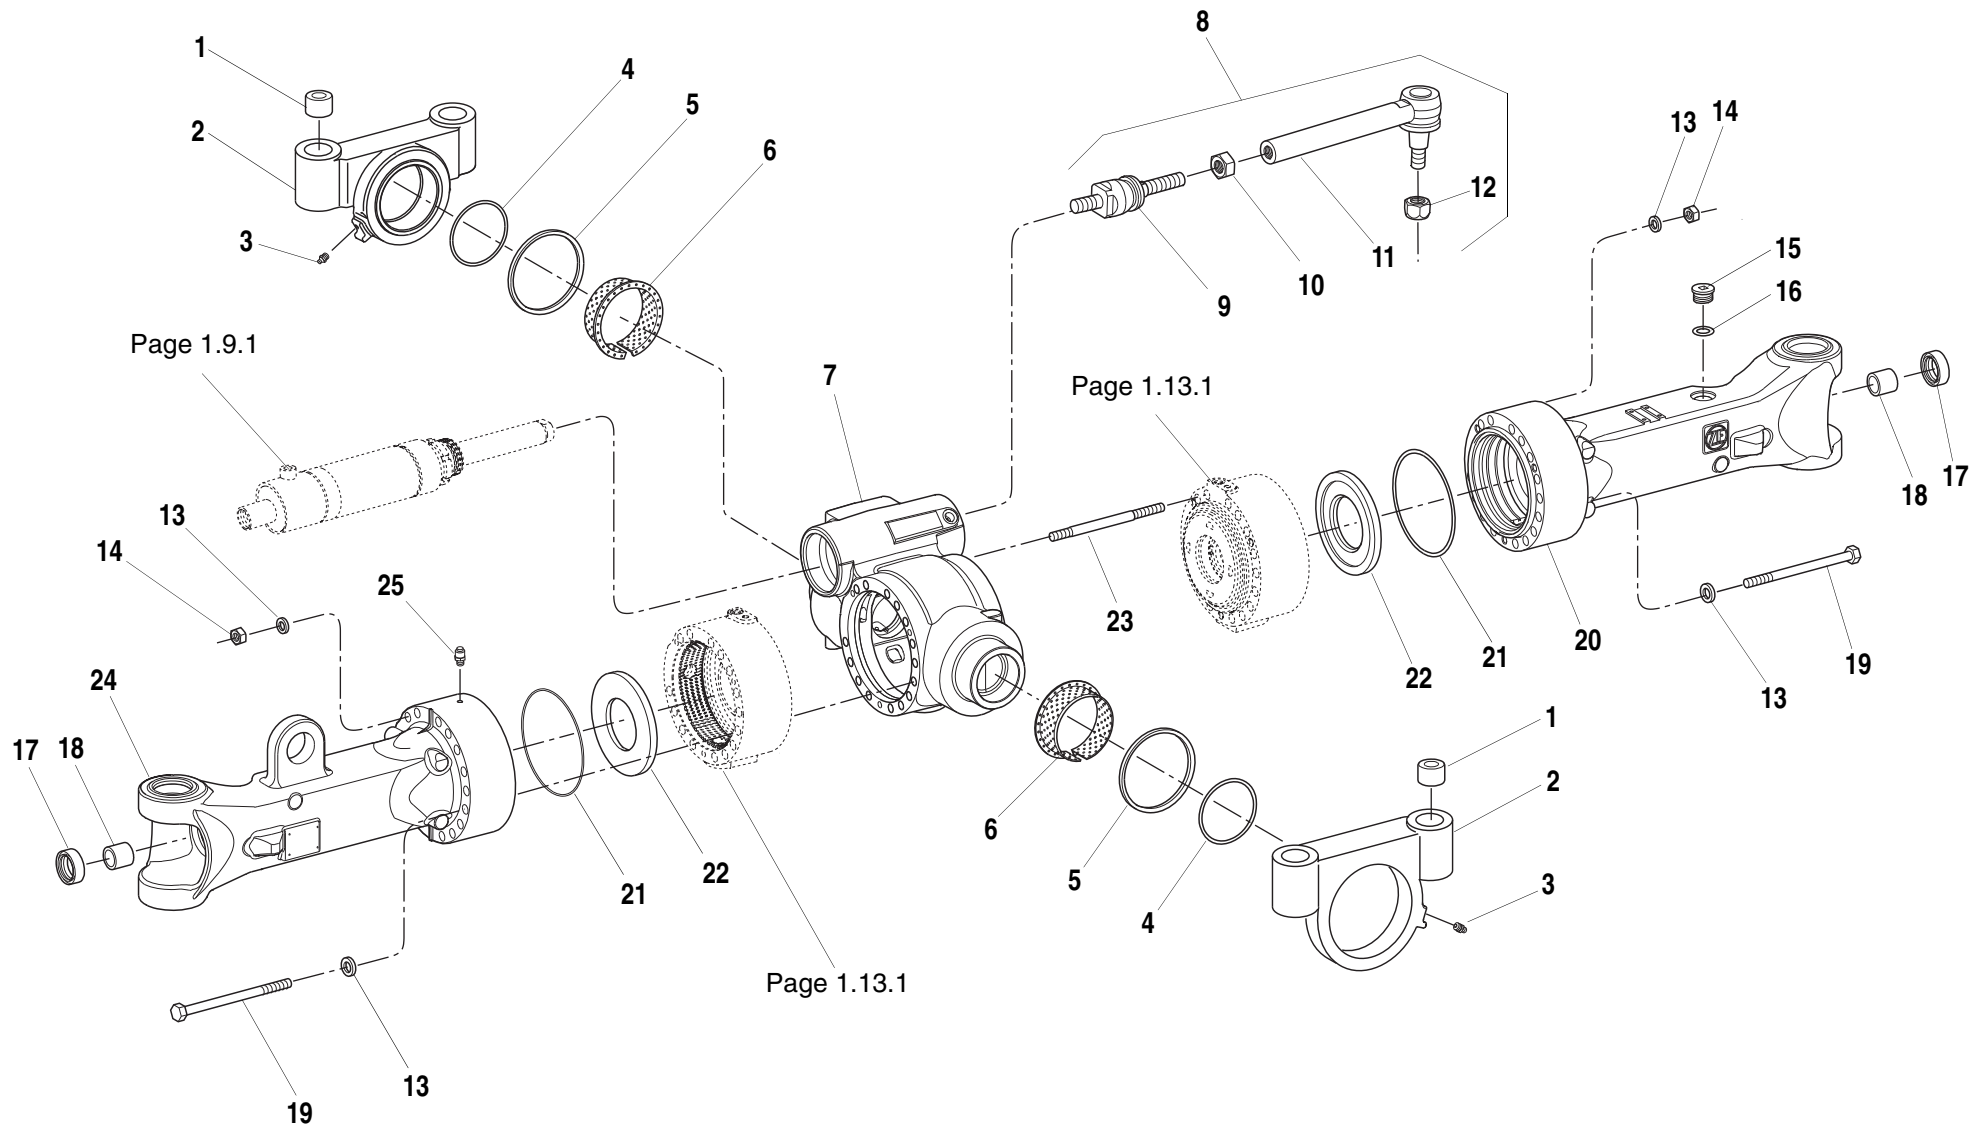

ITEM	PART NO.	QTY.	DESCRIPTION
1	1319441	4	Bushing, Centering
2	8036845	2	Bracket
3	1319423	2	Fitting, Grease
4	1319439	2	O-Ring
5	1319440	2	V-Ring
6	8036419	2	Bushing, Flange
7	8036865	1	Housing, Axle Drive
8	8036843	2	Rod, Track (Includes Items 9 thru 12)
9	8036757	2	Coupling, Axial Joint
10	8036759	2	Nut, Hex
11	8036844	2	Coupling, Ball Joint w/Pipe
12	8036758	2	Nut, Locking
13	8036312	30	Washer
14	1319429	8	Nut, Hex
15	1319506	1	Plug, Screw
16	8036331	1	O-Ring
17	8036754	2	Seal, Shaft
18	1319433	2	Bushing
19	8035927	22	Screw, Hex
20	8036335	1	Casing, Axle (Right Rear)
21	1319425	2	O-Ring
22	8036606	2	Shim, End
23	8036313	8	Stud
24	8035986	1	Casing, Axle (Left Rear)
25	1319436	1	Valve, Vent

S/N MV006 -

MMV

Tier 1
Tier 2

REAR AXLE - AXLE CASING

1.12.1