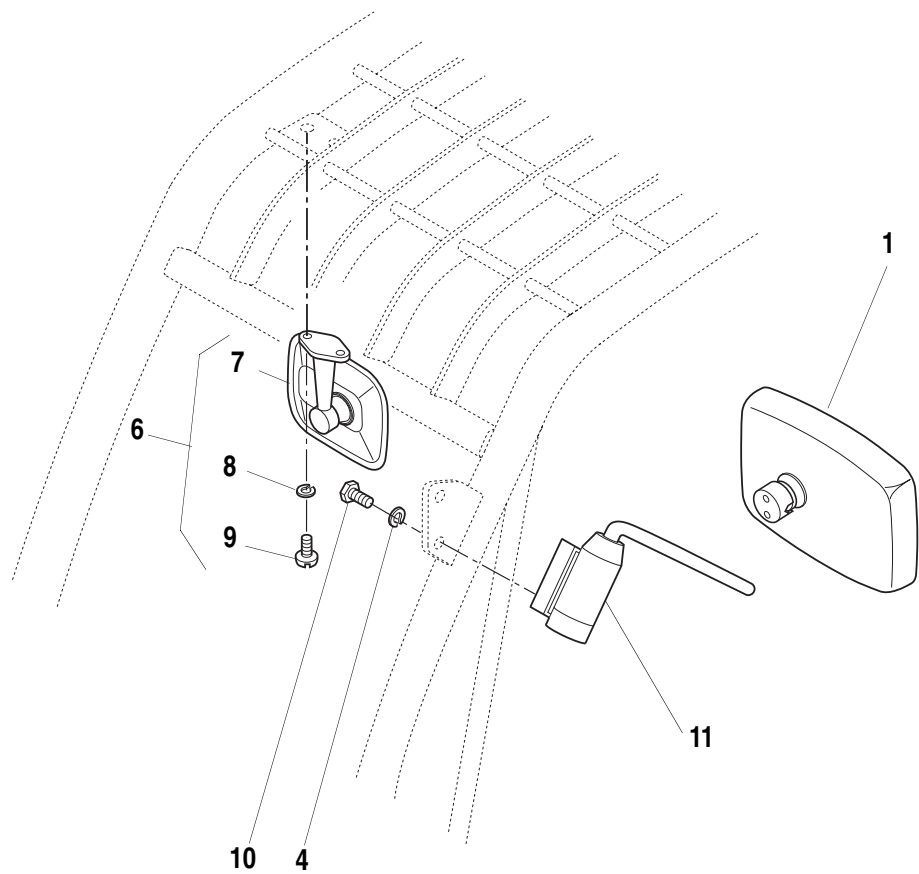

S/N 0160012570 & After

MMV

Tier 1
Tier 2

OPERATOR'S SEAT AND SEAT BELT

3.6.1.2

ITEM	PART NO.	QTY.	DESCRIPTION
1	8866514	2	Mirror Head, Convex
2	8866515	1	Arm Assembly, Mirror
3	8303544	2	HHCS, M6-1 x 20mm PC 8.8
4	8307024	4	Washer, Lock M6
5	8307219	2	Washer, Flat M6
6	7136742	1	Kit, Right Cab Mirror (Includes Items 7, 8, and 9)
7	8866516	1	Mirror Assembly, Rear View
8	8307003	2	Washer, Lock #10
9	8303836	2	Screw, Pan Hd. #10-24 x 5/8"
10	8303799	2	HHCS, M6-1 x 14mm
11	8866530	1	Arm Assembly, Mirror