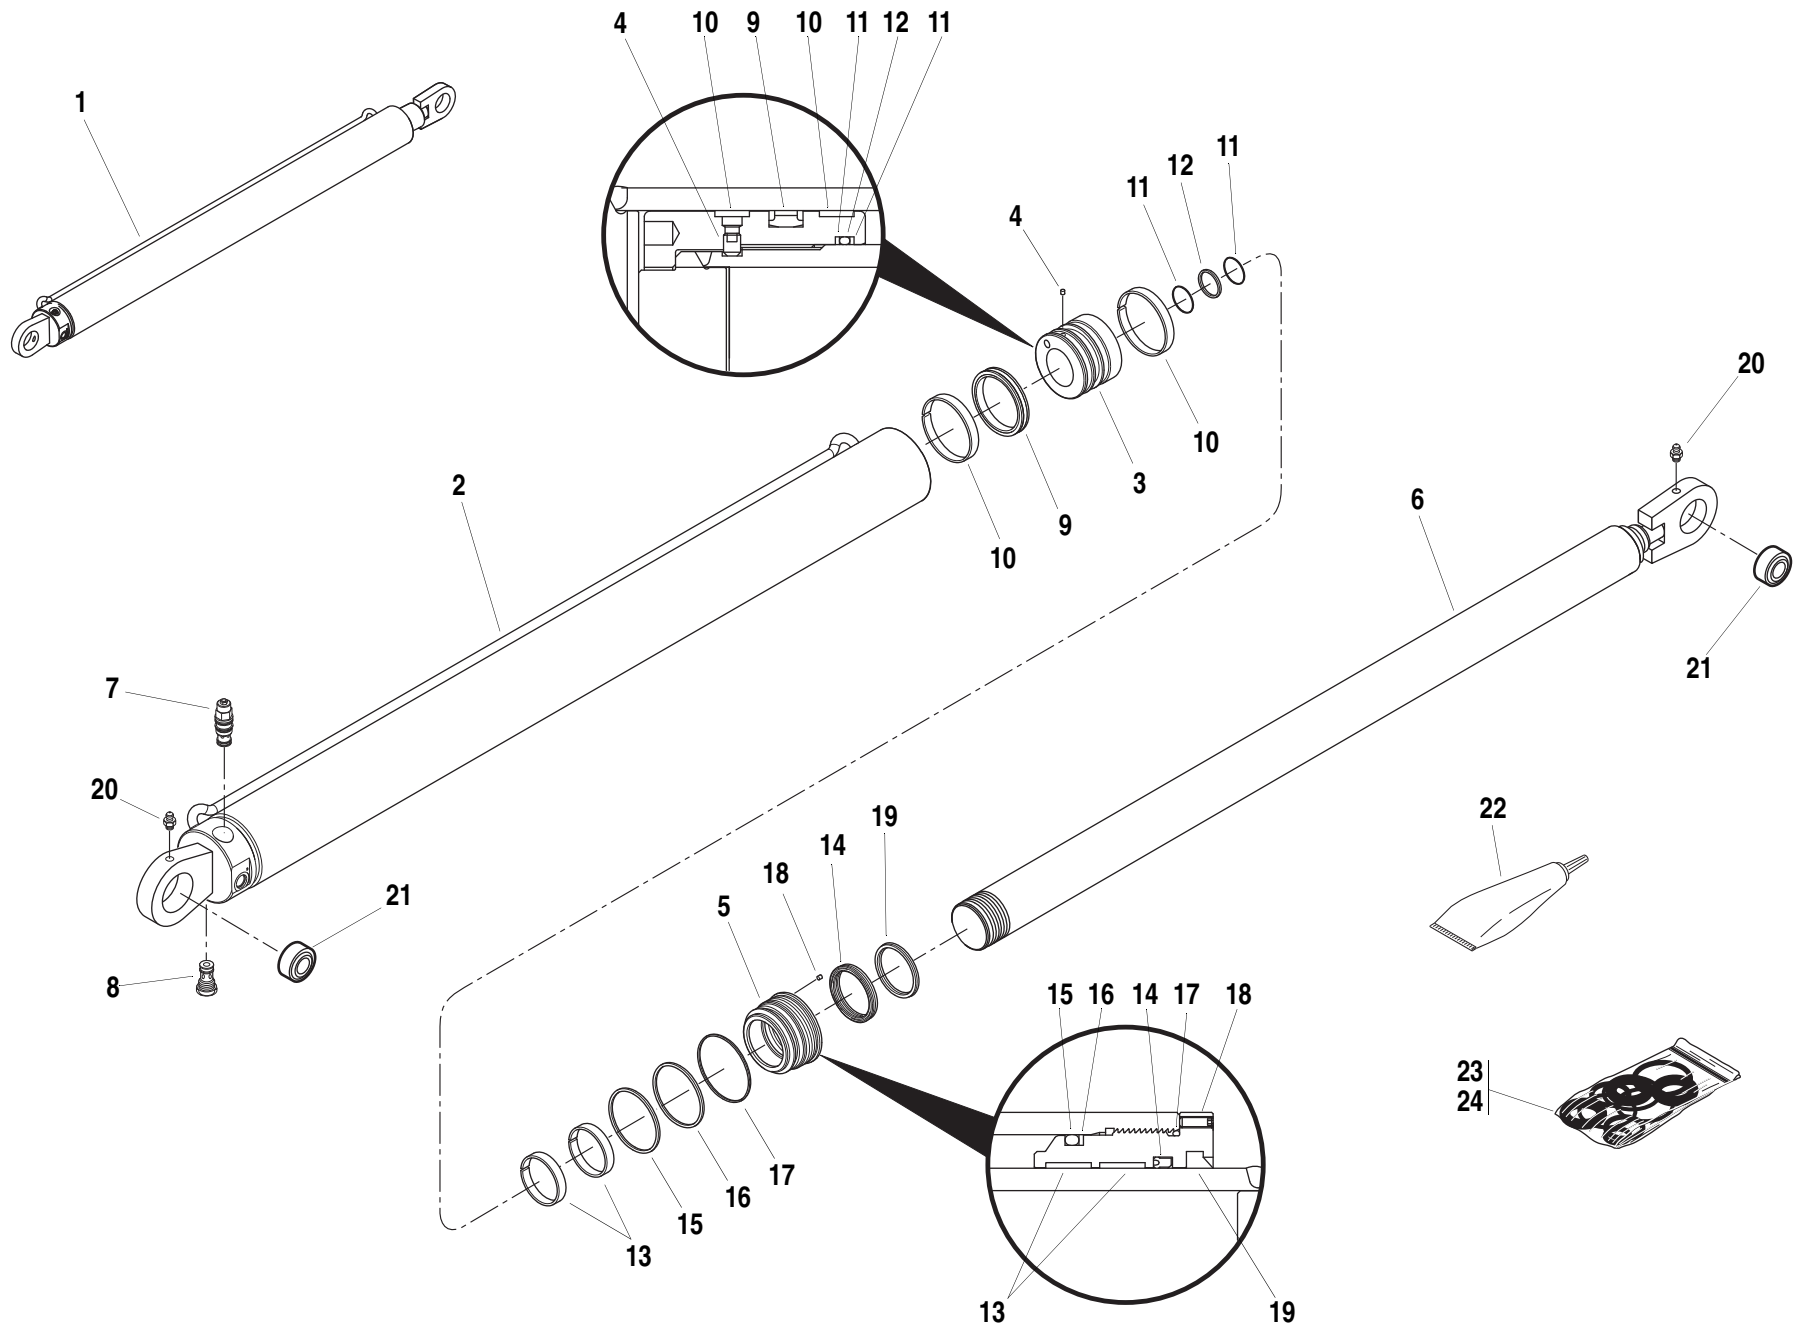

ITEM	PART NO.	QTY.	DESCRIPTION
1	6623848	1	Cylinder, Lift/Lower (Includes Items 2 thru 21)
2	N.S.S.	1	Tube, Weldment (Order Item 1)
3	8036737	1	Piston
4	See Kits	1	Setscrew
5	8036748	1	Gland, Head
6	8036741	1	Rod
7	8902271	1	Valve, Counterbalance, M Style (For Seal Kit use Item 24)
8	8036229	1	PO Check Valve (For Seal Kit use Item 24)
9	See Kits	1	T-Seal, Capped
10	See Kits	2	Wearband, Precision
11	See Kits	2	Ring, Back-Up
12	See Kits	1	O-Ring
13	See Kits	2	Wearband, Precision
14	See Kits	1	Z-Seal, Deep - w/Rod Back-Up
15	See Kits	1	O-Ring
16	See Kits	1	Ring, Back-Up
17	See Kits	1	O-Ring
18	See Kits	1	Setscrew
19	See Kits	1	Wiper, Hd. Rod - Sealed O.D.
20	8036749	2	Fitting, Lube
21	8050072	2	Bearing, Self Align
22	8526011	A/R	Threadlocker, Loctite #271 (250cc)
			KITS
23	8036730	1	Seal Kit, Lift/Lower Cylinder (Includes Items 4, 9 thru 19)
24	8205656	1	Seal Kit, Counterbalance Valve (For Item 7) or PO Check Valve (For Item 8)

Origin
6/03

MMV

Tier 1
Tier 2

S/N MV220 –

LIFT/LOWER CYLINDER

5.4.1.1