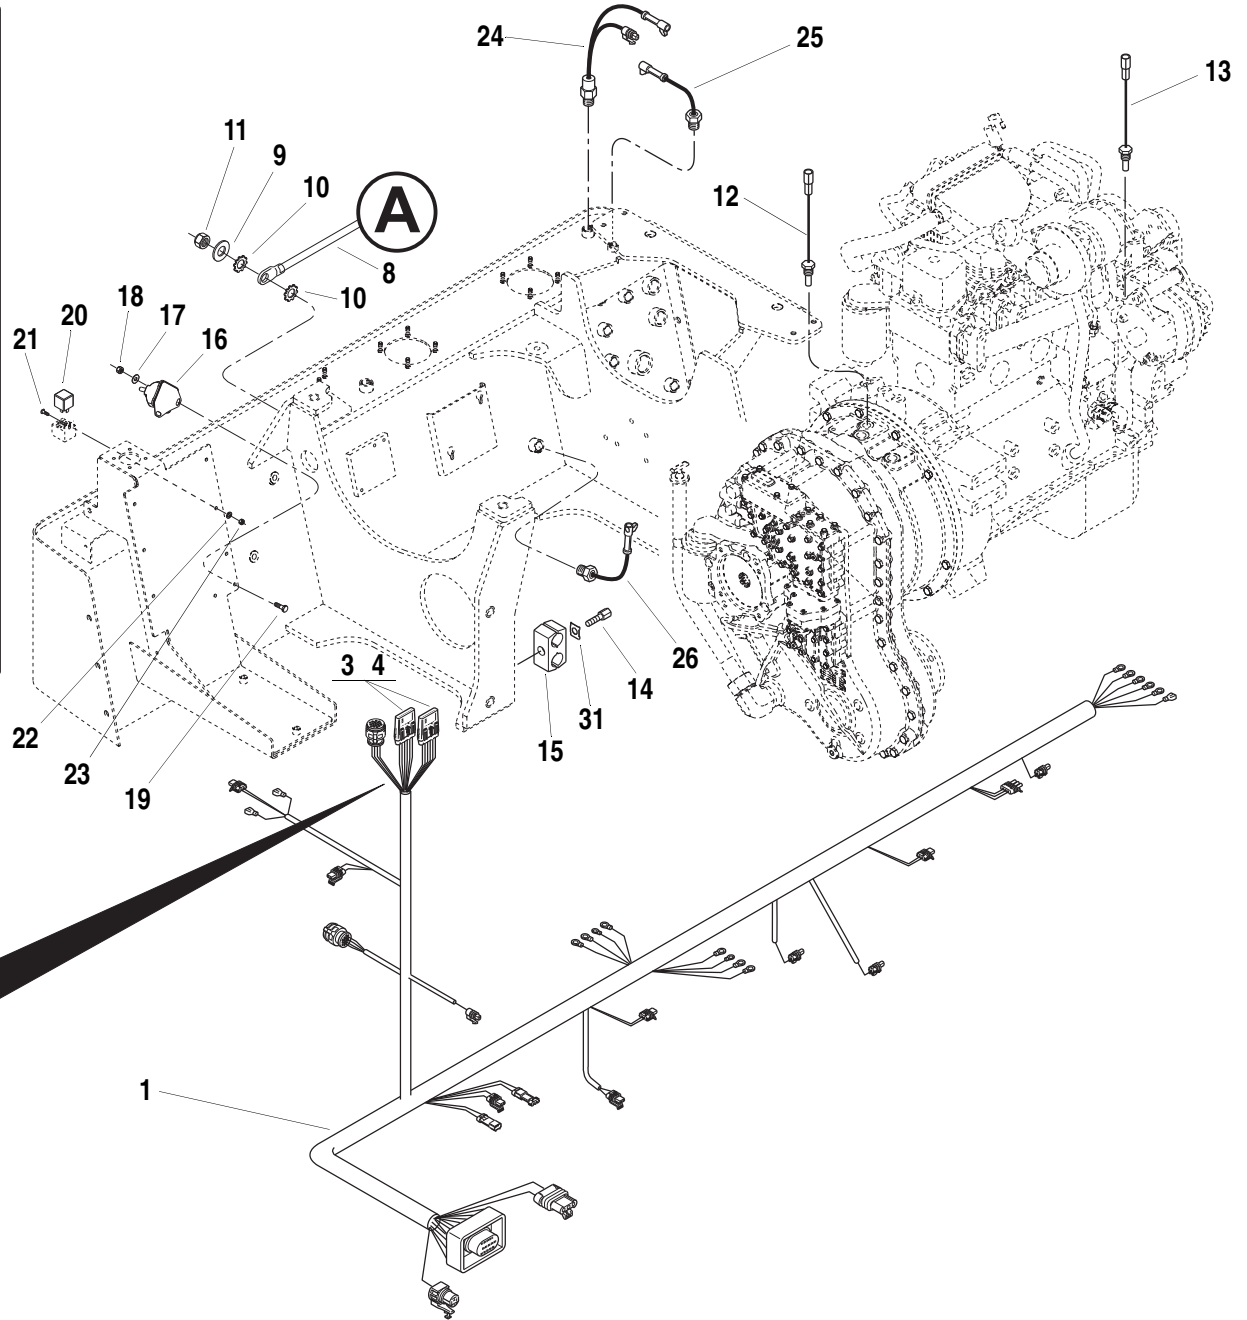

ITEM	PART NO.	QTY.	DESCRIPTION
1	6623304	1	Harness, Engine (Includes Items 2 thru 6)
2	8035276	1	Solenoid, Fuel Shut Off
3	8036378	2	Circuit Board, 3 Diode (Transmission)
4	8220357	3	Cap, Clear Ves-Pac
5	8229242	1	Fuse, 5 Amp, (Fuel Shut Off)
6	8036379	1	Circuit Board (Alternator)
7		1	Switch, Engine Oil Pressure, (no longer available, order Kit, Pressure Switch)
8	8270140	1	Cable, Ground (Starter to Frame)
9	8307204	1	Washer, Plain 3/8"
10	8307026	2	Washer, External Tooth 3/8"
11	8305645	2	Nut, Hex Lock Elastic 3/8"-16
12	8223232	1	Switch, Transmission Temperature - 250° F (121° C)
13	8223243	1	Switch, Engine Water Temperature - 210° F (99° C)
14	8750026	1	Bolt, Stacking
15	8750022	1	Clamp Set
16	10167789	1	Relay, Starter
17	8307109	2	Washer, Flat 1/4"
18	8305624	2	Nut, Hex Lock Elastic 1/4"-20
19	8303540	2	HHCS, 1/4"-20 x 1" Gr. 5
20	8225119	1	Relay, Fuel Shut Off Soleniod
21	8303837	1	Screw, Slotted Pan Hd. #10-24 x 3/4"
22	8307003	1	Washer, Lock #10
23	8305002	1	Nut, Hex #10-24
24	8223526	1	Switch, Hydraulic Oil Pressure 20 psi (1,4 kPa)
25	8223227	1	Switch, Hydr. Oil Filter Temperature, 100°F (38°C)
26	8223226	1	Switch, Hydr. Oil High Temperature, 195°F (91°C)
27	6621412	1	Terminal, Starter 90 Deg.
28	8307005	1	Washer, Lock 3/8"
29	8303510	1	HHCS, 3/8"-24 x 1"
30	8307110	1	Washer, Flat 3/8" Narrow
31	8750017	1	Plate, Locking

2915053	1	Kit, Pressure Switch, (includes items listed below)
4360609	1	Switch, Engine Oil Pressure
4923263	1	Jumper, Pressure Switch
77373058	1	Adapter

Rev.
8/05

S/N MV006 – MV200

MMV

Tier 1
Tier 2

ENGINE WIRING HARNESS - SWITCHES, FUSES AND RELAYS 10.2.1