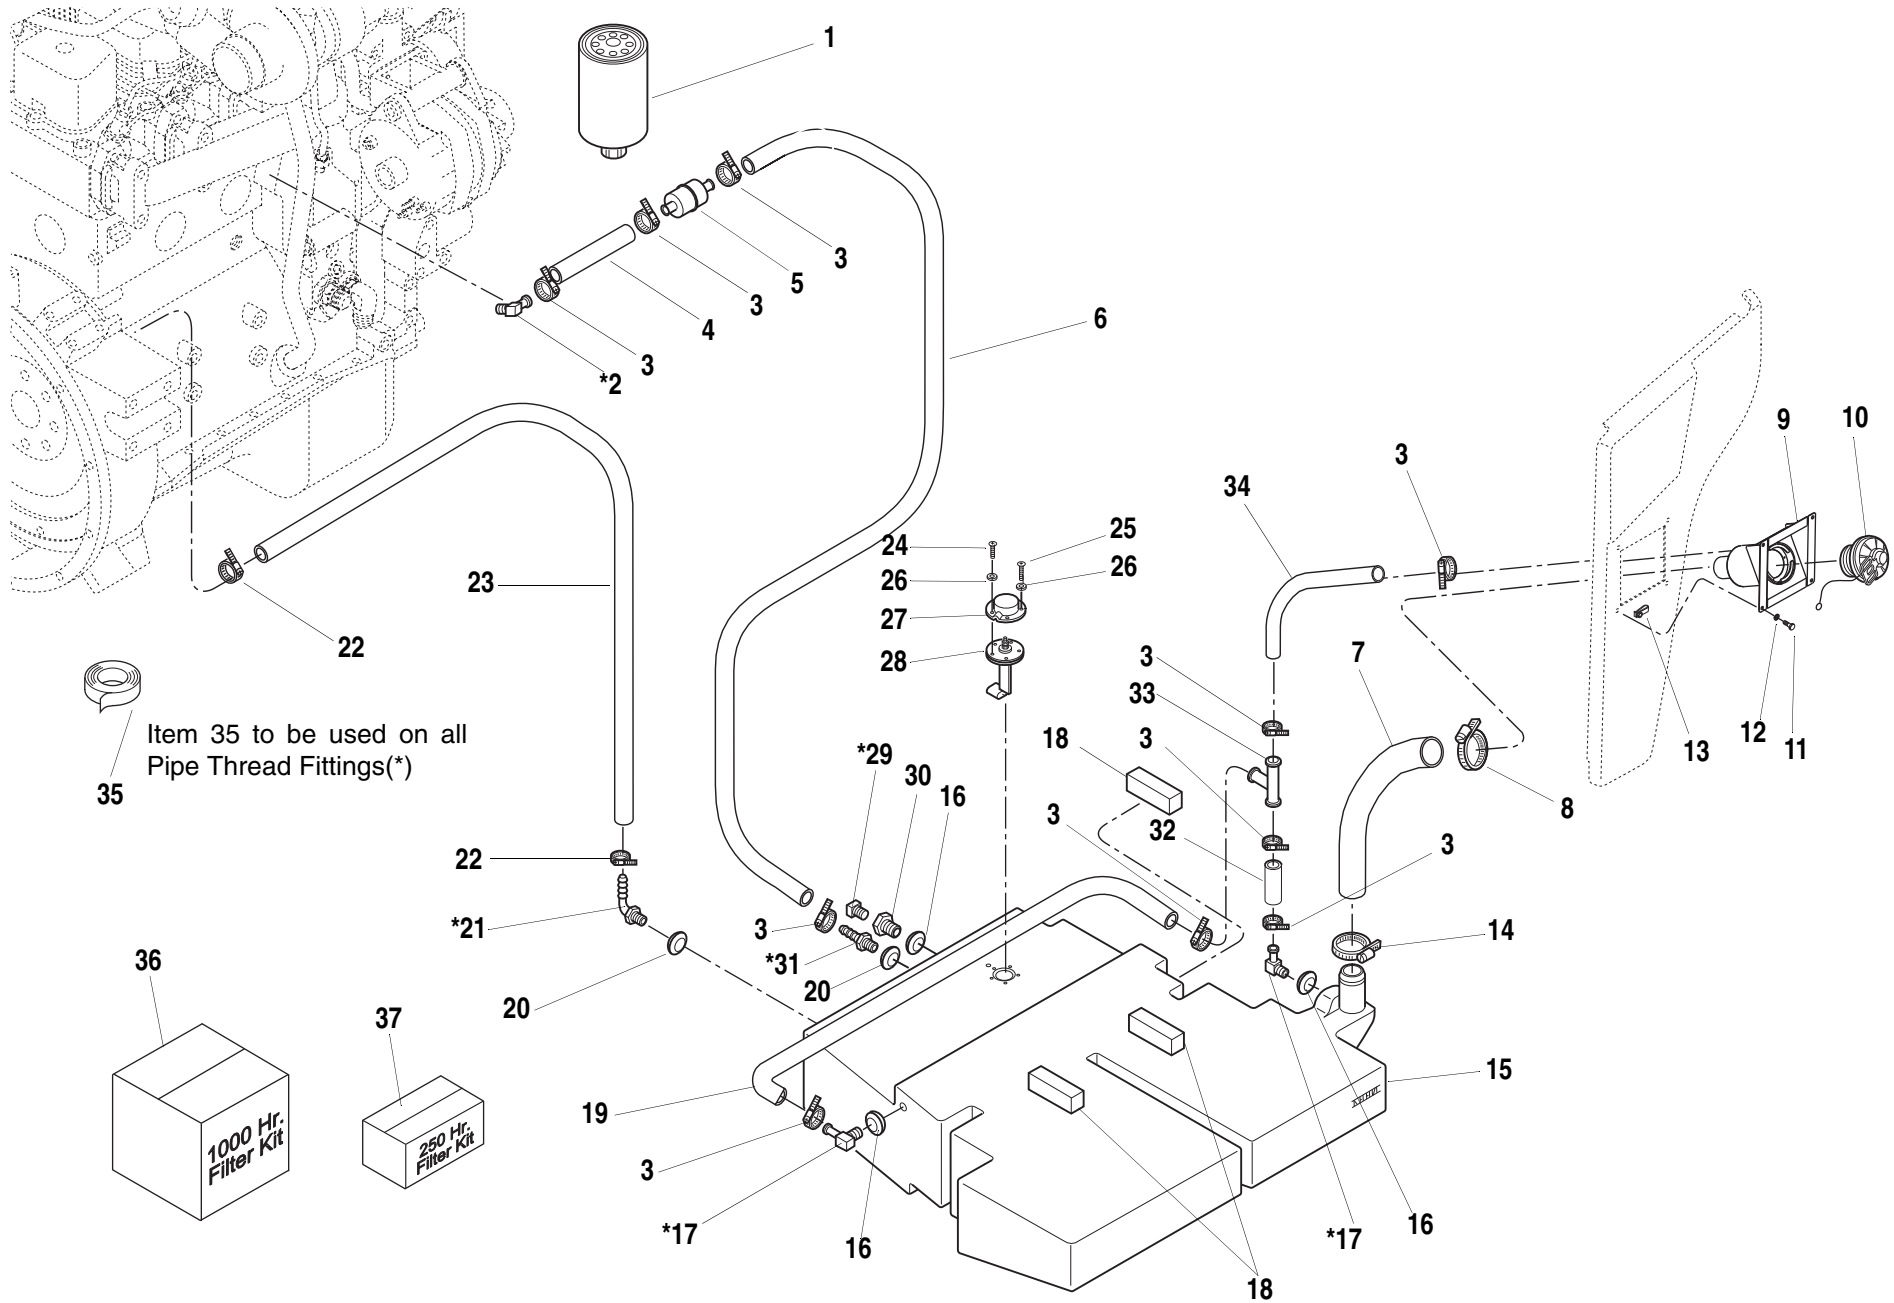

ITEM	PART NO.	QTY.	DESCRIPTION
1	8320270	1	Filter, Fuel (Also Included In Filter Kits, Items 36 & 37)
2	8420229	1	Hose Fitting, Elbow, 90°, Barbed, SAE 6-4P
3	8410013	10	Clamp, Hose
4	7132131	1	Hose, Fuel 3/8 x 10"
5	8274022	1	Strainer, Fuel
6	7138850	1	Hose, Fuel 3/8" I.D. (Fuel Supply From Tank)
7	6623670	1	Hose, Special
8	8405202	1	Clamp, Hose
9	6623635	1	Neck, Fuel Filler
10	6623650	1	Cap, Fuel w/Tether
11	8303005	4	HHCS, 1/4-20 NC x 7/8" GR5
12	8307002	4	Washer, Lock 1/4"
13	8310702	4	Retainer, Nut 1/4-20 NC
14	8405202	1	Clamp, Hose, Lower SAE Type F
15	7138736	1	Tank, Fuel
16	8660011	3	Grommet, 5/8 Fitting
17	8430095	2	Elbow, 5/8" Hose
18	5724742	3	Gasket
19	7129121	1	Hose, Fuel Breather
20	8660010	2	Grommet, 3/8 Fitting
21	8430094	1	Elbow, 5/16" Hose
22	8405009	2	Clamp, Hose, Miniature 7/32" Dia.
23	7132111	1	Hose, Fuel Return
24	8303836	1	Screw, Pan Hd. #10-24 x 5/8"
25	8303837	4	Screw, Pan Hd. #10-24 x 3/4"
26	8307003	5	Washer, Lock #10
27	7131992	1	Cover, Fuel Sender
28	7120613	1	Sender, Fuel w/Gasket
29	8541404	1	Plug, Pipe, Sq. Hd. - 3/8" NPT
30	8430092	1	Drain, Hex 3/8-18 NPT
31	8430093	1	Connector, 3/8" Hose
32	7129111	1	Hose, Fuel Breather
33	8430072	1	Hose Fitting, Tee, Beaded, SAE 10
34	7129101	1	Hose, Fuel Breather
35	8526053	A/R	Sealant, Thread, Teflon Tape 1/2"

ITEM	PART NO.	QTY.	DESCRIPTION
			KITS
36	7138288	1	250 Hour Filter Kit (Includes 2 Filters: Engine Oil Filter & Fuel Filter)
37	8024015		1000 Hour Filter Kit (Includes 7 Filters: Engine Oil Filter, Primary Fuel Filter, Inline Fuel Filter, Both Air Filters, Transmission Oil Filter & Hydraulic Oil Filter)

Rev.
6/03

S/N MV006 – MV200

MMV

Tier 1
Tier 2

FUEL SYSTEM

2.5.1