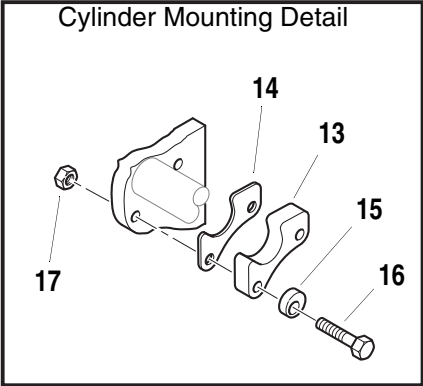

Apply Item 18 to All
Wear Pad Mounting
Capscrews Item 9

Apply Item 19 to
Cylinder Rod
Threads Item 12

Apply Item 21 to All
Pawl Pads Item 11

Apply Item 20 to
Fork Shaft Item 2