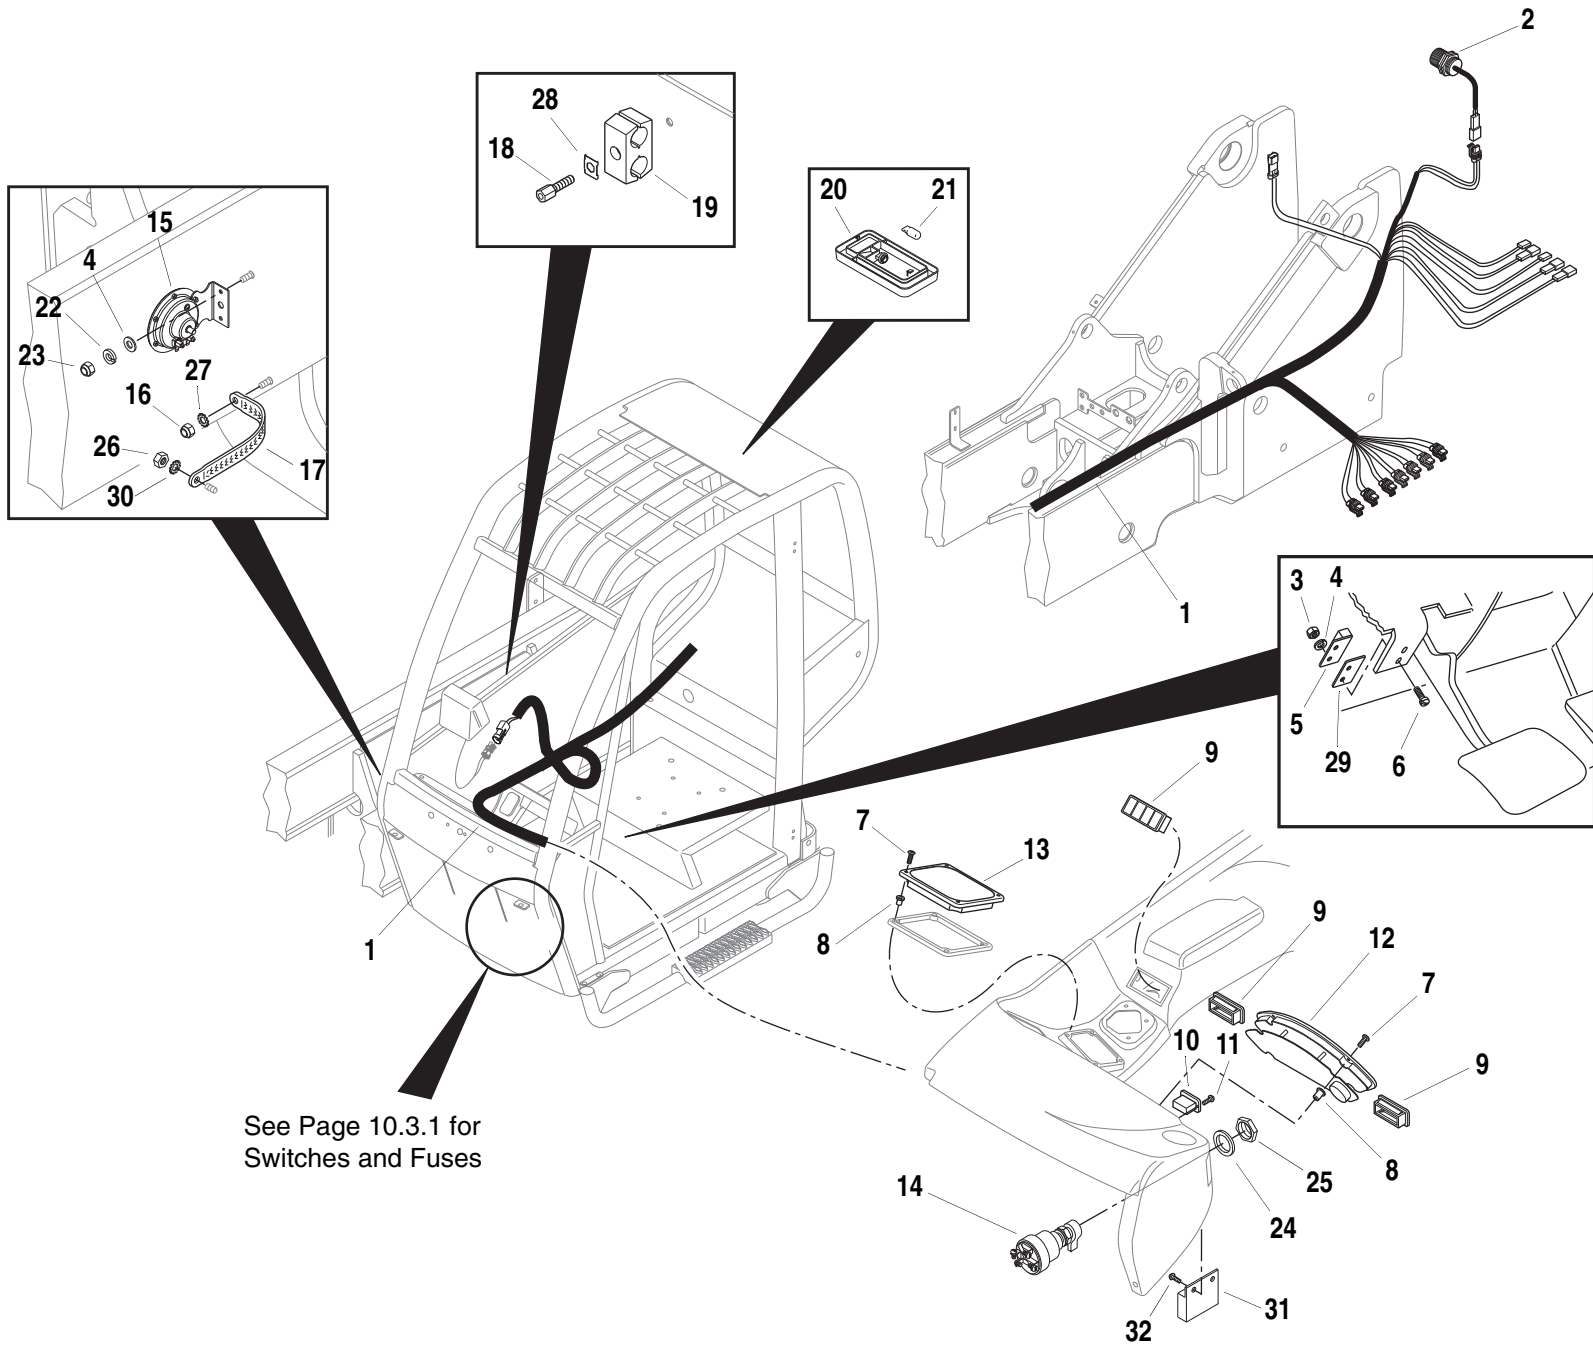

See Page 10.3.1 for
Switches and Fuses

ITEM	PART NO.	QTY.	DESCRIPTION
1	6623467	1	Harness, Cab
2	7130682	1	Sensor, Boom
3	8310085	2	Nut, Hex Lock Elastic #10-24
4	8307111	4	Washer, Flat #10 Narrow
5	8223231	1	Switch, Magnetic Proximity
6	8310583	2	Screw, Slotted Pan Hd. #10-24 x 7/8"
7	8310358	8	BHCS, #10-32 x 3/4"
8	8580421	8	Nut, Well #10-32
9	8223046	3	Bezel, Switch
10	8467017	1	Hourmeter
11	8310366	2	Screw, Wood, Round Hd. #6 x 1/2"
12	8220358	1	Dash, Front Console
13	8220346	1	Panel, Joystick Logic
14	8223455	1	Switch, Ignition, Keyless
15	8270623	1	Horn, Signal
16	8305645	1	Nut, Hex Lock, 3/8"-16 NC
17	6611172	1	Ground Cable, Cab to Frame
18	8750026	1	Bolt, Stacking
19	8750022	1	Clamp Set
20	8036437	1	Light, Dome (Includes Item 21)
21	8036442	1	Blub
22	8307003	2	Washer, Lock #10
23	8305002	2	Nut, Hex #10-24
24	8307107	1	Washer, Plain, 5/8" SAE Narrow
25	8310587	1	Nut, Hex 5/8"-32, 1/8" Thk
26	8305626	1	Nut, Hex 5/16"-18
27	8307026	1	Washer, External Tooth Lock, 3/8"
28	8750017	1	Plate, Locking
29	7300841	1	Spacer, Switch
30	8307027	1	Washer, External Tooth Lock, 5/16"
31	10727307	1	Buzzer, Low Brake Pressure Warning
32	8310353	2	Screw, Hex Washer Head, Self-Tapping