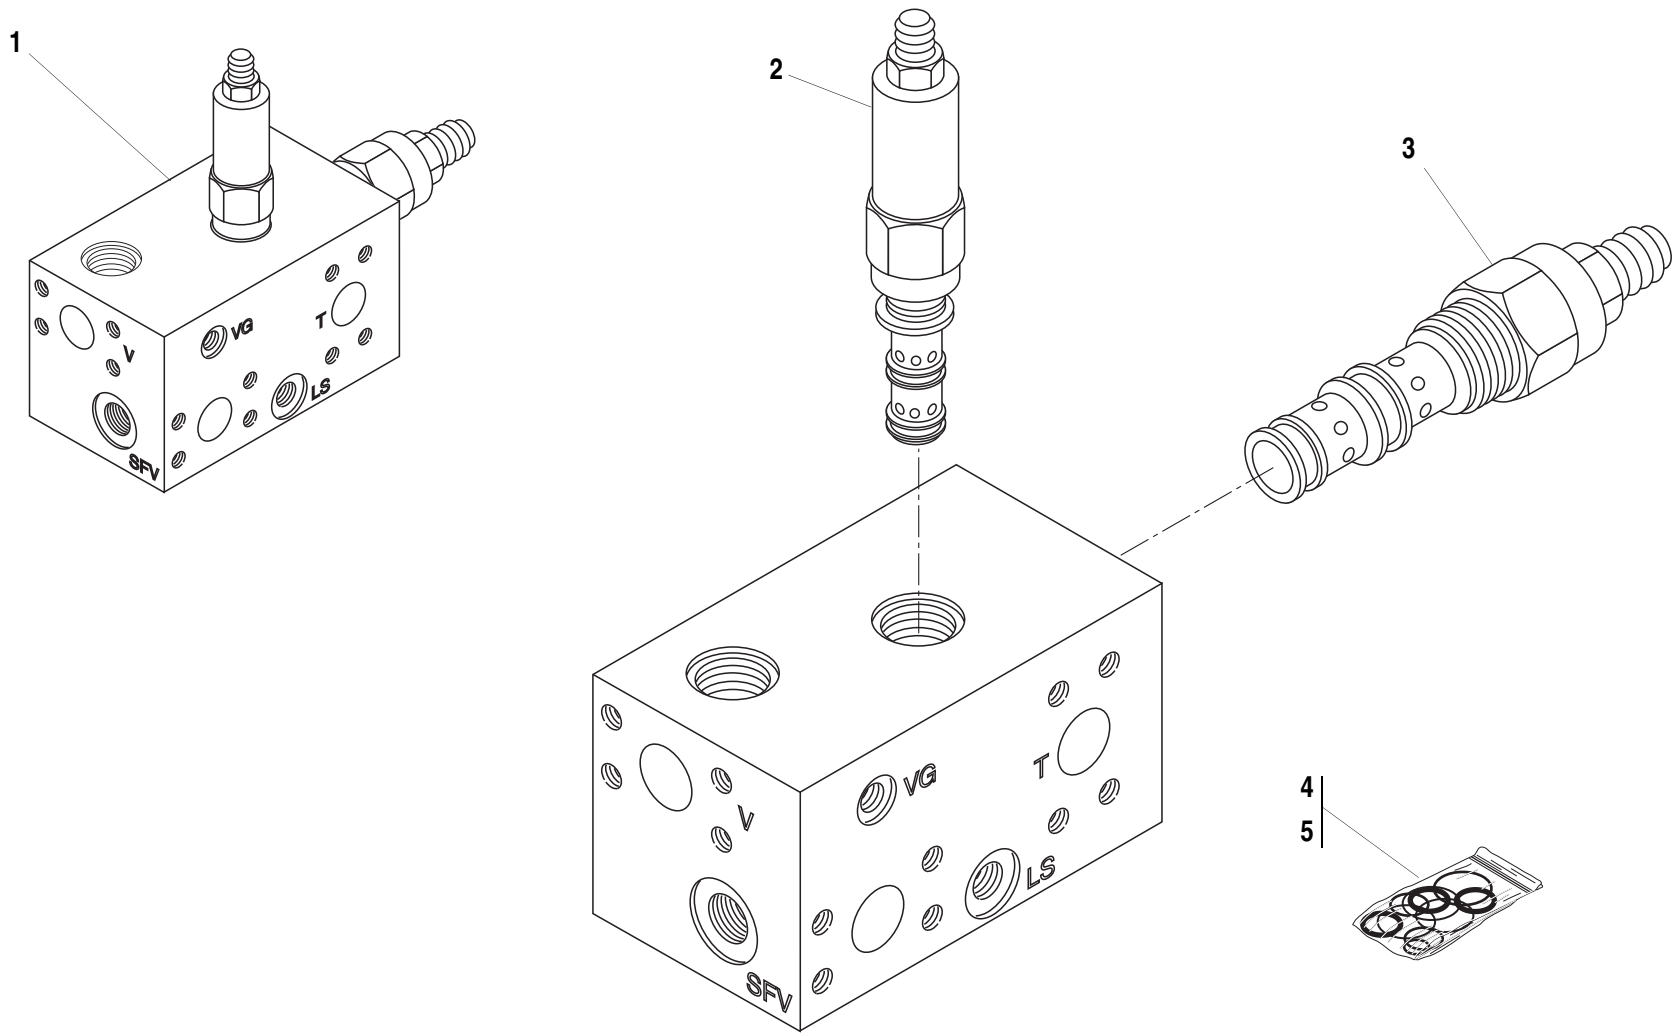

ITEM	PART NO.	QTY.	DESCRIPTION

1	8902287	1	Unloader Valve Assembly (Includes Items 2 and 3)
2	8036356	1	Valve, Relief (3400-3500 psi (234-241 bar) (Seal Kit Item 4)
3	8035775	1	Valve, Differential Pressure Sense (Seal Kit Item 5)
	8036187	1	Seal Kit
<u>KITS</u>			
4	8034037	1	Seal Kit (For Item 2)
5	8036192	1	Seal Kit (For Item 3)

Rev.
6/03

S/N MV006 –

MMV

Tier 1
Tier 2