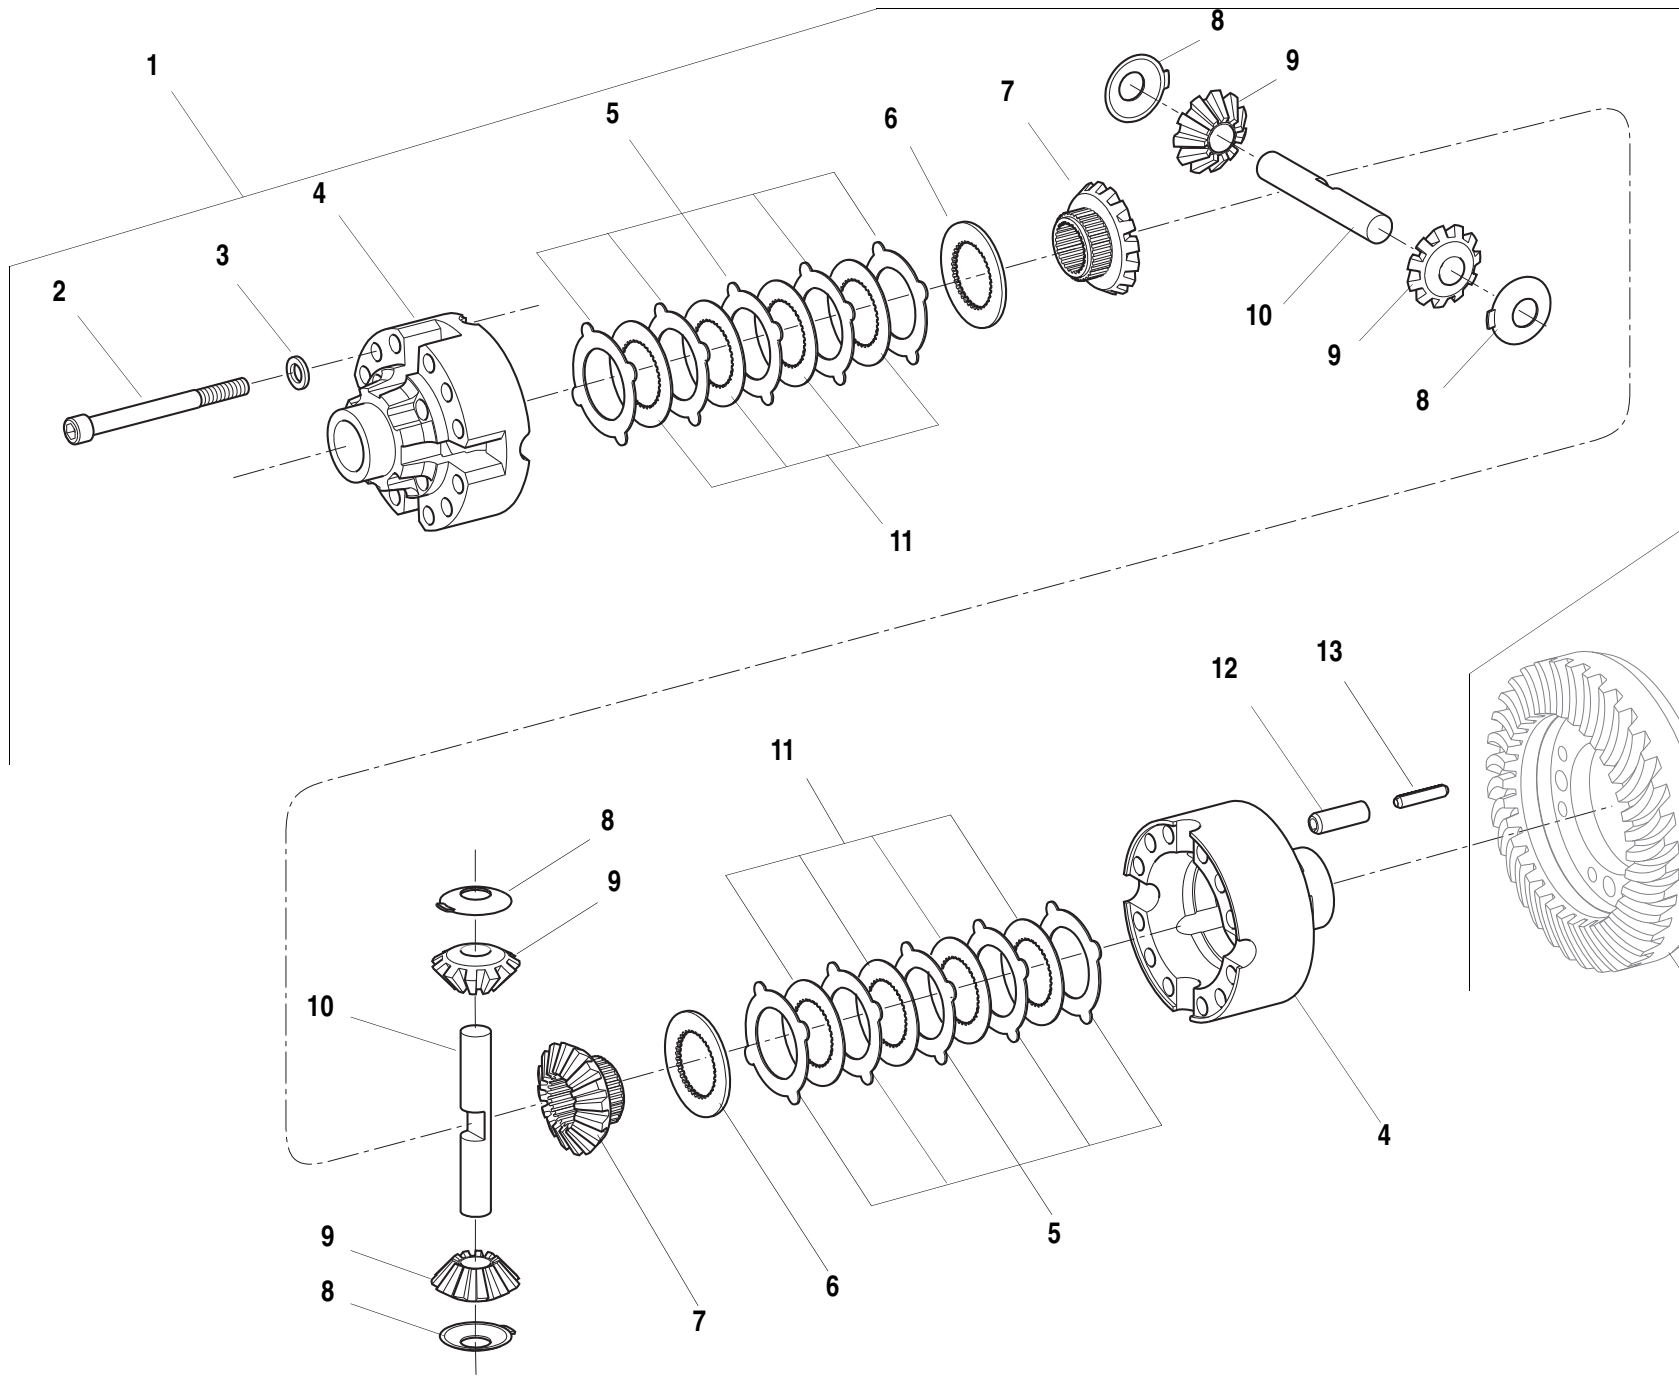

Page 1.2.1

ITEM	PART NO.	QTY.	DESCRIPTION
1	8036310	1	Limited Slip Differential Assembly (Includes Items 2 thru 13)
2	8035923	12	Screw, Cap
3	1321184	12	Washer
4	1321215	1	Case, Differential
5	1321219	10	Disc, O. Clutch - Optional A=1,2
	1321220	10	Disc, O. Clutch - Optional A=1,3
	1321221	10	Disc, O. Clutch - Optional A=1,4
6	1321217	2	Disc, Pressure
7	8036842	2	Gear, Axle Bevel
8	1319415	4	Washer, Thrust
9	1319414	4	Gear, Differential Bevel
10	1321225	2	Axle, Differential
11	1321218	8	Disc, I. Clutch
12	1321153	4	Pin, Slotted
13	1321154	4	Pin, Slotted

Rev.
6/10

MMV

Tier 1
Tier 2

S/N MV006-