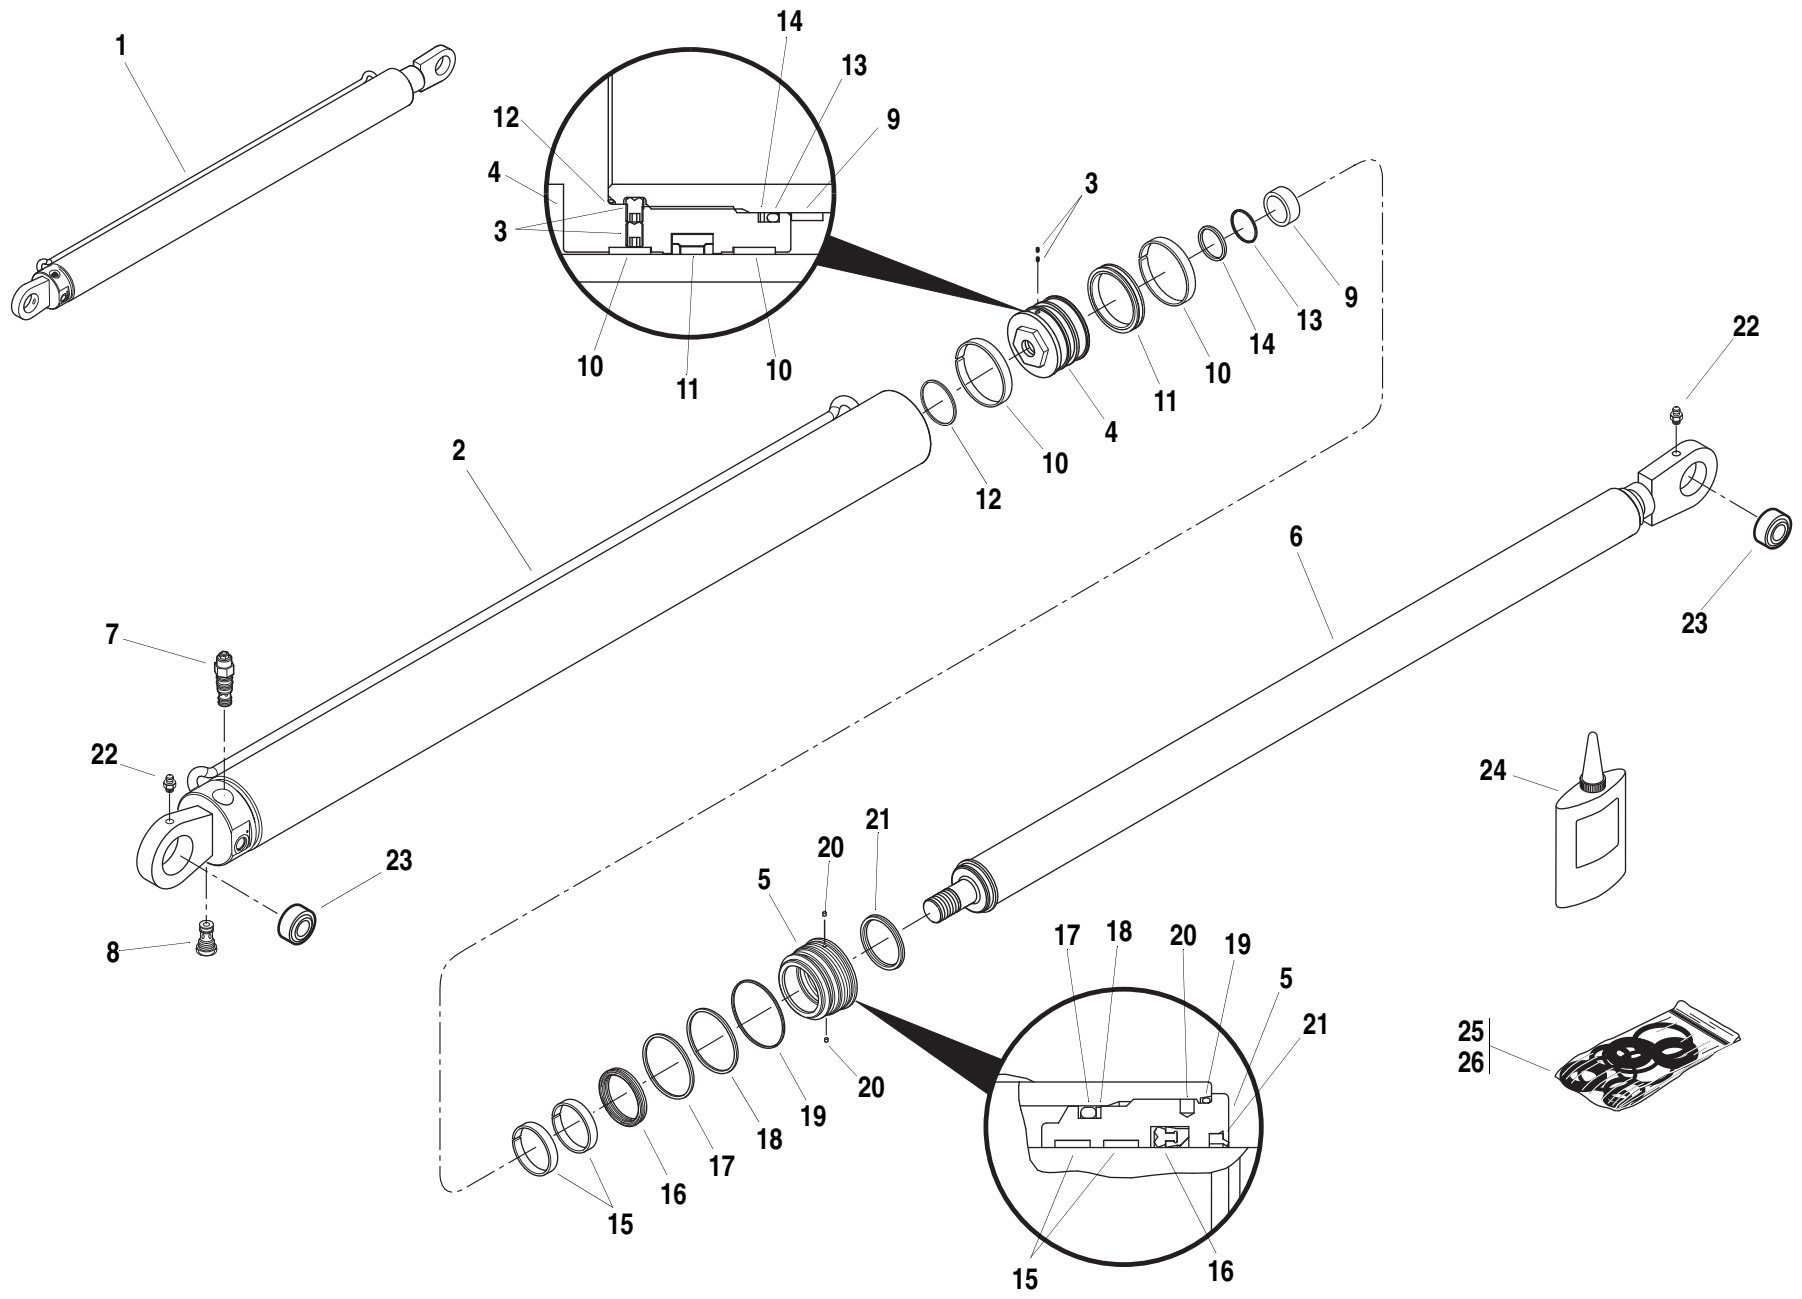

ITEM	PART NO.	QTY.	DESCRIPTION
1	6623514	1	Cylinder, Lift/Lower (Includes Items 2 thru 23)
2	N.S.S.	1	Tube, Weldment (Order Item 1)
3	8036238	2	Screw, Set, .313-18 UNC x .44"
4	8036242	1	Piston
5	8036241	1	Gland, Head
6	8036239	1	Rod, Weldment
7	8902271	1	Valve, Counter Balance, M Style (For Seal Kit, Order Item 26)
8	8036229	1	PO Check Valve (For Seal Kit, Order Item 26)
9	8036240	1	Spacer, Rod
10	See Kits	2	Wearband, Precision
11	See Kits	1	T-Seal, Capped
12	See Kits	1	O-Ring
13	See Kits	1	O-Ring
14	See Kits	1	Ring, Back-up
15	See Kits	2	Wearband, Precision
16	See Kits	1	Z-Seal, Deep - w/Rod Back-Up
17	See Kits	1	O-Ring
18	See Kits	1	Ring, Back-Up
19	See Kits	1	O-Ring
20	See Kits	2	Locking Insert
21	See Kits	1	Wiper, Hd. Rod - Sealed O.D.
22	8520013	2	Fitting, Lube
23	8036236	2	Bearing, Self Align
24	8526011	A/R	Threadlocker, 271 Loctite, High Strength, 250ml Bottle
			<u>KITS</u>
25	8036074	1	Seal Kit, Lift/Lower Cylinder (Includes Items 10 thru 21)
26	8205656	1	Seal Kit, Counter Balance Valve (Item 7) or PO Check Valve (Item 8)

S/N MV006 – MV219

MMV

Tier 1
Tier 2

LIFT/LOWER CYLINDER

5.4.1