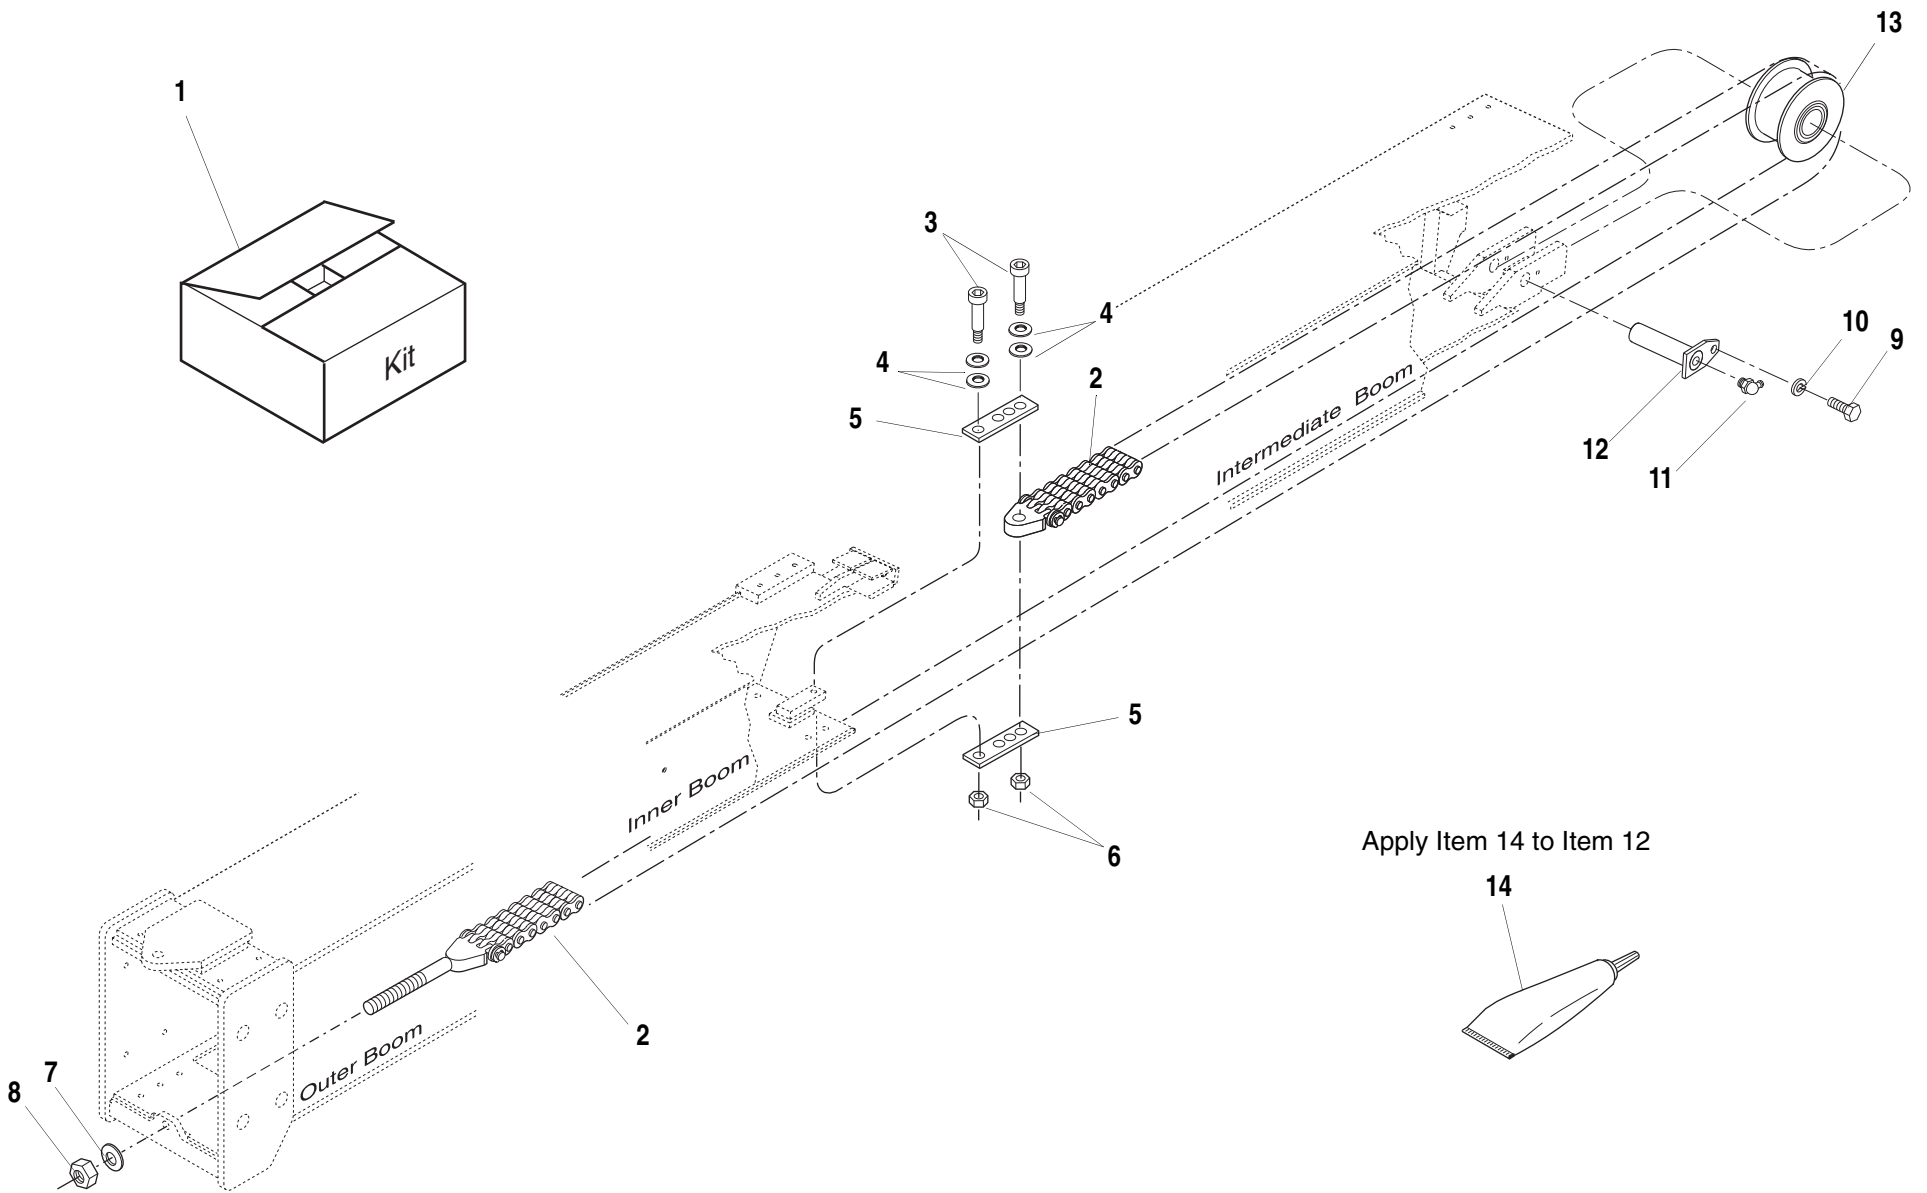

Rev.
6/03

S/N MV006 –

MMV

Tier 1
Tier 2

BOOM EXTEND CHAINS

4.4.1

ITEM	PART NO.	QTY.	DESCRIPTION
1	8024028	1	Retract Chain Assy. Kit (Includes Items 2 thru 8)
2	N.S.S.	1	Retract Chain and Clevis Assy. (Order Item 1)
3	8310514	2	Bolt, Shoulder, SCH. 1/2 x 1-3/4 x 3/8"-16
4	8307112	4	Washer, Flat 1/2" Narrow
5	7121531	2	Link, Retract Chain Anchor
6	8305645	2	Nut, Hex Lock Elastic 3/8"-16
7	8307703	1	Washer, 3/4" Hardened
8	8305646	1	Nut, Hex Lock Elastic 3/4"-16 NF
9	8303624	1	HHCS, 1/2-13 x 1"
10	8307007	1	Washer, Lock 1/2"
11	8520003	1	Fitting, Lube 90°
12	7138977	1	Pin, Retract Chain Sheave
13	7138986	1	Sheave, Retract Chain
14	8522012	A/R	Lube, Anti-Seize