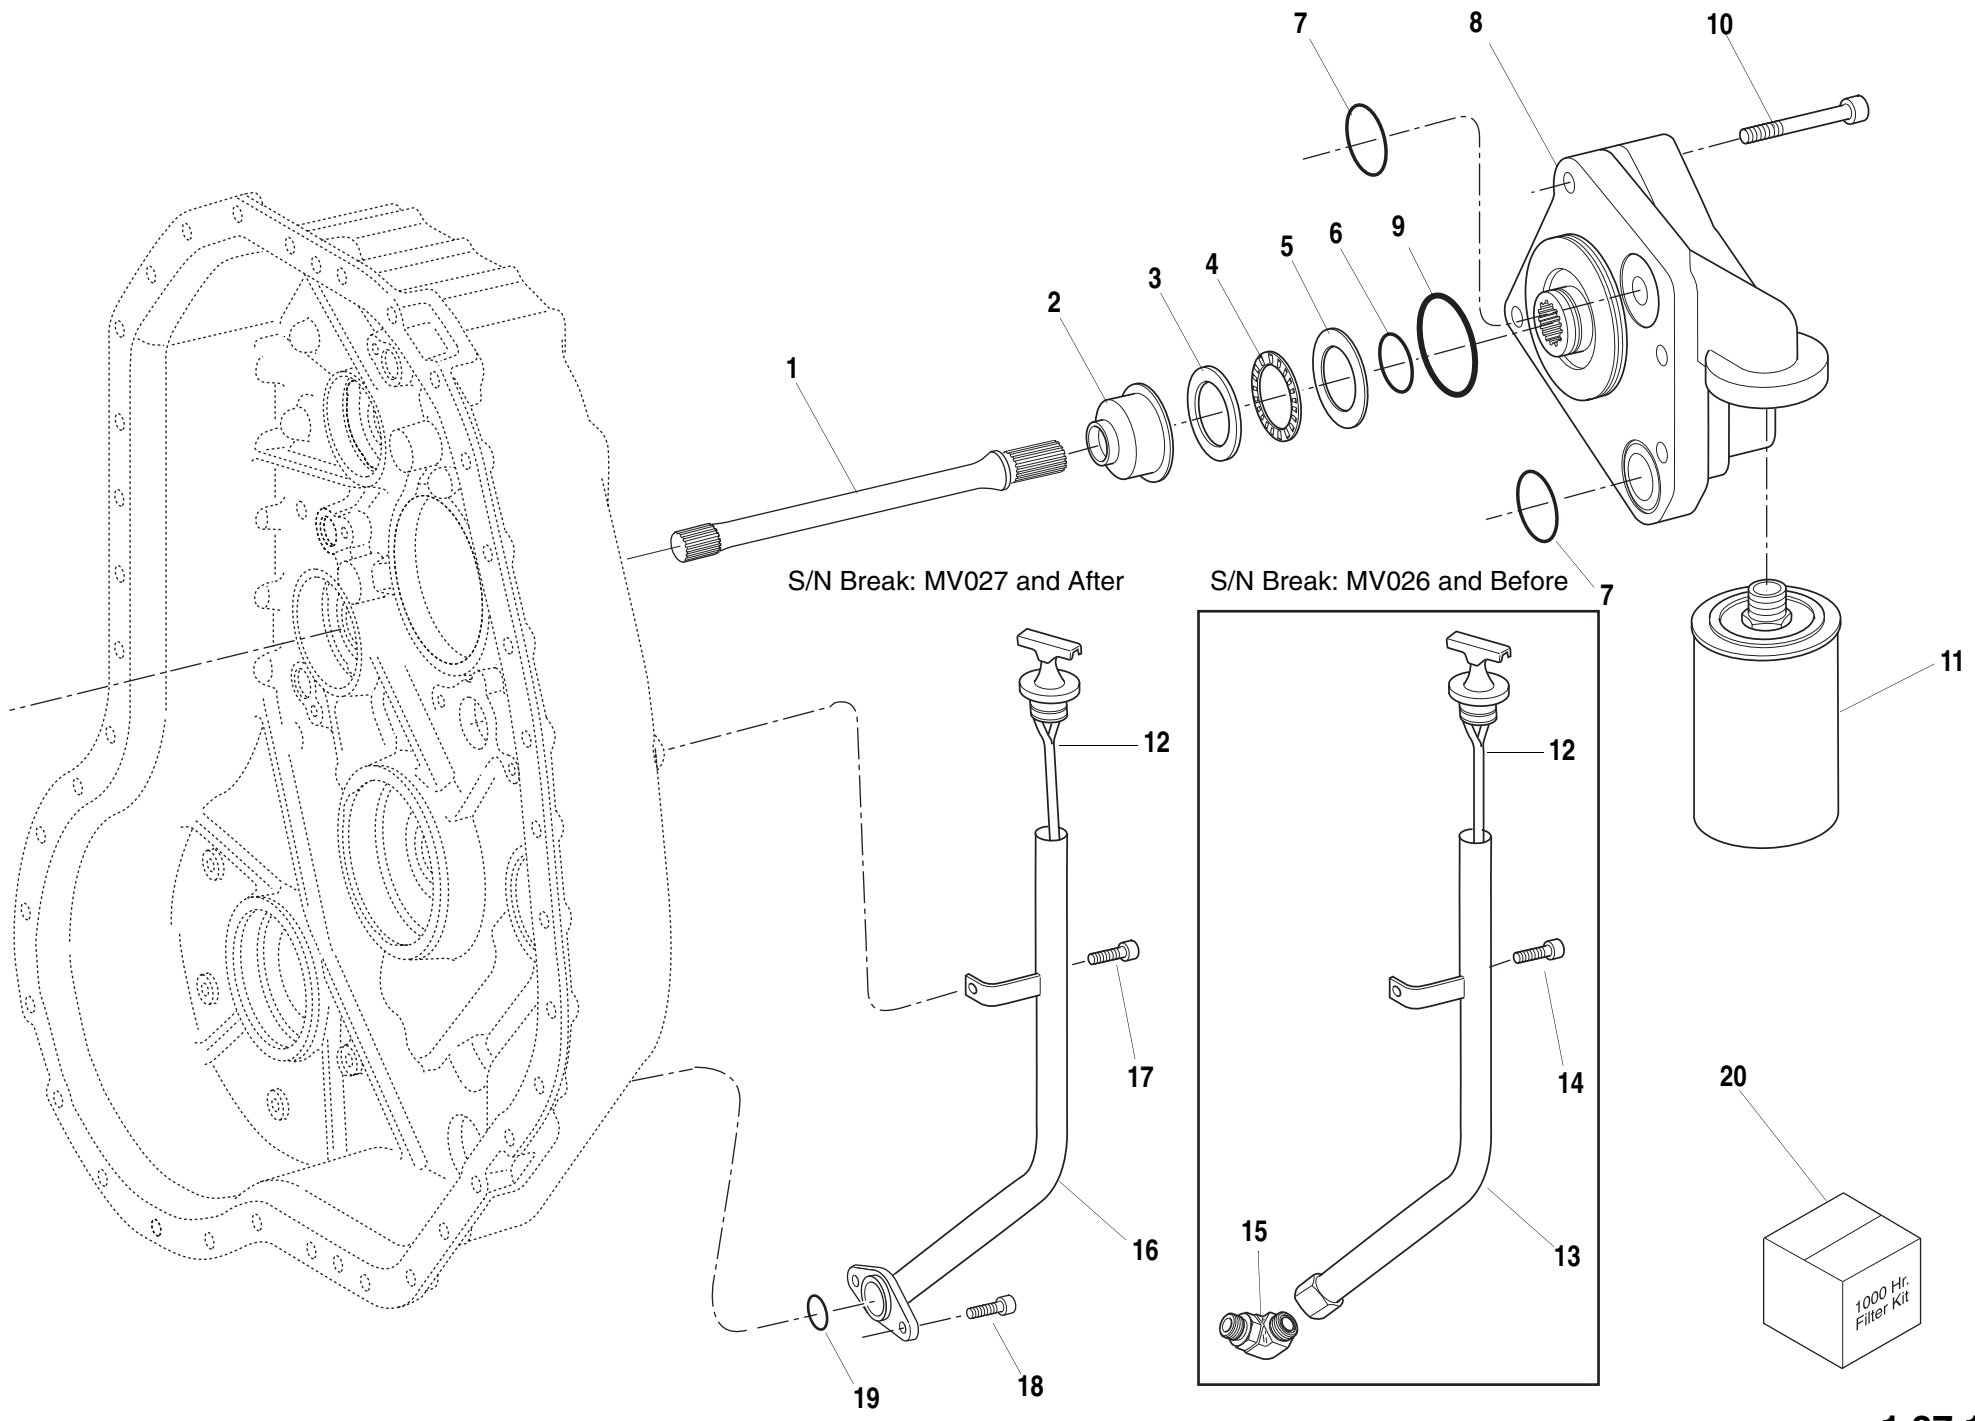

ITEM	PART NO.	QTY.	DESCRIPTION
1	1319566	1	Shaft, Central
2	1319723	1	Bushing, Spacer
3	1319722	1	Disc, Angle
4	1319721	1	Cage, Axial Needle
5	1319720	1	Washer, Axial 40 x 60 x 1
6	1319724	1	O-Ring, 36 x 2,5
7	1319719	2	O-Ring, 40,95 x 2,62
8	1319718	1	Pump (Includes Item 9)
9	8036250	1	O-Ring
10	1319725	4	HHCS, M12 x 115mm
11	1319726	1	Filter, Transmission
12	8036003	1	Dipstick
13	8036555	1	Tube, Dipstick (S/N Break: MV026 and Before)
14	8036005	1	Screw, Cylindrical
15	8036004	1	Fitting
16	8036002	1	Tube, Dipstick (with flange) (S/N Break: MV027 and After)
17	1319585	1	SHCS, M8 x 16mm
18	1319582	1	SHCS, M8 x 20mm
19	1319581	1	O-Ring
			<u>KITS</u>
20	8024015	1	1000 Hour Filter Kit (Includes 7 Filters: Engine Oil Filter, Primary Fuel Filter, Inline Fuel Filter, Both Air Filters, Transmission Oil Filter & Hydraulic Oil Filter)

S/N MV006 –

MMV

Tier 1
Tier 2

OIL PUMP AND FILTER

1.37.1