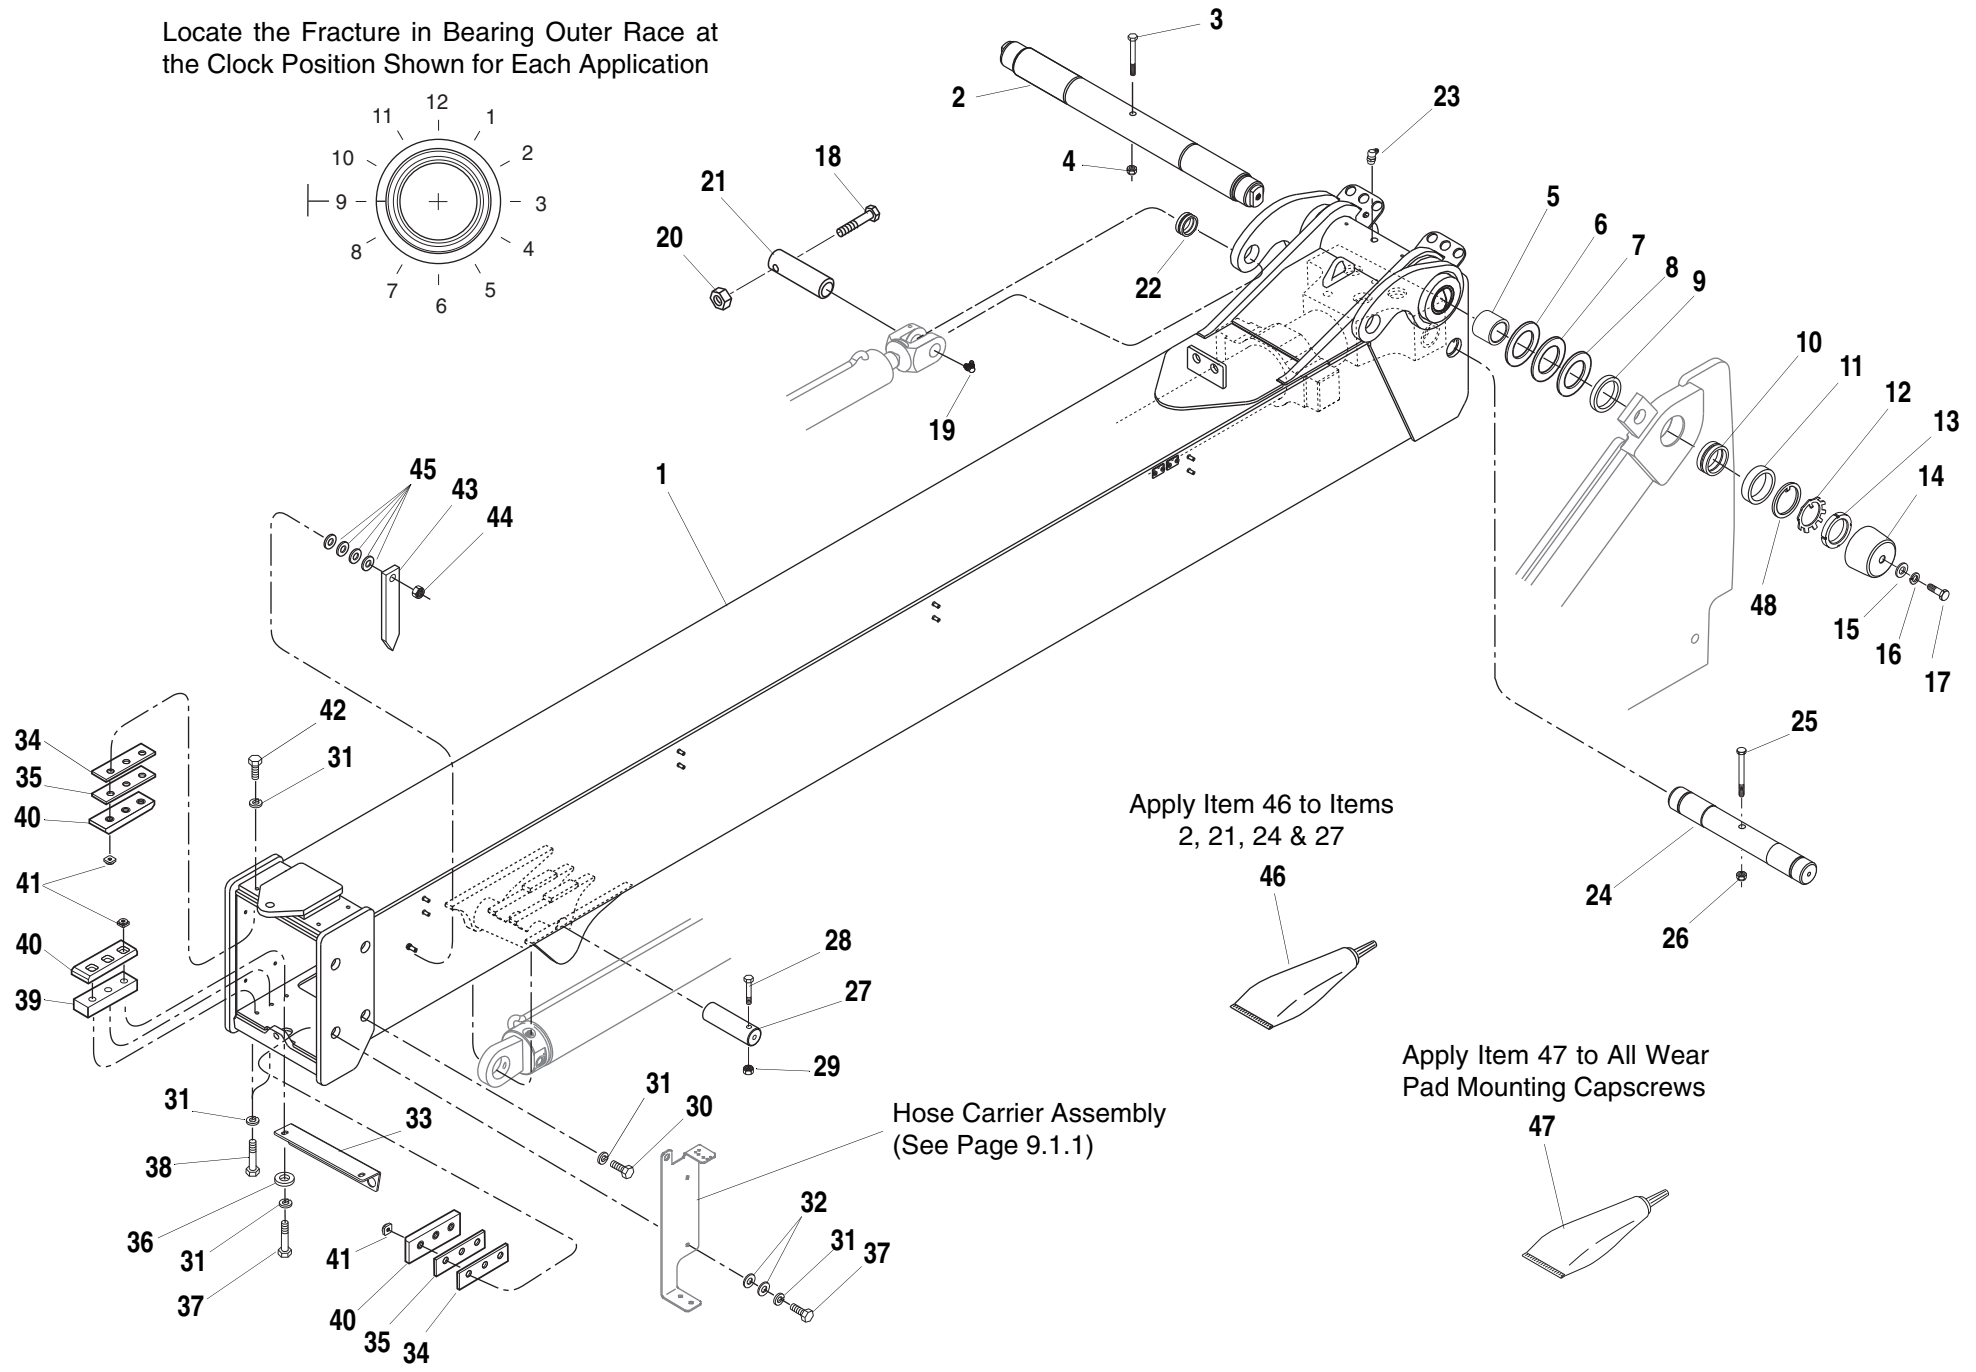

Locate the Fracture in Bearing Outer Race at the Clock Position Shown for Each Application

Hose Carrier Assembly
(See Page 9.1.1)

Apply Item 47 to All Wear
Pad Mounting Capscrews

ITEM	PART NO.	QTY.	DESCRIPTION
1	6623321	1	Boom, Outer (Includes Item 5)
2	7139405	1	Pin, Boom Pivot
3	8310076	1	HHCS, 5/8-11 x 7" Gr. 5
4	8305643	1	Nut, Hex Lock Elastic 5/8"-11
5	7137772	2	Bushing, Boom Pivot
6	8307912	2	Shim, 3.06" x 0.06" x 4.75"
7	8307913	2	Shim, 3.06" x 0.12" x 4.75"
8	8310259	2	Shim, 3.06" x 0.09" x 4.75"
9	7139330	2	Spacer
10	8050007	2	Bearing, Self Align
11	7139331	2	Spacer
12	8310531	2	Washer, Lock, Ext. Tooth
13	8310532	2	Nut, Lock, Bearing Retention
14	7139554	2	Cap, Boom Pivot Pin
15	8307104	2	Washer, Flat 3/4" Narrow
16	8307010	2	Washer, Lock 3/4"
17	8310549	2	HHCSF 3/4-10 x 1" GR. 5
18	8303752	2	HHCS, 5/16-18 X 3-1/2"
19	8520003	2	Fitting, Lube, 90°
20	8305626	2	Nut, Hex Lock Elastic 5/16-18
21	7137142	2	Pin, Slave Cylinder
22	8050001	2	Bearing, Self Align
23	8520021	2	Fitting, Lubrication 90°
24	7139158	1	Pin, Trunnion
25	8310209	1	HHCS 1/2-13 x 6" Gr. 5
26	8305644	1	Nut, Hex Lock Elastic, 1/2"-13
27	7139325	1	Pin, Hoist Cylinder
28	8310295	1	HHCSF 3/4-10 x 5-1/2" GR. 5
29	8310067	1	Nut, Hex Lock Elastic 3/4"-10
30	8303681	6	HHCS, 3/8-16 x 3/4" Gr. 5
31	8307005	18	Washer, Lock 3/8"
32	8307110	4	Washer, Flat 3/8" Narrow
33	6623499	1	Bracket, Bulkhead, Boom Tube
34	7126172	A/R	Shim, Wear Pad .13" Thk.
35	7126182	A/R	Shim, Wear Pad .07" Thk.
36	8307204	2	Washer, Flat 3/8"

ITEM	PART NO.	QTY.	DESCRIPTION
37	8303679	4	HHCS, 3/8-16 x 1-3/4" Gr. 5
38	8303621	4	HHCS, 3/8-16 x 1-1/2" Gr. 5
39	7135442	2	Spacer, Wear Pad
40	7111572	8	Wear Pad
41	7135432	18	Insert, Wear Pad
42	8303622	4	HHCS, 3/8-16 X 2" Gr. 5
43	7075611	1	Pointer, Boom Angle Indicator
44	8305647	1	Nut, Hex Lock 7/16-14
45	8307113	5	Washer, Flat 7/16" Narrow
46	8522012	A/R	Lube, Anti-Seize
47	8526007	A/R	Thread Locking Compound
48	8310589	2	Washer, Tougued

Rev.
6/03

S/N MV006-

OUTER BOOM ASSEMBLY **4.1.1**

MMV

Tier 1
Tier 2