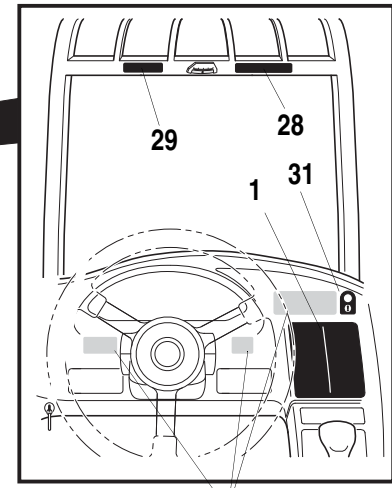

These Decals are part of Dash Panel. See Page 3.9.1