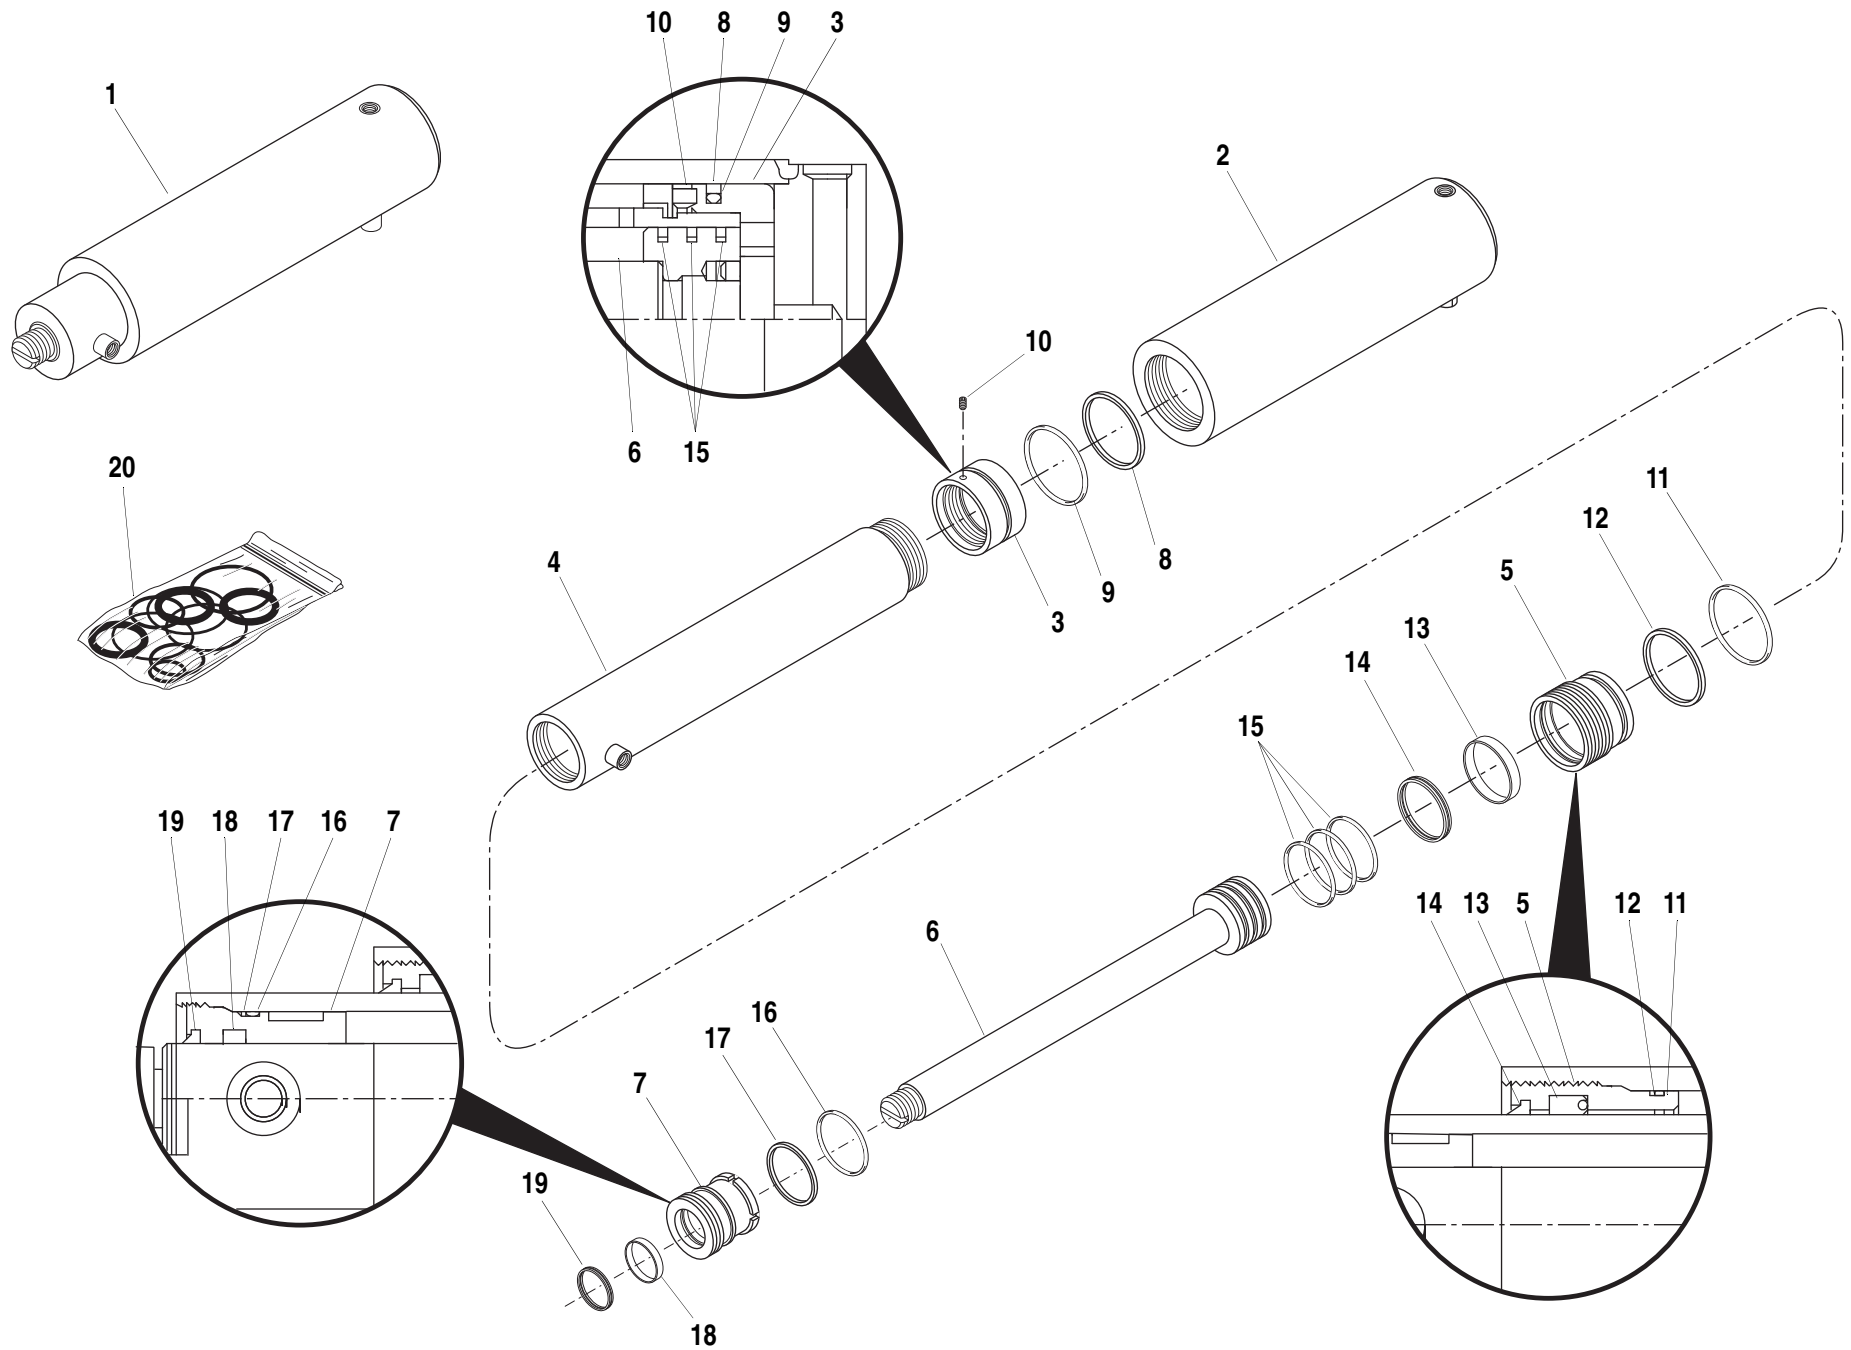

ITEM	PART NO.	QTY.	DESCRIPTION
1	6623296	1	Cylinder, 11K Fork Sideshift (Includes Items 2 thru 19)
2	N.S.S.	1	Tube, Weldment (Order Item 1)
3	8036361	1	Piston
4	8036362	1	Tube, Rod
5	8036363	1	Guide, 3.00 Bore - 2.50 Rod
6	8036364	1	Rod Assembly
7	8036365	1	Guide, 2.00 Bore - 1.25 Rod
8	See Kits	1	Piston Seal
9	See Kits	1	O-ring
10	See Kits	1	Set Screw 1/4-28 x 5/16" Nylon
11	See Kits	1	O-ring
12	See Kits	1	Ring, Back-up
13	See Kits	1	Seal, Poly 2.50 x 2.875 DO .375
14	See Kits	1	Wiper Ring, 2.50 AN Series
15	See Kits	3	Ring, Cast Iron Piston
16	See Kits	1	O-ring
17	See Kits	1	Ring, Back-up
18	See Kits	1	Seal, Poly 1.25 x 1.50 DO .25
19	See Kits	1	Wiper Ring, 1.25 AN Series
20	8205825	1	<u>KIT</u> Seal Kit, 11K Fork Sideshift Cylinder (includes items 8 Thru 19)

S/N MV006 –

MMV

Tier 1
Tier 2

11K FORK SIDESHIFT CYLINDER

9.8.1