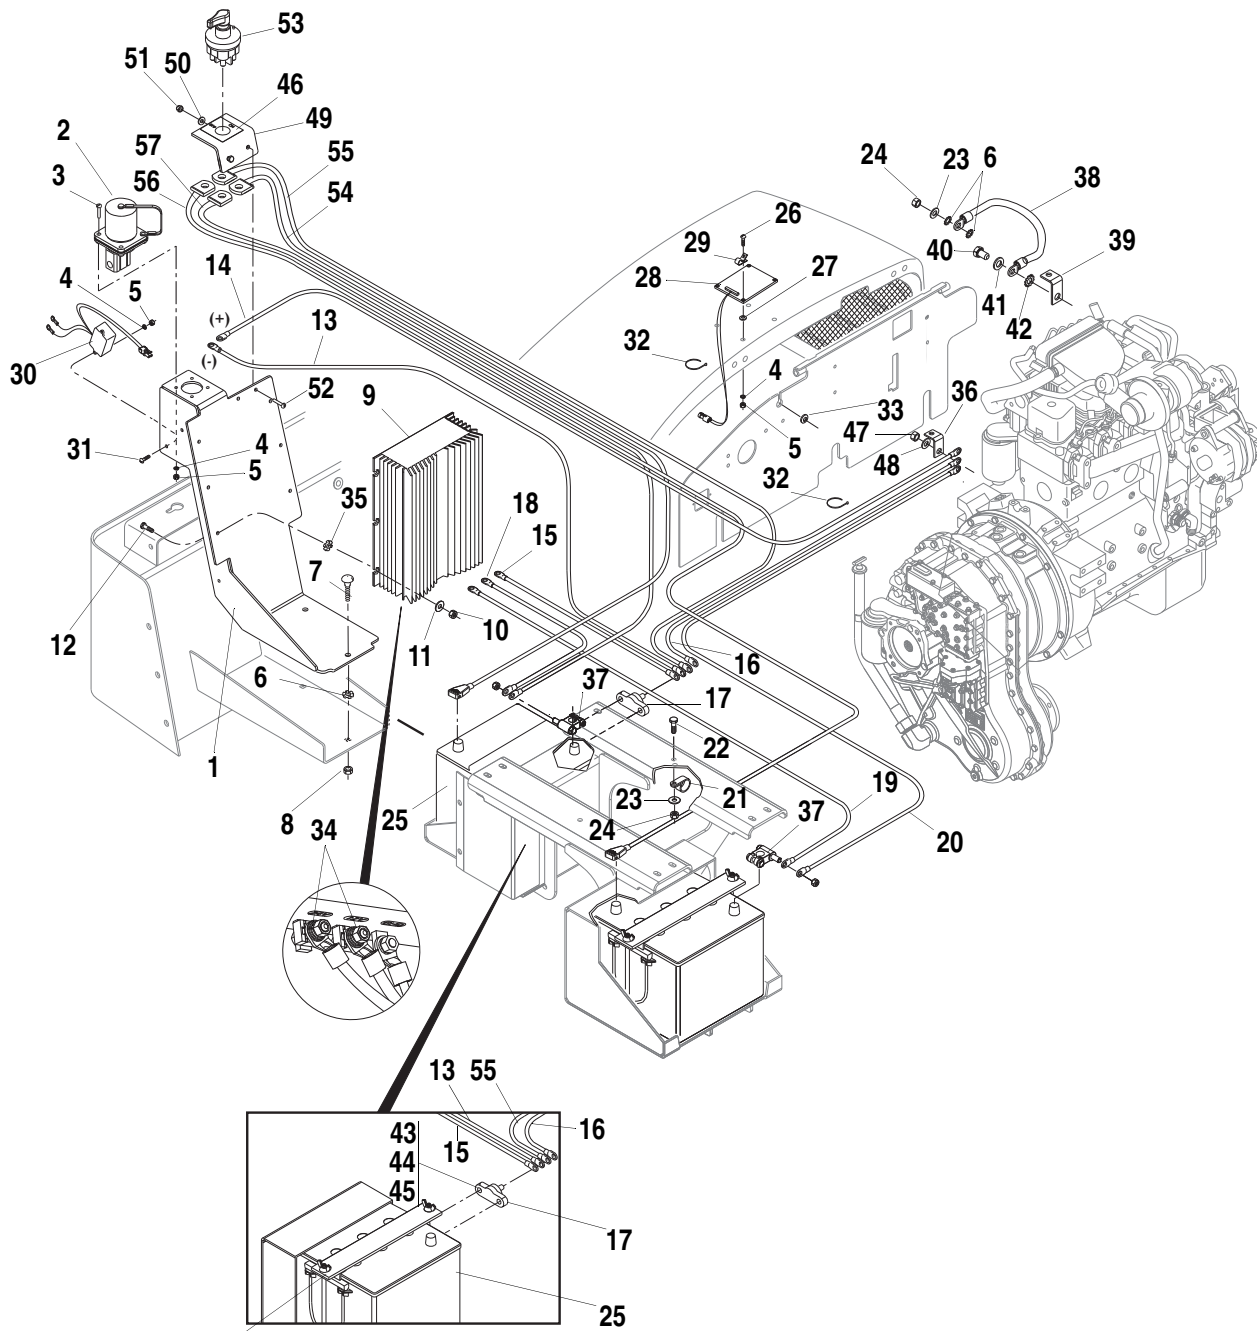

ITEM	PART NO.	QTY.	DESCRIPTION
1	6623716	1	Bracket, Equalizer
2	8220876	1	Receptacle, Slave (Includes Cap)
3	8303837	4	Screw, Slotted Pan Hd. #10-24 x 3/4"
4	8307003	10	Washer, Lock #10
5	8305002	10	Nut, Hex #10-24
6	8307026	5	Washer, Lock, External Tooth, 3/8"
7	8310335	3	Bolt, Carriage 3/8-16 x 1-1/2"
8	8305603	3	Nut, Hex Lock, 3/8"-16
9	8270223	1	Equalizer, Battery
10	8305624	6	Nut, Hex Lock Elastic 1/4"-20
11	8307109	6	Washer, Flat 1/4"
12	8303540	6	HHCS, 1/4-20 x 1" Gr. 5
13	6623478	1	Battery Cable, Slave Rec. Neg
14	6623812	1	Battery Cable, Slave Rec. Pos.
15	6623479	1	Battery Cable, Equalizer Neg.
16	6623813	1	Battery Cable, Ground
17	1001120750	1	Insulated Stud Terminal
18	6623477	1	Battery Cable, 12V Equalizer Pos.
19	6623475	1	Battery Cable, 24V Equalizer Pos.
20	6623814	1	Battery Cable, 24V Pos.
21	10837368	1	Clamp, DoubleTube
22	8303675	1	HHCS, 3/8-16 x 1-1/4" Gr. 5
23	8307110	2	Washer, 3/8" Narrow
24	8305008	2	Nut, Hex, 3/8"-16
25	8270143	2	Battery, 12 Volt
26	8303893	4	Screw, Slotted Pan Hd. #10-24 x 1-1/2"
27	8580215	4	Grommet, Rubber
28	6623571	1	Panel, Solargizer
29	8406002	1	Clip, Wire
30	6623572	1	Control Box, Solargizer
31	8303836	2	Screw, Slotted Pan Hd. #10-24 x 5/8"
32	8584001	A/R	Tie, Plastic Cable .19W x 6.7" LG
33	8580227	1	Grommet, Rubber
34	8229258	2	Fuse Kit, Battery Equalizer (Includes Hardware)
35	8310002	6	Washer, Lock, External Tooth, 1/4"
36	6621412	1	Terminal, 90 Degrees

ITEM	PART NO.	QTY.	DESCRIPTION
37	8270148	2	Clamp, Battery, Positive Polarity
38	8270150	1	Cable, Engine Pod Ground
39	7301529	1	Bus Bar, 90 Deg.
40	8303533	1	HHCS, M12 x 1.75 x 20mm
41	8307220	1	Washer, Plain, M12
42	8310650	1	Washer, Lock, M12 External Tooth
43	4711000	2	Washer, #10
44	3311005	2	Hex Lock Nut, 1024, GR2
45	3931010	2	Socket Hd Capscrew, 10-24x5/8
46	1001121219	1	Battery Disconnect Decal
47	8305038	1	Hex Nut, M10x1-1/2
48	8307221	1	Washer, M10
49	1001120766	1	Battery Disconnect Mount
50	8307109	2	Washer, 0.25
51	8305624	2	Hex Lock Nut, 0.25-20
52	8303540	2	Hex Hd Capscrew, 0.25-20x1, GR5
53	1001120778	1	Battery Disconnect Switch
54	1001120575	1	Battery Disconnect Ground Cable
55	1001120574	1	Battery Cable, Ground
56	1001120573	1	Battery Disconnect Cable, 12-24V Pos.
57	1001120572	1	Battery Disconnect Cable, 12-24V Neg.

Origin
9/10

S/N MV1210 –

MMV

Tier 1
Tier 2

BATTERIES - EQUALIZER AND SOLARGIZER ASSEMBLIES 10.11.1.1