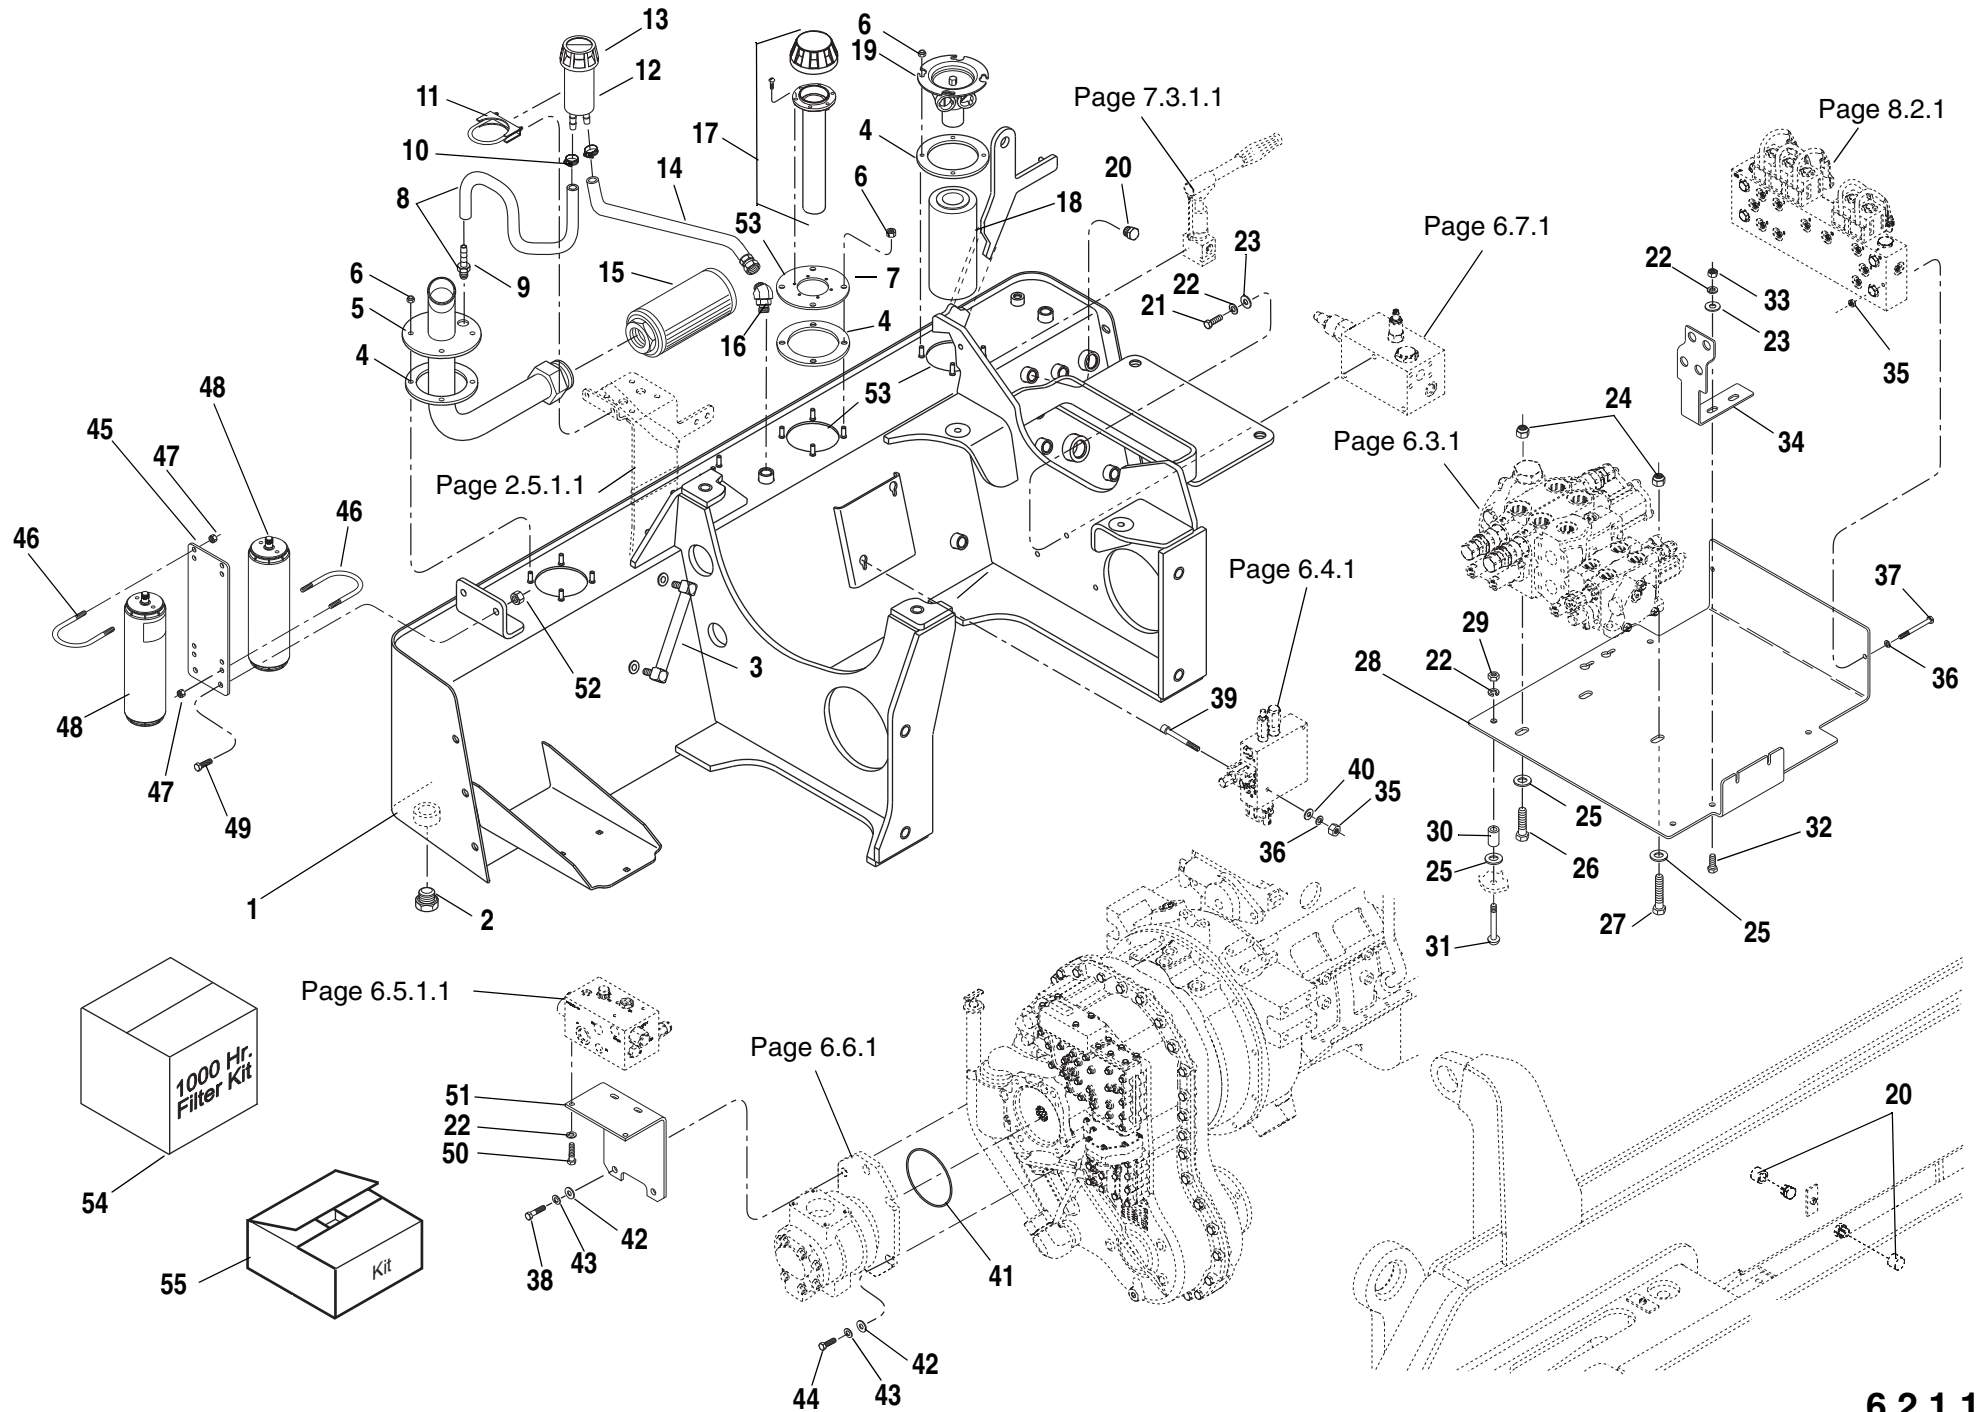

ITEM	PART NO.	QTY.	DESCRIPTION
1	6623883	1	Hydraulic Reservoir/Engine Mount
2	8770001	1	Plug, 1.875-12 THD
3	8464013	1	Sight Gauge
4	7138209	3	Gasket
5	7139984	1	Tube Weldment Assembly
6	8305626	12	Nut, Hex Lock 0.312-18 NC
7	0080268	1	Plate Adapter, Fill Neck
8	2716854	1	Hose, Special (Includes Item 9)
9	8430096	1	Coupling, Hose Barb #6-6P
10	8410009	2	Clamp, Gear
11	8275212	1	Clamp, Muffler, 2-1/2" U Type
12	7139980	1	Breather Assembly (Includes Item 13)
13	8036387	1	Cap, Breather Assembly
14	2716853	1	Hose, Special
15	8324029	1	Strainer
16	8770127	1	Elbow, 45°, SAE 8 - str. thd. ORB x OFS
17	7300479	1	Fill Neck Assembly
18	8320265	1	Element, Filter, Hydraulic Oil (See Kits)
19	7094562	1	Head, Filter
20	8760419	3	Plug, SAE 8, 3/4-16 UNF-2A
21	8303675	3	HHCS, 3/8-16 NC x 1.25"
22	8307005	13	Washer, Lock 3/8"
23	8307204	5	Washer, Plain 3/8"
24	8305644	3	Nut, Hex Lock Elastic, 1/2"-13
25	8307206	7	Washer, Plain 1/2"
26	8303627	2	HHCS, 1/2"-13 NC x 1-3/4"
27	8303693	1	HHCS, 1/2"-13 NC x 2-1/2"
28	7135773	1	Bracket, Main Valve
29	8305603	4	Nut, Hex Lock 3/8"-16
30	7116691	4	Spacer
31	8310281	4	Bolt, Carriage 3/8-16 x 2.25"
32	8303620	2	HHCS, 3/8-16 x 1.00"
33	8305008	2	Nut, Hex, 3/8"-16 NC
34	7137022	1	Bracket, Bulkhead, Pilot Valve
35	8305006	4	Nut, Hex 5/16"-18
36	8307004	4	Washer, Lock 5/16"
37	8303766	2	HHCS, 5/16"-18 x 2-3/4"

ITEM	PART NO.	QTY.	DESCRIPTION
38	8310594	2	HHCS, M12-1,75 x 50 mm
39	8310393	2	Bolt, Carriage 5/16"-18 x 2-3/4"
40	8307203	2	Washer, Plain 5/16"
41	8630016	1	O-Ring, 130 x 3 mm
42	8307220	4	Washer, Plain, M12
43	8307025	4	Washer, Lock M12
44	8310164	2	HHCS, M12-1,75 x 40 mm
45	7300205	1	Mount, Accumulator
46	8310586	4	U-Bolt, 3/8"-16 x 4-1/8"
47	8305645	8	Nut, Hex Lock Elastic 3/8-16
48	8742008	2	Accumulator, 1 Liter Hydraulic
49	8303626	2	HHCS, 1/2"-13 x 1-1/2" Gr. 5
50	8303620	4	HHCS, 3/8-16 x 1.00"
51	7300206	1	Bracket, Accumulator Charge
52	8310456	2	Nut, Hex 1/2"-13 NC Gr.5
53	0100087	A/R	Gasket Sealant Adhesive
KITS			
54	8024052	1	1000 Hour Filter Kit (Includes 7 Filters: Engine Oil Filter, Fuel Filter, Both Air Filters, Transmission Oil Filter & Hydraulic Oil Filter)
55	10268992	1	Kit, Accumulator Fill

Rev
11/09

S/N MV201 –

MMV

Tier 1
Tier 2

HYDRAULIC RESERVOIR AND CONTROL VALVES

6.2.1.1