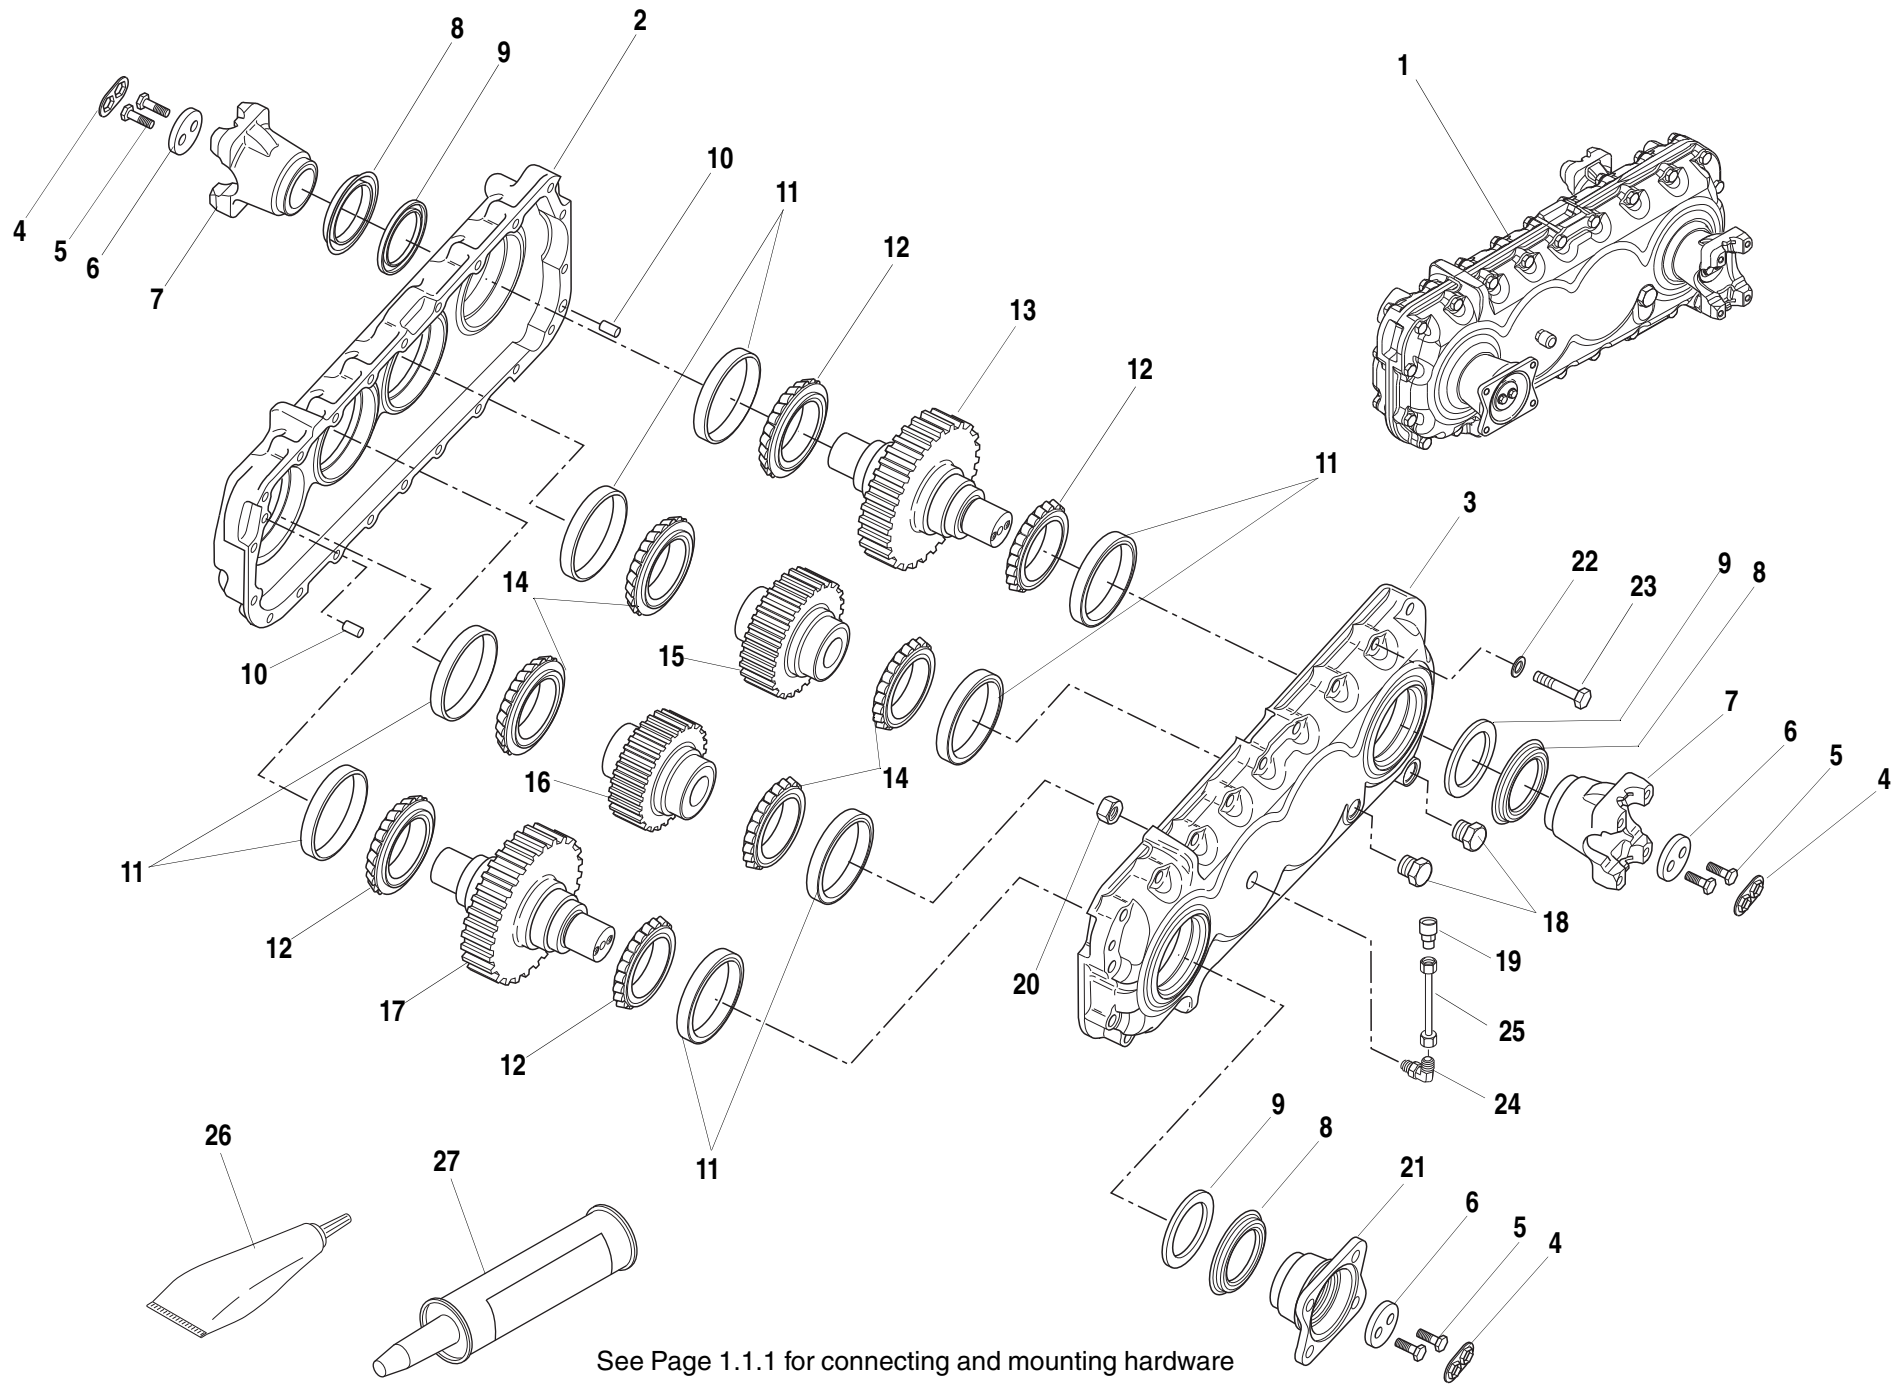

See Page 1.1.1 for connecting and mounting hardware

ITEM	PART NO.	QTY.	DESCRIPTION
1	8841041	1	Transfer Box Assembly (Includes items 2 thru 23)
2	N.S.S.	1	Housing, Front Half (Order Item 1)
3	N.S.S.	1	Housing, Rear Half (Order Item 1)
4	1319649	3	Washer, Tab
5	10731959	6	HHCS, M8 x 25mm
6	1319648	3	Washer, Flange
7	7027273	2	Flange
8	1319647	3	Shield, Dust
9	1320755	3	Seal, Shaft
10	1320761	2	Dowel, M10 x 24mm
11	1320748	8	Cup, Tapered Roller Bearing
12	1320753	4	Cone, Tapered Roller Bearing
13	7027271	1	Gear, Output 39T
14	1320754	4	Cone, Tapered Roller Bearing
15	1320751	1	Gear, Idle 31T
16	1320750	1	Gear, Idle 28T
17	1320749	1	Gear, Input 36T
18	1319578	2	Plug, Oil 7/8-14
19	1320764	1	Breather, M10 x 1mm
20	1320763	1	Nut, Hex M16
21	1320765	1	Flange, Companion
22	1320757	22	Washer, Elastic
23	1320758	22	HHCS, M10 x 60mm
24	8770215	1	Elbow, 90°
25	7300436	1	Tube, Breather, Transfer Case
26	8526052	A/R	Thread locker, Loctite #277 (10ml) .34 fl. oz.
27	8526056	A/R	Gasket Eliminator, Loctite #518

S/N MV006 – MV307 & 0160003128 - 0160005934

MMV

Tier 1
Tier 2

TRANSFER BOX

1.40.1