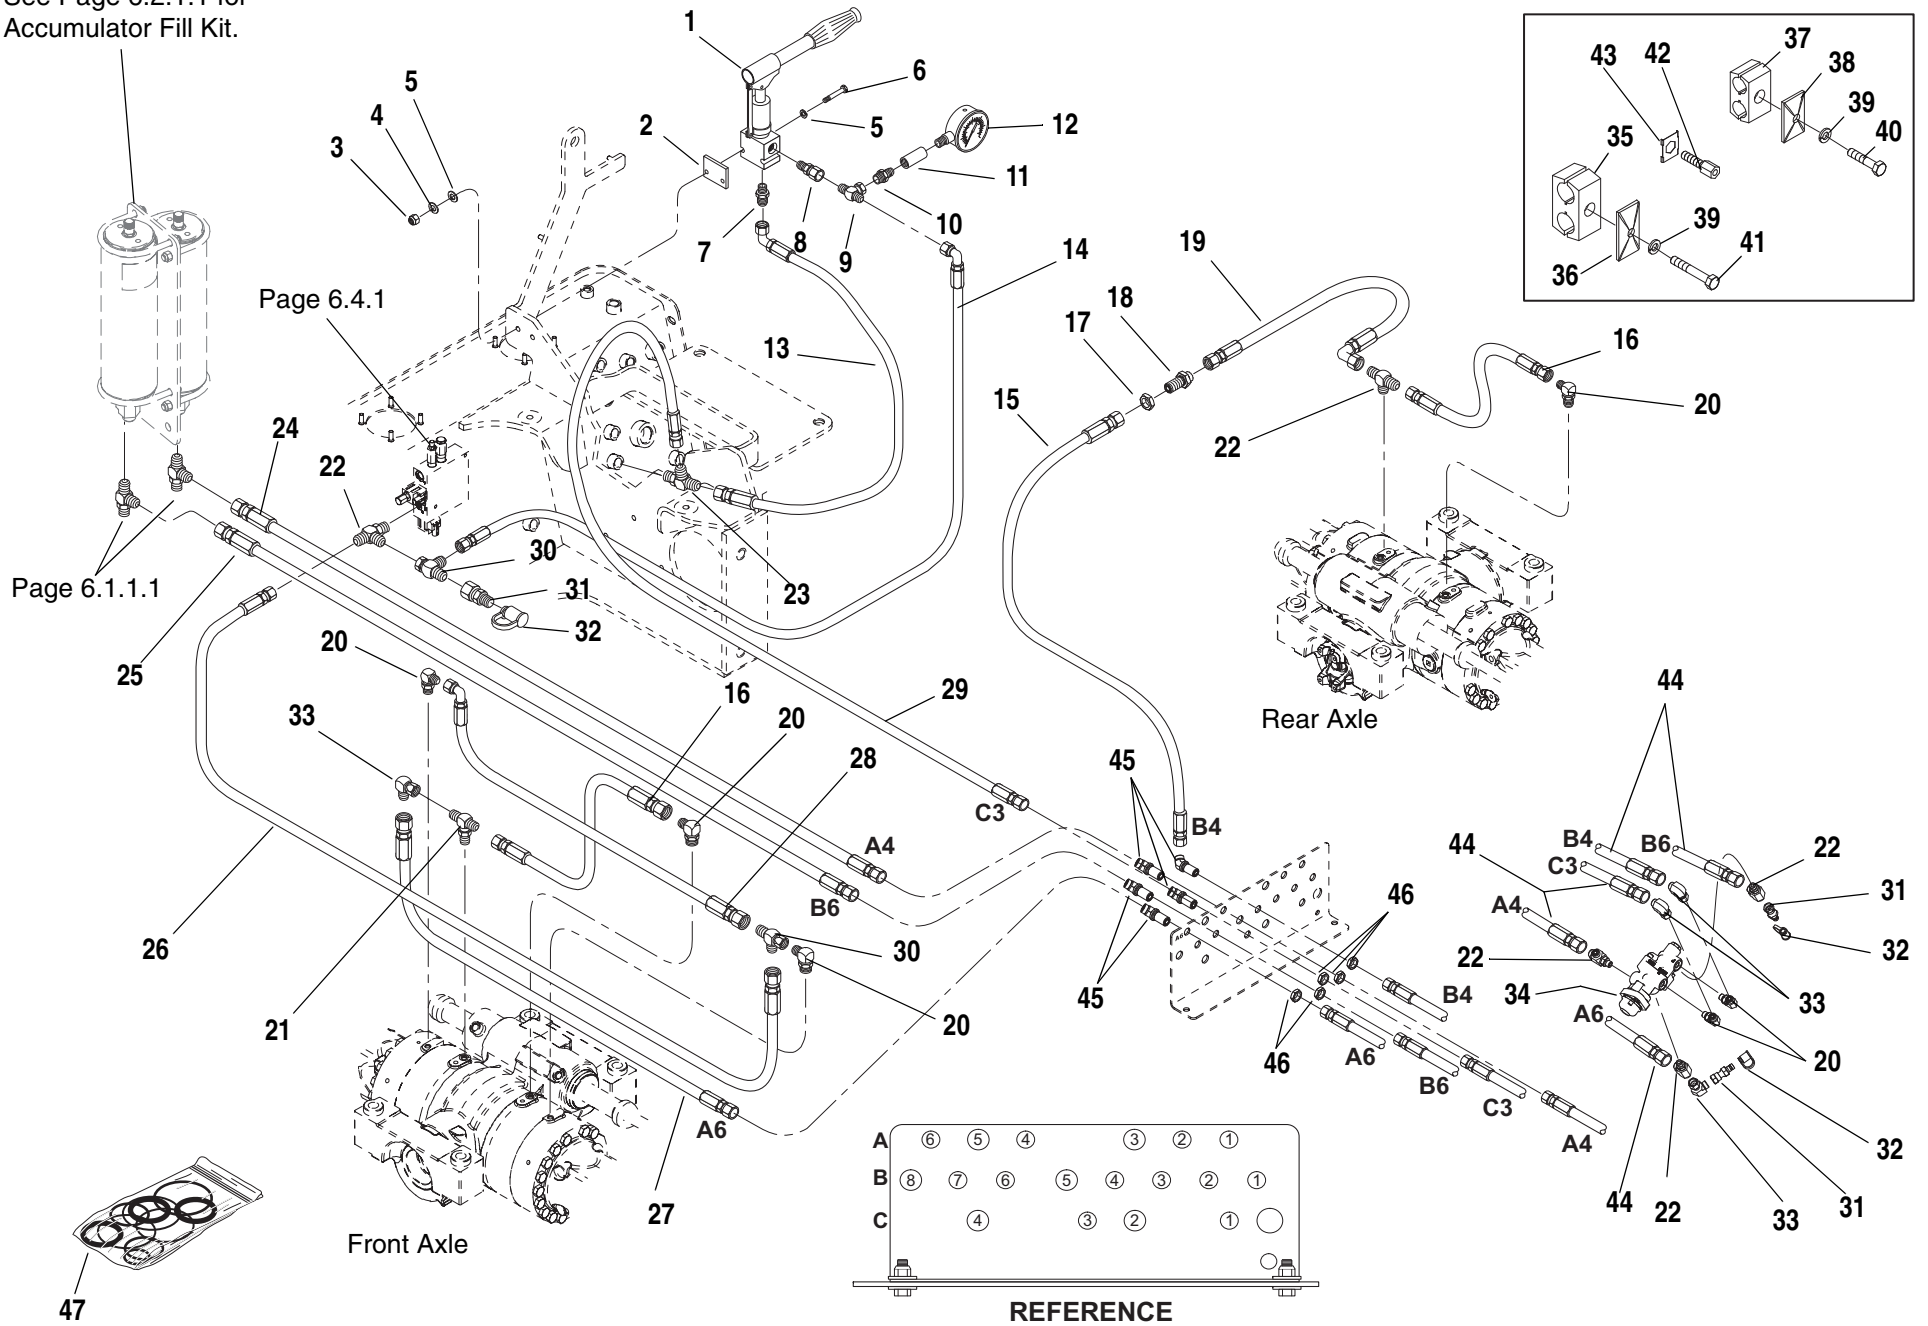

See Page 6.2.1.1 for Accumulator Fill Kit.

A	6	5	4	3	2	1		
B	8	7	6	5	4	3	2	1
C		4		3	2	1		

REFERENCE