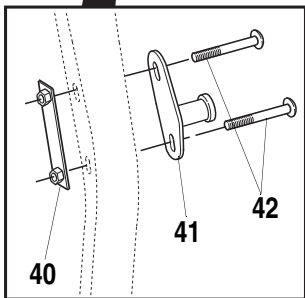

Origin
6/03

S/N MV201 –

MMV

Tier 1
Tier 2

GLASS

3.10.1.1

ITEM	PART NO.	QTY.	DESCRIPTION	ITEM	PART NO.	QTY.	DESCRIPTION
1		1	Door Assembly - Enclosed Cab (Includes Items 2 thru 39)	31	8035437	1	Screw, 1/4"-20 x 3/4"
2	8342808	1	Key set, LL22	32	8035436	1	Grommet, 3/4" O.D. x 1/2" I.D.
3	8035441	1	Latch, Paddle - RH Black	33	8035438	1	Handle, Door - Inside
4	8035444	2	Retainer, Push On - 3/16" Rod	34	8035453	1	Release Rod, Interior
5	8035452	1	Release Rod, Exterior	35	80384185	1	Rod Retainer, Clip On
6	8035439	1	Latch, Door	36	8035454	1	Pocket, Interior Door Panel
7	8035466	4	Screw, Flat Head 1/4"-20 x 3/4"	37	8035443	1	Door Seal w/Flap - 70"
8	8035449	1	Door Rollup Window Assembly (Includes Items 9, 10 and 11)	38	8035455	1	Switch, Electric Window
9		1	Glass, Door	39	8035450	1	Door Panel, Interior
10	8036545	1	Channel, Glass	40	8035529	1	Striker Assembly, Blind Nut Plate
11	8035473	1	Regulator, Electric Window 12V	41	8035528	1	Weldment, Striker Plate
12	8035456	1	Wire Harness, LH Door	42	8035526	2	Bolt, .323-18 x 2.0 Truss Black
13	8033072	1	Seal, Bulb 90, 192" Long	43	8035722	1	Tape, Vinyl, Matte Black
14	8036372	1	Door Panel, Exterior				
15	8035464	4	U-Nut, 1/4"-20				
16	80264082	4	Washer, Flat .281 x 1.05 x .065 Thick				
17	8035463	4	Screw, Truss Hex Drive 1/4"-20 x 5/8"				
18	8035446	1	Top Hinge, Upper Half of				
	8035447	1	Center Hinge, Upper Half of				
	8035448	1	Bottom Hinge, Upper Half of				
19	8035461	6	Screw, Flat Hd Hex Drive 1/4"-20 x 1-1/4"				
20	8035460	3	Washer, Hinge Brass				
21	8035457	1	Top Hinge, Lower Half of				
	8035458	1	Center Hinge, Lower Half of				
	8035459	1	Bottom Hinge, Lower Half of				
22	8033058	6	Screw, 1/4"-20 x 3/4" Whizlock				
23	8035467	1	Grommet, 3/8" I.D. x 5/8" O.D.				
24	80364028	10	Screw				
25	8034798	1	Nut, Hex 5/16"-18 Gr. 8 Yellow				
26	8034799	1	Washer, Lock .315 x .575 x .085 Thick				
27	8035435	2	Washer, Lock .315 x .750 x .060 Thick				
28	8035445	1	Bolt, Hex 5/16"-18 x 1" Gr. 8				
29	8037206	1	Seal, "D" Type Bulb .216 x .354 x 54"				
30	8035442	1	Strap, Door Restraint				