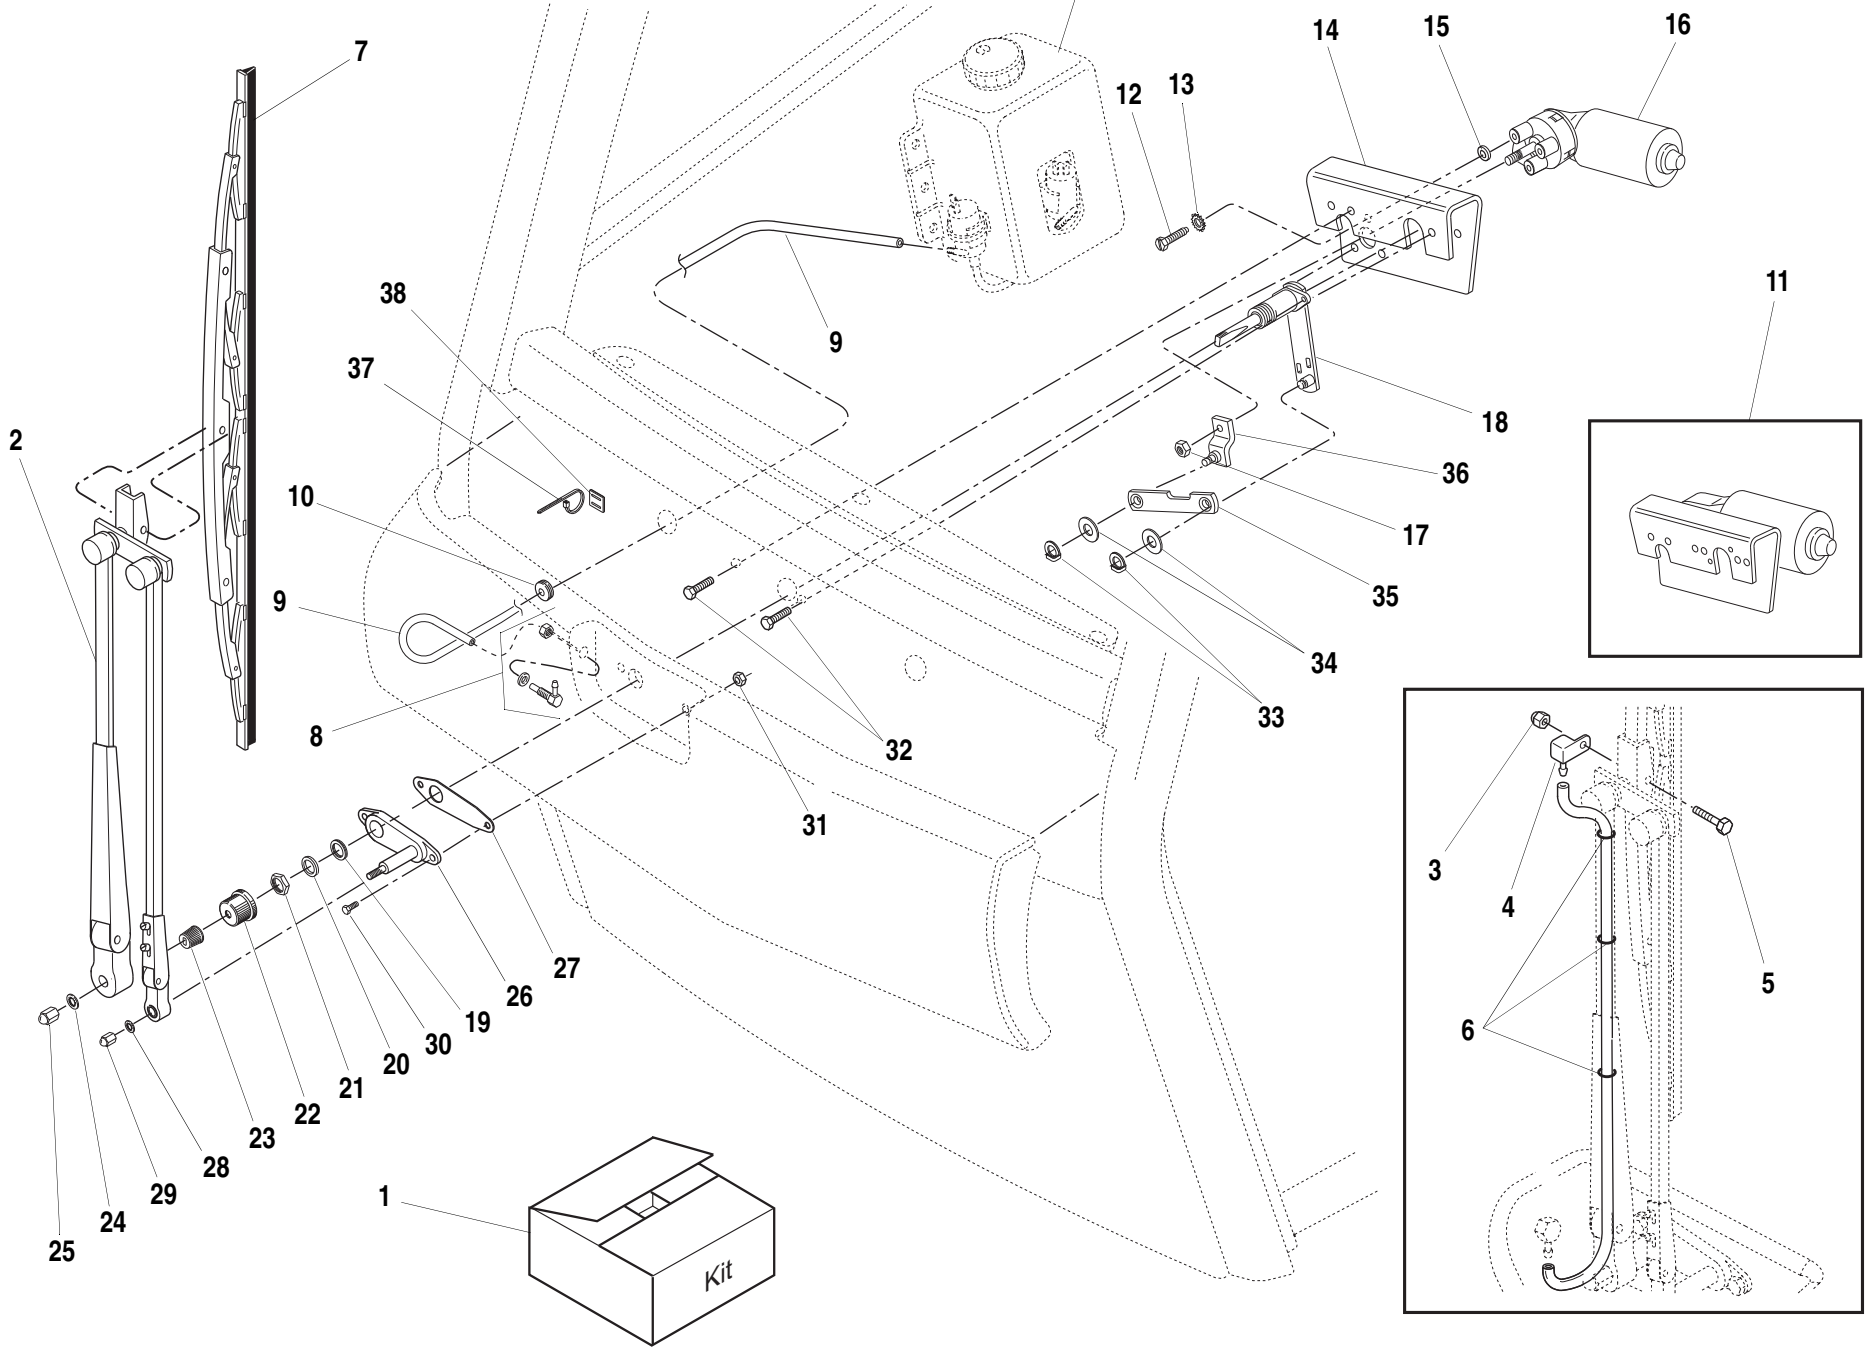

ITEM	PART NO.	QTY.	DESCRIPTION
1	8036273	1	Front Windshield Wiper Assembly (Kit Includes Items 2 thru 36)
2	8035393	1	Wiper Arm, 24" Flex (Includes Items 3 thru 6)
3	N.S.S.	1	Locknut
4	N.S.S.	1	Sprayer Nozzle
5	N.S.S.	1	Bolt
6	N.S.S.	3	Clips, Hose
7	8035392	1	Blade, Wiper Flex 28"
8	8035390	1	Wet Kit
9	8035395	1	Hose, Clear Vinyl x 144"
10	8035394	1	Grommet, Rubber 1/4" ID
11	8033102	1	Wiper Motor Assembly (Includes Items 12 thru 17)
12	N.S.S.	3	HHCS, Slotted 1/4"-28 x 3/4"
13	8310002	3	Washer, External Tooth 1/4"
14	N.S.S.	1	Bracket, Wiper Motor
15	8307203	3	Washer, Flat 5/16"
16	N.S.S.	1	Motor, Wiper
17	8305006	1	Nut, Hex Flanged 5/16"-18
18	8866492	1	Wiper Shaft and Pivot Assembly (Includes Items 19 thru 25)
19	N.S.S.	1	Washer, Cardboard
20	N.S.S.	1	Washer, Metal
21	N.S.S.	1	Nut, Hex Jam 11/16"-24
22	N.S.S.	1	Cap, Rubber
23	N.S.S.	1	Driver, Knurled
24	N.S.S.	1	Washer, Internal Tooth Lock 3/8"
25	N.S.S.	1	Nut, Acorn 1/4"-28
26	8034815	1	Panto Adapter Kit (Includes Items 27 thru 29)
27	N.S.S.	1	Gasket, Panto
28	8310029	1	Washer, Internal Tooth Lock 1/4"
29	N.S.S.	1	Nut, Acorn 1/4"-28
30	8033856	2	Screw, Truss Hd. 1/4"-20 x 3/4" - Black
31	8035391	2	Nut, Center Lock - Black
32	80384207	2	Screw, Hex 1/4"-28 x 3/4" - Black
33	N.S.S.	2	Clip, Spring
34	N.S.S.	2	Washer, Special Flat. 560 x .251 x .015

ITEM	PART NO.	QTY.	DESCRIPTION
35	8035409	1	Link, Connecting
36	8035411	1	Drive Arm .95" Long
37	8584001	1	Cable Tie, Plastic
38	8584018	1	Mount, Cable Tie

Rev.
7/07

S/N MV006 – MV200

FRONT WINDSHIELD WIPER ASSEMBLY 3.12.1

MMV
Tier 1
Tier 2