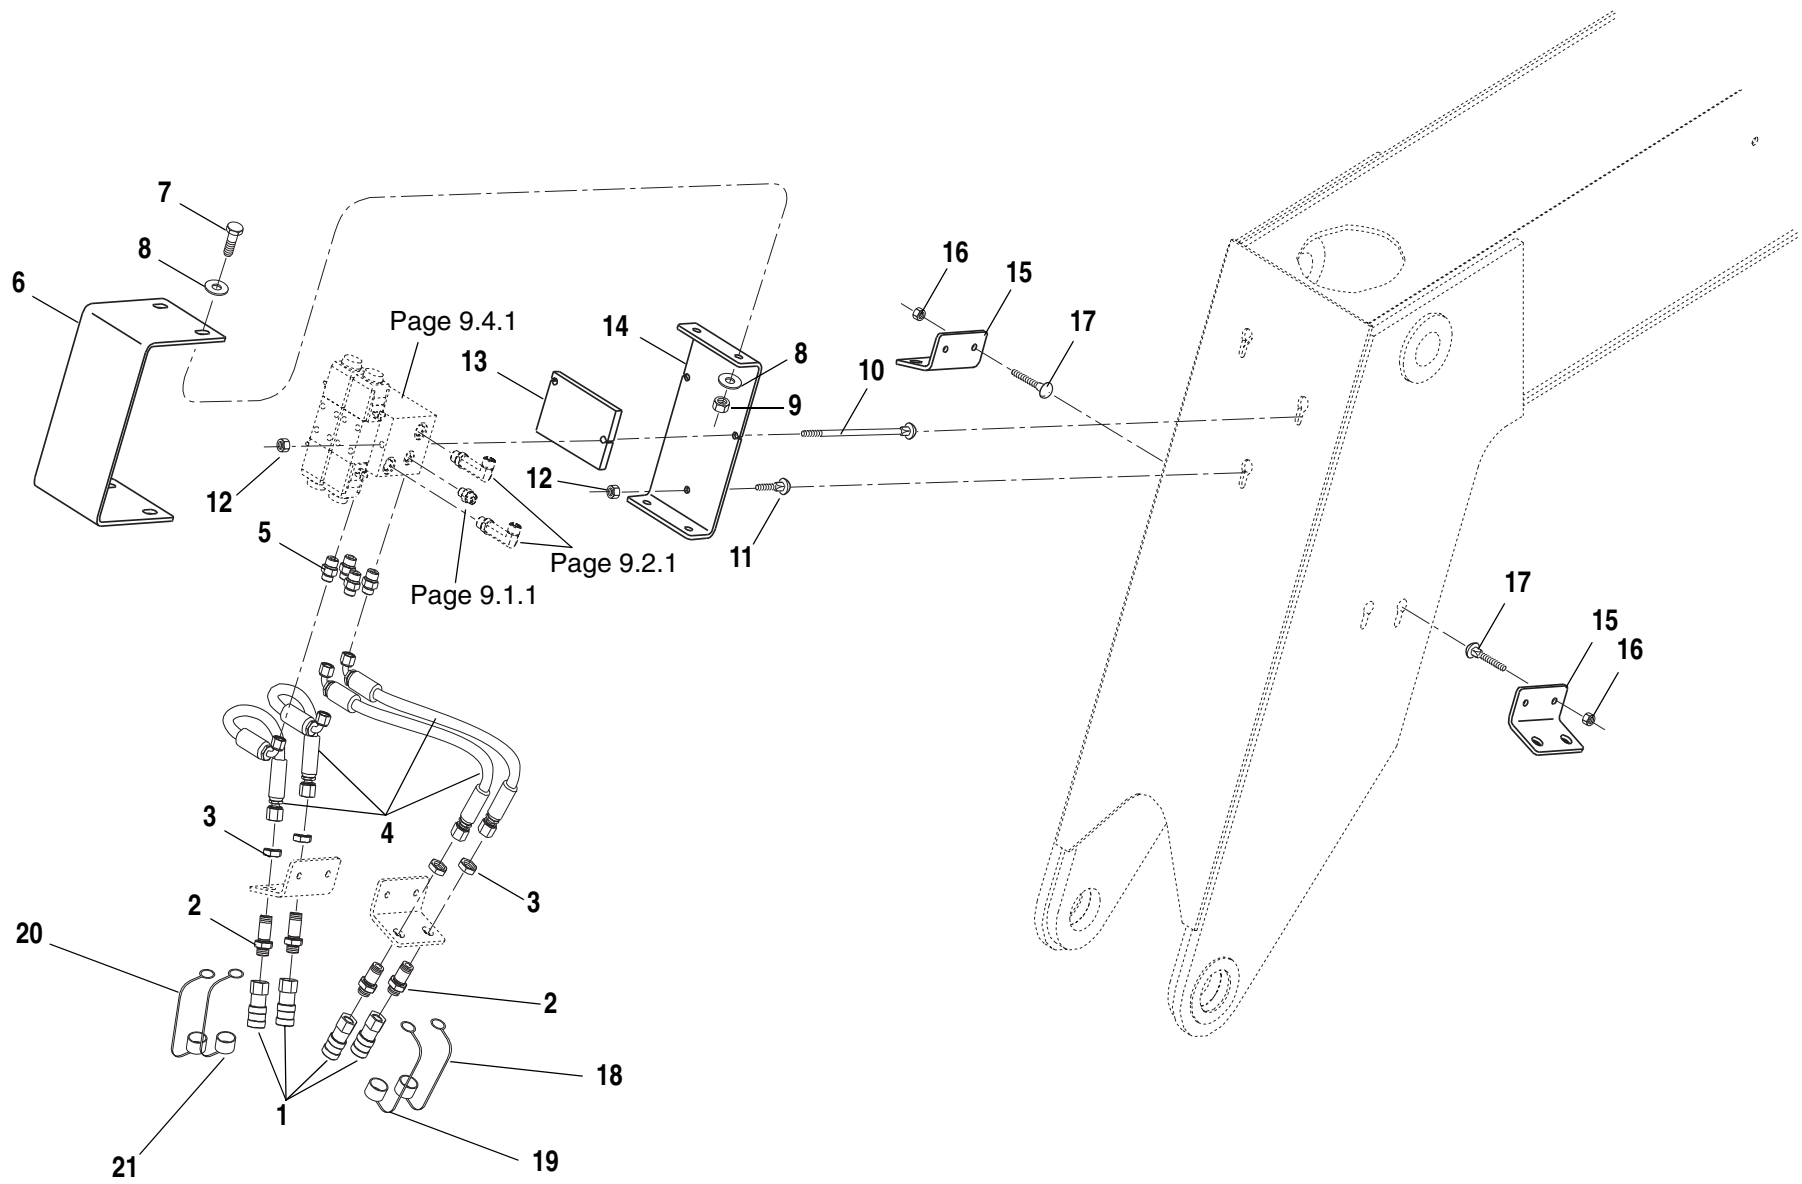

ITEM	PART NO.	QTY.	DESCRIPTION
1	8430083	4	Coupler, Quick Disconnect
2	8770136	4	Connector, Bulkhead, -8 ORB x -8FF
3	8770129	4	Nut, Bulkhead, -8FF
4	2716826	4	Hose, 0.38 x 20.00"
5	8770069	4	Connector, -6 ORB x -8FF
6	6623385	1	Cover, Fork Shift Valve
7	8303626	4	HHCS, 1/2"-13 x 1-1/2"
8	8307112	8	Washer, Plain, 1/2"
9	8305644	4	Nut, Hex Lock Elastic 1/2"-13
10	8310566	2	Bolt, Carriage, 3/8"-16 x 10.00"
11	8304006	1	Bolt, Carriage, 3/8"-16 x 1.00"
12	8305645	3	Nut, Hex Lock Elastic, 3/8"-16
13	6623384	1	Spacer, Fork Shift Valve
14	6623406	1	Bracket, Cover Mount
15	6623391	2	Bracket, Quick Disconnect Bulkhead
16	8305008	4	Nut, Hex 3/8"-16
17	8310335	4	Bolt, Carriage, 3/8"-16 x 1.50"
18	8430051	1	Cap, Dust, Red #6 for Female
19	8430053	1	Cap, Dust, Black #6 for Female
20	8430055	1	Cap, Dust, Green #6 for Female
21	8430057	1	Cap, Dust, Yellow #6 for Female

S/N MV006 –

MMV

Tier 1
Tier 2

FORK SIDESHIFT VALVE MOUNTING WITH HOSES

9.3.1