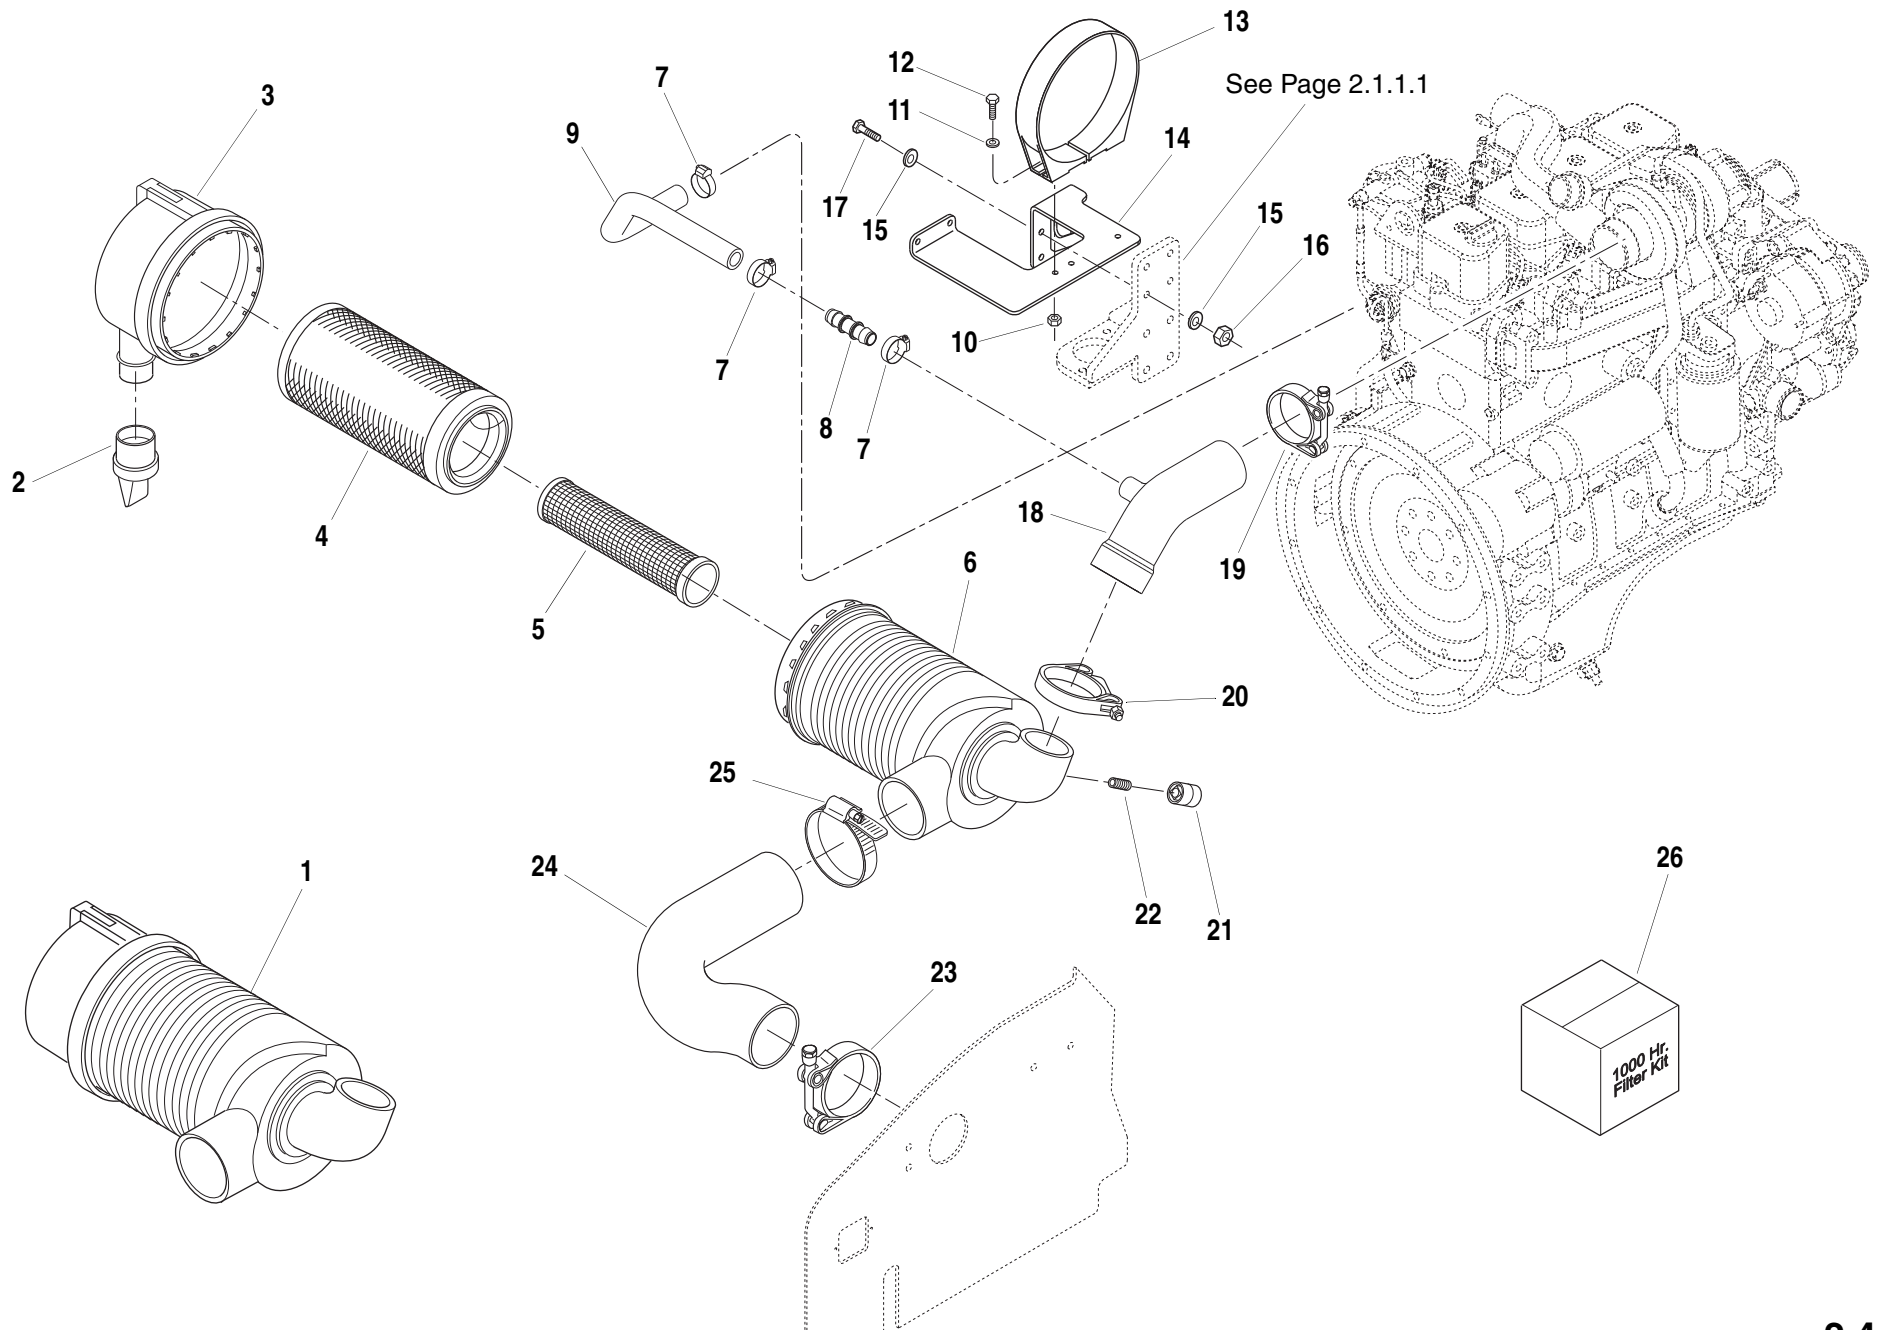

ITEM	PART NO.	QTY.	DESCRIPTION
1	10268515	1	Air Cleaner Assembly (Includes Items 2 thru 6)
2	8036869	1	Valve, Vacuator
3	8036868	1	Cover Assembly
4	1101312	1	Filter, Primary (Also Included In Kit, Item 26)
5	1101313	1	Filter, Safety (Also Included In Kit, Item 26)
6	N.S.S.	1	Body Assembly (Order Item 1)
7	8405102	3	Clamp, Hose
8	6623930	1	Nipple, Hose
9	6623846	1	Hose, Air Intake, 30"
10	8305626	2	Nut, Hex Lock Elastic 5/16"-18
11	8307106	2	Washer, Flat 5/16" Narrow
12	8303670	2	HHCS, 5/16-18 x 1"
13	10268516	1	Band, Air Cleaner Mounting
14	6623655	1	Plate, Air Cleaner Mount
15	8307110	8	Washer, 3/4" SAE Narrow
16	8305645	4	Nut, Hex Lock Elastic 3/8 -16 NC
17	8303621	4	HHCS, 3/8"-16 x 1-1/2" Gr. 5
18	6623845	1	Hose, Air Intake w/Nipple
19	8405306	1	Clamp, T-Bolt
20	8405307	1	Clamp, T-Bolt, Heavy Duty
21	8223527	1	Switch, Vacuum
22	8551001	1	Nipple, Close
23	8405404	1	Clamp, T-Bolt
24	7139824	1	Hose, Air Intake
25	8405402	1	Clamp, Hose Hi Torque
			KITS
26	8024052	1	1000 Hour Filter Kit (Includes 7 Filters: Engine Oil Filter, Primary Fuel Filter, Inline Fuel Filter, Both Air Filters, Transmission Oil Filter & Hydraulic Oil Filter)

S/N MV201 –

MMV

Tier 1
Tier 2

AIR CLEANER ASSEMBLY

2.4.1.1