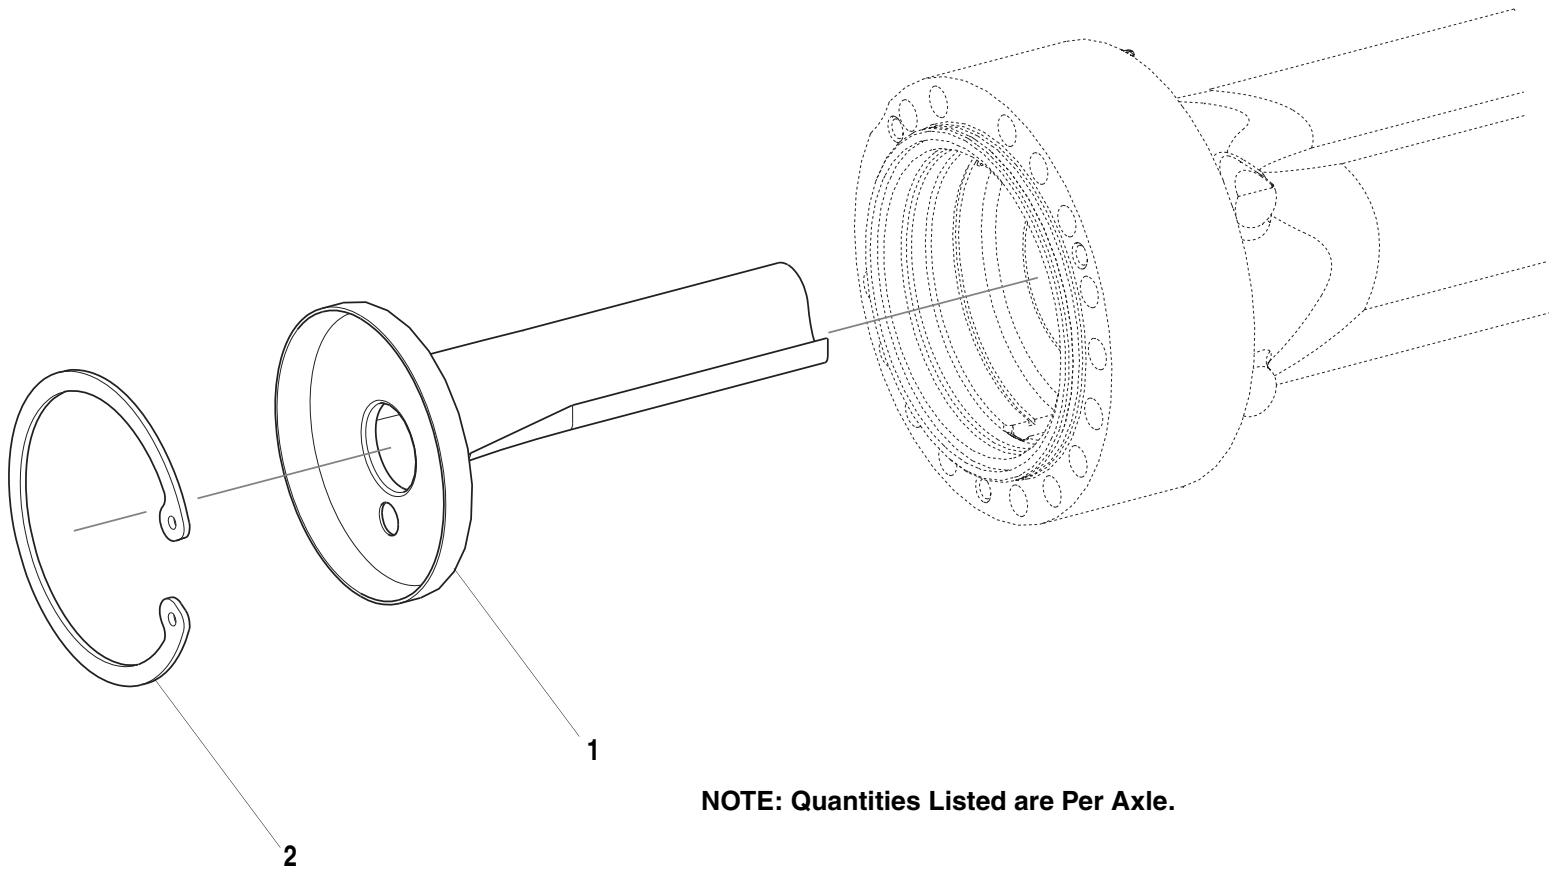

Rev.
6/10

S/N MV006 –

MMV

Tier 1
Tier 2

REAR AXLE - M-DISC BRAKE (2 OF 2)

1.13.1

NOTE: Quantities Listed are Per Axle.

ITEM PART NO. QTY. DESCRIPTION