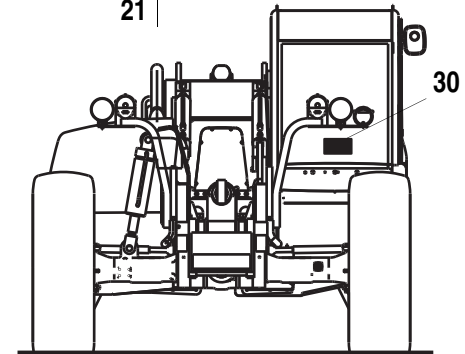

- 10
- 11
- 12
- 13
- 14
- 15
- 16
- 17
- 18
- 19
- 20
- 21