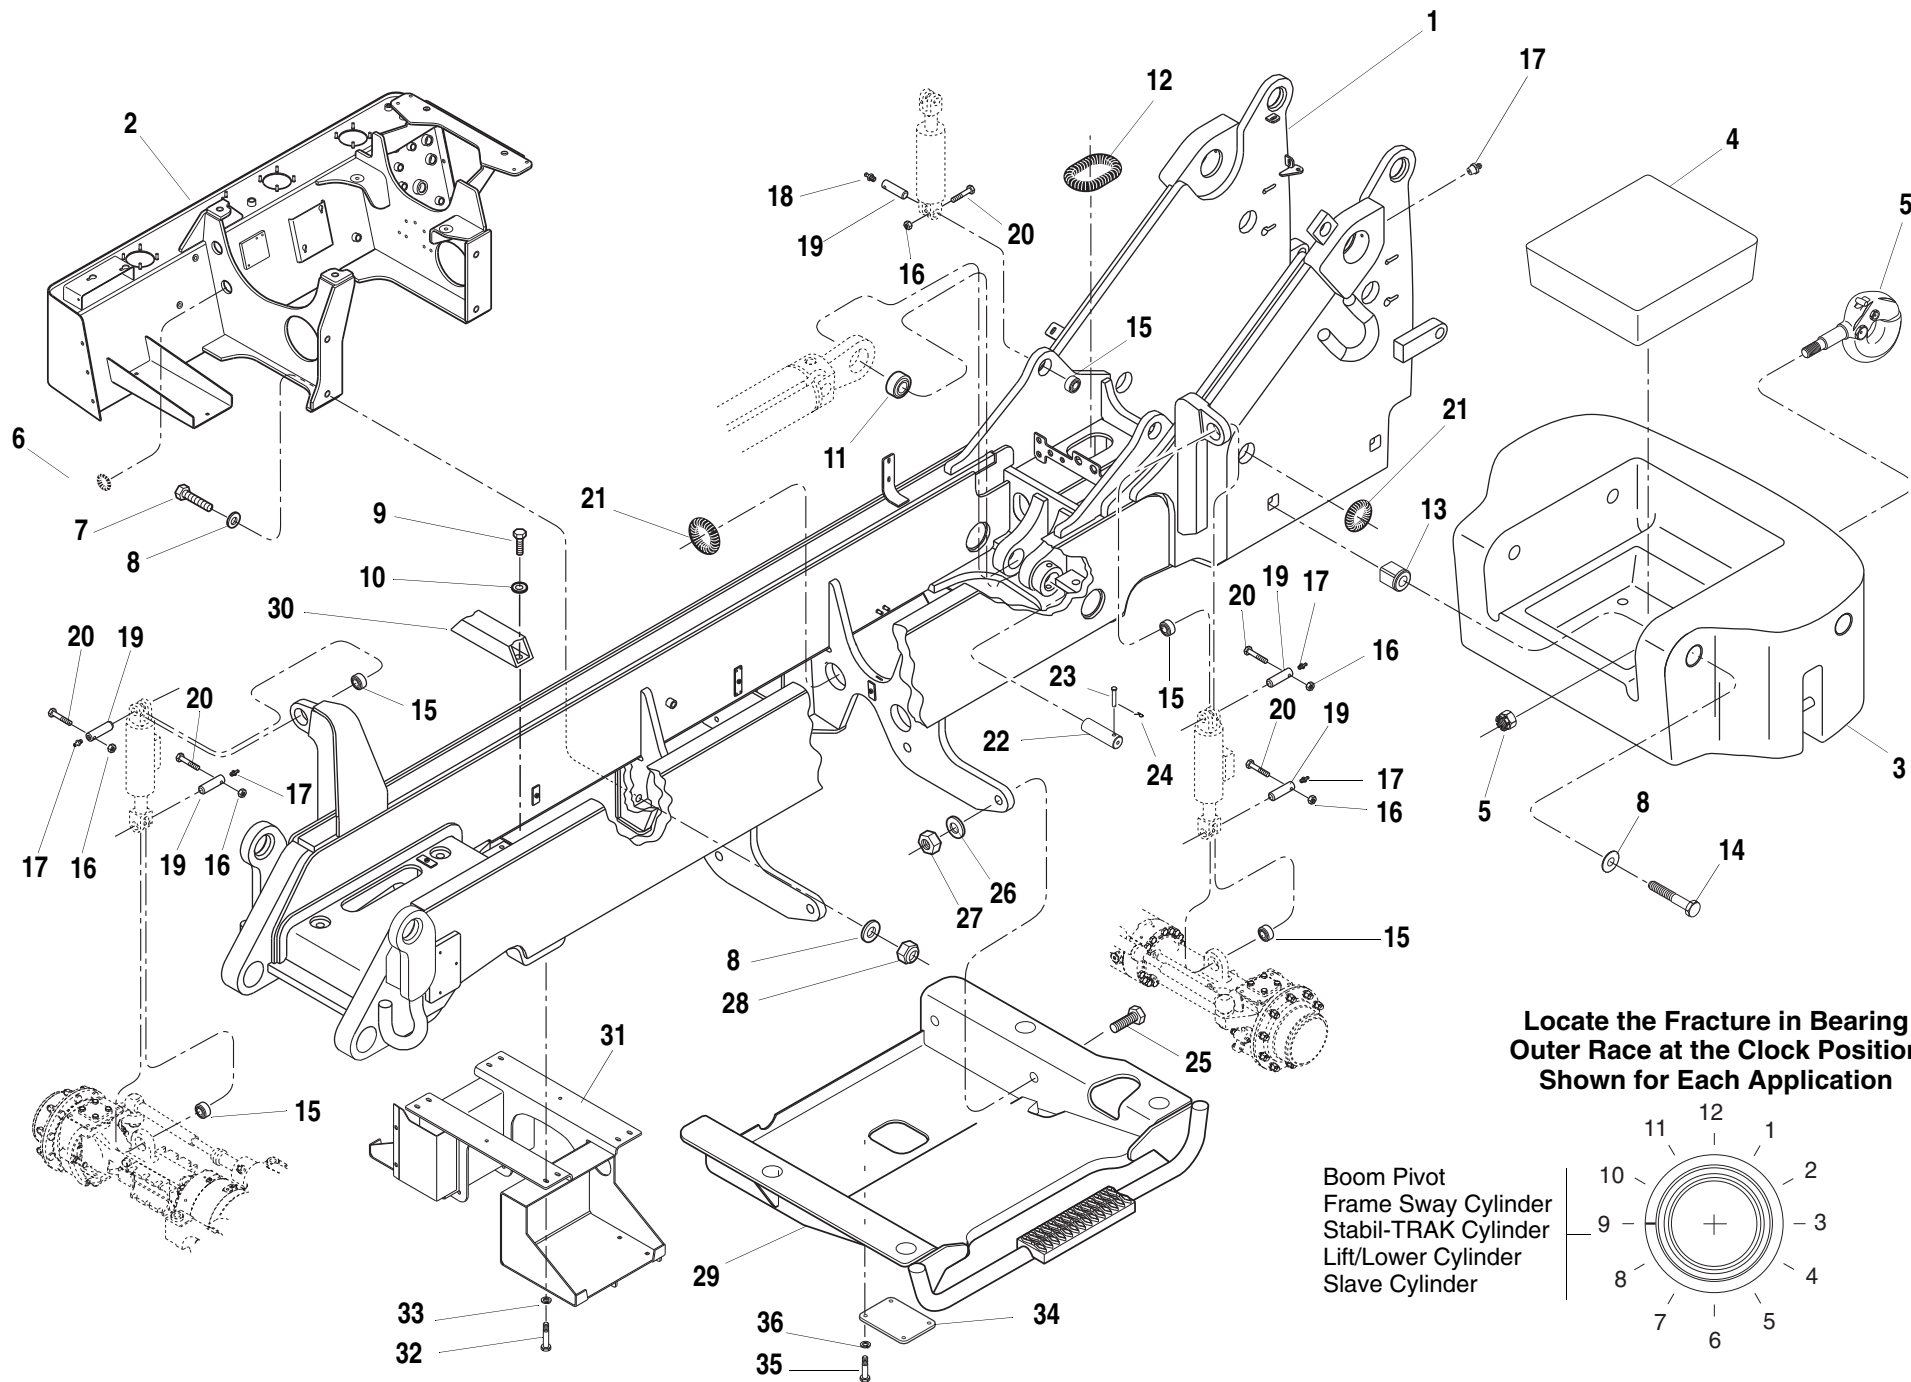

ITEM	PART NO.	QTY.	DESCRIPTION
1	Call Factory	1	Frame, Main
2	6623383	1	Hydraulic Reservoir/Engine Mount
3	6623405	1	Counterweight (4200 lbs.)
4	7139356	1	Insert, Counterweight (500 lbs.)
5	8382016	1	Pintle Hook, Tow (Includes Nut)
6	7124331	A/R	Conduit 1/2" Dia. (60" Cut to Fit)
7	8303538	4	HHCS, 1"-8 x 3" Gr. 8
8	8310061	12	Washer, 1" Hardened
9	8303693	2	HHCS, 1/2"-13 x 2-1/2"
10	8307112	2	Washer, Flat 1/2"
11	8050007	1	Bearing, Self Align
12	7139248	A/R	Conduit 3/4" Dia (60" Cut to Fit)
13	7139335	4	Bushing
14	8310090	4	HHCS, 1"-8 x 7" Gr. 8
15	8050001	6	Bearing, Self Align 1-1/2" I.D.
16	8305626	6	Nut, Hex Lock 5/16"-18
17	8520001	6	Fitting, Lube 1/8"
18	8520003	2	Fitting, Lube 90°
19	7137142	6	Pin, Frame Sway Cylinder
20	8303752	6	HHCS, 5/16"-18 x 3-1/2"
21	7139249	A/R	Conduit 1" Dia. (60" Cut to Fit)
22	7139324	1	Pin, Lift/Lower Cylinder
23	7139502	1	Pin, Keeper
24	8310211	1	Hair Pin (Cotter) .143
25	8310285	4	HHCS, 1"-8 x 3" Gr. 8
26	8307211	4	Washer, Flat 1-1/4"
27	8310417	4	Nut, Hex Lock 1-1/4"
28	8310481	4	Nut, Hex Lock 1"
29	6623368	1	Mount, Cab
30	5752022	1	Bumper
31	6623395	1	Support, Battery
32	8303697	8	HHCS, 3/8"-16 x 3/4"
33	8307004	8	Washer, Flat 3/8"
34	7138867	1	Plate, Fuel Tank Cover
35	8303620	4	HHCS, 3/8-16 x1"
36	8307005	4	Washer, Lock 3/8"