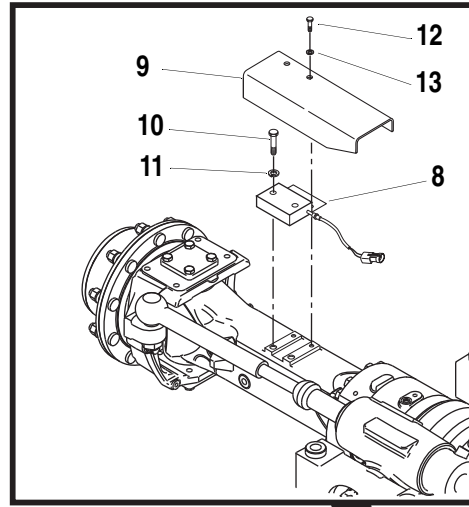

ITEM	PART NO.	QTY.	DESCRIPTION
1	6623481	1	Mounting Bracket, LMI Display
2	8468028	1	Display Unit, LMI
3	8310372	4	Screw, Button Hd. #10-24 x 5/8"
4	8307003	4	Washer, Lock #10
5	8307111	4	Washer, Plain #10 Narrow
6	8305002	4	Nut, Hex #10-24
7	8310577	3	Screw, Sheetmetal, #4 x 1"
8	8466312	1	Transducer, LMI Sensor
9	6623553	1	Cover, LMI Sensor
10	8310534	2	HHCS, M10-1.5 x 40mm
11	8307023	2	Washer, Lock M10
12	8310293	2	HHCS, M10-1.25 x 50mm
13	8307022	2	Washer, Lock, M8
14	8584001	3	Plastic Tie

Rev.
6/03

S/N MV006 – MV200

MMV

Tier 1
Tier 2