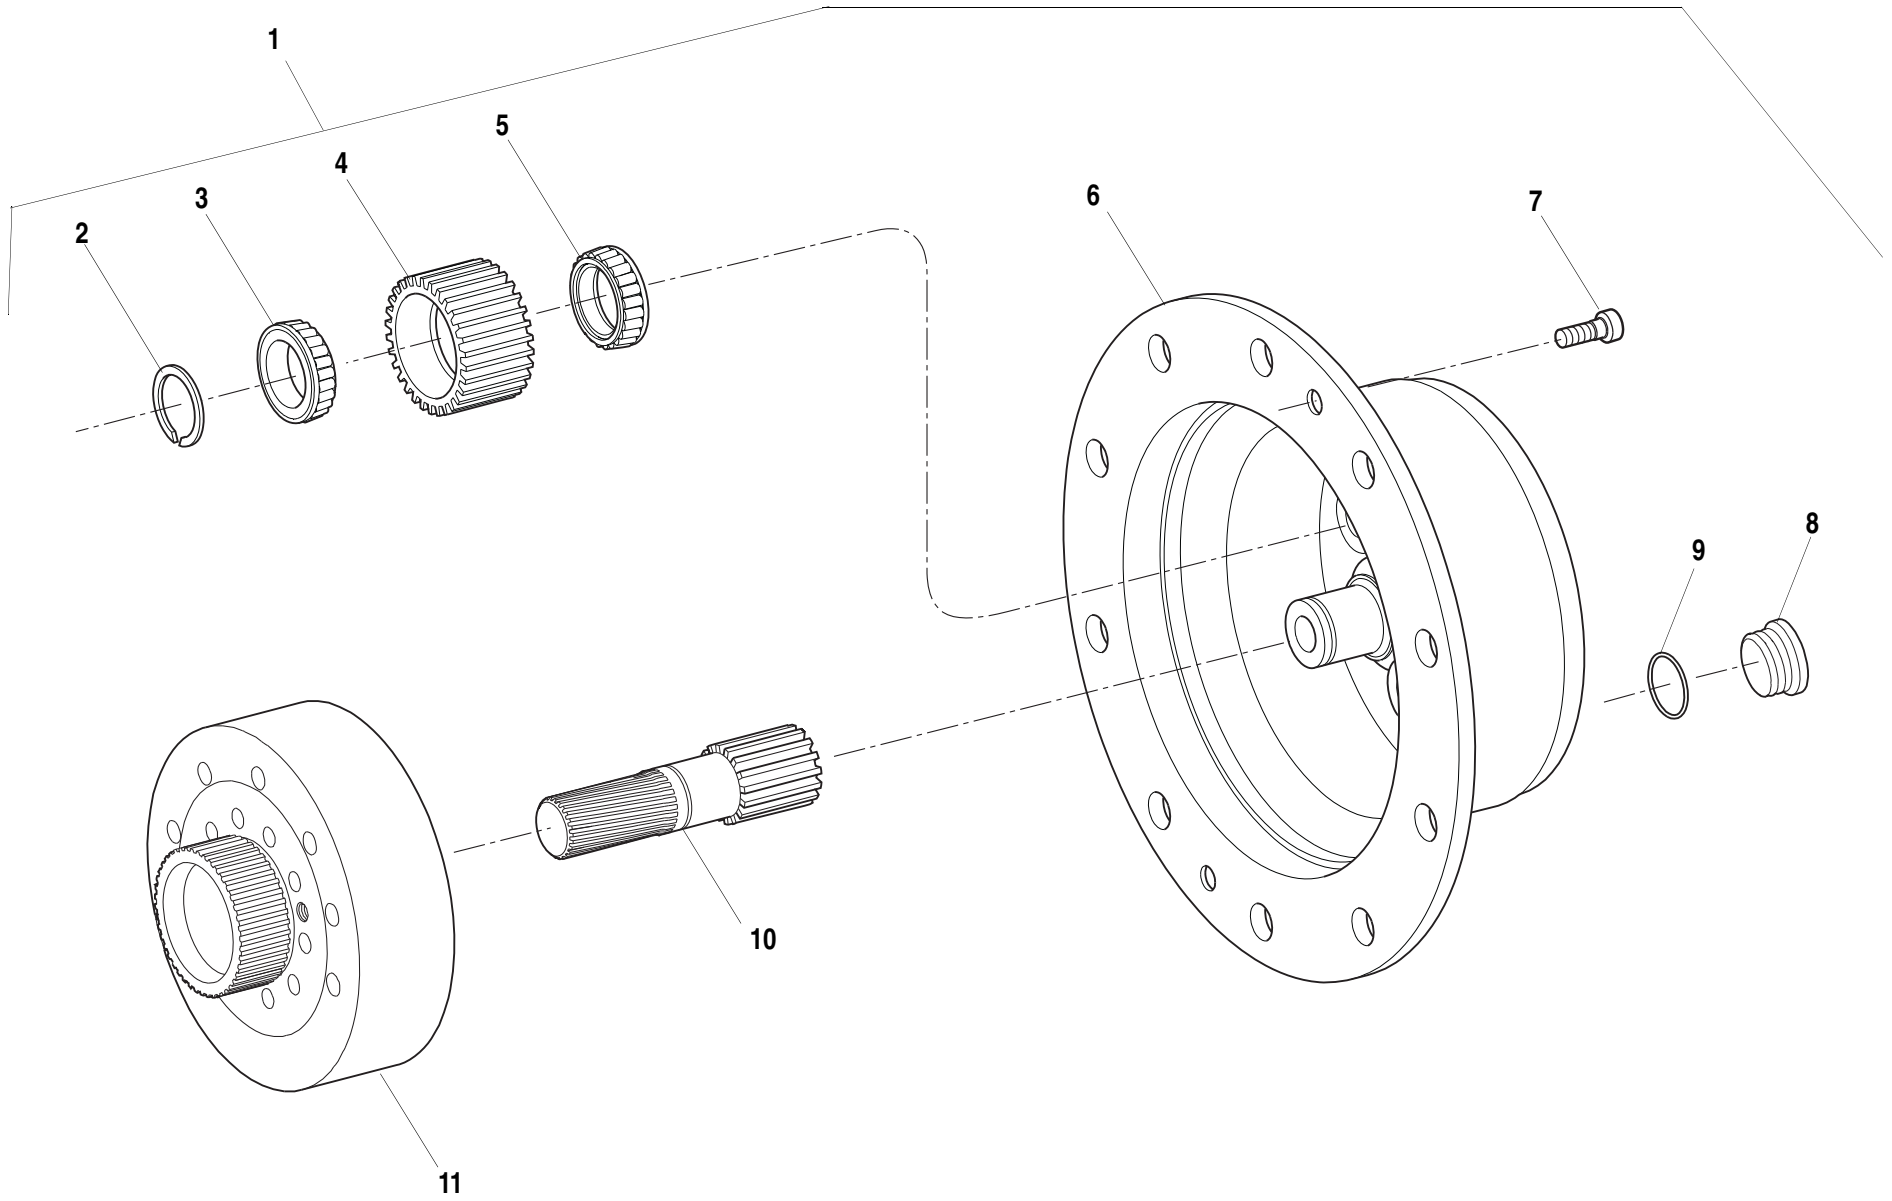

NOTE: Quantities Listed are Per Axle.

ITEM	PART NO.	QTY.	DESCRIPTION
1		1	Planetary Drive Assembly (Includes Items 2 thru 11)
2	1319485	4	Ring, Snap, (Before Axle S/N 1723600)
	70022197	4	Ring, Retaining, (Axle S/N 1723600 & After)
3	1319484	4	Ring, Bearing Inner, (Before Axle S/N 1723600)
4	1321231	4	Gear, Planet, (Before Axle S/N 1723600)
	70022243	4	Gear, Planet, (Axle S/N 1723600 & After)
5	1319483	4	Ring, Tapered Bearing Inner, (Before Axle S/N 1723600)
	70022785	4	Cylindrical Roller Bearing, (Axle S/N 1723600 & After)
6	8036414	2	Carrier, Planet, (Before Axle S/N 1723600)
	70023262	2	Carrier, Planet, (Axle S/N 1723600 & After)
7	8035977	4	Screw, Cap
8	1319506	2	Plug, Screw
9	8036331	2	O-Ring
10	1321242	2	Shaft, Sun Gear
11	1321247	2	Gear, Ring

Rev.
6/10

S/N MV006 –

MMV

Tier 1
Tier 2

REAR AXLE - PLANETARY DRIVE

1.16.1