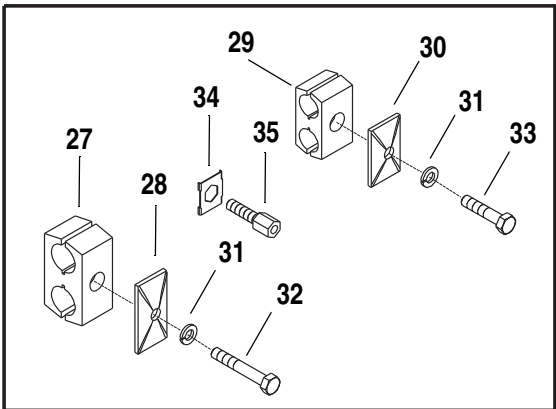

ITEM	PART NO.	QTY.	DESCRIPTION
1	8770127	4	Elbow, 45°, SAE 8 - str. thd. ORB x OFS
2	2716573	1	Hose, 0.50 x 84.00"
3	2716574	1	Hose, 0.50 x 98.00"
4	8770129	2	Nut, Bulkhead, SAE 8 - OFS
5	8770167	2	Connector, Bulkhead, Tee 8FF
6	2716841	2	Hose, 0.50 x 45.00"
7	8430084	1	Nipple, Quick Disconnect -Male
8	8430054	1	Cap, Dust, #6
9	8430053	1	Cap, Dust, #6
10	8430083	1	Coupling, Quick Disconnect -Female
11	2716538	1	Hose, 0.50 x 33.50"
12	2716539	1	Hose, 0.50 x 35.25"
13	8721031	1	Steering Orbital, 2 Section (See Page 3.5.1 for mounting hardware)
14	8770117	3	Connector, Long, SAE 8 - str. thd. ORB x OFS
15	8770204	1	Connector, SAE 4 - str. thd. ORB x 6 OFS
16	8770131	1	Connector, Male Flat face tube, w/Inlet Check
17	7139983	A/R	Conduit
18	8584003	A/R	Tie, Cable
19	2716879	1	Hose, 0.50 x 144.00"
20	2716569	1	Hose, 0.50 x 82.00"
21	2716570	1	Hose, 0.50 x 115.00"
22	2716568	1	Hose, 0.50 x 117.00"
23	2716881	1	Hose, 0.38 x 93.00"
24	8770114	2	Elbow, 90°, SAE 8 - str. thd. ORB x OFS
25	8770116	1	Connector, SAE 8 - str. thd. ORB x OFS
26	8770168	1	Elbow, Long, 90°, SAE 8 - str. thd. ORB x OFS
27	8750016	A/R	Clamp Set, 0.84 Dia. Twin
28	8769128	A/R	Plate, Cover, Clamp Set, 0.84 Dia.
29	8750015	A/R	Clamp Set, 0.67 Dia. Twin
30	8769123	A/R	Plate, Cover, Clamp Set, 0.67 Dia.
31	8307004	A/R	Washer, Lock 0.312
32	8310009	A/R	HHCS, 0.312-18 NC x 2.00"
33	8303715	A/R	HHCS, 0.312-18 NC x 1.50"
34	8750017	A/R	Plate, Locking
35	8750012	A/R	Bolt, Stacking
36	8770105	1	Elbow, 90° Swivel, SAE 6 - o-ring face seal