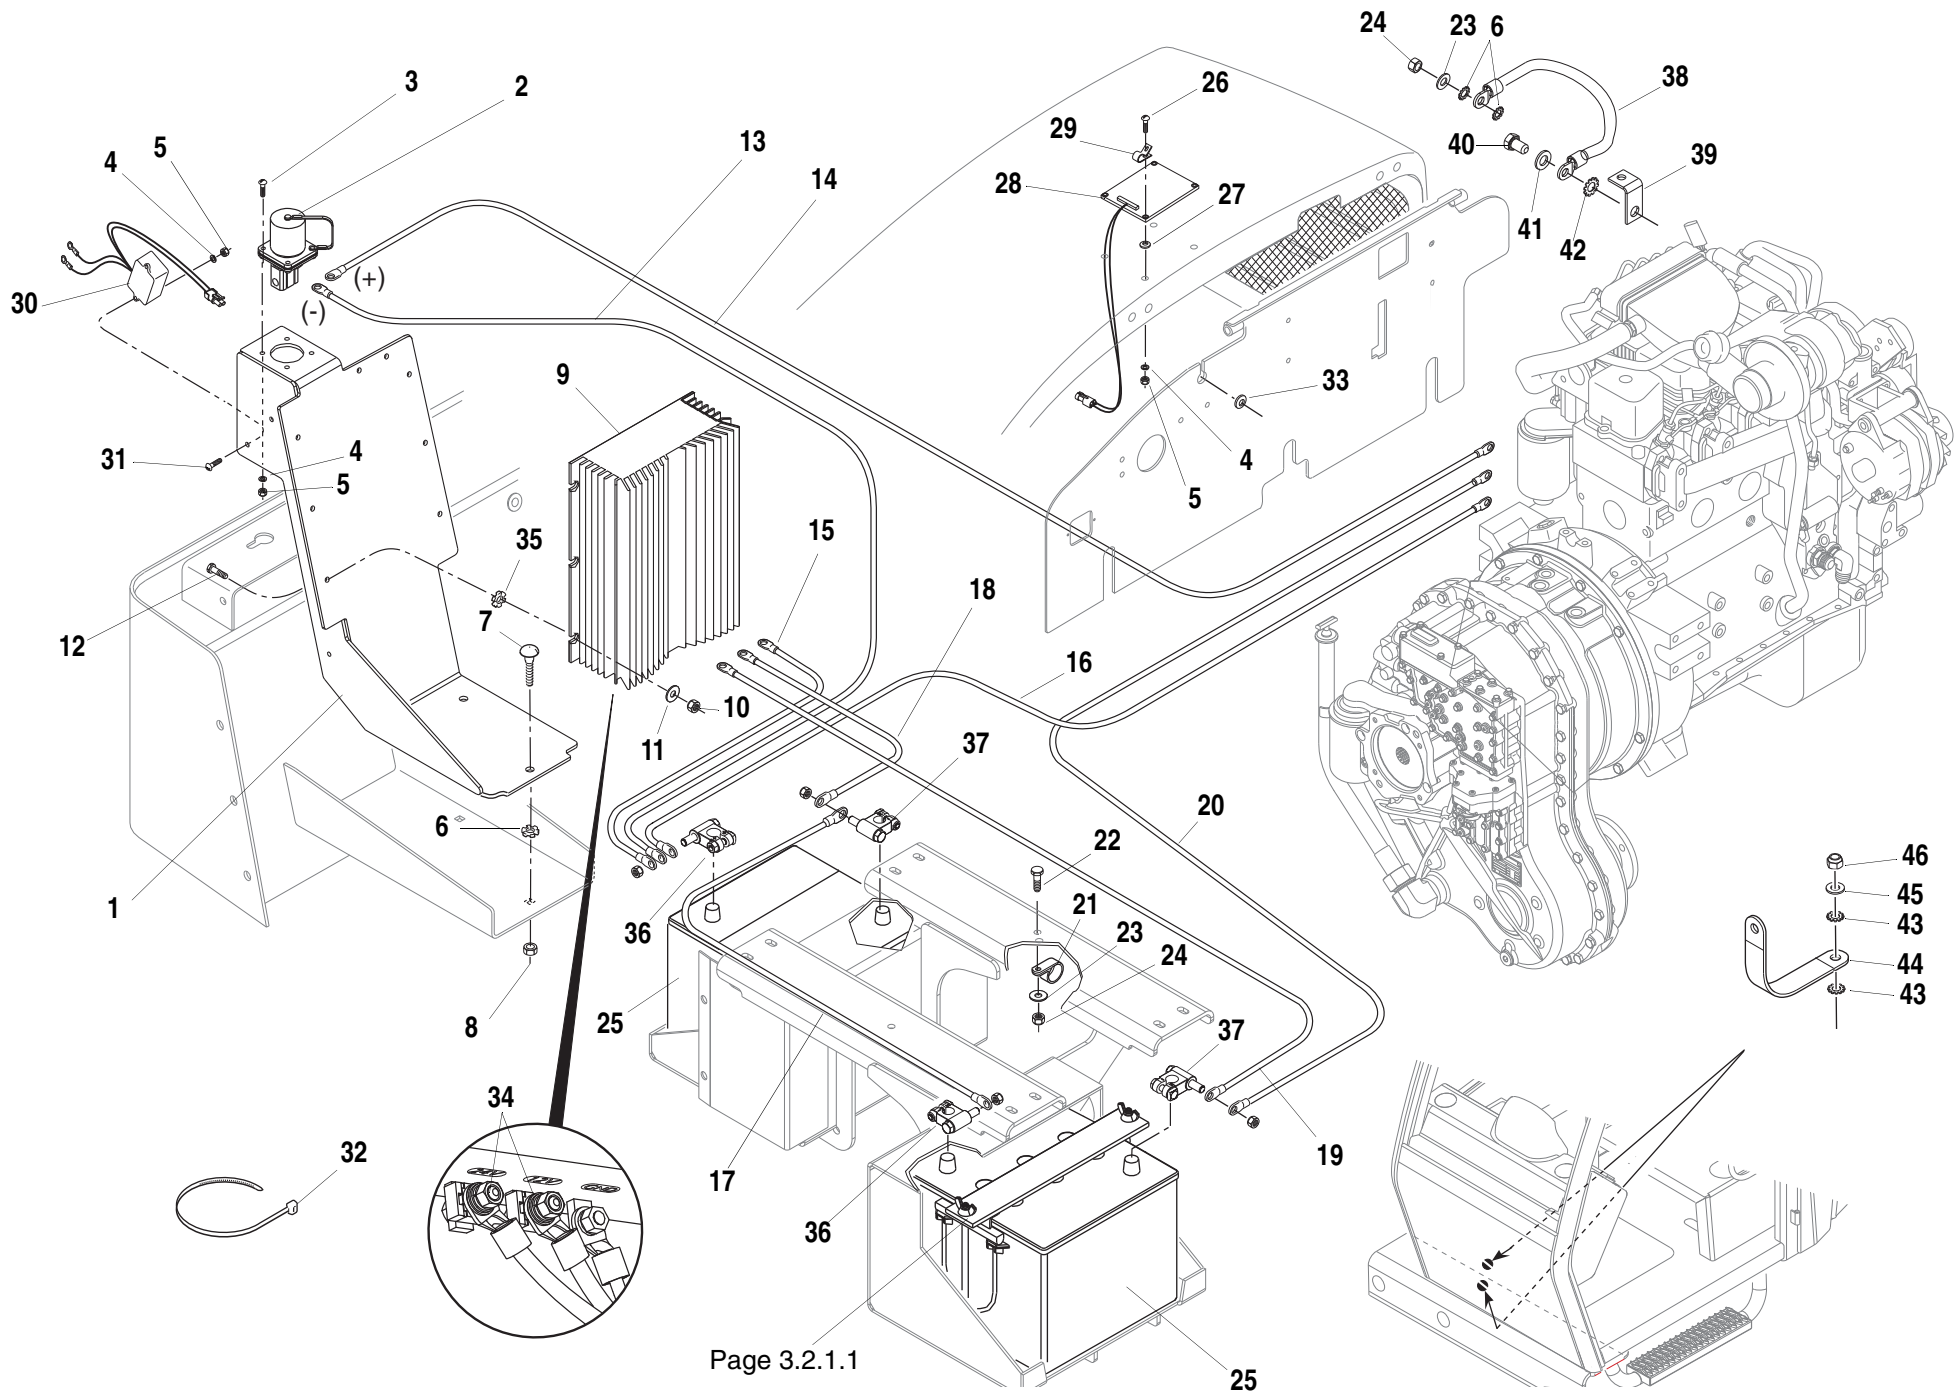

ITEM	PART NO.	QTY.	DESCRIPTION
1	6623716	1	Bracket, Equalizer
2	8220876	1	Receptacle, Slave (Includes Cap)
3	8303837	4	Screw, Slotted Pan Hd. #10-24 x 3/4"
4	8307003	10	Washer, Lock #10
5	8305002	10	Nut, Hex #10-24
6	8307026	5	Washer, Lock, External Tooth, 3/8"
7	8310335	3	Bolt, Carriage 3/8-16 x 1-1/2"
8	8305603	3	Nut, Hex Lock, 3/8"-16
9	8270223	1	Equalizer, Battery
10	8305624	6	Nut, Hex Lock Elastic 1/4"-20
11	8307109	6	Washer, Flat 1/4"
12	8303540	6	HHCS, 1/4-20 x 1" Gr. 5
13	6623478	1	Battery Cable, Slave Rec. Neg
14	6623812	1	Battery Cable, Slave Rec. Pos.
15	6623479	1	Battery Cable, Equalizer Neg.
16	6623813	1	Battery Cable, Ground
17	6623821	1	Battery Cable, 12-24V
18	6623477	1	Battery Cable, 12V Equalizer Pos.
19	6623475	1	Battery Cable, 24V Equalizer Pos.
20	6623814	1	Battery Cable, 24V Pos.
21	10837368	1	Clamp, DoubleTube
22	8303675	1	HHCS, 3/8-16 x 1-1/4" Gr. 5
23	8307110	2	Washer, 3/8" Narrow
24	8305008	2	Nut, Hex, 3/8"-16
25	8270143	2	Battery, 12 Volt
26	8303893	4	Screw, Slotted Pan Hd. #10-24 x 1-1/2"
27	8580215	4	Grommet, Rubber
28	6623571	1	Panel, Solargizer
29	8406002	1	Clip, Wire
30	6623572	1	Control Box, Solargizer
31	8303836	2	Screw, Slotted Pan Hd. #10-24 x 5/8"
32	8584001	A/R	Tie, Plastic Cable .19W x 6.7" LG
33	8580227	1	Grommet, Rubber
34	8229258	2	Fuse Kit, Battery Equalizer (Includes Hardware)
35	8310002	6	Washer, Lock, External Tooth, 1/4"
36	8270147	2	Clamp, Battery, Negative Polarity

ITEM	PART NO.	QTY.	DESCRIPTION
37	8270148	2	Clamp, Battery, Positive Polarity
38	8270150	1	Cable, Engine Pod Ground
39	7301529	1	Bus Bar, 90 Deg.
40	8303533	1	HHCS, M12 x 1.75 x 20mm
41	8307220	1	Washer, Plain, M12
42	8310650	1	Washer, Lock, M12 External Tooth
43	8310647	2	Washer, Lock, M8 External Tooth
44	6611172	1	Ground Strap
45	8307222	1	Washer, Plain M8
46	8305654	1	Nut, Hex Lock Elastic, M8

Origin
9/10

S/N MV201 – MV1209

MMV

Tier 1
Tier 2

BATTERIES - EQUALIZER AND SOLARGIZER ASSEMBLIES 10.11.1