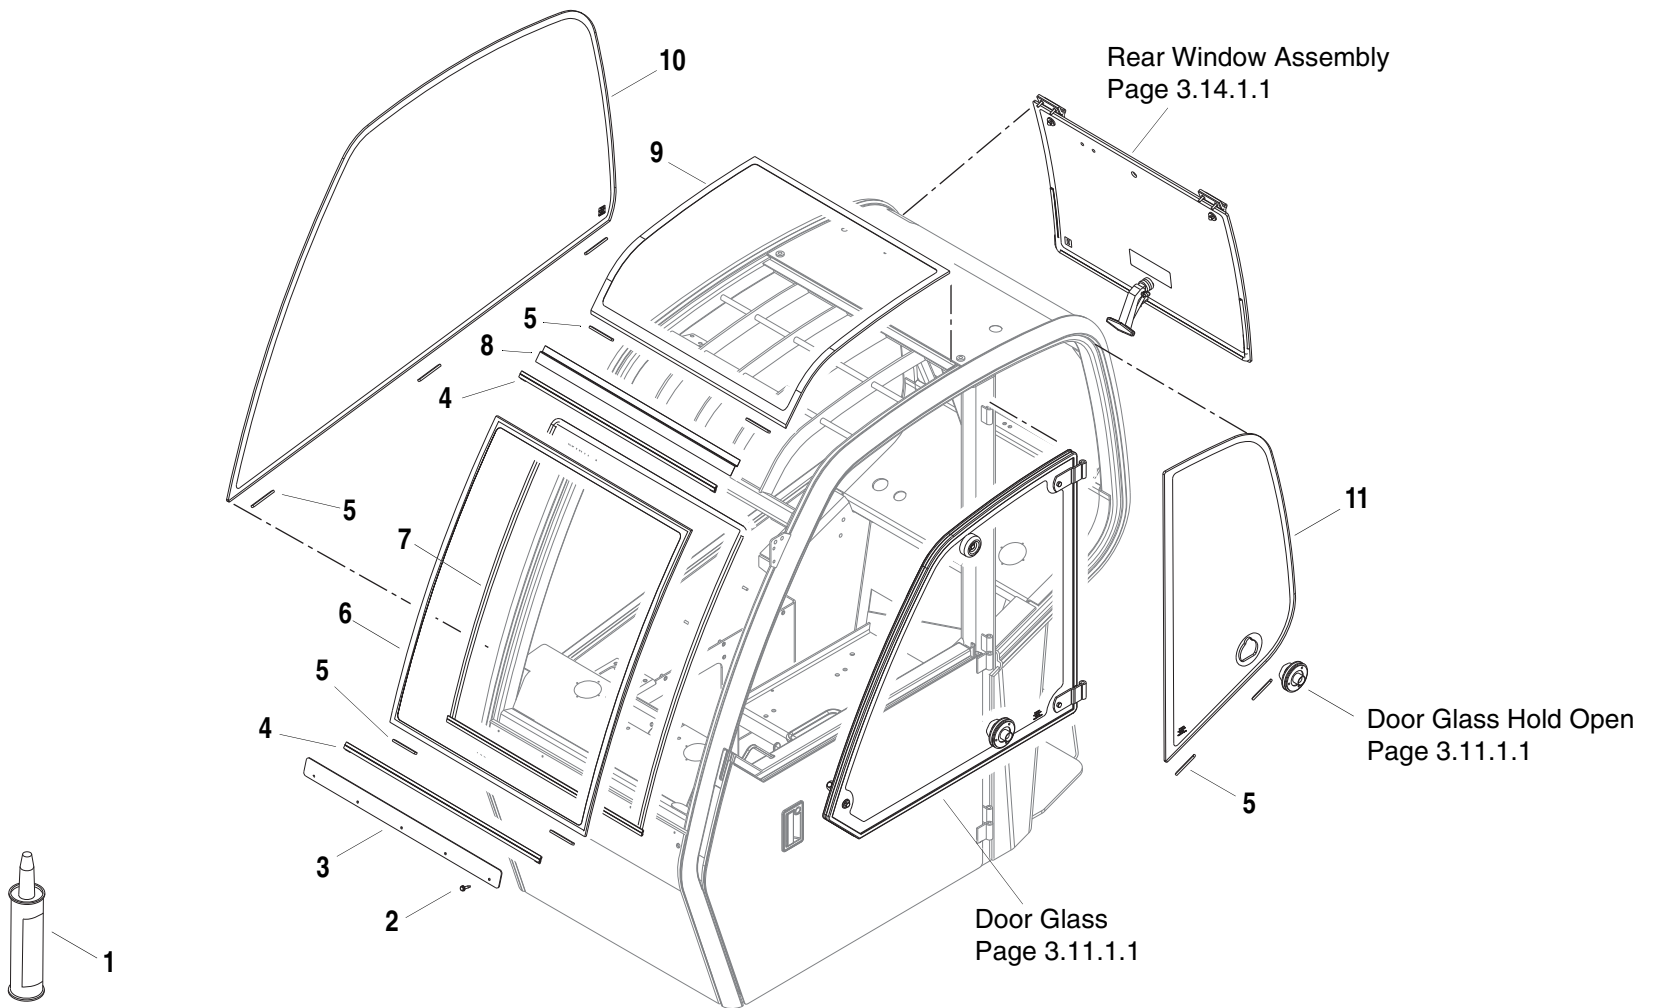

ITEM	PART NO.	QTY.	DESCRIPTION
1	8035523	1	Urethane Seal, Black
2	8037204	5	Screw, #10-16 x 3/4" Self Tapping
3	8036735	1	Retainer, Lower Windshield
4	8036660	2	Seal, Windshield Compression D
5	8035490	9	Setting Block 1/8 x 1/4 x 2"
6	8036663	1	Glass, Windshield
7	8036659	1	Seal, Windshield Double D
8	8036667	1	Retainer, Upper Windshield
9	8036666	1	Glass, Skylight
10	8036665	1	Glass, Right Side
11	8036664	1	Glass, Left Side

Origin
6/03

S/N MV201 –

MMV

Tier 1
Tier 2

GLASS

3.10.1.1