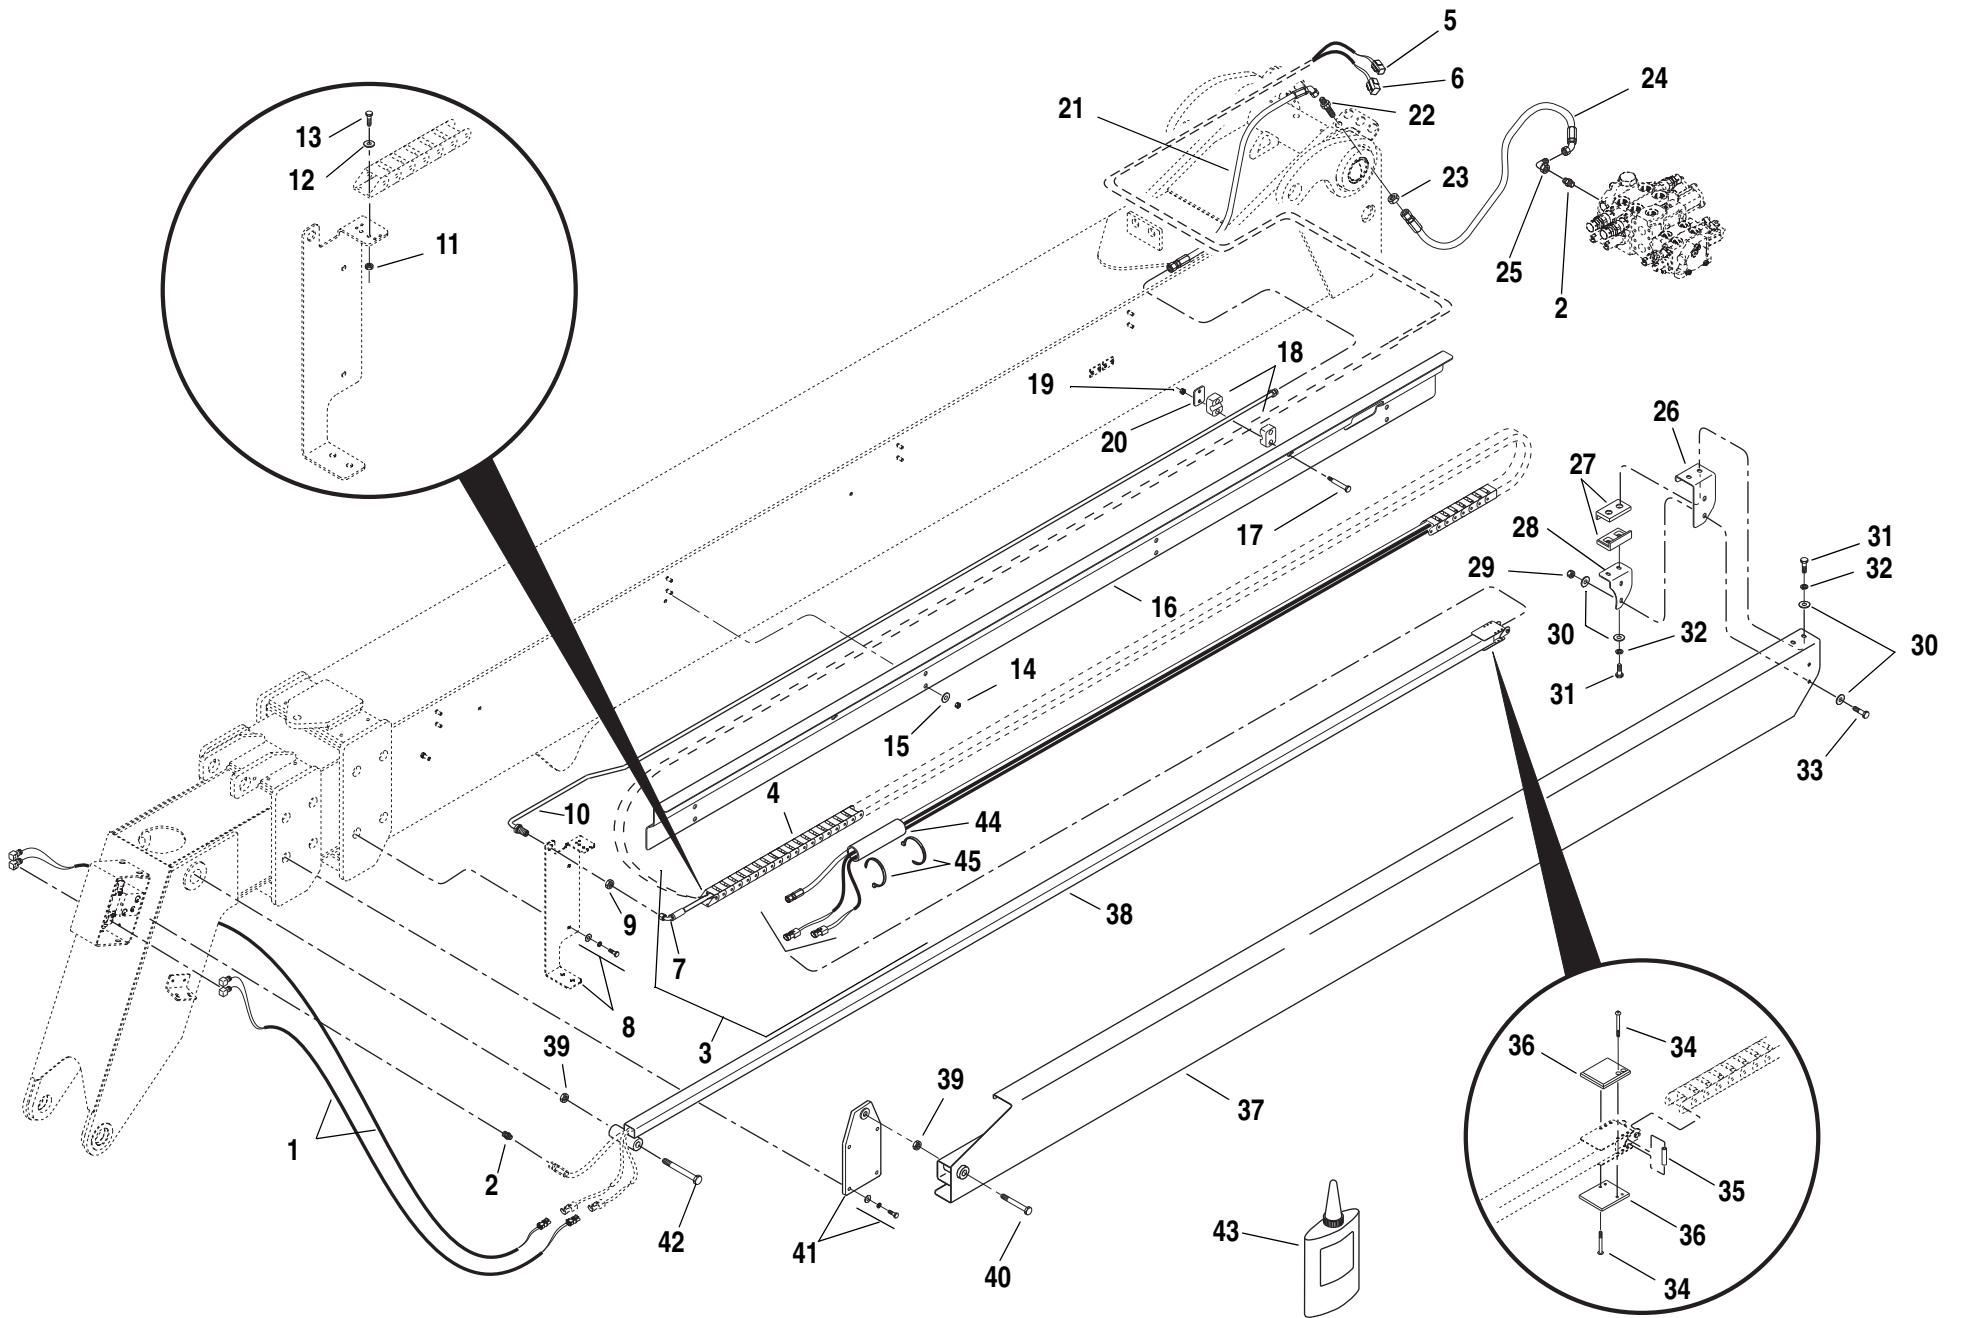

Apply Item 43 to All Wear Pad
Mounting Capscrews Item 34

ITEM	PART NO.	QTY.	DESCRIPTION
1	6623556	2	Harness-Front, Boom
2	8770106	2	Connector, -6ORB x -6FF
3	6623538	1	Track-Hose-Cable Assembly (Includes Items 4 thru 7)
4	6623435	1	Track, Hose Carrier Power
5	6623470	1	Harness, Left Fork Boom
6	6623469	1	Harness, Right Fork Boom
7	2716837	1	Hose, Special
8	6623430	1	Bracket, Hose Track (See Page 4.1.1 for Mounting Hardware)
9	8770129	1	Nut, Bulkhead Lock -8FF
10	6623413	1	Tube Assembly, Fork Shift Valve Sense
11	8305401	2	Nut, Hex Jam 1/4"-20 NC
12	8307109	2	Washer, Plain 1/4"
13	8310548	2	Screw, Button Head Cap 1/4 NC x 1/2"
14	8305654	8	Nut, Hex Loc, M8 x 1.25
15	8307204	8	Washer, Plain 3/8"
16	6623433	1	Guide, Hose Track
17	8310576	4	Bolt, Carriage, 1/4-20 NC x 2.00"
18	8750030	2	Clamp Set,
19	8305624	4	Nut, Hex Loc, 1/4"-20 NC
20	8769146	2	Cover Plate, Single
21	2716843	1	Hose, 0.38 x 57.0"
22	8770169	1	Connector, 6FF
23	8760454	1	Nut, Bulkhead Lock #6
24	2716844	1	Hose, 0.38 x 55.0"
25	8770105	1	Elbow, 90°-6FF
26	6623436	1	Bracket, Housing Support
27	6623438	2	Pad, Housing Wear
28	6623437	1	Retainer, Housing
29	8305645	2	Nut, Hex Lock 3/8"-16 NC
30	8307110	10	Washer, 3/8"
31	8303681	4	HHCS, 3/8-16 NC x 3/4"
32	8307005	4	Washer, 3/8" Lock
33	8303620	2	Screw, 3/8-16 NC x 1.00"
34	8310573	4	Screw, Button Head Cap #10-32 x 3/4"
35	6623482	2	Spacer, Tube