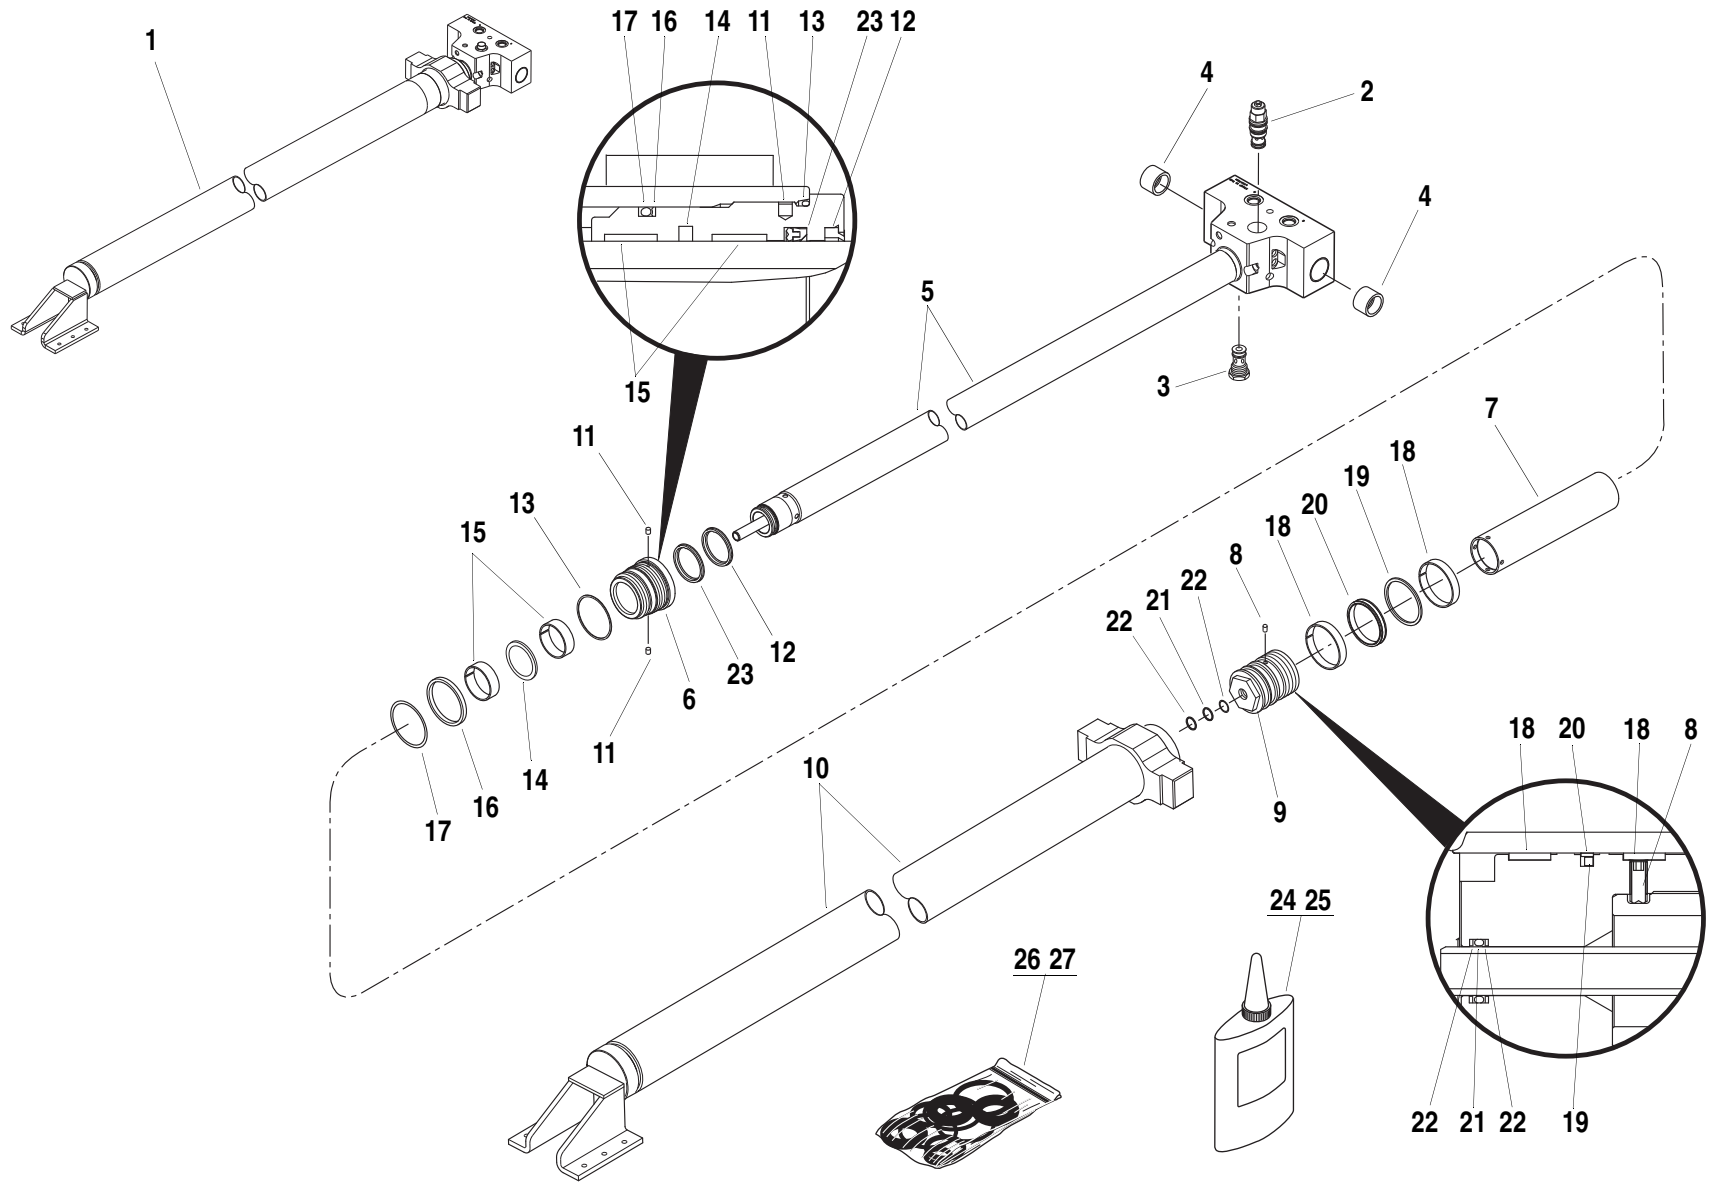

ITEM	PART NO.	QTY.	DESCRIPTION
38	6623569	1	Tube Assembly
39	8769126	1	Clamp Set, .50 Dia. Twin

Rev.
6/03

S/N MV006 –

MMV

Tier 1
Tier 2

ATTACHMENT TILT AND SLAVE CIRCUITS

5.2.1

ITEM	PART NO.	QTY.	DESCRIPTION
1	2716736	1	Cylinder, Extend/Retract (Includes Items 2 thru 23)
2	8036590	1	Valve, CB, 4000 psi (275,8 bar) (For Seal Kit use Item 27)
3	8032737	1	Valve, PO Check (For Seal Kit use Item 27)
4	8036230	2	Bushing, DU
5	8036231	1	Rod, Weldment
6	8035764	1	Gland, Head
7	8035765	1	Spacer, Rod
8	8035769	1	Setscrew, 5/16-18 UNC x .75" Long
9	8036233	1	Piston
10	N.S.S.	1	Tube, Weldment (Order Item 1)
11	See Kits	2	Locking Insert
12	See Kits	1	Wiper, Hd. Rod - Sealed O.D.
13	See Kits	1	O-Ring
14	See Kits	1	Seal, TFE Buffer
15	See Kits	2	Wearband, Precision
16	See Kits	1	Ring, Back-Up
17	See Kits	1	O-Ring
18	See Kits	2	Wearband, Precision
19	See Kits	1	Square Ring
20	See Kits	1	Seal, Piston
21	See Kits	1	O-Ring
22	See Kits	2	Ring, Back-Up - Dynamic
23	See Kits	1	U-Cup, BT
24	8526011	A/R	Threadlocker, 271 Loctite, High Strength, 250 ml Bottle
25	8526007	A/R	Threadlocker, 242 Loctite, Removable, 250 ml Bottle
			<u>KITS</u>
26	8036328	1	Seal Kit, Extend/Retract Cylinder (Includes Items 11 thru 23)
27	8205656	1	Seal Kit, PO Check or CB Valve (For Item 2 or 3)