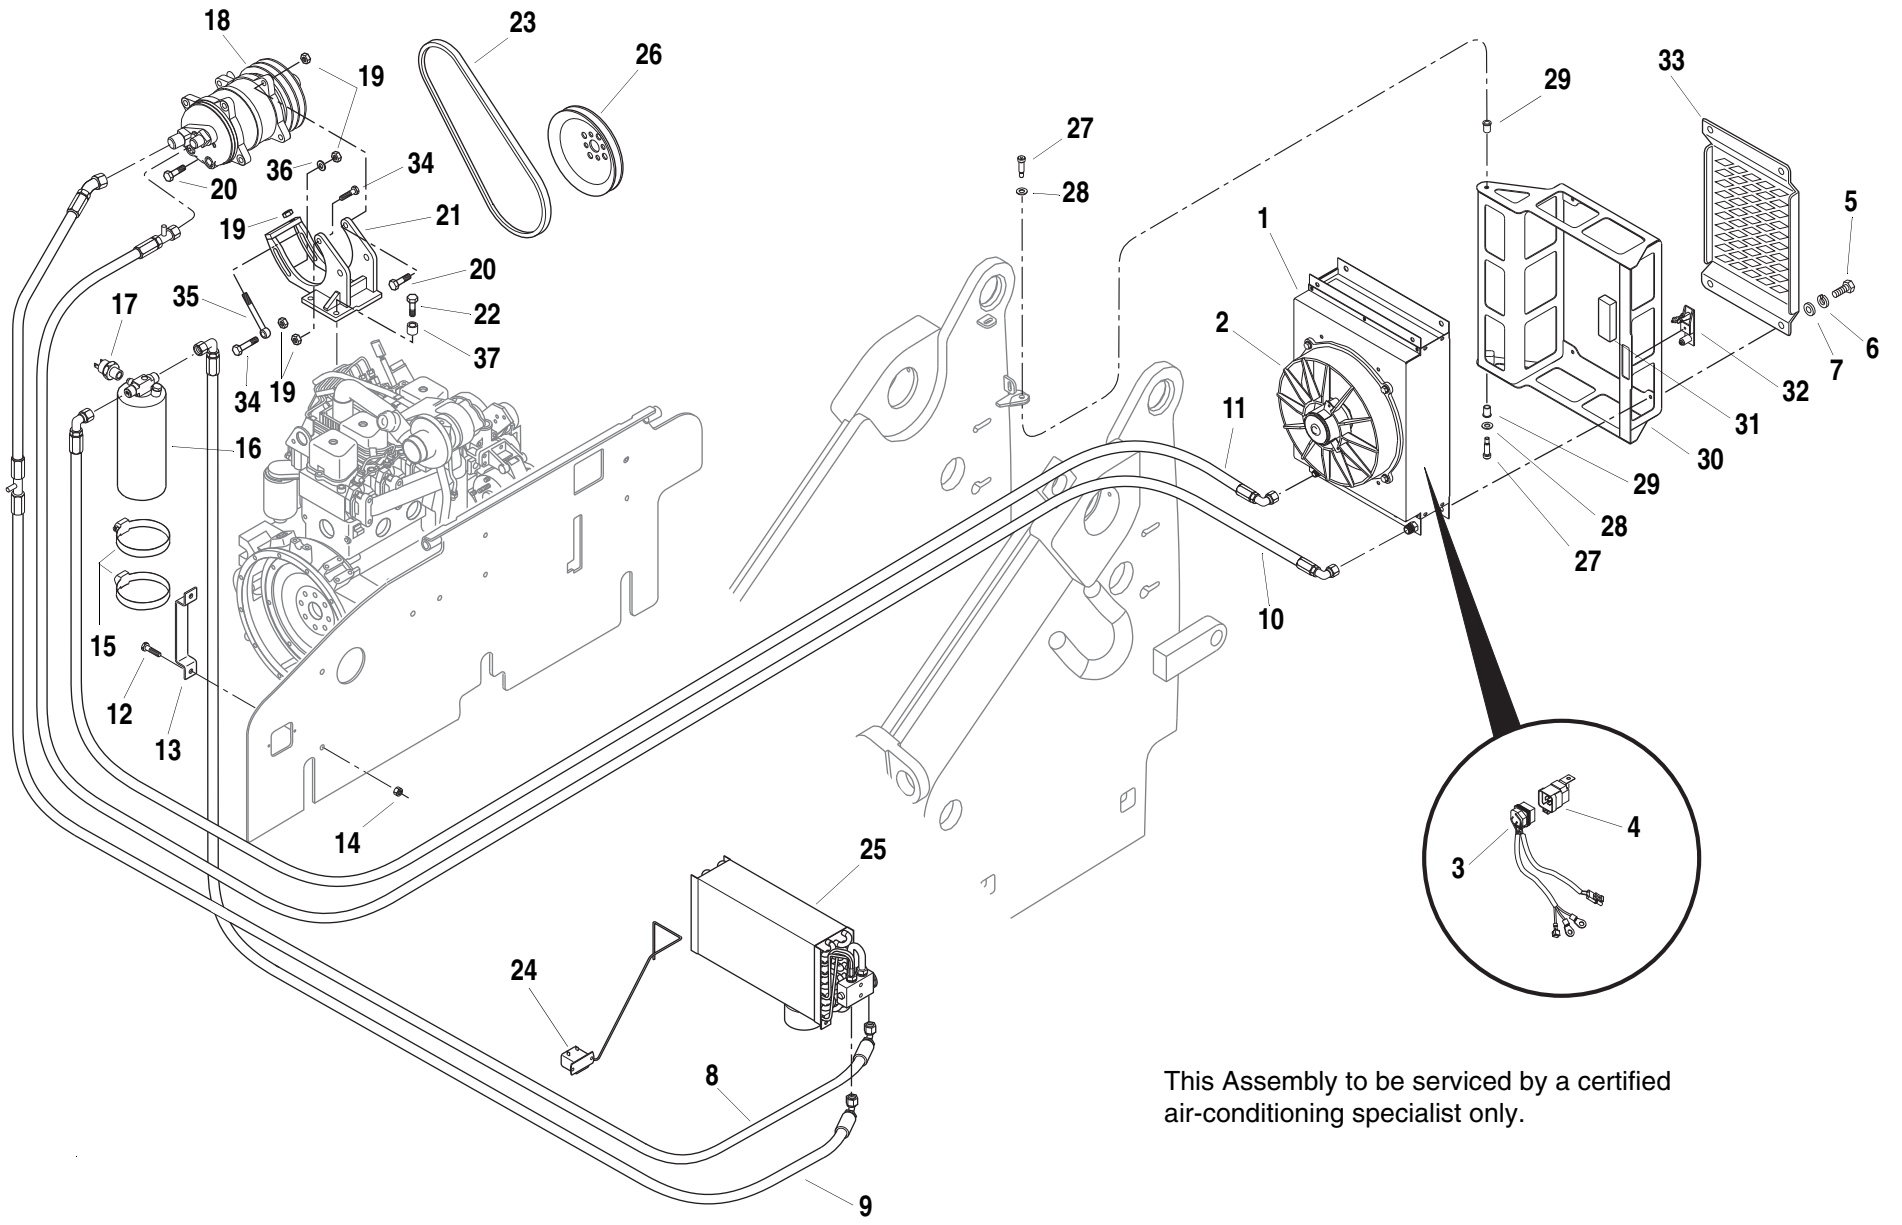

Rev.
6/03

S/N MV006 – MV200

MMV

Tier 1
Tier 2

AIR CONDITIONING SYSTEM

3.17.1

This Assembly to be serviced by a certified air-conditioning specialist only.

ITEM	PART NO.	QTY.	DESCRIPTION
1	6623568	1	Condenser, Remote Mount, Fan, 24 Volt (Includes Item 2 thru 4)
2	8036466	1	Fan Assembly
3	8036464	1	Wiring Harness, 24 Volt
4	8036465	1	Relay, 12 Volt
5	8303606	4	HHCS, M8 x 1.25 x 20mm
6	8307022	4	Washer, Lock M8
7	8307222	4	Washer, Plain M8
8	6623833	1	Hose, Compressor In
9	6623834	1	Hose, Drier Out
10	2716852	1	Hose, Condenser In
11	2716851	1	Hose, Condenser Out
12	8303540	2	HHCS, 1/4-20 x 1"
13	7138478	1	Bracket, Air Conditioner Drier
14	8305624	2	Nut, Hex Lock Elastic 1/4-20
15	8405204	2	Clamp, Gear, 3.25" Dia
16	7138483	1	Drier, Air Conditioner, Receiver
17	8223531	1	Switch, Air Conditioner, Pressure
18	8276018	1	Compressor, A/C 12 Volt
19	8305630	5	Nut, Hex Lock Elastic M10 x 1.5
20	8310534	3	HHCS, M10 x 1.5 x 40mm
21	7301782	1	Bracket, A/C Compressor
22	8310592	3	HHCS, M10 x 1.5 x 35mm
23	7301815	1	V-Belt, Compressor
24	7301302	1	Thermostat
25	7301262	1	Coil, Evaporator
26	7138361	1	Pully, Idler
27	8310580	2	Bolt, Shoulder, Socket Hd. , 5/16-18 x 1"
28	8307110	A/R	Washer, Flat 3/8", Narrow
29	8070018	2	Bushing, Flanged
30	6623560	1	Cover, Rear Frame
31	7300267	1	Pad, Neoprene Foam
32	8342416	1	Latch, Adjustable Trigger
33	6623589	1	Guard, Condenser
34	8310736	2	HHCS, M10 x 1.5 x 50mm
35	8310737	1	Rod End, M10 x 1.5 x 100mm
36	8307221	1	Washer, Plain M10