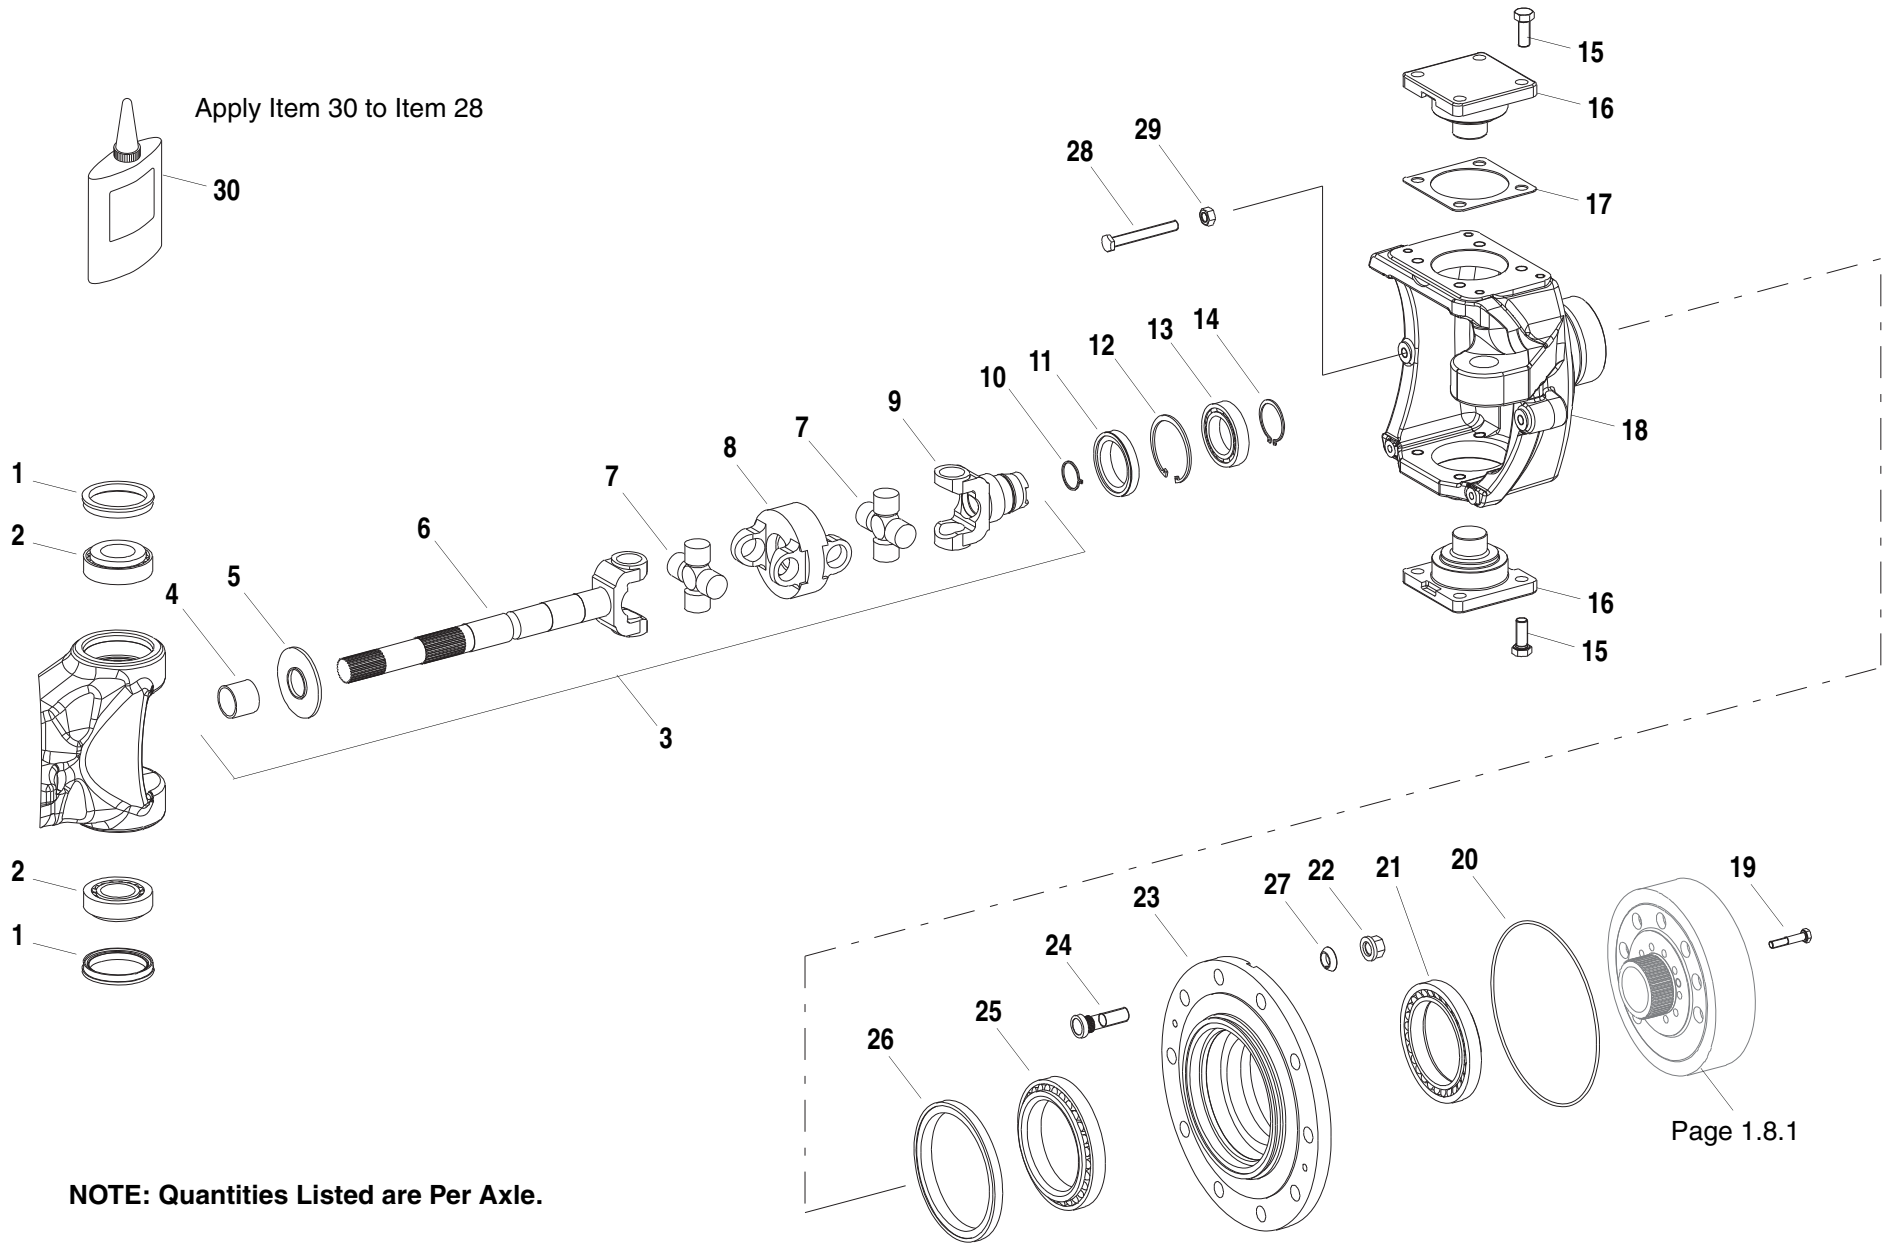

Page 1.8.1

NOTE: Quantities Listed are Per Axle.

ITEM	PART NO.	QTY.	DESCRIPTION
1	1319447	4	Seal, Shaft
2	1319445	4	Bearing, Roller
3	1321175	2	Shaft, D. Universal Coupling, (Includes Items 4 thru 9)
4	8035973	1	Bushing
5	8035974	1	Sheet, Screen
6	8035972	1	Fork, Joint Coupling
7	8035970	2	Cross, Joint, (not maintenance free), (Before Axle S/N 761550)
	70021790	2	Cross, Joint, (maintenance free), (Axle S/N 761550 & After)
8	8035969	1	Central Piece, (not maintenance free), (Before Axle S/N 761550)
	70021789	1	Central Piece, (maintenance free), (Axle S/N 761550 & After)
9	8035971	1	Fork, Joint
10	1321228	2	Ring, Retaining
11	7028977	2	Seal, Shaft
12	1319210	2	Ring, Retaining
13	1321157	2	Bearing, Ball
14	80304405	2	Ring, Retaining
15	1319464	16	Screw, Hex
16	1319462	4	Pin, Bearing
17	1321249	A/R	Shim, Optional A=0,2
	8035959	A/R	Shim, Optional A=0,3
	8035960	A/R	Shim, Optional A=0,4
	8035961	A/R	Shim, Optional A=0,5
	8035962	A/R	Shim, Optional A=0,6
	1321250	A/R	Shim, Optional A=0,7
	8035963	A/R	Shim, Optional A=0,8
	8035964	A/R	Shim, Optional A=1,0
	8035965	A/R	Shim, Optional A=1,2
	8035966	A/R	Shim, Optional A=1,4
	1321251	A/R	Shim, Optional A=1,6
	8035967	A/R	Shim, Optional A=1,8
	8035968	A/R	Shim, Optional A=2,0
18	8036863	1	Housing, Joint - Right Side

ITEM	PART NO.	QTY.	DESCRIPTION
	8036864	1	Housing, Joint - Left Side
19	8036866	20	Screw, Hex
20	1321155	2	O-Ring
21	1319472	2	Bearing, Roller
22	8786570	20	Nut, Sph. Collar (Lug Nut)
23	8036472	2	Hub
24	1101056	20	Bolt, Wheel (Stud)
25	8036471	2	Bearing, Roller
26	80304173	2	Seal, Shaft
27	8786571	20	Washer, Spring Lock
28	1319476	2	Screw, Stop
29	1319477	2	Nut
30	8526007	1	Thread Locker Loctite #242, 250 ml. (Bottle)

Rev.
6/03

S/N MV006 -

MMV

Tier 1
Tier 2

FRONT AXLE - JOINT HOUSING

1.7.1