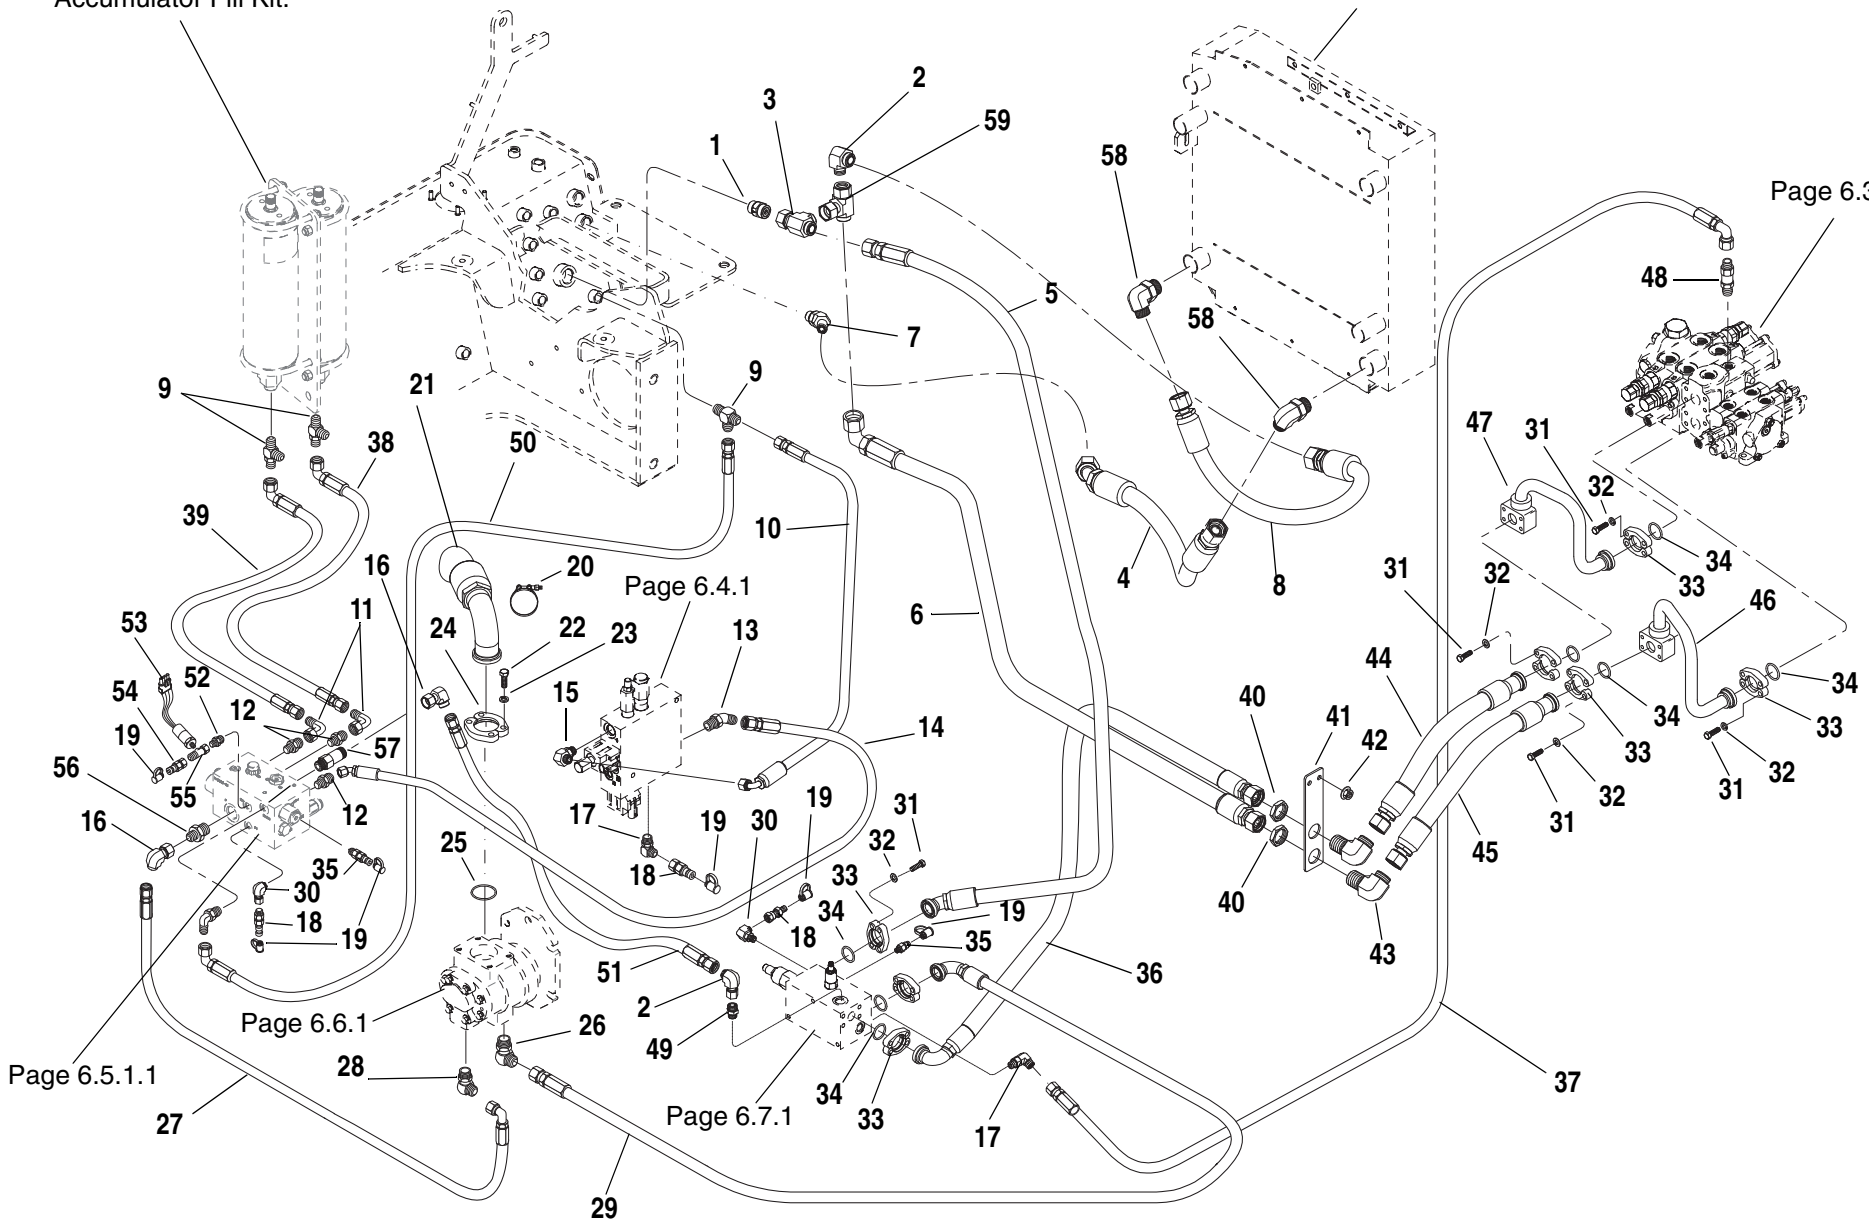

Page 6.3.1

ITEM	PART NO.	QTY.	DESCRIPTION
1	8902856	1	Valve, Check, -16ORB x -16FF
2	8770090	2	Elbow, SW 90-16FF
3	8770214	1	Tee, SW RUN -16FF
4	2717246	1	Hose, 0.75 x 30.00"
5	2716892	1	Hose, 1.00 x 36.00"
6	2717248	1	Hose, 1.00 x 25.00"
7	8770070	1	Connector, -12ORB x -12FF
8	2716893	1	Hose, 0.75 x 29.0"
9	8770124	3	Tee, Male Run, SAE 8 - ORFS tube end x str. thd. o-ring
10	2716567	1	Hose, 0.50 x 49.50"
11	8770105	2	Elbow, 90° Swivel, SAE 6 - o-ring face seal
12	8770106	3	Connector, SAE 6 - str. thd. ORB x OFS
13	8770127	1	Elbow, 45°, SAE 8 - str. thd. ORB x OFS
14	2717244	1	Hose, 0.38 x 57.00"
15	8770114	1	Elbow, 90°, SAE 8 - str. thd. ORB x OFS
16	8770080	2	Elbow, 90° Swivel, SAE 12FF
17	8770068	2	Elbow, 90°, SAE 6 - str. thd. ORB x OFS
18	8430081	3	Nipple, Diagnostic
19	8430032	6	Plug, Dust
20	8405209	1	Clamp, T-bolt
21	2716520	1	Hose, 2.00 x 21.00"
22	8303626	4	HHCS, 1/2-13 NC x 1.50"
23	8307007	4	Washer, Lock 1/2"
24	8546407	2	Flange, Half #32
25	8640208	1	O-Ring, 2.234 I.D.
26	8770153	1	Elbow, 90°, SAE 16-12 - str. thd. ORB x OFS
27	2717247	1	Hose, 0.75 x 15.00"
28	8770079	1	Elbow, 90°, SAE 12 - str. thd. ORB x OFS
29	2716633	1	Hose, 0.75 x 81.00"
30	8770102	2	Elbow, 90°, SAE 6-4 - str. thd. ORB x OFS
31	8303675	28	HHCS, 3/8-16 NC x 1.25"
32	8307005	28	Washer, Lock 3/8"
33	8530030	14	Flange, Half #16
34	8640123	7	O-Ring, 1.296 I.D.
35	8430033	2	Nipple, Diagnostic - 1/8 Body
36	2716631	1	Hose, 0.75 x 18.25"
37	2716641	1	Hose, 0.38 x 99.50"
38	2716882	1	Hose, 0.38 x 27.00"
39	2716883	1	Hose, 0.38 x 30.00"
40	8770096	2	Nut, Bulkhead, SAE 16 - OFS
41	7139179	1	Bracket, High Pressure Lines
42	8310522	2	Nut, Flange .375 - 6NC
43	8770095	2	Elbow, 90°, Bulkhead, SAE 16 - OFS
44	2716531	1	Hose, 1.00 x 49.38"
45	2716530	1	Hose, 1.00 x 51.75"
46	7138785	1	Tube Assembly
47	7138784	1	Tube Assembly
48	8770107	1	Connector, Long, SAE 6 - str. thd. ORB x OFS
49	8770078	1	Connector, -12ORB x -16FF
50	2716880	1	Hose, .38 x 96.00"
51	2717245	1	Hose, .75 x 72.00"
52	8760136	1	Connector, Straight, SAE 4-6 - male JIC 37° x male str. thd. o-ring
53	10166680	1	Switch, Pressure
54	8430036	1	Nipple, Diagnostic
55	8760506	1	Tee, Swivel Nut Run #4
56	8902861	1	Valve, Check, -12FF x -12ORB
57	8770163	1	Connector, Long -12ORB x -12FF
58	8760356	2	Elbow, 90°, SAE 16-12 ORB x FF
59	8770094	1	Tee, Swivel, Branched 16 FF