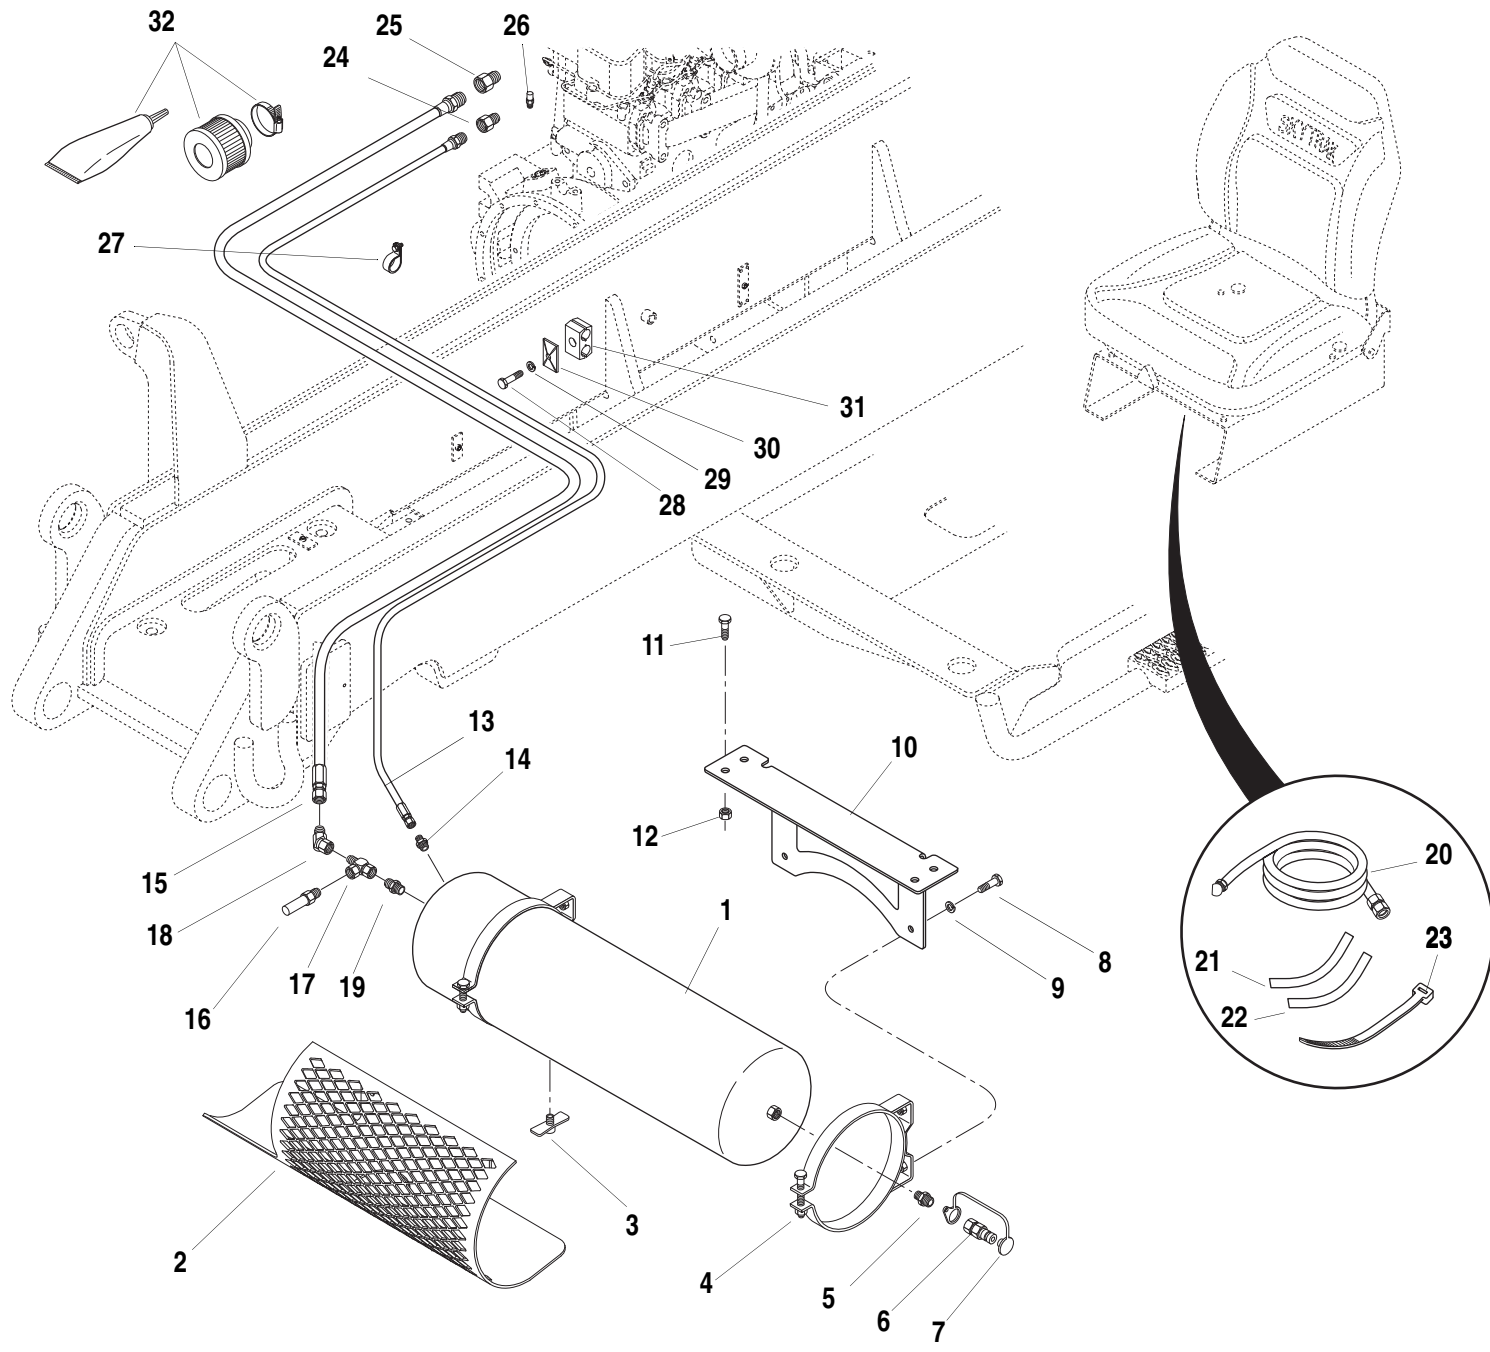

ITEM	PART NO.	QTY.	DESCRIPTION
1	6623412	1	Tank, Compressed Air
2	6623599	1	Guard, Tank
3	8904001	1	Drain Cock
4	6623491	2	Band Clamp
5	8530012	1	Reducer, Pipe Thread 8P-4P
6	8036542	1	Quick Coupler, 1/4" FNPT
7	8036376	1	Dust Plug
8	8303670	4	HHCS, 5/16"-18 x 1"
9	8307004	4	Washer, Lock 5/16"
10	6623489	1	Bracket, Air Tank
11	8303675	4	HHCS, 3/8"-16 x 1-1/4"
12	8305645	4	Nut, Hex Lock Elastic 3/8-16
13	2716840	1	Hose, Pilot 1/4 x 162"
14	8540011	1	Adapter, Swivel 4P-4P 1/4" NPT
15	2716839	1	Hose, Discharge 3/4 x 162
16	8902855	1	Valve, Compressed Air Relief 150 PSI
17	8530040	1	Tee, Run 8P-8P
18	8540225	1	Elbow, Swivel 45 12P-12P
19	8540028	1	Adapter, Pipe Reducing 12P-8P
20	2716838	1	Hose, Air Inflation
21	6623532	1	Velcro, Tape Strip (Hook)
22	6623533	1	Velcro, Tape Strip (Loop)
23	6623531	1	Strap, Cinch
24	8540030	1	Adapter, Swivel 2P-2P 1/8"NPT
25	8540015	1	Adapter, Swivel 12P-12P 3/4"NPT
26	6623492	1	Muffler (Breather)
27	8406101	1	Tube Clip
28	8303715	1	HHCS, 5/16-18 NC x 1 1/2"
29	8307004	1	Washer, Lock
30	8769128	1	Plate, Cover
31	8750027	1	Clamp Set
32	8320111	1	Filter, Air Compressor (Includes Gear Clamp and Charging Oil) (See Item 10 on Page 11.2.1 for Recharger Filter Care Service Kit)

S/N MV006 – MV200

MMV

Tier 1
Tier 2

AIR COMPRESSOR TANK AND HOSES

2.8.1