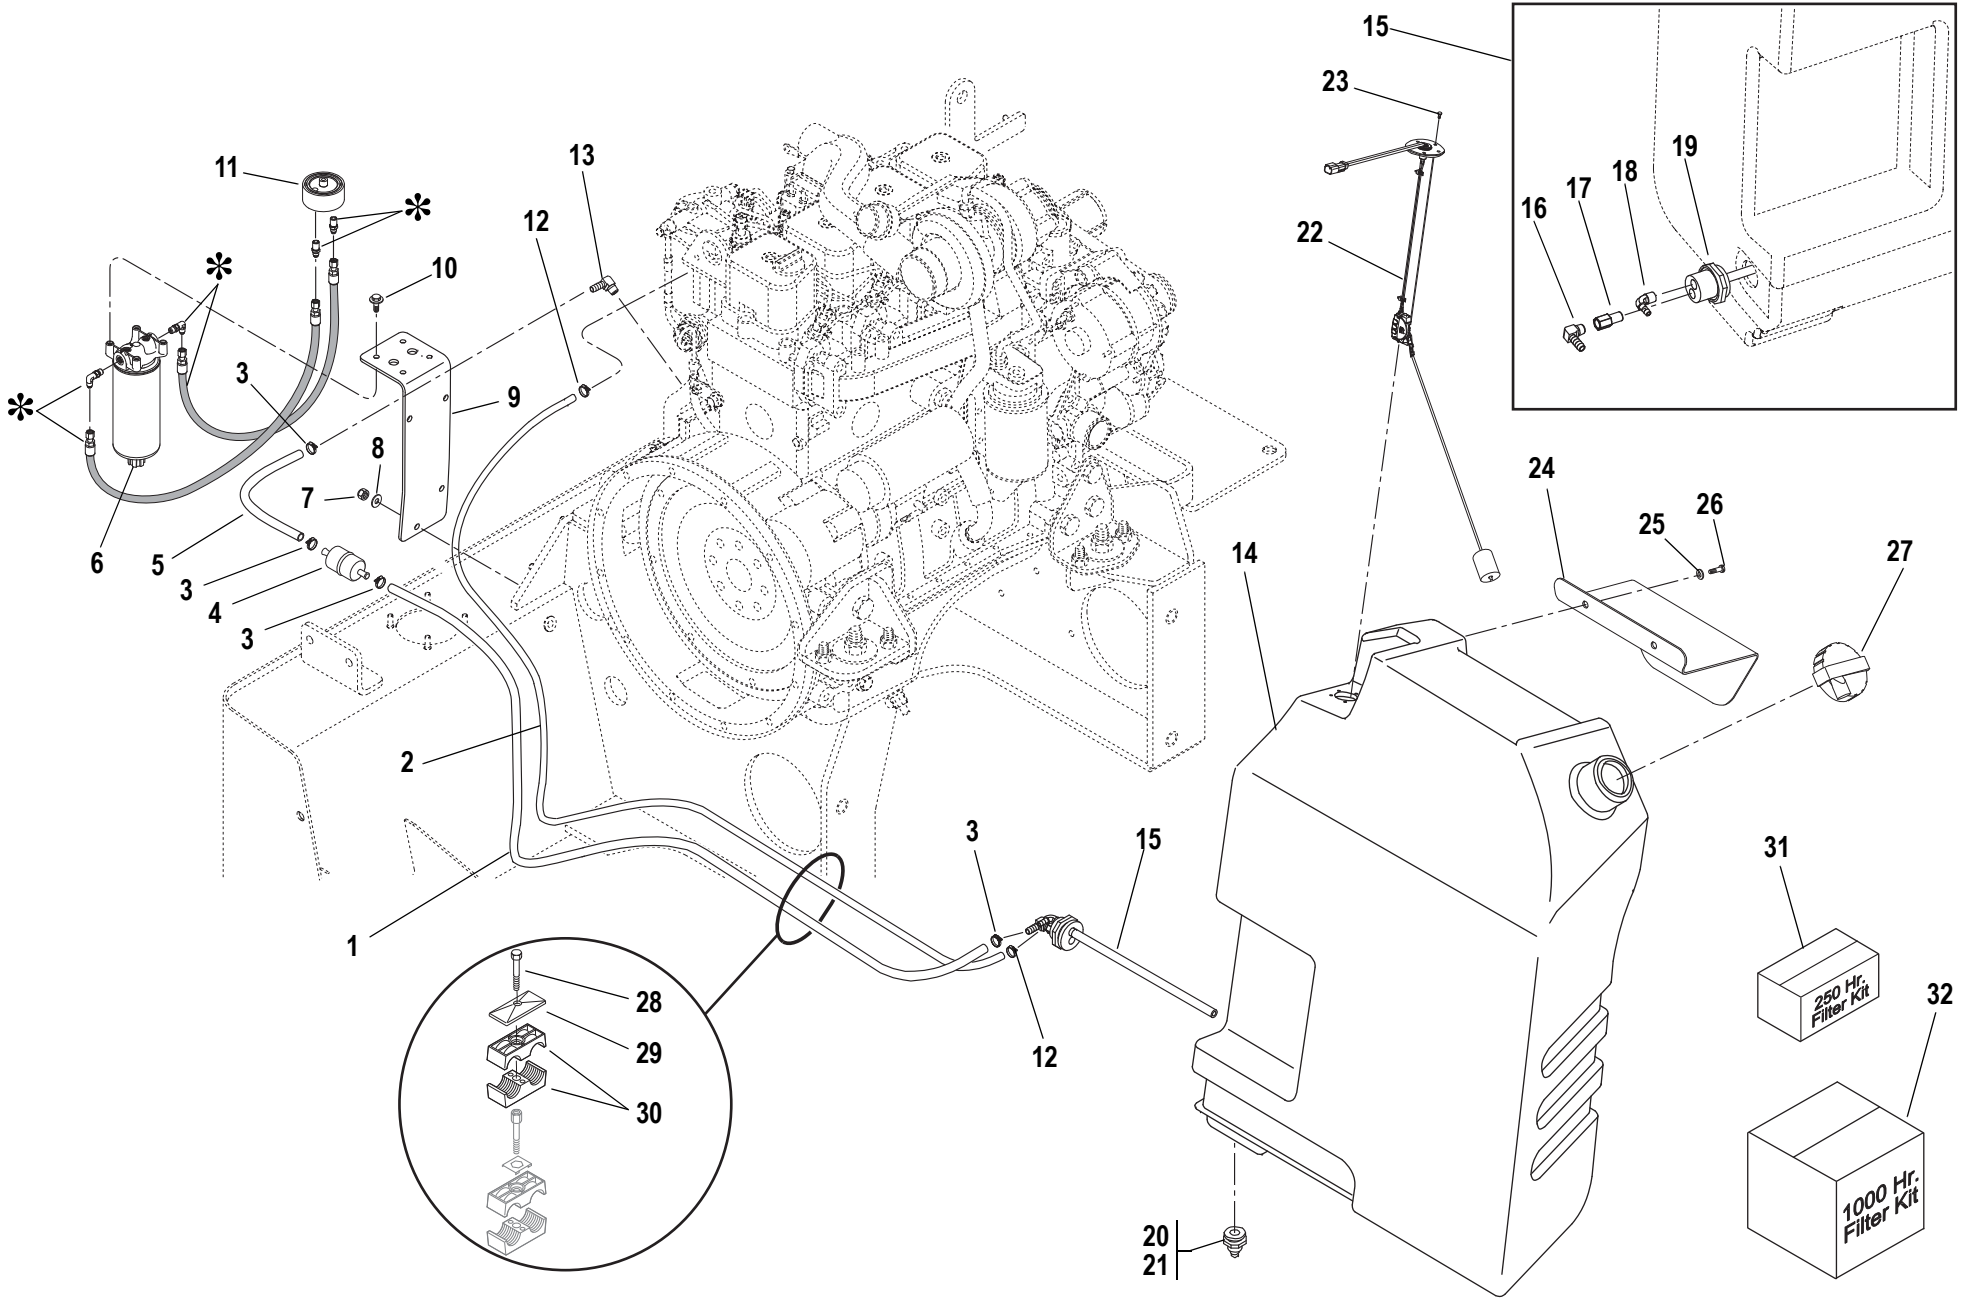

Rev.
6/03

S/N MV006 – MV200

MMV

Tier 1
Tier 2

FUEL SYSTEM

2.5.1

NOTE: Items with an *, are supplied with the engine and are serviced by Cummins.

ITEM	PART NO.	QTY.	DESCRIPTION
1	7300379	1	Hose, Fuel Supply 3/8" x 170"
2	7300378	1	Hose, Fuel Return 5/16" x 190"
3	8410013	4	Clamp, Hose SAE #6
4	8274022	1	Filter, Inline Fuel
5	7300377	1	Hose, Fuel Supply 3/8" x 15 3/4"
6	8320277	1	Filter, Primary Fuel Lubricity
7	8305645	2	Nut,-Hex Lock Elastic, 3/8-16
8	8307110	2	Washer, Plain Narrow, 3/8"
9	6623974	1	Bracket, Fuel Lubricity Filter
10	8310693	4	HHCS, Flange Head, M8-1.25 x 25mm
11	6623938	1	Adapter, Fuel Lubricity Filter
12	8405009	2	Clamp, Hose
13	8420229	1	Elbow, 3/8" Hose
14	7151246	1	Fuel Tank (Includes Items 15 thru 20)
15	8036646	1	Assembly, Bulkhead Fitting, Pick-up-Tubes (Includes Items 16 thru 19)
16	8420229	1	Elbow, 90° Hose Barb #6-4P
17	8530041	1	Adapter, Pipe, Female to Male .250 to .250"
18	10728873	1	Adapter, 90°, 5/16" Hose to 1/4" NPT
19	NSS	1	Tube, Pick-Up (Order Item 15)
20	8036601	1	Plug, Fuel Drain 3/8" NPT
21	70021599	1	Bulkhead
22	7301076	1	Sender, Fuel Level w/Gasket
23	8303515	5	HHCS, M4 x .7 x 10mm PC8.8
24	7300510	1	Support, Top Fuel Tank
25	8307113	2	Washer, Plain
26	8303618	2	HHCS, M2 x 1.75 x 25mm PC8.8
27	6623749	1	Cap, Fuel
28	8303550	1	HHCS, M8 x 1.25 x 60mm PC8.8
29	8750025	1	Cover, Twin Clamp
30	8750027	1	Clamp