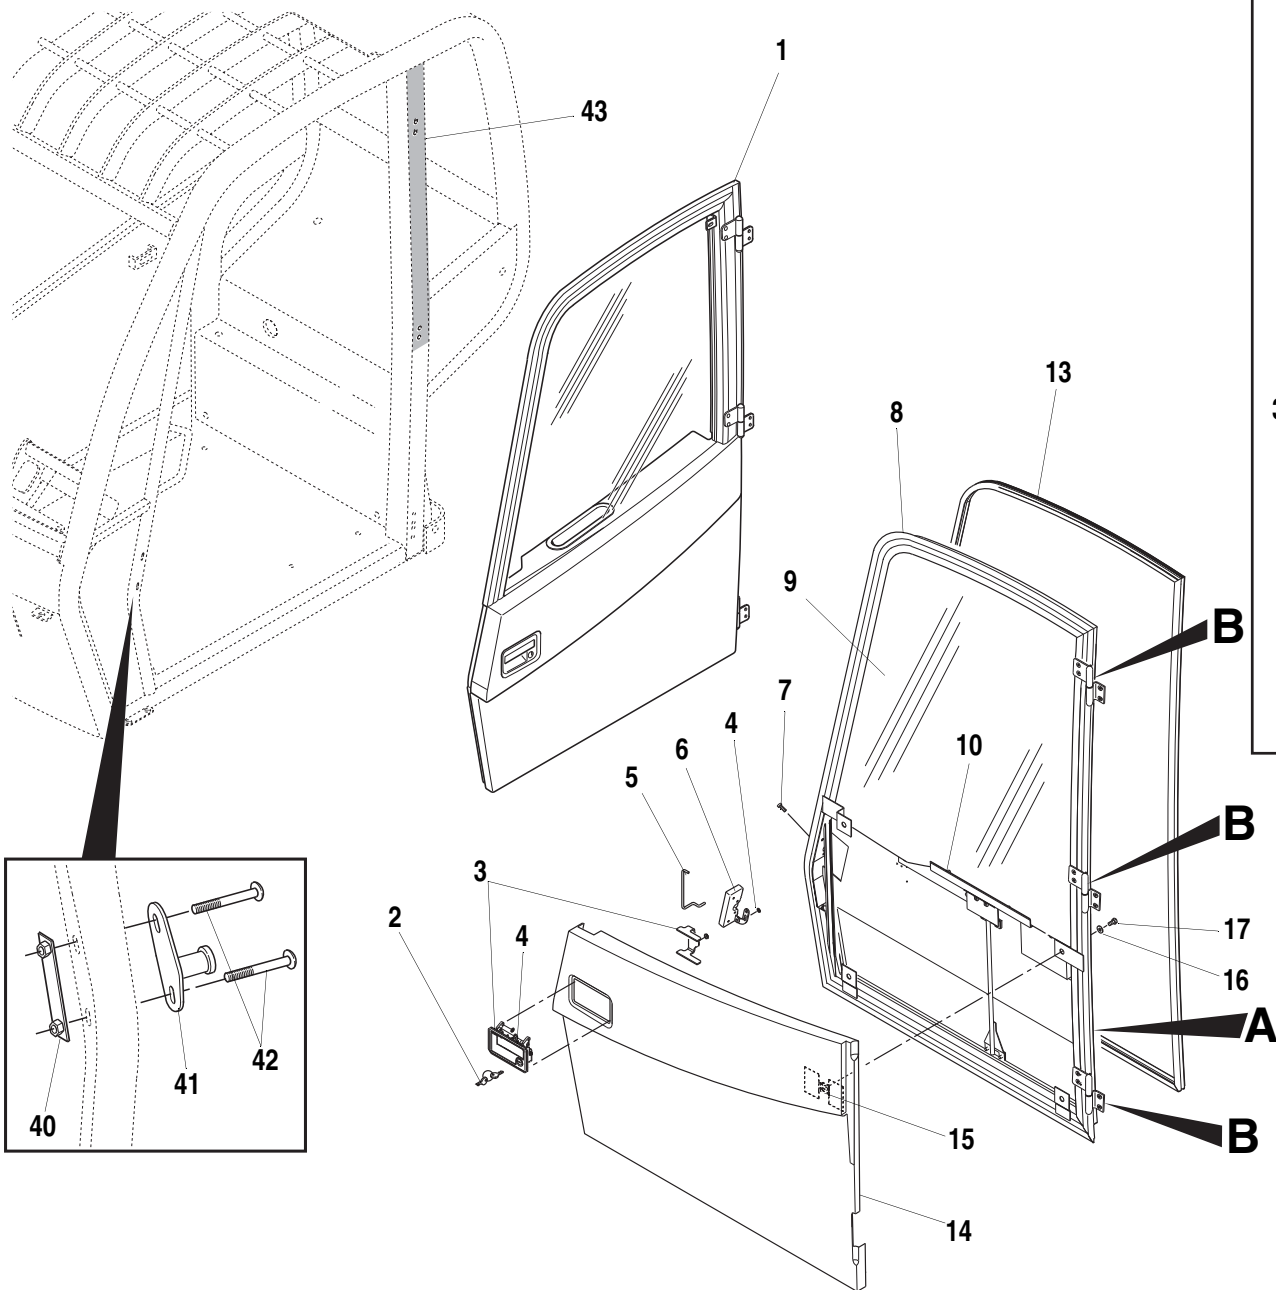

Origin
6/03

S/N MV201 –

MMV

Tier 1
Tier 2

GLASS

3.10.1.1

ITEM	PART NO.	QTY.	DESCRIPTION	ITEM	PART NO.	QTY.	DESCRIPTION
1		1	Door Assembly - Enclosed Cab (Includes Items 2 thru 39)	31	8035437	1	Screw, 1/4"-20 x 3/4"
2	8342808	1	Key set, LL22	32	8035436	1	Grommet, 3/4" O.D. x 1/2" I.D.
3	8035441	1	Latch, Paddle - RH Black	33	8035438	1	Handle, Door - Inside
4	8035444	2	Retainer, Push On - 3/16" Rod	34	8035453	1	Release Rod, Interior
5	8035452	1	Release Rod, Exterior	35	80384185	1	Rod Retainer, Clip On
6	8035439	1	Latch, Door	36	8035454	1	Pocket, Interior Door Panel
7	8035466	4	Screw, Flat Head 1/4"-20 x 3/4"	37	8035443	1	Door Seal w/Flap - 70"
8	8035449	1	Door Rollup Window Assembly (Includes Items 9, 10 and 11)	38	8035455	1	Switch, Electric Window
9		1	Glass, Door	39	8035450	1	Door Panel, Interior
10	8036545	1	Channel, Glass	40	8035529	1	Striker Assembly, Blind Nut Plate
11	8035473	1	Regulator, Electric Window 12V	41	8035528	1	Weldment, Striker Plate
12	8035456	1	Wire Harness, LH Door	42	8035526	2	Bolt, .323-18 x 2.0 Truss Black
13	8033072	1	Seal, Bulb 90, 192" Long	43	8035722	1	Tape, Vinyl, Matte Black
14	8036372	1	Door Panel, Exterior				
15	8035464	4	U-Nut, 1/4"-20				
16	80264082	4	Washer, Flat .281 x 1.05 x .065 Thick				
17	8035463	4	Screw, Truss Hex Drive 1/4"-20 x 5/8"				
18	8035446	1	Top Hinge, Upper Half of				
	8035447	1	Center Hinge, Upper Half of				
	8035448	1	Bottom Hinge, Upper Half of				
19	8035461	6	Screw, Flat Hd Hex Drive 1/4"-20 x 1-1/4"				
20	8035460	3	Washer, Hinge Brass				
21	8035457	1	Top Hinge, Lower Half of				
	8035458	1	Center Hinge, Lower Half of				
	8035459	1	Bottom Hinge, Lower Half of				
22	8033058	6	Screw, 1/4"-20 x 3/4" Whizlock				
23	8035467	1	Grommet, 3/8" I.D. x 5/8" O.D.				
24	80364028	10	Screw				
25	8034798	1	Nut, Hex 5/16"-18 Gr. 8 Yellow				
26	8034799	1	Washer, Lock .315 x .575 x .085 Thick				
27	8035435	2	Washer, Lock .315 x .750 x .060 Thick				
28	8035445	1	Bolt, Hex 5/16"-18 x 1" Gr. 8				
29	8037206	1	Seal, "D" Type Bulb .216 x .354 x 54"				
30	8035442	1	Strap, Door Restraint				