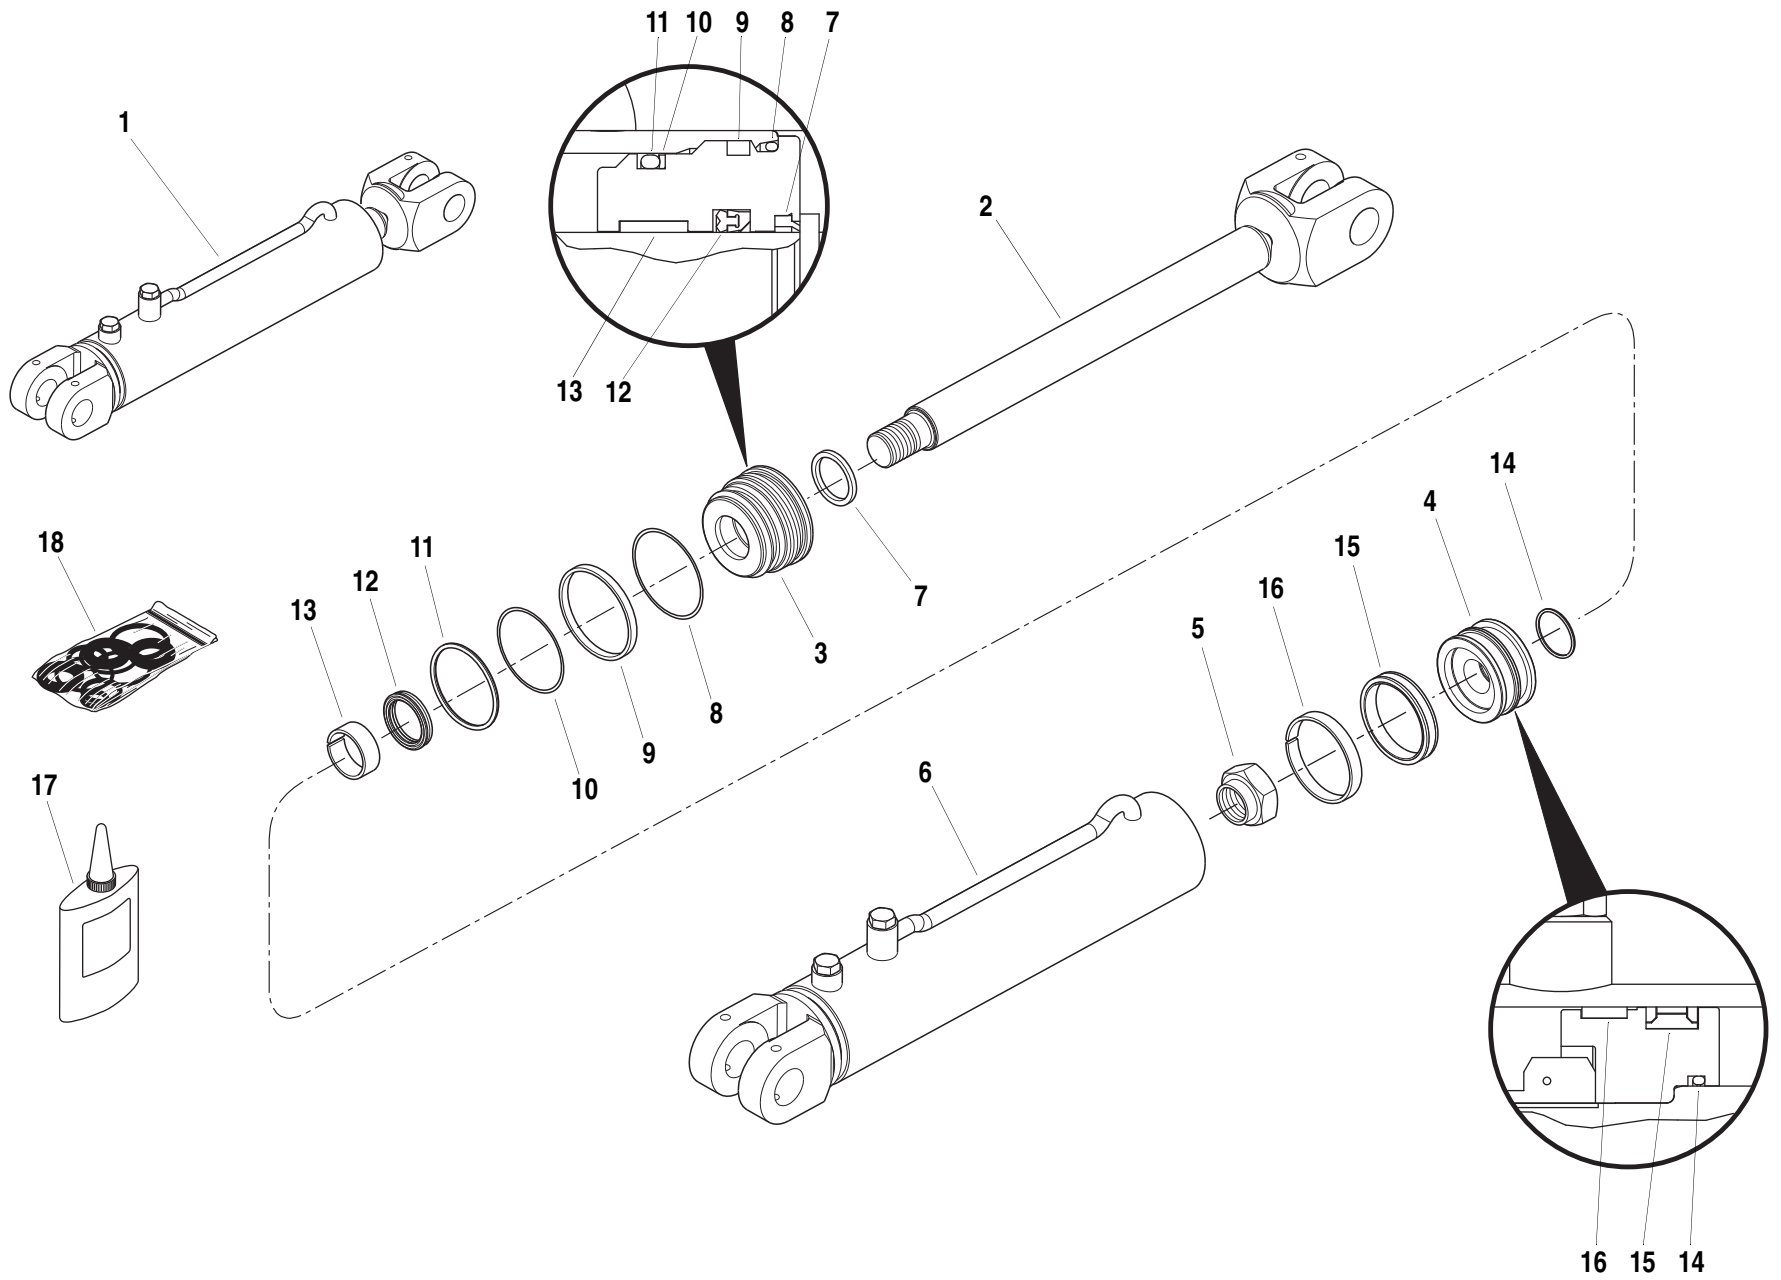

S/N MV006 –

MMV

Tier 1
Tier 2

ATTACHMENT TILT CYLINDER

5.5.1

ITEM	PART NO.	QTY.	DESCRIPTION
1	6623366	1	Cylinder, Slave (Includes Items 2 thru 16)
2	8035548	1	Rod, Weldment
3	8035549	1	Gland, Head
4	8035550	1	Piston
5	8035547	1	Nut, Hex Lock 1.375-12 UNF
6	N.S.S.	1	Tube (Order Item 1)
7	See Kits	1	Wiper, Hd. Rod - Sealed O.D.
8	See Kits	1	O-Ring
9	See Kits	1	Seal
10	See Kits	1	Ring, Back-Up
11	See Kits	1	O-Ring
12	See Kits	1	Z-Seal, Deep - w/Rod Back-Up
13	See Kits	1	Wearband, Precision
14	See Kits	1	O-Ring
15	See Kits	1	T-Seal, Capped
16	See Kits	1	Wearband, Precision
17	8526011	A/R	Threadlocker, 271 Loctite, High Strength, 250 ml Bottle
			<u>KITS</u>
18	8035546	1	Seal Kit, Slave Cylinder (Includes Items 7 thru 16)