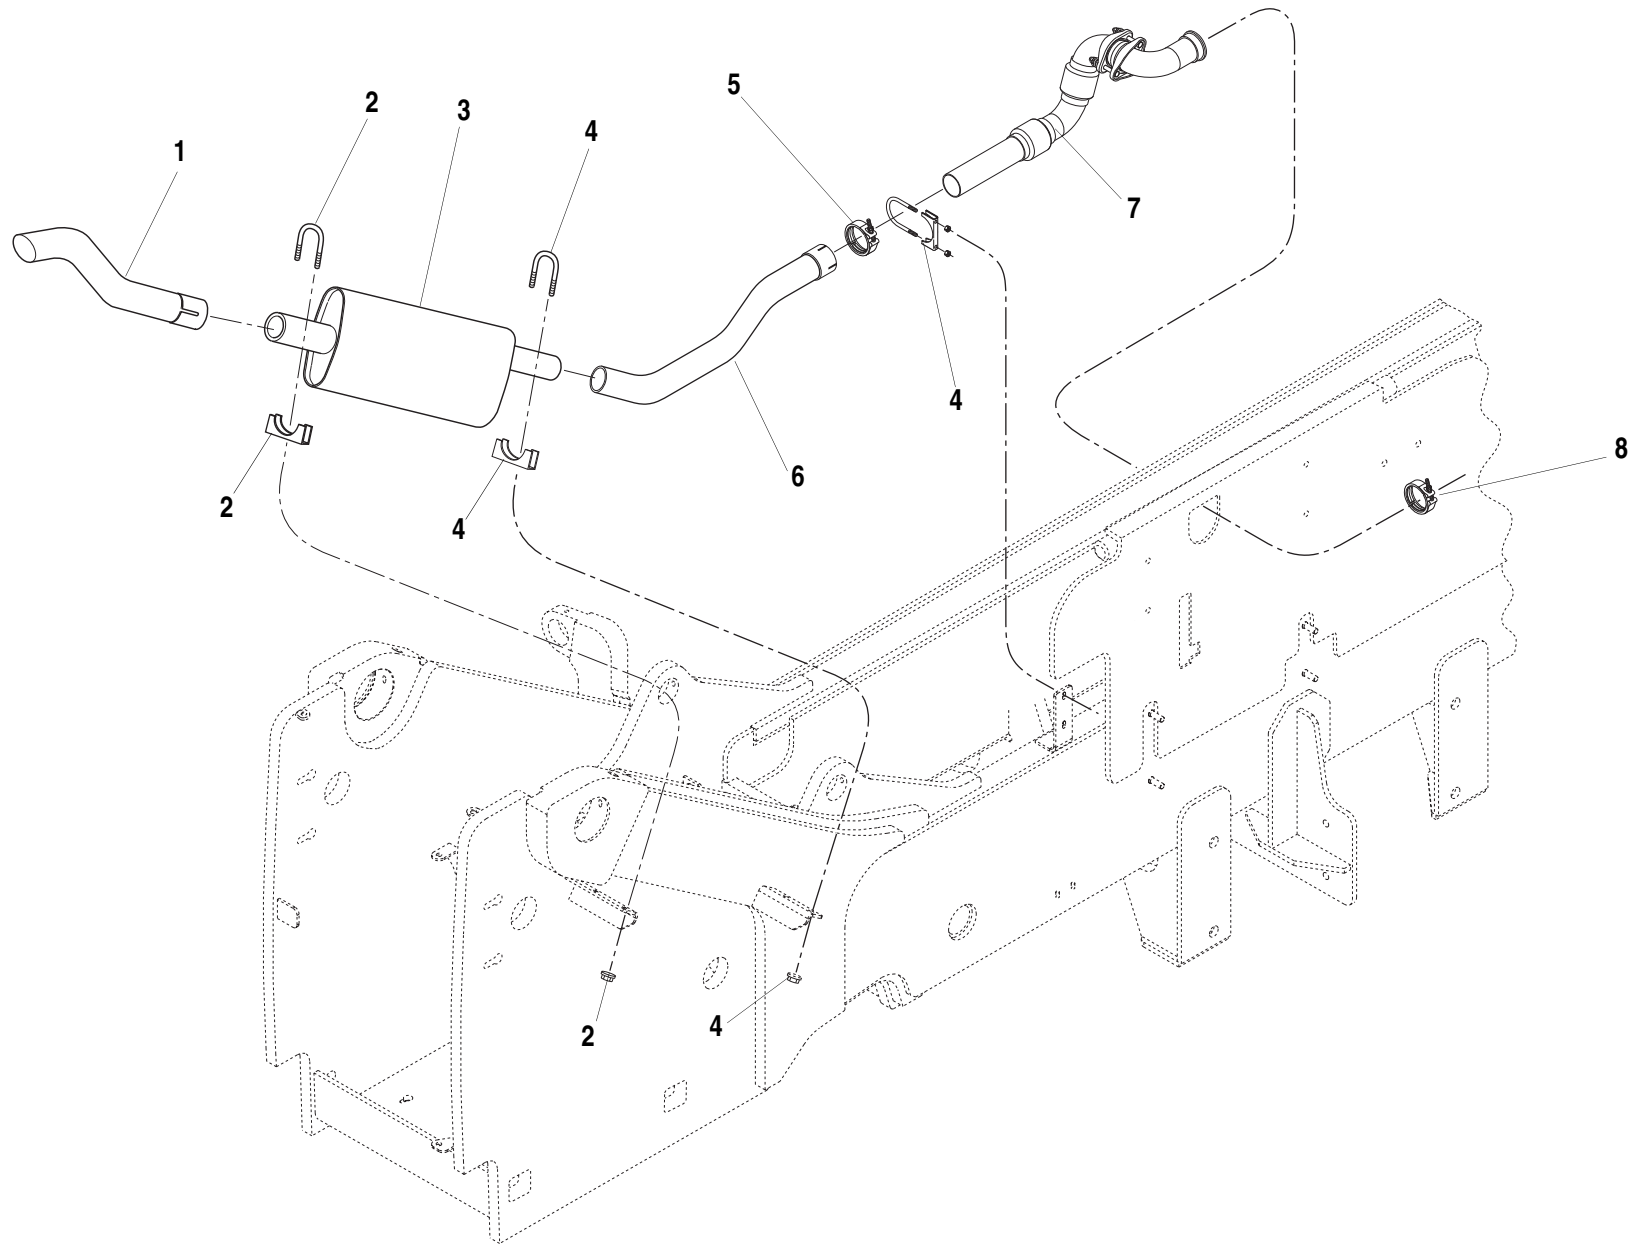

ITEM	PART NO.	QTY.	DESCRIPTION
1	7138686	1	Tail Pipe
2	8275247	1	Clamp, Muffler 3", Heavy Duty
3	8275041	1	Muffler
4	8275212	2	Clamp, Muffler 2-1/2", U-Type
5	8275249	1	Clamp, Accuseal, 2 1/2"
6	7139461	1	Pipe, Exhaust
7	6623724	1	Pipe, Exhaust, Turbo Outlet
8	8275240	1	Clamp, V-Band

Origin
6/03

S/N MV201 –

MMV

Tier 1
Tier 2

EXHAUST SYSTEM

2.3.1.1