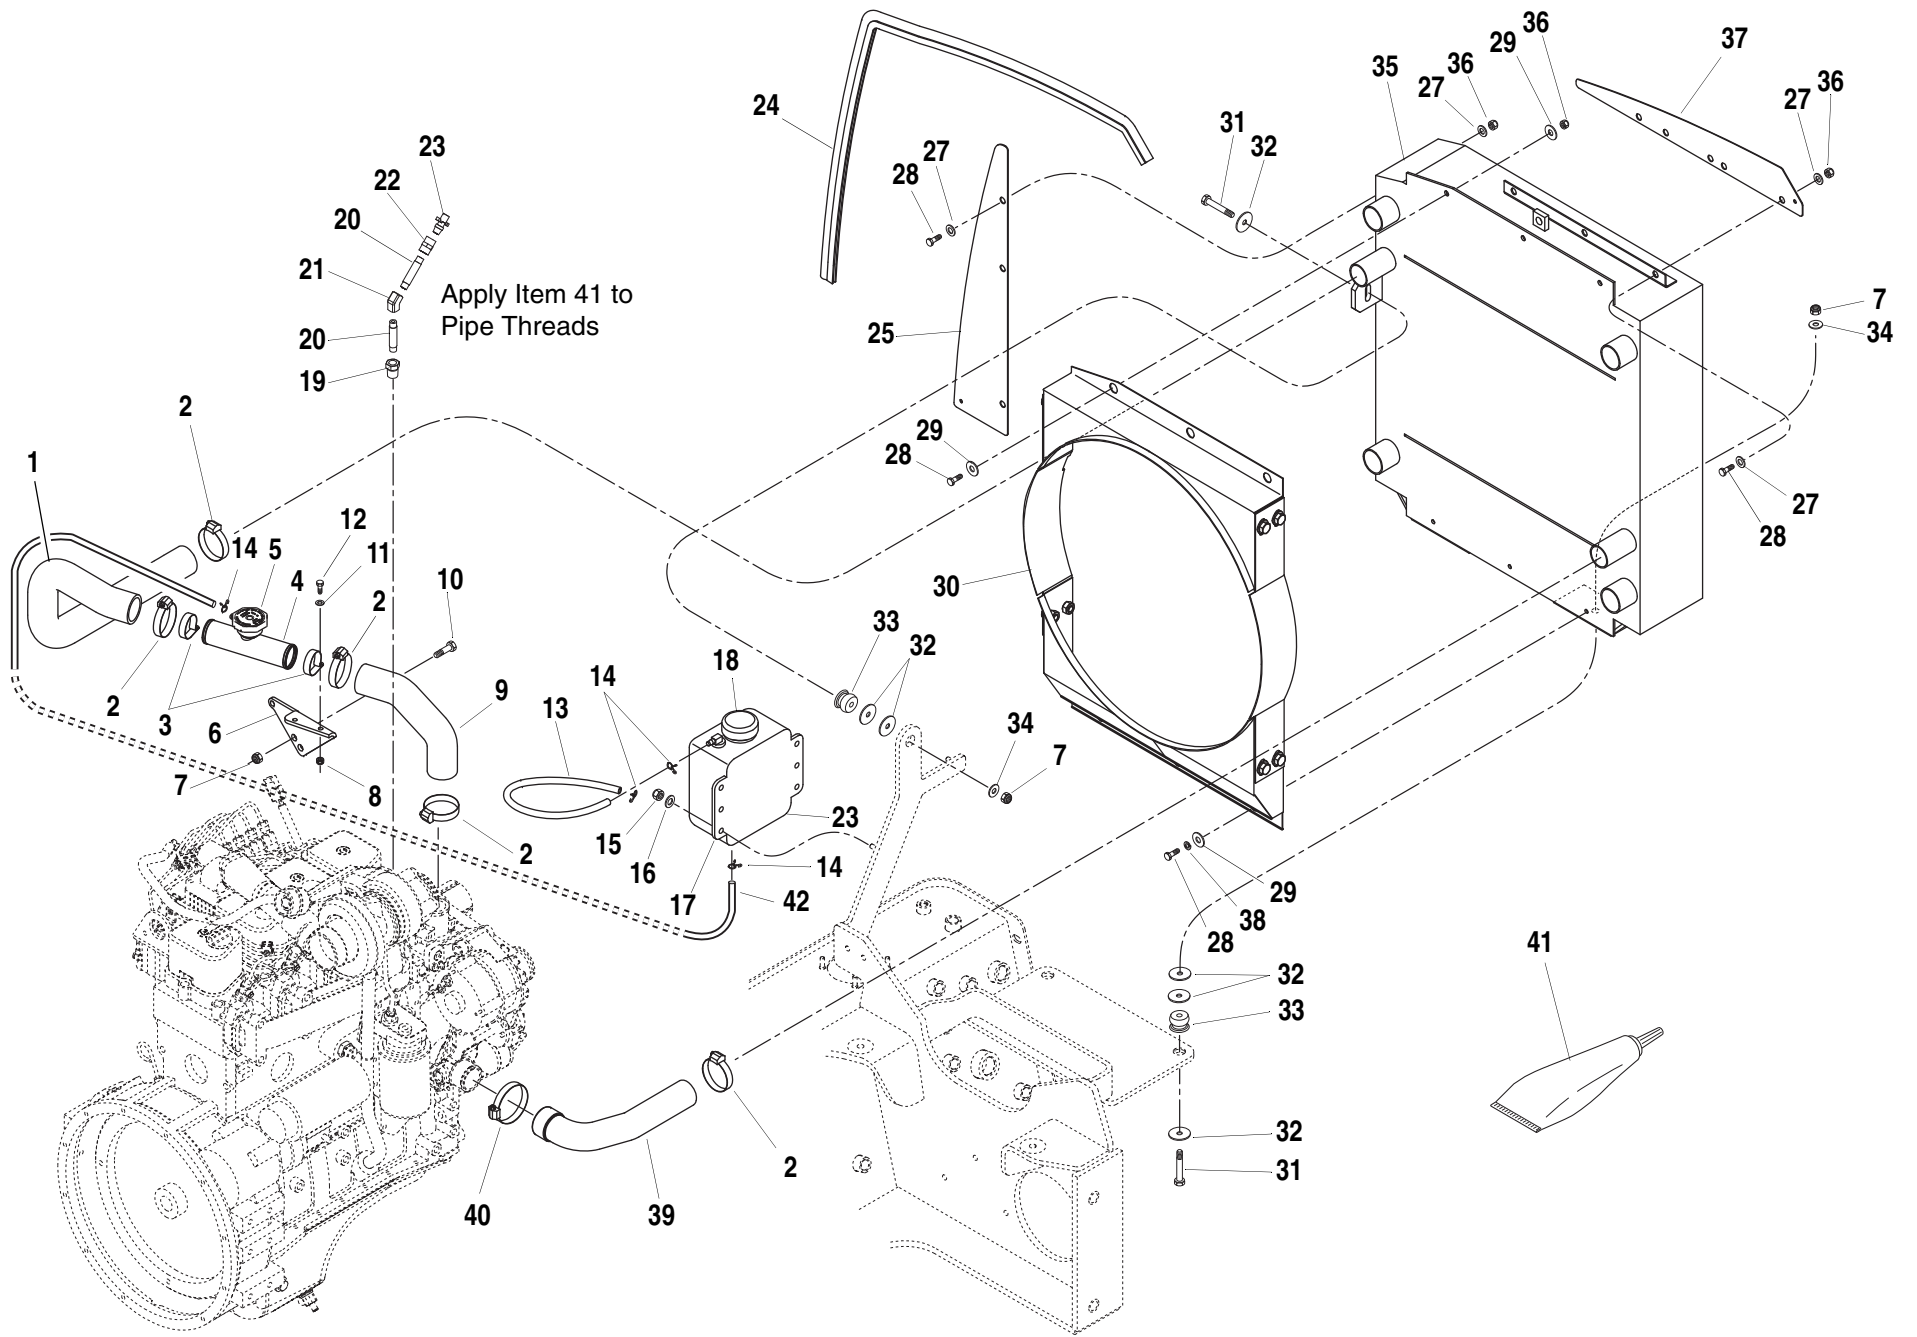

ITEM	PART NO.	QTY.	DESCRIPTION
1	7301915	1	Hose, Upper Radiator
2	8405201	5	Clamp, Gear
3	8342016	2	Clamp, P-Style
4	7139992	1	Neck, Filler (Includes Item 5)
5	8180318	1	Cap, Radiator, 10 PSI
6	6623910	1	Bracket, Radiator Hose
7	8305630	4	Nut, Hex Lock M10-1.50
8	8305624	2	Nut, Hex Lock Elastic .250 - 20 NC
9	7301914	1	Hose, Radiator
10	8310534	1	HHCS, M10-1.50 x 40mm PC10.9
11	8307109	2	Washer, Plain 1/4" Narrow
12	8310026	2	HHCS, .250 - 20 NC x .750 GR5
13	8180330	1	Hose, Overflow 700mm
14	8410016	4	Clip, Hose
15	8305626	2	Nut, Hex Elastic 5/16"-18 NC
16	8307203	2	Washer, Plain 5/16" STD Wide
17	7085422	1	Tank, Overflow 3 Qt. (Includes Item 18)
18	8866341	1	Cap, w/Teather
19	8530012	1	Reducer, Pipe Thread 8P-4P, Brass
20	2210113	2	Nipple, 8P x 2-1/2"
21	8530042	1	Elbow, Female 4P, Brass
22	8530043	1	Coupling, Hex Pipe 4P, Brass
23	8904001	2	Drain Cock, External, Brass
24	7300375	1	Seal, Bulb w/Grip 54"
25	6623856	1	Sheet, Side Baffle
26	8303656	6	HHCS, 5/16-18 NC x 7/8"
27	8307203	14	Washer, Plain 5/16" Wide
28	8303606	6	HHCS, M8-1.25 x 20mm PC8.8
29	8310621	8	Washer, Fender 10mm x 30mm
30	6623918	1	Shroud, Fan
31	8303097	3	HHCS, M10-1.5 x 65mm PC8.8
32	7057141	9	Washer, Flat Rebound
33	8278020	3	Mount, Rubber-Isolator
34	8310200	3	Washer, Plain Hrd. 1/4"
35	8180224	1	Cooling Stack
36	8305654	9	Nut, Hex Lock Elastic M8-1.25

37	6623855	1	Sheet, Top Baffle
38	8307022	3	Washer, Lock M8
39	7301916	1	Hose, Lower Radiator
40	8405202	1	Clamp, Gear, 2.75 Max. Dia.
41	8526044	A/R	Sealant, Pipe Thread
42	8180336	1	Hose, Overflow 1000 mm

Rev.
4/07

S/N MV201 -

MMV

Tier 1
Tier 2

RADIATOR AND OIL COOLER MOUNTING

2.2.1.1