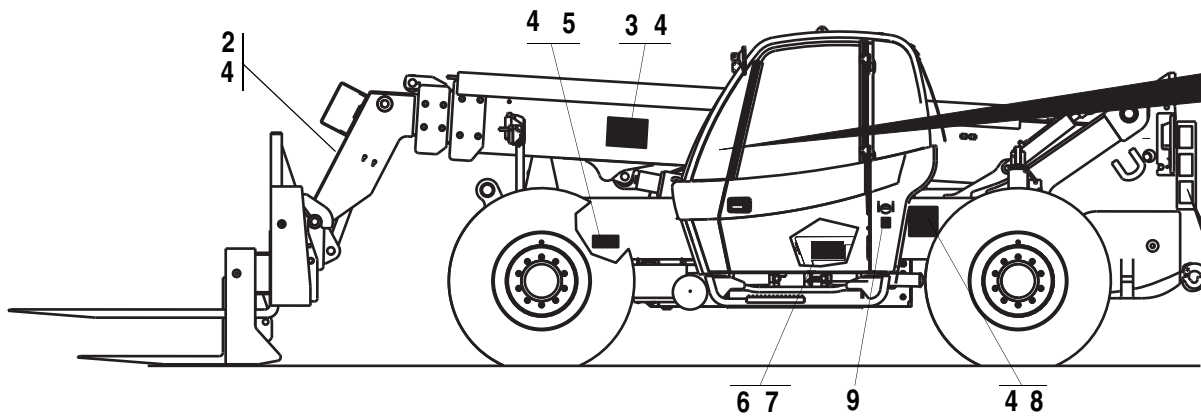

These Decals are part of Dash Panel. See Page 3.9.1