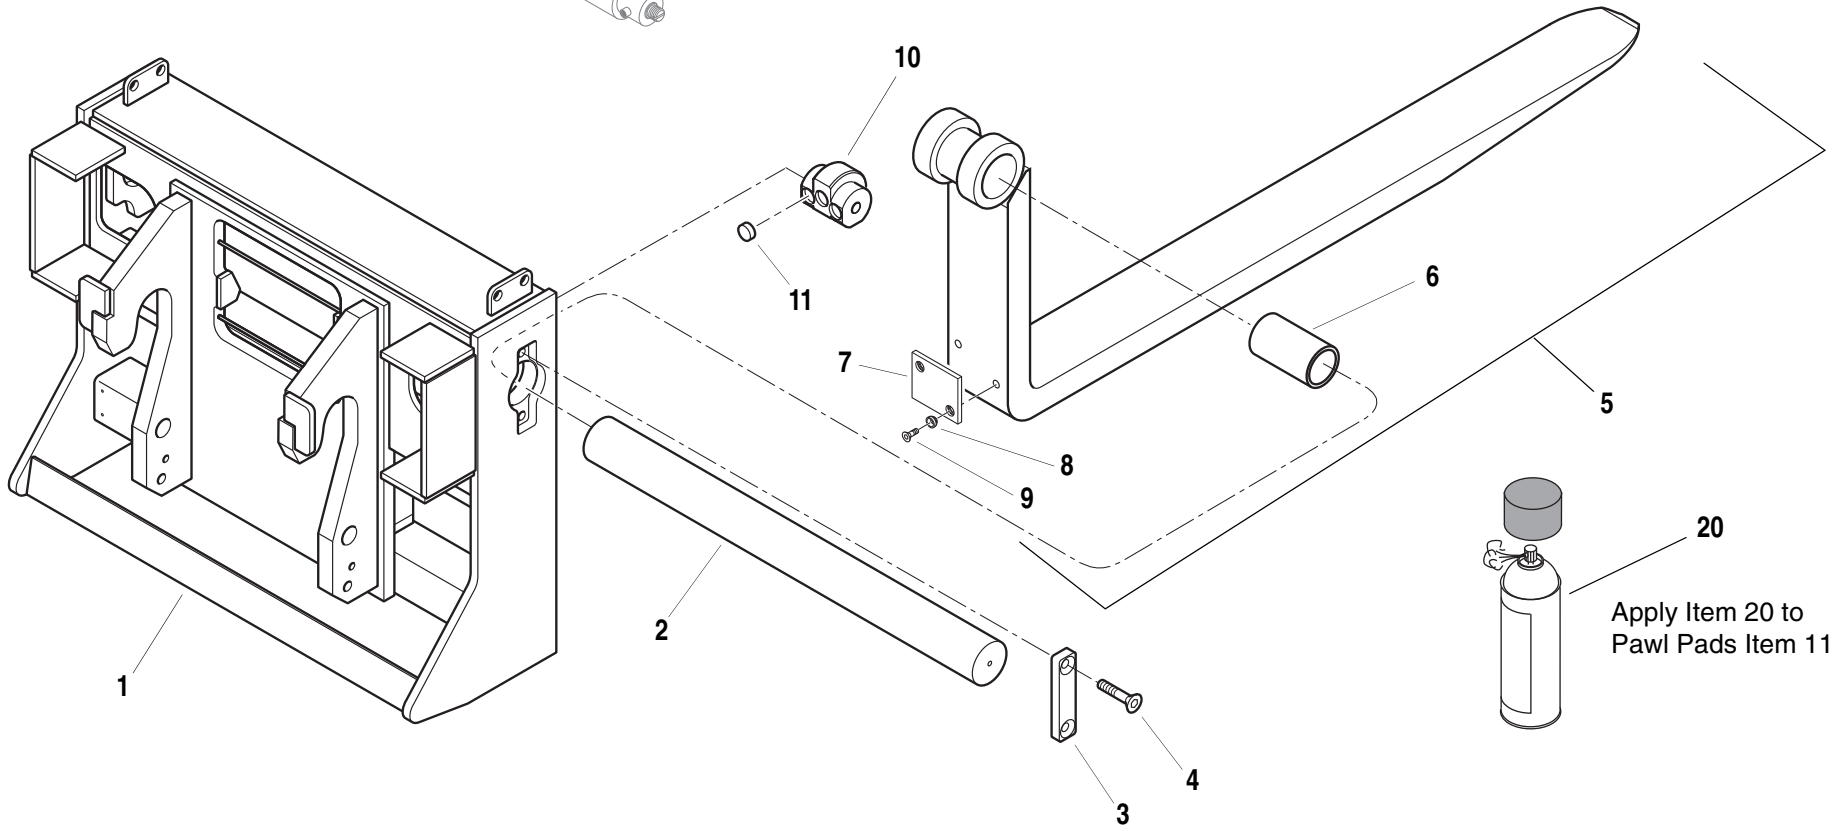

ITEM	PART NO.	QTY.	DESCRIPTION
1	6615174	1	Weldment, Carriage – 11K
2	6616553	1	Shaft, Fork
3	6616152	1	Retainer, Fork Shaft
4	8310261	2	Screw, SFHC 3/4"-10 x 1-1/2"
5	6623333	2	Fork Assembly, Carriage 2.25 x 4.00 x 48.00 (includes Items 6 thru 9)
6	6616072	1	Bearing, Fiberglide
7	6618632	1	Pad, Wear
8	6618622	2	Insert, Pad
9	8310341	2	Screw, SFHC 3/8"-16 x 1-1/2"
10	7115372	2	Pawl, Cylinder Rod End
11	6619882	A/R	Pad, Pawl
12	6623296	2	Cylinder, Fork Sideshift – 11K (See Page 9.8.1 for Breakdown)
13	6616372	6	Plate, Cylinder Retainer
14	6617012	12	Shim, Cylinder Retainer
15	7116171	4	Spacer Cam, Cylinder Retainer
16	8303702	4	HHCS, 1/2"-13 x 3"
17	8305644	4	Nut, Hex Lock Elastic, 1/2"-13
18	8526011	A/R	Threadlocker, 271 Loctite, High Strength, 250 ml Bottle
19	8526415	A/R	Lubricant, Teflon
20	8526042	1	Adhesive 3M #90 High Strength Spray

S/N MV006 –

MMV

Tier 1
Tier 2

CARRIAGE AND FORK ASSEMBLIES – 11K

12.2.1