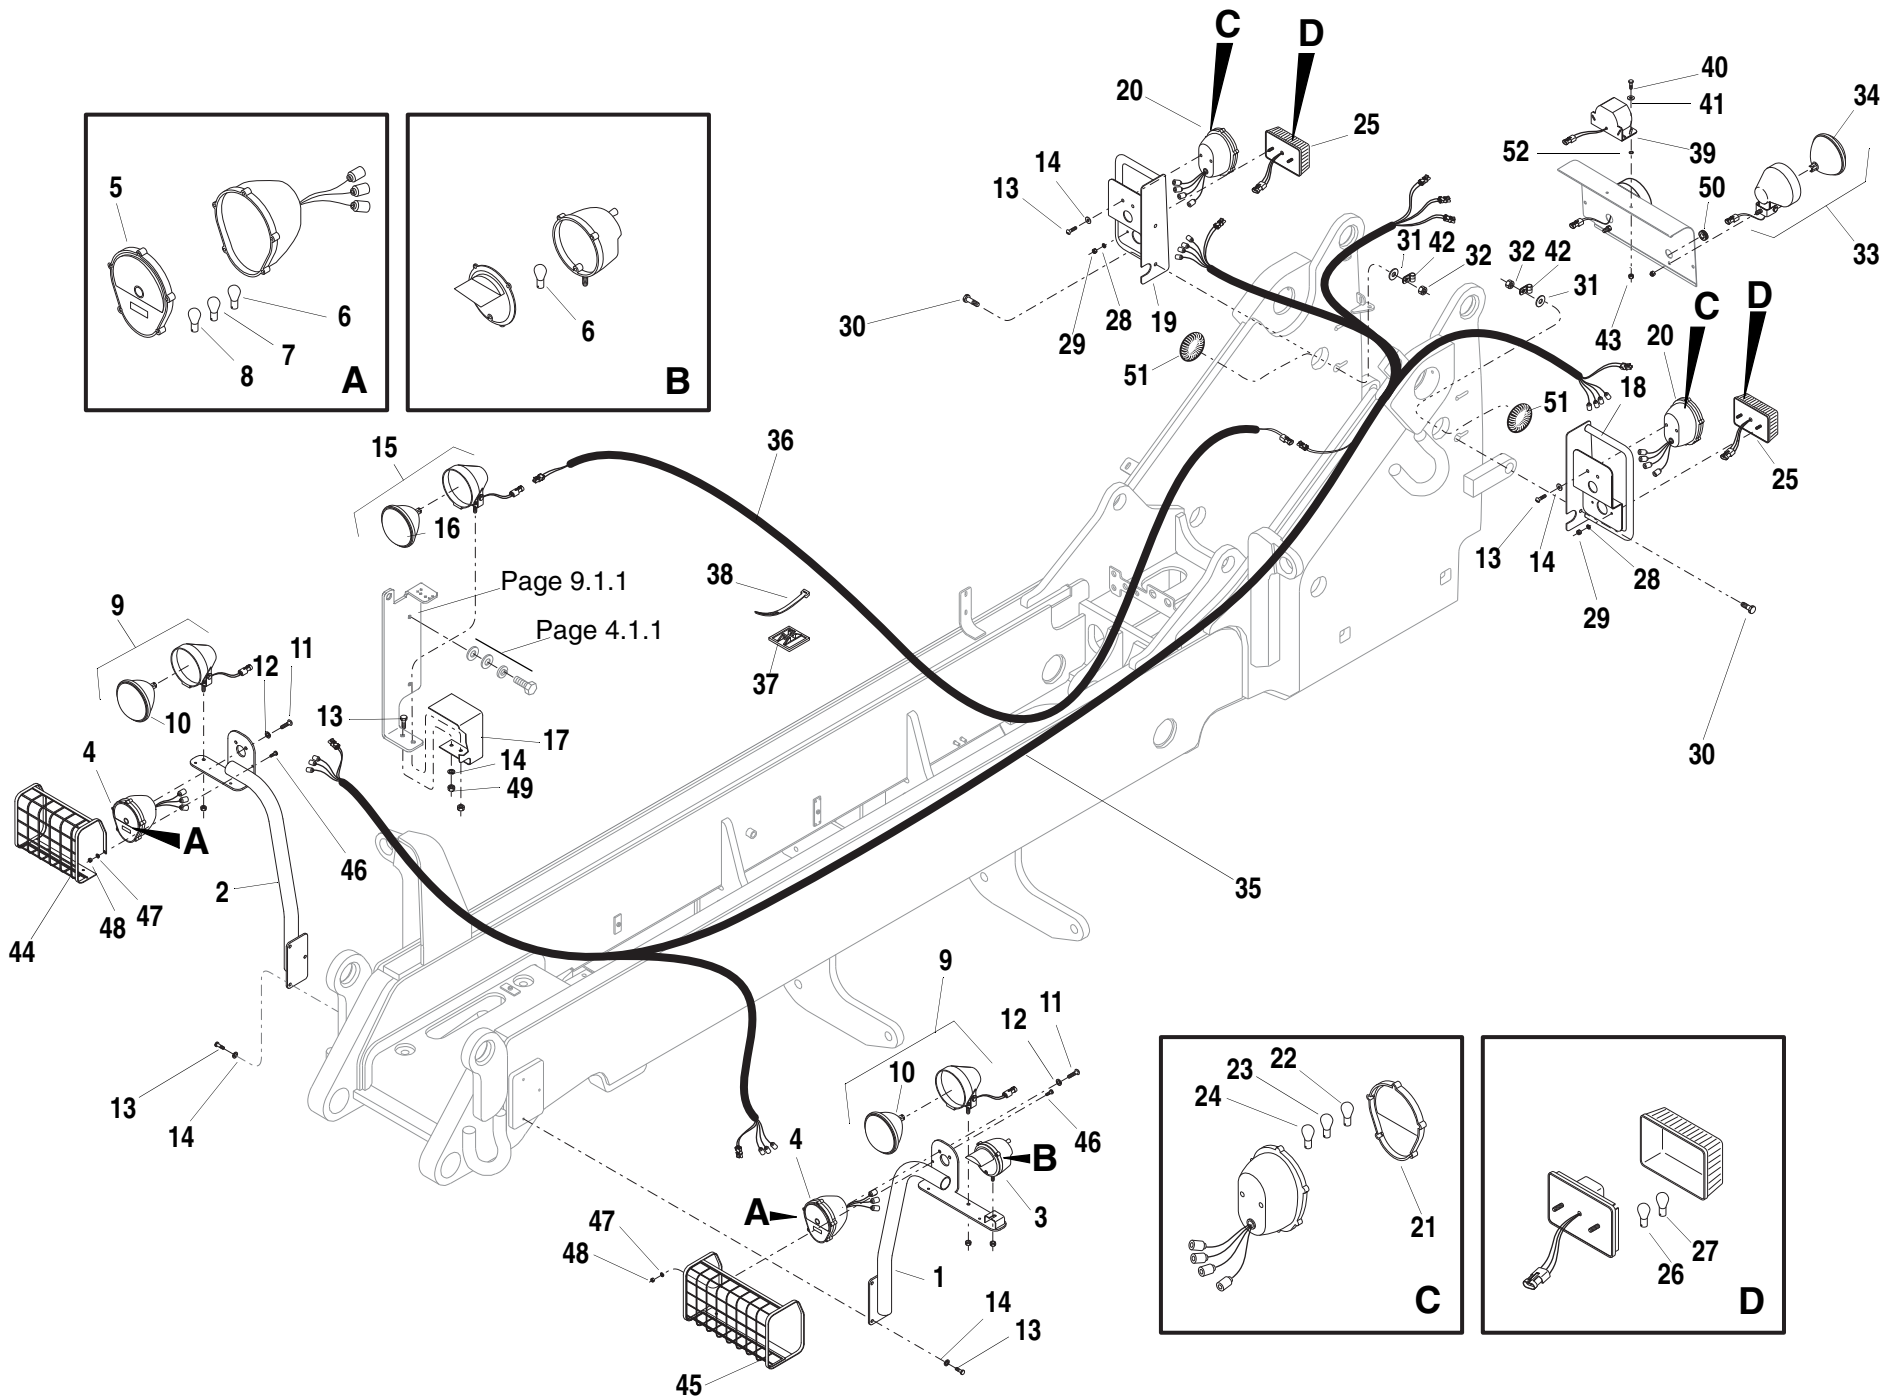

ITEM	PART NO.	QTY.	DESCRIPTION
1	6623442	1	Light Bracket Assembly, <u>Left Front</u>
2	6623445	1	Light Bracket Assembly, <u>Right Front</u>
3	8500037	1	Blackout Headlight Assembly (See "B" for breakdown) (Includes Item 6 and Mounting Hardware)
4	8500039	2	Blackout Marker Assembly, Front (See "A" for breakdown) (Includes Items 5 thru 8)
5	8501042	1	Lens w/Door
6	8469020	1	Bulb 28V / 1.02A
7	8469021	1	Bulb 28V / .37A
8	8469022	1	Bulb 28V / .23A
9	8500064	2	Headlamp Assembly (Includes Item 10 and Mounting Hardware)
10	8036324	1	Sealed Beam 28V / 60-80W
11	8303681	4	HHCS 3/8-16 x 3/4"
12	8307005	4	Washer, Lock 3/8"
13	8303681	11	HHCS 3/8-16 x 3/4"
14	8307005	11	Washer, Lock 3/8"
15	8500065	1	Worklight (Includes Item 16 and Mounting Hardware)
16	8036325	1	Sealed Beam 28V / 60W
17	6623601	1	Guard, Boom Light
18	6623448	1	Light Bracket, <u>Left Rear</u>
19	6623453	1	Light Bracket, <u>Right Rear</u>
20	8500038	2	Tail Light Assembly, Blackout Stop (Includes Items 21 thru 24) (See "C" for breakdown)
21	8501037	1	Lens w/Door
22	8469020	1	Bulb 28V / 1.02A
23	8469021	1	Bulb 28V / .37A
24	8469022	1	Bulb 28V / .23A
25	8500063	2	Tail Light (See "D" for breakdown) (Includes Items 26 and 27)
26	8036326	1	Bulb 24V - 21/5W
27	8036327	1	Bulb 24V - 21W
28	8310078	4	Washer, Lock M5

ITEM	PART NO.	QTY.	DESCRIPTION
29	8310188	4	Nut-Hex, M5
30	8303771	4	HHCS 3/8-16 x 2-1/4"
31	8307204	4	Washer, Plain 3/8"
32	8305645	4	Nut-Lock Elastic 3/8"-16
33	8500065	2	Worklight (Includes Item 34)
34	8036325	1	Sealed Beam 28V / 60W
35	6623301	1	Harness, Lighting
36	6623468	1	Harness Boom Worklight
37	8584018	8	Mount, Tie
38	8584001	16	Tie Wrap
39	8270615	1	Alarm, Backup
40	8303697	2	HHCS, 5/16-18 x 3/4" Gr. 5
41	8307106	2	Washer, Flat 5/16" Narrow
42	8406105	2	Clip, Tube 3/4"
43	8305006	2	Nut, Hex 5/16"-18
44	6623607	1	Guard, Light RH
45	6623608	1	Guard, Light LH
46	8303005	6	HHCS, 1/4-20 x 7/8"
47	8307002	6	Washer, Lock, 1/4"
48	8305004	6	Nut, Hex 1/4"-20
49	8305008	1	Nut, Hex, 3/8"-16
50	8580228	2	Grommet, Rubber
51	7139249	A/R	Conduit, 1" Dia. (60" Cut to Fit)
52	8307004	2	Washer, Lock, 5/16"

Rev.
6/03

S/N MV006 – MV200

MMV

LIGHT ASSEMBLIES AND BACKUP ALARM

10.4.1