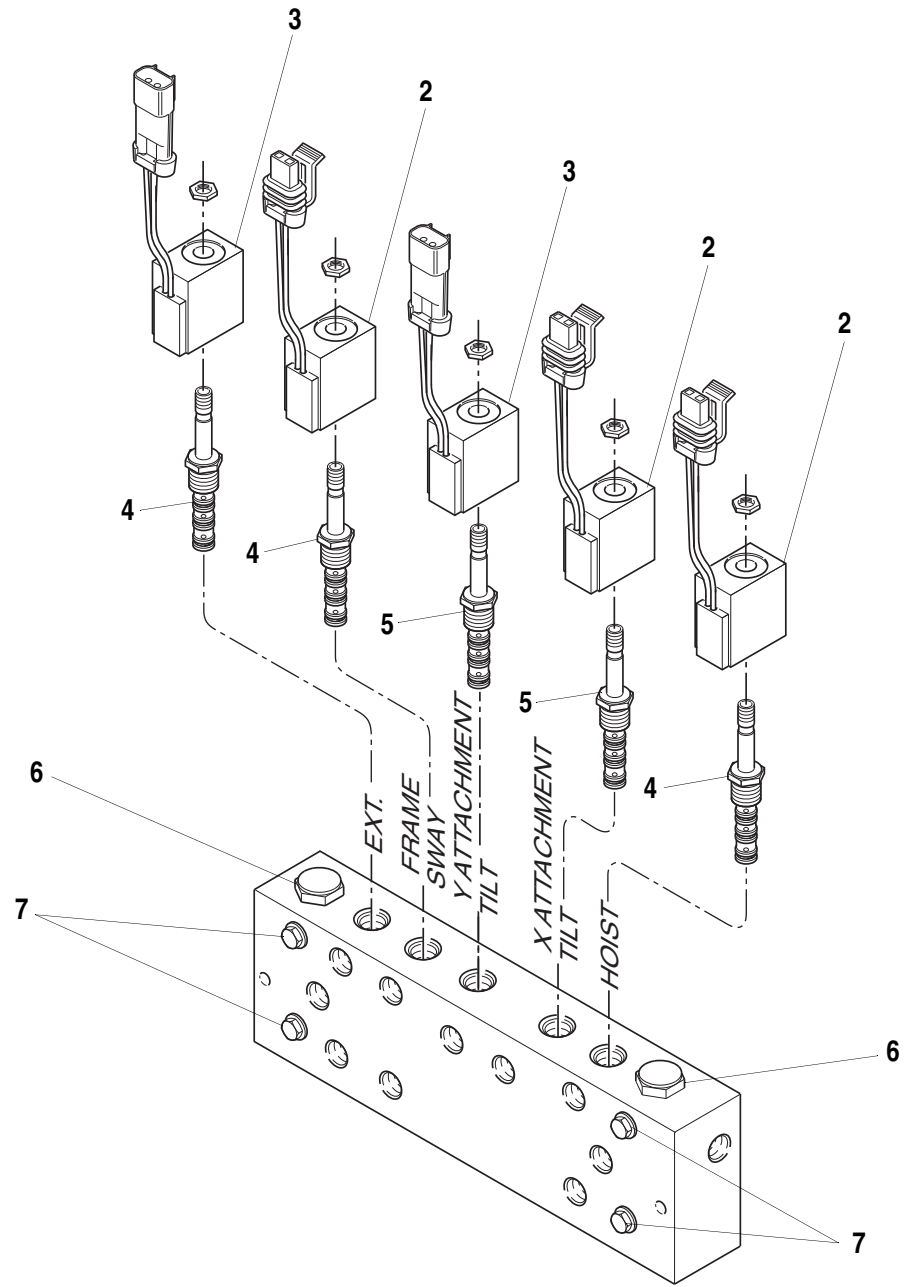

ITEM	PART NO.	QTY.	DESCRIPTION
1	8902195	1	Pilot Select Manifold Assembly (Includes Items 2 thru 7)
2	8902693	3	Coil, Solenoid w/Female Connector
3	8902694	2	Coil, Solenoid w/Male Connector
4	8902695	3	Cartridge, Solenoid Valve (Seal Kit Item 8)
5	8902700	2	Cartridge, Solenoid Valve (Seal Kit Item 8)
6	8035799	2	Plug, Cavity
7	8760451	4	Plug, Hex Hd., SAE 6 - male str. thd. o-ring
			<u>KITS</u>
8	8036195	5	Seal Kit (For Item 4 & 5)

Rev.
6/03

MMV

Tier 1
Tier 2

S/N MV006 -

PILOT SELECT MANIFOLD ASSEMBLY

8.2.1