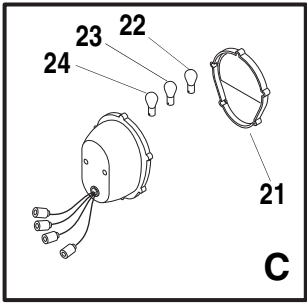

Page 4.1.1

Page 9.1.1