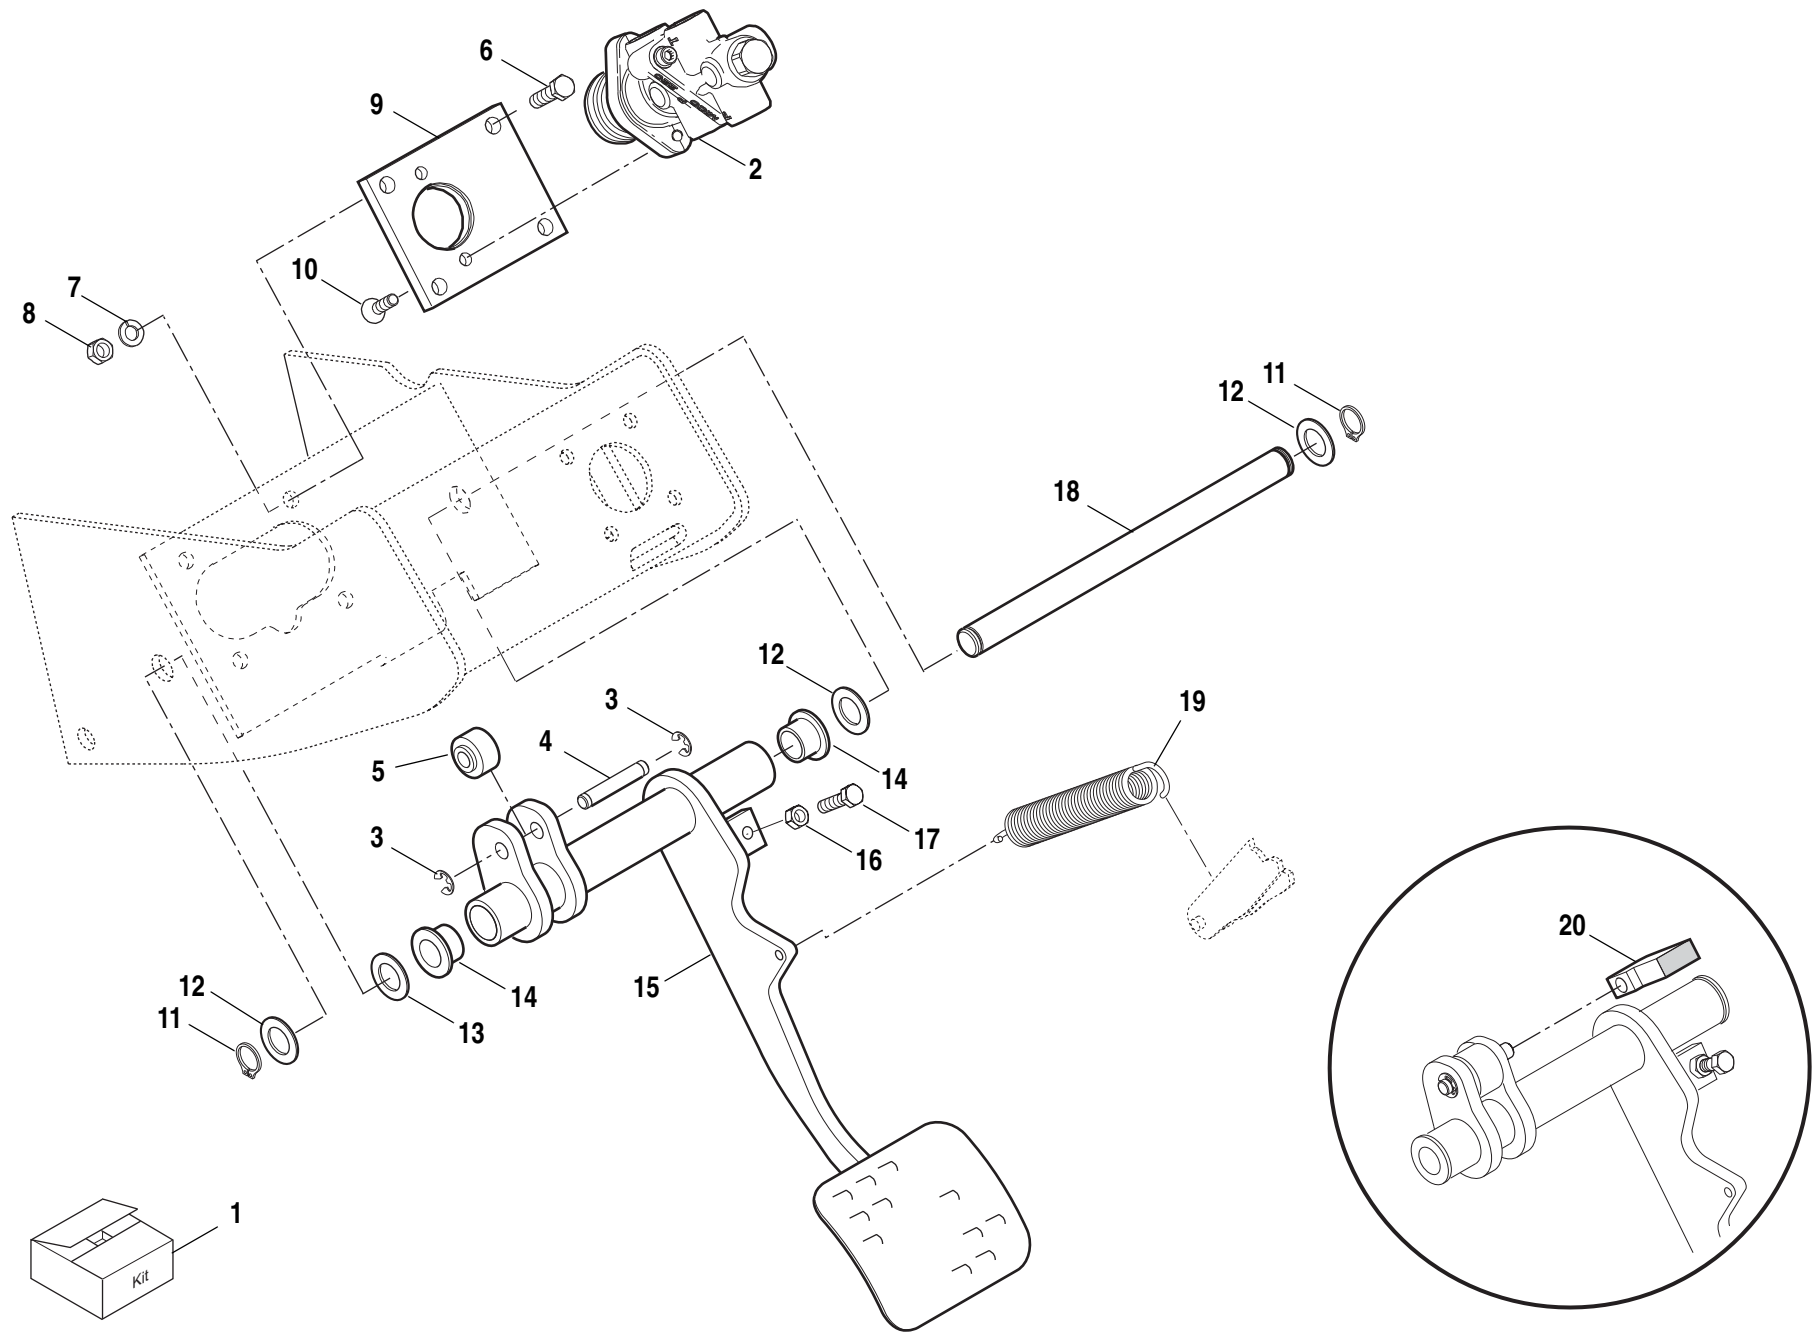

ITEM	PART NO.	QTY.	DESCRIPTION
1	8902298	1	Kit, Brake Valve (Includes Items 2 thru 5)
2	N.S.S.	1	Valve, Brake Modulating (Order Item 1)
3	7300135	2	Clip, Pin
4	7300136	1	Pin, Shaft
5	7300137	1	Bearing, Roller, 1" Dia.
6	8303621	4	HHCS, .375 - 16 NC x 1.5" GR 5
7	8304005	4	Washer, Lock .375"
8	8310522	4	Nut, Hex .375"- 16 NC x
9	7300140	1	Spacer, Brake Valve
10	8310494	2	Screw, .312 - 18 NC 1.25" SFHC GR 8
11	8630020	2	Ring, Retaining, .75" OD Shaft
12	8310508	3	Washer, Shim .755 x .075 x 1.25"
13	8310507	1	Washer, Shim .755 x .048 x 1.25"
14	7300143	2	Bearing, Oilite Bronze Flange
15	7300001	1	Pedal, Brake
16	8310453	1	Nut, Hex .312"- 18 GR 5
17	8303739	1	HHCS, .312 - 18 NC x 1.25" GR 5
18	7139108	1	Shaft, Pivot
19	8700125	1	Spring, Torsion RH 1" OD x 6.78 " LG
20	7300213	1	Block, Adjusting

Rev.
6/03

S/N MV006 – MV200

MMV

Tier 1
Tier 2

SERVICE BRAKE VALVE AND PEDAL ASSEMBLIES

7.4.1