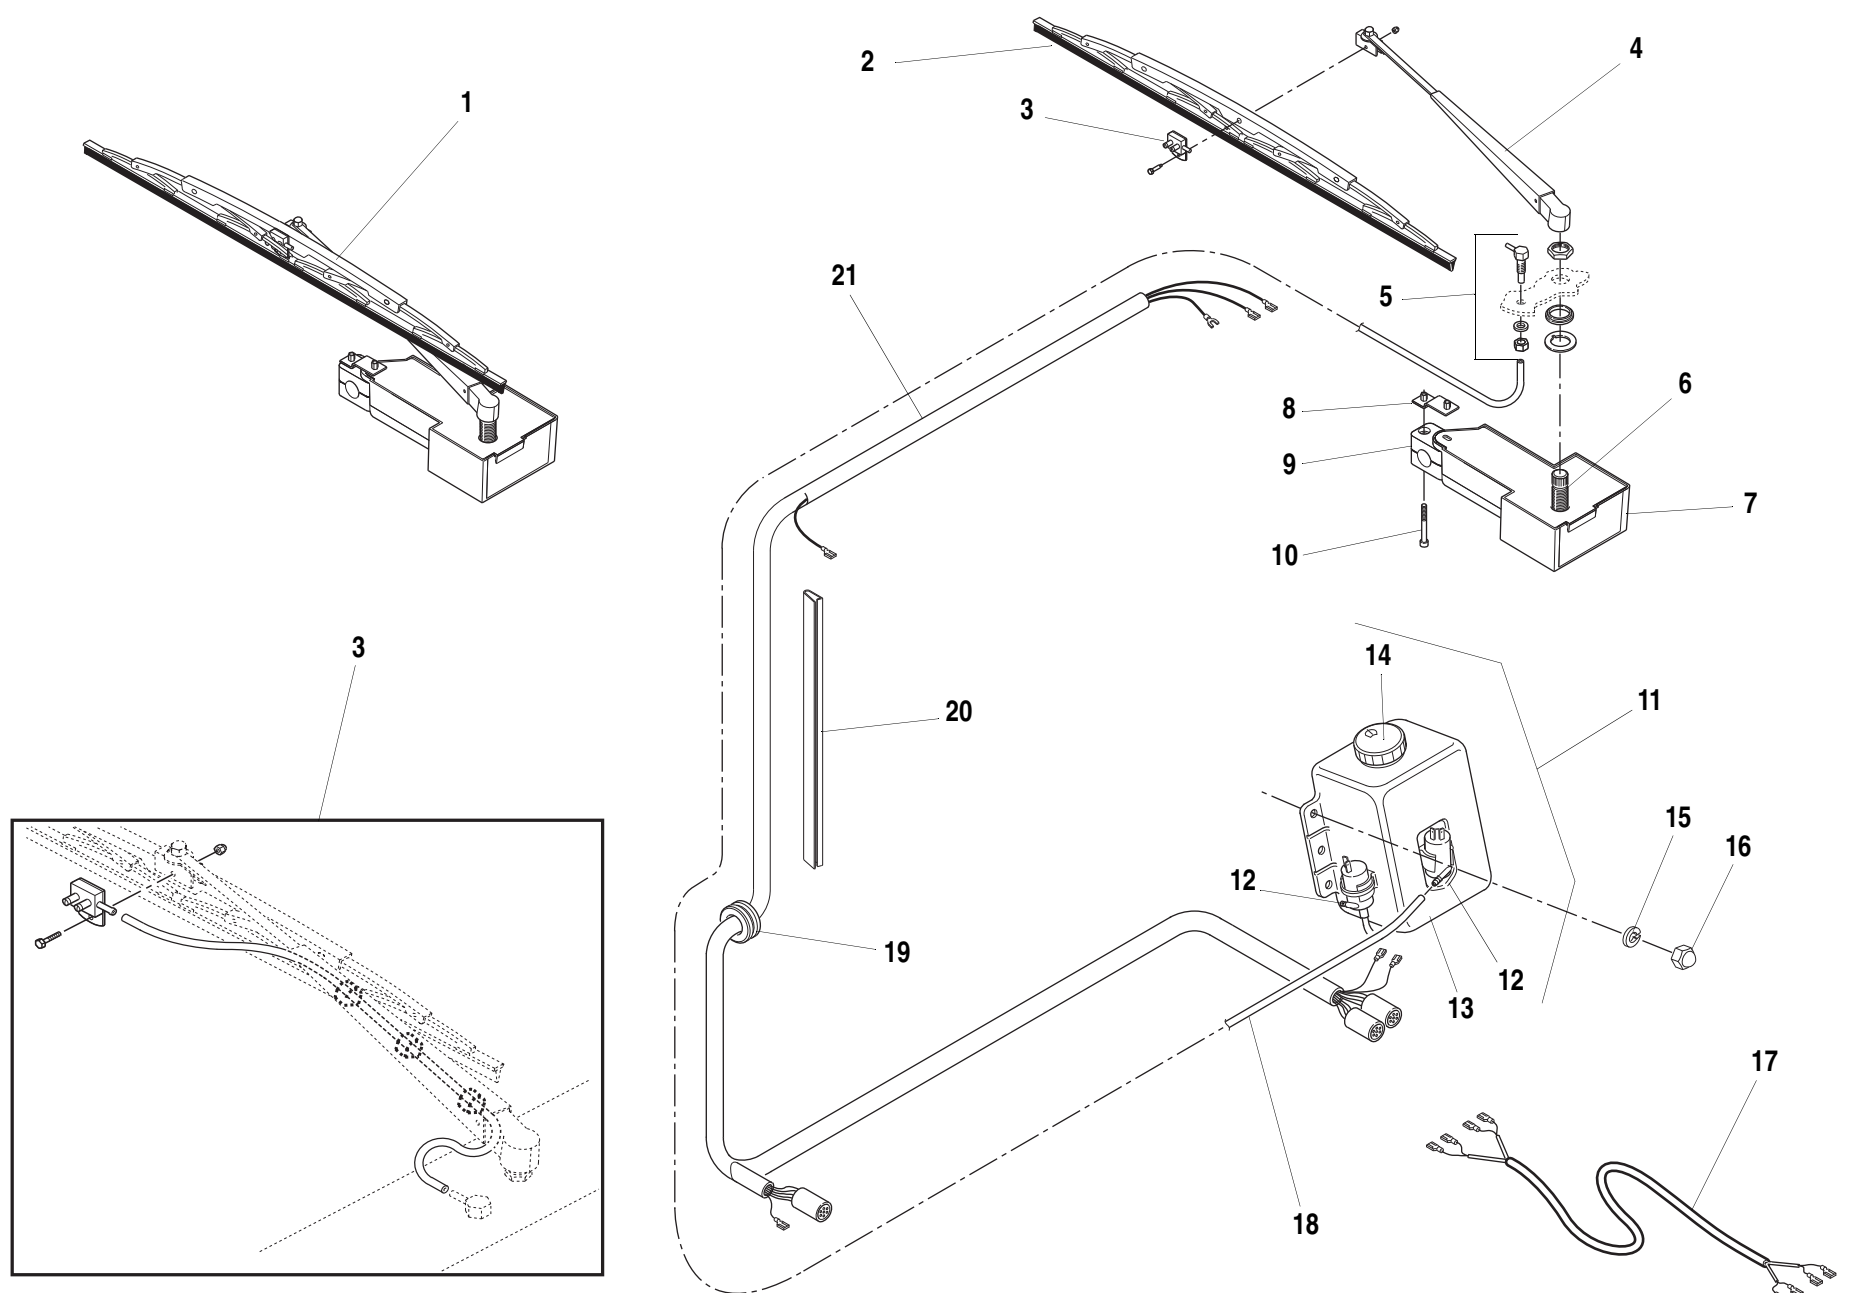

ITEM	PART NO.	QTY.	DESCRIPTION
1	8036354	1	Wiper Assembly, Skylight Window (Includes Items 2 thru 10)
2	8035498	1	Blade, Wiper 20" Flex - Black
3	8035499	1	Wet Arm Kit
4	8035500	1	Arm, Wiper, Black
5	8035390	1	Wet Arm Adapter
6	8036360	1	Motor, Skylight Wiper
7	8035493	1	Cover, Wiper
8	8036103	1	Mount, Wiper
9	8035496	1	Clamp, Block 3/4"
10	8036102	2	HHCS #10-24 x 1-1/2"
11	8035410	1	Washer Reservoir Assembly (Includes Items 12 thru 14)
12	N.S.S.	2	Pump Motor
13	N.S.S.	1	Reservoir
14	N.S.S.	1	Reservoir, Cap
15	8035416	3	Lock Washer, 1/4" x .49 O.D. x .07
16	8035479	3	Nut Acorn, 1/4"-20, Black
17	7138250	1	Jumper Wire Harness, Washer Bottle
18	8035501	1	Hose, Clear
19	8036371	1	Grommet
20	8035504	1	Conduit, Split 30"
21	8035503	1	Harness, Wiper

S/N MV006 – MV200

MMV

Tier 1
Tier 2

SKYLIGHT WIPER ASSEMBLY

3.13.1