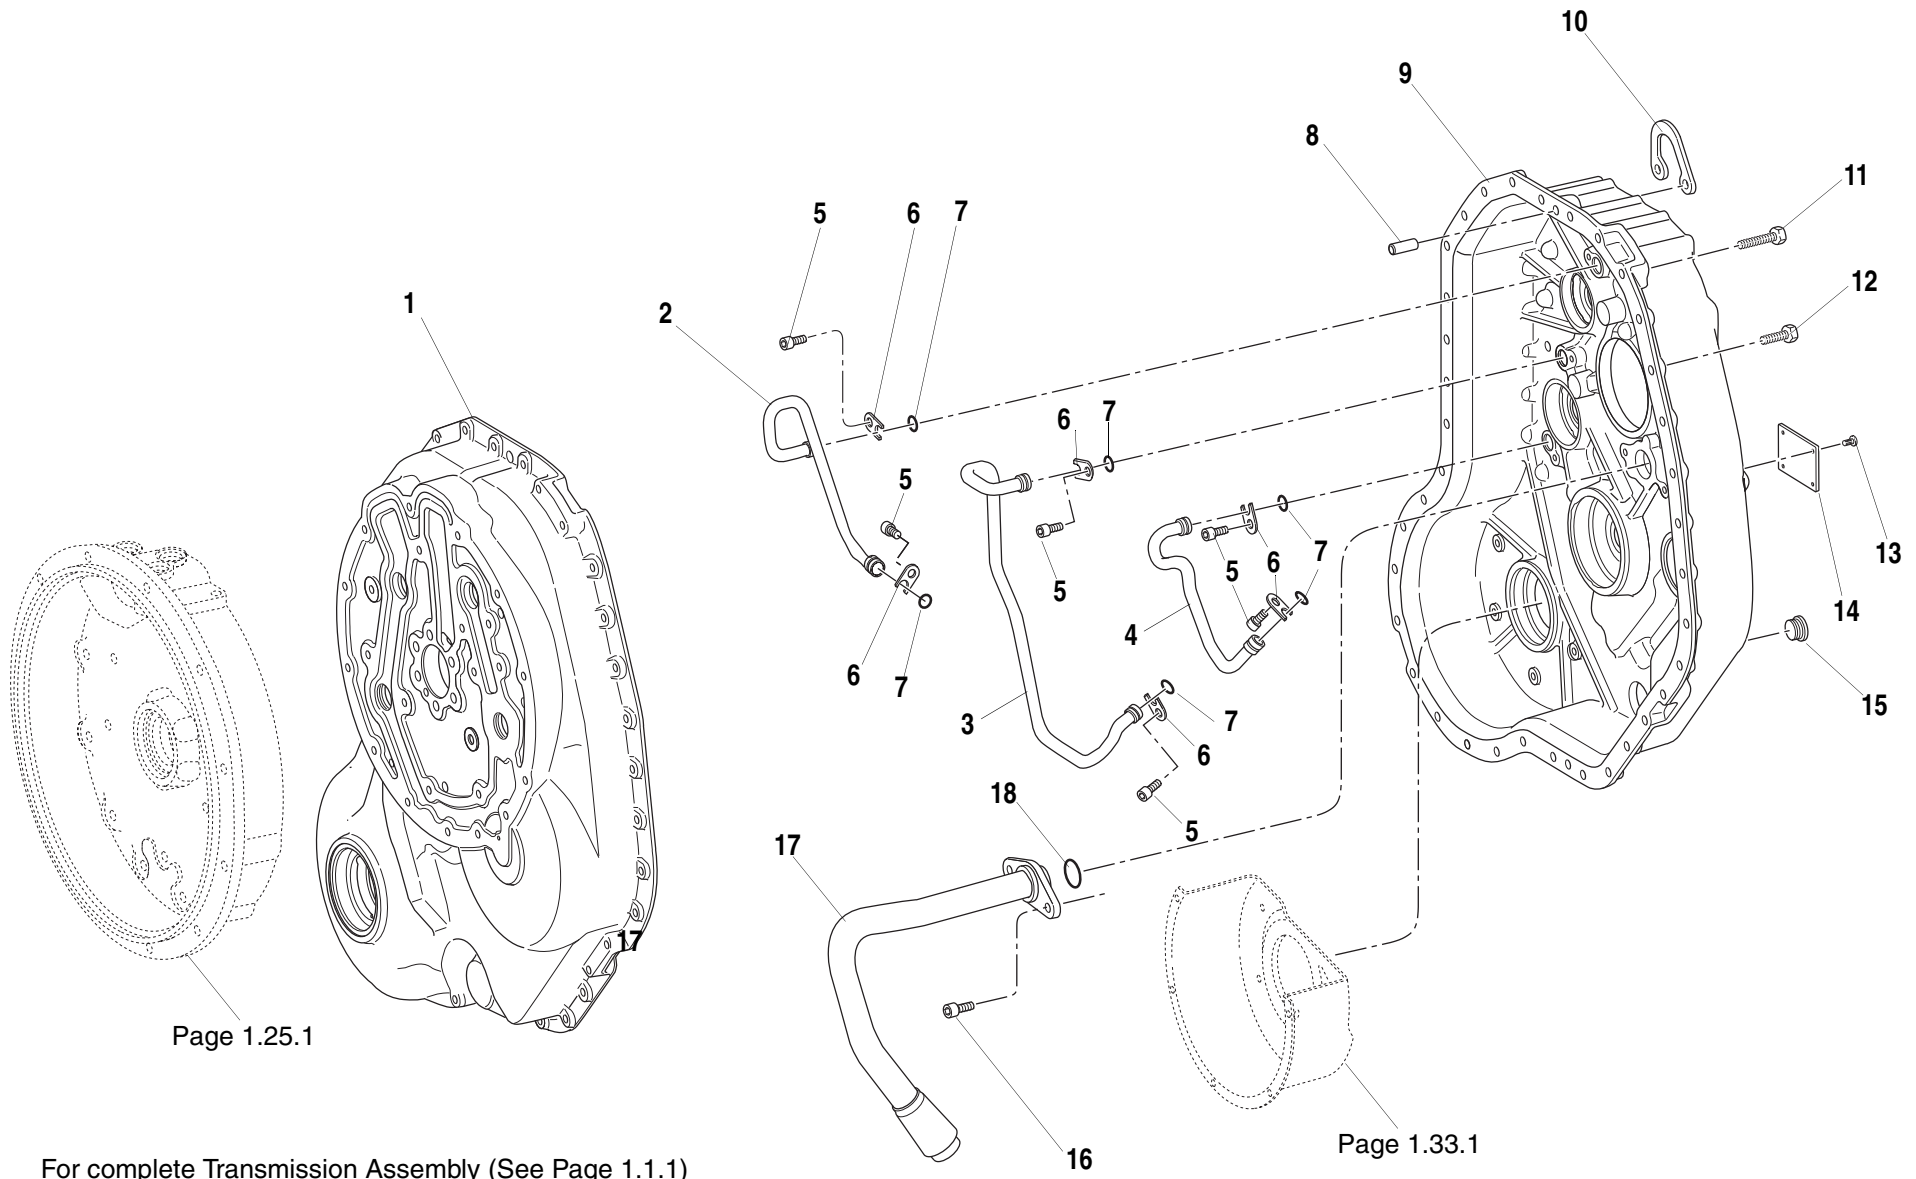

Page 1.25.1

Page 1.33.1

For complete Transmission Assembly (See Page 1.1.1)

ITEM PART NO. QTY. DESCRIPTION

1	1319567	1	Housing I
2	1319586	1	Pipe
3	1319587	1	Pipe
4	1319588	1	Pipe
5	1319585	11	SHCS, M8 x 16mm
6	1319584	6	Plate, Fixing
7	1319583	6	O-Ring, 14 x 2,00
8	1319571	2	Pin, Cylindrical M6 x 24
9	1319568	1	Housing II
10	1319590	1	Bracket
11	1319570	6	HHCS, M10 x 50mm
12	1319569	30	HHCS, M10 x 30mm
13	1319573	4	Stud, Grooved 3 x 5,00
14	1319572	1	Plate, Type
15	1319578	1	Plug, Drain 7/8-14
16	1319582	2	SHCS, M8 x 20mm
17	1319580	1	Pipe, Oil Suction
18	1319581	1	O-Ring, 30 x 3,00
19	1319576	1	Seal, Shaft

Rev.
6/03

S/N MV006 –

MMV

Tier 1
Tier 2

GEARBOX HOUSING

1.26.1