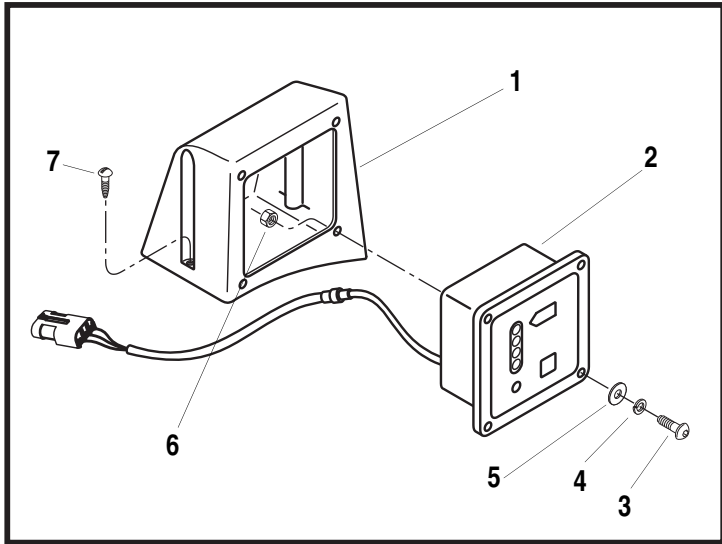

ITEM	PART NO.	QTY.	DESCRIPTION
1	6623481	1	Mounting Bracket, LMI Display
2	8468028	1	Display Unit, LMI
3	8310372	4	Screw, Button Hd. #10-24 x 5/8"
4	8307003	4	Washer, Lock #10
5	8307111	4	Washer, Plain #10 Narrow
6	8305002	4	Nut, Hex #10-24
7	8310577	3	Screw, Sheetmetal, #4 x 1"
8	8466312	1	Transducer, LMI Sensor
9	6623553	1	Cover, LMI Sensor
10	8310534	2	HHCS, M10-1.5 x 40mm
11	8307023	2	Washer, Lock M10
12	8310293	2	HHCS, M10-1.25 x 50mm
13	8307022	2	Washer, Lock, M8
14	8584001	3	Plastic Tie

Rev.
6/03

S/N MV006 – MV200

MMV

Tier 1
Tier 2