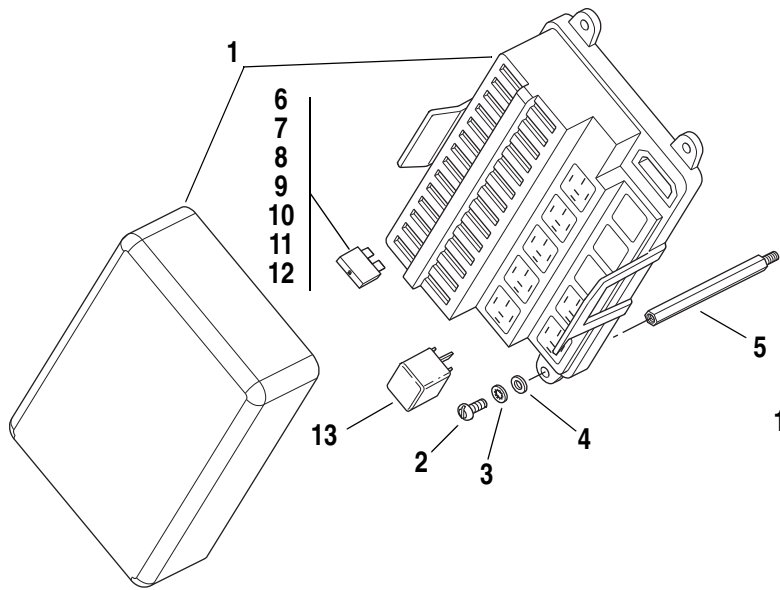

ITEM	PART NO.	QTY.	DESCRIPTION
1	8220362	1	Box, Fuse/Relay
2	8310642	4	Screw, Sltd PNH M5-.8-12mm
3	8310641	4	Washer, Lock-Internal Tooth M5
4	8310390	4	Washer, Plain M5
5	8310640	4	Standoff, Steel Hex 80mm Long
6	8229263	2	Fuse, 3 Amp (Violet) Auto Blade Type
7	8229233	9	Fuse, 7.5 Amp (Brown) Auto Blade Type
8	8229234	3	Fuse, 10 Amp (Red) Auto Blade Type
9	8229237	1	Fuse, 15 Amp (Blue) Auto Blade Type
10	8229235	1	Fuse, 20 Amp (Yellow) Auto Blade Type
11	8229262	2	Fuse, 25 Amp (Clear) Auto Blade Type
12	8229238	2	Fuse, 40 Amp (Orange) Auto Blade Type
13	8225119	6	Relay, 12V Sealed

Origin
6/03

MMV

S/N MV201 –

Tier 1
Tier 2

FUSES, RELAYS AND FLASHER BOX

10.10.1