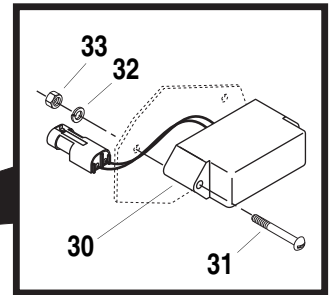

Page 10.3.1

ITEM	PART NO.	QTY.	DESCRIPTION
1	8310559	2	Screw, Pan Head M5 x 25mm
2	8310078	2	Washer, Lock M5
3	7131961	4	Spacer, Transmission Shifter
4	7150742	1	Lever, Turn Signal
5	8223049	1	Transmission Range Selector
6	8223067	1	Switch, Hazard Lights
7	8305002	7	Nut-Hex, #10-24 NC
8	8310362	7	BHCS, #10-24 x 1/2"
9	8307111	7	Washer, Flat #10 SAE
10	8225114	1	Relay, Sealed 24V, Worklight Power
11	8225114	1	Relay, Sealed 24V, High Beam Power
12	8225119	1	Relay, Sealed 12V, Brake Light
13	8225119	1	Relay, Sealed 12V, Light Power
14	8225119	1	Relay, Sealed 12V Blackout Ignition
15	8225119	1	Relay, Sealed 12V, Normal Lights
16	8225119	1	Relay, Sealed 12V, Reverse Signal
17	8303982	2	Screw, Hx. Hd. 1/4-20 x 3/4"
18	6623480	1	Bracket, Relay
19	8229243	1	Fuse, 7.5 Amp, Horn
20	8229247	1	Fuse, 25 Amp Normal Lights (White)
21	8229247	1	Fuse, 25 Amp Blackout Lights (White)
22	8036381	1	Circuit Board, 3 Resistor
23	8036380	1	Circuit Board, 1 Resistor
24	8220356	1	Circuit Board, 2 Diode
25	8220357	4	Cap, Clear Ves-Pac
26	7139662	1	Jumper Wire, Acc. Power
27	8223065	1	Switch, Blackout Drive/Marker
28	8223064	1	Switch, Blackout Activate
29	8223066	1	Switch, Worklights
30	8500204	1	Flasher, 24 Volt
31	8303920	2	Screw, Pan Hd. #10-24 x 1 3/4"
32	8307003	2	Washer, Lock #10
33	8305002	2	Nut, Hex #10-24
34	10727311	1	Light, Indicator, Low Brake Pressure

S/N MV006 – MV200

MMV

Tier 1
Tier 2

LIGHTS - SWITCHES, FUSES AND RELAYS

10.5.1