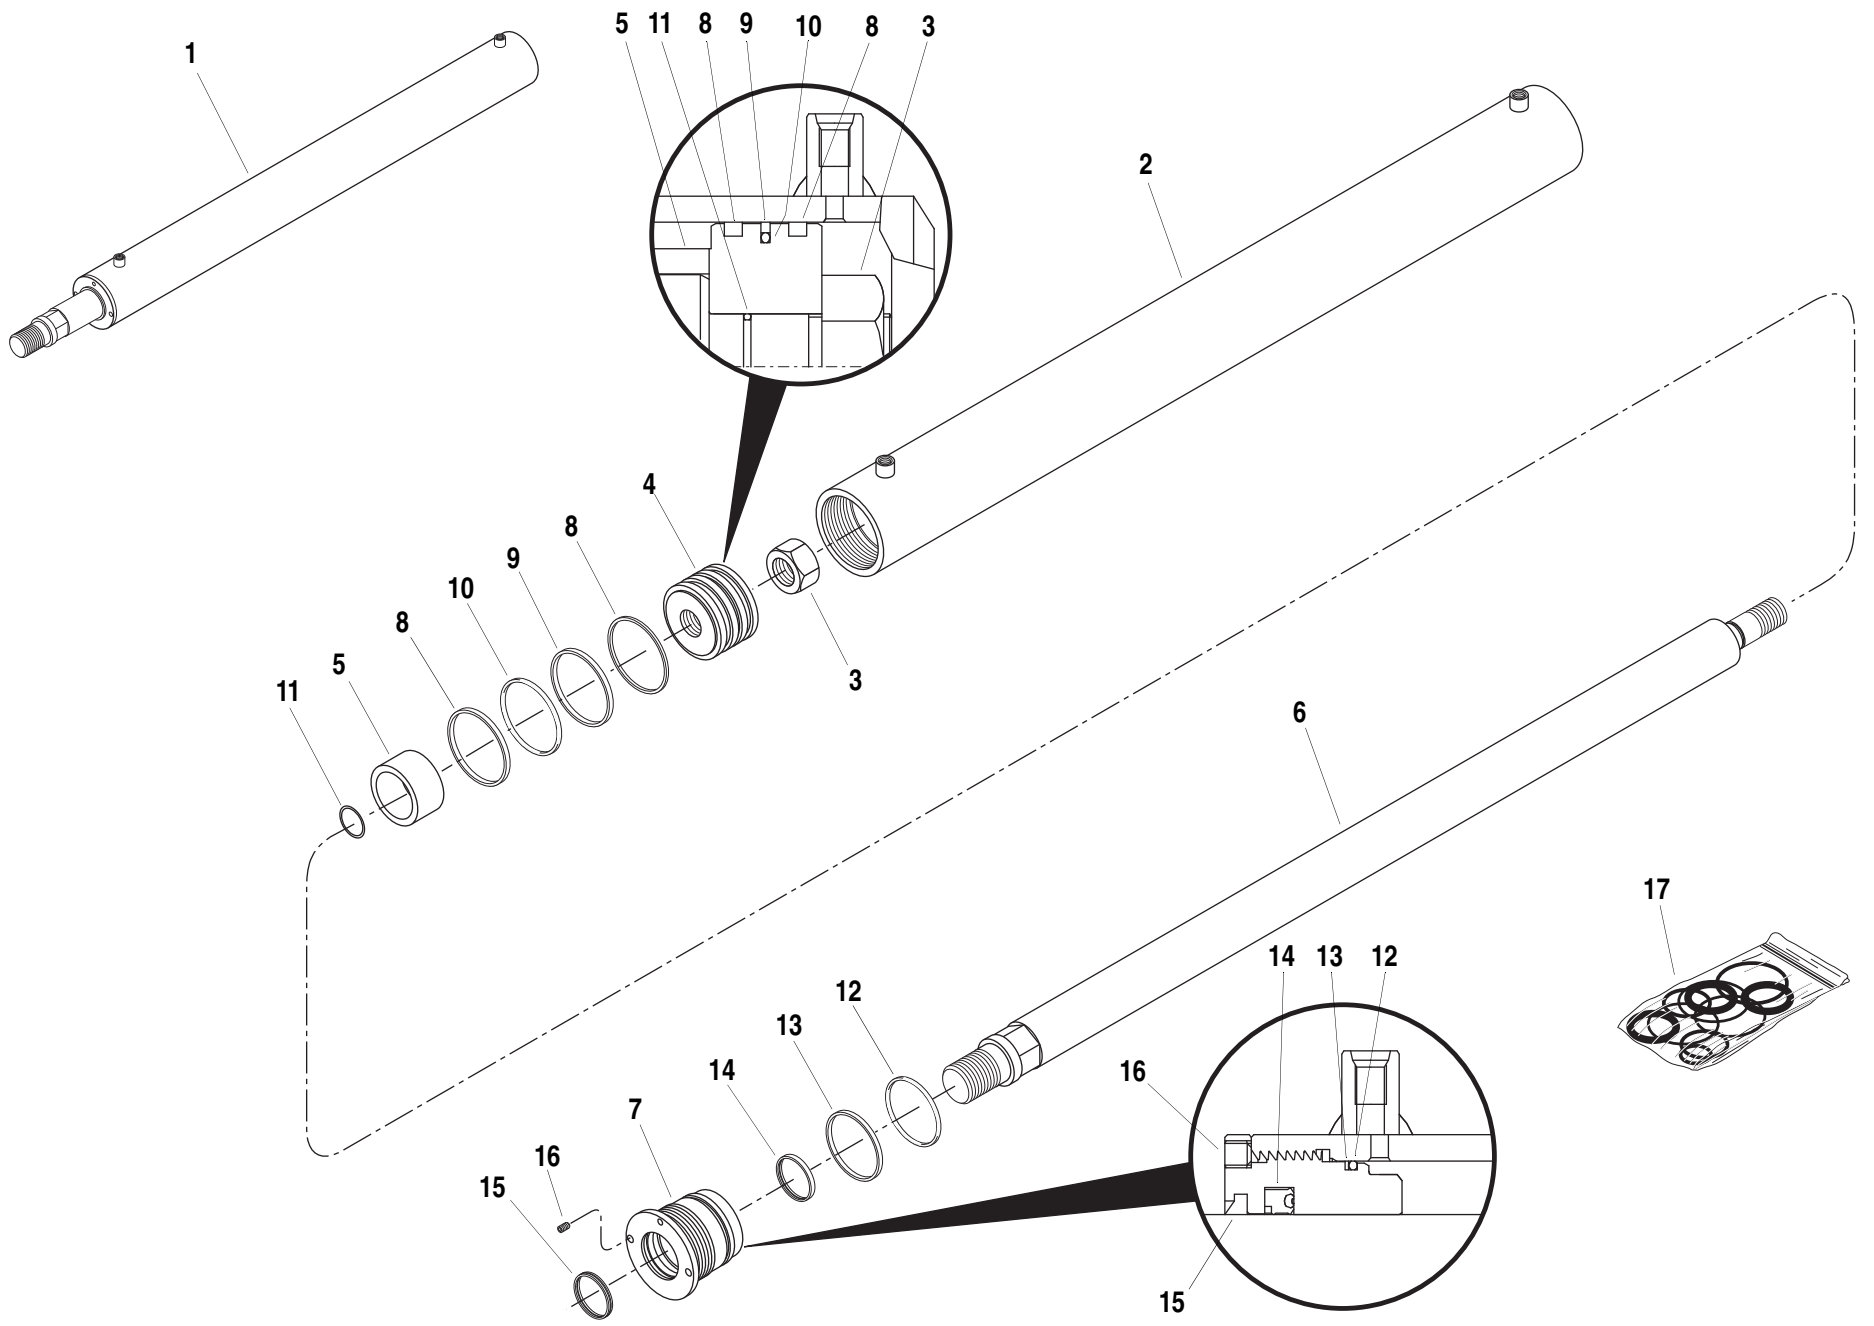

ITEM	PART NO.	QTY.	DESCRIPTION
1	6623295	1	Cylinder, 7K Fork Sideshift (Includes Items 2 thru 16)
2	N.S.S.	1	Tube, Weldment (Order Item 1)
3	8036366	1	Nut, Hex Lock 1-14
4	8036367	1	Piston
5	8036368	1	Tube, Rod Spacer
6	8036369	1	Rod, Weldment
7	8036370	1	Guide
8	See Kits	2	Wear Ring
9	See Kits	1	Piston Seal
10	See Kits	1	O-ring
11	See Kits	1	O-ring
12	See Kits	1	O-ring
13	See Kits	1	Ring, Back-up
14	See Kits	1	Seal, U-cup
15	See Kits	1	Wiper, Hd. Rod - Sealed O.D.
16	See Kits	1	Set Screw 1/4-20 x 3/8" Cup Point
17	70022689	1	<u>KIT</u> Seal Kit, 7K Fork Sideshift Cylinder (Includes items 8 Thru 16)

Rev.
1/09

S/N MV006 –

MMV

Tier 1
Tier 2

7K FORK SIDESHIFT CYLINDER

9.6.1