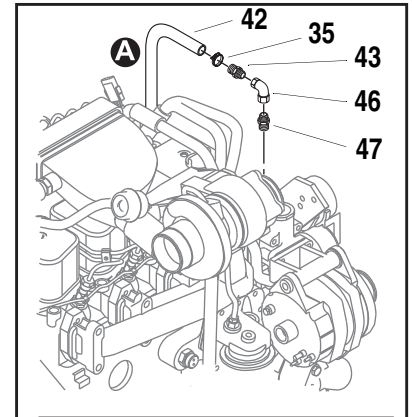

ITEM	PART NO.	QTY.	DESCRIPTION
1	7138484	1	Heater-A/C Assembly (Includes Items 2 thru 9)
2	8036301	2	Blower Wheel
3	8036300	1	Motor, 12V
4	8220912	1	Connector, 7 Way 280 Series
5	7139035	1	Angle, LH Side
6	7139036	1	Angle, RH Side
7	8310498	4	Screw, M6 x 12 - Whizlock
8	8036302	1	Resistor, 12V
9	8036548	1	Control, Thermostat
10	8307002	4	Washer, Lock 1/4"
11	8307109	4	Washer, Plain 1/4"
12	8303776	4	Screw, HHC 1/4-20 x 1/2"
13	8033032	1	Sponge Rubber, Adhesive Backed, 80"
14	8035417	13	Nut, Hex 1/4"-20
15	8035434	1	Holder, Foam Filter
16	8035389	1	Foam Filter, Recirculate
17	8035414	11	Screw, 1/4"-20 x 1"
18	8035415	9	Washer, Flat .281 x .625
19	8035416	9	Washer, Lock .254 x .480 - Black
20	8035427	1	Grommet
21	8035428	1	Plate, Grommet
22	8035425	1	Latch, LH - Filter Hold Down
23	8035426	1	Latch, RH - Filter Hold Down
24	8035423	2	Angle, Filter Clamp
25	8035424	2	Rivnut, 5/16" Hex
26	8035432	2	Spring, Compression 1/2" x 7/8"
27	8035435	2	Washer, Flat 5/16"
28	8035433	2	Bolt, Hex 5/16"-18 x 1-1/2" Yellow
29	8035422	4	Rivet, Pop 3/16" x 1/2"
30	8035388	1	Air Filter w/Seal
31	1001081073	8	Screw, Self Tapping #8-32 x 1/2"
32	8035431	2	Adapter, Hose 2-1/2" Dia.
33	8035412	1	Plenum
34	8035430	1	Foam, PSA 3/16" x 5/8" x 84"
35	8410009	8	Clamp, Hose SAE #10
36	7138317	2	Hose, Heater .625 I.D. x 24" Long

ITEM	PART NO.	QTY.	DESCRIPTION
37	8035406	10	Plastic Tie
38	8360015	1	Valve, Heater - Motorized w/Harness
39	7139099	1	Hose, Heater, Engine Inlet 86.5"
40	8360005	1	Valve, Shut-Off
41	8540023	1	Reducer, Pipe Thread 8-6P
42	7139101	1	Hose, Heater, Engine Outlet 153"
43	8430048	1	Reducer, Pipe Thread 10-8P
44	8584001	2	Plastic Tie
45	8584018	2	Mount, Tie
46	8530016	1	Elbow
47	8540016	1	Adapter, Swivel

Rev.
3/09

S/N MV006 – MV200

MMV

Tier 1
Tier 2

HEATER SYSTEM

3.15.1