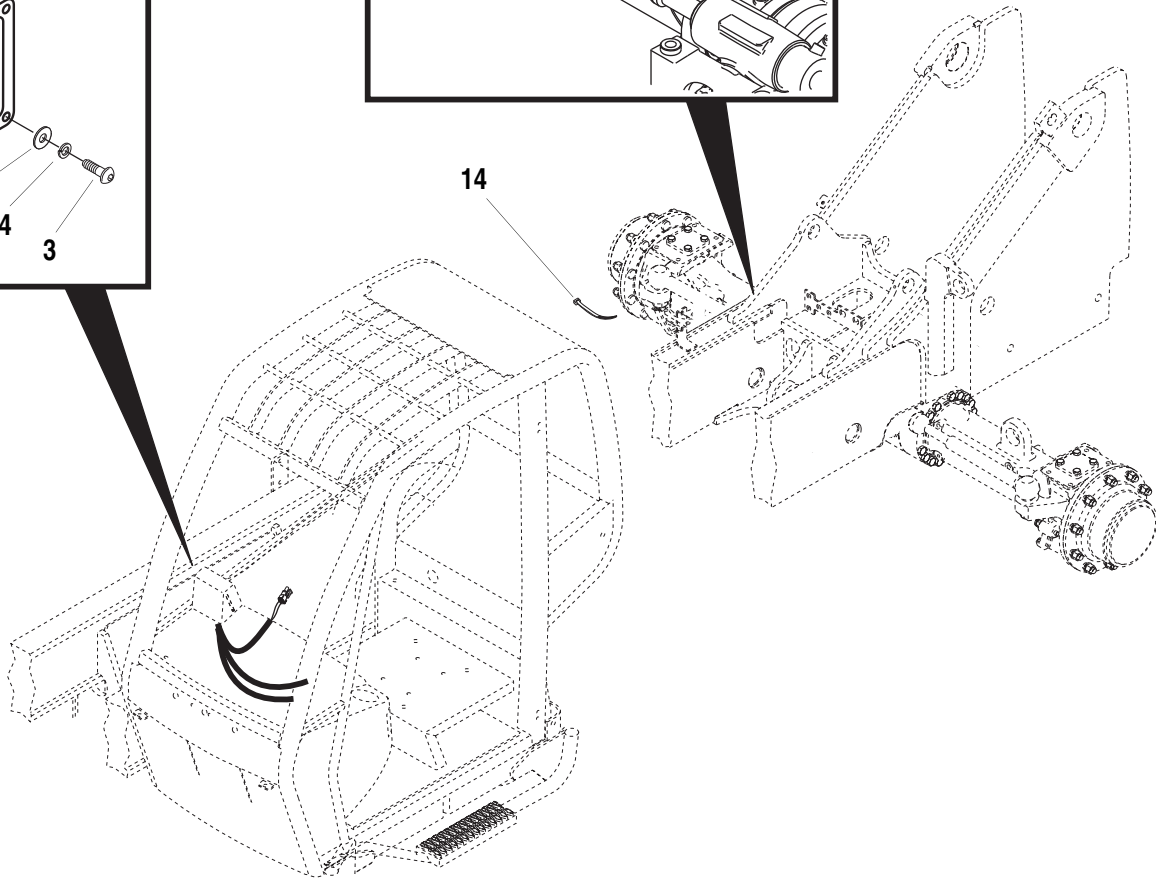

ITEM	PART NO.	QTY.	DESCRIPTION
1	6623481	1	Mounting Bracket, LMI Display
2	8468028	1	Display Unit, LMI
3	8310372	4	Screw, Button Hd. #10-24 x 5/8"
4	8307003	4	Washer, Lock #10
5	8307111	4	Washer, Plain #10 Narrow
6	8305002	4	Nut, Hex #10-24
7	8310577	3	Screw, Sheetmetal, #4 x 1"
8	8466312	1	Transducer, LMI Sensor
9	6623553	1	Cover, LMI Sensor
10	8310534	2	HHCS, M10-1.5 x 40mm
11	8307023	2	Washer, Lock M10
12	8310293	2	HHCS, M10-1.25 x 50mm
13	8307022	2	Washer, Lock, M8
14	8584001	3	Plastic Tie

Rev.
6/03

S/N MV006 – MV200

MMV

Tier 1
Tier 2