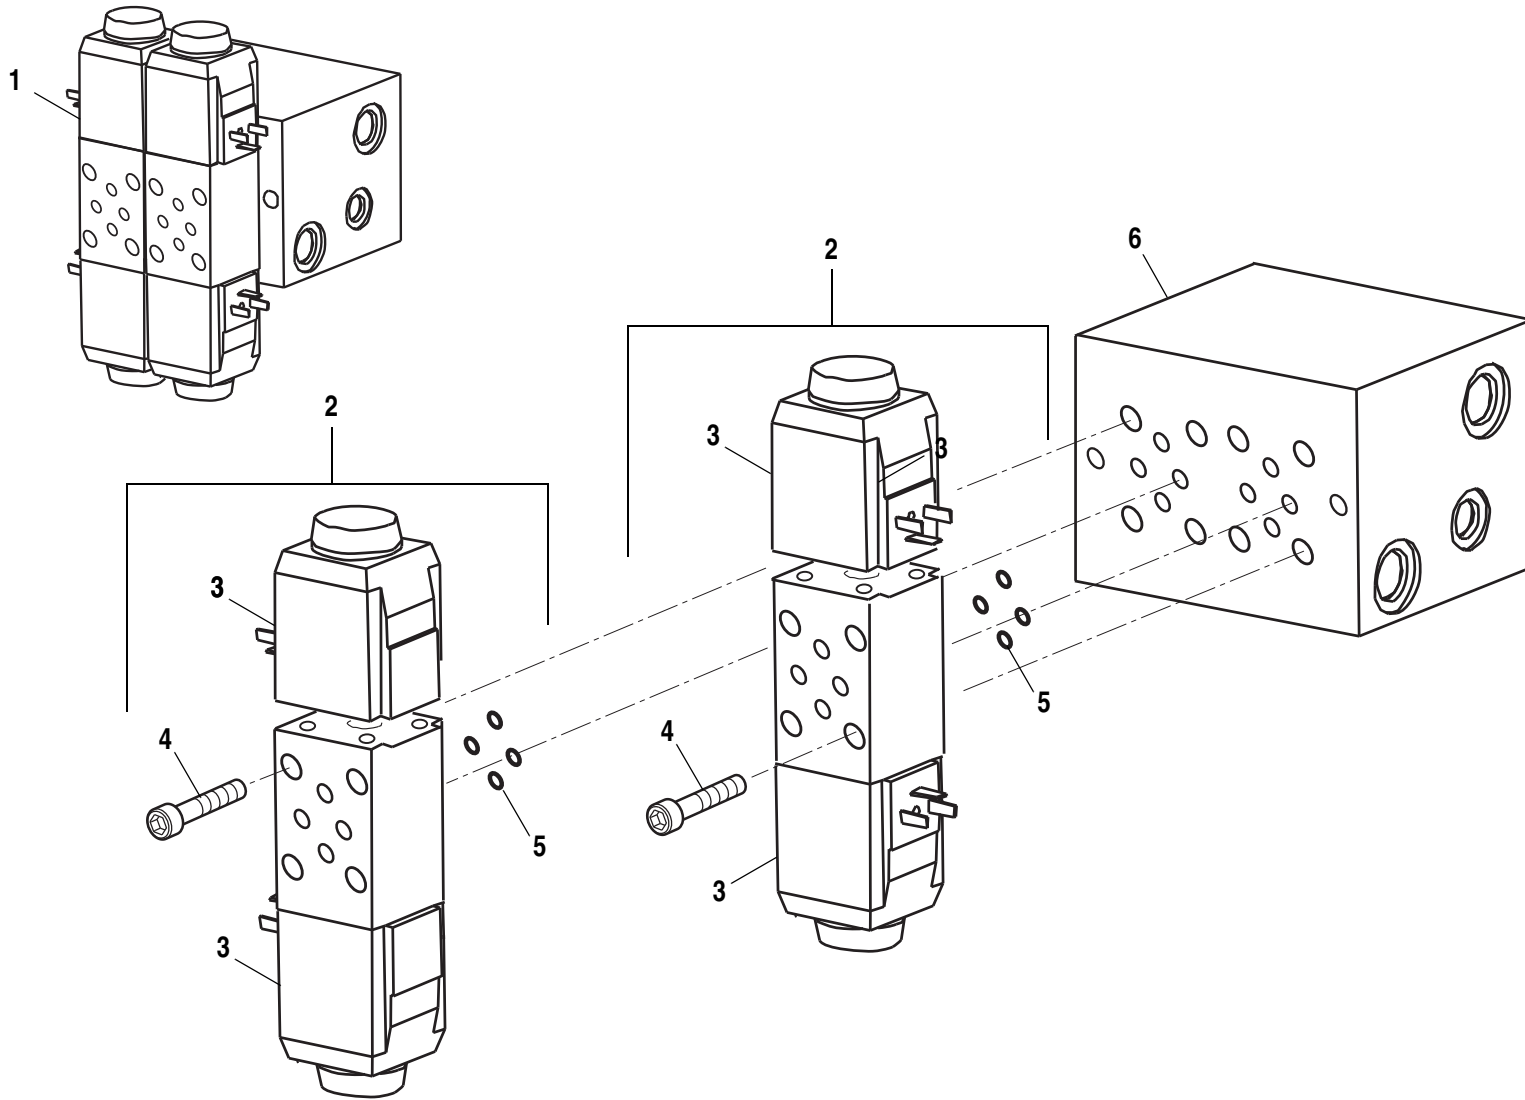

ITEM	PART NO.	QTY.	DESCRIPTION
1	8902281	1	Valve, Fork Sideshift (Includes Items 2 thru 6)
2	8902288	2	Valve, Solenoid (Includes Items 3 thru 5)
3	8036383	2	Coil, Solenoid
4	8310488	4	SHCS #10-24 UNC x 1.25"
5	8640017	4	O-Ring
6	8036382	1	Manifold

Rev.
6/03

S/N MV006 –

MMV

Tier 1
Tier 2

FORK SIDESHIFT VALVE

9.4.1