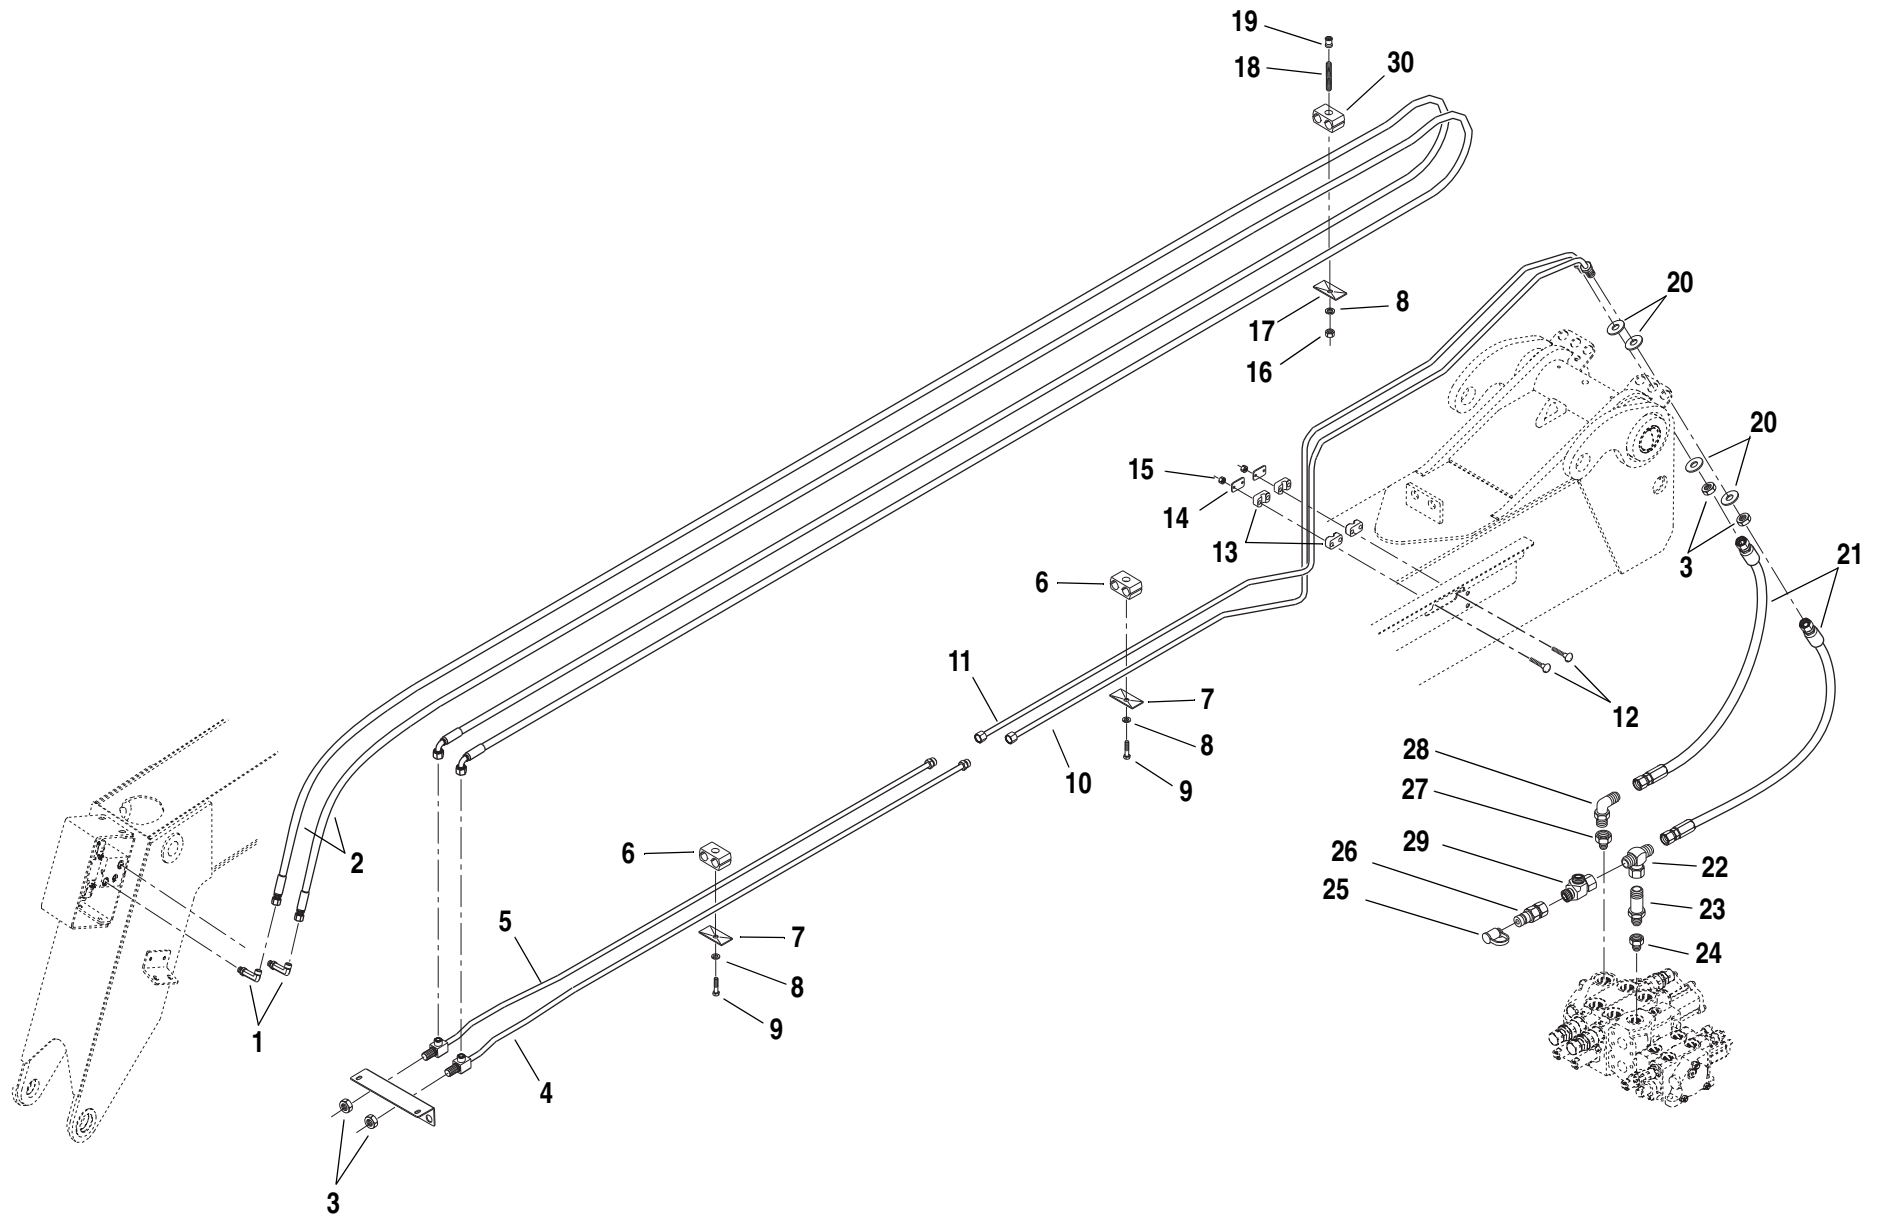

ITEM	PART NO.	QTY.	DESCRIPTION
1	8770168	2	Elbow, 90° Long, 8ORB x 8FF
2	2716825	2	Hose, 0.50 x 410.00"
3	8770075	4	Nut, Bulkhead -10FF
4	6623518	1	Tube Assembly, Boom Outside Left
5	6623519	1	Tube Assembly, Boom Inside Left
6	8769122	2	Clamp Set, .625 Dia. Twin
7	8769123	2	Cover Plate, Twin
8	8307004	3	Washer, 5/16" Lock
9	8303715	2	HHCS, 5/16-18NC x 1-1/2"
10	6623527	1	Tube Assembly, Outer
11	6623528	1	Tube Assembly, Inner
12	8310094	4	Bolt, Carriage 5/16-18NC x 2-1/4"
13	8750003	2	Clamp Set, .625 Dia. Single
14	8769149	2	Cover Plate, Single
15	8305626	4	Nut, Hex Lock, 5/16-18NC
16	8310453	1	Nut, Hex, 5/16-18NC
17	8769128	1	Cover Plate, Twin
18	10168743	1	Screw, Set, 5/16-18 x 2-1/2"
19	8310568	1	Nutsert
20	5724302	4	Shim
21	2716842	2	Hose, 0.50 x 49.0"
22	8770211	1	Tee, 10FF
23	8770117	1	Connector, Long -8ORB x 8FF
24	8770186	1	Reducer/Expander, #10-8
25	8430032	1	Plug, Dust
26	8430082	1	Pressure Tap -8
27	8760545	1	Reducer/Expander, #16-8
28	8770114	1	Elbow, 90° -8ORB x -8FF
29	8770125	1	Tee, Swivel Run, SAE 8 - o-ring face seal
30	8750016	1	Clamp Set, .79 Dia. Twin

S/N MV006 –

MMV

Tier 1
Tier 2

HYDRAULIC TUBES AND INTERIOR HOSES

9.2.1