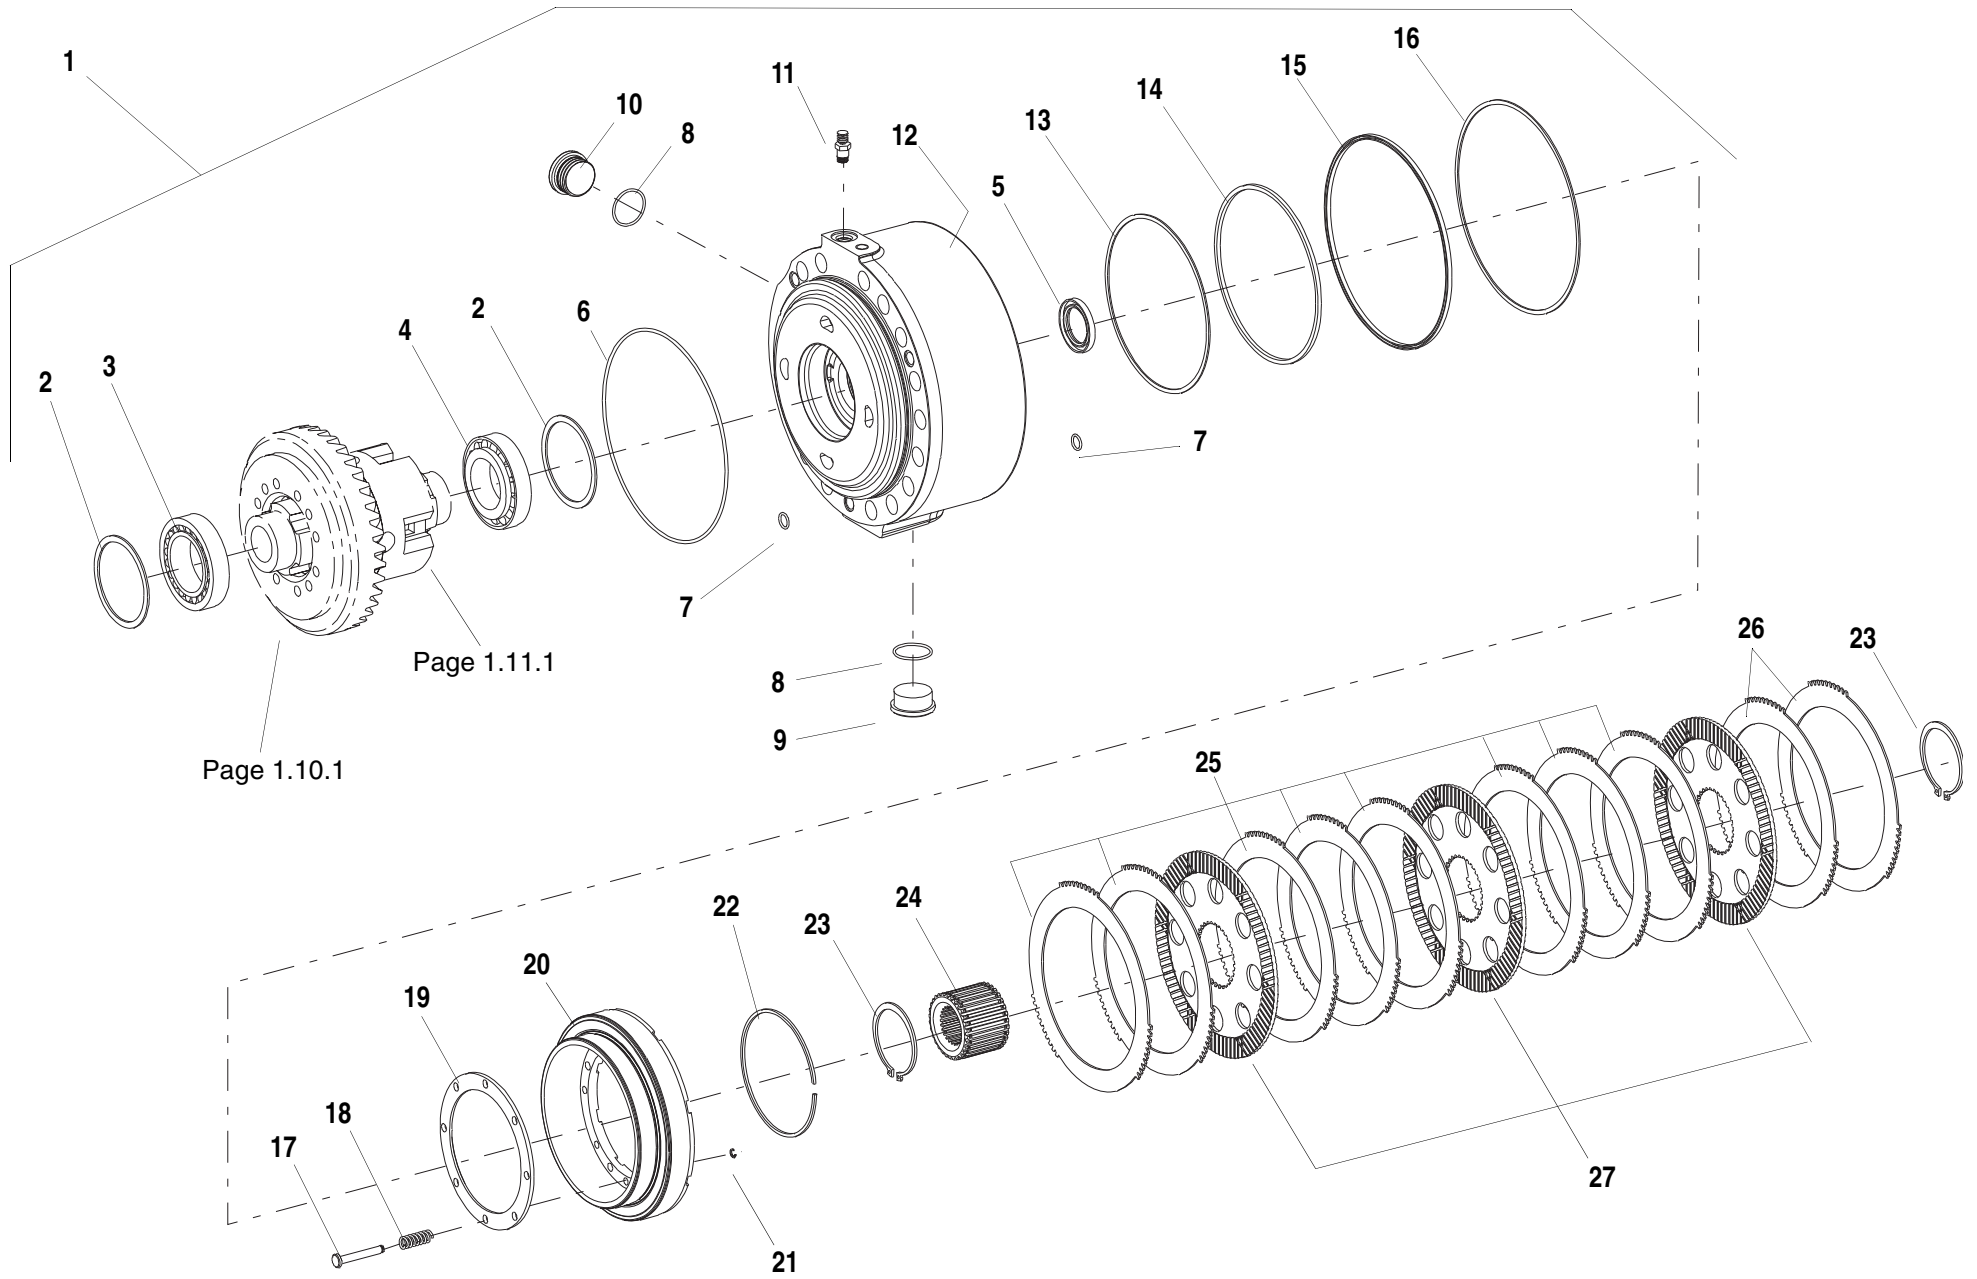

NOTE: Quantities Listed are Per Axle.