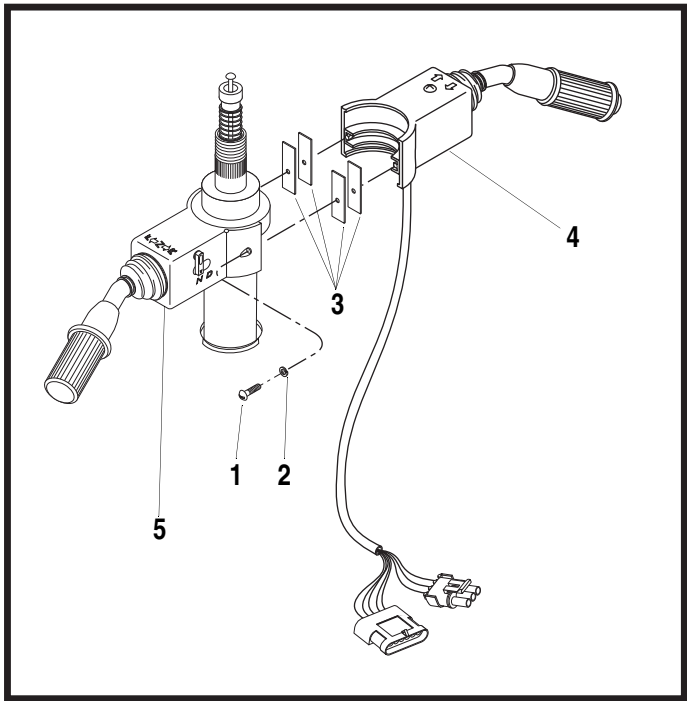

Page 10.3.1

ITEM	PART NO.	QTY.	DESCRIPTION
1	8310559	2	Screw, Pan Head M5 x 25mm
2	8310078	2	Washer, Lock M5
3	7131961	4	Spacer, Transmission Shifter
4	7150742	1	Lever, Turn Signal
5	8223049	1	Transmission Range Selector
6	8223067	1	Switch, Hazard Lights
7	8305002	7	Nut-Hex, #10-24 NC
8	8310362	7	BHCS, #10-24 x 1/2"
9	8307111	7	Washer, Flat #10 SAE
10	8225114	1	Relay, Sealed 24V, Worklight Power
11	8225114	1	Relay, Sealed 24V, High Beam Power
12	8225119	1	Relay, Sealed 12V, Brake Light
13	8225119	1	Relay, Sealed 12V, Light Power
14	8225119	1	Relay, Sealed 12V Blackout Ignition
15	8225119	1	Relay, Sealed 12V, Normal Lights
16	8225119	1	Relay, Sealed 12V, Reverse Signal
17	8303982	2	Screw, Hx. Hd. 1/4-20 x 3/4"
18	6623480	1	Bracket, Relay
19	8229243	1	Fuse, 7.5 Amp, Horn
20	8229247	1	Fuse, 25 Amp Normal Lights (White)
21	8229247	1	Fuse, 25 Amp Blackout Lights (White)
22	8036381	1	Circuit Board, 3 Resistor
23	8036380	1	Circuit Board, 1 Resistor
24	8220356	1	Circuit Board, 2 Diode
25	8220357	4	Cap, Clear Ves-Pac
26	7139662	1	Jumper Wire, Acc. Power
27	8223065	1	Switch, Blackout Drive/Marker
28	8223064	1	Switch, Blackout Activate
29	8223066	1	Switch, Worklights
30	8500204	1	Flasher, 24 Volt
31	8303920	2	Screw, Pan Hd. #10-24 x 1 3/4"
32	8307003	2	Washer, Lock #10
33	8305002	2	Nut, Hex #10-24
34	10727311	1	Light, Indicator, Low Brake Pressure

S/N MV006 – MV200

MMV

Tier 1
Tier 2

LIGHTS - SWITCHES, FUSES AND RELAYS

10.5.1