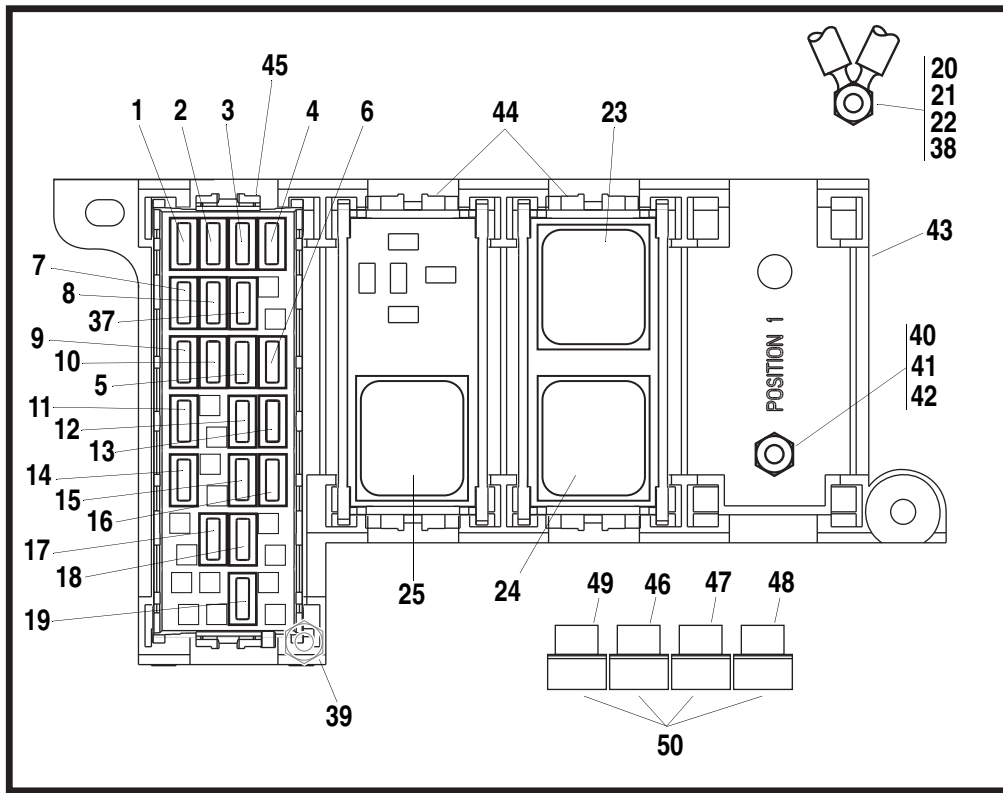

Page 10.5.1