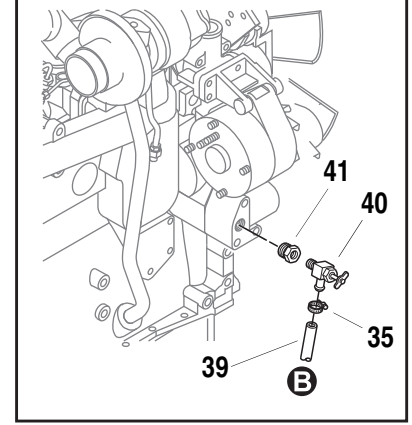

ITEM	PART NO.	QTY.	DESCRIPTION
1	7138484	1	Heater-A/C Assembly (Includes Items 2 thru 9)
2	8036301	2	Blower Wheel
3	8036300	1	Motor, 12V
4	8220912	1	Connector, 7 Way 280 Series
5	7139035	1	Angle, LH Side
6	7139036	1	Angle, RH Side
7	8310498	4	Screw, M6 x 12 - Whizlock
8	8036302	1	Resistor, 12V
9	8036548	1	Control, Thermostat
10	8307002	4	Washer, Lock 1/4"
11	8307109	4	Washer, Plain 1/4"
12	8303776	4	Screw, HHC 1/4-20 x 1/2"
13	8033032	1	Sponge Rubber, Adhesive Backed, 80"
14	8035417	13	Nut, Hex 1/4"-20
15	8035434	1	Holder, Foam Filter
16	8035389	1	Foam Filter, Recirculate
17	8035414	11	Screw, 1/4"-20 x 1"
18	8035415	9	Washer, Flat .281 x .625
19	8035416	9	Washer, Lock .254 x .480 - Black
20	8035427	1	Grommet
21	8035428	1	Plate, Grommet
22	8035425	1	Latch, LH - Filter Hold Down
23	8035426	1	Latch, RH - Filter Hold Down
24	8035423	2	Angle, Filter Clamp
25	8035424	2	Rivnut, 5/16" Hex
26	8035432	2	Spring, Compression 1/2" x 7/8"
27	8035435	2	Washer, Flat 5/16"
28	8035433	2	Bolt, Hex 5/16"-18 x 1-1/2" Yellow
29	8035422	4	Rivet, Pop 3/16" x 1/2"
30	8035388	1	Air Filter w/Seal
31	1001081073	8	Screw, Self Tapping #8-32 x 1/2"
32	8035431	2	Adapter, Hose 2-1/2" Dia.
33	8035412	1	Plenum
34	8035430	1	Foam, PSA 3/16" x 5/8" x 84"
35	8410009	8	Clamp, Hose SAE #10
36	7138317	2	Hose, Heater .625 I.D. x 24" Long

ITEM	PART NO.	QTY.	DESCRIPTION
37	8035406	10	Plastic Tie
38	8360015	1	Valve, Heater - Motorized w/Harness
39	7139099	1	Hose, Heater, Engine Inlet 86.5"
40	8360005	1	Valve, Shut-Off
41	8540023	1	Reducer, Pipe Thread 8-6P
42	7139101	1	Hose, Heater, Engine Outlet 153"
43	8430048	1	Reducer, Pipe Thread 10-8P
44	8584001	2	Plastic Tie
45	8584018	2	Mount, Tie
46	8530016	1	Elbow
47	8540016	1	Adapter, Swivel

Rev.
3/09

S/N MV006 – MV200

MMV

Tier 1
Tier 2

HEATER SYSTEM

3.15.1