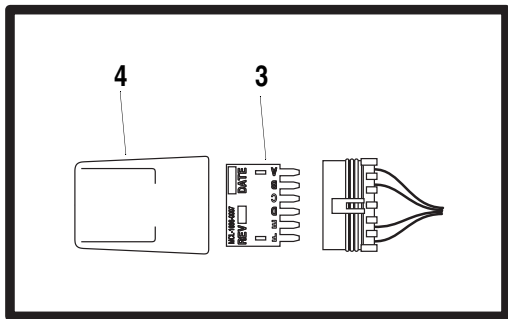

ITEM	PART NO.	QTY.	DESCRIPTION
1	6623304	1	Harness, Engine (Includes Items 2 thru 6)
2	8035276	1	Solenoid, Fuel Shut Off
3	8036378	2	Circuit Board, 3 Diode (Transmission)
4	8220357	3	Cap, Clear Ves-Pac
5	8229242	1	Fuse, 5 Amp, (Fuel Shut Off)
6	8036379	1	Circuit Board (Alternator)
7		1	Switch, Engine Oil Pressure, (no longer available, order Kit, Pressure Switch)
8	8270140	1	Cable, Ground (Starter to Frame)
9	8307204	1	Washer, Plain 3/8"
10	8307026	2	Washer, External Tooth 3/8"
11	8305645	2	Nut, Hex Lock Elastic 3/8"-16
12	8223232	1	Switch, Transmission Temperature - 250° F (121° C)
13	8223243	1	Switch, Engine Water Temperature - 210° F (99° C)
14	8750026	1	Bolt, Stacking
15	8750022	1	Clamp Set
16	10167789	1	Relay, Starter
17	8307109	2	Washer, Flat 1/4"
18	8305624	2	Nut, Hex Lock Elastic 1/4"-20
19	8303540	2	HHCS, 1/4"-20 x 1" Gr. 5
20	8225119	1	Relay, Fuel Shut Off Soleniod
21	8303837	1	Screw, Slotted Pan Hd. #10-24 x 3/4"
22	8307003	1	Washer, Lock #10
23	8305002	1	Nut, Hex #10-24
24	8223526	1	Switch, Hydraulic Oil Pressure 20 psi (1,4 kPa)
25	8223227	1	Switch, Hydr. Oil Filter Temperature, 100°F (38°C)
26	8223226	1	Switch, Hydr. Oil High Temperature, 195°F (91°C)
27	6621412	1	Terminal, Starter 90 Deg.
28	8307005	1	Washer, Lock 3/8"
29	8303510	1	HHCS, 3/8"-24 x 1"
30	8307110	1	Washer, Flat 3/8" Narrow
31	8750017	1	Plate, Locking

2915053	1	Kit, Pressure Switch, (includes items listed below)
4360609	1	Switch, Engine Oil Pressure
4923263	1	Jumper, Pressure Switch
77373058	1	Adapter

Rev.
8/05

S/N MV006 – MV200

MMV

Tier 1
Tier 2

ENGINE WIRING HARNESS - SWITCHES, FUSES AND RELAYS 10.2.1