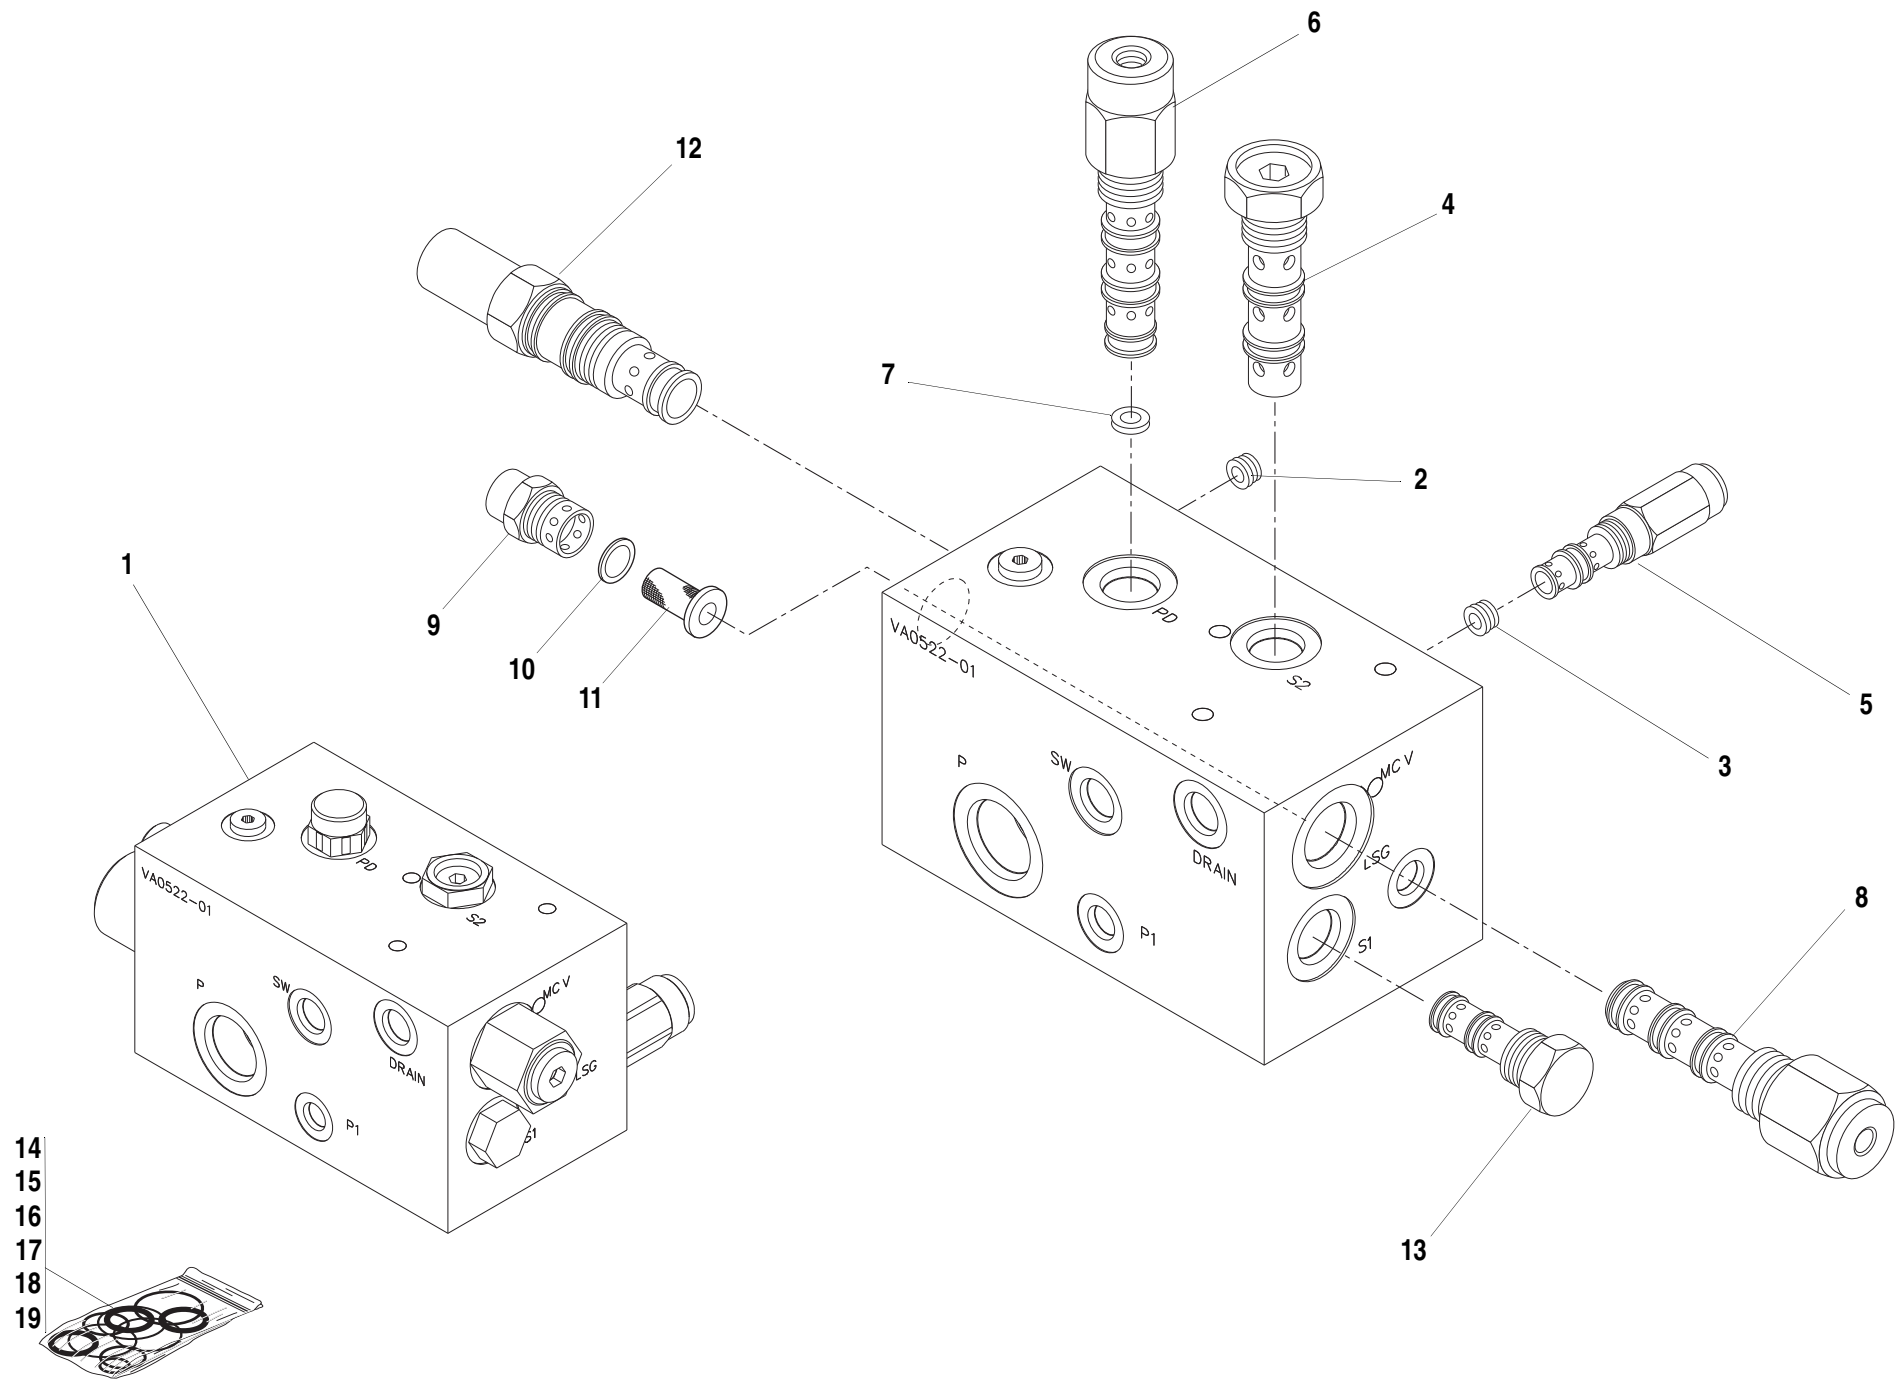

ITEM	PART NO.	QTY.	DESCRIPTION
1	8902297	1	Valve, Accumulator Charge (Includes Items 2 thru 13)
2	8036452	1	Plug, Orifice 1/16" (.040) (PIL)
3	8036453	1	Plug, Orifice 1/16" (.032) (RV OR1)
4	8036454	1	Shuttle, Inverted (S2) (Seal Kit Item 14)
5	8036455	1	Valve, Relief, 2400PSI (RV) (Seal Kit Item 15)
6	8036456	1	Directional, Pilot (PD) (Seal Kit Item 16)
7	8036457	1	Disc, Orifice, .032 Dia. (PD)
8	8036458	1	Cartridge, Accumulator Charge (MCV) (Includes Items 9,10 and 11)
9	N.S.S.	1	Retainer, Filter (Order Item 8)
10	N.S.S.	1	Washer (Order Item 8)
11	N.S.S.	1	Filter, Sintered (Order Item 8 and also Filter is included with Seal Kit Item 17)
12	8036460	1	Compensator (EC) (Seal Kit Item 18)
13	10837580	1	Valve, Load Shuttle (S1) (Seal Kit Item 19)
<u>KITS</u>			
14	8036490	1	Seal Kit (For Item 4)
15	8036492	1	Seal Kit (For Item 5)
16	7017402	1	Seal Kit (For Item 6)
17	8036491	1	Seal Kit (For Item 8)
18	8036493	1	Seal Kit (For Item 12)
19	8036572	1	Seal Kit (For Item 13)

S/N MV006 – MV200

MMV

Tier 1
Tier 2

ACCUMULATOR CHARGE VALVE ASSEMBLY

6.5.1