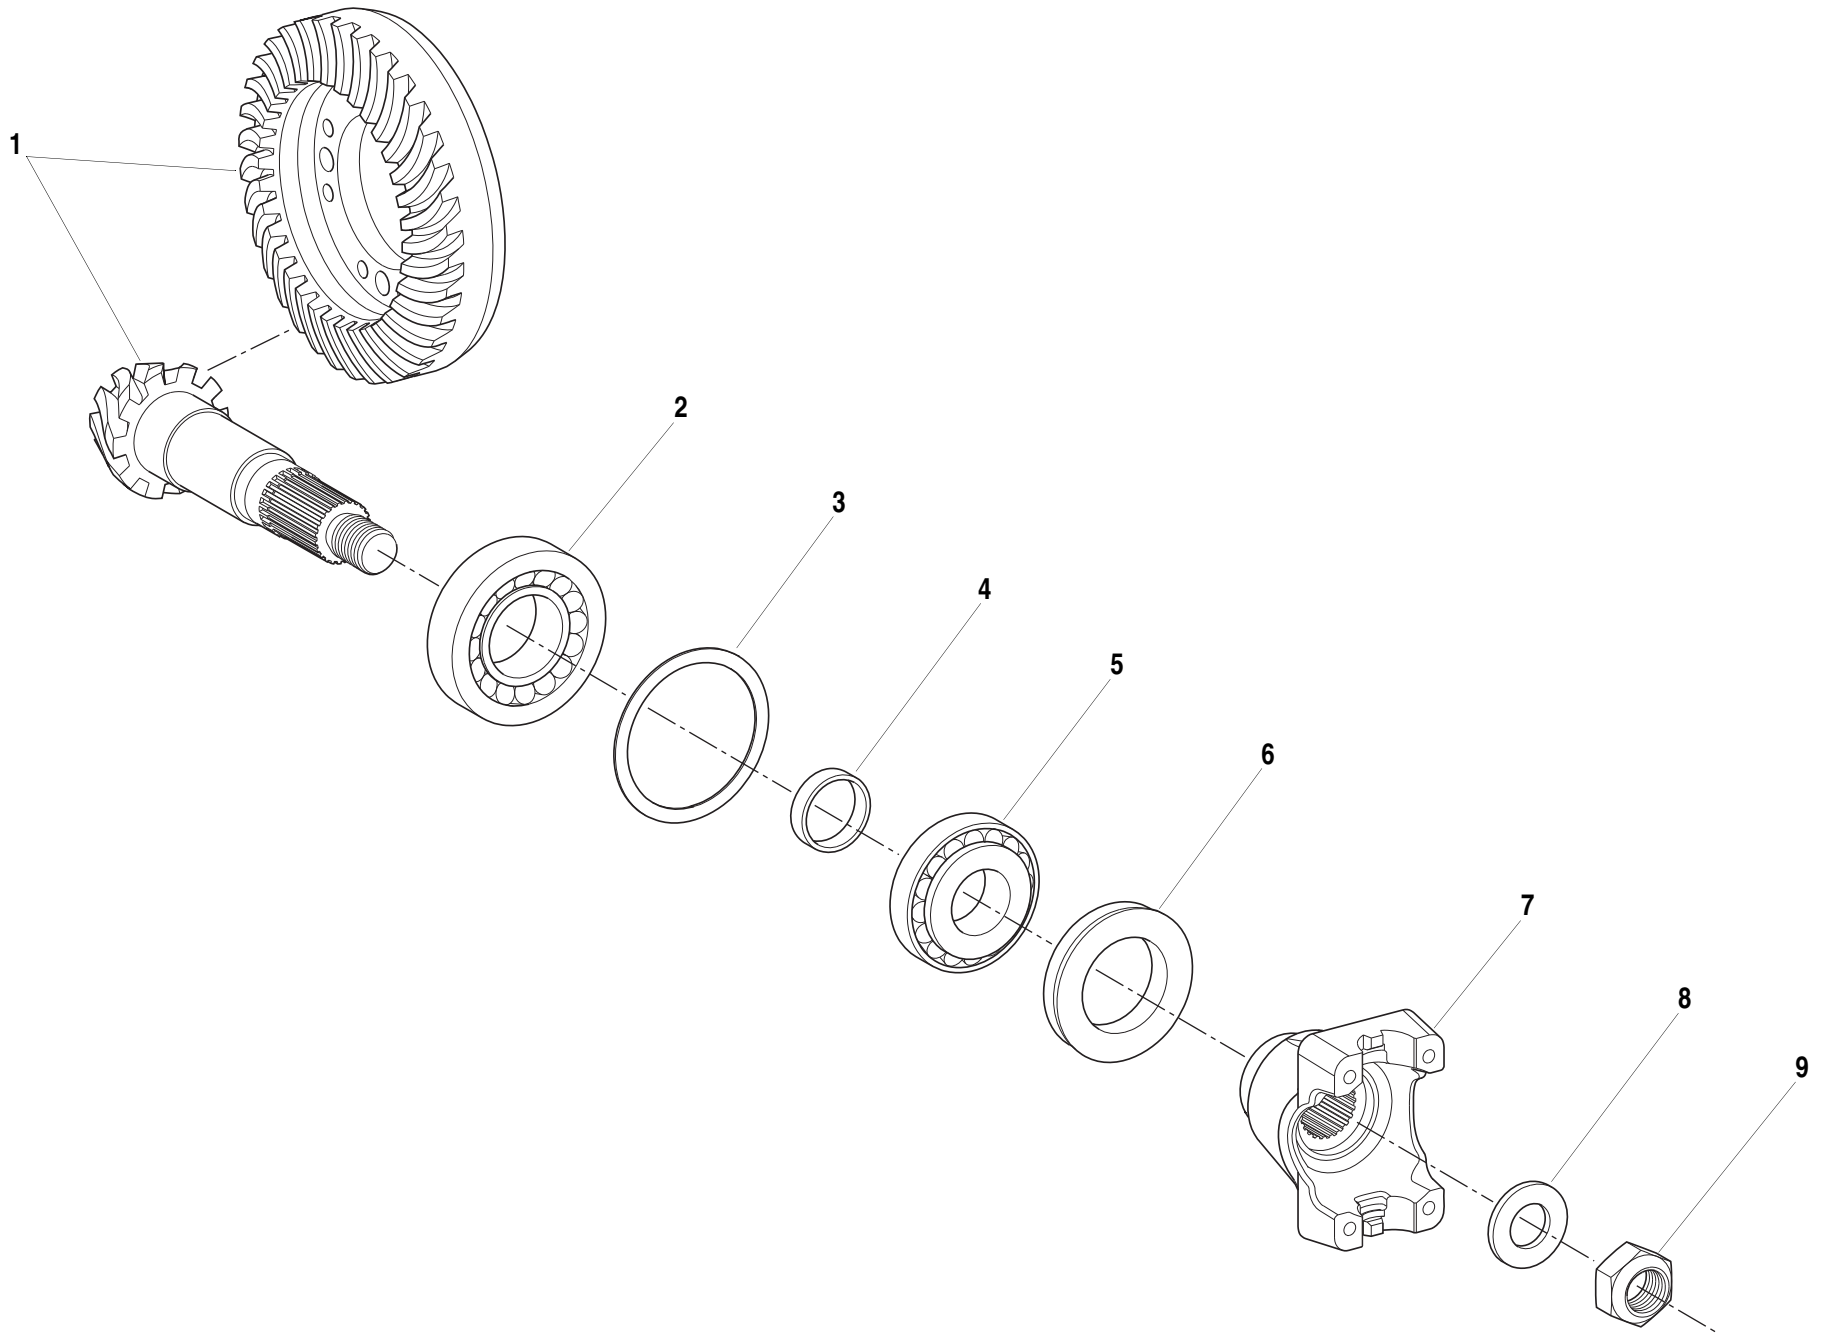

ITEM	PART NO.	QTY.	DESCRIPTION
1	6623598	4	Tire and Wheel Assembly, Non-Directional (Includes Items 2 thru 4)
2	8780052	1	Tire, 15.5R-25, L-2, 2 Star
3	6623376	1	Rim, 1325 LR
4	8786514	1	Stem, Valve
5	8786570	40	Nut, Sph. Collar (Lug Nut)
6	8786571	40	Washer, Spring Lock
7	6624053	1	Axle Front (See Pages 1.2.1–1.9.1 for Breakdown)
8	6624054	1	Axle, Rear (See Pages 1.9.1–1.16.1 for Breakdown)
9	8310481	8	Nut, Hex Lock Elastic 1-8
10	8310061	16	Washer, Flat 1"
11	8310480	4	HHCS, 1-8 x 14" Gr. 8
12	8310479	4	HHCS, 1-8 x 11" Gr. 8
13	8841042	1	Transmission - 4 Speed (See Pages 1.25.1–1.37.1 for Breakdown)
14	8303798	4	HHCS, M10-1,5 x 25mm
15	8303769	12	HHCS, M10-1,5 x 45mm
16	8307023	12	Washer, Lock M10
17	6623978	1	Transfer Box (See Page 1.40.1.1 for Breakdown)
18	8310215	12	HHSC M16-2 x 40mm
19	8310089	12	Washer, Lock M14
20	7138760	1	Drive Shaft, Transmission to Transfer Box (See Page 1.41.1 for Breakdown)
21	0701214	8	HHCS, 12-1.75X30mm
22	4832100	8	Washer, Lock M12
23	8310464	8	Nut, Hex 1/2-20 NF
24	6623979	1	Drive Shaft, Transfer Box to Front Axle (See Page 1.42.1.1 for Breakdown)
25	6623980	1	Drive Shaft, Transfer Box to Rear Axle (See Page 1.43.1.1 for Breakdown)
26	8880218	8	Strap Kit
27	6603712	2	Hook, Drive Shaft Support
28	8305012	2	Nut, Hex 1/2-13

ITEM	PART NO.	QTY.	DESCRIPTION
29	8310578	2	Washer, Bevel, 1/2
30	8305644	2	Nut, Hex Lock Elastic 1/2-13

Origin
04/07

MMV

Tier 1
Tier 2

S/N 0160005976 –

DRIVE TRAIN ASSEMBLY

1.1.1.1