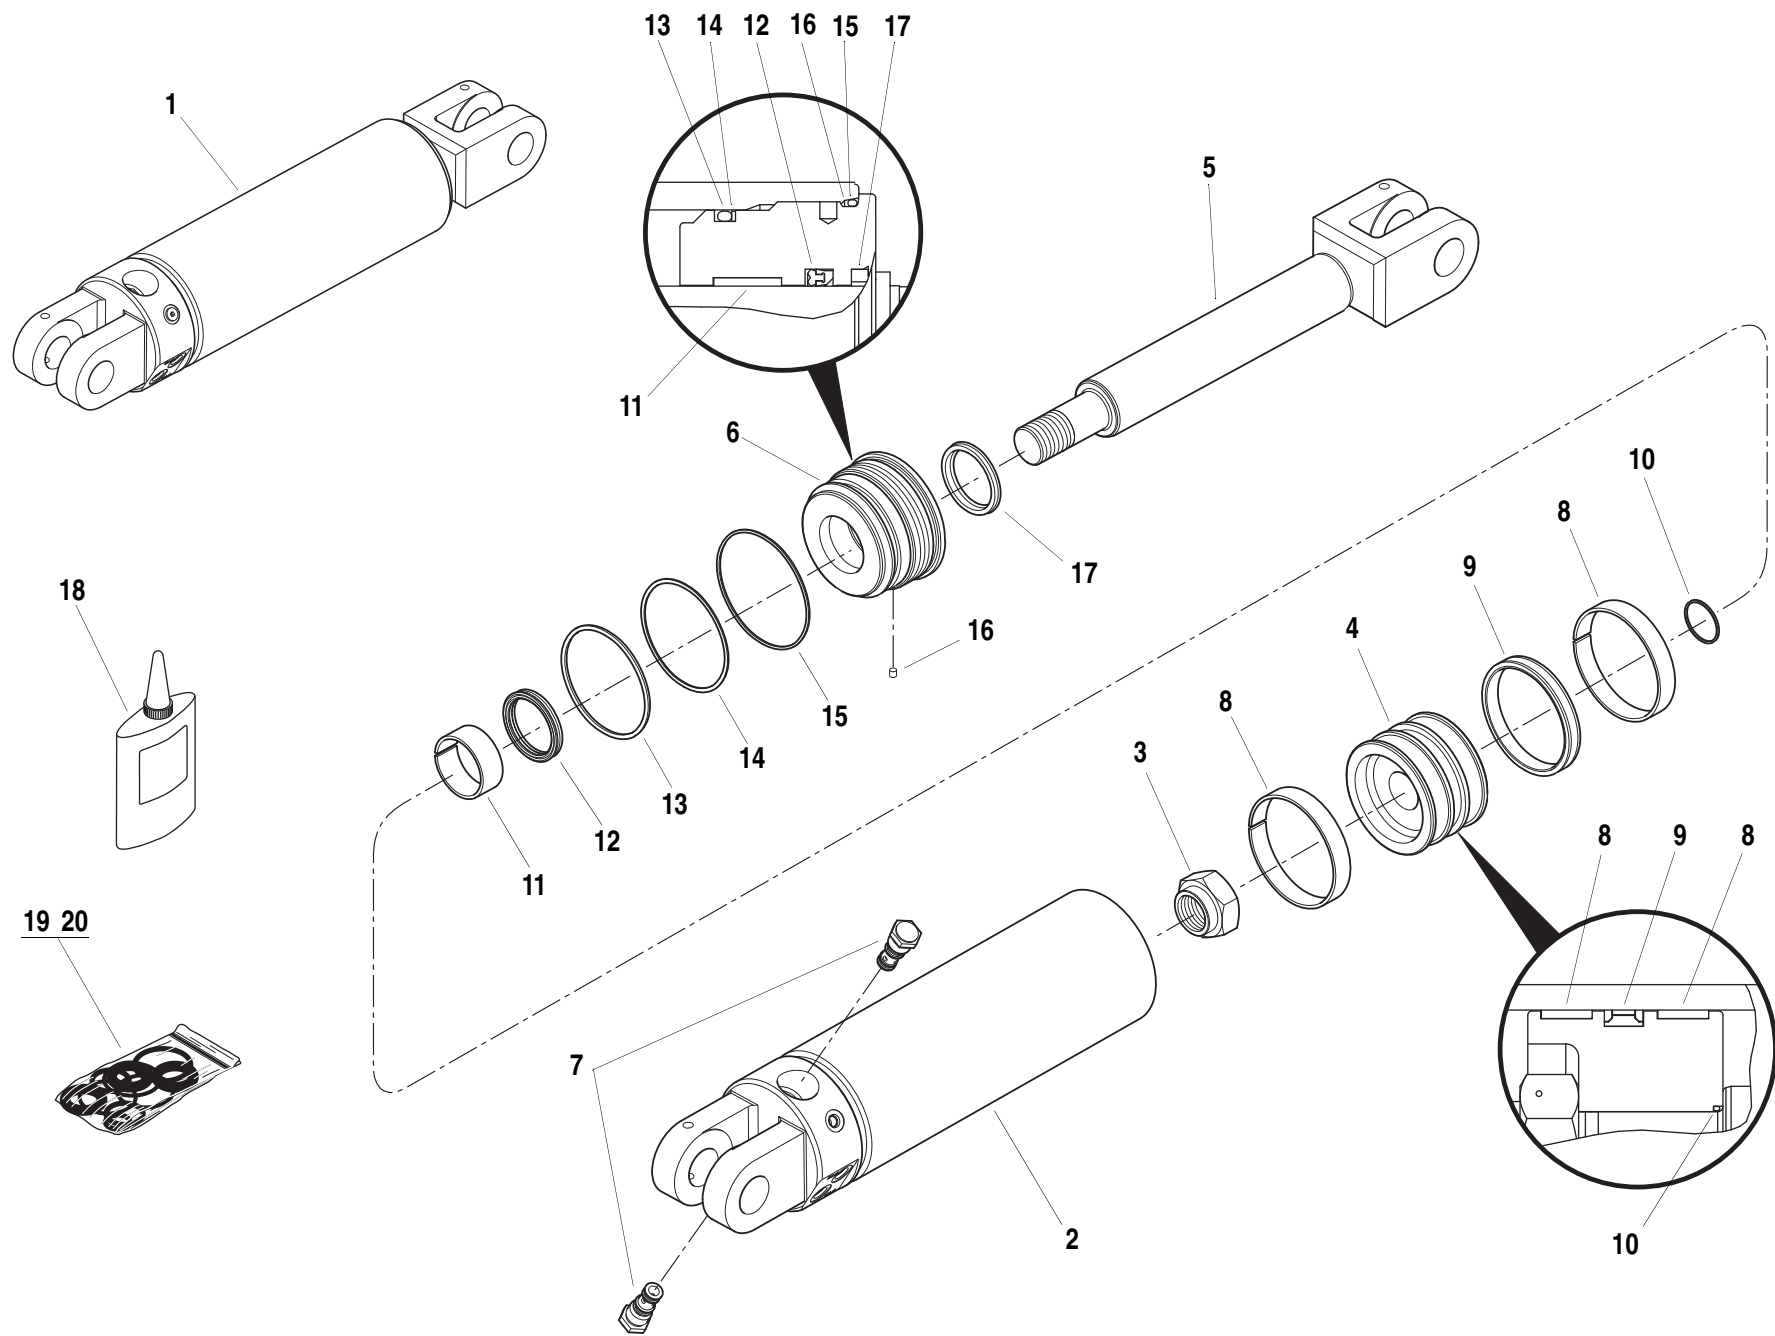

ITEM	PART NO.	QTY.	DESCRIPTION
1	6623365	1	Cylinder, Frame Sway (Includes Items 2 thru 17)
2	N.S.S.	1	Tube, Weldment (Order Item 1)
3	8035322	1	Nut, Hex Lock 1.50-12 UNF
4	8035323	1	Piston
5	8035758	1	Rod, Weldment
6	8035324	1	Gland, Head
7	8035757	2	Valve, PO Check Valve - Series 10 (For Seal Kit use Item 20)
8	See Kits	2	Wearband, Precision
9	See Kits	1	T-Seal, Type 730 Capped
10	See Kits	1	O-Ring
11	See Kits	1	Wearband, Precision
12	See Kits	1	Z-Seal, Deep - w/Rod Back-Up
13	See Kits	1	O-Ring
14	See Kits	1	Ring, Back-Up
15	See Kits	1	O-Ring
16	See Kits	1	Locking Insert
17	See Kits	1	Wiper, Hd. Rod - Sealed O.D.
18	8526011	A/R	Threadlocker, 271 Loctite, High Strength, 250 ml Bottle
			<u>KITS</u>
19	8035326	1	Seal Kit (Includes Items 8 thru 17)
20	8036739	1	Seal Kit (For Item 7)

S/N MV006 – MV200

MMV

Tier 1
Tier 2

FRAME SWAY CYLINDER

8.4.1