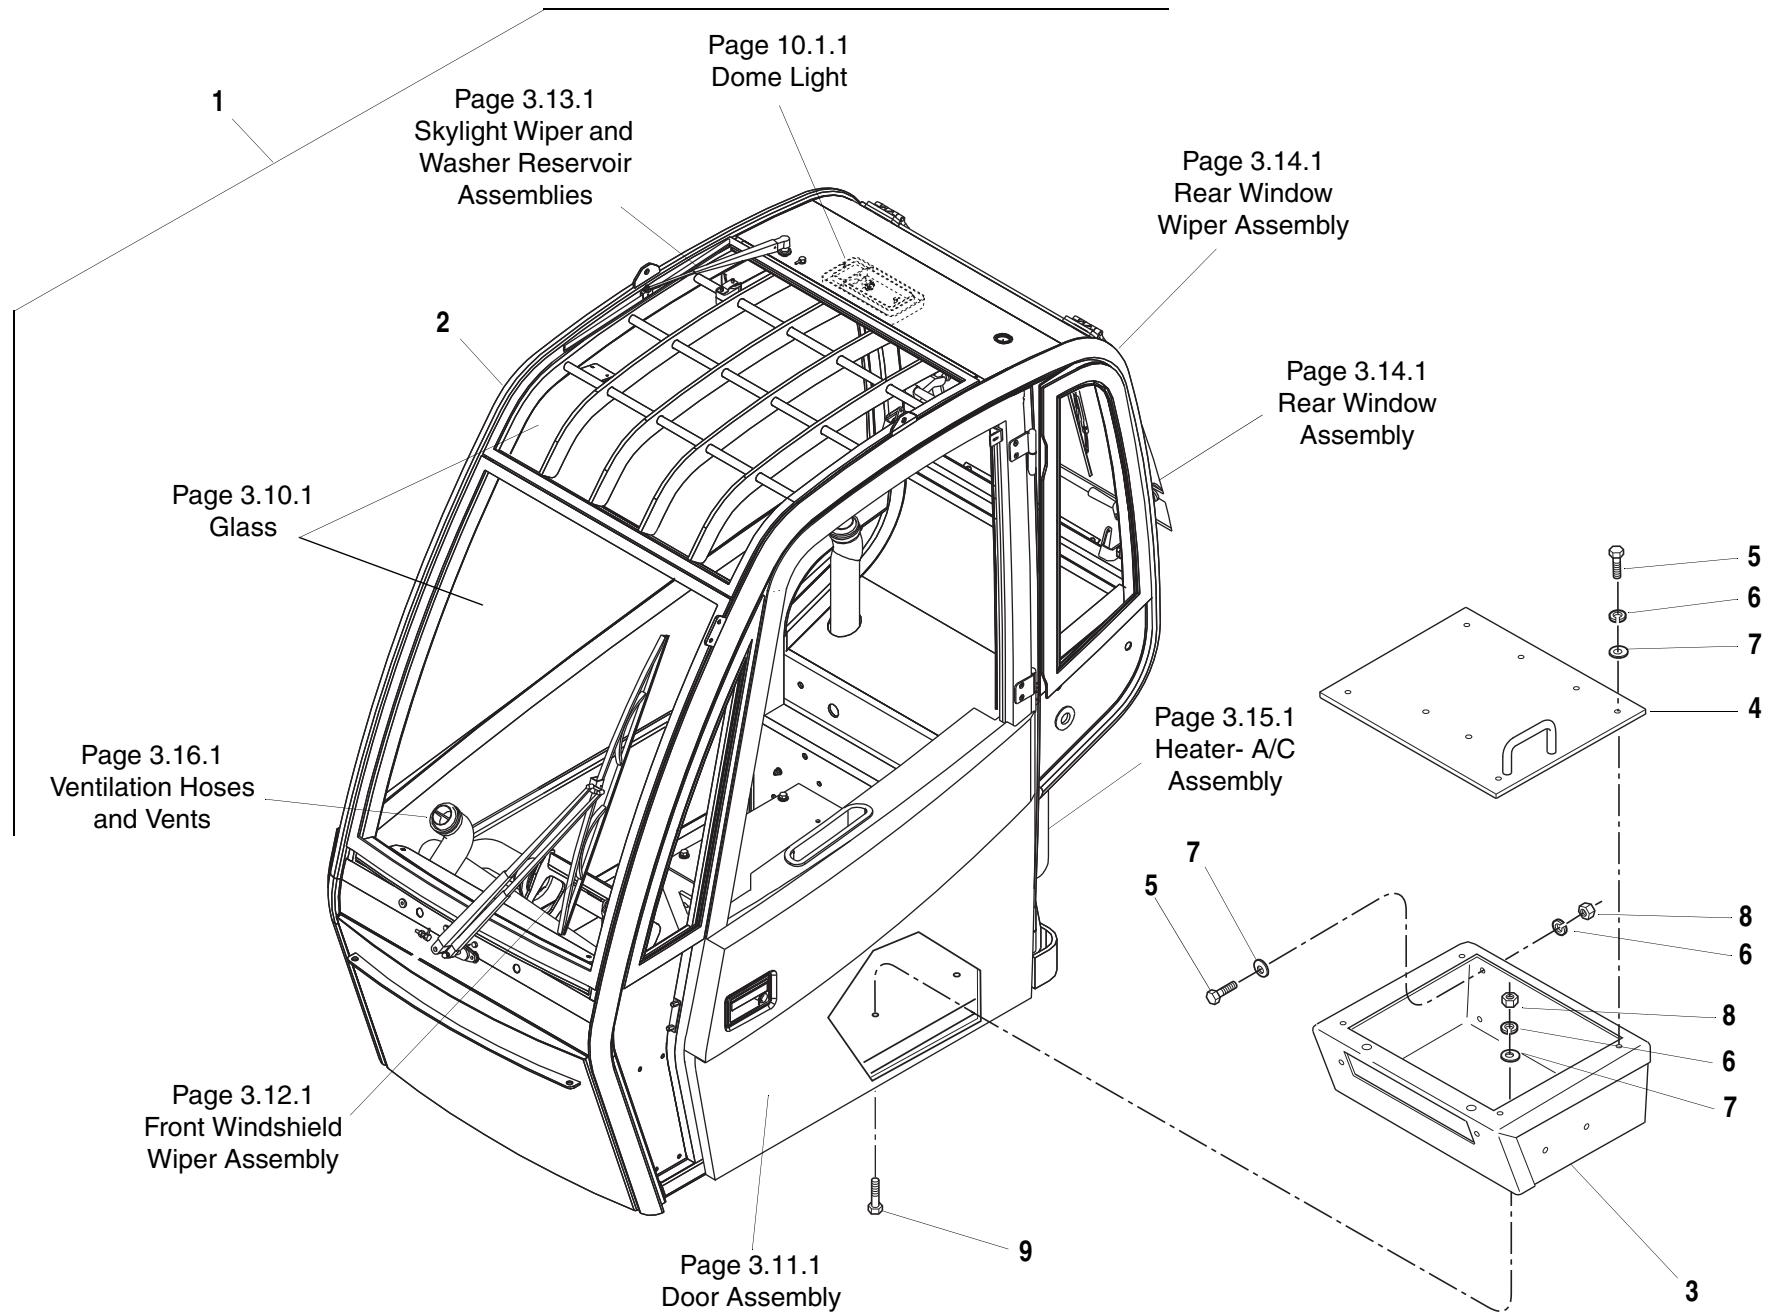

ITEM	PART NO.	QTY.	DESCRIPTION
1	6623411	1	Enclosed Cab Assembly (Includes Items 2 thru 9 and also Items called out on Art Page.)
2	6623428	1	Operator's Protective Structure Weldment Carc Green ROPS/FOPS
3	8036349	1	Seat Support
4	8036350	1	Cover, Support w/Grab Handle
5	8310525	6	Screw, HHC 3/8"-16 NC x 1" Gr. 8
6	8307005	8	Washer, Lock 3/8"
7	8307110	8	Washer, Plain .375-16 NC x 1" Gr. 2
8	8305008	4	Nut, Hex .375-16 NC
9	8304006	2	Bolt, Carriage 3/8"-16 NC x 1" Gr. 2

S/N MV006 – MV200

MMV

Tier 1
Tier 2

OPERATOR'S PROTECTIVE STRUCTURE - ROPS/FOPS

3.4.1