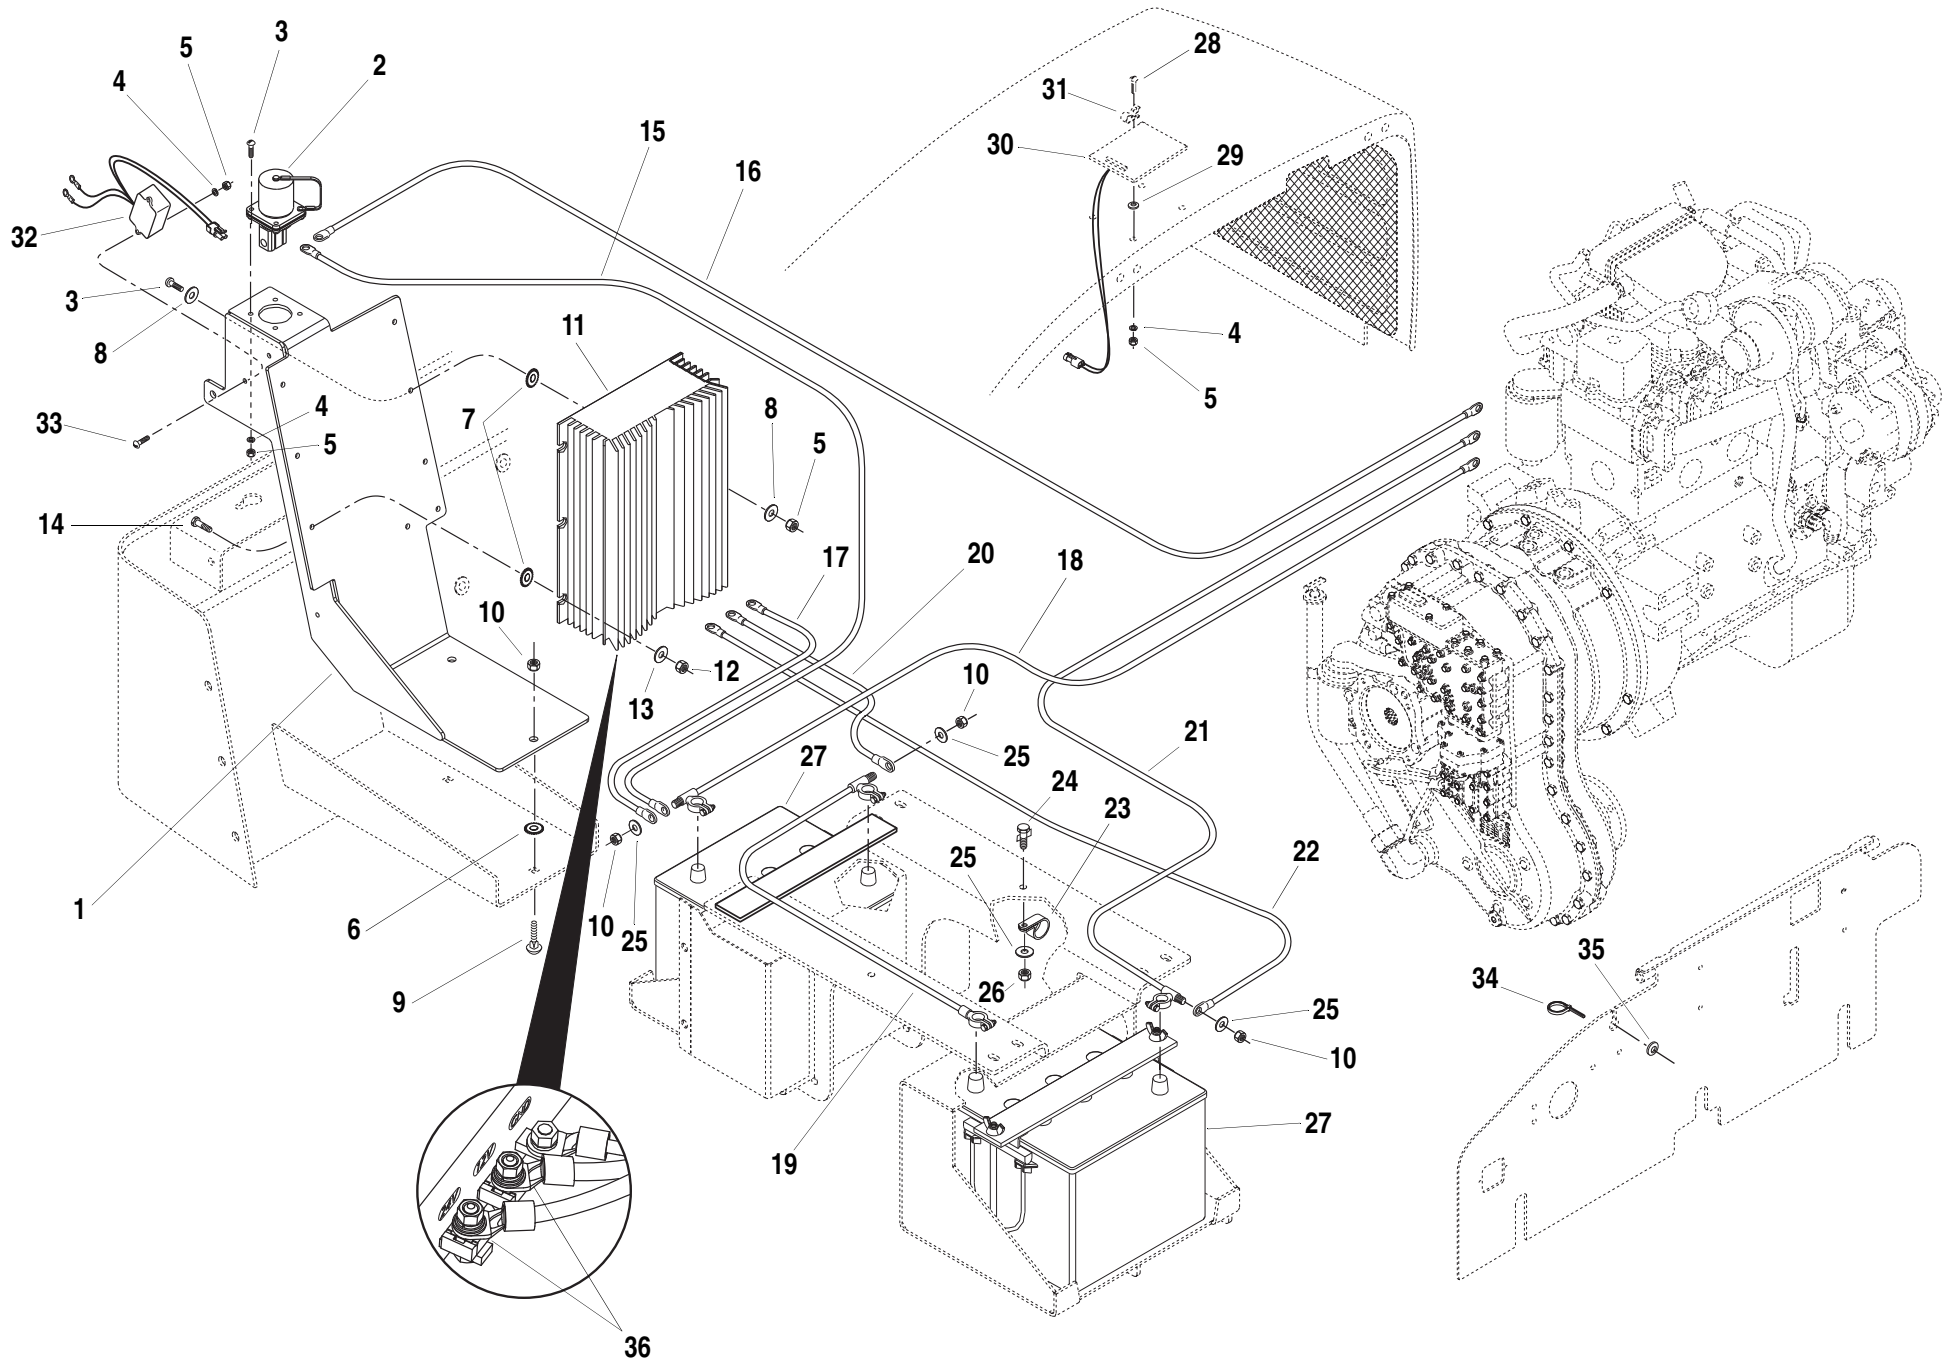

ITEM	PART NO.	QTY.	DESCRIPTION
1	6623494	1	Bracket, Equalizer
2	8220876	1	Receptacle, Slave (Includes Cap)
3	8303837	5	Screw, Slotted Pan Hd. #10-24 x 3/4"
4	8307003	10	Washer, Lock #10
5	8305002	10	Nut, Hex #10-24
6	8307026	3	Washer, External Tooth Lock 3/8"
7	8310002	6	Washer, External Tooth Lock 1/4"
8	8307111	2	Washer, Flat #10
9	8310335	3	Bolt, Carriage 3/8-16 x 1-1/2"
10	8305603	6	Nut, Hex Lock, 3/8-16
11	8270223	1	Equalizer, Battery
12	8305624	5	Nut, Hex Lock Elastic 1/4-20
13	8307109	5	Washer, Flat 1/4"
14	8303540	5	HHCS, 1/4-20 x 1" Gr. 5
15	6623478	1	Battery Cable, Slave Rec. Neg
16	6623476	1	Battery Cable, Slave Rec. Pos.
17	6623479	1	Battery Cable, Equalizer Neg.
18	6623473	1	Battery Cable, Ground
19	6623472	1	Battery Cable, 12-24V
20	6623477	1	Battery Cable, 12V Equalizer Pos.
21	6623475	1	Battery Cable, 24V Equalizer Pos.
22	6623471	1	Battery Cable, 24V Pos.
23	10837368	1	Clamp, Double Tube
24	8303675	1	HHCS, 3/8-16 x 1-1/4" Gr. 5
25	8307005	4	Washer, Lock 3/8"
26	8305008	1	Nut, Hex 3/8-16
27	8270143	2	Battery, 12 Volt
28	8303893	4	Screw, Slotted Pan Hd. #10-24 x 1-1/2"
29	8580215	4	Grommet, Rubber
30	6623571	1	Panel, Solargizer
31	8406002	1	Clip, Wire
32	6623572	1	Control Box, Solargizer
33	8303836	2	Screw, Slotted Pan Hd. #10-24 x 5/8"
34	8584001	1	Tie Wrap
35	8580227	1	Grommet, Rubber
36	8229258	2	Fuse Kit, Battery Equalizer (Includes Hardware)

Rev.
6/03

S/N MV006 – MV200

MMV

Tier 1
Tier 2

BATTERIES - EQUALIZER AND SOLAGIZER ASSEMBLY 10.6.1