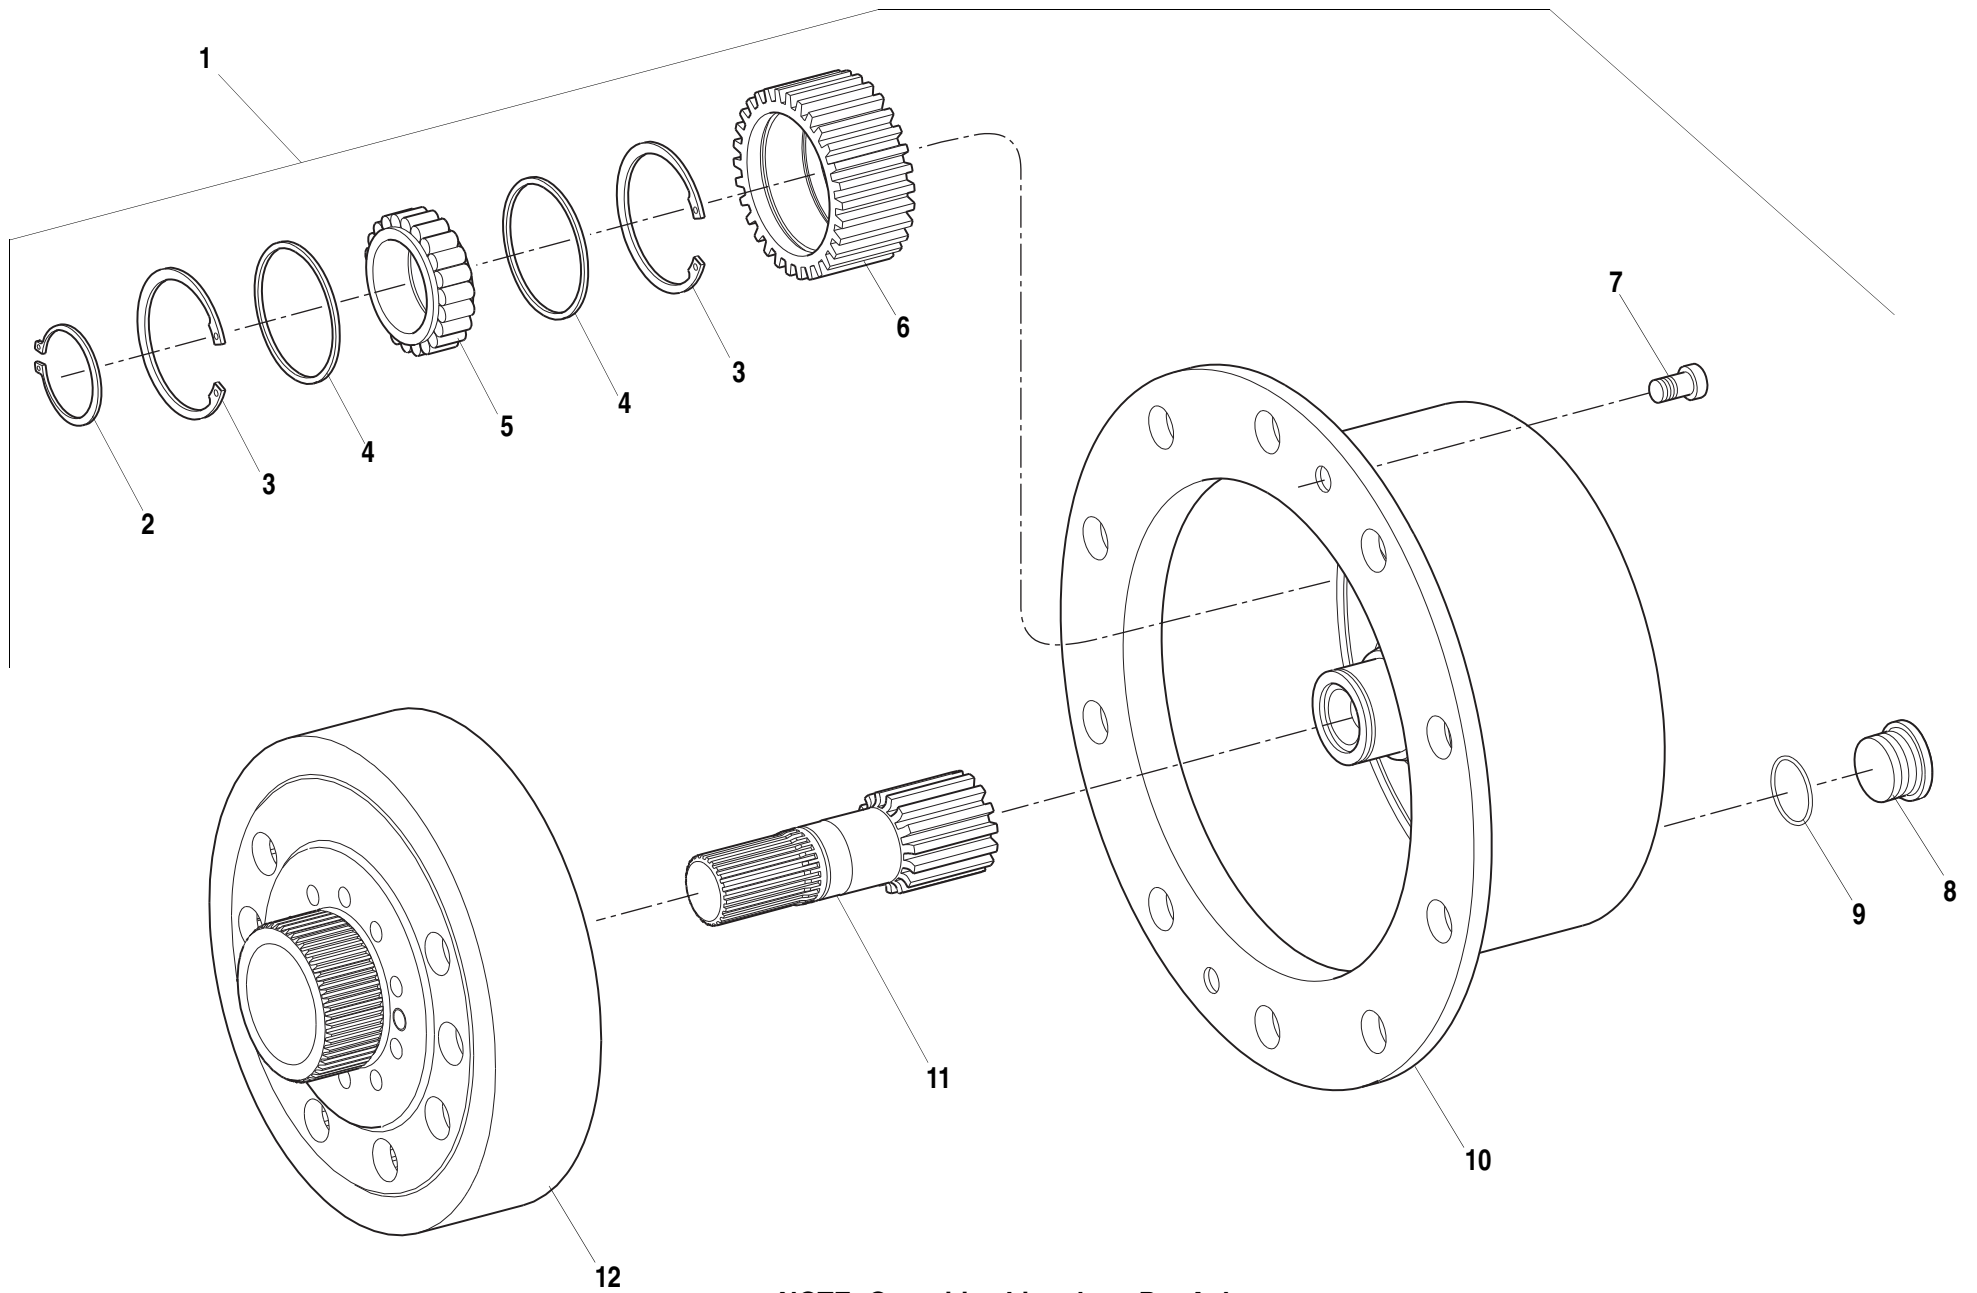

NOTE: Quantities Listed are Per Axle.

ITEM	PART NO.	QTY.	DESCRIPTION
1		Ref	Planetary Drive Assembly (Includes Items 2 thru 12)
2	80304227	3	Ring, Retaining
3	1321205	6	Ring, Snap, (Before S/N 1723586)
4	1321191	6	Washer, (Before S/N 1723586)
5	1321214	3	Bearing, Tapered Roller, (Before Axle S/N 1723586)
	70023330	3	Bearing, Cylindrical Roller, (Axle S/N 1723586 & After)
6	1321233	3	Gear, Planet, (Before S/N 1723586)
	70022271	3	Gear, Planet, (Axle S/N 1723586 & After)
7	8035977	2	Screw, Cap
8	1319506	1	Plug, Screw
9	8036331	1	O-Ring
10	1321232	1	Carrier, Planet, (Before S/N 1723586)
	70023261	1	Carrier, Planet, (Axle S/N 1723586 & After)
11	1321255	1	Shaft, Sun Gear
12	1321258	1	Gear, Ring

Rev.
6/10

S/N MV006 –

MMV

Tier 1
Tier 2

FRONT AXLE - PLANETARY DRIVE

1.8.1