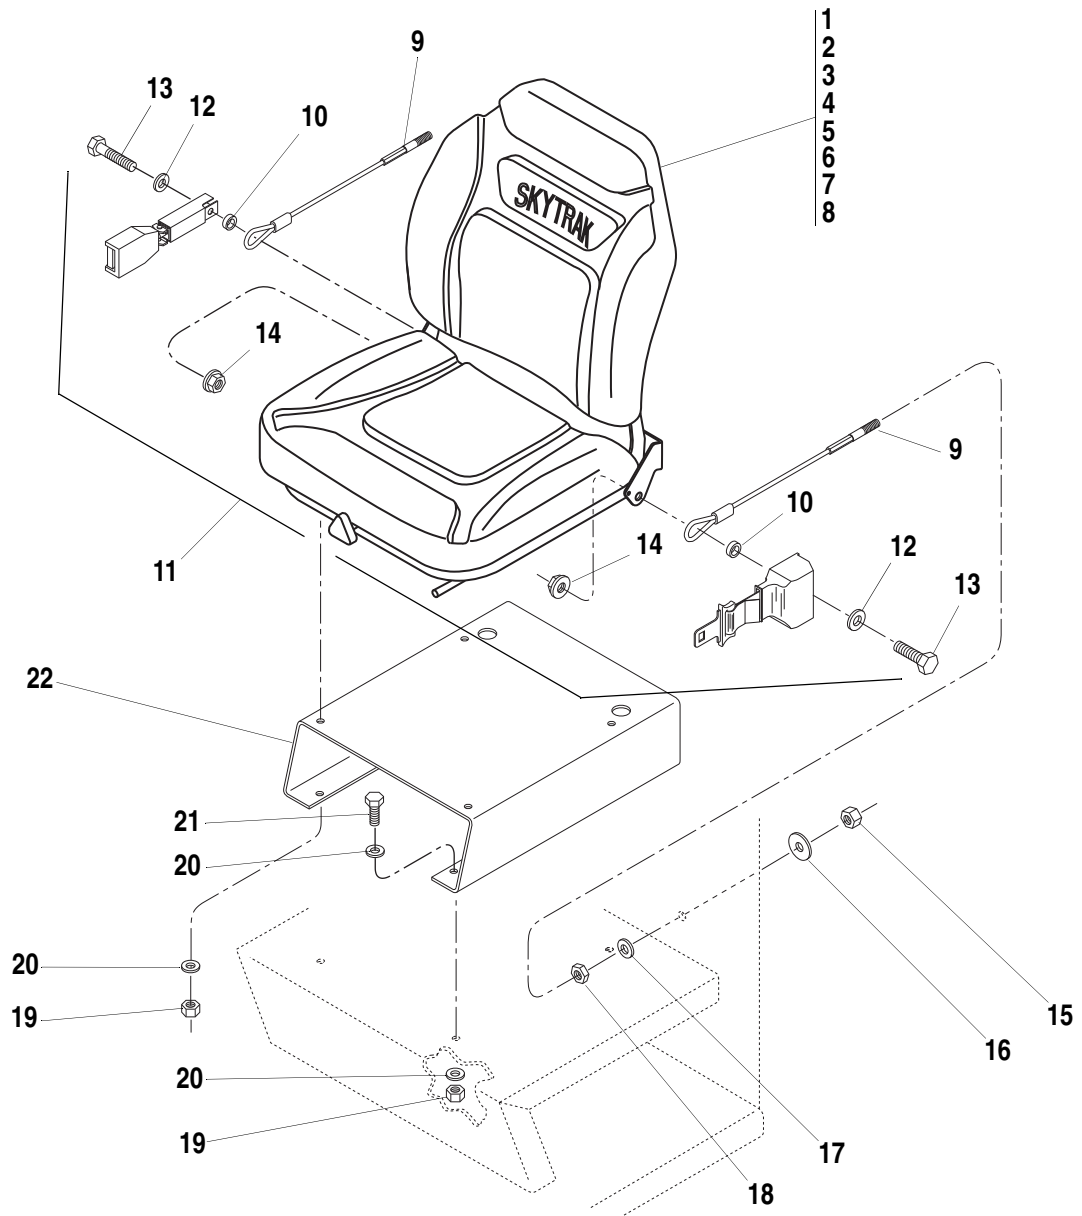

Origin
3/10

S/N MV201 –

MMV

Tier 1
Tier 2

STEERING COLUMN

3.5.1.1

ITEM	PART NO.	QTY.	DESCRIPTION
1	8864053	1	Seat Assembly (Includes Items 2 thru 8)
2	8036009	1	Boot, 60/76mm (Not Shown)
3	8036010	1	Adjuster, 6" (Not Shown)
4	8036011	1	Damper (Not Shown)
5	8036013	1	Rollers, 7/16" Dia. (Not Shown)
6	8036014	1	Springs and Cable (Not Shown)
7	8036015	1	Hanger/Knob/Tension Shaft (Not Shown)
8	8036017	1	Cushion/Pan Assembly Kit (Not Shown)
9	7130412	2	Tether
10	7096491	2	Spacer
11	8864057	1	Seat Belt Assembly - 2" Retractable (Includes Items 12, 13, and 14)
12	N.S.S.	2	Washer
13	N.S.S.	2	HHCS
14	N.S.S.	2	Nut, Hex
15	8305645	2	Nut, Hex Lock Elastic 3/8"-16
16	7057141	2	Washer, Rebound
17	8307204	2	Washer, Flat 3/8"
18	8305404	2	Nut, Hex Jam 3/8"-16
19	8305626	4	Nut, Hex Lock Elastic 5/16"-18
20	8307106	8	Washer, Flat 5/16" Narrow
21	8303670	4	HHCS, 5/16"-18 x 1"
22	7121543	1	Support, Seat