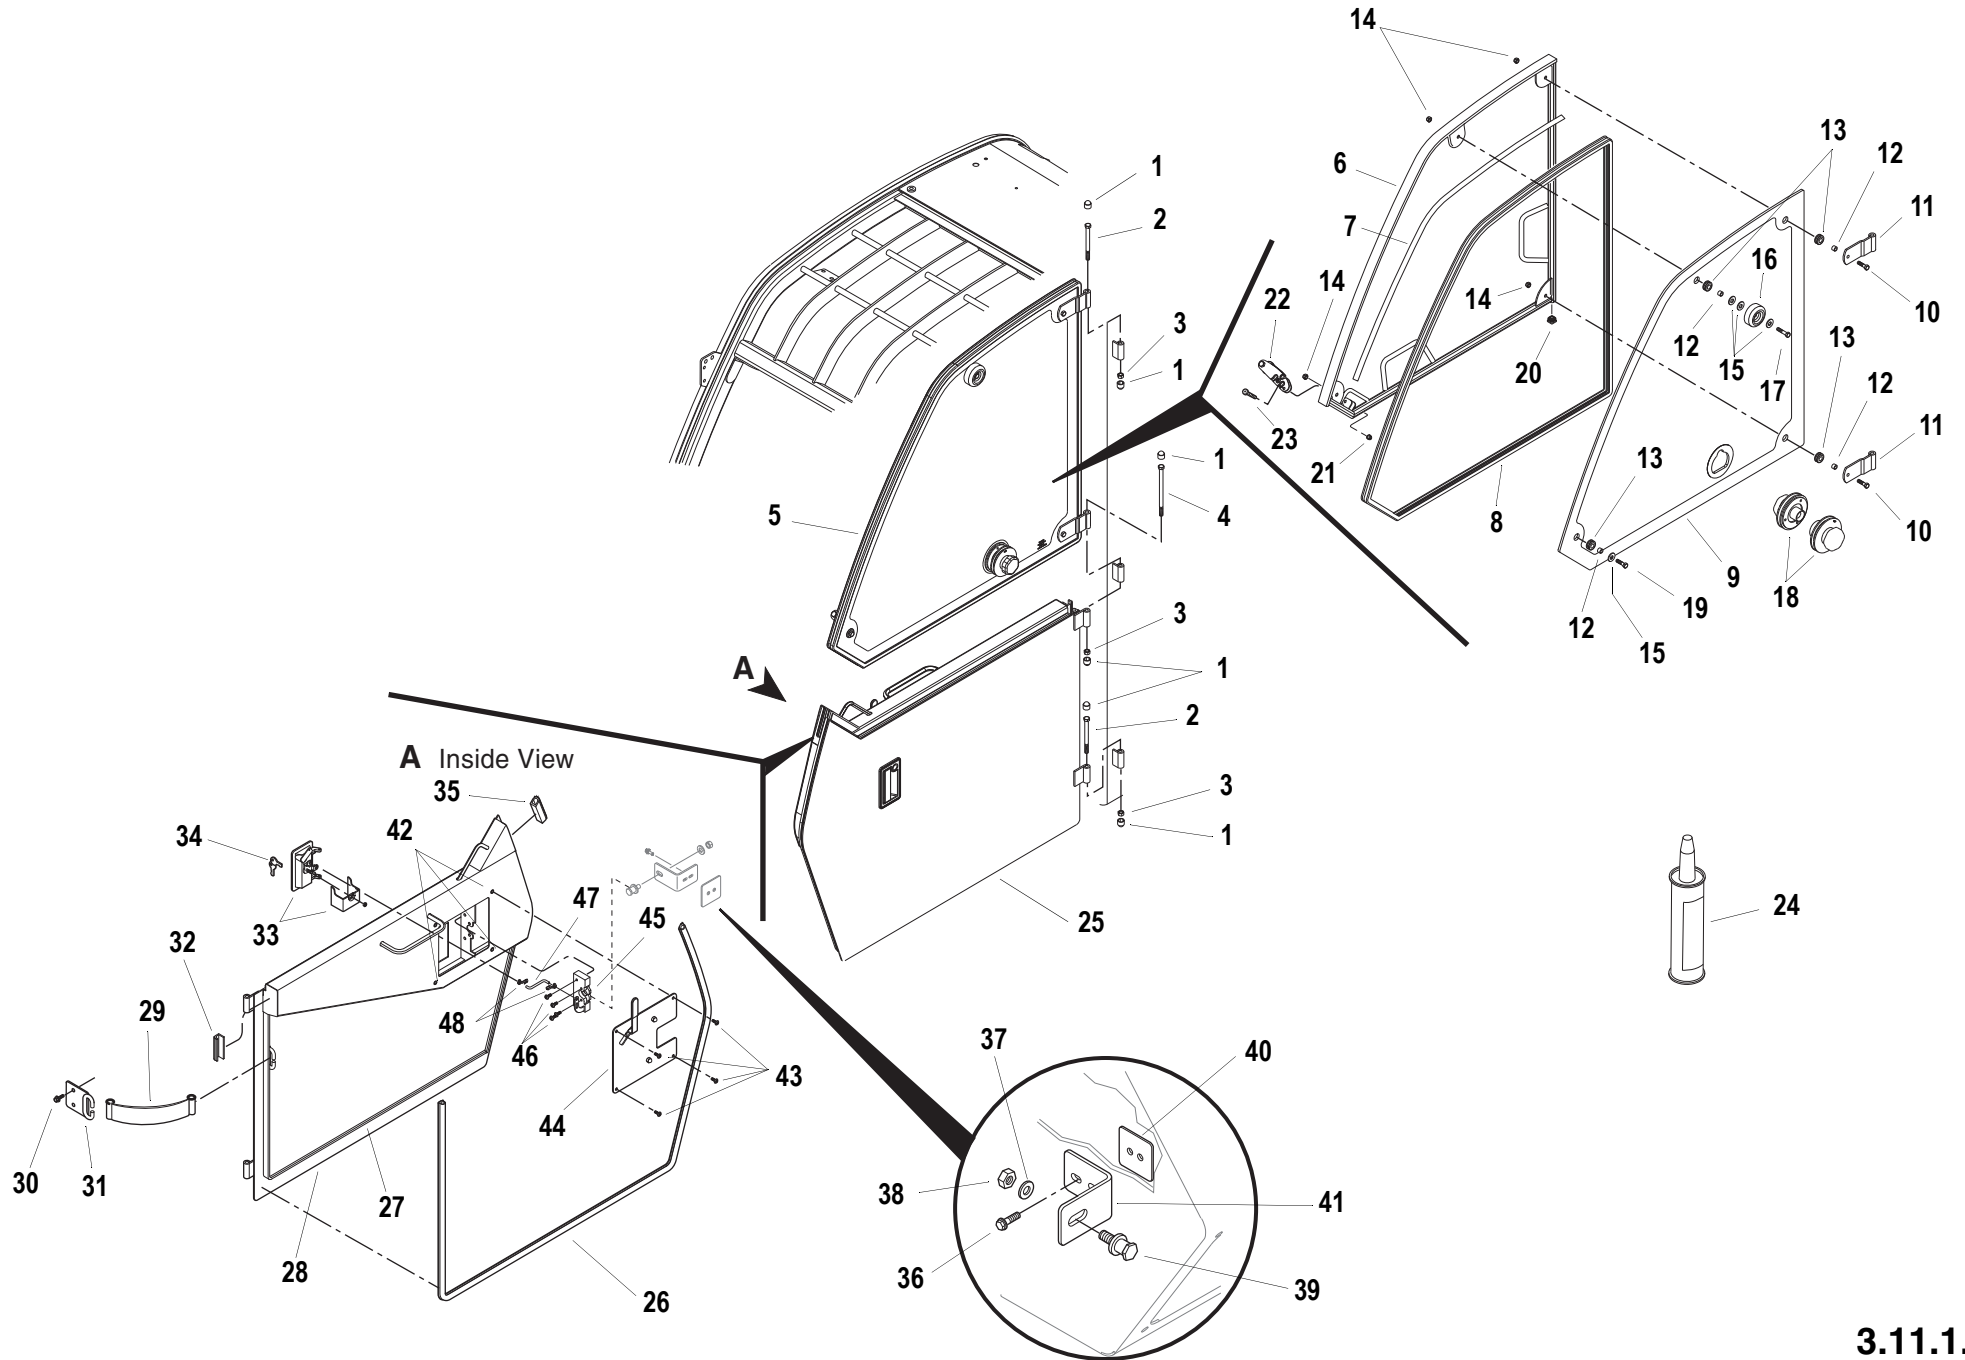

ITEM	PART NO.	QTY.	DESCRIPTION				
1	8036065	6	Cap, Hex Dome, 3/8" Black Nylon	37	8036061	1	Washer, Flat, .531, 1.063, .094"
2	8035631	2	HHCS, 3/8-16 x 4-1/2"	38	8035639	1	Nut, Lock, 7/16-14
3	8035632	3	Nut, Hex, 3/8-16	39	8035637	1	Bolt, Striker, 7/16-14 x 1-1/2"
4	8036064	1	HHCS, 3/8-16 x 6-1/2" GR5	40	8036059	1	Plate Weldment, Striker Nut
5	6623843	1	Door Assembly, Upper (Includes Items 6 thru 24)	41	8036687	1	Striker Mount, Door
6	N.S.S.	1	Door Weldment, Upper (Order Item 5)	42	8036685	4	Nut, Rivet, M6 x 1.0
7	8036711	1	Seal, Door Glass Bulb	43	8036656	4	Bolt, Pan Head, Phillips, M6 x 1 x 16mm
8	8036707	1	Seal, Upper Door Bulb	44	8036736	1	Cover Assembly, Lower Door
9	8036706	1	Glass, Upper Door	45	8035439	1	Latch, Door
10	8036700	2	HHCS, 5/16-18 x 1-1/4" GR8	46	91344043	4	HHCS, 1/4-20 x 5/8" GR5
11	N.S.S.	2	Hinge, 3/8" Pin	47	8036694	1	Linkage, Exterior Latch
12	8036709	4	Bushing, Spacer	48	80384187	2	Clip, Rod End Retainer
13	8035477	4	Grommet, Rubber, .50, .812, 1.062, .25				
14	8036701	4	Nut, Hex, 5/16-18 GR8				
15	8036699	A/R	Washer, Flat, .375, .875, .075				
16	8036703	1	Bumper, Rubber				
17	8303715	1	HHCS, 5/16-18 NC x 1-1/2" GR5				
18	8036705	1	Hold Open, Door				
19	8035445	1	HHCS, 5/16-18 x 1" GR8				
20	8036704	1	Plug, Square				
21	8036702	1	Nut, Hex, 1/4-20 GR8				
22	8036712	1	Latch Assembly, Upper Door				
23	8310136	1	Screw, Truss, 1/4-20 x 1-1/4"				
24	8035523	1	Urethane Seal, Black (10 oz Cartridge)				
25	6623844	1	Door Assembly, Lower (Includes Items 26 thru 48)				
26	8036692	1	Bulb Seal, Lower Door				
27	8036690	1	Foam, Lower Door				
28	N.S.S.	1	Door Weldment, Lower (Order Item 25)				
29	8036688	1	Restraint Strap, Door				
30	8036684	2	Bolt, Flange, M8 x 1.25 x 20mm				
31	8036689	1	Restraint Weldment, Door				
32	8036693	1	Bulb Seal, Lower Door Rear Filler				
33	8035441	1	Latch, Paddle				
34	8342808	2	Keys LL22				
35	8036691	1	Bulb Seal, Lower Door Front Filler				
36	8036696	2	Bolt, Flange, 1/4-20 x 3/4"				

Rev.
7/07

S/N MV201 -

MMV

Tier 1
Tier 2

DOOR ASSEMBLY

3.11.1.1