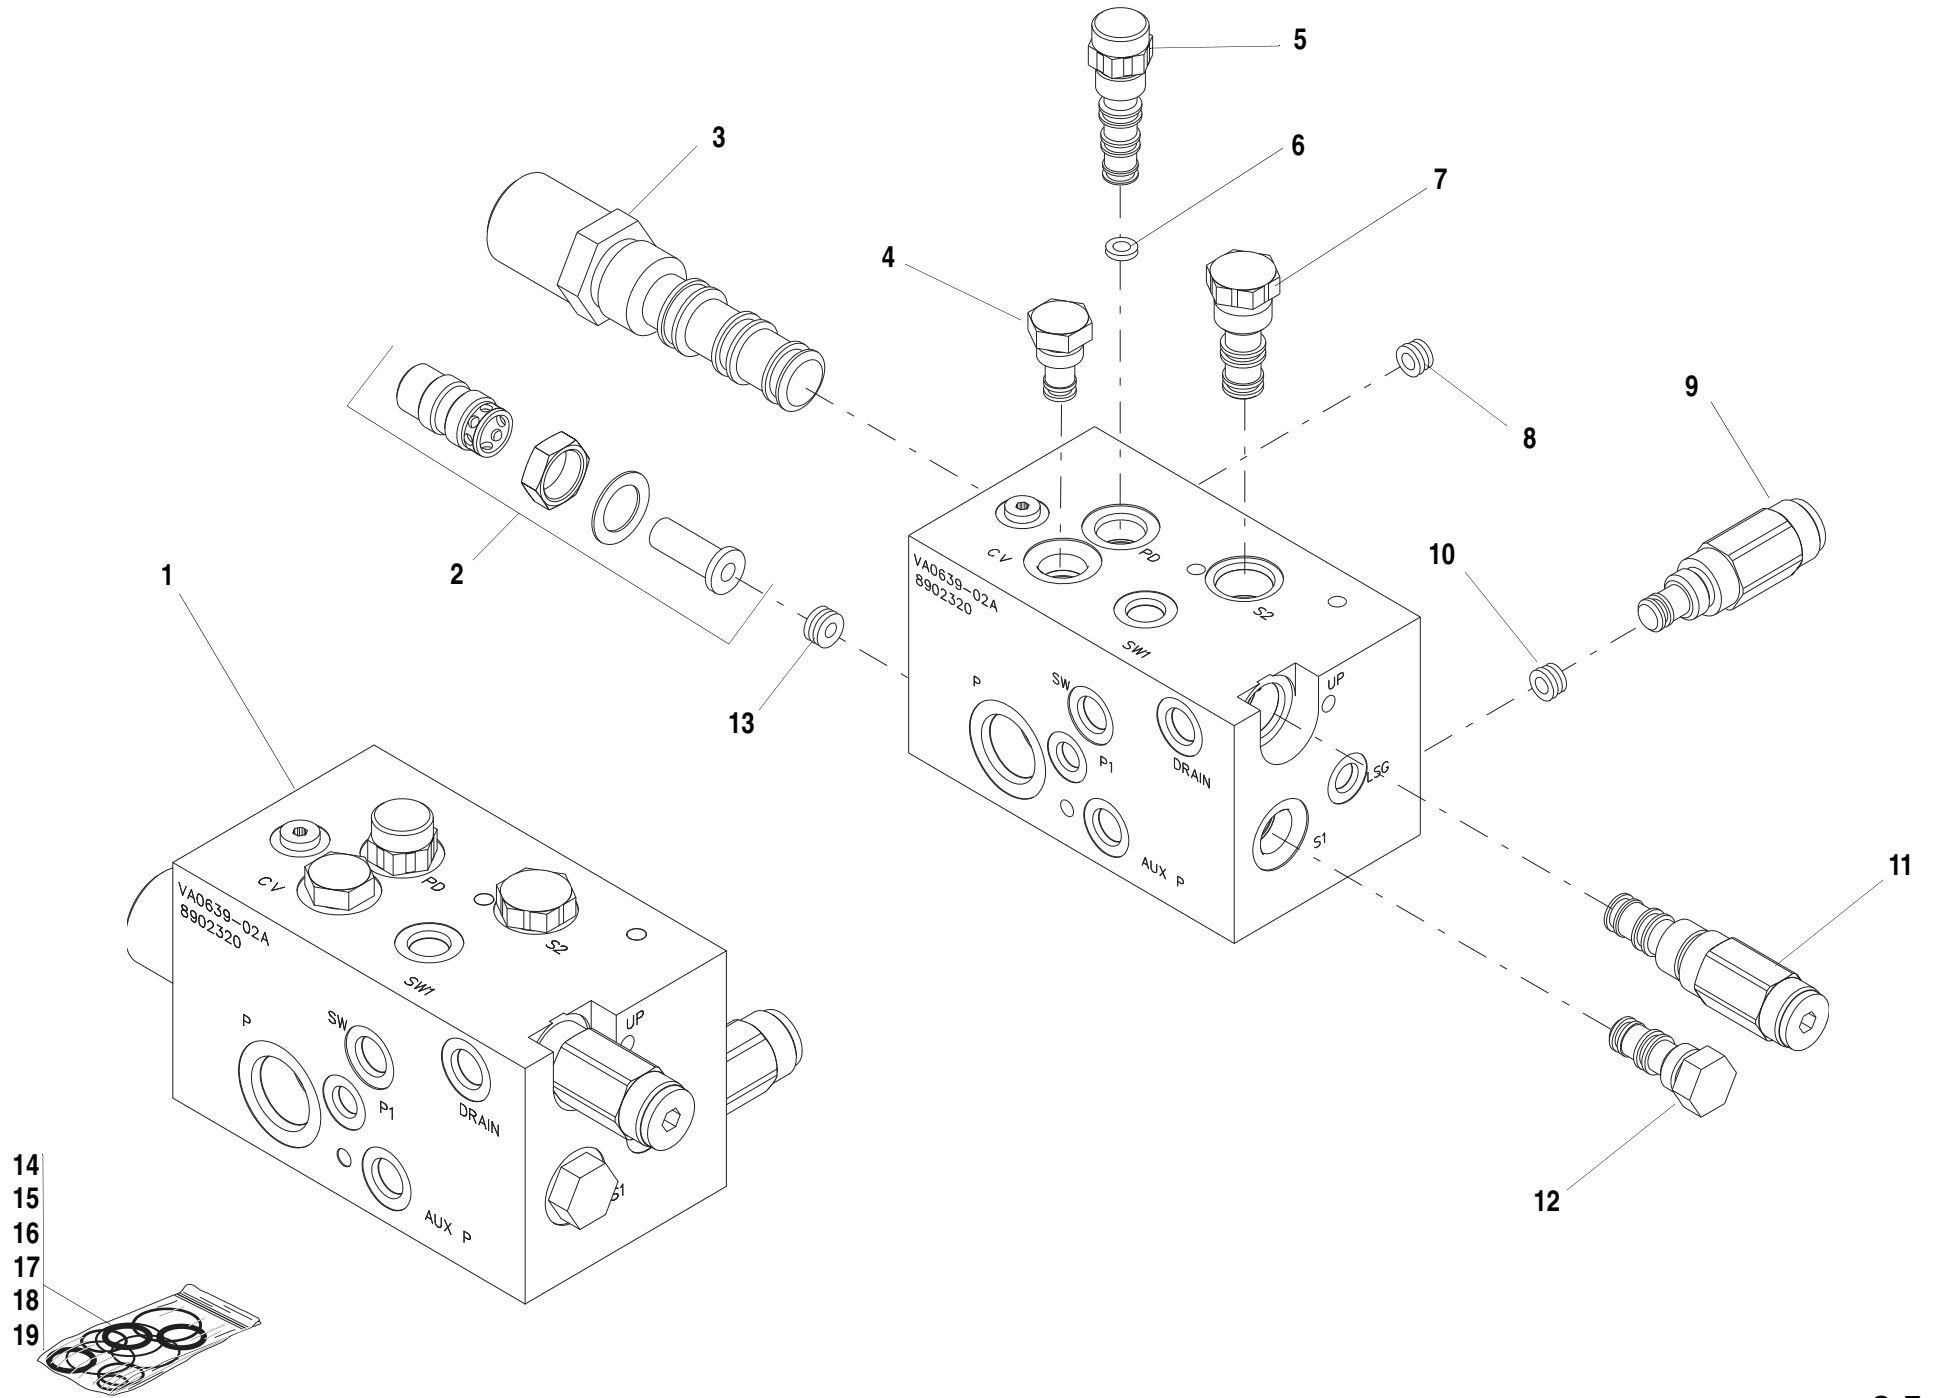

ITEM	PART NO.	QTY.	DESCRIPTION
1	8902320	1	Valve, Accumulator Charge (Includes Items 2 thru 13)
2	8036564	1	Filter Assembly (Seal Kit Item 14)
3	8036460	1	Compensator (EC) (Seal Kit Item 15)
4	8033769	1	Check Valve, 4PSI (CV) (Seal Kit Item 19)
5	8036456	1	Directional, Pilot (PD) (Seal Kit Item 16)
6	8036457	1	Disc, Orifice, .032 Dia. (PD)
7	8036568	1	Shuttle Cartridge, Invetred (S2)
8	8036452	1	Plug, Orifice 1/16" (.040) (PIL)
9	8036788	1	Cartridge, Relief, Direct Acting 2300 PSI (RV) (Seal Kit Item 19)
10	8036453	1	Plug, Orifice 1/16" (.032) (RV OR1)
11	8036566	1	Cartridge, Charge Logic 1050-1950 PSI (UP) (Seal Kit Item 17)
12	10837580	1	Valve, Load Shuttle (S1) (Seal Kit Item 18)
13	8036789	1	Plug, Orifice 1/16" (.052) (Filter OR2)
			<u>KITS</u>
14	8036491	1	Seal Kit (For Item 2)
15	8036493	1	Seal Kit (For Item 3)
16	7017402	1	Seal Kit (For Item 5)
17	8036567	1	Seal Kit (For Item 11)
18	8036572	1	Seal Kit (For Item 12)
19	10868086	1	Seal Kit (For Item 4 and 9)

Rev.
4/07

MMV

Tier 1
Tier 2

S/N MV201 –

ACCUMULATOR CHARGE VALVE ASSEMBLY 6.5.1.1