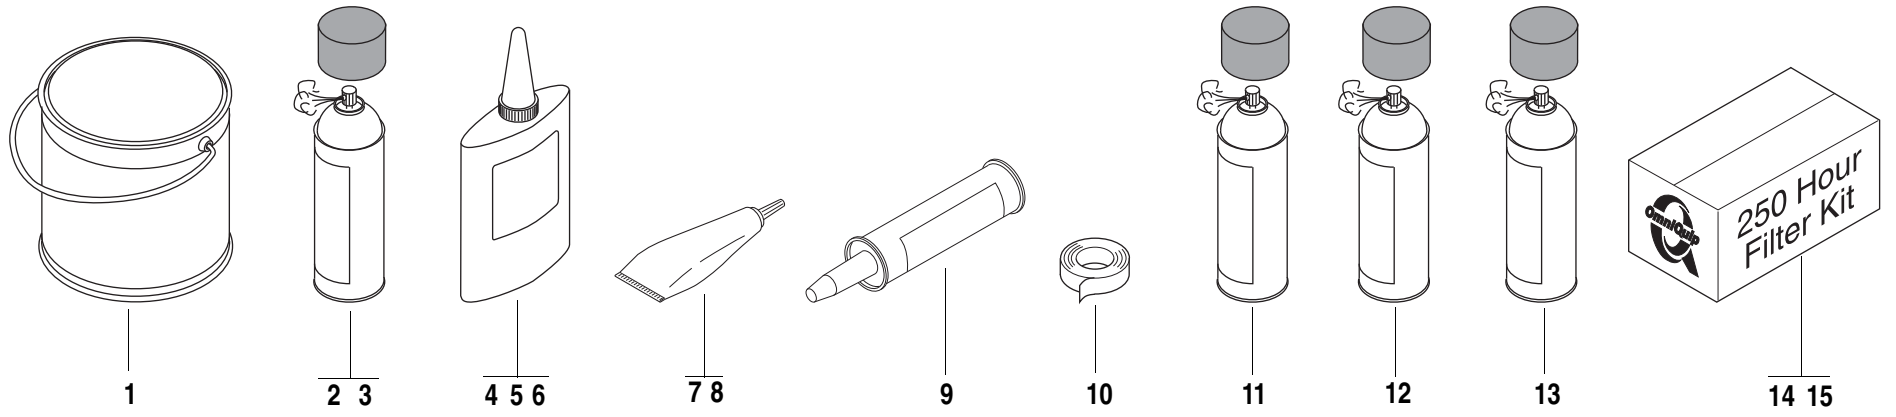

ITEM	PART NO.	QTY.	DESCRIPTION
1	8528027	A/R	Paint, Green (CARC), Acrylic Enamel, Gallon (Service Repaint)
2	8528101	A/R	Paint, Black, Semi-gloss, 16 Oz Spray Can
3	8528044	A/R	Paint, Black, High Temperature, 16 Oz Spray Can
4	8526007	A/R	Threadlocker, 242 Loctite, Removable, 250 ml Bottle
5	8526011	A/R	Threadlocker, 271 Loctite, High Strength, 250 ml Bottle
6	8526052	A/R	Threadlocker, 277 Loctite, High Strength/Large Bolt, 250 ml Bottle
7	8522012	A/R	Lube, Anti-Seize
8	8526415	A/R	Lubricant, Teflon
9	8035523	A/R	Sealant, Urethane, 10 Oz Cartridge
10	8526053	A/R	Tape, Thread Sealant
11	8526042	A/R	Adhesive, 16 Oz Spray Can
12	8526056	A/R	Gasket Eliminator, 518 Loctite
13	8526406	A/R	Varnish, Electrical Insulating, 16 Oz Spray Can
14	7138288	1	Filter Kit, 250 Hour (Includes Items 18 and 20) (S/N MV006 - MV200)
15	8024051	1	Filter Kit, 250 Hour (Includes Items 19 and 21) (S/N MV201 and After)
16	8024015	1	Filter Kit, 1000 Hour (Includes Items 18, 20 and 22 thru 26) (S/N MV006 - MV200)
17	8024052	1	Filter Kit, 1000 Hour (Includes Items 19 and 21 thru 26) (S/N MV201 and After)
18	8320262	1	Filter, Engine Oil (S/N MV006 - MV200)
19	8320275	1	Filter, Engine Oil (S/N MV201 and After)
20	8320270	1	Fuel Filter, Primary (S/N MV006 - MV200)
21	8320277	1	Fuel Filter, Primary Lubricity (S/N MV201 and After)
22	8274022	1	Fuel Filter, Inline Strainer
23	1319726	1	Filter, Transmission Oil
24	8320265	1	Filter, Hydraulic Oil
25	1101312	1	Air Filter, Primary
26	1101313	1	Air Filter, Safety Element

Rev.
6/03

S/N MV006 –

MMV

Tier 1
Tier 2

FILTERS PAINT AND COMMON SUPPLIES

11.2.1