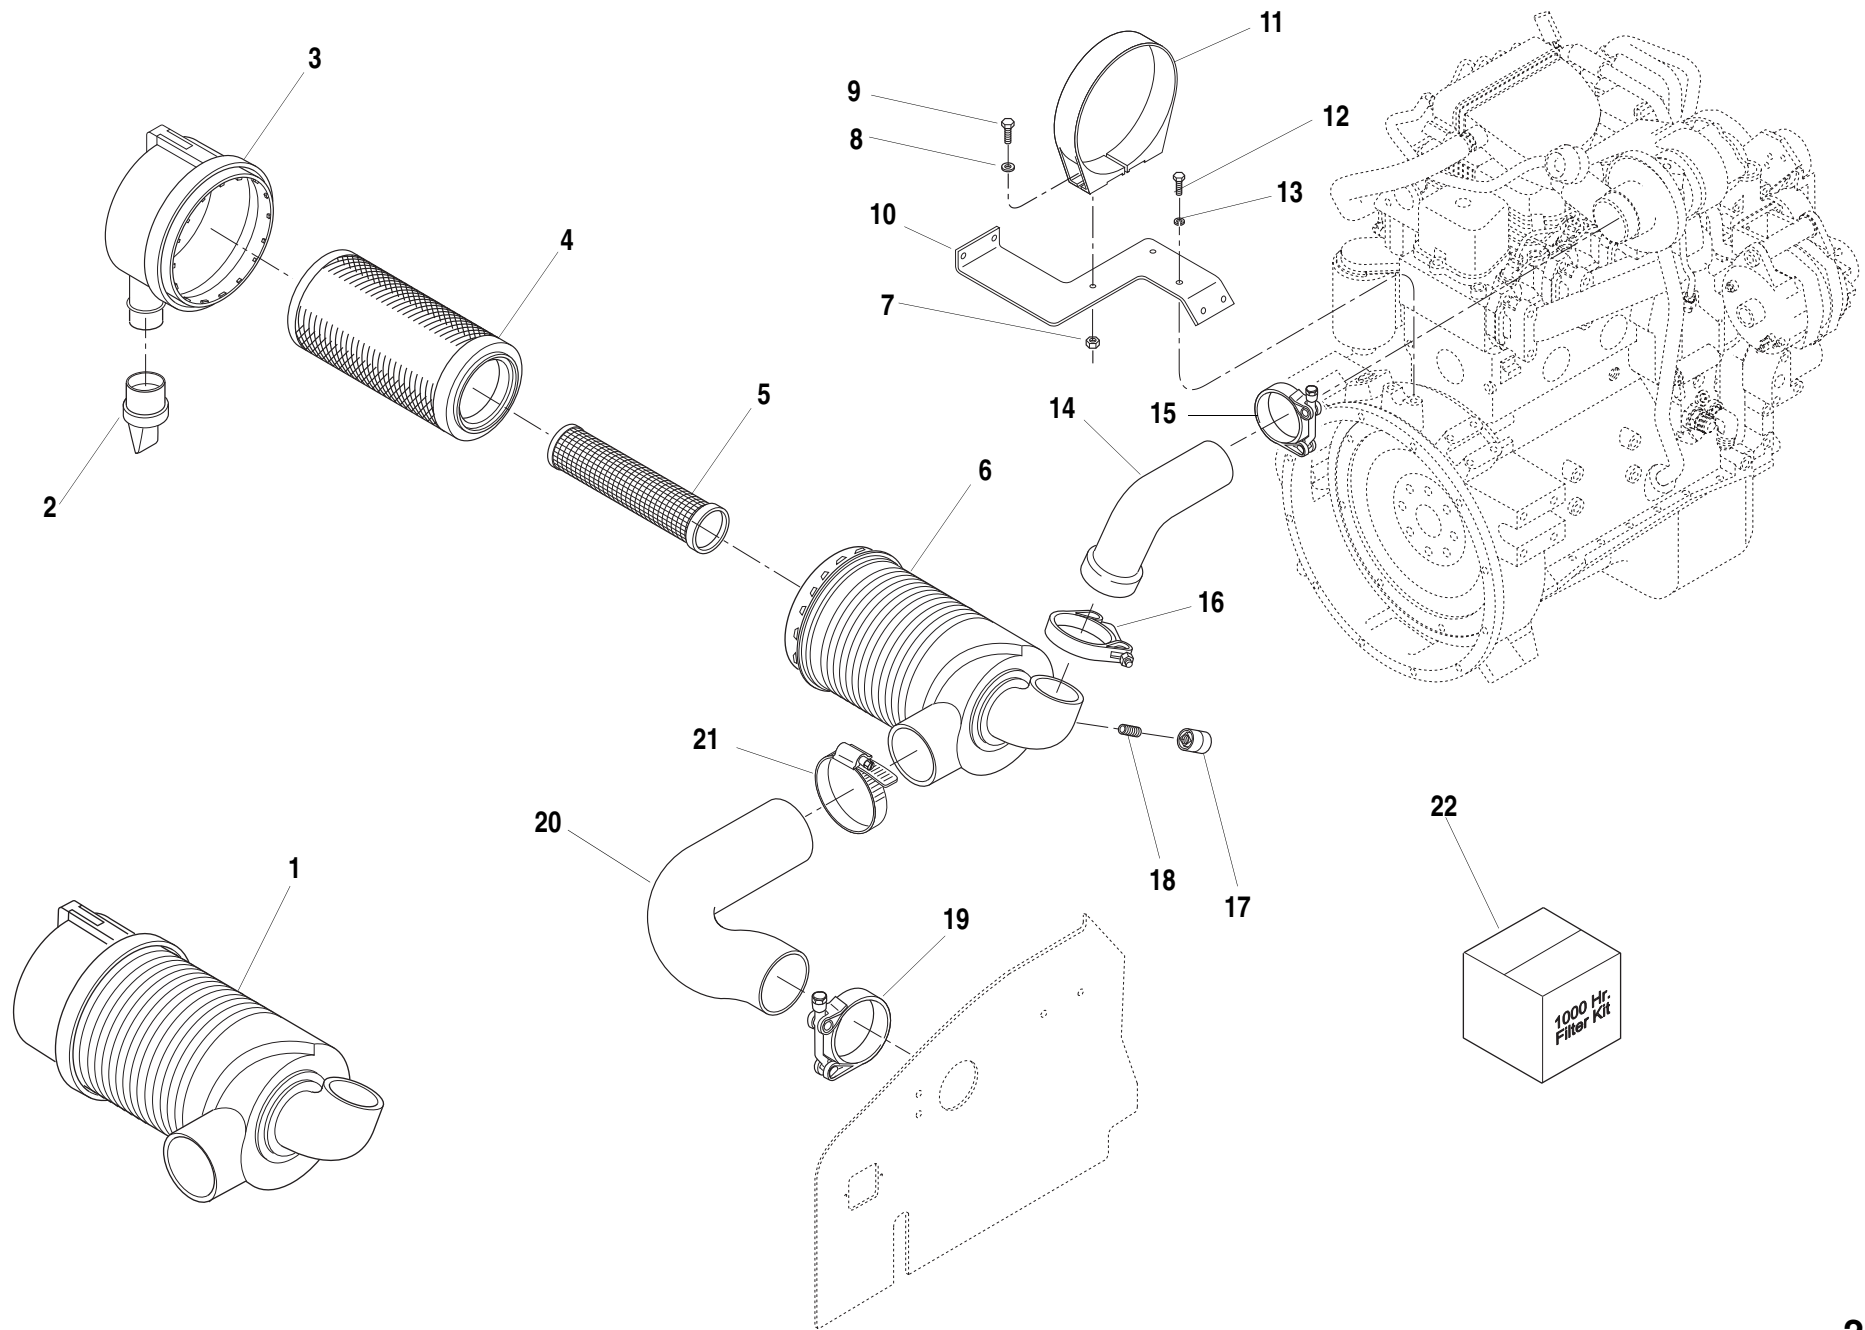

ITEM	PART NO.	QTY.	DESCRIPTION
1	10268515	1	Air Cleaner Assembly (Includes Items 2 thru 6)
2	8036869	1	Valve, Vacuator
3	8036868	1	Cover Assembly
4	1101312	1	Filter, Primary (Also Included In Kit, Item 22)
5	1101313	1	Filter, Safety (Also Included In Kit, Item 22)
6	N.S.S.	1	Body Assembly
7	8305626	2	Nut, Hex Lock Elastic 5/16-18
8	8307106	2	Washer, Flat 5/16" Narrow
9	8303670	2	HHCS, 5/16-18 x 1"
10	7139822	1	Plate, Air Cleaner Mount
11	10268516	1	Band, Air Cleaner Mounting
12	8303675	3	HHCS, 3/8-16 x 1-1/4" Gr. 5
13	8307005	3	Washer, Lock 3/8"
14	7139823	1	Hose, Air Cleaner
15	8405306	1	Clamp, T-Bolt
16	8405307	1	Clamp, T-Bolt, Heavy Duty
17	8223527	1	Switch, Vacuum
18	8551001	1	Nipple, Close
19	8405404	1	Clamp, T-Bolt
20	7139824	1	Hose, Air Intake
21	8405402	1	Clamp, Hose Hi Torque
			<u>KITS</u>
22	8024015	1	1000 Hour Filter Kit (Includes 7 Filters: Engine Oil Filter, Primary Fuel Filter, Inline Fuel Filter, Both Air Filters, Transmission Oil Filter & Hydraulic Oil Filter)

S/N MV006 – MV200

MMV

Tier 1
Tier 2

AIR CLEANER ASSEMBLY

2.4.1