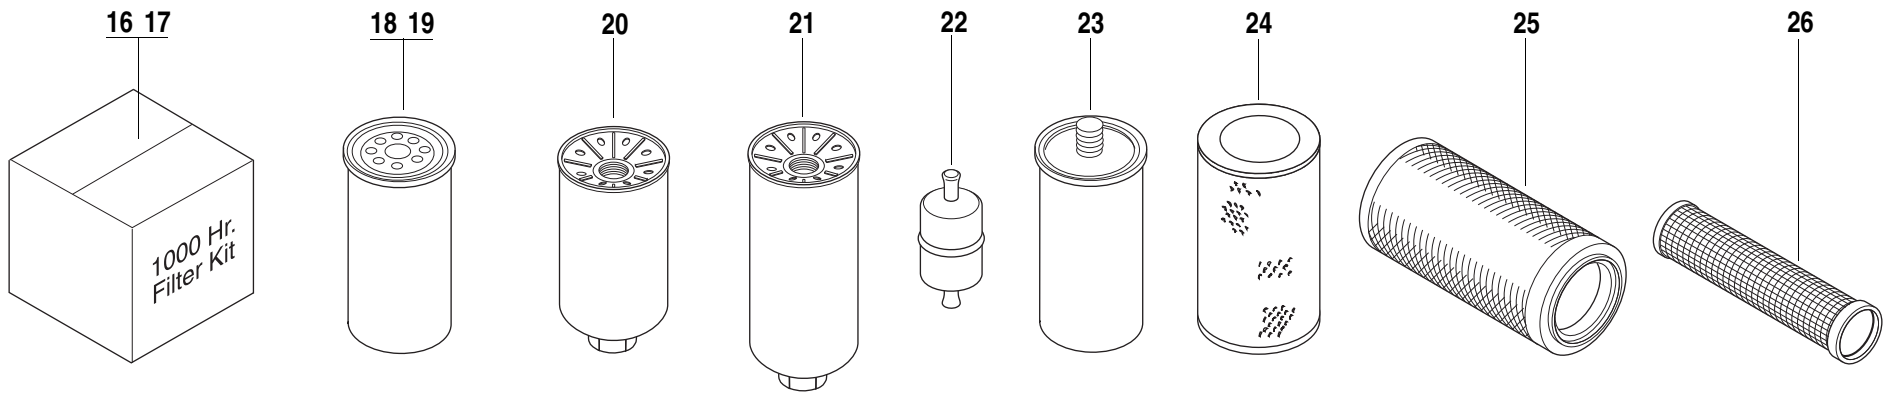

ITEM	PART NO.	QTY.	DESCRIPTION
1	8528027	A/R	Paint, Green (CARC), Acrylic Enamel, Gallon (Service Repaint)
2	8528101	A/R	Paint, Black, Semi-gloss, 16 Oz Spray Can
3	8528044	A/R	Paint, Black, High Temperature, 16 Oz Spray Can
4	8526007	A/R	Threadlocker, 242 Loctite, Removable, 250 ml Bottle
5	8526011	A/R	Threadlocker, 271 Loctite, High Strength, 250 ml Bottle
6	8526052	A/R	Threadlocker, 277 Loctite, High Strength/Large Bolt, 250 ml Bottle
7	8522012	A/R	Lube, Anti-Seize
8	8526415	A/R	Lubricant, Teflon
9	8035523	A/R	Sealant, Urethane, 10 Oz Cartridge
10	8526053	A/R	Tape, Thread Sealant
11	8526042	A/R	Adhesive, 16 Oz Spray Can
12	8526056	A/R	Gasket Eliminator, 518 Loctite
13	8526406	A/R	Varnish, Electrical Insulating, 16 Oz Spray Can
14	7138288	1	Filter Kit, 250 Hour (Includes Items 18 and 20) (S/N MV006 - MV200)
15	8024051	1	Filter Kit, 250 Hour (Includes Items 19 and 21) (S/N MV201 and After)
16	8024015	1	Filter Kit, 1000 Hour (Includes Items 18, 20 and 22 thru 26) (S/N MV006 - MV200)
17	8024052	1	Filter Kit, 1000 Hour (Includes Items 19 and 21 thru 26) (S/N MV201 and After)
18	8320262	1	Filter, Engine Oil (S/N MV006 - MV200)
19	8320275	1	Filter, Engine Oil (S/N MV201 and After)
20	8320270	1	Fuel Filter, Primary (S/N MV006 - MV200)
21	8320277	1	Fuel Filter, Primary Lubricity (S/N MV201 and After)
22	8274022	1	Fuel Filter, Inline Strainer
23	1319726	1	Filter, Transmission Oil
24	8320265	1	Filter, Hydraulic Oil
25	1101312	1	Air Filter, Primary
26	1101313	1	Air Filter, Safety Element

Rev.
6/03

S/N MV006 –

MMV

Tier 1
Tier 2

FILTERS PAINT AND COMMON SUPPLIES

11.2.1