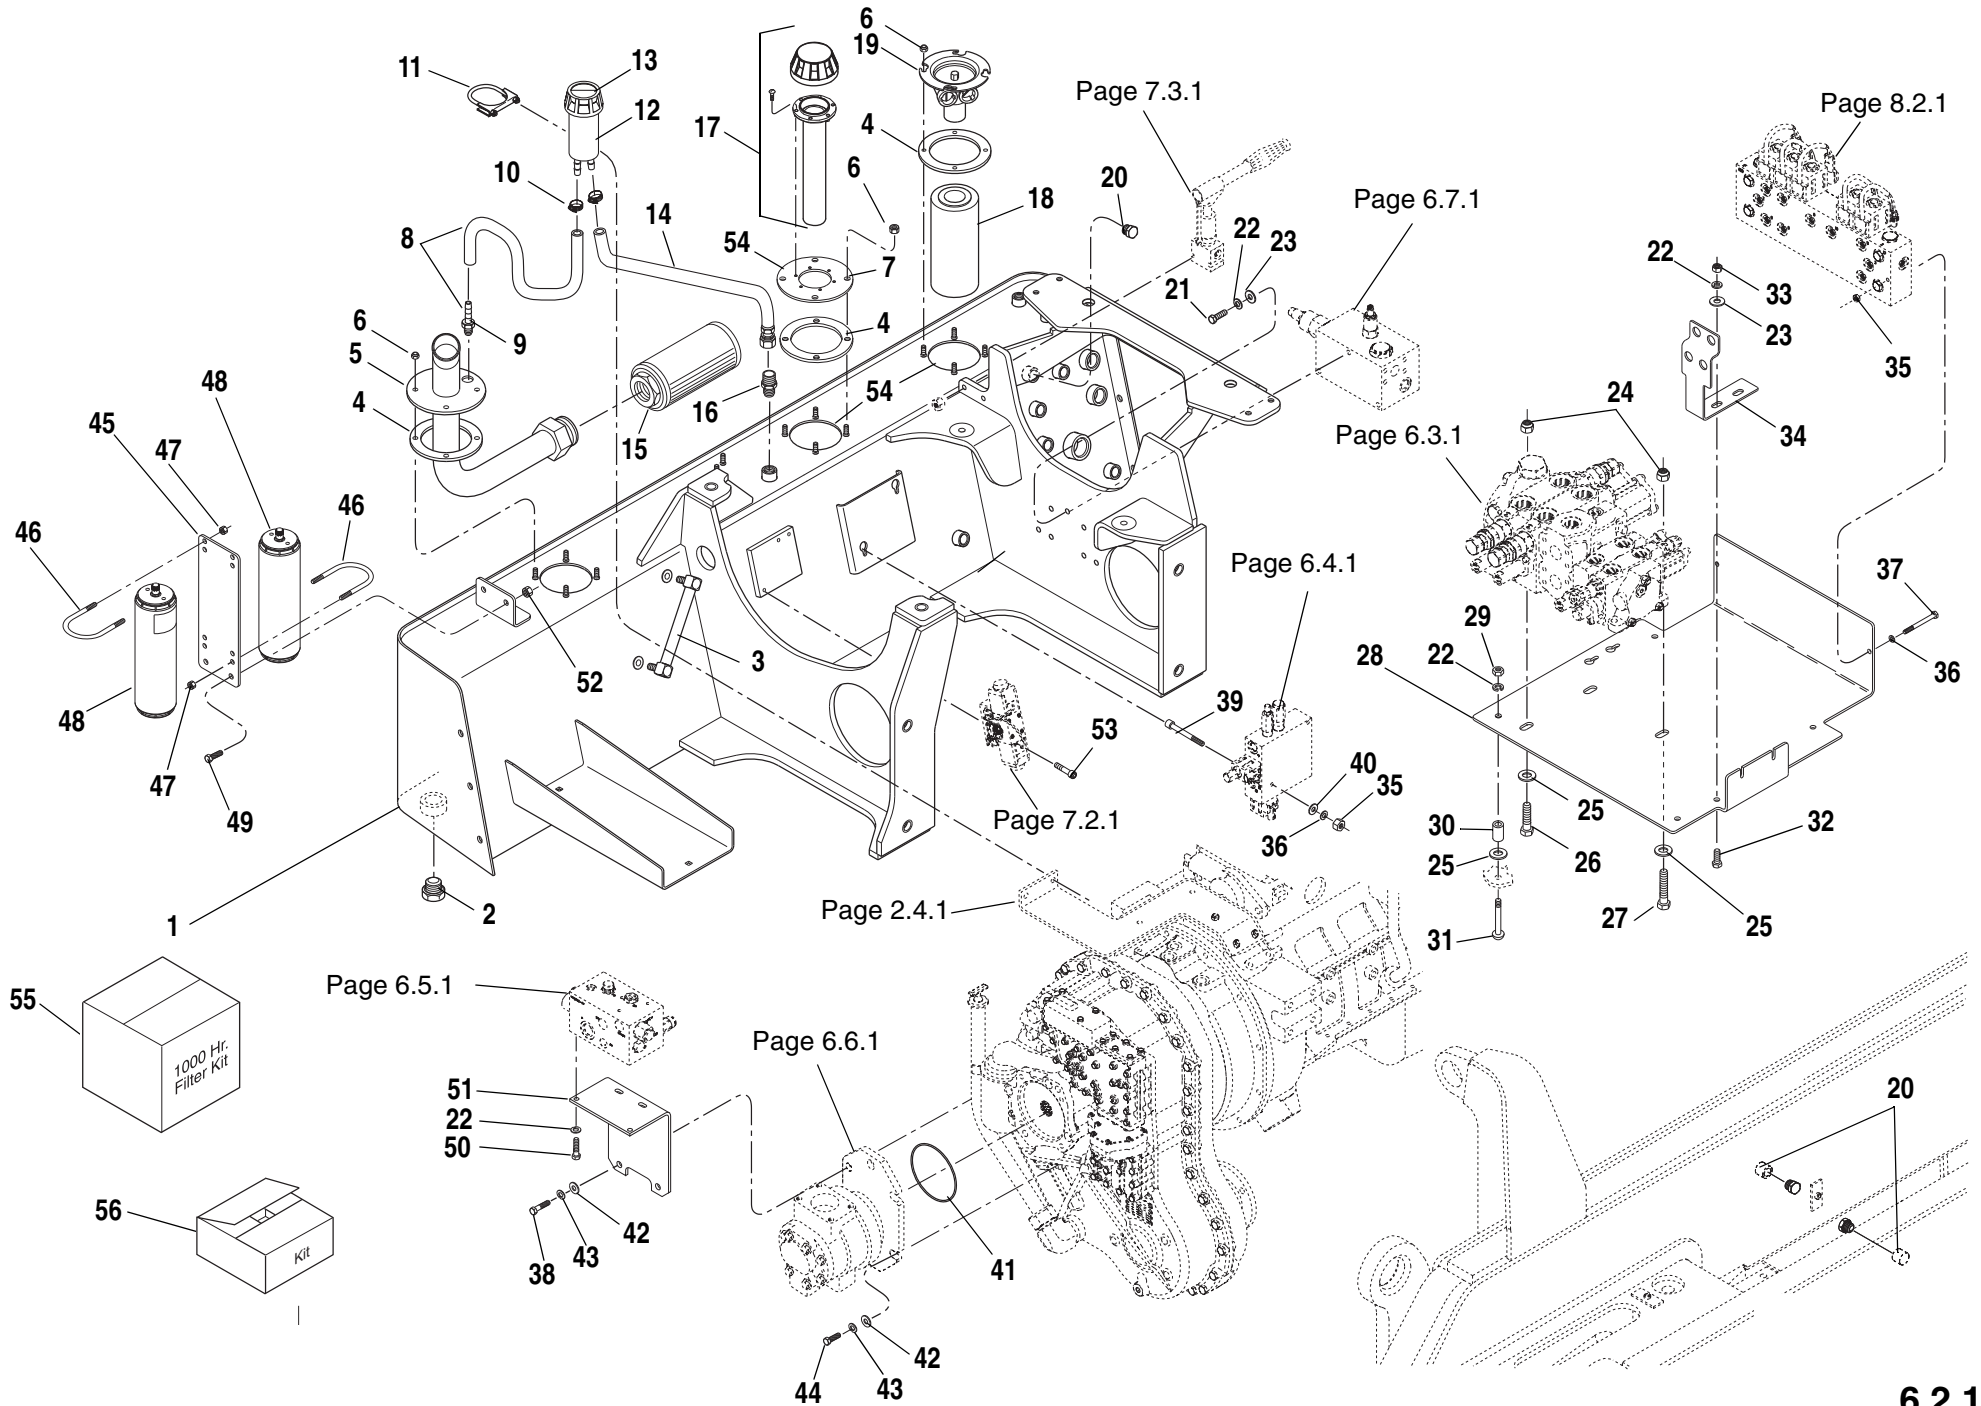

Origin
6/03

MMV

Tier 1
Tier 2

S/N MV201 -

CONTROL VALVES HYDRAULIC CIRCUIT

6.1.1.1

Rev.
7/05

ITEM	PART NO.	QTY.	DESCRIPTION
1	6623383	1	Hydraulic Reservoir/Engine Mount
2	8770001	1	Plug, 1.875-12 THD
3	8464013	1	Sight Gauge
4	7138209	3	Gasket
5	7139984	1	Tube Weldment Assembly
6	8305626	12	Nut, Hex Lock 0.312-18 NC
7	0080268	1	Plate Adapter, Fill Neck
8	2716854	1	Hose, Special (Includes Item 9)
9	8430096	1	Coupling, Hose Barb #6-6P
10	8410009	2	Clamp, Gear
11	8275212	1	Clamp, Muffler, 2-1/2" U Type
12	7139980	1	Breather Assembly (Includes Item 13)
13	8036387	1	Cap, Breather Assembly
14	2716853	1	Hose, Special
15	8324029	1	Strainer
16	8770116	1	Connector, -8ORB x -8FF
17	7300479	1	Fill Neck Assembly
18	8320265	1	Element, Filter, Hydraulic Oil (See Kits)
19	7094562	1	Head, Filter
20	8760419	3	Plug, SAE 8, 3/4-16 UNF-2A
21	8303675	3	HHCS, 3/8-16 NC x 1.25"
22	8307005	13	Washer, Lock 3/8"
23	8307204	5	Washer, Plain 3/8"
24	8305644	3	Nut, Hex Lock Elastic, 1/2"-13
25	8307206	7	Washer, Plain 1/2"
26	8303627	2	HHCS, 1/2"-13 NC x 1-3/4"
27	8303693	1	HHCS, 1/2"-13 NC x 2-1/2"
28	7135773	1	Bracket, Main Valve
29	8305603	4	Nut, Hex Lock 3/8"-16
30	7116691	4	Spacer
31	8310281	4	Bolt, Carriage 3/8-16 x 2.25"
32	8303620	2	HHCS, 3/8-16 x 1.00"
33	8305008	2	Nut, Hex, 3/8"-16 NC
34	7137022	1	Bracket, Bulkhead, Pilot Valve
35	8305006	4	Nut, Hex 5/16"-18
36	8307004	4	Washer, Lock 5/16"
37	8303766	2	HHCS, 5/16"-18 x 2-3/4"