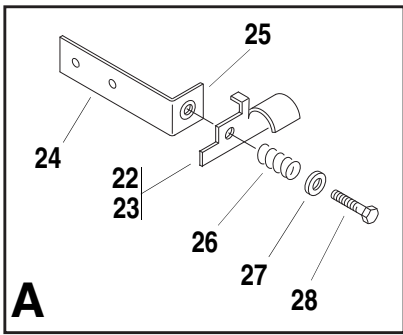

ITEM	PART NO.	QTY.	DESCRIPTION
1	7138484	1	Heater-A/C Assembly (Includes Items 2 thru 9)
2	8036301	2	Blower Wheel
3	8036300	1	Motor, 12V
4	8220912	1	Connector, 7 Way 280 Series
5	7139035	1	Angle, LH Side
6	7139036	1	Angle, RH Side
7	8310498	4	Screw, M6 x 12 - Whizlock
8	8036302	1	Resistor, 12V
9	8036548	1	Control, Thermostat
10	8307002	4	Washer, Lock 1/4"
11	8307109	4	Washer, Plain 1/4"
12	8303776	4	Screw, HHC 1/4-20 x 1/2"
13	8033032	1	Sponge Rubber, Adhesive Backed, 80"
14	8035417	13	Nut, Hex 1/4"-20
15	8035434	1	Holder, Foam Filter
16	8035389	1	Foam Filter, Recirculate
17	8035414	11	Screw, 1/4"-20 x 1"
18	8035415	9	Washer, Flat .281 x .625
19	8035416	9	Washer, Lock .254 x .480 - Black
20	8035427	1	Grommet
21	8035428	1	Plate, Grommet
22	8035425	1	Latch, LH - Filter Hold Down
23	8035426	1	Latch, RH - Filter Hold Down
24	8035423	2	Angle, Filter Clamp
25	8035424	2	Rivnut, 5/16" Hex
26	8035432	2	Spring, Compression 1/2" x 7/8"
27	8035435	2	Washer, Flat 5/16"
28	8035433	2	Bolt, Hex 5/16"-18 x 1-1/2" Yellow
29	8035422	4	Rivet, Pop 3/16" x 1/2"
30	8035388	1	Air Filter w/Seal
31	1001081073	8	Screw, Self Tapping #8-32 x 1/2"
32	8035431	2	Adapter, Hose 2-1/2" Dia.
33	8035412	1	Plenum
34	8035430	1	Foam, PSA 3/16" x 5/8" x 84"
35	8410009	8	Clamp, Hose SAE #10
36	7138317	2	Hose, Heater .625 I.D. x 24" Long

ITEM	PART NO.	QTY.	DESCRIPTION
37	8035406	10	Plastic Tie
38	8360015	1	Valve, Heater - Motorized w/Harness
39	7139099	1	Hose, Heater, Engine Inlet 86.5"
40	8360005	1	Valve, Shut-Off
41	8540023	1	Reducer, Pipe Thread 8-6P
42	7139101	1	Hose, Heater, Engine Outlet 153"
43	8430048	1	Reducer, Pipe Thread 10-8P
44	8584001	2	Plastic Tie
45	8584018	2	Mount, Tie
46	8530016	1	Elbow
47	8540016	1	Adapter, Swivel

Rev.
3/09

S/N MV006 – MV200

MMV

Tier 1
Tier 2

HEATER SYSTEM

3.15.1