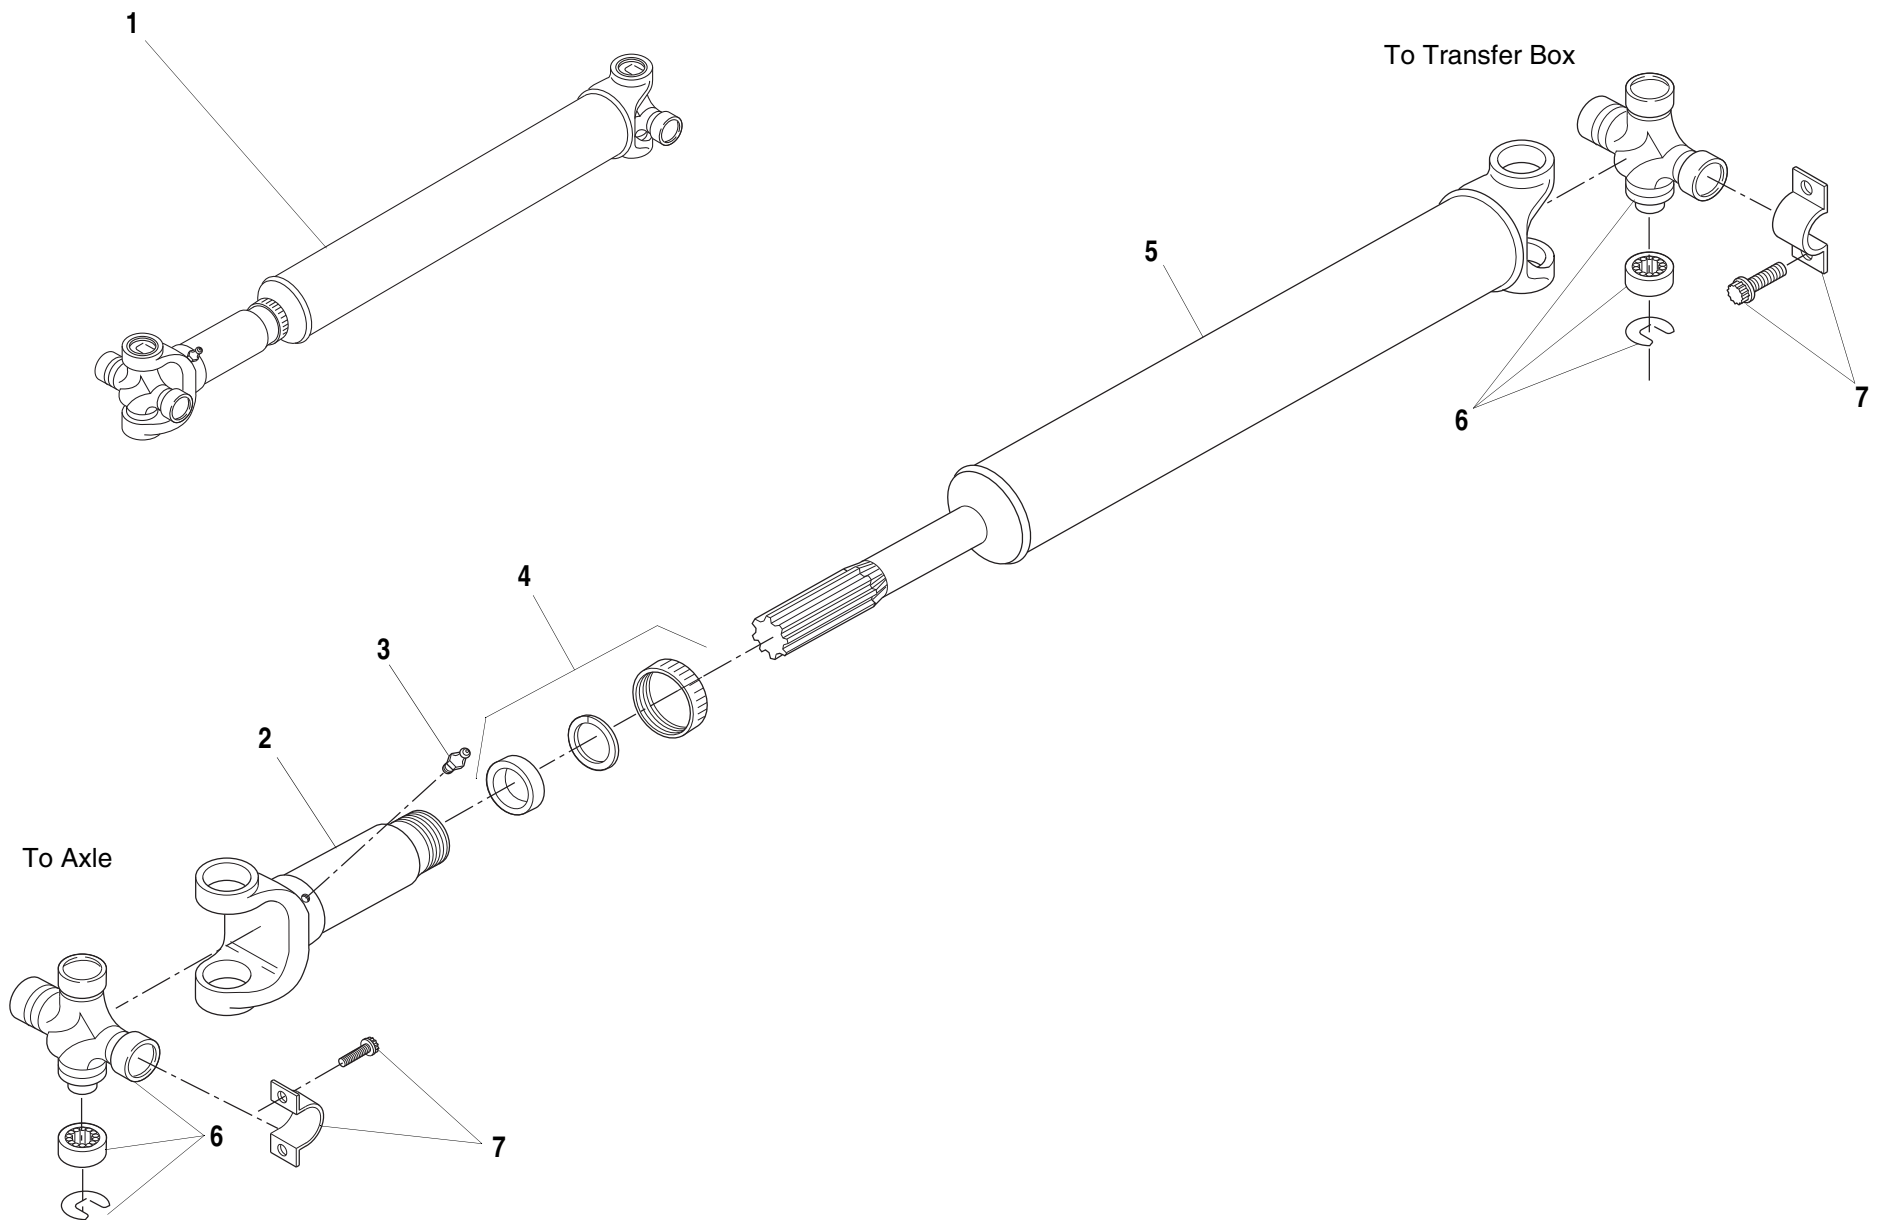

ITEM	PART NO.	QTY.	DESCRIPTION
1	7135912	1	Drive Shaft Assembly - Front (Includes Items 2 thru 6)
2	N.S.S	1	Yoke, Slip (Order Item 1)
3	8033004	1	Fitting, Grease
4	8035109	1	Kit, Dust Cap
5	N.S.S	1	Shaft, Yoke (Order Item 1)
6	8035778	2	Kit, Cross & Bearing
7	8880218	4	Kit, Strap

Rev.
4/07

S/N MV006 – MV307 & 0160003128 - 0160005934

MMV

Tier 1
Tier 2

DRIVE SHAFT - TRANSFER BOX TO FRONT AXLE 1.42.1