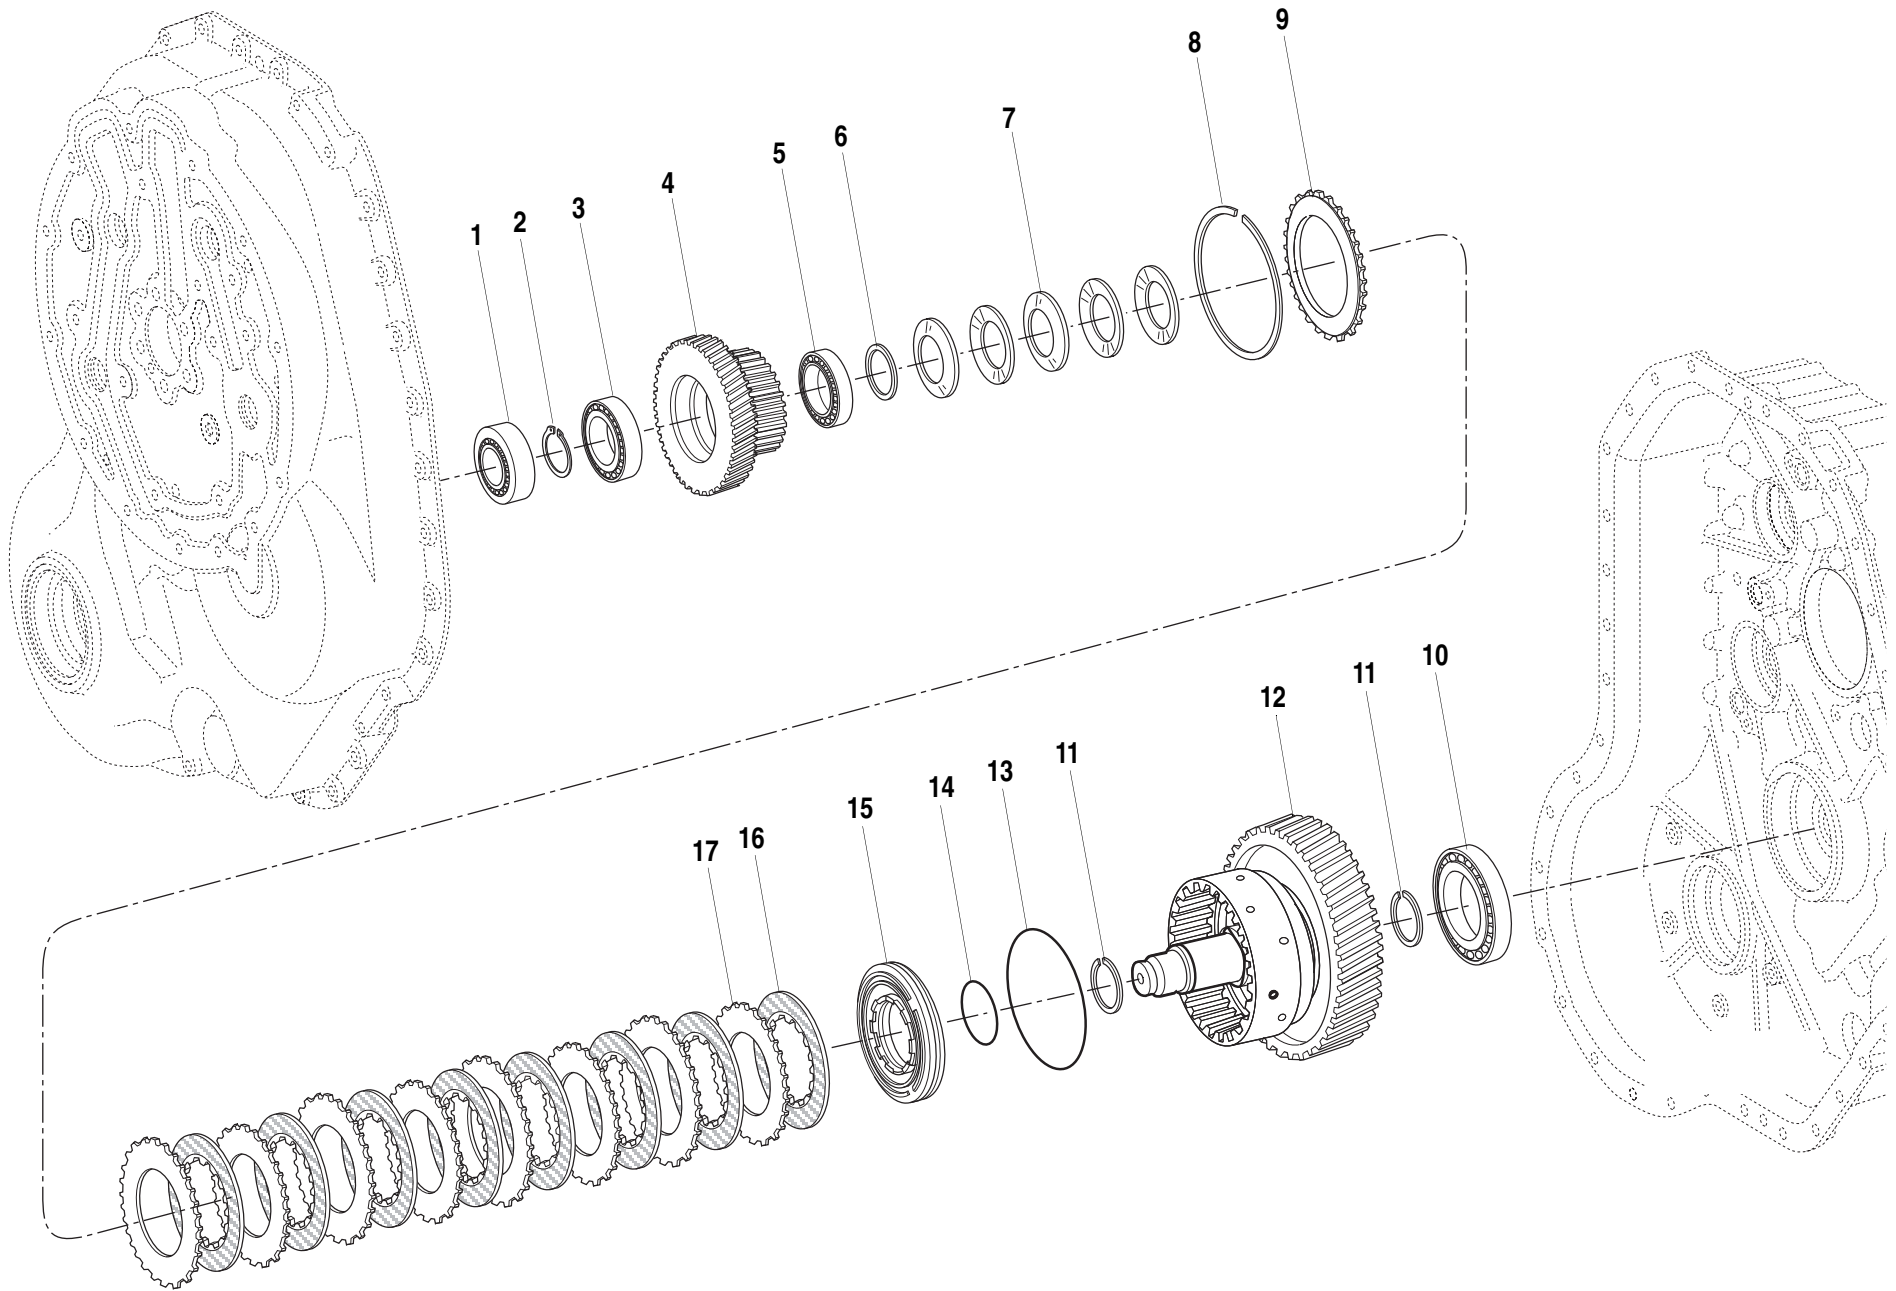

Rev.
4/07

S/N MV006 –

MMV

Tier 1
Tier 2

COUPLING GROUP 2

1.28.1

ITEM	PART NO.	QTY.	DESCRIPTION
1	1319605	1	Bearing, Roller
2	1319621	1	Ring, Retaining 3,20
	1319622	1	Ring, Retaining 3,10
	1319623	1	Ring, Retaining 3,00
	1319624	1	Ring, Retaining 2,90
	1319625	1	Ring, Retaining 2,80
	1319626	1	Ring, Retaining 2,70
	1319627	1	Ring, Retaining 2,60
	1319628	1	Ring, Retaining 38 x 2,50
	1319629	1	Ring, Retaining 38 x 2,40
	1319630	1	Ring, Retaining 38 x 2,30
	1319631	1	Ring, Retaining 38 x 2,20
	1319632	1	Ring, Retaining 38 x 2,10
3	1319620	1	Bearing, Roller
4	1319619	1	Carrier, Disc
5	1319618	1	Bearing, Roller
6	1319617	1	Shim, Support
7	1319595	5	Spring, Cup
8	1319600	1	Ring, Snap 4,00
	1319601	1	Ring, Snap 3,50
	1319602	1	Ring, Snap 3,00
	1319603	1	Ring, Snap 2,50
	1319604	1	Ring, Snap 2,00
9	1319599	1	Shim, End
10	1319633	1	Bearing, Roller
11	1319612	2	Ring, Piston 30 x 2,00
12	1319616	1	Coupling
13	1319594	1	O-Ring, 115 x 3,00
14	1319593	1	O-Ring, 52 x 3,00
15	8036575	1	Piston
16	1319597	8	Disc, Lin. Clutch
17	1319598	8	Disc, O. Clutch