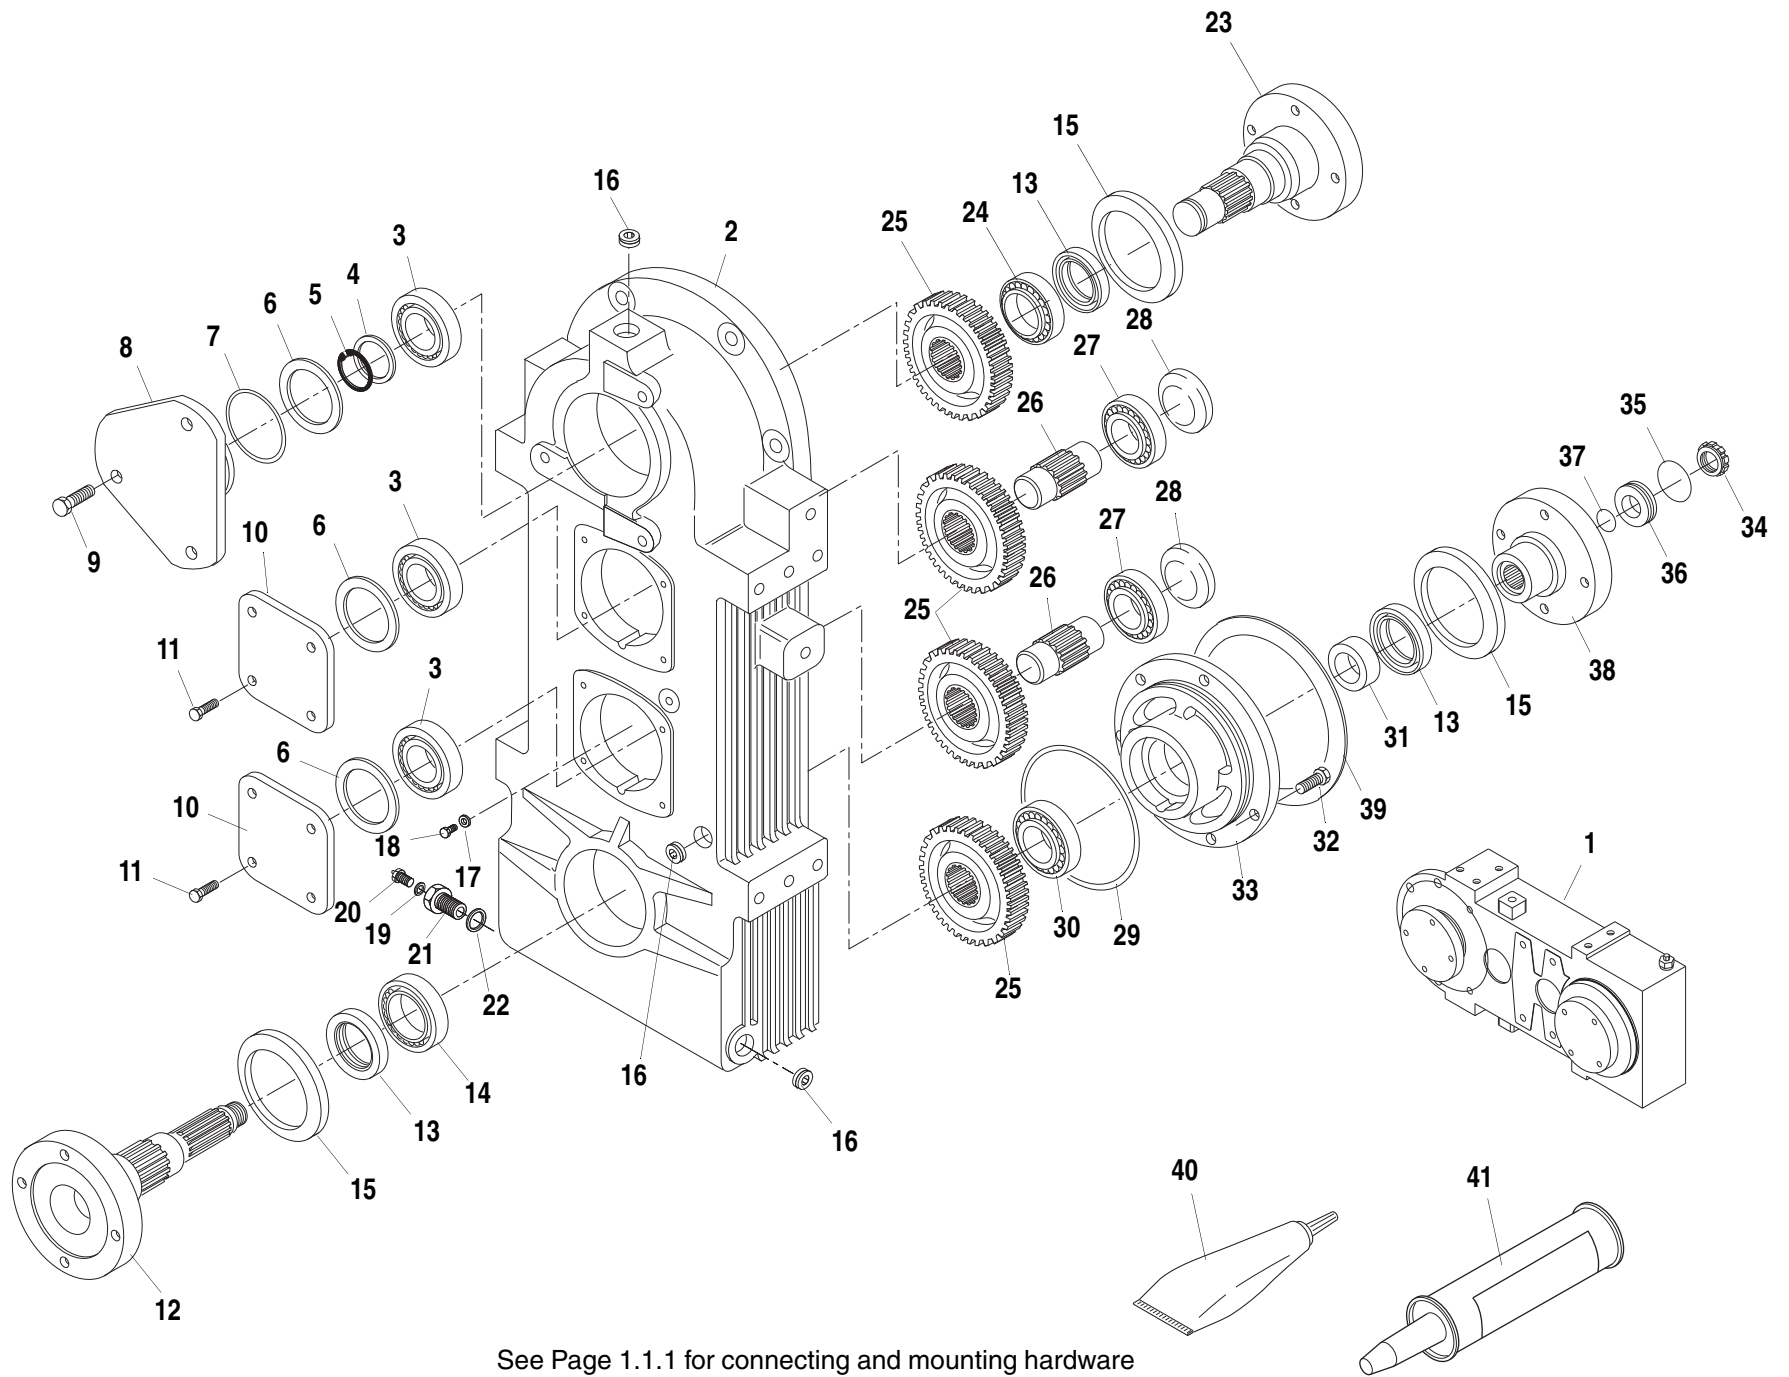

S/N MV006 – MV307 & 0160003128 - 0160005934

MMV

Tier 1
Tier 2

TRANSFER BOX

1.40.1

See Page 1.1.1 for connecting and mounting hardware

ITEM	PART NO.	QTY.	DESCRIPTION
1	6623978	1	Transfer Box Assembly (Includes items 2 thru 39)
2	70020497	1	Transfer Box
3	8033626	3	Bearing
4	8033631	1	Washer
5	8033623	1	Ring, Snap
6	8033628	A/R	Shim, .30mm
	8033629	A/R	Shim, .10mm
	8033630	A/R	Shim, .05mm
7	8033627	1	O-Ring
8	8033622	1	Cover, Shaft
9	8033604	3	HHCS, M12X30
10	8033618	2	Cover
11	8035241	8	HHCS, M8X22
12	70020498	1	Shaft
13	70020499	3	Seal Ring, Oil
14	8033625	1	Bearing
15	70020500	3	Cover
16	8035243	3	Plug, Oil M22X1.5
17	8033608	1	Washer
18	8033613	1	HHCS
19	8033609	1	Washer
20	8033612	1	Breather, M10X1
21	8033619	1	Extension, Breather
22	8033610	1	Washer
23	70020501	1	Shaft
24	8033625	1	Bearing
25	8033633	4	Gear
26	8033632	4	Pin, Gear
27	8033626	2	Bearing
28	8033614	2	Plug
29	8033611	1	O-Ring
30	8033594	1	Bearing
31	8033599	1	Spacer
32	8033603	5	HHCS, M10X30
33	70020502	1	Cover
34	8033590	1	Nut, Ring M25X1.5