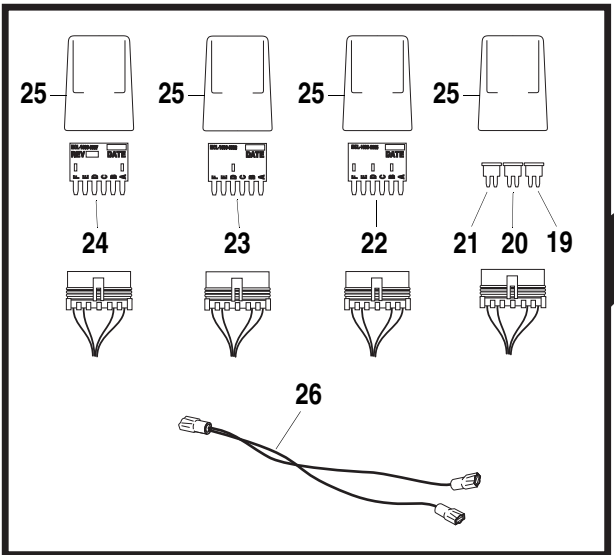

Page 10.3.1

ITEM	PART NO.	QTY.	DESCRIPTION
1	8310559	2	Screw, Pan Head M5 x 25mm
2	8310078	2	Washer, Lock M5
3	7131961	4	Spacer, Transmission Shifter
4	7150742	1	Lever, Turn Signal
5	8223049	1	Transmission Range Selector
6	8223067	1	Switch, Hazard Lights
7	8305002	7	Nut-Hex, #10-24 NC
8	8310362	7	BHCS, #10-24 x 1/2"
9	8307111	7	Washer, Flat #10 SAE
10	8225114	1	Relay, Sealed 24V, Worklight Power
11	8225114	1	Relay, Sealed 24V, High Beam Power
12	8225119	1	Relay, Sealed 12V, Brake Light
13	8225119	1	Relay, Sealed 12V, Light Power
14	8225119	1	Relay, Sealed 12V Blackout Ignition
15	8225119	1	Relay, Sealed 12V, Normal Lights
16	8225119	1	Relay, Sealed 12V, Reverse Signal
17	8303982	2	Screw, Hx. Hd. 1/4-20 x 3/4"
18	6623480	1	Bracket, Relay
19	8229243	1	Fuse, 7.5 Amp, Horn
20	8229247	1	Fuse, 25 Amp Normal Lights (White)
21	8229247	1	Fuse, 25 Amp Blackout Lights (White)
22	8036381	1	Circuit Board, 3 Resistor
23	8036380	1	Circuit Board, 1 Resistor
24	8220356	1	Circuit Board, 2 Diode
25	8220357	4	Cap, Clear Ves-Pac
26	7139662	1	Jumper Wire, Acc. Power
27	8223065	1	Switch, Blackout Drive/Marker
28	8223064	1	Switch, Blackout Activate
29	8223066	1	Switch, Worklights
30	8500204	1	Flasher, 24 Volt
31	8303920	2	Screw, Pan Hd. #10-24 x 1 3/4"
32	8307003	2	Washer, Lock #10
33	8305002	2	Nut, Hex #10-24
34	10727311	1	Light, Indicator, Low Brake Pressure

S/N MV006 – MV200

MMV

Tier 1
Tier 2

LIGHTS - SWITCHES, FUSES AND RELAYS

10.5.1