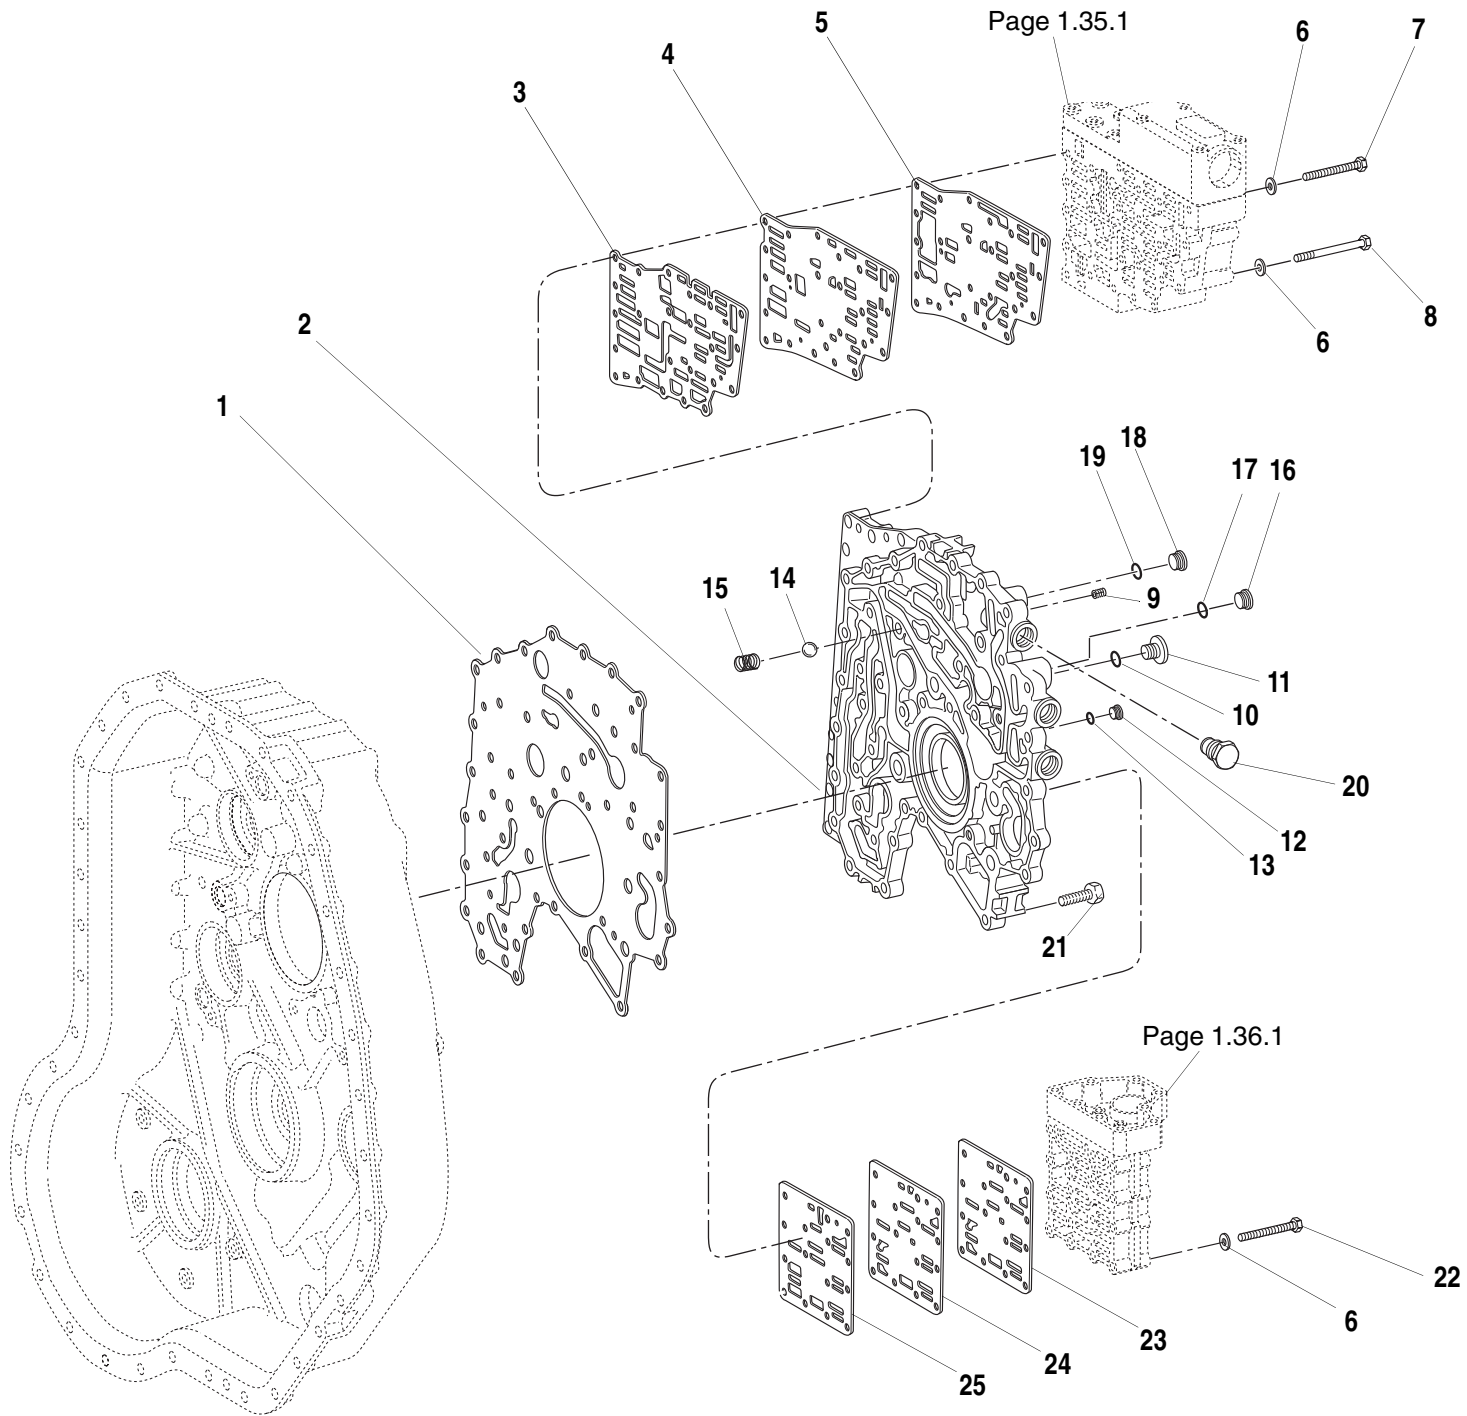

Rev.
6/03

S/N MV006 –

MMV

Tier 1
Tier 2

OUTPUT

1.33.1

ITEM	PART NO.	QTY.	DESCRIPTION
1	1319650	1	Gasket
2	1319651	1	Plate, Duct
3	1319653	1	Gasket
4	1319654	1	Interm, Sheet
5	1319655	1	Gasket
6	1319661	38	Washer 6,4
7	1319660	4	HHCS, M6 x 75mm
8	1319662	19	HHCS, M6 x 65mm
9	1319652	1	Orifice
10	1319665	1	O-Ring, 10,52 x 1,83
11	1319664	1	Plug, Screw 1/2"-20 UNF
12	1319670	1	Plug, Screw M10 x 1mm
13	10731709	1	O-Ring, 8 x 1,5
14	10732071	1	Ball
15	10732072	1	Spring, Compression
16	1319668	1	Plug, Screw 3/4"-16 UNF, (includes item 17)
17		1	O-Ring, 16,36 x 2,21
18	1319666	1	Plug, Screw 9/16"-18 UNF
19	1319667	1	O-Ring 11,89 x 1,98
20	1319663	3	Plug
21	1319659	43	Screw, Torx M8 x 30
22	1319494	15	HHCS, M6 x 55mm
23	1319658	1	Gasket
24	1319657	1	Interm, Sheet
25	7029721	1	Gasket