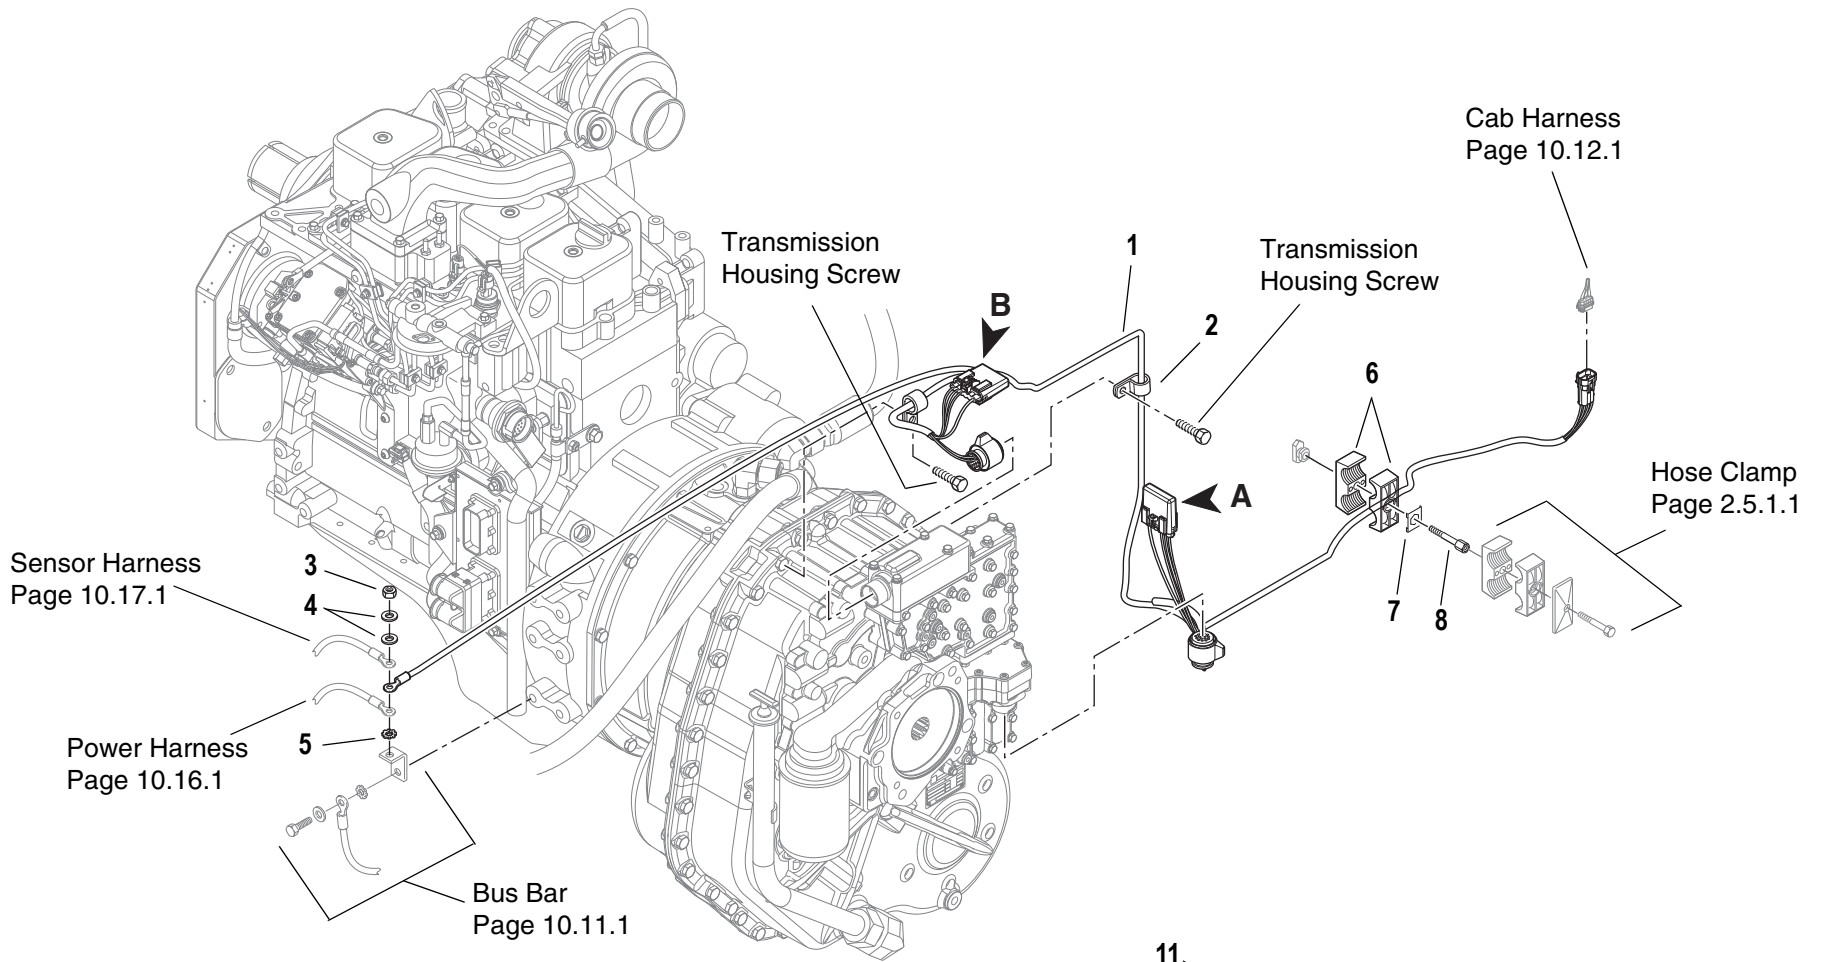

ITEM	PART NO.	QTY.	DESCRIPTION
1	6623806	1	Harness, Transmission
2	8406105	2	Clip, Tube, 3/4"
3	8305038	1	Nut, Hex
4	8307221	2	Washer, Plain
5	8307023	1	Washer, Lock
6	8750022	1	Clamp Set, 1.26" Dia Twin
7	8750017	1	Plate, Locking
8	8750026	1	Bolt, Stacking
9	8220366	2	Diode Board
10	8220357	2	Cover, Clear Ves-Pac
11	8584001	A/R	Tie, Plastic Cable .19 W x 6.7 L

Origin
6/03

MMV

Tier 1
Tier 2

S/N MV201 -