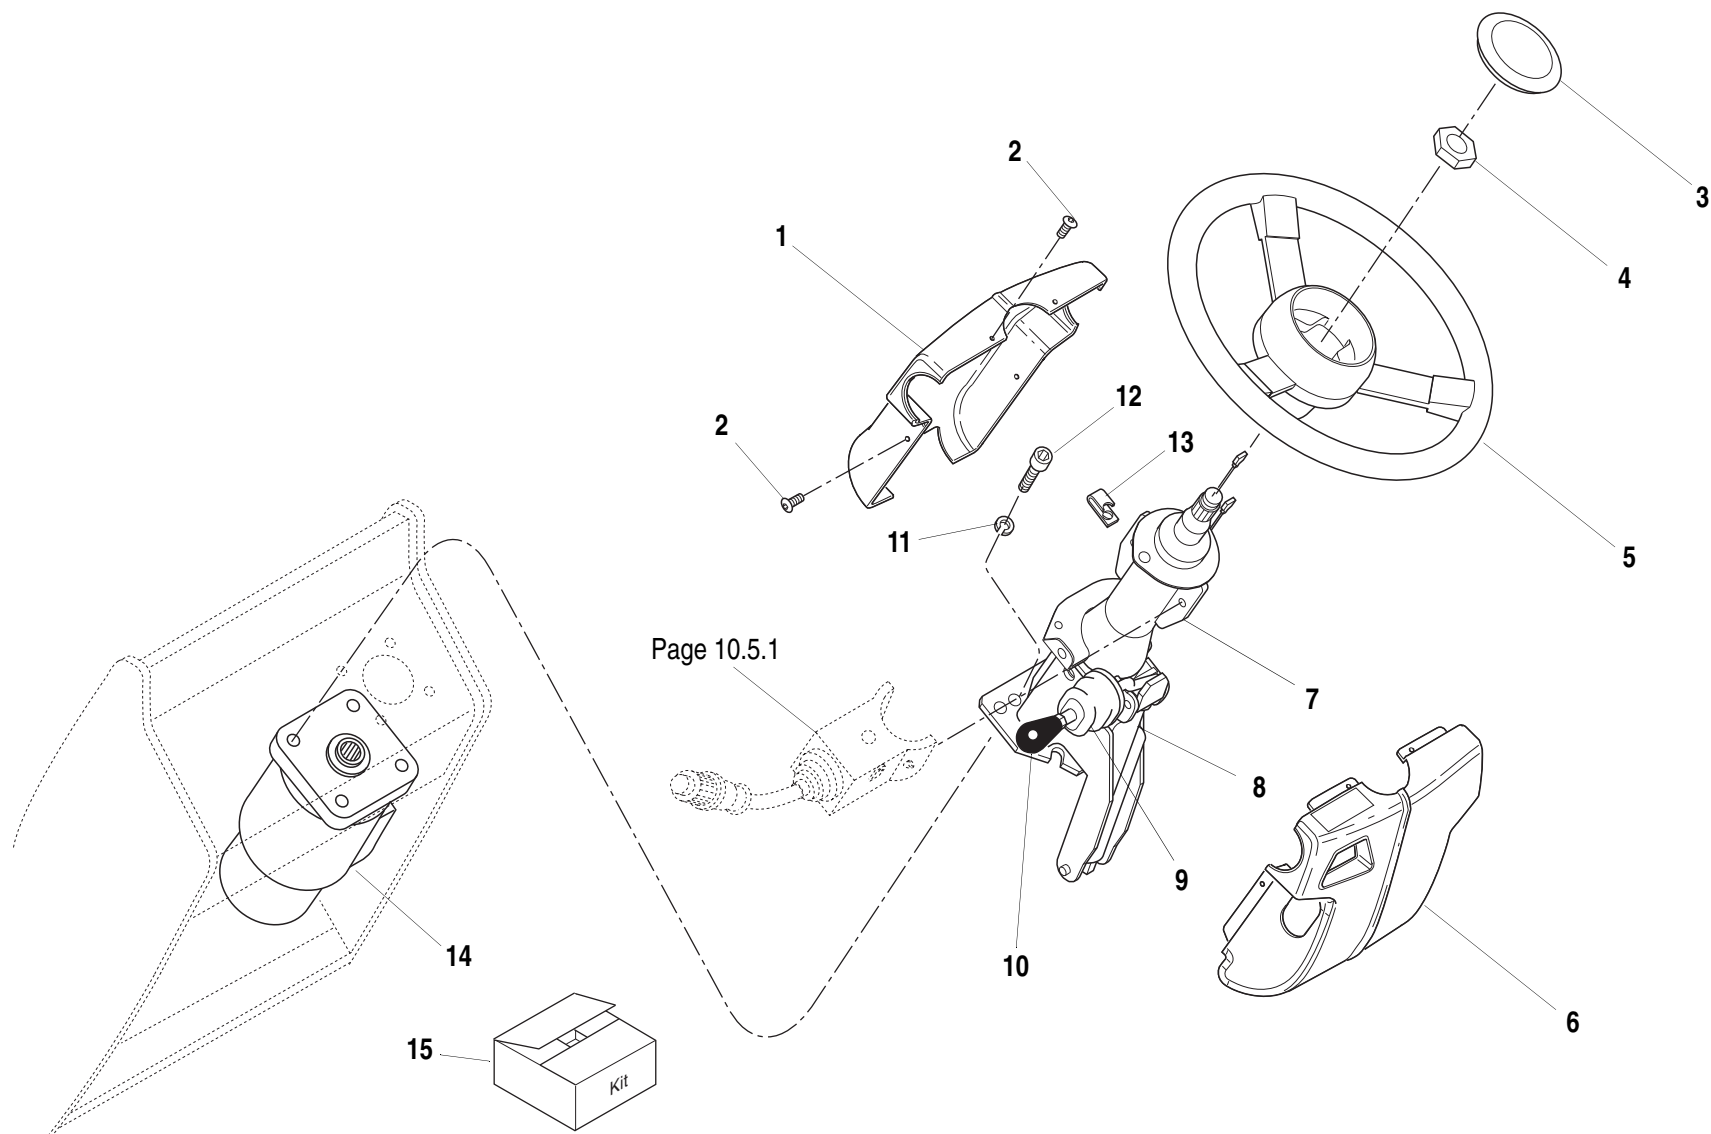

ITEM	PART NO.	QTY.	DESCRIPTION
1	7138756	1	Cover, Steering Column, Top (See Kits)
2	8310372	4	Screw, Button Hd. #10-24 x 5/8"
3	8720017	1	Cover/Switch, Horn Button
4	8310315	1	Nut, Thin M18-1,5
5	8720016	1	Wheel, Steering
6	7138757	1	Cover, Steering Column, Bottom (See Kits)
7	7137623	1	Steering Column (Includes Items 8 thru 10)
8	7138820	1	Gas Spring - Steering Column
9	8035804	1	Boot, Tilt Lever
10	8580118	1	Knob, Tilt Steering
11	8307005	1	Washer, Lock 3/8"
12	8304672	4	Screw, Hex Socket Hd. 3/8"-16 x 1"
13	8310359	4	Nut, "J" #10-24
14	8721029	1	Steering Orbital
			KITS
15	7138846	1	Kit, Cab Panels - Enclosed Cab (Includes Items 1 and 6 on this page and additional panels 8, 20, 25 and 27 on Page 3.9.1) (Hardware not Included.)

S/N MV006 – MV200

MMV

Tier 1
Tier 2

STEERING COLUMN AND SHIFTER ASSEMBLY

3.5.1