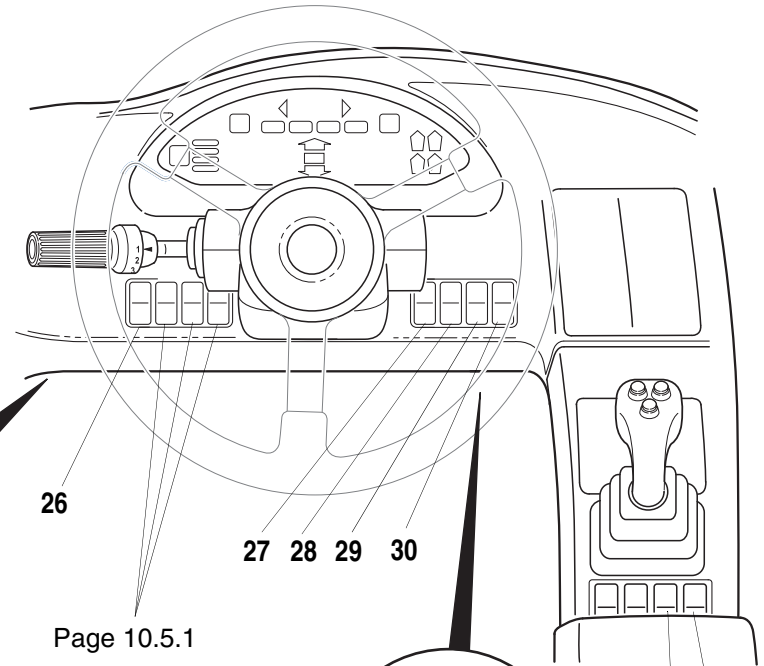

Page 10.5.1