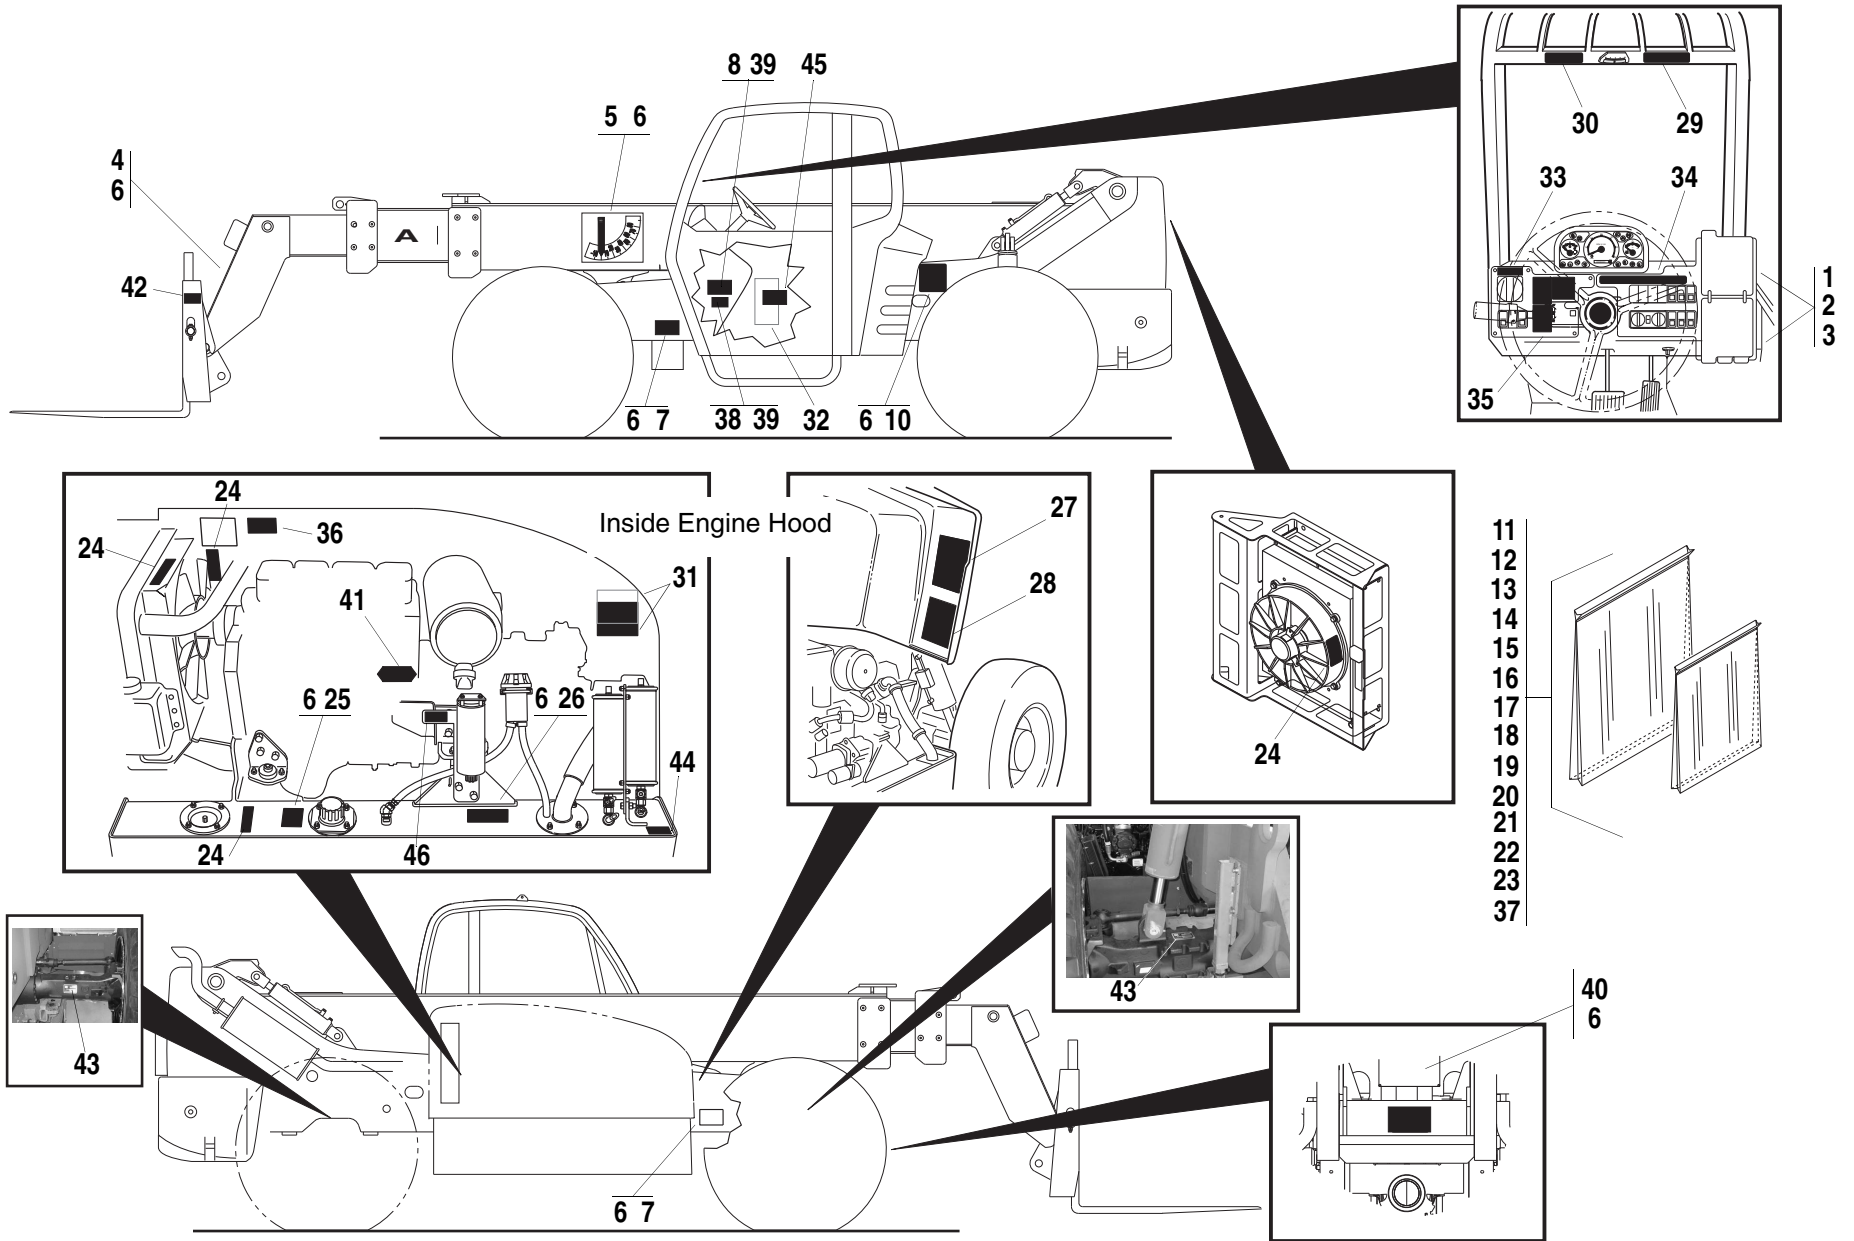

ITEM	PART NO.	QTY.	DESCRIPTION
1	6623762	1	Booklet, Load Chart Std.
2	6623944	1	Booklet, Load Chart for 60 psi Tire Pressure
3	6623997	1	Booklet, Load Chart for 45 psi Tire Pressure
4	4110304	1	Plate, Carrying Personnel
5	4110305	1	Plate, Boom Angle Indicator
6	2080075	32	Fastener, Amtack 4139
7	4110303	2	Plate, Battery Hazard
8	Not Available	Ref	Plate, Machine Identification
9	8526042	A/R	Adhesive (apply to all data plates)
10	4110306	1	Plate, Shipping Data
11	8581026	1	Poly Bag, Zipper, 8" x 10" - 4 Mil
12	8581034	1	Poly Bag, Zipper, 12" x 15" - 4 Mil
13	8990504	1	Manual, Owners/Operators
14	8990441	1	Manual, Parts
15	8990113	1	Manual, Safety
16	8990505	1	Manual, Service
17	8990497	1	Manual, Cummins
18	8990418	1	Manual, ZF Transmission Repair
19	8990419	1	Manual, ZF Rear Axle Repair
20	8990430	1	Manual, ZF Front Axle Repair
21	8990423	1	Manual, ZF Transfer Case Repair
22	8990450	1	Manual, ZF Transmission Technical Data and Maintenance
23	8990519	1	Laminate, Hydraulic Testing MMV2
24	4110184	4	Decal, Fan Warning
25	4110301	1	Plate, Hydraulic Oil Fill
26	4110302	1	Plate, Hydraulic Oil Level
27	4110308	1	Decal, Lubrication Chart
28	4110464	1	Decal, Maintenance Chart
29	4110137	1	Decal, Tip Over Hazard
30	4108991	1	Decal, Electrocutation Hazard
31	4110463	2	Decal, Ether Start Warning
32	4110462	1	Decal, Fuse Location (back side of cover)
33	4110359	1	Decal, Steer Mode Indicator
34	4110361	1	Decal, Safety Instructions
35	4110358	1	Decal, Warning and Danger
36	4110468	1	Decal, Coolant Filling Caution

ITEM	PART NO.	QTY.	DESCRIPTION
37	8990518	1	MMV Operator, Parts and Service Manuals on CD
38	Not Available	Ref	Plate, Universal Identification
39	8302531	8	Rivet, Pop, .125 Dia.
40	Not Available	Ref	Plate, MMV Serial Number
41	Not Available	Ref	Plate, Universal Identification, Engine Plate, Universal Identification
42	Not Available	Ref	Plate, Universal Identification, 7K Carriage Plate, Universal Identification, 11K Carriage
43	Not Available	Ref	Plate, Universal Identification, Front Axle Plate, Universal Identification, Rear Axle
44	1001121649	1	Decal, Slave 24V DC, (S/N MV1210 and after)
45	1001112065	1	Decal, Government Ground Support (front side of cover)
46	6610002	1	Plate, Engine Oil Sample

Rev.
09/10

S/N MV201 –

MMV

Tier 1
Tier 2

DECALS AND MANUALS

11.1.1.1