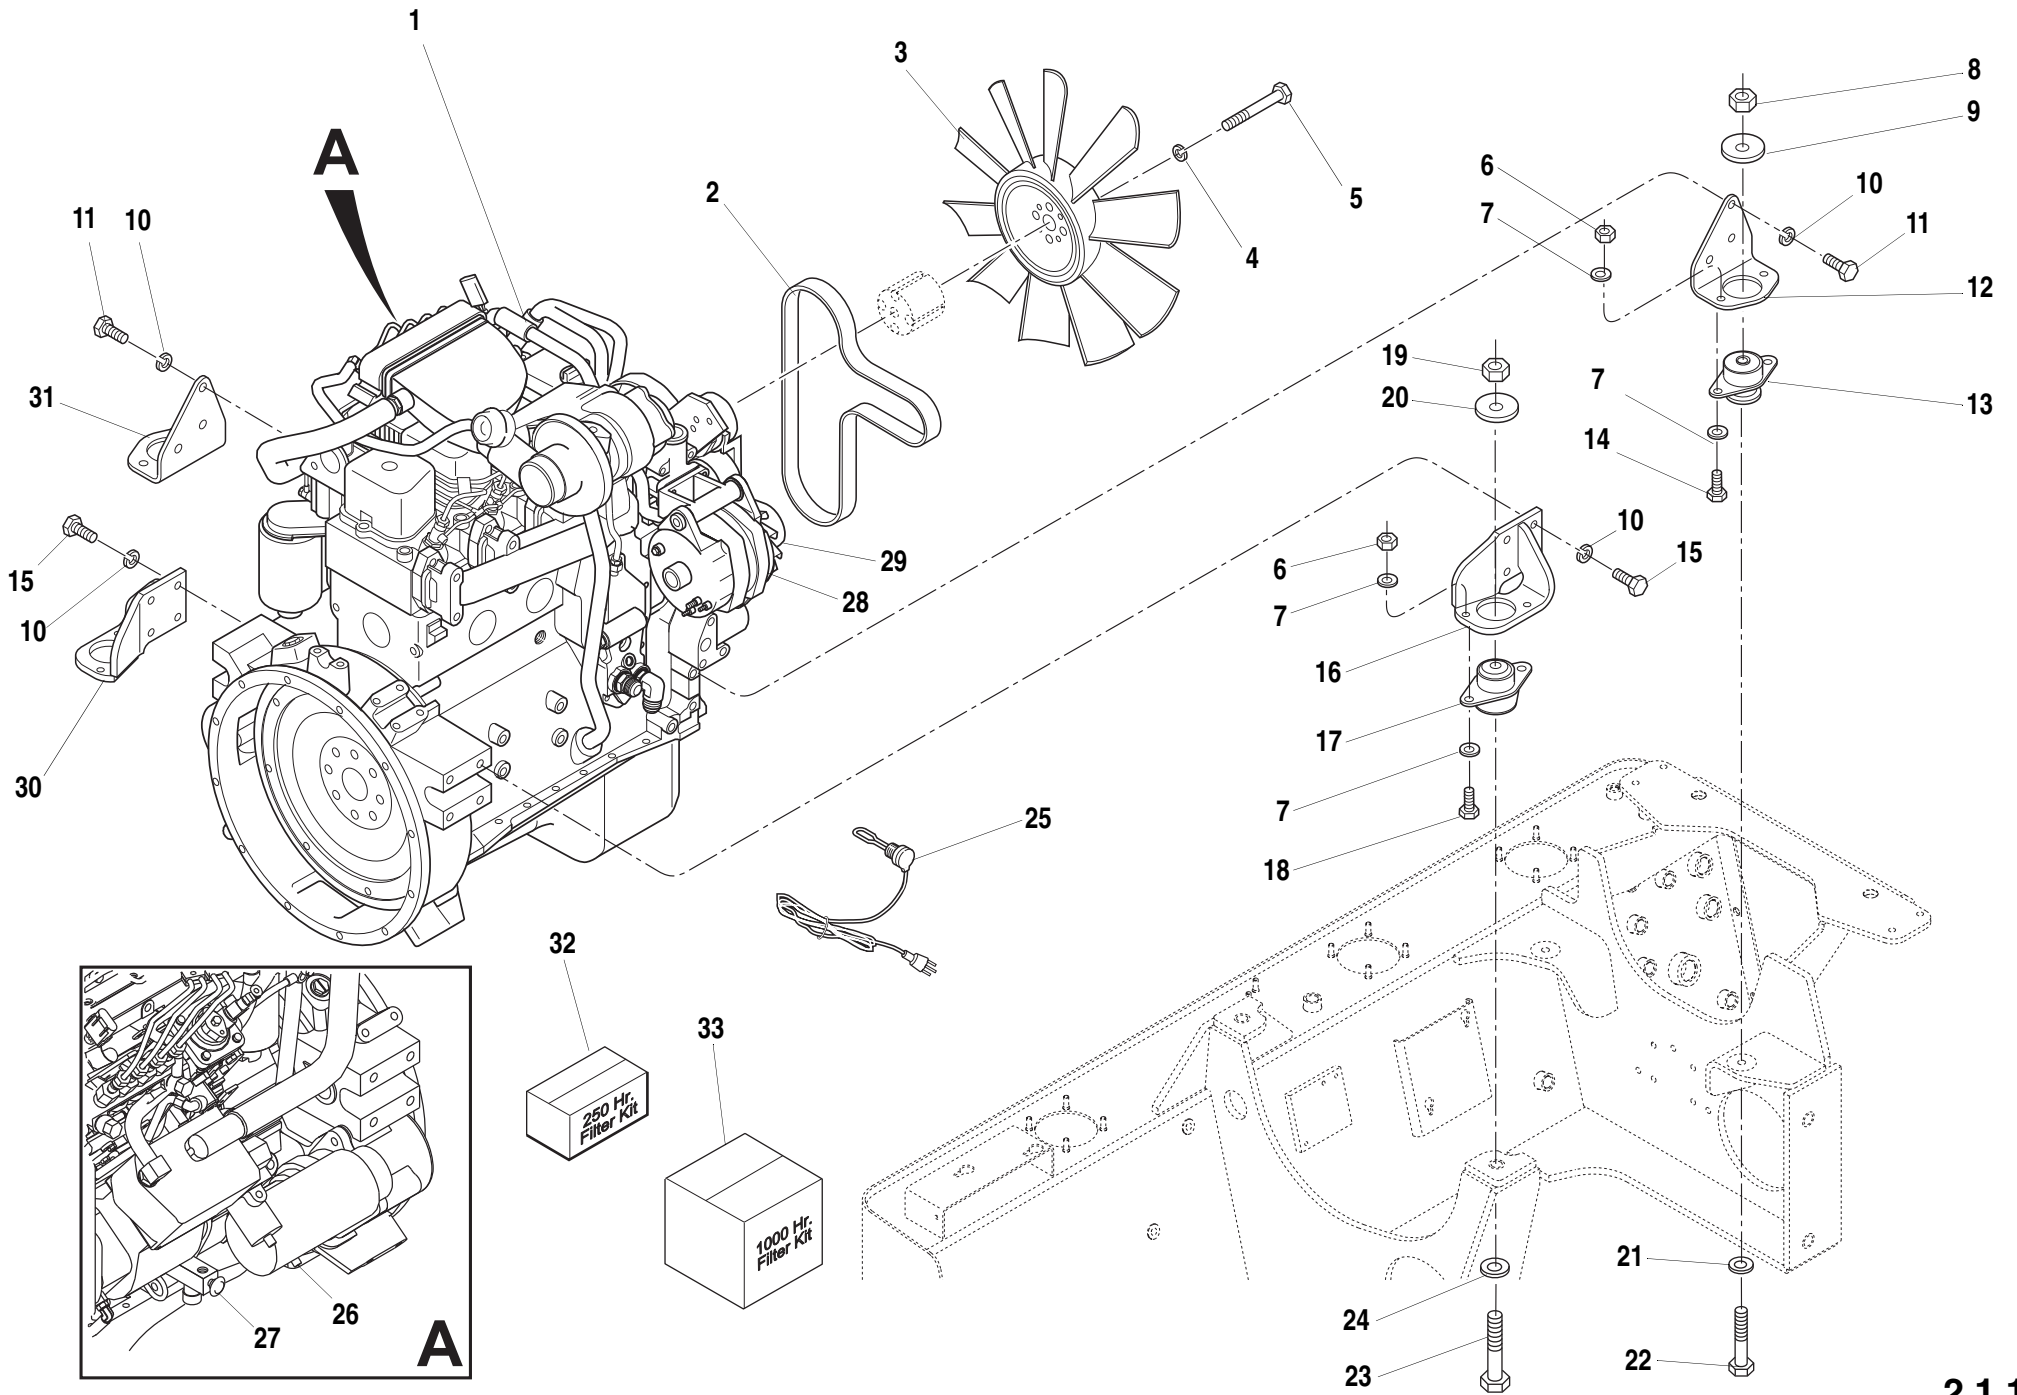

ITEM	PART NO.	QTY.	DESCRIPTION
1	8262159	1	Engine, Cummins 4BTA 3.9 EPA
2	8036645	1	Belt, Fan
3	8272017	1	Fan, 18" Suction
4	8307022	4	Washer, Lock M8
5	8310424	4	HHCS, M8-1,5 x 90mm
6	8305645	8	Nut, Hex Lock Elastic 3/8-16
7	8307110	16	Washer, Flat 3/8" Narrow
8	8310109	2	Nut, Hex Lock Elastic 7/16-14
9	7121951	2	Washer, Rebound 7/16"
10	8307025	14	Washer, Lock M12
11	8303790	6	HHCS, M12-1,75 x 30mm PC 8,8
12	7127562	1	Mount, Engine, Rear Left Side
13	8278039	2	Isolator, Engine
14	8303675	4	HHCS, 3/8-16 x 1-1/4" Gr. 5
15	8310164	8	HHCS, M12-1,75 x 40mm PC 8,8
16	7127492	1	Mount, Engine, Front Left Side
17	8278038	2	Isolator, Engine
18	8303621	4	HHCS, 3/8-16 x 1-1/2" Gr. 5
19	8305643	2	Nut, Hex Lock Elastic 5/8-11
20	7132141	2	Washer, Rebound 5/8"
21	8307113	2	Washer, Flat 7/16" Narrow
22	8310289	2	HHCS, 7/16-14 x 3-1/4" Gr. 8
23	8310333	2	HHCS, 5/8-11 x 4" Gr. 8
24	8307107	2	Washer, Flat 5/8" Narrow
25	8277161	1	Heater, Coolant
26	8036340	1	Starter
27	8904060	1	Valve, Oil Sample
28	8270214	1	Alternator, 24V, 70 Amp
29	8270220	1	Fan, Alternator
	7028963	1	Fan Pulley
30	7127462	1	Mount, Engine, Front Right Side
31	7127552	1	Mount, Engine, Rear Right Side

KITS			
32	7138288	1	250 Hour Filter Kit (Includes 2 Filters: Engine Oil Filter & Primary Fuel Filter)
33	8024015	1	1000 Hour Filter Kit (Includes 7 Filters: Engine Oil Filter, Primary Fuel Filter, Inline Fuel Filter, Both Air Filters, Transmission Oil Filter & Hydraulic Oil Filter)

S/N MV006 – MV200

MMV

Tier 1
Tier 2

ENGINE MOUNTING

2.1.1