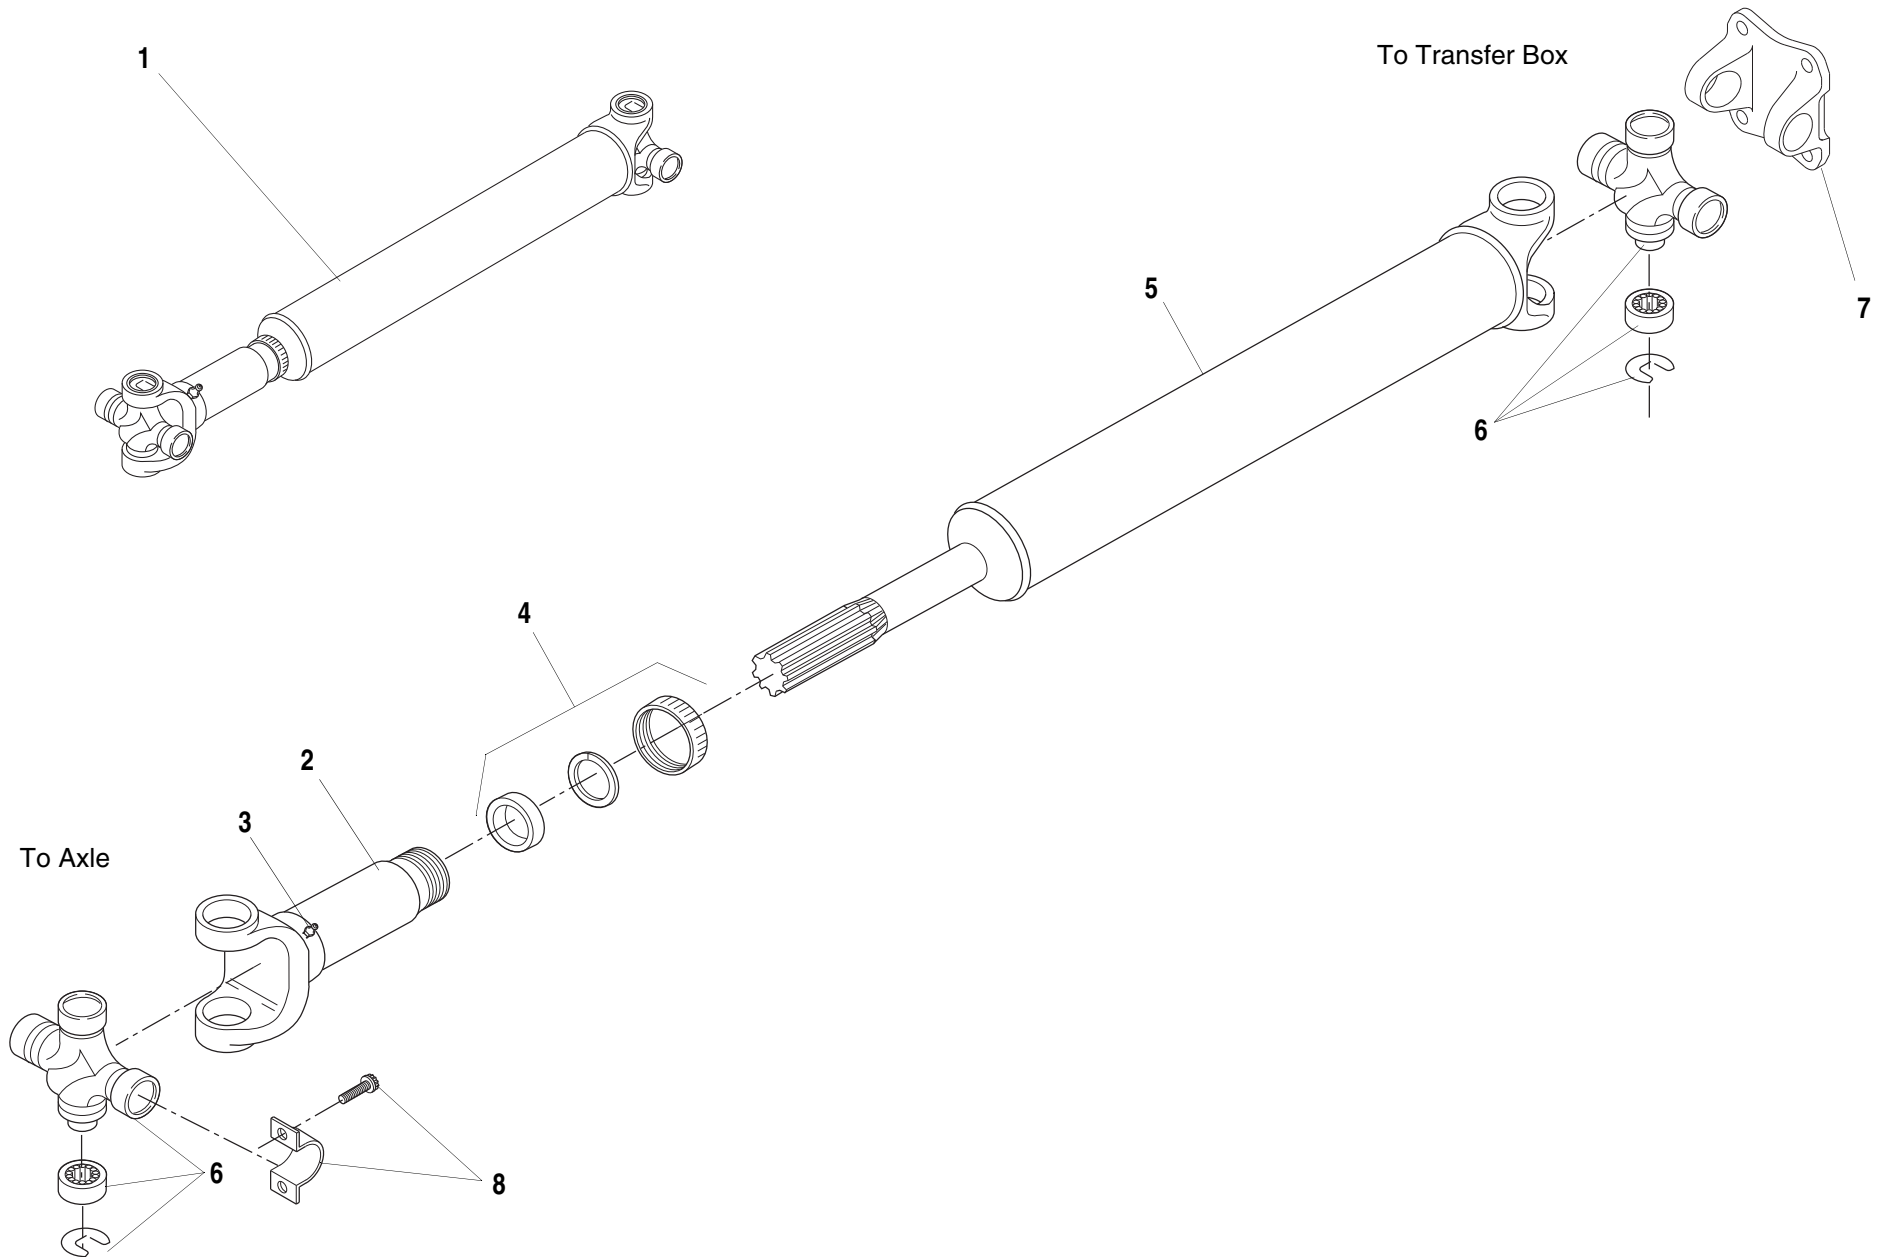

ITEM	PART NO.	QTY.	DESCRIPTION
1	6623980	1	Drive Shaft Assembly - Rear (Includes Items 2 thru 7)
2	N.S.S	1	Yoke, Slip (Order Item 1)
3	N.S.S	1	Fitting, Grease
4	8035109	1	Kit, Dust Cap
5	N.S.S	1	Shaft, Yoke (Order Item 1)
6	91474035	2	Kit, Cross & Bearing
7	N.S.S	1	Yoke, Flange (Order Item 1)
8	8880218	2	Kit, Strap

Rev.
04/07

S/N 0160005976 -

MMV

Tier 1
Tier 2