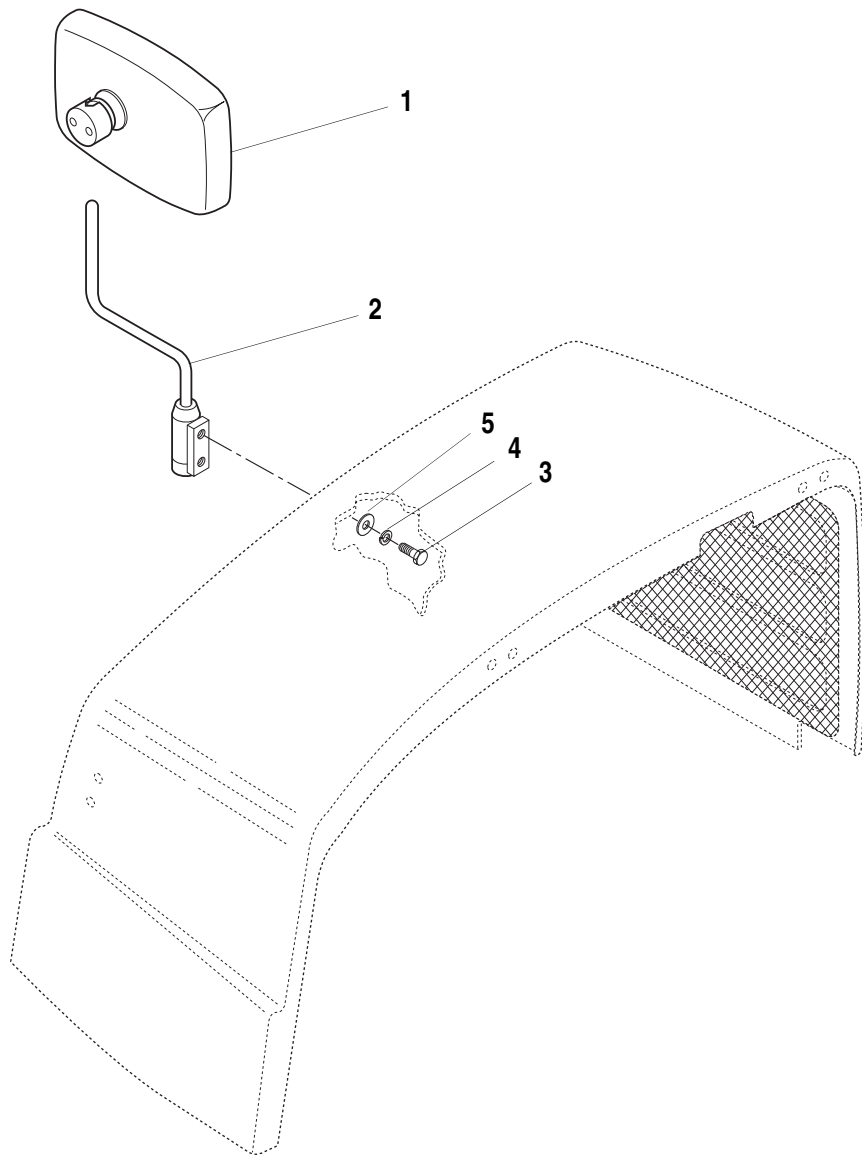

S/N 0160012570 & After

MMV

Tier 1
Tier 2

OPERATOR'S SEAT AND SEAT BELT

3.6.1.2

ITEM	PART NO.	QTY.	DESCRIPTION
1	8866514	2	Mirror Head, Convex
2	8866515	1	Arm Assembly, Mirror
3	8303544	2	HHCS, M6-1 x 20mm PC 8.8
4	8307024	4	Washer, Lock M6
5	8307219	2	Washer, Flat M6
6	7136742	1	Kit, Right Cab Mirror (Includes Items 7, 8, and 9)
7	8866516	1	Mirror Assembly, Rear View
8	8307003	2	Washer, Lock #10
9	8303836	2	Screw, Pan Hd. #10-24 x 5/8"
10	8303799	2	HHCS, M6-1 x 14mm
11	8866530	1	Arm Assembly, Mirror