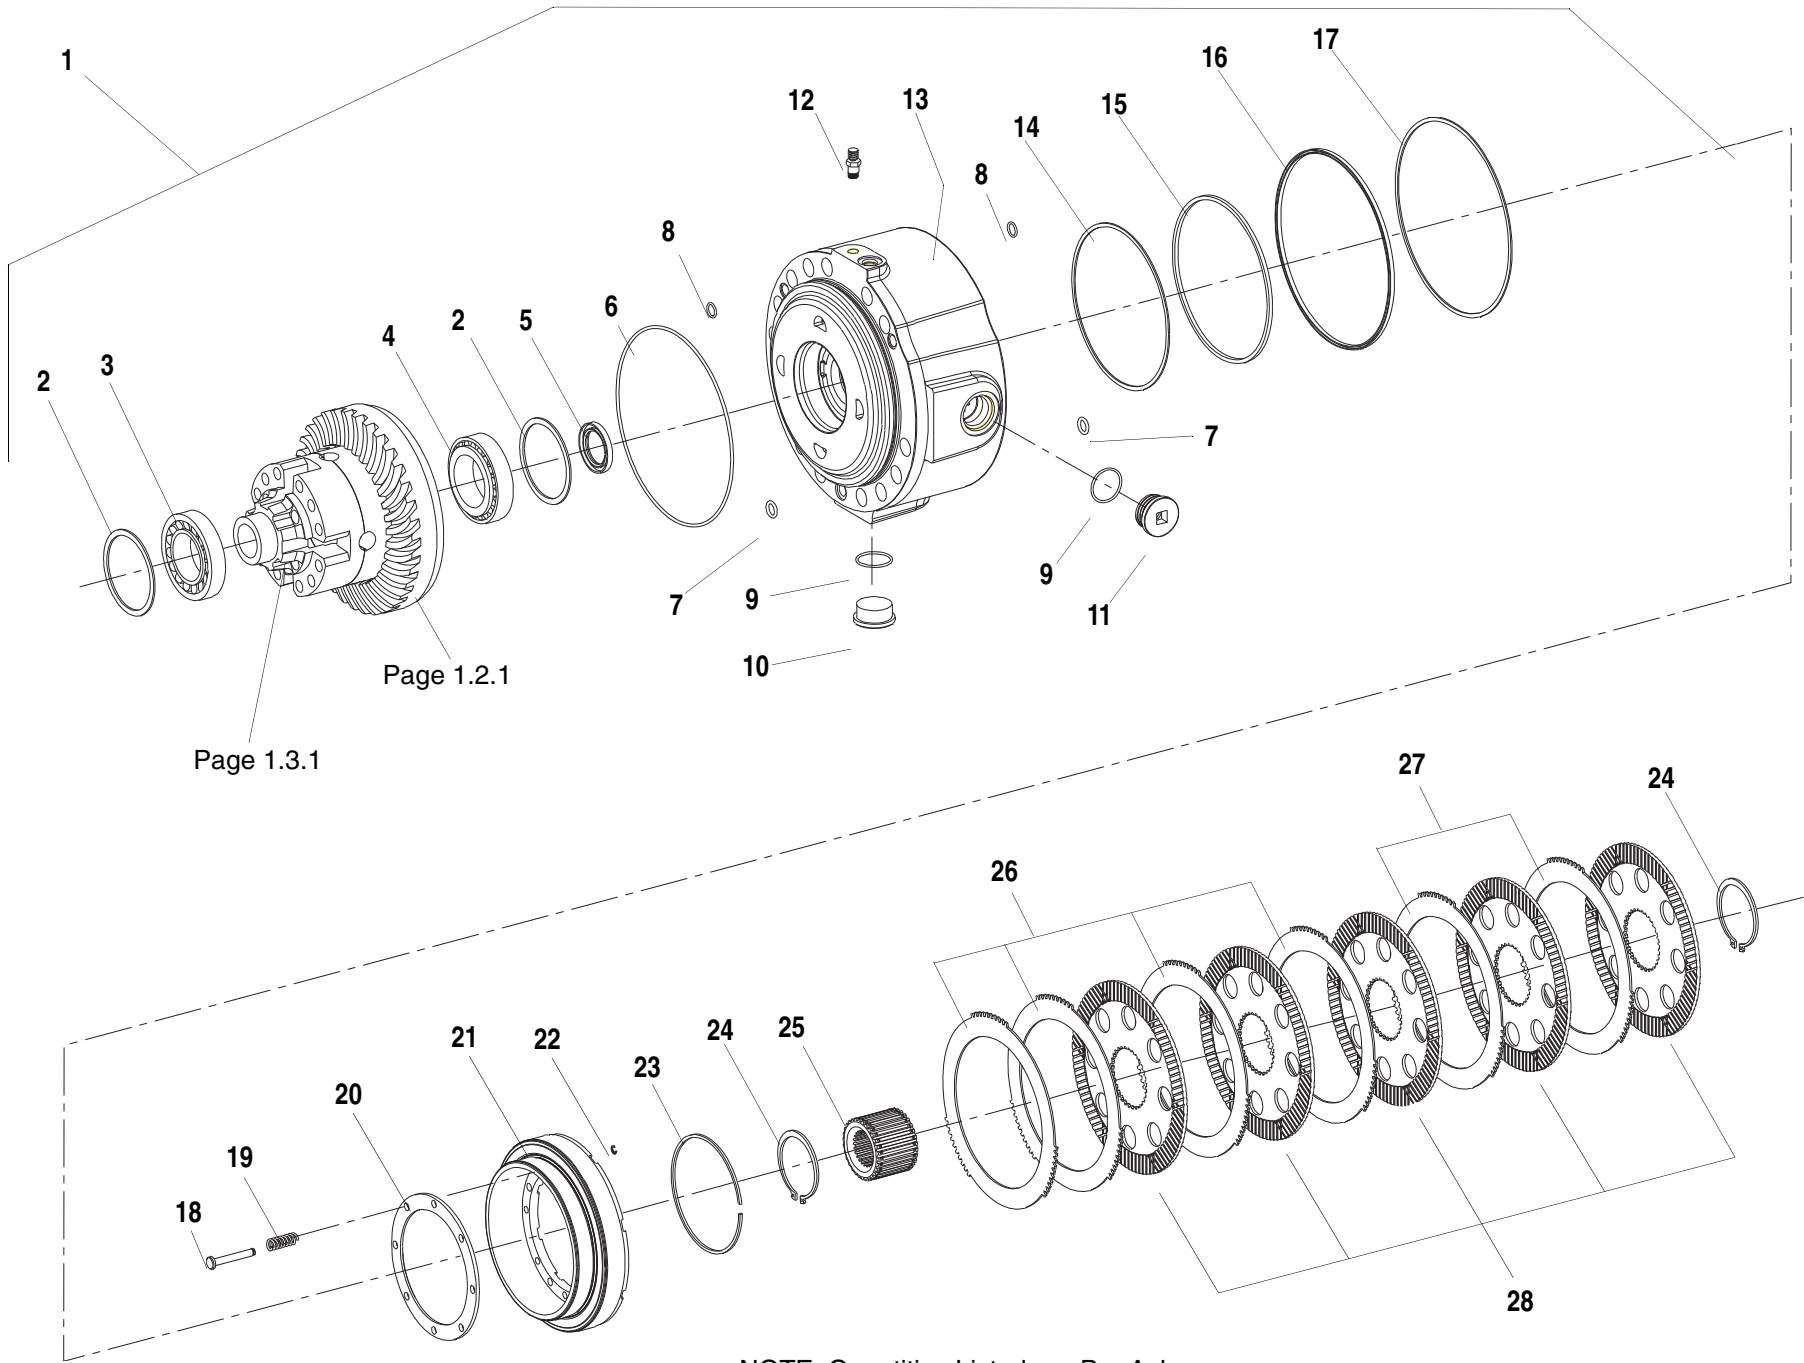

NOTE: Quantities Listed are Per Axle.