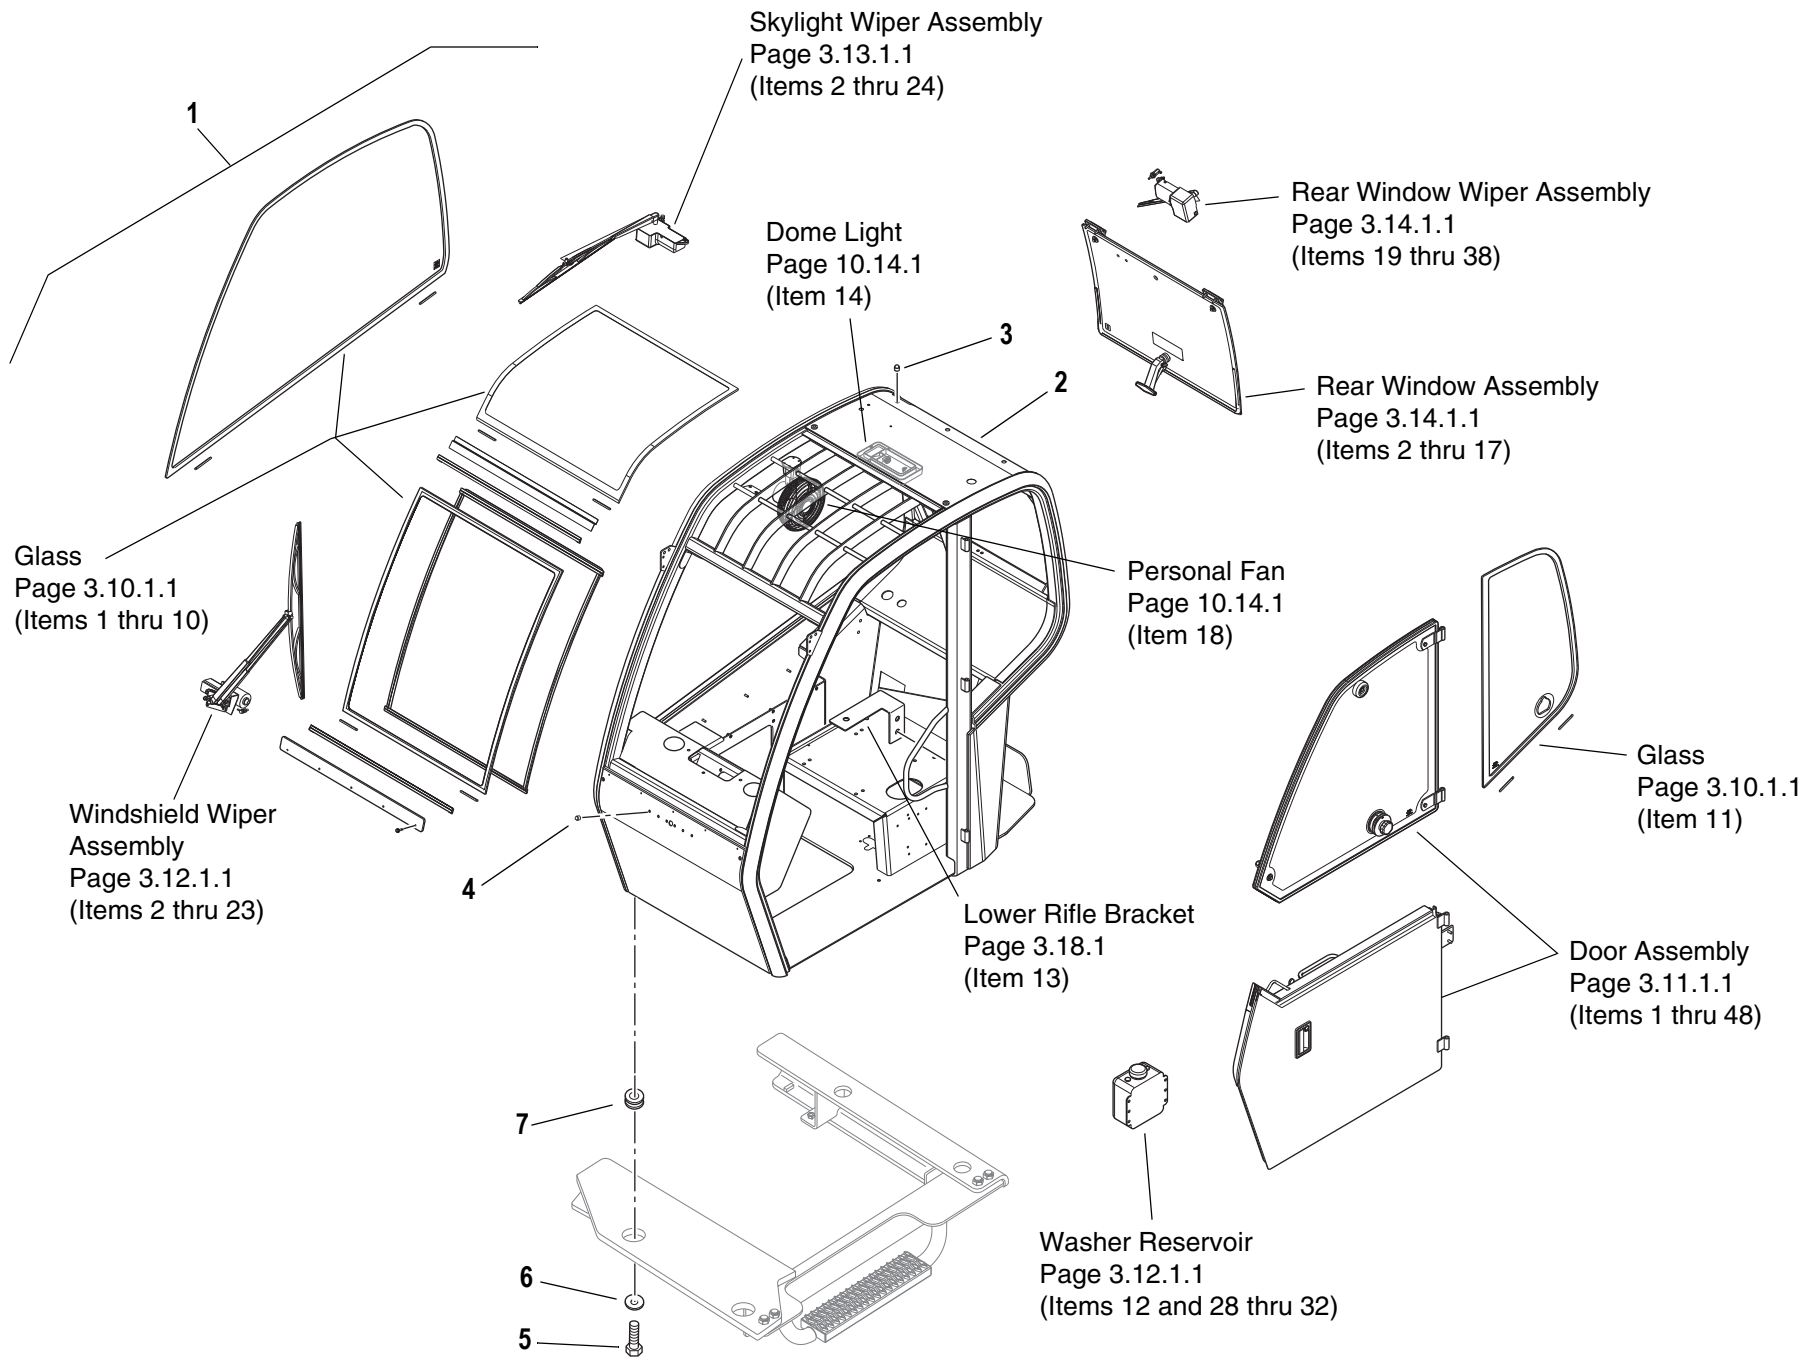

ITEM	PART NO.	QTY.	DESCRIPTION
1	6623773	1	Cab Assembly, Enclosed (Includes Items 2 thru 4 and all items shown on art page)
2	6623774	1	Weldment, Cab
3	8035640	3	Plug, Hole, .375" Dia. Black
4	8036654	2	Plug, Round Push-in, .315" Dia.
5	8310375	4	HHCS, 3/4-10 NC x 3-3/4" Gr. 8
6	7129441	4	Washer, Rebound
7	8278041	4	Isolator, Cab

Origin
6/03