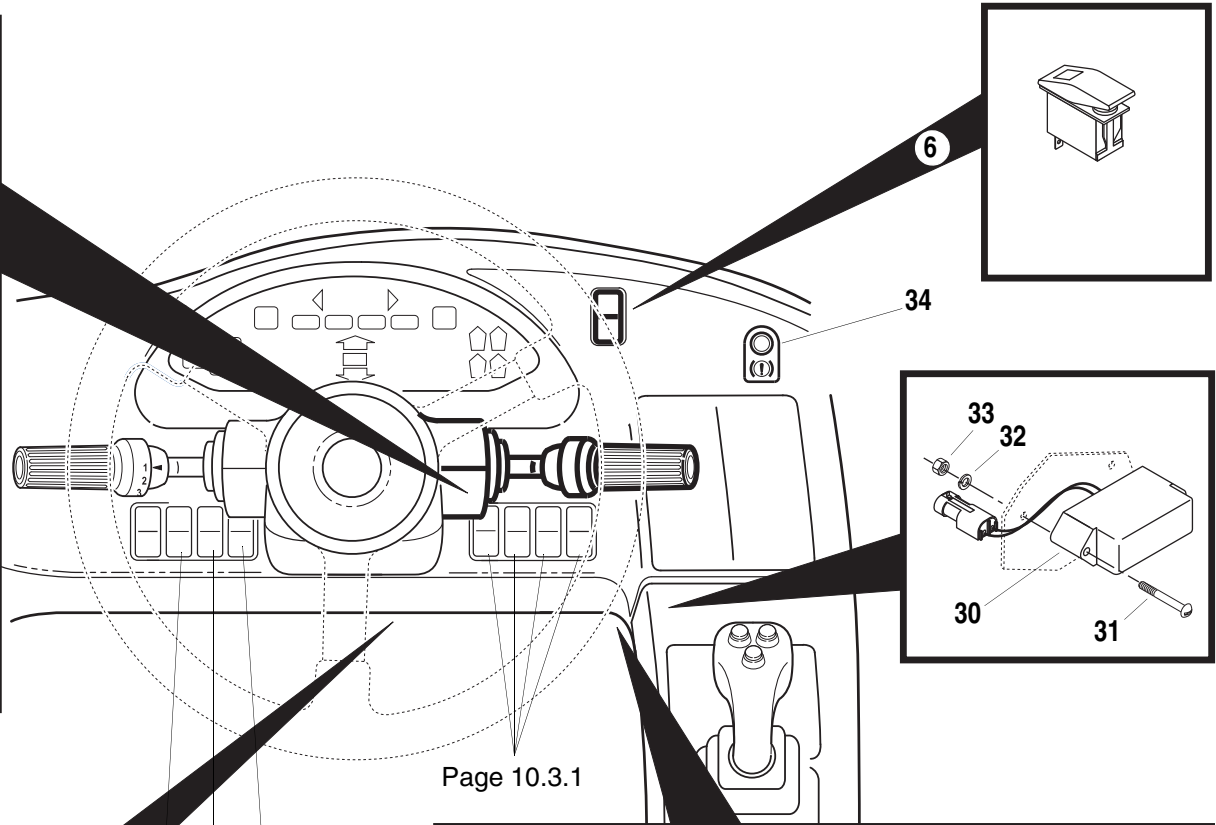

Page 10.3.1

ITEM	PART NO.	QTY.	DESCRIPTION
1	8310559	2	Screw, Pan Head M5 x 25mm
2	8310078	2	Washer, Lock M5
3	7131961	4	Spacer, Transmission Shifter
4	7150742	1	Lever, Turn Signal
5	8223049	1	Transmission Range Selector
6	8223067	1	Switch, Hazard Lights
7	8305002	7	Nut-Hex, #10-24 NC
8	8310362	7	BHCS, #10-24 x 1/2"
9	8307111	7	Washer, Flat #10 SAE
10	8225114	1	Relay, Sealed 24V, Worklight Power
11	8225114	1	Relay, Sealed 24V, High Beam Power
12	8225119	1	Relay, Sealed 12V, Brake Light
13	8225119	1	Relay, Sealed 12V, Light Power
14	8225119	1	Relay, Sealed 12V Blackout Ignition
15	8225119	1	Relay, Sealed 12V, Normal Lights
16	8225119	1	Relay, Sealed 12V, Reverse Signal
17	8303982	2	Screw, Hx. Hd. 1/4-20 x 3/4"
18	6623480	1	Bracket, Relay
19	8229243	1	Fuse, 7.5 Amp, Horn
20	8229247	1	Fuse, 25 Amp Normal Lights (White)
21	8229247	1	Fuse, 25 Amp Blackout Lights (White)
22	8036381	1	Circuit Board, 3 Resistor
23	8036380	1	Circuit Board, 1 Resistor
24	8220356	1	Circuit Board, 2 Diode
25	8220357	4	Cap, Clear Ves-Pac
26	7139662	1	Jumper Wire, Acc. Power
27	8223065	1	Switch, Blackout Drive/Marker
28	8223064	1	Switch, Blackout Activate
29	8223066	1	Switch, Worklights
30	8500204	1	Flasher, 24 Volt
31	8303920	2	Screw, Pan Hd. #10-24 x 1 3/4"
32	8307003	2	Washer, Lock #10
33	8305002	2	Nut, Hex #10-24
34	10727311	1	Light, Indicator, Low Brake Pressure

S/N MV006 – MV200

MMV

Tier 1
Tier 2

LIGHTS - SWITCHES, FUSES AND RELAYS

10.5.1