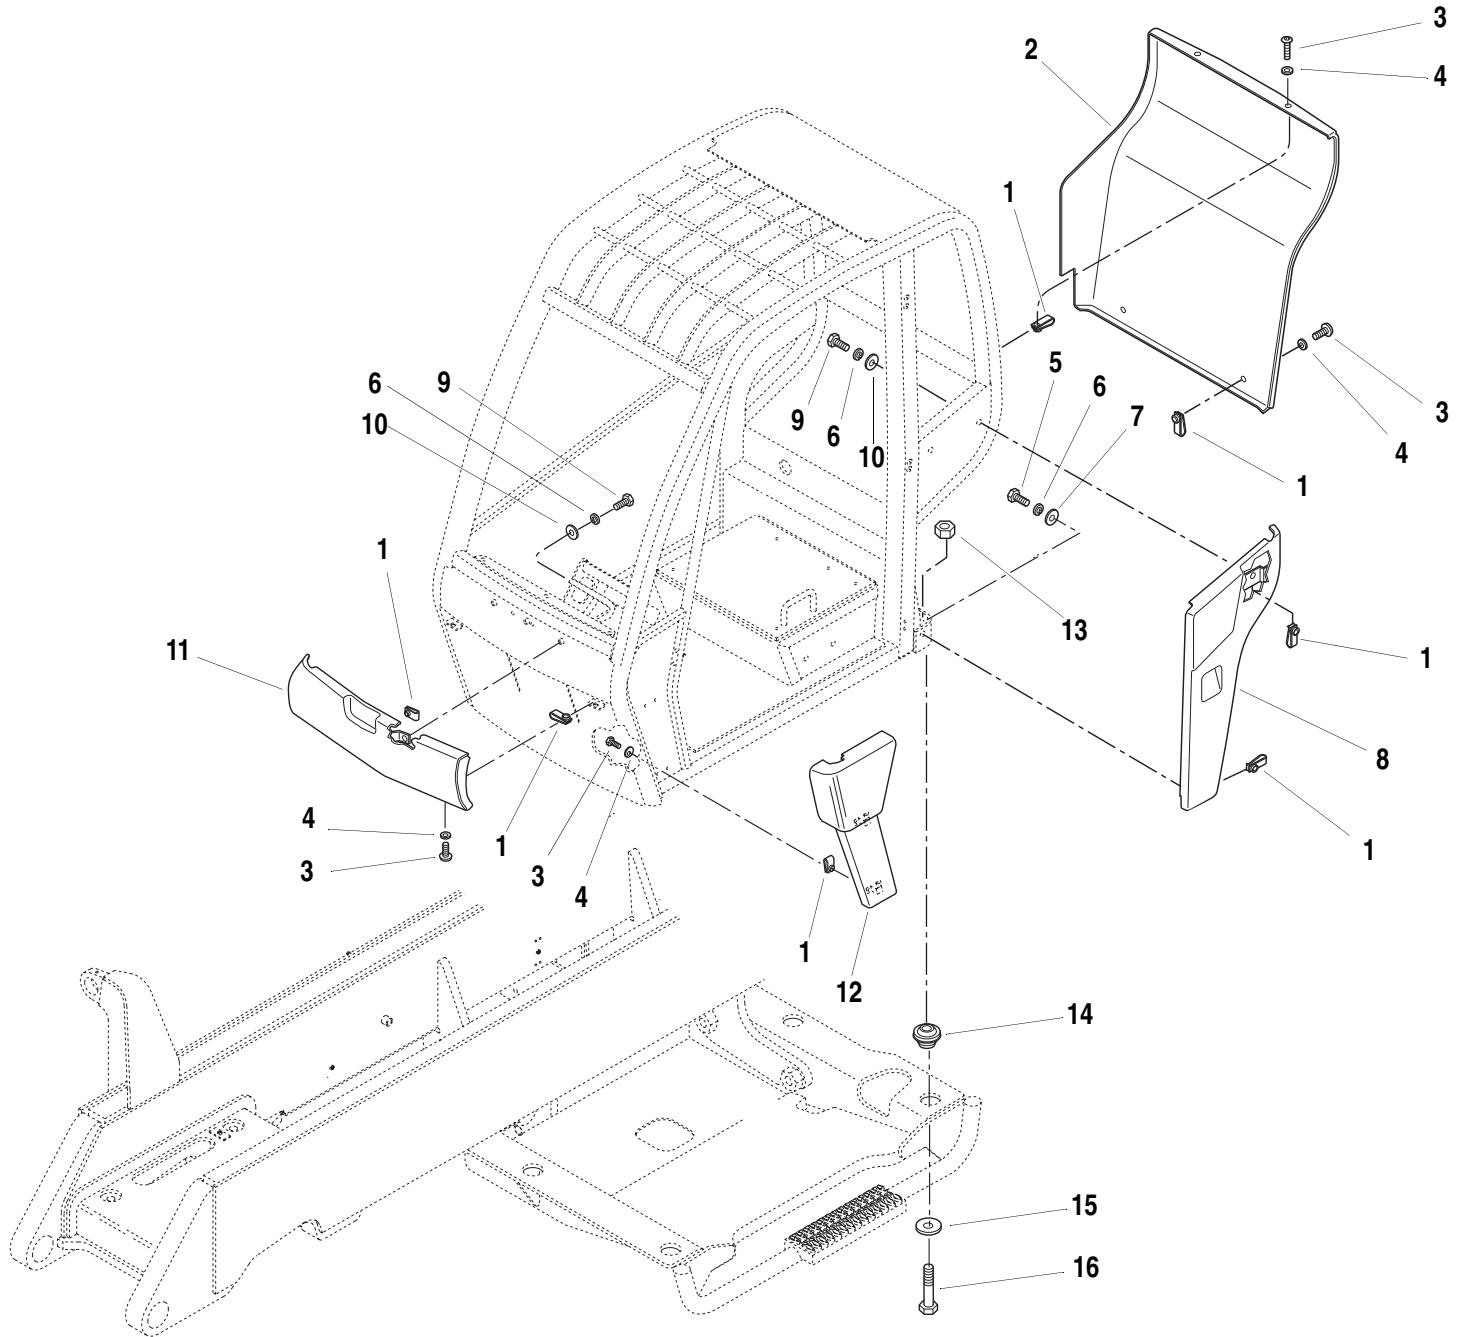

ITEM	PART NO.	QTY.	DESCRIPTION
1	8305906	12	Nut, Retaining 5/16"-18
2	6623372	1	Panel, Cab Rear
3	8310301	8	BHCS, 5/16"-18 x 1"
4	8310124	8	Washer, Flat Plastic 5/16"
5	8303739	1	HHCS, 5/16"-18 x 1-1/4"
6	8307004	5	Washer, Lock 5/16"
7	8307203	1	Washer, Flat 5/16"
8	6623371	1	Panel, Cab Rear LH
9	8303670	4	HHCS, 5/16"-18 x 1"
10	7057141	4	Washer, Rebound
11	6623369	1	Panel, Cab Front
12	6623370	1	Panel, Cab Front LH
13	8310067	4	Nut, Hex Lock Elastic 3/4"-10
14	8278026	4	Isolator, Cab
15	7129441	4	Washer, Rebound
16	8310375	4	HHCS, 3/4"-10 x 3-3/4" Gr.8

Rev.
6/03

S/N MV006 – MV200

MMV

Tier 1
Tier 2

OUTER PANELS

3.8.1