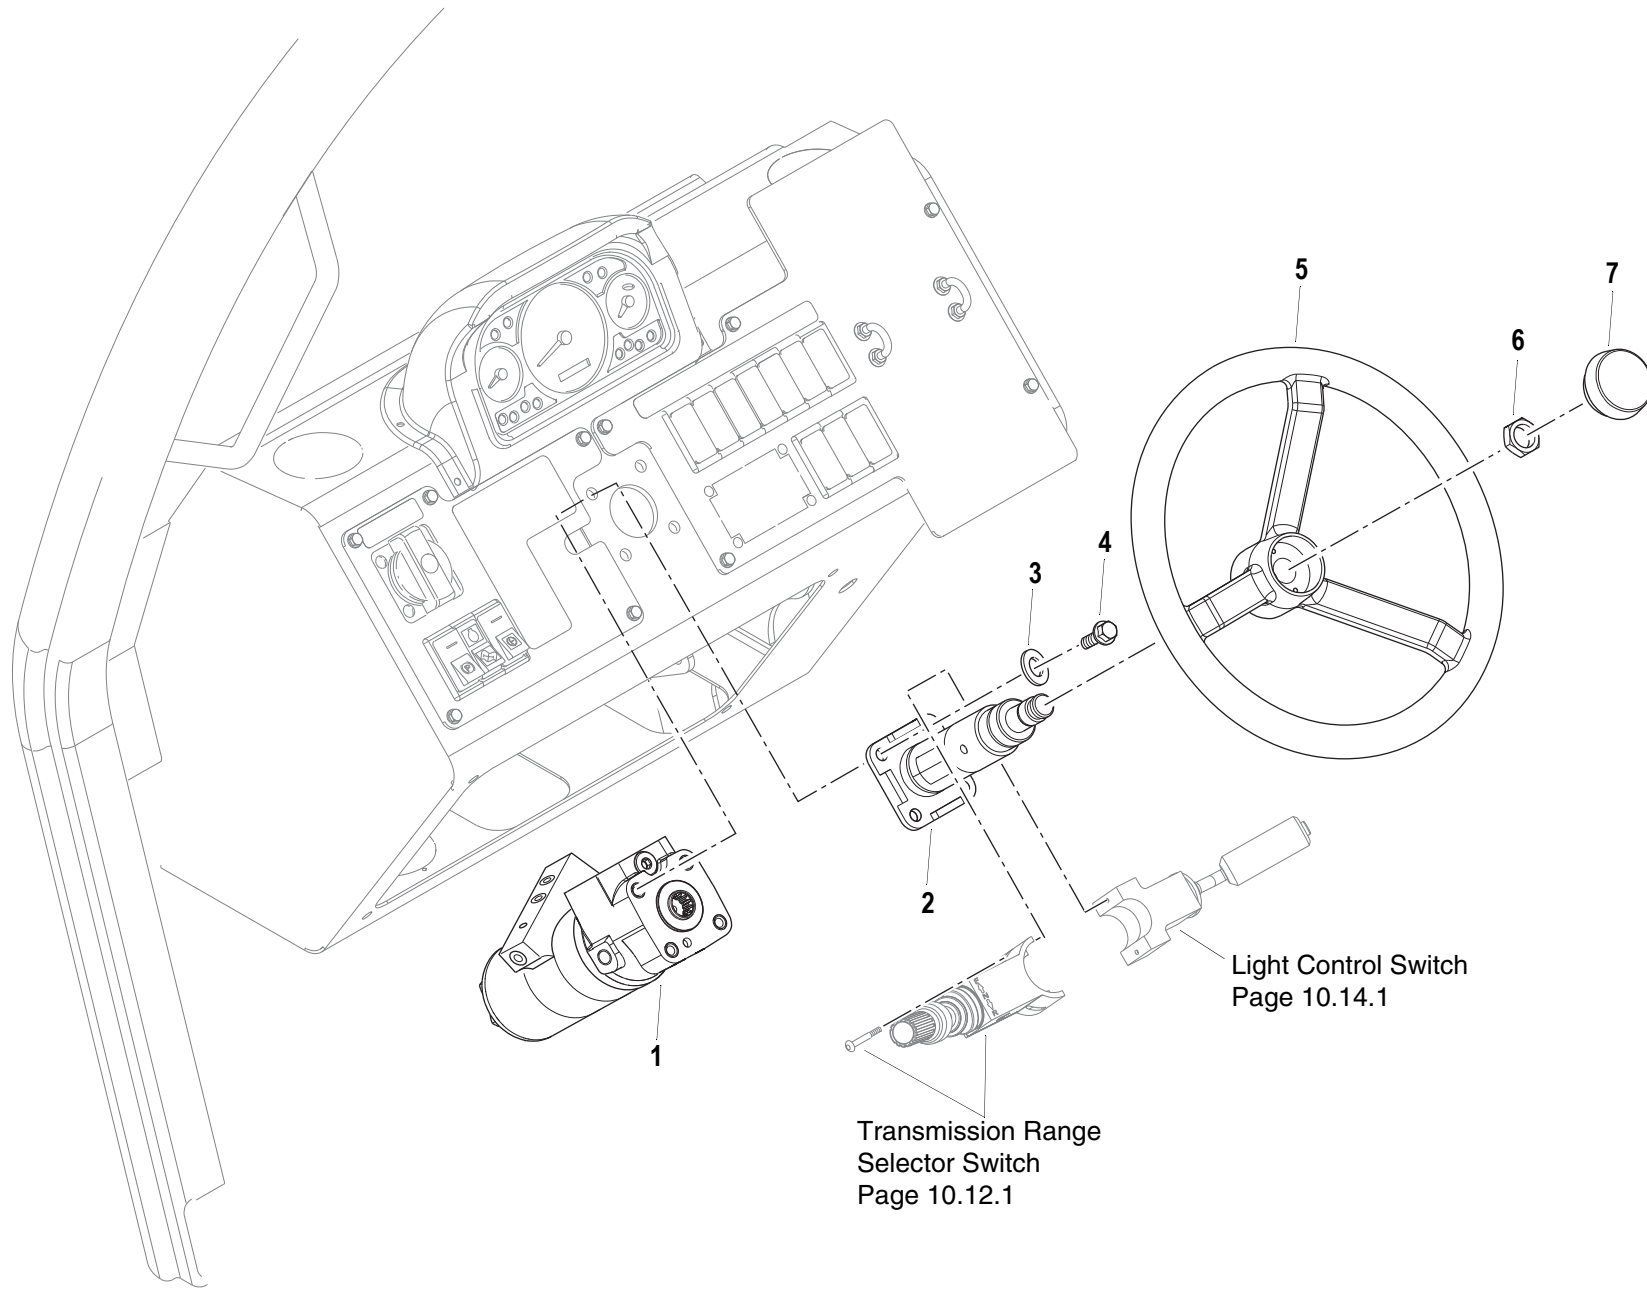

S/N MV006 – MV200

MMV

Tier 1
Tier 2

STEERING COLUMN AND SHIFTER ASSEMBLY

3.5.1

Transmission Range
Selector Switch
Page 10.12.1

Light Control Switch
Page 10.14.1

ITEM	PART NO.	QTY.	DESCRIPTION
1	8721031	1	Valve Assembly, Steer, Orbital
2	7138833	1	Column, Steering
3	8307221	4	Washer, Plain M10
4	8303777	4	HHCS, M10 x 1.5 x 35mm PC8.8
5	7138836	1	Wheel, Steering
6	8305916	1	Nut, Steering Wheel
7	7138878	1	Cover/Switch, Horn Button
			<u>KITS</u>
	7029367	1	Kit, Horn Brush