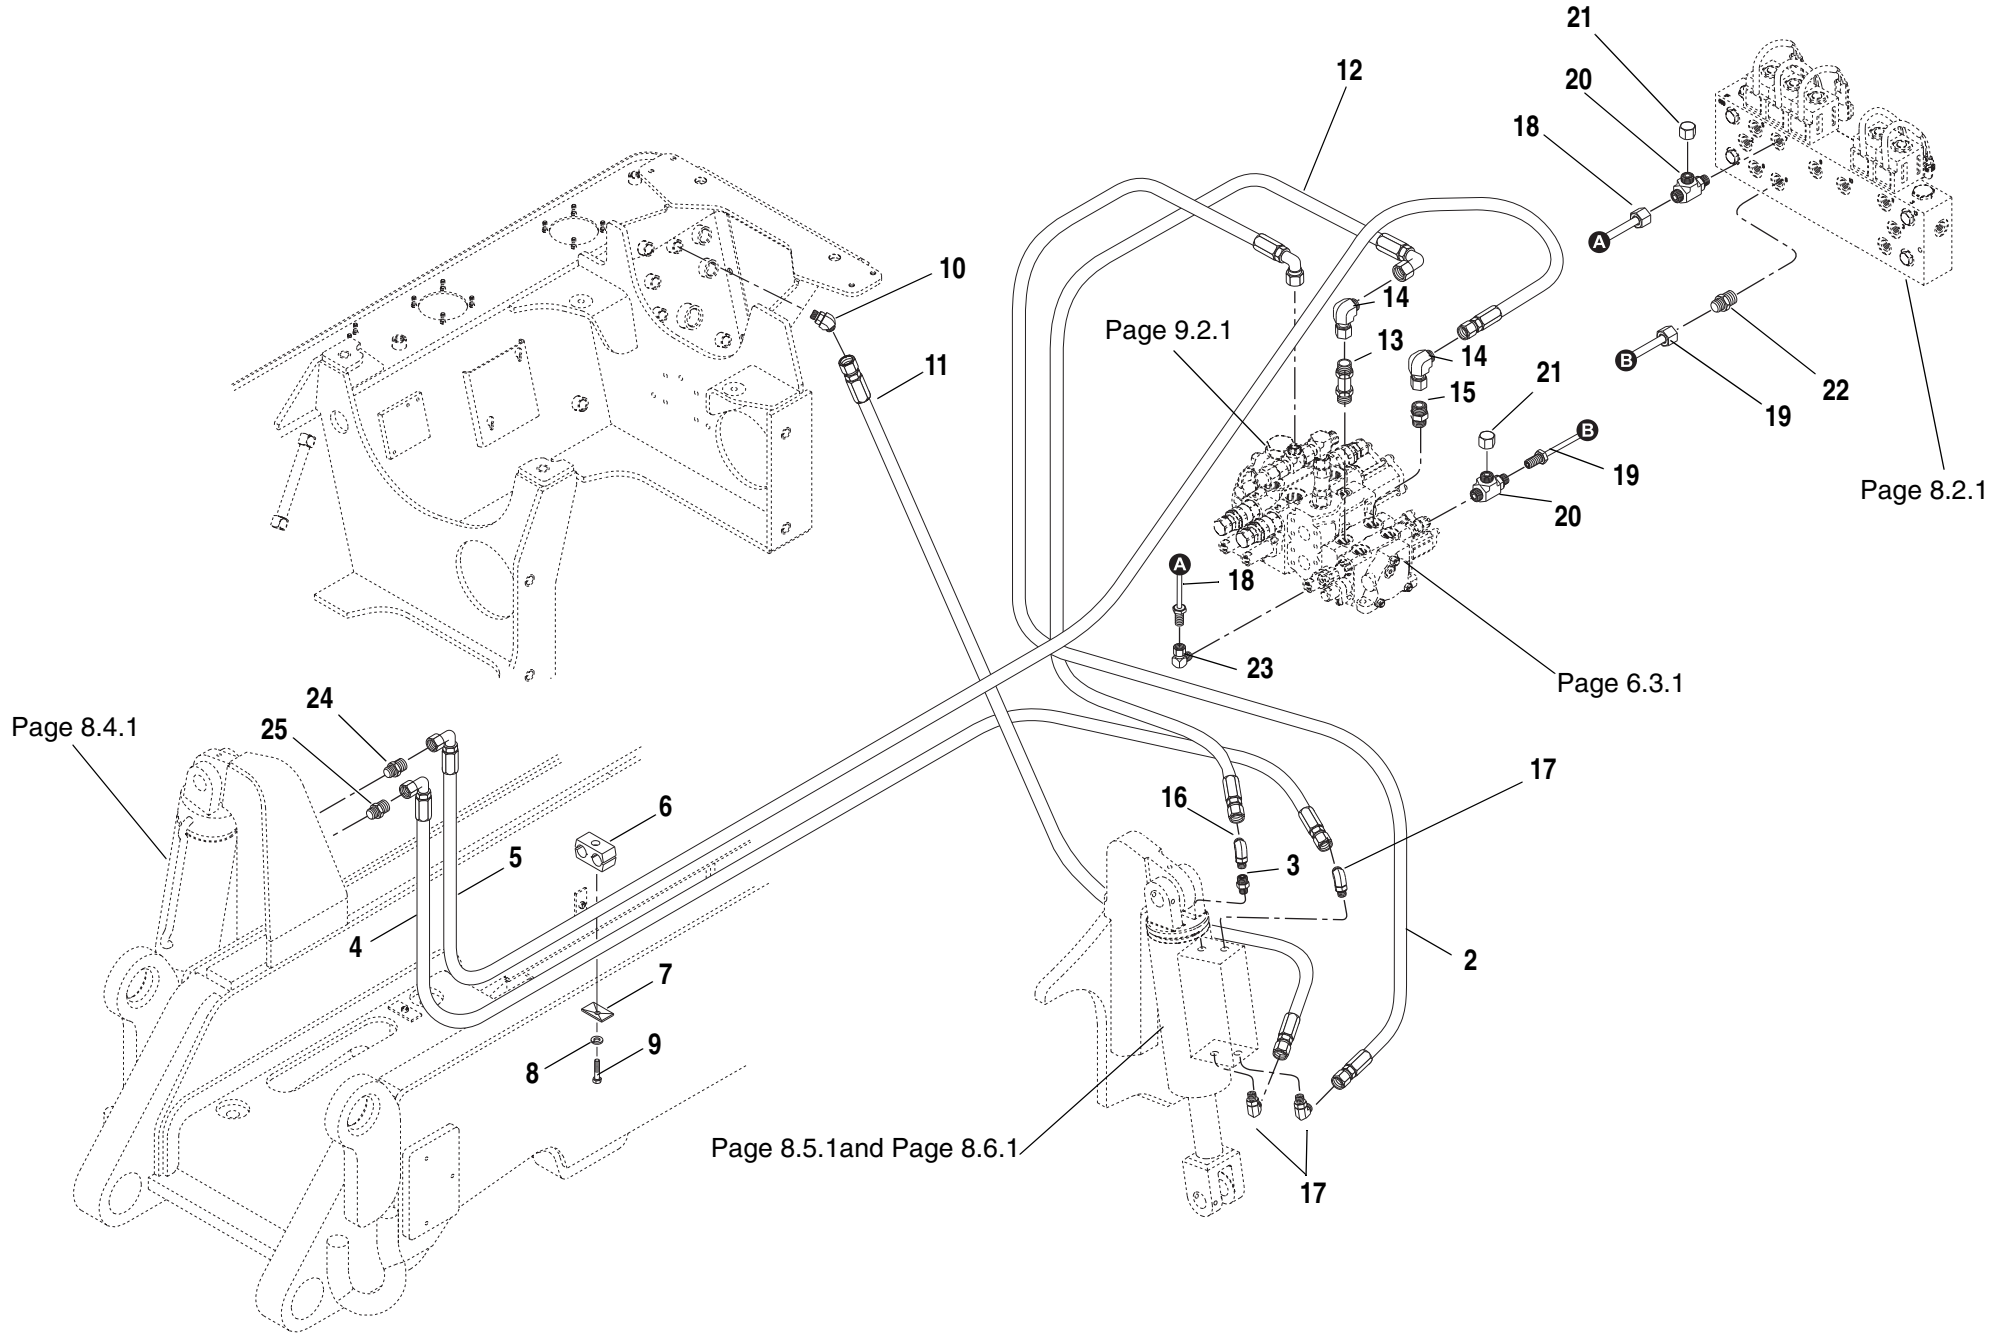

Page 8.4.1

Page 9.2.1

Page 6.3.1

Page 8.5.1 and Page 8.6.1

Page 8.2.1

ITEM	PART NO.	QTY.	DESCRIPTION
1	8770124	1	Tee, Male Run, 8ORB x 8FF
2	2716639	1	Hose, 0.38 x 29.88"
3	8770106	1	Connector, SAE 6 - str. thd. ORB x OFS
4	2716636	1	Hose, 0.38 x 202.00"
5	2716637	1	Hose, 0.38 x 198.00"
6	8750015	A/R	Clamp Set, 0.67" Dia.
7	8769123	A/R	Plate, Cover
8	8307004	A/R	Washer, Lock, 3/8"
9	8303715	A/R	HHCS, 5/16"-18 NC x 1-1/2"
10	8770127	1	Elbow, 45°, SAE 8 - str. thd. ORB x OFS
11	2716640	1	Hose, 0.38 x 116.00"
12	2716638	1	Hose, 0.38 x 26.50"
13	8770117	1	Connector, LG -8ORB x 8FF
14	8770115	2	Elbow, 90° Swivel, -8FF
15	8770116	1	Connector, -8ORB x -8FF
16	8770105	1	Elbow, 90° Swivel, -6FF
17	8770068	3	Elbow, 90°, SAE 6 - str. thd. ORB x OFS
18	7138772	1	Tube Assembly (A)
19	7138765	1	Tube Assembly (B)
20	8770066	2	Tee, SW RUN -6ORB x -6FF
21	8770108	2	Cap, SAE 6 - OFS
22	8770106	1	Connector, SAE 6 - str. thd. ORB x 6FF
23	8770140	1	Elbow, 90°, 6ORB x 6FF
24	8902859	1	Connector Special w/Check Valve (Yellow)
25	8902860	1	Connector Special w/Check Valve (Black)

Rev.
6/03

S/N MV006 –

MMV

Tier 1
Tier 2