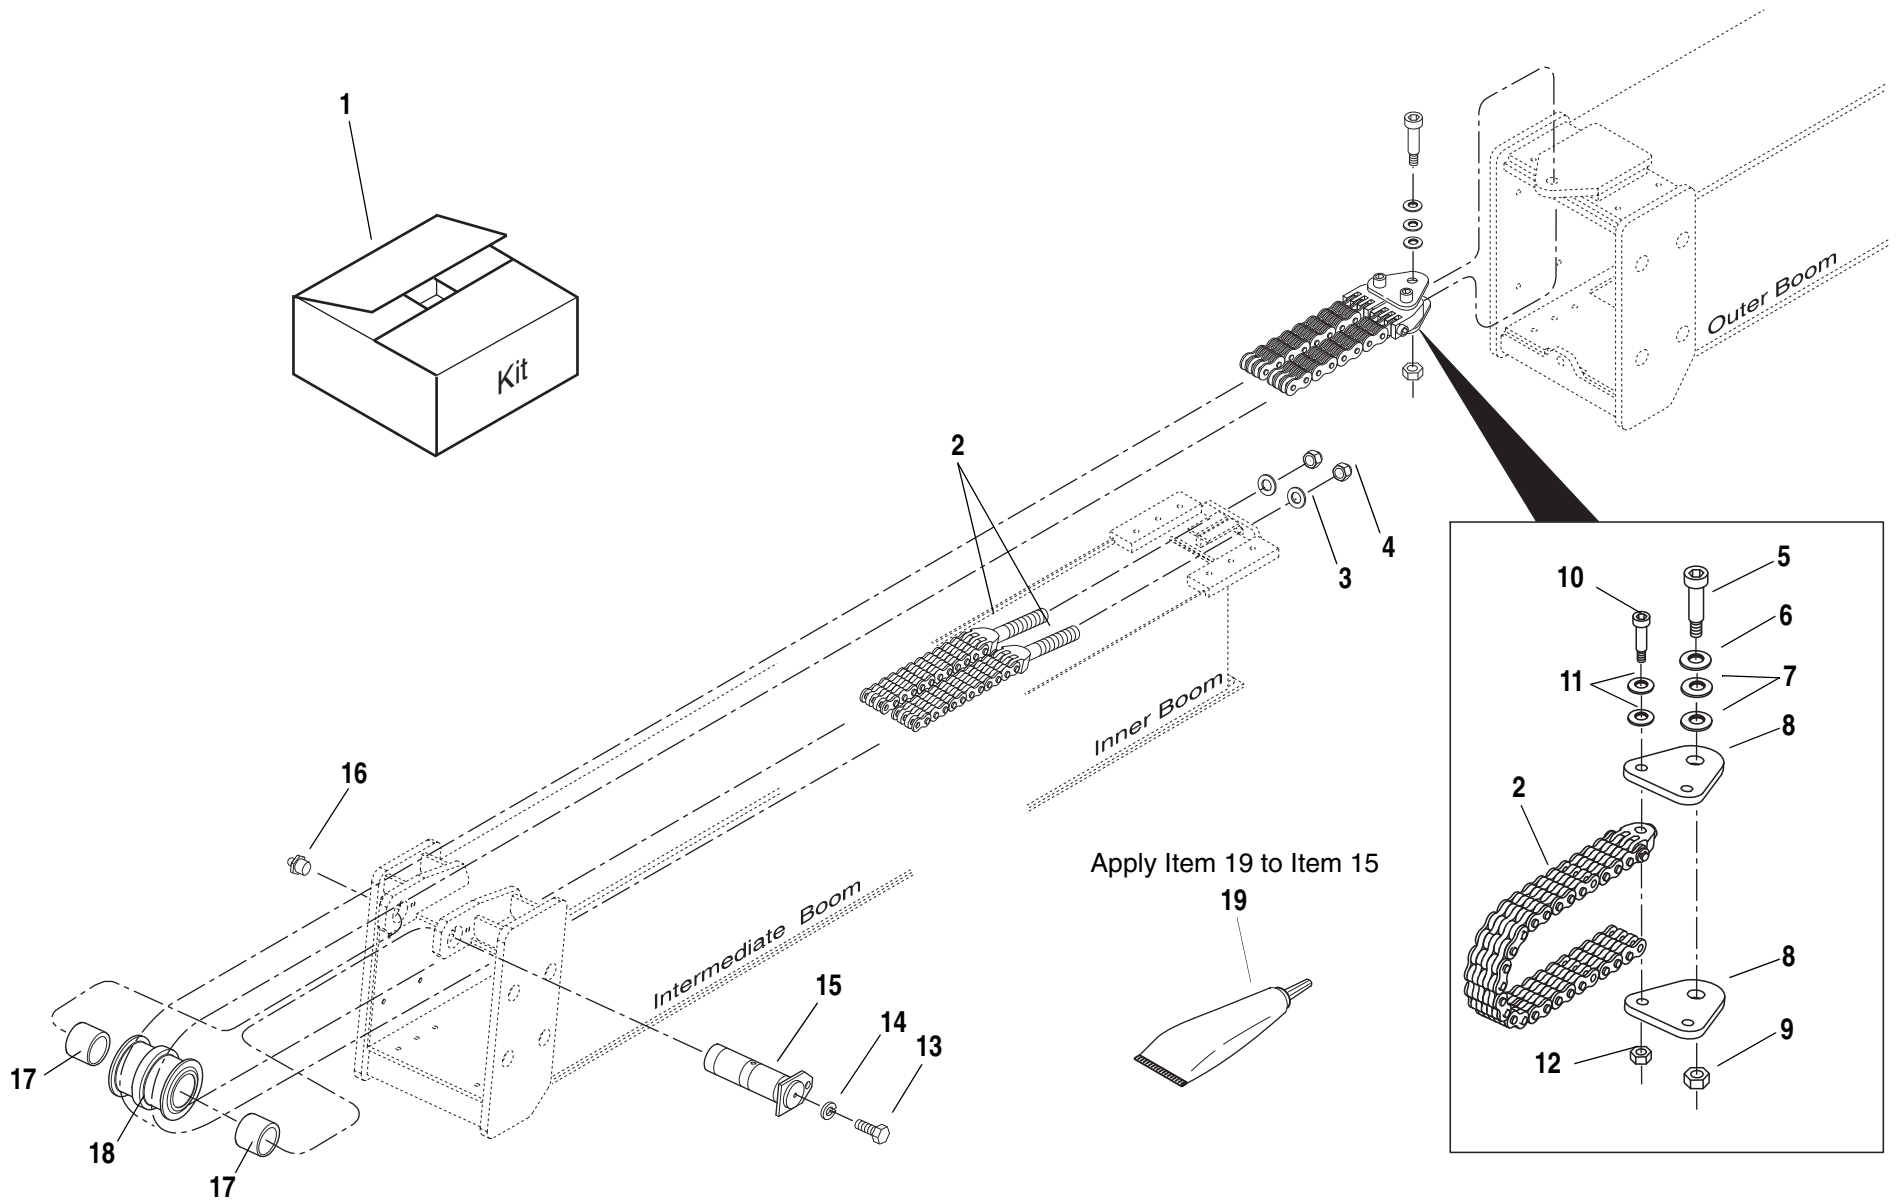

ITEM	PART NO.	QTY.	DESCRIPTION
1	8024027	1	Extend Chain Assy. Kit (Includes Items 2 thru 12)
2	N.S.S	2	Extend Chain and Clevis Assy. (Order Item 1)
3	8307703	2	Washer, 3/4" Hardened
4	8305646	2	Nut, Hex Lock Elastic 3/4-16 NF
5	8310515	1	Bolt, Shoulder, Socket Hd. 1 x 1-3/4 x 3/4"-10
6	8310516	1	Washer, Shim 1 x .045 x 1-1/2
7	8310517	2	Washer, Shim 1 x .075 x 1-1/2
8	7138991	2	Yoke, Extend Chain
9	8310067	1	Nut, Hex Lock Elastic 3/4"-10
10	8310514	2	Bolt, Shoulder, Socket Hd. 1/2 x 1-3/4 x 3/8"-16
11	8307112	4	Washer, Flat 1/2" Narrow
12	8305645	2	Nut, Hex Lock Elastic 3/8"-16
13	8303624	1	HHCS, 1/2-13 x 1"
14	8307007	1	Washer, Lock 1/2"
15	7137082	1	Pin, Extend Chain Sheave
16	8520001	1	Fitting, Lube 1/8" NPT
17	7126662	2	Bushing, Chain Sheave
18	7114112	1	Sheave, Extend Chain
19	8522012	A/R	Lube, Anti-Seize (1 lb. Net Wt. Brush-Top)

Rev.
6/03

S/N MV006 –

MMV

Tier 1
Tier 2

BOOM EXTEND CHAINS

4.4.1