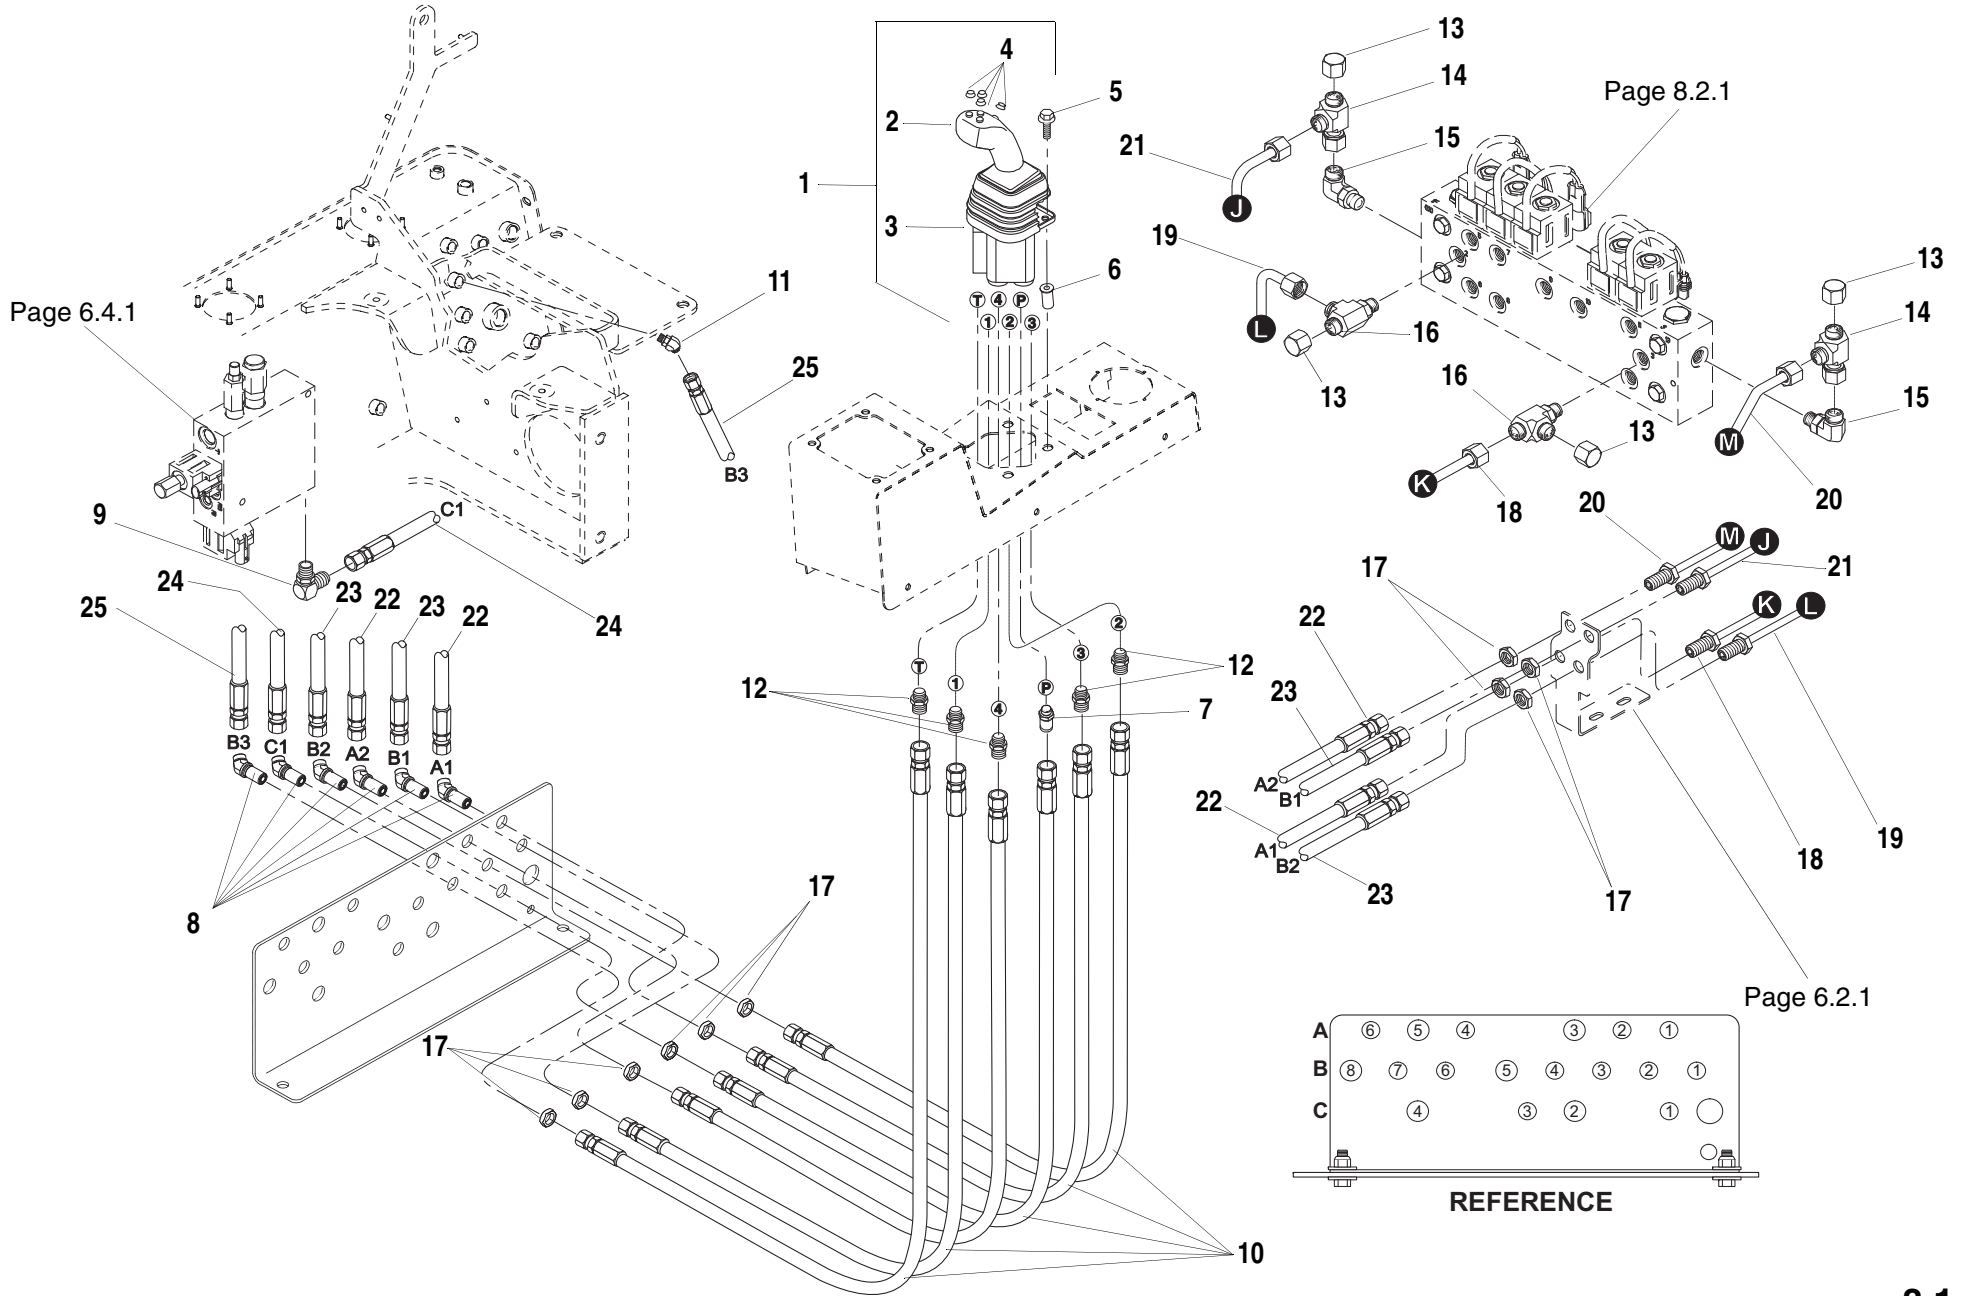

Page 6.4.1

Page 8.2.1

Page 6.2.1

ITEM	PART NO.	QTY.	DESCRIPTION
1	8902292	1	Valve, Joystick (Includes Items 2 thru 4)
2	8036549	1	Handle Assembly w/ Switch Button Covers
3	8035777	1	Boot, Rubber
4	8036552	4	Cover, Switch Button
5	8303118	4	Screw, Cap Flange Hd. 1/4-20 x 1 1/2"
6	8580420	4	Well Nut
7	8770107	1	Connector, Long, SAE 6 - str. thd. ORB x OFS
8	8770290	6	Elbow, 45°, Bulkhead
9	8770114	1	Elbow, 90°, SAE 8 - str. thd. ORB x OFS
10	2717206	6	Hose, 0.38 x 34.00"
11	8770127	1	Elbow, 45°, SAE 8 - str. thd. ORB x OFS
12	8770106	5	Connector, SAE 6 - str. thd. ORB x OFS
13	8770108	4	Cap, SAE 6 - OFS
14	8770111	2	Tee, Swivel Run, SAE 6 - OFS
15	8770068	2	Elbow, 90°, SAE 6 - str. thd. ORB x OFS
16	8770066	2	Tee, Male Run, SAE 6 - OFS
17	8770155	10	Nut, Bulkhead, SAE 6 - OFS
18	7138773	1	Tube
19	7138775	1	Tube
20	7138774	1	Tube
21	7138776	1	Tube
22	2717232	2	Hose, 0.38 x 83.00"
23	2717233	2	Hose, 0.38 x 80.00"
24	2717225	1	Hose, 0.38 x 70.00"
25	2717277	1	Hose, 0.38 x 65.00"

S/N MV201 –

MMV

Tier 1
Tier 2

JOYSTICK HYDRAULIC CIRCUIT

8.1.1.1