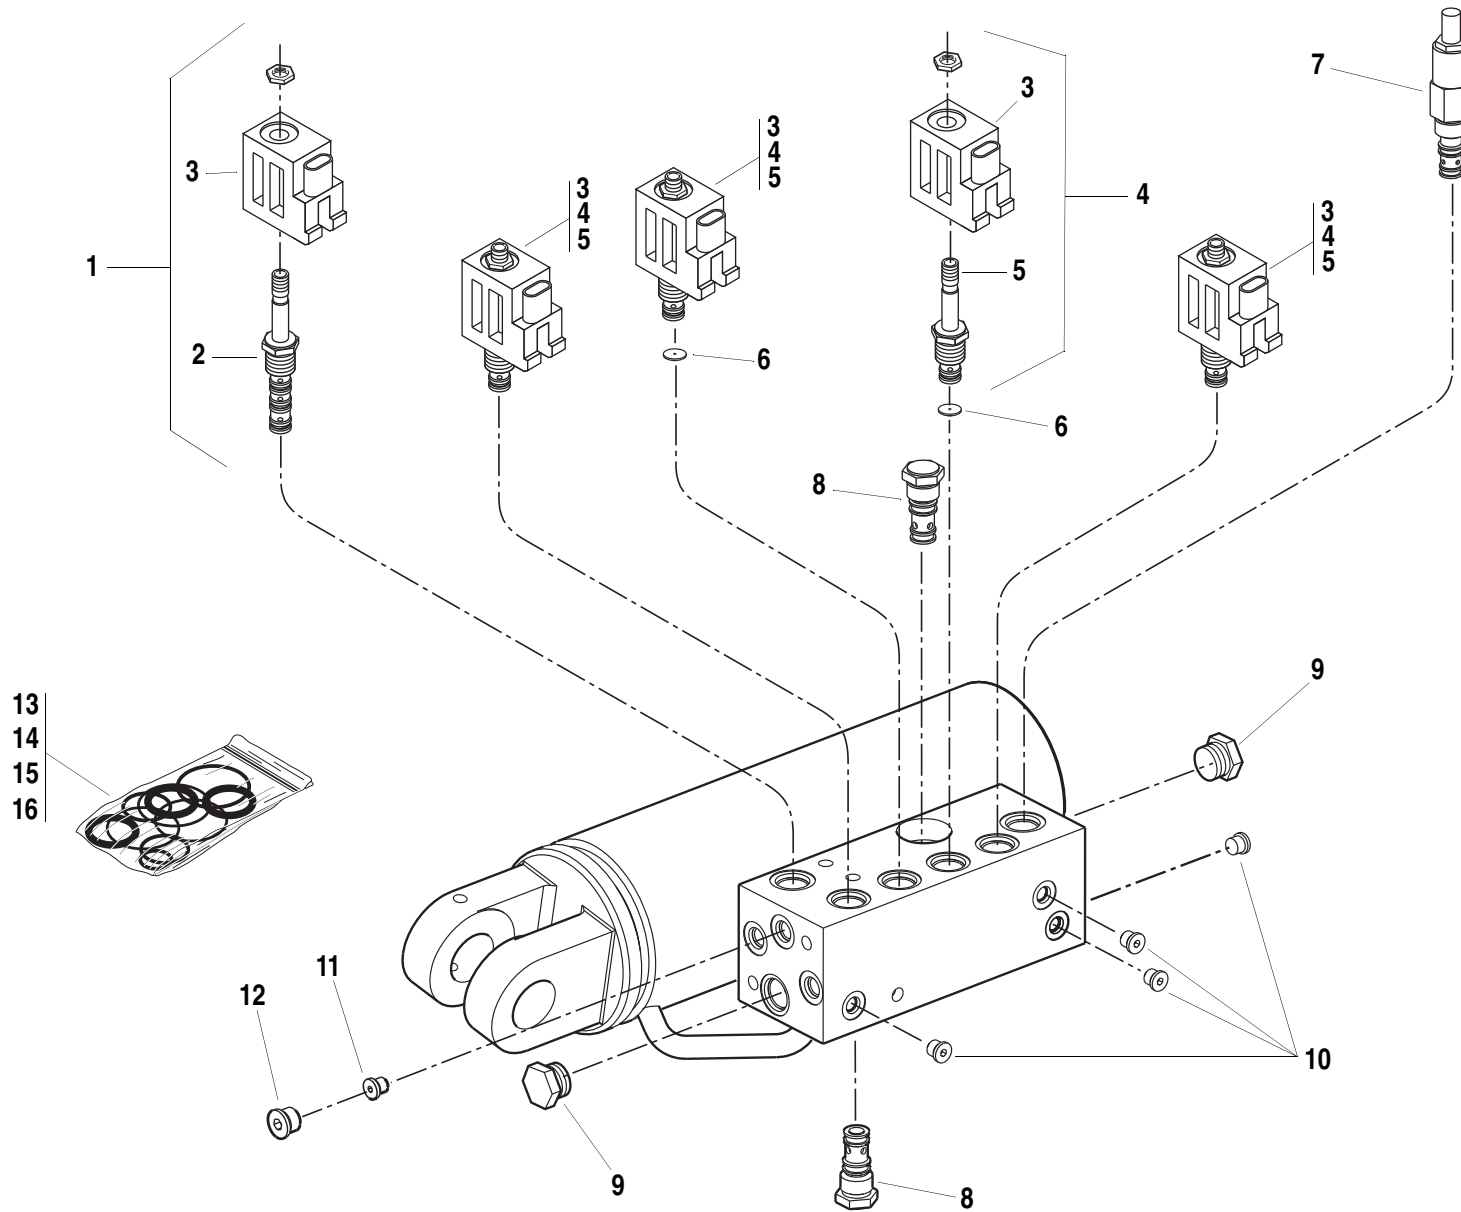

ITEM	PART NO.	QTY.	DESCRIPTION
1	8036020	1	Solenoid Valve Assembly - 4 Way, 12V (Includes Items 2 and 3) (For Seal Kit, Order Item 16)
2	8036290	1	Cartridge, Solenoid Valve
3	8036288	5	Coil, Solenoid
4	8036019	4	Solenoid Valve Assembly - 2 Way, NC, 12V (Includes Items 3 and 5) (For Seal Kit, Order Item 13)
5	8036289	4	Cartridge, Solenoid Valve
6	8035781	2	Disk, Conical Orifice .060" Dia.
7	8035282	1	Valve, Pressure Reducing (100) (For Seal Kit, Order Item 14)
8	8035281	2	Valve, PO Check - Series 10 (For Seal Kit, Order Item 15)
9	8760420	2	Plug, Hex Hd., SAE 10-male str. thd. o-ring
10	8035785	4	Plug, Hex - SAE #4 Steel Hol.
11	8035782	1	Plug, Orifice .030" Dia.
12	8035784	1	Plug, Hex - SAE #6 Steel Hol.
			<u>KITS</u>
13	8034037	1	Seal Kit, Solenoid Valve Assembly (For Item 4)
14	8032994	1	Seal Kit, Pressure Reducing Valve (For Item 7)
15	8036192	1	Seal Kit, PO Check Valve (For Item 8)
16	8036195	1	Seal Kit, Solenoid Valve Assembly (For Item 1)

Rev.
6/03

S/N MV006 – MV202

MMV

Tier 1
Tier 2