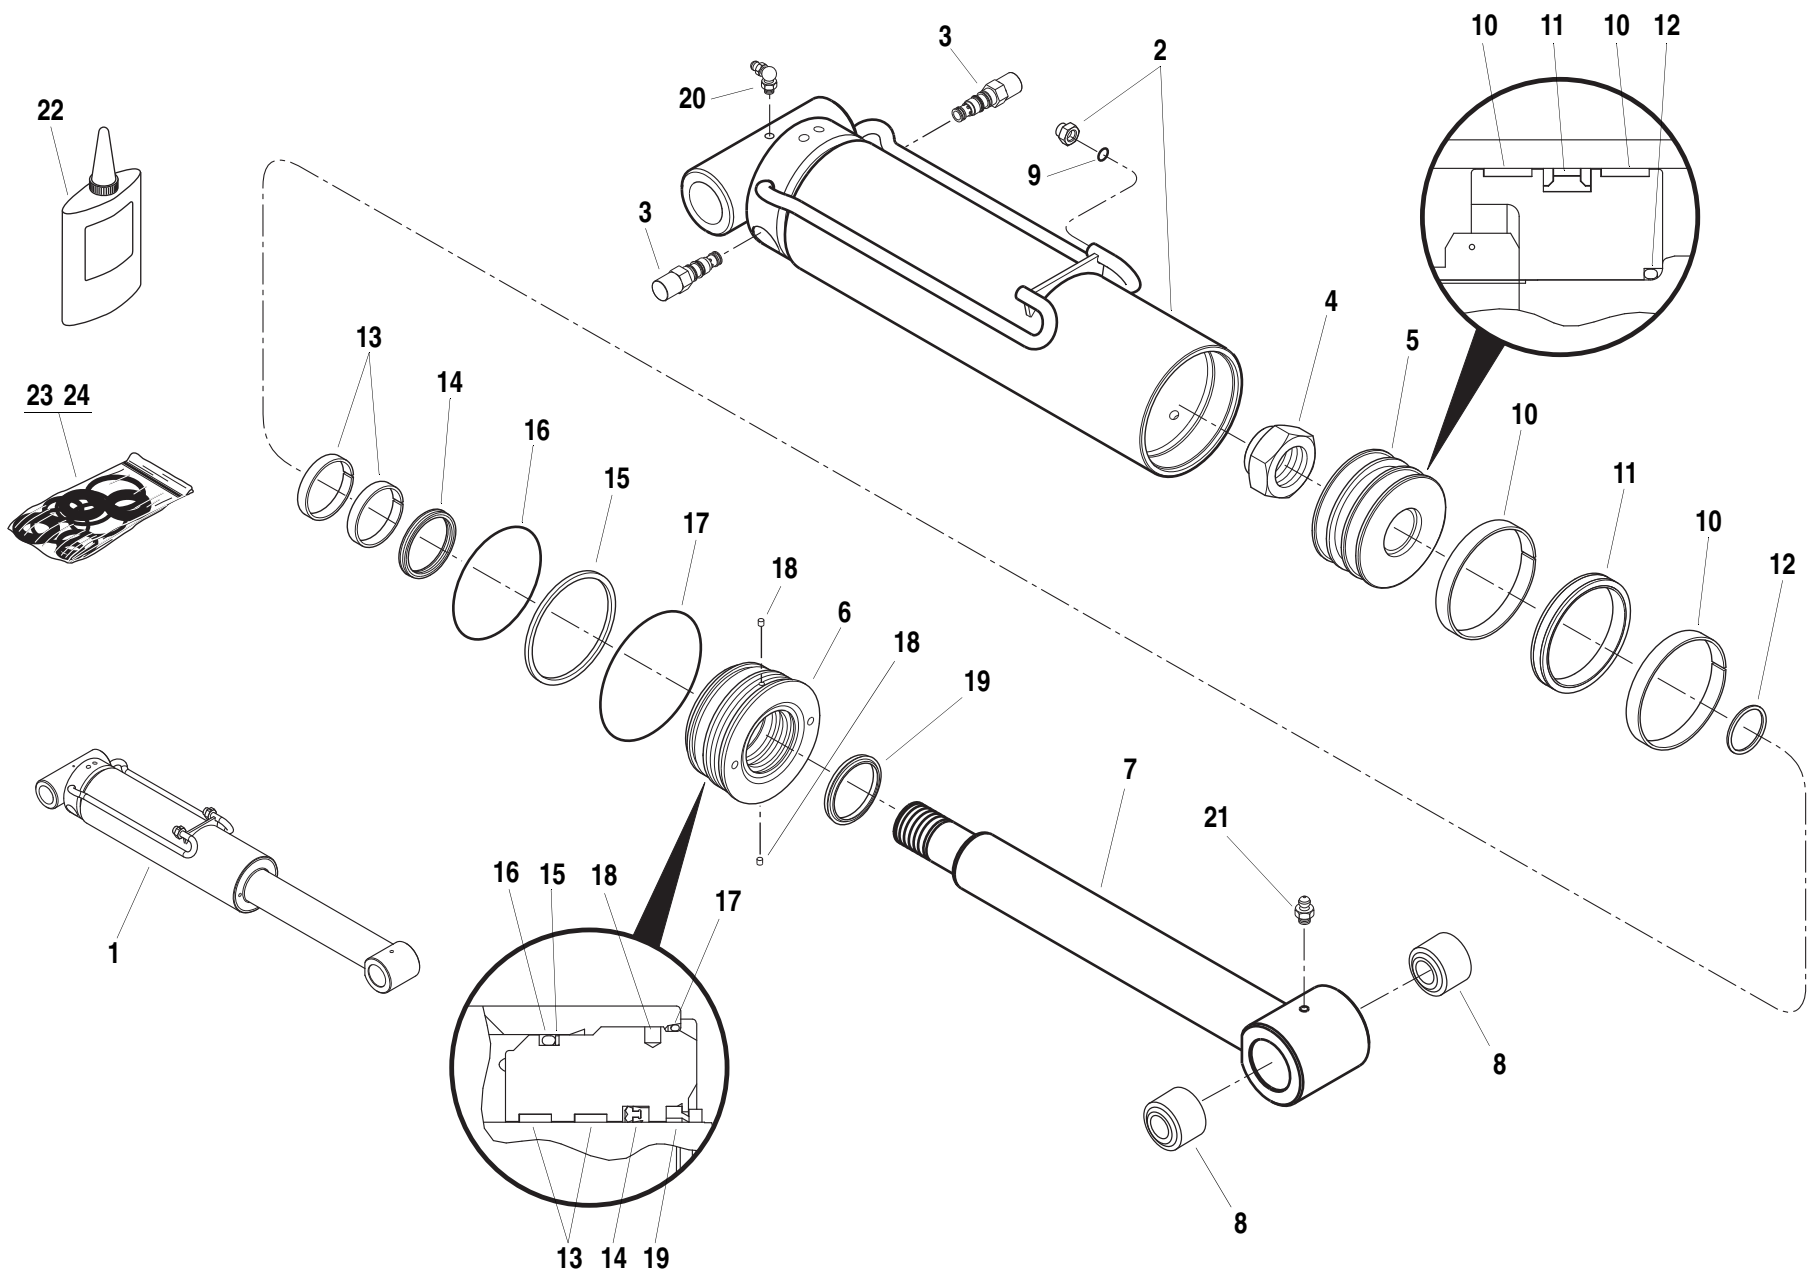

ITEM	PART NO.	QTY.	DESCRIPTION
1	7138173	1	Cylinder, Attachment Tilt (Includes Items 2 thru 21)
2	N.S.S.	1	Tube Weldment (Order Item 1)
3	8035321	2	Valve, CB - CCC Preset at 4000 psi (275,8 bar) (For Seal Kit use Item 24)
4	8035308	1	Nut, Hex Lock 2.00-12 UN
5	8035309	1	Piston
6	8035553	1	Gland, Head
7	8035552	1	Rod, Weldment
8	7089722	2	Bushing
9	See Kits	2	O-Ring
10	See Kits	2	Wearband, Precision
11	See Kits	1	T-Seal, Capped
12	See Kits	1	O-Ring
13	See Kits	2	Wearband, Precision
14	See Kits	1	Z-Seal, Deep - w/Rod Back-Up
15	See Kits	1	Ring, Back-Up
16	See Kits	1	O-Ring
17	See Kits	1	O-Ring
18	See Kits	2	Locking Insert
19	See Kits	1	Wiper, Hd. Rod - Sealed O.D.
20	8520021	1	Fitting, Lube, 90°
21	8520013	1	Fitting, Lube, Straight
22	8526011	A/R	Threadlocker, 271 Loctite, High Strength, 250 ml Bottle
			<u>KITS</u>
23	8035551	1	Seal Kit, Attachment Tilt Cylinder (Includes Items 9 thru 19)
24	8035327	1	Seal Kit, CB Valve (For Item 3)

S/N MV006 –

MMV

Tier 1
Tier 2

ATTACHMENT TILT CYLINDER

5.5.1