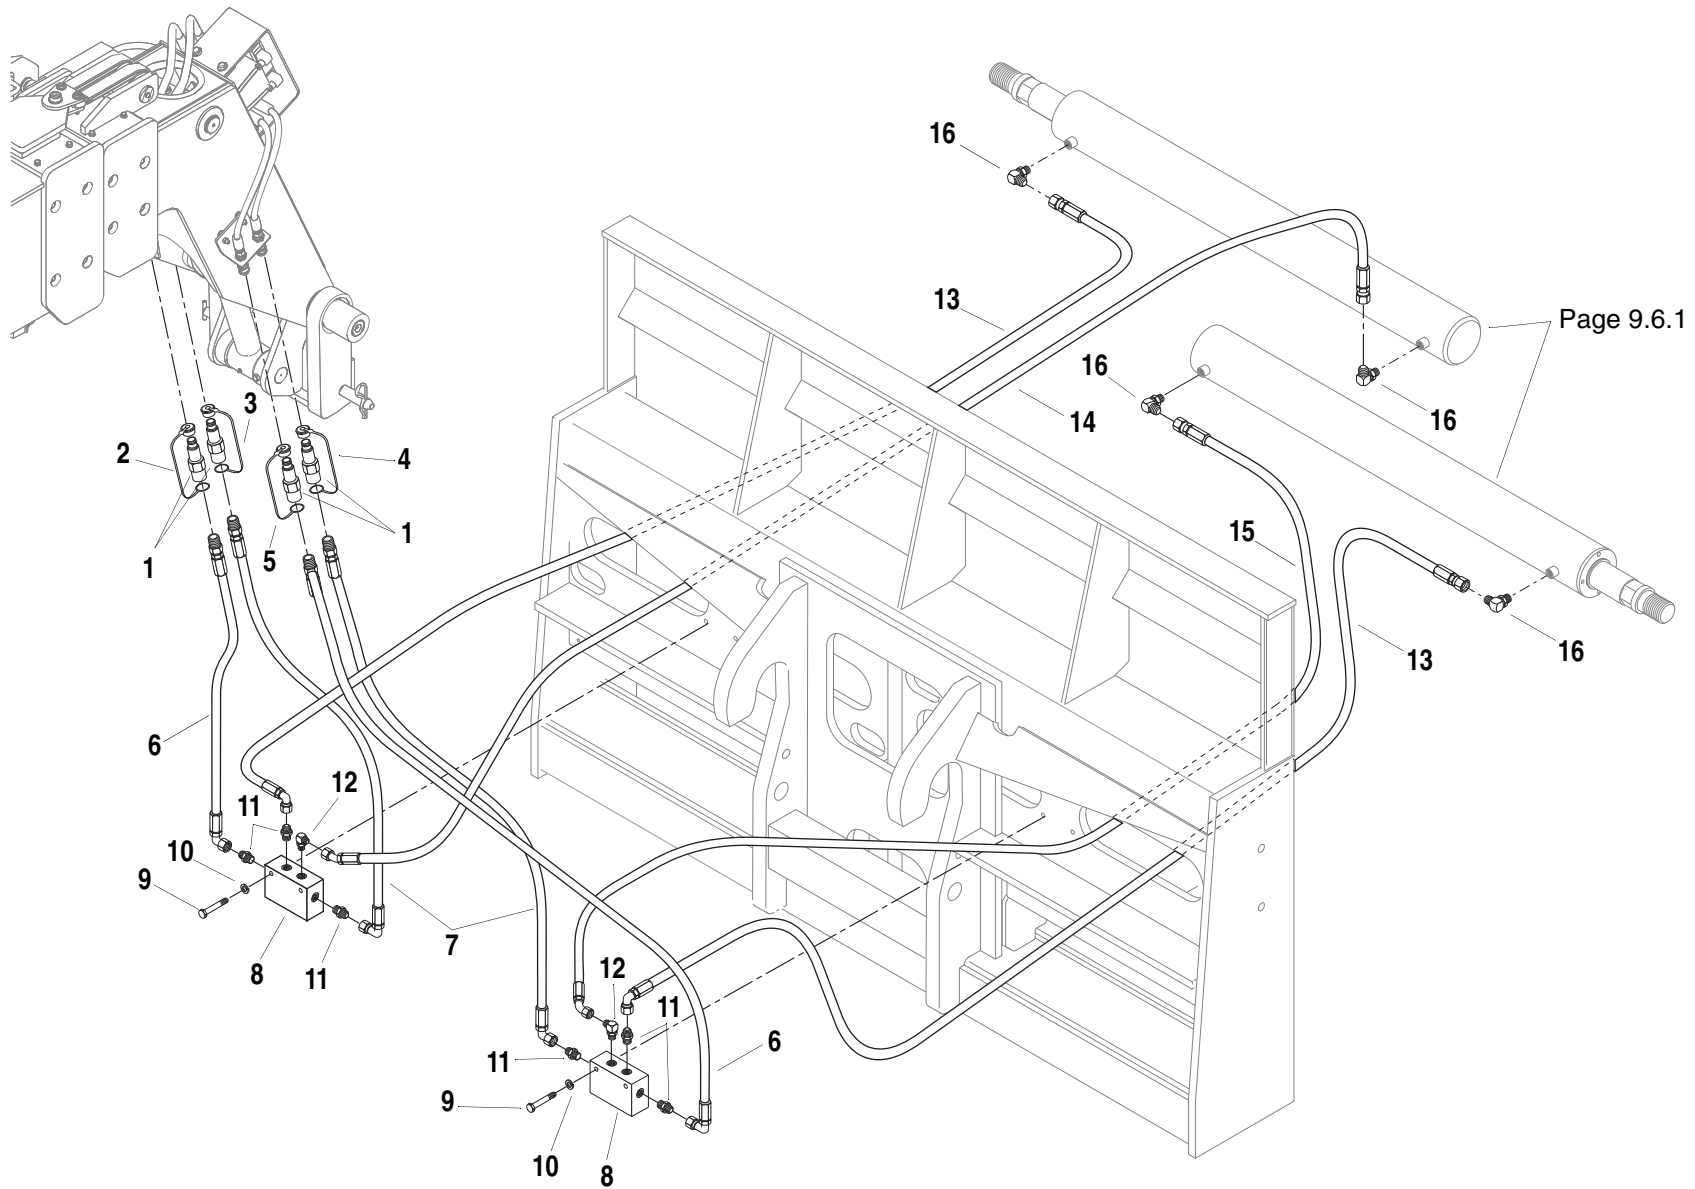

ITEM	PART NO.	QTY.	DESCRIPTION
1	8430084	4	Nipple, Quick Disconnect
2	8430052	1	Cap, Dust, Red #6 for Male
3	8430054	1	Cap, Dust, Black #6 for Male
4	8430056	1	Cap, Dust, Green #6 for Male
5	8430058	1	Cap, Dust, Yellow #6 for Male
6	2716809	2	Hose, 0.38 x 28.00"
7	2716817	2	Hose, 0.38 x 24.00"
8	8902283	2	Valve, Double PO Check
9	8303786	4	HHCS, 5/16-18 x 2-1/4"
10	8307004	4	Washer, Lock 5/16"
11	8770106	6	Connector, SAE 6 - str. thd. ORB x OFS
12	8770068	2	Elbow, 90°, SAE 6 - str. thd. ORB x OFS
13	2716818	2	Hose, 0.38 x 16.00"
14	2716819	1	Hose, 0.38 x 25.00"
15	2716820	1	Hose, 0.38 x 19.00"
16	8770102	4	Elbow, 90°, SAE 6-4 - str. thd. ORB x OFS

Rev.
6/03

MMV

Tier 1
Tier 2

S/N MV006 -