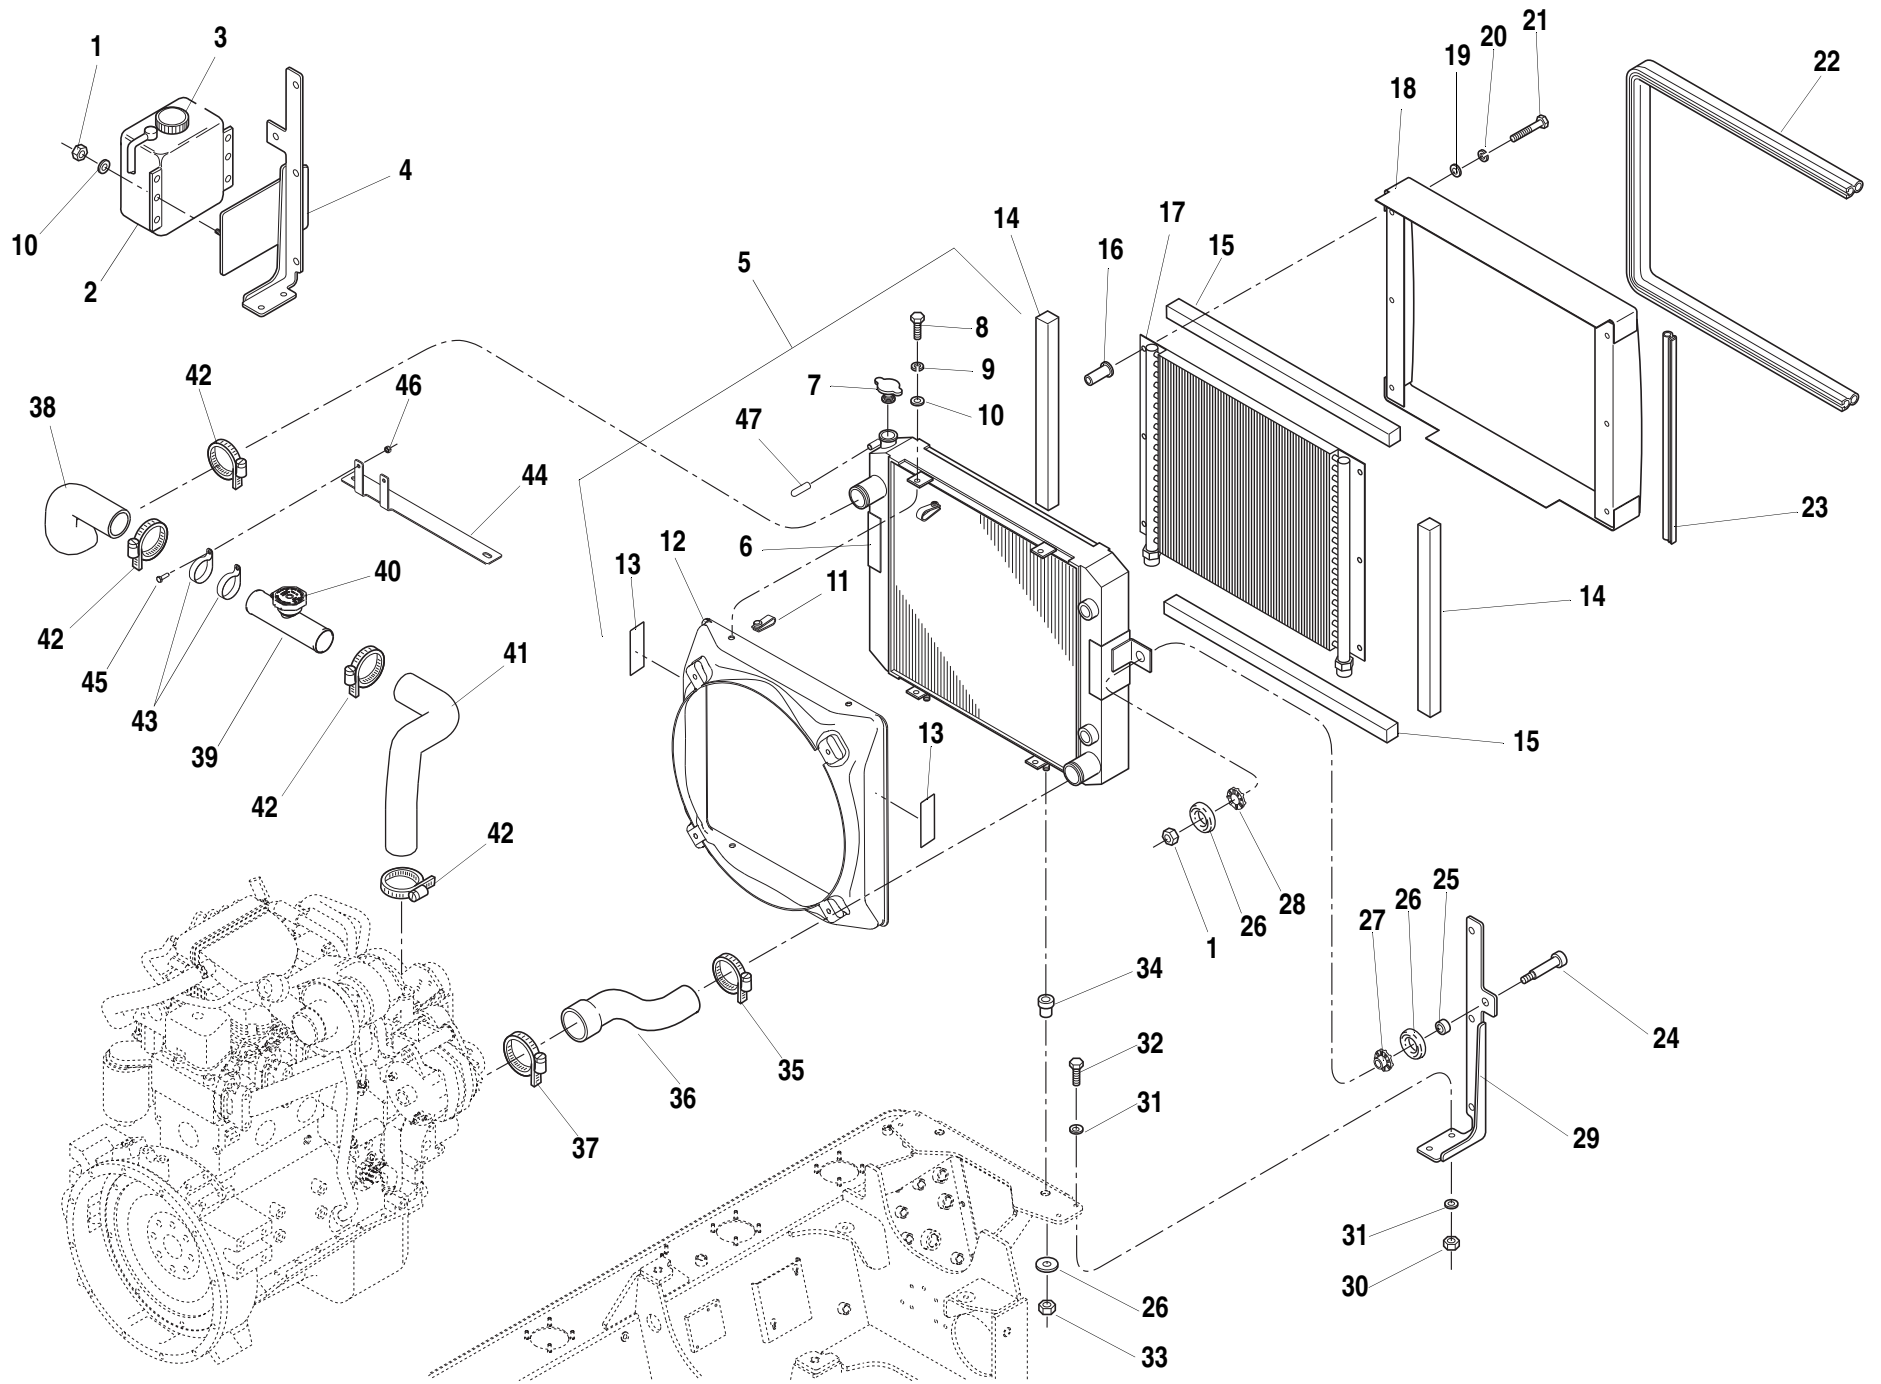

ITEM	PART NO.	QTY.	DESCRIPTION
1	8305626	4	Nut, Hex Lock Elastic 5/16-18
2	7085422	1	Tank, Overflow 3 Qt. (Includes Item 3)
3	8866341	1	Cap w/Tether
4	7138231	1	Bracket Assembly, Radiator Right Side
5	8024030	1	Radiator Assembly Kit (Includes Items 6 thru 13, Item 47 is Not Included)
6	N.S.S.	1	Radiator (Order Item 5)
7	8180311	1	Cap, Radiator
8	8303697	4	HHCS, 5/16"-18 x 3/4" Gr. 5
9	8307004	4	Washer, Lock 5/16"
10	8307106	6	Washer, Plain 5/16"
11	8036546	4	Nut, Speed 5/16"-18
12	8024031	1	Shroud Kit, Radiator (Includes Item 13)
13	N.S.S.	2	Decal (See Decal Page)
14	7132012	2	Baffle, Foam
15	7139938	2	Baffle, Foam
16	8580420	6	Nut, Well
17	7129973	1	Cooler, Oil (See Page 6.1.1 for Hose Connection)
18	7138242	1	Baffle Assembly, Radiator
19	8307202	6	Washer, Flat 1/4" Wide
20	8307002	6	Washer, Lock 1/4"
21	8303743	6	HHCS, 1/4-20 x 1-1/2"
22	7131952	1	Seal Bulb
23	7132002	1	Moulding, Seal Bulb
24	8310104	2	Bolt, Shoulder, Socket Hd. 3/8 x 1-1/2 x 5/16-18
25	7130131	2	Spacer
26	7057141	4	Washer, Rebound 3/8"
27	8278023	2	Bushing, Radiator Mount
28	8278024	2	Ring, Radiator Mount
29	7138230	1	Bracket, Radiator Left Side
30	8305645	4	Nut, Hex Lock Elastic 3/8-16
31	8307204	8	Washer, Flat 3/8" Wide
32	8303621	4	HHCS, 3/8-16 x 1-1/2" Gr. 5
33	8305603	2	Nut, Hex Lock 3/8-16
34	8278008	2	Mount, Rubber
35	8405104	1	Clamp, Radiator Hose
36	7138515	1	Hose, Radiator, Return

37	8405202	1	Clamp, Radiator Hose
38	7139514	1	Hose, Radiator, Upper
39	8180319	1	Neck, Filler (Includes Item 40)
40	8180318	1	Cap, Radiator, 10 PSI
41	7139515	1	Hose, Radiator
42	8405201	4	Clamp, Gear
43	8342016	2	Clamp, P-Style
44	7139917	1	Bracket, Radiator Hose
45	8303544	2	HHCS, M6-1.00 x 20mm
46	8305047	2	Nut, Hex M6 x 1.00
47	6623586	1	Cap, Rubber

N.S.S. = Not Sold Separately

S/N MV006 – MV200

Rev.
6/03

MMV

Tier 1
Tier 2

RADIATOR AND OIL COOLER MOUNTING

2.2.1