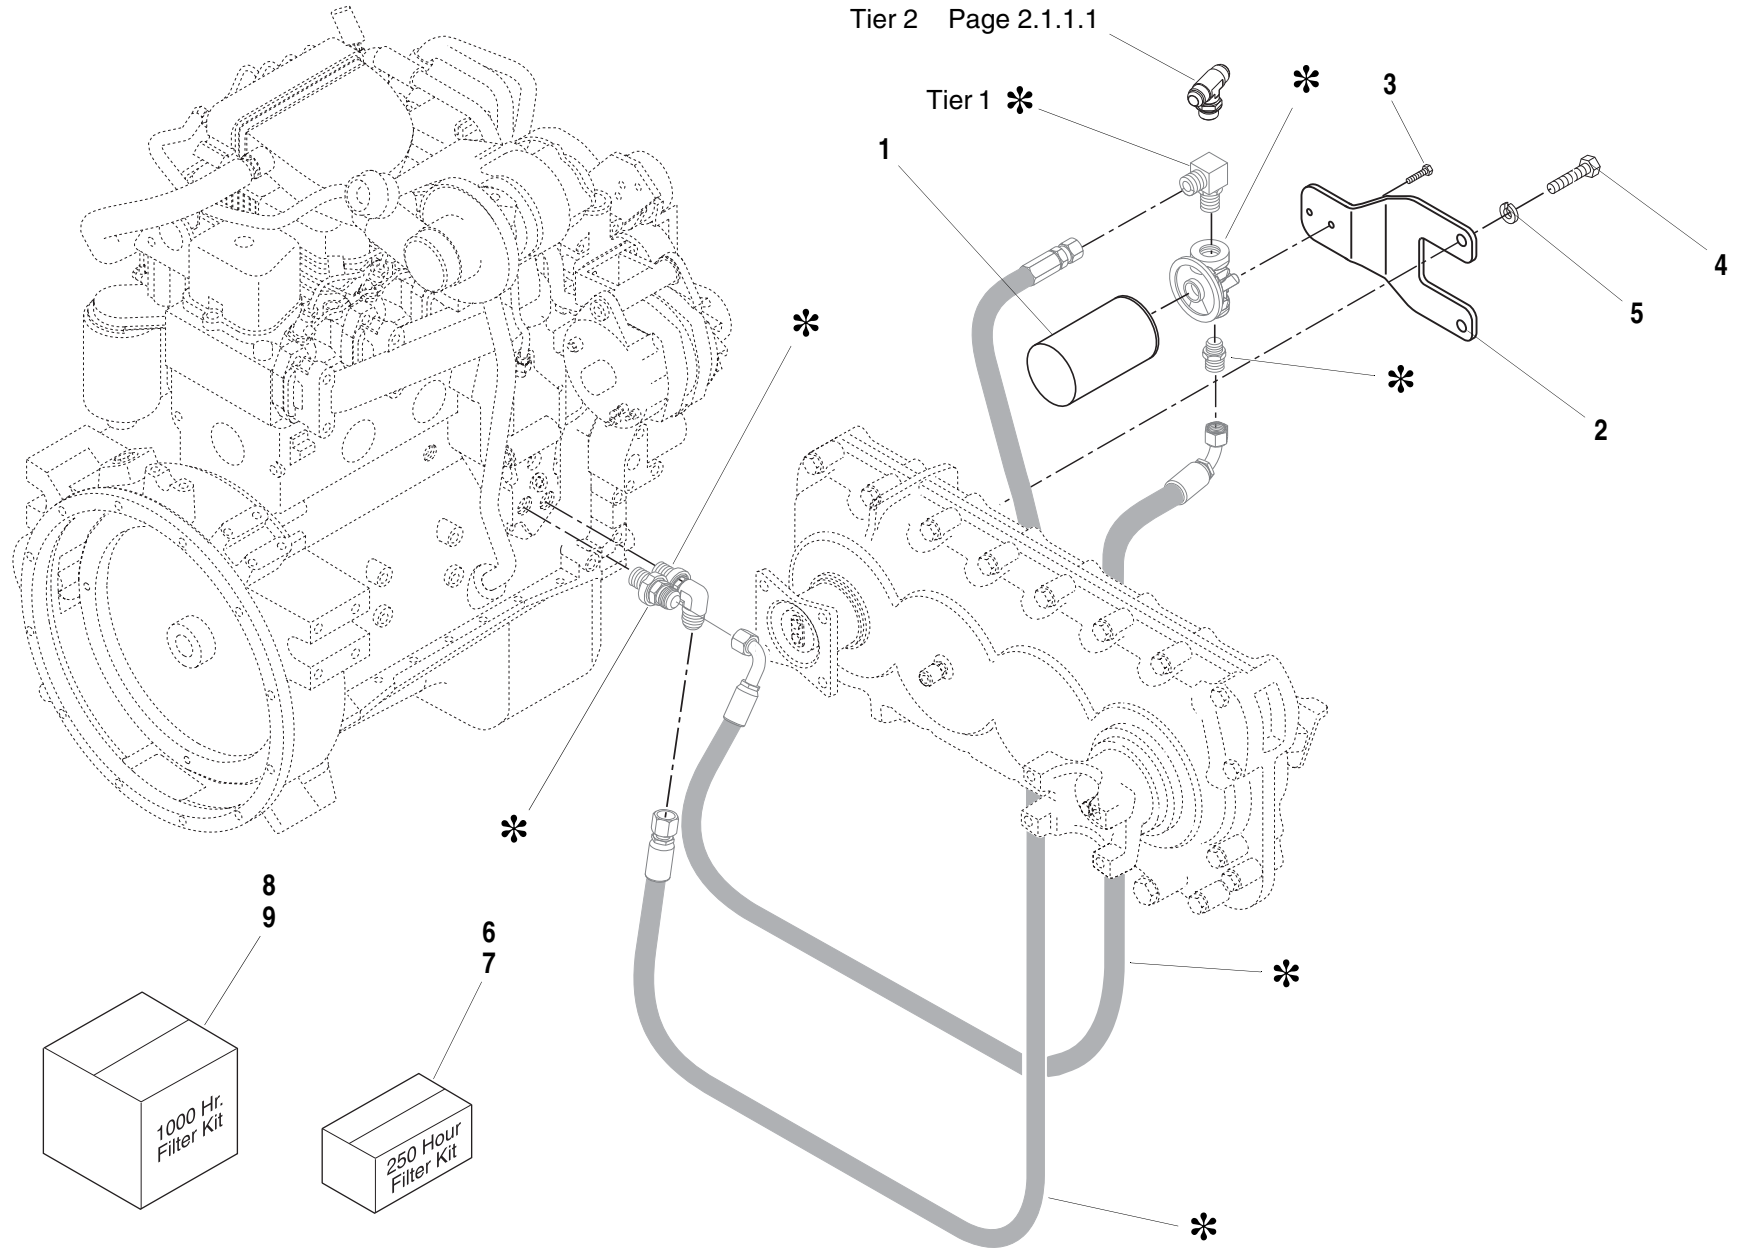

NOTE: Items with an *, are supplied with the engine and are serviced by Cummins.

ITEM	PART NO.	QTY.	DESCRIPTION
1	8320262	1	Filter, Engine Oil (S/N MV006 - MN200) (Also included in Kits, Items 6 & 8)
	8320275		Filter, Engine Oil (S/N MV201 - MV307 & 0160003128 - 0160005934) (Also included in Kits, Items 7 & 9)
2	6623609	1	Bracket, Remote Oil Filter
3	8303611	2	HHCS, M8-1,25 x 30mm PC8.8
4	8310633	2	HHCS, M16-2,0 x 45mm PC8.8
5	1320757	2	Washer, Elastic
			<u>KITS</u>
6	7138288	1	250 Hour Filter Kit (S/N MV006 – MV200) (Includes 2 Filters: Engine Oil Filter & Fuel Filter)
7	8024051	1	250 Hour Filter Kit (S/N MV201 - MV307 & 0160003128 - 0160005934) (Includes 2 Filters: Engine Oil Filter & Fuel Filter)
8	8024015	1	1000 Hour Filter Kit (S/N MV006 – MV200) (Includes 7 Filters: Engine Oil Filter, Primary Fuel Filter, Inline Fuel Filter, Both Air Filters, Transmission Oil Filter & Hydraulic Oil Filter)
9	8024052	1	1000 Hour Filter Kit (S/N MV201 - MV307 & 0160003128 - 0160005934) (Includes 7 Filters: Engine Oil Filter, Primary Fuel Filter, Inline Fuel Filter, Both Air Filters, Transmission Oil Filter & Hydraulic Oil Filter)

Rev.
04/07

S/N MV006 – MV307 & 0160003128 - 0160005934

MMV

Tier 1
Tier 2

REMOTE OIL FILTER ASSEMBLY

2.9.1