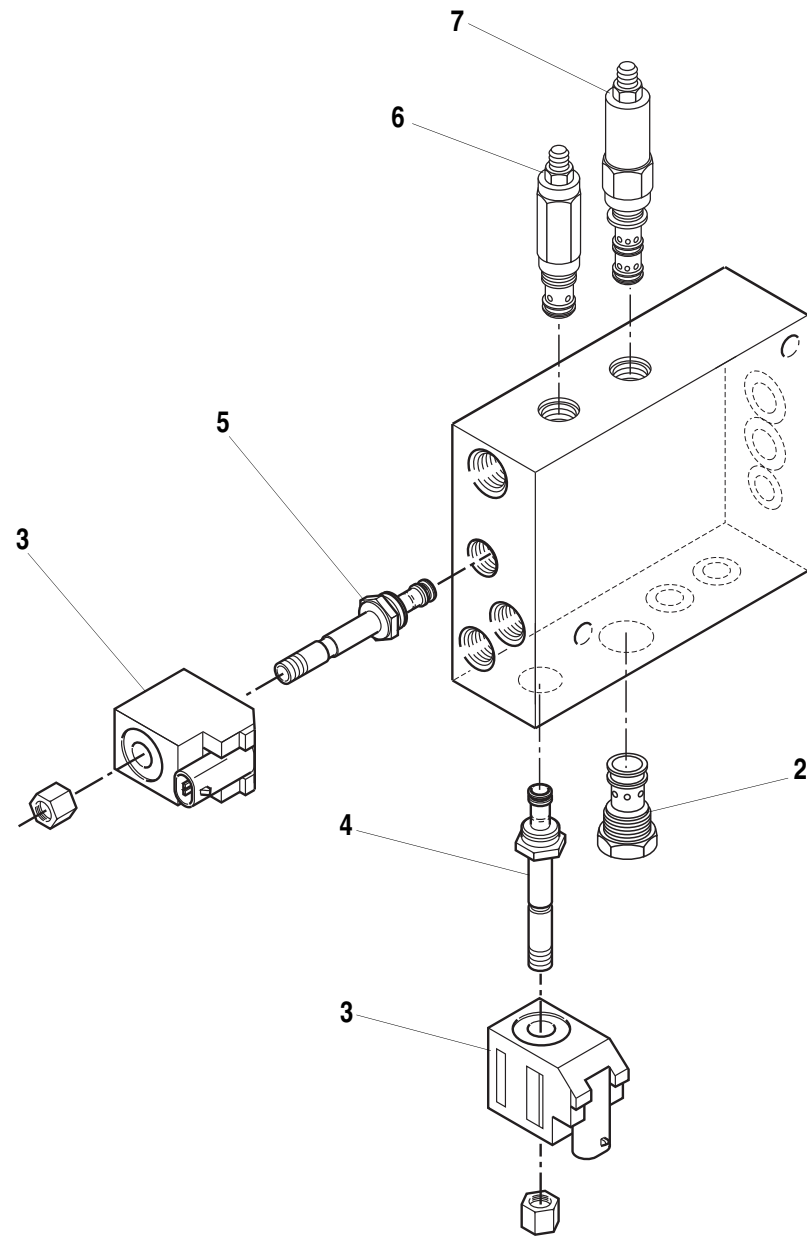

ITEM	PART NO.	QTY.	DESCRIPTION
1	8902299	1	Secondary Function Manifold Assembly (Includes Items 2 thru 7)
2	8032995	1	Valve, Check (Seal Kit Item 9)
3	8902698	2	Coil, Solenoid w/Integrated Diode
4	8902696	1	Cartridge, Solenoid Valve (Seal Kit Item 9)
5	8902697	1	Cartridge, Solenoid Valve (Seal Kit Item 9)
6	8032991	1	Valve, Relief Preset at 650 psi (45 bar) (Seal Kit Item 8)
7	8032993	1	Valve, Pressure Reducing Preset at 550 psi (38 bar) (Seal Kit Item 8)
			<u>KITS</u>
8	8032994	1	Seal Kit (For Servicing Items 6 & 7)
9	8032992	1	Seal Kit (For Servicing Items 2, 4 & 5)

Rev.
6/03

MMV

Tier 1
Tier 2

S/N MV006-

SECONDARY FUNCTION MANIFOLD ASSEMBLY

6.4.1