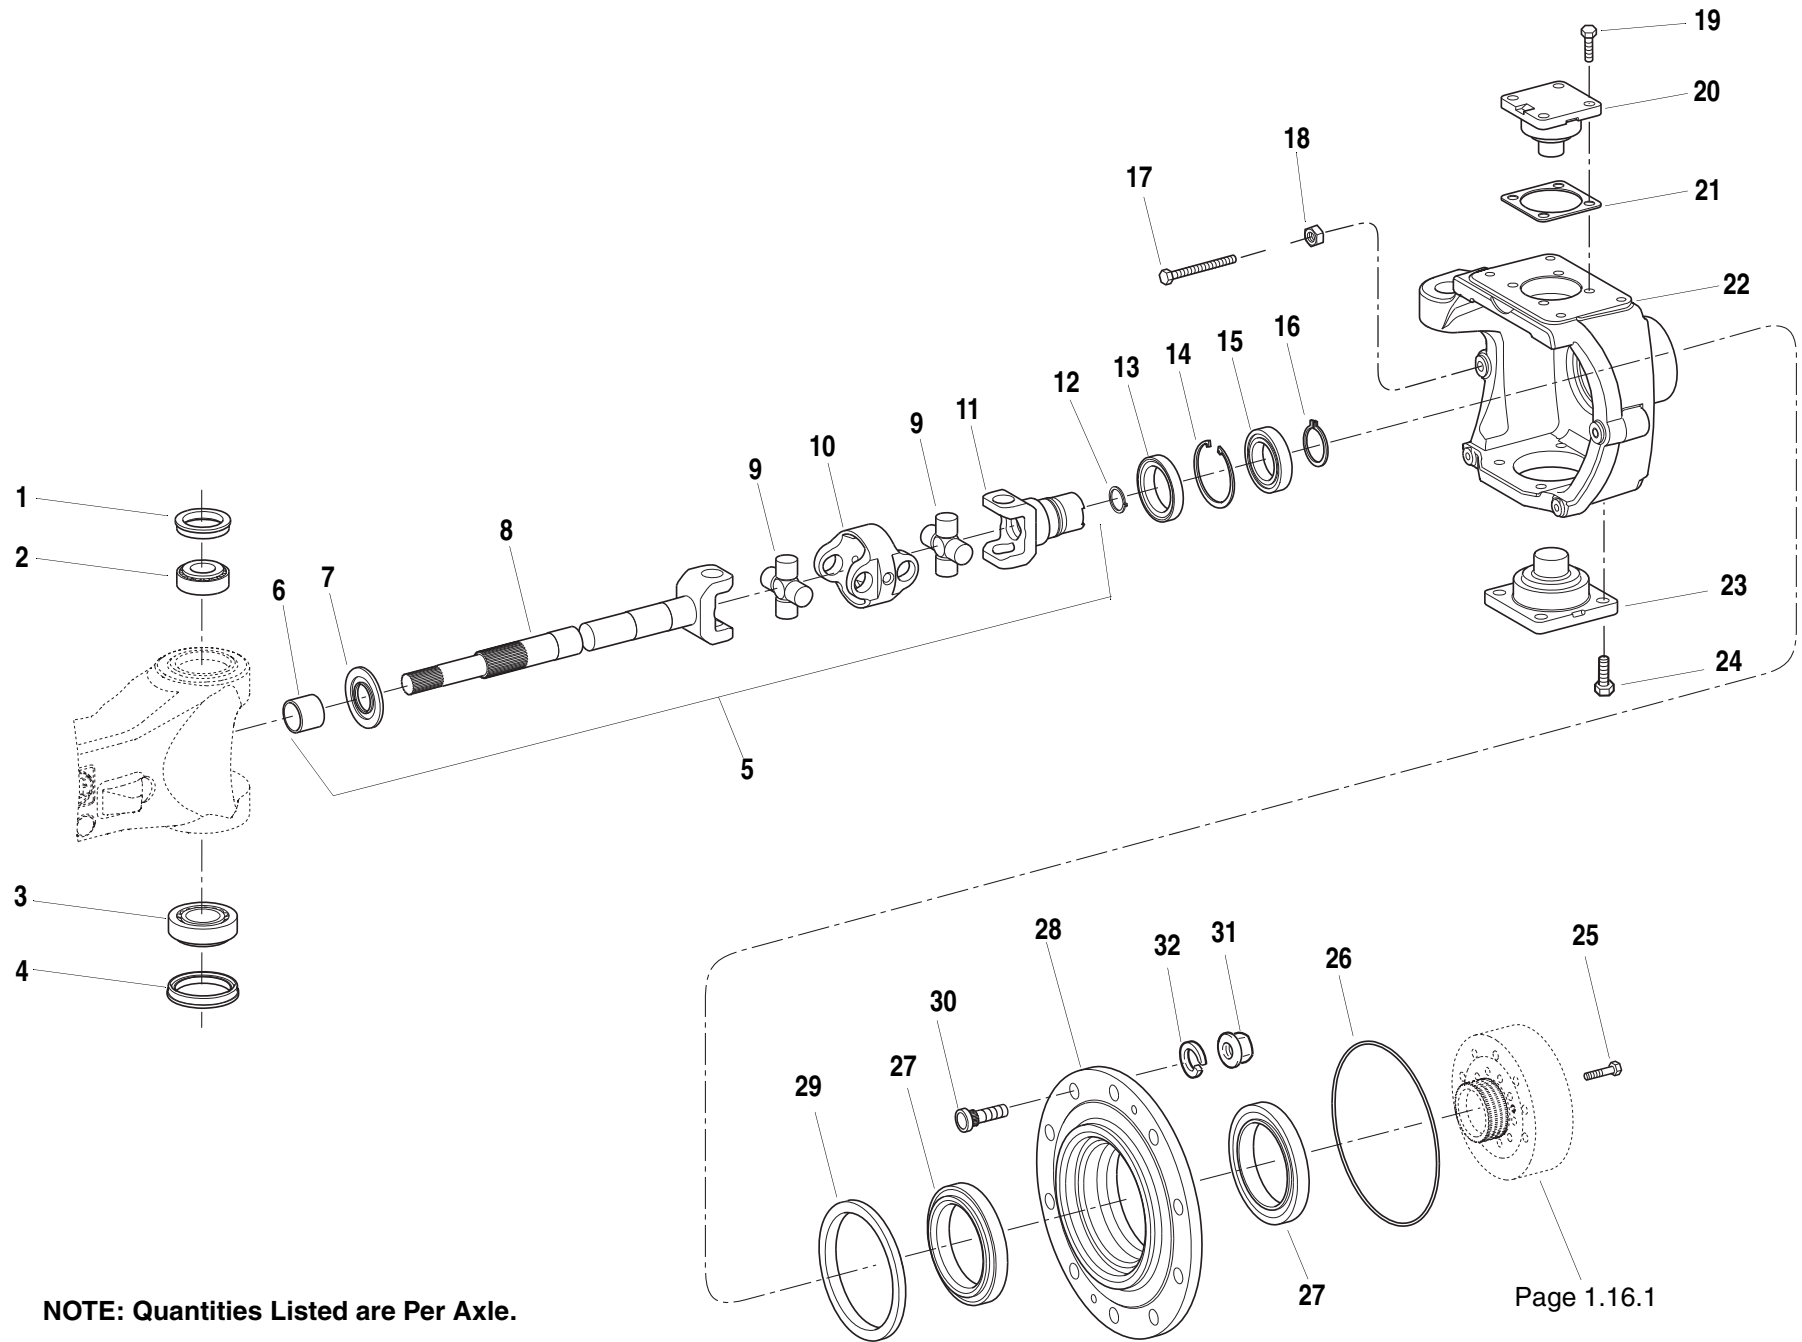

NOTE: Quantities Listed are Per Axle.

Page 1.16.1

ITEM	PART NO.	QTY.	DESCRIPTION
1	8036338	2	Ring, Multi Seal
2	1319444	2	Bearing, Roller
3	1319445	2	Bearing, Roller
4	1319447	2	Seal, Shaft
5	7028979	2	Shaft, D. Universal Coupling, (not maintenance free), (Before Axle S/N 720125), (Includes Items 6 thru 11)
	70022052	2	Shaft, D. Universal Coupling, (maintenance free), (Axle S/N 720125 & After),(Includes Items 6 thru 11)
6	8035973	1	Bushing
7	8035996	1	Sheet, Screen
8	8035995	1	Fork, Joint Coupling
9	8035993	2	Cross, Joint, (Before Axle S/N 720125)
	70021554	2	Cross, Joint, (Axle S/N 720125 & After)
10	8035992	1	Central Piece, (Before Axle S/N 720125)
	70021553	1	Central Piece, (Axle S/N 720125 & After)
11	8035994	1	Fork, Joint
12	1321226	2	Ring, Retaining
13	7028977	2	Seal, Shaft
14	1319210	2	Ring, Retaining
15	1321157	2	Bearing, Ball
16	80304405	2	Ring, Retaining
17	1319476	2	Screw, Stop
18	1319477	2	Nut, Hex
19	1319463	8	Screw, Hex
20	1319461	2	Pin, Bearing
21	1319448	A/R	Shim, Optional S=0,2
	1319449	A/R	Shim, Optional S=0,3
	1319450	A/R	Shim, Optional S=0,4
	1319451	A/R	Shim, Optional S=0,6
	1319452	A/R	Shim, Optional S=0,8
	1319453	A/R	Shim, Optional S=1,0
	1319454	A/R	Shim, Optional S=1,2
	1319455	A/R	Shim, Optional S=1,4
	1319456	A/R	Shim, Optional S=1,6
	1319457	A/R	Shim, Optional S=1,8

ITEM	PART NO.	QTY.	DESCRIPTION
	1319458	A/R	Shim, Optional S=2,0
	1319459	A/R	Shim, Optional S=0,7
	1319460	A/R	Shim, Optional S=0,5
22	8036743	1	Housing, Joint - Left Side
	8036742	1	Housing, Joint - Right Side
23	1319462	2	Pin, Bearing
24	1319464	8	Screw, Hex
25	8035997	16	Screw, Hex
26	1321155	2	O-Ring
27	1319472	4	Bearing, Roller
28	1321239	2	Hub
29	80304173	2	Seal, Shaft
30	1101056	20	Bolt, Wheel
31	8786570	20	Nut, Sph. Collar (Lug Nut)
32	8786571	20	Washer, Spring

Rev.
6/10

S/N MV006 –

REAR AXLE - JOINT HOUSING 1.15.1

MMV

Tier 1
Tier 2