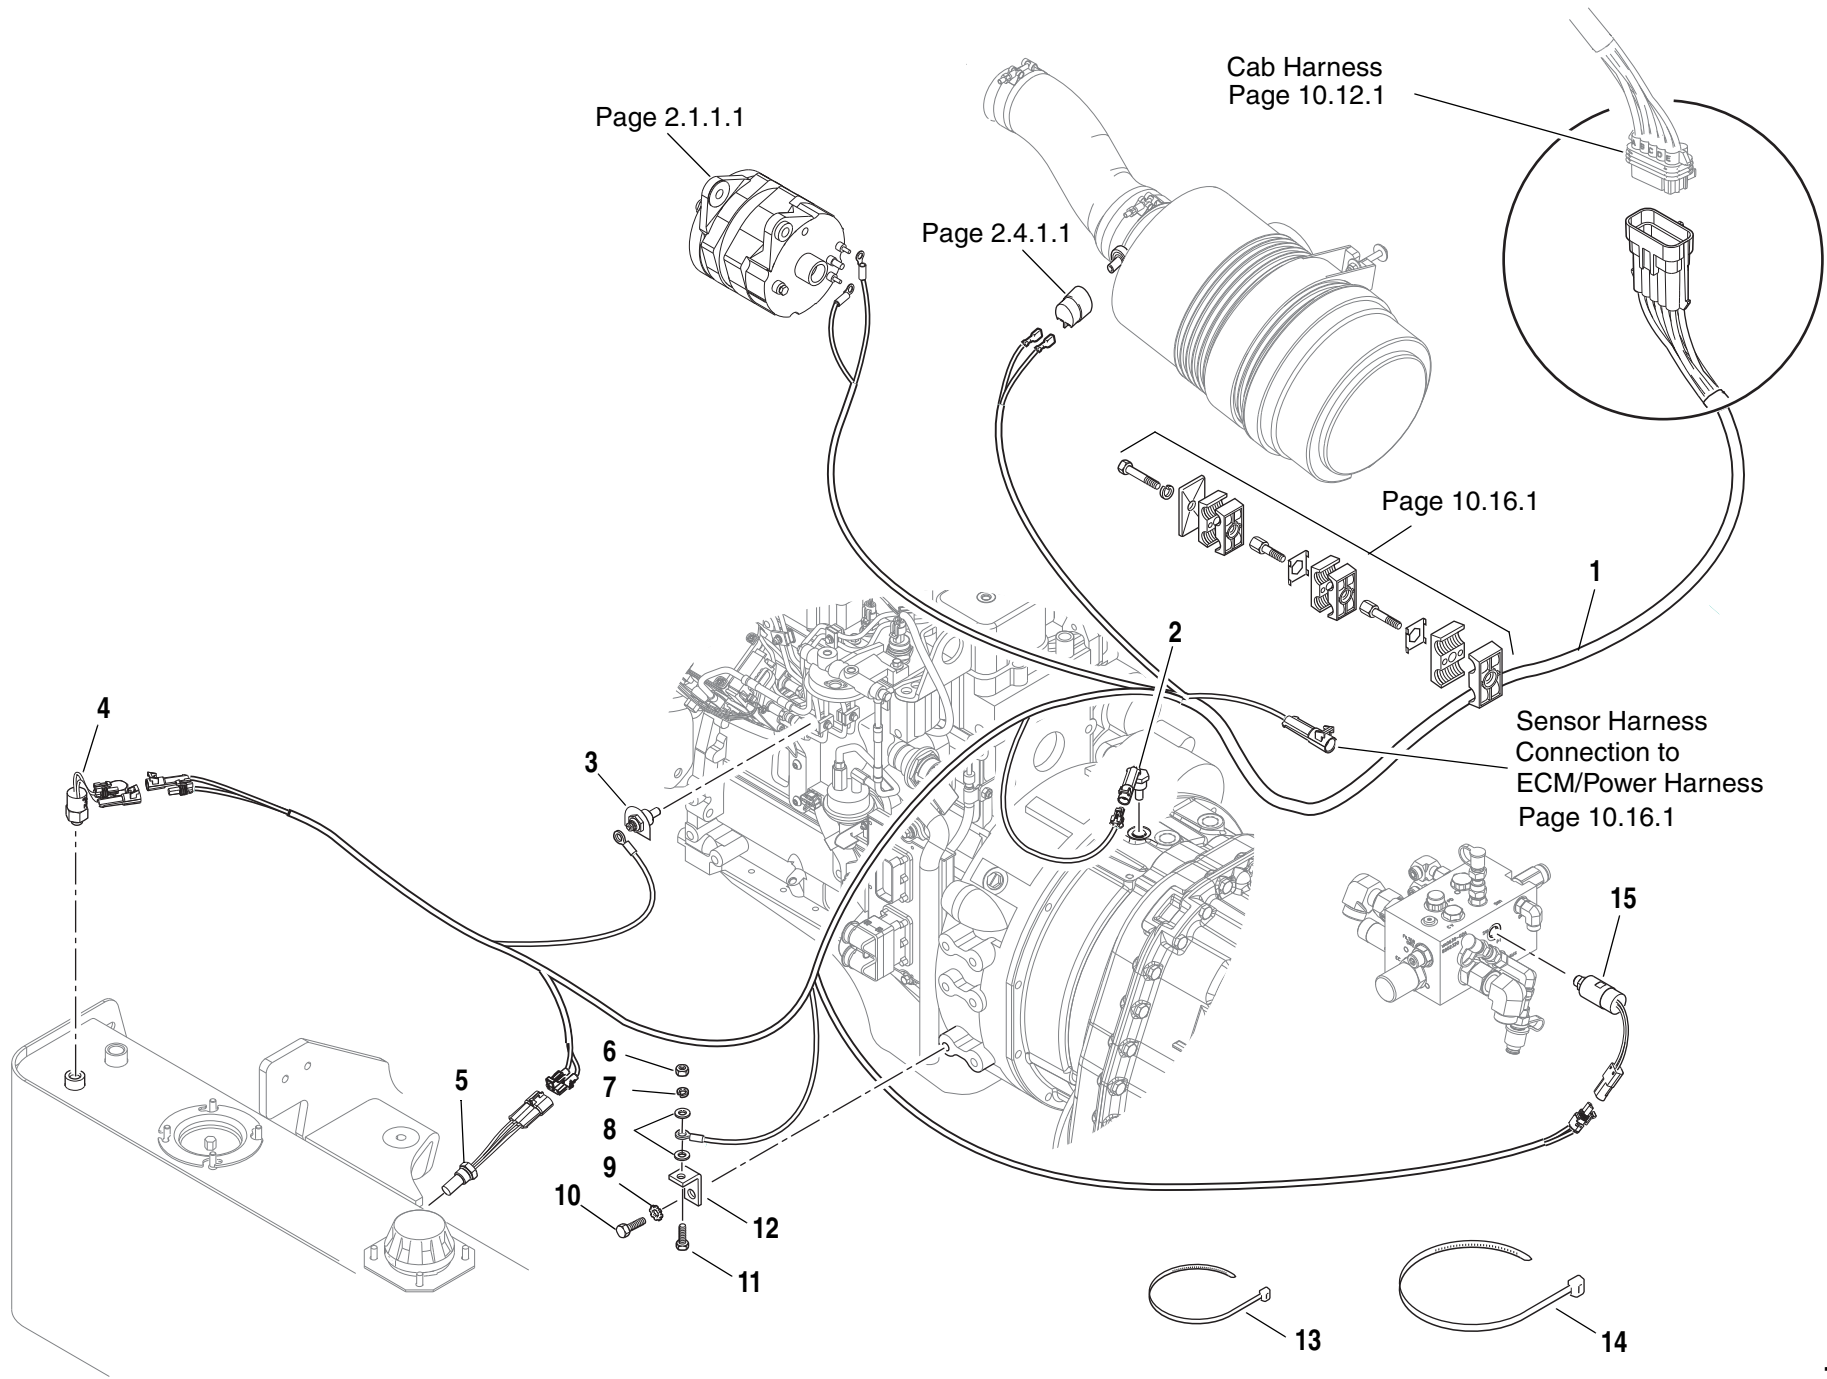

ITEM	PART NO.	QTY.	DESCRIPTION
1	6623808	1	Harness, Vehicle Sensor
2	8223232	1	Switch, Transmission Temperature
3	8223246	1	Sender, Water Temperature
4	8223526	1	Switch, Hydraulic Oil Filter Pressure
5	8223247	1	Switch, Dual Hydraulic Temperature
6	8305038	1	Nut, Hex, M10 x 1.5
7	8307023	1	Washer, Lock, M10
8	8307221	2	Washer, Plain, M10
9	8310650	1	Washer, External Tooth Lock, M12
10	8303533	1	HHCS, M12 x 1.75 x 20mm PC8.8
11	8303798	1	HHCS, M10 x 1.5 x 25mm PC8.8
12	7301529	1	Buss Bar, 90 Deg.
13	8584001	A/R	Tie, Plastic Cable .19W x 6.7"LG
14	8584003	A/R	Tie, Plastic Cable .30W x 14.8"LG
15	8223241	1	Switch, Brake Pressure

Rev.
4/07

MMV

Tier 1
Tier 2

S/N MV201 –