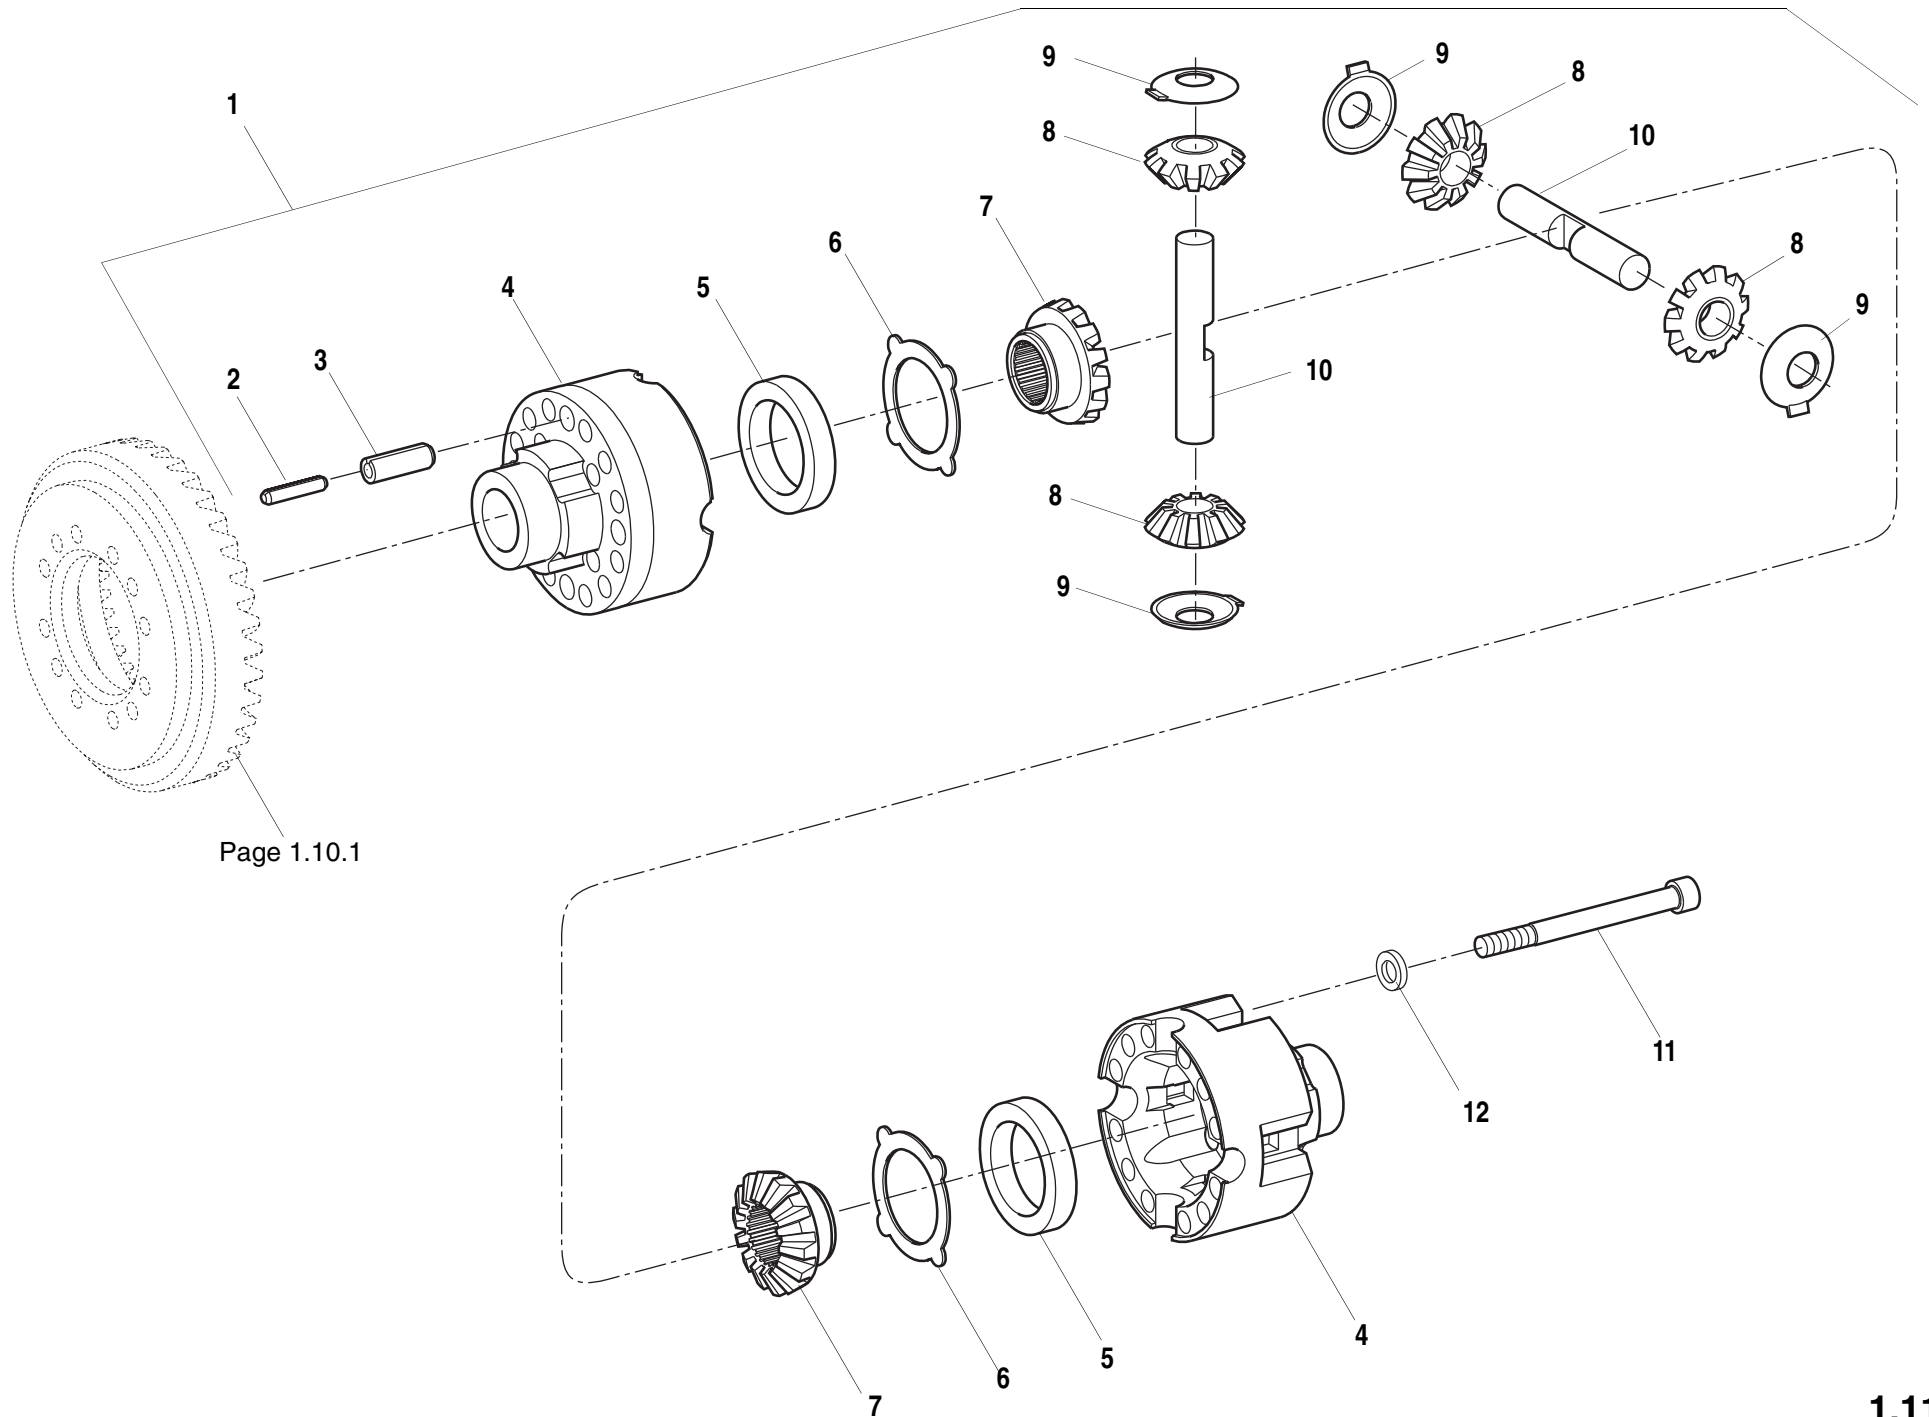

MMV

Tier 1
Tier 2

Page 1.10.1

ITEM	PART NO.	QTY.	DESCRIPTION
1		1	Differential Assembly (Includes Items 2 thru 12)
2	1321154	4	Pin, Slot.
3	1321153	4	Pin, Slot.
4	1321215	1	Case, Differential
5	1321260	2	Ring, Differential A=13,7
	8035984	2	Ring, Differential A=13,6
	1321259	2	Ring, Differential A=13,5
6	1319412	2	Washer, Thrust
7	8036752	2	Gear, Axle Bevel
8	8036753	4	Gear, Differential Bevel
9	1319415	4	Washer, Thrust
10	1321225	2	Axle, Differential
11	8035923	12	Screw, Cap
12	1321184	12	Washer