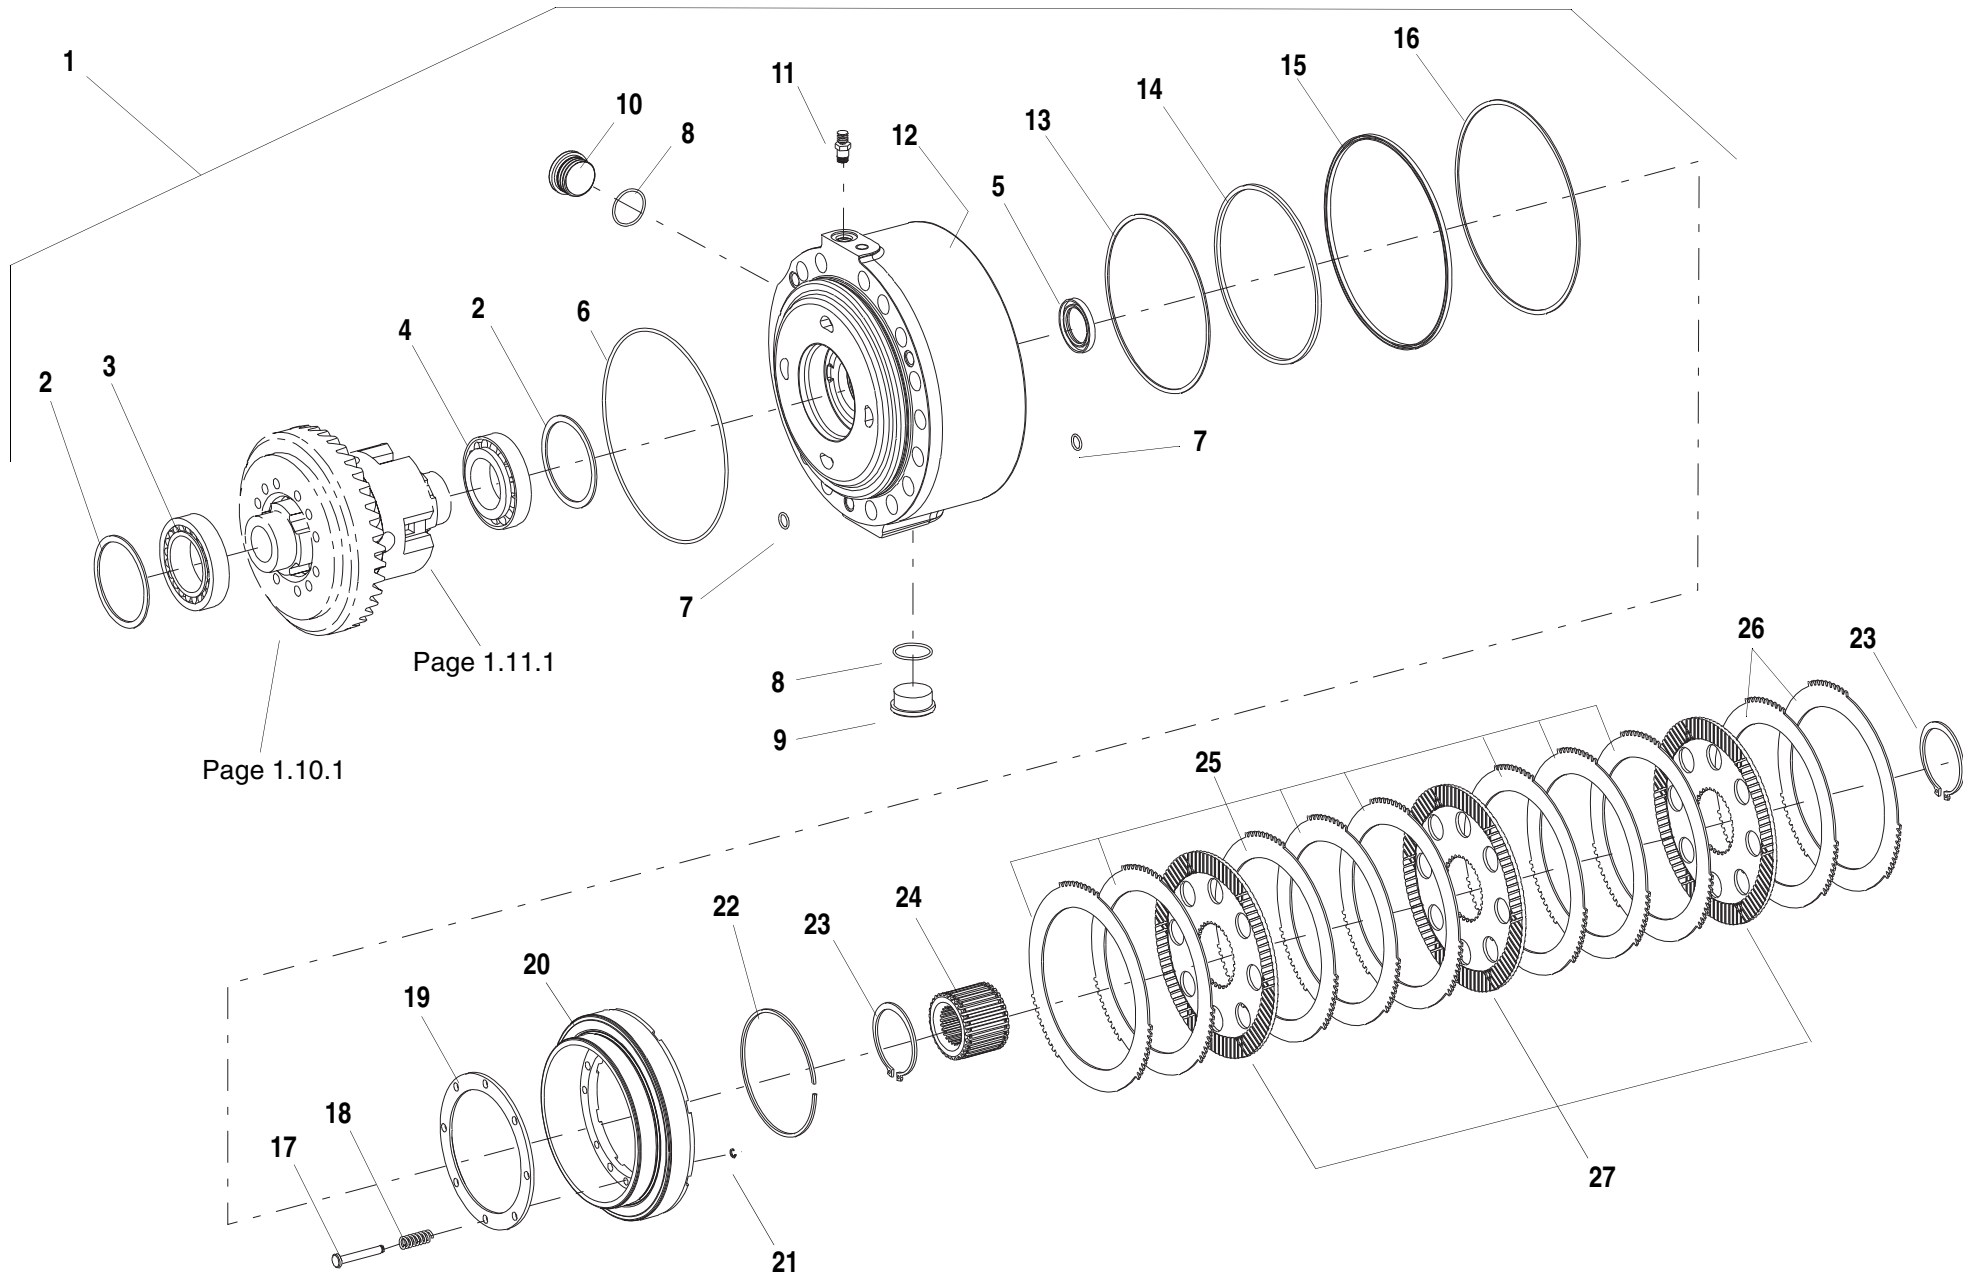

ITEM	PART NO.	QTY.	DESCRIPTION
1	1319441	4	Bushing, Centering
2	8036845	2	Bracket
3	1319423	2	Fitting, Grease
4	1319439	2	O-Ring
5	1319440	2	V-Ring
6	8036419	2	Bushing, Flange
7	8036865	1	Housing, Axle Drive
8	8036843	2	Rod, Track (Includes Items 9 thru 12)
9	8036757	2	Coupling, Axial Joint
10	8036759	2	Nut, Hex
11	8036844	2	Coupling, Ball Joint w/Pipe
12	8036758	2	Nut, Locking
13	8036312	30	Washer
14	1319429	8	Nut, Hex
15	1319506	1	Plug, Screw
16	8036331	1	O-Ring
17	8036754	2	Seal, Shaft
18	1319433	2	Bushing
19	8035927	22	Screw, Hex
20	8036335	1	Casing, Axle (Right Rear)
21	1319425	2	O-Ring
22	8036606	2	Shim, End
23	8036313	8	Stud
24	8035986	1	Casing, Axle (Left Rear)
25	1319436	1	Valve, Vent

S/N MV006 -

MMV

Tier 1
Tier 2

REAR AXLE - AXLE CASING

1.12.1

NOTE: Quantities Listed are Per Axle.