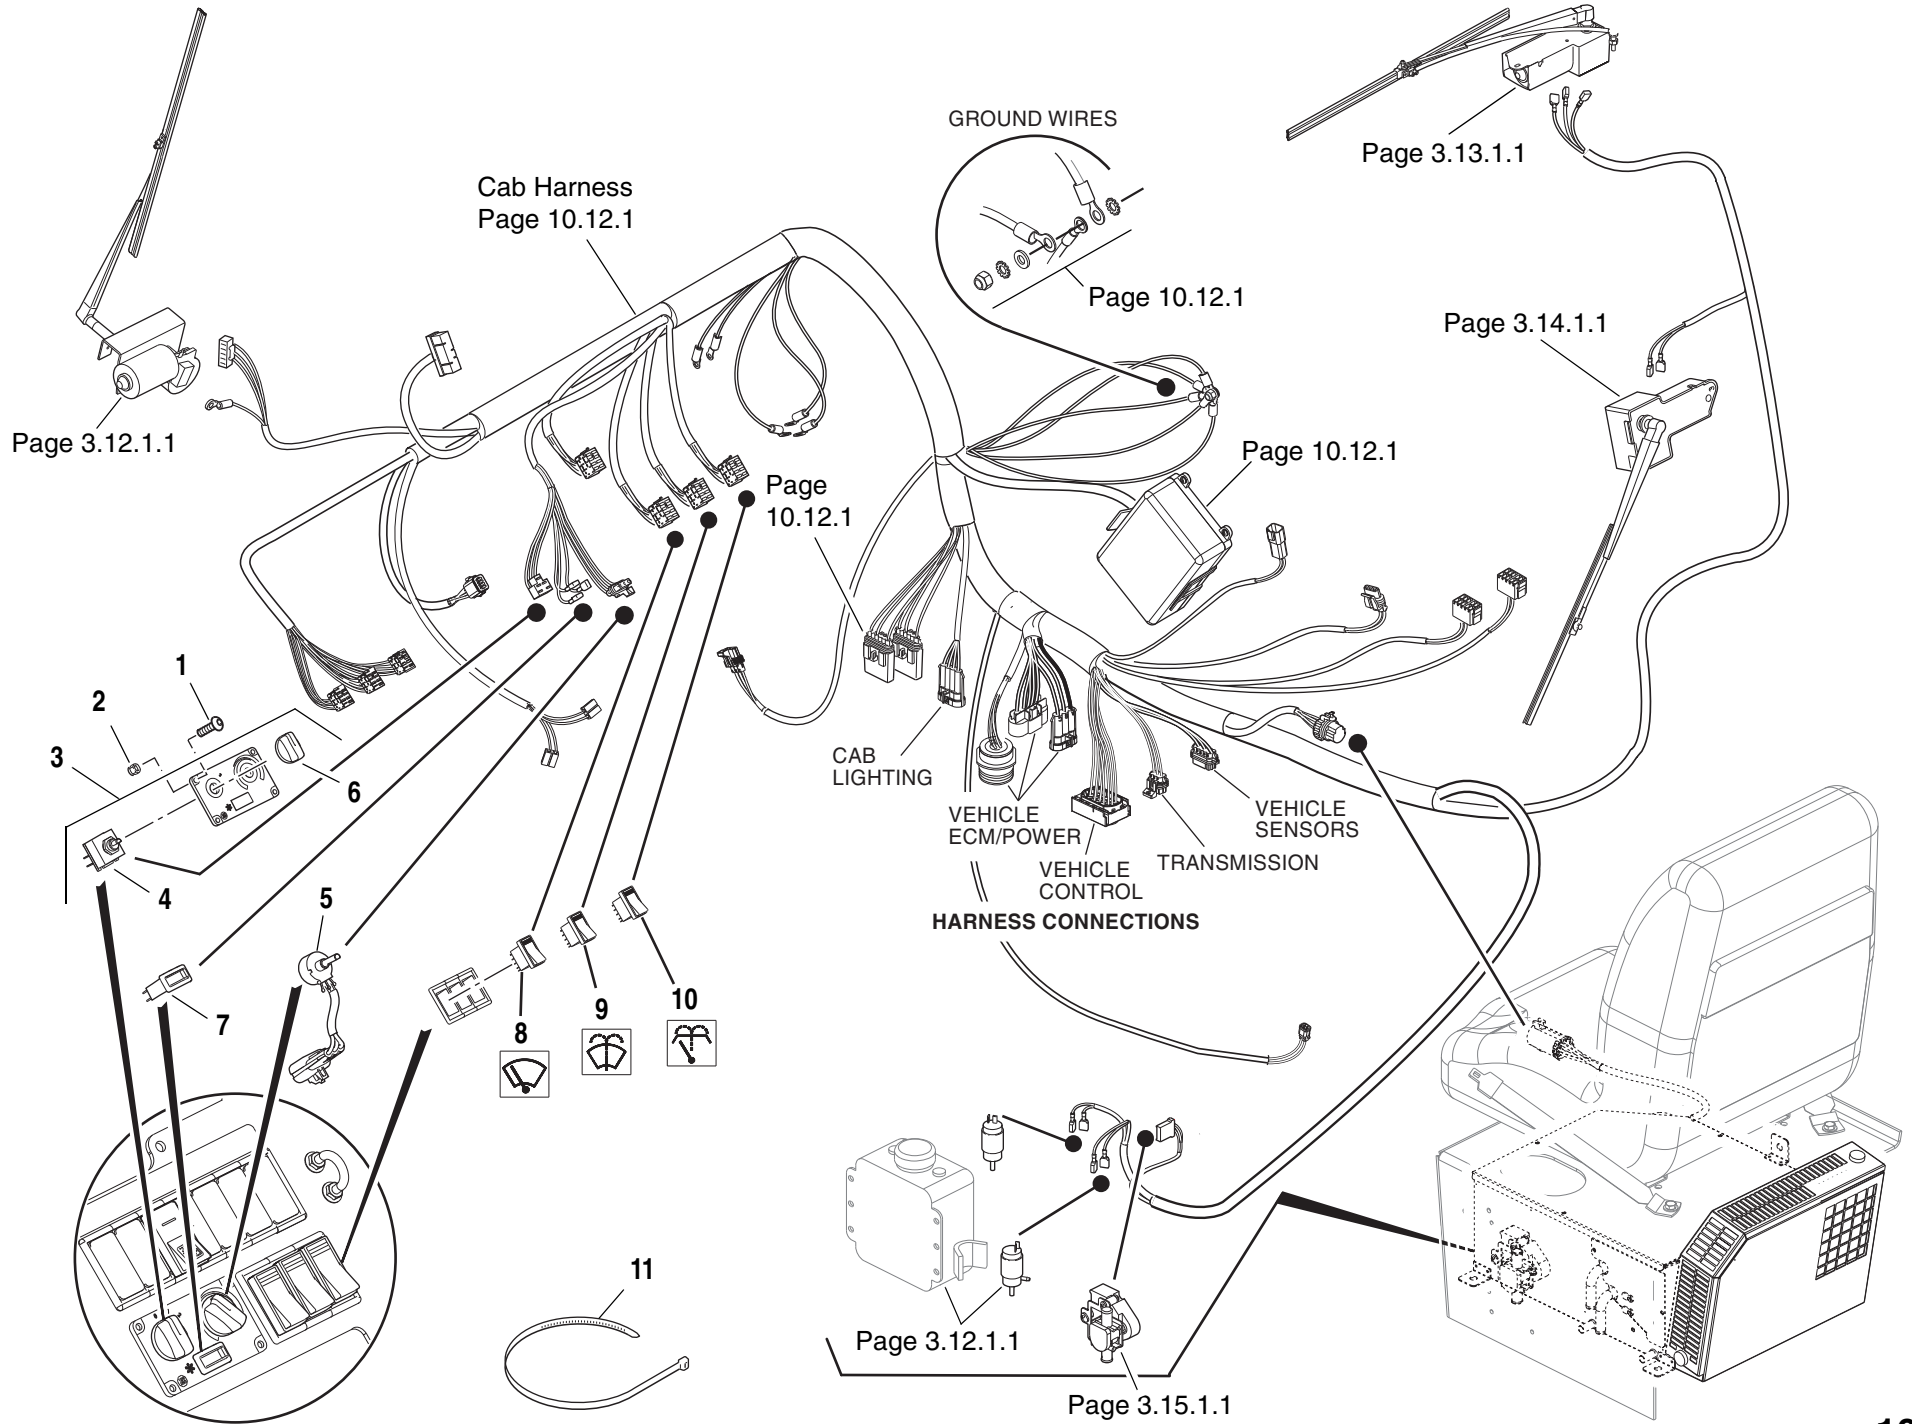

ITEM	PART NO.	QTY.	DESCRIPTION
37	8223049	1	Selector, Transmission Control (Includes Attaching Hardware)
38	8220360	1	Panel, Dash

S/N MV201 –

Origin
6/03

MMV

Tier 1
Tier 2

ELECTRICAL COMPONENTS - CAB

10.12.1