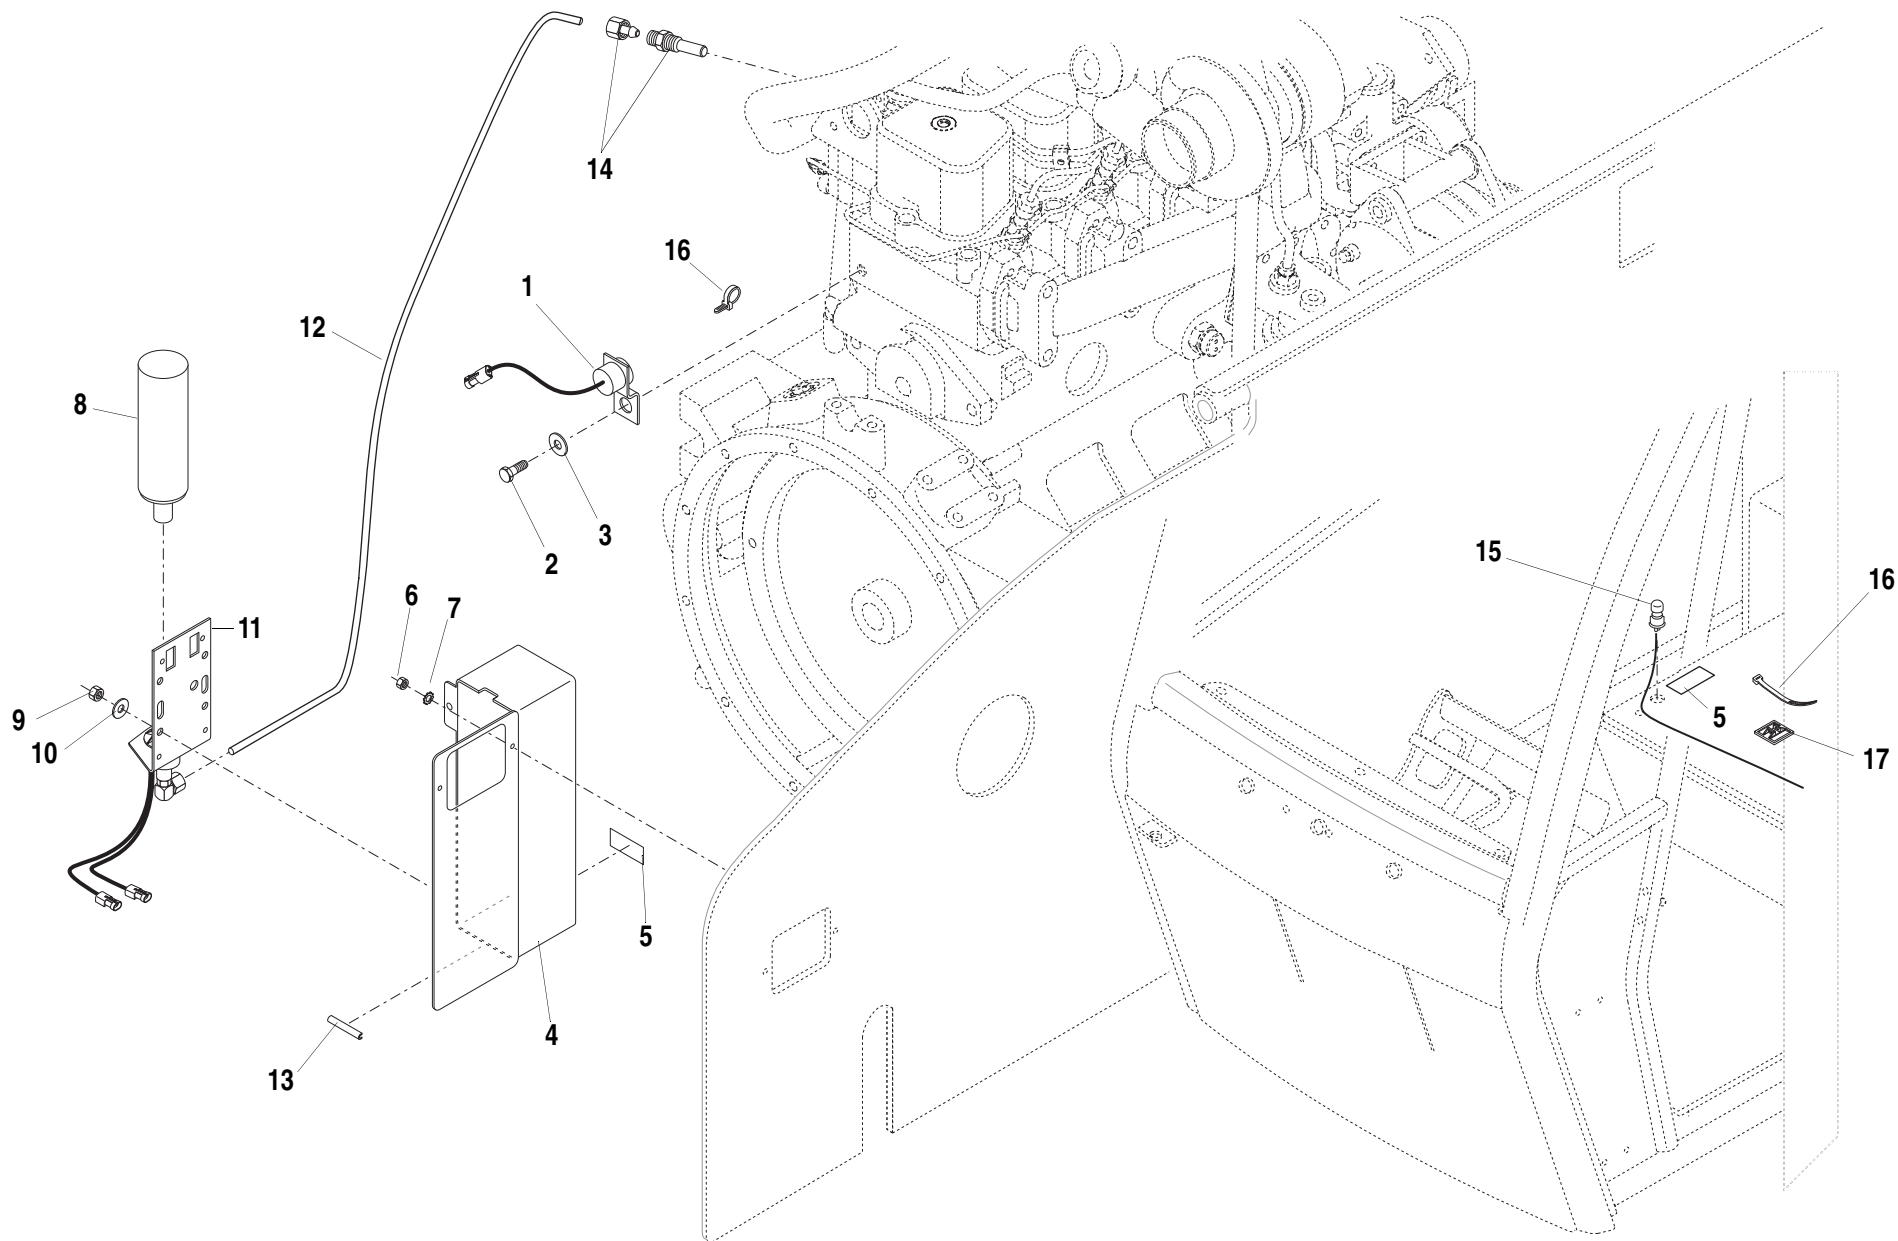

ITEM	PART NO.	QTY.	DESCRIPTION
1	7138806	1	Thermostat, Cold Start
2	8303533	1	HHCS, M12 x 1.75 x 20MM PC 8.8
3	8307025	1	Washer, Lock M12
4	7138950	1	Cover, Cold Start
5	4110253	2	Decal, Cold Start Option
6	8305004	2	Nut, Hex 0.25-20 NC
7	8310002	2	Washer, External Tooth 1/4"
8	8277098	1	Ether Fluid Cylinder 18 oz.
9	8305624	4	Nut, Hex Lock Elastic 1/4"-20
10	8307109	4	Washer, Flat 1/4"
11	7138808	1	Ether Start Solenoid and Backing Plate
12	8403225	1	Tube, Nylon
13	8582406	1	Moulding, Edge
14	8277101	1	Atomizer
15	8223454	1	Switch, Monentary, Push-Button w/cap
16	8584001	8	Tie Wrap
17	8584018	3	Mount, Tie

Rev.
6/03

S/N MV006 – MV200

MMV

Tier 1
Tier 2

COLD START SYSTEM

2.7.1