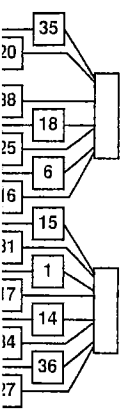

ELECTRICAL SYSTEM CAB HARNESS