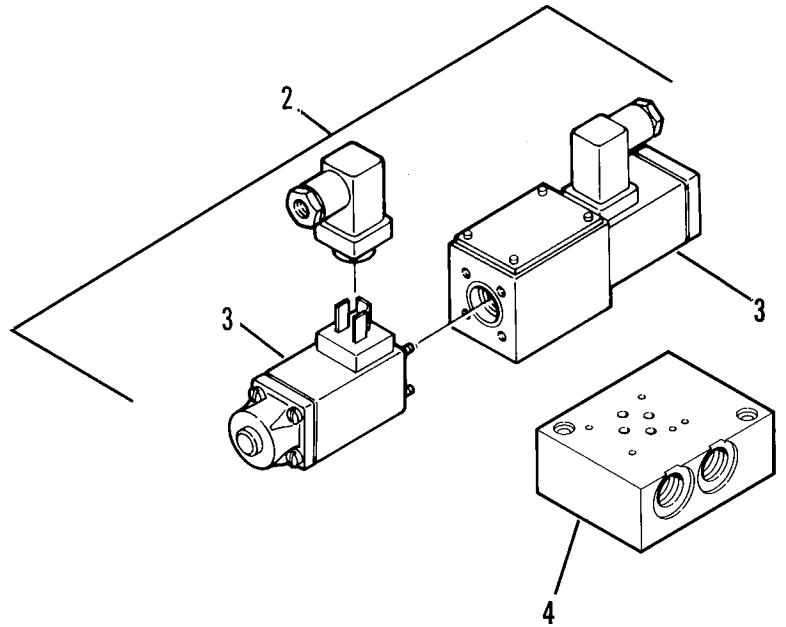

**SECONDARY CONTROL VALVE —
 FRAME /GRILLE TILT, AUXILIARY
 HYDRAULICS AND OUTRIGGERS
 (S/N 0B0676 AND AFTER)**

3

PB 0970

6.14.1

DIRECTIONAL CONTROL VALVES

PB0790

DIRECTIONAL CONTROL VALVES

Item No.	Part Number	Qty.	Description
1	8902228	1	Brake Valve Assembly (See Kits)
2	8902109	1	Valve, Steer Select (Includes Item 3)
3	8032756	2	Solenoid
4	8902111	1	Body, Steer Select Valve
5	8902227	1	Valve, Priority
6	8902229	1	Valve, Accumulator Charging (See Kits)
			<u>KITS</u>
	8032812	1	Repair Kit, Brake Valve (Item 1)
	8032814	1	Repair Kit, Acc. Charging Valve (Item 6)