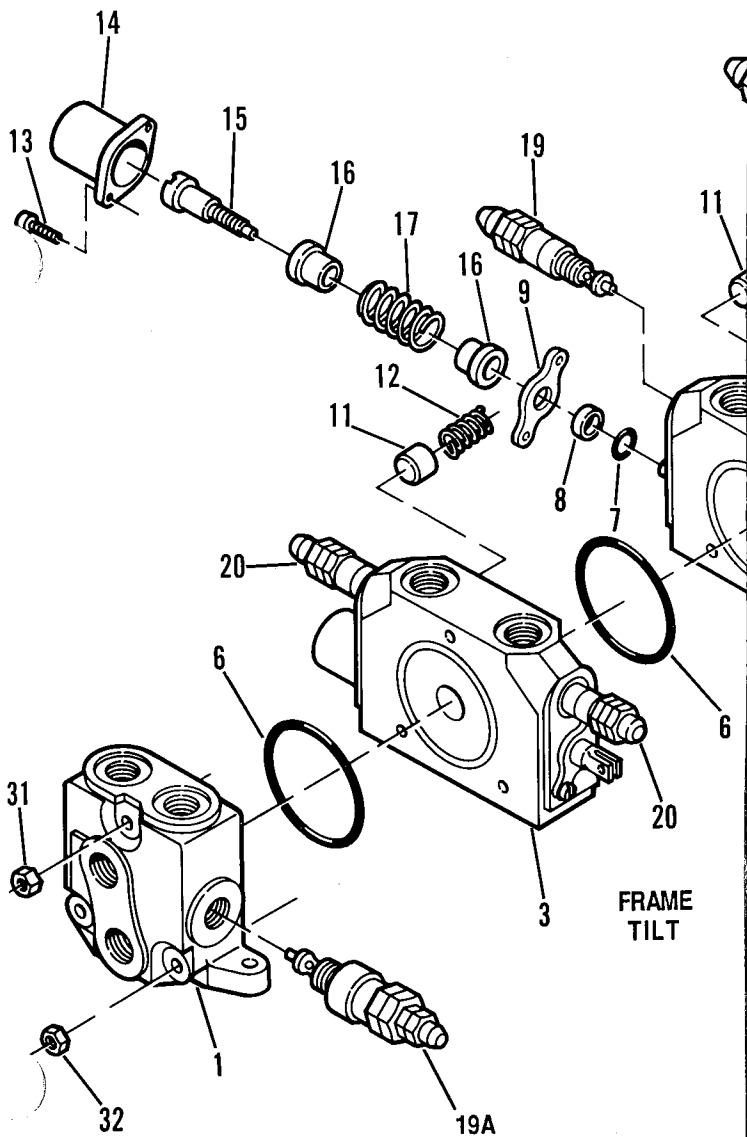

**SECONDARY CONTROL VALVE — FRAME/GRILLE TILT, AUXILIARY HYDRAULICS
AND OUTRIGGERS (S/N 0B0676 AND AFTER)**

Item No.	Part Number	Qty.	Description
	7092343	1	Control Valve Assembly, Frame/Grille Tilt and Aux. Hyd. (Includes items 1, 2, 3, 4, 6 thru 17 and 19 thru 38)
	8902128	1	Control Valve Assembly, Frame/Grille Tilt and Outriggers (Includes items 1, 2, 3, 5 and 6 thru 38)
	8904034	1	Control Valve Assembly, Frame/Grille Tilt, Aux. Hyd & Outriggers (Includes items 1 thru 38)
1	8033410	1	Section, Inlet (Includes 1 of item 6)
2	8033411	1	Section, Outlet
3	8033236	2	Section, Frame/Grille Tilt (Includes items 6 thru 17)
4	8033236	1	Section, Auxiliary Hydraulics (Includes items 6 thru 17)
5	8033409	2	Section, Outriggers (Includes items 6, 11, 12 and 18)
6	See Kits	1	O-Ring
7	See Kits	2	O-Ring
8	See Kits	2	Wiper
9	See Kits	2	Plate, Seal
10	See Kits	2	Screw, Rd Hd Mach
11	See Kits	1	Poppet, C V
12	See Kits	1	Spring
13	See Kits	2	Screw, Soc Hd Cap
14	See Kits	1	Cap, Spool
15	See Kits	1	End, Spool
16	See Kits	2	Seat, Spring
17	See Kits	1	Spring
18	8033163	2	Solenoid Assembly
19	8033165	4	Relief Valve Assembly - Preset at 3250 ± 50 psi (Includes items 21 thru 29)
19A	8033164	1	Main Relief Valve - Preset at 2650 ± 50 psi (Includes items 21 thru 29)
20	8033150	2	Relief Valve Assembly - Preset at 1200 ± 50 psi (Includes items 21 thru 28 & 30)
21	See Kits	1	O-Ring
22	See Kits	1	Ring, Back-Up
23	See Kits	1	O-Ring
24	See Kits	1	O-Ring
25	See Kits	1	Ring, Back-Up
26	See Kits	1	Spring
27	See Kits	1	O-Ring
28	See Kits	2	O-Ring
29	See Kits	1	Spring (Used on Item 19 & 19A Only)
30	See Kits	1	Spring (Used on Item 20 Only)
31	See Kits	2	Nut, Special
32	See Kits	4	Nut, Special
33	See Kits	2	Tie Rod
34	See Kits	1	Tie Rod
35	See Kits	2	O-Ring
36	See Kits	2	Plug, SAE
37	See Kits	1	Plug, Shut-Off
38	See Kits	1	Seal, Special
			KITS
	8033237	AR	Rebuild Kit for individual service of items 3, 4 or 5 (Includes 6 of item 6 and listed quantities of items 7 thru 17)
	8902495	1	Seal & Spring Kit for Relief Valve item 19 & 19A (Includes items 21 thru 29)
	8033219	1	Seal & Spring Kit for Relief Valve item 20 (Includes items 21 thru 28 & 30)
	8902095	1	Tie Rod Kit — 3 Section Valve (Includes items 31 thru 34)
	8902096	1	Tie Rod Kit — 4 Section Valve (Includes items 31 thru 34)
	8902131	1	Tie Rod Kit — 5 Section Valve (Includes items 31 thru 34)

**SECONDARY CONTROL VALVE —
FRAME /GRILLE TILT, AUXILIARY
HYDRAULICS AND OUTRIGGERS
(S/N 0B0676 AND AFTER)**

3

PB 0970

6.14.1