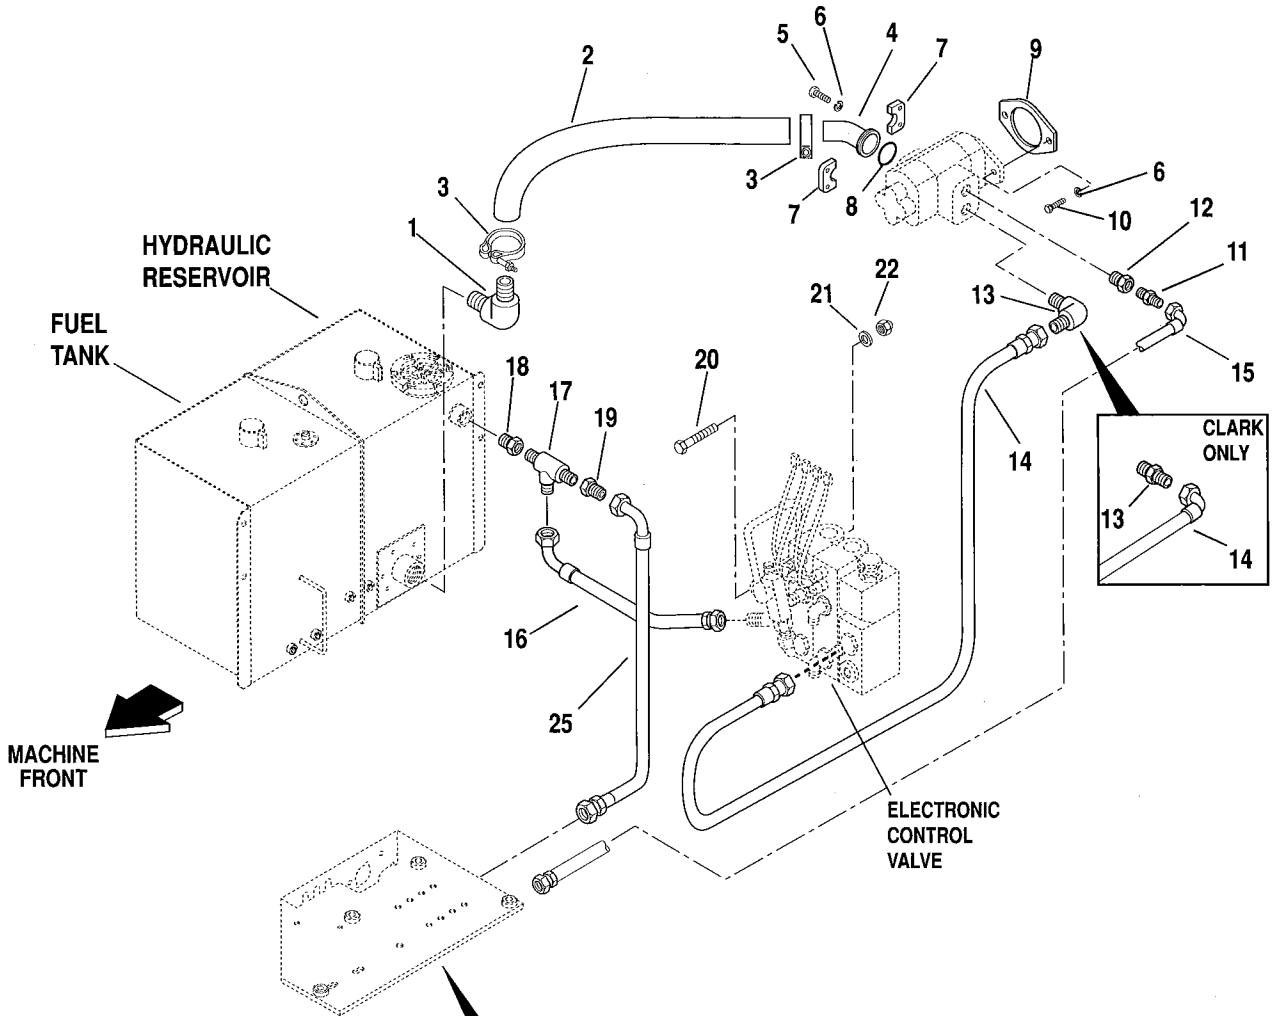

MAIN CONTROL VALVE CIRCUIT — ELECTRONIC CONTROL VALVE

UNDERNEATH VIEW SEE PAGE 5.8
FOR VALVE PLATE BREAKDOWN

PB 0551

MAIN CONTROL VALVE CIRCUIT — ELECTRONIC CONTROL VALVE

Item No.	Part Number	Qty.	Description
1	8424234	1	Elbow, 2" NPT - 2" Hose I. D.
2	8401004-0180	1	Hose, Suction - 2" I. D. (Funk)
	8401004-0280	1	Hose, Suction - 2" I. D. (Clark)
3	8405209	2	Clamp, T-Bolt
4	8424233	1	Elbow, 90° - 2"
5	8303626	4	Screw, Hex Hd Cap, 1/2-13 x 1-1/2"
6	8307007	6	Lockwasher, 1/2"
7	8546407	2	Clamp Half 2"
8	8640208	1	O-Ring, #228
9	7054902	1	Gasket
10	8303602	2	Screw, Hex Hd Cap, 1/2-13 x 1-1/4"
11	8760107	1	Connector, Straight, SAE 8-8, male JIC 37° x male str. thd. o-ring
12	8760545	1	Reducer, SAE 16-8, male str. thd. o-ring x female internal o-ring boss
13	8760102	1	Connector, Straight, SAE 16-16, male JIC 37° x male str. thd. o-ring (Clark)
	8760309	1	Elbow, 90°, SAE 16-16, male JIC 37° x male str. thd. o-ring (Funk)
14	2712282	1	Hose Assembly, Pump to Main Control Valve (Funk)
	6604592	1	Hose Assembly, Pump to Main Control Valve (Clark)
15	2711872	1	Hose Assembly, Priority Valve to Pump (Funk)
	6605062	1	Hose Assembly, Priority Valve to Pump (Clark)
16	2712402	1	Hose Assembly, Main Control Valve to Tank
17	8760553	1	Tee, Run, SAE 16-16P, male JIC 37° x male NPT
18	8540048	1	Bushing, Hex , SAE 20P-16P, male NPT x female NPT
19	8760533	1	Reducer, SAE 16-8, female JIC 37° x male JIC 37°
20	8303713	3	Screw, Hex Hd Cap, 1/2-13 x 2-1/4 Lg Gr 5
21	8307112	3	Washer, Flat 1/2
22	8305644	3	Nut, Hex Lock, 1/2-13
23	8760552	1	Tee, Branch, SAE 16-16, male JIC 37° x male str. thd. o-ring
24	8760102	1	Connector, Straight, SAE 16-16, male JIC 37° x male str. thd. o-ring
25	2712122	1	Hose Assembly, Acc. Chg. Valve to Tank
26	8760273	1	Elbow, 45°, SAE 16-16, male JIC 37° x female JIC 37° swivel