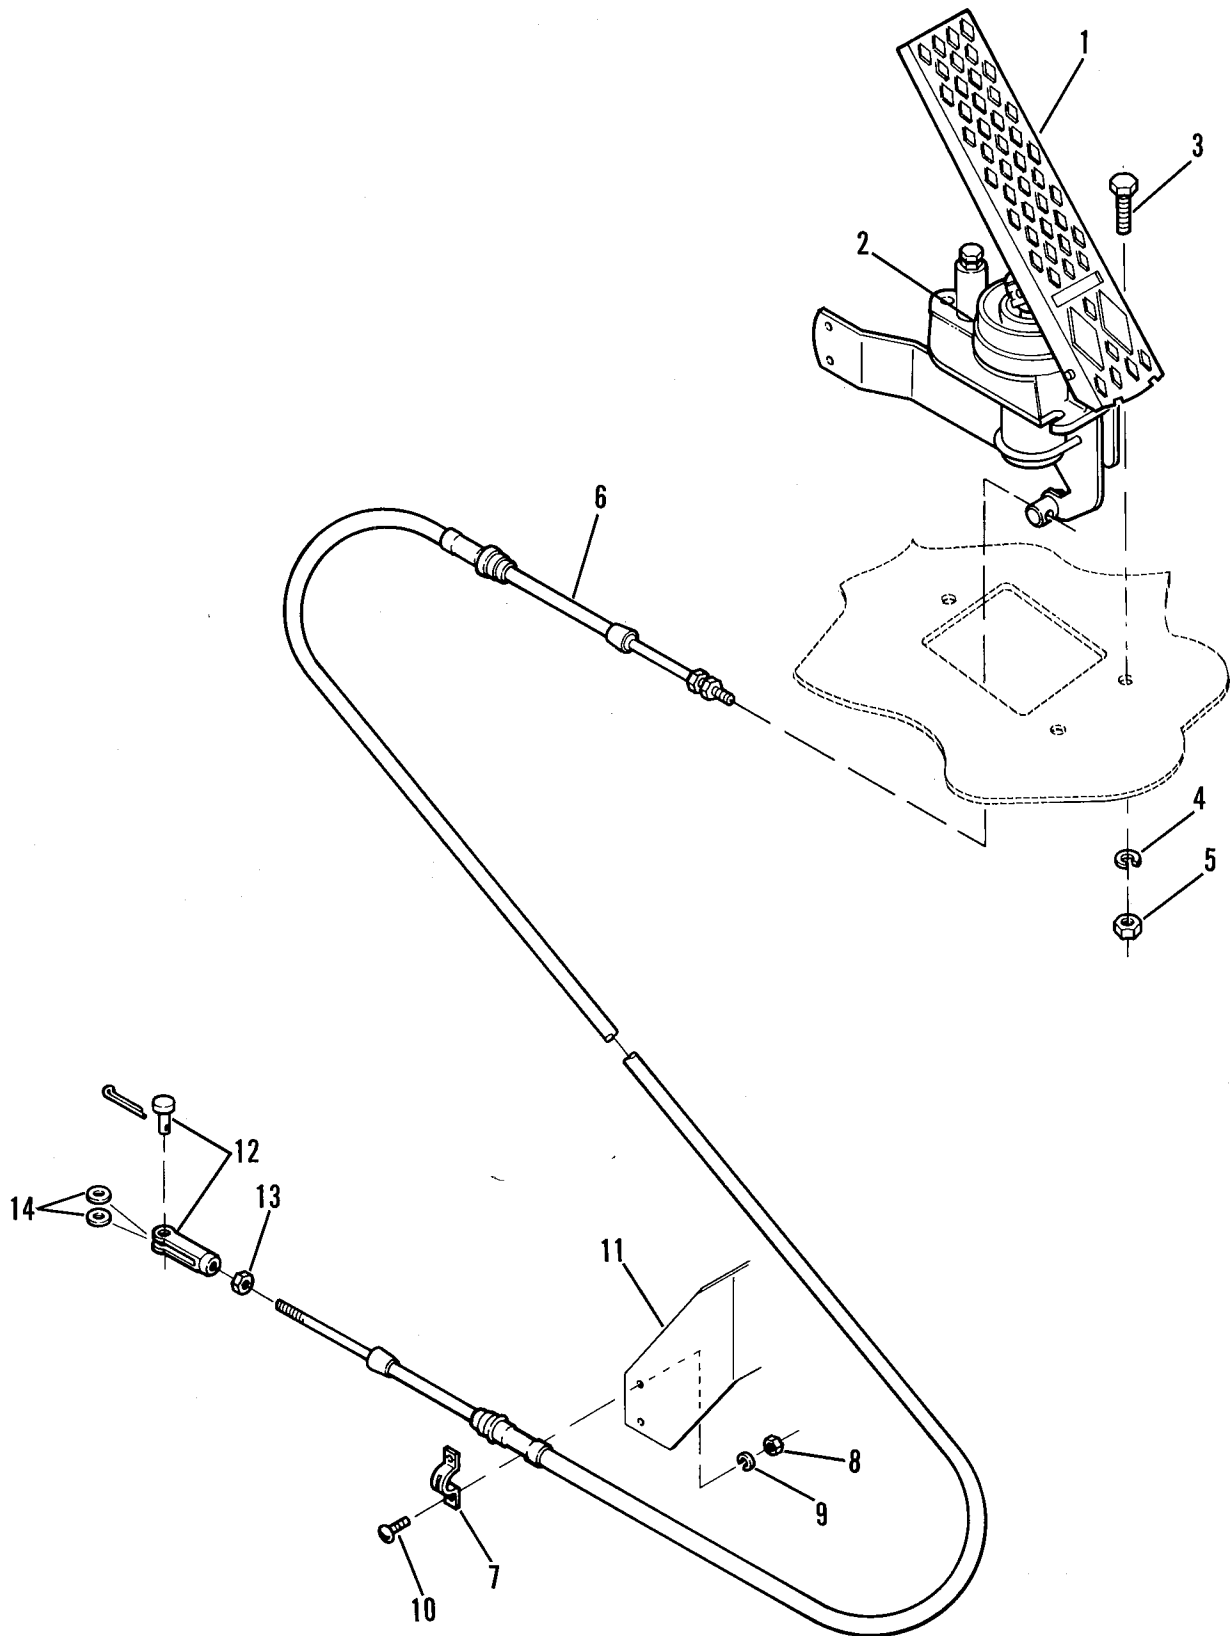

THROTTLE PEDAL CONTROL

PA0113

THROTTLE PEDAL CONTROL

Item No.	Part Number	Qty.	Description
1	8162003	1	Pedal, Throttle (Includes item 2)
2	8033178	1	Bellows, Throttle Pedal
3	8303553	3	Screw, Flange Hd, 1/4NC x 1-1/4 grade 5
4	8307002	3	Lockwasher 1/4
5	8303004	3	Nut, Hex, 1/4
6	8160046	1	Cable, Throttle (Perkins & John Deere)
	8160037	1	Cable, Throttle (Ford & Deutz)
7	8160610	1	Clamp Cable
8	8305002	4	Nut, Hex, #10-24
9	8307003	4	Lockwasher, #10
10	8303837	4	Screw, Round Hd, #10-24 x 3/4
11	7077782	1	Bracket, Throttle Cable (Perkins Shown)
	7090162	1	Bracket, Throttle Cable (Ford) (S/N 0A0660 and Before)
	7091892	1	Bracket, Throttle Cable (Ford) (S/N 0A0661 and After)
	7071132	1	Bracket, Throttle Cable (John Deere)
	7084482	1	Bracket, Throttle Cable (Deutz)
12	8301002	1	Clevis, 1/4-28 x 2 (w/pin)
13	8305402	1	Nut, Jam, 1/4NF
14	8307202	3	Washer, Flat, 1/4
15	7068711	1	Lever, Throttle Extension (Ford) (Not Shown) (S/N 0A0660 and Before Only)
	7084461	1	Lever, Throttle Extension (Deutz) (Not Shown)