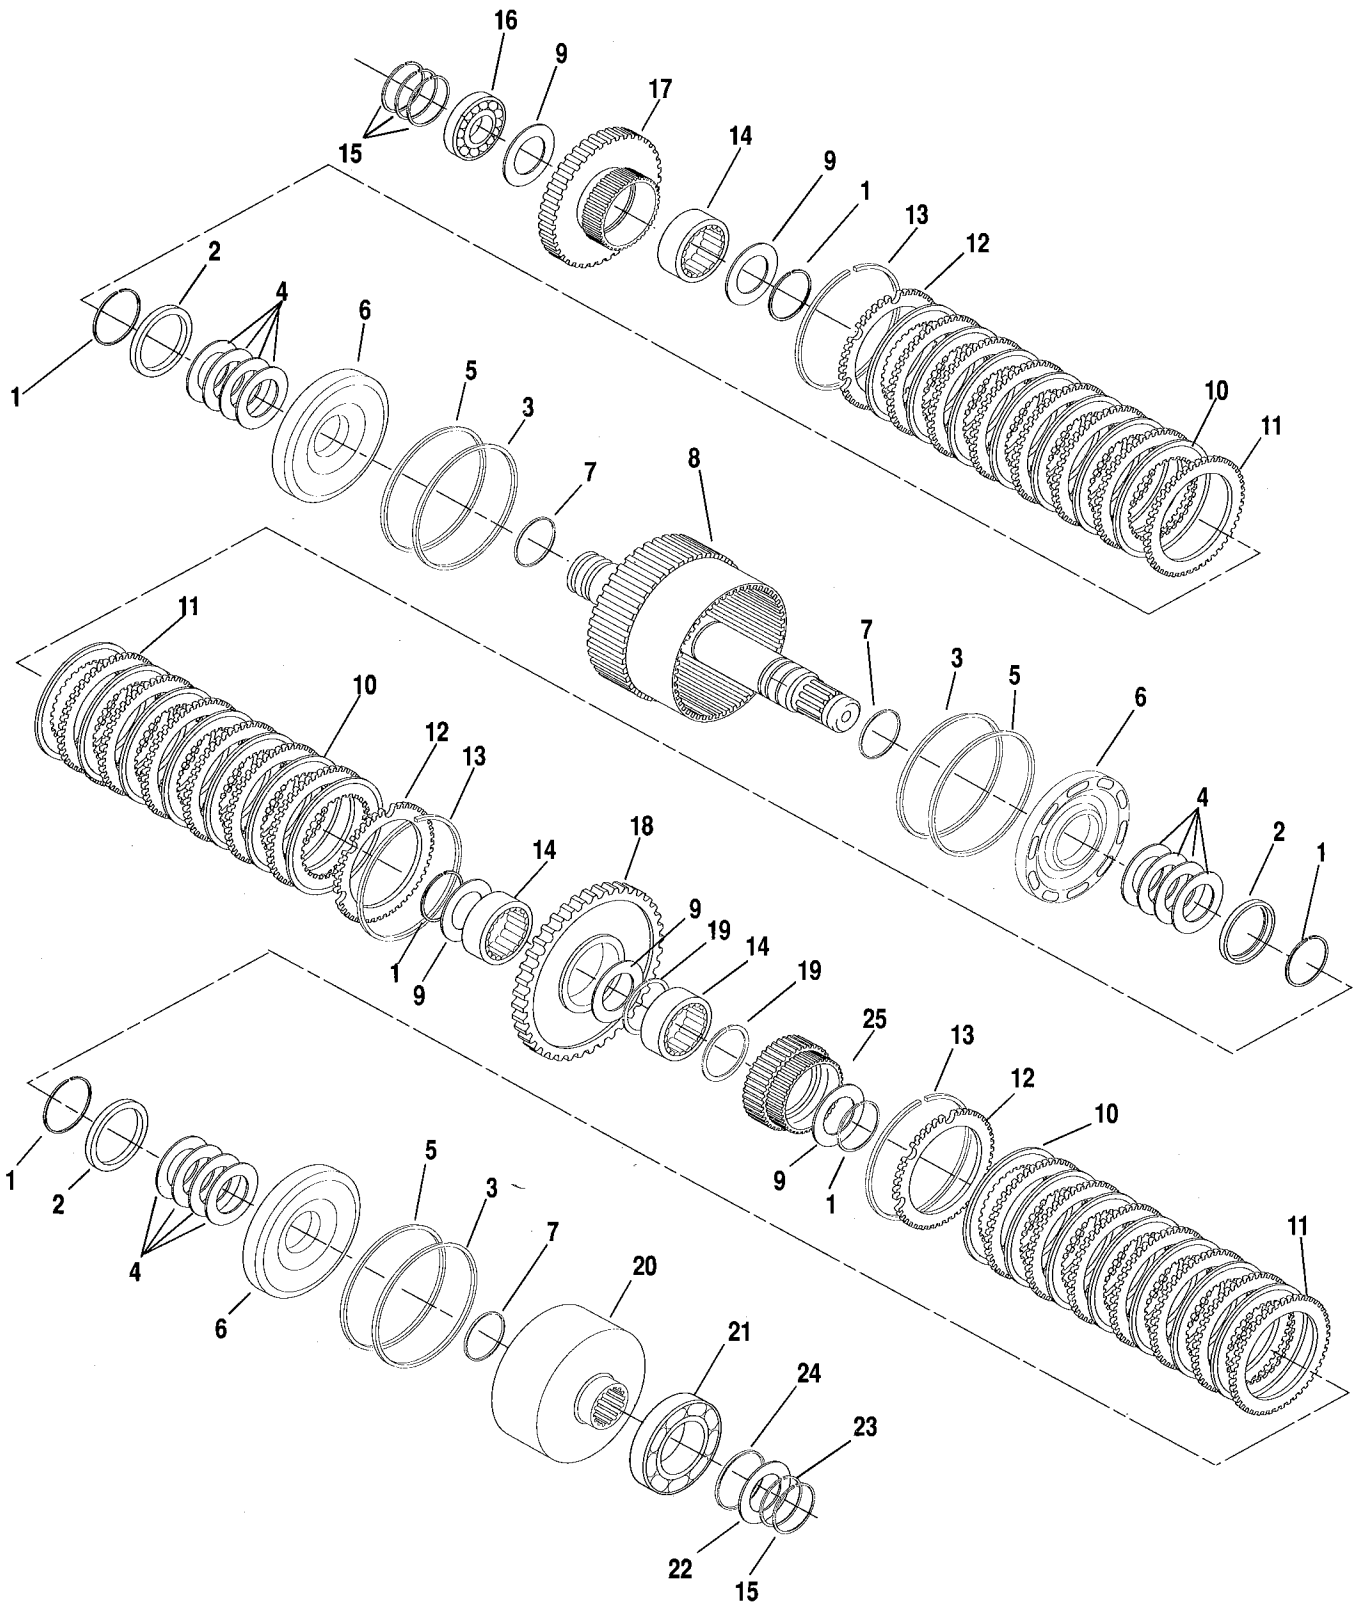

TRANSMISSION GEAR AND CLUTCH (FUNK)

PB0151

TRANSMISSION GEAR AND CLUTCH (FUNK)

Item No.	Part Number	Qty.	Description
1	CFF81687	6	Ring, Retainer
2	CF4004957	3	Retainer
3	CF4005413	3	Seal, Lip Ring
4	CF4007180	12	Spring
5	CF4104077	3	Ring, Backup
6	CF4104012	3	Piston, Clutch
7	CFF37020131	3	O-Ring
8	CF4005322	1	Clutch Shaft Assembly
9	CF4004144	5	Washer, Thrust
10	CF4005524	21	Plate, Clutch
11	CF40RC7951	21	Plate, Clutch Separator
12	CF4004839	3	Retainer, Clutch
13	CF4003640	3	Ring, Snap
14	CFF4903016	3	Bearing
15	CFF400855	4	Seal, Ring
16	CF4003778	1	Bearing
17	CF4004161	1	Gear & Hub Assembly (33T)
18	CF4004184	1	Gear & Hub Assembly (53T)
19	CFF81500225	2	Ring, Snap
20	CF40A4034	1	Hub Clutch Assembly
21	CFF40211	1	Bearing
22	CFF5532435	1	Race, Thrust
23	CFF81650	1	Ring, Snap
24	CFF37020129	1	O-Ring
25	CF4004670	1	Gear & Hub Assembly (21T)