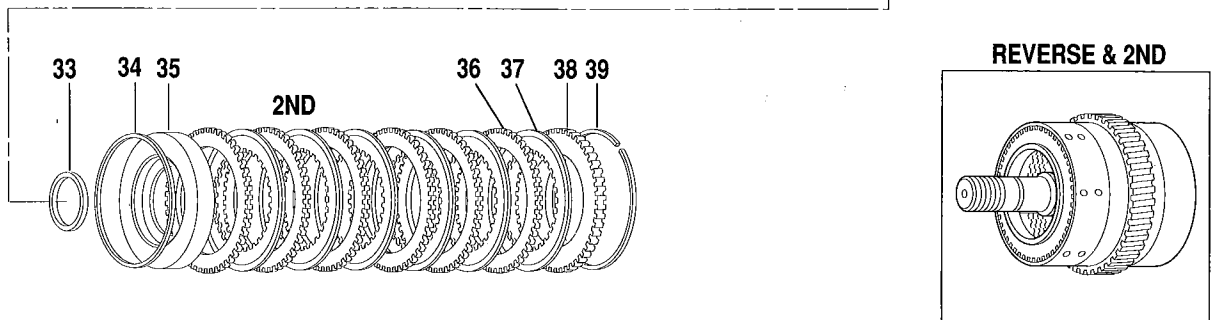

TRANSMISSION CLUTCH GROUPS (CLARK)

PB 0221

TRANSMISSION CLUTCH GROUPS (CLARK)

Item No.	Part Number	Qty.	Description
1	8032653	1	Ring, Snap
2	8032654	1	Backing Plate
3	8032655	8	Disc, Clutch Inner
4	8032656	8	Disc, Clutch Outer
5	8032657	1	Piston, Clutch
6	8032658	1	Ring, Outer Piston
7	8032659	1	Seal, Inner Piston
8	8033387	1	Low Clutch, Shaft, Drum & Bleed Valve Assembly
9	8032653	1	Ring, Snap
10	8032654	1	Backing Plate
11	8032661	8	Disc, Clutch Inner
12	8032656	8	Disc, Clutch Outer
13	8033346	1	Piston, Clutch
14	8032658	1	Ring, Clutch Piston - Outer
15	8032659	1	Ring, Clutch Piston - Inner
16	8033347	1	Forward Shaft, Drum & Plug Assembly
17	8032653	1	Ring, Snap
18	8032654	1	Backing Plate
19	8032661	6	Disc, Clutch Inner
20	8032656	6	Disc, Clutch Outer
21	8032663	1	Clutch Piston Assembly
22	8032658	1	Seal, Outer Clutch Piston
23	8032659	1	Seal, Inner Clutch Piston
24	8033344	1	3rd Clutch Shaft, Drum & Plug Assembly
25	8032653	1	Ring, Snap
26	8032654	1	Backing Plate
27	8032661	8	Disc, Clutch Inner
28	8032656	8	Disc, Clutch Outer
29	8033346	1	Piston, Clutch
30	8032658	1	Seal, Outer Clutch Piston
31	8032659	1	Seal, Inner Clutch Piston
32	8032665	1	Rev. & 2nd Shaft, Drum & Plug Assembly
33	8032659	1	Seal, Inner Clutch Piston
34	8032658	1	Seal, Outer Piston Clutch
35	8032663	1	Piston, Clutch
36	8032656	6	Disc, Clutch Outer
37	8032661	6	Disc, Clutch Inner
38	8033345	1	Backing Plate
39	8032653	1	Ring, Snap