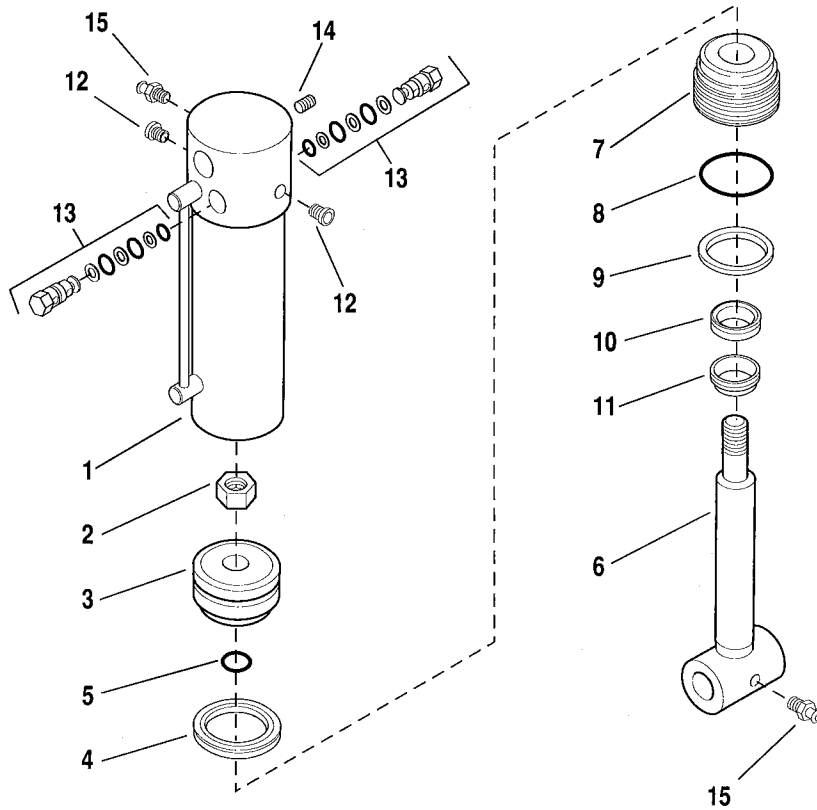

FRAME TILT CYLINDER

PB 0711

Item No.	Part Number	Qty.	Description
	2711643	1	Cylinder, Frame Tilt (Includes Items 1 thru 14)
1	8032708	1	Tube, Cylinder
2	8032702	1	Nut
3	8032709	1	Piston
4	See Kits	1	Seal, Piston
5	See Kits	1	O-Ring
6	8032721	1	Rod
7	8032704	1	Gland
8	See Kits	1	O-Ring
9	See Kits	1	Ring, Back-up
10	See Kits	1	Seal, Rod
11	See Kits	1	Wiper, Rod
12	8032712	2	Plug
13	8902511	2	Valve, Pilot Check
14	8032749	2	Plug, Orifice .078
15	8520013	2	Fitting, Grease
			<u>KITS</u>
	8032707	1	Seal Kit, Frame Tilt Cylinder (Includes Items 4,5 and 8 thru 11)
	8205655	2	Seal Kit, Pilot Check Valve (Includes 3 O-Rings & 3 Back-up Rings)