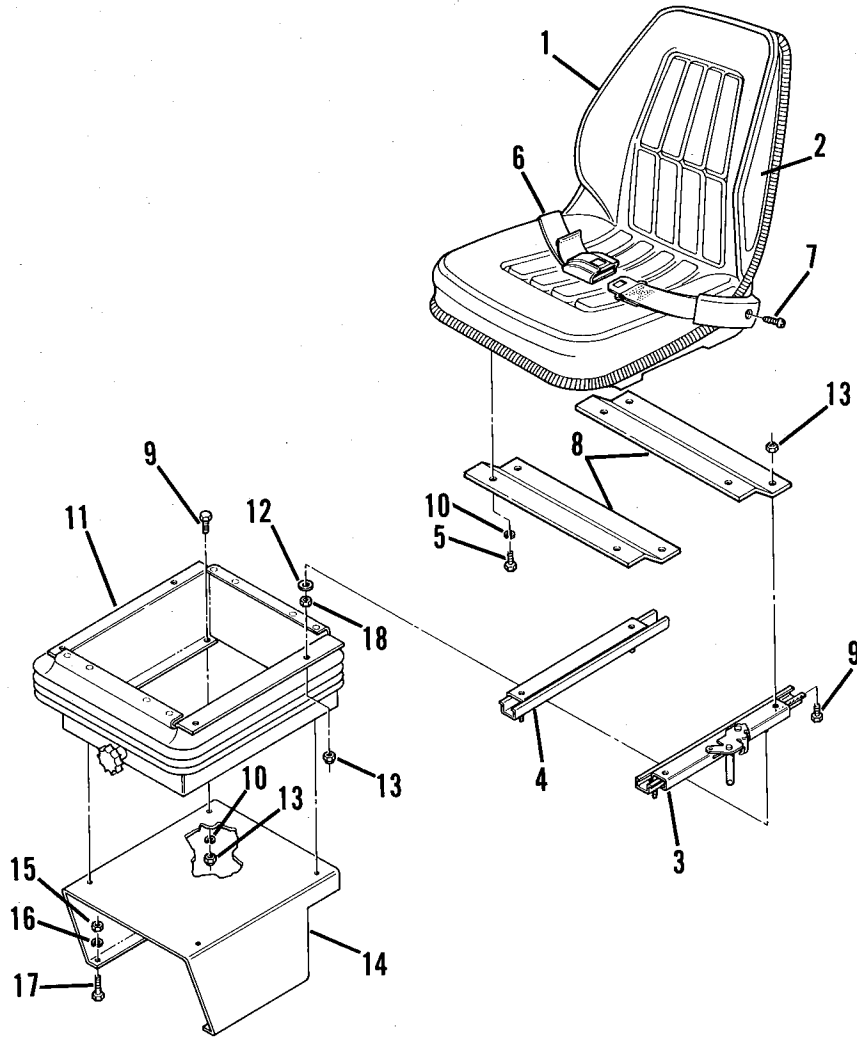

OPERATOR'S SEAT

PA0063

Item No.	Part Number	Qty.	Description
1	8864037	1	Seat Assembly (Includes Items 2 thru 5)
2	8864041	1	Cushion, Seat (orie piece)
3	8864039	1	Slide, w/Handle
4	8864040	1	Slide,w/o Handle
5	N.S.S.	4	Screw
6	8864034	1	Belt, Seat
7	8303604	2	Screw, Hex Hd Cap, 7/16-20 x 1-1/4
8	7090751	2	Mount, Seat
9	8303697	8	Screw, Cap, 5/16NC x 3/4
10	8307004	8	Lockwasher, 5/16
11	8864036	1	Suspension
12	8307232	4	Washer, Flat, 5/16
13	8305626	12	Nut, Lock, 5/16NC Cad
14	7083963	1	Support, Suspension
15	8305008	4	Nut, Hex , 3/8
16	8307005	4	Lockwasher, 3/8
17	8303534	4	Screw, Cap, Hex Hd, 3/8 NC x 1-1/4 Gr 5
18	8305006	4	Nut, Hex 5/16-18