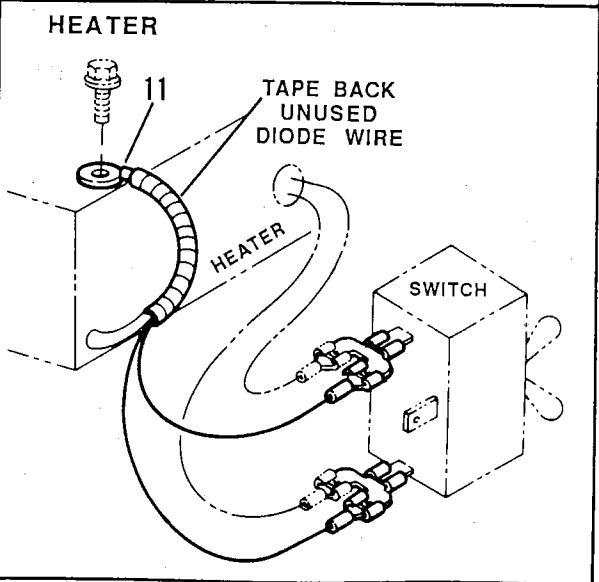

TLC WIRING

SUPPRESSION INSTALLATIONS FOR OPTIONAL ENCLOSED CAB ONLY