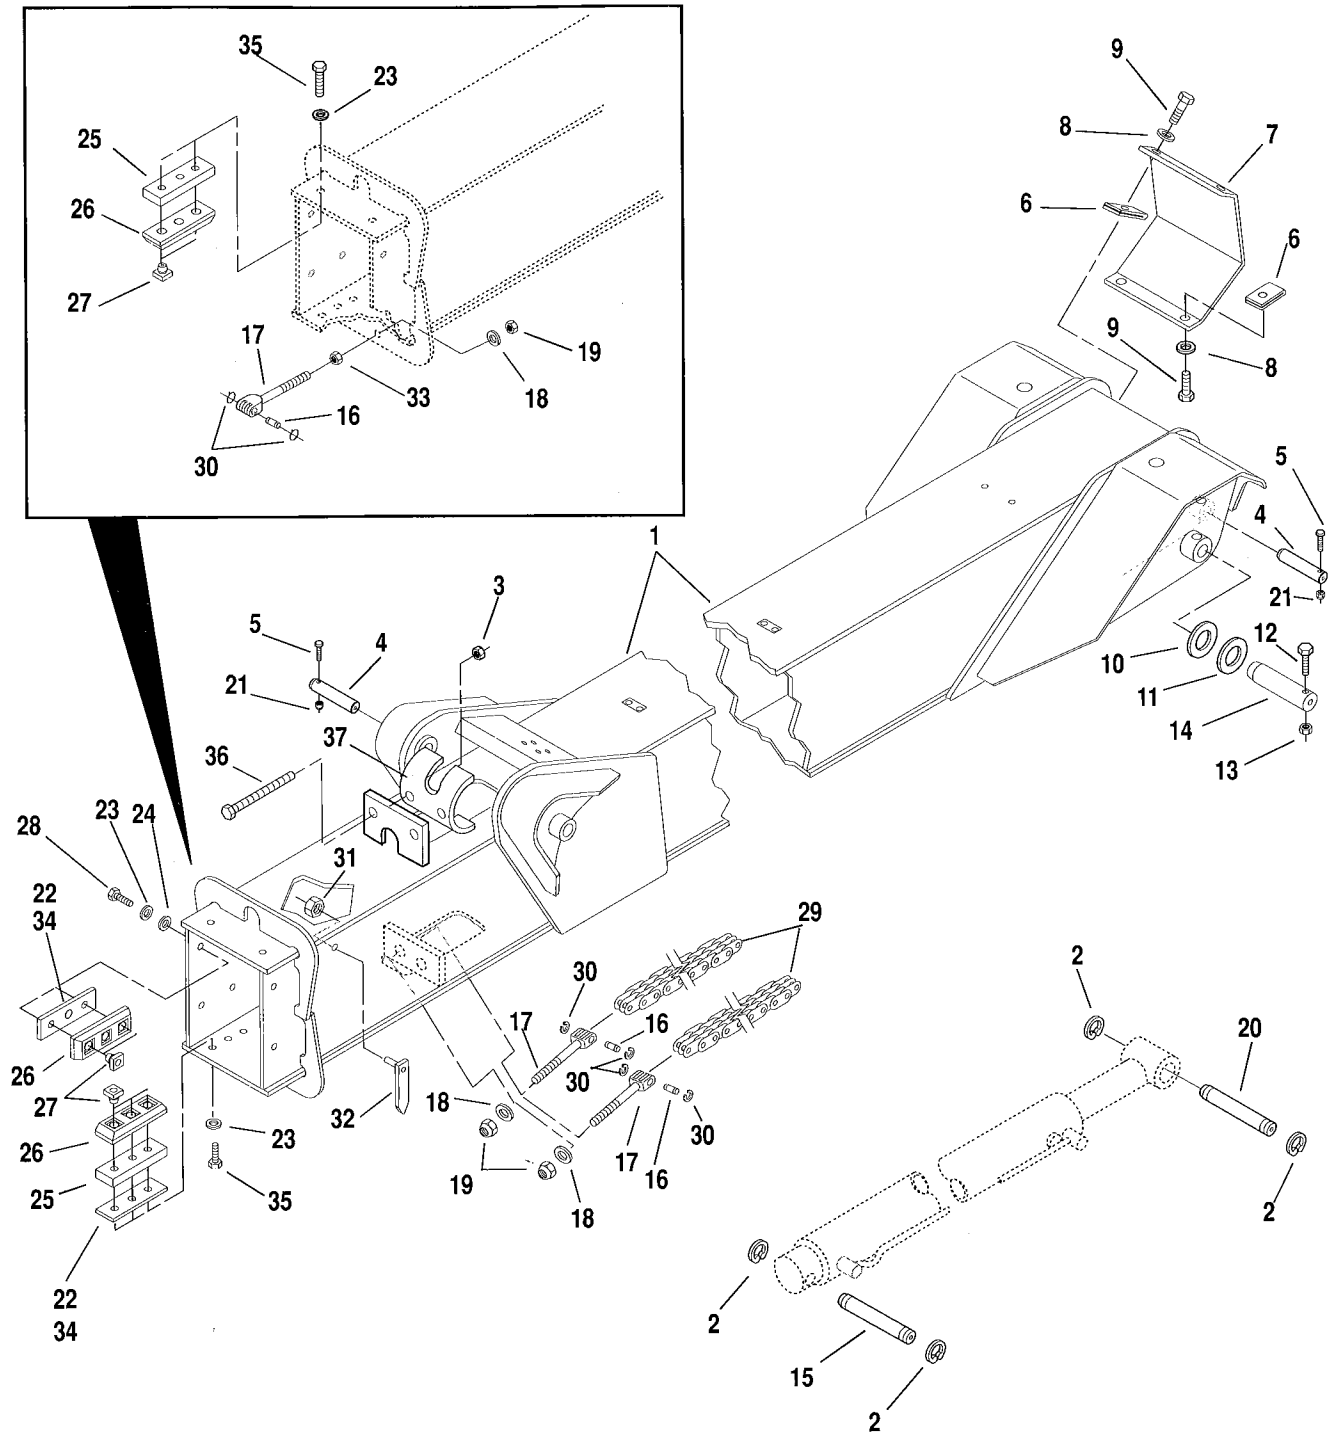

OUTER BOOM

PB 0871

OUTER BOOM

Item No.	Part Number	Qty.	Description
1	7087724	1	Outer Boom
2	8642234	4	Ring, Snap
3	8305012	2	Nut, Lock, 1/2-13
4	7075651	4	Pin, Rod End, Slave Cylinder & Hoist Cylinder
5	8303770	4	Screw, Cap, Hex Hd, 3/8-16 x 2-3/4
6	8305906	4	Nut, Retaining, 5/16-18
7	7088003	1	Cover, Rear Boom
8	8307106	4	Washer, Flat, 5/16
9	8303679	4	Screw, Cap, Hex Hd, 5/16-18 x 3/4
10	8307910	2	Washer, Spacer, 1/16
11	8307911	2	Washer, Spacer, 1/8
12	8303655	2	Screw, Cap, Hex Hd, 5/8-11 x 4-1/2
13	8305643	2	Nut, Lock, 5/8-11
14	7077432	2	Pin, Boom Pivot
15	7063922	1	Pin, Base End, Extend Cylinder
16	8124126	3	Pin
17	7063472	3	Clevis, Chain
18	8307104	3	Washer, Flat, 3/4
19	8305646	3	Nut, Lock, 3/4-16
20	7063912	1	Pin, Rod End, Extend Cylinder
21	8305645	4	Nut, Lock, 3/8-16
22	7082362	AR	Shim, Wear Pad, #10 Ga
23	8307005	18	Lockwasher, 3/8
24	8037204	8	Washer, Flat, 3/8
25	7082332	4	Spacer, Wear Pad - 1"
26	7079572	8	Wear Pad
27	7082311	18	Insert, Wear Pad
28	8303681	8	Screw, Cap, Hex Hd, 3/8-16 x 3/4
29	8127002	2	Chain
30	8642237	6	Ring, Retaining
31	8305647	1	Locknut
32	7075611	1	Pointer
33	8305018	1	Nut, Standard 3/4-16
34	7082342	AR	Shim, Wear Pad #14 Ga
35	8303622	10	Screw, Hex Hd Cap, 3/8-16 x 2
36	7080731	2	Bolt, Tensioner
37	7088111	1	Bracket, Tensioner