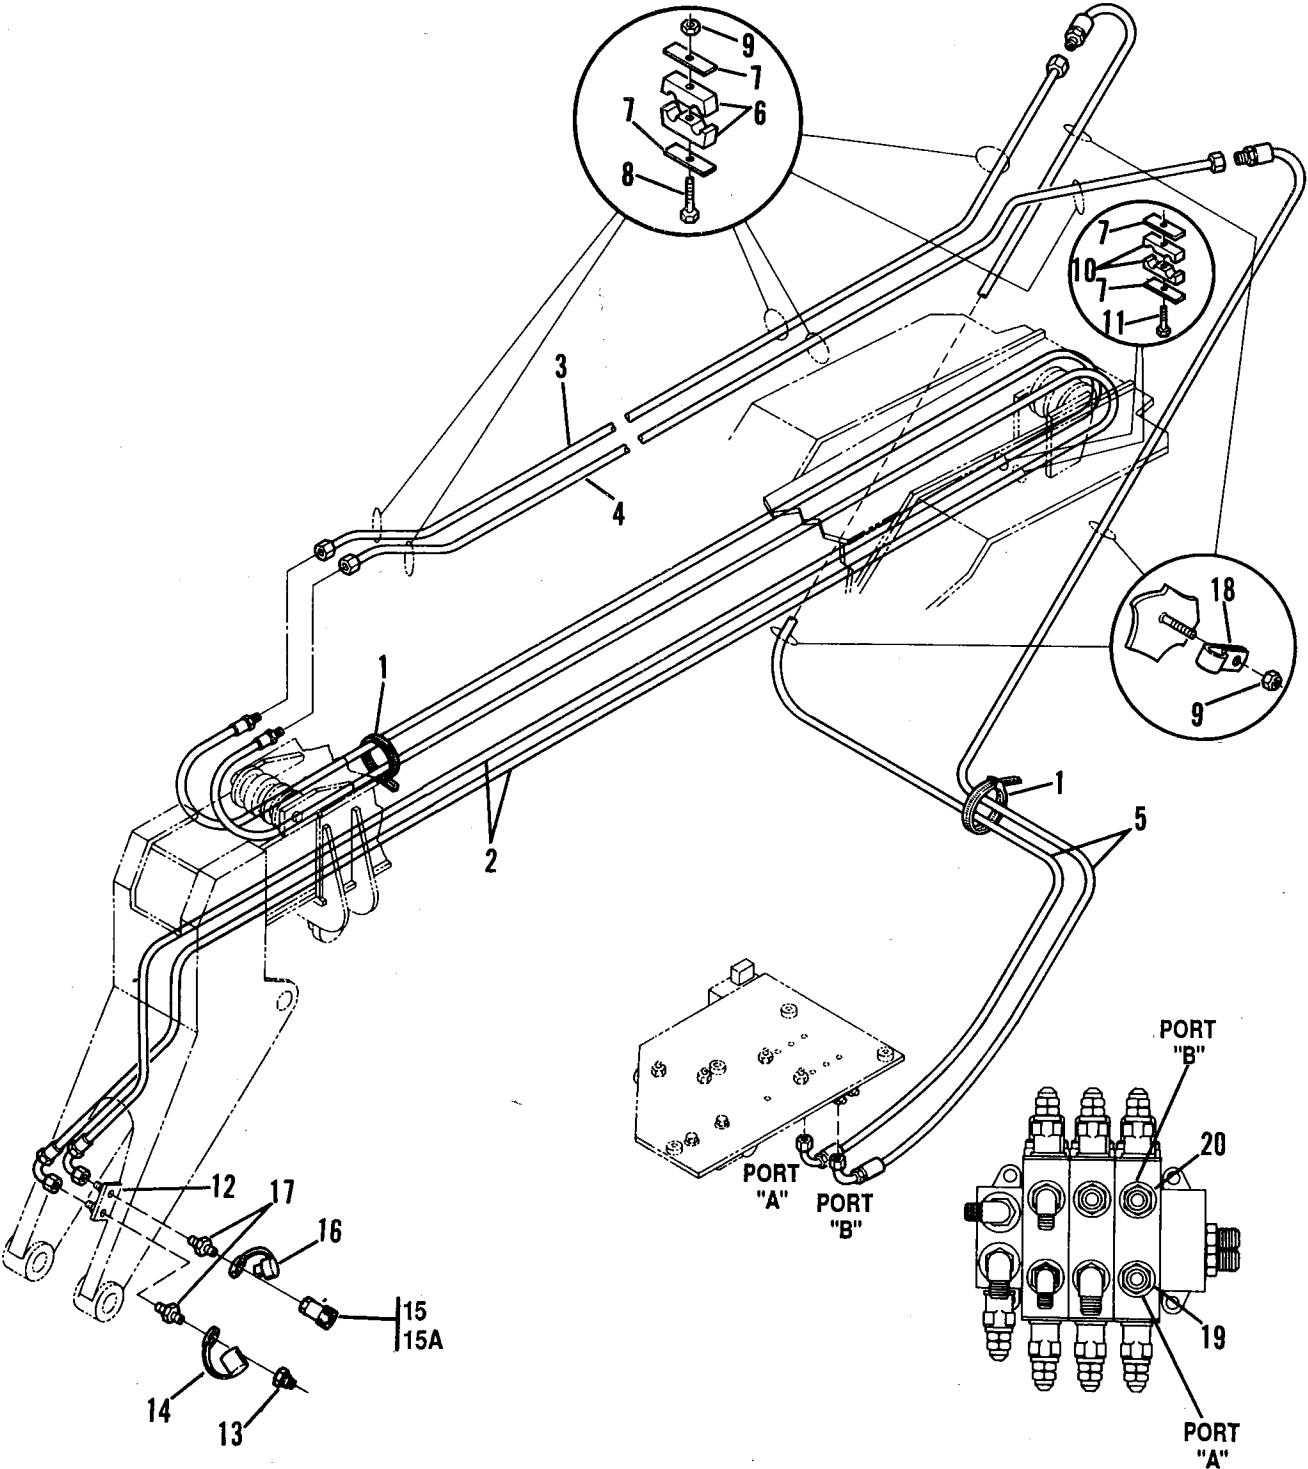

AUXILIARY HYDRAULIC CIRCUIT — OPTIONAL

PB0640

AUXILIARY HYDRAULIC CIRCUIT — OPTIONAL

Item No.	Part Number	Qty.	Description
1	8584002	2	Tie Wrap
2	2712242	2	Hose Assembly
3	7065253	1	Tube Assembly, R. H.
4	7065243	1	Tube Assembly L. H.
5	2712312	2	Hose Assembly
6	8769122	6	Clamp Set, .625 I. D.
7	8769123	16	Cover, Clamp
8	8310009	6	Screw, Hex Hd Cap, 5/16-18 x 2
9	8305626	9	Locknut, 5/16-18
10	8769140	2	Clamp Set .675 I. D.
11	8303715	2	Screw, Hex Hd Cap, 5/16-18 x 1-1/2
12	7085491	1	Plate, Junction
13	8420056	1	Quick Disconnect, Male 3/8 NPT
14	8420058	1	Cap, Dust
15	8420057	1	Quick Disconnect, Female 3/8 NPT (See also item 15A)
15A	8640027	1	O-Ring, Viton - For High Temp. Application of item 15
16	8420059	1	Plug, Dust
17	8540001	2	Nipple, Pipe 3/8 NPT
18	8406201	3	Clamp, Hose
19	8760107	1	Connector, Straight, SAE 8 - 8, male JIC 37° x male str. thd. o-ring
20	8760143	1	Connector, Long Straight, SAE 8- 8, male JIC 37° x male str. thd. o-ring