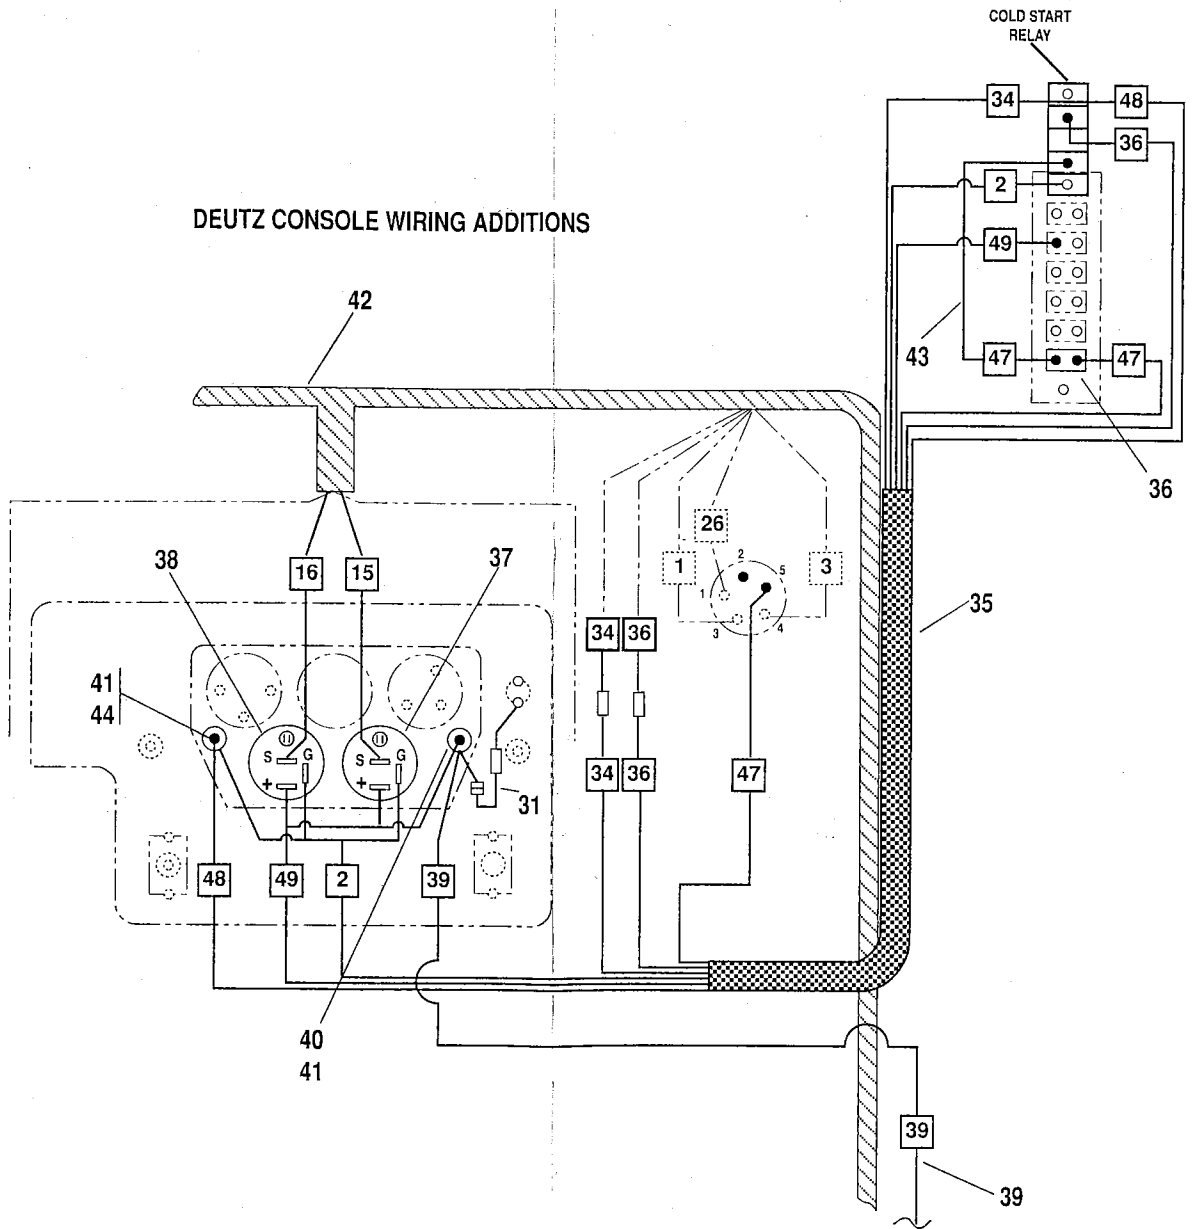

DEUTZ CONSOLE WIRING ADDITIONS