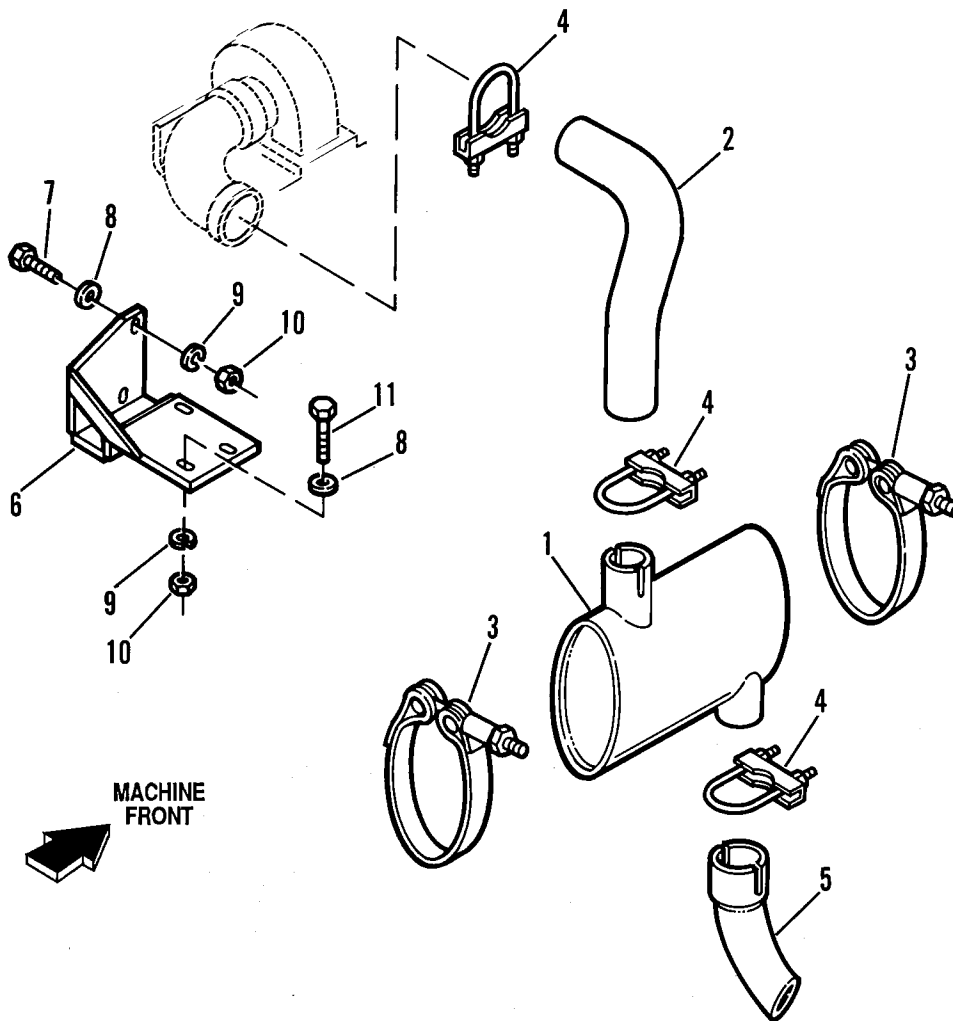

EXHAUST SYSTEM (JOHN DEERE)

PB0430

Item No.	Part Number	Qty.	Description
1	7070383	1	Muffler
2	7070392	1	Pipe, Exhaust
3	8405605	2	Clamp, T-Bolt
4	8275213	3	Clamp, Muffler, 4"
5	7070402	1	Pipe, Tail
6	7070832	1	Bracket, Exhaust Elbow Mounting
7	8303679	3	Screw, Hex Hd Cap, 3/8-16 x 1-3/4 Gr. 5
8	8307204	6	Washer, Flat, 3/8
9	8307005	6	Lockwasher, 3/8
10	8305008	6	Nut, Hex 3/8-16
11	8303622	3	Screw, Hex Hd Cap, 3/8-16 x 2 Gr. 5