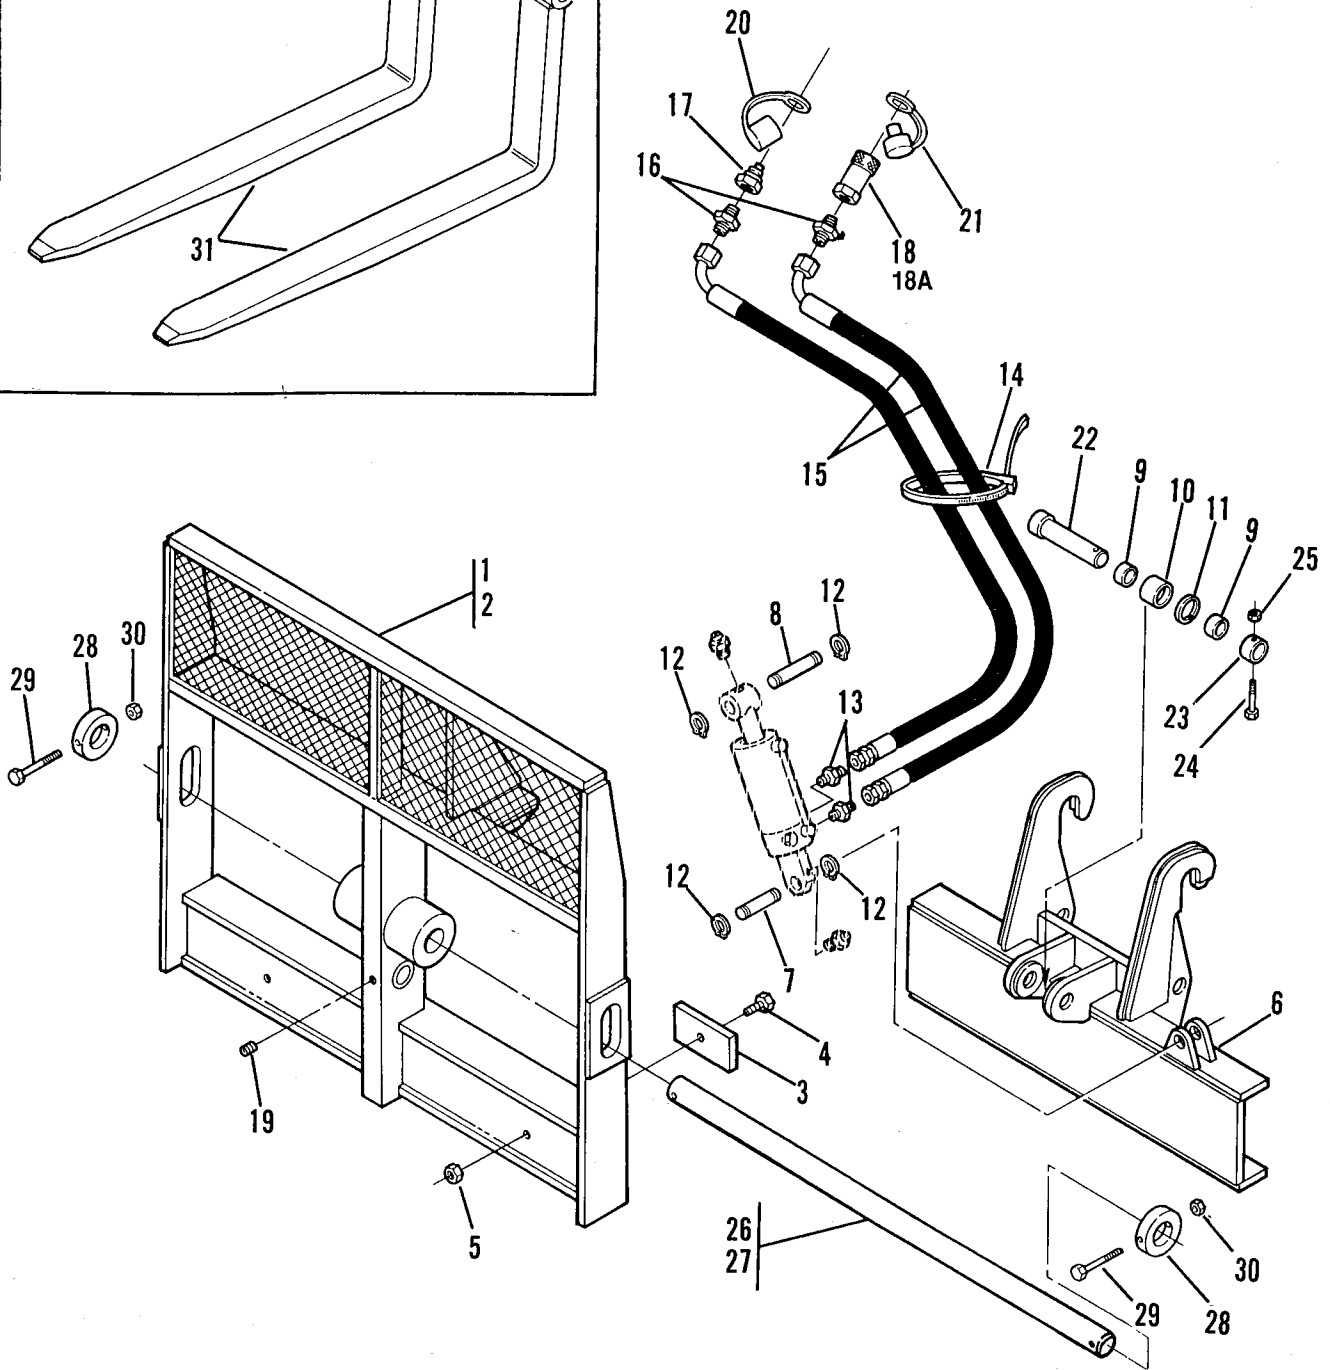

SIDE TILT CARRIAGE — OPTIONAL (S/N 9A0550 THRU 9F0599)

PB0930

SIDE TILT CARRIAGE — OPTIONAL (S/N 9A0550 THRU 9F0599)

Item No.	Part Number	Qty.	Description
1	7077344	1	Carriage, Side Tilt - 48" (Includes Items 3 thru 5)
2	7077444	1	Carriage, Side Tilt - 60" (Includes Items 3 thru 5)
3	7065482	2	Pad Wear
4	8303739	2	Screw, Hex Hd Cap 5/16NC x 1-1/4Gr 5
5	8305602	2	Locknut, 5/16NC
6	7085154	1	Base, Pivot
7	7077501	1	Pin, Cyl. Base
8	7077511	1	Pin, Cyl. Rod
9	7077481	2	Spacer
10	8065634	1	Bushing, Self Align
11	8642001	1	Ring, Snap
12	8642235	4	Ring, Snap
13	8760117	2	Conn, Str Thr'd
14	8584001	1	Tie Wrap
15	2711992	2	Hose Assembly
16	8760030	2	Conn, Male
17	8420056	1	Quick Disconnect, Male 3/8 NPT
18	8420057	1	Quick Disconnect, Female 3/8 NPT (See also item 18A)
18A	8640027	1	O-Ring, Viton - For High Temp. Application of item 18
19	8541433	1	Plug, Pipe Hex Skt 1/8
20	8420058	1	Cap, Dust
21	8420059	1	Plug, Dust
22	7085411	1	Pin, Pivot
23	7085501	1	Collar, Pin Locking
24	8303770	1	Screw, Hex Hd Cap 3/8-16 x 2-3/4
25	8305645	1	Locknut, 3/8-16 ESNA
26	7075942	1	Shaft, Fork Pivot 48"
27	7075952	1	Shaft, Fork Pivot 60"
28	7079251	2	Collar, Locking
29	8303629	2	Screw, Hex Hd Cap, 1/2-13 x 4-1/2
30	8305644	2	Locknut, 1/2-13
31	7069093	2	Fork, Pallet 48 x 4
	7077333	2	Fork, Lumber 60 x 5 (Not Shown)
	7070623	6	Fork, Blocking (Not Shown)