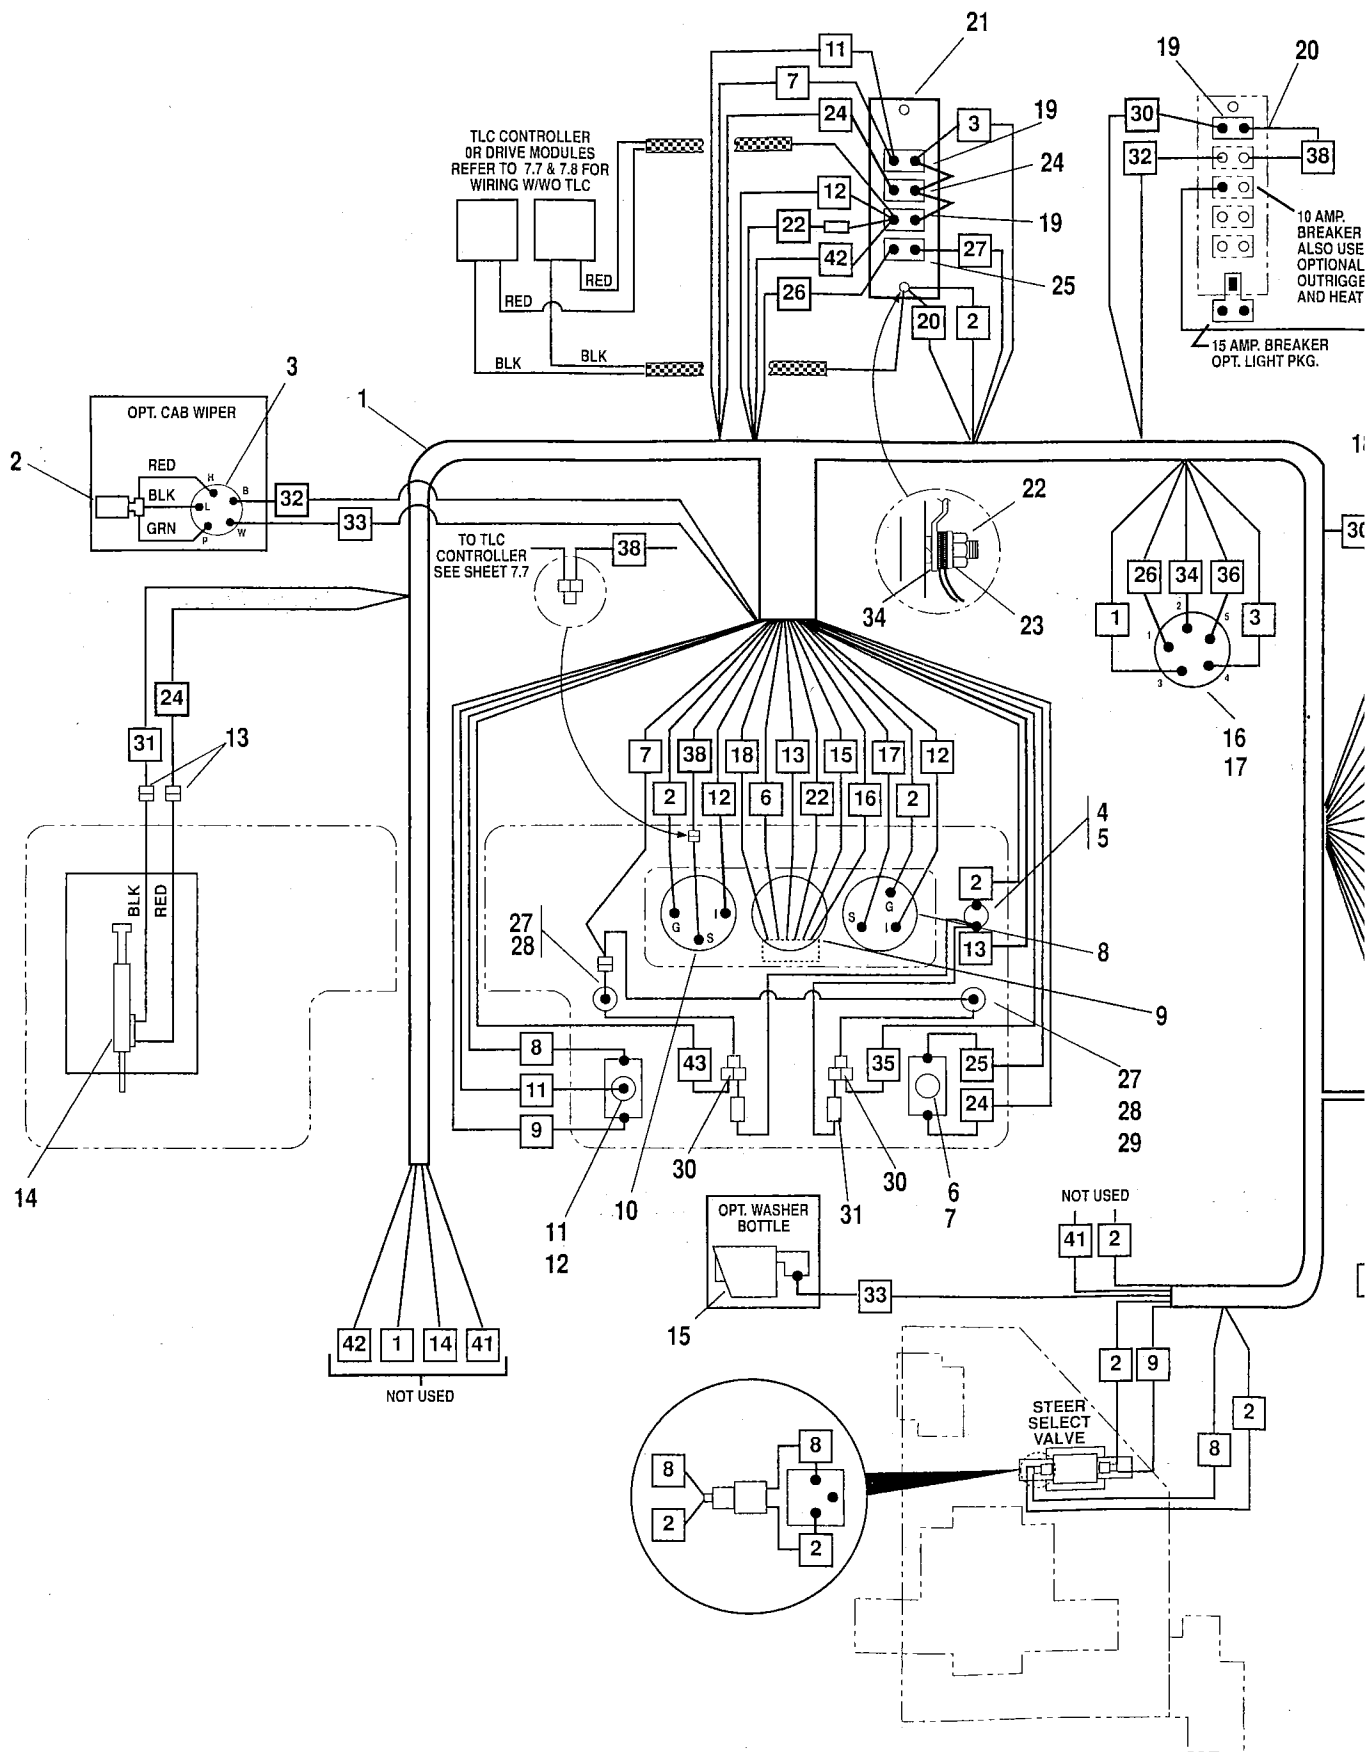

ELECTRICAL SYSTEM — CAB HARNESS

Item No.	Part Number	Qty.	Description
1	7089114	1	Harness, Cab (For Deutz only see item 42)
2	8033102	1	Motor, Windshield Wiper
3	8033201	1	Switch, Windshield Washer/ Wiper
4	8223442	1	Switch, Test
5	8580312	1	Boot, Test Switch
6	8223405	1	Button, Horn
7	8580311	1	Boot, Horn Button
8	8464212	1	Gauge, Fuel
9	8466305	1	Gauge, Warning Lights
10	8467014	1	Hourmeter
11	8223001	1	Switch, Steer Select
12	8580309	1	Boot, Toggle Switch
13	8220050	2	Terminal, Male
14	8160413	1	Switch, Reverse
15	8033065	1	Washer Reservoir Assembly
16	8223436	1	Switch, Ignition (w / keys)
17	8223438	1	Key, Ignition (Not Shown)
18	8033078	1	Fan, Circulation
19	8229215	2	Circuit Breaker, 6 Amp (3 Required on Closed Cab)
20	7047041	1	Wire Assembly (Closed Cab Only)
21	8229218	1	Bracket, Circuit Breaker
22	8305004	2	Nut, Hex, 1/4-20
23	8307109	2	Washer, Flat 1/4
24	8229216	1	Circuit Breaker, 10 Amp
25	8229226	1	Circuit Breaker, 40 Amp
26	8223024	1	Switch Kit, Heater
27	7071342	AR	Socket, Light (2 on Funk - 1 on Clark)
28	8469012	AR	Lens, Red (2 on Funk - 1 on Clark)
29	8580314	1	Plug (Clark Trans. Only)
30	8220060	AR	Adapter (2 on Funk - 1 on Clark)
31	7084241	1	Diode Assembly (2 Required on Deutz Engines)
32	8223507	1	Switch, Brake Pressure
33	8551001	1	Nipple, 1/8 Closed
34	8307004	2	Lockwasher, 5/16
Items 35 Thru 44 Used On Deutz Engines Only			
35	7089162	1	Harness, Console (Deutz Engine Only)
36	8229229	1	Breaker, Circuit 25 Amp (Deutz Engine Only)
37	8462014	1	Gauge, Oil Temperature (Deutz Engine Only)
38	8460025	1	Gauge, Oil Pressure (Deutz Engine Only)
39	7075432	1	Wire Assembly (Deutz Engine Only)
40	8469032	1	Socket, Light Red (Deutz Engine Only)
41	8469033	2	Bulb (Deutz Engine Only)
42	7090362	1	Harness, Cab - Rework (Deutz Engine Only)
43	7092932	1	Wire Assembly (Deutz Engine Only)
44	8469034	1	Socket, Light - Amber (Deutz Engine Only)