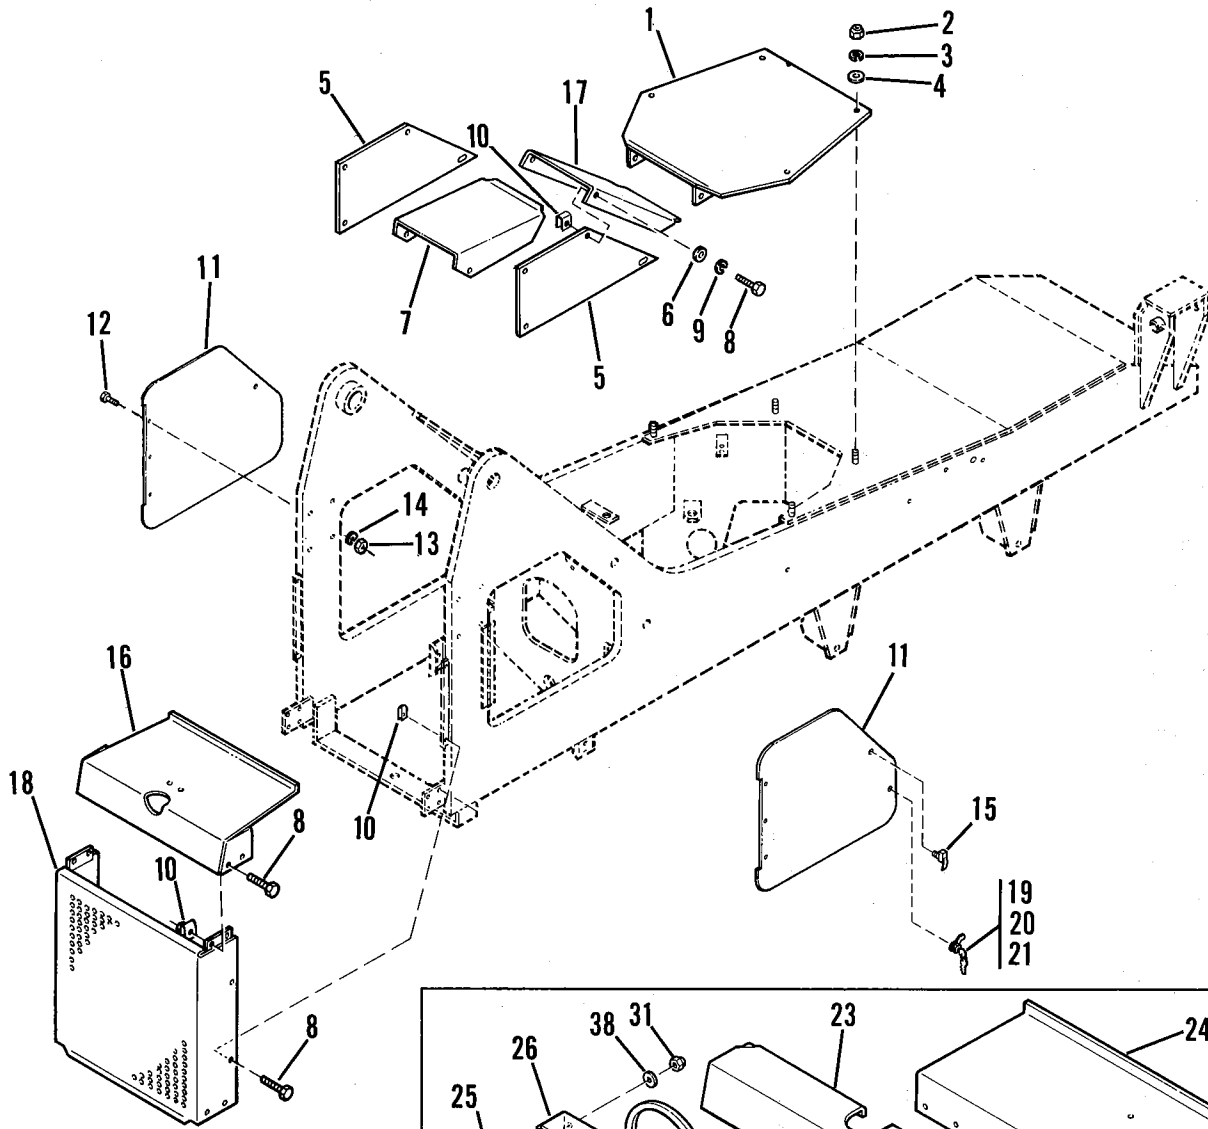

HOODS AND GUARDS