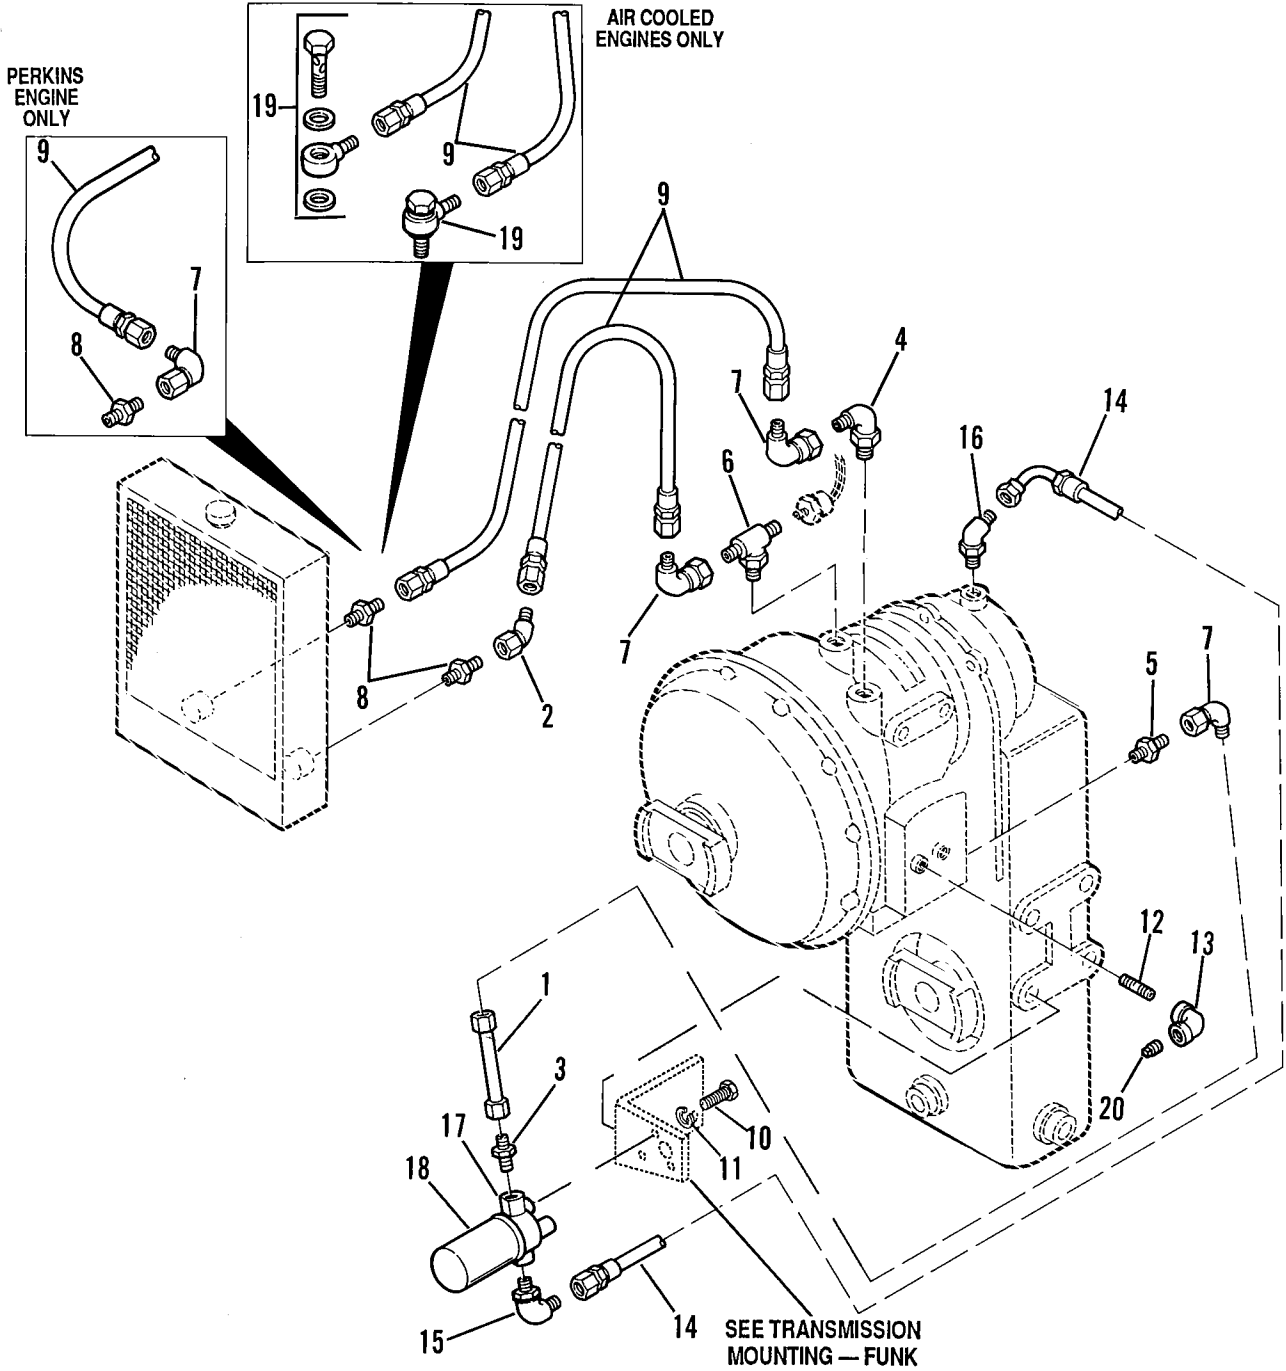

TRANSMISSION COOLING (FUNK)

TRANSMISSION COOLING (FUNK)

Item No.	Part Number	Qty.	Description
1	7089472	1	Tube
2	8760286	1	Elbow, 45°, SAE 12-12, male JIC 37° x female JIC 37° swivel (Water Cooled Engines Only)
3	8760118	1	Connector, Straight, SAE 12-16, male JIC 37° x male str. thd. o-ring
4	8760305	1	Elbow, 90°, SAE 12-12, male JIC 37° x male str. thd. o-ring
5	8760109	1	Connector, Straight, SAE 12-12, male JIC 37° x male str. thd. o-ring
6	7089881	1	Tee, Special
7	8760254	3	Elbow, 90°, SAE 12-12, male JIC 37° x female JIC 37° swivel (4 Req'd. on Perkins Engines)
8	8760001	2	Connector, Straight, SAE 12-12P, male JIC 37° x male NPT (Water Cooled Engines Only)
9	2711042	2	Hose Assembly
10	8303670	3	Screw, Hex Hd Cap 5/16NC x 1
11	8307004	3	Lockwasher 5/16
12	8551009	1	Nipple, 1/8 NPT x 1-1/2
13	8541201	1	Elbow, 90° pipe, 1/8NPT
14	2710952	1	Hose Assembly
15	8760325	1	Elbow, 90°, SAE 12-16, male JIC 37° x male str. thd. o-ring
16	8760317	1	Elbow, 45°, SAE 12-12, male JIC 37° x male str. thd. o-ring
17	8320236	1	Head, Filter
18	8320237	1	Element, Filter
19	7074972	2	Adapter (Includes sealing rings & hollow screw) (Air Cooled Engines Only)
20	8541401	1	Plug, 1/8 NPT