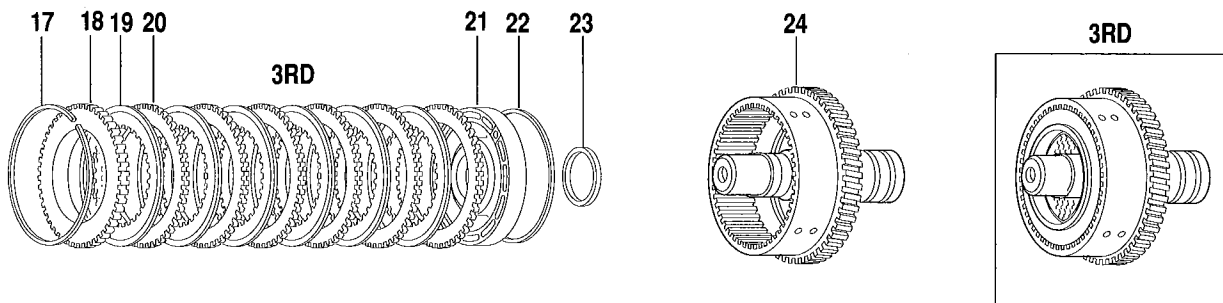

TRANSMISSION CLUTCH GROUPS (CLARK)

PB 0221

TRANSMISSION CLUTCH GROUPS (CLARK)

Item No.	Part Number	Qty.	Description
1	8032653	1	Ring, Snap
2	8032654	1	Backing Plate
3	8032655	8	Disc, Clutch Inner
4	8032656	8	Disc, Clutch Outer
5	8032657	1	Piston, Clutch
6	8032658	1	Ring, Outer Piston
7	8032659	1	Seal, Inner Piston
8	8033387	1	Low Clutch, Shaft, Drum & Bleed Valve Assembly
9	8032653	1	Ring, Snap
10	8032654	1	Backing Plate
11	8032661	8	Disc, Clutch Inner
12	8032656	8	Disc, Clutch Outer
13	8033346	1	Piston, Clutch
14	8032658	1	Ring, Clutch Piston - Outer
15	8032659	1	Ring, Clutch Piston - Inner
16	8033347	1	Forward Shaft, Drum & Plug Assembly
17	8032653	1	Ring, Snap
18	8032654	1	Backing Plate
19	8032661	6	Disc, Clutch Inner
20	8032656	6	Disc, Clutch Outer
21	8032663	1	Clutch Piston Assembly
22	8032658	1	Seal, Outer Clutch Piston
23	8032659	1	Seal, Inner Clutch Piston
24	8033344	1	3rd Clutch Shaft, Drum & Plug Assembly
25	8032653	1	Ring, Snap
26	8032654	1	Backing Plate
27	8032661	8	Disc, Clutch Inner
28	8032656	8	Disc, Clutch Outer
29	8033346	1	Piston, Clutch
30	8032658	1	Seal, Outer Clutch Piston
31	8032659	1	Seal, Inner Clutch Piston
32	8032665	1	Rev. & 2nd Shaft, Drum & Plug Assembly
33	8032659	1	Seal, Inner Clutch Piston
34	8032658	1	Seal, Outer Piston Clutch
35	8032663	1	Piston, Clutch
36	8032656	6	Disc, Clutch Outer
37	8032661	6	Disc, Clutch Inner
38	8033345	1	Backing Plate
39	8032653	1	Ring, Snap