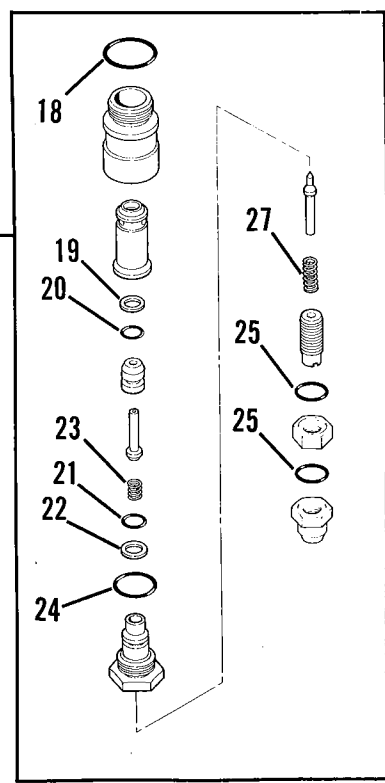

SECONDARY CONTROL VALVE — FRAME AND GRILLE TILT

6.13

PB0770

9038

Origin 2/90

SECONDARY CONTROL VALVE — FRAME AND GRILLE TILT

Item No.	Part Number	Qty.	Description
	8902126	1	Control Valve Assembly, Frame and Grille Tilt (Includes items 1 thru 35)
1	8033410	1	Section, Inlet (Includes 1 of item 4)
2	8033411	1	Section, Outlet
3	8033236	2	Section, Frame/Grille Tilt (Includes items 4 thru 15)
4	See Kits	1	O-Ring
5	See Kits	2	O-Ring
6	See Kits	2	Wiper
7	See Kits	2	Plate, Seal
8	See Kits	2	Screw, Rd Hd Mach
9	See Kits	1	Poppet, C V
10	See Kits	1	Spring
11	See Kits	2	Screw, Soc Hd Cap
12	See Kits	1	Cap, Spool
13	See Kits	1	End, Spool
14	See Kits	2	Seat, Spring
15	See Kits	1	Spring
16	8033165	2	Relief Valve Assembly - Preset at 3250 ± 50 psi (Includes items 18 thru 26)
16A	8033164	1	Main Relief Valve - Preset at 2650 ± 50 psi (Includes items 18 thru 26)
17	8033150	2	Relief Valve Assembly - Preset at 1200 ± 50 psi (Includes items 18 thru 25 & 27)
18	See Kits	1	O-Ring
19	See Kits	1	Ring, Back-Up
20	See Kits	1	O-Ring
21	See kits	1	O-Ring
22	See Kits	1	Ring, Back-Up
23	See Kits	1	Spring
24	See Kits	1	O-Ring
25	See Kits	2	O-Ring
26	See Kits	1	Spring (Used on Item 16 & 16A only)
27	See Kits	1	Spring (Used on Item 17 only)
28	See Kits	2	Nut, Special
29	See Kits	4	Nut, Special
30	See Kits	2	Tie Rod
31	See Kits	1	Tie Rod
32	See Kits	2	O-Ring
33	See Kits	2	Plug, SAE
34	See Kits	1	Plug Assembly, Shut-Off
35	See Kits	1	Seal, Special
			<u>KITS</u>
	8033155	AR	Rebuild Kit for individual service of item 3 (Includes 4 of item 4 and listed quantities of items 5 thru 15)
	8902495	1	Seal & Spring Kit for Relief Valve item 16 & 16A (Includes items 18 thru 26)
	8033219	1	Seal & Spring Kit for Relief Valve item 17 (Includes items 18 thru 25 & 27)
	8902094	1	Tie Rod Kit (Includes items 28 thru 31)