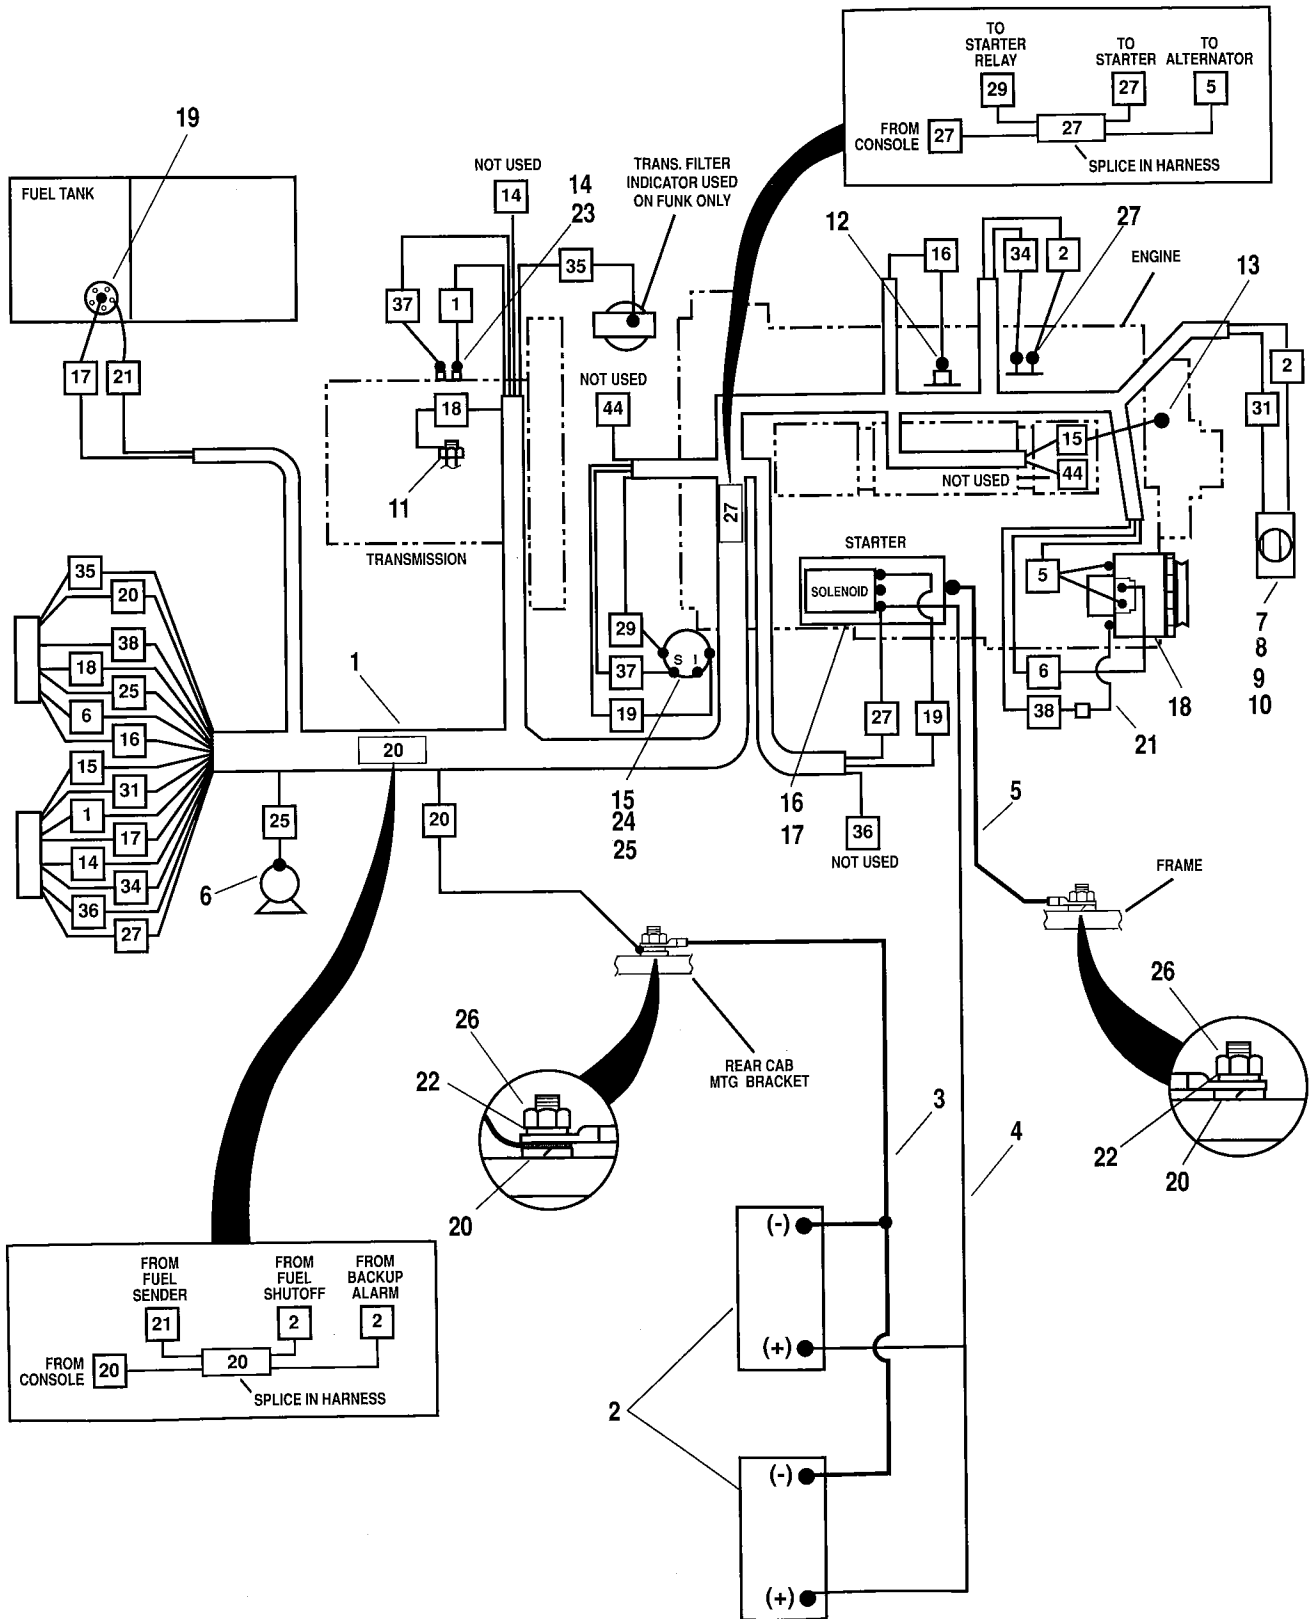

ELECTRICAL SYSTEM — ENGINE HARNESS (PERKINS)

PB0840

ELECTRICAL SYSTEM — ENGINE HARNESS (PERKINS)

Item No.	Part Number	Qty.	Description
1	7089124	1	Harness, Engine
2	8270014	2	Battery, 12 Volt
3	7084212	1	Cable, Battery-Negative
4	7080192	1	Cable, Battery-Positive
5	7068651	1	Cable, Starter Ground
6	8270602	1	Horn
7	8270617	1	Alarm, Backup
8	8303615	2	Screw, Cap, Hex Hd, 1/4-20 x 1-1/4 Gr 5
9	8305004	2	Nut, Hex 1/4-20
10	8307002	2	Lockwasher 1/4
11	8223216	1	Switch, Transmission Oil Temperature
12	8223510	1	Sensor, Low Oil Pressure
13	8223217	1	Switch, Water Temperature
14	8032677	1	Switch, Neutral Start (Clark Transmission Only)
	CFF91001	1	Switch, Neutral Start (Funk Transmission Only)
15	8277065	1	Relay, Starter
16	8270411	1	Starter
17	8270412	1	Solenoid, Starter
18	8270219	1	Alternator
19	7088792	1	Sender, Fuel Level
20	8307005	2	Lockwasher 3/8
21	7082261	1	Wire Assembly
22	8307106	2	Washer, Flat 5/16
23	8303987	2	Screw, Rd Hd Mach #8-32 x 1/4
24	8307003	1	Lockwasher #10
25	8305003	1	Nut, Hex #10-32
26	8305006	2	Nut, Hex, 5/16-18
27	8274401	1	Solenoid, Fuel Run