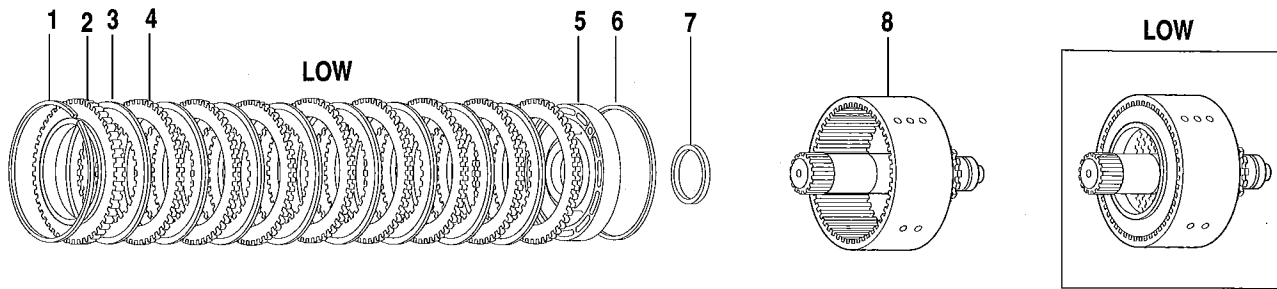

TRANSMISSION CLUTCH GROUPS (CLARK)

PB 0221

TRANSMISSION CLUTCH GROUPS (CLARK)

Item No.	Part Number	Qty.	Description
1	8032653	1	Ring, Snap
2	8032654	1	Backing Plate
3	8032655	8	Disc, Clutch Inner
4	8032656	8	Disc, Clutch Outer
5	8032657	1	Piston, Clutch
6	8032658	1	Ring, Outer Piston
7	8032659	1	Seal, Inner Piston
8	8033387	1	Low Clutch, Shaft, Drum & Bleed Valve Assembly
9	8032653	1	Ring, Snap
10	8032654	1	Backing Plate
11	8032661	8	Disc, Clutch Inner
12	8032656	8	Disc, Clutch Outer
13	8033346	1	Piston, Clutch
14	8032658	1	Ring, Clutch Piston - Outer
15	8032659	1	Ring, Clutch Piston - Inner
16	8033347	1	Forward Shaft, Drum & Plug Assembly
17	8032653	1	Ring, Snap
18	8032654	1	Backing Plate
19	8032661	6	Disc, Clutch Inner
20	8032656	6	Disc, Clutch Outer
21	8032663	1	Clutch Piston Assembly
22	8032658	1	Seal, Outer Clutch Piston
23	8032659	1	Seal, Inner Clutch Piston
24	8033344	1	3rd Clutch Shaft, Drum & Plug Assembly
25	8032653	1	Ring, Snap
26	8032654	1	Backing Plate
27	8032661	8	Disc, Clutch Inner
28	8032656	8	Disc, Clutch Outer
29	8033346	1	Piston, Clutch
30	8032658	1	Seal, Outer Clutch Piston
31	8032659	1	Seal, Inner Clutch Piston
32	8032665	1	Rev. & 2nd Shaft, Drum & Plug Assembly
33	8032659	1	Seal, Inner Clutch Piston
34	8032658	1	Seal, Outer Piston Clutch
35	8032663	1	Piston, Clutch
36	8032656	6	Disc, Clutch Outer
37	8032661	6	Disc, Clutch Inner
38	8033345	1	Backing Plate
39	8032653	1	Ring, Snap