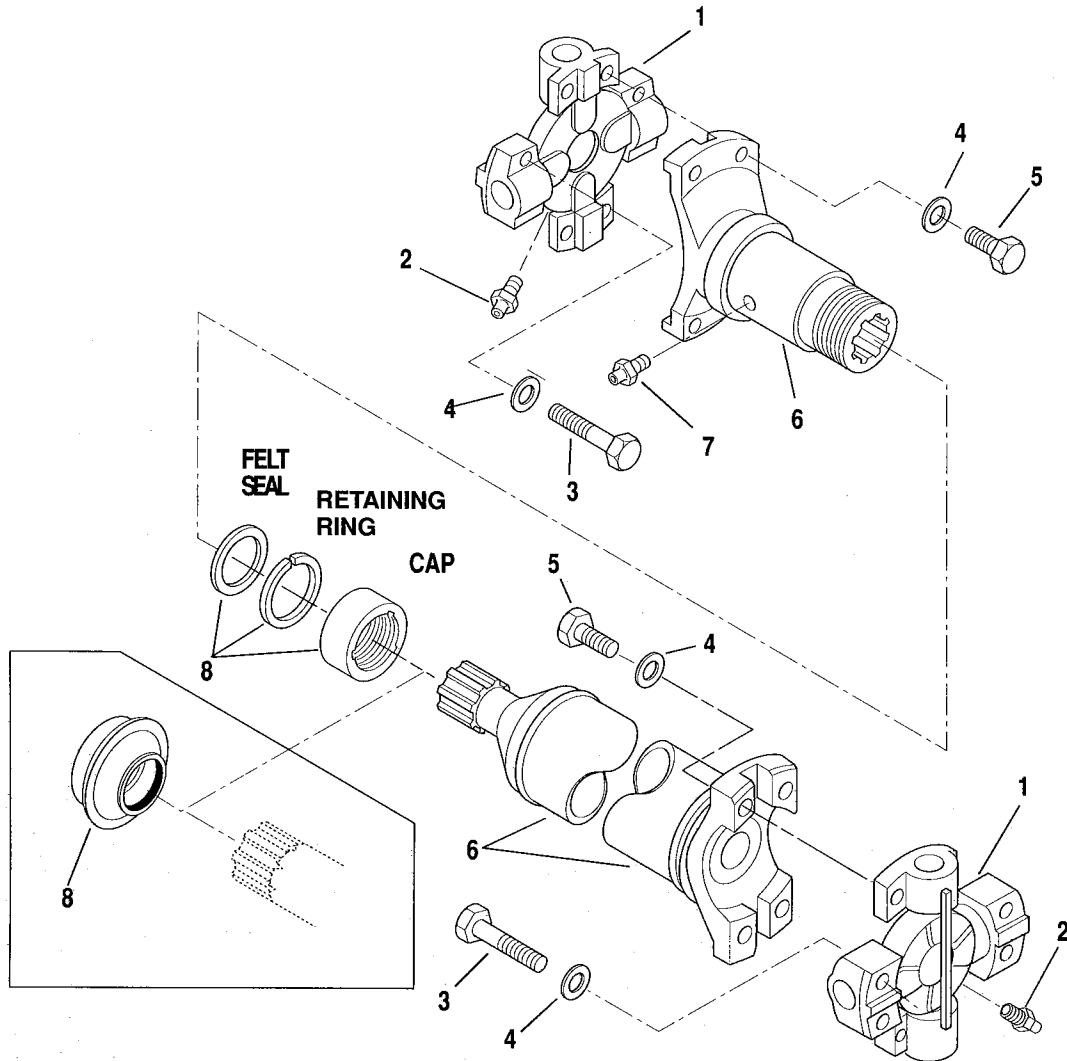

DRIVE SHAFT — FRONT & REAR (FUNK)

PB 0291

Item No.	Part Number	Qty.	Description
	7073802	1	Front Drive Shaft Assembly - Complete (Includes items 1 thru 8)
	7077152	1	Rear Drive Shaft Assembly - Complete (Includes items 1 thru 8)
1	8880009	2	Spider & Bearing Assembly (Includes Items 2 thru 5)
2	8520001	1	Fitting, Grease 1/8 NPT
3	8303116	4	Screw, Hex Hd. 3/8 -24 x 2 GR 8
4	8307005	8	Lockwasher 3/8
5	8303115	4	Screw, Hex Hd. Cap, 3/8 - 24 x 1 GR 8
6	NSS*		Slip Yoke & Tube Assembly (Includes Items 7 & 8)
7	8520001	1	Fitting, Grease 1/8 NPT
8	8882005	1	Kit, Dust Cap
			* Item 6 is serviced as a balanced assembly only. Order drive shaft complete.