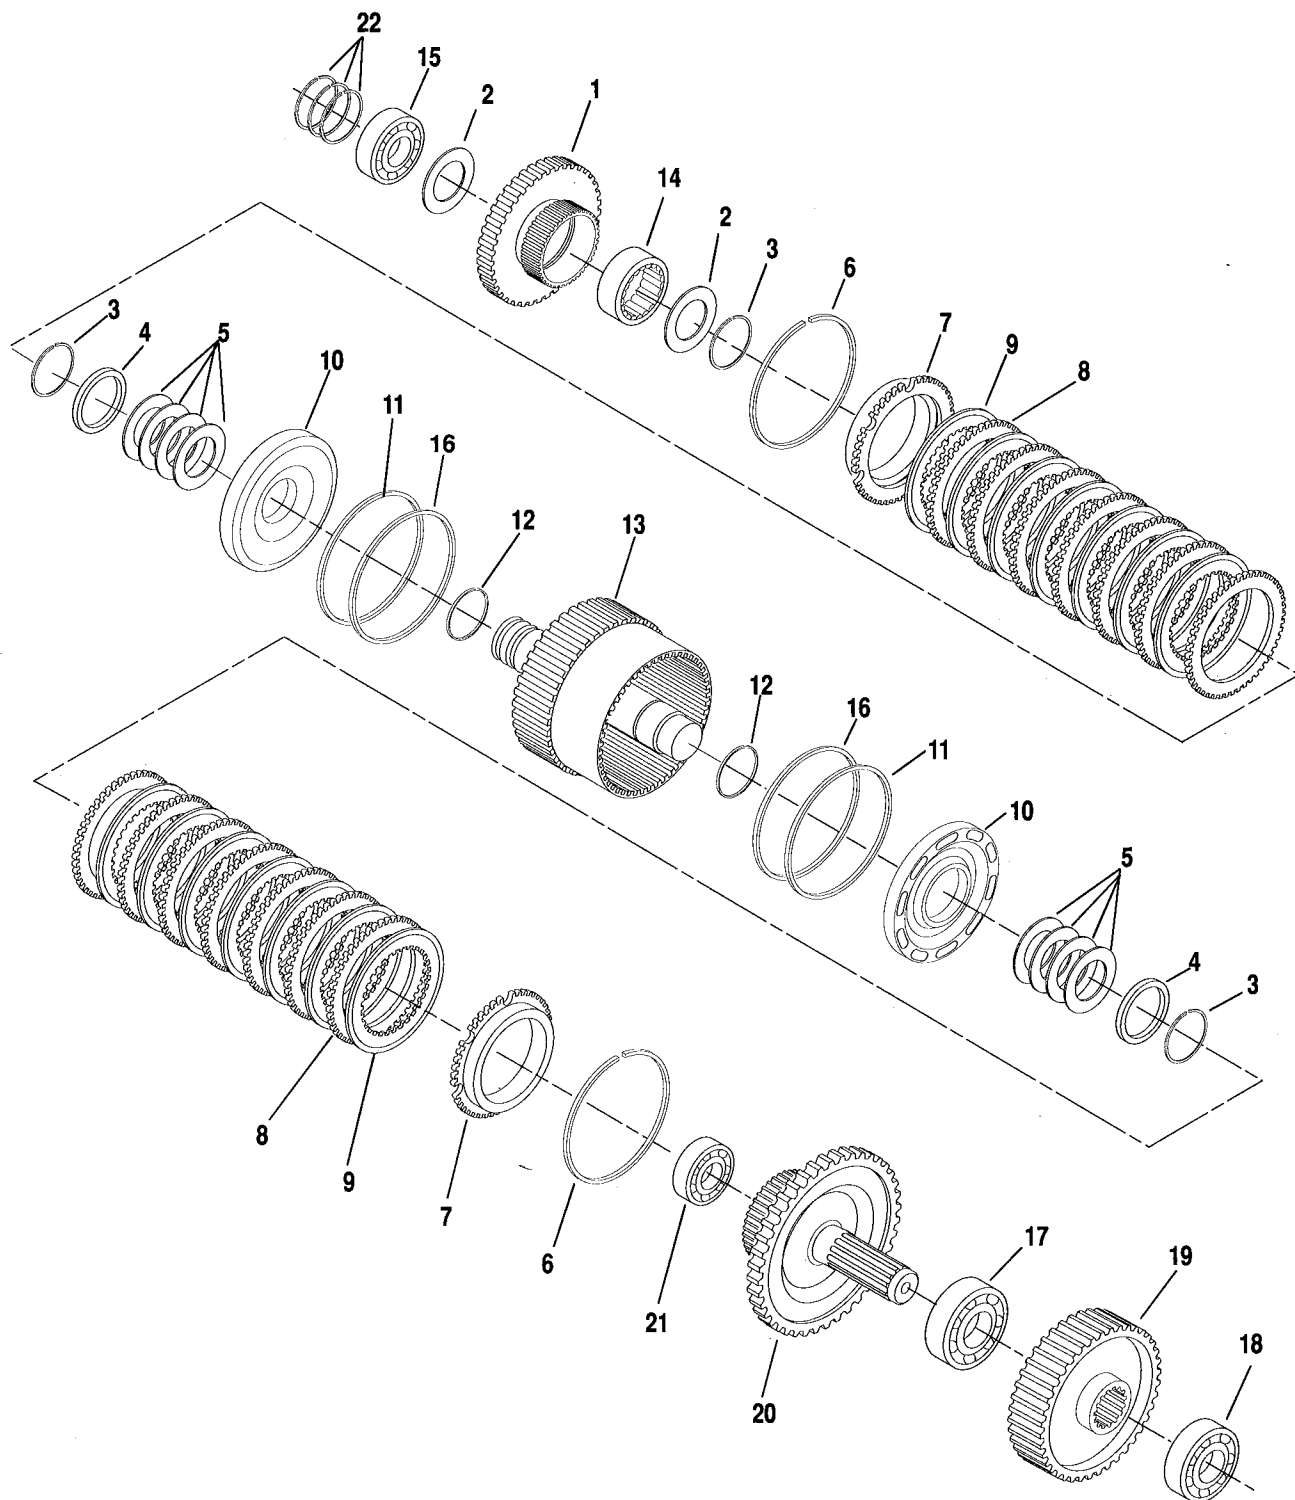

TRANSMISSION GEAR AND CLUTCH 2nd STAGE (FUNK)

PB0161

TRANSMISSION GEAR AND CLUTCH 2nd STAGE (FUNK)

Item No.	Part Number	Qty.	Description
1	CF4004161	1	Gear & Hub Assembly (33T)
2	CF4004144	2	Washer, Thrust
3	CFF81687	3	Ring, Retainer
4	CF4004957	2	Ring, Ret. Snap
5	CF4007180	8	Spring
6	CF4003640	2	Ring, Snap
7	CF4004839	2	Retainer, Clutch
8	CF40RC7951	14	Plate, Clutch Separator
9	CF4005524	14	Plate, Clutch
10	CF4104012	2	Piston, Clutch
11	CF4104077	2	Ring, Backup
12	CFF37020131	2	O-Ring
13	CF4005321	1	Outer Shaft Assembly
14	CFF4903016	1	Bearing
15	CF4003778	1	Bearing
16	CF4005413	2	Seal, Ring
17	CFF621309W	1	Bearing
18	CFF41209	1	Bearing
19	CF4004520	1	Gear, (36T)
20	CF4004507	1	Shaft & Gear Assembly
21	CFF40108	1	Bearing
22	CF4000855	3	Seal, Ring