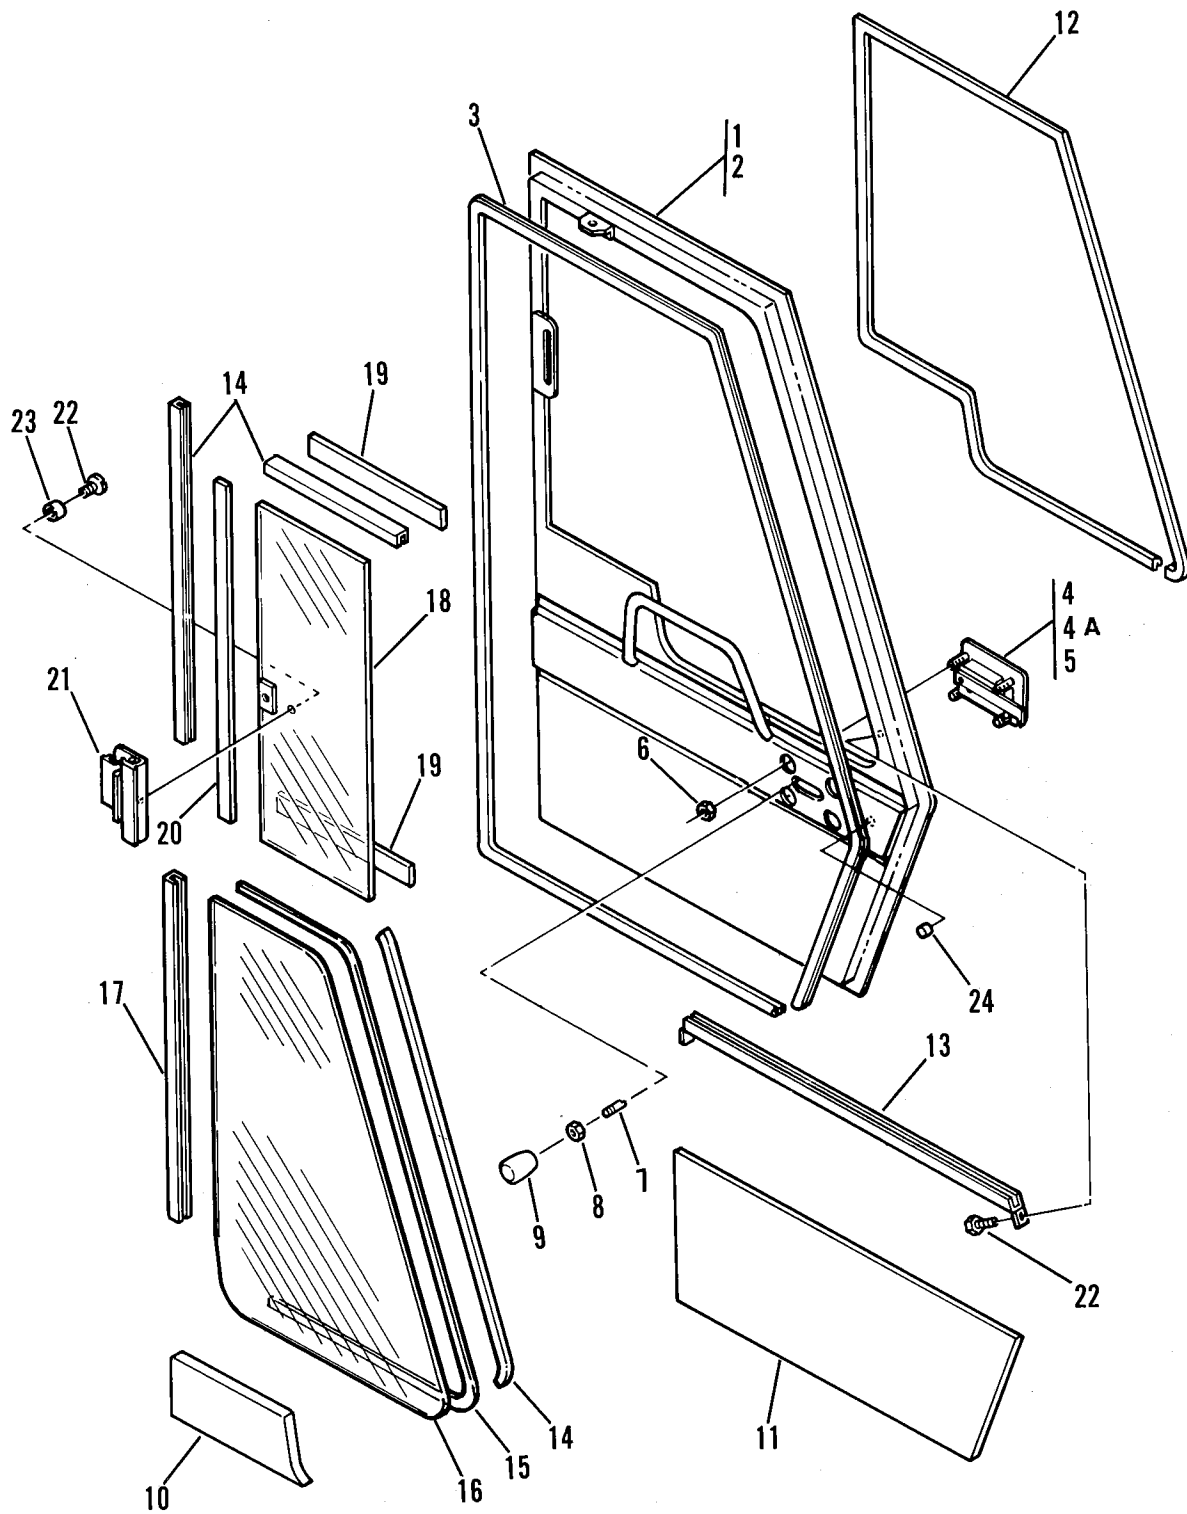

CAB DOOR

PA0052

CAB DOOR

Item No.	Part Number	Qty.	Description
1	8033010	1	Door Assembly (Includes Items 2 thru 28)
2	8033011	1	Door
3	8033023	1	Seal, Rubber Door,200 inch
4	8342405	1	Latch, Paddle
4A	8033060	1	Tumbler, Paddle Latch
5	8342808	1	Key (Not Shown)
6	8305004	4	Nut, Hex, 1/4 -20
7	8033026	1	Rod, Threaded, 3/8-16 x 1.88
8	8305008	1	Nut, Hex, 3/8-16UNC
9	8033019	1	Knob, Latch
10	8033029	1	Soundproofing, Upper Door
11	8033030	1	Soundproofing, Lower Door
12	8033020	1	Trim, Rubber,144 inch
13	8033013	1	Track, Side Window
14	8033024	1	Channel, Window,120 inch (Cut to length)
15	8033032	1	Sponge Rubber, Adhesive Backed, 80 inch
16	8033014	1	Window, Door
17	8033016	1	Channel, Wiper, 31 inch
18	8033015	1	Window, Sliding
19	8033033	2	Spacer, Plastic
20	8033028	1	Spacer, Plastic, 29 inch
21	8033018	1	Latch Assembly
22	8033835	2	Screw, #10-24 x 1/2
23	8033021	1	Bushing, Plastic
24	8033047	1	Bumper, Rubber