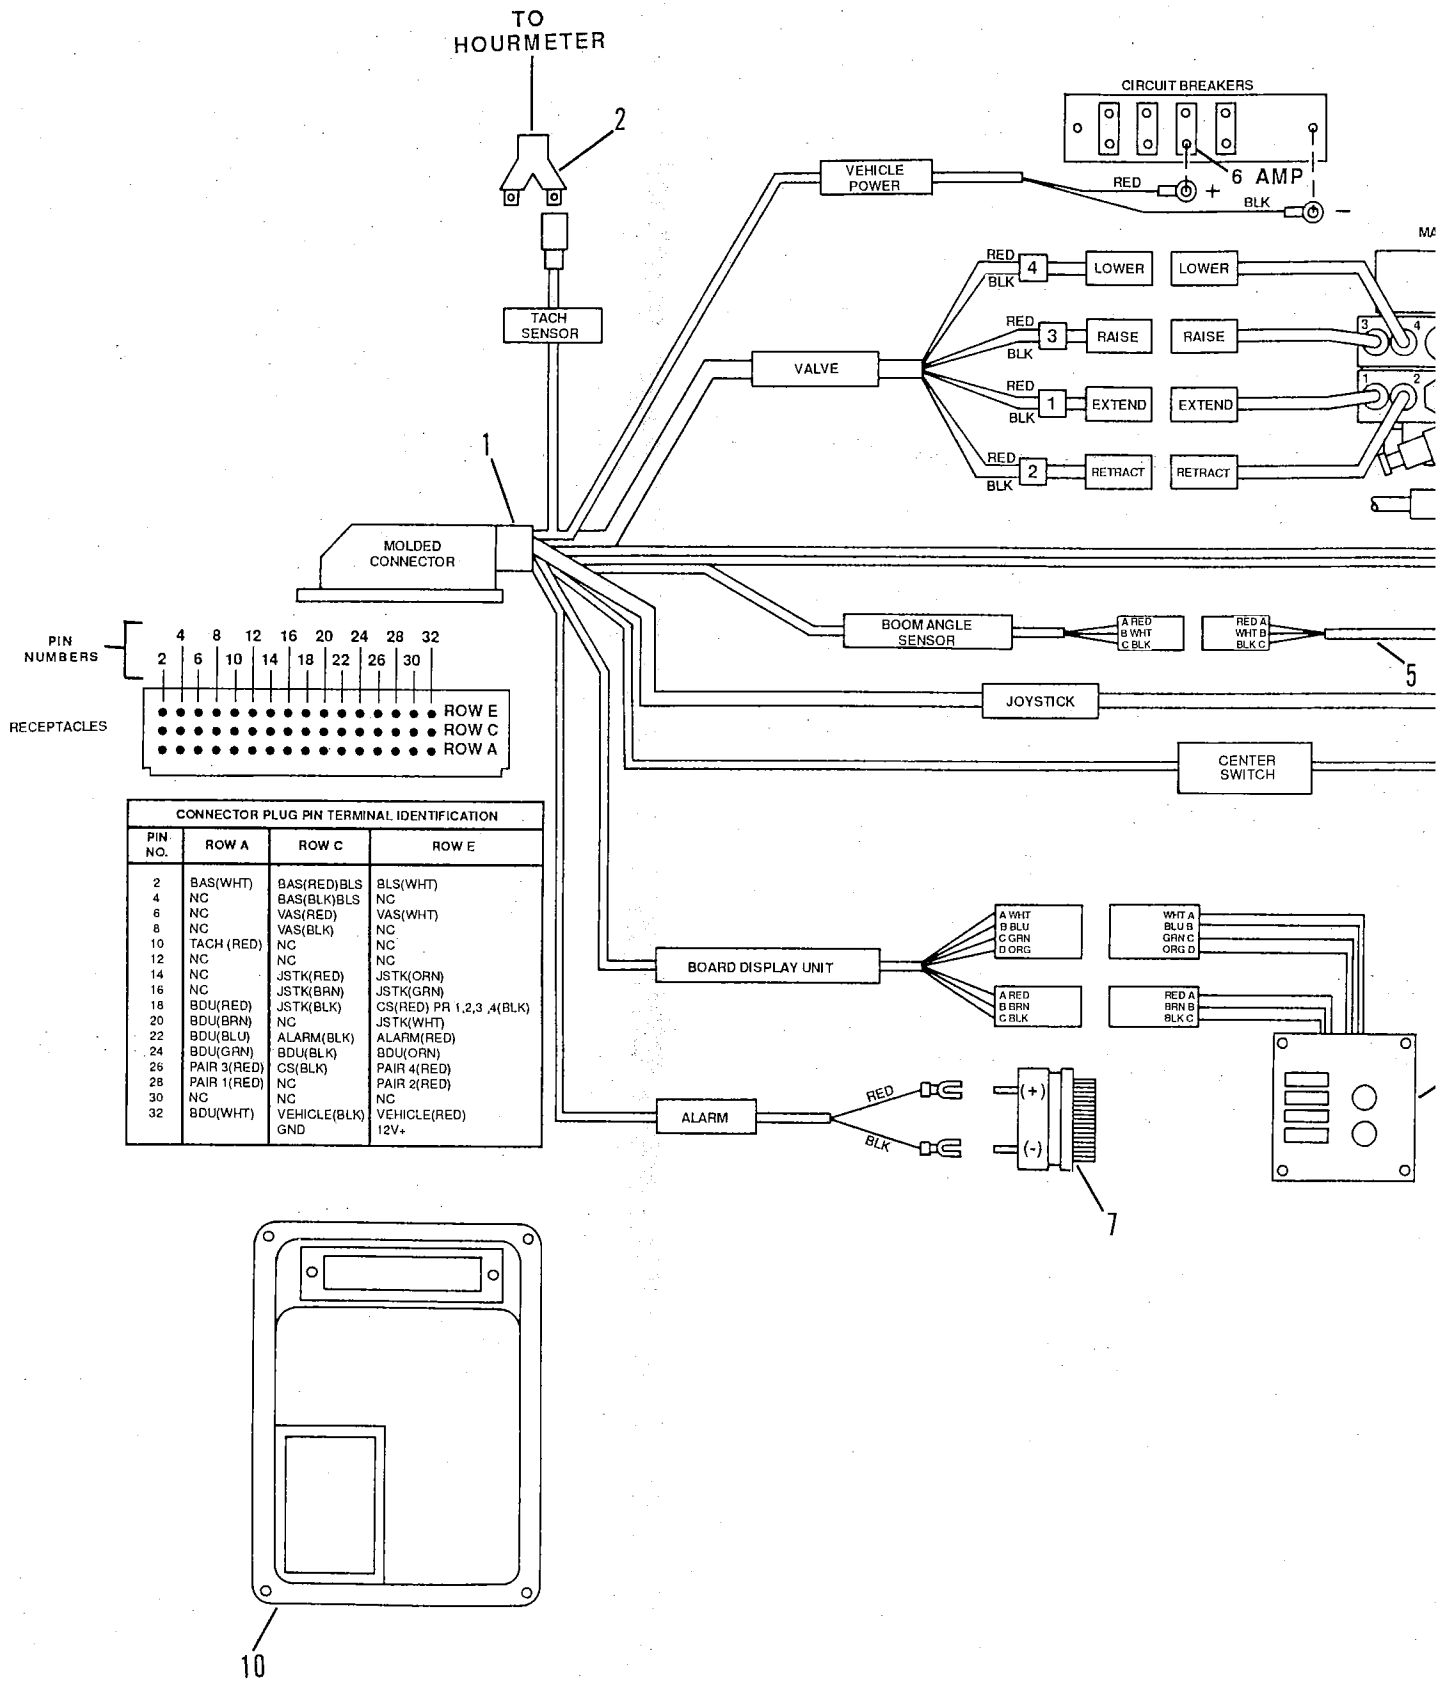

TLC WIRING

Item No.	Part Number	Qty.	Description
1	7086772	1	Harness, Wire
2	8220060	1	Adapter
3	7088232	1	Sensor, Vehicle Attitude
4	7088212	1	Sensor, Boom Length
5	7088222	1	Sensor, Boom Angle
6	7088122	1	Display Unit
7	7088202	1	Horn, Signal
8	7090051	2	Diode Assembly (See Kits)
9	7090041	1	Diode Assembly (See Kits)
10	7090072	1	Controller, Electronic
11	7090191	2	Diode Assembly (See Kits)
12	7090901	1	Diode Assembly (See Kits)
			<u>KITS</u>
	7090141	1	Kit, TLC Diodes (Includes Items 8 & 9)
	7090922	1	Kit, TLC Diodes w/Optional Enclosed Cab Only (Includes Items 11 & 12)
	7091871	1	Kit, Test Cable for Pulsar Solenoid Valve
	7091881	1	Kit, Test Cable for TLC Sensors