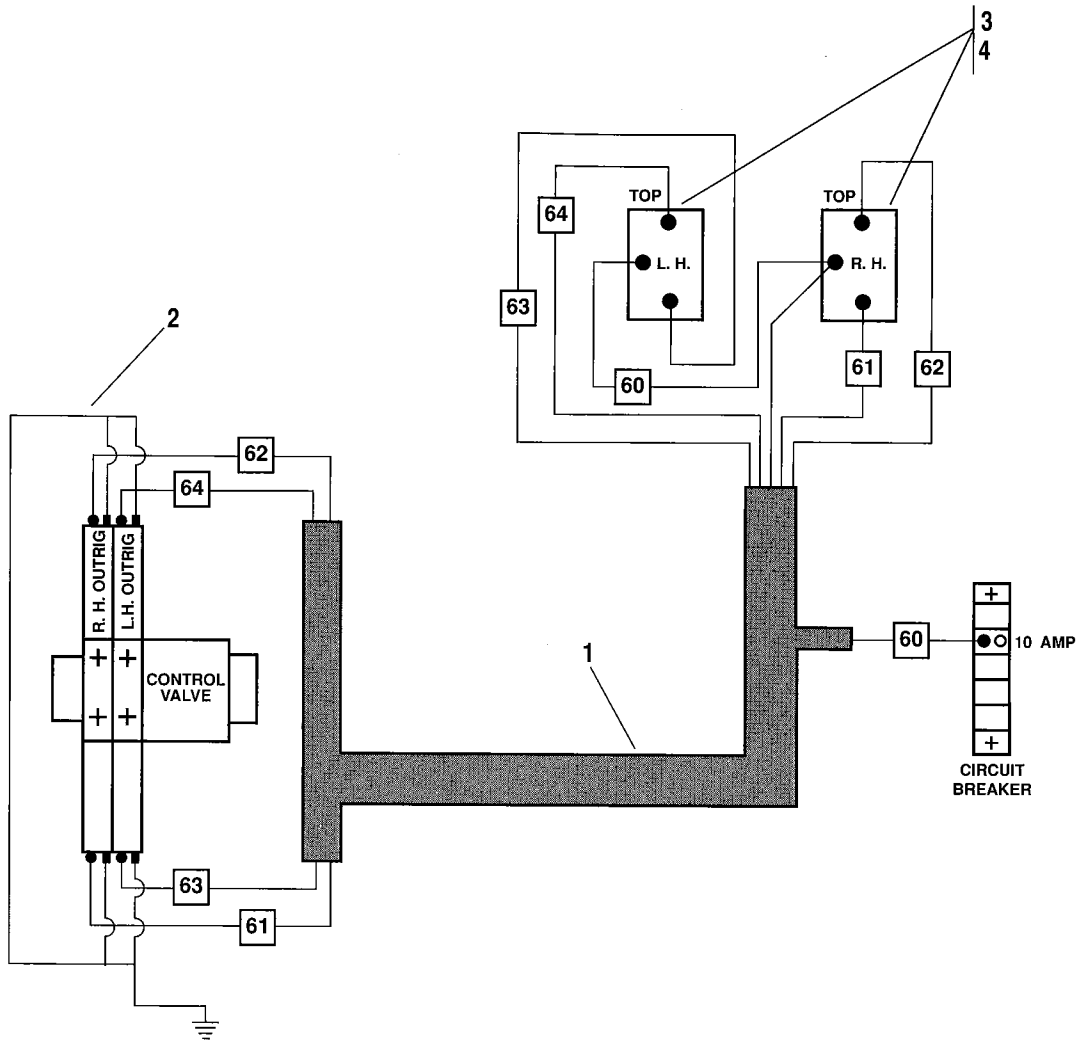

OUTRIGGER WIRING

PB 0851

Item No.	Part Number	Qty.	Description
1	7089662	1	Harness, Wiring
2	7089671	1	Wire Ground
3	8223002	2	Switch, Toggle
4	8580309	2	Boot, Toggle Switch