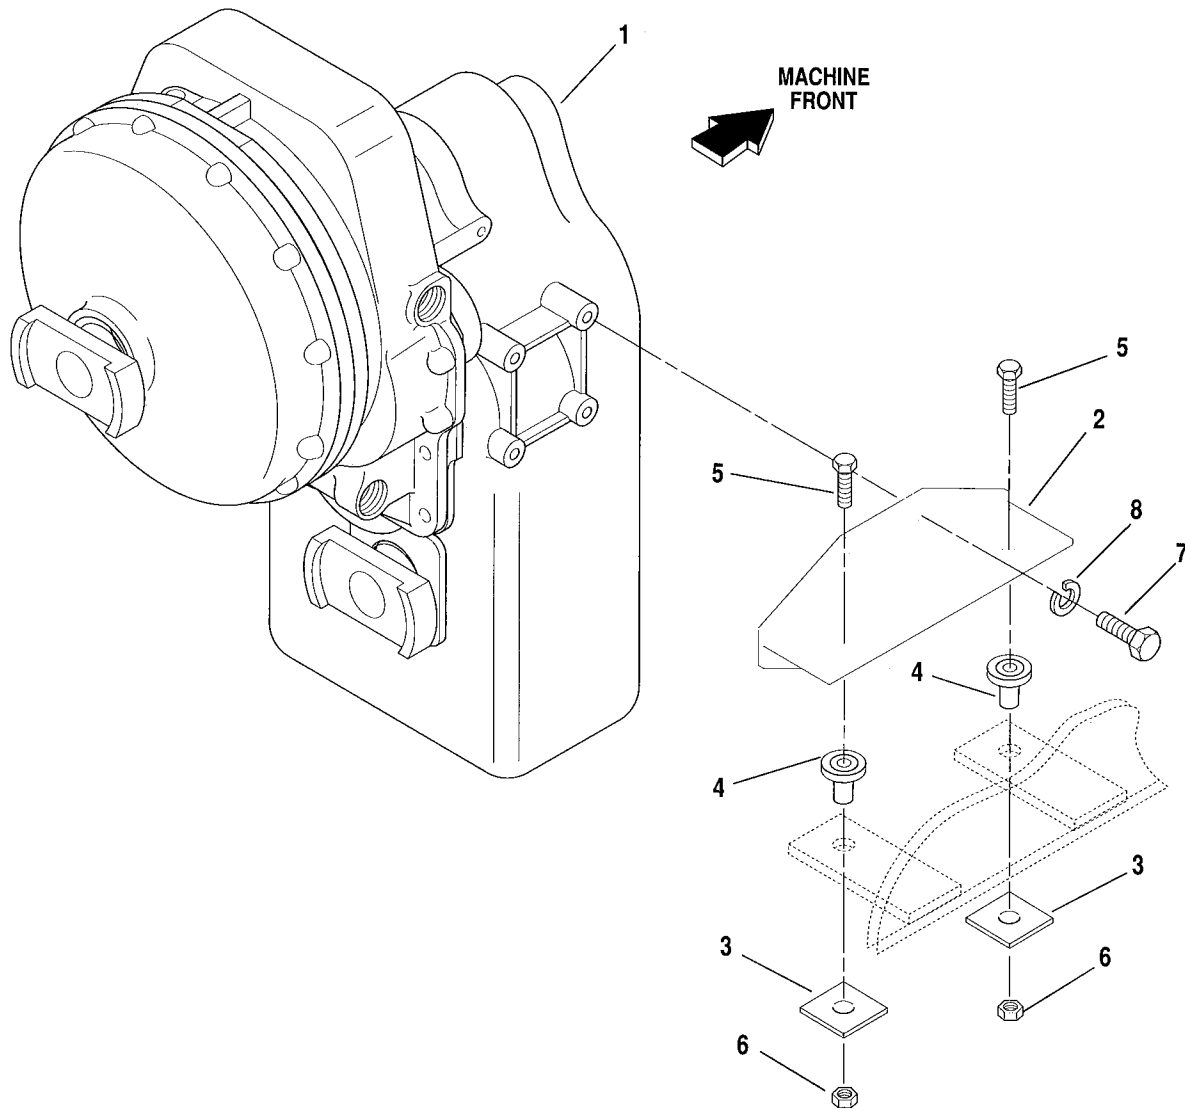

TRANSMISSION MOUNTING — CLARK

PB 0251

Item No.	Part Number	Qty.	Description
1	8841013	1	Transmission
2	7077842	2	Bracket, Trans. Mounting
3	7054351	4	Washer, Rebound
4	8278007	4	Mount, Rubber
5	8303639	4	Screw, Hex Hd. Cap, 3/4 - 10 x 3" GR.5
6	8305619	4	Locknut, Hex 3/4 - 10
7	8303527	8	Screw, Hex Hd. Cap, 3/4 - 10 x 1 1/4 GR.5
8	8307010	8	Lockwasher, 3/4
			<u>KITS</u>
	8033223	1	Long Drop Transmission Gasket & Sealing Kit
	8032959	1	Converter Section Gasket & Sealing Kit