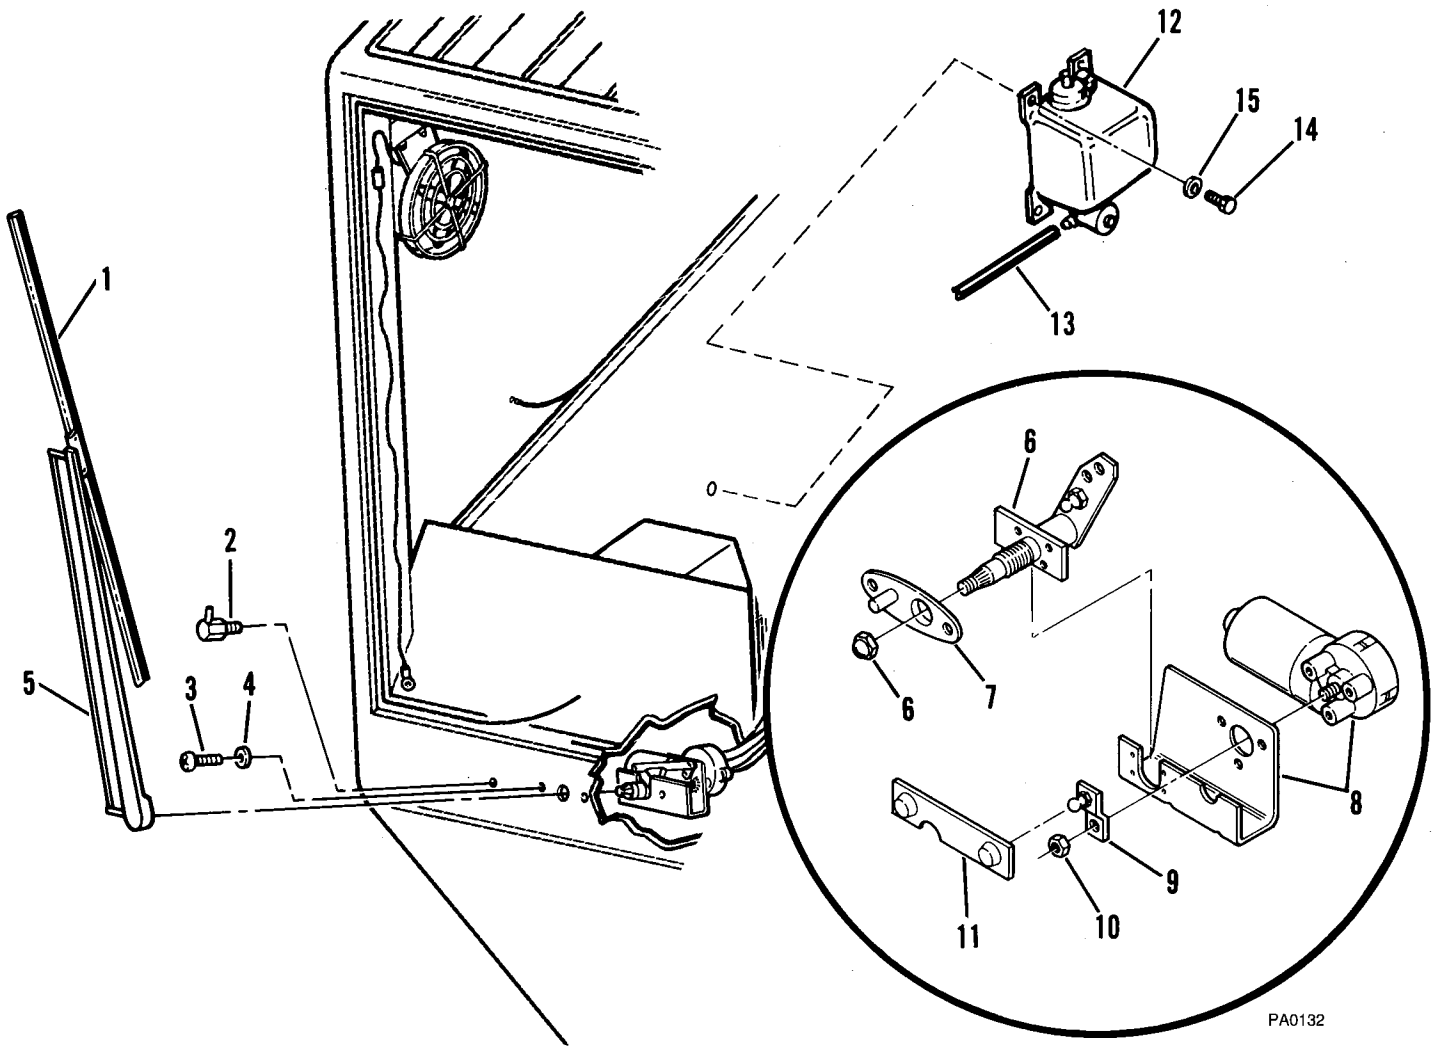

WINDSHIELD WIPER (OPTIONAL CLOSED CAB ONLY)

PA0132

Item No.	Part Number	Qty.	Description
1	8866220	1	Blade, Wiper
2	8033101	1	Nozzle, Washer
3	8033110	2	Screw, 1/4-28 x 3/4
4	8307109	2	Washer, Flat, 1/4
5	8033048	1	Arm, Wiper
6	8866218	1	Shaft and Pivot Assembly
7	8033107	1	Adapter, Panto
8	8033049	1	Motor Assembly, Wiper
9	8866217	1	Arm, Drive
10	8305006	1	Nut, Hex, 5/16-18
11	8033104	1	Link, Connection
12	8033065	1	Washer Reservoir Assembly
13	8033075	1	Hose, Washer (120")
14	8033045	3	Bolt, 1/4-20 x 1/2
15	8307109	3	Washer, Flat 1/4