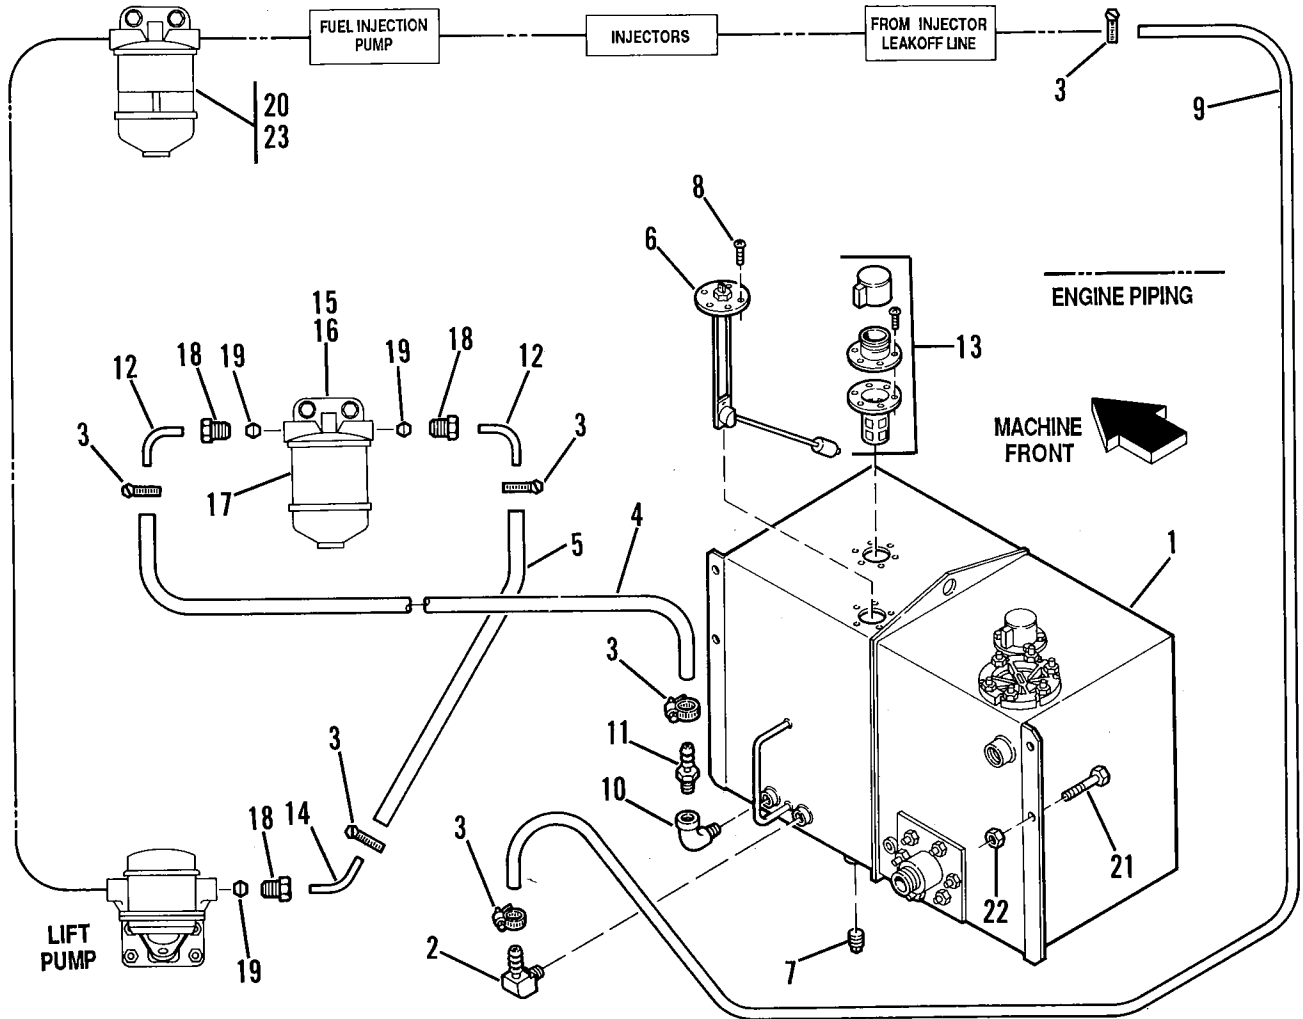

FUEL SYSTEM (PERKINS)

PB0500

FUEL SYSTEM (PERKINS)

Item No.	Part Number	Qty.	Description
1	7086664	1	Reservoir, Hydraulic/Fuel
2	8420227	1	Elbow, 90°, 1/4 NPT X 1/4 Hose
3	8405009	6	Clamp, Hose 5/8 Max. O.D.
4	8403219-1100	1	Hose, Fuel, 5/16 I.D. x 110.0
5	8403219-0200	1	Hose, Fuel, 5/16 I.D. x 20.0
6	7088792	1	Fuel Level Sender Assembly
7	8541409	1	Plug, Sq. Hd. 1/2 NPT
8	8303839	5	Screw, Pan Hd. #10 x 1/2
9	8403214-1350	1	Hose, Fuel, 1/4 I.D. x 135.0
10	8541207	1	Elbow, 90° Street, 1/4NPT
11	8420231	1	Coupling, 5/16 Hose x 1/4 NPT
12	7076711	2	Tube, Fuel Filter
13	8322022	1	Filler/Breather Assembly
14	7076721	1	Tube, Fuel Pump
15	8303681	2	Screw, Hex Hd Cap, 3/8-16 x 3/4
16	8307005	2	Lockwasher, 3/8
17	8274012	1	Fuel Pre-filter
18	8274209	3	Hex Bushing, 1/2-20 UNF x 5/16 tube
19	8274210	3	Sleeve, 5/16 tube
20	8030943	1	Fuel Filter Assembly (See Kits)
21	8303632	4	Screw, Hex Hd Cap, 5/8-11 x 2-1/2 Gr 5
22	8305643	4	Locknut, 5/8-11 ESNA
			KITS
23	8320243	1	Kit, Fuel Filter Element