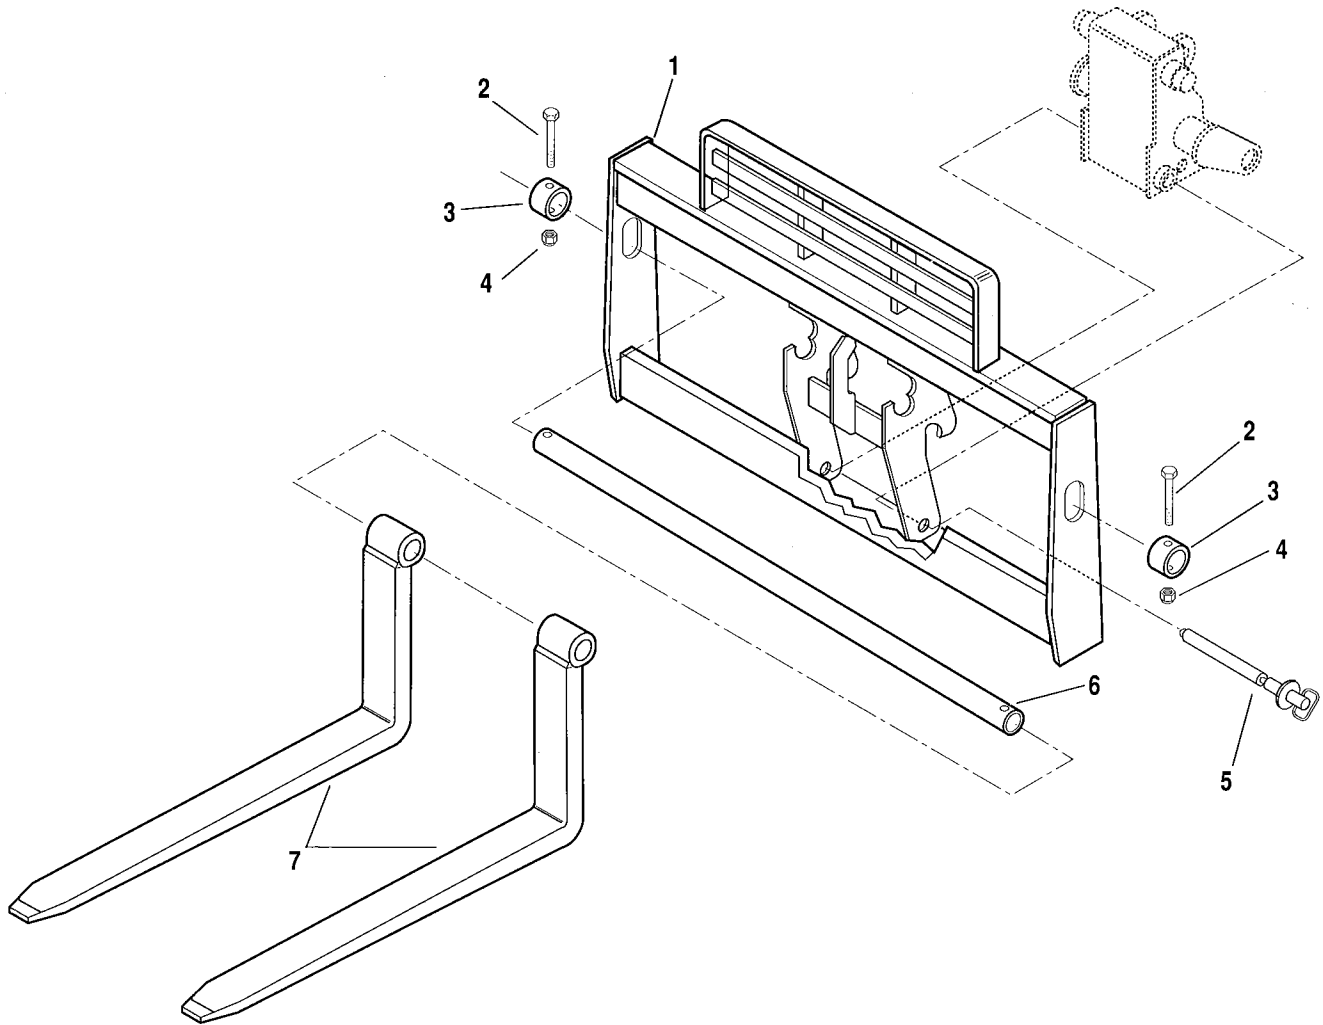

CARRIAGE 48"

PB0910

Item No.	Part Number	Qty.	Description
1	7083054	1	Carriage, 48 inch
2	8303634	2	Screw, Cap Hex Hd, 5/8-11 x 4
3	7086471	2	Hub, Lock
4	8305643	2	Locknut, 5/8-11
5	7087002	1	Pin, Lock
6	7083912	1	Shaft
7	7090063	2	Fork, Pallet 48 x 4
	7082703	2	Fork, Lumber 60 x 7 (Not Shown)
	7085073	6	Fork, Block (Not Shown)