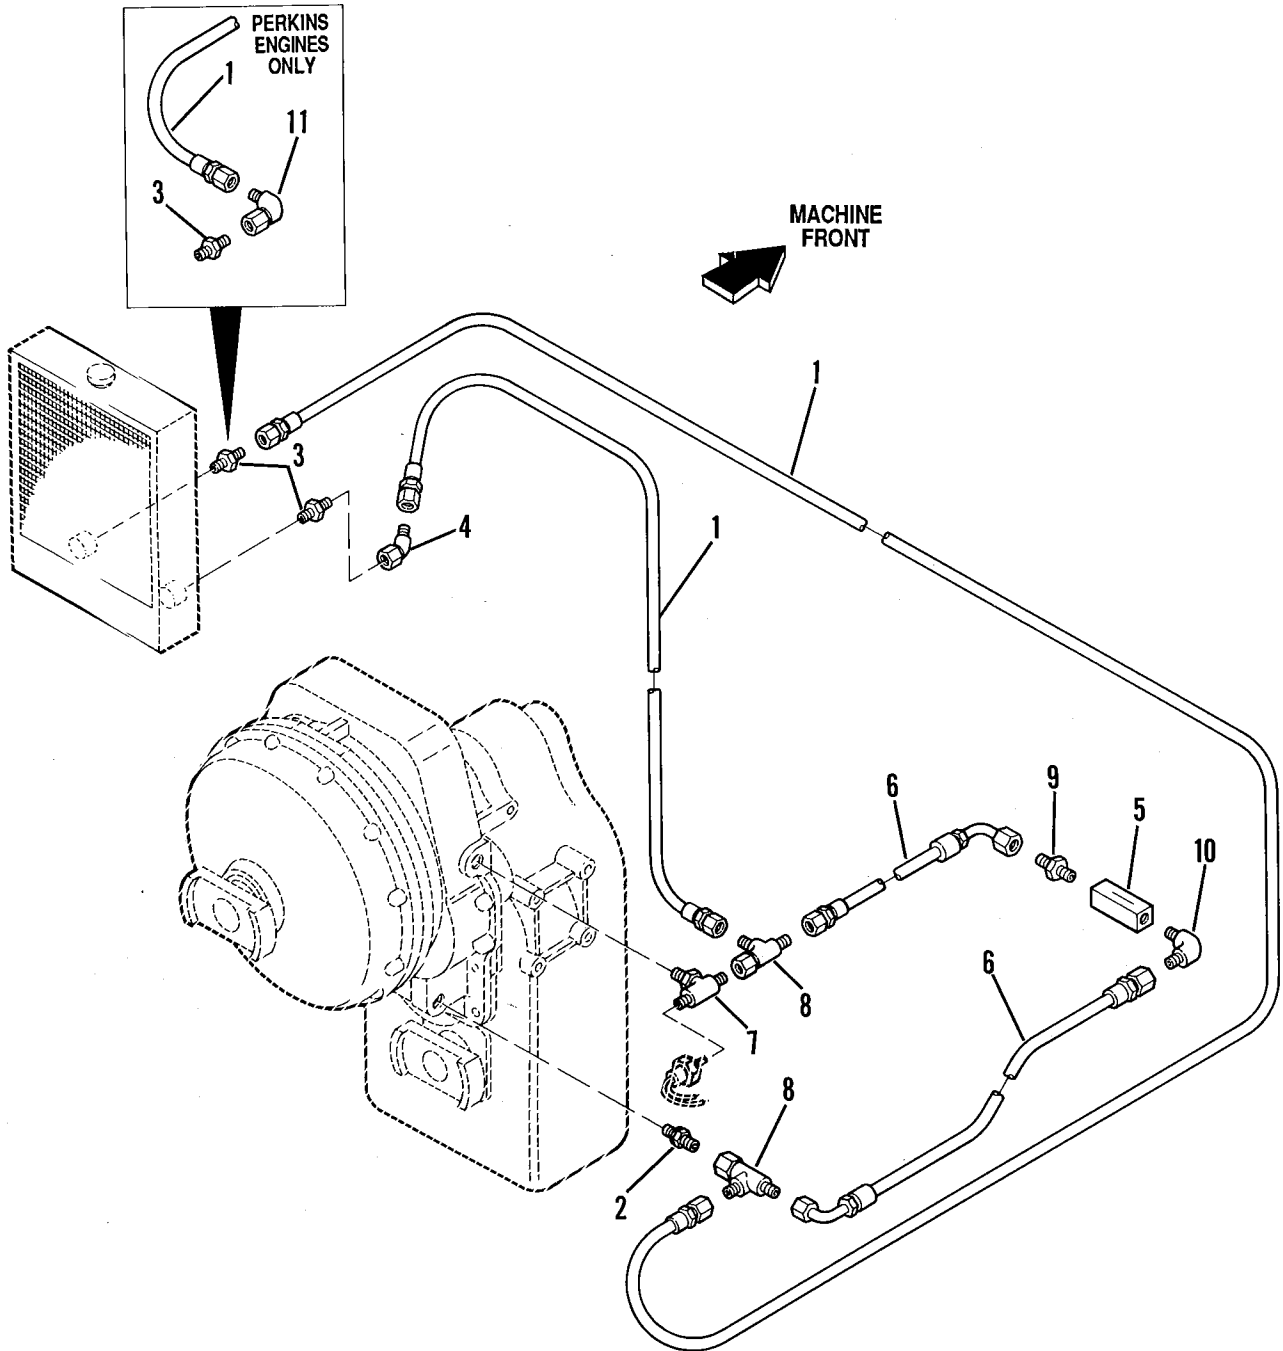

TRANSMISSION COOLING —CLARK (WATER COOLED ENGINES)

PB0620

TRANSMISSION COOLING —CLARK (WATER COOLED ENGINES)

Item No.	Part Number	Qty.	Description
1	2711042	2	Hose Assembly
2	8760109	1	Connector, Straight, SAE 12-12, male JIC 37° x male str. thd. o-ring
3	8760001	2	Connector, Straight, SAE 12-12P, male JIC 37° x male NPT
4	8760286	1	Elbow, 45°, SAE 12-12, male JIC 37° x female JIC 37° swivel
5	8902653	1	Valve, Relief (40 PSI)
6	2711802	2	Hose Assembly
7	7089881	1	Tee, Special
8	8760482	2	Tee, Run, SAE 12-12, male JIC 37° x female JIC 37° swivel
9	8760020	1	Connector, Straight, SAE 12-8P, male JIC 37° x male NPT
10	8760229	1	Elbow, 90°, SAE 12-8P, male JIC 37° x male NPT
11	8760254	1	Elbow, 90°, SAE 12-12, male JIC 37° x female JIC 37° swivel (Perkins Eng. Only)