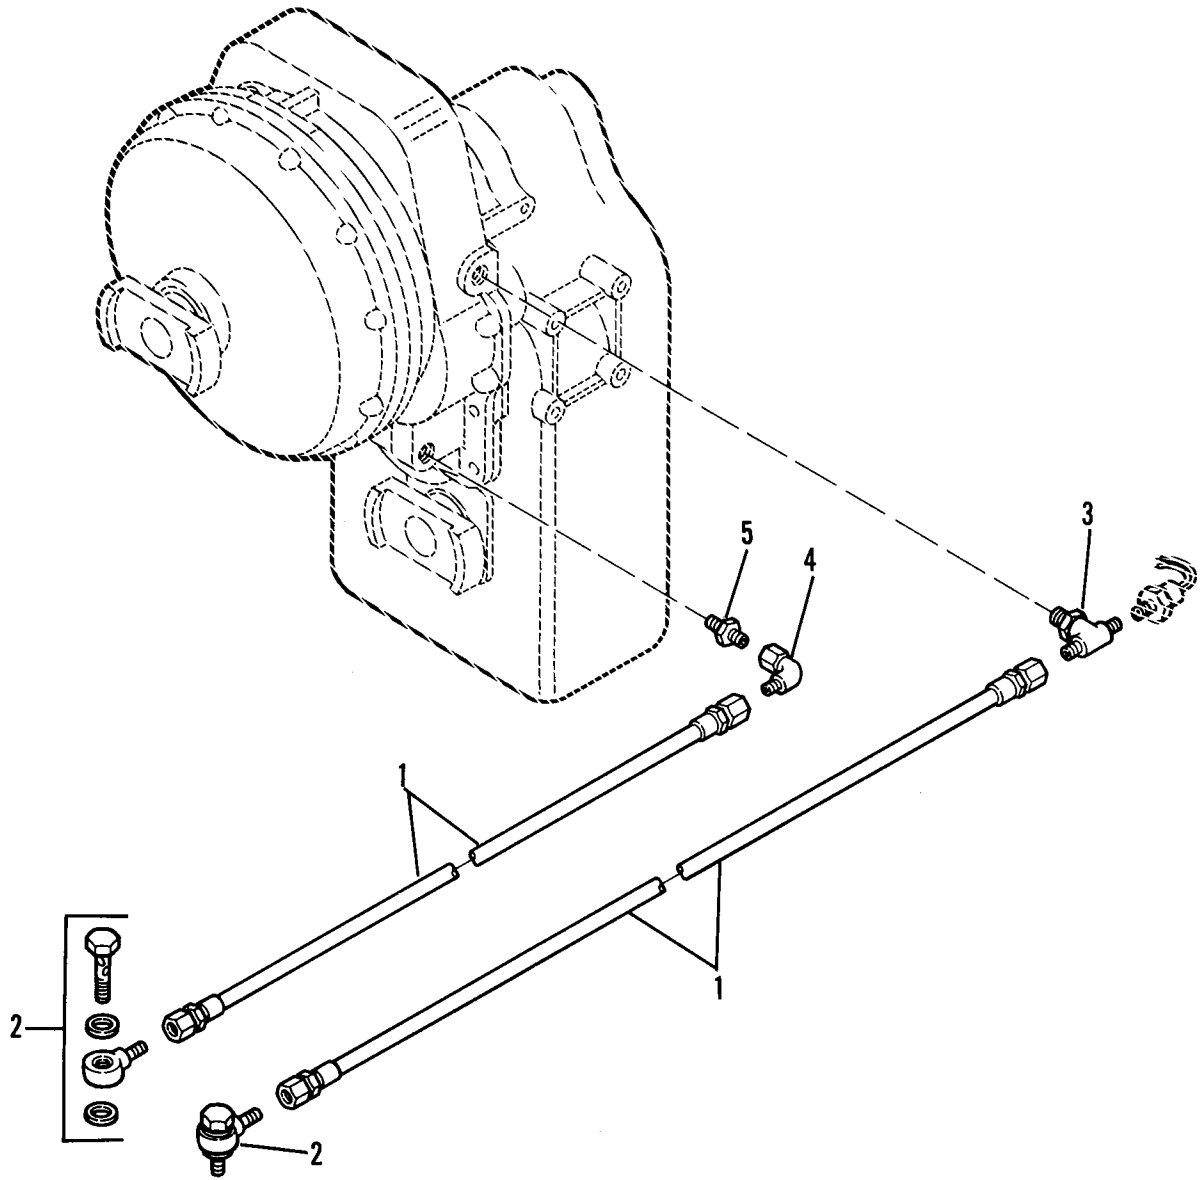

TRANSMISSION COOLING — CLARK (AIR COOLED ENGINES)

PB0630

Item No.	Part Number	Qty.	Description
1	2711042	2	Hose Assembly
2	7074972	2	Adaptor (Includes sealing rings & hollow screw)
3	7089881	1	Tee, Special
4	8760254	1	Elbow, 90°, SAE 12-12, male JIC 37° x female JIC 37° swivel
5	8760109	1	Connector, Straight, SAE 12-12, male JIC 37° x male str. thd. o-ring