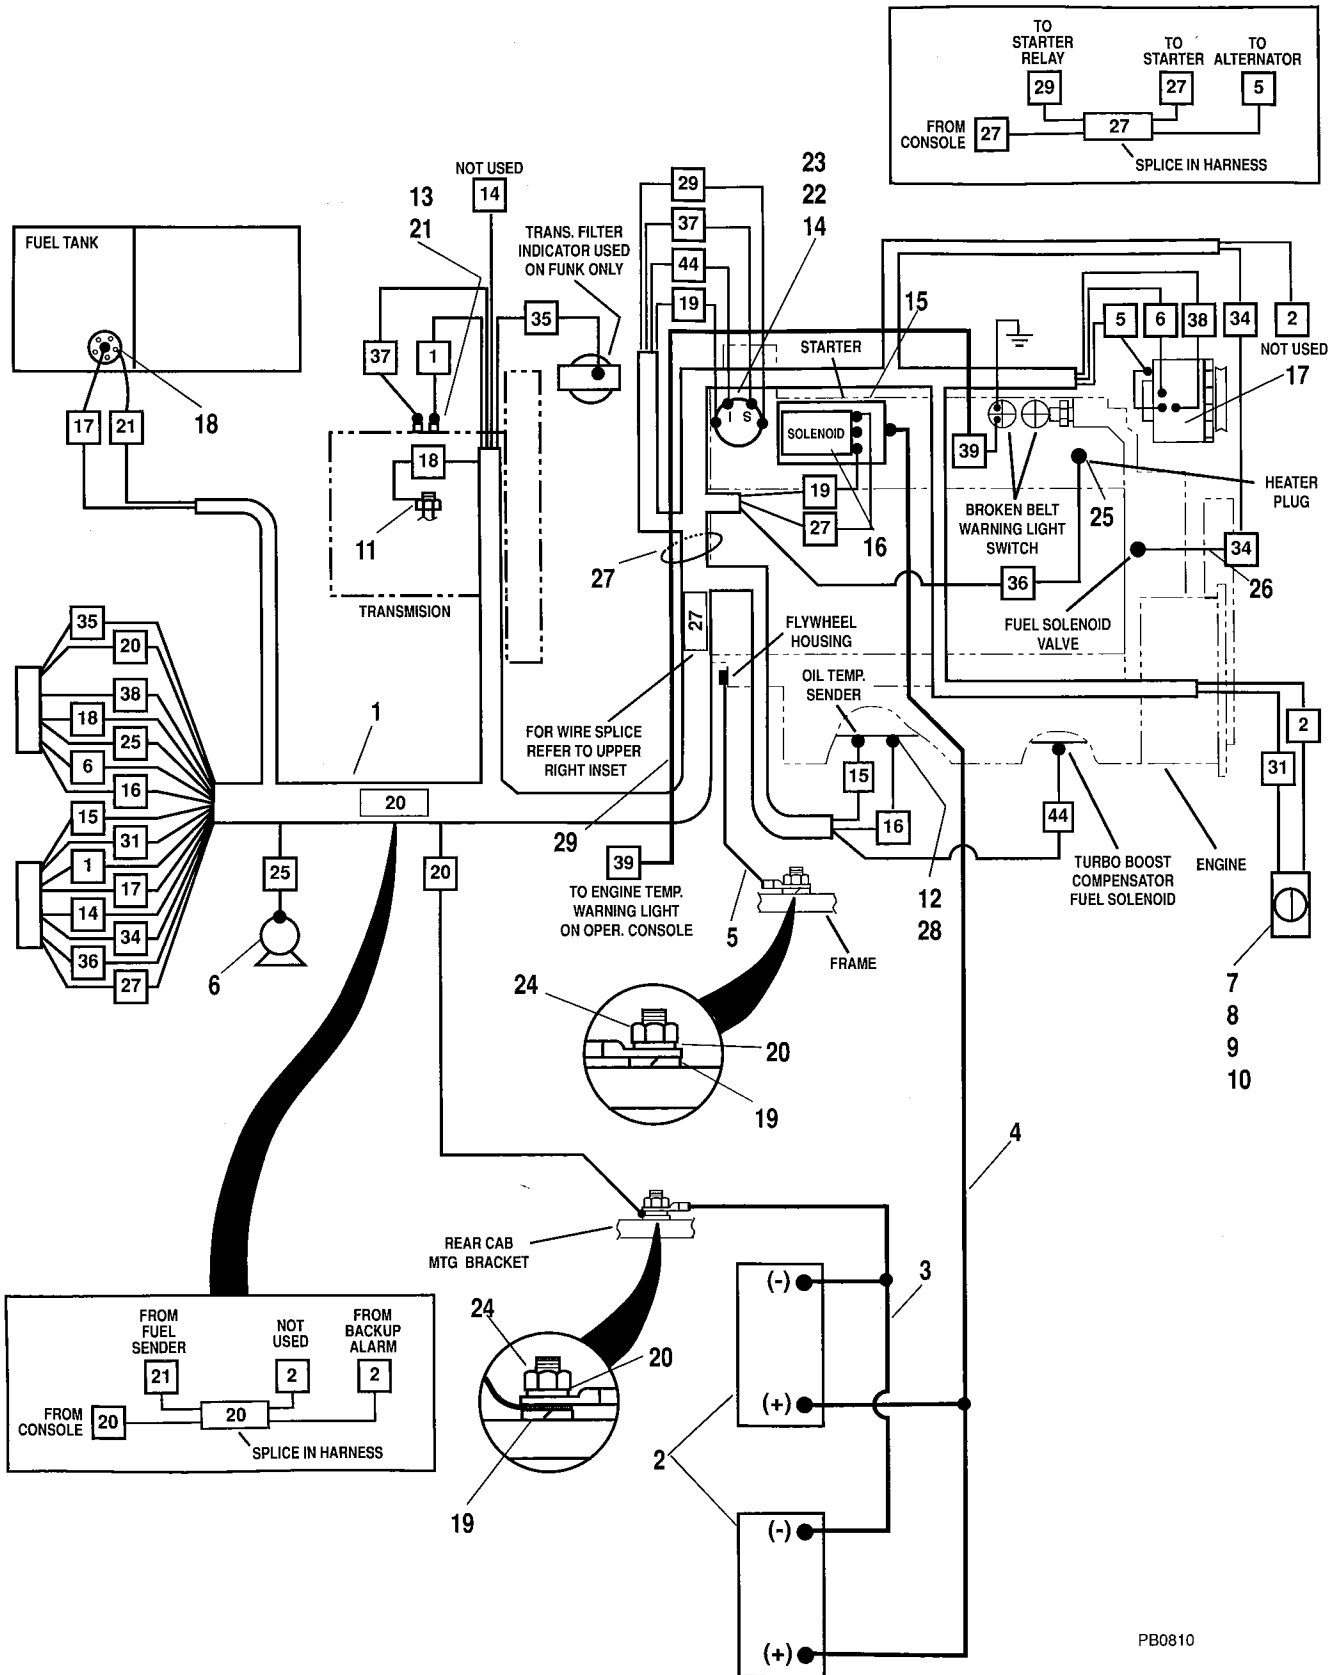

ELECTRICAL SYSTEM — ENGINE HARNESS (DEUTZ)

PB0810

ELECTRICAL SYSTEM — ENGINE HARNESS (DEUTZ)

Item No.	Part Number	Qty.	Description
1	7089124	1	Harness, Engine
2	8270014	2	Battery, 12 Volt
3	7084212	1	Cable, Battery-Negative
4	7089332	1	Cable, Battery-Positive
5	7068651	1	Cable, Starter Ground
6	8270602	1	Horn
7	8270617	1	Alarm, Backup
8	8303615	2	Screw, Cap, Hex Hd, 1/4-20 x 1-1/4 Gr 5
9	8305004	2	Nut, Hex 1/4-20
10	8307002	2	Lockwasher, 1/4
11	8223216	1	Switch, Transmission Oil Temperature
12	8468021	1	Sensor, Low Oil Pressure
13	8032677	1	Switch, Neutral Start (Clark Transmission Only)
14	CFF91001	1	Switch, Neutral Start (Funk Transmission Only)
15	8277065	1	Relay, Starter
16	8033444	1	Starter
17	8033445	1	Solenoid, Starter
18	8033443	1	Alternator
19	7088792	1	Sender, Fuel Level
20	8307005	2	Lockwasher, 3/8
21	8307106	2	Washer, Flat 5/16
22	8303987	2	Screw, Rd Hd Mach #8-32 x 1/4
23	8307003	1	Lockwasher, #10
24	8305003	1	Nut, Hex #10-32
25	8305006	2	Nut, Hex, 5/16-18
26	8220012	1	Terminal, Ring
27	7089201	1	Wire Assembly, Fuel Solenoid
28	8406201	1	Clamp
29	8277099	1	Adapter, Oil Pressure Sender
30	7075432	1	Wire Assembly