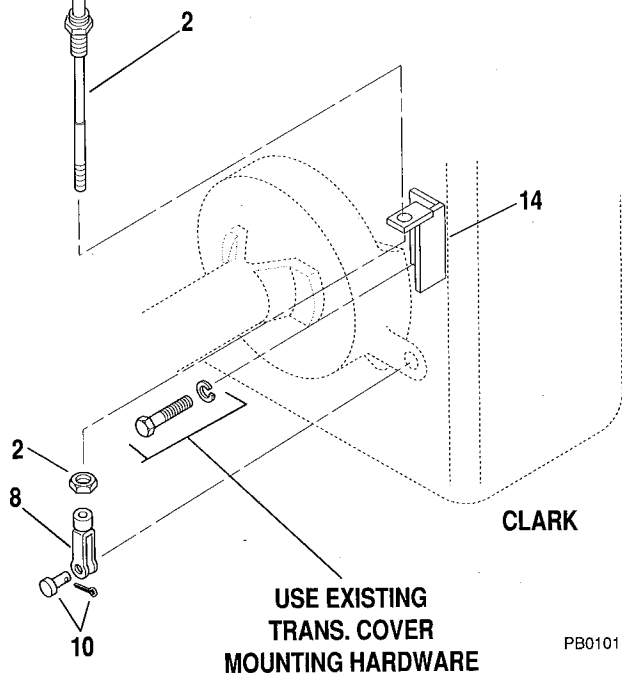

PARKING BRAKE CONTROL

2.15

PB0101

9038

Origin 2/90

PARKING BRAKE CONTROL

Item No.	Part Number	Qty.	Description
1	8162206	1	Lever Assembly, Parking Brake
2	7077003	1	Cable, Control
3	7089641	2	Spacer
4	8303766	2	Screw, Hex Hd Cap 5/16-18 x 2-3/4 Gr 5
5	8310053	2	Washer, Flat 5/16
6	8307004	3	Lockwasher, 5/16
7	8305006	3	Nut, Hex 5/16-18
8	8301004	1	Clevis
9	8303715	1	Screw, Hex Hd Cap 5/16-18 x 1-1/2 Gr5
10	8301409	1	Pin, Clevis w/cotter
11	8702140	1	Spring (Funk)
12	8307107	4	Washer, Flat 5/8 (Funk)
13	7073612	1	Bracket, Anchor (Funk)
14	7078162	1	Bracket, Anchor (Clark)