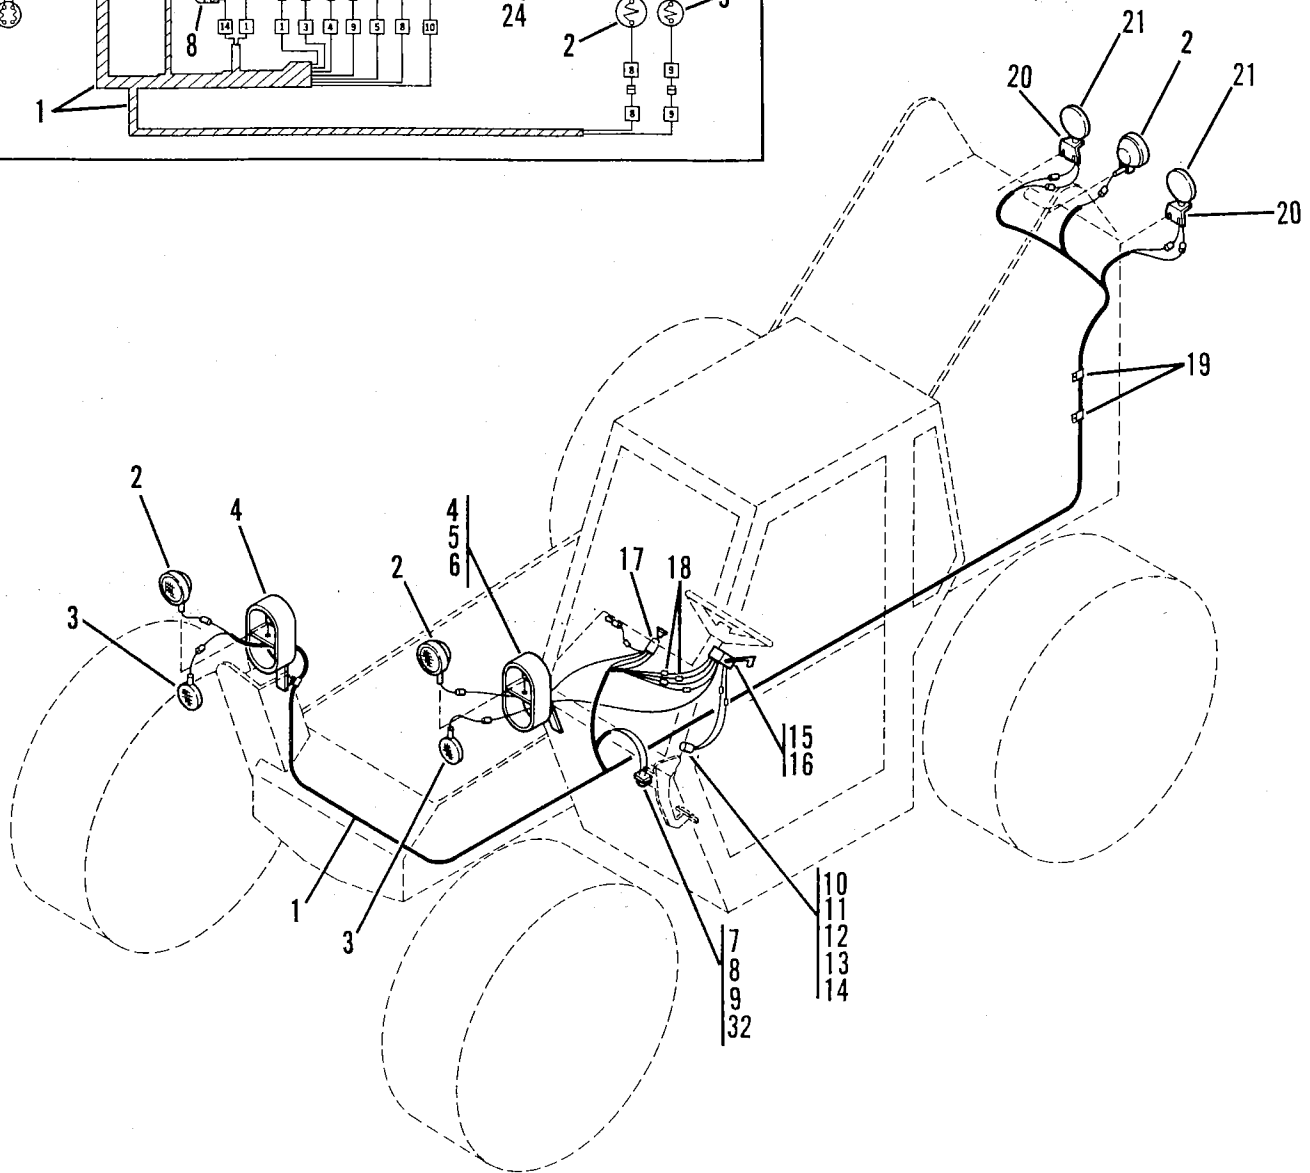

ELECTRICAL SYSTEM CAB HARNESS

DEUTZ CONSOLE WIRING ADDITIONS

PB0280

LIGHTING SYSTEM — OPTIONAL

PA0692

LIGHTING SYSTEM — OPTIONAL

Item No.	Part Number	Qty.	Description
1	7085783	1	Harness, Wiring
2	7047421	3	Light, Head Lamp
3	7069851	2	Light, Turn Signal
4	7069743	2	Bracket, Front
5	8305645	2	Locknut, 3/8 NC
6	8303620	2	Screw, Hex Hd Cap 3/8NC x 1.0
7	8580209	1	Grommet
8	8223025	1	Switch, Momentary Brake Light
9	7085751	1	Plate, Actuator
10	7047371	1	Mount, Flasher
11	8500201	1	Flasher
12	8303837	2	Screw, Rd Hd Mach #10-24 x 3/4
13	8305627	2	Locknut, #10-24
14	8307111	2	Washer, Flat #10
15	8223419	1	Switch, Turn Signal
16	8221011-0120	1	Conduit, 1/2 ID x 12.0 (Not Shown)
17	8223016	1	Switch, Head Lights
18	8220051	7	Terminal, Female, 1/4 Spade
19	8406002	2	Clamp, Hose, 3/8
20	7085732	2	Bracket, Tail Light
21	7015531	2	Light, Stop, Tail
22	8584003	5	Tie, Plastic, 4.0 Dia. (Not Shown)
23	8220050	1	Terminal, Male, 1/4 Spade
24	7085821	1	Wire Assembly
25	7085801	1	Wire Assembly
26	7085791	1	Wire Assembly
27	7058372	1	Light Assembly
28	7047041	1	Wire Assembly
29	8229227	1	Breaker, 15 AMP
30	7085831	1	Wire Assembly
31	7087411	1	Wire Assembly
32	8305405	1	Nut, Jam, 3/8NC