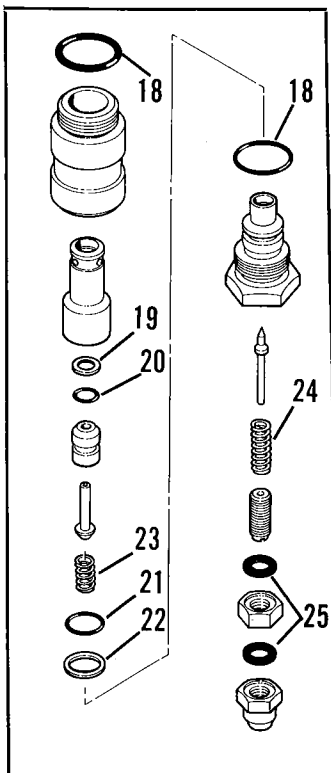

MAIN CONTROL VALVE — CABLE CONTROLLED

MAIN CONTROL VALVE — CABLE CONTROLLED

Item No.	Part Number	Qty.	Description
	8902129	1	Main Control Valve (Includes Items 1 thru 42)
1	8902504	1	Section, Inlet (Includes one of item 5)
2	8033215	1	Section, Outlet
3	8033158	1	Section, Boom Raise/Lower (Includes Items 5 thru 16)
4	8033159	1	Section, Boom Extend/Retract (Includes Items 5 thru 16)
5	See Kits	1	O-Ring
6	See Kits	1	Poppet, C.V.
7	See Kits	1	Spring
8	See Kits	2	Screw, Soc Hd Cap
9	See Kits	1	Cap, Spool
10	See Kits	1	End, Spool
11	See Kits	2	Seat, Spring
12	8033161	1	Spring
13	See Kits	2	Wiper
14	See Kits	2	O-Ring
15	See Kits	2	Plate, Seal
16	See Kits	2	Screw, Machine Rd. Hd.
17	8033216	1	Relief Valve, Main (Includes Items 18 thru 25)
18	See Kits	2	O-Ring
19	See Kits	1	Ring, Backup
20	See Kits	1	O-Ring
21	See Kits	1	O-Ring
22	See Kits	1	Ring, Backup
23	See Kits	1	Spring
24	See Kits	1	Spring
25	See Kits	2	O-Ring
26	8902493	3	Relief Valve, Port (Includes Items 27 thru 35)
27	See Kits	1	O-Ring
28	See Kits	1	Ring, Backup
29	See Kits	1	O-Ring
30	See Kits	1	O-Ring
31	See Kits	1	Ring, Backup
32	See Kits	1	Spring
33	See Kits	1	O-Ring
34	See Kits	1	Spring
35	See Kits	2	O-Ring
36	See Kits	2	Rod, Tie
37	See Kits	1	Rod, Tie
38	See Kits	4	Nut, Special
39	See Kits	2	Nut, Special
40	See Kits	1	Plug Assembly, SAE
41	See Kits	1	Plug
42	See Kits	1	O-Ring
			<u>KITS</u>
	8033154	1	Rebuild Kit for items 3 and 4 (Includes 3 of item 5 , listed quantities of items 6 thru 16 and 40, 41 & 42)
	8033218	1	Seal & Spring Kit for Main Relief Valve Item 17(Includes items 18 thru 25)
	8902495	3	Spring & Seal Kit for Port Relief Valve item 26 (Includes items 27 thru 35)
	8903011	1	Tie Rod kit (Includes Items 36 thru 39)