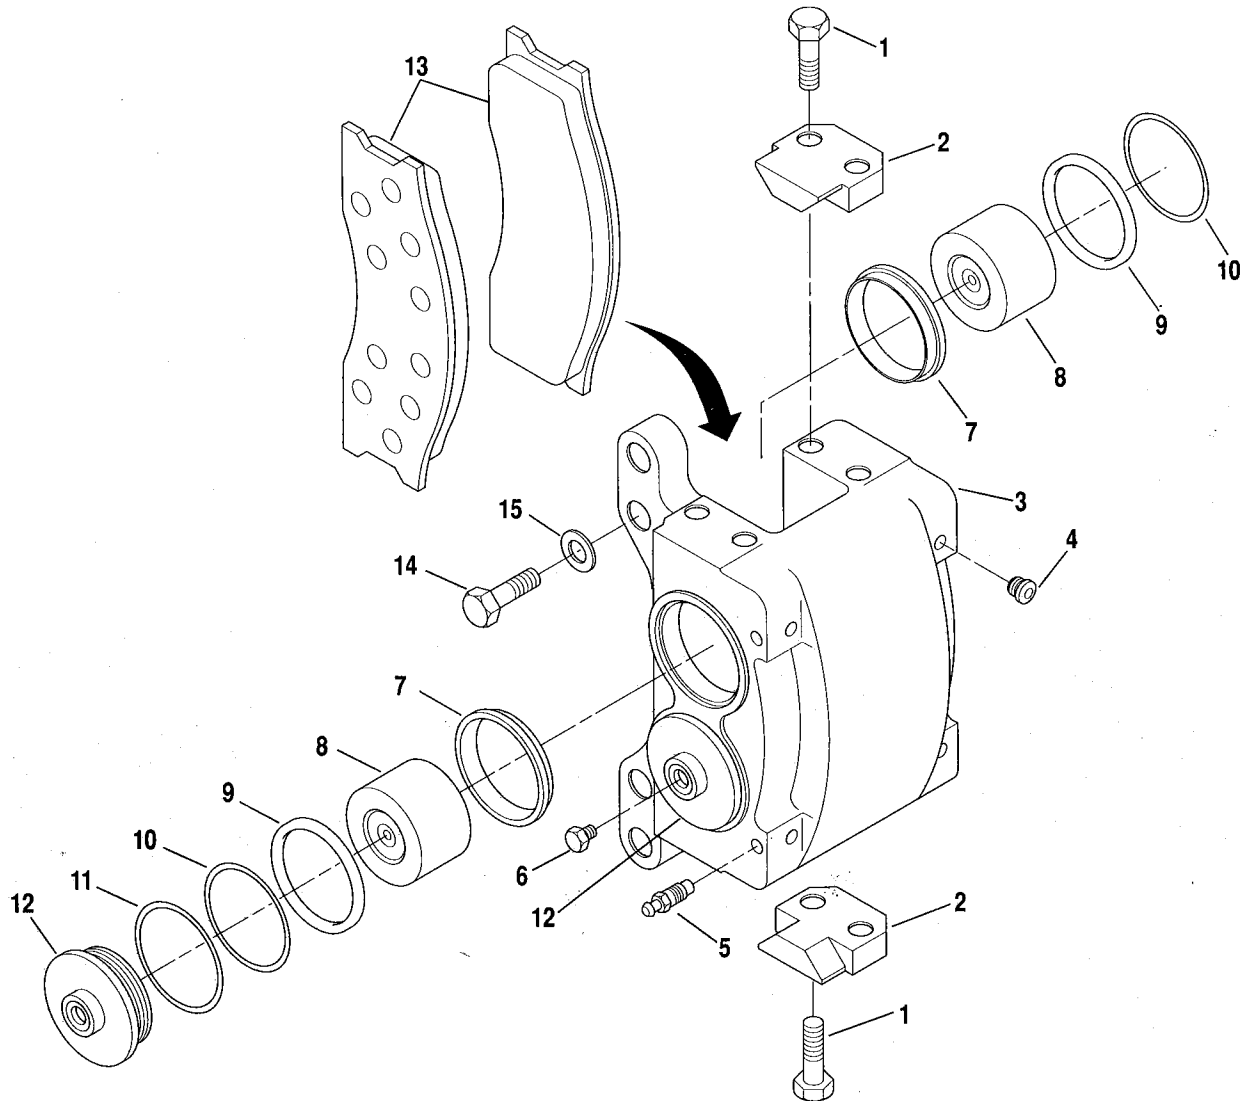

DISC BRAKE ASSEMBLY

PB 0341

DISC BRAKE ASSEMBLY

Item No.	Part Number	Qty.	Description
			NOTE: Quantities listed are for one brake assembly. Four assemblies used per machine.
	8040677	1	Disc Brake Assembly (Includes items 1 thru 13)
1	8033326	8	Capscrew
2	8033327	4	Plate, Housing
3	8033328	1	Housing, Brake
4	8033329	4	Plug
5	8033330	2	Bleed screw, Brake
6	8033331	1	Plug
7	8033332	4	Seal, Dust
8	8102012	4	Piston
9	8033334	4	Ring, Backing
10	8033335	4	O-Ring
11	8033336	2	O-Ring
12	8033337	2	Cap
13	See Kits	2	Brake Lining Assembly
14	8040658	8	Capscrew, Brake Mounting
15	8040668	8	Washer, Brake Mounting
			<u>KITS</u>
	8102611	1	Seal & Dust Cover Kit (Includes items 7, 9, 10 & 11)
	8102407	1	Brake Lining Kit