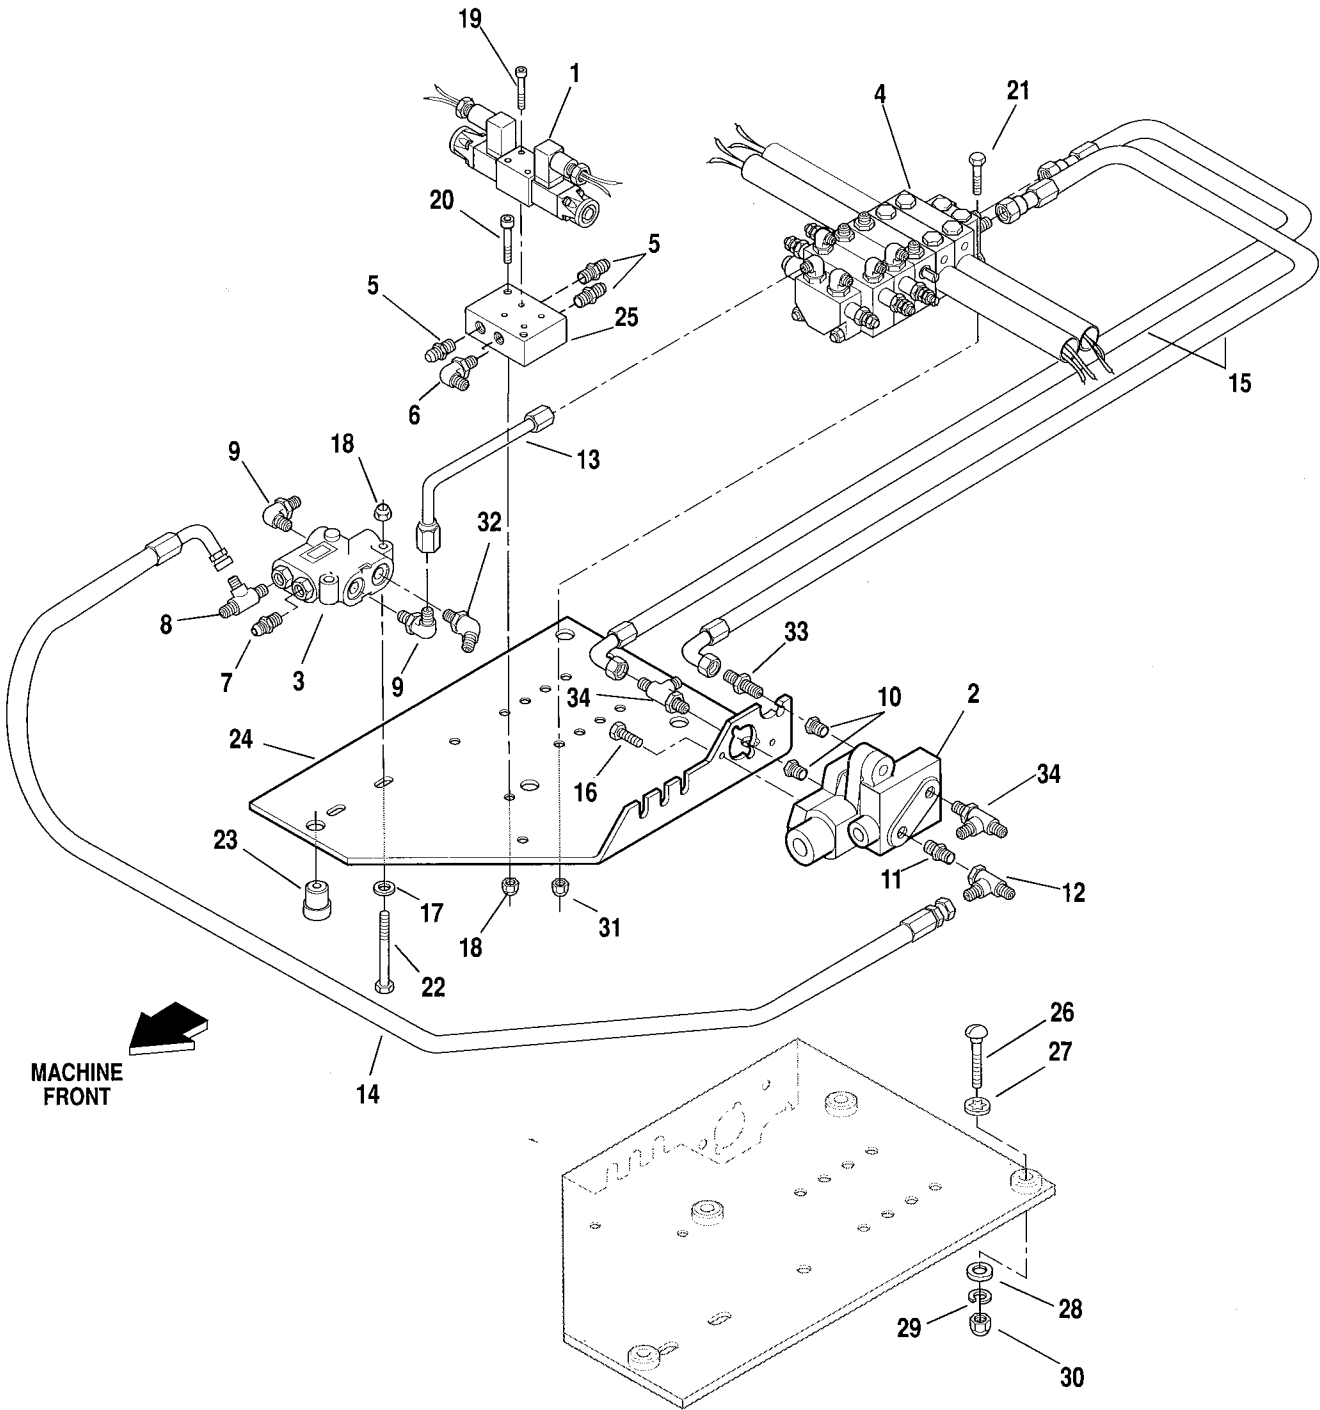

VALVE PLATE ASSEMBLY

MACHINE FRONT

VALVE PLATE SHOWN
AS MOUNTED FOR CLARITY

PB 0601

VALVE PLATE ASSEMBLY

Item No.	Part Number	Qty.	Description
1	8902109	1	Valve, Steering Select
2	8902229	1	Valve, Accumulator Charging
3	8902227	1	Valve, Priority
4	8902126	1	Valve, Control, Frame-Fork Tilt
	7089453	1	Valve, Control, Frame- Fork Tilt/ Auxiliary Hydraulics
	8902128	1	Valve, Frame/ Fork Tilt/ Outriggers
	8902127	1	Valve, Frame/Fork Tilt /Aux Hyd/Outriggers (Shown)
5	8760110	3	Connector, Straight, SAE 6-8, male JIC 37° x male str. thd. o-ring
6	8760313	1	Elbow, 90°, SAE 6-8, male JIC 37° x male str. thd. o-ring
7	8760113	1	Connector, Straight, SAE 4-4, male JIC 37° x male str. thd. o-ring
8	8760534	1	Tee, Run, SAE 4-4, male JIC 37° x male str. thd. o-ring
9	8760308	2	Elbow ,90°, SAE 8-10, male JIC 37° x male str. thd. o-ring
10	8760545	2	Reducer, SAE 16-8, male str. thd. o-ring x female internal o-ring boss
11	8760117	2	Connector, Straight, SAE 6-6, male JIC 37° x male str. thd. o-ring
12	8760501	1	Tee, Run, SAE 6-6, male JIC 37° x female JIC 37° swivel
13	7088692	1	Tube Assembly (S/N 9A0550 thru 0A0661)
	7091592	1	Tube Assembly (S/N 0A0662 and After)
14	2712292	1	Hose Assembly
15	6604982	2	Hose Assembly
16	8304660	2	Screw, Hex Hd Cap, 3/8-16 x 3/4
17	8307106	2	Washer, Flat, 5/16
18	8305626	4	Locknut, 5/16-18
19	8304631	4	Screw, Skt. Hd Cap, #10-24 x 2
20	8304608	2	Screw, Skt. Hd Cap, 5/16-18 x 1-1/2
21	8303621	3	Screw, Hex Hd Cap, 3/8-16 x 1-1/4
22	8303757	2	Screw, Hex Hd Cap, 5/16-18 x 2-1/2
23	8278008	4	Mount, Rubber
24	7086553	1	Plate, Valve Mounting
25	8902111	1	Body, Steer Select Valve
26	8304042	4	Bolt, Carriage, 3/8-16 x 2
27	8310070	4	Retainer, Bolt 3/8
28	8307204	4	Washer, Flat, 3/8
29	8307005	4	Lockwasher, 3/8
30	8305008	4	Nut, Hex, 3/8-16
31	8305645	3	Locknut
32	8760307	1	Elbow, 45°, SAE 8-8, male JIC 37° x male str. thd. o-ring
33	8760107	1	Connector, Straight, SAE 8-8, male JIC 37° x male str. thd. o-ring
34	8760510	2	Tee, Run, SAE 8-8, male JIC 37° x male str. thd. o-ring