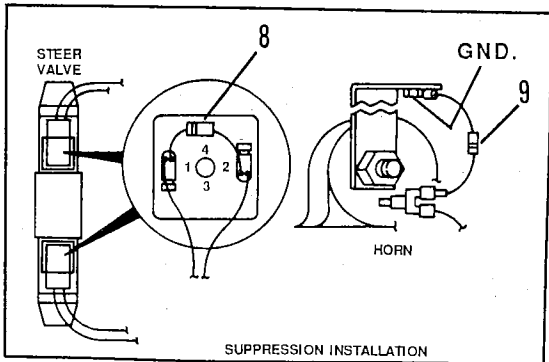

TLC WIRING

SUPPRESSION INSTALLATIONS FOR OPTIONAL ENCLOSED CAB ONLY