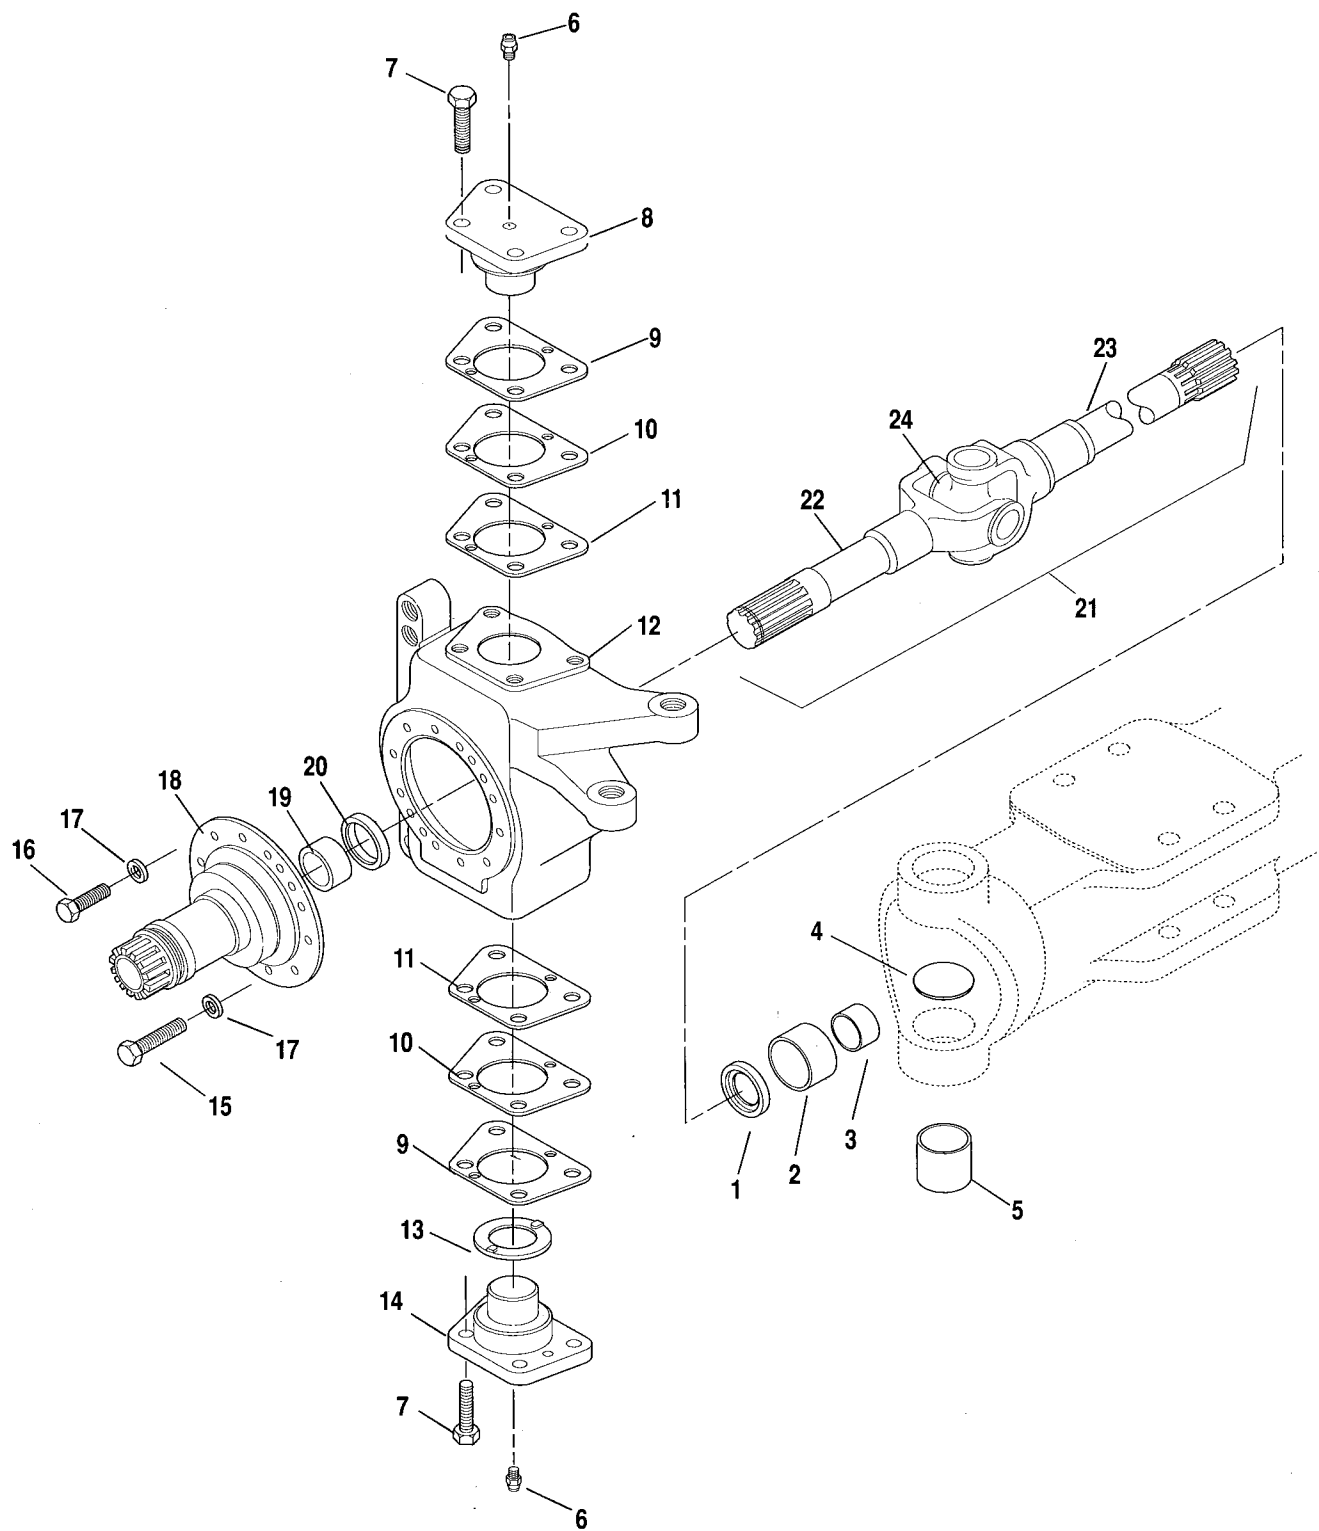

AXLE STEERING JOINTS

PB0321

AXLE STEERING JOINTS

Item No.	Part Number	Qty.	Description
NOTE: Quantities listed are for one complete axle			
1	8040717	2	Seal, Oil - Differential Housing & Universal Joint
2	8040622	2	Sleeve Assembly
3	8040722	2	Bushing, Differential Housing & Universal Joint
4	8040623	4	Plug, Trunnion Arm King Pin
5	8040624	4	Bushing, Trunnion Arm King Pin
6	8033319	4	Fitting, Grease
7	8040706	16	Capscrew
8	8040720	2	Cap, Steer Knuckle - Upper
9	8040709	10	Shim, Steer Knuckle Cap .003
10	8040710	8	Shim, Steer Knuckle Cap .005
11	8040711	4	Shim, Steer Knuckle Cap .020
12	8040732	1	Flange, Steer Knuckle (Right Front, Left Rear)
	8040733	1	Flange, Steer Knuckle (Left Front, Right Rear)
13	8040708	2	Washer, Steer Knuckle Thrust
14	8040707	2	Cap, Steer Knuckle - Lower
15	8033320	8	Capscrew
16	8040712	20	Capscrew
17	8040663	28	Washer
18	8033321	2	Spindle, Wheel Bearing (Includes items 19 & 20)
19	8040716	1	Bushing, Spindle
20	8040717	2	Seal, Oil - Spindle & Universal Joint
21	8040700	2	Universal Joint Assembly
22	8040734	4	Shaft, Outer Yoke
23	8040735	4	Shaft, Inner Yoke
24	8040736	4	Universal Joint
<u>KITS</u>			
	8040477	1	Kit, Heavy Duty Trunnion Arm King Pin Bushing For use in highly abrasive soil conditions.
NOTE: If this kit is ever installed on an axle, the standard service parts listed above cannot be used to service the parts in this kit. (This kit includes enough new service parts of items 1, 5, 7 thru 11, 13, 14, 20 and item 20 on page 3.22 to service both wheel ends of one complete axle)