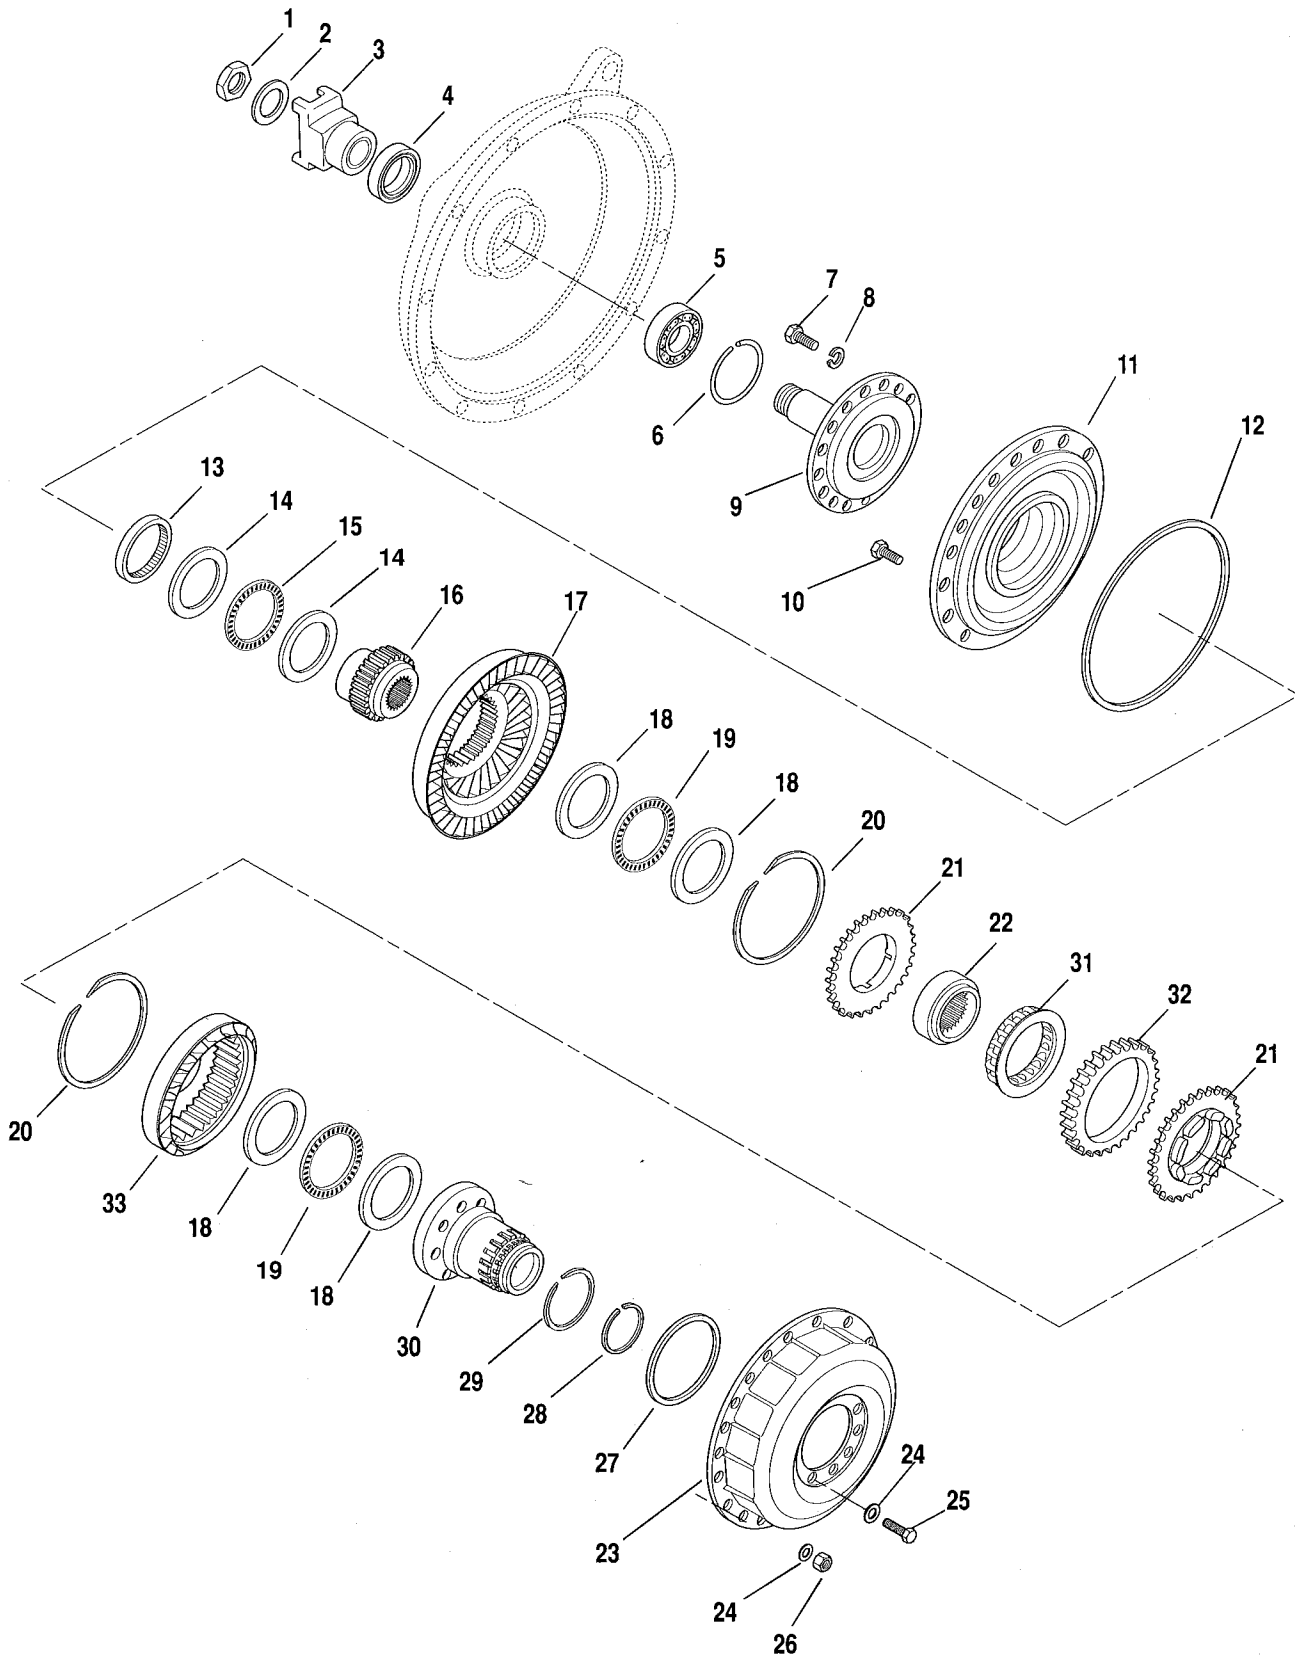

CONVERTER GROUP (FUNK)

PB0131

CONVERTER GROUP (FUNK)

Item No.	Part Number	Qty.	Description
1	CFF79117G5	1	Nut
2	CF4005552	1	Washer, Flat
3	CF4101231	1	Yoke, Front
4	CFF65181	1	Seal, Oil
5	CFF40208S	1	Bearing
6	CFF39000315	1	Ring, Snap
7	CFF1003020	12	Screw, Cap
8	CFF16202	12	Lockwasher
9	CF4145198	1	Shaft, Converter Input
10	CFF1002520H8NP	20	Capscrew
11	CF4045767	1	Front Cover Assembly
12	CF4045236	1	Seal
13	CFF460268	1	Bearing
14	CFF5543244	2	Race, Thrust
15	CFF5503244	1	Bearing, Needle Thrust
16	CF4045887	1	Hub, Turbine
17	CF4045884	1	Turbine
18	CF4045901	4	Washer, Thrust
19	CFF5513650	2	Bearing, Needle Thrust
20	CF4003456	2	Ring, Internal Retaining
21	CF4045899	2	Retainer, Clutch
22	CF4045493	1	Race, Inner Clutch
23	CF4045577	1	Impeller
24	CF4003680	28	Washer, Flat
25	CFF100208	8	Bolt, Place
26	CFF1300400U	20	Nut, Hex
27	CFF37010045	1	O-Ring
28	CF4000497	1	Seal, Ring
29	CFF80100231	1	Ring, Retaining
30	CF4045607	1	Hub, Impeller
31	CF4045081	1	Sprag Clutch Assembly
32	CF4045726	1	Race, Outer Clutch
33	CF4045911	1	Stator