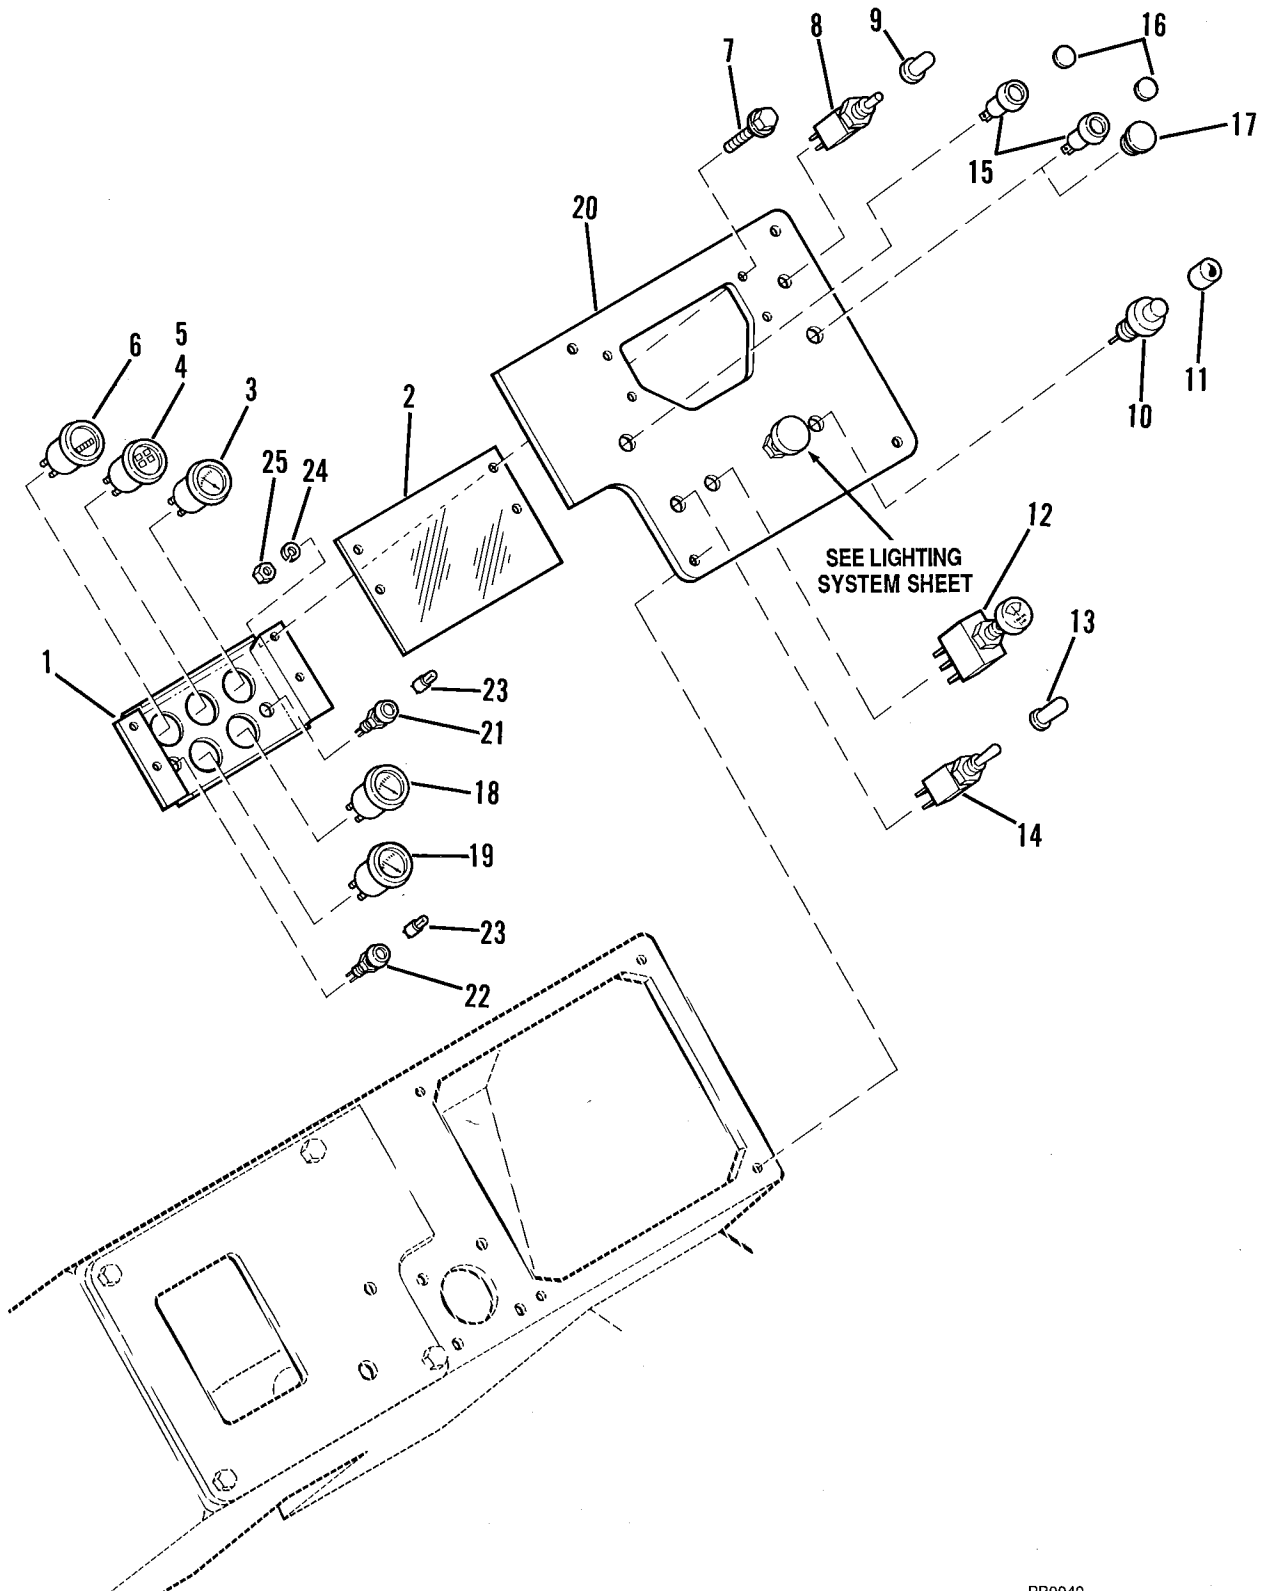

CONTROL CONSOLE (DEUTZ)

PB0040

CONTROL CONSOLE (DEUTZ)

Item No.	Part Number	Qty.	Description
1	7089173	1	Plate, Mounting
2	7089182	1	Cover, Window
3	8464212	1	Gauge, Fuel
4	8466305	1	Gauge, Warning Lights
5	8469030	4	Bulb (Not Shown)
6	8467014	1	Hourmeter
7	8310075	4	Screw, Flg Hd Cap, 1/4 NC x 3/4 Gr5
8	8223442	1	Switch Test
9	8580312	1	Cap, Seal
10	8223405	1	Button, Horn
11	8580311	1	Cap, Seal
12	8033201	1	Switch, Washer/Wiper (optional)
13	8580309	2	Cap Seal
14	8223001	1	Switch, Steer Select
15	7071342	2	Socket, Light
16	8469012	2	Lens, Red
17	8580314	1	Plug (Clark Transmission Only)
18	8462014	1	Gauge, Oil Temperature
19	8460025	1	Gauge, Oil Pressure
20	7089192	1	Panel, R. H. Console
21	8469032	1	Socket, Red Light
22	8469034	1	Socket, Amber Light
23	8469033	2	Bulb
24	8307002	4	Lockwasher, 1/4
25	8305004	4	Nut, Hex 1/4-20