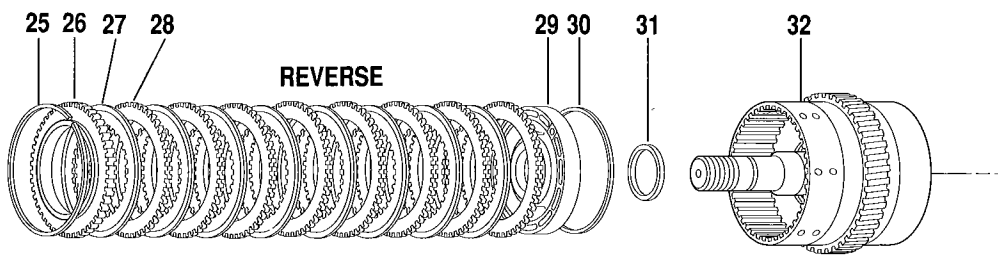

TRANSMISSION CLUTCH GROUPS (CLARK)

PB 0221

TRANSMISSION CLUTCH GROUPS (CLARK)

Item No.	Part Number	Qty.	Description
1	8032653	1	Ring, Snap
2	8032654	1	Backing Plate
3	8032655	8	Disc, Clutch Inner
4	8032656	8	Disc, Clutch Outer
5	8032657	1	Piston, Clutch
6	8032658	1	Ring, Outer Piston
7	8032659	1	Seal, Inner Piston
8	8033387	1	Low Clutch, Shaft, Drum & Bleed Valve Assembly
9	8032653	1	Ring, Snap
10	8032654	1	Backing Plate
11	8032661	8	Disc, Clutch Inner
12	8032656	8	Disc, Clutch Outer
13	8033346	1	Piston, Clutch
14	8032658	1	Ring, Clutch Piston - Outer
15	8032659	1	Ring, Clutch Piston - Inner
16	8033347	1	Forward Shaft, Drum & Plug Assembly
17	8032653	1	Ring, Snap
18	8032654	1	Backing Plate
19	8032661	6	Disc, Clutch Inner
20	8032656	6	Disc, Clutch Outer
21	8032663	1	Clutch Piston Assembly
22	8032658	1	Seal, Outer Clutch Piston
23	8032659	1	Seal, Inner Clutch Piston
24	8033344	1	3rd Clutch Shaft, Drum & Plug Assembly
25	8032653	1	Ring, Snap
26	8032654	1	Backing Plate
27	8032661	8	Disc, Clutch Inner
28	8032656	8	Disc, Clutch Outer
29	8033346	1	Piston, Clutch
30	8032658	1	Seal, Outer Clutch Piston
31	8032659	1	Seal, Inner Clutch Piston
32	8032665	1	Rev. & 2nd Shaft, Drum & Plug Assembly
33	8032659	1	Seal, Inner Clutch Piston
34	8032658	1	Seal, Outer Piston Clutch
35	8032663	1	Piston, Clutch
36	8032656	6	Disc, Clutch Outer
37	8032661	6	Disc, Clutch Inner
38	8033345	1	Backing Plate
39	8032653	1	Ring, Snap