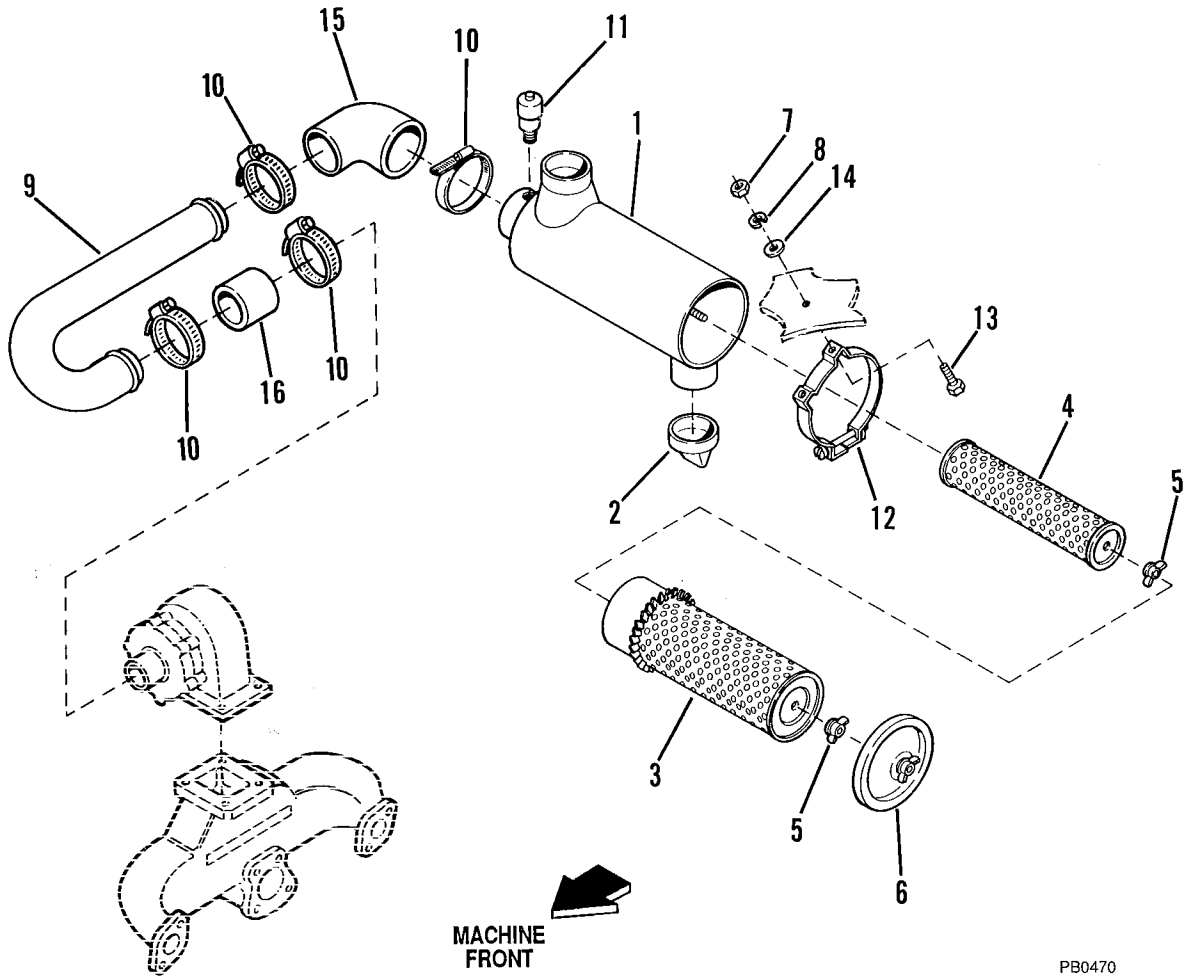

AIR CLEANER (JOHN DEERE)

PB0470

Item No.	Part Number	Qty.	Description
1	8273013	1	Air Cleaner Assembly (Includes items 2 thru 6)
2	8032764	1	Valve, Vacuator
3	8273237	1	Element, Primary
4	8273238	1	Element, Safety
5	8273272	2	Nut Assembly
6	8032762	1	Cover, End
7	8305006	4	Nut, Hex 5/16-18 UNC
8	8307004	4	Lockwasher 5/16
9	7079012	1	Tube, Air Intake
10	8405301	4	Clamp, Hose 4" Max
11	8273243	1	Indicator, Air Service, 25 Inch
12	8273240	2	Band, Mounting 8"
13	8303697	4	Screw, Hex Hd Cap 5/16-18 x 3/4
14	8307203	4	Washer, Flat 5/16
15	8273262	1	Elbow, Reducing 3-1/2 to 3"
16	8402018-0030	1	Hose 3 ID x 3" Long