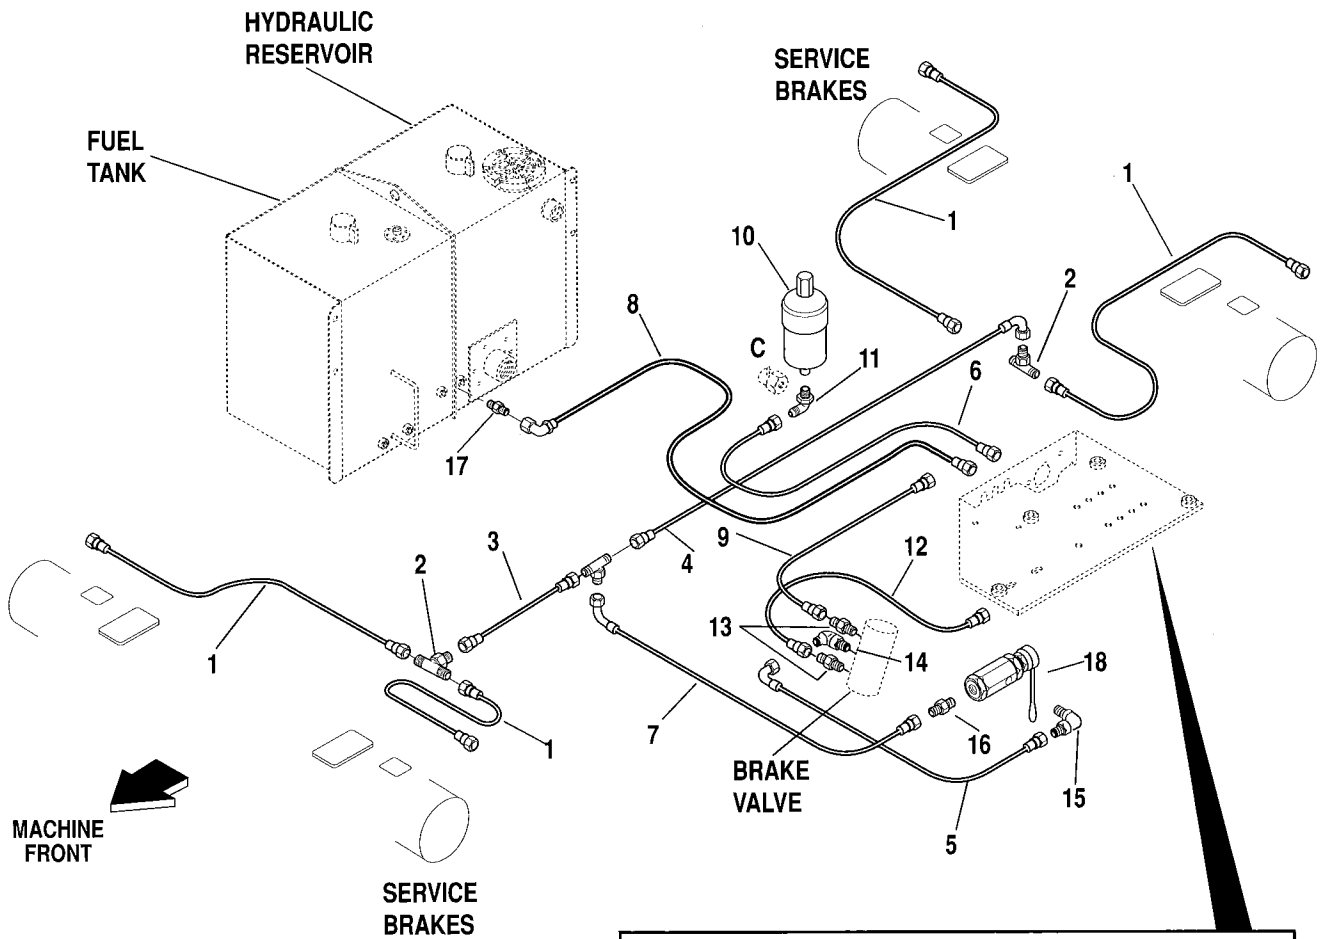

BRAKE CIRCUIT

UNDRENEATH VIEW SEE PAGE 5.8
FOR VALVE PLATE BREAKDOWN

PB 0591

BRAKE CIRCUIT

Item No.	Part Number	Qty.	Description
1	2711052	4	Hose Assembly, Tee to Brakes
2	8760455	3	Tee, Branch, bulkhead, SAE 6-6, male JIC 37° x male JIC 37°
3	2701662	1	Hose Assembly, Tee to Front Brake Tee
4	6605772	1	Hose Assembly, Tee to Rear Brake Tee
5	6605652	1	Hose Assembly, Brake Valve to Brake Lock
6	2712382	1	Hose Assembly, Acc Chg Valve to Accumulator
7	2712362	1	Hose Assembly, Brake Lock to Tee
8	6604762	1	Hose Assembly, Acc Chg Valve to Tank
9	2712182	1	Hose Assembly, Brake Valve to Acc Chg Valve
10	8742005	1	Accumulator
11	7089581	1	Elbow, 90° Special
12	2712332	1	Hose Assembly, Priority Valve to Brake Valve
13	8760110	2	Connector, Straight, SAE 6-8, male JIC 37° x male str. thd. o-ring
14	8760313	1	Elbow, 90°, SAE 6-8, male JIC 37° x male str. thd. o-ring
15	8760289	1	Elbow, 90°, SAE 6-2P, male JIC 37° x male NPT
16	8760057	1	Connector, Straight, SAE 6-2P, male JIC 37° x male NPT
17	8760036	1	Connector, Straight, SAE 6-8P, male JIC 37° x male NPT
18	8902645	1	Valve, Brake Lock (See Kits)
			<u>KITS</u>
	8902647	1	Seal Kit, Brake Lock Valve