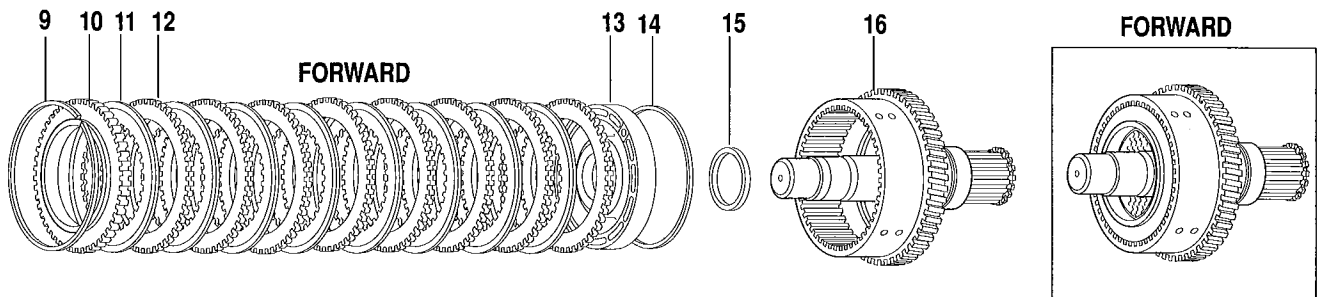

TRANSMISSION CLUTCH GROUPS (CLARK)

PB 0221

TRANSMISSION CLUTCH GROUPS (CLARK)

Item No.	Part Number	Qty.	Description
1	8032653	1	Ring, Snap
2	8032654	1	Backing Plate
3	8032655	8	Disc, Clutch Inner
4	8032656	8	Disc, Clutch Outer
5	8032657	1	Piston, Clutch
6	8032658	1	Ring, Outer Piston
7	8032659	1	Seal, Inner Piston
8	8033387	1	Low Clutch, Shaft, Drum & Bleed Valve Assembly
9	8032653	1	Ring, Snap
10	8032654	1	Backing Plate
11	8032661	8	Disc, Clutch Inner
12	8032656	8	Disc, Clutch Outer
13	8033346	1	Piston, Clutch
14	8032658	1	Ring, Clutch Piston - Outer
15	8032659	1	Ring, Clutch Piston - Inner
16	8033347	1	Forward Shaft, Drum & Plug Assembly
17	8032653	1	Ring, Snap
18	8032654	1	Backing Plate
19	8032661	6	Disc, Clutch Inner
20	8032656	6	Disc, Clutch Outer
21	8032663	1	Clutch Piston Assembly
22	8032658	1	Seal, Outer Clutch Piston
23	8032659	1	Seal, Inner Clutch Piston
24	8033344	1	3rd Clutch Shaft, Drum & Plug Assembly
25	8032653	1	Ring, Snap
26	8032654	1	Backing Plate
27	8032661	8	Disc, Clutch Inner
28	8032656	8	Disc, Clutch Outer
29	8033346	1	Piston, Clutch
30	8032658	1	Seal, Outer Clutch Piston
31	8032659	1	Seal, Inner Clutch Piston
32	8032665	1	Rev. & 2nd Shaft, Drum & Plug Assembly
33	8032659	1	Seal, Inner Clutch Piston
34	8032658	1	Seal, Outer Piston Clutch
35	8032663	1	Piston, Clutch
36	8032656	6	Disc, Clutch Outer
37	8032661	6	Disc, Clutch Inner
38	8033345	1	Backing Plate
39	8032653	1	Ring, Snap