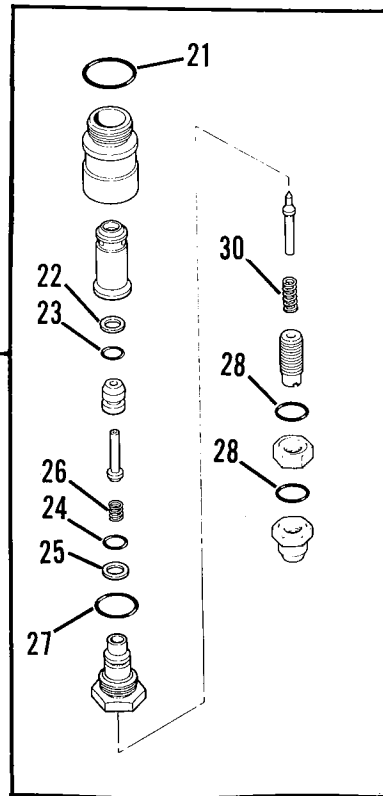

**SECONDARY CONTROL VALVE — FRAME/GRILLE TILT, AUXILIARY HYDRAULICS
AND OUTRIGGERS (S/N 0B0676 AND AFTER)**

Item No.	Part Number	Qty.	Description
	7092343	1	Control Valve Assembly, Frame/Grille Tilt and Aux. Hyd. (Includes items 1, 2, 3, 4, 6 thru 17 and 19 thru 38)
	8902128	1	Control Valve Assembly, Frame/Grille Tilt and Outriggers (Includes items 1, 2, 3, 5 and 6 thru 38)
	8904034	1	Control Valve Assembly, Frame/Grille Tilt, Aux. Hyd & Outriggers (Includes items 1 thru 38)
1	8033410	1	Section, Inlet (Includes 1 of item 6)
2	8033411	1	Section, Outlet
3	8033236	2	Section, Frame/Grille Tilt (Includes items 6 thru 17)
4	8033236	1	Section, Auxiliary Hydraulics (Includes items 6 thru 17)
5	8033409	2	Section, Outriggers (Includes items 6, 11, 12 and 18)
6	See Kits	1	O-Ring
7	See Kits	2	O-Ring
8	See Kits	2	Wiper
9	See Kits	2	Plate, Seal
10	See Kits	2	Screw, Rd Hd Mach
11	See Kits	1	Poppet, C V
12	See Kits	1	Spring
13	See Kits	2	Screw, Soc Hd Cap
14	See Kits	1	Cap, Spool
15	See Kits	1	End, Spool
16	See Kits	2	Seat, Spring
17	See Kits	1	Spring
18	8033163	2	Solenoid Assembly
19	8033165	4	Relief Valve Assembly - Preset at 3250 ± 50 psi (Includes items 21 thru 29)
19A	8033164	1	Main Relief Valve - Preset at 2650 ± 50 psi (Includes items 21 thru 29)
20	8033150	2	Relief Valve Assembly - Preset at 1200 ± 50 psi (Includes items 21 thru 28 & 30)
21	See Kits	1	O-Ring
22	See Kits	1	Ring, Back-Up
23	See Kits	1	O-Ring
24	See Kits	1	O-Ring
25	See Kits	1	Ring, Back-Up
26	See Kits	1	Spring
27	See Kits	1	O-Ring
28	See Kits	2	O-Ring
29	See Kits	1	Spring (Used on Item 19 & 19A Only)
30	See Kits	1	Spring (Used on Item 20 Only)
31	See Kits	2	Nut, Special
32	See Kits	4	Nut, Special
33	See Kits	2	Tie Rod
34	See Kits	1	Tie Rod
35	See Kits	2	O-Ring
36	See Kits	2	Plug, SAE
37	See Kits	1	Plug, Shut-Off
38	See Kits	1	Seal, Special
			KITS
	8033237	AR	Rebuild Kit for individual service of items 3, 4 or 5 (Includes 6 of item 6 and listed quantities of items 7 thru 17)
	8902495	1	Seal & Spring Kit for Relief Valve item 19 & 19A (Includes items 21 thru 29)
	8033219	1	Seal & Spring Kit for Relief Valve item 20 (Includes items 21 thru 28 & 30)
	8902095	1	Tie Rod Kit — 3 Section Valve (Includes items 31 thru 34)
	8902096	1	Tie Rod Kit — 4 Section Valve (Includes items 31 thru 34)
	8902131	1	Tie Rod Kit — 5 Section Valve (Includes items 31 thru 34)

**SECONDARY CONTROL VALVE —
FRAME /GRILLE TILT, AUXILIARY
HYDRAULICS AND OUTRIGGERS
(S/N 0B0676 AND AFTER)**

3

PB 0970

6.14.1