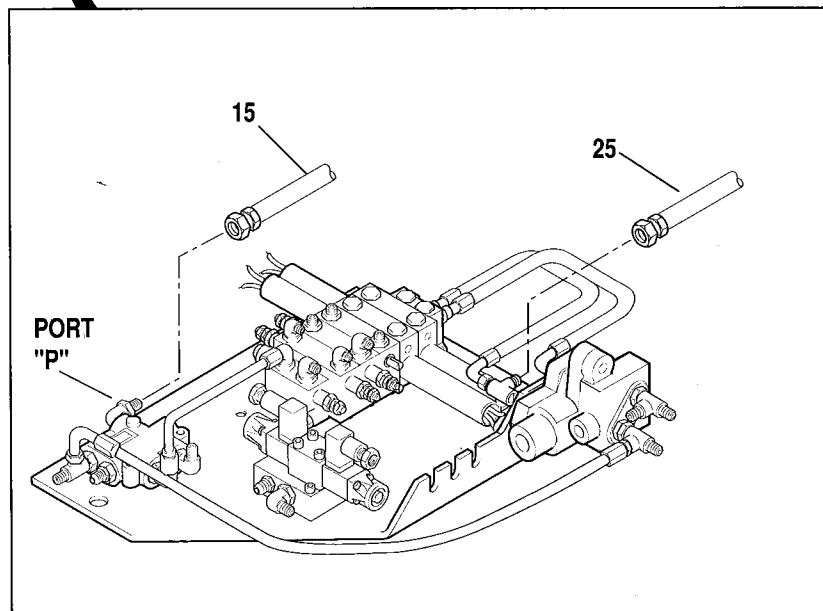

MAIN CONTROL VALVE CIRCUIT — ELECTRONIC CONTROL VALVE

UNDERNEATH VIEW SEE PAGE 5.8
FOR VALVE PLATE BREAKDOWN

PB 0551

MAIN CONTROL VALVE CIRCUIT — ELECTRONIC CONTROL VALVE

Item No.	Part Number	Qty.	Description
1	8424234	1	Elbow, 2" NPT - 2" Hose I. D.
2	8401004-0180	1	Hose, Suction - 2" I. D. (Funk)
	8401004-0280	1	Hose, Suction - 2" I. D. (Clark)
3	8405209	2	Clamp, T-Bolt
4	8424233	1	Elbow, 90° - 2"
5	8303626	4	Screw, Hex Hd Cap, 1/2-13 x 1-1/2"
6	8307007	6	Lockwasher, 1/2"
7	8546407	2	Clamp Half 2"
8	8640208	1	O-Ring, #228
9	7054902	1	Gasket
10	8303602	2	Screw, Hex Hd Cap, 1/2-13 x 1-1/4"
11	8760107	1	Connector, Straight, SAE 8-8, male JIC 37° x male str. thd. o-ring
12	8760545	1	Reducer, SAE 16-8, male str. thd. o-ring x female internal o-ring boss
13	8760102	1	Connector, Straight, SAE 16-16, male JIC 37° x male str. thd. o-ring (Clark)
	8760309	1	Elbow, 90°, SAE 16-16, male JIC 37° x male str. thd. o-ring (Funk)
14	2712282	1	Hose Assembly, Pump to Main Control Valve (Funk)
	6604592	1	Hose Assembly, Pump to Main Control Valve (Clark)
15	2711872	1	Hose Assembly, Priority Valve to Pump (Funk)
	6605062	1	Hose Assembly, Priority Valve to Pump (Clark)
16	2712402	1	Hose Assembly, Main Control Valve to Tank
17	8760553	1	Tee, Run, SAE 16-16P, male JIC 37° x male NPT
18	8540048	1	Bushing, Hex , SAE 20P-16P, male NPT x female NPT
19	8760533	1	Reducer, SAE 16-8, female JIC 37° x male JIC 37°
20	8303713	3	Screw, Hex Hd Cap, 1/2-13 x 2-1/4 Lg Gr 5
21	8307112	3	Washer, Flat 1/2
22	8305644	3	Nut, Hex Lock, 1/2-13
23	8760552	1	Tee, Branch, SAE 16-16, male JIC 37° x male str. thd. o-ring
24	8760102	1	Connector, Straight, SAE 16-16, male JIC 37° x male str. thd. o-ring
25	2712122	1	Hose Assembly, Acc. Chg. Valve to Tank
26	8760273	1	Elbow, 45°, SAE 16-16, male JIC 37° x female JIC 37° swivel