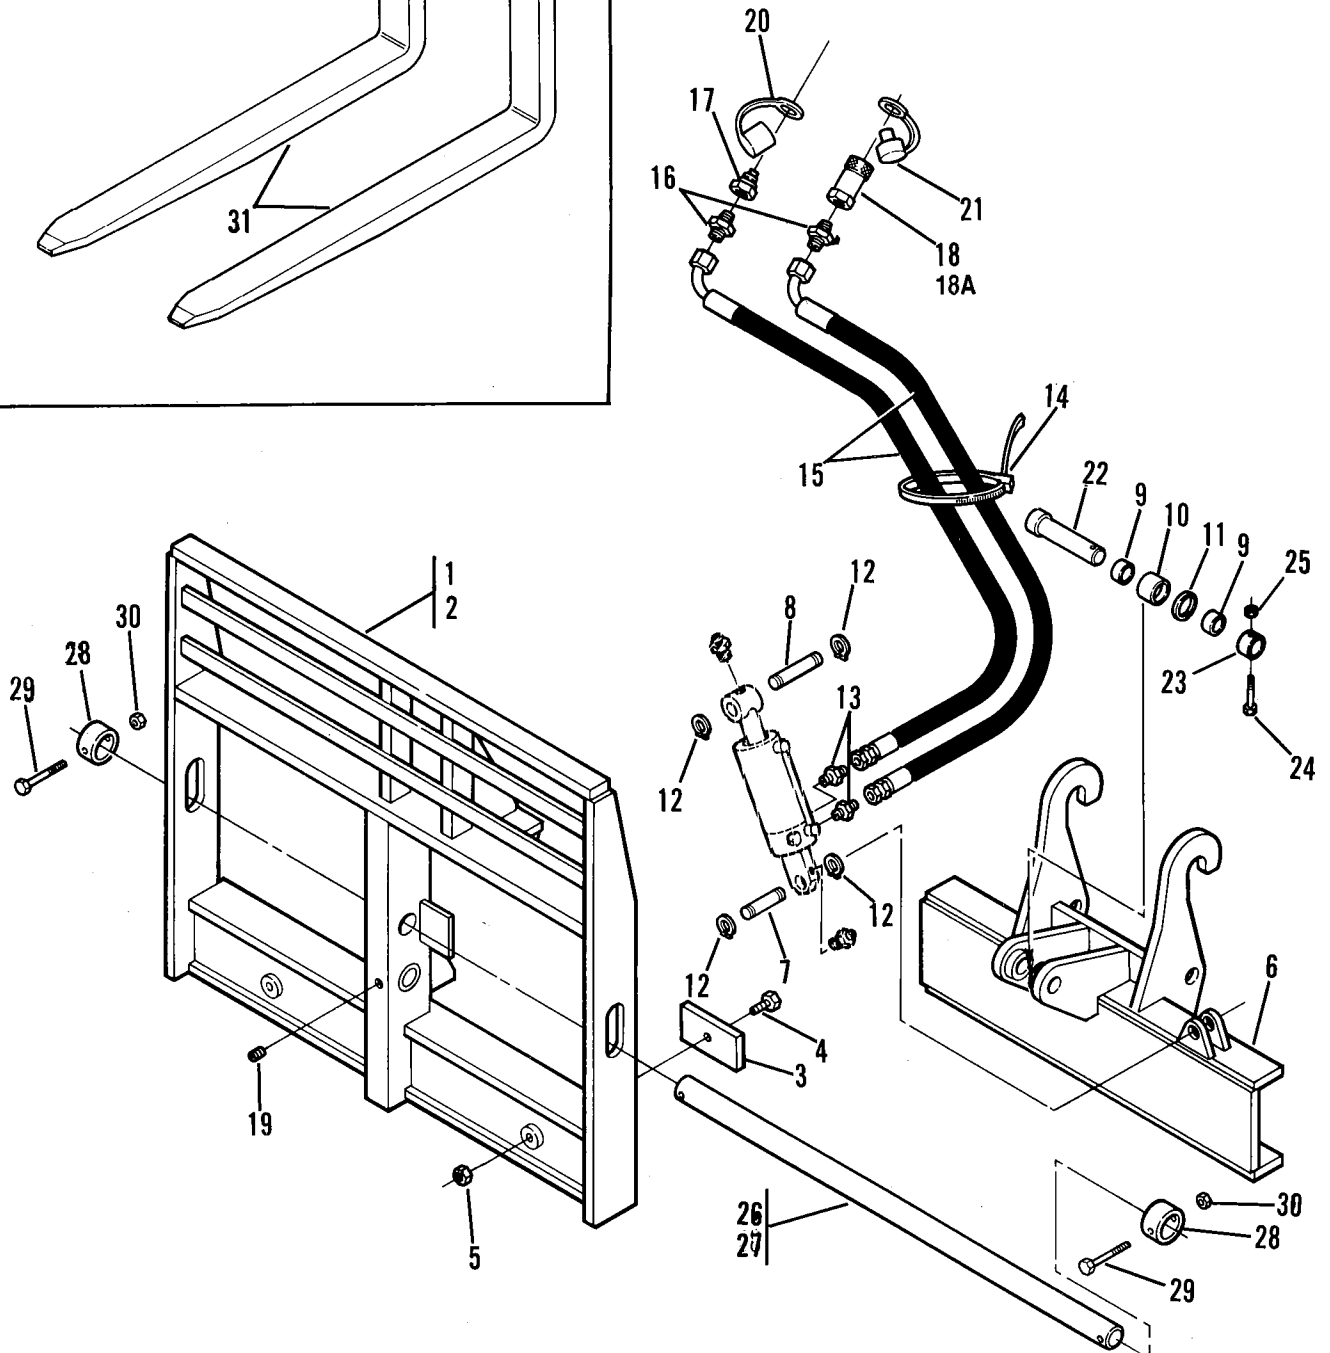

SIDE TILT CARRIAGE — OPTIONAL (S/N 9F0600 AND AFTER)

PB0940

SIDE TILT CARRIAGE — OPTIONAL (S/N 9F0600 AND AFTER)

Item No.	Part Number	Qty.	Description
1	7089044	1	Carriage, Side Tilt - 48" (Includes Items 3 thru 5)
2	7089054	1	Carriage, Side Tilt - 60" (Includes Items 3 thru 5)
3	7065482	2	Pad Wear
4	8303739	2	Screw, Hex Hd Cap 5/16NC x 1-1/4Gr 5
5	8305602	2	Locknut, 5/16NC
6	7085154	1	Base, Pivot
7	7077501	1	Pin, Cyl. Base
8	7077511	1	Pin, Cyl. Rod
9	7077481	2	Spacer
10	8065634	1	Bushing, Self Align
11	8642001	1	Ring, Snap
12	8642235	4	Ring, Snap
13	8760117	2	Conn, Str Thr'd
14	8584001	1	Tie Wrap
15	2711992	2	Hose Assembly
16	8760030	2	Conn, Male
17	8420056	1	Quick Disconnect, Male 3/8 NPT
18	8420057	1	Quick Disconnect, Female 3/8 NPT (See also item 18A)
18A	8640027	1	O-Ring, Viton - For High Temp. Application of item 18
19	8541433	1	Plug, Pipe Hex Skt 1/8
20	8420058	1	Cap, Dust
21	8420059	1	Plug, Dust
22	7085411	1	Pin, Pivot
23	7085501	1	Collar, Pin Locking
24	8303770	1	Screw, Hex Hd Cap 3/8-16 x 2-3/4
25	8305645	1	Locknut, 3/8-16 ESNA
26	7083912	1	Shaft, Fork Pivot 48"
27	7089972	1	Shaft, Fork Pivot 60"
28	7086471	2	Hub, Lock
29	8303634	2	Screw, Hex Hd Cap, 5/8-11 x 4
30	8305643	2	Locknut, 5/8-11
31	7090063	2	Fork, Pallet 48 x 4
	7082703	2	Fork, Lumber 60 x 7 (Not Shown)
	7085073	6	Fork, Blocking (Not Shown)