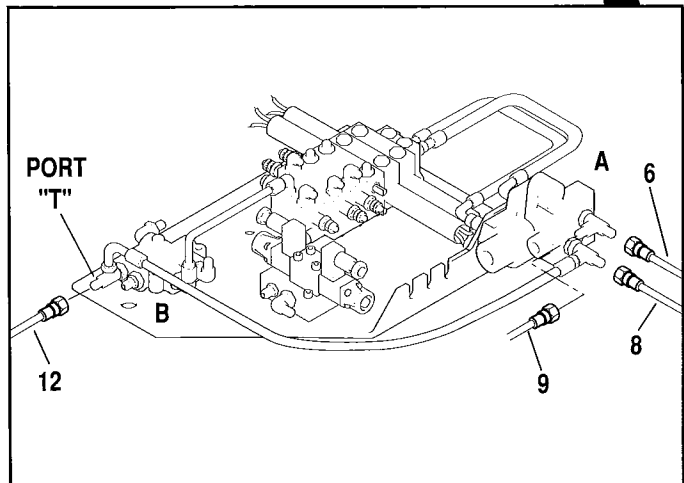

BRAKE CIRCUIT

UNDRENEATH VIEW SEE PAGE 5.8
FOR VALVE PLATE BREAKDOWN

PB 0591

BRAKE CIRCUIT

Item No.	Part Number	Qty.	Description
1	2711052	4	Hose Assembly, Tee to Brakes
2	8760455	3	Tee, Branch, bulkhead, SAE 6-6, male JIC 37° x male JIC 37°
3	2701662	1	Hose Assembly, Tee to Front Brake Tee
4	6605772	1	Hose Assembly, Tee to Rear Brake Tee
5	6605652	1	Hose Assembly, Brake Valve to Brake Lock
6	2712382	1	Hose Assembly, Acc Chg Valve to Accumulator
7	2712362	1	Hose Assembly, Brake Lock to Tee
8	6604762	1	Hose Assembly, Acc Chg Valve to Tank
9	2712182	1	Hose Assembly, Brake Valve to Acc Chg Valve
10	8742005	1	Accumulator
11	7089581	1	Elbow, 90° Special
12	2712332	1	Hose Assembly, Priority Valve to Brake Valve
13	8760110	2	Connector, Straight, SAE 6-8, male JIC 37° x male str. thd. o-ring
14	8760313	1	Elbow, 90°, SAE 6-8, male JIC 37° x male str. thd. o-ring
15	8760289	1	Elbow, 90°, SAE 6-2P, male JIC 37° x male NPT
16	8760057	1	Connector, Straight, SAE 6-2P, male JIC 37° x male NPT
17	8760036	1	Connector, Straight, SAE 6-8P, male JIC 37° x male NPT
18	8902645	1	Valve, Brake Lock (See Kits)
			<u>KITS</u>
	8902647	1	Seal Kit, Brake Lock Valve