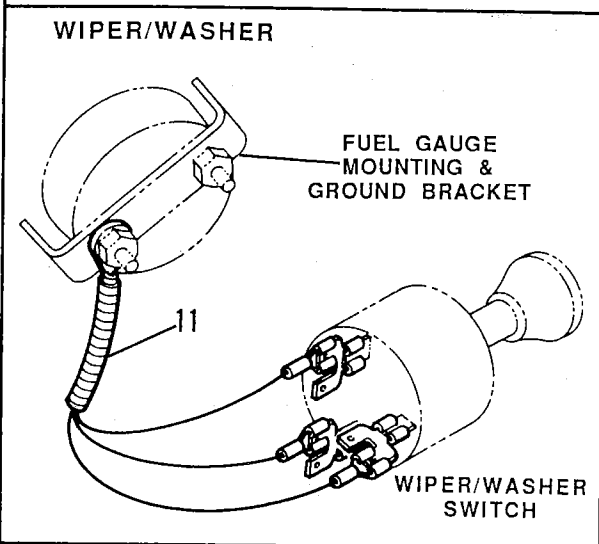

TLC WIRING

SUPPRESSION INSTALLATIONS FOR OPTIONAL ENCLOSED CAB ONLY