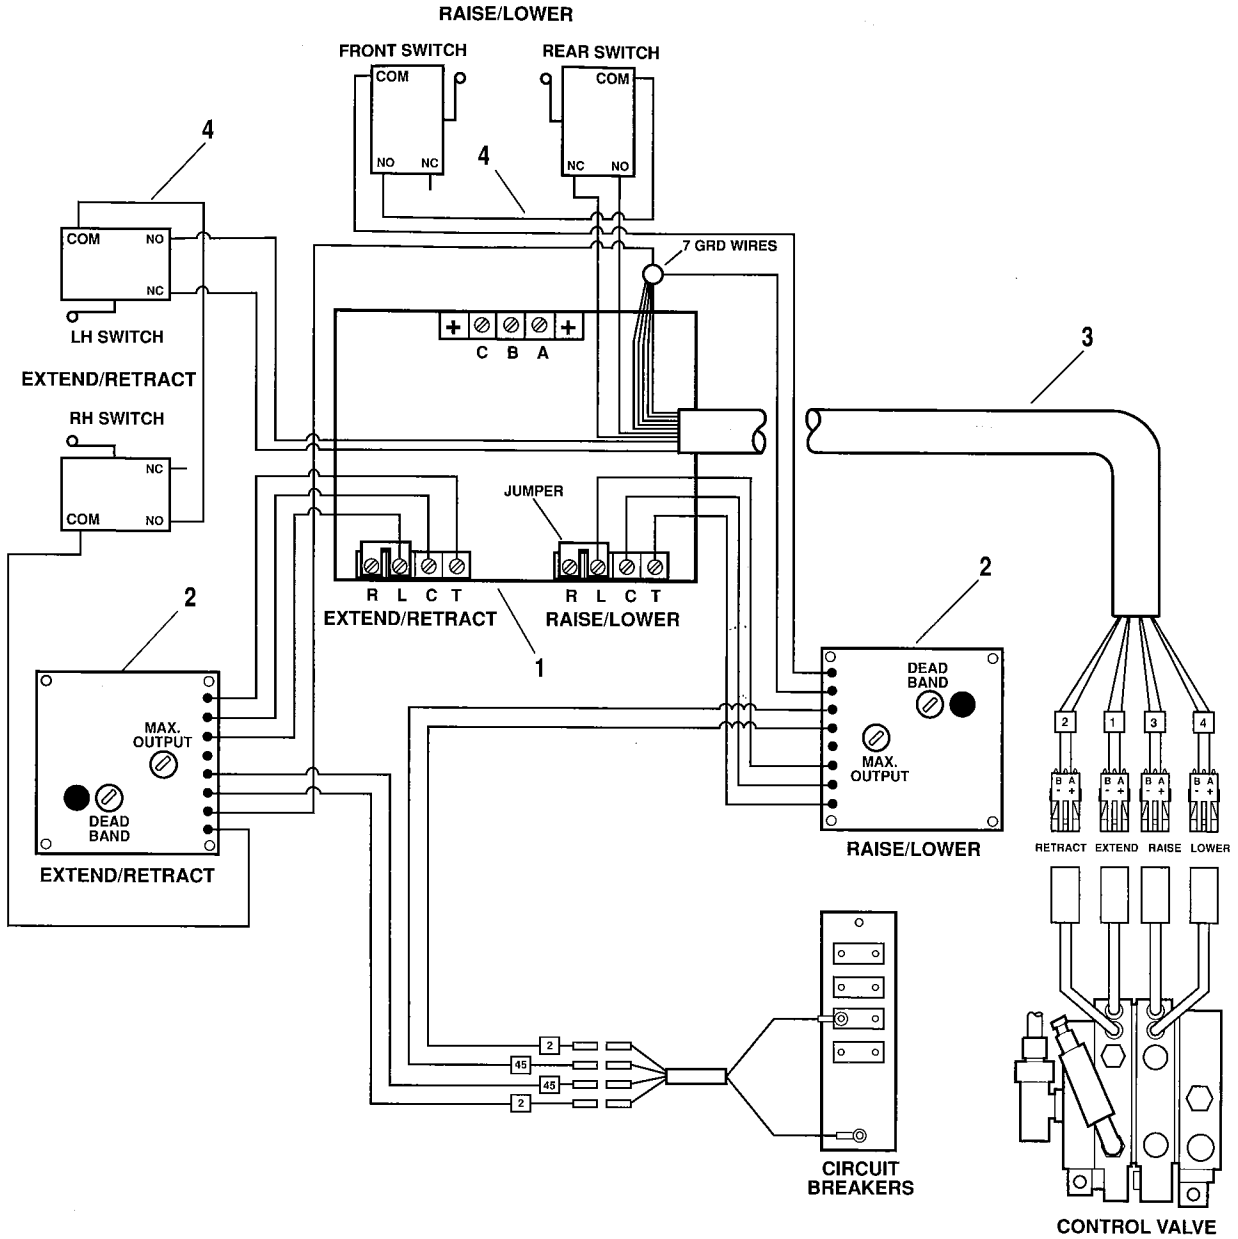

ELECTRONIC JOYSTICK WIRING w/o TLC

PA1122

Item No.	Part Number	Qty.	Description
1	7087383	1	Electronic Joystick Assembly (Includes Items 1 thru 4)
	8224016	1	Joystick, Electronic 50°
	7086762	2	Module, Driver
	7086752	1	Harness, Wiring
4	7087361	2	Wire Assembly
			KITS
	7091871	1	Kit, Test Cable For Pulsar Solenoid Valve