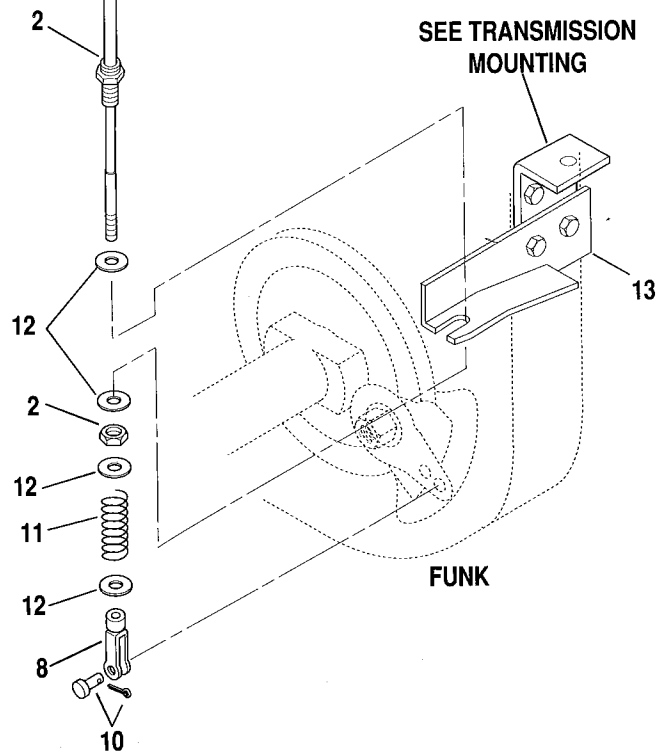

PARKING BRAKE CONTROL

2.15

PB0101

9038

Origin 2/90

PARKING BRAKE CONTROL

Item No.	Part Number	Qty.	Description
1	8162206	1	Lever Assembly, Parking Brake
2	7077003	1	Cable, Control
3	7089641	2	Spacer
4	8303766	2	Screw, Hex Hd Cap 5/16-18 x 2-3/4 Gr 5
5	8310053	2	Washer, Flat 5/16
6	8307004	3	Lockwasher, 5/16
7	8305006	3	Nut, Hex 5/16-18
8	8301004	1	Clevis
9	8303715	1	Screw, Hex Hd Cap 5/16-18 x 1-1/2 Gr5
10	8301409	1	Pin, Clevis w/cotter
11	8702140	1	Spring (Funk)
12	8307107	4	Washer, Flat 5/8 (Funk)
13	7073612	1	Bracket, Anchor (Funk)
14	7078162	1	Bracket, Anchor (Clark)