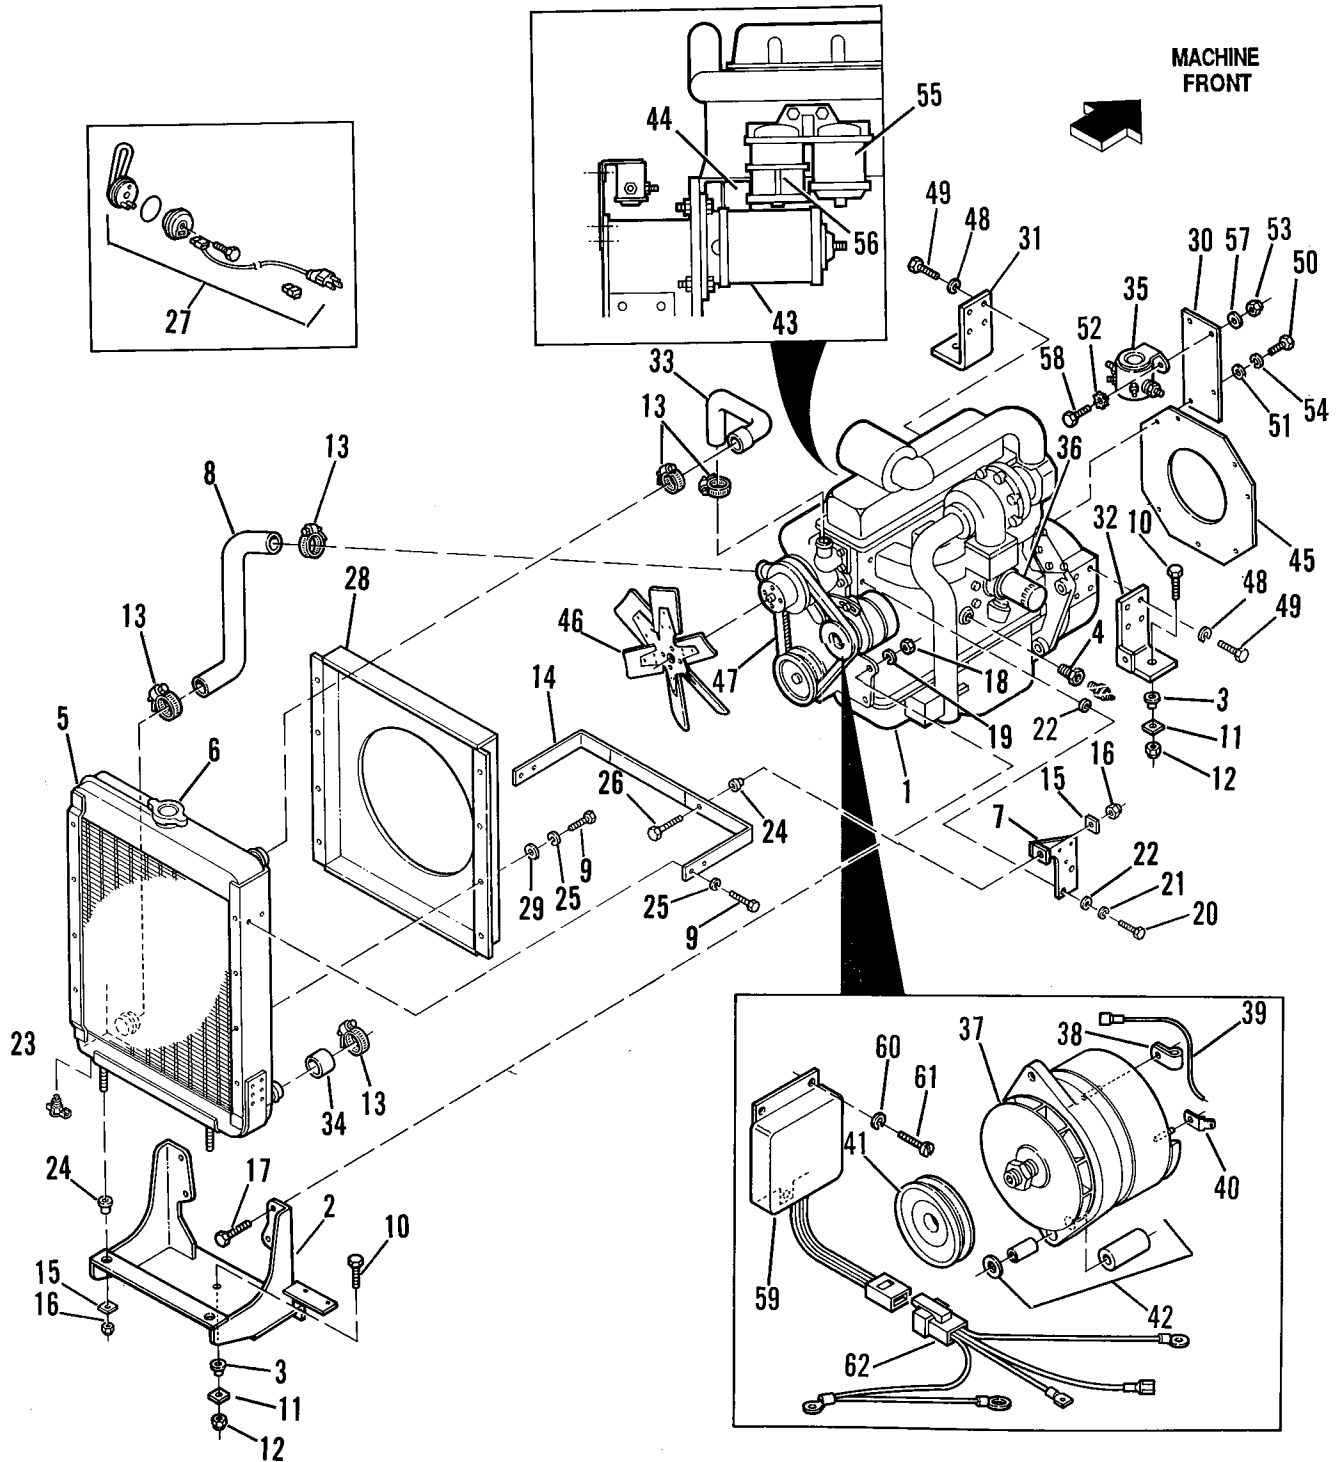

ENGINE AND RADIATOR MOUNTING (FORD — BSD 444T)

ENGINE AND RADAITOR MOUNTING (FORD — BSD 444T)

Item No.	Part Number	Qty.	Description
1	8262112	1	Engine, Ford BSD - 444T Diesel
2	7077813	1	Bracket, Engine & Radiator Mount
3	8278007	3	Mount, Rubber
4	8541030	1	Reducer, 1/4 NPT x 1/8 NPT
5	7079304	1	Radiator (Includes item 6)
6	8180306	1	Cap Radiator
7	7067522	1	Bracket, Top Rad. Support
8	7079313	1	Hose, Lower Radiator
9	8303729	12	Screw, Hex Hd Cap, 1/4-20 x 5/8 Gr 5
10	8303638	3	Screw, Hex Hd Cap, 3/4-10 x 2-3/4 Gr5
11	7054351	3	Washer, Rebound
12	8305619	3	Nut, Hex Lock, 3/4-10
13	8405104	5	Clamp, Hose, 2-1/4"
14	7058602	1	Bracket, Radiator Mount
15	7057141	3	Washer, Rebound
16	8305618	3	Nut, Hex, 3/8-16
17	8303639	4	Screw, Hex Hd Cap, 3/4-10 x 3.00 Gr 5
18	8305017	4	Nut, Hex 3/4-10
19	8307010	4	Lockwasher, 3/4
20	8303681	2	Screw, Hex Hd Cap, 3/8-16 x 3/4 Gr 5
21	8307005	2	Lockwasher, 3/8
22	8307204	4	Washer, Flat 3/8
23	8904001	1	Cock, Drain, 1/4NPT
24	8278008	3	Mount, Vibration
25	8307002	12	Lockwasher, 1/4
26	8303622	1	Screw, Hex Hd Cap, 3/8-16 x 2.00 Gr 5
27	8277090	1	Coolant Heater, Engine - Optional
28	7079543	1	Shroud, Radiator
29	8307202	8	Washer, Flat 1/4
30	7069202	1	Mount, Starter Relay
31	7085452	1	Mount, Engine L. H.
32	7085462	1	Mount, Engine R. H.
33	7090172	1	Hose, Radiator Top
34	8403221	1	Cap, Radiator Port
35	8277065	1	Relay, Starter
36	8033471	1	Element, Oil Filter
37	8270213	1	Alternator
38	8406008	1	Clamp
39	7090091	1	Wire Assembly
40	8220073	1	Terminal
41	8276014	1	Pulley
42	8277103	1	Adapter Kit
43	8033468	1	Starter (Includes item 39)
44	8033469	1	Solenoid, Starter
45	7054632	1	Cover, Flywheel Housing
46	8033467	1	Fan, Cooling
47	8033470	1	Belt, Fan
48	8307007	8	Lockwasher, 1/2
49	8303625	8	Screw, Hex Hd Cap, 1/2-13 x 1-1/4 Gr 5
50	8303620	2	Screw, Hex Hd Cap, 3/8-16 x 1.00 Gr 5
51	8307204	2	Washer, Flat 3/8
52	8310002	2	Lockwasher, External Tooth 1/4
53	8305601	2	Locknut, 1/4
54	8307005	2	Lockwasher, 3/8
55	8033472	1	Kit, Fuel Filter
56	8033473	1	Bowl, Sediment
57	8307109	2	Washer, Flat 1/4
58	8303705	2	Screw, Flg Hd Cap, 1/4-20 x 3/4 Gr 5
59	8022023	1	Regulator, Voltage
60	8307003	3	Lockwasher, #10
61	8303837	3	Screw, Slotted Pan Hd, #10-24 NC x 3/4
62	7090182	1	Wire Assembly