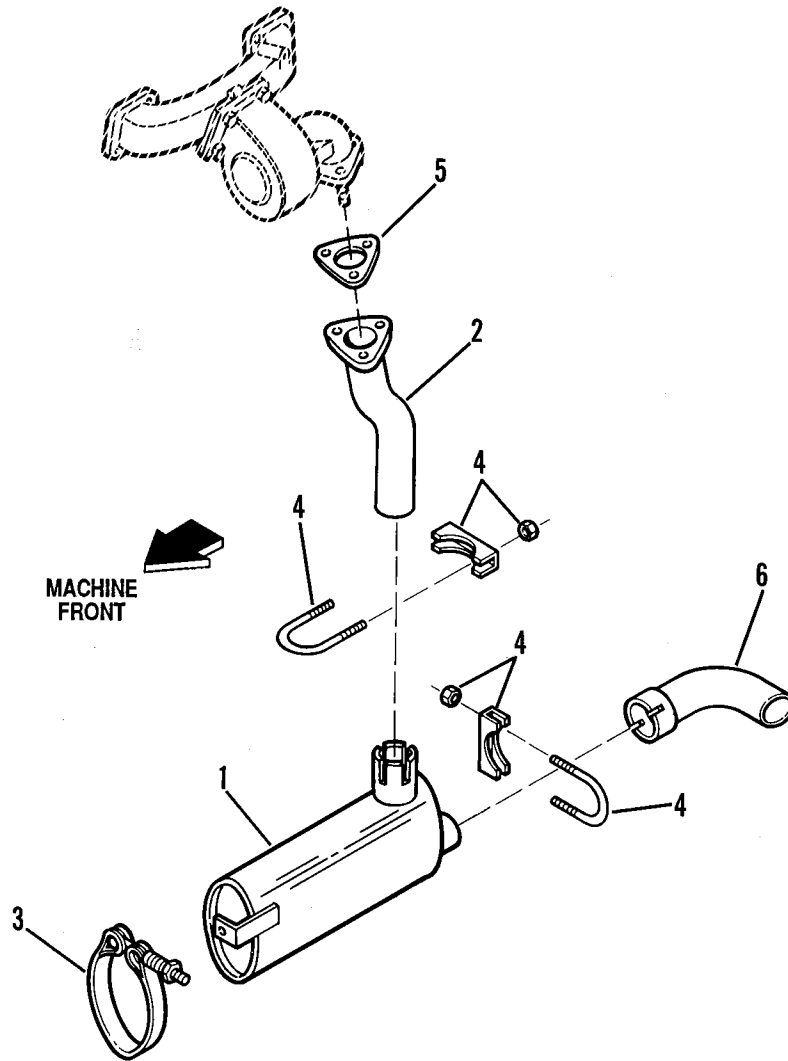

EXHAUST SYSTEM (PERKINS)

PB0420

Item No.	Part Number	Qty.	Description
1	7066882	1	Muffler
2	7076663	1	Pipe, Exhaust
3	8405604	2	Clamp, T-Bolt
4	8275212	2	Clamp, Muffler, 2-1/2 Dia.
5	8030128	1	Gasket, Exhaust Manifold
6	7089812	1	Pipe, Tail