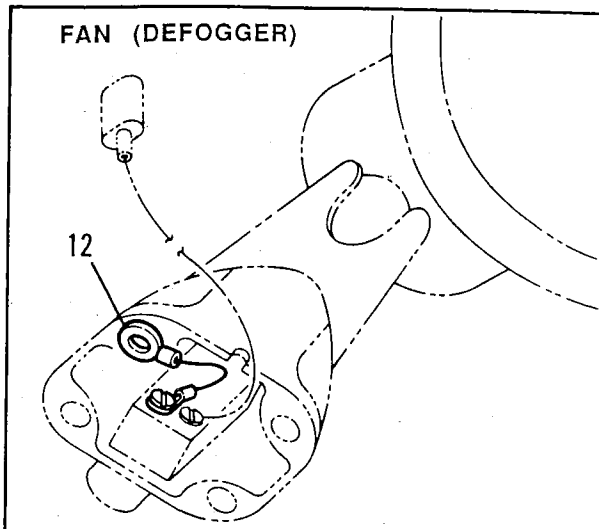

TLC WIRING

SUPPRESSION INSTALLATIONS FOR OPTIONAL ENCLOSED CAB ONLY

ELECTRONIC JOYSTICK WIRING w/o TLC

PA1122

Item No.	Part Number	Qty.	Description
1	7087383	1	Electronic Joystick Assembly (Includes Items 1 thru 4)
	8224016	1	Joystick, Electronic 50°
	7086762	2	Module, Driver
	7086752	1	Harness, Wiring
4	7087361	2	Wire Assembly
			KITS
	7091871	1	Kit, Test Cable For Pulsar Solenoid Valve