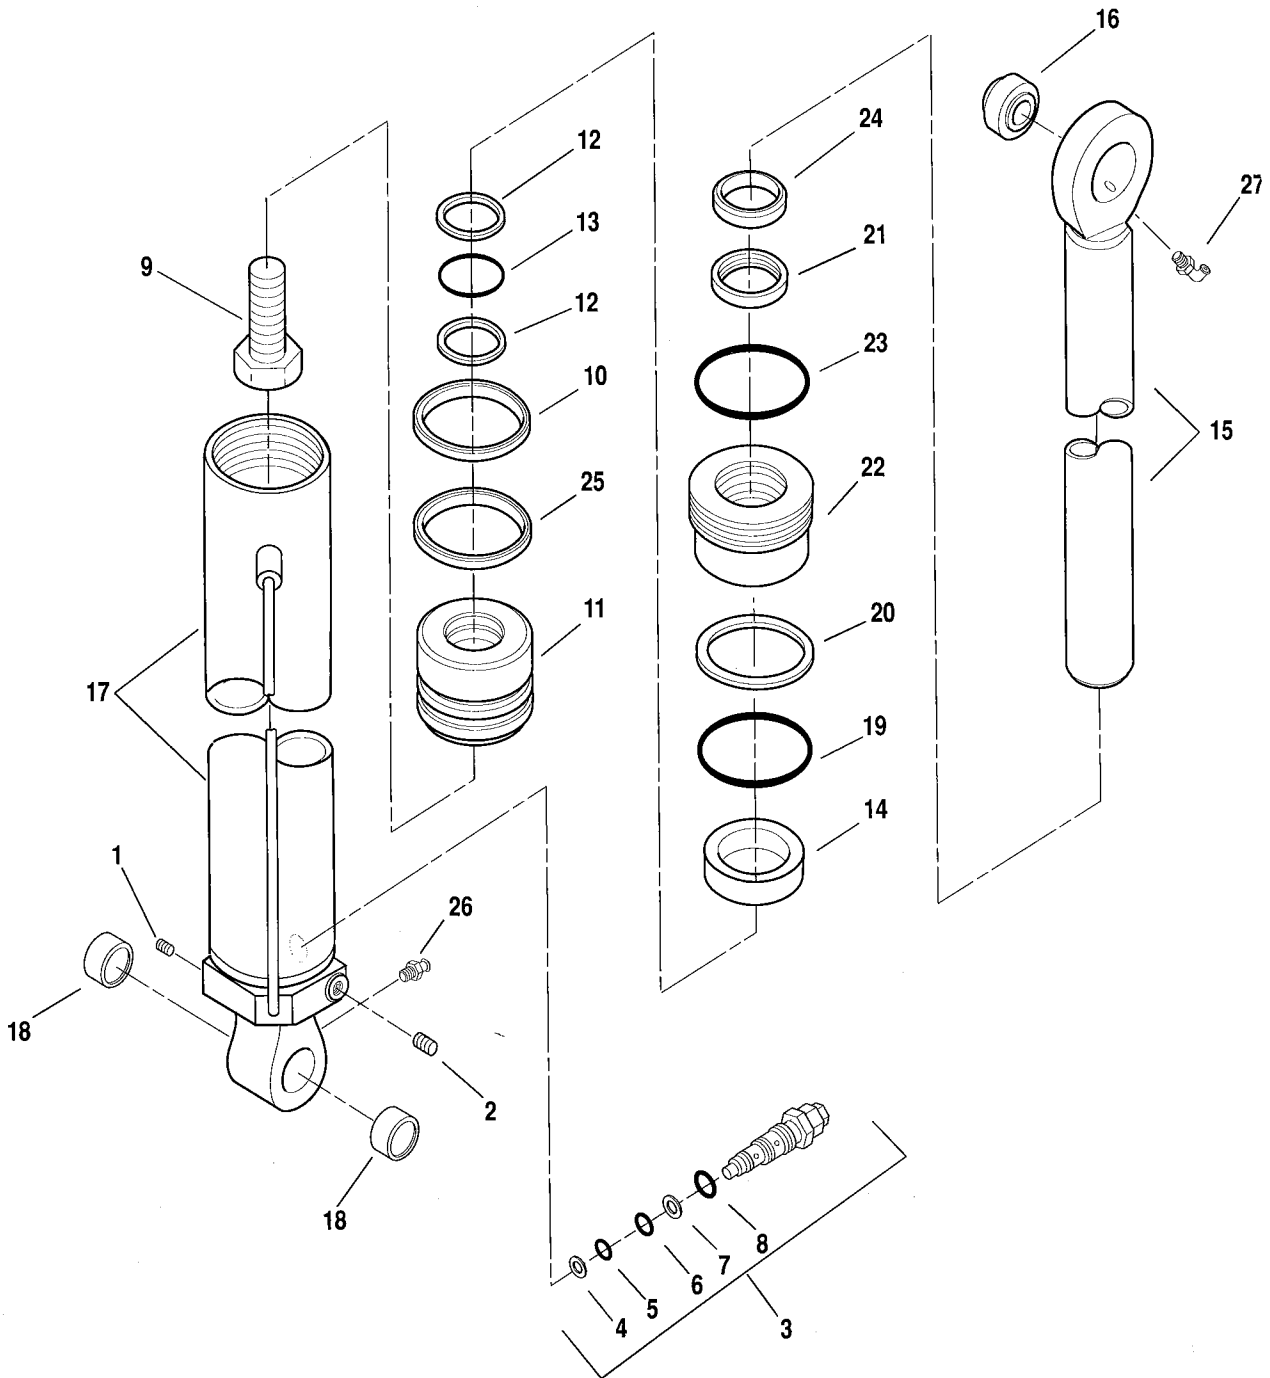

BOOM HOIST CYLINDER

PB 0671

BOOM HOIST CYLINDER

Item No.	Part Number	Qty.	Description
	2711733	1	Cylinder, Boom Hoist (Includes Items 1 thru 25)
1	8033145	1	Plug, Sealing
2	8033426	2	Plug, Pipe
3	8903010	1	Counterbalance Valve Assembly (Includes items 4 thru 8)
4	See Kits	2	Ring, Back-up
5	See Kits	1	O-Ring
6	See Kits	1	O-Ring
7	See Kits	1	Ring, Back-up
8	See Kits	1	O-Ring
9	8033413	1	Screw, Hex Hd Cap
10	See Kits	1	Seal/Expander Assembly
11	8033415	1	Piston
12	See Kits	2	Ring, Back-up
13	See Kits	1	O-Ring
14	8033417	1	Spacer
15	8033418	1	Rod/Bushing Assembly (Includes item 16)
16	8033424	1	Bushing, Rod
17	8033419	1	Barrel/Bushing Assembly (Includes Item 17)
18	8033414	2	Bushing
19	See Kits	1	O-Ring
20	See Kits	1	Ring, Back-up
21	See Kits	1	Seal, Rod
22	8033422	1	Head
23	See Kits	1	O-Ring, Head
24	See Kits	1	Wiper, Rod
25	See Kits	1	Bearing, Piston
26	8520013	1	Fitting, Grease
27	8520021	1	Fitting, Grease 90°
			<u>KITS</u>
	8205666	1	Seal Kit, Boom Hoist Cylinder (Includes Items 4 thru 8, 10, 12, 13, 19, 20, 21, 23, 24 and 25)
	8033425	2	Seal Kit, Counterbalance Valve (Includes items 4 thru 8)