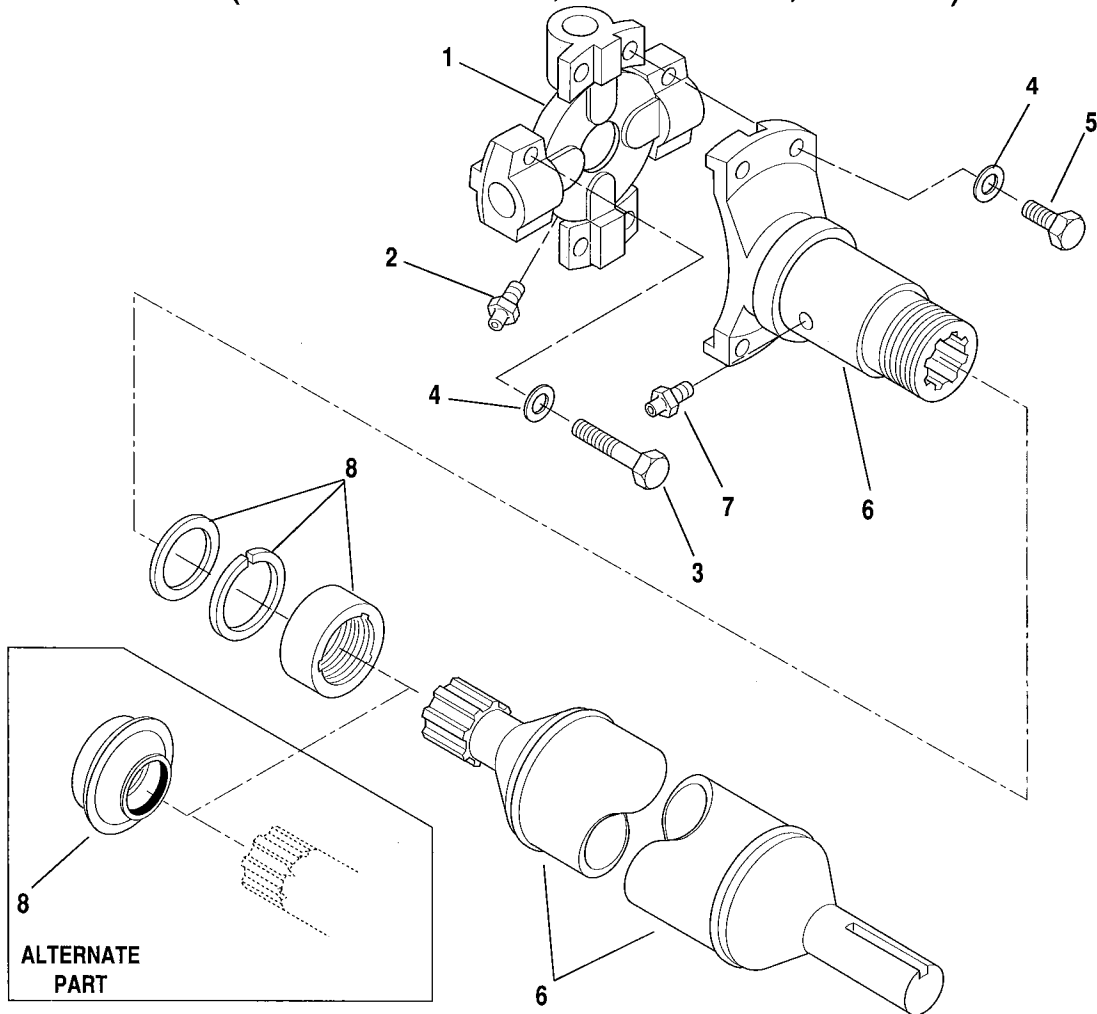

DRIVE SHAFT — ENGINE TO TRANSMISSION (JOHN DEERE, PERKINS, FORD)

PB 0271

Item No.	Part Number	Qty.	Description
	7068832	1	Drive Shaft Complete - Engine to Transmission (Includes items 1 thru 8)
1	8880009	1	Spider & Bearing Assembly (Includes Items 2 thru 5)
2	8520001	1	Fitting, Grease 1/8 NPT
3	8303116	4	Screw, Hex Hd., 3/8 - 24 x 2 GR. 8
4	8307005	8	Lockwasher 3/8
5	8303115	4	Screw, Hex Hd., 3/8 - 24 x 1 GR. 8
6	NSS*	1	Slip Yoke & Tube Assembly (Includes Items 7 & 8)
7	8520001	1	Fitting, Grease 1/8 NPT
8	8882005	1	Kit, Dust Cap
			* Item 6 is serviced as a balanced assembly. Order drive shaft complete.