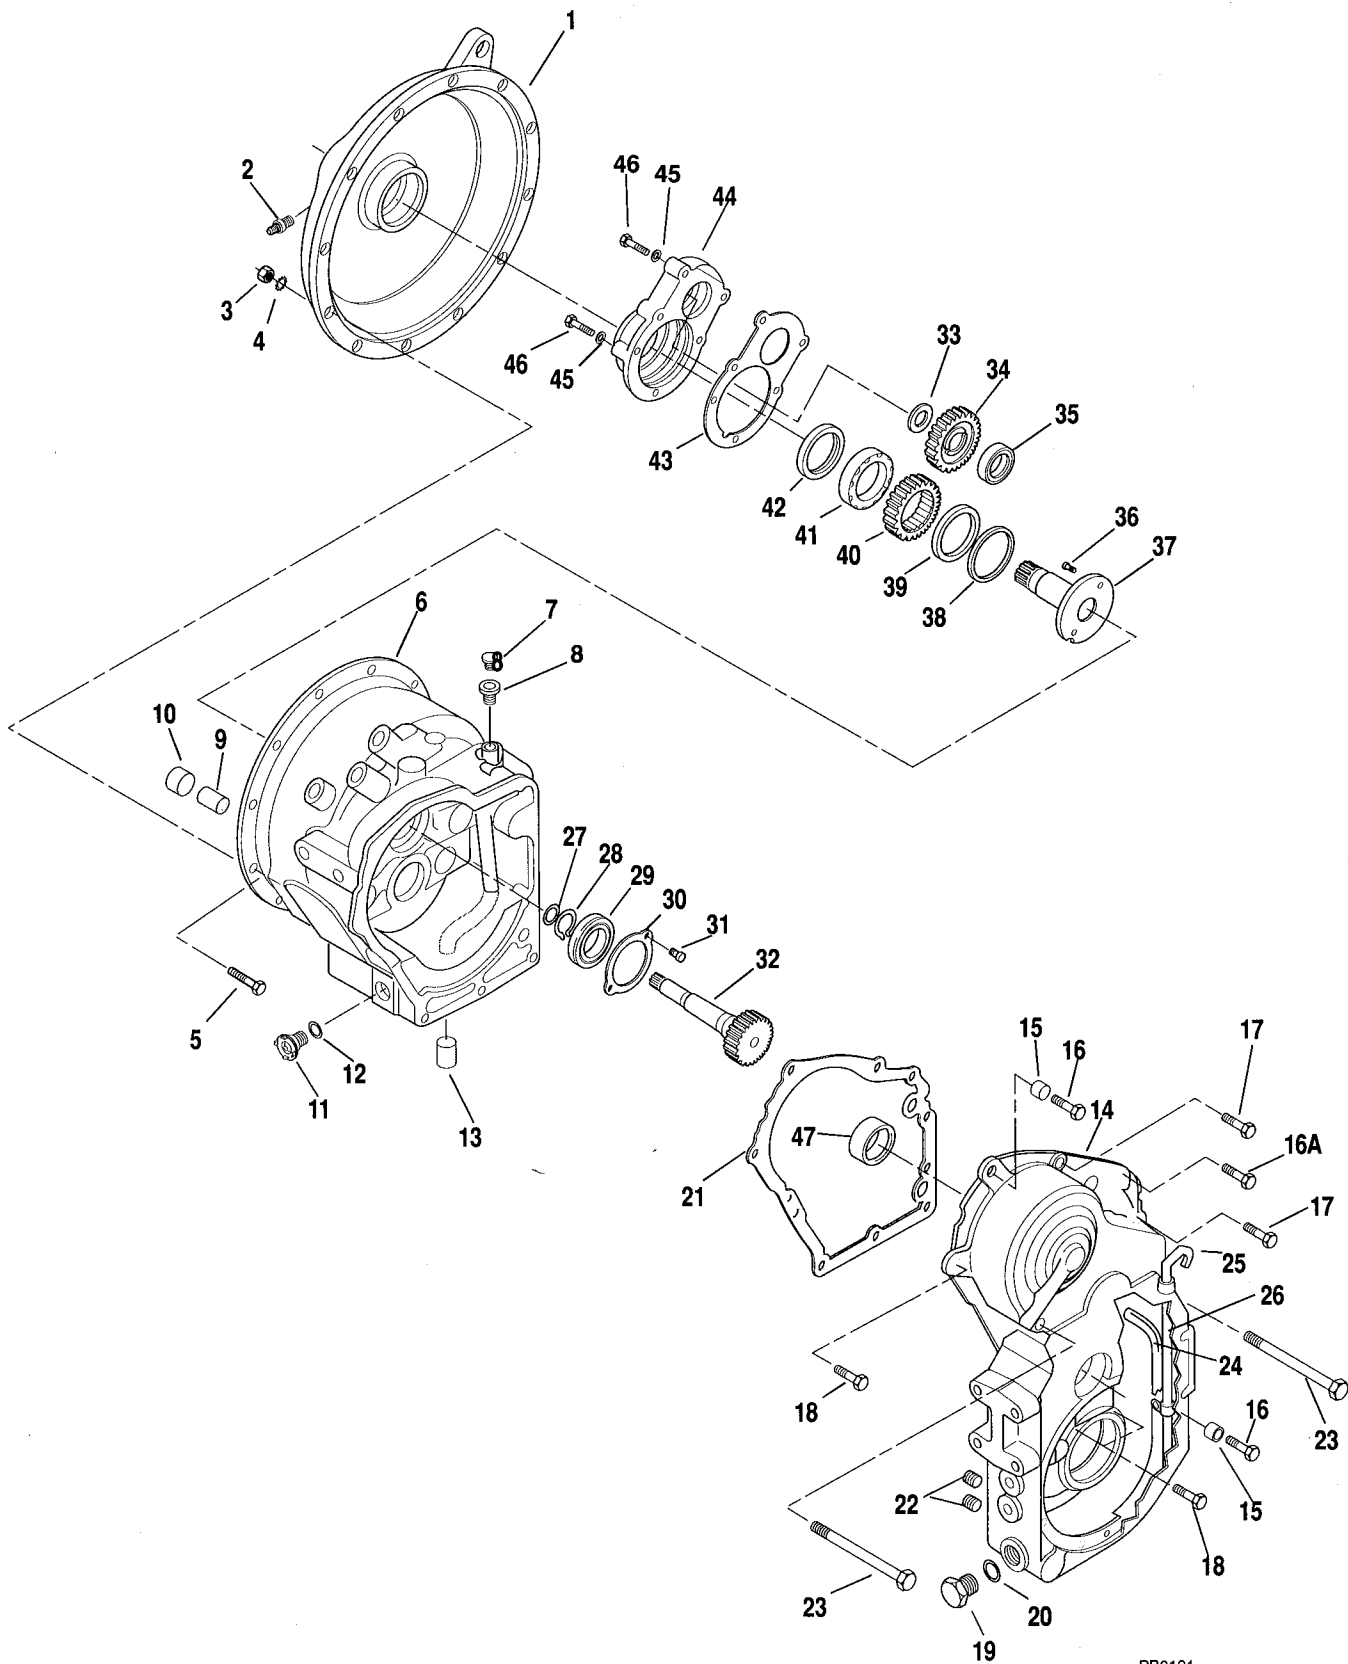

CONVERTER AND TRANSMISSION HOUSINGS (FUNK)

PB0121

CONVERTER AND TRANSMISSION HOUSINGS (FUNK)

Item No.	Part Number	Qty.	Description
1	CF4001899	1	Cover, Input
2	CFF66012S	1	Fitting, Grease
3	CFF13005000	12	Nut, Hex
4	CFF15003	12	Lockwasher, External Tooth
5	CFF1003028	12	Capscrew
6	CF4005430	1	Front Housing Assembly
7	CFF68105	1	Breather
8	CFF321006	1	Bushing, Reducer
9	CF40A1556	1	Converter Release Valve Assembly
10	CFF1900316	1	Plug, Pipe
11	CF40A6018	1	Plug, Sump Screen
12	CF4006404	1	Gasket
13	CFF1900312	1	Plug, Pipe
14	CF4104019	1	Rear Housing Assembly
15	CF4001123	2	Bushing, Locating
16	CFF1005032	1	Capscrew
16A	CFF1005028	1	Capscrew
17	CFF1005040	2	Capscrew
18	CFF1005036	4	Capscrew
19	CF4004531	1	Drain Plug Assembly
20	CFF37060916	1	O-Ring
21	CF4104067	1	Gasket, Main
22	CFF190034	2	Plug, Pipe
23	CFF1005088	2	Capscrew
24	CF4004530	1	Tube, Suction
25	CF4104010	1	Dipstick
26	CF4005072	1	Tube, Dipstick
27	CF4000855	1	Ring, Seal
28	CFF39010156	1	Ring, Snap
29	CFF41308R	1	Bearing
30	CF4004100	1	Retainer, Plate
31	CFF100108	2	Capscrew
32	CF4004990	1	Shaft, Input (23T)
33	CFF5551625	1	Thrust, Race
34	CF4004111	1	Gear, Aux. Pump
35	CFF621305K	1	Bearing
36	CFF1121810	2	Screw, Cap
37	CF40A4009	1	Support, Turbine Stator
38	CFF5524458	1	Race, Thrust
39	CFF5514458	1	Bearing, Needle Thrust
40	CF4004112	1	Gear, Aux. Pump Drive
41	CFF40113	1	Bearing
42	CF4003091	1	Seal, Oil
43	CF4004700	1	Gasket, Housing
44	CF4004119	1	Housing, Impeller Gear
45	CFF18002	6	Washer
46	CFF1002032	6	Screw, Cap
47	CF4005296	1	Sleeve Bore, Rear Cover