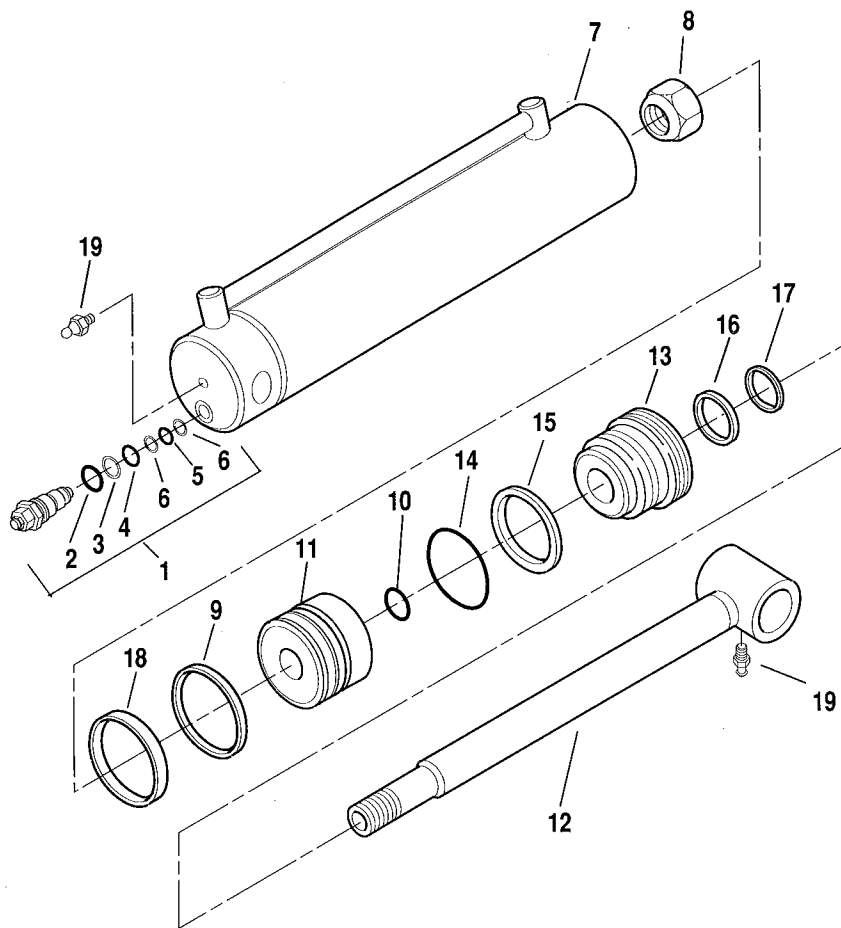

GRILLE TILT CYLINDER

PB 0701

Item No.	Part Number	Qty.	Description
1	2711743	1	Cylinder, Grille Tilt (Includes Items 1 thru 18)
2	8902527	1	Counterbalance Valve Assembly (Includes items 2 thru 6)
3	See Kits	1	O-Ring
4	See Kits	1	Ring, Back-up
5	See Kits	1	O-Ring
6	See Kits	2	Ring, Back-up
7	8033416	1	Barrel/Cap Weldment
8	8205524	1	Nut
9	See Kits	1	Seal/Expander Assembly
10	See Kits	1	O-Ring
11	8033420	1	Piston
12	8033421	1	Rod/Eye Weldment
13	8033423	1	Gland
14	See Kits	1	O-Ring
15	See Kits	1	Ring, Back-up
16	See Kits	1	Seal, Rod
17	See Kits	1	Wiper, Rod
18	See Kits	1	Bearing, Piston
19	8520013	2	Fitting, Grease, 1/8 Self Tap
			KITS
	8205665	1	Seal Kit, Grille Tilt Cylinder (Includes Items 2 thru 6, 9, 10 and 14 thru 18)
	8033425	1	Seal Kit, Counterbalance Valve (Includes 3 O-Rings and 3 Back-up Rings)