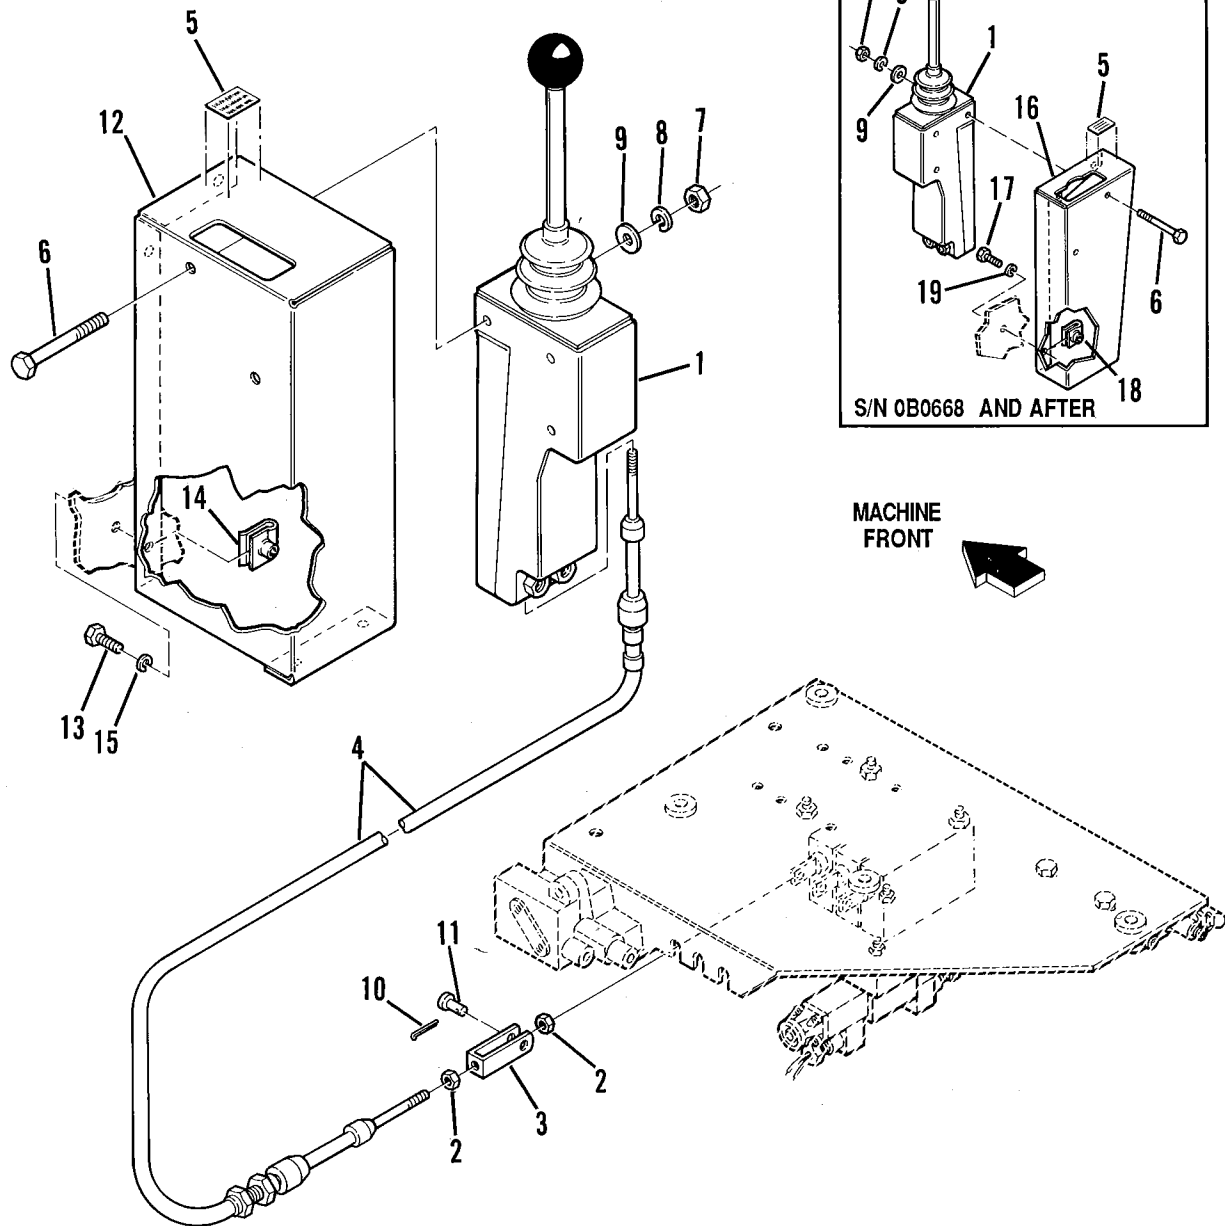

AUXILIARY HYDRAULIC CONTROL (OPTIONAL)

S/N 0B0668 AND AFTER

MACHINE FRONT

AUXILIARY HYDRAULIC CONTROL (OPTIONAL)

Item No.	Part Number	Qty.	Description
1	8160406	1	Controller, Auxiliary Hydraulics
2	8305005	2	Nut, Jam, 1/4-NF
3	8160617	1	Clevis, Cable
4	8160059	1	Cable
5	4105621	1	Decal
6	8303758	2	Screw, Cap, Hex Hd, 1/4-20 x 2
7	8305004	2	Nut, Hex, 1/4-20
8	8307002	2	Lockwasher, 1/4
9	8307109	2	Flat Washer, 1/4
10	8302470	1	Pin, Hair
11	8301443	1	Pin, Clevis
Items 12 thru 15 S/N 9A0550 thru S/N 0B0667			
12	7085403	1	Support, Controller
13	8303697	5	Screw, Hex Hd Cap, 5/16-18 x 3/4
14	8305906	5	Nut, Retainer
15	8307004	5	Lockwasher 5/16
Items 16 thru 19 S/N 0B0668 And After			
16	7091323	1	Support, Controller
17	8303697	3	Screw, Hex Hd Cap, 5/16-18 x 3/4
18	8305906	3	Nut, Retainer
19	8307004	3	Lockwasher 5/16