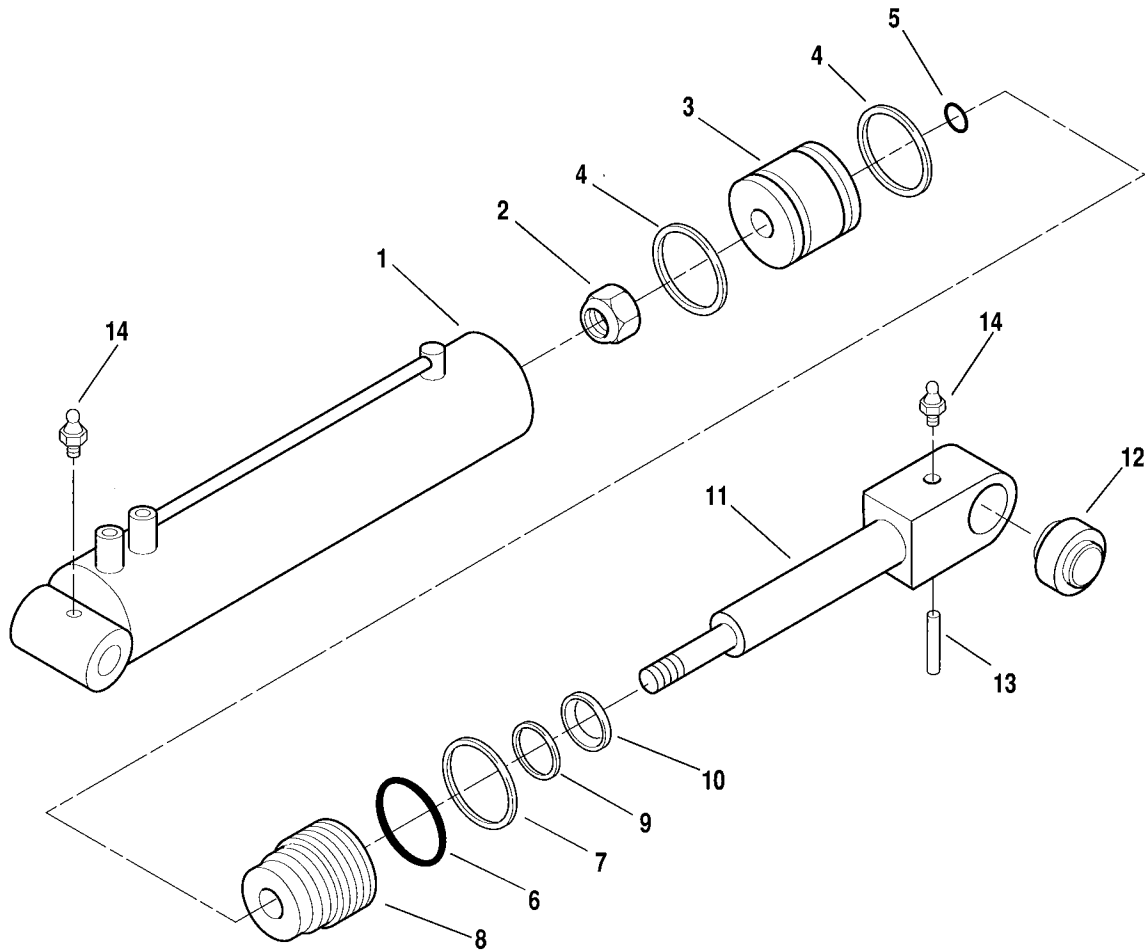

SLAVE CYLINDER

PB 0691

Item No.	Part Number	Qty.	Description
	2711683	2	Cylinder, Slave (Includes Items 1 thru 13)
1	8205503	1	Tube, Cylinder
2	8205507	1	Nut
3	8205505	1	Piston
4	See Kit	2	Seal, Piston
5	See Kit	1	O-Ring
6	See Kit	1	O-Ring
7	See Kit	1	Ring, Back-up
8	8205506	1	Gland
9	See Kit	1	Seal, Rod
10	See Kit	1	Wiper, Rod
11	8205542	1	Rod Assembly (Includes items 12 & 13)
12	8065634	1	Bushing, Self Aligning
13	8302141	1	Pin, Roll
14	8520013	2	Fitting, Grease
			KITS
	8205640	1	Seal Kit, Slave Cylinder (Includes Items 4 thru 7, 9 & 10)