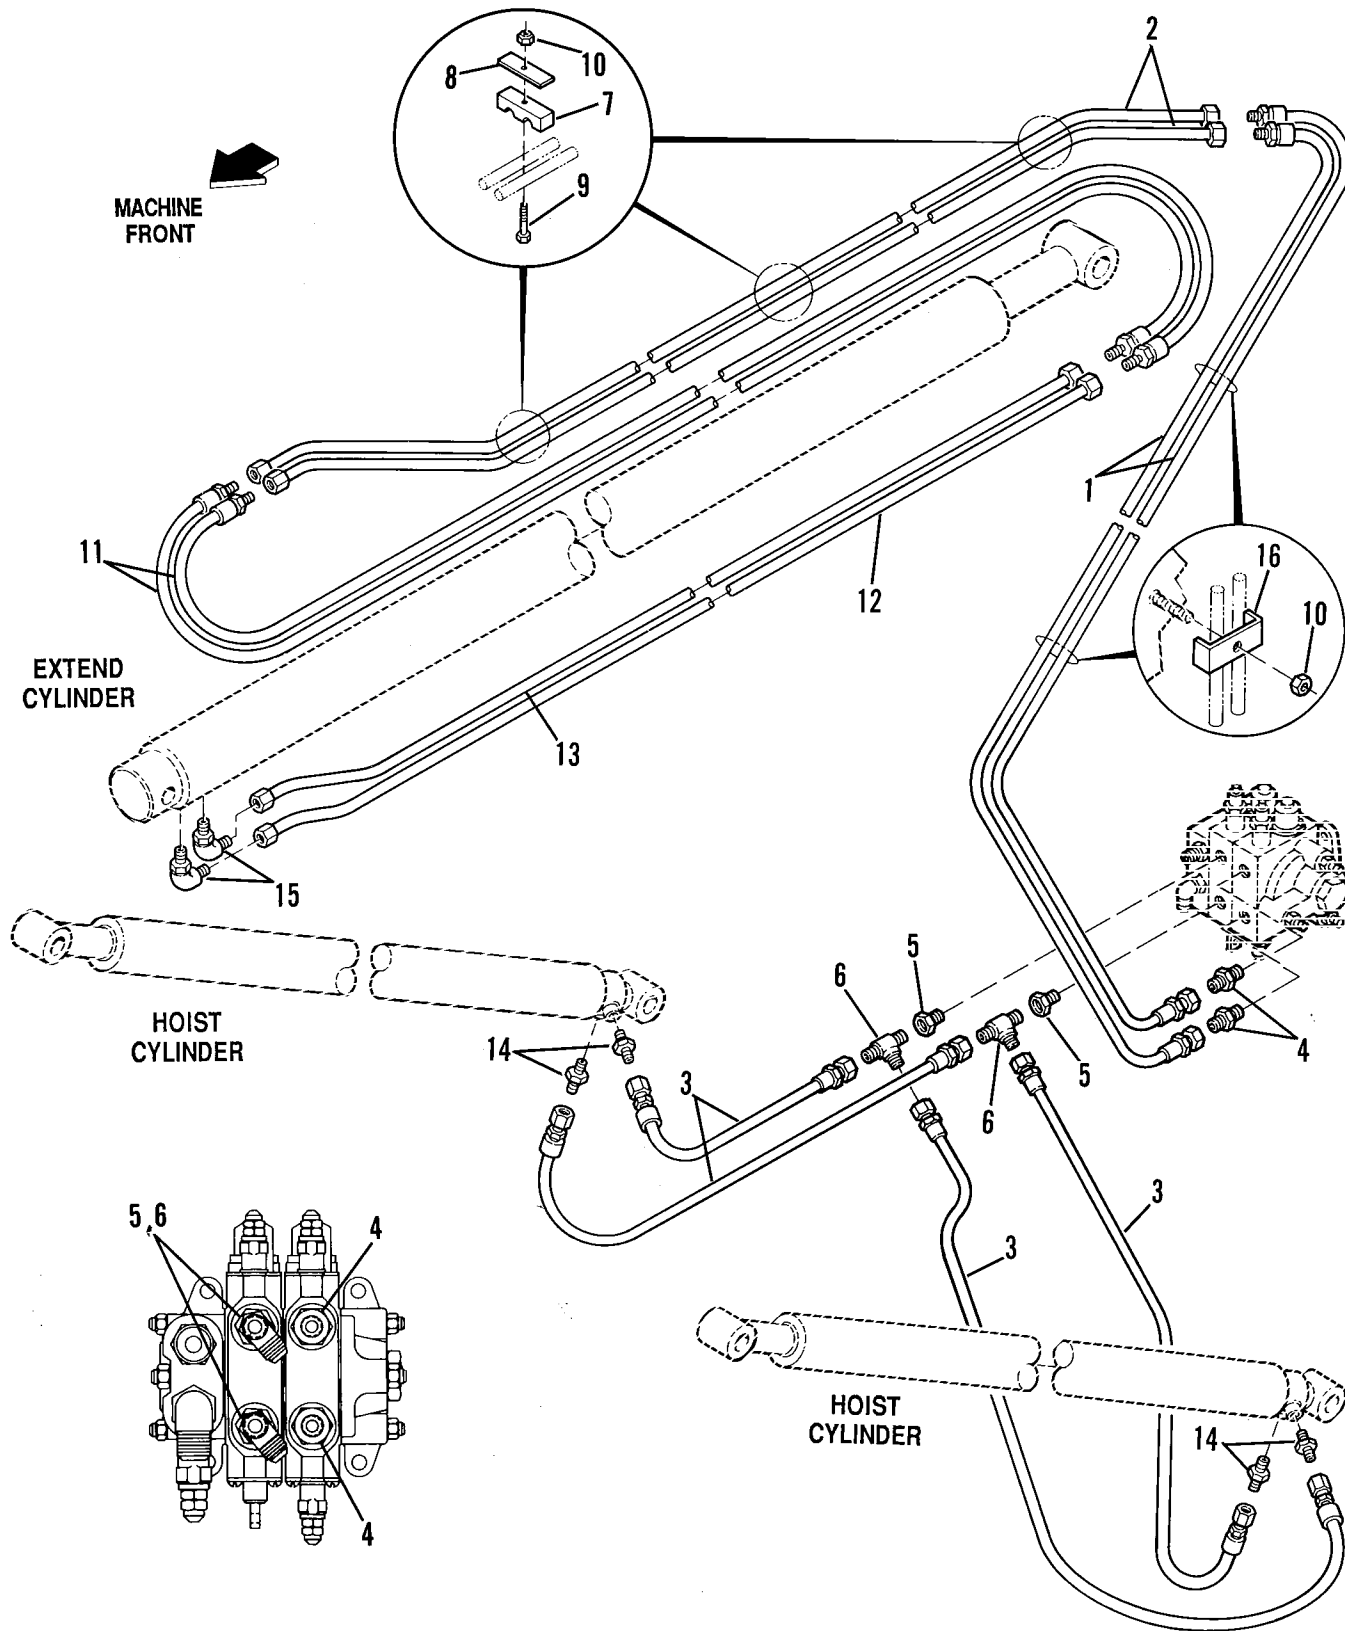

BOOM RAISE/LOWER AND EXTEND/RETRACT CIRCUITS (CABLE CONTROLLED VALVE)

PB0561

BOOM RAISE/LOWER AND EXTEND/RETRACT CIRCUITS (CABLE CONTROLLED VALVE)

Item No.	Part Number	Qty.	Description
1	2712192	2	Hose Assembly, Control Valve to Boom Tubes
2	7065253	2	Tube Assembly
3	2711242	4	Hose Assembly, Hoist Cylinders
4	8760111	2	Connector, Straight, SAE 8-12, male JIC 37° x male str. thd. o-ring
5	8760550	2	Reducer, SAE 12-10, male str. thd. o-ring x female internal o-ring boss
6	8760481	2	Tee, Run, SAE 10-10, male str. thd. o-ring x male JIC 37°
7	8769122	3	Clamp Set 5/8 Tube
8	8769123	3	Plate, Cover
9	8303746	1	Screw, Hex Hd Cap, 5/16-18 x 1-3/4
10	8305626	5	Locknut, 5/16-18
11	2712232	2	Hose Assembly, Extend Cylinder
12	7079152	1	Tube Assembly
13	7079142	1	Tube Assembly
14	8760115	4	Connector, Straight, SAE 10-10, male JIC 37° x male str. thd. o-ring
15	8760304	2	Elbow, 90°, SAE 10-10, male JIC 37° x male str. thd. o-ring
16	7065632	2	Clamp