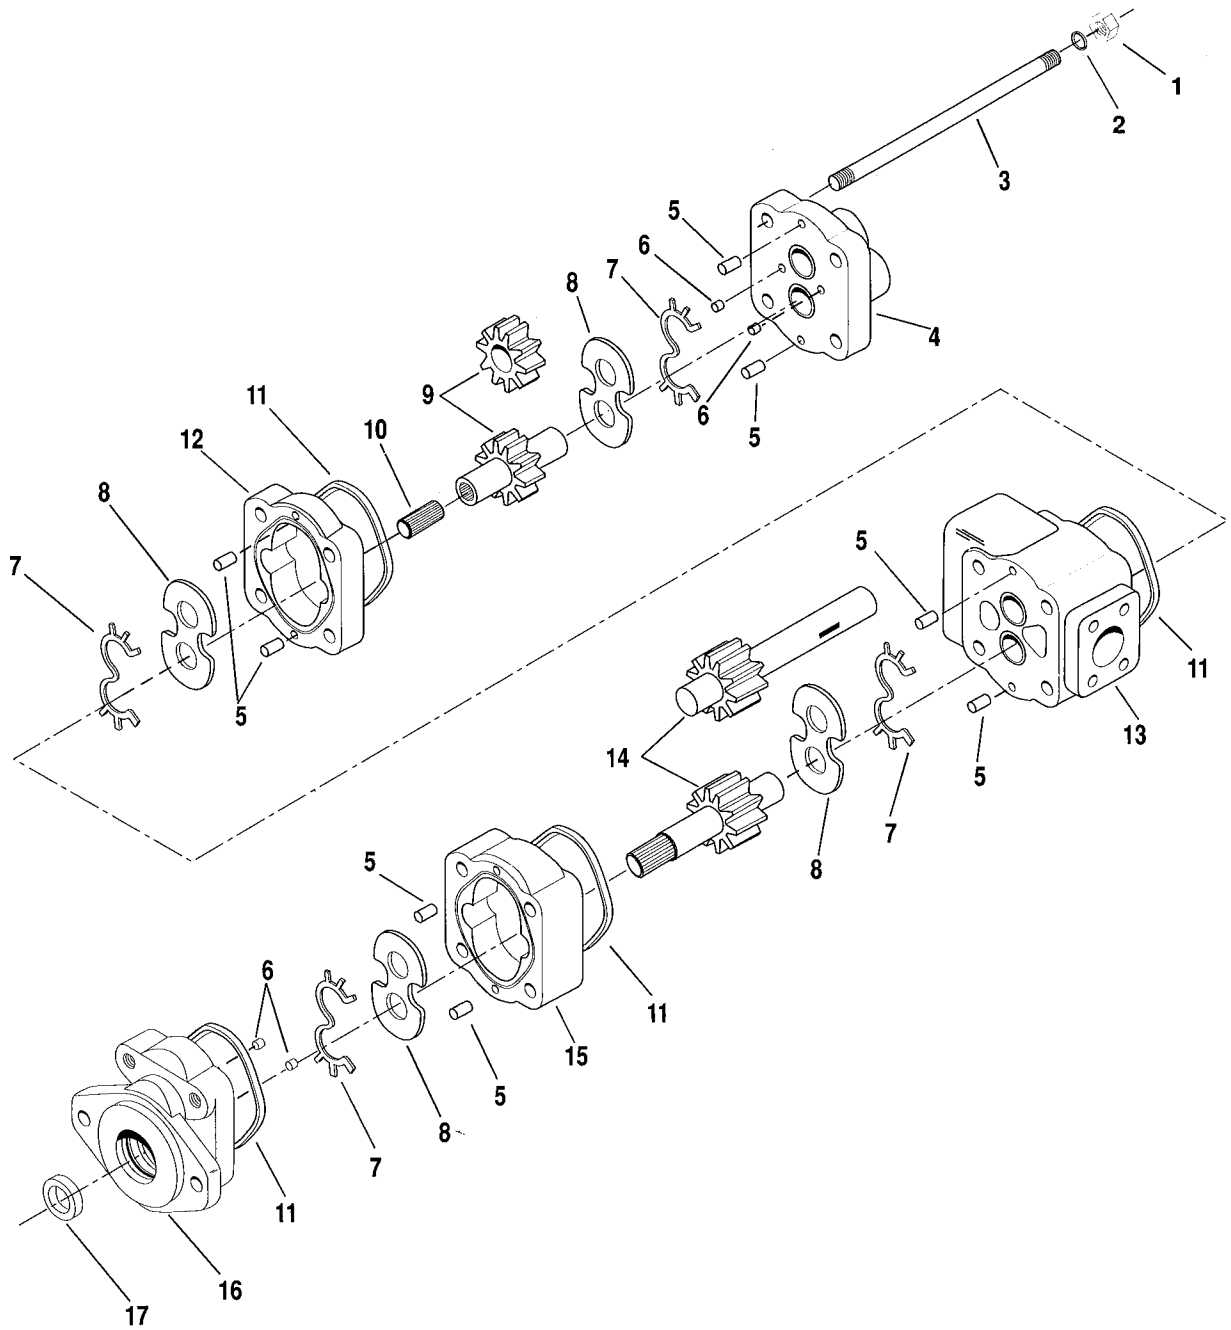

MAIN TANDEM PUMP

MA 0841

MAIN TANDEM PUMP

Item No.	Part Number	Qty.	Description
	8440215	1	Pump Assembly, Hydraulic (Includes Items 1 thru 17) — Funk Trans. (Counterclockwise)
	8440211	1	Pump Assy, Hydraulic (Includes items 1 thru 17) — Clark Trans. (Clockwise)
1	8032804	4	Nut, Hex
2	8032802	4	Washer
3	8032803	4	Stud
4	8032796	1	Housing, PEC
5	8032810	8	Pin, Dowel
6	8032806	4	Plug
7	See Kits	4	Seal, Channel
8	8032807	4	Plate, Thrust
9	8032801	1	Gear Set
10	8032813	1	Shaft, Connecting
11	See Kits	4	Seal, Sq-R
12	8032799	1	Housing, Gear
13	8032798	1	Housing, Bearing Carrier
14	8032800	1	Gear Shaft Set
15	8032797	1	Housing, Gear
16	8032795	1	Housing, SEC
17	See Kits	1	Seal, Lip
			<u>KITS</u>
	8032811	1	Seal Kit, Hydraulic Pump (Consists of items 7,11 and 17)