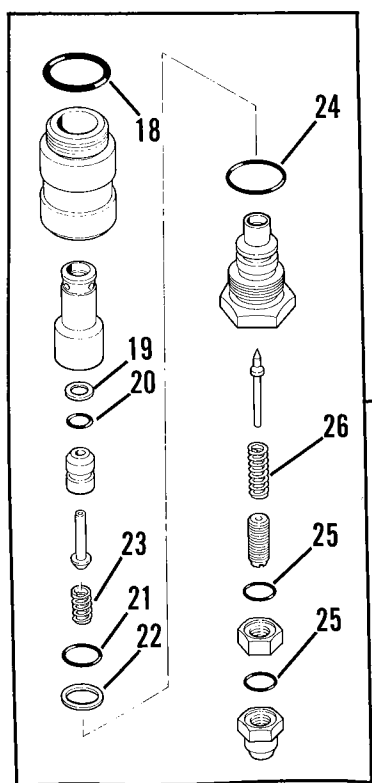

SECONDARY CONTROL VALVE — FRAME AND GRILLE TILT

6.13

PB0770

9038

Origin 2/90

SECONDARY CONTROL VALVE — FRAME AND GRILLE TILT

Item No.	Part Number	Qty.	Description
	8902126	1	Control Valve Assembly, Frame and Grille Tilt (Includes items 1 thru 35)
1	8033410	1	Section, Inlet (Includes 1 of item 4)
2	8033411	1	Section, Outlet
3	8033236	2	Section, Frame/Grille Tilt (Includes items 4 thru 15)
4	See Kits	1	O-Ring
5	See Kits	2	O-Ring
6	See Kits	2	Wiper
7	See Kits	2	Plate, Seal
8	See Kits	2	Screw, Rd Hd Mach
9	See Kits	1	Poppet, C V
10	See Kits	1	Spring
11	See Kits	2	Screw, Soc Hd Cap
12	See Kits	1	Cap, Spool
13	See Kits	1	End, Spool
14	See Kits	2	Seat, Spring
15	See Kits	1	Spring
16	8033165	2	Relief Valve Assembly - Preset at 3250 ± 50 psi (Includes items 18 thru 26)
16A	8033164	1	Main Relief Valve - Preset at 2650 ± 50 psi (Includes items 18 thru 26)
17	8033150	2	Relief Valve Assembly - Preset at 1200 ± 50 psi (Includes items 18 thru 25 & 27)
18	See Kits	1	O-Ring
19	See Kits	1	Ring, Back-Up
20	See Kits	1	O-Ring
21	See kits	1	O-Ring
22	See Kits	1	Ring, Back-Up
23	See Kits	1	Spring
24	See Kits	1	O-Ring
25	See Kits	2	O-Ring
26	See Kits	1	Spring (Used on Item 16 & 16A only)
27	See Kits	1	Spring (Used on Item 17 only)
28	See Kits	2	Nut, Special
29	See Kits	4	Nut, Special
30	See Kits	2	Tie Rod
31	See Kits	1	Tie Rod
32	See Kits	2	O-Ring
33	See Kits	2	Plug, SAE
34	See Kits	1	Plug Assembly, Shut-Off
35	See Kits	1	Seal, Special
			<u>KITS</u>
	8033155	AR	Rebuild Kit for individual service of item 3 (Includes 4 of item 4 and listed quantities of items 5 thru 15)
	8902495	1	Seal & Spring Kit for Relief Valve item 16 & 16A (Includes items 18 thru 26)
	8033219	1	Seal & Spring Kit for Relief Valve item 17 (Includes items 18 thru 25 & 27)
	8902094	1	Tie Rod Kit (Includes items 28 thru 31)