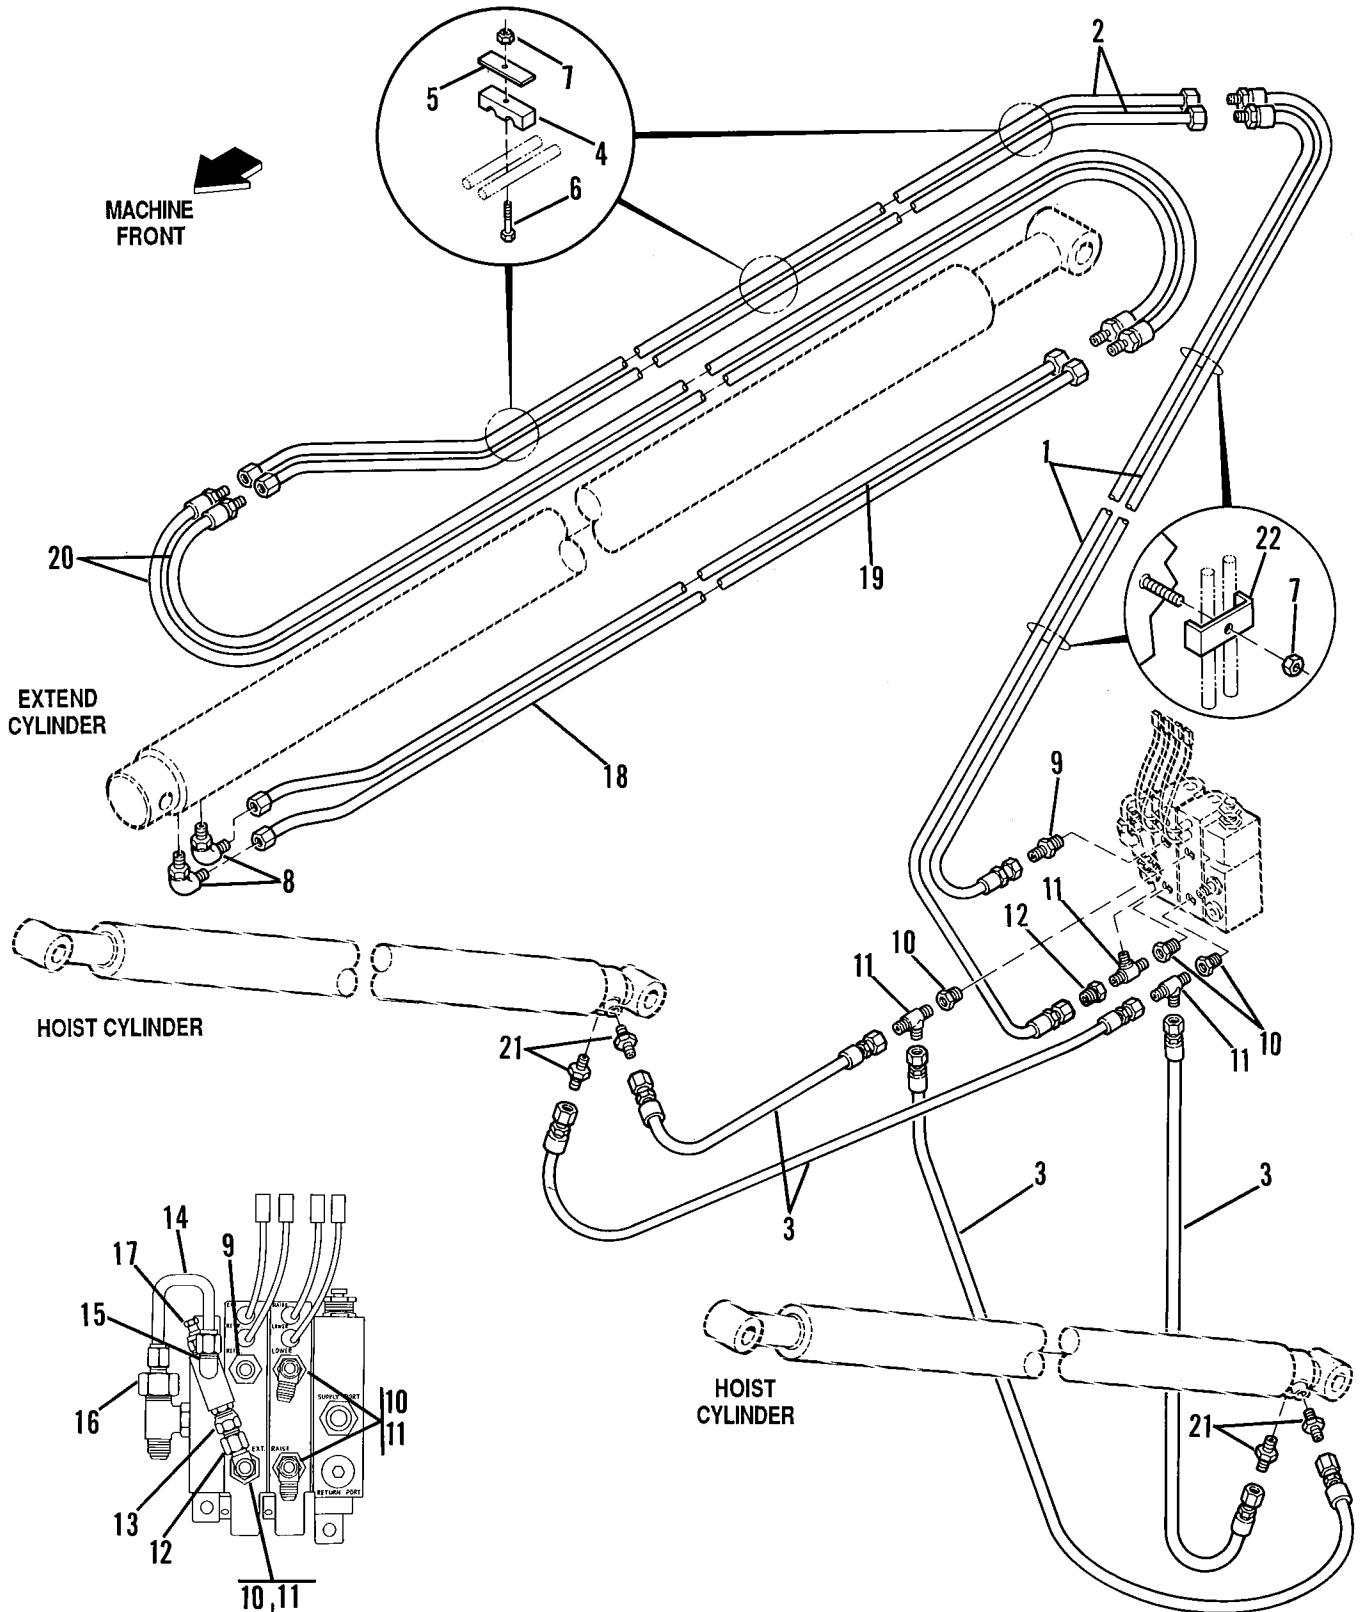

BOOM RAISE/LOWER AND EXTEND/RETRACT CIRCUITS (ELECTRONIC CONTROLLED VALVE)

PB0570

BOOM RAISE/LOWER AND EXTEND/RETRACT CIRCUITS (ELECTRONIC CONTROLLED VALVE)

Item No.	Part Number	Qty.	Description
1	2712192	2	Hose Assembly, Control Valve to Boom Tubes
2	7065253	2	Tube Assembly
3	2711242	4	Hose Assembly, Hoist Cylinders
4	8769122	3	Clamp Set 5/8 Tube
5	8769123	3	Plate, Cover
6	8303746	1	Screw, Hex Hd Cap, 5/16-18 x 1-3/4
7	8305626	5	Locknut, 5/16-18
8	8760304	2	Elbow, 90°, SAE 10-10, male JIC 37° x male str. thd. o-ring
9	8760111	1	Connector, Straight, SAE 8-12, male JIC 37° x male str. thd. o-ring
10	8760550	3	Reducer, SAE 12-10, male str. thd. o-ring x female internal o-ring base
11	8760481	3	Tee, Run, SAE 10-10, male str. thd. o-ring x male JIC 37°
12	8760486	2	Reducer, SAE 10-8, female JIC 37° x male JIC 37°
13	8760142	1	Connector, Straight, SAE 8-8, female JIC 37° swivel x male str. thd. o-ring
14	7089292	1	Tube Assembly, 1/2 O. D.
15	8760303	1	Elbow, 90°, SAE 8-8, male JIC 37° x male str. thd. o-ring
16	8760533	1	Reducer, SAE 16-8, female JIC 37° x male JIC 37°
17	8902655	1	Valve, Relief - Set at 2850 psi
18	7079152	1	Tube Assembly
19	7079142	1	Tube Assembly
20	2712232	2	Hose Assembly, Extend Cylinder
21	8760115	4	Connector, Straight, SAE 10-10, male JIC 37° x male str. thd. o-ring
22	7065632	2	Clamp