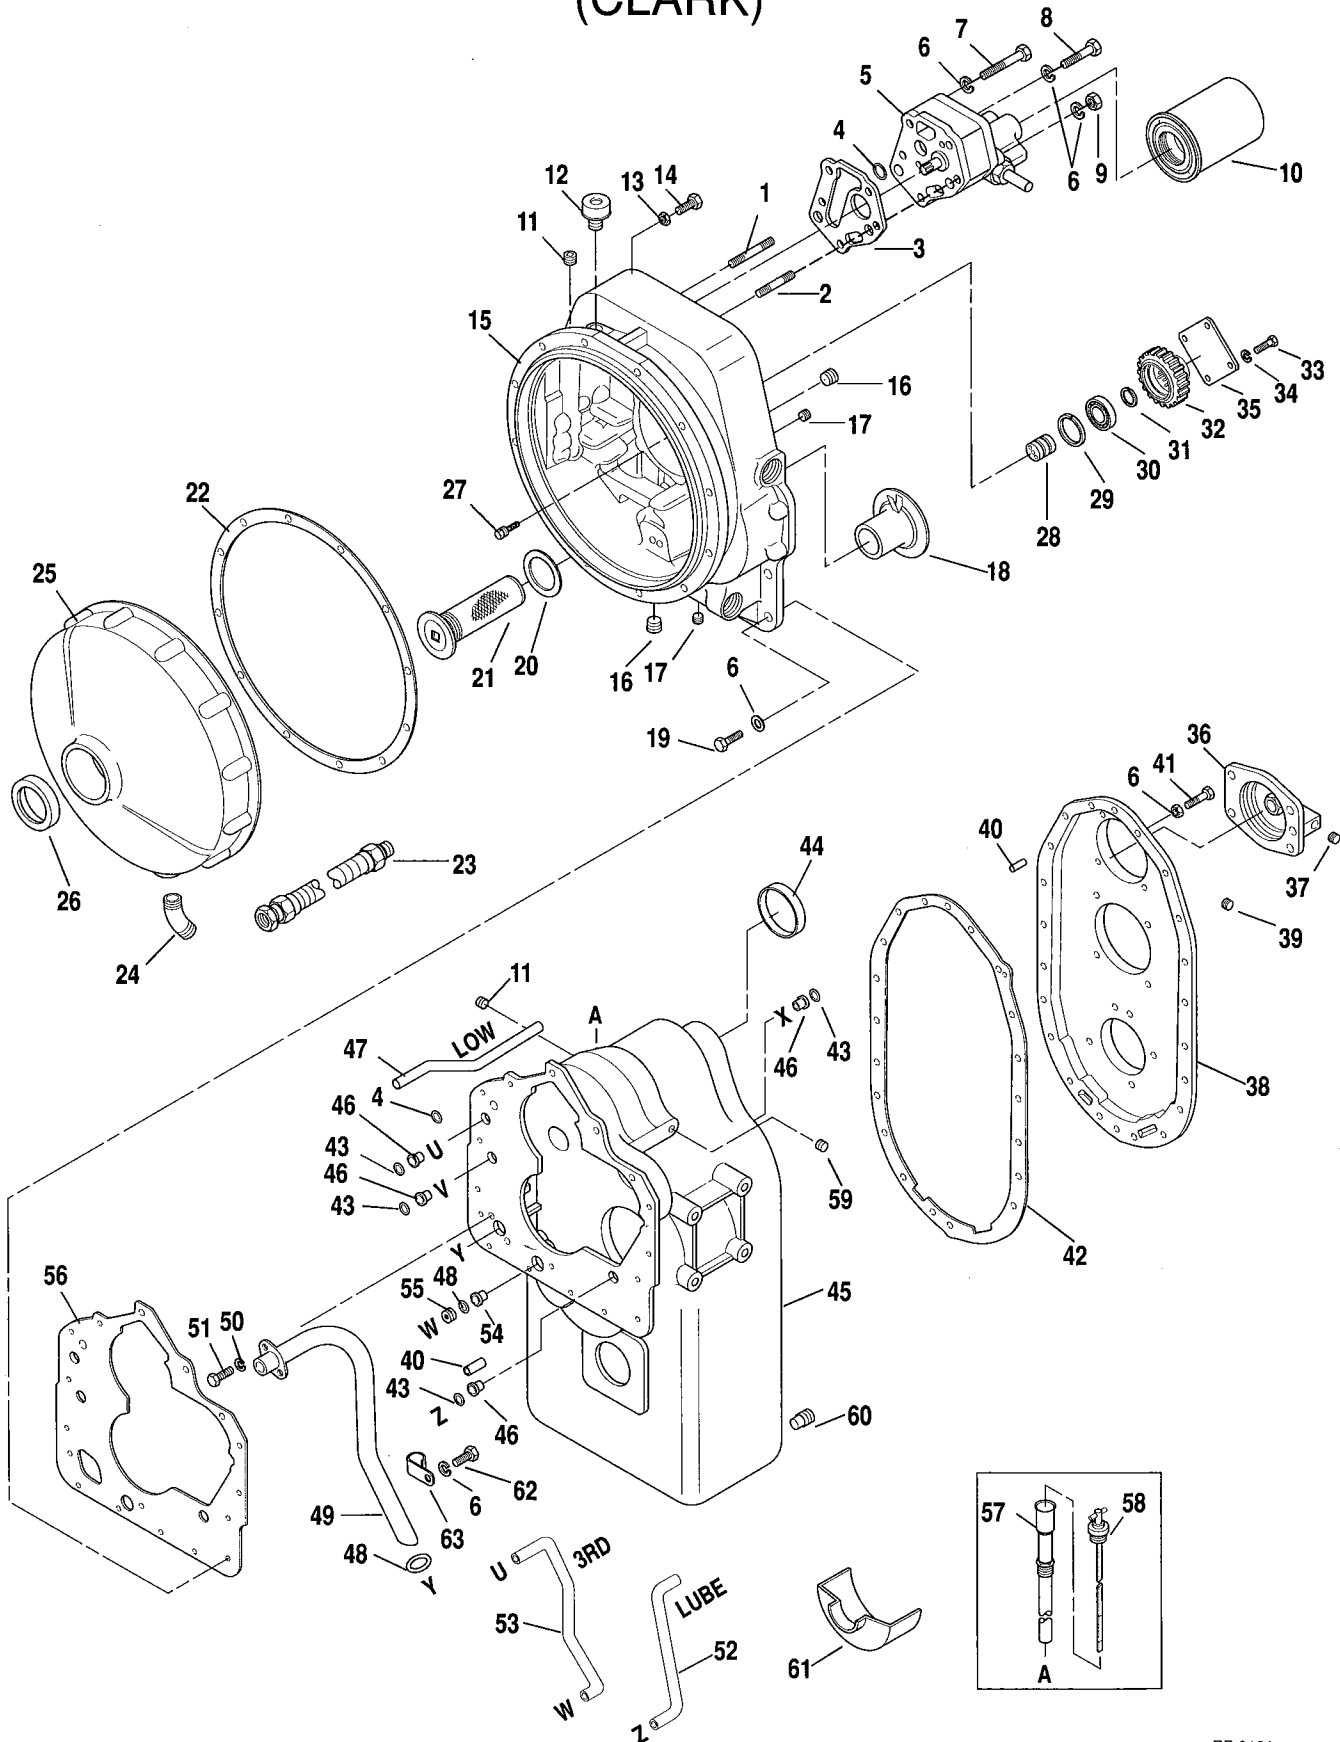

CONVERTER AND TRANSMISSION HOUSINGS (CLARK)

PB 0181

CONVERTER AND TRANSMISSION HOUSINGS (CLARK)

Item No.	Part Number	Qty.	Description
1	8032510	1	Stud, Pump Mounting
2	8032511	1	Stud, Pump Mounting
3	8032500	1	Gasket, Pump to Converter Housing
4	8032501	2	O-Ring
5	8032502	1	Charging Pump Assembly
6	8032503	42	Lockwasher
7	8032504	1	Screw
8	8032505	2	Screw
9	8032506	2	Nut, Stud
10	8320254	1	Filter Assembly
11	8032508	2	Plug, Pipe
12	8032509	1	Breather, Air
13	8032561	11	Lockwasher
14	8032547	11	Screw
15	8032548	1	Housing, Converter
16	8032515	2	Plug, Pipe
17	8032516	2	Plug, Pipe
18	8032517	1	Sleeve, Converter Housing
19	8032520	16	Screw
20	8032519	1	Gasket, Screen
21	8032518	1	Screen Assembly
22	8032549	1	Gasket, Front Cover
23	8033188	1	Drain Hose Assembly
24	8033189	1	Adaptor, Hose
25	8033193	1	Cover, Converter Housing Front
26	8033198	1	Seal, Front Cover Oil
27	8032541	2	Screw and Lockwasher
28	8032542	1	Support, Bearing
29	8032543	1	Ring, Retaining
30	8033199	1	Bearing, Pump Drive Gear
31	8032545	1	Ring, Locating
32	8032546	1	Gear, Drive
33	8033296	2	Capscrew
34	8033297	2	Lockwasher
35	8033298	1	Cover, Pump Mounting
36	8033299	1	Rear Brg. Cap Assembly, Low Shaft (Includes item 37)
37	8032526	1	Plug
38	8033300	1	Rear Cover and Plug Assembly (Includes item 39)
39	8032516	1	Plug, Pipe
40	8032521	3	Pin, Dowel
41	8033301	20	Screw
42	8033302	1	Gasket, Rear Cover to Case
43	8032523	4	O-Ring
44	8033303	1	Plug, Bore
45	8033314	1	Transmission Case Assembly (Includes items 46 thru 55)
46	8032522	4	Sleeve, Tube
47	8032538	1	Tube, Pressure
48	8032532	2	O-Ring
49	8033304	1	Suction Tube Assembly
50	8032535	2	Lockwasher
51	8032536	2	Screw
52	8033305	1	Lube Tube, Clutch
53	8033306	1	Tube, Third Speed
54	8033307	1	Sleeve, Tube
55	8033308	1	Plug, Pressure
56	8032537	1	Gasket, Housing to Case
57	8033309	1	Tube Assembly, Dipstick
58	8033310	1	Dipstick
59	8032539	1	Plug, Pipe
60	8032528	2	Plug, Drain
61	8033311	1	Baffle, Oil
62	8033312	1	Screw
63	8033313	1	Clip, Suction Tube