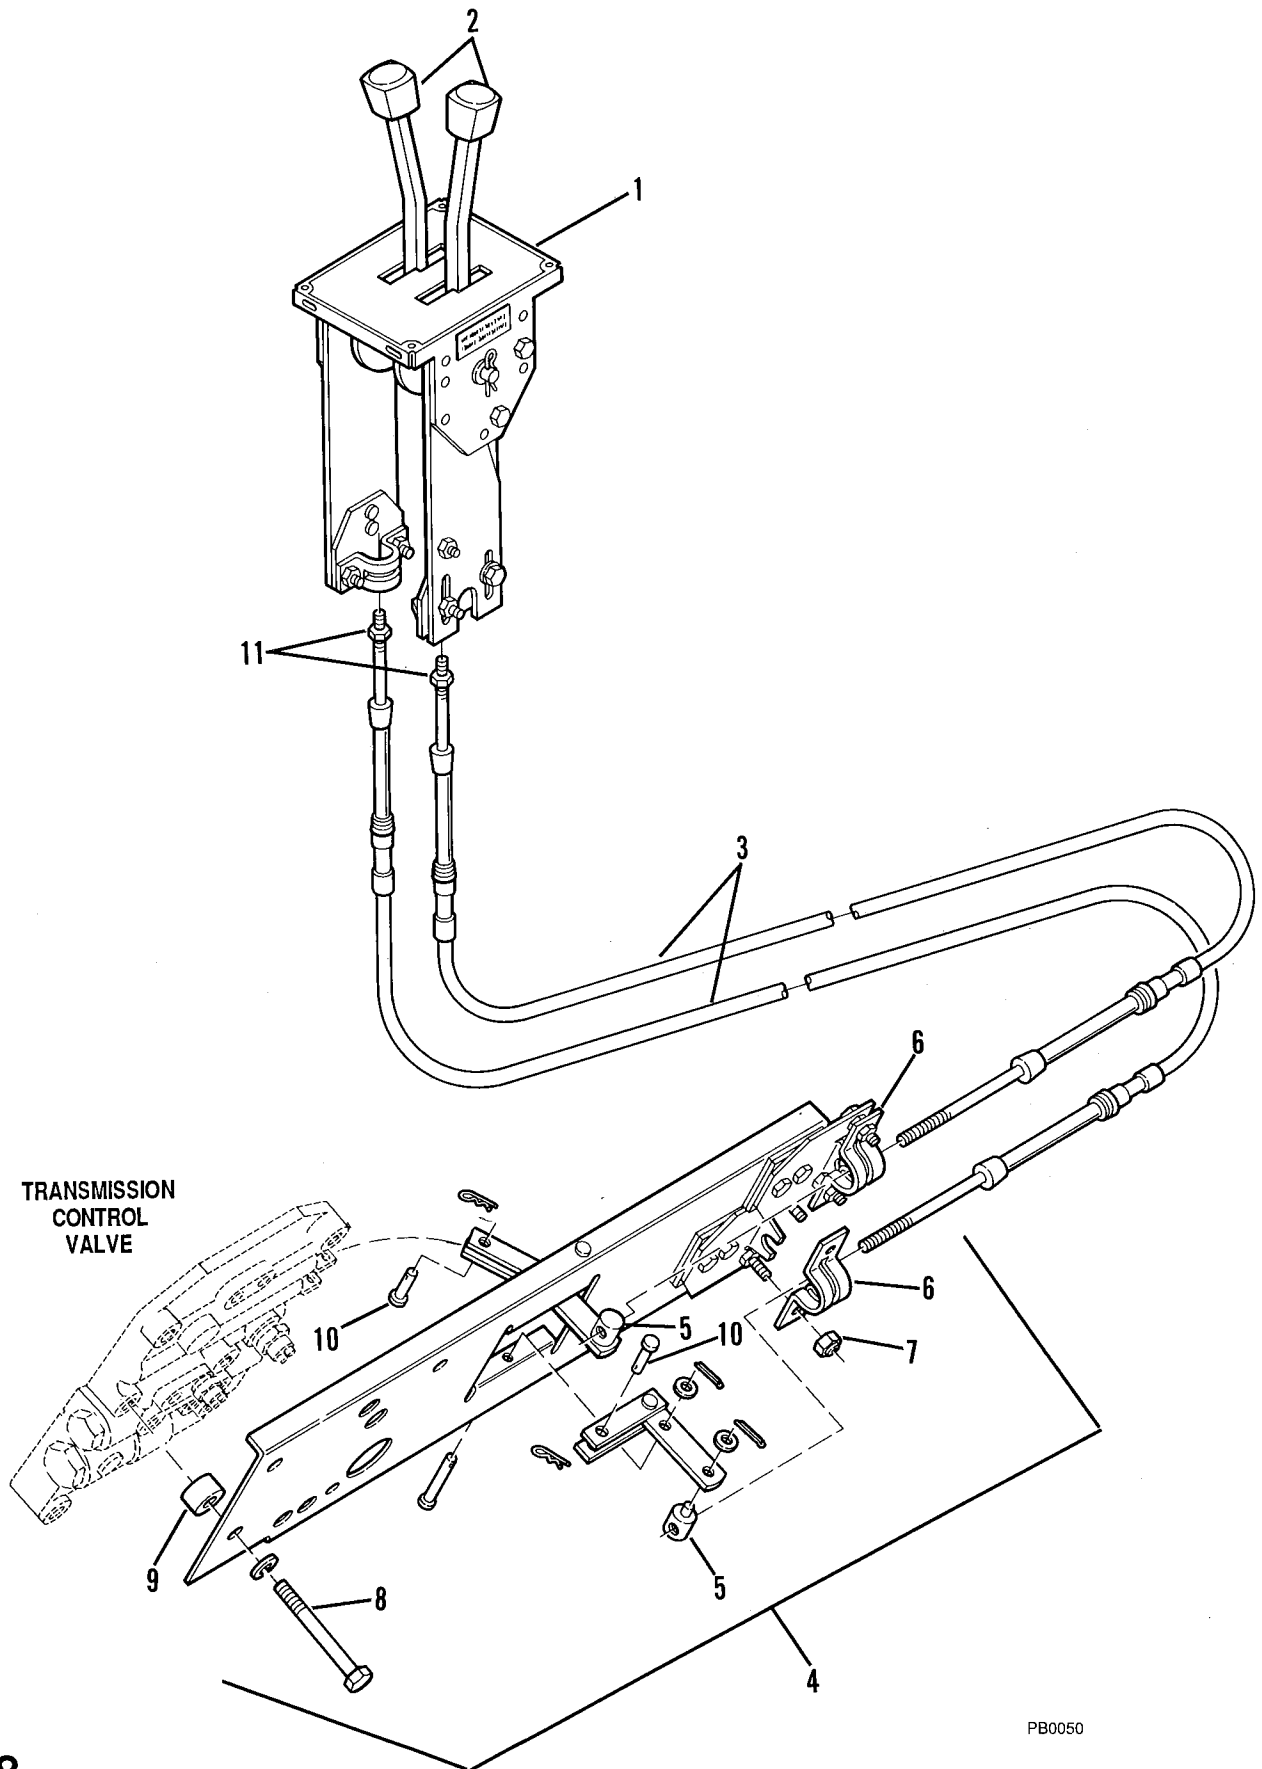

TRANSMISSION SHIFT CONTROLS (FUNK)

TRANSMISSION
CONTROL
VALVE

PB0050

TRANSMISSION SHIFT CONTROLS (FUNK)

Item No.	Part Number	Qty.	Description
1	8160411	1	Shifter, Transmission (Includes Item 2)
2	8580111	2	Knob
3	8160042	2	Cable, Control
4	8160420	1	Transmission Connector Kit (Includes items 5 thru 10 plus all other parts not identified with an item number)
5	8033242	2	Swivel
6	8033241	2	Clamp
7	8033246	2	Nut, Lock
8	8303766	4	Screw, Hex Hd Cap, 5/16-18 x 2-3/4
9	8033244	4	Spacer
10	8033245	2	Pin, Clevis
11	8305402	2	Nut, Jam 1/4NF