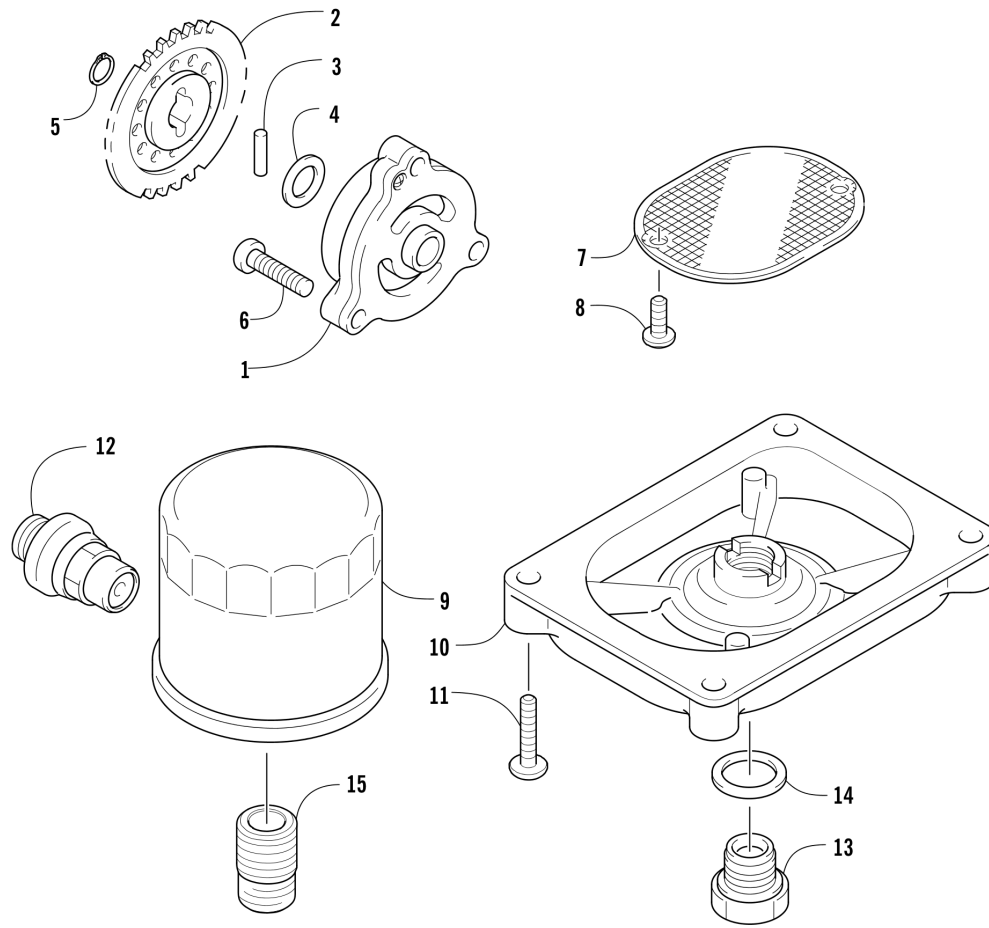

OIL FILTER/PUMP ASSEMBLY [302311]

Item	Part No.	New Part	Qty	Name	Context	Footnote
1	1001240353		1	Pump, Oil		
2	1001241180		1	Gear, Driven		
3	1001240492		1	Pin		
4	1001240463		1	Washer		
5	1001240531		1	Ring, Retaining		
6	1001240443		3	Screw, Machine		
7	1001240356		1	Strainer, Oil		
8	1001240444		2	Screw, Machine		
9	1001240354		1	Filter, Oil		
10	1001240355		1	Cap, Oil Strainer		
11	1001240919		4	Screw, Machine		
12	1001240352		1	Valve, Oil-Relief - Assembly		
13	1001240351		1	Plug, Drain		
14	1001240505		1	Gasket, Drain Plug		
15	1001240358		1	Union, Filter