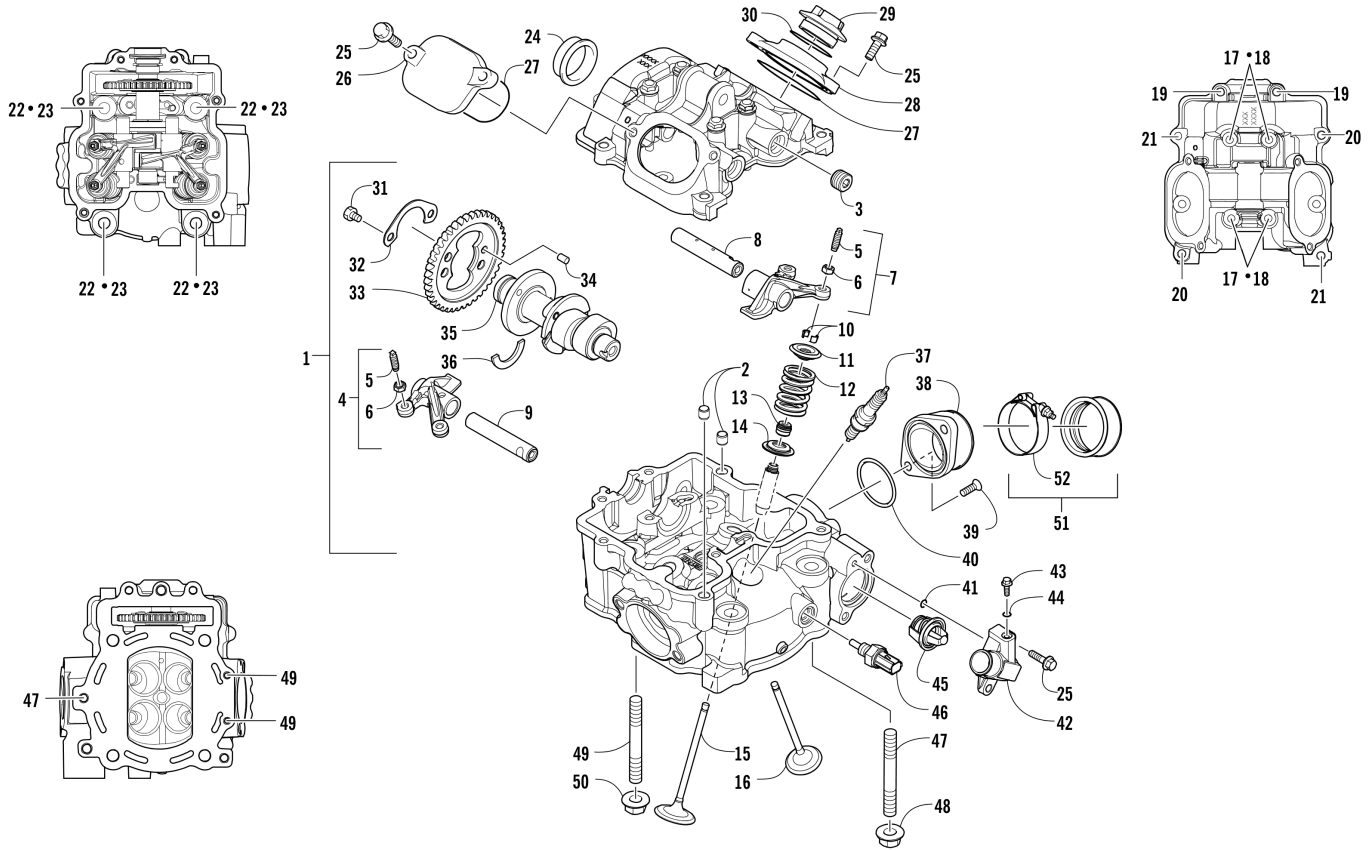

CYLINDER HEAD AND CAMSHAFT/VALVE ASSEMBLY [302304]

Item	Part No.	New Part	Qty	Name	Context	Footnote
1	1001240329		1	Head, Cylinder - Assembly	(inc. 2-17)	
2	1001240498		2	Pin, Dowel		
3	1001240539		2	Plug, Shaft		
4	1001240343		1	Arm, Valve Rocker - Exhaust	(inc. two No. 5-6)	
5	1001240338		4	Screw, Adjuster		
6	1001240459		4	Nut		
7	1001240342		1	Arm, Valve Rocker - Intake	(inc. two No. 5-6)	
8	1001240339		1	Shaft, Rocker Arm - Intake		
9	1001240340		1	Shaft, Rocker Arm - Exhaust		
10	1001240337		8	Cotter, Valve		
11	1001240336		4	Retainer, Spring		
12	1001240335		4	Spring, Valve		
13	1001240521		4	Seal, Oil		
14	1001240334		4	Seat, Spring - Valve		
15	1001240332		2	Valve, Intake		
16	1001240333		2	Valve, Exhaust		
17	1001240448		4	Screw, Cap		
18	1001240519		4	Gasket		
19	1001240430		2	Screw, Cap		
20	1001240431		2	Screw, Cap