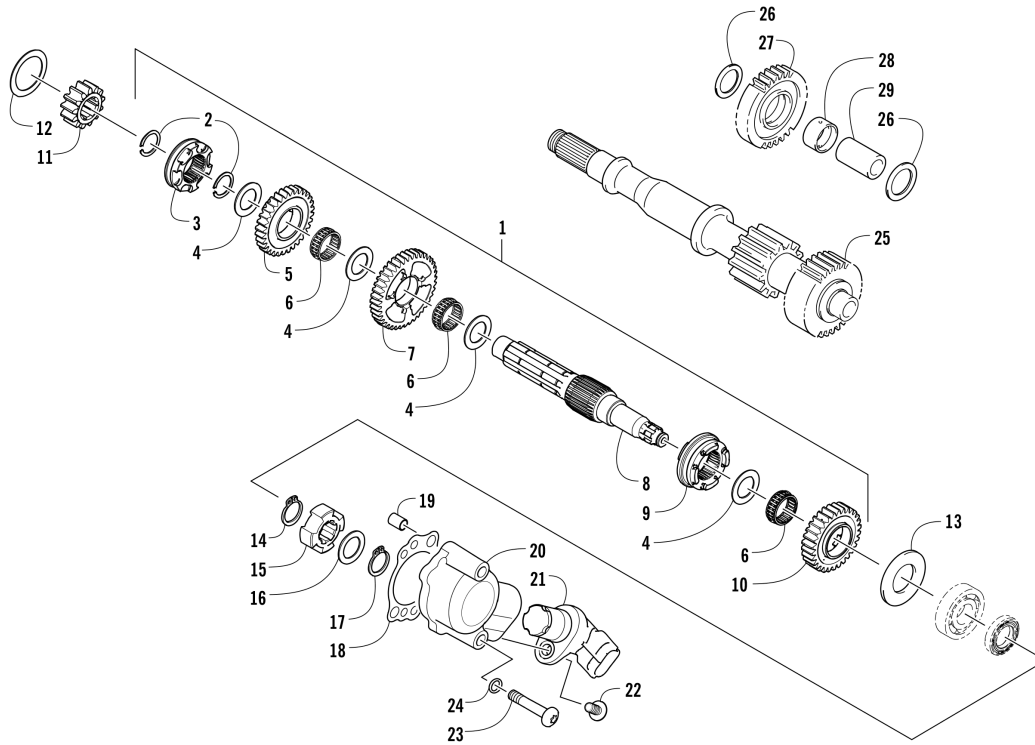

SECONDARY TRANSMISSION ASSEMBLY [302314]

Item	Part No.	New Part	Qty	Name	Context	Footnote
1	1001240404		1	Countershaft Assembly	(inc. 2-10)	
2	1001240538		2	Ring, Retaining		
3	1001240400		1	Gear Select, Reverse		
4	1001240401		4	Shim		
5	1001240399		1	Gear, Reverse Driven		
6	1001240554		3	Bearing		
7	1001240398		1	Gear, Driven - Low		
8	1001240397		1	Countershaft		
9	1001240405		1	Gear Select, Sliding		
10	1001240406		1	Gear, Driven - High		
11	1001240402		1	Gear, Drive		
12	1001240466		1	Washer, Thrust		
13	1001240464		1	Washer		
14	1001240536		1	Ring, Retaining		
15	1001240394		1	Trigger, Speedometer Sensor		
16	1001240482		1	Washer, Thrust		
17	1001240535		1	Ring, Retaining		
18	1001240517		1	Gasket		
19	1001240494		2	Pin, Dowel		
20	1001240393		1	Housing, Speedometer Sensor