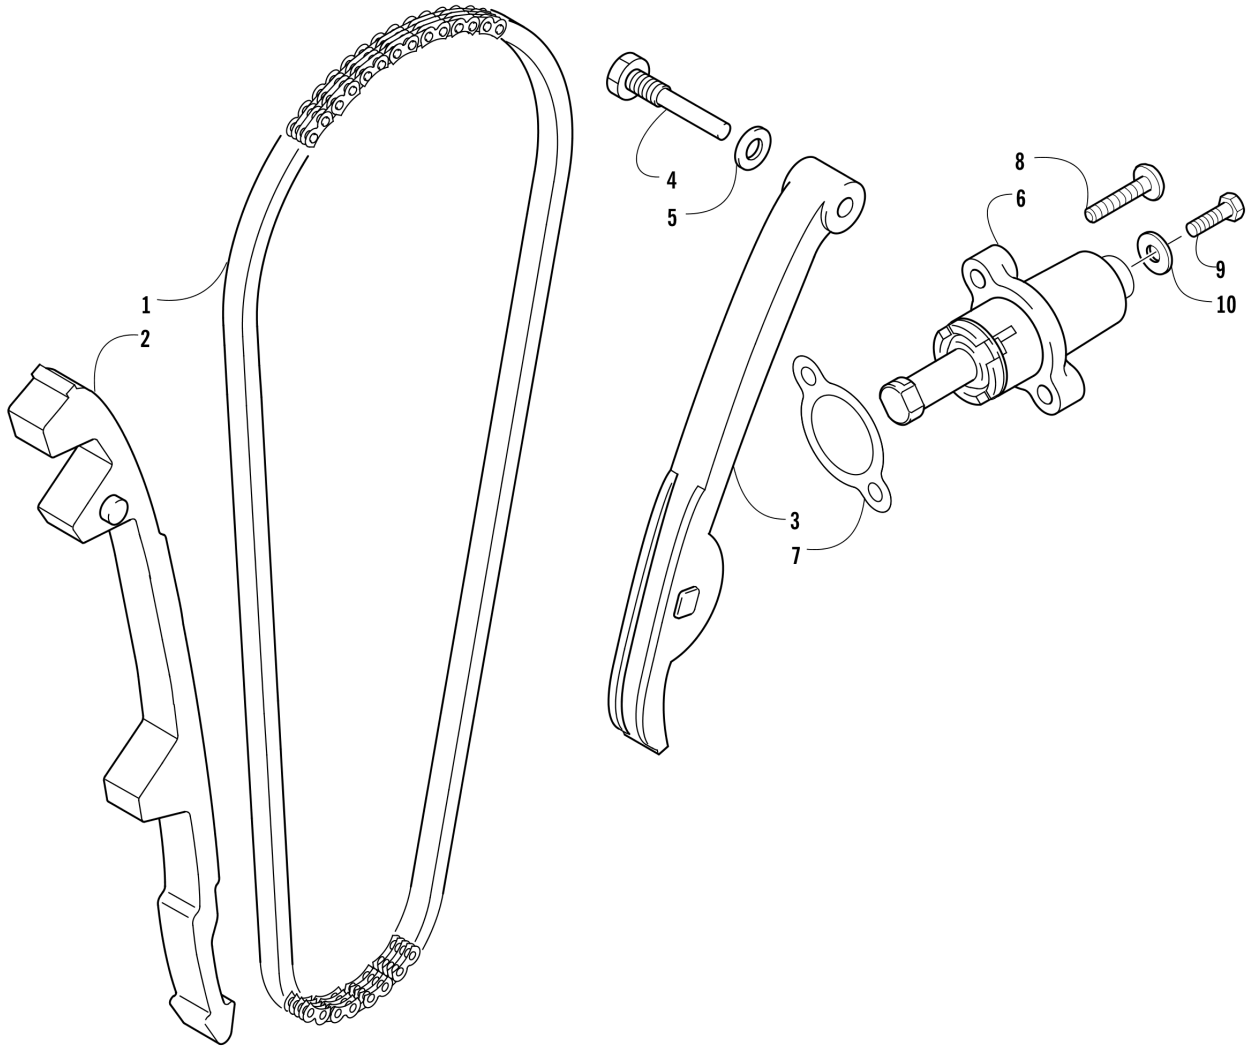

CAM CHAIN ASSEMBLY [302305]

Item	Part No.	New Part	Qty	Name	Context	Footnote
1	1001240344		1	Chain, Cam		
2	1001240346		1	Guide, Chain		
3	1001240347		1	Tensioner, Chain		
4	1001240442		1	Pivot, Tensioner		
5	1001240507		1	Washer, Crush		
6	1001240345		1	Adjuster, Tensioner - Assembly		
7	1001240506		1	Gasket		
8	1001240919		2	Screw, Machine		
9	1001240875		1	Screw, Cap		
10	1001240485		1	Washer