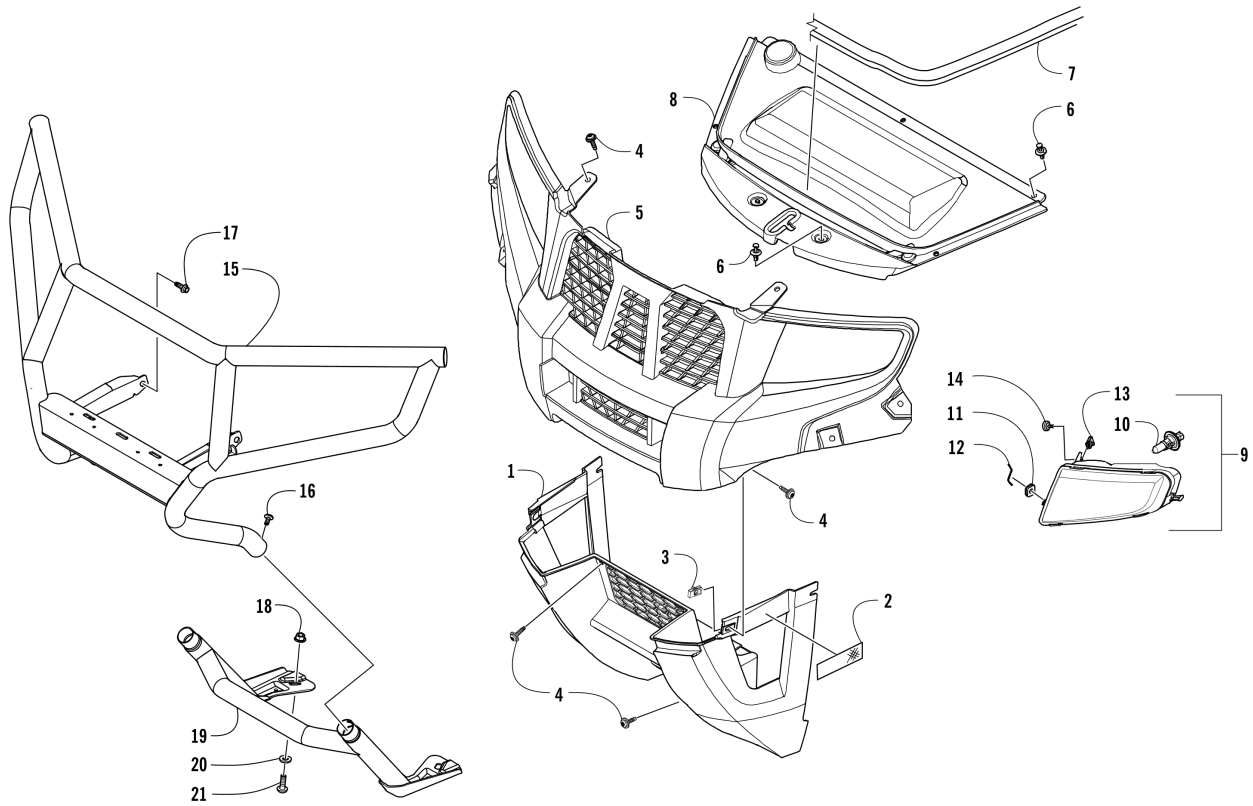

GRILL AND HEADLIGHT ASSEMBLY [302275]

Item	Part No.	New Part	Qty	Name	Context	Footnote
1	1001240864		1	Fascia, Lower - Front	(inc. 2)	
2	1001240824		2	Decal, Reflector - Amber		
3	1001240152		2	Clip, U-Nut		
4	1001240155		10	Screw, Machine		
5	1001240823		1	Fascia, Upper Front		
6	1001240278		7	Rivet, Reinstallable		
7	1001240785		1	Seal, Access Cover		
8	1001240782		1	Panel, Access		
9	1001240252		1	Headlight, Halogen - Assembly - Right	(inc. 10)	
9	1001240253		1	Headlight, Halogen - Assembly - Left	(inc. 10)	
10	1001240069		2	Bulb, Headlight - H13		
11	1001240780		2	Grommet - Right		
11	1001240781		2	Grommet - Left		
12	1001240068		4	Wireform, Headlight		
13	1001240665		2	Clip, U-nut		
14	1001240756		2	Knob, Adjuster		
15	1001241230		1	Bumper		
16	70029241		2	Screw, Machine		
17	1001241190		2	Cap, Screw		
18	1001241183		2	Nut, Lock