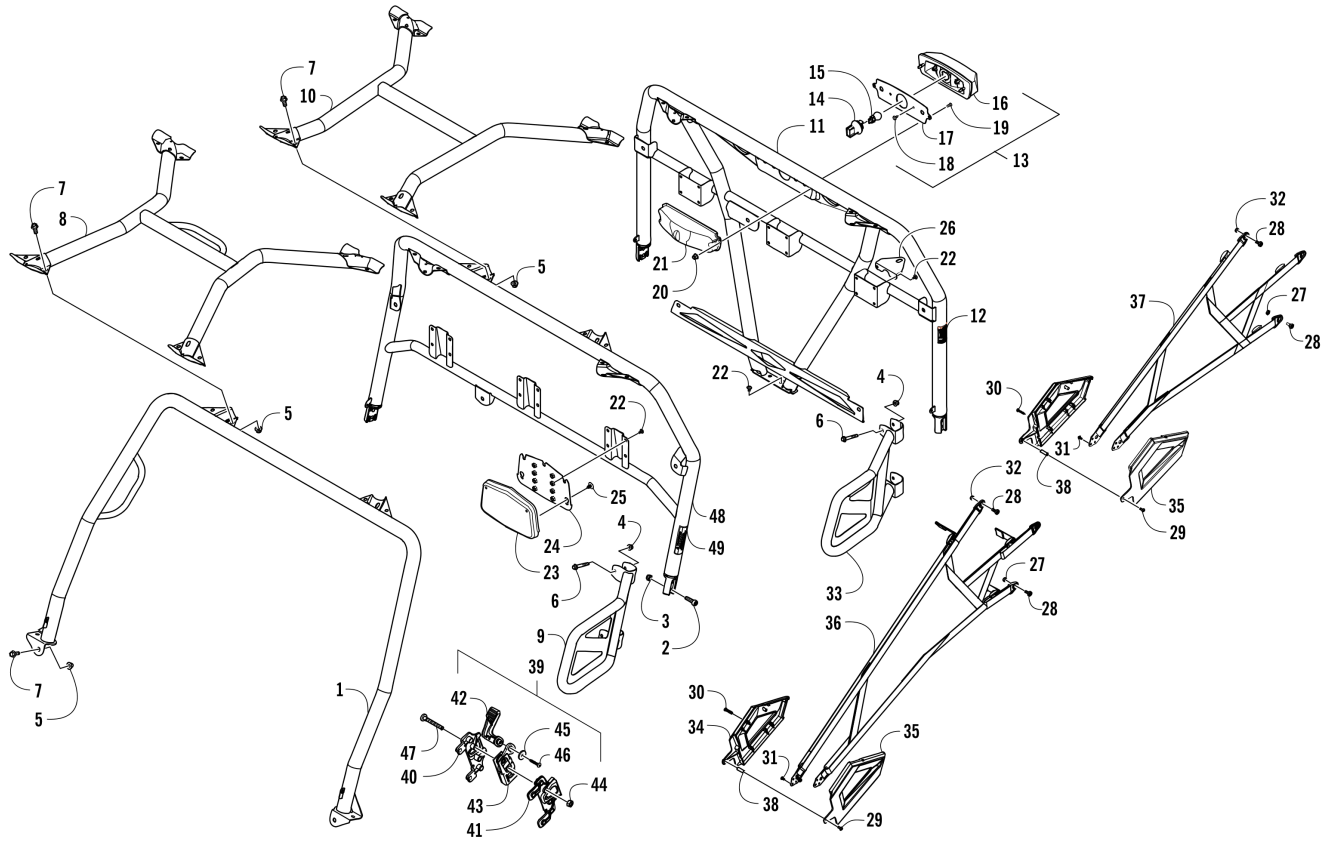

ROPS AND TAILLIGHT ASSEMBLY [302322]

Item	Part No.	New Part	Qty	Name	Context	Footnote
1	1001240828		1	ROPS - Front		
2	1001240617		8	Screw, Cap		
3	1001240620		8	Nut, Lock		
4	1001240912		8	Nut		
5	1001240637		20	Nut, Lock		
6	1001240898		8	Screw, Machine		
7	1001241184		20	Screw, Cap		
8	1001240820		1	Support, ROPS		
9	1001241211		1	Guard, Shoulder - Right		
9	1001241212		1	Guard, Shoulder - Left		
10	1001241208		1	Canopy - Top - Rear		
11	70029248		1	ROPS - Rear	(inc. 12)	
12	70029240		1	Decal, "Warning ROPS"		
13	1001240250		1	Taillight Assembly	(inc. 14-16)	
14	1001240062		1	Socket, Taillight		
15	1001240061		1	Bulb, Taillight		
16	1001240251		1	Housing, Taillight		
17	1001240686		1	Bracket, Taillight Mounting		
18	1001240276		2	Screw, Self-Tapping		
19	1001240917		2	Screw, Machine