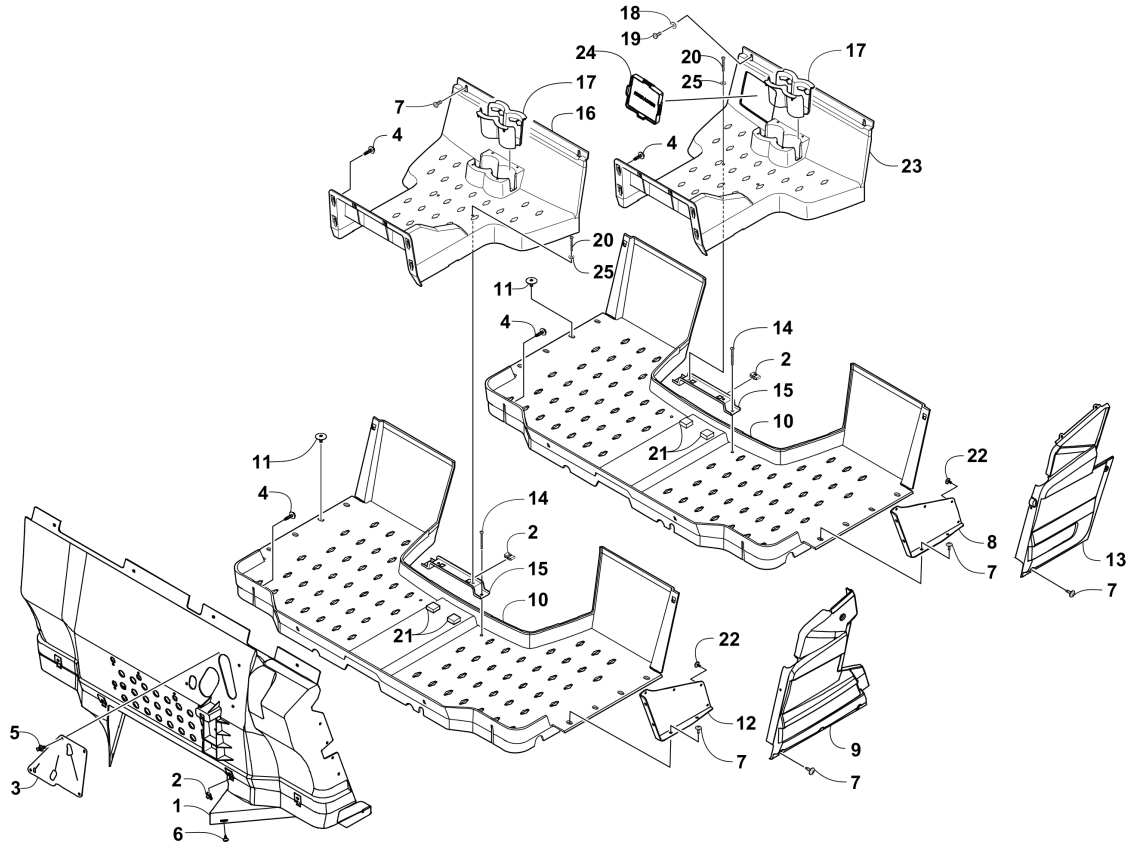

FLOOR PANEL ASSEMBLY [302318]

Item	Part No.	New Part	Qty	Name	Context	Footnote
1	70029236		1	Panel, Fender - Inner		
2	1001240152		30	Clip, U-Nut		
3	1001241166		1	Boot, Steering		
4	1001240155		30	Screw, Machine		
5	1001240278		4	Rivet, Reinstallable		
6	1001240286		15	Screw, Self-Tapping		
7	1001240625		32	Screw, Machine		
8	1001241215		1	Bracket, Kick Panel - Rear - Right		
8	1001241216		1	Bracket, Kick Panel - Rear - Left		
9	1001241196		1	Panel, Side - Mid - Right		
9	1001241197		1	Panel, Side - Mid - Left		
10	1001241198		2	Floor		
11	1001240149		8	Screw, Shoulder		
12	1001240853		1	Bracket, Kick Panel		
12	1001240854		1	Bracket, Kick Panel		
13	1001240769		1	Panel, Side - Right		
13	1001240770		1	Panel, Side - Left		
14	1001240924		4	Screw, Machine		
15	1001240709		2	Bracket, Support - Center Footrest		
16	70029242		1	Footrest, Front