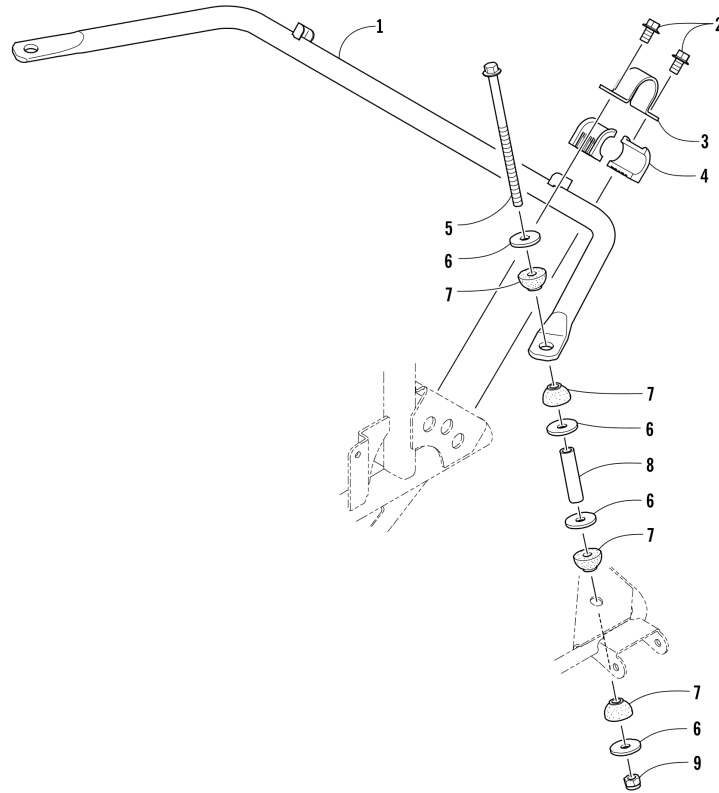

SWAY BAR ASSEMBLY [302287]

Item	Part No.	New Part	Qty	Name	Context	Footnote
1	1001240239		1	Bar, Sway		
2	1001240891		4	Screw, Cap		
3	1001240238		2	Clamp, Sway Bar Bushing		
4	1001240041		4	Half-Clamp		
5	1001240163		2	Screw, Cap		
6	1001240119		8	Washer		
7	1001240577		8	Bushing		
8	1001240603		2	Spacer		
9	1001240637		2	Nut, Lock