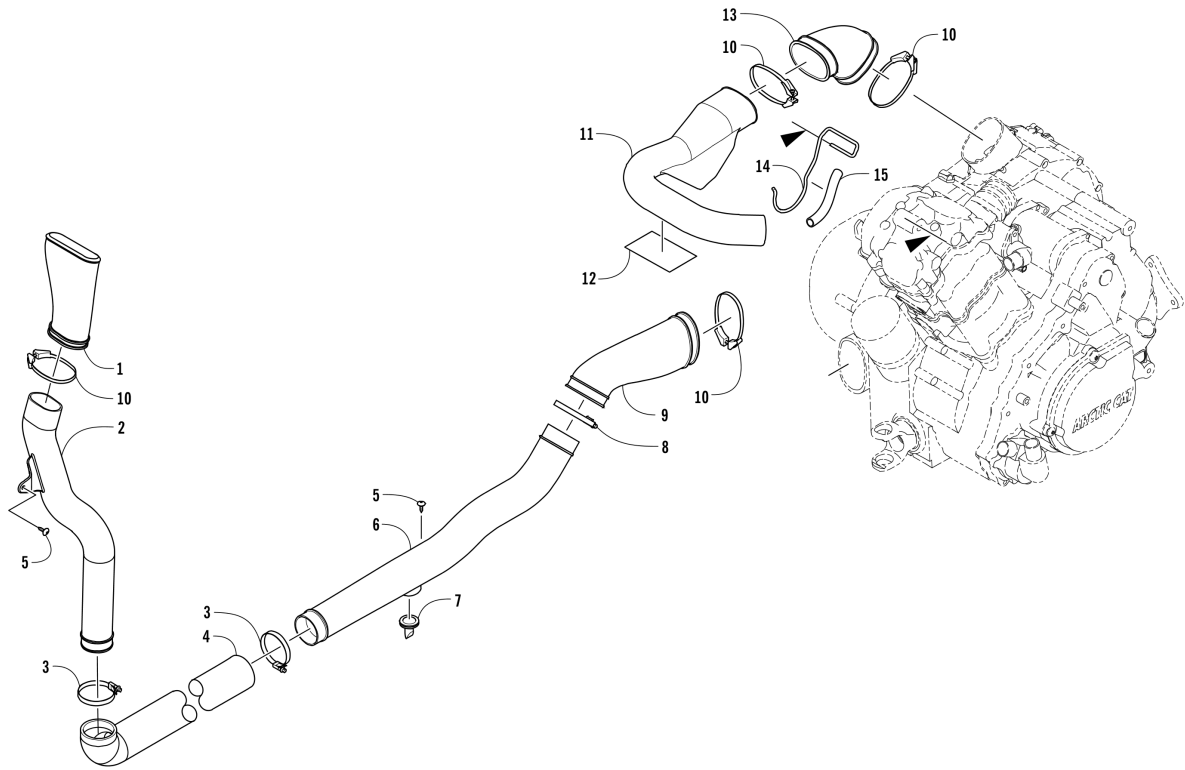

CASE/BELT COOLING ASSEMBLY [302328]

Item	Part No.	New Part	Qty	Name	Context	Footnote
1	1001240110		1	Boot, Air-In		
2	1001240111		1	Duct, Air-In		
3	1001240115		2	Clamp		
4	1001241170		1	Boot, Air Duct		
5	1001240286		2	Screw, Self-Tapping		
6	1001240101		1	Duct, Air-In		
7	1001240200		1	Valve, Drain		
8	1001240114		1	Clamp		
9	1001240103		1	Boot, Air-In		
10	1001240164		3	Clamp		
11	1001240260		1	Duct, Air-Out - Assembly	(inc. 12)	
12	1001240851		1	Foil, Protective		
13	1001240096		1	Duct, Air-Out		
14	1001240104		1	Wire Form, Support		
15	1001240268		AR	Hose - 25 ft.