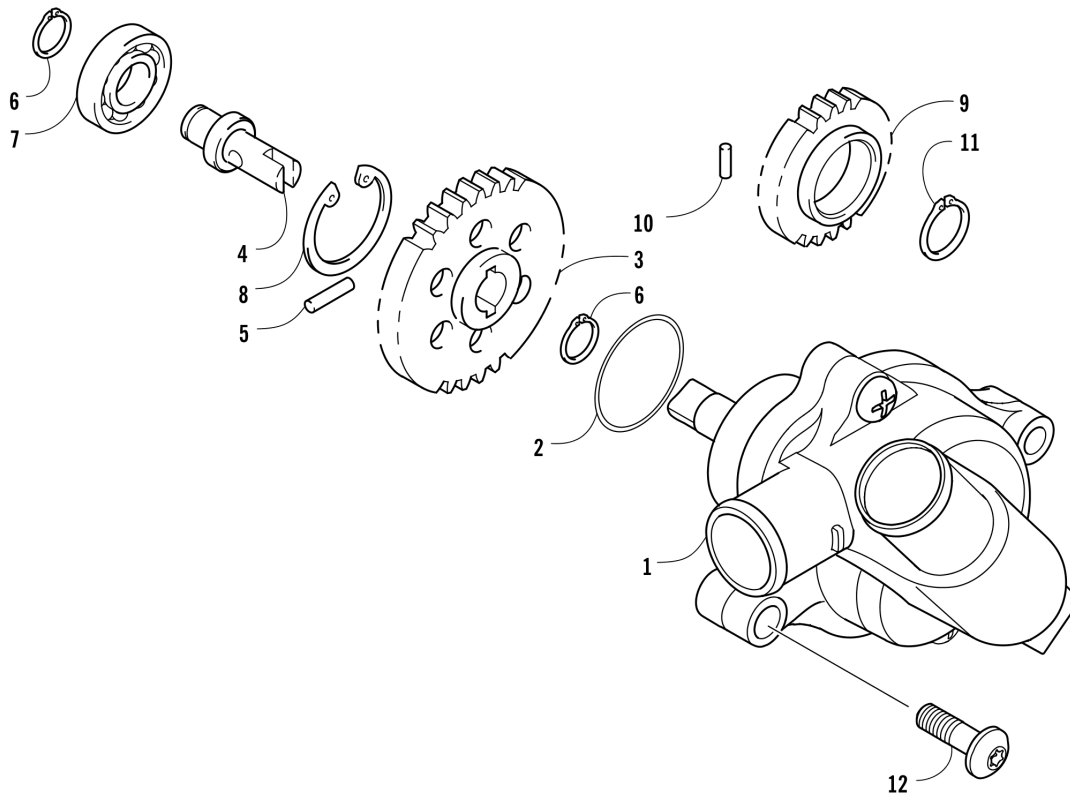

WATER PUMP ASSEMBLY [302312]

Item	Part No.	New Part	Qty	Name	Context	Footnote
1	1001240364		1	Pump, Water - Assembly	(inc. 2)	
2	1001240508		1	O-Ring		
3	1001240366		1	Gear, Driven		
4	1001240365		1	Shaft, Driven Gear		
5	1001240492		1	Pin		
6	1001240531		2	Ring, Retaining		
7	1001240547		1	Bearing, Shaft		
8	1001240532		1	Ring, Retaining		
9	1001240350		1	Gear, Oil Pump Drive		
10	1001240491		1	Pin, Dowel		
11	1001240533		1	Ring, Retaining		
12	1001240923		2	Screw, Machine