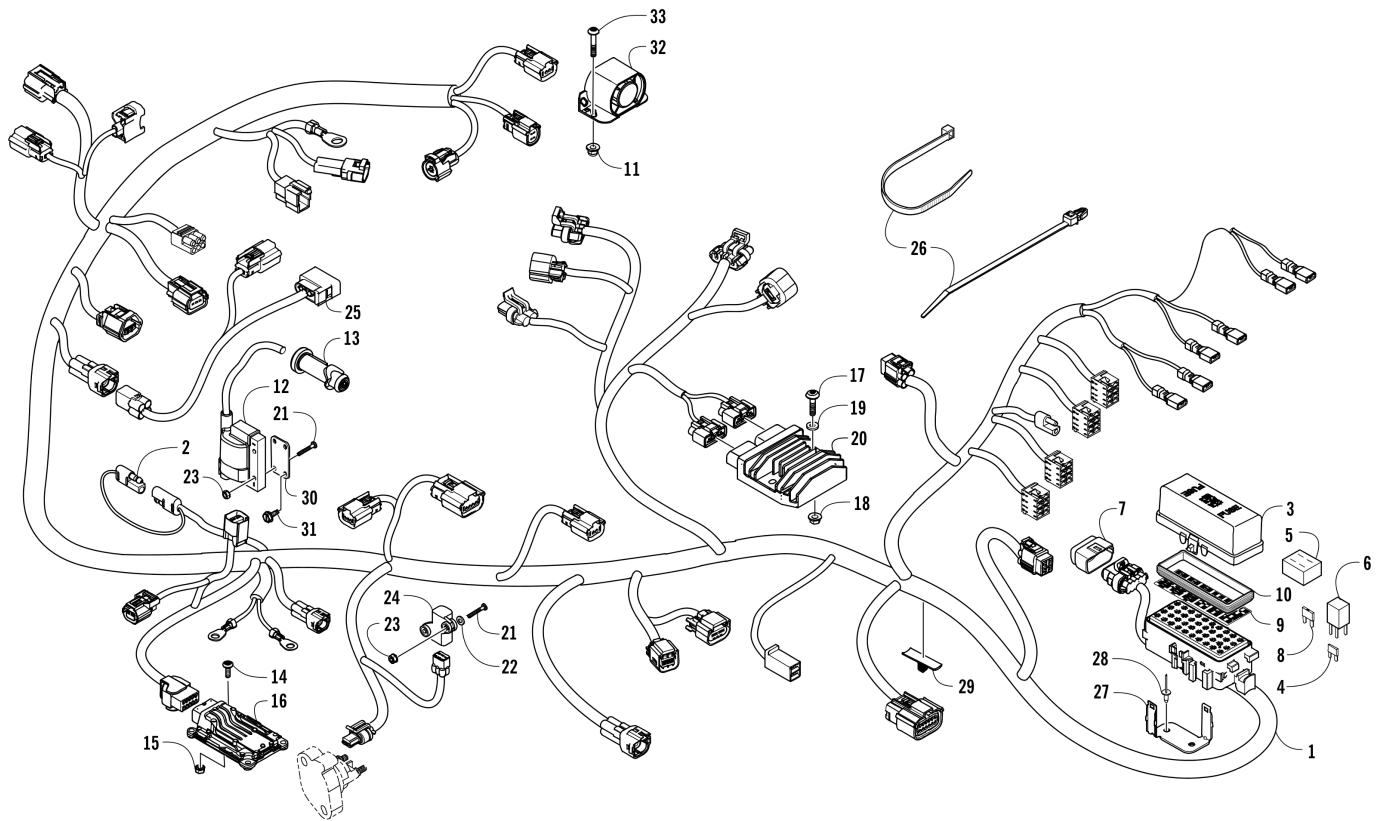

WIRING HARNESS ASSEMBLY [302330]

Item	Part No.	New Part	Qty	Name	Context	Footnote
1	1001241174		1	Harness, Main	(inc. 2-10)	
2	1001240218		1	Tether, Accessory Connector		
3	1001240184		1	Cover, Fuse Block		
4	1001240187		1	Breaker, Circuit 15 Amp		
5	1001240175		1	Holder, Fuse		
6	1001240178		6	Relay (4-pin) 20 amp		
7	1001240189		1	Cover, Diagnostics Connector		
8	1001240174		8	Fuse - 10 Amp		
8	1001240186		2	Fuse - 20 Amp		
8	1001240173		4	Fuse - 30 Amp		
9	1001240850		1	Decal, Fuse Block		
10	1001240185		1	Seal		
11	1001240911		2	Nut, Lock		
12	1001240427		1	Coil, Ignition - Assembly	(inc. 13)	
13	1001240426		1	Cap, Spark Plug		
14	1001240934		4	Screw, Machine		
15	1001240271		4	Nut w/Washer		
16	1001241239		1	ECM		
17	1001240935		2	Screw, Machine		
18	1001240904		2	Nut		