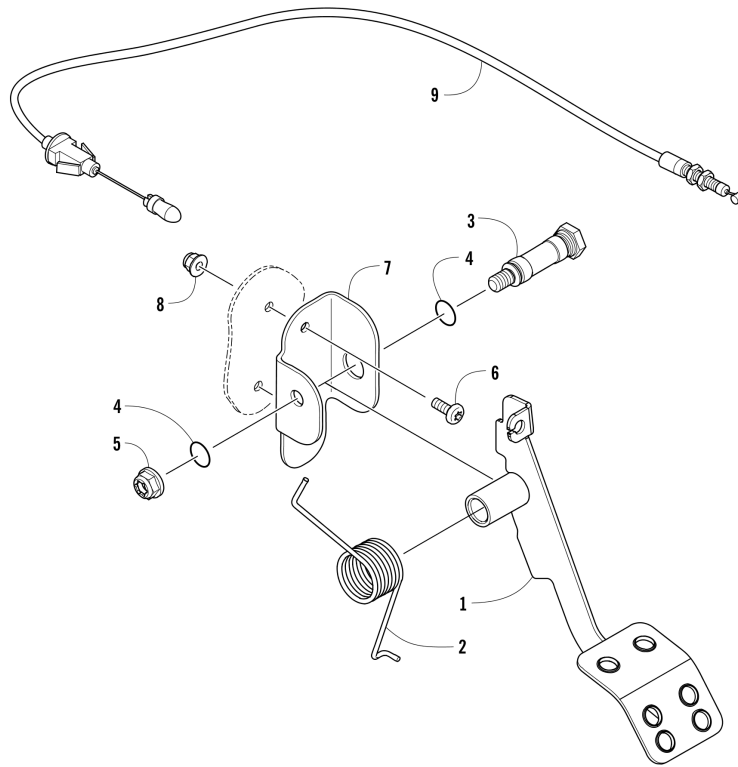

ACCELERATOR ASSEMBLY [302290]

Item	Part No.	New Part	Qty	Name	Context	Footnote
1	1001240738		1	Pedal, Accelerator		
2	1001240047		1	Spring		
3	1001240028		1	Axle		
4	1001240658		2	O-Ring		
5	1001240902		1	Nut, Lock		
6	1001240940		2	Screw, Machine		
7	1001240230		1	Bracket, Accelerator Pedal		
8	1001240909		2	Nut, Lock		
9	1001240223		1	Cable, Throttle		

CAM CHAIN ASSEMBLY [302305]

Item	Part No.	New Part	Qty	Name	Context	Footnote
1	1001240344		1	Chain, Cam		
2	1001240346		1	Guide, Chain		
3	1001240347		1	Tensioner, Chain		
4	1001240442		1	Pivot, Tensioner		
5	1001240507		1	Washer, Crush		
6	1001240345		1	Adjuster, Tensioner - Assembly		
7	1001240506		1	Gasket		
8	1001240919		2	Screw, Machine		
9	1001240875		1	Screw, Cap		
10	1001240485		1	Washer		