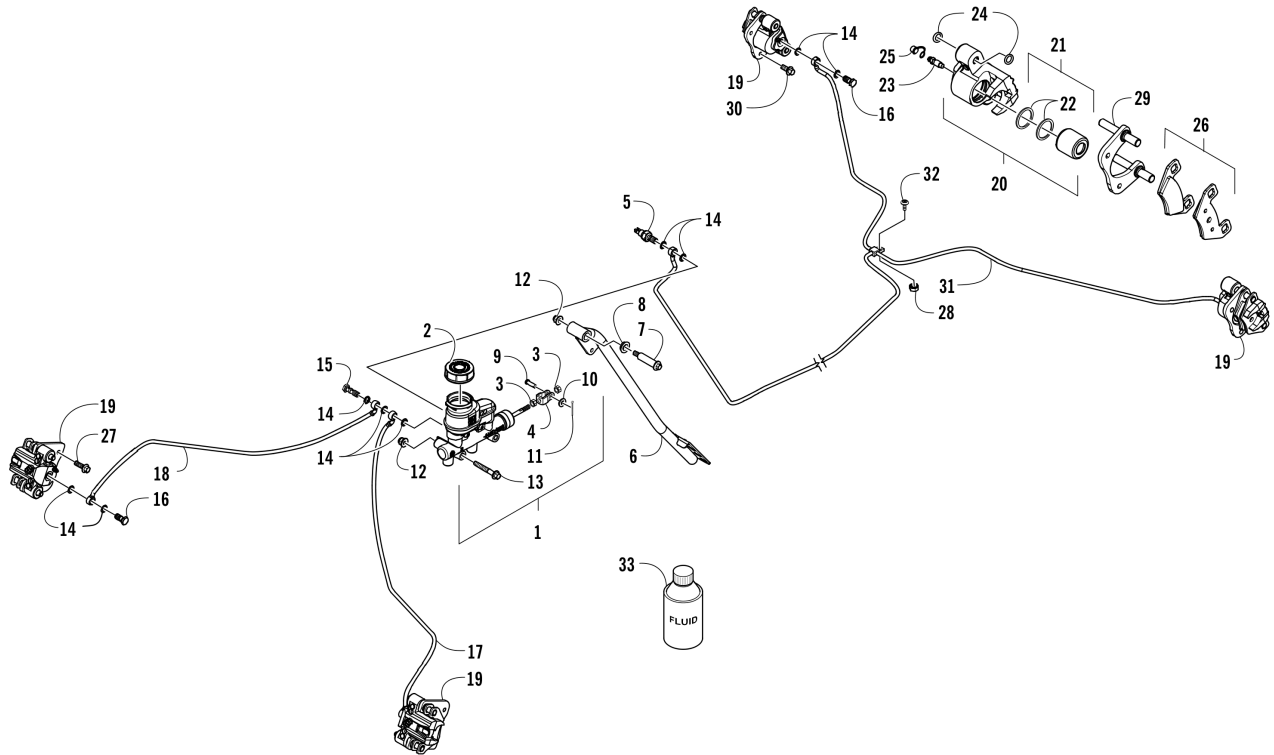

FRONT AND REAR BRAKE ASSEMBLY [302324]

Item	Part No.	New Part	Qty	Name	Context	Footnote
1	1001240715		1	Cylinder, Master Brake - Assembly	(inc. 2-4)	
2	1001240716		1	Cap, Reservoir		
3	1001240027		2	Nut		
4	1001240578		1	Clevis		
5	1001240762		1	Switch, Brake Pressure		
6	1001240719		1	Pedal, Brake		
7	1001240147		1	Screw, Shoulder		
8	1001240673		2	Bushing		
9	1001240575		1	Pin, Clevis		
10	1001240873		1	Washer		
11	1001240001		1	Pin, Cotter		
12	1001240911		3	Nut, Lock		
13	1001240888		2	Screw, Cap		
14	1001240128		13	Washer, Crush		
15	1001240156		1	Bolt, Double Banjo-Fitting		
16	1001240138		4	Bolt, Banjo-Fitting		
17	1001240576		1	Hose, Brake - Left		
18	1001240574		1	Hose, Brake - Right		
19	1001240733		2	Caliper, Brake	(inc. 20-24)	Right
19	1001240734		2	Caliper, Brake	(inc. 20-24)	Left