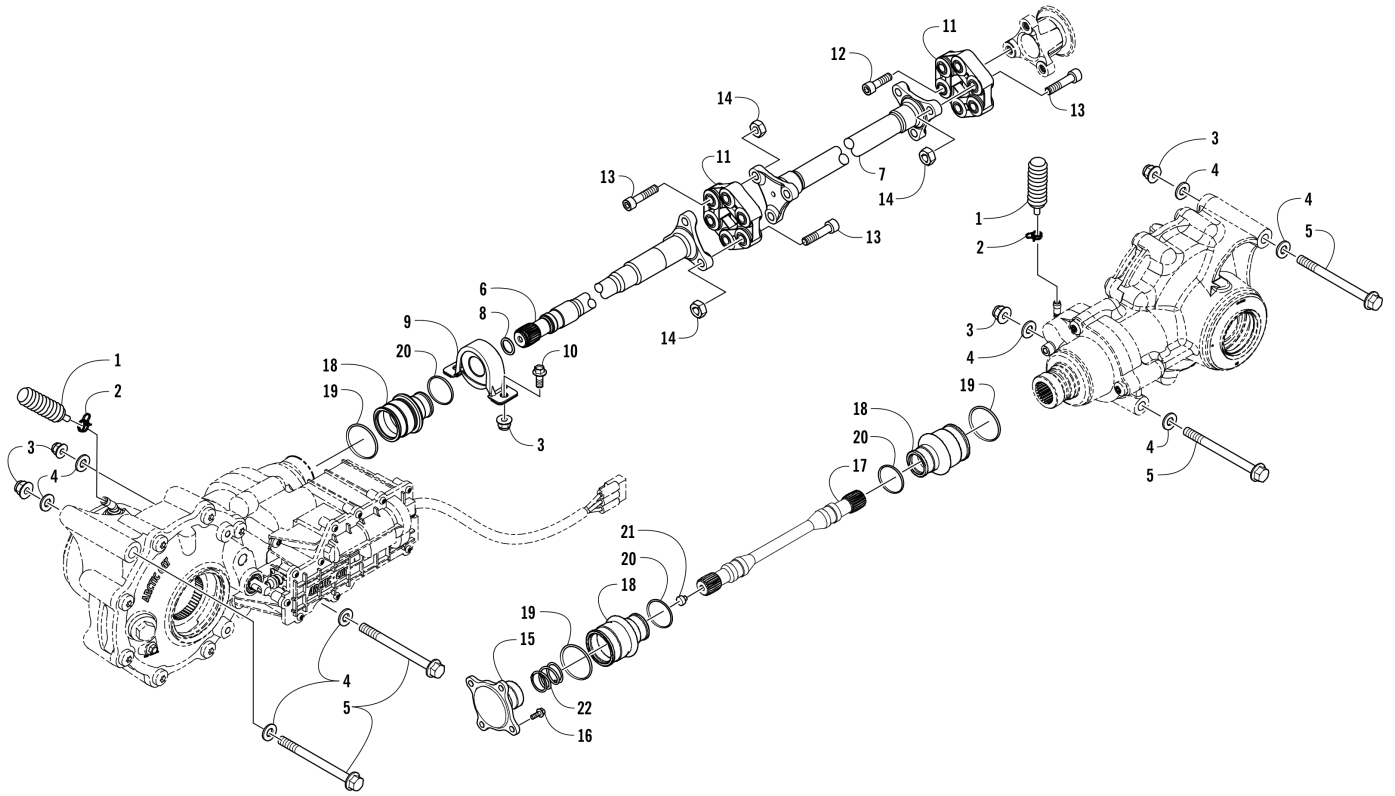

DRIVE TRAIN ASSEMBLY [302329]

Item	Part No.	New Part	Qty	Name	Context	Footnote
1	1001240579		2	Bladder, Gearcase		
2	1001240130		2	Clamp, Hose		
3	1001240637		6	Nut, Lock		
4	1001240141		8	Washer		
5	1001240137		4	Screw, Cap		
6	1001240681		1	Shaft, Propeller - Front		
7	1001241188		1	Shaft, Propeller - Rear		
8	1001240613		1	O-Ring		
9	1001241234		1	Bearing, Hanger		
10	1001241220		2	Screw, Cap		
11	1001240669		2	Coupling, Propeller Shaft		
12	1001240614		3	Screw, Cap		
13	1001240615		9	Screw, Cap		
14	1001240127		9	Nut, Top Lock		
15	1001241236		1	Flange, Output		
16	1001240881		4	Screw, Cap		
17	1001240675		1	Shaft, Propeller		
18	1001240676		3	Boot		
19	1001240528		3	O-Ring		
20	1001240529		3	O-Ring