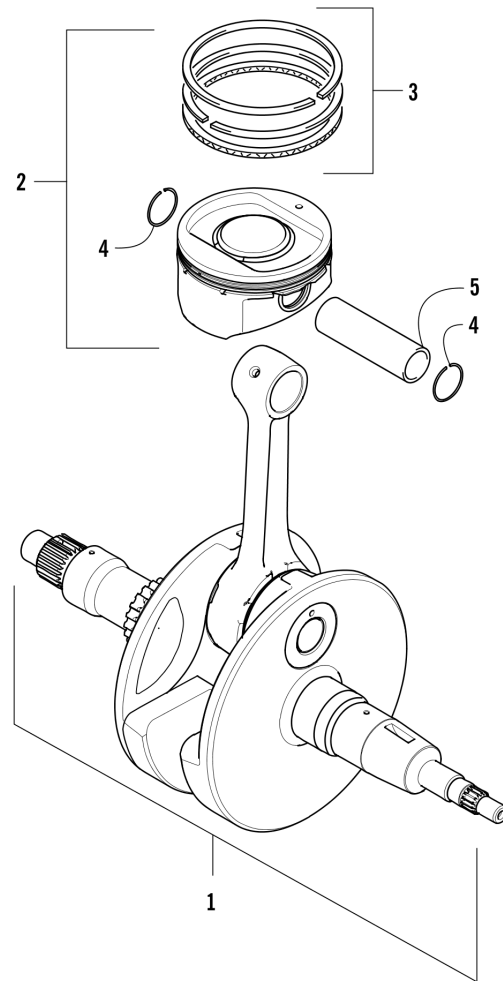

CRANKSHAFT AND PISTON ASSEMBLY [302307]

Item	Part No.	New Part	Qty	Name	Context	Footnote
1	1001240311		1	Crankshaft Assembly		
2	1001240315		1	Piston Set	(inc. 3-5)	
3	1001240313		1	Ring, Piston - Set		
4	1001240312		2	Circlip, Piston Pin		
5	1001240314		1	Pin, Piston