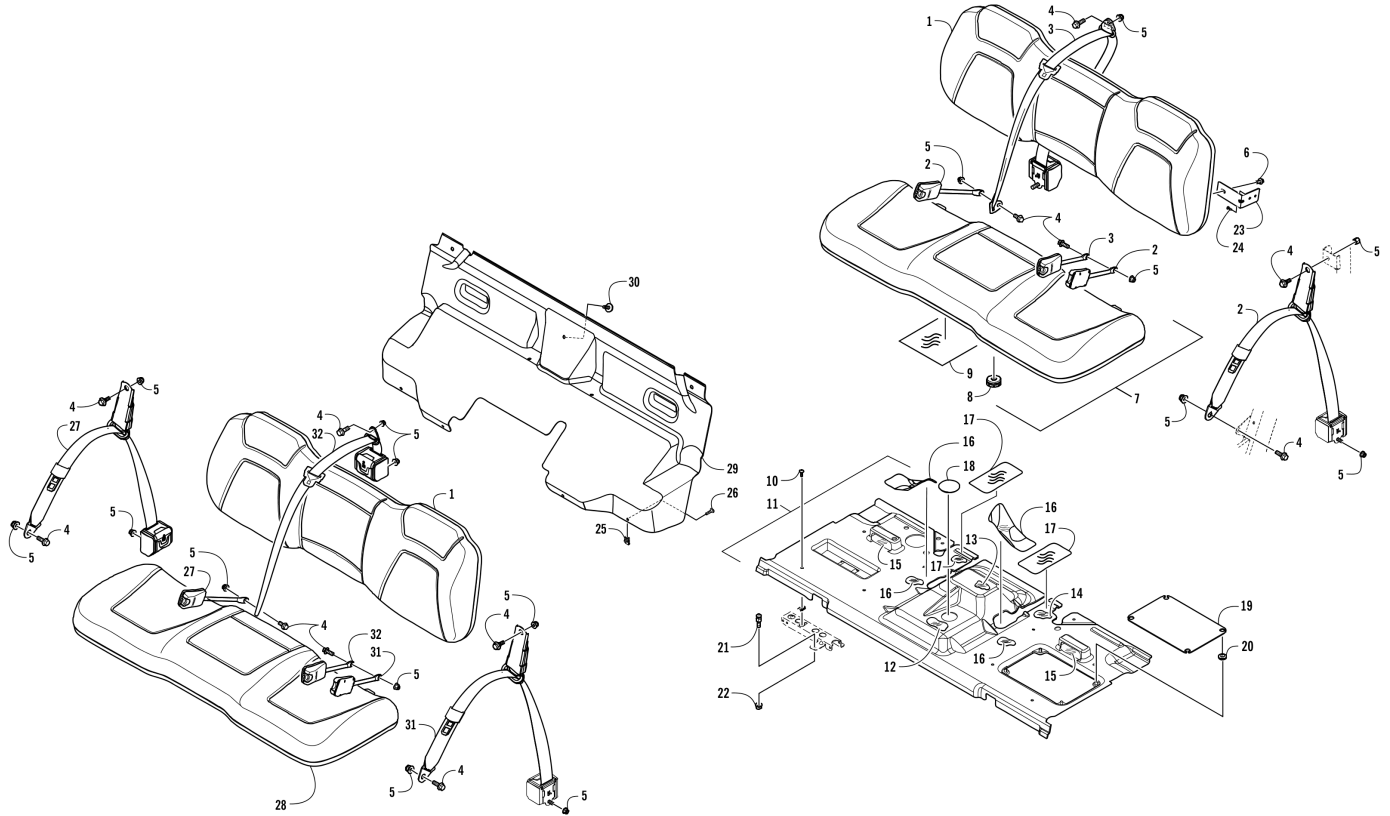

SEAT ASSEMBLY [302321]

Item	Part No.	New Part	Qty	Name	Context	Footnote
1	1001240953		2	Backrest Assembly		
2	1001240868		2	Belt, Seat - Passenger Side		
3	1001240869		1	Belt, Seat - 3 Point		
4	1001240622		8	Screw, Cap		
5	1001240623		8	Nut, Lock		
6	1001240881		2	Screw, Cap		
7	1001240952		1	Seat Assembly	(inc. 8-9)	
8	70029226		2	Grommet		
9	1001240090		1	Foil, Protective		
10	1001240155		8	Screw, Machine		
11	70029243		1	Base, Seat	(inc. 12-17)	
12	70029224		1	Foil, Protective		
13	70029225		1	Foil, Protective		
14	70029220		1	Foil, Protective		
15	70029221		2	Foil, Protective		
16	70029222		4	Foil, Protective		
17	70029223		3	Foil, Protective		
18	1001240281		1	Plug		
19	1001240710		1	Cover, Access		
20	1001240662		6	Grommet