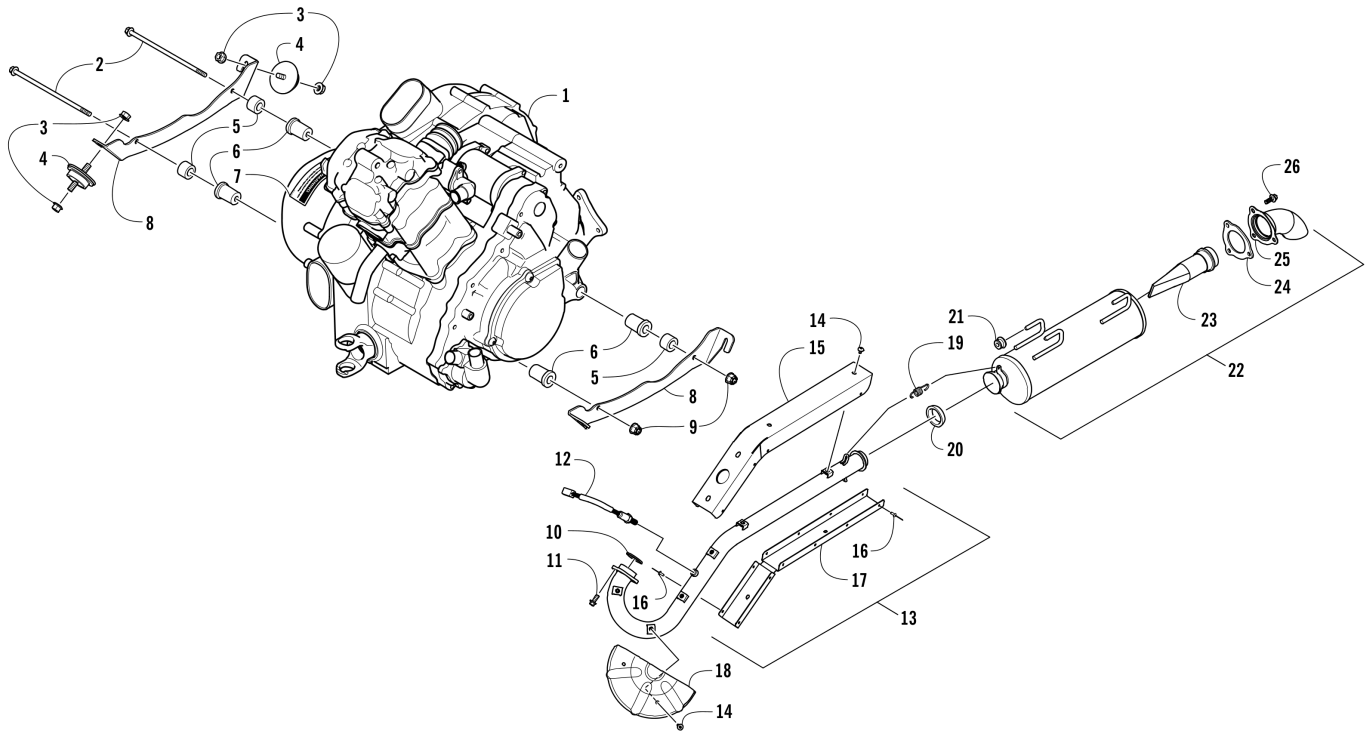

ENGINE AND EXHAUST [302294]

Item	Part No.	New Part	Qty	Name	Context	Footnote
1	1001241179		1	Engine, A700W		
2	1001240639		2	Screw, Cap		
3	1001240903		8	Nut		
4	1001240060		4	Mount, Engine		
5	1001240601		3	Spacer		
6	1001240301		4	Bushing		
7	1001240084		1	Decal, Warning		
8	1001240746		1	Bracket, Engine - Right		
8	1001240747		1	Bracket, Engine - Left		
9	1001240637		2	Nut, Lock		
10	1001240085		1	Gasket, Exhaust		
11	1001240881		2	Screw, Cap		
12	1001240191		1	Sensor, Oxygen		
13	1001240257		1	Pipe, Exhaust - Asembly Black	(inc. four No. 14 and 15-17)	
14	1001240939		8	Screw, Machine		
15	1001240089		1	Shield, Pipe - Upper Rear		
16	1001240661		12	Rivet		
17	1001240094		1	Shield, Pipe - Lower Front		
18	1001240254		1	Shield, Pipe Forward