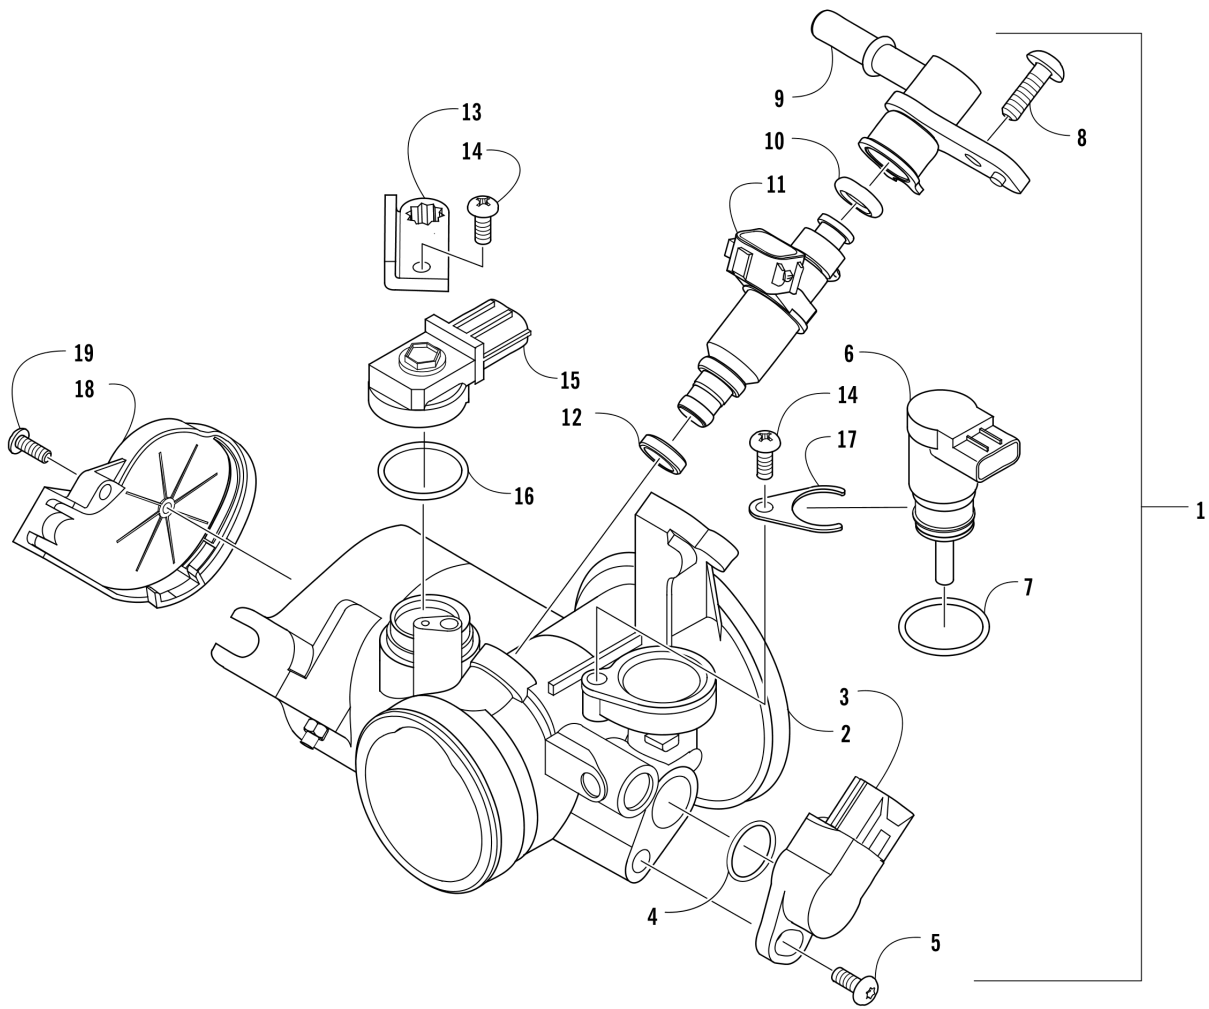

THROTTLE BODY ASSEMBLY [302302]

Item	Part No.	New Part	Qty	Name	Context	Footnote
1	1001240207		1	Throttle Body - Assembly	(inc. 2-19)	
2	0		1	Throttle Body		Not Serviced Individually
3	1001240181		1	Sensor, Throttle Position		
4	1001240842		1	O-Ring, Throttle Position Sensor		
5	1001240839		1	Screw, Machine		
6	1001240183		1	Valve, ISC		
7	1001240841		1	O-Ring, ISC Valve		
8	1001240843		1	Screw, Machine		
9	1001240205		1	Rail, Fuel		
10	1001240209		1	O-Ring, Fuel Injector		
11	1001240208		1	Injector, Fuel		
12	1001240210		1	Seal, Fuel Injector		
13	1001240837		1	Bracket, MAP Sensor		
14	1001240834		2	Screw, Machine		
15	1001240182		1	Sensor, MAP