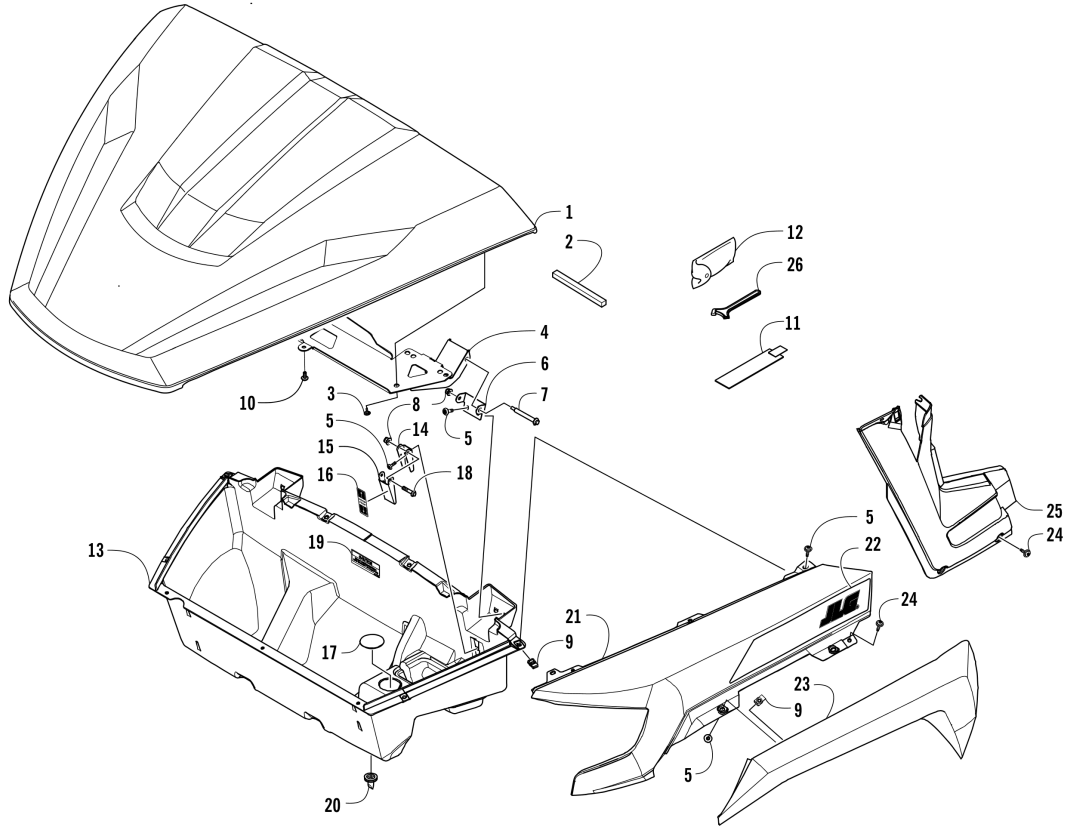

HOOD/FRONT STORAGE AND SIDE PANEL ASSEMBLY [302276]

Item	Part No.	New Part	Qty	Name	Context	Footnote
1	1001240948		1	Hood - Assembly - Orange		
2	1001240786		1	Seal, Hood		
3	1001240287		4	Screw, Self-Tapping		
4	1001240861		1	Hinge, Hood		
5	1001240155		26	Screw, Machine		
6	1001240783		2	Bracket, Hinge Pivot		
7	1001240629		2	Screw, Shoulder		
8	1001240909		3	Nut, Lock		
9	1001240152		26	Clip, U-Nut		
10	1001240940		6	Screw, Machine		
11	1001240294		1	Retainer		
12	1001240749		1	Tool Kit		
13	1001240771		1	Box, Storage - Front		
14	70029246		1	Bracket, Lock Lever		
15	70029245		1	Lock, Lever - Hood		
16	1001240813		1	Decal, Hood Prop		
17	1001240281		1	Plug		
18	1001240628		1	Screw, Shoulder		
19	1001240808		1	Decal, Caution Load Capacity (25 lb)		
20	1001240200		1	Valve, Drain