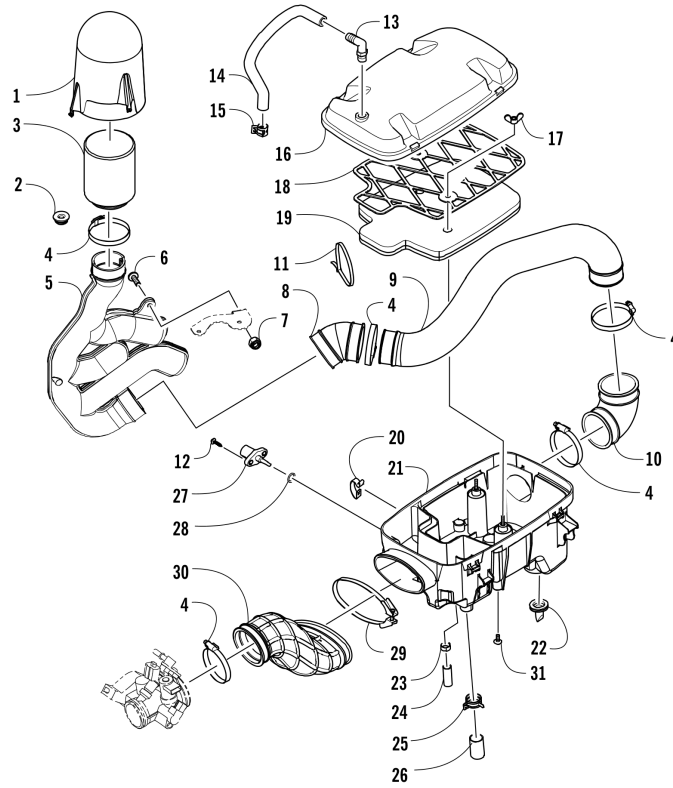

2017

PARTS MANUAL

JLG 615G

U2017JCT1PUSL

31211297

Effectivity Page

July 14, 2017 - A - Original Issue of Manual
October 26, 2017 - B - Revised Manual
May 20, 2020 - C - Revised Manual

Contents

ACCELERATOR ASSEMBLY [302290]

Item	Part No.	New Part	Qty	Name	Context	Footnote
1	1001240738		1	Pedal, Accelerator		
2	1001240047		1	Spring		
3	1001240028		1	Axle		
4	1001240658		2	O-Ring		
5	1001240902		1	Nut, Lock		
6	1001240940		2	Screw, Machine		
7	1001240230		1	Bracket, Accelerator Pedal		
8	1001240909		2	Nut, Lock		
9	1001240223		1	Cable, Throttle		

AIR INTAKE ASSEMBLY [302326]

Item	Part No.	New Part	Qty	Name	Context	Footnote
1	1001240644		1	Filter, Cover		
2	1001240161		3	Grommet		
3	1001240213		1	Filter, Intake		
4	1001240115		6	Clamp		
5	1001240261		1	Duct, Intake		
6	1001240938		1	Screw, Machine		
7	1001240911		1	Nut, Lock		
8	1001240106		1	Boot, Intake		
9	1001240643		1	Duct, Intake		
10	1001240095		1	Boot, Air-In		
11	1001240004		AR	Tie, Cable - 11.5 in.		
12	1001240131		2	Screw, Self-Tapping		
13	1001240217		1	Fitting, Elbow		
14	1001240079		1	Hose, Vent		
15	1001240663		1	Clamp, Hose		
16	1001240215		1	Cover, Air Intake		
17	1001240757		2	Nut, Wing		
18	1001240646		1	Screen, Air Filter		
19	1001240645		1	Filter, Air		
20	1001240142		4	Clip, Spring		

CAM CHAIN ASSEMBLY [302305]

Item	Part No.	New Part	Qty	Name	Context	Footnote
1	1001240344		1	Chain, Cam		
2	1001240346		1	Guide, Chain		
3	1001240347		1	Tensioner, Chain		
4	1001240442		1	Pivot, Tensioner		
5	1001240507		1	Washer, Crush		
6	1001240345		1	Adjuster, Tensioner - Assembly		
7	1001240506		1	Gasket		
8	1001240919		2	Screw, Machine		
9	1001240875		1	Screw, Cap		
10	1001240485		1	Washer		