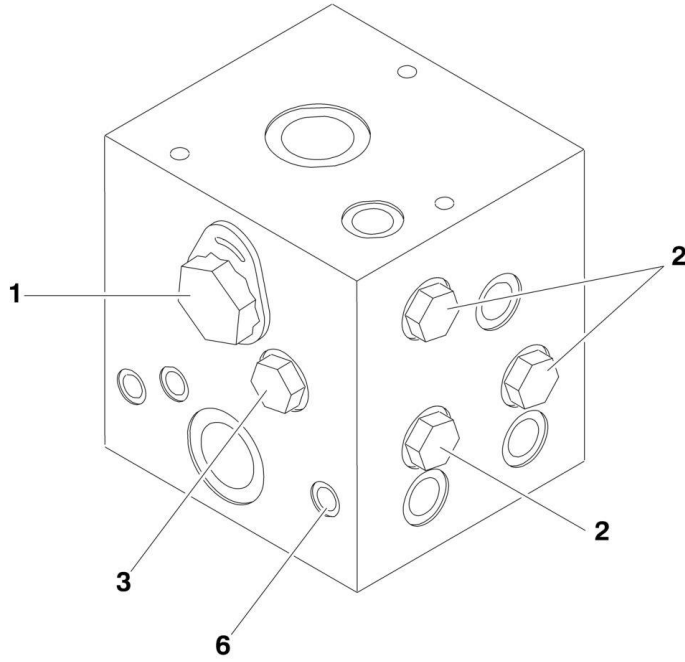

SECTION 2 - GROUND CONTROLS

FIGURE 2-3. FLOW DIVIDER VALVE ASSEMBLY

ART_4641303

SECTION 2 - GROUND CONTROLS

FIGURE 2-3. FLOW DIVIDER VALVE ASSEMBLY

ITEM	PART NUMBER	QTY	DESCRIPTION	REV
	4641303	Ref	FLOW DIVIDER VALVE ASSEMBLY	C
1	7023933	1	Cartridge, Flow Divider	
1	7021625	1	Seal Kit - 7023933 Cartridge	
2	7022397	6	Cartridge, Check	
2	7022399	6	Seal Kit - 7022397 Cartridge	
3	7021639	2	Cartridge, Check Valves	
3	2900756	2	Seal Kit - 7022398 Cartridge	
4	7024881	1	Piston, Pilot	
5	7023917	2	Cartridge, Flow Divider	
5	7021625	2	Seal Kit - 7023917 Cartridge	
6	70003935	2	Orifice	
7	70003936	1	Orifice