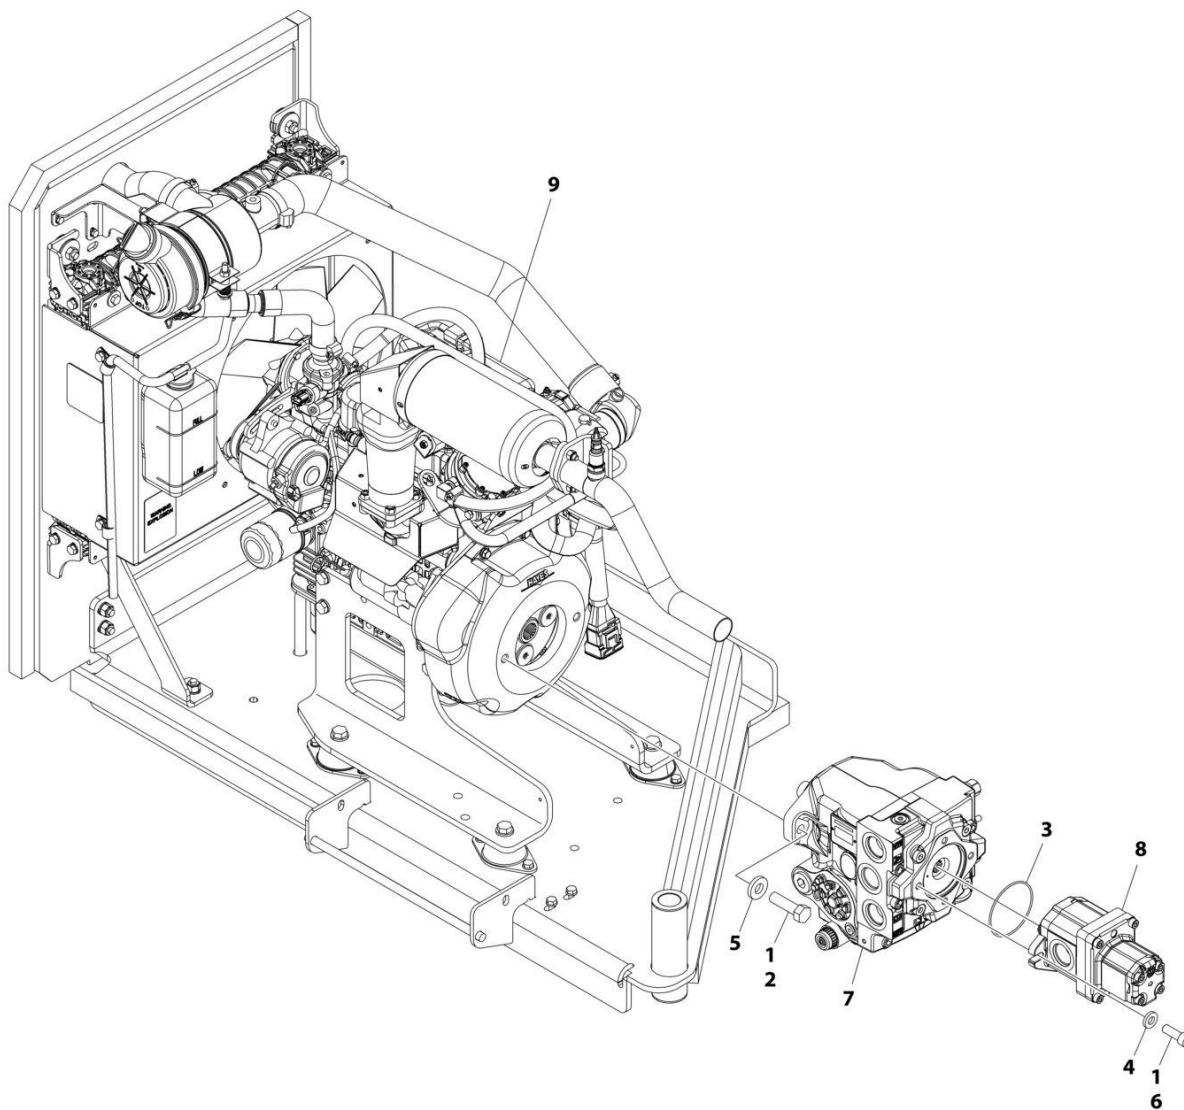

SECTION 3 - ENGINE

FIGURE 3-13. ENGINE AND PUMP SUB-ASSEMBLY - KUBOTA GASOLINE WITH GENERATOR

ART_1001225627

SECTION 3 - ENGINE

FIGURE 3-13. ENGINE AND PUMP SUB-ASSEMBLY - KUBOTA GASOLINE WITH GENERATOR

ITEM	PART NUMBER	QTY	DESCRIPTION	REV
	1001225627	Ref	ENGINE AND PUMP SUB-ASSEMBLY - KUBOTA GASOLINE WITH GENERATOR	C
1	0100011	AR	Compound, Locking	
2	0641814	2	Bolt 1/2 x 1-3/4	
3	3790152	1	O-Ring	
4	4711600	2	Washer 3/8	
5	4891800	2	Washer 1/2	
6	83191040	2	Capscrew M10 x 30	
7	1001101331	1	Piston Pump Assembly (See Separate Breakdown in this Section)	
8	1001217291	1	Gear Pump Assembly	
8	70002861	1	Seal Kit - 1001217291 Pump (Note: Seal Kit is only service component available)	
9	1001225628	1	Engine Assembly - Kubota Gasoline with Generator (See Separate Breakdown in this Section)