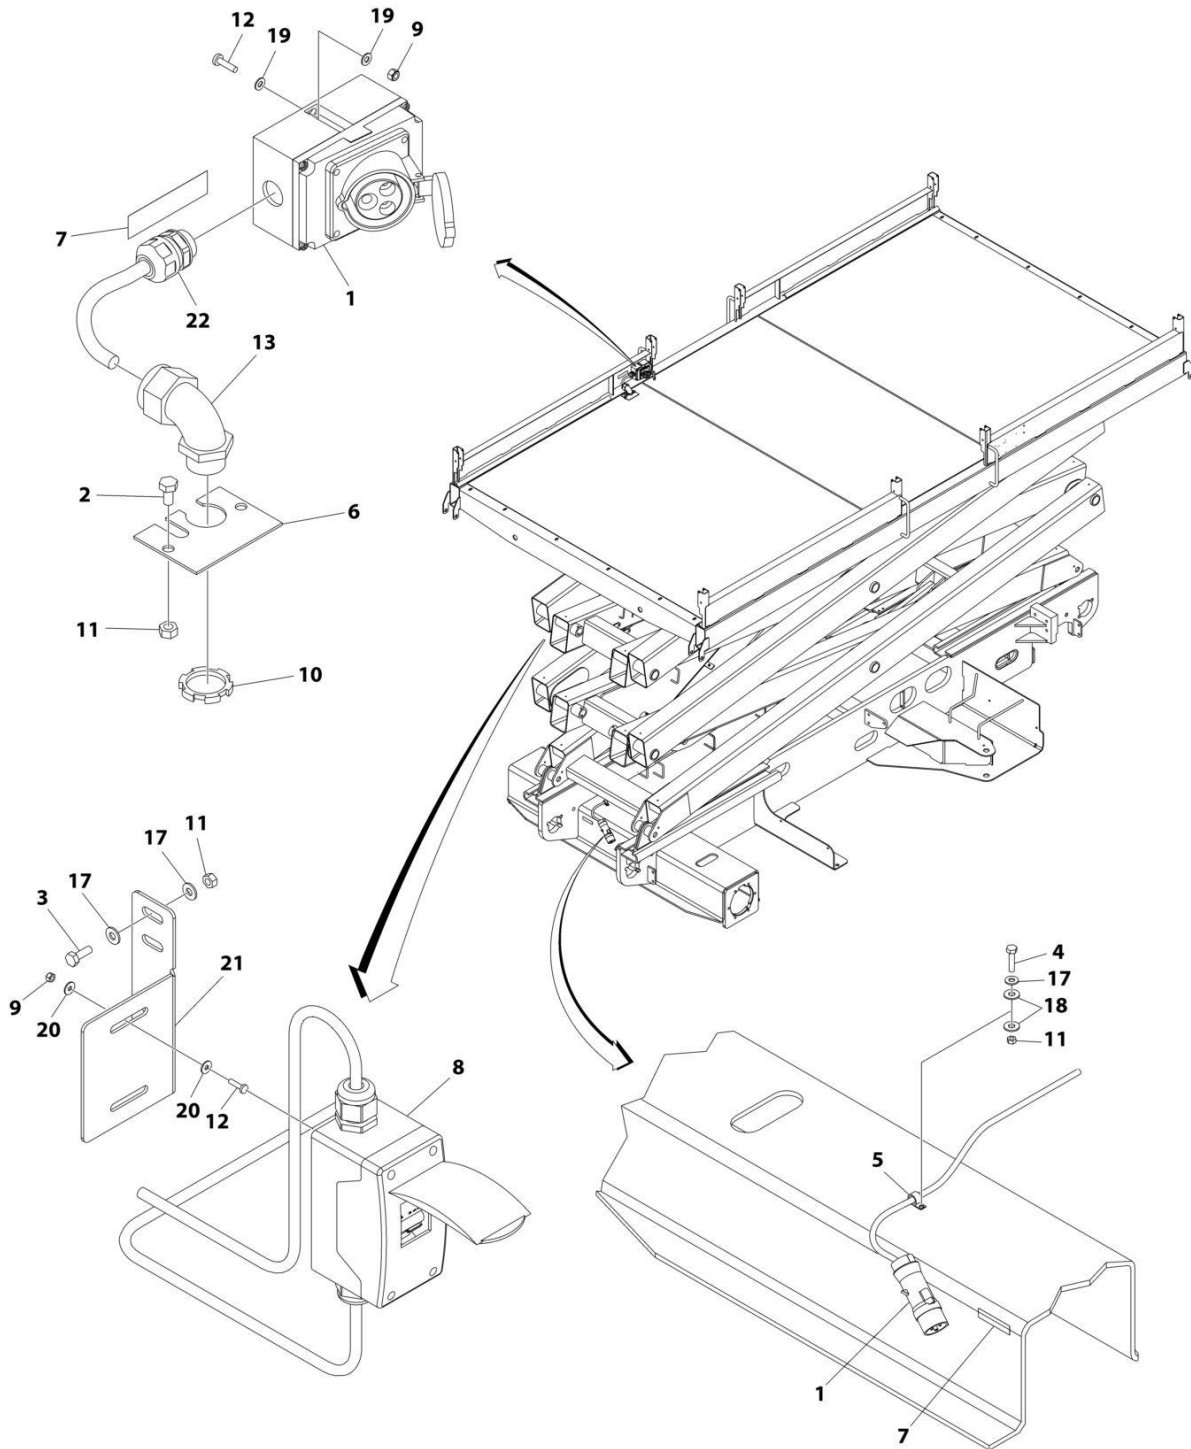

SECTION 8 - ELECTRICAL

FIGURE 8-3. AC BOX AT PLATFORM INSTALLATION - 110V IEC YELLOW (CE & UK CA SPEC)

ART_1001206782_F

SECTION 8 - ELECTRICAL

FIGURE 8-3. AC BOX AT PLATFORM INSTALLATION - 110V IEC YELLOW (CE & UK CA SPEC)

ITEM	PART NUMBER	QTY	DESCRIPTION	REV
	1001206782	Ref	AC BOX AT PLATFORM INSTALLATION - 110V IEC YELLOW	F
1	0275216	1	Receptacle Box Kit - 110V IEC Yellow (See Separate Breakdown in this Section)	
2	0641404	2	Bolt 1/4 x 1/2	
3	0641406	2	Bolt 1/4 x 3/4	
4	0641409	1	Bolt 1/4 x 1-1/8	
5	1320224	1	Clamp	
6	1670988	1	Cover	
7	1705325	2	Decal - 110 Volt	
8	1001096070	1	Breaker Box Kit (See Separate Breakdown in this Section)	
9	3290405	4	Nut M4	
10	3300048	1	Nut 3/4	
11	3311405	5	Nut 1/4	
12	4010408	4	Screw M4 x 16	
13	4460422	1	Connector, Strain Relief	
17	4711400	5	Washer 1/4	
18	4751400	2	Washer 1/4	
19	4811400	AR	Washer M4	
20	1001091102	4	Washer M4	
21	1001206928	1	Bracket	
22	4460968	1	Connector, Strain Relief