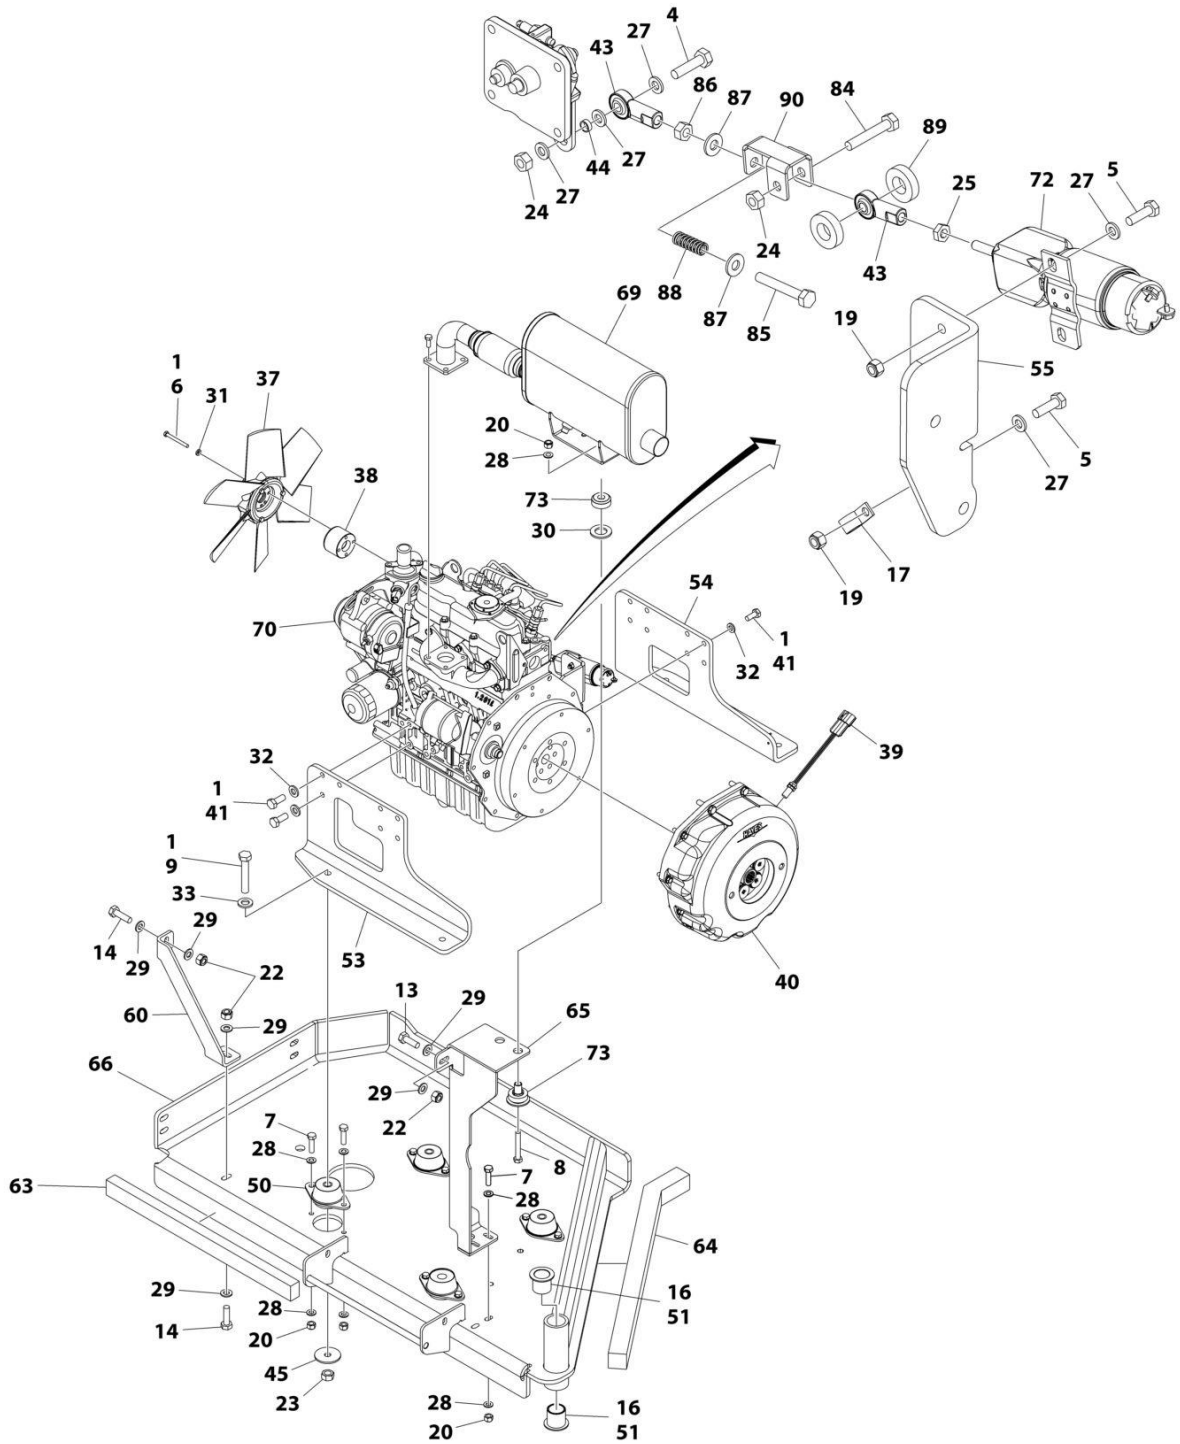

SECTION 3 - ENGINE

ART_1001238773_B_20F2

SECTION 3 - ENGINE

FIGURE 3-6. ENGINE ASSEMBLY - KUBOTA DIESEL WITH GENERATOR

ITEM	PART NUMBER	QTY	DESCRIPTION	REV
	1001238773	Ref	ENGINE ASSEMBLY - KUBOTA DIESEL E4B WITH GENERATOR	B
1	0100011	AR	Compound, Locking	
2	0340045	1	Band, Mounting	
4	0641408	1	Bolt 1/4 x 1	
5	0700610	6	Bolt M6 x 20	
6	0700620	4	Bolt M6 x 60	
7	0700814	10	Bolt M8 x 30	
8	0700819	2	Bolt M8 x 55	
9	0701222	4	Bolt M12 x 70	
10	0760607	2	Bolt M6 x 14	
11	0760808	10	Bolt M8 x 16	
12	0760810	2	Bolt M8 x 20	
13	0761014	1	Bolt M10 x 30	
14	0761015	4	Bolt M10 x 35	
15	0761016	6	Bolt M10 x 40	
16	0961986	2	Bearing	
17	1320043	1	Clamp, Cable	
18	1703162	2	Decal - Fan Blade	
19	3290605	6	Nut M6	
20	3290805	14	Nut M8	
21	3291001	4	Nut M10	
22	3291005	7	Nut M10	
23	3291201	4	Nut M12	
24	3311405	2	Nut 1/4	
25	3321402	1	Nut 1/4	
27	4811700	14	Washer M6	
28	4811900	36	Washer M8	
29	4812000	18	Washer M10	
30	4812500	2	Washer M20	
31	5240600	4	Washer M6	
32	5241000	8	Washer M10	
33	5241200	4	Washer M12	
34	8405101	2	Clamp	
35	8405104	5	Clamp	
36	85941016	2	Clamp	
37	1001118538	1	Fan	
38	1001118539	1	Spacer, Fan	
39	1001118580	1	Sensor, Speed	
40	1001118675	1	Coupling Kit - Diesel Engines (See Separate Breakdown in this Section)	
41	1001118746	8	Bolt M10 x 25	
43	1001118925	2	End, Rod	
44	1001128888	1	Washer	
45	1001168018	4	Washer	
46	1001169054	4	Isolator	
47	1001169138	6	Pad	
48	1001169967	2	Bracket	
49	1001170035	2	Bracket	
50	1001175509	4	Mount, Engine	
51	1001180620	1	Adhesive