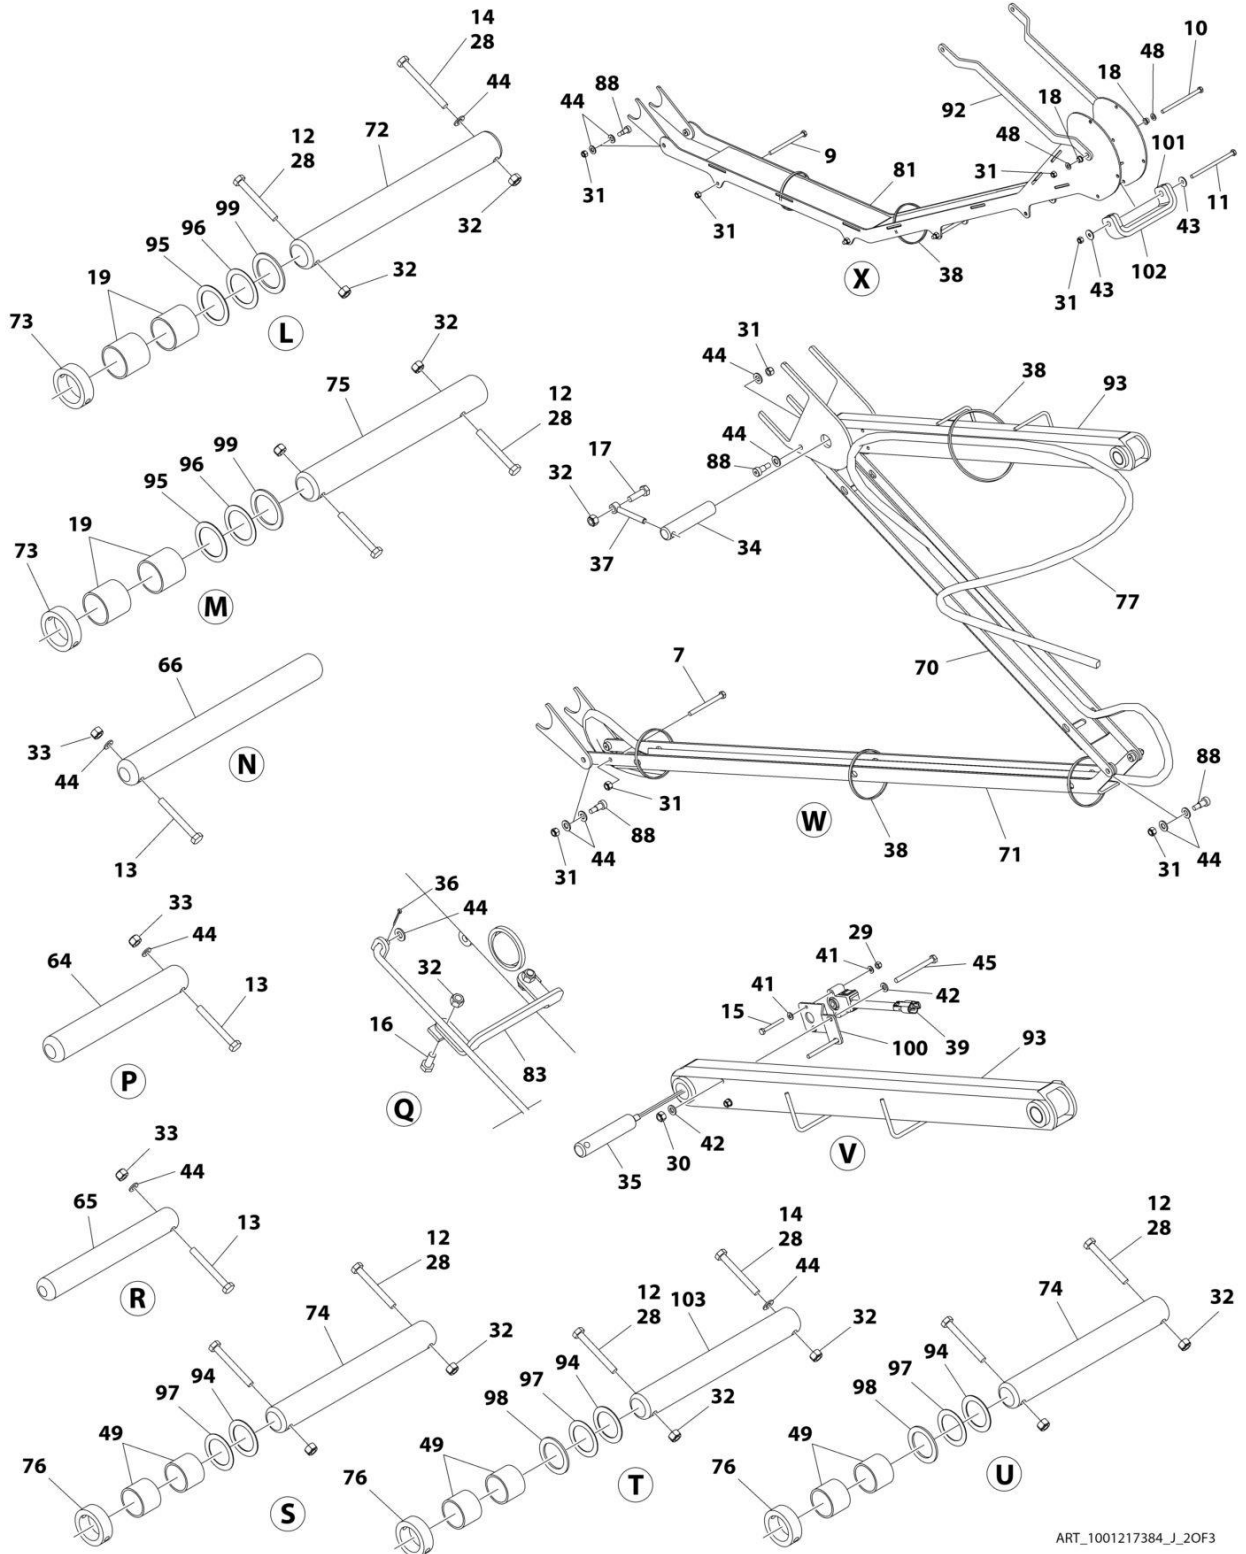

SECTION 4 - SCISSORS ARMS

ART_1001217384_J_2OF3

SECTION 4 - SCISSORS ARMS

FIGURE 4-3. SCISSORS ARMS ASSEMBLY

ITEM	PART NUMBER	QTY	DESCRIPTION	REV
	1001217384	Ref	SCISSORS ARMS ASSEMBLY	J
1	0100011	AR	Compound, Locking	
2	0440250	4	Bearing	
3	0700814	1	Bolt M8 x 30	
4	0700817	2	Bolt M8 x 45	
5	0700820	2	Bolt M8 x 60	
6	0700824	1	Bolt M8 x 80	
7	0700826	2	Bolt M8 x 90	
8	0700827	1	Bolt M8 x 100	
9	0700828	6	Bolt M8 x 110	
10	0700830	1	Bolt M8 x 130	
11	0700831	1	Bolt M8 x 140	
12	0711025	44	Bolt M10 x 85	
13	0711026	3	Bolt M10 x 90	
14	0711027	8	Bolt M10 x 100	
15	0760415	2	Bolt M4 x 35	
16	0761012	2	Bolt M10 x 25	
17	0771015	2	Bolt M10 x 35	
18	0962031	2	Bushing, Flange	
19	0962036	16	Bushing	
20	1309435	7	Cover, Clamp	
28	3020039	AR	Lubricant	
29	3290405	2	Nut M4	
30	3290605	2	Nut M6	
31	3290805	23	Nut M8	
32	3291005	56	Nut M10	
33	3331017	4	Nut M10	
34	3422943	2	Pin, Link Pivot	
35	3422963	1	Pin, Link Attach	
36	3450304	1	Pin, Cotter 3/32 x 1	
37	3841143	2	Keeper, Pin	
38	4240018	39	Tie-Strap	
39	4360500	1	Switch, Rotary Angle Sensor	
40	4740455	2	Washer	
41	4811400	4	Washer M4	
42	4811700	4	Washer M6	
43	4811902	2	Washer M8	
44	4812000	31	Washer M10	
45	1001096653	2	Bolt M6 x 70	
46	1001102433	32	Nut M8	
47	1001148972	1	Valve, Solenoid Cartridge	
47	70002401	1	Cartridge Less Coil	
47	7017496	1	Seal Kit - 70002401 & 1001148972 Valve	
47	70003788	1	Coil	
48	1001108588	36	Washer M8	
49	1001118665	36	Bearing	
50	1001143645	2	Strap, Cinch	
54	1001181436	32	Bumper	
62	1001184019	1	Pin	
63	1001185315	2	Prop, Safety