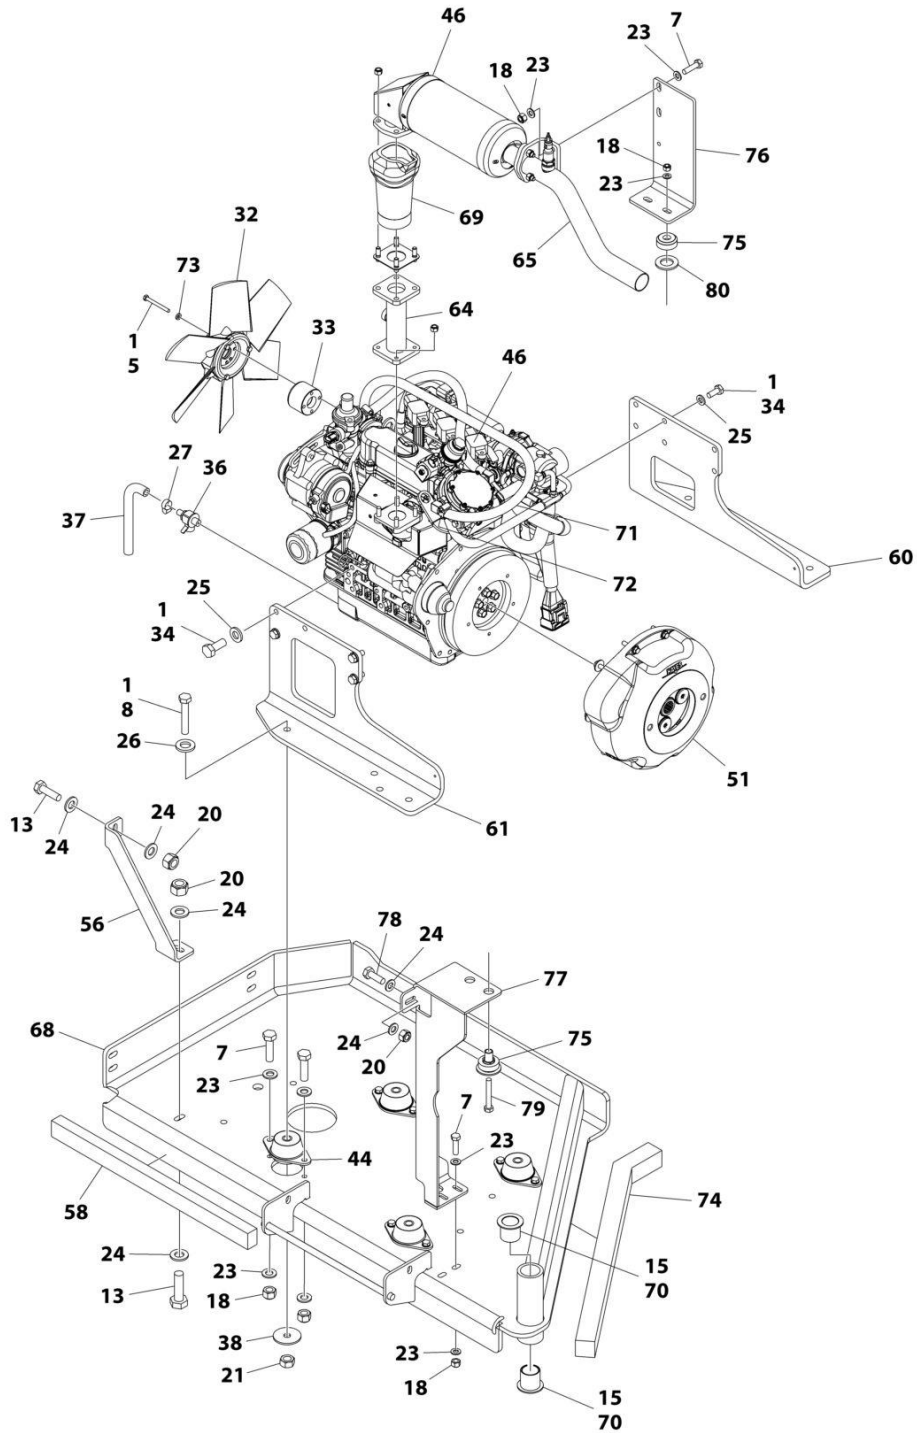

SECTION 3 - ENGINE

ART_1001205973_2OF2

SECTION 3 - ENGINE

FIGURE 3-10. ENGINE ASSEMBLY - KUBOTA GASOLINE

ITEM	PART NUMBER	QTY	DESCRIPTION	REV
	1001205973	Ref	ENGINE ASSEMBLY - KUBOTA GASOLINE	H
1	0100011	AR	Compound, Locking	
2	0340045	1	Band, Mounting	
3	0700610	3	Bolt M6 x 20	
5	0700620	4	Bolt M6 x 60	
7	0700814	12	Bolt M8 x 30	
8	0701222	4	Bolt M12 x 70	
9	0760607	2	Bolt M6 x 14	
10	0760810	2	Bolt M8 x 20	
11	0760808	8	Bolt M8 x 16	
13	0761015	4	Bolt M10 x 35	
14	0761016	6	Bolt M10 x 40	
15	0961986	2	Bearing	
16	1703162	2	Decal - Fan Blade	
17	3290605	3	Nut M6	
18	3290805	16	Nut M8	
19	3291001	4	Nut M10	
20	3291005	7	Nut M10	
21	3291201	4	Nut M12	
22	4811700	8	Washer M6	
23	4811900	40	Washer M8	
24	4812000	18	Washer M10	
25	5241000	8	Washer M10	
26	5241200	4	Washer M12	
27	8405009	1	Clamp	
28	8405101	2	Clamp	
29	8405104	5	Clamp	
30	85941016	2	Clamp	
31	1001118280	1	Air Filter Assembly	
31	7015004	2	Element	
31	7015005	1	Cover Assembly	
31	1340069	1	Valve, Vacuator	
32	1001118538	1	Fan	
33	1001118539	1	Spacer, Fan	
34	1001118746	8	Bolt M10 x 25	
35	1001146043	1	Coupling, 90	
36	1001161497	1	Valve, Oil Drain	
37	1001165035	8 in/ 20cm	Hose	
38	1001168018	4	Washer	
40	1001169054	4	Isolator	
41	1001169138	6	Pad	
42	1001169967	2	Bracket	
43	1001170035	2	Bracket	
44	1001187235	4	Mount, Motor	
46	1001224493	1	Engine, Kubota Gasoline (See Separate Breakdown in this Section)	
47	1001220957	1	Radiator & Shroud Assembly	
47	1001198726	1	Radiator	
47	70007502	1	Valve, Drain	
47	1001220959	1	Shroud