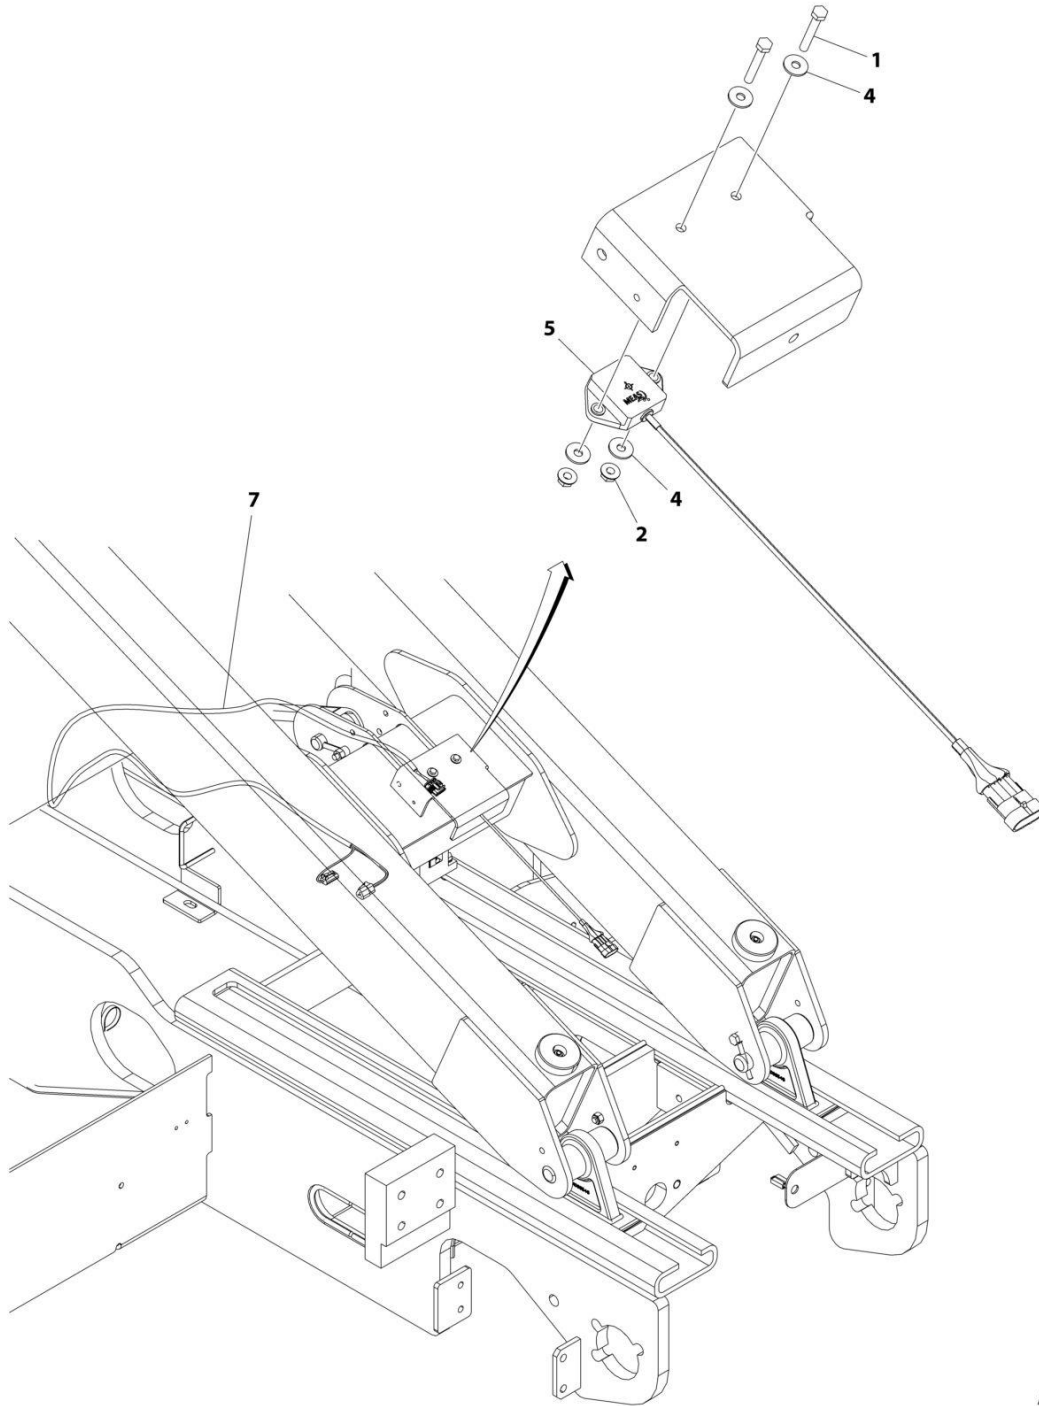

SECTION 4 - SCISSORS ARMS

FIGURE 4-4. ARM GUARDS INSTALLATION

ART_1001231784

SECTION 4 - SCISSORS ARMS

FIGURE 4-4. ARM GUARDS INSTALLATION

ITEM	PART NUMBER	QTY	DESCRIPTION	REV
	1001231784	Ref	ARM GUARDS INSTALLATION	E
1	0700616	2	Bolt M6 x 40	
2	3290605	2	Nut M6	
3	4240018	12	Tie-Strap (Not Shown)	
4	4811702	4	Washer M6	
5	1001187857	1	Sensor, Dual Axis	
7	1001244347	1	Scissors Arms Guard Harness (See Separate Breakdown in ELECTRICAL SECTION)