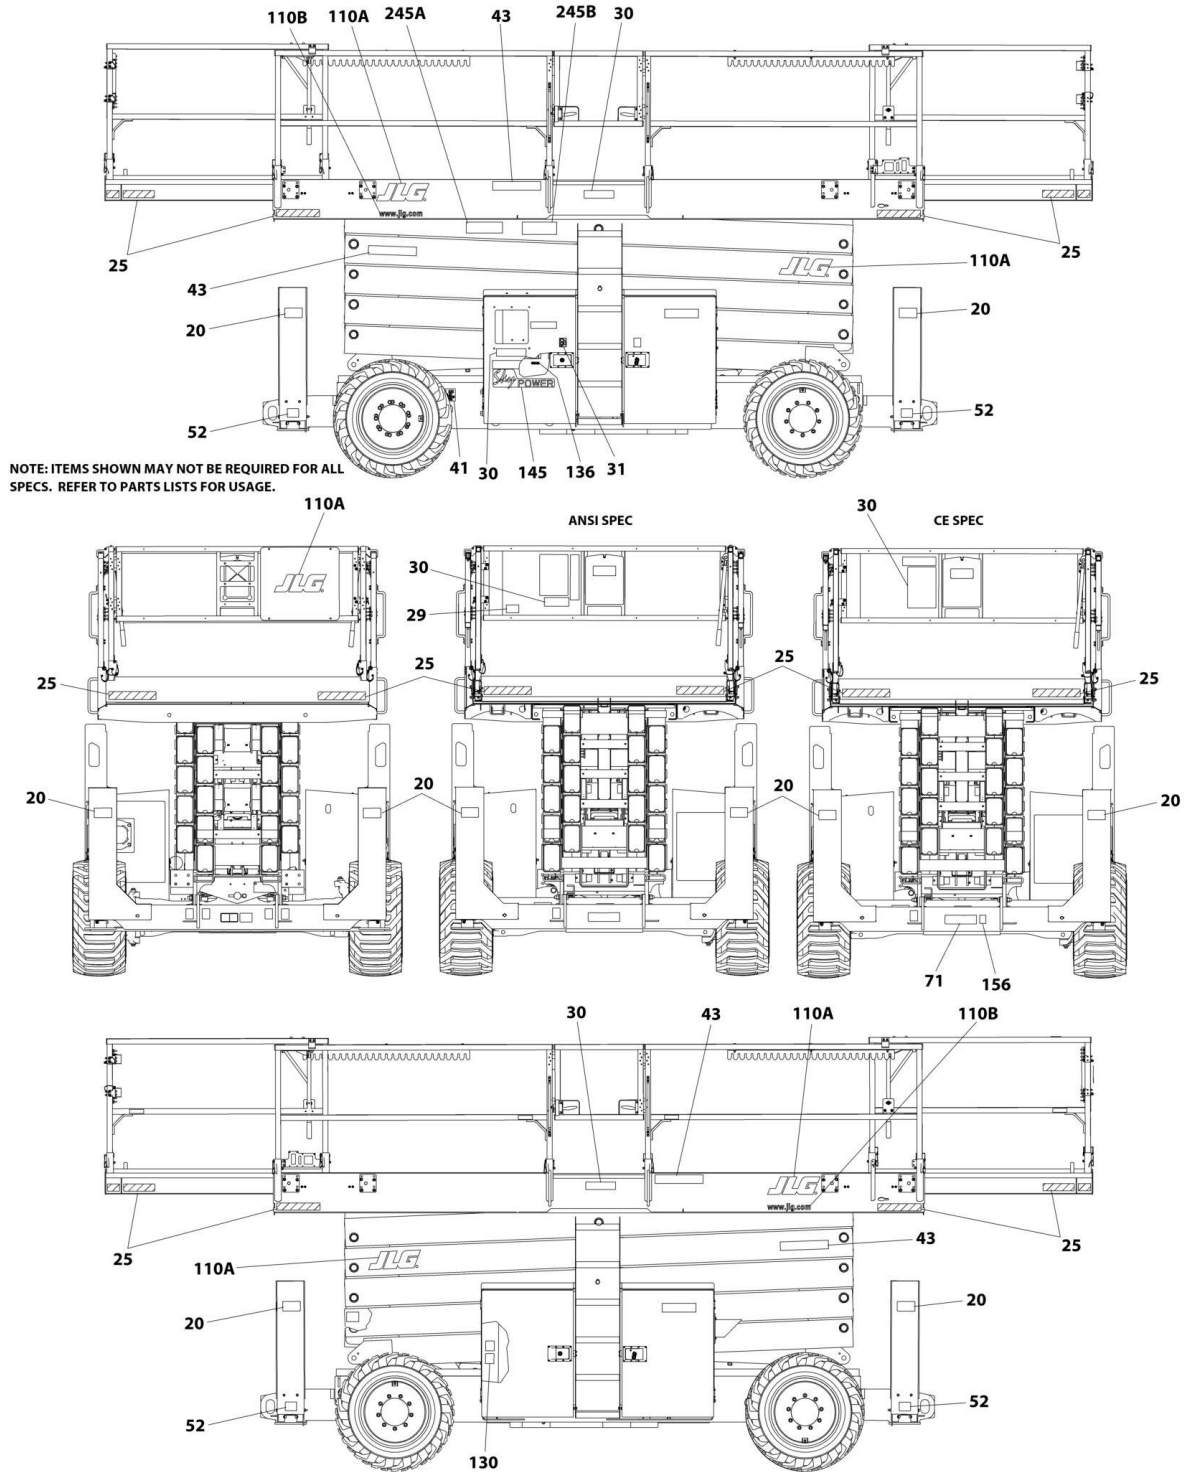

SECTION 9 - DECALS

FIGURE 9-9. DECAL INSTALLATION - OPTIONS

ART_DECAL_OPTIONS

SECTION 9 - DECALS

FIGURE 9-9. DECAL INSTALLATION - OPTIONS

ITEM	PART NUMBER	QTY	DESCRIPTION	REV
		Ref	DECAL INSTALLATION - REFERENCE CHART	
	1001275394	1	DECAL INSTALLATION - OPTIONS	C
20	1701214	8	Decal - Outrigger Warning (ANSI, ANSI Export, China and CSA Specs) (English)	
20	1701785	8	Decal - Outrigger Warning (Australian, CE, Japanese & UK CA Specs) (English)	
20	1704698	8	Decal - Outrigger Warning (Brazilian Spec) (Spanish/Portuguese)	
20	1704690	8	Decal - Outrigger Warning (CSA Specs) (English/French)	
20	1001215447	8	Decal - Outrigger Warning (Korean Specs) (English/Korean)	
20	1704697	8	Decal - Outrigger Warning (Latin American Spec) (English/Spanish)	
25	1001216420	Ref	Decal - Warning Stripes Installation (Single Deck Extension)	A
25	1001216421	Ref	Decal - Warning Stripes Installation (Dual Deck Extension)	A
25	4420051	10 ft/ 3.1m	Tape, Safety (Single Deck Extension)	
25	4420051	12 ft/ 3.7m	Tape, Safety (Dual Deck Extension)	
29	1001231801	1	Decal - Warning Prop 65 (ANSI Specs)	
30	1001269840	1	Decal - Capacity 1500lbs/680kg (With Single Deck Extension) (All Specs Except Australian, CE & UK CA Specs)	
30	1705036	1	Decal - Capacity 680kg (With Single Deck Extension) (Australian, CE & UK CA Specs)	
30	1001269879	4	Decal - Capacity 1500lbs/680kg (With Dual Deck Extension) (All Specs Except Australian, CE & UK CA Specs)	
30	1001191733	1	Decal - Capacity 680kg (With Dual Deck Extension) (Australian, CE & UK CA Specs)	
31	1701505	1	Decal - Fuel (Diesel)	
31	1701542	1	Decal - Fuel (Dual Fuel)	
41	1700818	1	Decal - LP Gas (ANSI, ANSI Export and CSA Specs) (English)	
41	1702720	1	Decal - LP Gas (ANSI Export Specs) (Spanish)	
41	1704271	1	Decal - LP Gas (CSA Spec) (English/French)	
43	1001264309	4	Decal - Model RT5394	
52	1001191735	4	Decal - Max Tire load	
71	See Note	NSS	Nameplate - Manufacturer Serial Number (Note: Not Available for Purchase)	
110	1001170869	Ref	JLG Logo Decal Installation	A
110A	1702773	5	Decal - JLG	
110B	1704885	2	Decal - Website	
130	1704972	1	Decal - Warning Explosion/Fire (English) (ANSI and ANSI Export Specs)	
130	1706098	1	Decal - Warning Explosion/Fire (Pictogram) (Australian, CE, Japanese & UK CA Spec)	
130	1706059	1	Decal - Warning Explosion/Fire (English/Portuguese) (Brazil Specs)	
130	1706060	1	Decal - Warning Explosion/Fire (English/Chinese) (China Specs)	
130	1706064	1	Decal - Warning Explosion/Fire (English/French) (CSA Specs)	
130	1706063	1	Decal - Warning Explosion/Fire (English/Spanish) (Latin American Specs)	
136	1001125387	1	Decal - Ultra Low Sulfur Fuel (ANSI, CSA and Japanese Specs) (Kubota T4F Only)	
136	1001139654	1	Decal - Ultra Low Sulfur Fuel (CE & UK CA Specs) (ISO)	
145	1705460	2	Decal - SkyPower	
156	1001214029	Ref	EAC Decal Installation (Russian/CIS Specs)	A