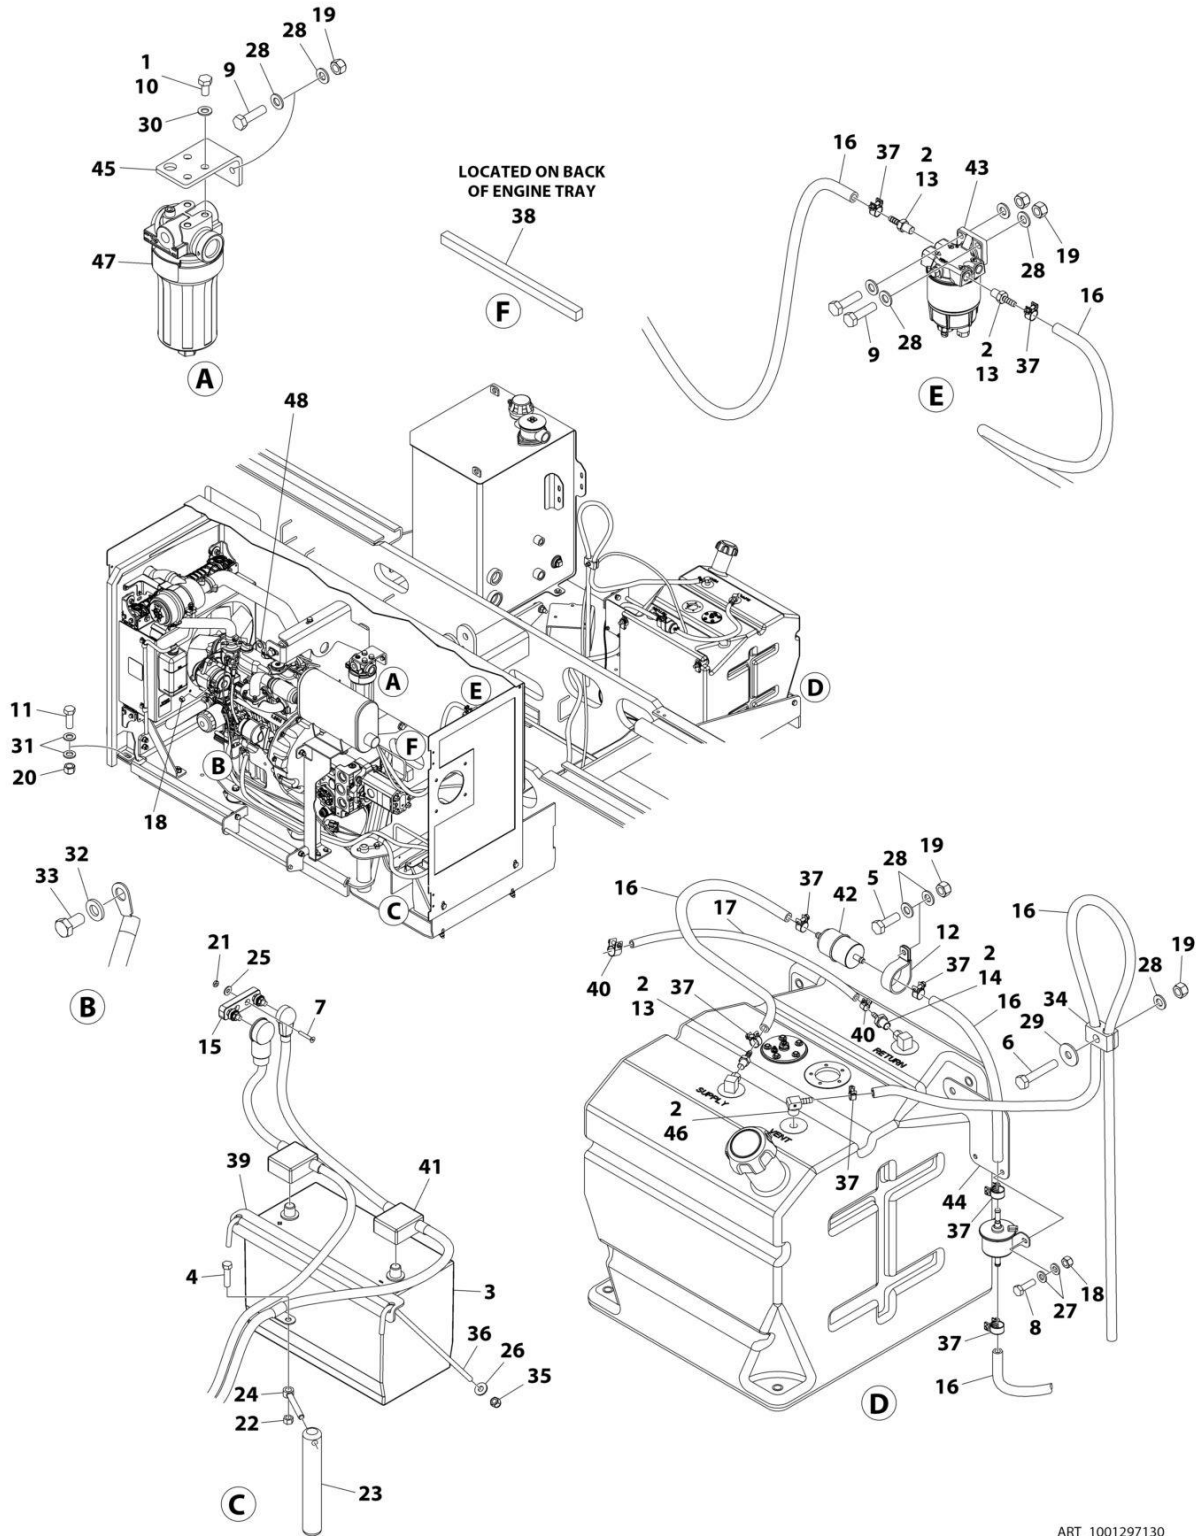

SECTION 3 - ENGINE

FIGURE 3-1. ENGINE INSTALLATION - KUBOTA DIESEL

ART_1001297130

SECTION 3 - ENGINE

FIGURE 3-1. ENGINE INSTALLATION - KUBOTA DIESEL

ITEM	PART NUMBER	QTY	DESCRIPTION	REV
	1001297130	Ref	ENGINE INSTALLATION - KUBOTA DIESEL T4F	A
1	0100011	AR	Compound, Locking	
2	0100020	AR	Sealant	
3	0400075	1	Battery	
4	0641612	1	Bolt 3/8 x 1-1/2	
5	0700812	1	Bolt M8 x 25	
6	0700817	1	Bolt M8 x 45	
7	0741010	2	Screw #10 x 1-1/4	
8	0760610	2	Bolt M6 x 20	
9	0760814	4	Bolt M8 x 30	
10	0761010	3	Bolt M10 x 20	
11	0761617	1	Bolt M6 x 45	
12	1320265	1	Clamp	
13	2180348	3	Fitting, Straight NPT x Barbed	
14	2180666	1	Fitting, Straight NPT x Barbed	
15	2400044	1	Block, Fuse Mounting	
16	2720058	20 ft/6 m	Hose	
17	2720271	12 ft/4 m	Hose	
18	3290605	3	Nut M6	
19	3290805	6	Nut M8	
20	3291605	1	Nut M16	
21	3300408	2	Nut	
22	3311605	1	Nut 3/8	
23	3422669	1	Pin	
24	3841143	1	Keeper, Pin	
25	4711400	2	Washer 1/4	
26	4751500	2	Washer 5/16	
27	4811700	4	Washer M6	
28	4811900	11	Washer M8	
29	4811902	1	Washer M8	
30	4812000	3	Washer M10	
31	4812300	2	Washer M16	
32	5241000	1	Washer M10	
33	8303511	1	Capscrew M10 x 20	
34	8750014	1	Clamp	
35	88521205	2	Nut 5/16	
36	1001093382	2	J-Bolt	
37	1001174486	9	Clamp	
38	1001183421	1	Foam, Baffle	
39	1001184065	1	Bracket, Hold Down	
40	1001185585	2	Clamp	
41	1001186428	1	Battery Cable Kit (See Separate Breakdown in ELECTRICAL Section)	
42	1001190545	1	Filter, Fuel	
43	1001190609	1	Fuel/Water Separator Assembly - Diesel Engines (See Separate Breakdown in this Section)	
44	1001191146	1	Bracket	
45	1001194836	1	Bracket	
46	1001208764	1	Fitting, 90 NPT x Barbed	
47	1001208874	1	Filter, Change Pump