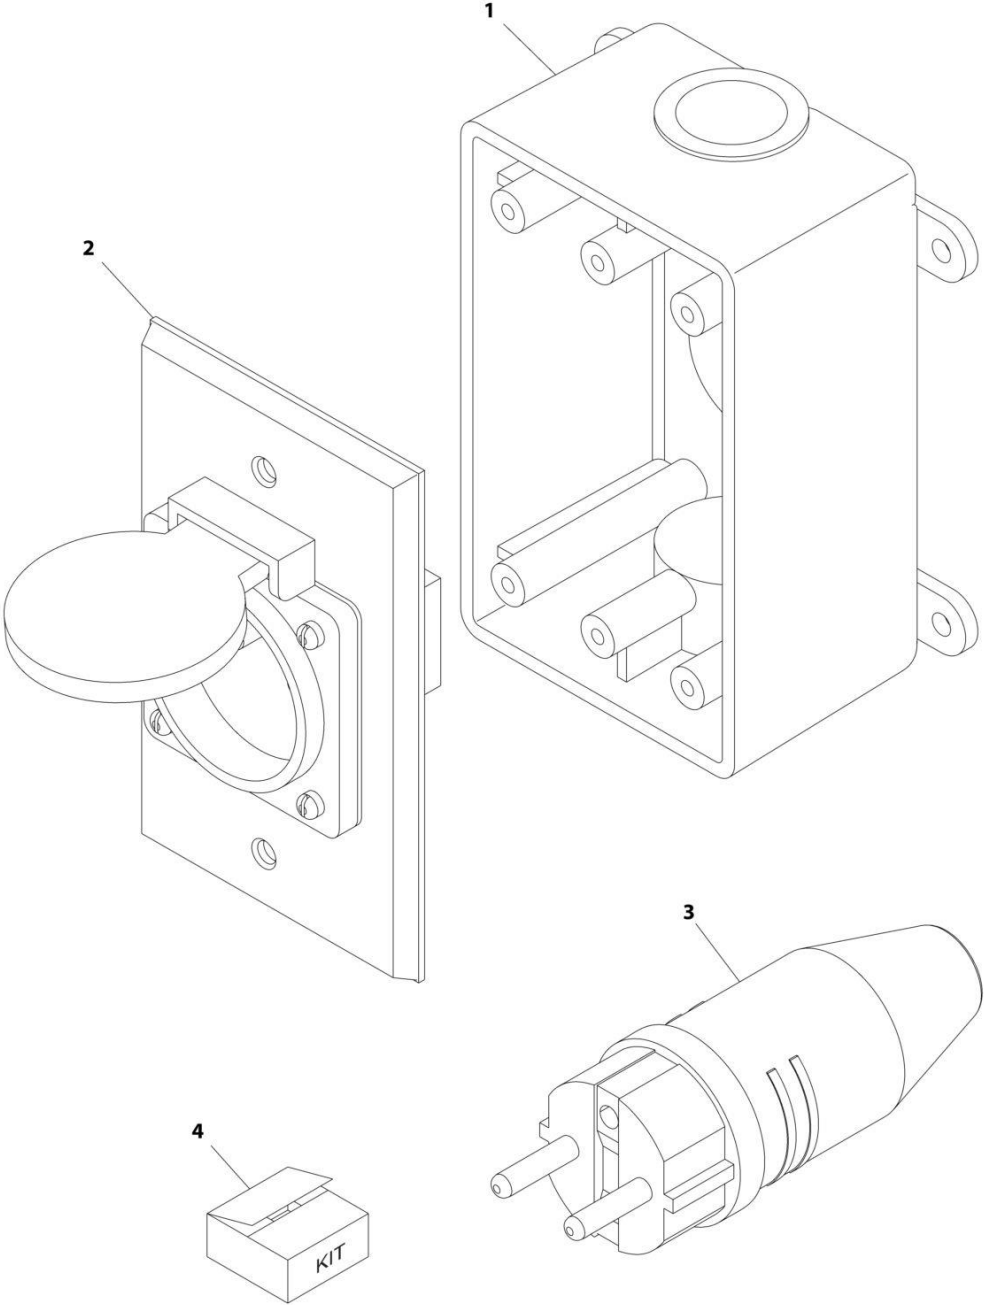

SECTION 8 - ELECTRICAL

FIGURE 8-41. RECEPTACLE BOX KIT - 220V CEE7 POST GROUND (CE & UK CA SPEC)

ART_0275452-C

SECTION 8 - ELECTRICAL

FIGURE 8-41. RECEPTACLE BOX KIT - 220V CEE7 POST GROUND (CE & UK CA SPEC)

ITEM	PART NUMBER	QTY	DESCRIPTION	REV
	0275452	Ref	RECEPTACLE BOX KIT - 220V CEE7 POST GROUND 2IN X 4IN BOX	C
1	0861731	1	Box, Switch	
2	4461244	1	Receptacle	
3	4461205	1	Plug, Male	
4	1001100345	1	Plug and Socket Kit (Includes Items 1-3 and Female Plug p/n 4461203)