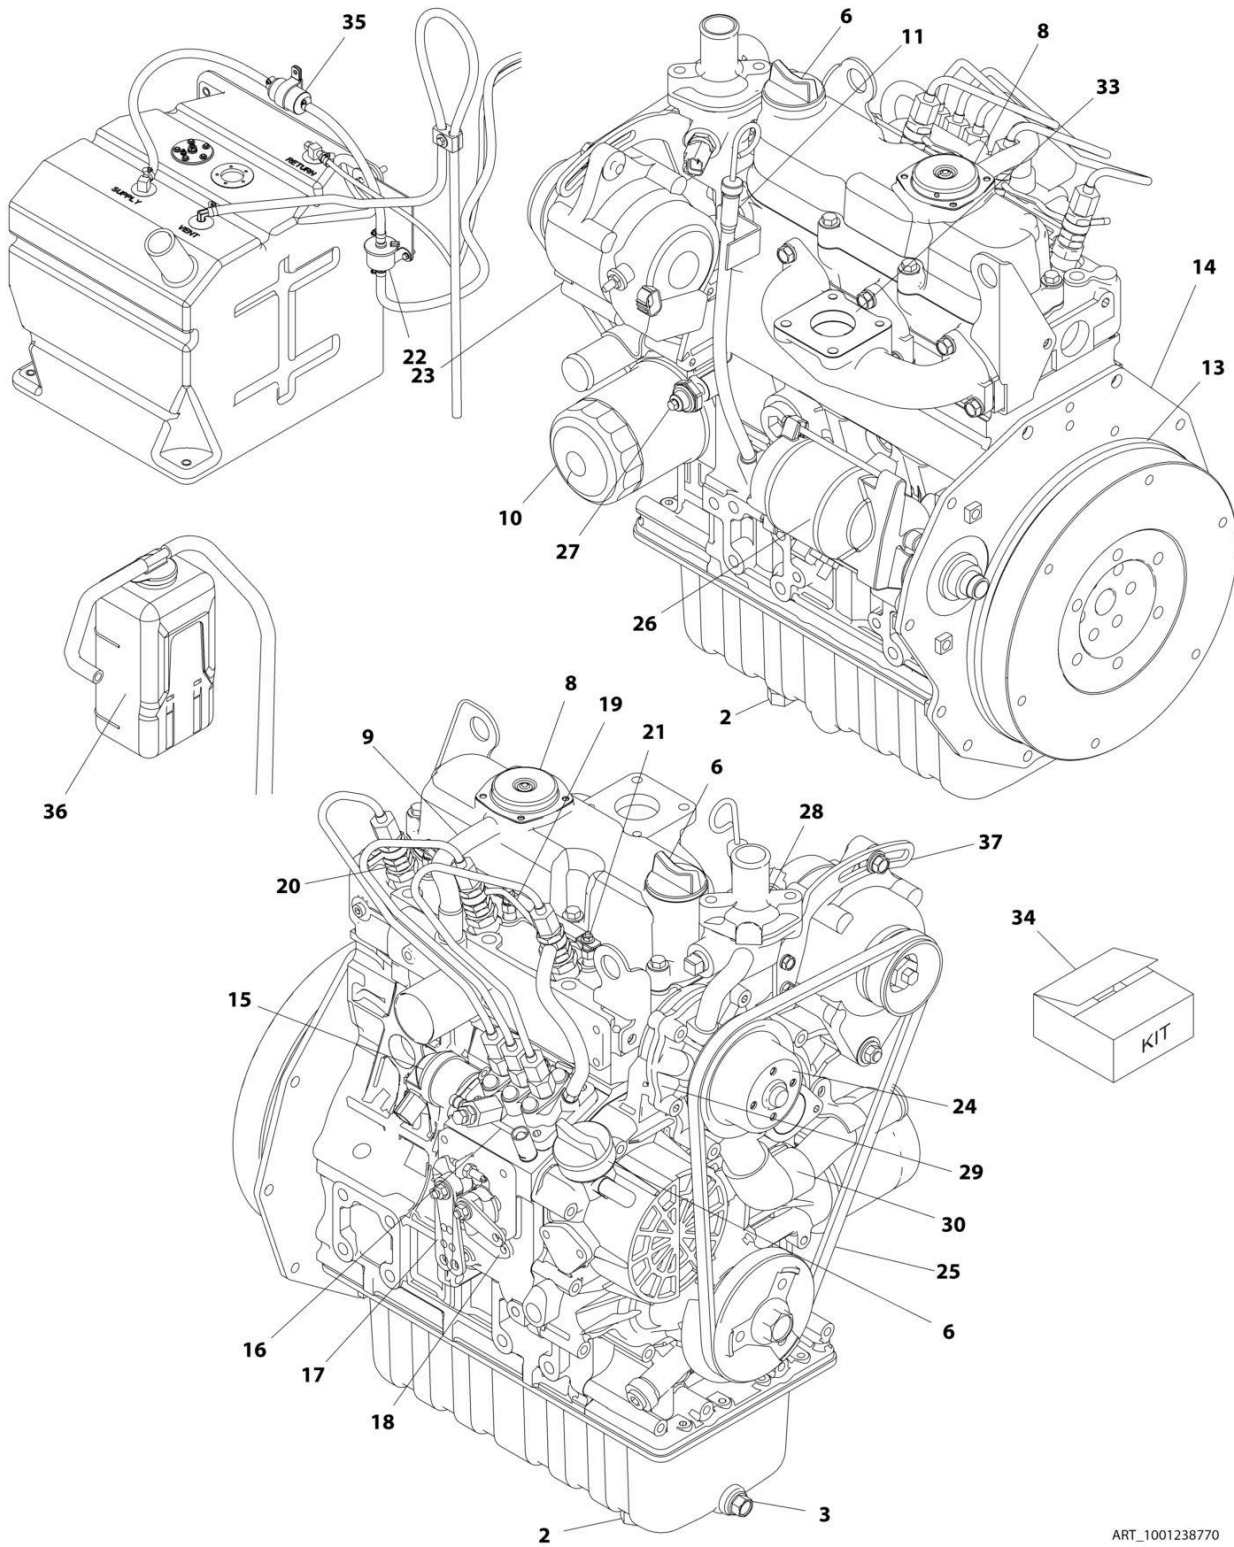

SECTION 3 - ENGINE

FIGURE 3-7. ENGINE COMPONENTS - KUBOTA DIESEL

ART_1001238770

SECTION 3 - ENGINE

FIGURE 3-7. ENGINE COMPONENTS - KUBOTA DIESEL

ITEM	PART NUMBER	QTY	DESCRIPTION	REV
	1001238770	Ref	ENGINE COMPONENTS - KUBOTA DIESEL T4F	A
1	70004524	1	Drain (Not Shown)	
2	7023154	1	Plug, Drain	
2	70002315	1	Seal, Plug	
3	70004525	1	Plug, Drain	
3	70004526	1	Gasket	
4	70005220	1	Gasket, Cylinder Head (Not Shown)	
5	7017922	1	Seal, Front Main (Not Shown)	
6	70002318	2	Cap, Oil Fill	
6	70004311	2	O-Ring	
7	70005221	1	Gasket, Valve Cover (Not Shown)	
8	70003060	1	Comp Valve, Breather	
8	70003061	1	Cover, Breather	
8	7017934	4	Screw	
9	70002316	1	Pipe, Water Return	
9	70002317	1	Tube, Breather	
9	70004530	1	Clamp, Hose	
9	70004531	1	Band, Pipe	
10	70004395	1	Filter, Oil	
11	70005222	1	Dipstick	
11	70005223	1	Tube, Dipstick	
12	7017928	1	Seal, Rear Main (Not Shown)	
13	70005224	1	Gear, Ring	
14	70002419	1	Plate, Rear End	
15	7025479	1	Solenoid, Stop	
16	7023164	1	Pump, Injection	
16	70002319	1	Shim, Injection	
16	70002320	1	Shim, Injection	
16	70002321	1	Shim, Injection Pump	
16	70002322	1	Shim, Injection Pump	
16	70002323	1	Shim, Injection Pump	
16	7017945	1	Joint, Eye	
17	70004396	1	Control, Speed	
17	70004397	1	Gasket	
18	7023165	1	Gasket	
19	70004536	1	Pipe, Over Flow	
19	70004537	1	Screw, Air Bleeder	
19	70004538	1	Gasket	
19	70004539	1	Pipe, Over Flow	
20	70004399	3	Holder, Nozzle	
20	70004540	3	Nut	
20	7023167	3	Gasket	
20	7023168	3	Seal, Heat	
21	70004398	3	Plug, Glow	
21	70004544	1	Cord, Glow Plug	
22	70005228	1	Electric Fuel Feed Pump	
23	70006661	1	Alternator - 60Amp	
24	7023140	1	Pulley, Fan	
25	70006665	1	V-Belt	
26	7023144	1	Starter