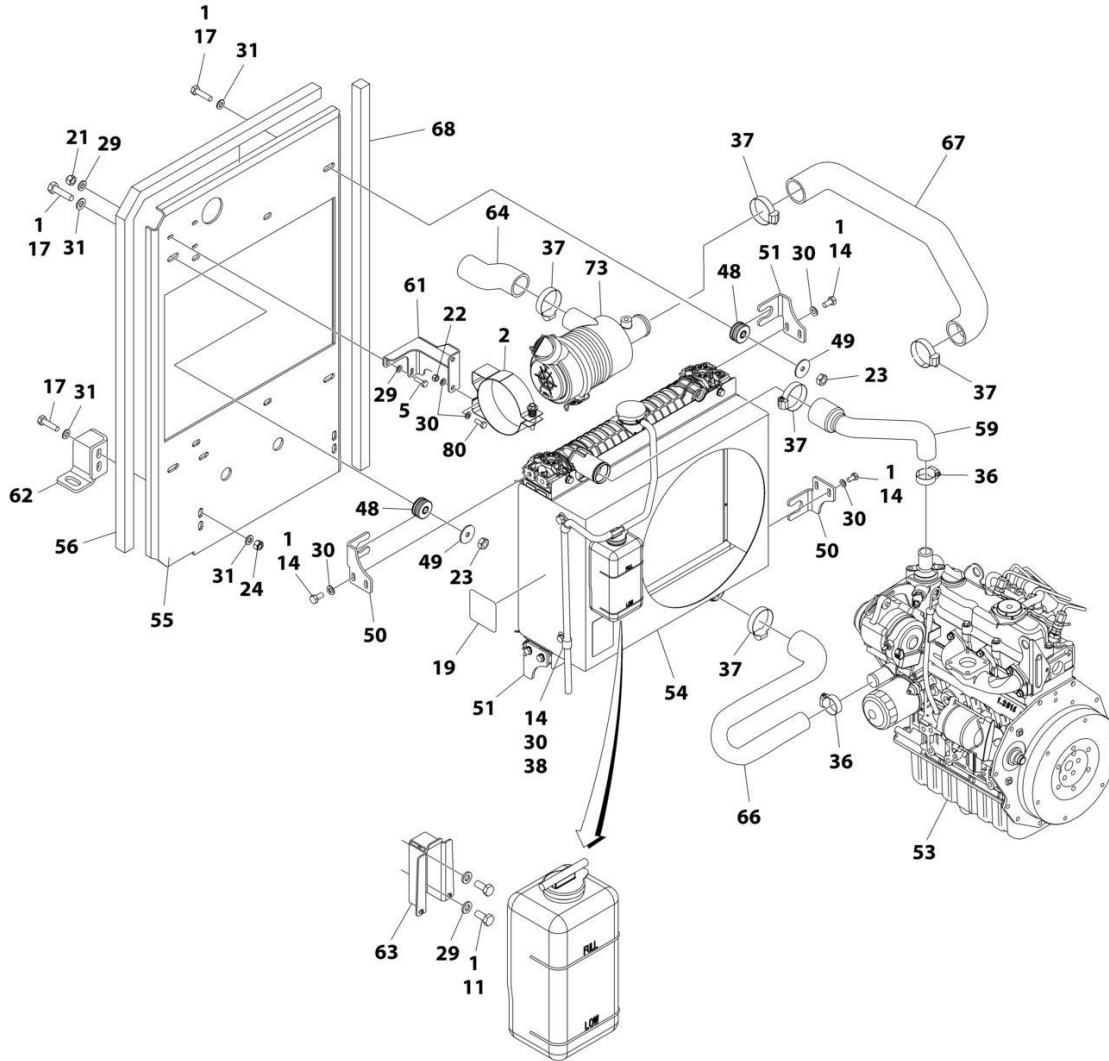

SECTION 3 - ENGINE

FIGURE 3-2. ENGINE AND PUMP SUB-ASSEMBLY - KUBOTA DIESEL

ITEM	PART NUMBER	QTY	DESCRIPTION	REV
	1001238772	Ref	ENGINE AND PUMP SUB-ASSEMBLY - KUBOTA DIESEL E4B	C
1	0100011	AR	Compound, Locking	
2	0641814	2	Bolt 1/2 x 1-3/4	
3	3790152	1	O-Ring	
4	4891600	2	Washer 3/8	
5	4891800	2	Washer 1/2	
6	0761014	2	Capscrew M10 x 30	
7	1001101331	1	Piston Pump Assembly (See Separate Breakdown in this Section)	
8	1001239200	1	Gear Pump Assembly	
8	7023929	1	Seal Kit - 1001239200 Pump (Note: Seal Kit is only service component available)	
9	1001238771	1	Engine Assembly - Kubota Diesel E4B (See Separate Breakdown in this Section)	

SECTION 3 - ENGINE

FIGURE 3-3. ENGINE ASSEMBLY - KUBOTA DIESEL

ART_1001238771_B_10F2