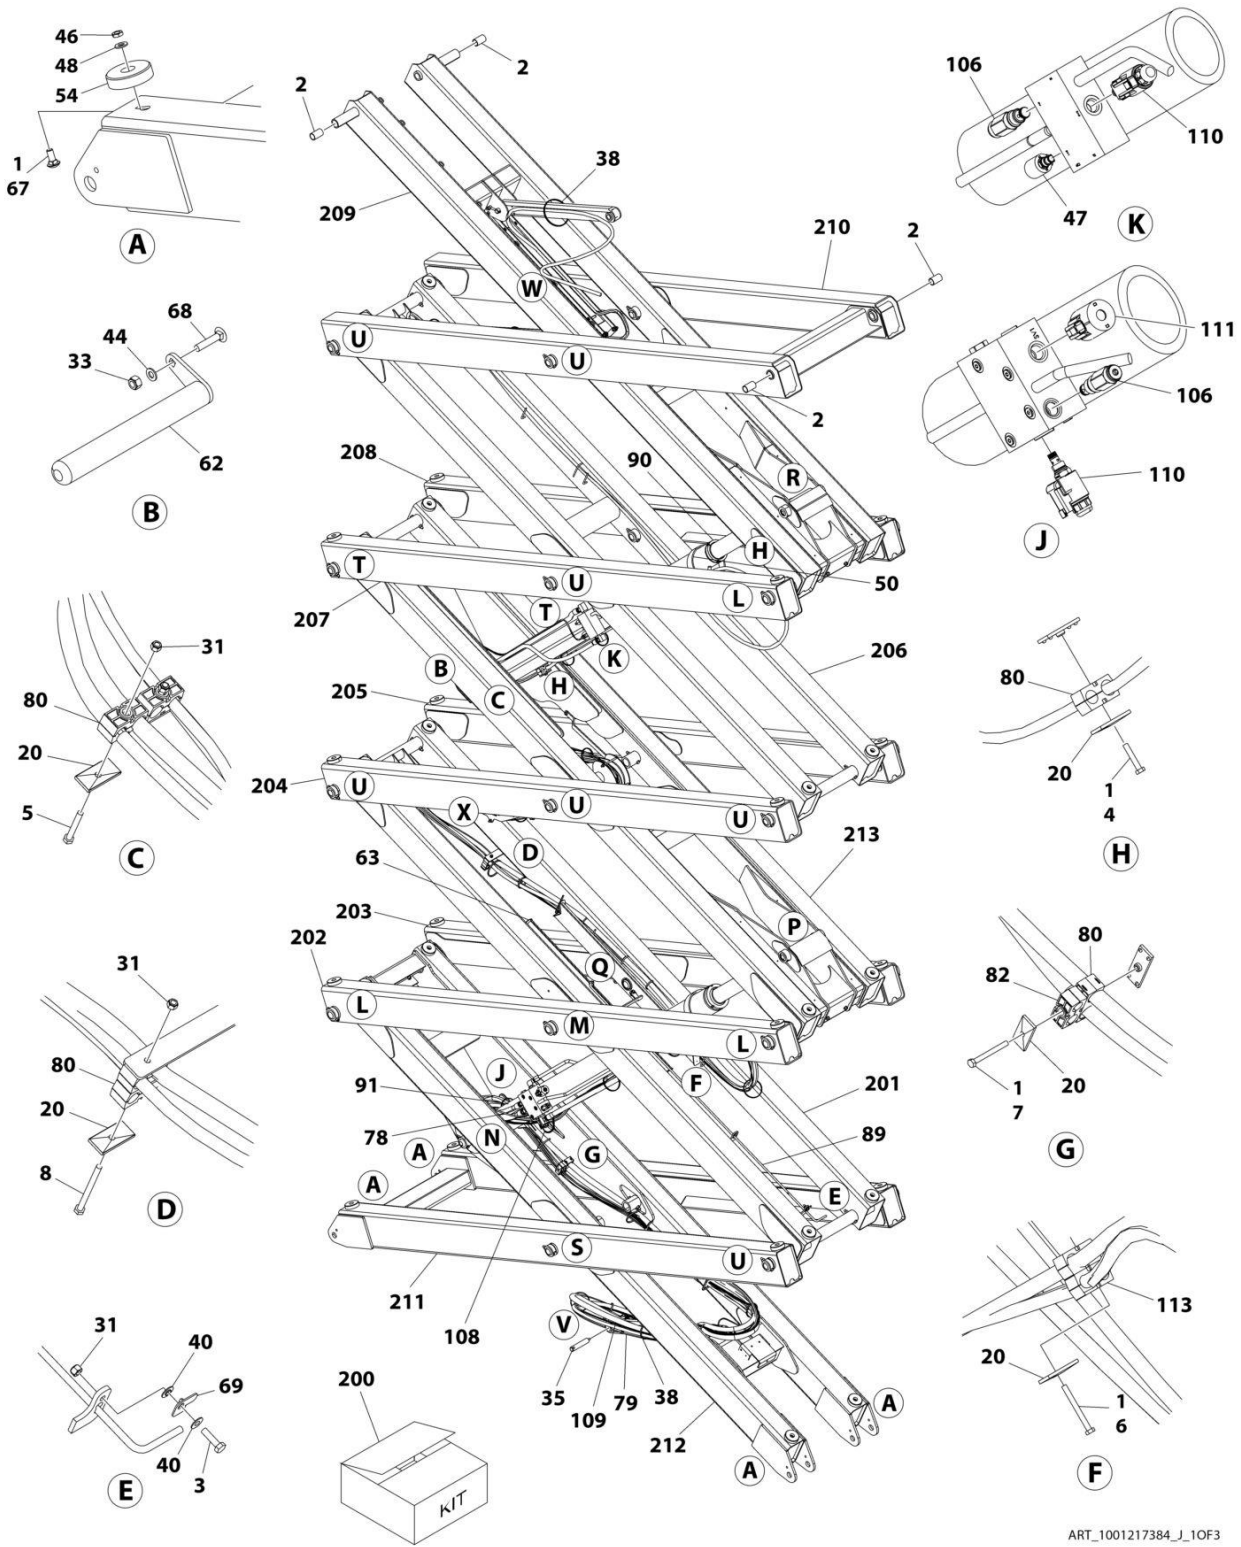

SECTION 4 - SCISSORS ARMS

FIGURE 4-2. SCISSORS ARMS INSTALLATION WITH GENERATOR

ITEM	PART NUMBER	QTY	DESCRIPTION	REV
	1001237515	Ref	SCISSORS ARMS INSTALLATION	F
1	0561489	4	Block, Slide	
2	0700618	3	Bolt M6 x 50	
3	0701037	4	Bolt M10 x 200	
4	0771015	6	Bolt M10 x 35	
5	1061020	2	Cable (5 FT/1.5 M Length)	
6	1061021	2	Cable (10 FT/3 M Length)	
7	1600387	1	Module, Control - LSS	
10	3290605	3	Nut M6	
11	3291005	10	Nut M10	
12	3422938	4	Pin	
13	3422943	1	Pin	
14	3422961	4	Pin	
15	3841143	6	Keeper, Pin	
16	4240018	10	Tie-Strap	
17	4240033	19	Tie-Strap	
18	4568295	4	Tube, Spacer	
19	4811700	6	Washer M6	
20	1001099623	4	Slider	
20	0440234	8	Bearing (2 per Slider)	
21	1001130781	2	Conduit	
22	1001181501	4	Pad, Slide	
23	1001217384	1	Scissors Arms Assembly (See Separate Breakdown in this Section)	
24	1001226830	1	LSS Harness (See Separate Breakdown in ELECTRICAL Section)	
25	4460234	16	Mount, Tie-Strap (Not Shown)	
26	1001244865	1	Grommet	

SECTION 4 - SCISSORS ARMS

FIGURE 4-3. SCISSORS ARMS ASSEMBLY

ART_1001217384_J_10F3