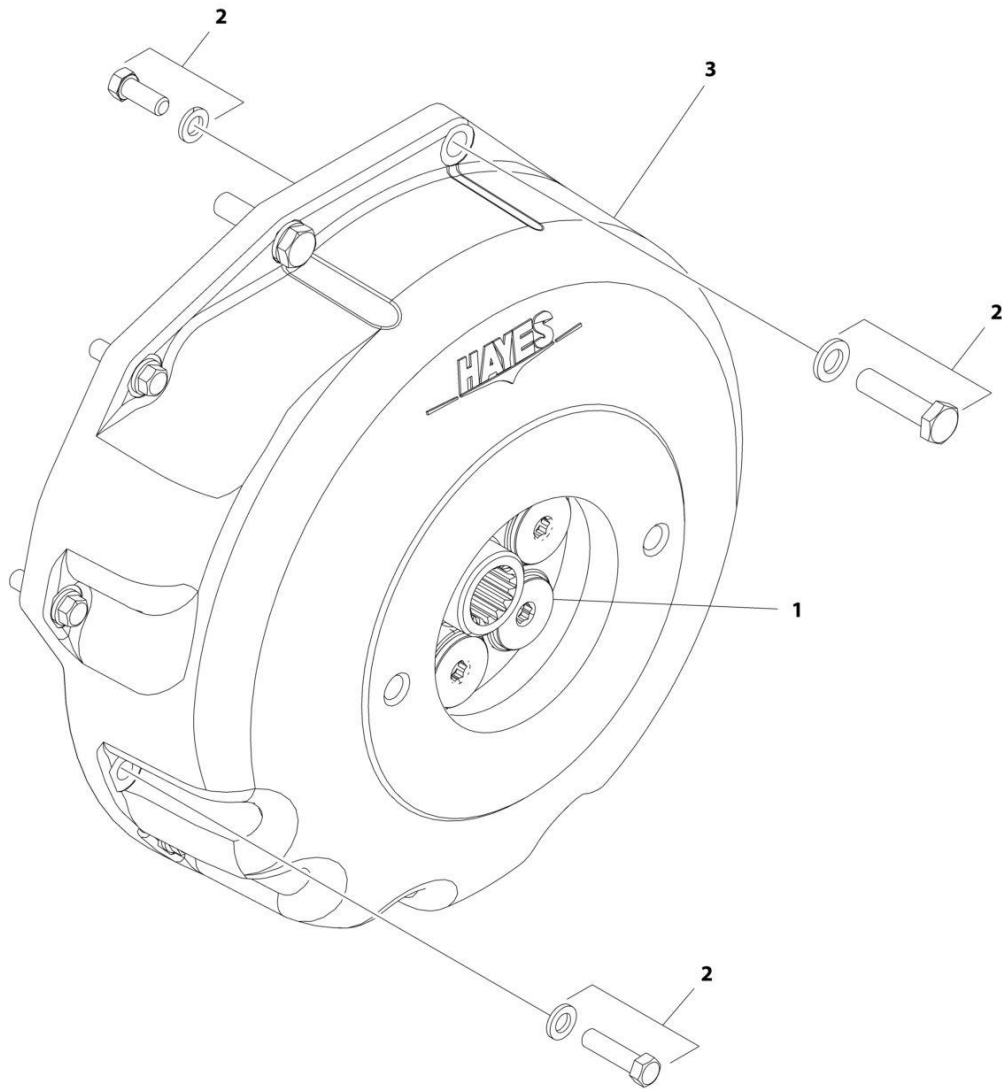

SECTION 3 - ENGINE

FIGURE 3-19. COUPLING KIT - DIESEL ENGINES

ART_1001118675

SECTION 3 - ENGINE

FIGURE 3-19. COUPLING KIT - DIESEL ENGINES

ITEM	PART NUMBER	QTY	DESCRIPTION	REV
	1001118675	Ref	COUPLING KIT - DIESEL ENGINES	A
1	70001933	1	Coupling Assembly	
2	70005453	1	Bolt Kit	
3	See Note	NSS	Housing (Note: Use p/n 1001118675)	