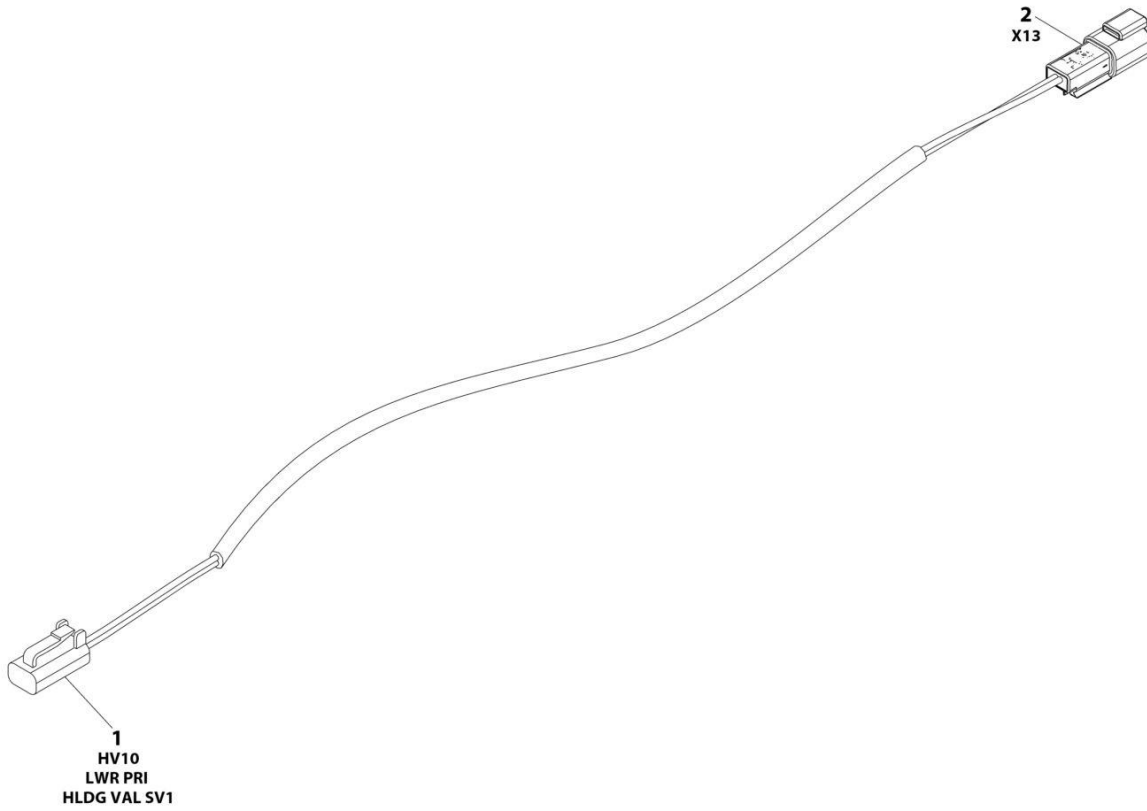

SECTION 8 - ELECTRICAL

FIGURE 8-25. GROUND TO LOWER LIFT CYLINDER HARNESS

ART_1001190522

SECTION 8 - ELECTRICAL

FIGURE 8-25. GROUND TO LOWER LIFT CYLINDER HARNESS

ITEM	PART NUMBER	QTY	DESCRIPTION	REV
	1001190522	Ref	GROUND TO LOWER LIFT CYLINDER HARNESS	C
1	4460891	1	Plug, Male - 2 Position	
1	4460465	2	Socket, Female	
2	4460897	1	Receptacle, Female - 2 Position	
2	4460464	2	Pin, Male