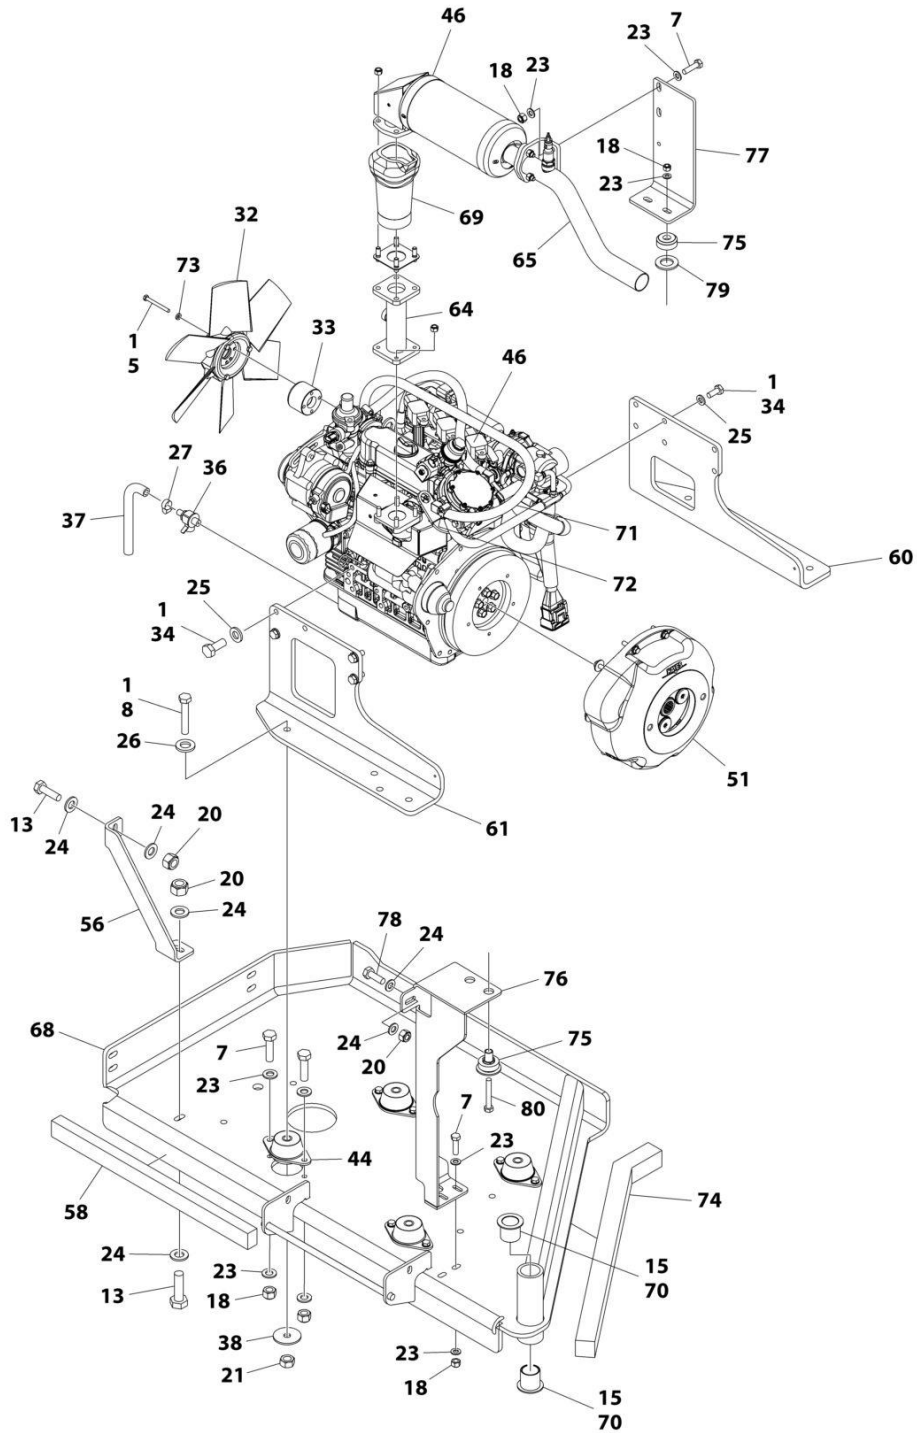

SECTION 3 - ENGINE

ART_1001225628_2OF2

SECTION 3 - ENGINE

FIGURE 3-14. ENGINE ASSEMBLY - KUBOTA GASOLINE WITH GENERATOR

ITEM	PART NUMBER	QTY	DESCRIPTION	REV
	1001225628	Ref	ENGINE ASSEMBLY - KUBOTA GASOLINE WITH GENERATOR	D
1	0100011	AR	Compound, Locking	
2	0340045	1	Band, Mounting	
3	0700610	3	Bolt M6 x 20	
5	0700620	4	Bolt M6 x 60	
7	0700814	12	Bolt M8 x 30	
8	0701222	4	Bolt M12 x 70	
9	0760607	2	Bolt M6 x 14	
10	0760810	2	Bolt M8 x 20	
11	0760808	10	Bolt M8 x 16	
13	0761015	4	Bolt M10 x 35	
14	0761016	6	Bolt M10 x 40	
15	0961986	2	Bearing	
16	1703162	2	Decal - Fan Blade	
17	3290605	3	Nut M6	
18	3290805	16	Nut M8	
19	3291001	4	Nut M10	
20	3291005	7	Nut M10	
21	3291201	4	Nut M12	
22	4811700	8	Washer M6	
23	4811900	40	Washer M8	
24	4812000	18	Washer M10	
25	5241000	8	Washer M10	
26	5241200	4	Washer M12	
27	8405009	1	Clamp	
28	8405101	2	Clamp	
29	8405104	5	Clamp	
30	85941016	2	Clamp	
31	1001118280	1	Air Filter Assembly	
31	7015004	2	Element	
31	7015005	1	Cover Assembly	
31	1340069	1	Valve, Vacuator	
32	1001118538	1	Fan	
33	1001118539	1	Spacer, Fan	
34	1001118746	8	Bolt M10 x 25	
35	1001146043	1	Coupling, 90	
36	1001161497	1	Valve, Oil Drain	
37	1001165035	8 in/ 20cm	Hose	
38	1001168018	4	Washer	
40	1001169054	4	Isolator	
41	1001169138	AR	Pad	
42	1001169967	2	Bracket	
43	1001170035	2	Bracket	
44	1001175509	4	Mount, Motor	
46	1001224493	1	Engine, Kubota Gasoline with Generator (See Separate Breakdown in this Section)	
47	1001220957	1	Radiator & Shroud Assembly	
47	1001198726	1	Radiator	
47	70007502	1	Valve, Drain	
47	1001220959	1	Shroud