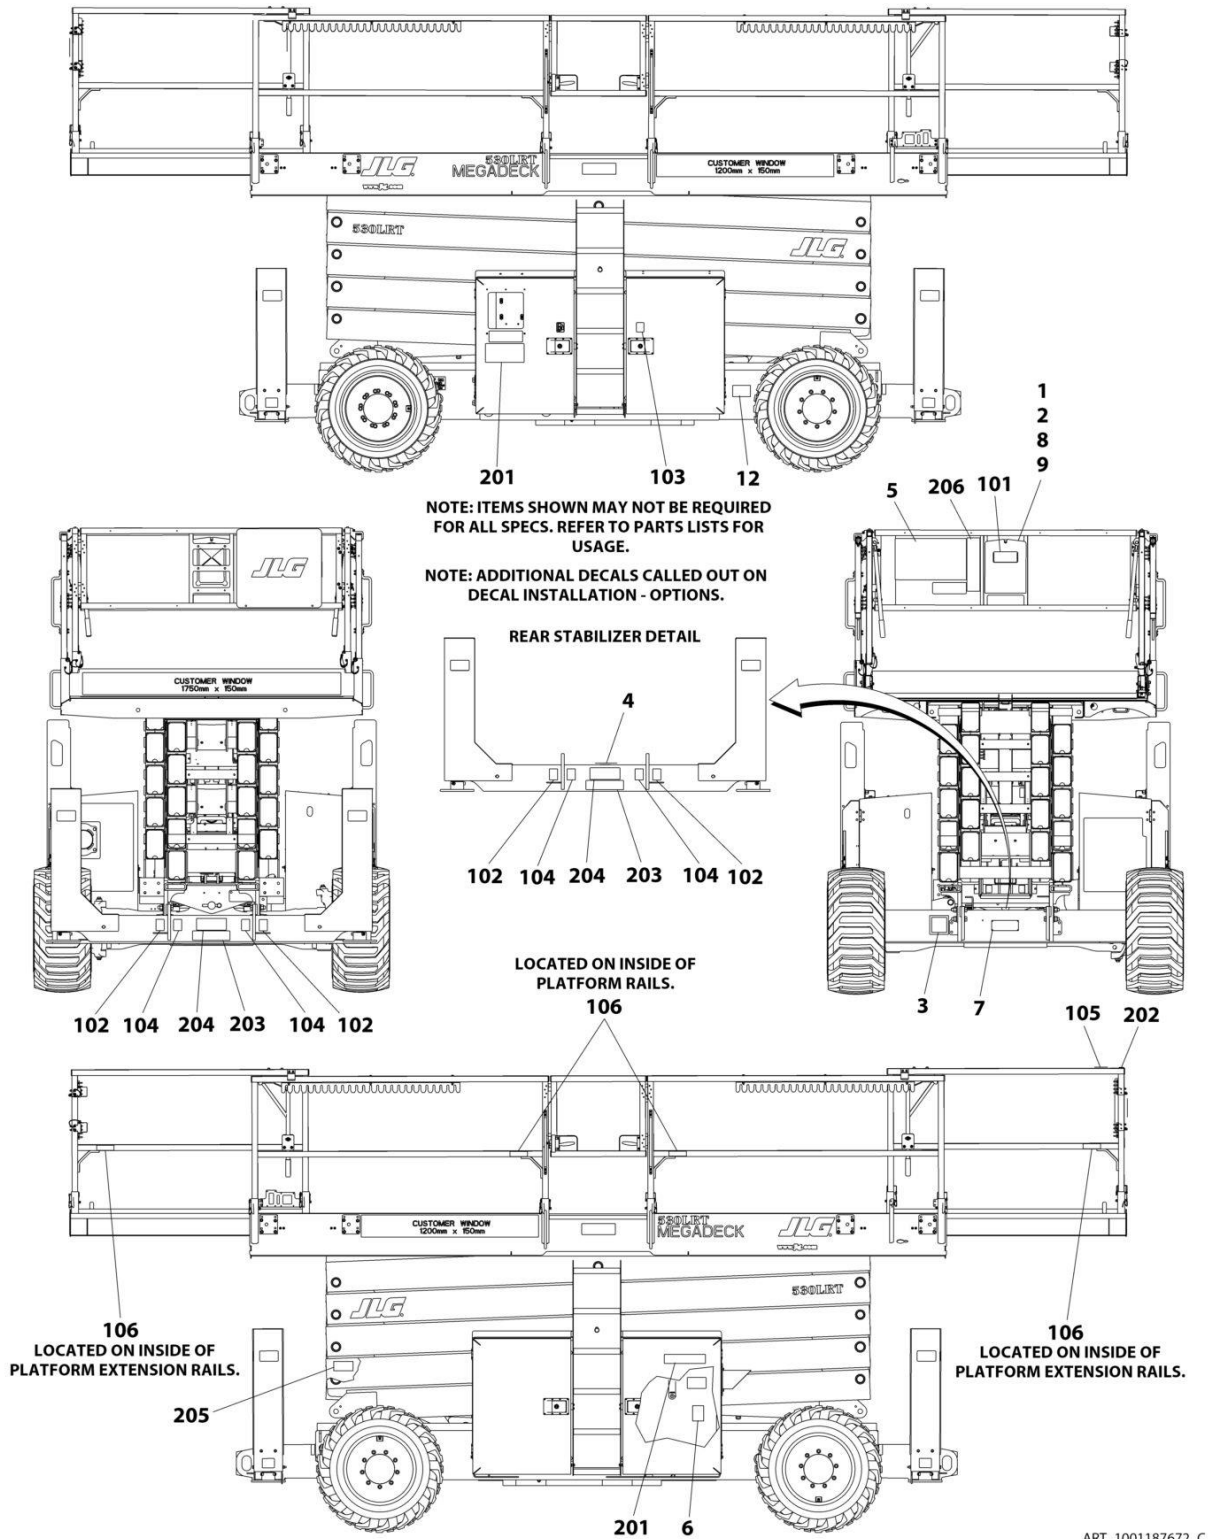

SECTION 9 - DECALS

FIGURE 9-8. DECAL INSTALLATION - LATIN AMERICAN SPECS (ENGLISH/SPANISH)

ART_1001187672_C

SECTION 9 - DECALS

FIGURE 9-8. DECAL INSTALLATION - LATIN AMERICAN SPECS (ENGLISH/SPANISH)

ITEM	PART NUMBER	QTY	DESCRIPTION	REV
	1001187672	Ref	DECAL INSTALLATION	C
		Ref	Note: See DECAL INSTALLATION - OPTIONS for additional decals.	
1	0760610	4	Bolt M6 x 20	
2	0860520	1	Box, Manual Storage	
3	See Note	NSS	Decal - Bar Code (Note: Not Available for Purchase)	
4	1703687	2	Decal - Directional Arrow	
5	1704691	1	Decal - Danger/Warning	
6	1704412	1	Decal - Hydraulic Oil	
7	2080057	4	Fastener	
8	3290605	4	Nut M6	
9	4811700	8	Washer M6	
12	1001224049	1	Decal - Yearly Inspection	
101	1701509	1	Decal - Manual	
102	1703811	1	Decal - Lifting Lug	
103	1703812	1	Decal - Hydraulic Oil	
104	1703814	1	Decal - Tie Down	
105	1703819	1	Decal - Directional Arrow	
106	1704277	1	Decal - Lanyard Attach	
201	1704693	1	Decal - Danger Electrocution/Warning Crushing	
202	1704694	1	Decal - Control Box Location	
203	1705041	1	Decal - Danger/Electrocution Hazard	
204	1705316	1	Decal - Warning Crushing	
205	1705019	1	Decal - Safety Prop	
206	1001203076	1	Decal - Legend