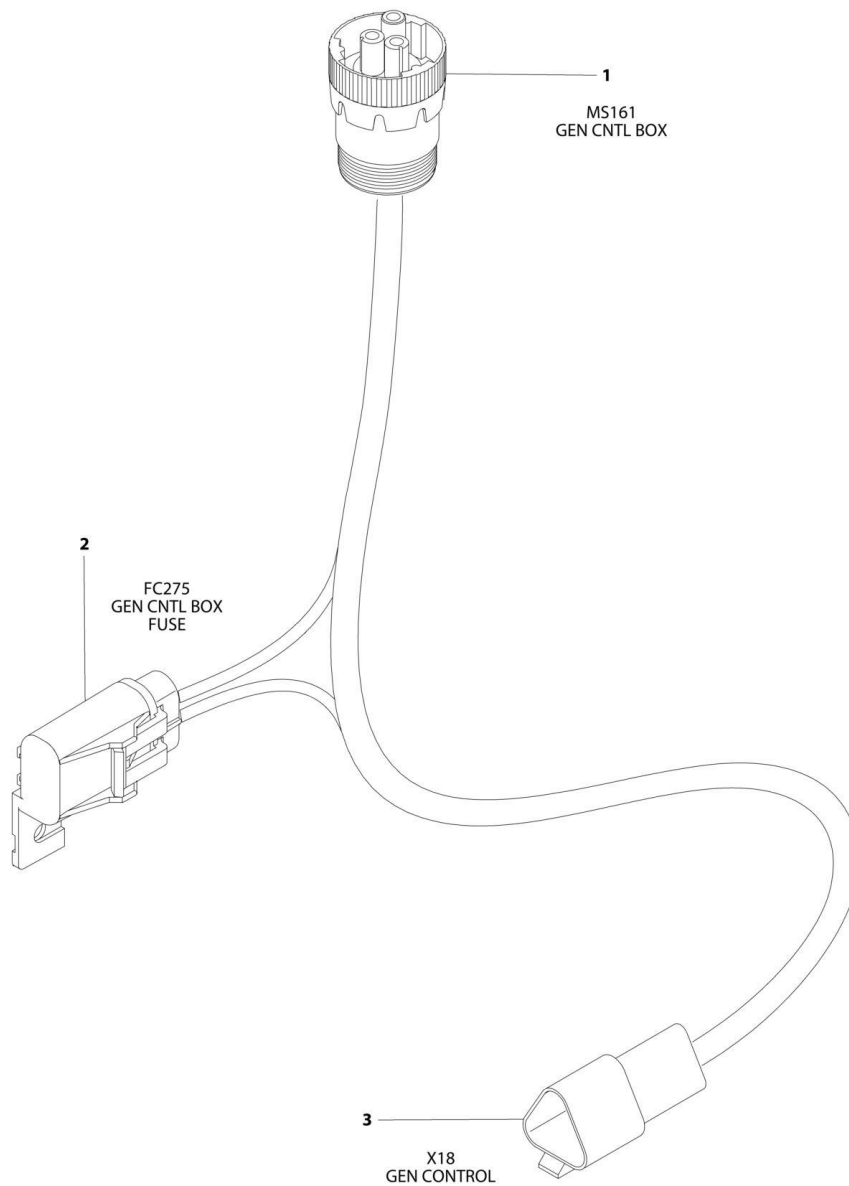

SECTION 8 - ELECTRICAL

FIGURE 8-20. GENERATOR CONTROL HARNESS - 7500W GENERATOR (CONTROL BOX TO GENERATOR CONTROL)

ART_1001186822

SECTION 8 - ELECTRICAL

FIGURE 8-20. GENERATOR CONTROL HARNESS - 7500W GENERATOR (CONTROL BOX TO GENERATOR CONTROL)

ITEM	PART NUMBER	QTY	DESCRIPTION	REV
	1001186822	Ref	GENERATOR CONTROL HARNESS - 7500W GENERATOR (CONTROL BOX TO GENERATOR CONTROL)	D
1	4460967	1	Connector	
1	4460465	3	Socket, Female	
2	1001117078	1	Connector - 2 Position	
2	1001116733	2	Terminal, Female	
3	4460536	1	Receptacle, Female - 3 Position	
3	4460464	3	Pin, Male