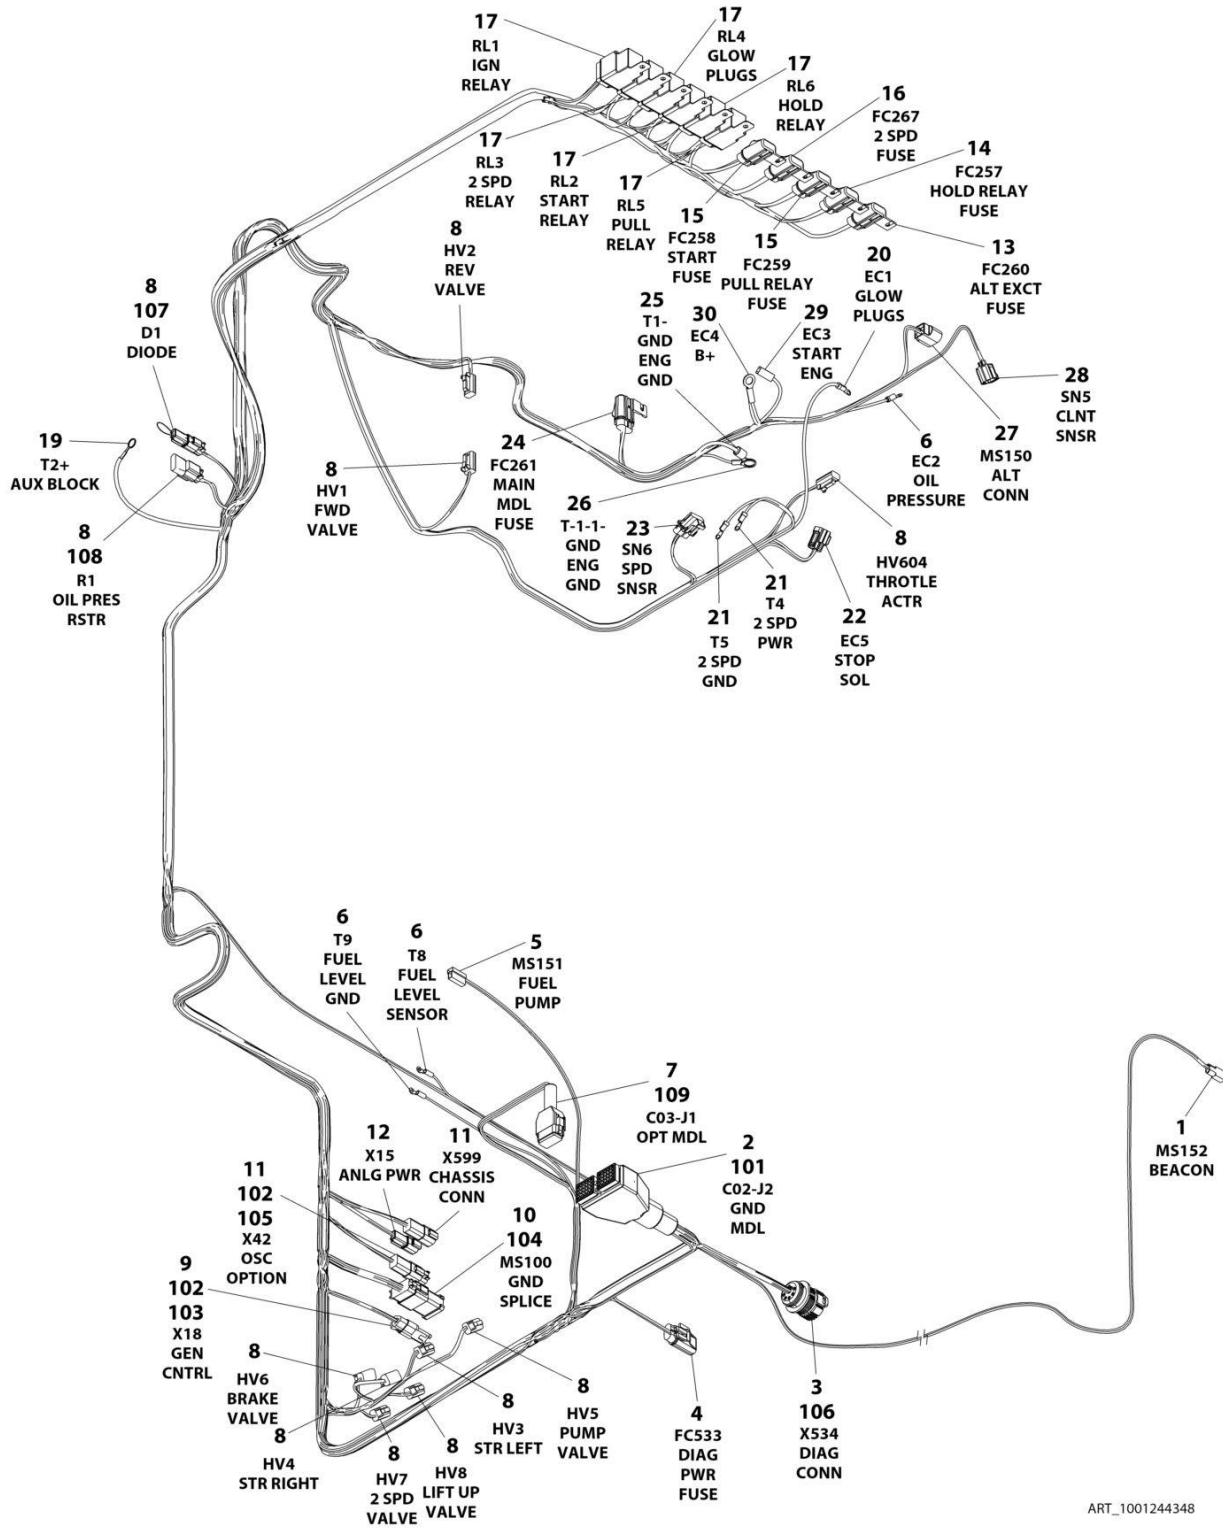

SECTION 8 - ELECTRICAL

FIGURE 8-15. ENGINE HARNESS - KUBOTA DIESEL

ART_1001244348

SECTION 8 - ELECTRICAL

FIGURE 8-15. ENGINE HARNESS - KUBOTA DIESEL

ITEM	PART NUMBER	QTY	DESCRIPTION	REV
	1001244348	Ref	ENGINE HARNESS - KUBOTA DIESEL	D
1	4460424	1	Plug, Male - 2 Position	
1	4460268	2	Socket, Female	
2	4460814	1	Connector - 40 Position	
2	4460465	28	Socket, Female	
2	4460942	1	Socket, Female	
2	4460944	3	Socket, Female	
2	4460466	8	Plug, Terminal	
3	1001112612	1	Connector - 9 Position	
3	4460464	3	Pin, Male	
3	4460943	3	Pin, Male	
3	4460466	3	Plug, Terminal	
4	1001117078	1	Fuseholder with 5 Amp Fuse	
4	See Note	1	Fuse - 5 Amp (Note: Purchase Locally)	
4	1001116733	2	Terminal	
5	1001118744	1	Connector - 2 Position	
5	1001118745	2	Terminal	
6	4460247	2	Terminal, Ring	
7	4460933	1	Plug, Male - 12 Position	
7	4460465	2	Socket, Female	
7	4460944	3	Socket, Female	
7	4460466	7	Plug Terminal	
8	4460891	11	Plug, Male - 2 Position	
8	4460465	22	Socket, Female	
9	4460539	1	Plug, Male - 3 Position	
9	4460465	3	Socket, Female	
10	4460836	1	Plug, Male - 12 Position	
10	4460465	12	Socket, Female	
11	4460932	2	Receptacle, Female - 4 Position	
11	4460464	7	Pin, Male	
11	4460466	1	Plug, Terminal	
12	4460897	1	Receptacle, Female - 2 Position	
12	4460464	2	Pin, Male	
13	1001117069	1	Fuseholder with 20 Amp Fuse and Mounting Bracket	
13	See Note	1	Fuse - 20 Amp (Note: Purchase Locally)	
13	1001116733	2	Terminal	
14	1001117077	1	Fuseholder with 4 Amp Fuse and Mounting Bracket	
14	See Note	1	Fuse - 4 Amp (Note: Purchase Locally)	
14	1001116733	1	Terminal	
14	1001116752	1	Terminal	
15	1001118938	2	Fuseholder with 40 Amp Fuse and Mounting Bracket	
15	See Note	2	Fuse - 40 Amp (Note: Purchase Locally)	
15	1001116752	4	Terminal	
16	1001117070	1	Fuseholder with 30 Amp Fuse and Mounting Bracket	
16	See Note	1	Fuse - 30 Amp (Note: Purchase Locally)	
16	1001116752	2	Terminal	
17	1001266832	6	Relay with Connector	
17	3740080	6	Relay	
17	1001116734	11	Terminal	
17	1001116732	12	Terminal