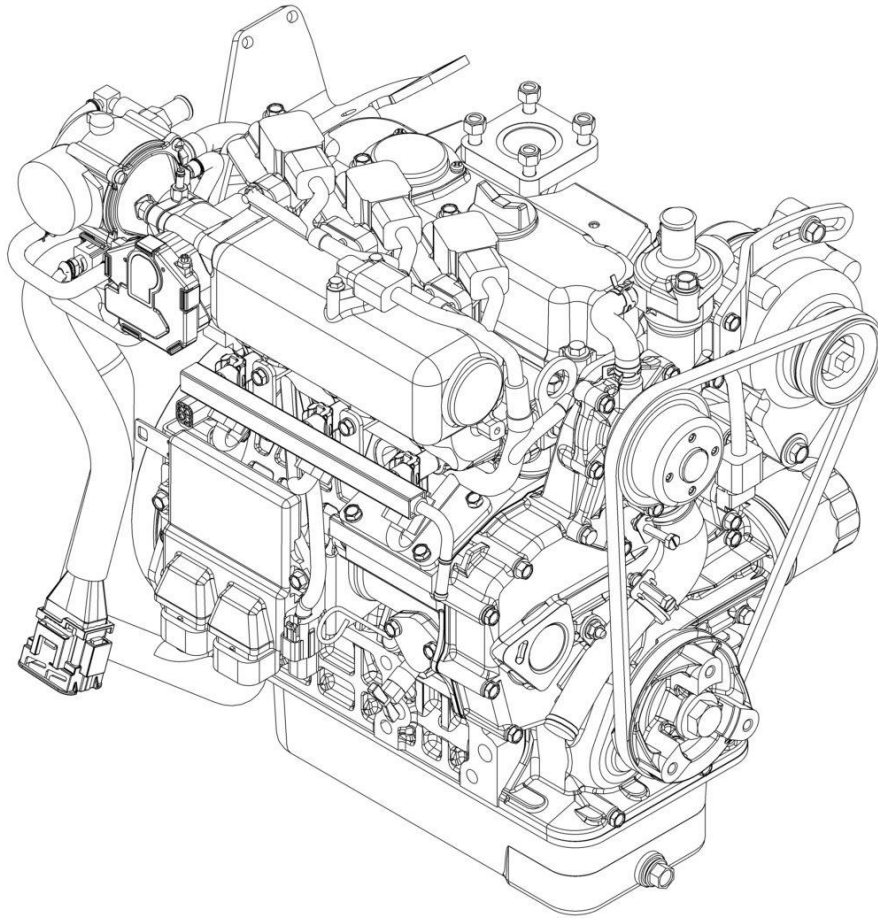

SECTION 3 - ENGINE

FIGURE 3-17. ENGINE COMPONENTS - KUBOTA GASOLINE (SN M200085021 to Present, Excluding M200085327)

ART_1001288350