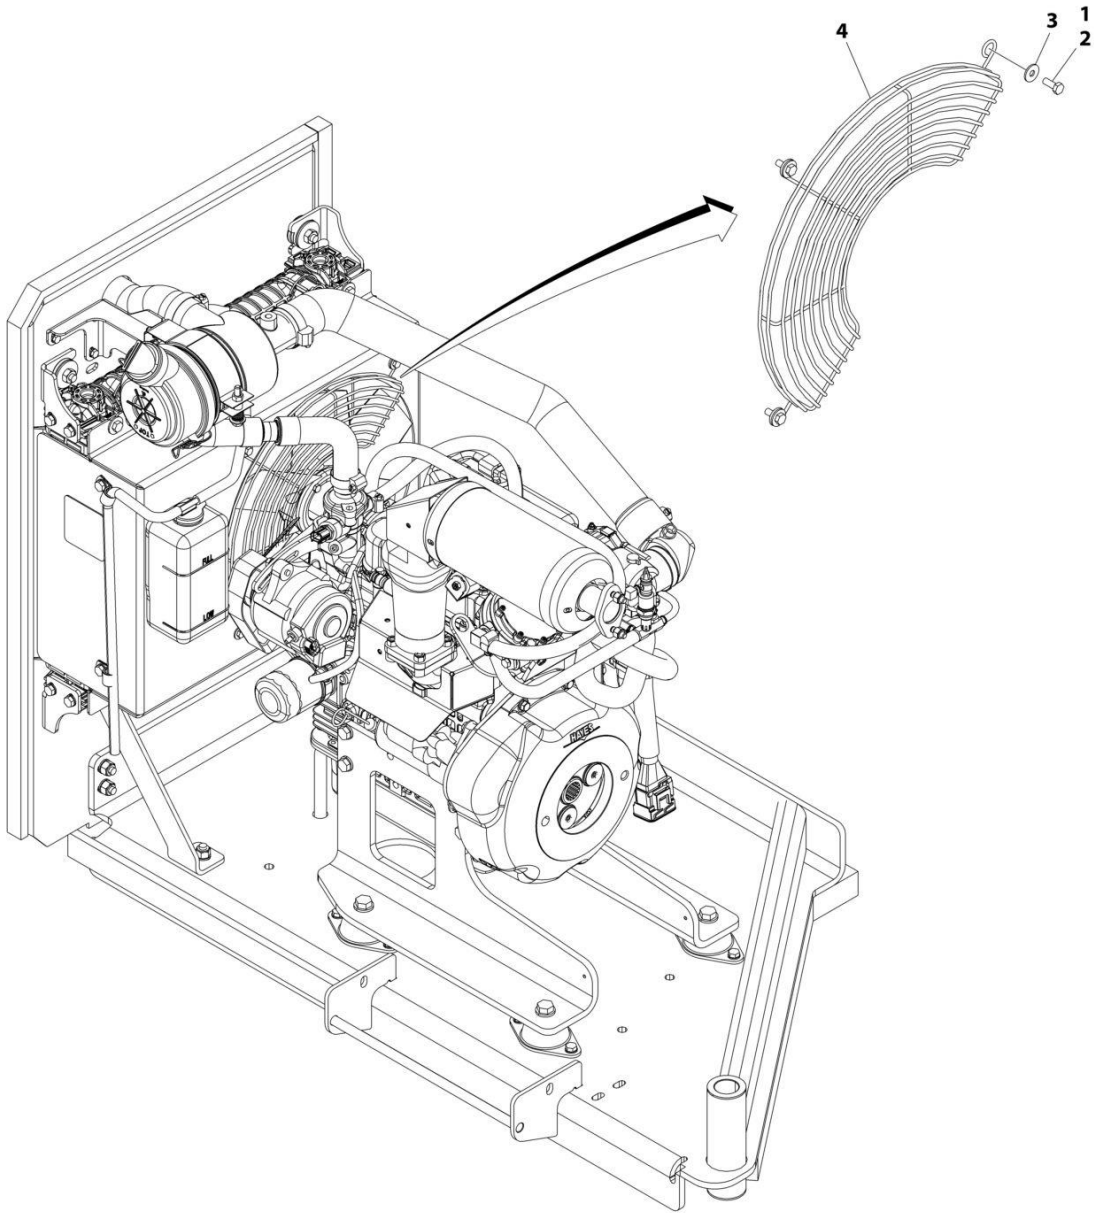

SECTION 3 - ENGINE

FIGURE 3-22. FAN GUARD INSTALLATION - KUBOTA

ART_1001220614

SECTION 3 - ENGINE

FIGURE 3-22. FAN GUARD INSTALLATION - KUBOTA

ITEM	PART NUMBER	QTY	DESCRIPTION	REV
	1001220614	Ref	FAN GUARD INSTALLATION - KUBOTA	A
1	0100011	AR	Compound, Locking	
2	0760608	3	Bolt M6 x 16	
3	4811702	3	Washer M6	
4	1001220613	1	Shroud, Fan Guard