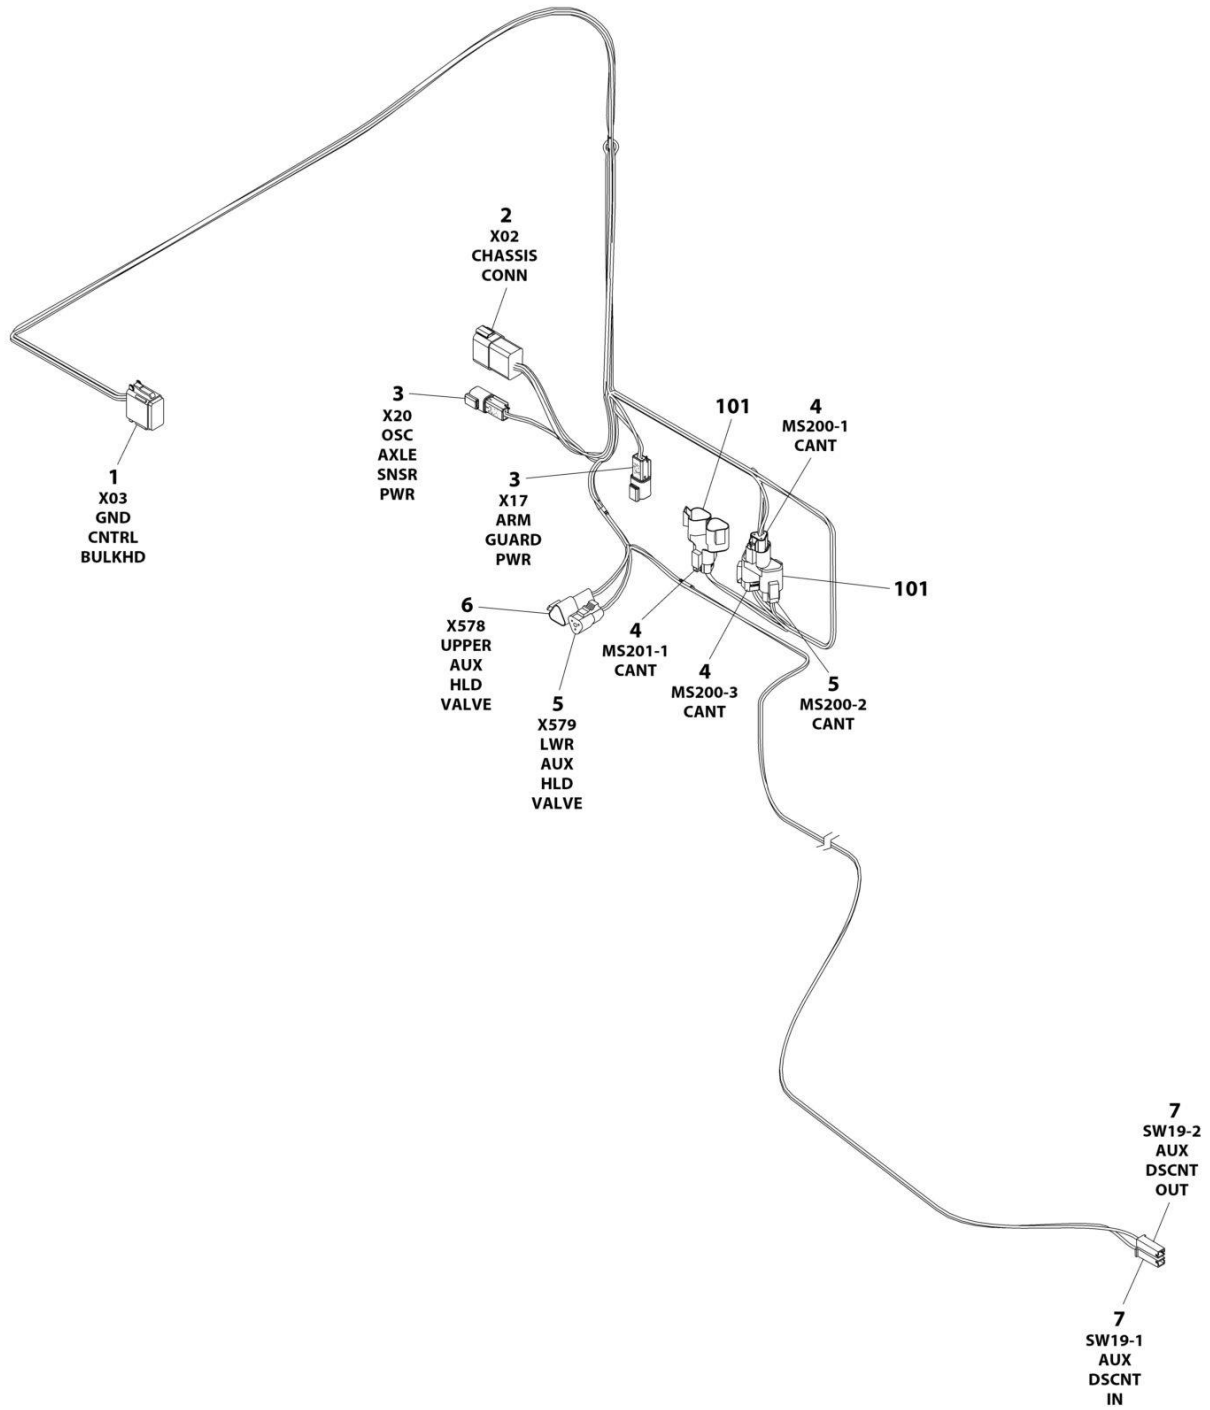

SECTION 8 - ELECTRICAL

FIGURE 8-29. HYDRAULIC COMPARTMENT HARNESS

ART_1001222025

SECTION 8 - ELECTRICAL

FIGURE 8-29. HYDRAULIC COMPARTMENT HARNESS

ITEM	PART NUMBER	QTY	DESCRIPTION	REV
	1001222025	Ref	HYDRAULIC COMPARTMENT HARNESS	A
1	4460933	1	Plug, Male - 12 Position	
1	4460465	4	Socket, Female	
1	4460944	2	Socket, Female	
1	4460466	6	Plug, Terminal	
2	4460931	1	Receptacle, Female - 8 Position	
2	4460464	3	Pin, Male	
2	4460943	3	Pin, Male	
2	4460466	2	Plug, Terminal	
3	4460897	2	Receptacle, Female - 2 Position	
3	4460464	4	Pin, Male	
4	1001116812	3	Plug, Male - 3 Position	
4	4460944	9	Socket, Female	
5	4460539	2	Plug, Male - 3 Position	
5	4460944	6	Terminal	
6	4460536	1	Receptacle, Female - 3 Position	
6	4460464	2	Pin, Male	
6	4460466	1	Plug, Terminal	
7	4460260	2	Holder, Terminal	
7	4460259	2	Terminal	
101	4460945	2	Receptacle - 3 Way