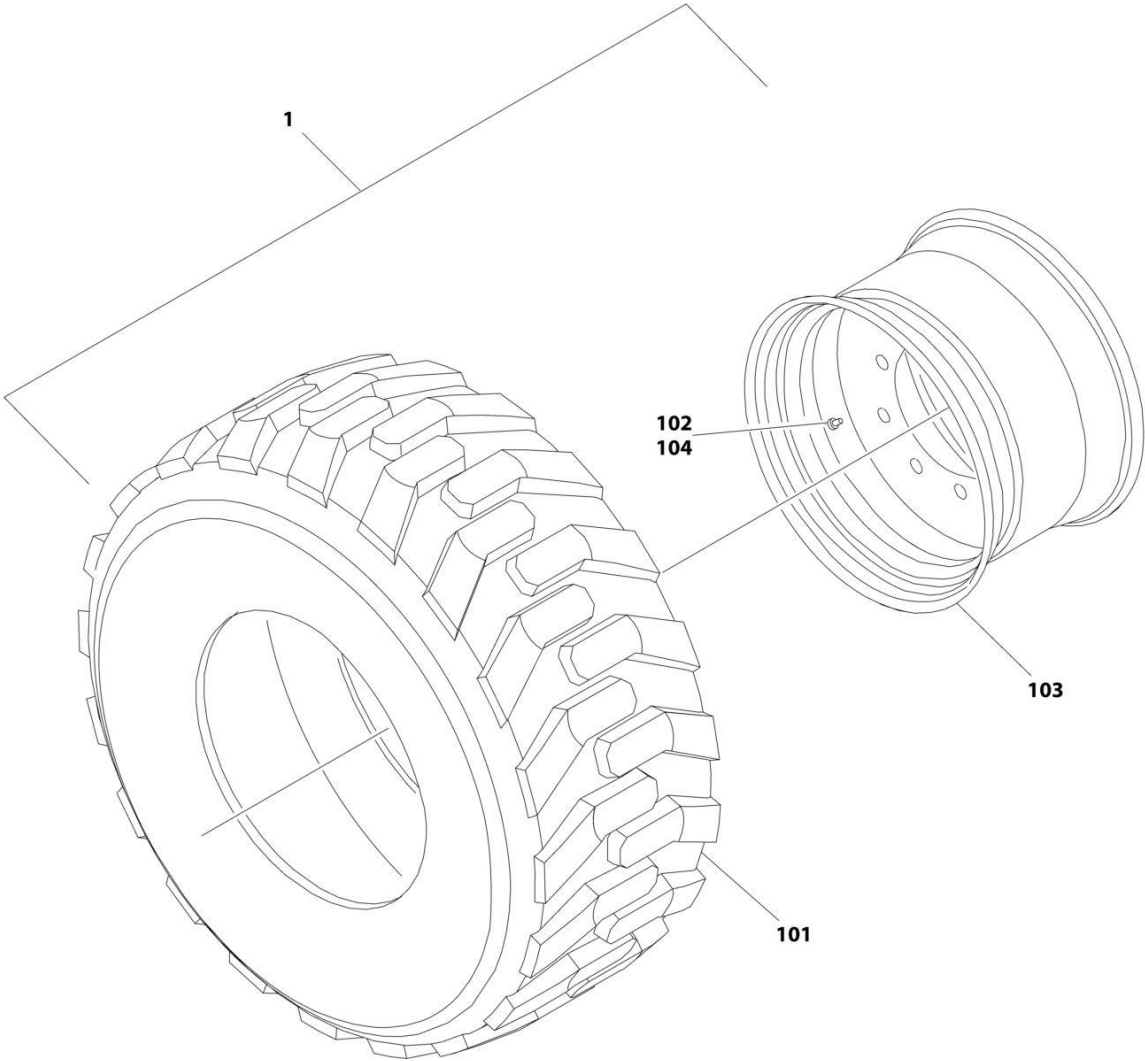

SECTION 1 - FRAME

FIGURE 1-8. TIRE AND WHEEL INSTALLATION - 12 X 16.5 FOAM FILLED NON-MARKING

ART_0270653

SECTION 1 - FRAME

FIGURE 1-8. TIRE AND WHEEL INSTALLATION - 12 X 16.5 FOAM FILLED NON-MARKING

ITEM	PART NUMBER	QTY	DESCRIPTION	REV
	0270653	Ref	TIRE AND WHEEL INSTALLATION - 12 X 16.5 FOAM FILLED	B
		Ref	Note: Assemblies may require ballast/foam filling to manufacturer's specifications prior to installing on a machine. Refer to Operation and Safety or Service and Maintenance Manuals. Purchase individual tire and/or rim only if able to foam fill tire and wheel assembly, otherwise, purchase complete assembly.	
1	1001148869	1	Tire and Wheel Assembly - Right Side	H
1	1001148870	1	Tire and Wheel Assembly - Left Side	H
101	4520240	1	Tire 12 x 16.5 Non-Marking	
102	4641122	1	Valve	
103	1001147274	1	Rim, Wheel	
104	1001149953	1	Cap, Valve Stem