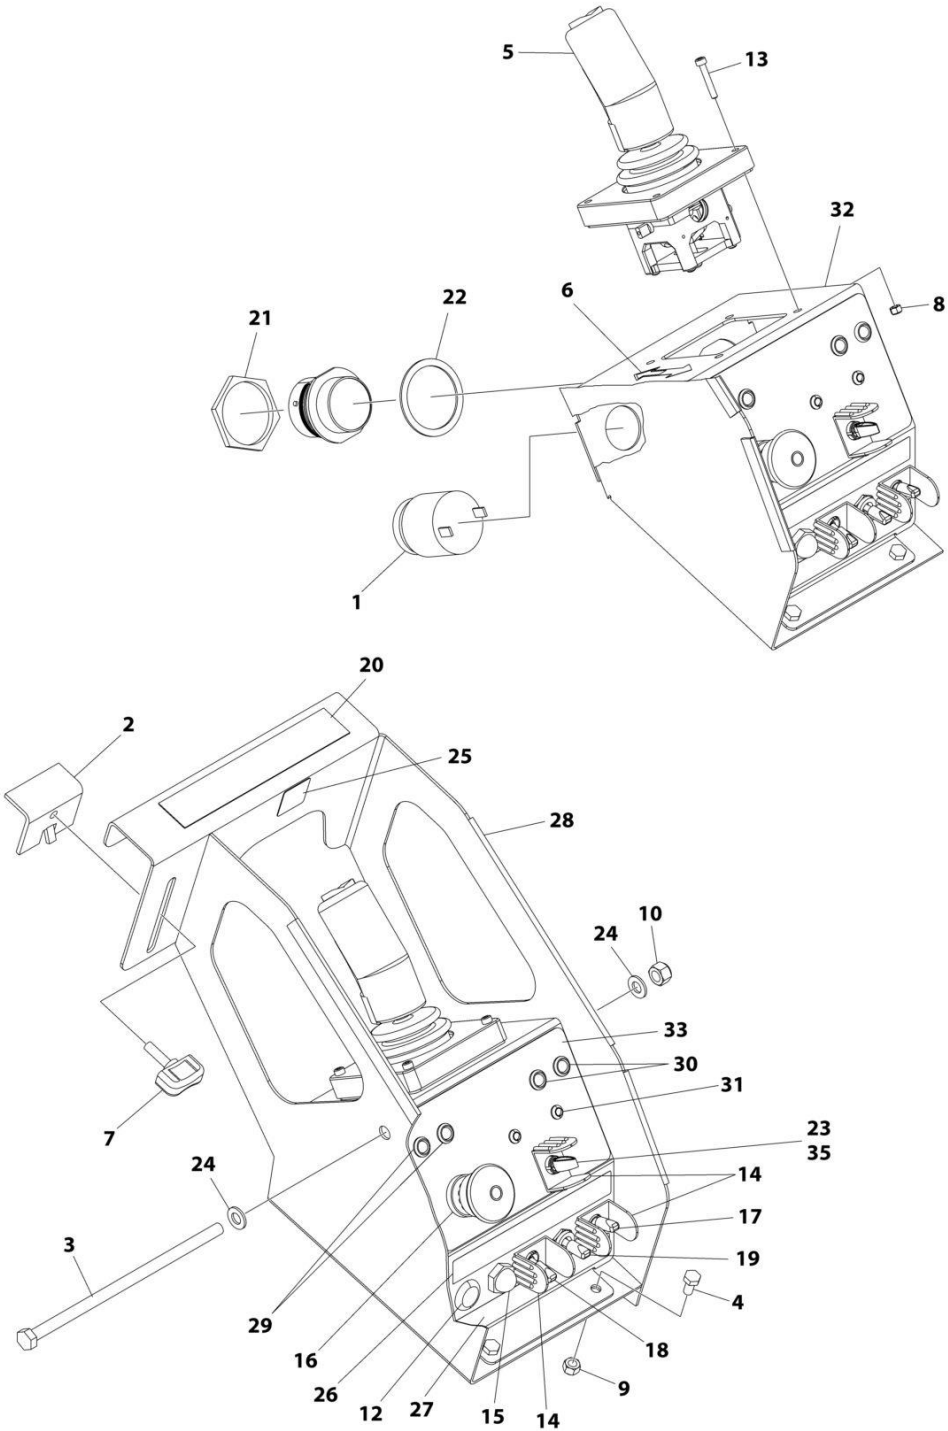

SECTION 5 - PLATFORM

FIGURE 5-7. PLATFORM CONSOLE BOX INSTALLATION - GASOLINE MACHINES

ART_1001241364_F

SECTION 5 - PLATFORM

FIGURE 5-7. PLATFORM CONSOLE BOX INSTALLATION - GASOLINE MACHINES

ITEM	PART NUMBER	QTY	DESCRIPTION	REV
	1001241364	Ref	PLATFORM CONSOLE BOX INSTALLATION - GASOLINE MACHINES	F
1	0140030	1	Alarm	
2	0181847	1	Angle, Clamp	
3	0700835	1	Bolt M8 x 180	
4	0760606	3	Bolt M6 x 12	
5	1001247682	1	Drive/Steer Controller Assembly (See Separate Breakdown in this Section)	
6	1703819	1	Decal - Direction Arrow	
7	2560141	1	Thumbscrew	
8	3290405	4	Nut M4	
9	3290605	3	Nut M6	
10	3290805	1	Nut M8	
12	1001226421	1	Plug	
13	4031509	4	Capscrew M4 x 25	
14	4060802	3	Guard, Switch	
15	4360387	1	Switch, Push Button	
16	1001274559	1	Switch, Emergency Stop (Plastic)	
16	4360475	1	Switch, Emergency Stop (Metal)	
16	7020175	1	Cap	
16	7020176	1	Block, Contact	
17	4360482	1	Switch, Toggle	
18	4360483	1	Switch, Toggle	
19	4360525	1	Switch, Toggle	
20	4420076	3	Tape	
21	4460470	1	Nut, Terminal	
22	4460471	1	Washer, Terminal	
23	4711700	2	Washer 7/16	
24	4811900	2	Washer M8	
25	1001132358	1	Decal - Steer	
26	1001181626	1	Decal - Platform Dual Fuel	
27	1001181627	1	Decal - Platform Dual Fuel	
28	1001190270	1	Bracket	
29	1001190472	2	Lamp, LED with Harness	
30	1001190473	2	Lamp, LED with Harness	
31	1001190474	2	Lamp, LED with Harness	
32	1001235922	1	Plate	
33	1001236199	1	Decal - Platform Function	
34	1001236230	1	Platform Box Harness (Not Shown - See Separate Breakdown in ELECTRICAL Section)	
35	1001236560	1	Switch, Toggle