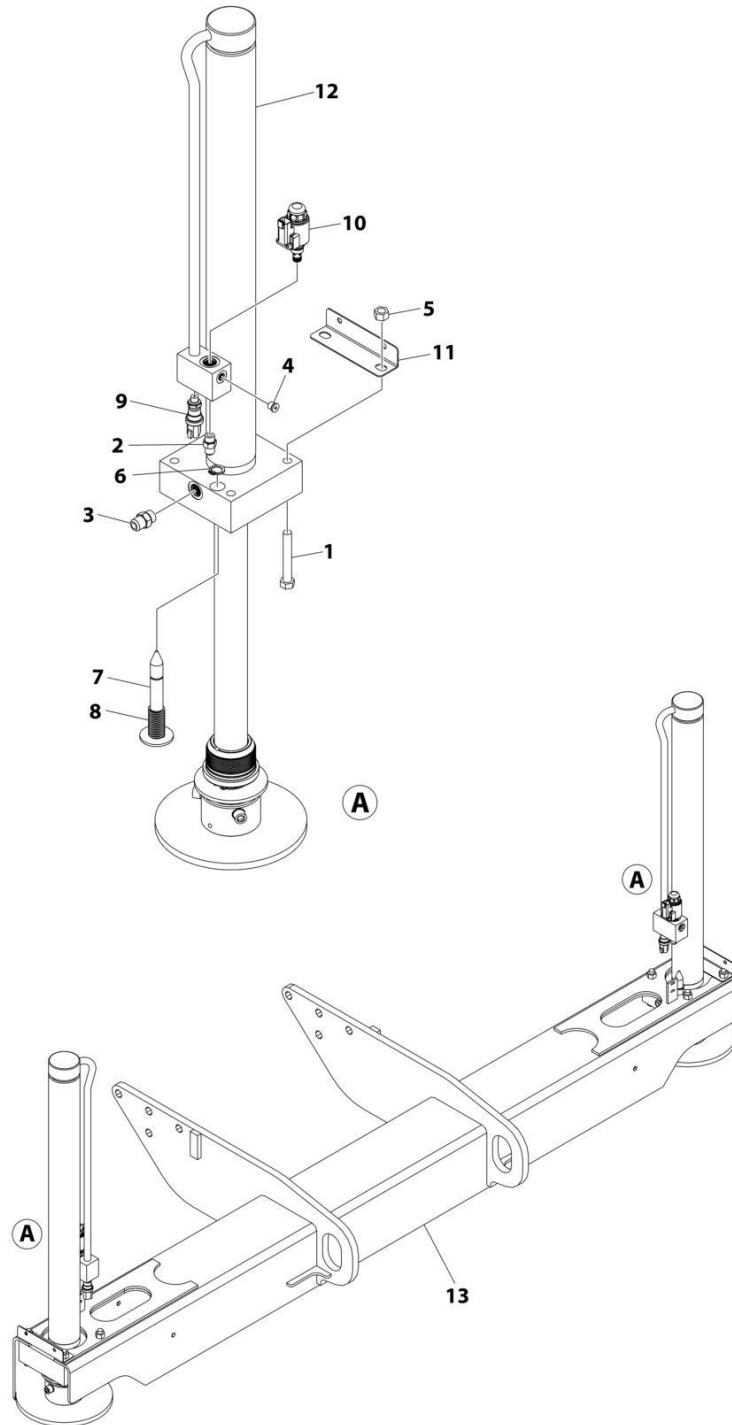

SECTION 1 - FRAME

FIGURE 1-13. LEVELING JACKS ASSEMBLY

ART_1001296277

SECTION 1 - FRAME

FIGURE 1-13. LEVELING JACKS ASSEMBLY

ITEM	PART NUMBER	QTY	DESCRIPTION	REV
	1001296277	Ref	LEVELING JACKS ASSEMBLY	A
1	0641828	8	Bolt 1/2 x 3	
2	2220371	2	Fitting, Straight JIC/ORB	
3	2220373	2	Fitting, Straight JIC/ORB	
4	2220883	2	Plug	
5	3311805	8	Nut 1/2	
6	3760348	2	Ring, Retaining	
7	3841564	2	Rod	
8	4160116	2	Spring	
9	4360518	2	Transducer, Pressure	
10	1001103761	2	Cartridge, Solenoid Valve	
10	7024497	1	Cartridge Less Coil	
10	7024502	1	Seal Kit - 7024497 Valve	
10	70001965	1	Coil	
10	7024506	1	Nut Kit	
11	1001191325	2	Bracket	
12	1001266742	2	Outrigger Cylinder Assembly (See Separate Breakdown in CYLINDER Section)	
13	1001293764	2	Mount, Leveling Jack