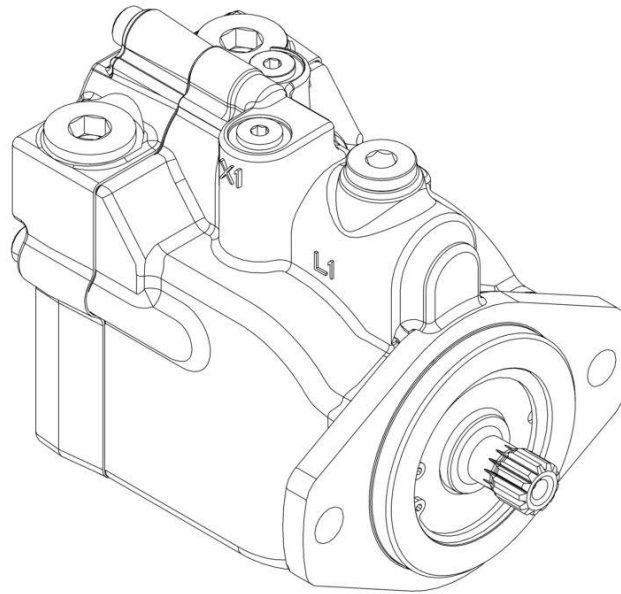

SECTION 1 - FRAME

FIGURE 1-6. DRIVE MOTOR ASSEMBLY

ART_1001286948