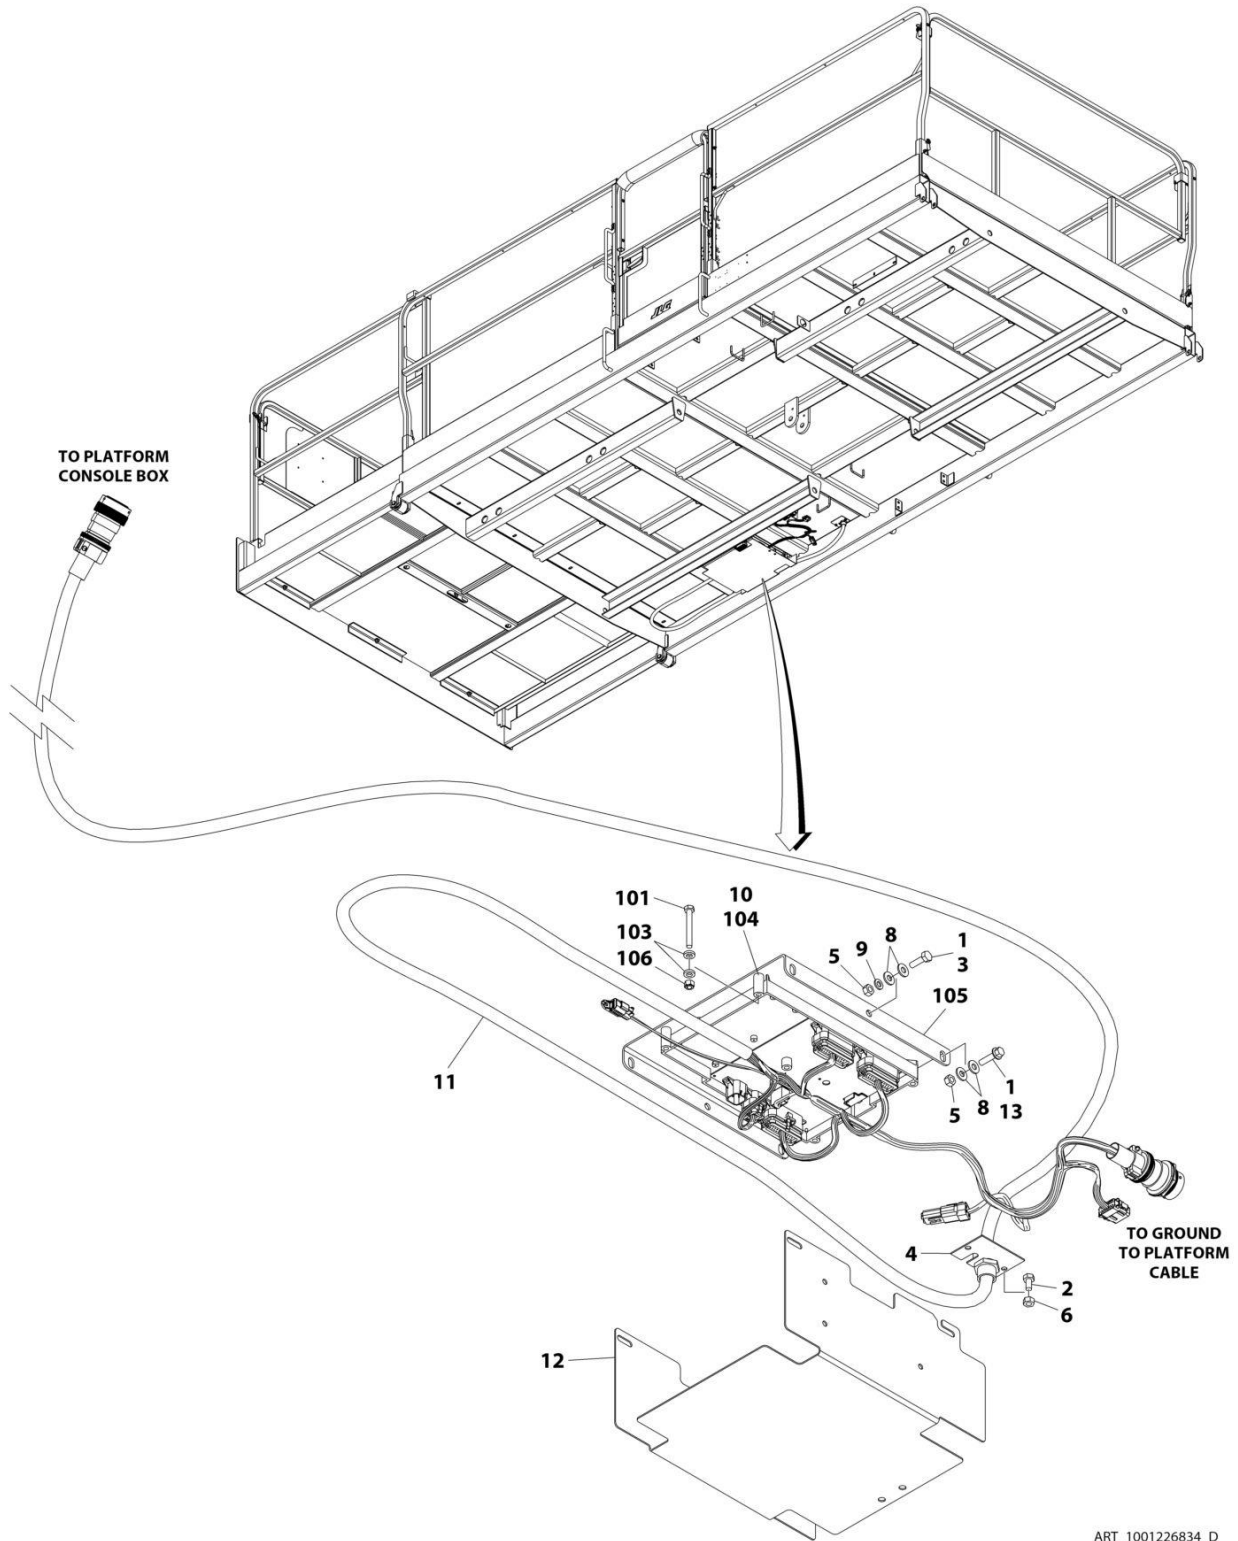

SECTION 5 - PLATFORM

FIGURE 5-9. PLATFORM MODULE INSTALLATION

ART_1001226834_D

SECTION 5 - PLATFORM

FIGURE 5-9. PLATFORM MODULE INSTALLATION

ITEM	PART NUMBER	QTY	DESCRIPTION	REV
	1001226834	Ref	PLATFORM MODULE INSTALLATION (LSS)	D
1	0100011	AR	Compound, Locking	
2	0641404	2	Bolt 1/4 x 1/2	
3	0641407	2	Bolt 1/4 x 7/8	
4	1670988	1	Cover	
5	3311401	AR	Nut 1/4	
6	3311405	AR	Nut 1/4	
7	4240033	AR	Tie-Strap (Not Shown)	
8	4711400	8	Washer 1/4	
9	4761400	AR	Washer 1/4	
10	1001206832	1	Control Module Assembly (See Items 101-106 for Breakdown)	
11	1001236163	1	Platform Module Harness (See Separate Breakdown in ELECTRICAL SECTION)	
12	1001223646	1	Cover	
13	0791408	4	Screw 1/4 x 1	
	1001206832	Ref	CONTROL MODULE ASSEMBLY	C
101	0760618	4	Bolt M6 x 50	
103	5240600	8	Washer M6	
104	1001235098	1	Module, Control - Platform (Note: Re-calibration Required when Replaced)	
105	1001194115	1	Bracket	
106	3290605	4	Nut M6