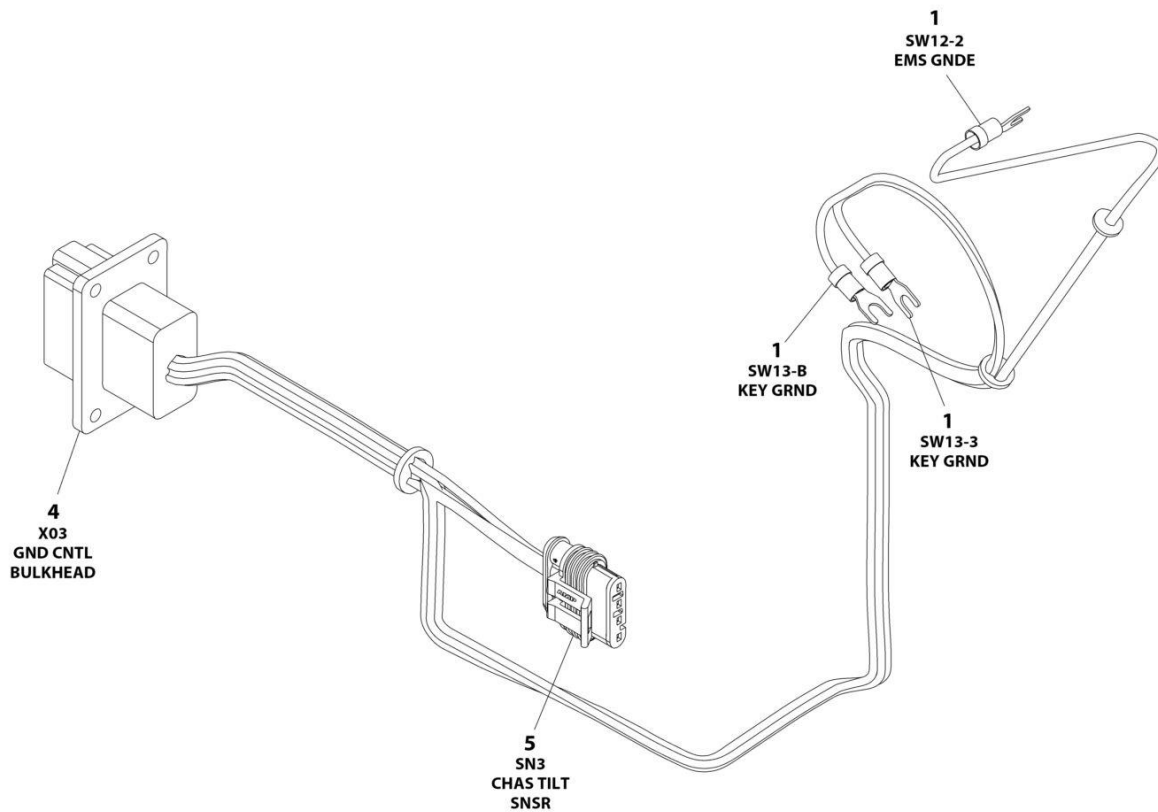

SECTION 8 - ELECTRICAL

FIGURE 8-22. GROUND CONTROL BOX HARNESS - UPPER

ART_1001227353

SECTION 8 - ELECTRICAL

FIGURE 8-22. GROUND CONTROL BOX HARNESS - UPPER

ITEM	PART NUMBER	QTY	DESCRIPTION	REV
	1001227353	Ref	GROUND CONTROL BOX HARNESS - UPPER	A
1	4460183	3	Terminal, Fork	
4	4460939	1	Connector - 12 Position	
4	4460464	5	Pin, Male	
4	4460943	2	Pin, Male	
4	4460466	5	Plug, Terminal	
5	1001103012	1	Plug, Male - 4 Position	
5	1001107854	4	Terminal	
5	1001104498	4	Seal