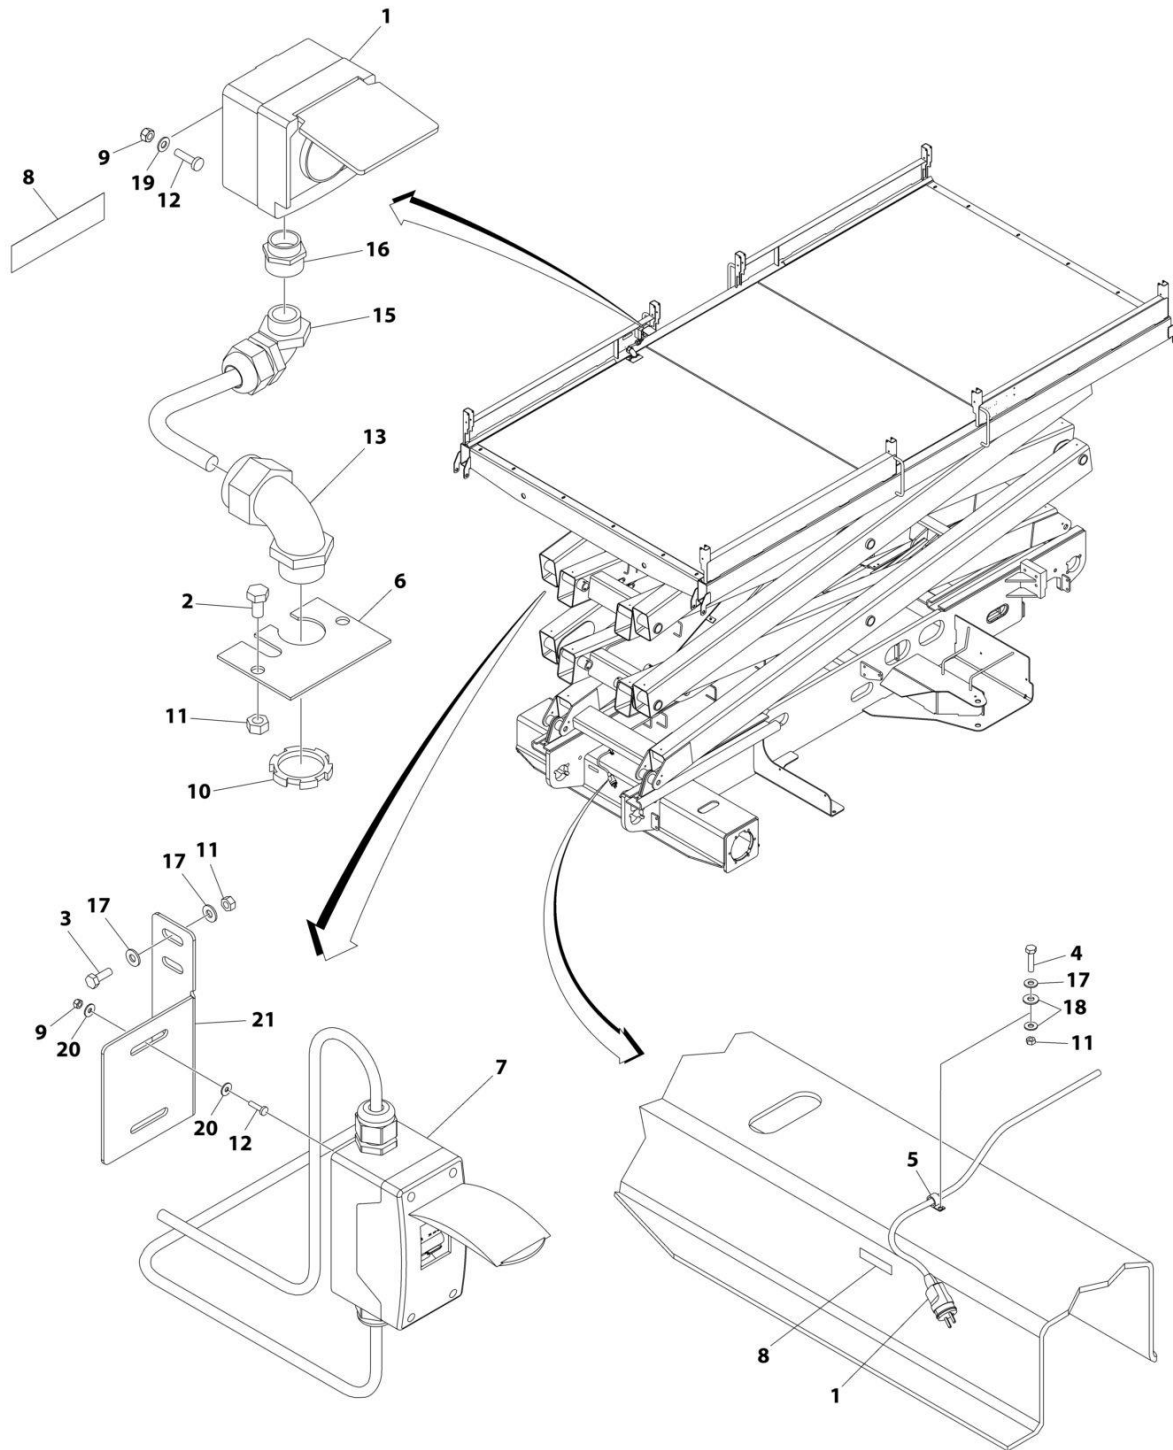

SECTION 8 - ELECTRICAL

FIGURE 8-7. AC BOX AT PLATFORM INSTALLATION - 220V CEE7 POST GROUND WITH 70X70 BOX
(CE & UK CA SPEC)

ART_1001206784_E

SECTION 8 - ELECTRICAL

**FIGURE 8-7. AC BOX AT PLATFORM INSTALLATION - 220V CEE7 POST GROUND WITH 70X70 BOX
(CE & UK CA SPEC)**

ITEM	PART NUMBER	QTY	DESCRIPTION	REV
	1001206784	Ref	AC BOX AT PLATFORM INSTALLATION - 220V CEE7 POST GROUND 70X70 BOX (CE SPECS)	E
1	0275218	1	Receptacle Box Kit - 220V CEE7 Post Ground 70X70 Box (See Separate Breakdown in this Section)	
2	0641404	2	Bolt 1/4 x 1/2	
3	0641406	2	Bolt 1/4 x 3/4	
4	0641409	1	Bolt 1/4 x 1-1/8	
5	1320224	1	Clamp	
6	1670988	1	Cover	
7	1001096070	1	Breaker Box Kit (See Separate Breakdown in this Section)	
8	3252507	2	Decal - 220 Volt	
9	3290405	4	Nut M4	
10	3300048	1	Nut 3/4	
11	3311405	5	Nut 1/4	
12	4010408	4	Screw M4 x 16	
13	4460422	1	Connector, Strain Relief	
15	4461257	1	Connector, Strain Relief	
16	4461258	1	Adapter	
17	4711400	5	Washer 1/4	
18	4751400	2	Washer 1/4	
19	4811400	2	Washer M4	
20	1001091102	4	Washer M4	
21	1001206928	1	Bracket