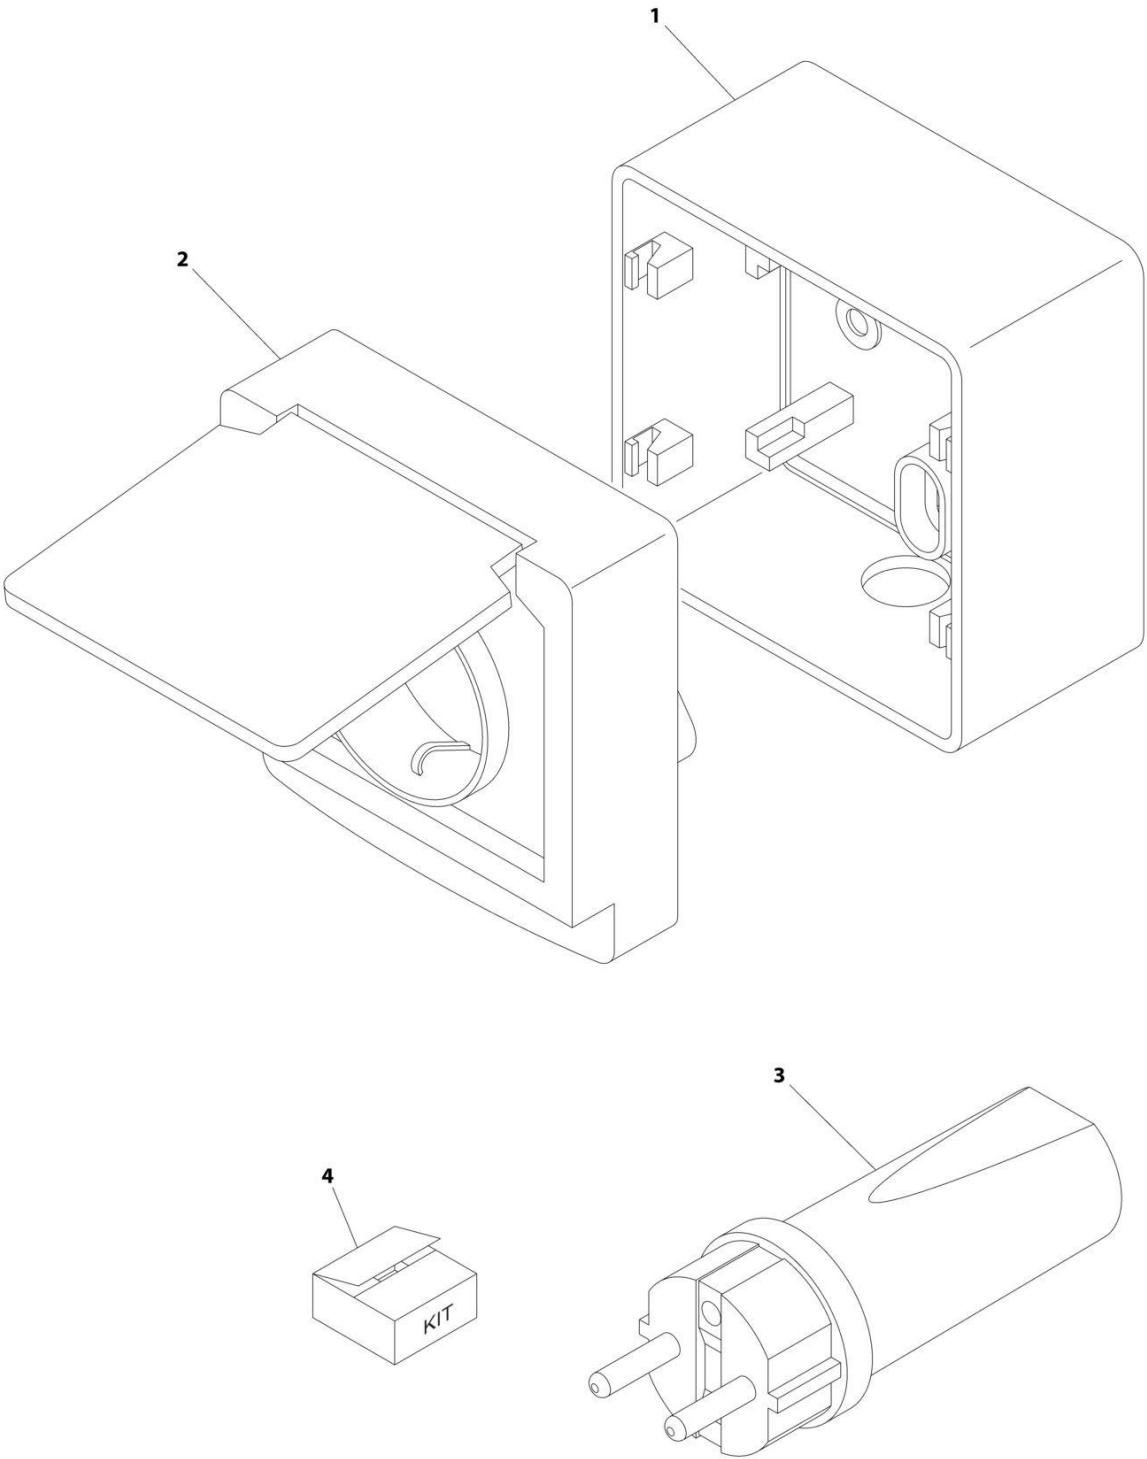

SECTION 8 - ELECTRICAL

FIGURE 8-43. RECEPTACLE BOX KIT - 220V CEE7 SIDE GROUND 70MM X 70MM BOX (CE & UK CA SPEC)

ART_0275219

SECTION 8 - ELECTRICAL

FIGURE 8-43. RECEPTACLE BOX KIT - 220V CEE7 SIDE GROUND 70MM X 70MM BOX (CE & UK CA SPEC)

ITEM	PART NUMBER	QTY	DESCRIPTION	REV
	0275219	Ref	RECEPTACLE BOX KIT - 220V CEE7 SIDE GROUND 70MM X 70MM BOX	B
1	1001141967	1	Box, Switch	
2	1001141969	1	Receptacle	
3	4461205	1	Plug, Male	
4	1001141970	1	Plug and Socket Kit (Includes Items 1-3 and Female Plug p/n 4461206)