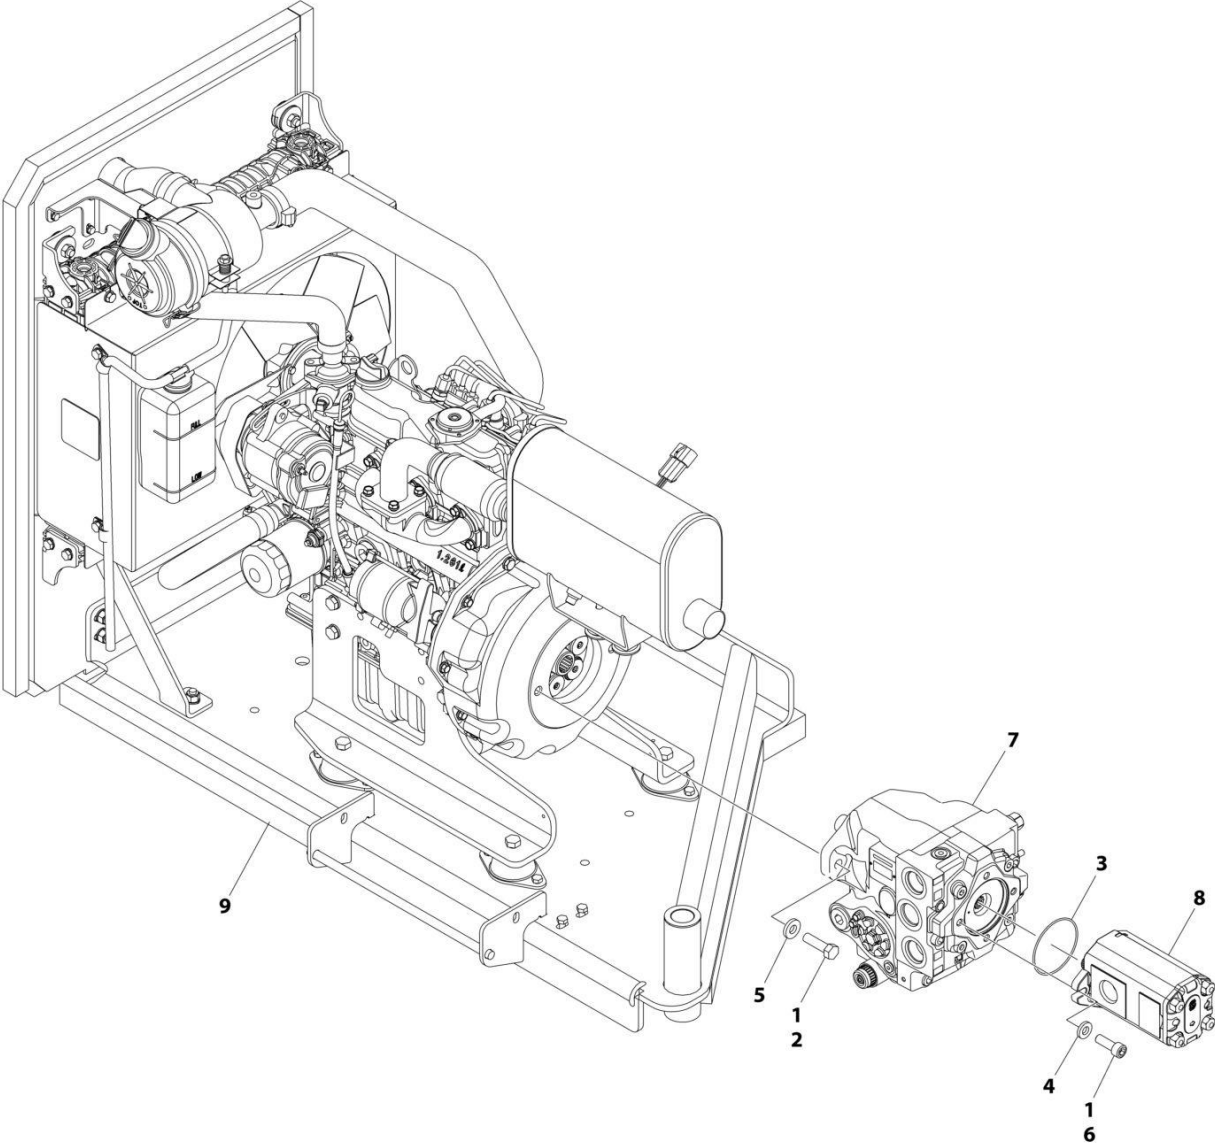

SECTION 3 - ENGINE

FIGURE 3-2. ENGINE AND PUMP SUB-ASSEMBLY - KUBOTA DIESEL

ART_1001238772

SECTION 3 - ENGINE

FIGURE 3-2. ENGINE AND PUMP SUB-ASSEMBLY - KUBOTA DIESEL

ITEM	PART NUMBER	QTY	DESCRIPTION	REV
	1001238772	Ref	ENGINE AND PUMP SUB-ASSEMBLY - KUBOTA DIESEL E4B	C
1	0100011	AR	Compound, Locking	
2	0641814	2	Bolt 1/2 x 1-3/4	
3	3790152	1	O-Ring	
4	4891600	2	Washer 3/8	
5	4891800	2	Washer 1/2	
6	0761014	2	Capscrew M10 x 30	
7	1001101331	1	Piston Pump Assembly (See Separate Breakdown in this Section)	
8	1001239200	1	Gear Pump Assembly	
8	7023929	1	Seal Kit - 1001239200 Pump (Note: Seal Kit is only service component available)	
9	1001238771	1	Engine Assembly - Kubota Diesel E4B (See Separate Breakdown in this Section)