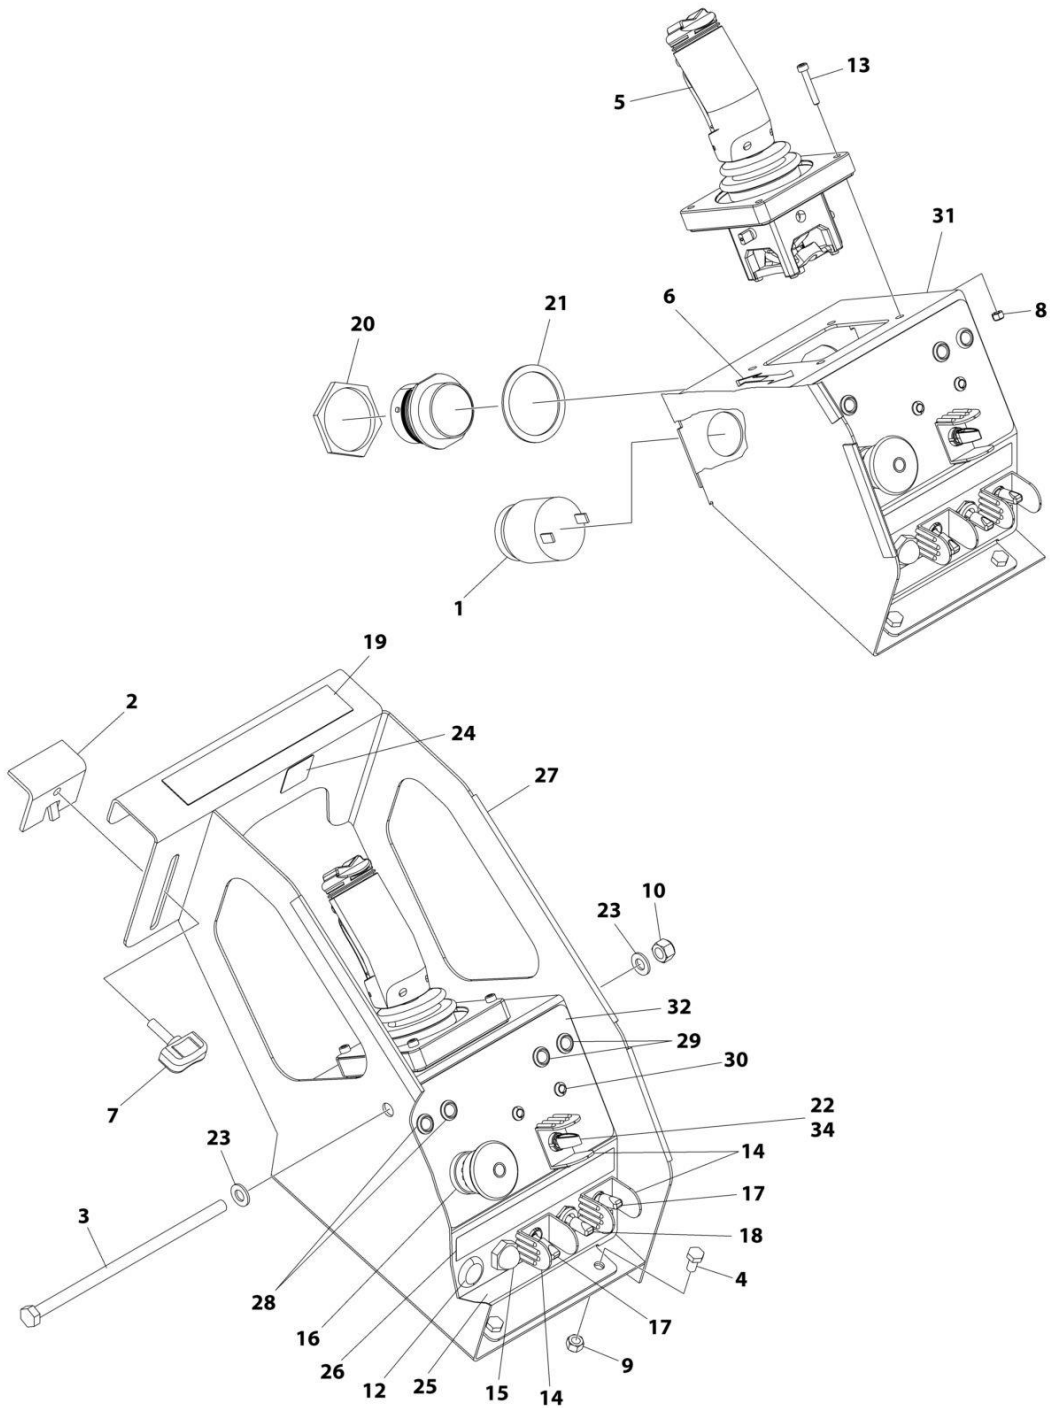

SECTION 5 - PLATFORM

FIGURE 5-6. PLATFORM CONSOLE BOX INSTALLATION - DIESEL MACHINES

ART_1001241363_F

SECTION 5 - PLATFORM

FIGURE 5-6. PLATFORM CONSOLE BOX INSTALLATION - DIESEL MACHINES

ITEM	PART NUMBER	QTY	DESCRIPTION	REV
	1001241363	Ref	PLATFORM CONSOLE BOX INSTALLATION - DIESEL MACHINES	F
1	0140030	1	Alarm	
2	0181847	1	Angle, Clamp	
3	0700835	1	Bolt M8 x 180	
4	0760606	3	Bolt M6 x 12	
5	1001247682	1	Drive/Steer Controller Assembly (See Separate Breakdown in this Section)	
6	1703819	1	Decal - Direction Arrow	
7	2560141	1	Thumbscrew	
8	3290405	4	Nut M4	
9	3290605	3	Nut M6	
10	3290805	1	Nut M8	
12	1001226421	1	Plug	
13	4031509	4	Capscrew M4 x 25	
14	4060802	3	Guard, Switch	
15	4360387	1	Switch, Push Button	
16	1001274559	1	Switch, Emergency Stop (Plastic)	
16	4360475	1	Switch, Emergency Stop (Metal)	
16	7020175	1	Cap	
16	7020176	1	Block, Contact	
17	4360483	2	Switch, Toggle	
18	4360525	1	Switch, Toggle	
19	4420076	3	Tape	
20	4460470	1	Nut, Terminal	
21	4460471	1	Washer, Terminal	
22	4711700	2	Washer 7/16	
23	4811900	2	Washer M8	
24	1001132358	1	Decal - Steer	
25	1001181622	1	Decal - Platform Diesel	
26	1001181623	1	Decal - Platform Diesel	
27	1001190270	1	Bracket	
28	1001190472	2	Lamp, LED with Harness	
29	1001190473	2	Lamp, LED with Harness	
30	1001190474	2	Lamp, LED with Harness	
31	1001235922	1	Plate	
32	1001236199	1	Decal - Platform Function	
33	1001236230	1	Platform Box Harness (Not Shown - See Separate Breakdown in ELECTRICAL Section)	
34	1001236560	1	Switch, Toggle