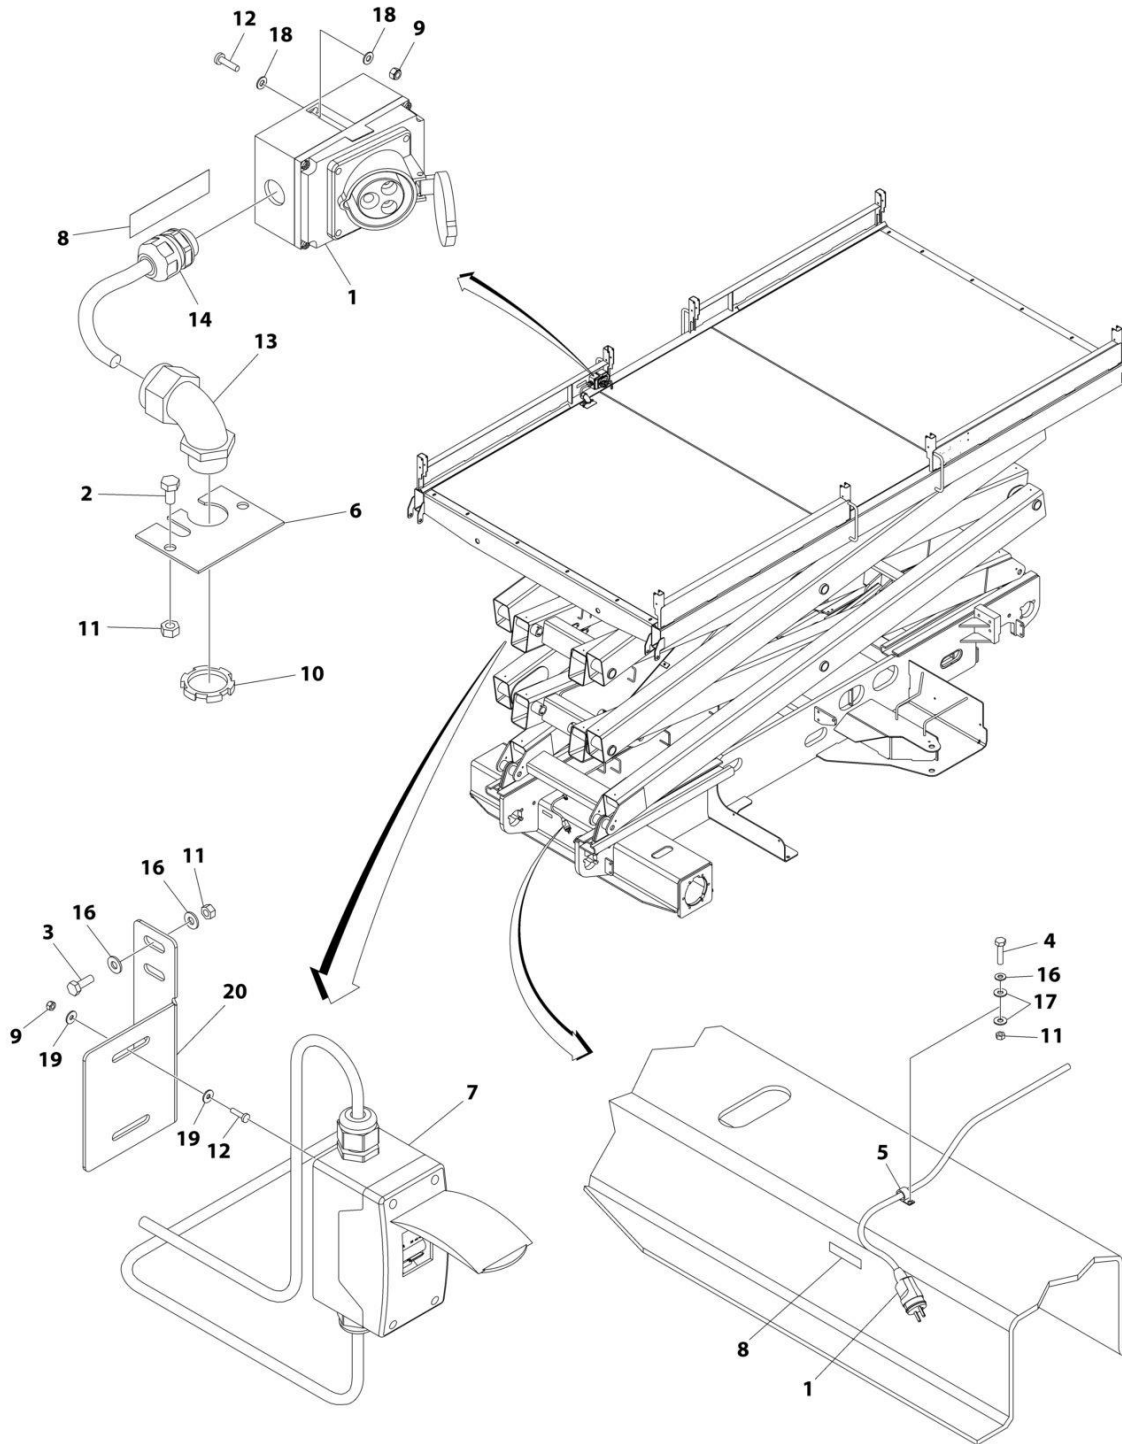

SECTION 8 - ELECTRICAL

FIGURE 8-4. AC BOX AT PLATFORM INSTALLATION - 220V IEC BLUE (CE & UK CA SPEC)

ART_1001206783_F

SECTION 8 - ELECTRICAL

FIGURE 8-4. AC BOX AT PLATFORM INSTALLATION - 220V IEC BLUE (CE & UK CA SPEC)

ITEM	PART NUMBER	QTY	DESCRIPTION	REV
	1001206783	Ref	AC BOX AT PLATFORM INSTALLATION - 220V IEC BLUE	F
1	0275217	1	Receptacle Box Kit - 220V IEC Blue (CE Specs) (See Separate Breakdown in this Section)	
2	0641404	2	Bolt 1/4 x 1/2	
3	0641406	2	Bolt 1/4 x 3/4	
4	0641409	1	Bolt 1/4 x 1-1/8	
5	1320224	1	Clamp	
6	1670988	1	Cover	
7	1001096070	1	Breaker Box Kit (See Separate Breakdown in this Section)	
8	3252507	2	Decal - 220 Volt	
9	3290405	4	Nut M4	
10	3300048	1	Nut 3/4	
11	3311405	5	Nut 1/4	
12	4010408	4	Screw M4 x 16	
13	4460422	1	Connector, Strain Relief	
14	4460968	1	Connector, Strain Relief	
16	4711400	5	Washer 1/4	
17	4751400	2	Washer 1/4	
18	4811400	4	Washer M4	
19	1001091102	4	Washer M4	
20	1001206928	1	Bracket