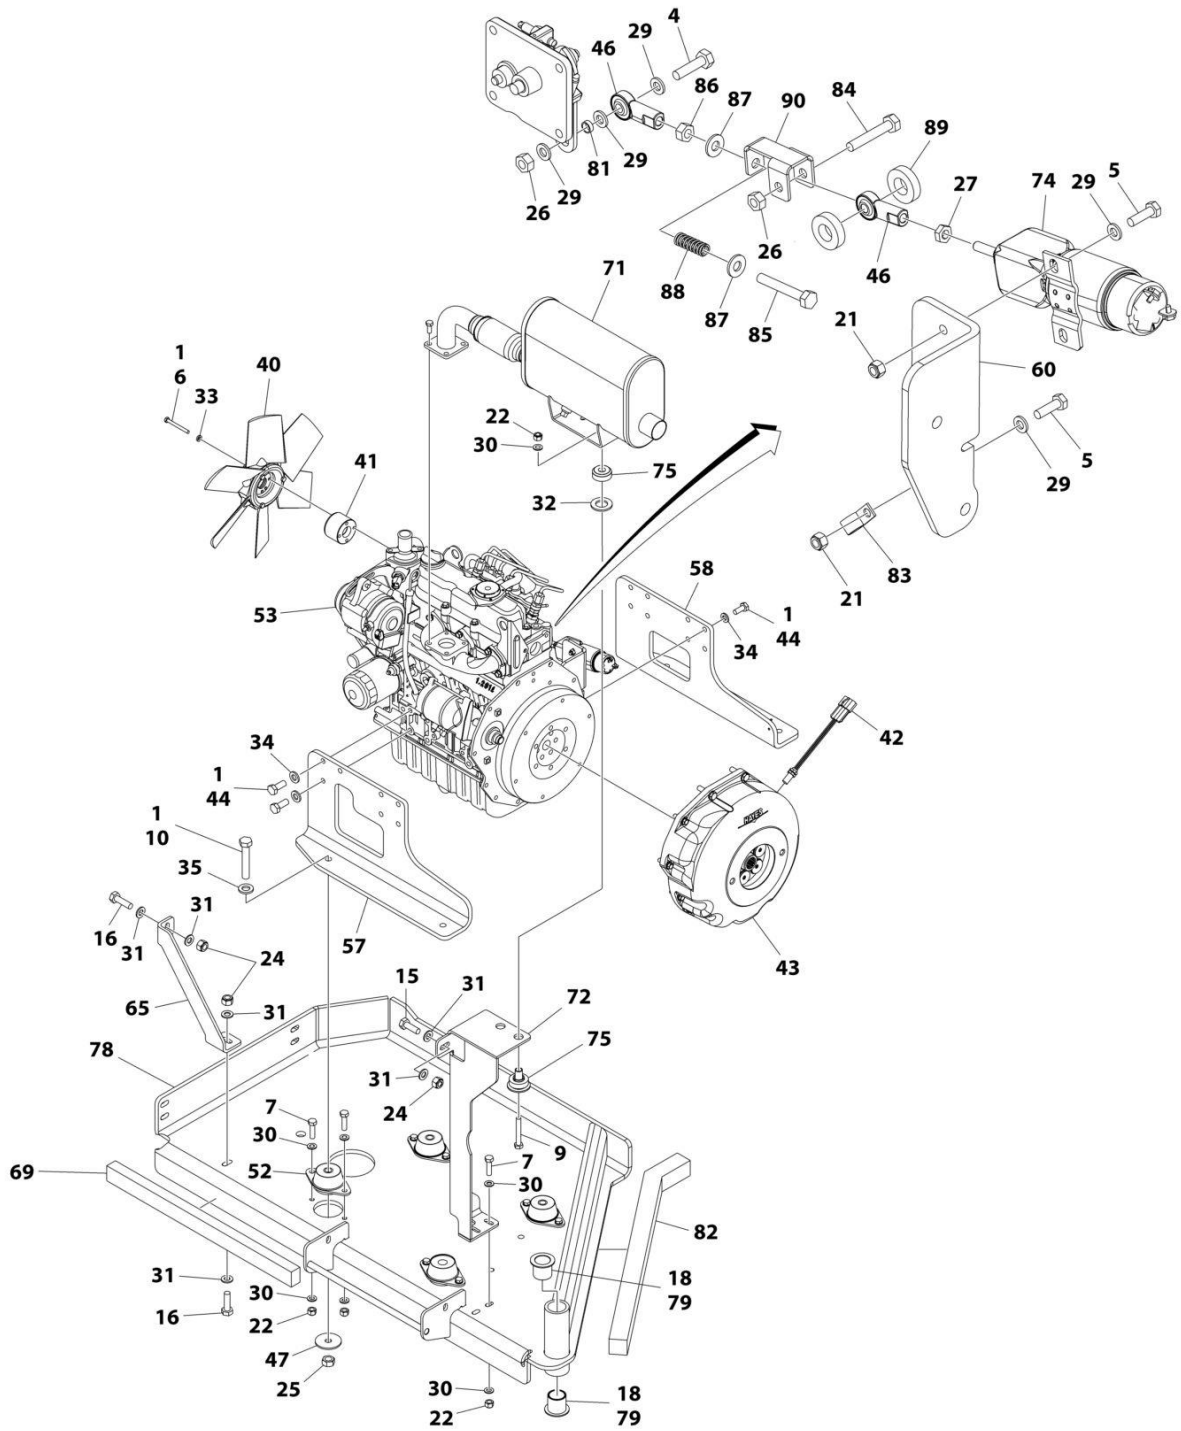

SECTION 3 - ENGINE

ART_1001238771_B_2OF2

SECTION 3 - ENGINE

FIGURE 3-3. ENGINE ASSEMBLY - KUBOTA DIESEL

ITEM	PART NUMBER	QTY	DESCRIPTION	REV
	1001238771	Ref	ENGINE ASSEMBLY - KUBOTA DIESEL E4B	B
1	0100011	AR	Compound, Locking	
2	0340045	1	Band, Mounting	
4	0641408	1	Bolt 1/4 x 1	
5	0700610	6	Bolt M6 x 20	
6	0700620	4	Bolt M6 x 60	
7	0700814	10	Bolt M8 x 30	
9	0700819	2	Bolt M8 x 55	
10	0701222	4	Bolt M12 x 70	
11	0760607	2	Bolt M6 x 14	
14	0760808	10	Bolt M8 x 16	
15	0761014	1	Bolt M10 x 30	
16	0761015	4	Bolt M10 x 35	
17	0761016	6	Bolt M10 x 40	
18	0961986	2	Bearing	
19	1703162	2	Decal - Fan Blade	
21	3290605	6	Nut M6	
22	3290805	14	Nut M8	
23	3291001	4	Nut M10	
24	3291005	7	Nut M10	
25	3291201	4	Nut M12	
26	3311405	2	Nut 1/4	
27	3321402	1	Nut 1/4	
29	4811700	14	Washer M6	
30	4811900	36	Washer M8	
31	4812000	18	Washer M10	
32	4812500	2	Washer M20	
33	5240600	4	Washer M6	
34	5241000	8	Washer M10	
35	5241200	4	Washer M12	
36	8405101	2	Clamp	
37	8405104	5	Clamp	
38	85941016	2	Clamp	
40	1001118538	1	Fan	
41	1001118539	1	Spacer, Fan	
42	1001118580	1	Sensor, Speed	
43	1001118675	1	Coupling Kit - Diesel Engines (See Separate Breakdown in this Section)	
44	1001118746	8	Bolt M10 x 25	
46	1001118925	2	End, Rod	
47	1001168018	4	Washer	
48	1001169054	4	Isolator	
49	1001169138	6	Pad	
50	1001169967	2	Bracket	
51	1001170035	2	Bracket	
52	1001187235	4	Mount, Motor	
53	1001238770	1	Engine, Kubota T4F (See Separate Breakdown in this Section)	
54	1001220957	1	Radiator & Shroud Assembly	
54	1001198726	1	Radiator	
54	70007502	1	Valve, Drain