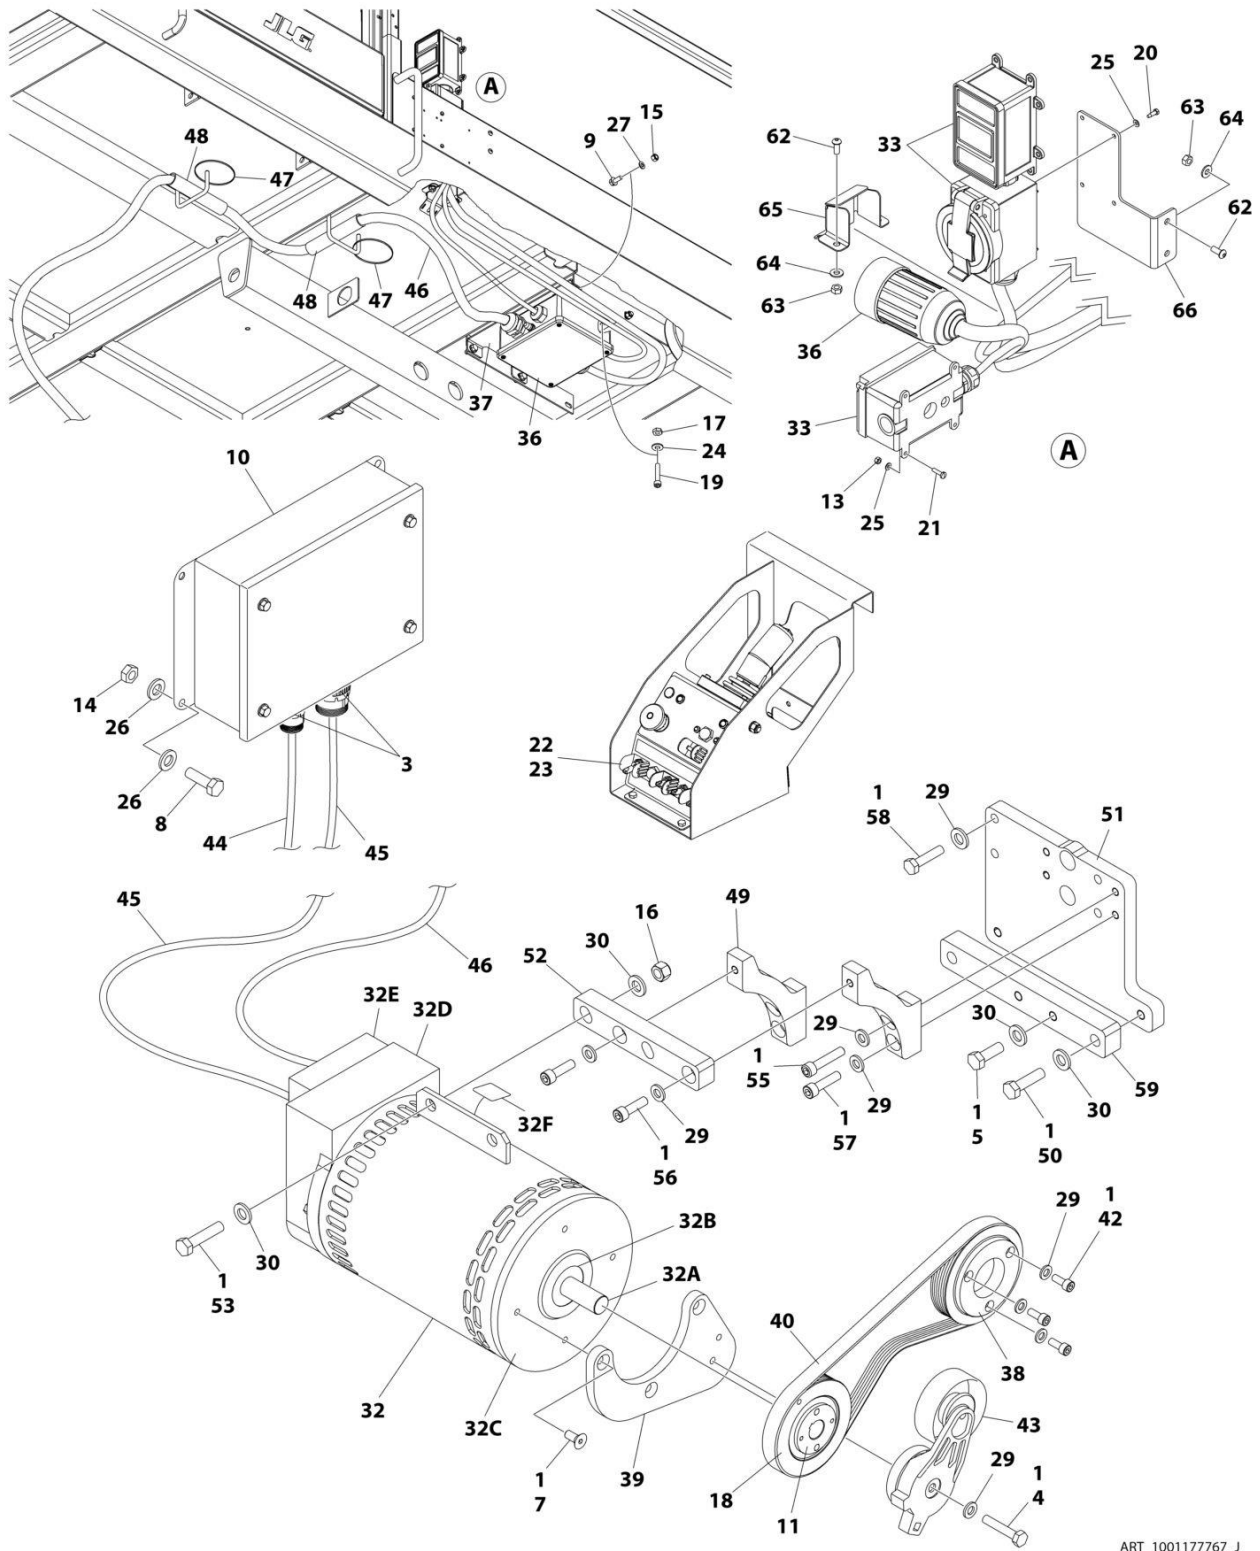

SECTION 3 - ENGINE

FIGURE 3-27. GENERATOR INSTALLATION - 7500W (KUBOTA DIESEL T4F)

ART_100117767_J

SECTION 3 - ENGINE

FIGURE 3-27. GENERATOR INSTALLATION - 7500W (KUBOTA DIESEL T4F)

ITEM	PART NUMBER	QTY	DESCRIPTION	REV
	1001177767	Ref	GENERATOR INSTALLATION - 7500W (KUBOTA DIESEL T4F)	J
1	0100011	AR	Compound, Locking	
3	0100048	AR	Grease, Silicone (Apply to Contactor Connector)	
4	0701019	1	Bolt M10 x 55	
5	0701215	2	Bolt M12 x 35	
7	0741607	3	Bolt 3/8 x .88	
8	0760610	4	Bolt M6 x 20	
9	0780810	4	Bolt M8 x 20	
10	0861538	1	Box, Generator Control (7500W Generator - 60Hz)	
11	0962520	1	Bushing, Taper	
13	3290405	4	Nut M4	
14	3290605	4	Nut M6	
15	3290805	4	Nut M8	
16	3291201	AR	Nut M12	
17	3311005	4	Nut #10	
18	3580318	1	Pulley, Generator	
19	3931016	4	Screw #10 x 1	
20	3940804	4	Self, Tapping	
21	4010408	4	Screw M4 x 16	
22	4060802	1	Guard, Switch	
23	4360482	1	Switch, Toggle	
24	4751000	4	Washer #10	
25	4811400	8	Washer M4	
26	4811700	8	Washer M6	
27	4811900	4	Washer M8	
29	5241000	AR	Washer M10	
30	5241200	AR	Washer M12	
32	1001212223	1	Generator Assembly	A
32	70001100	1	Rotor (Includes p/n 70001384 & 70000863) (Not Shown)	
32	70001384	1	Bearing, Ball Radial (Not Shown)	
32	70000863	1	Fan (Not Shown)	
32	70006093	1	Stator (Not Shown)	
32	70002297	1	Stud	
32	70003631	1	Brushholder Assembly (Not Shown) (was p/n 7024484)	
32A	70004099	1	Key	
32B	70001966	1	Bearing, Ball Radial (Located in Belt Tensioner Endbell)	
32B	70003708	1	Ring, Internal Retaining (Located in Belt Tensioner Endbell)	
32B	70003709	1	Ring, External Retaining (Located in Belt Tensioner Endbell)	
32C	70004092	1	Endbell, Belt Tensioner	
32D	70004094	1	Endbell, Brush Block	
32E	70006094	1	Shroud	
32E	70002291	1	Insulator, Endbell	
32E	7027799	1	Block, Connector 6 Position (Not Shown)	
32E	70002460	1	Nut, Brass (Attaches p/n 7027799 to Cover) (Not Shown)	
32E	70006095	1	Breaker, Circuit 30Amp	
32E	70006096	1	Boot, Breaker (Not Shown)	
32E	7026626	1	Connector, 6 Position (Includes Seal) (Not Shown)	
32E	7026597	1	Connector, with Leads (Not Shown)	
32E	70004098	1	Clamp, Cable	
32E	70006097	1	Plate, End Panel