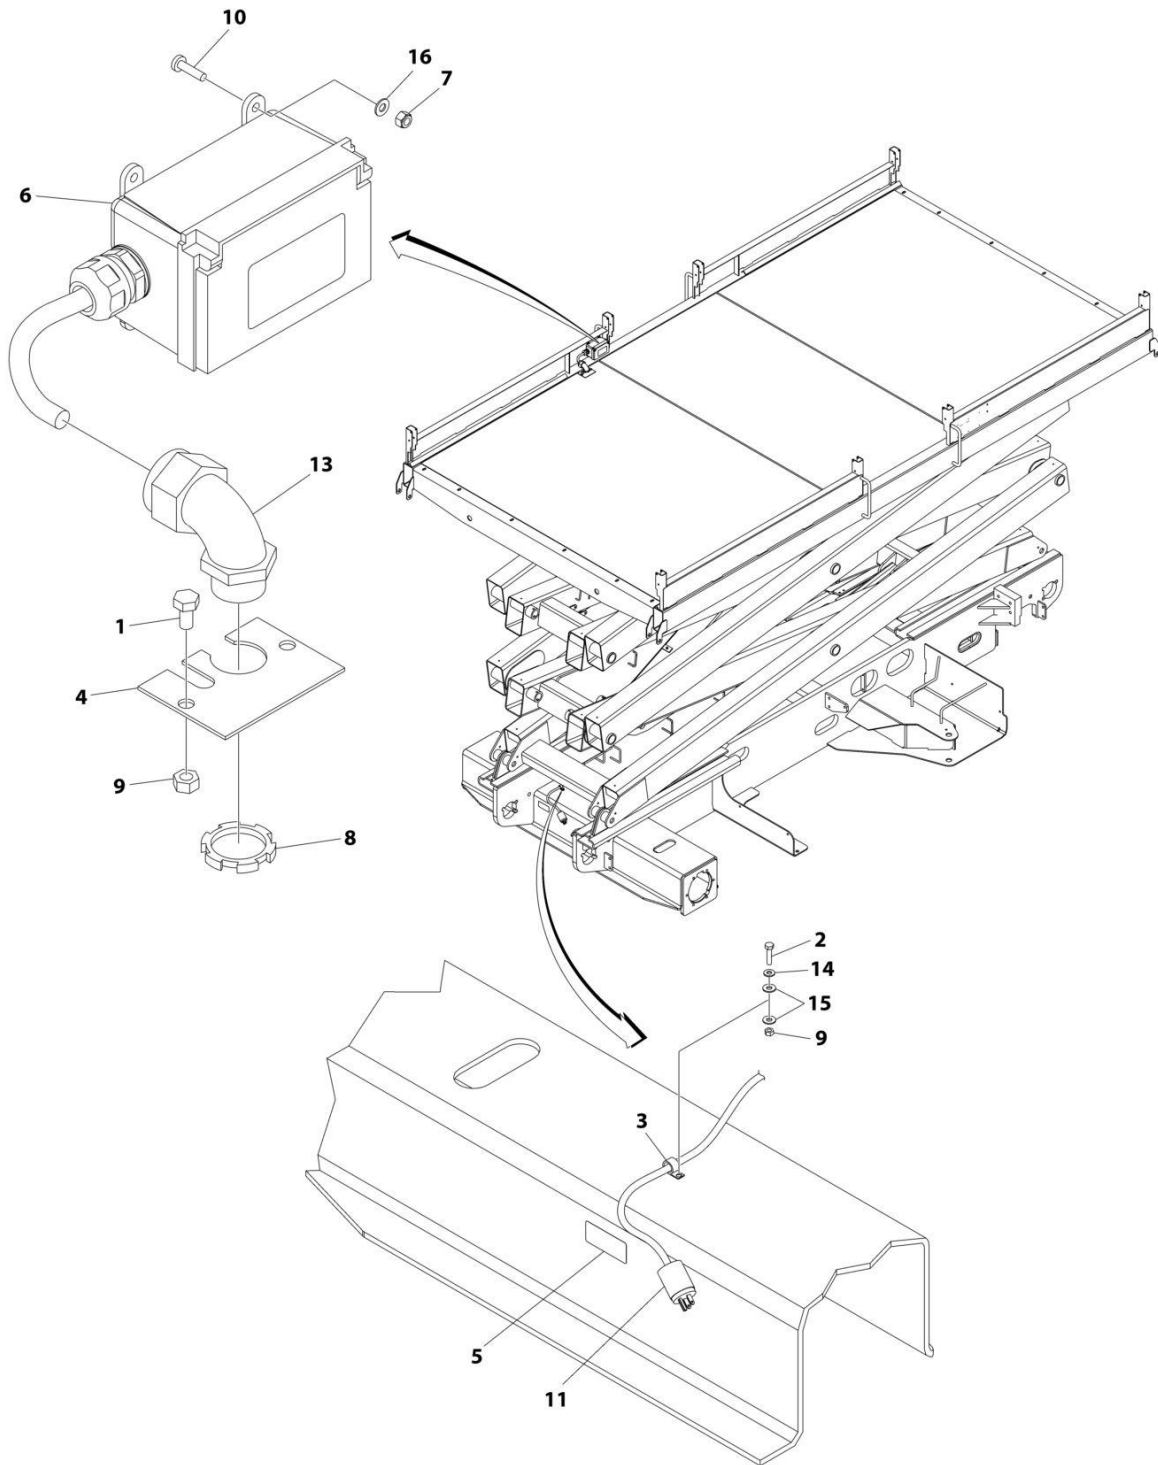

SECTION 8 - ELECTRICAL

FIGURE 8-1. AC BOX AT PLATFORM INSTALLATION - 110V GFI (ANSI, ANSI EXPORT, CHINA, CSA AND JAPANESE SPECS)

ART_1001206776

SECTION 8 - ELECTRICAL

FIGURE 8-1. AC BOX AT PLATFORM INSTALLATION - 110V GFI (ANSI, ANSI EXPORT, CHINA, CSA AND JAPANESE SPECS)

ITEM	PART NUMBER	QTY	DESCRIPTION	REV
	1001206776	Ref	AC BOX AT PLATFORM INSTALLATION - 110V GFI	B
1	0641404	2	Bolt 1/4 x 1/2	
2	0641409	1	Bolt 1/4 x 1-1/8	
3	1320224	1	Clamp	
4	1670988	1	Cover	
5	1703464	1	Decal - AC Power	
6	2902431	1	Receptacle Box Kit - 110V GFI (See Separate Breakdown in this Section)	
7	3290405	4	Nut M4	
8	3300048	1	Nut 3/4	
9	3311405	3	Nut 1/4	
10	4010408	4	Screw M4 x 16	
11	4460138	1	Plug, Male	
12	4460315	3	Terminal, Spade (Not Shown)	
13	4460422	1	Connector, Strain Relief	
14	4711400	1	Washer 1/4	
15	4751400	2	Washer 1/4	
16	4811400	4	Washer M4