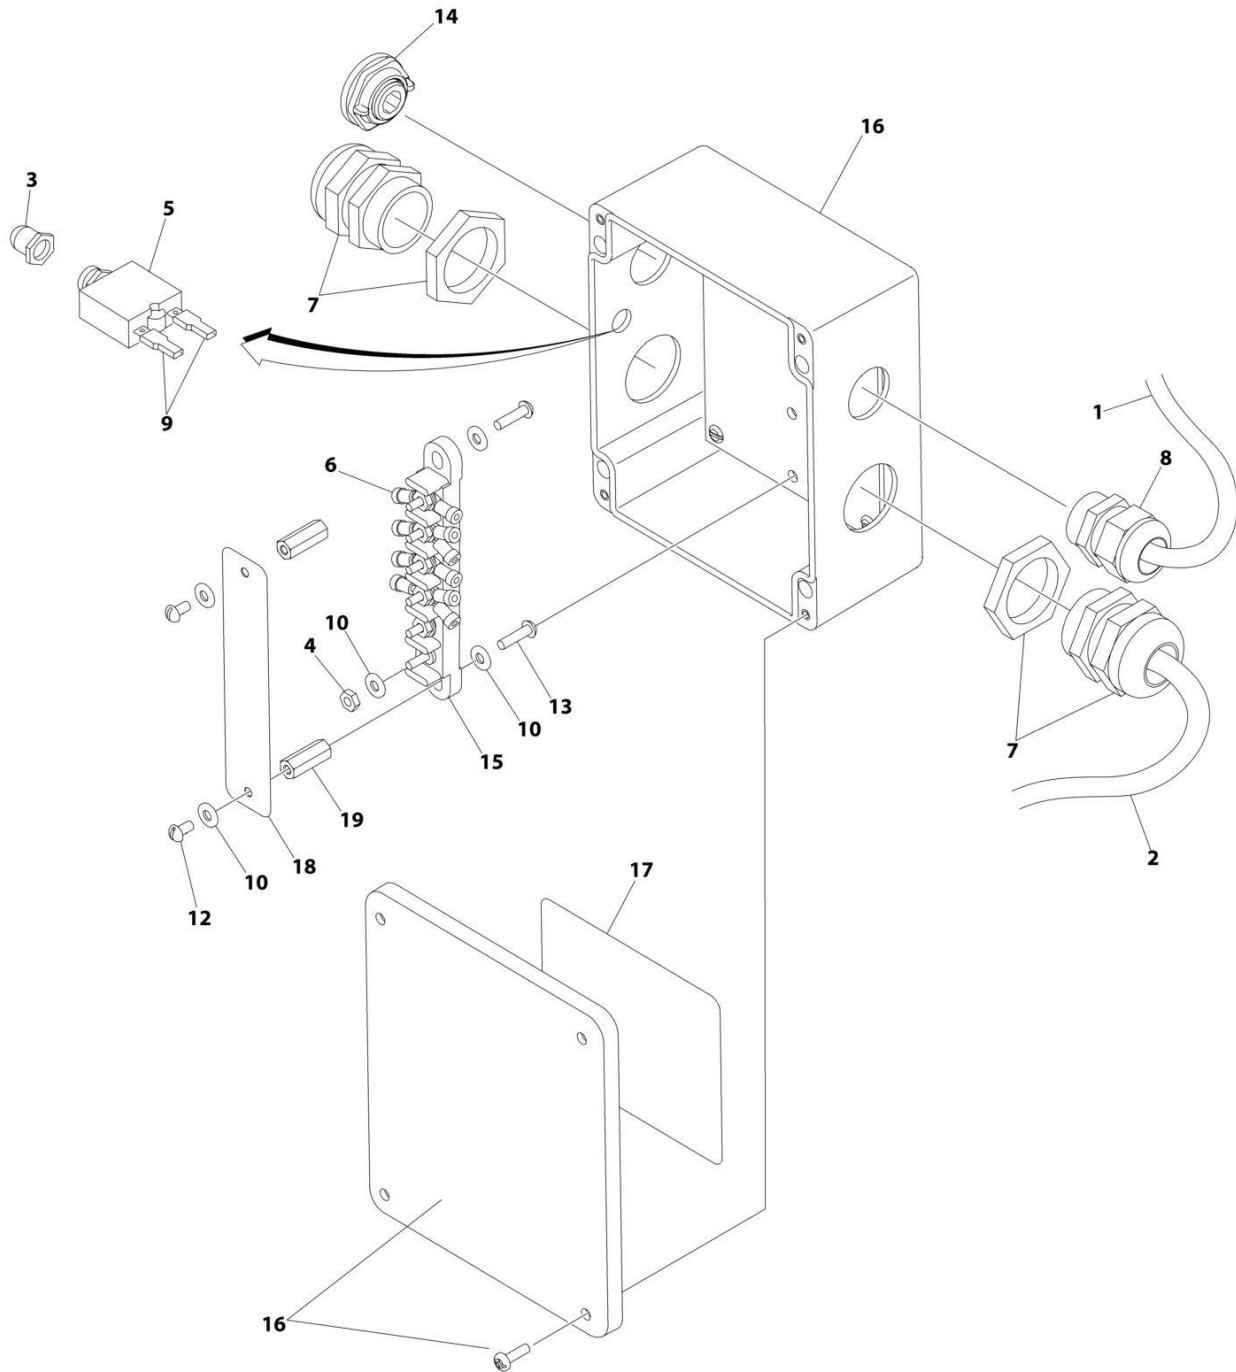

SECTION 3 - ENGINE

FIGURE 3-29. JUNCTION BOX ASSEMBLY - 4000W GENERATOR (ALL SPECS EXCEPT AUSTRALIAN, CE & UK CA SPECS)

ART_1001186828

SECTION 3 - ENGINE

FIGURE 3-29. JUNCTION BOX ASSEMBLY - 4000W GENERATOR (ALL SPECS EXCEPT AUSTRALIAN, CE & UK CA SPECS)

ITEM	PART NUMBER	QTY	DESCRIPTION	REV
	1001186828	Ref	JUNCTION BOX ASSEMBLY - 4000W GENERATOR	B
1	1060494	6.8 ft/ 2m	Cable, Electrical - 12/3	
2	1060708	6.8 ft/ 2m	Cable, Electrical - 10/3	
3	3300396	1	Cover, Fuse	
4	3311001	6	Nut, #10-24	
5	4360070	1	Circuit Breaker - 15Amp	
6	4460068	10	Terminal	
7	4460426	2	Connector, Strain Relief	
8	4460425	1	Strain Relief, Terminal	
9	4460483	2	Terminal	
10	4711000	10	Washer, #10	
12	10702077	2	Screw, #10-32 X 3/8	
13	10702082	2	Screw, #10-32 X 3/4	
14	1001152525	1	Plug	
15	1001157520	1	Block, Terminal - 6 Pole	
16	1001157521	1	Box, Junction	
17	1001195517	1	Decal - Wiring Schematic	
18	1001158007	1	Cover	
19	1001158008	2	Stand-Off