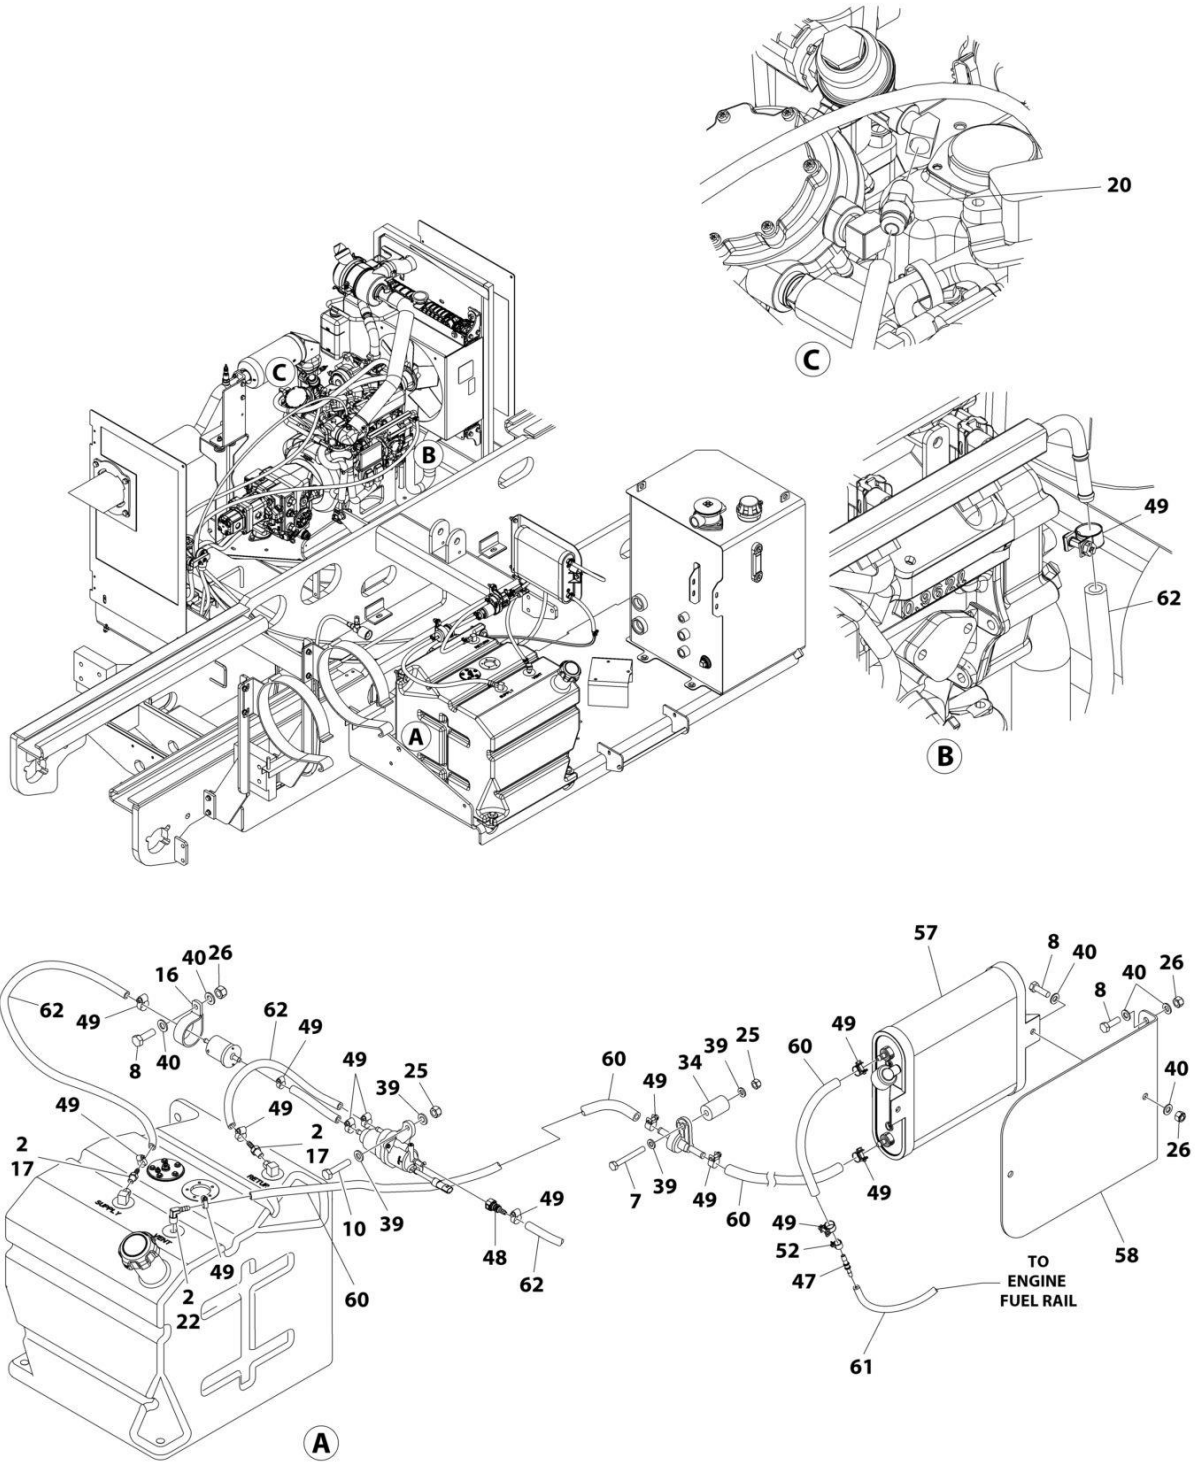

SECTION 3 - ENGINE

ART_1001297127_2OF2

SECTION 3 - ENGINE

FIGURE 3-8. ENGINE INSTALLATION - KUBOTA GASOLINE

ITEM	PART NUMBER	QTY	DESCRIPTION	REV
	1001297127	Ref	ENGINE INSTALLATION - KUBOTA GASOLINE	C
1	0100011	AR	Compound, Locking	
2	0100020	AR	Sealant	
3	0400075	1	Battery	
4	0641610	5	Bolt 3/8 x 1-1/4	
5	0641612	1	Bolt 3/8 x 1-1/2	
6	0641812	4	Bolt 1/2 x 1-1/2	
7	0700618	1	Bolt M6 x 50	
8	0700812	5	Bolt M8 x 25	
9	0741010	2	Screw #10 x 1-1/4	
10	0760614	3	Bolt M6 x 30	
11	0760814	2	Bolt M8 x 30	
12	0761010	3	Bolt M10 x 20	
13	0761617	1	Bolt M16 x 45	
14	1320061	1	Clamp	
15	1320220	1	LP Clamp Kit	
16	1320265	1	Clamp	
17	2180348	2	Fitting, Straight NPT x Barbed	
18	2180387	1	Fitting, Tank Connector	
19	2180389	1	Fitting, Relief Valve	
20	2180418	2	Fitting, Straight	
21	2220290	1	Fitting, Tee	
22	2221176	1	Fitting, 90 NPT x Barbed	
23	2400044	1	Block, Fuse Mounting	
24	2720611	1	Hose	
25	3290605	5	Nut M6	
26	3290805	7	Nut M8	
27	3291605	1	Nut M16	
28	3300408	2	Nut	
29	3311605	6	Nut 3/8	
30	3311801	4	Nut 1/2	
31	3422669	1	Pin	
32	3573440	2	Plate, LP Tank Mount	
33	3841143	1	Keeper, Pin	
34	3860111	1	Roller	
35	4711400	2	Washer 1/4	
36	4711600	10	Washer 3/8	
37	4711800	8	Washer 1/2	
38	4751500	2	Washer 5/16	
39	4811700	8	Washer M6	
40	4811900	14	Washer M8	
41	4812000	3	Washer M10	
42	4812300	2	Washer M16	
43	5241000	1	Washer M10	
44	8303511	1	Capscrew M10 x 20	
45	88521205	2	Nut 5/16	
46	1001093382	2	J-Bolt	
47	1001131391	1	Fitting, Coupling	
48	1001174093	1	Coupling, Quick Connect	
49	1001174486	14	Clamp