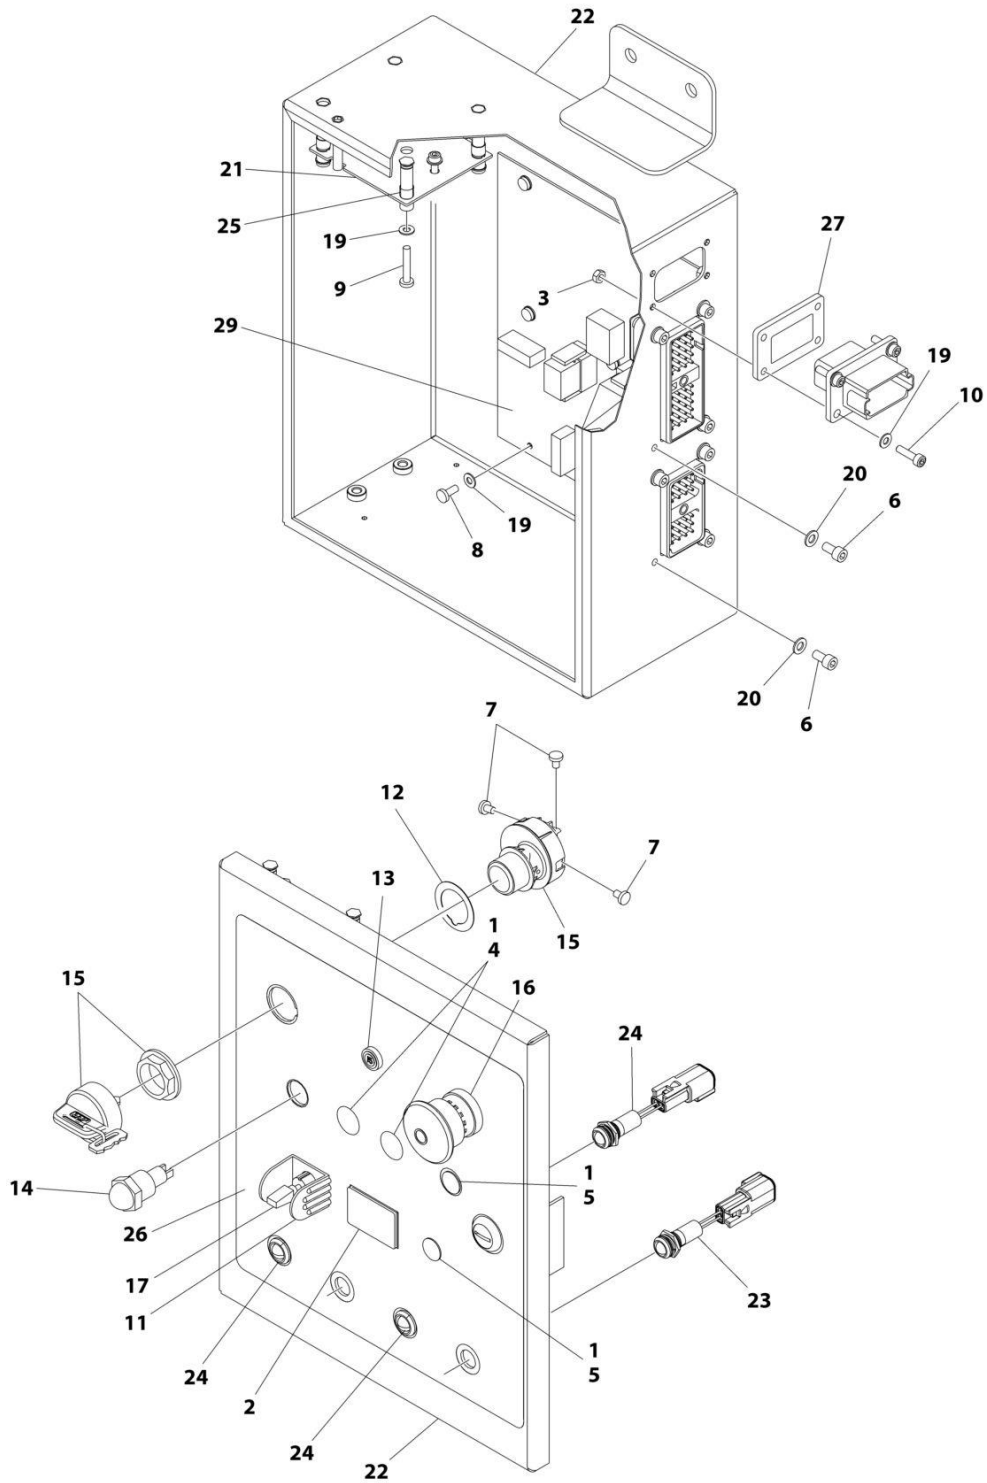

SECTION 2 - GROUND CONTROLS

FIGURE 2-10. GROUND CONTROL BOX ASSEMBLY - KUBOTA GASOLINE

ART_1001236430

SECTION 2 - GROUND CONTROLS

FIGURE 2-10. GROUND CONTROL BOX ASSEMBLY - KUBOTA GASOLINE

ITEM	PART NUMBER	QTY	DESCRIPTION	REV
	1001236430	Ref	GROUND CONTROL BOX ASSEMBLY - KUBOTA GASOLINE	D
1	0100009	AR	Sealant	
2	2420172	1	Gauge	
3	3290405	4	Nut M4	
4	3520026	2	Plug, Hole	
5	3520028	2	Plug, Hole	
6	3900300	8	Capscrew	
7	4010403	4	Screw M4 x 6	
8	4010405	4	Screw M4 x 10	
9	4010412	4	Screw M4 x 24	
10	4031507	4	Capscrew M4 x 16	
11	4060802	1	Guard, Switch	
12	4070987	AR	Shim, .015	
13	4360070	1	Breaker, Circuit 15Amp	
14	4360387	1	Switch, Push Button	
15	4360469	1	Switch, Key	
15	2860030	1 set	Key, Replacement	
16	1001274559	1	Switch, Emergency Stop (Plastic)	
16	4360475	1	Switch, Emergency Stop (Metal)	
16	7020175	1	Cap	
16	7020176	1	Block, Contact	
17	4360524	1	Switch, Toggle	
18	4460234	AR	Mount, Tie-Strap (Not Shown)	
19	4811400	12	Washer M4	
20	4811600	8	Washer M5	
21	1001181330	1	Sensor	
21	See Note	1	Connector - 4 Position (Note: Not Available for Purchase)	
21	See Note	4	Terminal (Note: Not Available for Purchase)	
22	1001181711	1	Box, Ground Control	
22	1001165791	1	Hinge	
22	1001166257	1	Latch	
23	1001182680	1	LED Light with Connector (Red)	
24	1001182681	3	LED Light with Connector (Yellow)	
25	1001184730	4	Washer, Nylon	
26	1001189773	1	Decal - Ground Control	
27	1001190002	1	Seal, Connector	
28	1001227353	1	Ground Control Box Harness - Upper (Not Shown) (See Separate Breakdown in ELECTRICAL SECTION)	
29	1001234735	1	Module, Ground Control (Note: Re-calibration Required when Replaced)	
30	1001236153	1	Ground Control Box Harness - Lower (Not Shown) (See Separate Breakdown in ELECTRICAL SECTION)