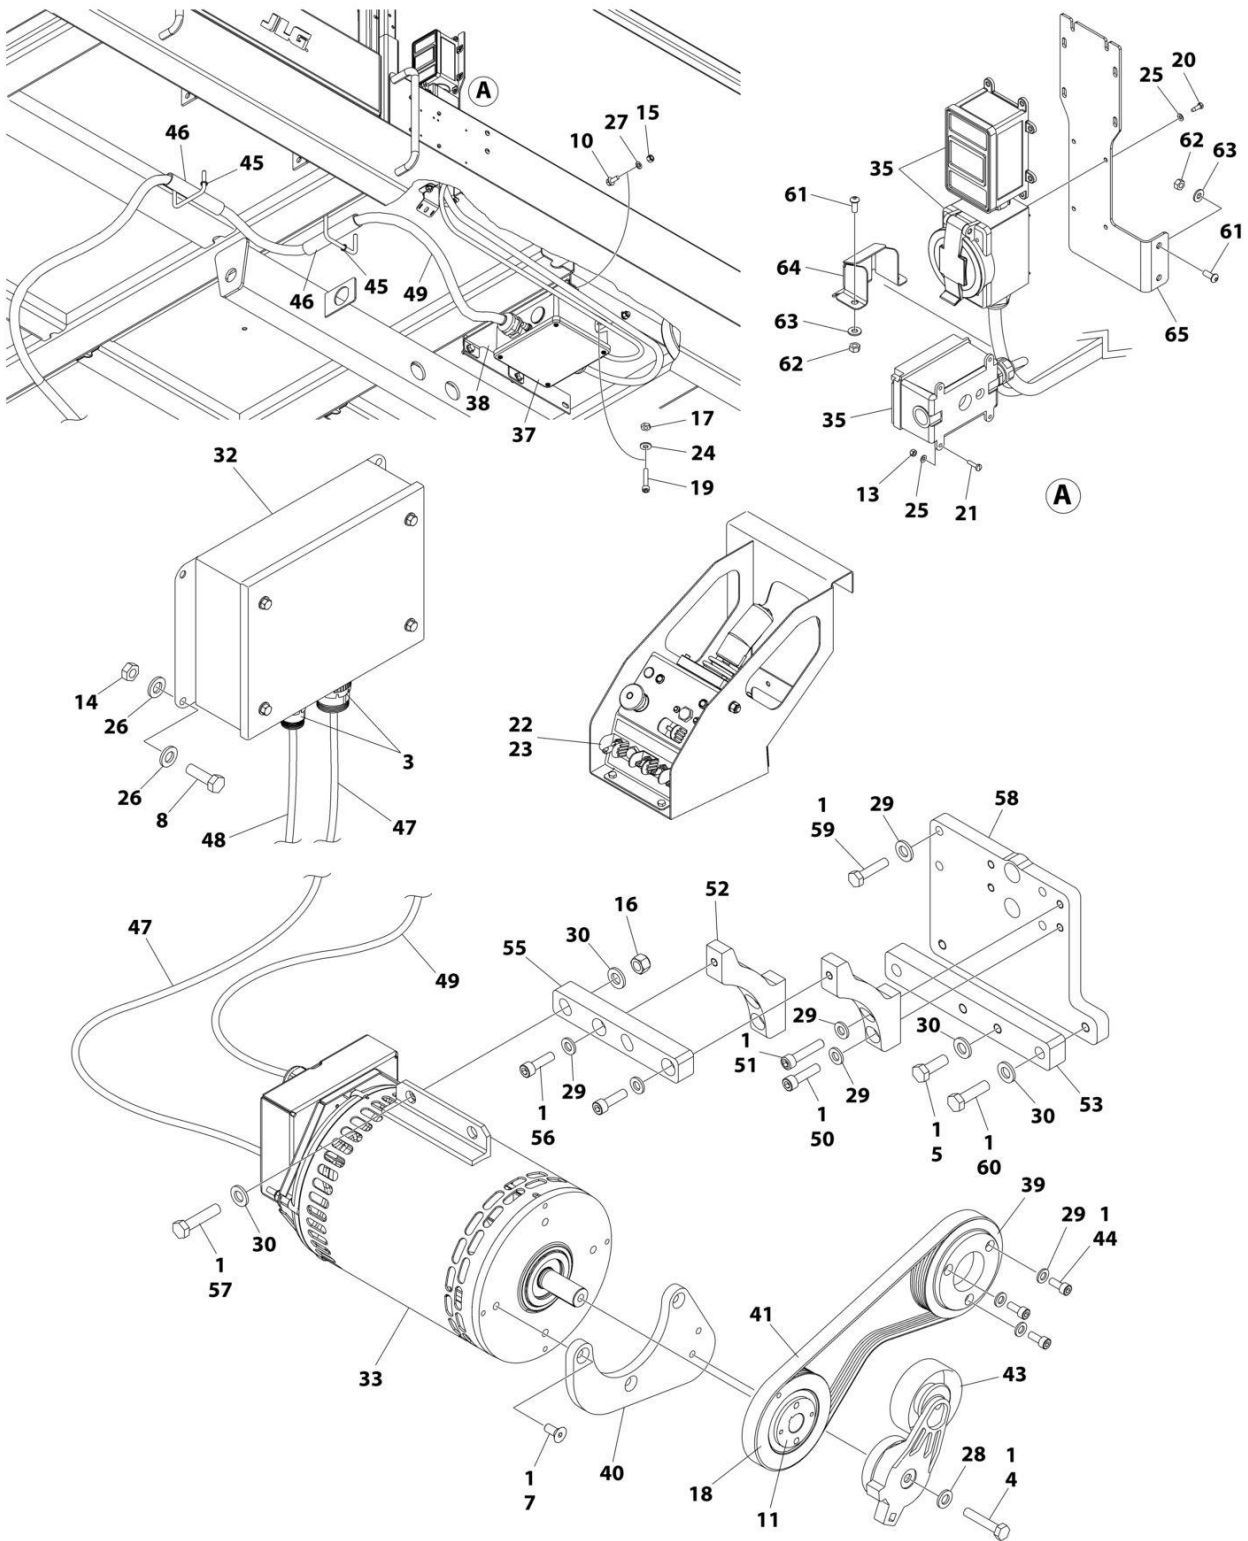

SECTION 3 - ENGINE

FIGURE 3-24. GENERATOR INSTALLATION - 4000W (KUBOTA DIESEL T4F)

ART_100117770_J

SECTION 3 - ENGINE

FIGURE 3-24. GENERATOR INSTALLATION - 4000W (KUBOTA DIESEL T4F)

ITEM	PART NUMBER	QTY	DESCRIPTION	REV
	1001177770	Ref	GENERATOR INSTALLATION - 4000W (KUBOTA DIESEL T4F)	J
1	0100011	AR	Compound, Locking	
3	0100048	AR	Grease, Silicone (Apply to Contactor Connector)	
4	0701019	1	Bolt M10 x 55	
5	0701215	2	Bolt M12 x 35	
7	0741607	3	Bolt 3/8 x .88	
8	0760610	4	Bolt M6 x 20	
10	0780810	4	Bolt M8 x 20	
11	0962520	1	Bushing, Taper	
13	3290405	4	Nut M4	
14	3290605	4	Nut M6	
15	3290805	4	Nut M8	
16	3291201	2	Nut M12	
17	3311005	4	Nut #10	
18	3580318	1	Pulley, Generator	
19	3931016	4	Screw #10 x 1	
20	3940804	4	Self, Tapping	
21	4010408	4	Screw M4 x 16	
22	4060802	1	Guard, Switch	
23	4360482	1	Switch, Toggle	
24	4751000	4	Washer #10	
25	4811400	8	Washer M4	
26	4811700	8	Washer M6	
27	4811900	4	Washer M8	
28	4812000	1	Washer M10	
29	5241000	AR	Washer M10	
30	5241200	AR	Washer M12	
32	1001138566	1	Box, Generator Control (4000W Generator - 60Hz)	
32	70006552	1	Capacitor	
32	70006553	1	Relay	
33	1001140346	1	Generator Assembly	
33	70003709	1	Ring, Retaining (External)	
33	70003708	1	Ring, Retaining (Internal)	
33	70001966	1	Bearing	
33	70004092	1	Endbell (Shaft End)	
33	70004099	1	Key	
33	70004676	1	Rotor	
33	70004687	1	Stator	
33	70004678	1	Endbell (Rear)	
33	70004679	1	Cover, Endbell (Rear)	
33	70004680	1	Enclosure, Wiring	
33	70004685	1	Cover, Enclosure	
33	70004682	1	Switch, Reset (Located on Enclosure Cover)	
33	70004098	1	Connector, Strain Relief (Located on Enclosure Cover)	
33	4460224	1	Receptacle, Female - 6 Position (Connects to Harness	
33	4460268	1	Pin, Male (Connects to Harness)	
33	4460807	6	Seal, Pin (Connects to Harness)	
33	4460808	1	Seal, Interface (Connects to Harness)	
35	1001187092	1	Platform Receptacle Assembly (See Separate Breakdown in ELECTRICAL Section)