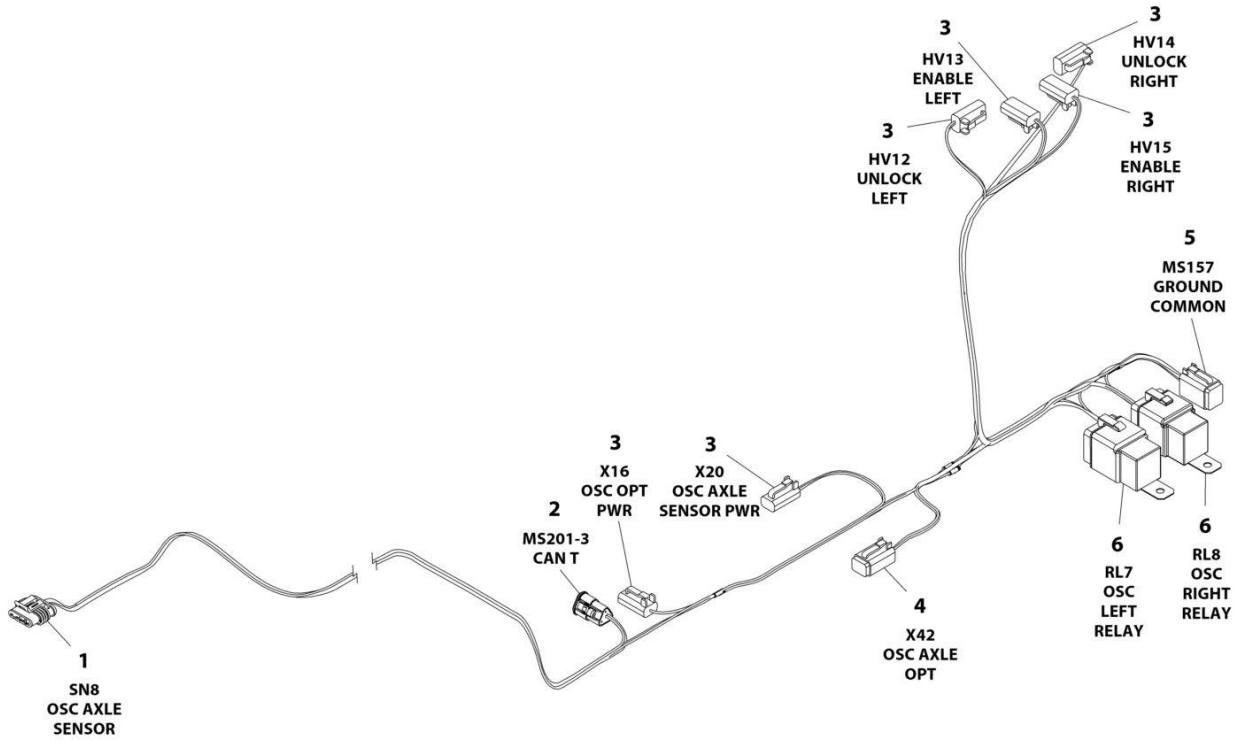

SECTION 8 - ELECTRICAL

FIGURE 8-32. OSCILLATING AXLE HARNESS

ART_1001187601

SECTION 8 - ELECTRICAL

FIGURE 8-32. OSCILLATING AXLE HARNESS

ITEM	PART NUMBER	QTY	DESCRIPTION	REV
	1001187601	Ref	OSCILLATING AXLE HARNESS	C
1	1001103012	1	Connector - 4 Position	
1	1001107854	4	Socket, Female	
1	1001104498	4	Seal	
2	1001116812	1	Connector - 3 Position	
2	4460944	3	Socket, Female	
3	4460891	6	Connector - 2 Position	
3	4460465	11	Socket, Female	
3	4460466	1	Plug, Terminal	
4	4460884	1	Connector - 4 Position	
4	4460465	3	Socket, Female	
4	4460466	1	Plug, Terminal	
5	4460894	1	Connector - 6 Position	
5	4460465	6	Socket, Female	
6	1001117025	2	Connector, Relay	
6	4460375	8	Terminal