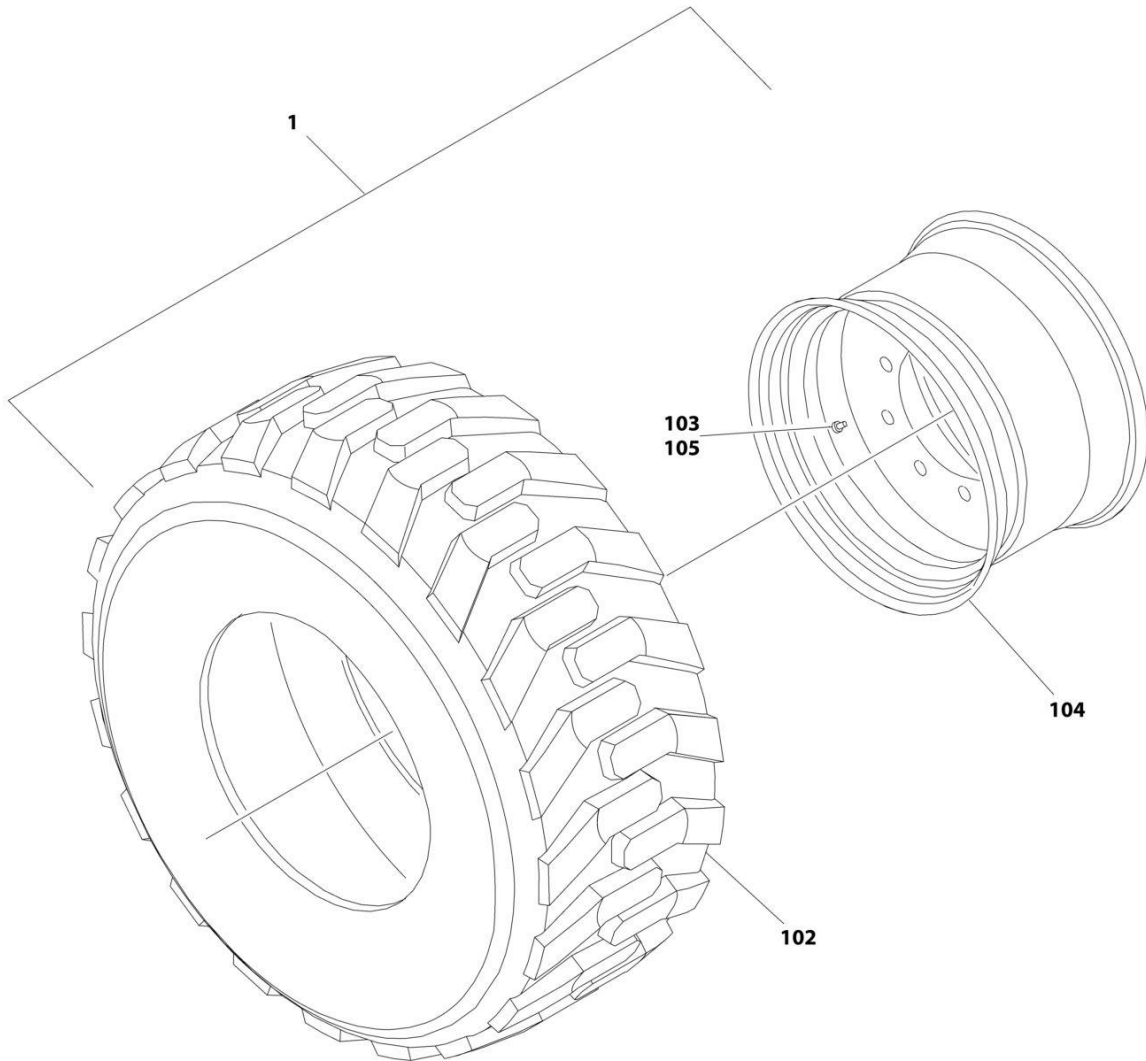

SECTION 1 - FRAME

FIGURE 1-7. TIRE AND WHEEL INSTALLATION - 12 X 16.5 FOAM FILLED

ART_0270092

SECTION 1 - FRAME

FIGURE 1-7. TIRE AND WHEEL INSTALLATION - 12 X 16.5 FOAM FILLED

ITEM	PART NUMBER	QTY	DESCRIPTION	REV
	0270092	Ref	TIRE AND WHEEL INSTALLATION - 12 X 16.5 FOAM FILLED	C
		Ref	Note: Assemblies may require ballast/foam filling to manufacturer's specifications prior to installing on a machine. Refer to Operation and Safety or Service and Maintenance Manuals. Purchase individual tire and/or rim only if able to foam fill tire and wheel assembly, otherwise, purchase complete assembly.	
1	1001148865	2	Tire and Wheel Assembly - 12 x 16.5 (RH Side)	H
1	1001148866	2	Tire and Wheel Assembly - 12 x 16.5 (LH Side)	H
102	4520216	4	Tire - 12 x 16.5	
103	4641122	4	Valve	
104	1001147274	4	Rim, Wheel	
105	1001149953	4	Cap, Valve Stem	