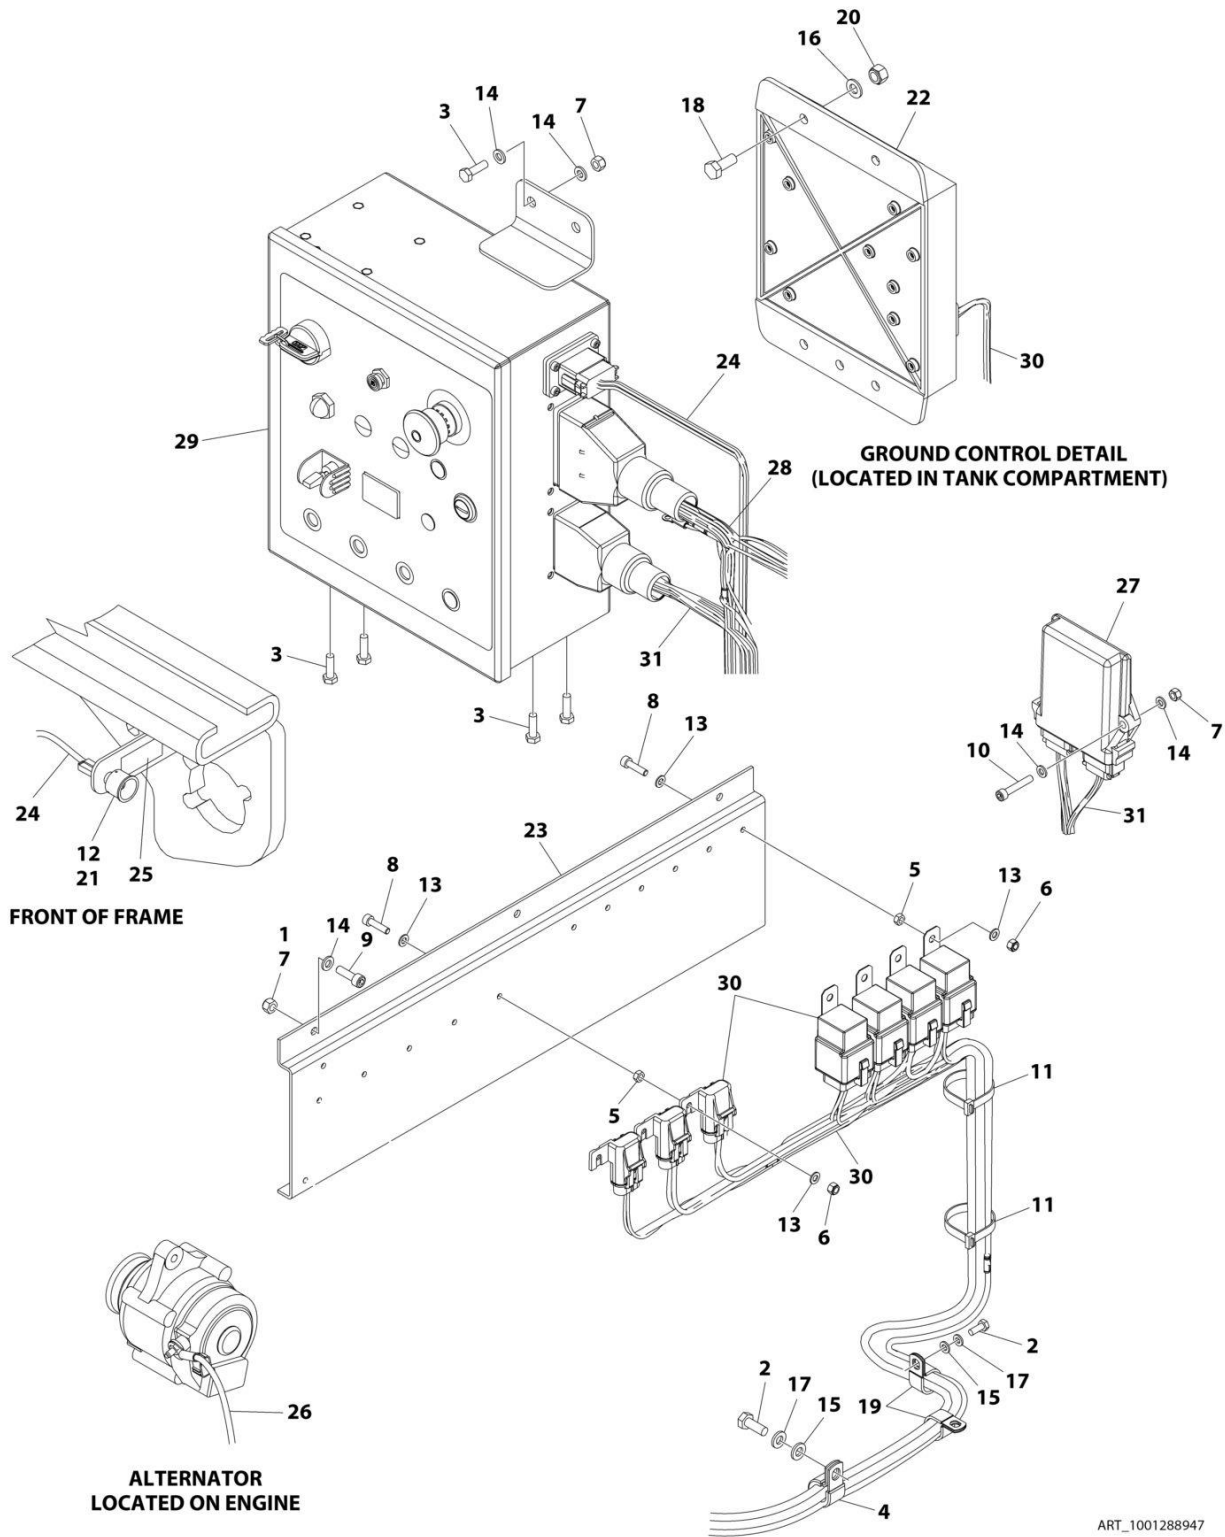

SECTION 2 - GROUND CONTROLS

FIGURE 2-8. ELECTRICAL COMPONENTS INSTALLATION - KUBOTA GASOLINE

SECTION 2 - GROUND CONTROLS

FIGURE 2-8. ELECTRICAL COMPONENTS INSTALLATION - KUBOTA GASOLINE

ITEM	PART NUMBER	QTY	DESCRIPTION	REV
	1001288947	Ref	ELECTRICAL COMPONENTS INSTALLATION - KUBOTA GASOLINE	B
1	0100011	AR	Compound, Locking	
2	0760608	2	Bolt M6 x 16	
3	0760610	6	Bolt M6 x 20	
4	1320095	1	Clamp	
5	3290501	7	Nut M5	
6	3290505	7	Nut M5	
7	3290605	7	Nut M6	
8	4031608	7	Bolt M5 x 20	
9	4031708	3	Bolt M6 x 20	
10	4031711	2	Capscrew M6 x 35	
11	4240018	20	Tie-Strap	
12	4360387	1	Switch, Push Button	
13	4811600	14	Washer M5	
14	4811700	11	Washer M6	
15	4811702	2	Washer M6	
16	4811900	4	Washer M8	
17	4831700	2	Washer M6	
18	0760810001	4	Capscrew M8 x 20	
19	1001100319	2	Hose Clip M10	
20	1001102433	4	Nut M8	
21	1001176469	1	Shroud, Switch	
22	1001182481	1	Module, Control (Note: Re-calibration Required when Replaced)	
23	1001185125	1	Plate, Mounting	
24	1001222025	1	Hydraulic Compartment Harness (See Separate Breakdown in ELECTRICAL Section)	
25	1001226116	1	Decal - Manual Descent Instructions	
26	1001234069	1	Harness, Fusible Link	
27	1001234736	1	Module, Control - Hydraulics (Note: Re-calibration Required when Replaced)	
28	1001236380	1	Dual Fuel Harness (See Separate Breakdown in ELECTRICAL Section)	
29	1001236430	1	Ground Control Box Assembly (See Separate Breakdown in this Section)	
30	1001244349	1	Engine Harness - Gasoline (See Separate Breakdown in ELECTRICAL Section)	
31	1001283872	1	Chassis Harness (See Separate Breakdown in ELECTRICAL Section)	
32	1001308688	1	Ground Wire Harness (Not Shown)	
32	1001126008	1	Socket	
32	4460256	1	Terminal, Ring