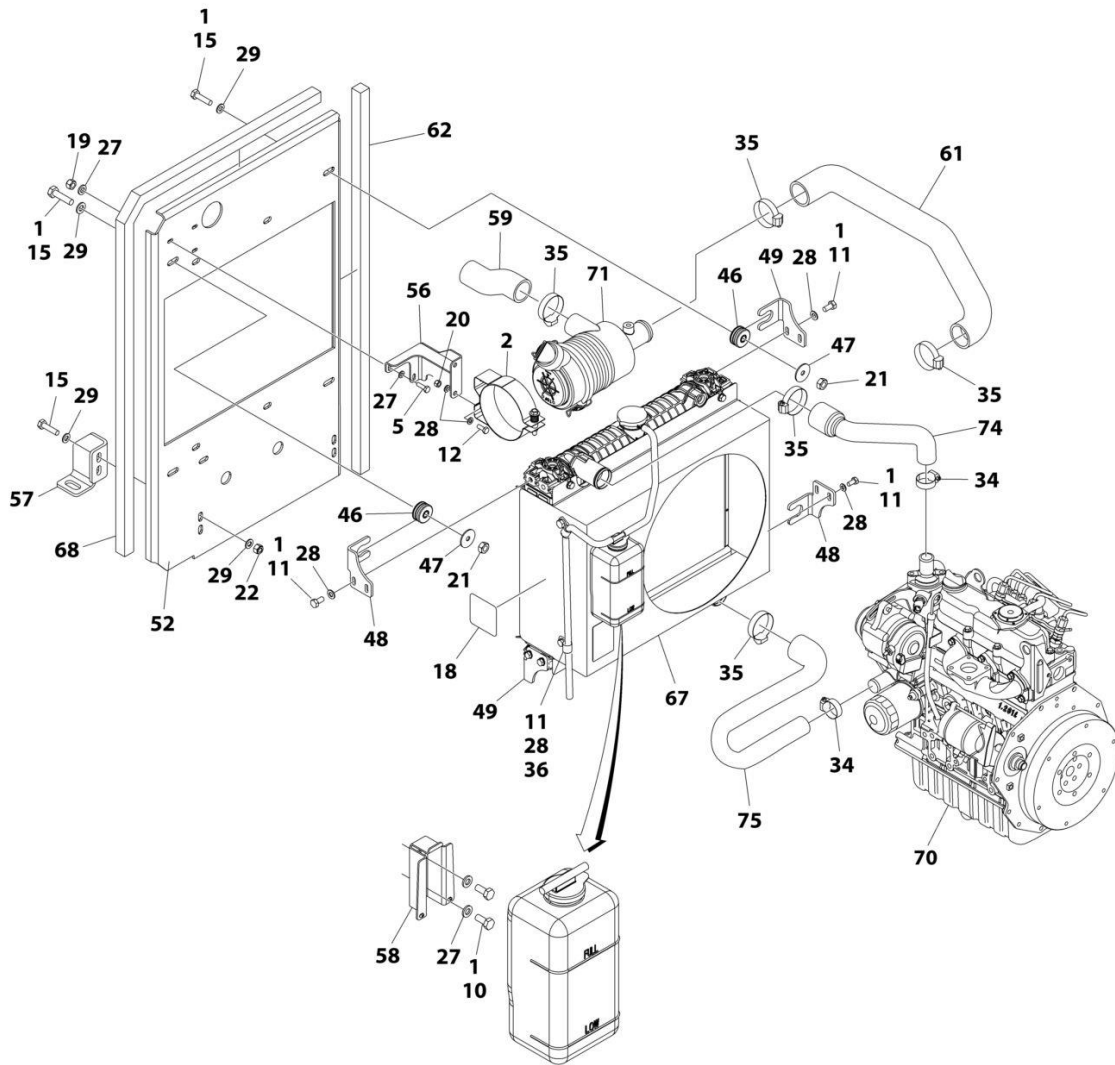

SECTION 3 - ENGINE

FIGURE 3-5. ENGINE AND PUMP SUB-ASSEMBLY - KUBOTA DIESEL WITH GENERATOR

ITEM	PART NUMBER	QTY	DESCRIPTION	REV
	1001238774	Ref	ENGINE AND PUMP SUB-ASSEMBLY - KUBOTA DIESEL E4B WITH GENERATOR	C
1	0100011	AR	Compound, Locking	
2	0641814	2	Bolt 1/2 x 1-3/4	
3	3790152	1	O-Ring	
4	4891600	2	Washer 3/8	
5	4891800	2	Washer 1/2	
6	0761014	2	Capscrew M10 x 30	
7	1001101331	1	Piston Pump Assembly (See Separate Breakdown in this Section)	
8	1001239200	1	Gear Pump Assembly	
8	7023929	1	Seal Kit – 1001239200 Pump (Note: Seal Kit is only service component available)	
9	1001238773	1	Engine Assembly - Kubota Diesel E4B with Generator (See Separate Breakdown in this Section)	

SECTION 3 - ENGINE

FIGURE 3-6. ENGINE ASSEMBLY - KUBOTA DIESEL WITH GENERATOR

ART_1001238773_B_10F2