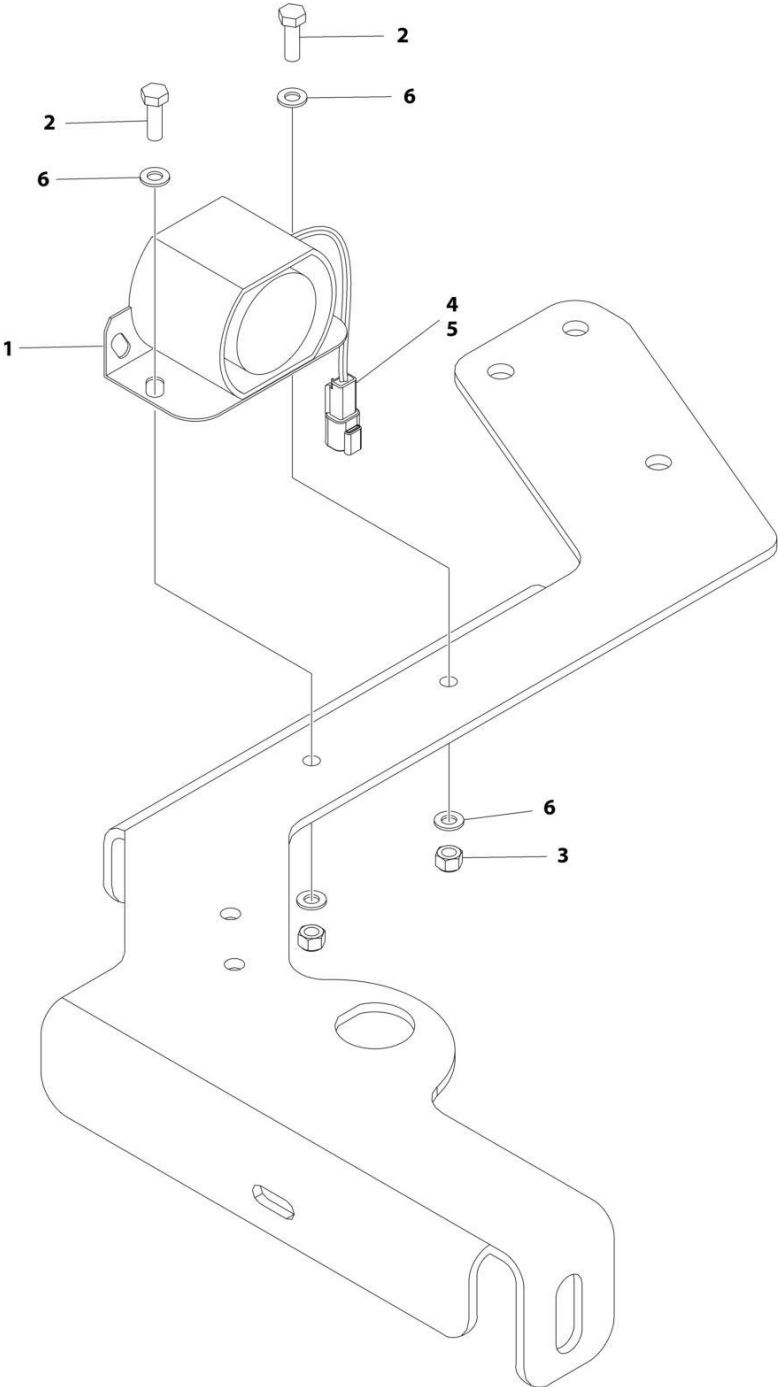

SECTION 2 - GROUND CONTROLS

FIGURE 2-11. MOTION ALARM INSTALLATION

ART_1001206689

SECTION 2 - GROUND CONTROLS

FIGURE 2-11. MOTION ALARM INSTALLATION

ITEM	PART NUMBER	QTY	DESCRIPTION	REV
	1001206689	Ref	MOTION ALARM INSTALLATION	A
1	0140032	1	Alarm	
2	0770812	2	Bolt M8 x 25	
3	3290805	2	Nut M8	
4	4460464	2	Pin, Male	
5	4460897	1	Receptacle, Female - 2 Position	
6	4811900	4	Washer M8