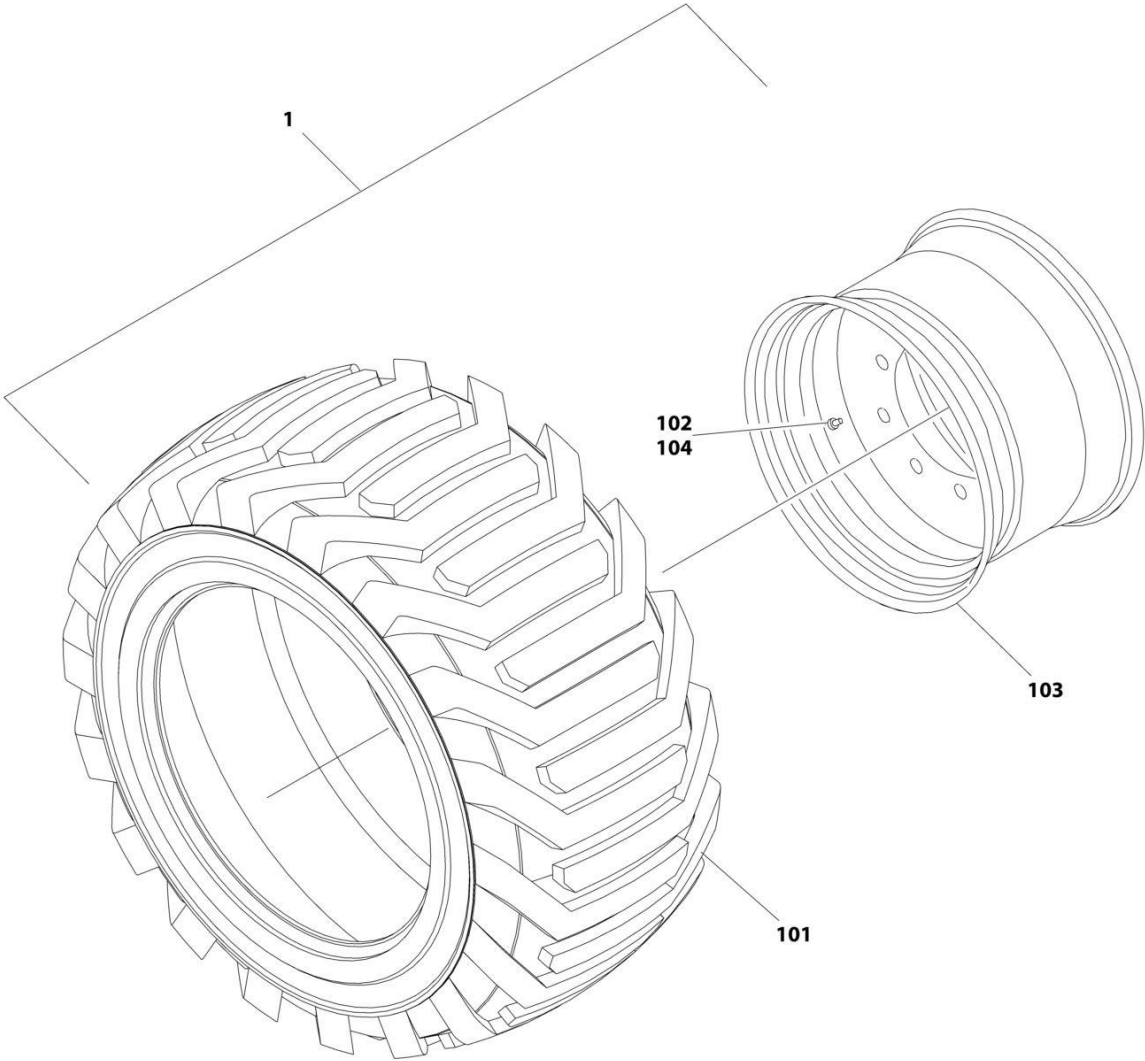

SECTION 1 - FRAME

FIGURE 1-10. TIRE AND WHEEL INSTALLATION - IN395/45/D20 FOAM FILLED NON-MARKING

ART_1001179956

SECTION 1 - FRAME

FIGURE 1-10. TIRE AND WHEEL INSTALLATION - IN395/45/D20 FOAM FILLED NON-MARKING

ITEM	PART NUMBER	QTY	DESCRIPTION	REV
	1001179956	Ref	TIRE AND WHEEL INSTALLATION - IN395/45/D20 FOAM FILLED NON-MARKING	A
		Ref	Note: Assemblies may require ballast/foam filling to manufacturer's specifications prior to installing on a machine. Refer to Operation and Safety or Service and Maintenance Manuals. Purchase individual tire and/or rim only if able to foam fill tire and wheel assembly, otherwise, purchase complete assembly.	
1	1001179958	2	Tire and Wheel Assembly - IN395/45/D20 Non-Marking (RH Side)	B
1	1001179957	2	Tire and Wheel Assembly - IN395/45/D20 Non-Marking (LH Side)	B
101	1001179959	4	Tire IN395/45/D20 Non-Marking	
102	4641122	4	Valve	
103	1001179174	4	Rim, Wheel	
104	1001149953	4	Cap, Valve Stem