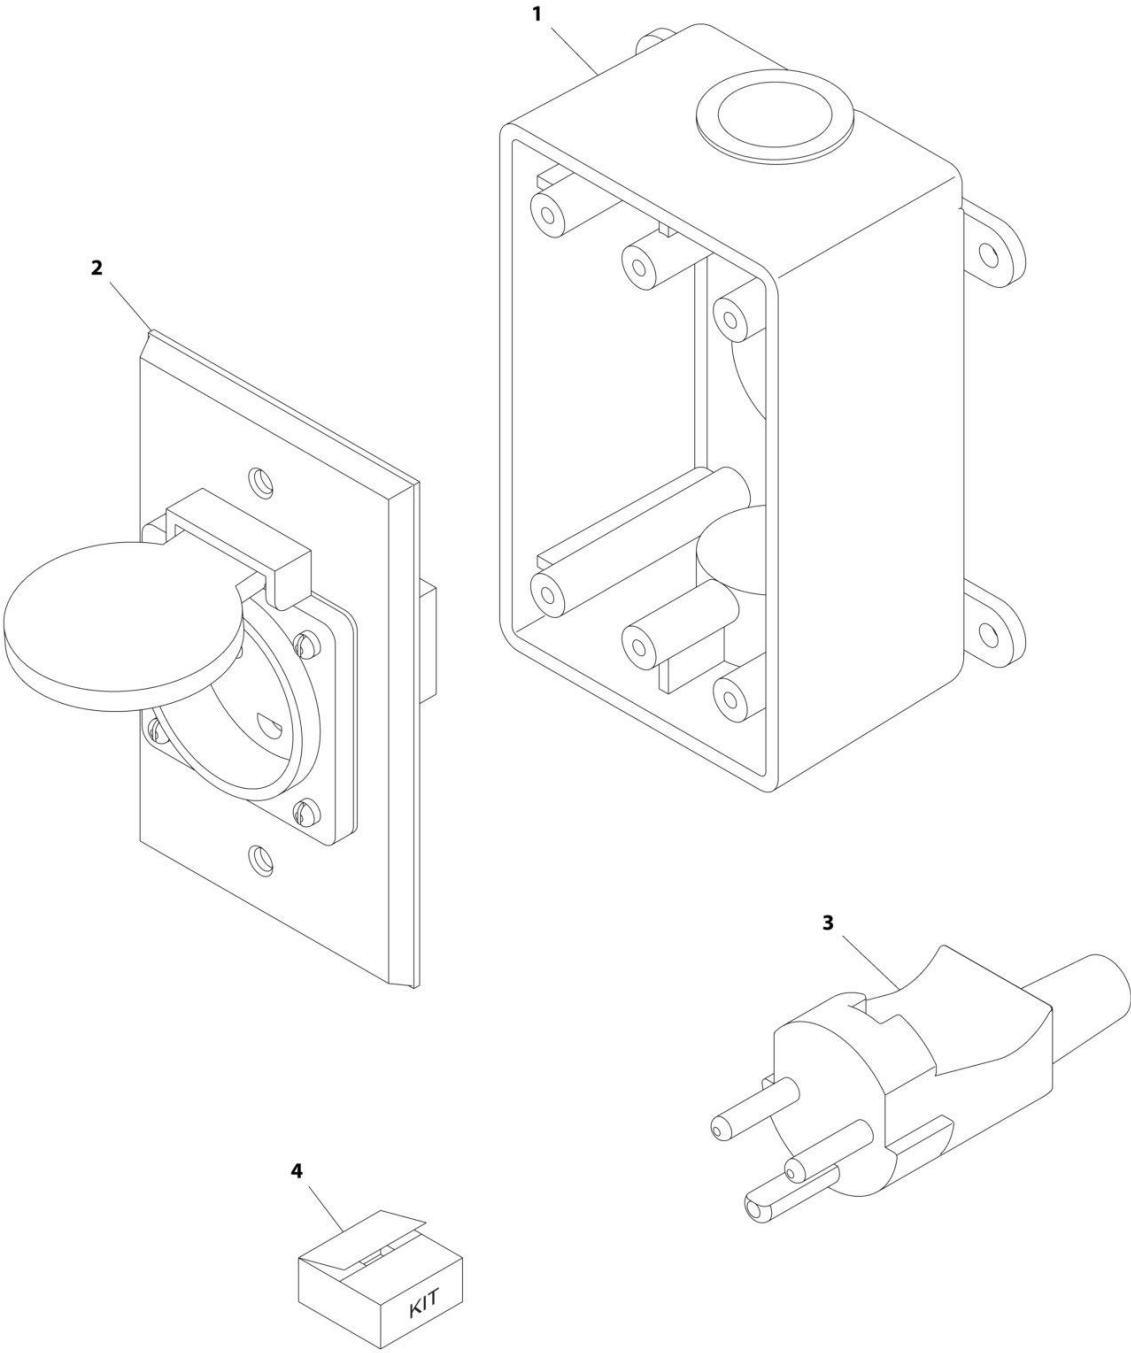

SECTION 8 - ELECTRICAL

FIGURE 8-39. RECEPTACLE BOX KIT - 220V AFSINT 107 (CE & UK CA SPEC)

ART_0275454

SECTION 8 - ELECTRICAL

FIGURE 8-39. RECEPTACLE BOX KIT - 220V AFSINT 107 (CE & UK CA SPEC)

ITEM	PART NUMBER	QTY	DESCRIPTION	REV
	0275454	Ref	RECEPTACLE BOX KIT - 220V AFSINT 107	B
1	0861731	1	Box, Switch	
2	4461246	1	Receptacle	
3	4461249	1	Plug, Male	
4	1001100346	1	Plug and Socket Kit (Includes Items 1-3 and Female Plug p/n 4461250)	