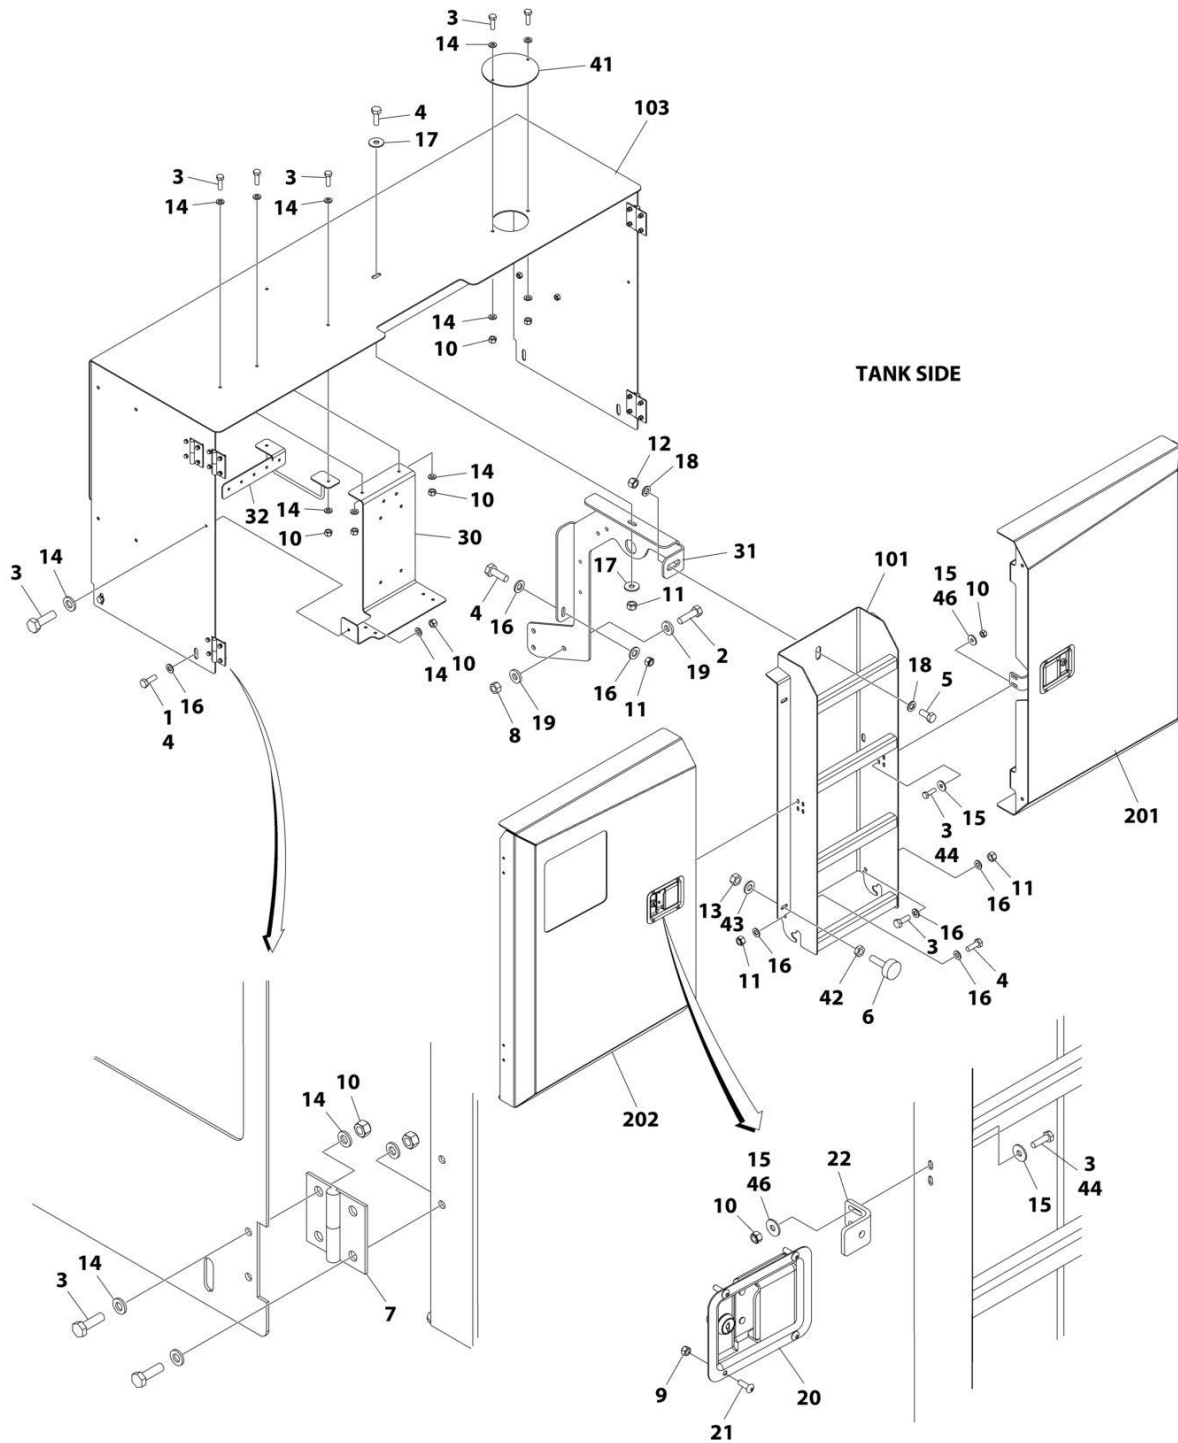

SECTION 2 - GROUND CONTROLS

FIGURE 2-11. MOTION ALARM INSTALLATION

ITEM	PART NUMBER	QTY	DESCRIPTION	REV
	1001206689	Ref	MOTION ALARM INSTALLATION	A
1	0140032	1	Alarm	
2	0770812	2	Bolt M8 x 25	
3	3290805	2	Nut M8	
4	4460464	2	Pin, Male	
5	4460897	1	Receptacle, Female - 2 Position	
6	4811900	4	Washer M8	

SECTION 2 - GROUND CONTROLS

FIGURE 2-12. HOODS AND LADDERS INSTALLATION

ART_1001204695_M_10F2