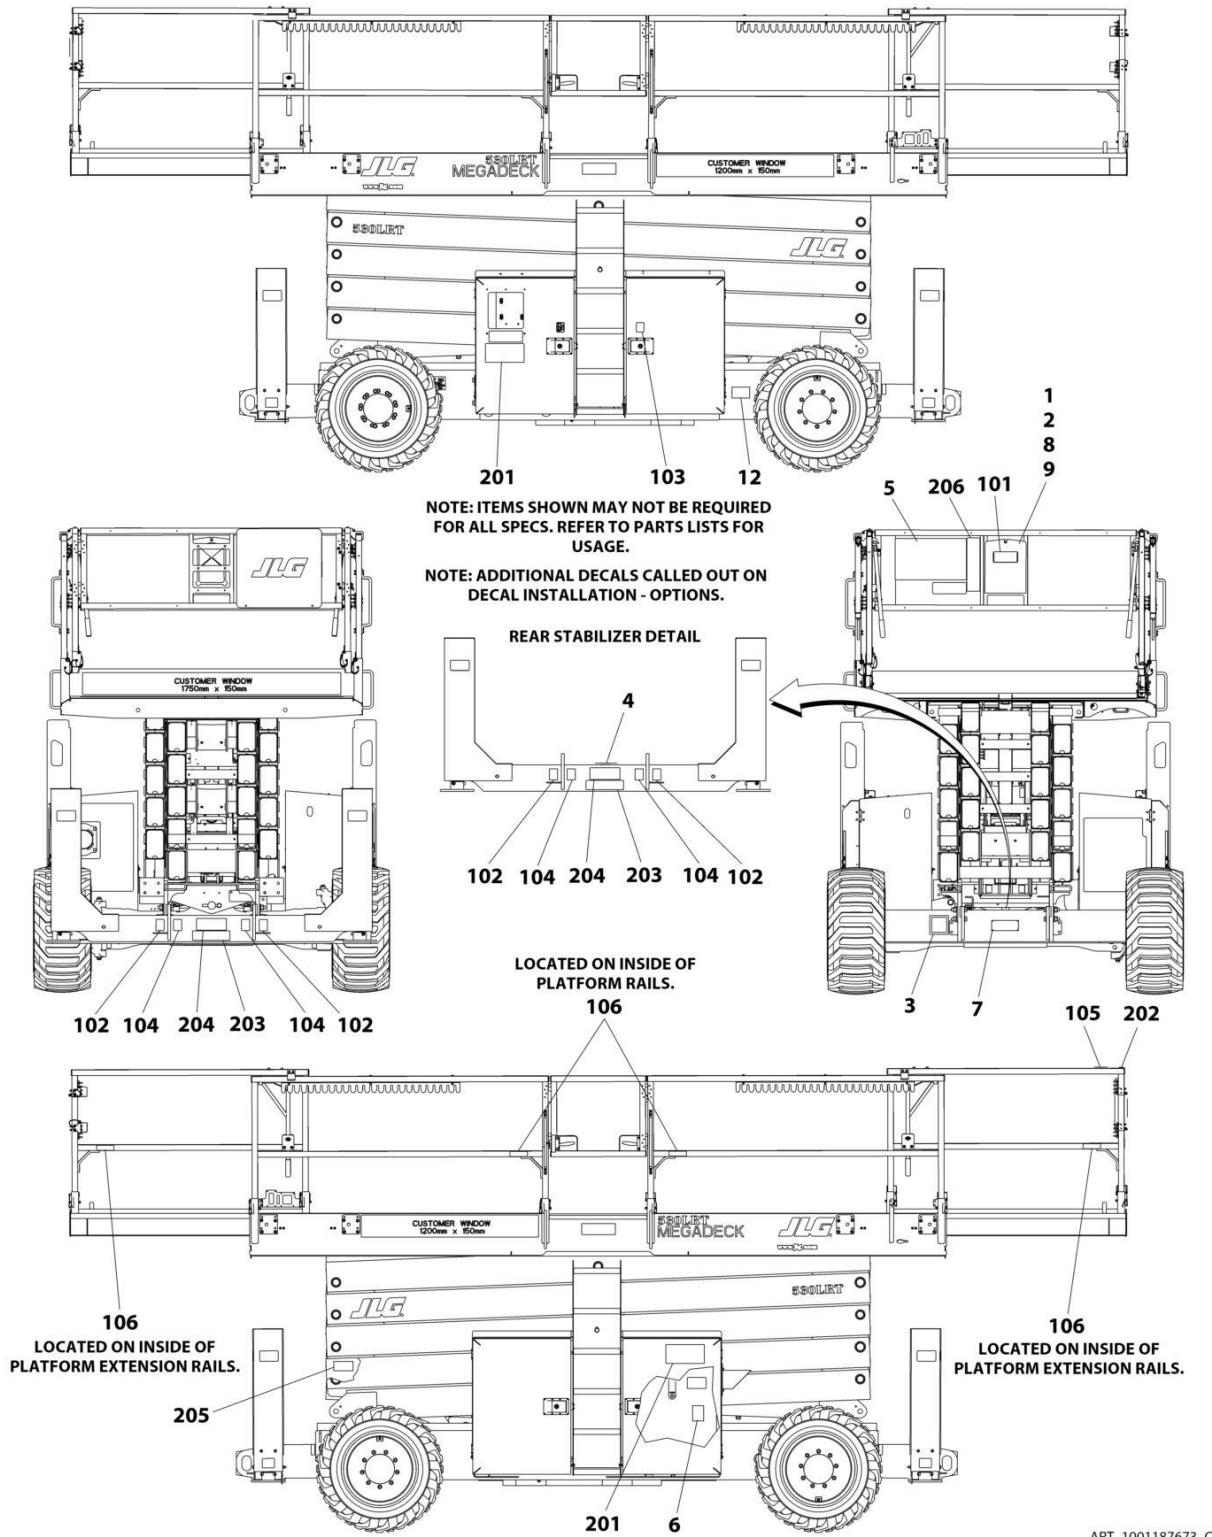

SECTION 9 - DECALS

FIGURE 9-3. DECAL INSTALLATION - BRAZIL SPECS (SPANISH/PORTUGUESE)

SECTION 9 - DECALS

FIGURE 9-3. DECAL INSTALLATION - BRAZIL SPECS (SPANISH/PORTUGUESE)

ITEM	PART NUMBER	QTY	DESCRIPTION	REV
	1001187673	Ref	DECAL INSTALLATION	C
		Ref	Note: See DECAL INSTALLATION - OPTIONS for additional decals.	
1	0760610	4	Bolt M6 x 20	
2	0860520	1	Box, Manual Storage	
3	See Note	NSS	Decal - Bar Code (Note: Not Available for Purchase)	
4	1703687	2	Decal - Directional Arrow	
5	1704699	1	Decal - Danger/Warning	
6	1704412	1	Decal - Hydraulic Oil	
7	2080057	4	Fastener	
8	3290605	4	Nut M6	
9	4811700	8	Washer M6	
12	1001224052	1	Decal - Yearly Inspection	
101	1701509	1	Decal - Manual	
102	1703811	1	Decal - Lifting Lug	
103	1703812	1	Decal - Hydraulic Oil	
104	1703814	1	Decal - Tie Down	
105	1703819	1	Decal - Directional Arrow	
106	1704277	1	Decal - Lanyard Attach	
201	1704701	1	Decal - Danger Electrocution/Warning Crushing	
202	1704702	1	Decal - Control Box Location	
203	1705043	1	Decal - Danger/Electrocution Hazard	
204	1705318	1	Decal - Warning Crushing	
205	1705019	1	Decal - Safety Prop	
206	1001203077	1	Decal - Legend