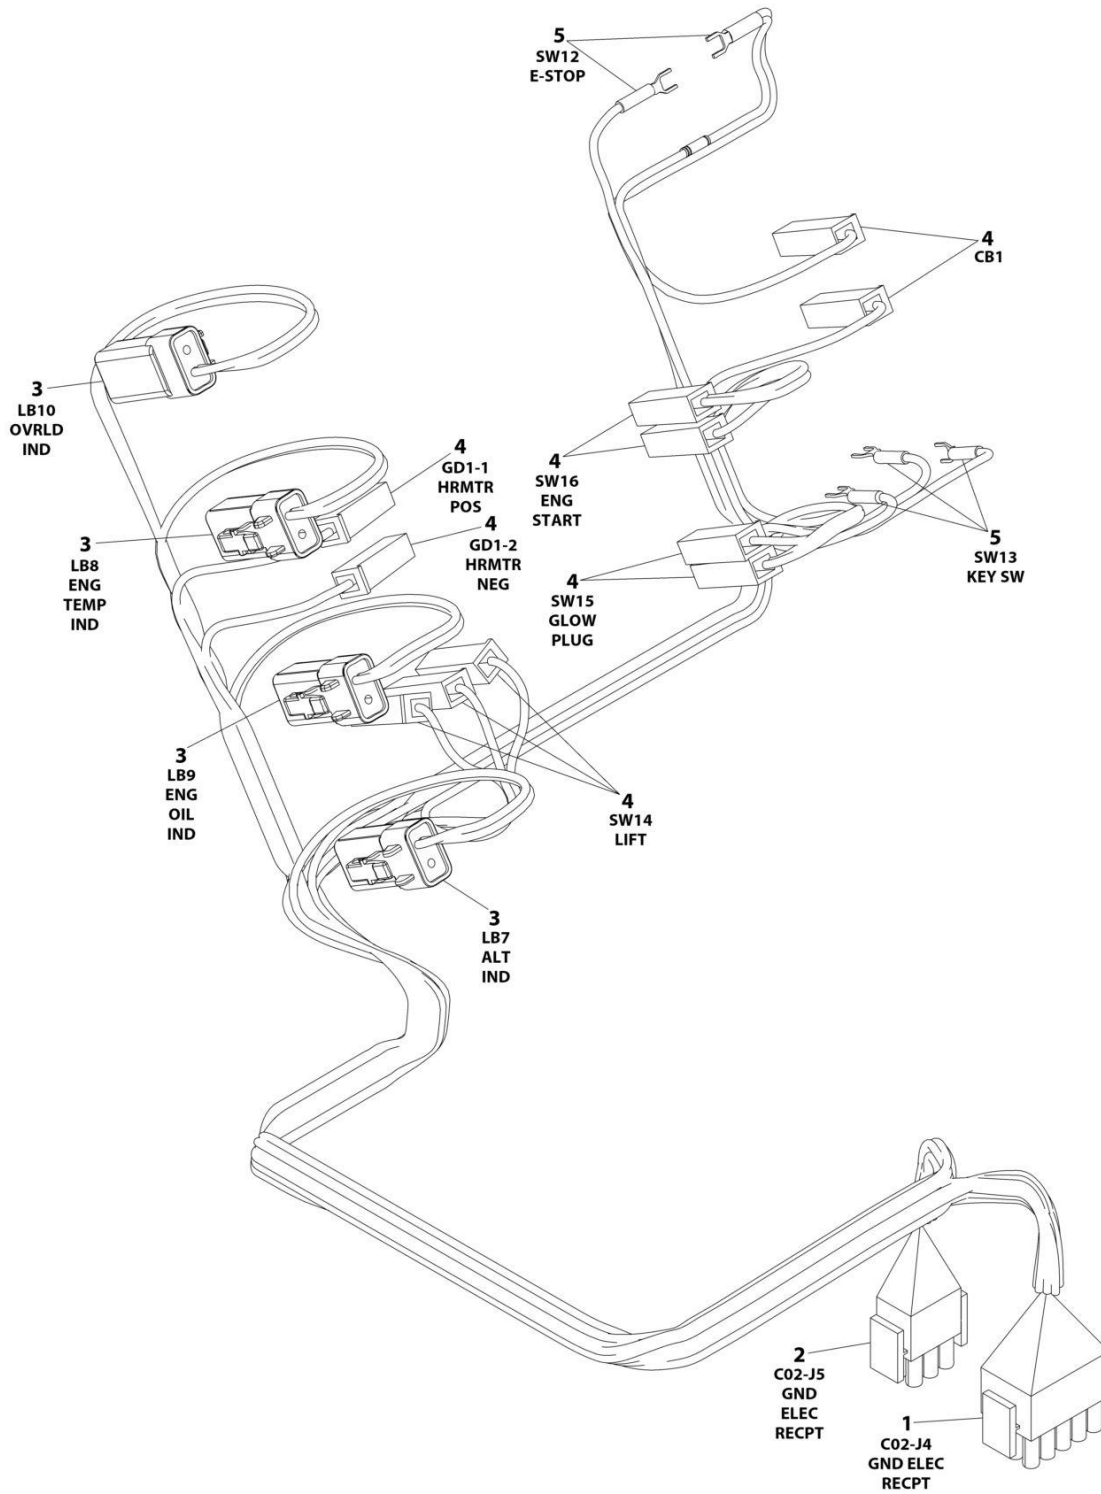

SECTION 8 - ELECTRICAL

FIGURE 8-21. GROUND CONTROL BOX HARNESS - LOWER

ART_1001236153

SECTION 8 - ELECTRICAL

FIGURE 8-21. GROUND CONTROL BOX HARNESS - LOWER

ITEM	PART NUMBER	QTY	DESCRIPTION	REV
	1001236153	Ref	GROUND CONTROL BOX HARNESS - LOWER	B
1	4460434	1	Connector - 15 Position	
1	4460268	11	Socket, Female	
2	4460225	1	Connector - 6 Position	
2	4460268	6	Socket, Female	
3	1001126245	4	Receptacle, Female - 2 Position	
3	4460928	8	Socket, Female	
4	4460260	11	Cover, Terminal	
4	4460259	11	Terminal	
5	4460183	4	Terminal, Fork	
5	4460115	2	Terminal, Fork