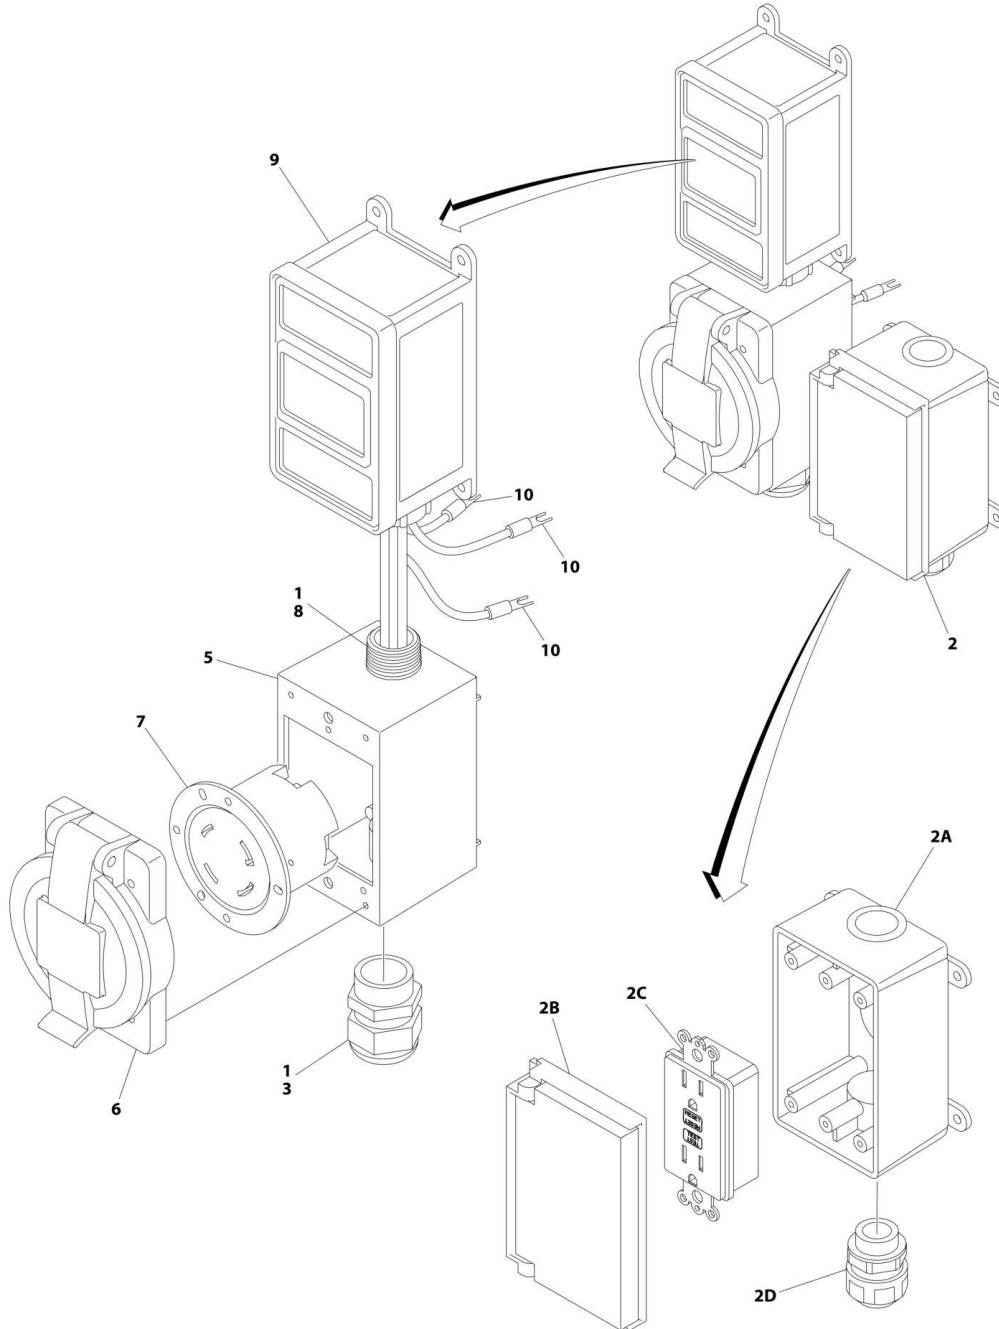

SECTION 8 - ELECTRICAL

FIGURE 8-35. RECEPTACLE ASSEMBLY (MACHINES WITH GENERATORS) (ALL SPECS EXCEPT AUSTRALIAN, CE & UK CA SPEC)

ART_1001187092

SECTION 8 - ELECTRICAL

FIGURE 8-35. RECEPTACLE ASSEMBLY (MACHINES WITH GENERATORS) (ALL SPECS EXCEPT AUSTRALIAN, CE & UK CA SPEC)

ITEM	PART NUMBER	QTY	DESCRIPTION	REV
	1001187092	Ref	RECEPTACLE ASSEMBLY	D
1	0100020	AR	Sealant, Pipe	
2	2902431	1	Receptacle Box Kit	
2A	0861731	1	Box	
2B	1671207	1	Cover	
2C	4460346	1	Receptacle	
2D	4460662	1	Connector, Strain Relief	
3	4460612	1	Connector, Strain Relief	
4	1001099670	2	Terminal (Not Shown)	
5	1001148675	1	Box	
6	1001148676	1	Cover, Receptacle	
7	1001148907	1	Connector, Receptacle - 240V	
8	1001159119	1	Conduit	
9	1001159118	1	Breaker, GFCI 30A - 240V	
10	4460315	3	Terminal