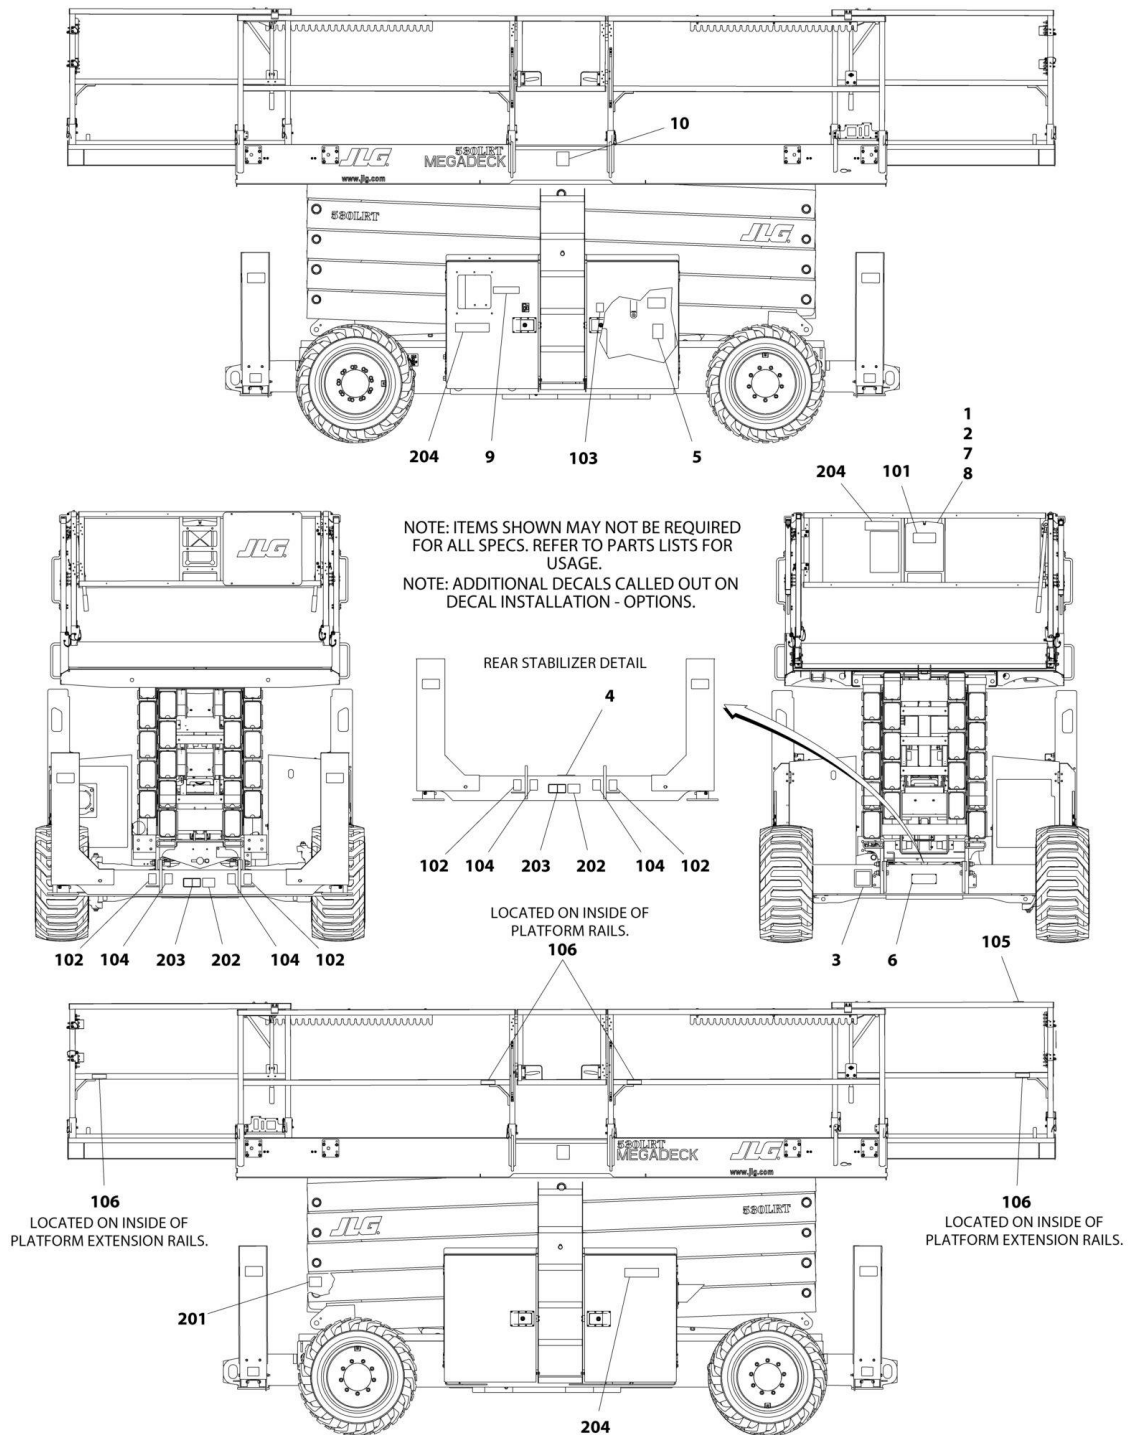

SECTION 9 - DECALS

FIGURE 9-4. DECAL INSTALLATION - CE & UK CA SPEC

ART_1001187670

SECTION 9 - DECALS

FIGURE 9-4. DECAL INSTALLATION - CE & UK CA SPEC

ITEM	PART NUMBER	QTY	DESCRIPTION	REV
	1001187670	Ref	DECAL INSTALLATION	F
		Ref	Note: See DECAL INSTALLATION - OPTIONS for additional decals.	
1	0760610	4	Bolt, M6 X 20	
2	0860520	1	Box, Manual Storage	
3	See Note	1	Decal - Bar Code (Note: Not Available for Purchase)	
4	1703687	2	Decal - Directional Arrow	
5	1704412	1	Decal - Hydraulic Oil	
6	2080057	4	Fastener	
7	3290605	4	Nut, Lock M6	
8	4811700	8	Washer, M6	
9	1001197634	1	Decal - MSSO Operation	
10	80463053	2	Decal - Sound Power Level	
101	1701509	1	Decal - Manual	
102	1703811	1	Decal - Lifting Lugs	
103	1703812	1	Decal - Hydraulic Oil	
104	1703814	1	Decal - Tie Down	
105	1703819	1	Decal - Directional Arrow	
106	1704277	1	Decal - Lanyard Attach	
201	1705019	1	Decal - Safety Prop	
202	1705372	1	Decal - Head Crushing	
203	1705671	1	Decal - Electrocution	
204	1706338	1	Decal - Electrocution/Crushing