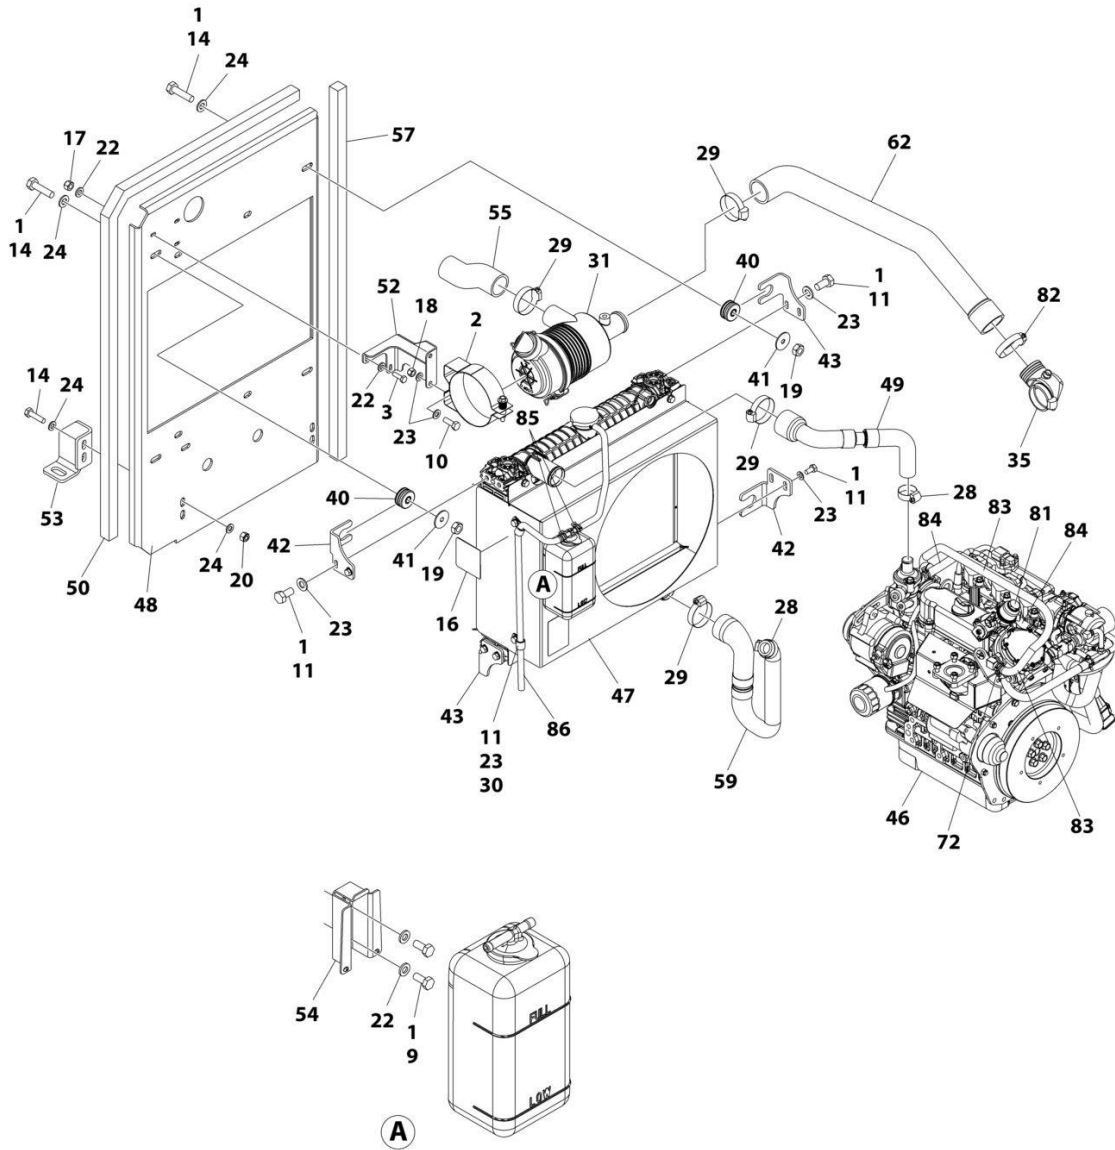

SECTION 3 - ENGINE

ITEM	PART NUMBER	QTY	DESCRIPTION	REV
48	1001181658	1	Plate, Radiator	
49	1001181659	1	Hose, Radiator (Upper)	
50	1001227285	1	Seal	
51	1001181829	1	Coupling Kit - Gasoline Engines (See Separate Breakdown in this Section)	
52	1001182980	1	Bracket	
53	1001182981	1	Bracket	
54	1001182982	1	Mount	
55	1001182983	1	Tube, Intake	
56	1001182984	1	Support	
57	1001183420	1	Foam, Baffle	
58	1001183424	1	Foam, Baffle	
59	1001183427	1	Tube, Coolant	
60	1001183428	1	Mount, Engine (RH)	
61	1001215543	1	Mount, Engine (LH)	
62	1001184064	1	Tube, Intake	
64	1001213847	1	Tube, Exhaust	
65	1001186833	1	Tube, Exhaust	
68	1001205968	1	Tray	
69	1001210708	1	Insulate, Exhaust	
70	0100062	AR	Adhesive	
71	1001181625	50 in/ 127cm	Hose	
72	8410013	4	Clamp	
73	5240600	4	Washer M6	
74	1001184066	1	Foam, Baffle	
75	1001125248	2	Mount, Engine	
76	1001226420	1	Support	
77	1001195600	1	Bracket, Muffler	
78	0761014	1	Bolt M10 x 30	
79	0700819	2	Bolt M8 x 55	
80	4812500	2	Washer M20	

SECTION 3 - ENGINE

FIGURE 3-11. ENGINE ASSEMBLY - KUBOTA GASOLINE (SN M200085021 to Present, Excluding M200085327)

ART_1001205973_I_10F2