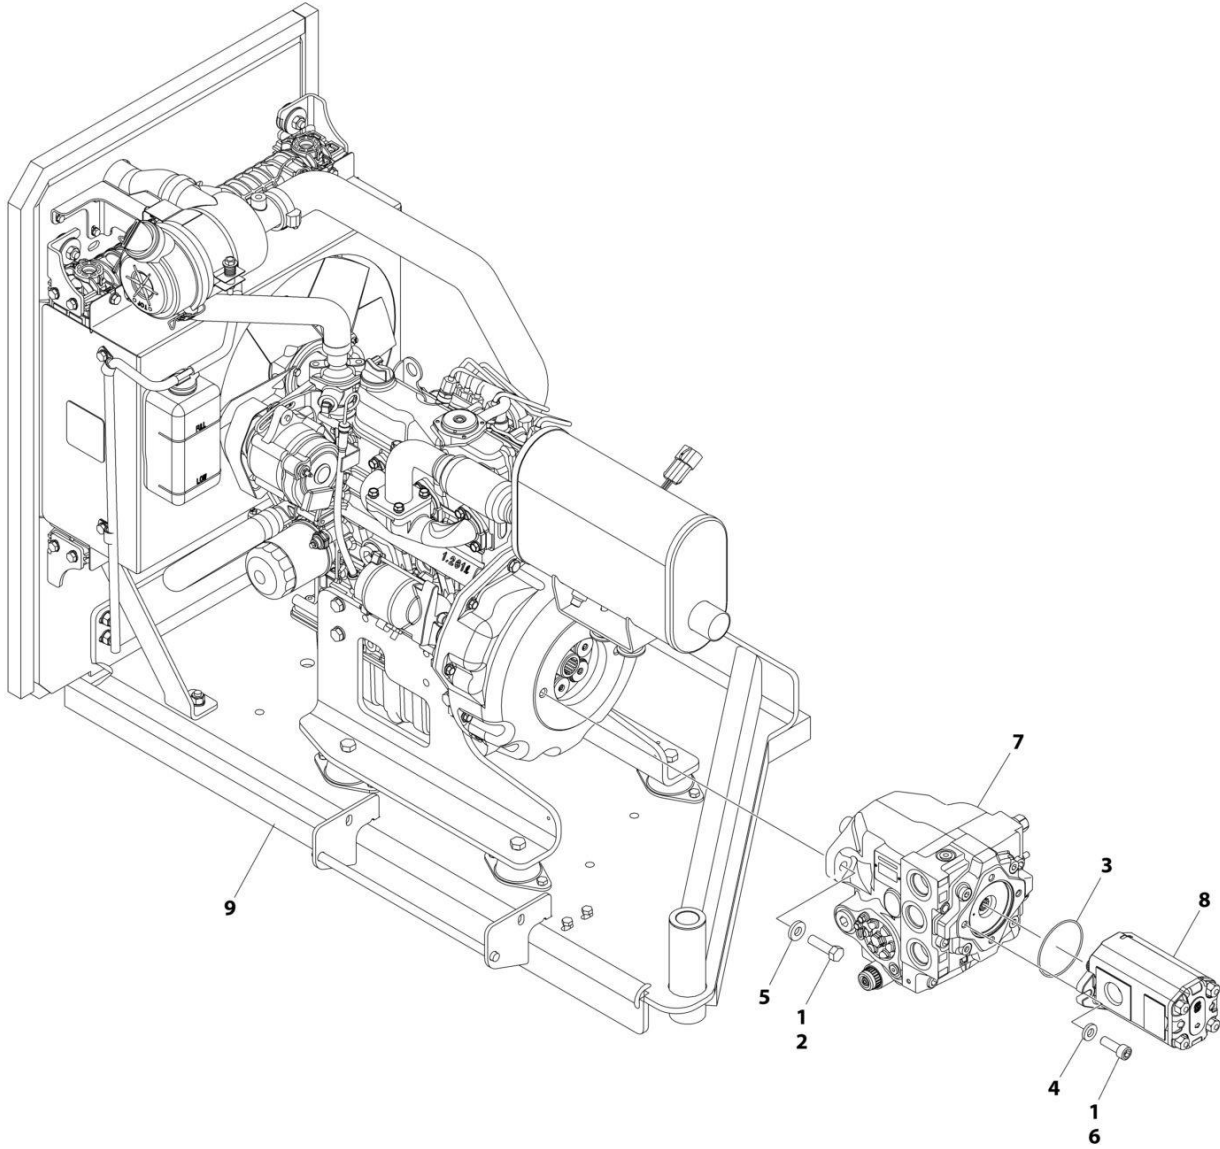

SECTION 3 - ENGINE

ITEM	PART NUMBER	QTY	DESCRIPTION	REV
48	1001238774	1	Engine and Pump Sub-Assembly - Kubota Diesel T4F with Generator (See Separate Breakdown in this Section)	

SECTION 3 - ENGINE

FIGURE 3-5. ENGINE AND PUMP SUB-ASSEMBLY - KUBOTA DIESEL WITH GENERATOR