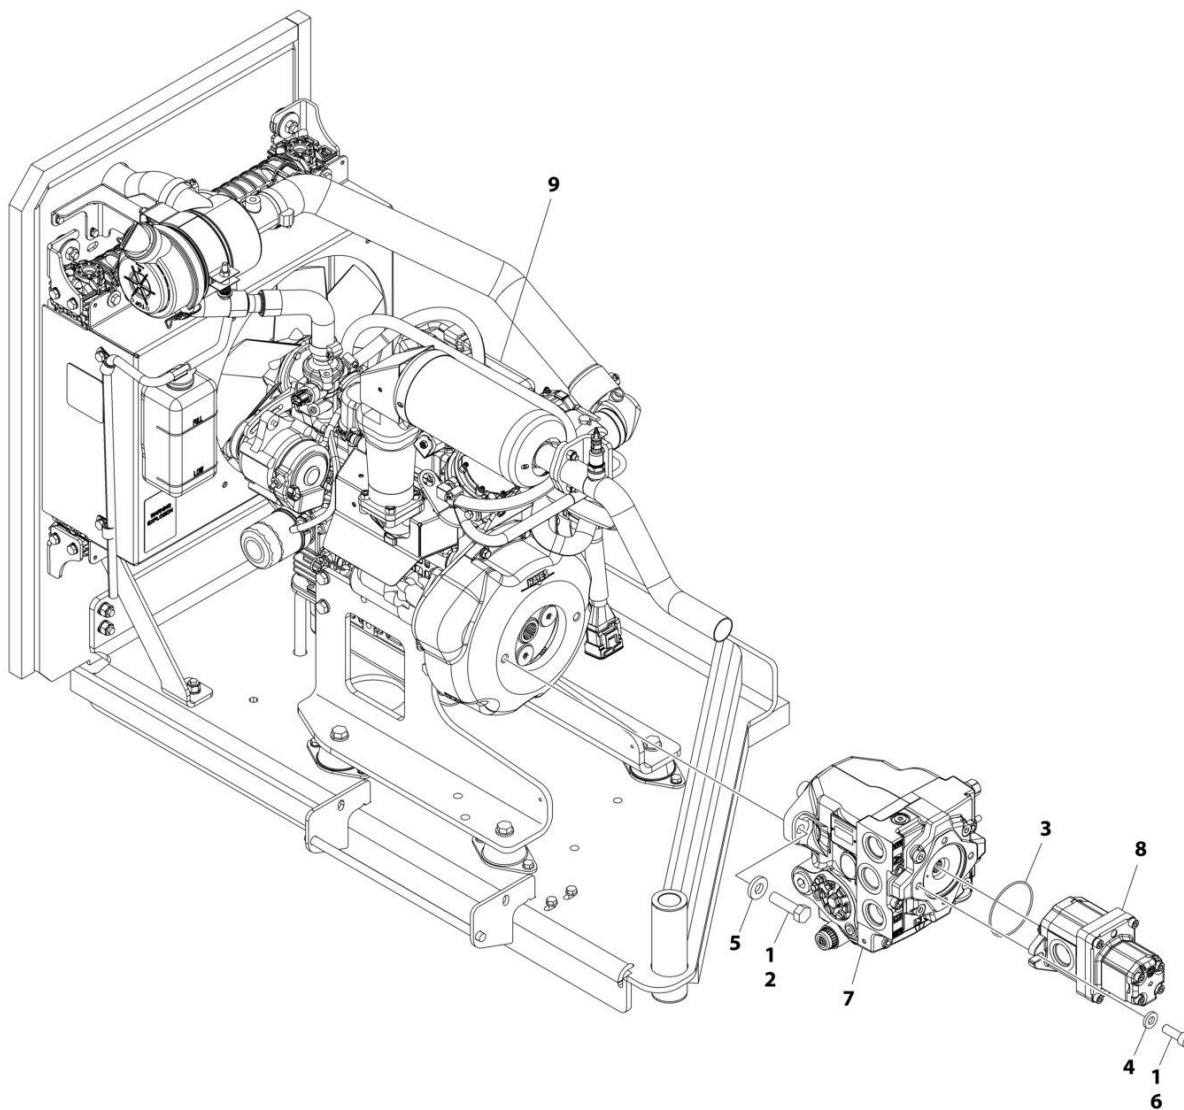

SECTION 3 - ENGINE

FIGURE 3-9. ENGINE AND PUMP SUB-ASSEMBLY - KUBOTA GASOLINE

ART_1001206049

SECTION 3 - ENGINE

FIGURE 3-9. ENGINE AND PUMP SUB-ASSEMBLY - KUBOTA GASOLINE

ITEM	PART NUMBER	QTY	DESCRIPTION	REV
	1001206049	Ref	ENGINE AND PUMP SUB-ASSEMBLY - KUBOTA GASOLINE	F
1	0100011	AR	Compound, Locking	
2	0641814	2	Bolt 1/2 x 1-3/4	
3	3790152	1	O-Ring	
4	4711600	2	Washer 3/8	
5	4891800	2	Washer 1/2	
6	83191040	2	Capscrew M10 x 30	
7	1001101331	1	Piston Pump Assembly (See Separate Breakdown in this Section)	
8	1001217291	1	Gear Pump Assembly	
8	70002861	1	Seal Kit - 1001217291 Pump (Note: Seal Kit is only service component available)	
9	1001205973	1	Engine Assembly - Kubota Gasoline (See Separate Breakdown in this Section)