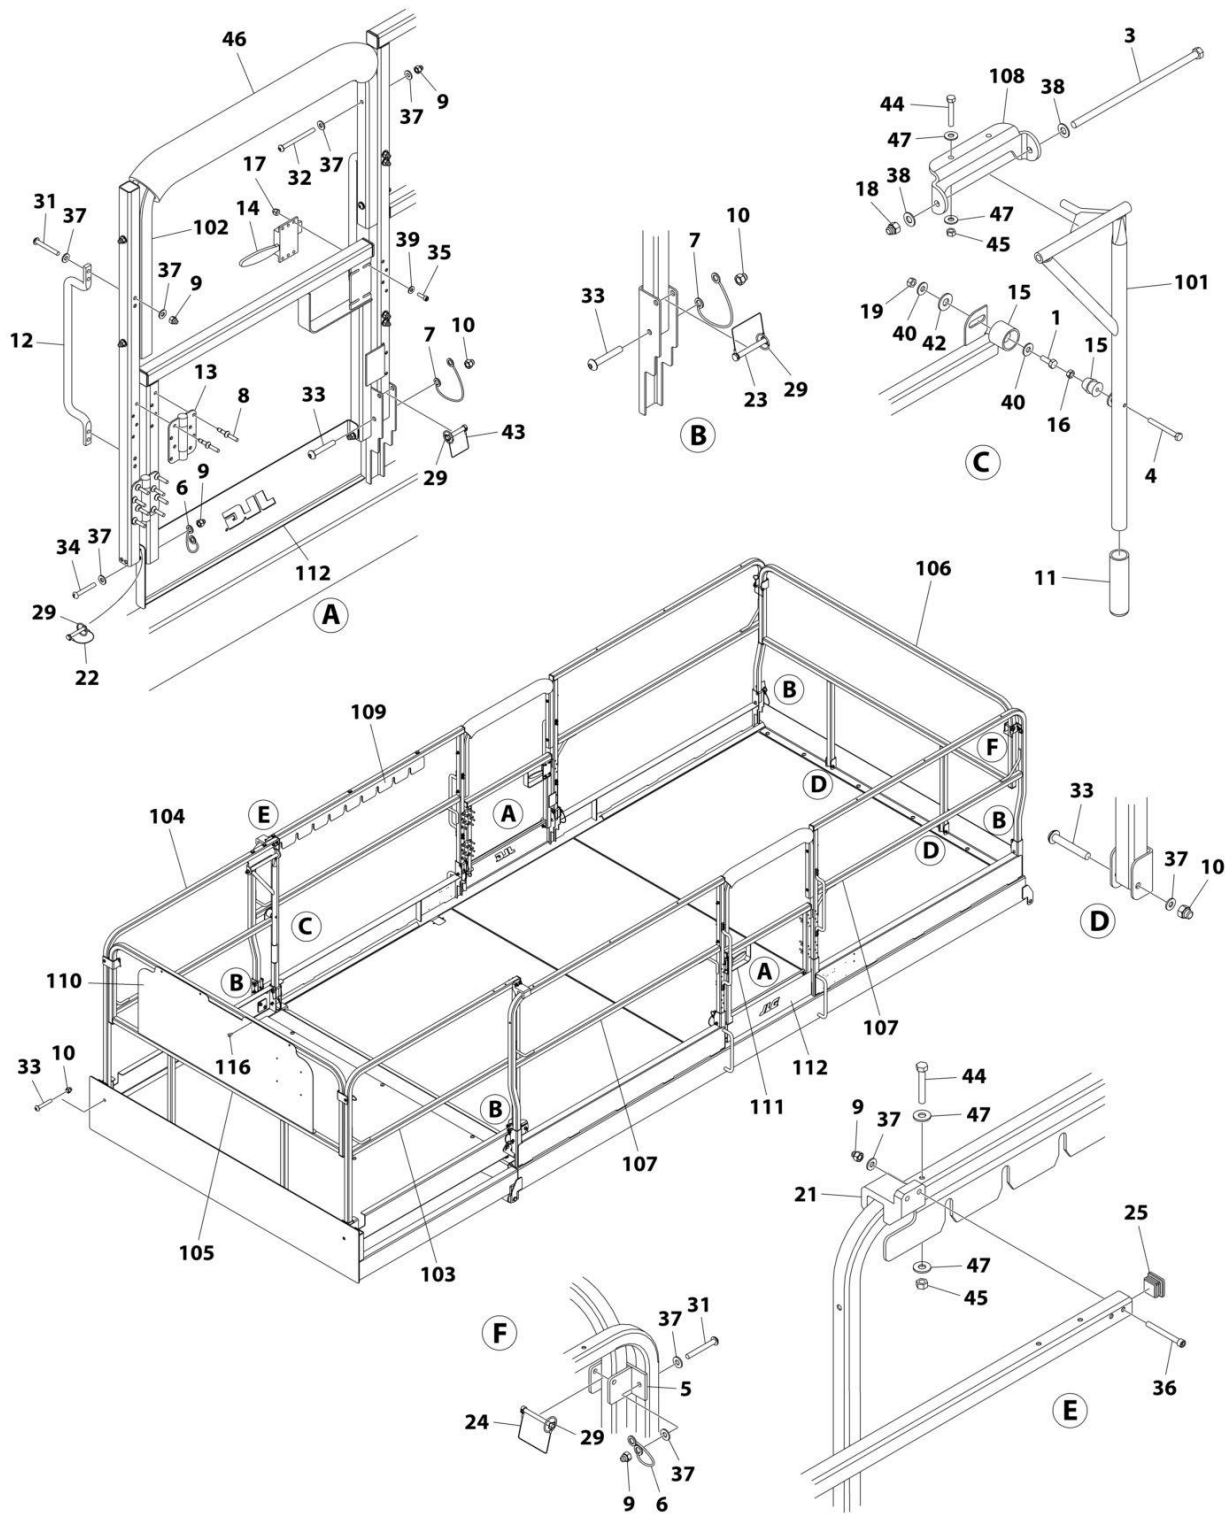

SECTION 5 - PLATFORM

FIGURE 5-4. RAIL INSTALLATION - PLATFORM WITH SINGLE EXTENSION

ART_1001206190

SECTION 5 - PLATFORM

FIGURE 5-4. RAIL INSTALLATION - PLATFORM WITH SINGLE EXTENSION

ITEM	PART NUMBER	QTY	DESCRIPTION	REV
	1001206190	Ref	RAIL INSTALLATION - PLATFORM WITH SINGLE EXTENSION	F
1	0641406	1	Bolt 1/4 x 3/4	
3	0641676	1	Bolt 3/8 x 9-1/2	
4	0700619	1	Bolt M6 x 55	
5	0901870	4	Bracket	
6	1060379	6	Lanyard	
7	1060808	10	Lanyard	
8	2080040	32	Fastener	
9	2080063	36	Nut 1/4	
10	2080064	16	Nut 5/16	
11	2560088	1	Grip, Handle	
12	2560176	4	Handle	
13	2600285	4	Hinge	
14	2940074	2	Latch	
15	2940127	1	Latch	
16	3290601	1	Nut M6	
17	3300432	8	Nut #10	
18	3300467	1	Nut 3/8	
19	3311405	1	Nut 1/4	
21	3340937	2	Pad, Rail Slide	
22	3421453	2	Pin, Snap	
23	3421565	6	Pin, Snap	
24	3422219	4	Pin, Snap	
25	3520072	14	Plug	
29	3760170	16	Ring, Split	
31	3900318	20	Screw 1/4 x 2	
32	3900319	8	Screw 1/4 x 3	
33	3900323	16	Screw 5/16 x 2	
34	3911428	4	Screw 1/4 x 1-3/4	
35	3931010	8	Capscrew #10 x 5/8	
36	3931436	4	Capscrew 1/4 x 2-1/4	
37	4711400	70	Washer 1/4	
38	4711600	2	Washer 3/8	
39	4751000	8	Washer #10	
40	4751400	2	Washer 1/4	
42	4751600	1	Washer 3/8	
43	1001145292	4	Pin, Snap	
44	0641516	5	Bolt 5/16 x 2	
45	3311505	5	Nut 5/16	
46	3340612	36 in/ 90cm	Cover	
47	4751500	10	Washer 5/16	
100	1001206065	1	Rail Kit (Not Shown)	
101	2560172	1	Handle (RH)	
102	3641452	2	Rail, Door	
103	4846532	1	Rail, Extension (LH)	
104	4846537	1	Rail, Extension (RH)	
105	1001167055	1	Rail, Extension (Front)	
106	1001167058	1	Rail (Rear)	
107	1001213495	4	Rail