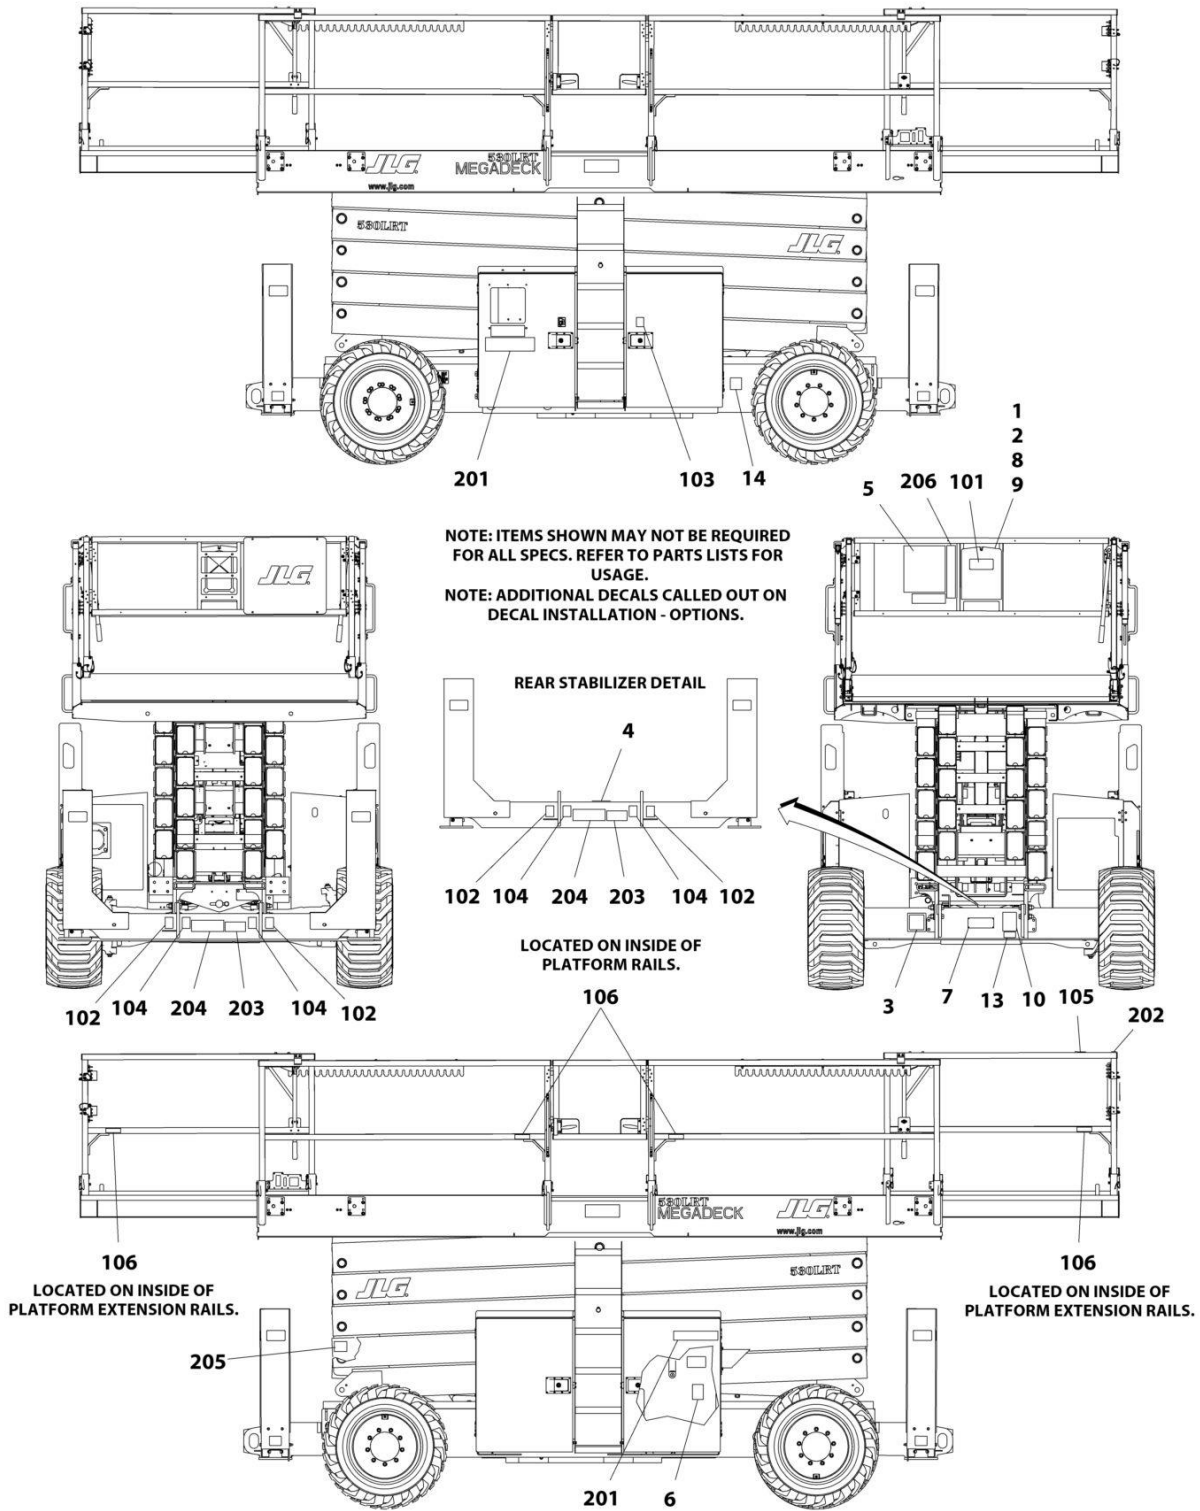

SECTION 9 - DECALS

FIGURE 9-1. DECAL INSTALLATION - ANSI AND ANSI EXPORT SPECS (ENGLISH)

ART_1001187668_D

SECTION 9 - DECALS

FIGURE 9-1. DECAL INSTALLATION - ANSI AND ANSI EXPORT SPECS (ENGLISH)

ITEM	PART NUMBER	QTY	DESCRIPTION	REV
	1001187668	Ref	DECAL INSTALLATION	D
		Ref	Note: See DECAL INSTALLATION - OPTIONS for additional decals.	
1	0760610	4	Bolt, M6 X 20	
2	0860520	1	Box, Manual Storage	
3	See Note	NSS	Decal - Bar Code (Note: Not Available for Purchase)	
4	1703687	2	Decal - Directional Arrow	
5	1703816	1	Decal - Danger/Warning	
6	1704412	1	Decal - Hydraulic Oil	
7	2080057	4	Fastener	
8	3290605	4	Nut, Lock M6	
9	4811700	8	Washer, M6	
10	1001131270	1	Decal - Patent	
13	1001223453	1	Decal - ICES	
14	1001223055	1	Decal - Yearly Inspection	
101	1701509	1	Decal - Manual	
102	1703811	1	Decal - Lifting Lug	
103	1703812	1	Decal - Hydraulic Oil	
104	1703814	1	Decal - Tie Down	
105	1703819	1	Decal - Directional Arrow	
106	1704277	1	Decal - Lanyard Attach	
201	1703818	1	Decal - Danger Electrocution/Warning Crushing	
202	1703821	1	Decal - Control Box Location	
203	1703823	1	Decal - Danger/Electrocution Hazard	
204	1704432	1	Decal - Warning Crushing	
205	1705019	1	Decal - Safety Prop	
206	1001192853	1	Decal - Legend