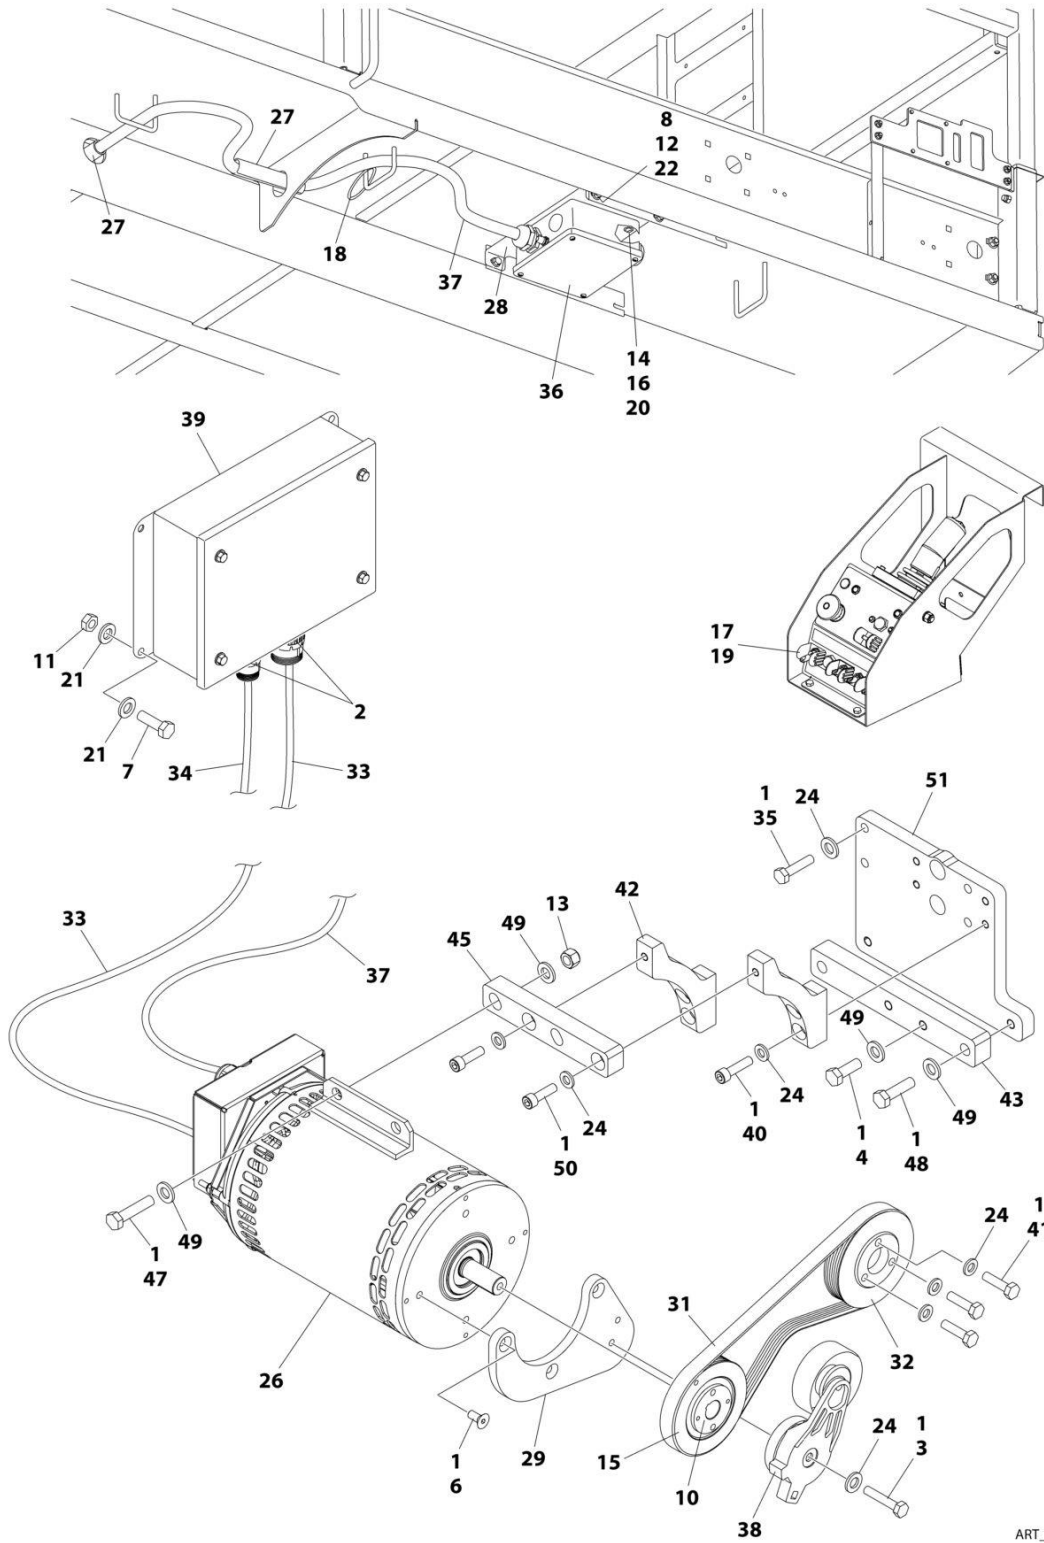

SECTION 3 - ENGINE

FIGURE 3-23. GENERATOR INSTALLATION - 4000W (KUBOTA DIESEL STAGE III)

ART_1001181217_G

SECTION 3 - ENGINE

FIGURE 3-23. GENERATOR INSTALLATION - 4000W (KUBOTA DIESEL STAGE III)

ITEM	PART NUMBER	QTY	DESCRIPTION	REV
	1001181217	Ref	GENERATOR INSTALLATION - 4000W (KUBOTA DIESEL STAGE III)	G
1	0100011	AR	Compound, Locking	
2	0100048	AR	Grease, Silicone (Apply to Contactor Connector)	
3	0701019	1	Bolt M10 x 55	
4	0701215	2	Bolt M12 x 35	
6	0741607	3	Bolt 3/8-16 x .88	
7	0760610	4	Bolt M6 x 20	
8	0780810	4	Bolt M8 x 20	
10	0962520	1	Bushing, Taper	
11	3290605	4	Nut M6	
12	3290805	4	Nut M8	
13	3291201	2	Nut M12	
14	3311005	4	Nut #10	
15	3580318	1	Pulley, Generator	
16	3931016	4	Screw #10 x 1	
17	4060802	1	Guard, Switch	
18	4240017	2	Tie Strap	
19	4360482	1	Switch, Toggle	
20	4751000	4	Washer #10	
21	4811700	8	Washer M6	
22	4811900	4	Washer M8	
24	5241000	AR	Washer M10	
26	1001140347	1	Generator Assembly	
26	70003709	1	Ring, Retaining (External)	
26	70003708	1	Ring, Retaining (Internal)	
26	70001966	1	Bearing	
26	70004092	1	Endbell (Shaft End)	
26	70004099	1	Key	
26	70004676	1	Rotor	
26	70004686	1	Stator	
26	70004678	1	Endbell (Rear)	
26	70004679	1	Cover, Endbell (Rear)	
26	70004680	1	Enclosure, Wiring	
26	70004681	1	Cover, Enclosure	
26	70004682	1	Switch, Reset (Located on Enclosure Cover)	
26	70004683	1	Connector, Strain Relief (Located on Enclosure Cover)	
26	4460224	1	Receptacle, Female - 6 Position (Connects to Harness)	
26	4460268	1	Pin, Male (Connects to Harness)	
26	4460807	6	Seal, Pin (Connects to Harness)	
26	4460808	1	Seal, Interface (Connects to Harness)	
27	1001151080	2	Conduit, Split Poly	
28	1001166732	1	Support	
29	1001184162	1	Bracket	
31	1001244939	1	Belt	
32	1001244937	1	Pulley	
33	1001236444	1	Harness, 4000W Generator Control - Generator to Control Box (See Separate Breakdown in ELECTRICAL Section)	
34	1001186826	1	Harness, 4000W Generator Control - Control Box to Generator Control (See Separate Breakdown in ELECTRICAL Section)