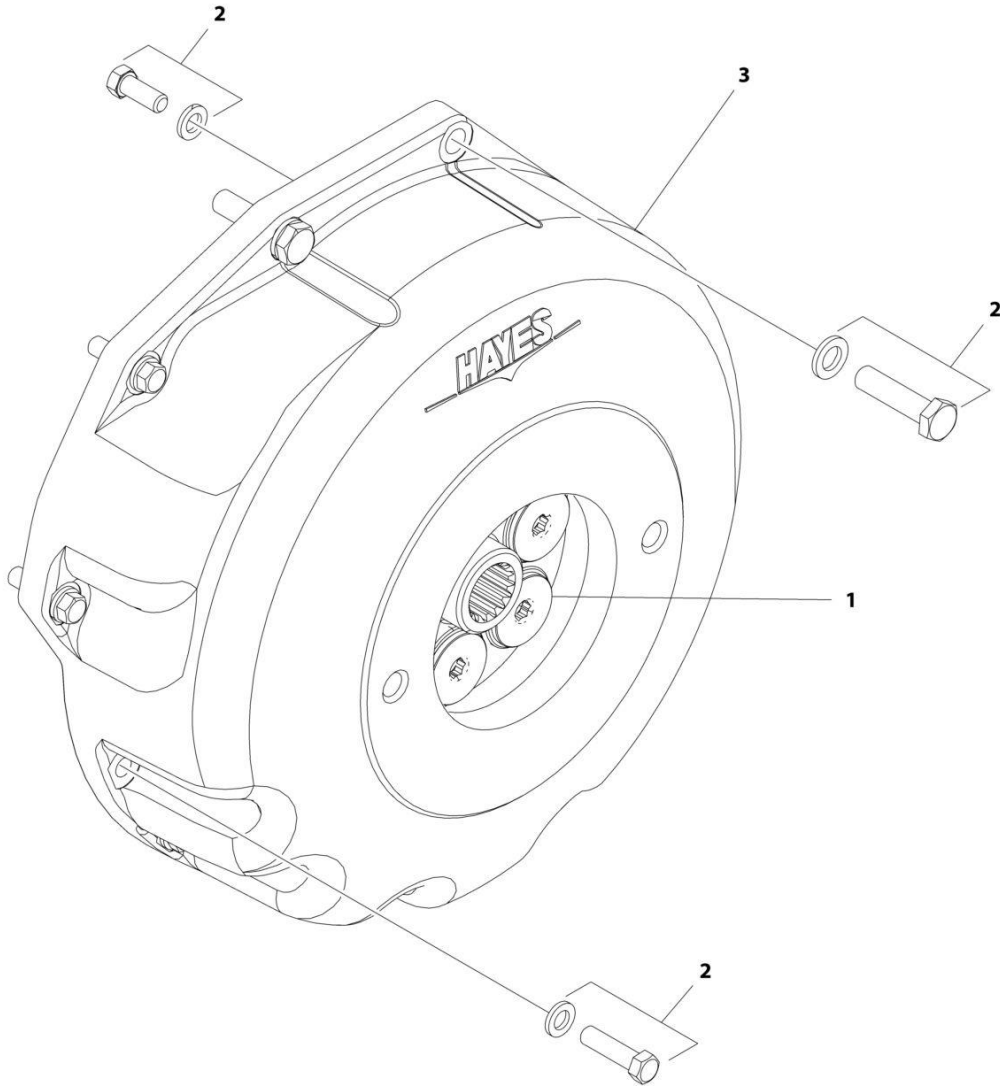

SECTION 3 - ENGINE

FIGURE 3-20. COUPLING KIT - GASOLINE ENGINES

ART_1001181829

SECTION 3 - ENGINE

FIGURE 3-20. COUPLING KIT - GASOLINE ENGINES

ITEM	PART NUMBER	QTY	DESCRIPTION	REV
	1001181829	Ref	COUPLING KIT - GASOLINE ENGINES	B
1	70005455	1	Coupling Assembly	
2	70005454	1	Bolt Kit	
3	See Note	NSS	Housing (Note: Use p/n 1001181829)