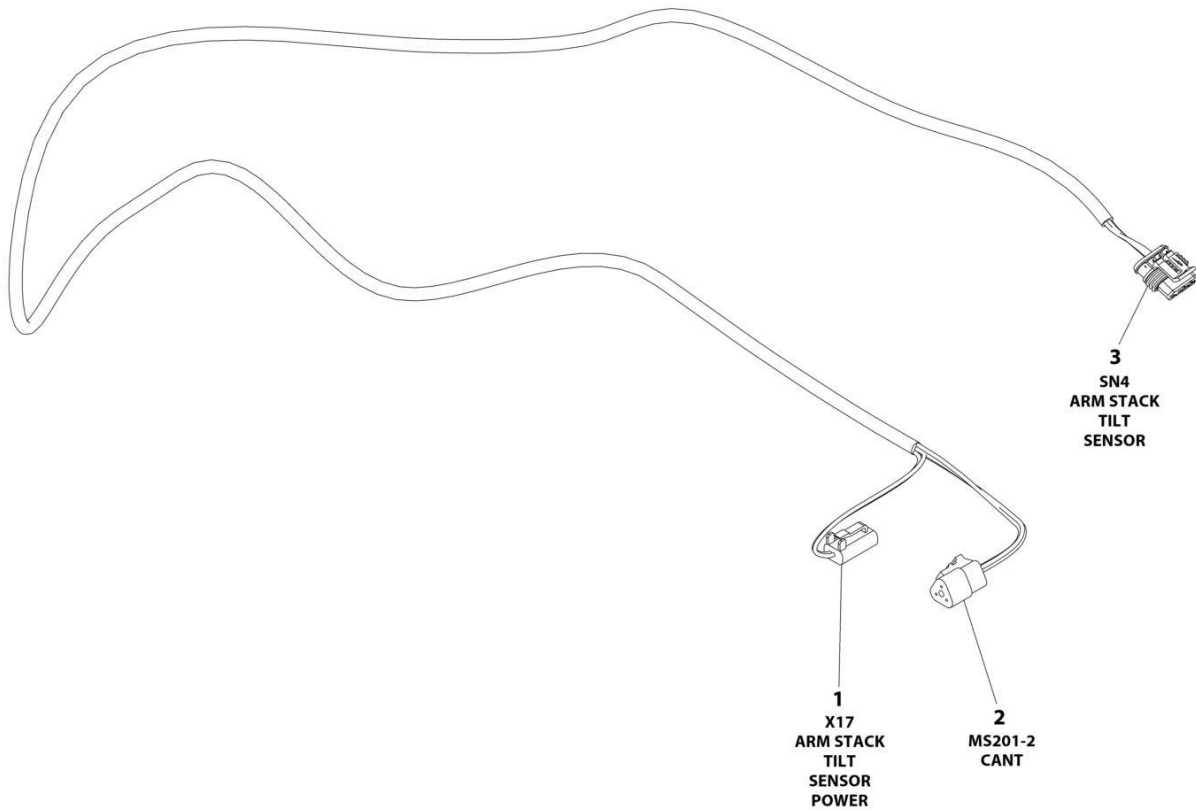

SECTION 8 - ELECTRICAL

FIGURE 8-44. SCISSORS ARMS GUARD HARNESS

ART_1001244347

SECTION 8 - ELECTRICAL

FIGURE 8-44. SCISSORS ARMS GUARD HARNESS

ITEM	PART NUMBER	QTY	DESCRIPTION	REV
	1001244347	Ref	SCISSORS ARMS GUARD HARNESS	B
1	4460891	1	Plug, Male - 2 Position	
1	4460465	2	Socket, Female	
2	4460539	1	Plug, Male - 3 Position	
2	4460944	3	Socket, Female	
3	1001103012	1	Connector - 4 Position	
3	1001107854	4	Socket, Female	