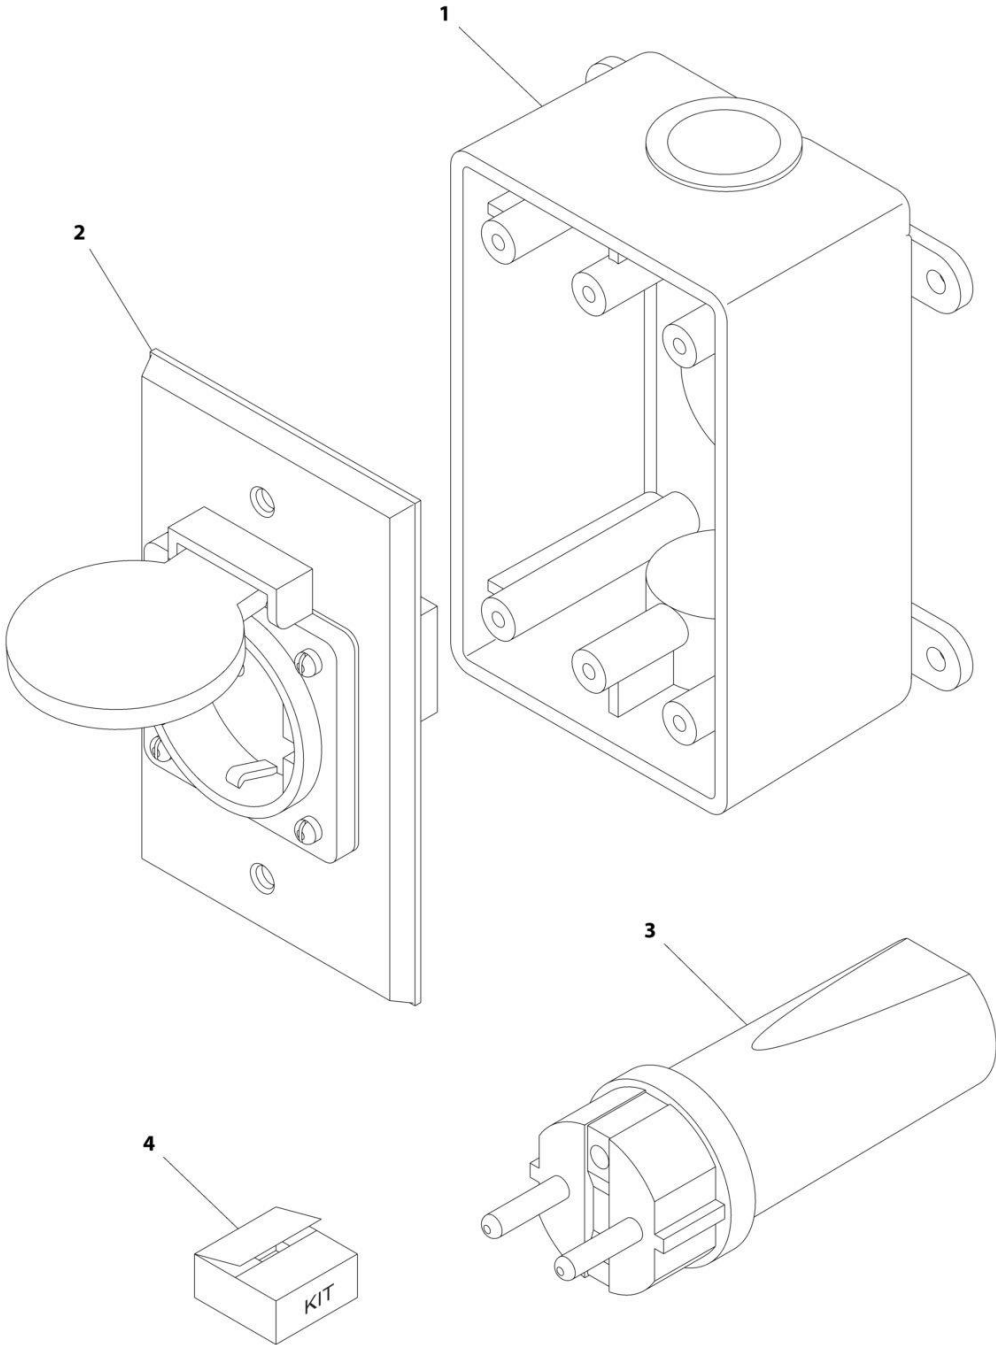

SECTION 8 - ELECTRICAL

FIGURE 8-40. RECEPTACLE BOX KIT - 220V CEE7 SIDE GROUND (CE & UK CA SPEC)

ART_0275453

SECTION 8 - ELECTRICAL

FIGURE 8-40. RECEPTACLE BOX KIT - 220V CEE7 SIDE GROUND (CE & UK CA SPEC)

ITEM	PART NUMBER	QTY	DESCRIPTION	REV
	0275453	Ref	RECEPTACLE BOX KIT - 220V CEE7 SIDE GROUND	B
1	0861731	1	Box, Switch	
2	4461245	1	Receptacle	
3	4461205	1	Plug, Male	
4	1001100347	1	Plug and Socket Kit (Includes Items 1-3 and Female Plug p/n 4461206)