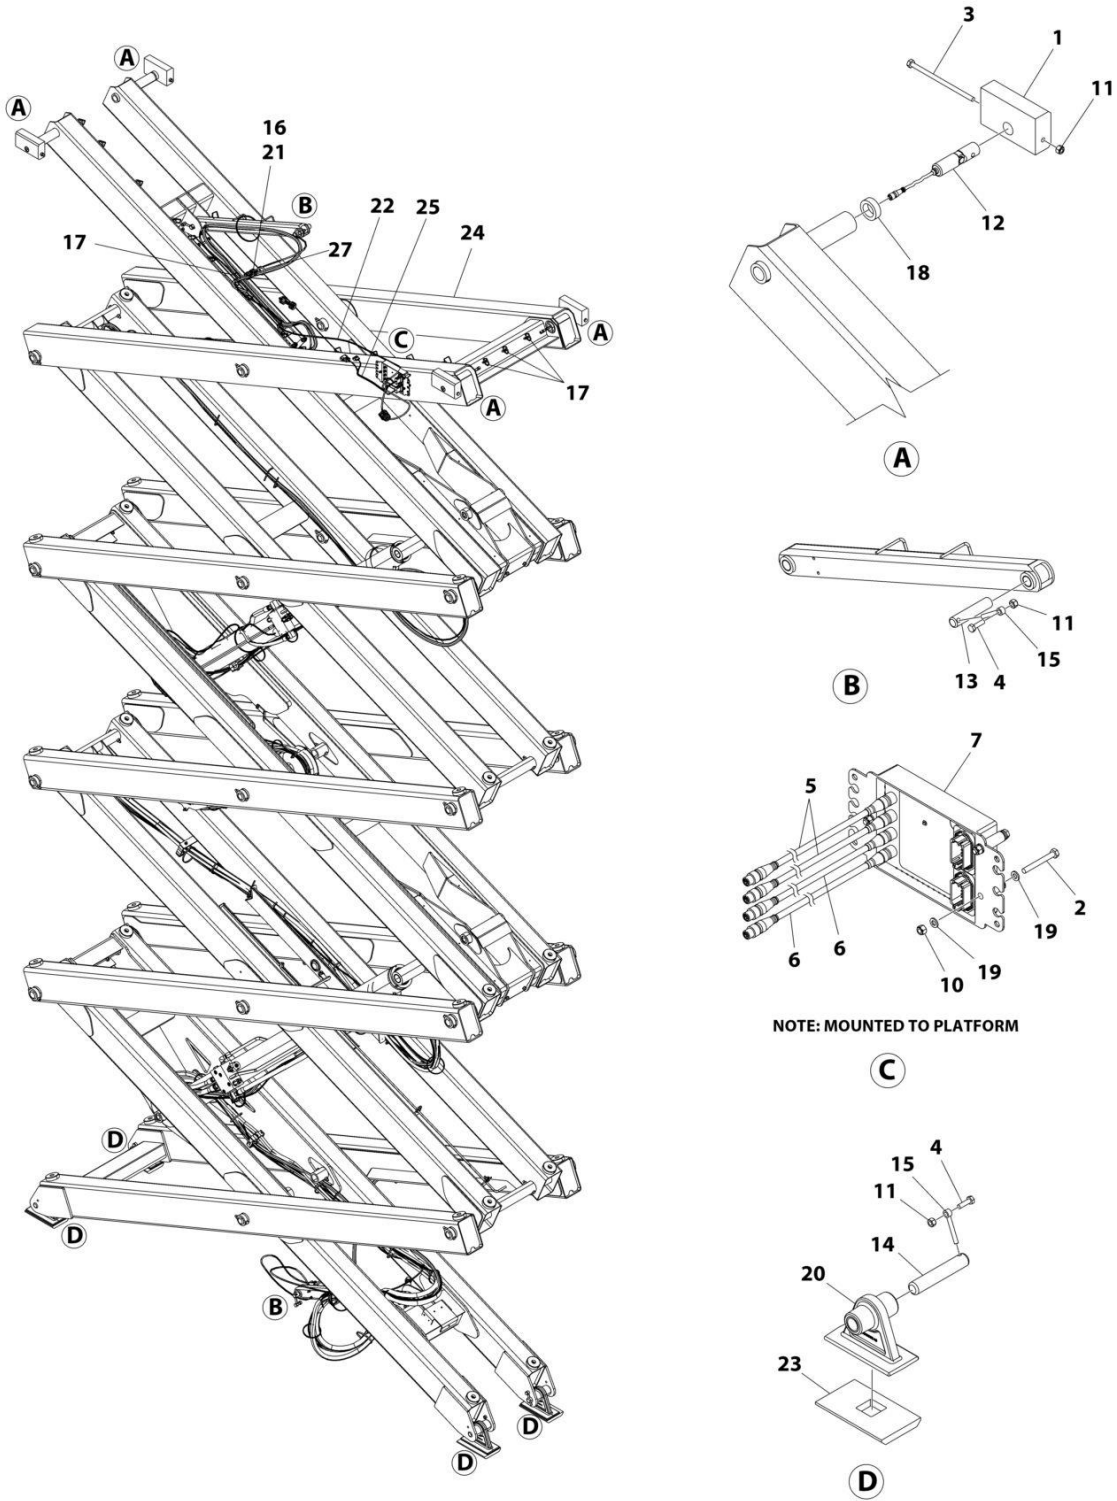

SECTION 4 - SCISSORS ARMS

SECTION 4 - SCISSORS ARMS

FIGURE 4-1. SCISSORS ARMS INSTALLATION WITH AC CABLE

ART_1001237516_F

SECTION 4 - SCISSORS ARMS

FIGURE 4-1. SCISSORS ARMS INSTALLATION WITH AC CABLE

ITEM	PART NUMBER	QTY	DESCRIPTION	REV
	1001237516	Ref	SCISSORS ARMS INSTALLATION	F
1	0561489	4	Block, Slide	
2	0700618	3	Bolt M6 x 50	
3	0701037	4	Bolt M10 x 200	
4	0771015	6	Bolt M10 x 35	
5	1061020	2	Cable (5 FT/1.5 M Length)	
6	1061021	2	Cable (10 FT/3 M Length)	
7	1600387	1	Module, Control - LSS	
10	3290605	3	Nut M6	
11	3291005	10	Nut M10	
12	3422938	4	Pin	
13	3422943	1	Pin	
14	3422961	4	Pin	
15	3841143	6	Keeper, Pin	
16	4240018	14	Tie-Strap	
17	4240033	19	Tie-Strap	
18	4568295	4	Tube, Spacer	
19	4811700	6	Washer M6	
20	1001099623	4	Slider	
20	0440234	8	Bearing (2 per Slider)	
21	1001130781	3	Conduit	
22	1001178759	1	Cable, AC	
23	1001181501	4	Pad, Slide	
24	1001217384	1	Scissors Arms Assembly (See Separate Breakdown in this Section)	
25	1001226830	1	LSS Harness (See Separate Breakdown in ELECTRICAL Section)	
26	4460234	16	Mount, Tie-Strap (Not Shown)	
27	1001244865	1	Grommet	