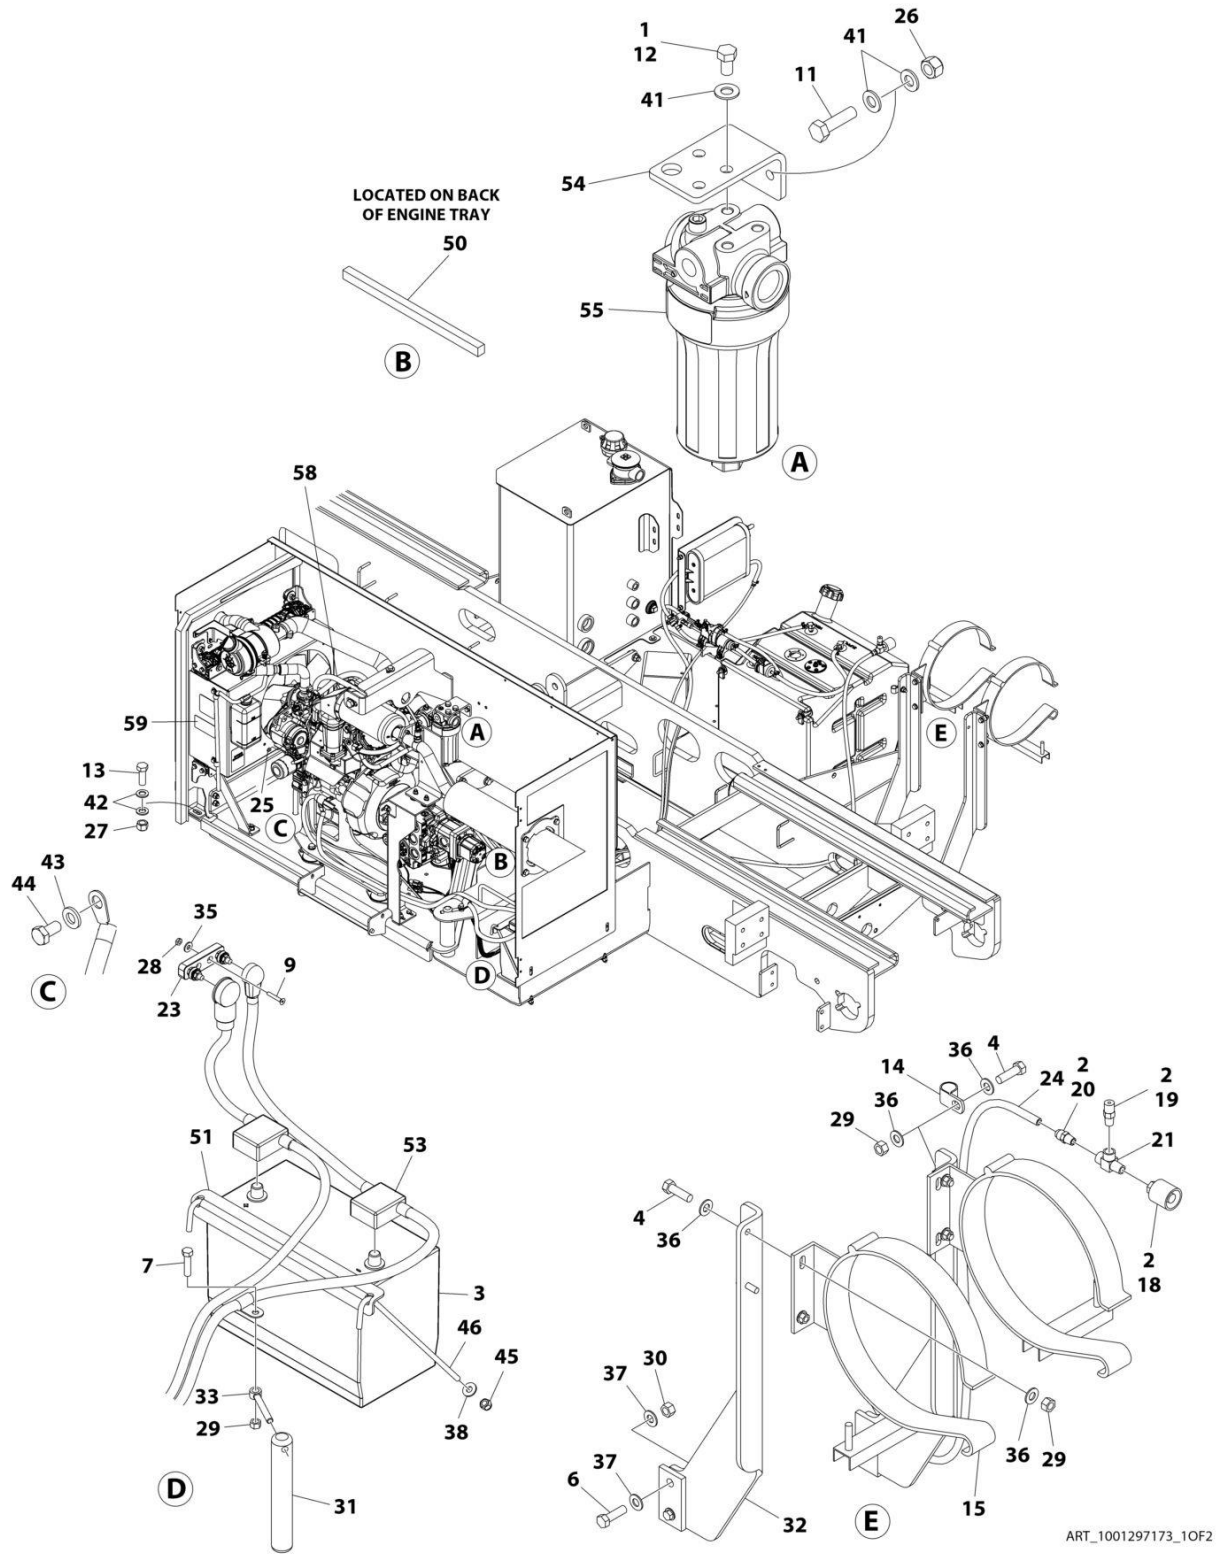

SECTION 3 - ENGINE

ITEM	PART NUMBER	QTY	DESCRIPTION	REV
47	1001220959	1	Shroud	
48	1001181658	1	Plate, Radiator	
49	1001181659	1	Hose, Radiator (Upper)	
50	1001227285	1	Seal	
51	1001181829	1	Coupling Kit - Gasoline Engines (See Separate Breakdown in this Section)	
52	1001182980	1	Bracket	
53	1001182981	1	Bracket	
54	1001182982	1	Mount	
55	1001182983	1	Tube, Intake	
56	1001182984	1	Support	
57	1001183420	1	Foam, Baffle	
58	1001183424	1	Foam, Baffle	
59	1001183427	1	Tube, Coolant	
60	1001183428	1	Mount, Engine (RH)	
61	1001215543	1	Mount, Engine (LH)	
62	1001184064	1	Tube, Intake	
64	1001213847	1	Tube, Exhaust	
65	1001186833	1	Tube, Exhaust	
68	1001205968	1	Tray	
69	1001210708	1	Insulate, Exhaust	
70	0100062	AR	Adhesive	
72	1001152729	4	Clamp	
73	5240600	4	Washer M6	
74	1001184066	1	Foam, Baffle	
75	1001125248	2	Mount, Engine	
76	1001226420	1	Support	
77	1001195600	1	Bracket, Muffler	
78	0761014	1	Bolt M10 x 30	
79	0700819	2	Bolt M8 x 55	
80	4812500	2	Washer M20	
81	1001255529	1	Regulator	
82	8405201	1	Clamp	
83	1001249122	1	Tube	
84	1001249123	1	Tube	
85	1001213010	3	Clamp	
86	1001263476	3 ft / 1 m	Hose	

SECTION 3 - ENGINE

FIGURE 3-12. ENGINE INSTALLATION - KUBOTA GASOLINE WITH GENERATOR