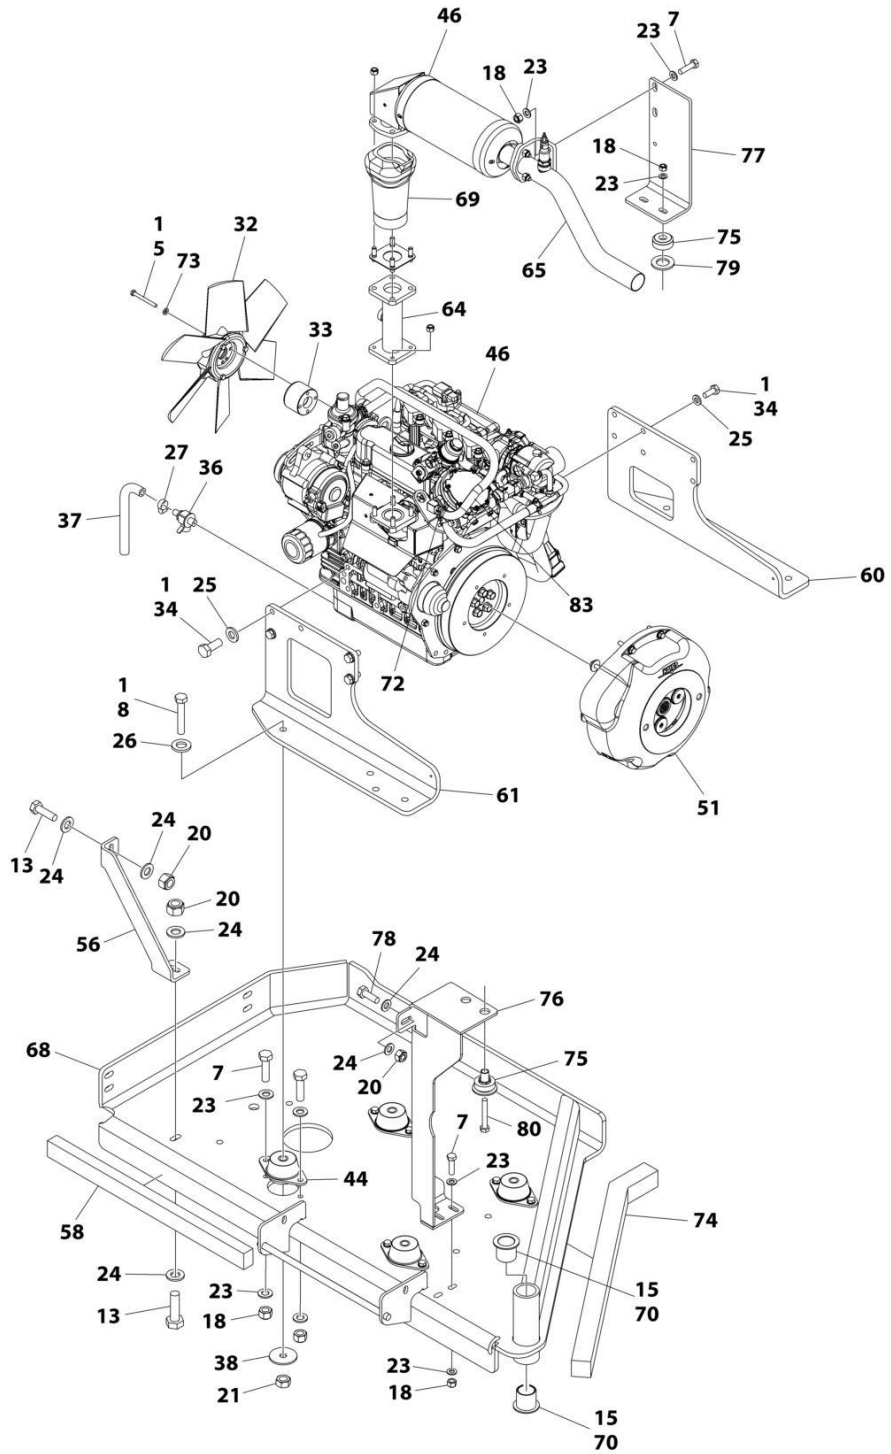

SECTION 3 - ENGINE

ART_1001225628_E_2OF2

SECTION 3 - ENGINE

FIGURE 3-15. ENGINE ASSEMBLY - KUBOTA GASOLINE WITH GENERATOR (SN M200085021 to Present, Excluding M200085327)

ITEM	PART NUMBER	QTY	DESCRIPTION	REV
	1001225628	Ref	ENGINE ASSEMBLY - KUBOTA GASOLINE WITH GENERATOR	E
1	0100011	AR	Compound, Locking	
2	0340045	1	Band, Mounting	
3	0700610	3	Bolt M6 x 20	
5	0700620	4	Bolt M6 x 60	
7	0700814	12	Bolt M8 x 30	
8	0701222	4	Bolt M12 x 70	
9	0760607	2	Bolt M6 x 14	
10	0760810	2	Bolt M8 x 20	
11	0760808	10	Bolt M8 x 16	
13	0761015	4	Bolt M10 x 35	
14	0761016	6	Bolt M10 x 40	
15	0961986	2	Bearing	
16	1703162	2	Decal - Fan Blade	
17	3290605	3	Nut M6	
18	3290805	16	Nut M8	
19	3291001	4	Nut M10	
20	3291005	7	Nut M10	
21	3291201	4	Nut M12	
22	4811700	8	Washer M6	
23	4811900	40	Washer M8	
24	4812000	18	Washer M10	
25	5241000	8	Washer M10	
26	5241200	4	Washer M12	
27	8405009	1	Clamp	
28	8405101	2	Clamp	
29	8405104	4	Clamp	
30	85941016	2	Clamp	
31	1001118280	1	Air Filter Assembly	
31	7015004	2	Element	
31	7015005	1	Cover Assembly	
31	1340069	1	Valve, Vacuator	
32	1001118538	1	Fan	
33	1001118539	1	Spacer, Fan	
34	1001118746	8	Bolt M10 x 25	
35	1001146043	1	Coupling, 90	
36	1001161497	1	Valve, Oil Drain	
37	1001165035	8 in/ 20cm	Hose	
38	1001168018	4	Washer	
40	1001169054	4	Isolator	
41	1001169138	AR	Pad	
42	1001169967	2	Bracket	
43	1001170035	2	Bracket	
44	1001175509	4	Mount, Motor	
46	1001288350	1	Engine, Kubota Gasoline with Generator (See Separate Breakdown in this Section)	
47	1001220957	1	Radiator & Shroud Assembly	
47	1001198726	1	Radiator	
47	70007502	1	Valve, Drain