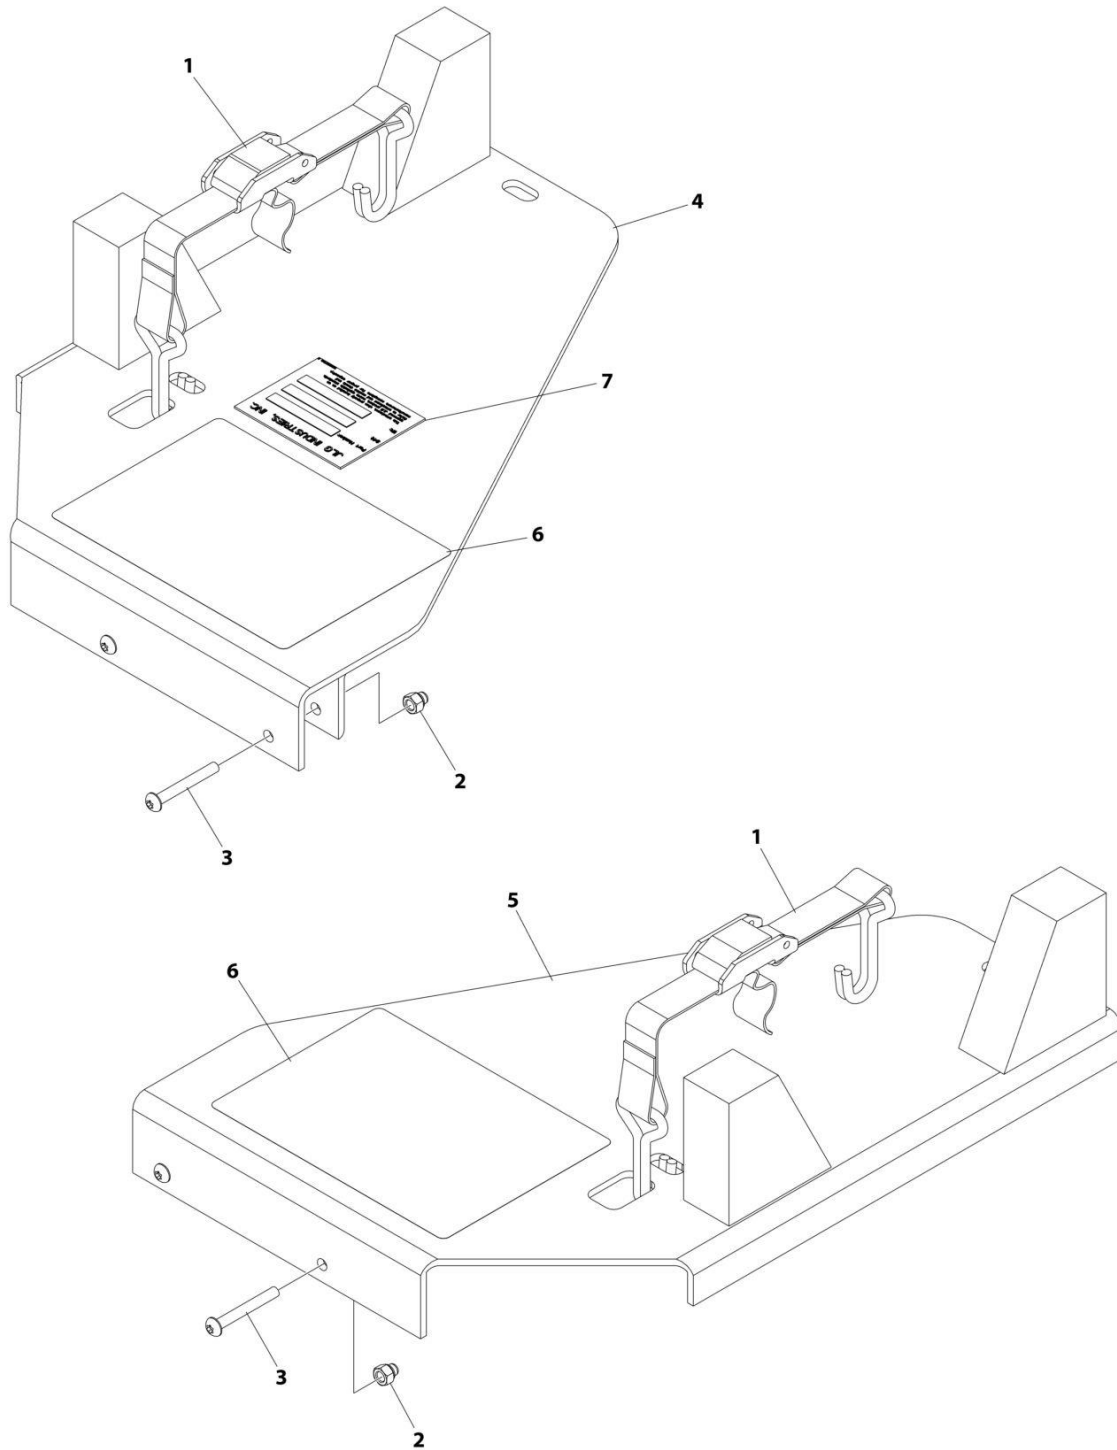

SECTION 5 - PLATFORM

FIGURE 5-10. PIPE RACK INSTALLATION

ART_1001273290

SECTION 5 - PLATFORM

FIGURE 5-10. PIPE RACK INSTALLATION

ITEM	PART NUMBER	QTY	DESCRIPTION	REV
	1001273290	Ref	PIPE RACK INSTALLATION	B
1	0480100	2	Belt, Tie Down	
2	2080063	4	Nut 1/4	
3	3900318	4	Screw 1/4 x 2	
4	4845441	1	Support, Pipe Rack	
5	4845442	1	Support, Pipe Rack	
6	1001293137	2	Decal - Pipe Rack Capacity	
7	See Note	NSS	Decal - Accessory (Note: Not Available for Purchase)