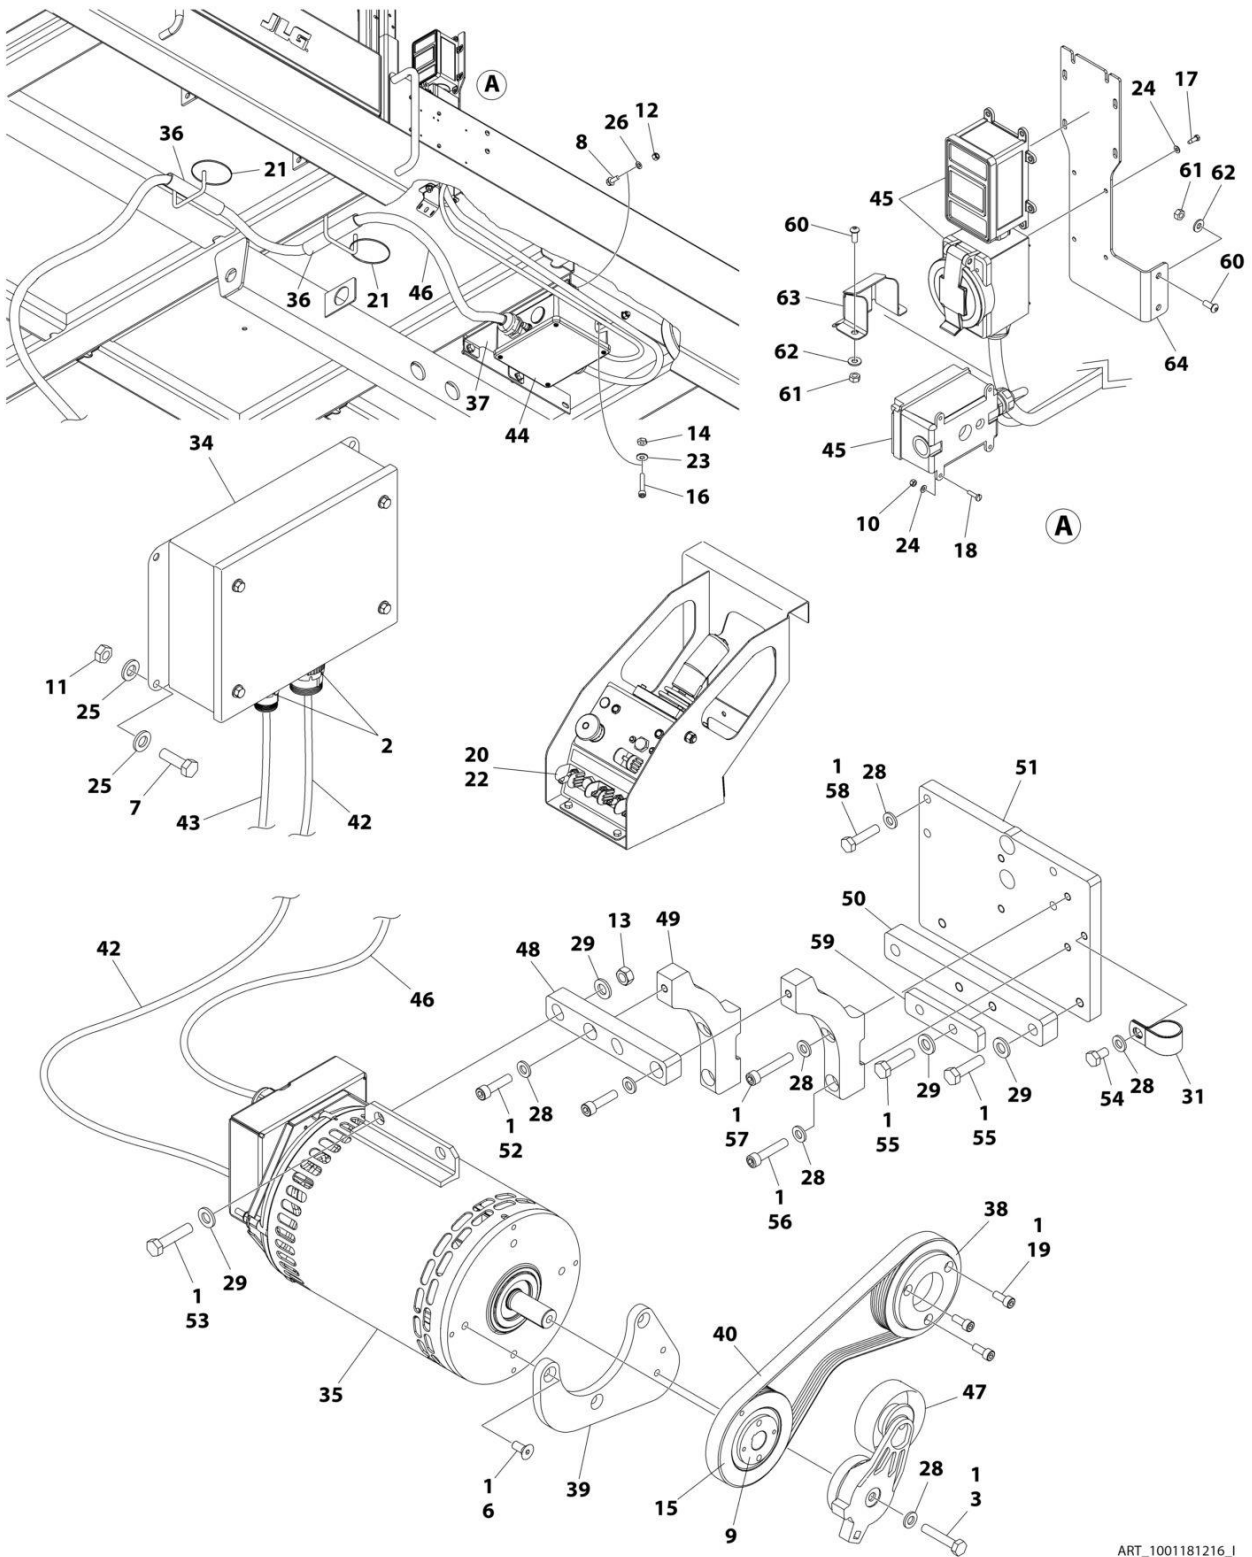

SECTION 3 - ENGINE

FIGURE 3-25. GENERATOR INSTALLATION - 4000W (KUBOTA GASOLINE) (DUAL FUEL)

SECTION 3 - ENGINE

FIGURE 3-25. GENERATOR INSTALLATION - 4000W (KUBOTA GASOLINE) (DUAL FUEL)

ITEM	PART NUMBER	QTY	DESCRIPTION	REV
	1001181216	Ref	GENERATOR INSTALLATION - 4000W (KUBOTA GASOLINE) (DUAL FUEL)	I
1	0100011	AR	Compound, Locking	
2	0100048	AR	Grease, Silicone (Apply to Contactor Connector)	
3	0701019	1	Bolt M10 x 55	
6	0741607	3	Bolt 3/8 x .88	
7	0760610	4	Bolt M6 x 20	
8	0780810	4	Bolt M8 x 20	
9	0962520	1	Bushing, Taper	
10	3290405	4	Nut M4	
11	3290605	4	Nut M6	
12	3290805	4	Nut M8	
13	3291201	AR	Nut M12	
14	3311005	4	Nut #10	
15	3580318	1	Pulley, Generator	
16	3931016	4	Screw #10 x 1	
17	3940804	4	Self, Tapping	
18	4010408	4	Screw M4 x 16	
19	4031908	3	Bolt M8 x 20	
20	4060802	1	Guard, Switch	
21	4240017	2	Tie Strap	
22	4360482	1	Switch, Toggle	
23	4751000	4	Washer #10	
24	4811400	8	Washer M4	
25	4811700	8	Washer M6	
26	4811900	4	Washer M8	
28	5241000	AR	Washer M10	
29	5241200	AR	Washer M12	
31	8406302	1	Clamp	
34	1001138566	1	Box, Generator Control (4000W Generator - 60Hz)	
34	70006552	1	Capacitor	
34	70006553	1	Relay	
35	1001140346	1	Generator Assembly	
35	70003709	1	Ring, Retaining (External)	
35	70003708	1	Ring, Retaining (Internal)	
35	70001966	1	Bearing	
35	70004092	1	Endbell (Shaft End)	
35	70004099	1	Key	
35	70004676	1	Rotor	
35	70004687	1	Stator	
35	70004678	1	Endbell (Rear)	
35	70004679	1	Cover, Endbell (Rear)	
35	70004680	1	Enclosure, Wiring	
35	70004685	1	Cover, Enclosure	
35	70004682	1	Switch, Reset (Located on Enclosure Cover)	
35	70004098	1	Connector, Strain Relief (Located on Enclosure Cover)	
35	4460224	1	Receptacle, Female - 6 Position (Connects to Harness)	
35	4460268	1	Pin, Male (Connects to Harness)	
35	4460807	6	Seal, Pin (Connects to Harness)	
35	4460808	1	Seal, Interface (Connects to Harness)