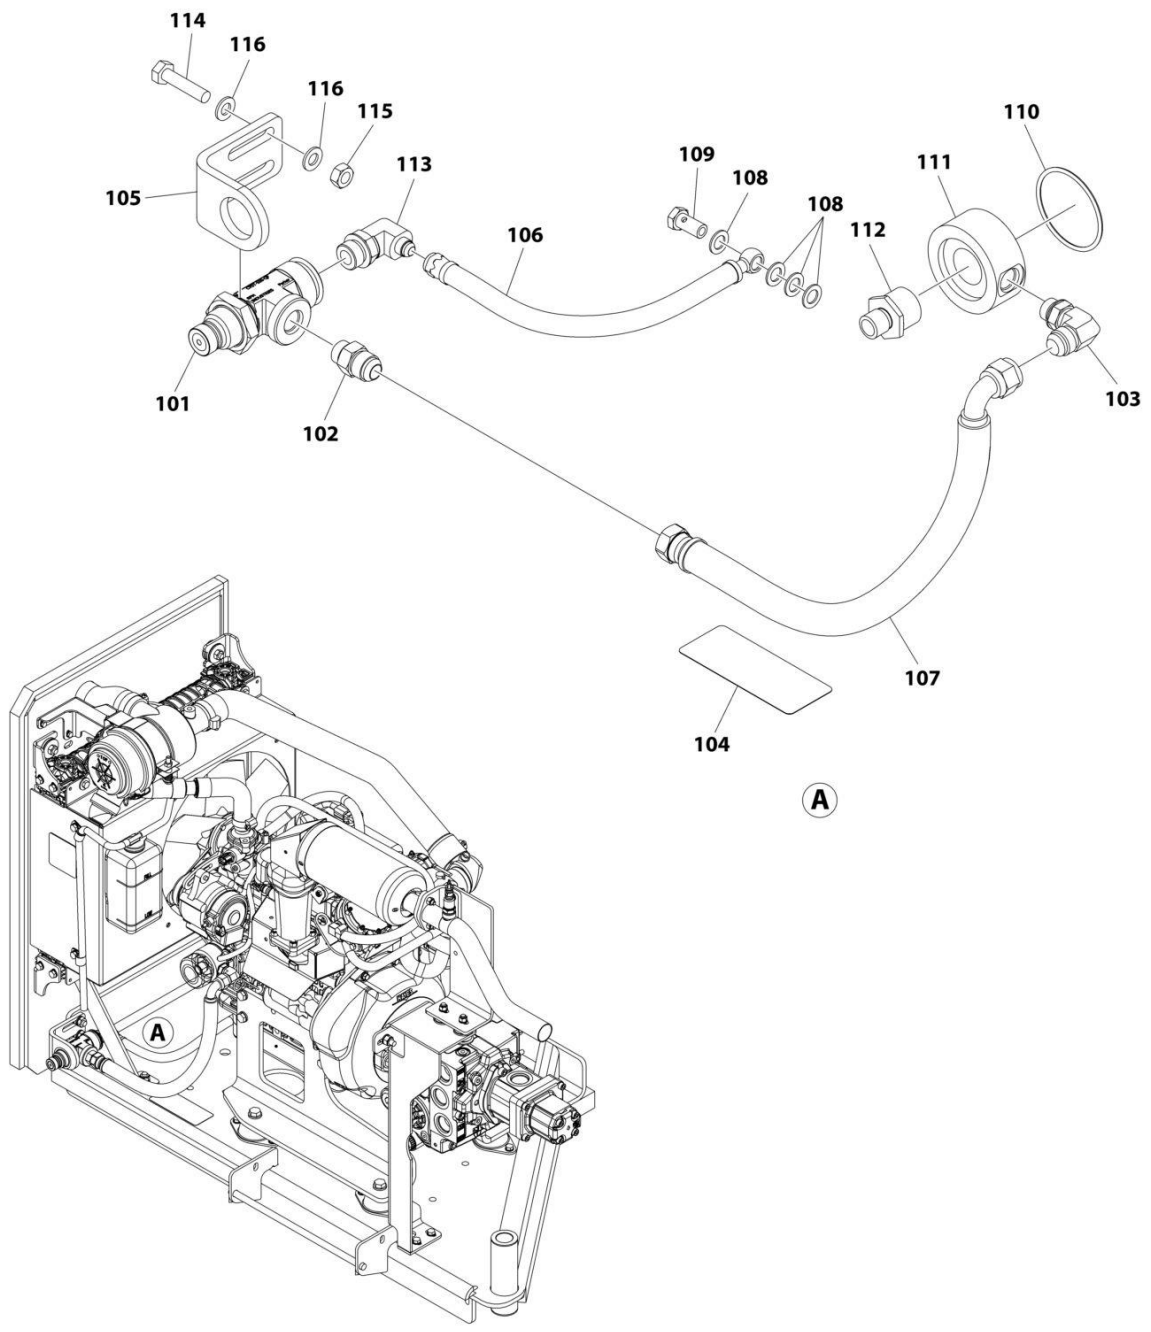

SECTION 3 - ENGINE

FIGURE 3-33. QUICKFIT OIL DRAIN INSTALLATION - KUBOTA GASOLINE ENGINE

ART_1001291579

SECTION 3 - ENGINE

FIGURE 3-33. QUICKFIT OIL DRAIN INSTALLATION - KUBOTA GASOLINE ENGINE

ITEM	PART NUMBER	QTY	DESCRIPTION	REV
	1001291579	Ref	QUICKFIT OIL DRAIN INSTALLATION	A
100	1001291578	Ref	Valve, Quickfit Kit (Not Shown)	
101	1001281298	1	Valve, Quickfit	
102	1001281302	1	Adapter, Quickfit	
103	1001281359	1	Valve, Check	
104	1001281360	1	Decal - Quickfit	
105	1001290239	1	Bracket	
106	1001290240	1	Hose, Suction	
107	1001290241	1	Hose, Pressure	
108	1001290244	4	Washer, (Copper)	
109	1001290246	1	Screw	
110	1001290247	1	O-Ring	
111	1001290249	1	Filter	
112	1001290257	1	Fitting, Straight	
113	1001290258	1	Fitting, 90	
114	1001290378	2	Bolt M10 x 45	
115	1001290381	2	Nut M10	
116	1001290384	4	Washer M10