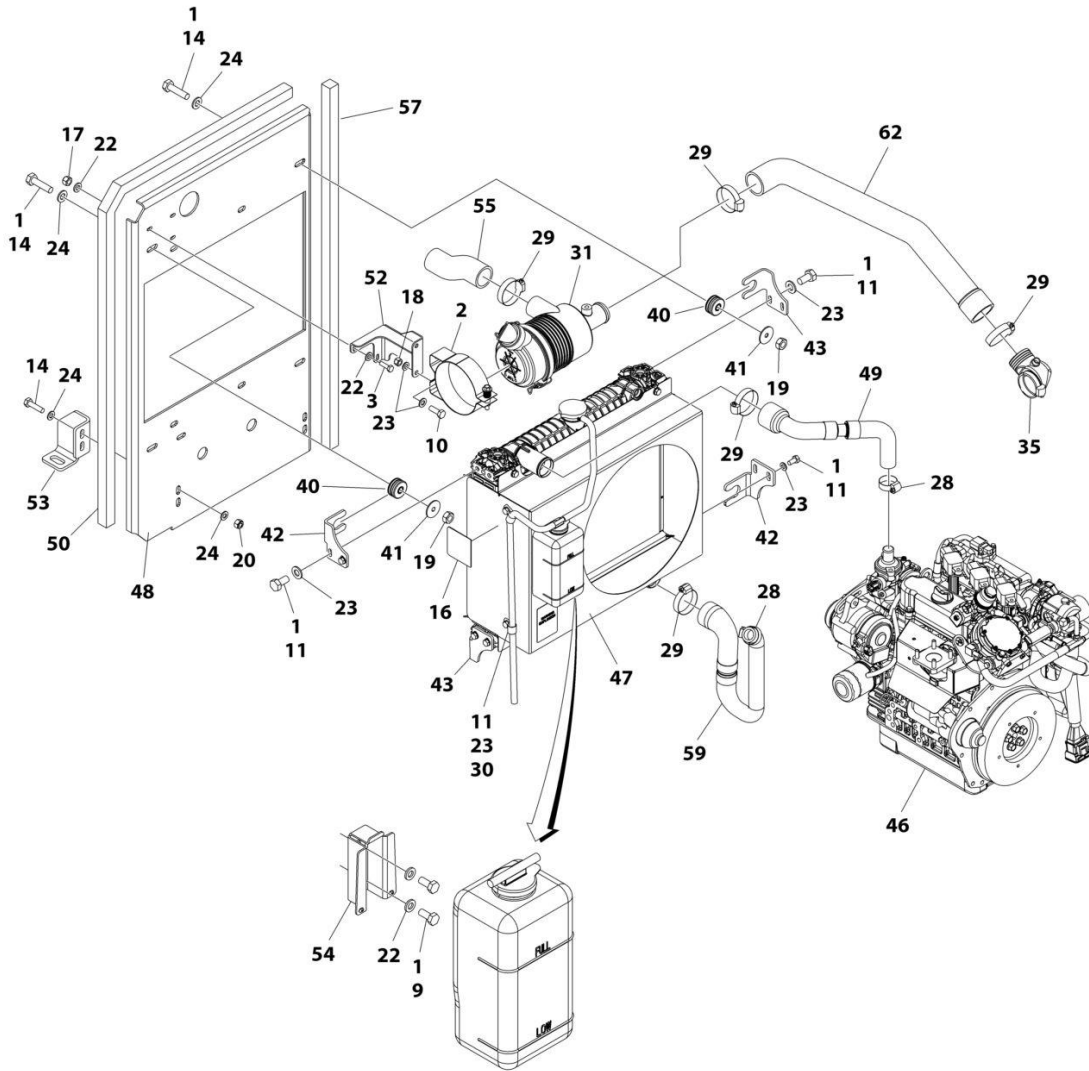

SECTION 3 - ENGINE

FIGURE 3-13. ENGINE AND PUMP SUB-ASSEMBLY - KUBOTA GASOLINE WITH GENERATOR

ITEM	PART NUMBER	QTY	DESCRIPTION	REV
	1001225627	Ref	ENGINE AND PUMP SUB-ASSEMBLY - KUBOTA GASOLINE WITH GENERATOR	C
1	0100011	AR	Compound, Locking	
2	0641814	2	Bolt 1/2 x 1-3/4	
3	3790152	1	O-Ring	
4	4711600	2	Washer 3/8	
5	4891800	2	Washer 1/2	
6	83191040	2	Capscrew M10 x 30	
7	1001101331	1	Piston Pump Assembly (See Separate Breakdown in this Section)	
8	1001217291	1	Gear Pump Assembly	
8	70002861	1	Seal Kit - 1001217291 Pump (Note: Seal Kit is only service component available)	
9	1001225628	1	Engine Assembly - Kubota Gasoline with Generator (See Separate Breakdown in this Section)	

SECTION 3 - ENGINE

FIGURE 3-14. ENGINE ASSEMBLY - KUBOTA GASOLINE WITH GENERATOR

ART_1001225628_10F2