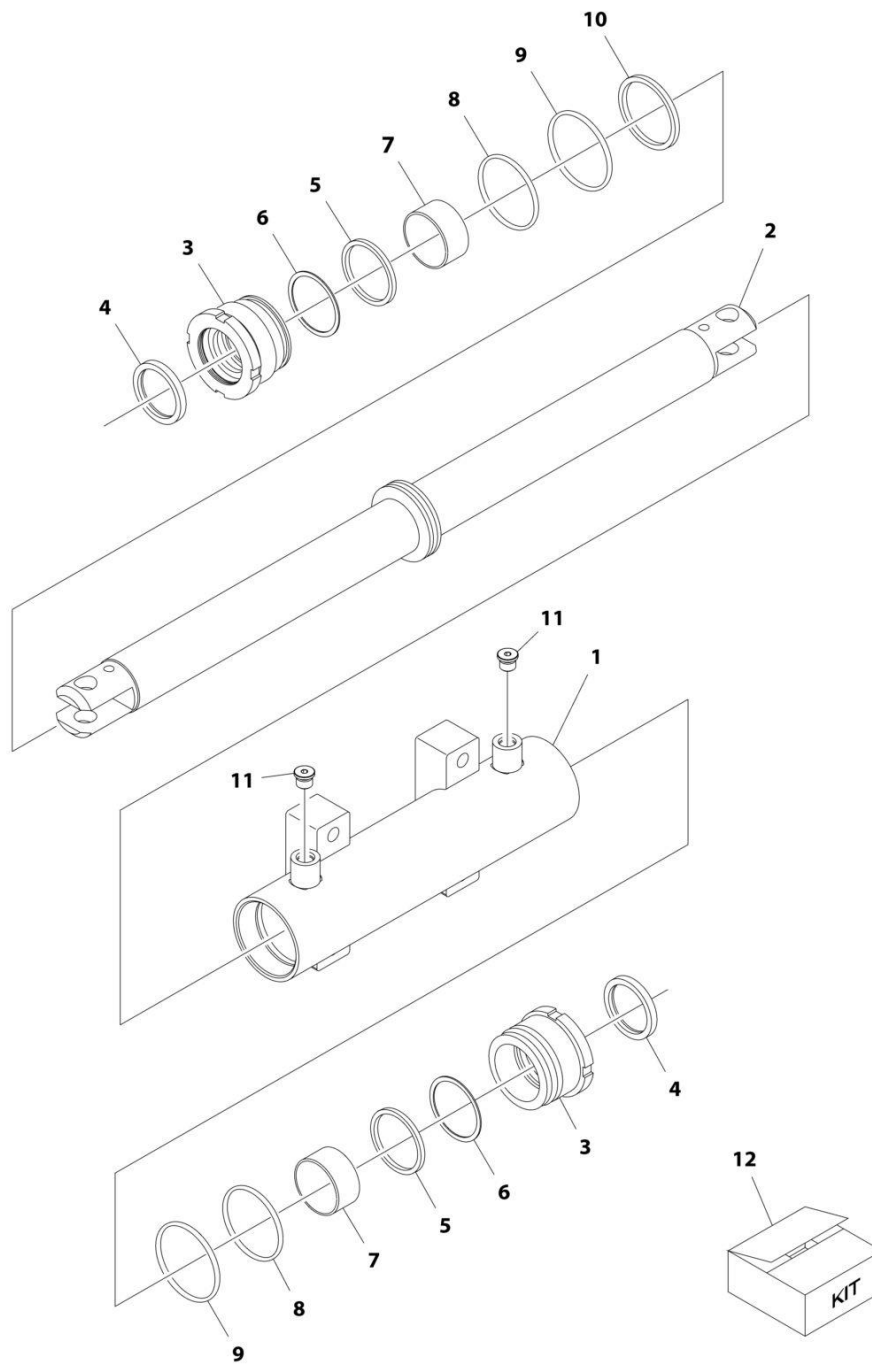

SECTION 6 - CYLINDER

FIGURE 6-5. STEER CYLINDER ASSEMBLY

ART_1001163178

SECTION 6 - CYLINDER

FIGURE 6-5. STEER CYLINDER ASSEMBLY

ITEM	PART NUMBER	QTY	DESCRIPTION	REV
	1001163178	Ref	STEER CYLINDER ASSEMBLY	E
		Ref	Note: Original Cylinder May Have Been Replaced with Service Replacement. Identify PN Stamped on Cylinder Before Ordering Parts.	
1	70005150	1	Barrel	
2	70005151	1	Rod	
3	70005152	2	Head	
4	See Note	NSS	Wiper (Note: Use Item 12)	
5	See Note	NSS	Seal, Rod (Note: Use Item 12)	
6	See Note	NSS	Ring, Back-up (Note: Use Item 12)	
7	70005153	2	Bearing, Dry	
8	See Note	NSS	O-Ring (Note: Use Item 12)	
9	See Note	NSS	O-Ring (Note: Use Item 12)	
10	See Note	NSS	Seal, Piston (Note: Use Item 12)	
11	See Note	2	Plug 9/16 (Note: Not Available for Purchase)	
12	70005154	1	Seal Kit - 1001163178 Cylinder (Includes Items 4-6 & 8-10)	