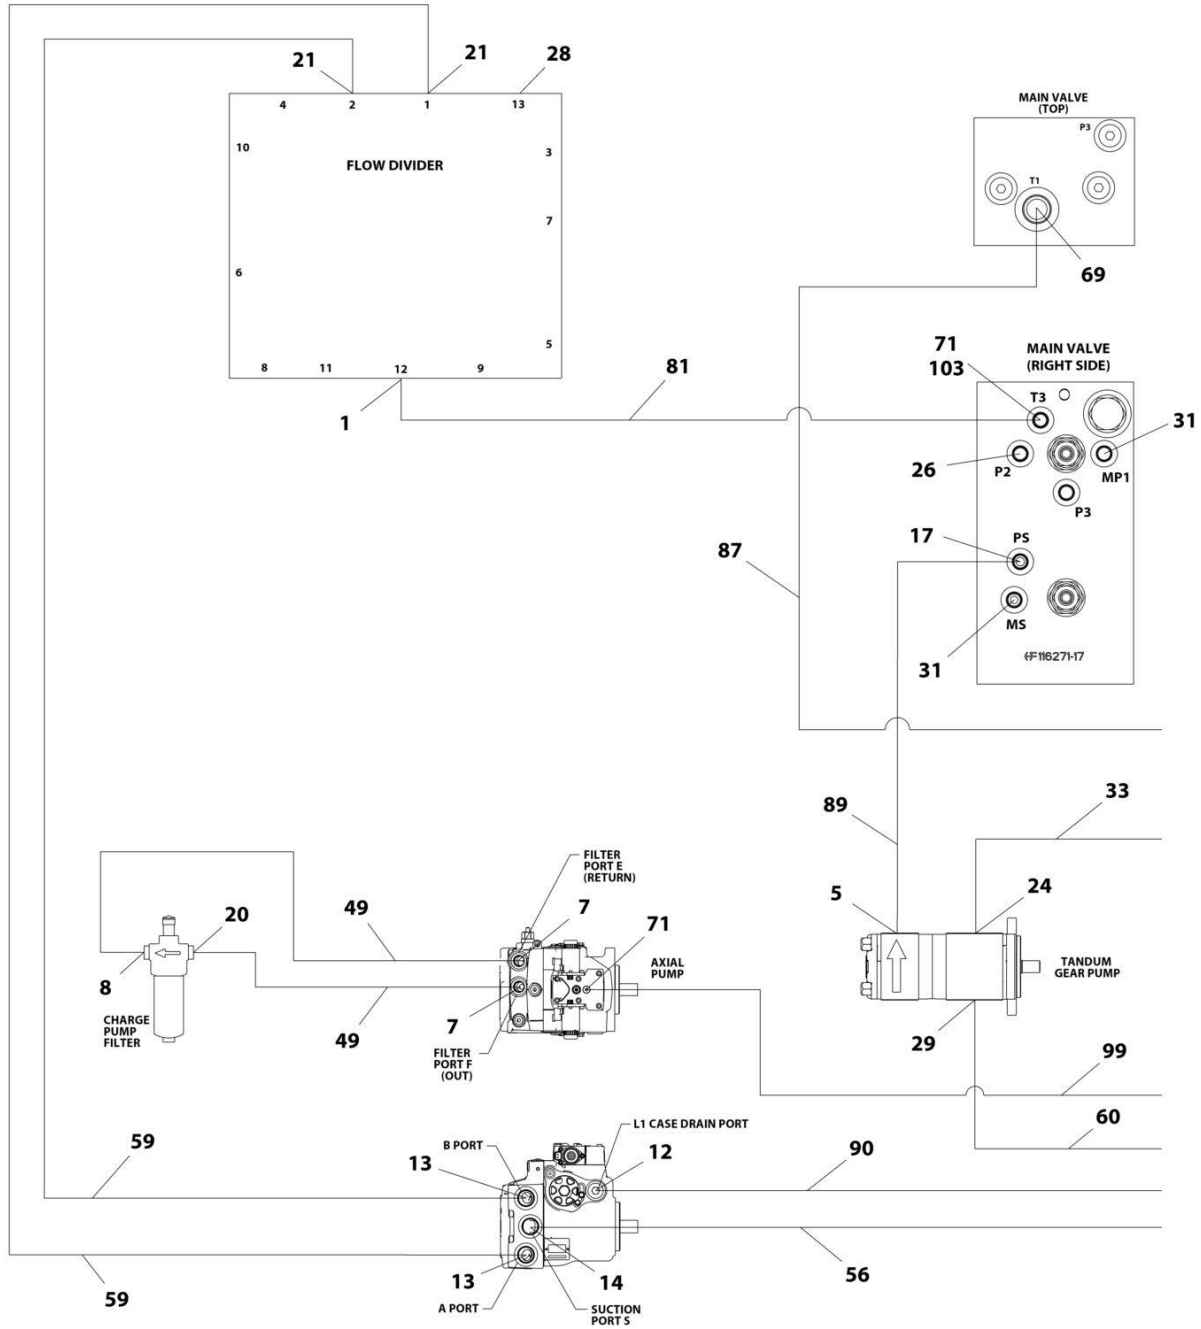

SECTION 7 - HYDRAULIC

FIGURE 7-1. HYDRAULIC DIAGRAM - OSCILLATING AXLE

ART_1001177750_10F7