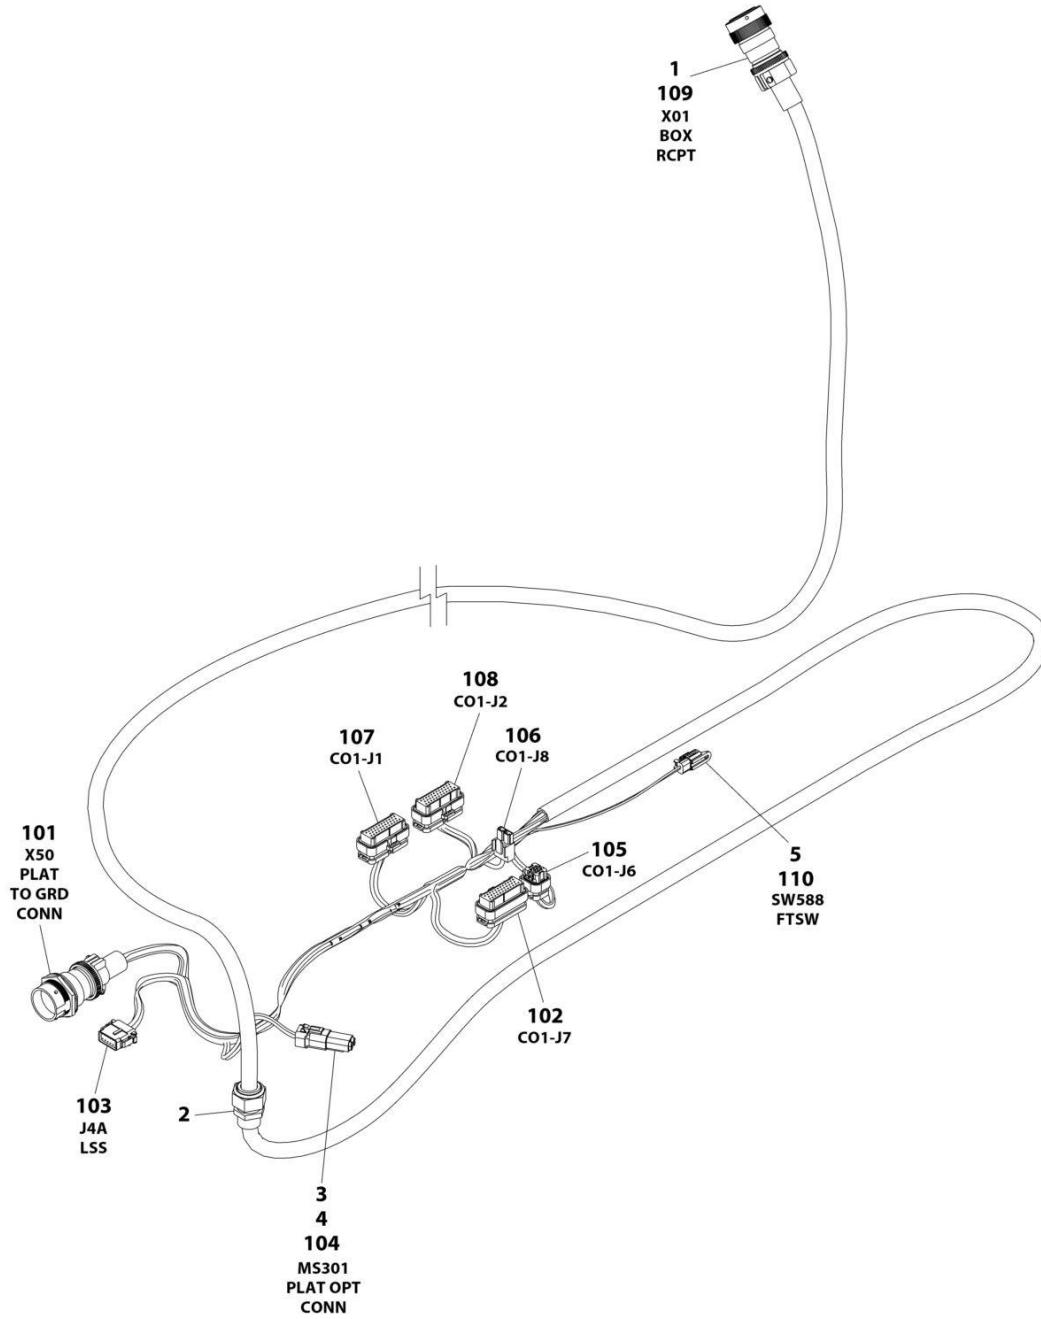

SECTION 8 - ELECTRICAL

FIGURE 8-34. PLATFORM MODULE HARNESS

ART_1001236163

SECTION 8 - ELECTRICAL

FIGURE 8-34. PLATFORM MODULE HARNESS

ITEM	PART NUMBER	QTY	DESCRIPTION	REV
	1001236163	Ref	PLATFORM MODULE HARNESS	B
1	2820031	AR	Heatshrink	
2	4460051	1	Connector, Strain Relief	
3	4460466	4	Plug, Terminal	
4	1001116811	1	Receptacle, Female - 4 Position	
5	1001144295	1	Cap, Female - 2 Position	
101	1001116930	1	Connector - 21 Position	
101	4460508	4	Pin, Male	
101	4460464	6	Pin, Male	
101	4460466	11	Plug, Terminal	
102	4460873	1	Connector - 35 Position	
102	4460871	10	Socket, Female	
102	4460905	25	Plug, Terminal	
103	1001116808	1	Plug, Male - 12 Position	
103	4460928	2	Socket, Female	
103	4460918	2	Socket, Female	
103	4460518	8	Plug, Terminal	
104	1001116810	1	Plug, Male - 4 Position	
104	4460509	2	Socket, Female	
104	4460466	2	Plug, Terminal	
105	1001113961	1	Connector - 8 Position	
105	4460871	2	Socket, Female	
105	4460905	6	Plug, Terminal	
106	4460879	1	Plug, Male - 2 Position	
106	4461271	2	Socket, Female	
107	4460874	1	Connector - 35 Position	
107	4460871	12	Socket, Female	
107	4460905	23	Plug, Terminal	
108	4460876	1	Connector - 35 Position	
108	4460871	15	Socket, Female	
108	4460905	20	Plug, Terminal	
109	1001195123	1	Connector - 31 Position	
109	4460465	31	Socket, Female	
110	4460891	1	Plug, Male - 2 Position	
110	4460465	2	Socket, Female