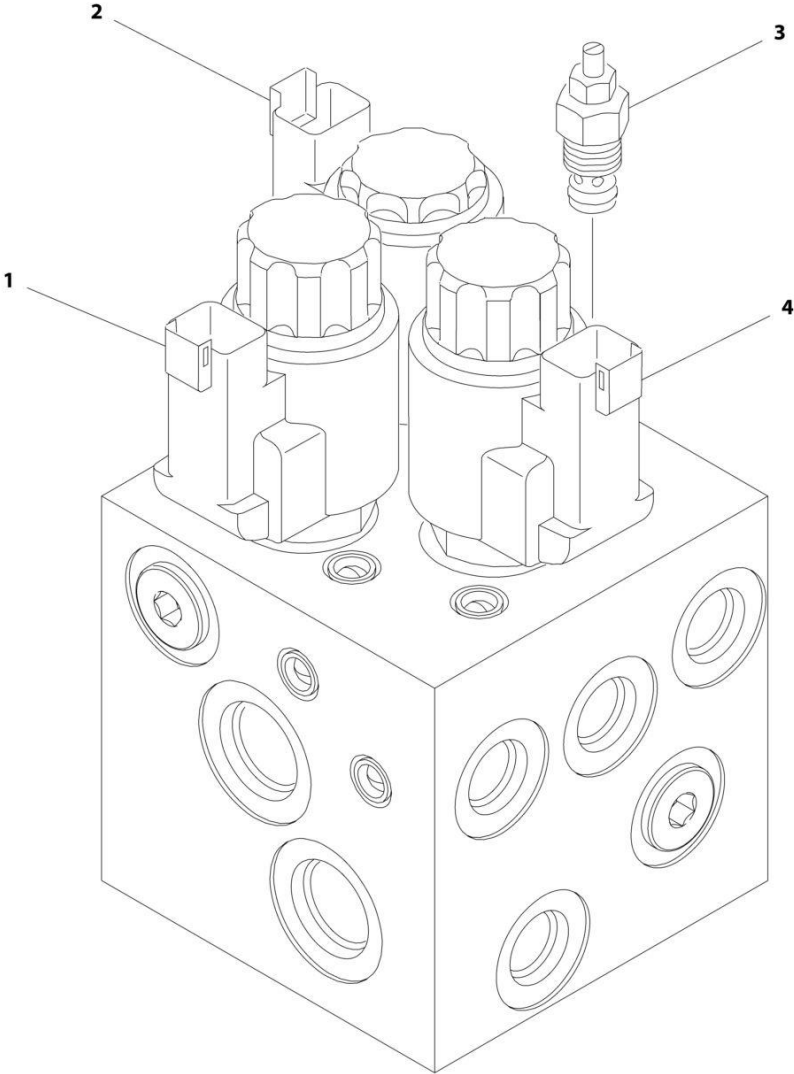

SECTION 1 - FRAME

FIGURE 1-14. LEVELING JACKS VALVE ASSEMBLY

ART_1001217108

SECTION 1 - FRAME

FIGURE 1-14. LEVELING JACKS VALVE ASSEMBLY

ITEM	PART NUMBER	QTY	DESCRIPTION	REV
	1001217108	Ref	LEVELING JACKS VALVE ASSEMBLY	B
1	7024497	1	Cartridge without Coil (Retract)	
1	7024502	1	Seal Kit - 7024497 Cartridge	
1	70001965	1	Coil	
1	7024506	1	Coil Nut Kit	
2	7024498	1	Cartridge without Coil (Extend)	
2	7024503	1	Seal Kit - 7024498 Cartridge	
2	70001965	1	Coil	
2	7024507	1	Coil Nut Kit	
3	70006292	1	Cartridge (Thermal Relief)	
3	7024504	1	Seal Kit - 70006292 Cartridge	
4	7024500	1	Cartridge without Coil	
4	7024505	1	Seal Kit - 7024500 Cartridge	
4	70001965	1	Coil	
4	7024506	1	Coil Nut Kit