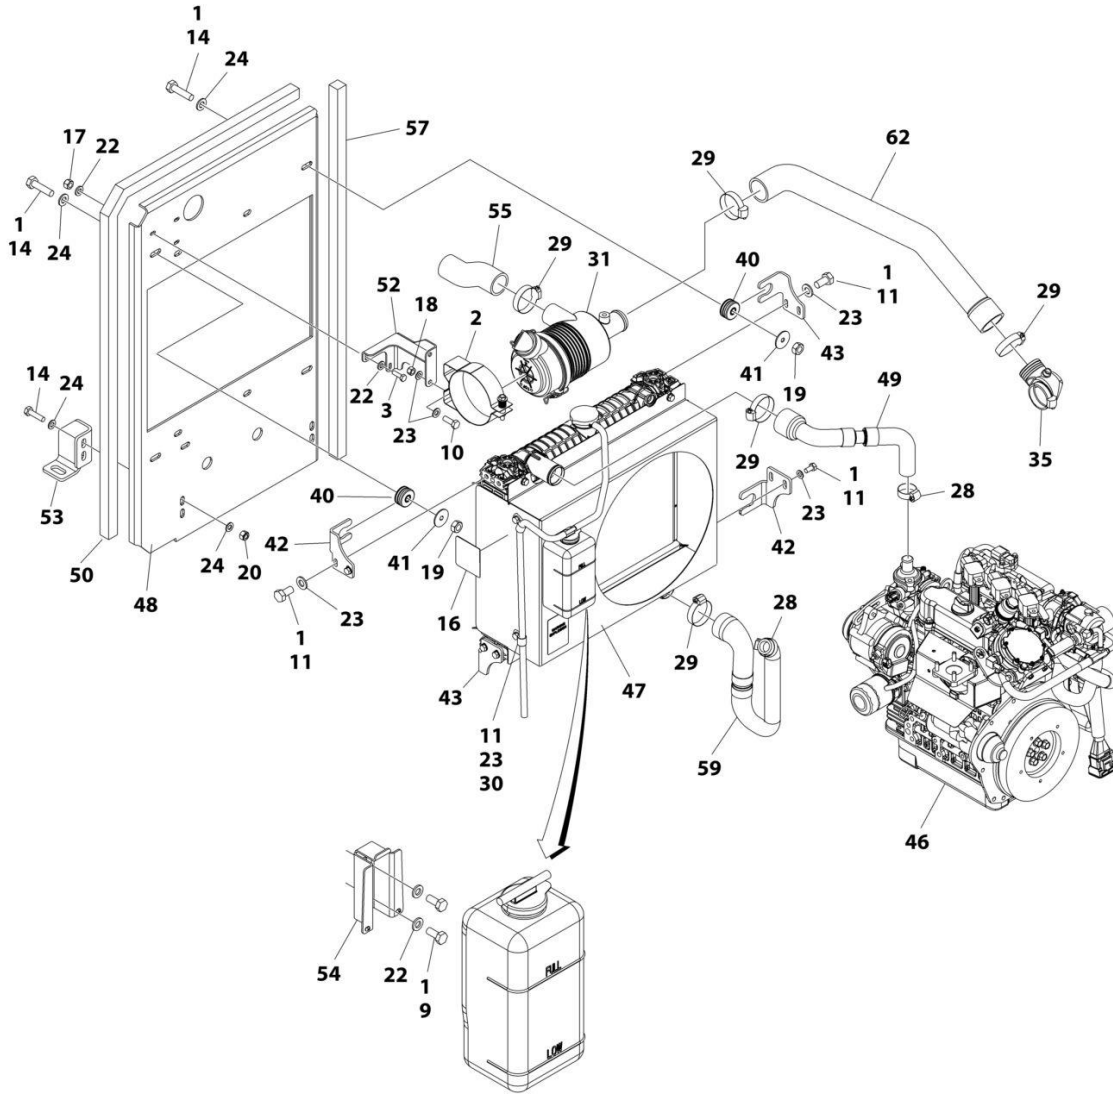

SECTION 3 - ENGINE

FIGURE 3-9. ENGINE AND PUMP SUB-ASSEMBLY - KUBOTA GASOLINE

ITEM	PART NUMBER	QTY	DESCRIPTION	REV
	1001206049	Ref	ENGINE AND PUMP SUB-ASSEMBLY - KUBOTA GASOLINE	F
1	0100011	AR	Compound, Locking	
2	0641814	2	Bolt 1/2 x 1-3/4	
3	3790152	1	O-Ring	
4	4711600	2	Washer 3/8	
5	4891800	2	Washer 1/2	
6	83191040	2	Capscrew M10 x 30	
7	1001101331	1	Piston Pump Assembly (See Separate Breakdown in this Section)	
8	1001217291	1	Gear Pump Assembly	
8	70002861	1	Seal Kit - 1001217291 Pump (Note: Seal Kit is only service component available)	
9	1001205973	1	Engine Assembly - Kubota Gasoline (See Separate Breakdown in this Section)	

SECTION 3 - ENGINE

FIGURE 3-10. ENGINE ASSEMBLY - KUBOTA GASOLINE

ART_1001205973_10F2