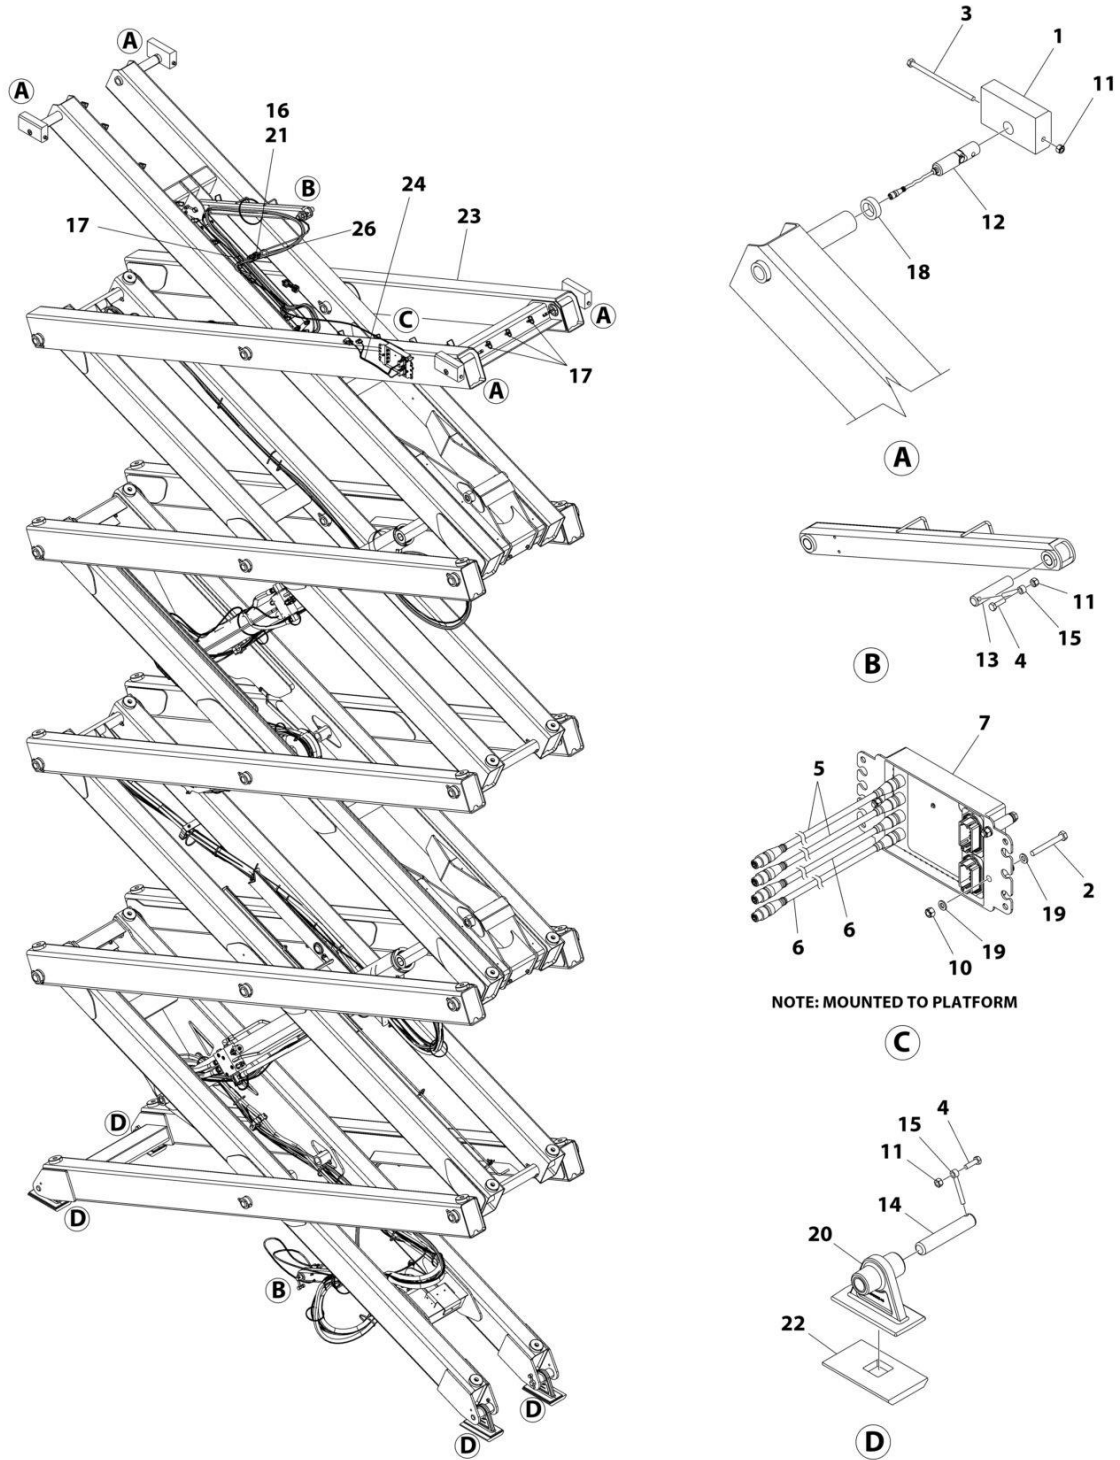

SECTION 4 - SCISSORS ARMS

FIGURE 4-2. SCISSORS ARMS INSTALLATION WITH GENERATOR

ART_1001237515_F

SECTION 4 - SCISSORS ARMS

FIGURE 4-2. SCISSORS ARMS INSTALLATION WITH GENERATOR

ITEM	PART NUMBER	QTY	DESCRIPTION	REV
	1001237515	Ref	SCISSORS ARMS INSTALLATION	F
1	0561489	4	Block, Slide	
2	0700618	3	Bolt M6 x 50	
3	0701037	4	Bolt M10 x 200	
4	0771015	6	Bolt M10 x 35	
5	1061020	2	Cable (5 FT/1.5 M Length)	
6	1061021	2	Cable (10 FT/3 M Length)	
7	1600387	1	Module, Control - LSS	
10	3290605	3	Nut M6	
11	3291005	10	Nut M10	
12	3422938	4	Pin	
13	3422943	1	Pin	
14	3422961	4	Pin	
15	3841143	6	Keeper, Pin	
16	4240018	10	Tie-Strap	
17	4240033	19	Tie-Strap	
18	4568295	4	Tube, Spacer	
19	4811700	6	Washer M6	
20	1001099623	4	Slider	
20	0440234	8	Bearing (2 per Slider)	
21	1001130781	2	Conduit	
22	1001181501	4	Pad, Slide	
23	1001217384	1	Scissors Arms Assembly (See Separate Breakdown in this Section)	
24	1001226830	1	LSS Harness (See Separate Breakdown in ELECTRICAL Section)	
25	4460234	16	Mount, Tie-Strap (Not Shown)	
26	1001244865	1	Grommet