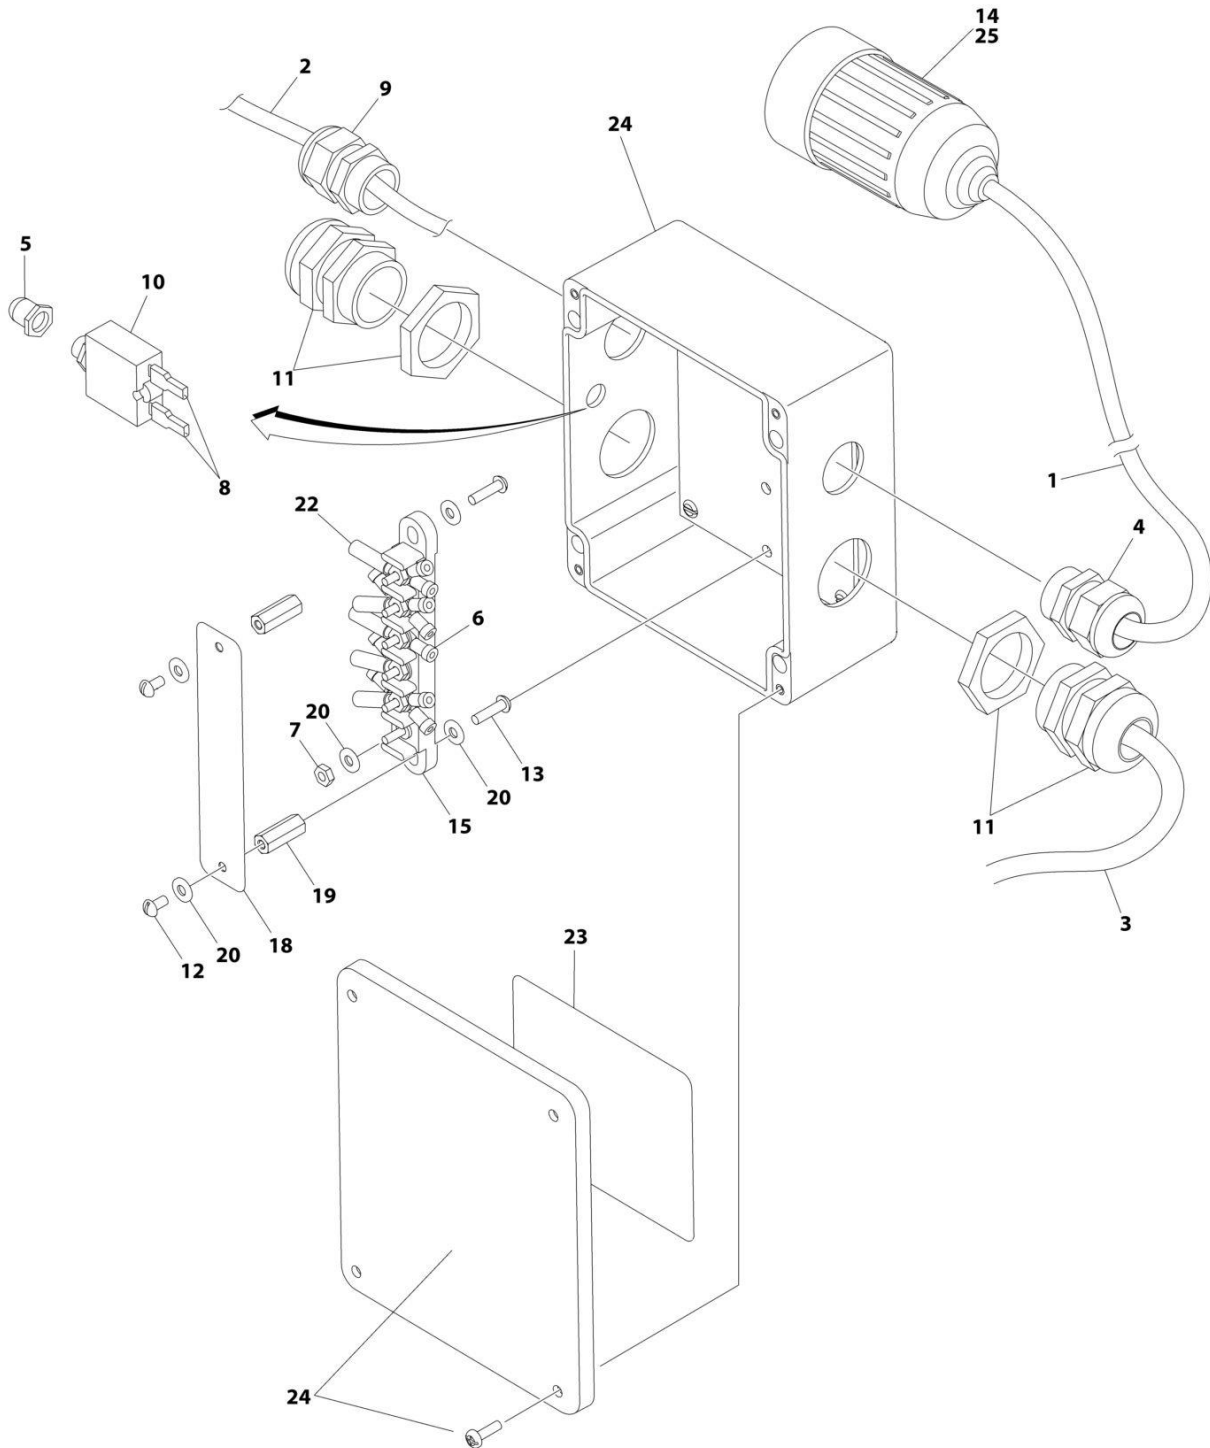

SECTION 3 - ENGINE

FIGURE 3-30. JUNCTION BOX ASSEMBLY - 7500W GENERATOR (ALL SPECS EXCEPT AUSTRALIAN, CE & UK CA SPECS)

ART_1001187228

SECTION 3 - ENGINE

FIGURE 3-30. JUNCTION BOX ASSEMBLY - 7500W GENERATOR (ALL SPECS EXCEPT AUSTRALIAN, CE & UK CA SPECS)

ITEM	PART NUMBER	QTY	DESCRIPTION	REV
	1001187228	Ref	JUNCTION BOX ASSEMBLY - 7500W GENERATOR	A
1	1060343	6.8 ft/ 2m	Cable, Electrical - 10/4	
2	1060494	6.8 ft/ 2m	Cable, Electrical - 12/3	
3	1060708	6.8 ft/ 2m	Cable, Electrical - 10/3	
4	1321692	1	Strain Relief, Terminal	
5	3300396	1	Cover, Fuse	
6	4460068	10	Terminal	
7	3311001	6	Nut, #10-24	
8	4460483	2	Terminal	
9	4460425	1	Strain Relief, Terminal	
10	4360070	1	Circuit Breaker - 15Amp	
11	4460426	2	Connector, Strain Relief	
12	10702077	2	Screw, #10-32 X 3/8	
13	10702082	2	Screw, #10-32 X 3/4	
14	4460963	1	Connector, Turnlock	
15	1001157520	1	Block, Terminal - 6 Pole	
18	1001158007	1	Cover	
19	1001158008	2	Stand-Off	
20	4711000	10	Washer, #10	
22	8220022	5	Terminal, #10 Stud	
23	1001157528	1	Decal - Wiring Schematic	
24	1001187232	1	Box, Junction	
25	1671092	1	Cover, Connector