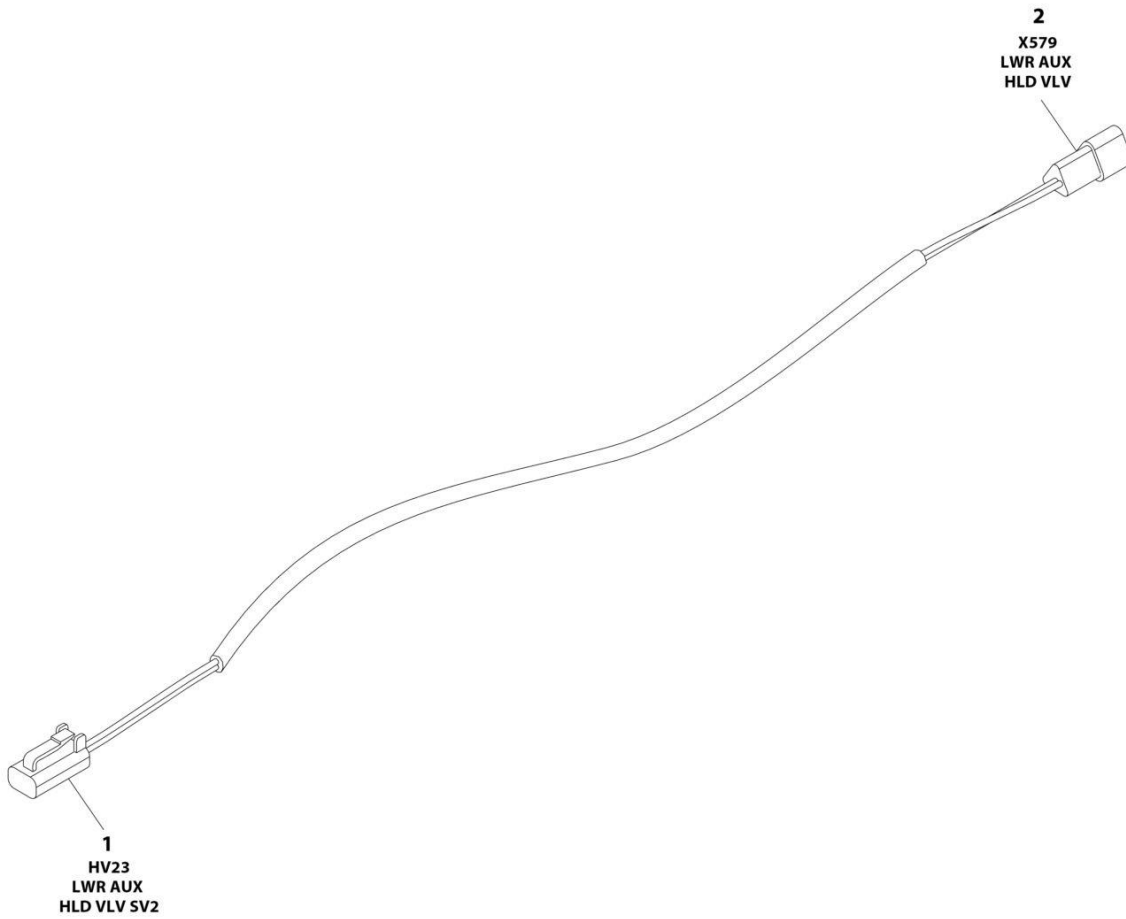

SECTION 8 - ELECTRICAL

FIGURE 8-23. GROUND TO LOWER AUXILIARY HOLDING VALVE HARNESS

ART_1001222343

SECTION 8 - ELECTRICAL

FIGURE 8-23. GROUND TO LOWER AUXILIARY HOLDING VALVE HARNESS

ITEM	PART NUMBER	QTY	DESCRIPTION	REV
	1001222343	Ref	GROUND TO LOWER AUXILIARY HOLDING VALVE HARNESS	B
1	4460891	1	Plug, Male - 2 Position	
1	4460465	2	Socket, Female	
2	4460536	1	Receptacle, Female - 3 Position	
2	4460464	2	Pin, Male	
2	4460466	1	Plug, Terminal