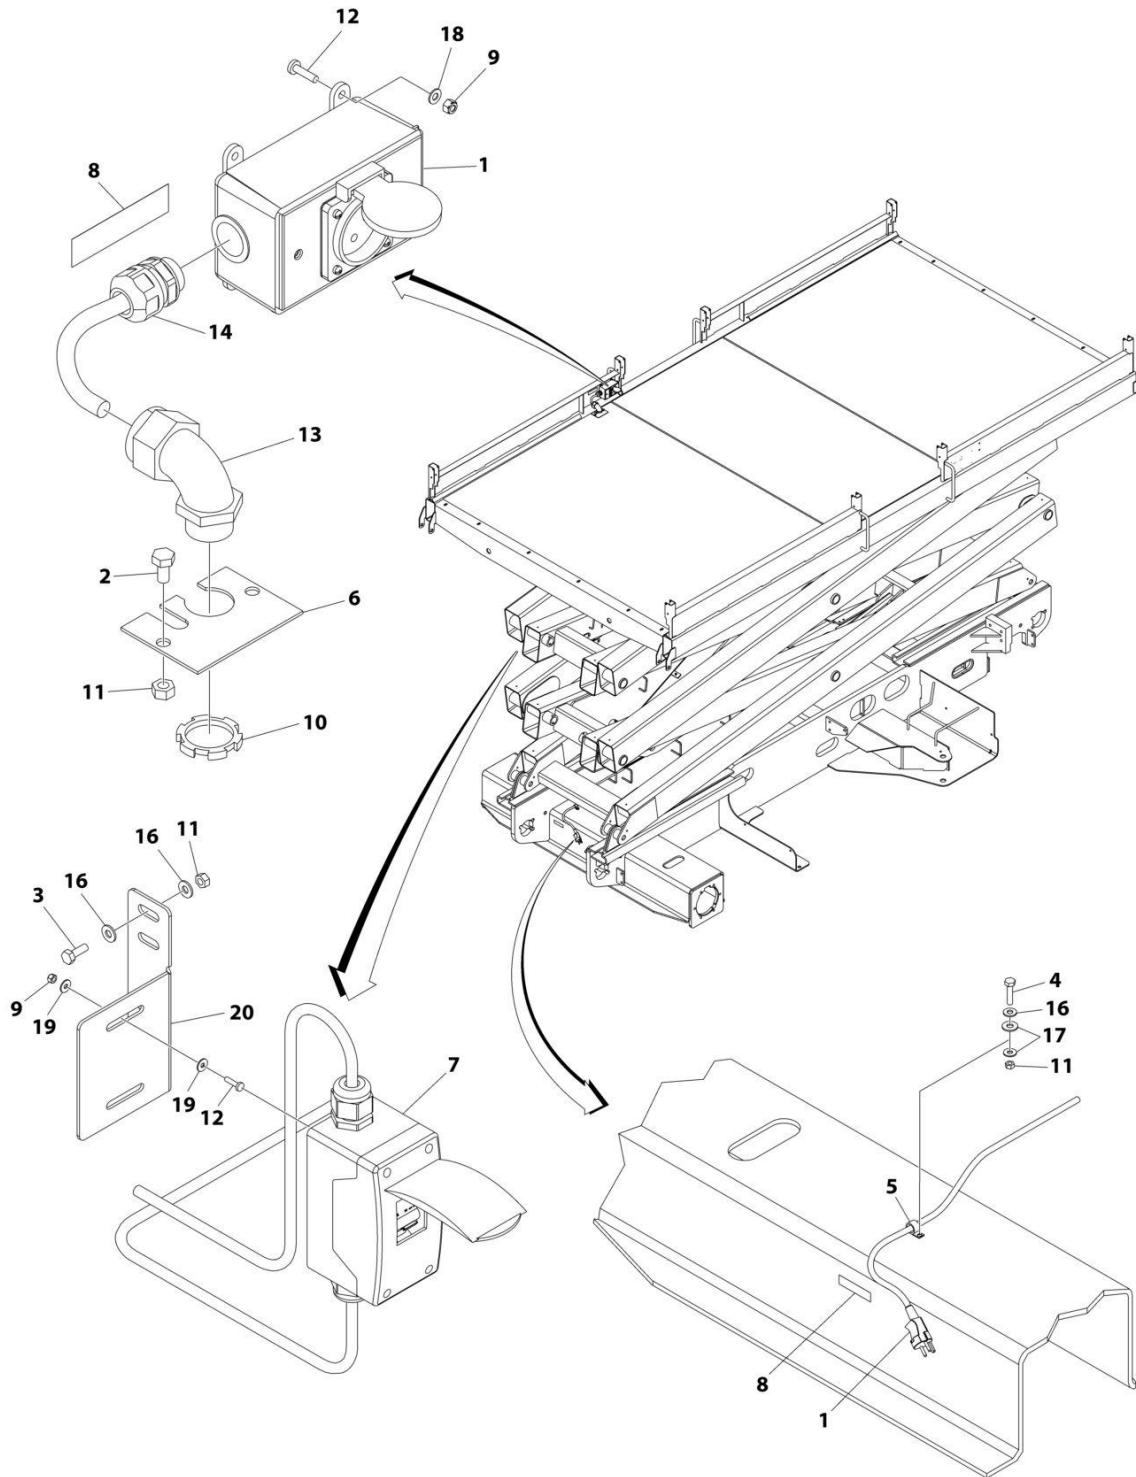

SECTION 8 - ELECTRICAL

FIGURE 8-5. AC BOX AT PLATFORM INSTALLATION - 220V AFSINT107 (CE & UK CA SPEC)

ART_1001206781_E

SECTION 8 - ELECTRICAL

FIGURE 8-5. AC BOX AT PLATFORM INSTALLATION - 220V AFSINT107 (CE & UK CA SPEC)

ITEM	PART NUMBER	QTY	DESCRIPTION	REV
	1001206781	Ref	AC BOX AT PLATFORM INSTALLATION - 220V AFSINT 107	E
1	0275454	1	Receptacle Box Kit - 220V AFSINT 107 (CE Specs) (See Separate Breakdown in this Section)	
2	0641404	2	Bolt 1/4 x 1/2	
3	0641406	2	Bolt 1/4 x 3/4	
4	0641409	1	Bolt 1/4 x 1-1/8	
5	1320224	1	Clamp	
6	1670988	1	Cover	
7	1001096070	1	Breaker Box Kit (See Separate Breakdown in this Section)	
8	3252507	2	Decal - 220 Volt	
9	3290405	6	Nut M4	
10	3300048	1	Nut 3/4	
11	3311405	5	Nut 1/4	
12	4010408	6	Screw M4 x 16	
13	4460422	1	Connector, Strain Relief	
14	4460968	1	Connector, Strain Relief	
16	4711400	5	Washer 1/4	
17	4751400	2	Washer 1/4	
18	4811400	4	Washer M4	
19	1001091102	4	Washer M4	
20	1001206928	1	Bracket