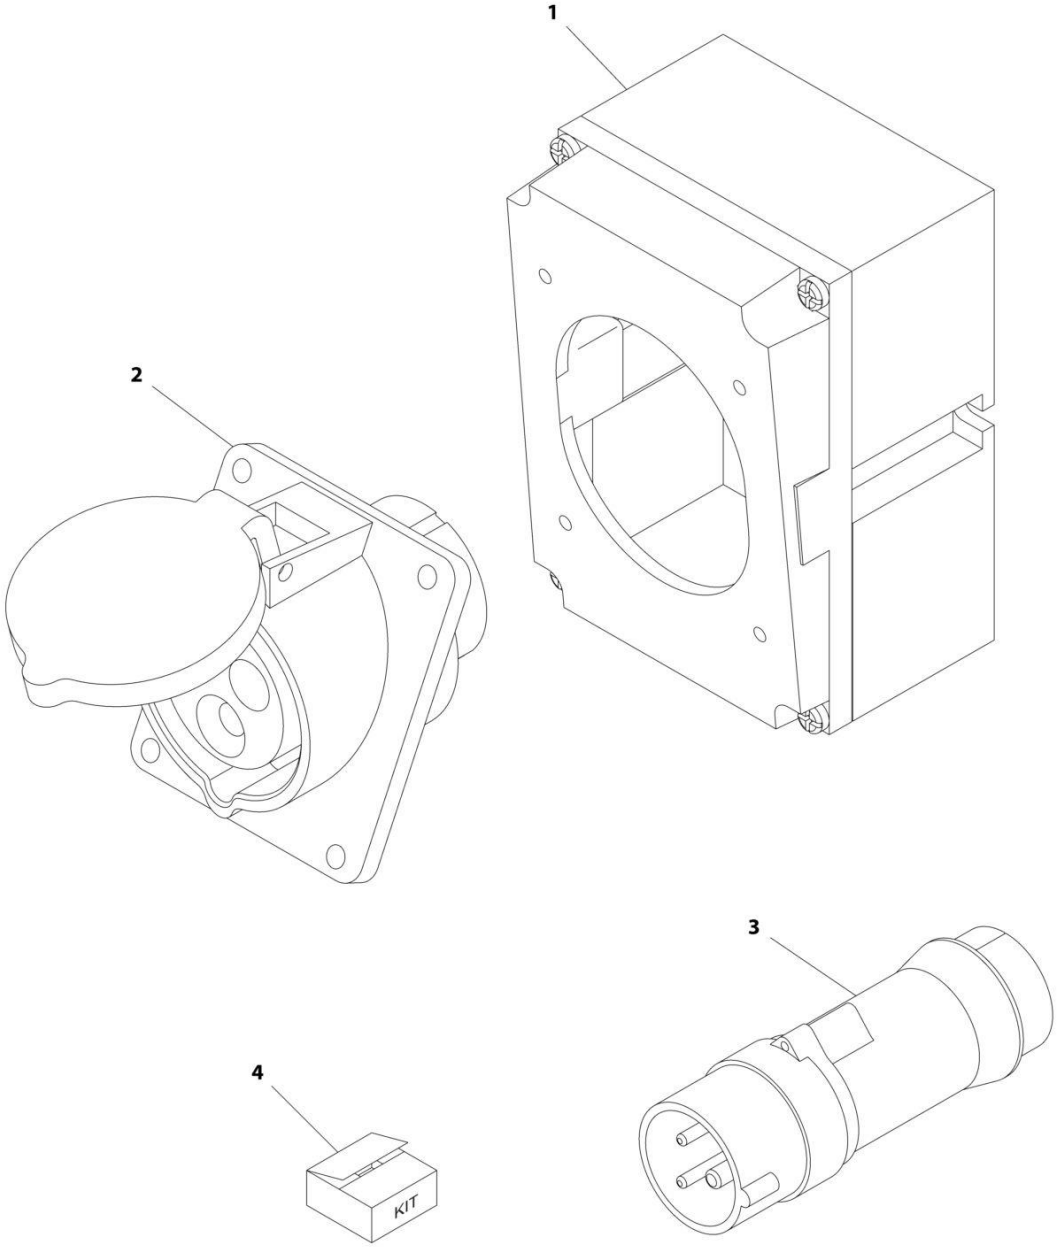

SECTION 8 - ELECTRICAL

FIGURE 8-38. RECEPTACLE BOX KIT - 220V IEC BLUE (CE & UK CA SPEC)

ART_0275217

SECTION 8 - ELECTRICAL

FIGURE 8-38. RECEPTACLE BOX KIT - 220V IEC BLUE (CE & UK CA SPEC)

ITEM	PART NUMBER	QTY	DESCRIPTION	REV
	0275217	Ref	RECEPTACLE BOX KIT - 220V IEC BLUE	B
1	0861781	1	Box, Switch	
2	4461201	1	Receptacle	
3	4461199	1	Plug, Male	
4	1001100342	1	Plug and Socket Kit (Includes Items 1-3 and Female Plug p/n 4461200)