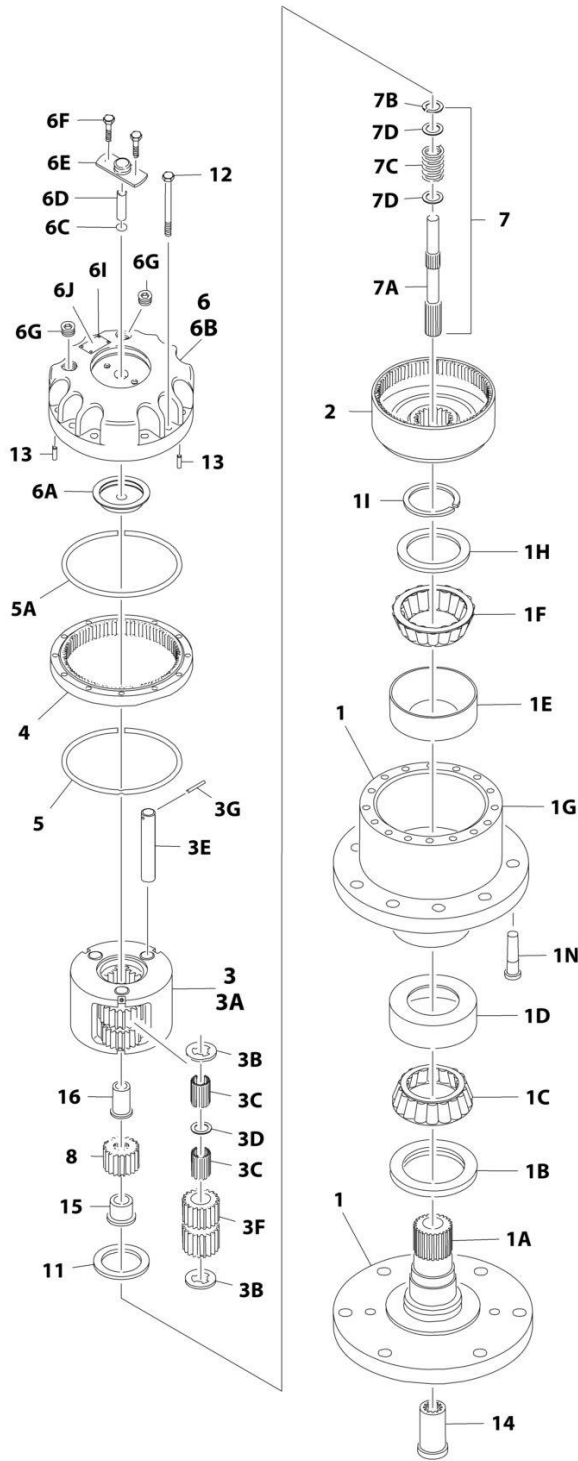

SECTION 1 - FRAME

FIGURE 1-4. DRIVE HUB ASSEMBLY - FRONT

ART_2780268

SECTION 1 - FRAME

FIGURE 1-4. DRIVE HUB ASSEMBLY - FRONT

ITEM	PART NUMBER	QTY	DESCRIPTION	REV
	2780268	Ref	DRIVE HUB ASSEMBLY - FRONT	F
1	See Note	1	Spindle/Housing Assembly (Note: Purchase Individual Components)	
1A	7017059	1	Spindle	
1B	7001998	1	Seal	
1C	7010429	1	Cone, Bearing (Includes Item 1D)	
1D	7010429	1	Cup, Bearing (Includes Item 1C)	
1E	7000257	1	Cup, Bearing	
1F	7000258	1	Cone, Bearing	
1G	7007601	1	Housing/Ring Gear	
1H	7000232	1	Washer, Thrust	
1I	7000229	1	Ring, Retaining	
1N	7007640	9	Stud, Wheel	
2	7000246	1	Gear, Internal	
3	7024712	1	Carrier Assembly	
3A	See Note	1	Carrier (Note: Use Item 3)	
3B	See Note	6	Ring, Retaining (Note: Use Item 3)	
3C	See Note	AR	Bearing, Needle (Note: Use Item 3)	
3D	See Note	3	Washer, Thrust (Note: Use Item 3)	
3E	See Note	3	Shaft, Planet (Note: Use Item 3)	
3F	See Note	3	Gear, Planet (Note: Use Item 3)	
3G	See Note	3	Roll Pin (Note: Use Item 3)	
4	7000248	1	Ring Gear	
5	7000230	1	O-Ring	
5A	7017070	1	O-Ring	
6	70001349	1	Cover Assembly Kit	
6A	See Note	1	Spacer, Thrust (Note: Use Item 6)	
6B	See Note	1	Plate, Cover (Note: Use Item 6)	
6C	See Note	1	O-Ring (Note: Use Item 6)	
6D	See Note	1	Rod, Disconnect (Note: Use Item 6)	
6E	See Note	1	Cap, Disengage (Note: Use Item 6)	
6F	See Note	2	Bolt (Note: Use Item 6)	
6G	See Note	1	Plug, Pipe (Note: Use Item 6)	
6I	See Note	4	Rivet (Note: Not Available for Purchase)	
6J	See Note	1	Plate, ID (Note: Not Available for Purchase)	
7		Ref	Input Shaft Assembly	
7A	7024714	1	Shaft	
7B	7000261	1	Ring, Retaining	
7C	7000262	1	Spring	
7D	7000263	2	Spacer, Thrust	
8	7024713	1	Gear, Sun	
11	7000253	1	Washer, Thrust	
12	7017067	12	Bolt	
13	7017080	4	Pin, Dowel	
14	7000206	1	Coupling	
15	7024715	1	Spacer, Input	
16	7024716	1	Spacer, Input