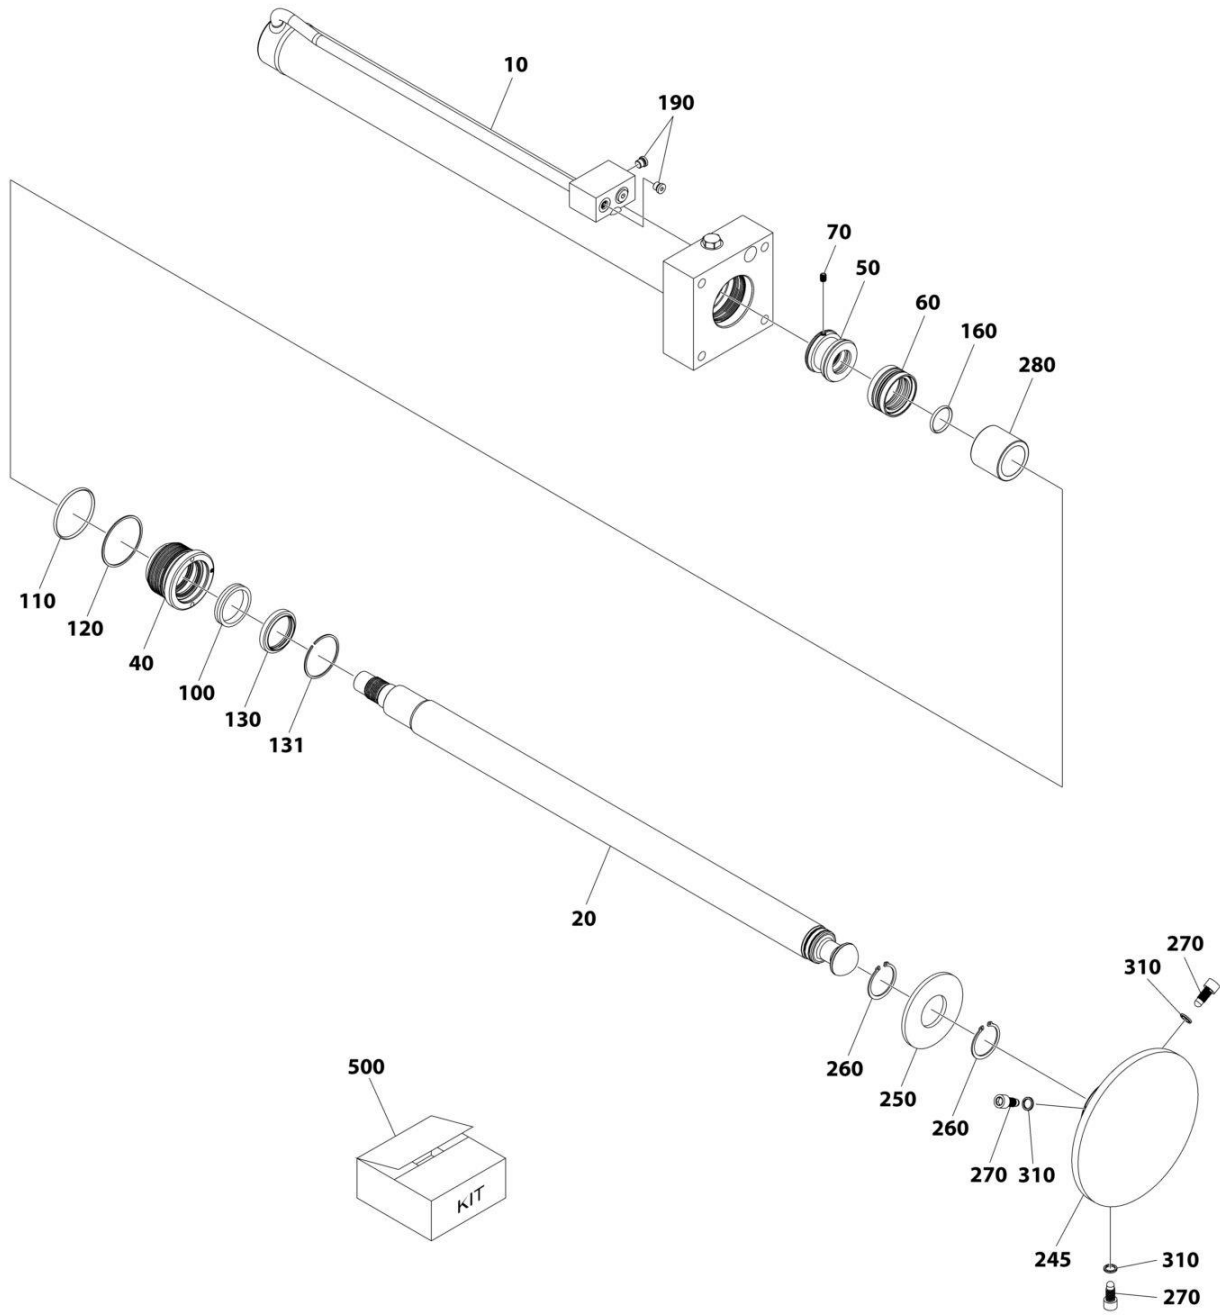

SECTION 6 - CYLINDER

FIGURE 6-4. LEVELING JACK CYLINDER ASSEMBLY

ART_1001266742

SECTION 6 - CYLINDER

FIGURE 6-4. LEVELING JACK CYLINDER ASSEMBLY

ITEM	PART NUMBER	QTY	DESCRIPTION	REV
	1001266742	Ref	CYLINDER ASSEMBLY	B
		Ref	Note: Original Cylinder May Have Been Replaced with Service Replacement. Identify PN Stamped on Cylinder Before Ordering Parts.	
10	See Note	NSS	Barrel (Note: Use PN 1001266742)	
20	See Note	NSS	Rod (Note: Use PN 1001266742)	
40	70008630	1	Head	
50	70008631	1	Piston	
60	See Note	NSS	Seal (Note: Use Item 500)	
70	70027088	1	Setscrew M8 x 12	
100	See Note	NSS	Seal, Rod (Note: Use Item 500)	
110	See Note	NSS	O-Ring (Note: Use Item 500)	
120	See Note	NSS	Ring, Backup (Note: Use Item 500)	
130	See Note	NSS	Wiper (Note: Use Item 500)	
131	70023101	1	Ring, Retaining	
160	See Note	NSS	O-Ring (Note: Use Item 500)	
190	70025619	2	Plug	
245	70008632	1	Pad	
250	70003821	1	Plate	
260	70003822	2	Circlip	
270	70003823	3	Capscrew M12 x 29	
280	70008633	1	Spacer	
310	70003825	3	Washer M12	
500	70008634	1	Kit, Seal (Includes Items 60, 100, 110, 120, 130 & 160)