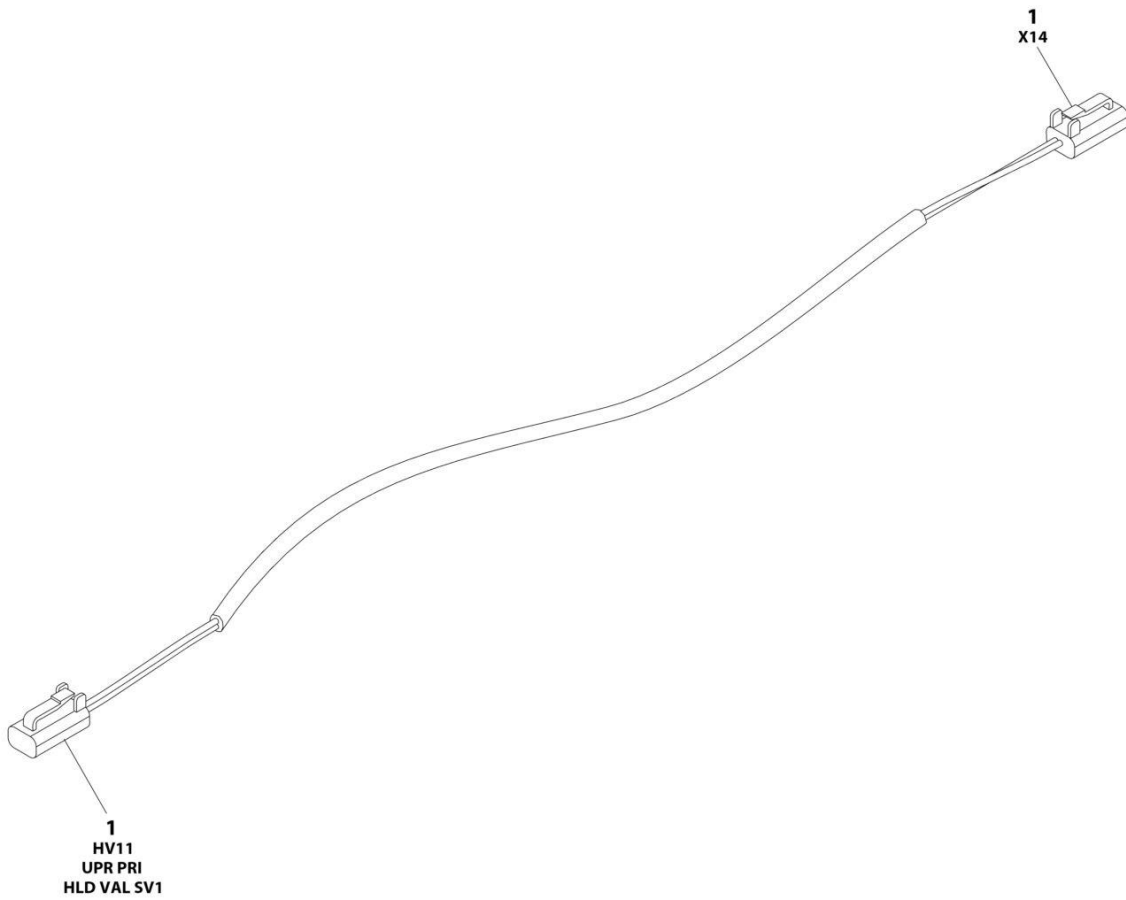

SECTION 8 - ELECTRICAL

FIGURE 8-26. GROUND TO UPPER LIFT CYLINDER HARNESS

ART_1001190524

SECTION 8 - ELECTRICAL

FIGURE 8-26. GROUND TO UPPER LIFT CYLINDER HARNESS

ITEM	PART NUMBER	QTY	DESCRIPTION	REV
	1001190524	Ref	GROUND TO UPPER LIFT CYLINDER HARNESS	C
1	4460891	2	Plug, Male - 2 Position	
1	4460465	4	Socket, Female