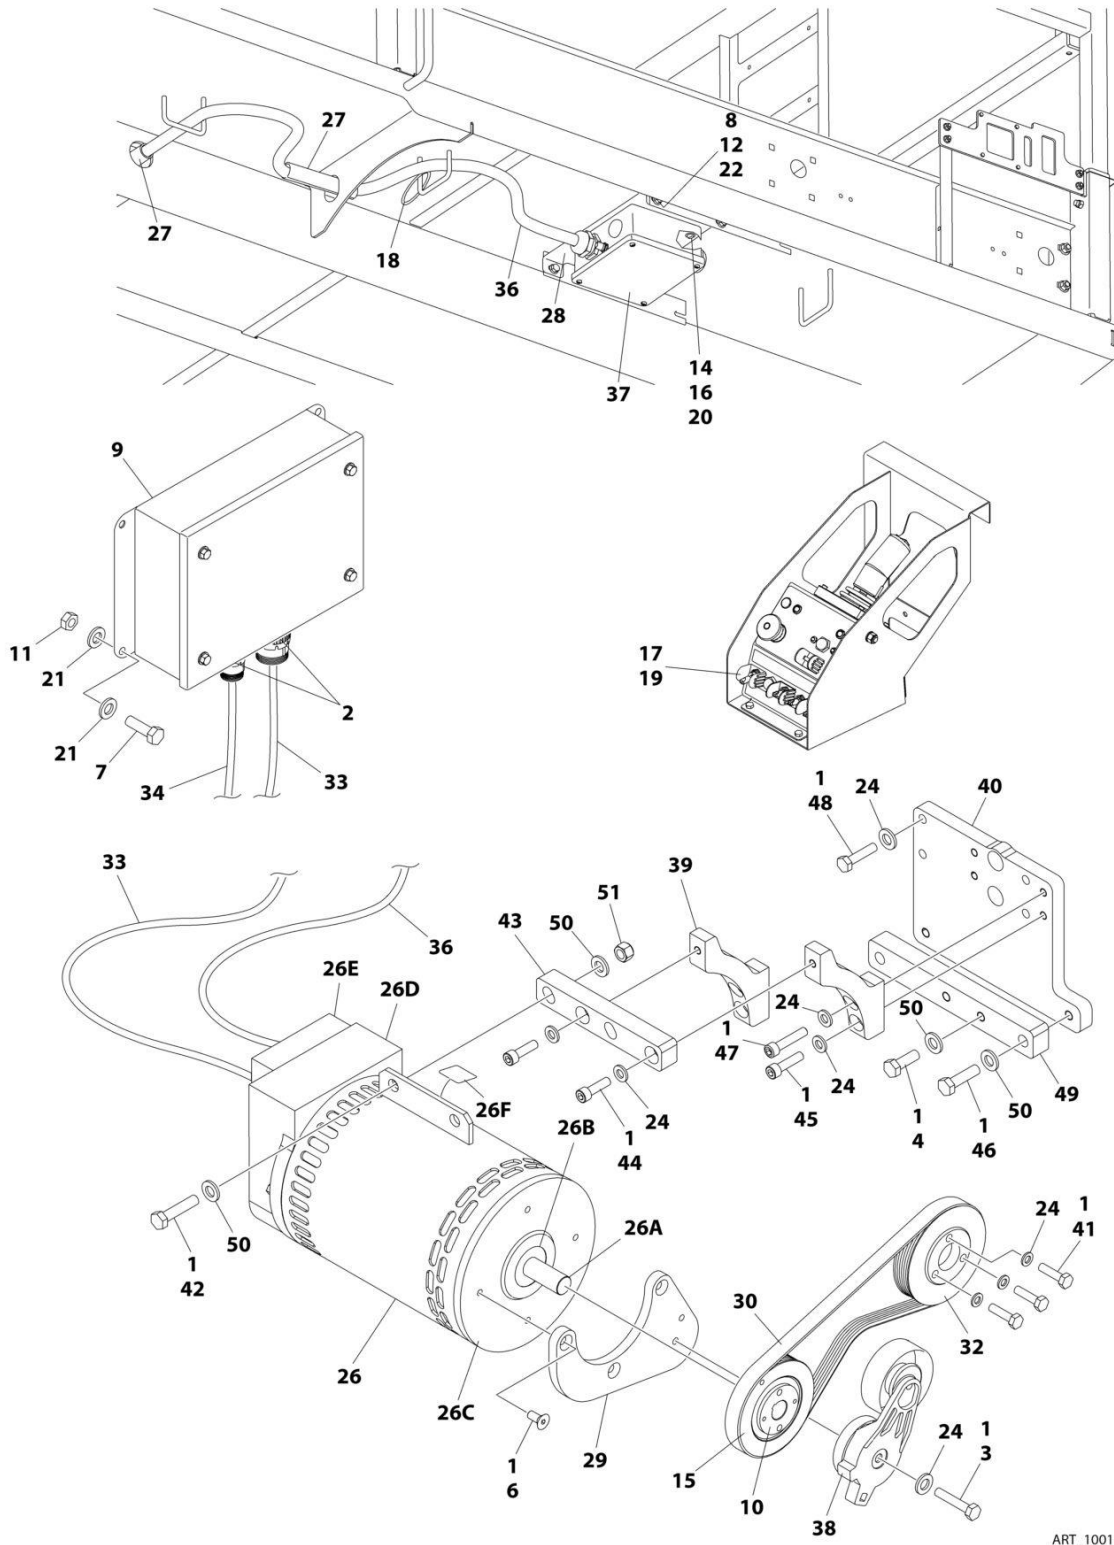

SECTION 3 - ENGINE

FIGURE 3-26. GENERATOR INSTALLATION - 7500W (KUBOTA DIESEL STAGE III)

ART_1001181140_H

SECTION 3 - ENGINE

FIGURE 3-26. GENERATOR INSTALLATION - 7500W (KUBOTA DIESEL STAGE III)

ITEM	PART NUMBER	QTY	DESCRIPTION	REV
	1001181140	Ref	GENERATOR INSTALLATION - 7500W (KUBOTA DIESEL STAGE III)	H
1	0100011	AR	Compound, Locking	
2	0100048	AR	Grease, Silicone (Apply to Contactor Connector)	
3	0701019	1	Bolt M10 x 55	
4	0701215	2	Bolt M12 x 35	
6	0741607	3	Bolt 3/8 x .88	
7	0760610	4	Bolt M6 x 20	
8	0780810	4	Bolt M8 x 20	
9	0861572	1	Box, Generator Control 7500W Generator 50Hz	
10	0962520	1	Bushing, Taper	
11	3290605	4	Nut M6	
12	3290805	4	Nut M8	
14	3311005	4	Nut #10	
15	3580318	1	Pulley, Generator	
16	3931016	4	Screw #10 x 1	
17	4060802	1	Guard, Switch	
18	4240017	2	Tie Strap	
19	4360482	1	Switch, Toggle	
20	4751000	4	Washer #10	
21	4811700	8	Washer M6	
22	4811900	4	Washer M8	
24	5241000	AR	Washer M10	
26	1001212223	1	Generator Assembly	A
26	70001100	1	Rotor (Includes p/n 70001384 & 70000863) (Not Shown)	
26	70001384	1	Bearing, Ball Radial (Not Shown)	
26	70000863	1	Fan (Not Shown)	
26	70006093	1	Stator (Not Shown)	
26	70002297	1	Stud	
26	70003631	1	Brushholder Assembly (Not Shown) (was p/n 7024484)	
26A	70004099	1	Key	
26B	70001966	1	Bearing, Ball Radial (Located in Belt Tensioner Endbell)	
26B	70003708	1	Ring, Internal Retaining (Located in Belt Tensioner Endbell)	
26B	70003709	1	Ring, External Retaining (Located in Belt Tensioner Endbell)	
26C	70004092	1	Endbell, Belt Tensioner	
26D	70004094	1	Endbell, Brush Block	
26E	70006094	1	Shroud	
26E	70002291	1	Insulator, Endbell	
26E	7027799	1	Block, Connector 6 Position (Not Shown)	
26E	70002460	1	Nut, Brass (Attaches p/n 7027799 to Cover) (Not Shown)	
26E	70006095	1	Breaker, Circuit 30Amp	
26E	70006096	1	Boot, Breaker	
26E	7026626	1	Connector, 6 Position (Includes Seal) (Not Shown)	
26E	7026597	1	Connector, with Leads (Not Shown)	
26E	70004098	1	Clamp, Cable	
26E	70006097	1	Plate, End Panel	
26E	70001974	1	Decal - Terminal Connections	
26F	70001973	1	Decal - Warning Moving Parts	
27	1001151080	2	Conduit, Split Poly	
28	1001166732	1	Support