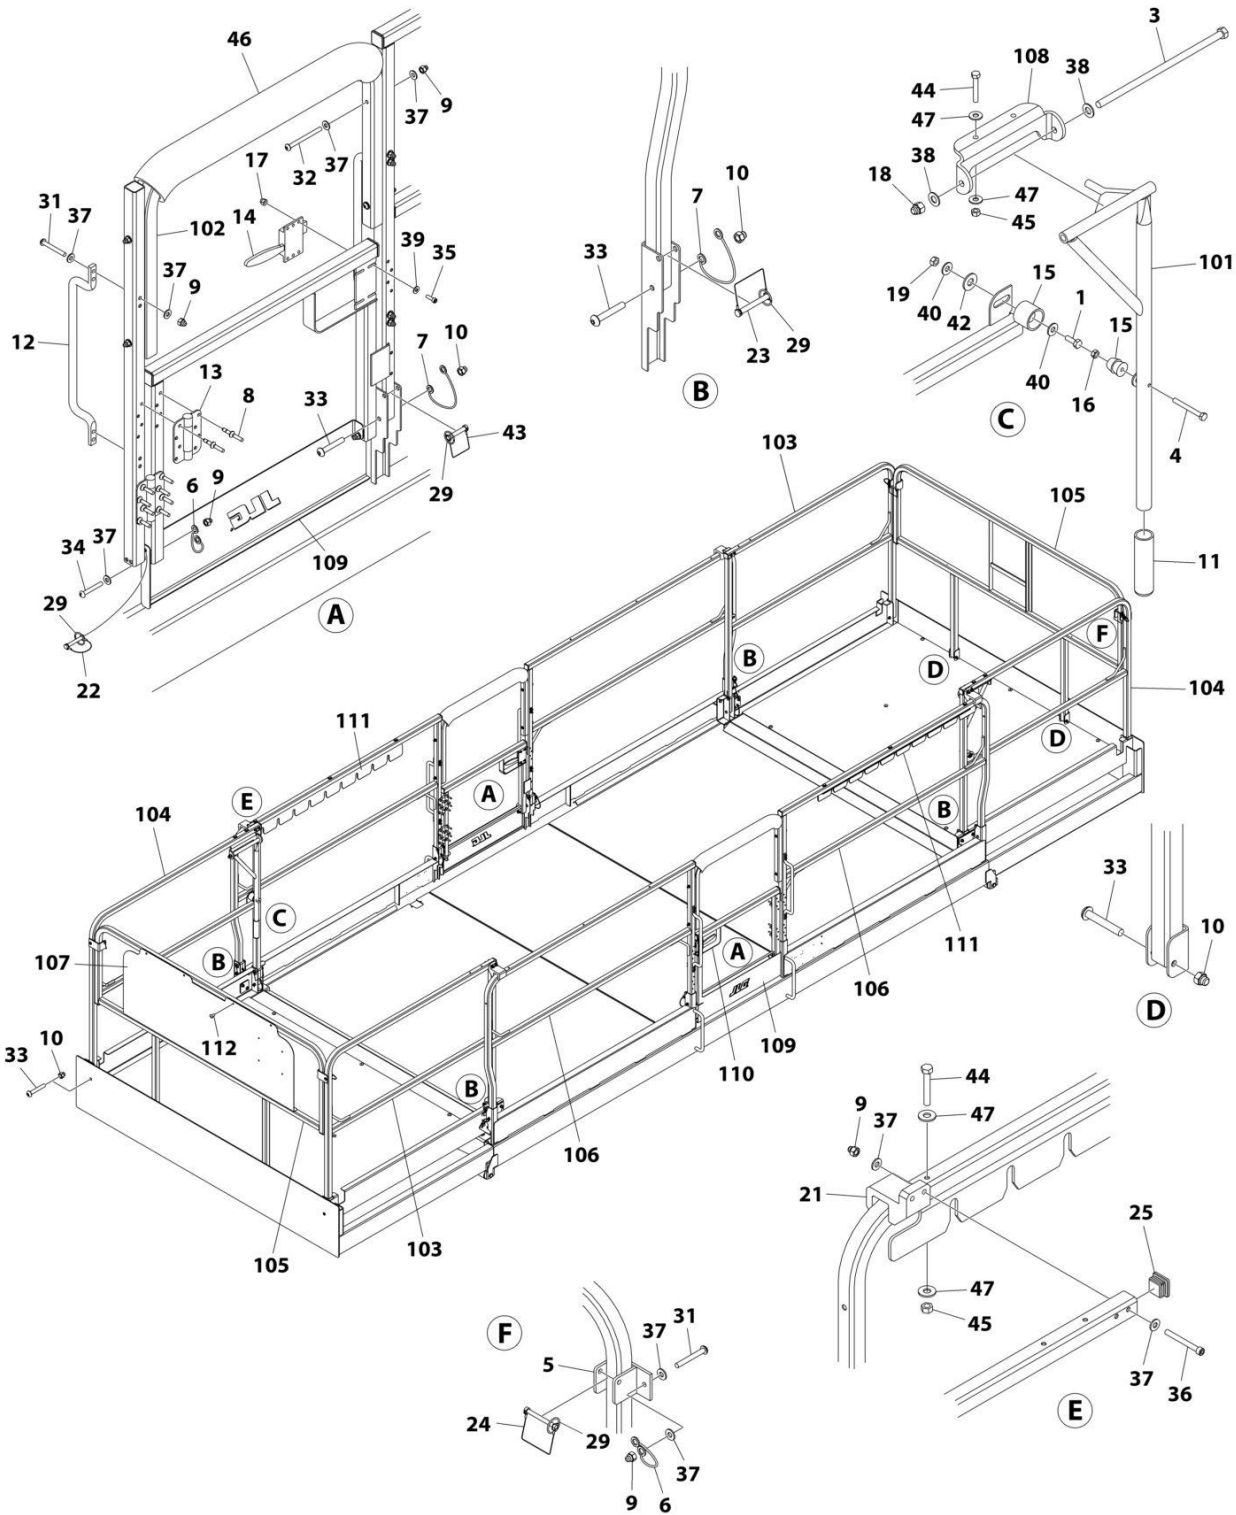

SECTION 5 - PLATFORM

FIGURE 5-5. RAIL INSTALLATION - PLATFORM WITH DUAL EXTENSION

ART_1001206097

SECTION 5 - PLATFORM

FIGURE 5-5. RAIL INSTALLATION - PLATFORM WITH DUAL EXTENSION

ITEM	PART NUMBER	QTY	DESCRIPTION	REV
	1001206097	Ref	RAIL INSTALLATION - 12.6FT/3.84M LENGTH PLATFORM WITH DUAL EXTENSION	E
1	0641406	2	Bolt 1/4 x 3/4	
3	0641676	2	Bolt 3/8 x 9-1/2	
4	0700619	2	Bolt M6 x 55	
5	0901870	4	Bracket	
6	1060379	6	Lanyard	
7	1060808	12	Lanyard	
8	2080040	32	Fastener	
9	2080063	40	Nut 1/4	
10	2080064	20	Nut 5/16	
11	2560088	2	Grip, Handle	
12	2560176	4	Handle	
13	2600285	4	Hinge	
14	2940074	2	Latch	
15	2940127	2	Latch	
16	3290601	2	Nut M6	
17	3300432	8	Nut #10	
18	3300467	2	Nut 3/8	
19	3311405	2	Nut 1/4	
21	3340937	4	Pad, Rail Slide	
22	3421453	2	Pin, Snap	
23	3421565	8	Pin, Snap	
24	3422219	4	Pin, Snap	
25	3520072	16	Plug	
29	3760170	18	Ring, Split	
31	3900318	20	Screw 1/4 x 2	
32	3900319	8	Screw 1/4 x 3	
33	3900323	20	Screw 5/16 x 2	
34	3911428	4	Screw 1/4 x 1-3/4	
35	3931010	8	Capscrew #10 x 5/8	
36	3931436	8	Capscrew 1/4 x 2-1/4	
37	4711400	78	Washer 1/4	
38	4711600	4	Washer 3/8	
39	4751000	8	Washer #10	
40	4751400	4	Washer 1/4	
42	4751600	2	Washer 3/8	
43	1001145292	4	Pin, Snap	
44	0641516	10	Bolt 5/16 x 2	
45	3311505	10	Nut 5/16	
46	3340612	36 in/ 90cm	Cover	
47	4751500	20	Washer 5/16	
100	1001206009	1	Rail Kit (Not Shown)	
101	2560172	2	Handle (RH)	
102	3641452	2	Rail, Door	
103	4846532	2	Rail, Extension (LH)	
104	4846537	2	Rail, Extension (RH)	
105	1001167055	2	Rail, Extension (Front)	
106	1001213495	4	Rail