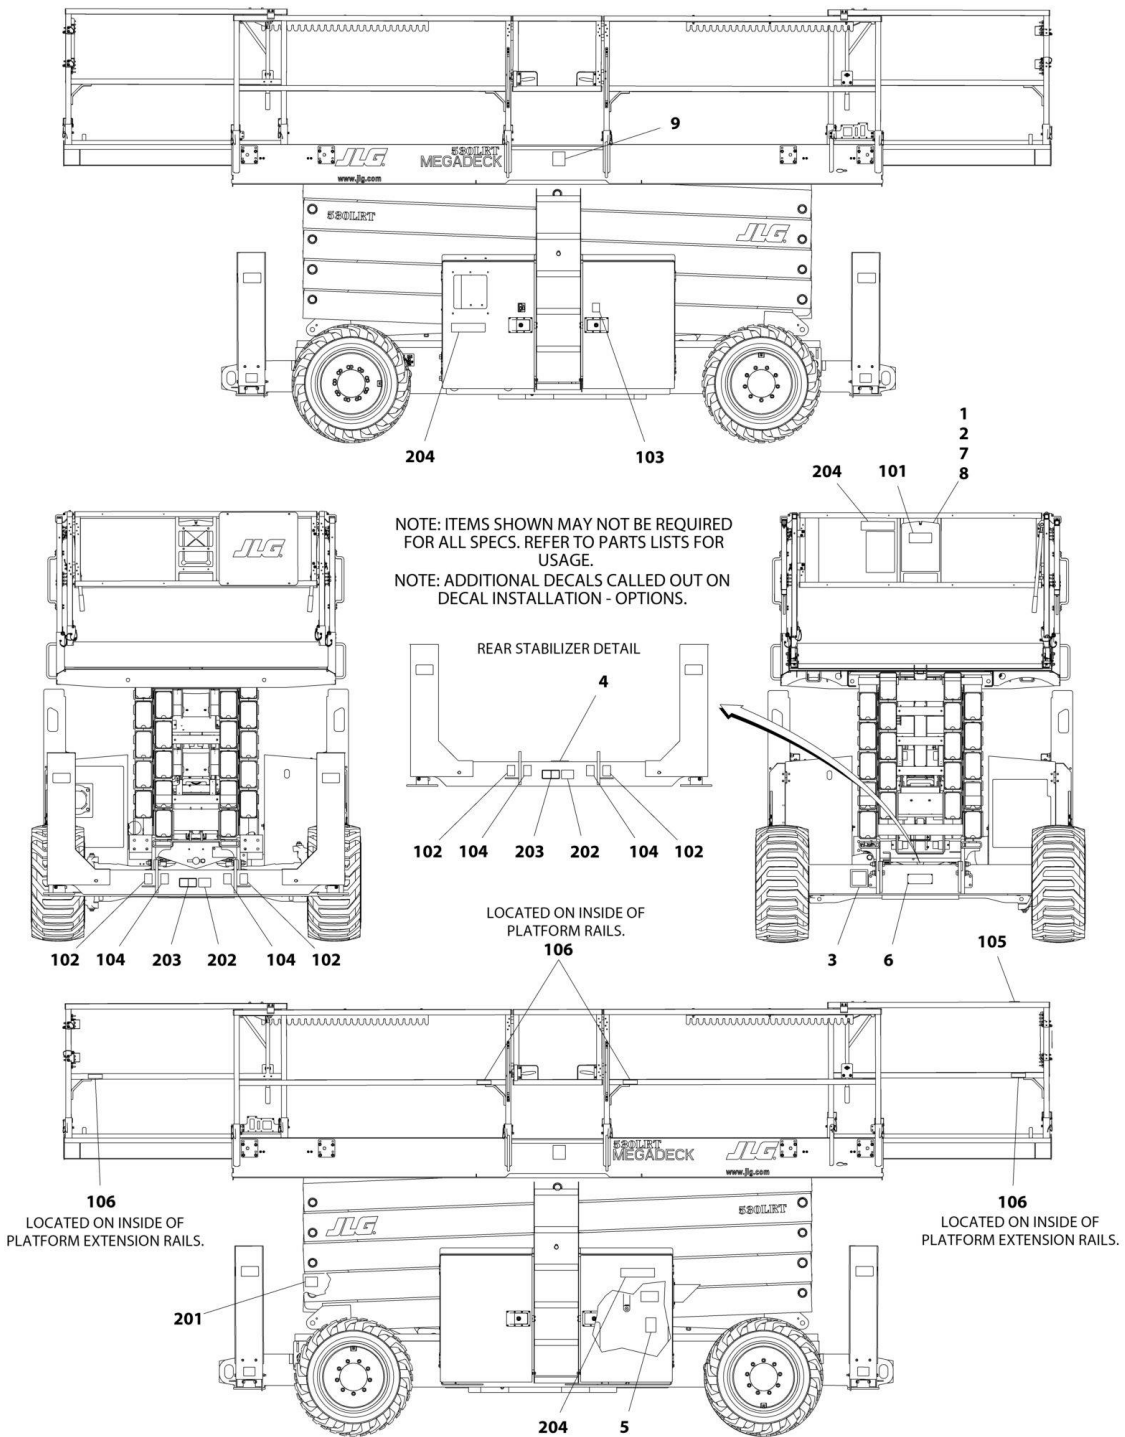

SECTION 9 - DECALS

FIGURE 9-2. DECAL INSTALLATION - AUSTRALIAN AND JAPANESE SPECS

ART_1001203770

SECTION 9 - DECALS

FIGURE 9-2. DECAL INSTALLATION - AUSTRALIAN AND JAPANESE SPECS

ITEM	PART NUMBER	QTY	DESCRIPTION	REV
	1001203770	Ref	DECAL INSTALLATION	D
		Ref	Note: See DECAL INSTALLATION - OPTIONS for additional decals.	
1	0760610	4	Bolt, M6 X 20	
2	0860520	1	Box, Manual Storage	
3	See Note	NSS	Decal - Bar Code (Note: Not Available for Purchase)	
4	1703687	2	Decal - Directional Arrow	
5	1704412	1	Decal - Hydraulic Oil	
6	2080057	4	Fastener	
7	3290605	4	Nut, Lock M6	
8	4811700	8	Washer, M6	
9	1001191526	2	Decal - Sound Power Level	
101	1701509	1	Decal - Manual	
102	1703811	1	Decal - Lifting Lug	
103	1703812	1	Decal - Hydraulic Oil	
104	1703814	1	Decal - Tie Down	
105	1703819	1	Decal - Directional Arrow	
106	1704277	1	Decal - Lanyard Attach	
201	1705019	1	Decal - Safety Prop	
202	1705372	1	Decal - Head Crushing	
203	1705671	1	Decal - Electrocution	
204	1706338	1	Decal - Electrocution/Crushing