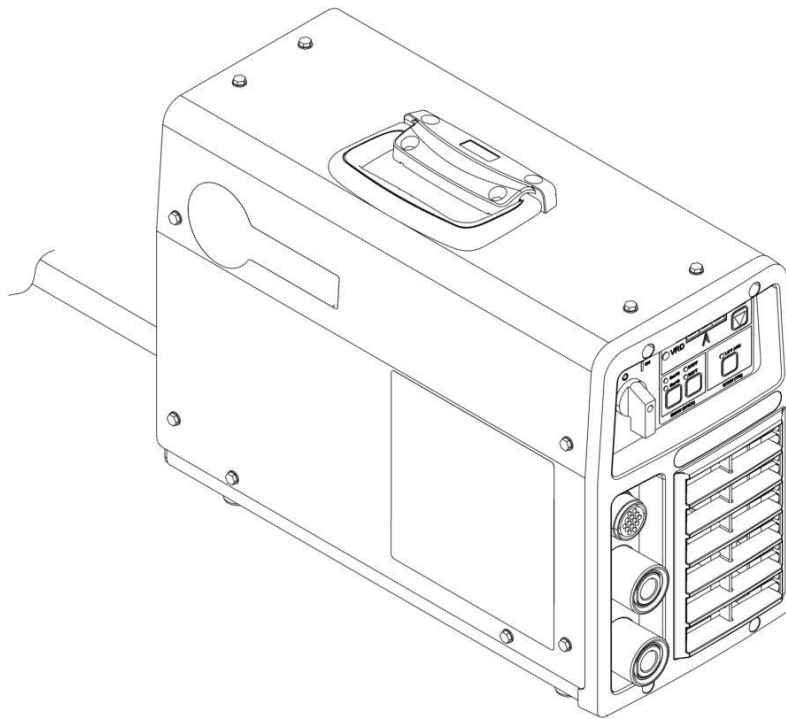

SECTION 5 - PLATFORM

FIGURE 5-10. PIPE RACK INSTALLATION

ITEM	PART NUMBER	QTY	DESCRIPTION	REV
	1001273290	Ref	PIPE RACK INSTALLATION	B
1	0480100	2	Belt, Tie Down	
2	2080063	4	Nut 1/4	
3	3900318	4	Screw 1/4 x 2	
4	4845441	1	Support, Pipe Rack	
5	4845442	1	Support, Pipe Rack	
6	1001293137	2	Decal - Pipe Rack Capacity	
7	See Note	NSS	Decal - Accessory (Note: Not Available for Purchase)	

SECTION 5 - PLATFORM

FIGURE 5-11. WELDER ASSEMBLY

ART_1001268820