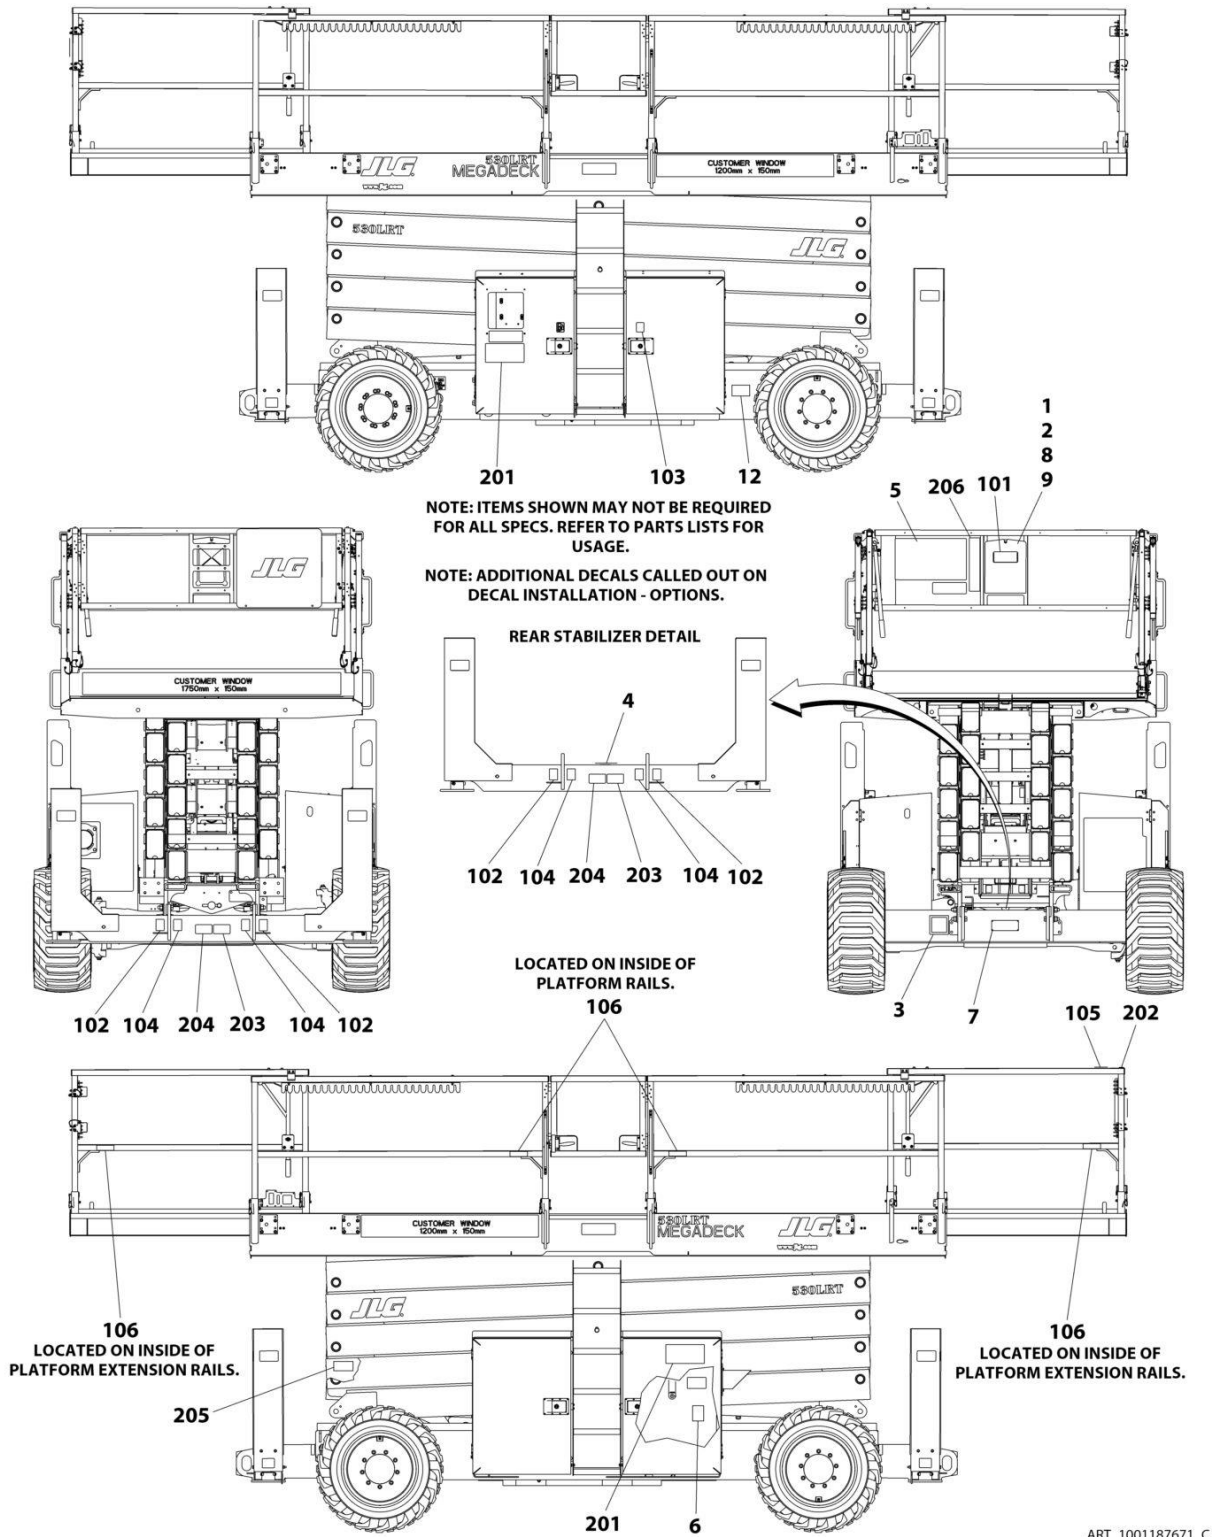

SECTION 9 - DECALS

FIGURE 9-5. DECAL INSTALLATION - CHINESE SPECS (ENGLISH/CHINESE)

SECTION 9 - DECALS

FIGURE 9-5. DECAL INSTALLATION - CHINESE SPECS (ENGLISH/CHINESE)

ITEM	PART NUMBER	QTY	DESCRIPTION	REV
	1001187671	Ref	DECAL INSTALLATION	C
		Ref	Note: See DECAL INSTALLATION - OPTIONS for additional decals.	
1	0760610	4	Bolt M6 x 20	
2	0860520	1	Box, Manual Storage	
3	See Note	NSS	Decal - Bar Code (Note: Not Available for Purchase)	
4	1703687	2	Decal - Directional Arrow	
5	1705195	1	Decal - Danger/Warning	
6	1704412	1	Decal - Hydraulic Oil	
7	2080057	4	Fastener	
8	3290605	4	Nut M6	
9	4811700	8	Washer M6	
12	1001224050	1	Decal - Yearly Inspection	
101	1701509	1	Decal - Manual	
102	1703811	1	Decal - Lifting Lug	
103	1703812	1	Decal - Hydraulic Oil	
104	1703814	1	Decal - Tie Down	
105	1703819	1	Decal - Directional Arrow	
106	1704277	1	Decal - Lanyard Attach	
201	1705193	1	Decal - Danger Electrocution/Warning Crushing	
202	1705194	1	Decal - Control Box Location	
203	1705944	1	Decal - Danger/Electrocution Hazard	
204	1705943	1	Decal - Warning Crushing	
205	1705019	1	Decal - Safety Prop	
206	1001192853	1	Decal - Legend