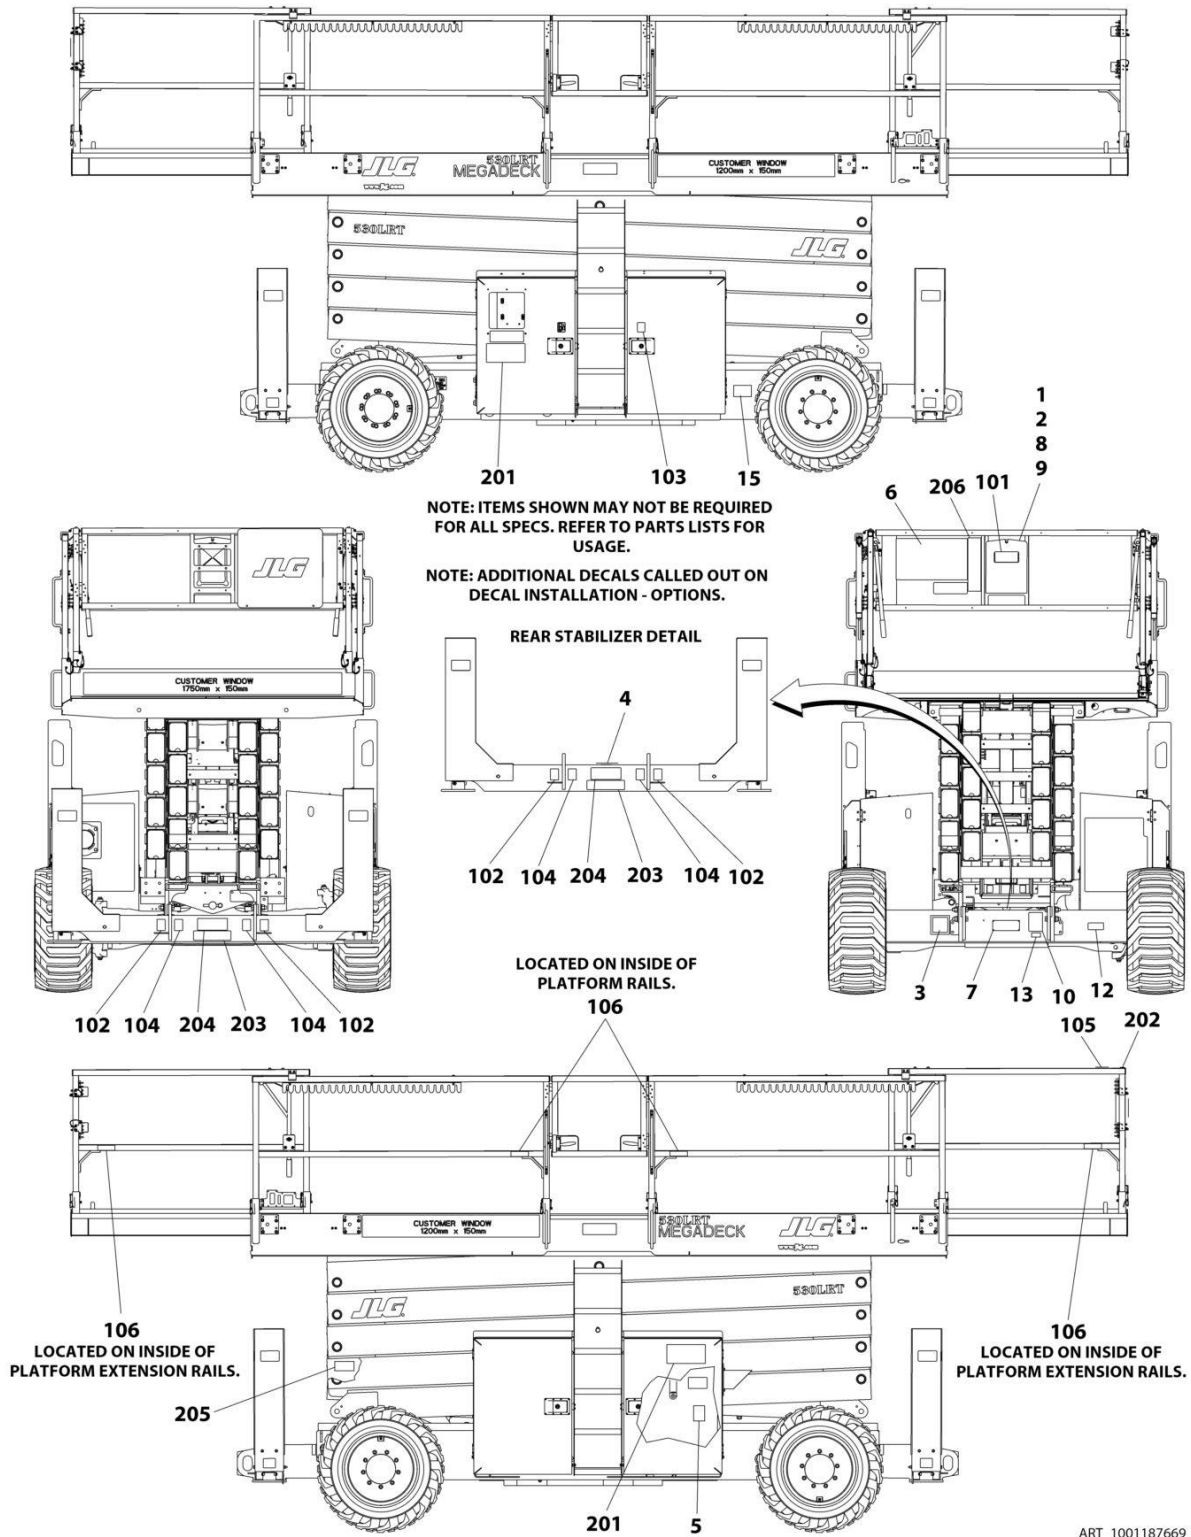

SECTION 9 - DECALS

FIGURE 9-6. DECAL INSTALLATION - CSA (ENGLISH/FRENCH)

ART_1001187669_D

SECTION 9 - DECALS

FIGURE 9-6. DECAL INSTALLATION - CSA (ENGLISH/FRENCH)

ITEM	PART NUMBER	QTY	DESCRIPTION	REV
	1001187669	Ref	DECAL INSTALLATION	D
		Ref	Note: See DECAL INSTALLATION - OPTIONS for additional decals.	
1	0760610	4	Bolt M6 x 20	
2	0860520	1	Box, Manual Storage	
3	See Note	NSS	Decal - Bar Code (Note: Not Available for Purchase)	
4	1703687	2	Decal - Directional Arrow	
5	1704412	1	Decal - Hydraulic Oil	
6	1704684	1	Decal - Danger/Warning	
7	2080057	4	Fastener	
8	3290605	4	Nut M6	
9	4811700	8	Washer M6	
10	1001131270	1	Decal - Patent	
12	1705303	1	Decal - CSA	
13	1001223453	1	Decal - ICES	
15	1001223971	1	Decal - Yearly Inspection	
101	1701509	1	Decal - Manual	
102	1703811	1	Decal - Lifting Lug	
103	1703812	1	Decal - Hydraulic Oil	
104	1703814	1	Decal - Tie Down	
105	1703819	1	Decal - Directional Arrow	
106	1704277	1	Decal - Lanyard Attach	
201	1704686	1	Decal - Danger Electrocution/Warning Crushing	
202	1704687	1	Decal - Control Box Location	
203	1705040	1	Decal - Danger/Electrocution Hazard	
204	1705311	1	Decal - Warning Crushing	
205	1705019	1	Decal - Safety Prop	
206	1001203075	1	Decal - Legend