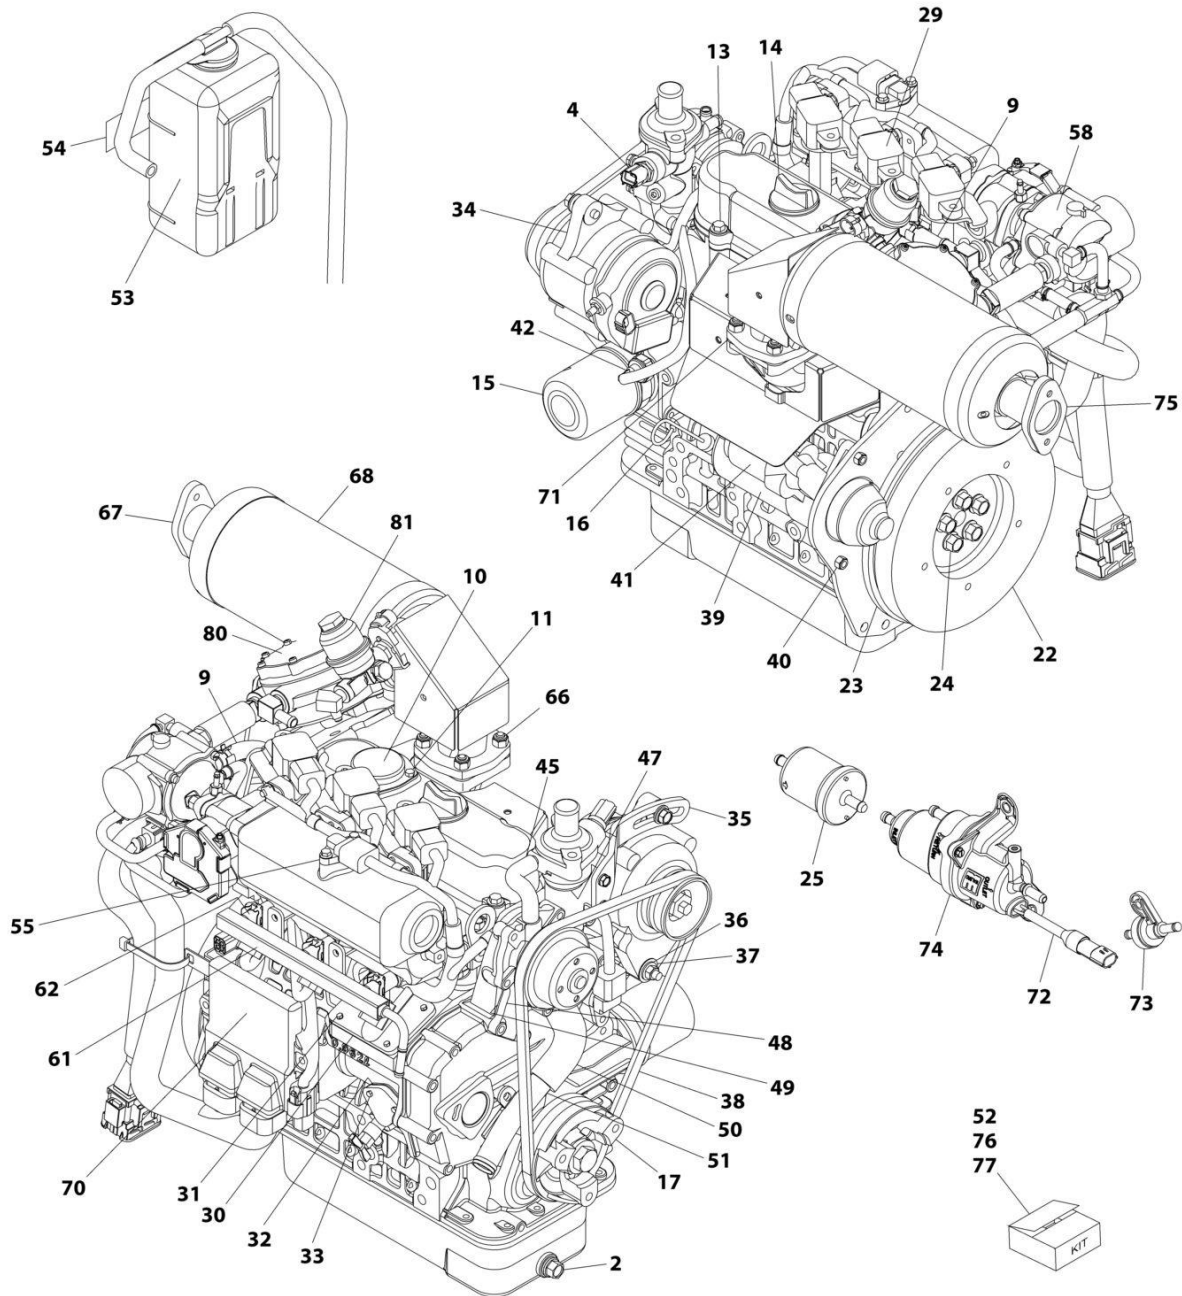

SECTION 3 - ENGINE

FIGURE 3-16. ENGINE COMPONENTS - KUBOTA GASOLINE

ART_1001224493

SECTION 3 - ENGINE

FIGURE 3-16. ENGINE COMPONENTS - KUBOTA GASOLINE

ITEM	PART NUMBER	QTY	DESCRIPTION	REV
	1001224493	Ref	ENGINE COMPONENTS - KUBOTA GASOLINE	C
1	70004524	1	Drain (Not Shown)	
2	70004525	1	Plug, Drain	
2	70004526	1	Gasket	
3	7017906	2	Bolt (Not Shown)	
4	70005726	1	Sensor, Water Temperature	
4	70005727	1	Gasket	
5	70005728	1	Gasket, Head (Not Shown)	
6	7017914	1	Joint, Pipe (Not Shown)	
7	70005729	1	Seal, Oil (Not Shown)	
8	70005730	1	Sensor, Revolution (Not Shown)	
9	7017959	2	Band, Pipe	
10	70005731	1	O-Ring, Breather	
10	70005732	1	Cover, Breather	
11	7017934	4	Screw	
12	70005733	1	Gasket, Head Cover (Not Shown)	
13	70004831	4	Bolt	
14	70002318	1	Plug, Oil Filler	
14	70004311	1	O-Ring	
15	7017980	1	Filter, Oil	
16	70005734	1	Gauge, Oil	
17	70004294	1	Pump, Oil	
17	70004295	1	Gasket, Oil	
18	70004296	1	Key, Feather (Not Shown)	
19	7017982	1	Gasket, Bearing Case (Not Shown)	
20	7017983	1	Seal, Oil (Not Shown)	
21	7017984	1	Gasket, Case Cover (Not Shown)	
22	70005735	1	Gear, Ring	
23	70005736	1	Rotor	
24	70004834	5	Bolt	
25	7017992	1	Fuel, Filter	
26	70005737	1	Sensor, Stick (Not Shown)	
27	70005738	1	Holder, Sensor (Not Shown)	
28	70005739	3	Spark Plug (Not Shown)	
29	70005740	3	Coil, Ignition	
30	7017986	1	Gasket	
31	70004538	2	Packing	
32	7017995	1	Gasket, Fuel Pump	
33	70004848	2	Bolt	
34	70006661	1	Alternator - 60Amp	
35	70006662	1	Bracket, Adjustment	
36	70004557	1	Washer	
37	70004558	1	Washer, Spring Lock	
38	7023107	1	V-Belt	
39	70005743	1	Starter	
40	70005329	5	Nut	
41	70005744	1	Magnetic, Switch	
42	70005745	1	Switch, Oil Pressure	
43	70004829	1	Pipe, Water Return (Not Shown)	
44	70004306	1	Gasket, Water Flange (Not Shown)