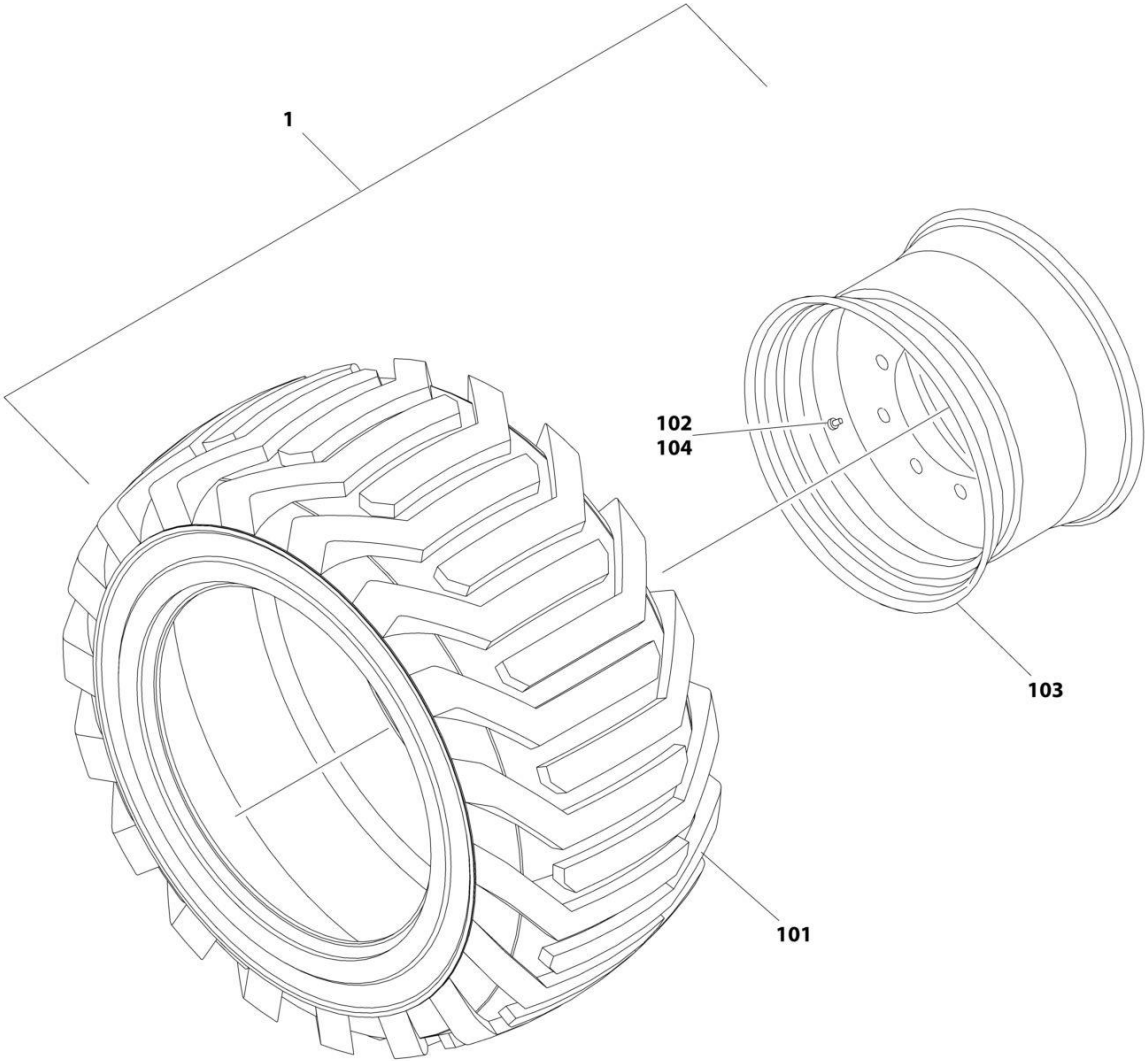

SECTION 1 - FRAME

FIGURE 1-9. TIRE AND WHEEL INSTALLATION - IN395/45/D20 FOAM FILLED

ART_1001179171

SECTION 1 - FRAME

FIGURE 1-9. TIRE AND WHEEL INSTALLATION - IN395/45/D20 FOAM FILLED

ITEM	PART NUMBER	QTY	DESCRIPTION	REV
	1001179171	Ref	TIRE AND WHEEL INSTALLATION - IN395/45/D20 FOAM FILLED	A
		Ref	Note: Assemblies may require ballast/foam filling to manufacturer's specifications prior to installing on a machine. Refer to Operation and Safety or Service and Maintenance Manuals. Purchase individual tire and/or rim only if able to foam fill tire and wheel assembly, otherwise, purchase complete assembly.	
1	1001179173	2	Tire and Wheel Assembly - IN395/45/D20 Non-Marking (RH Side)	B
1	1001179172	2	Tire and Wheel Assembly - IN395/45/D20 Non-Marking (LH Side)	B
101	1001179175	4	Tire IN395/45/D20	
102	4641122	4	Valve	
103	1001179174	4	Rim, Wheel	
104	1001149953	4	Cap, Valve Stem