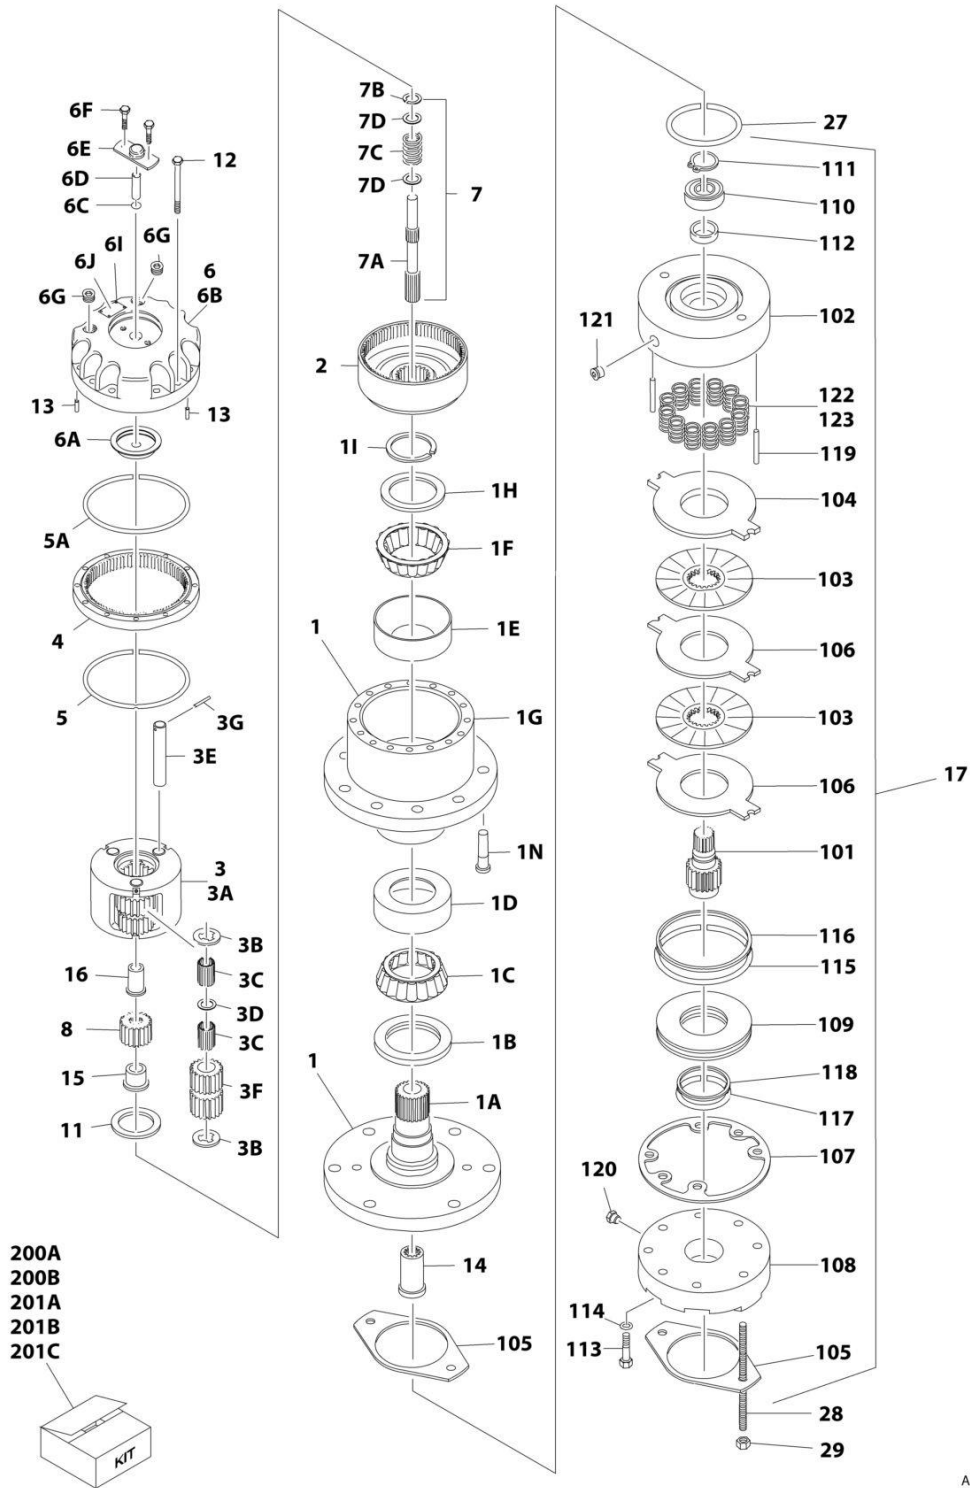

SECTION 1 - FRAME

FIGURE 1-5. DRIVE HUB AND BRAKE ASSEMBLY - REAR

ART_2780267

SECTION 1 - FRAME

FIGURE 1-5. DRIVE HUB AND BRAKE ASSEMBLY - REAR

ITEM	PART NUMBER	QTY	DESCRIPTION	REV
	2780267	Ref	DRIVE HUB AND BRAKE ASSEMBLY - REAR	I
1	See Note	1	Spindle/Housing Assembly (Note: Purchase Individual Components)	
1A	7017059	1	Spindle	
1B	7001998	1	Seal	
1C	7010429	1	Cone, Bearing (Includes Item 1D)	
1D	7010429	1	Cup, Bearing (Includes Item 1C)	
1E	7000257	1	Cup, Bearing	
1F	7000258	1	Cone, Bearing	
1G	7007601	1	Housing/Ring Gear	
1H	7000232	1	Washer, Thrust	
1I	7000229	1	Ring, Retaining	
1N	7007640	9	Stud, Wheel	
2	7000246	1	Gear, Internal	
3	7024712	1	Carrier Assembly	
3A	See Note	1	Carrier (Note: Use Item 3)	
3B	See Note	6	Ring, Retaining (Note: Use Item 3)	
3C	See Note	AR	Bearing, Needle (Note: Use Item 3)	
3D	See Note	3	Washer, Thrust (Note: Use Item 3)	
3E	See Note	3	Shaft, Planet (Note: Use Item 3)	
3F	See Note	3	Gear, Planet (Note: Use Item 3)	
3G	See Note	3	Roll Pin (Note: Use Item 3)	
4	7000248	1	Ring Gear	
5	7000230	1	O-Ring	
5A	7017070	1	O-Ring	
6	70001349	1	Cover Assembly Kit	
6A	See Note	1	Spacer, Thrust (Note: Use Item 6)	
6B	See Note	1	Plate, Cover (Note: Use Item 6)	
6C	See Note	1	O-Ring (Note: Use Item 6)	
6D	See Note	1	Rod, Disconnect (Note: Use Item 6)	
6E	See Note	1	Cap, Disengage (Note: Use Item 6)	
6F	See Note	2	Bolt (Note: Use Item 6)	
6G	See Note	1	Plug, Pipe (Note: Use Item 6)	
6I	See Note	4	Rivet (Note: Not Available for Purchase)	
6J	See Note	1	Plate, ID (Note: Not Available for Purchase)	
7		Ref	Input Shaft Assembly	
7A	7024714	1	Shaft	
7B	7000261	1	Ring, Retaining	
7C	7000262	1	Spring	
7D	7000263	2	Spacer, Thrust	
8	7024713	1	Gear, Sun	
11	7000253	1	Washer, Thrust	
12	7017067	12	Bolt	
13	7017080	4	Pin, Dowel	
14	7000206	1	Coupling	
15	7024715	1	Spacer, Input	
16	7024716	1	Spacer, Input	
17	7024182	1	Brake Assembly (See Items 101-123 for Breakdown)	
27	7024705	1	O-Ring	
28	7024717	2	Rod, Threaded