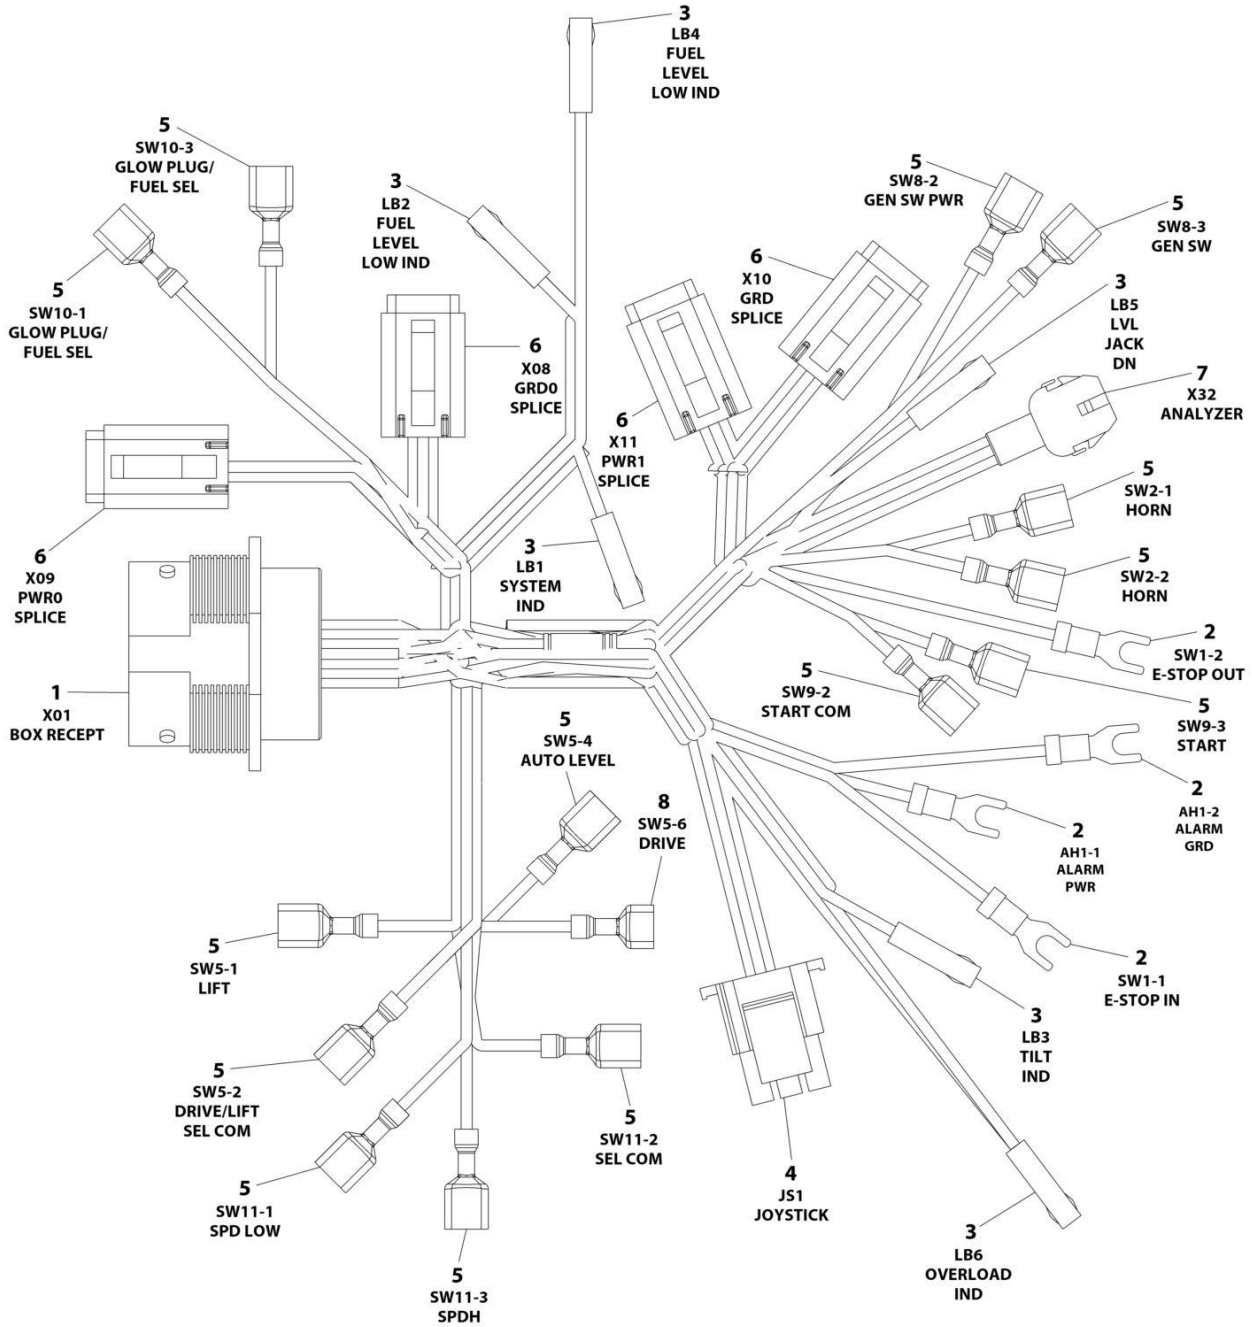

SECTION 8 - ELECTRICAL

FIGURE 8-33. PLATFORM CONTROL BOX HARNESS

ART_1001236230

SECTION 8 - ELECTRICAL

FIGURE 8-33. PLATFORM CONTROL BOX HARNESS

ITEM	PART NUMBER	QTY	DESCRIPTION	REV
	1001236230	Ref	PLATFORM CONSOLE BOX HARNESS	C
1	1001116934	1	Connector - 31 Position	
1	4460464	31	Pin, Male	
2	4460183	4	Terminal, Fork	
3	1001190469	6	Connector - 2 Position	
3	1001190471	12	Terminal	
4	4460265	1	Plug, Male - 9 Position	
4	4460267	7	Terminal	
5	1001194421	13	Terminal	
6	4460894	4	Plug, Male - 6 Position	
6	4460465	20	Socket, Female	
6	4460466	4	Plug, Terminal	
6	4460892	4	Bussbar	
7	4460761	1	Plug, Male - 4 Position	
7	4460267	4	Terminal	
8	1001194221	1	Terminal	