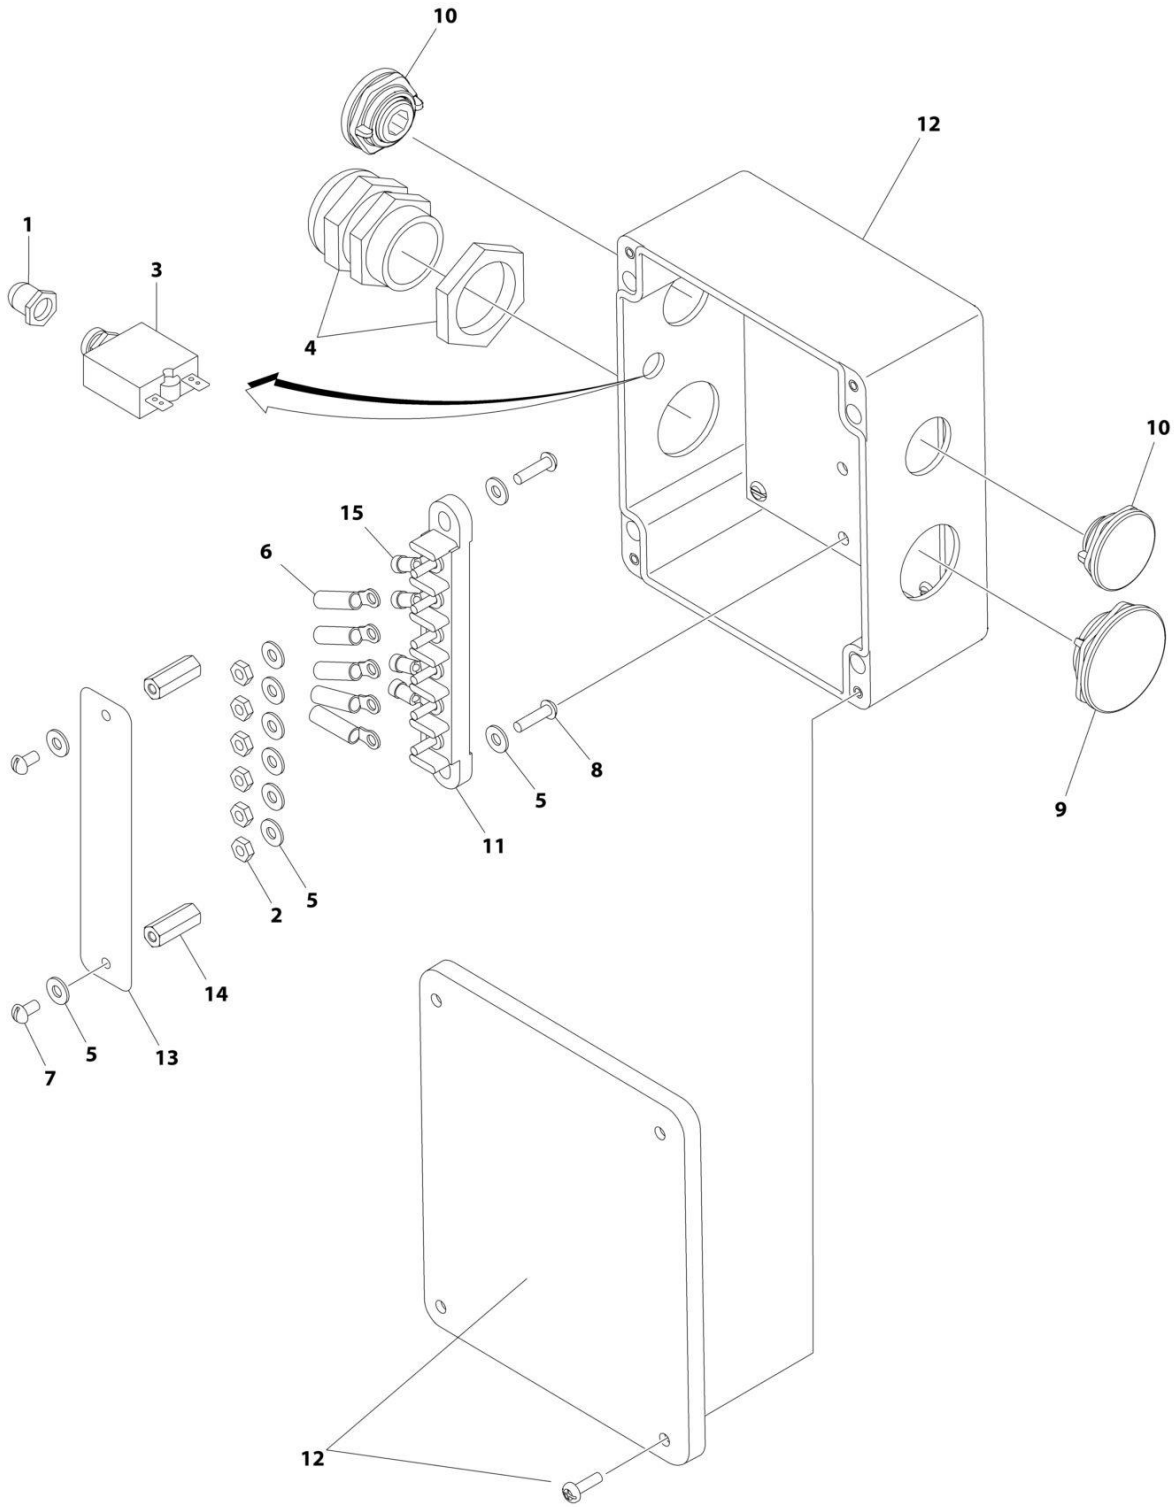

SECTION 3 - ENGINE

FIGURE 3-31. JUNCTION BOX ASSEMBLY - 4000W/7500W GENERATOR (AUSTRALIAN, CE & UK CA SPECS)

ART_1001187197

SECTION 3 - ENGINE

FIGURE 3-31. JUNCTION BOX ASSEMBLY - 4000W/7500W GENERATOR (AUSTRALIAN, CE & UK CA SPECS)

ITEM	PART NUMBER	QTY	DESCRIPTION	REV
	1001187197	Ref	JUNCTION BOX ASSEMBLY - 4000W/7500W GENERATOR	A
1	3300396	1	Cover, Fuse	
2	3311001	6	Nut, #10-24	
3	4360070	1	Circuit Breaker - 15Amp	
4	4460426	1	Connector, Strain Relief	
5	4711000	10	Washer, #10	
6	8220022	5	Terminal, #10 Stud	
7	10702077	2	Screw, #10-32 X 3/8	
8	10702082	2	Screw, #10-32 X 3/4	
9	1001148648	1	Plug	
10	1001152525	2	Plug	
11	1001157520	1	Block, Terminal - 6 Pole	
12	1001157521	1	Box, Junction	
13	1001158007	1	Cover	
14	1001158008	2	Stand-Off	
15	4460068	4	Terminal