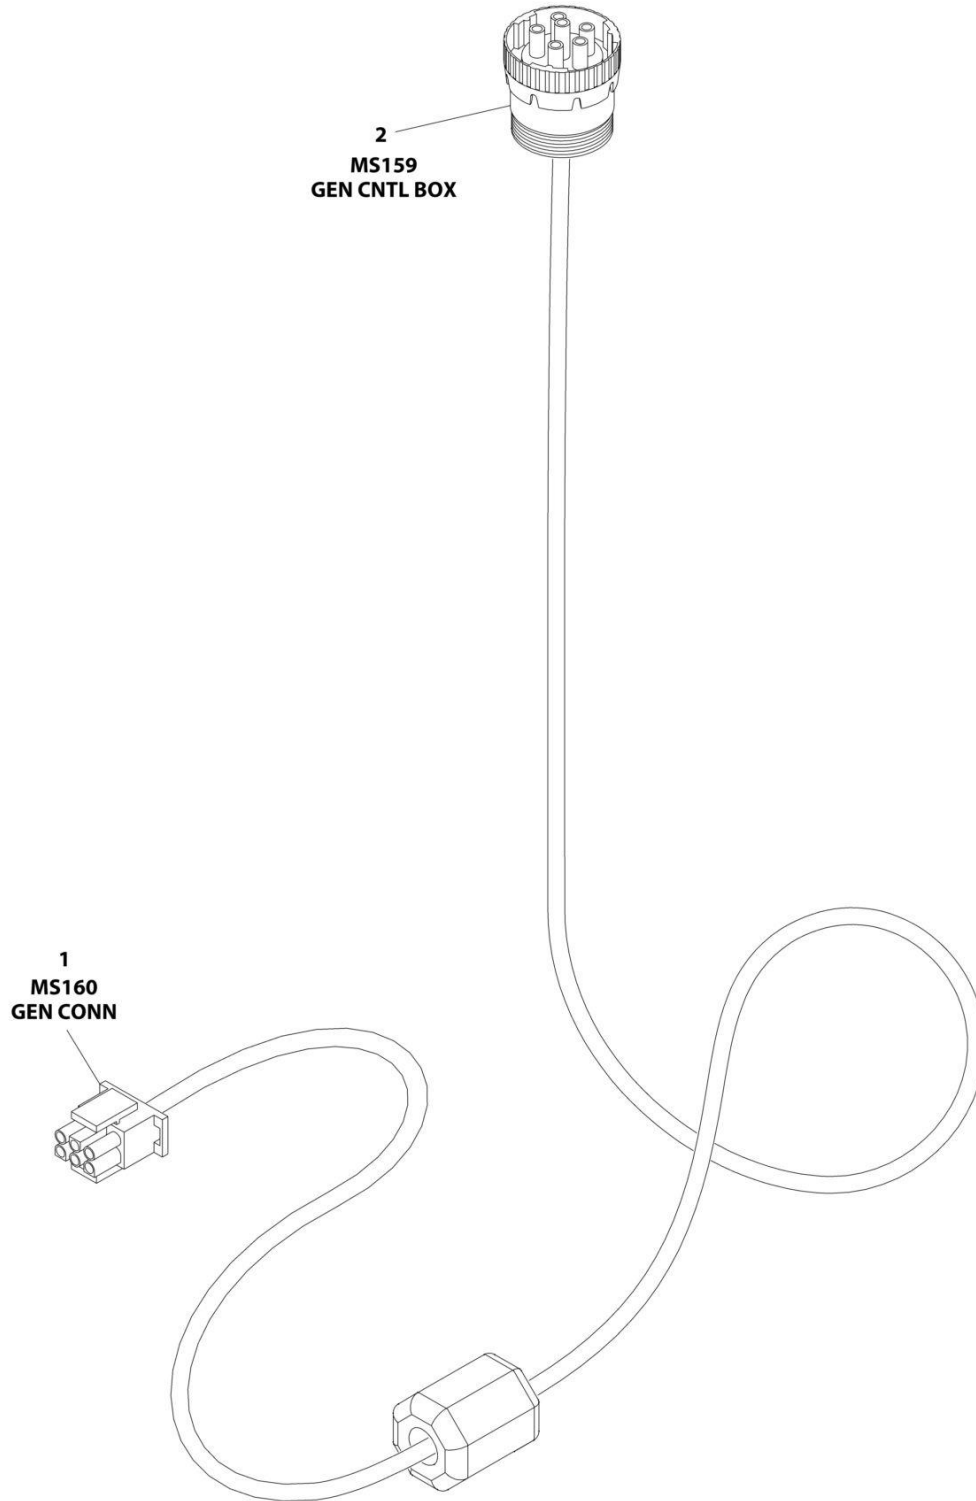

SECTION 8 - ELECTRICAL

FIGURE 8-17. GENERATOR CONTROL HARNESS - 4000W GENERATOR (GENERATOR TO CONTROL BOX)

ART_1001236444

SECTION 8 - ELECTRICAL

FIGURE 8-17. GENERATOR CONTROL HARNESS - 4000W GENERATOR (GENERATOR TO CONTROL BOX)

ITEM	PART NUMBER	QTY	DESCRIPTION	REV
	1001236444	Ref	GENERATOR CONTROL HARNESS - 4000W GENERATOR (GENERATOR TO CONTROL BOX)	A
1	4460225	1	Plug, Male - 6 Position	
1	4460268	2	Socket, Female	
1	4460808	1	Seal, Connector	
1	4460807	1	Seal, Terminal	
2	77363233	1	Connector - 6 Position	
2	4460465	2	Socket, Female	
2	4460466	4	Plug, Terminal