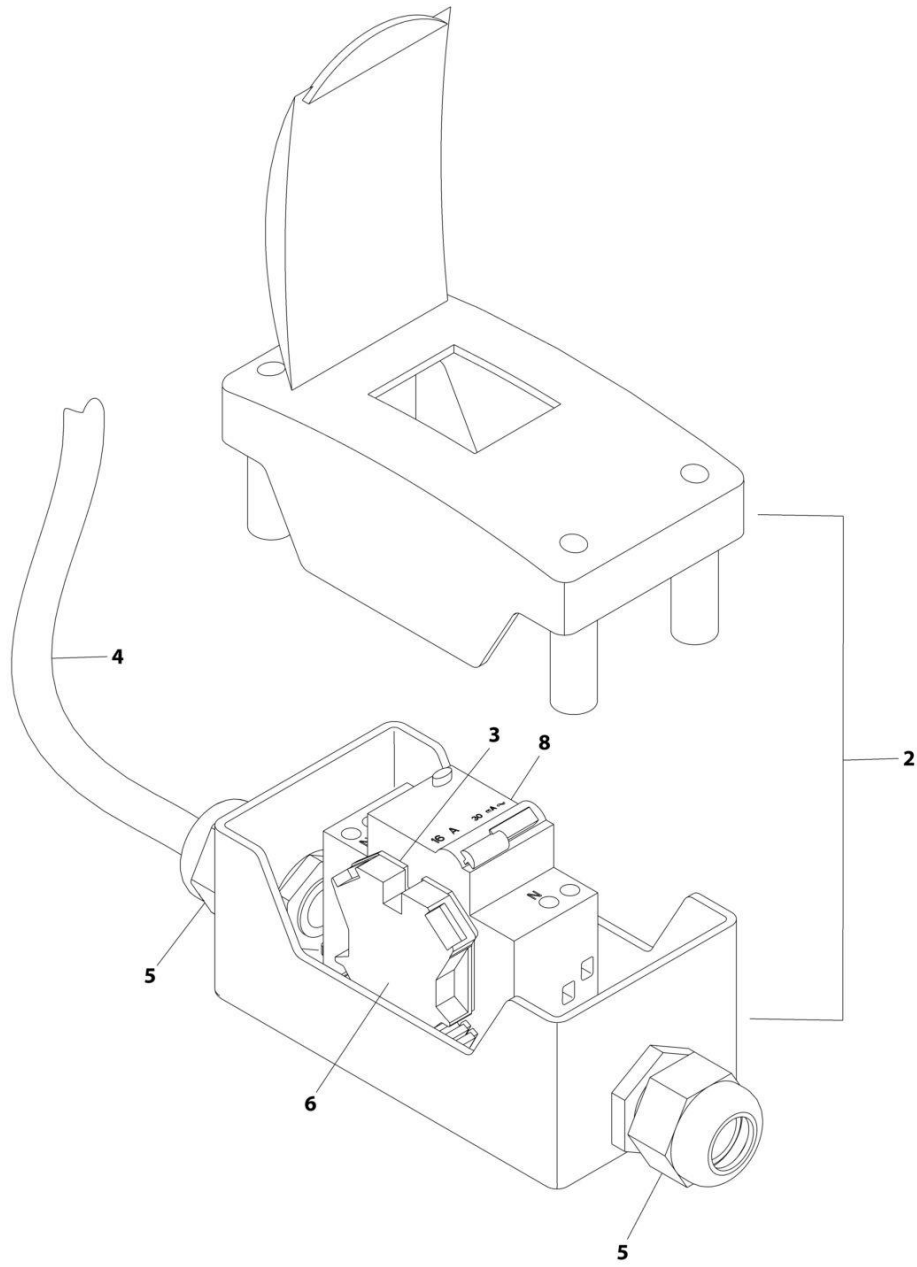

SECTION 8 - ELECTRICAL

FIGURE 8-12. BREAKER BOX KIT - SINGLE DOUBLE POLE BREAKER

ART_1001096070_E

SECTION 8 - ELECTRICAL

FIGURE 8-12. BREAKER BOX KIT - SINGLE DOUBLE POLE BREAKER

ITEM	PART NUMBER	QTY	DESCRIPTION	REV
	1001096070	Ref	BREAKER BOX KIT	E
2	0861880	1	Box	
3	4460956	1	Barrier, Terminal Block End	
4	1060908	12 ft/ 3.6m	Cable, 12/3	
5	1001097150	2	Connector, Strain Relief	
6	4460957	1	Block, Terminal	
8	1001181045	1	Breaker, 16Amp	