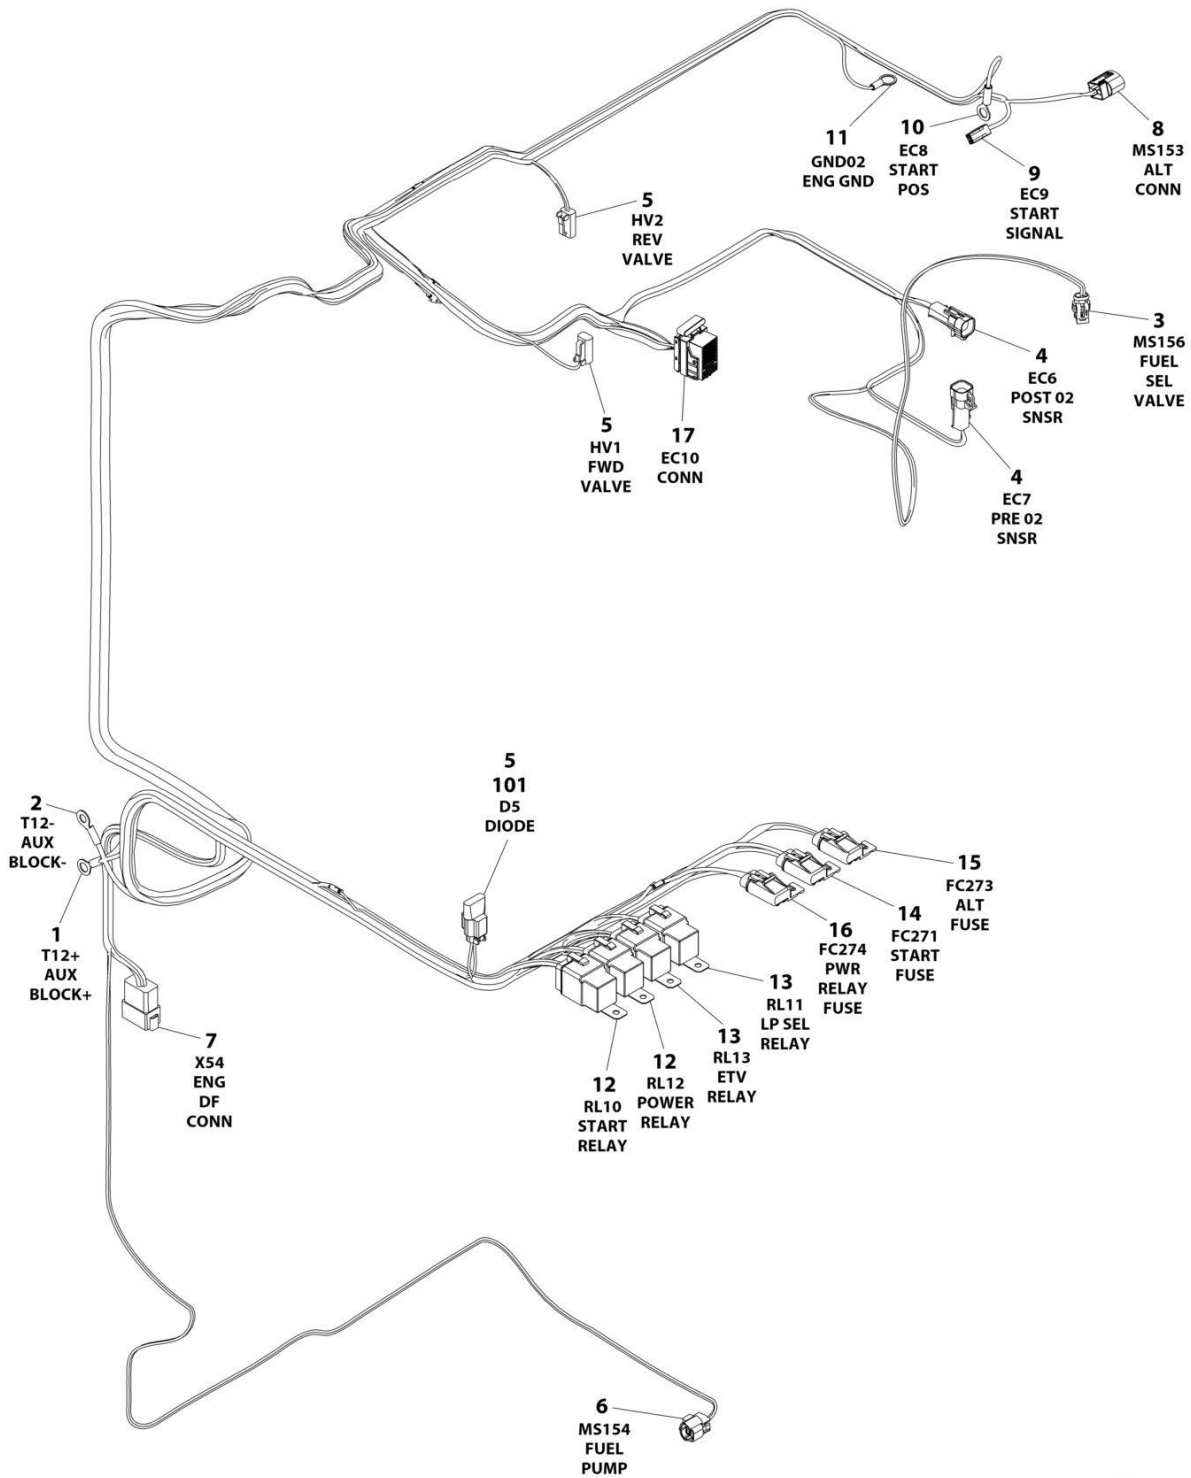

SECTION 8 - ELECTRICAL

FIGURE 8-16. ENGINE HARNESS - KUBOTA GASOLINE

ART_1001244349

SECTION 8 - ELECTRICAL

FIGURE 8-16. ENGINE HARNESS - KUBOTA GASOLINE

ITEM	PART NUMBER	QTY	DESCRIPTION	REV
	1001244349	Ref	ENGINE HARNESS - KUBOTA GASOLINE	E
1	8220164	1	Terminal, Ring	
2	8220045	1	Terminal, Ring	
3	4461118	1	Plug, Male - 2 Position	
3	1001107854	2	Terminal	
3	1001116763	2	Seal	
4	1001184722	2	Receptacle, Female - 4 Position	
4	1001116749	8	Terminal	
4	4460608	8	Seal	
5	4460891	3	Plug, Male - 2 Position	
5	4460465	6	Socket, Female	
6	1001184832	1	Connector - 2 Position	
6	1001118658	2	Terminal	
6	1001205250	2	Seal	
7	4460970	1	Connector - 12 Position	
7	4460464	8	Pin, Male	
7	4460943	3	Pin, Male	
7	4460941	1	Pin, Male	
8	1001125748	1	Connector - 3 Position	
8	1001125773	3	Terminal	
8	1001129772	2	Seal	
9	1001184768	1	Housing, Terminal	
9	1001184769	1	Terminal	
10	1001117110	1	Terminal, Ring	
11	8220111	1	Terminal, Ring	
12	1001265084	2	Relay with Connector	
12	3740080	2	Relay	
12	1001116752	4	Terminal	
12	1001116732	4	Terminal	
13	1001117025	2	Relay with Connector	
13	3740080	2	Relay	
13	1001116733	4	Terminal	
13	1001116732	4	Terminal	
14	1001118938	1	Fuseholder with 40 Amp Fuse and Mounting Bracket	
14	See Note	1	Fuse - 40 Amp (Note: Purchase Locally)	
14	1001116752	2	Terminal	
15	1001117078	1	Fuseholder with 5 Amp Fuse and Mounting Bracket	
15	See Note	1	Fuse - 5 Amp (Note: Purchase Locally)	
15	1001116732	AR	Terminal	
16	1001117070	1	Fuseholder with 30 Amp Fuse and Mounting Bracket	
16	See Note	1	Fuse - 30 Amp (Note: Purchase Locally)	
16	1001116752	2	Terminal	
17	1001184705	1	Connector - 42 Position	
17	1001187455	4	Terminal	
17	1001184718	4	Terminal	
17	1001166702	1	Terminal	
17	1001184716	10	Terminal	
17	1001184717	2	Terminal	
17	4461054	4	Seal	
17	1001167690	5	Seal