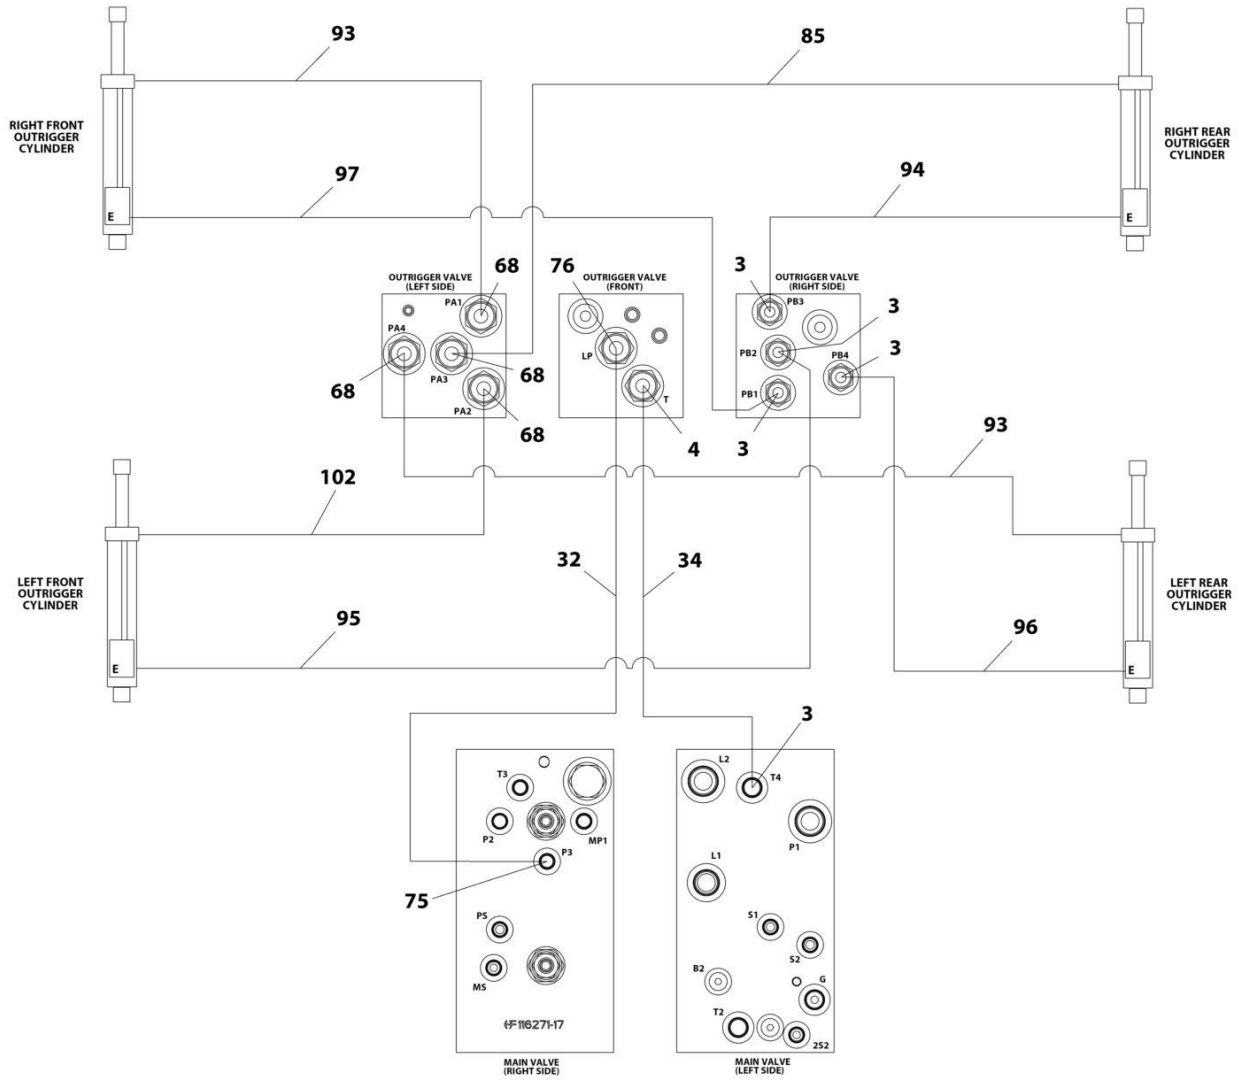

SECTION 7 - HYDRAULIC

ART_100117750_7OF7

SECTION 7 - HYDRAULIC

FIGURE 7-1. HYDRAULIC DIAGRAM - OSCILATING AXLE

ITEM	PART NUMBER	QTY	DESCRIPTION	REV
	1001177750	Ref	HYDRAULIC DIAGRAM - OSCILLATING AXLE	J
1	2220415	9	Fitting, Straight JIC/ORB	
2	2220582	2	Fitting, Straight JIC/ORB	
3	2220371	8	Fitting, Straight JIC/ORB	
4	2220372	1	Fitting, Straight JIC/ORB	
5	2220497	1	Fitting, Straight JIC/ORB	
6	2110808	2	Fitting, Straight ORFS/ORB	
7	2110810	2	Fitting, Straight ORFS/ORB	
8	2110812	9	Fitting, Straight ORFS/ORB	
9	2220852	1	Fitting, Straight JIC/ORB	
10	2111010	1	Fitting, Straight ORFS/ORB	
12	2220451	1	Fitting, Straight JIC/ORB	
13	2111216	2	Fitting, Straight ORFS/ORB	
14	2112016	1	Fitting, Straight ORFS/ORB	
15	2130404	2	Fitting, 90 ORFS/ORB	
16	2220472	1	Fitting, 90 JIC/ORB	
17	2220775	1	Fitting, 90 JIC/ORB	
18	2220473	2	Fitting, 90 JIC/ORB	
19	2130808	6	Fitting, 90 ORFS/ORB	
20	2130812	1	Fitting, 90 ORFS/ORB	
21	2131216	2	Fitting, 90 ORFS/ORB	
22	2221040	4	Fitting, 45 JIC/ORB	
23	2220500	2	Fitting, 45 JIC/ORB	
24	2131010	1	Fitting, 90 ORFS/ORB	
25	2152020	1	Fitting, 45 ORFS/ORB	
26	2220235	1	Fitting	
27	2220602	1	Fitting, Tee JIC/ORB/JIC	
28	2220238	1	Plug ORB	
29	2220479	1	Fitting, Straight JIC/ORB	
31	2221086	2	Fitting, Test	
32	2716703	1	Hose	
33	2753798	1	Hose	
34	1001158246	2	Hose	
35	1001108477	1	Hose	
41	1001104589	1	Hose	
42	2753791	7	Hose	
49	2754244	2	Hose	
51	4061032	AR	Shield	
52	2110404	1	Fitting, Straight ORFS/ORB	
53	8760351	1	Fitting, 45 ORFS/ORB	
56	1001104581	1	Hose	
59	1001107924	2	Hose	
60	1001108128	1	Hose	
67	2220362	1	Fitting, Tee FL/FL/FL	
68	2220373	6	Fitting, Straight JIC/ORB	
69	2220408	2	Fitting, Straight JIC/ORB	
70	2220435	1	Fitting, Straight JIC/ORB	
71	2220466	AR	Fitting, 90 JIC/ORB	
72	2220504	1	Fitting, Tee JIC/JIC/JIC	
73	2220577	1	Fitting, Straight JIC/ORB