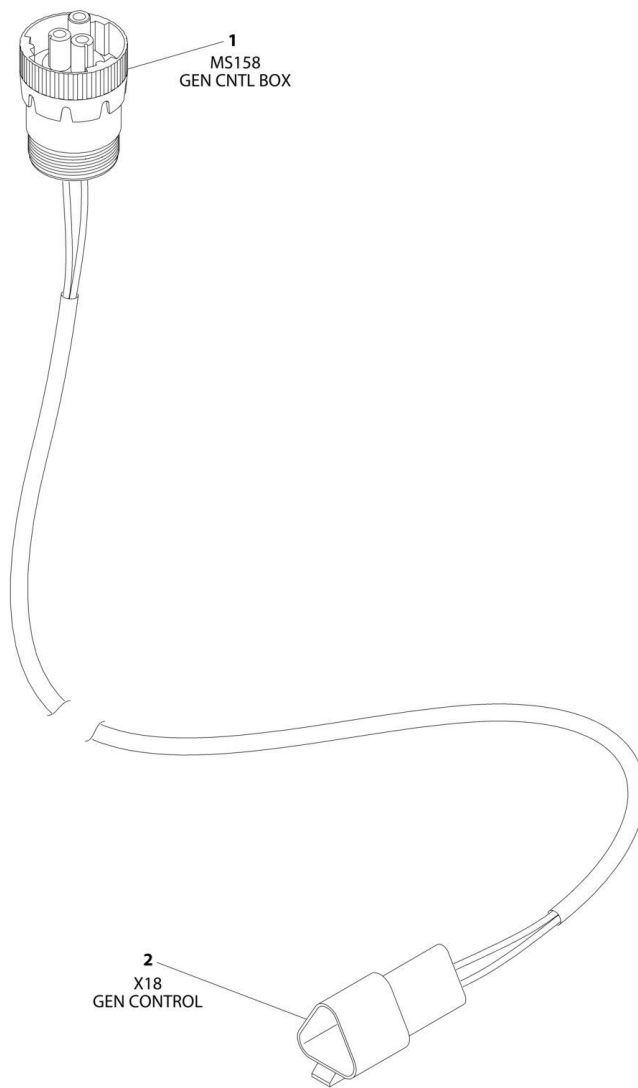

SECTION 8 - ELECTRICAL

FIGURE 8-18. GENERATOR CONTROL HARNESS - 4000W GENERATOR (CONTROL BOX TO GENERATOR CONTROL)

ART_1001186826

SECTION 8 - ELECTRICAL

FIGURE 8-18. GENERATOR CONTROL HARNESS - 4000W GENERATOR (CONTROL BOX TO GENERATOR CONTROL)

ITEM	PART NUMBER	QTY	DESCRIPTION	REV
	1001186826	Ref	GENERATOR CONTROL HARNESS - 4000W GENERATOR (CONTROL BOX TO GENERATOR CONTROL)	C
1	4460967	1	Connector - 3 Position	
1	4460465	2	Socket, Female	
1	4460466	1	Plug, Terminal	
2	4460536	1	Receptacle, Female - 3 Position	
2	4460464	2	Pin, Male	
2	4460466	1	Plug, Terminal