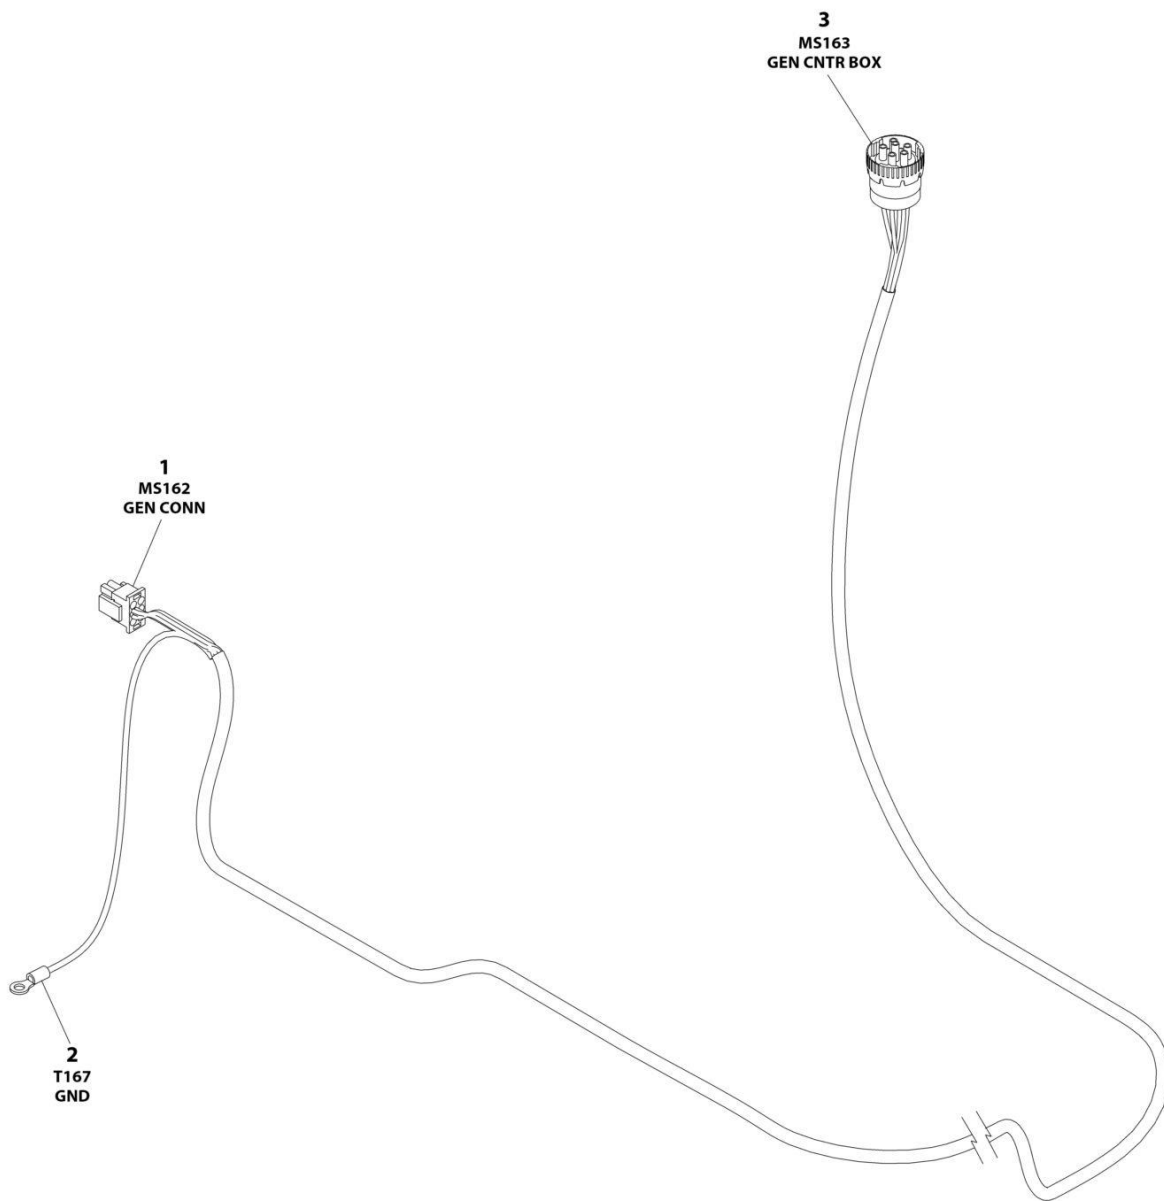

SECTION 8 - ELECTRICAL

FIGURE 8-19. GENERATOR CONTROL HARNESS - 7500W GENERATOR (GENERATOR TO CONTROL BOX)

ART_1001236442

SECTION 8 - ELECTRICAL

FIGURE 8-19. GENERATOR CONTROL HARNESS - 7500W GENERATOR (GENERATOR TO CONTROL BOX)

ITEM	PART NUMBER	QTY	DESCRIPTION	REV
	1001236442	Ref	GENERATOR CONTROL HARNESS - 7500W	A
1	4460225	1	Plug, Male - 6 Position	
1	4460808	1	Seal, Terminal	
1	4460268	6	Socket, Female	
2	4460043	1	Terminal, Ring	
3	77363233	1	Connector - 6 Position	
3	4460465	6	Socket, Female