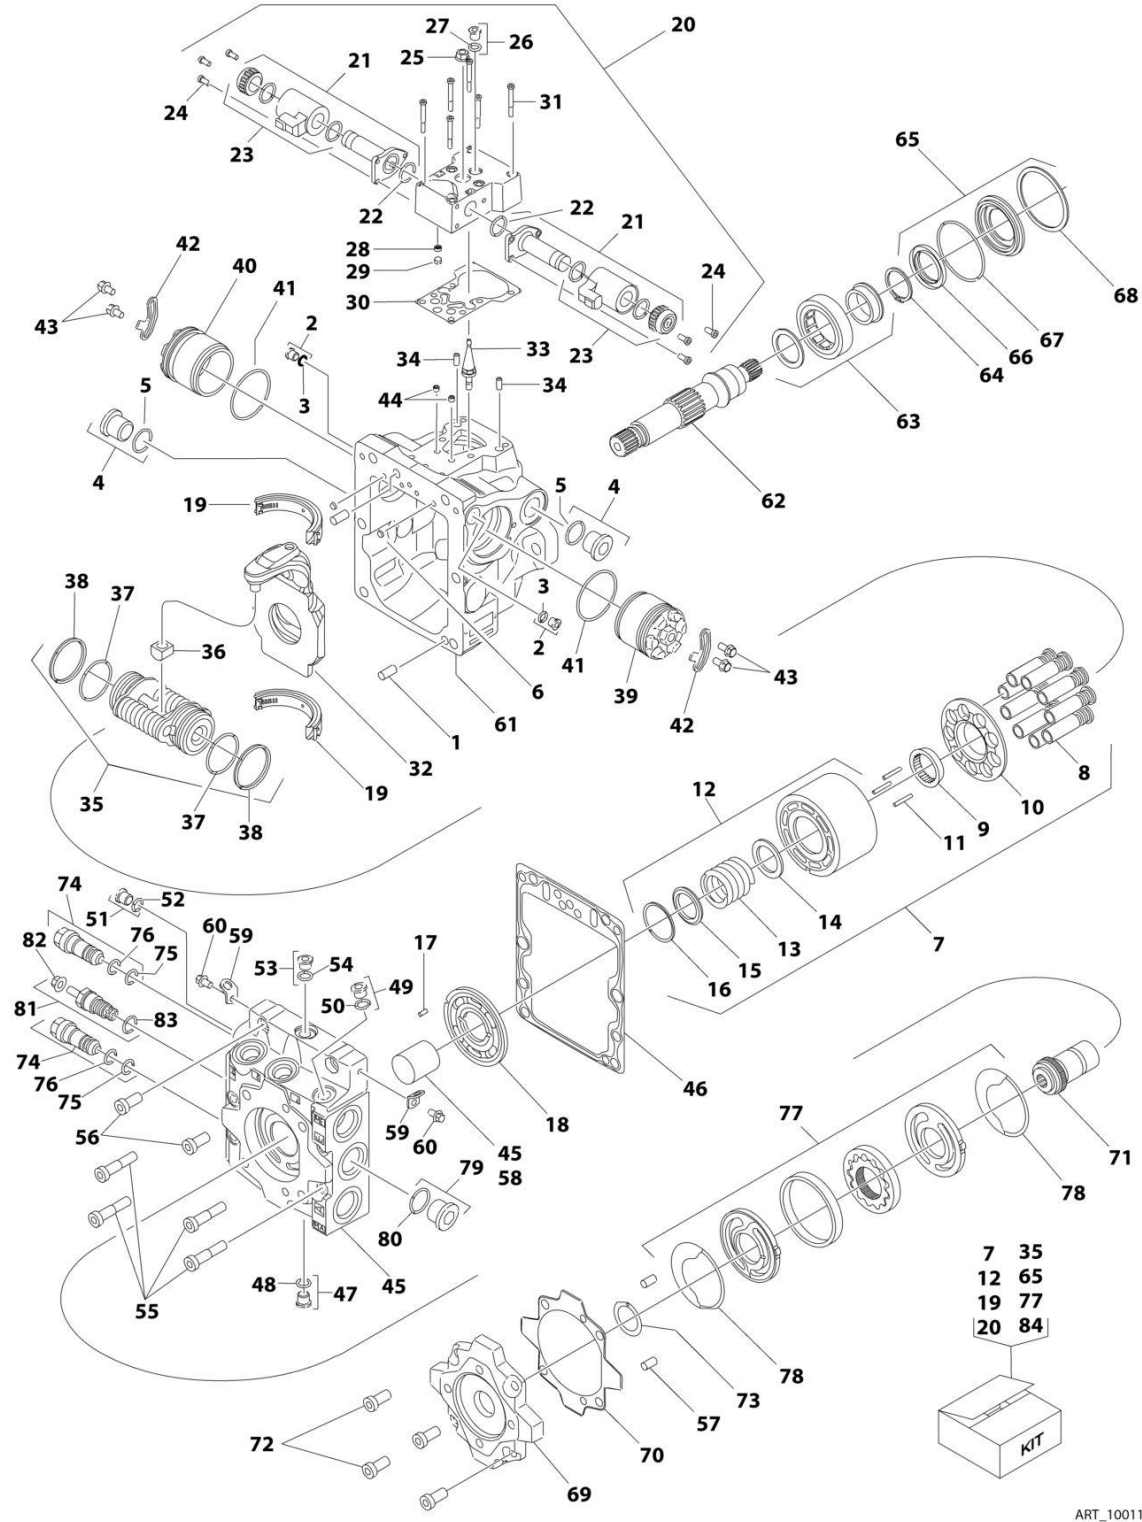

SECTION 3 - ENGINE

FIGURE 3-21. PISTON PUMP ASSEMBLY

ART_1001101331

SECTION 3 - ENGINE

FIGURE 3-21. PISTON PUMP ASSEMBLY

ITEM	PART NUMBER	QTY	DESCRIPTION	REV
	1001101331	Ref	PISTON PUMP ASSEMBLY	E
1	70002132	2	Pin	
2	70002133	2	Plug Assembly (Includes Item 3)	
3	7007207	2	O-Ring (Part of Item 2)	
4	7007419	2	Plug Assembly (Includes Item 5)	
5	7007418	2	O-Ring (Part of Item 4)	
6	70002134	2	Screen	
7	70002135	1	Cylinder Block Kit (Includes Items 8-16)	
8	70002136	1	Piston Assembly Kit (Includes Qty 9 Piston Assemblies) (Part of Item 7)	
9	70002137	1	Guide, Slipper Retainer (Part of Item 7)	
10	70002138	1	Retainer, Slipper (Part of Item 7)	
11	7021275	3	Pin, Slipper Retainer Hold Down (Part of Item 7)	
12	70002143	1	Cylinder Block Assembly (Includes Items 13-16) (Part of Item 7)	
13	70002139	1	Spring (Part of Item 12)	
14	70002140	1	Washer (Part of Item 12)	
15	70002141	1	Washer (Part of Item 12)	
16	70002142	1	Ring, Retaining (Part of Item 12)	
17	7007446	1	Pin	
18	70002144	1	Plate, CW Valve	
19	70002145	1	Swash Plate Bearing Kit (Includes Qty 2 Bearings)	
20	70002146	1	EDC Kit (Includes Items 21-31)	
21	70002147	2	Solenoid Valve Assembly (Includes Item 22 & 23) (Part of Item 20)	
22	70002148	2	O-Ring (1 Per Valve Assembly) (Part of Item 21)	
23	70002149	2	Coil, Nut and Seals Kit (1 Per Valve Assembly) (Part of Item 21)	
24	70002150	6	Screw (Part of Item 20)	
25	7022301	1	Nut, Seal (Part of Item 20)	
26	70002151	1	Plug Assembly (Part of Item 20) (Includes Item 27)	
27	7007207	1	O-Ring (Part of Item 26)	
28	70002134	1	Screen (Part of Item 20)	
29	70002153	1	Ring, Locking (Part of Item 20)	
30	70002154	1	Gasket, Control (Part of Item 20)	
31	70002156	6	Capscrew (Part of Item 20)	
32	70002152	1	Swash Plate	
33	70002155	1	Link, Swash Plate	
34	70002157	2	Pin, Dowel	
35	70002158	1	Servo Piston Assembly (Includes Items 36-38)	
36	70002159	1	Block, Slider (Part of Item 35)	
37	70002160	2	O-Ring (Part of Item 35)	
38	70002161	2	Ring, Piston (Part of Item 35)	
39	70002162	1	Cylinder, Servo	
40	70002162	1	Cylinder, Servo	
41	70002163	2	O-Ring	
42	70002164	2	Plate, Locking	
43	70002165	4	Screw	
44	70002166	2	Orifice	
45	70002167	1	Cap, End (Includes Item 58)	
46	70002168	1	Gasket, End Cap	
47	70002158	1	Plug Assembly (Includes Item 48)