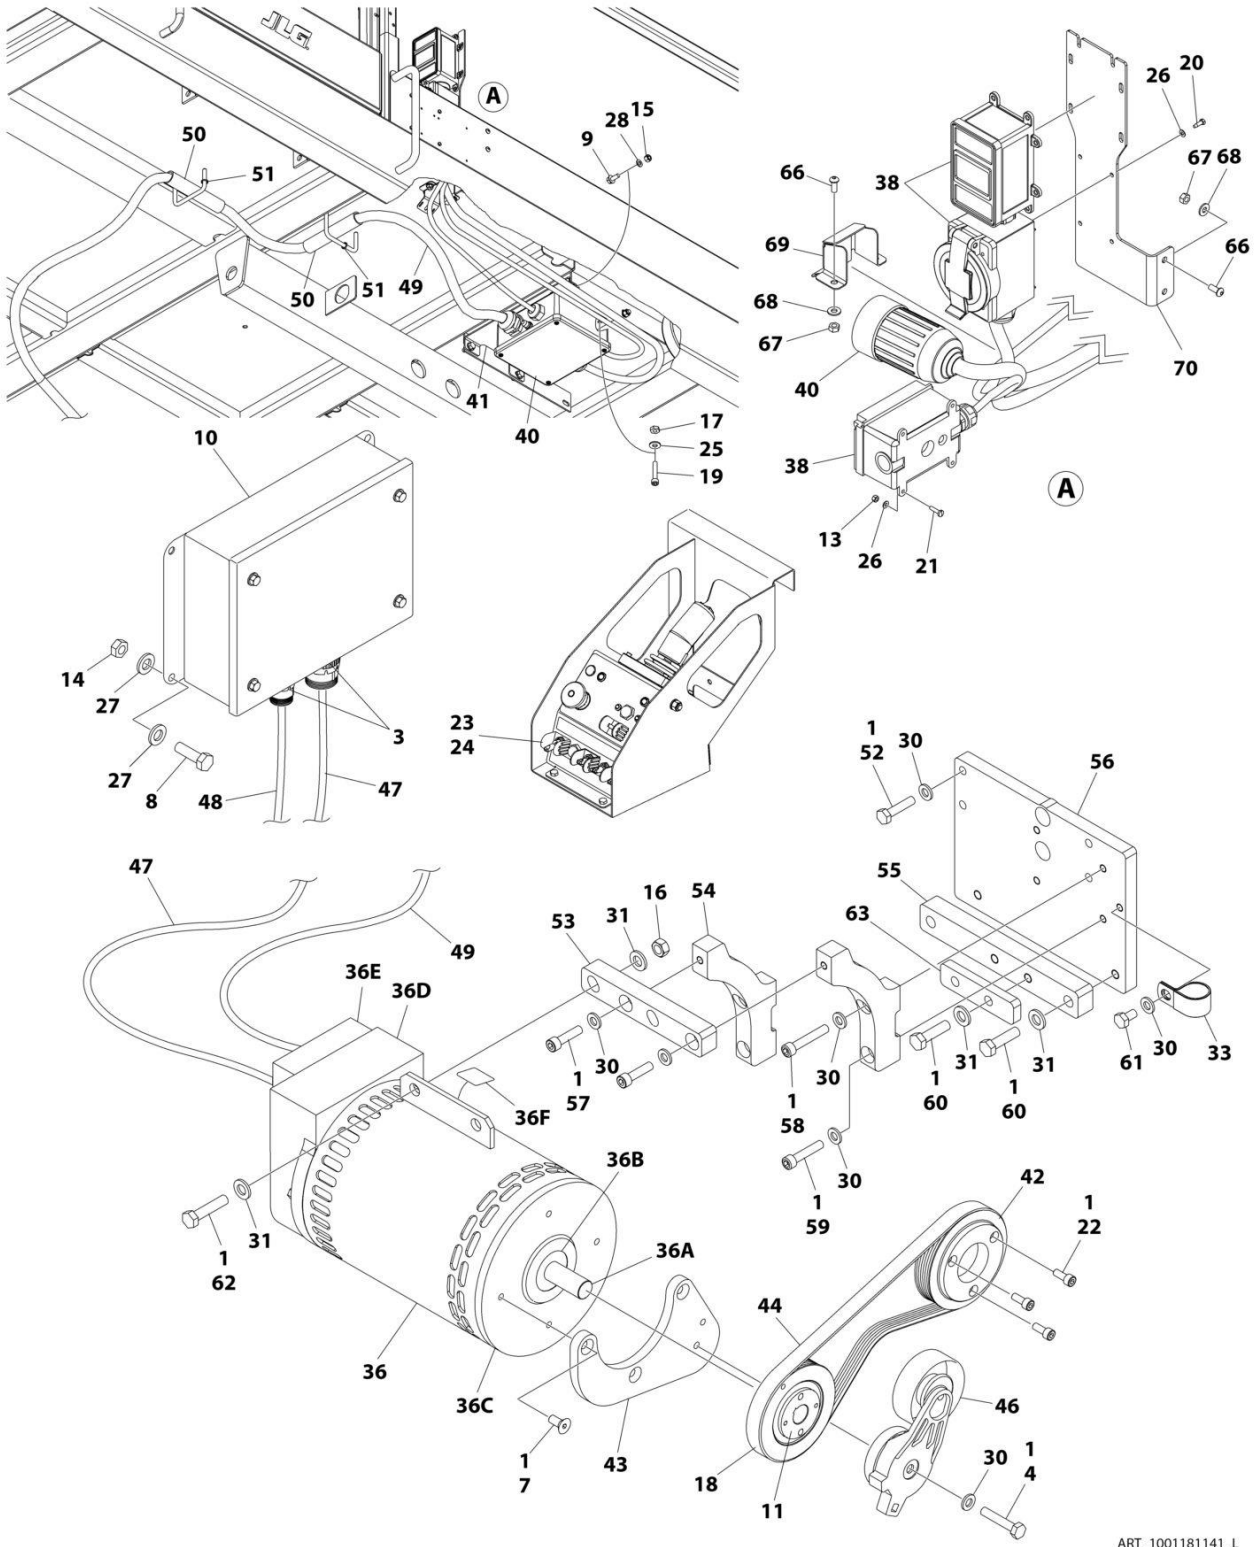

SECTION 3 - ENGINE

FIGURE 3-28. GENERATOR INSTALLATION - 7500W (KUBOTA GASOLINE) (DUAL FUEL)

ART_1001181141_L

SECTION 3 - ENGINE

FIGURE 3-28. GENERATOR INSTALLATION - 7500W (KUBOTA GASOLINE) (DUAL FUEL)

ITEM	PART NUMBER	QTY	DESCRIPTION	REV
	1001181141	Ref	GENERATOR INSTALLATION - 7500W (KUBOTA GASOLINE) (DUAL FUEL)	L
1	0100011	AR	Compound, Locking	
3	0100048	AR	Grease, Silicone (Apply to Contactor Connector)	
4	0701019	1	Bolt M10 x 55	
7	0741607	3	Bolt 3/8 x .88	
8	0760610	4	Bolt M6 x 20	
9	0780810	4	Bolt M8 x 20	
10	0861538	1	Box, Generator Control (7500W Generator - 60Hz)	
11	0962520	1	Bushing, Taper	
13	3290405	4	Nut M4	
14	3290605	4	Nut M6	
15	3290805	4	Nut M8	
16	3291201	AR	Nut M12	
17	3311005	4	Nut #10	
18	3580318	1	Pulley, Generator	
19	3931016	4	Screw #10 x 1	
20	3940804	4	Self, Tapping	
21	4010408	4	Screw M4 x 16	
22	4031908	3	Bolt M8 x 20	
23	4060802	1	Guard, Switch	
24	4360482	1	Switch, Toggle	
25	4751000	4	Washer #10	
26	4811400	8	Washer M4	
27	4811700	8	Washer M6	
28	4811900	4	Washer M8	
30	5241000	AR	Washer M10	
31	5241200	AR	Washer M12	
33	8406302	1	Clamp	
36	1001212223	1	Generator Assembly	A
36	70001100	1	Rotor (Includes p/n 70001384 & 70000863) (Not Shown)	
36	70001384	1	Bearing, Ball Radial (Not Shown)	
36	70000863	1	Fan (Not Shown)	
36	70006093	1	Stator (Not Shown)	
36	70002297	1	Stud	
36	70003631	1	Brushholder Assembly (Not Shown) (was p/n 7024484)	
36A	70004099	1	Key	
36B	70001966	1	Bearing, Ball Radial (Located in Belt Tensioner Endbell)	
36B	70003708	1	Ring, Internal Retaining (Located in Belt Tensioner Endbell)	
36B	70003709	1	Ring, External Retaining (Located in Belt Tensioner Endbell)	
36C	70004092	1	Endbell, Belt Tensioner	
36D	70004094	1	Endbell, Brush Block	
36E	70006094	1	Shroud	
36E	70002291	1	Insulator, Endbell	
36E	7027799	1	Block, Connector 6 Position (Not Shown)	
36E	70002460	1	Nut, Brass (Attaches p/n 7027799 to Cover) (Not Shown)	
36E	70006095	1	Breaker, Circuit 30Amp	
36E	70006096	1	Boot, Breaker (Not Shown)	
36E	7026626	1	Connector, 6 Position (Includes Seal) (Not Shown)	
36E	7026597	1	Connector, with Leads (Not Shown)