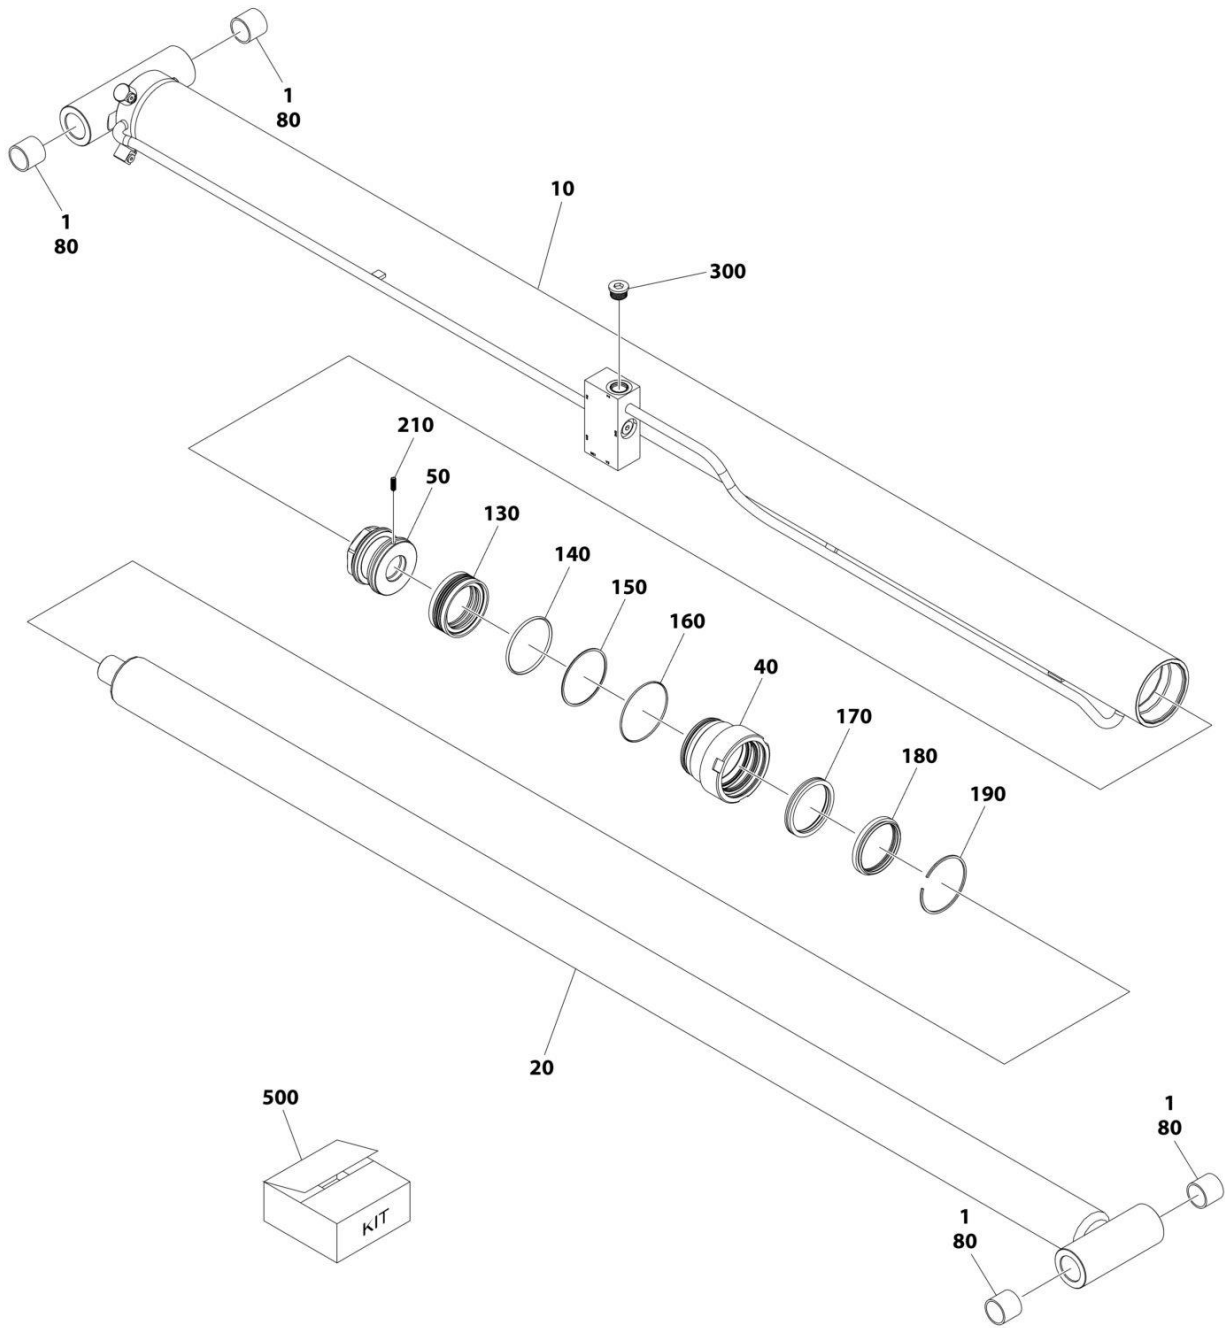

SECTION 6 - CYLINDER

FIGURE 6-3. UPPER LIFT CYLINDER

ART_1001268210

SECTION 6 - CYLINDER

FIGURE 6-3. UPPER LIFT CYLINDER

ITEM	PART NUMBER	QTY	DESCRIPTION	REV
	1001268210	Ref	CYLINDER ASSEMBLY	A
		Ref	Note: Original Cylinder May Have Been Replaced with Service Replacement. Identify PN Stamped on Cylinder Before Ordering Parts.	
1	0962272	4	Bushing	
10	See Note	NSS	Barrel (Note: Use PN 1001268210)	
20	70008583	1	Rod	
40	70008584	1	Head	
50	70000764	1	Piston	
80	70007723	NLA	Bushing (Use PN 0962272)	
130	See Note	NSS	Seal (Note: Use Item 500)	
140	See Note	NSS	O-Ring (Note: Use Item 500)	
150	See Note	NSS	Ring, Backup (Note: Use Item 500)	
160	See Note	NSS	O-Ring (Note: Use Item 500)	
170	See Note	NSS	Seal (Note: Use Item 500)	
180	See Note	NSS	Wiper (Note: Use Item 500)	
190	70008585	1	Ring, Retaining	
210	70006319	1	Set Screw M8 x 25	
300	70008586	1	Orifice	
500	70008587	1	Kit, Seal - 1001268210 Cylinder (Include Items 130-180)