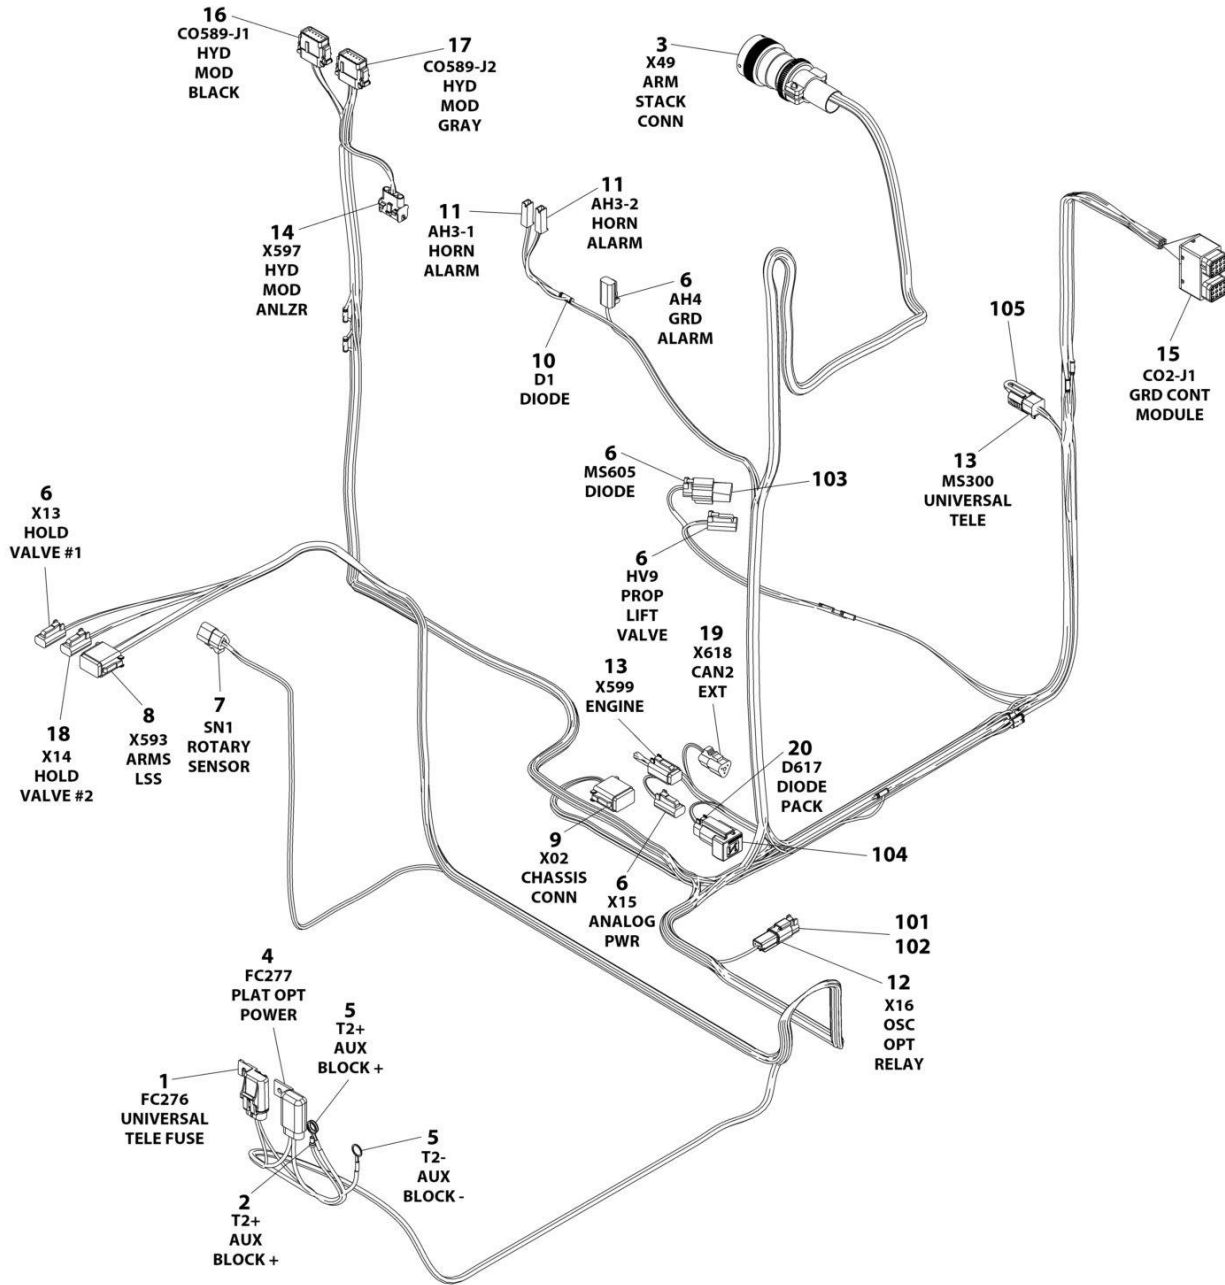

SECTION 8 - ELECTRICAL

FIGURE 8-13. CHASSIS HARNESS

ART_1001283872

SECTION 8 - ELECTRICAL

FIGURE 8-13. CHASSIS HARNESS

ITEM	PART NUMBER	QTY	DESCRIPTION	REV
	1001283872	Ref	CHASSIS HARNESS	B
1	1001117078	1	Fuseholder with 5 Amp Fuse	
1	See Note	NSS	Fuse - 5 Amp (Note: Purchase Locally)	
1	1001116733	2	Terminal	
2	4460670	1	Terminal, Ring	
3	1001116926	1	Connector - 24 Position	
3	4460465	4	Socket, Female	
3	4460509	4	Socket, Female	
3	4460944	3	Socket, Female	
3	4460466	10	Plug, Terminal	
4	1001117023	1	Fuseholder with 10 Amp Fuse	
4	See Note	NSS	Fuse - 10 Amp (Note: Purchase Locally)	
4	1001116752	2	Terminal	
5	4460019	2	Terminal, Ring	
6	4460891	5	Plug, Male - 2 Position	
6	4460465	10	Socket, Female	
7	4460539	1	Plug, Male - 3 Position	
7	4460465	3	Socket, Female	
8	4460930	1	Connector - 8 Position	
8	4460465	7	Socket, Female	
8	4460466	1	Plug, Terminal	
9	4460930	1	Connector - 8 Position	
9	4460465	3	Socket, Female	
9	4460944	3	Socket, Female	
9	4460466	2	Plug, Terminal	
10	3990010	1	Diode	
11	4460260	2	Cover, Terminal	
11	4460259	4	Terminal	
12	4460897	1	Receptacle, Female - 2 Position	
12	4460464	1	Pin, Male	
12	4460466	1	Plug, Terminal	
13	4460884	2	Plug, Male - 4 Position	
13	4460465	9	Socket, Female	
13	4460466	1	Plug, Terminal	
14	4460761	1	Receptacle, Female - 4 Position	
14	4460267	4	Pin, Male	
15	4460812	1	Connector - 24 Position	
15	4460465	14	Socket, Female	
15	4460942	2	Socket, Female	
15	4460944	3	Socket, Female	
15	4460466	5	Plug, Terminal	
15	0840056	1	Boot	
16	1001116808	1	Connector - 12 Position	
16	4460928	6	Terminal	
16	4460518	6	Plug, Terminal	
17	1001116774	1	Connector - 12 Position	
17	4460928	9	Terminal	
17	4460518	3	Plug, Terminal	
18	4460897	1	Plug, Male - 2 Position	
18	4460464	2	Socket, Female