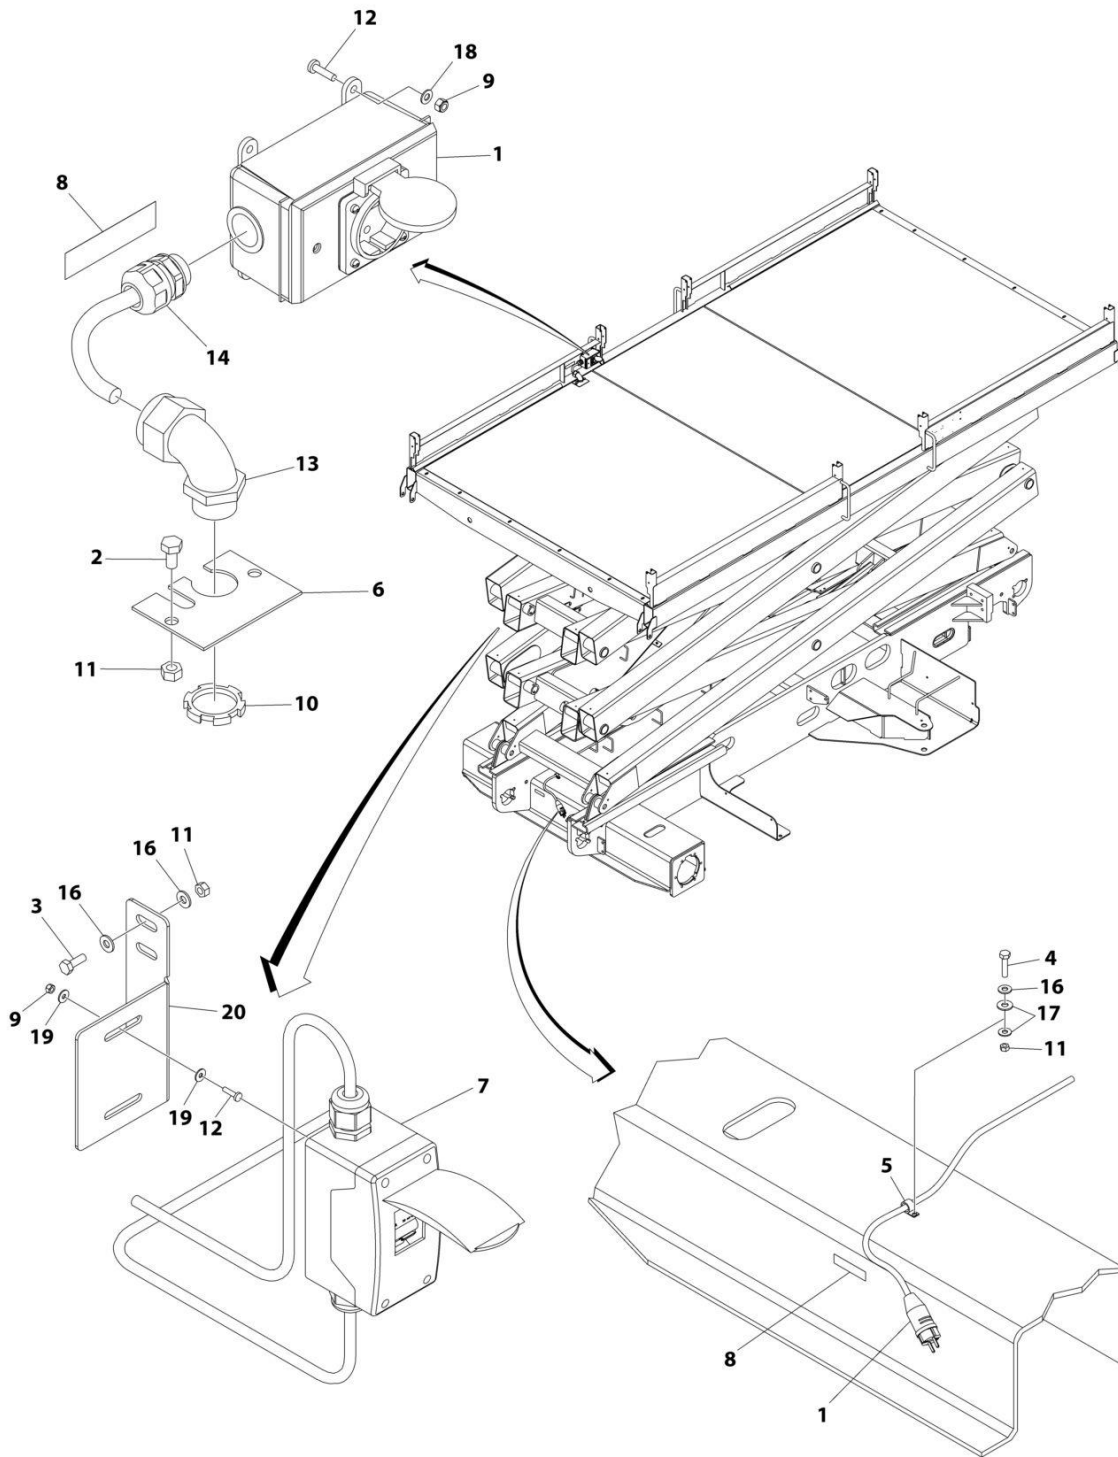

SECTION 8 - ELECTRICAL

FIGURE 8-8. AC BOX AT PLATFORM INSTALLATION - 220V CEE7 SIDE GROUND WITH 2X4 BOX (CE & UK CA SPEC)

ART_1001206780_E

SECTION 8 - ELECTRICAL

**FIGURE 8-8. AC BOX AT PLATFORM INSTALLATION - 220V CEE7 SIDE GROUND WITH 2X4 BOX
(CE & UK CA SPEC)**

ITEM	PART NUMBER	QTY	DESCRIPTION	REV
	1001206780	Ref	AC BOX AT PLATFORM INSTALLATION - 220V CEE7 SIDE GROUND 2X4 BOX	E
1	0275453	1	Receptacle Box Kit - 220V CEE7 Side Ground 2X4 Box (See Separate Breakdown in this Section)	
2	0641404	2	Bolt 1/4 x 1/2	
3	0641406	2	Bolt 1/4 x 3/4	
4	0641409	1	Bolt 1/4 x 1-1/8	
5	1320224	1	Clamp	
6	1670988	1	Cover	
7	1001096070	1	Breaker Box Kit (See Separate Breakdown in this Section)	
8	3252507	2	Decal - 220 Volt	
9	3290405	6	Nut M4	
10	3300048	1	Nut 3/4	
11	3311405	5	Nut 1/4	
12	4010408	6	Screw M4 x 16	
13	4460422	1	Connector, Strain Relief	
14	4460968	1	Connector, Strain Relief	
16	4711400	5	Washer 1/4	
17	4751400	2	Washer 1/4	
18	4811400	4	Washer M4	
19	1001091102	4	Washer M4	
20	1001206928	1	Bracket