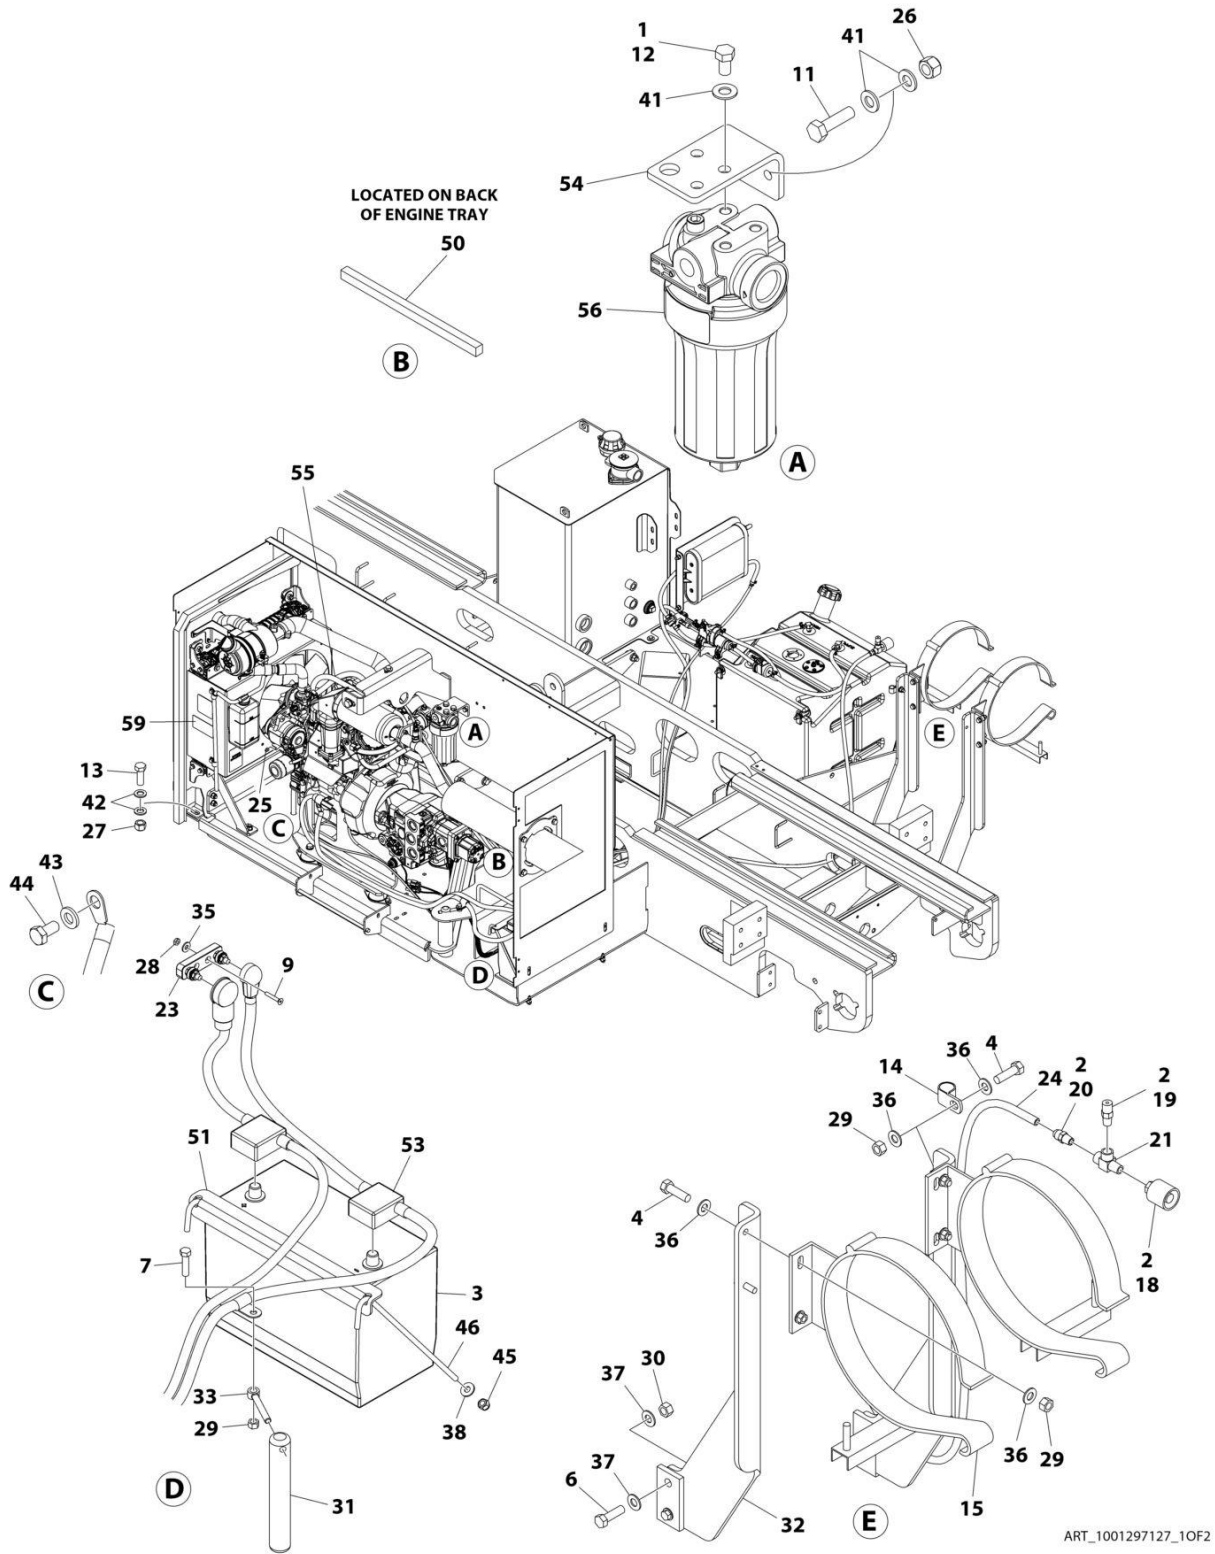

SECTION 3 - ENGINE

FIGURE 3-8. ENGINE INSTALLATION - KUBOTA GASOLINE

ART_1001297127_10F2