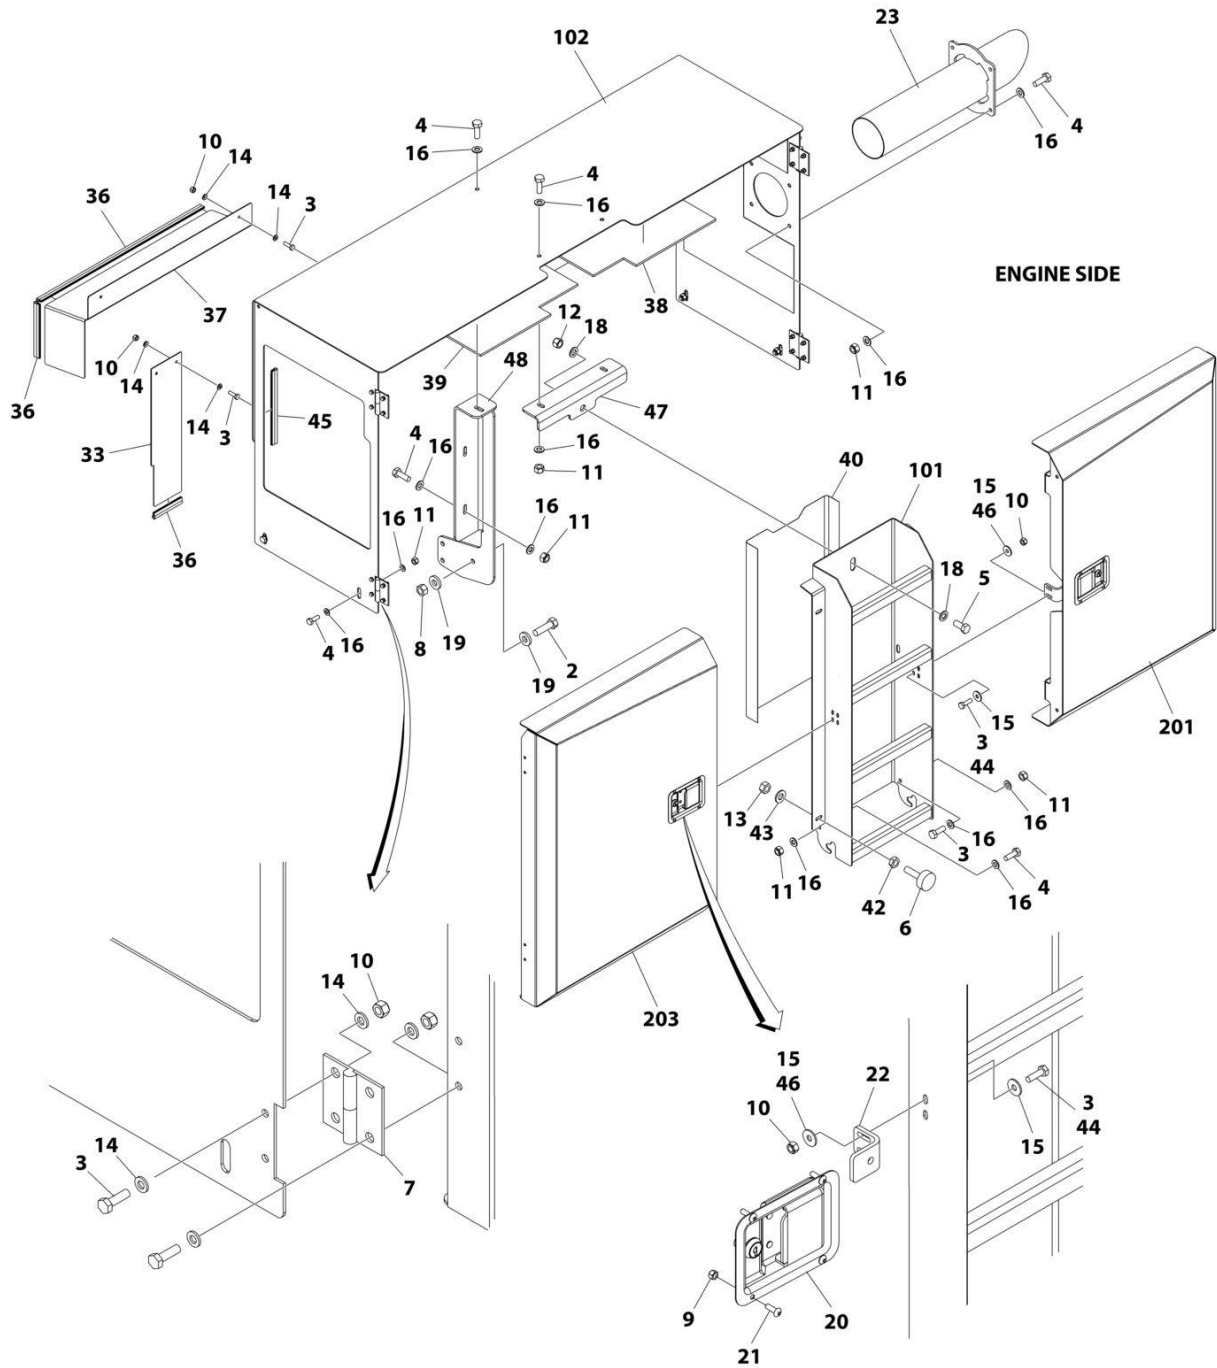

SECTION 2 - GROUND CONTROLS

ART_1001204695_M_2OF2

SECTION 2 - GROUND CONTROLS

FIGURE 2-12. HOODS AND LADDERS INSTALLATION

ITEM	PART NUMBER	QTY	DESCRIPTION	REV
	1001204695	Ref	HOODS AND LADDERS INSTALLATION	M
1	0100011	AR	Compound, Locking	
2	0681814	6	Bolt 1/2 x 1-3/4 Grade 8	
3	0760610	43	Bolt M6 x 20	
4	0761014	23	Bolt M10 x 30	
5	0761615	2	Bolt M16 x 35	
6	0940049	8	Stopper	
7	2600216	8	Hinge	
8	3271805	6	Nut 1/2 Grade 8	
9	3290505	AR	Nut M5	
10	3290605	51	Nut M6	
11	3291005	19	Nut M10	
12	3291605	2	Nut M16	
13	3311501	8	Nut 5/16	
14	4811700	86	Washer M6	
15	4811702	16	Washer M6	
16	4812000	40	Washer M10	
17	4812002	2	Washer M10	
18	4812300	4	Washer M16	
19	4891800	12	Washer 1/2	
20	1001257454	4	Latch	
21	1001099125	AR	Screw M5 x 16 Grade 10.9	
22	1001219882	4	Bracket, Latch	
23	1001183416	1	Tube, Exhaust	
30	1001204248	1	Bracket, Ground Control Box	
31	1001204382	AR	Support, Ladder	
32	1001209208	1	Support, Harness	
33	1001218727	1	Bracket, Generator	
36	1001110433	37.2 in/ 94.5cm	Seal	
37	1001218729	1	Bracket, Generator	
38	1001225258	1	Insulate (Right)	
39	1001225257	1	Insulate (Left)	
40	1001238471	1	Insulate	
41	1001226221	1	Plate, Access	
42	3311502	8	Nut 5/16 Grade 2	
43	4711500	16	Washer 5/16	
44	0760612	8	Bolt M6 x 25	
45	4060803	7.4 in /19cm	Shield, Flex Trim	
46	5240600	AR	Washer M6	
47	1001237907	1	Bracket, Ladder Support	
48	1001237908	1	Bracket, Hood Support	
100	1001219802	1	Hood Kit	
101	1001204140	2	Ladder	
102	1001239222	1	Cover (Engine Side)	
103	1001204236	1	Cover (Tank Side)	
200	1001258394	1	Door Kit	
201	1001258390	2	Door (Rear)	
202	1001258391	1	Door (Tank Side Front)