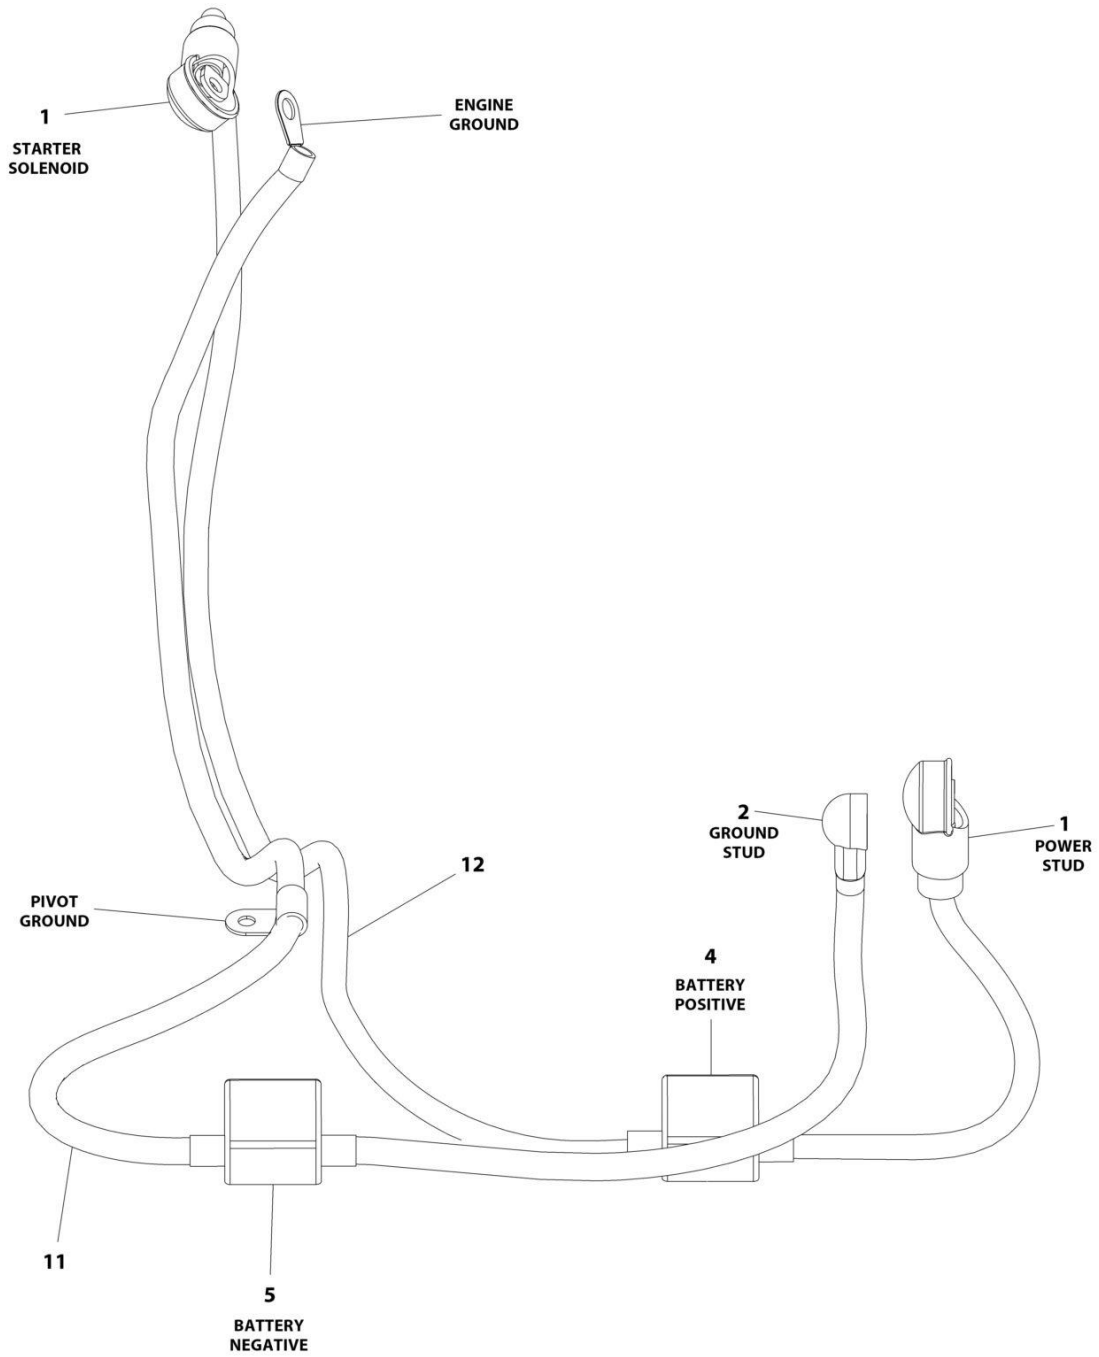

SECTION 8 - ELECTRICAL

FIGURE 8-10. BATTERY CABLE KIT - DIESEL ENGINES

ART_1001186428

SECTION 8 - ELECTRICAL

FIGURE 8-10. BATTERY CABLE KIT - DIESEL ENGINES

ITEM	PART NUMBER	QTY	DESCRIPTION	REV
	1001186428	Ref	BATTERY CABLE KIT - DIESEL ENGINES	E
1	0840052	2	Boot	
2	1001098765	1	Boot	
4	1001186483	1	Boot	
5	1001186484	1	Boot	
11	70009008	1	Cable, Negative	
12	70009009	1	Cable, Positive