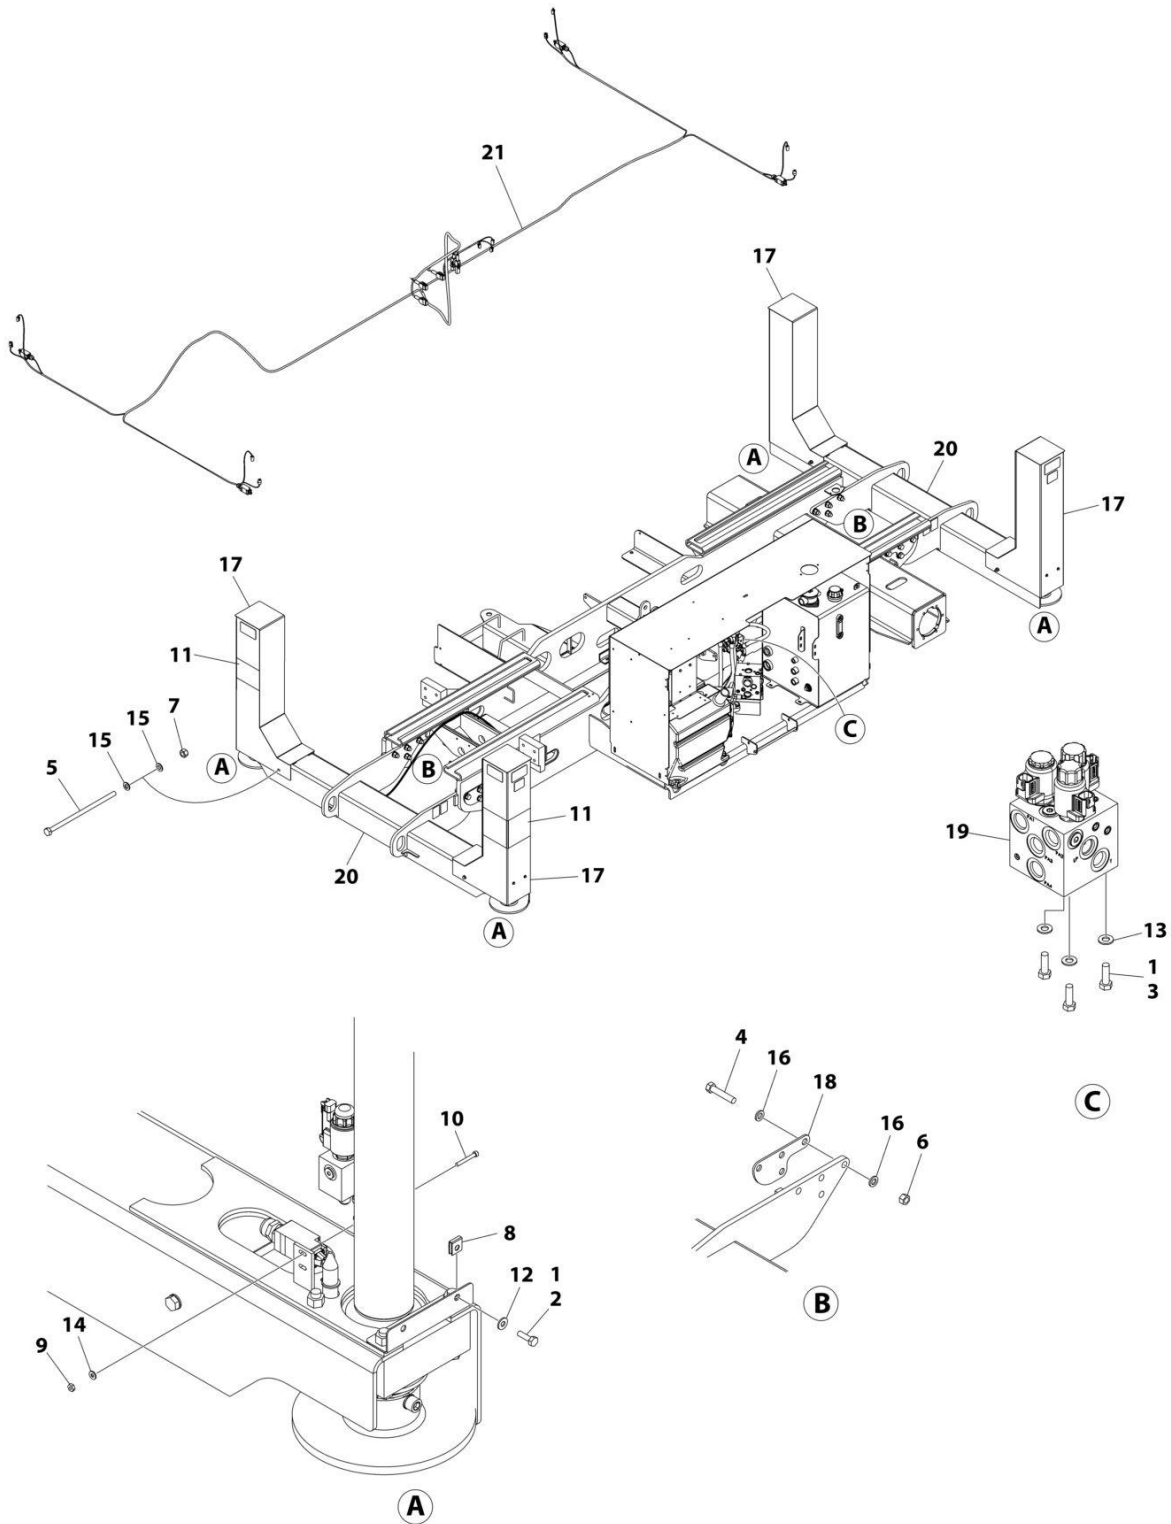

SECTION 1 - FRAME

FIGURE 1-12. LEVELING JACKS INSTALLATION

ART_1001297807

SECTION 1 - FRAME

FIGURE 1-12. LEVELING JACKS INSTALLATION

ITEM	PART NUMBER	QTY	DESCRIPTION	REV
	1001297807	Ref	LEVELING JACKS INSTALLATION	A
1	0100011	AR	Compound, Locking	
2	0641407	8	Bolt 1/4 x 7/8	
3	0641508	3	Bolt 5/16 x 1	
4	0682230	16	Bolt 3/4 x 3-3/4	
5	0701039	4	Bolt 10 x 220	
6	3272205	16	Nut 3/4	
7	3291005	4	Nut M10	
8	3300353	8	Nut, Tinnerman	
9	3310805	8	Nut #8	
10	3930820	8	Capscrew #8 x 1-1/4	
11	4420051	8 ft/3 m	Tape, Safety	
12	4711400	8	Washer 1/4	
13	4711500	3	Washer 5/16	
14	4750800	8	Washer #8	
15	4812000	8	Washer M10	
16	4892200	32	Washer 3/4	
17	1001179200	4	Cover	
18	1001183328	4	Plate	
19	1001217108	1	Valve, Leveling Jack Directional (See Separate Breakdown in this Section)	
20	1001296277	2	Leveling Jacks Assembly (See Separate Breakdown in this Section)	
21	1001297017	1	Harness, Leveling Jacks (See Separate Breakdown ELECTRICAL Section)