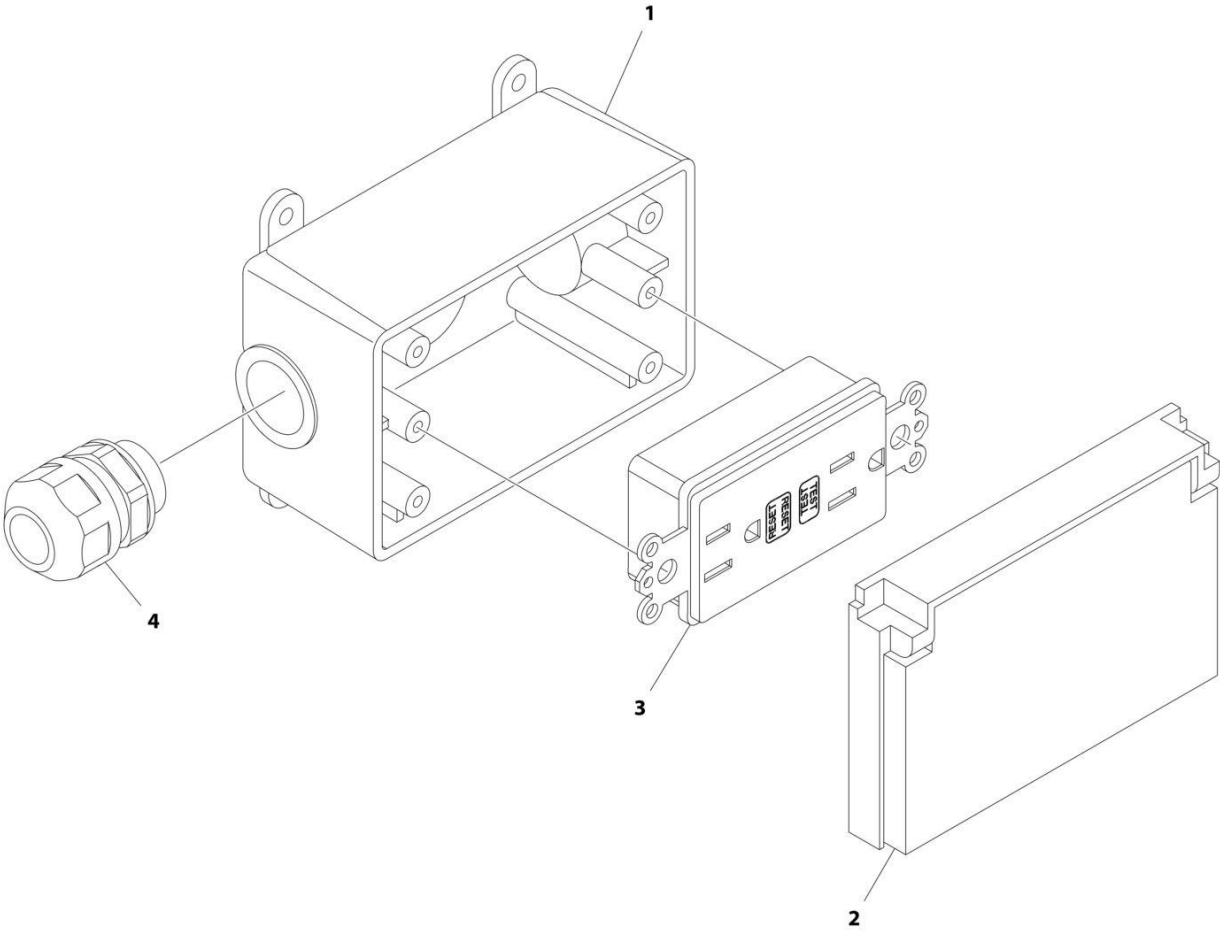

SECTION 8 - ELECTRICAL

FIGURE 8-36. RECEPTACLE BOX KIT - 110V GFI

ART_2902431

SECTION 8 - ELECTRICAL

FIGURE 8-36. RECEPTACLE BOX KIT - 110V GFI

ITEM	PART NUMBER	QTY	DESCRIPTION	REV
	2902431	Ref	RECEPTACLE BOX KIT - 110V GFI	D
1	0861731	1	Box, Receptacle	
2	1671207	1	Cover, Receptacle	
3	4460346	1	Receptacle	
4	4460662	1	Connector, Strain Relief