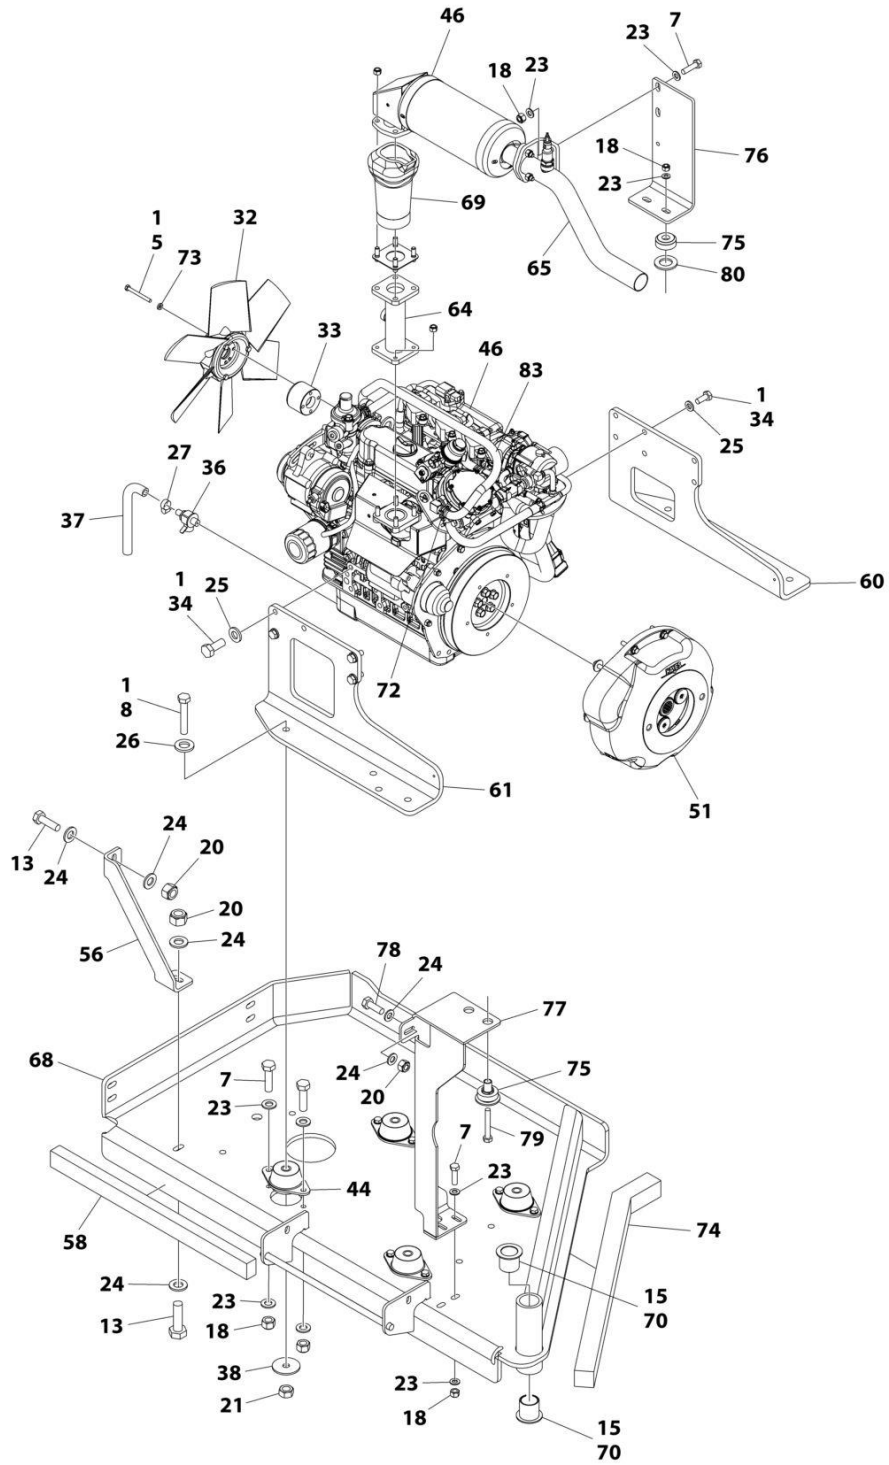

SECTION 3 - ENGINE

ART_1001205973_1_2OF2

SECTION 3 - ENGINE

FIGURE 3-11. ENGINE ASSEMBLY - KUBOTA GASOLINE (SN M200085021 to Present, Excluding M200085327)

ITEM	PART NUMBER	QTY	DESCRIPTION	REV
	1001205973	Ref	ENGINE ASSEMBLY - KUBOTA GASOLINE	I
1	0100011	AR	Compound, Locking	
2	0340045	1	Band, Mounting	
3	0700610	3	Bolt M6 x 20	
5	0700620	4	Bolt M6 x 60	
7	0700814	12	Bolt M8 x 30	
8	0701222	4	Bolt M12 x 70	
9	0760607	2	Bolt M6 x 14	
10	0760810	2	Bolt M8 x 20	
11	0760808	10	Bolt M8 x 16	
13	0761015	4	Bolt M10 x 35	
14	0761016	6	Bolt M10 x 40	
15	0961986	2	Bearing	
16	1703162	2	Decal - Fan Blade	
17	3290605	3	Nut M6	
18	3290805	16	Nut M8	
19	3291001	4	Nut M10	
20	3291005	7	Nut M10	
21	3291201	4	Nut M12	
22	4811700	8	Washer M6	
23	4811900	40	Washer M8	
24	4812000	18	Washer M10	
25	5241000	8	Washer M10	
26	5241200	4	Washer M12	
27	8405009	1	Clamp	
28	8405101	2	Clamp	
29	8405104	4	Clamp	
30	85941016	2	Clamp	
31	1001118280	1	Air Filter Assembly	
31	7015004	2	Element	
31	7015005	1	Cover Assembly	
31	1340069	1	Valve, Vacuator	
32	1001118538	1	Fan	
33	1001118539	1	Spacer, Fan	
34	1001118746	8	Bolt M10 x 25	
35	1001146043	1	Coupling, 90	
36	1001161497	1	Valve, Oil Drain	
37	1001165035	8 in/ 20cm	Hose	
38	1001168018	4	Washer	
40	1001169054	4	Isolator	
41	1001169138	6	Pad	
42	1001169967	2	Bracket	
43	1001170035	2	Bracket	
44	1001187235	4	Mount, Motor	
46	1001288350	1	Engine, Kubota Gasoline (See Separate Breakdown in this Section)	
47	1001220957	1	Radiator & Shroud Assembly	
47	1001198726	1	Radiator	
47	70007502	1	Valve, Drain