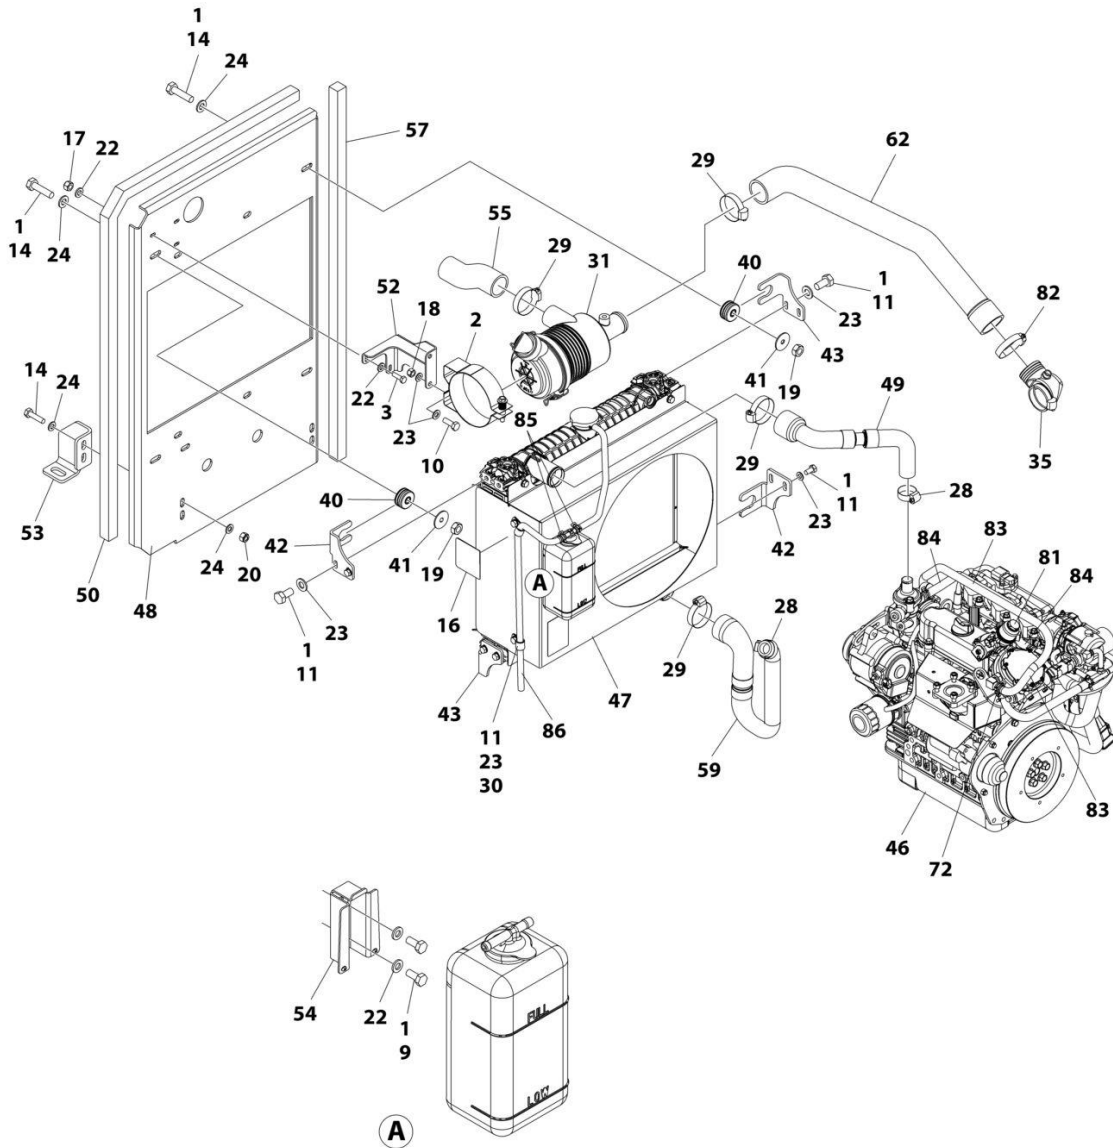

SECTION 3 - ENGINE

ITEM	PART NUMBER	QTY	DESCRIPTION	REV
48	1001181658	1	Plate, Radiator	
49	1001181659	1	Hose, Radiator (Upper)	
50	1001227285	1	Seal	
51	1001181829	1	Coupling Kit - Gasoline Engines (See Separate Breakdown in this Section)	
52	1001182980	1	Bracket	
53	1001182981	1	Bracket	
54	1001182982	1	Mount	
55	1001182983	1	Tube, Intake	
56	1001182984	1	Support	
57	1001183420	1	Foam, Baffle	
58	1001183424	1	Foam, Baffle	
59	1001183427	1	Tube, Coolant	
60	1001183428	1	Mount, Engine (RH)	
61	1001215543	1	Mount, Engine (LH)	
62	1001184064	1	Tube, Intake	
64	1001213847	1	Tube, Exhaust	
65	1001186833	1	Tube, Exhaust	
68	1001205968	1	Tray	
69	1001210708	1	Insulate, Exhaust	
70	0100062	AR	Adhesive	
71	1001181625	50 in/ 127cm	Hose	
72	8410013	4	Clamp	
73	5240600	4	Washer M6	
74	1001184066	1	Foam, Baffle	
75	1001125248	2	Mount, Engine	
76	1001195600	1	Bracket, Muffler	
77	1001226420	1	Support	
78	0761014	1	Bolt M10 x 30	
79	4812500	2	Washer M20	
80	0700819	2	Bolt M8 x 55	

SECTION 3 - ENGINE

FIGURE 3-15. ENGINE ASSEMBLY - KUBOTA GASOLINE WITH GENERATOR (SN M200085021 to Present, Excluding M200085327)

ART_1001225628_E_10F2