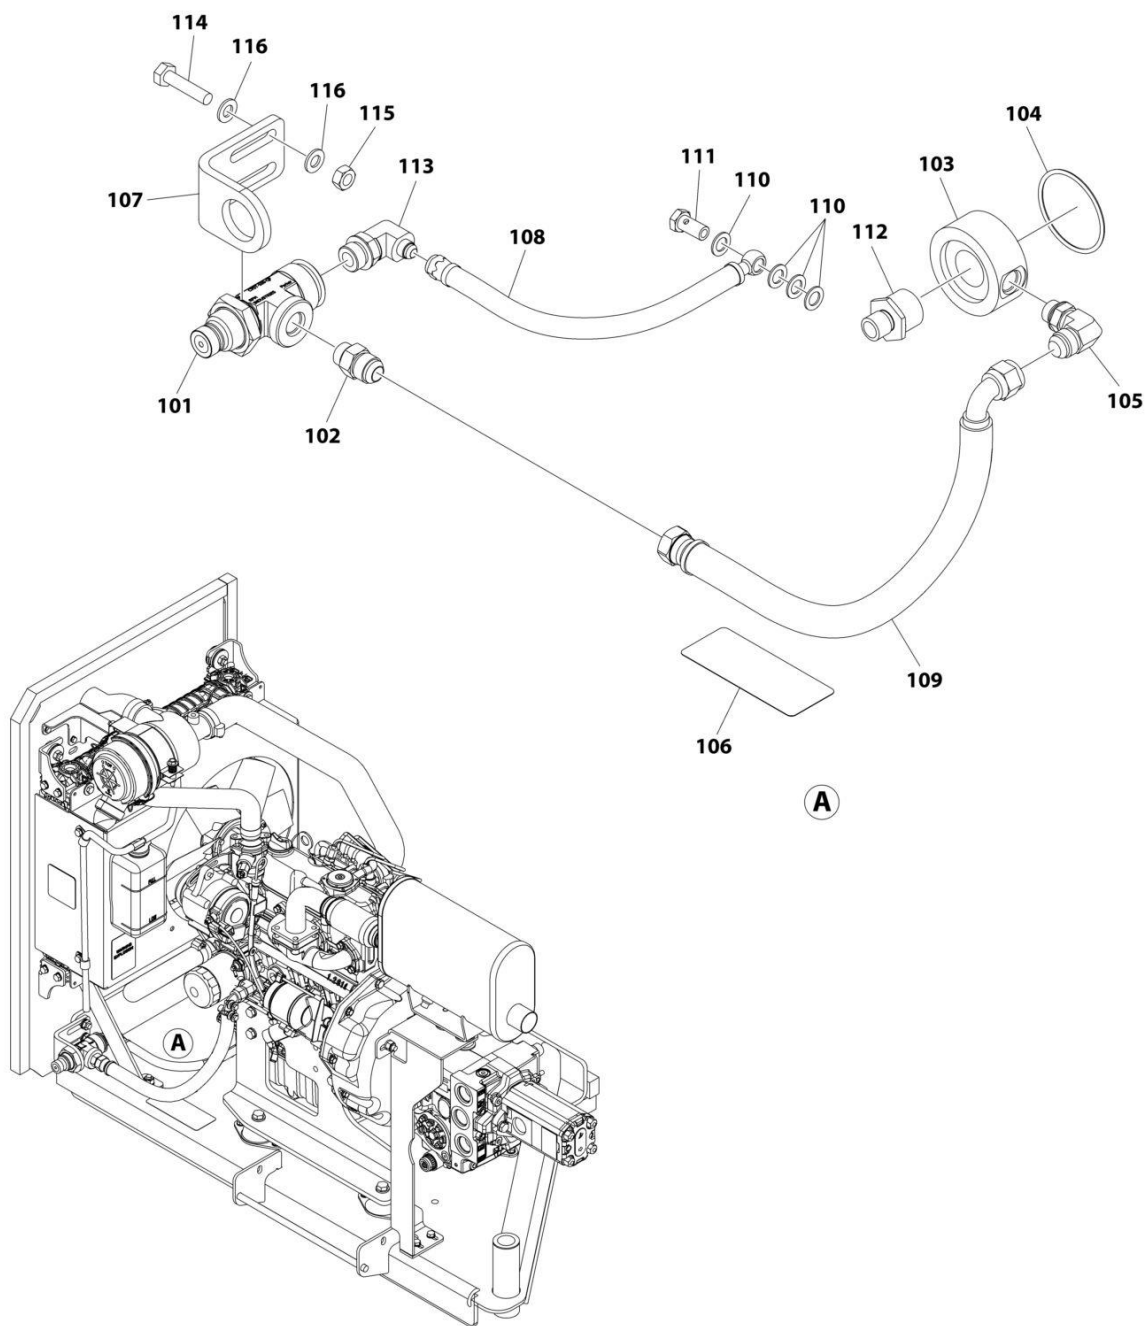

SECTION 3 - ENGINE

FIGURE 3-32. QUICKFIT OIL DRAIN INSTALLATION - KUBOTA DIESEL ENGINE

ART_1001291577

SECTION 3 - ENGINE

FIGURE 3-32. QUICKFIT OIL DRAIN INSTALLATION - KUBOTA DIESEL ENGINE

ITEM	PART NUMBER	QTY	DESCRIPTION	REV
	1001291577	Ref	QUICKFIT OIL DRAIN INSTALLATION	A
100	1001291576	Ref	Valve, Quickfit Kit (Not Shown)	
101	1001281298	1	Valve, Quickfit	
102	1001281302	1	Adapter, Quickfit	
103	1001281309	1	Filter, Ring	
104	1001281311	1	O-Ring	
105	1001281359	1	Valve, Check	
106	1001281360	1	Decal - Quickfit	
107	1001290239	1	Bracket	
108	1001290240	1	Hose, Suction	
109	1001290241	1	Hose, Pressure	
110	1001290244	4	Washer, (Copper)	
111	1001290246	1	Screw	
112	1001290257	1	Fitting, Straight	
113	1001290258	1	Fitting, 90	
114	1001290378	2	Bolt M10 x 45	
115	1001290381	2	Nut M10	
116	1001290384	4	Washer M10