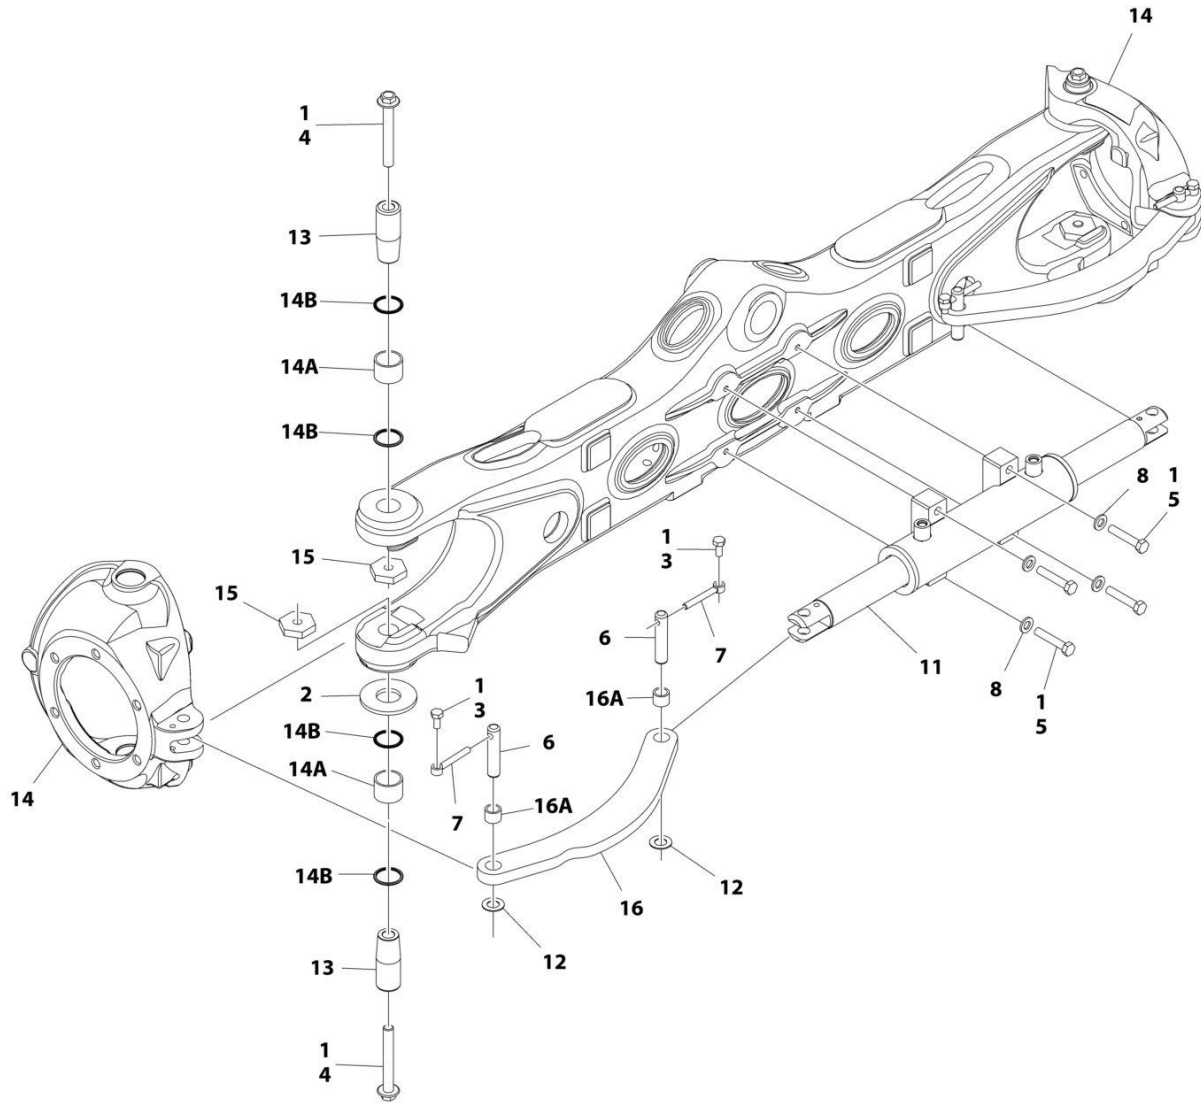

SECTION 1 - FRAME

SECTION 1 - FRAME

FIGURE 1-1. AXLE INSTALLATION - OSCILLATING

ART_1001177749

SECTION 1 - FRAME

FIGURE 1-1. AXLE INSTALLATION - OSCILLATING

ITEM	PART NUMBER	QTY	DESCRIPTION	REV
	1001177749	Ref	AXLE INSTALLATION - OSCILLATING	F
1	0100011	AR	Compound, Locking	
2	0701222	8	Bolt M12 x 70	
3	0761615	1	Bolt M16 x 35	
4	0961950	2	Bearing	
5	3422592	1	Pin	
6	3841258	1	Keeper, Pin	
7	4740158	1	Washer	
8	5241200	8	Washer M12	
9	5251012	4	Bolt M10 x 25	
10	1001118511	2	Pad, Wear	
11	1001118518	4	Shim 11Ga	
12	1001118519	2	Shim 16Ga	
13	1001162995	1	Axle	
14	1001163580	2	Axle Lockout Cylinder Assembly (See Separate Breakdown in CYLINDER SECTION)	
15	0701012	3	Bolt M10 x 25	
17	5241000	3	Washer M10	
18	1001191201	1	Axle Lockout Valve Assembly	
18A	7012910	2	Cartridge, Solenoid Less Coil	
18A	2900708	2	Seal Kit - 7012910 Valve	
18A	70003977	2	Nut, Coil	
18A	70050516	2	Coil	
18B	70005163	2	Cartridge, Solenoid Less Coil	
18B	70005164	2	Seat Kit - 70005163 Valve	
18B	7022390	2	Nut, Coil	
18B	70002963	2	Coil	
20	0700616	2	Bolt M6 x 40	
21	3290601	2	Nut M6	
22	4240018	5	Tie-Strap	
23	4811700	4	Washer M6	
24	1001186467	1	Sensor, Dual Axis	
25	1001187601	1	Oscillating Axle Harness (See Separate Breakdown in ELECTRICAL SECTION)	
26	1001187695	1	Bracket	

SECTION 1 - FRAME

FIGURE 1-2. STEER INSTALLATION

ART_1001177747

SECTION 1 - FRAME

FIGURE 1-2. STEER INSTALLATION

ITEM	PART NUMBER	QTY	DESCRIPTION	REV
	1001177747	Ref	STEER INSTALLATION	D
1	0100011	AR	Compound, Locking	
2	1001233139	2	Washer, Thrust	
3	0761011	4	Bolt M10 x 22	
4	1001190368	4	Bolt M16 x 120	
5	0711221	4	Bolt M12 x 65	
6	3423304	4	Pin, Pivot	
7	3841143	4	Keeper, Pin	
8	5241200	4	Washer M12	
11	1001163178	1	Steer Cylinder Assembly (See Separate Breakdown in CYLINDER SECTION)	
12	4740086	4	Washer	
13	1001163405	4	Kingpin	
14	1001163715	2	Spindle Assembly	
14A	0961948	2	Bearing	
14B	1001163716	4	Seal	
15	1001176848	4	Nut M16	
16	1001179256	2	Tie-Rod	
16A	1001164209	2	Bearing	