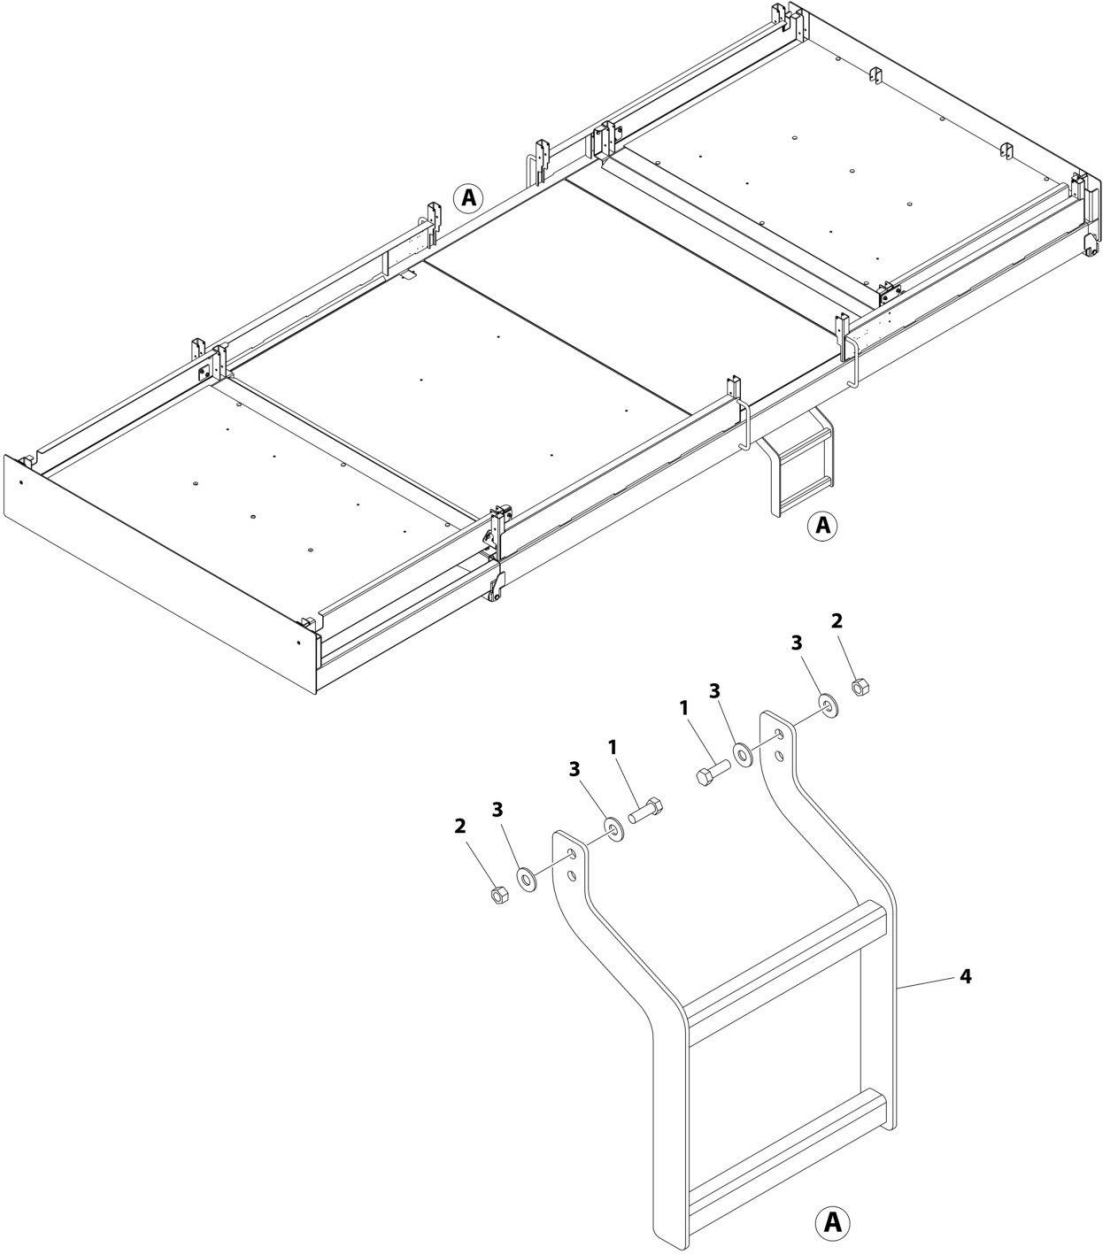

SECTION 5 - PLATFORM

FIGURE 5-1. LADDER INSTALLATION

ART_1001296715

SECTION 5 - PLATFORM

FIGURE 5-1. LADDER INSTALLATION

ITEM	PART NUMBER	QTY	DESCRIPTION	REV
	1001296715	Ref	LADDER INSTALLATION	A
1	0641609	8	Bolt 3/8 x 1-1/8	
2	3311605	8	Nut 3/8	
3	4751600	16	Washer 3/8	
4	1001273292	2	Ladder