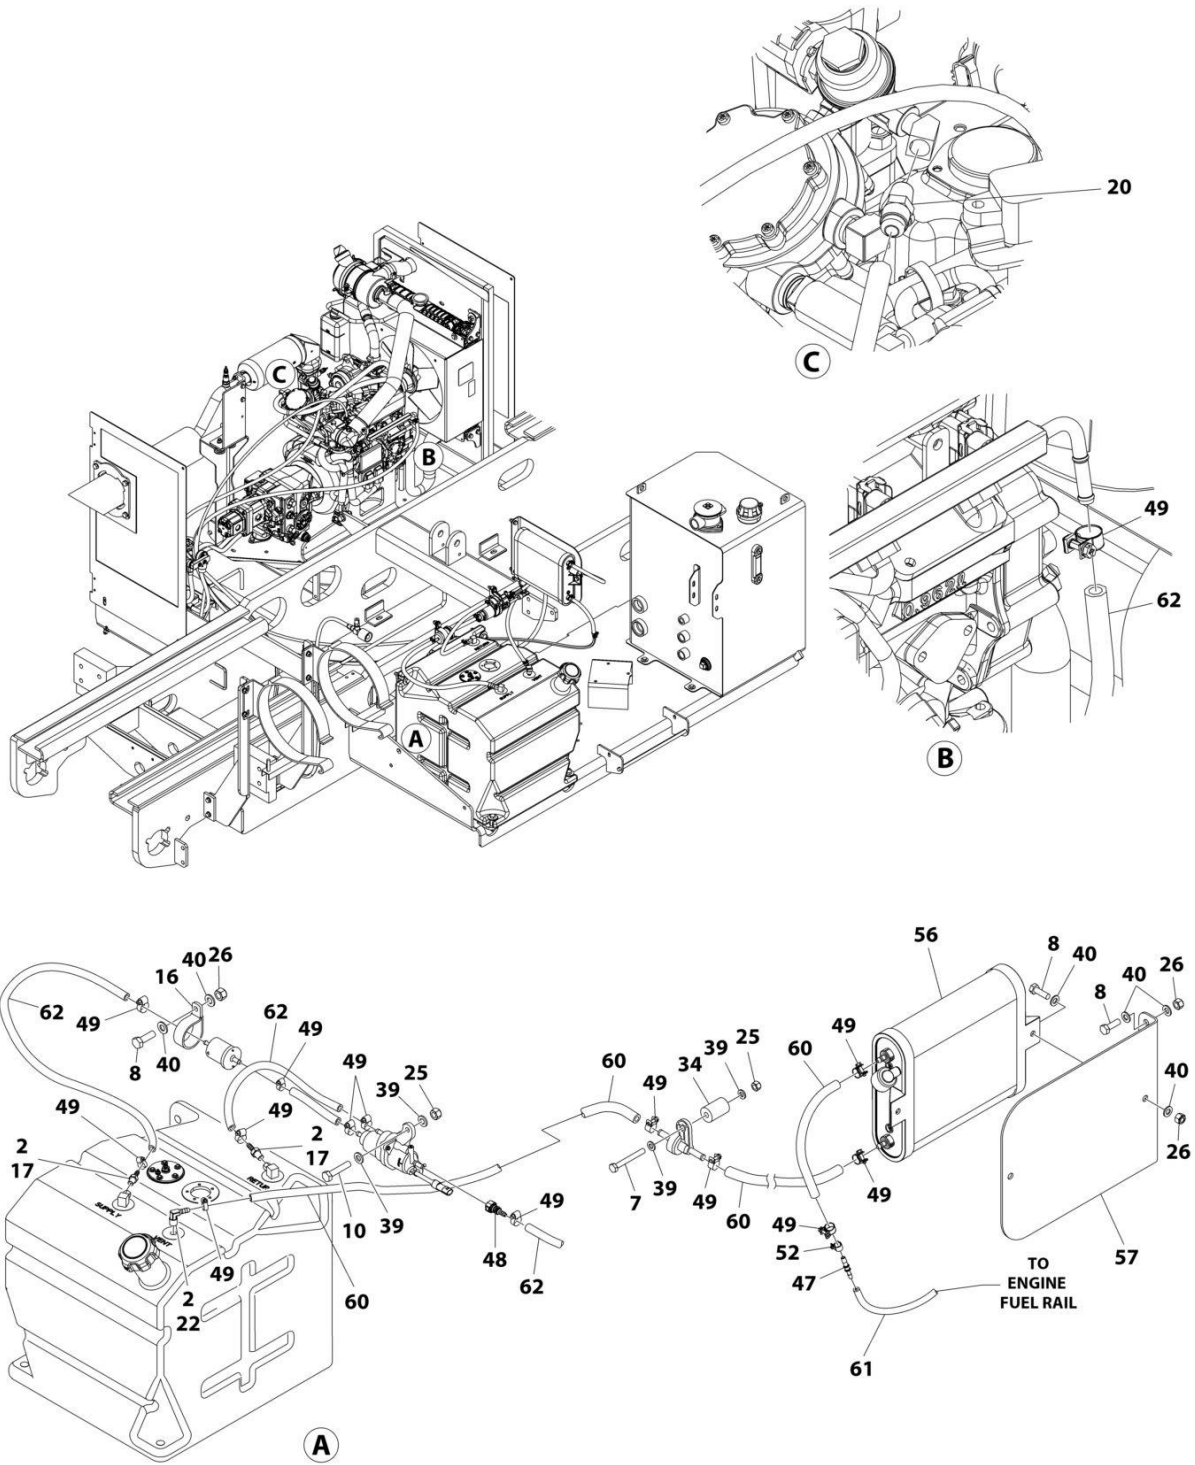

SECTION 3 - ENGINE

ART_1001297173_2OF2

SECTION 3 - ENGINE

FIGURE 3-12. ENGINE INSTALLATION - KUBOTA GASOLINE WITH GENERATOR

ITEM	PART NUMBER	QTY	DESCRIPTION	REV
	1001297173	Ref	ENGINE INSTALLATION - KUBOTA GASOLINE WITH GENERATOR	C
1	0100011	AR	Compound, Locking	
2	0100020	AR	Sealant	
3	0400075	1	Battery	
4	0641610	5	Bolt 3/8 x 1-1/4	
5	0641612	1	Bolt 3/8 x 1-1/2	
6	0641812	4	Bolt 1/2 x 1-1/2	
7	0700618	1	Bolt M6 x 50	
8	0700812	5	Bolt M8 x 25	
9	0741010	2	Screw #10 x 1-1/4	
10	0760614	3	Bolt M6 x 30	
11	0760814	2	Bolt M8 x 30	
12	0761010	3	Bolt M10 x 20	
13	0761617	1	Bolt M16 x 45	
14	1320061	1	Clamp	
15	1320220	1	LP Clamp Kit	
16	1320265	1	Clamp	
17	2180348	2	Fitting, Straight NPT x Barbed	
18	2180387	1	Fitting, Tank Connector	
19	2180389	1	Fitting, Relief Valve	
20	2180418	2	Fitting, Straight	
21	2220290	1	Fitting, Tee	
22	2221176	1	Fitting, 90 NPT x Barbed	
23	2400044	1	Block, Fuse Mounting	
24	2720611	1	Hose	
25	3290605	5	Nut M6	
26	3290805	7	Nut M8	
27	3291605	1	Nut M16	
28	3300408	2	Nut	
29	3311605	6	Nut 3/8	
30	3311801	4	Nut 1/2	
31	3422669	1	Pin	
32	3573440	2	Plate, LP Tank Mount	
33	3841143	1	Keeper, Pin	
34	3860111	1	Roller	
35	4711400	2	Washer 1/4	
36	4711600	10	Washer 3/8	
37	4711800	8	Washer 1/2	
38	4751500	2	Washer 5/16	
39	4811700	8	Washer M6	
40	4811900	14	Washer M8	
41	4812000	3	Washer M10	
42	4812300	2	Washer M16	
43	5241000	1	Washer M10	
44	8303511	1	Capscrew M10 x 20	
45	88521205	2	Nut 5/16	
46	1001093382	2	J-Bolt	
47	1001131391	1	Fitting, Coupling	
48	1001174093	1	Coupling, Quick Connect