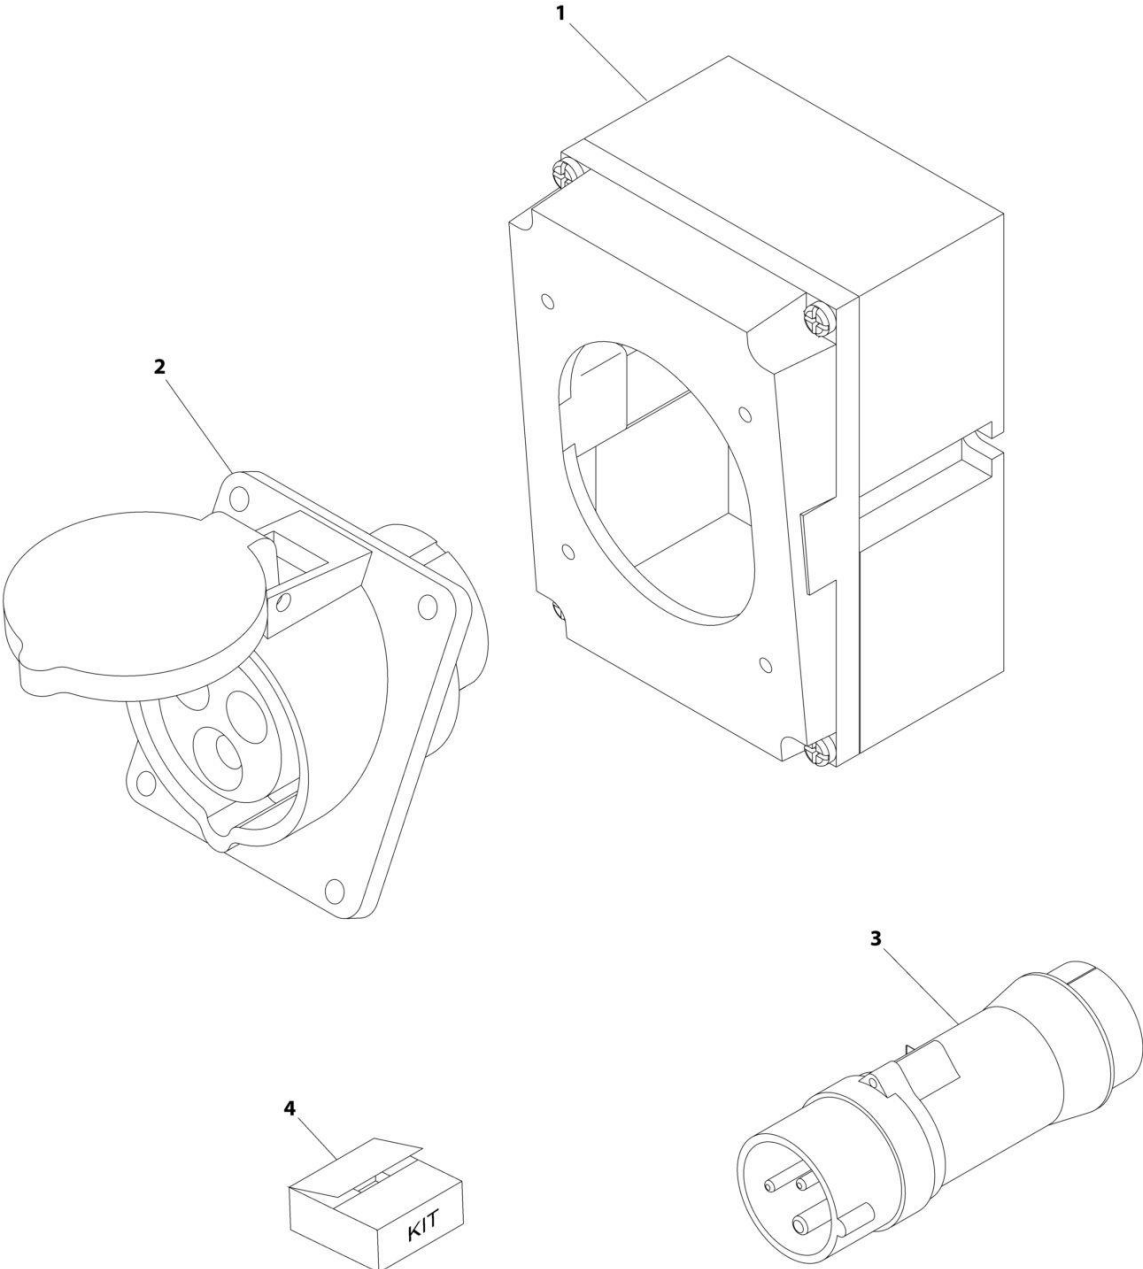

SECTION 8 - ELECTRICAL

FIGURE 8-37. RECEPTACLE BOX KIT - 110V IEC YELLOW (CE & UK CA SPEC)

ART_0275216

SECTION 8 - ELECTRICAL

FIGURE 8-37. RECEPTACLE BOX KIT - 110V IEC YELLOW (CE & UK CA SPEC)

ITEM	PART NUMBER	QTY	DESCRIPTION	REV
	0275216	Ref	RECEPTACLE BOX KIT - 110V IEC YELLOW	B
1	0861781	1	Box, Switch	
2	4461198	1	Receptacle	
3	4461196	1	Plug, Male	
4	1001100341	1	Plug and Socket Kit (Includes Items 1-3 and Female Plug p/n 4461197)