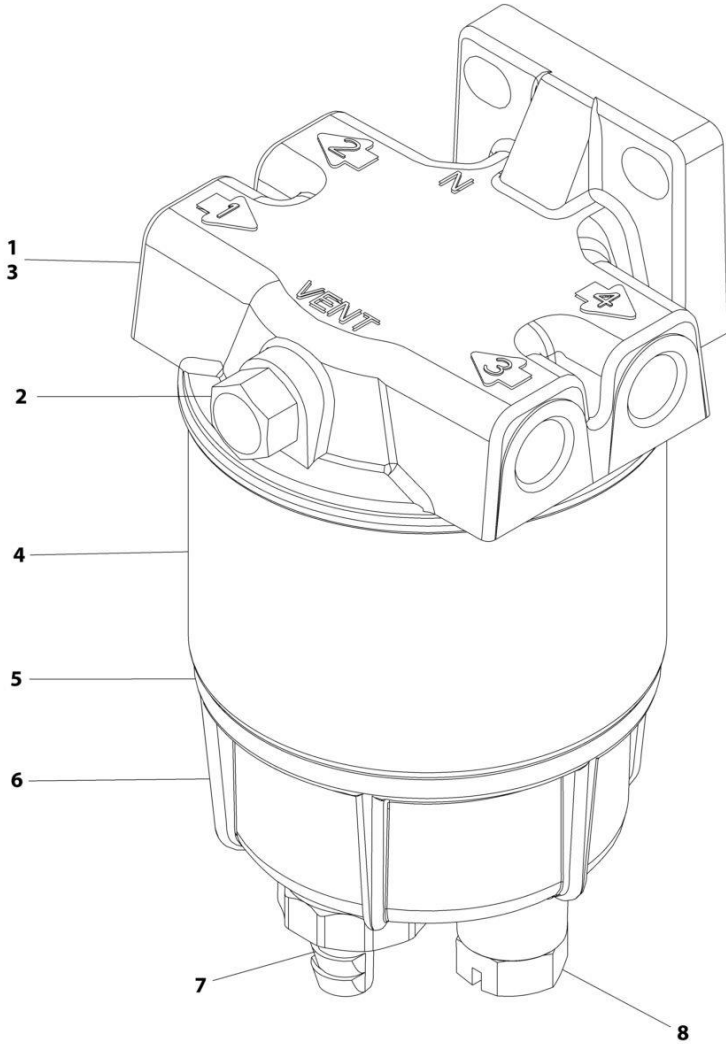

SECTION 3 - ENGINE

FIGURE 3-18. FUEL/WATER SEPARATOR ASSEMBLY - DIESEL ENGINES

ART_1001190609

SECTION 3 - ENGINE

FIGURE 3-18. FUEL/WATER SEPARATOR ASSEMBLY - DIESEL ENGINES

ITEM	PART NUMBER	QTY	DESCRIPTION	REV
	1001190609	Ref	FUEL/WATER SEPARATOR ASSEMBLY - DIESEL ENGINES	B
1	70005293	1	Head, Mounting	
2	70005294	1	Plug	
3	70005295	1	Gasket, Head	
4	70005296	1	Element	
5	70005297	1	O-Ring	
6	70002901	1	Bowl	
7	70004070	1	Drain, Self Venting	
8	70004069	1	Plug