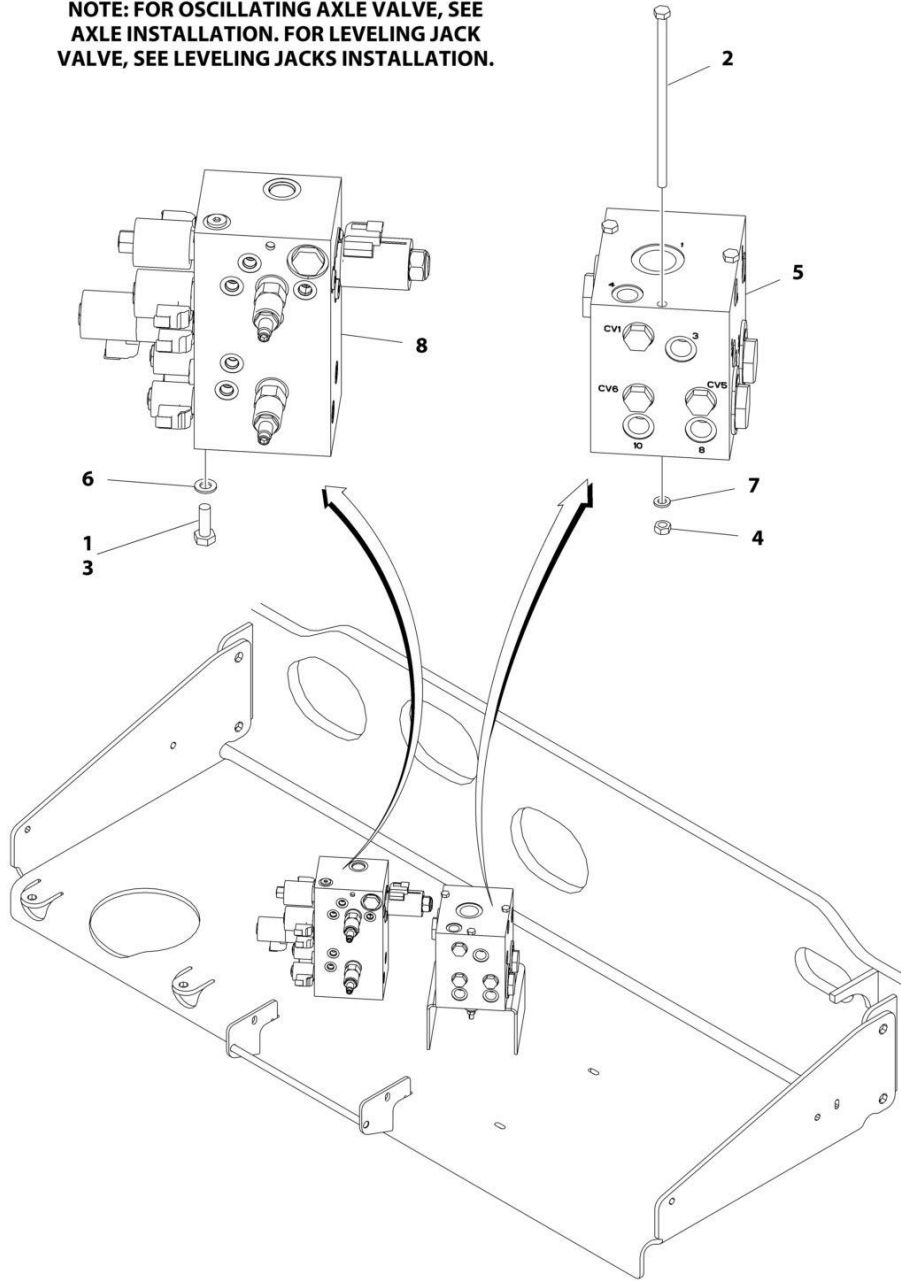

SECTION 2 - GROUND CONTROLS

FIGURE 2-1. VALVE INSTALLATION

NOTE: FOR OSCILLATING AXLE VALVE, SEE AXLE INSTALLATION. FOR LEVELING JACK VALVE, SEE LEVELING JACKS INSTALLATION.

ART_1001178489

SECTION 2 - GROUND CONTROLS

FIGURE 2-1. VALVE INSTALLATION

ITEM	PART NUMBER	QTY	DESCRIPTION	REV
	1001178489	Ref	VALVE INSTALLATION	D
1	0100011	AR	Compound, Locking	
2	0700836	3	Bolt M8 x 190	
3	0771014	4	Bolt M10 x 30	
4	3290801	3	Nut M8	
5	4641303	1	Flow Divider Valve Assembly (See Separate Breakdown in this Section)	
6	4812000	4	Washer M10	
7	4831900	3	Washer M8	
8	1001234828	1	Main Valve Assembly (See Separate Breakdown in this Section)