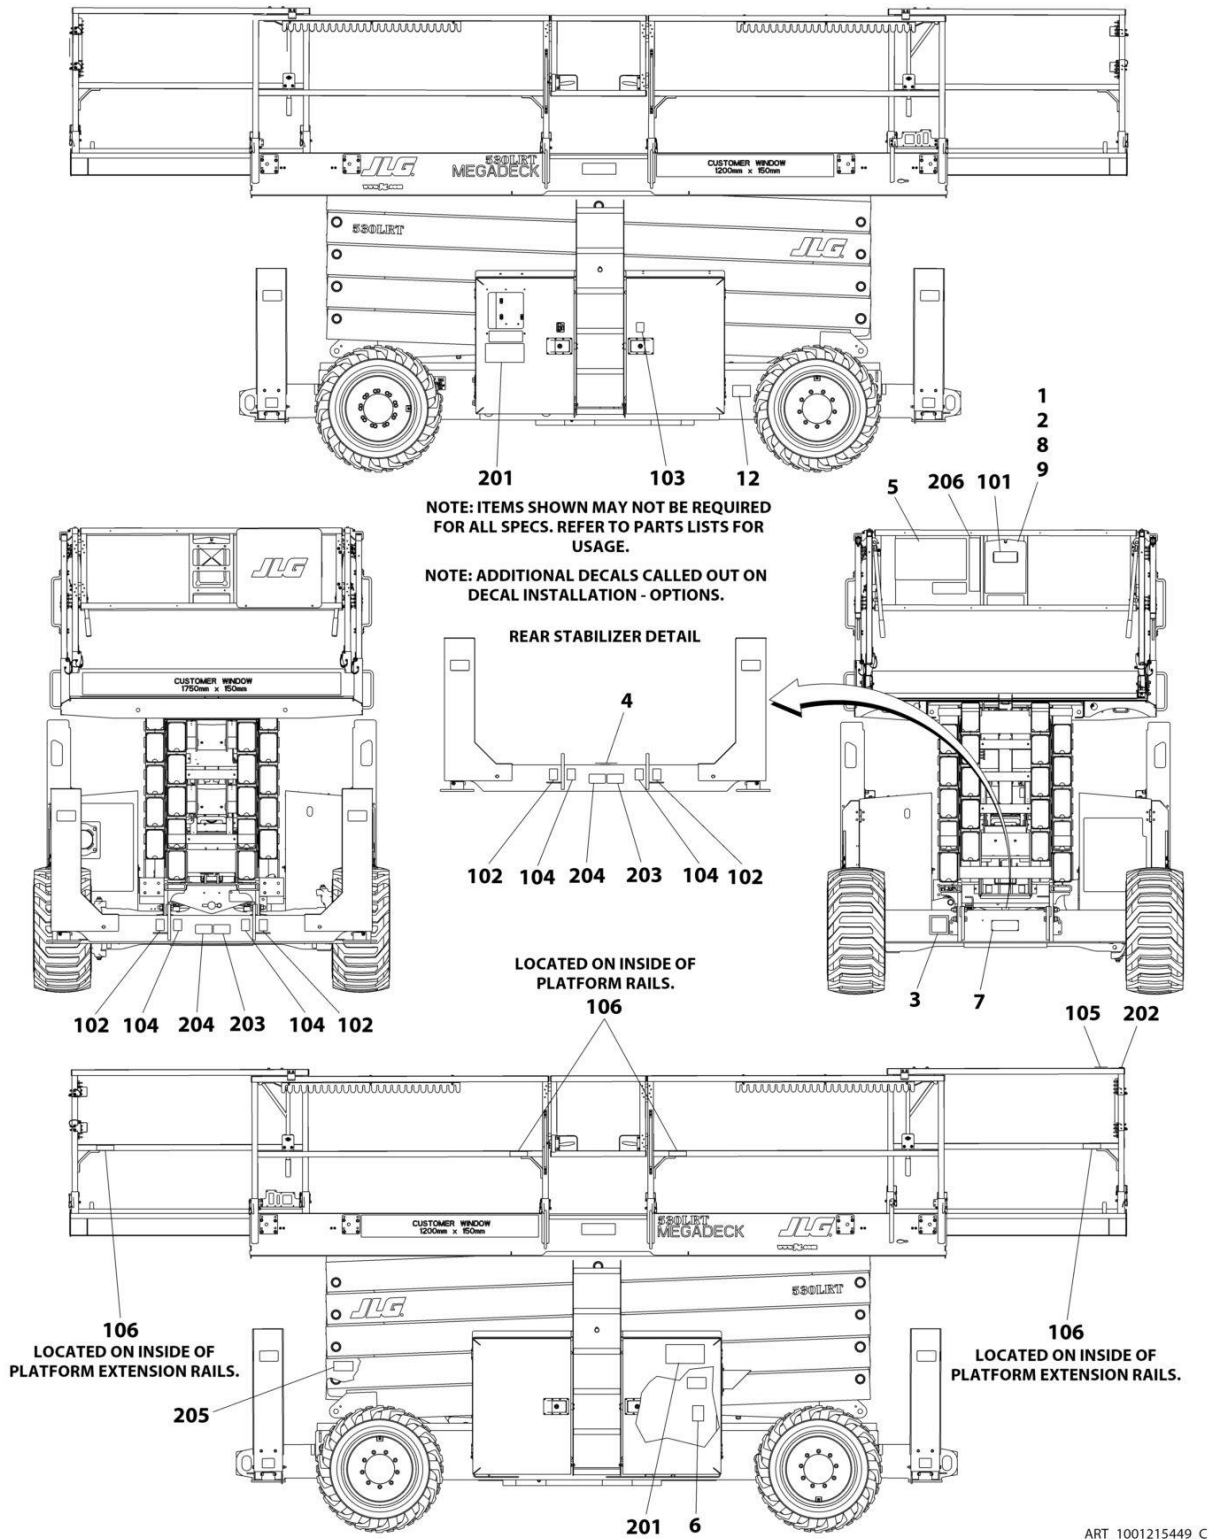

SECTION 9 - DECALS

FIGURE 9-7. DECAL INSTALLATION - KOREAN SPECS (ENGLISH/KOREAN)

ART_1001215449_C

SECTION 9 - DECALS

FIGURE 9-7. DECAL INSTALLATION - KOREAN SPECS (ENGLISH/KOREAN)

ITEM	PART NUMBER	QTY	DESCRIPTION	REV
	1001215449	Ref	DECAL INSTALLATION	C
		Ref	Note: See DECAL INSTALLATION - OPTIONS for additional decals.	
1	0760610	4	Bolt, M6 X 20	
2	0860520	1	Box, Manual Storage	
3	See Note	NSS	Decal - Bar Code (Note: Not Available for Purchase)	
4	1703687	2	Decal - Directional Arrow	
5	1001162115	1	Decal - Danger/Warning	
6	1704412	1	Decal - Hydraulic Oil	
7	2080057	4	Fastener	
8	3290605	4	Nut, Lock M6	
9	4811700	8	Washer, M6	
12	1001224048	1	Decal - Yearly Inspection	
101	1701509	1	Decal - Manual	
102	1703811	1	Decal - Lifting Lug	
103	1703812	1	Decal - Hydraulic Oil	
104	1703814	1	Decal - Tie Down	
105	1703819	1	Decal - Directional Arrow	
106	1704277	1	Decal - Lanyard Attach	
201	1001162111	1	Decal - Danger Electrocution/Warning Crushing	
202	1001162112	1	Decal - Control Box Location	
203	1001162114	1	Decal - Danger/Electrocution Hazard	
204	1001162113	1	Decal - Warning Crushing	
205	1705019	1	Decal - Safety Prop	
206	1001162110	1	Decal - Legend