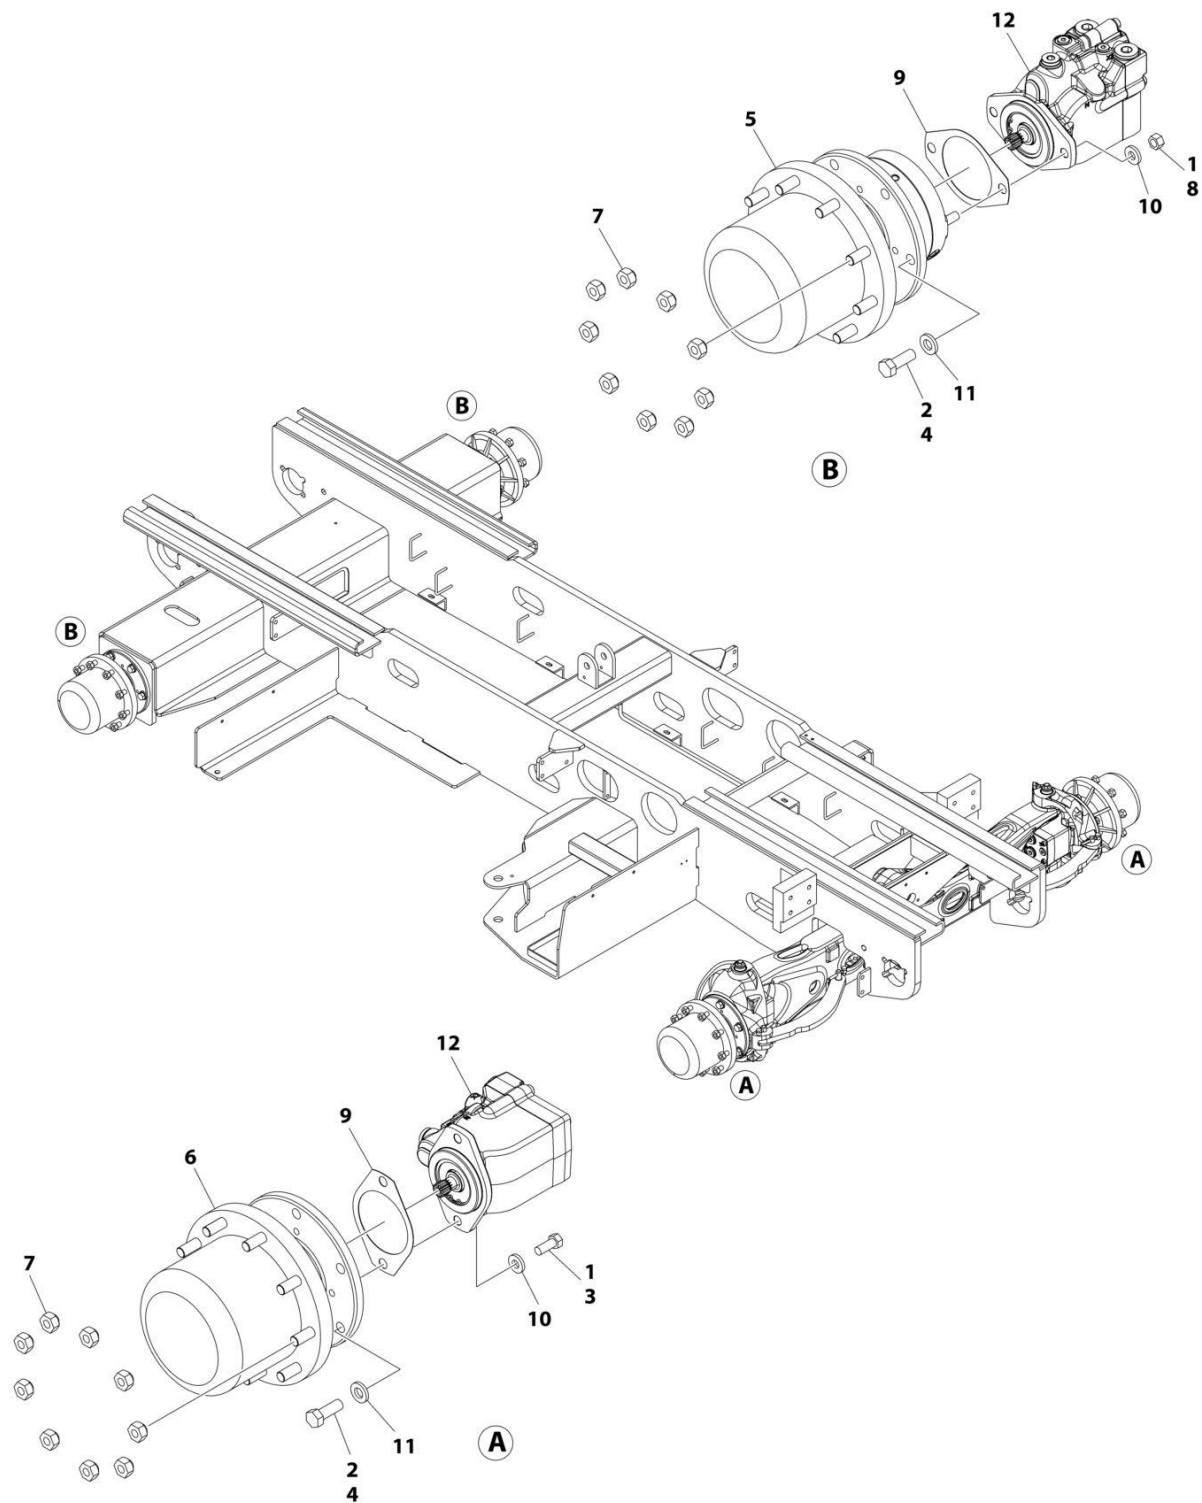

SECTION 1 - FRAME

FIGURE 1-3. WHEEL DRIVE INSTALLATION

ART_1001286954

SECTION 1 - FRAME

FIGURE 1-3. WHEEL DRIVE INSTALLATION

ITEM	PART NUMBER	QTY	DESCRIPTION	REV
	1001286954	Ref	WHEEL DRIVE INSTALLATION	A
1	0100011	AR	Compound, Locking	
2	0100019	AR	Compound, Locking	
3	0681810	4	Bolt 1/2 x 1-1/4	
4	0682014	24	Bolt 5/8 x 1-3/4	
5	2780267	2	Hub Assembly - Drive (Rear) (See Separate Breakdown in this Section)	
6	2780268	2	Hub Assembly - Drive (Front) (See Separate Breakdown in this Section)	
7	3300106	36	Nut, Wheel	
8	3311801	4	Nut 1/2	
9	3960526	4	Gasket	
10	4891800	8	Washer 1/2	
11	4892000	24	Washer 5/8	
12	1001286948	4	Motor Assembly - Drive (See Separate Breakdown in this Section)