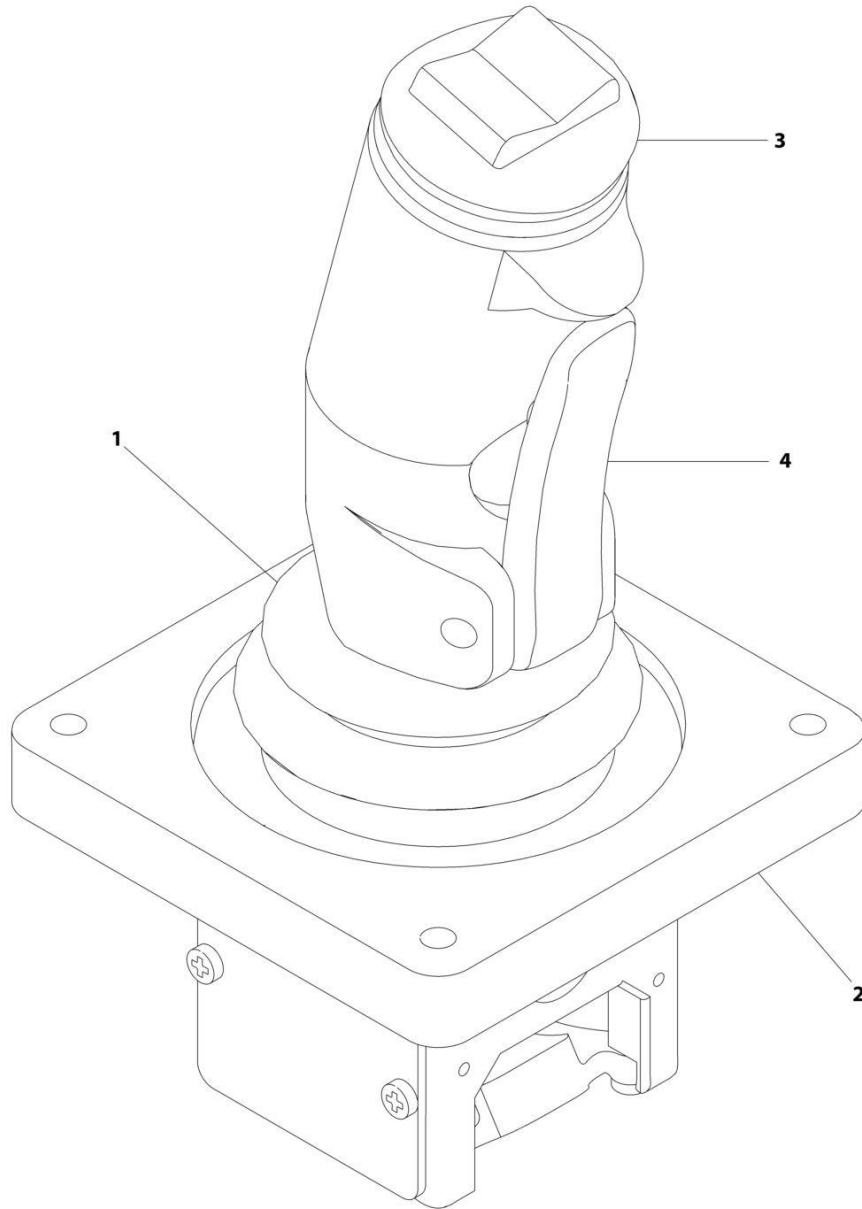

SECTION 5 - PLATFORM

FIGURE 5-8. CONTROLLER ASSEMBLY

ART_1001247682

SECTION 5 - PLATFORM

FIGURE 5-8. CONTROLLER ASSEMBLY

ITEM	PART NUMBER	QTY	DESCRIPTION	REV
	1001247682	Ref	DRIVE/STEER CONTROLLER ASSEMBLY (LCD)	B
1	70001250	1	Boot, Panel	
2	70001252	1	Gasket, Mounting	
2	70001251	1	Bezel, Mounting	
3	70007506	1	Handle Repair Kit (Includes handle gasket, item#4 push button and item #4 lever installed in front handle half, back handle half, top actuator, boot and hardware.)	
3	70000084	1	Cap, Rubber	
3	70000082	1	Microswitch	
3	7027766	1	Ring, Retaining	
3	7027365	1	Actuator, Handle	
3	70001253	1	Gasket, Handle	
3	70000683	4	Washer, Neoprene	
3	70000685	2	Spacer, Plastic	
3	70000686	2	Screw (Top)	
3	70000684	2	Screw (Bottom)	
4	7027367	1	Switch, Push Button	
4	7027765	1	Lever, Enable