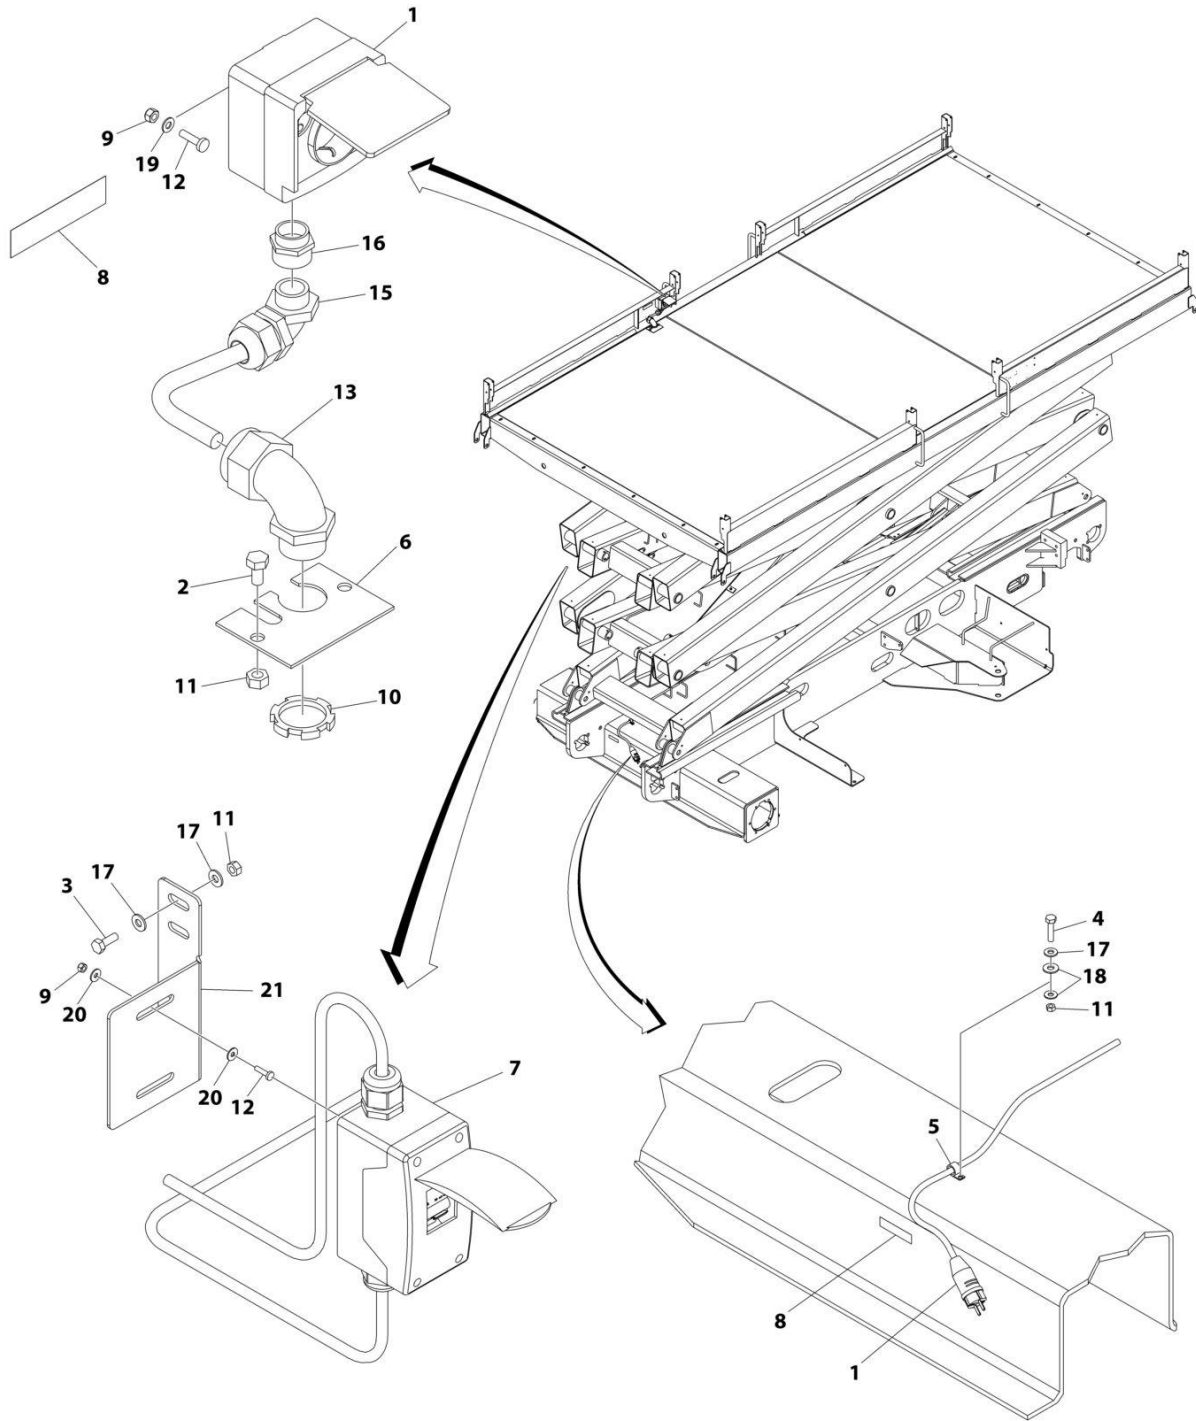

SECTION 8 - ELECTRICAL

FIGURE 8-9. AC BOX AT PLATFORM INSTALLATION - 220V CEE7 SIDE GROUND WITH 70X70 BOX
(CE & UK CA SPEC)

ART_1001206785_E

SECTION 8 - ELECTRICAL

**FIGURE 8-9. AC BOX AT PLATFORM INSTALLATION - 220V CEE7 SIDE GROUND WITH 70X70 BOX
(CE & UK CA SPEC)**

ITEM	PART NUMBER	QTY	DESCRIPTION	REV
	1001206785	Ref	AC BOX AT PLATFORM INSTALLATION - 220V CEE7 SIDE GROUND 70X70 BOX	E
1	0275219	1	Receptacle Box Kit - 220V CEE7 Side Ground 70X70 Box (See Separate Breakdown in this Section)	
2	0641404	2	Bolt 1/4 x 1/2	
3	0641406	2	Bolt 1/4 x 3/4	
4	0641409	1	Bolt 1/4 x 1-1/8	
5	1320224	1	Clamp	
6	1670988	1	Cover	
7	1001096070	1	Breaker Box Kit (See Separate Breakdown in this Section)	
8	3252507	2	Decal - 220 Volt	
9	3290405	4	Nut M4	
10	3300048	1	Nut 3/4	
11	3311405	5	Nut 1/4	
12	4010408	4	Screw M4 x 16	
13	4460422	1	Connector, Strain Relief	
15	4461257	1	Connector, Strain Relief	
16	4461258	1	Adapter	
17	4711400	5	Washer 1/4	
18	4751400	2	Washer 1/4	
19	4811400	2	Washer M4	
20	1001091102	4	Washer M4	
21	1001206928	1	Bracket