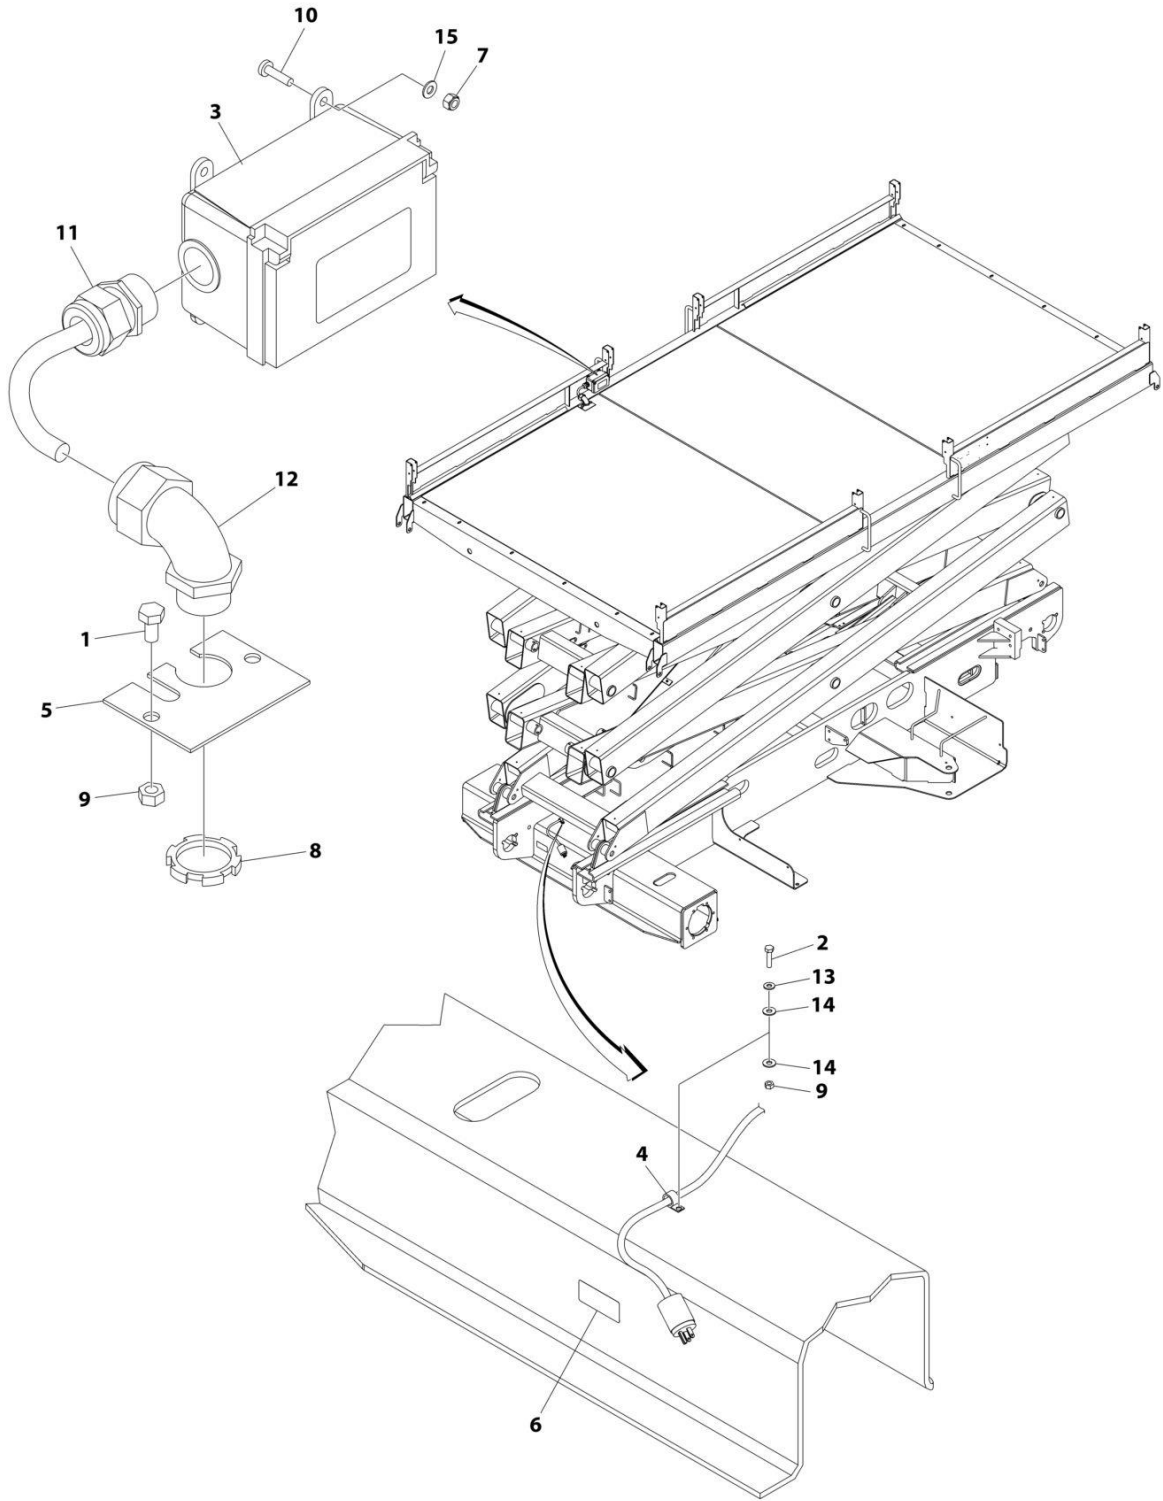

SECTION 8 - ELECTRICAL

FIGURE 8-2. BOX AT PLATFORM INSTALLATION - 220V (ANSI EXPORT, CSA, CHINA AND JAPANESE SPECS)

ART_1001206777

SECTION 8 - ELECTRICAL

FIGURE 8-2. BOX AT PLATFORM INSTALLATION - 220V (ANSI EXPORT, CSA, CHINA AND JAPANESE SPECS)

ITEM	PART NUMBER	QTY	DESCRIPTION	REV
	1001206777	Ref	AC BOX AT PLATFORM INSTALLATION - 220V	B
1	0641404	2	Bolt 1/4 x 1/2	
2	0641409	1	Bolt 1/4 x 1-1/8	
3	0861731	1	Box	
4	1320224	1	Clamp	
5	1670988	1	Cover	
6	3252507	1	Decal - 220 Volt	
7	3290405	4	Nut M4	
8	3300048	1	Nut 3/4	
9	3311405	3	Nut 1/4	
10	4010408	4	Screw M4 x 16	
11	4460071	1	Connector. Strain Relief	
12	4460422	1	Connector, Strain Relief	
13	4711400	1	Washer 1/4	
14	4751400	2	Washer 1/4	
15	4811400	4	Washer M4