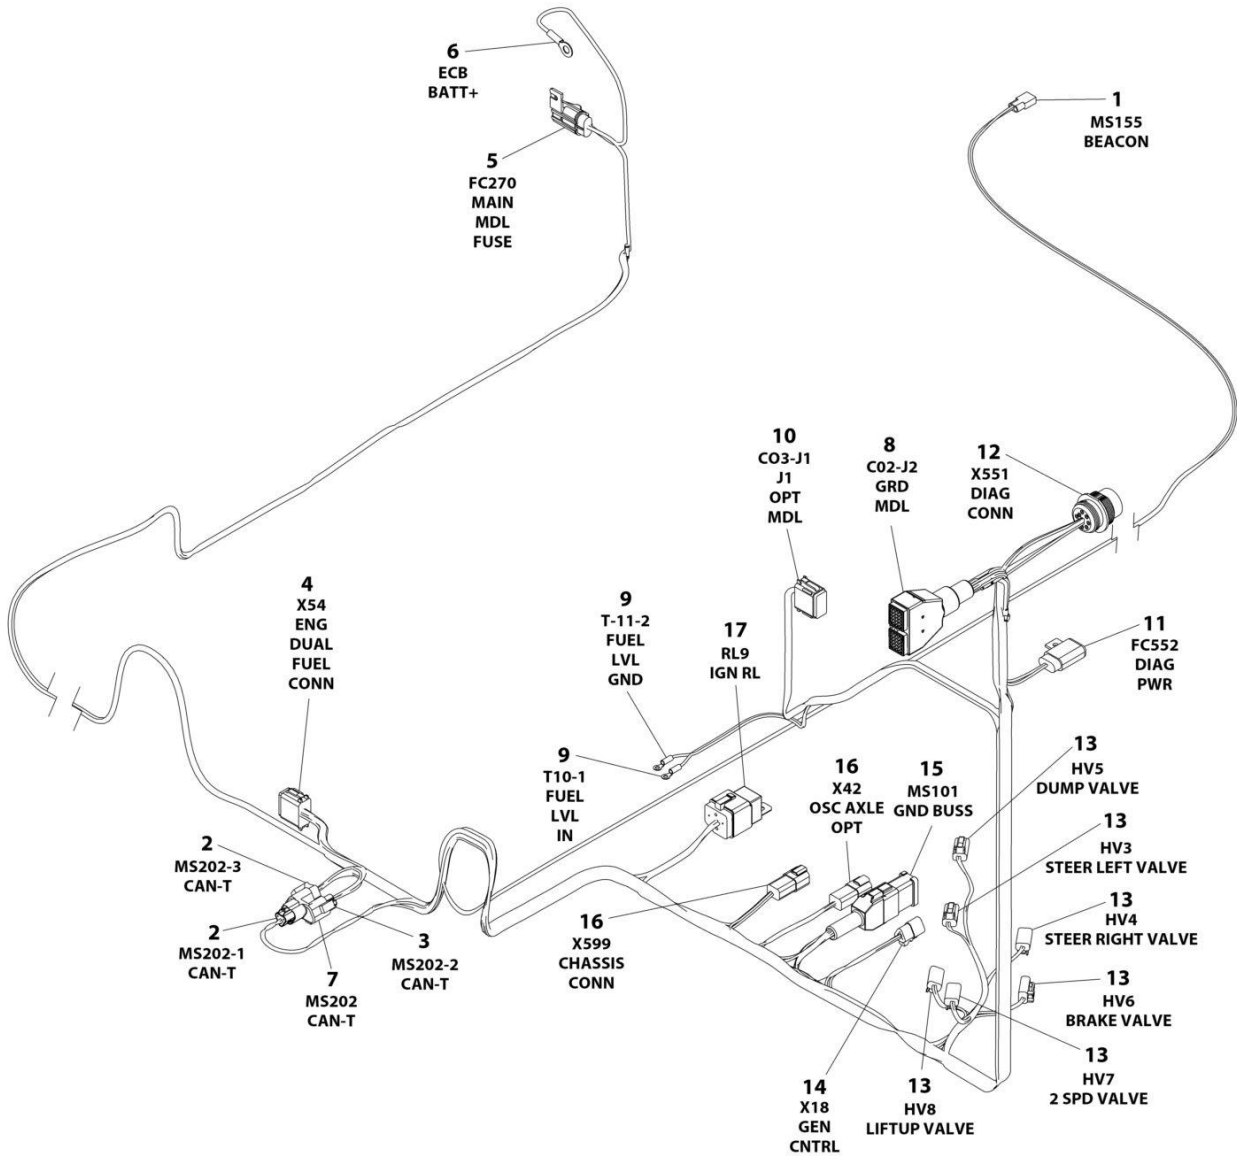

SECTION 8 - ELECTRICAL

FIGURE 8-14. DUAL FUEL HARNESS

ART_1001236380

SECTION 8 - ELECTRICAL

FIGURE 8-14. DUAL FUEL HARNESS

ITEM	PART NUMBER	QTY	DESCRIPTION	REV
	1001236380	Ref	DUAL FUEL HARNESS	A
1	4460424	1	Plug, Male - 2 Position	
1	4460268	2	Socket, Female	
2	1001116812	2	Plug, Male - 3 Position	
2	4460944	6	Socket, Female	
3	4460539	1	Plug, Male - 3 Position	
3	4460944	3	Socket, Female	
4	4460933	1	Connector - 12 Position	
4	4460465	8	Socket, Female	
4	4460944	3	Socket, Female	
4	4460942	1	Socket, Female	
5	1001117069	1	Fuseholder with 20 Amp Fuse	
5	See Note	1	Fuse - 20 Amp (Note: Purchase Locally)	
5	1001116752	2	Terminal	
6	8220045	1	Terminal, Ring	
7	4460945	1	Receptacle - 3 Way	
8	4460814	1	Connector - 40 Position	
8	4460466	15	Plug, Terminal	
8	4460944	3	Socket, Female	
8	4460465	22	Socket, Female	
8	0840057	1	Boot	
9	8220007	2	Terminal, Ring	
10	4460933	1	Plug, Male - 12 Position	
10	4460465	2	Socket, Female	
10	4460944	3	Socket, Female	
10	4460466	7	Plug, Terminal	
10	1001174455	1	Boot	
11	1001117023	1	Fuseholder with 10 Amp Fuse	
11	See Note	1	Fuse - 10 Amp (Note: Purchase Locally)	
11	1001116733	2	Terminal	
12	1001112612	1	Connector - 9 Position	
12	4460464	3	Pin, Male	
12	4460943	3	Pin, Male	
12	4460466	3	Plug, Terminal	
13	4460891	6	Plug, Male	
13	4460465	12	Socket, Female	
14	4460539	1	Plug, Male - 3 Position	
14	4460465	3	Socket, Female	
14	4460536	1	Receptacle, Female - 3 Position	
14	4460466	3	Plug, Terminal	
15	4460836	1	Plug, Male - 12 Position	
15	4460465	10	Socket, Female	
15	4460466	2	Plug, Terminal	
15	4460837	1	Receptacle, Female - 12 Position	
16	4460932	2	Receptacle, Female - 4 Position	
16	4460464	7	Socket, Female	
16	4460466	1	Plug, Terminal	
16	4460884	1	Plug, Male - 4 Position	
16	4460466	4	Plug, Terminal	
17	1001117025	1	Relay and Receptacle