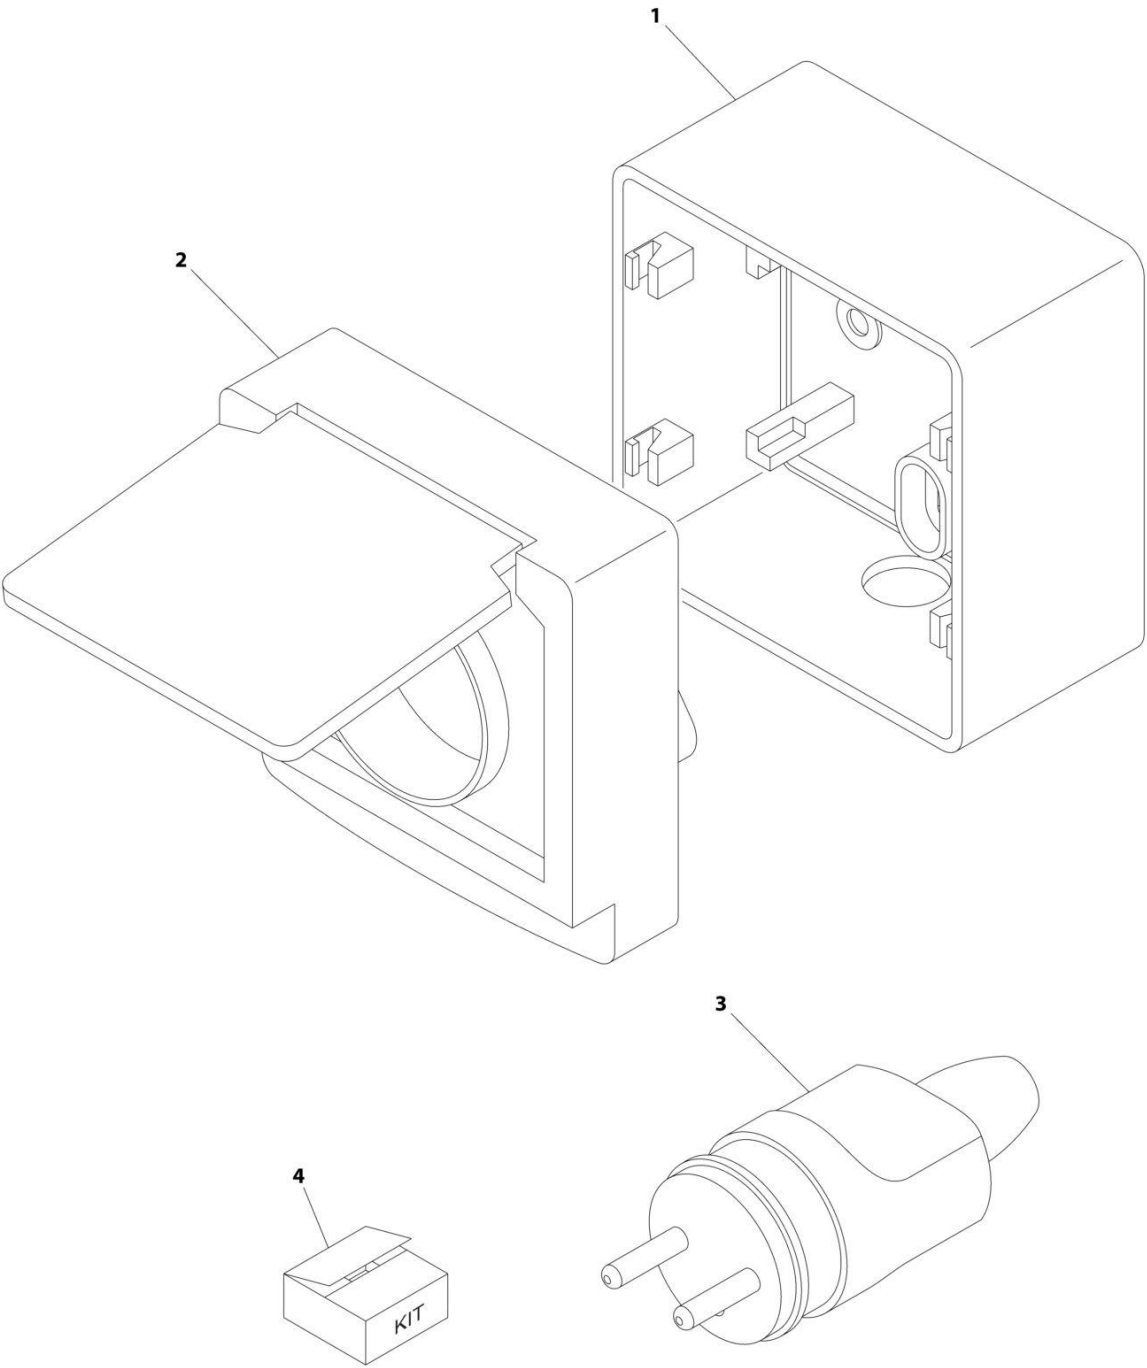

SECTION 8 - ELECTRICAL

FIGURE 8-42. RECEPTACLE BOX KIT - 220V CEE7 POST GROUND 70MM X 70MM BOX (CE & UK CA SPEC)

ART_0275218

SECTION 8 - ELECTRICAL

FIGURE 8-42. RECEPTACLE BOX KIT - 220V CEE7 POST GROUND 70MM X 70MM BOX (CE & UK CA SPEC)

ITEM	PART NUMBER	QTY	DESCRIPTION	REV
	0275218	Ref	RECEPTACLE BOX KIT - 220V CEE7 POST GROUND 70X70 BOX	C
1	1001141967	1	Box, Switch	
2	1001141968	1	Receptacle	
3	4461205	1	Plug, Male	
4	1001141971	1	Plug and Socket Kit (Includes Items 1-3 and Female Plug p/n 4461206)