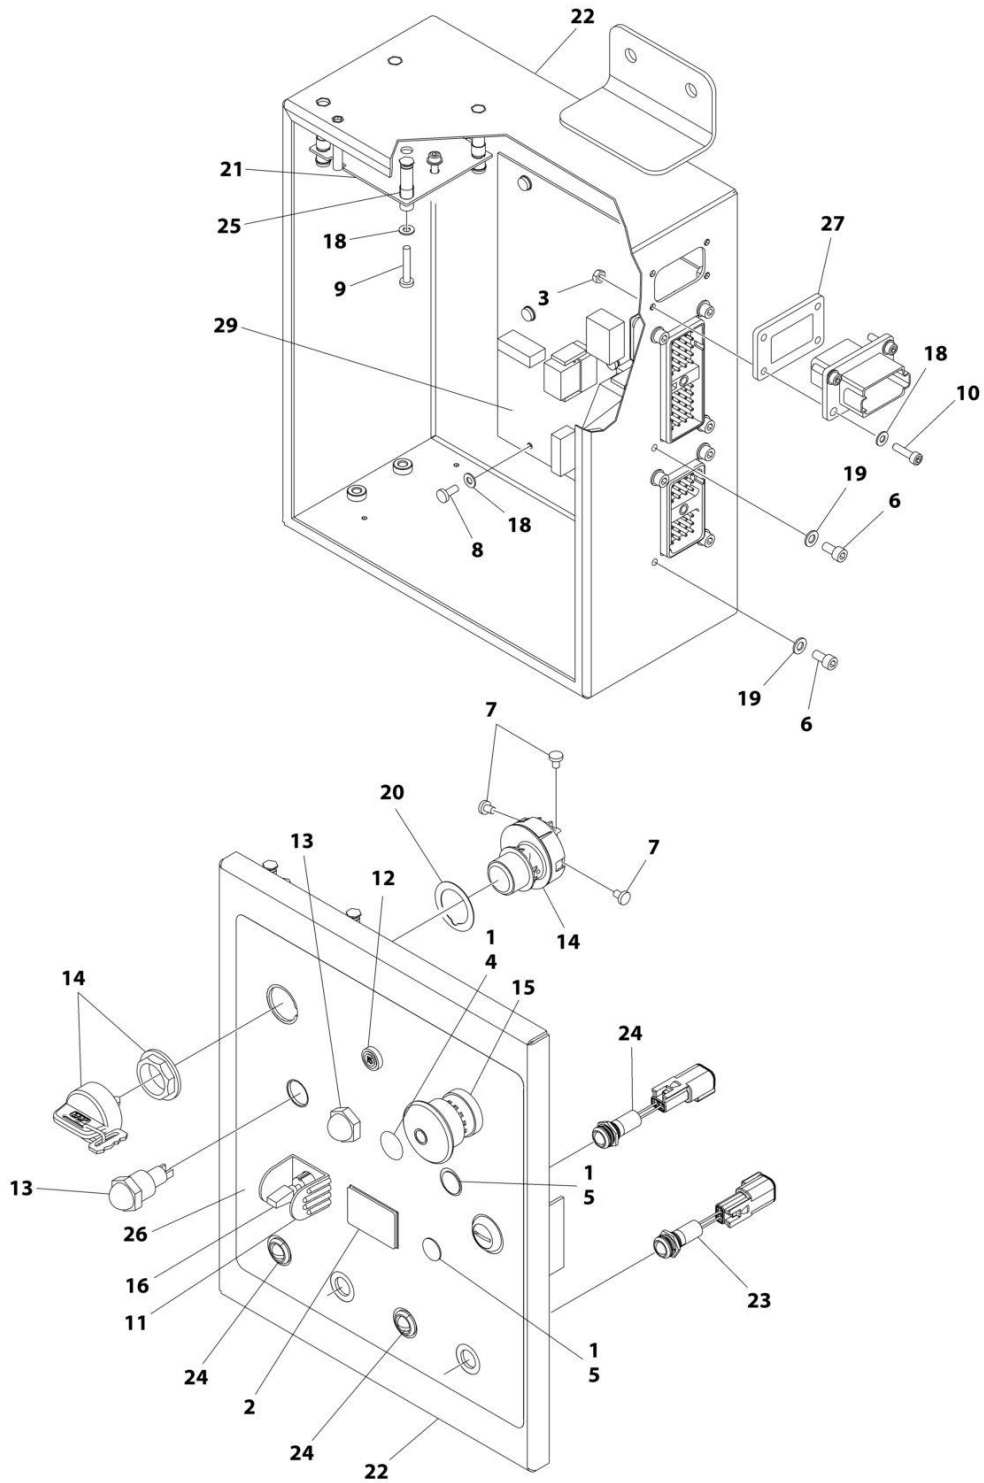

SECTION 2 - GROUND CONTROLS

FIGURE 2-9. GROUND CONTROL BOX ASSEMBLY - KUBOTA DIESEL

ART_1001236353

SECTION 2 - GROUND CONTROLS

FIGURE 2-9. GROUND CONTROL BOX ASSEMBLY - KUBOTA DIESEL

ITEM	PART NUMBER	QTY	DESCRIPTION	REV
	1001236353	Ref	GROUND CONTROL BOX ASSEMBLY - KUBOTA DIESEL	D
1	0100009	AR	Sealant	
2	2420172	1	Gauge	
3	3290405	4	Nut M4	
4	3520026	1	Plug, Hole	
5	3520028	2	Plug, Hole	
6	3900300	8	Capscrew	
7	4010403	4	Screw M4 x 6	
8	4010405	4	Screw M4 x 10	
9	4010412	4	Screw M4 x 24	
10	4031507	4	Capscrew M4 x 16	
11	4060802	1	Guard, Switch	
12	4360070	1	Breaker, Circuit 15Amp	
13	4360387	2	Switch, Push Button	
14	4360469	1	Switch, Key	
14	2860030	1 set	Key, Replacement	
15	1001274559	1	Switch, Emergency Stop (Plastic)	
15	4360475	1	Switch, Emergency Stop (Metal)	
15	7020175	1	Cap	
15	7020176	1	Block, Contact	
16	4360524	1	Switch, Toggle	
17	4460234	8	Mount, Tie-Strap (Not Shown)	
18	4811400	12	Washer M4	
19	4811600	8	Washer M5	
20	4070987	5	Shim, .063	
21	1001181330	1	Sensor	
21	See Note	1	Connector - 4 Position (Note: Not Available for Purchase)	
21	See Note	4	Terminal (Note: Not Available for Purchase)	
22	1001181711	1	Box, Ground Control	
22	1001165791	1	Hinge	
22	1001166257	1	Latch	
23	1001182680	1	LED Light with Connector (Red)	
24	1001182681	3	LED Light with Connector (Yellow)	
25	1001184730	4	Washer, Nylon	
26	1001189773	1	Decal, Ground Control	
27	1001190002	1	Seal, Connector	
28	1001227353	1	Ground Control Box Harness - Upper (Not Shown) (See Separate Breakdown in ELECTRICAL SECTION)	
29	1001234735	1	Module, Ground Control (Note: Re-calibration Required when Replaced)	
30	1001236153	1	Ground Control Box Harness - Lower (Not Shown) (See Separate Breakdown in ELECTRICAL SECTION)