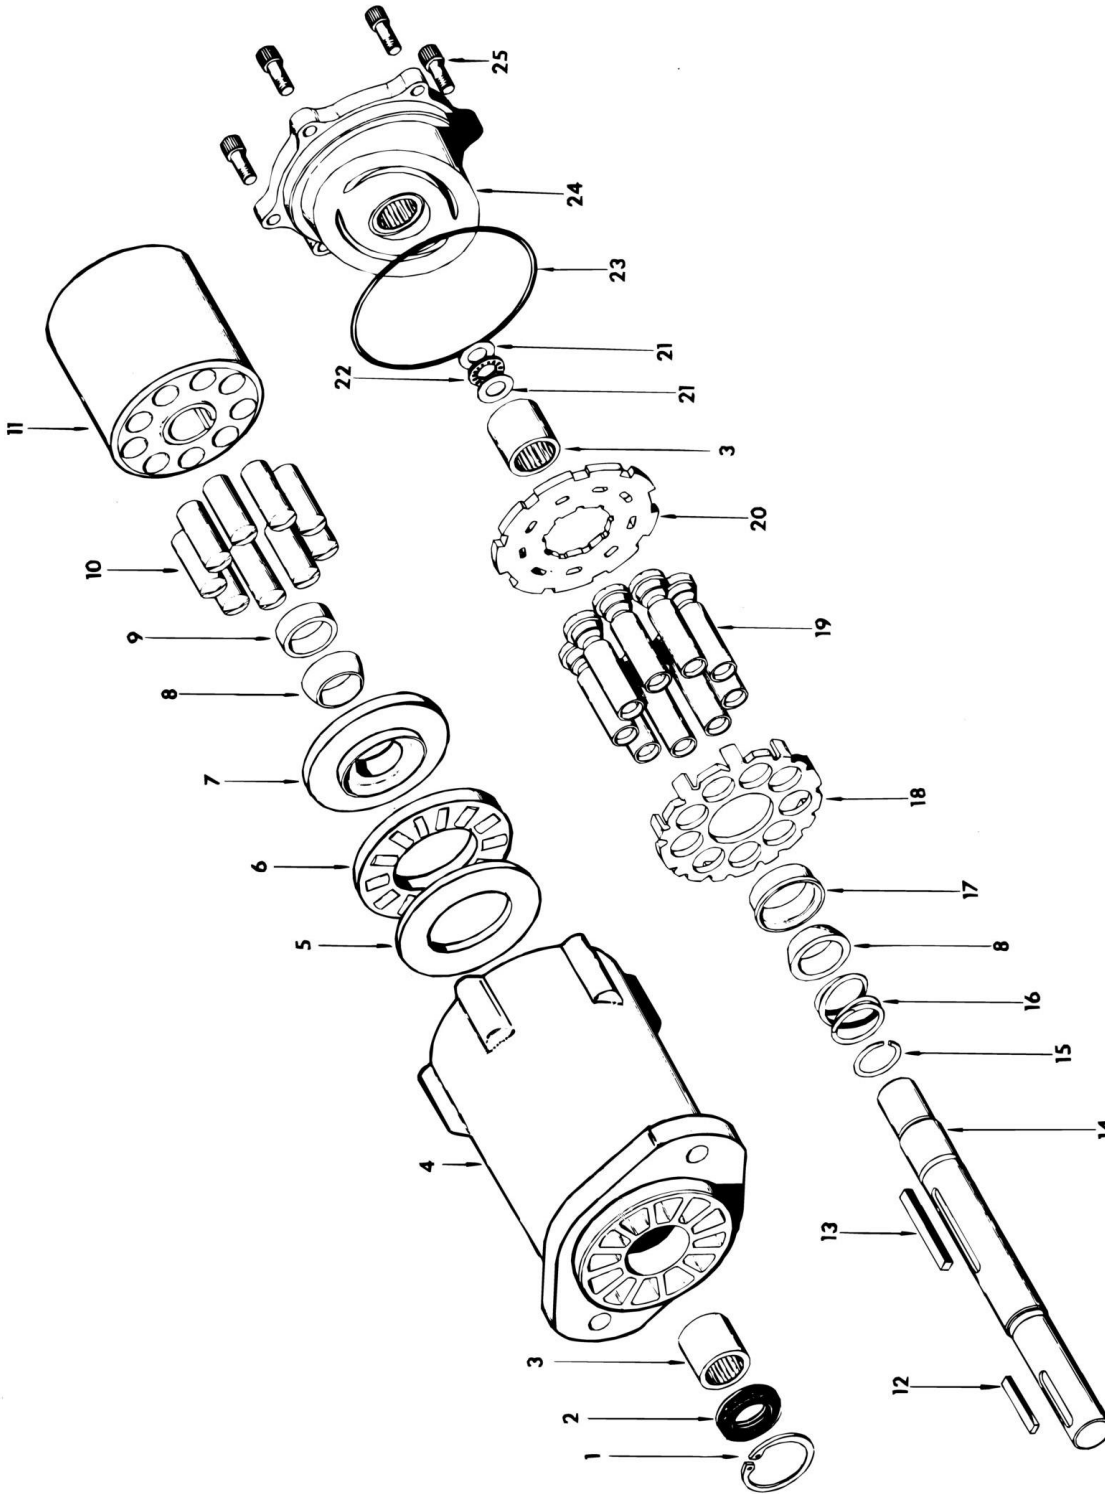

SECTION 1 - ILLUSTRATED PART LIST

FIGURE 1-38. DRIVE MOTOR ASSEMBLY

SECTION 1 - ILLUSTRATED PART LIST

FIGURE 1-38. DRIVE MOTOR ASSEMBLY

ITEM	PART NUMBER	QTY	DESCRIPTION	REV
	3160104	Ref	MOTOR, DRIVE	
1	7004935	1	Ring, Retaining	
2	7007592	1	Seal, Shaft	
3	7007593	2	Bearing	
4	7007594	1	Assembly, Housing (With Bearing)	
5	7007595	1	Race, Bearing	
6	7007596	1	Bearing, Thrust	
7	7007597	1	Assembly, Piston Race	
8	7007598	1	Pivot	
9	7007599	1	Spacer	
10	7007814	1	Kit, Piston Replacement	
11	7007800	1	Block, Piston	
13	7007801	1	Key	
14	7007802	1	Shaft, Drive	
15	7007803	1	Ring, Retaining	
16	7007804	1	Spring	
17	7007805	1	Pilot	
18	7007806	1	Spider	
19	7007807	1	Kit, Piston Replacement	
20	7007808	1	Plate, Connector	
21	7007809	2	Race, Thrust	
22	7007810	1	Bearing, Thrust	
23	7007811	1	O-Ring	
24	7007812	1	Assembly, Back Plate (With Bearing)	
25	7007813	6	Screw, Cap	
	2900627	1	Kit, Seal Repair