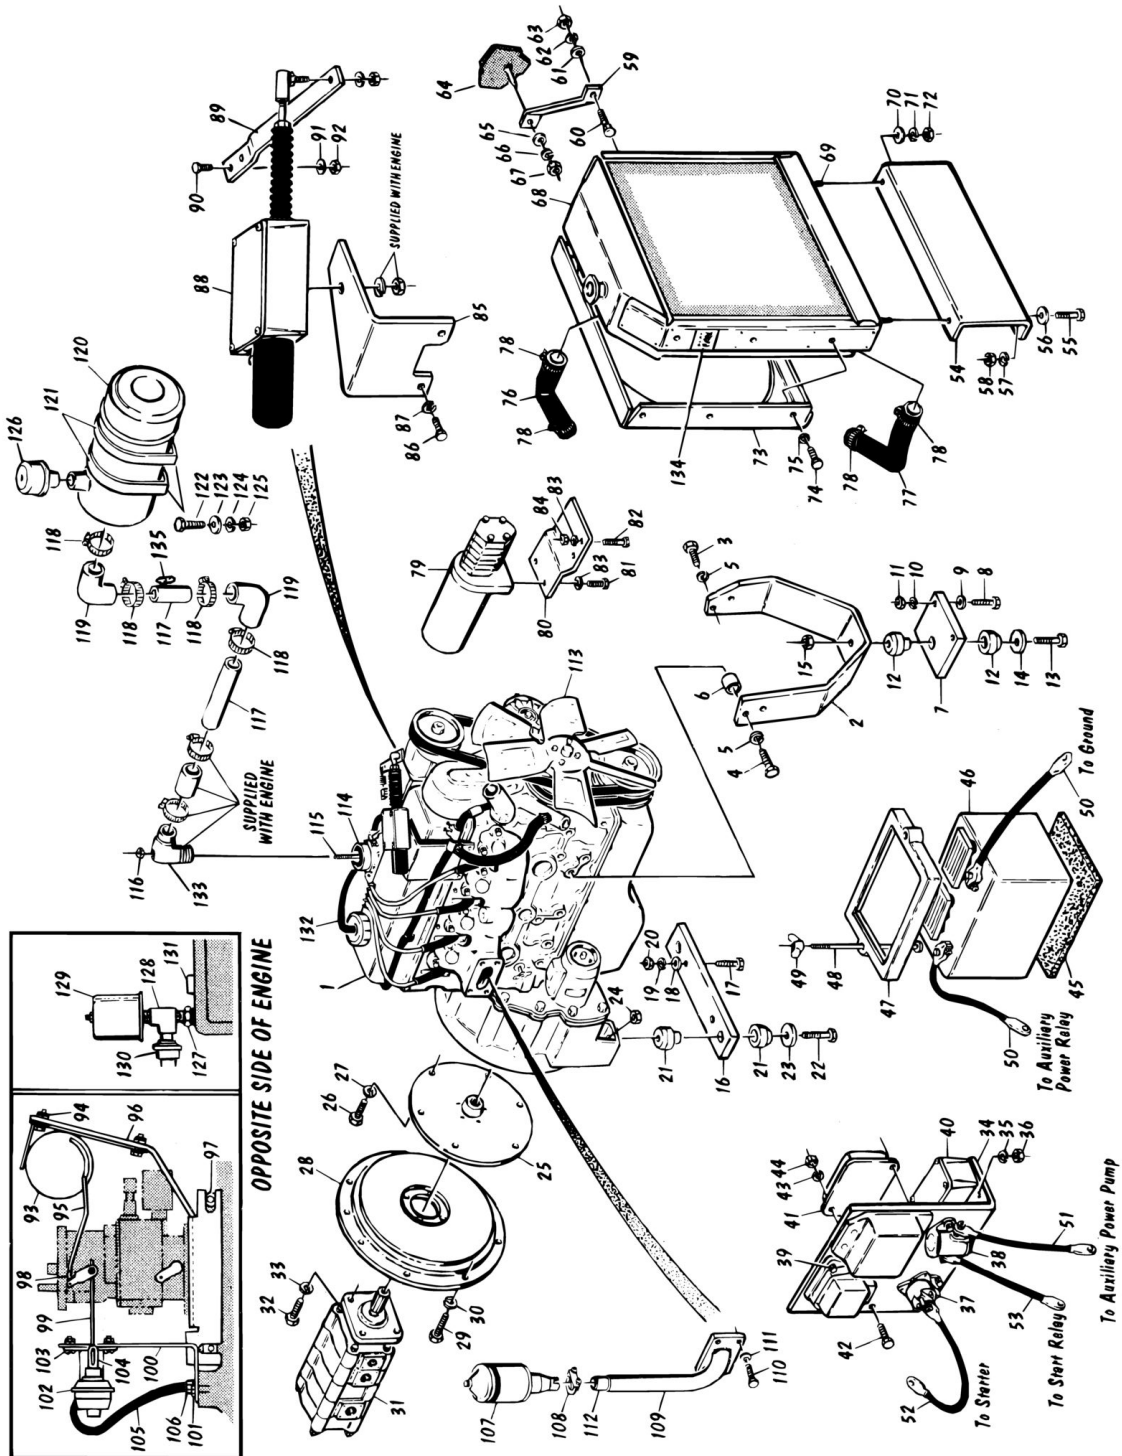

SECTION 1 - ILLUSTRATED PART LIST

FIGURE 1-15. GAS ENGINE AND COMPONENTS ASSEMBLIES AND INSTALLATIONS

SECTION 1 - ILLUSTRATED PART LIST

FIGURE 1-15. GAS ENGINE AND COMPONENTS ASSEMBLIES AND INSTALLATIONS

ITEM	PART NUMBER	QTY	DESCRIPTION	REV
		Ref	GAS ENGINE AND COMPONENTS ASSEMBLIES AND INSTALLATIONS	
	0232715	Ref	ENGINE, PUMP AND BATTERY INSTALLATION	
1	2000086	1	Engine, Ford LSG423	
2	3200198	1	Engine Mount, Front (Attaching Parts)	
3	0711014	3	Bolt (Metric)	
4	0711020	1	Bolt (Metric)	
5	4761600	4	Lockwasher	
6	4562637	1	Spacer	
7	3200230	1	Mount, Front Engine (Attaching Parts)	
8	0641622	2	Bolt	
9	4751600	2	Flatwasher	
10	4761600	2	Lockwasher	
11	3311601	2	Nut	
12	3200133	1	Mount, Engine Resilient (Front) (Attaching Parts)	
13	0642032	1	Bolt	
14	4740242	1	Flatwasher	
15	3312005	1	Locknut	
16	3200266	1	Mount, Rear Engine (Attaching Parts)	
17	0642024	2	Bolt	
18	4752000	2	Flatwasher	
19	4762000	2	Lockwasher	
20	3312001	2	Nut	
21	3200133	2	Mount, Engine Resilient (Rear) (Attaching Parts)	
22	0642032	2	Bolt	
23	4740242	2	Flatwasher	
24	3312005	2	Locknut	
25	1760019	1	Disc Assembly (Attaching Parts)	
26	0641606	6	Bolt	
27	4761600	6	Lockwasher	
28	0080021	1	Pump Adapter(Attaching Parts)	
29	0641608	8	Bolt	
30	4761600	8	Lockwasher	
31	3600113	1	Pump (Attaching Parts)	
32	0641812	4	Bolt	
33	4761800	4	Lockwasher	
	0237104	Ref	ELECTRICAL PANEL ASSEMBLY	
34	0901328	1	Panel (Attaching Parts)	
35	4761400	2	Lockwasher	
36	3311401	2	Nut	
36	4300032	2	Stud (Welded on Part)	
37	3740059	1	Relay, Starter (Attaching Parts)	
37	0641405	2	Bolt	
37	4761400	2	Lockwasher	
37	3311401	2	Nut	
38	3740002	1	Relay, Auxiliary Power (Attaching Parts)	
38	0641405	2	Bolt	
38	4761400	2	Lockwasher	
38	3311401	2	Nut