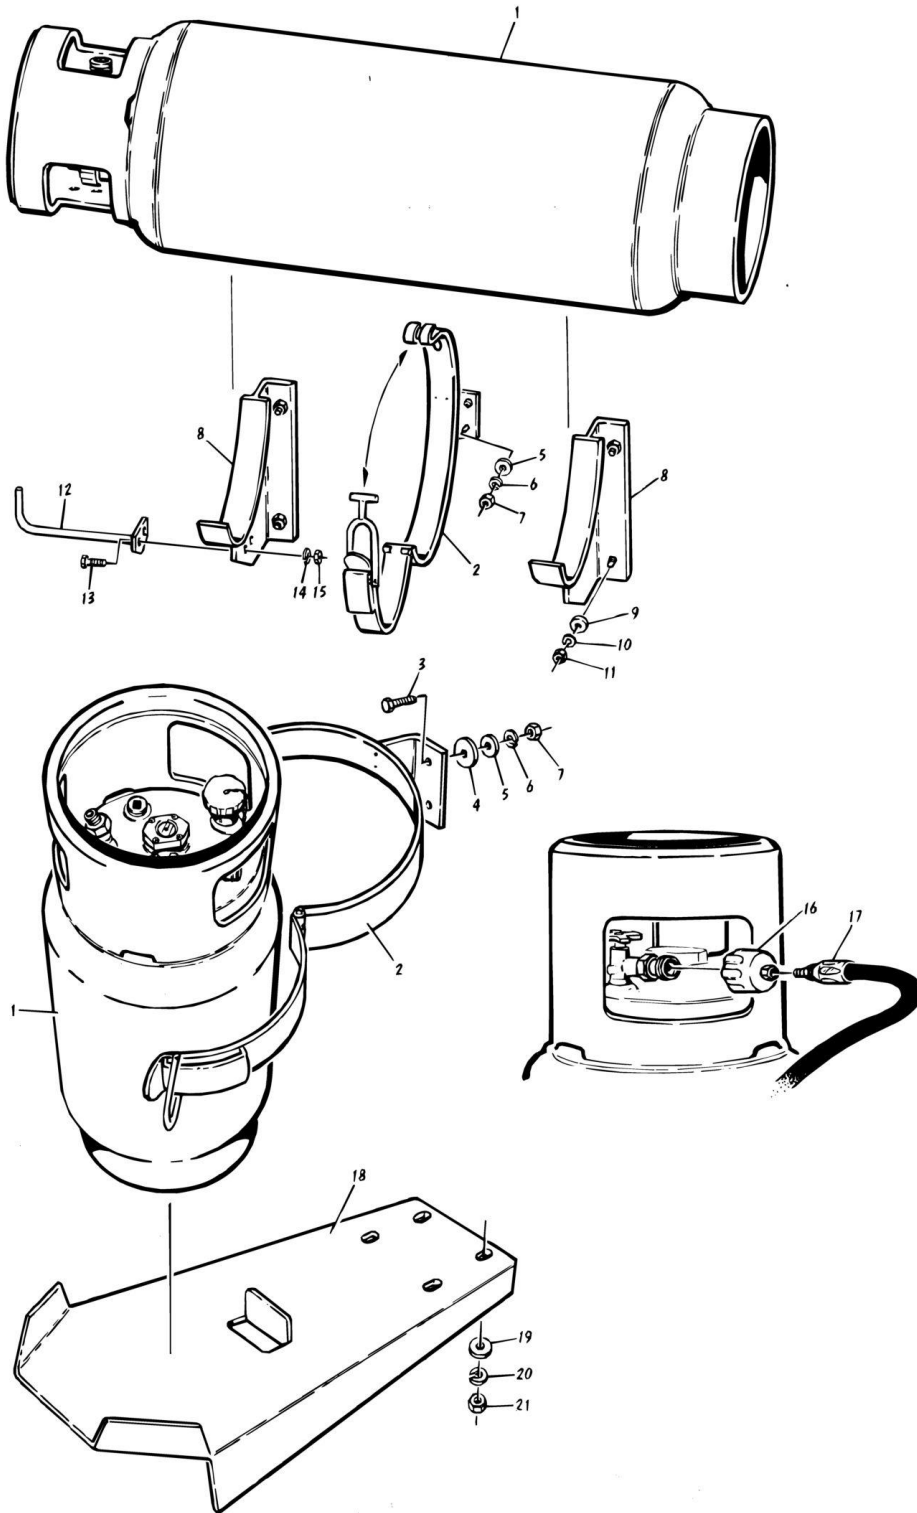

SECTION 1 - ILLUSTRATED PART LIST

FIGURE 1-23. L.P. GAS SYTEM INSTALLATION

SECTION 1 - ILLUSTRATED PART LIST

FIGURE 1-23. L.P. GAS SYTEM INSTALLATION

ITEM	PART NUMBER	QTY	DESCRIPTION	REV
	0237303	Ref	L. P. GAS SYSTEM INSTALLATION	
1	4400038	2	L. P. Gas Tank - 43 1/2 lb Bottle	
2	1320023	2	Clamp, Bracket (Attaching Parts)	
3	0641610	2	Bolt	
4	4751800	2	Flatwasher	
5	4751600	2	Flatwasher	
6	4761600	4	Lockwasher	
7	3311601	4	Nut	
8	0900935	2	Bracket (Attaching Parts)	
9	4751600	4	Flatwasher	
10	4761600	4	Lockwasher	
11	3311601	4	Nut	
12	0233145	1	Pin, L. P. Gas (Attaching Parts)	
13	0641610	2	Bolt	
14	4761600	2	Lockwasher	
15	3311601	2	Nut	
16	2180387	1	Fitting	
17	2720117	1	Hose	
18	0901345	1	Bracket (Attaching Parts)	
19	4751800	4	Flatwasher	
20	4761800	4	Lockwasher	
21	3311801	4	Nut