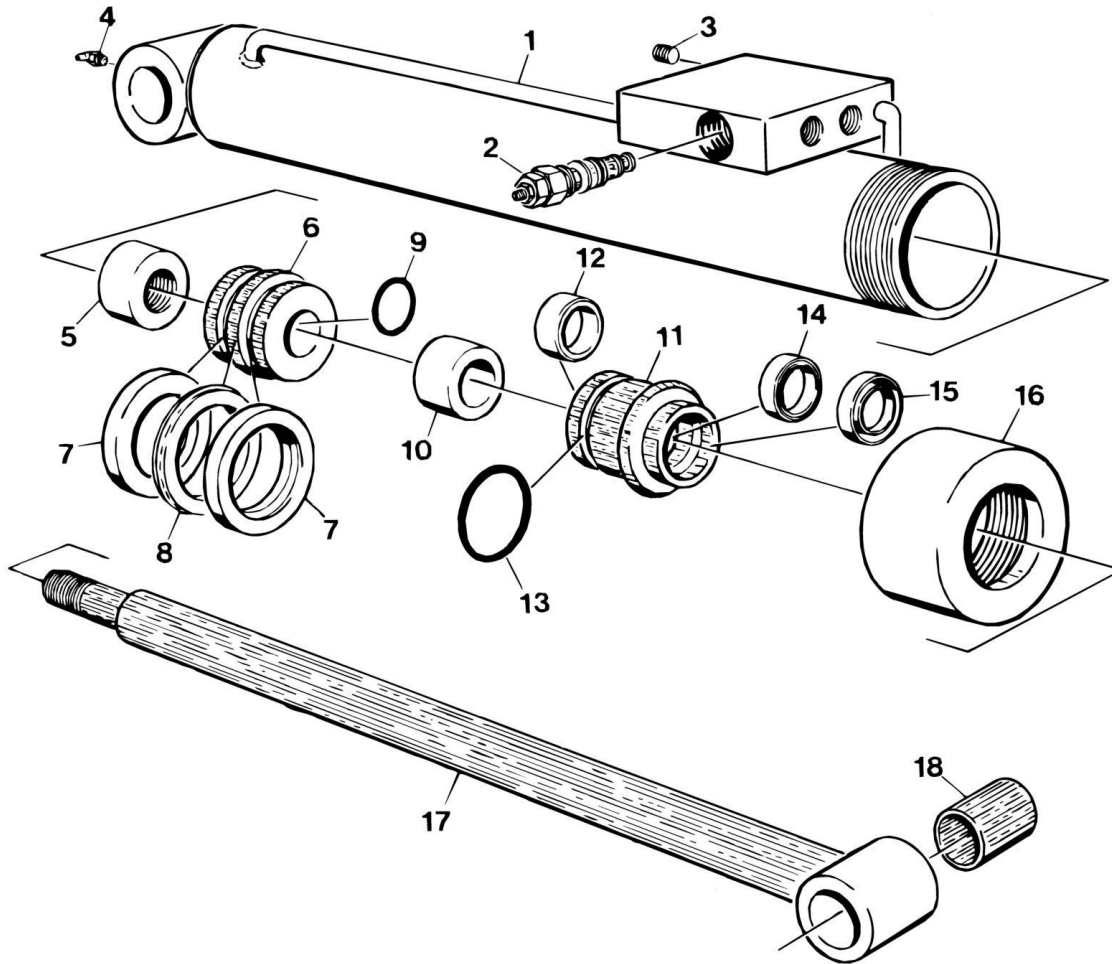

SECTION 1 - ILLUSTRATED PART LIST

FIGURE 1-4. SLAVE CYLINDER ASSEMBLY

SECTION 1 - ILLUSTRATED PART LIST

FIGURE 1-4. SLAVE CYLINDER ASSEMBLY

ITEM	PART NUMBER	QTY	DESCRIPTION	REV
	1681548	Ref	SLAVE CYLINDER ASSEMBLY	
1	1680751	1	Barrel	
2	4640495	2	Valve	
3	2200213	2	Fitting, Pipe Plug	
4	2160001	AR	Fitting, Grease	
5	3300101	1	Nut	
5	0100011	AR	Loctite	
6	3480107	1	Piston	
7	3760220	2	Ring, Lock	
8	3960329	1	Seal, Piston	
9	3790212	1	O-Ring	
10	1440142	1	Spacer	
11	1681635	1	Head	
12	3760112	1	Ring, Wear	
13	3790330	1	O-Ring	
14	3960349	1	Seal, Rod	
15	3960128	1	Wiper, Seal	
16	1120179	1	End Cap	
17	1681331	1	Rod	
18	0960097	1	Bushing, Bronze	
18	0460039	1	Bellows	
18	2900352	1	Seal Kit (Kit Includes Items 6, 7, 8, 11, 12, 13 & 14)