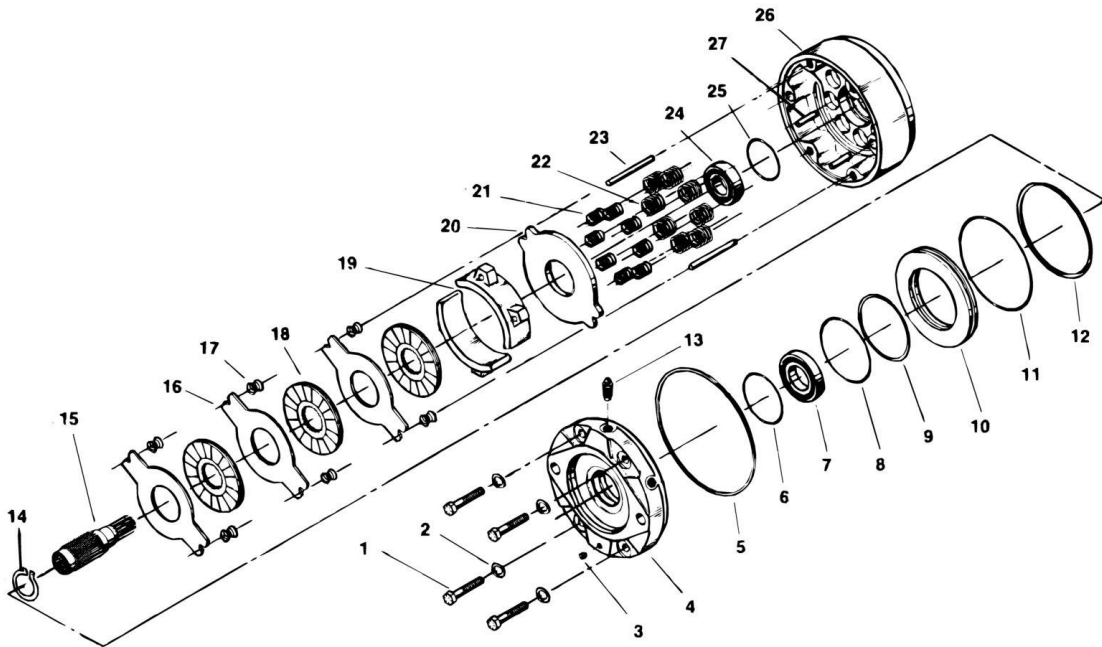

SECTION 1 - ILLUSTRATED PART LIST

FIGURE 1-33. SWING DRIVE BRAKE ASSEMBLY - MICO

SECTION 1 - ILLUSTRATED PART LIST

FIGURE 1-33. SWING DRIVE BRAKE ASSEMBLY - MICO

ITEM	PART NUMBER	QTY	DESCRIPTION	REV
	0920032	Ref	SWING BRAKE ASSEMBLY, MICO	
1	7007913	4	Cap Screw	
2	7007912	4	Lockwasher	
3	7007924	1	Pipe Plug	
4	7007928	1	Cover	
5	7007910	1	Square Ring	
6	7007932	1	O-Ring	
7	7007931	1	Bearing	
8	7007918	1	O-Ring	
9	7007917	1	Back-Up Ring	
10	7007923	1	Piston	
11	7007922	1	O-Ring	
12	7007921	1	Back-Up Ring	
13	7007914	1	Bleeder Screw	
14	7007935	1	Retaining Ring	
15	7007926	1	Shaft	
16	7007908	3	Disc	
17	7007916	6	Spring	
18	7007909	3	Friction Disc	
19	7007902	2	Separator	
20	7007907	1	Disc (Large Diameter)	
21	7007906	8	Spring	
22	7007905	8	Spring	
23	7007915	2	Dowel Pin	
24	7007927	1	Bearing	
25	7007929	1	O-Ring	
26	7007930	1	Housing	
26	7007933	1	Mounting Gasket (Not Shown)	
26	7007934	1	Mounting Gasket (Not Shown)	
26	2900642	1	Kit, Seal (Includes Items 5, 6, 8, 9, 11, 12 & 25)