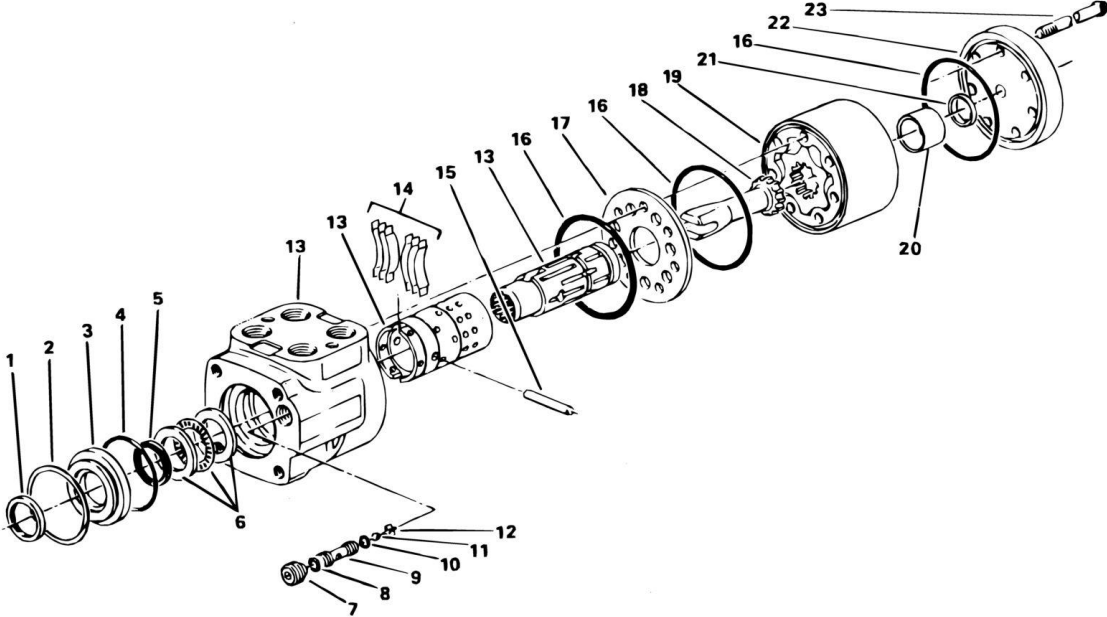

SECTION 1 - ILLUSTRATED PART LIST

FIGURE 1-25. STEERING VALVE ASSEMBLY

SECTION 1 - ILLUSTRATED PART LIST

FIGURE 1-25. STEERING VALVE ASSEMBLY

ITEM	PART NUMBER	QTY	DESCRIPTION	REV
	4640408	Ref	STEERING VALVE ASEMBLY	
1	7000161	1	Seal	
2	7002127	1	Ring, Retaining	
3	7002128	1	Bushing	
4	7002129	1	Seal	
5	7000163	1	Seal	
6	7002171	1	Kit, Needle Bearing	
7	7002131	1	Screw, Set	
8	7002118	1	Seal	
9	7002132	1	Seat, Check Ball	
10	7002133	1	Seal	
11	7002134	1	Ball, Check	
12	7002172	1	Retainer, Check Ball	
13	7002173	1	Control Part Assembly	
14	7002174	6	Spring, Centering	
15	7002163	1	Pin, Centering	
16	7002115	3	Seal	
17	7002138	1	Plate, Spacer	
18	7002175	1	Drive	
19	7002167	1	Gerotor	
20	7002168	1	Spacer, .480	
21	7002169	1	Spacer, .140	
22	7002142	1	Cap, End	
23	7002170	7	Screw, Cap	
	2900596	1	Kit, Seal (Includes Items 1, 4, 5, 8, 10 & 16)