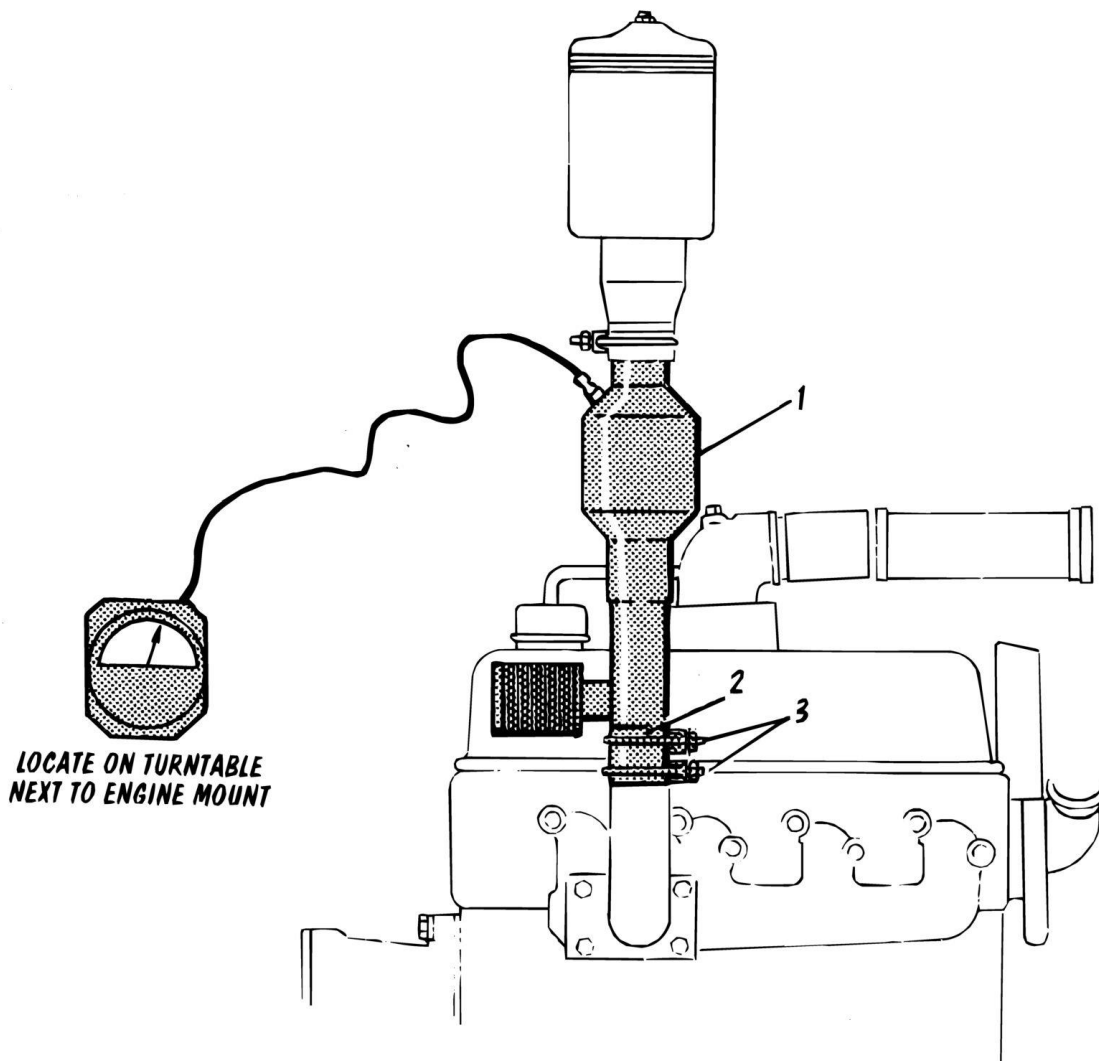

SECTION 1 - ILLUSTRATED PART LIST

FIGURE 1-19. AC GENERATOR INSTALLATION - DEUTZ

ITEM	PART NUMBER	QTY	DESCRIPTION	REV
	0236760	Ref	AC GENERATOR INSTALLATION - DEUTZ	
1	2460011	1	Generator (Attaching Parts)	
2	0641510	3	Bolt	
3	4761500	3	Lockwasher	
4	4751500	AR	Flatwasher	
4	4751500	1	Box Electrical (Supplied With Generator) (Attaching Parts)	
5	0731006	2	Bolt	
6	4761000	2	Lockwasher	
7	3311001	2	Nut	
8	3580100	1	Pulley	
9	2860012	1	Key, Woodruff	
10	0480043	1	Belt	
11	4842701	1	Bracket, Generator (Attaching Parts)	
12	0641608	1	Bolt	
13	4761600	1	Lockwasher	
14	4340511	1	Adjustment Support (Attaching Parts)	
15	0641510	1	Bolt	
16	4761500	1	Lockwasher	
17	4751500	1	Flatwasher	
18	4740242	1	Flatwasher	
19	3580109	1	Pulley (Attaching Parts)	
20	0700822	4	Bolt	
21	4761500	4	Lockwasher	
22	3251476	1	Nameplate	

SECTION 1 - ILLUSTRATED PART LIST

FIGURE 1-20. OXY CATALYST PURIFIER INSTALLATION