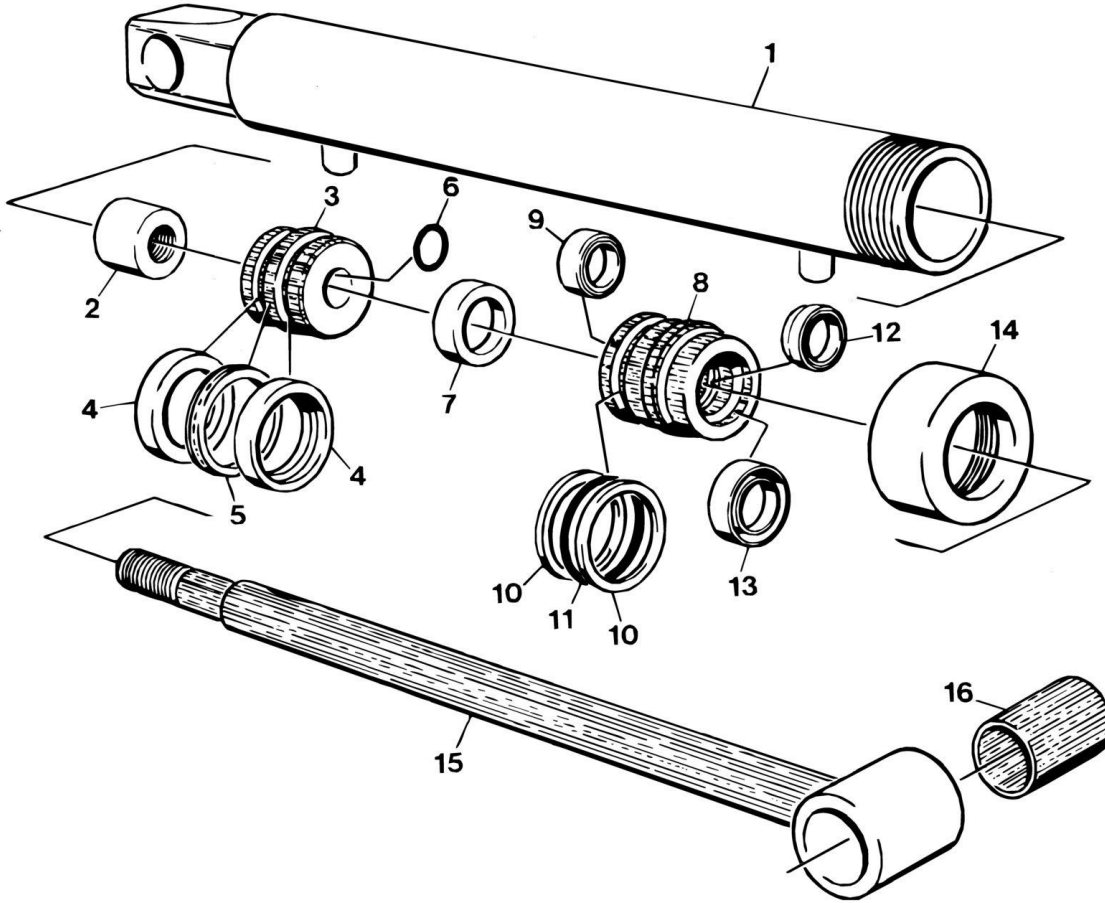

SECTION 1 - ILLUSTRATED PART LIST

FIGURE 1-6. MASTER CYLINDER ASSEMBLY

SECTION 1 - ILLUSTRATED PART LIST

FIGURE 1-6. MASTER CYLINDER ASSEMBLY

ITEM	PART NUMBER	QTY	DESCRIPTION	REV
	1681563	Ref	MASTER CYLINDER ASSEMBLY	
1	1680675	1	Barrel	
2	3300101	1	Nut	
2	0100011	AR	Loctite	
3	3480107	1	Piston	
4	3760220	2	Ring, Guidelock	
5	3960329	1	Seal, Piston	
6	3790212	1	O-Ring	
7	1440142	1	Spacer	
8	1680892	1	Head	
9	3760112	1	Ring, Wear	
10	3760176	2	Ring, Back-Up	
11	3790330	1	O-Ring	
12	3960129	1	Seal, Rod	
13	3960128	1	Seal, Wiper	
14	1120179	1	End Cap	
15	1681401	1	Rod	
16	0960097	1	Bushing, Bronze	
16	0460058	1	Bellows	
16	2900352	1	Seal Kit (Kit Includes Items 4, 5, 6, 9, 10, 11, 12 & 13)