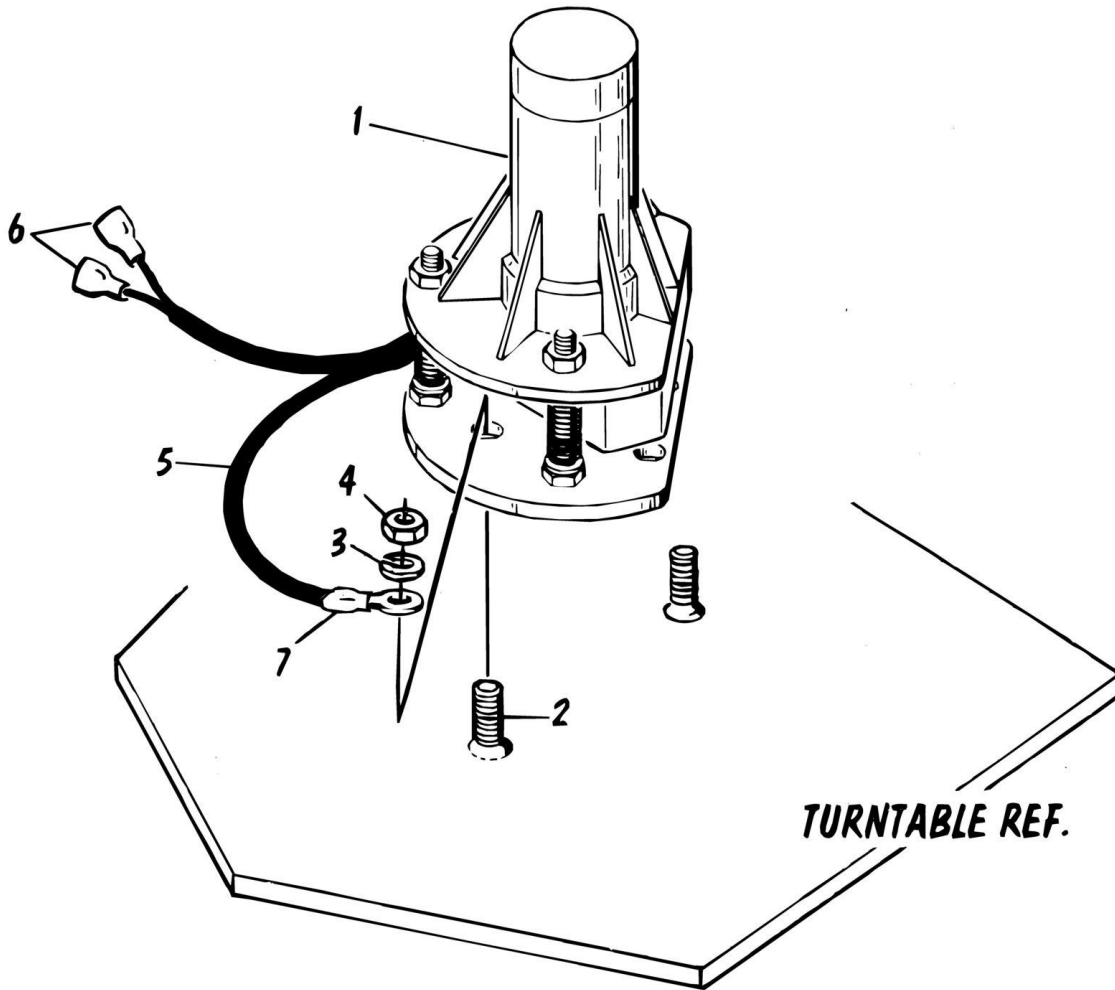

FIGURE 1-11. TILT INDICATOR INSTALLATION

SECTION 1 - ILLUSTRATED PART LIST

FIGURE 1-11. TILT INDICATOR INSTALLATION

SECTION 1 - ILLUSTRATED PART LIST

FIGURE 1-11. TILT INDICATOR INSTALLATION

ITEM	PART NUMBER	QTY	DESCRIPTION	REV
	0236955	Ref	TILT INDICATOR INSTALLATION	
1	4360171	1	Level Sensor (Attaching Parts)	
2	4300032	2	Stud (Welded on Part)	
3	4761400	2	Lockwasher	
4	3311401	2	Nut	
5	2820022	AR	Vinyl Tubing	
6	7760206	2	Terminal	
7	4460043	1	Terminal