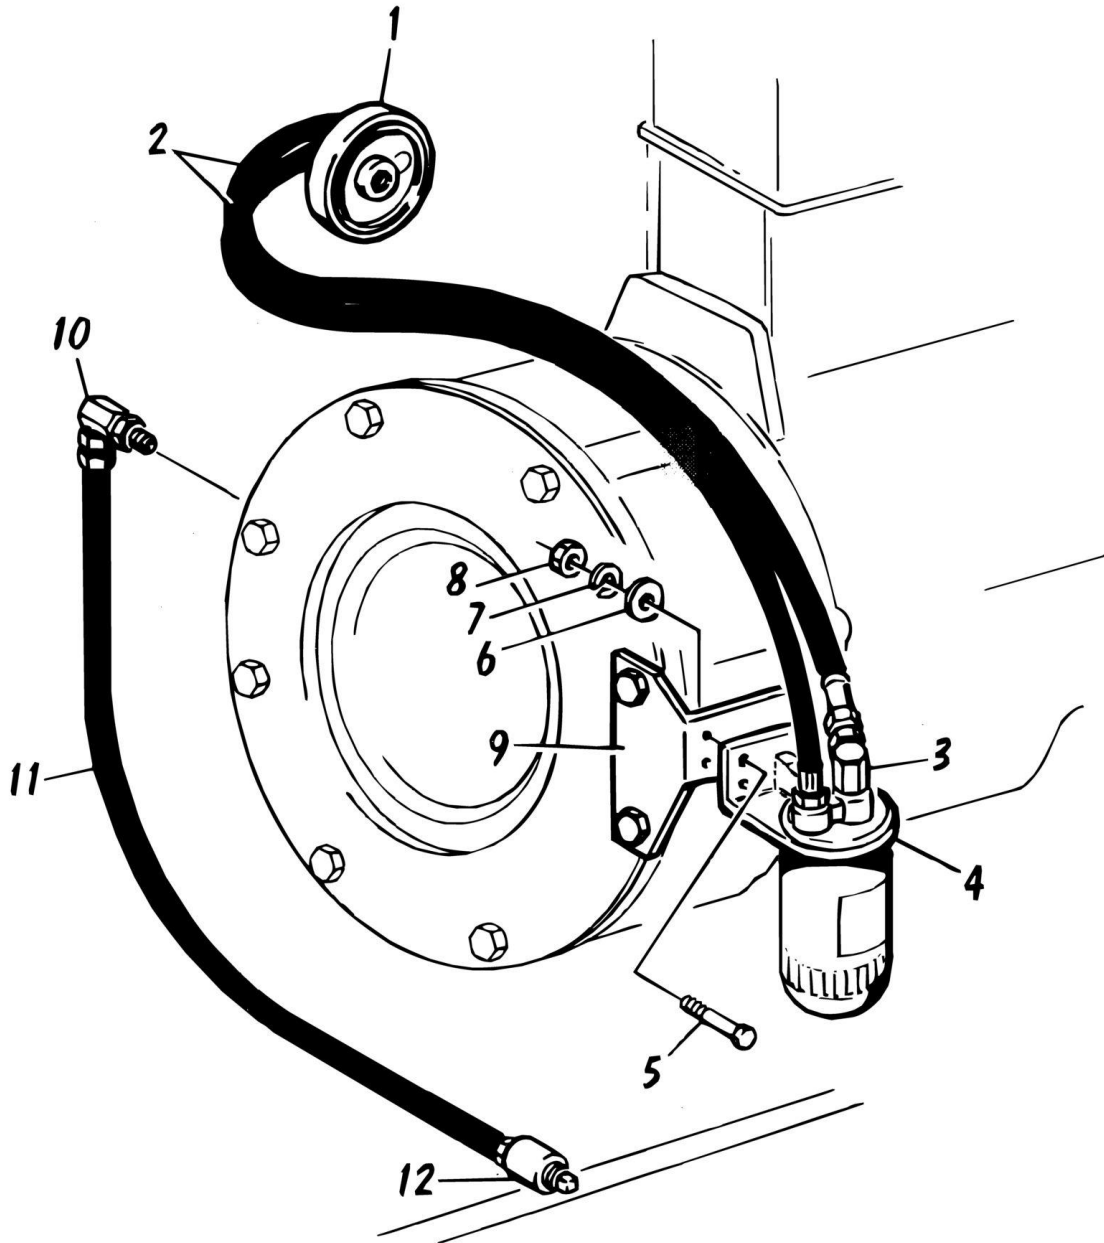

SECTION 1 - ILLUSTRATED PART LIST

FIGURE 1-21. REMOTE OIL FILTER AND DRAIN INSTALLATION

SECTION 1 - ILLUSTRATED PART LIST

FIGURE 1-21. REMOTE OIL FILTER AND DRAIN INSTALLATION

ITEM	PART NUMBER	QTY	DESCRIPTION	REV
	0237411	Ref	REMOTE OIL FILTER AND DRAIN INSTALLATION (FORD)	
1	0080133	1	Adapter (Includes O-Ring)	
2	2750123	2	Hose	
2	0010020	AR	Sealant	
3	2220128	1	Fitting, 45	
4	0080132	1	Adapter (Attaching Parts)	
5	0641408	3	Bolt	
6	4751400	3	Flatwasher	
7	4761400	3	Lockwasher	
8	3311401	3	Nut	
9	0901361	1	Bracket (Use Existing Hardware)	
10	3520066	1	Fitting	
10	2180669	1	Fitting	
11	2750354	1	Hose	
12	2200262	1	Coupling	
12	2200102	1	Plug