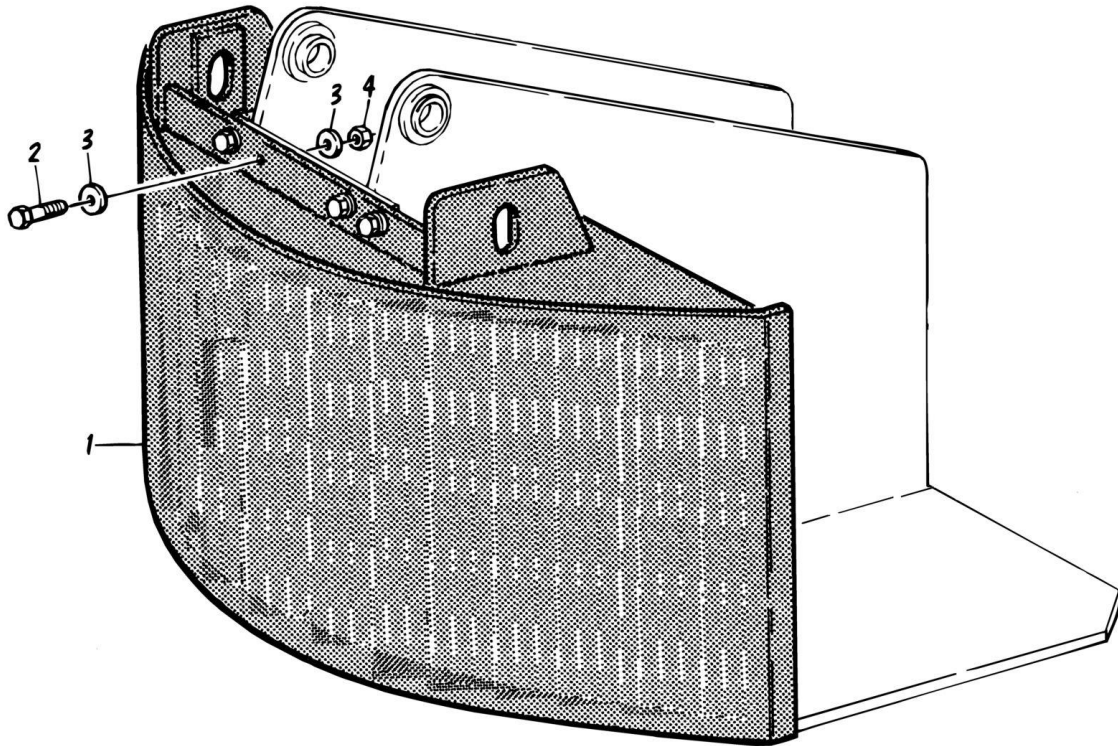

FIGURE 1-35. COUNTERWEIGHT INSTALLATION

SECTION 1 - ILLUSTRATED PART LIST

FIGURE 1-35. COUNTERWEIGHT INSTALLATION

SECTION 1 - ILLUSTRATED PART LIST

FIGURE 1-35. COUNTERWEIGHT INSTALLATION

ITEM	PART NUMBER	QTY	DESCRIPTION	REV
	0237240	Ref	COUNTERWEIGHT INSTALLATION	
1		Ref	Counterweight Box (Attaching Parts)	
2	0642224	10	Bolt	
3	4740057	20	Flatwasher	
4	3312201	10	Nut	
	0100003	AR	Loctite