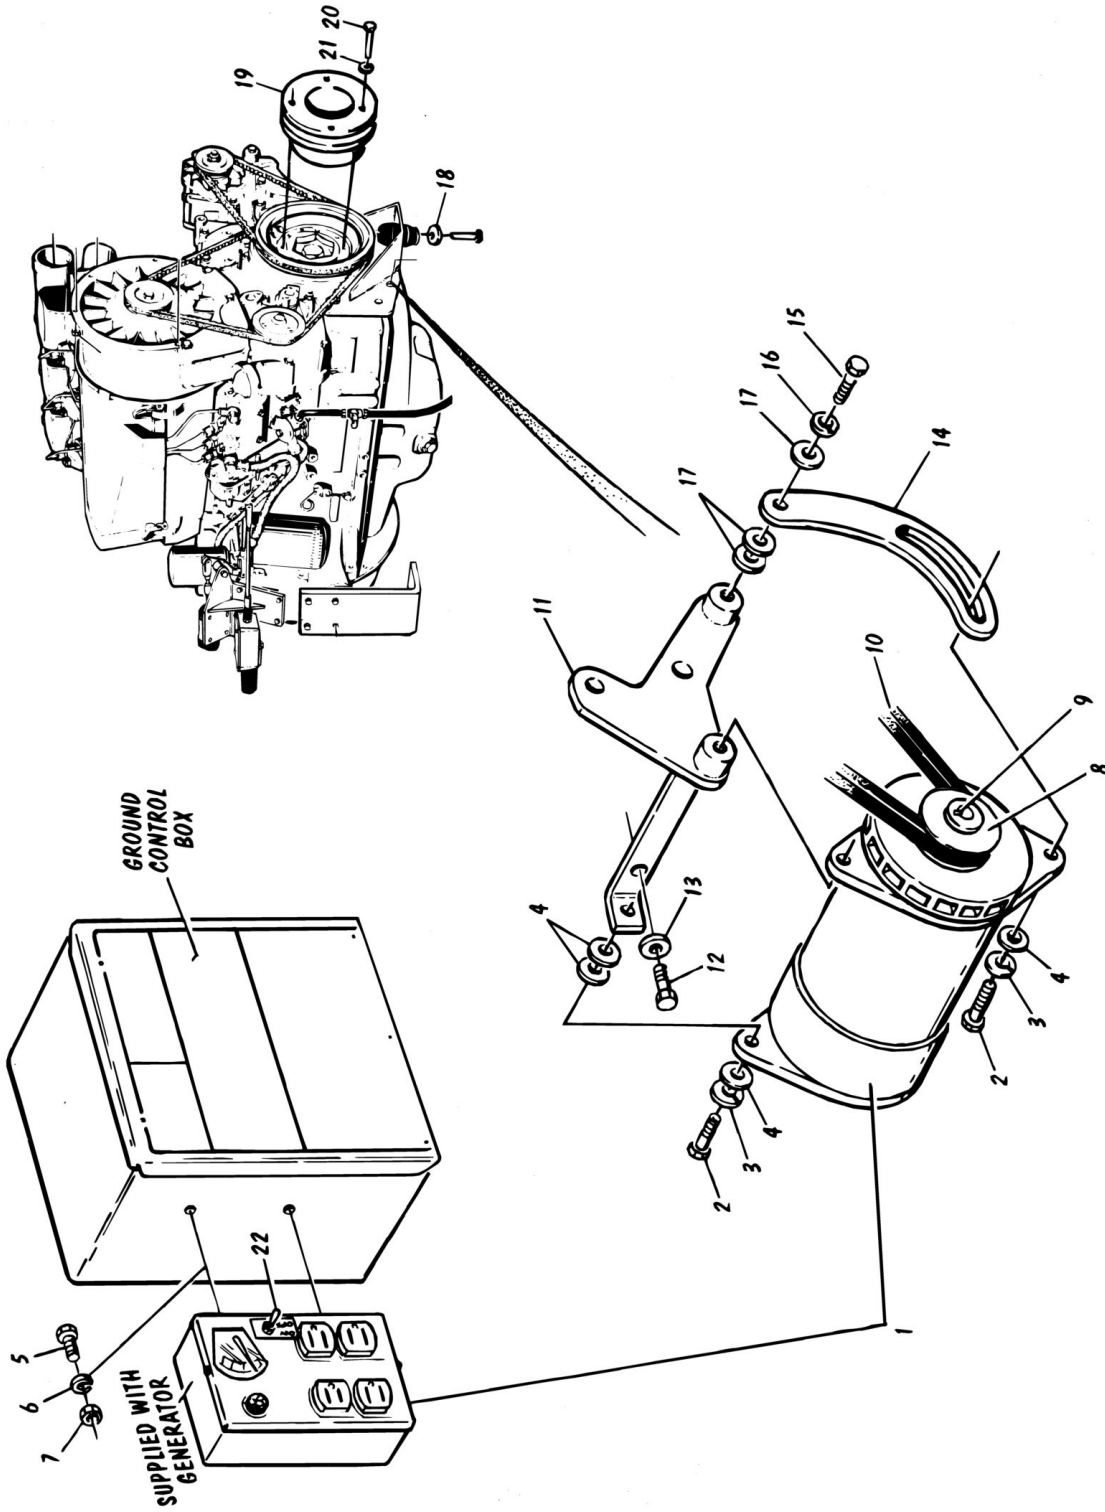

SECTION 1 - ILLUSTRATED PART LIST

FIGURE 1-19. AC GENERATOR INSTALLATION - DEUTZ

SECTION 1 - ILLUSTRATED PART LIST

FIGURE 1-19. AC GENERATOR INSTALLATION - DEUTZ

ITEM	PART NUMBER	QTY	DESCRIPTION	REV
	0236760	Ref	AC GENERATOR INSTALLATION - DEUTZ	
1	2460011	1	Generator (Attaching Parts)	
2	0641510	3	Bolt	
3	4761500	3	Lockwasher	
4	4751500	AR	Flatwasher	
4	4751500	1	Box Electrical (Supplied With Generator) (Attaching Parts)	
5	0731006	2	Bolt	
6	4761000	2	Lockwasher	
7	3311001	2	Nut	
8	3580100	1	Pulley	
9	2860012	1	Key, Woodruff	
10	0480043	1	Belt	
11	4842701	1	Bracket, Generator (Attaching Parts)	
12	0641608	1	Bolt	
13	4761600	1	Lockwasher	
14	4340511	1	Adjustment Support (Attaching Parts)	
15	0641510	1	Bolt	
16	4761500	1	Lockwasher	
17	4751500	1	Flatwasher	
18	4740242	1	Flatwasher	
19	3580109	1	Pulley (Attaching Parts)	
20	0700822	4	Bolt	
21	4761500	4	Lockwasher	
22	3251476	1	Nameplate