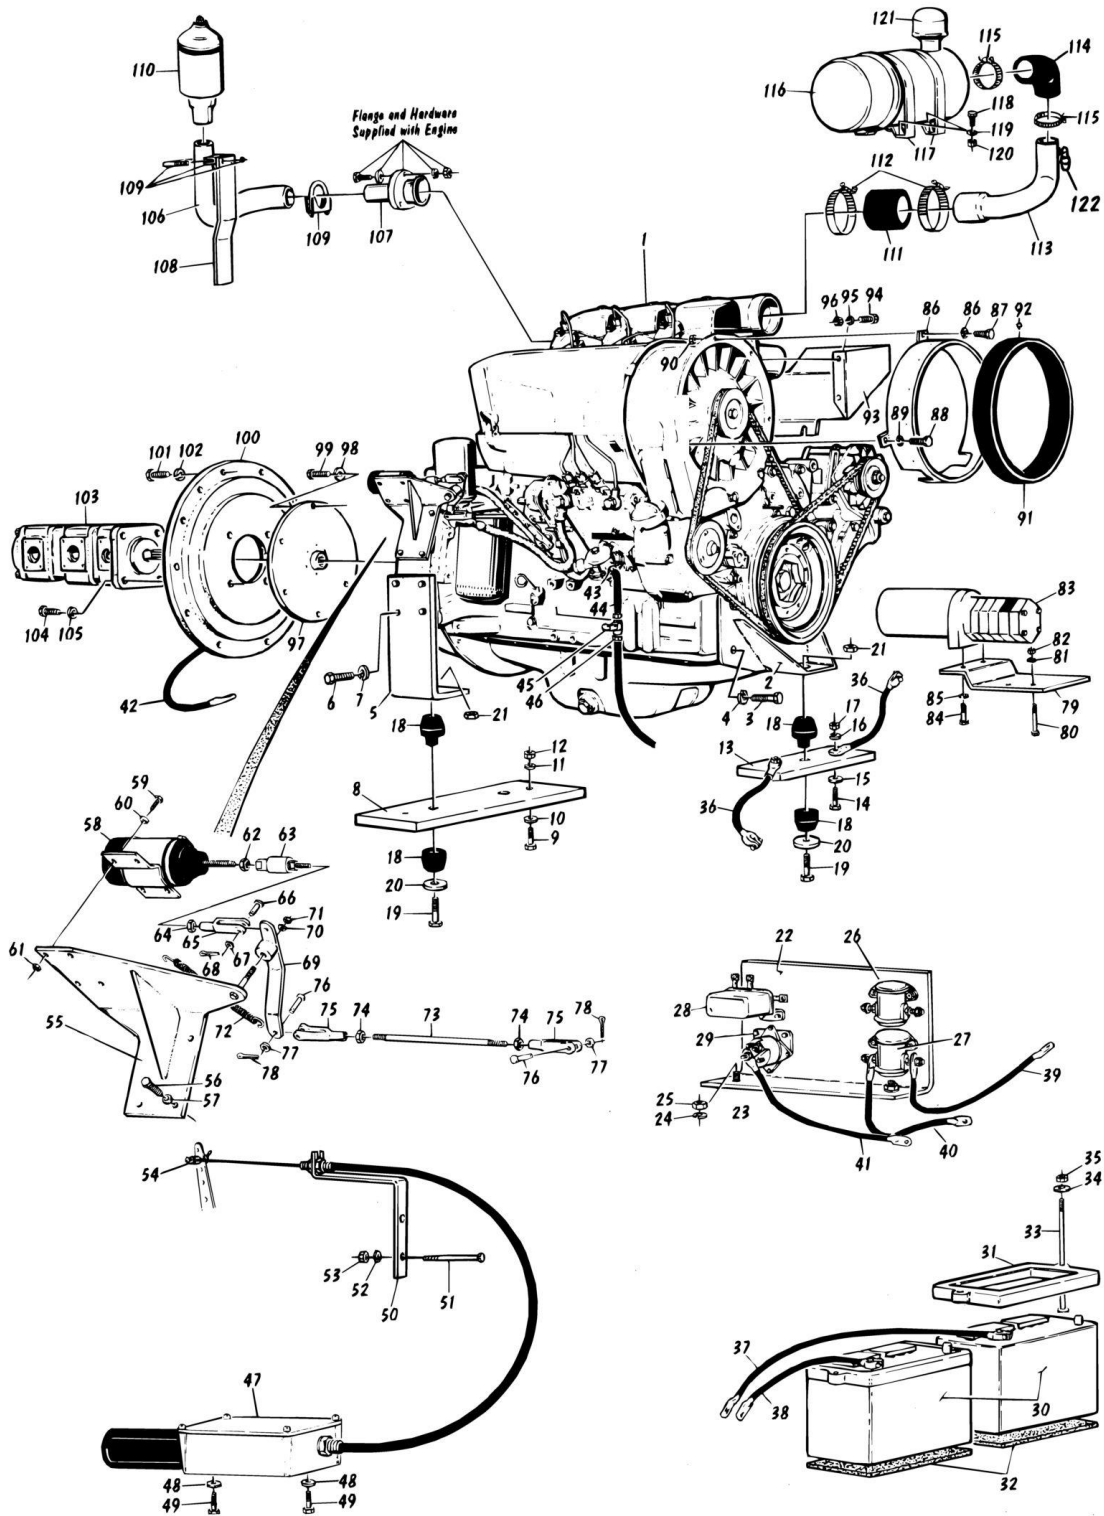

SECTION 1 - ILLUSTRATED PART LIST

FIGURE 1-17. DEUTZ ENGINE AND COMPONENTS ASSEMBLIES AND INSTALLATIONS

SECTION 1 - ILLUSTRATED PART LIST

FIGURE 1-17. DEUTZ ENGINE AND COMPONENTS ASSEMBLIES AND INSTALLATIONS

ITEM	PART NUMBER	QTY	DESCRIPTION	REV
		Ref	DEUTZ ENGINE AND COMPONENTS ASSEMBLIES AND INSTALLATIONS	
	0237131	Ref	ENGINE PUMP AND BATTERY INSTALLATION	
1	2000066	1	Engine - Deutz F3L912	
2	3200229	1	Mount, Front Engine (Attaching Parts)	
3	0701427	4	Bolt	
4	4740191	4	Bolt, Metric	
5	3200228	2	Mount, Rear Engine (Attaching Parts)	
6	0701215	8	Bolt	
7	4740117	8	Lockwasher	
8	3200225	1	Mount, Rear Engine (Attaching Parts)	
9	0641622	2	Bolt	
10	4751600	2	Flatwasher	
11	4761600	2	Lockwasher	
12	3311601	2	Nut	
13	3200227	1	Mount, Front Engine (Attaching Parts)	
14	0642024	2	Bolt	
15	4752000	2	Flatwasher	
16	4762000	2	Lockwasher	
17	3312001	2	Nut	
18	3200133	3	Mount, Engine Resilient (Attaching Parts)	
19	0642032	3	Bolt	
20	4740242	3	Flatwasher	
21	3312005	3	Nut	
	0237627	Ref	ELECTRICAL PANEL ASSEMBLY	
22	3530425	1	Panel (Attaching Parts)	
23	4300031	2	Stud (Welded on Part)	
24	4761400	2	Lockwasher	
25	3311401	2	Nut	
26	3740002	1	Relay (Attaching Parts)	
26	0641006	2	Bolt	
26	4751000	2	Flatwasher	
26	4761000	2	Lockwasher	
26	3311001	2	Nut	
27	3740002	1	Relay, Auxiliary Power (Attaching Parts)	
27	0641006	2	Bolt	
27	4751000	2	Flatwasher	
27	4761000	2	Lockwasher	
27	3311001	2	Nut	
28	3740030	1	Relay, Adlo (Attaching Parts)	
28	0641006	2	Bolt	
28	4751000	2	Flatwasher	
28	4761000	2	Lockwasher	
28	3311001	2	Nut	
29	3740059	1	Relay, Start (Attaching Parts)	
29	0641006	2	Bolt	
29	4751000	2	Flatwasher	
29	4761000	2	Lockwasher	
29	3311001	2	Nut	
30	0400003	2	Battery (Attaching Parts)