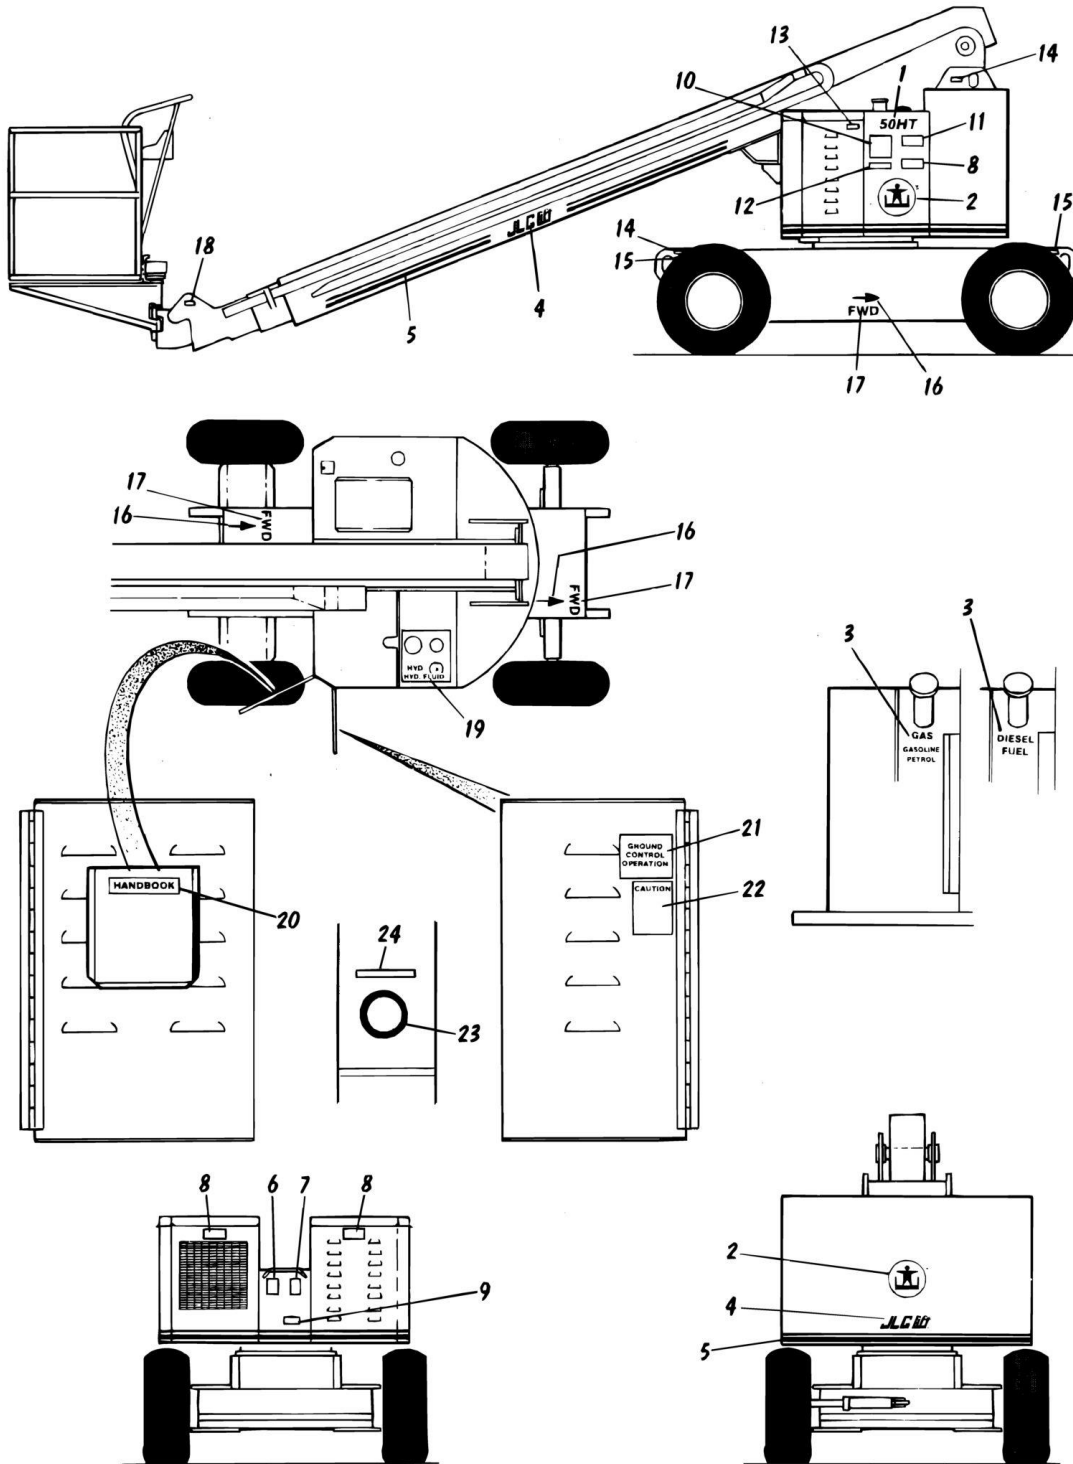

SECTION 1 - ILLUSTRATED PART LIST

FIGURE 1-42. DECAL INSTALLATION

SECTION 1 - ILLUSTRATED PART LIST

FIGURE 1-42. DECAL INSTALLATION

ITEM	PART NUMBER	QTY	DESCRIPTION	REV
	0237244	Ref	DECAL INSTALLATION	
1	1700702	2	Decal - 50HT	
2	1700427	3	Decal - Logo	
3	1700428	1	Decal, Diesel	
3	1700429	1	Decal, L.P. Gas (Not Shown)	
3	1700430	1	Decal, Gas	
4	1700426	3	Decal, JLG Lift	
5	1700431	28 ft	Decal, Stripe	
6	3251552	1	Nameplate, Manufacturer Serial Number	
6	3280001	4	Rivet, Pop	
7	1700584	1	Decal, Patent	
7	3280001	4	Rivet, Pop	
8	1700585	4	Decal, Crush	
9	1700593	1	Decal, Inspection	
10	3251680	1	Decal, Load - Reach Diagram	
11	1700643	1	Decal, Caution	
12	1700580	2	Decal, Electrocution	
13	1700583	1	Decal, G.L. Location	
14	1700377	4	Decal, Lift Here	
15	1700575	4	Decal, Tie Down	
16	1700568	4	Decal, Arrow	
17	1700423	4	Decal, Forward	
18	1700640	2	Decal, Crushing	
19	1700419	1	Decal, Hyd	
20	1700157	1	Decal, Manual	
21	1700582	1	Decal, G.L. Operation	
22	3251028	1	Decal, Dual Fuel Caution	
23	0961127	1	Bushing, Snap	
24	3251243	1	Nameplate, 120V