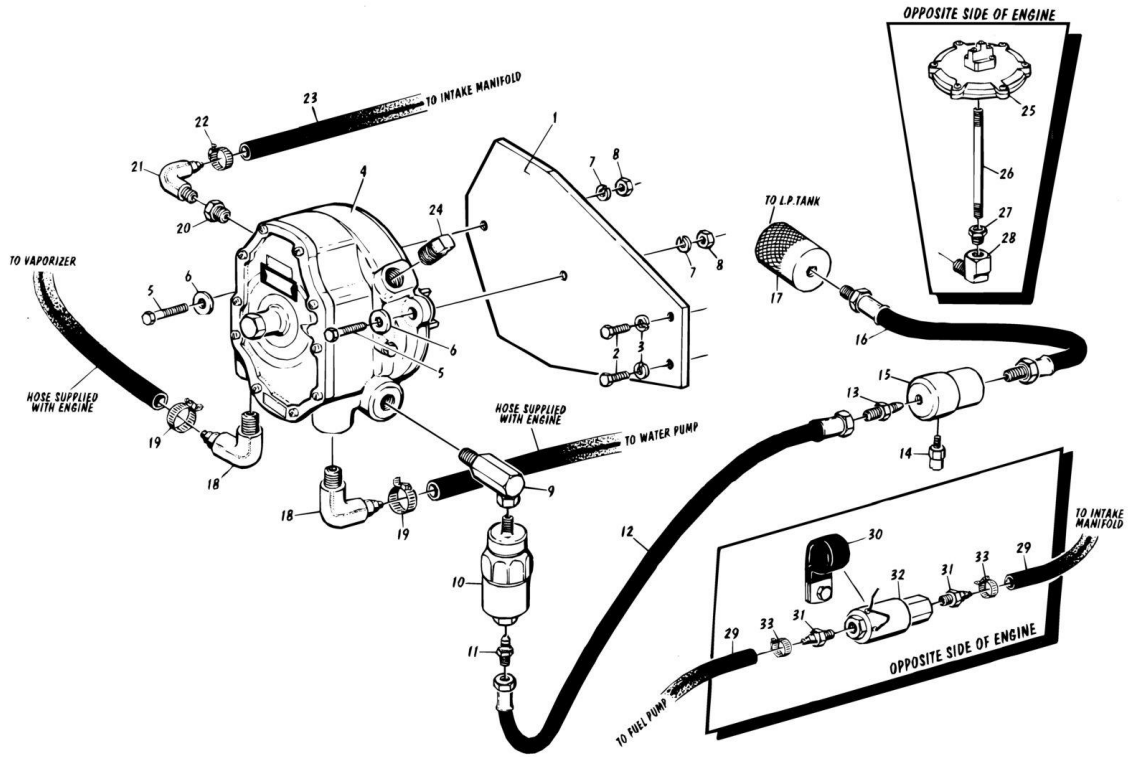

SECTION 1 - ILLUSTRATED PART LIST

FIGURE 1-16. DUAL FUEL INSTALLATION

SECTION 1 - ILLUSTRATED PART LIST

FIGURE 1-16. DUAL FUEL INSTALLATION

ITEM	PART NUMBER	QTY	DESCRIPTION	REV
		Ref	DUAL FUEL INSTALLATION	
1	0901236	1	Bracket, Vaporizer (Attaching Parts)	
2	0701014	2	Bolt	
3	4761800	2	Lockwasher	
4	4700005	1	Regulator (Attaching Parts)	
5	0641416	2	Bolt	
6	4751400	2	Flatwasher	
7	4761400	2	Lockwasher	
8	3311401	2	Nut	
9	222064	1	Fitting, 90	
10	2120077	1	L.P. Filter Lock	
11	2180418	1	Fitting	
12	2720144	1	Hose	
13	2180418	1	Fitting	
14	2180389	1	Valve, Relief	
15	2180388	1	Filter, Bulkhead	
16	2720117	1	Hose	
17	2180387	1	Fitting, L.P. Tank	
18	2220313	2	Fitting, 90	
19	1320022	2	Clamp, Hose	
20	2220251	1	Fitting, Reducer	
21	2220675	1	Fitting, 90	
22	1320030	2	Clamp, Hose	
23	2720112	1	Hose, Vapor	
24	2200224	1	Plug, Pipe	
25	4360188	1	Switch, Vacuum	
26	2180420	1	Pipe, Nipple	
27	2220652	1	Fitting	
28	2220430	1	Fitting, Reducer	
29	2720058	AR	Hose	
30	1320060	1	Clamp, Hose	
31	2220315	2	Fitting	
32	4640391	1	Fuel, Lock	
33	1320022	2	Clamp, Hose