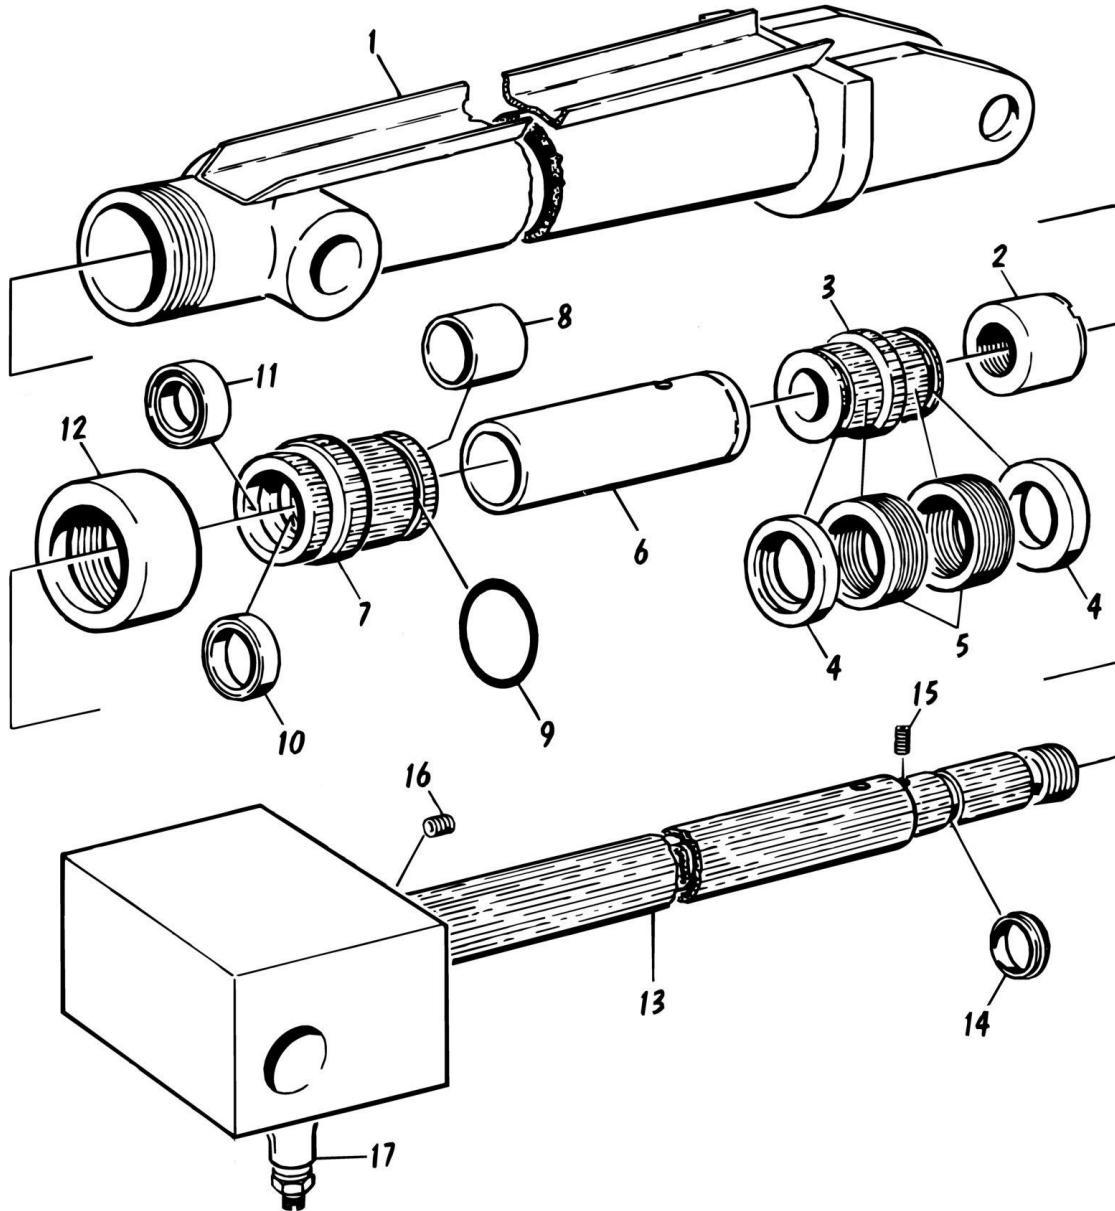

SECTION 1 - ILLUSTRATED PART LIST

FIGURE 1-3. TELESCOPE CYLINDER ASSEMBLY

SECTION 1 - ILLUSTRATED PART LIST

FIGURE 1-3. TELESCOPE CYLINDER ASSEMBLY

ITEM	PART NUMBER	QTY	DESCRIPTION	REV
	1681617	Ref	TELESCOPE CYLINDER ASSEMBLY	
1	1681619	1	Barrel	
2	3300086	1	Nut	
2	0100011	AR	Loctite	
3	3480092	1	Piston	
4	3760198	2	Ring, Piston	
5	3960285	2	Seal, Piston	
6	4562756	1	Spacer	
7	1681283	1	Head	
8	3760197	1	Band, Wear	
9	3780164	1	O-Ring	
10	3960350	1	Seal, Rod	
11	3960134	1	Wiper, Rod	
12	1120108	1	End Cap	
13	1681621	1	Rod	
14	3960179	1	Seal	
15	3951405	1	Screw, Set	
15	0100011	AR	Loctite	
16	2200222	1	Plug, Pipe	
17	4640212	1	Valve	
	2900347	1	Seal Kit (Includes Items 4, 5, 8, 9, 10, 11 & 14)