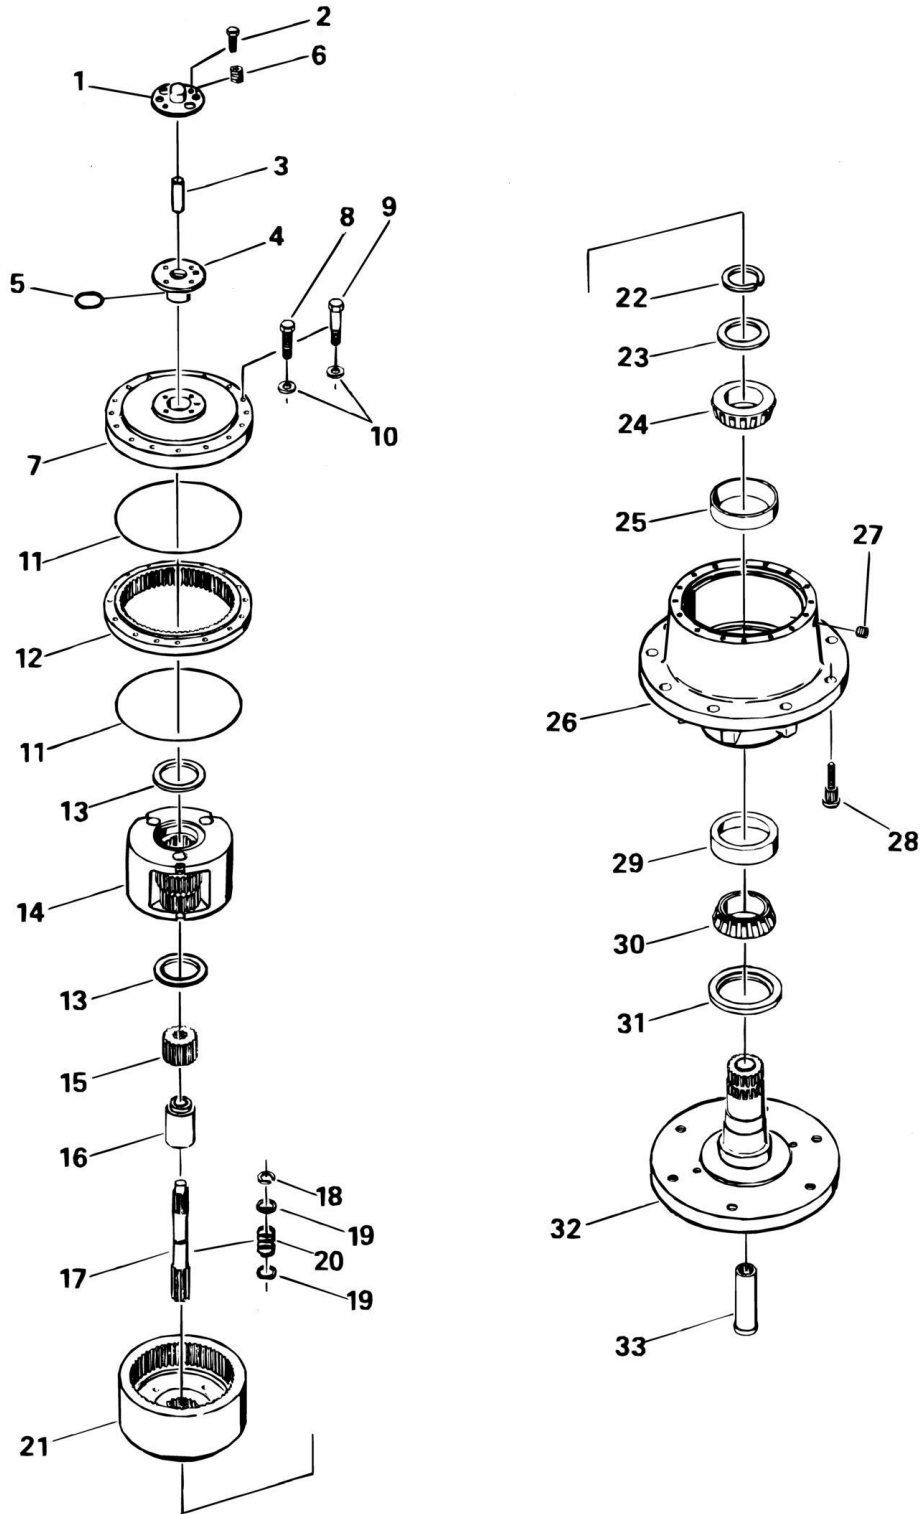

SECTION 1 - ILLUSTRATED PART LIST

FIGURE 1-41. DRIVE HUB ASSEMBLY

SECTION 1 - ILLUSTRATED PART LIST

FIGURE 1-41. DRIVE HUB ASSEMBLY

ITEM	PART NUMBER	QTY	DESCRIPTION	REV
	2780106	Ref	DRIVE HUB ASSEMBLY	
	7000249	1	COVER ASSEMBLY - CONSISTS OF ITEMS 1 THRU 9	
1	7000211	1	Cap Disconnect (Attaching Parts)	
2	7000220	4	Bolt, Hex Head	
3	7000212	1	Rod, Disconnect	
4	7000227	1	Cap, Cover	
5	7000215	1	O-Ring	
6	7000243	1	Plug, Pipe	
7	7000226	1	Cover (Attaching Parts)	
8	7000217	12	Bolt, Hex Head	
9	7000214	4	Bolt, Hex Head - Shoulder	
10	4751500	16	Flatwasher	
11	7000230	2	O-Ring	
12	7000208	1	Gear, Ring	
13	7000253	2	Washer, Thrust	
14	7000207	1	Planet Carrier Assembly (Not Service Breakdown Parts - Purchase Entire Assembly)	
15	7007602	1	Gear, Sun	
16	7000252	1	Spacer, Sun Gear	
	7000250	1	INPUT SHAFT ASSEMBLY	
17	7000260	1	Shaft, Input	
18	7000261	1	Ring Retaining	
19	7000263	2	Spacer	
20	7000262	1	Spring	
21	7000246	1	Gear, Stationary Internal	
	7001996	1	HUB ASSEMBLY	
22	7000229	1	Ring, Retaining	
23	7000232	1	Spacer	
24	7000257	1	Bearing, Tapered Roller	
25	7000258	1	Cup, Bearing	
26	7007601	1	Hub	
27	7000242	1	Plug, Pipe	
28	7000265	9	Stud, Wheel	
29	7001999	1	Cup, Bearing	
30	7007600	1	Bearing, Tapered Roller	
31	7001998	1	Seal	
32	7001997	1	Spindle	
33	7000206	1	Coupling, Input	
	2900034	1	Kit, Seal (Includes Items 13, 24, 25 & 33)	