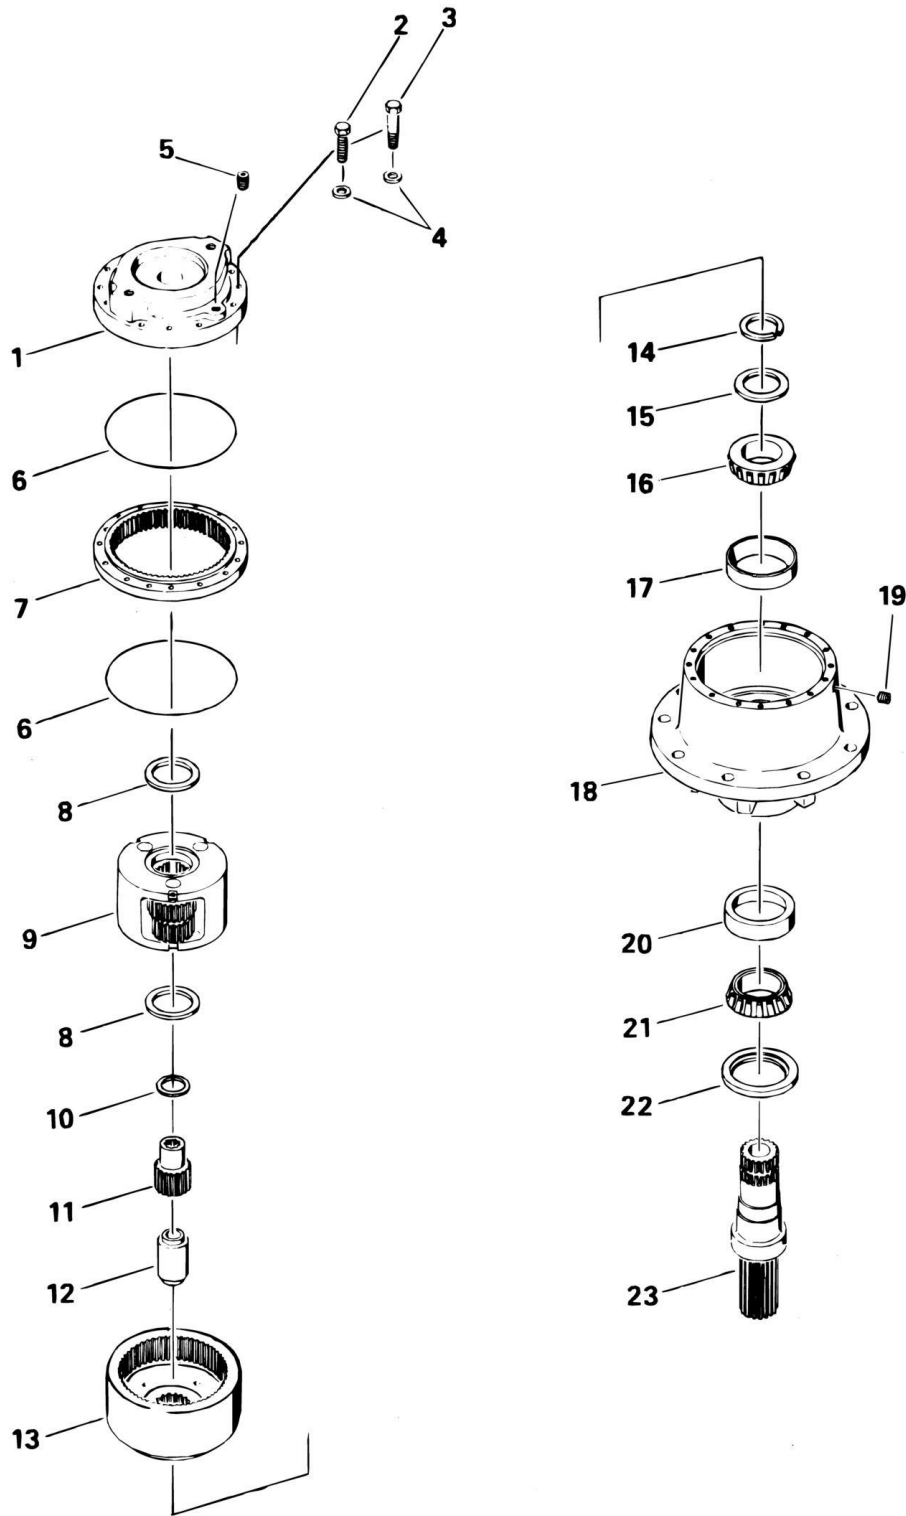

SECTION 1 - ILLUSTRATED PART LIST

FIGURE 1-34. SWING DRIVE HUB ASSEMBLY

SECTION 1 - ILLUSTRATED PART LIST

FIGURE 1-34. SWING DRIVE HUB ASSEMBLY

ITEM	PART NUMBER	QTY	DESCRIPTION	REV
	2780055	Ref	DRIVE HUB ASSEMBLY - SWING DRIVE	
1	7000209	1	Cover (Attaching Parts)	
2	7000217	8	Bolt, Hex Head	
3	7000214	4	Bolt, Hex Head, Shoulder	
4	4751500	12	Flatwasher	
5	7000242	1	Plug, Pipe	
6	7000230	2	O-Ring	
7	7000208	1	Gear, Ring	
8	7000253	2	Washer, Thrust	
9	7000207	1	Planet Carrier Assembly-No Service Breakdown Parts-Purchase Entire Assembly.	
10	7000270	1	Washer, Thrust	
11	7000268	1	Gear, Sun-Input	
12	7000269	1	Spacer, Sun Gear	
13	7000246	1	Gear, Internal	
	7000271		HUB ASSEMBLY	
14	7000229	1	Ring, Retaining	
15	7000232	1	Spacer	
16	7000258	1	Bearing, Tapered Roller	
17	7000257	1	Cup, Bearing	
18	7000210	1	Hub	
19	7000242	1	Plug, Pipe	
20	7000255	1	Cup, Bearing	
21	7000256	1	Bearing, Tapered Roller	
22	7000228	1	Seal	
23	7000233	1	Shaft, Output	
	2900034	1	Kit, Repair (Includes Items 6, 14, 15 & 22.)