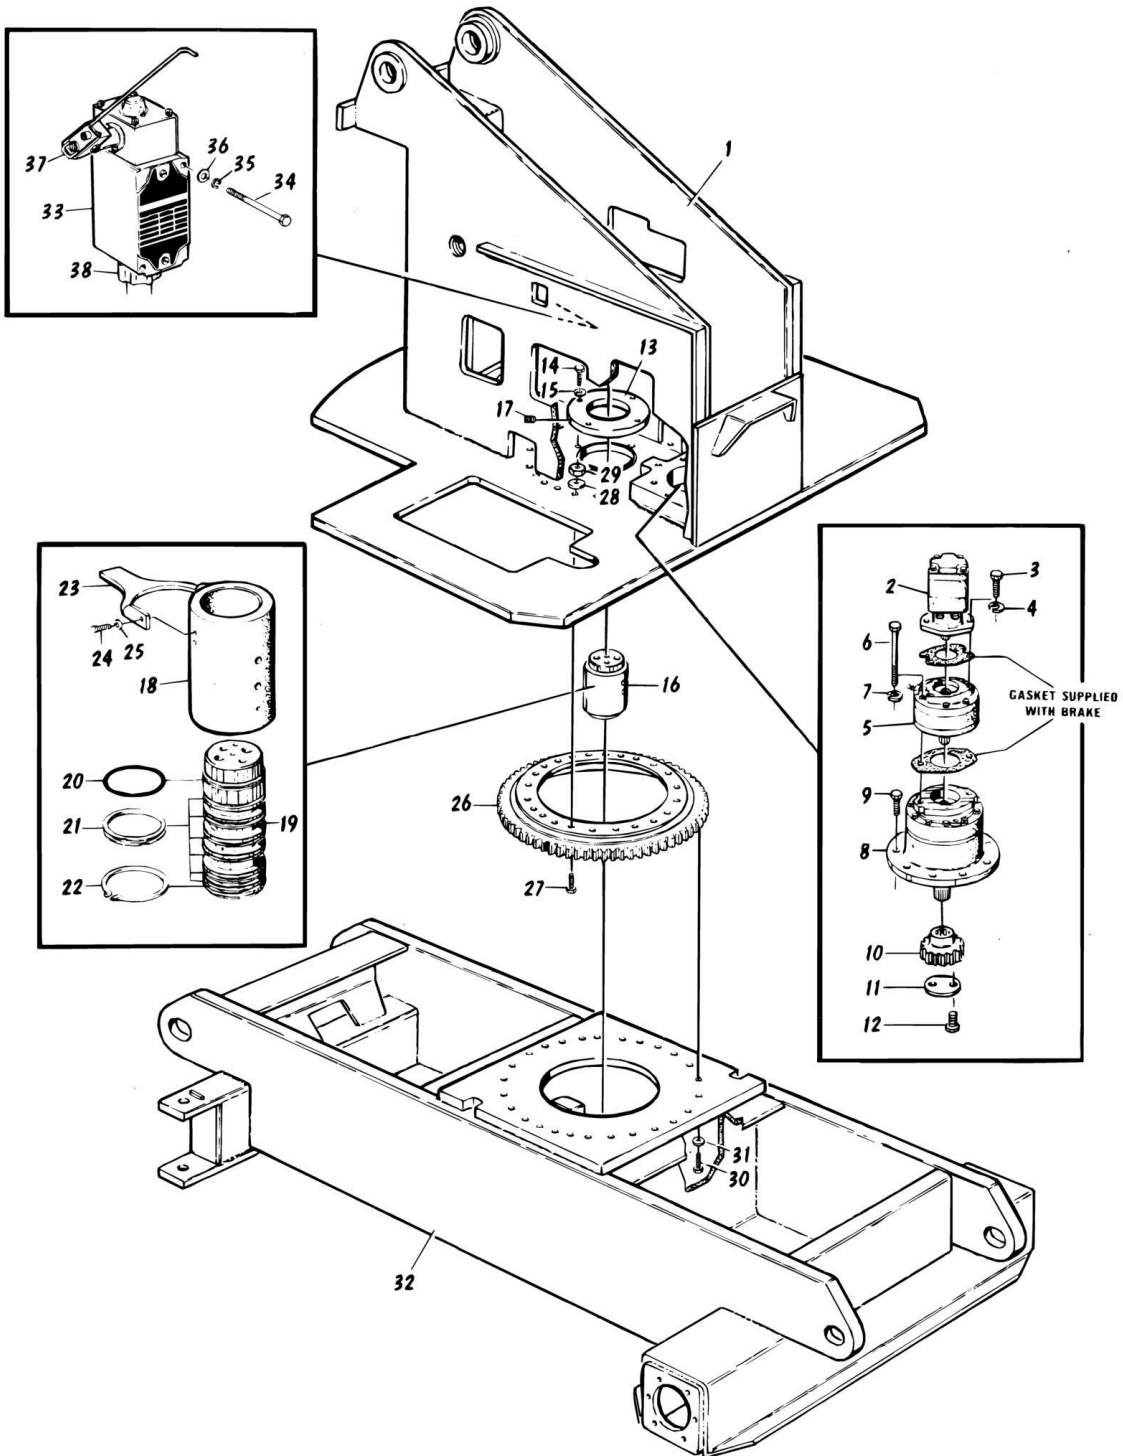

SECTION 1 - ILLUSTRATED PART LIST

FIGURE 1-30. TURNTABLE AND SWING COMPONENTS ASSEMBLIES AND INSTALLATIONS

SECTION 1 - ILLUSTRATED PART LIST

FIGURE 1-30. TURNTABLE AND SWING COMPONENTS ASSEMBLIES AND INSTALLATIONS

ITEM	PART NUMBER	QTY	DESCRIPTION	REV
		Ref	TURNTABLE AND SWING COMPONENTS ASSEMBLIES AND INSTALLATIONS	
1	4620020	1	Turntable	
	0237208	Ref	SWING DRIVE ASSEMBLY	
2	3160114	1	Motor (Attaching Parts)	
3	0641810	2	Bolt	
4	4761800	2	Lockwasher	
5	0920032	1	Brake (Attaching Parts)	
6	0641836	2	Bolt	
7	4761800	2	Lockwasher	
8	2780055	1	Hub, Torque (Attaching Parts)	
9	0641912	9	Bolt	
9	0100019	AR	Loctite	
10	2440022	1	Gear, Pinion (Attaching Parts)	
11	3501916	1	Plate, Retaining	
12	3900031	2	Screw	
12	0100019	AR	Loctite	
	0234479	Ref	ROTARY OIL COUPLING INSTALLATION	
13	1440026	1	Collar (Attaching Parts)	
14	0641512	4	Bolt	
15	4761500	4	Lockwasher	
16	1660031	1	Coupling (Attaching Parts)	
17	3951820	2	Setscrew	
17	0100011	AR	Loctite	
18	2760025	1	Housing, Swivel	
19	0620006	1	Body, Swivel	
20	3790425	1	O-Ring	
21	3960013	6	Seal	
22	3760004	1	Ring, Retaining	
23	3530403	1	Plate, Retaining (Attaching Parts)	
24	0641807	2	Bolt	
25	4761800	2	Lockwasher	
25	0100003	AR	Loctite	
	0236642	Ref	BEARING INSTALLATION	
26	0440067	1	Bearing (Attaching Parts)	
27	0630167	23	Bolt	
28	4740004	19	Washer, Hardened	
28	4740144	4	Washer, Modified	
29	3300183	23	Nut, Heavy Hex	
29	0100003	AR	Loctite	
30	0630160	23	Bolt	
31	4740003	19	Washer, Hardened	
31	4740048	4	Washer, Special	
31	0100003	AR	Loctite	
32	2360185	1	Frame	
	0237395	Ref	HORIZONTAL CUTOUT SWITCH INSTALLATION	
33	4360057	1	Switch, Limit (Attaching Parts)	
34	0641014	2	Bolt	
35	4761000	2	Lockwasher	
36	4751000	2	Flatwasher