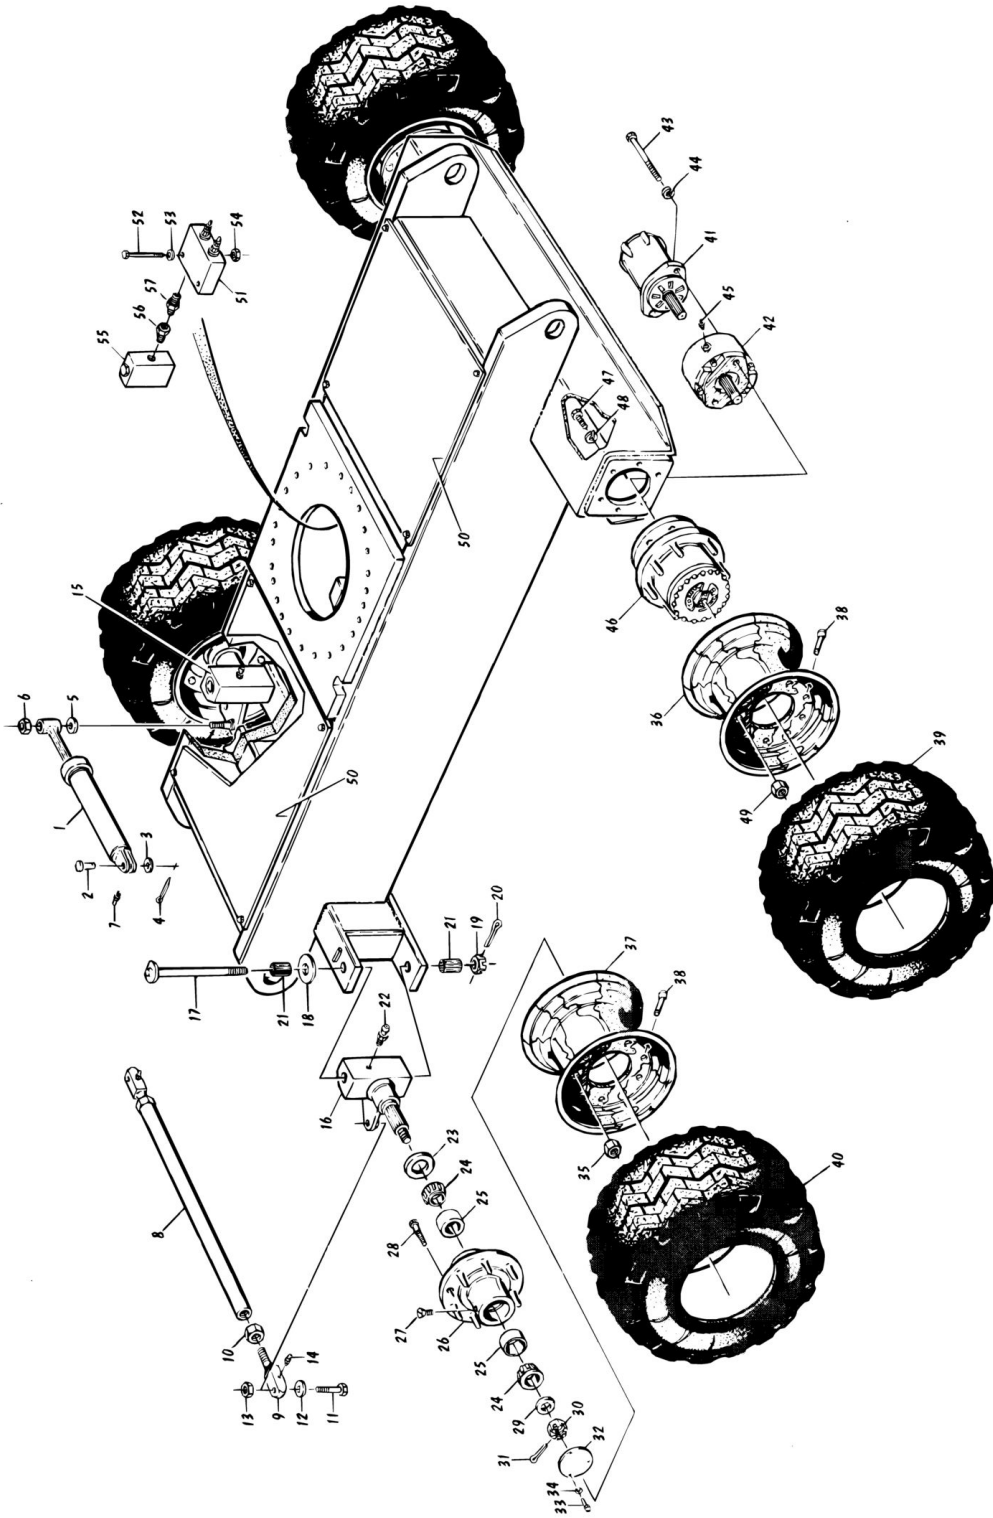

SECTION 1 - ILLUSTRATED PART LIST

FIGURE 1-36. STEERING AND DRIVE COMPONENTS ASSEMBLIES AND INSTALLATIONS

SECTION 1 - ILLUSTRATED PART LIST

FIGURE 1-36. STEERING AND DRIVE COMPONENTS ASSEMBLIES AND INSTALLATIONS

ITEM	PART NUMBER	QTY	DESCRIPTION	REV
		Ref	STEERING AND DRIVE COMPONENTS ASSEMBLIES AND INSTALLATIONS	
	0237165	Ref	STEERING AND SPINDLE INSTALLATIONS	
1	1681562	1	Cylinder, Steer (Attaching Parts)	
2	3431622	1	Pin, Clevis	
3	4712600	1	Flatwasher	
4	3450606	1	Pin, Cotter	
5	0440091	1	Washer, Thrust	
6	3300175	1	Locknut	
7	2160002	1	Fitting, Grease	
8	3840865	1	Tie Rod (Attaching Parts)	
9	0560605	2	Block, Tie Rod	
10	3323002	2	Nut, Jam	
11	0642628	2	Bolt	
12	0440091	2	Washer, Thrust	
13	3312602	2	Nut, Jam	
13	0100011	AR	Loctite	
14	2160002	2	Fitting, Grease	
15	4160163	1	Spindle (R.H.)	
16	4130064	1	Spindle (L.H.) (Attaching Parts)	
17	3421153	2	Pin, King	
18	0440161	2	Washer, Thrust	
19	3323403	2	Nut, Slotted	
20	3451012	2	Pin, Cotter	
21	0960523	4	Bushing	
22	2160002	2	Fitting, Grease	
23	3960098	2	Seal, Hub	
24	0440019	4	Cone, Bearing	
25	0440018	4	Cup, Bearing	
26	2780091	2	Hub	
27	3520048	2	Plug, Tapered	
28	0630137	18	Stud, Wheel	
29	4740016	2	Washer, Special	
30	3323403	2	Nut, Slotted	
31	3451012	2	Pin, Cotter	
32	1120032	2	Cap, Hub (Attaching Parts)	
33	0721003	6	Screw	
34	4761000	6	Lockwasher	
35	3300012	18	Nut, Wheel	
	0237230	Ref	WHEEL AND TIRE ASSEMBLY (DRIVE)	
	0237231	Ref	WHEEL AND TIRE ASSEMBLY (FRONT)	
36	0237277	2	Wheel (Drive)	
37	0237168	2	Wheel (Front)	
38	4640113	4	Valve, Tire	
39	4520092	2	Tire (Drive)	
40	4520091	2	Tire (Front)	
	0237273	Ref	WHEEL DRIVE INSTALLATION	
41	3160104	2	Motor, Drive	
42	0920027	2	Brake, Drive (Attaching Parts)	
43	0641844		Bolt