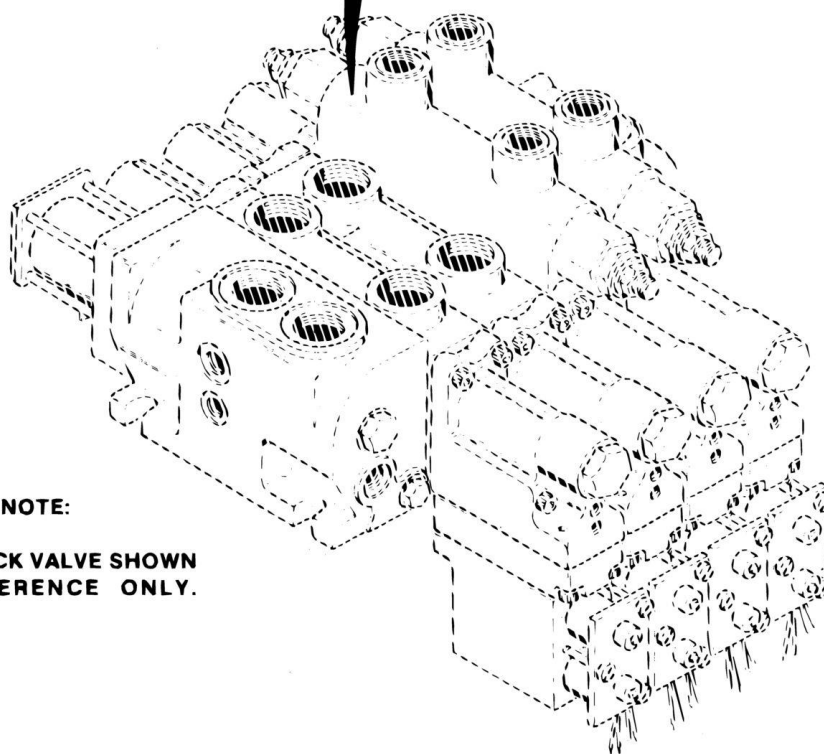

NOTE:

**FOUR STACK VALVE SHOWN
FOR REFERENCE ONLY.**