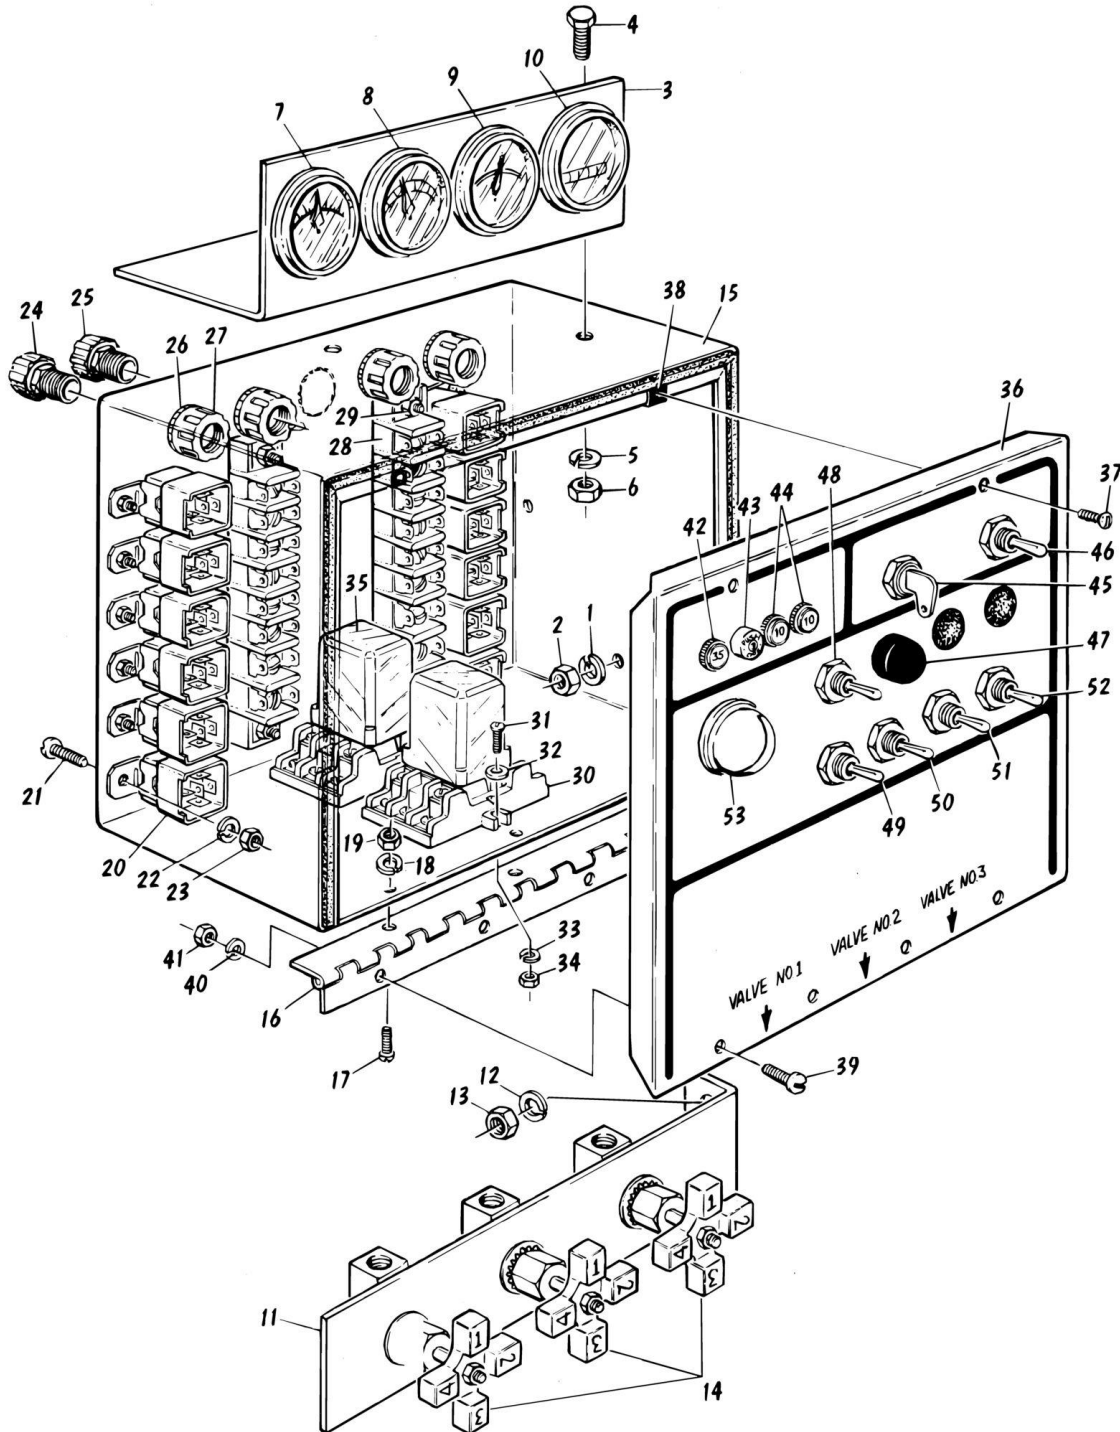

SECTION 1 - ILLUSTRATED PART LIST

FIGURE 1-10. GROUND CONTROLS ASSEMBLIES AND INSTALLATIONS

SECTION 1 - ILLUSTRATED PART LIST

FIGURE 1-10. GROUND CONTROLS ASSEMBLIES AND INSTALLATIONS

ITEM	PART NUMBER	QTY	DESCRIPTION	REV
		Ref	GROUND CONTROLS ASSEMBLIES AND INSTALLATION	
	0236559	Ref	GROUND CONTROLS INSTALLATION WITHOUT PROPORTIONAL TELESCOPE	
	0236883	Ref	GROUND CONTROLS INSTALLATION WITH PROPORTIONAL TELESCOPE	
	0860513	1	Ground Controls Box Assembly (Without Proportional Telescope)	
	0860515	1	Ground Controls Box Assembly (With Proportional Telescope) (Attaching Parts)	
1	4761400	3	Lockwasher	
2	3311401	3	Nut	
3	3380309	1	Panel, Gauge (Attaching Parts)	
4	0641406	3	Bolt	
5	4761400	3	Lockwasher	
6	3311401	3	Nut	
7	2420006	1	Gauge, Ammeter	
8	2420035	1	Gauge, Oil Pressure (Optional)	
9	2420019	1	Gauge, Water Temperature (Optional)	
10	2420009	1	Gauge, Hourmeter	
11	0901192	1	Bracket, Manual Descent (Attaching Parts)	
12	4761600	2	Lockwasher	
13	3311601	2	Nut	
14	4640005	3	Valve, Needle	
	0237067	Ref	MAIN TERMINAL BOX ASSEMBLY	
15	0860487	1	Box	
15	4280237	1	Strip, Rubber	
15	0100001	AR	Adhesive	
16	2600093	1	Hinge (Attaching Parts)	
17	3911012	3	Screw	
18	4761000	3	Lockwasher	
19	3311001	6	Nut	
20	3740049	12	Relay - SPDT (Attaching Parts)	
21	3911008	12	Screw, Round Head	
22	4761000	12	Lockwasher	
23	3311001	12	Nut	
24	4460051	3	Connector	
25	4460071	1	Connector	
26	3300048	4	Locknut, Conduit	
27	0960238	4	Bushing	
28	4460263	2	Terminal Strip (Attaching Parts)	
29	3910610	4	Screw, Round Head	
29	4760600	4	Lockwasher	
29	3310601	4	Nut	
30	4120002	2	Relay, Socket (Attaching Parts)	
31	3910610	4	Screw, Round	
32	4751000	4	Flatwasher	
33	4760600	4	Lockwasher	
34	3310601	4	Nut	
35	3740016	2	Relay	
36	3251650	1	Lid (Attaching Parts)	
37	2080018	2	Screw (Top)