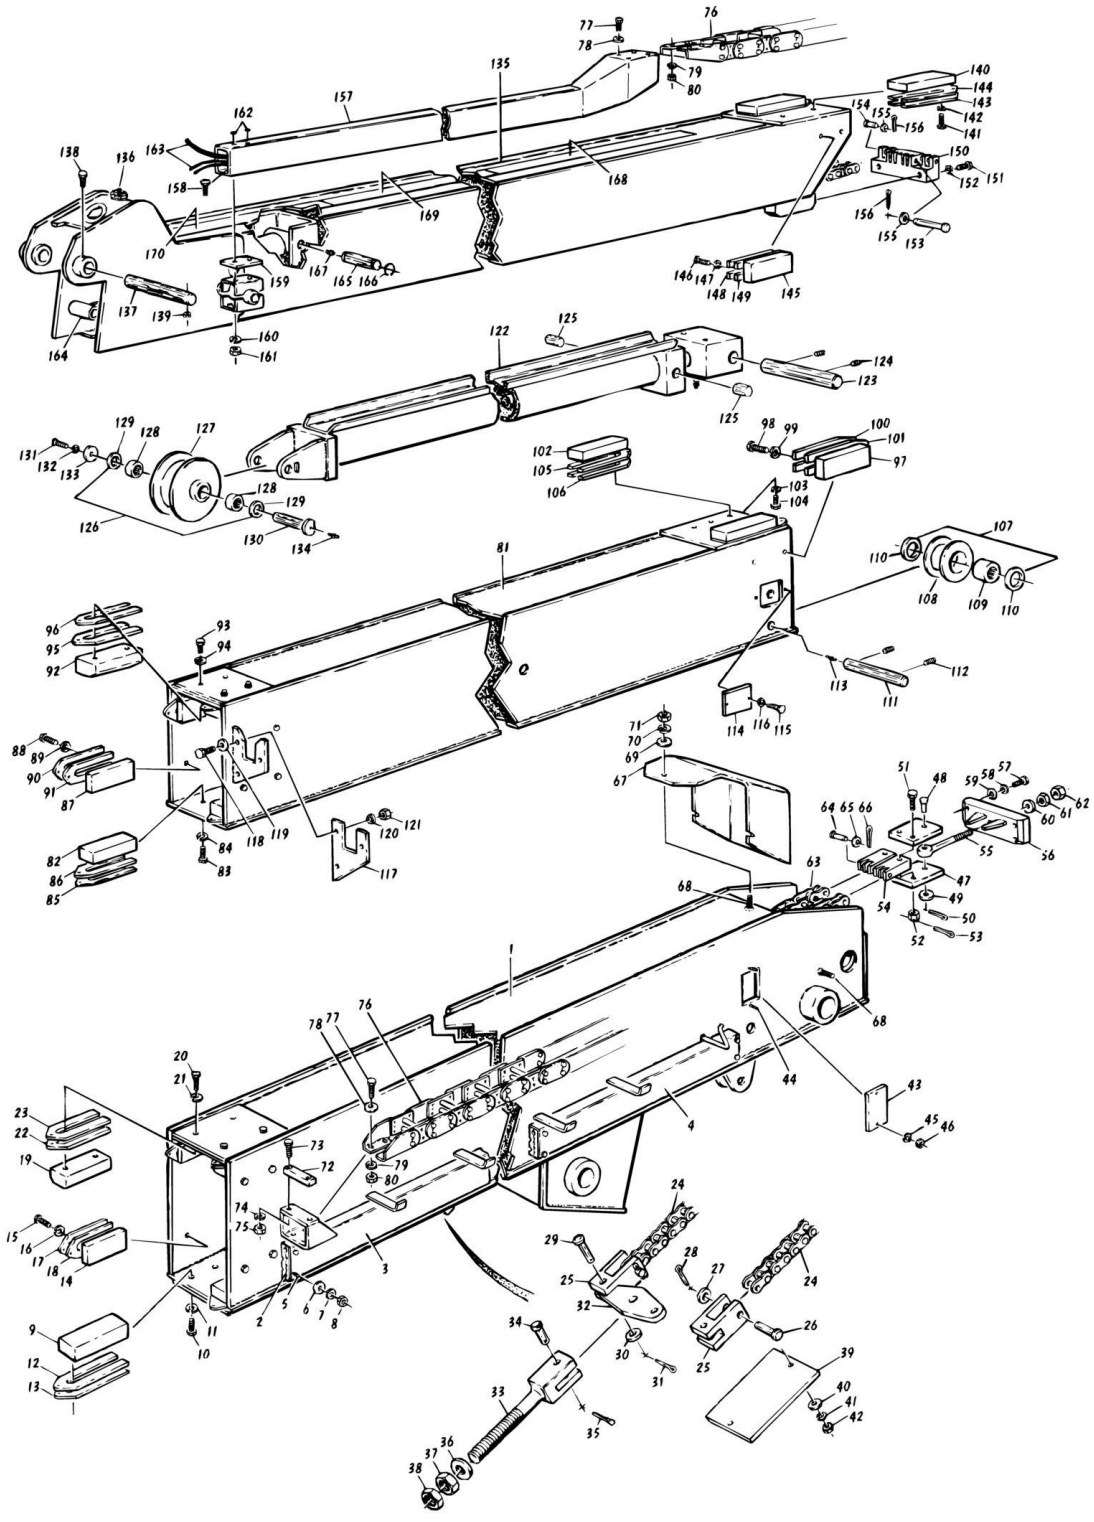

SECTION 1 - ILLUSTRATED PART LIST

FIGURE 1-2. BOOM INSTALLATION

SECTION 1 - ILLUSTRATED PART LIST

FIGURE 1-2. BOOM INSTALLATION

ITEM	PART NUMBER	QTY	DESCRIPTION	REV
	0800435	Ref	BOOM ASSEMBLY	
1	0800438	1	Base Section	
2	4340413	3	Support, Hydraulic Lines	
3	4060638	1	Shield - 14 Gauge	
4	4060635	1	Shield - 11 Gauge (Attaching Parts)	
5	4300042	6	Stud (Welded on Part)	
6	4751400	6	Flatwasher	
7	4761400	6	Lockwasher	
8	3311401	6	Nut	
9	3340515	2	Pad, Wear (Attaching Parts)	
10	0641612	6	Bolt	
11	4761600	6	Lockwasher	
12	4070507	AR	Shim	
13	4070508	AR	Shim	
13	0100011	AR	Loctite	
14	3340404	4	Pad, Wear (Attaching Parts)	
15	0641605	8	Bolt	
16	4761600	8	Lockwasher	
17	4070546	AR	Shim	
18	4070547	AR	Shim	
18	0100011	AR	Loctite	
19	3340263	2	Pad, Wear (Attaching Parts)	
20	0641605	4	Bolt	
21	4761600	4	Lockwasher	
22	4070544	AR	Shim	
23	4070545	AR	Shim	
23	0100011	AR	Loctite	
24	1260190	2	Chain, Retract	
25	1360160	2	Clevis, Chain Attach	
26	3420414	2	Pin, Clevis	
27	4751000	2	Flatwasher	
28	3450203	2	Pin, Cotter	
29	3420867	2	Pin, Clevis Chain Adjust	
30	4751500	2	Flatwasher	
31	3450403	2	Pin, Cotter	
32	3509928	1	Plate, Clevis Attach	
33	1360100	1	Clevis, Chain Adjust	
34	3420865	1	Pin, Clevis Chain Adjust	
35	3450403	1	Pin, Cotter	
36	4750057	1	Washer, Hardened	
37	3312202	1	Nut, Jam	
38	3272201	1	Nut, Regular	
39	1670319	1	Cover Plate (Attaching Parts)	
40	4751400	2	Flatwasher	
41	4761400	2	Lockwasher	
42	3311401	2	Nut	
43	1670321	2	Cover, Base Boom Side (Attaching Parts)	
44	4300032	4	Stud (Welded on Part)	
45	4761400	4	Lockwasher	
46	3311401	4	Nut