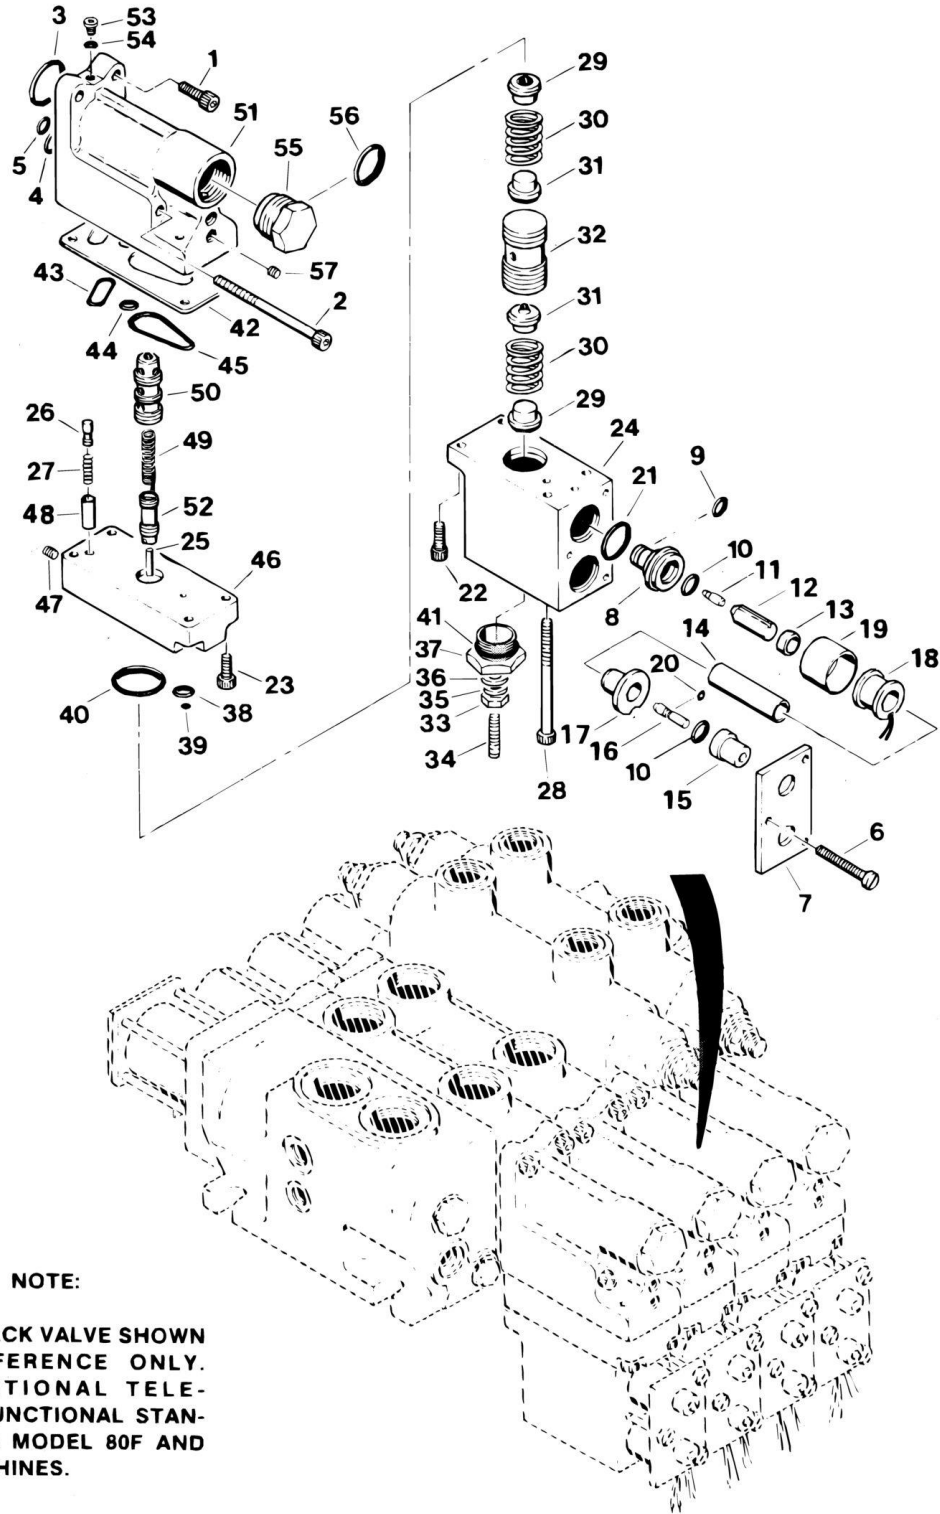

SECTION 1 - ILLUSTRATED PART LIST

FIGURE 1-29. PROPORTIONAL CONTROL VALVE ASSEMBLY 7.5 VOLTS

NOTE:

FOUR STACK VALVE SHOWN FOR REFERENCE ONLY. PROPORTIONAL TELESCOPE FUNCTIONAL STANDARD ON MODEL 80F AND 110F MACHINES.

SECTION 1 - ILLUSTRATED PART LIST

FIGURE 1-29. PROPORTIONAL CONTROL VALVE ASSEMBLY 7.5 VOLTS

ITEM	PART NUMBER	QTY	DESCRIPTION	REV
	4640455	Ref	PROPORTIONAL CONTROL VALVE ASSEMBLY 7.5 VOLT	
	7004884	3	Servo Assembly (Attaching Parts)	
	7004831	1	Seal Kit for Servo	
1	7002231	1	Screw, Socket Head	
2	7004878	2	Screw, Socket Head	
3	7002390	1	O-Ring	
4	7002389	1	O-Ring	
5	7002392	1	O-Ring	
5	0100011	AR	Loctite	
	7004883	2	Nose Cone Assembly (Contains Items 8 thru 14) (Attaching Parts)	
6	7002240	3	Screw, Slotted	
7	7002218	1	Plate	
8	7002210	1	Nose	
9	7000463	1	O-Ring	
10	7004826	2	O-Ring	
11	7000423	1	Poppet	
12	7002212	1	Plunger	
13	7002216	1	Sleeve	
14	7002215	1	Tube	
15	7002214	1	Retainer	
16	7002213	2	Pin	
17	7002211	1	Cover	
18	1420003	2	Coil, 7.5 Volt	
19	7002242	2	Case	
20	7000434	2	O-Ring	
21	7002247	2	Packing, Preformed, O-Ring	
22	7002222	2	Screw, Socket Head (Short)	
23	7002228	2	Screw, Socket Head (Long)	
24	8004818	1	Body, Control	
25	7002238	1	Pin	
26	7002220	1	Spool	
27	7002241	1	Spring, Compression, Helical	
28	7002228	2	Screw, Socket Head	
29	7004880	2	Spring Seat and Ball	
30	7002237	2	Spring, Contour	
31	7004881	2	Spring Seat and Ball	
32	7002206	1	Control Pilot Piston	
33	7002224	1	Nut, Jam	
34	7004813	1	Screw, Cup Point	
35	7004812	1	Washer	
36	7004809	1	Seal	
37	7002209	1	Plug	
38	7004810	1	Packing, Preformed, O-Ring	
39	7002392	1	Packing, Preformed, O-Ring	
40	7002382	1	Packing, Preformed, O-Ring	
41	7002227	1	Packing, Preformed, O-Ring	
42	7004815	1	Seal Plate	
43	7002282	1	Packing, Preformed, O-Ring	
44	7002389	1	Packing, Preformed, O-Ring