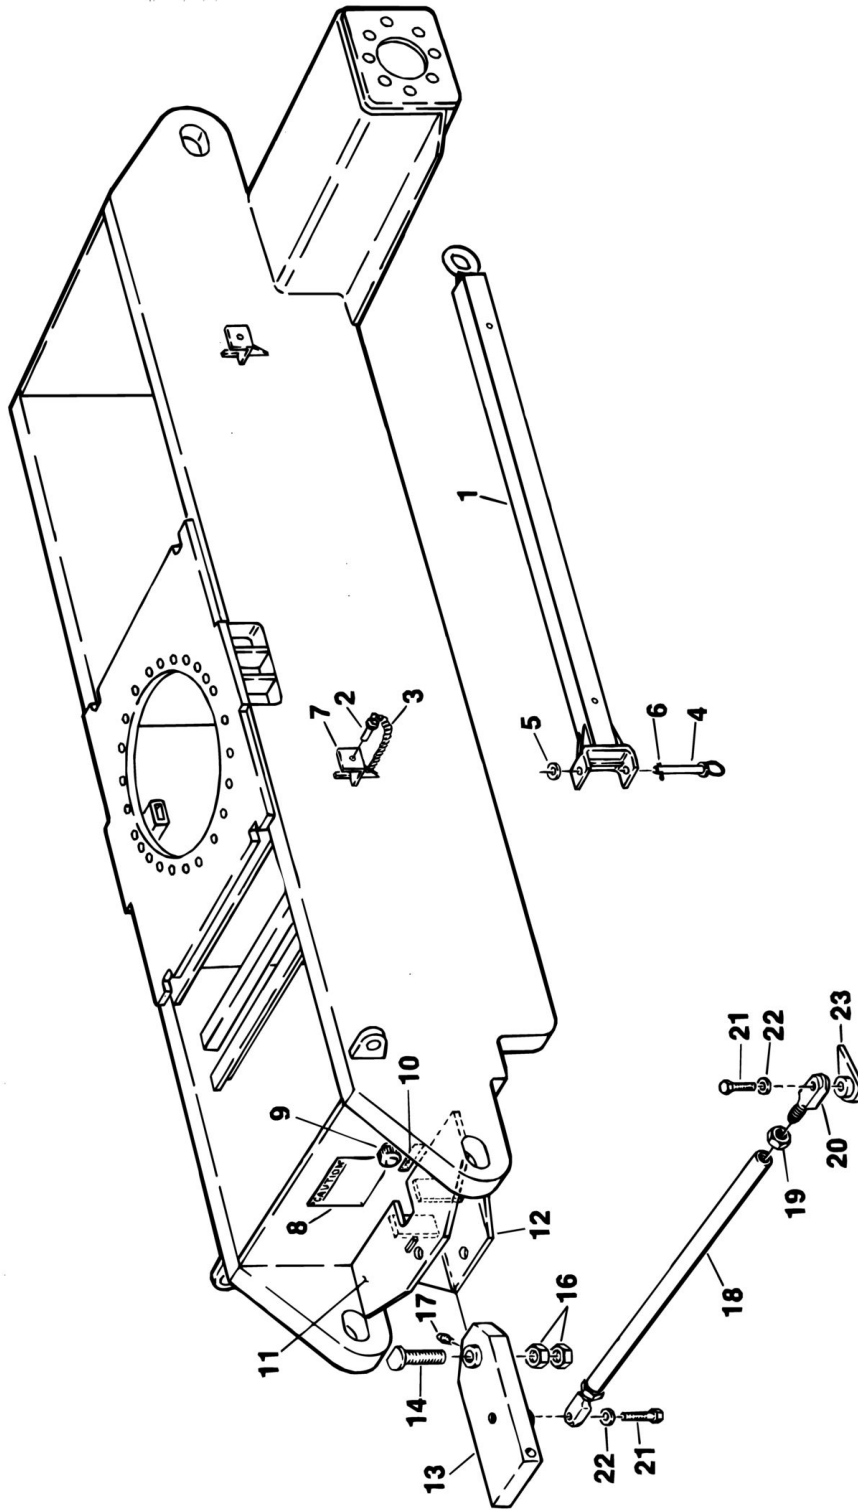

SECTION 1 - ILLUSTRATED PARTS LIST

FIGURE 1-59. TOW PACKAGE INSTALLATION

SECTION 1 - ILLUSTRATED PARTS LIST

FIGURE 1-59. TOW PACKAGE INSTALLATION

ITEM	PART NUMBER	QTY	DESCRIPTION	REV
		Ref	TOW PACKAGE INSTALLATION	
	0236568	Ref	TOW BAR STORAGE INSTALLATION	A
1	0232121	1	Tow Bar (Attaching Parts)	
2	3420292	2	Pin	
3	1260017	2	Chain	
4	3420447	1	Pin, Tow	
5	4740036	1	Flatwasher	
6	3420372	1	Pin, Cotter	
7	4841055	2	Mount, Tow Bar	
	0250416	Ref	TOW HITCH, TIE ROD, SELECTION VALVE AND NAMEPLATE INSTALLATION (2WD)	-
	0250421	Ref	TOW HITCH, TIE ROD, SELECTION VALVE AND NAMEPLATE INSTALLATION (4WD)	-
8	350840	1	Nameplate - Caution (Attaching Parts)	
8	3820001	4	Rivet, Pop	
9	4640261	1	Valve, Selector (Attaching Parts)	
9	0641507	2	Bolt 5/16in - 18NC x 7/8in	
9	4751500	2	Flatwasher 5/16in	
9	4761500	2	Lockwasher 5/16in	
9	0900479	1	Bracket	
10	3250872	1	Nameplate - Tow Select (Attaching Parts)	
10	3820001	4	Rivet, Pop	
11	3530016	1	Plate, Hitch - Upper (Welded On Part)	
11	2880410	1	Key	
12	3533365	1	Plate, Hitch - Lower (Welded On Part)	
12	2551050	2	Gusset (Welded On Part)	
13	2620035	1	Hitch (Attaching Parts)	
14	3421151	1	Pin	
16	3300023	2	Nut, Special	
17	2160003	1	Fitting, Grease	
18	3840643	1	Tie Rod	
19	3300023	2	Nut, Jam	
20	1660114	2	End, Tie Rod	
21	0642628	2	Bolt 1in - 8NC x 3 1/2in	
22	4762600	2	Lockwasher 1in	
23	3040293	1	Lug, Spindle (2WD)	
23	3040382	1	Lug, Spindle (4WD)