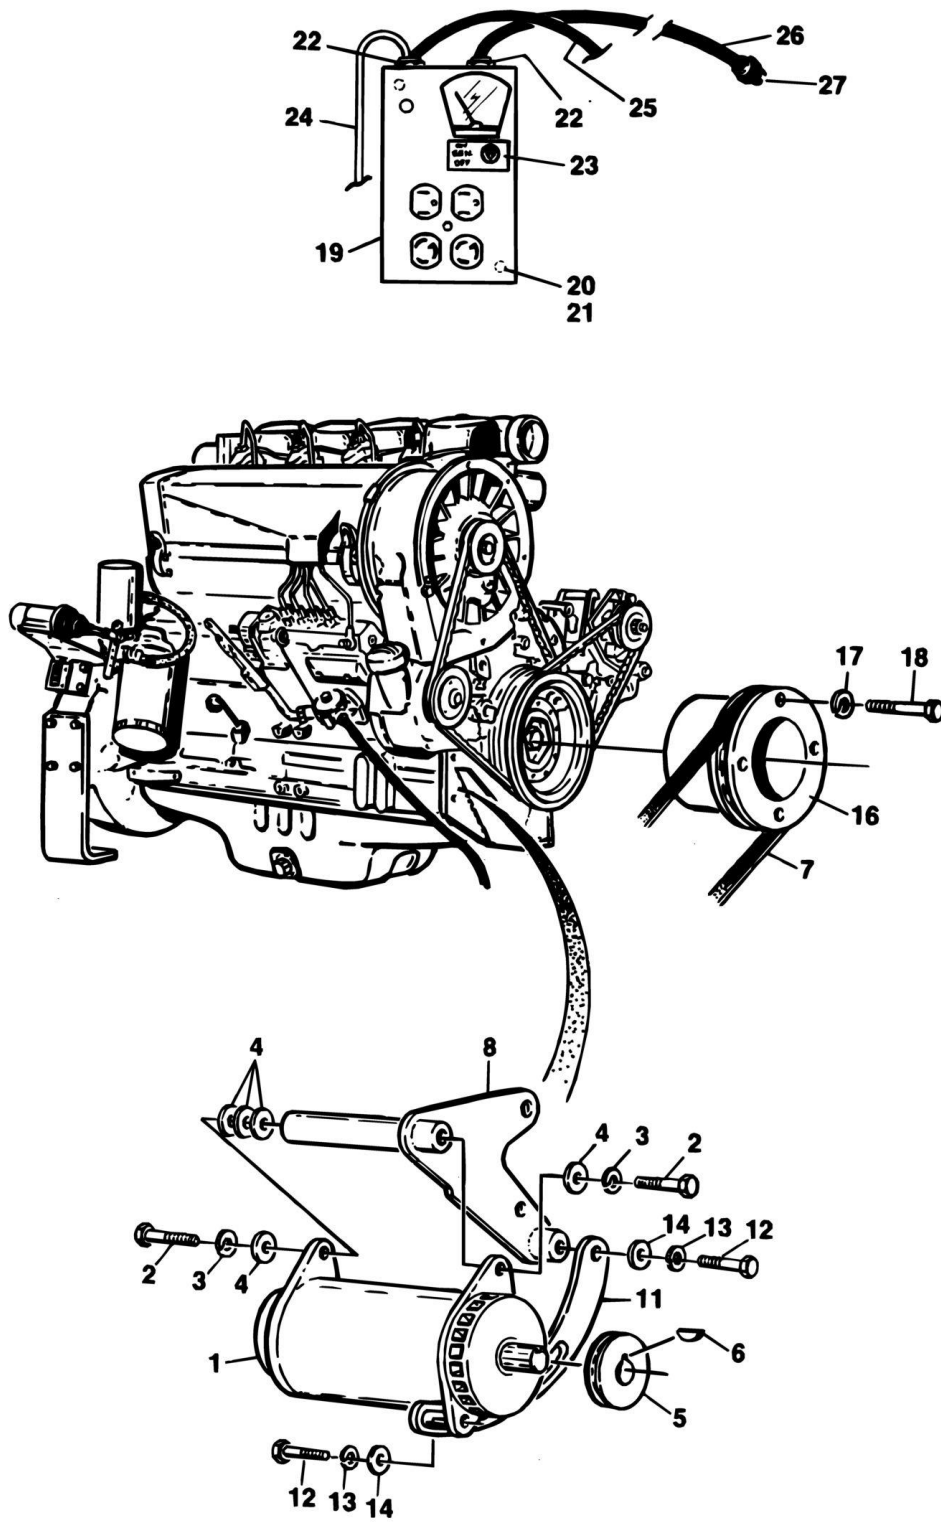

SECTION 1 - ILLUSTRATED PARTS LIST

FIGURE 1-34. AC GENERATOR INSTALLATION - DEUTZ (DESIGN B)

SECTION 1 - ILLUSTRATED PARTS LIST

FIGURE 1-34. AC GENERATOR INSTALLATION - DEUTZ (DESIGN B)

ITEM	PART NUMBER	QTY	DESCRIPTION	REV
	0239119	Ref	AC GENERATOR INSTALLATION - DEUTZ (DESIGN B)	B
1	2460011	1	Generator (Attaching Parts)	
2	0641510	3	Bolt 5/16in-18NC x 1 1/4in	
3	4761500	3	Lockwasher 5/16in	
4	4751500	AR	Flatwasher 5/16in	
5	3580100	1	Pulley	
6	2860012	1	Key, Woodruff	
7	0480050	1	Belt	
8	4843133	1	Bracket, Support (Attaching Parts)	
11	4340511	1	Support, Adjustment (Attaching Parts)	
12	0641507	2	Bolt 5/16in-18NC x 7/8in	
13	4761500	2	Lockwasher 5/16in	
14	4751500	2	Flatwasher 5/16in	
16	3580109	1	Pulley (Attaching Parts)	
17	4761500	4	Lockwasher 5/16in	
18	0700822	4	Bolt, Metric 8mm x 70 (Grade 8.8)	
19		Ref	Box, Electrical (Supplied with Generator) (Attaching Parts)	
20	0641404	2	Bolt 1/4in - 20NC x 1/2in	
21	4761400	2	Lockwasher 1/4in	
22	4460023	2	Connector	
23	3251476	1	Nameplate	
24	1060016	12 ft	Cable, Control - 16/3	
25	4920039	12 ft	Wire - Red	
26	1060268	12 ft	Cable, Control - 12/3	
27	4400134	1	Plug