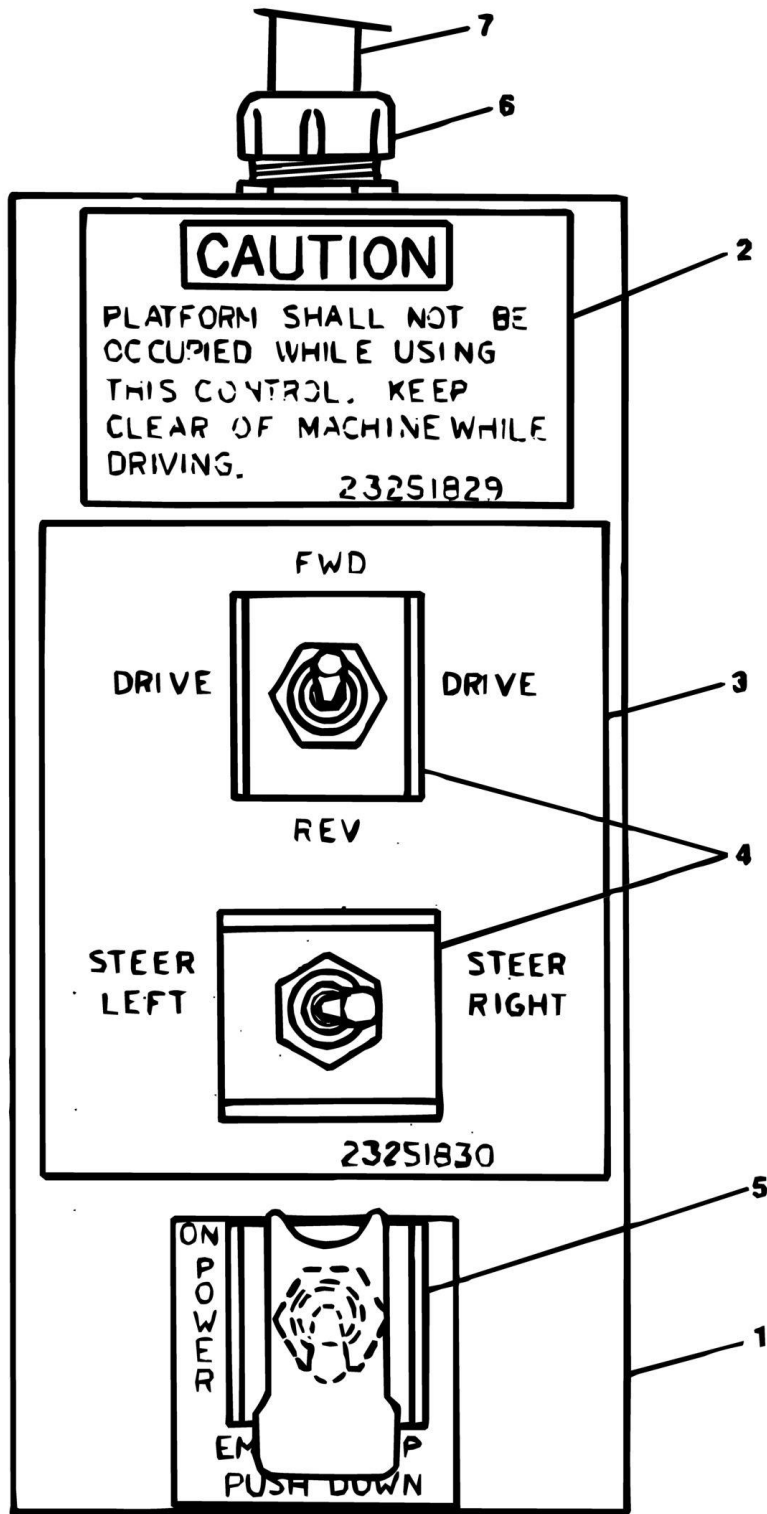

SECTION 1 - ILLUSTRATED PARTS LIST

FIGURE 1-12. A REMOTE CONTROL BOX ASSEMBLY

SECTION 1 - ILLUSTRATED PARTS LIST

FIGURE 1-12. A REMOTE CONTROL BOX ASSEMBLY

ITEM	PART NUMBER	QTY	DESCRIPTION	REV
	0238954	Ref	REMOTE CONTROL BOX ASSEMBLY	
1	4843020	1	Box Weldment	
1	3503928	1	Lid (Attaching Parts)	
1	3941004	4	Screw	
1	4420037	1.75 ft	Tape, Insulation	
2	3251829	1	Decal	
3	3251830	1	Decal	
4	4360077	2	Switch, Toggle - SPDT/Center Off/MC (Drive and Steer)	
4	4060229	2	Shield	
5	4360071	1	Switch, Toggle - SPST (Emergency Stop)	
5	4360141	1	Guard	
5	4060229	1	Shield	
5	3251831	1	Decal	
6	4460052	1	Connector	
6	0960239	1	Bushing	
6	3300047	1	Locknut	
7	1060042	25 ft	Cable - 16/5