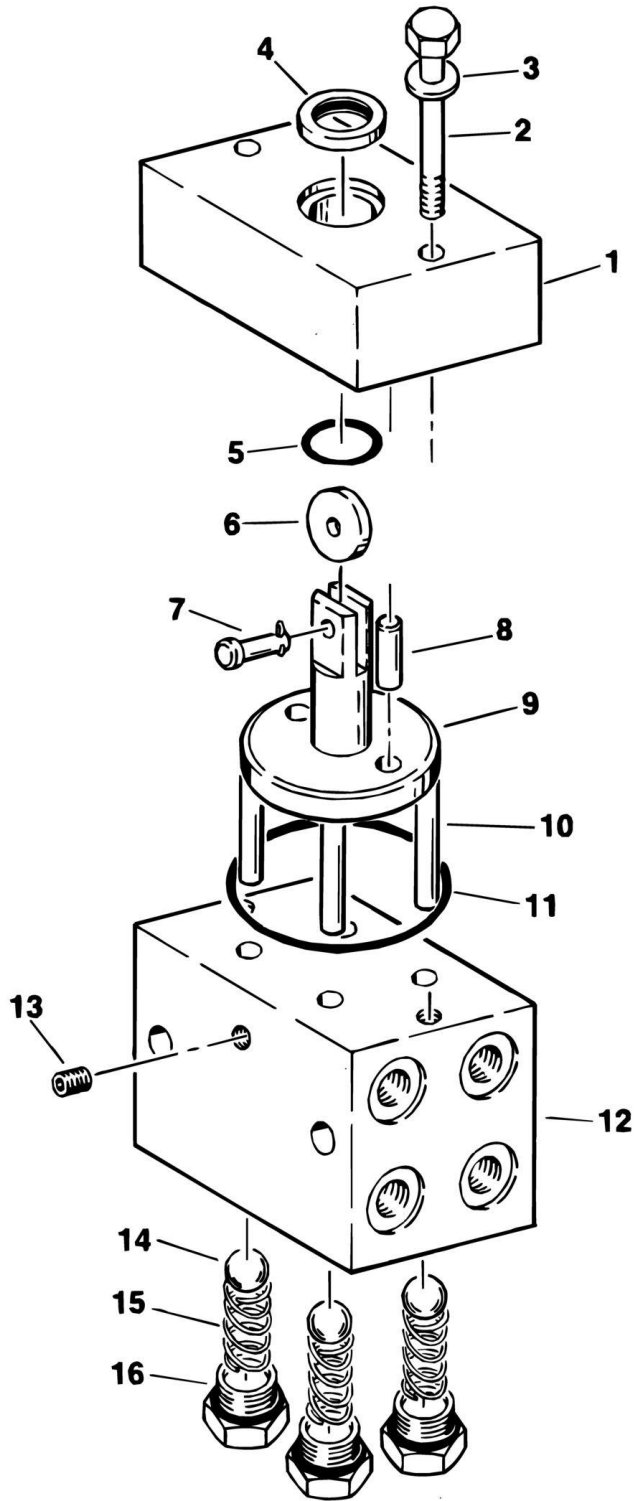

SECTION 1 - ILLUSTRATED PARTS LIST

FIGURE 1-58. LOCKOUT VALVE ASSEMBLY

SECTION 1 - ILLUSTRATED PARTS LIST

FIGURE 1-58. LOCKOUT VALVE ASSEMBLY

ITEM	PART NUMBER	QTY	DESCRIPTION	REV
	4640485	Ref	LOCKOUT VALVE ASSEMBLY	
1	0560679	1	Block, Top Valve (Attaching Parts)	
2	0641518	2	Bolt	
3	4761500	2	Lockwasher	
4	3960047	1	Seal, Rod	
5	3790116	1	O-Ring	
6	3860037	1	Roller, Cam (Attaching Parts)	
7	3430407	1	Clevis Pin with Cotter Pin	
8	3421284	2	Pin	
9	3840833	1	Plunger, Rod	
10	3840854	4	Rod	
11	3790231	1	O-Ring	
12	0560467	1	Block, Bottom Valve	
13	2200202	1	Plug	
13	0100011	AR	Loctite	
14	0320008	4	Ball	
15	4160078	4	Spring	
16	2180658	4	Plug	