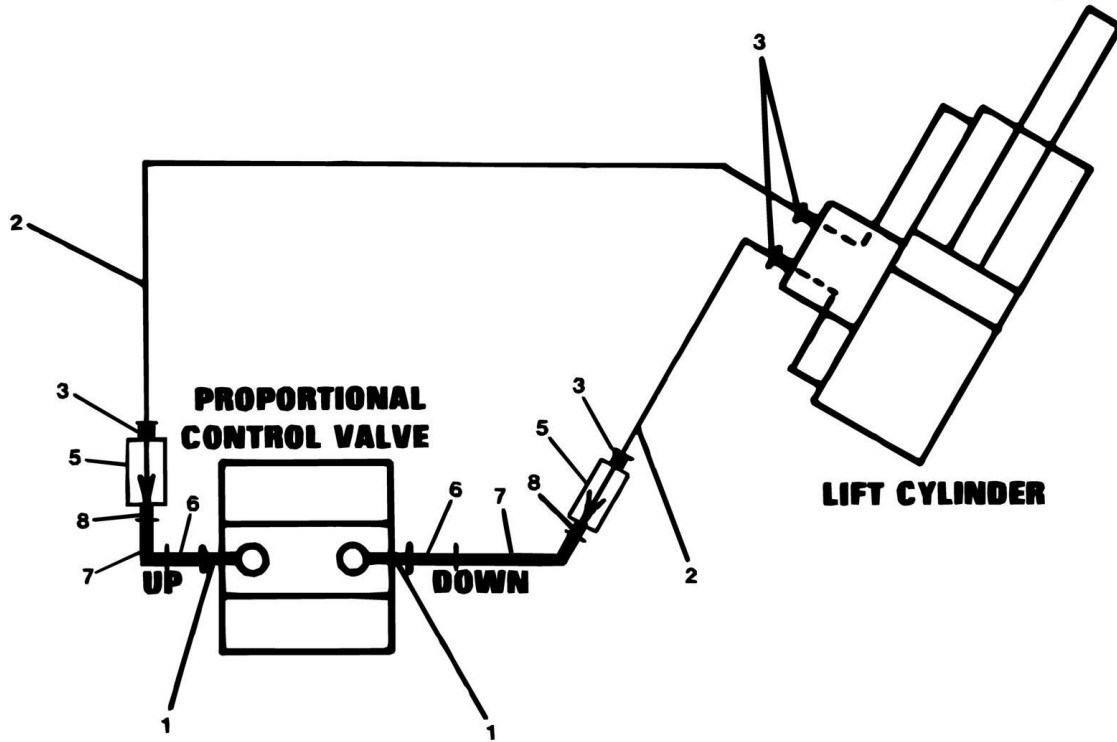

SECTION 1 - ILLUSTRATED PARTS LIST

FIGURE 1-67. HYDRAULIC DIAGRAM - LIFT (VICKERS VALVES)

SECTION 1 - ILLUSTRATED PARTS LIST

FIGURE 1-67. HYDRAULIC DIAGRAM - LIFT (VICKERS VALVES)

ITEM	PART NUMBER	QTY	DESCRIPTION	REV
	2791281	Ref	HYDRAULIC DIAGRAM - LIFT (VICKERS VALVES)	C
1	2220577	2	Fitting	
2	2751006	2	Hose	
3	2220343	4	Fitting	
5	4640216	2	Valve	
6	2220509	2	Fitting 90	
7	2220741	2	Fitting, Straight	
8	2220280	2	Fitting, Straight	
	0100020	AR	Sealant, Pipe