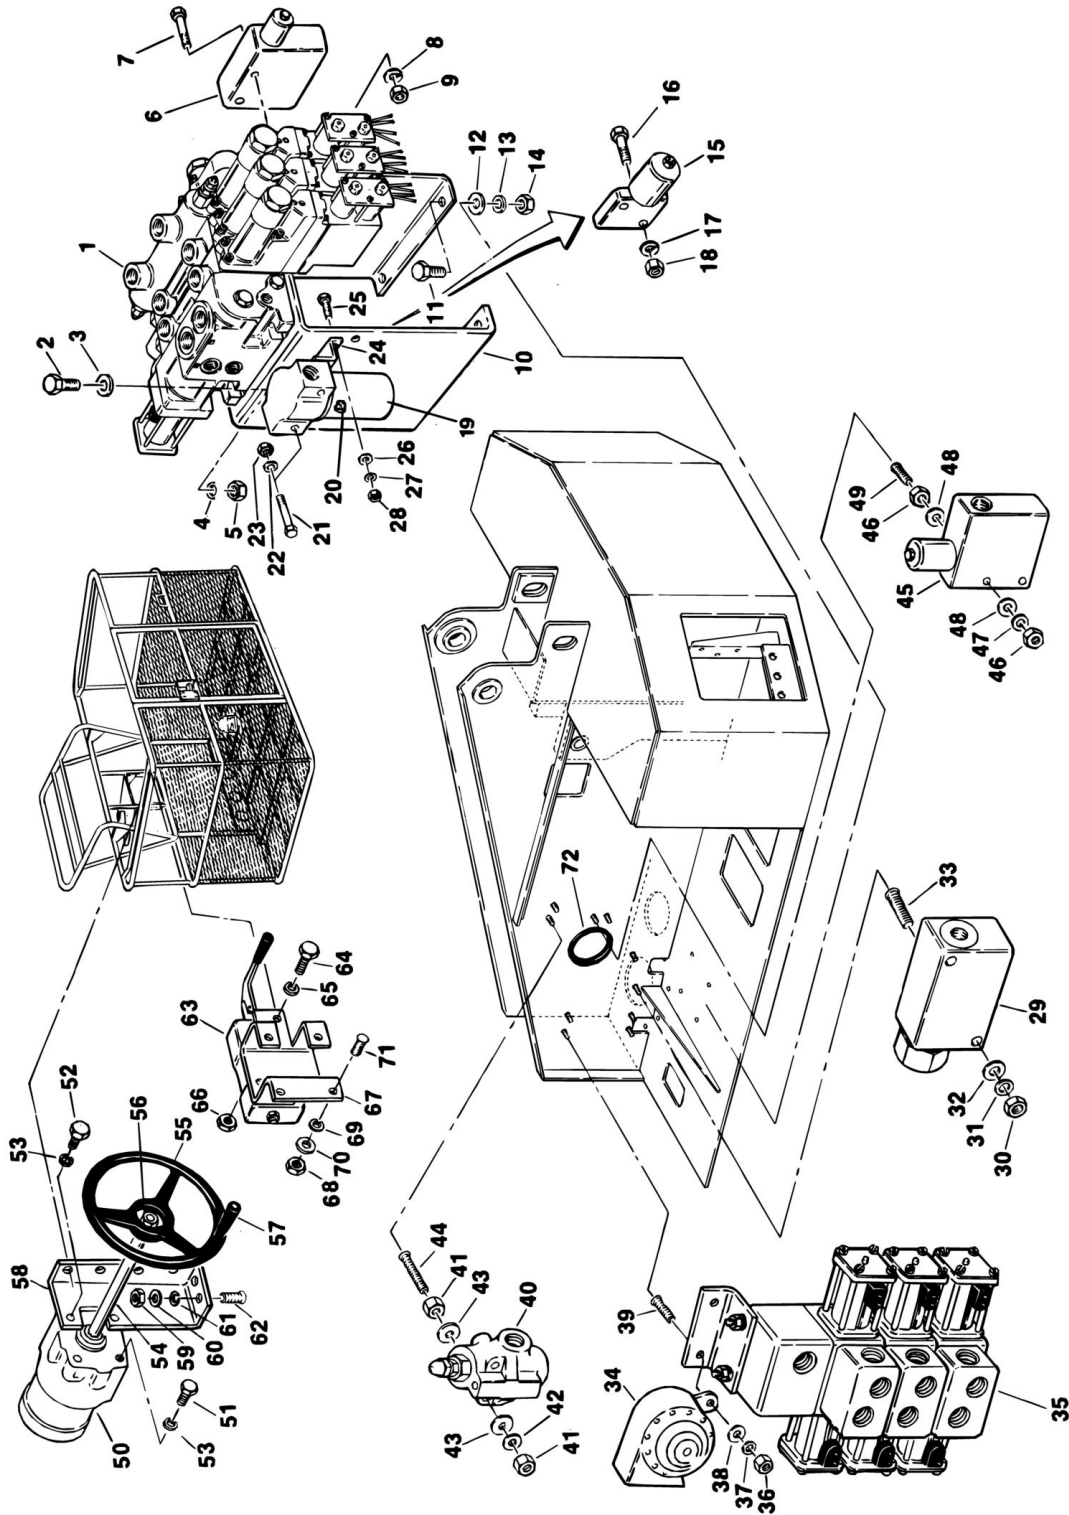

SECTION 1 - ILLUSTRATED PARTS LIST

FIGURE 1-15. CONTROL VALVES INSTALLATION (RACINE VALVES)

SECTION 1 - ILLUSTRATED PARTS LIST

FIGURE 1-15. CONTROL VALVES INSTALLATION (RACINE VALVES)

ITEM	PART NUMBER	QTY	DESCRIPTION	REV
		Ref	CONTROL VALVES INSTALLATION (RACINE VALVES)	
	0237420	Ref	VALVE INSTALLATION, WITH ROTATOR, WITHOUT PROPORTIONAL TELE AND WITH STEERING WHEEL	-
	0237421	Ref	VALVE INSTALLATION, WITH ROTATOR, WITHOUT PROPORTIONAL TELE AND WITHOUT STEERING WHEEL	-
	0237422	Ref	VALVE INSTALLATION, WITHOUT ROTATOR, WITHOUT PROPORTIONAL TELE AND WITHOUT STEERING WHEEL	B
	0237423	Ref	VALVE INSTALLATION, WITHOUT ROTATOR, WITHOUT PROPORTIONAL TELE AND WITH STEERING WHEEL	-
	0237424	Ref	VALVE INSTALLATION, WITH ROTATOR, WITH PROPORTIONAL TELE AND WITH STEERING WHEEL	-
	0237425	Ref	VALVE INSTALLATION, WITH ROTATOR, WITH PROPORTIONAL TELE AND WITHOUT STEERING WHEEL	-
	0237426	Ref	VALVE INSTALLATION, WITHOUT ROTATOR, WITH PROPORTIONAL TELE AND WITHOUT STEERING WHEEL	A
	0237427	Ref	VALVE INSTALLATION, WITHOUT ROTATOR, WITH PROPORTIONAL TELE AND WITH STEERING WHEEL	-
1	4640367	1	Valve, Control - Three Section Proportional (See PROPORTIONAL CONTROL VALVE ASSEMBLY - OUTLET SECTION (RACINE VALVES) for Breakdown)	
1	4640456	1	Valve, Control - Four Section Proportional (Attaching Parts)	
2	0641613	3	Bolt	
3	4751600	3	Flatwasher	
4	4761600	3	Lockwasher	
5	3311601	3	Nut	
6	4640360	1	Valve, Dump (Attaching Parts)	
7	0641610	2	Bolt	
8	4761600	2	Lockwasher	
9	3311601	2	Nut	
10	0901157	1	Bracket, Control Valve Mounting (Attaching Parts)	
11	0641613	4	Bolt	
12	4751600	4	Flatwasher	
13	4761600	4	Lockwasher	
14	3311601	4	Nut	
15	4640123	1	Valve, Selector (Attaching Parts)	
16	0641610	2	Bolt	
17	4761600	2	Lockwasher	
18	3311601	2	Nut	
19	2120078	1	Filter	
20	2120079	1	Element (Attaching Parts)	
21	0641420	2	Bolt	
22	4761400	2	Lockwasher	
23	3311401	2	Nut	
24	0901159	1	Bracket, Filter Mounting (Attaching Parts)	
25	0641609	2	Bolt	
26	4751600	2	Flatwasher	
27	4761600	2	Lockwasher	
28	3311601	2	Nut	
29	4640151	1	Divider, Flow (Steering Wheel Equipped Models Only) (Attaching Parts)	
30	3311501	2	Nut	
31	4761500	2	Lockwasher