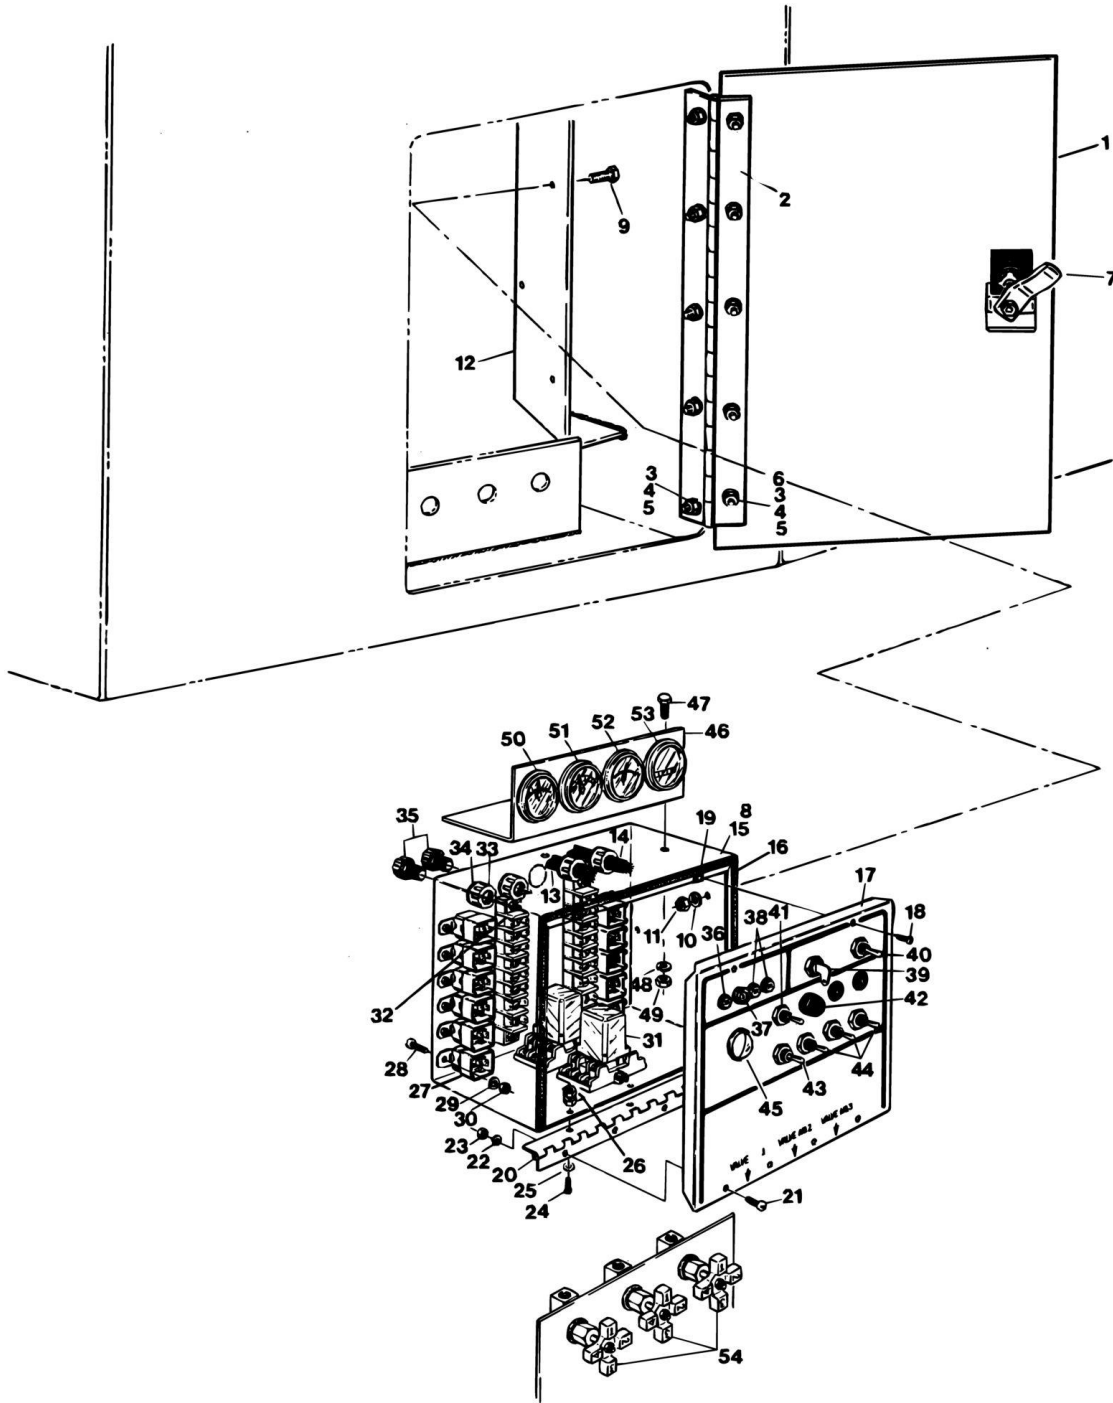

SECTION 1 - ILLUSTRATED PARTS LIST

FIGURE 1-13. GROUND CONTROLS AND RELATED COMPONENTS INSTALLATION (RACINE VALVES)

SECTION 1 - ILLUSTRATED PARTS LIST

FIGURE 1-13. GROUND CONTROLS AND RELATED COMPONENTS INSTALLATION (RACINE VALVES)

ITEM	PART NUMBER	QTY	DESCRIPTION	REV
		Ref	GROUND CONTROLS AND RELATED COMPONENTS INSTALLATION (Racine Valves)	
		Ref	DOOR INSTALLATION ON COUNTERWEIGHT	
1	1780184	1	Door (Attaching Parts)	
2	2600094	1	Hinge	
3	3311401	10	Nut 1/4in-20NC	
4	4761400	10	Lockwasher 1/4in	
5	4751400	10	Flatwasher 1/4in	
6	4300031	5	Stud (Welded on Part)	
7	2940042	1	Latch	
7	0100011	AR	Loctite	
	0236290	Ref	GROUND CONTROL BOX INSTALLATION WITH PROPORTIONAL CONTROL	H
	0236886	Ref	GROUND CONTROL BOX INSTALLATION WITHOUT PROPORTIONAL CONTROL	B
8	0860519	1	Ground Control Box Assembly with Proportional Control	-
8	0860518	1	Ground Control Box Assembly Without Proportional Control (Attaching Parts)	-
		Ref	NOTE: For Best Reference Order Complete Ground Control Box Assembly By Model and Serial Number Of Machine.	
9	0641408	3	Bolt 1/4in-20NC x 1in	
10	4761400	3	Lockwasher 1/4in	
11	3300182	3	Nut, Retainer	
12	4340424	1	Bracket, Box Mounting (Welded On Part)	
13	4920528	1	Harness	
13	1060016	12 ft	Cable, Control	
14	4920462	1	Harness (With Proportional Control)	
14	4920461	1	Harness (Without Proportional Control)	
15		Ref	Box Assembly	
15	0860487	1	Box	
16	4280237	1	Strip, Rubber	
16	0100001	AR	Adhesive	
17	3251650	1	L/D (Attaching Parts)	
18	0750806	2	Screw, Self- Tapping #8 x 3/4in	
19	3300177	2	Nut, Tinnerman	
20	2600093	1	Hinge (Attaching Parts)	
21	3911006	4	Screw, Round Head #10-24NC x 3/8in	
22	4761000	4	Lockwasher #10	
23	3311001	4	Nut #10-24NC	
24	3911012	3	Screw, Round Head #10-24NC x 3/8in	
25	4761000	3	Lockwasher #10	
26	3311001	6	Nut #10-24NC	
27	3740049	12	Relay (With Bracket) (Attaching Parts)	
28	3911008	12	Screw, Round Head #10-24NC x 1/2in	
29	4761000	12	Lockwasher #10	
30	33110001	12	Nut #10-24NC	
31	3740016	2	Relay (Attaching Parts)	
31	4120002	2	Socket, Relay	
31	3910610	3	Screw, Round Head #6-32NC x 5/8in	
31	4760600	3	Lockwasher #6