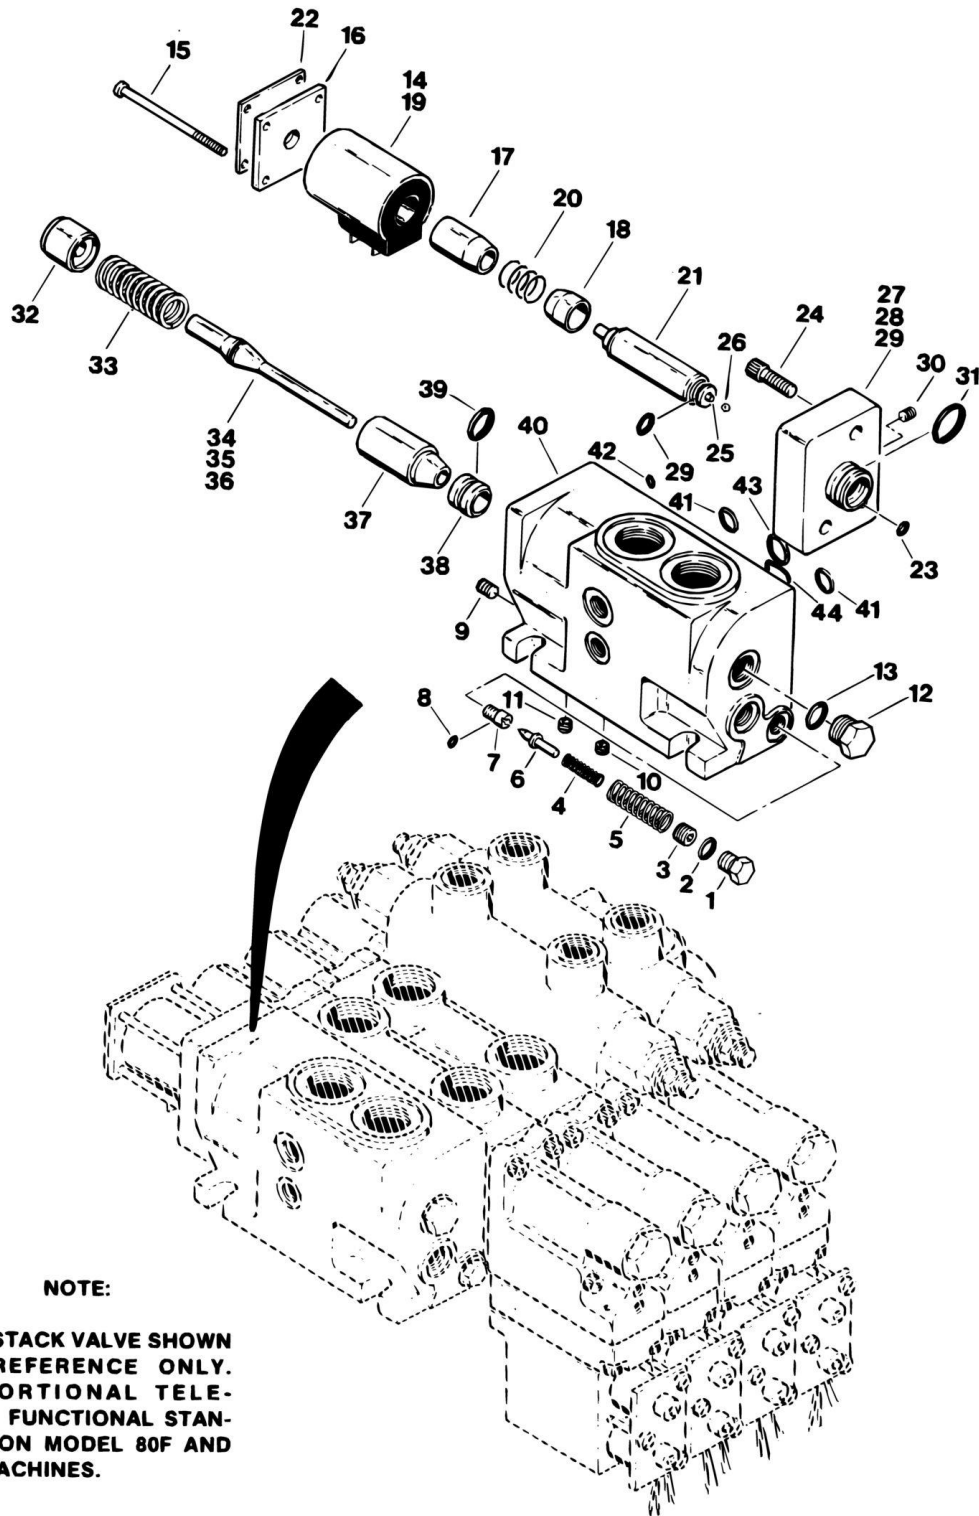

SECTION 1 - ILLUSTRATED PARTS LIST

FIGURE 1-19. INLET VALVE SECTION - PROPORTIONAL CONTROL VALVE (RACINE VALVE)

SECTION 1 - ILLUSTRATED PARTS LIST

FIGURE 1-19. INLET VALVE SECTION - PROPORTIONAL CONTROL VALVE (RACINE VALVE)

ITEM	PART NUMBER	QTY	DESCRIPTION	REV
	7002364	Ref	INLET VALVE SECTION (Dump Section) (RACINE VALVES)	
	7002385	1	PLUG ASSEMBLY	
1	7004848	1	Plug	
2	Kit	1	O-Ring	
3	7002384	1	Screw, Socket Set	
4	7002377	1	Spring Compression, Helical	
5	7002376	1	Spring Compression, Helical	
6	7002371	1	Poppet	
6	7004850	1	Seat Assembly	
7	7004851	1	Seat	
8	Kit	1	O-Ring	
9	7002324	4	Plug	
10	7002326	1	Orifice, 0.040	
11	7002375	1	Orifice, 0.062	
11	7002386	1	Plug Assembly	
12	7004853	1	Plug	
13	Kit	1	O-Ring	
14	7000417	1	Coil, 12 Volt DC	
14	7004854	1	Solenoid Assembly	
15	7004837	4	Screw, Slotted, Pan Head	
16	7002338	1	Plate	
17	7004824	1	Sleeve	
18	7004835	1	Sleeve	
19	7004836	1	Case	
20	7002334	1	Spring	
21	7004855	1	Guide, Tube Assembly	
21	7004838	1	Tube	
21	7004839	1	Plunger	
21	7004856	1	Pin and Guide Assembly	
21	7002340	1	Guide	
21	7002337	1	Packing, Preformed, O-Ring	
21	7004857	1	Pin and Quad Ring Assembly	
21	7004841	1	Pin	
21	Kit	1	Quad Ring	
21	7004858	1	Cone and O-Ring Assembly	
21	7004822	1	Cone	
21	Kit	1	Packing, Preformed, O-Ring	
22	7002327	1	Nameplate	
23	Kit	1	O-Ring	
24	7002374	2	Screw, Socket Recessed	
25	7002319	1	Pin	
26	7002229		Ball	
26	7002330	1	Seat Assembly	
27	7004823	1	Seat, Ball	
28	Kit	1	O-Ring	
28	7004860	1	End Cap Assembly	
29	7004861	1	Cap	
30	7002223	1	Plug	
31	Kit	1	O-Ring	
32	7002373	1	Spacer