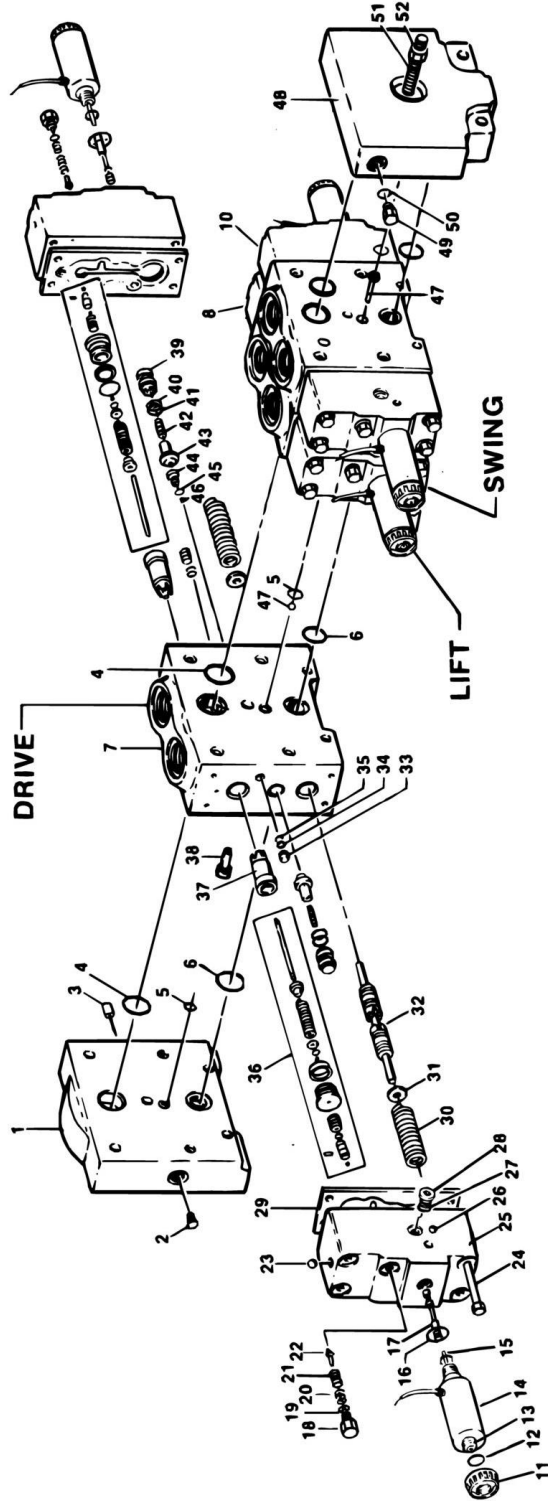

SECTION 1 - ILLUSTRATED PARTS LIST

FIGURE 1-21. CONTROL VALVE ASSEMBLY - 3 SECTION (VICKERS VALVE)

SECTION 1 - ILLUSTRATED PARTS LIST

FIGURE 1-21. CONTROL VALVE ASSEMBLY - 3 SECTION (VICKERS VALVE)

ITEM	PART NUMBER	QTY	DESCRIPTION	REV
	4640514	Ref	CONTROL VALVE ASSEMBLY (VICKERS)	
1	7006747	1	Inlet Body	
2	7006725	1	Setscrew	
3	7006733	1	Plug	
4	Kit	5	O-Ring	
5	Kit	5	O-Ring	
6	Kit	5	O-Ring	
7	7006760	1	Working Section - Complete (Drive)	
8	7006762	1	Working Section - Complete (Lift)	
10	7006763	1	Working Section - Complete (Swing)	
11	7009317	2	Nut, Retaining	
12	Kit	2	O-Ring	
13	7009316	2	Core Tube (Includes O-Ring)	
14	7009315	2	Coil and Frame	
15	7009319	2	Pin	
16	Kit	2	O-Ring	
17	7006744	2	Spool	
18	7006726	2	Plug, Torque	
19	Kit	2	O-Ring	
20	7006728	2	Shim Kit	
21	7006729	2	Spring	
22	7006730	2	Poppet	
23	7006731	2	Ball	
24	7006745	8	Screw	
25	N.S.S.	2	Cap, End (Not Sold Separately)	
26	7006746	2	Ball	
27	Kit	2	O-Ring	
28	7009323	2	Plug	
29	7006748	2	Gasket	
30	7009324	2	Spring	
31	7009325	2	Retainer	
32	N.S.S.	2	Spool (Not Sold Separately)	
33	7006757	2	Seat	
34	Kit	2	Ring, Back Ring	
35	Kit	2	O-Ring	
36	7006732	2	Servo Stem Assembly	
37	7006737	2	Poppet	
38	7009321	2	Retainer	
39	7006752	2	Retainer	
40	Kit	2	Ring, Back-up	
41	Kit	2	O-Ring	
42	7006773	2	Spring	
43	7006756	2	Poppet	
44	7006771	2	Plug, Torque	
45	Kit	2	O-Ring	
46	7006771	2	Ball	
47	7006761	2	Ball - Drive Tele and Lift (2) Per Section Swing Section (1)	
47	7006777	2	Pin (Swing Section)	
48	7006780	1	Cover End	
49	7006778	1	Plug, Torque