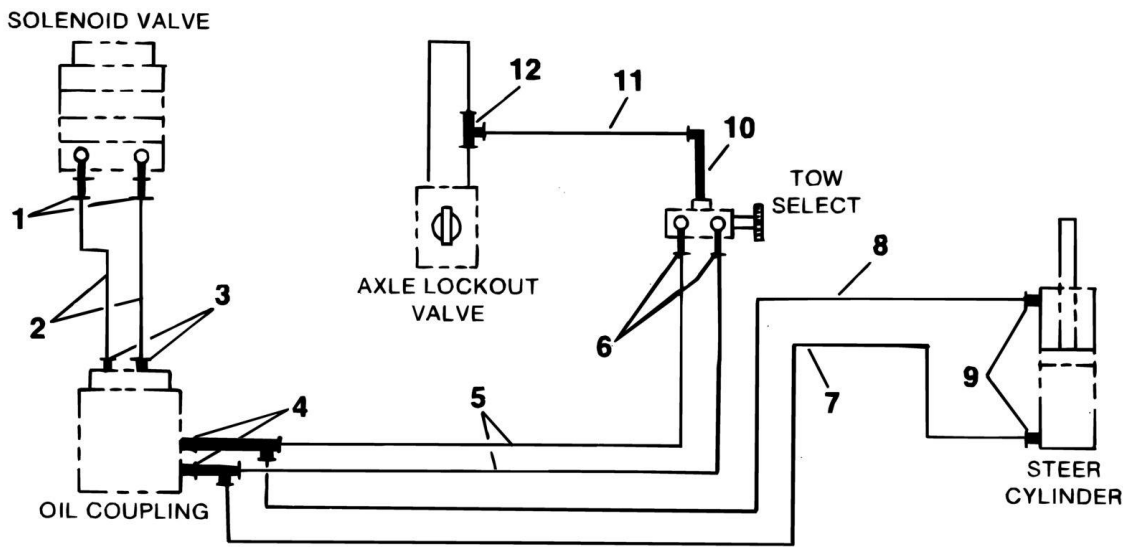

SECTION 1 - ILLUSTRATED PARTS LIST

FIGURE 1-74. HYDRAULIC DIAGRAM - STEER (WITHOUT STEERING WHEEL AND WITH TOW PACKAGE)

SECTION 1 - ILLUSTRATED PARTS LIST

FIGURE 1-74. HYDRAULIC DIAGRAM - STEER (WITHOUT STEERING WHEEL AND WITH TOW PACKAGE)

ITEM	PART NUMBER	QTY	DESCRIPTION	REV
	2790969	Ref	HYDRAULIC DIAGRAM - STEER (Without Steering Wheel and With Tow Package)	A
1	2180540	2	Fitting	
1	2180380	2	Fitting, Orifice	
2	2751396	2	Hose	
3	2220414	2	Fitting	
4	2220416	2	Fitting	
4	2220605	2	Fitting, Tee	
5	2751011	2	Hose	
6	2220468	2	Fitting, Straight	
7	2751410	1	Hose	
8	2750892	1	Hoise	
9	2220416	2	Fitting, 90	
10	2220468	1	Fitting, Straight	
11	2751017	1	Hose	
12	2220635	1	Fitting, Tee	
12	2220609	1	Fitting, Reducer	
	0100011	AR	Loctite	
	0100020	AR	Sealant, Pipe