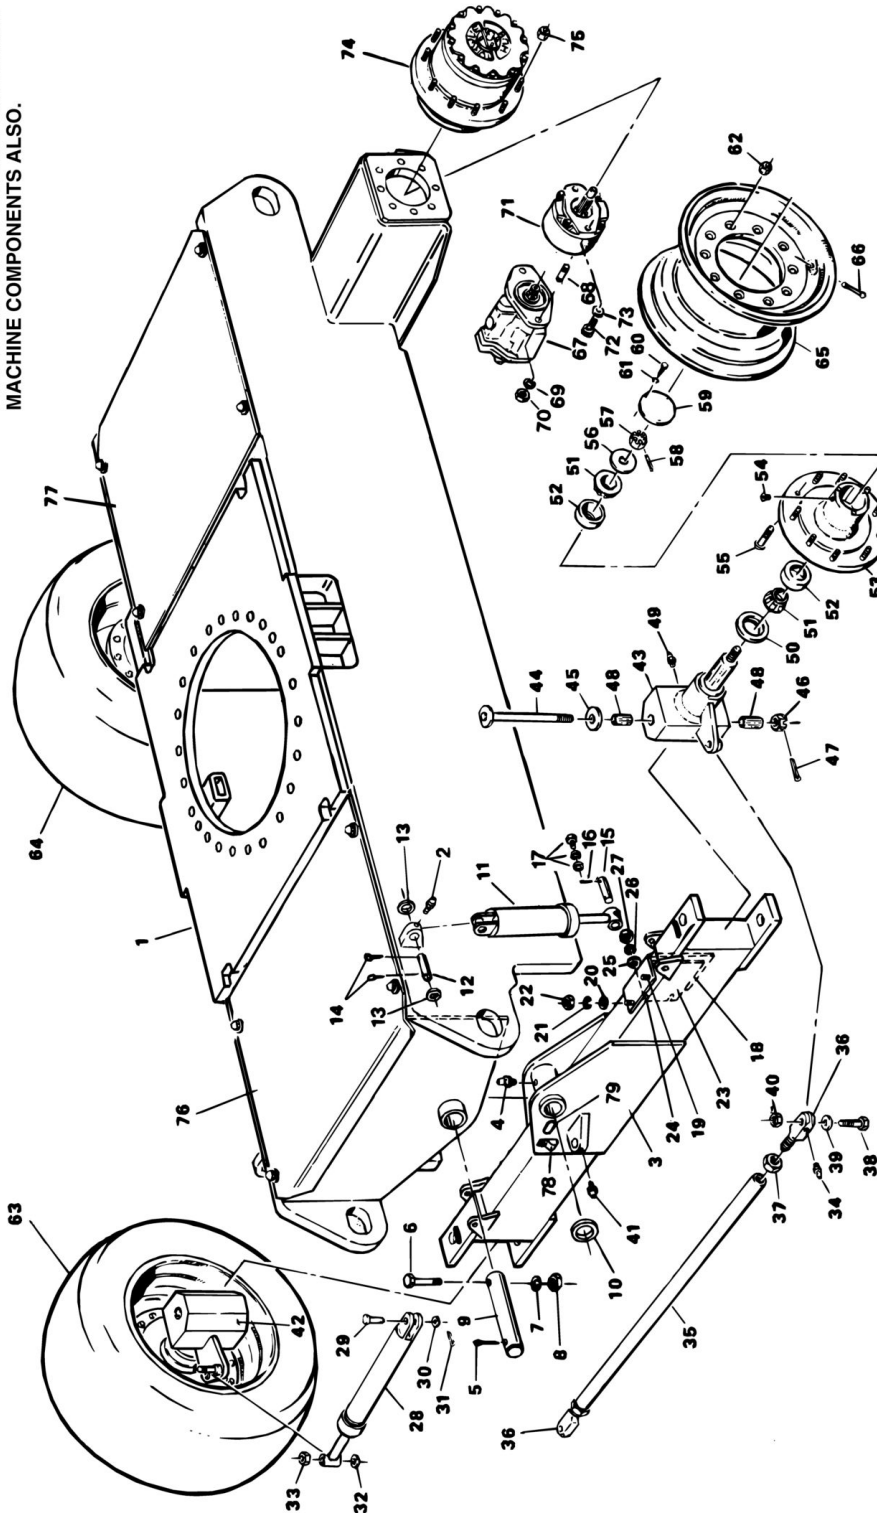

SECTION 1 - ILLUSTRATED PARTS LIST

FIGURE 1-46. FRAME STEERING AND DRIVE COMPONENTS, ASSEMBLIES AND INSTALLATIONS (2WD)

NOTE: OSCILLATING AXLE MACHINE SHOWN. USE THIS ILLUSTRATION AND PARTS LIST TO REFERENCE FIXED AXLE MACHINE COMPONENTS ALSO.

SECTION 1 - ILLUSTRATED PARTS LIST

FIGURE 1-46. FRAME STEERING AND DRIVE COMPONENTS, ASSEMBLIES AND INSTALLATIONS (2WD)

ITEM	PART NUMBER	QTY	DESCRIPTION	REV
		Ref	FRAME, STEERING AND DRIVE COMPONENTS, ASSEMBLIES AND INSTALLATIONS (2WD)	
1	2360186	1	Frame (Oscillating Axle)	
1	2360245	1	Frame (Fixed Axle)	
2	2160002	2	Fitting, Grease	
	0236868	Ref	FRONT AXLE INSTALLATION (OSCILLATING AXLE ONLY)	C
3	4842691	1	Front Axle Weldment (Attaching Parts)	
4	2160002	1	Fitting, Grease	
5	3451214	1	Pin, Cotter 3/8in x 3 1/2in	
6	0641636	1	Bolt 3/8in- 16NC x 4 1/2in	
7	4751600	1	Flatwasher 3/8in	
8	3311605	1	Locknut 3/8in - 16NC	
9	3421128	1	Pin, Front Axle	
10	4740158	2	Washer, Thrust	
11	1681572	2	Lockout Cylinder Assembly (See LOCKOUT CYLINDER ASSEMBLY (2WD) for Breakdown)	
11	2160002	2	Fitting, Grease (Attaching Parts)	
12	3421227	2	Pin, Clevis	
13	4712600	4	Flatwasher 1in Narrow	
14	3450606	4	Pin, Cotter 3/16in x 1 1/2in	
15	3421224	2	Pin	
16	3450808	4	Pin, Cotter 1/4in x 2in	
17	4751600	2	Flatwasher 3/8in	
17	4761600	2	Lockwasher 3/8in	
17	0641606	2	Bolt 3/8in - 16NC x 3/4in	
18	4220098	2	Stop, Axle (Attaching Parts)	
19	4300048	4	Stud (Welded on Part)	
20	4751800	4	Flatwasher 1/2in	
21	4761800	4	Lockwasher 1/2in	
22	3311801	4	Nut 1/2in - 13NC	
23	4070528	AR	Shim, Axle (Attaching Parts)	
24	4300034	2	Stud (Welded on Part)	
25	4751600	2	Flatwasher 3/8in	
26	4761600	2	Lockwasher 3/8in	
27	3311601	2	Nut 3/8-16NC	
	0236449	Ref	STEERING AND SPINDLE INSTALLATION	H
28	1681562	1	Steer Cylinder Assembly (See STEER CYLINDER ASSEMBLY for Breakdown) (Attaching Parts)	
29	3431622	1	Pin, Clevis	
30	4712600	1	Flatwasher 1in Narrow	
31	3450606	1	Pin, Cotter 3/16in x 1 1/2in	
32	0440091	1	Washer, Thrust	
33	3300175	1	Locknut, Special	
34	2160003	2	Fitting, Grease	
35	3840863	1	Tie Rod (Attaching Parts)	
36	0560714	1	Block, Tie Rod (Left Side)	
36	0560605	1	Block, Tie Rod (Right Side)	
37	3300229	1	Nut, Jam (Left Side)	
37	3300023	1	Nut, Jam (Right Side)