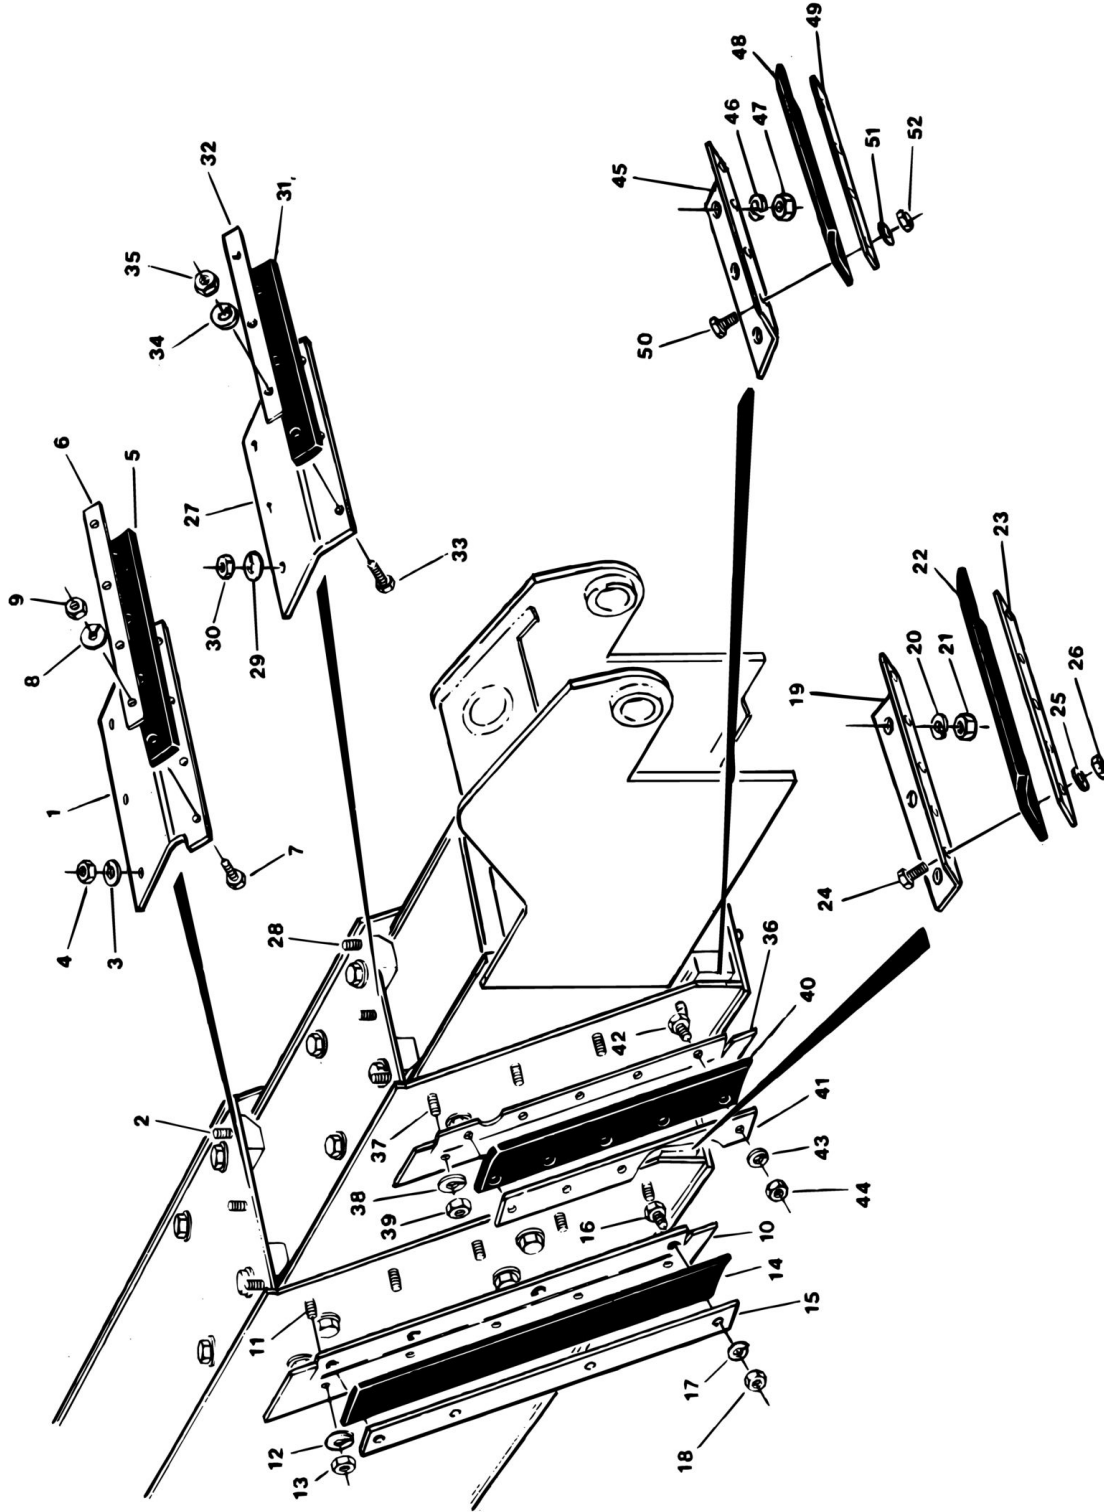

SECTION 1 - ILLUSTRATED PARTS LIST

FIGURE 1-7. BOOM WIPERS INSTALLATION

SECTION 1 - ILLUSTRATED PARTS LIST

FIGURE 1-7. BOOM WIPERS INSTALLATION

ITEM	PART NUMBER	QTY	DESCRIPTION	REV
	0235306	Ref	BOOM WIPERS INSTALLATION	B
1	2660021	1	Holder, Boom Wiper (Top-Base Section) (Attaching Parts)	
2	4300031	3	Stud (Welded on Part)	
3	4761400	3	Lockwasher 1/4in	
4	3311401	3	Nut 1/4in - 20NC	
5	0540054	1	Blade, Wiper (Attaching Parts)	
6	4280210	1	Strip, Wiper Retainer	
7	0641407	5	Bolt 1/4in - 20NC x 7/8in	
8	4751400	5	Flatwasher 1/4in	
9	3311401	5	Nut 1/4in - 20NC	
10	2660025	1	Holder, Boom Wiper (Right Side Base Section - Not Shown)	
10	2660026	1	Holder, Boom Wiper (Left Side Base Section - Shown) (Attaching Parts)	
11	4300031	8	Stud (Welded on Part)	
12	4761400	8	Lockwasher 1/4in	
13	3311401	8	Nut 1/4in - 20NC	
14	0540055	2	Blade, Wiper (Attaching Parts)	
15	4280211	2	Strip, Wiper Retainer	
16	0641407	10	Bolt 1/4in - 20NC x 7/8in	
17	4751400	10	Flatwasher 1/4in	
18	3311401	10	Nut 1/4in - 20NC	
19	2660020	1	Holder, Boom Wiper (Bottom Side Section) (Attaching Parts)	
19	4300031	3	Stud (Welded on Part)	
20	4761400	3	Lockwasher 1/4in	
21	3311401	3	Nut 1/4in - 20NC	
22	0540053	1	Blade, Wiper (Attaching Parts)	
23	4280209	1	Strip, Wiper Retainer	
24	0641407	5	Bolt 1/4in - 20NC x 7/8in	
25	4751400	5	Flatwasher 1/4in	
26	3311401	5	Nut 1/4in - 20NC	
27	2660022	1	Holder, Boom Wiper (Top-Mid Section) (Attaching Parts)	
28	4300031	3	Stud (Welded on Part)	
29	4761400	3	Lockwasher 1/4in	
30	3311401	3	Nut 1/4in - 20NC	
31	0540052	1	Blade, Wiper (Attaching Parts)	
32	4280208	1	Strip, Wiper Retainer	
33	0641407	5	Bolt 1/4in - 20NC x 7/8in	
34	4751400	5	Flatwasher 1/4in	
35	3311401	5	Nut 1/4in - 20NC	
36	2660023	1	Holder, Boom Wiper (Right Side Mid-Section - Not Shown)	
36	2660024	1	Holder, Boom Wiper (Left Side Mid-Section - Shown) (Attaching Parts)	
37	4300031	8	Stud (Welded on Part)	
38	4761400	8	Lockwasher 1/4in	
39	3311401	8	Nut 1/4in - 20NC	
40	0540056	2	Blade, Wiper (Attaching Parts)	
41	4280212	2	Strip, Wear Retainer	
42	0641407	10	Bolt 1/4in - 20NC x 7/8in	
43	4751400	10	Flatwasher 1/4in	
44	3311401	10	Nut 1/4in - 20NC