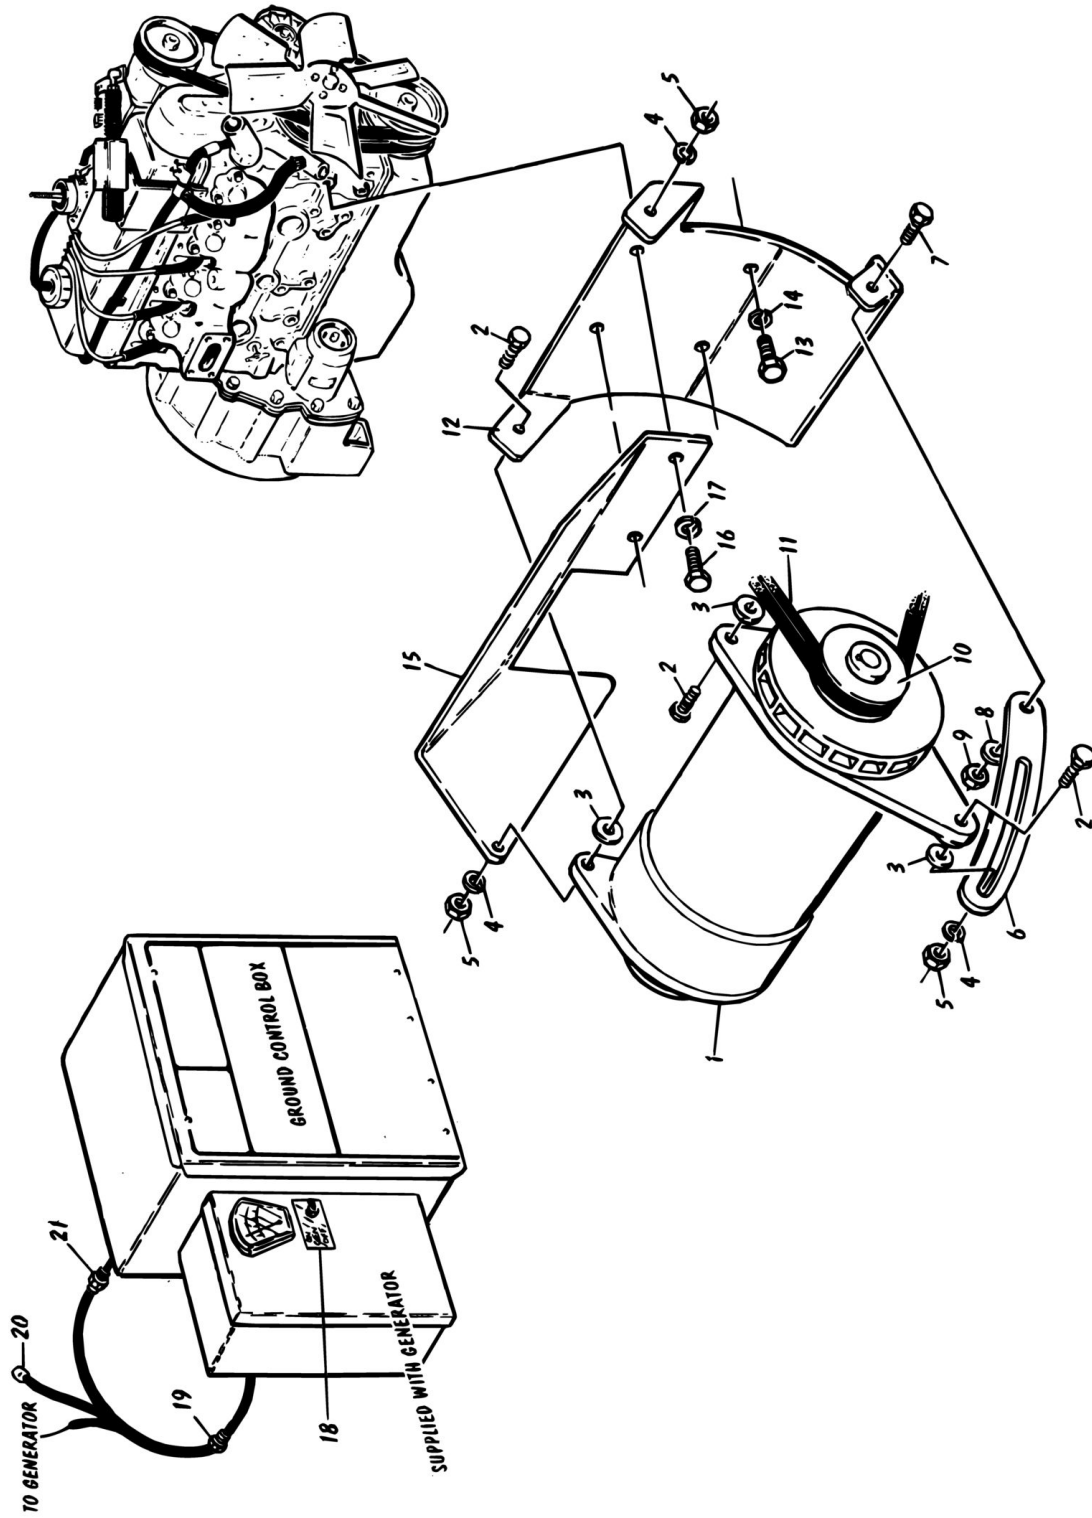

SECTION 1 - ILLUSTRATED PARTS LIST

FIGURE 1-28. AC GENERATOR INSTALLATION (FORD) (DESIGN A)

SECTION 1 - ILLUSTRATED PARTS LIST

FIGURE 1-28. AC GENERATOR INSTALLATION (FORD) (DESIGN A)

ITEM	PART NUMBER	QTY	DESCRIPTION	REV
	0236383	Ref	AC GENERATOR INSTALLATION - FORD (DESIGN A)	F
1	2460011	1	Generator (Attaching Parts)	
2	0641508	3	Bolt 5/16in - 18NC x 1in	
3	4751500	5	Flatwasher 5/16in	
4	4761500	3	Lockwasher 5/16in	
5	3311501	3	Nut 5/16in - 18NC	
6	4340436	1	Support, Adjusting (Attaching Parts)	
7	0641508	1	Bolt 5/16in - 18NC x 1in	
8	4751500	1	Flatwasher 5/16in	
9	3311501	1	Nut	
10	3580111	1	Pulley (Standard)	
10	3580100	1	Pulley (Optional)	
10	2860012	1	Key, Woodruff	
11	0480048	1	Belt	
12	4340438	1	Support (Attaching Parts)	
13	0630135	2	Bolt, Metric M10 x 30MM	
14	4761600	2	Lockwasher 3/8in	
15	4060579	1	Shield, Heat (Attaching Parts)	
16	0630361	2	Bolt, Metric M10 x 65MM	
17	4761600	2	Lockwasher 3/8in	
		Ref	Box, Electrical (Supplied With Engine) (Attaching Parts)	
	3910808	2	Screw #8-32NC x 1/2in	
	4751000	4	Flatwasher #8	
	4760800	2	Lockwasher #8	
	3310801	2	Nut #8-32NC	
18	3251476	1	Nameplate	
19	4460023	1	Connector	
20	4460134	1	Connector	
20	1060012	1	Cable, Control	
21	4460071	1	Connector	
21	3300048	1	Locknut, Conduit	
21	0960238	1	Bushing