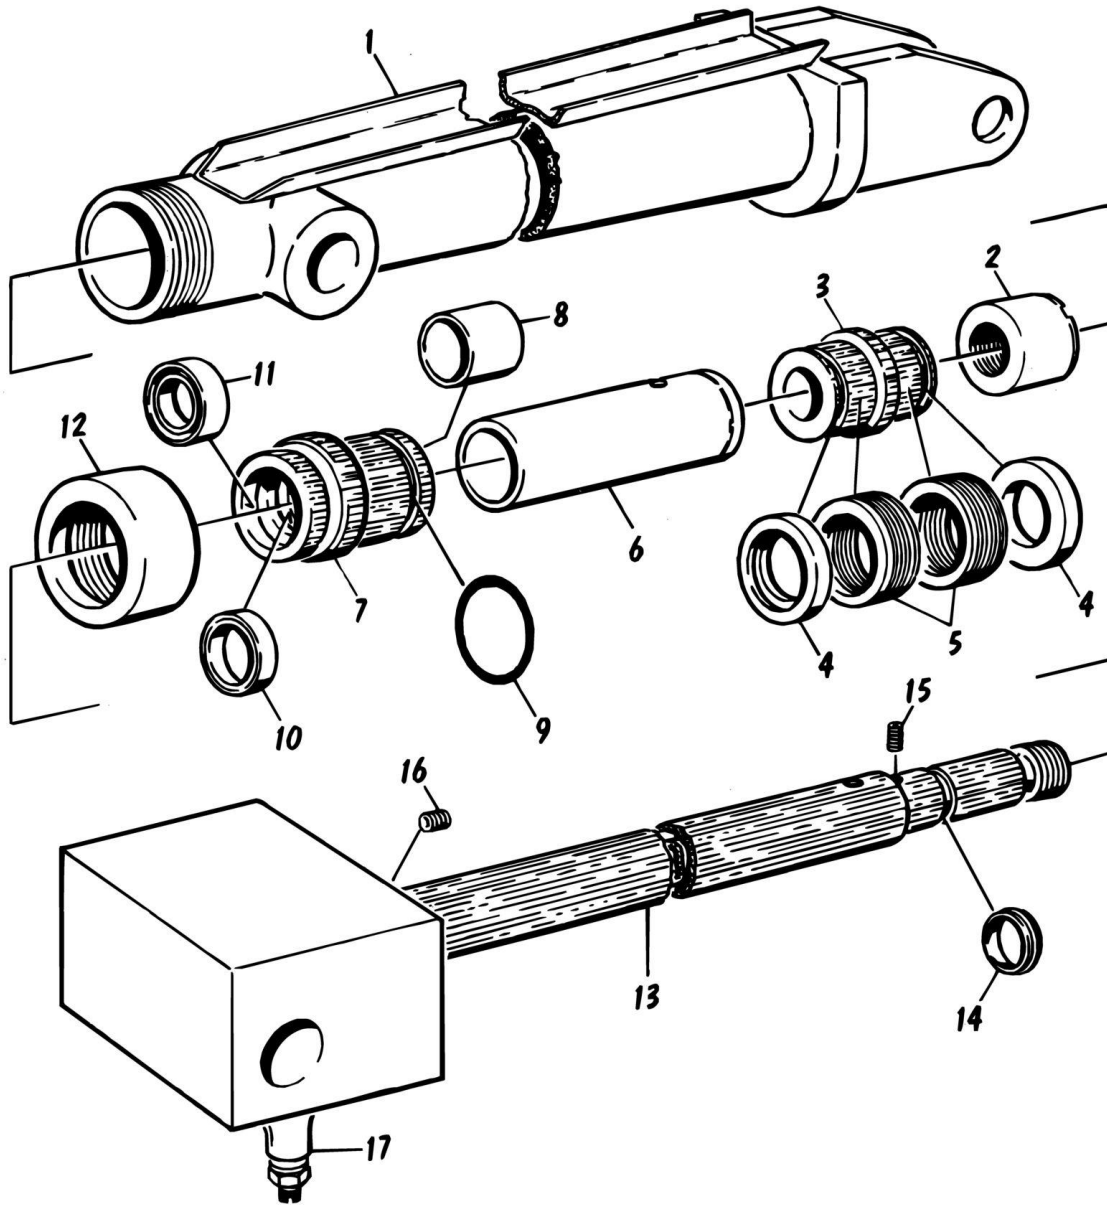

SECTION 1 - ILLUSTRATED PARTS LIST

FIGURE 1-3. TELESCOPE CYLINDER ASSEMBLY

SECTION 1 - ILLUSTRATED PARTS LIST

FIGURE 1-3. TELESCOPE CYLINDER ASSEMBLY

ITEM	PART NUMBER	QTY	DESCRIPTION	REV
	1681617	Ref	TELESCOPE CYLINDER ASSEMBLY	C
1	1681619	1	Barrel	
2	3300086	1	Nut	
2	0100011	AR	Loctite	
3	3480092	1	Piston	
4	Kit	2	Ring, Piston	
5	Kit	2	Seal, Piston	
6	4562756	1	Spacer	
7	1681283	1	Head	
8	Kit	1	Band, Wear	
9	Kit	1	O-Ring	
10	Kit	1	Seal, Rod	
11	Kit	1	Wiper, Rod	
12	1120108	1	End Cap	
13	1681621	1	Rod	
14	Kit	1	Seal	
15	3951405	1	Screw, Set 1/4in - 20NC x 5/8in	
15	0100011	AR	Loctite	
16	2200222	1	Plug, Pipe	
17	4640212	1	Valve	
	2900347	1	Seal Kit (Includes Items 4, 5, 8, 9, 10, 11 & 14)