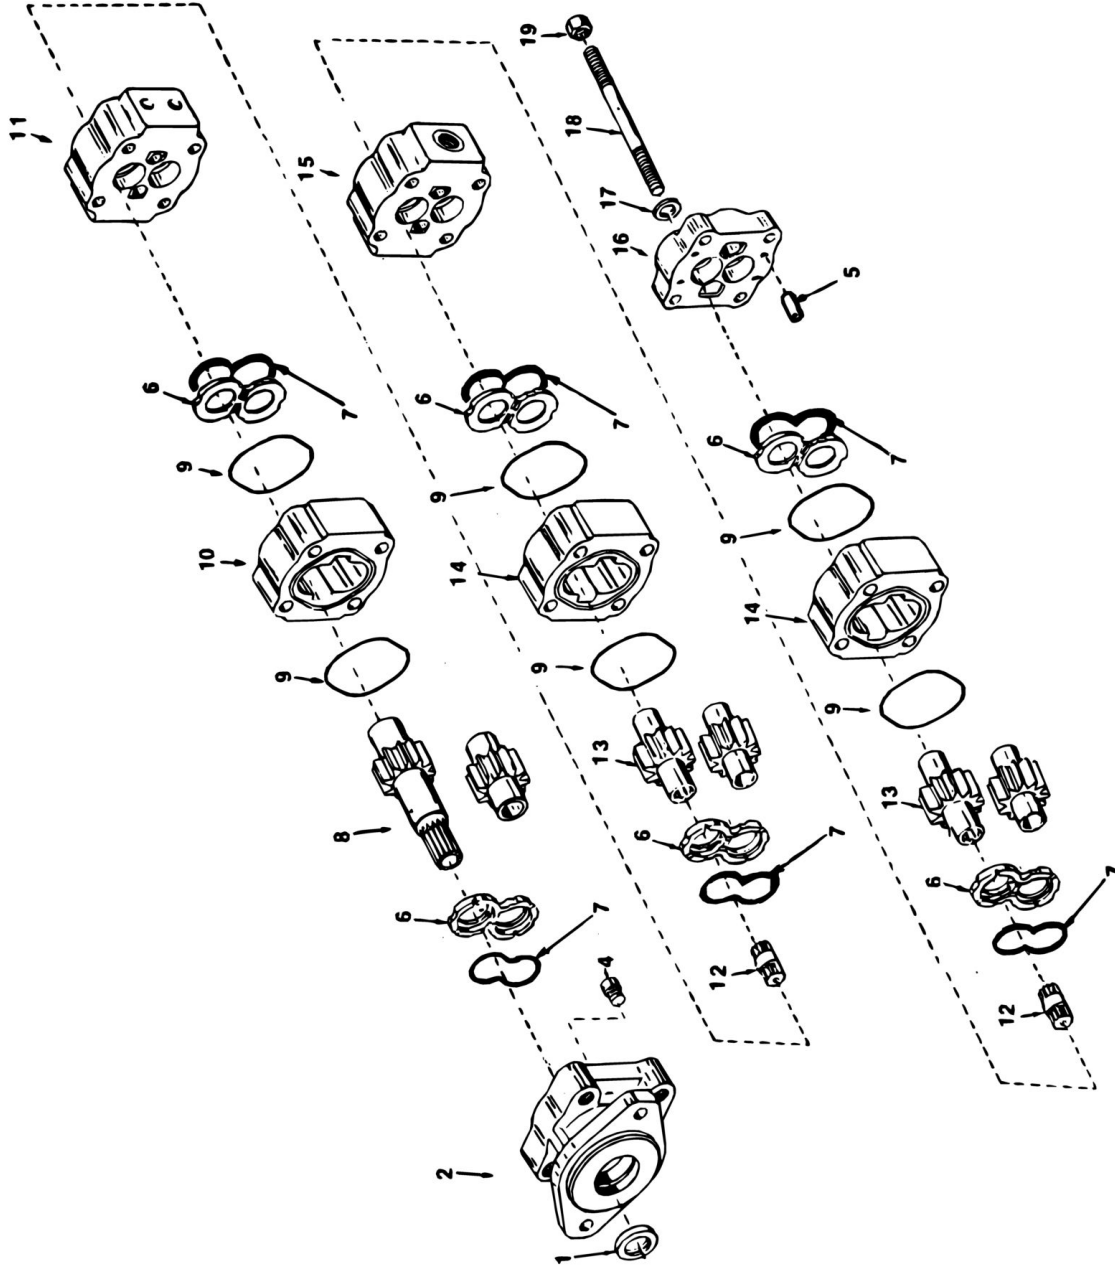

SECTION 1 - ILLUSTRATED PARTS LIST

FIGURE 1-36. MAIN PUMP ASSEMBLY (VICKERS VALVES)

SECTION 1 - ILLUSTRATED PARTS LIST

FIGURE 1-36. MAIN PUMP ASSEMBLY (VICKERS VALVES)

ITEM	PART NUMBER	QTY	DESCRIPTION	REV
	3600139	Ref	MAIN PUMP ASSEMBLY - GEAR (VICKERS VALVES)	A
1	Kit	1	Seal, Lip	
2	7009513	1	Cover, End with Bushings	
4	7003103	1	Plug	
5	7009508	12	Dowel	
6	7009503	6	Plate, Thrust	
7	Kit	6	Seal, Channel	
8	7009509	1 Set	Shaft and Gear	
9	Kit	6	Seal, Gasket	
10	7009510	1	Housing, Gear	
11	7009508	1	Carrier, Bearing with Bushings	
12	7005599	2	Shaft, Connecting	
13	7005598	2	Gear Set	
14	7009504	1	Housing, Gear	
15	7009505	1	Carrier, Bearing with Bushing	
16	7009511	1	Cover, Rear with Bushings	
17	7005597	4	Washer	
18	7005562	4	Stud	
19	7005595	4	Nut	
	2900673	1	Kit, Seal (Includes Items 1, 7 & 9)