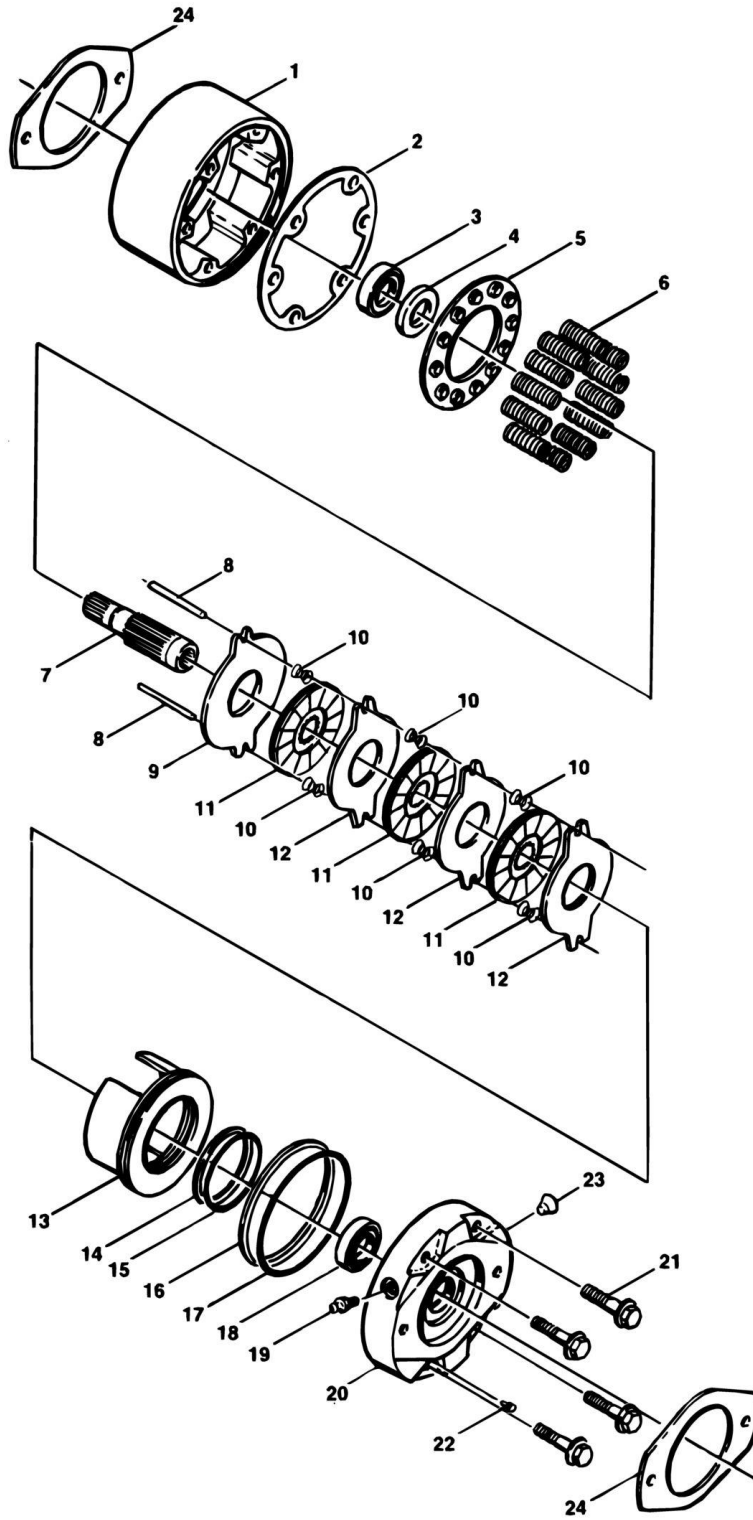

SECTION 1 - ILLUSTRATED PARTS LIST

FIGURE 1-53. DRIVE BRAKE ASSEMBLY (HOUSING LENGTH - 3 3/4IN)

SECTION 1 - ILLUSTRATED PARTS LIST

FIGURE 1-53. DRIVE BRAKE ASSEMBLY (HOUSING LENGTH - 3 3/4IN)

ITEM	PART NUMBER	QTY	DESCRIPTION	REV
	0920072	Ref	DRIVE BRAKE ASSEMBLY (HOUSING LENGTH - 3 3/4in)	D
1	7003047	1	Housing	
2	7003048	1	Gasket	
3	Kit	1	Bearing	
4	Kit	1	Seal, Oil	
5	7003051	1	Retainer, Spring	
6	7003052	12	Spring, Compression	
7	7003070	1	Shaft, Splined	
8	700717	2	Pin, Torque	
9	7003054	1	Disc, Primary	
10	7003006	6	Spring, Separator	
11	7003055	3	Disc, Rotating	
12	7003056	3	Disc, Stationary	
13	7003057	1	Piston	
14	Kit	1	Ring, Backup	
15	Kit	1	O-Ring	
16	Kit	1	Ring, Backup	
17	Kit	1	O-Ring	
18	Kit	1	Bearing	
19	7000796	1	Screw, Bleeder	
20	7003071	1	Plate, Power	
21	7003007	4	Screw	
22	7003059	1	Valve, Pressure	
23	7000728	1	Plug	
24	7000731	2	Gasket	
24	2900662	1	Kit, Seal (Includes Items 3, 4, 14, 15, 16, 17 & 18)