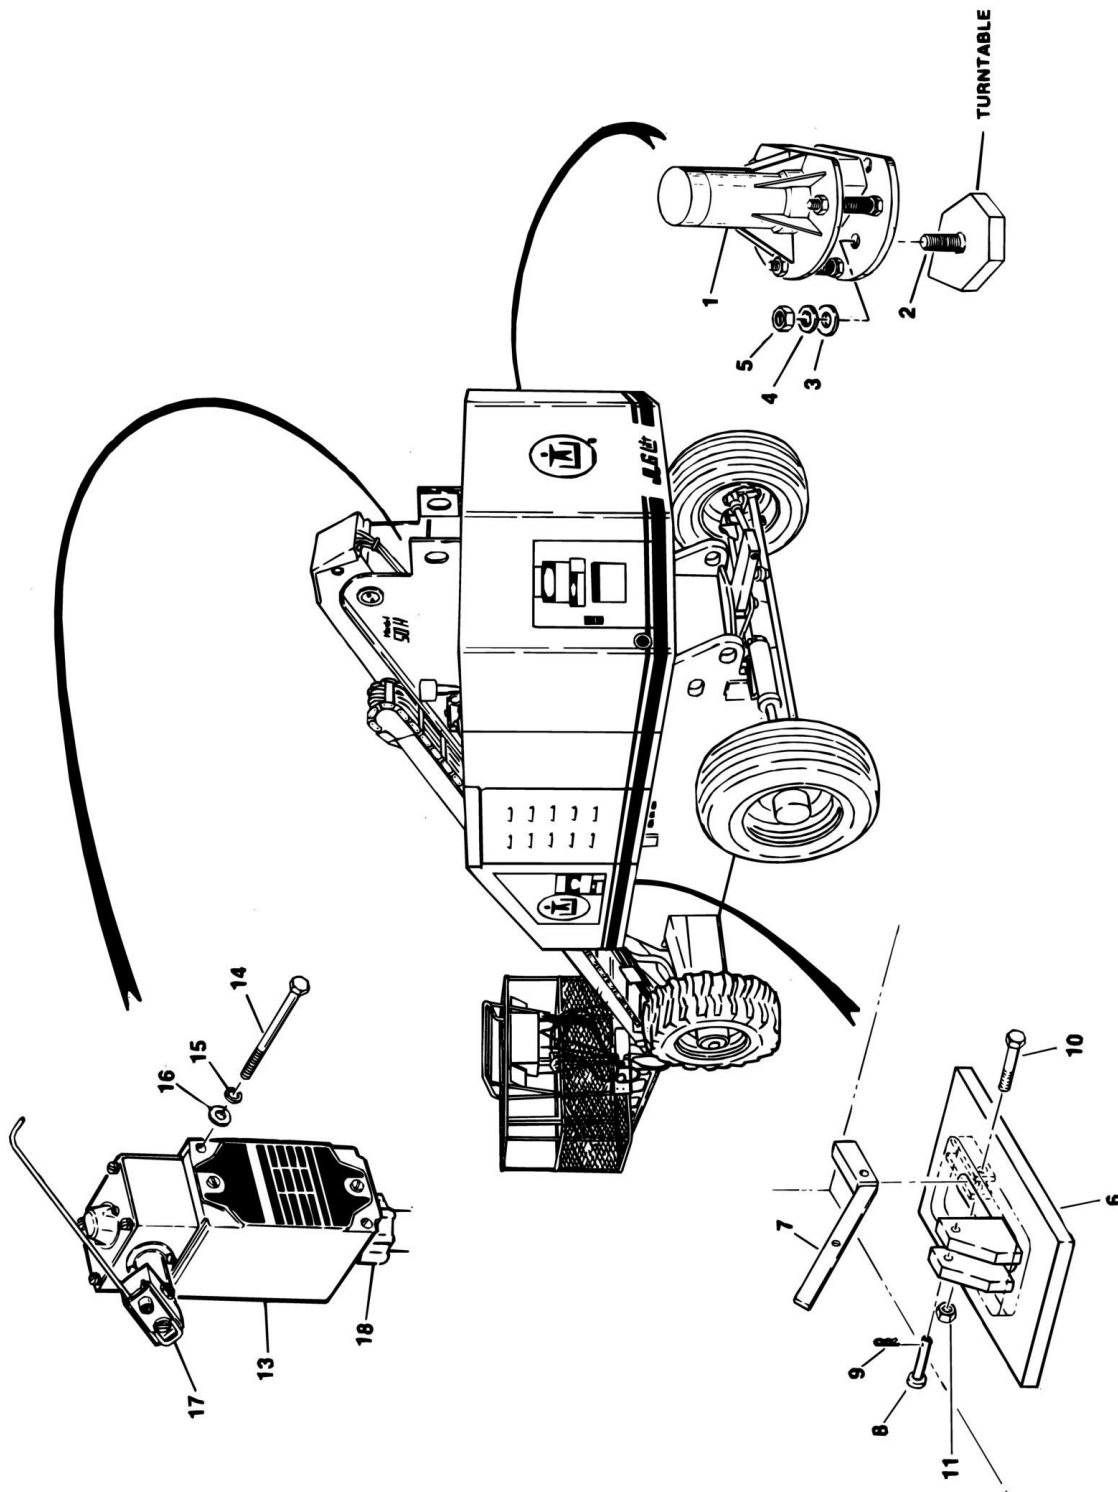

SECTION 1 - ILLUSTRATED PARTS LIST

FIGURE 1-39. INDICATORS AND SWITCHES INSTALLATION

SECTION 1 - ILLUSTRATED PARTS LIST

FIGURE 1-39. INDICATORS AND SWITCHES INSTALLATION

ITEM	PART NUMBER	QTY	DESCRIPTION	REV
		Ref	INDICATORS AND SWITCHES INSTALLATION	
	0237461	Ref	TILT INDICATOR INSTALLATION	C
1	4360171	1	Indicator, Tilt (Attaching Parts) (When Equipped)	
2	4300032	2	Stud (Welded on Part)	
3	4751400	2	Flatwasher 1/4in	
4	4761400	2	Lockwasher 1/4in	
5	3311401	2	Nut 1/4in-20NC	
	0237433	Ref	TURNTABLE LOCK INSTALLATION	-
6	4842124	1	Base Weldment	
7	4842123	1	Lever, Locking (Attaching Parts)	
8	3430620	1	Pin, Clevis	
9	3420156	1	Pin, Cotter	
10	0641618	1	Bolt 3/8in-16NC x 2 1/4in	
11	3311605	1	Locknut 3/8in-16NC	
	0237395	Ref	HORIZONTAL CUTOUT SWITCH	-
13	4360057	1	Switch, Limit (Attaching Parts)	
14	0641014	2	Bolt #10-24NC x 1 3/4in	
15	4761000	2	Lockwasher #10	
16	4751000	2	Flatwasher #10	
17	0200048	1	Arm, Switch-Actuator	
18	4460049	1	Connector