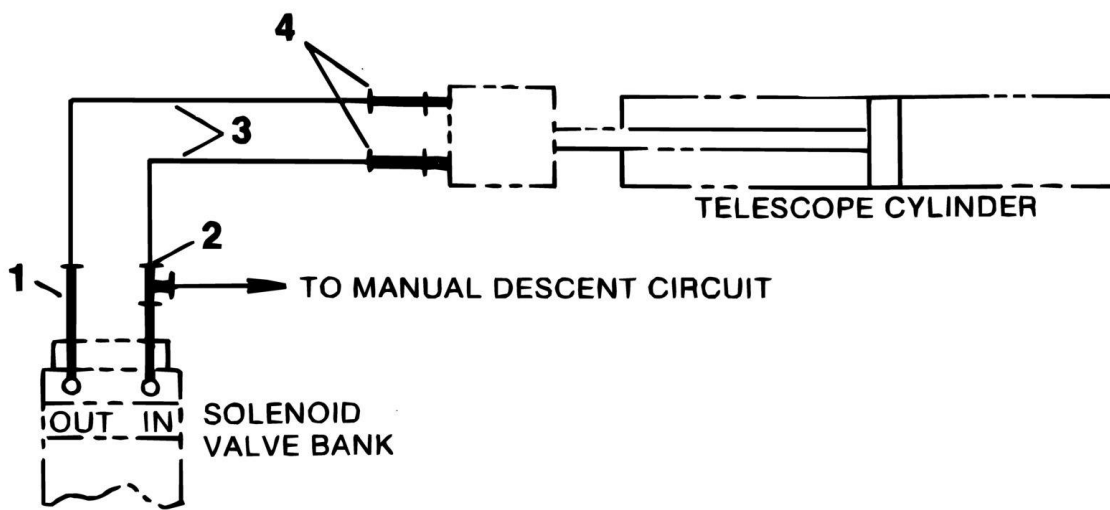

SECTION 1 - ILLUSTRATED PARTS LIST

FIGURE 1-77. HYDRAULIC DIAGRAM - TELESCOPE WITH PROP TELE

SECTION 1 - ILLUSTRATED PARTS LIST

FIGURE 1-77. HYDRAULIC DIAGRAM - TELESCOPE WITH PROP TELE

ITEM	PART NUMBER	QTY	DESCRIPTION	REV
	2791138	Ref	HYDRAULIC DIAGRAM - TELESCOPE (RACINE VALVES)	A
	2791284		HYDRAULIC DIAGRAM - TELESCOPE (VICKERS VALVES WITH PROP TELE)	
1	2180479	1	Fitting, Straight (Racine Valves)	
1	2180422	1	Fitting, Plug (Racine Valves)	
1	2220577	1	Fitting, Straight (Vickers Valves)	
2	2220591	1	Fitting, Reducer (Racine Valves)	
2	2180379	1	Fitting, Tee (Racine Valves)	
2	2180380	1	Fitting, Plug (Racine Valves)	
2	2220577	1	Fitting, Straight	
2	2220635	1	Fitting, Tee	
3	2751129	2	Hose (Racine Valves)	
3	2751114	2	Hose (Vickers Valves)	
4	2220343	2	Fitting, Adapter	
4	2220507	2	Fitting, 90 (Racine Valves Only)	
	0100011	AR	Loctite