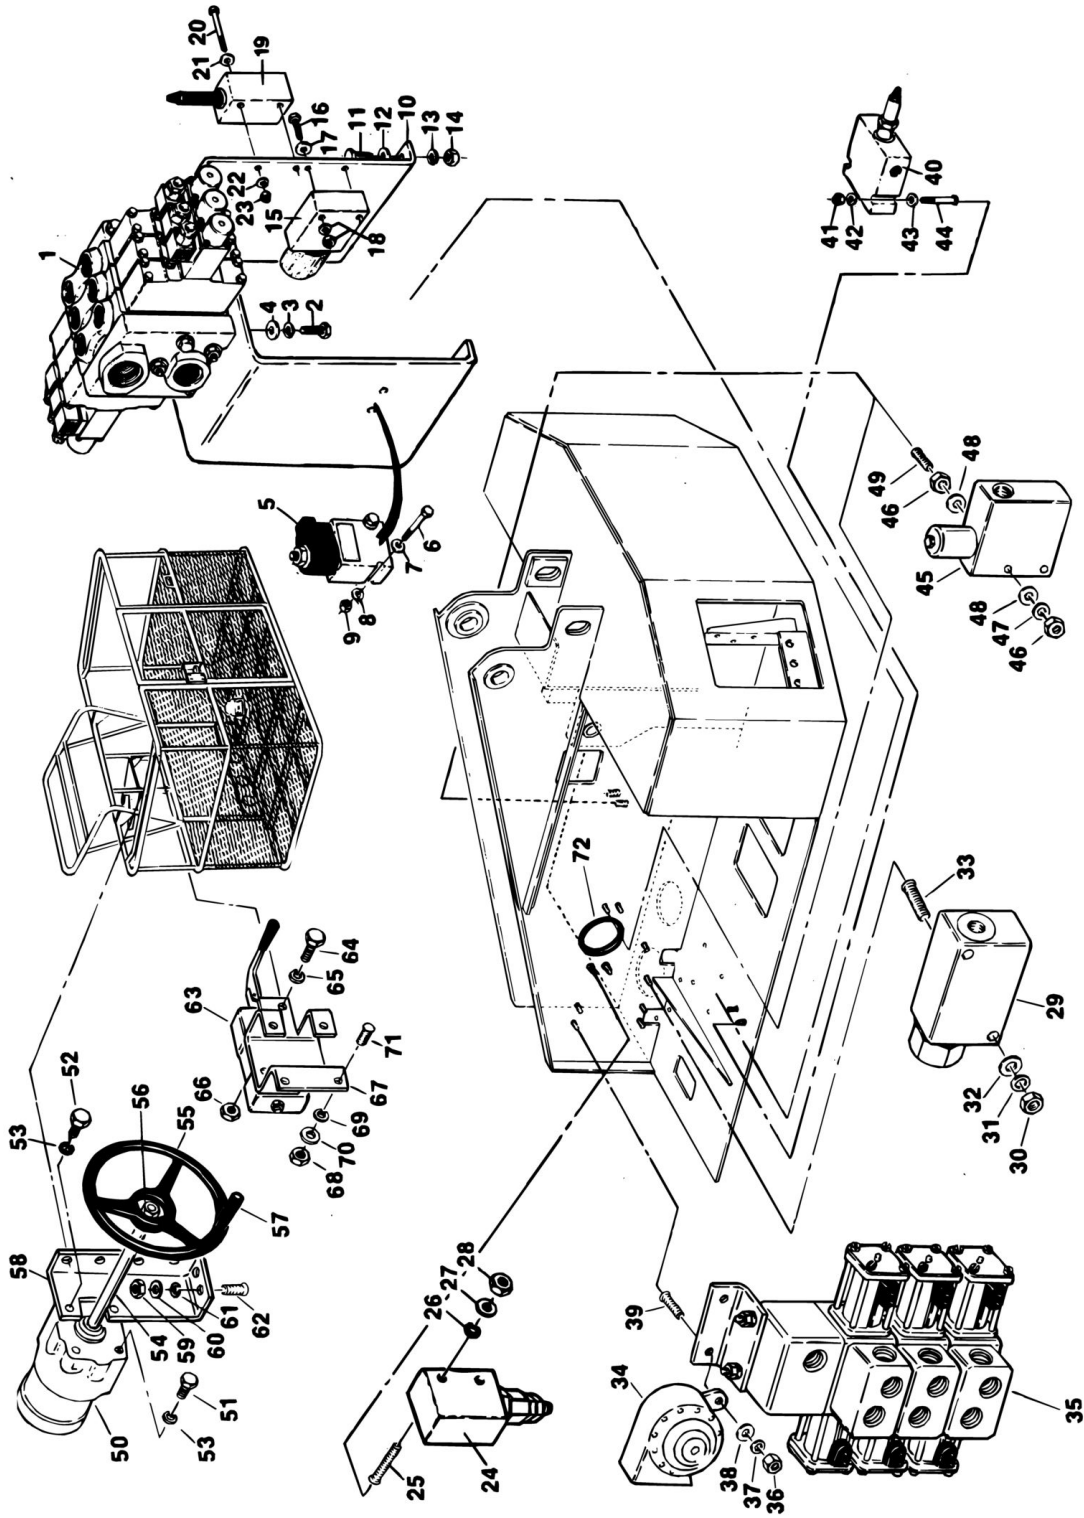

SECTION 1 - ILLUSTRATED PARTS LIST

FIGURE 1-16. CONTROL VALVES INSTALLATION (VICKERS VALVES)

SECTION 1 - ILLUSTRATED PARTS LIST

FIGURE 1-16. CONTROL VALVES INSTALLATION (VICKERS VALVES)

ITEM	PART NUMBER	QTY	DESCRIPTION	REV
		Ref	CONTROL VALVES INSTALLATION (VICKERS VALVES)	
	0238267	Ref	VALVE INSTALLATION, WITH ROTATOR, WITHOUT PROPORTIONAL TELE AND WITH STEERING WHEEL	-
	0238268	Ref	VALVE INSTALLATION, WITH ROTATOR, WITHOUT PROPORTIONAL TELE AND WITHOUT STEERING WHEEL	A
	0238269	Ref	VALVE INSTALLATION, WITHOUT ROTATOR, WITHOUT PROPORTIONAL TELE AND WITHOUT STEERING WHEEL	-
	0238270	Ref	VALVE INSTALLATION, WITHOUT ROTATOR, WITHOUT PROPORTIONAL TELE AND WITH STEERING WHEEL	-
	0238271	Ref	VALVE INSTALLATION, WITH ROTATOR, WITH PROPORTIONAL TELE AND WITH STEERING WHEEL	-
	0238272	Ref	VALVE INSTALLATION, WITH ROTATOR, WITH PROPORTIONAL TELE AND WITHOUT STEERING WHEEL	-
	0238273	Ref	VALVE INSTALLATION, WITHOUT ROTATOR, WITH PROPORTIONAL TELE AND WITHOUT STEERING WHEEL	-
	0238274	Ref	VALVE INSTALLATION, WITHOUT ROTATOR, WITH PROPORTIONAL TELE AND WITH STEERING WHEEL	-
1	4640514	1	Control Valve Assembly - 3 Section Vickers (See CONTROL VALVE ASSEMBLY - 3 SECTION (VICKERS VALVE) for Breakdown)	
1	4640524	1	Control Valve Assembly - 4 Section Vickers (See CONTROL VALVE ASSEMBLY - 4 SECTION (VICKERS VALVE) for Breakdown (Attaching Parts)	
2	0641708	3	Bolt 7/16in-14NC x 1in	
3	4751700	3	Flatwasher 7/16in	
4	4761700	3	Lockwasher 7/16in	
5	4640513	1	Valve, Dump (Attaching Parts)	
6	0641416	2	Bolt 1/4in - 20NC x 2in	
7	4751400	2	Flatwasher 1/4in	
8	4761400	2	Lockwasher 1/4in	
9	3311401	2	Nut 1/4in -20NC	
10	0901436	1	Bracket, Control Valve Mounting (Attaching Parts)	
11	0641613	4	Bolt 3/8in - 16NC x 1 5/8in	
12	4751600	4	Flatwasher 3/8in	
13	4761600	4	Lockwasher 3/8in	
14	3311601	4	Nut 3/8in - 16NC	
15	4640123	1	Valve, Selector (Attaching Parts)	
16	0641610	2	Bolt 3/8in -16NC x 1 1/4in	
17	4751600	2	Flatwasher 3/8in	
18	4761600	2	Lockwasher 3/8in	
18	3311601	2	Nut 3/8in -16NC	
19	4640512	1	Valve, Sequence (Attaching Parts)	
20	0641522	2	Bolt 5/16in -18NC x 2 3/4in	
21	4751500	2	Flatwasher 5/16in	
22	4761500	2	Lockwasher 5/16in	
23	3311501	2	Nut 5/16in -18NC	
24	4640521	1	Valve, Control (Attaching Parts)	
25	4300033	2	Stud (Welded on Part)	
26	4751500	2	Flatwasher 5/16in	
27	4761500	2	Lockwasher 5/16in	
28	3311501	2	Nut 5/16in -18NC