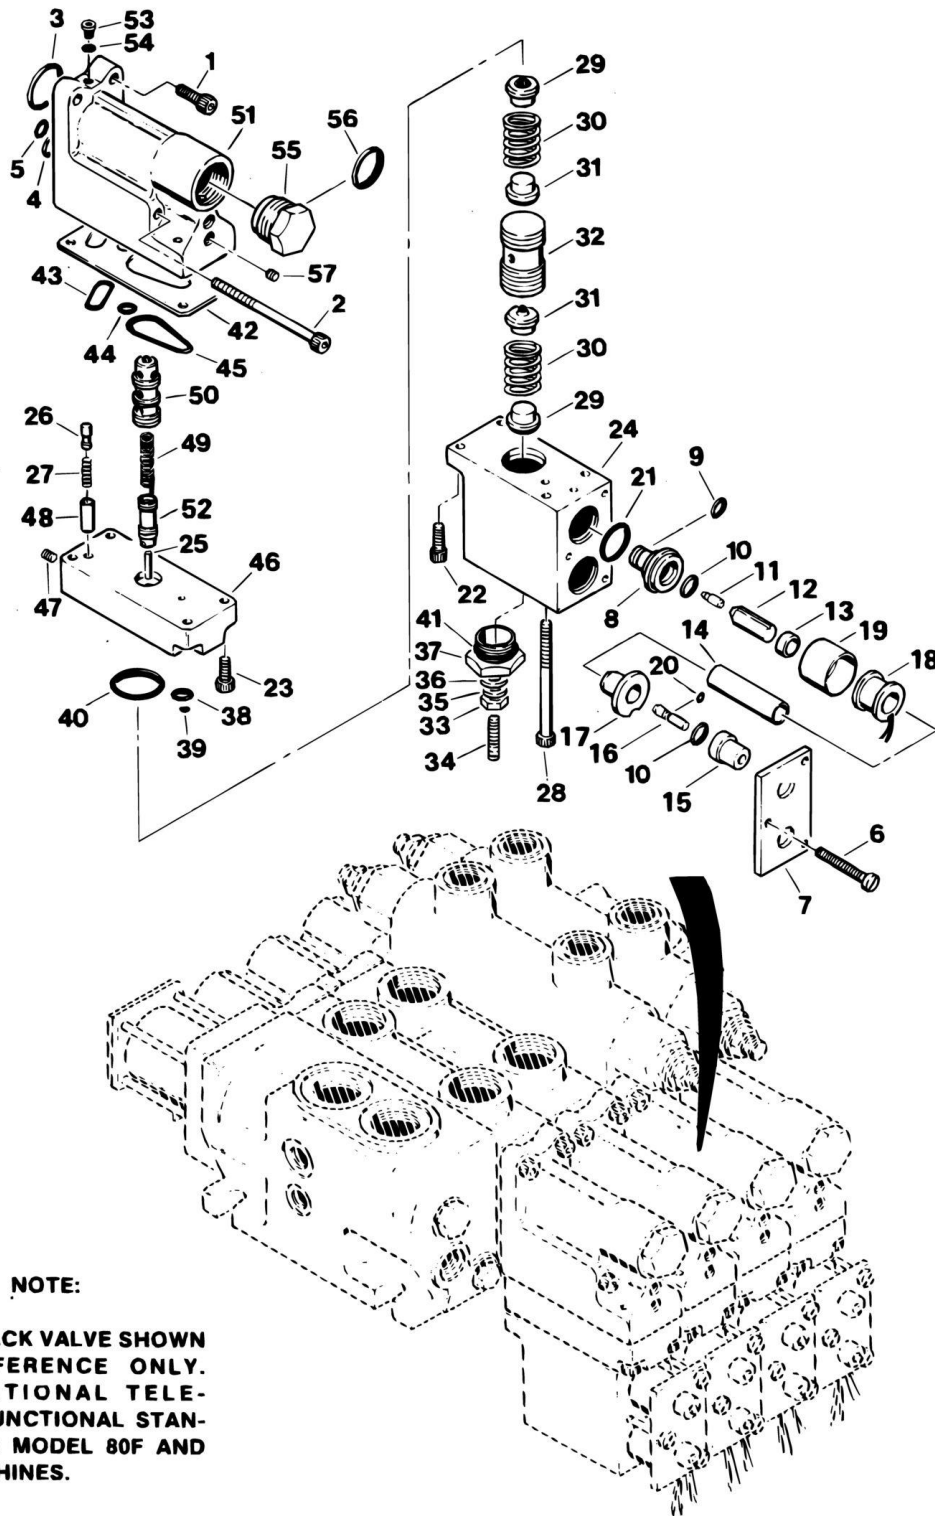

SECTION 1 - ILLUSTRATED PARTS LIST

FIGURE 1-20. SERVO ASSEMBLY - PROPORTIONAL CONTROL VALVE (RACINE VALVE)

NOTE:

FOUR STACK VALVE SHOWN FOR REFERENCE ONLY. PROPORTIONAL TELESCOPE FUNCTIONAL STANDARD ON MODEL 80F AND 110F MACHINES.

SECTION 1 - ILLUSTRATED PARTS LIST

FIGURE 1-20. SERVO ASSEMBLY - PROPORTIONAL CONTROL VALVE (RACINE VALVE)

ITEM	PART NUMBER	QTY	DESCRIPTION	REV
		Ref	SERVO ASSEMBLY - PROPORTIONAL VALVE (RACINE VALVES)	
	7004884	3	Servo Assembly (Attaching Parts)	
1	7002231	2	Screw, Socket Head	
2	7004878	2	Screw, Socket Head	
3	Kit	1	O-Ring	
4	Kit	1	O-Ring	
5	Kit	1	O-Ring	
5	0100011	AR	Locktite #242	
	7004883	2	Nose Cone Assembly (Contains Items 8 thru 14) (Attaching Parts)	
6	7002240	3	Screw, Slotted	
7	7002218	1	Plate	
8	7002210	1	Nose	
9	Kit	1	O-Ring	
10	Kit	2	O-Ring	
11	7000423	1	Poppet	
12	7002212	1	Plunger	
13	7002216	1	Sleeve	
14	7002215	1	Tube	
15	7002214	1	Retainer	
16	7002213	2	Pin	
17	7002211	1	Cover	
18	1420003	2	Coil, 7.5 Volt	
19	7002242	2	Case	
20	Kit	2	O-Ring	
21	Kit	2	Packing, Preformed, O-Ring	
22	7002222	2	Screw, Socket Head (Short)	
23	7002228	2	Screw, Socket Head (Long)	
24	8004818	1	Body, Control	
25	7002238	1	Pin	
26	7002220	1	Spool	
27	7002241	1	Spring, Compression, Helical	
28	7002228	2	Screw, Socket Head	
29	7004880	2	Spring Seat and Ball	
30	7002237	2	Spring, Contour	
31	7004881	2	Spring Seat and Ball	
32	7002206	1	Control Pilot Piston	
33	7002224	1	Nut, Jam	
34	7004818	1	Screw, Cup Point	
35	7004812	1	Washer	
36	Kit	1	Seal	
37	7002209	1	Plug	
38	Kit	1	Packing, Performed, O-Ring	
39	Kit	1	Packing, Performed, O-Ring	
40	Kit	1	Packing, Performed, O-Ring	
41	Kit	1	Packing, Performed, O-Ring	
42	Kit	1	Seal Plate	
43	Kit	1	Packing, Performed, O-Ring	
44	Kit	1	Packing, Performed, O-Ring