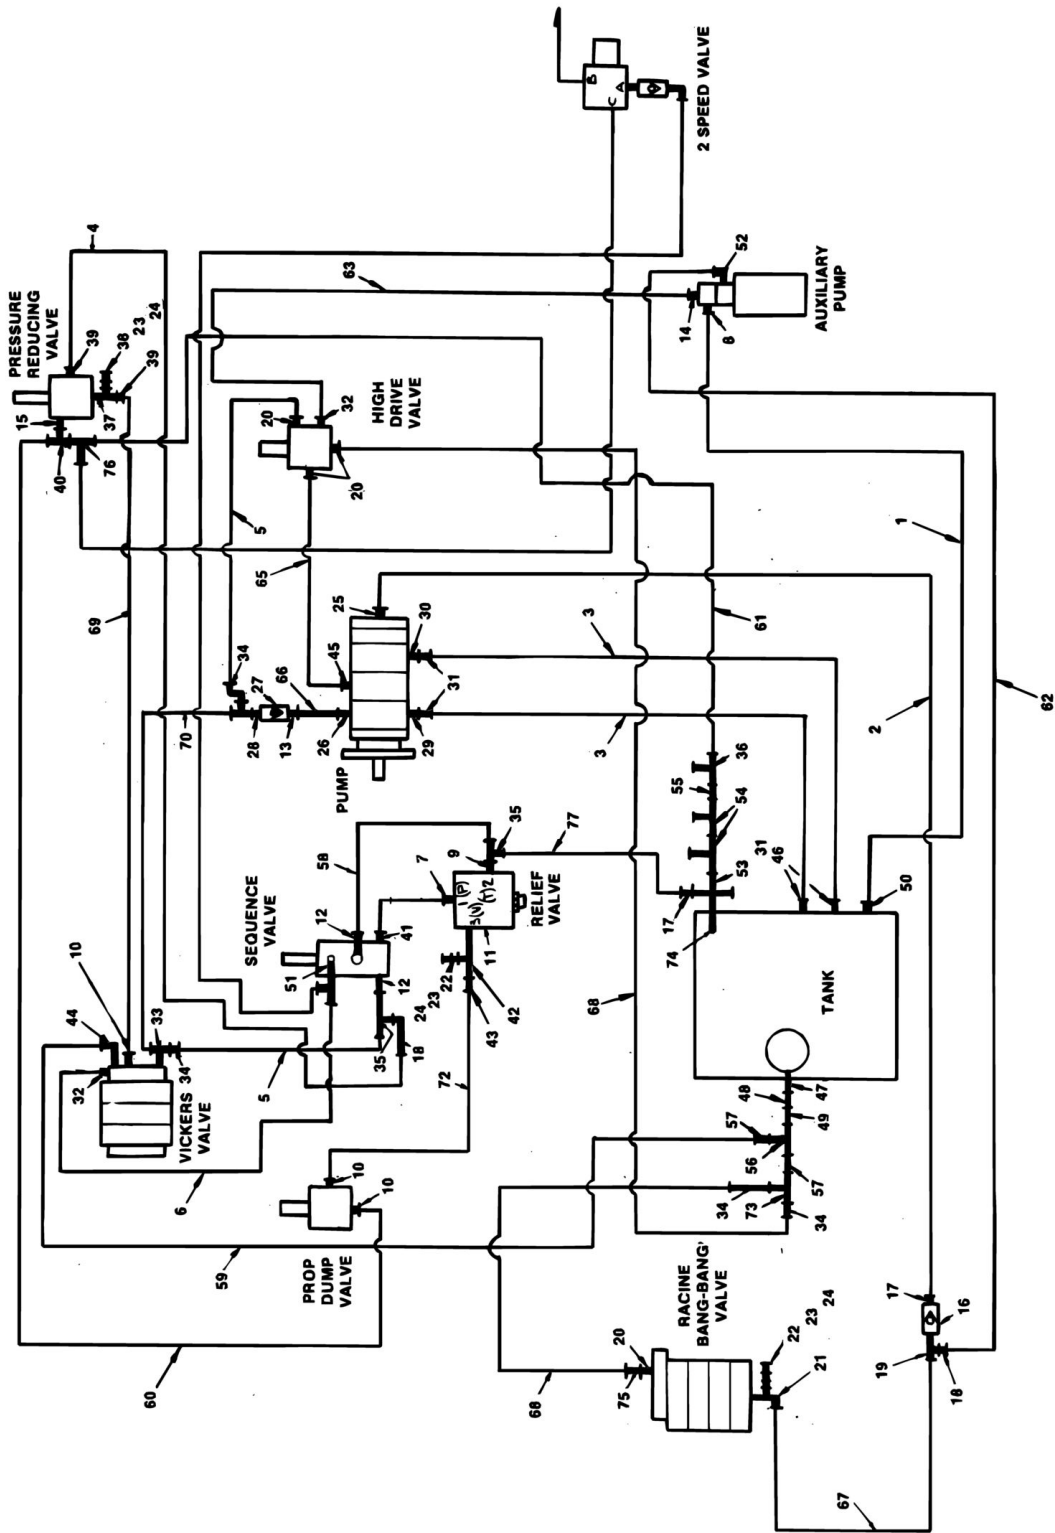

SECTION 1 - ILLUSTRATED PARTS LIST

FIGURE 1-70. HYDRAULIC DIAGRAM - PUMP WITHOUT STEERING WHEEL (VICKERS VALVES)

SECTION 1 - ILLUSTRATED PARTS LIST

FIGURE 1-70. HYDRAULIC DIAGRAM - PUMP WITHOUT STEERING WHEEL (VICKERS VALVES)

ITEM	PART NUMBER	QTY	DESCRIPTION	REV
	2791279	Ref	HYDRAULIC DIAGRAM - PUMP WITHOUT STEERING WHEEL (VICKERS VALVES)	C
1	2750129	1	Hose	
2	2750982	1	Hose	
3	2720279	2	Hose, Suction	
4	2750902	1	Hose	
5	2750970	2	Hose	
6	2751017	1	Hose	
7	2220447	1	Fitting, Straight	
8	2220117	1	Fitting	
9	2220374	1	Fitting	
10	2220472	3	Fitting, 90	
11	4640520	1	Valve, Relief	
12	2220346	2	Fitting, Straight	
13	2220347	1	Fitting, Straight	
14	2220466	1	Fitting, 90	
15	2220250	1	Fitting, Reducer	
16	4640009	1	Valve, Check	
17	2220345	2	Fitting	
18	2220618	2	Fitting, Reducer	
19	2220679	1	Fitting, Tee	
20	2220373	4	Fitting	
21	2180491	1	Fitting, Modified	
22	2220261	2	Fitting, Nipple	
23	2220428	3	Fitting, Quick Disconnect	
24	2220429	3	Cap, Dust	
25	2220375	1	Fitting, Straight	
26	2220451	1	Fitting, Straight	
27	4640033	1	Valve, Check	
28	2220681	1	Fitting, Tee	
29	2220809	1	Fitting, 45	
30	2220808	1	Fitting, 45	
31	1320012	8	Clamp	
32	2220582	2	Fitting, Straight	
33	2220738	1	Fitting, Tee	
34	2220622	4	Fitting, Reducer	
35	2220385	2	Fitting, Tee	
36	2220605	1	Fitting, Tee	
37	2220444	1	Fitting, Tee	
38	2220438	1	Fitting, Reducer	
39	2220417	2	Fitting, Straight	
40	2220584	1	Fitting, Tee	
41	2220072	1	Fitting, 90	
42	2180516	1	Fitting, Modified	
43	2220609	1	Fitting, Reducer	
44	2220435	1	Fitting, Straight	
45	2220366	1	Fitting, 90	
46	2220336	2	Fitting, Straight	
47	2220336	1	Fitting, Straight	
48	2220731	1	Fitting, 90