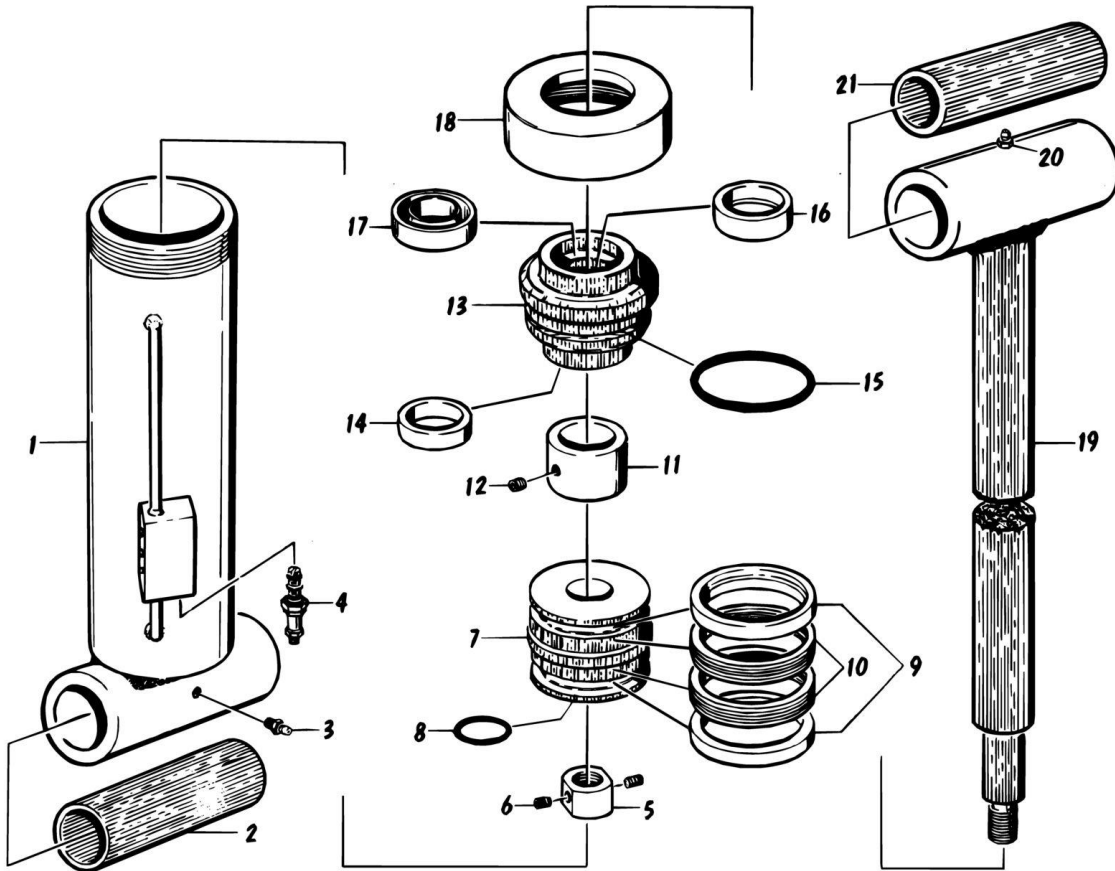

SECTION 1 - ILLUSTRATED PARTS LIST

FIGURE 1-5. LIFT CYLINDER ASSEMBLY

SECTION 1 - ILLUSTRATED PARTS LIST

FIGURE 1-5. LIFT CYLINDER ASSEMBLY

ITEM	PART NUMBER	QTY	DESCRIPTION	REV
	1681612	Ref	LIFT CYLINDER ASSEMBLY	A
1	1681615	1	Barrel Assembly	
2	0961086	1	Bushing	
3	2160002	1	Fitting, Grease	
4	4640489	1	Valve	
5	3300210	1	Nut	
6	3900139	1	Setscrew	
6	0100011	AR	Loctite	
7	3480105	1	Piston	
8	Kit	1	O-Ring	
9	Kit	2	Ring, Lock	
10	Kit	2	Seal, Piston	
11	4563153	1	Spacer	
12	3900139	1	Setscrew	
12	0100011	AR	Loctite	
13	1681618	1	Head	
14	Kit	1	Wear Band	
15	Kit	1	O-Ring	
16	Kit	1	Rod Seal	
17	Kit	1	Wiper Seal	
18	1120160	1	Head	
19	1681613	1	Rod Assembly	
20	2160002	1	Fitting, Grease	
21	0961086	1	Bushing	
	2900375	1	Seal Kit (Includes Items 8, 9, 10, 14, 15, 16 & 17)	
	0460050	1	Bellows (Optional - Not Shown)