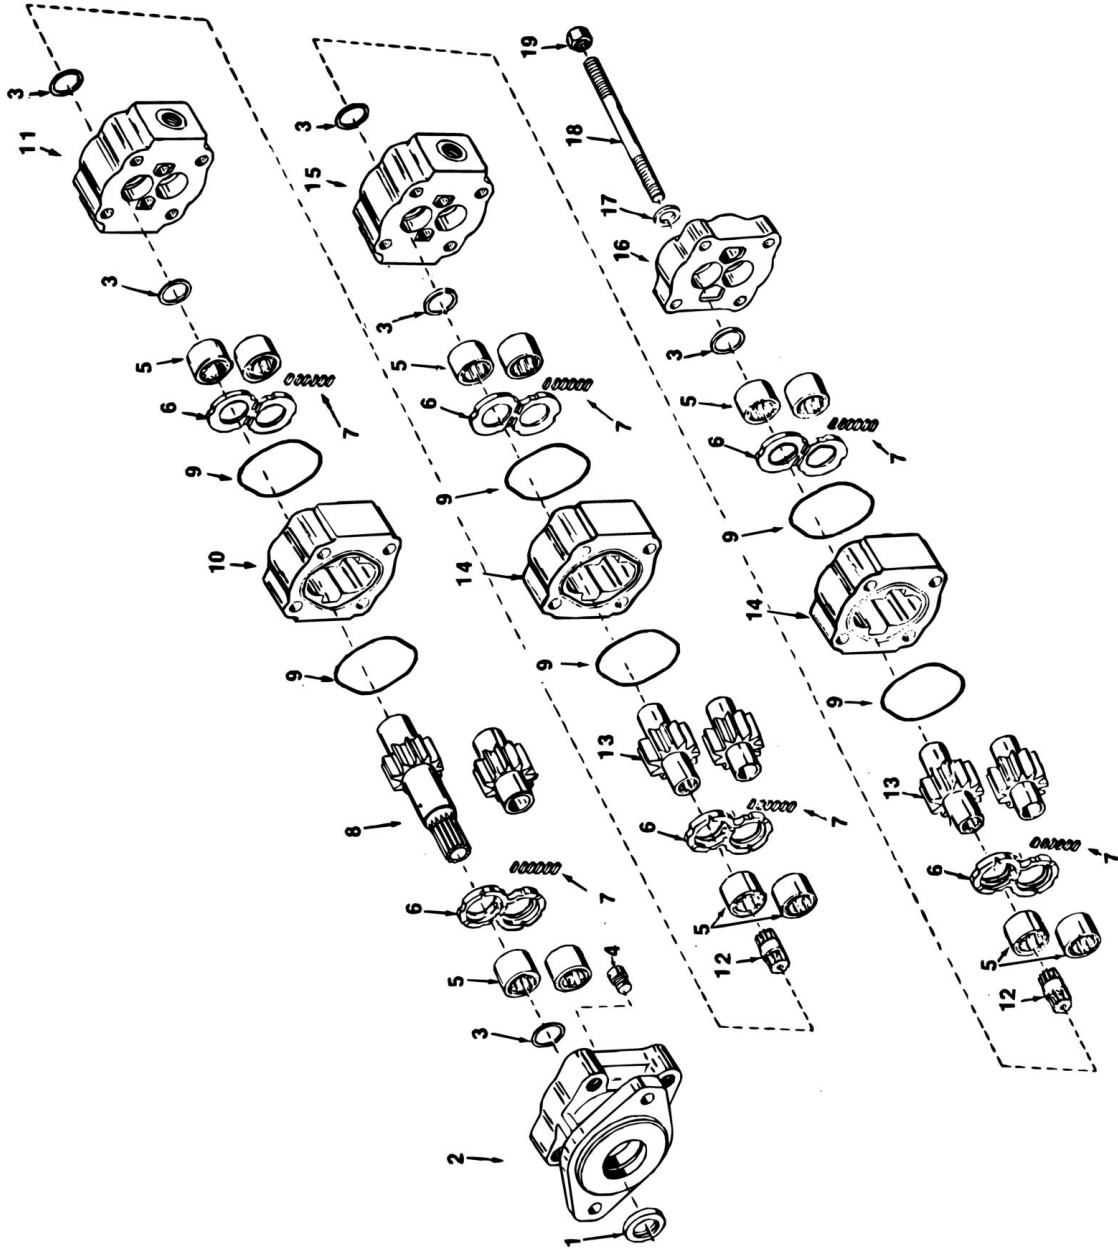

SECTION 1 - ILLUSTRATED PARTS LIST

FIGURE 1-35. MAIN PUMP ASSEMBLY (RACINE VALVES)

SECTION 1 - ILLUSTRATED PARTS LIST

FIGURE 1-35. MAIN PUMP ASSEMBLY (RACINE VALVES)

ITEM	PART NUMBER	QTY	DESCRIPTION	REV
		Ref	MAIN PUMP ASSEMBLY (RACINE VALVES)	C
	3600072	Ref	GEAR PUMP ASSEMBLY	
1	Kit	1	Seal, Lip	
2	7005509	1	Cover, End	
3	Kit	6	Seal, Ring	
4	7003103	1	Plug	
5	7005510	12	Bearing, Roller	
6	7005511	6	Plate, Thrust	
7	Kit	3 strips	Seal, Pocket	
8	7005505	1 set	Shaft and Gear	
9	Kit	6	Seal, Gasket	
10	7003176	1	Housing, Gear	
11	7005512	1	Carrier, Bearing	
12	7003174	2	Shaft, Connecting	
13	7003177	2 Sets	Gear Set	
14	7003178	2	Housing, Gear	
15	7005513	1	Carrier, Bearing	
16	7005541	1	Cover, Rear	
17	7001293	4	Washer	
18	7005542	4	Stud	
19	7003114	4	Nut	
	2900120	1	Kit, Seal (Kit Includes Items 1, 3, 7 & 9)