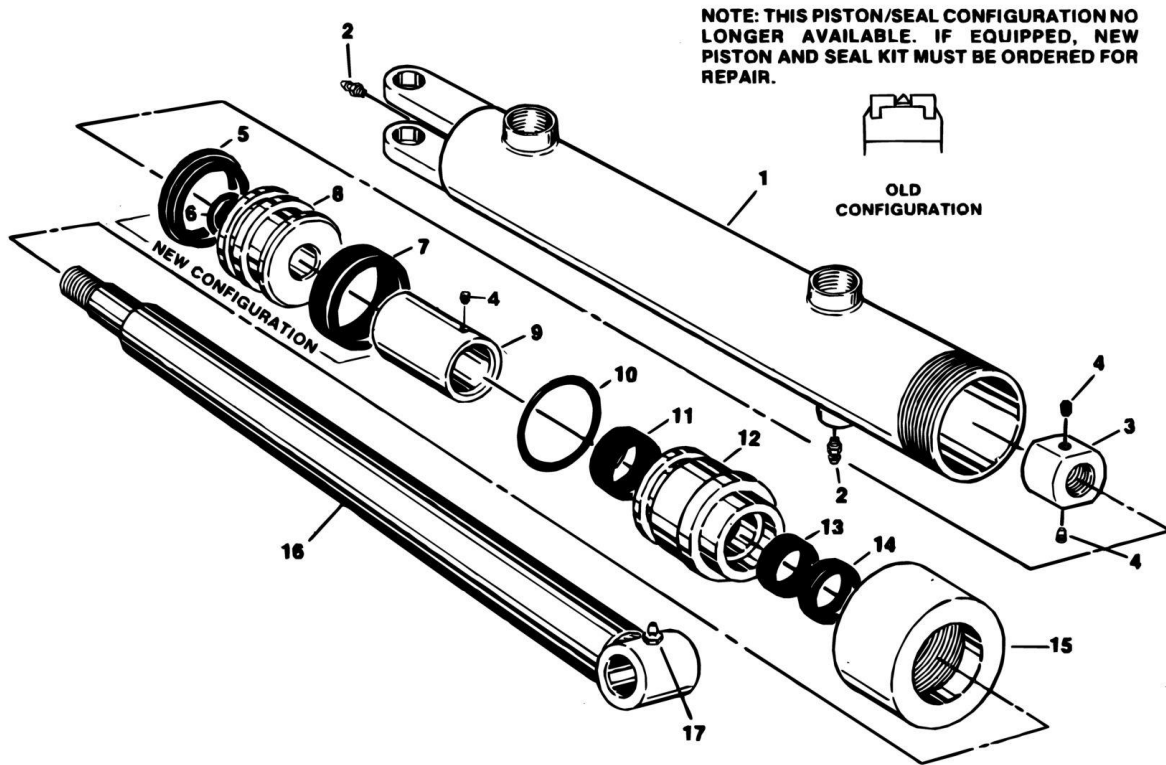

SECTION 1 - ILLUSTRATED PARTS LIST

FIGURE 1-50. LOCKOUT CYLINDER ASSEMBLY (4WD)

SECTION 1 - ILLUSTRATED PARTS LIST

FIGURE 1-50. LOCKOUT CYLINDER ASSEMBLY (4WD)

ITEM	PART NUMBER	QTY	DESCRIPTION	REV
	1681571	Ref	LOCKOUT CYLINDER ASSEMBLY (4WD)	D
1	1681458	1	Barrel	
2	4640273	2	Bleeder	
3	3300187	1	Nut	
4	3900141	3	Setscrew	
4	0100011	AR	Loctite	
5	Kit	1	Seal	
6	Kit	1	O-Ring	
7	Kit	1	Ring, Wear	
8	3480134	1	Piston	
9	4562859	1	Spacer	
10	Kit	1	O-Ring	
11	Kit	1	Ring	
12	1681322	1	Head	
13	Kit	1	Seal, Rod	
14	Kit	1	Seal, Wiper	
15	1120108	1	Retainer, Head	
15	0100011	AR	Loctite	
16	1681460	1	Rod	
17	2160002	1	Fitting, Grease	
	2901148	1	Kit, Seal (Includes Items 5, 6, 7, 10, 11, 13 & 14)	
	0460046	1	Bellows, Cylinder (Optional)