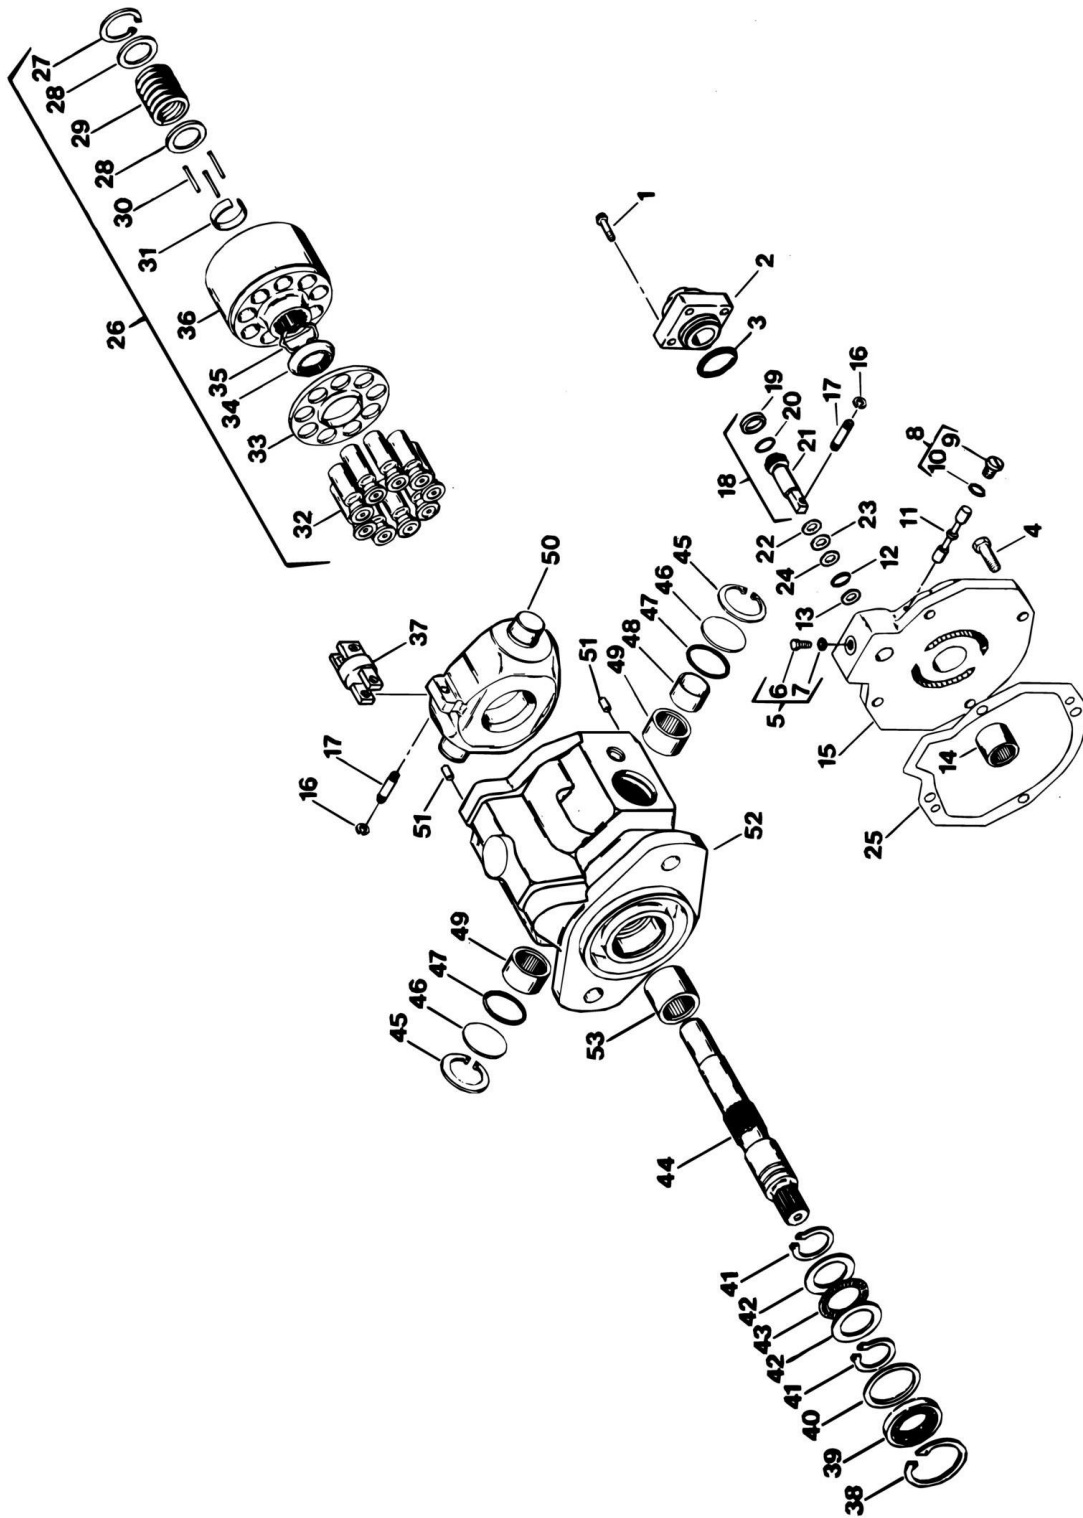

SECTION 1 - ILLUSTRATED PARTS LIST

FIGURE 1-51. DRIVE MOTOR ASSEMBLY (2WD WITH RACINE VALVES AND ALL 4WD)

SECTION 1 - ILLUSTRATED PARTS LIST

FIGURE 1-51. DRIVE MOTOR ASSEMBLY (2WD WITH RACINE VALVES AND ALL 4WD)

ITEM	PART NUMBER	QTY	DESCRIPTION	REV
	3160133	Ref	DRIVE MOTOR ASSEMBLY (2WD WITH RACINE VALVES)	A
	3160129	Ref	DRIVE MOTOR ASSEMBLY (ALL 4WD)	A
	7004939	1	Control Piston Housing Assembly (Attaching Parts)	
1	7004938	4	Screw, Cap, Socket Head	
2	7004940	1	Housing, Control Piston	
3	Kit	1	O-Ring	
3	7004941	1	Backplate Assembly (Attaching Parts)	
4	7004933	4	Screw, Cap, Hex Head	
5	7004942	1	Plug Assembly	
6	7004943	1	Plug	
7	Kit	1	O-Ring	
8	7004944	2	Plug Assembly (Shuttle Spool)	
9	7004945	1	Plug	
10	Kit	1	O-Ring	
11	704946	1	Spool, Shuttle	
12	Kit	1	O-Ring	
13	7004918		Washer, Backup	
14	7004917	1	Bearing, Needle	
15	7004947	1	Backplate	
16	7004937	4	Ring, Retaining	
17	7004929	2	Pin, Connector	
18	7004948	1	Control Piston Assembly	
19	Kit	1	Ring, Slippery	
20	Kit	1	O-Ring	
21	7004949	1	Piston, Control	
22	4100027	AR	Spacer, Piston - .092in	
23	4100028	AR	Spacer, Piston - .105in	
24	4100029	AR	Spacer, Piston - .110in	
25	Kit	1	Gasket, Housing	
26	7004916	1	Rotating Kit Assembly	
27	7004936	1	Ring, Retaining	
28	7004950	2	Washer, Machined	
29	7004951	1	Spring, Compression	
30	7004952	3	Pin, Loading	
31	7004953	1	Keeper, Pin	
32	7004954	9	Piston, Assembly	
33	7004955	1	Spider	
34	7004956	1	Pivot	
35	7004957	1	Washer, Wave	
36	7004958	1	Block, Piston	
37	7004928	1	Connector, Camplate	
38	Kit	1	Ring, Retaining	
39	Kit	1	Seal, Shaft	
40	7004906	1	Washer	
41	Kit	2	Ring, Retaining	
42	7004907	2	Race, Thrust	
43	7004908	1	Bearing, Thrust	
44	7004912	1	Shaft, Drive	
45	Kit	2	Ring, Retaining	
46	7004913	2	Cover, Trunnion