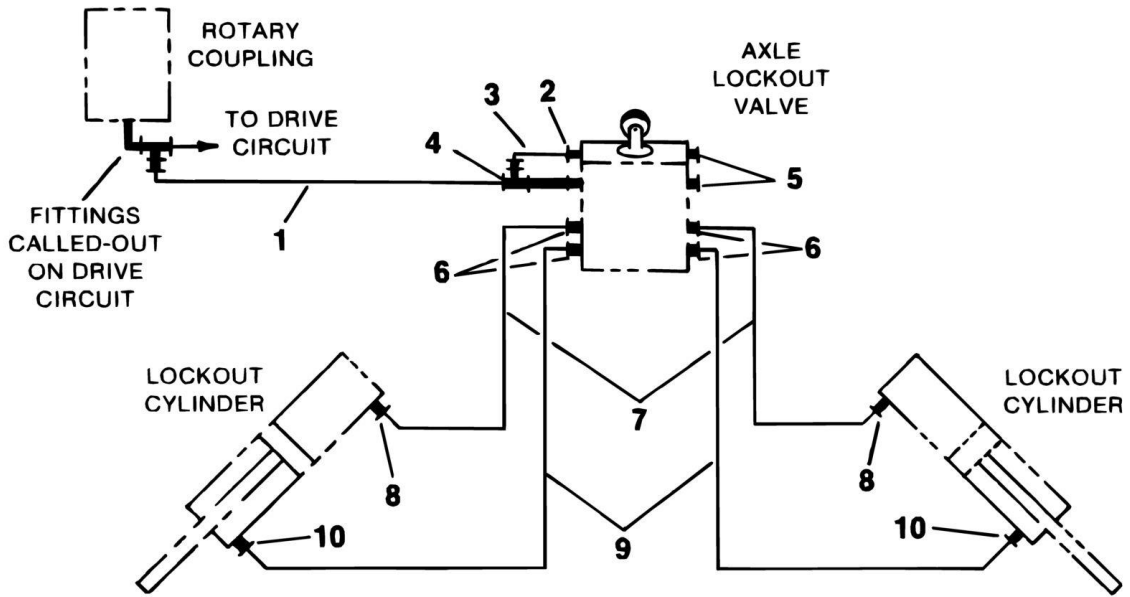

SECTION 1 - ILLUSTRATED PARTS LIST

FIGURE 1-61. HYDRAULIC DIAGRAM - AXLE LOCKOUT

SECTION 1 - ILLUSTRATED PARTS LIST

FIGURE 1-61. HYDRAULIC DIAGRAM - AXLE LOCKOUT

ITEM	PART NUMBER	QTY	DESCRIPTION	REV
	2791139	Ref	HYDRAULIC DIAGRAM - AXLE LOCKOUT	-
1	2751155	1	Hose	
2	2220582	1	Fitting	
3	2750900	1	Hose	
4	2220371	1	Fitting	
4	2220635	1	Fitting, Tee	
4	2220609	1	Fitting, Reducer	
5	2220237	2	Plug	
6	2220473	4	Fitting, 90	
7	2750785	2	Hose	
8	2220399	2	Fitting, Straight	
9	2751155	2	Hose	
10	2220773	2	Fitting, 90	
	0100020	AR	Sealant, Pipe