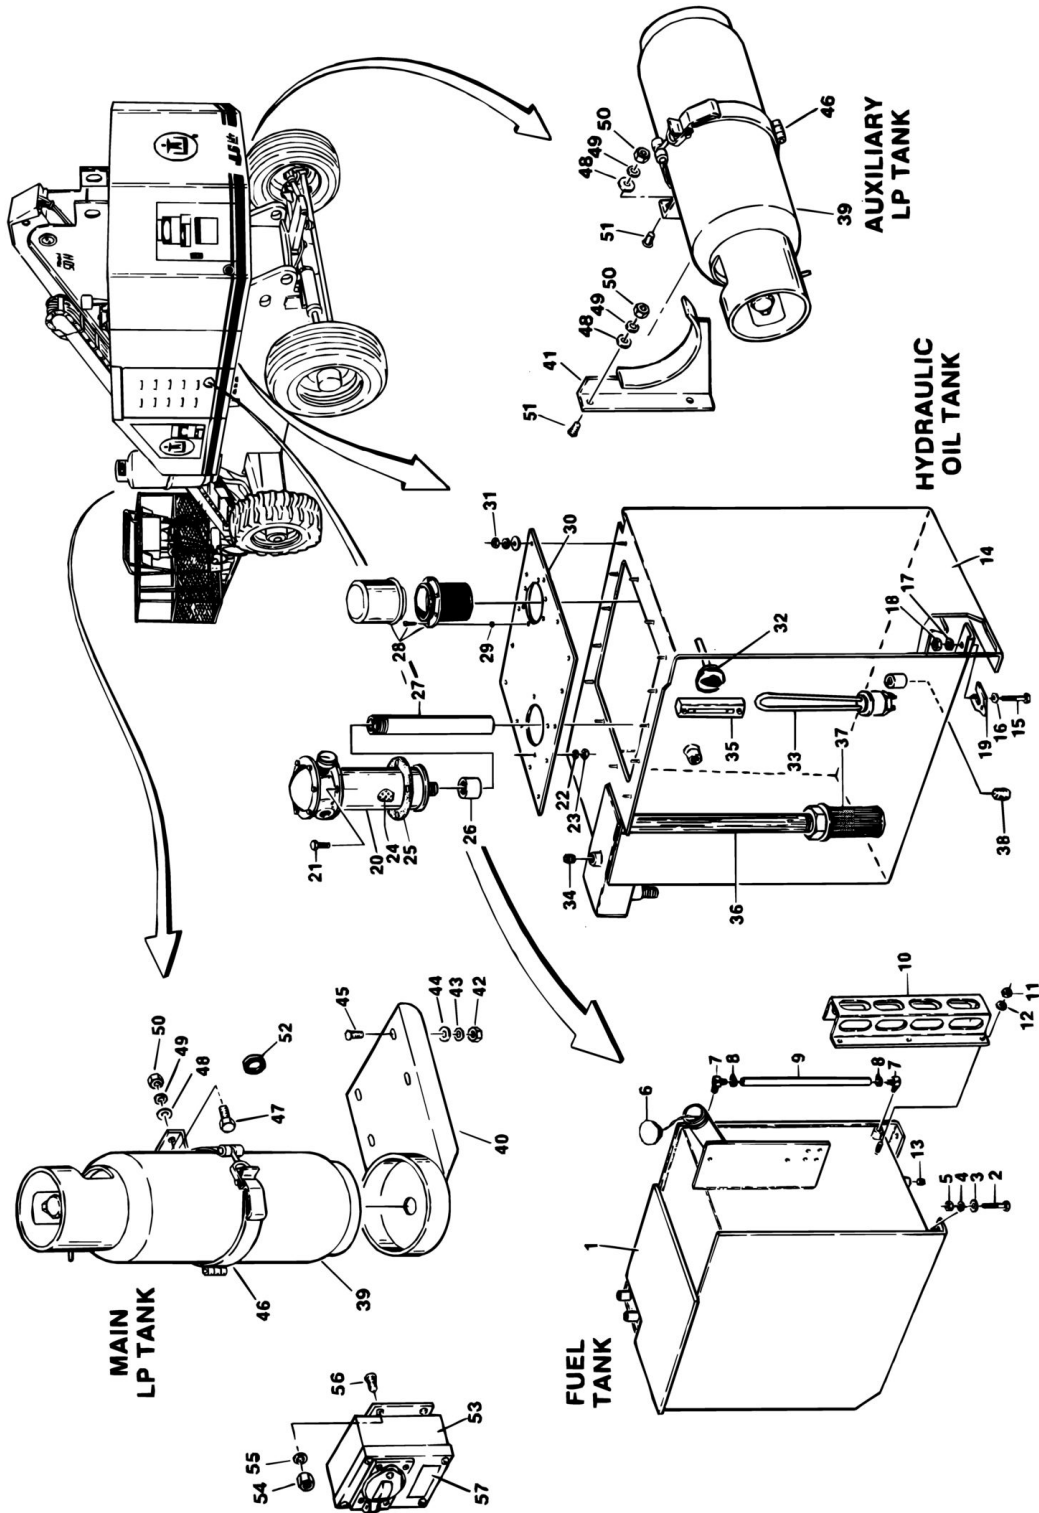

SECTION 1 - ILLUSTRATED PARTS LIST

FIGURE 1-37. HYDRAULIC OIL, FUEL AND LP TANKS ASSEMBLIES, COMPONENTS AND INSTALLATIONS

SECTION 1 - ILLUSTRATED PARTS LIST

FIGURE 1-37. HYDRAULIC OIL, FUEL AND LP TANKS ASSEMBLIES, COMPONENTS AND INSTALLATIONS

ITEM	PART NUMBER	QTY	DESCRIPTION	REV
		Ref	HYDRAULIC OIL, FUEL AND LP TANKS ASSEMBLIES, COMPONENTS AND INSTALLATIONS	
	0237842	Ref	FUEL TANK INSTALLATION	-
	0250447	Ref	FUEL TANK INSTALLATION	-
1	4400198	1	Fuel Tank Assembly (Attaching Parts)	-
2	0641618	4	Bolt 3/8in-16NC x 2 1/4in	
3	4751600	4	Flatwasher 3/8in	
4	4761600	4	Lockwasher 3/8in	
5	3311601	4	Nut 3/8in-16NC	
6	1120314	1	Cap	
7	2180467	2	Fitting, 90	
7	0100020	AR	Sealant, Pipe	
8	1320022	2	Clamp	
9	4562516	18.25 in	Tube	
10	4060613	1	Shield (Attaching Parts)	
11	3311401	3	Nut 1/4in-20NC	
12	4761400	3	Lockwasher 1/4in	
13	2200052	1	Plug	
	0237842	Ref	HYDRAULIC OIL TANK INSTALLATION	-
	0250447	Ref	HYDRAULIC OIL TANK INSTALLATION (WITH HEATERS)	-
14	4400217	1	Hydraulic Oil Tank Assembly	-
14	4400305	1	Hydraulic Oil Tank Assembly (With Heater) (Attaching Parts)	-
15	0641618	4	Bolt 3/8in-16NC x 2 1/4in	
16	4751600	4	Flatwasher 3/8in	
17	4761600	4	Lockwasher 3/8in	
18	3311601	4	Nut 3/8in-16NC	
19	4070410	AR	Shim - 1/16in	
19	4070411	AR	Shim - 1/8in	
19	4070412	AR	Shim - 3/16in	
20	2120103	1	Filter, Return (Attaching Parts)	
21	0641612	4	Bolt 3/8in-16NCx 1 1/2in	
22	4761600	4	Lockwasher 3/8in	
23	3311601	4	Nut 3/8in-16NC	
23	3960371	1	Gasket	
24	2120107	1	Element	
25	4740322	1	Seal	
26	2200268	1	Coupling	
27	2180649	1	Pipe	
28	1340045	1	Strainer Basket (Includes Mounting Hardware)	
28	1340046	1	Cap, Filter/Breather	
29	4740326	6	Washer, Sealing	
30	1670394	1	Lid (Attaching Parts)	
31	3311401	14	Nut 1/4in-20NC	
31	4761400	14	Lockwasher 1/4in	
31	4751400	14	Flatwasher 1/4in	
31	0100028	AR	Sealant, Joint	
32	1600043	1	Controller, Thermostat (Tanks With Heaters Only)	
33	2580018	1	Heater, Immersion (Tanks With Heaters Only)	
34	2200203	1	Plug