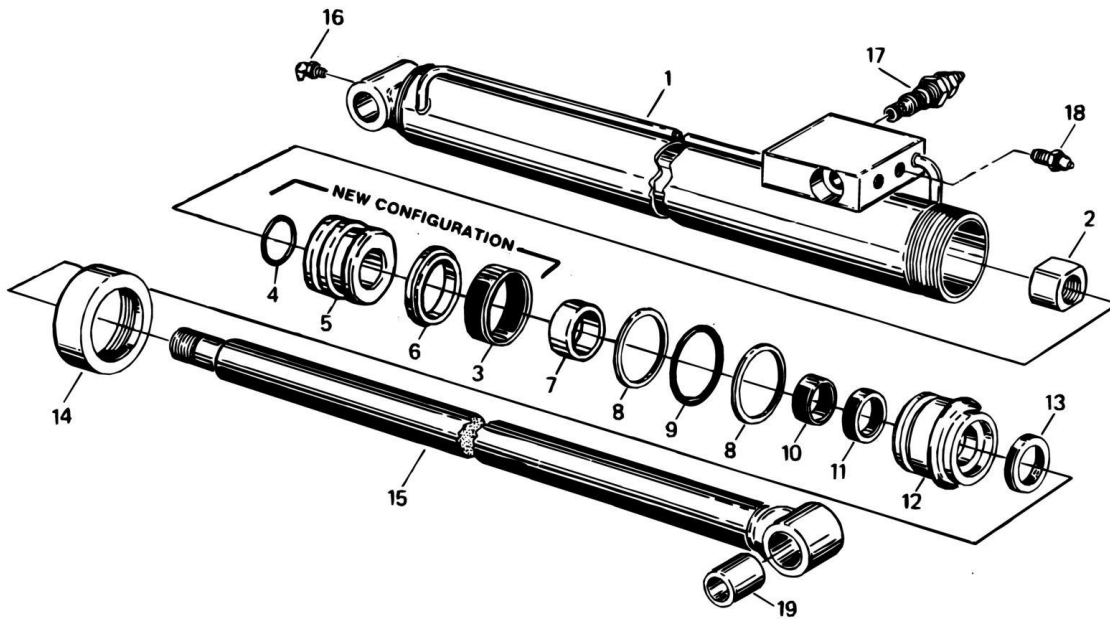

SECTION 1 - ILLUSTRATED PARTS LIST

FIGURE 1-4. SLAVE CYLINDER ASSEMBLY

NOTE: THIS PISTON/SEAL CONFIGURATION NO LONGER AVAILABLE. IF EQUIPPED, NEW PISTON AND SEAL KIT MUST BE ORDERED FOR REPAIR.

SECTION 1 - ILLUSTRATED PARTS LIST

FIGURE 1-4. SLAVE CYLINDER ASSEMBLY

ITEM	PART NUMBER	QTY	DESCRIPTION	REV
	1681548	Ref	SLAVE CYLINDER ASSEMBLY	F
	1681722	Ref	SLAVE CYLINDER ASSEMBLY	B
		Ref	Note: Refer to P/N Stamped on Barrel for Identification.	
1	1680751	1	Barrel (1681548 Cylinder)	
1	1681721	1	Barrel (1681722 Cylinder)	
2	3300101	1	Nut	
3	Kit	2	Ring, Wear	
4	Kit	1	O-Ring	
5	3480120	1	Piston	
6	Kit	1	Seal, Piston	
7	1440142	1	Spacer	
8	Kit	2	Ring, Back-up	
9	Kit	1	O-Ring	
10	Kit	1	Ring, Wear	
11	Kit	1	Seal, Rod	
12	1681635	1	Head (1681548 Cylinder)	
12	1680892	1	Head (1681722 Cylinder)	
13	Kit	1	Wiper, Rod	
14	1120179	1	Head, Retainer	
15	1681331	1	Rod Assembly	
16	2160001	1	Fitting	
17	4640495	2	Valve (1681548 Cylinder)	
17	4640509	2	Valve (1681722 Cylinder)	
18	2200213	2	Fitting (1681548 Cylinder)	
18	2200202	2	Plug (1681722 Cylinder)	
18	0100011	AR	Loctite	
18	0100020	AR	Sealant, Pipe	
19	0960097	1	Bushing	
	2901120	1	Kit, Seal (Includes Items 3, 4, 6, 8, 9, 10, 11 & 13)	
	0460058	1	Bellows (Optional - Not Shown)