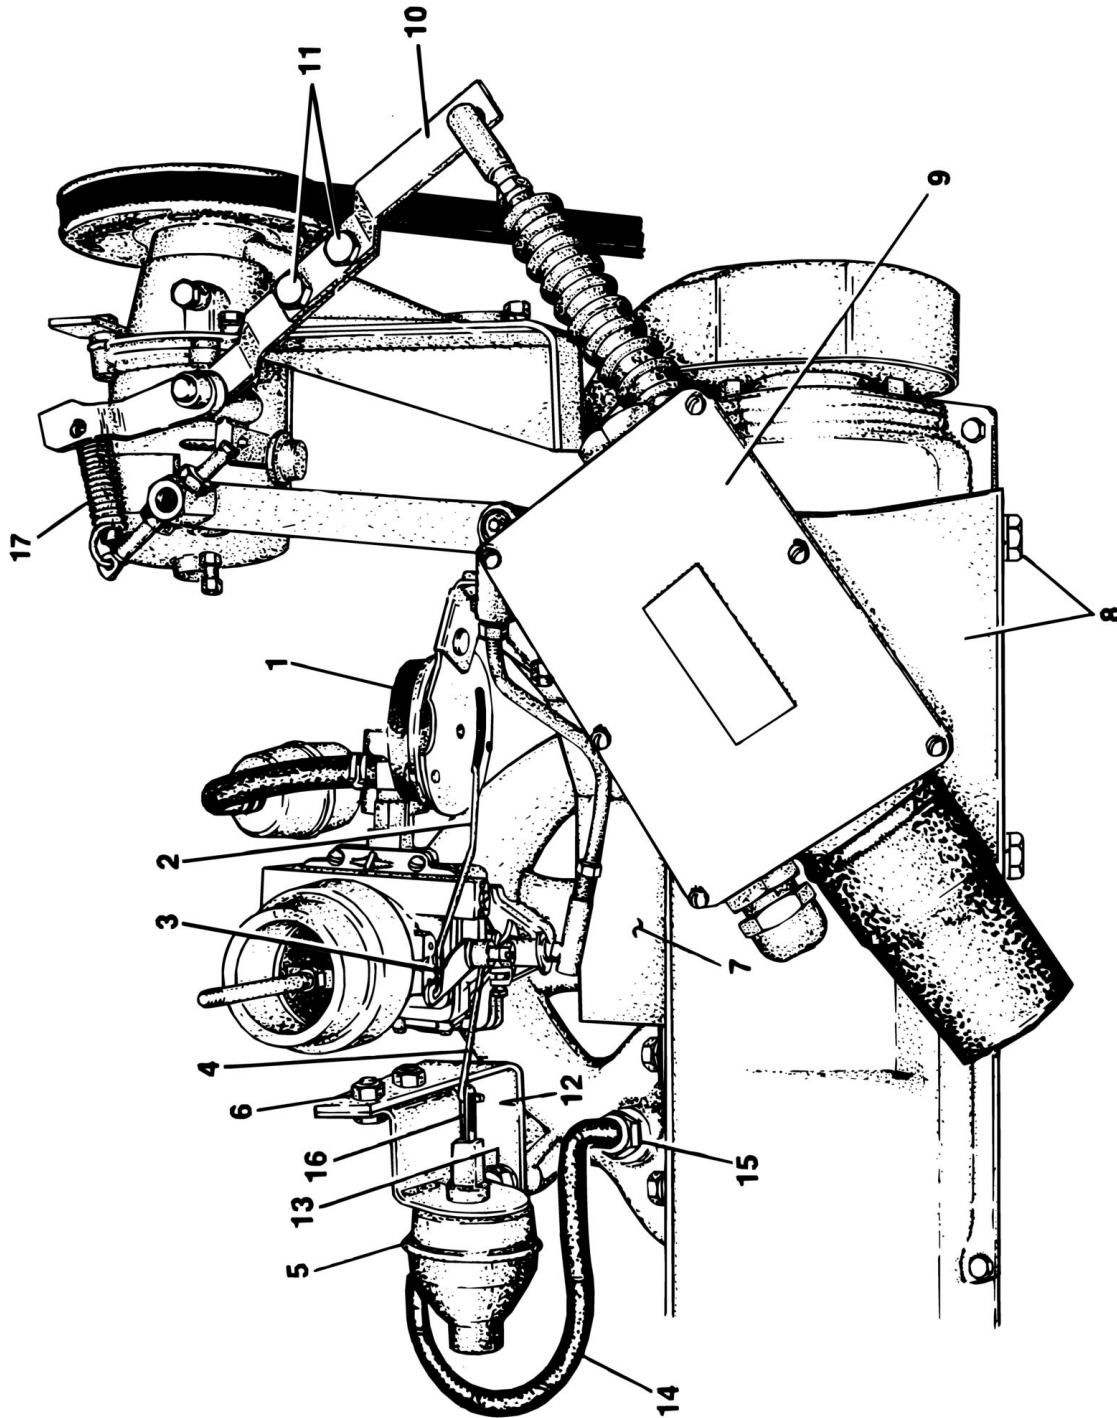

SECTION 1 - ILLUSTRATED PARTS LIST

FIGURE 1-27. ADECO THROTTLE INSTALLATION (FORD)

SECTION 1 - ILLUSTRATED PARTS LIST

FIGURE 1-27. ADECO THROTTLE INSTALLATION (FORD)

ITEM	PART NUMBER	QTY	DESCRIPTION	REV
	0236965	Ref	ADECO THROTTLE INSTALLATION - FORD	-
	0237356	Ref	ADECO THROTTLE INSTALLATION - FORD (CHOKE WITH VACUUM OPERATED PULL-OFF)	B
1	0237715	1	Choke Kit (Attaching Parts)	
1	0641406	2	Bolt 1/4in - 20NC x 3/4in	
1	4751400	2	Flatwasher 1/4in	
1	4761400	2	Lockwasher 1/4in	
1	3311401	2	Nut 1/4in - 20NC	
2	3840821	1	Rod, Choke	
3	1380111	1	Clip	
4	3840855	1	Rod, Choke Pull-Off	
5	0060022	1	Actuator, Vacuum Choke Pull-Off (Attaching Parts)	
6	3910808	2	Screw, Round Head #8-32NC x 1/2in	
6	4760800	2	Lockwasher #8	
6	3310801	2	Nut #8-32NC	
7	0901297	1	Bracket, Auto Choke (Attaching Parts)	
7	0630384	2	Bolt, Metric 8MM - 1.25 x 40MM	
7	4761500	2	Lockwasher 5/16in	
7	4751500	2	Flatwasher 5/16in	
8	4842263	1	Throttle Bracket (Attaching Parts)	
8	0630135	2	Bolt, Metric 10MM x 30MM	
8	4740116	2	Lockwasher 10MM	
9	0060020	1	Actuator	
10	3010081	1	Throttle Lin (Attaching Parts)	
11	0641406	2	Bolt 1/4in - 20NC x 3/4in	
11	4761400	2	Lockwasher 1/4in	
11	3311401	2	Nut 1/4in - 20NC	
12	0901347	1	Bracket, Choke Pull-Off (Attaching Parts)	
13	0700810	1	Bolt, Metric 8MM x 20MM (Grade 8.8)	
14	2720016	1	Hose	
15	2180666	1	Fitting	
16	1380112	1	Clip	
17	4160084	1	Spring