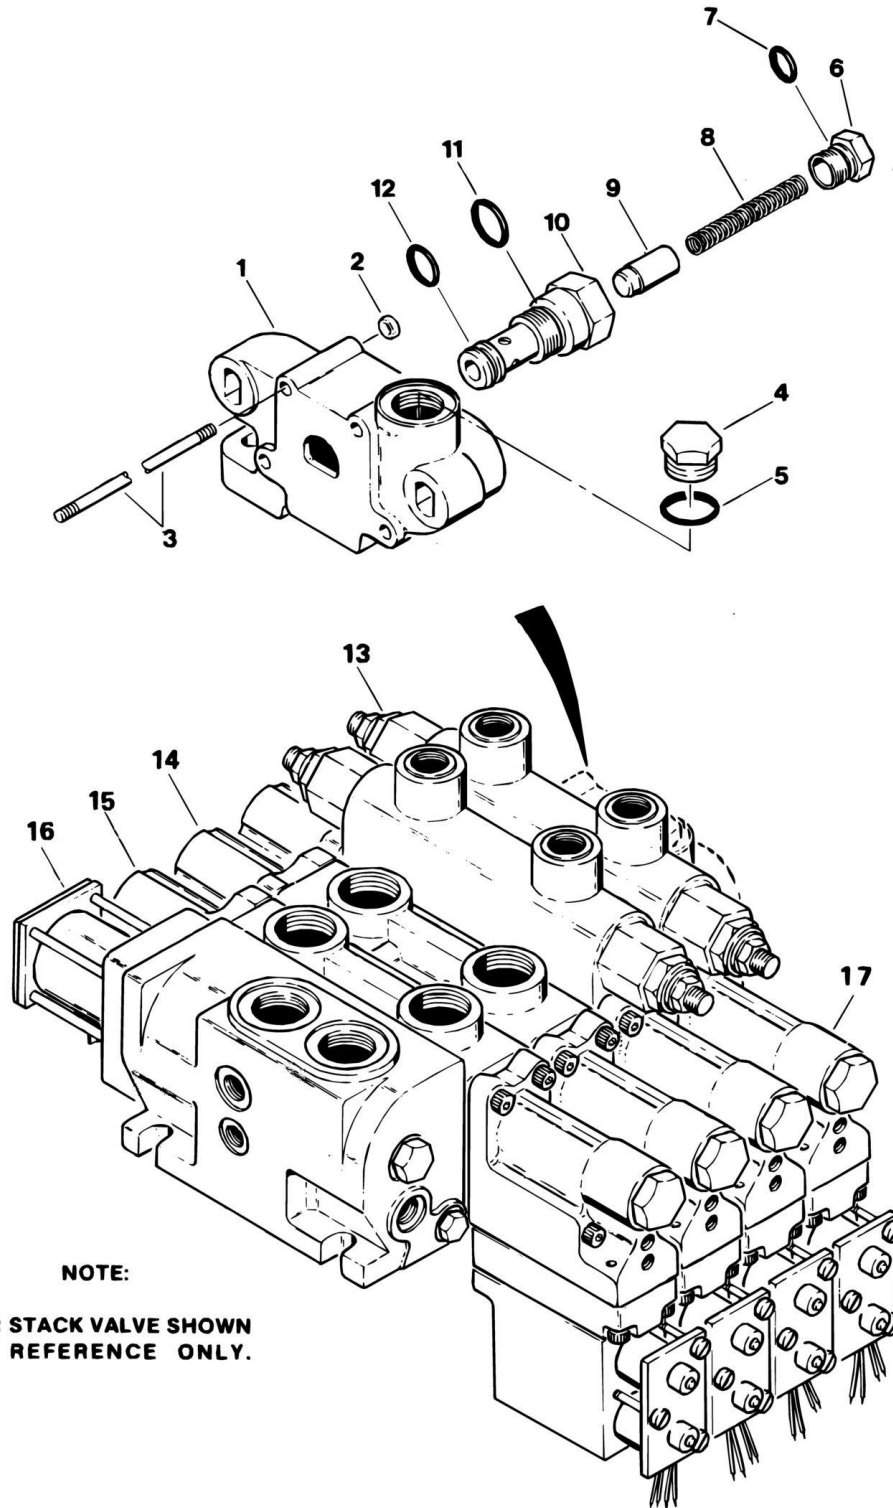

SECTION 1 - ILLUSTRATED PARTS LIST

FIGURE 1-17. PROPORTIONAL CONTROL VALVE ASSEMBLY - OUTLET SECTION (RACINE VALVES)

NOTE:
FOUR STACK VALVE SHOWN
FOR REFERENCE ONLY.

SECTION 1 - ILLUSTRATED PARTS LIST

FIGURE 1-17. PROPORTIONAL CONTROL VALVE ASSEMBLY - OUTLET SECTION (RACINE VALVES)

ITEM	PART NUMBER	QTY	DESCRIPTION	REV
	4640367	Ref	PROPORTIONAL CONTROL VALVE ASSEMBLY - OUTLET SECTION (RACINE VALVES)	
1	7002368	1	Outlet Section	
2	7004869	4	Nut	
3	7004870	4	Stud	
4	7004871	1	Plug	
5	Kit	1	O-Ring	
5	7004872	1	Catridge Assembly, Pilot Pressure	
5	7002288	1	Plug and O-Ring Assembly	
6	7004873	1	Plug	
7	Kit	1	O-Ring	
8	7004874	1	Spring	
9	7002287	1	Poppet	
10	7004875	1	Housing	
11	Kit	1	O-Ring	
12	Kit	1	O-Ring	
13	7004886	1	Swing Valve Section (See WORKING SECTIONS - PROPORTIONAL CONTROL VALVE (RACINE VALVE) for Breakdown)	
14	7004888	1	Lift Valve Section (See WORKING SECTIONS - PROPORTIONAL CONTROL VALVE (RACINE VALVE) for Breakdown)	
15	7004890	1	Drive Valve Section (See WORKING SECTIONS - PROPORTIONAL CONTROL VALVE (RACINE VALVE) for Breakdown)	
16	7002364	1	Inlet Manifold (See INLET VALVE SECTION - PROPORTIONAL CONTROL VALVE (RACINE VALVE) for Breakdown)	
17	7004884	1	Servo Assembly (See SERVO ASSEMBLY - PROPORTIONAL CONTROL VALVE (RACINE VALVE) for Breakdown)	
17	7004833	1	Seal Kit for 7002368