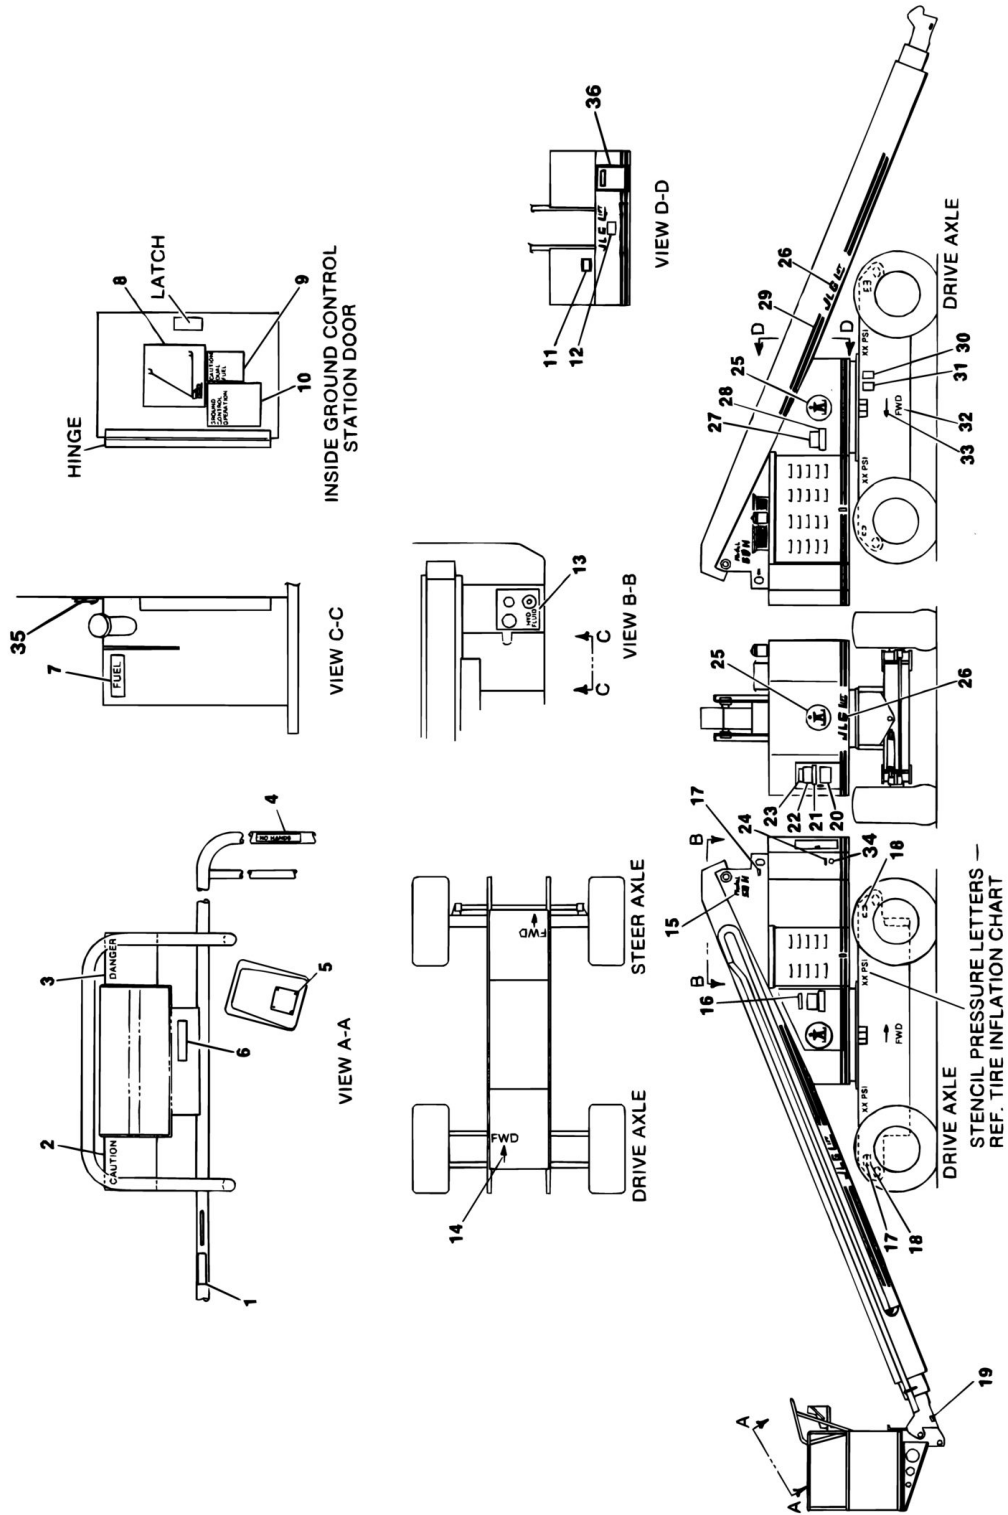

SECTION 1 - ILLUSTRATED PARTS LIST

FIGURE 1-60. PLACARDS AND DECALS INSTALLATION

SECTION 1 - ILLUSTRATED PARTS LIST

FIGURE 1-60. PLACARDS AND DECALS INSTALLATION

ITEM	PART NUMBER	QTY	DESCRIPTION	REV
	0237611	Ref	PLACARDS AND DECALS INSTALLATION	C
1	1700477	1	Decal - Attach Belt	
2	3251548	1	Decal - Caution (Standard)	
2	3251607	1	Decal - Caution (CSA) (Attaching Parts)	
2	4761400	2	Lockwasher 1/4in	
2	3311401	2	Nut 1/4in-20NC	
3	3251549	1	Decal - Danger (Attaching Parts)	
3	4761400	2	Lockwasher 1/4in	
3	3311401	2	Nut 1/4in-20NC	
4	1700476	2	Decal - No Hands	
5	3251766	1	Nameplate, Footswitch	
5	3820001	4	Rivet	
6	3251579	1	Nameplate - Platform Rotate (Racine Valves)	
6	3251578	1	Nameplate - Platform Rotate (Vickers Valves) (Machines with Steering Wheel)	
6	3820001	2	Rivet	
7	1700428	1	Decal - Fuel (Diesel)	
7	1700429	1	Decal - Fuel (LP)	
7	1700430	1	Decal - Fuel (Gas)	
8	3251722	1	Decal - Load/Reach (Standard)	
8	3251846	1	Decal - Load/Reach (CSA)	
9	1701028	1	Decal - Dual Fuel Caution (Machines with Dual Fuel)	
10	1700582	1	Decal - Ground Control Operation	
11	1700585	1	Decal - Crushing	
12	1700593	1	Decal - Inspection	
13	1700419	1	Decal - Hydraulic Fluid	
14	1700423	2	Decal - Fwd	
14	1700568	2	Decal - Arrow	
15	1700753	2	Decal - Model 50H	
16	3251569	1	Decal - Manual	
17	1700377	4	Decal - Lift Here	
18	1700575	4	Decal - Tie Down	
19	1700640	2	Decal - Crushing	
20	1700643	1	Decal - Caution	
21	1700580	1	Decal - Electrocutation Hazard	
22	1700585	1	Decal - Crushing	
23	1700583	1	Decal - Ground Control Location	
24	3251243	1	Nameplate - 120V	
25	1700427	3	Decal - Logo	
26	1700422	4	Decal - JLG Lift	
27	1700585	2	Decal - Crushing	
28	1700580	2	Decal - Electrocutation Hazard	
29	1700431	AR	Decal - Orange Brown Strip	
30	1700584	1	Decal - Patent	
31	Consult Factory	1	Nameplate - Serial Number	
32	1700423	2	Decal - Fwd	
33	1700568	2	Decal - Arrow	
34	0961127	1	Bushing, Snap	
34	0100010	AR	Loctite	
35	1700756	1	Decal - Full/Add