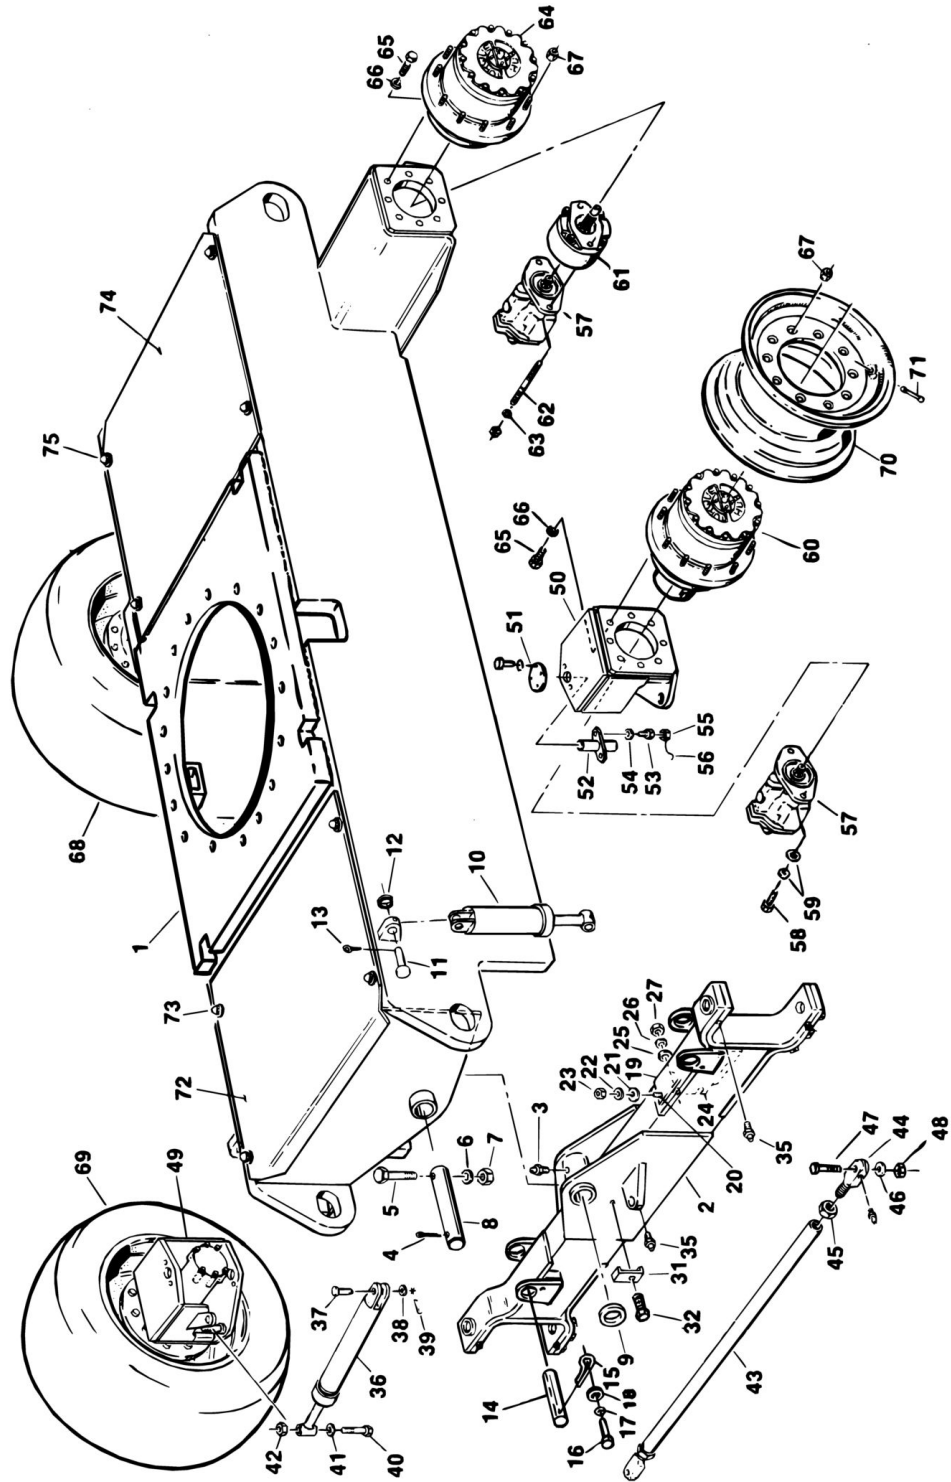

SECTION 1 - ILLUSTRATED PARTS LIST

FIGURE 1-47. FRAME, STEERING AND DRIVE COMPONENTS, ASSEMBLIES AND INSTALLATIONS(4WD)

SECTION 1 - ILLUSTRATED PARTS LIST

FIGURE 1-47. FRAME, STEERING AND DRIVE COMPONENTS, ASSEMBLIES AND INSTALLATIONS(4WD)

ITEM	PART NUMBER	QTY	DESCRIPTION	REV
		Ref	FRAME, STEERING AND DRIVE COMPONENTS ASSEMBLIES AND INSTALLATIONS - 4 WHEEL DRIVE	
1	2360186	1	Frame	
	0236717	Ref	FRONT AXLE INSTALLATION	C
2	4842153	1	Front Axle (Attaching Parts)	
3	2160002	1	Fitting, Grease	
4	3451214	1	Pin, Cotter 3/8in 3 1/2in	
5	0641636	1	Bolt 3/8in - 16NC x 4 1/2in	
6	4751600	1	Flatwasher 3/8in	
7	3311605	1	Locknut 3/8in - 16NC	
8	3421128	1	Pin, Front Axle	
9	4740158	2	Washer, Thrust	
10	1681571	2	Lockout Cylinder Assembly (See LOCKOUT CYLINDER ASSEMBLY (4WD) for Breakdown) (Attaching Parts)	
11	3421227	1	Pin, Clevis	
12	4740230	2	Flatwasher, Special	
13	3450606	1	Pin, Cotter 3/6in x 1 1/2in	
14	3421224	1	Pin	
15	3450808	1	Pin, Cotter 1/4in x 2in	
16	0641416	1	Bolt 1/4in - 20NC x 2in	
17	4751600	1	Flatwasher 3/8in	
18	4761600	2	Lockwasher 3/8in	
19	4220098	2	Stop, Axle (Attaching Parts)	
20	4300048	2	Stud (Welded on Part)	
21	4751800	2	Flatwasher 1/2in	
22	4761800	2	Lockwasher 1/2in	
23	3311801	2	Nut 1/2in - 13NC	
24	4070528	AR	Shim, Axle (Attaching Parts)	
24	4300034	2	Stud (Welded on Part)	
25	4751600	2	Flatwasher 3/8in	
26	4761600	2	Lockwasher 3/8in	
27	3311601	2	Nut 3/8in - 16NC	
31	1320125	1	Clamp, Hose (Attaching Parts)	
32	0641612	1	Bolt 3/8in - 16NC x 1 1/2in	
32	0100019	AR	Loctite	
35	2160002	5	Fitting, Grease	
	0236705	Ref	STEERING AND SPINDLE INSTALLATION	C
36	1681555	1	Steer Cylinder Assembly (See STEER CYLINDER ASSEMBLY for Breakdown) (Attaching Parts)	
37	3431622	1	Pin, Clevis	
38	4740230	1	Flatwasher, Special	
39	3450606	1	Pin, Cotter 3/6in x 1 1/2in	
40	0630369	1	Bolt, Special	
41	0440091	1	Bearing, Thrust	
42	3312602	1	Nut., Jam 1in - 8NC	
42	0100011	AR	Loctite	
43	3840866	1	Rod, Tie (Attaching Parts)	
44	0560714	1	Block, Tie Rod (Left Side)	
44	0560605	1	Block, Tie Rod (Right Side - Not Shown)