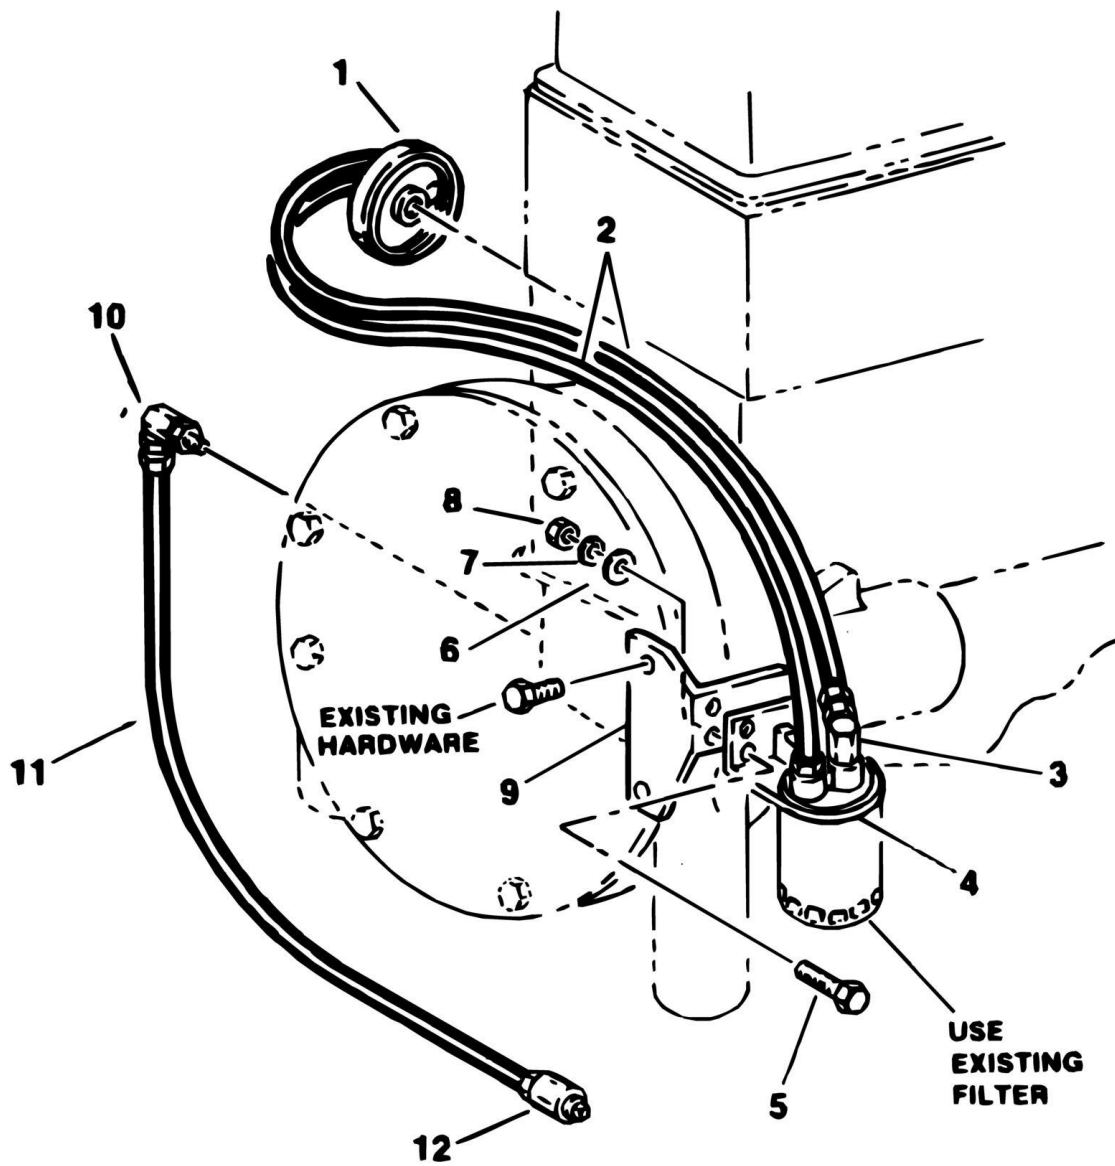

SECTION 1 - ILLUSTRATED PARTS LIST

FIGURE 1-30. REMOTE OIL FILTER AND DRAIN (FORD)

SECTION 1 - ILLUSTRATED PARTS LIST

FIGURE 1-30. REMOTE OIL FILTER AND DRAIN (FORD)

ITEM	PART NUMBER	QTY	DESCRIPTION	REV
	0237411	Ref	REMOTE OIL FILTER AND DRAIN - FORD	-
1	0080133	1	Adapter (Includes O-Ring)	
2	2750123	2	Hose	
2	0010020	AR	Sealant	
3	2220128	1	Fitting, 45	
4	0080132	1	Adapter (Attaching Parts)	
5	0641408	3	Bolt 1/4in- 20NC x 1in	
6	4751400	3	Flatwasher 1/4in	
7	4761400	3	Lockwasher 1/4in	
8	3311401	3	Nut 1/4in- 20NC	
9	0901361	1	Bracket (Use Existing Hardware)	
10	3520066	1	Fitting	
10	2180669	1	Fitting	
11	2750354	1	Hose	
12	2200262	1	Coupling	
12	2200102	4	Plug