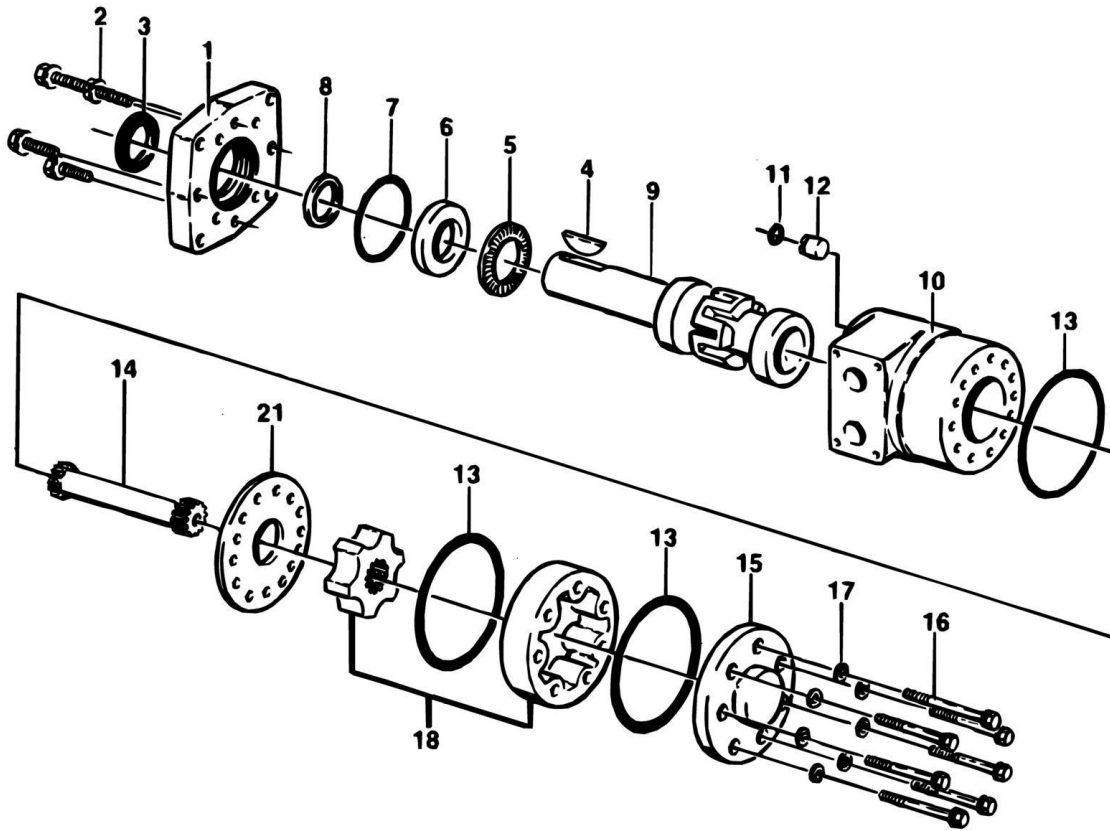

SECTION 1 - ILLUSTRATED PARTS LIST

FIGURE 1-9. ROTATOR MOTOR ASSEMBLY

SECTION 1 - ILLUSTRATED PARTS LIST

FIGURE 1-9. ROTATOR MOTOR ASSEMBLY

ITEM	PART NUMBER	QTY	DESCRIPTION	REV
	3160083	Ref	ROTATOR MOTOR ASSEMBLY	A
1	7002105	1	Flange, Mounting (Attaching Parts)	
2	7002123	4	Screw, Cap	
3	Kit	1	Seal, Dust	
4	7002104	1	Key, Woodruff	
5	7002111	1	Bearing, Thrust Needle	
6	7002117	1	Thrust, Bearing Race	
7	Kit	1	Seal, O-Ring	
8	Kit	1	Seal, Pressure	
9	7002116	1	Shaft, Output	
10	7002103	1	Housing	
11	Kit	1	Seal	
12	7002114	1	Plug, Housing	
13	Kit	3	Seal, O-Ring	
14	7002112	1	Drive	
15	7002107	1	Cap, End (Attaching Parts)	
16	7002100	7	Screw, Cap	
17	7000166	7	Lockwasher	
18	7002125	1	Gerotor Sub-Assembly	
21	7002110	1	Plate, Spacer	
	2900455	1	Seal Kit (Includes Items 3, 7, 8, 11 & 13)