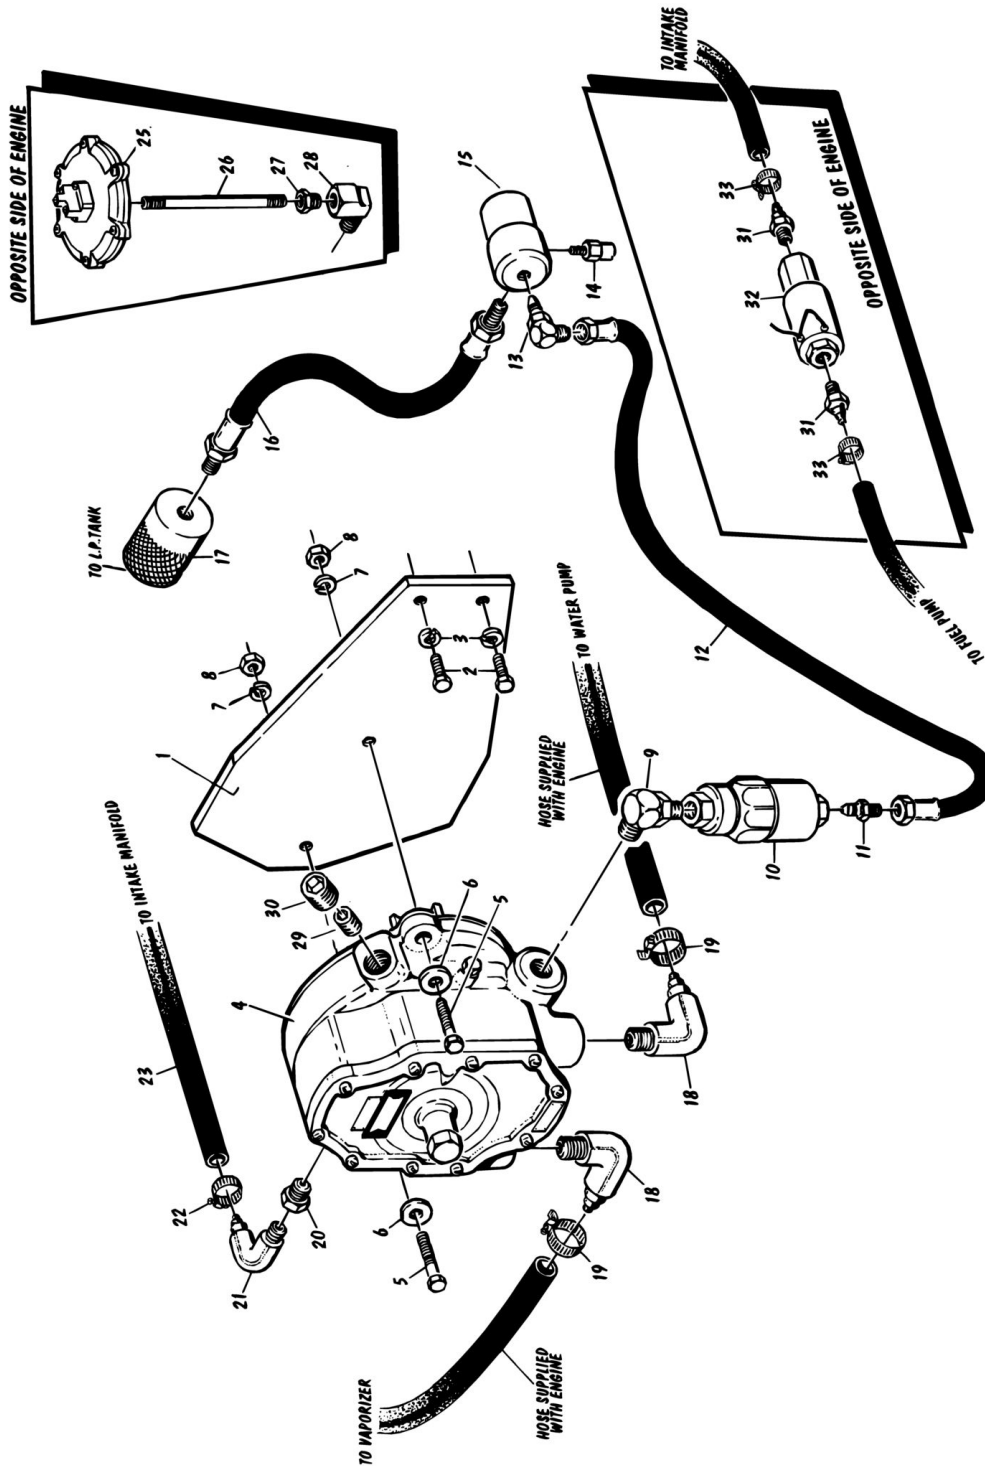

SECTION 1 - ILLUSTRATED PARTS LIST

FIGURE 1-25. DUAL FUEL INSTALLATION (FORD)

SECTION 1 - ILLUSTRATED PARTS LIST

FIGURE 1-25. DUAL FUEL INSTALLATION (FORD)

ITEM	PART NUMBER	QTY	DESCRIPTION	REV
		Ref	DUAL FUEL INSTALLATION	
1	0901236	1	Plate, Regulator Mounting (Mounted on Engine Side)	
1	3530210	1	Plate, Regulator Mounting (Mounted on Engine Rear) (Attaching Parts)	
2	0701014	2	Bolt, Metric M10 x 30MM	
3	4761800	2	Lockwasher 1/2in	
4	4700005	1	Regulator (Attaching Parts)	
5	0641416	2	Bolt 1/4in - 20NC x 2in	
6	4751400	2	Flatwasher 1/4in	
7	4761400	2	Lockwasher 1/4in	
8	3311401	2	Nut 1/4in - 20NC	
9	2220082	1	Fitting, 90	
10	2120077	1	LP Filterlock	
11	2180418	1	Fitting	
12	2720149	1	Hose	
13	2180504	1	Fitting, 90	
14	2180389	1	Valve, Relief	
15	2180388	1	Filter	
16	2720117	1	Hose	
17	2180387	1	Fitting, LP Tank	
18	2220313	2	Fitting, 90	
19	1320022	2	Clamp, Hose	
20	2220251	1	Fitting, Reducer	
21	2220675	1	Fitting, 90	
22	1320030	2	Clamp, Hose	
23	2720112	24 in	Hose	
25	4360188	1	Switch, Vacuum	
26	2180420	1	Nipple, Pipe	
27	2220430	1	Fitting, Reducer	
28	2220652	1	Fitting, 90	
29	2200221	1	Plug	
30	2200224	1	Plug	
31	2220315	2	Fitting	
32	4640391	1	Fuel Lock	
33	1320022	2	Clamp, Hose	
	1700818	1	Decal - LP Gas (Not Shown)