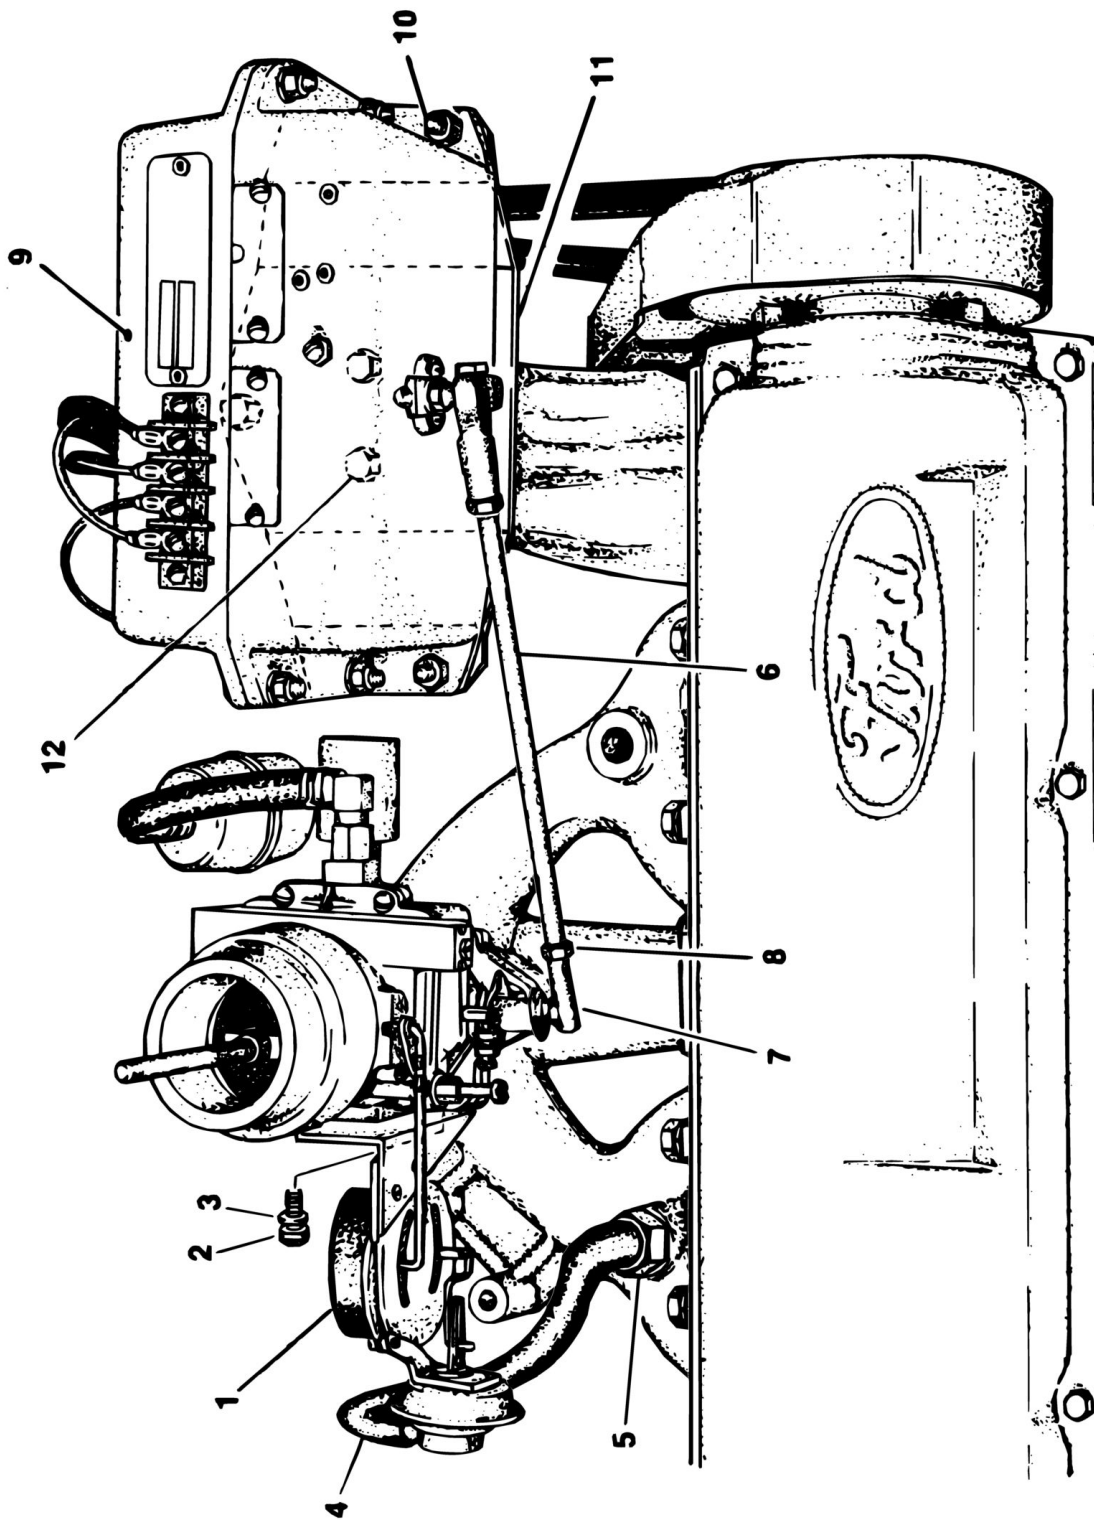

SECTION 1 - ILLUSTRATED PARTS LIST

FIGURE 1-26. PRECISION GOVERNOR INSTALLATIONS (FORD)

SECTION 1 - ILLUSTRATED PARTS LIST

FIGURE 1-26. PRECISION GOVERNOR INSTALLATIONS (FORD)

ITEM	PART NUMBER	QTY	DESCRIPTION	REV
	0238044	Ref	PRECISION GOVERNOR INSTALLATION FORD (2 WIRE)	-
	0237852	Ref	PRECISION GOVERNOR INSTALLATION FORD (4 WIRE)	-
1	0237568	1	Choke and Vacuum Pull-Off Assembly (Includes Sensor) (Attaching Parts)	
2	3910812	2	Screw, Round Head #8-32NC x 3/4in	
3	4760800	2	Lockwasher #8	
4	2720016	1	Hose	
5	2180666	1	Fitting	
6	3840898	1	Rod (Attaching Parts)	
7	1660157	2	Coupling, Ball joint	
8	3321401	2	Nut 1/4in - 28NF	
9	2500003	1	Governor (4 Wire)	
9	2500004	1	Governor (2 Wire) (Attaching Parts)	
10	0641408	4	Bolt 1/4in - 20NC x 1in	
10	4751400	4	Flatwasher 1/4in	
10	4761400	4	Lockwasher 1/4in	
10	3311401	4	Nut 1/4in - 20NC	
11	0901373	1	Bracket, Governor (Attaching Parts)	
12	0641408	2	Bolt 1/4in - 20NC x 1in	
12	4751400	2	Flatwasher 1/4in	
12	4761400	2	Lockwasher 1/4in	
12	3311401	2	Nut 1/4in - 20NC