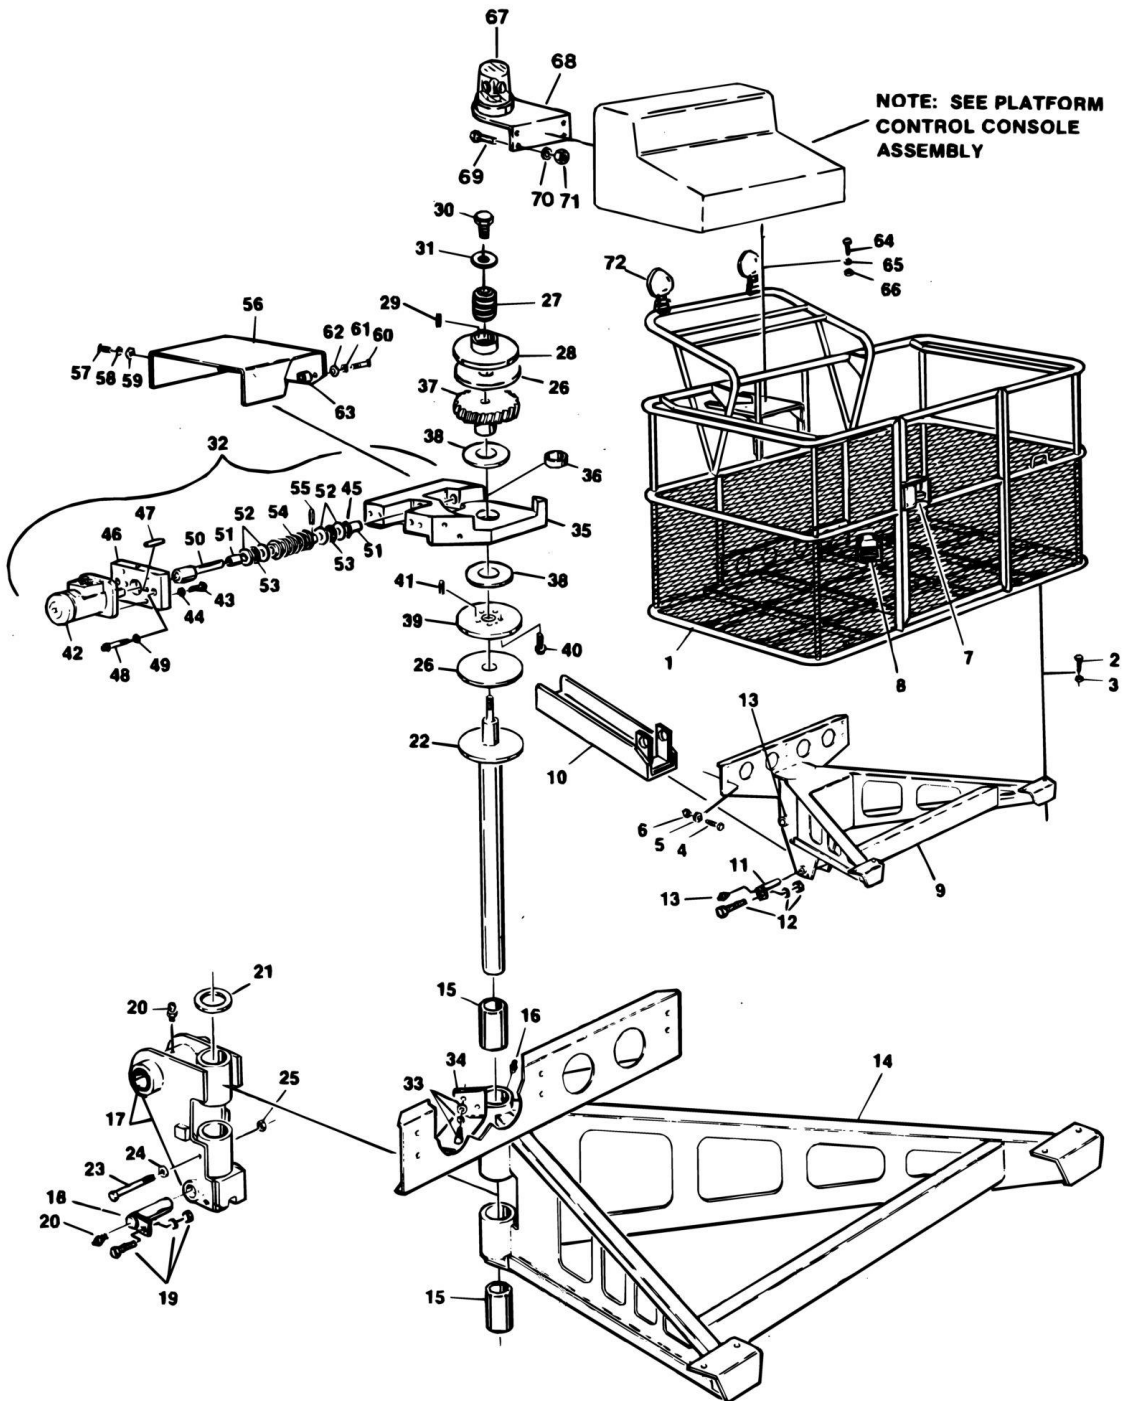

SECTION 1 - ILLUSTRATED PARTS LIST

FIGURE 1-8. PLATFORMS AND CONTROL STANDS ASSEMBLIES AND INSTALLATIONS

SECTION 1 - ILLUSTRATED PARTS LIST

FIGURE 1-8. PLATFORMS AND CONTROL STANDS ASSEMBLIES AND INSTALLATIONS

ITEM	PART NUMBER	QTY	DESCRIPTION	REV
		Ref	PLATFORMS AND CONTROLS STANDS ASSEMBLIES AND INSTALLATIONS	
1	3510138	1	Platform - 3ft x 4ft (P/Q Controls)	
1	Consult Factory	1	Platform - 3ft x 4ft (OEM Controls)	
1	3510141	1	Platform - 3ft x 5ft (Standard) (P/Q Controls)	
1	3510194	1	Platforms - 3ft x 5ft (Low Mount) (P/Q Controls)	
1	3510150	1	Platform - 3ft x 5ft (OEM Controls)	
1	3510148	1	Platform - 3ft x 6ft (P/Q Controls)	
1	3510161	1	Platform - 3ft x 6ft (OEM Controls)	
1	3510139	1	Platform - 3ft x 8ft (P/Q Controls)	
1	3510153	1	Platform - 3ft x 8ft (Standard) (OEM Controls)	
1	3510211	1	Platform - 3ft x 8ft (Low Mount) (P/Q Controls) (Attaching Parts)	
2	0681610	4	Bolt 3/8in - 16NC x 1 1/4in (Grade 8)	
3	3300143	4	Locknut 3/8in - 16NC (Grade 8)	
4	0681610	6	Bolt 3/8in - 16NC x 1 1/4in (Grade 8)	
5	4751600	12	Flatwasher 3/8in	
6	3300143	6	Locknut 3/8in - 16NC (Grade 8)	
7	2560010	1	Handle, Latch	
7	2940006	1	Latch, Door (Attaching Parts)	
7	3911012	4	Screw, Round Head #10-24NC x 1 1/2in	
7	4751000	4	Flatwasher #10	
7	4761000	4	Lockwasher #10	
7	3311001	4	Nut #10-24NC	
	0233861	Ref	FOOTSWITCH INSTALLATION (RACINE VALVES)	B
	0237963	Ref	FOOTSWITCH INSTALLATION (VICKERS VALVES)	A
8	4360031	1	Footswitch (Attaching Parts)	
8	0641510	3	Bolt 5/16in - 18NC x 1 1/4in	
8	4751500	3	Flatwasher 5/16in	
8	4761500	3	Lockwasher 5/16in	
8	3311501	3	Nut 5/16in - 18NC	
	7000625	1	Block, Contact	
	0236830	Ref	FIXED SUPPORT INSTALLATION	A
9	4842403	1	Support, Fixed (Attaching Parts)	
10	1270907	1	Channel Weldment	
11	3421176	1	Pin Weldment	
12	0641608	1	Bolt 3/8in - 16NC x 1in	
12	4761600	1	Lockwasher 3/8in	
12	3311601	1	Nut 3/8in - 16NC	
13	2160002	2	Fitting, Grease	
	0236831	Ref	SUPPORT AND ROTATOR INSTALLATION (STANDARD)	C
	0239341	Ref	SUPPORT AND ROTATOR INSTALLATION (LOW MOUNT) (NOT SHOWN)	A
14	0236261	1	Support, Rotating	
15	0960564	2	Bushing, Bronze	
16	2160002	2	Fitting, Grease	
17	0236741	1	Pivot, Attachment	
17	0961024	2	Bushing, Bronze	
18	3421176	1	Pin Weldment (Attaching Parts)	
19	0641608	1	Bolt 3/8in - 16NC x 1in	
19	4761600	1	Lockwasher 3/8in