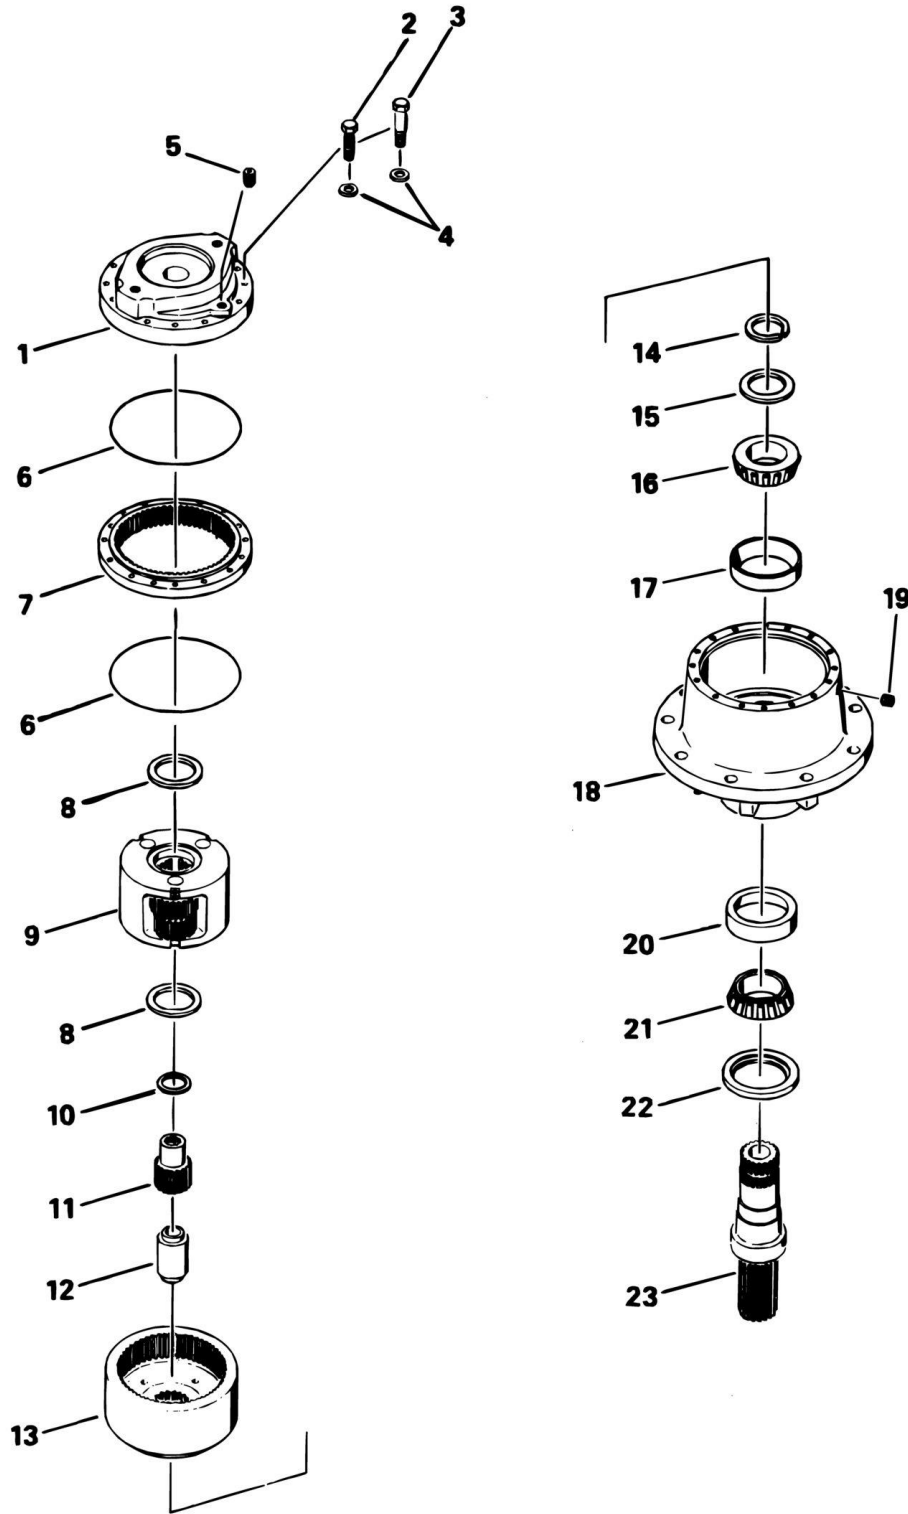

SECTION 1 - ILLUSTRATED PARTS LIST

FIGURE 1-45. SWING DRIVE HUB ASSEMBLY

SECTION 1 - ILLUSTRATED PARTS LIST

FIGURE 1-45. SWING DRIVE HUB ASSEMBLY

ITEM	PART NUMBER	QTY	DESCRIPTION	REV
	2780055	Ref	DRIVE HUB ASSEMBLY - SWING	-
1	7000209	1	Cover (Attacing Parts)	
2	7000217	8	Bolt, Hex Head	
3	7000214	4	Bolt, Hex Head, Shoulder	
4	4751500	12	Flatwasher	
5	7000242	1	Plug, Pipe	
6	Kit	2	O-Ring	
7	7000208	1	Gear, Ring	
8	7000253	2	Washer, Thrust	
9	7000207	1	Planet Carrier Assembly (Not Service Breakdown Parts Purchase Entire Assembly)	
10	7000270	1	Washer, Thrust	
11	7000268	1	Gear, Sun-Input	
12	7000269	1	Spacer, Sun Gear	
13	7000246	1	Gear, Internal	
	7000271	Ref	HUB ASSEMBLY	
14	Kit	1	Ring, Retaining	
15	Kit	1	Spacer	
16	7000258	1	Bearing, Tapered Roller	
17	7000257	1	Cup, Bearing	
18	7000210	1	Hub	
19	7000242	1	Plug, Pipe	
20	7000255	1	Cup, Bearing	
21	7000256	1	Bearing, Tapered Roller	
22	Kit	1	Seal	
23	7000233	1	Shaft, Output	
	2900034	1	Kit, Repair (Includes Items 6, 14, 16 & 22).