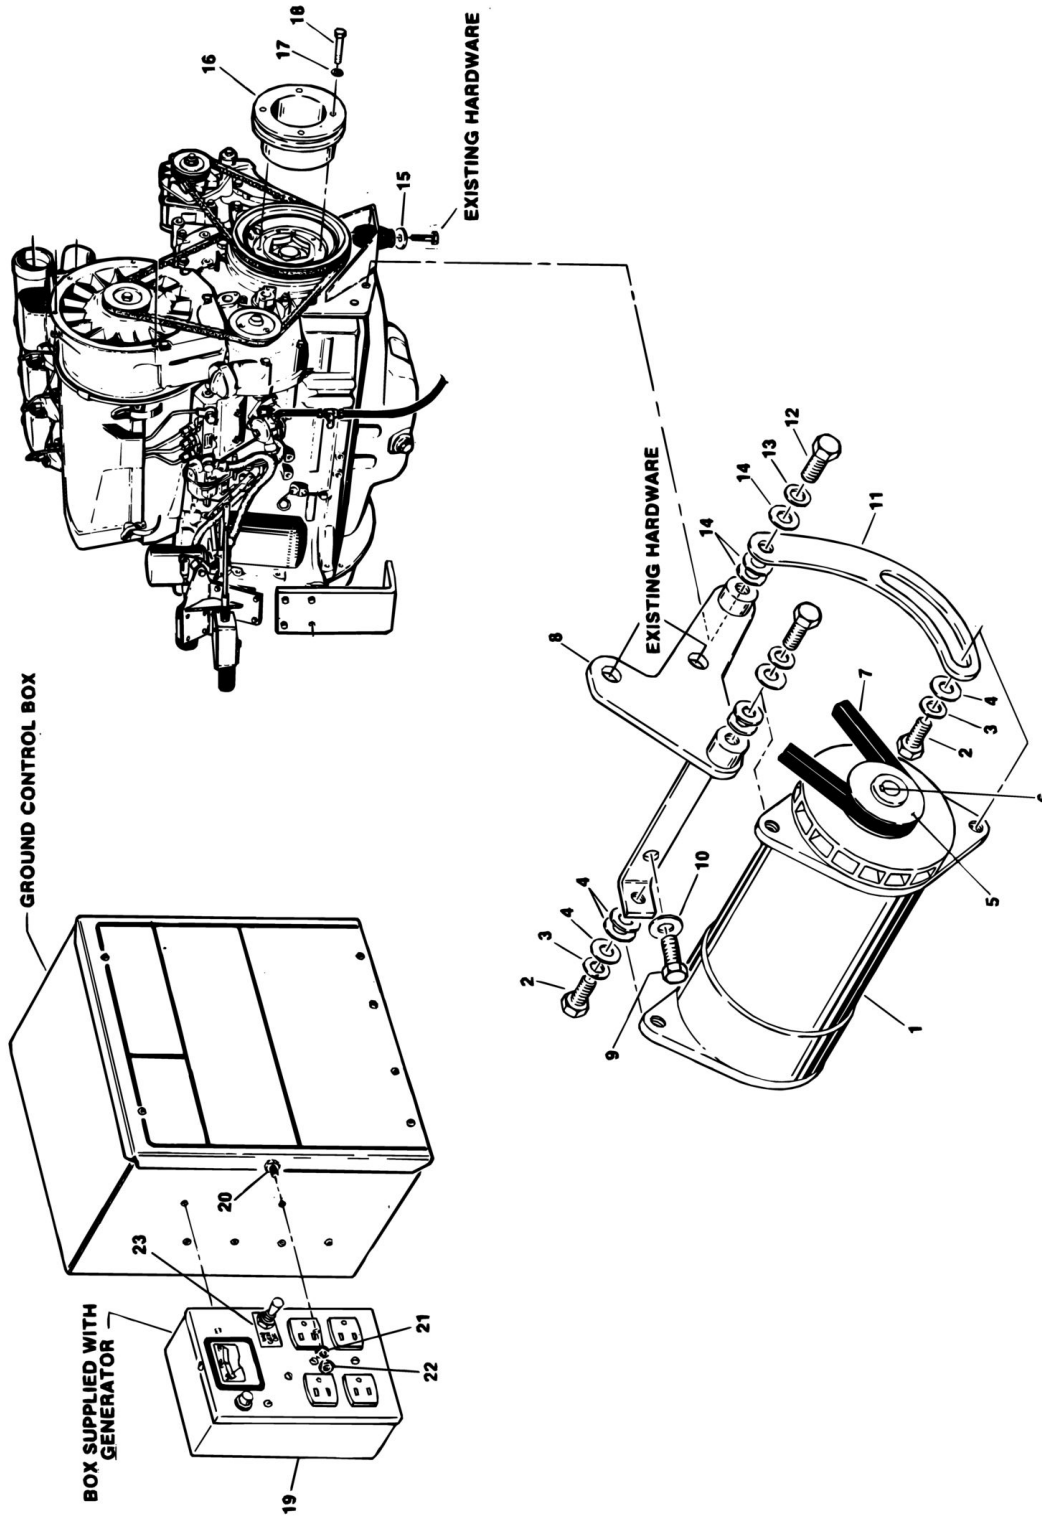

SECTION 1 - ILLUSTRATED PARTS LIST

FIGURE 1-33. AC GENERATOR INSTALLATION - DEUTZ (DESIGN A)

SECTION 1 - ILLUSTRATED PARTS LIST

FIGURE 1-33. AC GENERATOR INSTALLATION - DEUTZ (DESIGN A)

ITEM	PART NUMBER	QTY	DESCRIPTION	REV
	0237132	Ref	AC GENERATOR INSTALLATION - DEUTZ (DESIGN A)	B
1	2460011	1	Generator (Attaching Parts)	
2	0641510	3	Bolt 5/16in-18NC x 1 1/4in	
3	4761500	3	Lockwasher 5/16in	
4	4751500	AR	Flatwasher 5/16in	
5	3580100	1	Pulley	
5	3580111	1	Pulley (Optional - Use with 0480040 Belt)	
6	2680012	1	Key, Woodruff	
7	0480043	1	Belt	
7	0480040	1	Belt (Optional - Use with 3580111 Pulley)	
8	4842701	1	Bracket, Support (Attaching Parts)	
9	0641608	1	Bolt 3/8in-16NC x 1in	
10	4761600	1	Lockwasher 3/8in	
11	4340511	1	Support, Adjustment (Attaching Parts)	
12	0641510	1	Bolt 5/16in-18NC x 1 1/4in	
13	4761500	1	Lockwasher 5/16in	
14	4751500	1	Flatwasher 5/16in	
15	4740242	1	Washer, Shim	
16	3580109	1	Pulley (Attaching Parts)	
17	4761500	4	Lockwasher 5/16in	
18	0700822	4	Bolt, Metric 8MM x 70 (Grade 8.8)	
19	2460011	1	Box, Electrical (Supplied With Generator) (Attaching Parts)	
20	0731006	2	Bolt #10-32NF x 3/4in	
21	4761000	2	Lockwasher #10	
22	3321001	2	Nut #10	
23	3251476	1	Nameplate