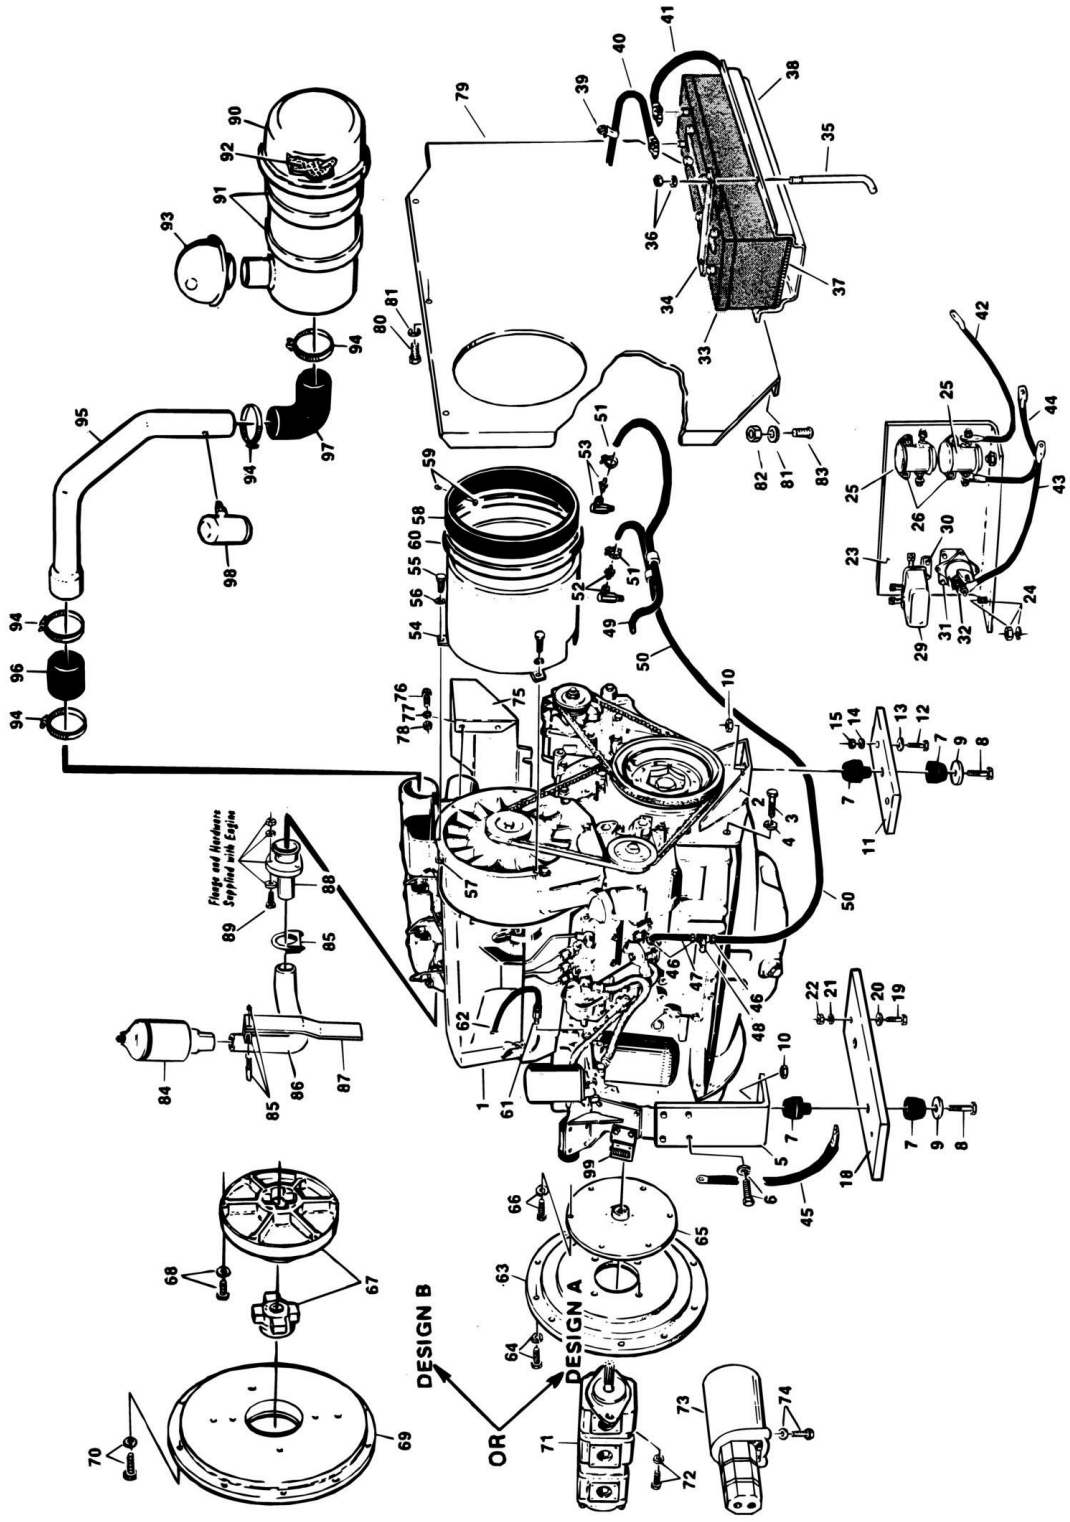

SECTION 1 - ILLUSTRATED PARTS LIST

FIGURE 1-31. DEUTZ F3L912 DIESEL ENGINE AND COMPONENTS ASSEMBLIES AND INSTALLATION

SECTION 1 - ILLUSTRATED PARTS LIST

FIGURE 1-31. DEUTZ F3L912 DIESEL ENGINE AND COMPONENTS ASSEMBLIES AND INSTALLATION

ITEM	PART NUMBER	QTY	DESCRIPTION	REV
		Ref	DEUTZ F3L912 ENGINE AND COMPONENTS ASSEMBLIES AND INSTALLATION	
	0237460	Ref	DEUTZ ENGINE ASSEMBLY AND INSTALLATION (RACINE VALVES)	B
	0238239	Ref	DEUTZ ENGINE ASSEMBLY AND INSTALLATION (VICKERS VALVES)	A
1	2000066	1	Engine (Deutz F3L912)	
2	3200229	1	Mount, Motor (Front) (Attaching Parts)	
3	0701427	4	Bolt, Metric 14MM x 100MM	
4	4740191	4	Lockwasher, Metric 14MM	
5	3200228	2	Mount, Engine Support (Rear) (Attaching Parts)	
6	0701215	8	Bolt, Metric 12MM x 35MM	
6	4740117	8	Lockwasher, Metric 12 MM	
7	3200133	3	Mount, Rubber (Attaching Parts)	
8	0642032	3	Bolt 5/8in-11NC x 4in	
9	4740242	3	Flatwasher, Special	
10	3312005	3	Locknut 5/8in-11NC	
11	3200227	1	Plate, Mounting (Front) (Attaching Parts)	
12	0641618	2	Bolt 3/8in-16NC x 2 1/4in	
13	4751600	2	Flatwasher 3/8in	
14	4761600	1	Lockwasher 3/8in	
15	3311601	2	Nut 3/8in-16NC	
18	32002257	1	Plate, Mounting (Rear) (Attaching Parts)	
19	0642020	2	Bolt 5/8in-11NC x 2 1/2in	
20	4752000	2	Flatwasher 5/8in	
21	4762000	2	Lockwasher 5/8in	
22	3312001	2	Nut 5/8in-11NC	
	0237627	1	Electrical Panel Assembly	D
23	3530425	1	Panel (Attaching Parts)	
24	4300031	2	Stud (Welded on Part)	
24	4761400	2	Lockwasher 1/4in	
24	3311401	2	Nut 1/4in-20NC	
25	3300220	4	Nut, Special	
25	3740002	2	Relay (Shown)	
25	3740067	2	Relay (Not Shown) (Attaching Parts)	
26	0641006	4	Bolt #10-24NC x 3/4in	
26	4751000	4	Flatwasher #10	
26	4761000	4	Lockwasher #10	
26	3311001	4	Nut #10-24NC	
29	3740030	1	Relay, Adio (Attaching Parts)	
30	0641006	2	Bolt #10-24NCx 3/4in	
30	4751000	2	Flatwasher #10	
30	4761000	2	Lockwasher #10	
30	3311001	2	Nut #10-24NC	
31	3300220	3	Nut, Special	
31	3311001	3	Nut #10-24NC	
31	3310801	3	Nur #8-32NC	
31	3740059	1	Relay (Attaching Parts)	
32	0641006	2	Bolt #10-24NC