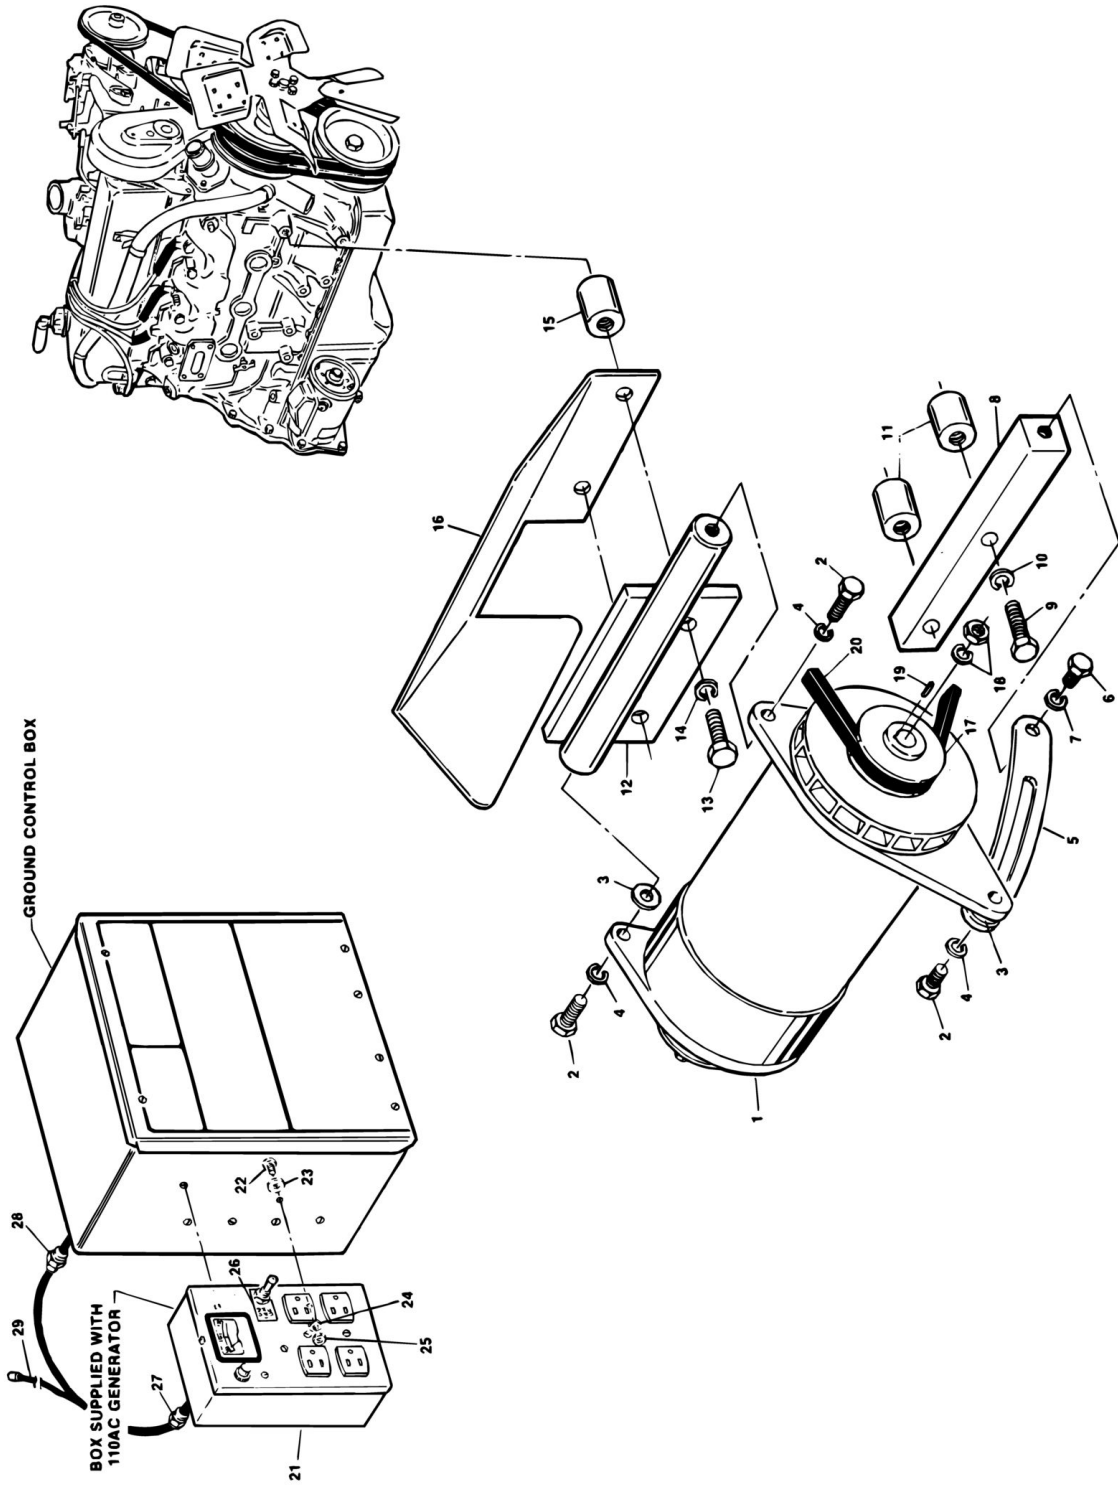

SECTION 1 - ILLUSTRATED PARTS LIST

FIGURE 1-29. AC GENERATOR INSTALLATION (FORD) (DESIGN B)

SECTION 1 - ILLUSTRATED PARTS LIST

FIGURE 1-29. AC GENERATOR INSTALLATION (FORD) (DESIGN B)

ITEM	PART NUMBER	QTY	DESCRIPTION	REV
	0239244	Ref	110 VOLT GENERATOR INSTALLATION - FORD (DESIGN B)	C
1	2460011	1	Generator (Attaching Parts)	
2	0641508	3	Bolt, 5/16in - 18NC x 1in	
3	4751500	3	Flatwasher 5/16in	
4	4761500	4	Lockwasher 5/16in	
5	4340565	1	Adjusting Bracket (Attaching Parts)	
6	0641508	1	Bolt 5/16in - 18NC x 1in	
7	4761500	1	Lockwasher 5/16in	
8	0361704	1	Bar, Mounting (Attaching Parts)	
9	0701021	2	Bolt, Metric 10mm 1.5mm x 65mm	
10	4740116	2	Lockwasher, Metric - 10mm	
11	4564329	1	Spacer, Tube (Front)	
11	4564328	1	Spacer, Tube (Rear)	
12	4843156	1	Bracket, Mounting (Attaching Parts)	
13	0701025	2	Bolt, Metric 10mm - 1.50mm x 85mm	
14	4740116	2	Lockwasher, Metric - 10mm	
15	4564123	2	Spacer, Tube	
16	4060696	1	Shield, Heat	
17	3580111	1	Pulley (Standard)	
17	3580100	1	Pulley (Optional) (Attaching Parts)	
18		Ref	Nut (Supplied with Generator)	
18		Ref	Lockwasher (Supplied with Generator)	
19	2860012	1	Key, Woodruff	
20	0480048	1	Belt	
21		Ref	Box, Control (Supplied With Generator) (Attaching Parts)	
22	0721004	2	Screw, Machine #10-24NC x 1/2in	
23	4751000	4	Flatwasher #10	
24	4761000	2	Lockwasher #10	
25	3311001	2	Nut #10-24NC	
26	3251476	1	Nameplate - Generator	
27	4460023	1	Connector	
28	4460071	1	Connector	
28	0960238	1	Bushing	
28	3300048	1	Locknut, Conduit	
29	1060012	1	Cable, Electrical