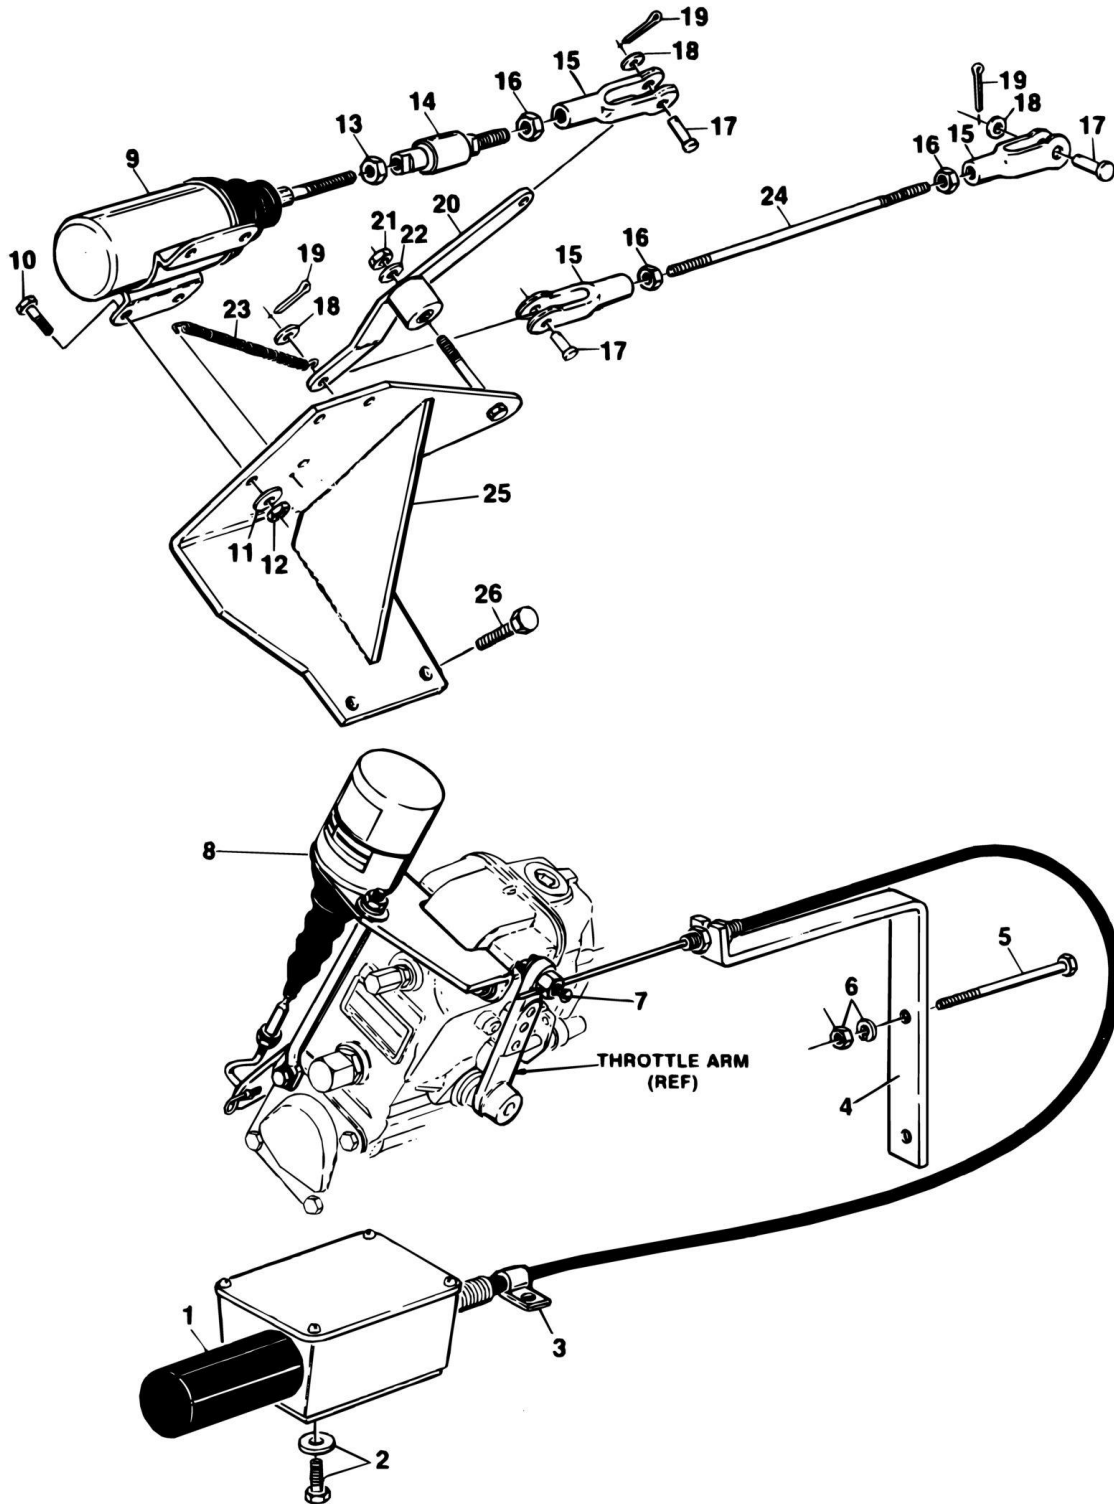

SECTION 1 - ILLUSTRATED PARTS LIST

FIGURE 1-32. ADECO THROTTLE COMPONENTS INSTALLATION - DEUTZ

SECTION 1 - ILLUSTRATED PARTS LIST

FIGURE 1-32. ADECO THROTTLE COMPONENTS INSTALLATION - DEUTZ

ITEM	PART NUMBER	QTY	DESCRIPTION	REV
		Ref	ADECO THROTTLE COMPONENTS INSTALLATION - DEUTZ	
	0237635	Ref	THROTTLE ACTUATOR INSTALLATION (TURNABLE MOUNTED ACTUATOR)	B
1	0060023	1	Actuator (Attaching Parts)	
2	0641409	2	Bolt 1/4in - 20NC x 1 1/8in	
2	4751400	2	Flatwasher 1/4in	
3	1320041	1	Clamp	
4	0901389	1	Bracket, Cable (Attaching Parts)	
5	0630400	2	Bolt, Metric M8-1.25 x 90 MM	
6	4761500	2	Lockwasher 5/16in	
6	3290801	2	Nut, Metric M8-1.25	
7	4460302	1	Stop, Cable (Attaching Parts)	
7	4711400	1	Flatwasher 1/4in Narrow	
7	3450203	1	Pin, Cotter 1/16in x 3/4in	
		Ref	FUEL SHUTDOWN INSTALLATION (GOVERNOR MOUNTED ACTUATOR)	-
8	0250069	1	Fuel Shutdown Kit (Includes Mounting Hardware)	
	0237630	Ref	STOP-RUN SOLENOID INSTALLATION	-
9	3740055	1	Solenoid (Attaching Parts)	
10	0641406	4	Bolt 1/4in - 20NC x 3/4in	
11	4751400	4	Flatwasher 1/4in	
12	3311401	4	Nut 1/4in x 20NC	
13	3321401	1	Nut 1/4in - 28NF	
14	4160086	1	Spring, Swivel	
15	1360112	3	Clevis (Attaching Parts)	
16	3321401	1	Nut 1/4in - 28NF	
17	3430406	1	Pin, Clevis	
18	4751400	1	Flatwasher 1/4in	
19	3450203	1	Pin, Cotter 1/6in x 3/4in	
20	4842269	1	Arm (Attaching Parts)	
21	3311605	1	Locknut 3/8in - 16NC	
22	4751600	1	Flatwasher 3/8in	
23	4160024	1	Spring	
24	3840818	1	Rod	
25	4842476	1	Bracket (Attaching Parts)	
26	0630136	4	Bolt, Metric 8MM x 24MM