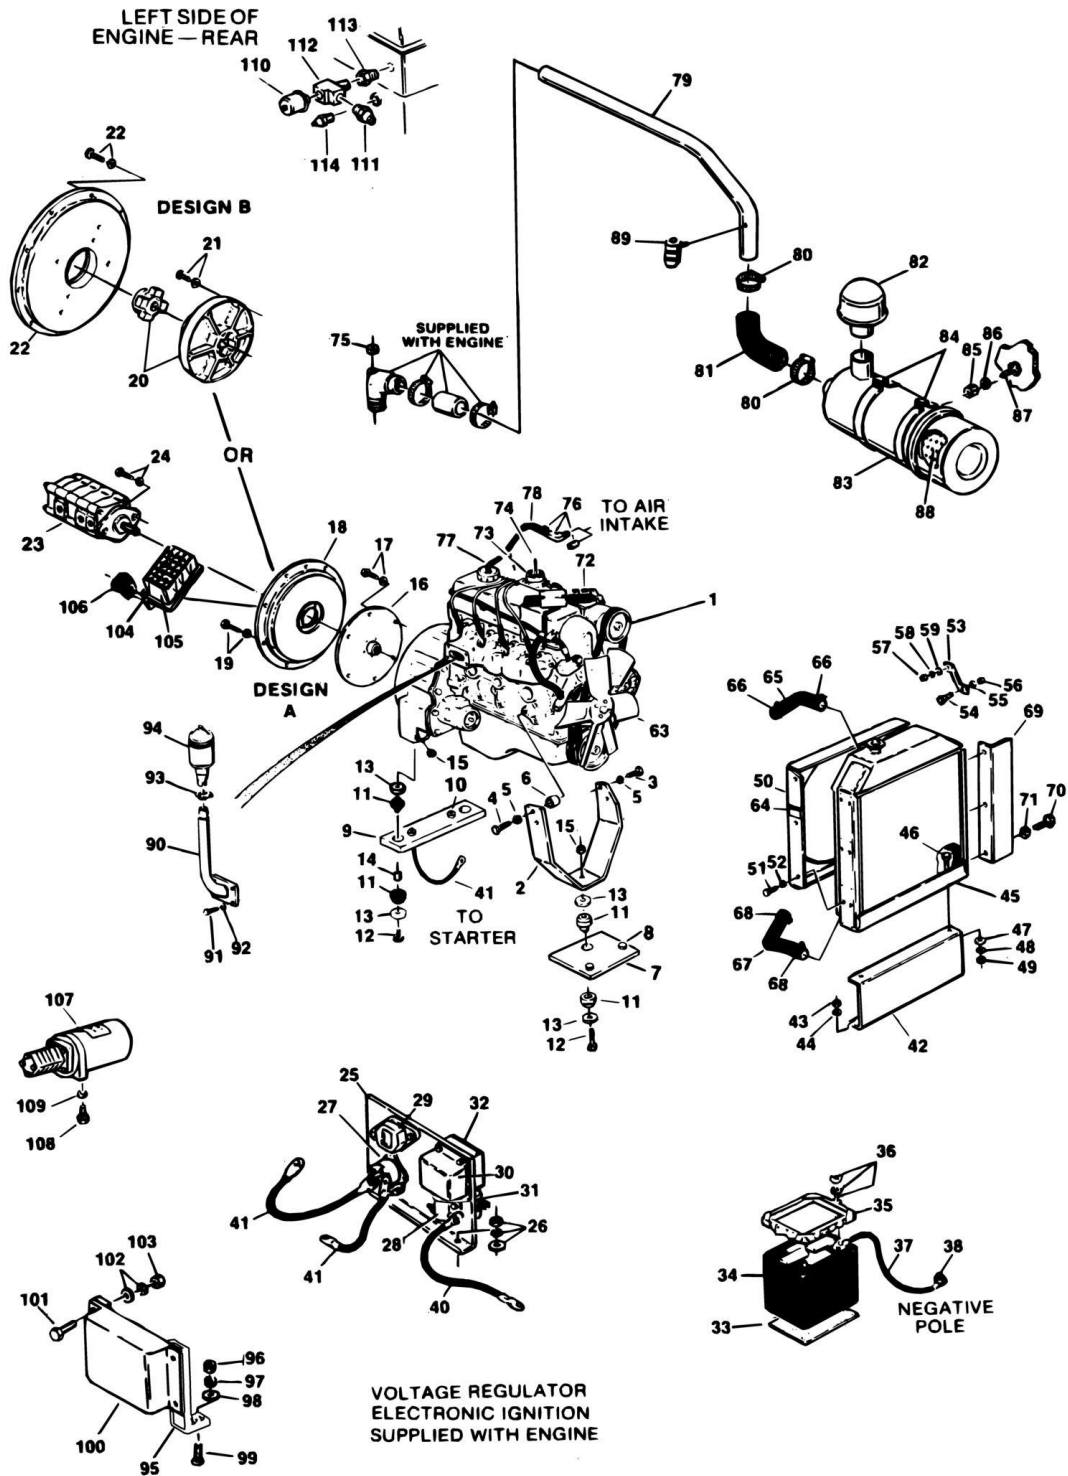

SECTION 1 - ILLUSTRATED PARTS LIST

FIGURE 1-24. FORD LSG-423 ENGINE ASSEMBLIES AND INSTALLATIONS

SECTION 1 - ILLUSTRATED PARTS LIST

FIGURE 1-24. FORD LSG-423 ENGINE ASSEMBLIES AND INSTALLATIONS

ITEM	PART NUMBER	QTY	DESCRIPTION	REV
		Ref	FORD LSG-423 ENGINE ASSEMBLIES AND INSTALLATIONS	
	0237456	Ref	FORD ENGINE ASSEMBLY AND INSTALLATION (GASOLINE) RACINE VALVES	-
	0238123	Ref	FORD ENGINE ASSEMBLY AND INSTALLATION (GASOLINE) VICKERS VALVES	A
	0237454	Ref	FORD ENGINE ASSEMBLY AND INSTALLATION (DUAL FUEL) RACINE VALVES	-
	0238125	Ref	FORD ENGINE ASSEMBLY AND INSTALLATION (DUAL FUEL) VICKERS VALVES	A
1	2000086	1	Engine, Ford LSG-423 (Racine Valves)	
1	2000088	1	Engine, Ford LSG-423 (Vickers Valves)	
2	3200198	1	Engine Mount, Front (Attaching Parts)	
3	0711014	3	Bolt, Metric M10 x 30 (Grade 8)	
4	0711020	1	Bolt, Metric M10 x 60 (Grade 8)	
5	4761600	4	Lockwasher 3/8in	
6	4562637	1	Spacer	
7	3200230	1	Mount, Engine (Front) (Attaching Parts)	
8	0641622	2	Bolt 3/8in - 16NC x 2 3/4in	
8	4751600	2	Flatwasher 3/8in	
8	4761600	2	Lockwasher 3/8in	
8	3311601	2	Nut 3/8in - 16NC	
9	3200226	1	Mount, Engine (Rear) (Attaching Parts)	
10	0642024	2	Bolt 5/8in - 11NC x 3in	
10	4752000	2	Flatwasher 5/8in	
10	4762000	2	Lockwasher 5/8in	
10	3312001	2	Nut 5/8in - 11NC	
11	3200133	3	Mount, Engine (Color Coded Green and White)	
11	3200260	3	Mount, Engine (Color Coded Yellow and White) (Attaching Parts)	
12	0642032	3	Bolt 5/8in - 11NC x 4 1/4in	
13	4740242	5	Washer, Special	
14	4563674	3	Spacer, Tube	
15	3312005	3	Locknut 5/8in - 11NC	
16	1760106	1	Disc Assembly (Design A) (Attaching Parts)	
17	0641606	6	Bolt 3/8in - 16NC x 3/4in	
17	4761600	6	Lockwasher 3/8in	
18	0080119	1	Adapter, Pump (Design A) (Attaching Parts)	
19	0641608	8	Bolt 3/8in - 16NC x 1in	
19	4761600	6	Lockwasher 3/8in	
20	0239962	1	Lovejoy Coupling Installation (Design B)	-
20	1660170	1	Coupling (Design B) (Attaching Parts)	
21	0641610	6	Bolt 3/8in - 16NC x 1 1/4in	
21	4761600	6	Lockwasher 3/8in	
	1660174	1	Disc, Coupling	
	1660175	1	Hub, Coupling	
22	0080163	1	Adaptor, Pump (Design B) (Attaching Parts)	
22	0641610	8	Bolt 3/8in - 16NC x 1 1/4in	
22	4761600	8	Lockwasher 3/8in	
		Ref	NOTE: PUMP MOUNTING ADAPTER P/N 0080163 MUST BE USED WITH COUPLING P/N 1660170 LOVE JOY COUPLING AND PUMP MOUNTING PLATE ASSEMBLY PROCEDURES.	
	1281089