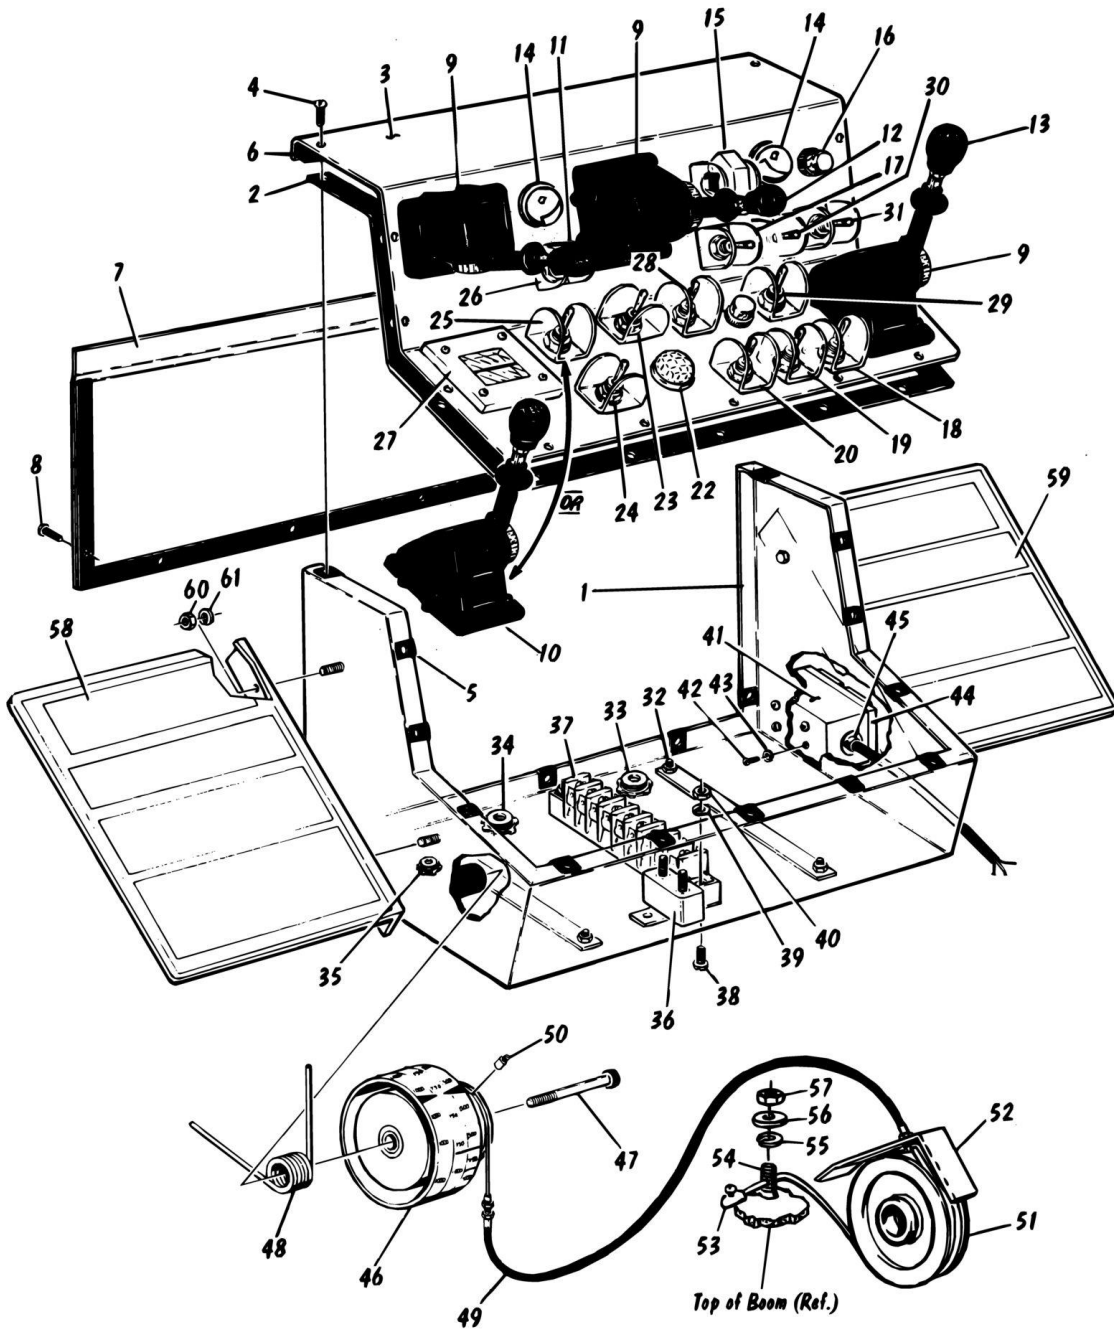

SECTION 1 - ILLUSTRATED PARTS LIST

FIGURE 1-11. PLATFORMS AND CONTROL BOX ASSEMBLY - PQ CONTROLLERS

SECTION 1 - ILLUSTRATED PARTS LIST

FIGURE 1-11. PLATFORMS AND CONTROL BOX ASSEMBLY - PQ CONTROLLERS

ITEM	PART NUMBER	QTY	DESCRIPTION	REV
		Ref	PLATFORM CONTROL BOX ASSEMBLY - PQ CONTROLLERS	
	0237040	Ref	PLATFORM CONTROL BOX ASSEMBLY (WITH CAPACITY INDICATOR AND WITHOUT PROP TELE)(RACINE VALVES)	
	0237942	Ref	PLATFORM CONTROL BOX ASSEMBLY (WITH CAPACITY INDICATOR AND WITHOUT PROP TELE) (VICKER VALVES)	D
	0237041	Ref	PLATFORM CONTROL BOX ASSEMBLY (WITHOUT CAPACITY INDICATOR AND WITHOUT PROP TELE RACINE VALVES)	
	0237943	Ref	PLATFORM CONTROL BOX ASSEMBLY (WITHOUT CAPACITY INDICATOR AND WITHOUT PROP TELE) (VICKERS VALVES)	B
	0236822	Ref	PLATFORM CONTROL BOX ASSEMBLY (WITH CAPACITY INDICATOR AND WITH PROP TELE) (RACINE VALVES)	
	0237947	Ref	PLATFORM CONTROL BOX ASSEMBLY (WITH CAPACITY INDICATOR AND WITH PROP TELE) (VICKERS VALVES)	B
	0236821	Ref	PLATFORM CONTROL BOX ASSEMBLY (WITHOUT CAPACITY INDICATOR AND WITH PROP TELE) (RACINE VALVES)	
	0237948	Ref	PLATFORM CONTROL BOX ASSEMBLY (WITHOUT CAPACITY INDICATOR AND WITH PROP TELE) (VICKERS VALVES)	B
	0237944	Ref	PLATFORM CONTROL BOX ASSEMBLY (WITH CAPACITY INDICATOR AND WITHOUT PROP TELE) (CSA - VICKERS VALVES)	B
1	0860472	1	Box, Console	
2	4420038	AR	Tape, Insulation	
3	3251537	1	Decal, Console (Racine Valves and Without Prop Tele)	
3	3251620	1	Decal, Console (Racine Valves and With Prop Tele)	
3	3251741	1	Decal, Console (Vickers Valves and Without Prop Tele)	
3	3251742	1	Decal, Console (Vickers Valves and With Prop Tele) Attaching Parts)	
4	0751006	13	Screw, Pan Head #10-24NC x 3/4in	
5	3300177	13	Nut, Tinnerman	
6	3960250	1	Weatherstrip	
6	0100001	AR	Adhesive	
7	3509858	1	Plate (Attaching Parts)	
8	0751006	2	Screw, Pan Head #10-24NC x 3/4in	
8	3300177	2	Nut, Tinnerman	
9	1600094	3	Controller, PQ (Attaching Parts)	
9	0720803	4	Screw #8-32NC x 3/8in	
9	4760800	8	Lockwasher #8	
10	1600094	1	Controller, PQ (Prop Tele Only) (Attaching Parts)	
10	0720803	4	Screw #8-32NC x 3/8in	
10	4760800	4	Lockwasher #8	
10	2560039	1	Knob, Tele	
11	2560040	1	Knob, Swing	
12	2560038	1	Knob, Lift	
13	2560041	1	Knob, Drive	
14	2920024	2	Panel Lights (Optional)	
15	4360199	1	Switch, Emergency Stop - SPST	
15	4360141	1	Guard, Switch	
15	3790012	1	O-Ring	
15	4060087	1	Shield, Toggle Switch