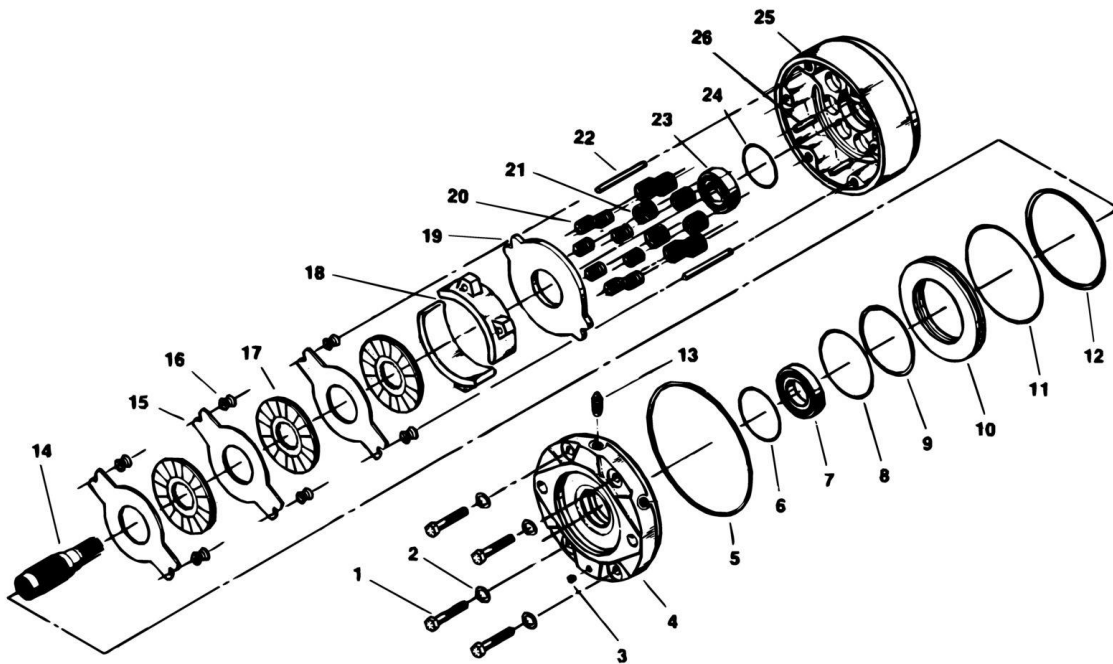

SECTION 1 - ILLUSTRATED PARTS LIST

FIGURE 1-55. DRIVE BRAKE ASSEMBLY- MICO (HOUSING LENGTH - 4IN)

SECTION 1 - ILLUSTRATED PARTS LIST

FIGURE 1-55. DRIVE BRAKE ASSEMBLY- MICO (HOUSING LENGTH - 4IN)

ITEM	PART NUMBER	QTY	DESCRIPTION	REV
	0920027	Ref	DRIVE BRAKE ASSEMBLY, MICO (4in HOUSING)	F
1	7007913	4	Cap Screw	
2	7007912	4	Lockwasher	
3	7007924	1	Pipe Plug	
4	7007911	1	Cover	
5	Kit	1	Square Ring	
6	Kit	1	O-Ring	
7	7007920	1	Bearing	
8	Kit	1	O-Ring	
9	Kit	1	Back-Up Ring	
10	7007923	1	Piston	
11	Kit	1	O-Ring	
12	Kit	1	Back-Up Ring	
13	7007914	1	Bleeder Screw	
14	7007903	1	Shaft	
15	7007908	3	Disc	
16	7007916	6	Spring	
17	7007909	3	Friction Disc	
18	7007902	2	Separator	
19	7007907	1	Disc (Large Diameter)	
20	7007906	8	Spring	
21	7007905	8	Spring	
22	7007915	2	Pin, Dowel	
23	7007904	1	Bearing	
24	Kit	1	Oil Seal	
25	7007919	1	Housing	
26	7007901	4	Spirol Pin	
26	7007933	1	Mounting Gasket (Not Shown)	
	2900641	1	Kit, Seal (Includes Irem's 5, 6, 8, 9, 11, 12 & 24)