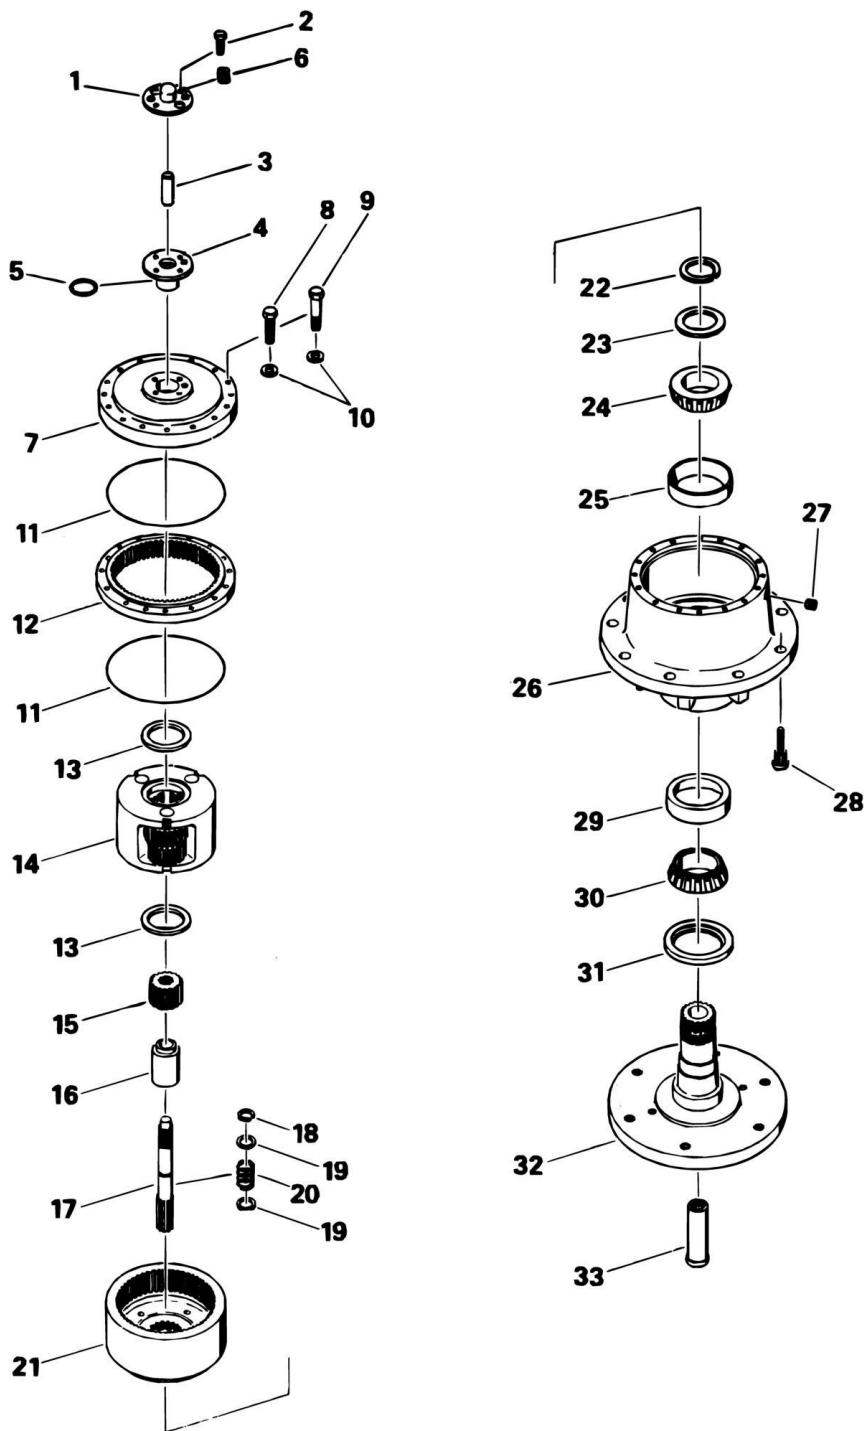

SECTION 1 - ILLUSTRATED PARTS LIST

FIGURE 1-56. DRIVE HUB ASSEMBLY (2WD AND 4WD REAR)

SECTION 1 - ILLUSTRATED PARTS LIST

FIGURE 1-56. DRIVE HUB ASSEMBLY (2WD AND 4WD REAR)

ITEM	PART NUMBER	QTY	DESCRIPTION	REV
	2780106	Ref	DRIVE HUB ASSEMBLY (2WD AND 4WD REAR)	
	7000249	1	COVER ASSEMBLY - CONSISTS OF ITEMS 1 THRU 9	
1	7000211	1	Cap, Disconnect (Attaching Parts)	
2	7000220	4	Bolt, Hex Head	
3	7000212	1	Rod, Disconnect	
4	7000227	1	Cap, Cover	
5	7000215	1	O-Ring	
6	7000243	1	Plug, Pipe	
7	7000226	1	Cover (Attaching Parts)	
8	7000217	12	Bolt, Hex Head	
9	7000214	4	Bolt, Hex Head - Shoulder	
10	4751500	16	Flatwasher	
11	7000230	2	O-Ring	
12	7000208	1	Gear, Ring	
13	Kit	2	Washer, Thrust	
14	7000207	1	Planet Carrier Assembly (No Service Breakdown Parts - Purchase Entire Assembly.)	
15	7007602	1	Gear, Sun	
16	7000252	1	Spacer, Sun Gear	
	7000250	1	INPUT SHAFT ASSEMBLY	
17	7000260	1	Shaft, Input	
18	7000261	1	Ring, Retaining	
19	7000263	2	Spacer	
20	7000262	1	Spring	
21	7000246	1	Gear, Stationary Internal	
	7001996	1	HUB ASSEMBLY	
22	7000229	1	Ring, Retaining	
23	7000232	1	Spacer	
24	Kit	1	Bearing, Tapered Roller	
25	Kit	1	Cup, Bearing	
26	7007601	1	Hub	
27	7000242	1	Plug, Pipe	
28	7007640	9	Stud, Wheel	
29	7001999	1	Cup, Bearing	
30	7007600	1	Bearing, Tapered Roller	
31	7001998	1	Seal	
32	7001997	1	Spindle	
33	Kit	1	Coupling, Input	
	2900034	1	Kit, Seal (Includes Items 13, 24, 25 & 33)