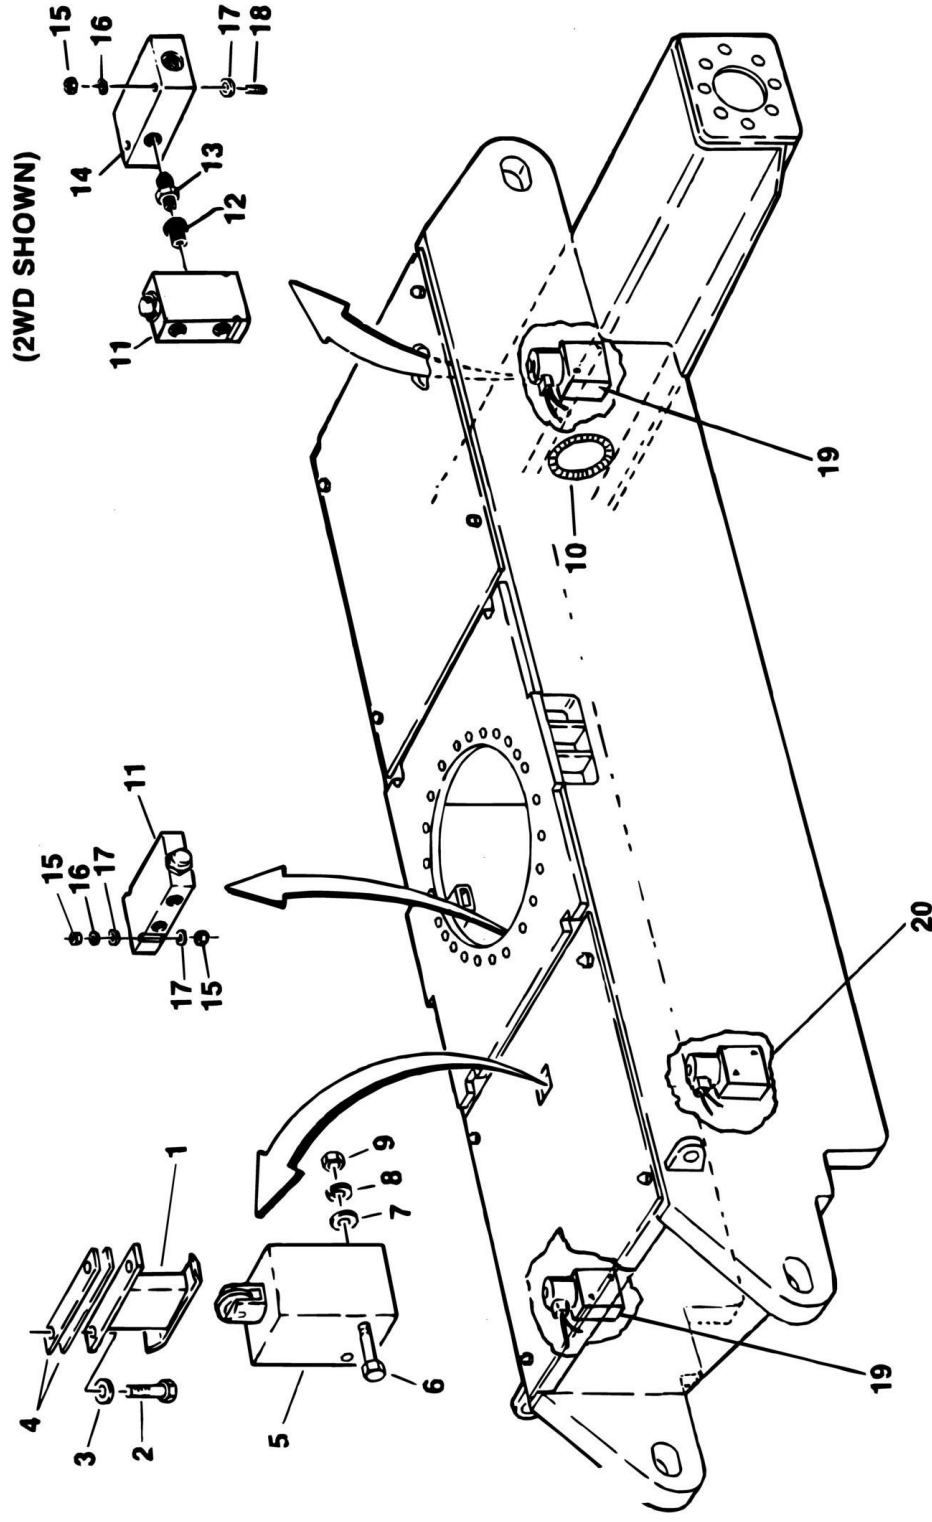

SECTION 1 - ILLUSTRATED PARTS LIST

FIGURE 1-57. VALVES INSTALLATION (FRAME MOUNTED)

SECTION 1 - ILLUSTRATED PARTS LIST

FIGURE 1-57. VALVES INSTALLATION (FRAME MOUNTED)

ITEM	PART NUMBER	QTY	DESCRIPTION	REV
		Ref	VALVES INSTALLATION (FRAME MOUNTED)	
	0236404	Ref	LOCKOUT VALVE INSTALLATION (OSCILLATING AXLE)	B
1	1100037	1	Cam Assembly (Attaching Parts)	
2	0641612	2	Bolt 3/8in - 16NC x 1 1/2in	
3	4761600	2	Lockwasher 3/8in	
4	4070570	AR	Shim 1/32in	
4	4070571	AR	Shim 1/16in	
4	4070572	AR	Shim 1/8in	
5	4640485	1	Lockout Valve Assembly (See LOCKOUT VALVE ASSEMBLY for Breakdown) (Attaching Parts)	
6	0641634	2	Bolt 3/8in - 16NC x 4 1/4in	
7	4751600	2	Flatwasher 3/8in	
8	4761600	2	Lockwasher 3/8in	
9	3311601	2	Nut 3/8in - 16NC	
	0237436	Ref	COUNTERBALANCE AND FLOW DIVIDER VALVES INSTALLATION (4 WHEEL DRIVE WITH 1 FLOW DIVIDER)	-
	0238570	Ref	COUNTERBALANCE AND FLOW DIVIDER VALVES INSTALLATION (4 WHEEL DRIVE WITH 3 FLOW DIVIDERS)	A
	0238489	Ref	COUNTERBALANCE AND FLOW DIVIDER VALVES INSTALLATION (2 WHEEL DRIVE VICKERS VALVES)	A
	0238081	Ref	COUNTERBALANCE AND FLOW DIVIDER VALVES INSTALLATION (2 WHEEL DRIVE - RACINE VALVES)	-
10	4060608	1 ft	Flex-Guard	
11	4640260	1	Divider, Flow - Use with 1 Flow Divider System	
11	4640260	3	Divider, Flow - Use with 3 Flow Dividers System	
12	2220435	1	Fitting	
13	2220594	1	Fitting, Adapter	
14	4640454	1	Valve, Dual Counterbalance (Attaching Parts)	
15	3311501	2	Nut 5/16in - 18NC	
16	4761500	2	Lockwasher 5/16in	
17	4751500	2	Flatwasher 5/16in	
18	4300033	2	Stud (Welded on Part)	
	0234902	Ref	2 WHEEL/WHEEL DRIVE VALVES INSTALLATION	-
19	4640363	2	Valve	
20	4640228	1	Valve (Attaching Parts)	
20	0641520	6	Bolt 5/16in - 18NC x 2 1/2in	
20	4761500	6	Lockwasher 5/16in