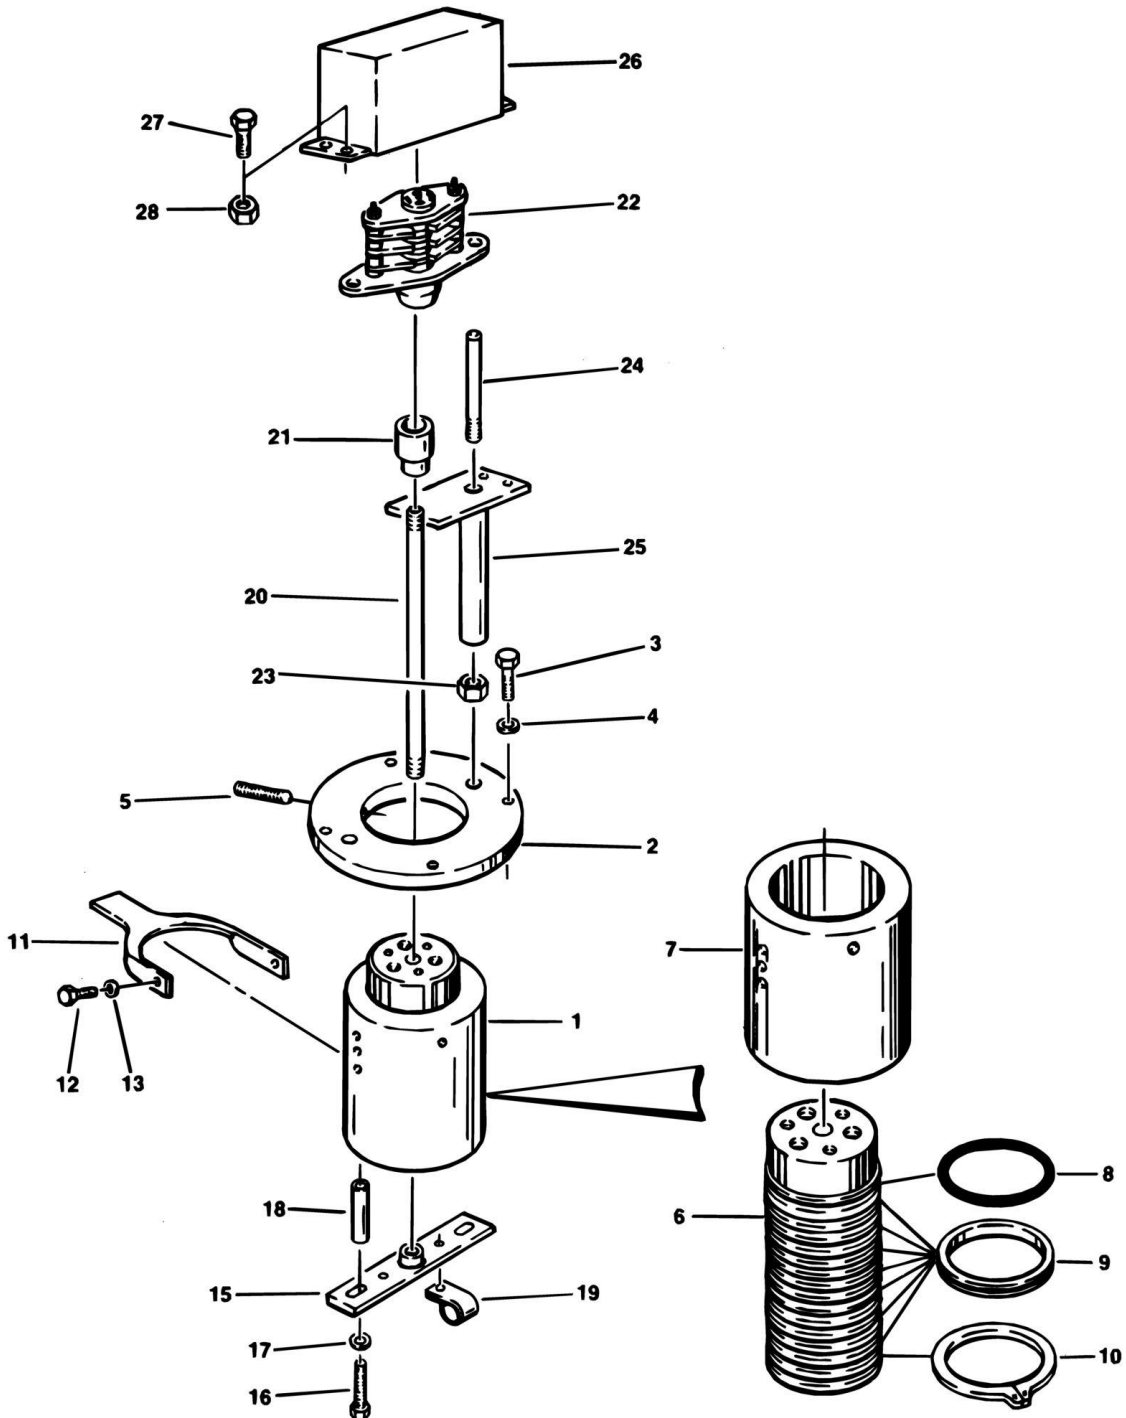

SECTION 1 - ILLUSTRATED PARTS LIST

FIGURE 1-40. ROTARY COUPLING AND COLLECTOR RING ASSEMBLY AND INSTALLATION

SECTION 1 - ILLUSTRATED PARTS LIST

FIGURE 1-40. ROTARY COUPLING AND COLLECTOR RING ASSEMBLY AND INSTALLATION

ITEM	PART NUMBER	QTY	DESCRIPTION	REV
		Ref	ROTARY COUPLING AND COLLECTOR RING ASSEMBLY AND INSTALLATION	
	0234479	Ref	ROTARY OIL COUPLING INSTALLATION (5 PORT RACINE)	
	0238032	Ref	ROTARY OIL COUPLING INSTALLATION (6 PORT - VICKERS)	A
1	1660154	1	Oil Coupling Assembly (5 Port)	
1	1660160	1	Oil Coupling Assembly (6 Port) (Attaching Parts)	
2	1440026	1	Collar (5 Port)	
2	1440154	1	Collar (6 Port)	
3	0641512	4	Bolt 5-16in-18NC x 1 1/2in	
4	4761500	4	Lockwasher 5/16in	
5	3951820	2	Setscrew, Socket 1/2in-13NC x 2 1/2in	
5	0100011	AR	Loctite	
6	0620055	1	Body, Swivel (5 Port)	
6	0620058	1	Body, Swivel (6 Port)	
7	2760025	1	Housing, Swivel (5 Port)	
7	2760091	1	Housing, Swivel (5 Port)	
8	3790425	1	O-Ring	
9	3960013	7	Seal	
10	3760004	1	Ring, Retaining	
11	3530403	1	Fork, Retaining (Attaching Parts)	
12	0641807	2	Bolt 1/2in-13NC x 7/8in	
13	4761800	2	Lockwasher 1/2in	
13	0100003	AR	Loctite	
14	2200202	2	Plug, Pipe (Single Speed Racine)	
14	0100020	AR	Sealant, Pipe	
	0232123	Ref	COLLECTOR RING ASSEMBLY	D
15	0230470	1	Bracket Weldment (Attaching Parts)	
16	0641416	2	Bolt 1/4in-20NC x 2in	
17	4761400	2	Lockwasher 1/4in	
18	0960224	2	Bushing	
19	1380043	1	Clamp (Attaching Parts)	
19	0641006	1	Bolt	
19	3311001	1	Nut	
20	3460065	1	Pipe	
21	0230435	1	Bracket, Collector Ring	
22	3760036	1	Collector Ring Assembly (Attaching Parts)	
23	3311801	2	Nut 1/2in-13NC	
24	3420290	2	Pin, Drive	
25	0231047	2	Guide, Drive	
26	0230438	1	Cover (Attaching Parts)	
27	3910808	4	Screw, Round Head #8-36NF x 1/2in	
28	3320801	4	Nut #8-36NF