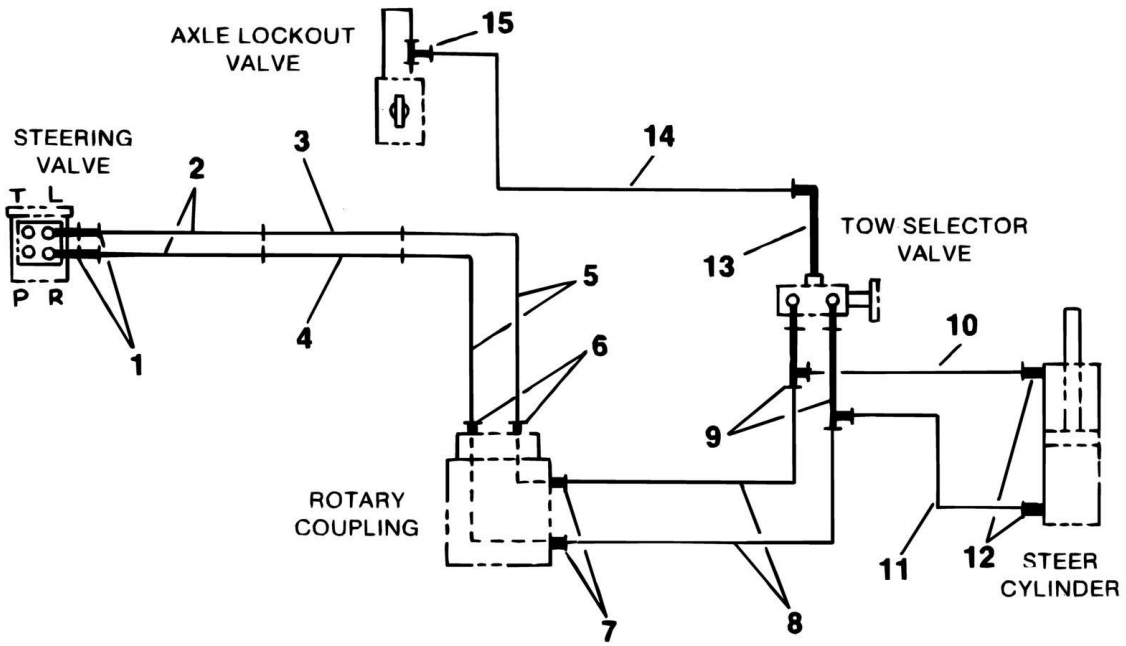

SECTION 1 - ILLUSTRATED PARTS LIST

FIGURE 1-75. HYDRAULIC DIAGRAM - STEER (WITH STEERING WHEEL AND TOW PACKAGE)

SECTION 1 - ILLUSTRATED PARTS LIST

FIGURE 1-75. HYDRAULIC DIAGRAM - STEER (WITH STEERING WHEEL AND TOW PACKAGE)

ITEM	PART NUMBER	QTY	DESCRIPTION	REV
	2790968	Ref	HYDRAULIC DIAGRAM - STEER (With Steering Wheel and Tow Package)	B
1	2220468	2	Fitting	
1	2220462	2	Fitting, Orifice	
2	2751446	2	Hose	
3	4562531	1	Tube	
4	4562532	1	Tube	
5	2751447	2	Hose	
6	2220417	2	Fitting	
7	2220585	2	Fitting, 90	
8	2751391	2	Hose	
9	2220586	2	Fitting	
9	2220605	2	Fitting, Tee	
10	2750899	1	Hose	
11	2751391	1	Hose	
12	2220416	2	Fitting, 90	
13	2220583	1	Fitting, 90	
14	2751017	1	Hose	
15	2220605	1	Fitting, Tee	
	0100020	AR	Loctite